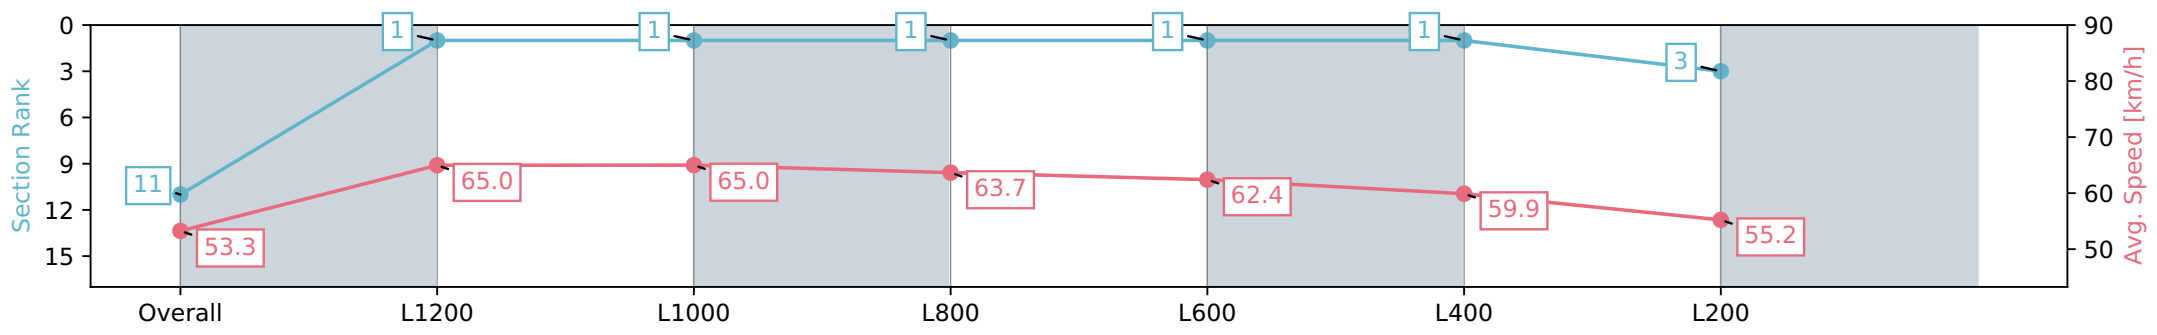

Horse/Jockey Name	RISING LEGEND/Jason Holder
Finish Rank	11
Fastest Section Time (Section)	0:11.10 (L1200)
Top Speed [km/h] (Section)	68.4 (Overall)
Race State	Finished

Morphettville Parks SA - Professional
Race 10: Sportsbet Adelaide Racing Carnival (April 27th-
May 11th) Hcp (Heat of Adelaide in Autumn Series) - 1400m
20 April 2024 - 4:57PM
Track Rating: Good 4, Weather: Fine, Rail Position: True

Section	Overall	L1200	L1000	L800	L600	L400	L200
Section Times	1:24.01 [11] (0:13.51)	1:10.50 [1] (0:11.10)	0:59.40 [1] (0:11.22)	0:48.18 [1] (0:11.37)	0:36.81 [1] (0:11.68)	0:25.13 [1] (0:12.10)	0:13.03 [3] (0:13.03)
Average Speed [km/h]	53.3	65.0	65.0	63.7	62.4	59.9	55.2
Top Speed [km/h]	68.4	66.2	66.3	64.3	63.2	61.5	58.6
Avg. Dist. to Rail [m]	2.1	2.1	2.5	2.4	2.1	3.3	4.4
Avg. Stride Freq. [Hz]	2.4	2.3	2.4	2.3	2.3	2.3	2.3
Avg. Stride Length [m]	6.6	7.4	7.6	7.7	7.4	7.2	6.9

- [ ] Ranking at each section and finish
- -:-:- No data available at this section
- NA No data available