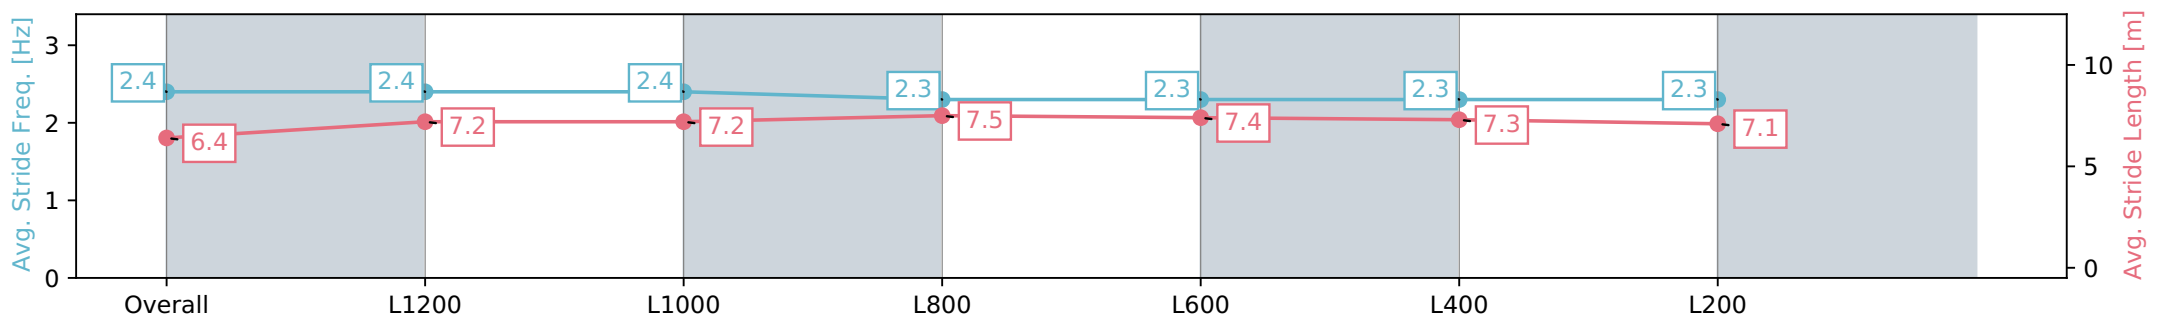

Horse/Jockey Name	TEXAN WINDSTORM/Rochelle Milnes
Finish Rank	4
Fastest Section Time (Section)	0:11.10 (L1200)
Top Speed [km/h] (Section)	65.6 (Overall)
Race State	Finished

Morphettville Parks SA - Professional
Race 10: Sportsbet Adelaide Racing Carnival (April 27th-
May 11th) Hcp (Heat of Adelaide in Autumn Series) - 1400m
20 April 2024 - 4:57PM
Track Rating: Good 4, Weather: Fine, Rail Position: True

Section	Overall	L1200	L1000	L800	L600	L400	L200
Section Times	1:23.47 [4] (0:13.59)	1:09.88 [2] (0:11.10)	0:58.78 [3] (0:11.44)	0:47.34 [3] (0:11.36)	0:35.98 [4] (0:11.67)	0:24.31 [5] (0:11.82)	0:12.49 [2] (0:12.49)
Average Speed [km/h]	53.0	64.9	63.8	63.6	62.5	61.1	57.7
Top Speed [km/h]	65.3	65.6	65.0	64.8	64.0	62.9	60.8
Avg. Dist. to Rail [m]	7.2	3.1	2.6	2.1	1.8	2.7	5.3
Avg. Stride Freq. [Hz]	2.4	2.4	2.4	2.3	2.3	2.3	2.3
Avg. Stride Length [m]	6.4	7.2	7.2	7.5	7.4	7.3	7.1

- [ ] Ranking at each section and finish
- -:-:- No data available at this section
- NA No data available