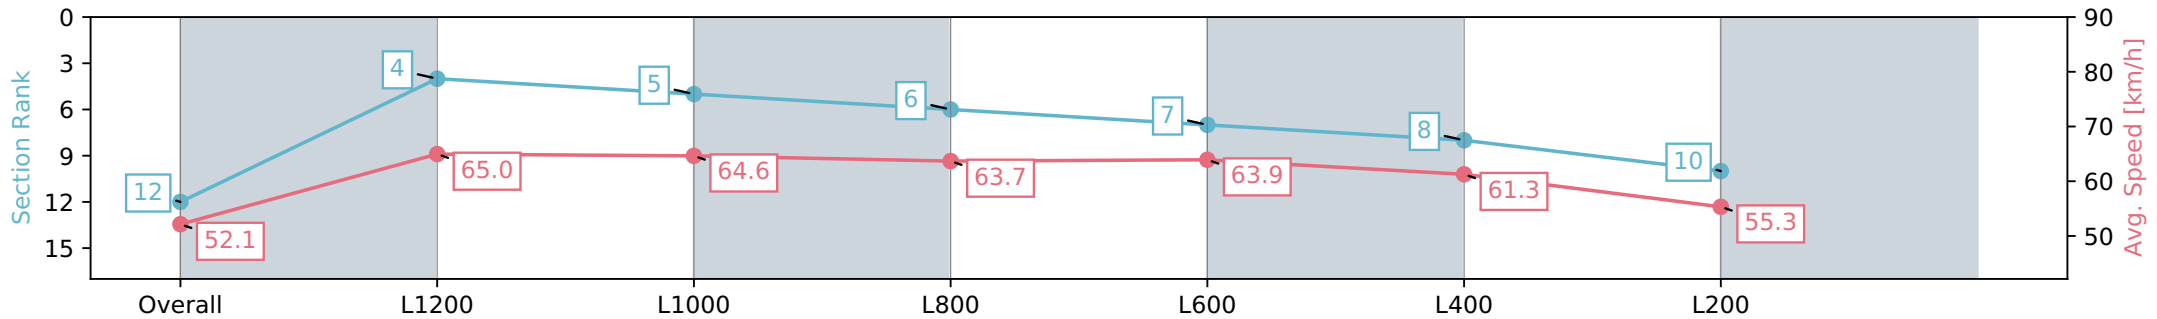

Horse/Jockey Name	ZERO INN/Anna Jordsjo
Finish Rank	12
Fastest Section Time (Section)	0:11.09 (L1200)
Top Speed [km/h] (Section)	67.6 (L800)
Race State	Finished

Morphettville Parks SA - Professional
Race 10: Sportsbet Adelaide Racing Carnival (April 27th-
May 11th) Hcp (Heat of Adelaide in Autumn Series) - 1400m

20 April 2024 - 4:57PM

Track Rating: Good 4, Weather: Fine, Rail Position: True

Section	Overall	L1200	L1000	L800	L600	L400	L200
Section Times	1:24.40 [12] (0:13.82)	1:10.58 [4] (0:11.09)	0:59.49 [5] (0:11.36)	0:48.13 [6] (0:11.54)	0:36.59 [7] (0:11.71)	0:24.88 [8] (0:11.88)	0:13.00 [10] (0:13.00)
Average Speed [km/h]	52.1	65.0	64.6	63.7	63.9	61.3	55.3
Top Speed [km/h]	65.2	65.9	65.9	65.0	67.6	63.0	59.5
Avg. Dist. to Rail [m]	4.3	3.3	3.8	6.4	6.7	5.3	7.7
Avg. Stride Freq. [Hz]	2.3	2.3	2.3	2.3	2.3	2.3	2.2
Avg. Stride Length [m]	6.9	7.8	7.8	7.7	7.6	7.4	7.1

[ ] Ranking at each section and finish
-:-:- No data available at this section
NA No data available