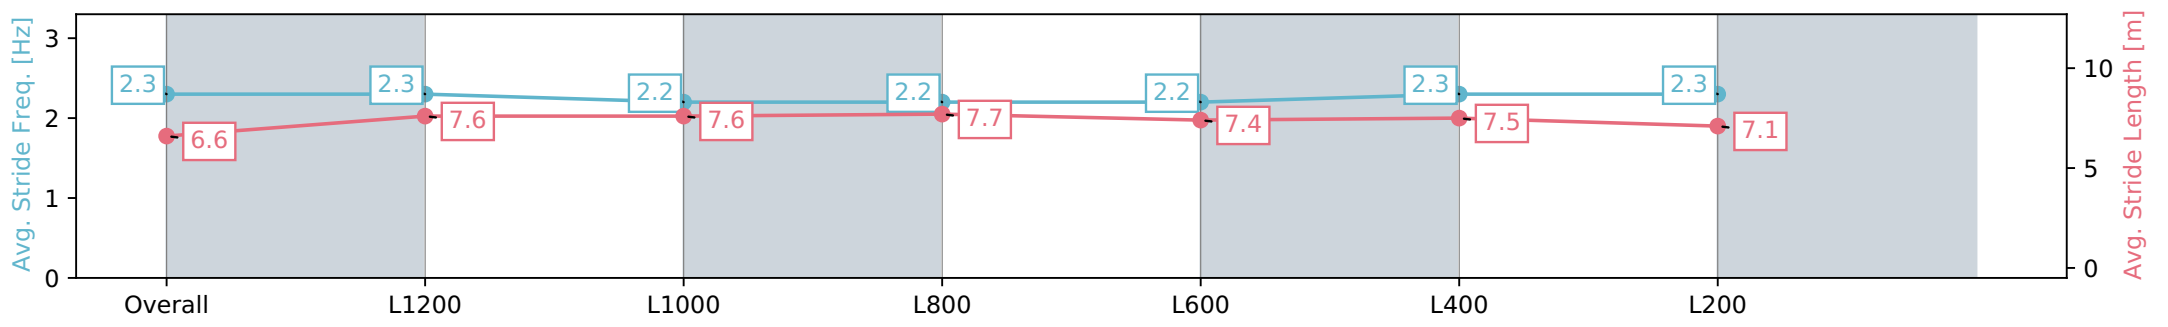

Horse/Jockey Name	MARACOURT/Jessica Eaton
Finish Rank	3
Fastest Section Time (Section)	0:11.14 (L1200)
Top Speed [km/h] (Section)	65.9 (Overall)
Race State	Finished

Morphettville Parks SA - Professional
Race 10: Sportsbet Adelaide Racing Carnival (April 27th-
May 11th) Hcp (Heat of Adelaide in Autumn Series) - 1400m

20 April 2024 - 4:57PM

Track Rating: Good 4, Weather: Fine, Rail Position: True

Section	Overall	L1200	L1000	L800	L600	L400	L200
Section Times	1:23.43 [3] (0:14.01)	1:09.42 [7] (0:11.14)	0:58.28 [9] (0:11.33)	0:46.95 [7] (0:11.24)	0:35.71 [6] (0:11.60)	0:24.11 [6] (0:11.70)	0:12.41 [4] (0:12.41)
Average Speed [km/h]	51.4	64.7	64.0	64.2	62.4	61.9	58.0
Top Speed [km/h]	65.3	65.9	64.9	65.2	63.6	62.4	61.8
Avg. Dist. to Rail [m]	5.9	2.1	1.6	1.2	1.1	3.4	7.3
Avg. Stride Freq. [Hz]	2.3	2.3	2.2	2.2	2.2	2.3	2.3
Avg. Stride Length [m]	6.6	7.6	7.6	7.7	7.4	7.5	7.1

[ ] Ranking at each section and finish
-:-:- No data available at this section
NA No data available