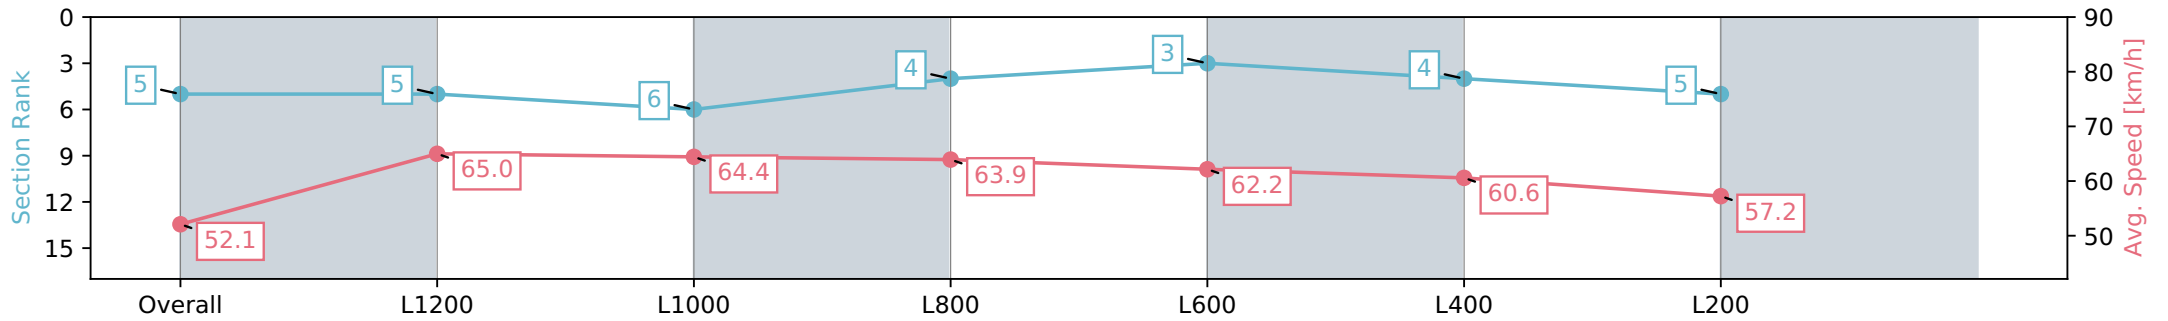

Horse/Jockey Name	HAMSLETTE/Callan Murray
Finish Rank	5
Fastest Section Time (Section)	0:11.10 (L1200)
Top Speed [km/h] (Section)	66.7 (Overall)
Race State	Finished

Morphettville Parks SA - Professional
Race 10: Sportsbet Adelaide Racing Carnival (April 27th-
May 11th) Hcp (Heat of Adelaide in Autumn Series) - 1400m

20 April 2024 - 4:57PM

Track Rating: Good 4, Weather: Fine, Rail Position: True

Section	Overall	L1200	L1000	L800	L600	L400	L200
Section Times	1:23.63 [5] (0:13.82)	1:09.81 [5] (0:11.10)	0:58.71 [6] (0:11.26)	0:47.45 [4] (0:11.30)	0:36.15 [3] (0:11.63)	0:24.52 [4] (0:11.95)	0:12.57 [5] (0:12.56)
Average Speed [km/h]	52.1	65.0	64.4	63.9	62.2	60.6	57.2
Top Speed [km/h]	66.2	66.7	65.4	65.5	63.6	61.9	59.5
Avg. Dist. to Rail [m]	3.1	1.8	1.7	1.4	1.2	1.5	2.7
Avg. Stride Freq. [Hz]	2.3	2.3	2.3	2.3	2.3	2.3	2.3
Avg. Stride Length [m]	6.5	7.5	7.5	7.5	7.4	7.3	7.1

- [ ] Ranking at each section and finish
- -:-:- No data available at this section
- NA No data available