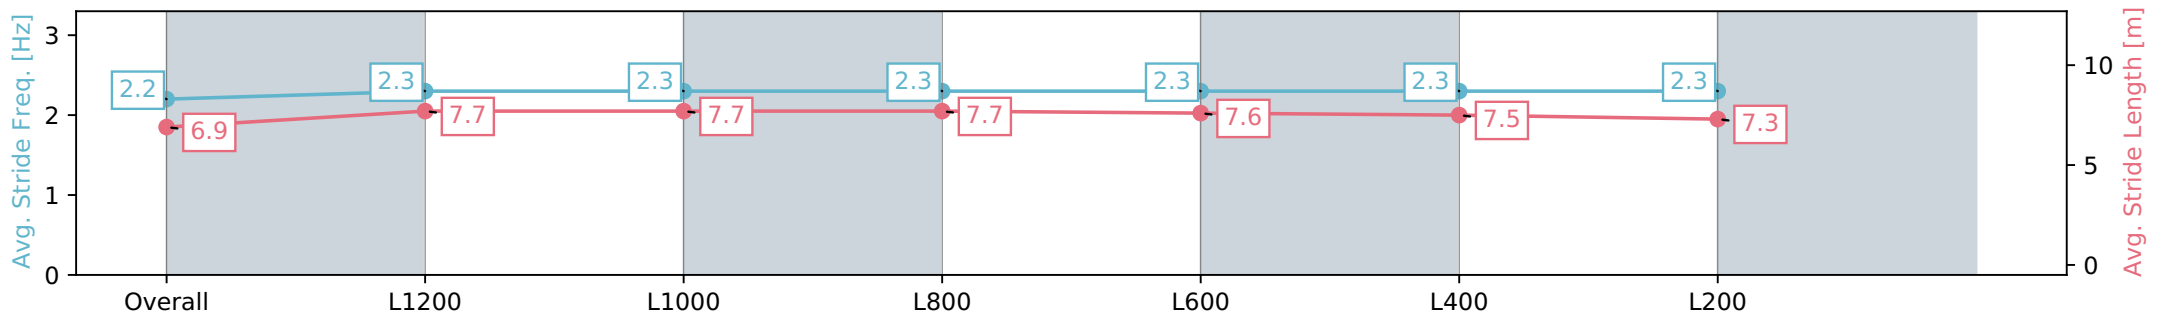

Section	Overall	L1200	L1000	L800	L600	L400	L200
Section Times	1:23.05 [1] (0:14.05)	1:09.00 [9] (0:11.15)	0:57.85 [10] (0:11.36)	0:46.49 [9] (0:11.34)	0:35.15 [8] (0:11.63)	0:23.52 [9] (0:11.55)	0:11.97 [6] (0:11.97)
Average Speed [km/h]	51.3	64.6	64.2	63.8	62.6	62.7	60.2
Top Speed [km/h]	64.0	65.9	65.9	64.5	63.1	63.4	62.6
Avg. Dist. to Rail [m]	6.5	2.4	2.5	2.4	2.1	3.8	7.2
Avg. Stride Freq. [Hz]	2.2	2.3	2.3	2.3	2.3	2.3	2.3
Avg. Stride Length [m]	6.9	7.7	7.7	7.7	7.6	7.5	7.3