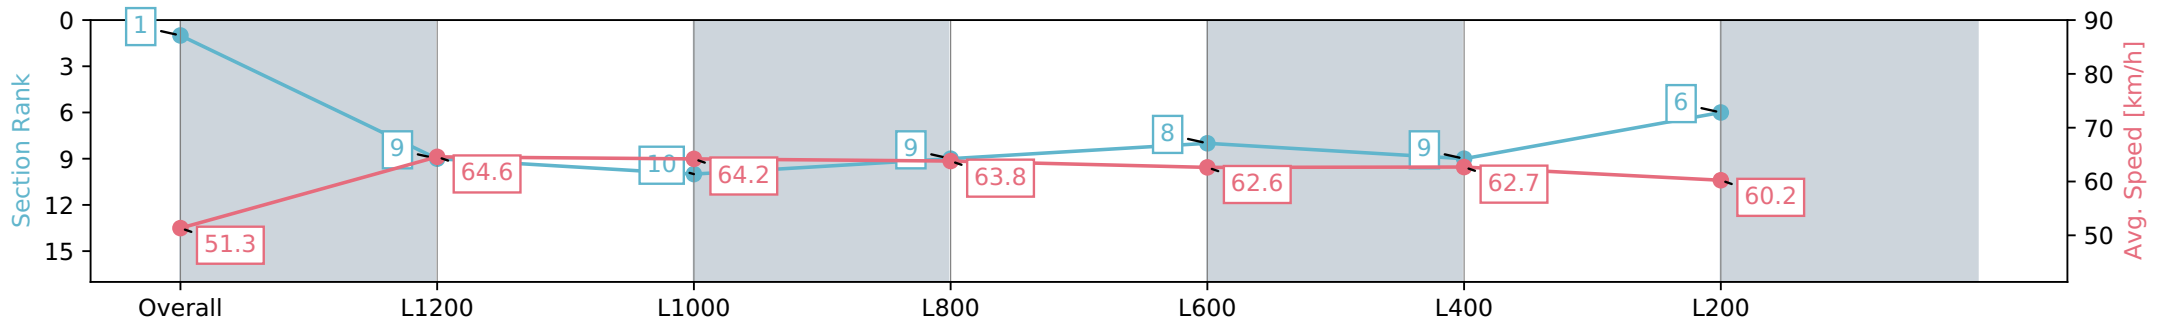

Background shading for fastest section	
Horse/Jockey Name	JAZZ AFFAIR/Jacob Opperman
Finish Rank	1
Fastest Section Time (Section)	0:11.15 (L1200)
Top Speed [km/h] (Section)	65.9 (Overall)
Race State	Finished

Morphettville Parks SA - Professional
Race 10: Sportsbet Adelaide Racing Carnival (April 27th-
May 11th) Hcp (Heat of Adelaide in Autumn Series) - 1400m

20 April 2024 - 4:57PM

Track Rating: Good 4, Weather: Fine, Rail Position: True

Section	Overall	L1200	L1000	L800	L600	L400	L200
Section Times	1:23.05 [1] (0:14.05)	1:09.00 [9] (0:11.15)	0:57.85 [10] (0:11.36)	0:46.49 [9] (0:11.34)	0:35.15 [8] (0:11.63)	0:23.52 [9] (0:11.55)	0:11.97 [6] (0:11.97)
Average Speed [km/h]	51.3	64.6	64.2	63.8	62.6	62.7	60.2
Top Speed [km/h]	64.0	65.9	65.9	64.5	63.1	63.4	62.6
Avg. Dist. to Rail [m]	6.5	2.4	2.5	2.4	2.1	3.8	7.2
Avg. Stride Freq. [Hz]	2.2	2.3	2.3	2.3	2.3	2.3	2.3
Avg. Stride Length [m]	6.9	7.7	7.7	7.7	7.6	7.5	7.3

- [ ] Ranking at each section and finish
- -:-:- No data available at this section
- NA No data available