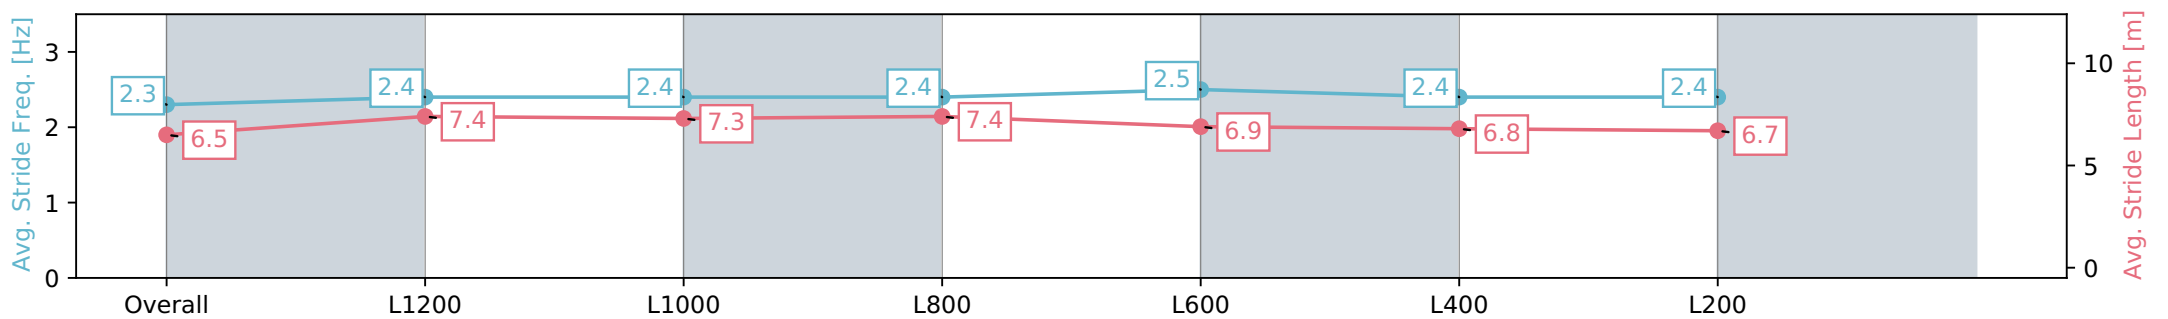

Horse/Jockey Name	SMOOTH SAILING/Caitlin Jones
Finish Rank	13
Fastest Section Time (Section)	0:11.08 (L1200)
Top Speed [km/h] (Section)	69.0 (L600)
Race State	Finished

Morphettville Parks SA - Professional
Race 10: Sportsbet Adelaide Racing Carnival (April 27th-
May 11th) Hcp (Heat of Adelaide in Autumn Series) - 1400m

20 April 2024 - 4:57PM

Track Rating: Good 4, Weather: Fine, Rail Position: True

Section	Overall	L1200	L1000	L800	L600	L400	L200
Section Times	1:24.50 [13] (0:14.17)	1:10.33 [11] (0:11.08)	0:59.25 [11] (0:11.47)	0:47.78 [12] (0:11.37)	0:36.41 [12] (0:11.64)	0:24.77 [13] (0:11.96)	0:12.81 [13] (0:12.81)
Average Speed [km/h]	50.8	65.0	63.7	63.9	63.2	61.4	56.2
Top Speed [km/h]	65.7	67.5	66.3	64.7	67.0	69.0	59.9
Avg. Dist. to Rail [m]	6.4	2.5	2.8	4.2	5.1	5.8	6.4
Avg. Stride Freq. [Hz]	2.3	2.4	2.4	2.4	2.5	2.4	2.4
Avg. Stride Length [m]	6.5	7.4	7.3	7.4	6.9	6.8	6.7

[ ] Ranking at each section and finish
-:-:- No data available at this section
NA No data available