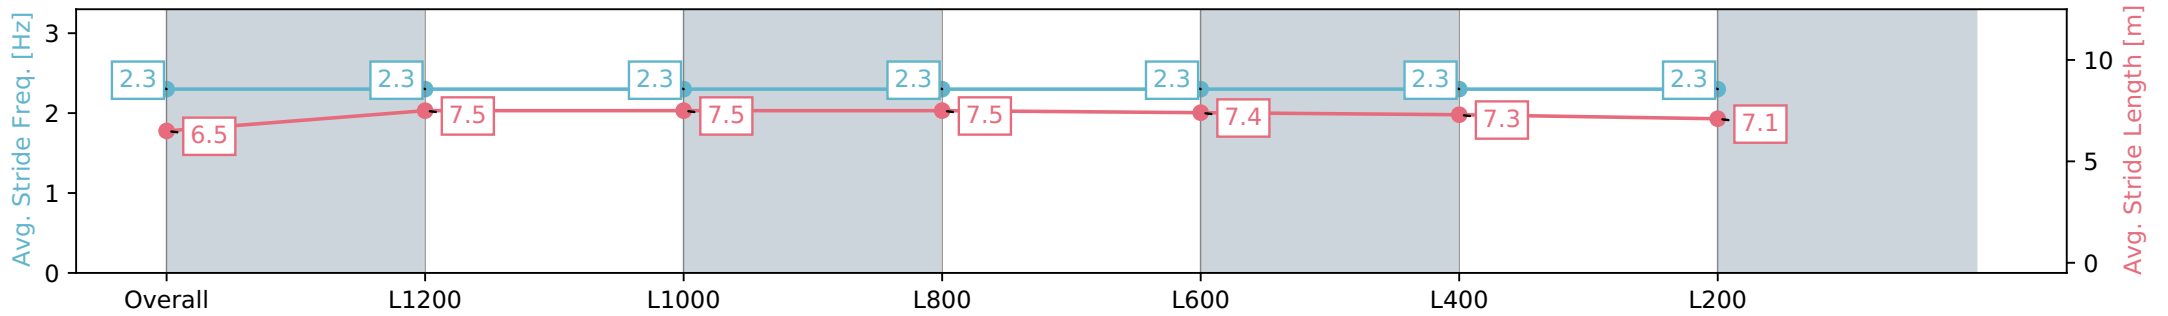

Horse/Jockey Name	HAMSLETTE/Callan Murray
Finish Rank	5
Fastest Section Time (Section)	0:11.10 (L1200)
Top Speed [km/h] (Section)	66.7 (Overall)
Race State	Finished

Morphettville Parks SA - Professional
Race 10: Sportsbet Adelaide Racing Carnival (April 27th-
May 11th) Hcp (Heat of Adelaide in Autumn Series) - 1400m

20 April 2024 - 4:57PM

Track Rating: Good 4, Weather: Fine, Rail Position: True

Section	Overall	L1200	L1000	L800	L600	L400	L200
Section Times	1:23.63 [5] (0:13.82)	1:09.81 [5] (0:11.10)	0:58.71 [6] (0:11.26)	0:47.45 [4] (0:11.30)	0:36.15 [3] (0:11.63)	0:24.52 [4] (0:11.95)	0:12.57 [5] (0:12.56)
Average Speed [km/h]	52.1	65.0	64.4	63.9	62.2	60.6	57.2
Top Speed [km/h]	66.2	66.7	65.4	65.5	63.6	61.9	59.5
Avg. Dist. to Rail [m]	3.1	1.8	1.7	1.4	1.2	1.5	2.7
Avg. Stride Freq. [Hz]	2.3	2.3	2.3	2.3	2.3	2.3	2.3
Avg. Stride Length [m]	6.5	7.5	7.5	7.5	7.4	7.3	7.1

- [ ] Ranking at each section and finish
- -:-:- No data available at this section
- NA No data available