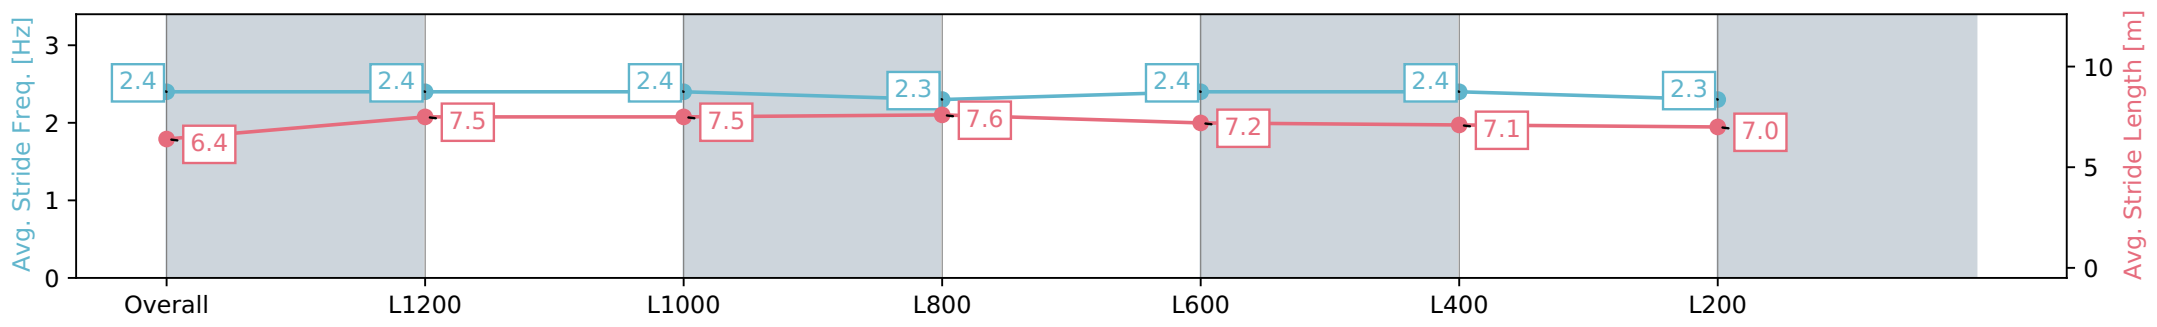

Horse/Jockey Name	ANJOPIN/John Kissick
Finish Rank	9
Fastest Section Time (Section)	0:11.10 (L1200)
Top Speed [km/h] (Section)	67.4 (Overall)
Race State	Finished

Morphettville Parks SA - Professional
Race 10: Sportsbet Adelaide Racing Carnival (April 27th-
May 11th) Hcp (Heat of Adelaide in Autumn Series) - 1400m
20 April 2024 - 4:57PM
Track Rating: Good 4, Weather: Fine, Rail Position: True

Section	Overall	L1200	L1000	L800	L600	L400	L200
Section Times	1:23.99 [9] (0:14.28)	1:09.70 [13] (0:11.10)	0:58.60 [12] (0:11.32)	0:47.28 [11] (0:11.27)	0:36.01 [10] (0:11.59)	0:24.42 [10] (0:11.84)	0:12.58 [11] (0:12.57)
Average Speed [km/h]	50.4	64.9	63.8	64.0	62.3	61.0	57.2
Top Speed [km/h]	67.4	67.3	65.2	65.1	64.8	63.9	61.8
Avg. Dist. to Rail [m]	2.1	0.3	0.8	1.3	0.6	1.2	2.3
Avg. Stride Freq. [Hz]	2.4	2.4	2.4	2.3	2.4	2.4	2.3
Avg. Stride Length [m]	6.4	7.5	7.5	7.6	7.2	7.1	7.0

[ ] Ranking at each section and finish
-:-:- No data available at this section
NA No data available