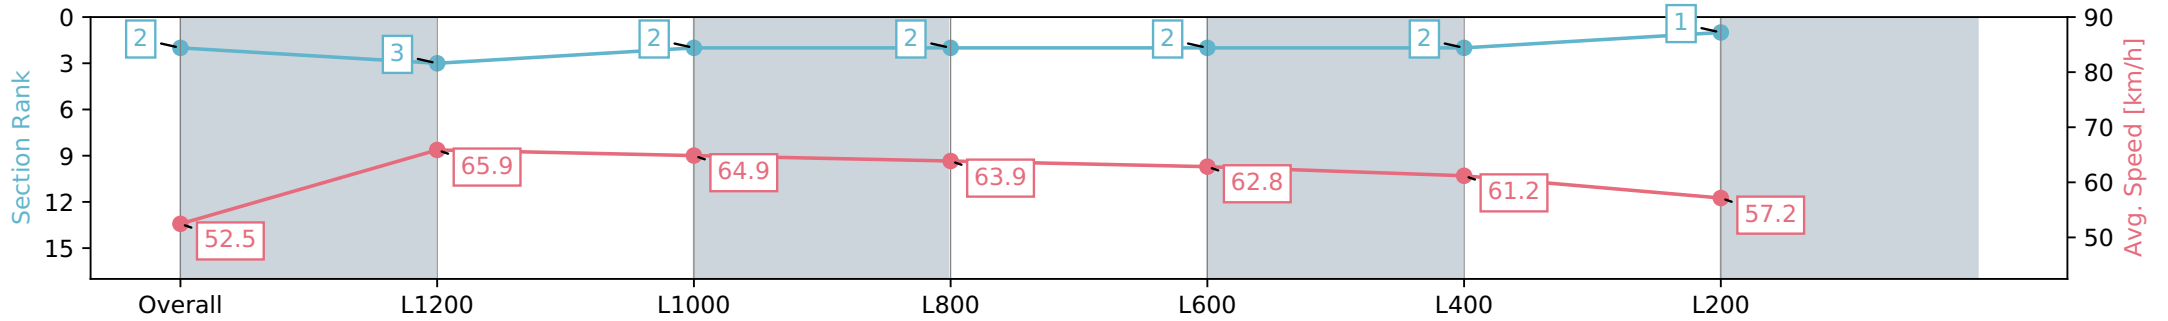

Horse/Jockey Name	EASY CAMPESE/Alana Livesey
Finish Rank	2
Fastest Section Time (Section)	0:10.95 (L1200)
Top Speed [km/h] (Section)	66.4 (L1200)
Race State	Finished

Morphettville Parks SA - Professional
Race 10: Sportsbet Adelaide Racing Carnival (April 27th-
May 11th) Hcp (Heat of Adelaide in Autumn Series) - 1400m

20 April 2024 - 4:57PM

Track Rating: Good 4, Weather: Fine, Rail Position: True

Section	Overall	L1200	L1000	L800	L600	L400	L200
Section Times	1:23.35 [2] (0:13.74)	1:09.61 [3] (0:10.95)	0:58.66 [2] (0:11.31)	0:47.35 [2] (0:11.34)	0:36.01 [2] (0:11.56)	0:24.44 [2] (0:11.81)	0:12.63 [1] (0:12.63)
Average Speed [km/h]	52.5	65.9	64.9	63.9	62.8	61.2	57.2
Top Speed [km/h]	65.7	66.3	66.4	64.8	63.6	62.7	61.9
Avg. Dist. to Rail [m]	10.4	4.2	3.6	2.5	1.8	2.9	4.5
Avg. Stride Freq. [Hz]	2.4	2.4	2.4	2.3	2.3	2.3	2.2
Avg. Stride Length [m]	6.6	7.4	7.6	7.7	7.5	7.3	7.0

- [ ] Ranking at each section and finish
- -:-:- No data available at this section
- NA No data available