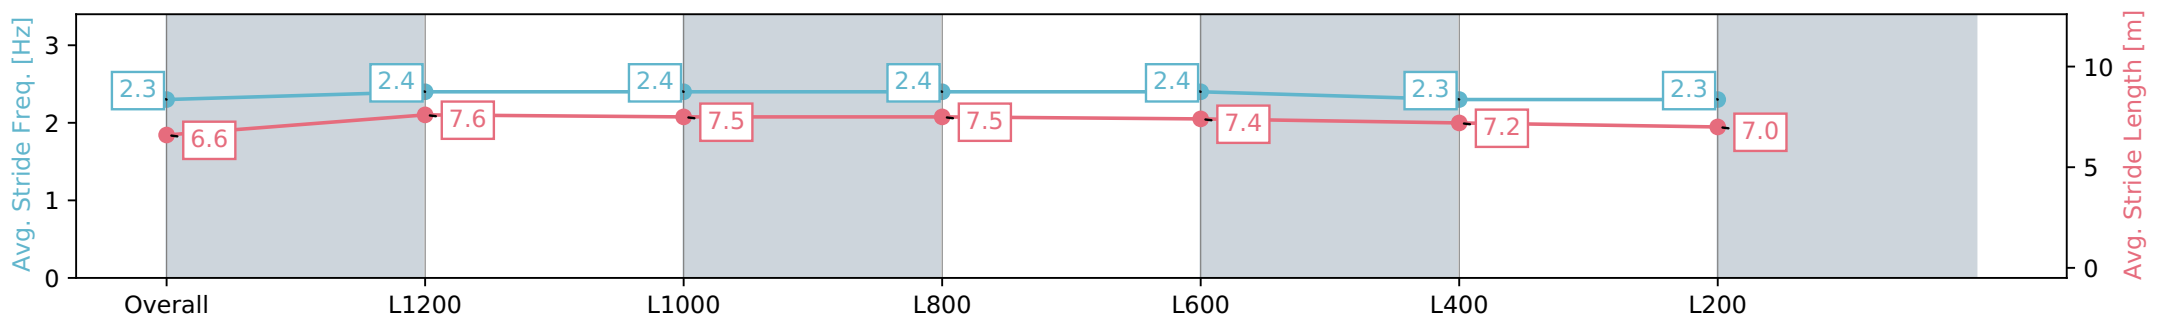

Horse/Jockey Name	THREE RINGS/Emily Finnegan
Finish Rank	8
Fastest Section Time (Section)	0:10.81 (L1200)
Top Speed [km/h] (Section)	67.9 (Overall)
Race State	Finished

Morphettville Parks SA - Professional
Race 10: Sportsbet Adelaide Racing Carnival (April 27th-
May 11th) Hcp (Heat of Adelaide in Autumn Series) - 1400m

20 April 2024 - 4:57PM

Track Rating: Good 4, Weather: Fine, Rail Position: True

Section	Overall	L1200	L1000	L800	L600	L400	L200
Section Times	1:23.87 [8] (0:13.95)	1:09.92 [6] (0:10.81)	0:59.11 [4] (0:11.43)	0:47.68 [5] (0:11.32)	0:36.36 [5] (0:11.57)	0:24.78 [3] (0:12.00)	0:12.78 [7] (0:12.78)
Average Speed [km/h]	51.7	66.8	64.3	64.0	63.1	60.5	56.3
Top Speed [km/h]	66.6	67.9	66.5	66.4	65.0	62.0	60.0
Avg. Dist. to Rail [m]	10.4	4.8	3.9	3.5	2.6	3.7	5.6
Avg. Stride Freq. [Hz]	2.3	2.4	2.4	2.4	2.4	2.3	2.3
Avg. Stride Length [m]	6.6	7.6	7.5	7.5	7.4	7.2	7.0

[ ] Ranking at each section and finish
-:-:- No data available at this section
NA No data available