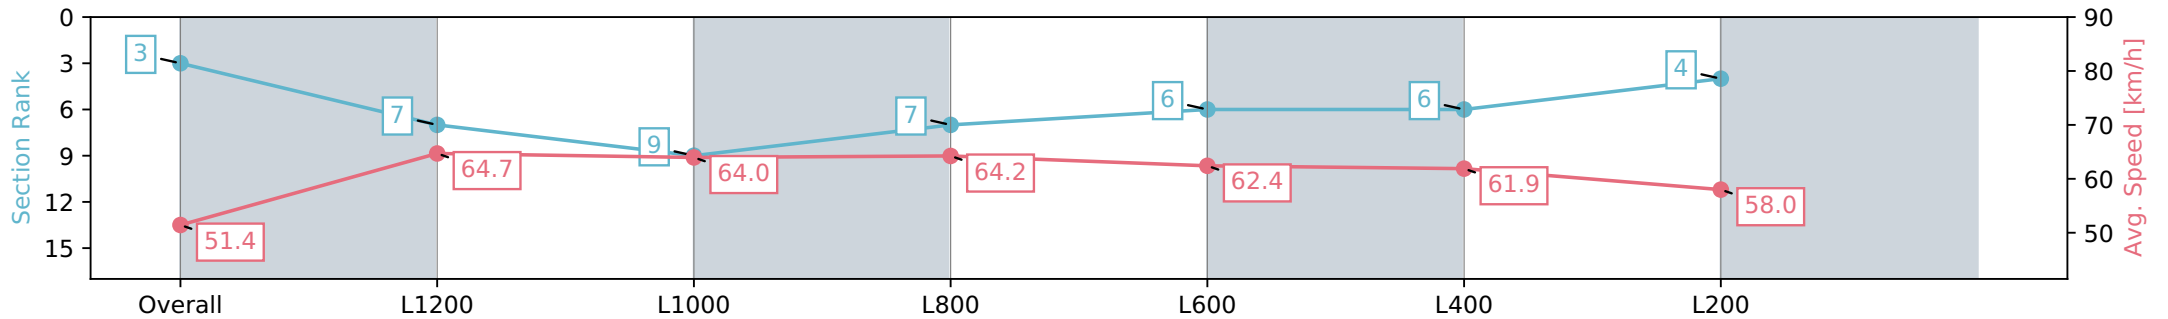

Horse/Jockey Name	MARACOURT/Jessica Eaton
Finish Rank	3
Fastest Section Time (Section)	0:11.14 (L1200)
Top Speed [km/h] (Section)	65.9 (Overall)
Race State	Finished

Morphettville Parks SA - Professional
Race 10: Sportsbet Adelaide Racing Carnival (April 27th-
May 11th) Hcp (Heat of Adelaide in Autumn Series) - 1400m

20 April 2024 - 4:57PM

Track Rating: Good 4, Weather: Fine, Rail Position: True

Section	Overall	L1200	L1000	L800	L600	L400	L200
Section Times	1:23.43 [3] (0:14.01)	1:09.42 [7] (0:11.14)	0:58.28 [9] (0:11.33)	0:46.95 [7] (0:11.24)	0:35.71 [6] (0:11.60)	0:24.11 [6] (0:11.70)	0:12.41 [4] (0:12.41)
Average Speed [km/h]	51.4	64.7	64.0	64.2	62.4	61.9	58.0
Top Speed [km/h]	65.3	65.9	64.9	65.2	63.6	62.4	61.8
Avg. Dist. to Rail [m]	5.9	2.1	1.6	1.2	1.1	3.4	7.3
Avg. Stride Freq. [Hz]	2.3	2.3	2.2	2.2	2.2	2.3	2.3
Avg. Stride Length [m]	6.6	7.6	7.6	7.7	7.4	7.5	7.1

[ ] Ranking at each section and finish
-:-:- No data available at this section
NA No data available