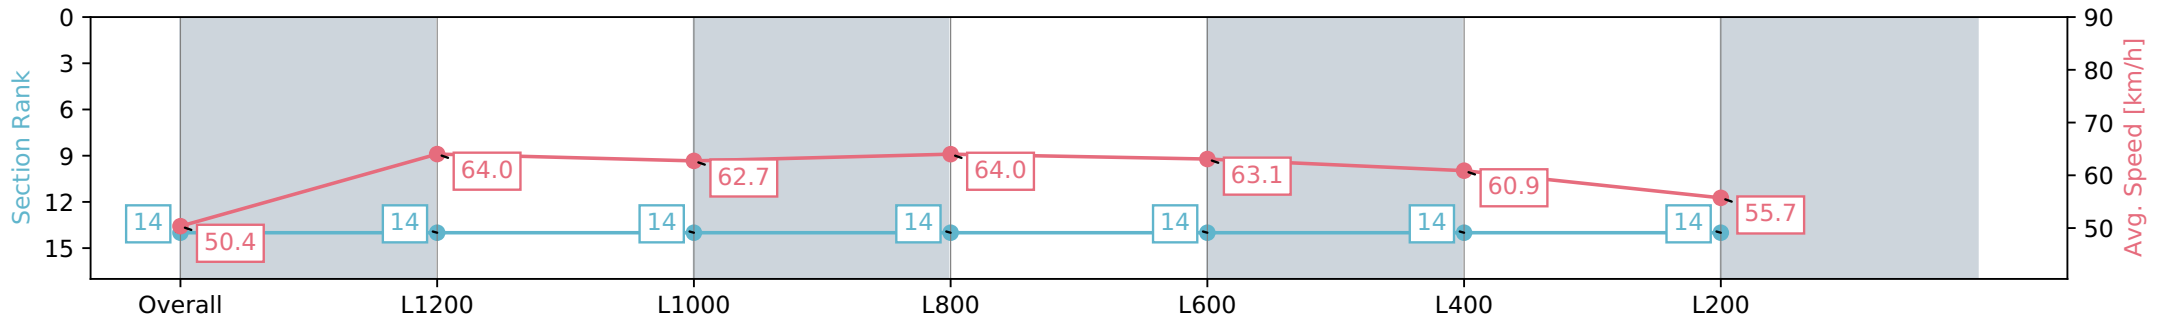

Horse/Jockey Name	HIGH 'N' DRY/Liam Riordan
Finish Rank	14
Fastest Section Time (Section)	0:11.27 (L1200)
Top Speed [km/h] (Section)	65.2 (L1000)
Race State	Finished

Morphettville Parks SA - Professional
Race 10: Sportsbet Adelaide Racing Carnival (April 27th-
May 11th) Hcp (Heat of Adelaide in Autumn Series) - 1400m
20 April 2024 - 4:57PM
Track Rating: Good 4, Weather: Fine, Rail Position: True

Section	Overall	L1200	L1000	L800	L600	L400	L200
Section Times	1:24.90 [14] (0:14.31)	1:10.59 [14] (0:11.27)	0:59.32 [14] (0:11.59)	0:47.73 [14] (0:11.32)	0:36.41 [14] (0:11.55)	0:24.86 [14] (0:11.93)	0:12.93 [14] (0:12.93)
Average Speed [km/h]	50.4	64.0	62.7	64.0	63.1	60.9	55.7
Top Speed [km/h]	64.3	65.1	65.2	65.2	64.4	62.3	59.2
Avg. Dist. to Rail [m]	4.1	1.7	2.1	3.0	2.2	6.6	11.8
Avg. Stride Freq. [Hz]	2.2	2.3	2.3	2.3	2.3	2.3	2.2
Avg. Stride Length [m]	6.7	7.5	7.6	7.7	7.5	7.2	7.1

[ ] Ranking at each section and finish
-:-:- No data available at this section
NA No data available