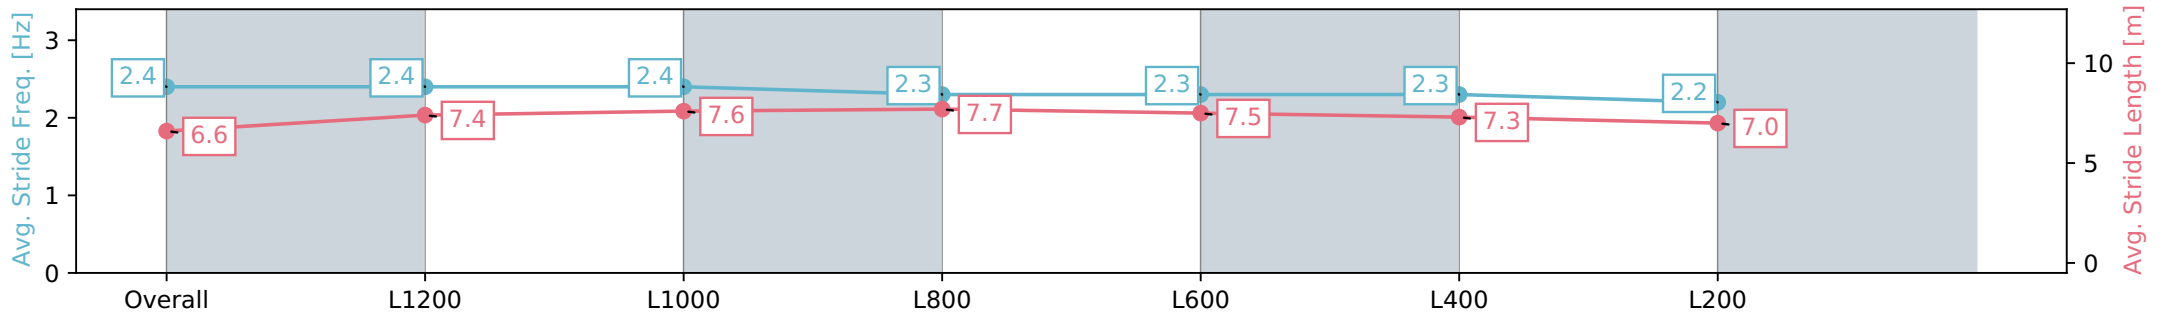

Horse/Jockey Name	EASY CAMPESE/Alana Livesey
Finish Rank	2
Fastest Section Time (Section)	0:10.95 (L1200)
Top Speed [km/h] (Section)	66.4 (L1200)
Race State	Finished

Morphettville Parks SA - Professional
Race 10: Sportsbet Adelaide Racing Carnival (April 27th-
May 11th) Hcp (Heat of Adelaide in Autumn Series) - 1400m

20 April 2024 - 4:57PM

Track Rating: Good 4, Weather: Fine, Rail Position: True

Section	Overall	L1200	L1000	L800	L600	L400	L200
Section Times	1:23.35 [2] (0:13.74)	1:09.61 [3] (0:10.95)	0:58.66 [2] (0:11.31)	0:47.35 [2] (0:11.34)	0:36.01 [2] (0:11.56)	0:24.44 [2] (0:11.81)	0:12.63 [1] (0:12.63)
Average Speed [km/h]	52.5	65.9	64.9	63.9	62.8	61.2	57.2
Top Speed [km/h]	65.7	66.3	66.4	64.8	63.6	62.7	61.9
Avg. Dist. to Rail [m]	10.4	4.2	3.6	2.5	1.8	2.9	4.5
Avg. Stride Freq. [Hz]	2.4	2.4	2.4	2.3	2.3	2.3	2.2
Avg. Stride Length [m]	6.6	7.4	7.6	7.7	7.5	7.3	7.0

- [ ] Ranking at each section and finish
- -:-:- No data available at this section
- NA No data available