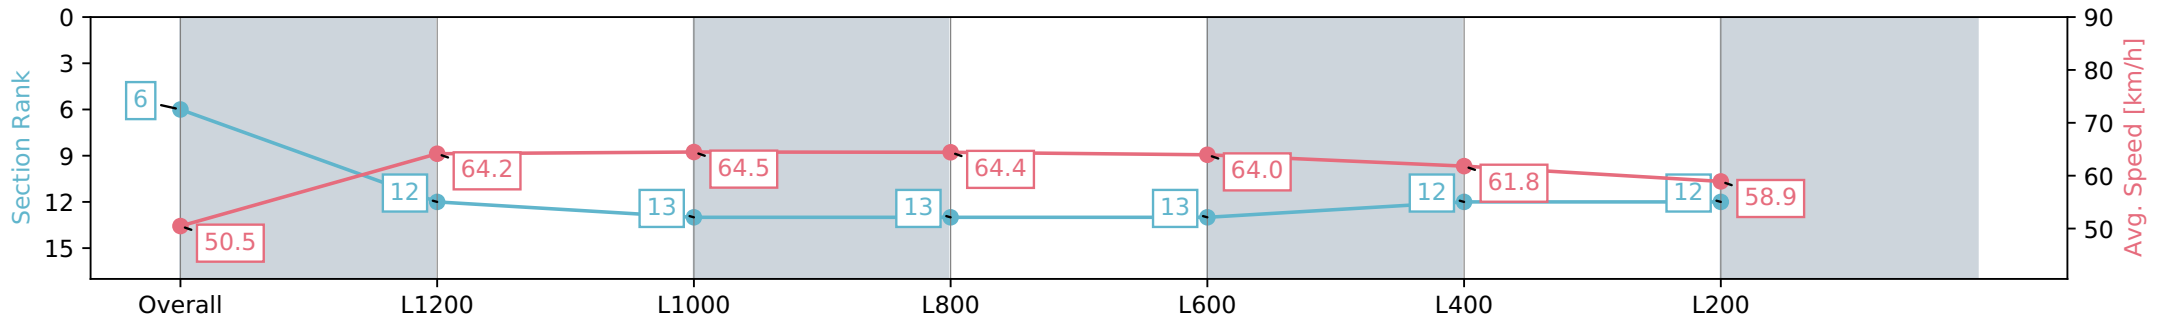

Horse/Jockey Name	THE BRILL BUILDING/Lachlan Neindorf
Finish Rank	6
Fastest Section Time (Section)	0:11.23 (L1200)
Top Speed [km/h] (Section)	65.9 (Overall)
Race State	Finished

Morphettville Parks SA - Professional
Race 10: Sportsbet Adelaide Racing Carnival (April 27th-
May 11th) Hcp (Heat of Adelaide in Autumn Series) - 1400m

20 April 2024 - 4:57PM

Track Rating: Good 4, Weather: Fine, Rail Position: True

Section	Overall	L1200	L1000	L800	L600	L400	L200
Section Times	1:23.74 [6] (0:14.27)	1:09.47 [12] (0:11.23)	0:58.24 [13] (0:11.42)	0:46.82 [13] (0:11.28)	0:35.54 [13] (0:11.52)	0:24.02 [12] (0:11.78)	0:12.24 [12] (0:12.24)
Average Speed [km/h]	50.5	64.2	64.5	64.4	64.0	61.8	58.9
Top Speed [km/h]	65.3	65.9	65.7	65.4	64.9	63.5	61.4
Avg. Dist. to Rail [m]	6.9	3.5	4.1	4.3	4.1	7.1	11.3
Avg. Stride Freq. [Hz]	2.3	2.4	2.4	2.4	2.4	2.4	2.4
Avg. Stride Length [m]	6.4	7.2	7.3	7.5	7.4	7.3	7.0

- [ ] Ranking at each section and finish
- -:-:- No data available at this section
- NA No data available