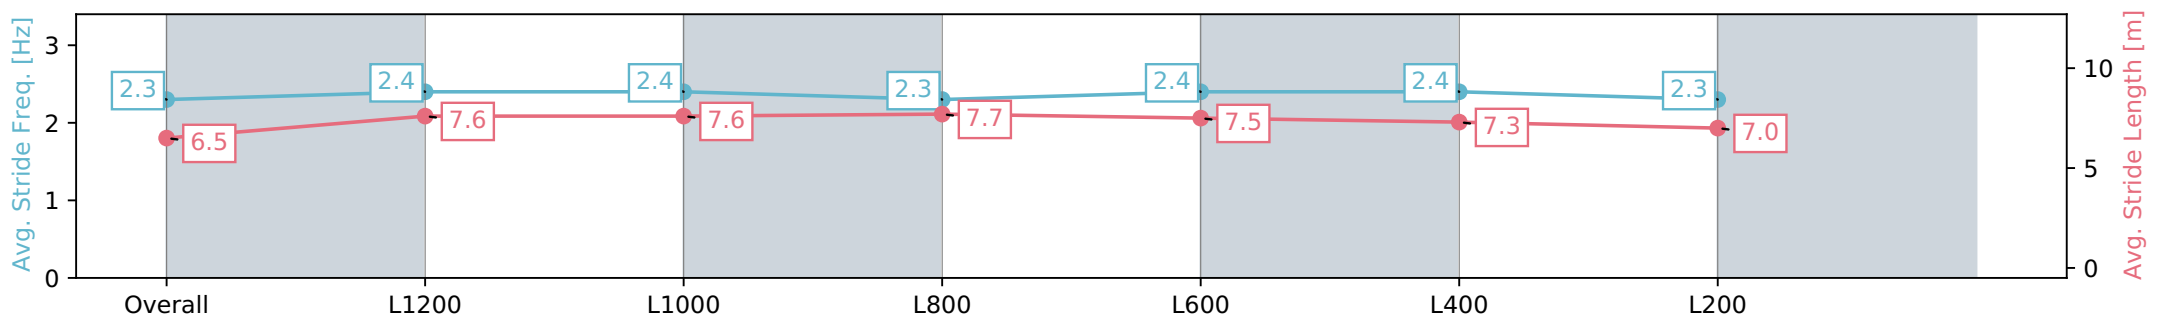

Horse/Jockey Name	BALLON D'OR/Todd Pannell
Finish Rank	7
Fastest Section Time (Section)	0:11.05 (L1200)
Top Speed [km/h] (Section)	66.3 (Overall)
Race State	Finished

Morphettville Parks SA - Professional
Race 10: Sportsbet Adelaide Racing Carnival (April 27th-
May 11th) Hcp (Heat of Adelaide in Autumn Series) - 1400m

20 April 2024 - 4:57PM

Track Rating: Good 4, Weather: Fine, Rail Position: True

Section	Overall	L1200	L1000	L800	L600	L400	L200
Section Times	1:23.82 [7] (0:14.09)	1:09.73 [10] (0:11.05)	0:58.68 [8] (0:11.50)	0:47.18 [10] (0:11.39)	0:35.79 [11] (0:11.60)	0:24.19 [11] (0:11.72)	0:12.47 [9] (0:12.47)
Average Speed [km/h]	51.1	65.2	64.2	64.0	63.9	62.1	57.8
Top Speed [km/h]	64.9	66.3	65.4	65.1	65.2	63.1	60.8
Avg. Dist. to Rail [m]	9.9	5.0	5.1	5.3	5.0	6.7	9.7
Avg. Stride Freq. [Hz]	2.3	2.4	2.4	2.3	2.4	2.4	2.3
Avg. Stride Length [m]	6.5	7.6	7.6	7.7	7.5	7.3	7.0

- [ ] Ranking at each section and finish
- -:-:- No data available at this section
- NA No data available