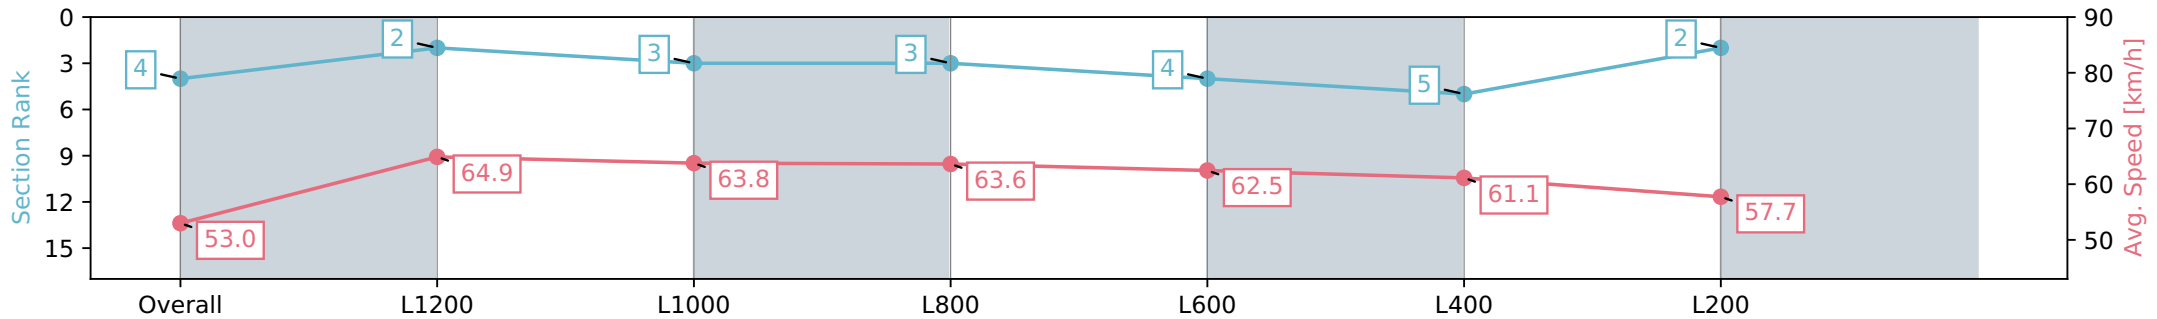

Horse/Jockey Name	TEXAN WINDSTORM/Rochelle Milnes
Finish Rank	4
Fastest Section Time (Section)	0:11.10 (L1200)
Top Speed [km/h] (Section)	65.6 (Overall)
Race State	Finished

Morphettville Parks SA - Professional
Race 10: Sportsbet Adelaide Racing Carnival (April 27th-
May 11th) Hcp (Heat of Adelaide in Autumn Series) - 1400m
20 April 2024 - 4:57PM
Track Rating: Good 4, Weather: Fine, Rail Position: True

Section	Overall	L1200	L1000	L800	L600	L400	L200
Section Times	1:23.47 [4] (0:13.59)	1:09.88 [2] (0:11.10)	0:58.78 [3] (0:11.44)	0:47.34 [3] (0:11.36)	0:35.98 [4] (0:11.67)	0:24.31 [5] (0:11.82)	0:12.49 [2] (0:12.49)
Average Speed [km/h]	53.0	64.9	63.8	63.6	62.5	61.1	57.7
Top Speed [km/h]	65.3	65.6	65.0	64.8	64.0	62.9	60.8
Avg. Dist. to Rail [m]	7.2	3.1	2.6	2.1	1.8	2.7	5.3
Avg. Stride Freq. [Hz]	2.4	2.4	2.4	2.3	2.3	2.3	2.3
Avg. Stride Length [m]	6.4	7.2	7.2	7.5	7.4	7.3	7.1

- [ ] Ranking at each section and finish
- -:-:- No data available at this section
- NA No data available