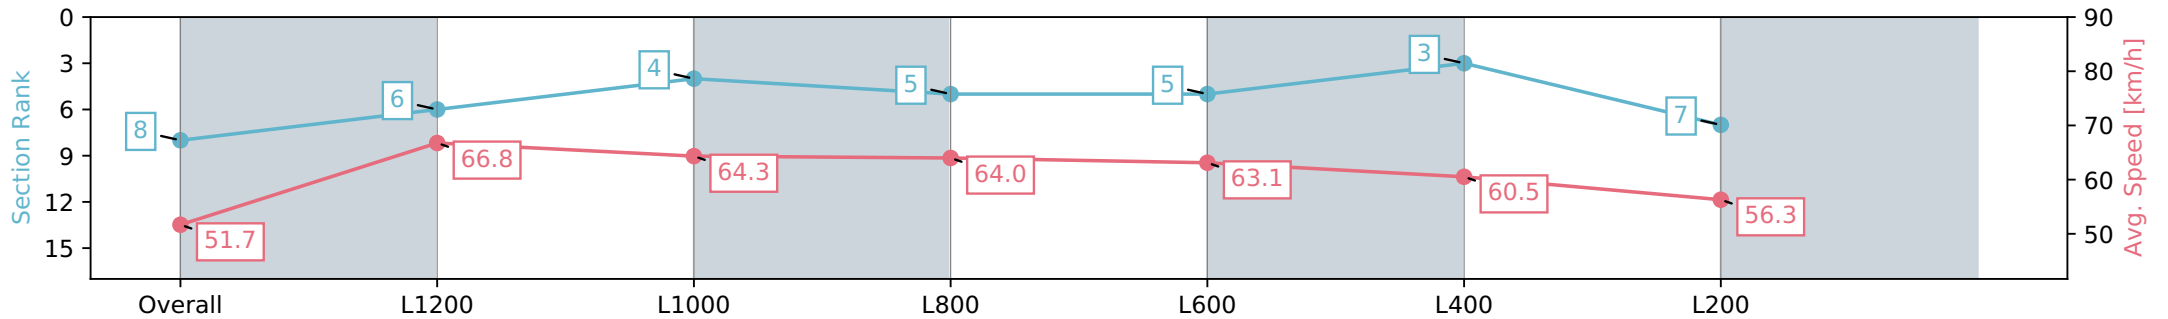

Horse/Jockey Name	THREE RINGS/Emily Finnegan
Finish Rank	8
Fastest Section Time (Section)	0:10.81 (L1200)
Top Speed [km/h] (Section)	67.9 (Overall)
Race State	Finished

Morphettville Parks SA - Professional
Race 10: Sportsbet Adelaide Racing Carnival (April 27th-
May 11th) Hcp (Heat of Adelaide in Autumn Series) - 1400m

20 April 2024 - 4:57PM

Track Rating: Good 4, Weather: Fine, Rail Position: True

Section	Overall	L1200	L1000	L800	L600	L400	L200
Section Times	1:23.87 [8] (0:13.95)	1:09.92 [6] (0:10.81)	0:59.11 [4] (0:11.43)	0:47.68 [5] (0:11.32)	0:36.36 [5] (0:11.57)	0:24.78 [3] (0:12.00)	0:12.78 [7] (0:12.78)
Average Speed [km/h]	51.7	66.8	64.3	64.0	63.1	60.5	56.3
Top Speed [km/h]	66.6	67.9	66.5	66.4	65.0	62.0	60.0
Avg. Dist. to Rail [m]	10.4	4.8	3.9	3.5	2.6	3.7	5.6
Avg. Stride Freq. [Hz]	2.3	2.4	2.4	2.4	2.4	2.3	2.3
Avg. Stride Length [m]	6.6	7.6	7.5	7.5	7.4	7.2	7.0

[ ] Ranking at each section and finish
-:-:- No data available at this section
NA No data available