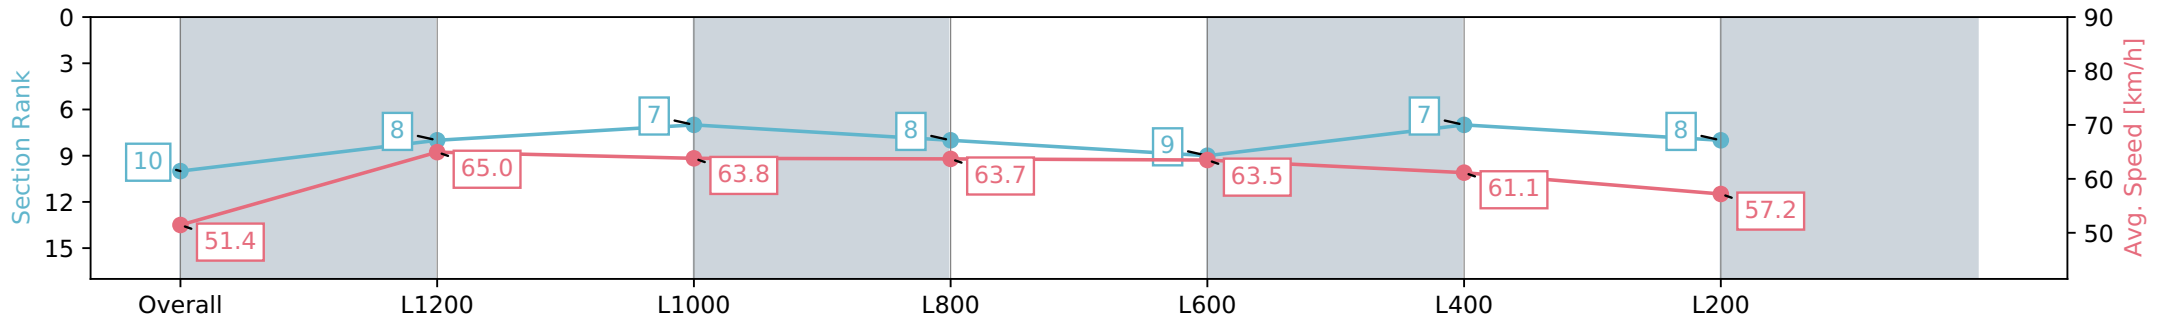

Horse/Jockey Name	BELLALIQUE/Jake Toeroek
Finish Rank	10
Fastest Section Time (Section)	0:11.10 (L1200)
Top Speed [km/h] (Section)	66.2 (Overall)
Race State	Finished

Morphettville Parks SA - Professional
Race 10: Sportsbet Adelaide Racing Carnival (April 27th-
May 11th) Hcp (Heat of Adelaide in Autumn Series) - 1400m
20 April 2024 - 4:57PM
Track Rating: Good 4, Weather: Fine, Rail Position: True

Section	Overall	L1200	L1000	L800	L600	L400	L200
Section Times	1:24.00 [10] (0:14.01)	1:09.99 [8] (0:11.10)	0:58.89 [7] (0:11.43)	0:47.46 [8] (0:11.39)	0:36.07 [9] (0:11.54)	0:24.53 [7] (0:11.88)	0:12.65 [8] (0:12.65)
Average Speed [km/h]	51.4	65.0	63.8	63.7	63.5	61.1	57.2
Top Speed [km/h]	65.7	66.2	64.7	64.5	64.3	63.8	61.7
Avg. Dist. to Rail [m]	7.5	2.6	2.8	3.2	3.1	7.0	8.8
Avg. Stride Freq. [Hz]	2.4	2.4	2.4	2.4	2.4	2.4	2.4
Avg. Stride Length [m]	6.6	7.5	7.3	7.5	7.3	7.0	6.7

[ ] Ranking at each section and finish
-:-:- No data available at this section
NA No data available