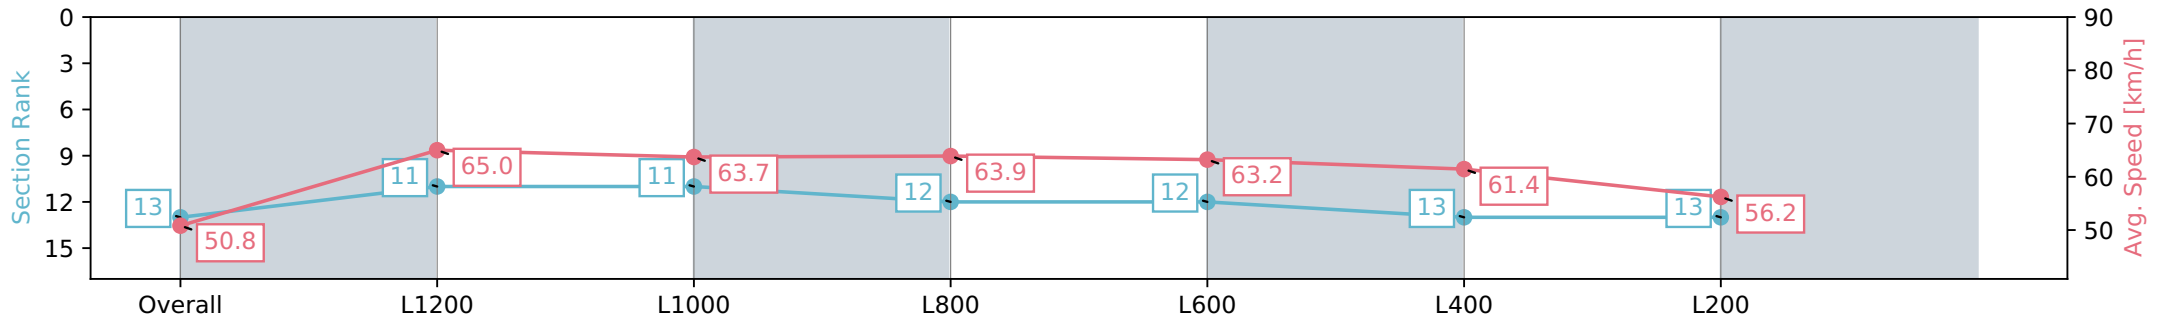

Horse/Jockey Name	SMOOTH SAILING/Caitlin Jones
Finish Rank	13
Fastest Section Time (Section)	0:11.08 (L1200)
Top Speed [km/h] (Section)	69.0 (L600)
Race State	Finished

Morphettville Parks SA - Professional
Race 10: Sportsbet Adelaide Racing Carnival (April 27th-
May 11th) Hcp (Heat of Adelaide in Autumn Series) - 1400m

20 April 2024 - 4:57PM

Track Rating: Good 4, Weather: Fine, Rail Position: True

Section	Overall	L1200	L1000	L800	L600	L400	L200
Section Times	1:24.50 [13] (0:14.17)	1:10.33 [11] (0:11.08)	0:59.25 [11] (0:11.47)	0:47.78 [12] (0:11.37)	0:36.41 [12] (0:11.64)	0:24.77 [13] (0:11.96)	0:12.81 [13] (0:12.81)
Average Speed [km/h]	50.8	65.0	63.7	63.9	63.2	61.4	56.2
Top Speed [km/h]	65.7	67.5	66.3	64.7	67.0	69.0	59.9
Avg. Dist. to Rail [m]	6.4	2.5	2.8	4.2	5.1	5.8	6.4
Avg. Stride Freq. [Hz]	2.3	2.4	2.4	2.4	2.5	2.4	2.4
Avg. Stride Length [m]	6.5	7.4	7.3	7.4	6.9	6.8	6.7

[ ] Ranking at each section and finish
-:-:- No data available at this section
NA No data available