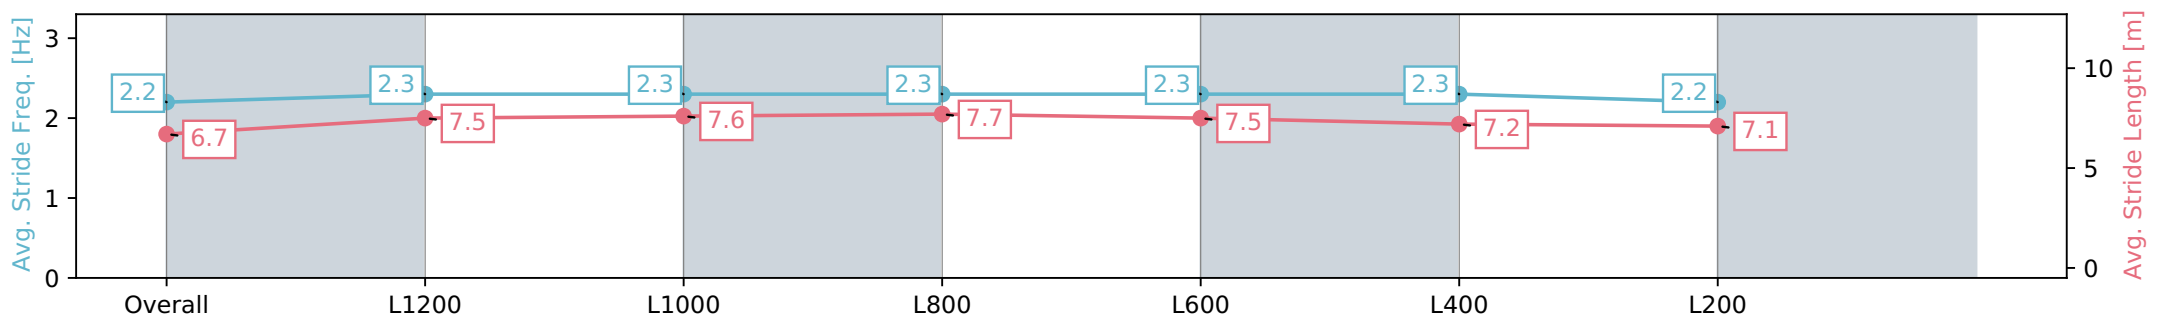

Horse/Jockey Name	HIGH 'N' DRY/Liam Riordan
Finish Rank	14
Fastest Section Time (Section)	0:11.27 (L1200)
Top Speed [km/h] (Section)	65.2 (L1000)
Race State	Finished

Morphettville Parks SA - Professional
Race 10: Sportsbet Adelaide Racing Carnival (April 27th-
May 11th) Hcp (Heat of Adelaide in Autumn Series) - 1400m
20 April 2024 - 4:57PM
Track Rating: Good 4, Weather: Fine, Rail Position: True

Section	Overall	L1200	L1000	L800	L600	L400	L200
Section Times	1:24.90 [14] (0:14.31)	1:10.59 [14] (0:11.27)	0:59.32 [14] (0:11.59)	0:47.73 [14] (0:11.32)	0:36.41 [14] (0:11.55)	0:24.86 [14] (0:11.93)	0:12.93 [14] (0:12.93)
Average Speed [km/h]	50.4	64.0	62.7	64.0	63.1	60.9	55.7
Top Speed [km/h]	64.3	65.1	65.2	65.2	64.4	62.3	59.2
Avg. Dist. to Rail [m]	4.1	1.7	2.1	3.0	2.2	6.6	11.8
Avg. Stride Freq. [Hz]	2.2	2.3	2.3	2.3	2.3	2.3	2.2
Avg. Stride Length [m]	6.7	7.5	7.6	7.7	7.5	7.2	7.1

[ ] Ranking at each section and finish
-:-:- No data available at this section
NA No data available