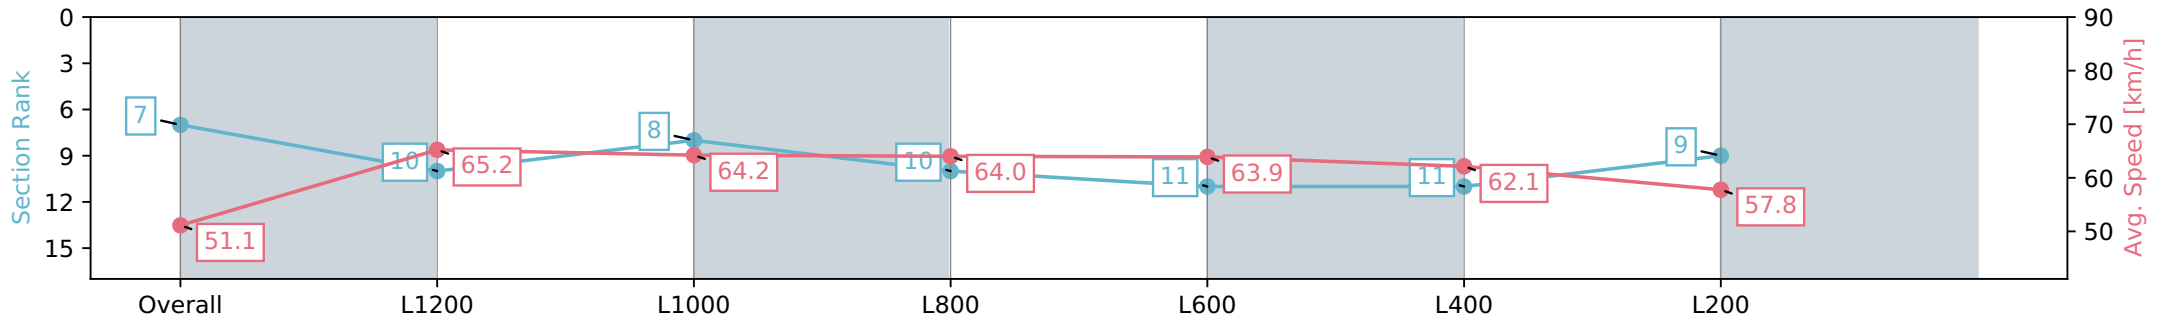

Horse/Jockey Name	BALLON D'OR/Todd Pannell
Finish Rank	7
Fastest Section Time (Section)	0:11.05 (L1200)
Top Speed [km/h] (Section)	66.3 (Overall)
Race State	Finished

Morphettville Parks SA - Professional
Race 10: Sportsbet Adelaide Racing Carnival (April 27th-
May 11th) Hcp (Heat of Adelaide in Autumn Series) - 1400m

20 April 2024 - 4:57PM

Track Rating: Good 4, Weather: Fine, Rail Position: True

Section	Overall	L1200	L1000	L800	L600	L400	L200
Section Times	1:23.82 [7] (0:14.09)	1:09.73 [10] (0:11.05)	0:58.68 [8] (0:11.50)	0:47.18 [10] (0:11.39)	0:35.79 [11] (0:11.60)	0:24.19 [11] (0:11.72)	0:12.47 [9] (0:12.47)
Average Speed [km/h]	51.1	65.2	64.2	64.0	63.9	62.1	57.8
Top Speed [km/h]	64.9	66.3	65.4	65.1	65.2	63.1	60.8
Avg. Dist. to Rail [m]	9.9	5.0	5.1	5.3	5.0	6.7	9.7
Avg. Stride Freq. [Hz]	2.3	2.4	2.4	2.3	2.4	2.4	2.3
Avg. Stride Length [m]	6.5	7.6	7.6	7.7	7.5	7.3	7.0

- [ ] Ranking at each section and finish
- -:-:- No data available at this section
- NA No data available