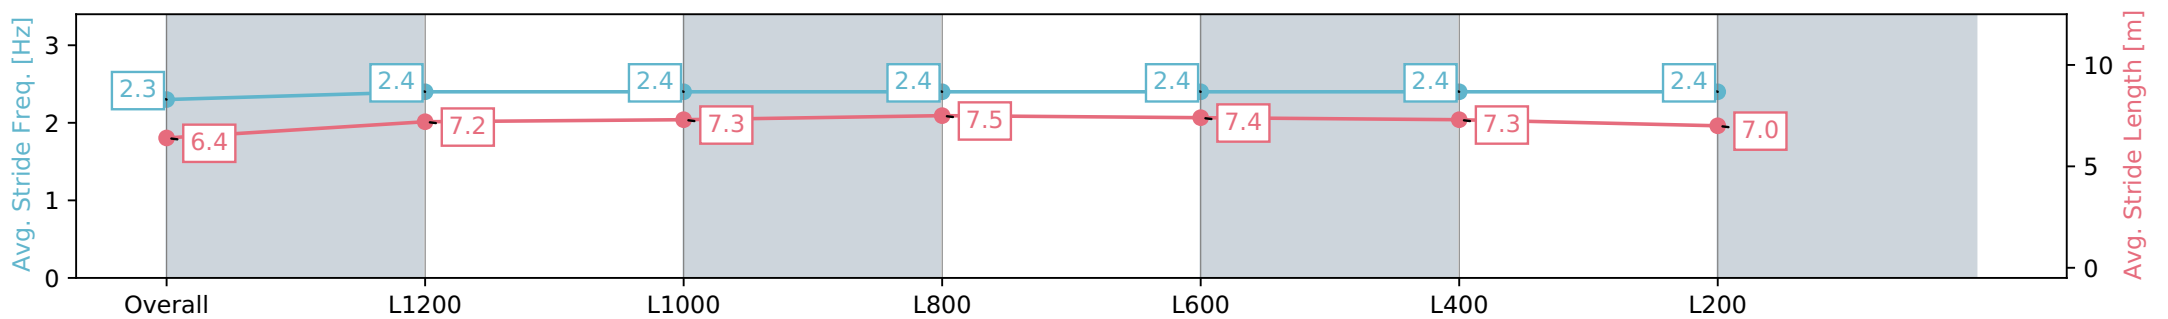

Horse/Jockey Name	THE BRILL BUILDING/Lachlan Neindorf
Finish Rank	6
Fastest Section Time (Section)	0:11.23 (L1200)
Top Speed [km/h] (Section)	65.9 (Overall)
Race State	Finished

Morphettville Parks SA - Professional
Race 10: Sportsbet Adelaide Racing Carnival (April 27th-
May 11th) Hcp (Heat of Adelaide in Autumn Series) - 1400m

20 April 2024 - 4:57PM

Track Rating: Good 4, Weather: Fine, Rail Position: True

Section	Overall	L1200	L1000	L800	L600	L400	L200
Section Times	1:23.74 [6] (0:14.27)	1:09.47 [12] (0:11.23)	0:58.24 [13] (0:11.42)	0:46.82 [13] (0:11.28)	0:35.54 [13] (0:11.52)	0:24.02 [12] (0:11.78)	0:12.24 [12] (0:12.24)
Average Speed [km/h]	50.5	64.2	64.5	64.4	64.0	61.8	58.9
Top Speed [km/h]	65.3	65.9	65.7	65.4	64.9	63.5	61.4
Avg. Dist. to Rail [m]	6.9	3.5	4.1	4.3	4.1	7.1	11.3
Avg. Stride Freq. [Hz]	2.3	2.4	2.4	2.4	2.4	2.4	2.4
Avg. Stride Length [m]	6.4	7.2	7.3	7.5	7.4	7.3	7.0

- [ ] Ranking at each section and finish
- -:-:- No data available at this section
- NA No data available