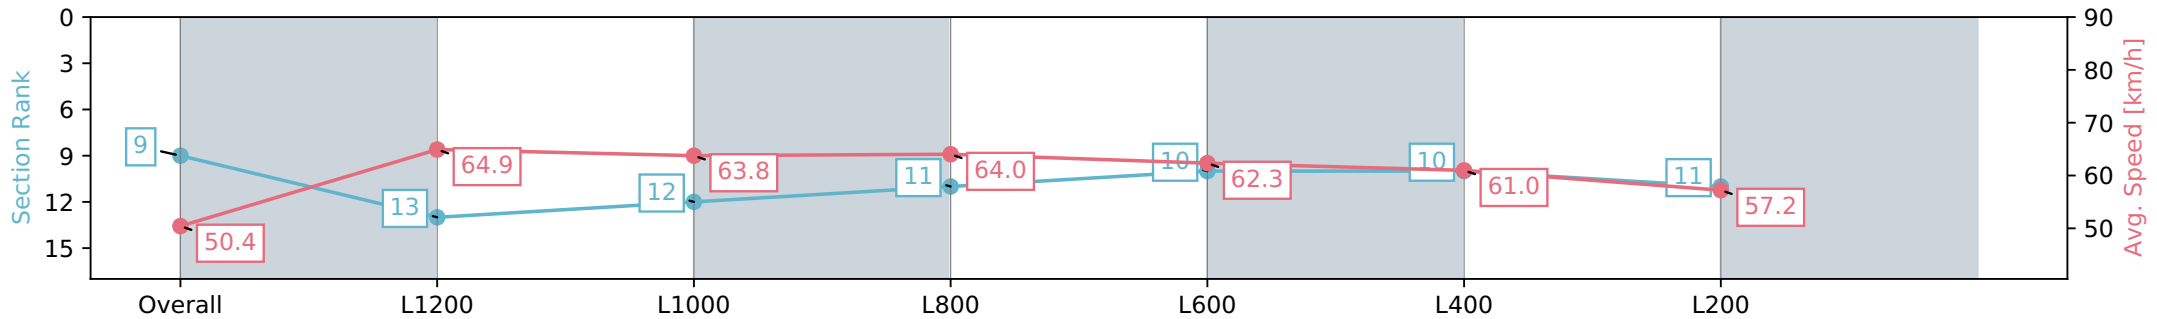

Horse/Jockey Name	ANJOPIN/John Kissick
Finish Rank	9
Fastest Section Time (Section)	0:11.10 (L1200)
Top Speed [km/h] (Section)	67.4 (Overall)
Race State	Finished

Morphettville Parks SA - Professional
Race 10: Sportsbet Adelaide Racing Carnival (April 27th-
May 11th) Hcp (Heat of Adelaide in Autumn Series) - 1400m
20 April 2024 - 4:57PM
Track Rating: Good 4, Weather: Fine, Rail Position: True

Section	Overall	L1200	L1000	L800	L600	L400	L200
Section Times	1:23.99 [9] (0:14.28)	1:09.70 [13] (0:11.10)	0:58.60 [12] (0:11.32)	0:47.28 [11] (0:11.27)	0:36.01 [10] (0:11.59)	0:24.42 [10] (0:11.84)	0:12.58 [11] (0:12.57)
Average Speed [km/h]	50.4	64.9	63.8	64.0	62.3	61.0	57.2
Top Speed [km/h]	67.4	67.3	65.2	65.1	64.8	63.9	61.8
Avg. Dist. to Rail [m]	2.1	0.3	0.8	1.3	0.6	1.2	2.3
Avg. Stride Freq. [Hz]	2.4	2.4	2.4	2.3	2.4	2.4	2.3
Avg. Stride Length [m]	6.4	7.5	7.5	7.6	7.2	7.1	7.0

[ ] Ranking at each section and finish
-:-:- No data available at this section
NA No data available