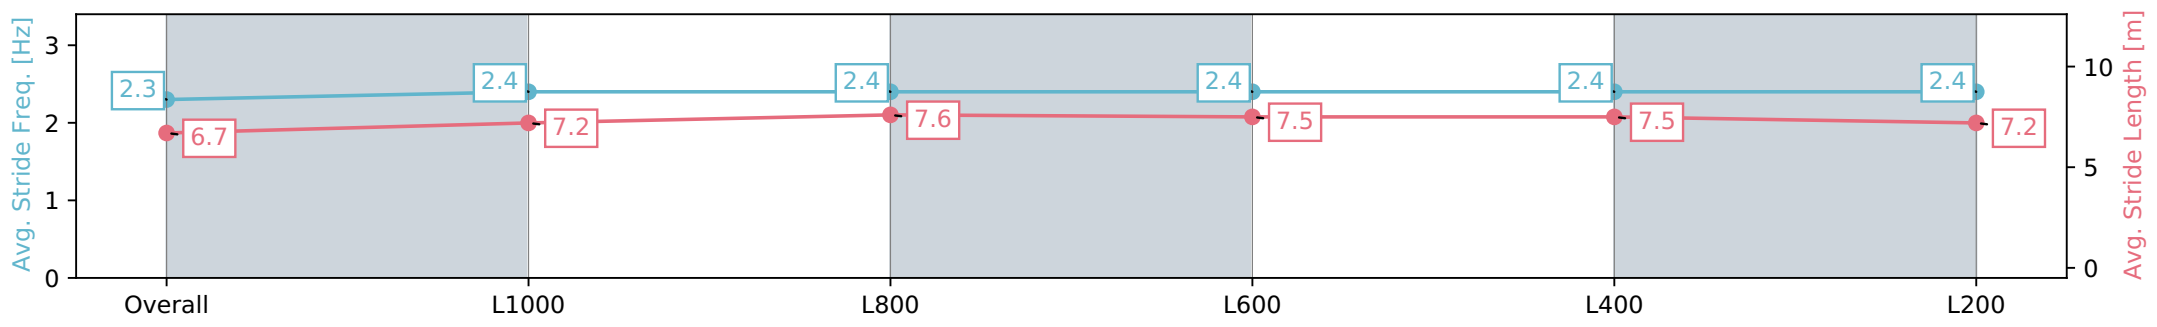

Horse/Jockey Name	TRES BELLE/Alana Livesey
Finish Rank	4
Fastest Section Time (Section)	0:11.10 (L1000)
Top Speed [km/h] (Section)	66.6 (L600)
Race State	Finished

Morphettville Parks SA - Professional
Race 9: Sportsbet Bet With Mates Handicap (Heat of Festival State Sprint Series) - 1250m

20 April 2024 - 4:51PM

Track Rating: Good 4, Weather: Fine, Rail Position: True

Section	Overall	L1000	L800	L600	L400	L200
Section Times	1:13.66 [4] (0:16.90)	0:56.76 [8] (0:11.37)	0:45.39 [9] (0:11.10)	0:34.29 [9] (0:11.27)	0:23.02 [9] (0:11.21)	0:11.81 [6] (0:11.81)
Average Speed [km/h]	53.3	63.9	65.1	64.8	64.6	61.1
Top Speed [km/h]	65.2	65.2	65.9	66.2	66.6	64.0
Avg. Dist. to Rail [m]	3.6	1.7	1.6	2.6	5.1	10.3
Avg. Stride Freq. [Hz]	2.3	2.4	2.4	2.4	2.4	2.4
Avg. Stride Length [m]	6.7	7.2	7.6	7.5	7.5	7.2

[ ] Ranking at each section and finish
-:-:- No data available at this section
NA No data available