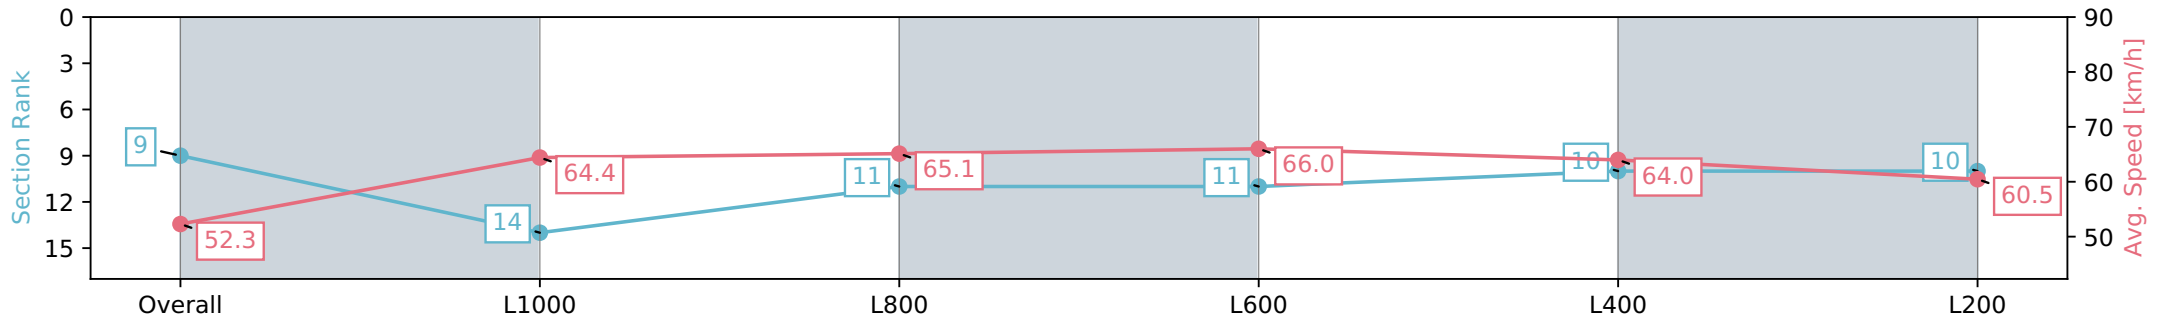

Horse/Jockey Name	BUBBLE OVER/Alana Kelly
Finish Rank	9
Fastest Section Time (Section)	0:11.08 (L800)
Top Speed [km/h] (Section)	67.3 (L800)
Race State	Finished

Morphettville Parks SA - Professional
Race 9: Sportsbet Bet With Mates Handicap (Heat of Festival State Sprint Series) - 1250m

20 April 2024 - 4:51PM

Track Rating: Good 4, Weather: Fine, Rail Position: True

Section	Overall	L1000	L800	L600	L400	L200
Section Times	1:13.98 [9] (0:17.26)	0:56.72 [14] (0:11.24)	0:45.48 [11] (0:11.10)	0:34.38 [11] (0:11.08)	0:23.30 [10] (0:11.39)	0:11.91 [10] (0:11.91)
Average Speed [km/h]	52.3	64.4	65.1	66.0	64.0	60.5
Top Speed [km/h]	64.8	66.2	65.8	67.3	65.6	63.9
Avg. Dist. to Rail [m]	5.9	1.4	1.3	2.8	7.0	11.5
Avg. Stride Freq. [Hz]	2.3	2.4	2.4	2.4	2.4	2.3
Avg. Stride Length [m]	6.7	7.4	7.5	7.5	7.4	7.3

- [ ] Ranking at each section and finish
- -:-:- No data available at this section
- NA No data available