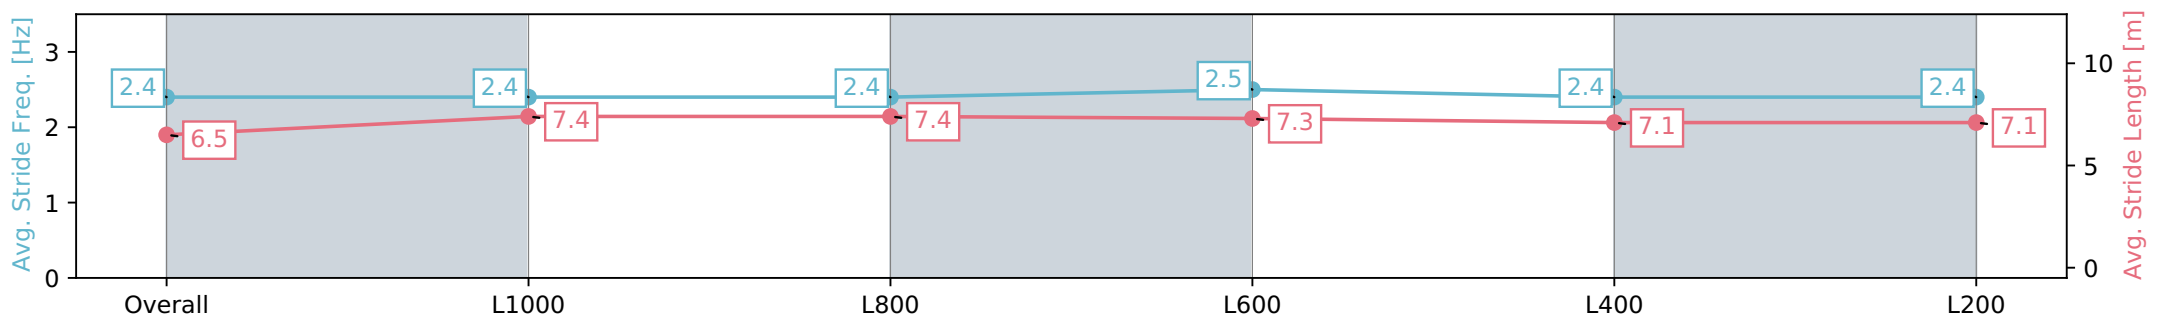

Horse/Jockey Name	EXALTED DAME/Jason Holder
Finish Rank	5
Fastest Section Time (Section)	0:11.09 (L1000)
Top Speed [km/h] (Section)	66.7 (L1000)
Race State	Finished

Morphettville Parks SA - Professional
Race 9: Sportsbet Bet With Mates Handicap (Heat of Festival State Sprint Series) - 1250m

20 April 2024 - 4:51PM

Track Rating: Good 4, Weather: Fine, Rail Position: True

Section	Overall	L1000	L800	L600	L400	L200
Section Times	1:13.75 [5] (0:16.91)	0:56.84 [9] (0:11.24)	0:45.60 [8] (0:11.09)	0:34.51 [8] (0:11.24)	0:23.27 [8] (0:11.42)	0:11.85 [8] (0:11.85)
Average Speed [km/h]	53.3	64.8	65.2	64.8	63.5	60.8
Top Speed [km/h]	65.7	65.5	66.7	65.5	64.6	64.7
Avg. Dist. to Rail [m]	2.8	2.3	2.4	2.1	4.4	4.5
Avg. Stride Freq. [Hz]	2.4	2.4	2.4	2.5	2.4	2.4
Avg. Stride Length [m]	6.5	7.4	7.4	7.3	7.1	7.1

- [ ] Ranking at each section and finish
- -:-:- No data available at this section
- NA No data available