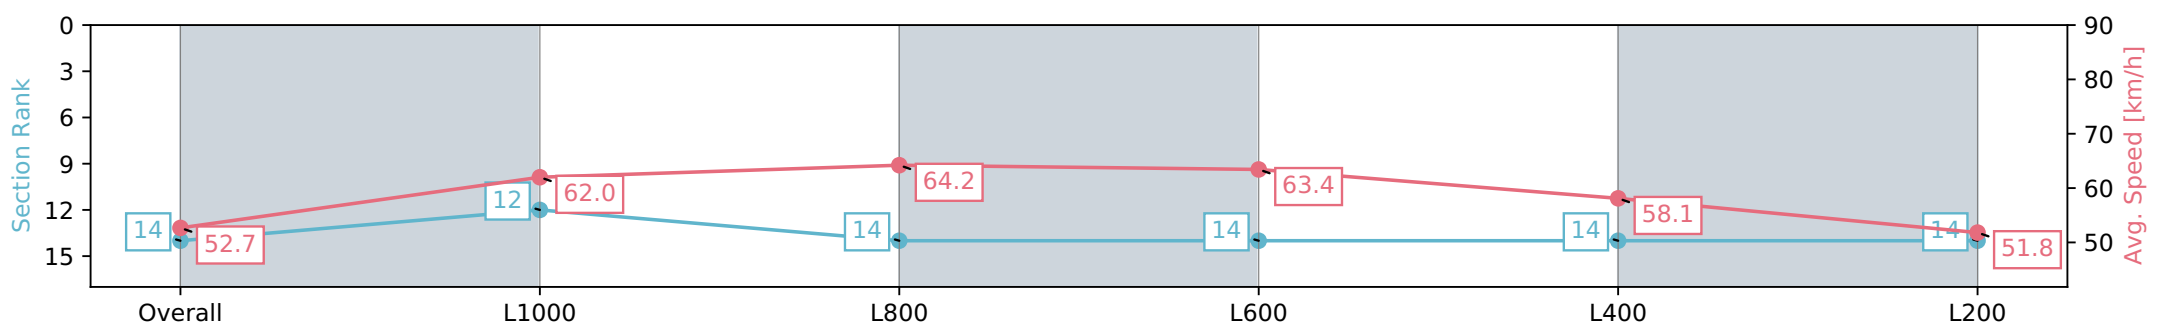

Horse/Jockey Name	ICHIBANSAN/Lachlan Neindorf
Finish Rank	14
Fastest Section Time (Section)	0:11.25 (L1000)
Top Speed [km/h] (Section)	64.8 (L1000)
Race State	Finished

Morphettville Parks SA - Professional
Race 9: Sportsbet Bet With Mates Handicap (Heat of Festival State Sprint Series) - 1250m
20 April 2024 - 4:51PM
Track Rating: Good 4, Weather: Fine, Rail Position: True

Section	Overall	L1000	L800	L600	L400	L200
Section Times	1:18.17 [14] (0:17.14)	1:01.03 [12] (0:11.87)	0:49.16 [14] (0:11.25)	0:37.91 [14] (0:11.53)	0:26.38 [14] (0:12.47)	0:13.91 [14] (0:13.91)
Average Speed [km/h]	52.7	62.0	64.2	63.4	58.1	51.8
Top Speed [km/h]	63.2	63.7	64.8	64.7	61.3	54.9
Avg. Dist. to Rail [m]	8.8	4.1	2.5	2.4	4.2	6.0
Avg. Stride Freq. [Hz]	2.2	2.2	2.3	2.3	2.2	2.1
Avg. Stride Length [m]	7.1	7.7	7.8	7.6	7.3	6.9

[ ] Ranking at each section and finish
-:-:- No data available at this section
NA No data available