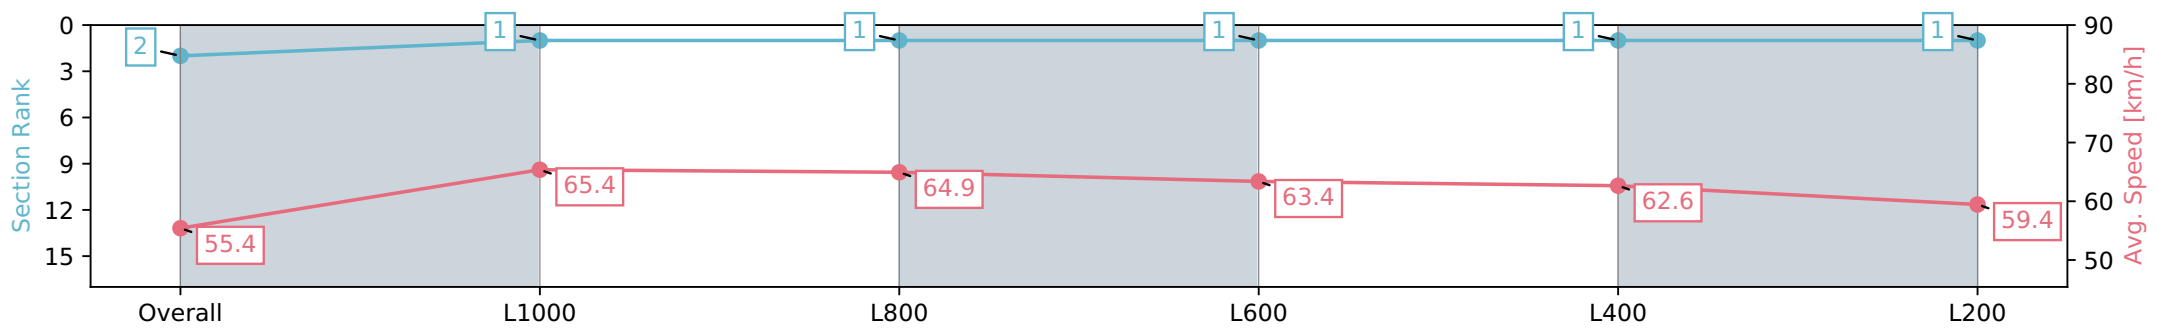

Horse/Jockey Name	COSTLESS/Stacey Metcalfe
Finish Rank	2
Fastest Section Time (Section)	0:11.11 (L1000)
Top Speed [km/h] (Section)	67.9 (Overall)
Race State	Finished

Morphettville Parks SA - Professional
Race 9: Sportsbet Bet With Mates Handicap (Heat of Festival State Sprint Series) - 1250m
20 April 2024 - 4:51PM
Track Rating: Good 4, Weather: Fine, Rail Position: True

Section	Overall	L1000	L800	L600	L400	L200
Section Times	1:13.53 [2] (0:16.24)	0:57.29 [1] (0:11.12)	0:46.17 [1] (0:11.11)	0:35.06 [1] (0:11.41)	0:23.65 [1] (0:11.53)	0:12.12 [1] (0:12.12)
Average Speed [km/h]	55.4	65.4	64.9	63.4	62.6	59.4
Top Speed [km/h]	67.9	67.9	65.7	64.3	63.5	61.9
Avg. Dist. to Rail [m]	3.7	1.6	1.3	1.0	2.1	4.4
Avg. Stride Freq. [Hz]	2.4	2.4	2.3	2.3	2.3	2.3
Avg. Stride Length [m]	6.7	7.6	7.5	7.5	7.4	7.3

Report Created: Mon 22 April 2024 16:15:19 GMT+10 (Note: Timing is based on positional data)

- [ ] Ranking at each section and finish
- -:-:- No data available at this section
- NA No data available