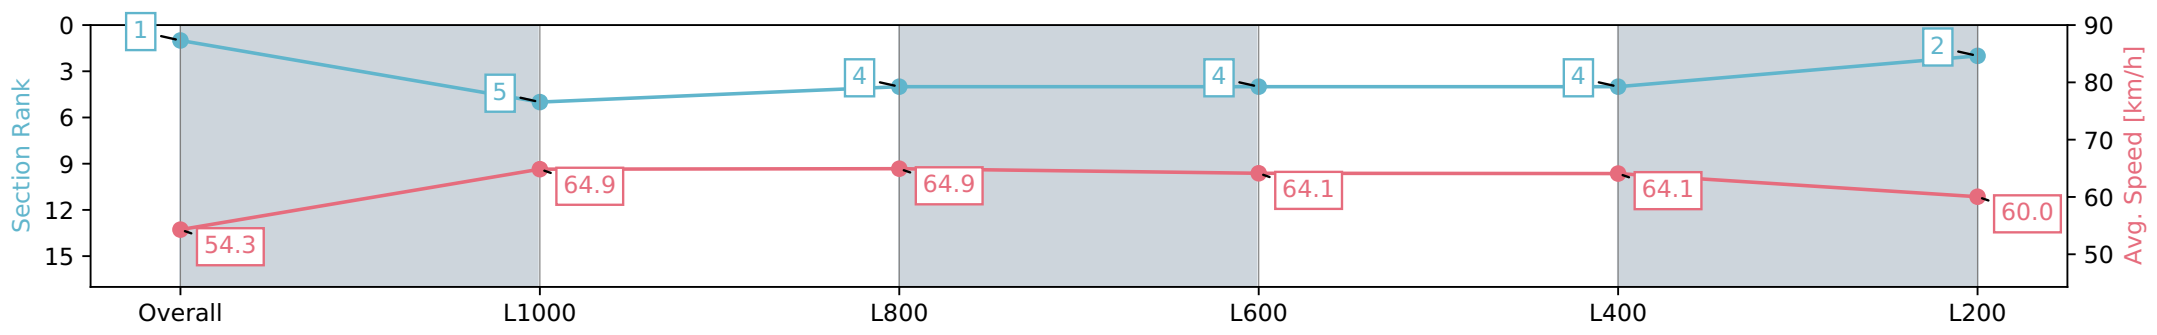

Section	Overall	L1000	L800	L600	L400	L200
Section Times	1:13.51 [1] (0:16.59)	0:56.92 [5] (0:11.26)	0:45.66 [4] (0:11.12)	0:34.54 [4] (0:11.27)	0:23.27 [4] (0:11.30)	0:11.97 [2] (0:11.97)
Average Speed [km/h]	54.3	64.9	64.9	64.1	64.1	60.0
Top Speed [km/h]	65.1	65.5	65.9	65.2	64.5	62.9
Avg. Dist. to Rail [m]	2.9	2.7	1.6	1.0	3.0	5.8
Avg. Stride Freq. [Hz]	2.3	2.3	2.3	2.3	2.4	2.3
Avg. Stride Length [m]	6.9	7.7	7.7	7.6	7.4	7.2