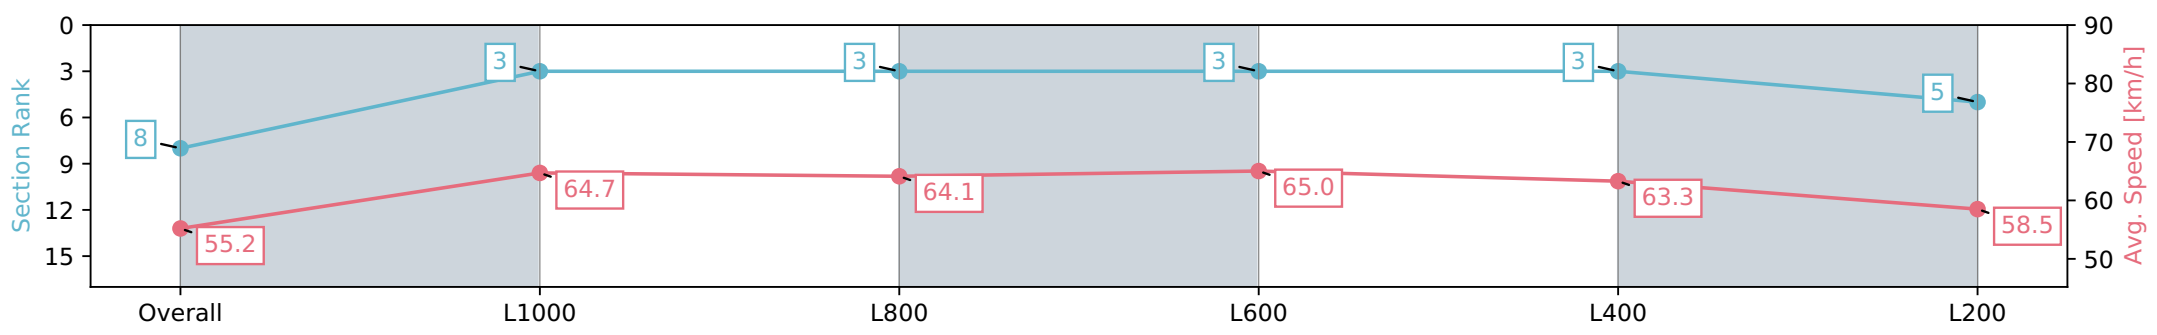

Horse/Jockey Name	STARLITE VALLEY/Caitlin Jones
Finish Rank	8
Fastest Section Time (Section)	0:11.23 (L800)
Top Speed [km/h] (Section)	66.4 (Overall)
Race State	Finished

Morphettville Parks SA - Professional
Race 9: Sportsbet Bet With Mates Handicap (Heat of Festival State Sprint Series) - 1250m
20 April 2024 - 4:51PM
Track Rating: Good 4, Weather: Fine, Rail Position: True

Section	Overall	L1000	L800	L600	L400	L200
Section Times	1:13.98 [8] (0:16.36)	0:57.62 [3] (0:11.33)	0:46.29 [3] (0:11.27)	0:35.02 [3] (0:11.23)	0:23.79 [3] (0:11.48)	0:12.31 [5] (0:12.31)
Average Speed [km/h]	55.2	64.7	64.1	65.0	63.3	58.5
Top Speed [km/h]	66.4	66.0	65.1	65.6	64.1	62.2
Avg. Dist. to Rail [m]	9.7	3.5	2.3	2.5	5.1	7.3
Avg. Stride Freq. [Hz]	2.3	2.3	2.3	2.3	2.3	2.2
Avg. Stride Length [m]	7.1	7.7	7.8	7.8	7.6	7.4

- [ ] Ranking at each section and finish
- -:-:- No data available at this section
- NA No data available