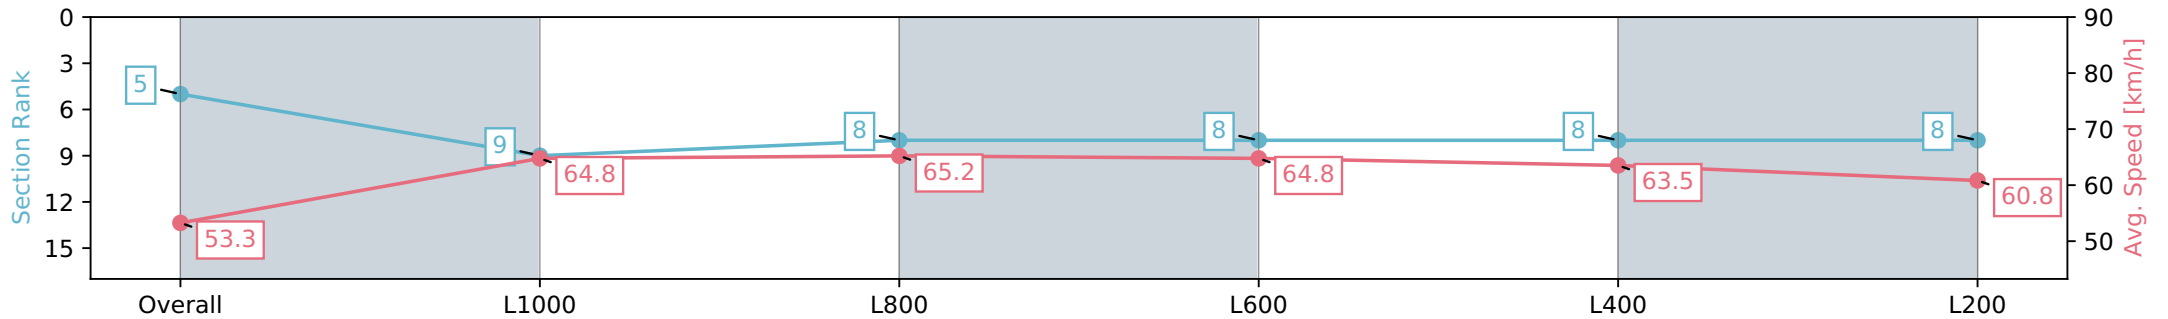

Horse/Jockey Name	EXALTED DAME/Jason Holder
Finish Rank	5
Fastest Section Time (Section)	0:11.09 (L1000)
Top Speed [km/h] (Section)	66.7 (L1000)
Race State	Finished

Morphettville Parks SA - Professional
Race 9: Sportsbet Bet With Mates Handicap (Heat of Festival State Sprint Series) - 1250m

20 April 2024 - 4:51PM

Track Rating: Good 4, Weather: Fine, Rail Position: True

Section	Overall	L1000	L800	L600	L400	L200
Section Times	1:13.75 [5] (0:16.91)	0:56.84 [9] (0:11.24)	0:45.60 [8] (0:11.09)	0:34.51 [8] (0:11.24)	0:23.27 [8] (0:11.42)	0:11.85 [8] (0:11.85)
Average Speed [km/h]	53.3	64.8	65.2	64.8	63.5	60.8
Top Speed [km/h]	65.7	65.5	66.7	65.5	64.6	64.7
Avg. Dist. to Rail [m]	2.8	2.3	2.4	2.1	4.4	4.5
Avg. Stride Freq. [Hz]	2.4	2.4	2.4	2.5	2.4	2.4
Avg. Stride Length [m]	6.5	7.4	7.4	7.3	7.1	7.1

- [ ] Ranking at each section and finish
- -:-:- No data available at this section
- NA No data available