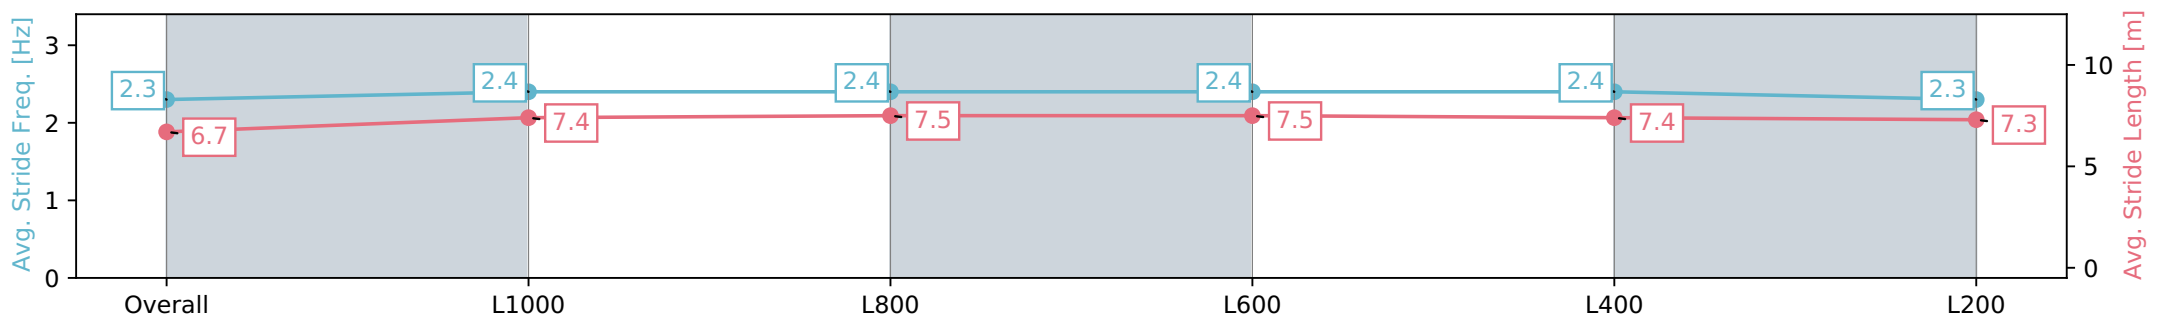

Horse/Jockey Name	BUBBLE OVER/Alana Kelly
Finish Rank	9
Fastest Section Time (Section)	0:11.08 (L800)
Top Speed [km/h] (Section)	67.3 (L800)
Race State	Finished

Morphettville Parks SA - Professional
Race 9: Sportsbet Bet With Mates Handicap (Heat of Festival State Sprint Series) - 1250m

20 April 2024 - 4:51PM

Track Rating: Good 4, Weather: Fine, Rail Position: True

Section	Overall	L1000	L800	L600	L400	L200
Section Times	1:13.98 [9] (0:17.26)	0:56.72 [14] (0:11.24)	0:45.48 [11] (0:11.10)	0:34.38 [11] (0:11.08)	0:23.30 [10] (0:11.39)	0:11.91 [10] (0:11.91)
Average Speed [km/h]	52.3	64.4	65.1	66.0	64.0	60.5
Top Speed [km/h]	64.8	66.2	65.8	67.3	65.6	63.9
Avg. Dist. to Rail [m]	5.9	1.4	1.3	2.8	7.0	11.5
Avg. Stride Freq. [Hz]	2.3	2.4	2.4	2.4	2.4	2.3
Avg. Stride Length [m]	6.7	7.4	7.5	7.5	7.4	7.3

- [ ] Ranking at each section and finish
- -:-:- No data available at this section
- NA No data available