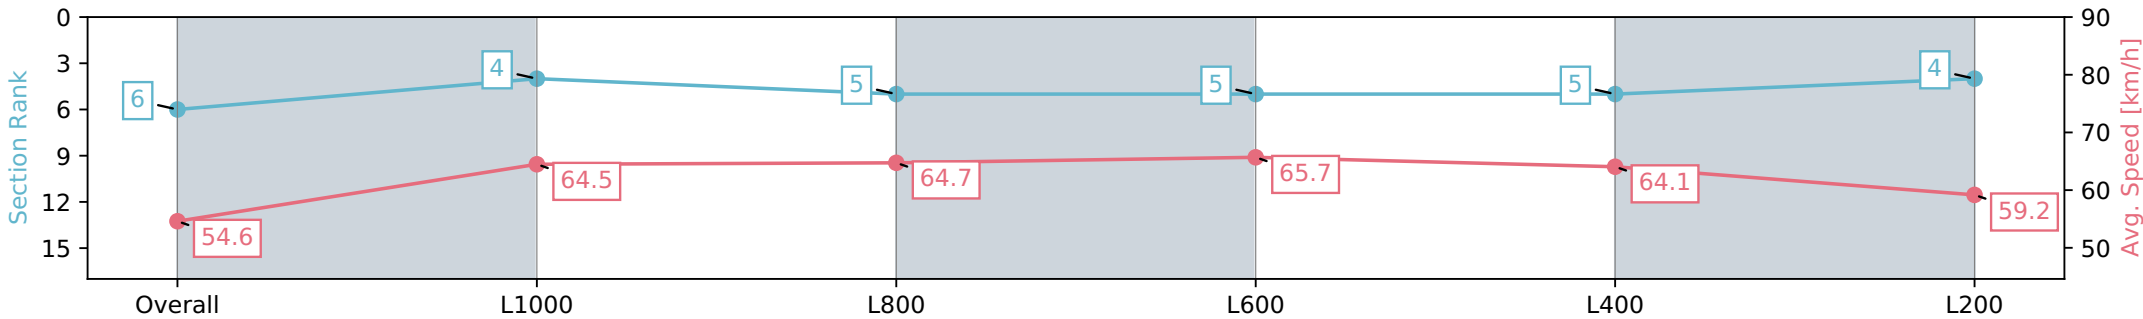

Horse/Jockey Name	FANCIFY/Jessica Eaton
Finish Rank	6
Fastest Section Time (Section)	0:11.19 (L1000)
Top Speed [km/h] (Section)	67.3 (Overall)
Race State	Finished

Morphettville Parks SA - Professional
Race 9: Sportsbet Bet With Mates Handicap (Heat of Festival State Sprint Series) - 1250m

20 April 2024 - 4:51PM

Track Rating: Good 4, Weather: Fine, Rail Position: True

Section	Overall	L1000	L800	L600	L400	L200
Section Times	1:13.81 [6] (0:16.50)	0:57.31 [4] (0:11.40)	0:45.91 [5] (0:11.19)	0:34.72 [5] (0:11.19)	0:23.53 [5] (0:11.37)	0:12.16 [4] (0:12.16)
Average Speed [km/h]	54.6	64.5	64.7	65.7	64.1	59.2
Top Speed [km/h]	67.3	66.4	65.9	66.9	65.2	63.9
Avg. Dist. to Rail [m]	6.2	3.9	3.1	3.5	5.6	8.0
Avg. Stride Freq. [Hz]	2.3	2.4	2.4	2.4	2.5	2.4
Avg. Stride Length [m]	7.0	7.5	7.5	7.5	7.0	7.0

[ ] Ranking at each section and finish
-:-:- No data available at this section
NA No data available