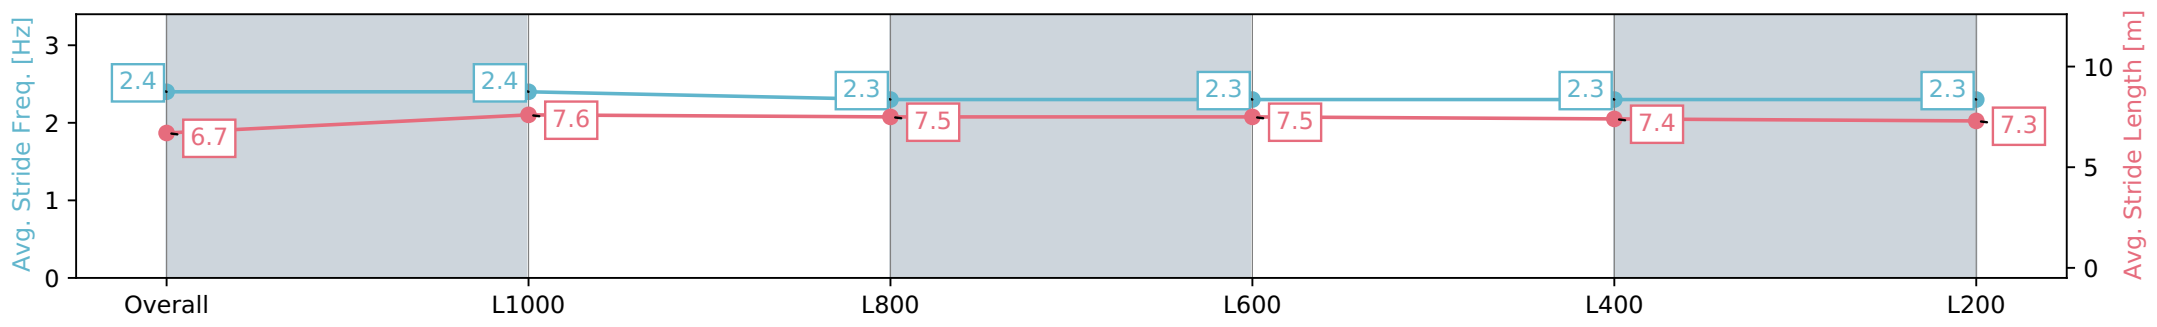

Horse/Jockey Name	COSTLESS/Stacey Metcalfe
Finish Rank	2
Fastest Section Time (Section)	0:11.11 (L1000)
Top Speed [km/h] (Section)	67.9 (Overall)
Race State	Finished

Morphettville Parks SA - Professional
Race 9: Sportsbet Bet With Mates Handicap (Heat of Festival State Sprint Series) - 1250m
20 April 2024 - 4:51PM
Track Rating: Good 4, Weather: Fine, Rail Position: True

Section	Overall	L1000	L800	L600	L400	L200
Section Times	1:13.53 [2] (0:16.24)	0:57.29 [1] (0:11.12)	0:46.17 [1] (0:11.11)	0:35.06 [1] (0:11.41)	0:23.65 [1] (0:11.53)	0:12.12 [1] (0:12.12)
Average Speed [km/h]	55.4	65.4	64.9	63.4	62.6	59.4
Top Speed [km/h]	67.9	67.9	65.7	64.3	63.5	61.9
Avg. Dist. to Rail [m]	3.7	1.6	1.3	1.0	2.1	4.4
Avg. Stride Freq. [Hz]	2.4	2.4	2.3	2.3	2.3	2.3
Avg. Stride Length [m]	6.7	7.6	7.5	7.5	7.4	7.3

Report Created: Mon 22 April 2024 16:15:19 GMT+10 (Note: Timing is based on positional data)

- [ ] Ranking at each section and finish
- -:-:- No data available at this section
- NA No data available