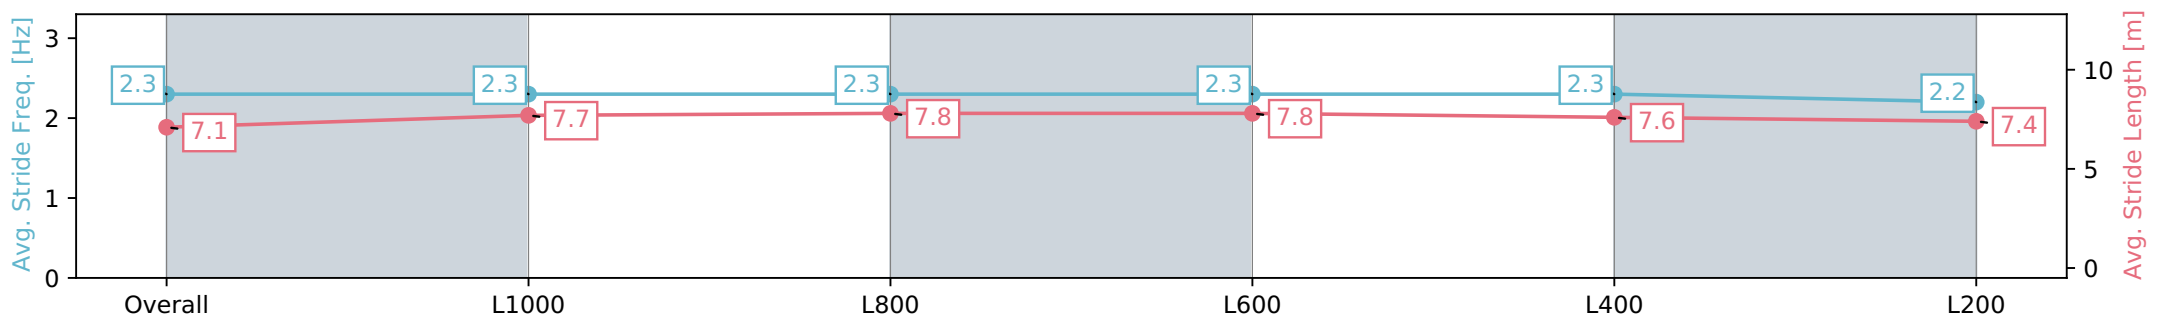

Horse/Jockey Name	STARLITE VALLEY/Caitlin Jones
Finish Rank	8
Fastest Section Time (Section)	0:11.23 (L800)
Top Speed [km/h] (Section)	66.4 (Overall)
Race State	Finished

Morphettville Parks SA - Professional
Race 9: Sportsbet Bet With Mates Handicap (Heat of Festival State Sprint Series) - 1250m
20 April 2024 - 4:51PM
Track Rating: Good 4, Weather: Fine, Rail Position: True

Section	Overall	L1000	L800	L600	L400	L200
Section Times	1:13.98 [8] (0:16.36)	0:57.62 [3] (0:11.33)	0:46.29 [3] (0:11.27)	0:35.02 [3] (0:11.23)	0:23.79 [3] (0:11.48)	0:12.31 [5] (0:12.31)
Average Speed [km/h]	55.2	64.7	64.1	65.0	63.3	58.5
Top Speed [km/h]	66.4	66.0	65.1	65.6	64.1	62.2
Avg. Dist. to Rail [m]	9.7	3.5	2.3	2.5	5.1	7.3
Avg. Stride Freq. [Hz]	2.3	2.3	2.3	2.3	2.3	2.2
Avg. Stride Length [m]	7.1	7.7	7.8	7.8	7.6	7.4

- [ ] Ranking at each section and finish
- -:-:- No data available at this section
- NA No data available