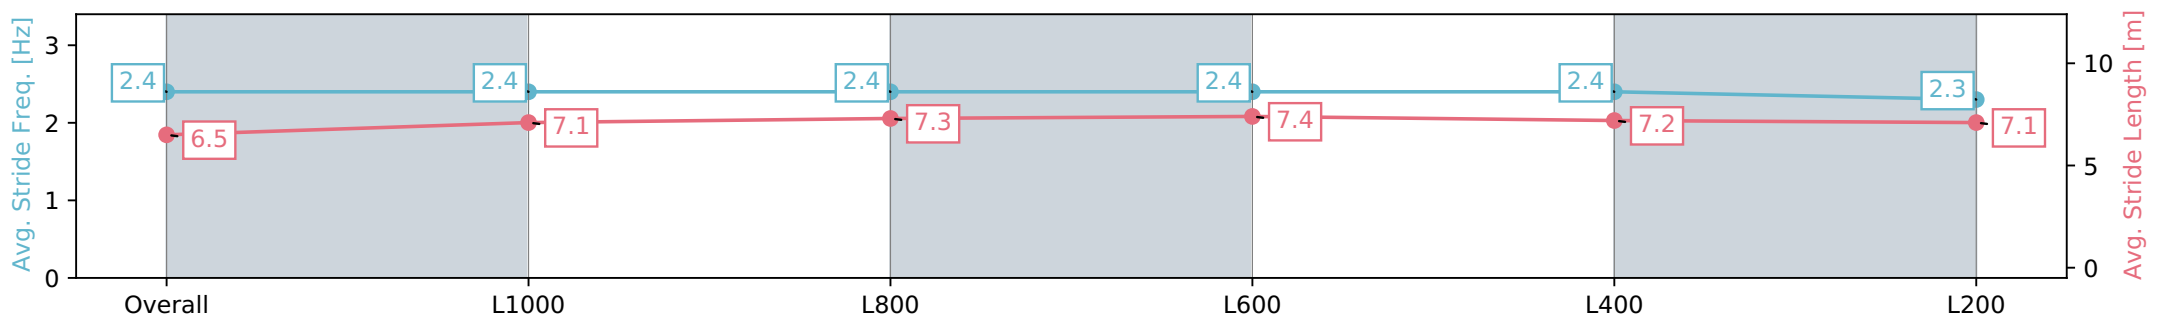

Horse/Jockey Name	TOP HONOURS/Liam Riordan
Finish Rank	10
Fastest Section Time (Section)	0:11.18 (L1000)
Top Speed [km/h] (Section)	65.1 (Overall)
Race State	Finished

Morphettville Parks SA - Professional
Race 9: Sportsbet Bet With Mates Handicap (Heat of Festival State Sprint Series) - 1250m
20 April 2024 - 4:51PM
Track Rating: Good 4, Weather: Fine, Rail Position: True

Section	Overall	L1000	L800	L600	L400	L200
Section Times	1:14.24 [10] (0:16.65)	0:57.59 [6] (0:11.33)	0:46.26 [6] (0:11.18)	0:35.08 [6] (0:11.31)	0:23.77 [7] (0:11.61)	0:12.16 [11] (0:12.16)
Average Speed [km/h]	54.1	64.2	64.6	64.1	62.3	59.2
Top Speed [km/h]	65.1	64.9	65.0	64.9	62.9	62.1
Avg. Dist. to Rail [m]	1.8	1.9	1.4	1.4	2.7	2.3
Avg. Stride Freq. [Hz]	2.4	2.4	2.4	2.4	2.4	2.3
Avg. Stride Length [m]	6.5	7.1	7.3	7.4	7.2	7.1

Report Created: Mon 22 April 2024 16:15:41 GMT+10 (Note: Timing is based on positional data)

- [ ] Ranking at each section and finish
- -:-:- No data available at this section
- NA No data available