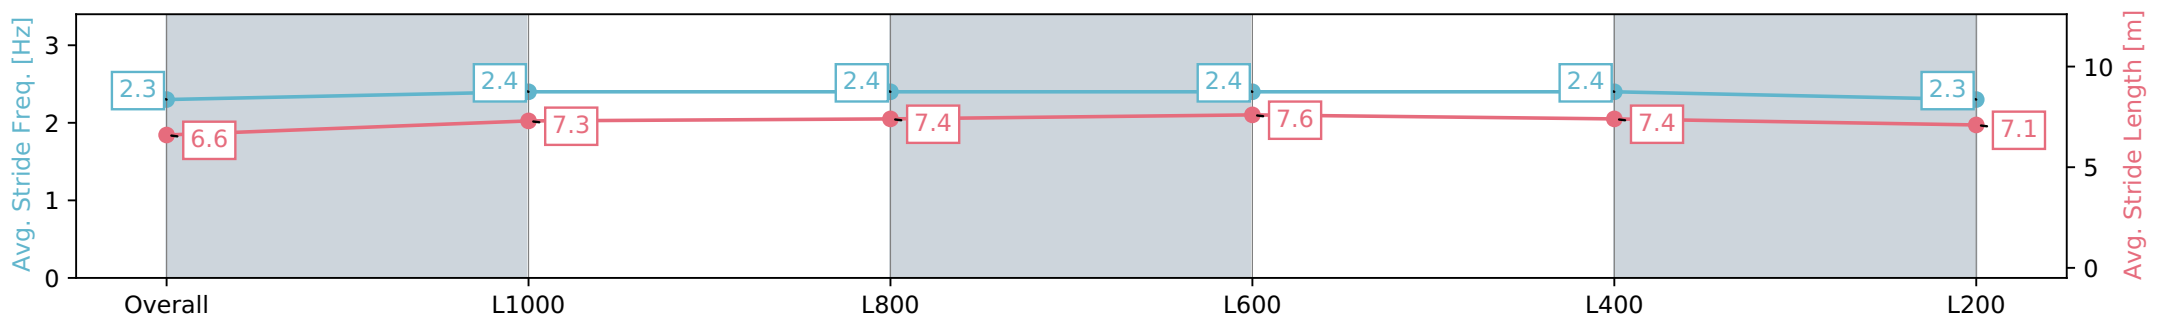

Horse/Jockey Name	HOPON HARRY/Nichola Yuen
Finish Rank	12
Fastest Section Time (Section)	0:11.13 (L1000)
Top Speed [km/h] (Section)	66.9 (L800)
Race State	Finished

Morphettville Parks SA - Professional
Race 9: Sportsbet Bet With Mates Handicap (Heat of Festival State Sprint Series) - 1250m

20 April 2024 - 4:51PM

Track Rating: Good 4, Weather: Fine, Rail Position: True

Section	Overall	L1000	L800	L600	L400	L200
Section Times	1:14.55 [12] (0:16.95)	0:57.60 [10] (0:11.48)	0:46.12 [10] (0:11.13)	0:34.99 [10] (0:11.26)	0:23.73 [12] (0:11.47)	0:12.26 [12] (0:12.26)
Average Speed [km/h]	53.2	63.9	65.3	65.5	63.9	58.6
Top Speed [km/h]	64.2	64.3	66.1	66.9	65.3	62.7
Avg. Dist. to Rail [m]	6.6	3.7	3.6	4.7	7.9	11.2
Avg. Stride Freq. [Hz]	2.3	2.4	2.4	2.4	2.4	2.3
Avg. Stride Length [m]	6.6	7.3	7.4	7.6	7.4	7.1

- [ ] Ranking at each section and finish
- -:-:- No data available at this section
- NA No data available