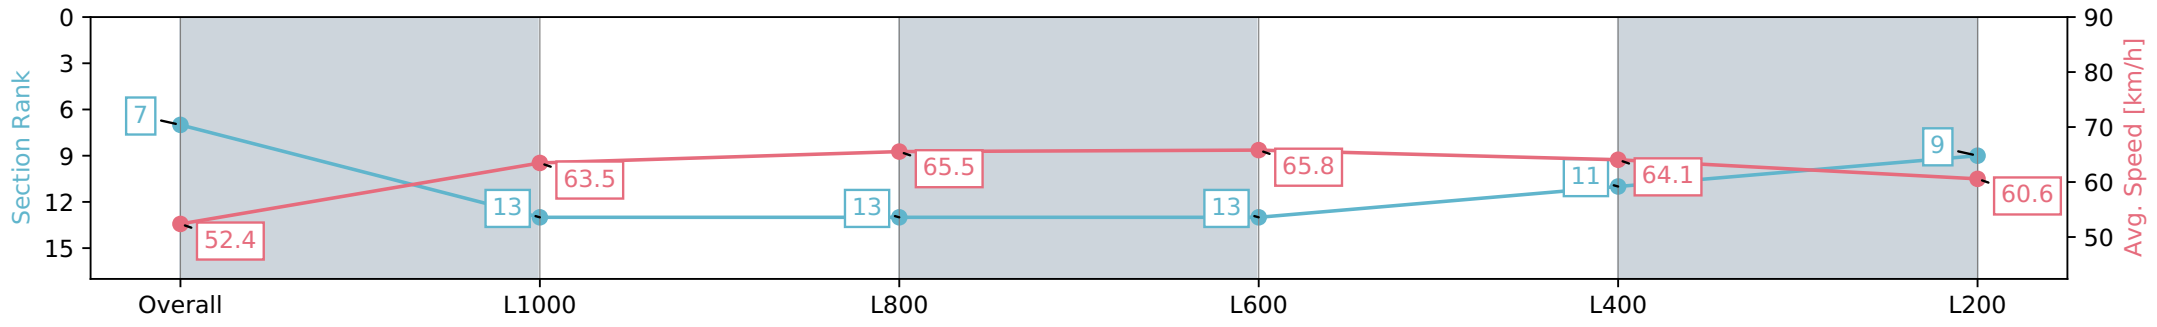

Horse/Jockey Name	CHIPSON/Jacob Opperman
Finish Rank	7
Fastest Section Time (Section)	0:11.00 (L1000)
Top Speed [km/h] (Section)	67.2 (L1000)
Race State	Finished

Morphettville Parks SA - Professional
Race 9: Sportsbet Bet With Mates Handicap (Heat of Festival State Sprint Series) - 1250m
20 April 2024 - 4:51PM
Track Rating: Good 4, Weather: Fine, Rail Position: True

Section	Overall	L1000	L800	L600	L400	L200
Section Times	1:13.94 [7] (0:17.22)	0:56.72 [13] (0:11.49)	0:45.23 [13] (0:11.00)	0:34.23 [13] (0:11.05)	0:23.18 [11] (0:11.30)	0:11.88 [9] (0:11.88)
Average Speed [km/h]	52.4	63.5	65.5	65.8	64.1	60.6
Top Speed [km/h]	65.7	65.5	67.2	67.1	65.9	63.6
Avg. Dist. to Rail [m]	6.1	2.1	1.5	1.6	3.1	2.1
Avg. Stride Freq. [Hz]	2.3	2.3	2.4	2.4	2.4	2.4
Avg. Stride Length [m]	6.7	7.5	7.6	7.6	7.3	7.2

Report Created: Mon 22 April 2024 16:15:33 GMT+10 (Note: Timing is based on positional data)

- [ ] Ranking at each section and finish
- -:-:- No data available at this section
- NA No data available