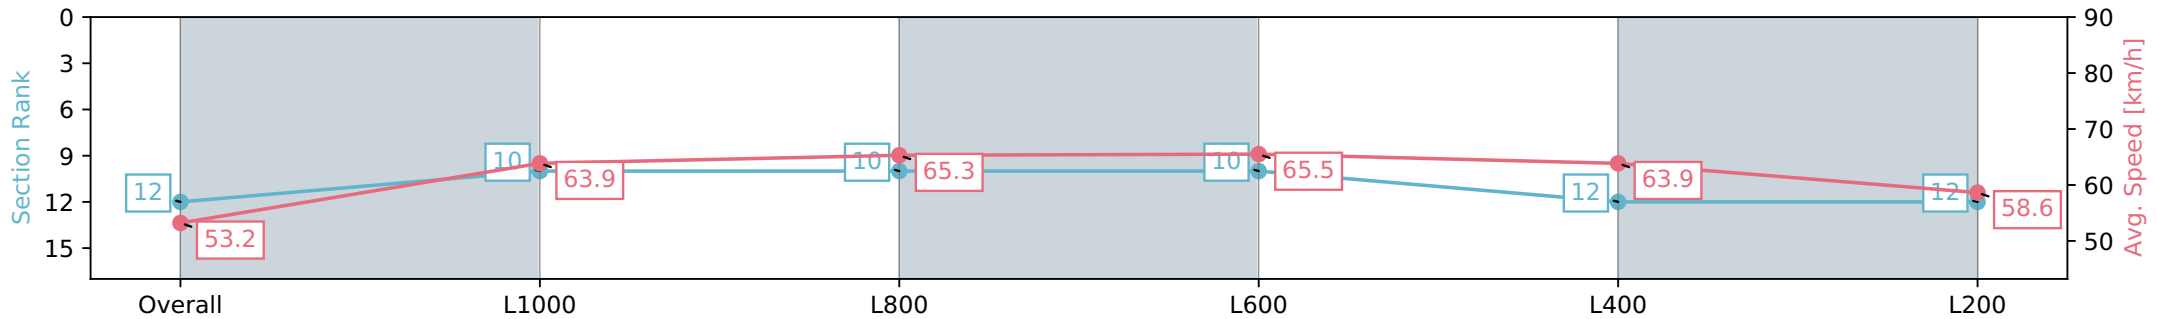

Horse/Jockey Name	HOPON HARRY/Nichola Yuen
Finish Rank	12
Fastest Section Time (Section)	0:11.13 (L1000)
Top Speed [km/h] (Section)	66.9 (L800)
Race State	Finished

Morphettville Parks SA - Professional
Race 9: Sportsbet Bet With Mates Handicap (Heat of Festival State Sprint Series) - 1250m

20 April 2024 - 4:51PM

Track Rating: Good 4, Weather: Fine, Rail Position: True

Section	Overall	L1000	L800	L600	L400	L200
Section Times	1:14.55 [12] (0:16.95)	0:57.60 [10] (0:11.48)	0:46.12 [10] (0:11.13)	0:34.99 [10] (0:11.26)	0:23.73 [12] (0:11.47)	0:12.26 [12] (0:12.26)
Average Speed [km/h]	53.2	63.9	65.3	65.5	63.9	58.6
Top Speed [km/h]	64.2	64.3	66.1	66.9	65.3	62.7
Avg. Dist. to Rail [m]	6.6	3.7	3.6	4.7	7.9	11.2
Avg. Stride Freq. [Hz]	2.3	2.4	2.4	2.4	2.4	2.3
Avg. Stride Length [m]	6.6	7.3	7.4	7.6	7.4	7.1

- [ ] Ranking at each section and finish
- -:-:- No data available at this section
- NA No data available