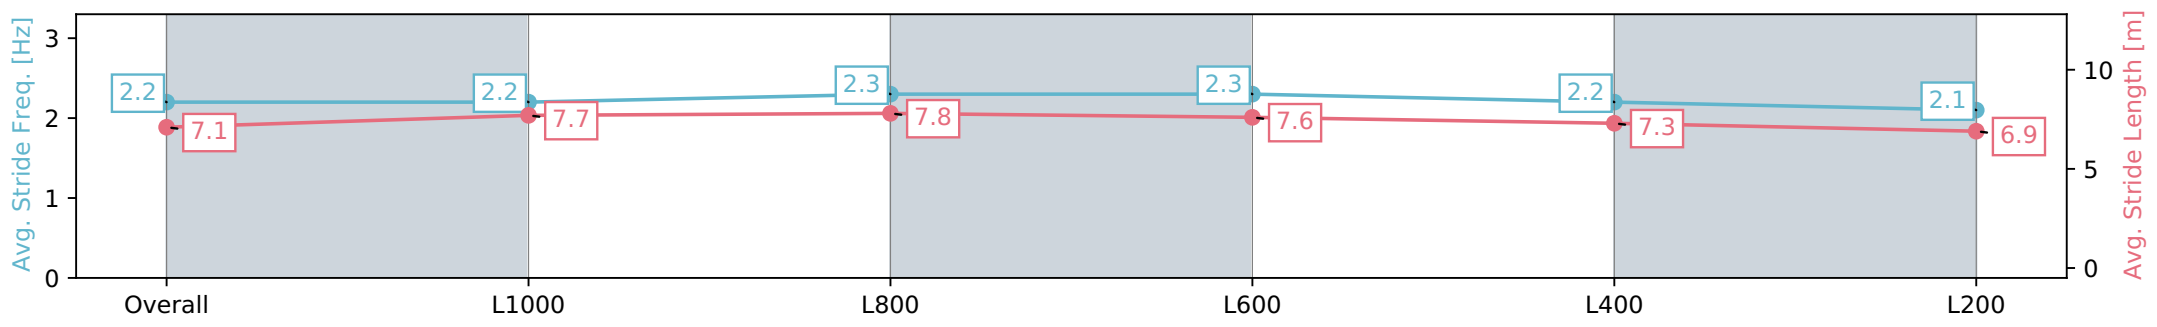

Horse/Jockey Name	ICHIBANSAN/Lachlan Neindorf
Finish Rank	14
Fastest Section Time (Section)	0:11.25 (L1000)
Top Speed [km/h] (Section)	64.8 (L1000)
Race State	Finished

Morphettville Parks SA - Professional
Race 9: Sportsbet Bet With Mates Handicap (Heat of Festival State Sprint Series) - 1250m
20 April 2024 - 4:51PM
Track Rating: Good 4, Weather: Fine, Rail Position: True

Section	Overall	L1000	L800	L600	L400	L200
Section Times	1:18.17 [14] (0:17.14)	1:01.03 [12] (0:11.87)	0:49.16 [14] (0:11.25)	0:37.91 [14] (0:11.53)	0:26.38 [14] (0:12.47)	0:13.91 [14] (0:13.91)
Average Speed [km/h]	52.7	62.0	64.2	63.4	58.1	51.8
Top Speed [km/h]	63.2	63.7	64.8	64.7	61.3	54.9
Avg. Dist. to Rail [m]	8.8	4.1	2.5	2.4	4.2	6.0
Avg. Stride Freq. [Hz]	2.2	2.2	2.3	2.3	2.2	2.1
Avg. Stride Length [m]	7.1	7.7	7.8	7.6	7.3	6.9

[ ] Ranking at each section and finish
-:-:- No data available at this section
NA No data available