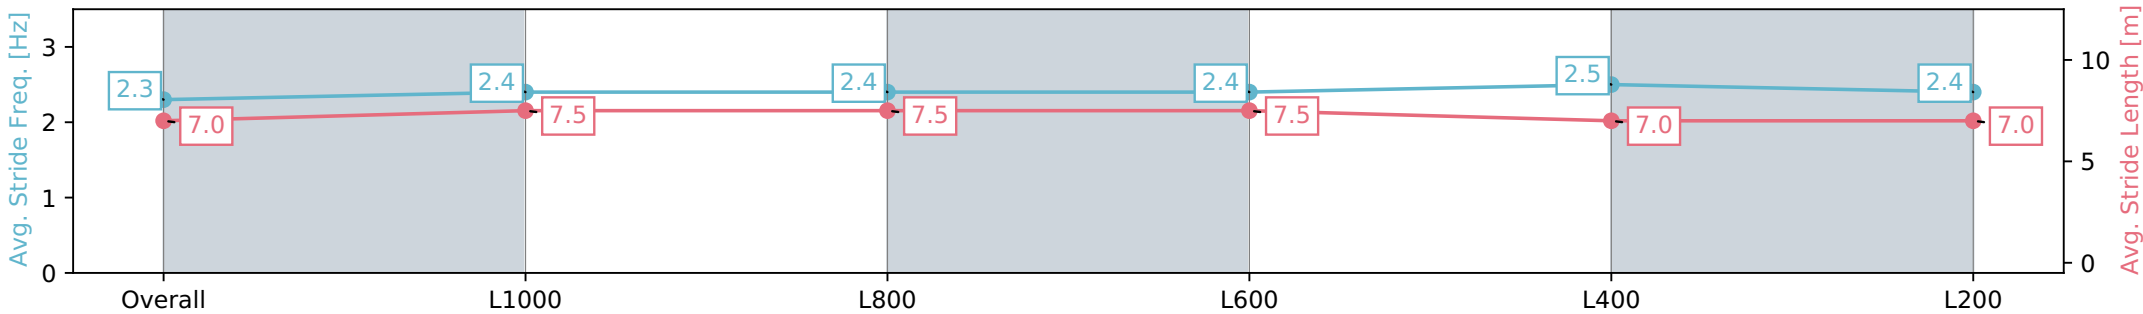

Horse/Jockey Name	FANCIFY/Jessica Eaton
Finish Rank	6
Fastest Section Time (Section)	0:11.19 (L1000)
Top Speed [km/h] (Section)	67.3 (Overall)
Race State	Finished

Morphettville Parks SA - Professional
Race 9: Sportsbet Bet With Mates Handicap (Heat of Festival State Sprint Series) - 1250m

20 April 2024 - 4:51PM

Track Rating: Good 4, Weather: Fine, Rail Position: True

Section	Overall	L1000	L800	L600	L400	L200
Section Times	1:13.81 [6] (0:16.50)	0:57.31 [4] (0:11.40)	0:45.91 [5] (0:11.19)	0:34.72 [5] (0:11.19)	0:23.53 [5] (0:11.37)	0:12.16 [4] (0:12.16)
Average Speed [km/h]	54.6	64.5	64.7	65.7	64.1	59.2
Top Speed [km/h]	67.3	66.4	65.9	66.9	65.2	63.9
Avg. Dist. to Rail [m]	6.2	3.9	3.1	3.5	5.6	8.0
Avg. Stride Freq. [Hz]	2.3	2.4	2.4	2.4	2.5	2.4
Avg. Stride Length [m]	7.0	7.5	7.5	7.5	7.0	7.0

[ ] Ranking at each section and finish
-:-:- No data available at this section
NA No data available