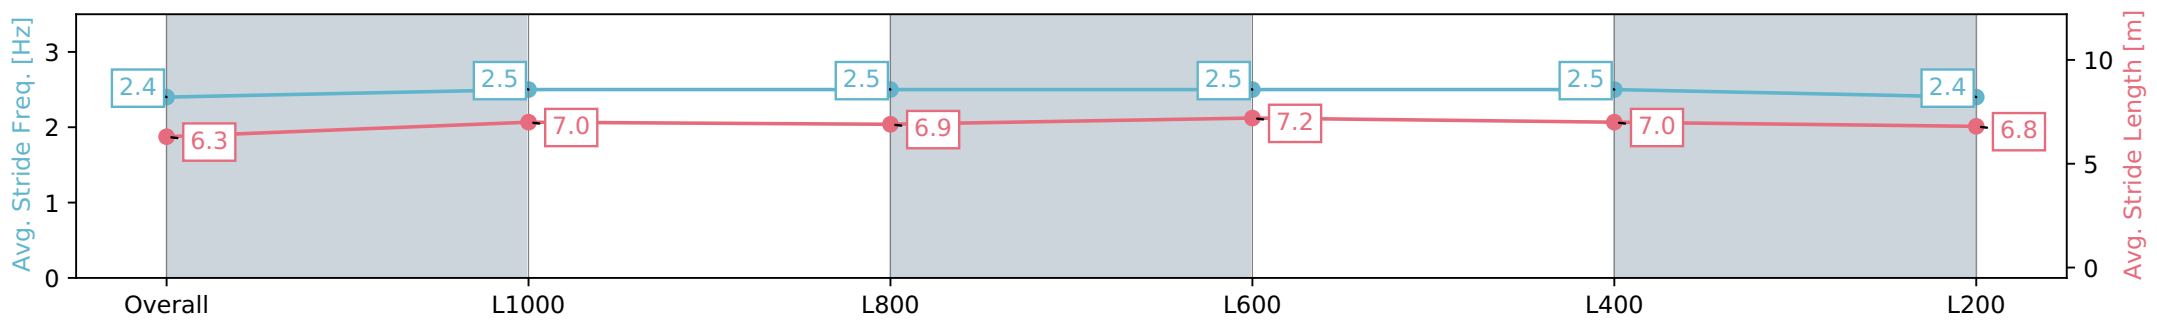

Horse/Jockey Name	TEST THE LAW/Anna Jordsjo
Finish Rank	13
Fastest Section Time (Section)	0:11.10 (L1000)
Top Speed [km/h] (Section)	66.1 (L800)
Race State	Finished

Morphettville Parks SA - Professional
Race 9: Sportsbet Bet With Mates Handicap (Heat of Festival State Sprint Series) - 1250m

20 April 2024 - 4:51PM

Track Rating: Good 4, Weather: Fine, Rail Position: True

Section	Overall	L1000	L800	L600	L400	L200
Section Times	1:14.74 [13] (0:17.07)	0:57.67 [11] (0:11.52)	0:46.15 [12] (0:11.10)	0:35.05 [12] (0:11.15)	0:23.90 [13] (0:11.57)	0:12.32 [13] (0:12.32)
Average Speed [km/h]	52.9	63.8	65.2	65.7	63.0	58.4
Top Speed [km/h]	64.2	64.5	65.9	66.1	64.2	60.8
Avg. Dist. to Rail [m]	7.9	3.9	3.1	2.9	7.3	9.6
Avg. Stride Freq. [Hz]	2.4	2.5	2.5	2.5	2.5	2.4
Avg. Stride Length [m]	6.3	7.0	6.9	7.2	7.0	6.8

- [ ] Ranking at each section and finish
- -:-:- No data available at this section
- NA No data available