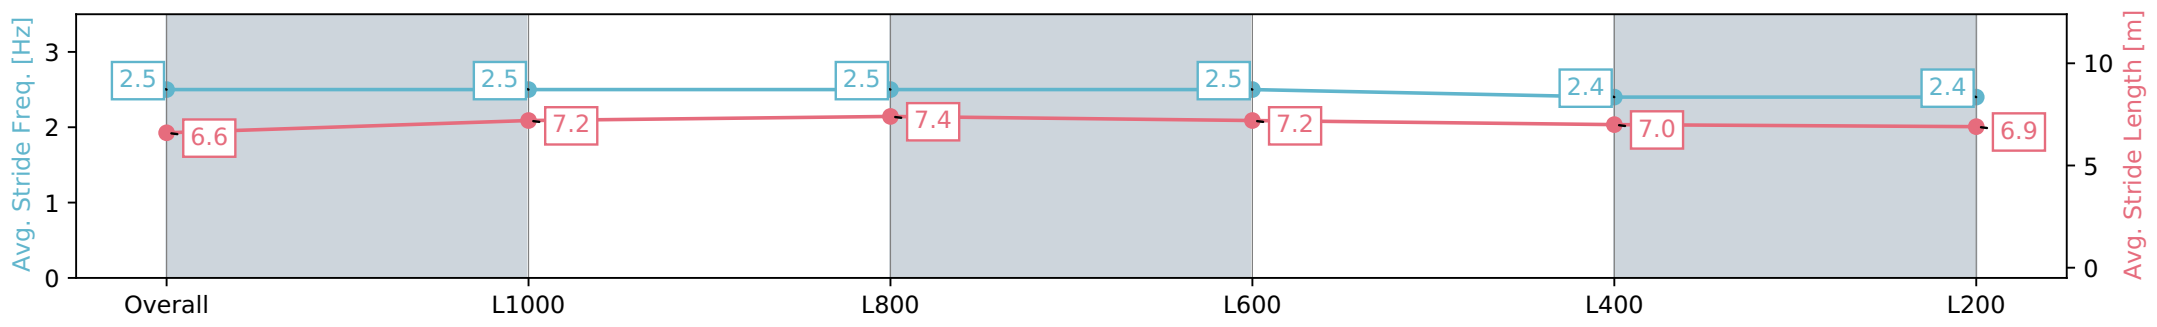

Horse/Jockey Name	IRISH MIST/Teagan Voorham
Finish Rank	11
Fastest Section Time (Section)	0:11.15 (L1000)
Top Speed [km/h] (Section)	66.6 (Overall)
Race State	Finished

Morphettville Parks SA - Professional
Race 9: Sportsbet Bet With Mates Handicap (Heat of Festival State Sprint Series) - 1250m

20 April 2024 - 4:51PM

Track Rating: Good 4, Weather: Fine, Rail Position: True

Section	Overall	L1000	L800	L600	L400	L200
Section Times	1:14.35 [11] (0:16.35)	0:58.00 [2] (0:11.16)	0:46.84 [2] (0:11.15)	0:35.69 [2] (0:11.41)	0:24.28 [2] (0:11.79)	0:12.49 [7] (0:12.49)
Average Speed [km/h]	55.1	65.5	64.8	63.9	61.6	57.6
Top Speed [km/h]	66.4	66.6	65.7	64.8	62.7	60.5
Avg. Dist. to Rail [m]	5.0	2.8	2.1	2.4	4.4	5.8
Avg. Stride Freq. [Hz]	2.5	2.5	2.5	2.5	2.4	2.4
Avg. Stride Length [m]	6.6	7.2	7.4	7.2	7.0	6.9

- [ ] Ranking at each section and finish
- -:-:- No data available at this section
- NA No data available