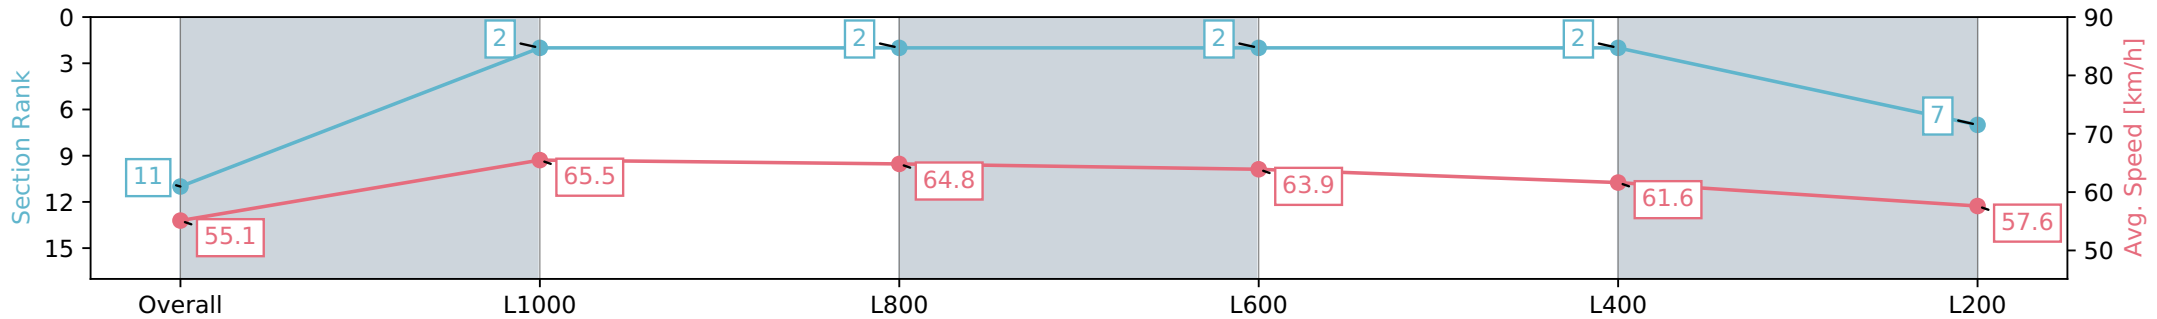

Horse/Jockey Name	IRISH MIST/Teagan Voorham
Finish Rank	11
Fastest Section Time (Section)	0:11.15 (L1000)
Top Speed [km/h] (Section)	66.6 (Overall)
Race State	Finished

Morphettville Parks SA - Professional
Race 9: Sportsbet Bet With Mates Handicap (Heat of Festival State Sprint Series) - 1250m

20 April 2024 - 4:51PM

Track Rating: Good 4, Weather: Fine, Rail Position: True

Section	Overall	L1000	L800	L600	L400	L200
Section Times	1:14.35 [11] (0:16.35)	0:58.00 [2] (0:11.16)	0:46.84 [2] (0:11.15)	0:35.69 [2] (0:11.41)	0:24.28 [2] (0:11.79)	0:12.49 [7] (0:12.49)
Average Speed [km/h]	55.1	65.5	64.8	63.9	61.6	57.6
Top Speed [km/h]	66.4	66.6	65.7	64.8	62.7	60.5
Avg. Dist. to Rail [m]	5.0	2.8	2.1	2.4	4.4	5.8
Avg. Stride Freq. [Hz]	2.5	2.5	2.5	2.5	2.4	2.4
Avg. Stride Length [m]	6.6	7.2	7.4	7.2	7.0	6.9

- [ ] Ranking at each section and finish
- -:-:- No data available at this section
- NA No data available