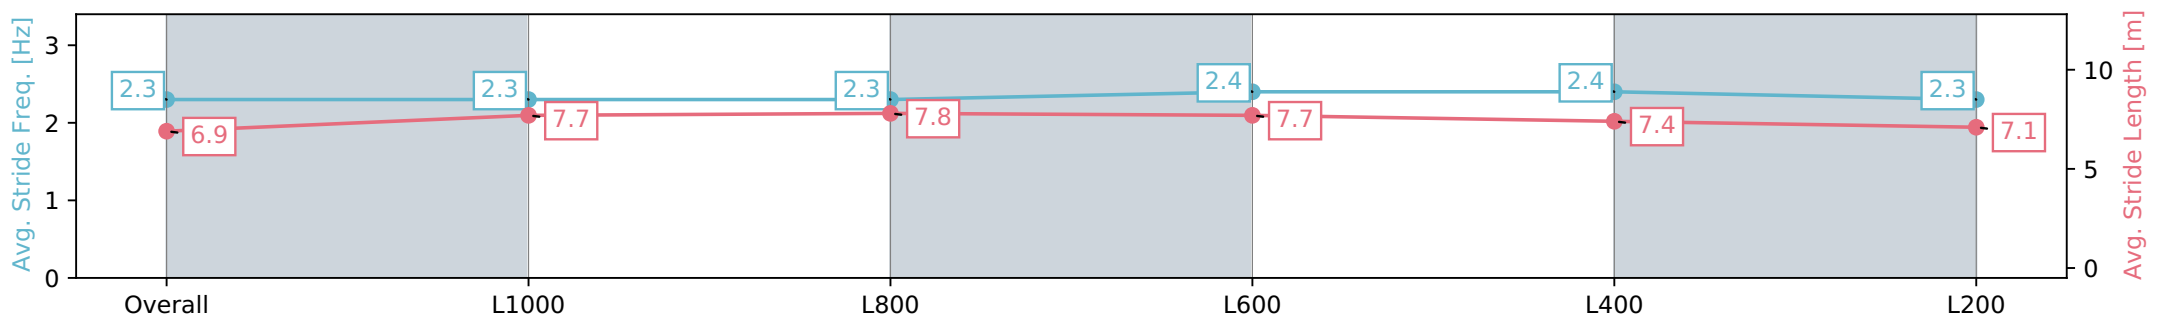

Horse/Jockey Name	SIXTEEN REASONS/Jake Toeroek
Finish Rank	3
Fastest Section Time (Section)	0:11.08 (L800)
Top Speed [km/h] (Section)	67.4 (L800)
Race State	Finished

Morphettville Parks SA - Professional
Race 9: Sportsbet Bet With Mates Handicap (Heat of Festival State Sprint Series) - 1250m

20 April 2024 - 4:51PM

Track Rating: Good 4, Weather: Fine, Rail Position: True

Section	Overall	L1000	L800	L600	L400	L200
Section Times	1:13.63 [3] (0:16.69)	0:56.94 [7] (0:11.38)	0:45.56 [7] (0:11.15)	0:34.41 [7] (0:11.08)	0:23.33 [6] (0:11.28)	0:12.05 [3] (0:12.05)
Average Speed [km/h]	53.9	64.4	64.9	66.5	64.9	59.7
Top Speed [km/h]	64.9	65.1	66.6	67.4	66.9	63.1
Avg. Dist. to Rail [m]	6.4	3.2	2.9	4.3	7.6	9.7
Avg. Stride Freq. [Hz]	2.3	2.3	2.3	2.4	2.4	2.3
Avg. Stride Length [m]	6.9	7.7	7.8	7.7	7.4	7.1

- [ ] Ranking at each section and finish
- -:-:- No data available at this section
- NA No data available