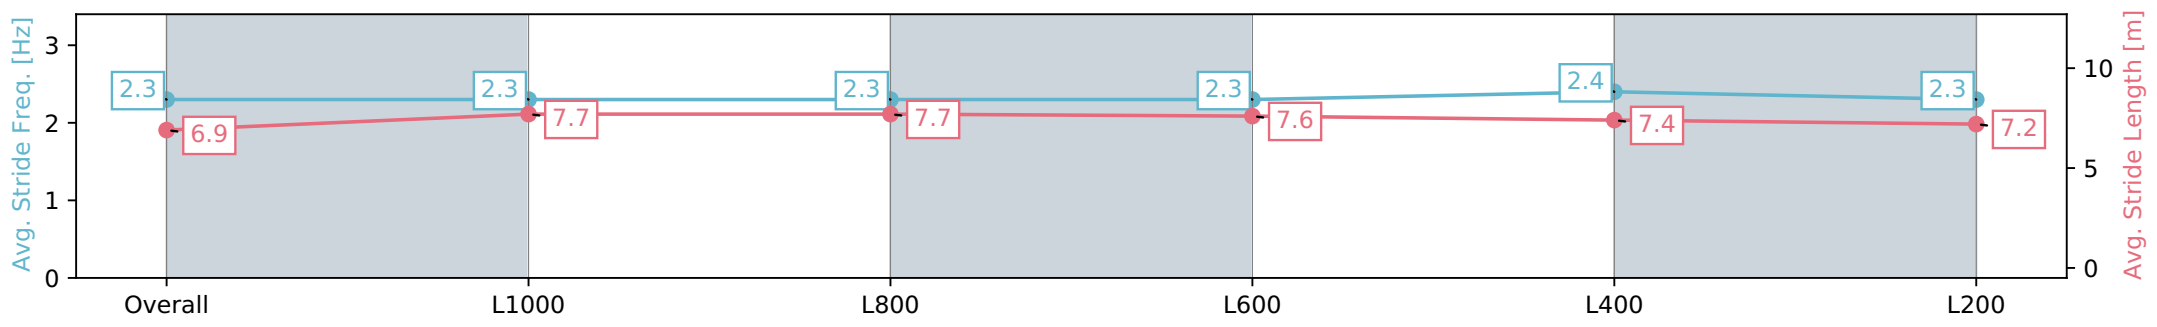

Section	Overall	L1000	L800	L600	L400	L200
Section Times	1:13.51 [1] (0:16.59)	0:56.92 [5] (0:11.26)	0:45.66 [4] (0:11.12)	0:34.54 [4] (0:11.27)	0:23.27 [4] (0:11.30)	0:11.97 [2] (0:11.97)
Average Speed [km/h]	54.3	64.9	64.9	64.1	64.1	60.0
Top Speed [km/h]	65.1	65.5	65.9	65.2	64.5	62.9
Avg. Dist. to Rail [m]	2.9	2.7	1.6	1.0	3.0	5.8
Avg. Stride Freq. [Hz]	2.3	2.3	2.3	2.3	2.4	2.3
Avg. Stride Length [m]	6.9	7.7	7.7	7.6	7.4	7.2