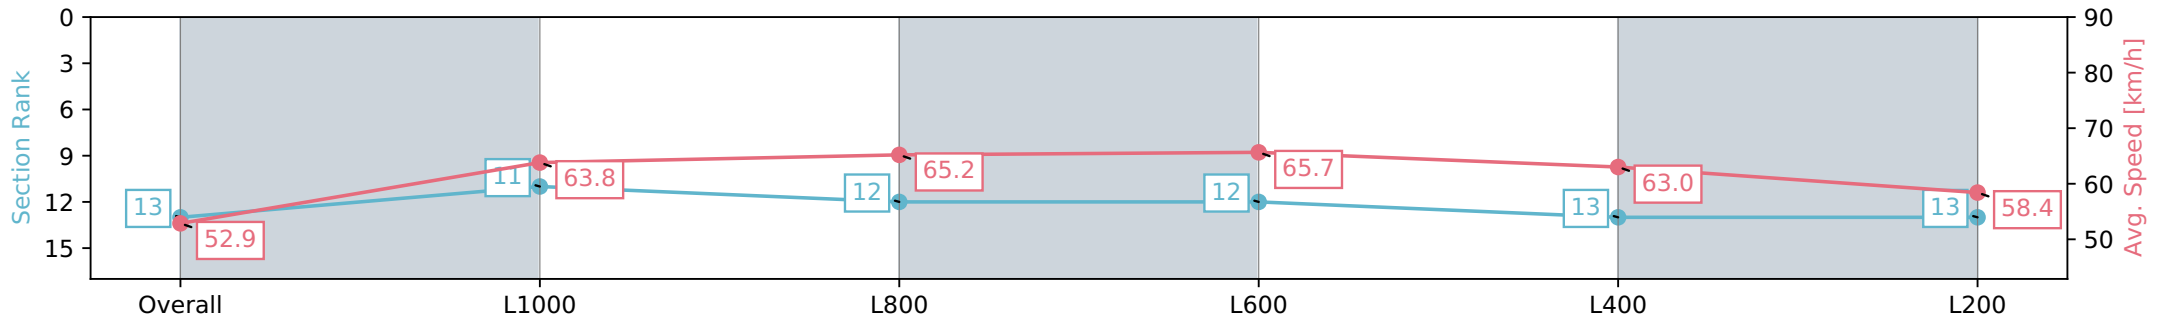

Horse/Jockey Name	TEST THE LAW/Anna Jordsjo
Finish Rank	13
Fastest Section Time (Section)	0:11.10 (L1000)
Top Speed [km/h] (Section)	66.1 (L800)
Race State	Finished

Morphettville Parks SA - Professional
Race 9: Sportsbet Bet With Mates Handicap (Heat of Festival State Sprint Series) - 1250m

20 April 2024 - 4:51PM

Track Rating: Good 4, Weather: Fine, Rail Position: True

Section	Overall	L1000	L800	L600	L400	L200
Section Times	1:14.74 [13] (0:17.07)	0:57.67 [11] (0:11.52)	0:46.15 [12] (0:11.10)	0:35.05 [12] (0:11.15)	0:23.90 [13] (0:11.57)	0:12.32 [13] (0:12.32)
Average Speed [km/h]	52.9	63.8	65.2	65.7	63.0	58.4
Top Speed [km/h]	64.2	64.5	65.9	66.1	64.2	60.8
Avg. Dist. to Rail [m]	7.9	3.9	3.1	2.9	7.3	9.6
Avg. Stride Freq. [Hz]	2.4	2.5	2.5	2.5	2.5	2.4
Avg. Stride Length [m]	6.3	7.0	6.9	7.2	7.0	6.8

- [ ] Ranking at each section and finish
- -:-:- No data available at this section
- NA No data available