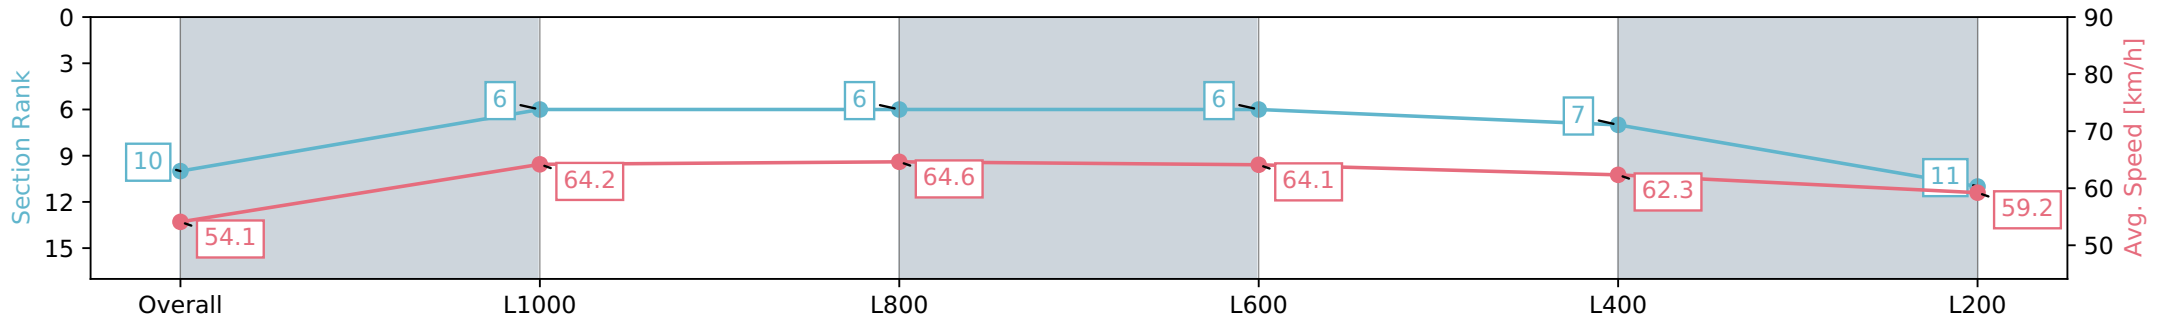

Horse/Jockey Name	TOP HONOURS/Liam Riordan
Finish Rank	10
Fastest Section Time (Section)	0:11.18 (L1000)
Top Speed [km/h] (Section)	65.1 (Overall)
Race State	Finished

Morphettville Parks SA - Professional
Race 9: Sportsbet Bet With Mates Handicap (Heat of Festival State Sprint Series) - 1250m
20 April 2024 - 4:51PM
Track Rating: Good 4, Weather: Fine, Rail Position: True

Section	Overall	L1000	L800	L600	L400	L200
Section Times	1:14.24 [10] (0:16.65)	0:57.59 [6] (0:11.33)	0:46.26 [6] (0:11.18)	0:35.08 [6] (0:11.31)	0:23.77 [7] (0:11.61)	0:12.16 [11] (0:12.16)
Average Speed [km/h]	54.1	64.2	64.6	64.1	62.3	59.2
Top Speed [km/h]	65.1	64.9	65.0	64.9	62.9	62.1
Avg. Dist. to Rail [m]	1.8	1.9	1.4	1.4	2.7	2.3
Avg. Stride Freq. [Hz]	2.4	2.4	2.4	2.4	2.4	2.3
Avg. Stride Length [m]	6.5	7.1	7.3	7.4	7.2	7.1

Report Created: Mon 22 April 2024 16:15:41 GMT+10 (Note: Timing is based on positional data)

- [ ] Ranking at each section and finish
- -:-:- No data available at this section
- NA No data available