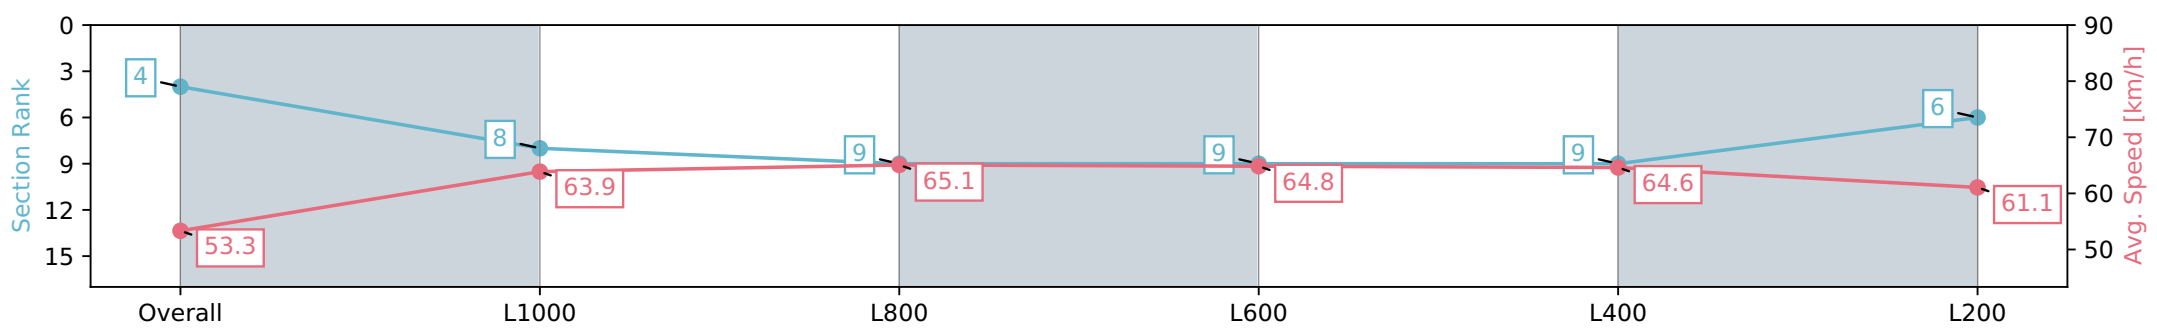

Horse/Jockey Name	TRES BELLE/Alana Livesey
Finish Rank	4
Fastest Section Time (Section)	0:11.10 (L1000)
Top Speed [km/h] (Section)	66.6 (L600)
Race State	Finished

Morphettville Parks SA - Professional
Race 9: Sportsbet Bet With Mates Handicap (Heat of Festival State Sprint Series) - 1250m

20 April 2024 - 4:51PM

Track Rating: Good 4, Weather: Fine, Rail Position: True

Section	Overall	L1000	L800	L600	L400	L200
Section Times	1:13.66 [4] (0:16.90)	0:56.76 [8] (0:11.37)	0:45.39 [9] (0:11.10)	0:34.29 [9] (0:11.27)	0:23.02 [9] (0:11.21)	0:11.81 [6] (0:11.81)
Average Speed [km/h]	53.3	63.9	65.1	64.8	64.6	61.1
Top Speed [km/h]	65.2	65.2	65.9	66.2	66.6	64.0
Avg. Dist. to Rail [m]	3.6	1.7	1.6	2.6	5.1	10.3
Avg. Stride Freq. [Hz]	2.3	2.4	2.4	2.4	2.4	2.4
Avg. Stride Length [m]	6.7	7.2	7.6	7.5	7.5	7.2

[ ] Ranking at each section and finish
-:-:- No data available at this section
NA No data available