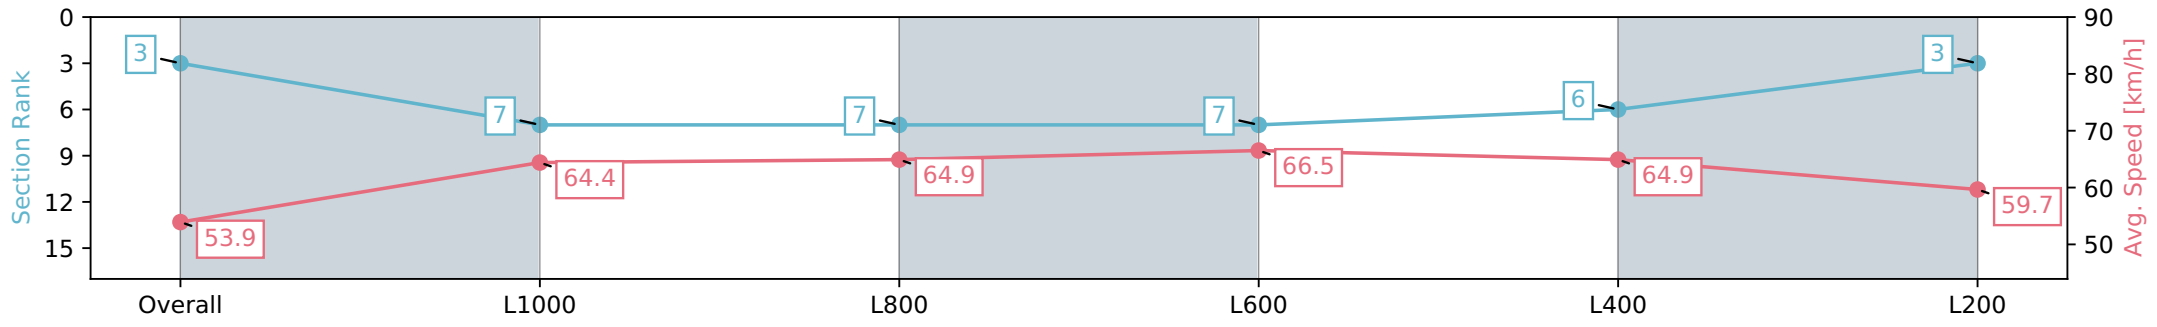

Horse/Jockey Name	SIXTEEN REASONS/Jake Toeroek
Finish Rank	3
Fastest Section Time (Section)	0:11.08 (L800)
Top Speed [km/h] (Section)	67.4 (L800)
Race State	Finished

Morphettville Parks SA - Professional
Race 9: Sportsbet Bet With Mates Handicap (Heat of Festival State Sprint Series) - 1250m

20 April 2024 - 4:51PM

Track Rating: Good 4, Weather: Fine, Rail Position: True

Section	Overall	L1000	L800	L600	L400	L200
Section Times	1:13.63 [3] (0:16.69)	0:56.94 [7] (0:11.38)	0:45.56 [7] (0:11.15)	0:34.41 [7] (0:11.08)	0:23.33 [6] (0:11.28)	0:12.05 [3] (0:12.05)
Average Speed [km/h]	53.9	64.4	64.9	66.5	64.9	59.7
Top Speed [km/h]	64.9	65.1	66.6	67.4	66.9	63.1
Avg. Dist. to Rail [m]	6.4	3.2	2.9	4.3	7.6	9.7
Avg. Stride Freq. [Hz]	2.3	2.3	2.3	2.4	2.4	2.3
Avg. Stride Length [m]	6.9	7.7	7.8	7.7	7.4	7.1

- [ ] Ranking at each section and finish
- -:-:- No data available at this section
- NA No data available