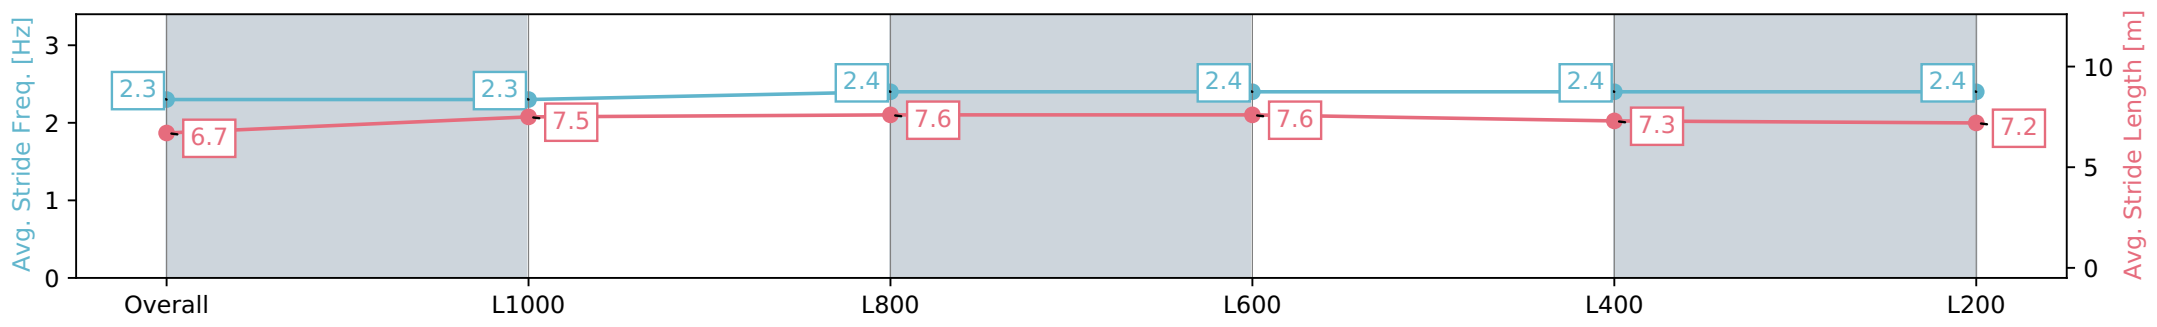

Horse/Jockey Name	CHIPSON/Jacob Opperman
Finish Rank	7
Fastest Section Time (Section)	0:11.00 (L1000)
Top Speed [km/h] (Section)	67.2 (L1000)
Race State	Finished

Morphettville Parks SA - Professional
Race 9: Sportsbet Bet With Mates Handicap (Heat of Festival State Sprint Series) - 1250m
20 April 2024 - 4:51PM
Track Rating: Good 4, Weather: Fine, Rail Position: True

Section	Overall	L1000	L800	L600	L400	L200
Section Times	1:13.94 [7] (0:17.22)	0:56.72 [13] (0:11.49)	0:45.23 [13] (0:11.00)	0:34.23 [13] (0:11.05)	0:23.18 [11] (0:11.30)	0:11.88 [9] (0:11.88)
Average Speed [km/h]	52.4	63.5	65.5	65.8	64.1	60.6
Top Speed [km/h]	65.7	65.5	67.2	67.1	65.9	63.6
Avg. Dist. to Rail [m]	6.1	2.1	1.5	1.6	3.1	2.1
Avg. Stride Freq. [Hz]	2.3	2.3	2.4	2.4	2.4	2.4
Avg. Stride Length [m]	6.7	7.5	7.6	7.6	7.3	7.2

Report Created: Mon 22 April 2024 16:15:33 GMT+10 (Note: Timing is based on positional data)

- [ ] Ranking at each section and finish
- -:-:- No data available at this section
- NA No data available