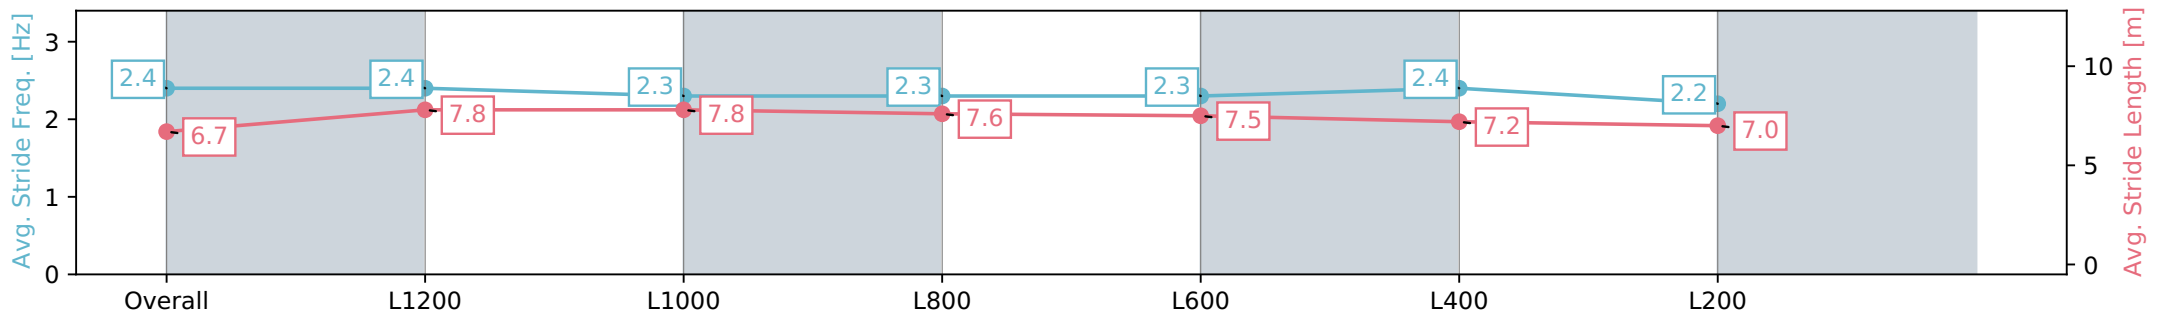

Morphettville Parks SA - Professional

Race 8: H C Nitschke Stakes - 1400m

20 April 2024 - 3:44PM

Track Rating: Good 4, Weather: Fine, Rail Position: True

Section	Overall	L1200	L1000	L800	L600	L400	L200
Section Times	1:23.36 [7] (0:13.62)	1:09.74 [2] (0:10.66)	0:59.08 [2] (0:11.32)	0:47.76 [2] (0:11.49)	0:36.27 [3] (0:11.54)	0:24.73 [2] (0:11.84)	0:12.89 [4] (0:12.89)
Average Speed [km/h]	52.9	67.7	64.4	62.9	63.4	61.2	55.9
Top Speed [km/h]	67.7	70.0	65.6	64.0	64.4	62.3	60.8
Avg. Dist. to Rail [m]	10.3	4.6	2.6	2.6	2.7	2.5	3.8
Avg. Stride Freq. [Hz]	2.4	2.4	2.3	2.3	2.3	2.4	2.2
Avg. Stride Length [m]	6.7	7.8	7.8	7.6	7.5	7.2	7.0