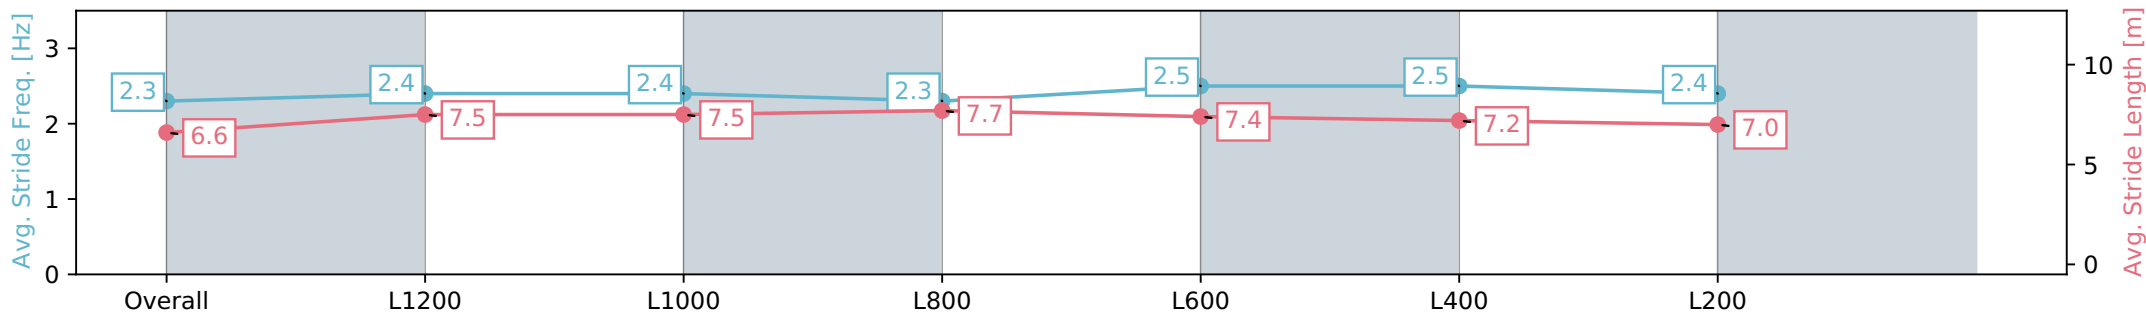

Morphettville Parks SA - Professional

Race 8: H C Nitschke Stakes - 1400m

20 April 2024 - 3:44PM

Track Rating: Good 4, Weather: Fine, Rail Position: True

Section	Overall	L1200	L1000	L800	L600	L400	L200
Section Times	1:22.66 [1] (0:14.33)	1:08.33 [10] (0:10.96)	0:57.37 [10] (0:11.46)	0:45.91 [11] (0:11.30)	0:34.61 [11] (0:11.16)	0:23.45 [9] (0:11.31)	0:12.14 [5] (0:12.14)
Average Speed [km/h]	50.3	65.7	63.7	64.0	66.4	64.7	59.3
Top Speed [km/h]	64.2	67.7	67.1	64.8	68.1	65.6	63.6
Avg. Dist. to Rail [m]	2.3	2.0	2.4	1.9	5.3	7.5	7.7
Avg. Stride Freq. [Hz]	2.3	2.4	2.4	2.3	2.5	2.5	2.4
Avg. Stride Length [m]	6.6	7.5	7.5	7.7	7.4	7.2	7.0