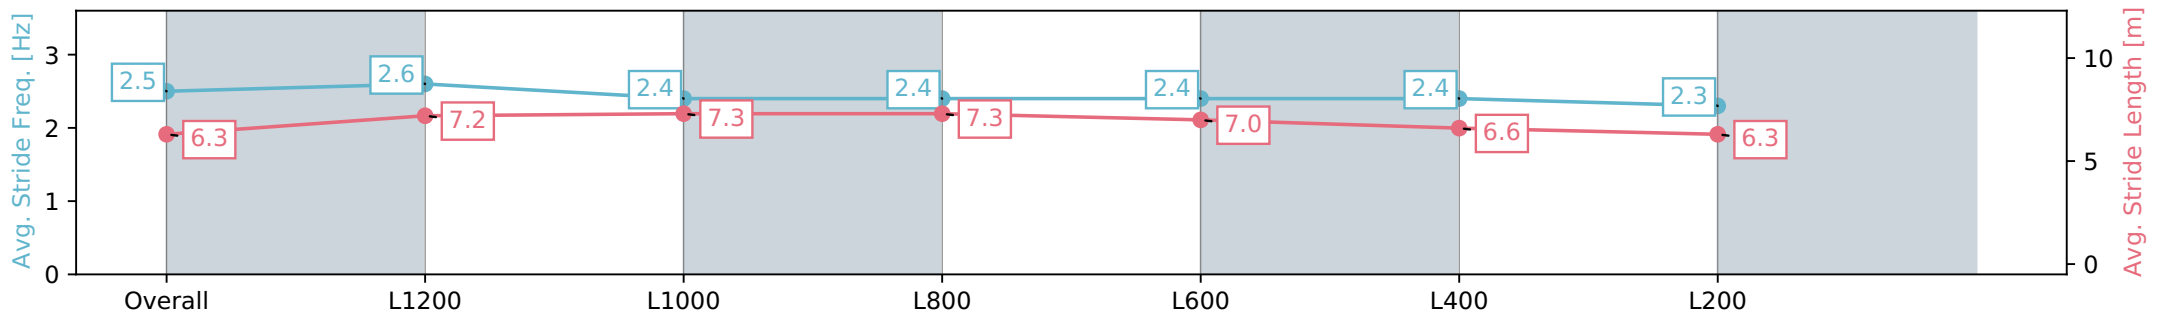

Morphettville Parks SA - Professional

Race 8: H C Nitschke Stakes - 1400m

20 April 2024 - 3:44PM

Track Rating: Good 4, Weather: Fine, Rail Position: True

Section	Overall	L1200	L1000	L800	L600	L400	L200
Section Times	1:25.56 [13] (0:13.77)	1:11.79 [4] (0:10.73)	1:01.06 [3] (0:11.25)	0:49.81 [3] (0:11.28)	0:38.52 [2] (0:11.83)	0:26.69 [3] (0:12.63)	0:14.06 [11] (0:14.06)
Average Speed [km/h]	52.3	67.1	63.9	63.7	61.6	57.5	51.2
Top Speed [km/h]	66.8	67.9	66.1	64.6	63.3	59.2	55.5
Avg. Dist. to Rail [m]	4.7	0.7	0.4	0.3	2.4	3.6	2.6
Avg. Stride Freq. [Hz]	2.5	2.6	2.4	2.4	2.4	2.4	2.3
Avg. Stride Length [m]	6.3	7.2	7.3	7.3	7.0	6.6	6.3