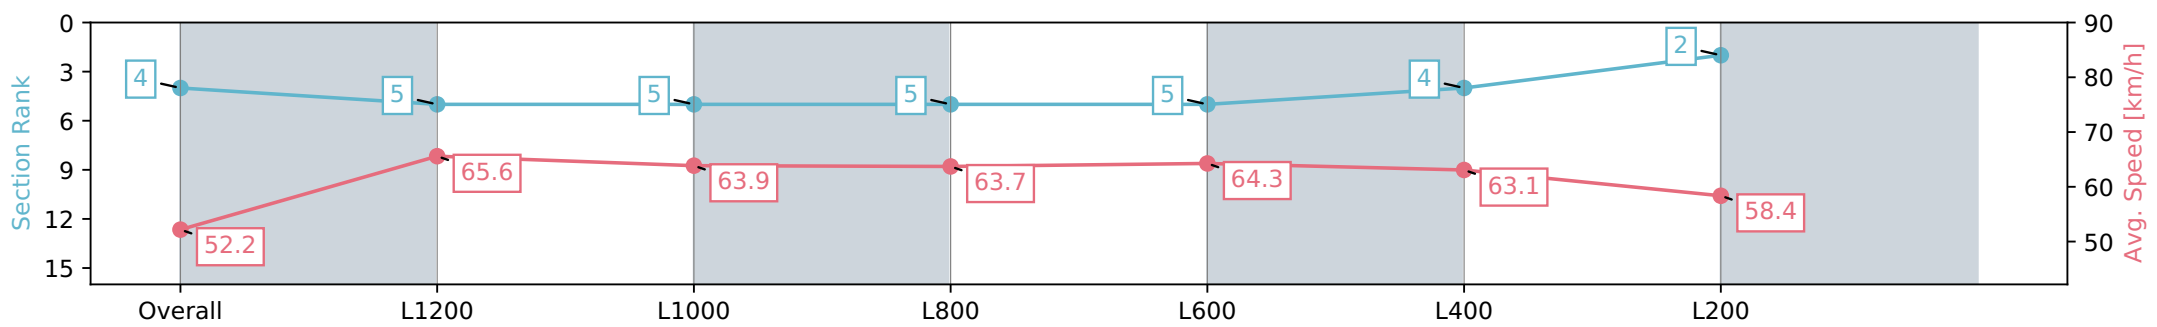

Morphettville Parks SA - Professional

Race 8: H C Nitschke Stakes - 1400m

20 April 2024 - 3:44PM

Track Rating: Good 4, Weather: Fine, Rail Position: True

Section	Overall	L1200	L1000	L800	L600	L400	L200
Section Times	1:22.75 [4] (0:13.79)	1:08.96 [5] (0:11.01)	0:57.95 [5] (0:11.41)	0:46.54 [5] (0:11.35)	0:35.19 [5] (0:11.34)	0:23.85 [4] (0:11.52)	0:12.33 [2] (0:12.33)
Average Speed [km/h]	52.2	65.6	63.9	63.7	64.3	63.1	58.4
Top Speed [km/h]	66.3	66.0	64.7	64.3	65.3	64.3	62.3
Avg. Dist. to Rail [m]	7.0	3.3	2.5	1.9	2.3	4.7	6.7
Avg. Stride Freq. [Hz]	2.3	2.3	2.3	2.3	2.4	2.4	2.3
Avg. Stride Length [m]	6.7	7.7	7.8	7.7	7.5	7.3	7.1