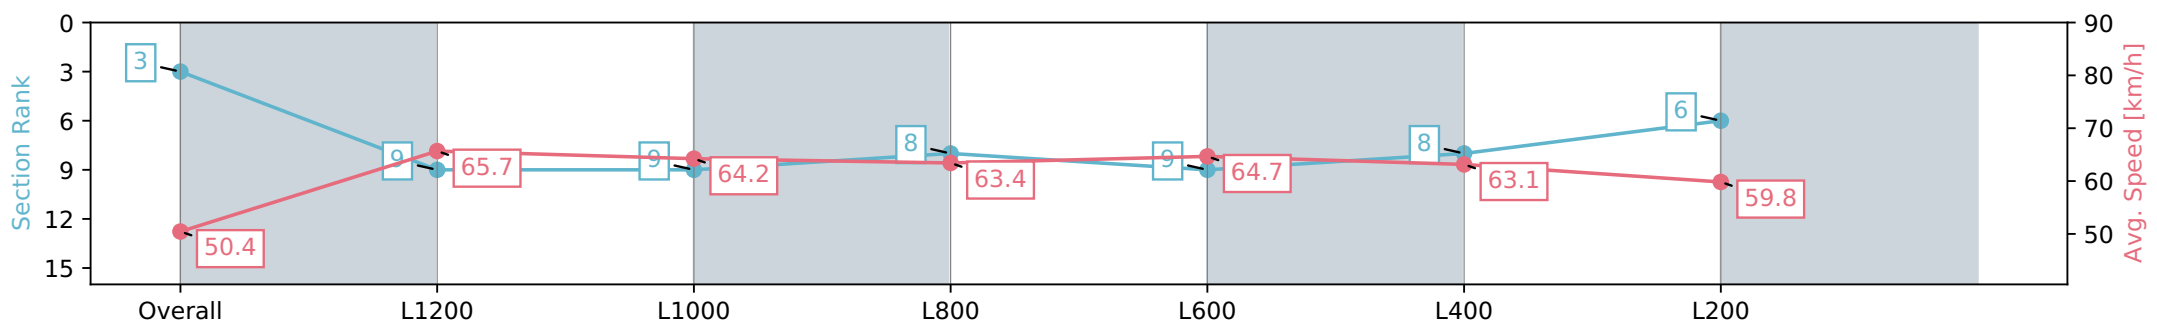

Morphettville Parks SA - Professional

Race 8: H C Nitschke Stakes - 1400m

20 April 2024 - 3:44PM

Track Rating: Good 4, Weather: Fine, Rail Position: True

Section	Overall	L1200	L1000	L800	L600	L400	L200
Section Times	1:22.72 [3] (0:14.27)	1:08.45 [9] (0:10.96)	0:57.49 [9] (0:11.30)	0:46.19 [8] (0:11.38)	0:34.81 [9] (0:11.26)	0:23.55 [8] (0:11.51)	0:12.04 [6] (0:12.04)
Average Speed [km/h]	50.4	65.7	64.2	63.4	64.7	63.1	59.8
Top Speed [km/h]	64.2	66.9	65.8	64.5	66.5	64.6	61.5
Avg. Dist. to Rail [m]	3.6	2.1	1.6	1.4	2.1	4.0	8.9
Avg. Stride Freq. [Hz]	2.3	2.4	2.3	2.3	2.3	2.3	2.3
Avg. Stride Length [m]	6.6	7.7	7.7	7.6	7.6	7.4	7.2