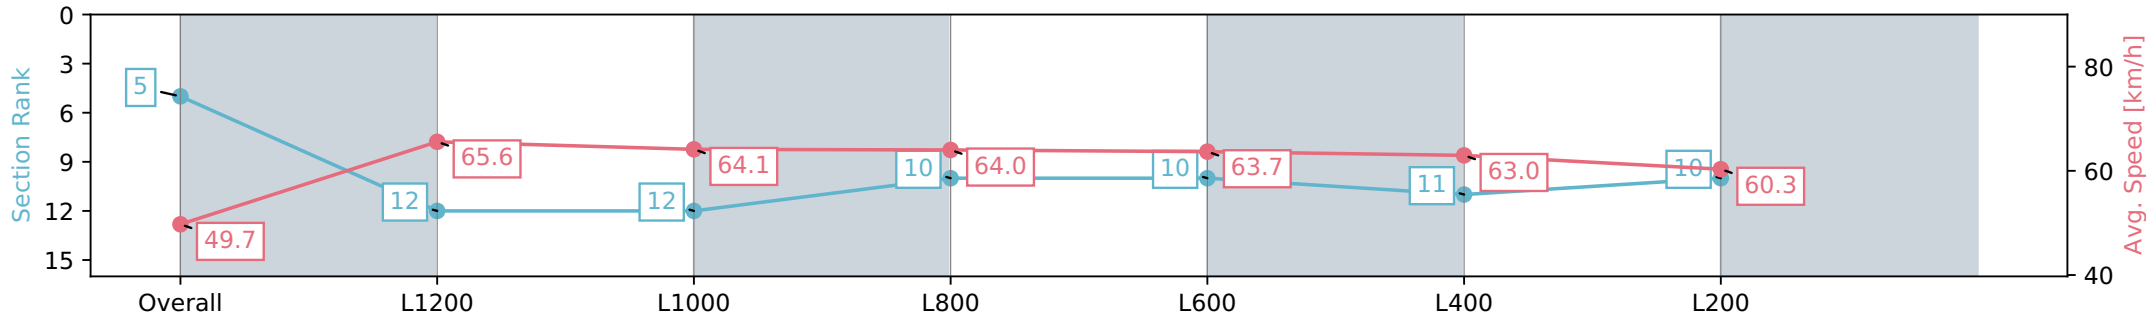

[ ] Ranking at each section and finish  
 -:-:- No data available at this section  
 NA No data available

Horse/Jockey Name	INTO THE LIGHT/Lachlan Neindorf
Finish Rank	6
Fastest Section Time (Section)	0:11.01 (L1200)
Top Speed [km/h] (Section)	67.1 (Overall)
Race State	Finished