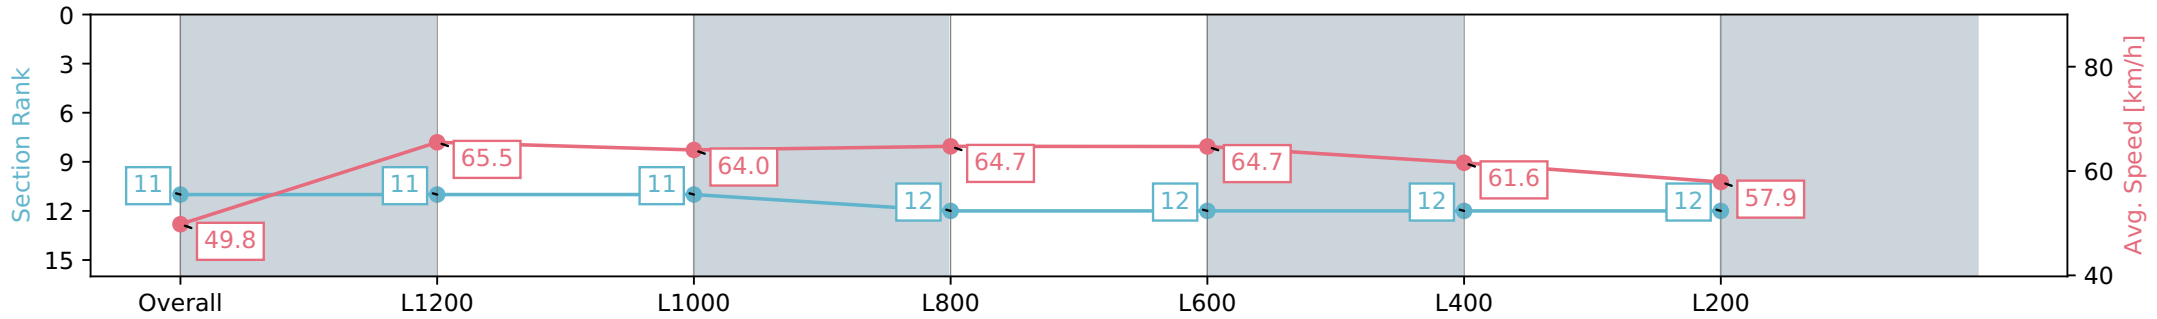

Morphettville Parks SA - Professional

Race 8: H C Nitschke Stakes - 1400m

20 April 2024 - 3:44PM

Track Rating: Good 4, Weather: Fine, Rail Position: True

Section	Overall	L1200	L1000	L800	L600	L400	L200
Section Times	1:23.95 [11] (0:14.46)	1:09.49 [11] (0:11.00)	0:58.49 [11] (0:11.43)	0:47.06 [12] (0:11.22)	0:35.84 [12] (0:11.48)	0:24.36 [12] (0:11.92)	0:12.44 [12] (0:12.44)
Average Speed [km/h]	49.8	65.5	64.0	64.7	64.7	61.6	57.9
Top Speed [km/h]	63.4	66.4	65.8	65.4	65.4	63.9	60.3
Avg. Dist. to Rail [m]	6.1	2.9	3.1	3.3	5.6	8.9	8.7
Avg. Stride Freq. [Hz]	2.4	2.4	2.4	2.4	2.4	2.4	2.3
Avg. Stride Length [m]	6.3	7.5	7.5	7.4	7.3	7.1	6.9