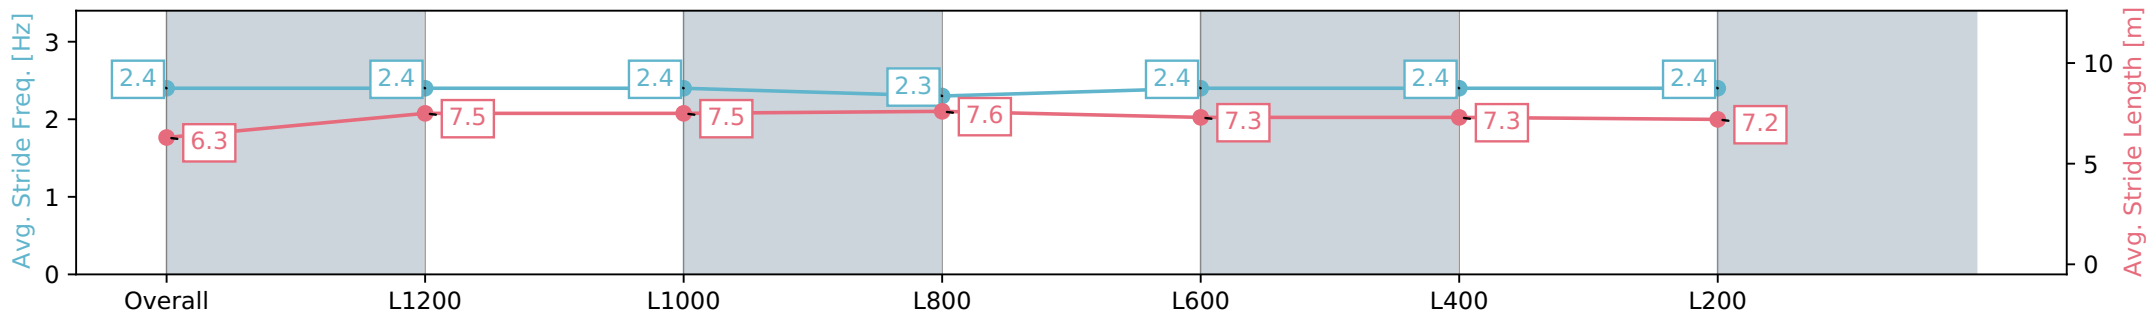

[ ] Ranking at each section and finish  
 -:-:- No data available at this section  
 NA No data available

Horse/Jockey Name	INTO THE LIGHT/Lachlan Neindorf
Finish Rank	6
Fastest Section Time (Section)	0:11.01 (L1200)
Top Speed [km/h] (Section)	67.1 (Overall)
Race State	Finished