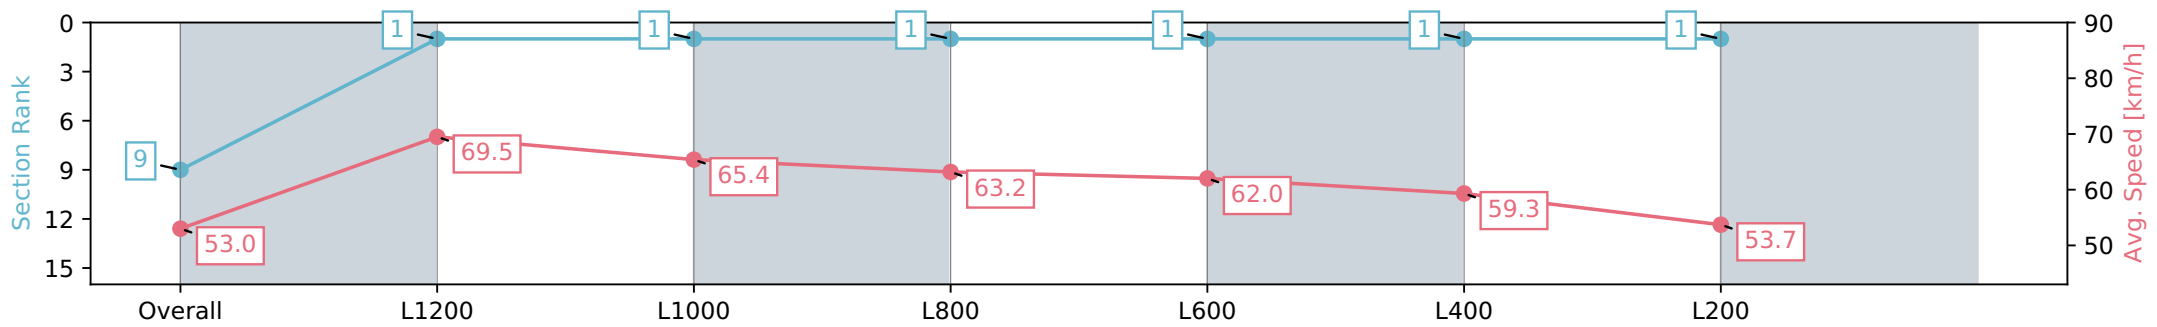

- [ ] Ranking at each section and finish
- :-:- No data available at this section
- NA No data available

Horse/Jockey Name	VOLTAGE POINT/Caitlin Jones
Finish Rank	10
Fastest Section Time (Section)	0:11.07 (L1200)
Top Speed [km/h] (Section)	65.7 (L1200)
Race State	Finished