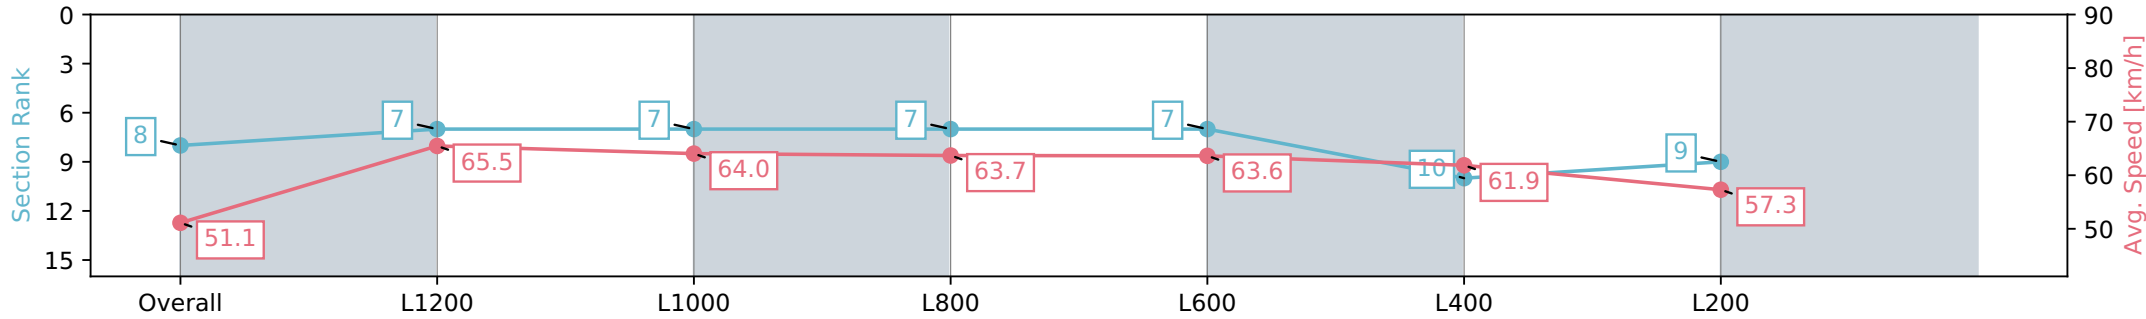

Morphettville Parks SA - Professional

Race 8: H C Nitschke Stakes - 1400m

20 April 2024 - 3:44PM

Track Rating: Good 4, Weather: Fine, Rail Position: True

Section	Overall	L1200	L1000	L800	L600	L400	L200
Section Times	1:23.63 [8] (0:14.09)	1:09.54 [7] (0:11.02)	0:58.52 [7] (0:11.36)	0:47.16 [7] (0:11.33)	0:35.83 [7] (0:11.47)	0:24.36 [10] (0:11.77)	0:12.59 [9] (0:12.59)
Average Speed [km/h]	51.1	65.5	64.0	63.7	63.6	61.9	57.3
Top Speed [km/h]	64.7	66.0	65.6	64.8	65.1	63.0	60.9
Avg. Dist. to Rail [m]	4.8	3.0	2.0	1.1	2.7	5.8	7.6
Avg. Stride Freq. [Hz]	2.4	2.4	2.4	2.4	2.4	2.4	2.3
Avg. Stride Length [m]	6.4	7.5	7.5	7.4	7.4	7.2	7.0