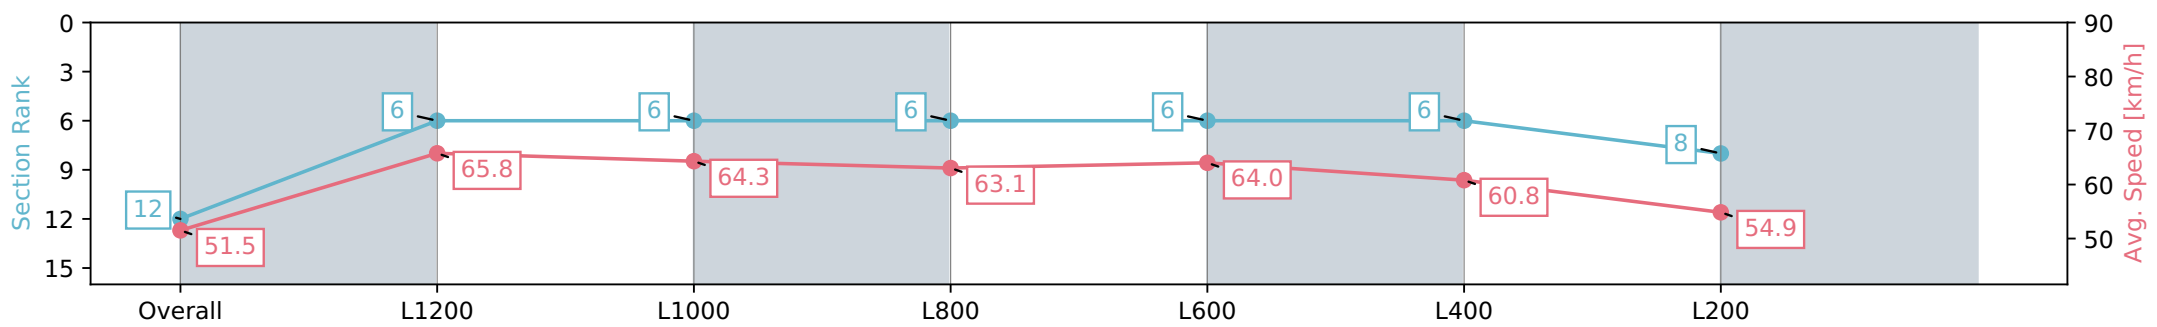

Morphettville Parks SA - Professional

Race 8: H C Nitschke Stakes - 1400m

20 April 2024 - 3:44PM

Track Rating: Good 4, Weather: Fine, Rail Position: True

Section	Overall	L1200	L1000	L800	L600	L400	L200
Section Times	1:24.04 [12] (0:13.96)	1:10.08 [6] (0:10.96)	0:59.12 [6] (0:11.28)	0:47.83 [6] (0:11.42)	0:36.41 [6] (0:11.37)	0:25.04 [6] (0:11.91)	0:13.13 [8] (0:13.13)
Average Speed [km/h]	51.5	65.8	64.3	63.1	64.0	60.8	54.9
Top Speed [km/h]	64.6	66.7	65.9	64.3	65.1	62.5	58.0
Avg. Dist. to Rail [m]	2.2	1.5	1.7	1.3	1.8	2.4	4.1
Avg. Stride Freq. [Hz]	2.4	2.4	2.4	2.4	2.5	2.4	2.3
Avg. Stride Length [m]	6.6	7.4	7.4	7.4	7.2	6.9	6.7