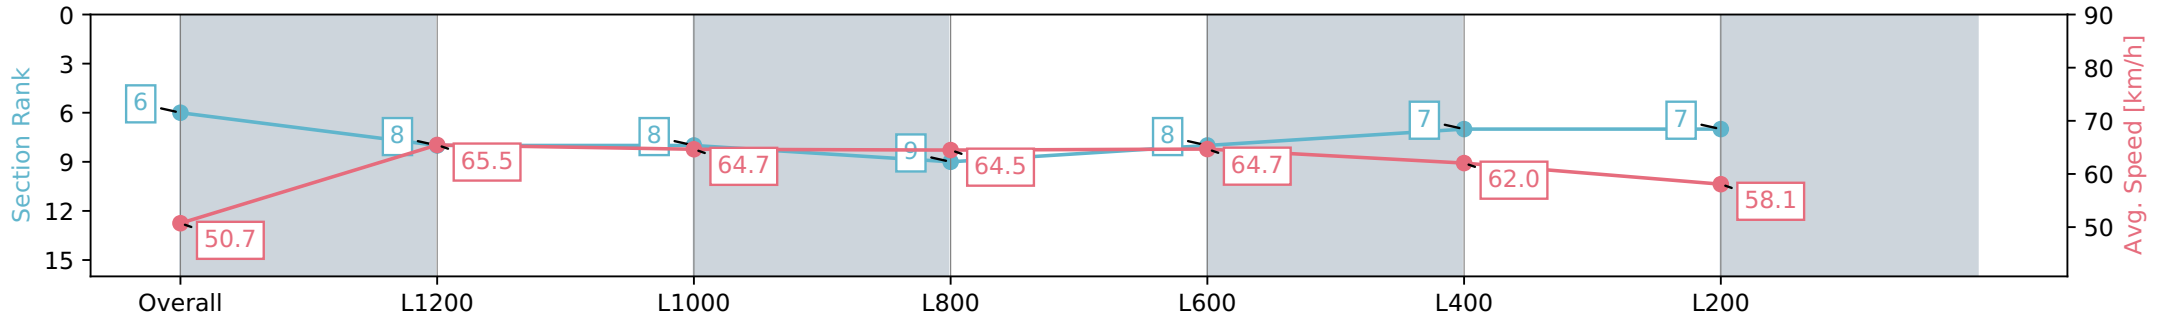

Morphettville Parks SA - Professional

Race 8: H C Nitschke Stakes - 1400m

20 April 2024 - 3:44PM

Track Rating: Good 4, Weather: Fine, Rail Position: True

Section	Overall	L1200	L1000	L800	L600	L400	L200
Section Times	1:23.24 [6] (0:14.19)	1:09.05 [8] (0:11.01)	0:58.04 [8] (0:11.37)	0:46.67 [9] (0:11.24)	0:35.43 [8] (0:11.33)	0:24.10 [7] (0:11.72)	0:12.38 [7] (0:12.38)
Average Speed [km/h]	50.7	65.5	64.7	64.5	64.7	62.0	58.1
Top Speed [km/h]	64.2	67.1	65.7	65.4	65.9	63.7	61.4
Avg. Dist. to Rail [m]	7.0	3.6	3.7	3.3	3.2	4.8	6.7
Avg. Stride Freq. [Hz]	2.4	2.4	2.4	2.4	2.4	2.4	2.3
Avg. Stride Length [m]	6.5	7.3	7.1	7.2	7.2	7.2	7.0