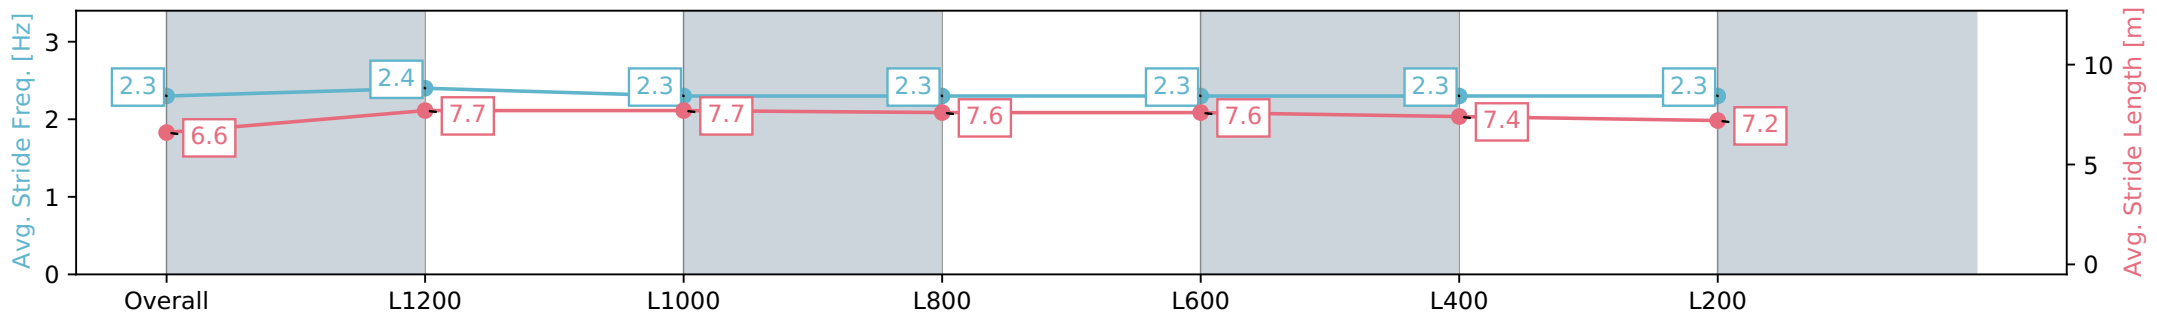

Morphettville Parks SA - Professional

Race 8: H C Nitschke Stakes - 1400m

20 April 2024 - 3:44PM

Track Rating: Good 4, Weather: Fine, Rail Position: True

Section	Overall	L1200	L1000	L800	L600	L400	L200
Section Times	1:22.72 [3] (0:14.27)	1:08.45 [9] (0:10.96)	0:57.49 [9] (0:11.30)	0:46.19 [8] (0:11.38)	0:34.81 [9] (0:11.26)	0:23.55 [8] (0:11.51)	0:12.04 [6] (0:12.04)
Average Speed [km/h]	50.4	65.7	64.2	63.4	64.7	63.1	59.8
Top Speed [km/h]	64.2	66.9	65.8	64.5	66.5	64.6	61.5
Avg. Dist. to Rail [m]	3.6	2.1	1.6	1.4	2.1	4.0	8.9
Avg. Stride Freq. [Hz]	2.3	2.4	2.3	2.3	2.3	2.3	2.3
Avg. Stride Length [m]	6.6	7.7	7.7	7.6	7.6	7.4	7.2