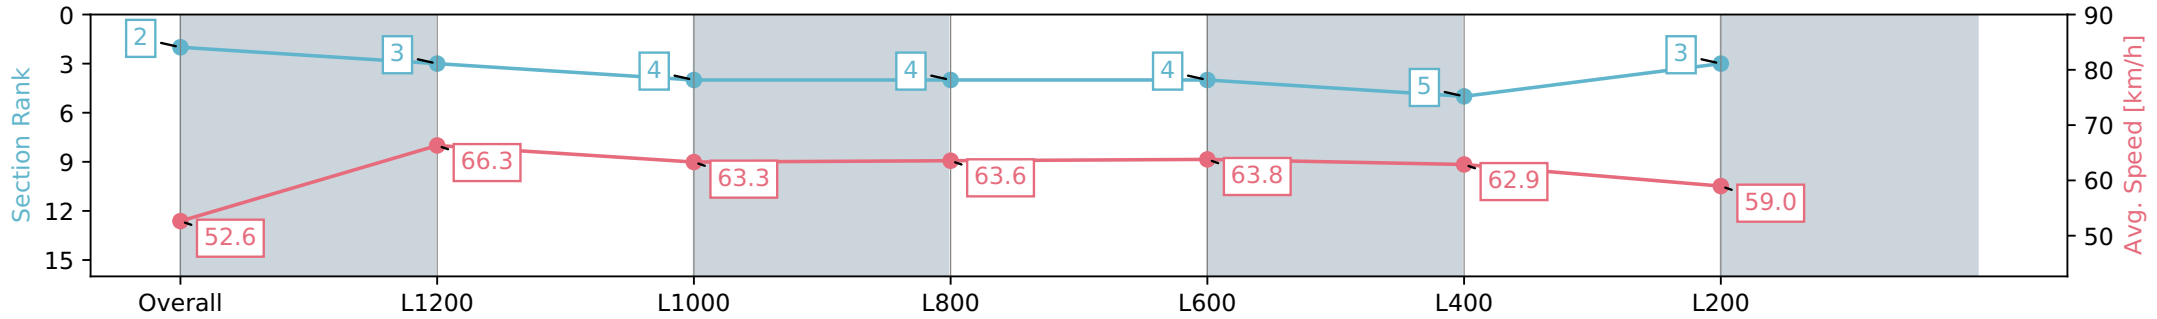

Morphettville Parks SA - Professional

Race 8: H C Nitschke Stakes - 1400m

20 April 2024 - 3:44PM

Track Rating: Good 4, Weather: Fine, Rail Position: True

Section	Overall	L1200	L1000	L800	L600	L400	L200
Section Times	1:22.68 [2] (0:13.71)	1:08.97 [3] (0:10.87)	0:58.10 [4] (0:11.51)	0:46.59 [4] (0:11.40)	0:35.19 [4] (0:11.43)	0:23.76 [5] (0:11.53)	0:12.23 [3] (0:12.23)
Average Speed [km/h]	52.6	66.3	63.3	63.6	63.8	62.9	59.0
Top Speed [km/h]	67.7	68.0	65.2	64.3	65.2	64.5	62.0
Avg. Dist. to Rail [m]	8.4	3.4	2.8	2.5	2.4	4.5	5.7
Avg. Stride Freq. [Hz]	2.4	2.4	2.3	2.3	2.3	2.3	2.3
Avg. Stride Length [m]	6.8	7.8	7.7	7.8	7.7	7.4	7.2