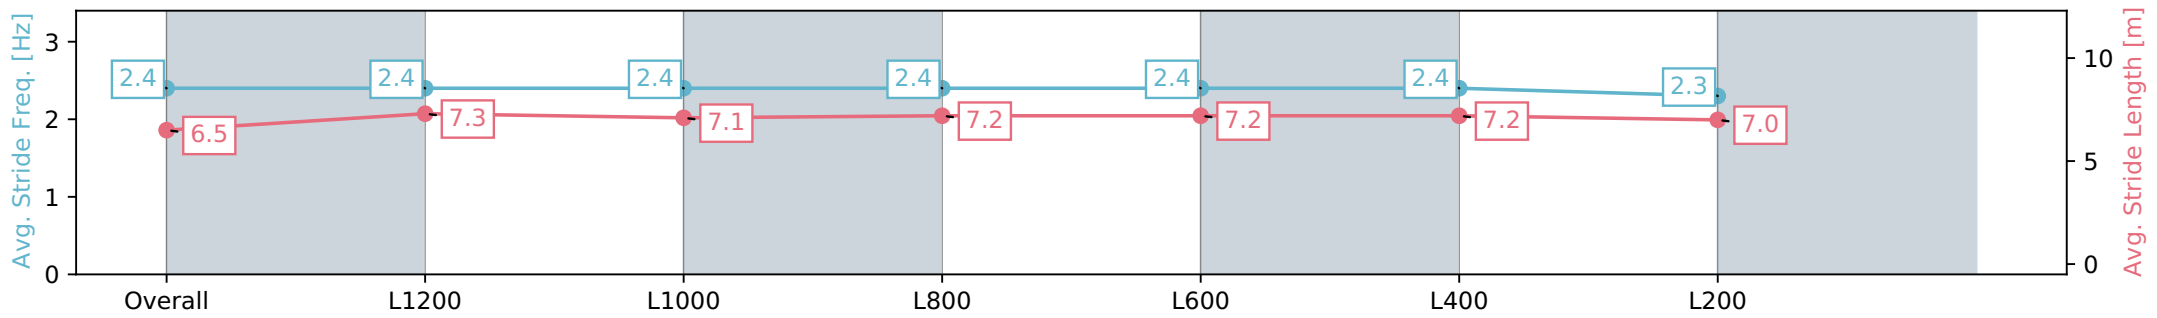

Morphettville Parks SA - Professional

Race 8: H C Nitschke Stakes - 1400m

20 April 2024 - 3:44PM

Track Rating: Good 4, Weather: Fine, Rail Position: True

Section	Overall	L1200	L1000	L800	L600	L400	L200
Section Times	1:23.24 [6] (0:14.19)	1:09.05 [8] (0:11.01)	0:58.04 [8] (0:11.37)	0:46.67 [9] (0:11.24)	0:35.43 [8] (0:11.33)	0:24.10 [7] (0:11.72)	0:12.38 [7] (0:12.38)
Average Speed [km/h]	50.7	65.5	64.7	64.5	64.7	62.0	58.1
Top Speed [km/h]	64.2	67.1	65.7	65.4	65.9	63.7	61.4
Avg. Dist. to Rail [m]	7.0	3.6	3.7	3.3	3.2	4.8	6.7
Avg. Stride Freq. [Hz]	2.4	2.4	2.4	2.4	2.4	2.4	2.3
Avg. Stride Length [m]	6.5	7.3	7.1	7.2	7.2	7.2	7.0