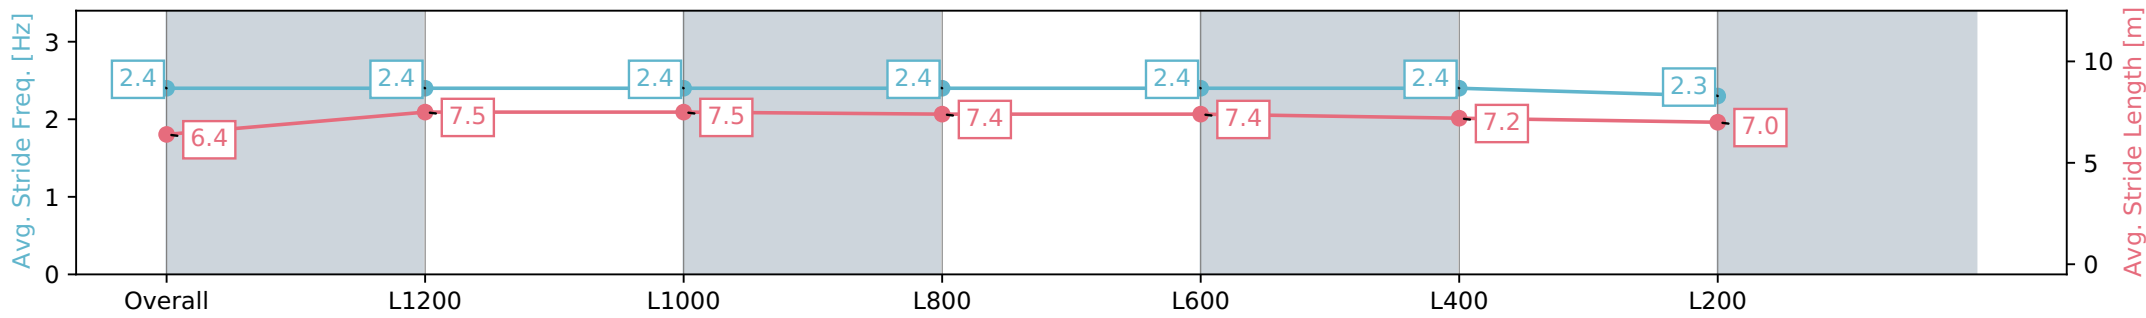

Morphettville Parks SA - Professional

Race 8: H C Nitschke Stakes - 1400m

20 April 2024 - 3:44PM

Track Rating: Good 4, Weather: Fine, Rail Position: True

Section	Overall	L1200	L1000	L800	L600	L400	L200
Section Times	1:23.63 [8] (0:14.09)	1:09.54 [7] (0:11.02)	0:58.52 [7] (0:11.36)	0:47.16 [7] (0:11.33)	0:35.83 [7] (0:11.47)	0:24.36 [10] (0:11.77)	0:12.59 [9] (0:12.59)
Average Speed [km/h]	51.1	65.5	64.0	63.7	63.6	61.9	57.3
Top Speed [km/h]	64.7	66.0	65.6	64.8	65.1	63.0	60.9
Avg. Dist. to Rail [m]	4.8	3.0	2.0	1.1	2.7	5.8	7.6
Avg. Stride Freq. [Hz]	2.4	2.4	2.4	2.4	2.4	2.4	2.3
Avg. Stride Length [m]	6.4	7.5	7.5	7.4	7.4	7.2	7.0