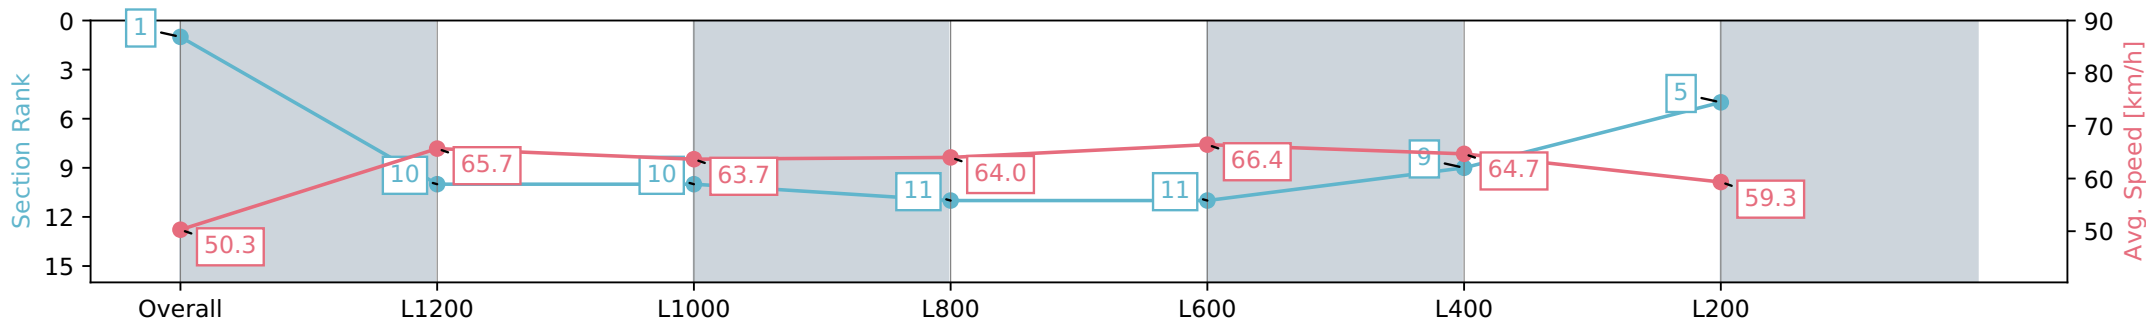

Morphettville Parks SA - Professional

Race 8: H C Nitschke Stakes - 1400m

20 April 2024 - 3:44PM

Track Rating: Good 4, Weather: Fine, Rail Position: True

Section	Overall	L1200	L1000	L800	L600	L400	L200
Section Times	1:22.66 [1] (0:14.33)	1:08.33 [10] (0:10.96)	0:57.37 [10] (0:11.46)	0:45.91 [11] (0:11.30)	0:34.61 [11] (0:11.16)	0:23.45 [9] (0:11.31)	0:12.14 [5] (0:12.14)
Average Speed [km/h]	50.3	65.7	63.7	64.0	66.4	64.7	59.3
Top Speed [km/h]	64.2	67.7	67.1	64.8	68.1	65.6	63.6
Avg. Dist. to Rail [m]	2.3	2.0	2.4	1.9	5.3	7.5	7.7
Avg. Stride Freq. [Hz]	2.3	2.4	2.4	2.3	2.5	2.5	2.4
Avg. Stride Length [m]	6.6	7.5	7.5	7.7	7.4	7.2	7.0