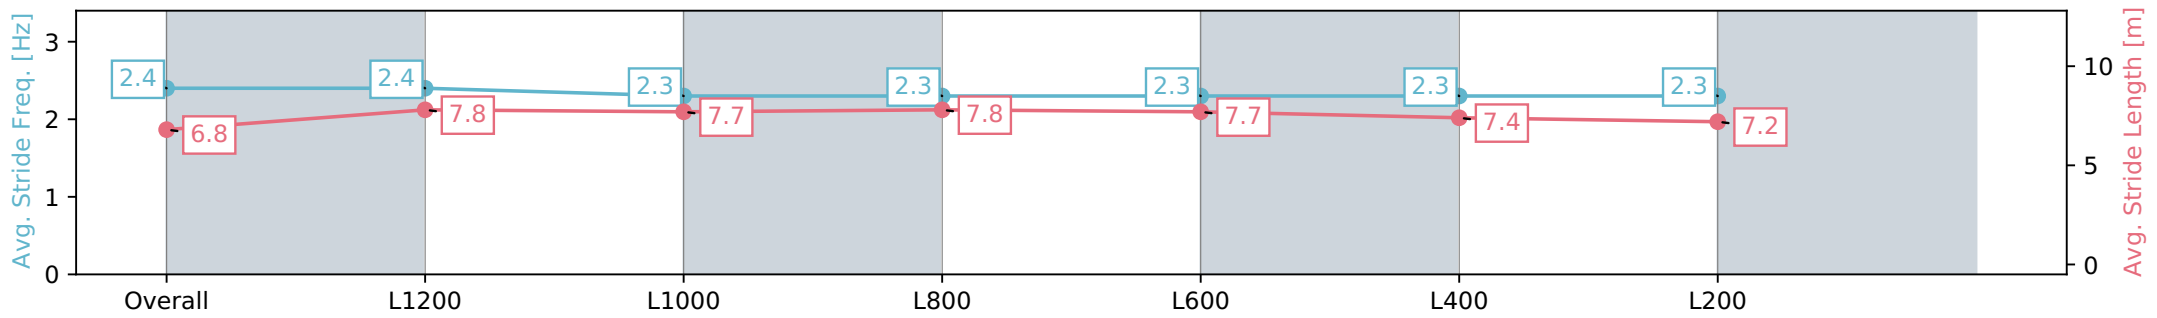

Morphettville Parks SA - Professional

Race 8: H C Nitschke Stakes - 1400m

20 April 2024 - 3:44PM

Track Rating: Good 4, Weather: Fine, Rail Position: True

Section	Overall	L1200	L1000	L800	L600	L400	L200
Section Times	1:22.68 [2] (0:13.71)	1:08.97 [3] (0:10.87)	0:58.10 [4] (0:11.51)	0:46.59 [4] (0:11.40)	0:35.19 [4] (0:11.43)	0:23.76 [5] (0:11.53)	0:12.23 [3] (0:12.23)
Average Speed [km/h]	52.6	66.3	63.3	63.6	63.8	62.9	59.0
Top Speed [km/h]	67.7	68.0	65.2	64.3	65.2	64.5	62.0
Avg. Dist. to Rail [m]	8.4	3.4	2.8	2.5	2.4	4.5	5.7
Avg. Stride Freq. [Hz]	2.4	2.4	2.3	2.3	2.3	2.3	2.3
Avg. Stride Length [m]	6.8	7.8	7.7	7.8	7.7	7.4	7.2