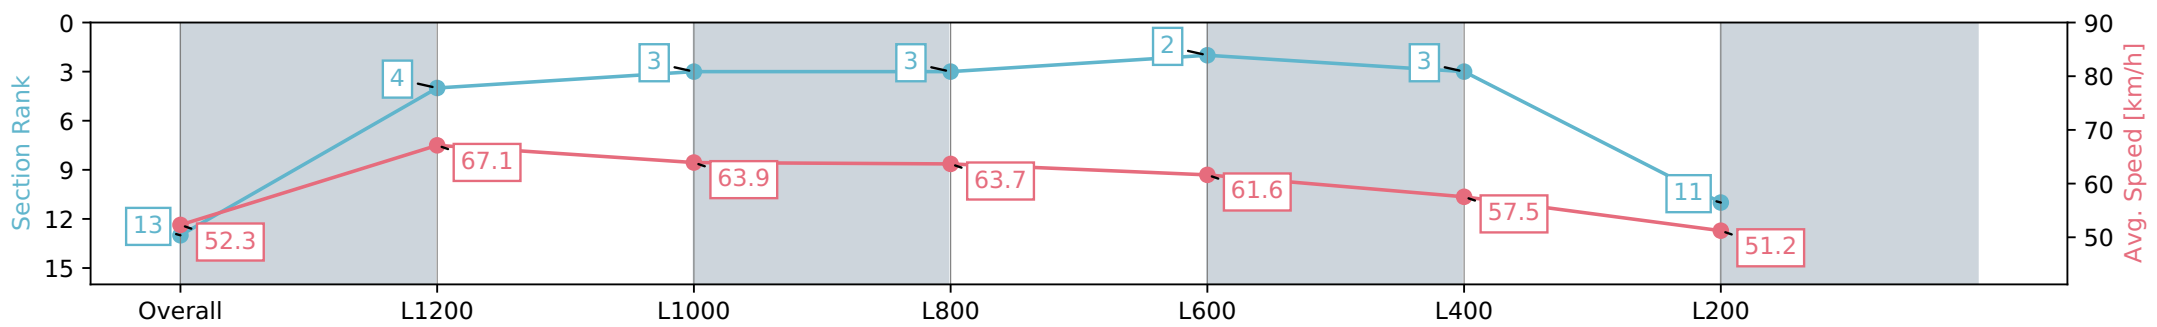

Morphettville Parks SA - Professional

Race 8: H C Nitschke Stakes - 1400m

20 April 2024 - 3:44PM

Track Rating: Good 4, Weather: Fine, Rail Position: True

Section	Overall	L1200	L1000	L800	L600	L400	L200
Section Times	1:25.56 [13] (0:13.77)	1:11.79 [4] (0:10.73)	1:01.06 [3] (0:11.25)	0:49.81 [3] (0:11.28)	0:38.52 [2] (0:11.83)	0:26.69 [3] (0:12.63)	0:14.06 [11] (0:14.06)
Average Speed [km/h]	52.3	67.1	63.9	63.7	61.6	57.5	51.2
Top Speed [km/h]	66.8	67.9	66.1	64.6	63.3	59.2	55.5
Avg. Dist. to Rail [m]	4.7	0.7	0.4	0.3	2.4	3.6	2.6
Avg. Stride Freq. [Hz]	2.5	2.6	2.4	2.4	2.4	2.4	2.3
Avg. Stride Length [m]	6.3	7.2	7.3	7.3	7.0	6.6	6.3