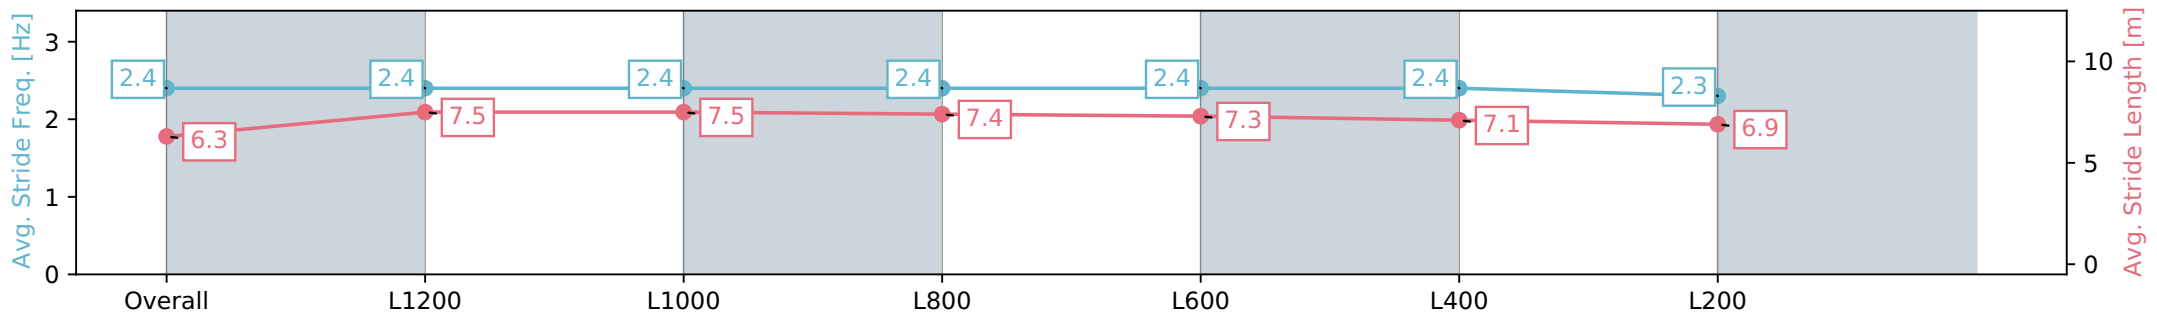

Morphettville Parks SA - Professional

Race 8: H C Nitschke Stakes - 1400m

20 April 2024 - 3:44PM

Track Rating: Good 4, Weather: Fine, Rail Position: True

Section	Overall	L1200	L1000	L800	L600	L400	L200
Section Times	1:23.95 [11] (0:14.46)	1:09.49 [11] (0:11.00)	0:58.49 [11] (0:11.43)	0:47.06 [12] (0:11.22)	0:35.84 [12] (0:11.48)	0:24.36 [12] (0:11.92)	0:12.44 [12] (0:12.44)
Average Speed [km/h]	49.8	65.5	64.0	64.7	64.7	61.6	57.9
Top Speed [km/h]	63.4	66.4	65.8	65.4	65.4	63.9	60.3
Avg. Dist. to Rail [m]	6.1	2.9	3.1	3.3	5.6	8.9	8.7
Avg. Stride Freq. [Hz]	2.4	2.4	2.4	2.4	2.4	2.4	2.3
Avg. Stride Length [m]	6.3	7.5	7.5	7.4	7.3	7.1	6.9