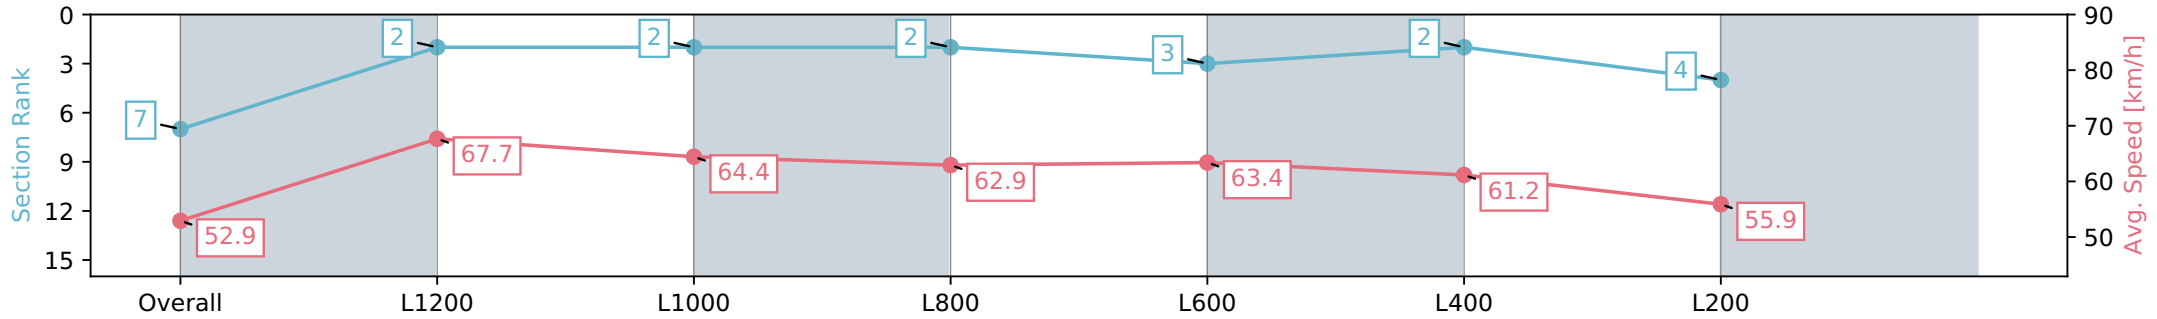

Morphettville Parks SA - Professional

Race 8: H C Nitschke Stakes - 1400m

20 April 2024 - 3:44PM

Track Rating: Good 4, Weather: Fine, Rail Position: True

Section	Overall	L1200	L1000	L800	L600	L400	L200
Section Times	1:23.36 [7] (0:13.62)	1:09.74 [2] (0:10.66)	0:59.08 [2] (0:11.32)	0:47.76 [2] (0:11.49)	0:36.27 [3] (0:11.54)	0:24.73 [2] (0:11.84)	0:12.89 [4] (0:12.89)
Average Speed [km/h]	52.9	67.7	64.4	62.9	63.4	61.2	55.9
Top Speed [km/h]	67.7	70.0	65.6	64.0	64.4	62.3	60.8
Avg. Dist. to Rail [m]	10.3	4.6	2.6	2.6	2.7	2.5	3.8
Avg. Stride Freq. [Hz]	2.4	2.4	2.3	2.3	2.3	2.4	2.2
Avg. Stride Length [m]	6.7	7.8	7.8	7.6	7.5	7.2	7.0