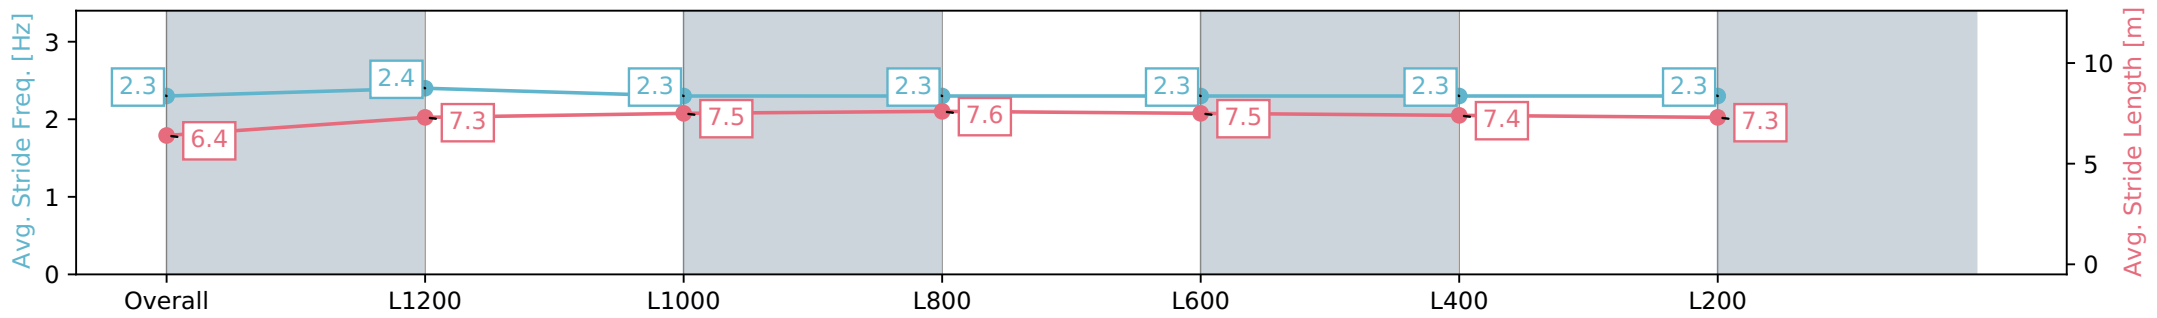

Morphettville Parks SA - Professional

Race 8: H C Nitschke Stakes - 1400m

20 April 2024 - 3:44PM

Track Rating: Good 4, Weather: Fine, Rail Position: True

Section	Overall	L1200	L1000	L800	L600	L400	L200
Section Times	1:23.80 [10] (0:14.66)	1:09.14 [13] (0:11.07)	0:58.07 [13] (0:11.36)	0:46.71 [13] (0:11.45)	0:35.26 [13] (0:11.51)	0:23.75 [13] (0:11.49)	0:12.26 [13] (0:12.26)
Average Speed [km/h]	49.2	65.1	64.0	63.2	63.6	63.0	58.7
Top Speed [km/h]	62.9	65.6	65.7	63.9	64.7	64.4	62.4
Avg. Dist. to Rail [m]	5.6	2.1	1.9	2.6	2.7	2.9	5.1
Avg. Stride Freq. [Hz]	2.3	2.4	2.3	2.3	2.3	2.3	2.3
Avg. Stride Length [m]	6.4	7.3	7.5	7.6	7.5	7.4	7.3