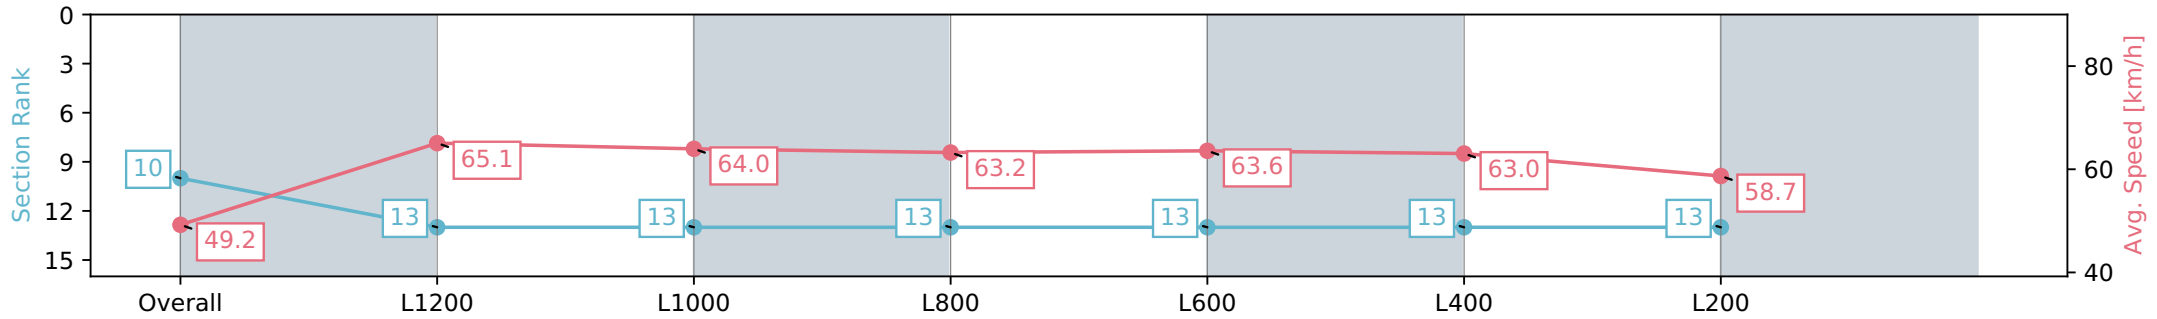

Morphettville Parks SA - Professional

Race 8: H C Nitschke Stakes - 1400m

20 April 2024 - 3:44PM

Track Rating: Good 4, Weather: Fine, Rail Position: True

Section	Overall	L1200	L1000	L800	L600	L400	L200
Section Times	1:23.80 [10] (0:14.66)	1:09.14 [13] (0:11.07)	0:58.07 [13] (0:11.36)	0:46.71 [13] (0:11.45)	0:35.26 [13] (0:11.51)	0:23.75 [13] (0:11.49)	0:12.26 [13] (0:12.26)
Average Speed [km/h]	49.2	65.1	64.0	63.2	63.6	63.0	58.7
Top Speed [km/h]	62.9	65.6	65.7	63.9	64.7	64.4	62.4
Avg. Dist. to Rail [m]	5.6	2.1	1.9	2.6	2.7	2.9	5.1
Avg. Stride Freq. [Hz]	2.3	2.4	2.3	2.3	2.3	2.3	2.3
Avg. Stride Length [m]	6.4	7.3	7.5	7.6	7.5	7.4	7.3