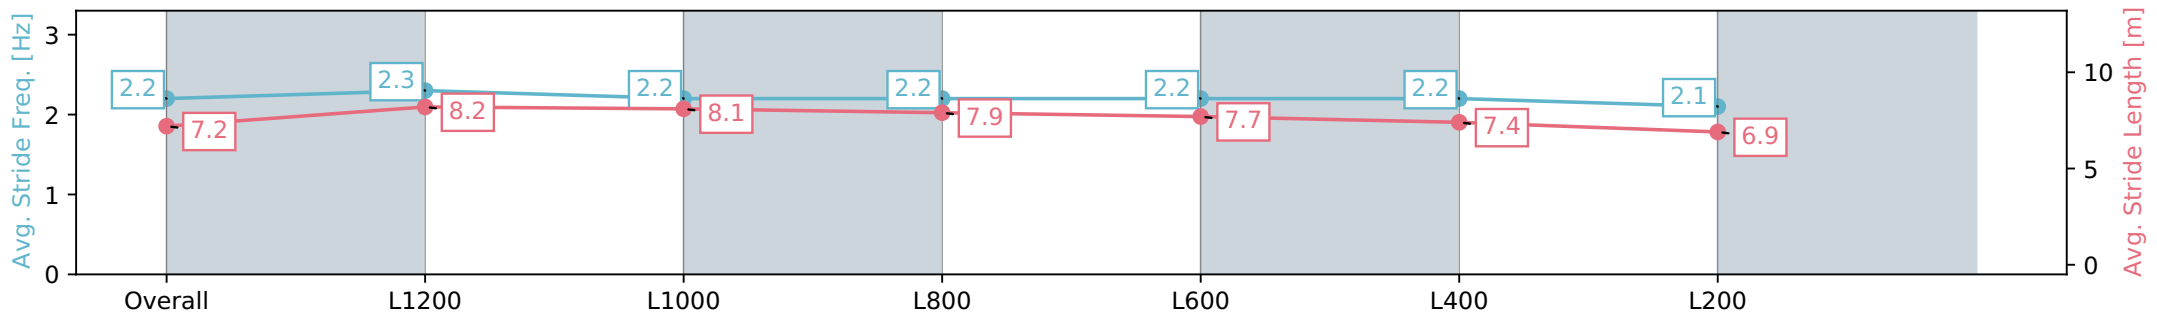

Morphettville Parks SA - Professional

Race 8: H C Nitschke Stakes - 1400m

20 April 2024 - 3:44PM

Track Rating: Good 4, Weather: Fine, Rail Position: True

Section	Overall	L1200	L1000	L800	L600	L400	L200
Section Times	1:23.78 [9] (0:13.57)	1:10.20 [1] (0:10.38)	0:59.82 [1] (0:11.10)	0:48.72 [1] (0:11.43)	0:37.29 [1] (0:11.71)	0:25.58 [1] (0:12.19)	0:13.39 [1] (0:13.39)
Average Speed [km/h]	53.0	69.5	65.4	63.2	62.0	59.3	53.7
Top Speed [km/h]	69.6	71.4	66.9	64.5	62.8	60.8	58.1
Avg. Dist. to Rail [m]	10.6	3.6	1.8	1.6	1.5	1.6	2.9
Avg. Stride Freq. [Hz]	2.2	2.3	2.2	2.2	2.2	2.2	2.1
Avg. Stride Length [m]	7.2	8.2	8.1	7.9	7.7	7.4	6.9