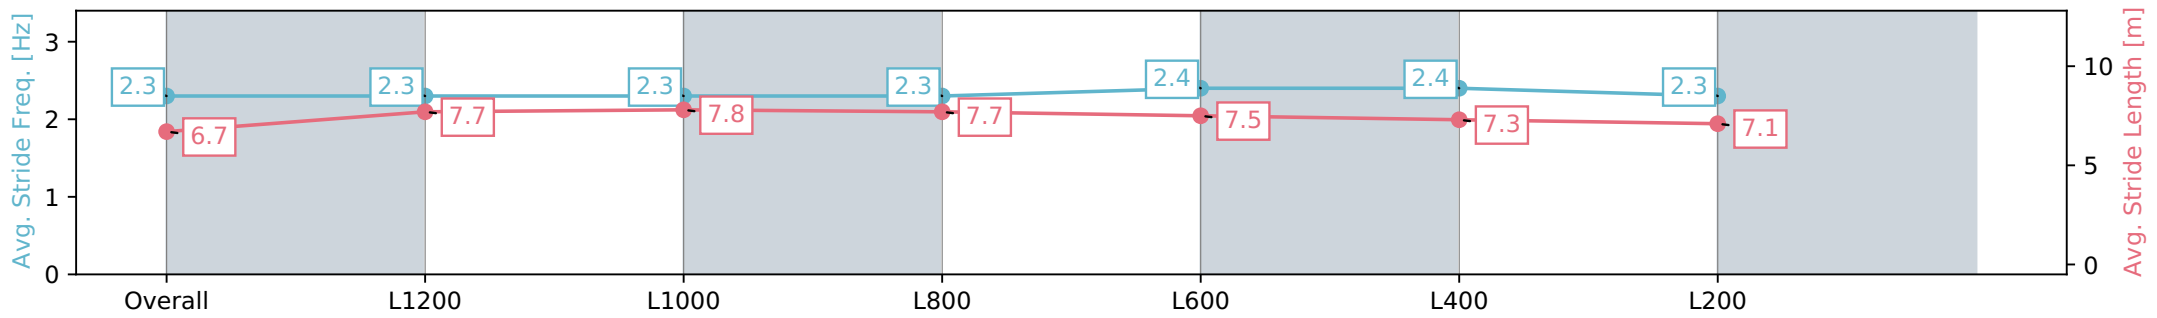

Morphettville Parks SA - Professional

Race 8: H C Nitschke Stakes - 1400m

20 April 2024 - 3:44PM

Track Rating: Good 4, Weather: Fine, Rail Position: True

Section	Overall	L1200	L1000	L800	L600	L400	L200
Section Times	1:22.75 [4] (0:13.79)	1:08.96 [5] (0:11.01)	0:57.95 [5] (0:11.41)	0:46.54 [5] (0:11.35)	0:35.19 [5] (0:11.34)	0:23.85 [4] (0:11.52)	0:12.33 [2] (0:12.33)
Average Speed [km/h]	52.2	65.6	63.9	63.7	64.3	63.1	58.4
Top Speed [km/h]	66.3	66.0	64.7	64.3	65.3	64.3	62.3
Avg. Dist. to Rail [m]	7.0	3.3	2.5	1.9	2.3	4.7	6.7
Avg. Stride Freq. [Hz]	2.3	2.3	2.3	2.3	2.4	2.4	2.3
Avg. Stride Length [m]	6.7	7.7	7.8	7.7	7.5	7.3	7.1