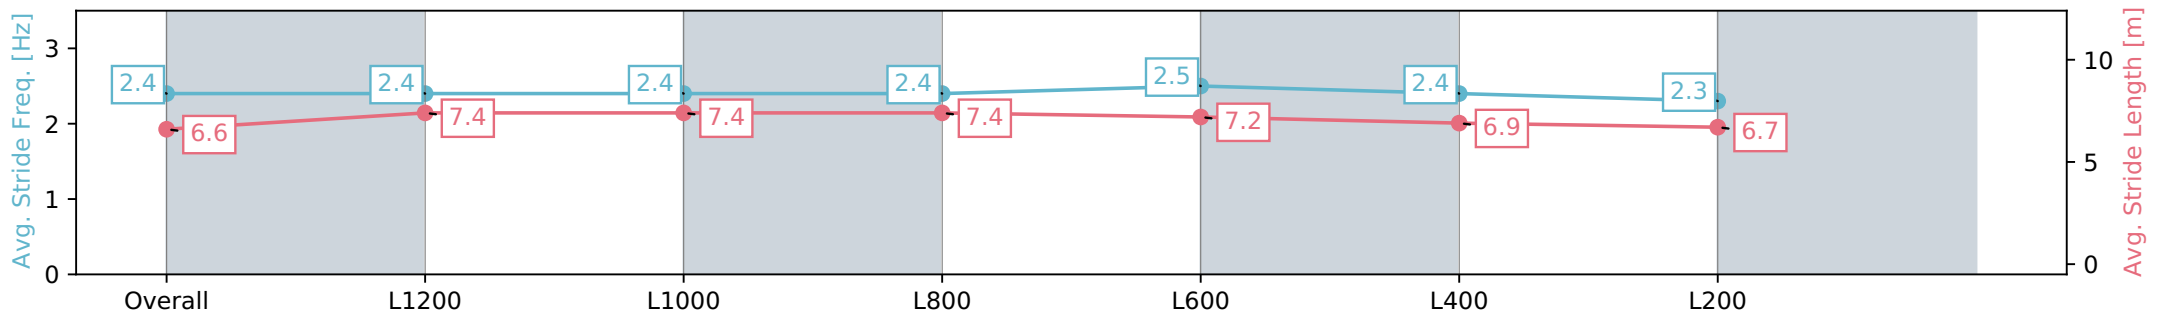

Morphettville Parks SA - Professional

Race 8: H C Nitschke Stakes - 1400m

20 April 2024 - 3:44PM

Track Rating: Good 4, Weather: Fine, Rail Position: True

Section	Overall	L1200	L1000	L800	L600	L400	L200
Section Times	1:24.04 [12] (0:13.96)	1:10.08 [6] (0:10.96)	0:59.12 [6] (0:11.28)	0:47.83 [6] (0:11.42)	0:36.41 [6] (0:11.37)	0:25.04 [6] (0:11.91)	0:13.13 [8] (0:13.13)
Average Speed [km/h]	51.5	65.8	64.3	63.1	64.0	60.8	54.9
Top Speed [km/h]	64.6	66.7	65.9	64.3	65.1	62.5	58.0
Avg. Dist. to Rail [m]	2.2	1.5	1.7	1.3	1.8	2.4	4.1
Avg. Stride Freq. [Hz]	2.4	2.4	2.4	2.4	2.5	2.4	2.3
Avg. Stride Length [m]	6.6	7.4	7.4	7.4	7.2	6.9	6.7