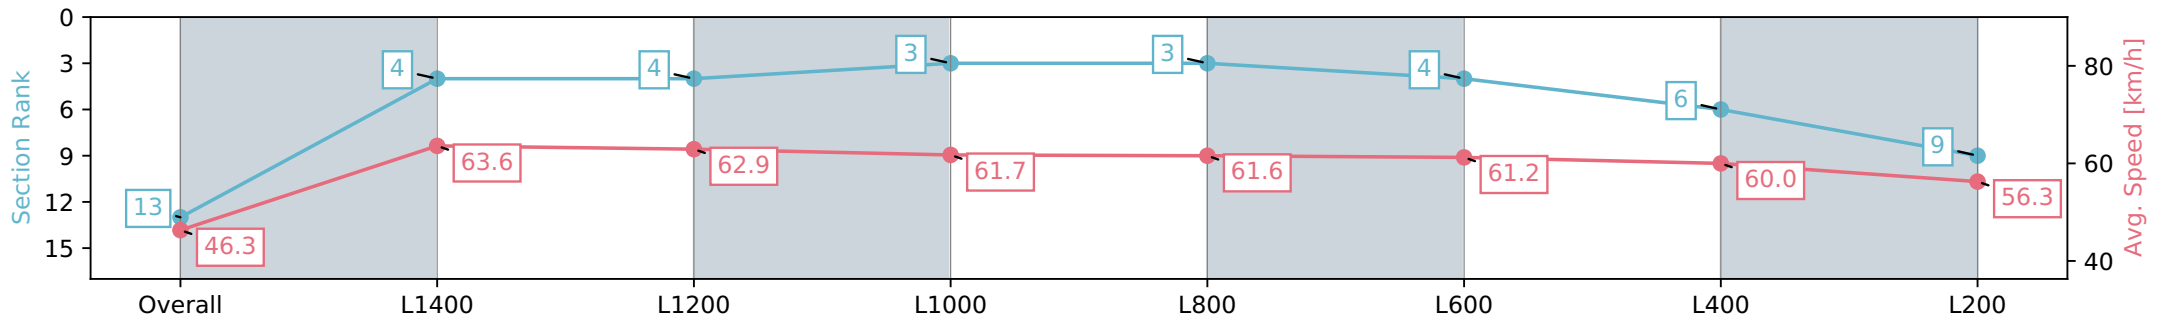

Horse/Jockey Name	WHATSANAMEGEORGE/Lachlan Neindorf
Finish Rank	13
Fastest Section Time (Section)	0:11.34 (Overall)
Top Speed [km/h] (Section)	64.5 (L1400)
Race State	Finished

Morphettville Parks SA - Professional
Race 7: Murray and Barb Stewart's 66th Anniversary
Memorial Hcp (Heat of Provincial Pathways Series) - 1550m

20 April 2024 - 3:03PM

Track Rating: Good 4, Weather: Fine, Rail Position: True

Section	Overall	L1400	L1200	L1000	L800	L600	L400	L200
Section Times	1:34.95 [13] (0:11.66)	1:23.29 [4] (0:11.34)	1:11.95 [4] (0:11.56)	1:00.38 [3] (0:11.68)	0:48.70 [3] (0:11.78)	0:36.92 [4] (0:12.06)	0:24.86 [6] (0:12.15)	0:12.71 [9] (0:12.71)
Average Speed [km/h]	46.3	63.6	62.9	61.7	61.6	61.2	60.0	56.3
Top Speed [km/h]	62.8	64.5	63.7	62.8	62.0	61.8	61.7	58.4
Avg. Dist. to Rail [m]	3.1	2.3	1.7	2.9	2.9	4.5	6.5	9.3
Avg. Stride Freq. [Hz]	2.3	2.5	2.4	2.4	2.3	2.4	2.4	2.3
Avg. Stride Length [m]	6.4	7.2	7.3	7.3	7.4	7.1	6.9	6.7

- [ ] Ranking at each section and finish
- -:-:- No data available at this section
- NA No data available