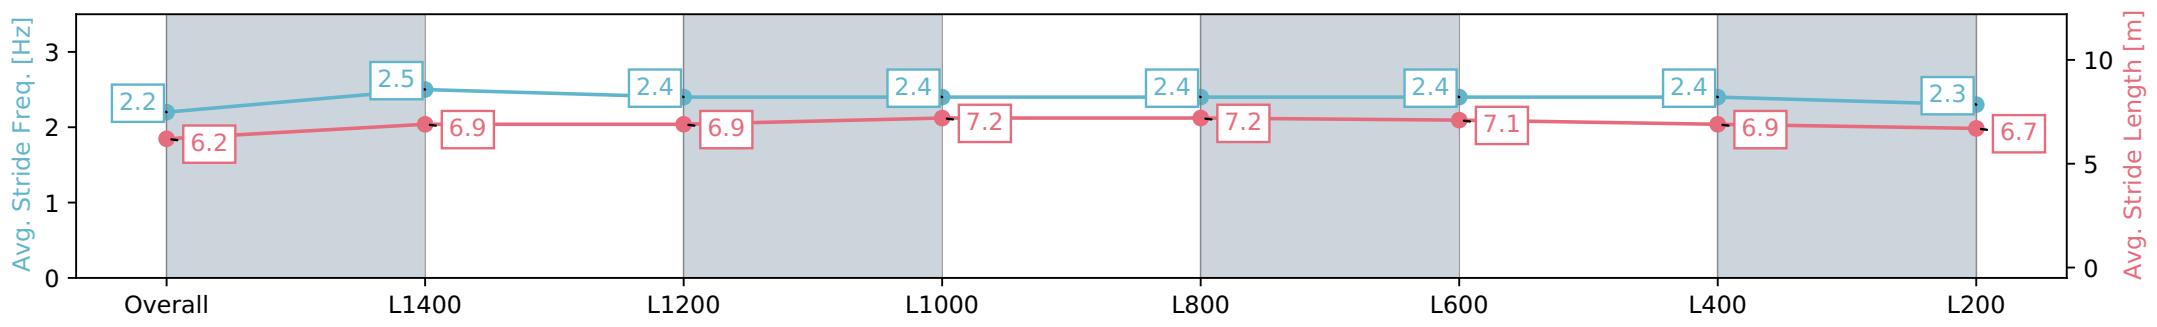

Horse/Jockey Name	DINGABLEDINGA/Dylan Caboche
Finish Rank	7
Fastest Section Time (Section)	0:11.30 (Overall)
Top Speed [km/h] (Section)	64.7 (L1400)
Race State	Finished

Morphettville Parks SA - Professional
Race 7: Murray and Barb Stewart's 66th Anniversary
Memorial Hcp (Heat of Provincial Pathways Series) - 1550m

20 April 2024 - 3:03PM

Track Rating: Good 4, Weather: Fine, Rail Position: True

Section	Overall	L1400	L1200	L1000	L800	L600	L400	L200
Section Times	1:34.82 [7] (0:12.10)	1:22.72 [12] (0:11.30)	1:11.42 [11] (0:11.71)	0:59.71 [11] (0:11.52)	0:48.19 [9] (0:11.63)	0:36.56 [6] (0:11.71)	0:24.85 [4] (0:12.14)	0:12.71 [4] (0:12.71)
Average Speed [km/h]	44.6	63.8	62.2	62.6	62.2	62.0	59.8	56.4
Top Speed [km/h]	63.1	64.7	63.3	63.4	63.4	62.6	61.0	58.5
Avg. Dist. to Rail [m]	2.9	2.3	1.8	2.3	2.1	1.7	3.9	6.0
Avg. Stride Freq. [Hz]	2.2	2.5	2.4	2.4	2.4	2.4	2.4	2.3
Avg. Stride Length [m]	6.2	6.9	6.9	7.2	7.2	7.1	6.9	6.7

- [ ] Ranking at each section and finish
- -:-:- No data available at this section
- NA No data available