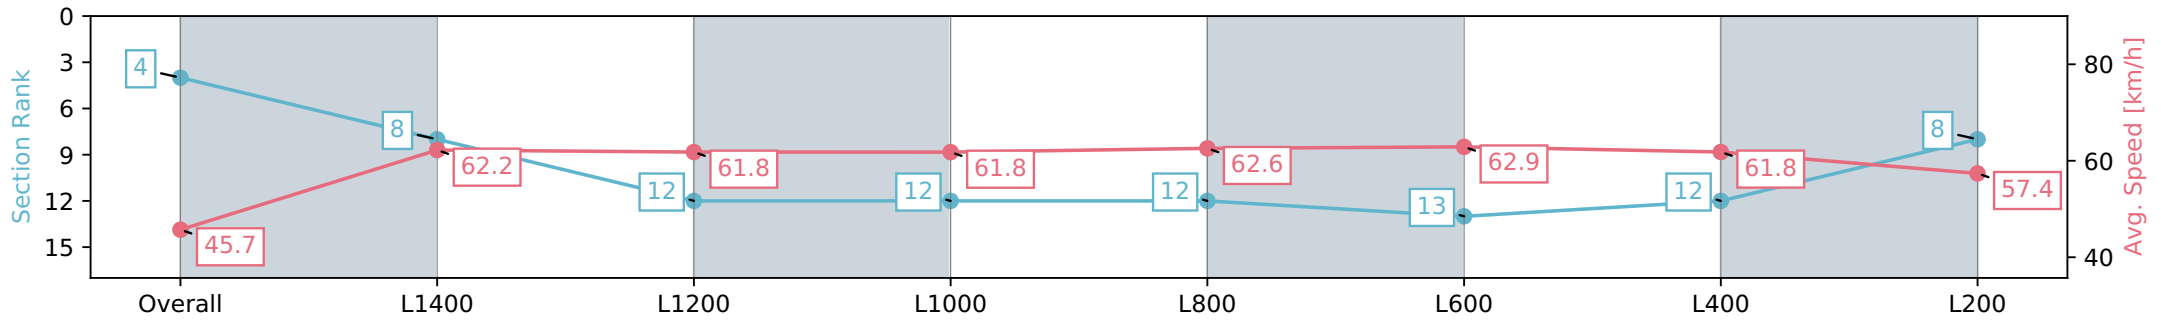

Horse/Jockey Name	MISSILE STAR/Sophie Logan
Finish Rank	4
Fastest Section Time (Section)	0:11.62 (Overall)
Top Speed [km/h] (Section)	64.2 (L400)
Race State	Finished

Morphettville Parks SA - Professional
Race 7: Murray and Barb Stewart's 66th Anniversary
Memorial Hcp (Heat of Provincial Pathways Series) - 1550m

20 April 2024 - 3:03PM

Track Rating: Good 4, Weather: Fine, Rail Position: True

Section	Overall	L1400	L1200	L1000	L800	L600	L400	L200
Section Times	1:34.73 [4] (0:11.79)	1:22.94 [8] (0:11.62)	1:11.32 [12] (0:11.86)	0:59.46 [12] (0:11.72)	0:47.74 [12] (0:11.64)	0:36.10 [13] (0:11.78)	0:24.32 [12] (0:11.82)	0:12.50 [8] (0:12.50)
Average Speed [km/h]	45.7	62.2	61.8	61.8	62.6	62.9	61.8	57.4
Top Speed [km/h]	60.6	63.1	62.6	62.4	63.4	63.8	64.2	59.8
Avg. Dist. to Rail [m]	8.4	4.8	3.1	4.3	4.4	5.1	8.5	11.3
Avg. Stride Freq. [Hz]	2.3	2.5	2.4	2.4	2.4	2.5	2.5	2.5
Avg. Stride Length [m]	6.3	7.0	7.0	6.9	6.9	7.0	6.7	6.3

Report Created: Sat 20 April 2024 15:54:39 GMT+10 (Note: Timing is based on positional data)

- [ ] Ranking at each section and finish
- -:-:- No data available at this section
- NA No data available