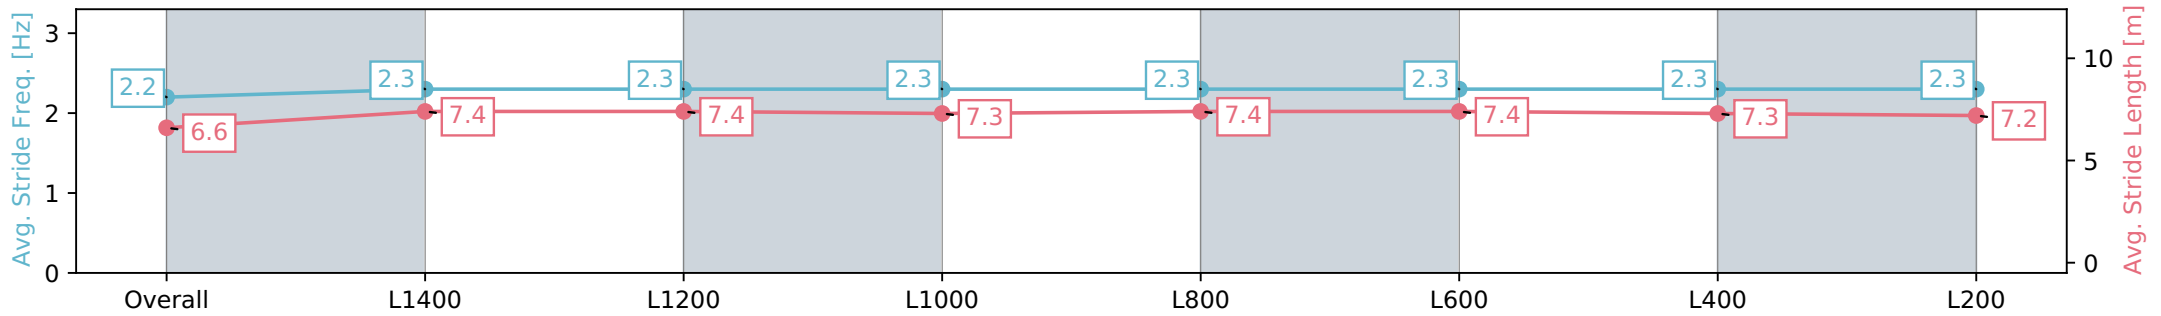

Horse/Jockey Name	PEARL ADIOS/Jason Holder
Finish Rank	11
Fastest Section Time (Section)	0:11.54 (L1000)
Top Speed [km/h] (Section)	64.2 (L800)
Race State	Finished

Morphettville Parks SA - Professional
Race 7: Murray and Barb Stewart's 66th Anniversary
Memorial Hcp (Heat of Provincial Pathways Series) - 1550m

20 April 2024 - 3:03PM

Track Rating: Good 4, Weather: Fine, Rail Position: True

Section	Overall	L1400	L1200	L1000	L800	L600	L400	L200
Section Times	1:34.93 [11] (0:11.88)	1:23.05 [10] (0:11.68)	1:11.37 [13] (0:11.89)	0:59.48 [14] (0:11.64)	0:47.84 [14] (0:11.54)	0:36.30 [14] (0:11.86)	0:24.44 [13] (0:12.12)	0:12.32 [14] (0:12.32)
Average Speed [km/h]	45.6	61.9	61.9	62.2	63.2	62.9	60.5	58.0
Top Speed [km/h]	60.0	63.7	63.1	63.0	64.2	63.8	61.9	59.2
Avg. Dist. to Rail [m]	10.6	5.5	4.0	4.9	5.2	6.3	8.7	11.5
Avg. Stride Freq. [Hz]	2.2	2.3	2.3	2.3	2.3	2.3	2.3	2.3
Avg. Stride Length [m]	6.6	7.4	7.4	7.3	7.4	7.4	7.3	7.2

- [ ] Ranking at each section and finish
- -:-:- No data available at this section
- NA No data available