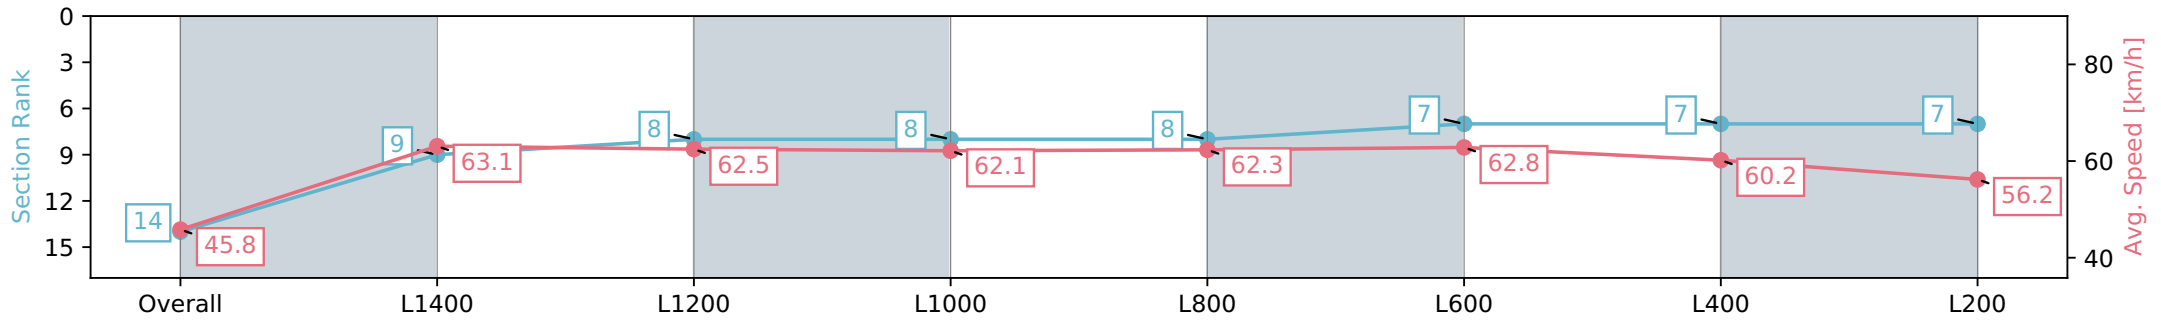

Horse/Jockey Name	UPGRADE ME/Todd Pannell
Finish Rank	14
Fastest Section Time (Section)	0:11.45 (Overall)
Top Speed [km/h] (Section)	63.7 (L1400)
Race State	Finished

Morphettville Parks SA - Professional
Race 7: Murray and Barb Stewart's 66th Anniversary
Memorial Hcp (Heat of Provincial Pathways Series) - 1550m

20 April 2024 - 3:03PM

Track Rating: Good 4, Weather: Fine, Rail Position: True

Section	Overall	L1400	L1200	L1000	L800	L600	L400	L200
Section Times	1:35.01 [14] (0:11.80)	1:23.21 [9] (0:11.45)	1:11.76 [8] (0:11.74)	1:00.02 [8] (0:11.62)	0:48.40 [8] (0:11.68)	0:36.72 [7] (0:11.81)	0:24.91 [7] (0:12.13)	0:12.78 [7] (0:12.78)
Average Speed [km/h]	45.8	63.1	62.5	62.1	62.3	62.8	60.2	56.2
Top Speed [km/h]	61.6	63.7	63.2	63.2	63.1	63.4	62.8	58.7
Avg. Dist. to Rail [m]	7.3	4.4	3.1	3.3	3.4	5.4	8.3	10.5
Avg. Stride Freq. [Hz]	2.2	2.3	2.3	2.2	2.2	2.3	2.3	2.3
Avg. Stride Length [m]	6.4	7.6	7.6	7.7	7.7	7.5	7.1	6.9

- [ ] Ranking at each section and finish
- -:-:- No data available at this section
- NA No data available