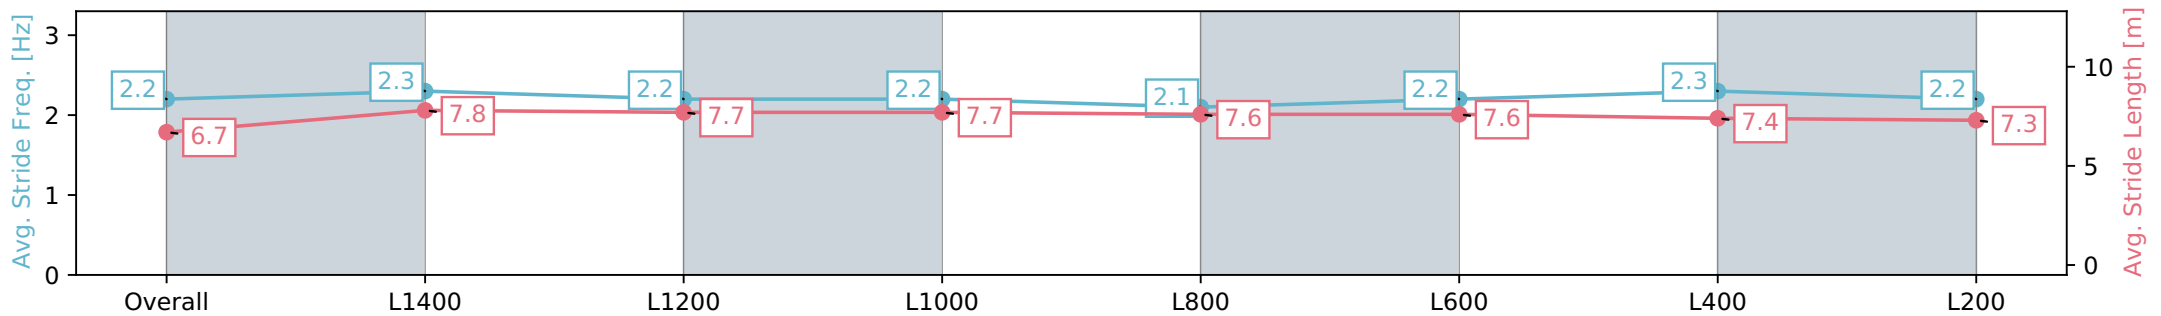

Section	Overall	L1400	L1200	L1000	L800	L600	L400	L200
Section Times	1:33.98 [1] (0:11.54)	1:22.44 [1] (0:11.19)	1:11.25 [1] (0:11.44)	0:59.81 [1] (0:11.64)	0:48.17 [1] (0:11.93)	0:36.24 [1] (0:11.83)	0:24.41 [1] (0:11.95)	0:12.46 [1] (0:12.46)
Average Speed [km/h]	46.7	64.7	64.0	62.1	60.7	61.5	60.5	57.5
Top Speed [km/h]	63.2	65.3	64.6	63.8	61.6	62.1	61.5	59.2
Avg. Dist. to Rail [m]	8.3	5.4	3.1	3.0	2.4	2.1	2.2	2.2
Avg. Stride Freq. [Hz]	2.2	2.3	2.2	2.2	2.1	2.2	2.3	2.2
Avg. Stride Length [m]	6.7	7.8	7.7	7.7	7.6	7.6	7.4	7.3