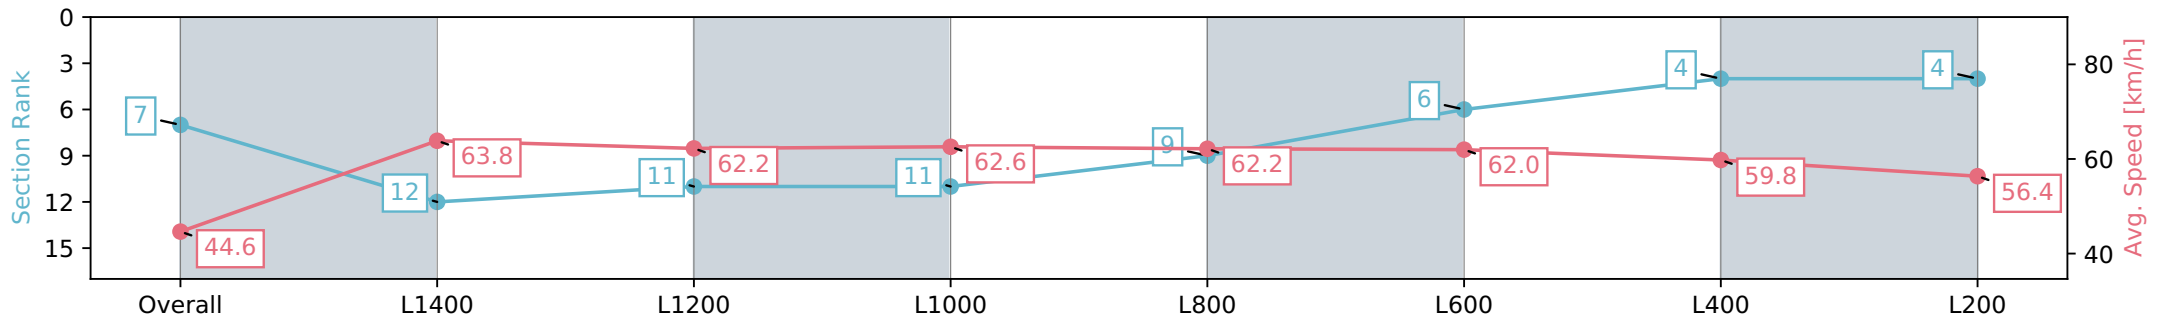

Horse/Jockey Name	DINGABLEDINGA/Dylan Caboche
Finish Rank	7
Fastest Section Time (Section)	0:11.30 (Overall)
Top Speed [km/h] (Section)	64.7 (L1400)
Race State	Finished

Morphettville Parks SA - Professional
Race 7: Murray and Barb Stewart's 66th Anniversary
Memorial Hcp (Heat of Provincial Pathways Series) - 1550m

20 April 2024 - 3:03PM

Track Rating: Good 4, Weather: Fine, Rail Position: True

Section	Overall	L1400	L1200	L1000	L800	L600	L400	L200
Section Times	1:34.82 [7] (0:12.10)	1:22.72 [12] (0:11.30)	1:11.42 [11] (0:11.71)	0:59.71 [11] (0:11.52)	0:48.19 [9] (0:11.63)	0:36.56 [6] (0:11.71)	0:24.85 [4] (0:12.14)	0:12.71 [4] (0:12.71)
Average Speed [km/h]	44.6	63.8	62.2	62.6	62.2	62.0	59.8	56.4
Top Speed [km/h]	63.1	64.7	63.3	63.4	63.4	62.6	61.0	58.5
Avg. Dist. to Rail [m]	2.9	2.3	1.8	2.3	2.1	1.7	3.9	6.0
Avg. Stride Freq. [Hz]	2.2	2.5	2.4	2.4	2.4	2.4	2.4	2.3
Avg. Stride Length [m]	6.2	6.9	6.9	7.2	7.2	7.1	6.9	6.7

- [ ] Ranking at each section and finish
- -:-:- No data available at this section
- NA No data available