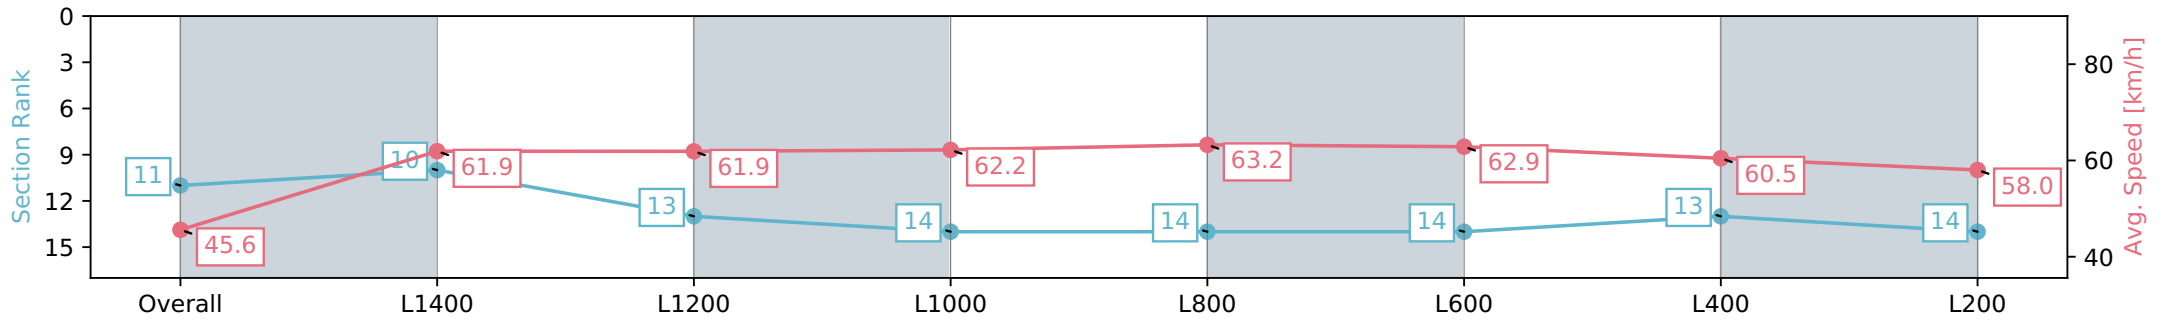

Horse/Jockey Name	PEARL ADIOS/Jason Holder
Finish Rank	11
Fastest Section Time (Section)	0:11.54 (L1000)
Top Speed [km/h] (Section)	64.2 (L800)
Race State	Finished

Morphettville Parks SA - Professional
Race 7: Murray and Barb Stewart's 66th Anniversary
Memorial Hcp (Heat of Provincial Pathways Series) - 1550m

20 April 2024 - 3:03PM

Track Rating: Good 4, Weather: Fine, Rail Position: True

Section	Overall	L1400	L1200	L1000	L800	L600	L400	L200
Section Times	1:34.93 [11] (0:11.88)	1:23.05 [10] (0:11.68)	1:11.37 [13] (0:11.89)	0:59.48 [14] (0:11.64)	0:47.84 [14] (0:11.54)	0:36.30 [14] (0:11.86)	0:24.44 [13] (0:12.12)	0:12.32 [14] (0:12.32)
Average Speed [km/h]	45.6	61.9	61.9	62.2	63.2	62.9	60.5	58.0
Top Speed [km/h]	60.0	63.7	63.1	63.0	64.2	63.8	61.9	59.2
Avg. Dist. to Rail [m]	10.6	5.5	4.0	4.9	5.2	6.3	8.7	11.5
Avg. Stride Freq. [Hz]	2.2	2.3	2.3	2.3	2.3	2.3	2.3	2.3
Avg. Stride Length [m]	6.6	7.4	7.4	7.3	7.4	7.4	7.3	7.2

- [ ] Ranking at each section and finish
- -:-:- No data available at this section
- NA No data available