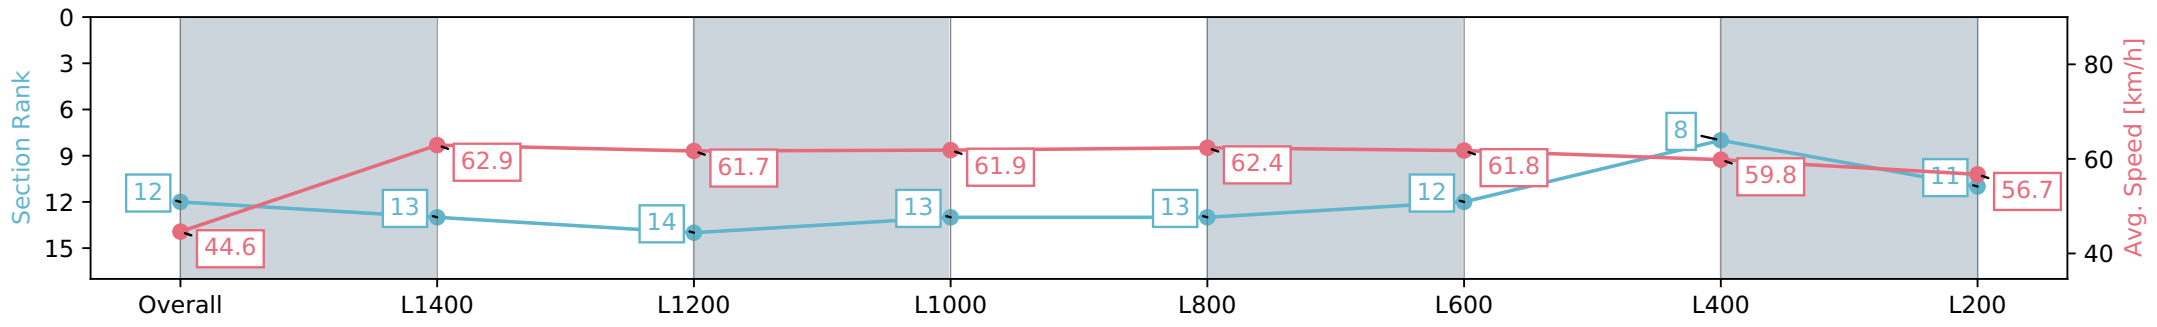

Horse/Jockey Name	GRINZINGER ALLEE/Caitlin Jones
Finish Rank	12
Fastest Section Time (Section)	0:11.46 (Overall)
Top Speed [km/h] (Section)	65.6 (L400)
Race State	Finished

Morphettville Parks SA - Professional
Race 7: Murray and Barb Stewart's 66th Anniversary
Memorial Hcp (Heat of Provincial Pathways Series) - 1550m

20 April 2024 - 3:03PM

Track Rating: Good 4, Weather: Fine, Rail Position: True

Section	Overall	L1400	L1200	L1000	L800	L600	L400	L200
Section Times	1:34.94 [12] (0:12.12)	1:22.82 [13] (0:11.46)	1:11.36 [14] (0:11.76)	0:59.60 [13] (0:11.70)	0:47.90 [13] (0:11.54)	0:36.36 [12] (0:11.62)	0:24.74 [8] (0:12.12)	0:12.62 [11] (0:12.62)
Average Speed [km/h]	44.6	62.9	61.7	61.9	62.4	61.8	59.8	56.7
Top Speed [km/h]	59.4	64.7	63.4	62.6	63.4	63.6	65.6	60.0
Avg. Dist. to Rail [m]	5.9	2.8	1.4	3.0	0.9	0.7	1.0	1.2
Avg. Stride Freq. [Hz]	2.2	2.4	2.3	2.3	2.3	2.4	2.4	2.4
Avg. Stride Length [m]	6.4	7.4	7.4	7.4	7.4	7.1	6.8	6.7

Report Created: Sat 20 April 2024 15:55:08 GMT+10 (Note: Timing is based on positional data)

- [ ] Ranking at each section and finish
- -:-:- No data available at this section
- NA No data available