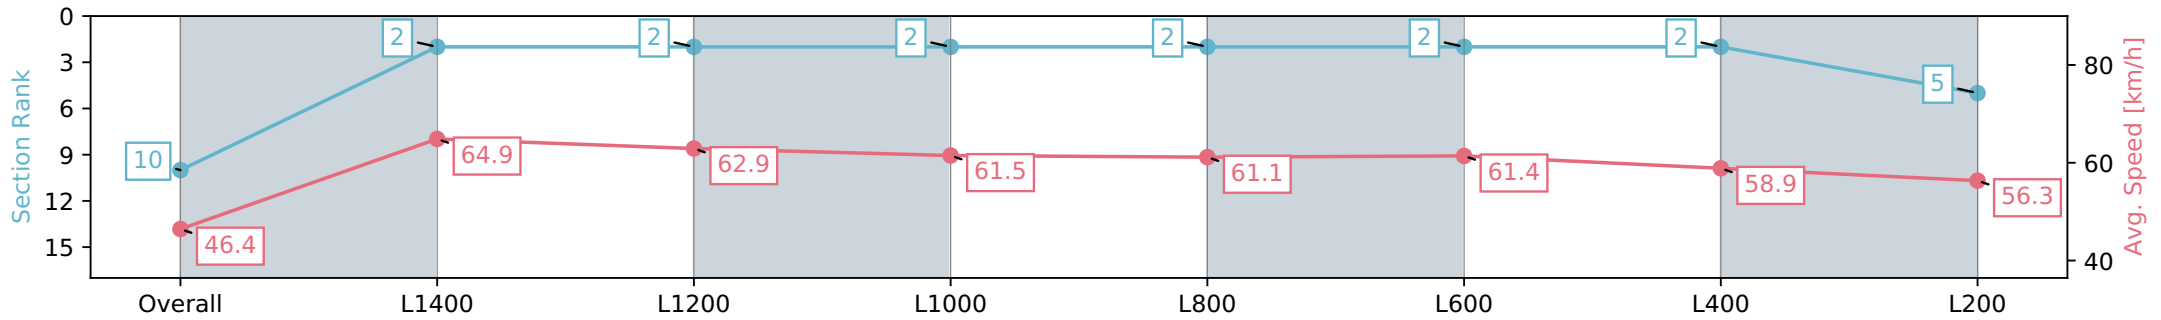

Horse/Jockey Name	COPPERFIELD/Alana Kelly
Finish Rank	10
Fastest Section Time (Section)	0:11.13 (Overall)
Top Speed [km/h] (Section)	65.6 (L1400)
Race State	Finished

Morphettville Parks SA - Professional
Race 7: Murray and Barb Stewart's 66th Anniversary
Memorial Hcp (Heat of Provincial Pathways Series) - 1550m

20 April 2024 - 3:03PM

Track Rating: Good 4, Weather: Fine, Rail Position: True

Section	Overall	L1400	L1200	L1000	L800	L600	L400	L200
Section Times	1:34.91 [10] (0:11.63)	1:23.28 [2] (0:11.13)	1:12.15 [2] (0:11.54)	1:00.61 [2] (0:11.70)	0:48.91 [2] (0:11.86)	0:37.05 [2] (0:11.97)	0:25.08 [2] (0:12.33)	0:12.75 [5] (0:12.75)
Average Speed [km/h]	46.4	64.9	62.9	61.5	61.1	61.4	58.9	56.3
Top Speed [km/h]	64.6	65.6	63.8	62.2	61.9	61.9	60.2	58.3
Avg. Dist. to Rail [m]	5.9	4.0	1.2	2.3	2.6	3.6	5.2	7.8
Avg. Stride Freq. [Hz]	2.2	2.3	2.2	2.2	2.2	2.2	2.3	2.2
Avg. Stride Length [m]	6.7	7.8	7.8	7.8	7.5	7.4	7.2	7.1

- [ ] Ranking at each section and finish
- -:-:- No data available at this section
- NA No data available