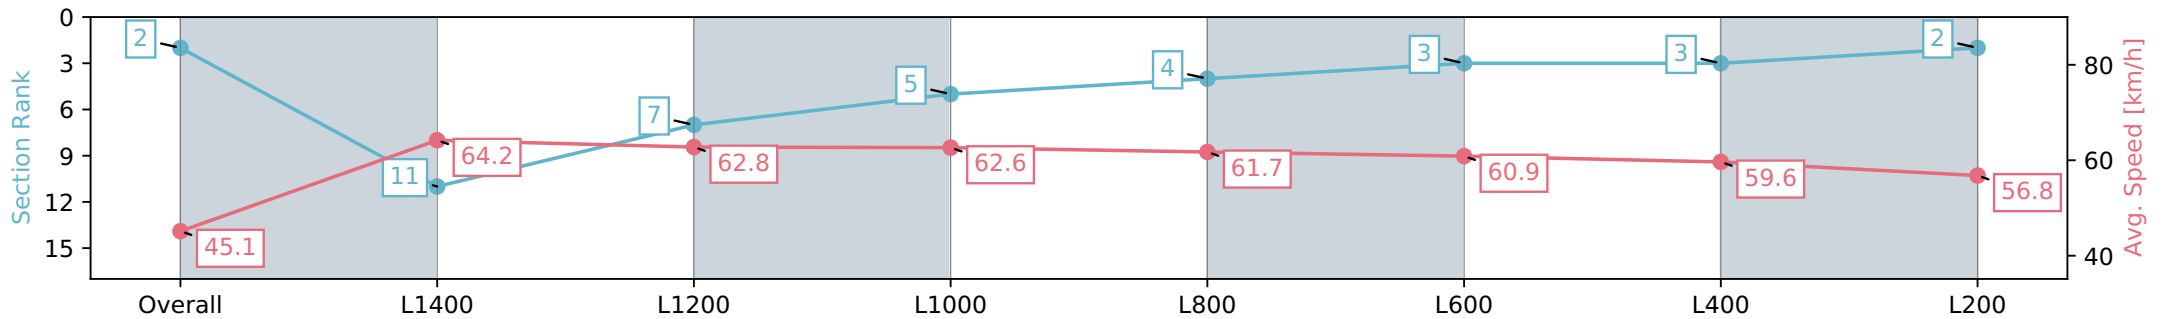

Horse/Jockey Name	BELLAVARDO/Teagan Voorham
Finish Rank	2
Fastest Section Time (Section)	0:11.21 (Overall)
Top Speed [km/h] (Section)	64.9 (L1400)
Race State	Finished

Morphettville Parks SA - Professional
Race 7: Murray and Barb Stewart's 66th Anniversary
Memorial Hcp (Heat of Provincial Pathways Series) - 1550m

20 April 2024 - 3:03PM

Track Rating: Good 4, Weather: Fine, Rail Position: True

Section	Overall	L1400	L1200	L1000	L800	L600	L400	L200
Section Times	1:34.63 [2] (0:11.99)	1:22.64 [11] (0:11.21)	1:11.43 [7] (0:11.56)	0:59.86 [5] (0:11.49)	0:48.37 [4] (0:11.70)	0:36.67 [3] (0:11.92)	0:24.75 [3] (0:12.13)	0:12.62 [2] (0:12.62)
Average Speed [km/h]	45.1	64.2	62.8	62.6	61.7	60.9	59.6	56.8
Top Speed [km/h]	62.6	64.9	63.9	63.8	62.3	63.1	61.0	58.7
Avg. Dist. to Rail [m]	1.7	1.5	1.3	1.6	0.8	1.8	2.8	4.5
Avg. Stride Freq. [Hz]	2.2	2.4	2.4	2.3	2.3	2.4	2.4	2.3
Avg. Stride Length [m]	6.4	7.3	7.3	7.4	7.3	6.9	7.0	6.8

- [ ] Ranking at each section and finish
- -:-:- No data available at this section
- NA No data available