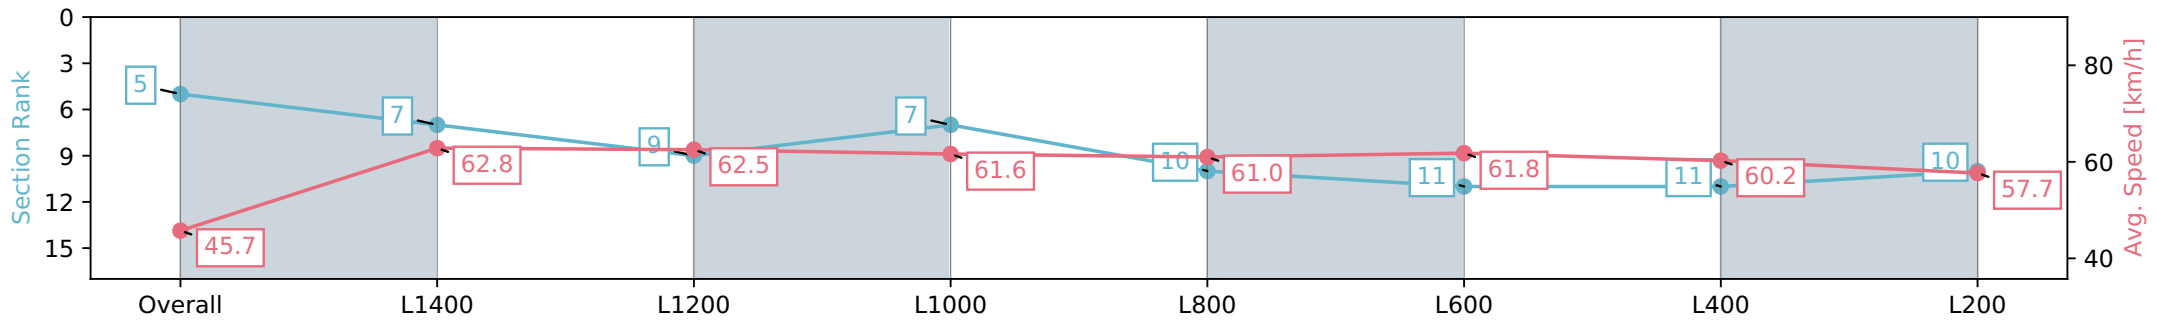

Horse/Jockey Name	BOLT BY/John Kissick
Finish Rank	5
Fastest Section Time (Section)	0:11.49 (Overall)
Top Speed [km/h] (Section)	64.0 (L1400)
Race State	Finished

Morphettville Parks SA - Professional
Race 7: Murray and Barb Stewart's 66th Anniversary
Memorial Hcp (Heat of Provincial Pathways Series) - 1550m

20 April 2024 - 3:03PM

Track Rating: Good 4, Weather: Fine, Rail Position: True

Section	Overall	L1400	L1200	L1000	L800	L600	L400	L200
Section Times	1:34.74 [5] (0:11.78)	1:22.96 [7] (0:11.49)	1:11.47 [9] (0:11.66)	0:59.81 [7] (0:11.70)	0:48.11 [10] (0:11.86)	0:36.25 [11] (0:11.77)	0:24.48 [11] (0:12.04)	0:12.44 [10] (0:12.44)
Average Speed [km/h]	45.7	62.8	62.5	61.6	61.0	61.8	60.2	57.7
Top Speed [km/h]	60.9	64.0	63.6	62.3	61.8	62.4	61.9	58.3
Avg. Dist. to Rail [m]	2.6	3.0	2.1	2.1	1.8	2.1	4.5	5.2
Avg. Stride Freq. [Hz]	2.2	2.3	2.3	2.3	2.2	2.3	2.3	2.2
Avg. Stride Length [m]	6.6	7.4	7.3	7.2	7.4	7.3	7.3	7.1

Report Created: Sat 20 April 2024 15:54:42 GMT+10 (Note: Timing is based on positional data)

- [ ] Ranking at each section and finish
- -:-:- No data available at this section
- NA No data available