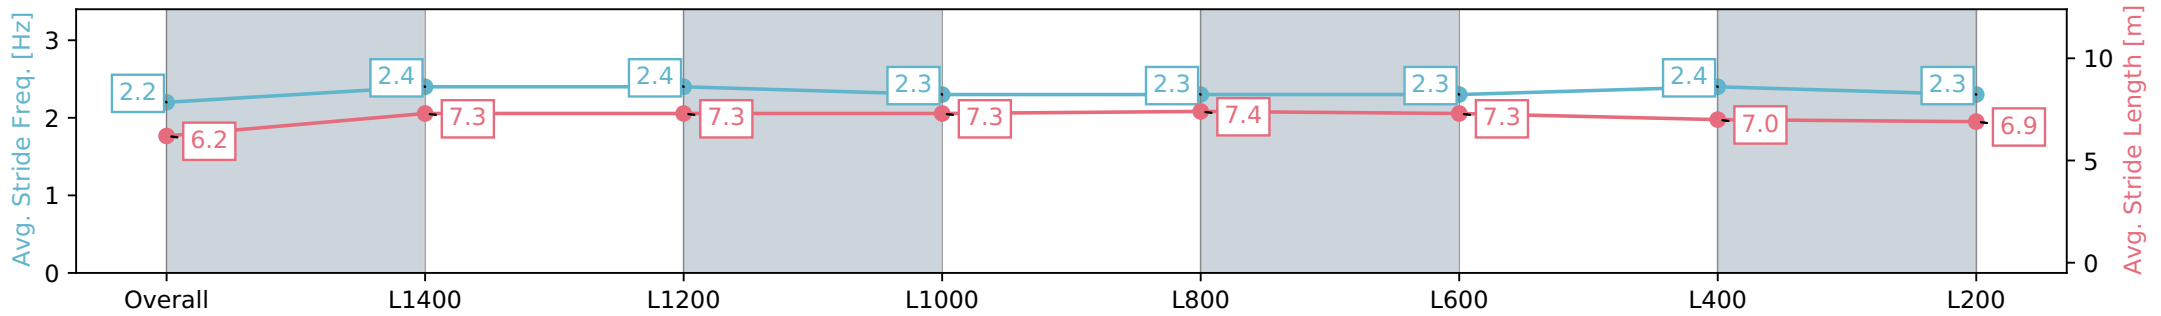

Horse/Jockey Name	UNDER THE CONE/Jake Toeroek
Finish Rank	3
Fastest Section Time (Section)	0:11.20 (Overall)
Top Speed [km/h] (Section)	66.2 (L1400)
Race State	Finished

Morphettville Parks SA - Professional
Race 7: Murray and Barb Stewart's 66th Anniversary
Memorial Hcp (Heat of Provincial Pathways Series) - 1550m

20 April 2024 - 3:03PM

Track Rating: Good 4, Weather: Fine, Rail Position: True

Section	Overall	L1400	L1200	L1000	L800	L600	L400	L200
Section Times	1:34.65 [3] (0:12.15)	1:22.50 [14] (0:11.20)	1:11.30 [10] (0:11.66)	0:59.64 [9] (0:11.56)	0:48.08 [7] (0:11.86)	0:36.22 [9] (0:11.80)	0:24.42 [10] (0:11.87)	0:12.55 [3] (0:12.55)
Average Speed [km/h]	44.4	64.5	63.2	62.7	61.6	63.2	61.5	57.4
Top Speed [km/h]	63.6	66.2	65.0	63.9	63.6	64.6	63.8	60.6
Avg. Dist. to Rail [m]	6.9	2.8	4.1	6.1	4.9	6.4	9.9	11.4
Avg. Stride Freq. [Hz]	2.2	2.4	2.4	2.3	2.3	2.3	2.4	2.3
Avg. Stride Length [m]	6.2	7.3	7.3	7.3	7.4	7.3	7.0	6.9

- [ ] Ranking at each section and finish
- -:-:- No data available at this section
- NA No data available