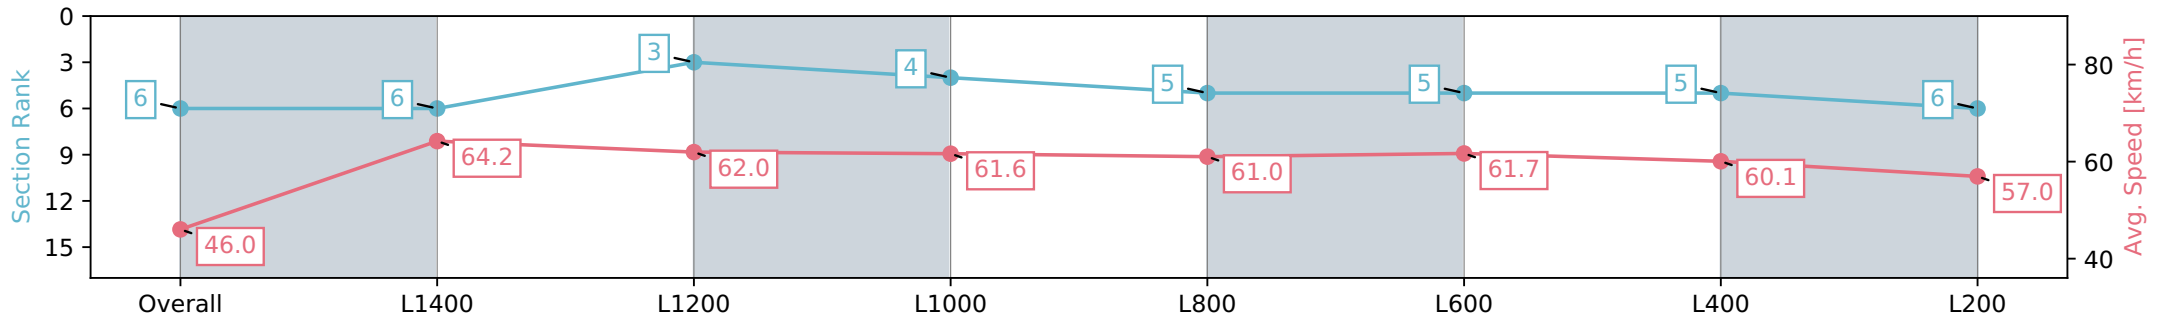

Horse/Jockey Name	WILD WILLY/Alana Livesey
Finish Rank	6
Fastest Section Time (Section)	0:11.22 (Overall)
Top Speed [km/h] (Section)	64.9 (L1400)
Race State	Finished

Morphettville Parks SA - Professional
Race 7: Murray and Barb Stewart's 66th Anniversary
Memorial Hcp (Heat of Provincial Pathways Series) - 1550m

20 April 2024 - 3:03PM

Track Rating: Good 4, Weather: Fine, Rail Position: True

Section	Overall	L1400	L1200	L1000	L800	L600	L400	L200
Section Times	1:34.77 [6] (0:11.73)	1:23.04 [6] (0:11.22)	1:11.82 [3] (0:11.70)	1:00.12 [4] (0:11.71)	0:48.41 [5] (0:11.88)	0:36.53 [5] (0:11.84)	0:24.69 [5] (0:12.11)	0:12.58 [6] (0:12.57)
Average Speed [km/h]	46.0	64.2	62.0	61.6	61.0	61.7	60.1	57.0
Top Speed [km/h]	64.0	64.9	63.2	62.5	62.2	62.3	61.3	58.8
Avg. Dist. to Rail [m]	1.0	1.5	1.2	3.1	2.6	2.7	5.1	8.0
Avg. Stride Freq. [Hz]	2.2	2.3	2.3	2.3	2.2	2.3	2.3	2.3
Avg. Stride Length [m]	6.6	7.6	7.4	7.3	7.4	7.3	7.0	6.8

- [ ] Ranking at each section and finish
- -:-:- No data available at this section
- NA No data available