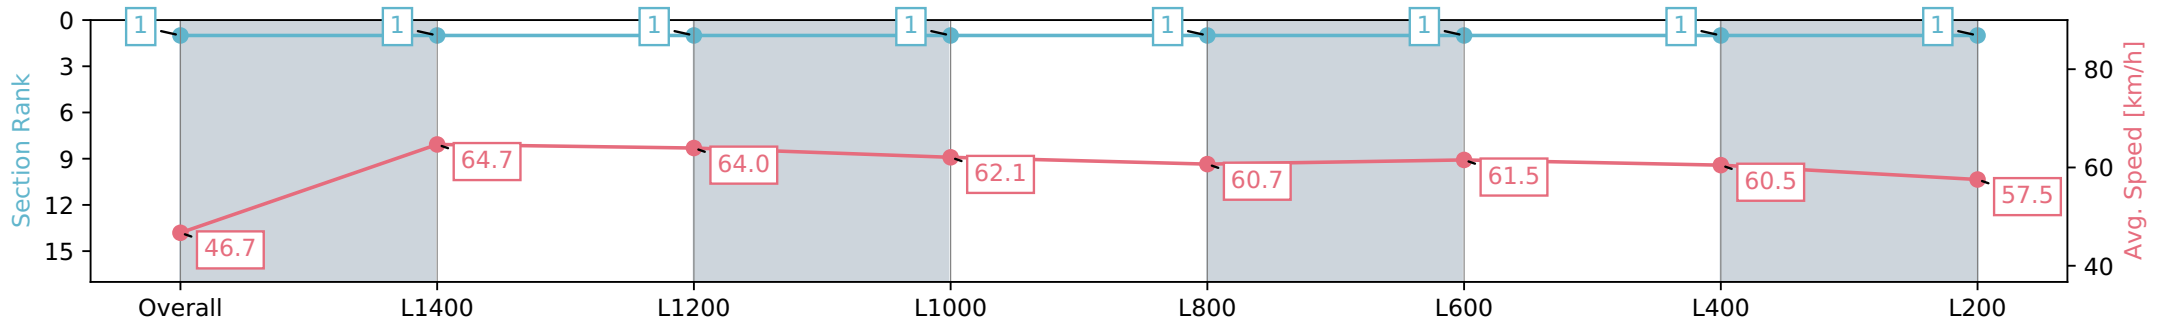

Background shading for fastest section

Horse/Jockey Name	SIR KINGSFORD/Kayla Crowther
Finish Rank	1
Fastest Section Time (Section)	0:11.19 (Overall)
Top Speed [km/h] (Section)	65.3 (L1400)
Race State	Finished

Morphettville Parks SA - Professional
Race 7: Murray and Barb Stewart's 66th Anniversary
Memorial Hcp (Heat of Provincial Pathways Series) - 1550m

20 April 2024 - 3:03PM

Track Rating: Good 4, Weather: Fine, Rail Position: True

Section	Overall	L1400	L1200	L1000	L800	L600	L400	L200
Section Times	1:33.98 [1] (0:11.54)	1:22.44 [1] (0:11.19)	1:11.25 [1] (0:11.44)	0:59.81 [1] (0:11.64)	0:48.17 [1] (0:11.93)	0:36.24 [1] (0:11.83)	0:24.41 [1] (0:11.95)	0:12.46 [1] (0:12.46)
Average Speed [km/h]	46.7	64.7	64.0	62.1	60.7	61.5	60.5	57.5
Top Speed [km/h]	63.2	65.3	64.6	63.8	61.6	62.1	61.5	59.2
Avg. Dist. to Rail [m]	8.3	5.4	3.1	3.0	2.4	2.1	2.2	2.2
Avg. Stride Freq. [Hz]	2.2	2.3	2.2	2.2	2.1	2.2	2.3	2.2
Avg. Stride Length [m]	6.7	7.8	7.7	7.7	7.6	7.6	7.4	7.3

Report Created: Sat 20 April 2024 15:54:28 GMT+10 (Note: Timing is based on positional data)

- [ ] Ranking at each section and finish
- -:-:- No data available at this section
- NA No data available