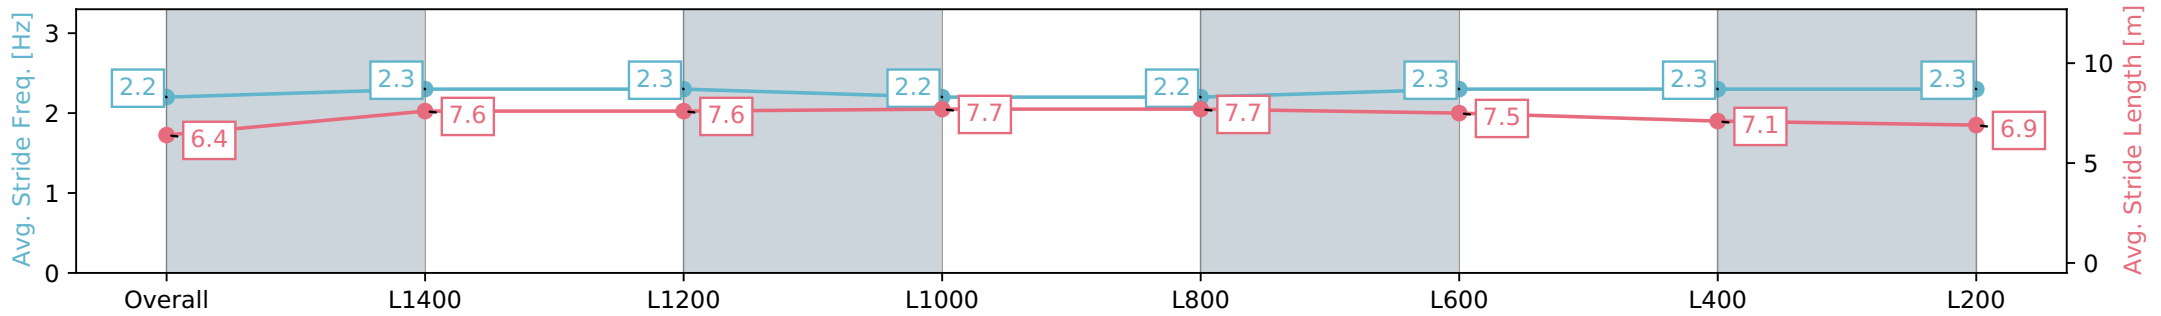

Horse/Jockey Name	UPGRADE ME/Todd Pannell
Finish Rank	14
Fastest Section Time (Section)	0:11.45 (Overall)
Top Speed [km/h] (Section)	63.7 (L1400)
Race State	Finished

Morphettville Parks SA - Professional
Race 7: Murray and Barb Stewart's 66th Anniversary
Memorial Hcp (Heat of Provincial Pathways Series) - 1550m

20 April 2024 - 3:03PM

Track Rating: Good 4, Weather: Fine, Rail Position: True

Section	Overall	L1400	L1200	L1000	L800	L600	L400	L200
Section Times	1:35.01 [14] (0:11.80)	1:23.21 [9] (0:11.45)	1:11.76 [8] (0:11.74)	1:00.02 [8] (0:11.62)	0:48.40 [8] (0:11.68)	0:36.72 [7] (0:11.81)	0:24.91 [7] (0:12.13)	0:12.78 [7] (0:12.78)
Average Speed [km/h]	45.8	63.1	62.5	62.1	62.3	62.8	60.2	56.2
Top Speed [km/h]	61.6	63.7	63.2	63.2	63.1	63.4	62.8	58.7
Avg. Dist. to Rail [m]	7.3	4.4	3.1	3.3	3.4	5.4	8.3	10.5
Avg. Stride Freq. [Hz]	2.2	2.3	2.3	2.2	2.2	2.3	2.3	2.3
Avg. Stride Length [m]	6.4	7.6	7.6	7.7	7.7	7.5	7.1	6.9

- [ ] Ranking at each section and finish
- -:-:- No data available at this section
- NA No data available