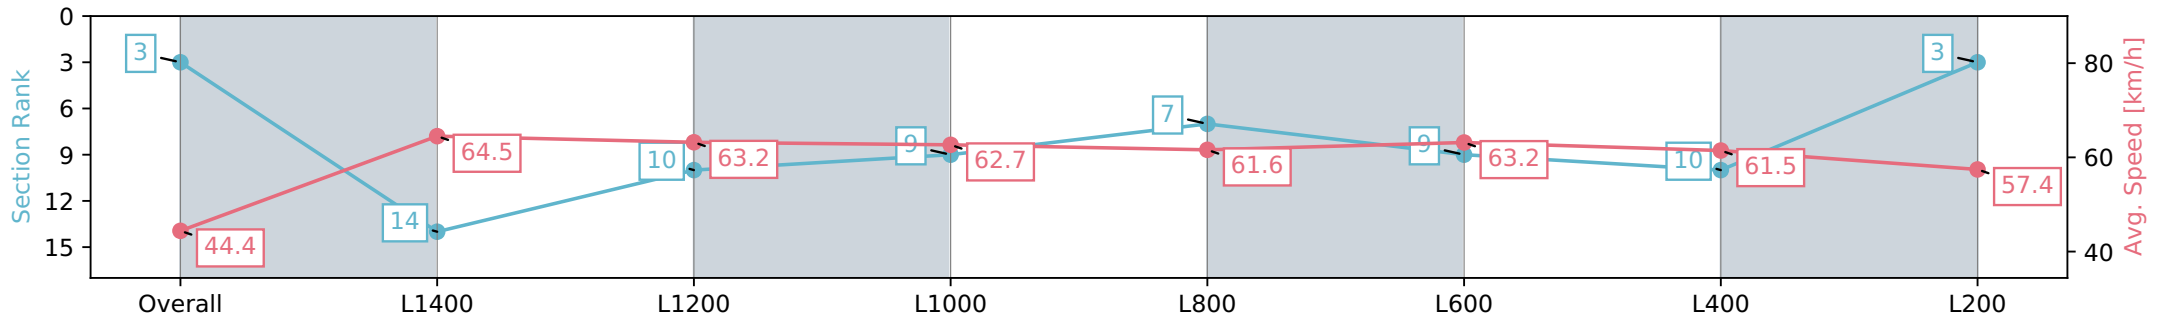

Horse/Jockey Name	UNDER THE CONE/Jake Toeroek
Finish Rank	3
Fastest Section Time (Section)	0:11.20 (Overall)
Top Speed [km/h] (Section)	66.2 (L1400)
Race State	Finished

Morphettville Parks SA - Professional
Race 7: Murray and Barb Stewart's 66th Anniversary
Memorial Hcp (Heat of Provincial Pathways Series) - 1550m

20 April 2024 - 3:03PM

Track Rating: Good 4, Weather: Fine, Rail Position: True

Section	Overall	L1400	L1200	L1000	L800	L600	L400	L200
Section Times	1:34.65 [3] (0:12.15)	1:22.50 [14] (0:11.20)	1:11.30 [10] (0:11.66)	0:59.64 [9] (0:11.56)	0:48.08 [7] (0:11.86)	0:36.22 [9] (0:11.80)	0:24.42 [10] (0:11.87)	0:12.55 [3] (0:12.55)
Average Speed [km/h]	44.4	64.5	63.2	62.7	61.6	63.2	61.5	57.4
Top Speed [km/h]	63.6	66.2	65.0	63.9	63.6	64.6	63.8	60.6
Avg. Dist. to Rail [m]	6.9	2.8	4.1	6.1	4.9	6.4	9.9	11.4
Avg. Stride Freq. [Hz]	2.2	2.4	2.4	2.3	2.3	2.3	2.4	2.3
Avg. Stride Length [m]	6.2	7.3	7.3	7.3	7.4	7.3	7.0	6.9

- [ ] Ranking at each section and finish
- -:-:- No data available at this section
- NA No data available