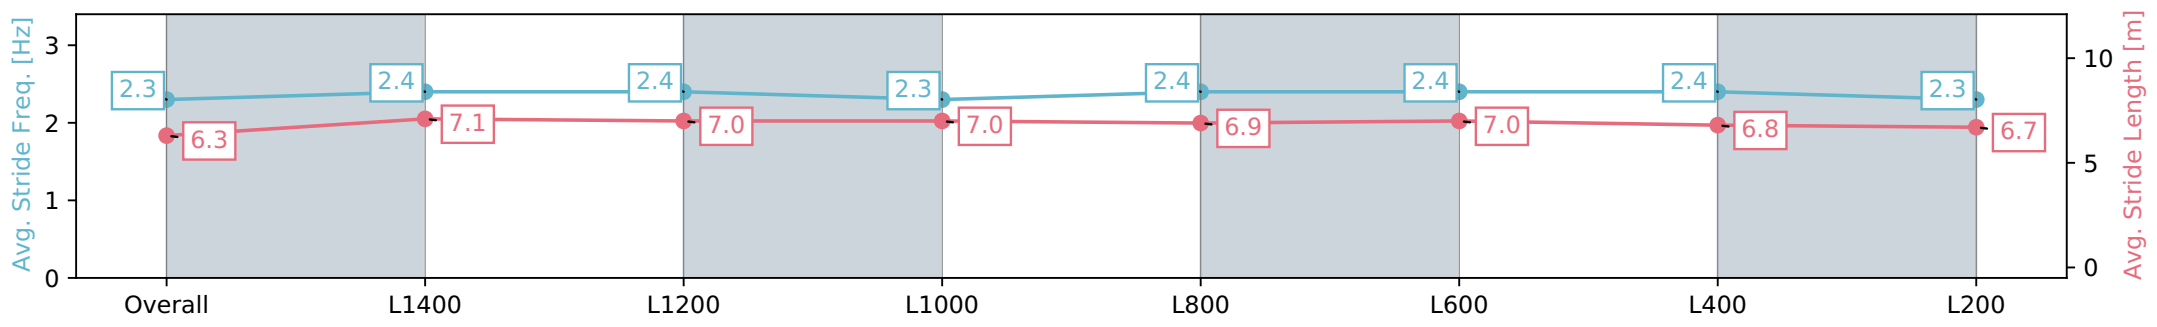

Horse/Jockey Name	DIXIE WHISTLER/Nichola Yuen
Finish Rank	9
Fastest Section Time (Section)	0:11.54 (Overall)
Top Speed [km/h] (Section)	64.0 (L1400)
Race State	Finished

Morphettville Parks SA - Professional
Race 7: Murray and Barb Stewart's 66th Anniversary
Memorial Hcp (Heat of Provincial Pathways Series) - 1550m

20 April 2024 - 3:03PM

Track Rating: Good 4, Weather: Fine, Rail Position: True

Section	Overall	L1400	L1200	L1000	L800	L600	L400	L200
Section Times	1:34.89 [9] (0:11.64)	1:23.25 [3] (0:11.54)	1:11.71 [6] (0:11.89)	0:59.82 [10] (0:11.81)	0:48.01 [11] (0:11.61)	0:36.40 [10] (0:12.05)	0:24.35 [14] (0:12.03)	0:12.32 [13] (0:12.32)
Average Speed [km/h]	46.5	62.6	62.0	61.3	62.8	61.6	60.7	58.1
Top Speed [km/h]	61.1	64.0	62.5	62.9	63.4	62.3	60.9	60.4
Avg. Dist. to Rail [m]	9.9	6.0	4.2	5.2	5.1	5.4	7.2	10.9
Avg. Stride Freq. [Hz]	2.3	2.4	2.4	2.3	2.4	2.4	2.4	2.3
Avg. Stride Length [m]	6.3	7.1	7.0	7.0	6.9	7.0	6.8	6.7

- [ ] Ranking at each section and finish
- -:-:- No data available at this section
- NA No data available