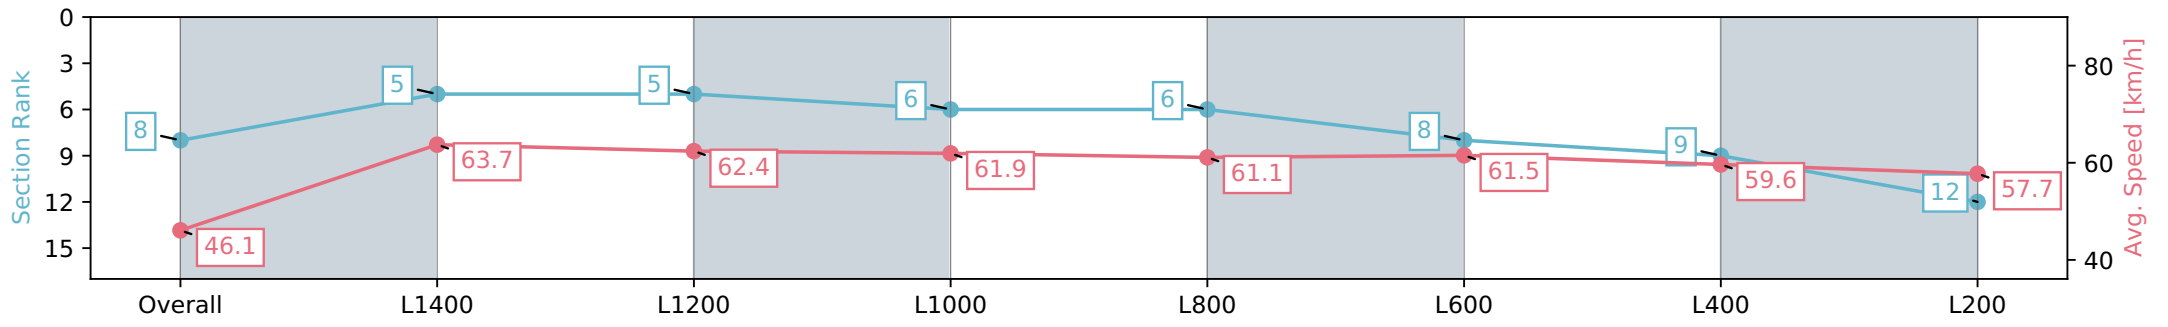

Horse/Jockey Name	AMMO AMOR/Rochelle Milnes
Finish Rank	8
Fastest Section Time (Section)	0:11.34 (Overall)
Top Speed [km/h] (Section)	64.4 (L1400)
Race State	Finished

Morphettville Parks SA - Professional
Race 7: Murray and Barb Stewart's 66th Anniversary
Memorial Hcp (Heat of Provincial Pathways Series) - 1550m

20 April 2024 - 3:03PM

Track Rating: Good 4, Weather: Fine, Rail Position: True

Section	Overall	L1400	L1200	L1000	L800	L600	L400	L200
Section Times	1:34.82 [8] (0:11.72)	1:23.10 [5] (0:11.34)	1:11.76 [5] (0:11.74)	1:00.02 [6] (0:11.67)	0:48.35 [6] (0:11.85)	0:36.50 [8] (0:11.88)	0:24.62 [9] (0:12.18)	0:12.44 [12] (0:12.44)
Average Speed [km/h]	46.1	63.7	62.4	61.9	61.1	61.5	59.6	57.7
Top Speed [km/h]	62.4	64.4	63.5	62.5	62.2	62.7	61.3	58.5
Avg. Dist. to Rail [m]	4.1	3.4	3.1	3.5	3.4	2.7	4.7	5.2
Avg. Stride Freq. [Hz]	2.3	2.4	2.4	2.3	2.3	2.3	2.3	2.3
Avg. Stride Length [m]	6.3	7.3	7.3	7.4	7.4	7.3	7.1	7.0

Report Created: Sat 20 April 2024 15:54:53 GMT+10 (Note: Timing is based on positional data)

[ ] Ranking at each section and finish
-:-:- No data available at this section
NA No data available