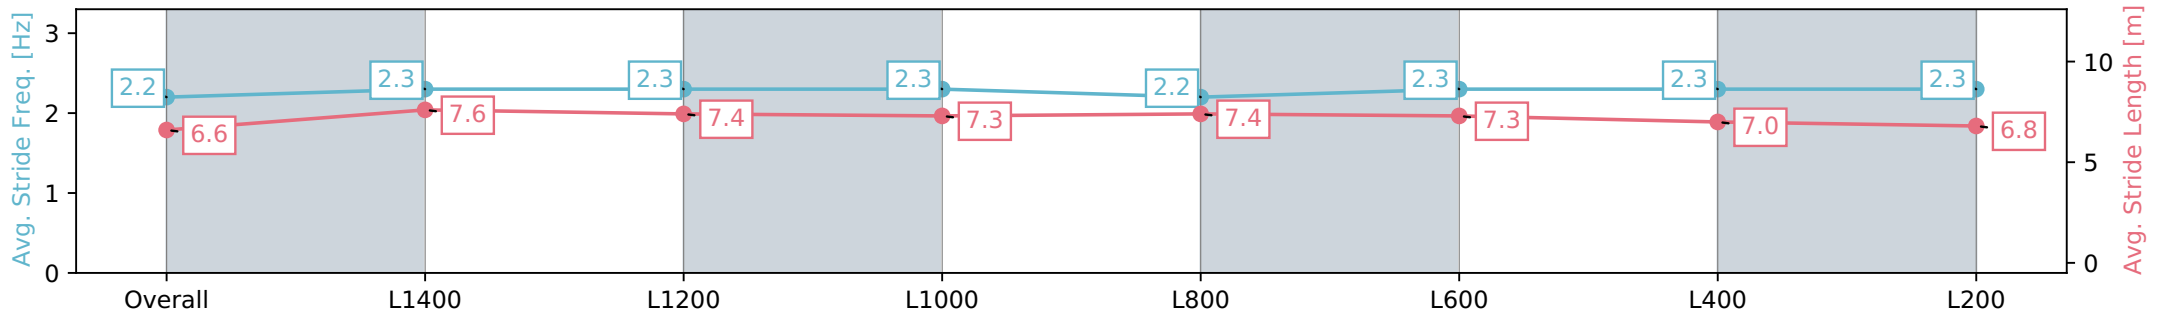

Horse/Jockey Name	WILD WILLY/Alana Livesey
Finish Rank	6
Fastest Section Time (Section)	0:11.22 (Overall)
Top Speed [km/h] (Section)	64.9 (L1400)
Race State	Finished

Morphettville Parks SA - Professional
Race 7: Murray and Barb Stewart's 66th Anniversary
Memorial Hcp (Heat of Provincial Pathways Series) - 1550m

20 April 2024 - 3:03PM

Track Rating: Good 4, Weather: Fine, Rail Position: True

Section	Overall	L1400	L1200	L1000	L800	L600	L400	L200
Section Times	1:34.77 [6] (0:11.73)	1:23.04 [6] (0:11.22)	1:11.82 [3] (0:11.70)	1:00.12 [4] (0:11.71)	0:48.41 [5] (0:11.88)	0:36.53 [5] (0:11.84)	0:24.69 [5] (0:12.11)	0:12.58 [6] (0:12.57)
Average Speed [km/h]	46.0	64.2	62.0	61.6	61.0	61.7	60.1	57.0
Top Speed [km/h]	64.0	64.9	63.2	62.5	62.2	62.3	61.3	58.8
Avg. Dist. to Rail [m]	1.0	1.5	1.2	3.1	2.6	2.7	5.1	8.0
Avg. Stride Freq. [Hz]	2.2	2.3	2.3	2.3	2.2	2.3	2.3	2.3
Avg. Stride Length [m]	6.6	7.6	7.4	7.3	7.4	7.3	7.0	6.8

- [ ] Ranking at each section and finish
- -:-:- No data available at this section
- NA No data available