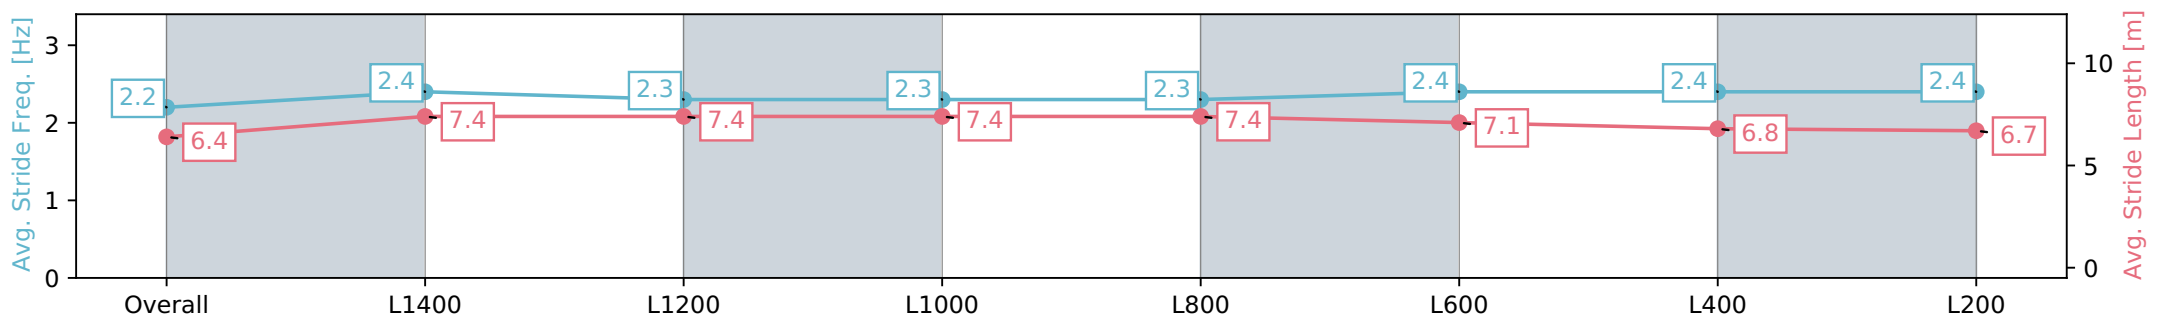

Horse/Jockey Name	GRINZINGER ALLEE/Caitlin Jones
Finish Rank	12
Fastest Section Time (Section)	0:11.46 (Overall)
Top Speed [km/h] (Section)	65.6 (L400)
Race State	Finished

Morphettville Parks SA - Professional
Race 7: Murray and Barb Stewart's 66th Anniversary
Memorial Hcp (Heat of Provincial Pathways Series) - 1550m

20 April 2024 - 3:03PM

Track Rating: Good 4, Weather: Fine, Rail Position: True

Section	Overall	L1400	L1200	L1000	L800	L600	L400	L200
Section Times	1:34.94 [12] (0:12.12)	1:22.82 [13] (0:11.46)	1:11.36 [14] (0:11.76)	0:59.60 [13] (0:11.70)	0:47.90 [13] (0:11.54)	0:36.36 [12] (0:11.62)	0:24.74 [8] (0:12.12)	0:12.62 [11] (0:12.62)
Average Speed [km/h]	44.6	62.9	61.7	61.9	62.4	61.8	59.8	56.7
Top Speed [km/h]	59.4	64.7	63.4	62.6	63.4	63.6	65.6	60.0
Avg. Dist. to Rail [m]	5.9	2.8	1.4	3.0	0.9	0.7	1.0	1.2
Avg. Stride Freq. [Hz]	2.2	2.4	2.3	2.3	2.3	2.4	2.4	2.4
Avg. Stride Length [m]	6.4	7.4	7.4	7.4	7.4	7.1	6.8	6.7

Report Created: Sat 20 April 2024 15:55:08 GMT+10 (Note: Timing is based on positional data)

- [ ] Ranking at each section and finish
- -:-:- No data available at this section
- NA No data available