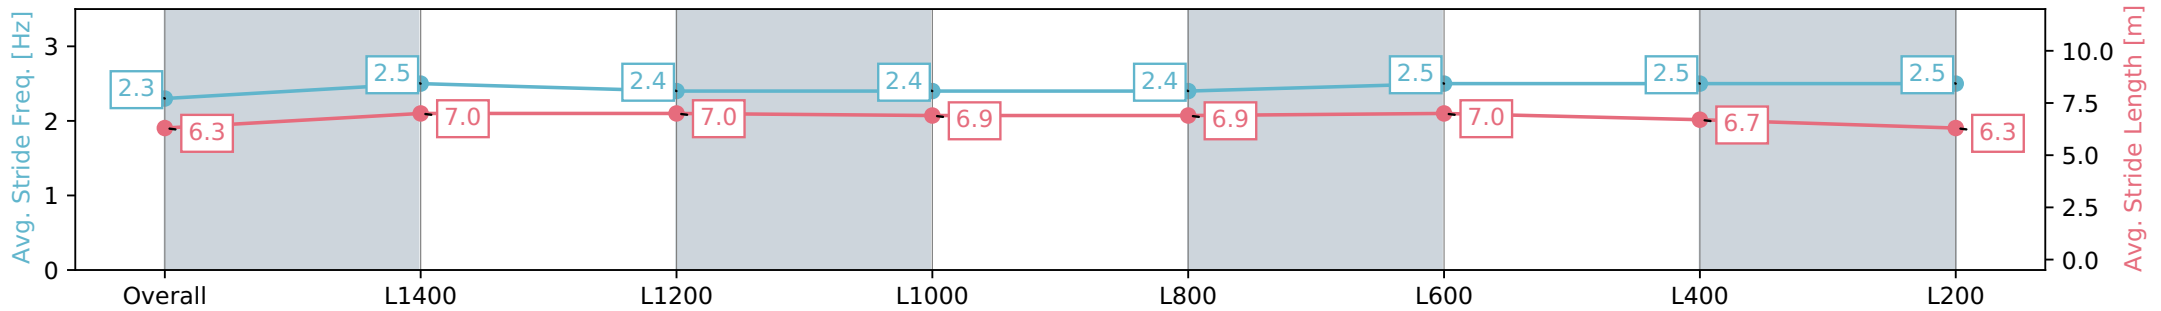

Horse/Jockey Name	MISSILE STAR/Sophie Logan
Finish Rank	4
Fastest Section Time (Section)	0:11.62 (Overall)
Top Speed [km/h] (Section)	64.2 (L400)
Race State	Finished

Morphettville Parks SA - Professional
Race 7: Murray and Barb Stewart's 66th Anniversary
Memorial Hcp (Heat of Provincial Pathways Series) - 1550m

20 April 2024 - 3:03PM

Track Rating: Good 4, Weather: Fine, Rail Position: True

Section	Overall	L1400	L1200	L1000	L800	L600	L400	L200
Section Times	1:34.73 [4] (0:11.79)	1:22.94 [8] (0:11.62)	1:11.32 [12] (0:11.86)	0:59.46 [12] (0:11.72)	0:47.74 [12] (0:11.64)	0:36.10 [13] (0:11.78)	0:24.32 [12] (0:11.82)	0:12.50 [8] (0:12.50)
Average Speed [km/h]	45.7	62.2	61.8	61.8	62.6	62.9	61.8	57.4
Top Speed [km/h]	60.6	63.1	62.6	62.4	63.4	63.8	64.2	59.8
Avg. Dist. to Rail [m]	8.4	4.8	3.1	4.3	4.4	5.1	8.5	11.3
Avg. Stride Freq. [Hz]	2.3	2.5	2.4	2.4	2.4	2.5	2.5	2.5
Avg. Stride Length [m]	6.3	7.0	7.0	6.9	6.9	7.0	6.7	6.3

Report Created: Sat 20 April 2024 15:54:39 GMT+10 (Note: Timing is based on positional data)

- [ ] Ranking at each section and finish
- -:-:- No data available at this section
- NA No data available