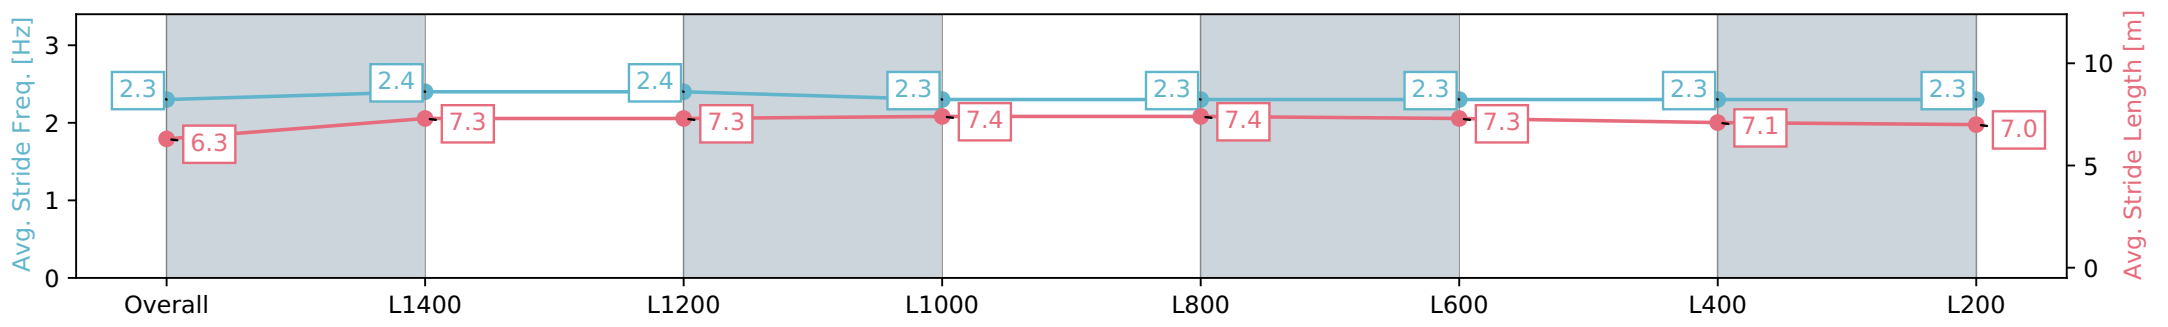

Horse/Jockey Name	AMMO AMOR/Rochelle Milnes
Finish Rank	8
Fastest Section Time (Section)	0:11.34 (Overall)
Top Speed [km/h] (Section)	64.4 (L1400)
Race State	Finished

Morphettville Parks SA - Professional
Race 7: Murray and Barb Stewart's 66th Anniversary
Memorial Hcp (Heat of Provincial Pathways Series) - 1550m

20 April 2024 - 3:03PM

Track Rating: Good 4, Weather: Fine, Rail Position: True

Section	Overall	L1400	L1200	L1000	L800	L600	L400	L200
Section Times	1:34.82 [8] (0:11.72)	1:23.10 [5] (0:11.34)	1:11.76 [5] (0:11.74)	1:00.02 [6] (0:11.67)	0:48.35 [6] (0:11.85)	0:36.50 [8] (0:11.88)	0:24.62 [9] (0:12.18)	0:12.44 [12] (0:12.44)
Average Speed [km/h]	46.1	63.7	62.4	61.9	61.1	61.5	59.6	57.7
Top Speed [km/h]	62.4	64.4	63.5	62.5	62.2	62.7	61.3	58.5
Avg. Dist. to Rail [m]	4.1	3.4	3.1	3.5	3.4	2.7	4.7	5.2
Avg. Stride Freq. [Hz]	2.3	2.4	2.4	2.3	2.3	2.3	2.3	2.3
Avg. Stride Length [m]	6.3	7.3	7.3	7.4	7.4	7.3	7.1	7.0

Report Created: Sat 20 April 2024 15:54:53 GMT+10 (Note: Timing is based on positional data)

[ ] Ranking at each section and finish
-:-:- No data available at this section
NA No data available