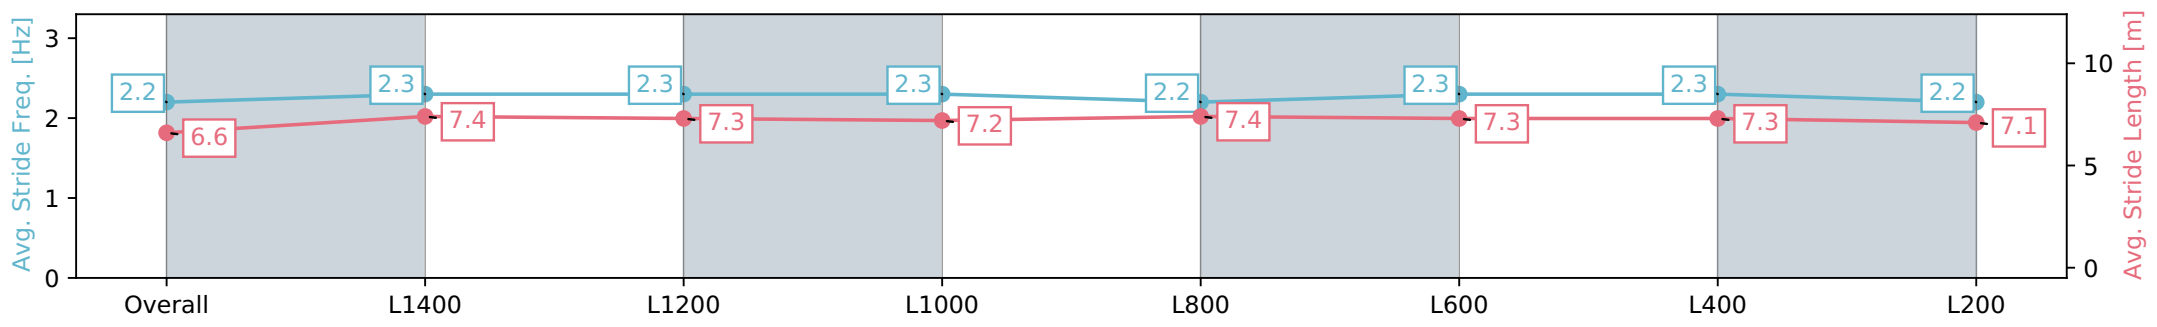

Horse/Jockey Name	BOLT BY/John Kissick
Finish Rank	5
Fastest Section Time (Section)	0:11.49 (Overall)
Top Speed [km/h] (Section)	64.0 (L1400)
Race State	Finished

Morphettville Parks SA - Professional
Race 7: Murray and Barb Stewart's 66th Anniversary
Memorial Hcp (Heat of Provincial Pathways Series) - 1550m

20 April 2024 - 3:03PM

Track Rating: Good 4, Weather: Fine, Rail Position: True

Section	Overall	L1400	L1200	L1000	L800	L600	L400	L200
Section Times	1:34.74 [5] (0:11.78)	1:22.96 [7] (0:11.49)	1:11.47 [9] (0:11.66)	0:59.81 [7] (0:11.70)	0:48.11 [10] (0:11.86)	0:36.25 [11] (0:11.77)	0:24.48 [11] (0:12.04)	0:12.44 [10] (0:12.44)
Average Speed [km/h]	45.7	62.8	62.5	61.6	61.0	61.8	60.2	57.7
Top Speed [km/h]	60.9	64.0	63.6	62.3	61.8	62.4	61.9	58.3
Avg. Dist. to Rail [m]	2.6	3.0	2.1	2.1	1.8	2.1	4.5	5.2
Avg. Stride Freq. [Hz]	2.2	2.3	2.3	2.3	2.2	2.3	2.3	2.2
Avg. Stride Length [m]	6.6	7.4	7.3	7.2	7.4	7.3	7.3	7.1

Report Created: Sat 20 April 2024 15:54:42 GMT+10 (Note: Timing is based on positional data)

- [ ] Ranking at each section and finish
- -:-:- No data available at this section
- NA No data available