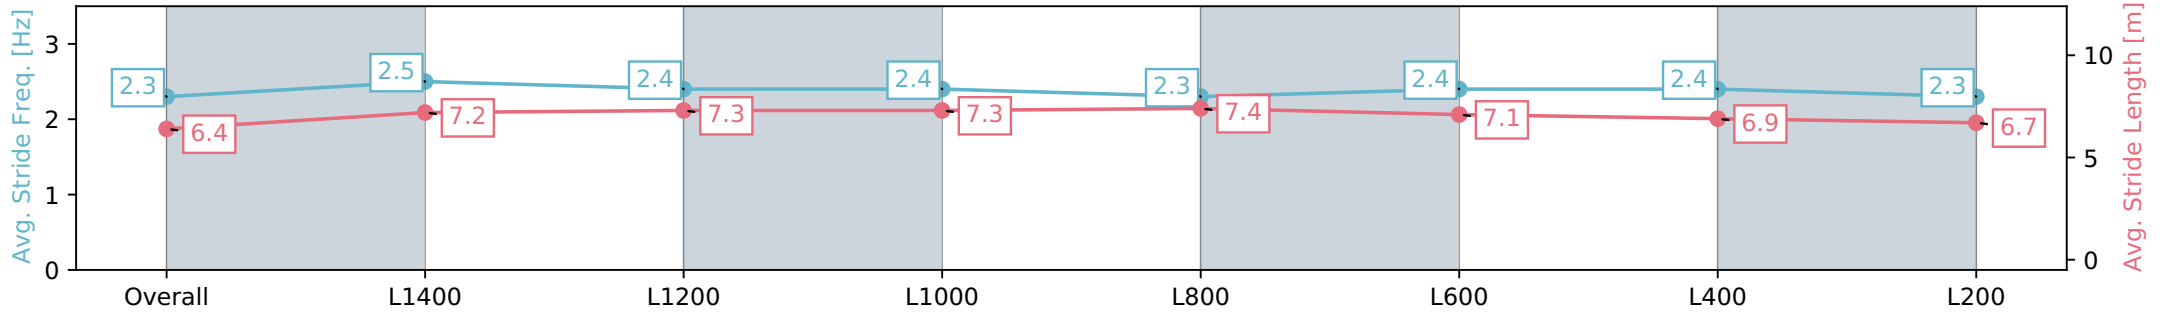

Horse/Jockey Name	WHATSANAMEGEORGE/Lachlan Neindorf
Finish Rank	13
Fastest Section Time (Section)	0:11.34 (Overall)
Top Speed [km/h] (Section)	64.5 (L1400)
Race State	Finished

Morphettville Parks SA - Professional
Race 7: Murray and Barb Stewart's 66th Anniversary
Memorial Hcp (Heat of Provincial Pathways Series) - 1550m

20 April 2024 - 3:03PM

Track Rating: Good 4, Weather: Fine, Rail Position: True

Section	Overall	L1400	L1200	L1000	L800	L600	L400	L200
Section Times	1:34.95 [13] (0:11.66)	1:23.29 [4] (0:11.34)	1:11.95 [4] (0:11.56)	1:00.38 [3] (0:11.68)	0:48.70 [3] (0:11.78)	0:36.92 [4] (0:12.06)	0:24.86 [6] (0:12.15)	0:12.71 [9] (0:12.71)
Average Speed [km/h]	46.3	63.6	62.9	61.7	61.6	61.2	60.0	56.3
Top Speed [km/h]	62.8	64.5	63.7	62.8	62.0	61.8	61.7	58.4
Avg. Dist. to Rail [m]	3.1	2.3	1.7	2.9	2.9	4.5	6.5	9.3
Avg. Stride Freq. [Hz]	2.3	2.5	2.4	2.4	2.3	2.4	2.4	2.3
Avg. Stride Length [m]	6.4	7.2	7.3	7.3	7.4	7.1	6.9	6.7

- [ ] Ranking at each section and finish
- -:-:- No data available at this section
- NA No data available