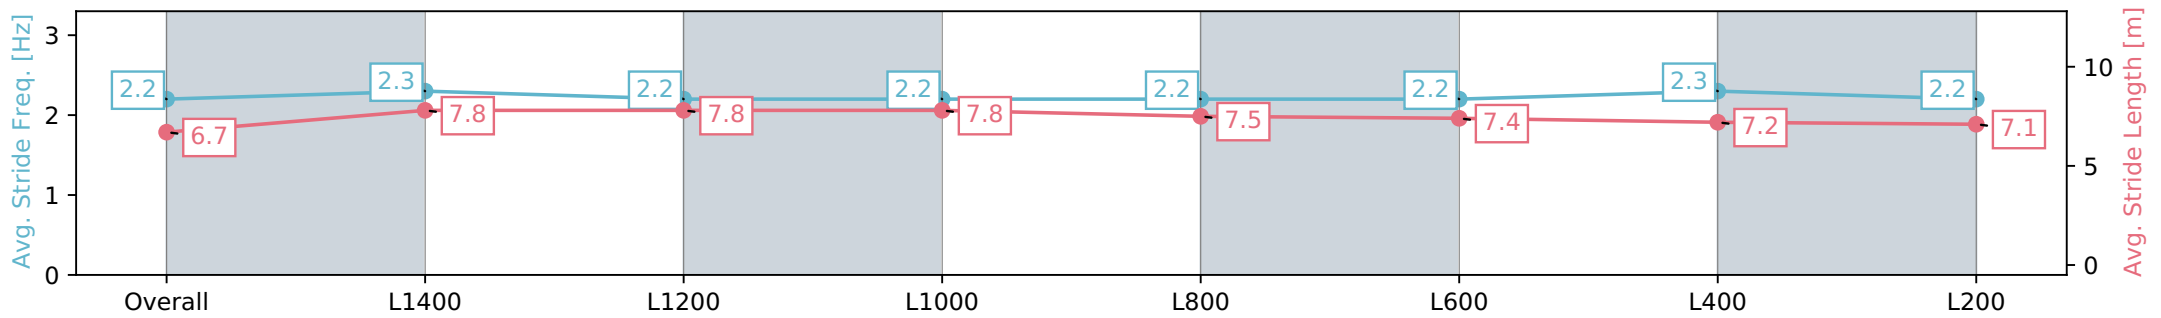

Horse/Jockey Name	COPPERFIELD/Alana Kelly
Finish Rank	10
Fastest Section Time (Section)	0:11.13 (Overall)
Top Speed [km/h] (Section)	65.6 (L1400)
Race State	Finished

Morphettville Parks SA - Professional
Race 7: Murray and Barb Stewart's 66th Anniversary
Memorial Hcp (Heat of Provincial Pathways Series) - 1550m

20 April 2024 - 3:03PM

Track Rating: Good 4, Weather: Fine, Rail Position: True

Section	Overall	L1400	L1200	L1000	L800	L600	L400	L200
Section Times	1:34.91 [10] (0:11.63)	1:23.28 [2] (0:11.13)	1:12.15 [2] (0:11.54)	1:00.61 [2] (0:11.70)	0:48.91 [2] (0:11.86)	0:37.05 [2] (0:11.97)	0:25.08 [2] (0:12.33)	0:12.75 [5] (0:12.75)
Average Speed [km/h]	46.4	64.9	62.9	61.5	61.1	61.4	58.9	56.3
Top Speed [km/h]	64.6	65.6	63.8	62.2	61.9	61.9	60.2	58.3
Avg. Dist. to Rail [m]	5.9	4.0	1.2	2.3	2.6	3.6	5.2	7.8
Avg. Stride Freq. [Hz]	2.2	2.3	2.2	2.2	2.2	2.2	2.3	2.2
Avg. Stride Length [m]	6.7	7.8	7.8	7.8	7.5	7.4	7.2	7.1

- [ ] Ranking at each section and finish
- -:-:- No data available at this section
- NA No data available