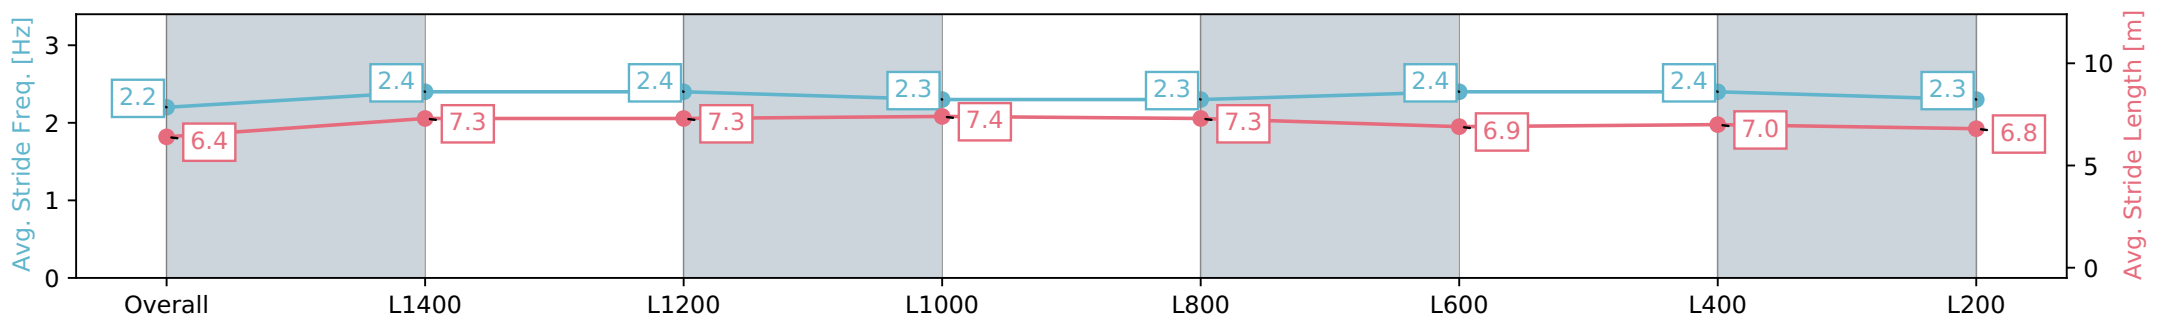

Horse/Jockey Name	BELLAVARDO/Teagan Voorham
Finish Rank	2
Fastest Section Time (Section)	0:11.21 (Overall)
Top Speed [km/h] (Section)	64.9 (L1400)
Race State	Finished

Morphettville Parks SA - Professional
Race 7: Murray and Barb Stewart's 66th Anniversary
Memorial Hcp (Heat of Provincial Pathways Series) - 1550m

20 April 2024 - 3:03PM

Track Rating: Good 4, Weather: Fine, Rail Position: True

Section	Overall	L1400	L1200	L1000	L800	L600	L400	L200
Section Times	1:34.63 [2] (0:11.99)	1:22.64 [11] (0:11.21)	1:11.43 [7] (0:11.56)	0:59.86 [5] (0:11.49)	0:48.37 [4] (0:11.70)	0:36.67 [3] (0:11.92)	0:24.75 [3] (0:12.13)	0:12.62 [2] (0:12.62)
Average Speed [km/h]	45.1	64.2	62.8	62.6	61.7	60.9	59.6	56.8
Top Speed [km/h]	62.6	64.9	63.9	63.8	62.3	63.1	61.0	58.7
Avg. Dist. to Rail [m]	1.7	1.5	1.3	1.6	0.8	1.8	2.8	4.5
Avg. Stride Freq. [Hz]	2.2	2.4	2.4	2.3	2.3	2.4	2.4	2.3
Avg. Stride Length [m]	6.4	7.3	7.3	7.4	7.3	6.9	7.0	6.8

- [ ] Ranking at each section and finish
- -:-:- No data available at this section
- NA No data available