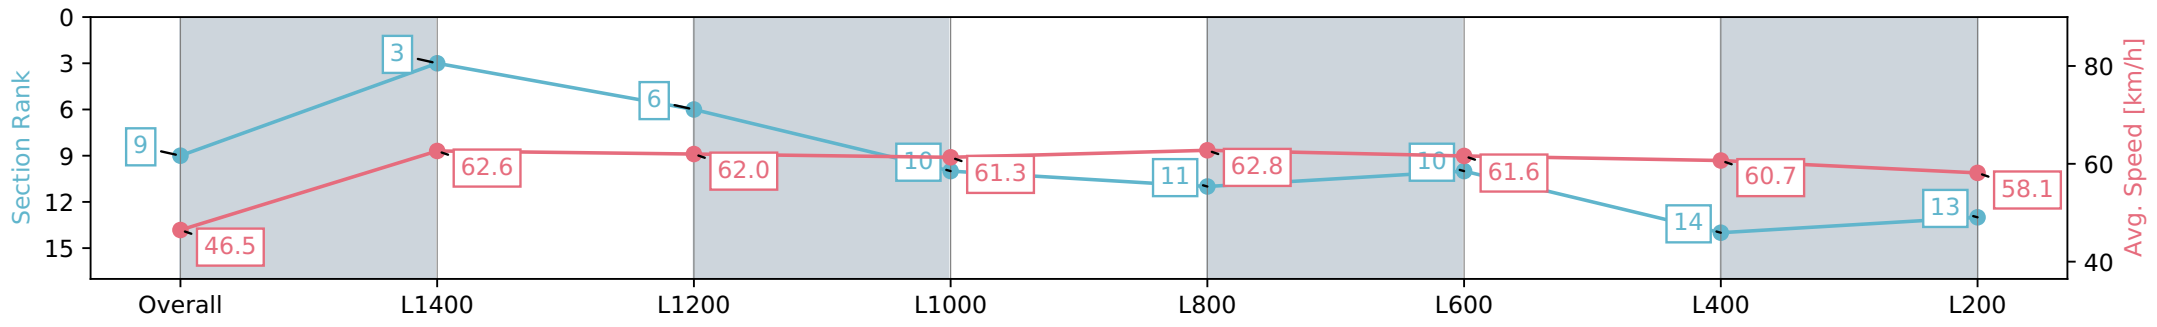

Horse/Jockey Name	DIXIE WHISTLER/Nichola Yuen
Finish Rank	9
Fastest Section Time (Section)	0:11.54 (Overall)
Top Speed [km/h] (Section)	64.0 (L1400)
Race State	Finished

Morphettville Parks SA - Professional
Race 7: Murray and Barb Stewart's 66th Anniversary
Memorial Hcp (Heat of Provincial Pathways Series) - 1550m

20 April 2024 - 3:03PM

Track Rating: Good 4, Weather: Fine, Rail Position: True

Section	Overall	L1400	L1200	L1000	L800	L600	L400	L200
Section Times	1:34.89 [9] (0:11.64)	1:23.25 [3] (0:11.54)	1:11.71 [6] (0:11.89)	0:59.82 [10] (0:11.81)	0:48.01 [11] (0:11.61)	0:36.40 [10] (0:12.05)	0:24.35 [14] (0:12.03)	0:12.32 [13] (0:12.32)
Average Speed [km/h]	46.5	62.6	62.0	61.3	62.8	61.6	60.7	58.1
Top Speed [km/h]	61.1	64.0	62.5	62.9	63.4	62.3	60.9	60.4
Avg. Dist. to Rail [m]	9.9	6.0	4.2	5.2	5.1	5.4	7.2	10.9
Avg. Stride Freq. [Hz]	2.3	2.4	2.4	2.3	2.4	2.4	2.4	2.3
Avg. Stride Length [m]	6.3	7.1	7.0	7.0	6.9	7.0	6.8	6.7

- [ ] Ranking at each section and finish
- -:-:- No data available at this section
- NA No data available