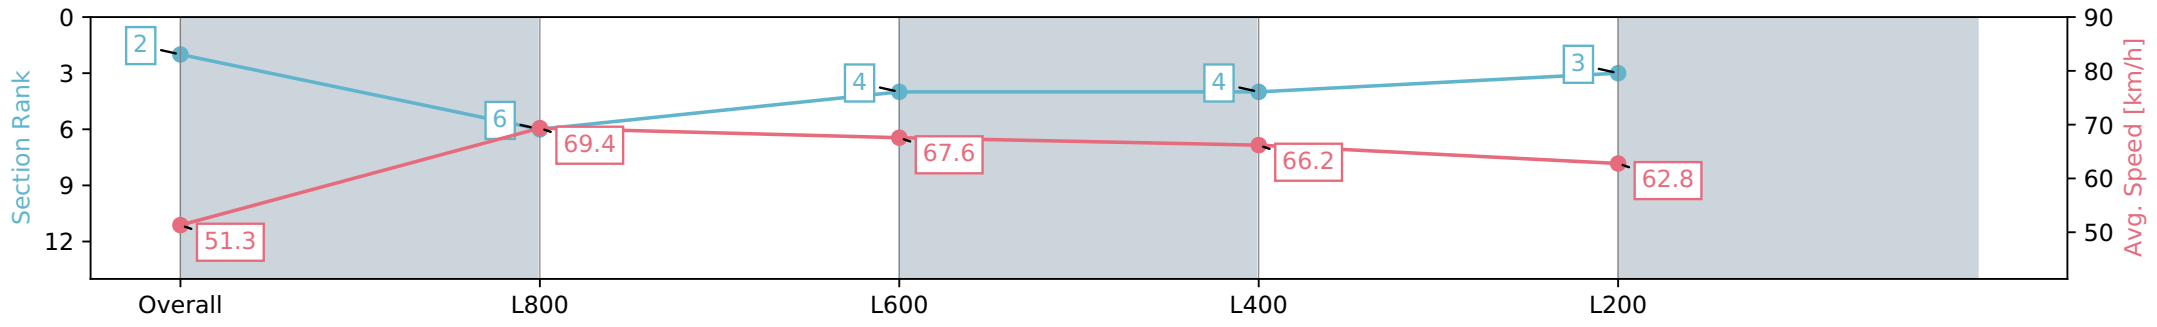

Horse/Jockey Name	VOLCANIC EXPRESS/Kayla Crowther
Finish Rank	2
Fastest Section Time (Section)	0:10.43 (L800)
Top Speed [km/h] (Section)	71.4 (Overall)
Race State	Finished

Morphettville Parks SA - Professional
Race 6: Sportsbet Fast Form Handicap (Heat of Festival State Sprint Series) - 1000m

20 April 2024 - 2:24PM

Track Rating: Good 4, Weather: Fine, Rail Position: True

Section	Overall	L800	L600	L400	L200
Section Times	0:57.59 [2] (0:14.03)	0:43.56 [6] (0:10.43)	0:33.13 [4] (0:10.77)	0:22.36 [4] (0:10.94)	0:11.42 [3] (0:11.42)
Average Speed [km/h]	51.3	69.4	67.6	66.2	62.8
Top Speed [km/h]	69.5	71.4	69.2	67.3	65.4
Avg. Dist. to Rail [m]	5.6	2.0	1.9	3.7	5.4
Avg. Stride Freq. [Hz]	1.9	2.4	2.4	2.4	2.3
Avg. Stride Length [m]	8.2	8.1	7.8	7.7	7.5

- [ ] Ranking at each section and finish
- -:-:- No data available at this section
- NA No data available