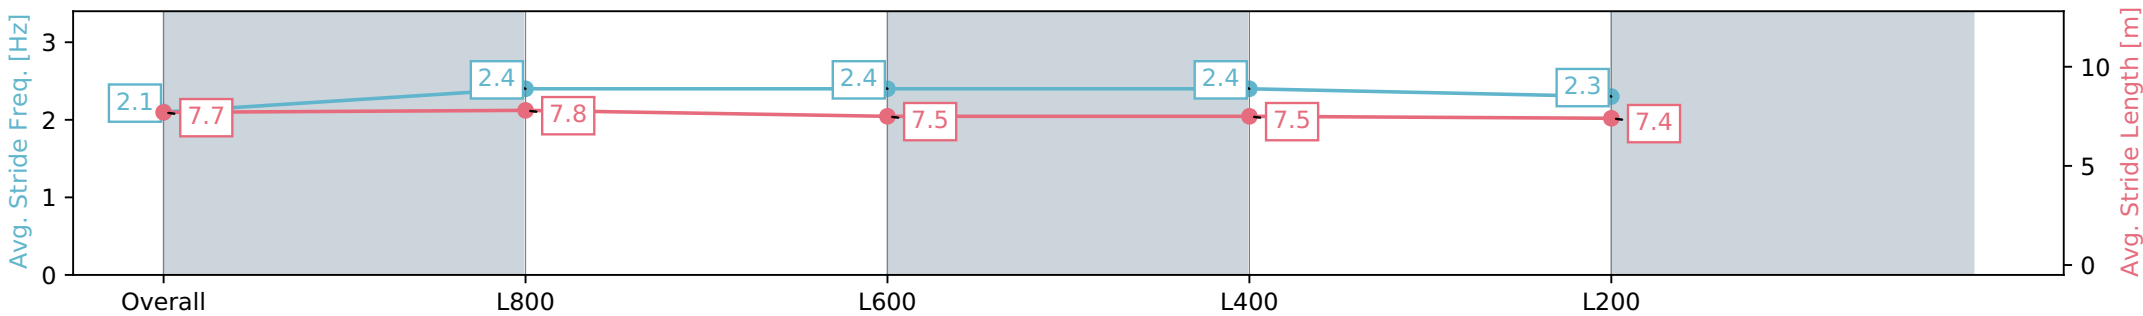

Section	Overall	L800	L600	L400	L200
Section Times	0:57.40 [1] (0:13.61)	0:43.79 [2] (0:10.45)	0:33.34 [1] (0:10.68)	0:22.66 [1] (0:11.13)	0:11.53 [1] (0:11.53)
Average Speed [km/h]	52.9	69.0	67.3	64.9	62.1
Top Speed [km/h]	68.4	70.0	69.0	66.7	64.3
Avg. Dist. to Rail [m]	4.3	0.7	0.5	2.4	3.2
Avg. Stride Freq. [Hz]	2.1	2.4	2.4	2.4	2.3
Avg. Stride Length [m]	7.7	7.8	7.5	7.5	7.4