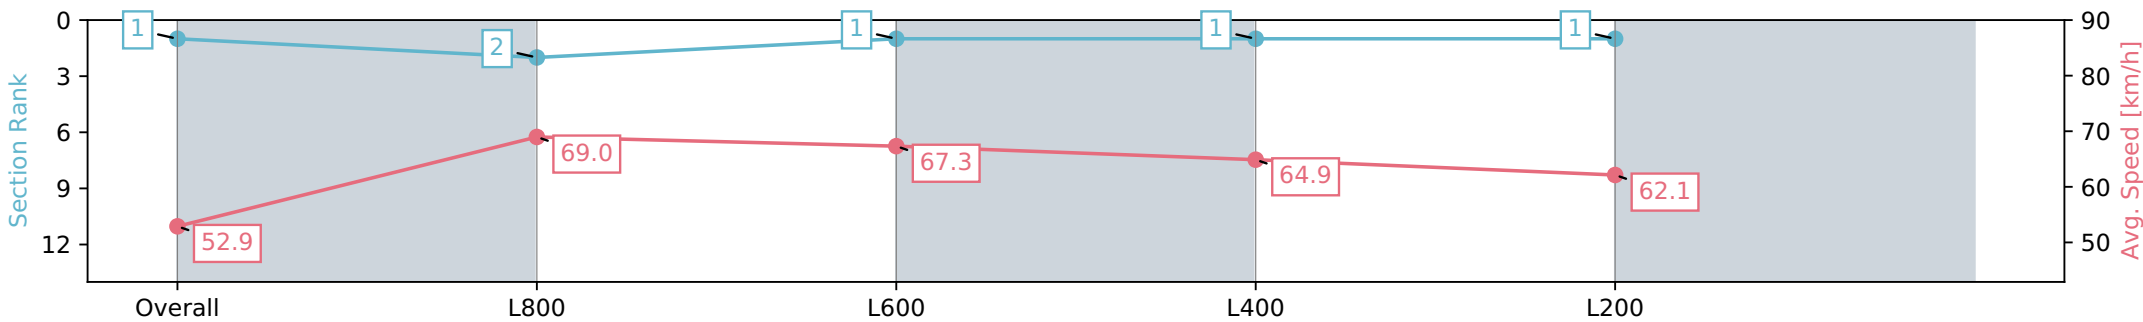

Section	Overall	L800	L600	L400	L200
Section Times	0:57.40 [1] (0:13.61)	0:43.79 [2] (0:10.45)	0:33.34 [1] (0:10.68)	0:22.66 [1] (0:11.13)	0:11.53 [1] (0:11.53)
Average Speed [km/h]	52.9	69.0	67.3	64.9	62.1
Top Speed [km/h]	68.4	70.0	69.0	66.7	64.3
Avg. Dist. to Rail [m]	4.3	0.7	0.5	2.4	3.2
Avg. Stride Freq. [Hz]	2.1	2.4	2.4	2.4	2.3
Avg. Stride Length [m]	7.7	7.8	7.5	7.5	7.4