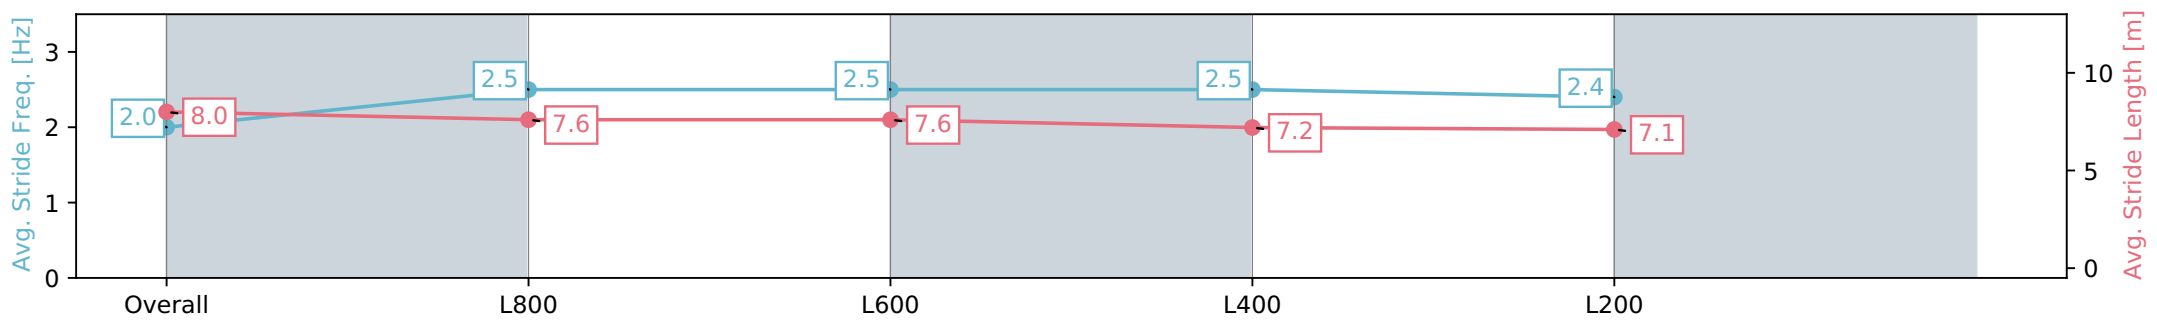

Horse/Jockey Name	LARKHAM/Alana Livesey
Finish Rank	6
Fastest Section Time (Section)	0:10.51 (L800)
Top Speed [km/h] (Section)	70.5 (Overall)
Race State	Finished

Morphettville Parks SA - Professional
Race 6: Sportsbet Fast Form Handicap (Heat of Festival State Sprint Series) - 1000m

20 April 2024 - 2:24PM

Track Rating: Good 4, Weather: Fine, Rail Position: True

Section	Overall	L800	L600	L400	L200
Section Times	0:58.26 [6] (0:13.87)	0:44.39 [3] (0:10.51)	0:33.88 [3] (0:10.83)	0:23.05 [3] (0:11.28)	0:11.76 [6] (0:11.76)
Average Speed [km/h]	51.9	69.3	68.1	64.8	60.9
Top Speed [km/h]	68.0	70.5	69.0	66.7	63.6
Avg. Dist. to Rail [m]	10.4	4.0	4.7	7.4	6.0
Avg. Stride Freq. [Hz]	2.0	2.5	2.5	2.5	2.4
Avg. Stride Length [m]	8.0	7.6	7.6	7.2	7.1

- [ ] Ranking at each section and finish
- -:-:- No data available at this section
- NA No data available