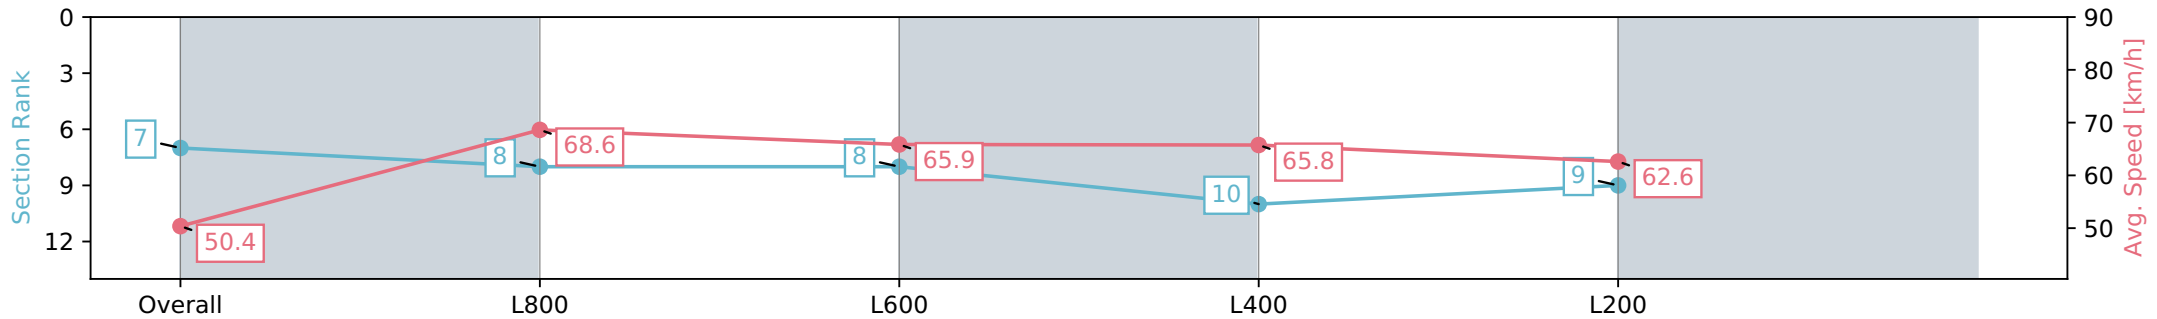

Horse/Jockey Name	FOSTER STREET/Alana Kelly
Finish Rank	7
Fastest Section Time (Section)	0:10.51 (L800)
Top Speed [km/h] (Section)	69.9 (Overall)
Race State	Finished

Morphettville Parks SA - Professional
Race 6: Sportsbet Fast Form Handicap (Heat of Festival State Sprint Series) - 1000m
20 April 2024 - 2:24PM
Track Rating: Good 4, Weather: Fine, Rail Position: True

Section	Overall	L800	L600	L400	L200
Section Times	0:58.26 [7] (0:14.30)	0:43.96 [8] (0:10.51)	0:33.45 [8] (0:11.01)	0:22.44 [10] (0:10.99)	0:11.45 [9] (0:11.45)
Average Speed [km/h]	50.4	68.6	65.9	65.8	62.6
Top Speed [km/h]	68.9	69.9	66.7	66.6	64.8
Avg. Dist. to Rail [m]	6.5	1.5	1.4	1.3	1.9
Avg. Stride Freq. [Hz]	2.1	2.5	2.5	2.5	2.4
Avg. Stride Length [m]	7.2	7.1	7.2	7.4	7.3

Report Created: Sat 20 April 2024 15:18:00 GMT+10 (Note: Timing is based on positional data)

- [ ] Ranking at each section and finish
- -:-:- No data available at this section
- NA No data available