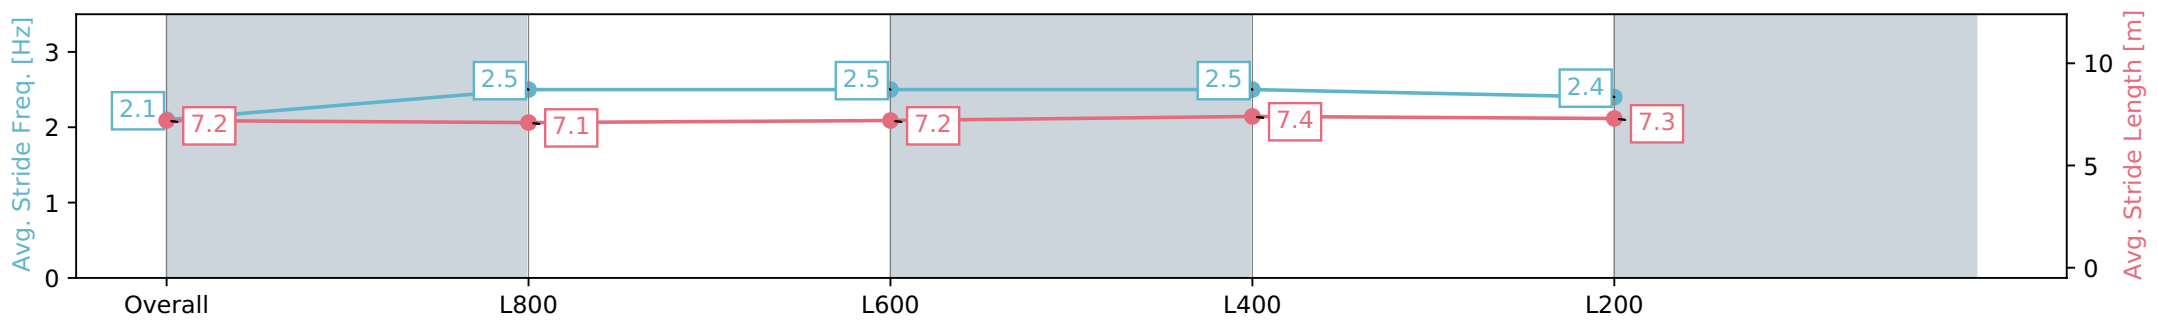

Horse/Jockey Name	FOSTER STREET/Alana Kelly
Finish Rank	7
Fastest Section Time (Section)	0:10.51 (L800)
Top Speed [km/h] (Section)	69.9 (Overall)
Race State	Finished

Morphettville Parks SA - Professional
Race 6: Sportsbet Fast Form Handicap (Heat of Festival State Sprint Series) - 1000m
20 April 2024 - 2:24PM
Track Rating: Good 4, Weather: Fine, Rail Position: True

Section	Overall	L800	L600	L400	L200
Section Times	0:58.26 [7] (0:14.30)	0:43.96 [8] (0:10.51)	0:33.45 [8] (0:11.01)	0:22.44 [10] (0:10.99)	0:11.45 [9] (0:11.45)
Average Speed [km/h]	50.4	68.6	65.9	65.8	62.6
Top Speed [km/h]	68.9	69.9	66.7	66.6	64.8
Avg. Dist. to Rail [m]	6.5	1.5	1.4	1.3	1.9
Avg. Stride Freq. [Hz]	2.1	2.5	2.5	2.5	2.4
Avg. Stride Length [m]	7.2	7.1	7.2	7.4	7.3

Report Created: Sat 20 April 2024 15:18:00 GMT+10 (Note: Timing is based on positional data)

- [ ] Ranking at each section and finish
- -:-:- No data available at this section
- NA No data available