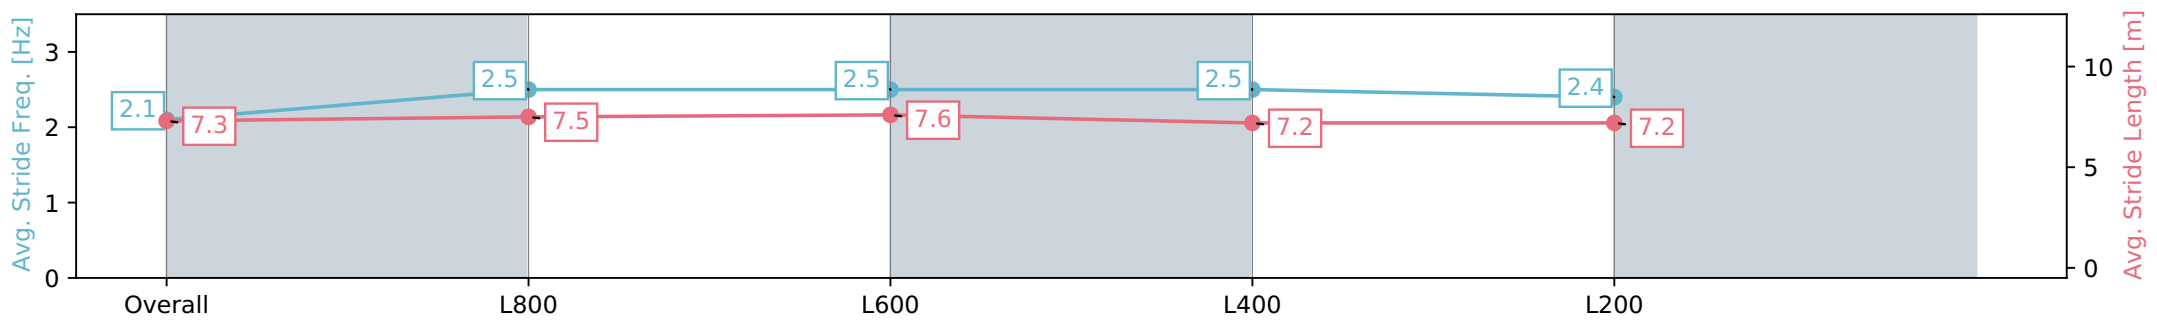

Horse/Jockey Name	HARLEEN/Liam Riordan
Finish Rank	10
Fastest Section Time (Section)	0:10.83 (L600)
Top Speed [km/h] (Section)	68.2 (L800)
Race State	Finished

Morphettville Parks SA - Professional
Race 6: Sportsbet Fast Form Handicap (Heat of Festival State Sprint Series) - 1000m
20 April 2024 - 2:24PM
Track Rating: Good 4, Weather: Fine, Rail Position: True

Section	Overall	L800	L600	L400	L200
Section Times	0:58.77 [10] (0:14.34)	0:44.43 [10] (0:10.87)	0:33.56 [11] (0:10.83)	0:22.73 [11] (0:11.14)	0:11.59 [11] (0:11.59)
Average Speed [km/h]	50.2	66.8	67.5	65.1	61.8
Top Speed [km/h]	66.1	67.6	68.2	67.0	64.5
Avg. Dist. to Rail [m]	11.5	4.5	2.6	6.1	7.4
Avg. Stride Freq. [Hz]	2.1	2.5	2.5	2.5	2.4
Avg. Stride Length [m]	7.3	7.5	7.6	7.2	7.2

Report Created: Sat 20 April 2024 15:18:07 GMT+10 (Note: Timing is based on positional data)

- [ ] Ranking at each section and finish
- -:-:- No data available at this section
- NA No data available