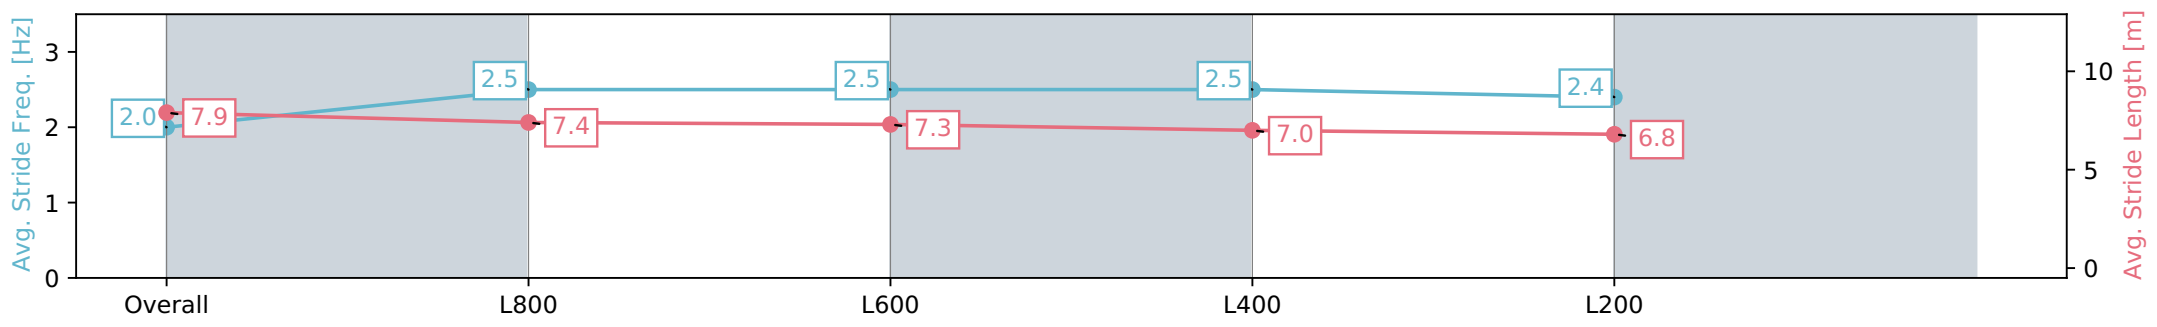

Horse/Jockey Name	CHOSEN BLONDE/Felicity Atkinson
Finish Rank	3
Fastest Section Time (Section)	0:10.53 (L800)
Top Speed [km/h] (Section)	69.4 (Overall)
Race State	Finished

Morphettville Parks SA - Professional
Race 6: Sportsbet Fast Form Handicap (Heat of Festival State Sprint Series) - 1000m

20 April 2024 - 2:24PM

Track Rating: Good 4, Weather: Fine, Rail Position: True

Section	Overall	L800	L600	L400	L200
Section Times	0:57.92 [3] (0:13.56)	0:44.35 [1] (0:10.53)	0:33.82 [2] (0:10.76)	0:23.06 [2] (0:11.14)	0:11.92 [2] (0:11.92)
Average Speed [km/h]	53.1	68.8	68.1	64.9	60.1
Top Speed [km/h]	68.2	69.4	69.4	66.5	63.7
Avg. Dist. to Rail [m]	7.1	2.3	3.0	4.9	6.6
Avg. Stride Freq. [Hz]	2.0	2.5	2.5	2.5	2.4
Avg. Stride Length [m]	7.9	7.4	7.3	7.0	6.8

- [ ] Ranking at each section and finish
- -:-:- No data available at this section
- NA No data available