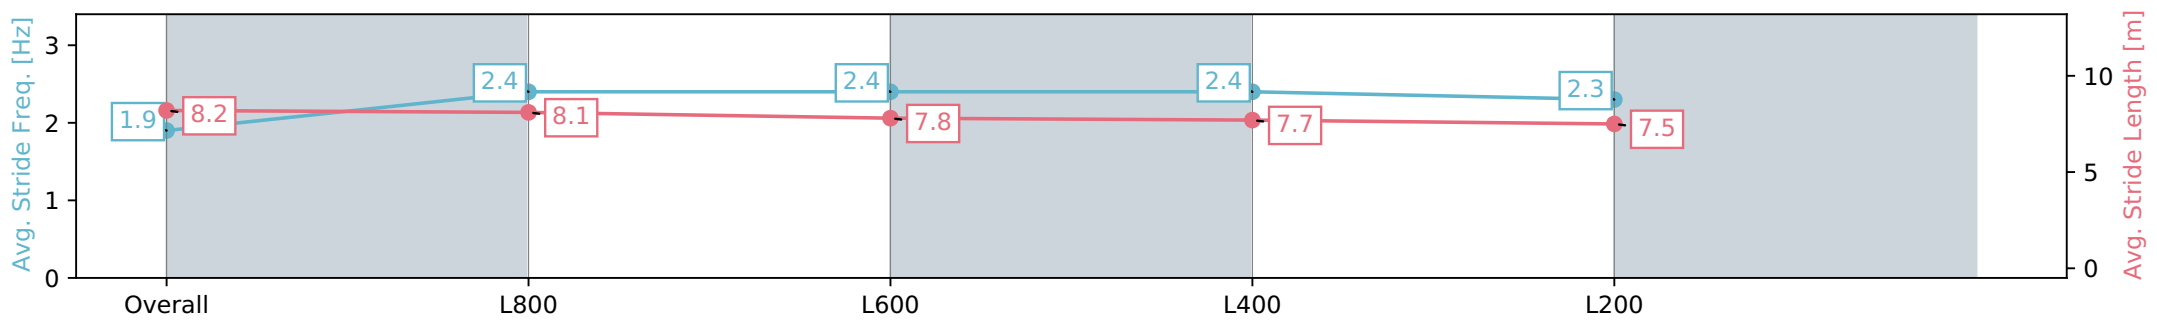

Horse/Jockey Name	VOLCANIC EXPRESS/Kayla Crowther
Finish Rank	2
Fastest Section Time (Section)	0:10.43 (L800)
Top Speed [km/h] (Section)	71.4 (Overall)
Race State	Finished

Morphettville Parks SA - Professional
Race 6: Sportsbet Fast Form Handicap (Heat of Festival State Sprint Series) - 1000m

20 April 2024 - 2:24PM

Track Rating: Good 4, Weather: Fine, Rail Position: True

Section	Overall	L800	L600	L400	L200
Section Times	0:57.59 [2] (0:14.03)	0:43.56 [6] (0:10.43)	0:33.13 [4] (0:10.77)	0:22.36 [4] (0:10.94)	0:11.42 [3] (0:11.42)
Average Speed [km/h]	51.3	69.4	67.6	66.2	62.8
Top Speed [km/h]	69.5	71.4	69.2	67.3	65.4
Avg. Dist. to Rail [m]	5.6	2.0	1.9	3.7	5.4
Avg. Stride Freq. [Hz]	1.9	2.4	2.4	2.4	2.3
Avg. Stride Length [m]	8.2	8.1	7.8	7.7	7.5

- [ ] Ranking at each section and finish
- -:-:- No data available at this section
- NA No data available