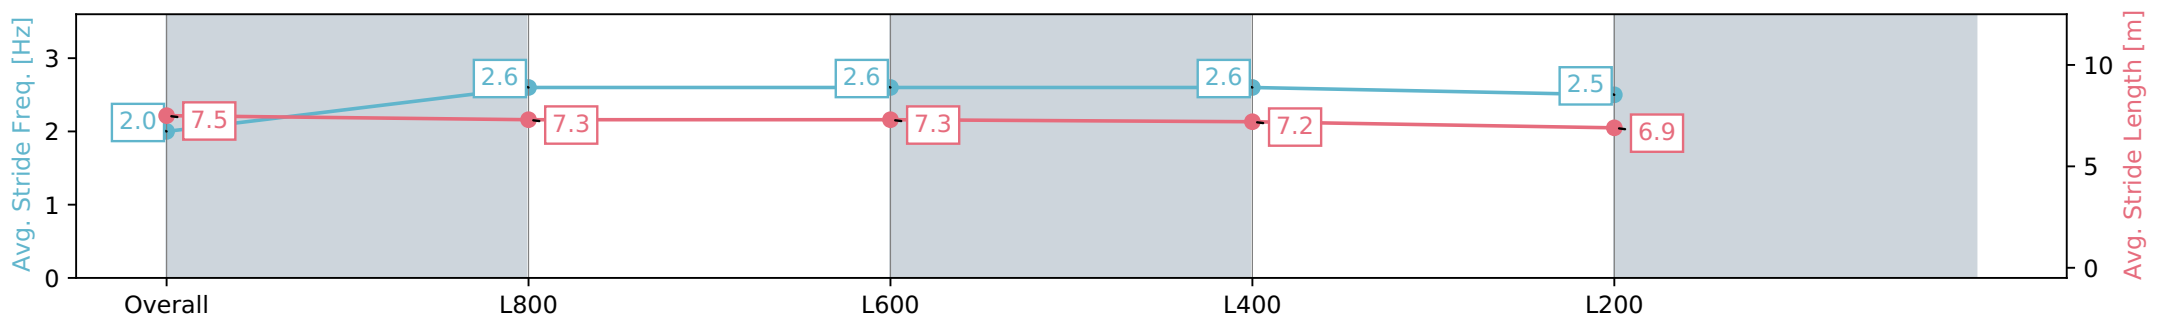

Horse/Jockey Name	EVERLY/Jacob Opperman
Finish Rank	5
Fastest Section Time (Section)	0:10.62 (L800)
Top Speed [km/h] (Section)	69.4 (Overall)
Race State	Finished

Morphettville Parks SA - Professional
Race 6: Sportsbet Fast Form Handicap (Heat of Festival State Sprint Series) - 1000m

20 April 2024 - 2:24PM

Track Rating: Good 4, Weather: Fine, Rail Position: True

Section	Overall	L800	L600	L400	L200
Section Times	0:58.13 [5] (0:14.36)	0:43.77 [11] (0:10.62)	0:33.15 [10] (0:10.80)	0:22.35 [9] (0:10.95)	0:11.40 [8] (0:11.40)
Average Speed [km/h]	50.1	68.4	67.9	66.6	62.9
Top Speed [km/h]	67.7	69.4	68.8	68.5	64.9
Avg. Dist. to Rail [m]	11.6	3.5	3.6	6.1	7.1
Avg. Stride Freq. [Hz]	2.0	2.6	2.6	2.6	2.5
Avg. Stride Length [m]	7.5	7.3	7.3	7.2	6.9

- [ ] Ranking at each section and finish
- -:-:- No data available at this section
- NA No data available