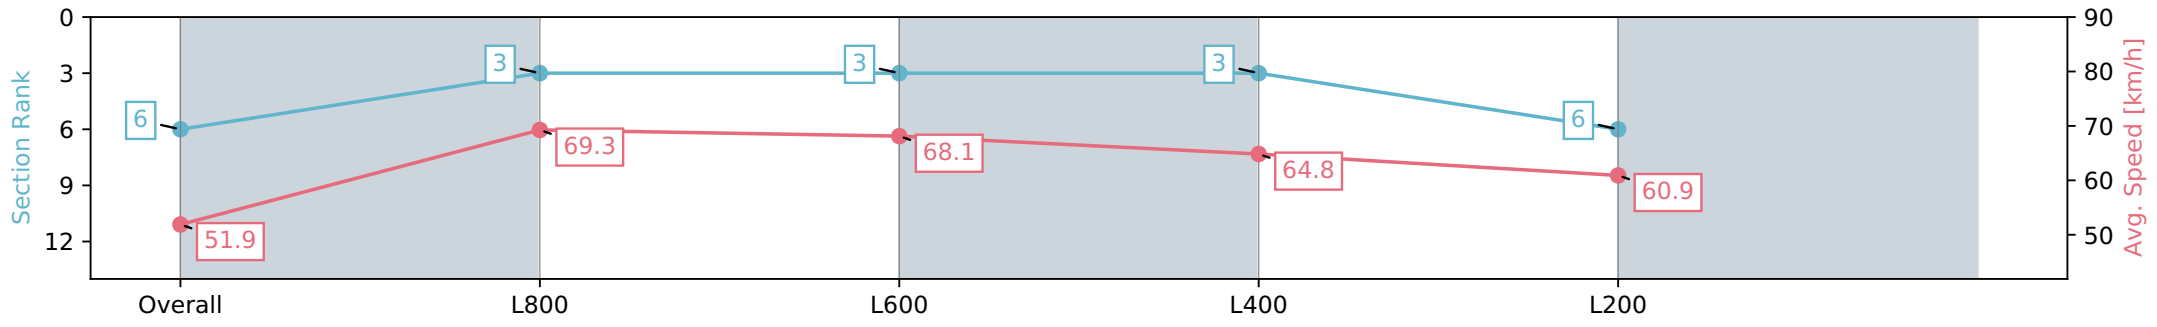

Horse/Jockey Name	LARKHAM/Alana Livesey
Finish Rank	6
Fastest Section Time (Section)	0:10.51 (L800)
Top Speed [km/h] (Section)	70.5 (Overall)
Race State	Finished

Morphettville Parks SA - Professional
Race 6: Sportsbet Fast Form Handicap (Heat of Festival State Sprint Series) - 1000m

20 April 2024 - 2:24PM

Track Rating: Good 4, Weather: Fine, Rail Position: True

Section	Overall	L800	L600	L400	L200
Section Times	0:58.26 [6] (0:13.87)	0:44.39 [3] (0:10.51)	0:33.88 [3] (0:10.83)	0:23.05 [3] (0:11.28)	0:11.76 [6] (0:11.76)
Average Speed [km/h]	51.9	69.3	68.1	64.8	60.9
Top Speed [km/h]	68.0	70.5	69.0	66.7	63.6
Avg. Dist. to Rail [m]	10.4	4.0	4.7	7.4	6.0
Avg. Stride Freq. [Hz]	2.0	2.5	2.5	2.5	2.4
Avg. Stride Length [m]	8.0	7.6	7.6	7.2	7.1

- [ ] Ranking at each section and finish
- -:-:- No data available at this section
- NA No data available