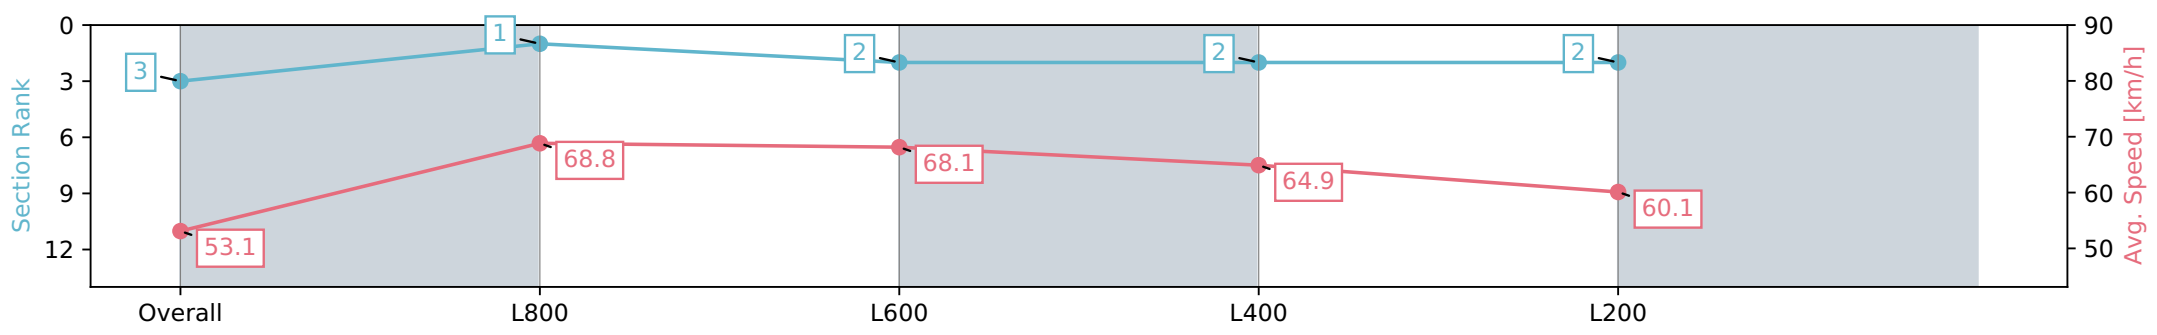

Horse/Jockey Name	CHOSEN BLONDE/Felicity Atkinson
Finish Rank	3
Fastest Section Time (Section)	0:10.53 (L800)
Top Speed [km/h] (Section)	69.4 (Overall)
Race State	Finished

Morphettville Parks SA - Professional
Race 6: Sportsbet Fast Form Handicap (Heat of Festival State Sprint Series) - 1000m

20 April 2024 - 2:24PM

Track Rating: Good 4, Weather: Fine, Rail Position: True

Section	Overall	L800	L600	L400	L200
Section Times	0:57.92 [3] (0:13.56)	0:44.35 [1] (0:10.53)	0:33.82 [2] (0:10.76)	0:23.06 [2] (0:11.14)	0:11.92 [2] (0:11.92)
Average Speed [km/h]	53.1	68.8	68.1	64.9	60.1
Top Speed [km/h]	68.2	69.4	69.4	66.5	63.7
Avg. Dist. to Rail [m]	7.1	2.3	3.0	4.9	6.6
Avg. Stride Freq. [Hz]	2.0	2.5	2.5	2.5	2.4
Avg. Stride Length [m]	7.9	7.4	7.3	7.0	6.8

- [ ] Ranking at each section and finish
- -:-:- No data available at this section
- NA No data available