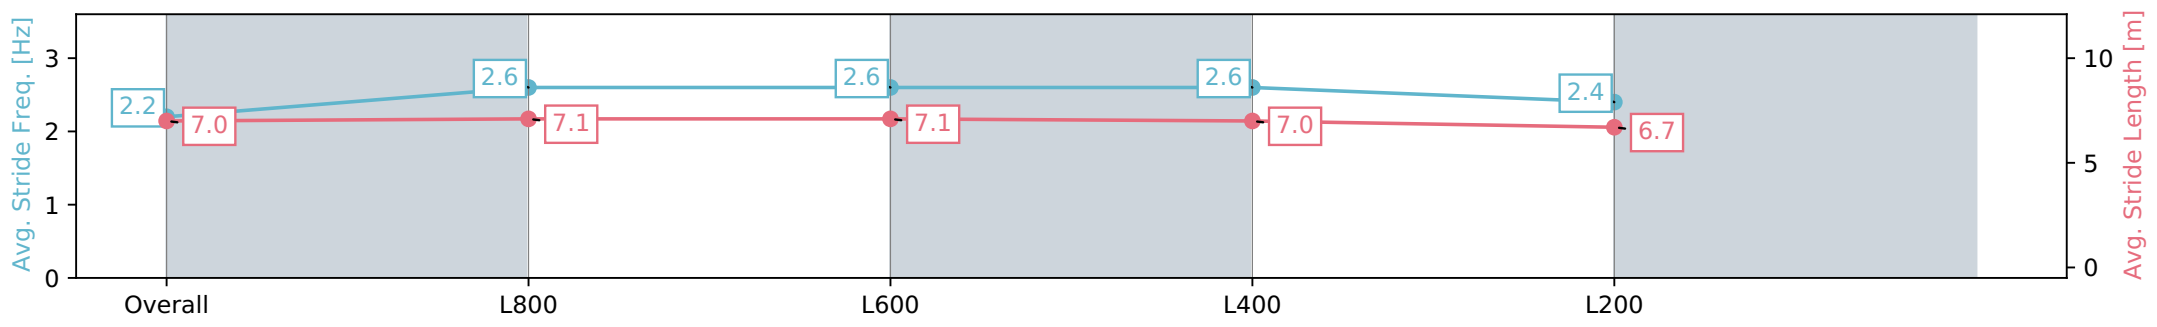

Horse/Jockey Name	STARTIDE/Todd Pannell
Finish Rank	9
Fastest Section Time (Section)	0:10.59 (L800)
Top Speed [km/h] (Section)	68.9 (Overall)
Race State	Finished

Morphettville Parks SA - Professional
Race 6: Sportsbet Fast Form Handicap (Heat of Festival State Sprint Series) - 1000m

20 April 2024 - 2:24PM

Track Rating: Good 4, Weather: Fine, Rail Position: True

Section	Overall	L800	L600	L400	L200
Section Times	0:58.53 [9] (0:14.13)	0:44.40 [7] (0:10.59)	0:33.81 [7] (0:10.76)	0:23.05 [6] (0:10.97)	0:12.08 [4] (0:12.08)
Average Speed [km/h]	51.0	68.7	68.6	66.3	59.3
Top Speed [km/h]	67.2	68.9	68.9	68.4	63.9
Avg. Dist. to Rail [m]	9.1	3.5	4.2	6.2	8.3
Avg. Stride Freq. [Hz]	2.2	2.6	2.6	2.6	2.4
Avg. Stride Length [m]	7.0	7.1	7.1	7.0	6.7

- [ ] Ranking at each section and finish
- -:-:- No data available at this section
- NA No data available