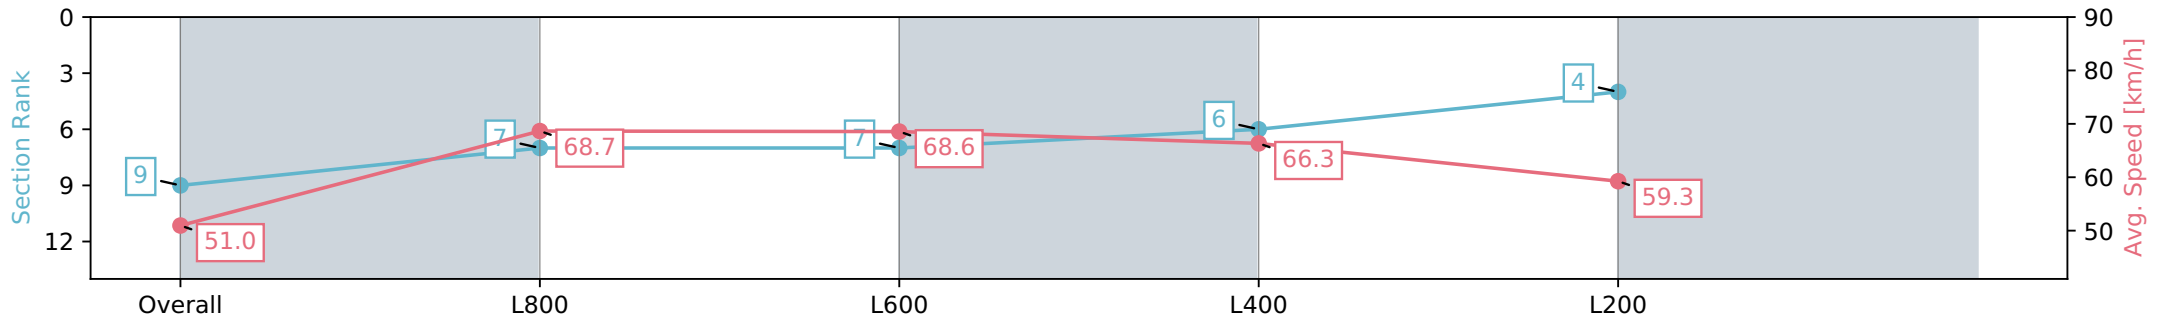

Horse/Jockey Name	STARTIDE/Todd Pannell
Finish Rank	9
Fastest Section Time (Section)	0:10.59 (L800)
Top Speed [km/h] (Section)	68.9 (Overall)
Race State	Finished

Morphettville Parks SA - Professional
Race 6: Sportsbet Fast Form Handicap (Heat of Festival State Sprint Series) - 1000m

20 April 2024 - 2:24PM

Track Rating: Good 4, Weather: Fine, Rail Position: True

Section	Overall	L800	L600	L400	L200
Section Times	0:58.53 [9] (0:14.13)	0:44.40 [7] (0:10.59)	0:33.81 [7] (0:10.76)	0:23.05 [6] (0:10.97)	0:12.08 [4] (0:12.08)
Average Speed [km/h]	51.0	68.7	68.6	66.3	59.3
Top Speed [km/h]	67.2	68.9	68.9	68.4	63.9
Avg. Dist. to Rail [m]	9.1	3.5	4.2	6.2	8.3
Avg. Stride Freq. [Hz]	2.2	2.6	2.6	2.6	2.4
Avg. Stride Length [m]	7.0	7.1	7.1	7.0	6.7

- [ ] Ranking at each section and finish
- -:-:- No data available at this section
- NA No data available