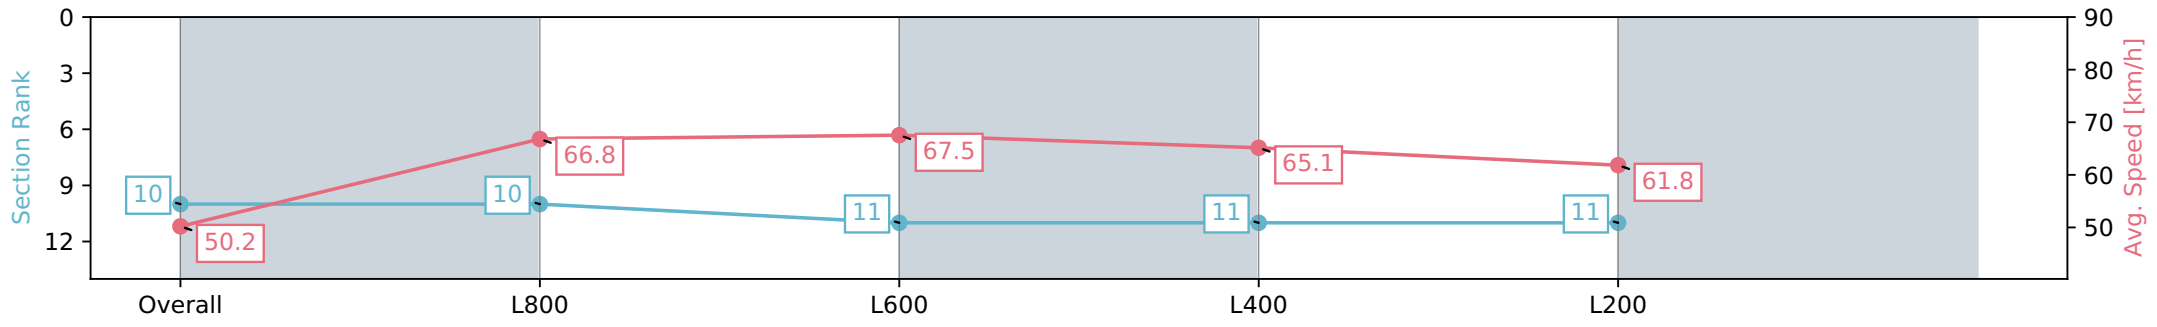

Horse/Jockey Name	HARLEEN/Liam Riordan
Finish Rank	10
Fastest Section Time (Section)	0:10.83 (L600)
Top Speed [km/h] (Section)	68.2 (L800)
Race State	Finished

Morphettville Parks SA - Professional
Race 6: Sportsbet Fast Form Handicap (Heat of Festival State Sprint Series) - 1000m
20 April 2024 - 2:24PM
Track Rating: Good 4, Weather: Fine, Rail Position: True

Section	Overall	L800	L600	L400	L200
Section Times	0:58.77 [10] (0:14.34)	0:44.43 [10] (0:10.87)	0:33.56 [11] (0:10.83)	0:22.73 [11] (0:11.14)	0:11.59 [11] (0:11.59)
Average Speed [km/h]	50.2	66.8	67.5	65.1	61.8
Top Speed [km/h]	66.1	67.6	68.2	67.0	64.5
Avg. Dist. to Rail [m]	11.5	4.5	2.6	6.1	7.4
Avg. Stride Freq. [Hz]	2.1	2.5	2.5	2.5	2.4
Avg. Stride Length [m]	7.3	7.5	7.6	7.2	7.2

Report Created: Sat 20 April 2024 15:18:07 GMT+10 (Note: Timing is based on positional data)

- [ ] Ranking at each section and finish
- -:-:- No data available at this section
- NA No data available