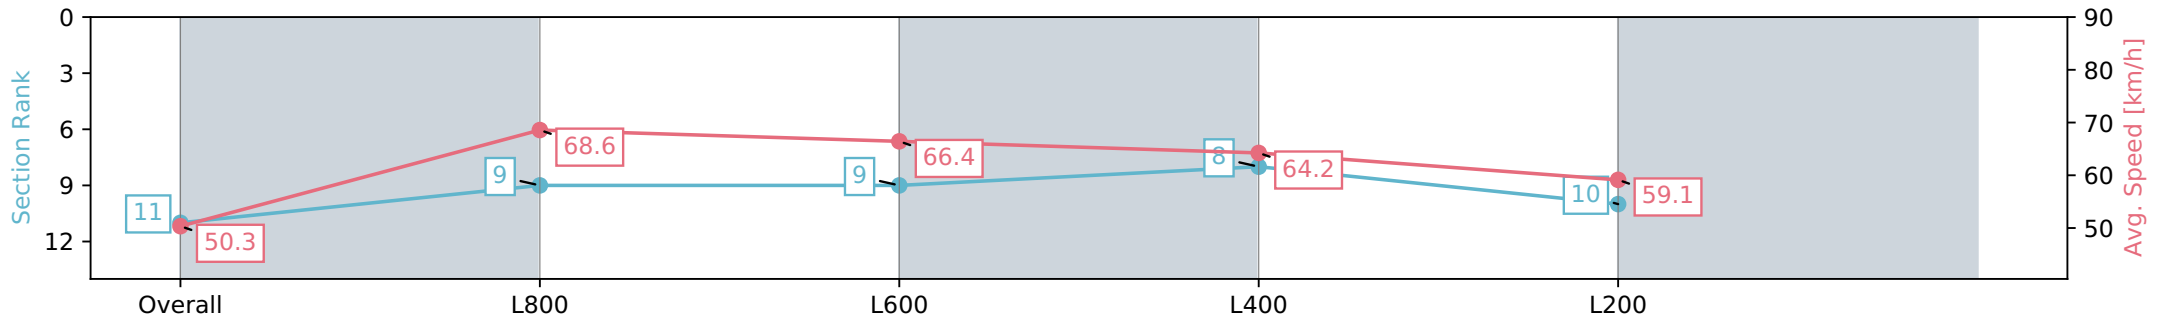

Horse/Jockey Name	HE'S PURRING/Callan Murray
Finish Rank	11
Fastest Section Time (Section)	0:10.54 (L800)
Top Speed [km/h] (Section)	69.9 (Overall)
Race State	Finished

Morphettville Parks SA - Professional
Race 6: Sportsbet Fast Form Handicap (Heat of Festival State Sprint Series) - 1000m

20 April 2024 - 2:24PM

Track Rating: Good 4, Weather: Fine, Rail Position: True

Section	Overall	L800	L600	L400	L200
Section Times	0:59.12 [11] (0:14.31)	0:44.81 [9] (0:10.54)	0:34.27 [9] (0:10.89)	0:23.38 [8] (0:11.26)	0:12.12 [10] (0:12.12)
Average Speed [km/h]	50.3	68.6	66.4	64.2	59.1
Top Speed [km/h]	67.5	69.9	67.7	66.5	62.7
Avg. Dist. to Rail [m]	8.3	1.7	1.3	3.7	5.9
Avg. Stride Freq. [Hz]	2.0	2.7	2.6	2.6	2.5
Avg. Stride Length [m]	7.8	7.2	7.0	6.9	6.6

- [ ] Ranking at each section and finish
- -:-:- No data available at this section
- NA No data available