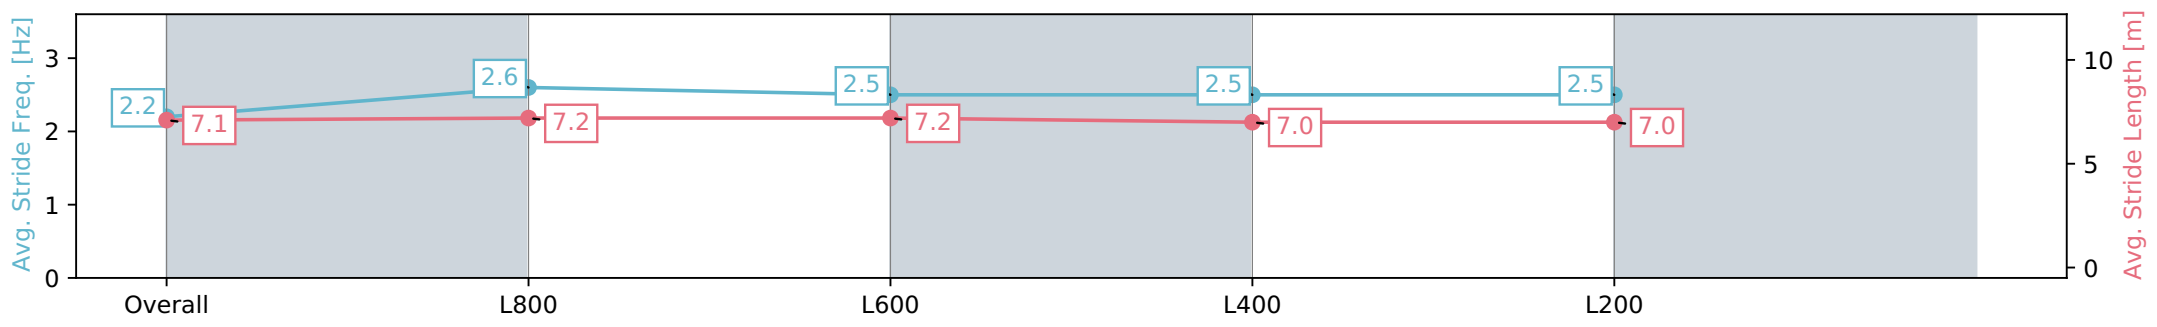

Horse/Jockey Name	HUNTLEY LADY/Lachlan Neindorf
Finish Rank	4
Fastest Section Time (Section)	0:10.51 (L800)
Top Speed [km/h] (Section)	69.8 (Overall)
Race State	Finished

Morphettville Parks SA - Professional
Race 6: Sportsbet Fast Form Handicap (Heat of Festival State Sprint Series) - 1000m

20 April 2024 - 2:24PM

Track Rating: Good 4, Weather: Fine, Rail Position: True

Section	Overall	L800	L600	L400	L200
Section Times	0:58.06 [4] (0:13.97)	0:44.09 [5] (0:10.51)	0:33.58 [5] (0:10.86)	0:22.72 [5] (0:11.15)	0:11.57 [5] (0:11.56)
Average Speed [km/h]	51.5	68.7	67.1	64.8	62.0
Top Speed [km/h]	68.9	69.8	68.1	66.8	63.9
Avg. Dist. to Rail [m]	4.7	1.3	2.1	2.6	2.6
Avg. Stride Freq. [Hz]	2.2	2.6	2.5	2.5	2.5
Avg. Stride Length [m]	7.1	7.2	7.2	7.0	7.0

- [ ] Ranking at each section and finish
- -:-:- No data available at this section
- NA No data available