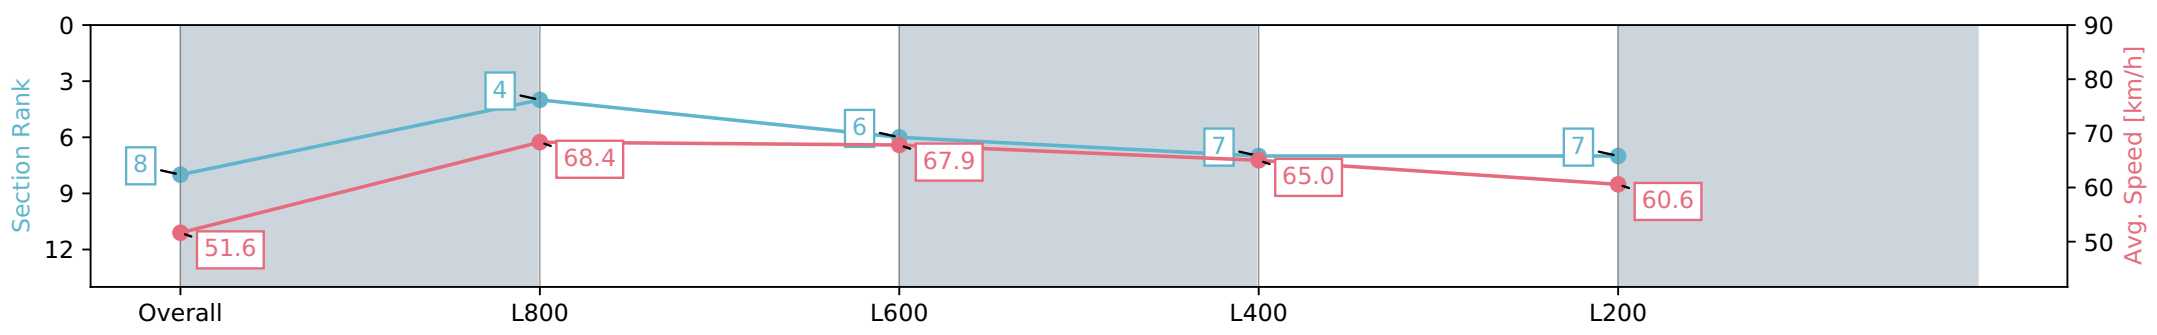

Horse/Jockey Name	SKINDER/Jason Holder
Finish Rank	8
Fastest Section Time (Section)	0:10.65 (L800)
Top Speed [km/h] (Section)	69.2 (Overall)
Race State	Finished

Morphettville Parks SA - Professional
Race 6: Sportsbet Fast Form Handicap (Heat of Festival State Sprint Series) - 1000m

20 April 2024 - 2:24PM

Track Rating: Good 4, Weather: Fine, Rail Position: True

Section	Overall	L800	L600	L400	L200
Section Times	0:58.47 [8] (0:13.94)	0:44.53 [4] (0:10.65)	0:33.88 [6] (0:10.89)	0:22.99 [7] (0:11.15)	0:11.84 [7] (0:11.84)
Average Speed [km/h]	51.6	68.4	67.9	65.0	60.6
Top Speed [km/h]	67.4	69.2	68.1	67.2	63.7
Avg. Dist. to Rail [m]	7.7	3.9	4.7	3.4	2.7
Avg. Stride Freq. [Hz]	1.9	2.5	2.5	2.5	2.4
Avg. Stride Length [m]	8.3	7.5	7.5	7.2	7.1

Report Created: Sat 20 April 2024 15:18:02 GMT+10 (Note: Timing is based on positional data)

- [ ] Ranking at each section and finish
- -:-:- No data available at this section
- NA No data available