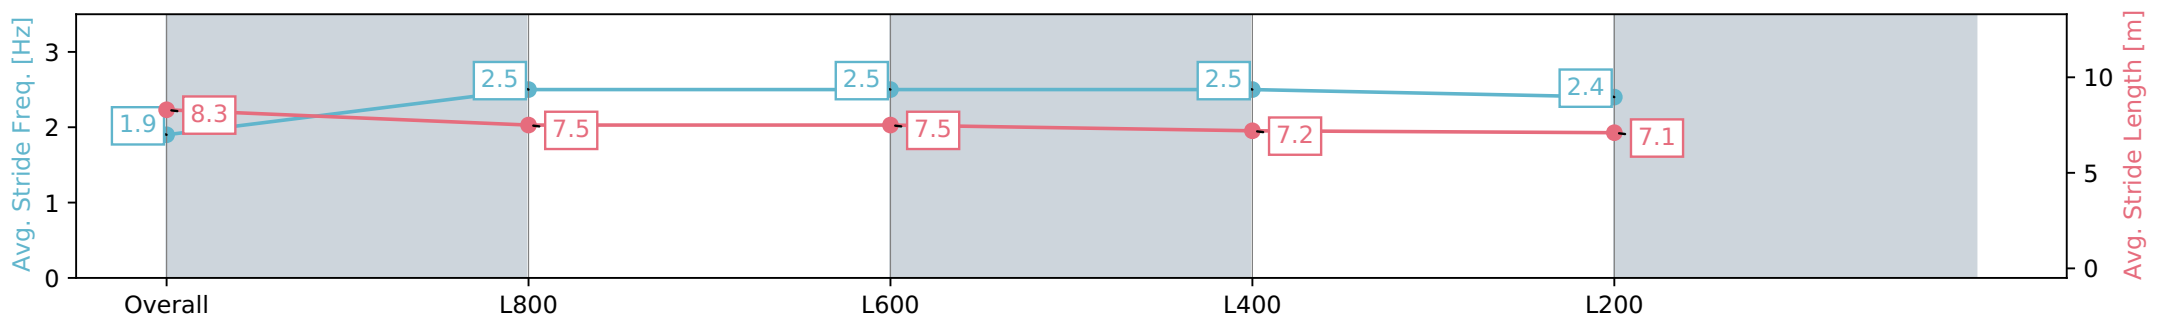

Horse/Jockey Name	SKINDER/Jason Holder
Finish Rank	8
Fastest Section Time (Section)	0:10.65 (L800)
Top Speed [km/h] (Section)	69.2 (Overall)
Race State	Finished

Morphettville Parks SA - Professional
Race 6: Sportsbet Fast Form Handicap (Heat of Festival State Sprint Series) - 1000m

20 April 2024 - 2:24PM

Track Rating: Good 4, Weather: Fine, Rail Position: True

Section	Overall	L800	L600	L400	L200
Section Times	0:58.47 [8] (0:13.94)	0:44.53 [4] (0:10.65)	0:33.88 [6] (0:10.89)	0:22.99 [7] (0:11.15)	0:11.84 [7] (0:11.84)
Average Speed [km/h]	51.6	68.4	67.9	65.0	60.6
Top Speed [km/h]	67.4	69.2	68.1	67.2	63.7
Avg. Dist. to Rail [m]	7.7	3.9	4.7	3.4	2.7
Avg. Stride Freq. [Hz]	1.9	2.5	2.5	2.5	2.4
Avg. Stride Length [m]	8.3	7.5	7.5	7.2	7.1

Report Created: Sat 20 April 2024 15:18:02 GMT+10 (Note: Timing is based on positional data)

- [ ] Ranking at each section and finish
- -:-:- No data available at this section
- NA No data available