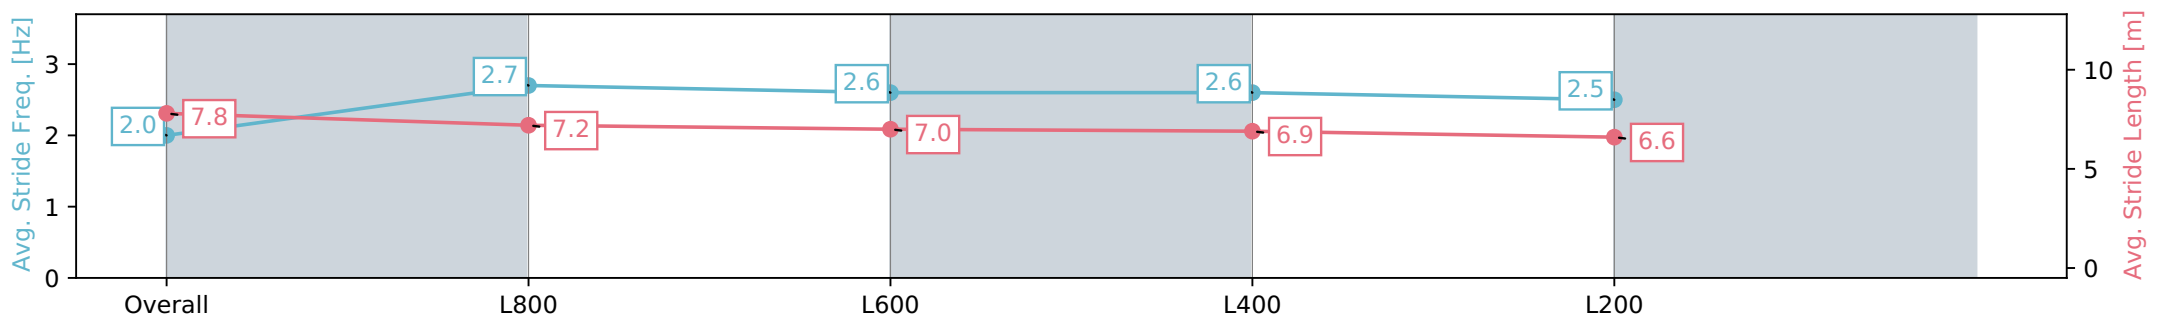

Horse/Jockey Name	HE'S PURRING/Callan Murray
Finish Rank	11
Fastest Section Time (Section)	0:10.54 (L800)
Top Speed [km/h] (Section)	69.9 (Overall)
Race State	Finished

Morphettville Parks SA - Professional
Race 6: Sportsbet Fast Form Handicap (Heat of Festival State Sprint Series) - 1000m

20 April 2024 - 2:24PM

Track Rating: Good 4, Weather: Fine, Rail Position: True

Section	Overall	L800	L600	L400	L200
Section Times	0:59.12 [11] (0:14.31)	0:44.81 [9] (0:10.54)	0:34.27 [9] (0:10.89)	0:23.38 [8] (0:11.26)	0:12.12 [10] (0:12.12)
Average Speed [km/h]	50.3	68.6	66.4	64.2	59.1
Top Speed [km/h]	67.5	69.9	67.7	66.5	62.7
Avg. Dist. to Rail [m]	8.3	1.7	1.3	3.7	5.9
Avg. Stride Freq. [Hz]	2.0	2.7	2.6	2.6	2.5
Avg. Stride Length [m]	7.8	7.2	7.0	6.9	6.6

- [ ] Ranking at each section and finish
- -:-:- No data available at this section
- NA No data available