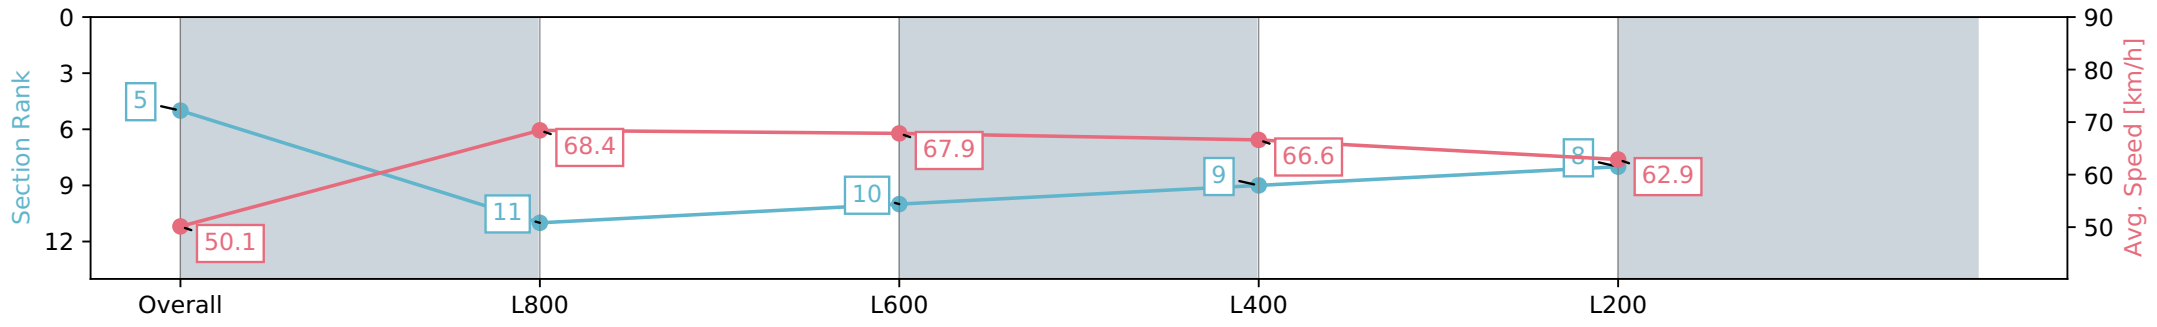

Horse/Jockey Name	EVERLY/Jacob Opperman
Finish Rank	5
Fastest Section Time (Section)	0:10.62 (L800)
Top Speed [km/h] (Section)	69.4 (Overall)
Race State	Finished

Morphettville Parks SA - Professional
Race 6: Sportsbet Fast Form Handicap (Heat of Festival State Sprint Series) - 1000m

20 April 2024 - 2:24PM

Track Rating: Good 4, Weather: Fine, Rail Position: True

Section	Overall	L800	L600	L400	L200
Section Times	0:58.13 [5] (0:14.36)	0:43.77 [11] (0:10.62)	0:33.15 [10] (0:10.80)	0:22.35 [9] (0:10.95)	0:11.40 [8] (0:11.40)
Average Speed [km/h]	50.1	68.4	67.9	66.6	62.9
Top Speed [km/h]	67.7	69.4	68.8	68.5	64.9
Avg. Dist. to Rail [m]	11.6	3.5	3.6	6.1	7.1
Avg. Stride Freq. [Hz]	2.0	2.6	2.6	2.6	2.5
Avg. Stride Length [m]	7.5	7.3	7.3	7.2	6.9

- [ ] Ranking at each section and finish
- -:-:- No data available at this section
- NA No data available