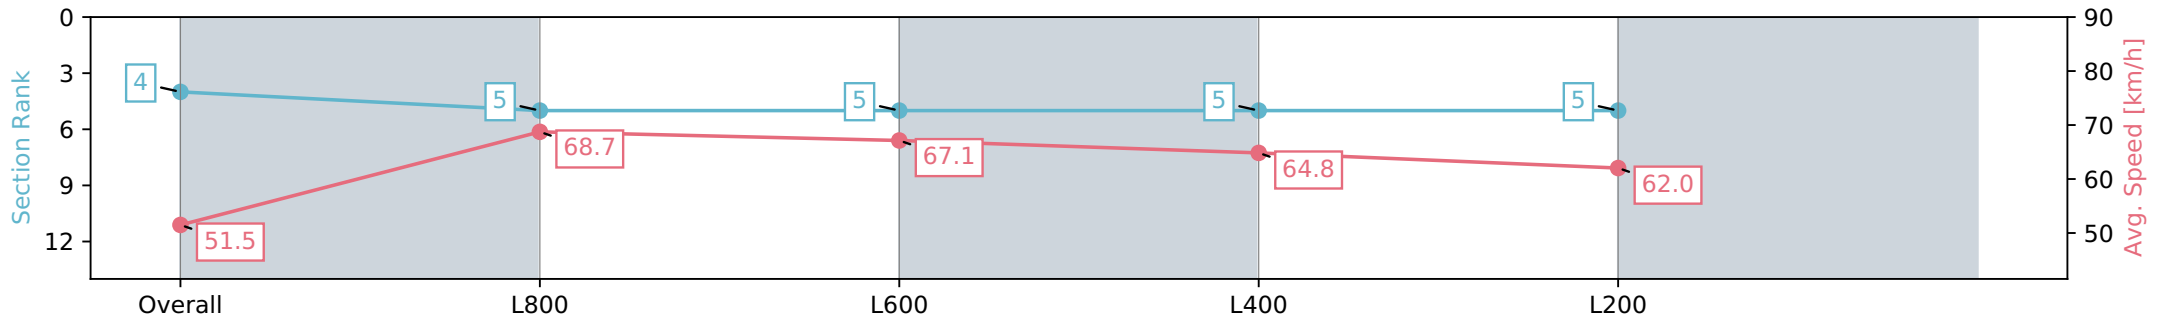

Horse/Jockey Name	HUNTLEY LADY/Lachlan Neindorf
Finish Rank	4
Fastest Section Time (Section)	0:10.51 (L800)
Top Speed [km/h] (Section)	69.8 (Overall)
Race State	Finished

Morphettville Parks SA - Professional
Race 6: Sportsbet Fast Form Handicap (Heat of Festival State Sprint Series) - 1000m

20 April 2024 - 2:24PM

Track Rating: Good 4, Weather: Fine, Rail Position: True

Section	Overall	L800	L600	L400	L200
Section Times	0:58.06 [4] (0:13.97)	0:44.09 [5] (0:10.51)	0:33.58 [5] (0:10.86)	0:22.72 [5] (0:11.15)	0:11.57 [5] (0:11.56)
Average Speed [km/h]	51.5	68.7	67.1	64.8	62.0
Top Speed [km/h]	68.9	69.8	68.1	66.8	63.9
Avg. Dist. to Rail [m]	4.7	1.3	2.1	2.6	2.6
Avg. Stride Freq. [Hz]	2.2	2.6	2.5	2.5	2.5
Avg. Stride Length [m]	7.1	7.2	7.2	7.0	7.0

- [ ] Ranking at each section and finish
- -:-:- No data available at this section
- NA No data available