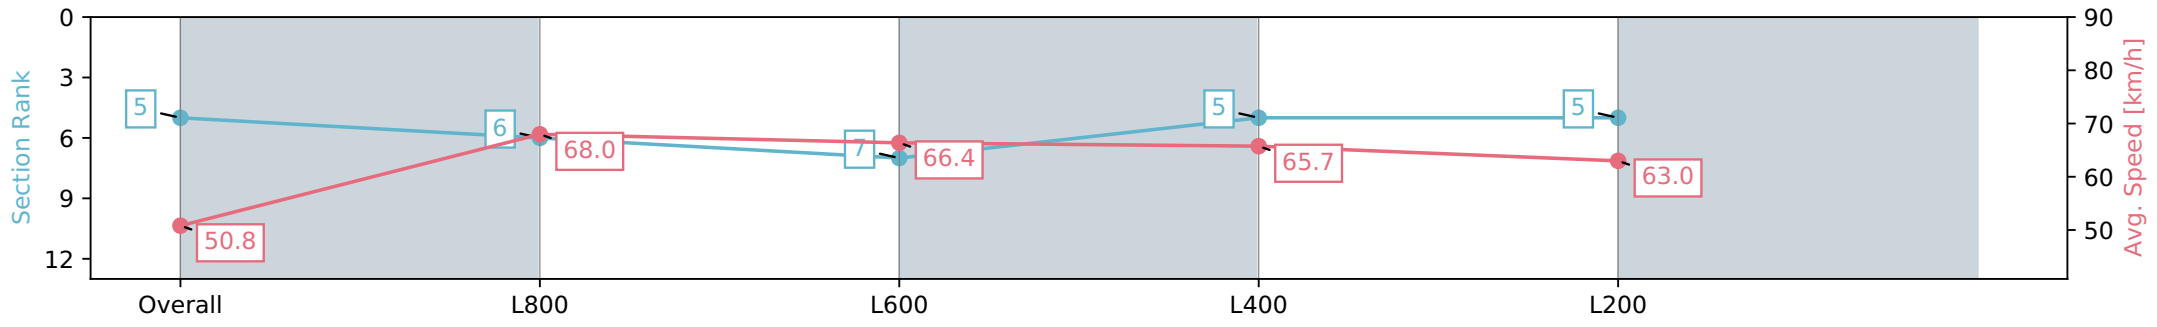

Horse/Jockey Name	EGYPTIAN TYCOON/Caitlin Jones
Finish Rank	5
Fastest Section Time (Section)	0:10.62 (L800)
Top Speed [km/h] (Section)	69.0 (Overall)
Race State	Finished

Morphettville Parks SA - Professional
Race 5: Sportsbet Same Race Multi Handicap (Heat of Festival State Sprint Series) - 1000m
20 April 2024 - 1:48PM
Track Rating: Good 4, Weather: Fine, Rail Position: True

Section	Overall	L800	L600	L400	L200
Section Times	0:58.07 [5] (0:14.16)	0:43.91 [6] (0:10.62)	0:33.29 [7] (0:10.89)	0:22.40 [5] (0:11.00)	0:11.40 [5] (0:11.40)
Average Speed [km/h]	50.8	68.0	66.4	65.7	63.0
Top Speed [km/h]	68.0	69.0	67.8	66.2	65.6
Avg. Dist. to Rail [m]	3.7	1.9	0.9	2.9	5.7
Avg. Stride Freq. [Hz]	2.4	2.5	2.4	2.5	2.5
Avg. Stride Length [m]	6.6	7.6	7.5	7.3	7.0

Report Created: Sat 20 April 2024 15:02:09 GMT+10 (Note: Timing is based on positional data)

- [ ] Ranking at each section and finish
- -:-:- No data available at this section
- NA No data available