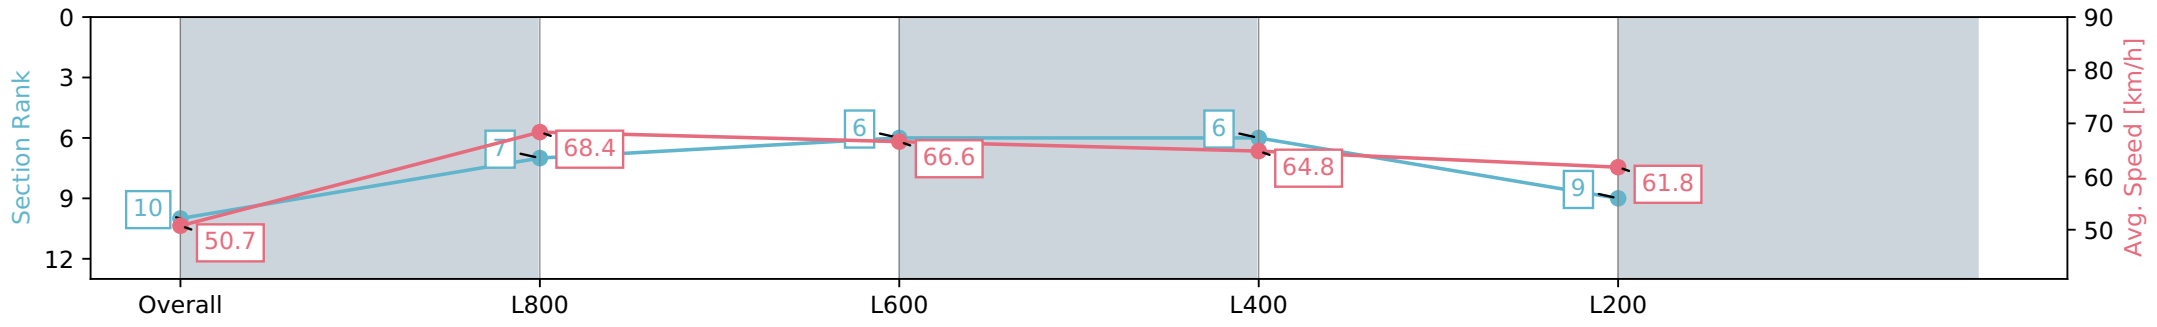

Horse/Jockey Name	MESSERSCHMITT/Rochelle Milnes
Finish Rank	10
Fastest Section Time (Section)	0:10.56 (L800)
Top Speed [km/h] (Section)	69.5 (Overall)
Race State	Finished

Morphettville Parks SA - Professional
Race 5: Sportsbet Same Race Multi Handicap (Heat of Festival State Sprint Series) - 1000m

20 April 2024 - 1:48PM

Track Rating: Good 4, Weather: Fine, Rail Position: True

Section	Overall	L800	L600	L400	L200
Section Times	0:58.46 [10] (0:14.20)	0:44.26 [7] (0:10.56)	0:33.69 [6] (0:10.92)	0:22.77 [6] (0:11.15)	0:11.62 [9] (0:11.62)
Average Speed [km/h]	50.7	68.4	66.6	64.8	61.8
Top Speed [km/h]	68.1	69.5	67.3	65.6	64.4
Avg. Dist. to Rail [m]	3.8	1.9	1.5	2.3	3.6
Avg. Stride Freq. [Hz]	2.4	2.6	2.5	2.5	2.4
Avg. Stride Length [m]	6.5	7.5	7.4	7.2	7.0

- [ ] Ranking at each section and finish
- -:-:- No data available at this section
- NA No data available