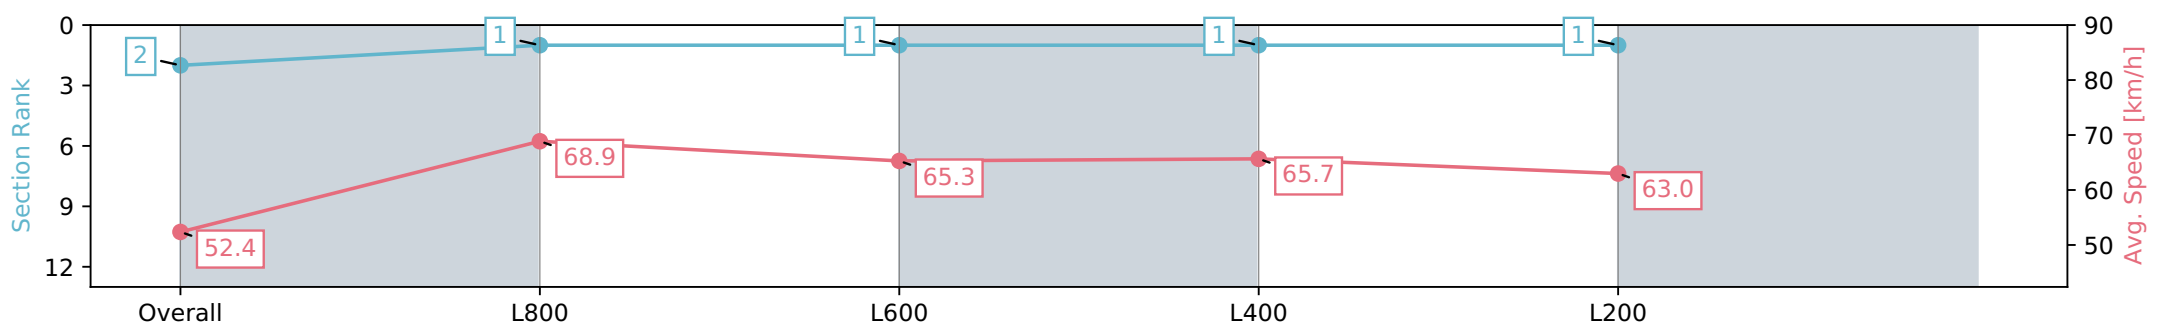

Horse/Jockey Name	SHADOWFAX/Teagan Voorham
Finish Rank	2
Fastest Section Time (Section)	0:10.47 (L800)
Top Speed [km/h] (Section)	69.9 (Overall)
Race State	Finished

Morphettville Parks SA - Professional
Race 5: Sportsbet Same Race Multi Handicap (Heat of Festival State Sprint Series) - 1000m

20 April 2024 - 1:48PM

Track Rating: Good 4, Weather: Fine, Rail Position: True

Section	Overall	L800	L600	L400	L200
Section Times	0:57.71 [2] (0:13.76)	0:43.95 [1] (0:10.47)	0:33.48 [1] (0:11.11)	0:22.37 [1] (0:10.96)	0:11.41 [1] (0:11.41)
Average Speed [km/h]	52.4	68.9	65.3	65.7	63.0
Top Speed [km/h]	68.3	69.9	66.6	67.7	64.7
Avg. Dist. to Rail [m]	4.6	1.0	1.5	0.4	1.0
Avg. Stride Freq. [Hz]	2.5	2.5	2.4	2.4	2.4
Avg. Stride Length [m]	6.5	7.5	7.4	7.5	7.3

- [ ] Ranking at each section and finish
- -:-:- No data available at this section
- NA No data available