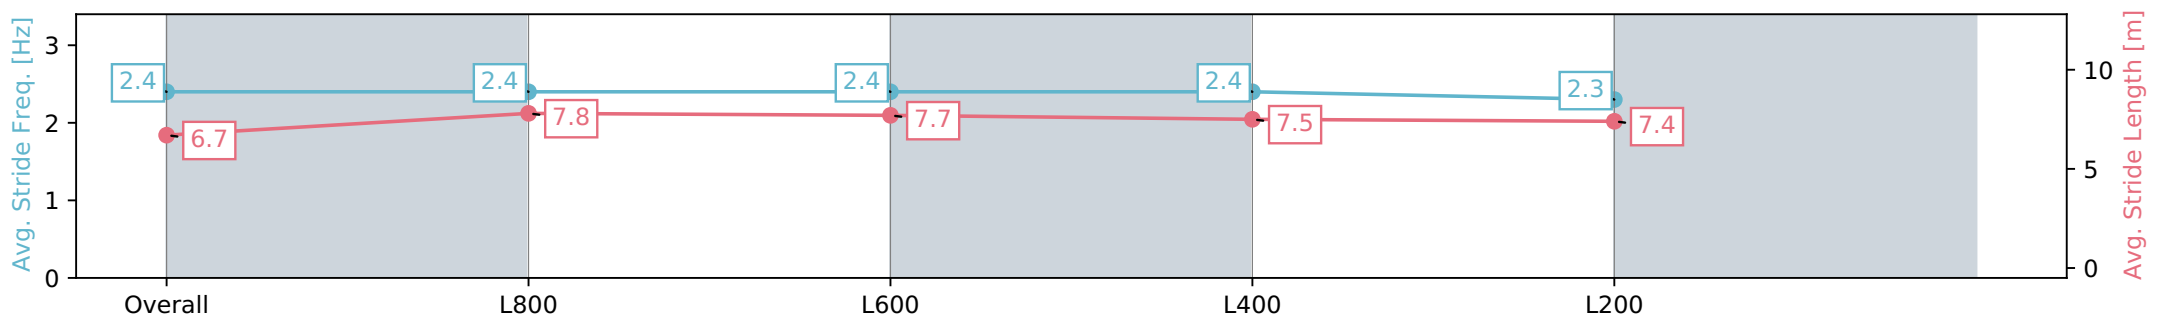

Horse/Jockey Name	DAWN ISSUE/Liam Riordan
Finish Rank	4
Fastest Section Time (Section)	0:10.56 (L800)
Top Speed [km/h] (Section)	69.5 (Overall)
Race State	Finished

Morphettville Parks SA - Professional
Race 5: Sportsbet Same Race Multi Handicap (Heat of Festival State Sprint Series) - 1000m

20 April 2024 - 1:48PM

Track Rating: Good 4, Weather: Fine, Rail Position: True

Section	Overall	L800	L600	L400	L200
Section Times	0:58.02 [4] (0:13.82)	0:44.20 [2] (0:10.56)	0:33.63 [2] (0:10.97)	0:22.66 [2] (0:11.10)	0:11.56 [2] (0:11.56)
Average Speed [km/h]	52.1	68.3	66.3	65.2	62.0
Top Speed [km/h]	68.3	69.5	67.7	66.6	63.9
Avg. Dist. to Rail [m]	5.4	2.2	1.9	2.5	2.2
Avg. Stride Freq. [Hz]	2.4	2.4	2.4	2.4	2.3
Avg. Stride Length [m]	6.7	7.8	7.7	7.5	7.4

- [ ] Ranking at each section and finish
- -:-:- No data available at this section
- NA No data available