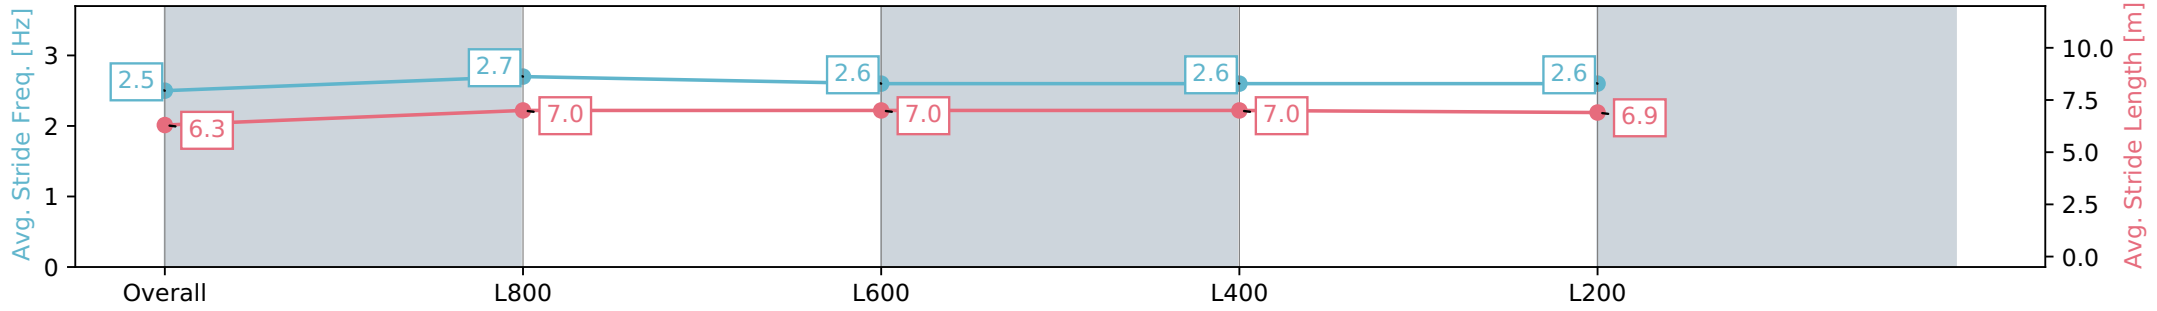

Horse/Jockey Name	ROCKSTAR MEGGSY/Alana Livesey
Finish Rank	3
Fastest Section Time (Section)	0:10.69 (L800)
Top Speed [km/h] (Section)	68.8 (L800)
Race State	Finished

Morphettville Parks SA - Professional
Race 5: Sportsbet Same Race Multi Handicap (Heat of Festival State Sprint Series) - 1000m

20 April 2024 - 1:48PM

Track Rating: Good 4, Weather: Fine, Rail Position: True

Section	Overall	L800	L600	L400	L200
Section Times	0:58.01 [3] (0:14.33)	0:43.68 [8] (0:10.69)	0:32.99 [9] (0:10.86)	0:22.13 [9] (0:10.89)	0:11.24 [6] (0:11.24)
Average Speed [km/h]	50.2	67.8	67.3	66.7	63.8
Top Speed [km/h]	66.0	68.6	68.8	68.0	67.2
Avg. Dist. to Rail [m]	5.1	2.8	2.8	4.0	7.0
Avg. Stride Freq. [Hz]	2.5	2.7	2.6	2.6	2.6
Avg. Stride Length [m]	6.3	7.0	7.0	7.0	6.9

- [ ] Ranking at each section and finish
- -:-:- No data available at this section
- NA No data available