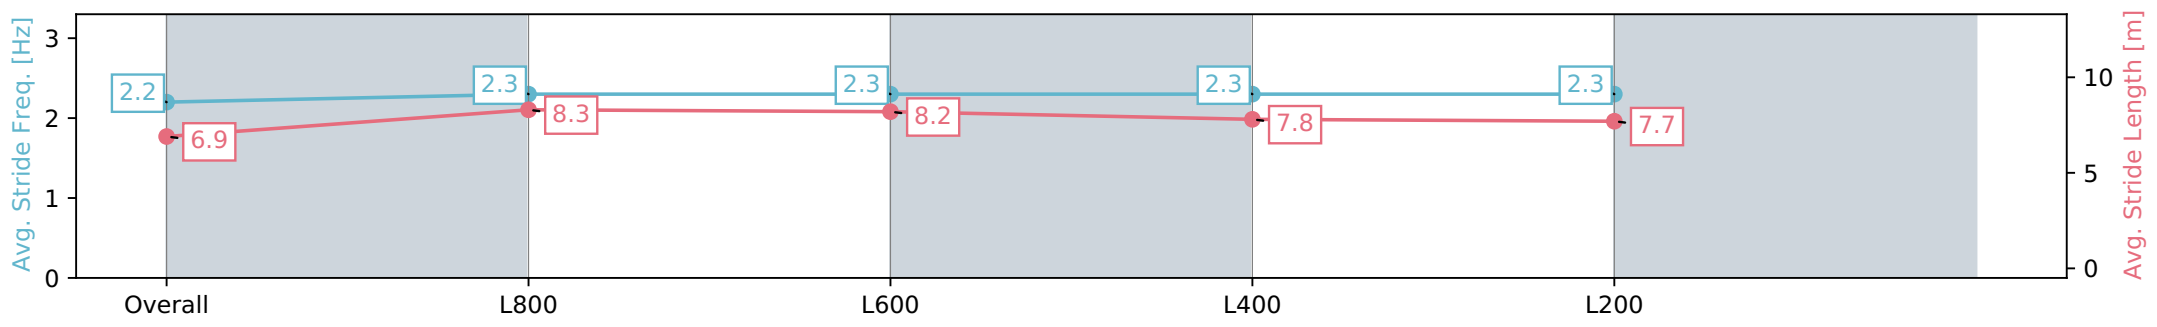

Horse/Jockey Name	STREETCAR APOLLO/Jason Holder
Finish Rank	9
Fastest Section Time (Section)	0:10.60 (L800)
Top Speed [km/h] (Section)	69.3 (L800)
Race State	Finished

Morphettville Parks SA - Professional
Race 5: Sportsbet Same Race Multi Handicap (Heat of Festival State Sprint Series) - 1000m

20 April 2024 - 1:48PM

Track Rating: Good 4, Weather: Fine, Rail Position: True

Section	Overall	L800	L600	L400	L200
Section Times	0:58.35 [9] (0:14.79)	0:43.56 [10] (0:10.60)	0:32.96 [10] (0:10.66)	0:22.30 [10] (0:10.95)	0:11.35 [10] (0:11.35)
Average Speed [km/h]	48.7	68.2	68.2	66.2	63.1
Top Speed [km/h]	67.0	69.0	69.3	67.5	65.7
Avg. Dist. to Rail [m]	5.7	1.9	1.6	5.2	9.3
Avg. Stride Freq. [Hz]	2.2	2.3	2.3	2.3	2.3
Avg. Stride Length [m]	6.9	8.3	8.2	7.8	7.7

- [ ] Ranking at each section and finish
- -:-:- No data available at this section
- NA No data available