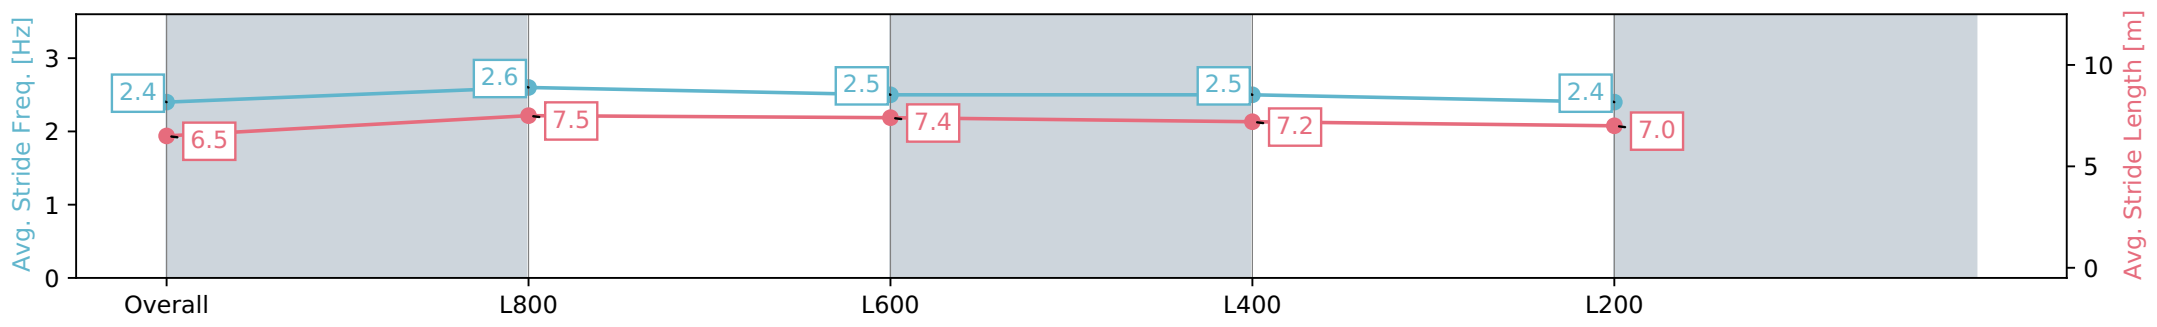

Horse/Jockey Name	MESSERSCHMITT/Rochelle Milnes
Finish Rank	10
Fastest Section Time (Section)	0:10.56 (L800)
Top Speed [km/h] (Section)	69.5 (Overall)
Race State	Finished

Morphettville Parks SA - Professional
Race 5: Sportsbet Same Race Multi Handicap (Heat of Festival State Sprint Series) - 1000m

20 April 2024 - 1:48PM

Track Rating: Good 4, Weather: Fine, Rail Position: True

Section	Overall	L800	L600	L400	L200
Section Times	0:58.46 [10] (0:14.20)	0:44.26 [7] (0:10.56)	0:33.69 [6] (0:10.92)	0:22.77 [6] (0:11.15)	0:11.62 [9] (0:11.62)
Average Speed [km/h]	50.7	68.4	66.6	64.8	61.8
Top Speed [km/h]	68.1	69.5	67.3	65.6	64.4
Avg. Dist. to Rail [m]	3.8	1.9	1.5	2.3	3.6
Avg. Stride Freq. [Hz]	2.4	2.6	2.5	2.5	2.4
Avg. Stride Length [m]	6.5	7.5	7.4	7.2	7.0

- [ ] Ranking at each section and finish
- -:-:- No data available at this section
- NA No data available