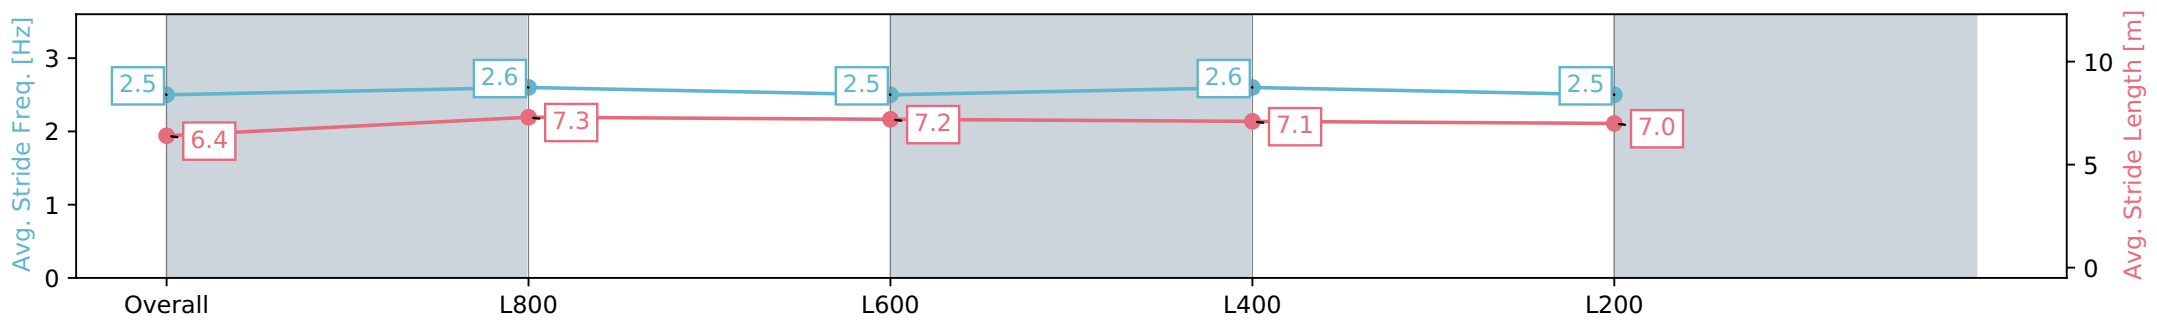

Horse/Jockey Name	TOI ET MOI/Kayla Crowther
Finish Rank	8
Fastest Section Time (Section)	0:10.67 (L800)
Top Speed [km/h] (Section)	69.4 (Overall)
Race State	Finished

Morphettville Parks SA - Professional
Race 5: Sportsbet Same Race Multi Handicap (Heat of Festival State Sprint Series) - 1000m

20 April 2024 - 1:48PM

Track Rating: Good 4, Weather: Fine, Rail Position: True

Section	Overall	L800	L600	L400	L200
Section Times	0:58.24 [8] (0:14.07)	0:44.17 [5] (0:10.67)	0:33.50 [5] (0:11.06)	0:22.44 [7] (0:11.00)	0:11.44 [7] (0:11.44)
Average Speed [km/h]	51.2	68.1	66.6	66.0	62.6
Top Speed [km/h]	67.6	69.4	69.1	66.7	65.6
Avg. Dist. to Rail [m]	5.7	3.3	4.3	4.5	7.2
Avg. Stride Freq. [Hz]	2.5	2.6	2.5	2.6	2.5
Avg. Stride Length [m]	6.4	7.3	7.2	7.1	7.0

- [ ] Ranking at each section and finish
- -:-:- No data available at this section
- NA No data available