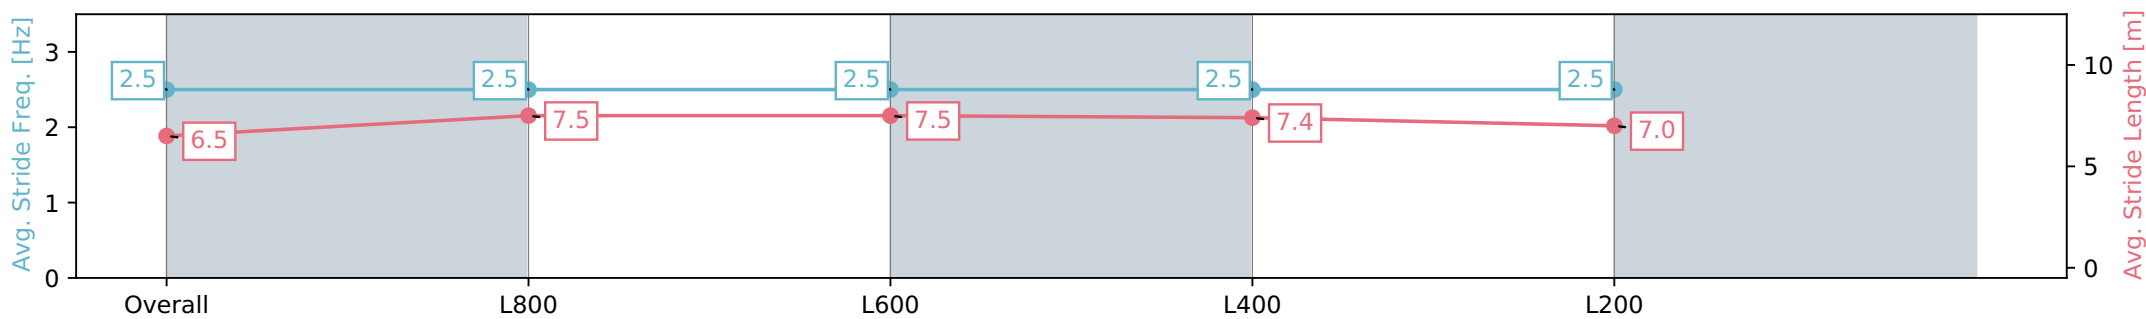

Section	Overall	L800	L600	L400	L200
Section Times	0:57.68 [1] (0:14.05)	0:43.63 [4] (0:10.50)	0:33.13 [3] (0:10.95)	0:22.18 [3] (0:10.99)	0:11.19 [3] (0:11.19)
Average Speed [km/h]	51.3	68.6	65.9	65.5	64.1
Top Speed [km/h]	68.5	69.9	67.1	66.2	66.2
Avg. Dist. to Rail [m]	2.4	0.8	0.4	0.6	0.3
Avg. Stride Freq. [Hz]	2.5	2.5	2.5	2.5	2.5
Avg. Stride Length [m]	6.5	7.5	7.5	7.4	7.0