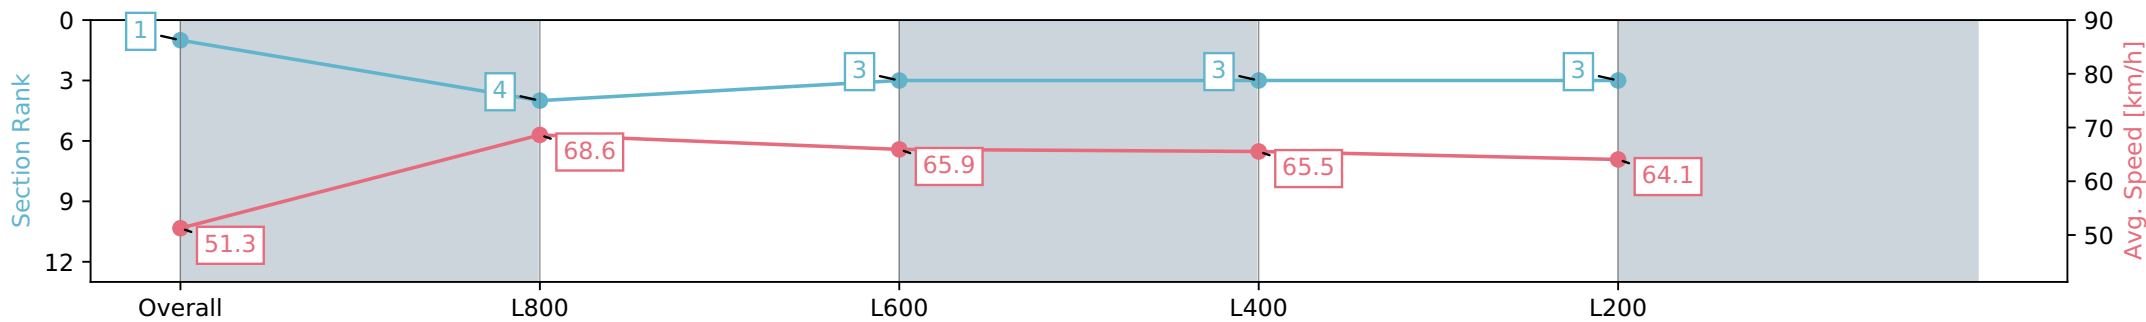

Section	Overall	L800	L600	L400	L200
Section Times	0:57.68 [1] (0:14.05)	0:43.63 [4] (0:10.50)	0:33.13 [3] (0:10.95)	0:22.18 [3] (0:10.99)	0:11.19 [3] (0:11.19)
Average Speed [km/h]	51.3	68.6	65.9	65.5	64.1
Top Speed [km/h]	68.5	69.9	67.1	66.2	66.2
Avg. Dist. to Rail [m]	2.4	0.8	0.4	0.6	0.3
Avg. Stride Freq. [Hz]	2.5	2.5	2.5	2.5	2.5
Avg. Stride Length [m]	6.5	7.5	7.5	7.4	7.0