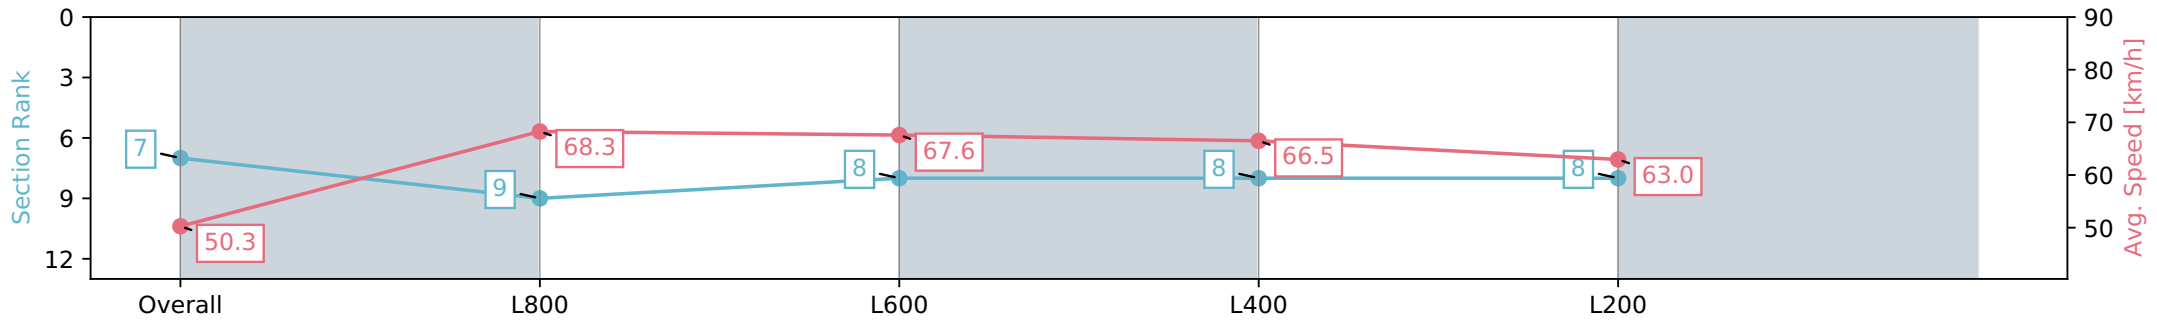

Horse/Jockey Name	MY HARUCONI/Lachlan Neindorf
Finish Rank	7
Fastest Section Time (Section)	0:10.62 (L800)
Top Speed [km/h] (Section)	69.0 (Overall)
Race State	Finished

Morphettville Parks SA - Professional
Race 5: Sportsbet Same Race Multi Handicap (Heat of Festival State Sprint Series) - 1000m
20 April 2024 - 1:48PM
Track Rating: Good 4, Weather: Fine, Rail Position: True

Section	Overall	L800	L600	L400	L200
Section Times	0:58.22 [7] (0:14.34)	0:43.88 [9] (0:10.62)	0:33.26 [8] (0:10.91)	0:22.35 [8] (0:10.96)	0:11.39 [8] (0:11.39)
Average Speed [km/h]	50.3	68.3	67.6	66.5	63.0
Top Speed [km/h]	67.0	69.0	68.9	68.0	65.6
Avg. Dist. to Rail [m]	7.4	3.5	4.1	6.9	9.1
Avg. Stride Freq. [Hz]	2.4	2.5	2.5	2.6	2.5
Avg. Stride Length [m]	6.2	7.2	7.5	7.0	6.9

Report Created: Sat 20 April 2024 15:02:13 GMT+10 (Note: Timing is based on positional data)

- [ ] Ranking at each section and finish
- -:-:- No data available at this section
- NA No data available