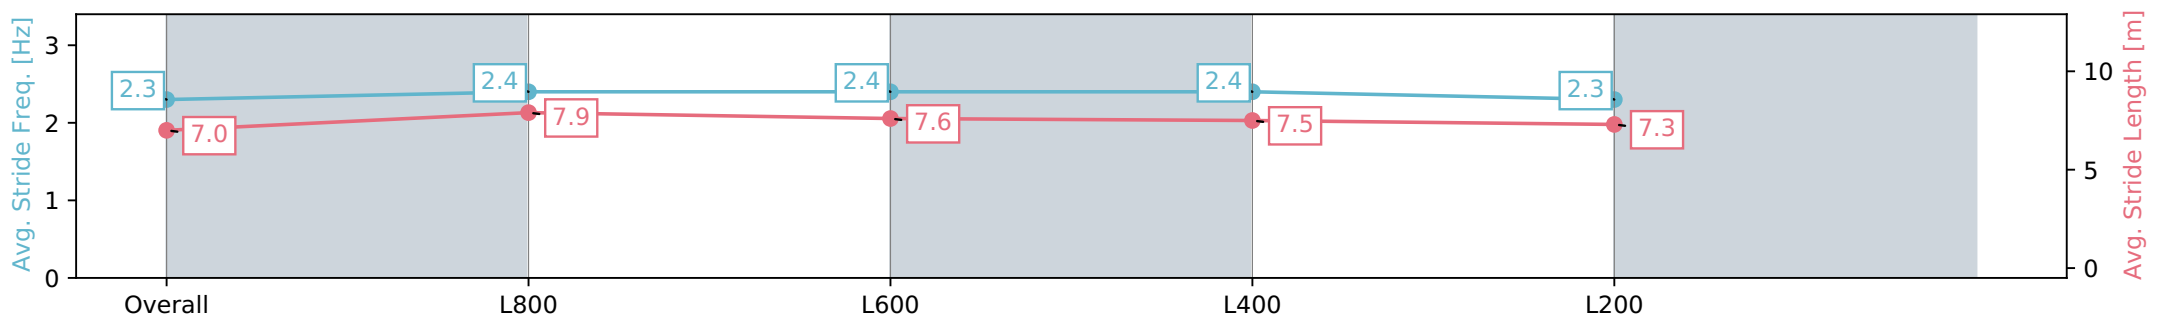

Horse/Jockey Name	PURE BLISS/Jake Toeroek
Finish Rank	6
Fastest Section Time (Section)	0:10.60 (L800)
Top Speed [km/h] (Section)	69.3 (Overall)
Race State	Finished

Morphettville Parks SA - Professional
Race 5: Sportsbet Same Race Multi Handicap (Heat of Festival State Sprint Series) - 1000m

20 April 2024 - 1:48PM

Track Rating: Good 4, Weather: Fine, Rail Position: True

Section	Overall	L800	L600	L400	L200
Section Times	0:58.19 [6] (0:13.97)	0:44.22 [3] (0:10.60)	0:33.62 [4] (0:11.00)	0:22.62 [4] (0:11.00)	0:11.62 [4] (0:11.62)
Average Speed [km/h]	51.6	68.6	66.8	66.1	61.7
Top Speed [km/h]	68.8	69.3	68.8	68.1	66.0
Avg. Dist. to Rail [m]	7.0	3.4	3.8	4.5	5.0
Avg. Stride Freq. [Hz]	2.3	2.4	2.4	2.4	2.3
Avg. Stride Length [m]	7.0	7.9	7.6	7.5	7.3

Report Created: Sat 20 April 2024 15:02:11 GMT+10 (Note: Timing is based on positional data)

- [ ] Ranking at each section and finish
- -:-:- No data available at this section
- NA No data available