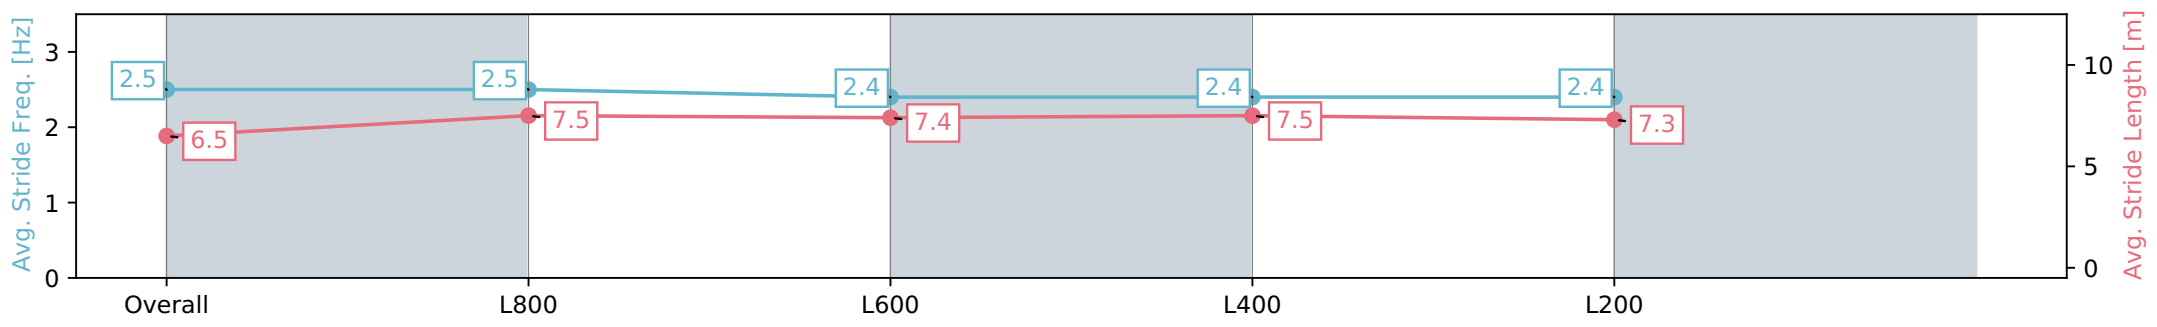

Horse/Jockey Name	SHADOWFAX/Teagan Voorham
Finish Rank	2
Fastest Section Time (Section)	0:10.47 (L800)
Top Speed [km/h] (Section)	69.9 (Overall)
Race State	Finished

Morphettville Parks SA - Professional
Race 5: Sportsbet Same Race Multi Handicap (Heat of Festival State Sprint Series) - 1000m

20 April 2024 - 1:48PM

Track Rating: Good 4, Weather: Fine, Rail Position: True

Section	Overall	L800	L600	L400	L200
Section Times	0:57.71 [2] (0:13.76)	0:43.95 [1] (0:10.47)	0:33.48 [1] (0:11.11)	0:22.37 [1] (0:10.96)	0:11.41 [1] (0:11.41)
Average Speed [km/h]	52.4	68.9	65.3	65.7	63.0
Top Speed [km/h]	68.3	69.9	66.6	67.7	64.7
Avg. Dist. to Rail [m]	4.6	1.0	1.5	0.4	1.0
Avg. Stride Freq. [Hz]	2.5	2.5	2.4	2.4	2.4
Avg. Stride Length [m]	6.5	7.5	7.4	7.5	7.3

- [ ] Ranking at each section and finish
- -:-:- No data available at this section
- NA No data available