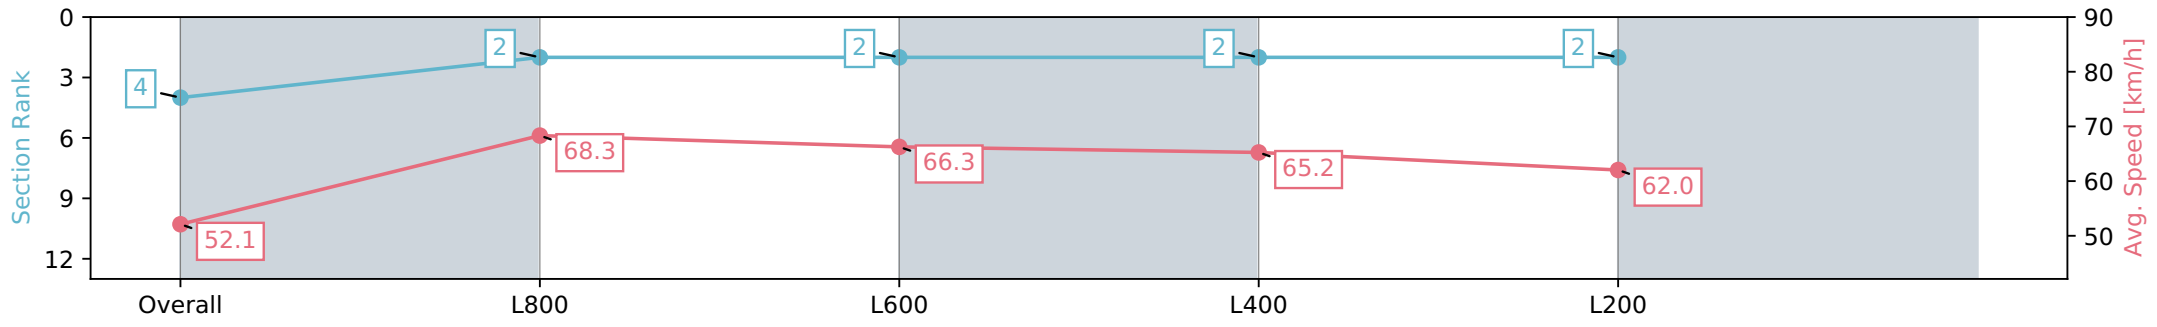

Horse/Jockey Name	DAWN ISSUE/Liam Riordan
Finish Rank	4
Fastest Section Time (Section)	0:10.56 (L800)
Top Speed [km/h] (Section)	69.5 (Overall)
Race State	Finished

Morphettville Parks SA - Professional
Race 5: Sportsbet Same Race Multi Handicap (Heat of Festival State Sprint Series) - 1000m

20 April 2024 - 1:48PM

Track Rating: Good 4, Weather: Fine, Rail Position: True

Section	Overall	L800	L600	L400	L200
Section Times	0:58.02 [4] (0:13.82)	0:44.20 [2] (0:10.56)	0:33.63 [2] (0:10.97)	0:22.66 [2] (0:11.10)	0:11.56 [2] (0:11.56)
Average Speed [km/h]	52.1	68.3	66.3	65.2	62.0
Top Speed [km/h]	68.3	69.5	67.7	66.6	63.9
Avg. Dist. to Rail [m]	5.4	2.2	1.9	2.5	2.2
Avg. Stride Freq. [Hz]	2.4	2.4	2.4	2.4	2.3
Avg. Stride Length [m]	6.7	7.8	7.7	7.5	7.4

- [ ] Ranking at each section and finish
- -:-:- No data available at this section
- NA No data available