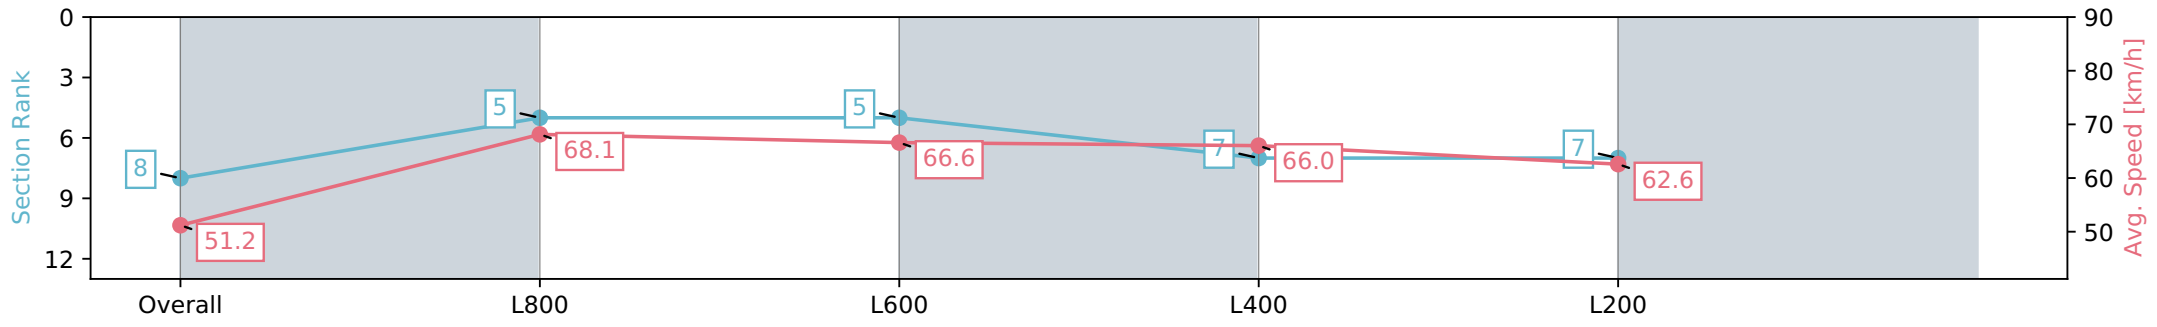

Horse/Jockey Name	TOI ET MOI/Kayla Crowther
Finish Rank	8
Fastest Section Time (Section)	0:10.67 (L800)
Top Speed [km/h] (Section)	69.4 (Overall)
Race State	Finished

Morphettville Parks SA - Professional
Race 5: Sportsbet Same Race Multi Handicap (Heat of Festival State Sprint Series) - 1000m

20 April 2024 - 1:48PM

Track Rating: Good 4, Weather: Fine, Rail Position: True

Section	Overall	L800	L600	L400	L200
Section Times	0:58.24 [8] (0:14.07)	0:44.17 [5] (0:10.67)	0:33.50 [5] (0:11.06)	0:22.44 [7] (0:11.00)	0:11.44 [7] (0:11.44)
Average Speed [km/h]	51.2	68.1	66.6	66.0	62.6
Top Speed [km/h]	67.6	69.4	69.1	66.7	65.6
Avg. Dist. to Rail [m]	5.7	3.3	4.3	4.5	7.2
Avg. Stride Freq. [Hz]	2.5	2.6	2.5	2.6	2.5
Avg. Stride Length [m]	6.4	7.3	7.2	7.1	7.0

- [ ] Ranking at each section and finish
- -:-:- No data available at this section
- NA No data available