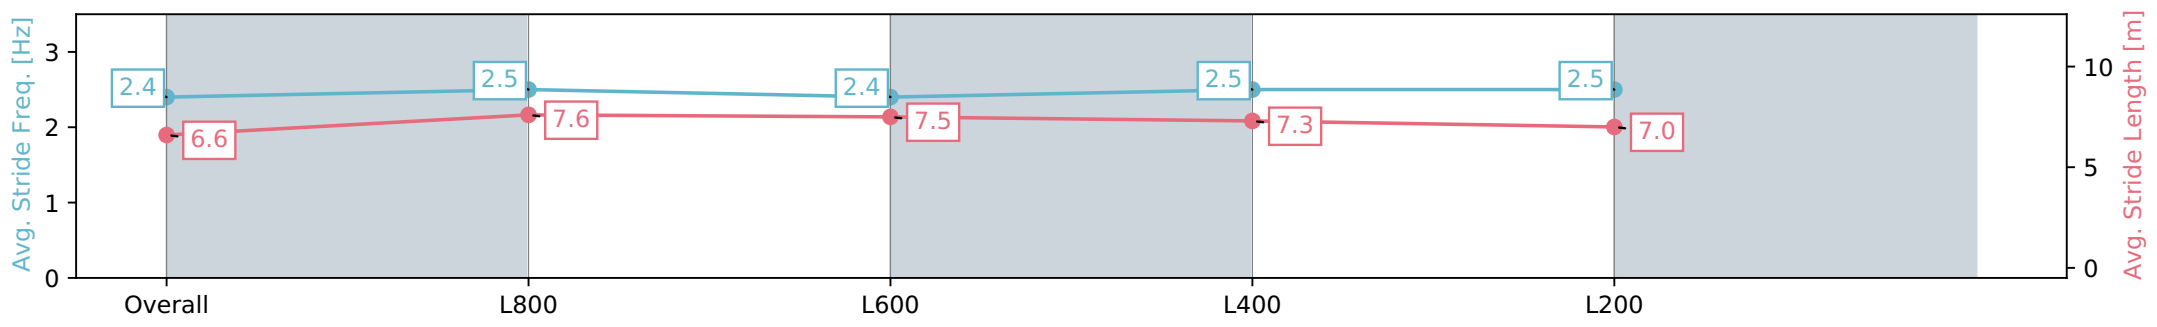

Horse/Jockey Name	EGYPTIAN TYCOON/Caitlin Jones
Finish Rank	5
Fastest Section Time (Section)	0:10.62 (L800)
Top Speed [km/h] (Section)	69.0 (Overall)
Race State	Finished

Morphettville Parks SA - Professional
Race 5: Sportsbet Same Race Multi Handicap (Heat of Festival State Sprint Series) - 1000m
20 April 2024 - 1:48PM
Track Rating: Good 4, Weather: Fine, Rail Position: True

Section	Overall	L800	L600	L400	L200
Section Times	0:58.07 [5] (0:14.16)	0:43.91 [6] (0:10.62)	0:33.29 [7] (0:10.89)	0:22.40 [5] (0:11.00)	0:11.40 [5] (0:11.40)
Average Speed [km/h]	50.8	68.0	66.4	65.7	63.0
Top Speed [km/h]	68.0	69.0	67.8	66.2	65.6
Avg. Dist. to Rail [m]	3.7	1.9	0.9	2.9	5.7
Avg. Stride Freq. [Hz]	2.4	2.5	2.4	2.5	2.5
Avg. Stride Length [m]	6.6	7.6	7.5	7.3	7.0

Report Created: Sat 20 April 2024 15:02:09 GMT+10 (Note: Timing is based on positional data)

- [ ] Ranking at each section and finish
- -:-:- No data available at this section
- NA No data available