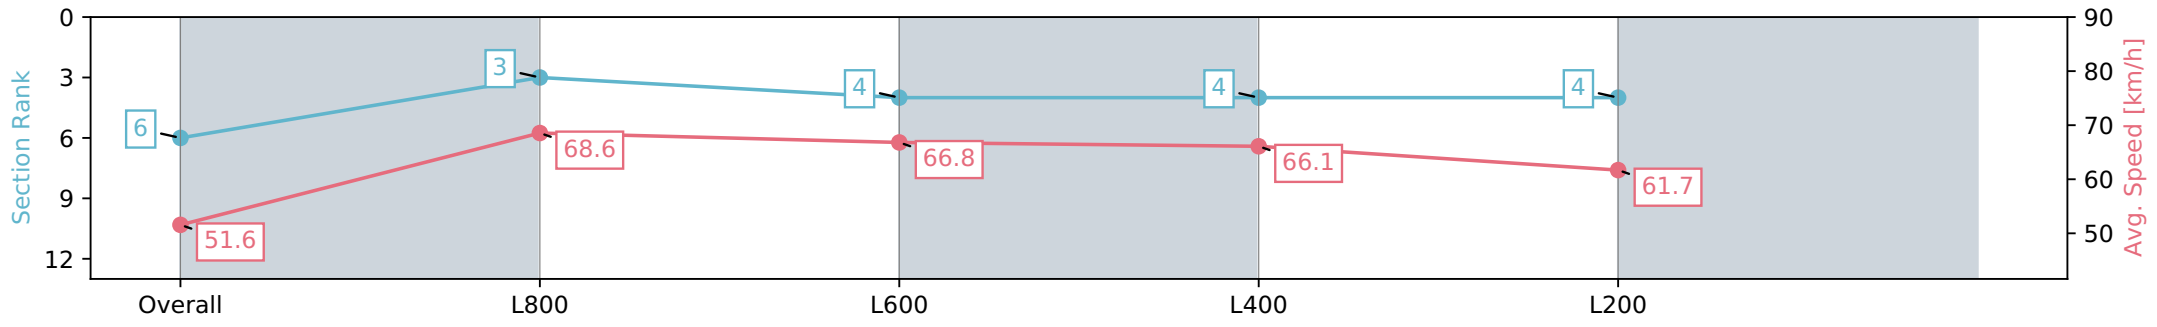

Horse/Jockey Name	PURE BLISS/Jake Toeroek
Finish Rank	6
Fastest Section Time (Section)	0:10.60 (L800)
Top Speed [km/h] (Section)	69.3 (Overall)
Race State	Finished

Morphettville Parks SA - Professional
Race 5: Sportsbet Same Race Multi Handicap (Heat of Festival State Sprint Series) - 1000m

20 April 2024 - 1:48PM

Track Rating: Good 4, Weather: Fine, Rail Position: True

Section	Overall	L800	L600	L400	L200
Section Times	0:58.19 [6] (0:13.97)	0:44.22 [3] (0:10.60)	0:33.62 [4] (0:11.00)	0:22.62 [4] (0:11.00)	0:11.62 [4] (0:11.62)
Average Speed [km/h]	51.6	68.6	66.8	66.1	61.7
Top Speed [km/h]	68.8	69.3	68.8	68.1	66.0
Avg. Dist. to Rail [m]	7.0	3.4	3.8	4.5	5.0
Avg. Stride Freq. [Hz]	2.3	2.4	2.4	2.4	2.3
Avg. Stride Length [m]	7.0	7.9	7.6	7.5	7.3

Report Created: Sat 20 April 2024 15:02:11 GMT+10 (Note: Timing is based on positional data)

- [ ] Ranking at each section and finish
- -:-:- No data available at this section
- NA No data available