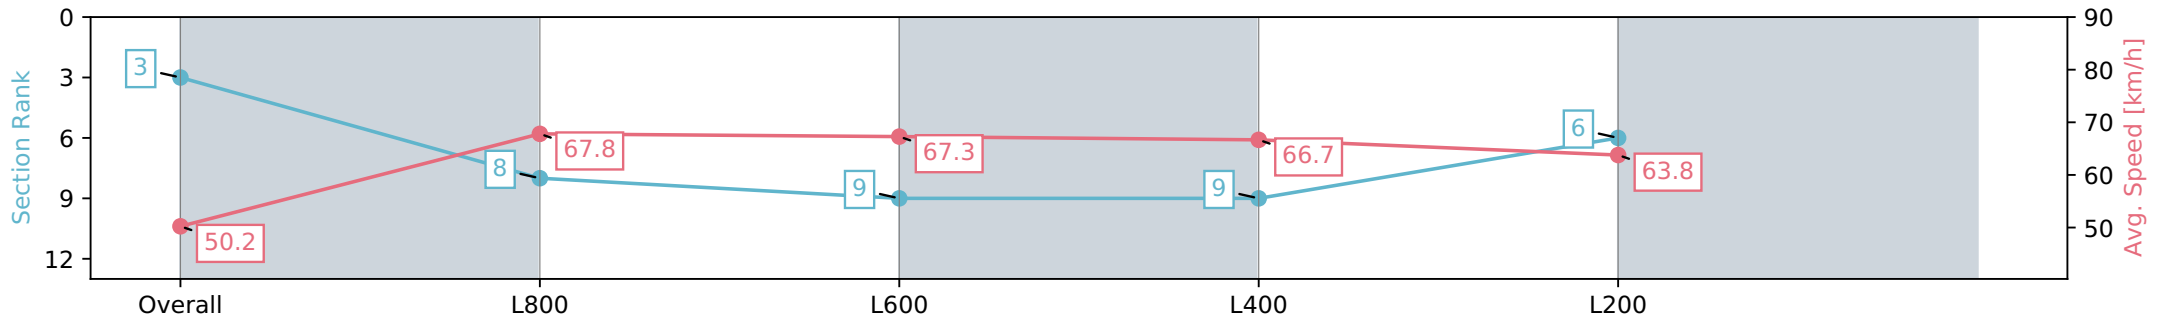

Horse/Jockey Name	ROCKSTAR MEGGSY/Alana Livesey
Finish Rank	3
Fastest Section Time (Section)	0:10.69 (L800)
Top Speed [km/h] (Section)	68.8 (L800)
Race State	Finished

Morphettville Parks SA - Professional
Race 5: Sportsbet Same Race Multi Handicap (Heat of Festival State Sprint Series) - 1000m

20 April 2024 - 1:48PM

Track Rating: Good 4, Weather: Fine, Rail Position: True

Section	Overall	L800	L600	L400	L200
Section Times	0:58.01 [3] (0:14.33)	0:43.68 [8] (0:10.69)	0:32.99 [9] (0:10.86)	0:22.13 [9] (0:10.89)	0:11.24 [6] (0:11.24)
Average Speed [km/h]	50.2	67.8	67.3	66.7	63.8
Top Speed [km/h]	66.0	68.6	68.8	68.0	67.2
Avg. Dist. to Rail [m]	5.1	2.8	2.8	4.0	7.0
Avg. Stride Freq. [Hz]	2.5	2.7	2.6	2.6	2.6
Avg. Stride Length [m]	6.3	7.0	7.0	7.0	6.9

- [ ] Ranking at each section and finish
- -:-:- No data available at this section
- NA No data available