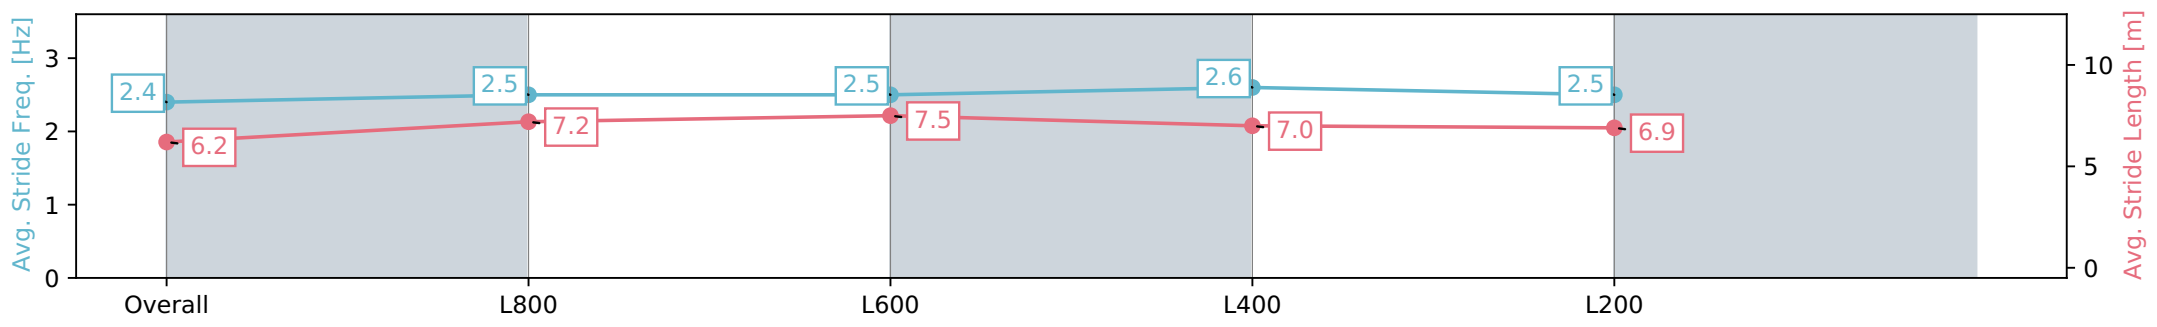

Horse/Jockey Name	MY HARUCONI/Lachlan Neindorf
Finish Rank	7
Fastest Section Time (Section)	0:10.62 (L800)
Top Speed [km/h] (Section)	69.0 (Overall)
Race State	Finished

Morphettville Parks SA - Professional
Race 5: Sportsbet Same Race Multi Handicap (Heat of Festival State Sprint Series) - 1000m
20 April 2024 - 1:48PM
Track Rating: Good 4, Weather: Fine, Rail Position: True

Section	Overall	L800	L600	L400	L200
Section Times	0:58.22 [7] (0:14.34)	0:43.88 [9] (0:10.62)	0:33.26 [8] (0:10.91)	0:22.35 [8] (0:10.96)	0:11.39 [8] (0:11.39)
Average Speed [km/h]	50.3	68.3	67.6	66.5	63.0
Top Speed [km/h]	67.0	69.0	68.9	68.0	65.6
Avg. Dist. to Rail [m]	7.4	3.5	4.1	6.9	9.1
Avg. Stride Freq. [Hz]	2.4	2.5	2.5	2.6	2.5
Avg. Stride Length [m]	6.2	7.2	7.5	7.0	6.9

Report Created: Sat 20 April 2024 15:02:13 GMT+10 (Note: Timing is based on positional data)

- [ ] Ranking at each section and finish
- -:-:- No data available at this section
- NA No data available