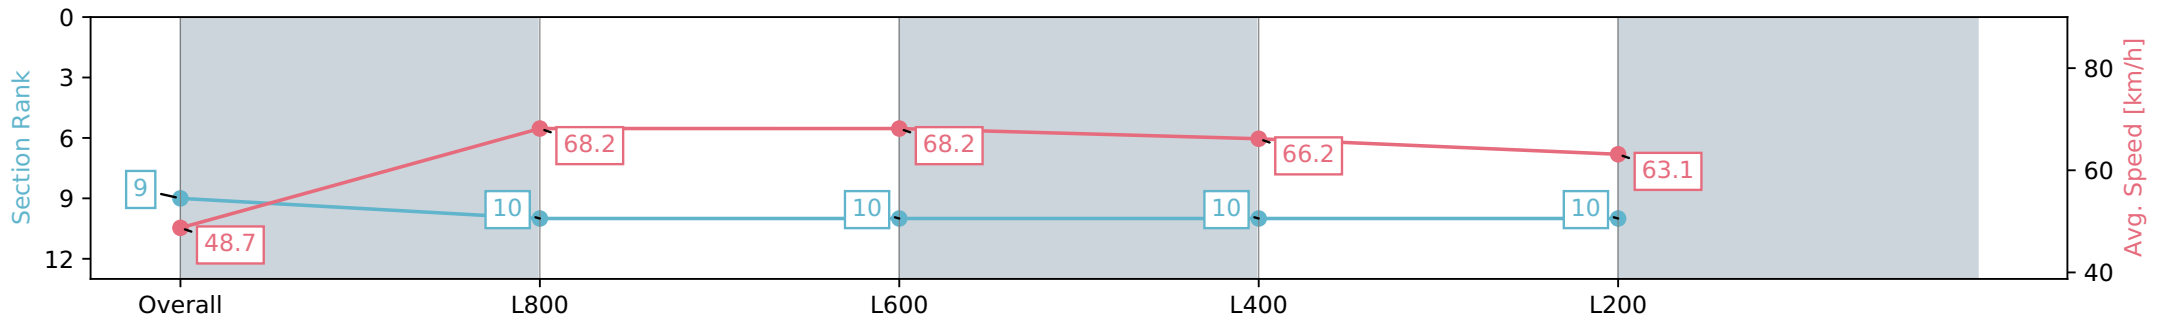

Horse/Jockey Name	STREETCAR APOLLO/Jason Holder
Finish Rank	9
Fastest Section Time (Section)	0:10.60 (L800)
Top Speed [km/h] (Section)	69.3 (L800)
Race State	Finished

Morphettville Parks SA - Professional
Race 5: Sportsbet Same Race Multi Handicap (Heat of Festival State Sprint Series) - 1000m

20 April 2024 - 1:48PM

Track Rating: Good 4, Weather: Fine, Rail Position: True

Section	Overall	L800	L600	L400	L200
Section Times	0:58.35 [9] (0:14.79)	0:43.56 [10] (0:10.60)	0:32.96 [10] (0:10.66)	0:22.30 [10] (0:10.95)	0:11.35 [10] (0:11.35)
Average Speed [km/h]	48.7	68.2	68.2	66.2	63.1
Top Speed [km/h]	67.0	69.0	69.3	67.5	65.7
Avg. Dist. to Rail [m]	5.7	1.9	1.6	5.2	9.3
Avg. Stride Freq. [Hz]	2.2	2.3	2.3	2.3	2.3
Avg. Stride Length [m]	6.9	8.3	8.2	7.8	7.7

- [ ] Ranking at each section and finish
- -:-:- No data available at this section
- NA No data available