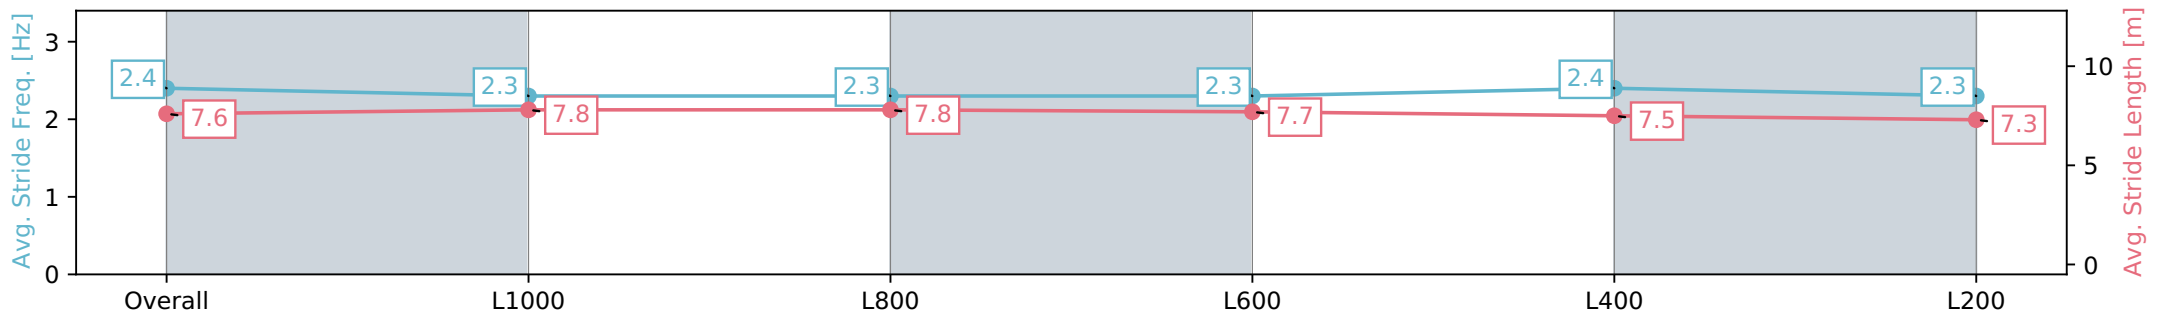

Morphettville Parks SA - Professional

Race 4: Petaluma Handicap - 1250m

20 April 2024 - 1:13PM

Track Rating: Good 4, Weather: Fine, Rail Position: True

Section	Overall	L1000	L800	L600	L400	L200
Section Times	1:14.55 [12] (0:16.91)	0:57.64 [9] (0:11.17)	0:46.47 [9] (0:11.39)	0:35.08 [9] (0:11.51)	0:23.57 [10] (0:11.41)	0:12.16 [12] (0:12.16)
Average Speed [km/h]	53.3	65.6	63.6	63.7	63.9	59.2
Top Speed [km/h]	65.7	66.5	65.9	64.8	65.3	62.5
Avg. Dist. to Rail [m]	7.9	3.3	2.6	3.4	7.0	11.2
Avg. Stride Freq. [Hz]	2.4	2.3	2.3	2.3	2.4	2.3
Avg. Stride Length [m]	7.6	7.8	7.8	7.7	7.5	7.3

Morphettville Parks SA - Professional

Race 4: Petaluma Handicap - 1250m

20 April 2024 - 1:13PM

Track Rating: Good 4, Weather: Fine, Rail Position: True

Section	Overall	L1000	L800	L600	L400	L200
Section Times	1:14.67 [13] (0:17.30)	0:57.37 [13] (0:11.32)	0:46.05 [14] (0:11.39)	0:34.66 [14] (0:11.33)	0:23.33 [14] (0:11.19)	0:12.14 [14] (0:12.14)
Average Speed [km/h]	52.1	64.9	63.6	64.5	64.8	59.3
Top Speed [km/h]	64.3	65.6	65.6	65.2	66.2	63.4
Avg. Dist. to Rail [m]	8.0	3.8	3.0	2.6	5.3	10.1
Avg. Stride Freq. [Hz]	2.4	2.4	2.4	2.4	2.5	2.4
Avg. Stride Length [m]	7.2	7.1	7.1	7.2	7.2	6.9