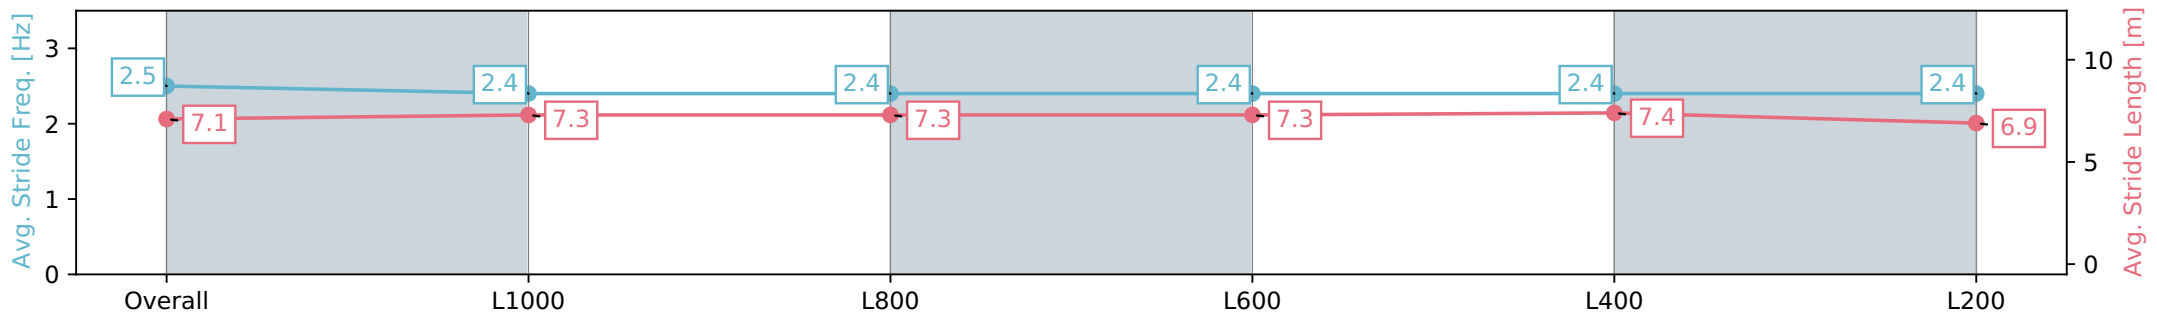

Morphettville Parks SA - Professional

Race 4: Petaluma Handicap - 1250m

20 April 2024 - 1:13PM

Track Rating: Good 4, Weather: Fine, Rail Position: True

Section	Overall	L1000	L800	L600	L400	L200
Section Times	1:14.27 [8] (0:16.76)	0:57.51 [8] (0:11.24)	0:46.27 [8] (0:11.40)	0:34.87 [8] (0:11.43)	0:23.44 [7] (0:11.43)	0:12.01 [9] (0:12.01)
Average Speed [km/h]	53.8	65.0	63.4	63.9	63.6	59.9
Top Speed [km/h]	66.2	66.1	64.2	64.6	64.6	63.1
Avg. Dist. to Rail [m]	5.2	3.0	2.2	2.6	5.1	8.5
Avg. Stride Freq. [Hz]	2.5	2.4	2.4	2.4	2.4	2.4
Avg. Stride Length [m]	7.1	7.3	7.3	7.3	7.4	6.9