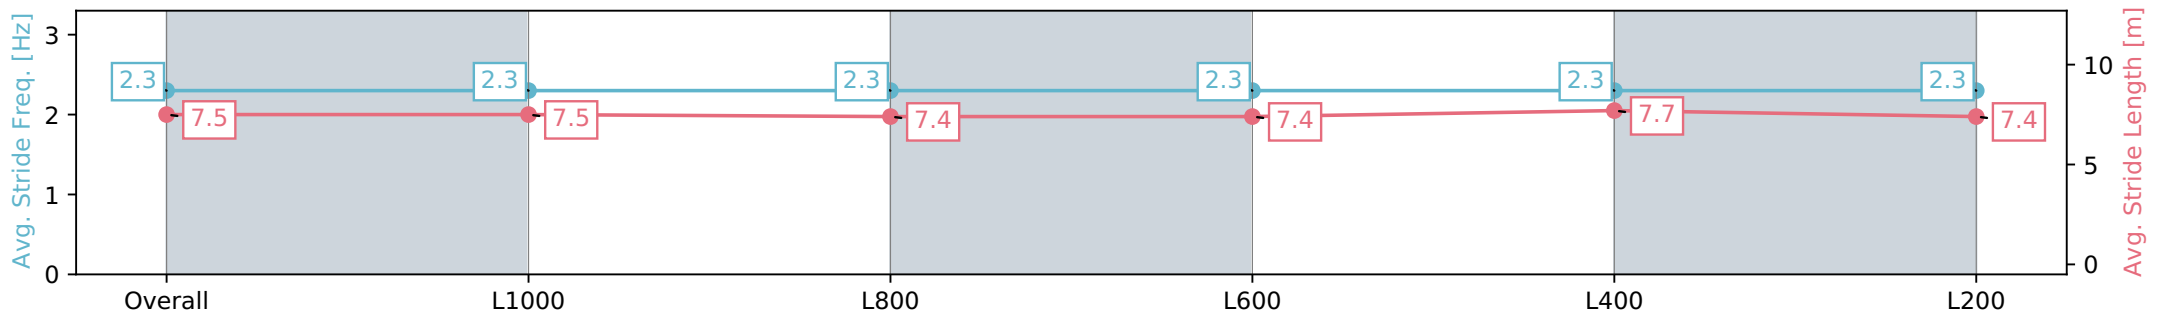

Morphettville Parks SA - Professional

Race 4: Petaluma Handicap - 1250m

20 April 2024 - 1:13PM

Track Rating: Good 4, Weather: Fine, Rail Position: True

Section	Overall	L1000	L800	L600	L400	L200
Section Times	1:14.28 [9] (0:17.31)	0:56.97 [14] (0:11.21)	0:45.76 [13] (0:11.34)	0:34.42 [13] (0:11.30)	0:23.12 [13] (0:11.20)	0:11.92 [11] (0:11.92)
Average Speed [km/h]	52.1	64.9	63.6	64.2	64.6	60.4
Top Speed [km/h]	66.1	65.2	65.2	64.7	65.5	64.6
Avg. Dist. to Rail [m]	4.9	1.8	1.4	1.3	2.6	4.1
Avg. Stride Freq. [Hz]	2.3	2.3	2.3	2.3	2.3	2.3
Avg. Stride Length [m]	7.5	7.5	7.4	7.4	7.7	7.4