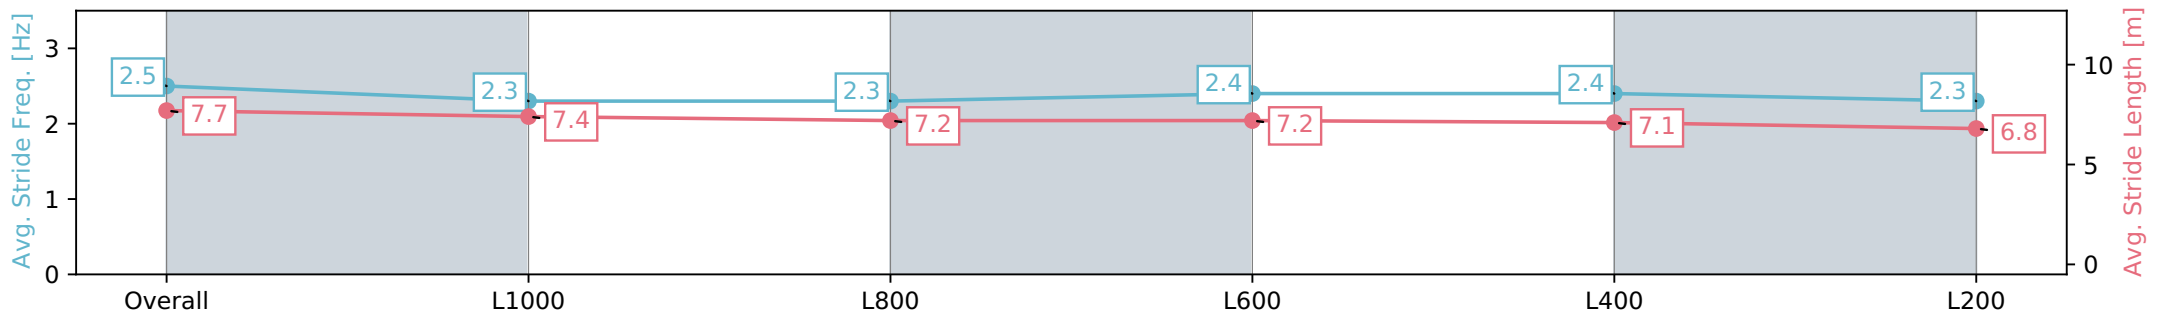

Morphettville Parks SA - Professional

Race 4: Petaluma Handicap - 1250m

20 April 2024 - 1:13PM

Track Rating: Good 4, Weather: Fine, Rail Position: True

Section	Overall	L1000	L800	L600	L400	L200
Section Times	1:14.12 [5] (0:16.07)	0:58.05 [2] (0:11.30)	0:46.75 [2] (0:11.46)	0:35.29 [2] (0:11.37)	0:23.92 [2] (0:11.45)	0:12.47 [2] (0:12.47)
Average Speed [km/h]	55.0	64.4	63.2	64.0	63.2	57.7
Top Speed [km/h]	68.2	67.5	63.8	64.7	64.7	61.4
Avg. Dist. to Rail [m]	8.7	2.5	2.2	2.1	2.6	3.7
Avg. Stride Freq. [Hz]	2.5	2.3	2.3	2.4	2.4	2.3
Avg. Stride Length [m]	7.7	7.4	7.2	7.2	7.1	6.8