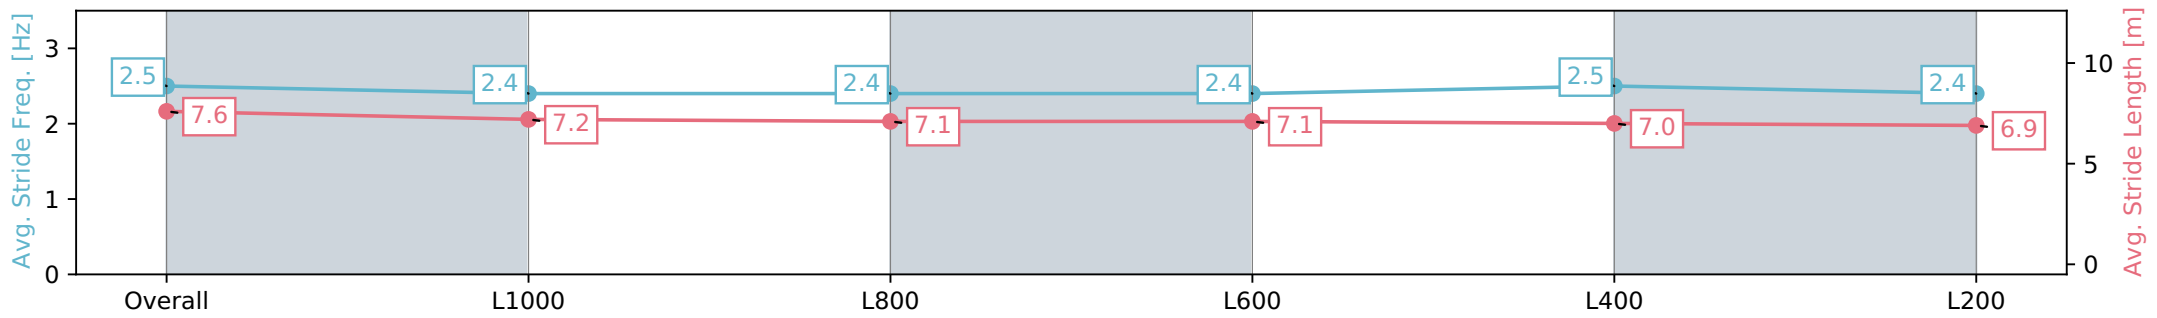

Morphettville Parks SA - Professional

Race 4: Petaluma Handicap - 1250m

20 April 2024 - 1:13PM

Track Rating: Good 4, Weather: Fine, Rail Position: True

Section	Overall	L1000	L800	L600	L400	L200
Section Times	1:14.21 [6] (0:16.34)	0:57.87 [4] (0:11.27)	0:46.60 [4] (0:11.35)	0:35.25 [4] (0:11.55)	0:23.70 [4] (0:11.52)	0:12.18 [6] (0:12.18)
Average Speed [km/h]	55.2	65.1	63.9	63.4	62.9	59.1
Top Speed [km/h]	67.3	66.9	65.8	64.3	64.2	62.3
Avg. Dist. to Rail [m]	5.0	3.6	3.0	2.9	2.8	4.8
Avg. Stride Freq. [Hz]	2.5	2.4	2.4	2.4	2.5	2.4
Avg. Stride Length [m]	7.6	7.2	7.1	7.1	7.0	6.9