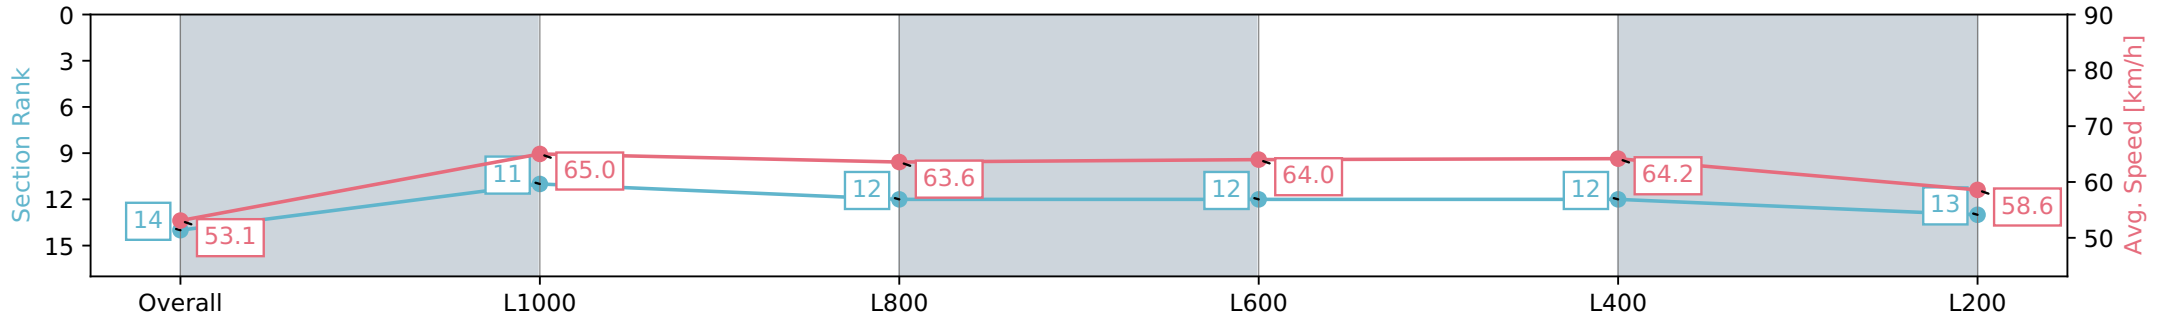

Morphettville Parks SA - Professional

Race 4: Petaluma Handicap - 1250m

20 April 2024 - 1:13PM

Track Rating: Good 4, Weather: Fine, Rail Position: True

Section	Overall	L1000	L800	L600	L400	L200
Section Times	1:14.80 [14] (0:16.98)	0:57.82 [11] (0:11.32)	0:46.50 [12] (0:11.39)	0:35.11 [12] (0:11.47)	0:23.64 [12] (0:11.37)	0:12.27 [13] (0:12.27)
Average Speed [km/h]	53.1	65.0	63.6	64.0	64.2	58.6
Top Speed [km/h]	65.1	66.0	66.0	65.2	65.2	62.4
Avg. Dist. to Rail [m]	8.5	4.0	3.1	3.3	7.8	12.7
Avg. Stride Freq. [Hz]	2.4	2.4	2.4	2.4	2.4	2.4
Avg. Stride Length [m]	7.2	7.3	7.3	7.2	7.2	6.9

- [] Ranking at each section and finish
- :-:- No data available at this section
- NA No data available