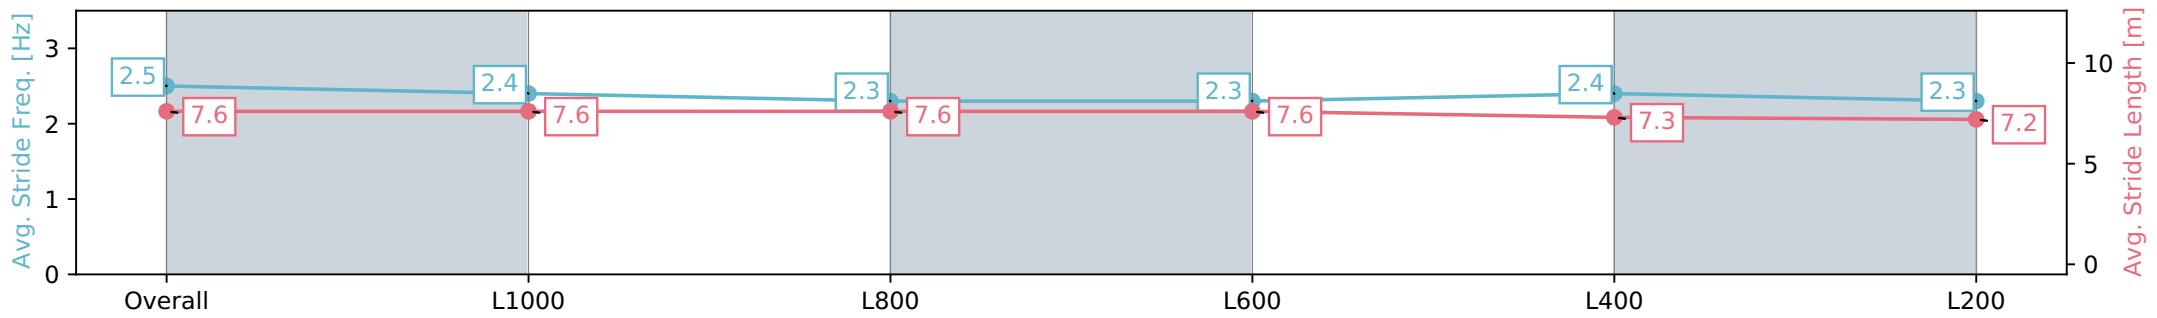

Morphettville Parks SA - Professional

Race 4: Petaluma Handicap - 1250m

20 April 2024 - 1:13PM

Track Rating: Good 4, Weather: Fine, Rail Position: True

Section	Overall	L1000	L800	L600	L400	L200
Section Times	1:13.92 [2] (0:16.00)	0:57.92 [1] (0:11.18)	0:46.74 [1] (0:11.52)	0:35.22 [1] (0:11.40)	0:23.82 [1] (0:11.50)	0:12.32 [1] (0:12.32)
Average Speed [km/h]	55.3	64.7	62.6	63.6	62.9	58.4
Top Speed [km/h]	69.5	68.3	63.1	65.1	64.6	61.3
Avg. Dist. to Rail [m]	10.6	0.9	0.4	1.2	2.2	2.2
Avg. Stride Freq. [Hz]	2.5	2.4	2.3	2.3	2.4	2.3
Avg. Stride Length [m]	7.6	7.6	7.6	7.6	7.3	7.2