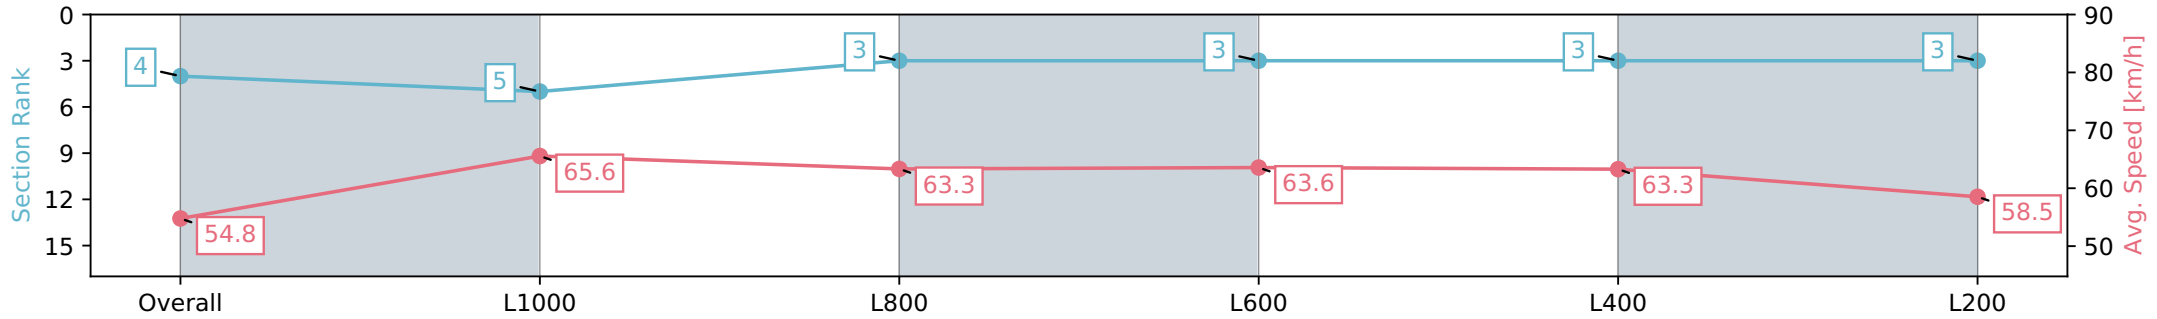

Morphettville Parks SA - Professional

Race 4: Petaluma Handicap - 1250m

20 April 2024 - 1:13PM

Track Rating: Good 4, Weather: Fine, Rail Position: True

Section	Overall	L1000	L800	L600	L400	L200
Section Times	1:14.06 [4] (0:16.45)	0:57.61 [5] (0:11.10)	0:46.51 [3] (0:11.38)	0:35.13 [3] (0:11.39)	0:23.74 [3] (0:11.42)	0:12.32 [3] (0:12.32)
Average Speed [km/h]	54.8	65.6	63.3	63.6	63.3	58.5
Top Speed [km/h]	66.5	66.7	64.1	64.3	65.3	61.3
Avg. Dist. to Rail [m]	3.2	1.8	1.3	1.2	2.0	2.0
Avg. Stride Freq. [Hz]	2.5	2.4	2.4	2.4	2.4	2.4
Avg. Stride Length [m]	7.3	7.2	7.1	7.1	7.3	6.9