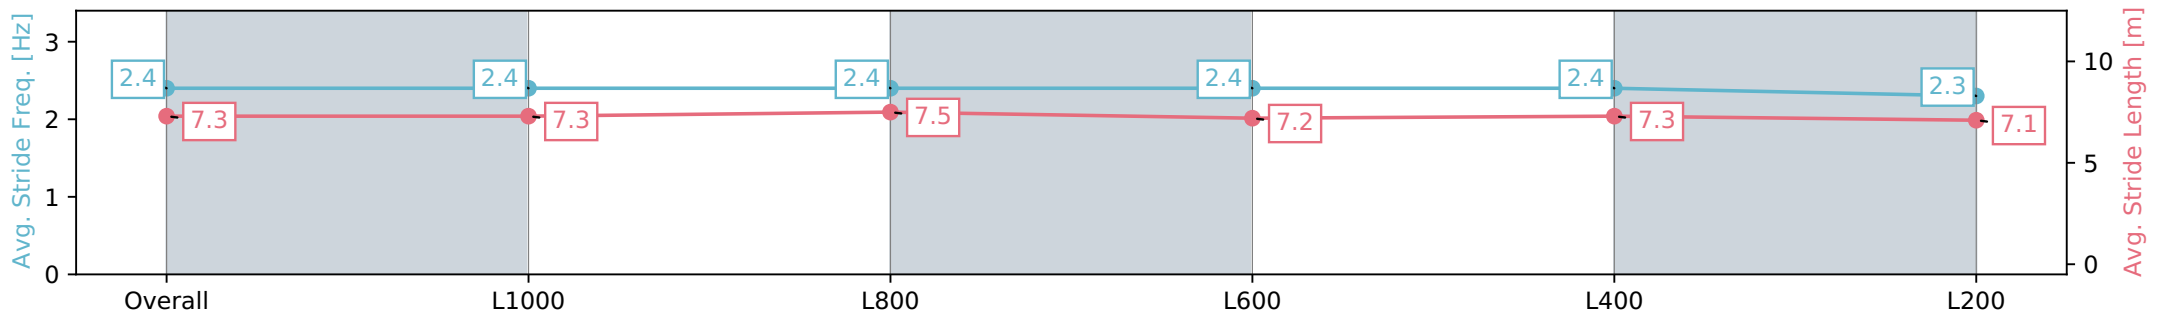

Morphettville Parks SA - Professional

Race 4: Petaluma Handicap - 1250m

20 April 2024 - 1:13PM

Track Rating: Good 4, Weather: Fine, Rail Position: True

Section	Overall	L1000	L800	L600	L400	L200
Section Times	1:14.24 [7] (0:17.10)	0:57.14 [12] (0:11.19)	0:45.95 [11] (0:11.38)	0:34.57 [11] (0:11.33)	0:23.24 [11] (0:11.24)	0:12.00 [8] (0:12.00)
Average Speed [km/h]	52.7	65.2	63.7	64.4	64.5	60.1
Top Speed [km/h]	65.3	66.4	65.8	65.5	65.5	63.3
Avg. Dist. to Rail [m]	3.3	2.7	2.5	2.4	3.7	6.6
Avg. Stride Freq. [Hz]	2.4	2.4	2.4	2.4	2.4	2.3
Avg. Stride Length [m]	7.3	7.3	7.5	7.2	7.3	7.1