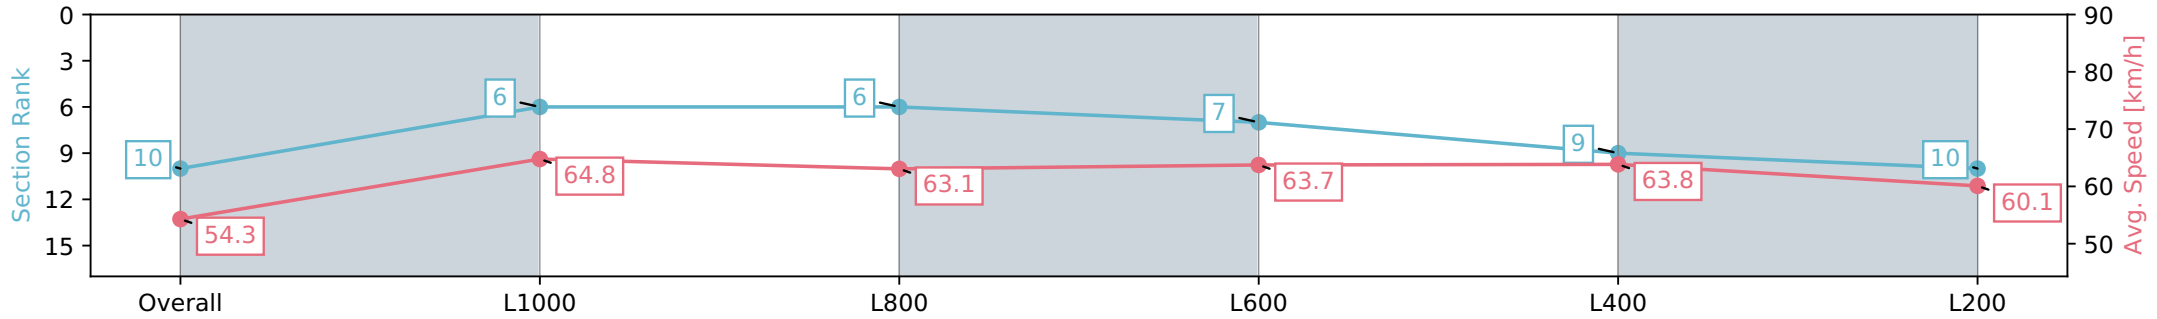

Morphettville Parks SA - Professional

Race 4: Petaluma Handicap - 1250m

20 April 2024 - 1:13PM

Track Rating: Good 4, Weather: Fine, Rail Position: True

Section	Overall	L1000	L800	L600	L400	L200
Section Times	1:14.28 [10] (0:16.57)	0:57.70 [6] (0:11.24)	0:46.46 [6] (0:11.49)	0:34.97 [7] (0:11.56)	0:23.40 [9] (0:11.42)	0:11.98 [10] (0:11.98)
Average Speed [km/h]	54.3	64.8	63.1	63.7	63.8	60.1
Top Speed [km/h]	67.4	67.4	63.7	65.0	64.5	63.7
Avg. Dist. to Rail [m]	5.3	2.3	2.6	4.1	6.9	10.0
Avg. Stride Freq. [Hz]	2.5	2.4	2.4	2.4	2.4	2.4
Avg. Stride Length [m]	7.3	7.5	7.4	7.5	7.2	7.0