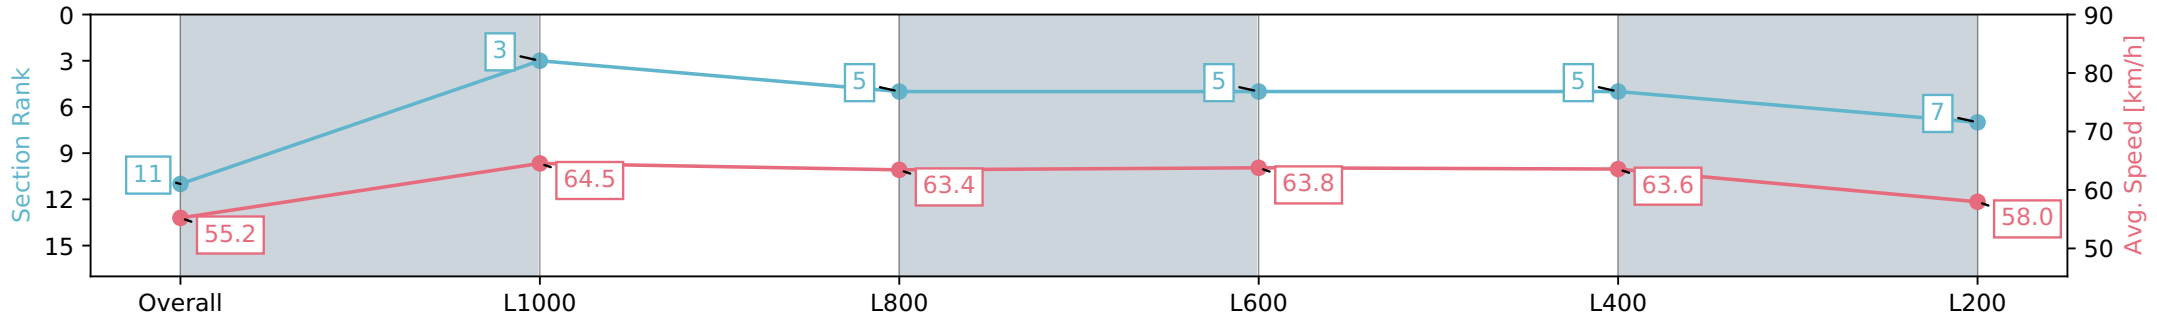

Morphettville Parks SA - Professional

Race 4: Petaluma Handicap - 1250m

20 April 2024 - 1:13PM

Track Rating: Good 4, Weather: Fine, Rail Position: True

Section	Overall	L1000	L800	L600	L400	L200
Section Times	1:14.49 [11] (0:16.30)	0:58.19 [3] (0:11.34)	0:46.85 [5] (0:11.42)	0:35.43 [5] (0:11.53)	0:23.90 [5] (0:11.49)	0:12.41 [7] (0:12.41)
Average Speed [km/h]	55.2	64.5	63.4	63.8	63.6	58.0
Top Speed [km/h]	67.0	66.3	64.4	65.1	64.3	62.0
Avg. Dist. to Rail [m]	3.5	2.7	3.1	4.0	5.1	8.6
Avg. Stride Freq. [Hz]	2.6	2.5	2.4	2.4	2.5	2.4
Avg. Stride Length [m]	7.3	7.2	7.4	7.3	7.0	6.8