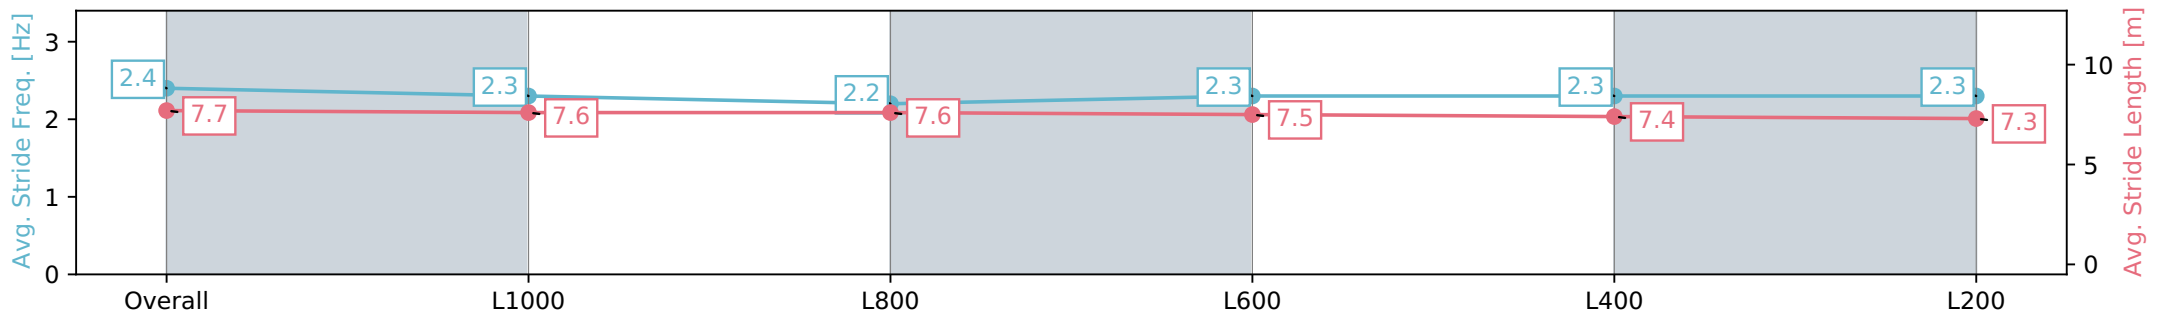

Morphettville Parks SA - Professional

Race 4: Petaluma Handicap - 1250m

20 April 2024 - 1:13PM

Track Rating: Good 4, Weather: Fine, Rail Position: True

Section	Overall	L1000	L800	L600	L400	L200
Section Times	1:13.95 [3] (0:16.73)	0:57.22 [7] (0:11.09)	0:46.13 [7] (0:11.42)	0:34.71 [6] (0:11.39)	0:23.32 [6] (0:11.34)	0:11.98 [5] (0:11.98)
Average Speed [km/h]	53.9	65.6	63.2	63.8	63.6	60.1
Top Speed [km/h]	66.2	66.9	64.2	64.6	64.4	62.7
Avg. Dist. to Rail [m]	2.9	1.9	1.2	1.4	2.1	4.4
Avg. Stride Freq. [Hz]	2.4	2.3	2.2	2.3	2.3	2.3
Avg. Stride Length [m]	7.7	7.6	7.6	7.5	7.4	7.3