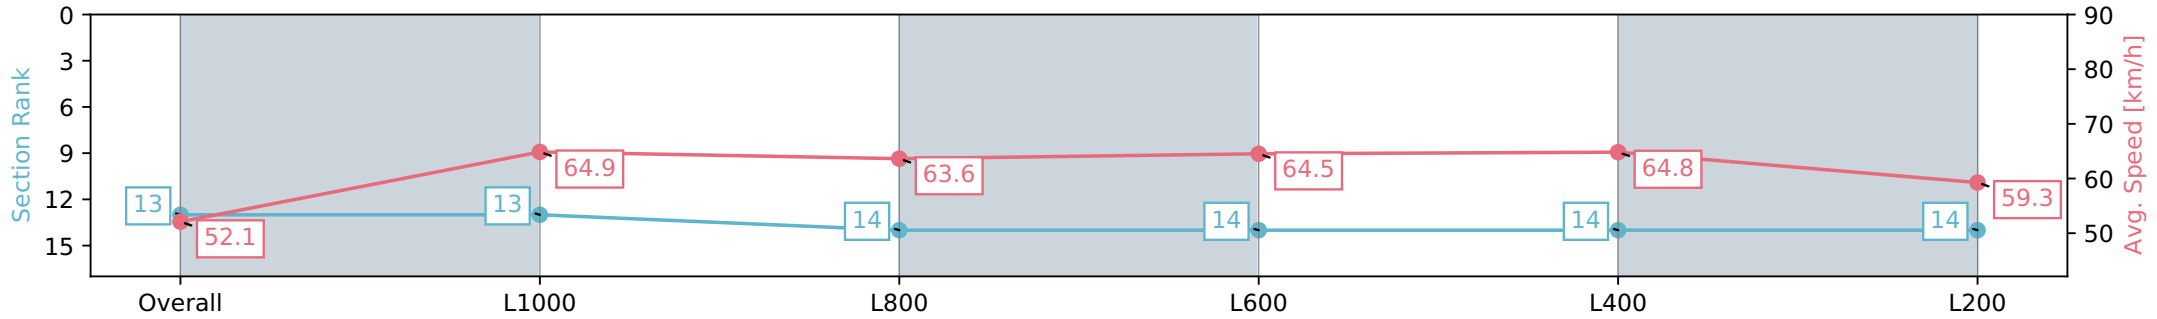

Morphettville Parks SA - Professional

Race 4: Petaluma Handicap - 1250m

20 April 2024 - 1:13PM

Track Rating: Good 4, Weather: Fine, Rail Position: True

Section	Overall	L1000	L800	L600	L400	L200
Section Times	1:14.67 [13] (0:17.30)	0:57.37 [13] (0:11.32)	0:46.05 [14] (0:11.39)	0:34.66 [14] (0:11.33)	0:23.33 [14] (0:11.19)	0:12.14 [14] (0:12.14)
Average Speed [km/h]	52.1	64.9	63.6	64.5	64.8	59.3
Top Speed [km/h]	64.3	65.6	65.6	65.2	66.2	63.4
Avg. Dist. to Rail [m]	8.0	3.8	3.0	2.6	5.3	10.1
Avg. Stride Freq. [Hz]	2.4	2.4	2.4	2.4	2.5	2.4
Avg. Stride Length [m]	7.2	7.1	7.1	7.2	7.2	6.9