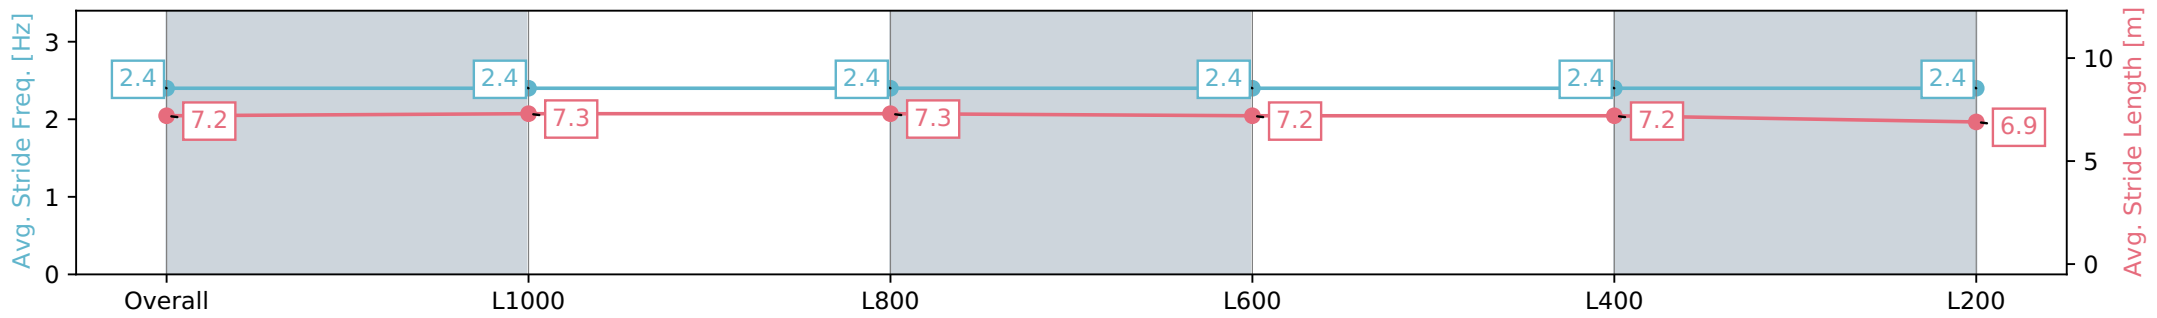

Morphettville Parks SA - Professional

Race 4: Petaluma Handicap - 1250m

20 April 2024 - 1:13PM

Track Rating: Good 4, Weather: Fine, Rail Position: True

Section	Overall	L1000	L800	L600	L400	L200
Section Times	1:14.80 [14] (0:16.98)	0:57.82 [11] (0:11.32)	0:46.50 [12] (0:11.39)	0:35.11 [12] (0:11.47)	0:23.64 [12] (0:11.37)	0:12.27 [13] (0:12.27)
Average Speed [km/h]	53.1	65.0	63.6	64.0	64.2	58.6
Top Speed [km/h]	65.1	66.0	66.0	65.2	65.2	62.4
Avg. Dist. to Rail [m]	8.5	4.0	3.1	3.3	7.8	12.7
Avg. Stride Freq. [Hz]	2.4	2.4	2.4	2.4	2.4	2.4
Avg. Stride Length [m]	7.2	7.3	7.3	7.2	7.2	6.9

- [] Ranking at each section and finish
- :-:- No data available at this section
- NA No data available