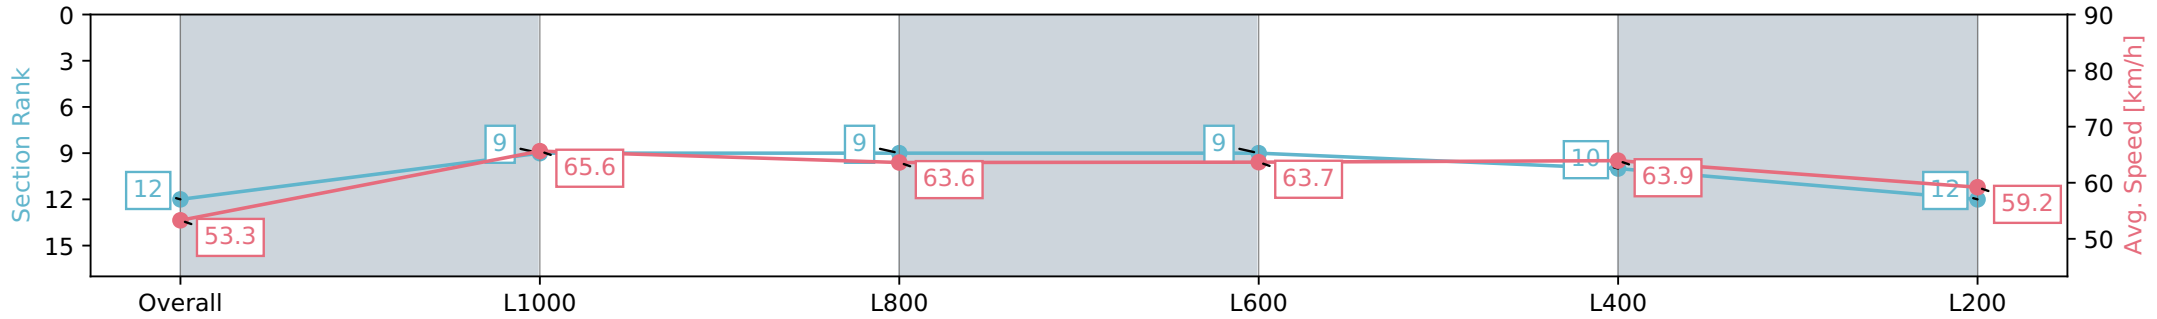

Morphettville Parks SA - Professional

Race 4: Petaluma Handicap - 1250m

20 April 2024 - 1:13PM

Track Rating: Good 4, Weather: Fine, Rail Position: True

Section	Overall	L1000	L800	L600	L400	L200
Section Times	1:14.55 [12] (0:16.91)	0:57.64 [9] (0:11.17)	0:46.47 [9] (0:11.39)	0:35.08 [9] (0:11.51)	0:23.57 [10] (0:11.41)	0:12.16 [12] (0:12.16)
Average Speed [km/h]	53.3	65.6	63.6	63.7	63.9	59.2
Top Speed [km/h]	65.7	66.5	65.9	64.8	65.3	62.5
Avg. Dist. to Rail [m]	7.9	3.3	2.6	3.4	7.0	11.2
Avg. Stride Freq. [Hz]	2.4	2.3	2.3	2.3	2.4	2.3
Avg. Stride Length [m]	7.6	7.8	7.8	7.7	7.5	7.3