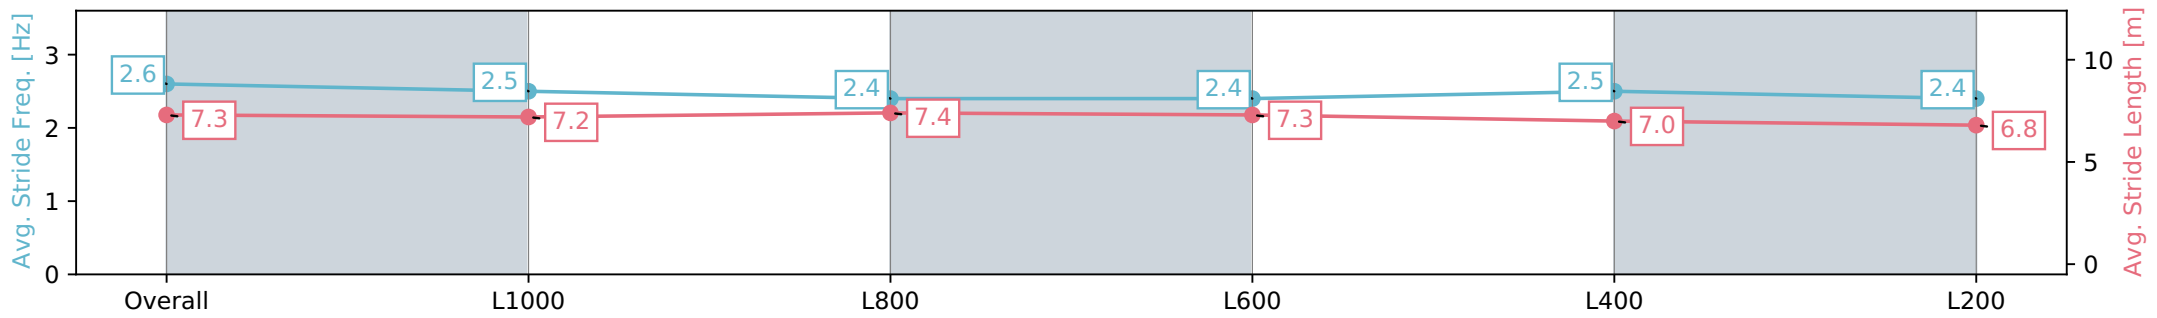

Morphettville Parks SA - Professional

Race 4: Petaluma Handicap - 1250m

20 April 2024 - 1:13PM

Track Rating: Good 4, Weather: Fine, Rail Position: True

Section	Overall	L1000	L800	L600	L400	L200
Section Times	1:14.49 [11] (0:16.30)	0:58.19 [3] (0:11.34)	0:46.85 [5] (0:11.42)	0:35.43 [5] (0:11.53)	0:23.90 [5] (0:11.49)	0:12.41 [7] (0:12.41)
Average Speed [km/h]	55.2	64.5	63.4	63.8	63.6	58.0
Top Speed [km/h]	67.0	66.3	64.4	65.1	64.3	62.0
Avg. Dist. to Rail [m]	3.5	2.7	3.1	4.0	5.1	8.6
Avg. Stride Freq. [Hz]	2.6	2.5	2.4	2.4	2.5	2.4
Avg. Stride Length [m]	7.3	7.2	7.4	7.3	7.0	6.8

Morphettville Parks SA - Professional

Race 4: Petaluma Handicap - 1250m

20 April 2024 - 1:13PM

Track Rating: Good 4, Weather: Fine, Rail Position: True

Section	Overall	L1000	L800	L600	L400	L200
Section Times	1:14.55 [12] (0:16.91)	0:57.64 [9] (0:11.17)	0:46.47 [9] (0:11.39)	0:35.08 [9] (0:11.51)	0:23.57 [10] (0:11.41)	0:12.16 [12] (0:12.16)
Average Speed [km/h]	53.3	65.6	63.6	63.7	63.9	59.2
Top Speed [km/h]	65.7	66.5	65.9	64.8	65.3	62.5
Avg. Dist. to Rail [m]	7.9	3.3	2.6	3.4	7.0	11.2
Avg. Stride Freq. [Hz]	2.4	2.3	2.3	2.3	2.4	2.3
Avg. Stride Length [m]	7.6	7.8	7.8	7.7	7.5	7.3