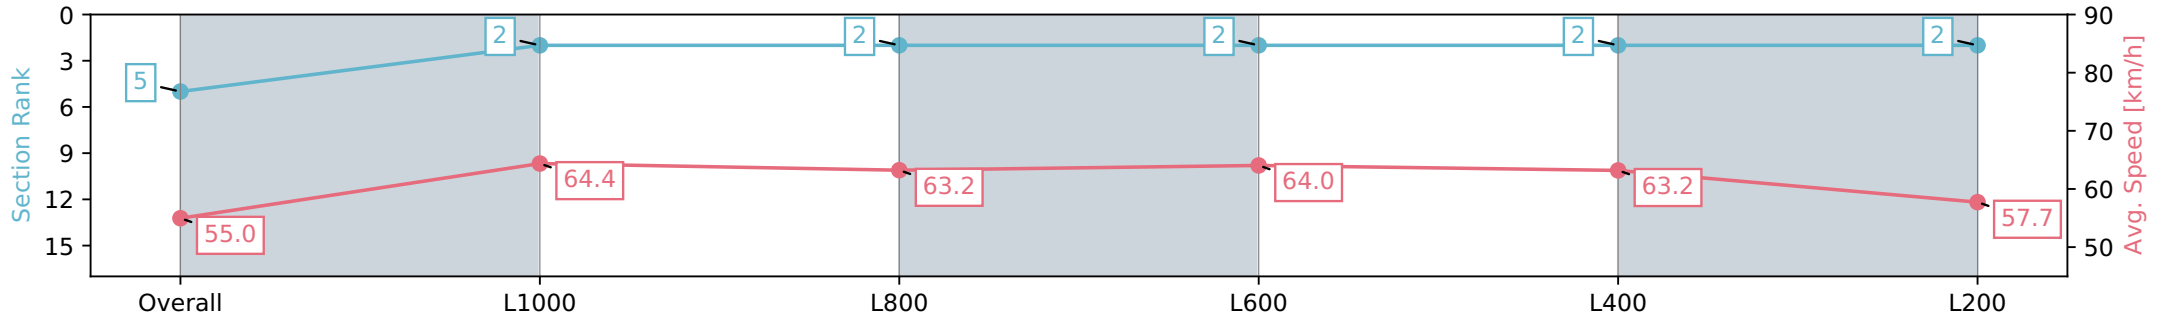

Morphettville Parks SA - Professional

Race 4: Petaluma Handicap - 1250m

20 April 2024 - 1:13PM

Track Rating: Good 4, Weather: Fine, Rail Position: True

Section	Overall	L1000	L800	L600	L400	L200
Section Times	1:14.12 [5] (0:16.07)	0:58.05 [2] (0:11.30)	0:46.75 [2] (0:11.46)	0:35.29 [2] (0:11.37)	0:23.92 [2] (0:11.45)	0:12.47 [2] (0:12.47)
Average Speed [km/h]	55.0	64.4	63.2	64.0	63.2	57.7
Top Speed [km/h]	68.2	67.5	63.8	64.7	64.7	61.4
Avg. Dist. to Rail [m]	8.7	2.5	2.2	2.1	2.6	3.7
Avg. Stride Freq. [Hz]	2.5	2.3	2.3	2.4	2.4	2.3
Avg. Stride Length [m]	7.7	7.4	7.2	7.2	7.1	6.8