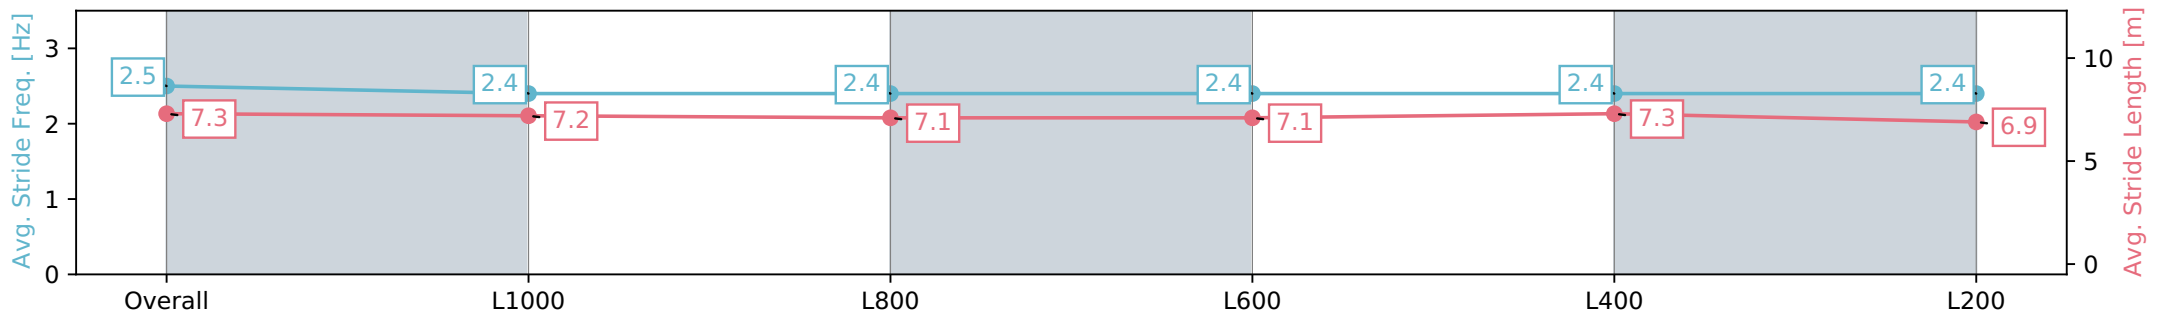

Morphettville Parks SA - Professional

Race 4: Petaluma Handicap - 1250m

20 April 2024 - 1:13PM

Track Rating: Good 4, Weather: Fine, Rail Position: True

Section	Overall	L1000	L800	L600	L400	L200
Section Times	1:14.06 [4] (0:16.45)	0:57.61 [5] (0:11.10)	0:46.51 [3] (0:11.38)	0:35.13 [3] (0:11.39)	0:23.74 [3] (0:11.42)	0:12.32 [3] (0:12.32)
Average Speed [km/h]	54.8	65.6	63.3	63.6	63.3	58.5
Top Speed [km/h]	66.5	66.7	64.1	64.3	65.3	61.3
Avg. Dist. to Rail [m]	3.2	1.8	1.3	1.2	2.0	2.0
Avg. Stride Freq. [Hz]	2.5	2.4	2.4	2.4	2.4	2.4
Avg. Stride Length [m]	7.3	7.2	7.1	7.1	7.3	6.9