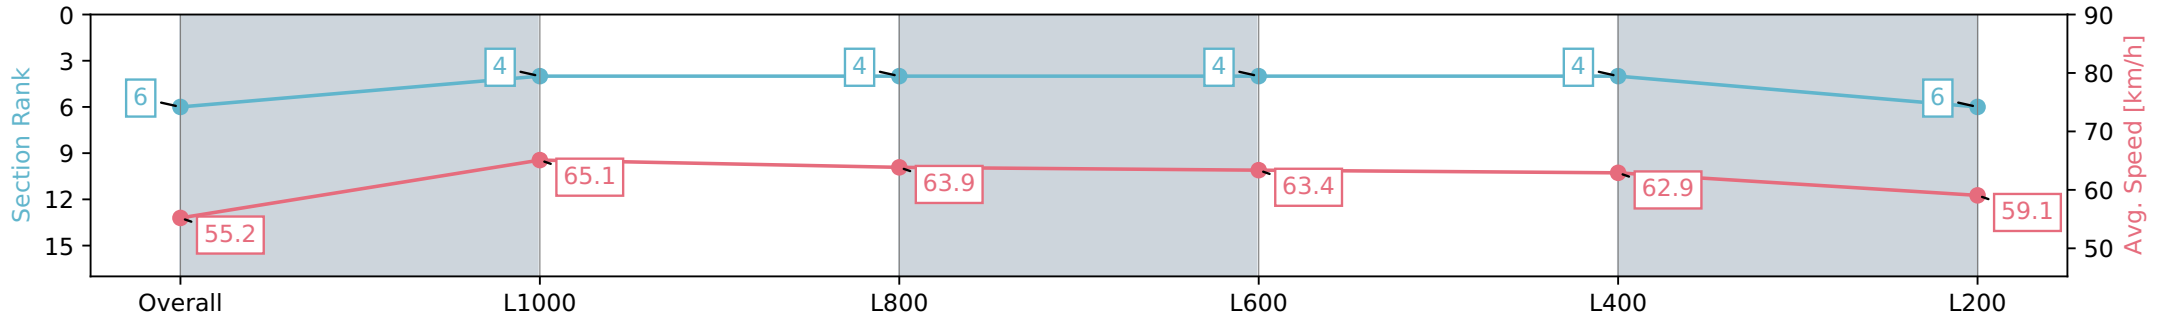

Morphettville Parks SA - Professional

Race 4: Petaluma Handicap - 1250m

20 April 2024 - 1:13PM

Track Rating: Good 4, Weather: Fine, Rail Position: True

Section	Overall	L1000	L800	L600	L400	L200
Section Times	1:14.21 [6] (0:16.34)	0:57.87 [4] (0:11.27)	0:46.60 [4] (0:11.35)	0:35.25 [4] (0:11.55)	0:23.70 [4] (0:11.52)	0:12.18 [6] (0:12.18)
Average Speed [km/h]	55.2	65.1	63.9	63.4	62.9	59.1
Top Speed [km/h]	67.3	66.9	65.8	64.3	64.2	62.3
Avg. Dist. to Rail [m]	5.0	3.6	3.0	2.9	2.8	4.8
Avg. Stride Freq. [Hz]	2.5	2.4	2.4	2.4	2.5	2.4
Avg. Stride Length [m]	7.6	7.2	7.1	7.1	7.0	6.9