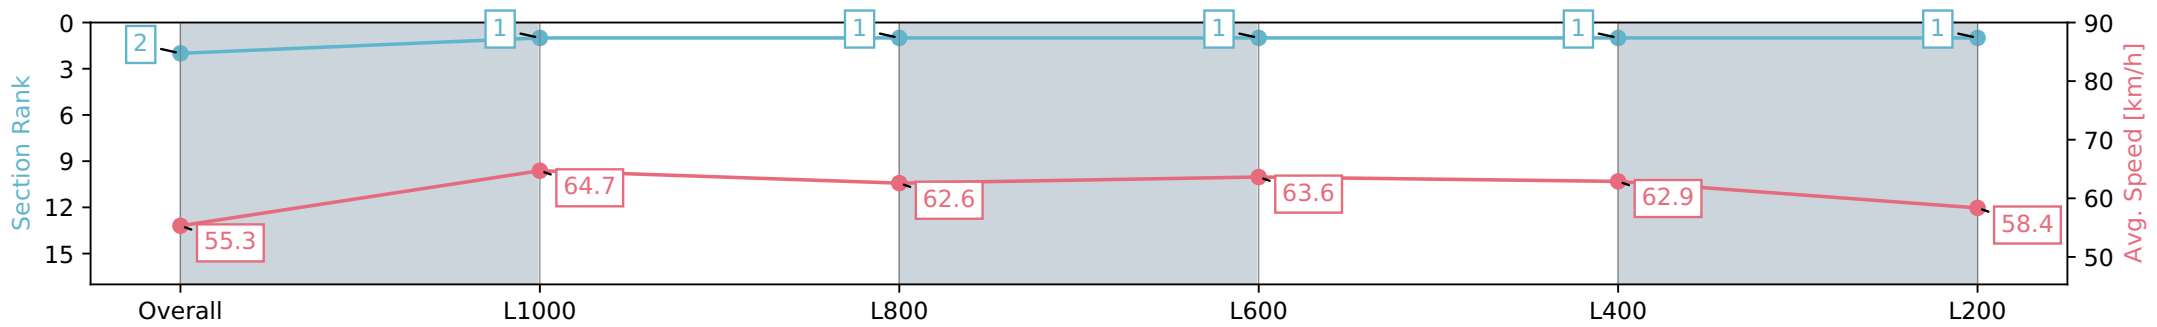

Morphettville Parks SA - Professional

Race 4: Petaluma Handicap - 1250m

20 April 2024 - 1:13PM

Track Rating: Good 4, Weather: Fine, Rail Position: True

Section	Overall	L1000	L800	L600	L400	L200
Section Times	1:13.92 [2] (0:16.00)	0:57.92 [1] (0:11.18)	0:46.74 [1] (0:11.52)	0:35.22 [1] (0:11.40)	0:23.82 [1] (0:11.50)	0:12.32 [1] (0:12.32)
Average Speed [km/h]	55.3	64.7	62.6	63.6	62.9	58.4
Top Speed [km/h]	69.5	68.3	63.1	65.1	64.6	61.3
Avg. Dist. to Rail [m]	10.6	0.9	0.4	1.2	2.2	2.2
Avg. Stride Freq. [Hz]	2.5	2.4	2.3	2.3	2.4	2.3
Avg. Stride Length [m]	7.6	7.6	7.6	7.6	7.3	7.2