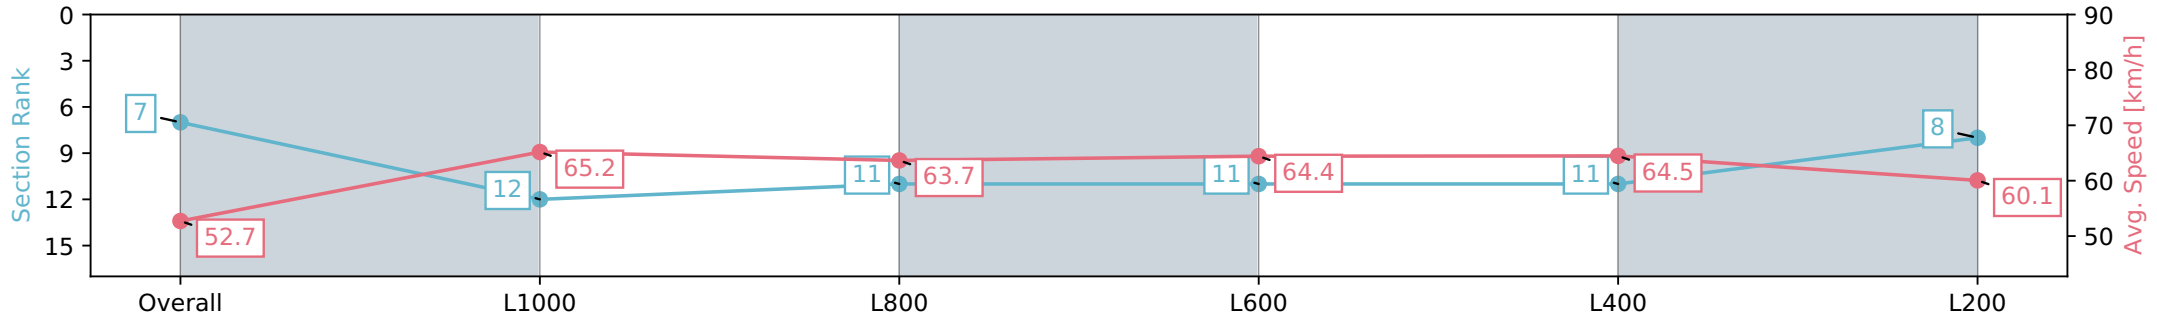

Morphettville Parks SA - Professional

Race 4: Petaluma Handicap - 1250m

20 April 2024 - 1:13PM

Track Rating: Good 4, Weather: Fine, Rail Position: True

Section	Overall	L1000	L800	L600	L400	L200
Section Times	1:14.24 [7] (0:17.10)	0:57.14 [12] (0:11.19)	0:45.95 [11] (0:11.38)	0:34.57 [11] (0:11.33)	0:23.24 [11] (0:11.24)	0:12.00 [8] (0:12.00)
Average Speed [km/h]	52.7	65.2	63.7	64.4	64.5	60.1
Top Speed [km/h]	65.3	66.4	65.8	65.5	65.5	63.3
Avg. Dist. to Rail [m]	3.3	2.7	2.5	2.4	3.7	6.6
Avg. Stride Freq. [Hz]	2.4	2.4	2.4	2.4	2.4	2.3
Avg. Stride Length [m]	7.3	7.3	7.5	7.2	7.3	7.1