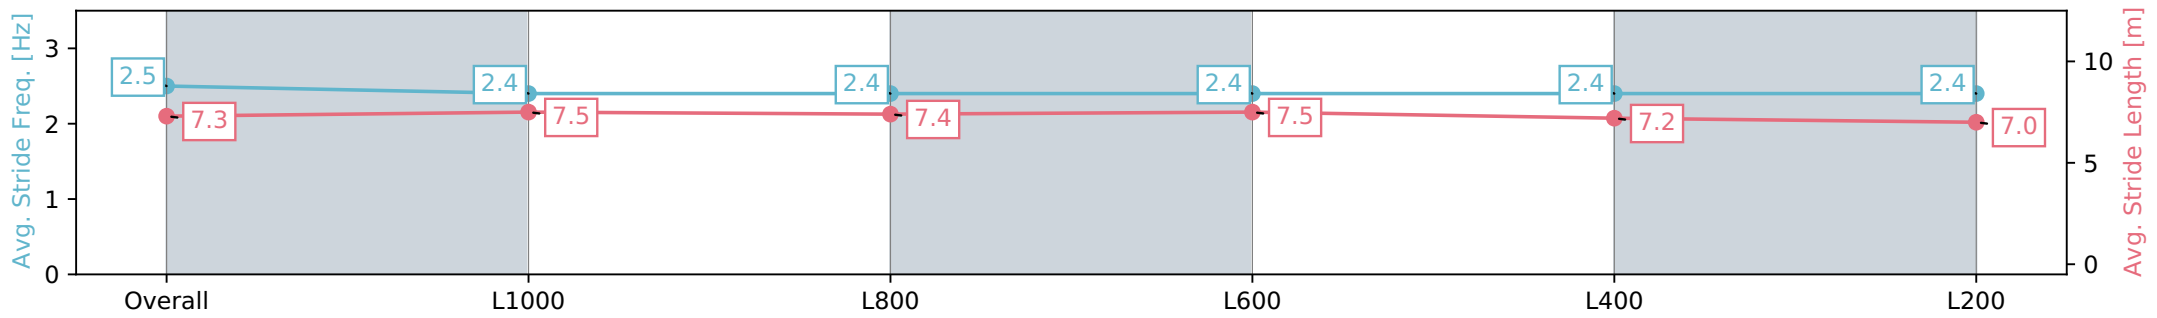

Morphettville Parks SA - Professional

Race 4: Petaluma Handicap - 1250m

20 April 2024 - 1:13PM

Track Rating: Good 4, Weather: Fine, Rail Position: True

Section	Overall	L1000	L800	L600	L400	L200
Section Times	1:14.28 [10] (0:16.57)	0:57.70 [6] (0:11.24)	0:46.46 [6] (0:11.49)	0:34.97 [7] (0:11.56)	0:23.40 [9] (0:11.42)	0:11.98 [10] (0:11.98)
Average Speed [km/h]	54.3	64.8	63.1	63.7	63.8	60.1
Top Speed [km/h]	67.4	67.4	63.7	65.0	64.5	63.7
Avg. Dist. to Rail [m]	5.3	2.3	2.6	4.1	6.9	10.0
Avg. Stride Freq. [Hz]	2.5	2.4	2.4	2.4	2.4	2.4
Avg. Stride Length [m]	7.3	7.5	7.4	7.5	7.2	7.0