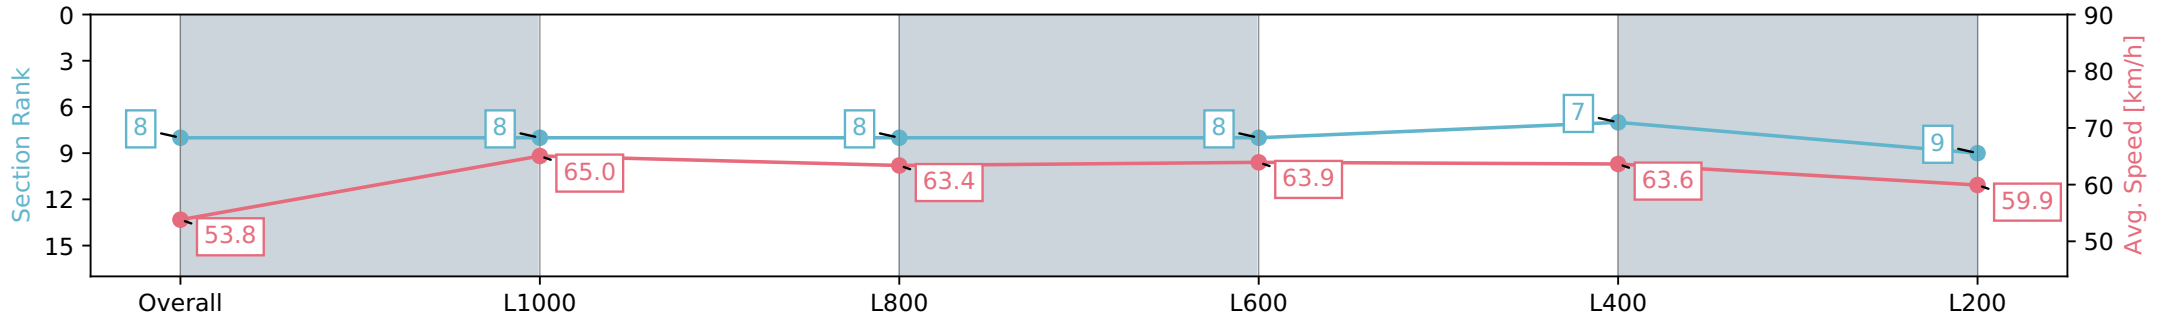

Morphettville Parks SA - Professional

Race 4: Petaluma Handicap - 1250m

20 April 2024 - 1:13PM

Track Rating: Good 4, Weather: Fine, Rail Position: True

Section	Overall	L1000	L800	L600	L400	L200
Section Times	1:14.27 [8] (0:16.76)	0:57.51 [8] (0:11.24)	0:46.27 [8] (0:11.40)	0:34.87 [8] (0:11.43)	0:23.44 [7] (0:11.43)	0:12.01 [9] (0:12.01)
Average Speed [km/h]	53.8	65.0	63.4	63.9	63.6	59.9
Top Speed [km/h]	66.2	66.1	64.2	64.6	64.6	63.1
Avg. Dist. to Rail [m]	5.2	3.0	2.2	2.6	5.1	8.5
Avg. Stride Freq. [Hz]	2.5	2.4	2.4	2.4	2.4	2.4
Avg. Stride Length [m]	7.1	7.3	7.3	7.3	7.4	6.9