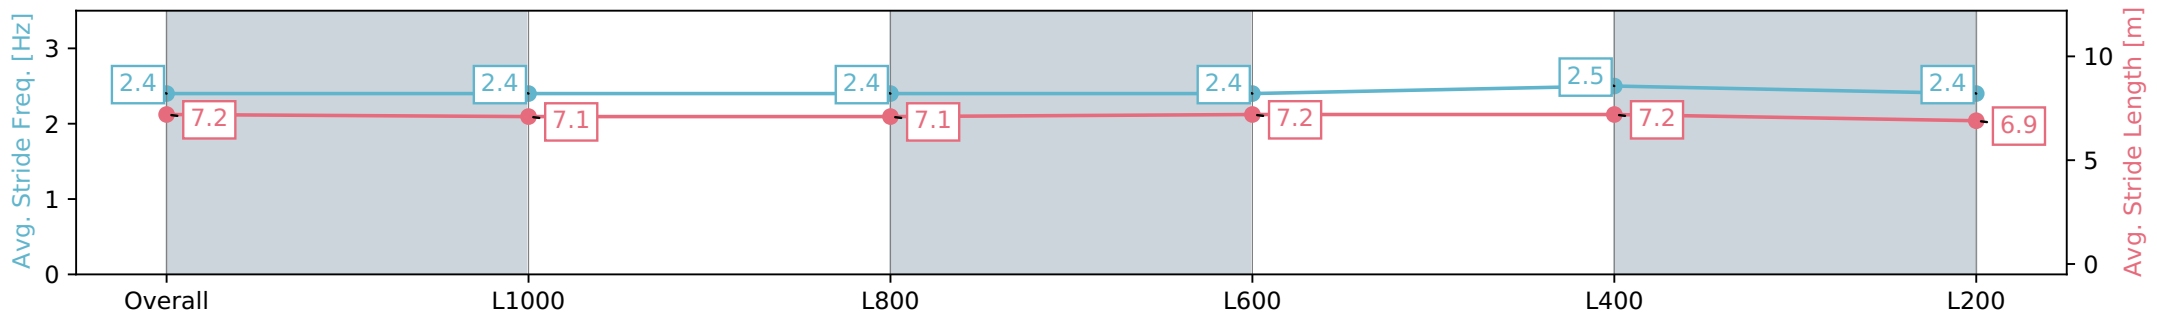

Morphettville Parks SA - Professional

Race 4: Petaluma Handicap - 1250m

20 April 2024 - 1:13PM

Track Rating: Good 4, Weather: Fine, Rail Position: True

Section	Overall	L1000	L800	L600	L400	L200
Section Times	1:14.67 [13] (0:17.30)	0:57.37 [13] (0:11.32)	0:46.05 [14] (0:11.39)	0:34.66 [14] (0:11.33)	0:23.33 [14] (0:11.19)	0:12.14 [14] (0:12.14)
Average Speed [km/h]	52.1	64.9	63.6	64.5	64.8	59.3
Top Speed [km/h]	64.3	65.6	65.6	65.2	66.2	63.4
Avg. Dist. to Rail [m]	8.0	3.8	3.0	2.6	5.3	10.1
Avg. Stride Freq. [Hz]	2.4	2.4	2.4	2.4	2.5	2.4
Avg. Stride Length [m]	7.2	7.1	7.1	7.2	7.2	6.9

Morphettville Parks SA - Professional

Race 4: Petaluma Handicap - 1250m

20 April 2024 - 1:13PM

Track Rating: Good 4, Weather: Fine, Rail Position: True

Section	Overall	L1000	L800	L600	L400	L200
Section Times	1:14.80 [14] (0:16.98)	0:57.82 [11] (0:11.32)	0:46.50 [12] (0:11.39)	0:35.11 [12] (0:11.47)	0:23.64 [12] (0:11.37)	0:12.27 [13] (0:12.27)
Average Speed [km/h]	53.1	65.0	63.6	64.0	64.2	58.6
Top Speed [km/h]	65.1	66.0	66.0	65.2	65.2	62.4
Avg. Dist. to Rail [m]	8.5	4.0	3.1	3.3	7.8	12.7
Avg. Stride Freq. [Hz]	2.4	2.4	2.4	2.4	2.4	2.4
Avg. Stride Length [m]	7.2	7.3	7.3	7.2	7.2	6.9