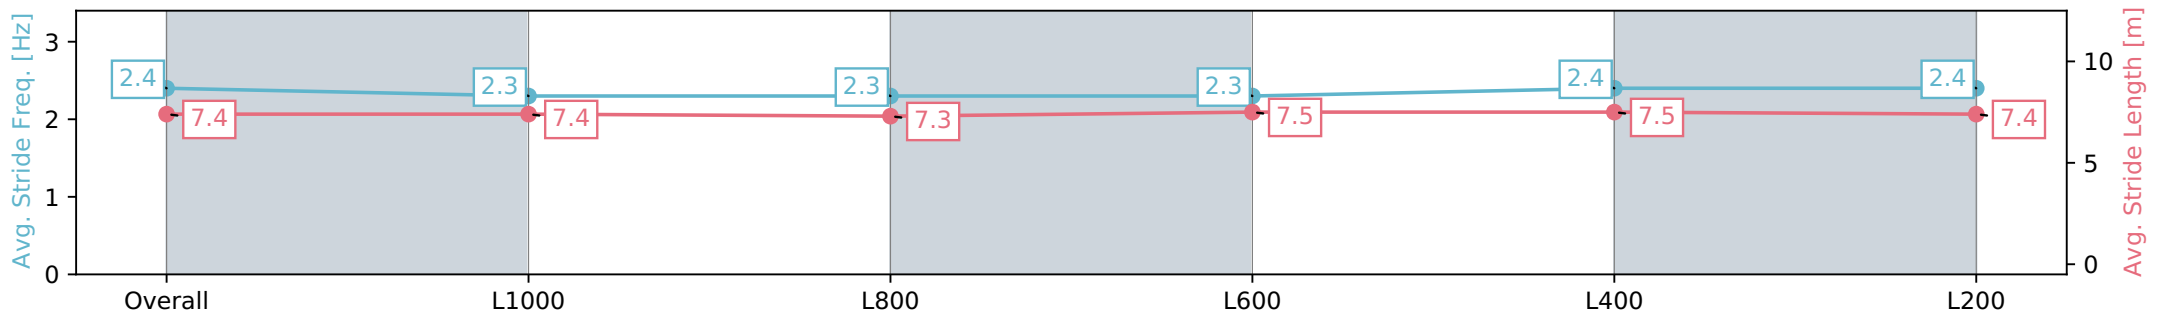

20 April 2024 - 1:13PM

Track Rating: Good 4, Weather: Fine, Rail Position: True

Section	Overall	L1000	L800	L600	L400	L200
Section Times	1:13.63 [1] (0:16.95)	0:56.68 [10] (0:11.28)	0:45.40 [10] (0:11.32)	0:34.08 [10] (0:11.28)	0:22.79 [8] (0:11.10)	0:11.69 [4] (0:11.69)
Average Speed [km/h]	53.0	64.6	63.6	64.3	65.1	61.6
Top Speed [km/h]	64.6	65.1	64.4	65.5	65.8	64.7
Avg. Dist. to Rail [m]	2.2	1.9	1.2	1.2	3.0	5.4
Avg. Stride Freq. [Hz]	2.4	2.3	2.3	2.3	2.4	2.4
Avg. Stride Length [m]	7.4	7.4	7.3	7.5	7.5	7.4