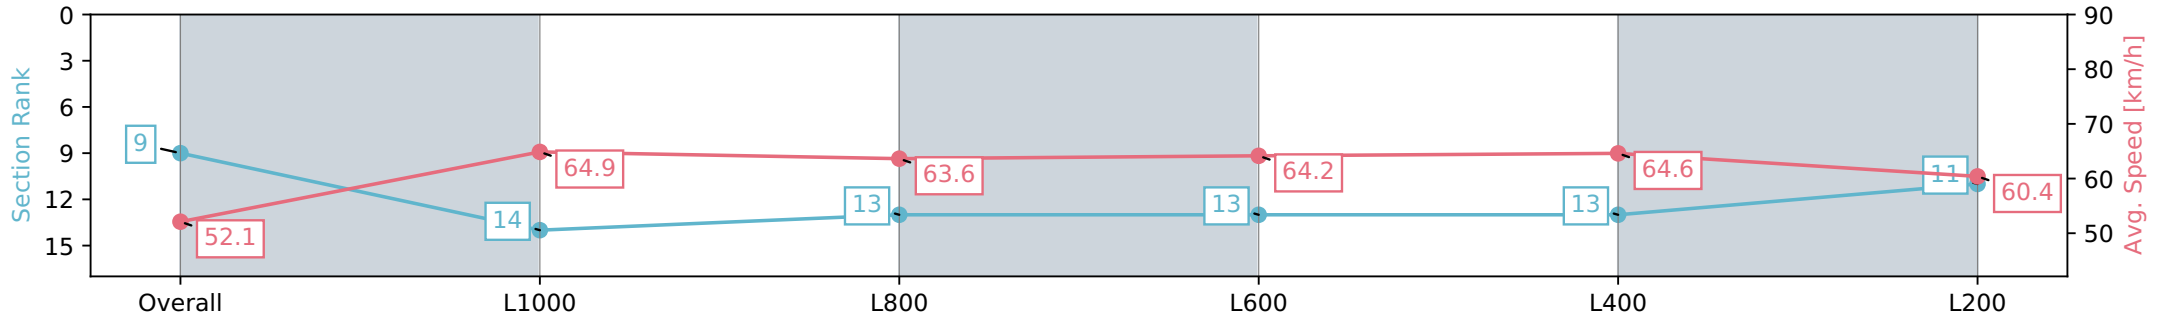

Morphettville Parks SA - Professional

Race 4: Petaluma Handicap - 1250m

20 April 2024 - 1:13PM

Track Rating: Good 4, Weather: Fine, Rail Position: True

Section	Overall	L1000	L800	L600	L400	L200
Section Times	1:14.28 [9] (0:17.31)	0:56.97 [14] (0:11.21)	0:45.76 [13] (0:11.34)	0:34.42 [13] (0:11.30)	0:23.12 [13] (0:11.20)	0:11.92 [11] (0:11.92)
Average Speed [km/h]	52.1	64.9	63.6	64.2	64.6	60.4
Top Speed [km/h]	66.1	65.2	65.2	64.7	65.5	64.6
Avg. Dist. to Rail [m]	4.9	1.8	1.4	1.3	2.6	4.1
Avg. Stride Freq. [Hz]	2.3	2.3	2.3	2.3	2.3	2.3
Avg. Stride Length [m]	7.5	7.5	7.4	7.4	7.7	7.4