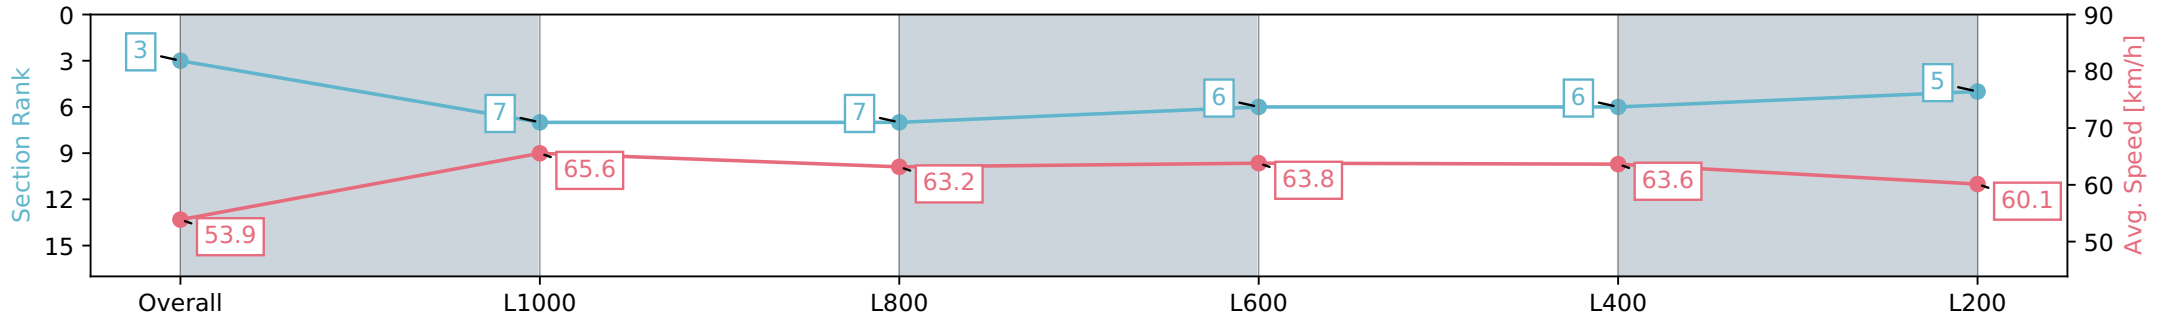

Morphettville Parks SA - Professional

Race 4: Petaluma Handicap - 1250m

20 April 2024 - 1:13PM

Track Rating: Good 4, Weather: Fine, Rail Position: True

Section	Overall	L1000	L800	L600	L400	L200
Section Times	1:13.95 [3] (0:16.73)	0:57.22 [7] (0:11.09)	0:46.13 [7] (0:11.42)	0:34.71 [6] (0:11.39)	0:23.32 [6] (0:11.34)	0:11.98 [5] (0:11.98)
Average Speed [km/h]	53.9	65.6	63.2	63.8	63.6	60.1
Top Speed [km/h]	66.2	66.9	64.2	64.6	64.4	62.7
Avg. Dist. to Rail [m]	2.9	1.9	1.2	1.4	2.1	4.4
Avg. Stride Freq. [Hz]	2.4	2.3	2.2	2.3	2.3	2.3
Avg. Stride Length [m]	7.7	7.6	7.6	7.5	7.4	7.3