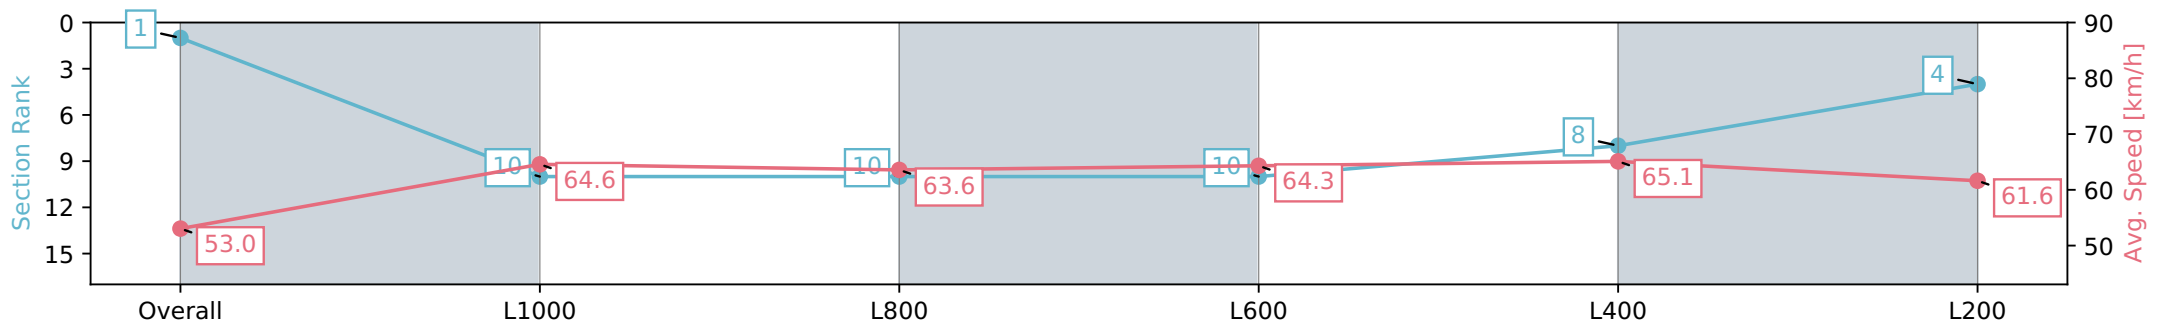

20 April 2024 - 1:13PM

Track Rating: Good 4, Weather: Fine, Rail Position: True

Section	Overall	L1000	L800	L600	L400	L200
Section Times	1:13.63 [1] (0:16.95)	0:56.68 [10] (0:11.28)	0:45.40 [10] (0:11.32)	0:34.08 [10] (0:11.28)	0:22.79 [8] (0:11.10)	0:11.69 [4] (0:11.69)
Average Speed [km/h]	53.0	64.6	63.6	64.3	65.1	61.6
Top Speed [km/h]	64.6	65.1	64.4	65.5	65.8	64.7
Avg. Dist. to Rail [m]	2.2	1.9	1.2	1.2	3.0	5.4
Avg. Stride Freq. [Hz]	2.4	2.3	2.3	2.3	2.4	2.4
Avg. Stride Length [m]	7.4	7.4	7.3	7.5	7.5	7.4