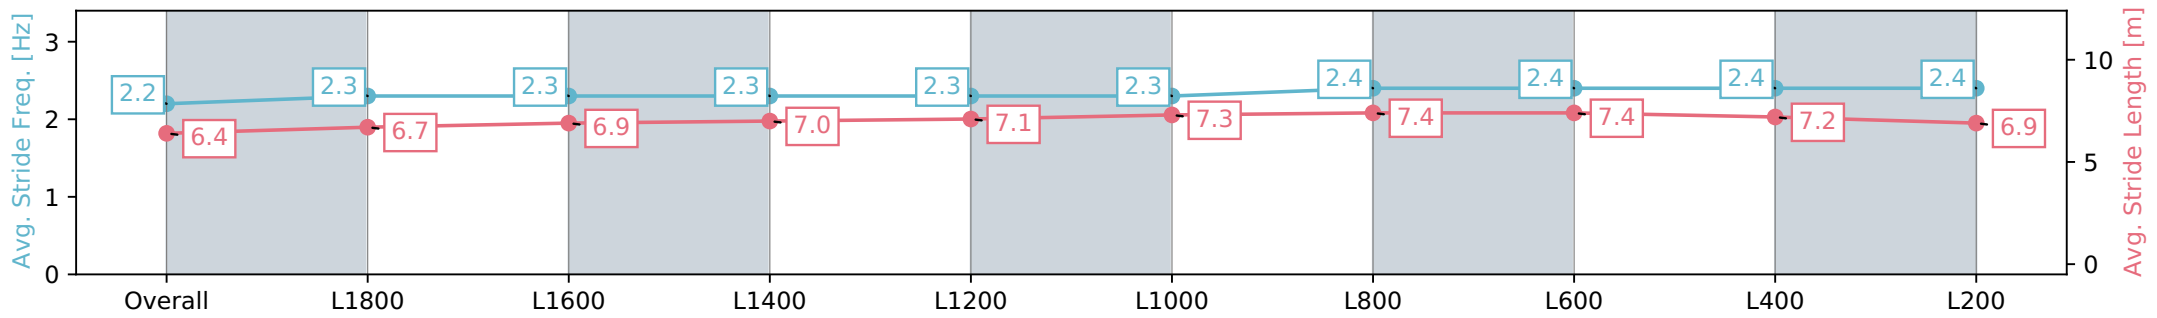

Morphettville Parks SA - Professional
 Race 3: Winning Edge Presentations Handicap - 1950m
 20 April 2024 - 12:38PM
 Track Rating: Good 4, Weather: Fine, Rail Position: True

Section	Overall	L1800	L1600	L1400	L1200	L1000	L800	L600	L400	L200
Section Times	2:01.79 [9] (0:11.77)	1:50.02 [4] (0:13.05)	1:36.97 [5] (0:12.57)	1:24.39 [5] (0:12.52)	1:11.87 [5] (0:12.57)	0:59.29 [5] (0:12.11)	0:47.18 [5] (0:11.56)	0:35.62 [5] (0:11.55)	0:24.07 [5] (0:11.81)	0:12.26 [7] (0:12.26)
Average Speed [km/h]	46.0	55.7	57.3	57.6	57.5	59.5	62.3	62.2	61.0	58.4
Top Speed [km/h]	57.8	57.8	58.6	58.2	58.6	60.6	63.8	63.0	61.9	60.7
Avg. Dist. to Rail [m]	2.7	1.8	1.5	1.6	1.1	1.2	0.9	0.4	0.5	1.3
Avg. Stride Freq. [Hz]	2.2	2.3	2.3	2.3	2.3	2.3	2.4	2.4	2.4	2.4
Avg. Stride Length [m]	6.7	6.8	6.9	6.9	7.0	7.1	7.2	7.2	7.1	6.8

Report Created: Sat 20 April 2024 13:38:03 GMT+10 (Note: Timing is based on positional data)

- [] Ranking at each section and finish
- :-:- No data available at this section
- NA No data available

Horse/Jockey Name	DOES IT/Jake Toeroek
Finish Rank	10
Fastest Section Time (Section)	0:11.51 (L1000)
Top Speed [km/h] (Section)	64.1 (L600)
Race State	Finished

Morphettville Parks SA - Professional
 Race 3: Winning Edge Presentations Handicap - 1950m
 20 April 2024 - 12:38PM
 Track Rating: Good 4, Weather: Fine, Rail Position: True

Section	Overall	L1800	L1600	L1400	L1200	L1000	L800	L600	L400	L200
Section Times	2:01.83 [10] (0:12.28)	1:49.54 [11] (0:13.05)	1:36.49 [10] (0:12.72)	1:23.77 [11] (0:12.46)	1:11.31 [11] (0:12.54)	0:58.77 [11] (0:12.09)	0:46.68 [11] (0:11.51)	0:35.17 [11] (0:11.53)	0:23.64 [11] (0:11.60)	0:12.04 [10] (0:12.04)
Average Speed [km/h]	44.5	55.9	56.8	57.9	57.7	59.6	62.8	63.3	62.6	59.6
Top Speed [km/h]	58.7	58.9	58.1	58.4	58.1	61.8	64.0	64.1	63.7	61.7
Avg. Dist. to Rail [m]	9.8	2.8	1.1	1.1	0.9	1.5	1.6	2.5	5.0	9.6
Avg. Stride Freq. [Hz]	2.2	2.3	2.3	2.3	2.3	2.3	2.4	2.4	2.4	2.4
Avg. Stride Length [m]	6.4	6.7	6.9	7.0	7.1	7.3	7.4	7.4	7.2	6.9