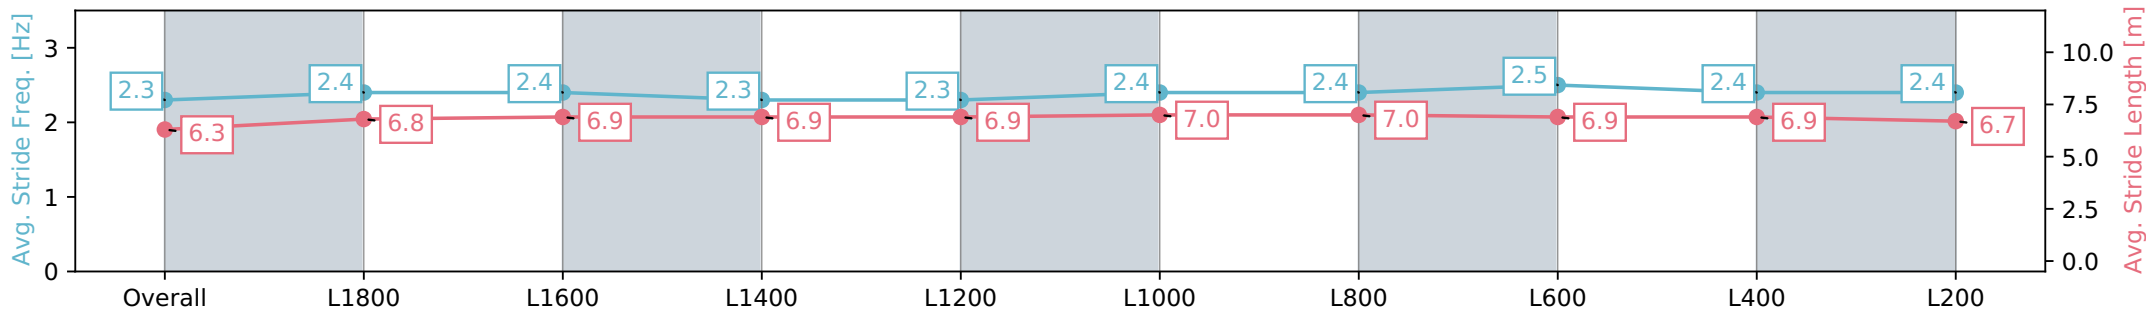

Morphettville Parks SA - Professional
 Race 3: Winning Edge Presentations Handicap - 1950m
 20 April 2024 - 12:38PM
 Track Rating: Good 4, Weather: Fine, Rail Position: True

Section	Overall	L1800	L1600	L1400	L1200	L1000	L800	L600	L400	L200
Section Times	2:01.41 [6] (0:12.02)	1:49.39 [6] (0:13.04)	1:36.35 [7] (0:12.71)	1:23.64 [9] (0:12.47)	1:11.17 [8] (0:12.68)	0:58.49 [9] (0:12.08)	0:46.41 [9] (0:11.47)	0:34.94 [9] (0:11.48)	0:23.46 [8] (0:11.68)	0:11.78 [9] (0:11.78)
Average Speed [km/h]	45.3	56.1	56.9	57.9	57.5	59.7	63.0	63.5	62.2	60.8
Top Speed [km/h]	58.6	58.7	57.7	58.9	58.1	62.1	63.8	64.3	62.6	62.4
Avg. Dist. to Rail [m]	6.5	3.1	2.4	2.7	2.3	2.8	2.3	2.2	4.4	8.4
Avg. Stride Freq. [Hz]	2.1	2.2	2.2	2.2	2.2	2.2	2.3	2.3	2.3	2.3
Avg. Stride Length [m]	6.7	6.9	7.1	7.3	7.3	7.4	7.6	7.6	7.5	7.3

Report Created: Sat 20 April 2024 13:37:51 GMT+10 (Note: Timing is based on positional data)

- [] Ranking at each section and finish
- :-:- No data available at this section
- NA No data available

Horse/Jockey Name	KARBURAN/Todd Pannell
Finish Rank	7
Fastest Section Time (Section)	0:11.70 (L800)
Top Speed [km/h] (Section)	62.7 (L600)
Race State	Finished

Morphettville Parks SA - Professional
 Race 3: Winning Edge Presentations Handicap - 1950m
 20 April 2024 - 12:38PM
 Track Rating: Good 4, Weather: Fine, Rail Position: True

Section	Overall	L1800	L1600	L1400	L1200	L1000	L800	L600	L400	L200
Section Times	2:01.57 [7] (0:12.12)	1:49.45 [8] (0:12.41)	1:37.04 [1] (0:12.26)	1:24.78 [1] (0:12.39)	1:12.39 [1] (0:12.55)	0:59.84 [1] (0:12.02)	0:47.82 [1] (0:11.80)	0:36.02 [1] (0:11.70)	0:24.32 [1] (0:11.99)	0:12.33 [3] (0:12.33)
Average Speed [km/h]	45.3	59.9	59.3	58.1	57.8	60.0	61.0	61.7	60.2	58.2
Top Speed [km/h]	59.4	61.1	60.2	59.4	58.4	61.0	62.4	62.7	61.8	59.6
Avg. Dist. to Rail [m]	12.9	6.6	3.7	1.6	1.2	1.5	1.2	0.6	1.2	1.4
Avg. Stride Freq. [Hz]	2.3	2.4	2.4	2.3	2.3	2.4	2.4	2.5	2.4	2.4
Avg. Stride Length [m]	6.3	6.8	6.9	6.9	6.9	7.0	7.0	6.9	6.9	6.7