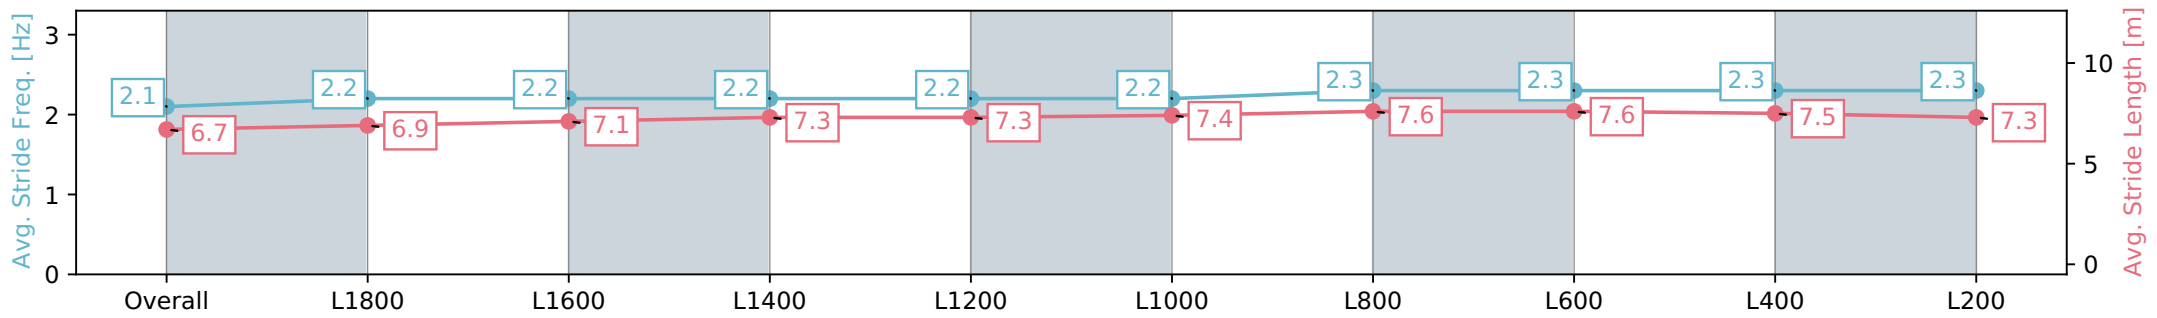

Morphettville Parks SA - Professional
 Race 3: Winning Edge Presentations Handicap - 1950m
 20 April 2024 - 12:38PM
 Track Rating: Good 4, Weather: Fine, Rail Position: True

Section	Overall	L1800	L1600	L1400	L1200	L1000	L800	L600	L400	L200
Section Times	2:01.39 [5] (0:11.69)	1:49.70 [2] (0:12.84)	1:36.86 [1] (0:12.44)	1:24.42 [2] (0:12.56)	1:11.86 [3] (0:12.64)	0:59.22 [3] (0:12.03)	0:47.19 [3] (0:11.72)	0:35.47 [3] (0:11.57)	0:23.89 [3] (0:11.71)	0:12.18 [2] (0:12.18)
Average Speed [km/h]	46.6	57.1	58.1	57.4	57.7	60.1	61.6	63.0	61.9	58.8
Top Speed [km/h]	59.0	59.8	59.9	59.7	58.6	61.1	62.3	63.9	63.7	60.5
Avg. Dist. to Rail [m]	6.1	3.7	1.7	1.4	2.3	3.1	2.4	2.5	2.9	3.4
Avg. Stride Freq. [Hz]	2.2	2.2	2.2	2.2	2.2	2.2	2.2	2.3	2.4	2.3
Avg. Stride Length [m]	6.8	7.1	7.2	7.2	7.1	7.3	7.4	7.3	7.1	7.0

Report Created: Sat 20 April 2024 13:37:46 GMT+10 (Note: Timing is based on positional data)

- [] Ranking at each section and finish
- :-:- No data available at this section
- NA No data available

Horse/Jockey Name	SHAKESPEARE/Stacey Metcalfe
Finish Rank	6
Fastest Section Time (Section)	0:11.47 (L1000)
Top Speed [km/h] (Section)	64.3 (L600)
Race State	Finished

Morphettville Parks SA - Professional
 Race 3: Winning Edge Presentations Handicap - 1950m
 20 April 2024 - 12:38PM
 Track Rating: Good 4, Weather: Fine, Rail Position: True

Section	Overall	L1800	L1600	L1400	L1200	L1000	L800	L600	L400	L200
Section Times	2:01.41 [6] (0:12.02)	1:49.39 [6] (0:13.04)	1:36.35 [7] (0:12.71)	1:23.64 [9] (0:12.47)	1:11.17 [8] (0:12.68)	0:58.49 [9] (0:12.08)	0:46.41 [9] (0:11.47)	0:34.94 [9] (0:11.48)	0:23.46 [8] (0:11.68)	0:11.78 [9] (0:11.78)
Average Speed [km/h]	45.3	56.1	56.9	57.9	57.5	59.7	63.0	63.5	62.2	60.8
Top Speed [km/h]	58.6	58.7	57.7	58.9	58.1	62.1	63.8	64.3	62.6	62.4
Avg. Dist. to Rail [m]	6.5	3.1	2.4	2.7	2.3	2.8	2.3	2.2	4.4	8.4
Avg. Stride Freq. [Hz]	2.1	2.2	2.2	2.2	2.2	2.2	2.3	2.3	2.3	2.3
Avg. Stride Length [m]	6.7	6.9	7.1	7.3	7.3	7.4	7.6	7.6	7.5	7.3