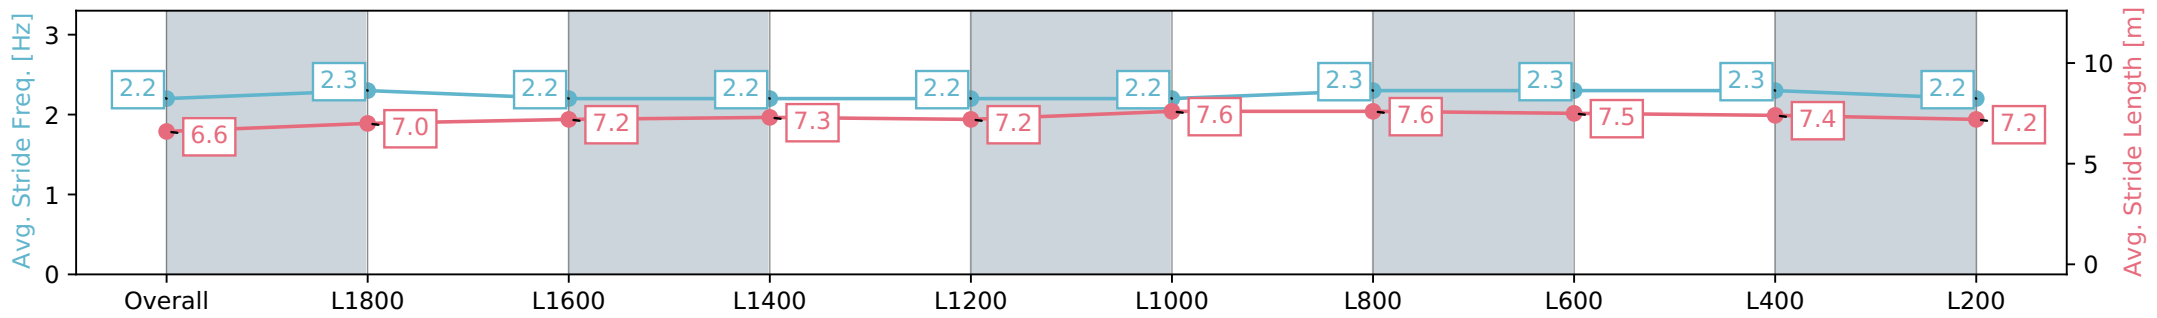

Morphettville Parks SA - Professional
 Race 3: Winning Edge Presentations Handicap - 1950m
 20 April 2024 - 12:38PM
 Track Rating: Good 4, Weather: Fine, Rail Position: True

Section	Overall	L1800	L1600	L1400	L1200	L1000	L800	L600	L400	L200
Section Times	2:01.86 [11] (0:11.88)	1:49.98 [5] (0:12.76)	1:37.22 [3] (0:12.41)	1:24.81 [3] (0:12.33)	1:12.48 [2] (0:12.47)	1:00.01 [2] (0:12.02)	0:47.99 [2] (0:11.81)	0:36.18 [2] (0:11.80)	0:24.38 [2] (0:11.96)	0:12.42 [6] (0:12.42)
Average Speed [km/h]	45.9	57.8	58.4	58.5	58.3	60.0	61.2	61.7	60.4	57.8
Top Speed [km/h]	57.8	59.1	60.3	59.7	59.2	61.2	61.9	62.3	62.0	58.9
Avg. Dist. to Rail [m]	7.2	4.5	2.7	2.2	1.9	2.7	2.0	2.0	2.3	2.7
Avg. Stride Freq. [Hz]	2.4	2.3	2.3	2.3	2.3	2.3	2.4	2.4	2.4	2.3
Avg. Stride Length [m]	6.3	6.9	7.1	7.0	7.1	7.2	7.2	7.2	6.9	6.7

Report Created: Sat 20 April 2024 13:38:12 GMT+10 (Note: Timing is based on positional data)

- [] Ranking at each section and finish
- :-:- No data available at this section
- NA No data available

Horse/Jockey Name	BADONKIDONK/Alana Livesey
Finish Rank	12
Fastest Section Time (Section)	0:11.51 (L1000)
Top Speed [km/h] (Section)	65.0 (L800)
Race State	Finished

Morphettville Parks SA - Professional
 Race 3: Winning Edge Presentations Handicap - 1950m
 20 April 2024 - 12:38PM
 Track Rating: Good 4, Weather: Fine, Rail Position: True

Section	Overall	L1800	L1600	L1400	L1200	L1000	L800	L600	L400	L200
Section Times	2:02.58 [12] (0:12.12)	1:50.46 [7] (0:12.96)	1:37.50 [8] (0:12.51)	1:24.99 [7] (0:12.43)	1:12.56 [6] (0:12.74)	0:59.82 [7] (0:12.01)	0:47.81 [6] (0:11.51)	0:36.30 [7] (0:11.91)	0:24.39 [10] (0:12.08)	0:12.31 [12] (0:12.31)
Average Speed [km/h]	45.1	56.8	57.9	58.1	57.6	60.1	63.1	61.8	60.3	58.4
Top Speed [km/h]	57.0	59.3	58.6	58.8	58.7	62.7	65.0	62.6	61.3	59.6
Avg. Dist. to Rail [m]	8.6	4.6	3.4	2.9	3.1	3.8	3.8	4.1	7.0	9.7
Avg. Stride Freq. [Hz]	2.2	2.3	2.2	2.2	2.2	2.2	2.3	2.3	2.3	2.2
Avg. Stride Length [m]	6.6	7.0	7.2	7.3	7.2	7.6	7.6	7.5	7.4	7.2