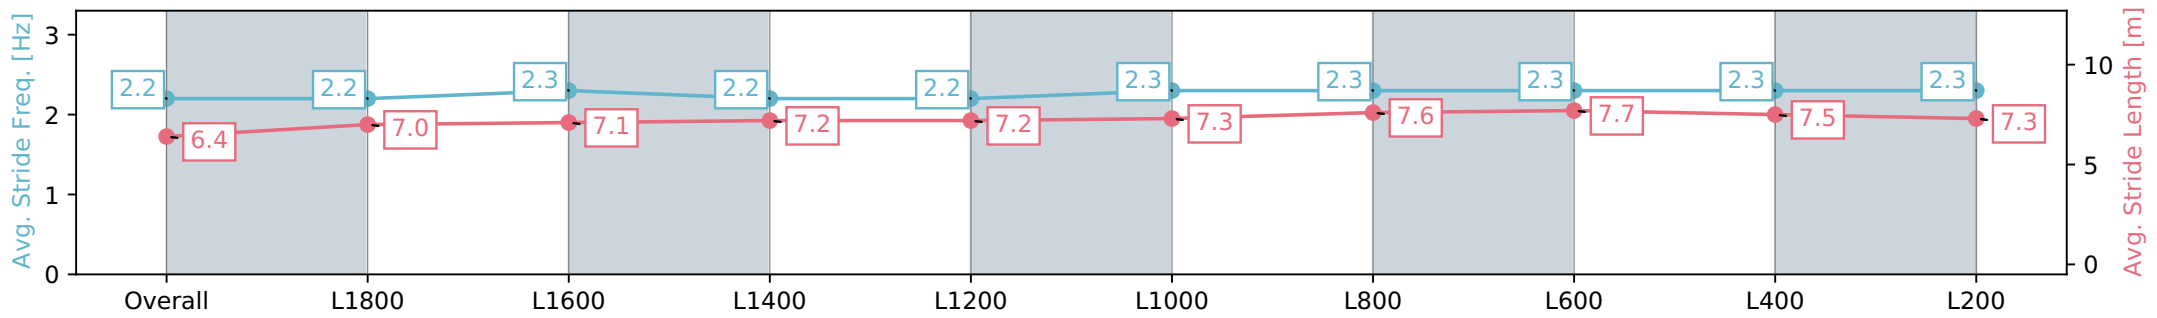

Background shading for fastest section	
Horse/Jockey Name	HOOPS/Liam Riordan
Finish Rank	1
Fastest Section Time (Section)	0:11.37 (L1000)
Top Speed [km/h] (Section)	64.8 (L600)
Race State	Finished

Morphettville Parks SA - Professional
Race 3: Winning Edge Presentations Handicap - 1950m
20 April 2024 - 12:38PM
Track Rating: Good 4, Weather: Fine, Rail Position: True

Section	Overall	L1800	L1600	L1400	L1200	L1000	L800	L600	L400	L200
Section Times	2:01.14 [1] (0:12.17)	1:48.97 [9] (0:13.17)	1:35.80 [11] (0:12.65)	1:23.15 [10] (0:12.32)	1:10.83 [10] (0:12.64)	0:58.19 [10] (0:12.03)	0:46.16 [8] (0:11.37)	0:34.79 [8] (0:11.41)	0:23.38 [6] (0:11.52)	0:11.86 [4] (0:11.86)
Average Speed [km/h]	44.9	55.8	57.2	58.6	58.0	60.0	63.6	64.1	63.1	60.4
Top Speed [km/h]	58.7	58.4	58.1	60.2	58.5	62.3	64.3	64.8	64.7	62.4
Avg. Dist. to Rail [m]	9.0	3.6	2.9	3.0	3.0	3.6	2.9	2.9	4.8	6.5
Avg. Stride Freq. [Hz]	2.2	2.2	2.3	2.2	2.2	2.3	2.3	2.3	2.3	2.3
Avg. Stride Length [m]	6.4	7.0	7.1	7.2	7.2	7.3	7.6	7.7	7.5	7.3

Report Created: Sat 20 April 2024 13:37:30 GMT+10 (Note: Timing is based on positional data)

- [ ] Ranking at each section and finish
- -:-:- No data available at this section
- NA No data available