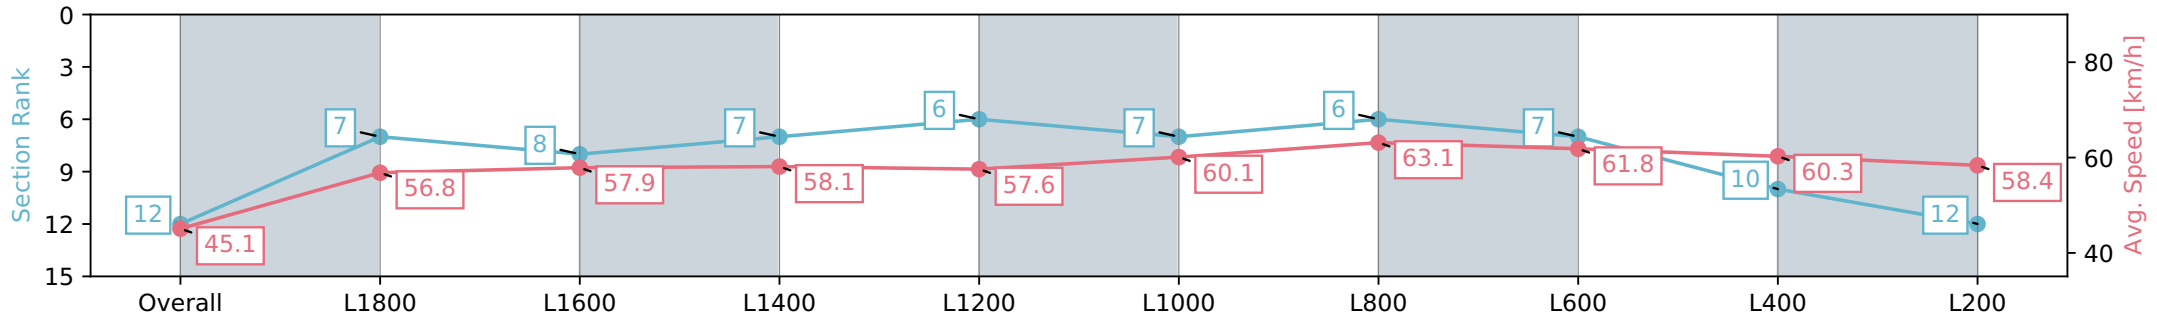

Morphettville Parks SA - Professional
 Race 3: Winning Edge Presentations Handicap - 1950m
 20 April 2024 - 12:38PM
 Track Rating: Good 4, Weather: Fine, Rail Position: True

Section	Overall	L1800	L1600	L1400	L1200	L1000	L800	L600	L400	L200
Section Times	2:01.86 [11] (0:11.88)	1:49.98 [5] (0:12.76)	1:37.22 [3] (0:12.41)	1:24.81 [3] (0:12.33)	1:12.48 [2] (0:12.47)	1:00.01 [2] (0:12.02)	0:47.99 [2] (0:11.81)	0:36.18 [2] (0:11.80)	0:24.38 [2] (0:11.96)	0:12.42 [6] (0:12.42)
Average Speed [km/h]	45.9	57.8	58.4	58.5	58.3	60.0	61.2	61.7	60.4	57.8
Top Speed [km/h]	57.8	59.1	60.3	59.7	59.2	61.2	61.9	62.3	62.0	58.9
Avg. Dist. to Rail [m]	7.2	4.5	2.7	2.2	1.9	2.7	2.0	2.0	2.3	2.7
Avg. Stride Freq. [Hz]	2.4	2.3	2.3	2.3	2.3	2.3	2.4	2.4	2.4	2.3
Avg. Stride Length [m]	6.3	6.9	7.1	7.0	7.1	7.2	7.2	7.2	6.9	6.7

Report Created: Sat 20 April 2024 13:38:12 GMT+10 (Note: Timing is based on positional data)

- [] Ranking at each section and finish
- :-:- No data available at this section
- NA No data available

Horse/Jockey Name	BADONKIDONK/Alana Livesey
Finish Rank	12
Fastest Section Time (Section)	0:11.51 (L1000)
Top Speed [km/h] (Section)	65.0 (L800)
Race State	Finished

Morphettville Parks SA - Professional
 Race 3: Winning Edge Presentations Handicap - 1950m
 20 April 2024 - 12:38PM
 Track Rating: Good 4, Weather: Fine, Rail Position: True

Section	Overall	L1800	L1600	L1400	L1200	L1000	L800	L600	L400	L200
Section Times	2:02.58 [12] (0:12.12)	1:50.46 [7] (0:12.96)	1:37.50 [8] (0:12.51)	1:24.99 [7] (0:12.43)	1:12.56 [6] (0:12.74)	0:59.82 [7] (0:12.01)	0:47.81 [6] (0:11.51)	0:36.30 [7] (0:11.91)	0:24.39 [10] (0:12.08)	0:12.31 [12] (0:12.31)
Average Speed [km/h]	45.1	56.8	57.9	58.1	57.6	60.1	63.1	61.8	60.3	58.4
Top Speed [km/h]	57.0	59.3	58.6	58.8	58.7	62.7	65.0	62.6	61.3	59.6
Avg. Dist. to Rail [m]	8.6	4.6	3.4	2.9	3.1	3.8	3.8	4.1	7.0	9.7
Avg. Stride Freq. [Hz]	2.2	2.3	2.2	2.2	2.2	2.2	2.3	2.3	2.3	2.2
Avg. Stride Length [m]	6.6	7.0	7.2	7.3	7.2	7.6	7.6	7.5	7.4	7.2