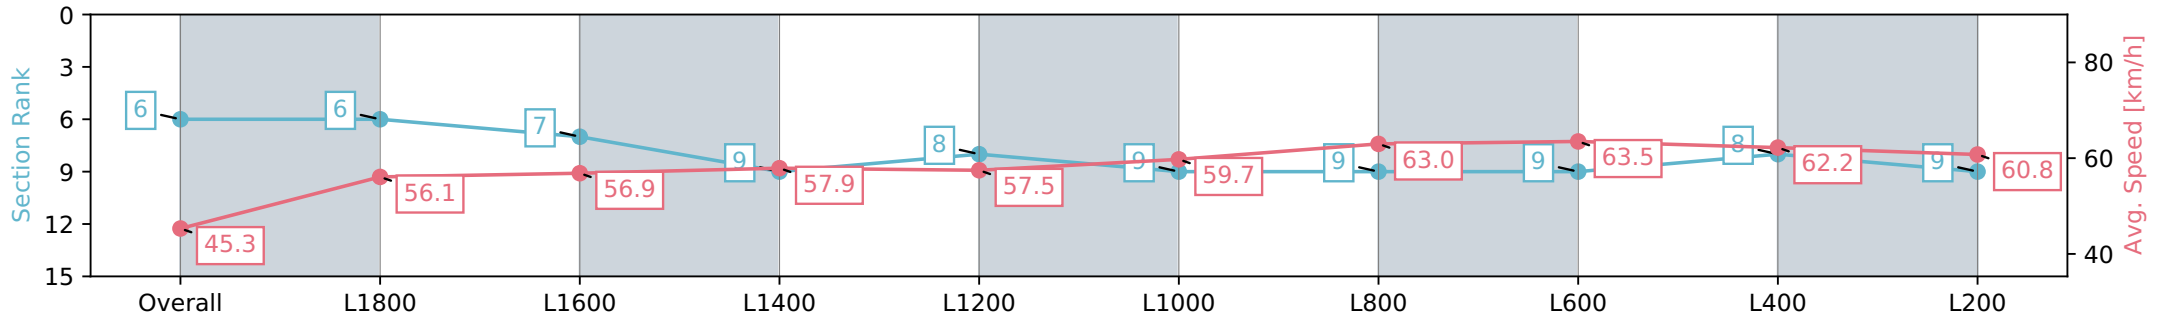

Report Created: Sat 20 April 2024 13:37:46 GMT+10 (Note: Timing is based on positional data)

- [] Ranking at each section and finish
- :-:- No data available at this section
- NA No data available

Horse/Jockey Name	SHAKESPEARE/Stacey Metcalfe
Finish Rank	6
Fastest Section Time (Section)	0:11.47 (L1000)
Top Speed [km/h] (Section)	64.3 (L600)
Race State	Finished

Morphettville Parks SA - Professional
 Race 3: Winning Edge Presentations Handicap - 1950m
 20 April 2024 - 12:38PM
 Track Rating: Good 4, Weather: Fine, Rail Position: True

Section	Overall	L1800	L1600	L1400	L1200	L1000	L800	L600	L400	L200
Section Times	2:01.41 [6] (0:12.02)	1:49.39 [6] (0:13.04)	1:36.35 [7] (0:12.71)	1:23.64 [9] (0:12.47)	1:11.17 [8] (0:12.68)	0:58.49 [9] (0:12.08)	0:46.41 [9] (0:11.47)	0:34.94 [9] (0:11.48)	0:23.46 [8] (0:11.68)	0:11.78 [9] (0:11.78)
Average Speed [km/h]	45.3	56.1	56.9	57.9	57.5	59.7	63.0	63.5	62.2	60.8
Top Speed [km/h]	58.6	58.7	57.7	58.9	58.1	62.1	63.8	64.3	62.6	62.4
Avg. Dist. to Rail [m]	6.5	3.1	2.4	2.7	2.3	2.8	2.3	2.2	4.4	8.4
Avg. Stride Freq. [Hz]	2.1	2.2	2.2	2.2	2.2	2.2	2.3	2.3	2.3	2.3
Avg. Stride Length [m]	6.7	6.9	7.1	7.3	7.3	7.4	7.6	7.6	7.5	7.3