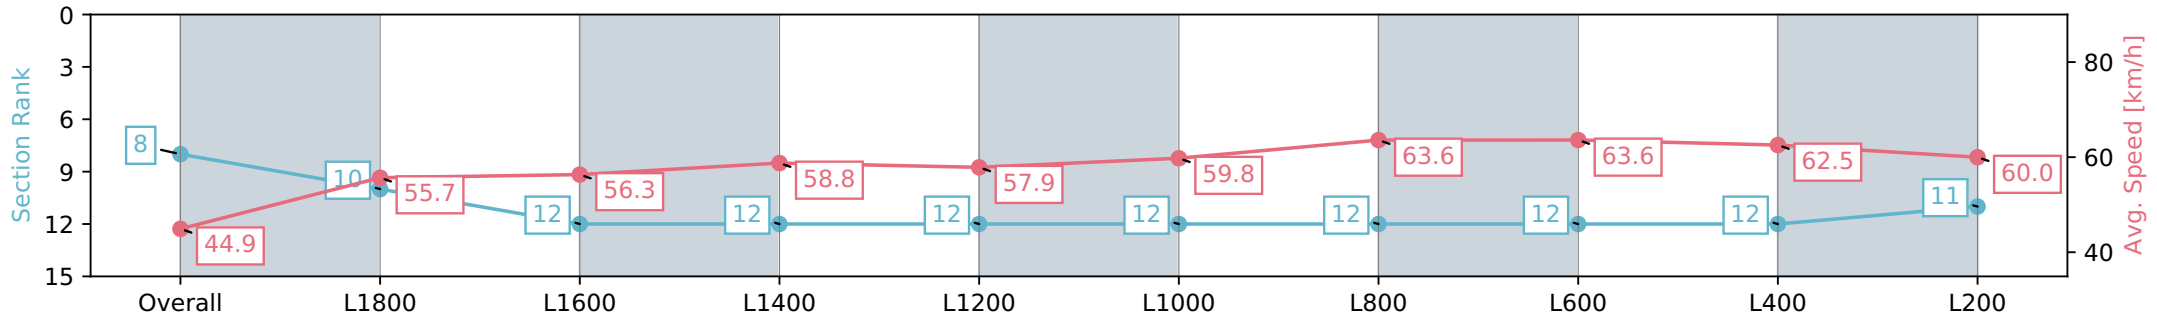

Morphettville Parks SA - Professional
 Race 3: Winning Edge Presentations Handicap - 1950m
 20 April 2024 - 12:38PM
 Track Rating: Good 4, Weather: Fine, Rail Position: True

Section	Overall	L1800	L1600	L1400	L1200	L1000	L800	L600	L400	L200
Section Times	2:01.57 [7] (0:12.12)	1:49.45 [8] (0:12.41)	1:37.04 [1] (0:12.26)	1:24.78 [1] (0:12.39)	1:12.39 [1] (0:12.55)	0:59.84 [1] (0:12.02)	0:47.82 [1] (0:11.80)	0:36.02 [1] (0:11.70)	0:24.32 [1] (0:11.99)	0:12.33 [3] (0:12.33)
Average Speed [km/h]	45.3	59.9	59.3	58.1	57.8	60.0	61.0	61.7	60.2	58.2
Top Speed [km/h]	59.4	61.1	60.2	59.4	58.4	61.0	62.4	62.7	61.8	59.6
Avg. Dist. to Rail [m]	12.9	6.6	3.7	1.6	1.2	1.5	1.2	0.6	1.2	1.4
Avg. Stride Freq. [Hz]	2.3	2.4	2.4	2.3	2.3	2.4	2.4	2.5	2.4	2.4
Avg. Stride Length [m]	6.3	6.8	6.9	6.9	6.9	7.0	7.0	6.9	6.9	6.7

Report Created: Sat 20 April 2024 13:37:55 GMT+10 (Note: Timing is based on positional data)

- [] Ranking at each section and finish
- :-:- No data available at this section
- NA No data available

Horse/Jockey Name	MONTEPULCIANO/Kayla Crowther
Finish Rank	8
Fastest Section Time (Section)	0:11.40 (L1000)
Top Speed [km/h] (Section)	64.1 (L800)
Race State	Finished

Morphettville Parks SA - Professional
 Race 3: Winning Edge Presentations Handicap - 1950m
 20 April 2024 - 12:38PM
 Track Rating: Good 4, Weather: Fine, Rail Position: True

Section	Overall	L1800	L1600	L1400	L1200	L1000	L800	L600	L400	L200
Section Times	2:01.78 [8] (0:12.21)	1:49.57 [10] (0:13.25)	1:36.32 [12] (0:12.85)	1:23.47 [12] (0:12.30)	1:11.17 [12] (0:12.60)	0:58.57 [12] (0:12.08)	0:46.49 [12] (0:11.40)	0:35.09 [12] (0:11.54)	0:23.55 [12] (0:11.60)	0:11.95 [11] (0:11.95)
Average Speed [km/h]	44.9	55.7	56.3	58.8	57.9	59.8	63.6	63.6	62.5	60.0
Top Speed [km/h]	55.9	57.5	57.5	59.8	58.3	62.2	64.1	63.9	63.6	62.0
Avg. Dist. to Rail [m]	11.4	4.9	2.7	2.4	2.4	3.2	3.0	3.4	5.4	9.8
Avg. Stride Freq. [Hz]	2.1	2.1	2.1	2.1	2.1	2.1	2.2	2.2	2.2	2.2
Avg. Stride Length [m]	6.9	7.3	7.4	7.4	7.3	7.6	7.8	8.0	7.9	7.6