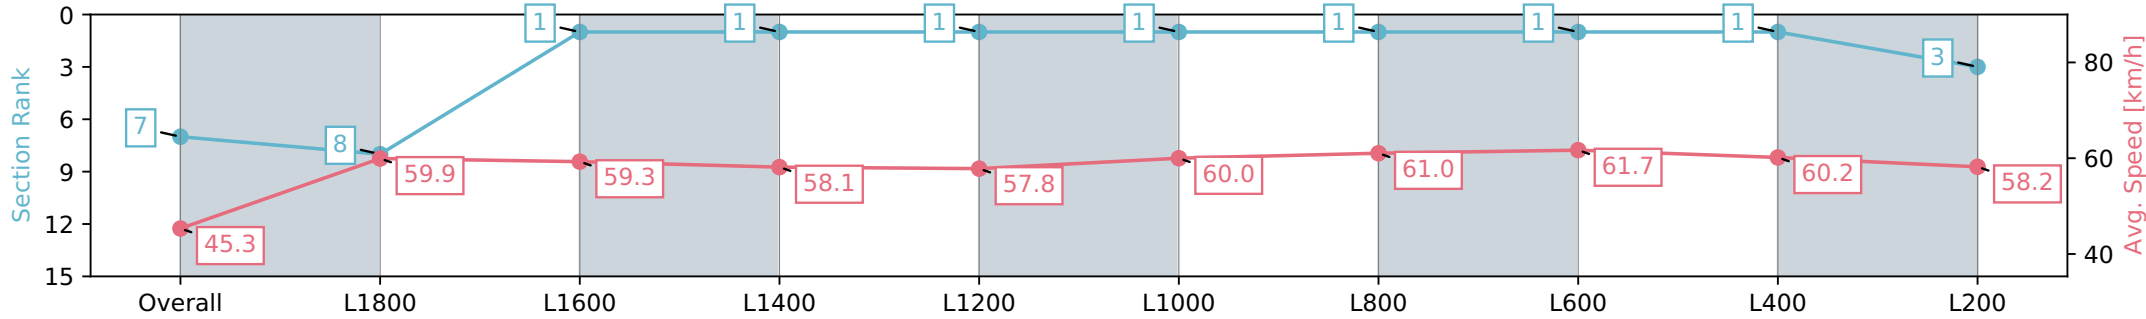

Morphettville Parks SA - Professional
 Race 3: Winning Edge Presentations Handicap - 1950m
 20 April 2024 - 12:38PM
 Track Rating: Good 4, Weather: Fine, Rail Position: True

Section	Overall	L1800	L1600	L1400	L1200	L1000	L800	L600	L400	L200
Section Times	2:01.41 [6] (0:12.02)	1:49.39 [6] (0:13.04)	1:36.35 [7] (0:12.71)	1:23.64 [9] (0:12.47)	1:11.17 [8] (0:12.68)	0:58.49 [9] (0:12.08)	0:46.41 [9] (0:11.47)	0:34.94 [9] (0:11.48)	0:23.46 [8] (0:11.68)	0:11.78 [9] (0:11.78)
Average Speed [km/h]	45.3	56.1	56.9	57.9	57.5	59.7	63.0	63.5	62.2	60.8
Top Speed [km/h]	58.6	58.7	57.7	58.9	58.1	62.1	63.8	64.3	62.6	62.4
Avg. Dist. to Rail [m]	6.5	3.1	2.4	2.7	2.3	2.8	2.3	2.2	4.4	8.4
Avg. Stride Freq. [Hz]	2.1	2.2	2.2	2.2	2.2	2.2	2.3	2.3	2.3	2.3
Avg. Stride Length [m]	6.7	6.9	7.1	7.3	7.3	7.4	7.6	7.6	7.5	7.3

Report Created: Sat 20 April 2024 13:37:51 GMT+10 (Note: Timing is based on positional data)

- [] Ranking at each section and finish
- :-:- No data available at this section
- NA No data available

Horse/Jockey Name	KARBURAN/Todd Pannell
Finish Rank	7
Fastest Section Time (Section)	0:11.70 (L800)
Top Speed [km/h] (Section)	62.7 (L600)
Race State	Finished

Morphettville Parks SA - Professional
 Race 3: Winning Edge Presentations Handicap - 1950m
 20 April 2024 - 12:38PM
 Track Rating: Good 4, Weather: Fine, Rail Position: True

Section	Overall	L1800	L1600	L1400	L1200	L1000	L800	L600	L400	L200
Section Times	2:01.57 [7] (0:12.12)	1:49.45 [8] (0:12.41)	1:37.04 [1] (0:12.26)	1:24.78 [1] (0:12.39)	1:12.39 [1] (0:12.55)	0:59.84 [1] (0:12.02)	0:47.82 [1] (0:11.80)	0:36.02 [1] (0:11.70)	0:24.32 [1] (0:11.99)	0:12.33 [3] (0:12.33)
Average Speed [km/h]	45.3	59.9	59.3	58.1	57.8	60.0	61.0	61.7	60.2	58.2
Top Speed [km/h]	59.4	61.1	60.2	59.4	58.4	61.0	62.4	62.7	61.8	59.6
Avg. Dist. to Rail [m]	12.9	6.6	3.7	1.6	1.2	1.5	1.2	0.6	1.2	1.4
Avg. Stride Freq. [Hz]	2.3	2.4	2.4	2.3	2.3	2.4	2.4	2.5	2.4	2.4
Avg. Stride Length [m]	6.3	6.8	6.9	6.9	6.9	7.0	7.0	6.9	6.9	6.7