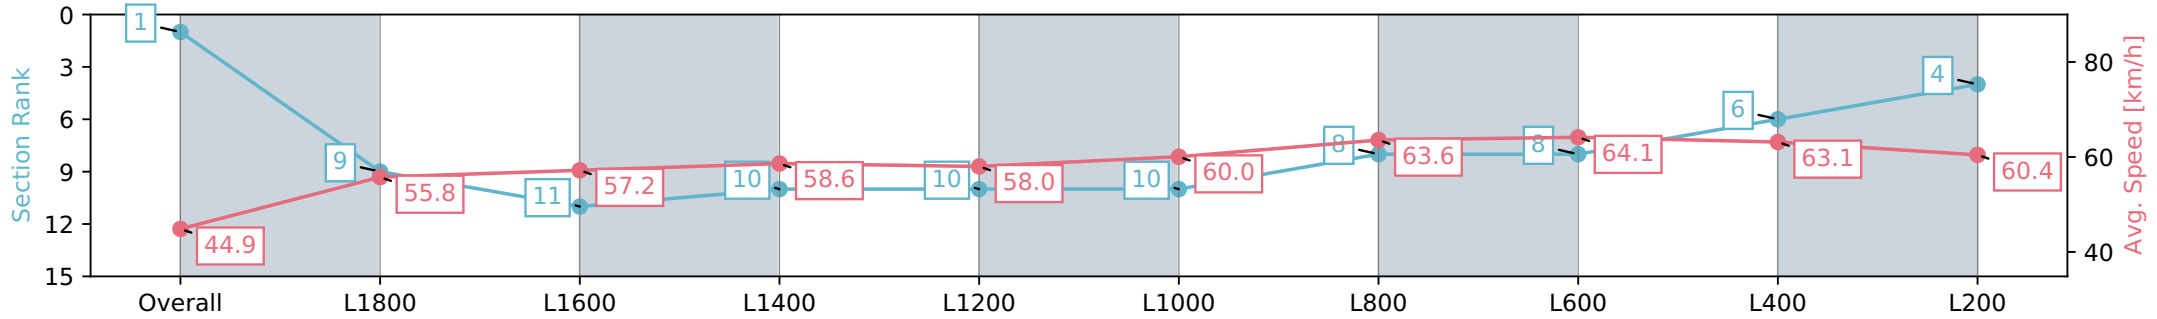

Background shading for fastest section	
Horse/Jockey Name	HOOPS/Liam Riordan
Finish Rank	1
Fastest Section Time (Section)	0:11.37 (L1000)
Top Speed [km/h] (Section)	64.8 (L600)
Race State	Finished

Morphettville Parks SA - Professional
Race 3: Winning Edge Presentations Handicap - 1950m
20 April 2024 - 12:38PM
Track Rating: Good 4, Weather: Fine, Rail Position: True

Section	Overall	L1800	L1600	L1400	L1200	L1000	L800	L600	L400	L200
Section Times	2:01.14 [1] (0:12.17)	1:48.97 [9] (0:13.17)	1:35.80 [11] (0:12.65)	1:23.15 [10] (0:12.32)	1:10.83 [10] (0:12.64)	0:58.19 [10] (0:12.03)	0:46.16 [8] (0:11.37)	0:34.79 [8] (0:11.41)	0:23.38 [6] (0:11.52)	0:11.86 [4] (0:11.86)
Average Speed [km/h]	44.9	55.8	57.2	58.6	58.0	60.0	63.6	64.1	63.1	60.4
Top Speed [km/h]	58.7	58.4	58.1	60.2	58.5	62.3	64.3	64.8	64.7	62.4
Avg. Dist. to Rail [m]	9.0	3.6	2.9	3.0	3.0	3.6	2.9	2.9	4.8	6.5
Avg. Stride Freq. [Hz]	2.2	2.2	2.3	2.2	2.2	2.3	2.3	2.3	2.3	2.3
Avg. Stride Length [m]	6.4	7.0	7.1	7.2	7.2	7.3	7.6	7.7	7.5	7.3

Report Created: Sat 20 April 2024 13:37:30 GMT+10 (Note: Timing is based on positional data)

- [ ] Ranking at each section and finish
- -:-:- No data available at this section
- NA No data available