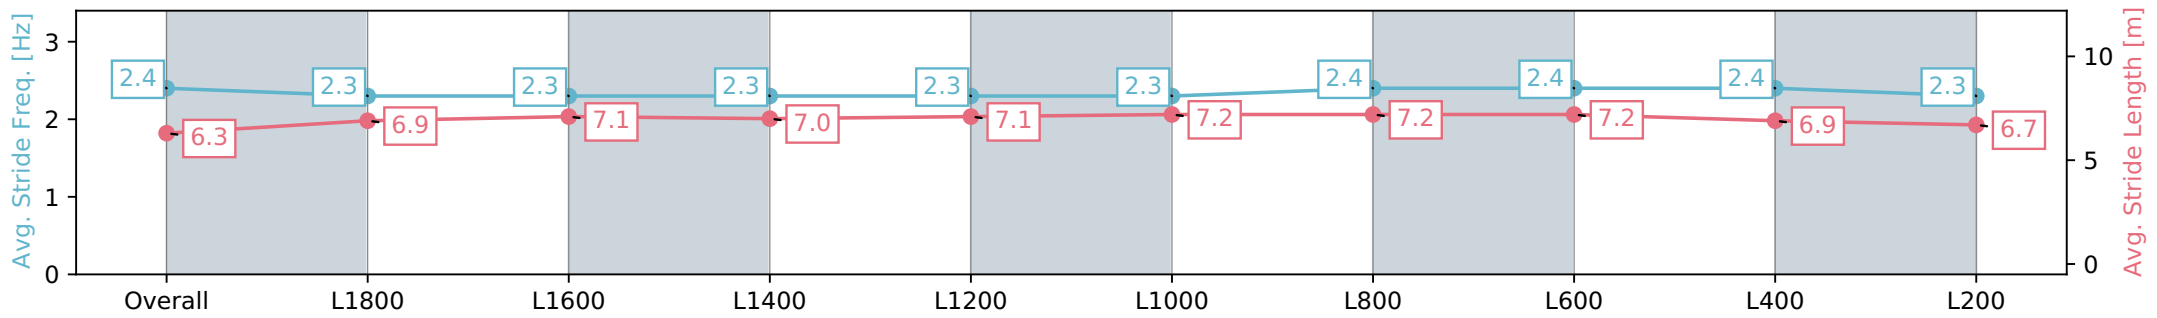

Morphettville Parks SA - Professional
 Race 3: Winning Edge Presentations Handicap - 1950m
 20 April 2024 - 12:38PM
 Track Rating: Good 4, Weather: Fine, Rail Position: True

Section	Overall	L1800	L1600	L1400	L1200	L1000	L800	L600	L400	L200
Section Times	2:01.83 [10] (0:12.28)	1:49.54 [11] (0:13.05)	1:36.49 [10] (0:12.72)	1:23.77 [11] (0:12.46)	1:11.31 [11] (0:12.54)	0:58.77 [11] (0:12.09)	0:46.68 [11] (0:11.51)	0:35.17 [11] (0:11.53)	0:23.64 [11] (0:11.60)	0:12.04 [10] (0:12.04)
Average Speed [km/h]	44.5	55.9	56.8	57.9	57.7	59.6	62.8	63.3	62.6	59.6
Top Speed [km/h]	58.7	58.9	58.1	58.4	58.1	61.8	64.0	64.1	63.7	61.7
Avg. Dist. to Rail [m]	9.8	2.8	1.1	1.1	0.9	1.5	1.6	2.5	5.0	9.6
Avg. Stride Freq. [Hz]	2.2	2.3	2.3	2.3	2.3	2.3	2.4	2.4	2.4	2.4
Avg. Stride Length [m]	6.4	6.7	6.9	7.0	7.1	7.3	7.4	7.4	7.2	6.9

Report Created: Sat 20 April 2024 13:38:07 GMT+10 (Note: Timing is based on positional data)

- [] Ranking at each section and finish
- :-:- No data available at this section
- NA No data available

Horse/Jockey Name	I NEED A DRINK/Rochelle Milnes
Finish Rank	11
Fastest Section Time (Section)	0:11.80 (L800)
Top Speed [km/h] (Section)	62.3 (L600)
Race State	Finished

Morphettville Parks SA - Professional
 Race 3: Winning Edge Presentations Handicap - 1950m
 20 April 2024 - 12:38PM
 Track Rating: Good 4, Weather: Fine, Rail Position: True

Section	Overall	L1800	L1600	L1400	L1200	L1000	L800	L600	L400	L200
Section Times	2:01.86 [11] (0:11.88)	1:49.98 [5] (0:12.76)	1:37.22 [3] (0:12.41)	1:24.81 [3] (0:12.33)	1:12.48 [2] (0:12.47)	1:00.01 [2] (0:12.02)	0:47.99 [2] (0:11.81)	0:36.18 [2] (0:11.80)	0:24.38 [2] (0:11.96)	0:12.42 [6] (0:12.42)
Average Speed [km/h]	45.9	57.8	58.4	58.5	58.3	60.0	61.2	61.7	60.4	57.8
Top Speed [km/h]	57.8	59.1	60.3	59.7	59.2	61.2	61.9	62.3	62.0	58.9
Avg. Dist. to Rail [m]	7.2	4.5	2.7	2.2	1.9	2.7	2.0	2.0	2.3	2.7
Avg. Stride Freq. [Hz]	2.4	2.3	2.3	2.3	2.3	2.3	2.4	2.4	2.4	2.3
Avg. Stride Length [m]	6.3	6.9	7.1	7.0	7.1	7.2	7.2	7.2	6.9	6.7