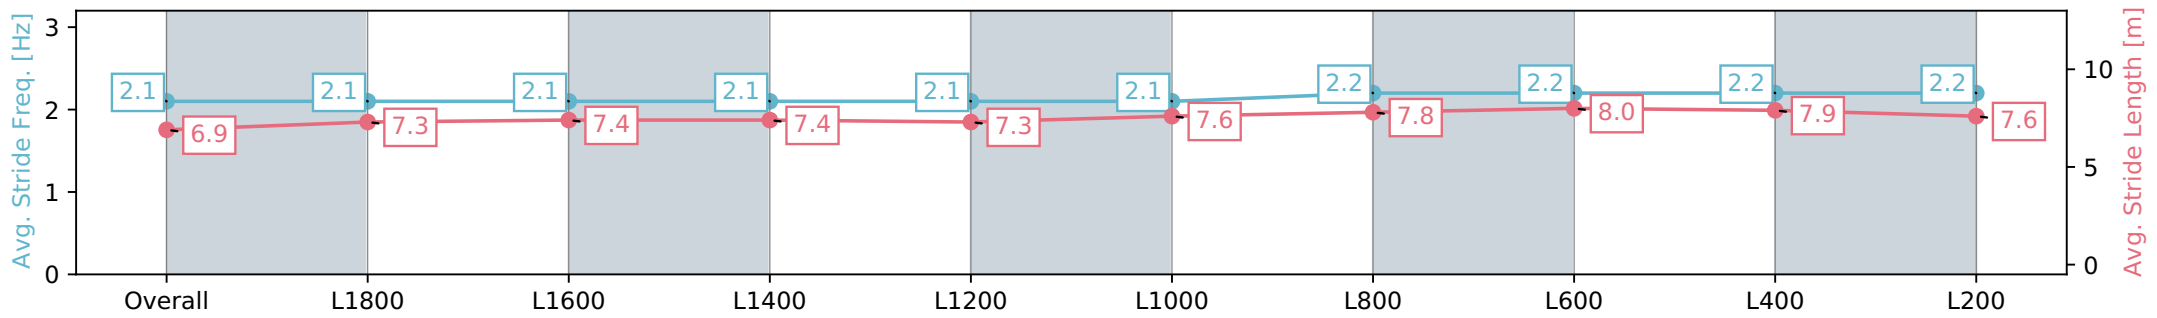

Morphettville Parks SA - Professional
 Race 3: Winning Edge Presentations Handicap - 1950m
 20 April 2024 - 12:38PM
 Track Rating: Good 4, Weather: Fine, Rail Position: True

Section	Overall	L1800	L1600	L1400	L1200	L1000	L800	L600	L400	L200
Section Times	2:01.57 [7] (0:12.12)	1:49.45 [8] (0:12.41)	1:37.04 [1] (0:12.26)	1:24.78 [1] (0:12.39)	1:12.39 [1] (0:12.55)	0:59.84 [1] (0:12.02)	0:47.82 [1] (0:11.80)	0:36.02 [1] (0:11.70)	0:24.32 [1] (0:11.99)	0:12.33 [3] (0:12.33)
Average Speed [km/h]	45.3	59.9	59.3	58.1	57.8	60.0	61.0	61.7	60.2	58.2
Top Speed [km/h]	59.4	61.1	60.2	59.4	58.4	61.0	62.4	62.7	61.8	59.6
Avg. Dist. to Rail [m]	12.9	6.6	3.7	1.6	1.2	1.5	1.2	0.6	1.2	1.4
Avg. Stride Freq. [Hz]	2.3	2.4	2.4	2.3	2.3	2.4	2.4	2.5	2.4	2.4
Avg. Stride Length [m]	6.3	6.8	6.9	6.9	6.9	7.0	7.0	6.9	6.9	6.7

Report Created: Sat 20 April 2024 13:37:55 GMT+10 (Note: Timing is based on positional data)

- [] Ranking at each section and finish
- :-:- No data available at this section
- NA No data available

Horse/Jockey Name	MONTEPULCIANO/Kayla Crowther
Finish Rank	8
Fastest Section Time (Section)	0:11.40 (L1000)
Top Speed [km/h] (Section)	64.1 (L800)
Race State	Finished

Morphettville Parks SA - Professional
 Race 3: Winning Edge Presentations Handicap - 1950m
 20 April 2024 - 12:38PM
 Track Rating: Good 4, Weather: Fine, Rail Position: True

Section	Overall	L1800	L1600	L1400	L1200	L1000	L800	L600	L400	L200
Section Times	2:01.78 [8] (0:12.21)	1:49.57 [10] (0:13.25)	1:36.32 [12] (0:12.85)	1:23.47 [12] (0:12.30)	1:11.17 [12] (0:12.60)	0:58.57 [12] (0:12.08)	0:46.49 [12] (0:11.40)	0:35.09 [12] (0:11.54)	0:23.55 [12] (0:11.60)	0:11.95 [11] (0:11.95)
Average Speed [km/h]	44.9	55.7	56.3	58.8	57.9	59.8	63.6	63.6	62.5	60.0
Top Speed [km/h]	55.9	57.5	57.5	59.8	58.3	62.2	64.1	63.9	63.6	62.0
Avg. Dist. to Rail [m]	11.4	4.9	2.7	2.4	2.4	3.2	3.0	3.4	5.4	9.8
Avg. Stride Freq. [Hz]	2.1	2.1	2.1	2.1	2.1	2.1	2.2	2.2	2.2	2.2
Avg. Stride Length [m]	6.9	7.3	7.4	7.4	7.3	7.6	7.8	8.0	7.9	7.6