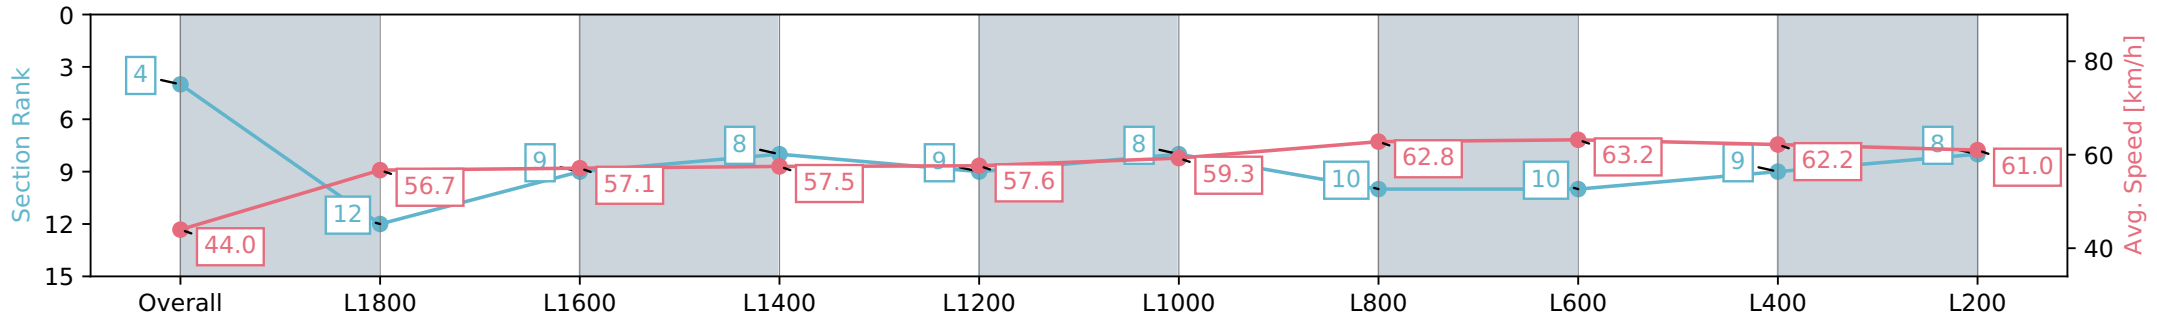

Report Created: Sat 20 April 2024 13:37:38 GMT+10 (Note: Timing is based on positional data)

- [] Ranking at each section and finish
- :-:- No data available at this section
- NA No data available

Horse/Jockey Name	LAKE'S FOLLY/Jessica Eaton
Finish Rank	4
Fastest Section Time (Section)	0:11.48 (L1000)
Top Speed [km/h] (Section)	63.8 (L600)
Race State	Finished

Morphettville Parks SA - Professional
 Race 3: Winning Edge Presentations Handicap - 1950m
 20 April 2024 - 12:38PM
 Track Rating: Good 4, Weather: Fine, Rail Position: True

Section	Overall	L1800	L1600	L1400	L1200	L1000	L800	L600	L400	L200
Section Times	2:01.35 [4] (0:12.37)	1:48.98 [12] (0:12.76)	1:36.22 [9] (0:12.62)	1:23.60 [8] (0:12.55)	1:11.05 [9] (0:12.56)	0:58.48 [8] (0:12.16)	0:46.32 [10] (0:11.48)	0:34.84 [10] (0:11.48)	0:23.36 [9] (0:11.60)	0:11.76 [8] (0:11.76)
Average Speed [km/h]	44.0	56.7	57.1	57.5	57.6	59.3	62.8	63.2	62.2	61.0
Top Speed [km/h]	58.8	59.2	58.0	57.8	58.2	61.5	63.6	63.8	62.6	61.9
Avg. Dist. to Rail [m]	5.8	1.2	0.6	1.0	1.1	1.7	1.2	1.2	2.5	2.8
Avg. Stride Freq. [Hz]	2.2	2.2	2.2	2.2	2.2	2.2	2.3	2.4	2.4	2.3
Avg. Stride Length [m]	6.5	7.0	7.0	6.8	6.9	7.0	7.2	7.1	7.3	7.2