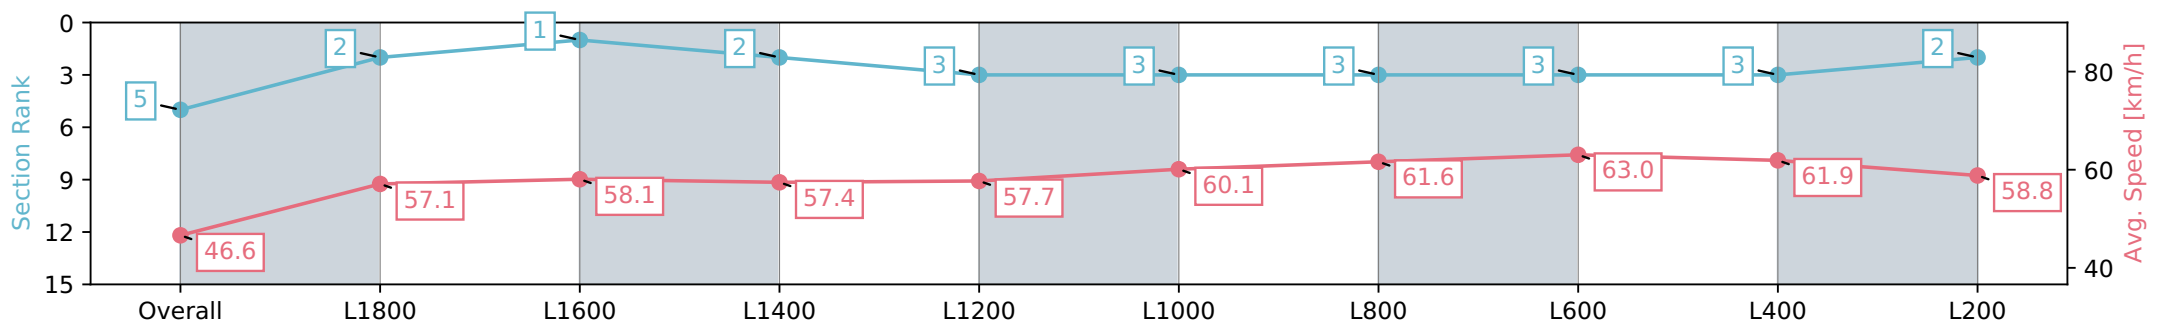

Report Created: Sat 20 April 2024 13:37:42 GMT+10 (Note: Timing is based on positional data)

- [] Ranking at each section and finish
- :-:- No data available at this section
- NA No data available

Horse/Jockey Name	EXALTED FIRE/Alana Kelly
Finish Rank	5
Fastest Section Time (Section)	0:11.57 (L800)
Top Speed [km/h] (Section)	63.9 (L600)
Race State	Finished

Morphettville Parks SA - Professional
 Race 3: Winning Edge Presentations Handicap - 1950m
 20 April 2024 - 12:38PM
 Track Rating: Good 4, Weather: Fine, Rail Position: True

Section	Overall	L1800	L1600	L1400	L1200	L1000	L800	L600	L400	L200
Section Times	2:01.39 [5] (0:11.69)	1:49.70 [2] (0:12.84)	1:36.86 [1] (0:12.44)	1:24.42 [2] (0:12.56)	1:11.86 [3] (0:12.64)	0:59.22 [3] (0:12.03)	0:47.19 [3] (0:11.72)	0:35.47 [3] (0:11.57)	0:23.89 [3] (0:11.71)	0:12.18 [2] (0:12.18)
Average Speed [km/h]	46.6	57.1	58.1	57.4	57.7	60.1	61.6	63.0	61.9	58.8
Top Speed [km/h]	59.0	59.8	59.9	59.7	58.6	61.1	62.3	63.9	63.7	60.5
Avg. Dist. to Rail [m]	6.1	3.7	1.7	1.4	2.3	3.1	2.4	2.5	2.9	3.4
Avg. Stride Freq. [Hz]	2.2	2.2	2.2	2.2	2.2	2.2	2.2	2.3	2.4	2.3
Avg. Stride Length [m]	6.8	7.1	7.2	7.2	7.1	7.3	7.4	7.3	7.1	7.0