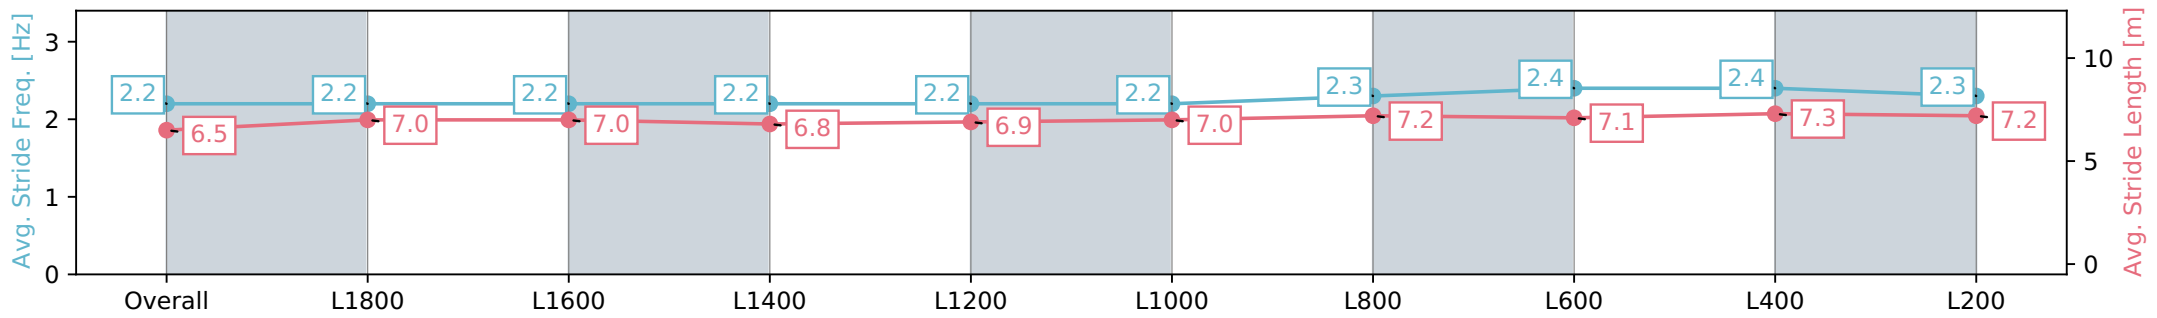

Report Created: Sat 20 April 2024 13:37:38 GMT+10 (Note: Timing is based on positional data)

- [] Ranking at each section and finish
- :-:- No data available at this section
- NA No data available

Horse/Jockey Name	LAKE'S FOLLY/Jessica Eaton
Finish Rank	4
Fastest Section Time (Section)	0:11.48 (L1000)
Top Speed [km/h] (Section)	63.8 (L600)
Race State	Finished

Morphettville Parks SA - Professional
 Race 3: Winning Edge Presentations Handicap - 1950m
 20 April 2024 - 12:38PM
 Track Rating: Good 4, Weather: Fine, Rail Position: True

Section	Overall	L1800	L1600	L1400	L1200	L1000	L800	L600	L400	L200
Section Times	2:01.35 [4] (0:12.37)	1:48.98 [12] (0:12.76)	1:36.22 [9] (0:12.62)	1:23.60 [8] (0:12.55)	1:11.05 [9] (0:12.56)	0:58.48 [8] (0:12.16)	0:46.32 [10] (0:11.48)	0:34.84 [10] (0:11.48)	0:23.36 [9] (0:11.60)	0:11.76 [8] (0:11.76)
Average Speed [km/h]	44.0	56.7	57.1	57.5	57.6	59.3	62.8	63.2	62.2	61.0
Top Speed [km/h]	58.8	59.2	58.0	57.8	58.2	61.5	63.6	63.8	62.6	61.9
Avg. Dist. to Rail [m]	5.8	1.2	0.6	1.0	1.1	1.7	1.2	1.2	2.5	2.8
Avg. Stride Freq. [Hz]	2.2	2.2	2.2	2.2	2.2	2.2	2.3	2.4	2.4	2.3
Avg. Stride Length [m]	6.5	7.0	7.0	6.8	6.9	7.0	7.2	7.1	7.3	7.2