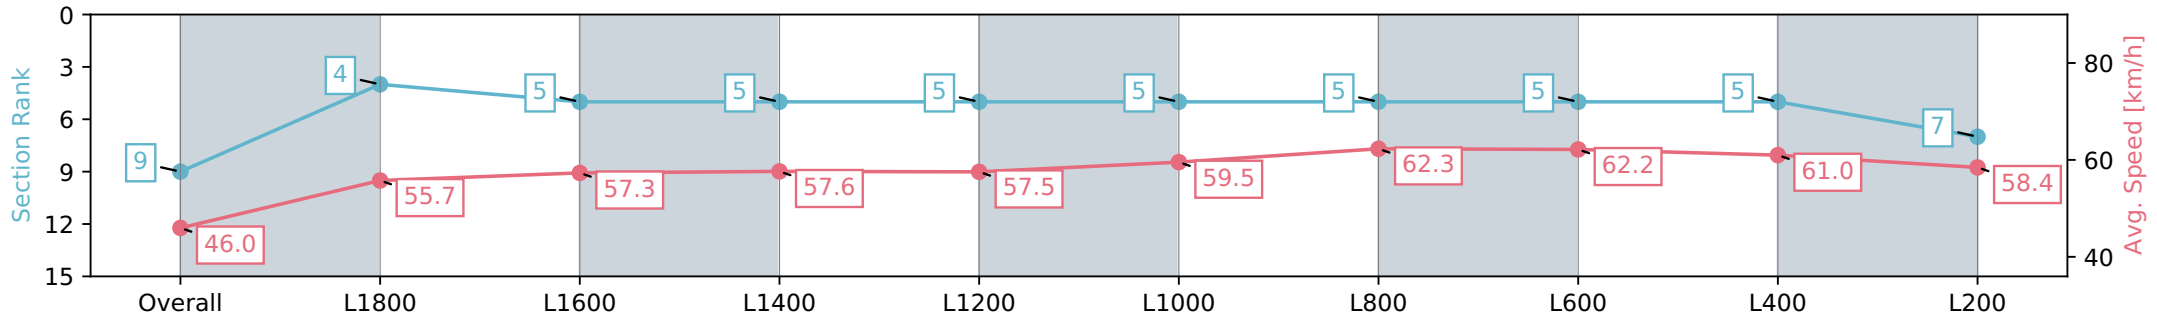

Morphettville Parks SA - Professional
 Race 3: Winning Edge Presentations Handicap - 1950m
 20 April 2024 - 12:38PM
 Track Rating: Good 4, Weather: Fine, Rail Position: True

Section	Overall	L1800	L1600	L1400	L1200	L1000	L800	L600	L400	L200
Section Times	2:01.78 [8] (0:12.21)	1:49.57 [10] (0:13.25)	1:36.32 [12] (0:12.85)	1:23.47 [12] (0:12.30)	1:11.17 [12] (0:12.60)	0:58.57 [12] (0:12.08)	0:46.49 [12] (0:11.40)	0:35.09 [12] (0:11.54)	0:23.55 [12] (0:11.60)	0:11.95 [11] (0:11.95)
Average Speed [km/h]	44.9	55.7	56.3	58.8	57.9	59.8	63.6	63.6	62.5	60.0
Top Speed [km/h]	55.9	57.5	57.5	59.8	58.3	62.2	64.1	63.9	63.6	62.0
Avg. Dist. to Rail [m]	11.4	4.9	2.7	2.4	2.4	3.2	3.0	3.4	5.4	9.8
Avg. Stride Freq. [Hz]	2.1	2.1	2.1	2.1	2.1	2.1	2.2	2.2	2.2	2.2
Avg. Stride Length [m]	6.9	7.3	7.4	7.4	7.3	7.6	7.8	8.0	7.9	7.6

Report Created: Sat 20 April 2024 13:37:59 GMT+10 (Note: Timing is based on positional data)

- [] Ranking at each section and finish
- :-:- No data available at this section
- NA No data available

Horse/Jockey Name	TRUMPSTA/Caitlin Jones
Finish Rank	9
Fastest Section Time (Section)	0:11.55 (L800)
Top Speed [km/h] (Section)	63.8 (L800)
Race State	Finished

Morphettville Parks SA - Professional
 Race 3: Winning Edge Presentations Handicap - 1950m
 20 April 2024 - 12:38PM
 Track Rating: Good 4, Weather: Fine, Rail Position: True

Section	Overall	L1800	L1600	L1400	L1200	L1000	L800	L600	L400	L200
Section Times	2:01.79 [9] (0:11.77)	1:50.02 [4] (0:13.05)	1:36.97 [5] (0:12.57)	1:24.39 [5] (0:12.52)	1:11.87 [5] (0:12.57)	0:59.29 [5] (0:12.11)	0:47.18 [5] (0:11.56)	0:35.62 [5] (0:11.55)	0:24.07 [5] (0:11.81)	0:12.26 [7] (0:12.26)
Average Speed [km/h]	46.0	55.7	57.3	57.6	57.5	59.5	62.3	62.2	61.0	58.4
Top Speed [km/h]	57.8	57.8	58.6	58.2	58.6	60.6	63.8	63.0	61.9	60.7
Avg. Dist. to Rail [m]	2.7	1.8	1.5	1.6	1.1	1.2	0.9	0.4	0.5	1.3
Avg. Stride Freq. [Hz]	2.2	2.3	2.3	2.3	2.3	2.3	2.4	2.4	2.4	2.4
Avg. Stride Length [m]	6.7	6.8	6.9	6.9	7.0	7.1	7.2	7.2	7.1	6.8