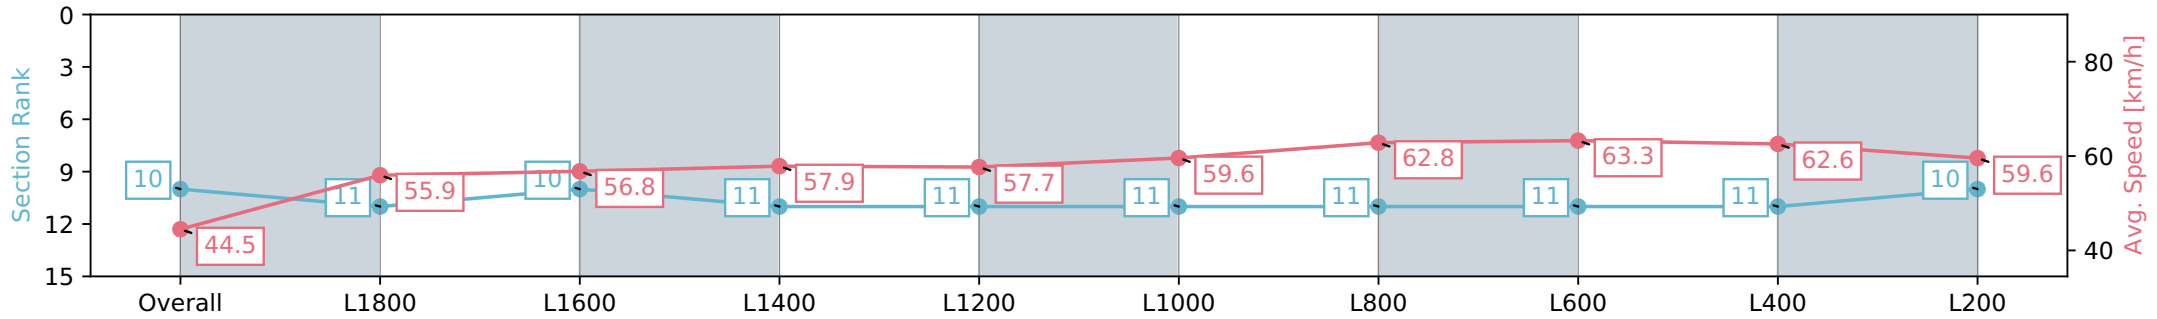

Morphettville Parks SA - Professional
 Race 3: Winning Edge Presentations Handicap - 1950m
 20 April 2024 - 12:38PM
 Track Rating: Good 4, Weather: Fine, Rail Position: True

Section	Overall	L1800	L1600	L1400	L1200	L1000	L800	L600	L400	L200
Section Times	2:01.79 [9] (0:11.77)	1:50.02 [4] (0:13.05)	1:36.97 [5] (0:12.57)	1:24.39 [5] (0:12.52)	1:11.87 [5] (0:12.57)	0:59.29 [5] (0:12.11)	0:47.18 [5] (0:11.56)	0:35.62 [5] (0:11.55)	0:24.07 [5] (0:11.81)	0:12.26 [7] (0:12.26)
Average Speed [km/h]	46.0	55.7	57.3	57.6	57.5	59.5	62.3	62.2	61.0	58.4
Top Speed [km/h]	57.8	57.8	58.6	58.2	58.6	60.6	63.8	63.0	61.9	60.7
Avg. Dist. to Rail [m]	2.7	1.8	1.5	1.6	1.1	1.2	0.9	0.4	0.5	1.3
Avg. Stride Freq. [Hz]	2.2	2.3	2.3	2.3	2.3	2.3	2.4	2.4	2.4	2.4
Avg. Stride Length [m]	6.7	6.8	6.9	6.9	7.0	7.1	7.2	7.2	7.1	6.8

Report Created: Sat 20 April 2024 13:38:03 GMT+10 (Note: Timing is based on positional data)

- [] Ranking at each section and finish
- :-:- No data available at this section
- NA No data available

Horse/Jockey Name	DOES IT/Jake Toeroek
Finish Rank	10
Fastest Section Time (Section)	0:11.51 (L1000)
Top Speed [km/h] (Section)	64.1 (L600)
Race State	Finished

Morphettville Parks SA - Professional
 Race 3: Winning Edge Presentations Handicap - 1950m
 20 April 2024 - 12:38PM
 Track Rating: Good 4, Weather: Fine, Rail Position: True

Section	Overall	L1800	L1600	L1400	L1200	L1000	L800	L600	L400	L200
Section Times	2:01.83 [10] (0:12.28)	1:49.54 [11] (0:13.05)	1:36.49 [10] (0:12.72)	1:23.77 [11] (0:12.46)	1:11.31 [11] (0:12.54)	0:58.77 [11] (0:12.09)	0:46.68 [11] (0:11.51)	0:35.17 [11] (0:11.53)	0:23.64 [11] (0:11.60)	0:12.04 [10] (0:12.04)
Average Speed [km/h]	44.5	55.9	56.8	57.9	57.7	59.6	62.8	63.3	62.6	59.6
Top Speed [km/h]	58.7	58.9	58.1	58.4	58.1	61.8	64.0	64.1	63.7	61.7
Avg. Dist. to Rail [m]	9.8	2.8	1.1	1.1	0.9	1.5	1.6	2.5	5.0	9.6
Avg. Stride Freq. [Hz]	2.2	2.3	2.3	2.3	2.3	2.3	2.4	2.4	2.4	2.4
Avg. Stride Length [m]	6.4	6.7	6.9	7.0	7.1	7.3	7.4	7.4	7.2	6.9