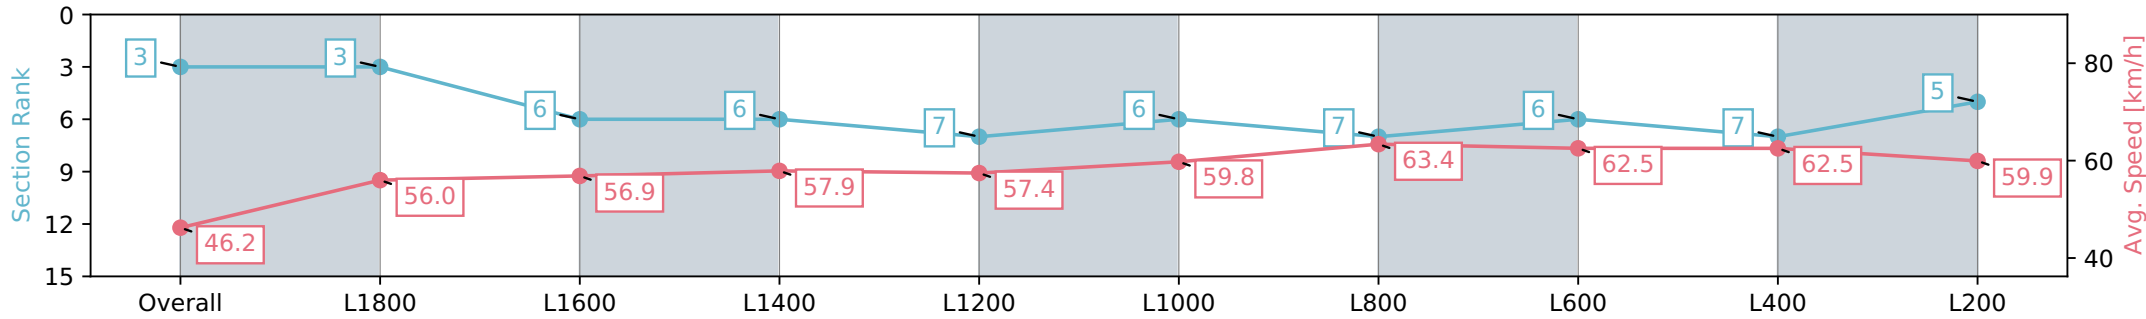

Morphettville Parks SA - Professional
 Race 3: Winning Edge Presentations Handicap - 1950m
 20 April 2024 - 12:38PM
 Track Rating: Good 4, Weather: Fine, Rail Position: True

Section	Overall	L1800	L1600	L1400	L1200	L1000	L800	L600	L400	L200
Section Times	2:01.34 [3] (0:11.76)	1:49.58 [3] (0:13.11)	1:36.47 [6] (0:12.71)	1:23.76 [6] (0:12.46)	1:11.30 [7] (0:12.66)	0:58.64 [6] (0:12.09)	0:46.55 [7] (0:11.40)	0:35.15 [6] (0:11.62)	0:23.53 [7] (0:11.56)	0:11.96 [5] (0:11.96)
Average Speed [km/h]	46.2	56.0	56.9	57.9	57.4	59.8	63.4	62.5	62.5	59.9
Top Speed [km/h]	57.7	57.4	58.4	58.4	58.0	61.8	64.3	63.2	63.2	62.5
Avg. Dist. to Rail [m]	5.4	3.5	2.3	2.0	1.8	2.3	2.0	1.8	2.8	3.9
Avg. Stride Freq. [Hz]	2.2	2.2	2.2	2.2	2.2	2.2	2.3	2.3	2.3	2.2
Avg. Stride Length [m]	6.8	7.1	7.3	7.3	7.3	7.5	7.8	7.7	7.7	7.5