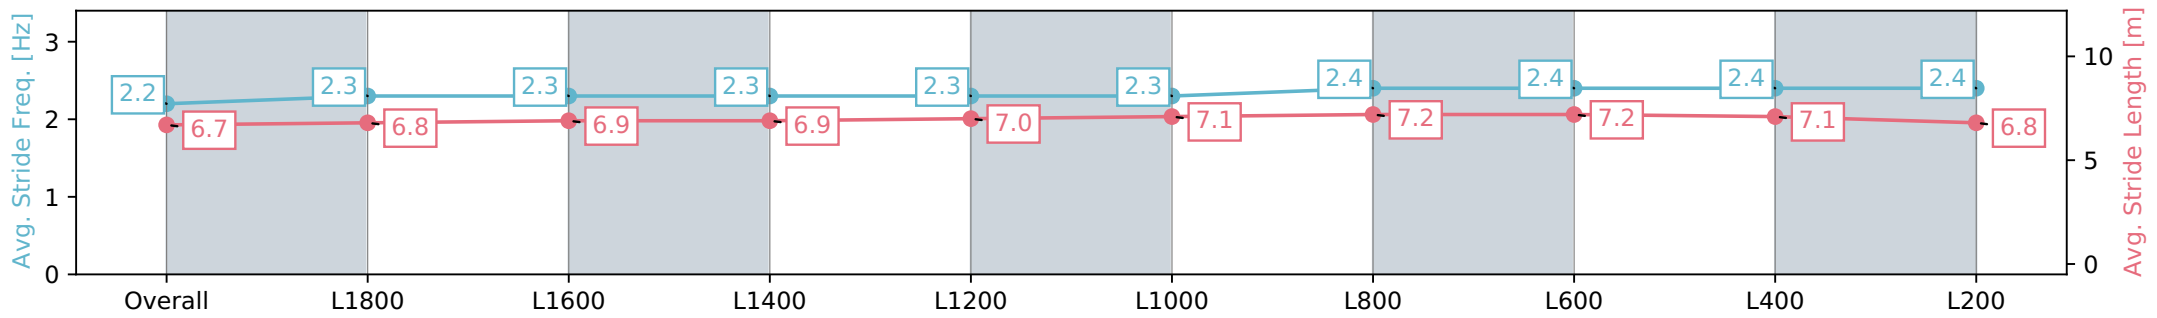

Morphettville Parks SA - Professional
 Race 3: Winning Edge Presentations Handicap - 1950m
 20 April 2024 - 12:38PM
 Track Rating: Good 4, Weather: Fine, Rail Position: True

Section	Overall	L1800	L1600	L1400	L1200	L1000	L800	L600	L400	L200
Section Times	2:01.78 [8] (0:12.21)	1:49.57 [10] (0:13.25)	1:36.32 [12] (0:12.85)	1:23.47 [12] (0:12.30)	1:11.17 [12] (0:12.60)	0:58.57 [12] (0:12.08)	0:46.49 [12] (0:11.40)	0:35.09 [12] (0:11.54)	0:23.55 [12] (0:11.60)	0:11.95 [11] (0:11.95)
Average Speed [km/h]	44.9	55.7	56.3	58.8	57.9	59.8	63.6	63.6	62.5	60.0
Top Speed [km/h]	55.9	57.5	57.5	59.8	58.3	62.2	64.1	63.9	63.6	62.0
Avg. Dist. to Rail [m]	11.4	4.9	2.7	2.4	2.4	3.2	3.0	3.4	5.4	9.8
Avg. Stride Freq. [Hz]	2.1	2.1	2.1	2.1	2.1	2.1	2.2	2.2	2.2	2.2
Avg. Stride Length [m]	6.9	7.3	7.4	7.4	7.3	7.6	7.8	8.0	7.9	7.6

Report Created: Sat 20 April 2024 13:37:59 GMT+10 (Note: Timing is based on positional data)

- [] Ranking at each section and finish
- :-:- No data available at this section
- NA No data available

Horse/Jockey Name	TRUMPSTA/Caitlin Jones
Finish Rank	9
Fastest Section Time (Section)	0:11.55 (L800)
Top Speed [km/h] (Section)	63.8 (L800)
Race State	Finished

Morphettville Parks SA - Professional
 Race 3: Winning Edge Presentations Handicap - 1950m
 20 April 2024 - 12:38PM
 Track Rating: Good 4, Weather: Fine, Rail Position: True

Section	Overall	L1800	L1600	L1400	L1200	L1000	L800	L600	L400	L200
Section Times	2:01.79 [9] (0:11.77)	1:50.02 [4] (0:13.05)	1:36.97 [5] (0:12.57)	1:24.39 [5] (0:12.52)	1:11.87 [5] (0:12.57)	0:59.29 [5] (0:12.11)	0:47.18 [5] (0:11.56)	0:35.62 [5] (0:11.55)	0:24.07 [5] (0:11.81)	0:12.26 [7] (0:12.26)
Average Speed [km/h]	46.0	55.7	57.3	57.6	57.5	59.5	62.3	62.2	61.0	58.4
Top Speed [km/h]	57.8	57.8	58.6	58.2	58.6	60.6	63.8	63.0	61.9	60.7
Avg. Dist. to Rail [m]	2.7	1.8	1.5	1.6	1.1	1.2	0.9	0.4	0.5	1.3
Avg. Stride Freq. [Hz]	2.2	2.3	2.3	2.3	2.3	2.3	2.4	2.4	2.4	2.4
Avg. Stride Length [m]	6.7	6.8	6.9	6.9	7.0	7.1	7.2	7.2	7.1	6.8