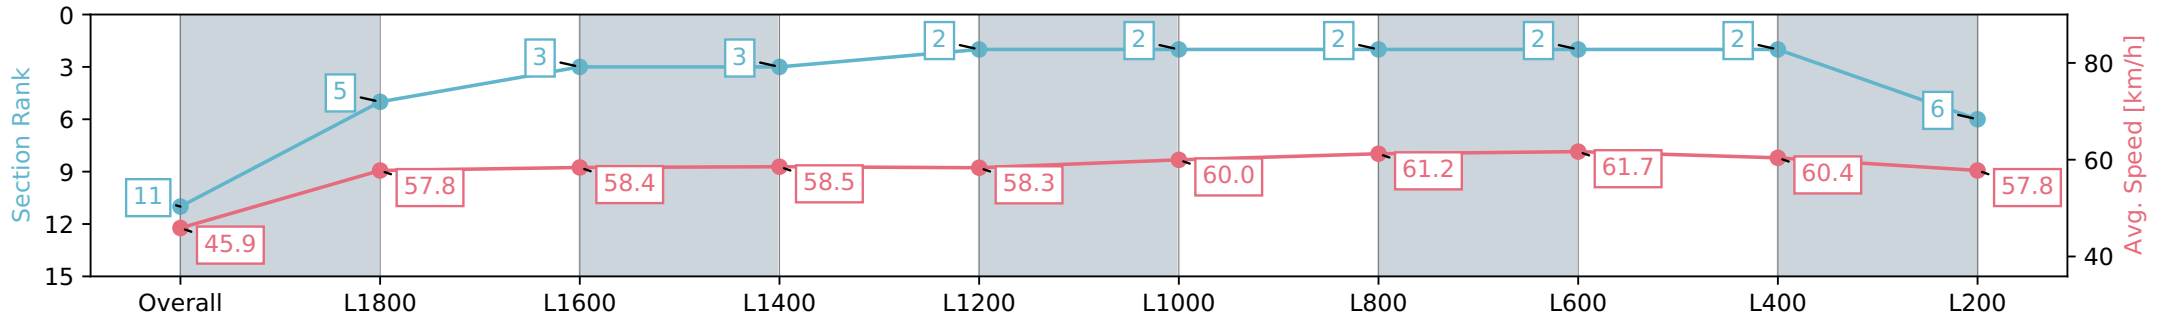

Morphettville Parks SA - Professional
 Race 3: Winning Edge Presentations Handicap - 1950m
 20 April 2024 - 12:38PM
 Track Rating: Good 4, Weather: Fine, Rail Position: True

Section	Overall	L1800	L1600	L1400	L1200	L1000	L800	L600	L400	L200
Section Times	2:01.83 [10] (0:12.28)	1:49.54 [11] (0:13.05)	1:36.49 [10] (0:12.72)	1:23.77 [11] (0:12.46)	1:11.31 [11] (0:12.54)	0:58.77 [11] (0:12.09)	0:46.68 [11] (0:11.51)	0:35.17 [11] (0:11.53)	0:23.64 [11] (0:11.60)	0:12.04 [10] (0:12.04)
Average Speed [km/h]	44.5	55.9	56.8	57.9	57.7	59.6	62.8	63.3	62.6	59.6
Top Speed [km/h]	58.7	58.9	58.1	58.4	58.1	61.8	64.0	64.1	63.7	61.7
Avg. Dist. to Rail [m]	9.8	2.8	1.1	1.1	0.9	1.5	1.6	2.5	5.0	9.6
Avg. Stride Freq. [Hz]	2.2	2.3	2.3	2.3	2.3	2.3	2.4	2.4	2.4	2.4
Avg. Stride Length [m]	6.4	6.7	6.9	7.0	7.1	7.3	7.4	7.4	7.2	6.9

Report Created: Sat 20 April 2024 13:38:07 GMT+10 (Note: Timing is based on positional data)

- [] Ranking at each section and finish
- :-:- No data available at this section
- NA No data available

Horse/Jockey Name	I NEED A DRINK/Rochelle Milnes
Finish Rank	11
Fastest Section Time (Section)	0:11.80 (L800)
Top Speed [km/h] (Section)	62.3 (L600)
Race State	Finished

Morphettville Parks SA - Professional
 Race 3: Winning Edge Presentations Handicap - 1950m
 20 April 2024 - 12:38PM
 Track Rating: Good 4, Weather: Fine, Rail Position: True

Section	Overall	L1800	L1600	L1400	L1200	L1000	L800	L600	L400	L200
Section Times	2:01.86 [11] (0:11.88)	1:49.98 [5] (0:12.76)	1:37.22 [3] (0:12.41)	1:24.81 [3] (0:12.33)	1:12.48 [2] (0:12.47)	1:00.01 [2] (0:12.02)	0:47.99 [2] (0:11.81)	0:36.18 [2] (0:11.80)	0:24.38 [2] (0:11.96)	0:12.42 [6] (0:12.42)
Average Speed [km/h]	45.9	57.8	58.4	58.5	58.3	60.0	61.2	61.7	60.4	57.8
Top Speed [km/h]	57.8	59.1	60.3	59.7	59.2	61.2	61.9	62.3	62.0	58.9
Avg. Dist. to Rail [m]	7.2	4.5	2.7	2.2	1.9	2.7	2.0	2.0	2.3	2.7
Avg. Stride Freq. [Hz]	2.4	2.3	2.3	2.3	2.3	2.3	2.4	2.4	2.4	2.3
Avg. Stride Length [m]	6.3	6.9	7.1	7.0	7.1	7.2	7.2	7.2	6.9	6.7