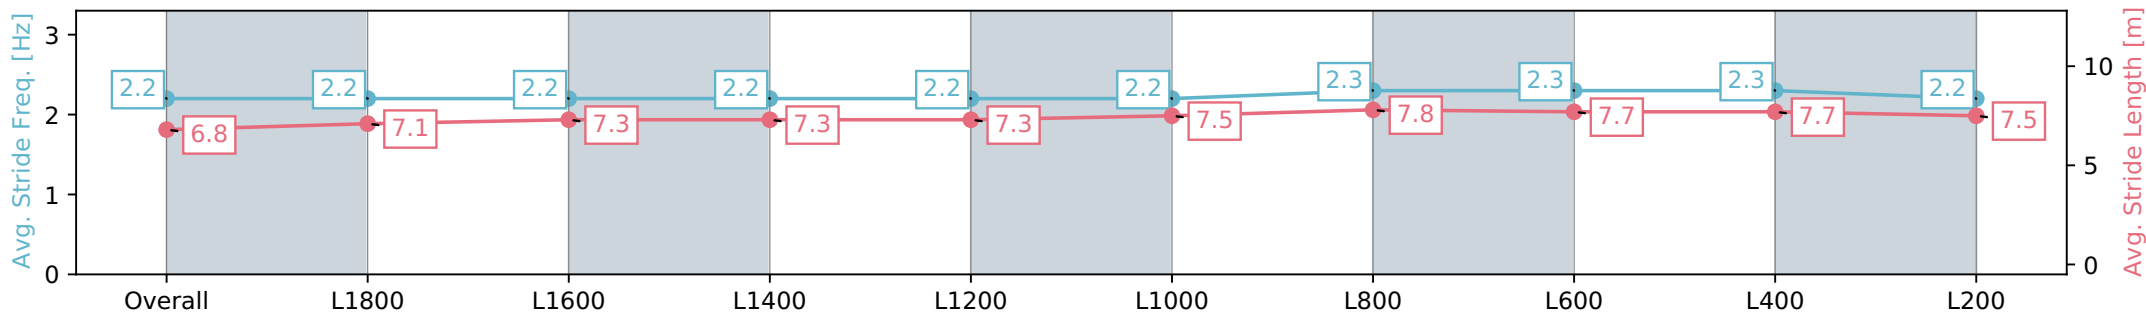

Morphettville Parks SA - Professional
 Race 3: Winning Edge Presentations Handicap - 1950m
 20 April 2024 - 12:38PM
 Track Rating: Good 4, Weather: Fine, Rail Position: True

Section	Overall	L1800	L1600	L1400	L1200	L1000	L800	L600	L400	L200
Section Times	2:01.34 [3] (0:11.76)	1:49.58 [3] (0:13.11)	1:36.47 [6] (0:12.71)	1:23.76 [6] (0:12.46)	1:11.30 [7] (0:12.66)	0:58.64 [6] (0:12.09)	0:46.55 [7] (0:11.40)	0:35.15 [6] (0:11.62)	0:23.53 [7] (0:11.56)	0:11.96 [5] (0:11.96)
Average Speed [km/h]	46.2	56.0	56.9	57.9	57.4	59.8	63.4	62.5	62.5	59.9
Top Speed [km/h]	57.7	57.4	58.4	58.4	58.0	61.8	64.3	63.2	63.2	62.5
Avg. Dist. to Rail [m]	5.4	3.5	2.3	2.0	1.8	2.3	2.0	1.8	2.8	3.9
Avg. Stride Freq. [Hz]	2.2	2.2	2.2	2.2	2.2	2.2	2.3	2.3	2.3	2.2
Avg. Stride Length [m]	6.8	7.1	7.3	7.3	7.3	7.5	7.8	7.7	7.7	7.5