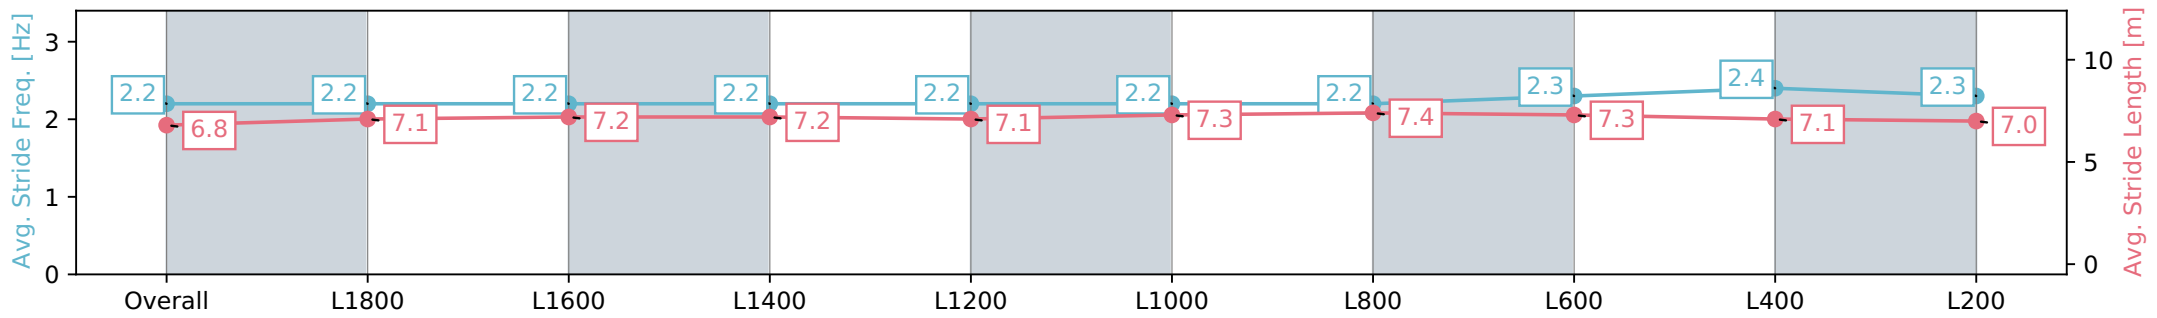

Report Created: Sat 20 April 2024 13:37:42 GMT+10 (Note: Timing is based on positional data)

- [] Ranking at each section and finish
- :-:- No data available at this section
- NA No data available

Horse/Jockey Name	EXALTED FIRE/Alana Kelly
Finish Rank	5
Fastest Section Time (Section)	0:11.57 (L800)
Top Speed [km/h] (Section)	63.9 (L600)
Race State	Finished

Morphettville Parks SA - Professional
 Race 3: Winning Edge Presentations Handicap - 1950m
 20 April 2024 - 12:38PM
 Track Rating: Good 4, Weather: Fine, Rail Position: True

Section	Overall	L1800	L1600	L1400	L1200	L1000	L800	L600	L400	L200
Section Times	2:01.39 [5] (0:11.69)	1:49.70 [2] (0:12.84)	1:36.86 [1] (0:12.44)	1:24.42 [2] (0:12.56)	1:11.86 [3] (0:12.64)	0:59.22 [3] (0:12.03)	0:47.19 [3] (0:11.72)	0:35.47 [3] (0:11.57)	0:23.89 [3] (0:11.71)	0:12.18 [2] (0:12.18)
Average Speed [km/h]	46.6	57.1	58.1	57.4	57.7	60.1	61.6	63.0	61.9	58.8
Top Speed [km/h]	59.0	59.8	59.9	59.7	58.6	61.1	62.3	63.9	63.7	60.5
Avg. Dist. to Rail [m]	6.1	3.7	1.7	1.4	2.3	3.1	2.4	2.5	2.9	3.4
Avg. Stride Freq. [Hz]	2.2	2.2	2.2	2.2	2.2	2.2	2.2	2.3	2.4	2.3
Avg. Stride Length [m]	6.8	7.1	7.2	7.2	7.1	7.3	7.4	7.3	7.1	7.0