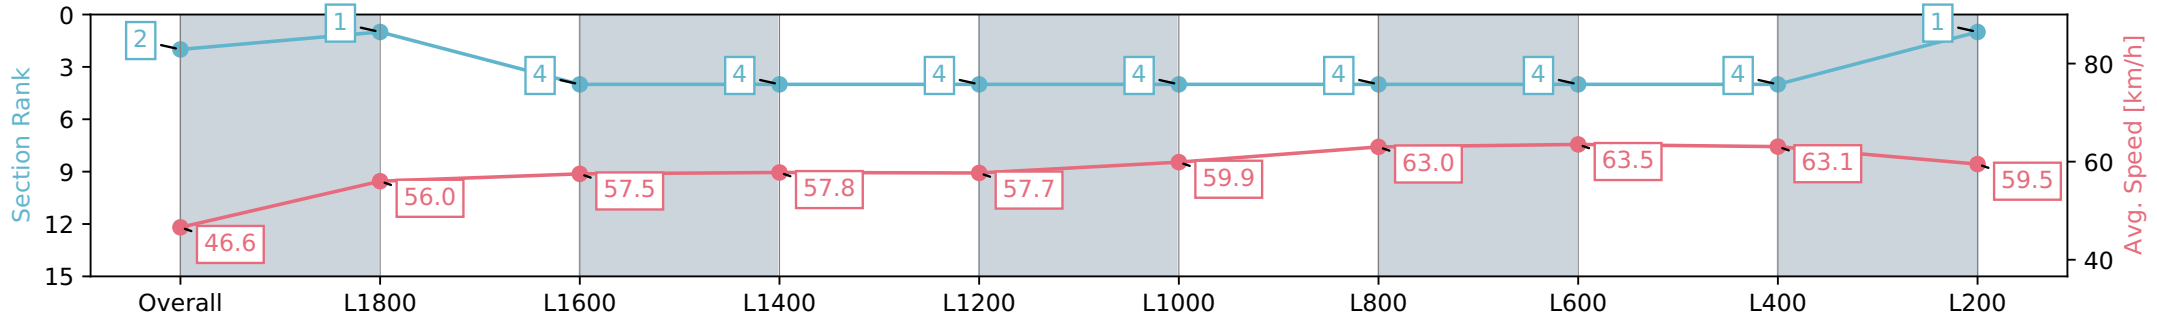

Horse/Jockey Name	A SAMURAI MIND/Lachlan Neindorf
Finish Rank	2
Fastest Section Time (Section)	0:11.53 (L1000)
Top Speed [km/h] (Section)	65.7 (L400)
Race State	Finished

Morphettville Parks SA - Professional
Race 3: Winning Edge Presentations Handicap - 1950m
20 April 2024 - 12:38PM
Track Rating: Good 4, Weather: Fine, Rail Position: True

Section	Overall	L1800	L1600	L1400	L1200	L1000	L800	L600	L400	L200
Section Times	2:01.20 [2] (0:11.63)	1:49.57 [1] (0:13.03)	1:36.54 [4] (0:12.56)	1:23.98 [4] (0:12.49)	1:11.49 [4] (0:12.62)	0:58.87 [4] (0:12.08)	0:46.79 [4] (0:11.53)	0:35.26 [4] (0:11.66)	0:23.60 [4] (0:11.54)	0:12.06 [1] (0:12.06)
Average Speed [km/h]	46.6	56.0	57.5	57.8	57.7	59.9	63.0	63.5	63.1	59.5
Top Speed [km/h]	58.5	58.6	58.6	58.6	58.3	62.4	64.4	64.9	65.7	61.4
Avg. Dist. to Rail [m]	4.1	2.5	2.1	2.4	2.3	4.4	4.1	4.6	6.5	7.8
Avg. Stride Freq. [Hz]	2.2	2.2	2.2	2.1	2.1	2.1	2.2	2.2	2.3	2.2
Avg. Stride Length [m]	6.8	7.2	7.4	7.7	7.5	7.8	8.0	7.8	7.6	7.6

Report Created: Sat 20 April 2024 13:37:34 GMT+10 (Note: Timing is based on positional data)

- [ ] Ranking at each section and finish
- -:-:- No data available at this section
- NA No data available