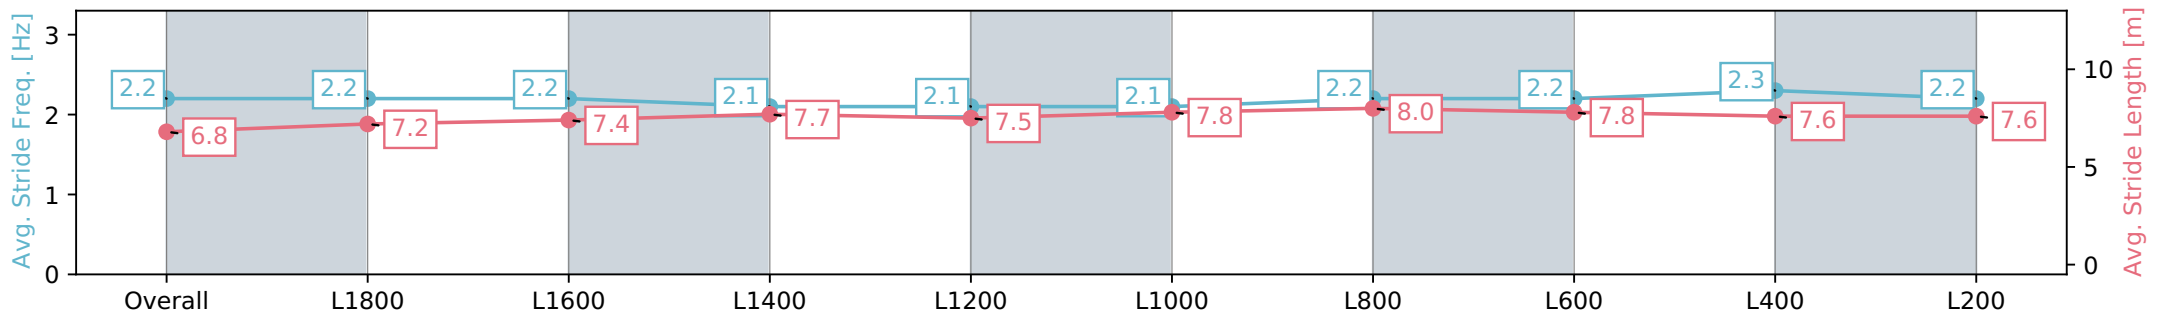

Horse/Jockey Name	A SAMURAI MIND/Lachlan Neindorf
Finish Rank	2
Fastest Section Time (Section)	0:11.53 (L1000)
Top Speed [km/h] (Section)	65.7 (L400)
Race State	Finished

Morphettville Parks SA - Professional
Race 3: Winning Edge Presentations Handicap - 1950m
20 April 2024 - 12:38PM
Track Rating: Good 4, Weather: Fine, Rail Position: True

Section	Overall	L1800	L1600	L1400	L1200	L1000	L800	L600	L400	L200
Section Times	2:01.20 [2] (0:11.63)	1:49.57 [1] (0:13.03)	1:36.54 [4] (0:12.56)	1:23.98 [4] (0:12.49)	1:11.49 [4] (0:12.62)	0:58.87 [4] (0:12.08)	0:46.79 [4] (0:11.53)	0:35.26 [4] (0:11.66)	0:23.60 [4] (0:11.54)	0:12.06 [1] (0:12.06)
Average Speed [km/h]	46.6	56.0	57.5	57.8	57.7	59.9	63.0	63.5	63.1	59.5
Top Speed [km/h]	58.5	58.6	58.6	58.6	58.3	62.4	64.4	64.9	65.7	61.4
Avg. Dist. to Rail [m]	4.1	2.5	2.1	2.4	2.3	4.4	4.1	4.6	6.5	7.8
Avg. Stride Freq. [Hz]	2.2	2.2	2.2	2.1	2.1	2.1	2.2	2.2	2.3	2.2
Avg. Stride Length [m]	6.8	7.2	7.4	7.7	7.5	7.8	8.0	7.8	7.6	7.6

Report Created: Sat 20 April 2024 13:37:34 GMT+10 (Note: Timing is based on positional data)

- [ ] Ranking at each section and finish
- -:-:- No data available at this section
- NA No data available