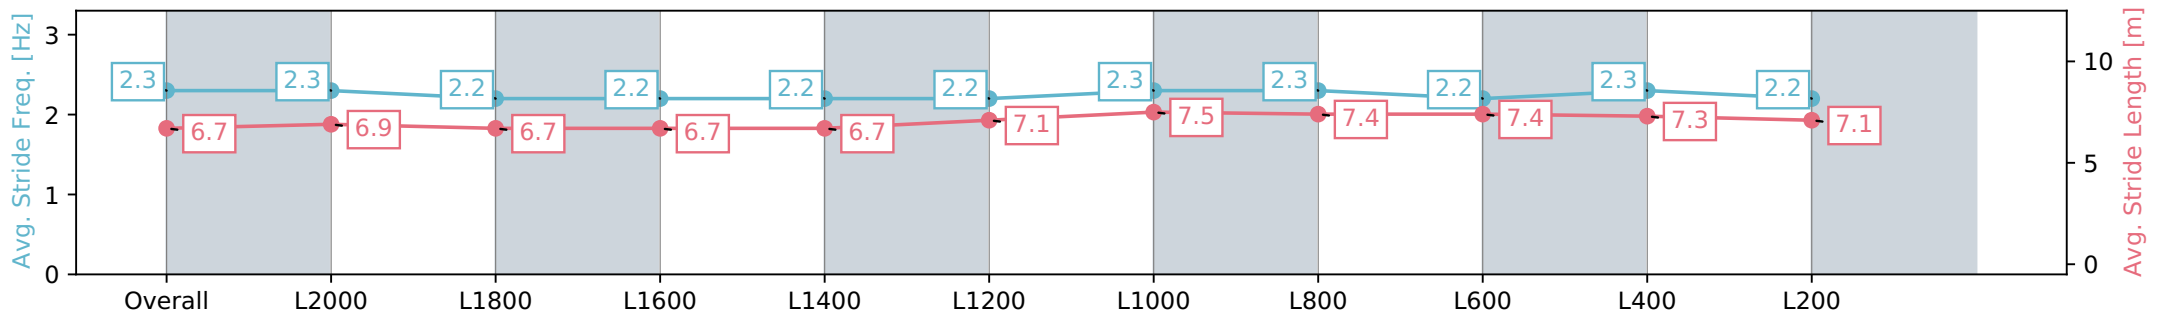

Horse/Jockey Name	SEASONS IN DE SUN/Jake Toeroek
Finish Rank	4
Fastest Section Time (Section)	1440:00.00 (Overall)
Top Speed [km/h] (Section)	62.1 (L1000)
Race State	Finished

Morphettville Parks SA - Professional
Race 2: PFD Food Services Handicap - 2250m
20 April 2024 - 12:03PM
Track Rating: Soft 5, Weather: Fine, Rail Position: True

Section	Overall	L2000	L1800	L1600	L1400	L1200	L1000	L800	L600	L400	L200
Section Times	2:23.09 [4] (0:17.57)	2:05.51 [1] (0:12.48)	1:53.03 [1] (0:13.36)	1:39.67 [1] (0:13.54)	1:26.13 [1] (0:13.33)	1:12.80 [1] (0:12.56)	1:00.23 [1] (0:11.71)	0:48.52 [1] (0:11.76)	0:36.76 [1] (0:12.10)	0:24.66 [1] (0:12.13)	0:12.53 [2] (0:12.53)
Average Speed [km/h]	51.3	58.0	54.4	53.2	54.1	57.8	61.6	61.3	59.8	59.6	57.2
Top Speed [km/h]	60.3	59.2	56.0	53.7	55.4	61.6	62.0	62.1	60.8	60.1	59.0
Avg. Dist. to Rail [m]	4.5	1.4	1.7	1.1	1.2	1.4	1.2	0.3	1.1	2.3	3.4
Avg. Stride Freq. [Hz]	2.3	2.3	2.2	2.2	2.2	2.2	2.3	2.3	2.2	2.3	2.2
Avg. Stride Length [m]	6.7	6.9	6.7	6.7	6.7	7.1	7.5	7.4	7.4	7.3	7.1

Report Created: Sat 20 April 2024 13:31:02 GMT+10 (Note: Timing is based on positional data)

- [ ] Ranking at each section and finish
- -:-:- No data available at this section
- NA No data available