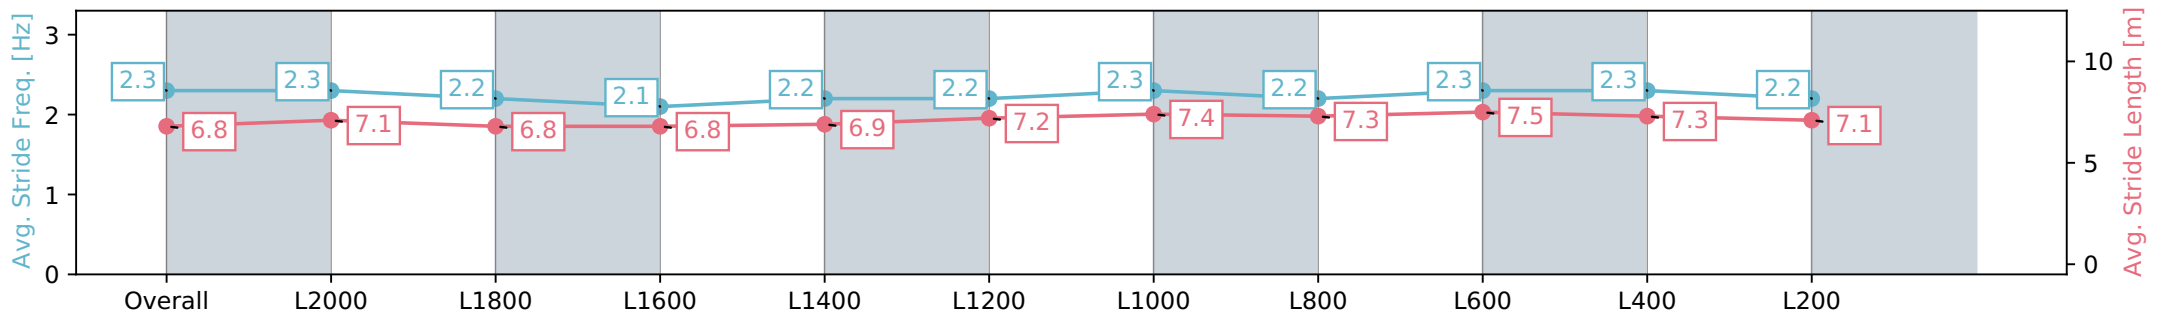

Morphettville Parks SA - Professional
 Race 2: PFD Food Services Handicap - 2250m
 20 April 2024 - 12:03PM
 Track Rating: Soft 5, Weather: Fine, Rail Position: True

Section	Overall	L2000	L1800	L1600	L1400	L1200	L1000	L800	L600	L400	L200
Section Times	2:22.97 [3] (0:17.57)	2:05.39 [1] (0:12.52)	1:52.87 [2] (0:13.40)	1:39.47 [2] (0:13.55)	1:25.92 [2] (0:13.34)	1:12.58 [2] (0:12.63)	0:59.95 [3] (0:11.83)	0:48.12 [3] (0:11.83)	0:36.29 [3] (0:11.89)	0:24.40 [2] (0:11.88)	0:12.52 [1] (0:12.52)
Average Speed [km/h]	51.4	58.0	54.4	53.4	54.1	57.8	60.9	61.1	61.7	60.9	57.3
Top Speed [km/h]	60.4	59.6	56.0	53.7	55.2	60.5	62.4	61.6	62.8	62.1	58.5
Avg. Dist. to Rail [m]	6.4	2.1	2.5	1.9	2.0	2.1	2.1	2.2	3.1	3.2	4.4
Avg. Stride Freq. [Hz]	2.3	2.3	2.2	2.1	2.2	2.2	2.3	2.2	2.3	2.3	2.2
Avg. Stride Length [m]	6.8	7.1	6.8	6.8	6.9	7.2	7.4	7.3	7.5	7.3	7.1