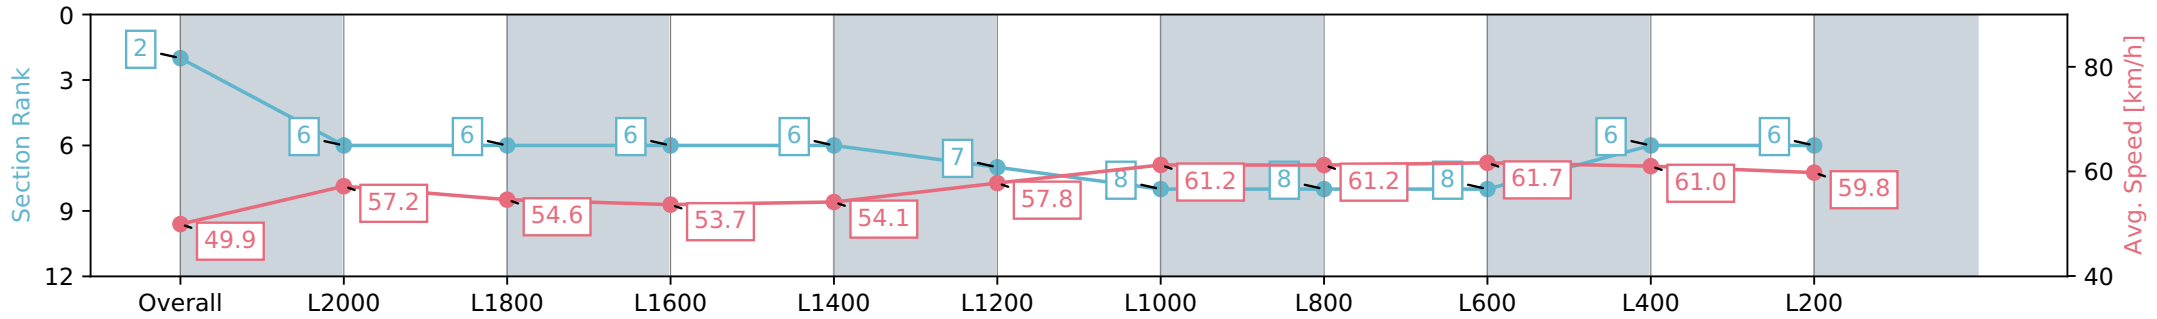

Morphettville Parks SA - Professional
 Race 2: PFD Food Services Handicap - 2250m
 20 April 2024 - 12:03PM
 Track Rating: Soft 5, Weather: Fine, Rail Position: True

Section	Overall	L2000	L1800	L1600	L1400	L1200	L1000	L800	L600	L400	L200
Section Times	2:22.95 [2] (0:18.06)	2:04.89 [6] (0:12.70)	1:52.19 [6] (0:13.37)	1:38.82 [6] (0:13.46)	1:25.36 [6] (0:13.33)	1:12.03 [7] (0:12.69)	0:59.34 [8] (0:11.79)	0:47.55 [8] (0:11.81)	0:35.74 [8] (0:11.85)	0:23.89 [6] (0:11.89)	0:12.00 [6] (0:12.00)
Average Speed [km/h]	49.9	57.2	54.6	53.7	54.1	57.8	61.2	61.2	61.7	61.0	59.8
Top Speed [km/h]	57.7	57.9	56.9	54.2	55.5	60.2	62.3	62.3	62.3	62.2	60.5
Avg. Dist. to Rail [m]	3.6	2.2	2.5	1.8	2.2	2.8	3.2	2.5	2.5	5.2	7.0
Avg. Stride Freq. [Hz]	2.2	2.3	2.2	2.2	2.2	2.2	2.3	2.3	2.3	2.3	2.3
Avg. Stride Length [m]	6.6	6.7	6.6	6.9	6.8	6.9	7.2	7.2	7.2	7.2	7.2