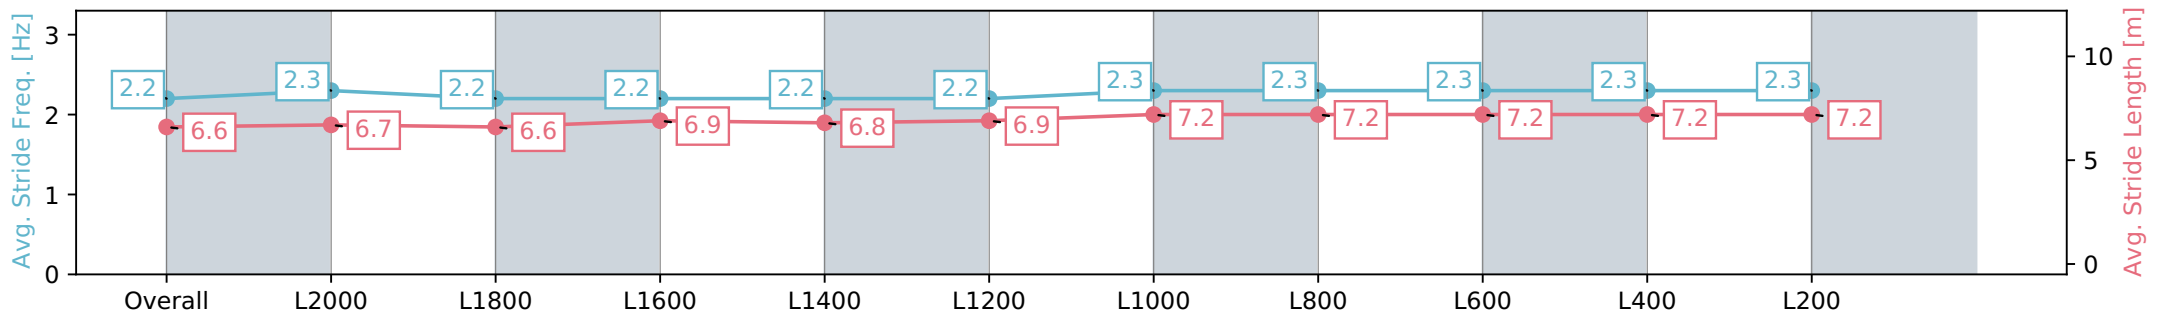

Morphettville Parks SA - Professional
 Race 2: PFD Food Services Handicap - 2250m
 20 April 2024 - 12:03PM
 Track Rating: Soft 5, Weather: Fine, Rail Position: True

Section	Overall	L2000	L1800	L1600	L1400	L1200	L1000	L800	L600	L400	L200
Section Times	2:22.95 [2] (0:18.06)	2:04.89 [6] (0:12.70)	1:52.19 [6] (0:13.37)	1:38.82 [6] (0:13.46)	1:25.36 [6] (0:13.33)	1:12.03 [7] (0:12.69)	0:59.34 [8] (0:11.79)	0:47.55 [8] (0:11.81)	0:35.74 [8] (0:11.85)	0:23.89 [6] (0:11.89)	0:12.00 [6] (0:12.00)
Average Speed [km/h]	49.9	57.2	54.6	53.7	54.1	57.8	61.2	61.2	61.7	61.0	59.8
Top Speed [km/h]	57.7	57.9	56.9	54.2	55.5	60.2	62.3	62.3	62.3	62.2	60.5
Avg. Dist. to Rail [m]	3.6	2.2	2.5	1.8	2.2	2.8	3.2	2.5	2.5	5.2	7.0
Avg. Stride Freq. [Hz]	2.2	2.3	2.2	2.2	2.2	2.2	2.3	2.3	2.3	2.3	2.3
Avg. Stride Length [m]	6.6	6.7	6.6	6.9	6.8	6.9	7.2	7.2	7.2	7.2	7.2