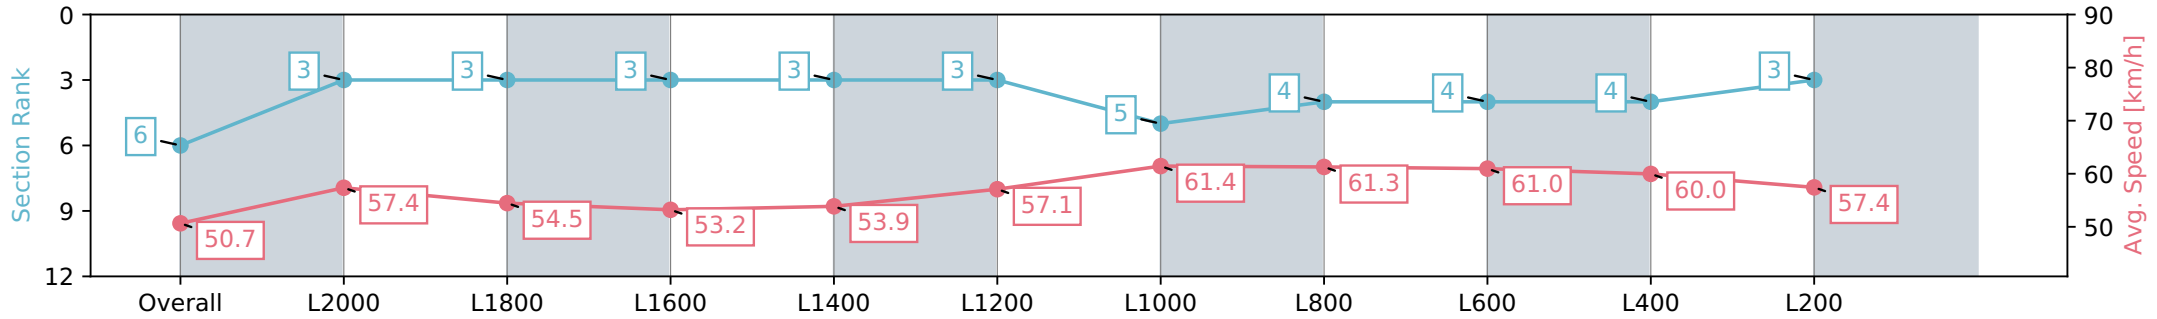

Horse/Jockey Name	KARAKA KIWI/John Kissick
Finish Rank	6
Fastest Section Time (Section)	1440:00.00 (Overall)
Top Speed [km/h] (Section)	63.5 (L1000)
Race State	Finished

Morphettville Parks SA - Professional
Race 2: PFD Food Services Handicap - 2250m
20 April 2024 - 12:03PM
Track Rating: Soft 5, Weather: Fine, Rail Position: True

Section	Overall	L2000	L1800	L1600	L1400	L1200	L1000	L800	L600	L400	L200
Section Times	2:23.27 [6] (0:17.74)	2:05.53 [3] (0:12.55)	1:52.98 [3] (0:13.38)	1:39.60 [3] (0:13.59)	1:26.01 [3] (0:13.37)	1:12.64 [3] (0:12.74)	0:59.90 [5] (0:11.73)	0:48.17 [4] (0:11.78)	0:36.39 [4] (0:11.87)	0:24.52 [4] (0:12.04)	0:12.48 [3] (0:12.48)
Average Speed [km/h]	50.7	57.4	54.5	53.2	53.9	57.1	61.4	61.3	61.0	60.0	57.4
Top Speed [km/h]	59.2	57.9	56.8	53.7	55.2	59.9	62.1	63.5	61.6	60.8	59.1
Avg. Dist. to Rail [m]	0.6	0.7	2.1	1.9	1.9	1.6	1.1	0.9	1.1	1.1	1.9
Avg. Stride Freq. [Hz]	2.1	2.1	2.1	2.0	2.0	2.1	2.2	2.1	2.2	2.2	2.1
Avg. Stride Length [m]	7.1	7.5	7.3	7.2	7.2	7.5	7.8	7.6	7.5	7.6	7.4

[ ] Ranking at each section and finish
-:-:- No data available at this section
NA No data available