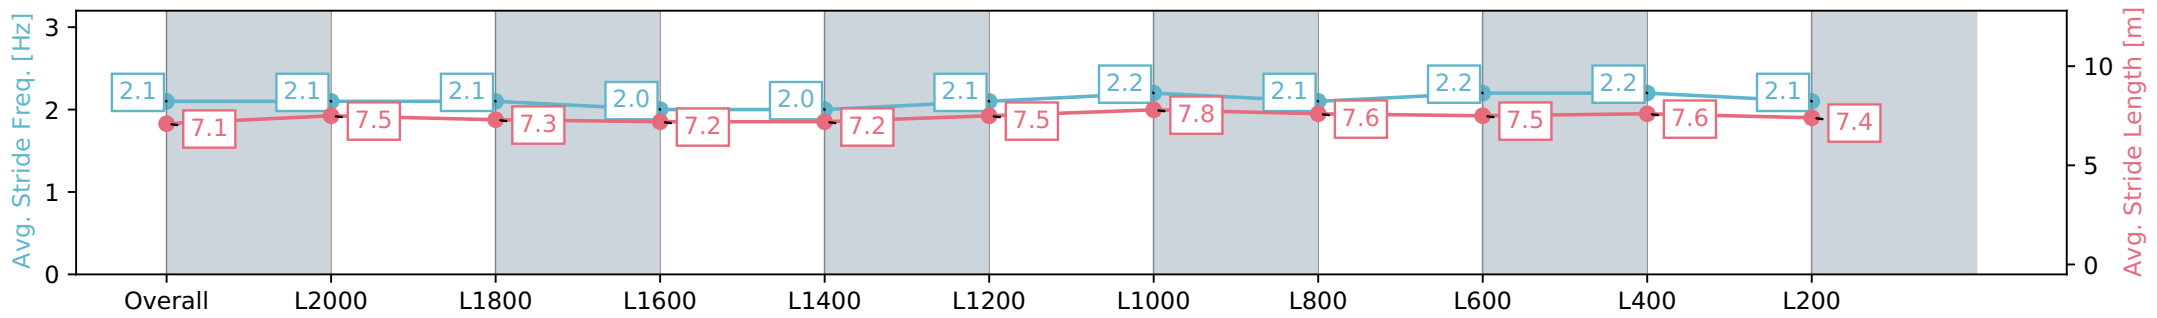

Horse/Jockey Name	KARAKA KIWI/John Kissick
Finish Rank	6
Fastest Section Time (Section)	1440:00.00 (Overall)
Top Speed [km/h] (Section)	63.5 (L1000)
Race State	Finished

Morphettville Parks SA - Professional
Race 2: PFD Food Services Handicap - 2250m
20 April 2024 - 12:03PM
Track Rating: Soft 5, Weather: Fine, Rail Position: True

Section	Overall	L2000	L1800	L1600	L1400	L1200	L1000	L800	L600	L400	L200
Section Times	2:23.27 [6] (0:17.74)	2:05.53 [3] (0:12.55)	1:52.98 [3] (0:13.38)	1:39.60 [3] (0:13.59)	1:26.01 [3] (0:13.37)	1:12.64 [3] (0:12.74)	0:59.90 [5] (0:11.73)	0:48.17 [4] (0:11.78)	0:36.39 [4] (0:11.87)	0:24.52 [4] (0:12.04)	0:12.48 [3] (0:12.48)
Average Speed [km/h]	50.7	57.4	54.5	53.2	53.9	57.1	61.4	61.3	61.0	60.0	57.4
Top Speed [km/h]	59.2	57.9	56.8	53.7	55.2	59.9	62.1	63.5	61.6	60.8	59.1
Avg. Dist. to Rail [m]	0.6	0.7	2.1	1.9	1.9	1.6	1.1	0.9	1.1	1.1	1.9
Avg. Stride Freq. [Hz]	2.1	2.1	2.1	2.0	2.0	2.1	2.2	2.1	2.2	2.2	2.1
Avg. Stride Length [m]	7.1	7.5	7.3	7.2	7.2	7.5	7.8	7.6	7.5	7.6	7.4

[ ] Ranking at each section and finish
-:-:- No data available at this section
NA No data available