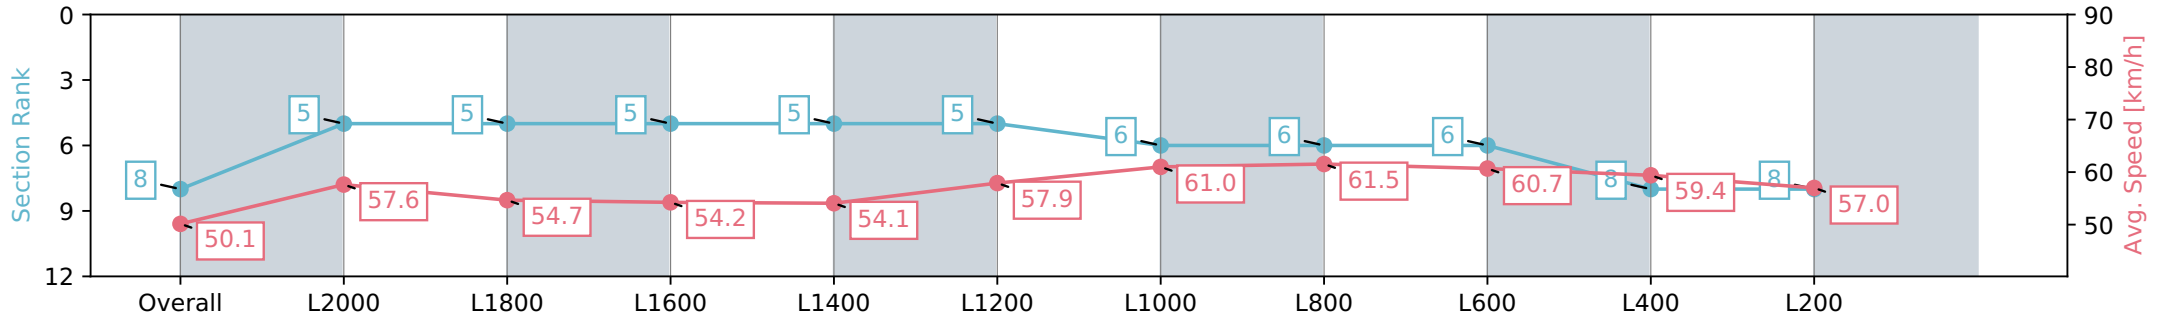

Report Created: Sat 20 April 2024 13:31:16 GMT+10 (Note: Timing is based on positional data)

- [] Ranking at each section and finish
- :-:- No data available at this section
- NA No data available

Horse/Jockey Name	LUCKY JACKSON/Rochelle Milnes
Finish Rank	8
Fastest Section Time (Section)	1440:00.00 (Overall)
Top Speed [km/h] (Section)	63.2 (L1000)
Race State	Finished

Morphettville Parks SA - Professional
 Race 2: PFD Food Services Handicap - 2250m
 20 April 2024 - 12:03PM
 Track Rating: Soft 5, Weather: Fine, Rail Position: True

Section	Overall	L2000	L1800	L1600	L1400	L1200	L1000	L800	L600	L400	L200
Section Times	2:23.95 [8] (0:18.02)	2:05.93 [5] (0:12.59)	1:53.34 [5] (0:13.41)	1:39.93 [5] (0:13.35)	1:26.58 [5] (0:13.34)	1:13.24 [5] (0:12.70)	1:00.54 [6] (0:11.82)	0:48.72 [6] (0:11.78)	0:36.94 [6] (0:12.13)	0:24.81 [8] (0:12.25)	0:12.56 [8] (0:12.56)
Average Speed [km/h]	50.1	57.6	54.7	54.2	54.1	57.9	61.0	61.5	60.7	59.4	57.0
Top Speed [km/h]	58.9	59.0	56.8	54.9	55.8	60.2	61.7	63.2	61.3	60.4	59.1
Avg. Dist. to Rail [m]	4.9	2.2	3.4	3.0	3.4	3.4	2.7	2.7	3.7	5.4	4.5
Avg. Stride Freq. [Hz]	2.1	2.1	2.1	2.1	2.1	2.1	2.2	2.2	2.2	2.2	2.1
Avg. Stride Length [m]	7.2	7.5	7.2	7.2	7.2	7.2	7.4	7.7	7.5	7.6	7.4