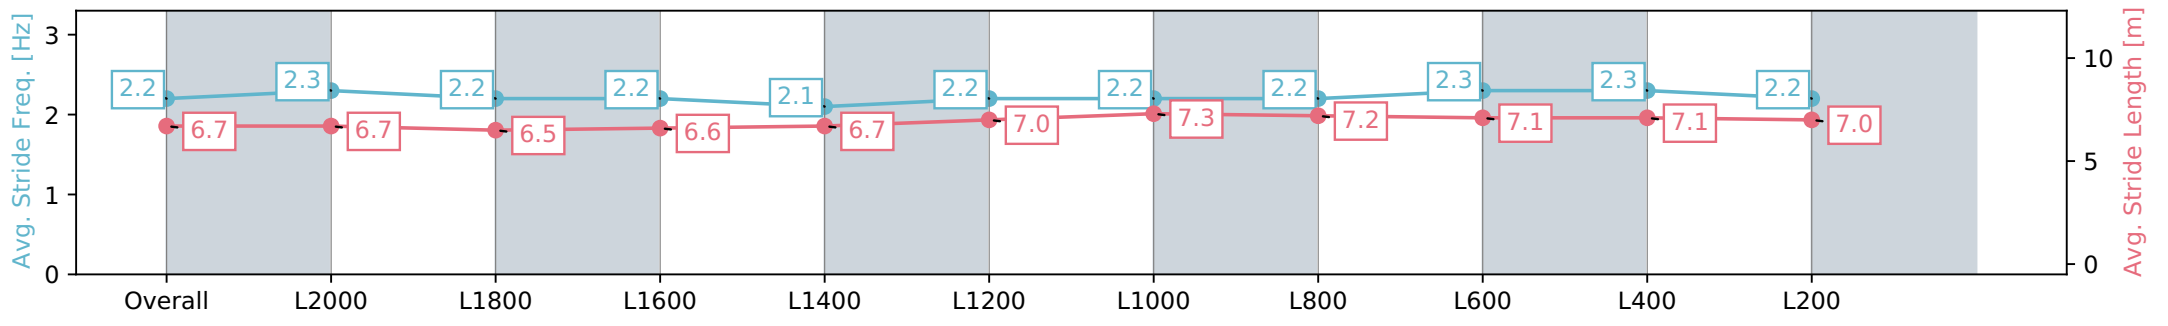

[] Ranking at each section and finish
 -:-:- No data available at this section
 NA No data available

Horse/Jockey Name	TEMBU BOY/Emily Finnegan
Finish Rank	7
Fastest Section Time (Section)	1440:00.00 (Overall)
Top Speed [km/h] (Section)	62.3 (L1000)
Race State	Finished

Morphettville Parks SA - Professional
 Race 2: PFD Food Services Handicap - 2250m
 20 April 2024 - 12:03PM
 Track Rating: Soft 5, Weather: Fine, Rail Position: True

Section	Overall	L2000	L1800	L1600	L1400	L1200	L1000	L800	L600	L400	L200
Section Times	2:23.28 [7] (0:18.18)	2:05.10 [7] (0:12.69)	1:52.41 [7] (0:13.34)	1:39.07 [7] (0:13.45)	1:25.62 [7] (0:13.35)	1:12.27 [8] (0:12.69)	0:59.58 [9] (0:11.85)	0:47.73 [9] (0:11.75)	0:35.98 [9] (0:11.81)	0:24.17 [7] (0:11.92)	0:12.25 [7] (0:12.25)
Average Speed [km/h]	49.8	56.9	54.4	53.6	54.1	57.2	60.9	61.3	61.3	60.7	58.6
Top Speed [km/h]	59.4	57.6	56.3	55.0	55.1	59.6	62.0	62.3	61.8	61.6	60.5
Avg. Dist. to Rail [m]	2.4	1.2	1.5	0.9	1.0	1.3	1.8	1.1	1.1	2.1	4.0
Avg. Stride Freq. [Hz]	2.2	2.3	2.2	2.2	2.1	2.2	2.2	2.2	2.2	2.3	2.2
Avg. Stride Length [m]	6.7	6.7	6.5	6.6	6.7	7.0	7.3	7.2	7.1	7.1	7.0