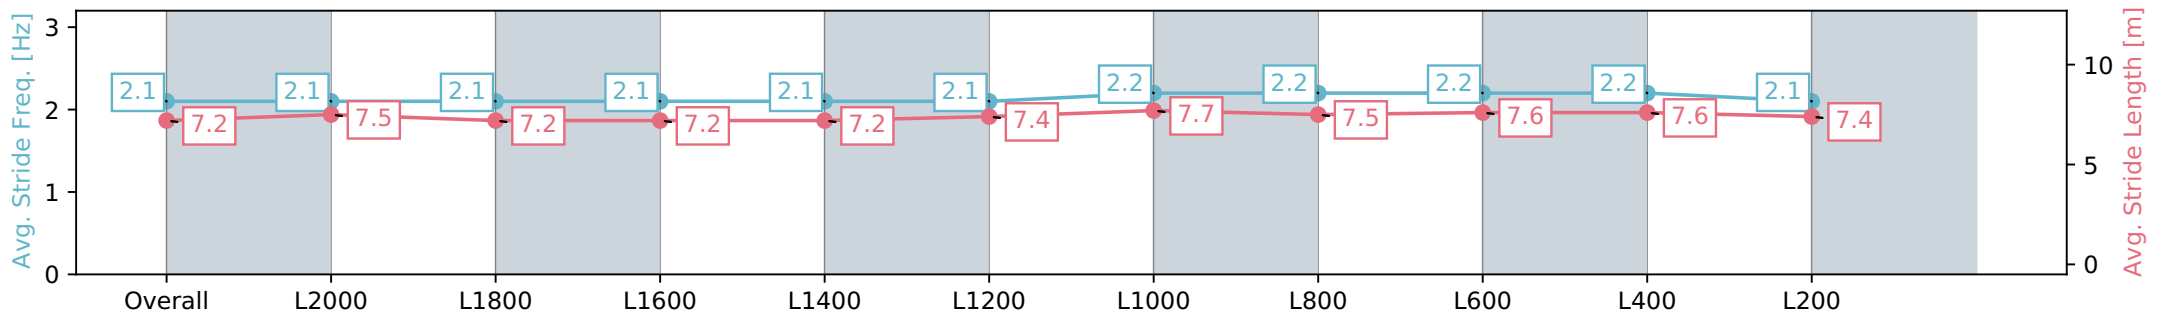

Report Created: Sat 20 April 2024 13:31:16 GMT+10 (Note: Timing is based on positional data)

- [] Ranking at each section and finish
- :-:- No data available at this section
- NA No data available

Horse/Jockey Name	LUCKY JACKSON/Rochelle Milnes
Finish Rank	8
Fastest Section Time (Section)	1440:00.00 (Overall)
Top Speed [km/h] (Section)	63.2 (L1000)
Race State	Finished

Morphettville Parks SA - Professional
 Race 2: PFD Food Services Handicap - 2250m
 20 April 2024 - 12:03PM
 Track Rating: Soft 5, Weather: Fine, Rail Position: True

Section	Overall	L2000	L1800	L1600	L1400	L1200	L1000	L800	L600	L400	L200
Section Times	2:23.95 [8] (0:18.02)	2:05.93 [5] (0:12.59)	1:53.34 [5] (0:13.41)	1:39.93 [5] (0:13.35)	1:26.58 [5] (0:13.34)	1:13.24 [5] (0:12.70)	1:00.54 [6] (0:11.82)	0:48.72 [6] (0:11.78)	0:36.94 [6] (0:12.13)	0:24.81 [8] (0:12.25)	0:12.56 [8] (0:12.56)
Average Speed [km/h]	50.1	57.6	54.7	54.2	54.1	57.9	61.0	61.5	60.7	59.4	57.0
Top Speed [km/h]	58.9	59.0	56.8	54.9	55.8	60.2	61.7	63.2	61.3	60.4	59.1
Avg. Dist. to Rail [m]	4.9	2.2	3.4	3.0	3.4	3.4	2.7	2.7	3.7	5.4	4.5
Avg. Stride Freq. [Hz]	2.1	2.1	2.1	2.1	2.1	2.1	2.2	2.2	2.2	2.2	2.1
Avg. Stride Length [m]	7.2	7.5	7.2	7.2	7.2	7.2	7.4	7.7	7.5	7.6	7.4