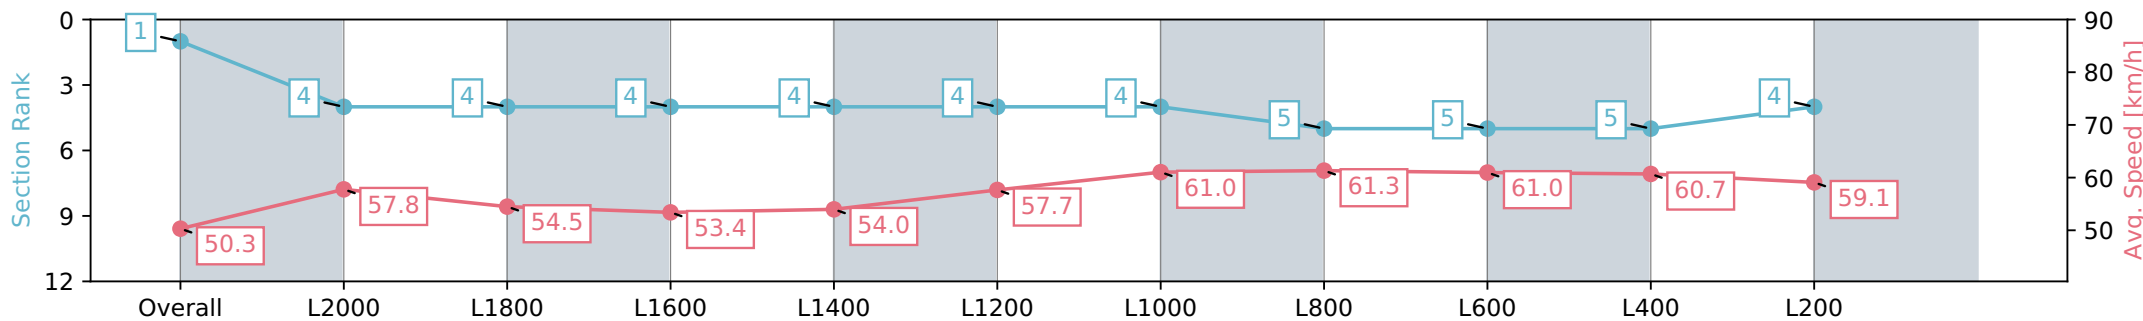

Morphettville Parks SA - Professional

Race 2: PFD Food Services Handicap - 2250m

20 April 2024 - 12:03PM

Track Rating: Soft 5, Weather: Fine, Rail Position: True

Section	Overall	L2000	L1800	L1600	L1400	L1200	L1000	L800	L600	L400	L200
Section Times	2:22.93 [1] (0:17.92)	2:05.01 [4] (0:12.49)	1:52.52 [4] (0:13.35)	1:39.17 [4] (0:13.53)	1:25.64 [4] (0:13.38)	1:12.26 [4] (0:12.62)	0:59.64 [4] (0:11.82)	0:47.82 [5] (0:11.81)	0:36.01 [5] (0:11.95)	0:24.06 [5] (0:11.94)	0:12.12 [4] (0:12.12)
Average Speed [km/h]	50.3	57.8	54.5	53.4	54.0	57.7	61.0	61.3	61.0	60.7	59.1
Top Speed [km/h]	58.8	58.5	56.9	53.8	55.7	60.7	62.2	61.8	62.1	61.4	60.8
Avg. Dist. to Rail [m]	1.5	0.7	2.1	1.9	1.8	2.1	2.5	2.0	2.2	4.0	5.3
Avg. Stride Freq. [Hz]	2.2	2.2	2.1	2.1	2.1	2.1	2.2	2.2	2.2	2.3	2.2
Avg. Stride Length [m]	6.9	7.3	7.0	7.1	7.0	7.2	7.5	7.5	7.5	7.4	7.3