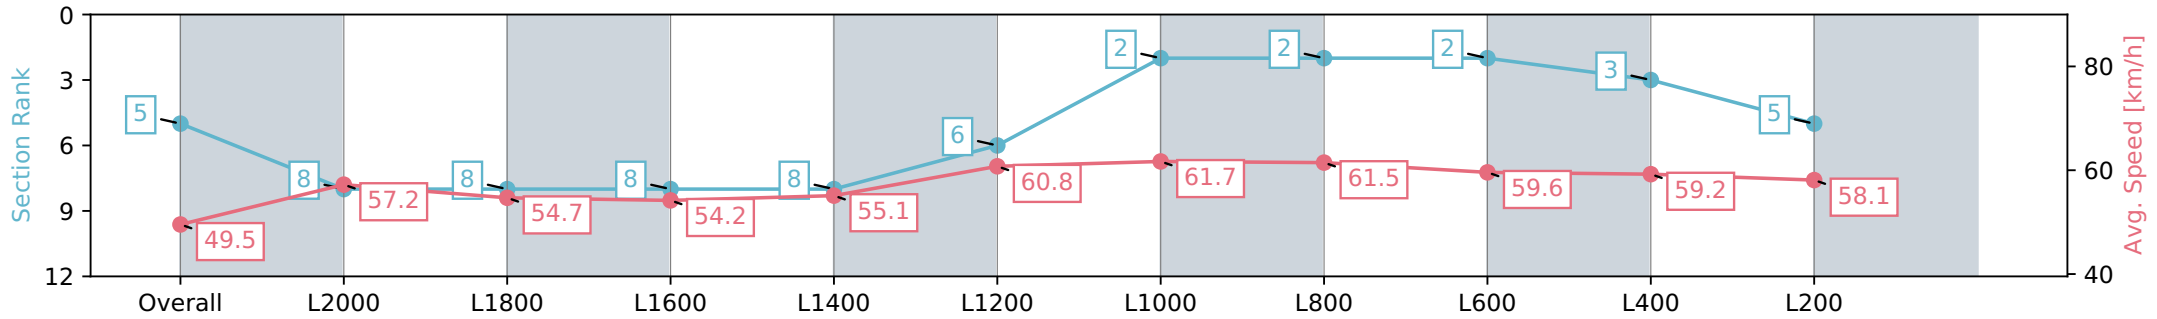

Morphettville Parks SA - Professional
 Race 2: PFD Food Services Handicap - 2250m
 20 April 2024 - 12:03PM
 Track Rating: Soft 5, Weather: Fine, Rail Position: True

Section	Overall	L2000	L1800	L1600	L1400	L1200	L1000	L800	L600	L400	L200
Section Times	2:23.26 [5] (0:18.38)	2:04.88 [8] (0:12.68)	1:52.20 [8] (0:13.35)	1:38.85 [8] (0:13.34)	1:25.51 [8] (0:13.11)	1:12.40 [6] (0:12.12)	1:00.28 [2] (0:11.70)	0:48.58 [2] (0:11.78)	0:36.80 [2] (0:12.25)	0:24.55 [3] (0:12.22)	0:12.33 [5] (0:12.33)
Average Speed [km/h]	49.5	57.2	54.7	54.2	55.1	60.8	61.7	61.5	59.6	59.2	58.1
Top Speed [km/h]	58.3	58.5	57.2	55.0	57.4	62.2	62.4	63.3	60.1	59.9	59.6
Avg. Dist. to Rail [m]	4.6	2.3	2.7	2.3	2.9	3.8	2.3	1.9	2.5	3.1	5.3
Avg. Stride Freq. [Hz]	2.3	2.3	2.3	2.2	2.3	2.4	2.4	2.3	2.3	2.3	2.3
Avg. Stride Length [m]	6.3	6.5	6.5	6.5	6.6	7.1	7.3	7.2	7.0	7.0	6.9