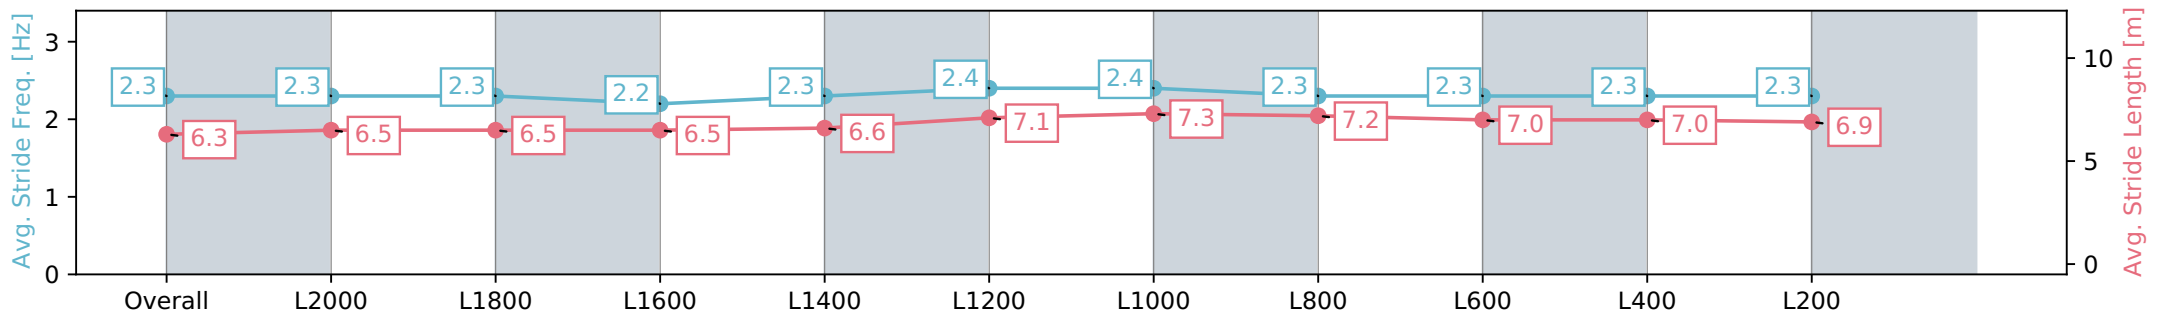

Morphettville Parks SA - Professional
 Race 2: PFD Food Services Handicap - 2250m
 20 April 2024 - 12:03PM
 Track Rating: Soft 5, Weather: Fine, Rail Position: True

Section	Overall	L2000	L1800	L1600	L1400	L1200	L1000	L800	L600	L400	L200
Section Times	2:23.26 [5] (0:18.38)	2:04.88 [8] (0:12.68)	1:52.20 [8] (0:13.35)	1:38.85 [8] (0:13.34)	1:25.51 [8] (0:13.11)	1:12.40 [6] (0:12.12)	1:00.28 [2] (0:11.70)	0:48.58 [2] (0:11.78)	0:36.80 [2] (0:12.25)	0:24.55 [3] (0:12.22)	0:12.33 [5] (0:12.33)
Average Speed [km/h]	49.5	57.2	54.7	54.2	55.1	60.8	61.7	61.5	59.6	59.2	58.1
Top Speed [km/h]	58.3	58.5	57.2	55.0	57.4	62.2	62.4	63.3	60.1	59.9	59.6
Avg. Dist. to Rail [m]	4.6	2.3	2.7	2.3	2.9	3.8	2.3	1.9	2.5	3.1	5.3
Avg. Stride Freq. [Hz]	2.3	2.3	2.3	2.2	2.3	2.4	2.4	2.3	2.3	2.3	2.3
Avg. Stride Length [m]	6.3	6.5	6.5	6.5	6.6	7.1	7.3	7.2	7.0	7.0	6.9