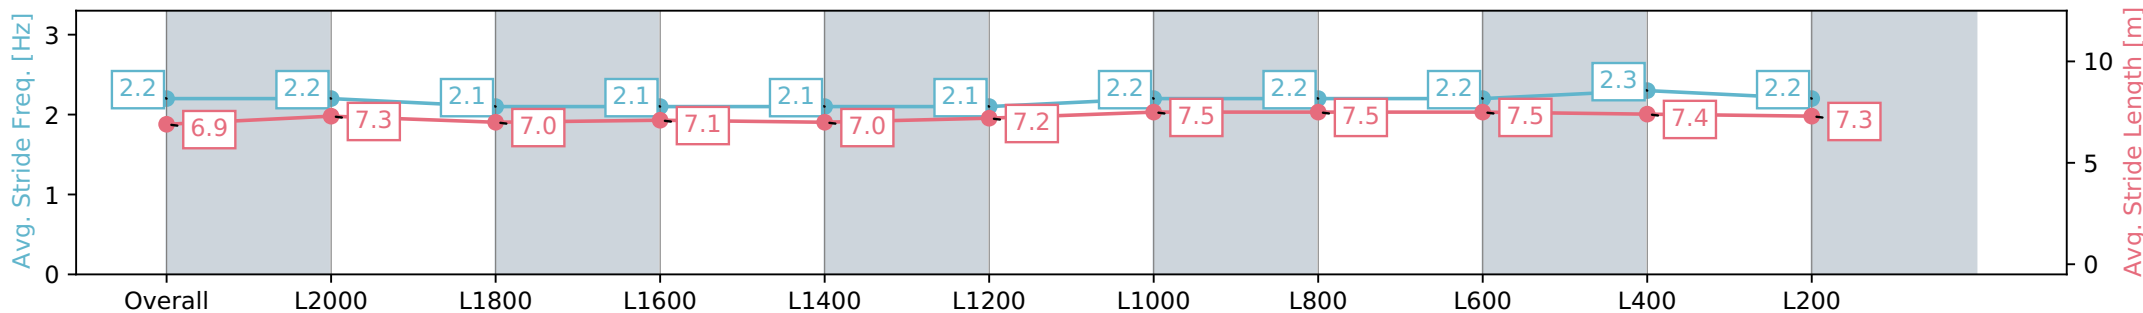

Morphettville Parks SA - Professional

Race 2: PFD Food Services Handicap - 2250m

20 April 2024 - 12:03PM

Track Rating: Soft 5, Weather: Fine, Rail Position: True

Section	Overall	L2000	L1800	L1600	L1400	L1200	L1000	L800	L600	L400	L200
Section Times	2:22.93 [1] (0:17.92)	2:05.01 [4] (0:12.49)	1:52.52 [4] (0:13.35)	1:39.17 [4] (0:13.53)	1:25.64 [4] (0:13.38)	1:12.26 [4] (0:12.62)	0:59.64 [4] (0:11.82)	0:47.82 [5] (0:11.81)	0:36.01 [5] (0:11.95)	0:24.06 [5] (0:11.94)	0:12.12 [4] (0:12.12)
Average Speed [km/h]	50.3	57.8	54.5	53.4	54.0	57.7	61.0	61.3	61.0	60.7	59.1
Top Speed [km/h]	58.8	58.5	56.9	53.8	55.7	60.7	62.2	61.8	62.1	61.4	60.8
Avg. Dist. to Rail [m]	1.5	0.7	2.1	1.9	1.8	2.1	2.5	2.0	2.2	4.0	5.3
Avg. Stride Freq. [Hz]	2.2	2.2	2.1	2.1	2.1	2.1	2.2	2.2	2.2	2.3	2.2
Avg. Stride Length [m]	6.9	7.3	7.0	7.1	7.0	7.2	7.5	7.5	7.5	7.4	7.3