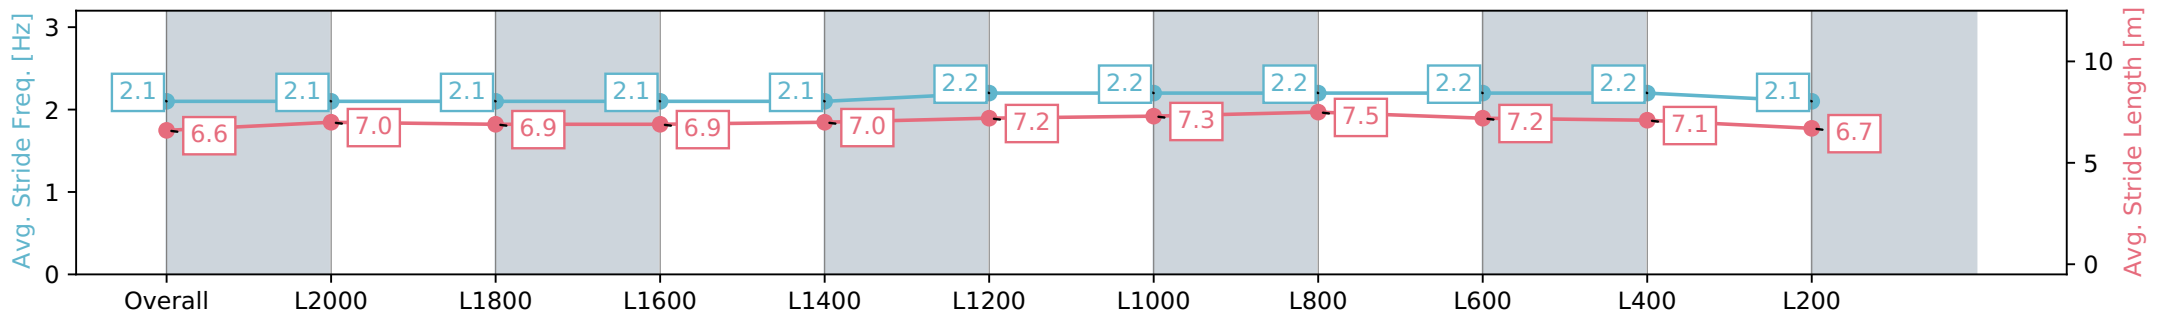

Report Created: Sat 20 April 2024 13:31:20 GMT+10 (Note: Timing is based on positional data)

- [] Ranking at each section and finish
- :-:- No data available at this section
- NA No data available

Horse/Jockey Name	SPACE EQUITY/Dylan Caboche
Finish Rank	9
Fastest Section Time (Section)	1440:00.00 (Overall)
Top Speed [km/h] (Section)	63.0 (L1000)
Race State	Finished

Morphettville Parks SA - Professional
 Race 2: PFD Food Services Handicap - 2250m
 20 April 2024 - 12:03PM
 Track Rating: Soft 5, Weather: Fine, Rail Position: True

Section	Overall	L2000	L1800	L1600	L1400	L1200	L1000	L800	L600	L400	L200
Section Times	2:25.01 [9] (0:18.72)	2:06.29 [9] (0:12.70)	1:53.59 [9] (0:13.30)	1:40.29 [9] (0:13.34)	1:26.95 [9] (0:13.04)	1:13.91 [9] (0:12.47)	1:01.44 [7] (0:11.81)	0:49.63 [7] (0:11.73)	0:37.90 [7] (0:12.12)	0:25.78 [9] (0:12.34)	0:13.44 [9] (0:13.44)
Average Speed [km/h]	48.5	57.1	54.9	54.2	55.4	59.0	61.3	61.9	60.9	59.1	53.3
Top Speed [km/h]	57.9	59.0	59.1	54.5	56.9	60.5	62.0	63.0	61.4	60.0	58.5
Avg. Dist. to Rail [m]	3.5	2.5	2.8	2.2	2.8	3.8	4.1	3.6	4.3	6.7	7.5
Avg. Stride Freq. [Hz]	2.1	2.1	2.1	2.1	2.1	2.1	2.2	2.2	2.2	2.2	2.1
Avg. Stride Length [m]	6.6	7.0	6.9	6.9	7.0	7.2	7.3	7.5	7.2	7.1	6.7