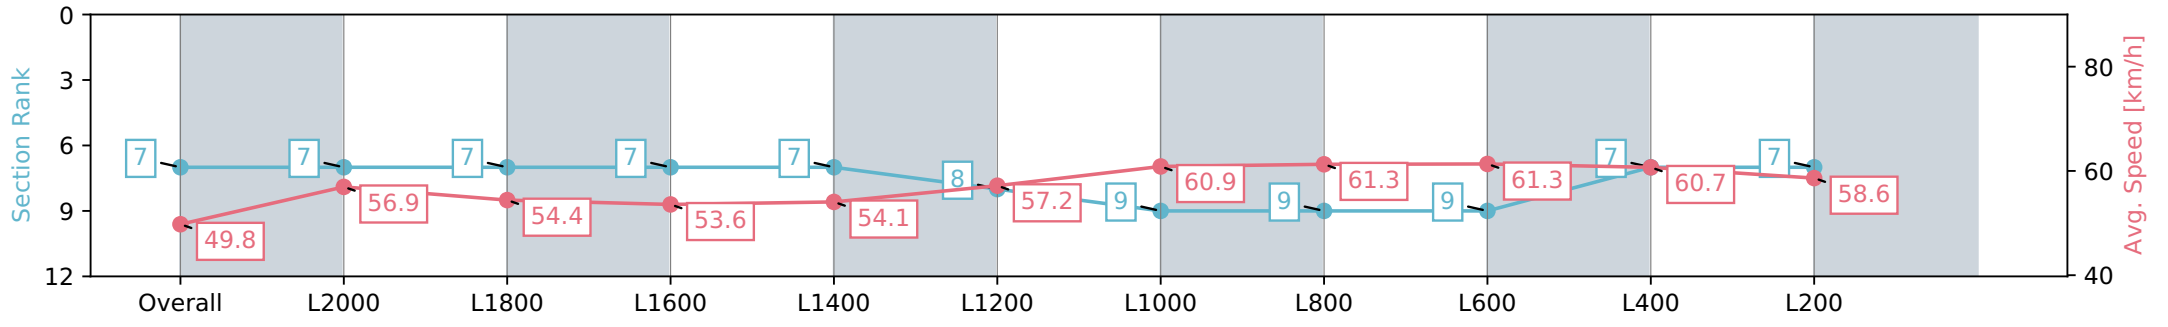

[] Ranking at each section and finish
 -:-:- No data available at this section
 NA No data available

Horse/Jockey Name	TEMBU BOY/Emily Finnegan
Finish Rank	7
Fastest Section Time (Section)	1440:00.00 (Overall)
Top Speed [km/h] (Section)	62.3 (L1000)
Race State	Finished

Morphettville Parks SA - Professional
 Race 2: PFD Food Services Handicap - 2250m
 20 April 2024 - 12:03PM
 Track Rating: Soft 5, Weather: Fine, Rail Position: True

Section	Overall	L2000	L1800	L1600	L1400	L1200	L1000	L800	L600	L400	L200
Section Times	2:23.28 [7] (0:18.18)	2:05.10 [7] (0:12.69)	1:52.41 [7] (0:13.34)	1:39.07 [7] (0:13.45)	1:25.62 [7] (0:13.35)	1:12.27 [8] (0:12.69)	0:59.58 [9] (0:11.85)	0:47.73 [9] (0:11.75)	0:35.98 [9] (0:11.81)	0:24.17 [7] (0:11.92)	0:12.25 [7] (0:12.25)
Average Speed [km/h]	49.8	56.9	54.4	53.6	54.1	57.2	60.9	61.3	61.3	60.7	58.6
Top Speed [km/h]	59.4	57.6	56.3	55.0	55.1	59.6	62.0	62.3	61.8	61.6	60.5
Avg. Dist. to Rail [m]	2.4	1.2	1.5	0.9	1.0	1.3	1.8	1.1	1.1	2.1	4.0
Avg. Stride Freq. [Hz]	2.2	2.3	2.2	2.2	2.1	2.2	2.2	2.2	2.2	2.3	2.2
Avg. Stride Length [m]	6.7	6.7	6.5	6.6	6.7	7.0	7.3	7.2	7.1	7.1	7.0