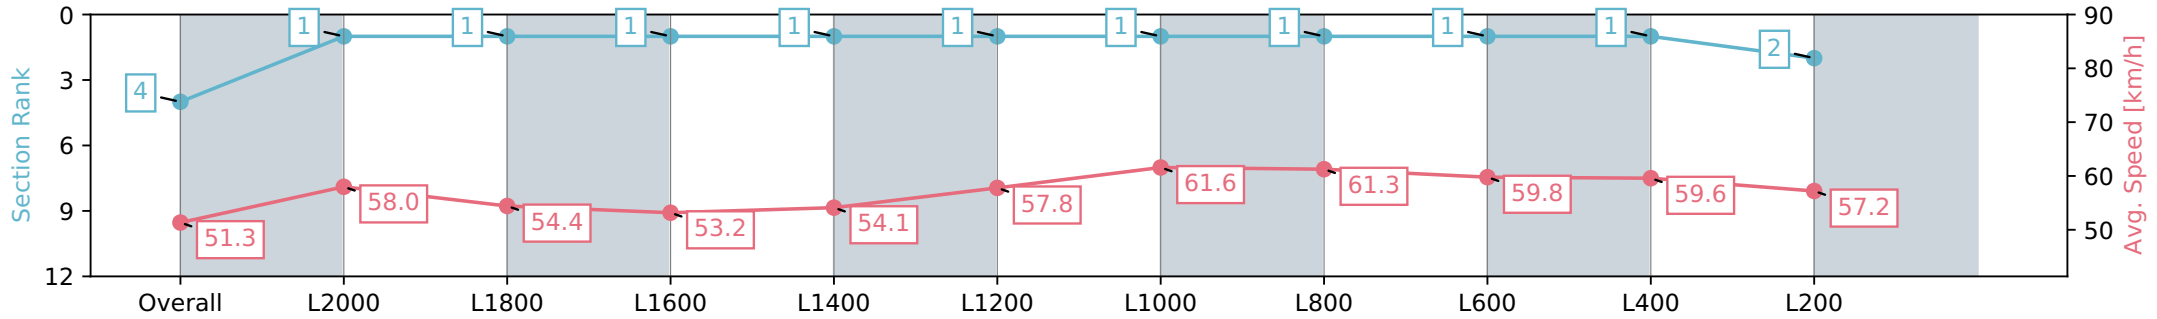

Horse/Jockey Name	SEASONS IN DE SUN/Jake Toeroek
Finish Rank	4
Fastest Section Time (Section)	1440:00.00 (Overall)
Top Speed [km/h] (Section)	62.1 (L1000)
Race State	Finished

Morphettville Parks SA - Professional
Race 2: PFD Food Services Handicap - 2250m
20 April 2024 - 12:03PM
Track Rating: Soft 5, Weather: Fine, Rail Position: True

Section	Overall	L2000	L1800	L1600	L1400	L1200	L1000	L800	L600	L400	L200
Section Times	2:23.09 [4] (0:17.57)	2:05.51 [1] (0:12.48)	1:53.03 [1] (0:13.36)	1:39.67 [1] (0:13.54)	1:26.13 [1] (0:13.33)	1:12.80 [1] (0:12.56)	1:00.23 [1] (0:11.71)	0:48.52 [1] (0:11.76)	0:36.76 [1] (0:12.10)	0:24.66 [1] (0:12.13)	0:12.53 [2] (0:12.53)
Average Speed [km/h]	51.3	58.0	54.4	53.2	54.1	57.8	61.6	61.3	59.8	59.6	57.2
Top Speed [km/h]	60.3	59.2	56.0	53.7	55.4	61.6	62.0	62.1	60.8	60.1	59.0
Avg. Dist. to Rail [m]	4.5	1.4	1.7	1.1	1.2	1.4	1.2	0.3	1.1	2.3	3.4
Avg. Stride Freq. [Hz]	2.3	2.3	2.2	2.2	2.2	2.2	2.3	2.3	2.2	2.3	2.2
Avg. Stride Length [m]	6.7	6.9	6.7	6.7	6.7	7.1	7.5	7.4	7.4	7.3	7.1

Report Created: Sat 20 April 2024 13:31:02 GMT+10 (Note: Timing is based on positional data)

- [ ] Ranking at each section and finish
- -:-:- No data available at this section
- NA No data available