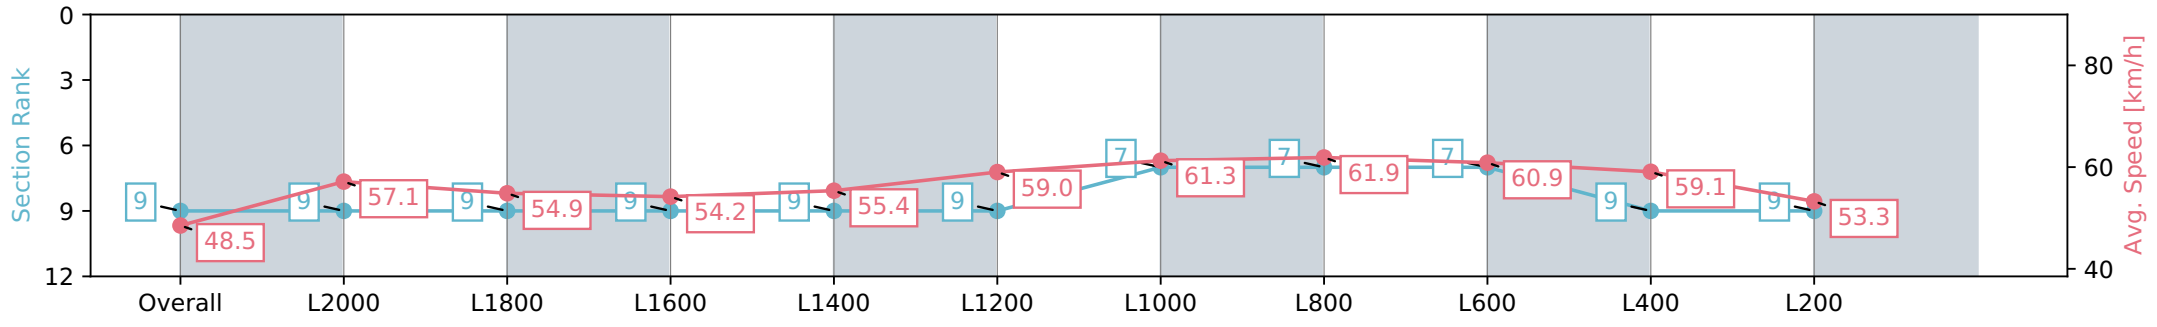

Report Created: Sat 20 April 2024 13:31:20 GMT+10 (Note: Timing is based on positional data)

- [] Ranking at each section and finish
- :-:- No data available at this section
- NA No data available

Horse/Jockey Name	SPACE EQUITY/Dylan Caboche
Finish Rank	9
Fastest Section Time (Section)	1440:00.00 (Overall)
Top Speed [km/h] (Section)	63.0 (L1000)
Race State	Finished

Morphettville Parks SA - Professional
 Race 2: PFD Food Services Handicap - 2250m
 20 April 2024 - 12:03PM
 Track Rating: Soft 5, Weather: Fine, Rail Position: True

Section	Overall	L2000	L1800	L1600	L1400	L1200	L1000	L800	L600	L400	L200
Section Times	2:25.01 [9] (0:18.72)	2:06.29 [9] (0:12.70)	1:53.59 [9] (0:13.30)	1:40.29 [9] (0:13.34)	1:26.95 [9] (0:13.04)	1:13.91 [9] (0:12.47)	1:01.44 [7] (0:11.81)	0:49.63 [7] (0:11.73)	0:37.90 [7] (0:12.12)	0:25.78 [9] (0:12.34)	0:13.44 [9] (0:13.44)
Average Speed [km/h]	48.5	57.1	54.9	54.2	55.4	59.0	61.3	61.9	60.9	59.1	53.3
Top Speed [km/h]	57.9	59.0	59.1	54.5	56.9	60.5	62.0	63.0	61.4	60.0	58.5
Avg. Dist. to Rail [m]	3.5	2.5	2.8	2.2	2.8	3.8	4.1	3.6	4.3	6.7	7.5
Avg. Stride Freq. [Hz]	2.1	2.1	2.1	2.1	2.1	2.1	2.2	2.2	2.2	2.2	2.1
Avg. Stride Length [m]	6.6	7.0	6.9	6.9	7.0	7.2	7.3	7.5	7.2	7.1	6.7