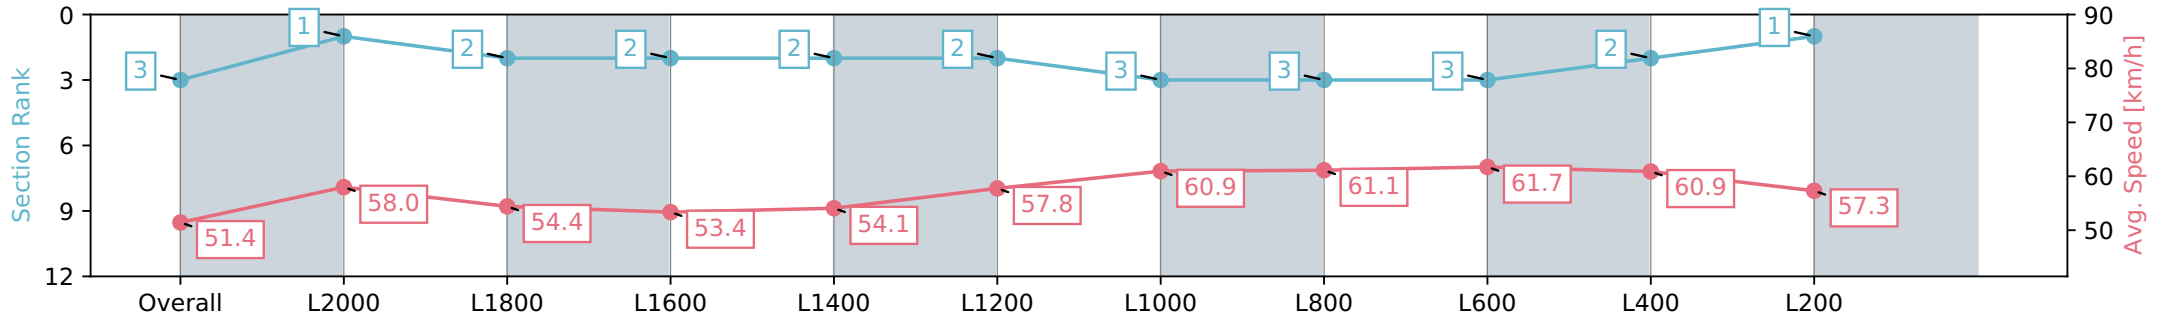

Morphettville Parks SA - Professional
 Race 2: PFD Food Services Handicap - 2250m
 20 April 2024 - 12:03PM
 Track Rating: Soft 5, Weather: Fine, Rail Position: True

Section	Overall	L2000	L1800	L1600	L1400	L1200	L1000	L800	L600	L400	L200
Section Times	2:22.97 [3] (0:17.57)	2:05.39 [1] (0:12.52)	1:52.87 [2] (0:13.40)	1:39.47 [2] (0:13.55)	1:25.92 [2] (0:13.34)	1:12.58 [2] (0:12.63)	0:59.95 [3] (0:11.83)	0:48.12 [3] (0:11.83)	0:36.29 [3] (0:11.89)	0:24.40 [2] (0:11.88)	0:12.52 [1] (0:12.52)
Average Speed [km/h]	51.4	58.0	54.4	53.4	54.1	57.8	60.9	61.1	61.7	60.9	57.3
Top Speed [km/h]	60.4	59.6	56.0	53.7	55.2	60.5	62.4	61.6	62.8	62.1	58.5
Avg. Dist. to Rail [m]	6.4	2.1	2.5	1.9	2.0	2.1	2.1	2.2	3.1	3.2	4.4
Avg. Stride Freq. [Hz]	2.3	2.3	2.2	2.1	2.2	2.2	2.3	2.2	2.3	2.3	2.2
Avg. Stride Length [m]	6.8	7.1	6.8	6.8	6.9	7.2	7.4	7.3	7.5	7.3	7.1