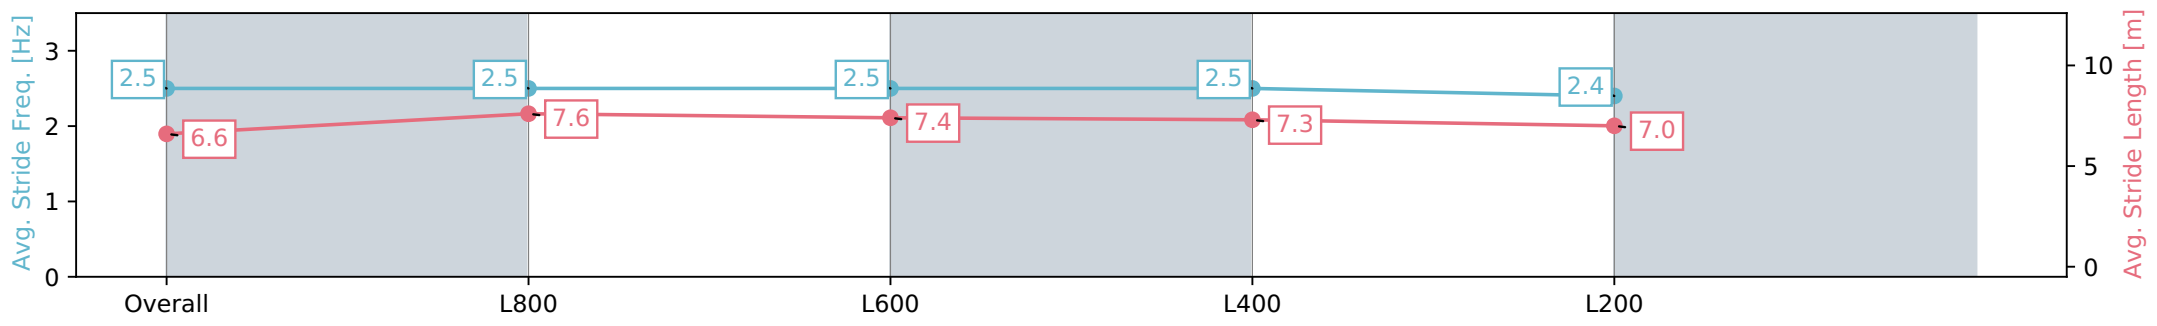

Morphettville Parks SA - Professional

Race 1: Triple M Handicap - 1000m

20 April 2024 - 11:27AM

Track Rating: Soft 5, Weather: Fine, Rail Position: True

Section	Overall	L800	L600	L400	L200
Section Times	0:57.62 [2] (0:13.97)	0:43.65 [5] (0:10.42)	0:33.23 [3] (0:10.79)	0:22.44 [3] (0:10.85)	0:11.59 [2] (0:11.59)
Average Speed [km/h]	51.5	69.2	66.7	66.5	61.9
Top Speed [km/h]	69.1	70.4	67.7	68.0	64.9
Avg. Dist. to Rail [m]	3.6	0.7	0.3	1.5	2.8
Avg. Stride Freq. [Hz]	2.5	2.5	2.5	2.5	2.4
Avg. Stride Length [m]	6.6	7.6	7.4	7.3	7.0