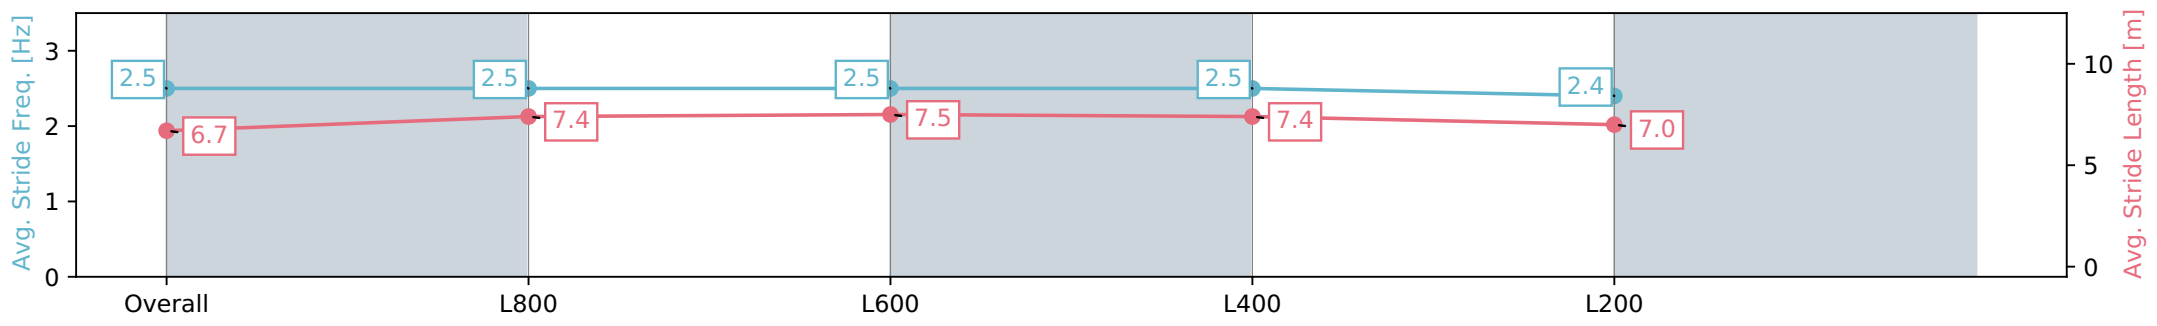

Morphettville Parks SA - Professional

Race 1: Triple M Handicap - 1000m

20 April 2024 - 11:27AM

Track Rating: Soft 5, Weather: Fine, Rail Position: True

Section	Overall	L800	L600	L400	L200
Section Times	0:57.84 [4] (0:13.79)	0:44.05 [4] (0:10.67)	0:33.38 [4] (0:10.85)	0:22.53 [4] (0:10.97)	0:11.56 [4] (0:11.56)
Average Speed [km/h]	52.2	67.9	67.2	66.0	62.0
Top Speed [km/h]	67.5	68.9	69.3	67.4	64.4
Avg. Dist. to Rail [m]	5.8	2.9	2.0	3.7	5.1
Avg. Stride Freq. [Hz]	2.5	2.5	2.5	2.5	2.4
Avg. Stride Length [m]	6.7	7.4	7.5	7.4	7.0