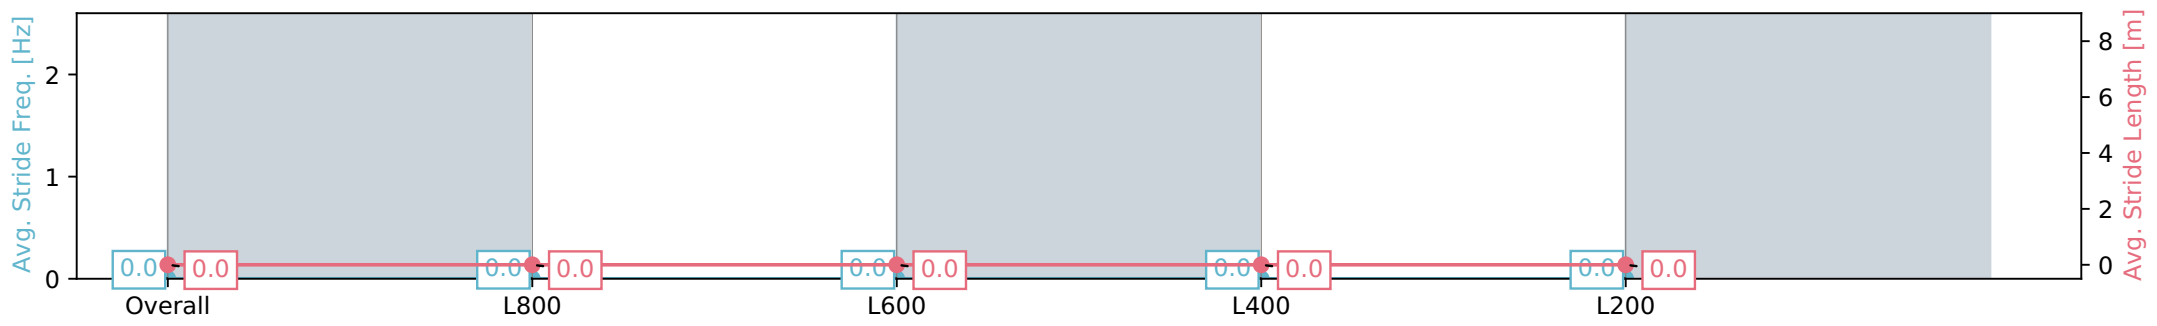

Morphettville Parks SA - Professional

Race 1: Triple M Handicap - 1000m

20 April 2024 - 11:27AM

Track Rating: Soft 5, Weather: Fine, Rail Position: True

Section	Overall	L800	L600	L400	L200
Section Times	0:57.93 [5] (0:13.64)	0:44.29 [1] (0:10.35)	0:33.94 [1] (0:10.84)	0:23.10 [1] (0:11.16)	0:11.94 [1] (0:11.94)
Average Speed [km/h]	52.9	69.7	66.5	64.2	60.1
Top Speed [km/h]	70.3	70.9	67.3	65.6	64.2
Avg. Dist. to Rail [m]	3.2	1.4	0.6	1.9	1.0
Avg. Stride Freq. [Hz]	0.0	0.0	0.0	0.0	0.0
Avg. Stride Length [m]	0.0	0.0	0.0	0.0	0.0