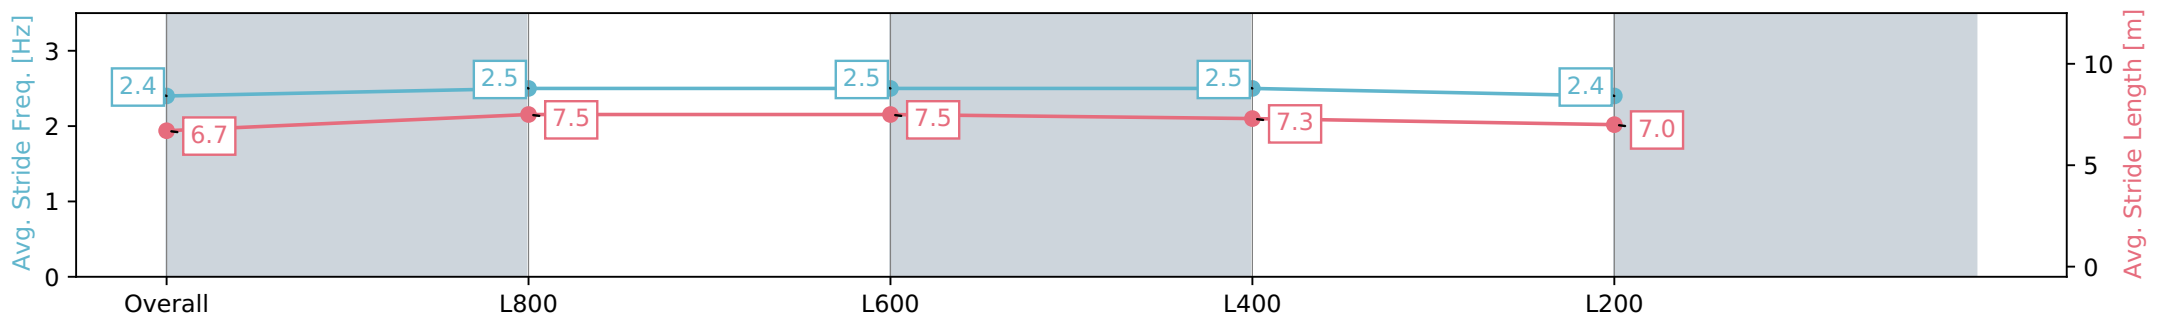

Morphettville Parks SA - Professional

Race 1: Triple M Handicap - 1000m

20 April 2024 - 11:27AM

Track Rating: Soft 5, Weather: Fine, Rail Position: True

Section	Overall	L800	L600	L400	L200
Section Times	0:57.81 [3] (0:14.20)	0:43.61 [6] (0:10.49)	0:33.12 [6] (0:10.68)	0:22.44 [5] (0:10.88)	0:11.56 [3] (0:11.56)
Average Speed [km/h]	50.7	68.6	67.2	66.1	62.1
Top Speed [km/h]	67.7	69.2	68.3	67.4	64.3
Avg. Dist. to Rail [m]	2.7	0.5	0.4	0.6	3.3
Avg. Stride Freq. [Hz]	2.4	2.5	2.5	2.5	2.4
Avg. Stride Length [m]	6.7	7.5	7.5	7.3	7.0