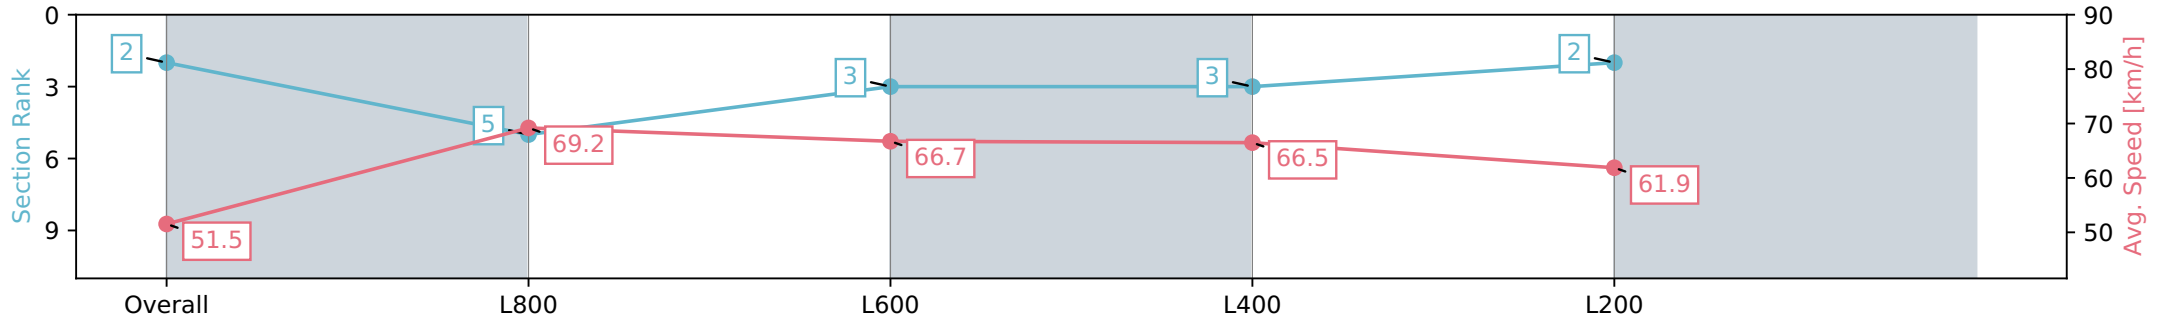

Morphettville Parks SA - Professional

Race 1: Triple M Handicap - 1000m

20 April 2024 - 11:27AM

Track Rating: Soft 5, Weather: Fine, Rail Position: True

Section	Overall	L800	L600	L400	L200
Section Times	0:57.62 [2] (0:13.97)	0:43.65 [5] (0:10.42)	0:33.23 [3] (0:10.79)	0:22.44 [3] (0:10.85)	0:11.59 [2] (0:11.59)
Average Speed [km/h]	51.5	69.2	66.7	66.5	61.9
Top Speed [km/h]	69.1	70.4	67.7	68.0	64.9
Avg. Dist. to Rail [m]	3.6	0.7	0.3	1.5	2.8
Avg. Stride Freq. [Hz]	2.5	2.5	2.5	2.5	2.4
Avg. Stride Length [m]	6.6	7.6	7.4	7.3	7.0