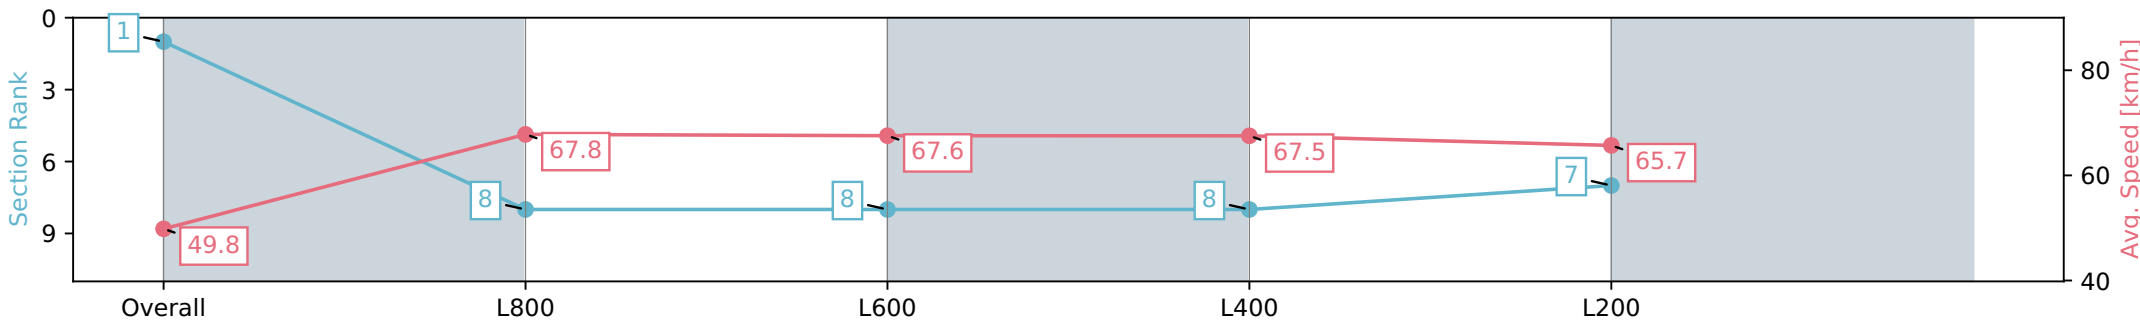

Race 1: Triple M Handicap - 1000m

20 April 2024 - 11:27AM

Track Rating: Soft 5, Weather: Fine, Rail Position: True

Section	Overall	L800	L600	L400	L200
Section Times	0:57.47 [1] (0:14.44)	0:43.03 [8] (0:10.65)	0:32.38 [8] (0:10.72)	0:21.66 [8] (0:10.74)	0:10.92 [7] (0:10.92)
Average Speed [km/h]	49.8	67.8	67.6	67.5	65.7
Top Speed [km/h]	67.1	69.0	69.0	68.8	67.2
Avg. Dist. to Rail [m]	3.4	1.3	1.0	5.1	7.0
Avg. Stride Freq. [Hz]	2.4	2.5	2.5	2.6	2.5
Avg. Stride Length [m]	6.5	7.5	7.5	7.3	7.1