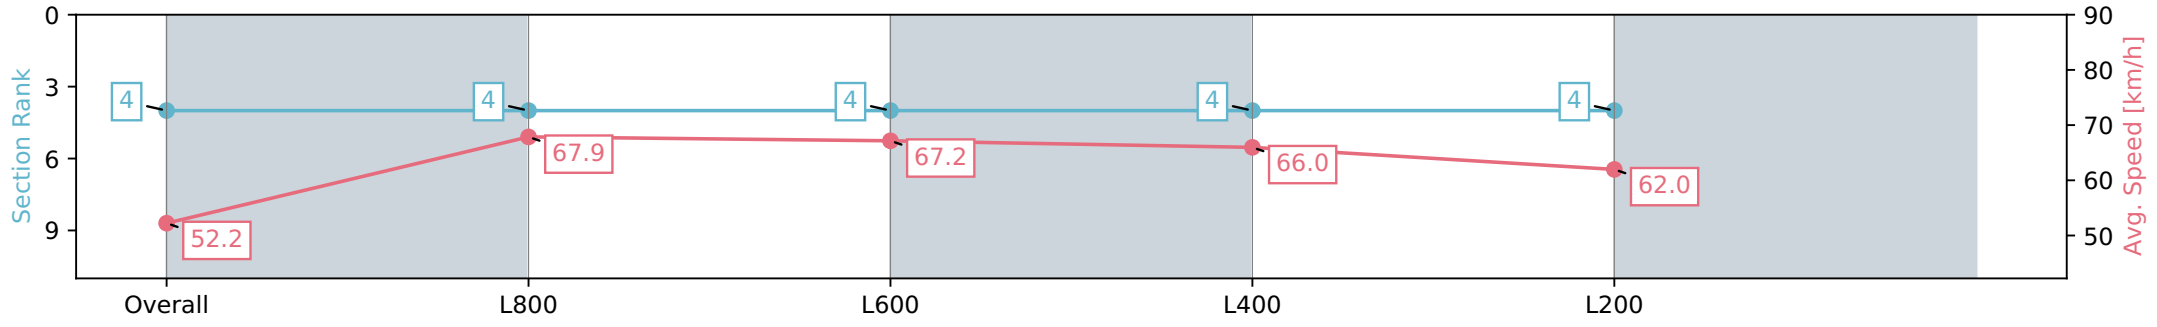

Morphettville Parks SA - Professional

Race 1: Triple M Handicap - 1000m

20 April 2024 - 11:27AM

Track Rating: Soft 5, Weather: Fine, Rail Position: True

Section	Overall	L800	L600	L400	L200
Section Times	0:57.84 [4] (0:13.79)	0:44.05 [4] (0:10.67)	0:33.38 [4] (0:10.85)	0:22.53 [4] (0:10.97)	0:11.56 [4] (0:11.56)
Average Speed [km/h]	52.2	67.9	67.2	66.0	62.0
Top Speed [km/h]	67.5	68.9	69.3	67.4	64.4
Avg. Dist. to Rail [m]	5.8	2.9	2.0	3.7	5.1
Avg. Stride Freq. [Hz]	2.5	2.5	2.5	2.5	2.4
Avg. Stride Length [m]	6.7	7.4	7.5	7.4	7.0