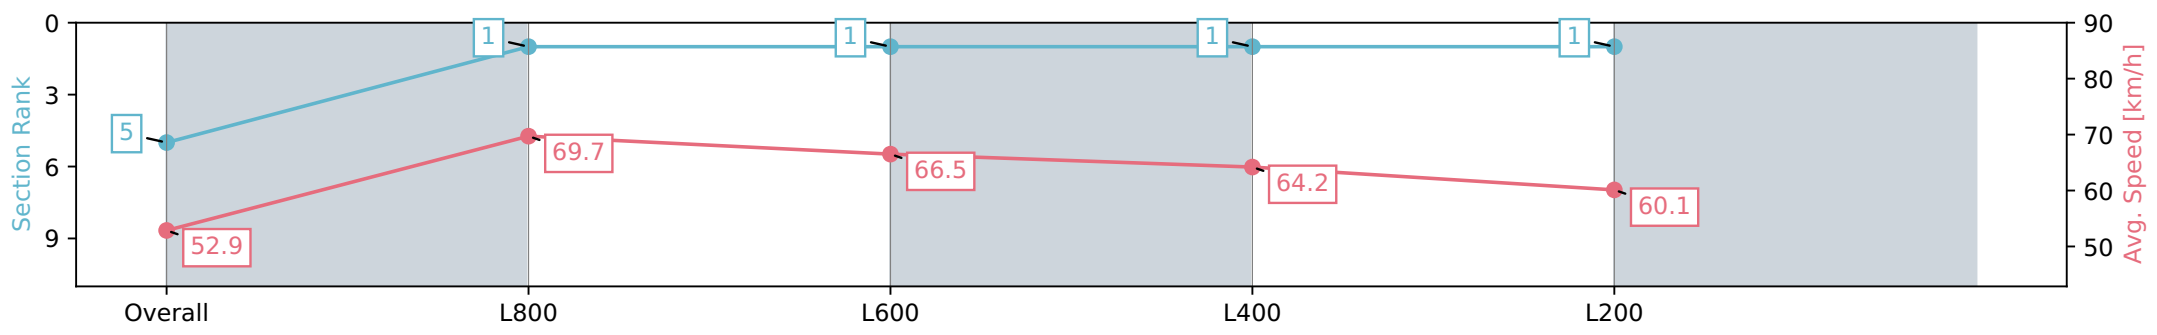

Morphettville Parks SA - Professional

Race 1: Triple M Handicap - 1000m

20 April 2024 - 11:27AM

Track Rating: Soft 5, Weather: Fine, Rail Position: True

Section	Overall	L800	L600	L400	L200
Section Times	0:57.93 [5] (0:13.64)	0:44.29 [1] (0:10.35)	0:33.94 [1] (0:10.84)	0:23.10 [1] (0:11.16)	0:11.94 [1] (0:11.94)
Average Speed [km/h]	52.9	69.7	66.5	64.2	60.1
Top Speed [km/h]	70.3	70.9	67.3	65.6	64.2
Avg. Dist. to Rail [m]	3.2	1.4	0.6	1.9	1.0
Avg. Stride Freq. [Hz]	0.0	0.0	0.0	0.0	0.0
Avg. Stride Length [m]	0.0	0.0	0.0	0.0	0.0