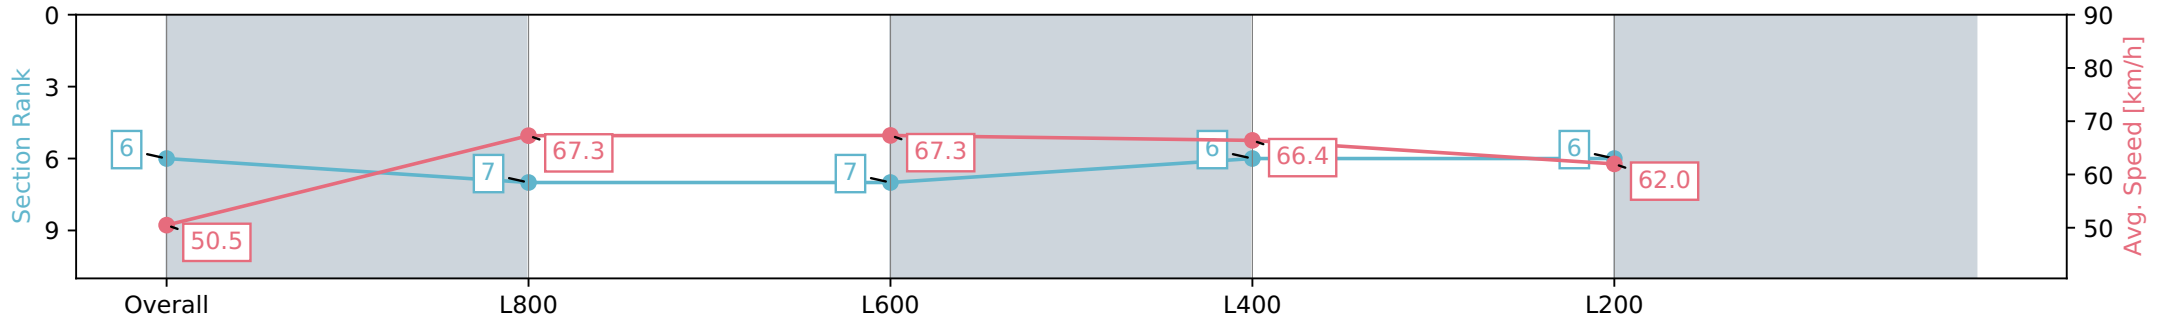

Morphettville Parks SA - Professional

Race 1: Triple M Handicap - 1000m

20 April 2024 - 11:27AM

Track Rating: Soft 5, Weather: Fine, Rail Position: True

Section	Overall	L800	L600	L400	L200
Section Times	0:58.02 [6] (0:14.25)	0:43.77 [7] (0:10.72)	0:33.05 [7] (0:10.65)	0:22.40 [6] (0:10.84)	0:11.56 [6] (0:11.56)
Average Speed [km/h]	50.5	67.3	67.3	66.4	62.0
Top Speed [km/h]	67.9	68.8	68.8	67.6	65.0
Avg. Dist. to Rail [m]	4.3	1.6	0.7	0.3	1.1
Avg. Stride Freq. [Hz]	2.3	2.4	2.4	2.4	2.3
Avg. Stride Length [m]	6.9	7.9	7.8	7.7	7.4