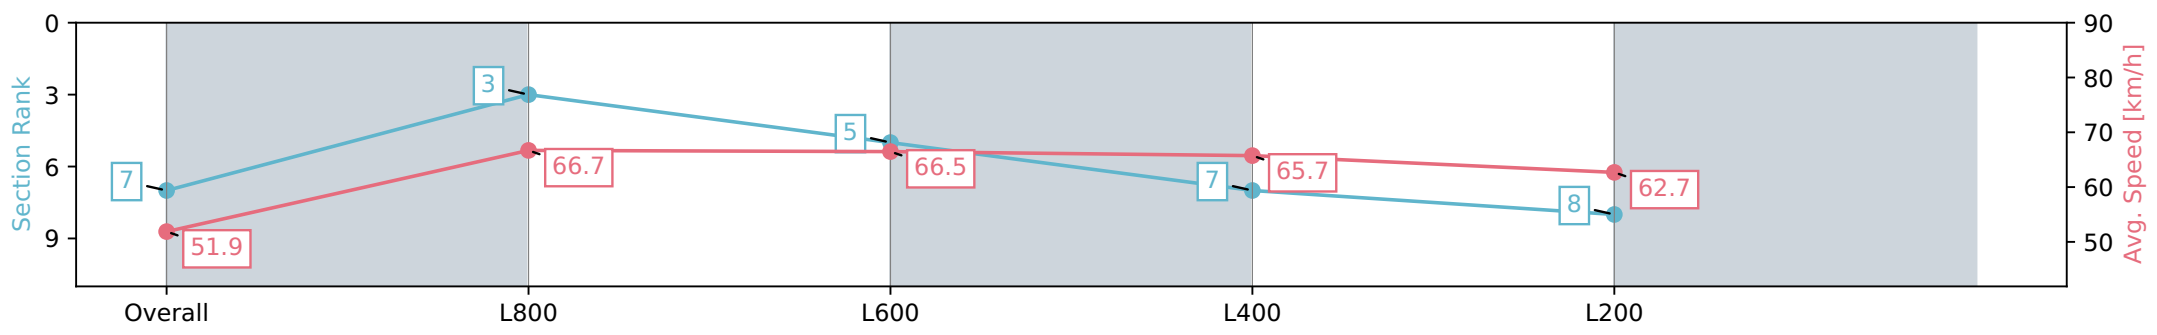

Morphettville Parks SA - Professional

Race 1: Triple M Handicap - 1000m

20 April 2024 - 11:27AM

Track Rating: Soft 5, Weather: Fine, Rail Position: True

Section	Overall	L800	L600	L400	L200
Section Times	0:58.10 [7] (0:13.79)	0:44.31 [3] (0:10.86)	0:33.45 [5] (0:10.99)	0:22.46 [7] (0:11.03)	0:11.43 [8] (0:11.43)
Average Speed [km/h]	51.9	66.7	66.5	65.7	62.7
Top Speed [km/h]	66.8	67.4	67.1	66.6	64.8
Avg. Dist. to Rail [m]	7.1	3.4	2.7	4.5	7.7
Avg. Stride Freq. [Hz]	2.5	2.5	2.5	2.4	2.4
Avg. Stride Length [m]	6.5	7.0	7.5	7.4	7.2