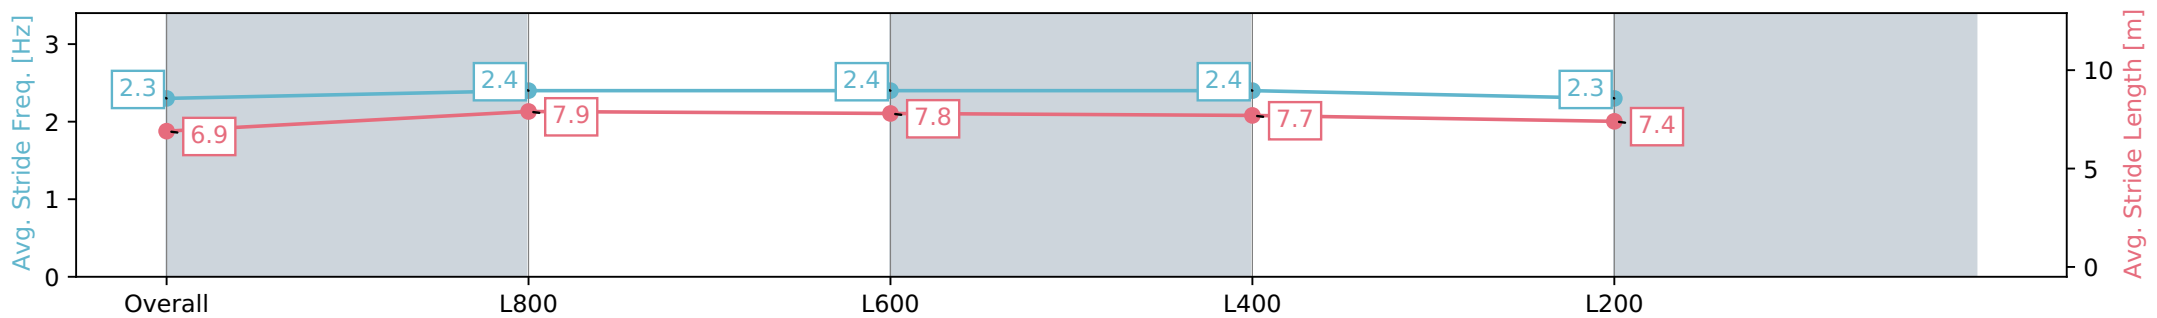

Morphettville Parks SA - Professional

Race 1: Triple M Handicap - 1000m

20 April 2024 - 11:27AM

Track Rating: Soft 5, Weather: Fine, Rail Position: True

Section	Overall	L800	L600	L400	L200
Section Times	0:58.02 [6] (0:14.25)	0:43.77 [7] (0:10.72)	0:33.05 [7] (0:10.65)	0:22.40 [6] (0:10.84)	0:11.56 [6] (0:11.56)
Average Speed [km/h]	50.5	67.3	67.3	66.4	62.0
Top Speed [km/h]	67.9	68.8	68.8	67.6	65.0
Avg. Dist. to Rail [m]	4.3	1.6	0.7	0.3	1.1
Avg. Stride Freq. [Hz]	2.3	2.4	2.4	2.4	2.3
Avg. Stride Length [m]	6.9	7.9	7.8	7.7	7.4