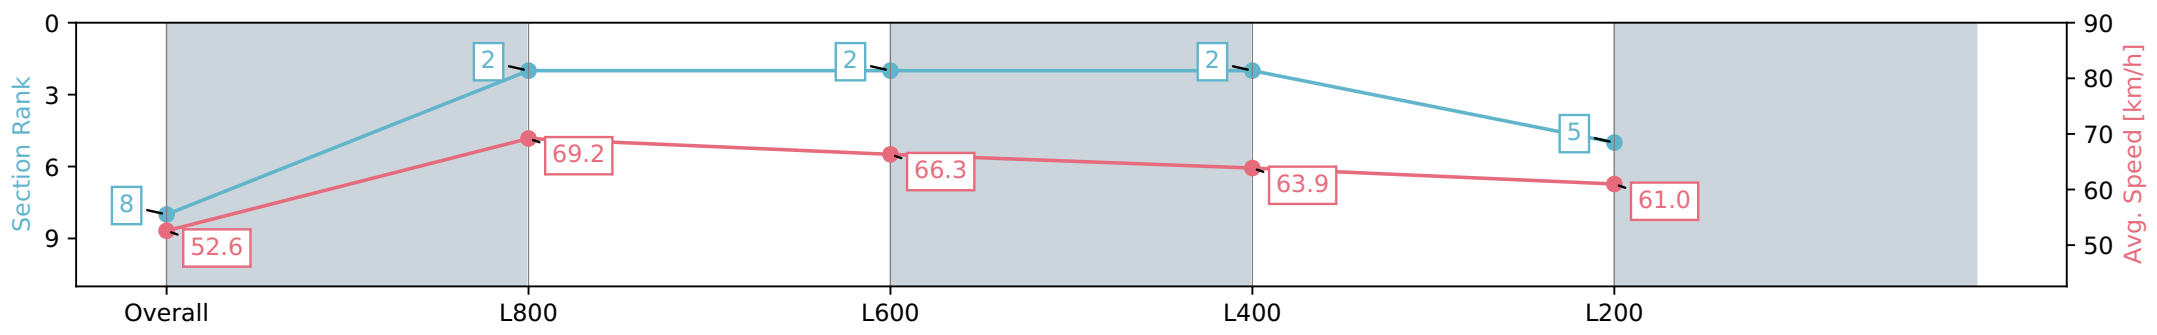

Morphettville Parks SA - Professional

Race 1: Triple M Handicap - 1000m

20 April 2024 - 11:27AM

Track Rating: Soft 5, Weather: Fine, Rail Position: True

Section	Overall	L800	L600	L400	L200
Section Times	0:58.17 [8] (0:13.69)	0:44.48 [2] (0:10.45)	0:34.03 [2] (0:10.94)	0:23.09 [2] (0:11.33)	0:11.76 [5] (0:11.76)
Average Speed [km/h]	52.6	69.2	66.3	63.9	61.0
Top Speed [km/h]	69.2	70.7	67.7	65.9	62.5
Avg. Dist. to Rail [m]	8.3	3.0	1.3	2.7	4.8
Avg. Stride Freq. [Hz]	2.6	2.7	2.6	2.6	2.5
Avg. Stride Length [m]	6.4	7.1	7.1	6.9	6.7