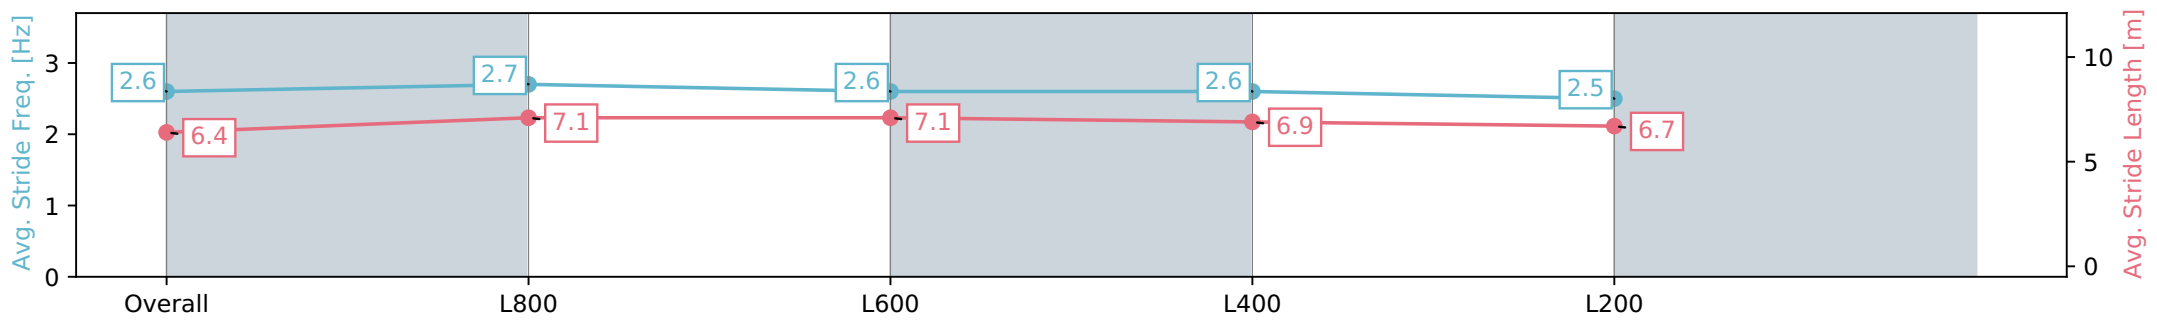

Morphettville Parks SA - Professional

Race 1: Triple M Handicap - 1000m

20 April 2024 - 11:27AM

Track Rating: Soft 5, Weather: Fine, Rail Position: True

Section	Overall	L800	L600	L400	L200
Section Times	0:58.17 [8] (0:13.69)	0:44.48 [2] (0:10.45)	0:34.03 [2] (0:10.94)	0:23.09 [2] (0:11.33)	0:11.76 [5] (0:11.76)
Average Speed [km/h]	52.6	69.2	66.3	63.9	61.0
Top Speed [km/h]	69.2	70.7	67.7	65.9	62.5
Avg. Dist. to Rail [m]	8.3	3.0	1.3	2.7	4.8
Avg. Stride Freq. [Hz]	2.6	2.7	2.6	2.6	2.5
Avg. Stride Length [m]	6.4	7.1	7.1	6.9	6.7

- [] Ranking at each section and finish
- :-:- No data available at this section
- NA No data available