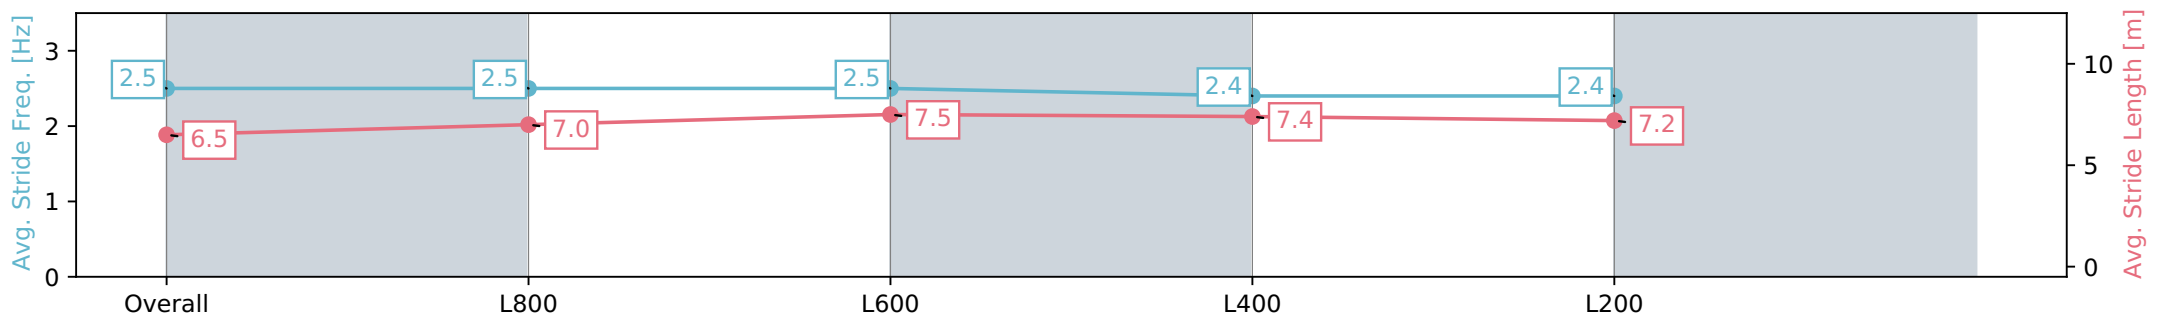

Morphettville Parks SA - Professional

Race 1: Triple M Handicap - 1000m

20 April 2024 - 11:27AM

Track Rating: Soft 5, Weather: Fine, Rail Position: True

Section	Overall	L800	L600	L400	L200
Section Times	0:58.10 [7] (0:13.79)	0:44.31 [3] (0:10.86)	0:33.45 [5] (0:10.99)	0:22.46 [7] (0:11.03)	0:11.43 [8] (0:11.43)
Average Speed [km/h]	51.9	66.7	66.5	65.7	62.7
Top Speed [km/h]	66.8	67.4	67.1	66.6	64.8
Avg. Dist. to Rail [m]	7.1	3.4	2.7	4.5	7.7
Avg. Stride Freq. [Hz]	2.5	2.5	2.5	2.4	2.4
Avg. Stride Length [m]	6.5	7.0	7.5	7.4	7.2

- [] Ranking at each section and finish
- :-:- No data available at this section
- NA No data available

Horse/Jockey Name	MOUSE ALMIGHTY/Nichola Yuen
Finish Rank	8
Fastest Section Time (Section)	0:10.45 (L800)
Top Speed [km/h] (Section)	70.7 (Overall)
Race State	Finished