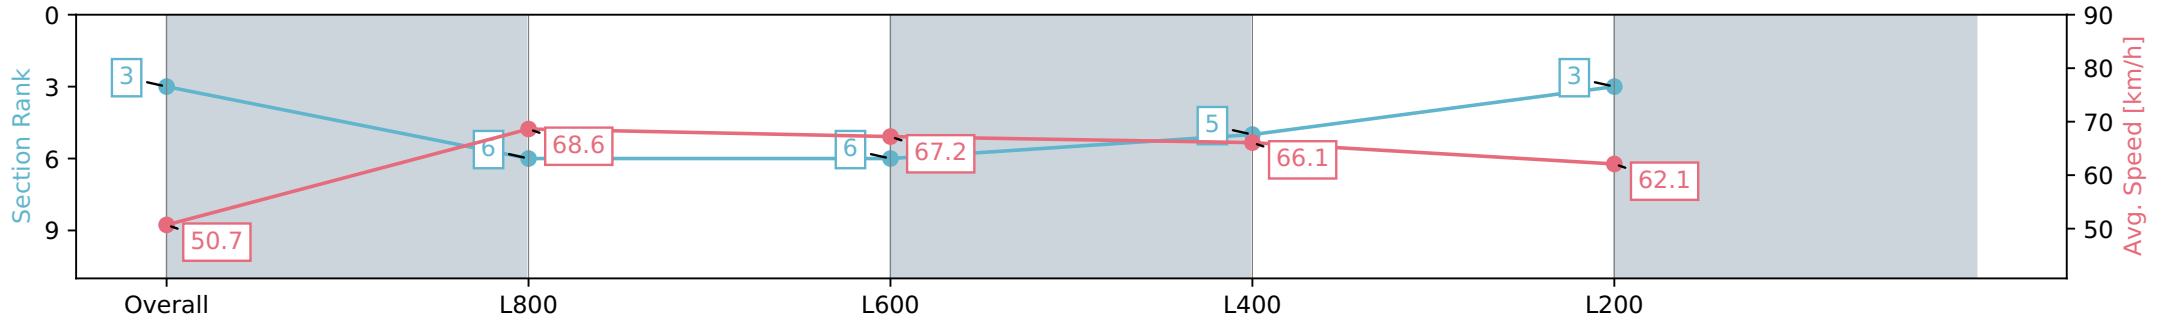

Morphettville Parks SA - Professional

Race 1: Triple M Handicap - 1000m

20 April 2024 - 11:27AM

Track Rating: Soft 5, Weather: Fine, Rail Position: True

Section	Overall	L800	L600	L400	L200
Section Times	0:57.81 [3] (0:14.20)	0:43.61 [6] (0:10.49)	0:33.12 [6] (0:10.68)	0:22.44 [5] (0:10.88)	0:11.56 [3] (0:11.56)
Average Speed [km/h]	50.7	68.6	67.2	66.1	62.1
Top Speed [km/h]	67.7	69.2	68.3	67.4	64.3
Avg. Dist. to Rail [m]	2.7	0.5	0.4	0.6	3.3
Avg. Stride Freq. [Hz]	2.4	2.5	2.5	2.5	2.4
Avg. Stride Length [m]	6.7	7.5	7.5	7.3	7.0