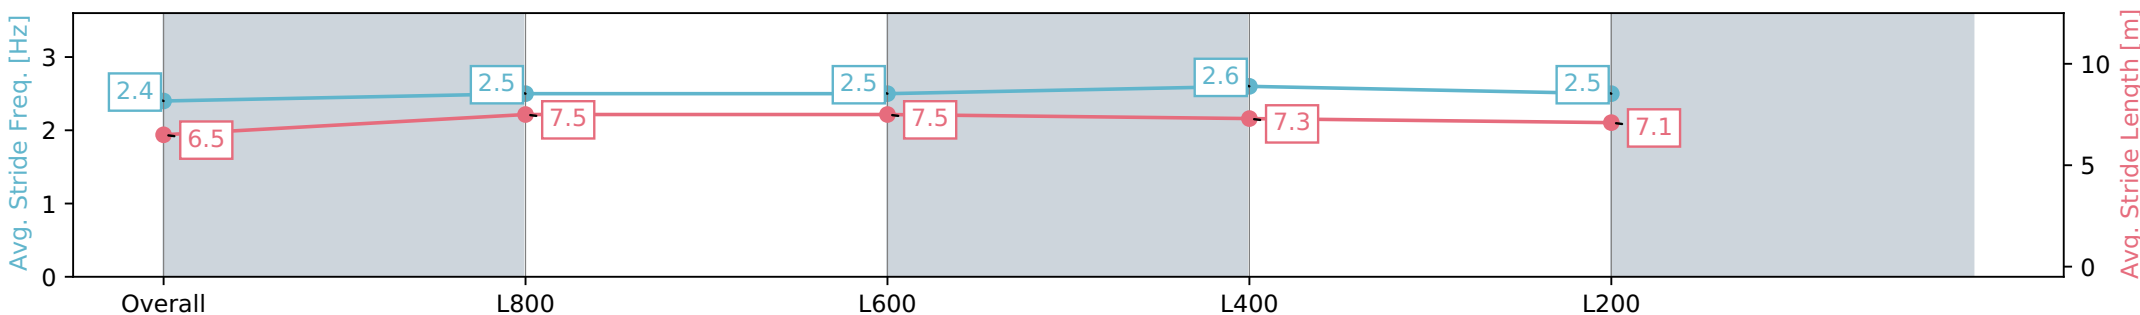

Race 1: Triple M Handicap - 1000m

20 April 2024 - 11:27AM

Track Rating: Soft 5, Weather: Fine, Rail Position: True

Section	Overall	L800	L600	L400	L200
Section Times	0:57.47 [1] (0:14.44)	0:43.03 [8] (0:10.65)	0:32.38 [8] (0:10.72)	0:21.66 [8] (0:10.74)	0:10.92 [7] (0:10.92)
Average Speed [km/h]	49.8	67.8	67.6	67.5	65.7
Top Speed [km/h]	67.1	69.0	69.0	68.8	67.2
Avg. Dist. to Rail [m]	3.4	1.3	1.0	5.1	7.0
Avg. Stride Freq. [Hz]	2.4	2.5	2.5	2.6	2.5
Avg. Stride Length [m]	6.5	7.5	7.5	7.3	7.1