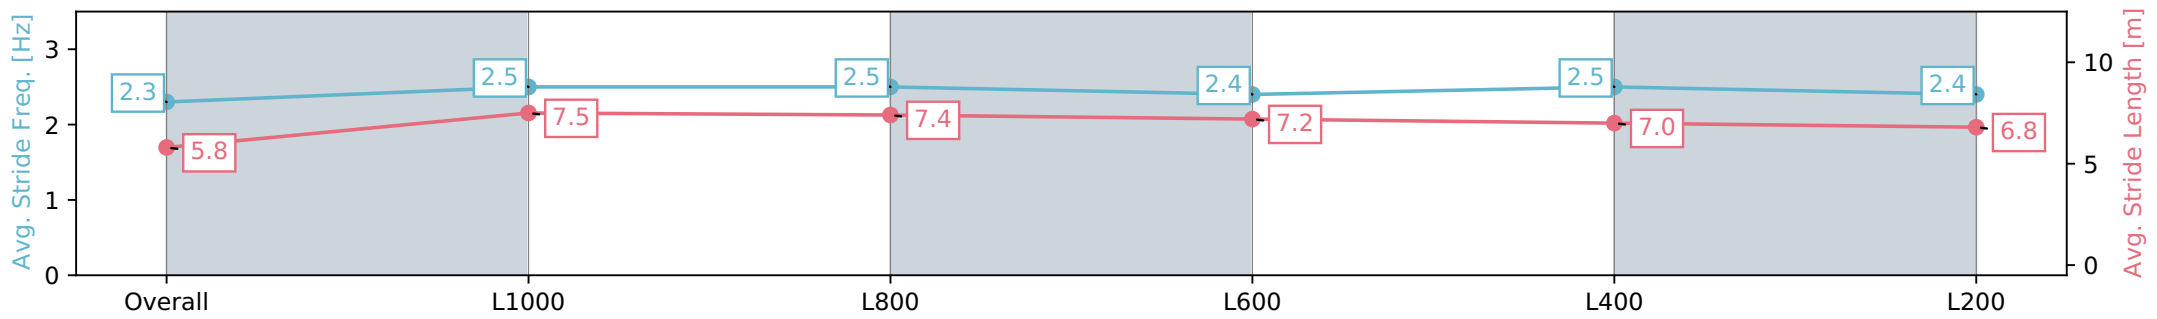

Horse/Jockey Name	SPIN THE REWARD
Finish Rank	3
Fastest Section Time (Section)	0:10.70 (L1000)
Top Speed [km/h] (Section)	69.0 (Overall)
Race State	Finished

Morphettville SA - Professional
Race 9: Grand Syndicates Handicap (Heat of Festival State Sprint Series) - 1200m

13 April 2024 - 5:11PM

Track Rating: Good 4, Weather: Overcast, Rail Position: +9m
1200m-W/Post; +5m Remainder. Sectional 612m

Section	Overall	L1000	L800	L600	L400	L200
Section Times	1:11.37 [3] (0:14.67)	0:56.70 [12] (0:10.70)	0:46.00 [10] (0:10.89)	0:35.11 [9] (0:11.47)	0:23.64 [9] (0:11.46)	0:12.18 [5] (0:12.18)
Average Speed [km/h]	49.2	67.3	66.2	63.3	63.3	59.1
Top Speed [km/h]	66.7	69.0	67.7	65.2	64.1	63.6
Avg. Dist. to Rail [m]	5.5	1.9	0.7	1.8	6.6	9.8
Avg. Stride Freq. [Hz]	2.3	2.5	2.5	2.4	2.5	2.4
Avg. Stride Length [m]	5.8	7.5	7.4	7.2	7.0	6.8

Report Created: Sat 13 April 2024 18:46:03 GMT+10 (Note: Timing is based on positional data)

- [ ] Ranking at each section and finish
- -:-:- No data available at this section
- NA No data available