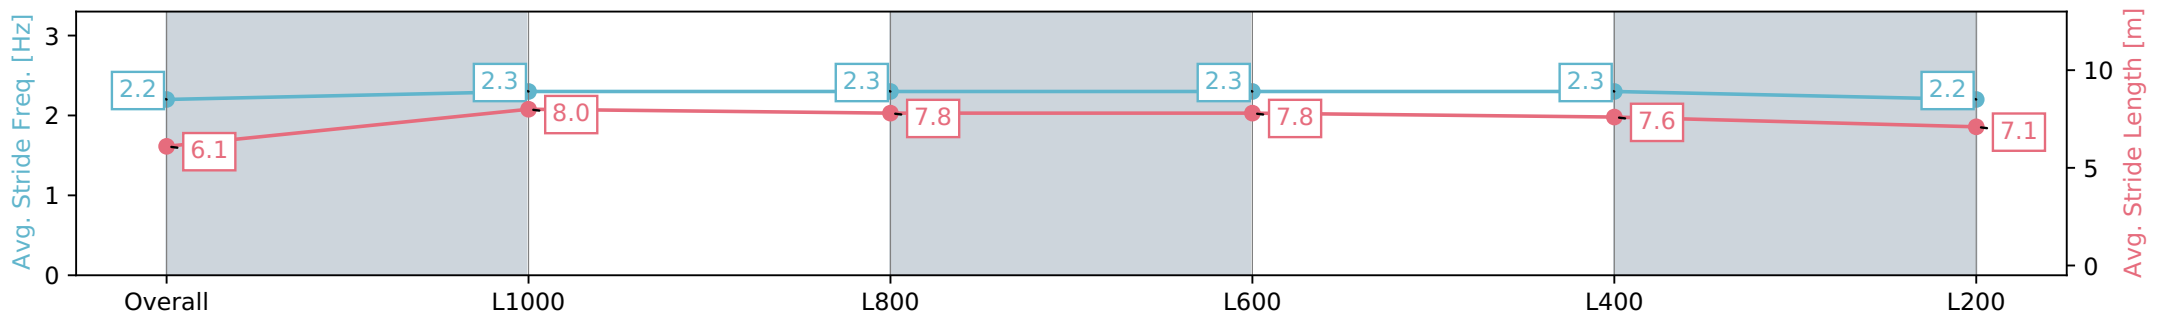

Horse/Jockey Name	POMPEII EMPIRE
Finish Rank	11
Fastest Section Time (Section)	0:10.83 (L1000)
Top Speed [km/h] (Section)	67.5 (Overall)
Race State	Finished

Morphettville SA - Professional
Race 9: Grand Syndicates Handicap (Heat of Festival State Sprint Series) - 1200m

13 April 2024 - 5:11PM

Track Rating: Good 4, Weather: Overcast, Rail Position: +9m
1200m-W/Post; +5m Remainder. Sectional 612m

Section	Overall	L1000	L800	L600	L400	L200
Section Times	1:12.29 [11] (0:14.65)	0:57.64 [11] (0:10.83)	0:46.81 [11] (0:11.02)	0:35.79 [11] (0:11.31)	0:24.48 [11] (0:11.62)	0:12.86 [11] (0:12.86)
Average Speed [km/h]	49.1	66.5	65.0	63.2	62.0	55.9
Top Speed [km/h]	66.8	67.5	67.2	64.8	62.9	59.9
Avg. Dist. to Rail [m]	3.5	0.6	0.9	1.5	1.4	3.6
Avg. Stride Freq. [Hz]	2.2	2.3	2.3	2.3	2.3	2.2
Avg. Stride Length [m]	6.1	8.0	7.8	7.8	7.6	7.1

- [ ] Ranking at each section and finish
- -:-:- No data available at this section
- NA No data available