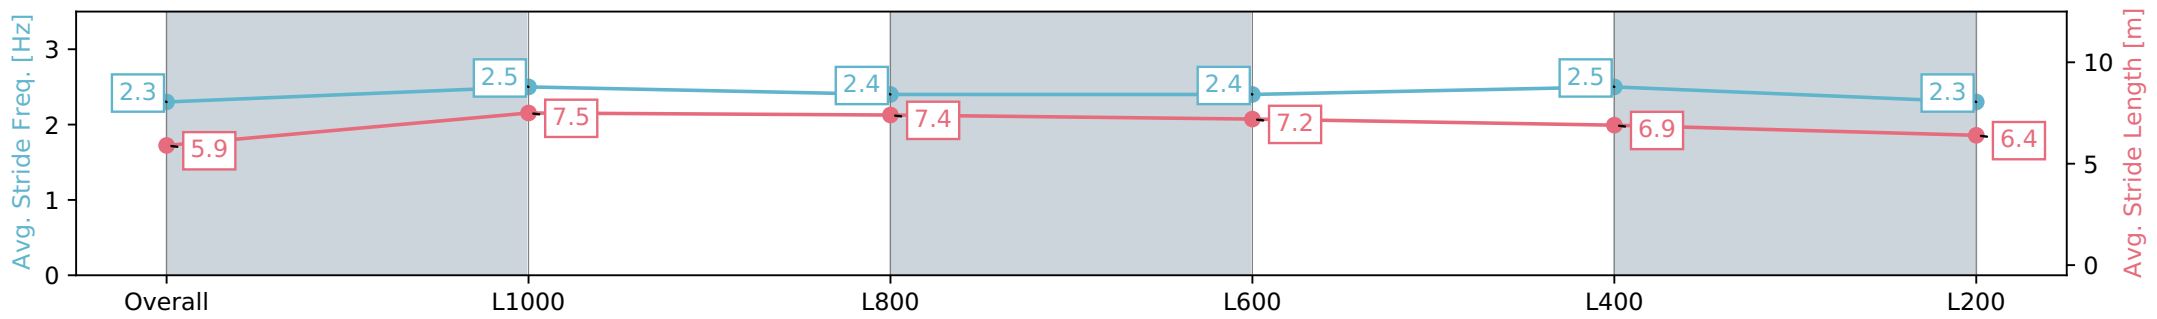

Horse/Jockey Name	GUERRERA
Finish Rank	12
Fastest Section Time (Section)	0:10.56 (L1000)
Top Speed [km/h] (Section)	69.4 (Overall)
Race State	Finished

Morphettville SA - Professional
Race 9: Grand Syndicates Handicap (Heat of Festival State Sprint Series) - 1200m

13 April 2024 - 5:11PM

Track Rating: Good 4, Weather: Overcast, Rail Position: +9m
1200m-W/Post; +5m Remainder. Sectional 612m

Section	Overall	L1000	L800	L600	L400	L200
Section Times	1:12.50 [12] (0:14.06)	0:58.44 [1] (0:10.56)	0:47.87 [1] (0:11.17)	0:36.70 [2] (0:11.43)	0:25.27 [2] (0:11.75)	0:13.52 [2] (0:13.52)
Average Speed [km/h]	51.2	68.0	64.4	62.7	61.3	53.3
Top Speed [km/h]	69.0	69.4	65.7	63.8	62.7	58.3
Avg. Dist. to Rail [m]	8.0	2.1	0.6	0.8	2.0	4.5
Avg. Stride Freq. [Hz]	2.3	2.5	2.4	2.4	2.5	2.3
Avg. Stride Length [m]	5.9	7.5	7.4	7.2	6.9	6.4

- [ ] Ranking at each section and finish
- -:-:- No data available at this section
- NA No data available