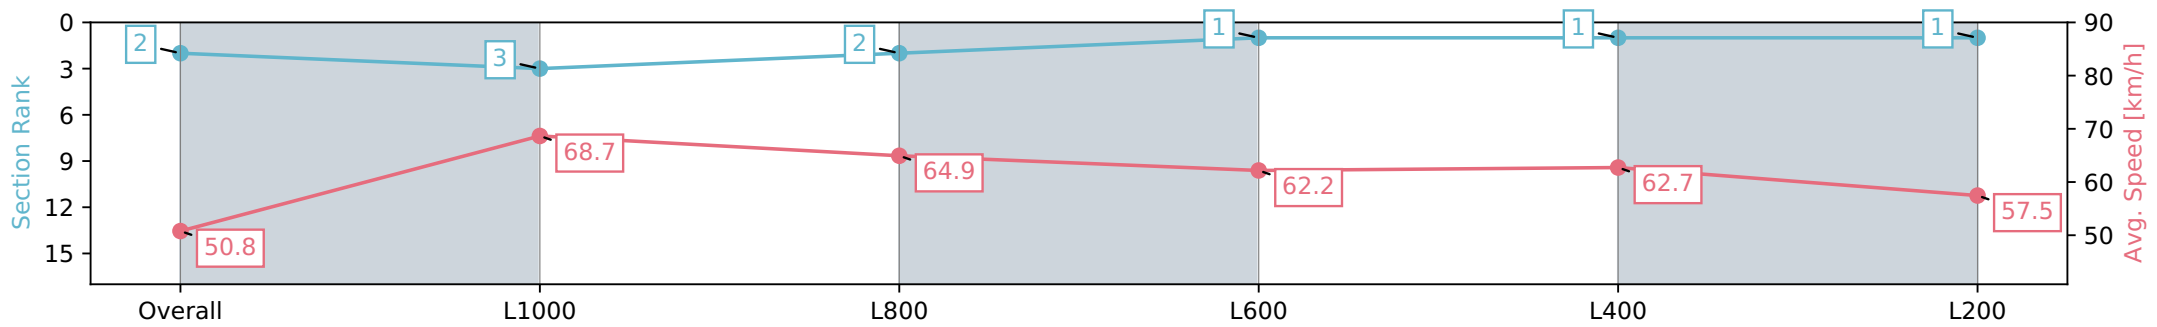

Horse/Jockey Name	THE GREAT BABY
Finish Rank	2
Fastest Section Time (Section)	0:10.48 (L1000)
Top Speed [km/h] (Section)	69.8 (Overall)
Race State	Finished

Morphettville SA - Professional
Race 9: Grand Syndicates Handicap (Heat of Festival State Sprint Series) - 1200m

13 April 2024 - 5:11PM

Track Rating: Good 4, Weather: Overcast, Rail Position: +9m
1200m-W/Post; +5m Remainder. Sectional 612m

Section	Overall	L1000	L800	L600	L400	L200
Section Times	1:11.18 [2] (0:14.19)	0:56.99 [3] (0:10.48)	0:46.51 [2] (0:11.02)	0:35.49 [1] (0:11.51)	0:23.98 [1] (0:11.45)	0:12.53 [1] (0:12.53)
Average Speed [km/h]	50.8	68.7	64.9	62.2	62.7	57.5
Top Speed [km/h]	67.2	69.8	67.8	63.0	64.3	61.8
Avg. Dist. to Rail [m]	1.0	0.4	1.1	1.5	1.3	4.7
Avg. Stride Freq. [Hz]	2.3	2.5	2.4	2.3	2.4	2.4
Avg. Stride Length [m]	5.9	7.7	7.5	7.4	7.1	6.6

- [ ] Ranking at each section and finish
- -:-:- No data available at this section
- NA No data available