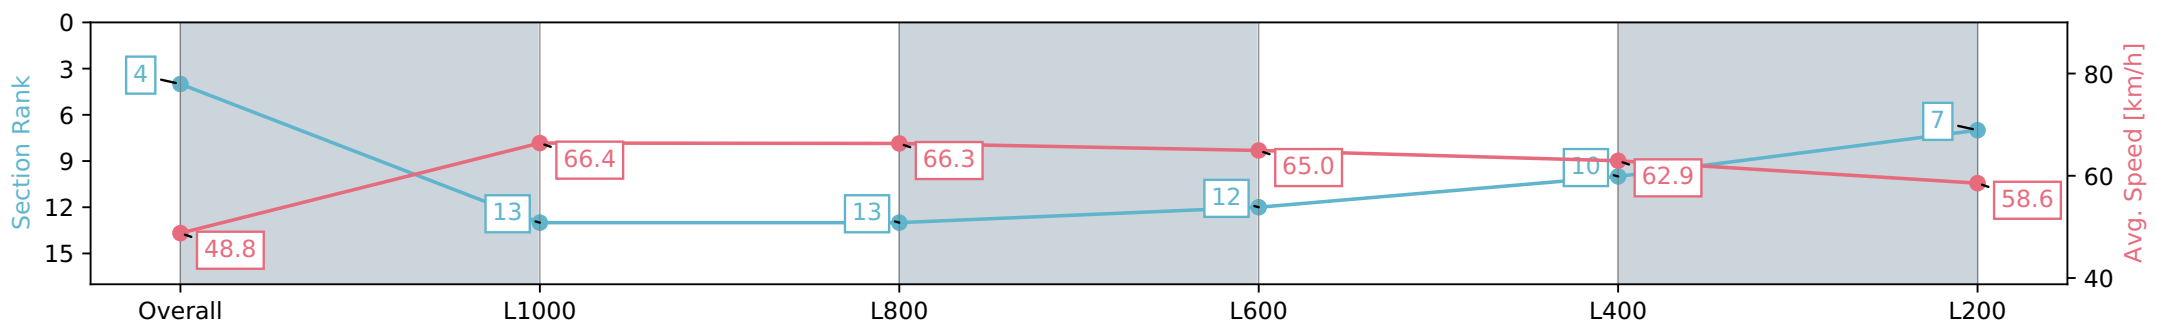

Horse/Jockey Name	SPARKUP
Finish Rank	4
Fastest Section Time (Section)	0:10.86 (L1000)
Top Speed [km/h] (Section)	68.2 (Overall)
Race State	Finished

Morphettville SA - Professional
Race 9: Grand Syndicates Handicap (Heat of Festival State Sprint Series) - 1200m

13 April 2024 - 5:11PM

Track Rating: Good 4, Weather: Overcast, Rail Position: +9m
1200m-W/Post; +5m Remainder. Sectional 612m

Section	Overall	L1000	L800	L600	L400	L200
Section Times	1:11.57 [4] (0:14.70)	0:56.87 [13] (0:10.86)	0:46.01 [13] (0:10.97)	0:35.04 [12] (0:11.22)	0:23.82 [10] (0:11.53)	0:12.29 [7] (0:12.28)
Average Speed [km/h]	48.8	66.4	66.3	65.0	62.9	58.6
Top Speed [km/h]	68.2	67.6	68.0	66.4	63.5	61.9
Avg. Dist. to Rail [m]	7.2	4.1	2.9	2.3	7.2	11.6
Avg. Stride Freq. [Hz]	2.2	2.4	2.4	2.4	2.4	2.3
Avg. Stride Length [m]	5.8	7.6	7.6	7.6	7.4	7.1

- [ ] Ranking at each section and finish
- -:-:- No data available at this section
- NA No data available