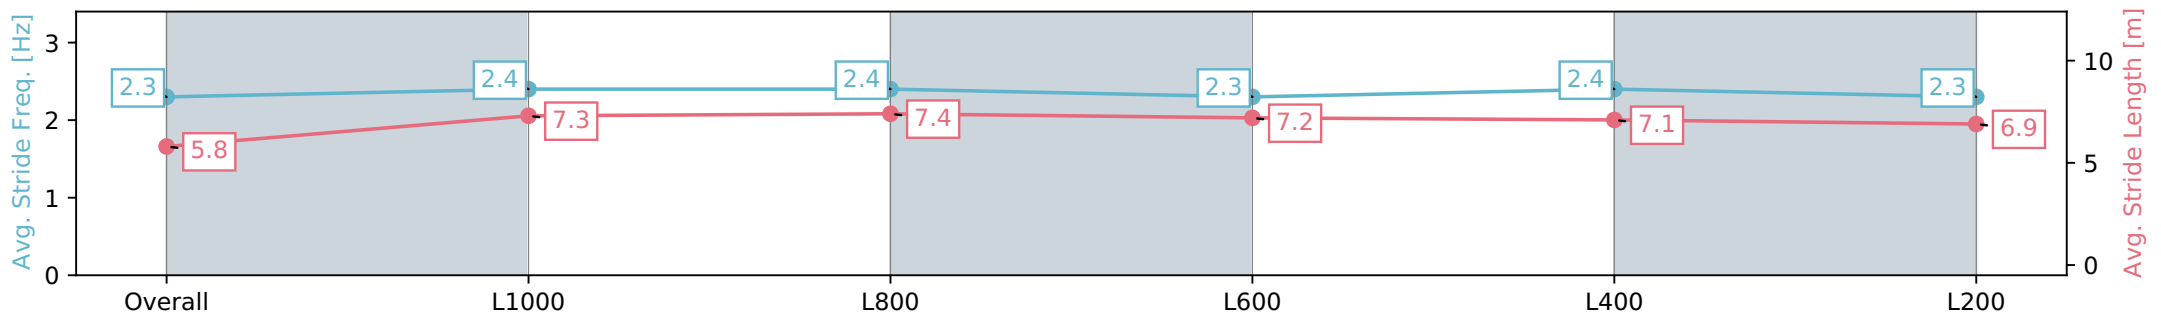

Horse/Jockey Name	SIXTEEN REASONS
Finish Rank	7
Fastest Section Time (Section)	0:10.79 (L1000)
Top Speed [km/h] (Section)	67.3 (Overall)
Race State	Finished

Morphettville SA - Professional
Race 9: Grand Syndicates Handicap (Heat of Festival State Sprint Series) - 1200m

13 April 2024 - 5:11PM

Track Rating: Good 4, Weather: Overcast, Rail Position: +9m
1200m-W/Post; +5m Remainder. Sectional 612m

Section	Overall	L1000	L800	L600	L400	L200
Section Times	1:11.74 [7] (0:14.53)	0:57.21 [10] (0:10.79)	0:46.42 [9] (0:11.03)	0:35.39 [10] (0:11.55)	0:23.84 [12] (0:11.54)	0:12.30 [12] (0:12.30)
Average Speed [km/h]	49.5	66.8	65.2	62.2	62.6	58.5
Top Speed [km/h]	66.1	67.3	67.1	64.8	63.8	63.1
Avg. Dist. to Rail [m]	1.2	0.3	0.2	0.3	0.7	0.4
Avg. Stride Freq. [Hz]	2.3	2.4	2.4	2.3	2.4	2.3
Avg. Stride Length [m]	5.8	7.3	7.4	7.2	7.1	6.9

Report Created: Sat 13 April 2024 18:46:14 GMT+10 (Note: Timing is based on positional data)

- [ ] Ranking at each section and finish
- -:-:- No data available at this section
- NA No data available