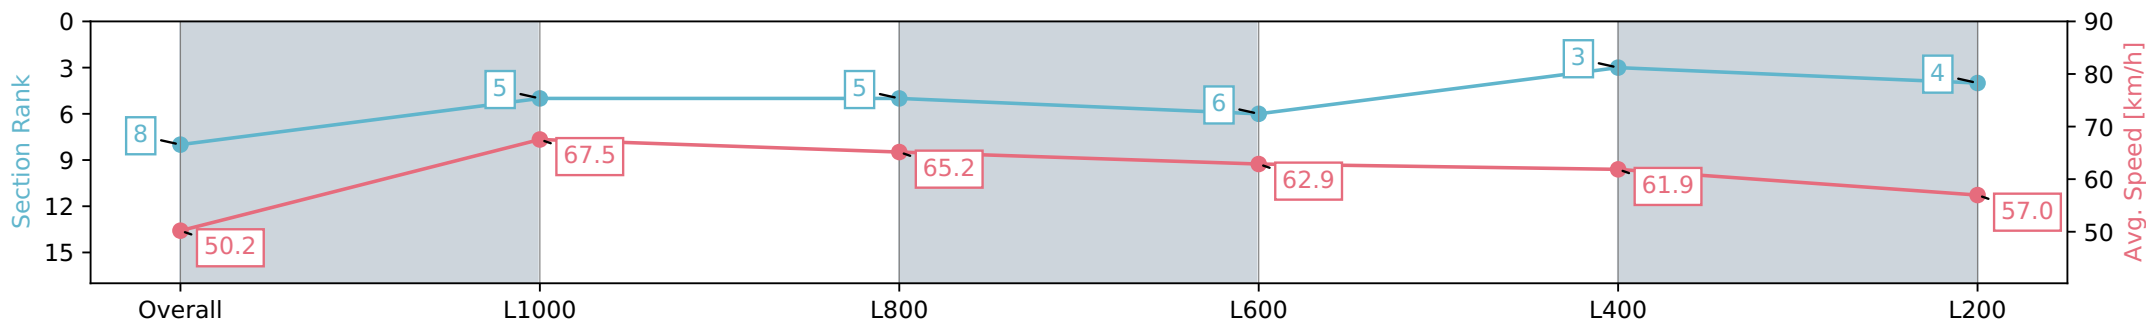

Horse/Jockey Name	CLASSY BANNER
Finish Rank	8
Fastest Section Time (Section)	0:10.65 (L1000)
Top Speed [km/h] (Section)	68.7 (Overall)
Race State	Finished

Morphettville SA - Professional
Race 9: Grand Syndicates Handicap (Heat of Festival State Sprint Series) - 1200m

13 April 2024 - 5:11PM

Track Rating: Good 4, Weather: Overcast, Rail Position: +9m
1200m-W/Post; +5m Remainder. Sectional 612m

Section	Overall	L1000	L800	L600	L400	L200
Section Times	1:11.75 [8] (0:14.36)	0:57.39 [5] (0:10.65)	0:46.74 [5] (0:11.06)	0:35.68 [6] (0:11.40)	0:24.28 [3] (0:11.65)	0:12.63 [4] (0:12.63)
Average Speed [km/h]	50.2	67.5	65.2	62.9	61.9	57.0
Top Speed [km/h]	66.0	68.7	66.5	63.7	62.8	60.7
Avg. Dist. to Rail [m]	5.7	2.4	0.8	0.8	2.5	6.0
Avg. Stride Freq. [Hz]	2.3	2.6	2.5	2.4	2.5	2.4
Avg. Stride Length [m]	5.9	7.2	7.2	7.2	7.0	6.5

- [ ] Ranking at each section and finish
- -:-:- No data available at this section
- NA No data available