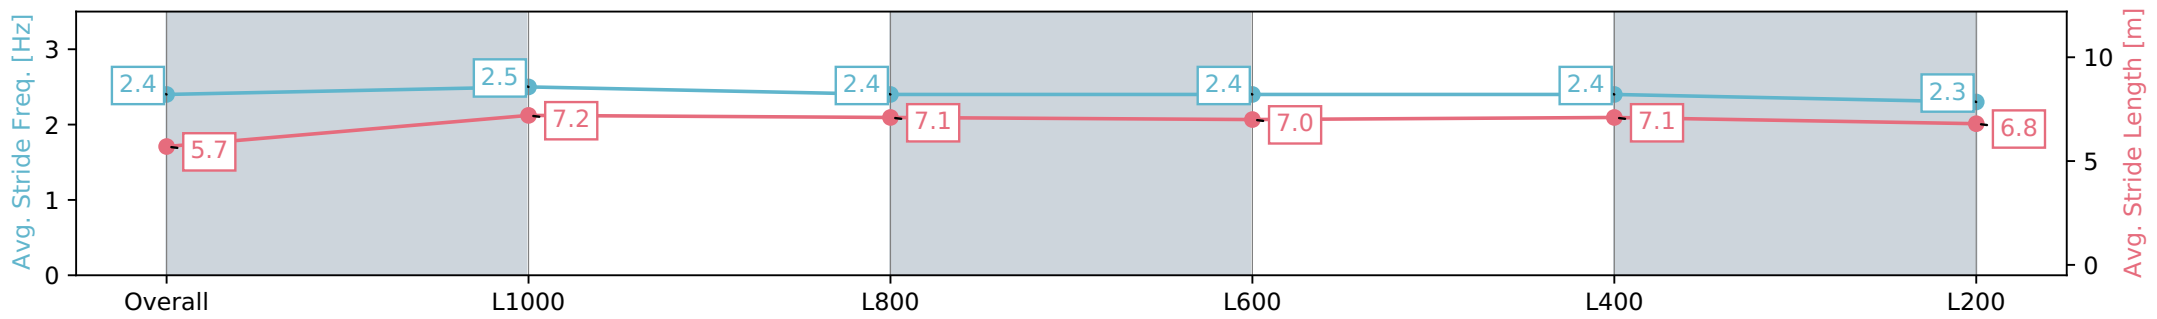

Horse/Jockey Name	DECLARED
Finish Rank	5
Fastest Section Time (Section)	0:10.57 (L1000)
Top Speed [km/h] (Section)	72.4 (Overall)
Race State	Finished

Morphettville SA - Professional
Race 9: Grand Syndicates Handicap (Heat of Festival State Sprint Series) - 1200m

13 April 2024 - 5:11PM

Track Rating: Good 4, Weather: Overcast, Rail Position: +9m
1200m-W/Post; +5m Remainder. Sectional 612m

Section	Overall	L1000	L800	L600	L400	L200
Section Times	1:11.59 [5] (0:14.18)	0:57.41 [2] (0:10.57)	0:46.83 [3] (0:11.12)	0:35.71 [3] (0:11.60)	0:24.11 [5] (0:11.60)	0:12.51 [3] (0:12.51)
Average Speed [km/h]	50.8	68.1	64.7	62.0	62.0	57.7
Top Speed [km/h]	72.4	72.4	65.9	63.1	63.4	61.6
Avg. Dist. to Rail [m]	6.7	2.5	0.5	0.2	1.1	1.3
Avg. Stride Freq. [Hz]	2.4	2.5	2.4	2.4	2.4	2.3
Avg. Stride Length [m]	5.7	7.2	7.1	7.0	7.1	6.8

- [ ] Ranking at each section and finish
- -:-:- No data available at this section
- NA No data available