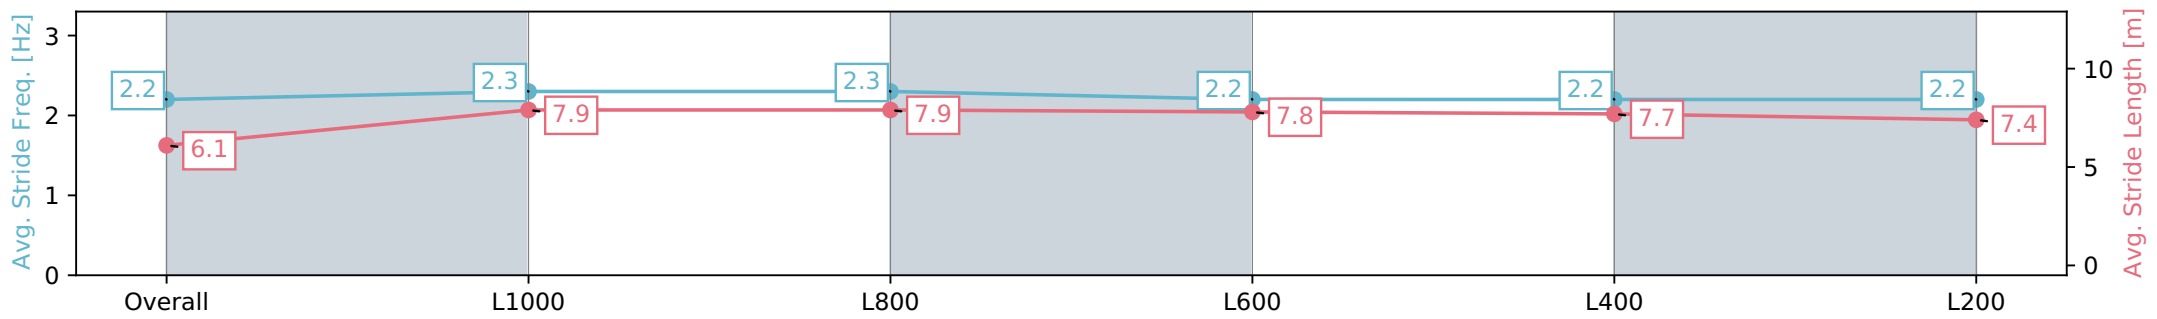

Horse/Jockey Name	GIVE SOME LIP
Finish Rank	9
Fastest Section Time (Section)	0:10.86 (L1000)
Top Speed [km/h] (Section)	67.1 (Overall)
Race State	Finished

Morphettville SA - Professional
Race 9: Grand Syndicates Handicap (Heat of Festival State Sprint Series) - 1200m

13 April 2024 - 5:11PM

Track Rating: Good 4, Weather: Overcast, Rail Position: +9m
1200m-W/Post; +5m Remainder. Sectional 612m

Section	Overall	L1000	L800	L600	L400	L200
Section Times	1:11.75 [9] (0:14.33)	0:57.42 [4] (0:10.86)	0:46.56 [8] (0:11.07)	0:35.49 [8] (0:11.44)	0:24.05 [8] (0:11.73)	0:12.32 [10] (0:12.32)
Average Speed [km/h]	50.2	66.4	65.1	63.0	61.6	58.4
Top Speed [km/h]	66.6	67.1	67.0	65.1	62.4	61.3
Avg. Dist. to Rail [m]	4.1	0.9	0.3	0.4	4.4	7.3
Avg. Stride Freq. [Hz]	2.2	2.3	2.3	2.2	2.2	2.2
Avg. Stride Length [m]	6.1	7.9	7.9	7.8	7.7	7.4

Report Created: Sat 13 April 2024 18:46:20 GMT+10 (Note: Timing is based on positional data)

- [ ] Ranking at each section and finish
- -:-:- No data available at this section
- NA No data available