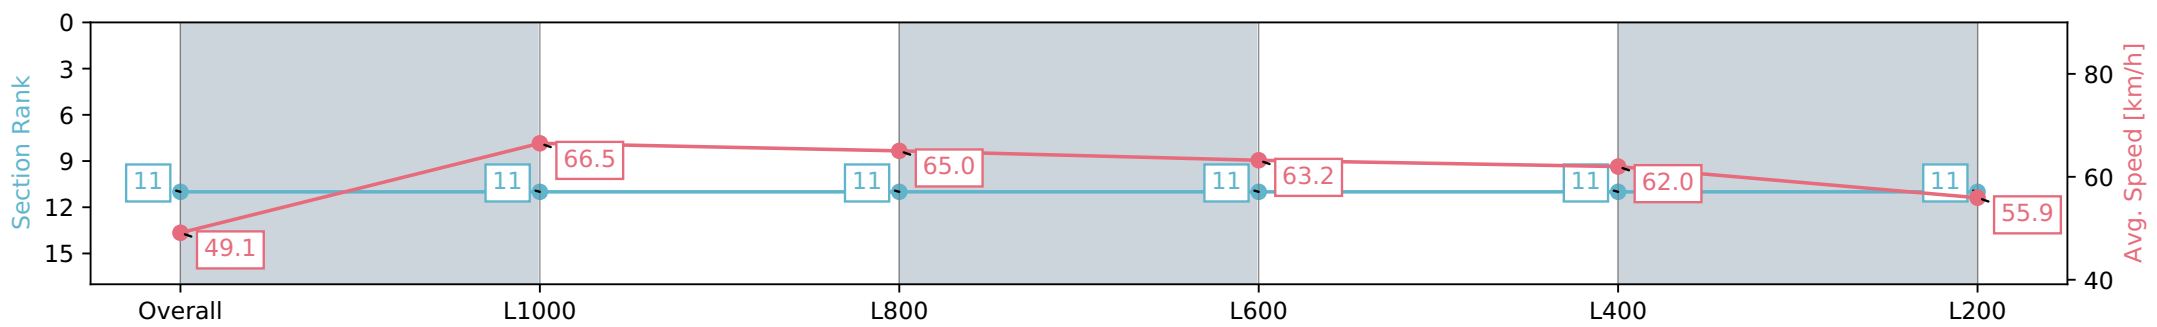

Horse/Jockey Name	POMPEII EMPIRE
Finish Rank	11
Fastest Section Time (Section)	0:10.83 (L1000)
Top Speed [km/h] (Section)	67.5 (Overall)
Race State	Finished

Morphettville SA - Professional
Race 9: Grand Syndicates Handicap (Heat of Festival State Sprint Series) - 1200m

13 April 2024 - 5:11PM

Track Rating: Good 4, Weather: Overcast, Rail Position: +9m
1200m-W/Post; +5m Remainder. Sectional 612m

Section	Overall	L1000	L800	L600	L400	L200
Section Times	1:12.29 [11] (0:14.65)	0:57.64 [11] (0:10.83)	0:46.81 [11] (0:11.02)	0:35.79 [11] (0:11.31)	0:24.48 [11] (0:11.62)	0:12.86 [11] (0:12.86)
Average Speed [km/h]	49.1	66.5	65.0	63.2	62.0	55.9
Top Speed [km/h]	66.8	67.5	67.2	64.8	62.9	59.9
Avg. Dist. to Rail [m]	3.5	0.6	0.9	1.5	1.4	3.6
Avg. Stride Freq. [Hz]	2.2	2.3	2.3	2.3	2.3	2.2
Avg. Stride Length [m]	6.1	8.0	7.8	7.8	7.6	7.1

- [ ] Ranking at each section and finish
- -:-:- No data available at this section
- NA No data available