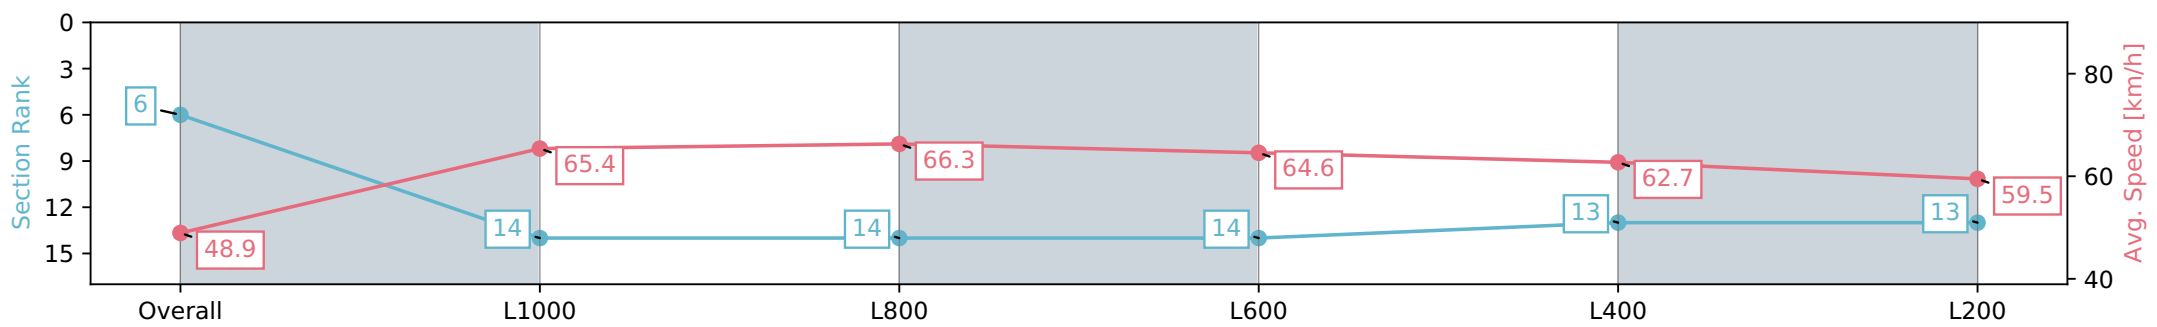

Horse/Jockey Name	SUPERIOR SAM
Finish Rank	6
Fastest Section Time (Section)	0:10.96 (L800)
Top Speed [km/h] (Section)	68.8 (Overall)
Race State	Finished

Morphettville SA - Professional
Race 9: Grand Syndicates Handicap (Heat of Festival State Sprint Series) - 1200m

13 April 2024 - 5:11PM

Track Rating: Good 4, Weather: Overcast, Rail Position: +9m
1200m-W/Post; +5m Remainder. Sectional 612m

Section	Overall	L1000	L800	L600	L400	L200
Section Times	1:11.60 [6] (0:14.72)	0:56.88 [14] (0:11.00)	0:45.88 [14] (0:10.96)	0:34.92 [14] (0:11.27)	0:23.65 [13] (0:11.55)	0:12.10 [13] (0:12.10)
Average Speed [km/h]	48.9	65.4	66.3	64.6	62.7	59.5
Top Speed [km/h]	68.8	66.6	67.0	65.9	63.5	62.0
Avg. Dist. to Rail [m]	10.8	3.2	2.3	2.0	6.3	9.3
Avg. Stride Freq. [Hz]	2.3	2.5	2.5	2.4	2.4	2.4
Avg. Stride Length [m]	5.6	7.2	7.0	7.2	7.0	6.7

- [ ] Ranking at each section and finish
- -:-:- No data available at this section
- NA No data available