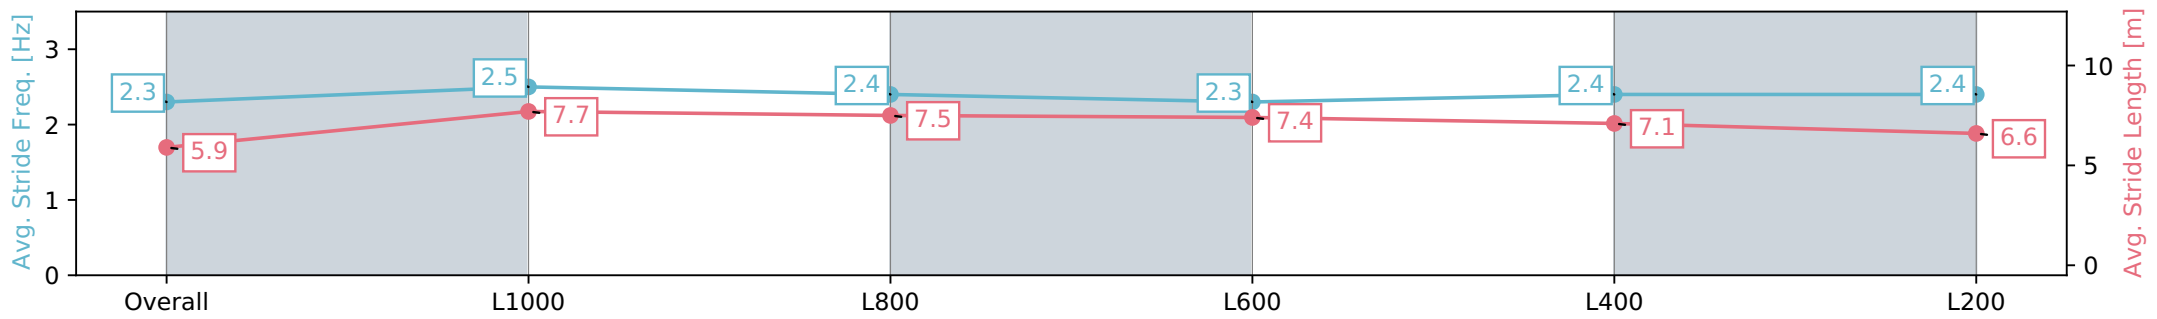

Horse/Jockey Name	THE GREAT BABY
Finish Rank	2
Fastest Section Time (Section)	0:10.48 (L1000)
Top Speed [km/h] (Section)	69.8 (Overall)
Race State	Finished

Morphettville SA - Professional
Race 9: Grand Syndicates Handicap (Heat of Festival State Sprint Series) - 1200m

13 April 2024 - 5:11PM

Track Rating: Good 4, Weather: Overcast, Rail Position: +9m
1200m-W/Post; +5m Remainder. Sectional 612m

Section	Overall	L1000	L800	L600	L400	L200
Section Times	1:11.18 [2] (0:14.19)	0:56.99 [3] (0:10.48)	0:46.51 [2] (0:11.02)	0:35.49 [1] (0:11.51)	0:23.98 [1] (0:11.45)	0:12.53 [1] (0:12.53)
Average Speed [km/h]	50.8	68.7	64.9	62.2	62.7	57.5
Top Speed [km/h]	67.2	69.8	67.8	63.0	64.3	61.8
Avg. Dist. to Rail [m]	1.0	0.4	1.1	1.5	1.3	4.7
Avg. Stride Freq. [Hz]	2.3	2.5	2.4	2.3	2.4	2.4
Avg. Stride Length [m]	5.9	7.7	7.5	7.4	7.1	6.6

- [ ] Ranking at each section and finish
- -:-:- No data available at this section
- NA No data available