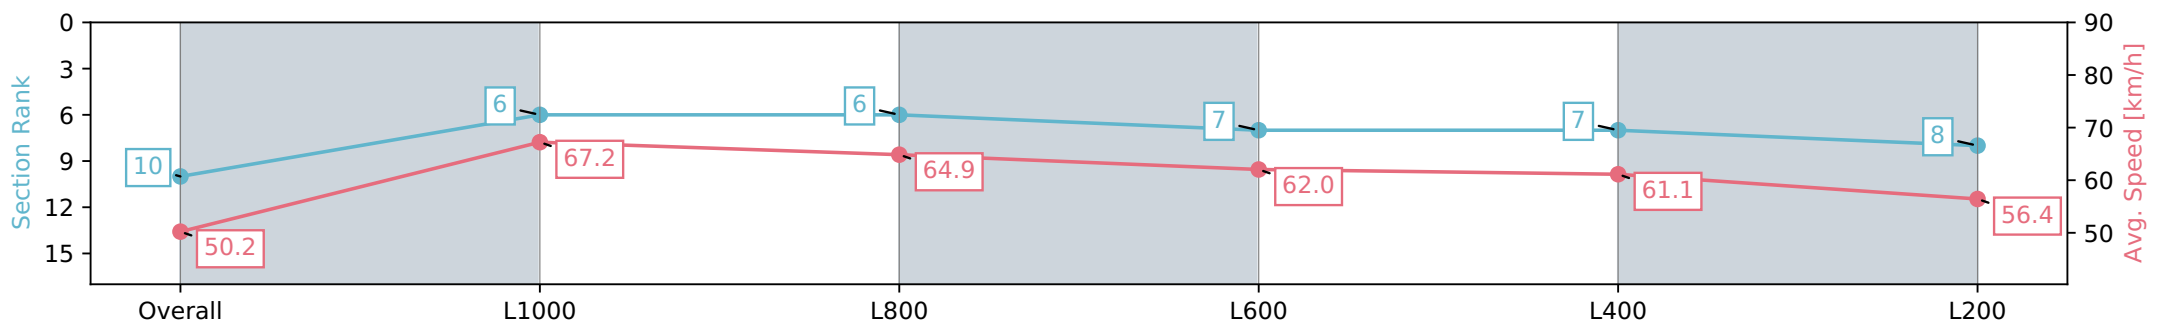

Horse/Jockey Name	LASTAR
Finish Rank	10
Fastest Section Time (Section)	0:10.71 (L1000)
Top Speed [km/h] (Section)	68.0 (Overall)
Race State	Finished

Morphettville SA - Professional
Race 9: Grand Syndicates Handicap (Heat of Festival State Sprint Series) - 1200m

13 April 2024 - 5:11PM

Track Rating: Good 4, Weather: Overcast, Rail Position: +9m
1200m-W/Post; +5m Remainder. Sectional 612m

Section	Overall	L1000	L800	L600	L400	L200
Section Times	1:12.15 [10] (0:14.36)	0:57.79 [6] (0:10.71)	0:47.08 [6] (0:11.04)	0:36.04 [7] (0:11.53)	0:24.51 [7] (0:11.76)	0:12.75 [8] (0:12.75)
Average Speed [km/h]	50.2	67.2	64.9	62.0	61.1	56.4
Top Speed [km/h]	65.3	68.0	66.9	63.4	61.9	59.6
Avg. Dist. to Rail [m]	2.8	0.2	0.8	1.5	0.9	1.7
Avg. Stride Freq. [Hz]	2.2	2.4	2.4	2.3	2.3	2.3
Avg. Stride Length [m]	6.1	7.6	7.6	7.5	7.2	7.0

- [ ] Ranking at each section and finish
- -:-:- No data available at this section
- NA No data available