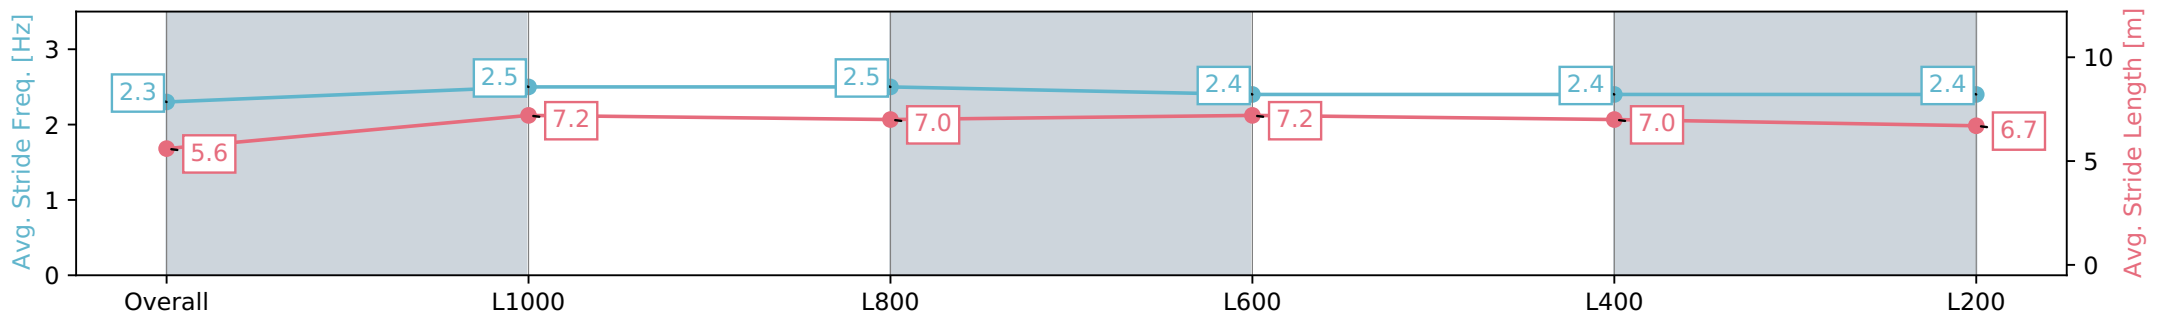

Horse/Jockey Name	SUPERIOR SAM
Finish Rank	6
Fastest Section Time (Section)	0:10.96 (L800)
Top Speed [km/h] (Section)	68.8 (Overall)
Race State	Finished

Morphettville SA - Professional
Race 9: Grand Syndicates Handicap (Heat of Festival State Sprint Series) - 1200m

13 April 2024 - 5:11PM

Track Rating: Good 4, Weather: Overcast, Rail Position: +9m
1200m-W/Post; +5m Remainder. Sectional 612m

Section	Overall	L1000	L800	L600	L400	L200
Section Times	1:11.60 [6] (0:14.72)	0:56.88 [14] (0:11.00)	0:45.88 [14] (0:10.96)	0:34.92 [14] (0:11.27)	0:23.65 [13] (0:11.55)	0:12.10 [13] (0:12.10)
Average Speed [km/h]	48.9	65.4	66.3	64.6	62.7	59.5
Top Speed [km/h]	68.8	66.6	67.0	65.9	63.5	62.0
Avg. Dist. to Rail [m]	10.8	3.2	2.3	2.0	6.3	9.3
Avg. Stride Freq. [Hz]	2.3	2.5	2.5	2.4	2.4	2.4
Avg. Stride Length [m]	5.6	7.2	7.0	7.2	7.0	6.7

- [ ] Ranking at each section and finish
- -:-:- No data available at this section
- NA No data available