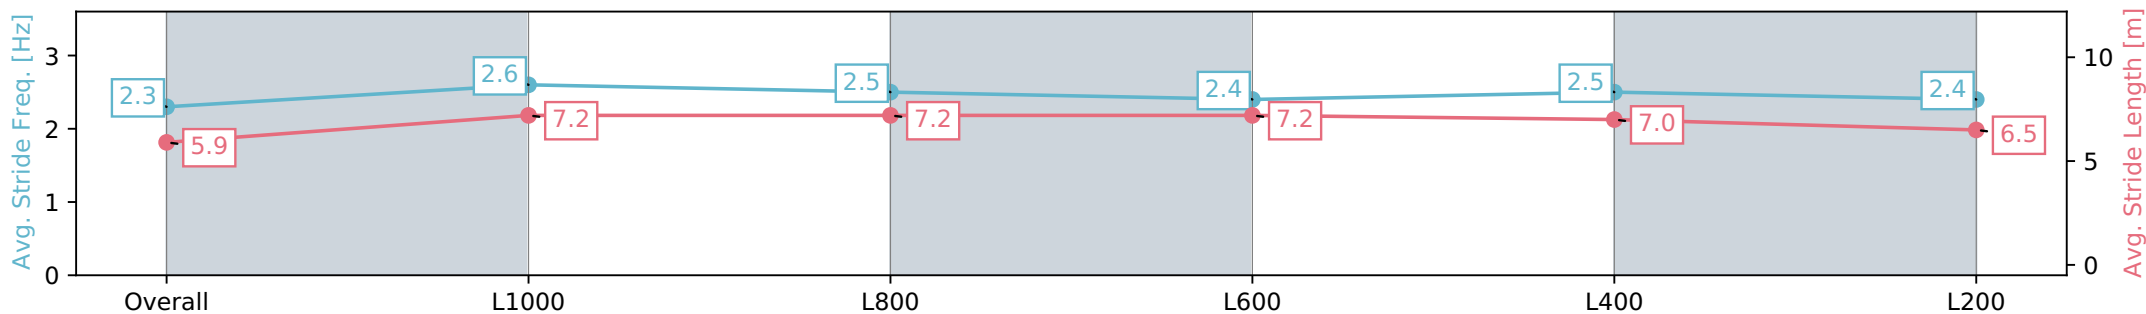

Horse/Jockey Name	CLASSY BANNER
Finish Rank	8
Fastest Section Time (Section)	0:10.65 (L1000)
Top Speed [km/h] (Section)	68.7 (Overall)
Race State	Finished

Morphettville SA - Professional
Race 9: Grand Syndicates Handicap (Heat of Festival State Sprint Series) - 1200m

13 April 2024 - 5:11PM

Track Rating: Good 4, Weather: Overcast, Rail Position: +9m
1200m-W/Post; +5m Remainder. Sectional 612m

Section	Overall	L1000	L800	L600	L400	L200
Section Times	1:11.75 [8] (0:14.36)	0:57.39 [5] (0:10.65)	0:46.74 [5] (0:11.06)	0:35.68 [6] (0:11.40)	0:24.28 [3] (0:11.65)	0:12.63 [4] (0:12.63)
Average Speed [km/h]	50.2	67.5	65.2	62.9	61.9	57.0
Top Speed [km/h]	66.0	68.7	66.5	63.7	62.8	60.7
Avg. Dist. to Rail [m]	5.7	2.4	0.8	0.8	2.5	6.0
Avg. Stride Freq. [Hz]	2.3	2.6	2.5	2.4	2.5	2.4
Avg. Stride Length [m]	5.9	7.2	7.2	7.2	7.0	6.5

- [ ] Ranking at each section and finish
- -:-:- No data available at this section
- NA No data available