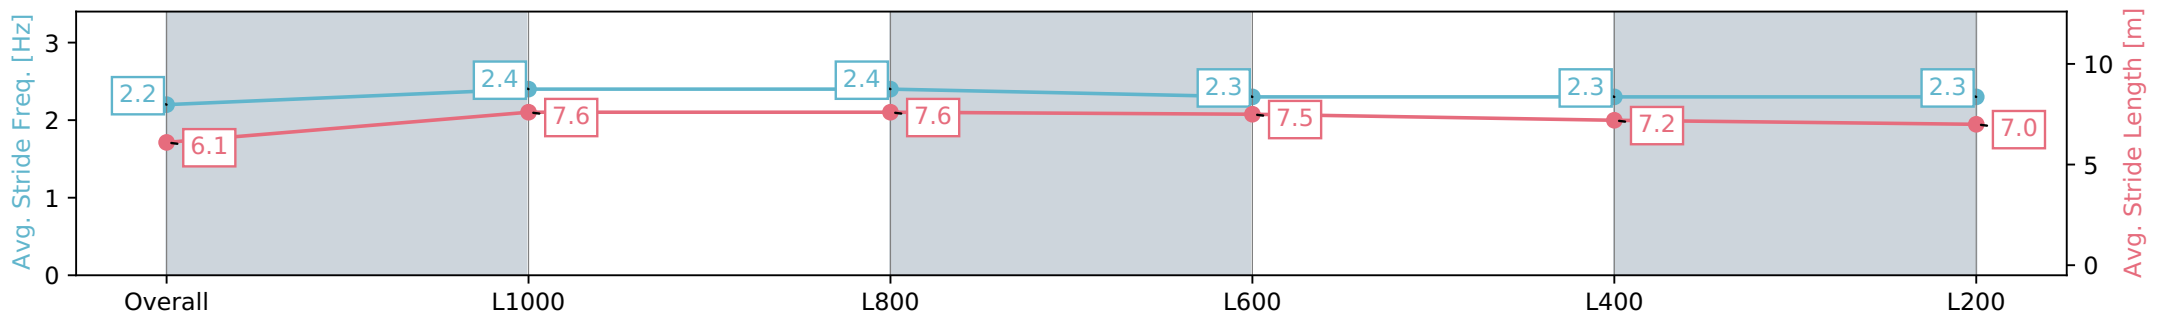

Horse/Jockey Name	LASTAR
Finish Rank	10
Fastest Section Time (Section)	0:10.71 (L1000)
Top Speed [km/h] (Section)	68.0 (Overall)
Race State	Finished

Morphettville SA - Professional
Race 9: Grand Syndicates Handicap (Heat of Festival State Sprint Series) - 1200m

13 April 2024 - 5:11PM

Track Rating: Good 4, Weather: Overcast, Rail Position: +9m
1200m-W/Post; +5m Remainder. Sectional 612m

Section	Overall	L1000	L800	L600	L400	L200
Section Times	1:12.15 [10] (0:14.36)	0:57.79 [6] (0:10.71)	0:47.08 [6] (0:11.04)	0:36.04 [7] (0:11.53)	0:24.51 [7] (0:11.76)	0:12.75 [8] (0:12.75)
Average Speed [km/h]	50.2	67.2	64.9	62.0	61.1	56.4
Top Speed [km/h]	65.3	68.0	66.9	63.4	61.9	59.6
Avg. Dist. to Rail [m]	2.8	0.2	0.8	1.5	0.9	1.7
Avg. Stride Freq. [Hz]	2.2	2.4	2.4	2.3	2.3	2.3
Avg. Stride Length [m]	6.1	7.6	7.6	7.5	7.2	7.0

- [ ] Ranking at each section and finish
- -:-:- No data available at this section
- NA No data available