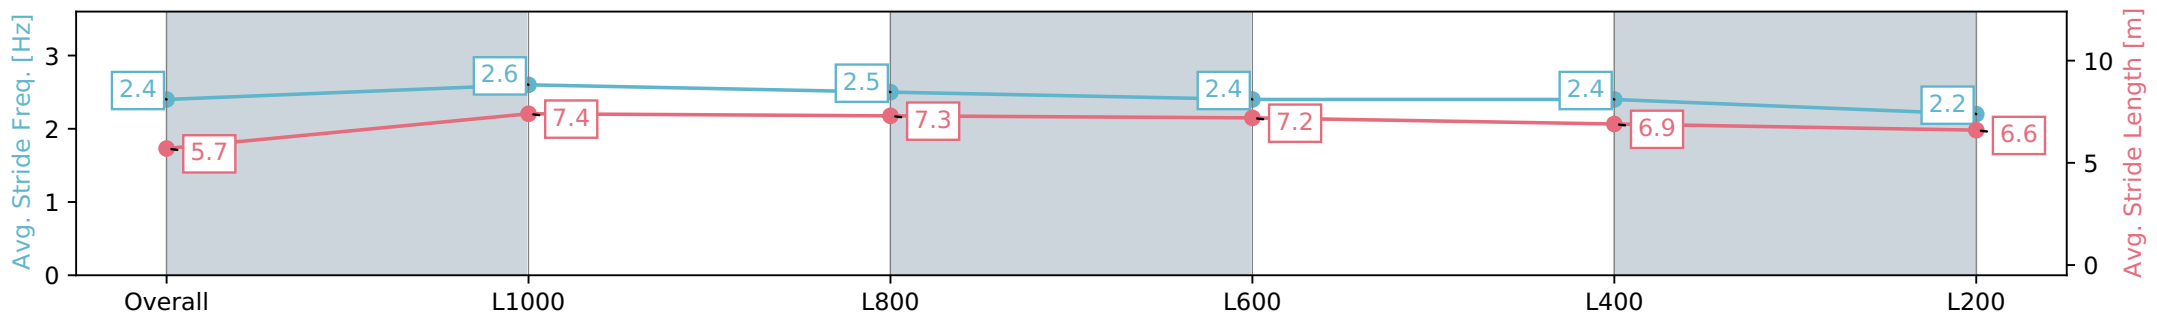

Horse/Jockey Name	GAZE GRISE
Finish Rank	14
Fastest Section Time (Section)	0:10.60 (L1000)
Top Speed [km/h] (Section)	68.7 (Overall)
Race State	Finished

Morphettville SA - Professional
Race 9: Grand Syndicates Handicap (Heat of Festival State Sprint Series) - 1200m

13 April 2024 - 5:11PM

Track Rating: Good 4, Weather: Overcast, Rail Position: +9m
1200m-W/Post; +5m Remainder. Sectional 612m

Section	Overall	L1000	L800	L600	L400	L200
Section Times	1:13.12 [14] (0:14.37)	0:58.75 [7] (0:10.60)	0:48.15 [4] (0:11.04)	0:37.11 [4] (0:11.52)	0:25.59 [6] (0:12.19)	0:13.40 [14] (0:13.40)
Average Speed [km/h]	50.1	68.0	65.8	62.8	59.3	53.8
Top Speed [km/h]	68.3	68.7	67.7	64.6	61.9	57.3
Avg. Dist. to Rail [m]	10.6	4.2	2.5	1.3	5.4	8.4
Avg. Stride Freq. [Hz]	2.4	2.6	2.5	2.4	2.4	2.2
Avg. Stride Length [m]	5.7	7.4	7.3	7.2	6.9	6.6

- [ ] Ranking at each section and finish
- -:-:- No data available at this section
- NA No data available