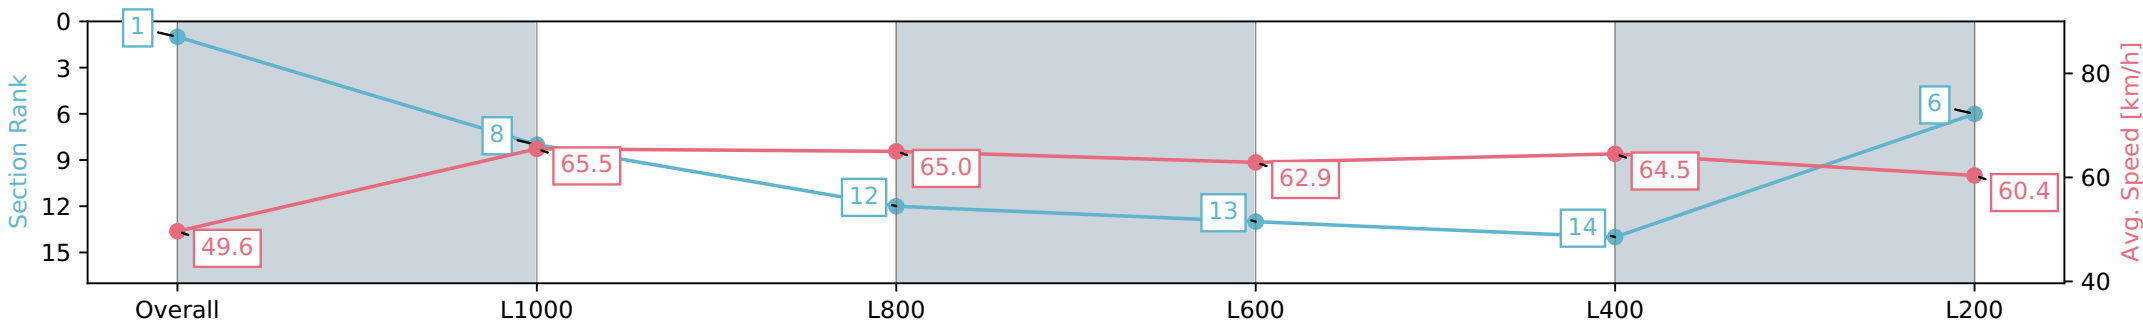

Background shading for fastest section

Horse/Jockey Name	PRAIRIE FLOWER
Finish Rank	1
Fastest Section Time (Section)	0:11.00 (L1000)
Top Speed [km/h] (Section)	69.9 (Overall)
Race State	Finished

Morphettville SA - Professional

Race 9: Grand Syndicates Handicap (Heat of Festival State Sprint Series) - 1200m

13 April 2024 - 5:11PM

Track Rating: Good 4, Weather: Overcast, Rail Position: +9m
1200m-W/Post; +5m Remainder. Sectional 612m

Section	Overall	L1000	L800	L600	L400	L200
Section Times	1:11.16 [1] (0:14.50)	0:56.66 [8] (0:11.00)	0:45.66 [12] (0:11.10)	0:34.56 [13] (0:11.48)	0:23.08 [14] (0:11.17)	0:11.91 [6] (0:11.91)
Average Speed [km/h]	49.6	65.5	65.0	62.9	64.5	60.4
Top Speed [km/h]	69.9	66.2	66.2	64.4	65.0	64.0
Avg. Dist. to Rail [m]	1.6	1.3	0.6	0.5	2.5	2.3
Avg. Stride Freq. [Hz]	2.2	2.5	2.4	2.4	2.5	2.4
Avg. Stride Length [m]	5.8	7.0	6.9	7.1	7.2	6.8

Report Created: Sat 13 April 2024 18:45:58 GMT+10 (Note: Timing is based on positional data)

- [ ] Ranking at each section and finish
- -:-:- No data available at this section
- NA No data available