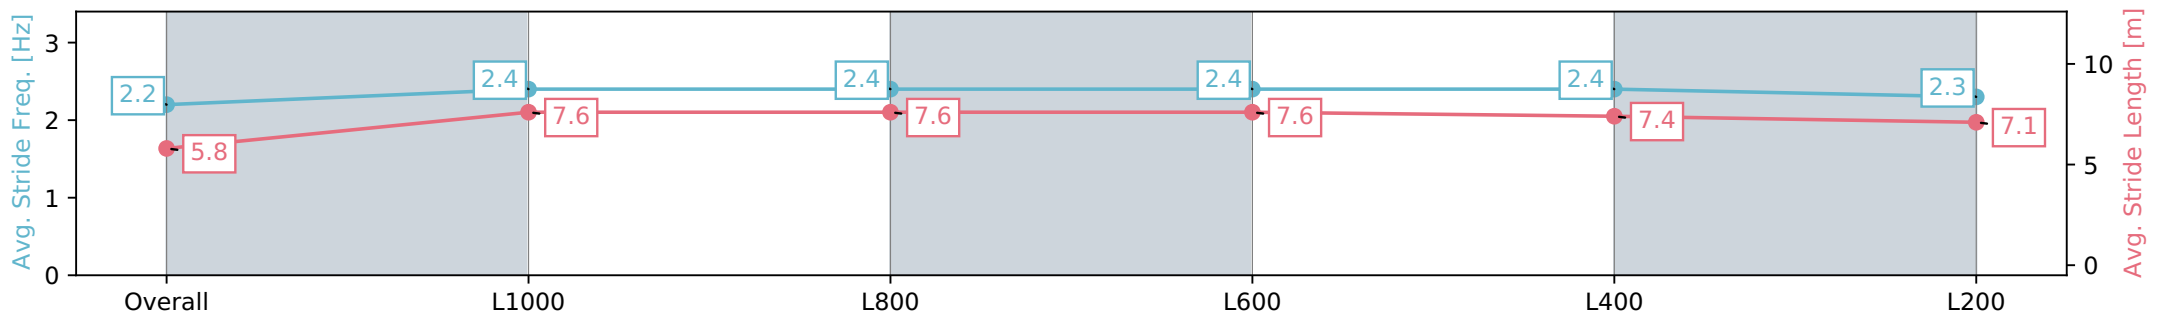

Horse/Jockey Name	SPARKUP
Finish Rank	4
Fastest Section Time (Section)	0:10.86 (L1000)
Top Speed [km/h] (Section)	68.2 (Overall)
Race State	Finished

Morphettville SA - Professional
Race 9: Grand Syndicates Handicap (Heat of Festival State Sprint Series) - 1200m

13 April 2024 - 5:11PM

Track Rating: Good 4, Weather: Overcast, Rail Position: +9m
1200m-W/Post; +5m Remainder. Sectional 612m

Section	Overall	L1000	L800	L600	L400	L200
Section Times	1:11.57 [4] (0:14.70)	0:56.87 [13] (0:10.86)	0:46.01 [13] (0:10.97)	0:35.04 [12] (0:11.22)	0:23.82 [10] (0:11.53)	0:12.29 [7] (0:12.28)
Average Speed [km/h]	48.8	66.4	66.3	65.0	62.9	58.6
Top Speed [km/h]	68.2	67.6	68.0	66.4	63.5	61.9
Avg. Dist. to Rail [m]	7.2	4.1	2.9	2.3	7.2	11.6
Avg. Stride Freq. [Hz]	2.2	2.4	2.4	2.4	2.4	2.3
Avg. Stride Length [m]	5.8	7.6	7.6	7.6	7.4	7.1

- [ ] Ranking at each section and finish
- -:-:- No data available at this section
- NA No data available