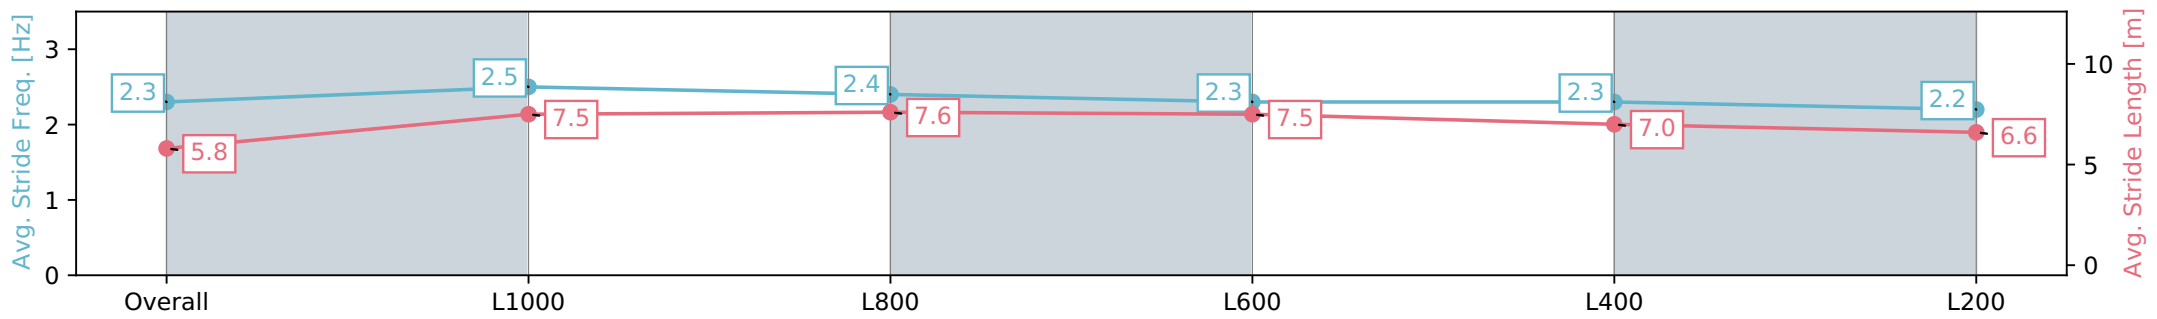

Horse/Jockey Name	THE HASS
Finish Rank	13
Fastest Section Time (Section)	0:10.59 (L1000)
Top Speed [km/h] (Section)	68.7 (Overall)
Race State	Finished

Morphettville SA - Professional
Race 9: Grand Syndicates Handicap (Heat of Festival State Sprint Series) - 1200m

13 April 2024 - 5:11PM

Track Rating: Good 4, Weather: Overcast, Rail Position: +9m
1200m-W/Post; +5m Remainder. Sectional 612m

Section	Overall	L1000	L800	L600	L400	L200
Section Times	1:13.00 [13] (0:14.53)	0:58.47 [9] (0:10.59)	0:47.88 [7] (0:10.93)	0:36.95 [5] (0:11.43)	0:25.52 [4] (0:11.95)	0:13.57 [9] (0:13.56)
Average Speed [km/h]	49.5	68.1	65.9	62.9	60.5	53.0
Top Speed [km/h]	68.7	68.7	67.3	64.9	63.1	58.8
Avg. Dist. to Rail [m]	8.1	2.6	0.8	0.5	4.2	7.4
Avg. Stride Freq. [Hz]	2.3	2.5	2.4	2.3	2.3	2.2
Avg. Stride Length [m]	5.8	7.5	7.6	7.5	7.0	6.6

- [ ] Ranking at each section and finish
- -:-:- No data available at this section
- NA No data available