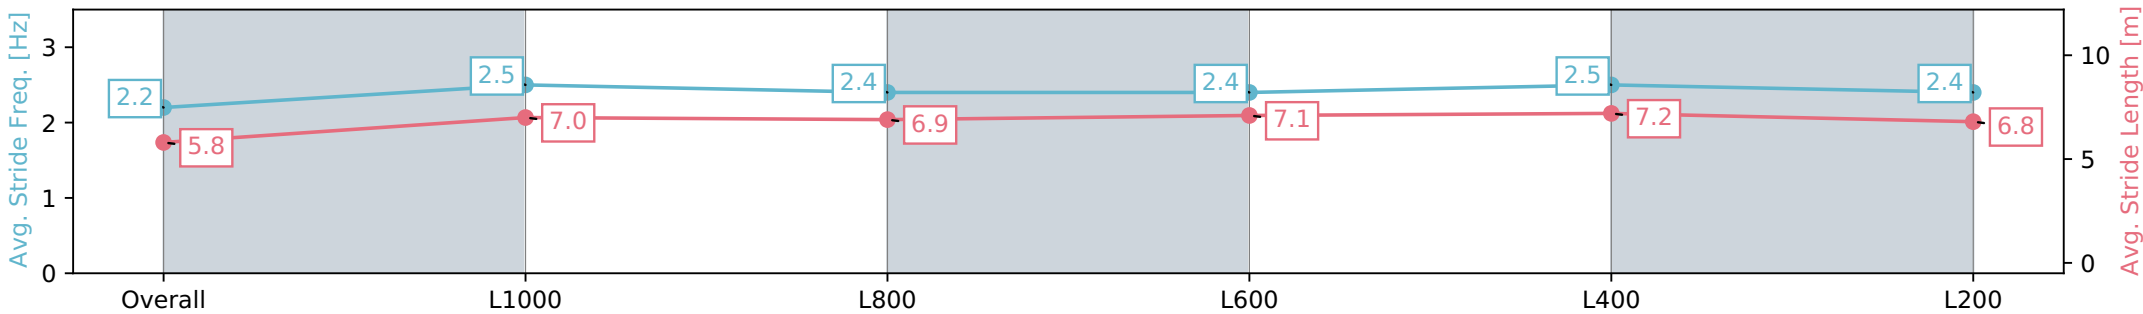

Background shading for fastest section

Horse/Jockey Name	PRAIRIE FLOWER
Finish Rank	1
Fastest Section Time (Section)	0:11.00 (L1000)
Top Speed [km/h] (Section)	69.9 (Overall)
Race State	Finished

Morphettville SA - Professional

Race 9: Grand Syndicates Handicap (Heat of Festival State Sprint Series) - 1200m

13 April 2024 - 5:11PM

Track Rating: Good 4, Weather: Overcast, Rail Position: +9m
1200m-W/Post; +5m Remainder. Sectional 612m

Section	Overall	L1000	L800	L600	L400	L200
Section Times	1:11.16 [1] (0:14.50)	0:56.66 [8] (0:11.00)	0:45.66 [12] (0:11.10)	0:34.56 [13] (0:11.48)	0:23.08 [14] (0:11.17)	0:11.91 [6] (0:11.91)
Average Speed [km/h]	49.6	65.5	65.0	62.9	64.5	60.4
Top Speed [km/h]	69.9	66.2	66.2	64.4	65.0	64.0
Avg. Dist. to Rail [m]	1.6	1.3	0.6	0.5	2.5	2.3
Avg. Stride Freq. [Hz]	2.2	2.5	2.4	2.4	2.5	2.4
Avg. Stride Length [m]	5.8	7.0	6.9	7.1	7.2	6.8

Report Created: Sat 13 April 2024 18:45:58 GMT+10 (Note: Timing is based on positional data)

- [ ] Ranking at each section and finish
- -:-:- No data available at this section
- NA No data available