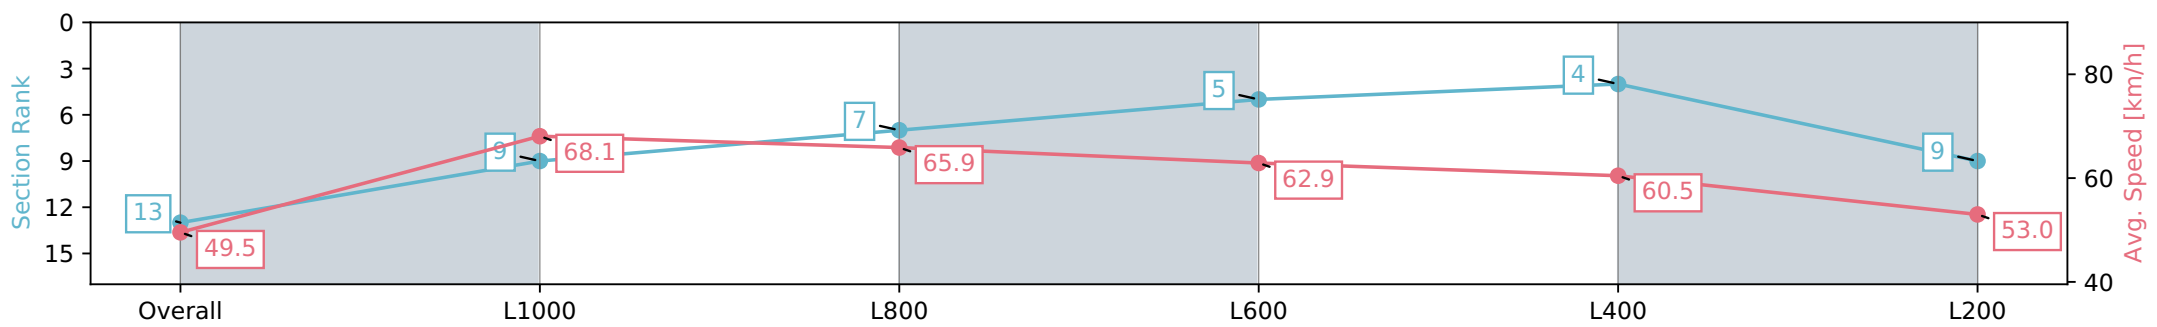

Horse/Jockey Name	THE HASS
Finish Rank	13
Fastest Section Time (Section)	0:10.59 (L1000)
Top Speed [km/h] (Section)	68.7 (Overall)
Race State	Finished

Morphettville SA - Professional
Race 9: Grand Syndicates Handicap (Heat of Festival State Sprint Series) - 1200m

13 April 2024 - 5:11PM

Track Rating: Good 4, Weather: Overcast, Rail Position: +9m
1200m-W/Post; +5m Remainder. Sectional 612m

Section	Overall	L1000	L800	L600	L400	L200
Section Times	1:13.00 [13] (0:14.53)	0:58.47 [9] (0:10.59)	0:47.88 [7] (0:10.93)	0:36.95 [5] (0:11.43)	0:25.52 [4] (0:11.95)	0:13.57 [9] (0:13.56)
Average Speed [km/h]	49.5	68.1	65.9	62.9	60.5	53.0
Top Speed [km/h]	68.7	68.7	67.3	64.9	63.1	58.8
Avg. Dist. to Rail [m]	8.1	2.6	0.8	0.5	4.2	7.4
Avg. Stride Freq. [Hz]	2.3	2.5	2.4	2.3	2.3	2.2
Avg. Stride Length [m]	5.8	7.5	7.6	7.5	7.0	6.6

- [ ] Ranking at each section and finish
- -:-:- No data available at this section
- NA No data available