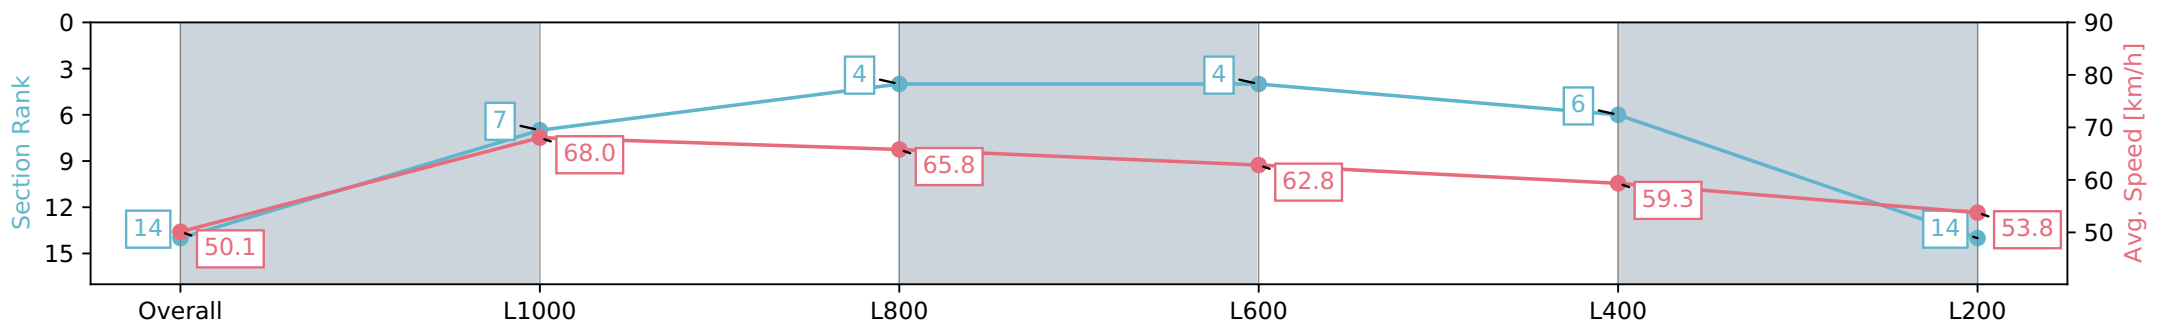

Horse/Jockey Name	GAZE GRISE
Finish Rank	14
Fastest Section Time (Section)	0:10.60 (L1000)
Top Speed [km/h] (Section)	68.7 (Overall)
Race State	Finished

Morphettville SA - Professional
Race 9: Grand Syndicates Handicap (Heat of Festival State Sprint Series) - 1200m

13 April 2024 - 5:11PM

Track Rating: Good 4, Weather: Overcast, Rail Position: +9m
1200m-W/Post; +5m Remainder. Sectional 612m

Section	Overall	L1000	L800	L600	L400	L200
Section Times	1:13.12 [14] (0:14.37)	0:58.75 [7] (0:10.60)	0:48.15 [4] (0:11.04)	0:37.11 [4] (0:11.52)	0:25.59 [6] (0:12.19)	0:13.40 [14] (0:13.40)
Average Speed [km/h]	50.1	68.0	65.8	62.8	59.3	53.8
Top Speed [km/h]	68.3	68.7	67.7	64.6	61.9	57.3
Avg. Dist. to Rail [m]	10.6	4.2	2.5	1.3	5.4	8.4
Avg. Stride Freq. [Hz]	2.4	2.6	2.5	2.4	2.4	2.2
Avg. Stride Length [m]	5.7	7.4	7.3	7.2	6.9	6.6

- [ ] Ranking at each section and finish
- -:-:- No data available at this section
- NA No data available