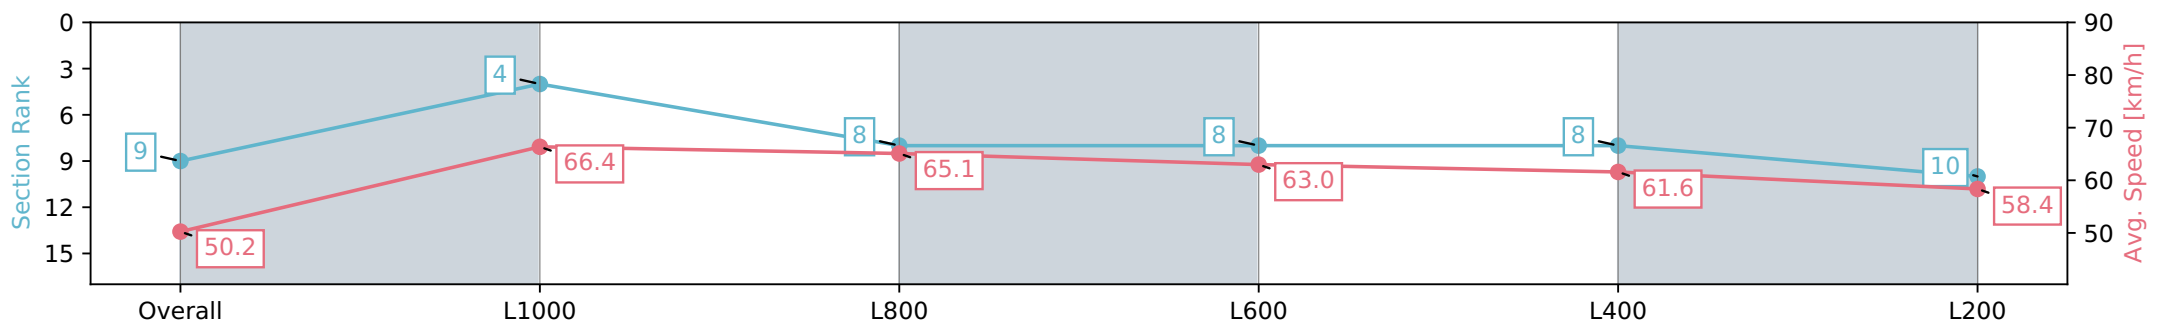

Horse/Jockey Name	GIVE SOME LIP
Finish Rank	9
Fastest Section Time (Section)	0:10.86 (L1000)
Top Speed [km/h] (Section)	67.1 (Overall)
Race State	Finished

Morphettville SA - Professional
Race 9: Grand Syndicates Handicap (Heat of Festival State Sprint Series) - 1200m

13 April 2024 - 5:11PM

Track Rating: Good 4, Weather: Overcast, Rail Position: +9m
1200m-W/Post; +5m Remainder. Sectional 612m

Section	Overall	L1000	L800	L600	L400	L200
Section Times	1:11.75 [9] (0:14.33)	0:57.42 [4] (0:10.86)	0:46.56 [8] (0:11.07)	0:35.49 [8] (0:11.44)	0:24.05 [8] (0:11.73)	0:12.32 [10] (0:12.32)
Average Speed [km/h]	50.2	66.4	65.1	63.0	61.6	58.4
Top Speed [km/h]	66.6	67.1	67.0	65.1	62.4	61.3
Avg. Dist. to Rail [m]	4.1	0.9	0.3	0.4	4.4	7.3
Avg. Stride Freq. [Hz]	2.2	2.3	2.3	2.2	2.2	2.2
Avg. Stride Length [m]	6.1	7.9	7.9	7.8	7.7	7.4

Report Created: Sat 13 April 2024 18:46:20 GMT+10 (Note: Timing is based on positional data)

- [ ] Ranking at each section and finish
- -:-:- No data available at this section
- NA No data available