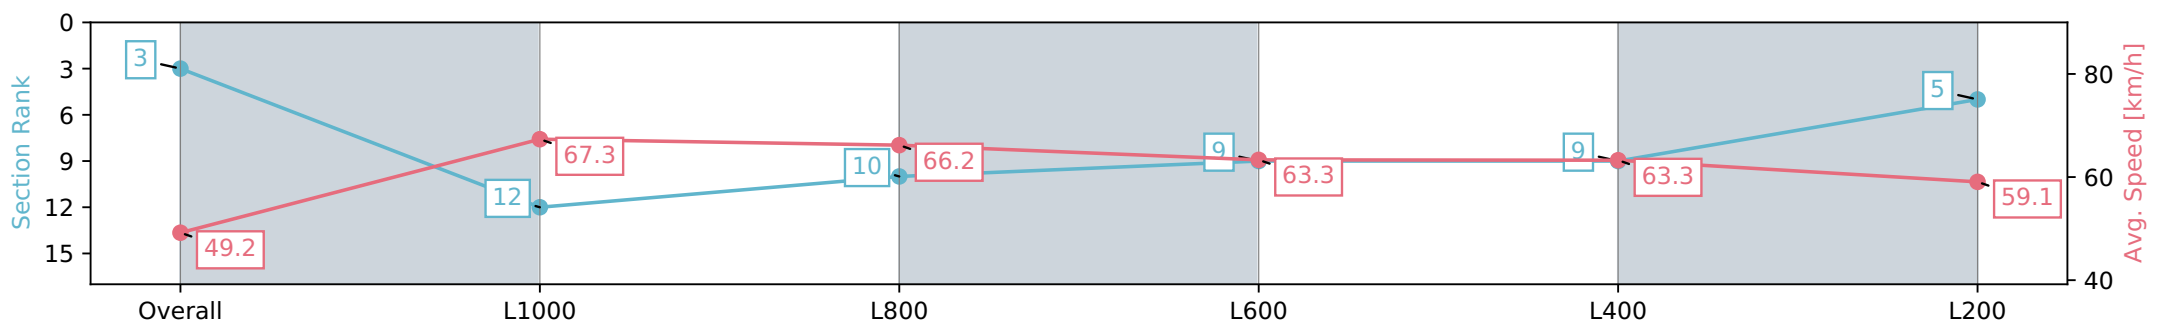

Horse/Jockey Name	SPIN THE REWARD
Finish Rank	3
Fastest Section Time (Section)	0:10.70 (L1000)
Top Speed [km/h] (Section)	69.0 (Overall)
Race State	Finished

Morphettville SA - Professional
Race 9: Grand Syndicates Handicap (Heat of Festival State Sprint Series) - 1200m

13 April 2024 - 5:11PM

Track Rating: Good 4, Weather: Overcast, Rail Position: +9m
1200m-W/Post; +5m Remainder. Sectional 612m

Section	Overall	L1000	L800	L600	L400	L200
Section Times	1:11.37 [3] (0:14.67)	0:56.70 [12] (0:10.70)	0:46.00 [10] (0:10.89)	0:35.11 [9] (0:11.47)	0:23.64 [9] (0:11.46)	0:12.18 [5] (0:12.18)
Average Speed [km/h]	49.2	67.3	66.2	63.3	63.3	59.1
Top Speed [km/h]	66.7	69.0	67.7	65.2	64.1	63.6
Avg. Dist. to Rail [m]	5.5	1.9	0.7	1.8	6.6	9.8
Avg. Stride Freq. [Hz]	2.3	2.5	2.5	2.4	2.5	2.4
Avg. Stride Length [m]	5.8	7.5	7.4	7.2	7.0	6.8

Report Created: Sat 13 April 2024 18:46:03 GMT+10 (Note: Timing is based on positional data)

- [ ] Ranking at each section and finish
- -:-:- No data available at this section
- NA No data available