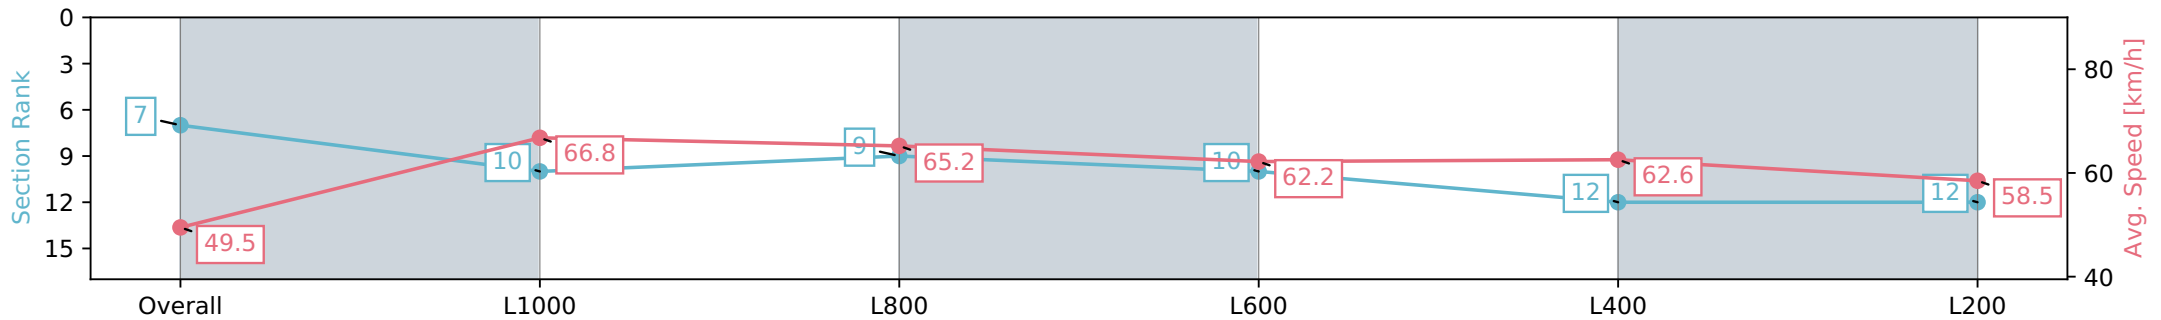

Horse/Jockey Name	SIXTEEN REASONS
Finish Rank	7
Fastest Section Time (Section)	0:10.79 (L1000)
Top Speed [km/h] (Section)	67.3 (Overall)
Race State	Finished

Morphettville SA - Professional
Race 9: Grand Syndicates Handicap (Heat of Festival State Sprint Series) - 1200m

13 April 2024 - 5:11PM

Track Rating: Good 4, Weather: Overcast, Rail Position: +9m
1200m-W/Post; +5m Remainder. Sectional 612m

Section	Overall	L1000	L800	L600	L400	L200
Section Times	1:11.74 [7] (0:14.53)	0:57.21 [10] (0:10.79)	0:46.42 [9] (0:11.03)	0:35.39 [10] (0:11.55)	0:23.84 [12] (0:11.54)	0:12.30 [12] (0:12.30)
Average Speed [km/h]	49.5	66.8	65.2	62.2	62.6	58.5
Top Speed [km/h]	66.1	67.3	67.1	64.8	63.8	63.1
Avg. Dist. to Rail [m]	1.2	0.3	0.2	0.3	0.7	0.4
Avg. Stride Freq. [Hz]	2.3	2.4	2.4	2.3	2.4	2.3
Avg. Stride Length [m]	5.8	7.3	7.4	7.2	7.1	6.9

Report Created: Sat 13 April 2024 18:46:14 GMT+10 (Note: Timing is based on positional data)

- [ ] Ranking at each section and finish
- -:-:- No data available at this section
- NA No data available