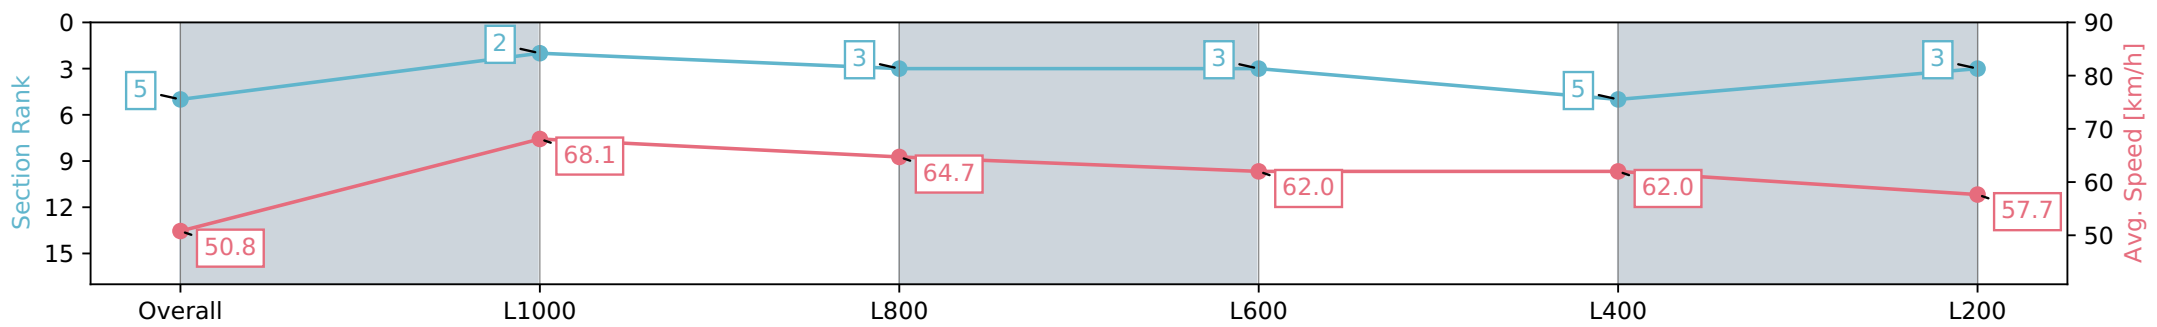

Horse/Jockey Name	DECLARED
Finish Rank	5
Fastest Section Time (Section)	0:10.57 (L1000)
Top Speed [km/h] (Section)	72.4 (Overall)
Race State	Finished

Morphettville SA - Professional
Race 9: Grand Syndicates Handicap (Heat of Festival State Sprint Series) - 1200m

13 April 2024 - 5:11PM

Track Rating: Good 4, Weather: Overcast, Rail Position: +9m
1200m-W/Post; +5m Remainder. Sectional 612m

Section	Overall	L1000	L800	L600	L400	L200
Section Times	1:11.59 [5] (0:14.18)	0:57.41 [2] (0:10.57)	0:46.83 [3] (0:11.12)	0:35.71 [3] (0:11.60)	0:24.11 [5] (0:11.60)	0:12.51 [3] (0:12.51)
Average Speed [km/h]	50.8	68.1	64.7	62.0	62.0	57.7
Top Speed [km/h]	72.4	72.4	65.9	63.1	63.4	61.6
Avg. Dist. to Rail [m]	6.7	2.5	0.5	0.2	1.1	1.3
Avg. Stride Freq. [Hz]	2.4	2.5	2.4	2.4	2.4	2.3
Avg. Stride Length [m]	5.7	7.2	7.1	7.0	7.1	6.8

- [ ] Ranking at each section and finish
- -:-:- No data available at this section
- NA No data available