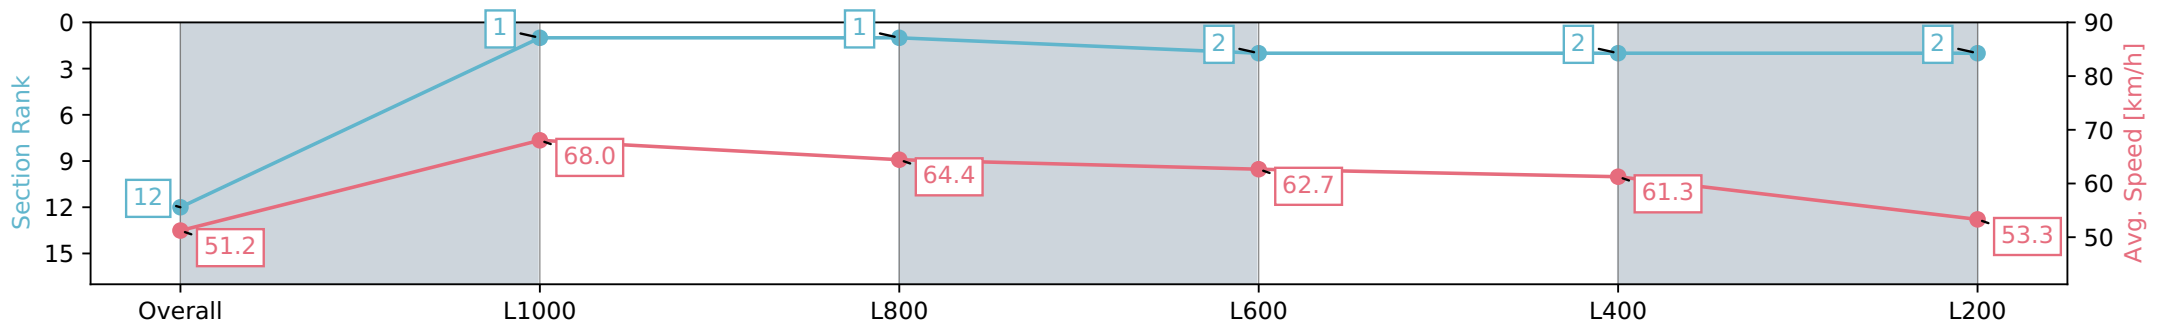

Horse/Jockey Name	GUERRERA
Finish Rank	12
Fastest Section Time (Section)	0:10.56 (L1000)
Top Speed [km/h] (Section)	69.4 (Overall)
Race State	Finished

Morphettville SA - Professional
Race 9: Grand Syndicates Handicap (Heat of Festival State Sprint Series) - 1200m

13 April 2024 - 5:11PM

Track Rating: Good 4, Weather: Overcast, Rail Position: +9m
1200m-W/Post; +5m Remainder. Sectional 612m

Section	Overall	L1000	L800	L600	L400	L200
Section Times	1:12.50 [12] (0:14.06)	0:58.44 [1] (0:10.56)	0:47.87 [1] (0:11.17)	0:36.70 [2] (0:11.43)	0:25.27 [2] (0:11.75)	0:13.52 [2] (0:13.52)
Average Speed [km/h]	51.2	68.0	64.4	62.7	61.3	53.3
Top Speed [km/h]	69.0	69.4	65.7	63.8	62.7	58.3
Avg. Dist. to Rail [m]	8.0	2.1	0.6	0.8	2.0	4.5
Avg. Stride Freq. [Hz]	2.3	2.5	2.4	2.4	2.5	2.3
Avg. Stride Length [m]	5.9	7.5	7.4	7.2	6.9	6.4

- [ ] Ranking at each section and finish
- -:-:- No data available at this section
- NA No data available