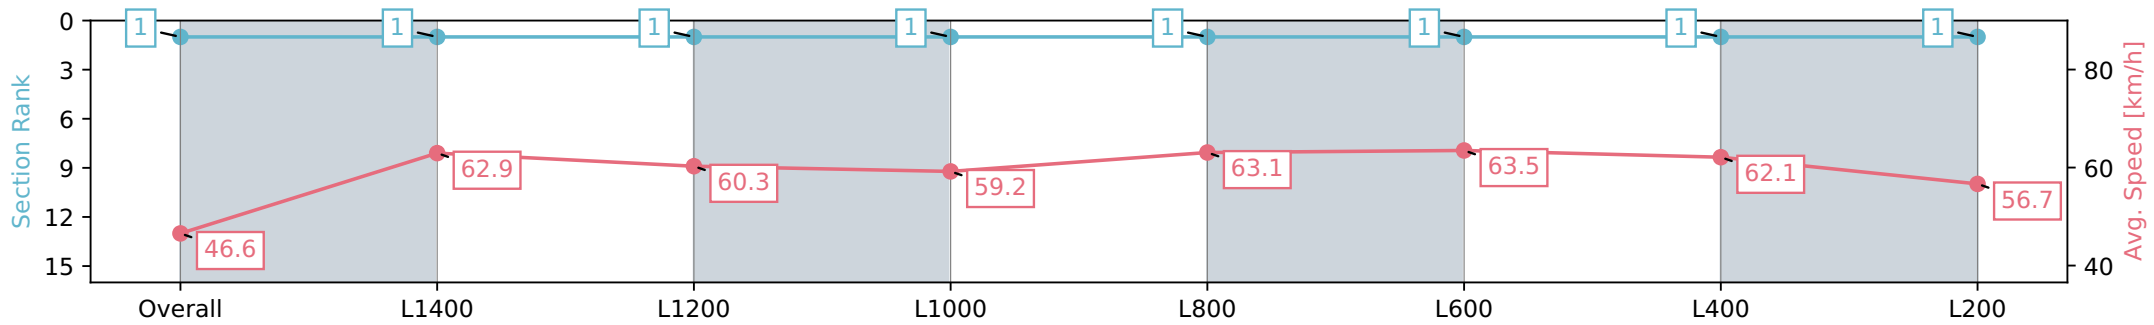

Section	Overall	L1400	L1200	L1000	L800	L600	L400	L200
Section Times	1:32.53 [1] (0:09.82)	1:22.71 [1] (0:11.50)	1:11.21 [1] (0:11.95)	0:59.26 [1] (0:12.15)	0:47.11 [1] (0:11.42)	0:35.69 [1] (0:11.41)	0:24.28 [1] (0:11.57)	0:12.70 [1] (0:12.70)
Average Speed [km/h]	46.6	62.9	60.3	59.2	63.1	63.5	62.1	56.7
Top Speed [km/h]	63.7	64.5	61.4	60.6	64.5	64.5	63.7	59.2
Avg. Dist. to Rail [m]	9.4	1.9	0.4	0.6	0.2	1.0	0.7	0.3
Avg. Stride Freq. [Hz]	2.3	2.5	2.3	2.3	2.3	2.4	2.4	2.3
Avg. Stride Length [m]	5.2	7.1	7.0	7.0	7.4	7.3	7.1	6.8