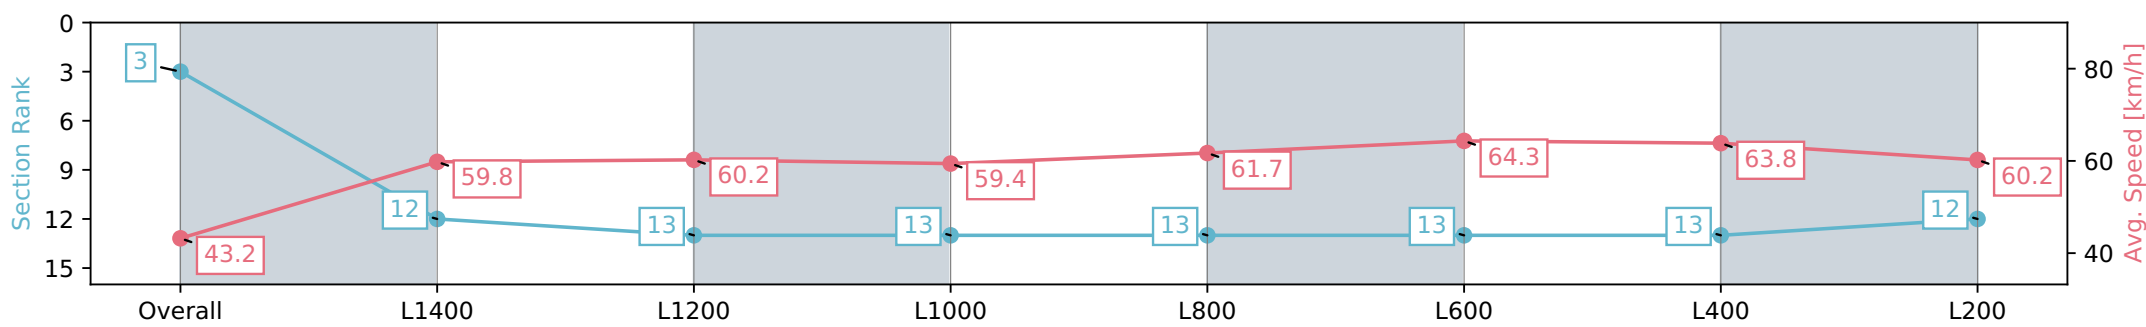

Horse/Jockey Name	SILENT SURRENTE
Finish Rank	3
Fastest Section Time (Section)	0:11.27 (L800)
Top Speed [km/h] (Section)	65.9 (L600)
Race State	Finished

Morphettville SA - Professional
Race 5: Thomas Farms City of Adelaide Handicap - 1527m
13 April 2024 - 2:39PM
Track Rating: Good 4, Weather: Overcast, Rail Position: +9m
1200m-W/Post; +5m Remainder. Sectional 612m

Section	Overall	L1400	L1200	L1000	L800	L600	L400	L200
Section Times	1:33.04 [3] (0:10.57)	1:22.46 [12] (0:12.11)	1:10.35 [13] (0:11.97)	0:58.38 [13] (0:12.10)	0:46.28 [13] (0:11.72)	0:34.56 [13] (0:11.27)	0:23.29 [13] (0:11.31)	0:11.98 [12] (0:11.98)
Average Speed [km/h]	43.2	59.8	60.2	59.4	61.7	64.3	63.8	60.2
Top Speed [km/h]	60.2	62.1	62.9	60.8	65.5	65.9	65.3	62.6
Avg. Dist. to Rail [m]	6.1	1.6	0.4	1.2	0.7	1.5	2.9	5.1
Avg. Stride Freq. [Hz]	2.2	2.3	2.3	2.2	2.3	2.3	2.3	2.3
Avg. Stride Length [m]	5.1	7.2	7.3	7.4	7.5	7.6	7.6	7.4

Report Created: Sat 13 April 2024 15:25:20 GMT+10 (Note: Timing is based on positional data)

- [ ] Ranking at each section and finish
- -:-:- No data available at this section
- NA No data available