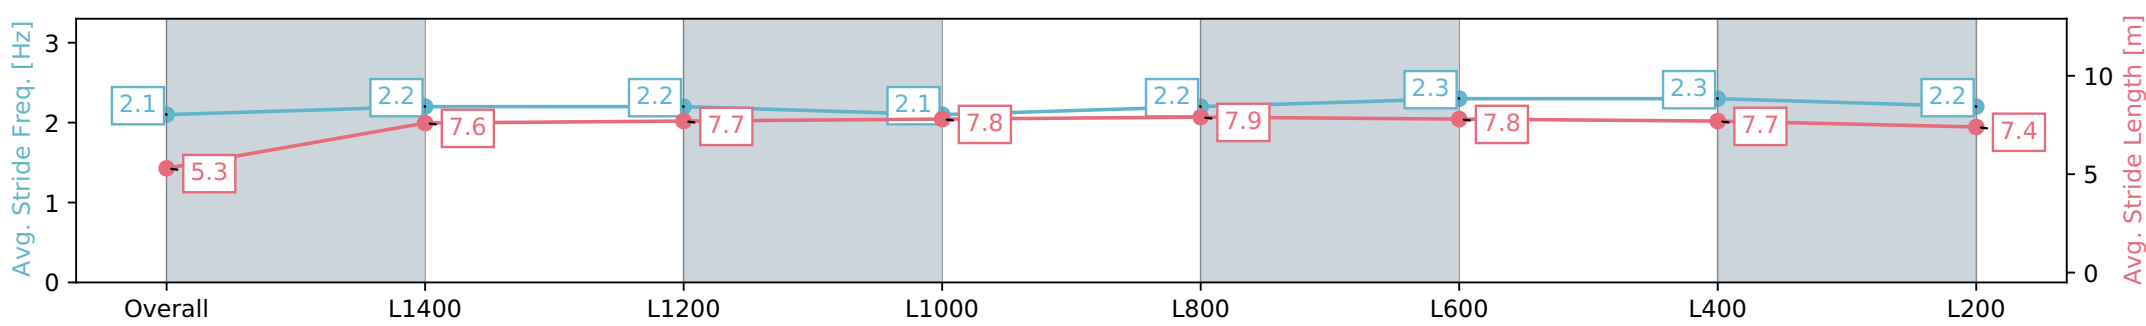

Horse/Jockey Name	ROYAL MILE
Finish Rank	8
Fastest Section Time (Section)	0:11.47 (L1000)
Top Speed [km/h] (Section)	65.5 (L800)
Race State	Finished

Morphettville SA - Professional
Race 5: Thomas Farms City of Adelaide Handicap - 1527m
13 April 2024 - 2:39PM
Track Rating: Good 4, Weather: Overcast, Rail Position: +9m
1200m-W/Post; +5m Remainder. Sectional 612m

Section	Overall	L1400	L1200	L1000	L800	L600	L400	L200
Section Times	1:33.14 [8] (0:10.48)	1:22.66 [11] (0:12.02)	1:10.64 [11] (0:11.82)	0:58.82 [9] (0:12.06)	0:46.76 [6] (0:11.47)	0:35.29 [7] (0:11.51)	0:23.78 [10] (0:11.52)	0:12.26 [9] (0:12.26)
Average Speed [km/h]	43.6	60.7	61.3	59.7	63.2	63.6	62.8	58.7
Top Speed [km/h]	61.8	62.5	62.8	60.7	65.5	65.4	63.8	61.3
Avg. Dist. to Rail [m]	8.8	3.3	1.7	1.8	1.5	3.4	5.0	7.8
Avg. Stride Freq. [Hz]	2.1	2.2	2.2	2.1	2.2	2.3	2.3	2.2
Avg. Stride Length [m]	5.3	7.6	7.7	7.8	7.9	7.8	7.7	7.4

Report Created: Sat 13 April 2024 15:25:36 GMT+10 (Note: Timing is based on positional data)

- [ ] Ranking at each section and finish
- -:-:- No data available at this section
- NA No data available