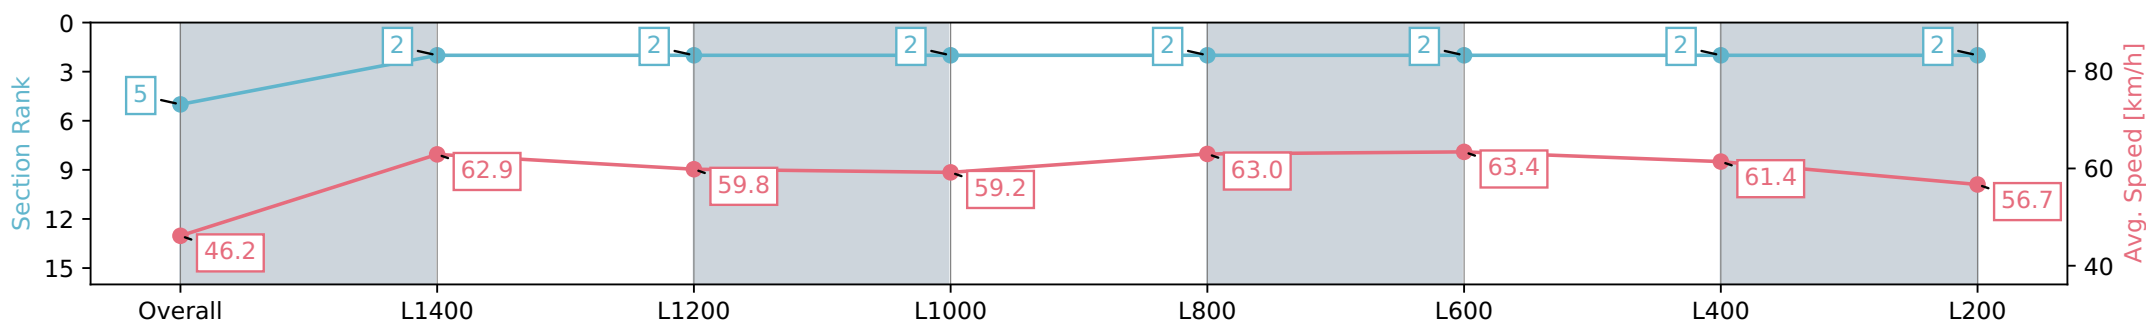

Horse/Jockey Name	ALPINE FLYER
Finish Rank	5
Fastest Section Time (Section)	0:11.48 (L1000)
Top Speed [km/h] (Section)	65.2 (L1400)
Race State	Finished

Morphettville SA - Professional
Race 5: Thomas Farms City of Adelaide Handicap - 1527m
13 April 2024 - 2:39PM
Track Rating: Good 4, Weather: Overcast, Rail Position: +9m
1200m-W/Post; +5m Remainder. Sectional 612m

Section	Overall	L1400	L1200	L1000	L800	L600	L400	L200
Section Times	1:33.11 [5] (0:09.92)	1:23.19 [2] (0:11.53)	1:11.66 [2] (0:12.07)	0:59.59 [2] (0:12.17)	0:47.42 [2] (0:11.48)	0:35.94 [2] (0:11.50)	0:24.44 [2] (0:11.73)	0:12.71 [2] (0:12.71)
Average Speed [km/h]	46.2	62.9	59.8	59.2	63.0	63.4	61.4	56.7
Top Speed [km/h]	64.8	65.2	61.6	60.7	64.6	64.2	63.3	59.6
Avg. Dist. to Rail [m]	10.4	2.3	0.9	1.8	1.4	2.1	1.4	0.5
Avg. Stride Freq. [Hz]	2.2	2.4	2.3	2.3	2.4	2.4	2.4	2.3
Avg. Stride Length [m]	5.3	7.3	7.2	7.1	7.3	7.2	7.0	6.7

[ ] Ranking at each section and finish
-:-:- No data available at this section
NA No data available