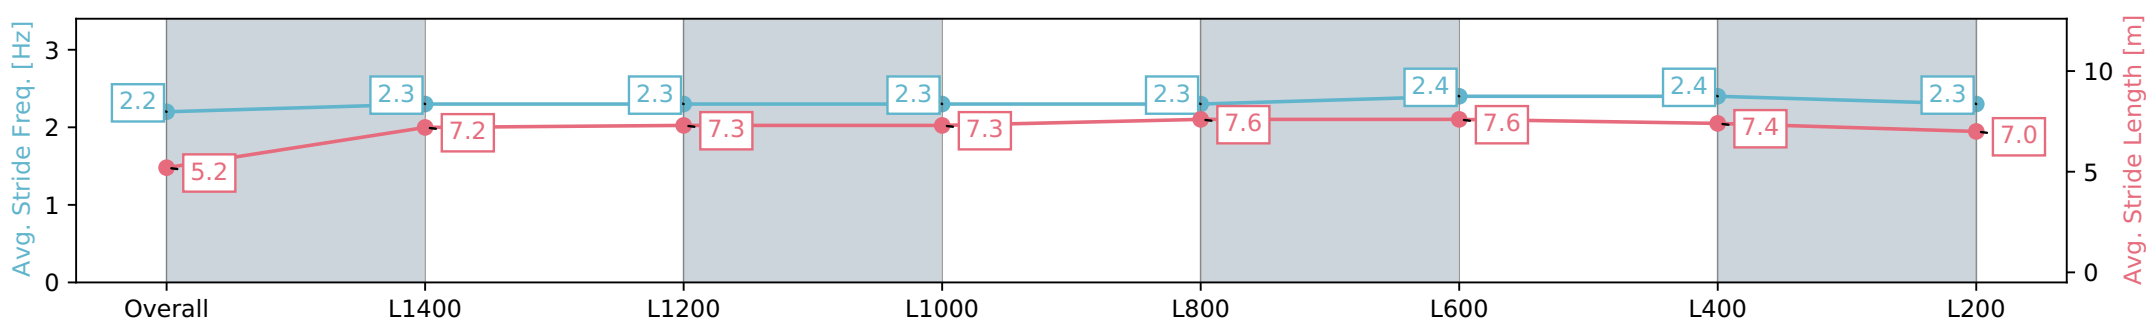

Horse/Jockey Name	MY KHALIFA
Finish Rank	2
Fastest Section Time (Section)	0:11.17 (L800)
Top Speed [km/h] (Section)	67.0 (L800)
Race State	Finished

Morphettville SA - Professional
Race 5: Thomas Farms City of Adelaide Handicap - 1527m
13 April 2024 - 2:39PM
Track Rating: Good 4, Weather: Overcast, Rail Position: +9m
1200m-W/Post; +5m Remainder. Sectional 612m

Section	Overall	L1400	L1200	L1000	L800	L600	L400	L200
Section Times	1:32.78 [2] (0:10.45)	1:22.33 [10] (0:11.95)	1:10.38 [10] (0:12.01)	0:58.37 [11] (0:12.09)	0:46.28 [9] (0:11.52)	0:34.76 [9] (0:11.17)	0:23.59 [8] (0:11.36)	0:12.23 [4] (0:12.23)
Average Speed [km/h]	43.7	60.7	60.1	59.6	63.2	65.4	63.6	58.8
Top Speed [km/h]	61.2	62.4	62.3	60.4	67.0	67.0	66.2	62.1
Avg. Dist. to Rail [m]	6.0	1.7	1.0	2.2	2.7	2.7	2.1	2.5
Avg. Stride Freq. [Hz]	2.2	2.3	2.3	2.3	2.3	2.4	2.4	2.3
Avg. Stride Length [m]	5.2	7.2	7.3	7.3	7.6	7.6	7.4	7.0

Report Created: Sat 13 April 2024 15:25:17 GMT+10 (Note: Timing is based on positional data)

- [ ] Ranking at each section and finish
- -:-:- No data available at this section
- NA No data available