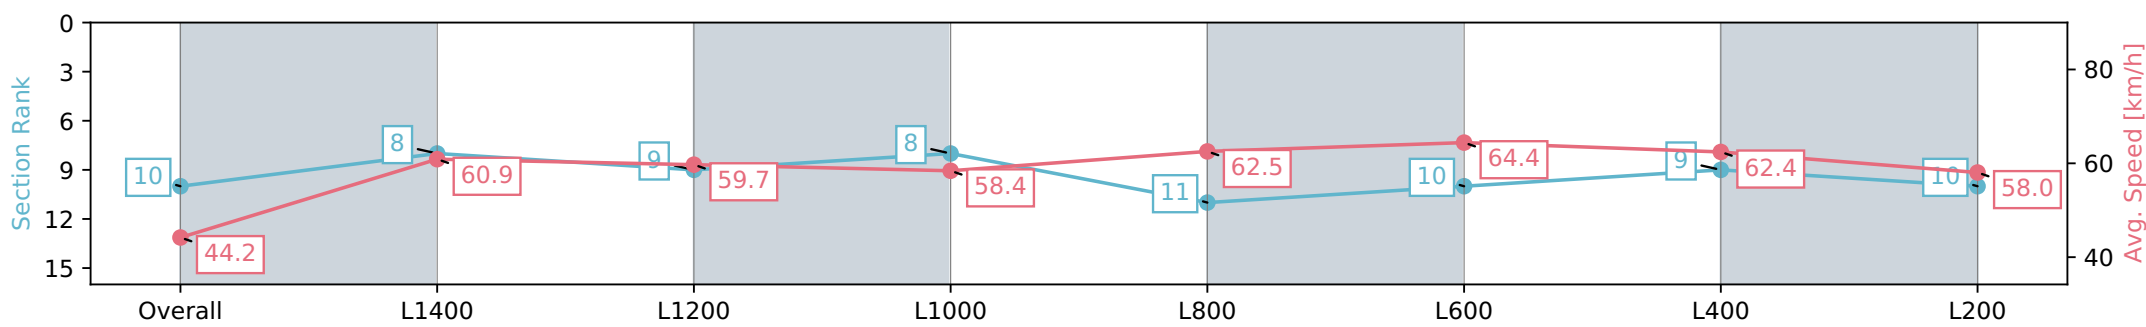

Horse/Jockey Name	BALLON D'OR
Finish Rank	10
Fastest Section Time (Section)	0:11.20 (L800)
Top Speed [km/h] (Section)	66.7 (L600)
Race State	Finished

Morphettville SA - Professional
Race 5: Thomas Farms City of Adelaide Handicap - 1527m
13 April 2024 - 2:39PM
Track Rating: Good 4, Weather: Overcast, Rail Position: +9m
1200m-W/Post; +5m Remainder. Sectional 612m

Section	Overall	L1400	L1200	L1000	L800	L600	L400	L200
Section Times	1:33.30 [10] (0:10.35)	1:22.95 [8] (0:11.90)	1:11.05 [9] (0:12.06)	0:58.99 [8] (0:12.33)	0:46.66 [11] (0:11.50)	0:35.16 [10] (0:11.20)	0:23.96 [9] (0:11.55)	0:12.41 [10] (0:12.41)
Average Speed [km/h]	44.2	60.9	59.7	58.4	62.5	64.4	62.4	58.0
Top Speed [km/h]	60.8	62.9	61.6	59.2	65.4	66.7	63.7	60.9
Avg. Dist. to Rail [m]	3.9	1.7	0.3	0.4	0.2	0.6	0.5	0.5
Avg. Stride Freq. [Hz]	2.1	2.3	2.3	2.2	2.3	2.4	2.3	2.3
Avg. Stride Length [m]	5.4	7.3	7.2	7.0	7.1	7.4	7.4	7.1

[ ] Ranking at each section and finish
-:-:- No data available at this section
NA No data available