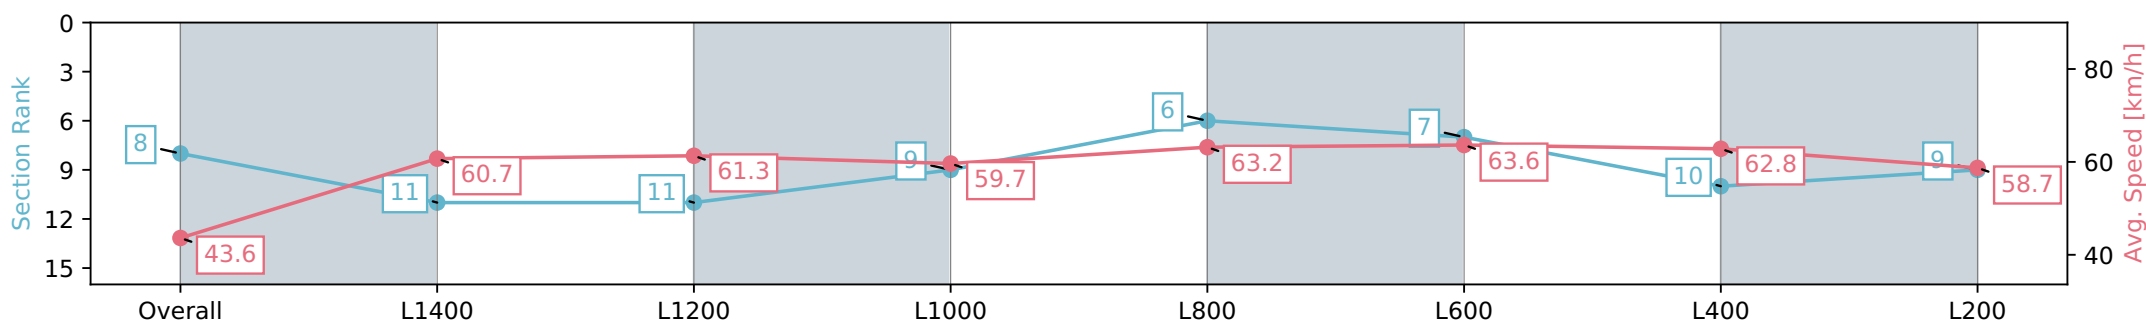

Horse/Jockey Name	ROYAL MILE
Finish Rank	8
Fastest Section Time (Section)	0:11.47 (L1000)
Top Speed [km/h] (Section)	65.5 (L800)
Race State	Finished

Morphettville SA - Professional
Race 5: Thomas Farms City of Adelaide Handicap - 1527m
13 April 2024 - 2:39PM
Track Rating: Good 4, Weather: Overcast, Rail Position: +9m
1200m-W/Post; +5m Remainder. Sectional 612m

Section	Overall	L1400	L1200	L1000	L800	L600	L400	L200
Section Times	1:33.14 [8] (0:10.48)	1:22.66 [11] (0:12.02)	1:10.64 [11] (0:11.82)	0:58.82 [9] (0:12.06)	0:46.76 [6] (0:11.47)	0:35.29 [7] (0:11.51)	0:23.78 [10] (0:11.52)	0:12.26 [9] (0:12.26)
Average Speed [km/h]	43.6	60.7	61.3	59.7	63.2	63.6	62.8	58.7
Top Speed [km/h]	61.8	62.5	62.8	60.7	65.5	65.4	63.8	61.3
Avg. Dist. to Rail [m]	8.8	3.3	1.7	1.8	1.5	3.4	5.0	7.8
Avg. Stride Freq. [Hz]	2.1	2.2	2.2	2.1	2.2	2.3	2.3	2.2
Avg. Stride Length [m]	5.3	7.6	7.7	7.8	7.9	7.8	7.7	7.4

Report Created: Sat 13 April 2024 15:25:36 GMT+10 (Note: Timing is based on positional data)

- [ ] Ranking at each section and finish
- -:-:- No data available at this section
- NA No data available