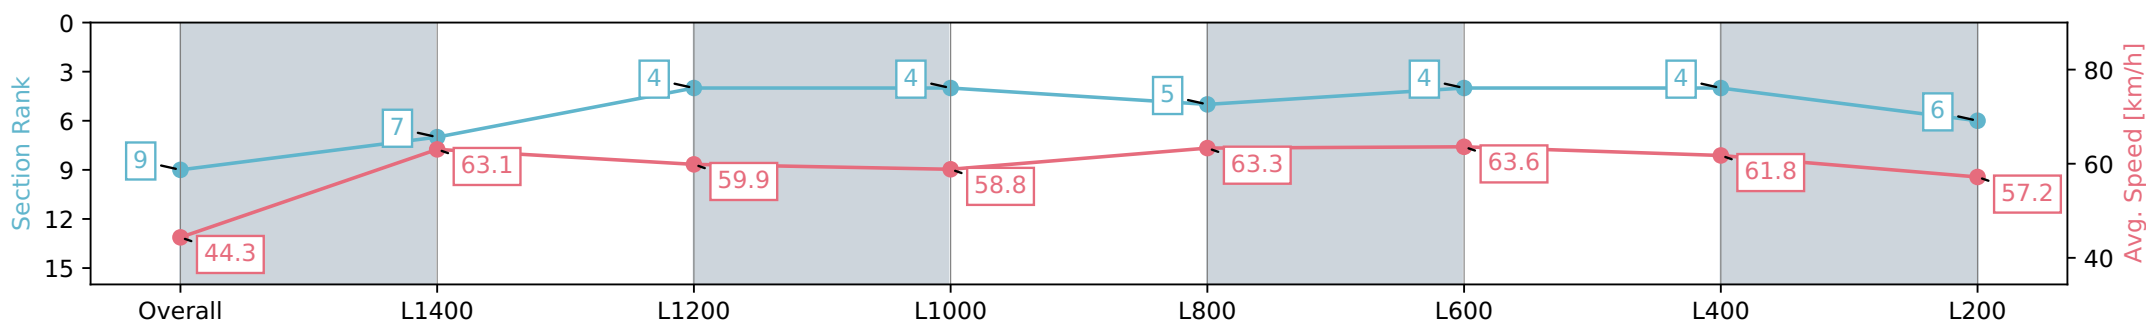

Horse/Jockey Name	PARTY PRINCESS
Finish Rank	9
Fastest Section Time (Section)	0:11.42 (L800)
Top Speed [km/h] (Section)	65.4 (L600)
Race State	Finished

Morphettville SA - Professional
Race 5: Thomas Farms City of Adelaide Handicap - 1527m
13 April 2024 - 2:39PM
Track Rating: Good 4, Weather: Overcast, Rail Position: +9m
1200m-W/Post; +5m Remainder. Sectional 612m

Section	Overall	L1400	L1200	L1000	L800	L600	L400	L200
Section Times	1:33.18 [9] (0:10.30)	1:22.88 [7] (0:11.48)	1:11.40 [4] (0:12.02)	0:59.38 [4] (0:12.25)	0:47.13 [5] (0:11.43)	0:35.70 [4] (0:11.42)	0:24.28 [4] (0:11.69)	0:12.59 [6] (0:12.59)
Average Speed [km/h]	44.3	63.1	59.9	58.8	63.3	63.6	61.8	57.2
Top Speed [km/h]	63.7	64.6	61.3	60.5	65.2	65.4	63.2	60.2
Avg. Dist. to Rail [m]	9.0	1.7	0.4	1.2	1.1	1.9	2.2	2.7
Avg. Stride Freq. [Hz]	2.2	2.4	2.3	2.3	2.4	2.5	2.4	2.4
Avg. Stride Length [m]	5.2	7.3	7.2	7.1	7.4	7.2	7.1	6.8

Report Created: Sat 13 April 2024 15:25:40 GMT+10 (Note: Timing is based on positional data)

- [ ] Ranking at each section and finish
- -:-:- No data available at this section
- NA No data available