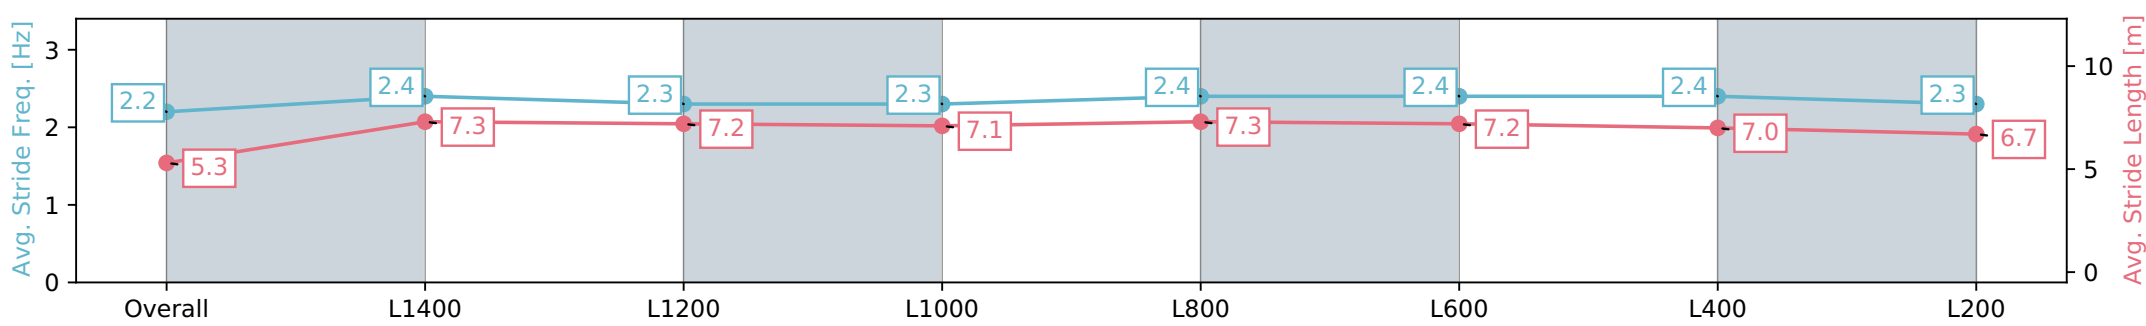

Horse/Jockey Name	ALPINE FLYER
Finish Rank	5
Fastest Section Time (Section)	0:11.48 (L1000)
Top Speed [km/h] (Section)	65.2 (L1400)
Race State	Finished

Morphettville SA - Professional
Race 5: Thomas Farms City of Adelaide Handicap - 1527m
13 April 2024 - 2:39PM
Track Rating: Good 4, Weather: Overcast, Rail Position: +9m
1200m-W/Post; +5m Remainder. Sectional 612m

Section	Overall	L1400	L1200	L1000	L800	L600	L400	L200
Section Times	1:33.11 [5] (0:09.92)	1:23.19 [2] (0:11.53)	1:11.66 [2] (0:12.07)	0:59.59 [2] (0:12.17)	0:47.42 [2] (0:11.48)	0:35.94 [2] (0:11.50)	0:24.44 [2] (0:11.73)	0:12.71 [2] (0:12.71)
Average Speed [km/h]	46.2	62.9	59.8	59.2	63.0	63.4	61.4	56.7
Top Speed [km/h]	64.8	65.2	61.6	60.7	64.6	64.2	63.3	59.6
Avg. Dist. to Rail [m]	10.4	2.3	0.9	1.8	1.4	2.1	1.4	0.5
Avg. Stride Freq. [Hz]	2.2	2.4	2.3	2.3	2.4	2.4	2.4	2.3
Avg. Stride Length [m]	5.3	7.3	7.2	7.1	7.3	7.2	7.0	6.7

[ ] Ranking at each section and finish
-:-:- No data available at this section
NA No data available