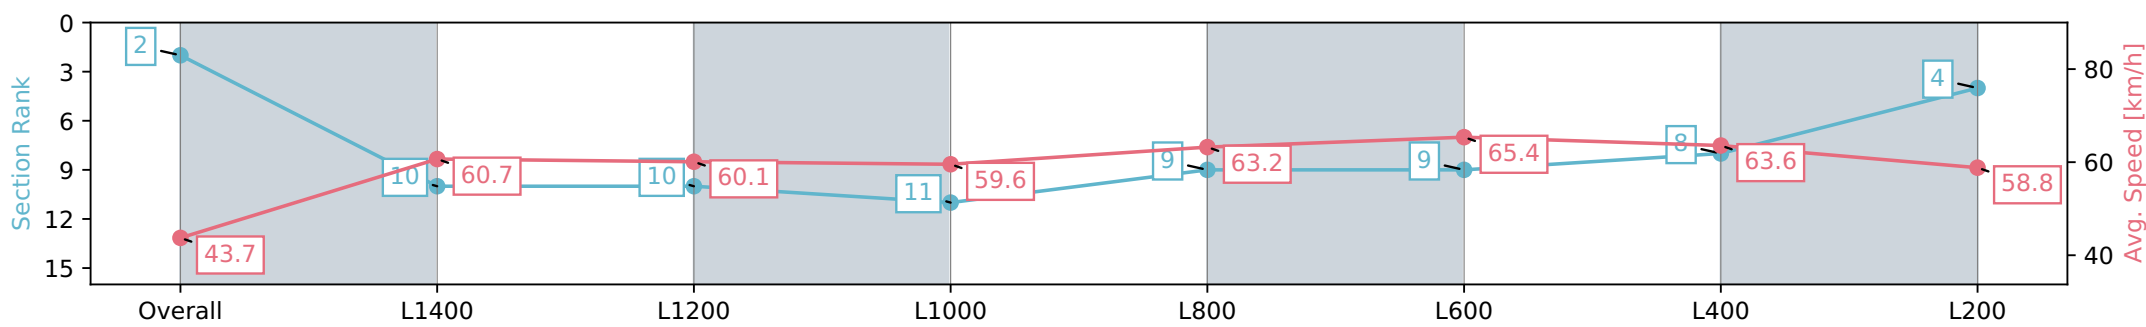

Horse/Jockey Name	MY KHALIFA
Finish Rank	2
Fastest Section Time (Section)	0:11.17 (L800)
Top Speed [km/h] (Section)	67.0 (L800)
Race State	Finished

Morphettville SA - Professional
Race 5: Thomas Farms City of Adelaide Handicap - 1527m
13 April 2024 - 2:39PM
Track Rating: Good 4, Weather: Overcast, Rail Position: +9m
1200m-W/Post; +5m Remainder. Sectional 612m

Section	Overall	L1400	L1200	L1000	L800	L600	L400	L200
Section Times	1:32.78 [2] (0:10.45)	1:22.33 [10] (0:11.95)	1:10.38 [10] (0:12.01)	0:58.37 [11] (0:12.09)	0:46.28 [9] (0:11.52)	0:34.76 [9] (0:11.17)	0:23.59 [8] (0:11.36)	0:12.23 [4] (0:12.23)
Average Speed [km/h]	43.7	60.7	60.1	59.6	63.2	65.4	63.6	58.8
Top Speed [km/h]	61.2	62.4	62.3	60.4	67.0	67.0	66.2	62.1
Avg. Dist. to Rail [m]	6.0	1.7	1.0	2.2	2.7	2.7	2.1	2.5
Avg. Stride Freq. [Hz]	2.2	2.3	2.3	2.3	2.3	2.4	2.4	2.3
Avg. Stride Length [m]	5.2	7.2	7.3	7.3	7.6	7.6	7.4	7.0

Report Created: Sat 13 April 2024 15:25:17 GMT+10 (Note: Timing is based on positional data)

- [ ] Ranking at each section and finish
- -:-:- No data available at this section
- NA No data available