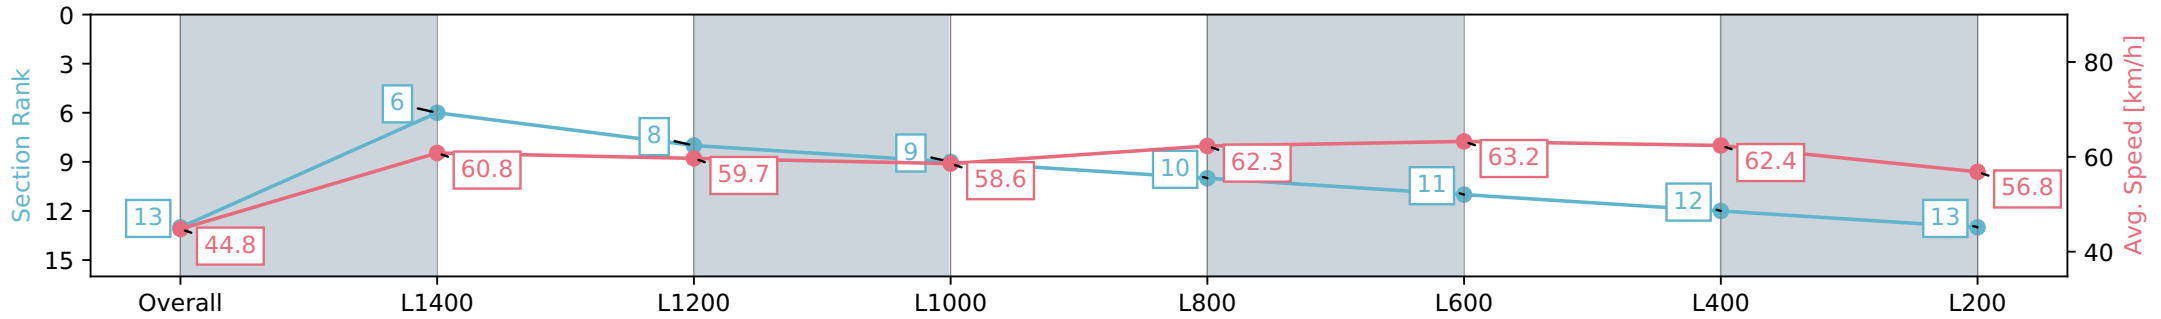

Horse/Jockey Name	IRONCLAD
Finish Rank	13
Fastest Section Time (Section)	0:11.44 (L800)
Top Speed [km/h] (Section)	64.8 (L800)
Race State	Finished

Morphettville SA - Professional
Race 5: Thomas Farms City of Adelaide Handicap - 1527m
13 April 2024 - 2:39PM
Track Rating: Good 4, Weather: Overcast, Rail Position: +9m
1200m-W/Post; +5m Remainder. Sectional 612m

Section	Overall	L1400	L1200	L1000	L800	L600	L400	L200
Section Times	1:33.88 [13] (0:10.25)	1:23.63 [6] (0:11.95)	1:11.68 [8] (0:12.12)	0:59.56 [9] (0:12.28)	0:47.27 [10] (0:11.60)	0:35.67 [11] (0:11.44)	0:24.23 [12] (0:11.56)	0:12.67 [13] (0:12.67)
Average Speed [km/h]	44.8	60.8	59.7	58.6	62.3	63.2	62.4	56.8
Top Speed [km/h]	61.6	62.8	61.5	59.4	64.8	64.6	63.4	60.3
Avg. Dist. to Rail [m]	7.4	2.7	1.2	1.3	0.8	0.9	2.3	5.3
Avg. Stride Freq. [Hz]	2.1	2.3	2.2	2.2	2.3	2.3	2.3	2.2
Avg. Stride Length [m]	5.6	7.3	7.1	7.1	7.1	7.3	7.2	7.0

Report Created: Sat 13 April 2024 15:25:54 GMT+10 (Note: Timing is based on positional data)

- [ ] Ranking at each section and finish
- -:-:- No data available at this section
- NA No data available