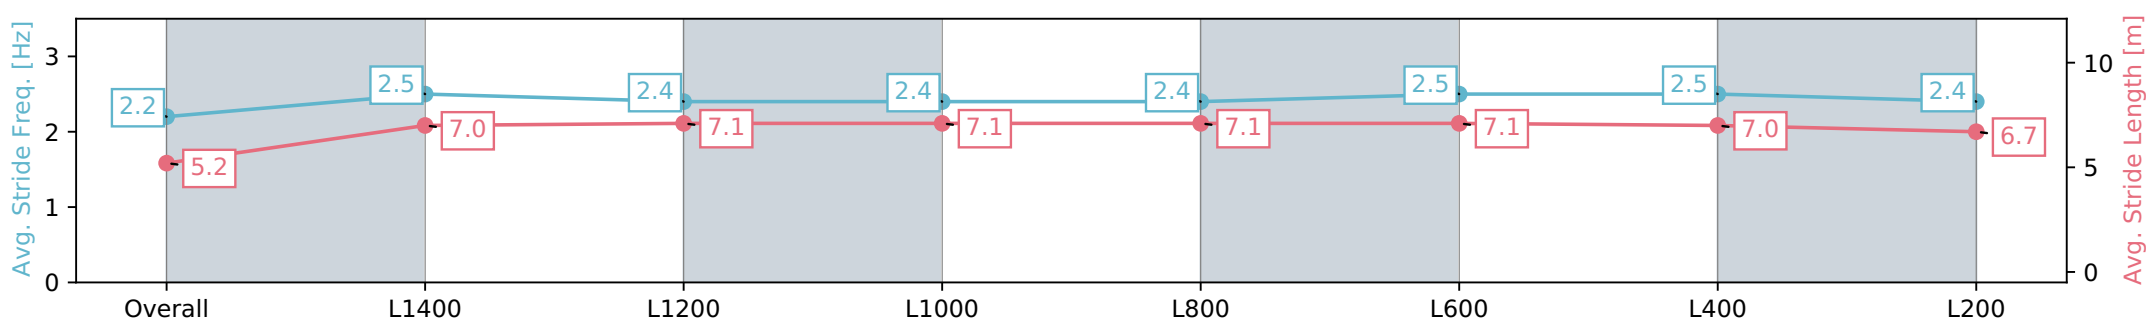

Horse/Jockey Name	SECOND TO NUN
Finish Rank	7
Fastest Section Time (Section)	0:11.38 (L800)
Top Speed [km/h] (Section)	65.2 (L600)
Race State	Finished

Morphettville SA - Professional
Race 5: Thomas Farms City of Adelaide Handicap - 1527m
13 April 2024 - 2:39PM
Track Rating: Good 4, Weather: Overcast, Rail Position: +9m
1200m-W/Post; +5m Remainder. Sectional 612m

Section	Overall	L1400	L1200	L1000	L800	L600	L400	L200
Section Times	1:33.14 [7] (0:10.41)	1:22.73 [9] (0:11.64)	1:11.09 [7] (0:11.84)	0:59.25 [5] (0:12.03)	0:47.22 [3] (0:11.61)	0:35.61 [5] (0:11.38)	0:24.23 [5] (0:11.65)	0:12.58 [5] (0:12.57)
Average Speed [km/h]	43.9	62.8	61.2	59.8	62.3	63.8	62.0	57.2
Top Speed [km/h]	62.2	63.7	62.0	60.7	64.8	65.2	63.3	60.1
Avg. Dist. to Rail [m]	11.4	3.6	1.8	2.3	1.4	1.6	3.1	4.4
Avg. Stride Freq. [Hz]	2.2	2.5	2.4	2.4	2.4	2.5	2.5	2.4
Avg. Stride Length [m]	5.2	7.0	7.1	7.1	7.1	7.1	7.0	6.7

Report Created: Sat 13 April 2024 15:25:33 GMT+10 (Note: Timing is based on positional data)

- [ ] Ranking at each section and finish
- -:-:- No data available at this section
- NA No data available