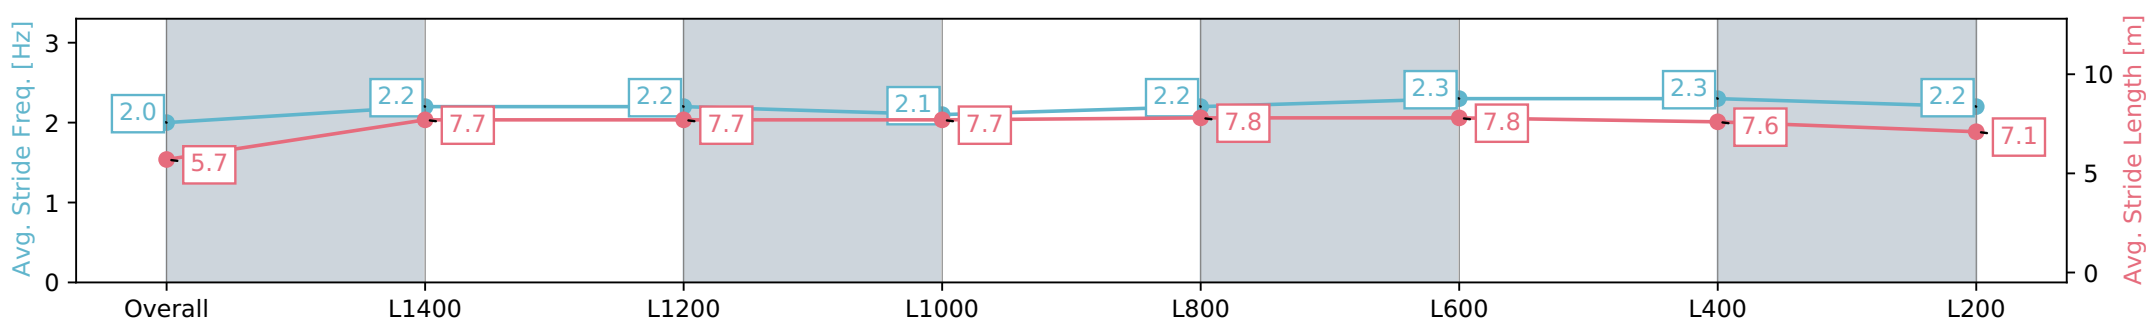

Horse/Jockey Name	JACK THE LAD
Finish Rank	12
Fastest Section Time (Section)	0:11.23 (L800)
Top Speed [km/h] (Section)	65.0 (L600)
Race State	Finished

Morphettville SA - Professional
Race 5: Thomas Farms City of Adelaide Handicap - 1527m
13 April 2024 - 2:39PM
Track Rating: Good 4, Weather: Overcast, Rail Position: +9m
1200m-W/Post; +5m Remainder. Sectional 612m

Section	Overall	L1400	L1200	L1000	L800	L600	L400	L200
Section Times	1:33.55 [12] (0:10.21)	1:23.34 [5] (0:11.83)	1:11.51 [6] (0:12.05)	0:59.46 [6] (0:12.30)	0:47.16 [7] (0:11.53)	0:35.63 [8] (0:11.23)	0:24.40 [6] (0:11.57)	0:12.82 [7] (0:12.82)
Average Speed [km/h]	44.7	61.1	59.8	58.5	62.5	64.2	62.3	56.1
Top Speed [km/h]	61.7	62.7	60.7	59.8	64.9	65.0	64.0	59.9
Avg. Dist. to Rail [m]	4.8	1.3	0.3	0.3	0.3	0.4	0.5	1.4
Avg. Stride Freq. [Hz]	2.0	2.2	2.2	2.1	2.2	2.3	2.3	2.2
Avg. Stride Length [m]	5.7	7.7	7.7	7.7	7.8	7.8	7.6	7.1

Report Created: Sat 13 April 2024 15:25:50 GMT+10 (Note: Timing is based on positional data)

- [ ] Ranking at each section and finish
- -:-:- No data available at this section
- NA No data available