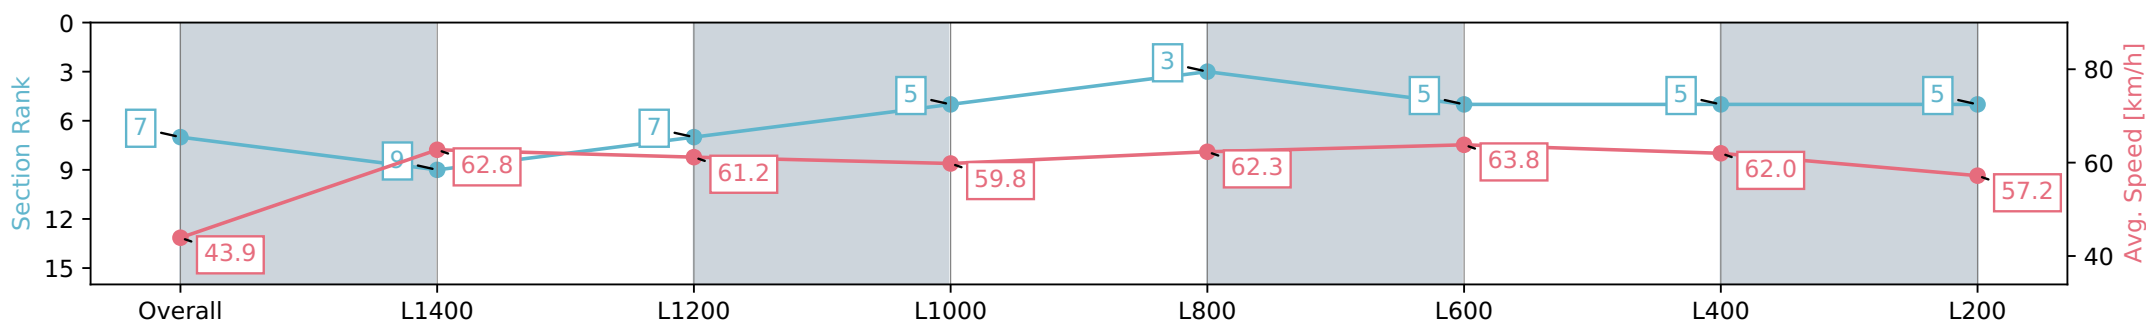

Horse/Jockey Name	SECOND TO NUN
Finish Rank	7
Fastest Section Time (Section)	0:11.38 (L800)
Top Speed [km/h] (Section)	65.2 (L600)
Race State	Finished

Morphettville SA - Professional
Race 5: Thomas Farms City of Adelaide Handicap - 1527m
13 April 2024 - 2:39PM
Track Rating: Good 4, Weather: Overcast, Rail Position: +9m
1200m-W/Post; +5m Remainder. Sectional 612m

Section	Overall	L1400	L1200	L1000	L800	L600	L400	L200
Section Times	1:33.14 [7] (0:10.41)	1:22.73 [9] (0:11.64)	1:11.09 [7] (0:11.84)	0:59.25 [5] (0:12.03)	0:47.22 [3] (0:11.61)	0:35.61 [5] (0:11.38)	0:24.23 [5] (0:11.65)	0:12.58 [5] (0:12.57)
Average Speed [km/h]	43.9	62.8	61.2	59.8	62.3	63.8	62.0	57.2
Top Speed [km/h]	62.2	63.7	62.0	60.7	64.8	65.2	63.3	60.1
Avg. Dist. to Rail [m]	11.4	3.6	1.8	2.3	1.4	1.6	3.1	4.4
Avg. Stride Freq. [Hz]	2.2	2.5	2.4	2.4	2.4	2.5	2.5	2.4
Avg. Stride Length [m]	5.2	7.0	7.1	7.1	7.1	7.1	7.0	6.7

Report Created: Sat 13 April 2024 15:25:33 GMT+10 (Note: Timing is based on positional data)

- [ ] Ranking at each section and finish
- -:-:- No data available at this section
- NA No data available