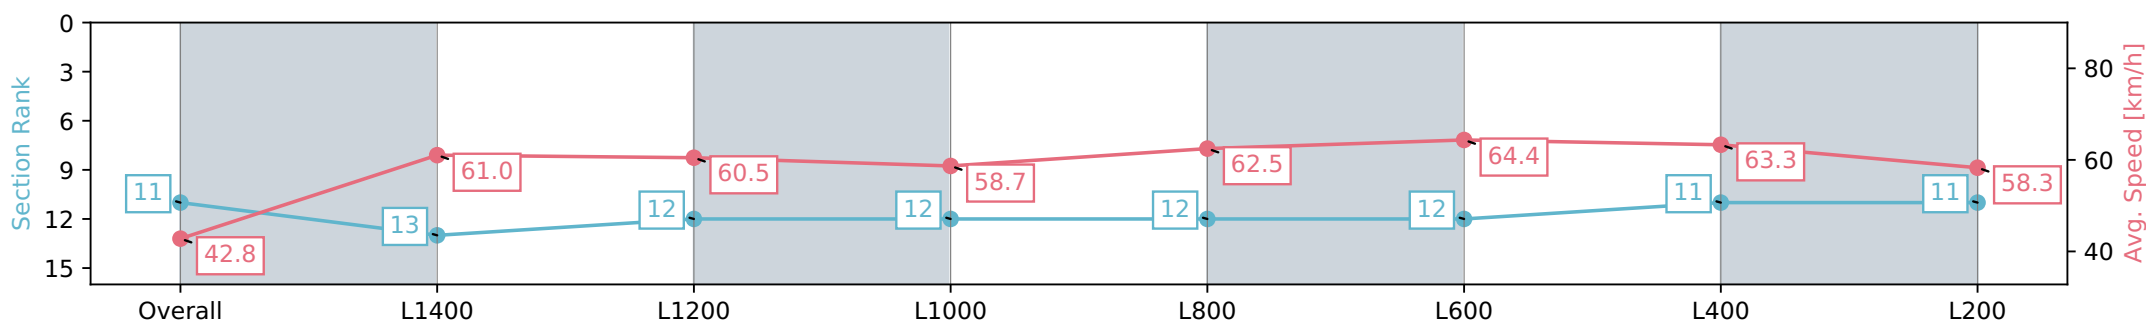

Horse/Jockey Name	PUDDING
Finish Rank	11
Fastest Section Time (Section)	0:11.32 (L800)
Top Speed [km/h] (Section)	65.9 (L600)
Race State	Finished

Morphettville SA - Professional
Race 5: Thomas Farms City of Adelaide Handicap - 1527m
13 April 2024 - 2:39PM
Track Rating: Good 4, Weather: Overcast, Rail Position: +9m
1200m-W/Post; +5m Remainder. Sectional 612m

Section	Overall	L1400	L1200	L1000	L800	L600	L400	L200
Section Times	1:33.34 [11] (0:10.71)	1:22.63 [13] (0:11.83)	1:10.80 [12] (0:11.90)	0:58.90 [12] (0:12.27)	0:46.63 [12] (0:11.56)	0:35.06 [12] (0:11.32)	0:23.74 [11] (0:11.40)	0:12.34 [11] (0:12.34)
Average Speed [km/h]	42.8	61.0	60.5	58.7	62.5	64.4	63.3	58.3
Top Speed [km/h]	62.6	62.6	62.1	59.4	65.1	65.9	64.0	61.7
Avg. Dist. to Rail [m]	10.3	1.3	0.3	0.5	0.9	2.3	0.8	3.0
Avg. Stride Freq. [Hz]	2.1	2.3	2.3	2.2	2.3	2.4	2.4	2.3
Avg. Stride Length [m]	5.3	7.5	7.4	7.4	7.5	7.4	7.3	7.1

Report Created: Sat 13 April 2024 15:25:47 GMT+10 (Note: Timing is based on positional data)

- [ ] Ranking at each section and finish
- -:-:- No data available at this section
- NA No data available