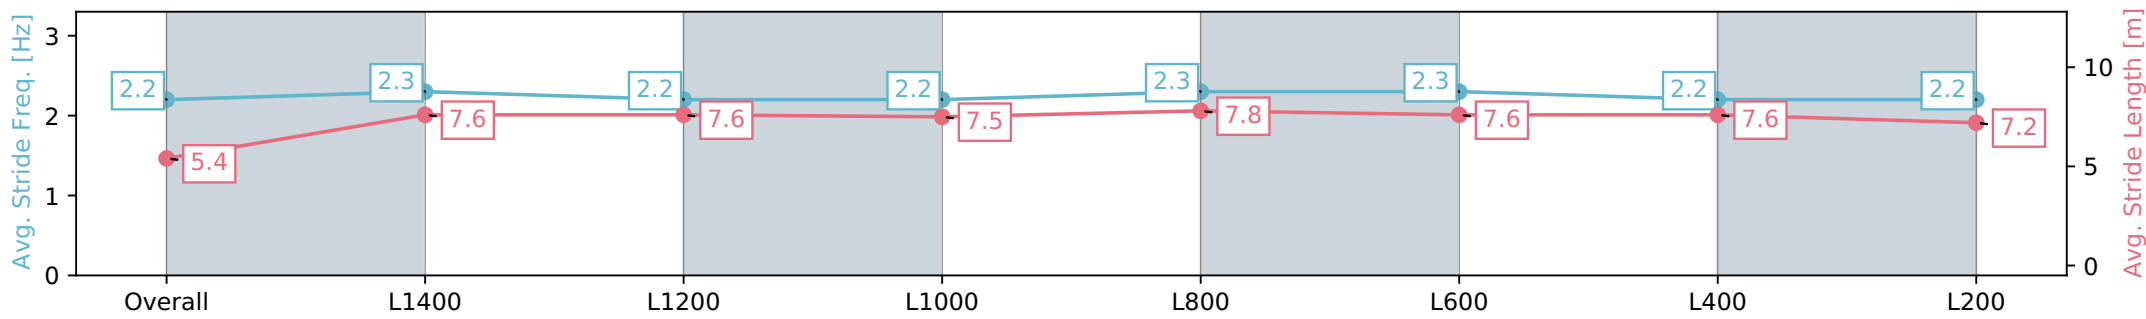

Section	Overall	L1400	L1200	L1000	L800	L600	L400	L200
Section Times	1:33.11 [6] (0:09.96)	1:23.15 [3] (0:11.75)	1:11.40 [3] (0:12.03)	0:59.37 [3] (0:12.23)	0:47.14 [4] (0:11.46)	0:35.68 [3] (0:11.46)	0:24.22 [3] (0:11.63)	0:12.59 [3] (0:12.59)
Average Speed [km/h]	46.0	61.6	59.8	59.0	63.0	63.7	62.0	57.2
Top Speed [km/h]	62.4	62.6	61.2	60.4	65.0	64.9	64.0	59.8
Avg. Dist. to Rail [m]	8.4	1.7	0.3	0.6	0.8	2.9	0.9	0.3
Avg. Stride Freq. [Hz]	2.2	2.3	2.2	2.2	2.3	2.3	2.2	2.2
Avg. Stride Length [m]	5.4	7.6	7.6	7.5	7.8	7.6	7.6	7.2