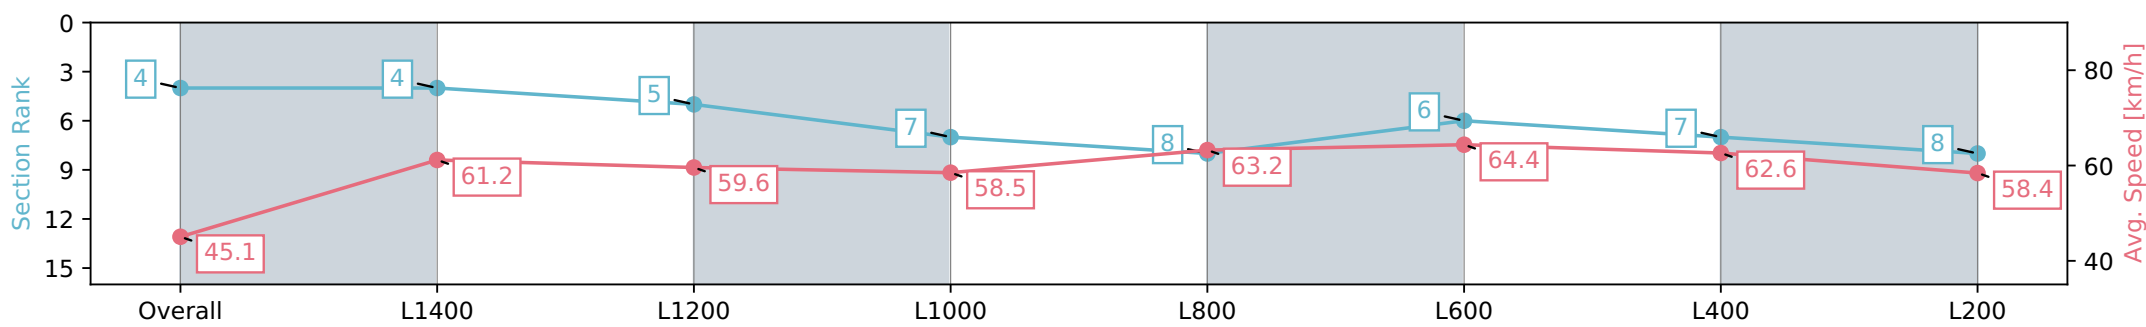

Horse/Jockey Name	RUBAMOS
Finish Rank	4
Fastest Section Time (Section)	0:11.34 (L800)
Top Speed [km/h] (Section)	66.5 (L800)
Race State	Finished

Morphettville SA - Professional
Race 5: Thomas Farms City of Adelaide Handicap - 1527m
13 April 2024 - 2:39PM
Track Rating: Good 4, Weather: Overcast, Rail Position: +9m
1200m-W/Post; +5m Remainder. Sectional 612m

Section	Overall	L1400	L1200	L1000	L800	L600	L400	L200
Section Times	1:33.08 [4] (0:10.17)	1:22.91 [4] (0:11.84)	1:11.07 [5] (0:12.09)	0:58.98 [7] (0:12.31)	0:46.67 [8] (0:11.42)	0:35.25 [6] (0:11.34)	0:23.91 [7] (0:11.56)	0:12.34 [8] (0:12.34)
Average Speed [km/h]	45.1	61.2	59.6	58.5	63.2	64.4	62.6	58.4
Top Speed [km/h]	62.4	62.5	61.1	59.4	66.5	66.4	63.5	62.2
Avg. Dist. to Rail [m]	5.6	1.8	0.4	0.9	0.9	2.8	4.8	7.2
Avg. Stride Freq. [Hz]	2.1	2.3	2.2	2.2	2.3	2.4	2.3	2.3
Avg. Stride Length [m]	5.5	7.5	7.5	7.4	7.6	7.6	7.4	7.0

Report Created: Sat 13 April 2024 15:25:23 GMT+10 (Note: Timing is based on positional data)

- [ ] Ranking at each section and finish
- -:-:- No data available at this section
- NA No data available