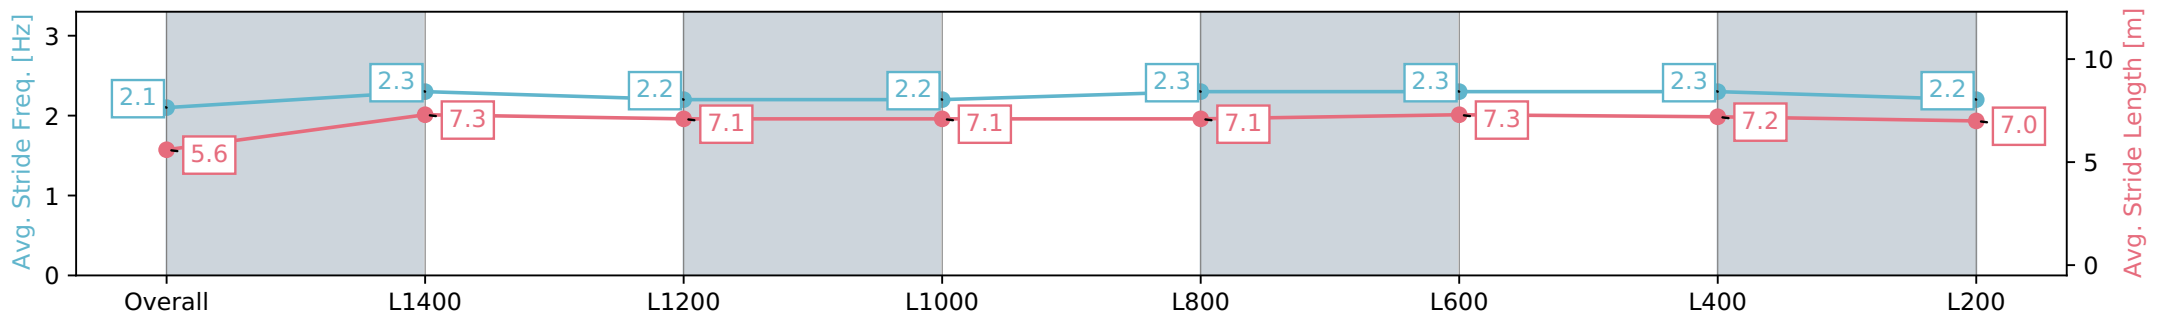

Horse/Jockey Name	IRONCLAD
Finish Rank	13
Fastest Section Time (Section)	0:11.44 (L800)
Top Speed [km/h] (Section)	64.8 (L800)
Race State	Finished

Morphettville SA - Professional
Race 5: Thomas Farms City of Adelaide Handicap - 1527m
13 April 2024 - 2:39PM
Track Rating: Good 4, Weather: Overcast, Rail Position: +9m
1200m-W/Post; +5m Remainder. Sectional 612m

Section	Overall	L1400	L1200	L1000	L800	L600	L400	L200
Section Times	1:33.88 [13] (0:10.25)	1:23.63 [6] (0:11.95)	1:11.68 [8] (0:12.12)	0:59.56 [9] (0:12.28)	0:47.27 [10] (0:11.60)	0:35.67 [11] (0:11.44)	0:24.23 [12] (0:11.56)	0:12.67 [13] (0:12.67)
Average Speed [km/h]	44.8	60.8	59.7	58.6	62.3	63.2	62.4	56.8
Top Speed [km/h]	61.6	62.8	61.5	59.4	64.8	64.6	63.4	60.3
Avg. Dist. to Rail [m]	7.4	2.7	1.2	1.3	0.8	0.9	2.3	5.3
Avg. Stride Freq. [Hz]	2.1	2.3	2.2	2.2	2.3	2.3	2.3	2.2
Avg. Stride Length [m]	5.6	7.3	7.1	7.1	7.1	7.3	7.2	7.0

Report Created: Sat 13 April 2024 15:25:54 GMT+10 (Note: Timing is based on positional data)

- [ ] Ranking at each section and finish
- -:-:- No data available at this section
- NA No data available