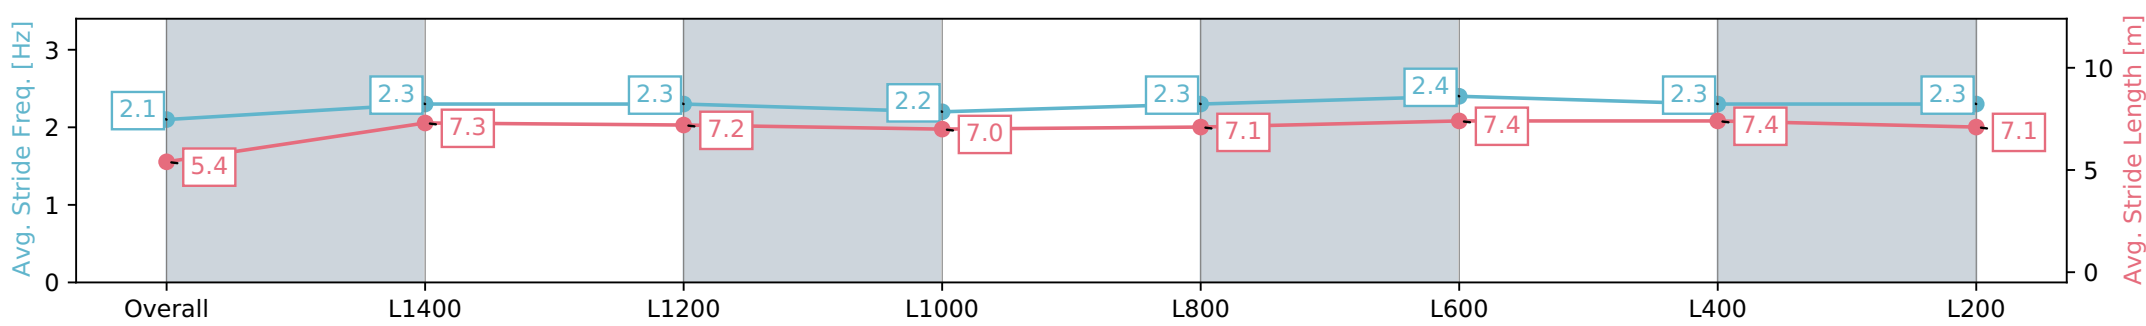

Horse/Jockey Name	BALLON D'OR
Finish Rank	10
Fastest Section Time (Section)	0:11.20 (L800)
Top Speed [km/h] (Section)	66.7 (L600)
Race State	Finished

Morphettville SA - Professional
Race 5: Thomas Farms City of Adelaide Handicap - 1527m
13 April 2024 - 2:39PM
Track Rating: Good 4, Weather: Overcast, Rail Position: +9m
1200m-W/Post; +5m Remainder. Sectional 612m

Section	Overall	L1400	L1200	L1000	L800	L600	L400	L200
Section Times	1:33.30 [10] (0:10.35)	1:22.95 [8] (0:11.90)	1:11.05 [9] (0:12.06)	0:58.99 [8] (0:12.33)	0:46.66 [11] (0:11.50)	0:35.16 [10] (0:11.20)	0:23.96 [9] (0:11.55)	0:12.41 [10] (0:12.41)
Average Speed [km/h]	44.2	60.9	59.7	58.4	62.5	64.4	62.4	58.0
Top Speed [km/h]	60.8	62.9	61.6	59.2	65.4	66.7	63.7	60.9
Avg. Dist. to Rail [m]	3.9	1.7	0.3	0.4	0.2	0.6	0.5	0.5
Avg. Stride Freq. [Hz]	2.1	2.3	2.3	2.2	2.3	2.4	2.3	2.3
Avg. Stride Length [m]	5.4	7.3	7.2	7.0	7.1	7.4	7.4	7.1

[ ] Ranking at each section and finish
-:-:- No data available at this section
NA No data available