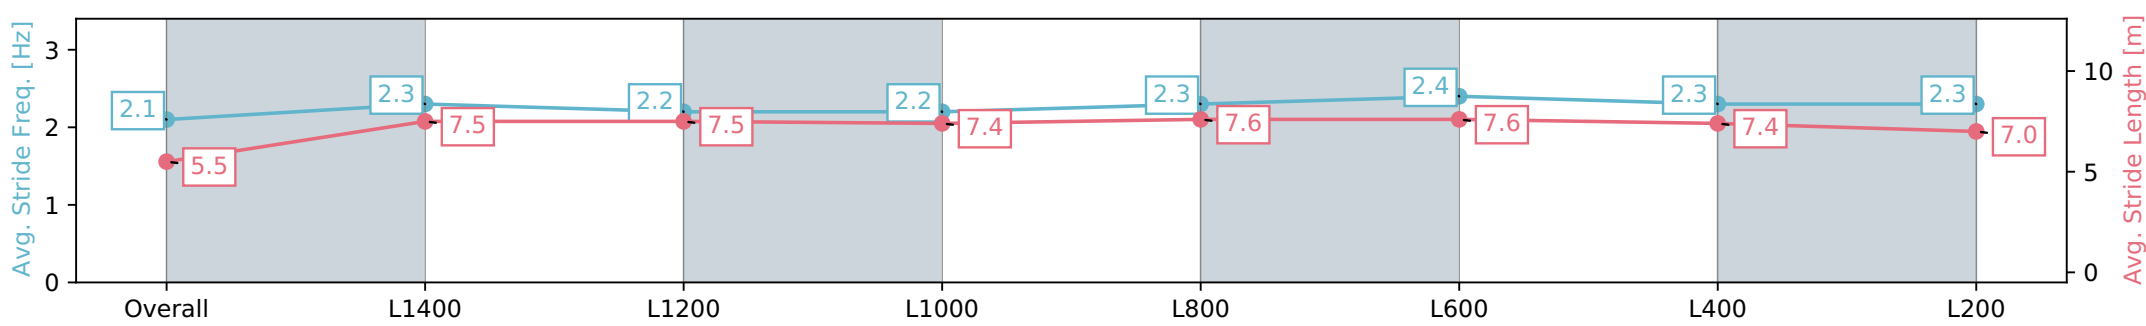

Horse/Jockey Name	RUBAMOS
Finish Rank	4
Fastest Section Time (Section)	0:11.34 (L800)
Top Speed [km/h] (Section)	66.5 (L800)
Race State	Finished

Morphettville SA - Professional
Race 5: Thomas Farms City of Adelaide Handicap - 1527m
13 April 2024 - 2:39PM
Track Rating: Good 4, Weather: Overcast, Rail Position: +9m
1200m-W/Post; +5m Remainder. Sectional 612m

Section	Overall	L1400	L1200	L1000	L800	L600	L400	L200
Section Times	1:33.08 [4] (0:10.17)	1:22.91 [4] (0:11.84)	1:11.07 [5] (0:12.09)	0:58.98 [7] (0:12.31)	0:46.67 [8] (0:11.42)	0:35.25 [6] (0:11.34)	0:23.91 [7] (0:11.56)	0:12.34 [8] (0:12.34)
Average Speed [km/h]	45.1	61.2	59.6	58.5	63.2	64.4	62.6	58.4
Top Speed [km/h]	62.4	62.5	61.1	59.4	66.5	66.4	63.5	62.2
Avg. Dist. to Rail [m]	5.6	1.8	0.4	0.9	0.9	2.8	4.8	7.2
Avg. Stride Freq. [Hz]	2.1	2.3	2.2	2.2	2.3	2.4	2.3	2.3
Avg. Stride Length [m]	5.5	7.5	7.5	7.4	7.6	7.6	7.4	7.0

Report Created: Sat 13 April 2024 15:25:23 GMT+10 (Note: Timing is based on positional data)

- [ ] Ranking at each section and finish
- -:-:- No data available at this section
- NA No data available