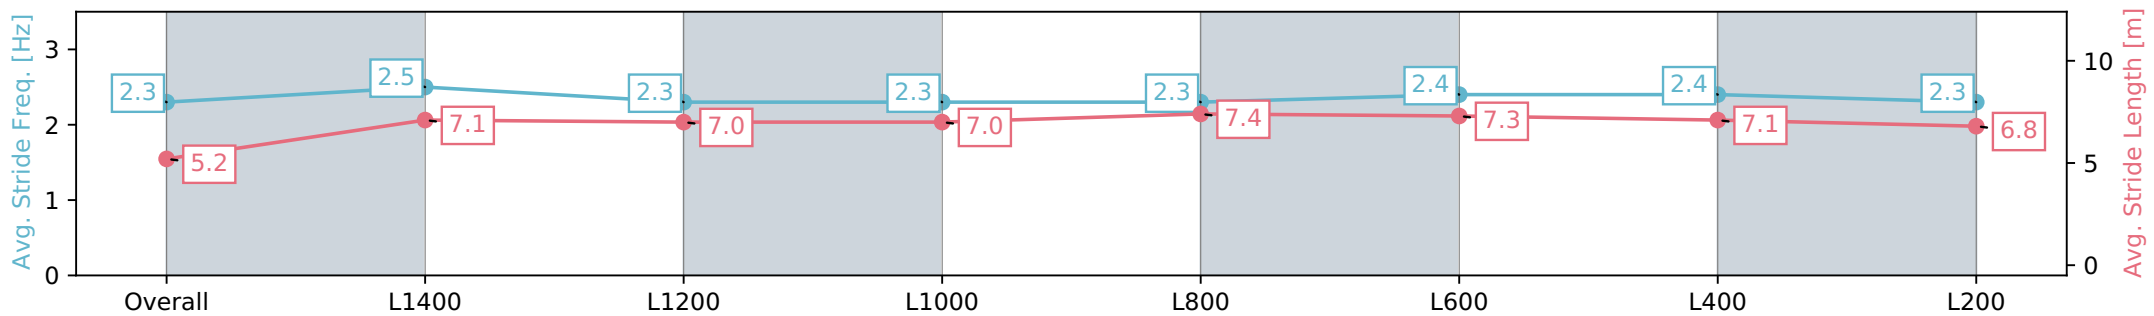

Section	Overall	L1400	L1200	L1000	L800	L600	L400	L200
Section Times	1:32.53 [1] (0:09.82)	1:22.71 [1] (0:11.50)	1:11.21 [1] (0:11.95)	0:59.26 [1] (0:12.15)	0:47.11 [1] (0:11.42)	0:35.69 [1] (0:11.41)	0:24.28 [1] (0:11.57)	0:12.70 [1] (0:12.70)
Average Speed [km/h]	46.6	62.9	60.3	59.2	63.1	63.5	62.1	56.7
Top Speed [km/h]	63.7	64.5	61.4	60.6	64.5	64.5	63.7	59.2
Avg. Dist. to Rail [m]	9.4	1.9	0.4	0.6	0.2	1.0	0.7	0.3
Avg. Stride Freq. [Hz]	2.3	2.5	2.3	2.3	2.3	2.4	2.4	2.3
Avg. Stride Length [m]	5.2	7.1	7.0	7.0	7.4	7.3	7.1	6.8