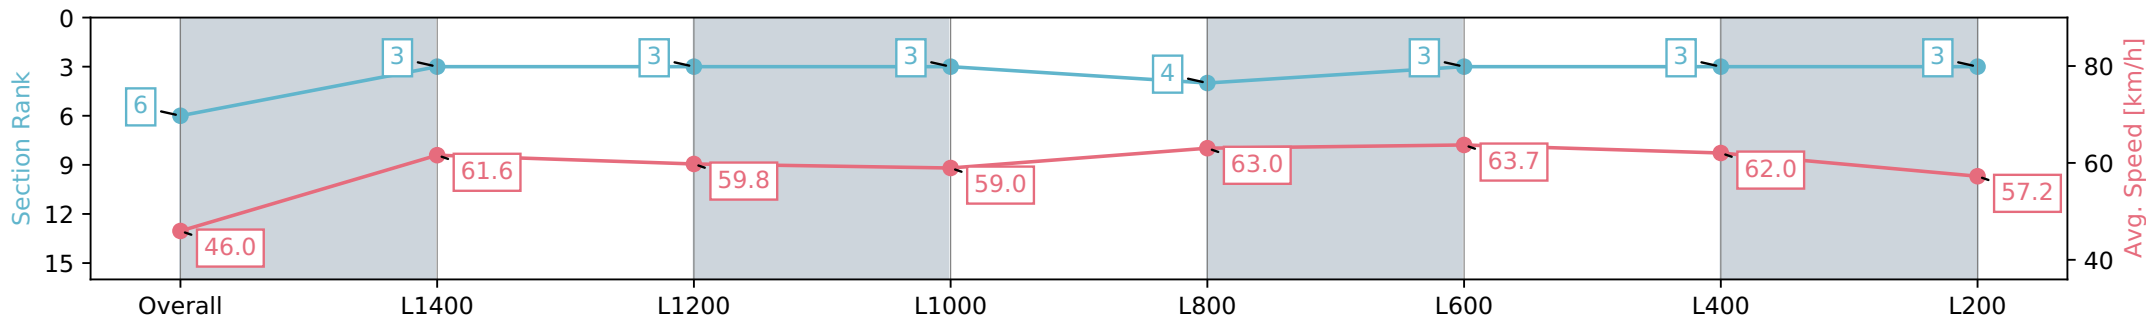

Section	Overall	L1400	L1200	L1000	L800	L600	L400	L200
Section Times	1:33.11 [6] (0:09.96)	1:23.15 [3] (0:11.75)	1:11.40 [3] (0:12.03)	0:59.37 [3] (0:12.23)	0:47.14 [4] (0:11.46)	0:35.68 [3] (0:11.46)	0:24.22 [3] (0:11.63)	0:12.59 [3] (0:12.59)
Average Speed [km/h]	46.0	61.6	59.8	59.0	63.0	63.7	62.0	57.2
Top Speed [km/h]	62.4	62.6	61.2	60.4	65.0	64.9	64.0	59.8
Avg. Dist. to Rail [m]	8.4	1.7	0.3	0.6	0.8	2.9	0.9	0.3
Avg. Stride Freq. [Hz]	2.2	2.3	2.2	2.2	2.3	2.3	2.2	2.2
Avg. Stride Length [m]	5.4	7.6	7.6	7.5	7.8	7.6	7.6	7.2