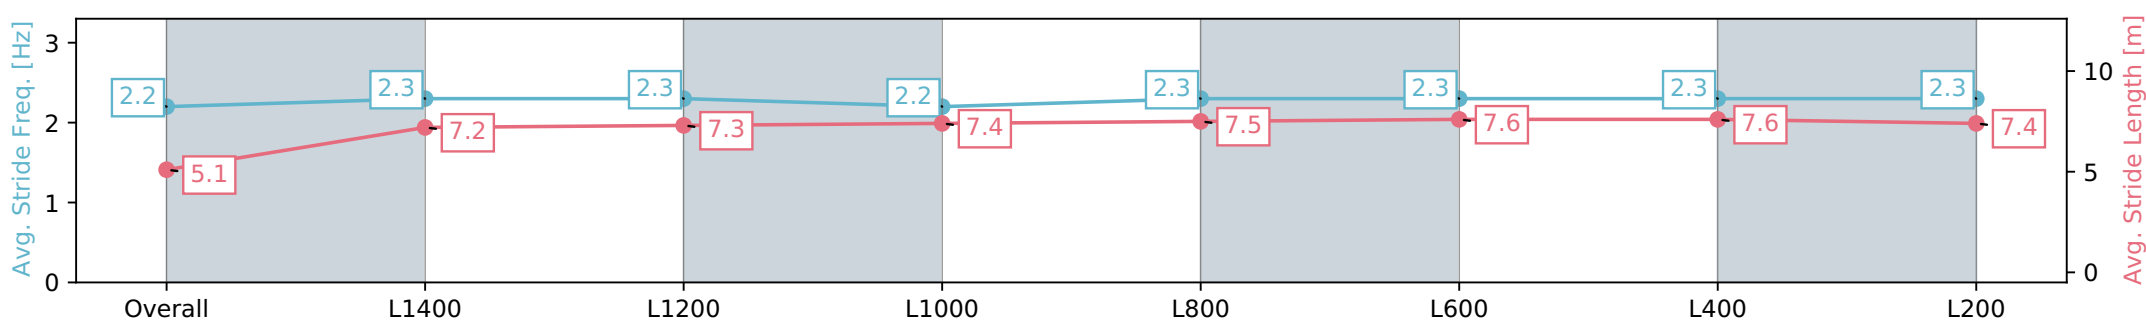

Horse/Jockey Name	SILENT SURRENTE
Finish Rank	3
Fastest Section Time (Section)	0:11.27 (L800)
Top Speed [km/h] (Section)	65.9 (L600)
Race State	Finished

Morphettville SA - Professional
Race 5: Thomas Farms City of Adelaide Handicap - 1527m
13 April 2024 - 2:39PM
Track Rating: Good 4, Weather: Overcast, Rail Position: +9m
1200m-W/Post; +5m Remainder. Sectional 612m

Section	Overall	L1400	L1200	L1000	L800	L600	L400	L200
Section Times	1:33.04 [3] (0:10.57)	1:22.46 [12] (0:12.11)	1:10.35 [13] (0:11.97)	0:58.38 [13] (0:12.10)	0:46.28 [13] (0:11.72)	0:34.56 [13] (0:11.27)	0:23.29 [13] (0:11.31)	0:11.98 [12] (0:11.98)
Average Speed [km/h]	43.2	59.8	60.2	59.4	61.7	64.3	63.8	60.2
Top Speed [km/h]	60.2	62.1	62.9	60.8	65.5	65.9	65.3	62.6
Avg. Dist. to Rail [m]	6.1	1.6	0.4	1.2	0.7	1.5	2.9	5.1
Avg. Stride Freq. [Hz]	2.2	2.3	2.3	2.2	2.3	2.3	2.3	2.3
Avg. Stride Length [m]	5.1	7.2	7.3	7.4	7.5	7.6	7.6	7.4

Report Created: Sat 13 April 2024 15:25:20 GMT+10 (Note: Timing is based on positional data)

- [ ] Ranking at each section and finish
- -:-:- No data available at this section
- NA No data available