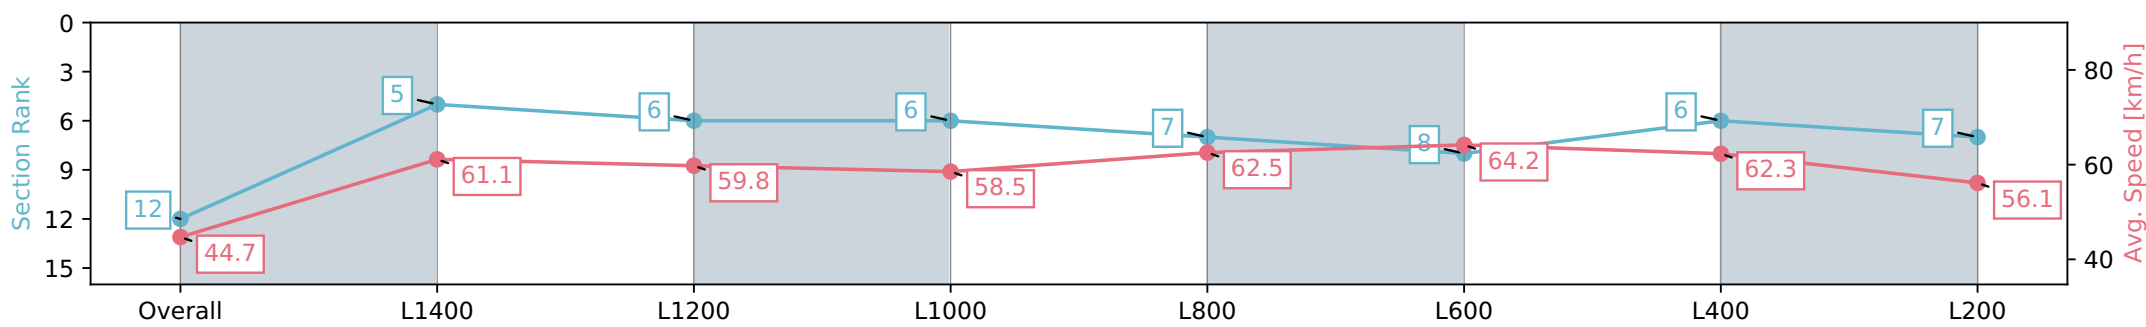

Horse/Jockey Name	JACK THE LAD
Finish Rank	12
Fastest Section Time (Section)	0:11.23 (L800)
Top Speed [km/h] (Section)	65.0 (L600)
Race State	Finished

Morphettville SA - Professional
Race 5: Thomas Farms City of Adelaide Handicap - 1527m
13 April 2024 - 2:39PM
Track Rating: Good 4, Weather: Overcast, Rail Position: +9m
1200m-W/Post; +5m Remainder. Sectional 612m

Section	Overall	L1400	L1200	L1000	L800	L600	L400	L200
Section Times	1:33.55 [12] (0:10.21)	1:23.34 [5] (0:11.83)	1:11.51 [6] (0:12.05)	0:59.46 [6] (0:12.30)	0:47.16 [7] (0:11.53)	0:35.63 [8] (0:11.23)	0:24.40 [6] (0:11.57)	0:12.82 [7] (0:12.82)
Average Speed [km/h]	44.7	61.1	59.8	58.5	62.5	64.2	62.3	56.1
Top Speed [km/h]	61.7	62.7	60.7	59.8	64.9	65.0	64.0	59.9
Avg. Dist. to Rail [m]	4.8	1.3	0.3	0.3	0.3	0.4	0.5	1.4
Avg. Stride Freq. [Hz]	2.0	2.2	2.2	2.1	2.2	2.3	2.3	2.2
Avg. Stride Length [m]	5.7	7.7	7.7	7.7	7.8	7.8	7.6	7.1

Report Created: Sat 13 April 2024 15:25:50 GMT+10 (Note: Timing is based on positional data)

- [ ] Ranking at each section and finish
- -:-:- No data available at this section
- NA No data available