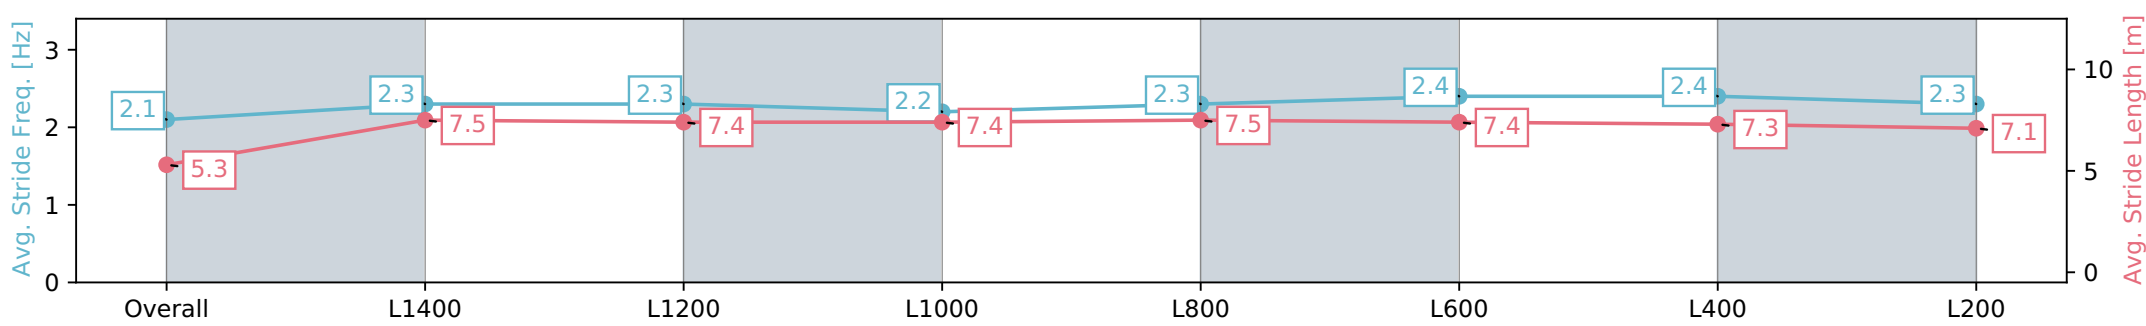

Horse/Jockey Name	PUDDING
Finish Rank	11
Fastest Section Time (Section)	0:11.32 (L800)
Top Speed [km/h] (Section)	65.9 (L600)
Race State	Finished

Morphettville SA - Professional
Race 5: Thomas Farms City of Adelaide Handicap - 1527m
13 April 2024 - 2:39PM
Track Rating: Good 4, Weather: Overcast, Rail Position: +9m
1200m-W/Post; +5m Remainder. Sectional 612m

Section	Overall	L1400	L1200	L1000	L800	L600	L400	L200
Section Times	1:33.34 [11] (0:10.71)	1:22.63 [13] (0:11.83)	1:10.80 [12] (0:11.90)	0:58.90 [12] (0:12.27)	0:46.63 [12] (0:11.56)	0:35.06 [12] (0:11.32)	0:23.74 [11] (0:11.40)	0:12.34 [11] (0:12.34)
Average Speed [km/h]	42.8	61.0	60.5	58.7	62.5	64.4	63.3	58.3
Top Speed [km/h]	62.6	62.6	62.1	59.4	65.1	65.9	64.0	61.7
Avg. Dist. to Rail [m]	10.3	1.3	0.3	0.5	0.9	2.3	0.8	3.0
Avg. Stride Freq. [Hz]	2.1	2.3	2.3	2.2	2.3	2.4	2.4	2.3
Avg. Stride Length [m]	5.3	7.5	7.4	7.4	7.5	7.4	7.3	7.1

Report Created: Sat 13 April 2024 15:25:47 GMT+10 (Note: Timing is based on positional data)

- [ ] Ranking at each section and finish
- -:-:- No data available at this section
- NA No data available