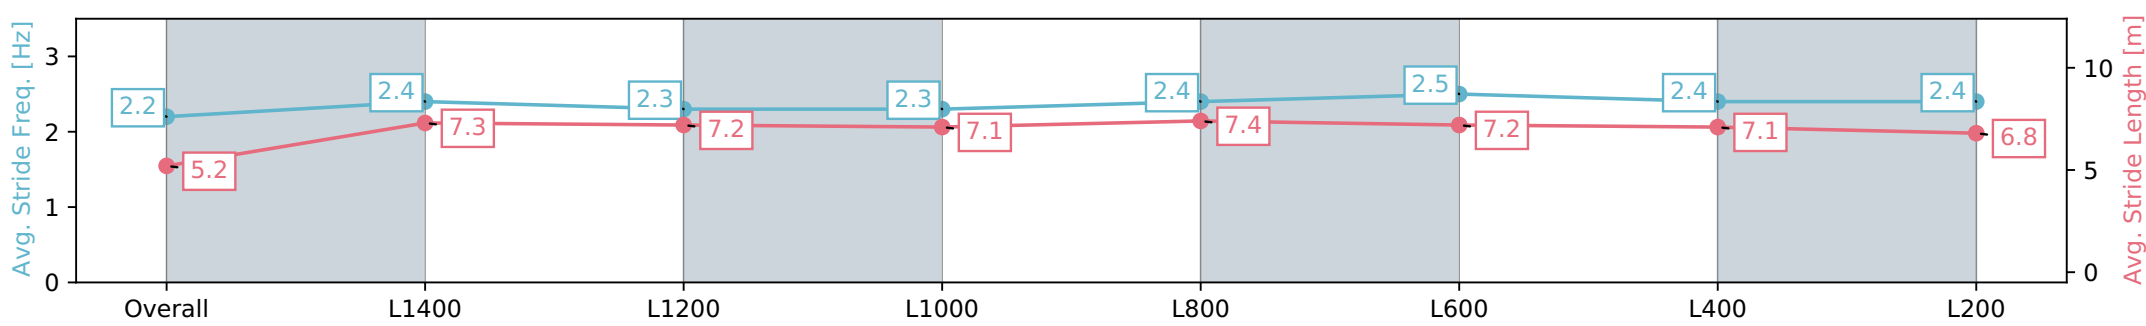

Horse/Jockey Name	PARTY PRINCESS
Finish Rank	9
Fastest Section Time (Section)	0:11.42 (L800)
Top Speed [km/h] (Section)	65.4 (L600)
Race State	Finished

Morphettville SA - Professional
Race 5: Thomas Farms City of Adelaide Handicap - 1527m
13 April 2024 - 2:39PM
Track Rating: Good 4, Weather: Overcast, Rail Position: +9m
1200m-W/Post; +5m Remainder. Sectional 612m

Section	Overall	L1400	L1200	L1000	L800	L600	L400	L200
Section Times	1:33.18 [9] (0:10.30)	1:22.88 [7] (0:11.48)	1:11.40 [4] (0:12.02)	0:59.38 [4] (0:12.25)	0:47.13 [5] (0:11.43)	0:35.70 [4] (0:11.42)	0:24.28 [4] (0:11.69)	0:12.59 [6] (0:12.59)
Average Speed [km/h]	44.3	63.1	59.9	58.8	63.3	63.6	61.8	57.2
Top Speed [km/h]	63.7	64.6	61.3	60.5	65.2	65.4	63.2	60.2
Avg. Dist. to Rail [m]	9.0	1.7	0.4	1.2	1.1	1.9	2.2	2.7
Avg. Stride Freq. [Hz]	2.2	2.4	2.3	2.3	2.4	2.5	2.4	2.4
Avg. Stride Length [m]	5.2	7.3	7.2	7.1	7.4	7.2	7.1	6.8

Report Created: Sat 13 April 2024 15:25:40 GMT+10 (Note: Timing is based on positional data)

- [ ] Ranking at each section and finish
- -:-:- No data available at this section
- NA No data available