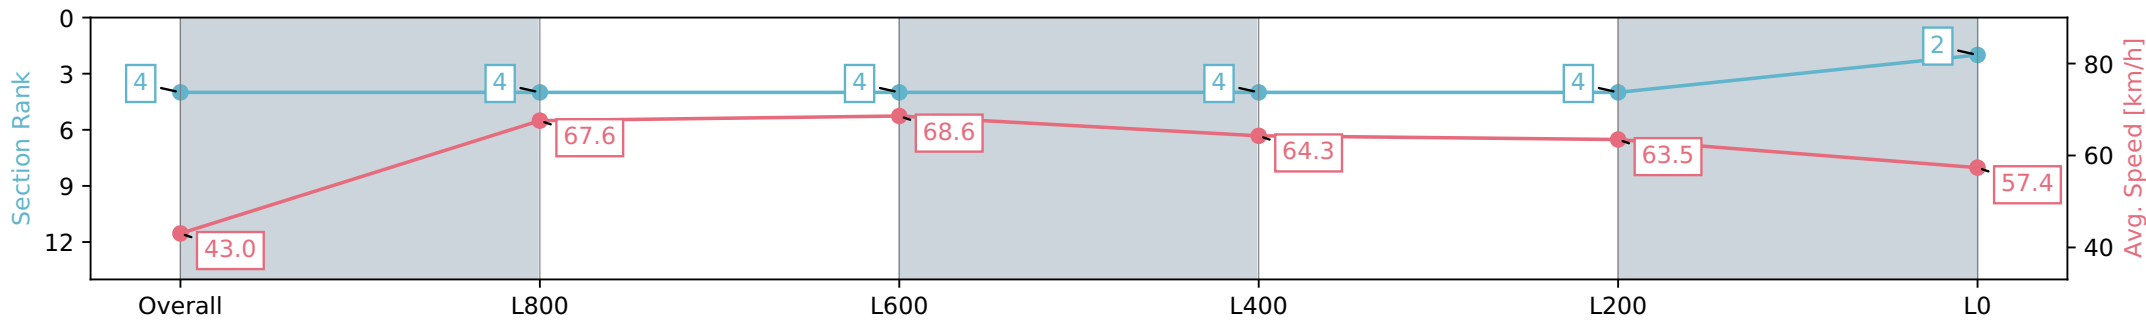

Section	Overall	L800	L600	L400	L200	L0
Section Times	1:04.62 [4] (0:08.34)	0:56.28 [4] (0:10.66)	0:45.62 [4] (0:10.46)	0:35.16 [4] (0:11.23)	0:23.93 [4] (0:11.39)	0:12.54 [2] (0:12.54)
Average Speed [km/h]	43.0	67.6	68.6	64.3	63.5	57.4
Top Speed [km/h]	63.6	70.3	70.3	66.4	65.2	61.8
Avg. Dist. to Rail [m]	3.7	1.1	0.7	0.7	3.3	5.6
Avg. Stride Freq. [Hz]	2.3	2.4	2.4	2.3	2.4	2.3
Avg. Stride Length [m]	4.9	7.7	7.8	7.6	7.4	7.0