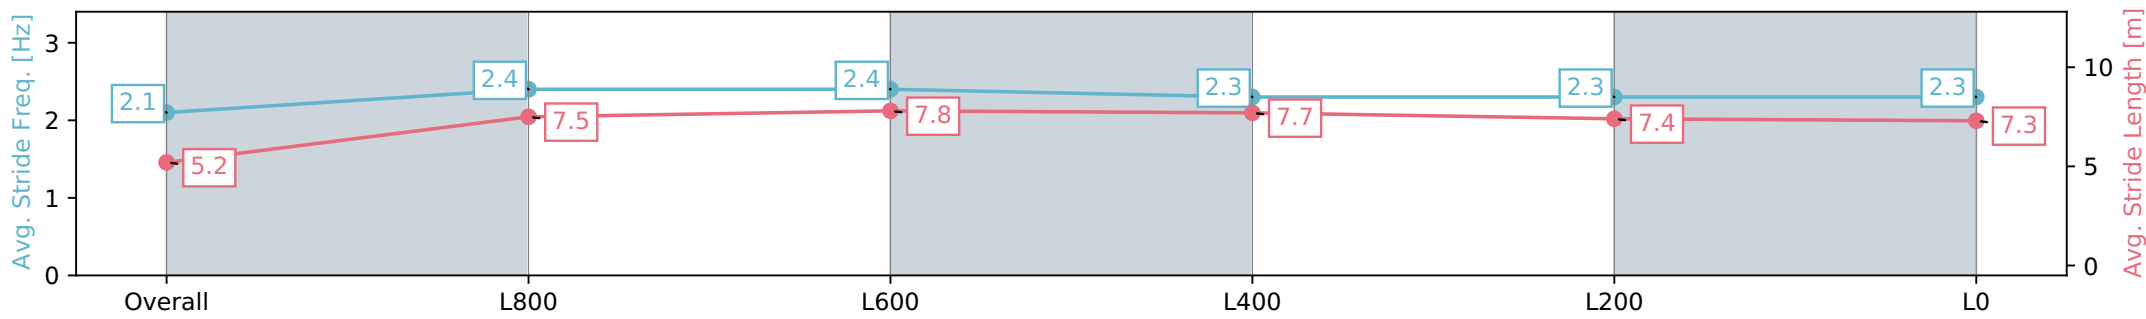

Section	Overall	L800	L600	L400	L200	L0
Section Times	1:04.76 [8] (0:08.35)	0:56.41 [5] (0:10.77)	0:45.64 [5] (0:10.69)	0:34.95 [6] (0:11.32)	0:23.63 [10] (0:11.50)	0:12.13 [9] (0:12.13)
Average Speed [km/h]	43.0	67.0	67.8	64.7	63.1	59.4
Top Speed [km/h]	62.9	69.9	69.7	66.8	64.1	62.2
Avg. Dist. to Rail [m]	5.1	2.0	2.0	3.7	5.4	5.6
Avg. Stride Freq. [Hz]	2.1	2.4	2.4	2.3	2.3	2.3
Avg. Stride Length [m]	5.2	7.5	7.8	7.7	7.4	7.3