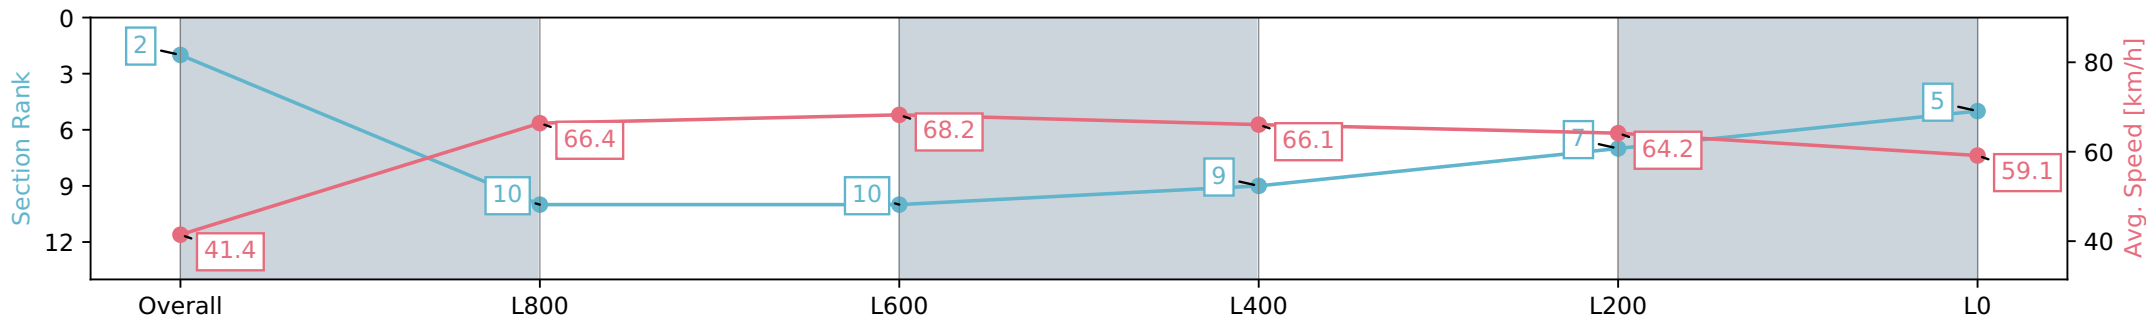

Section	Overall	L800	L600	L400	L200	L0
Section Times	1:04.46 [2] (0:08.71)	0:55.75 [10] (0:10.84)	0:44.91 [10] (0:10.56)	0:34.35 [9] (0:10.94)	0:23.41 [7] (0:11.23)	0:12.18 [5] (0:12.18)
Average Speed [km/h]	41.4	66.4	68.2	66.1	64.2	59.1
Top Speed [km/h]	60.7	69.3	69.1	68.4	65.3	62.8
Avg. Dist. to Rail [m]	2.0	1.4	0.3	0.8	2.6	7.5
Avg. Stride Freq. [Hz]	2.2	2.5	2.5	2.4	2.4	2.3
Avg. Stride Length [m]	4.9	7.5	7.7	7.6	7.4	7.2