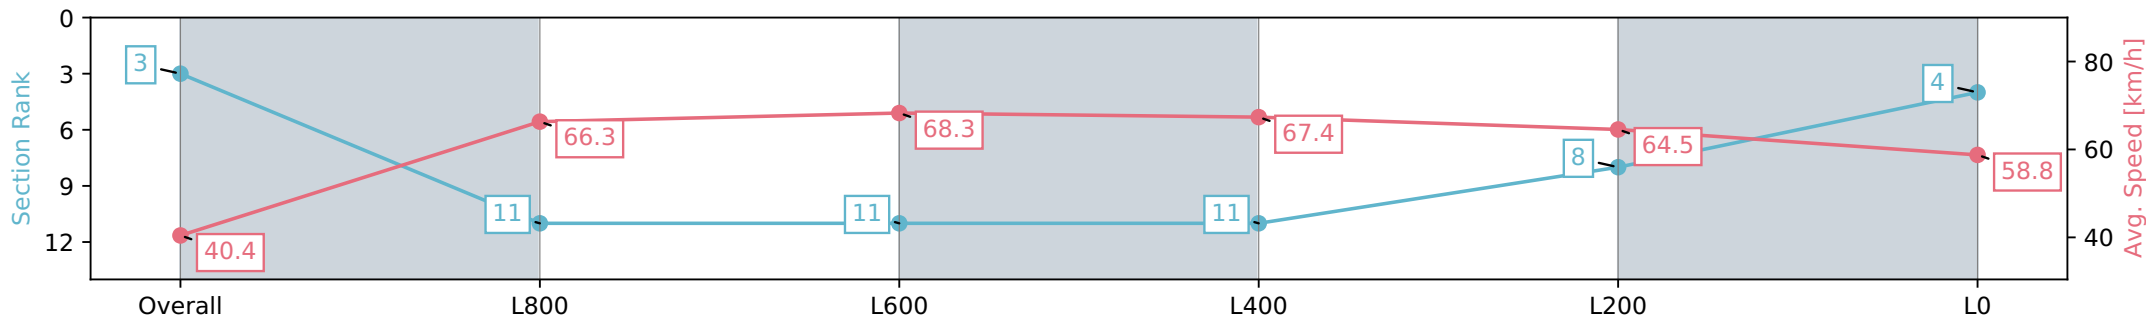

Section	Overall	L800	L600	L400	L200	L0
Section Times	1:04.49 [3] (0:08.90)	0:55.59 [11] (0:10.86)	0:44.73 [11] (0:10.57)	0:34.15 [11] (0:10.73)	0:23.42 [8] (0:11.16)	0:12.26 [4] (0:12.26)
Average Speed [km/h]	40.4	66.3	68.3	67.4	64.5	58.8
Top Speed [km/h]	62.4	68.6	69.2	68.4	66.9	62.8
Avg. Dist. to Rail [m]	10.4	2.9	0.9	0.5	2.5	4.3
Avg. Stride Freq. [Hz]	2.1	2.5	2.5	2.5	2.5	2.4
Avg. Stride Length [m]	5.0	7.4	7.6	7.6	7.2	6.8