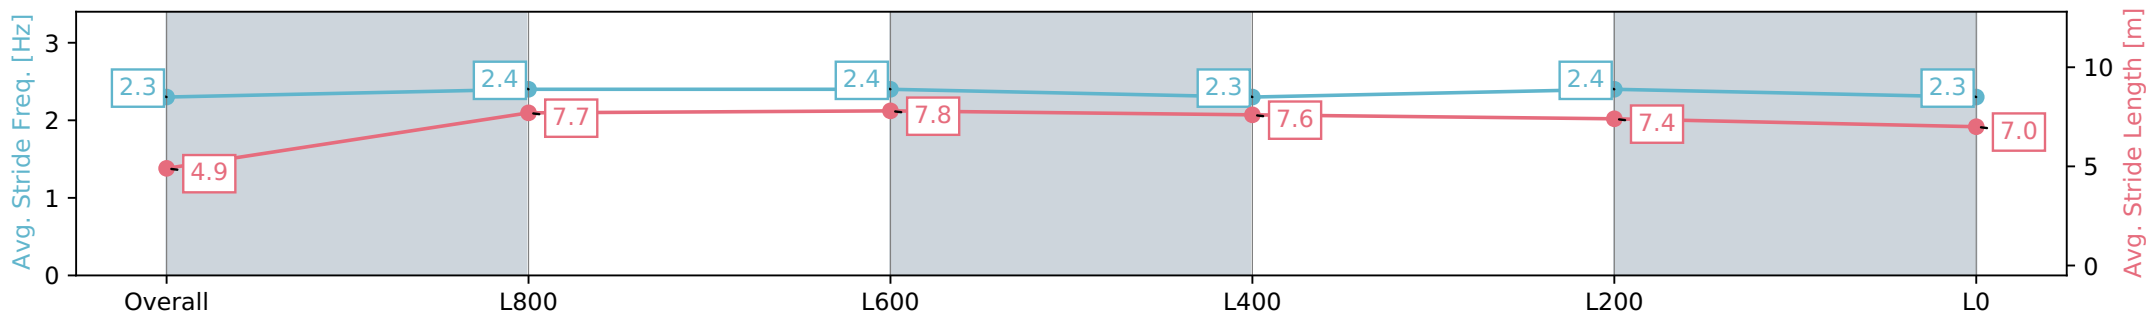

Section	Overall	L800	L600	L400	L200	L0
Section Times	1:04.62 [4] (0:08.34)	0:56.28 [4] (0:10.66)	0:45.62 [4] (0:10.46)	0:35.16 [4] (0:11.23)	0:23.93 [4] (0:11.39)	0:12.54 [2] (0:12.54)
Average Speed [km/h]	43.0	67.6	68.6	64.3	63.5	57.4
Top Speed [km/h]	63.6	70.3	70.3	66.4	65.2	61.8
Avg. Dist. to Rail [m]	3.7	1.1	0.7	0.7	3.3	5.6
Avg. Stride Freq. [Hz]	2.3	2.4	2.4	2.3	2.4	2.3
Avg. Stride Length [m]	4.9	7.7	7.8	7.6	7.4	7.0