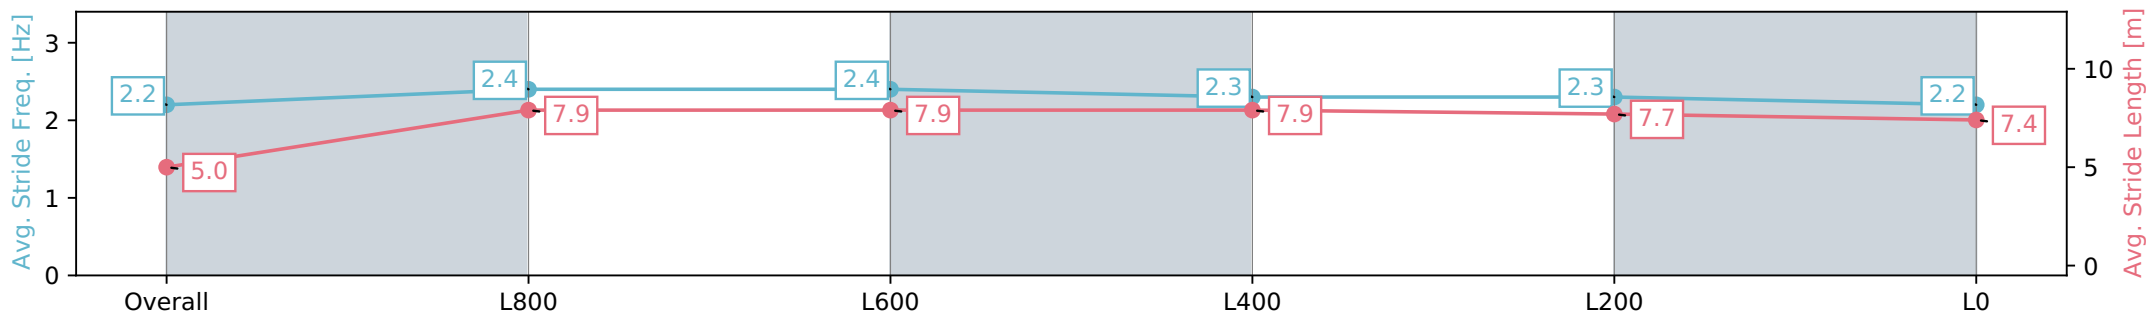

Section	Overall	L800	L600	L400	L200	L0
Section Times	1:04.69 [5] (0:08.45)	0:56.24 [7] (0:10.72)	0:45.52 [7] (0:10.59)	0:34.93 [5] (0:11.17)	0:23.76 [6] (0:11.38)	0:12.38 [6] (0:12.38)
Average Speed [km/h]	42.5	67.3	68.4	66.2	63.8	58.1
Top Speed [km/h]	61.3	69.5	69.6	69.5	64.5	62.9
Avg. Dist. to Rail [m]	2.5	1.2	1.4	5.5	6.5	9.2
Avg. Stride Freq. [Hz]	2.2	2.4	2.4	2.3	2.3	2.2
Avg. Stride Length [m]	5.0	7.9	7.9	7.9	7.7	7.4