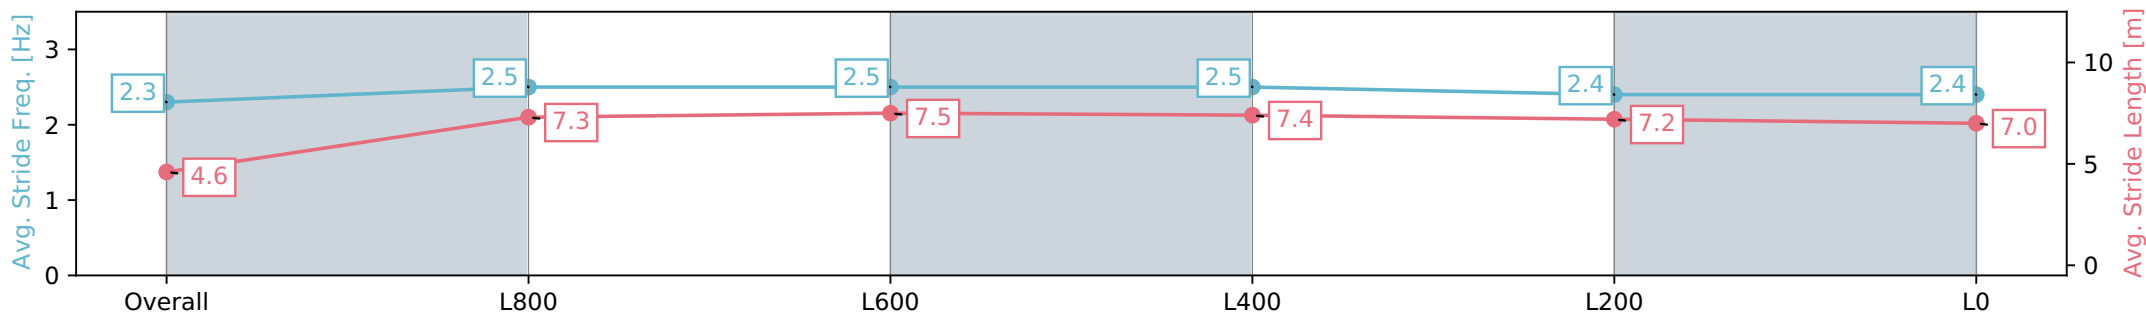

Morphettville SA - Professional

Race 4: The Fotobase Group Redelva Stakes - 1100m

13 April 2024 - 2:03PM

Track Rating: Good 4, Weather: Overcast, Rail Position: +9m
1200m-W/Post; +5m Remainder. Sectional 612m

Section	Overall	L800	L600	L400	L200	L0
Section Times	1:05.05 [10] (0:08.63)	0:56.42 [9] (0:10.89)	0:45.53 [9] (0:10.68)	0:34.85 [10] (0:11.14)	0:23.71 [11] (0:11.56)	0:12.15 [11] (0:12.15)
Average Speed [km/h]	41.6	66.1	67.7	65.4	62.7	59.2
Top Speed [km/h]	62.0	68.1	68.5	67.8	63.7	62.3
Avg. Dist. to Rail [m]	2.2	1.7	0.7	2.5	5.4	7.4
Avg. Stride Freq. [Hz]	2.3	2.5	2.5	2.5	2.4	2.4
Avg. Stride Length [m]	4.6	7.3	7.5	7.4	7.2	7.0