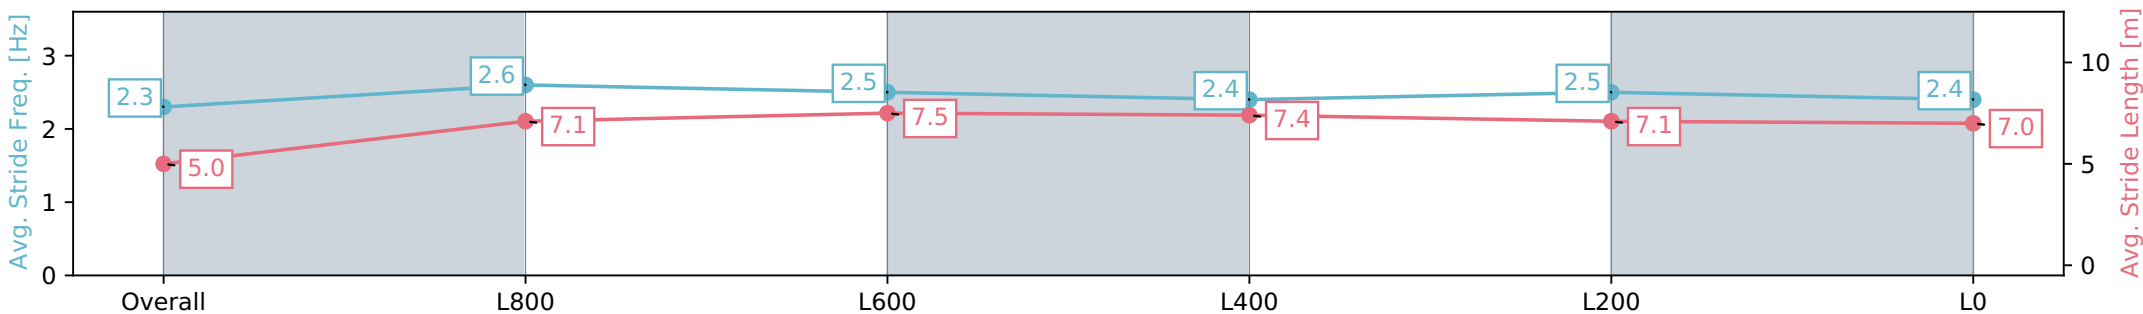

Background shading for fastest section

Horse/Jockey Name	SIR SWAY
Finish Rank	1
Fastest Section Time (Section)	0:10.38 (Overall)
Top Speed [km/h] (Section)	71.2 (Overall)
Race State	Finished

Morphettville SA - Professional

Race 4: The Fotobase Group Redelva Stakes - 1100m

13 April 2024 - 2:03PM

Track Rating: Good 4, Weather: Overcast, Rail Position: +9m
1200m-W/Post; +5m Remainder. Sectional 612m

Section	Overall	L800	L600	L400	L200	L0
Section Times	1:04.33 [1] (0:08.27)	0:56.06 [3] (0:10.38)	0:45.68 [3] (0:10.57)	0:35.10 [3] (0:11.33)	0:23.77 [2] (0:11.52)	0:12.25 [1] (0:12.25)
Average Speed [km/h]	43.6	69.3	68.6	64.3	62.7	58.8
Top Speed [km/h]	65.4	71.2	69.7	66.1	63.9	62.9
Avg. Dist. to Rail [m]	7.7	3.4	1.7	2.4	3.4	5.1
Avg. Stride Freq. [Hz]	2.3	2.6	2.5	2.4	2.5	2.4
Avg. Stride Length [m]	5.0	7.1	7.5	7.4	7.1	7.0

- [ ] Ranking at each section and finish
- -:-:- No data available at this section
- NA No data available