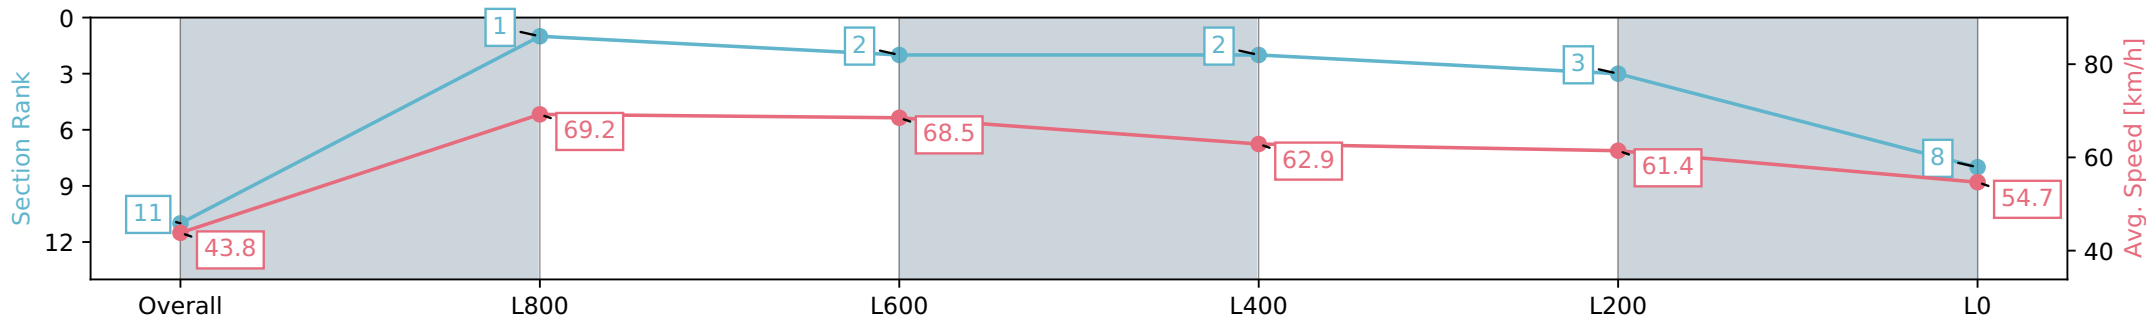

Horse/Jockey Name	OAKLAND RAIDER
Finish Rank	11
Fastest Section Time (Section)	0:10.42 (Overall)
Top Speed [km/h] (Section)	71.3 (Overall)
Race State	Finished

Morphettville SA - Professional

Race 4: The Fotobase Group Redelva Stakes - 1100m

13 April 2024 - 2:03PM

Track Rating: Good 4, Weather: Overcast, Rail Position: +9m
1200m-W/Post; +5m Remainder. Sectional 612m

Section	Overall	L800	L600	L400	L200	L0
Section Times	1:05.60 [11] (0:08.20)	0:57.40 [1] (0:10.42)	0:46.98 [2] (0:10.55)	0:36.43 [2] (0:11.51)	0:24.92 [3] (0:11.74)	0:13.18 [8] (0:13.18)
Average Speed [km/h]	43.8	69.2	68.5	62.9	61.4	54.7
Top Speed [km/h]	64.6	71.3	71.3	64.7	62.8	59.5
Avg. Dist. to Rail [m]	3.2	0.3	0.8	1.2	0.9	2.9
Avg. Stride Freq. [Hz]	2.3	2.5	2.4	2.3	2.3	2.3
Avg. Stride Length [m]	4.9	7.8	7.9	7.6	7.3	6.8

[ ] Ranking at each section and finish
-:-:- No data available at this section
NA No data available