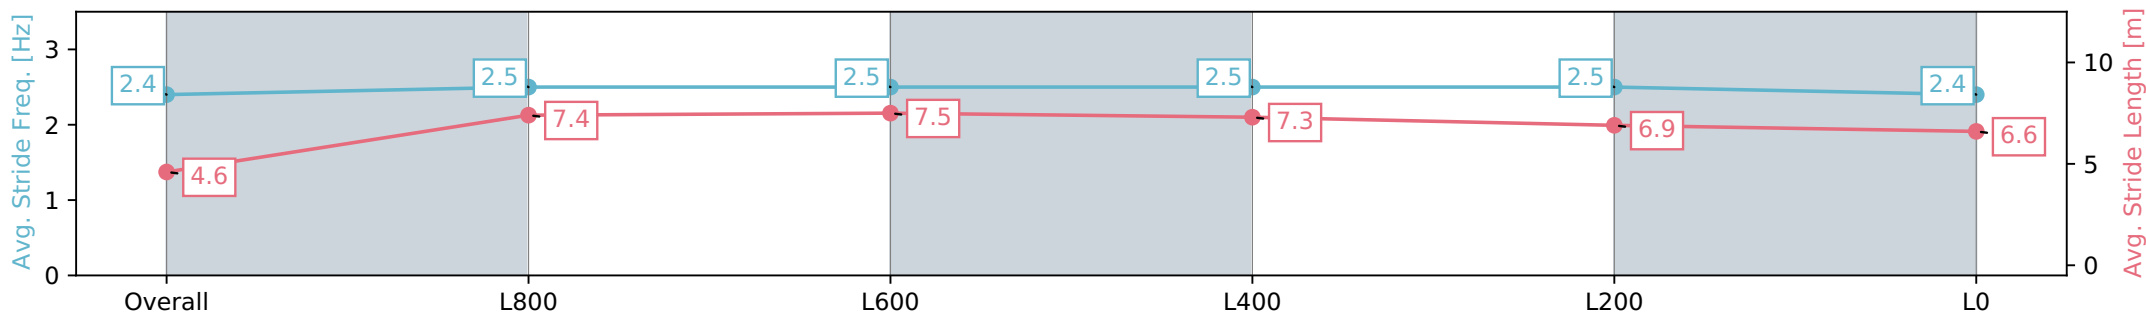

Section	Overall	L800	L600	L400	L200	L0
Section Times	1:04.74 [6] (0:08.41)	0:56.33 [6] (0:10.73)	0:45.60 [6] (0:10.70)	0:34.90 [7] (0:11.04)	0:23.86 [5] (0:11.44)	0:12.42 [7] (0:12.42)
Average Speed [km/h]	42.8	67.1	68.1	66.4	63.5	57.9
Top Speed [km/h]	61.8	69.4	69.0	68.1	64.9	61.5
Avg. Dist. to Rail [m]	5.9	2.9	2.6	4.0	6.3	11.1
Avg. Stride Freq. [Hz]	2.4	2.5	2.5	2.5	2.5	2.4
Avg. Stride Length [m]	4.6	7.4	7.5	7.3	6.9	6.6