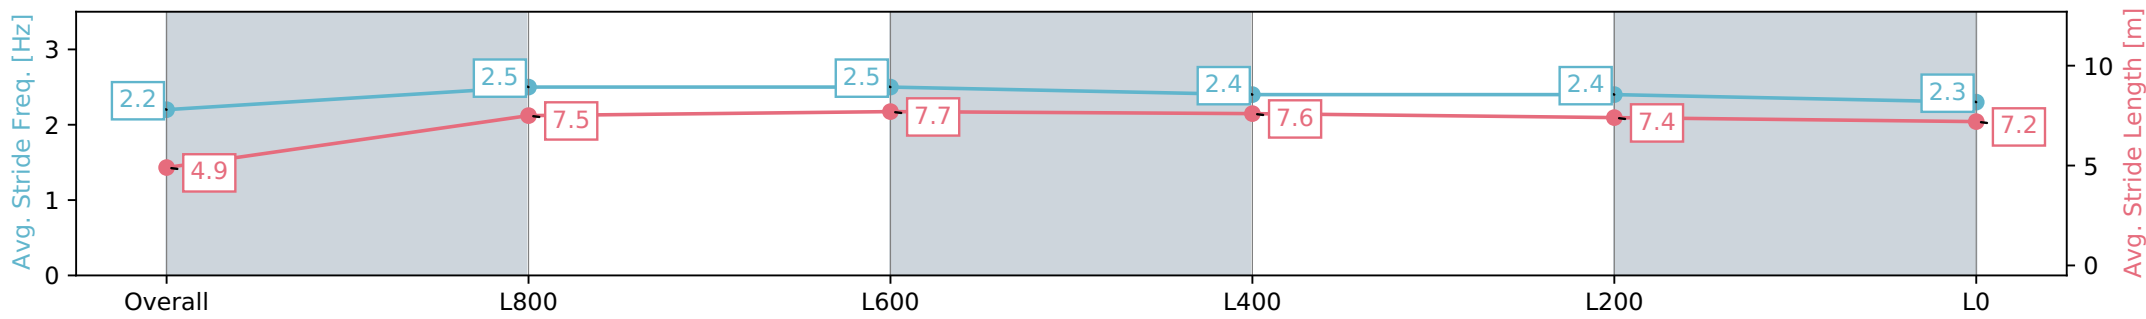

Section	Overall	L800	L600	L400	L200	L0
Section Times	1:04.46 [2] (0:08.71)	0:55.75 [10] (0:10.84)	0:44.91 [10] (0:10.56)	0:34.35 [9] (0:10.94)	0:23.41 [7] (0:11.23)	0:12.18 [5] (0:12.18)
Average Speed [km/h]	41.4	66.4	68.2	66.1	64.2	59.1
Top Speed [km/h]	60.7	69.3	69.1	68.4	65.3	62.8
Avg. Dist. to Rail [m]	2.0	1.4	0.3	0.8	2.6	7.5
Avg. Stride Freq. [Hz]	2.2	2.5	2.5	2.4	2.4	2.3
Avg. Stride Length [m]	4.9	7.5	7.7	7.6	7.4	7.2