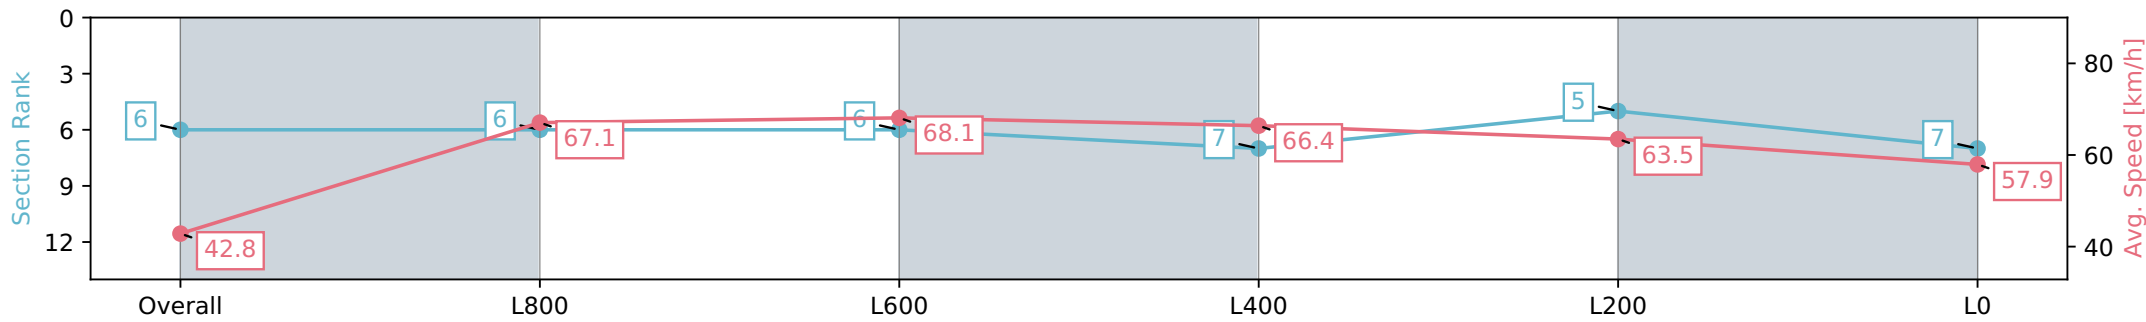

Section	Overall	L800	L600	L400	L200	L0
Section Times	1:04.74 [6] (0:08.41)	0:56.33 [6] (0:10.73)	0:45.60 [6] (0:10.70)	0:34.90 [7] (0:11.04)	0:23.86 [5] (0:11.44)	0:12.42 [7] (0:12.42)
Average Speed [km/h]	42.8	67.1	68.1	66.4	63.5	57.9
Top Speed [km/h]	61.8	69.4	69.0	68.1	64.9	61.5
Avg. Dist. to Rail [m]	5.9	2.9	2.6	4.0	6.3	11.1
Avg. Stride Freq. [Hz]	2.4	2.5	2.5	2.5	2.5	2.4
Avg. Stride Length [m]	4.6	7.4	7.5	7.3	6.9	6.6