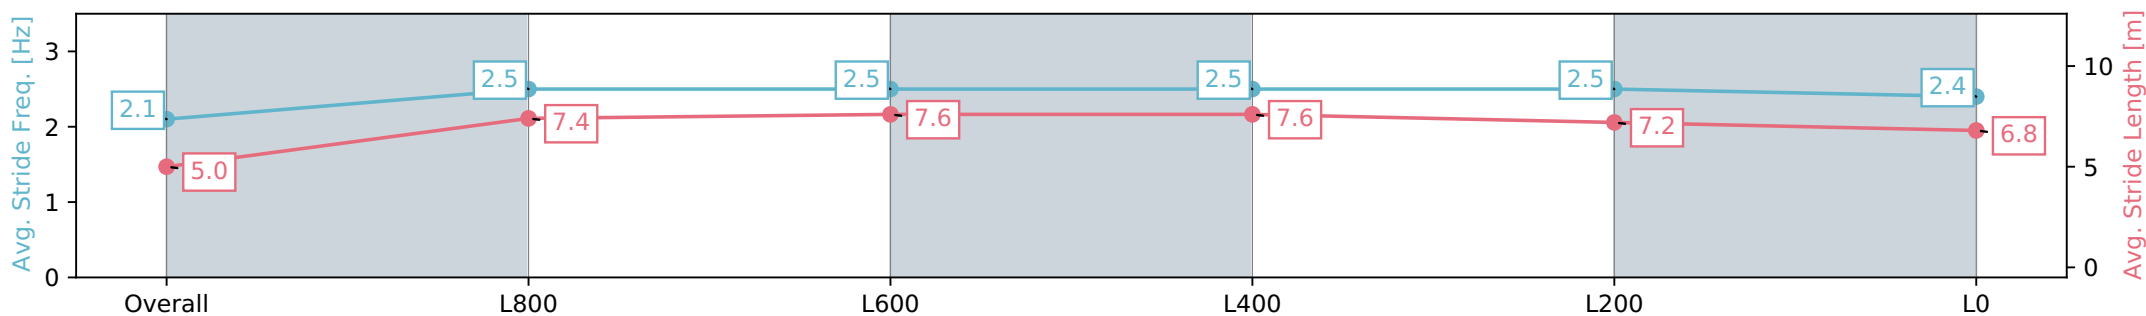

Section	Overall	L800	L600	L400	L200	L0
Section Times	1:04.49 [3] (0:08.90)	0:55.59 [11] (0:10.86)	0:44.73 [11] (0:10.57)	0:34.15 [11] (0:10.73)	0:23.42 [8] (0:11.16)	0:12.26 [4] (0:12.26)
Average Speed [km/h]	40.4	66.3	68.3	67.4	64.5	58.8
Top Speed [km/h]	62.4	68.6	69.2	68.4	66.9	62.8
Avg. Dist. to Rail [m]	10.4	2.9	0.9	0.5	2.5	4.3
Avg. Stride Freq. [Hz]	2.1	2.5	2.5	2.5	2.5	2.4
Avg. Stride Length [m]	5.0	7.4	7.6	7.6	7.2	6.8