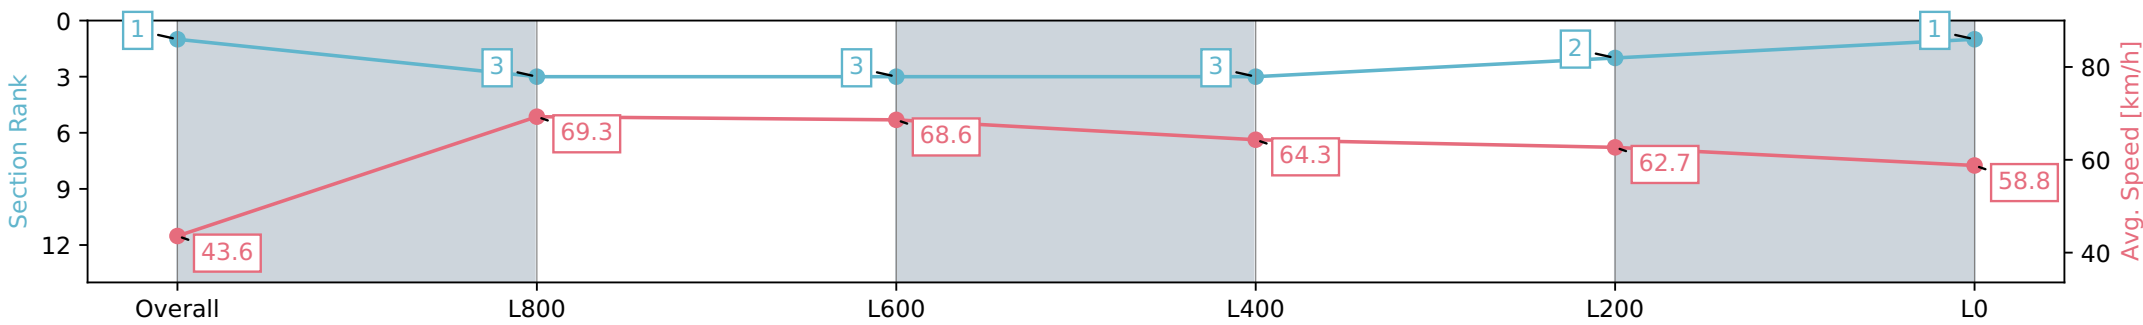

Race 4: The Fotobase Group Redelva Stakes - 1100m

13 April 2024 - 2:03PM

Track Rating: Good 4, Weather: Overcast, Rail Position: +9m
1200m-W/Post; +5m Remainder. Sectional 612m

Section	Overall	L800	L600	L400	L200	L0
Section Times	1:04.33 [1] (0:08.27)	0:56.06 [3] (0:10.38)	0:45.68 [3] (0:10.57)	0:35.10 [3] (0:11.33)	0:23.77 [2] (0:11.52)	0:12.25 [1] (0:12.25)
Average Speed [km/h]	43.6	69.3	68.6	64.3	62.7	58.8
Top Speed [km/h]	65.4	71.2	69.7	66.1	63.9	62.9
Avg. Dist. to Rail [m]	7.7	3.4	1.7	2.4	3.4	5.1
Avg. Stride Freq. [Hz]	2.3	2.6	2.5	2.4	2.5	2.4
Avg. Stride Length [m]	5.0	7.1	7.5	7.4	7.1	7.0