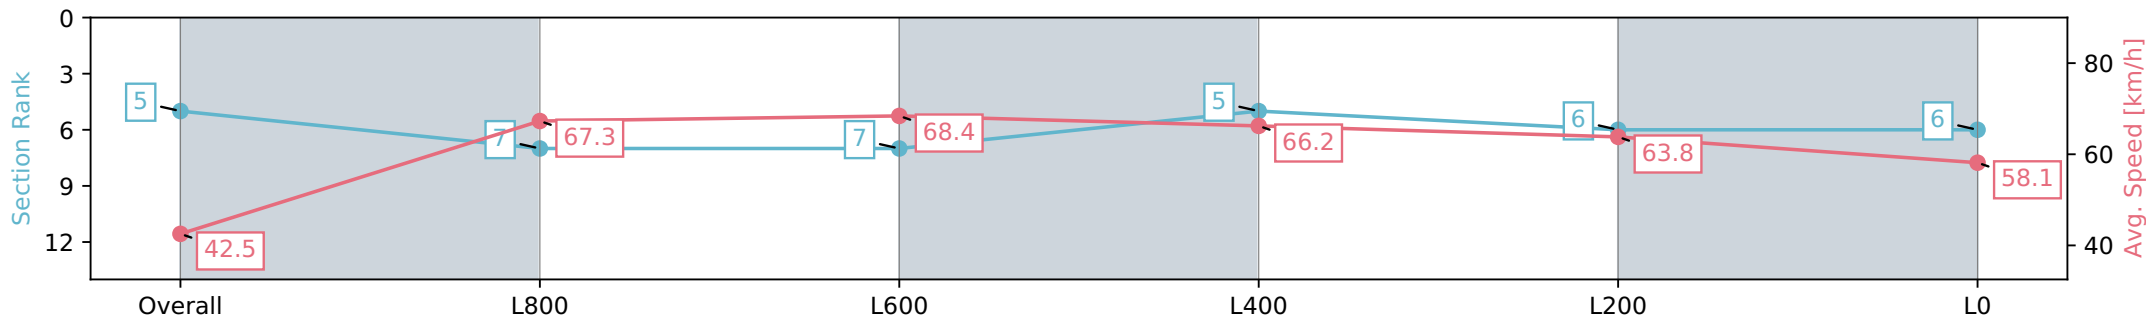

Section	Overall	L800	L600	L400	L200	L0
Section Times	1:04.69 [5] (0:08.45)	0:56.24 [7] (0:10.72)	0:45.52 [7] (0:10.59)	0:34.93 [5] (0:11.17)	0:23.76 [6] (0:11.38)	0:12.38 [6] (0:12.38)
Average Speed [km/h]	42.5	67.3	68.4	66.2	63.8	58.1
Top Speed [km/h]	61.3	69.5	69.6	69.5	64.5	62.9
Avg. Dist. to Rail [m]	2.5	1.2	1.4	5.5	6.5	9.2
Avg. Stride Freq. [Hz]	2.2	2.4	2.4	2.3	2.3	2.2
Avg. Stride Length [m]	5.0	7.9	7.9	7.9	7.7	7.4