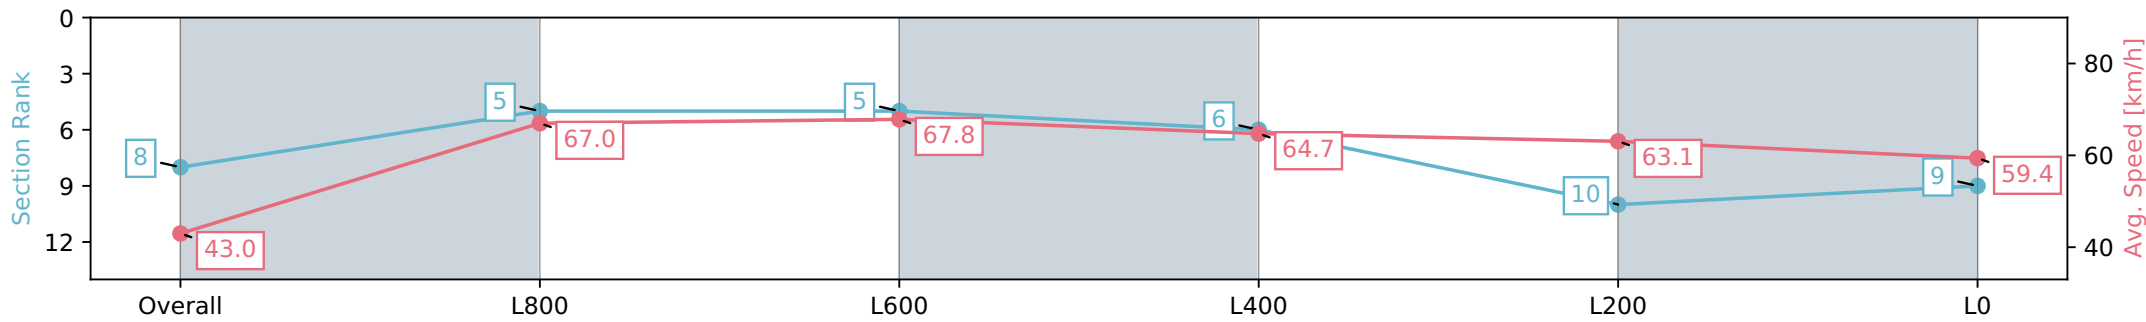

Section	Overall	L800	L600	L400	L200	L0
Section Times	1:04.76 [8] (0:08.35)	0:56.41 [5] (0:10.77)	0:45.64 [5] (0:10.69)	0:34.95 [6] (0:11.32)	0:23.63 [10] (0:11.50)	0:12.13 [9] (0:12.13)
Average Speed [km/h]	43.0	67.0	67.8	64.7	63.1	59.4
Top Speed [km/h]	62.9	69.9	69.7	66.8	64.1	62.2
Avg. Dist. to Rail [m]	5.1	2.0	2.0	3.7	5.4	5.6
Avg. Stride Freq. [Hz]	2.1	2.4	2.4	2.3	2.3	2.3
Avg. Stride Length [m]	5.2	7.5	7.8	7.7	7.4	7.3