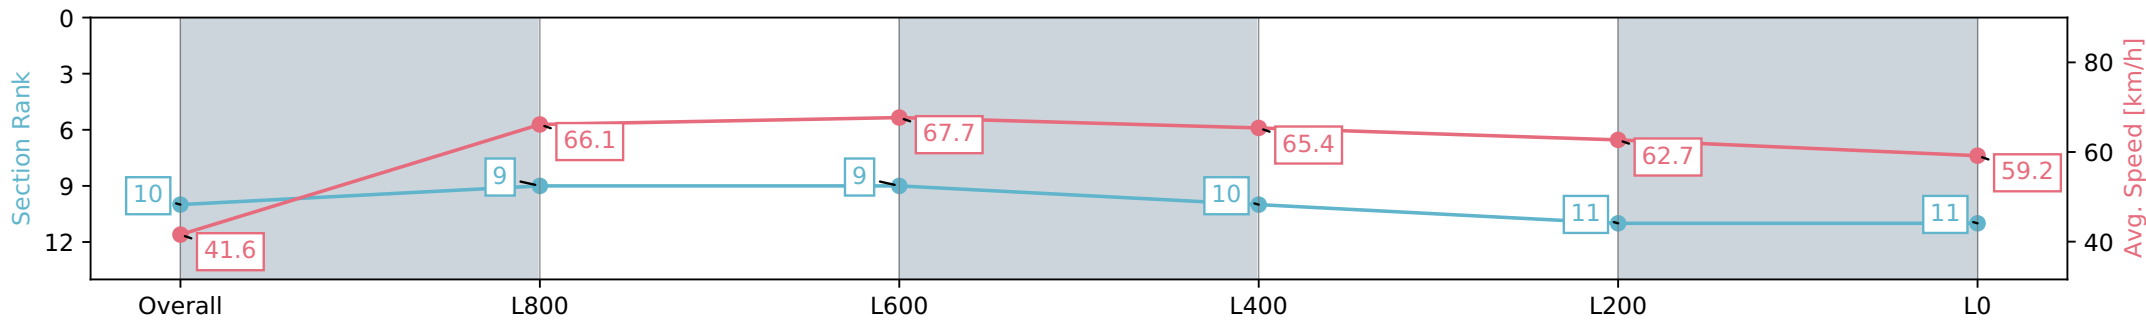

Section	Overall	L800	L600	L400	L200	L0
Section Times	1:05.05 [10] (0:08.63)	0:56.42 [9] (0:10.89)	0:45.53 [9] (0:10.68)	0:34.85 [10] (0:11.14)	0:23.71 [11] (0:11.56)	0:12.15 [11] (0:12.15)
Average Speed [km/h]	41.6	66.1	67.7	65.4	62.7	59.2
Top Speed [km/h]	62.0	68.1	68.5	67.8	63.7	62.3
Avg. Dist. to Rail [m]	2.2	1.7	0.7	2.5	5.4	7.4
Avg. Stride Freq. [Hz]	2.3	2.5	2.5	2.5	2.4	2.4
Avg. Stride Length [m]	4.6	7.3	7.5	7.4	7.2	7.0