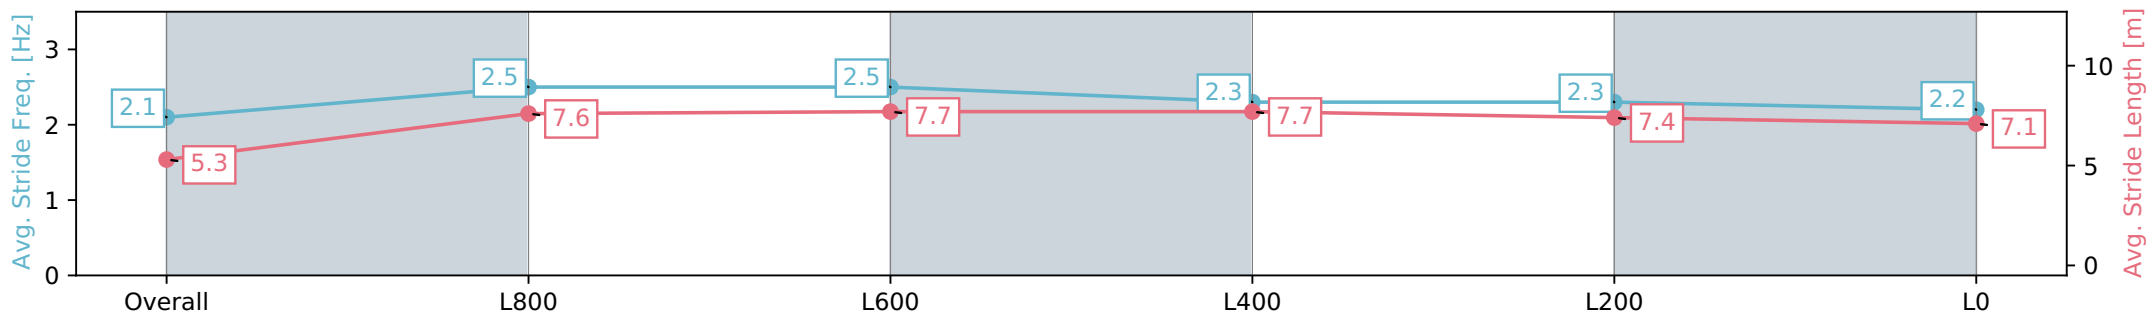

Morphettville SA - Professional

Race 4: The Fotobase Group Redelva Stakes - 1100m

13 April 2024 - 2:03PM

Track Rating: Good 4, Weather: Overcast, Rail Position: +9m
1200m-W/Post; +5m Remainder. Sectional 612m

Section	Overall	L800	L600	L400	L200	L0
Section Times	1:04.86 [9] (0:08.21)	0:56.65 [2] (0:10.33)	0:46.32 [1] (0:10.56)	0:35.75 [1] (0:11.37)	0:24.38 [1] (0:11.75)	0:12.63 [3] (0:12.63)
Average Speed [km/h]	43.8	69.8	68.7	63.8	61.4	57.0
Top Speed [km/h]	65.5	71.8	71.4	66.5	61.9	60.1
Avg. Dist. to Rail [m]	9.2	5.7	2.1	1.5	1.3	1.8
Avg. Stride Freq. [Hz]	2.1	2.5	2.5	2.3	2.3	2.2
Avg. Stride Length [m]	5.3	7.6	7.7	7.7	7.4	7.1