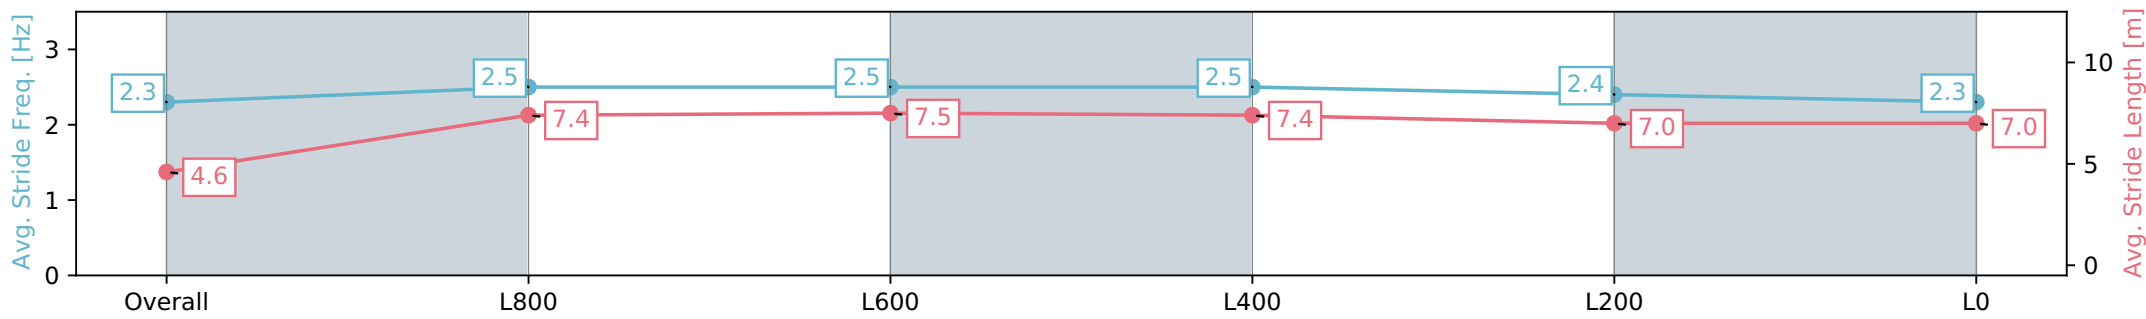

Section	Overall	L800	L600	L400	L200	L0
Section Times	1:04.75 [7] (0:08.62)	0:56.13 [8] (0:10.77)	0:45.36 [8] (0:10.68)	0:34.68 [8] (0:11.03)	0:23.65 [9] (0:11.57)	0:12.07 [10] (0:12.07)
Average Speed [km/h]	41.7	66.9	68.2	67.2	62.8	59.6
Top Speed [km/h]	62.3	69.6	69.1	69.4	65.9	62.6
Avg. Dist. to Rail [m]	10.1	3.6	3.0	5.7	8.8	9.8
Avg. Stride Freq. [Hz]	2.3	2.5	2.5	2.5	2.4	2.3
Avg. Stride Length [m]	4.6	7.4	7.5	7.4	7.0	7.0