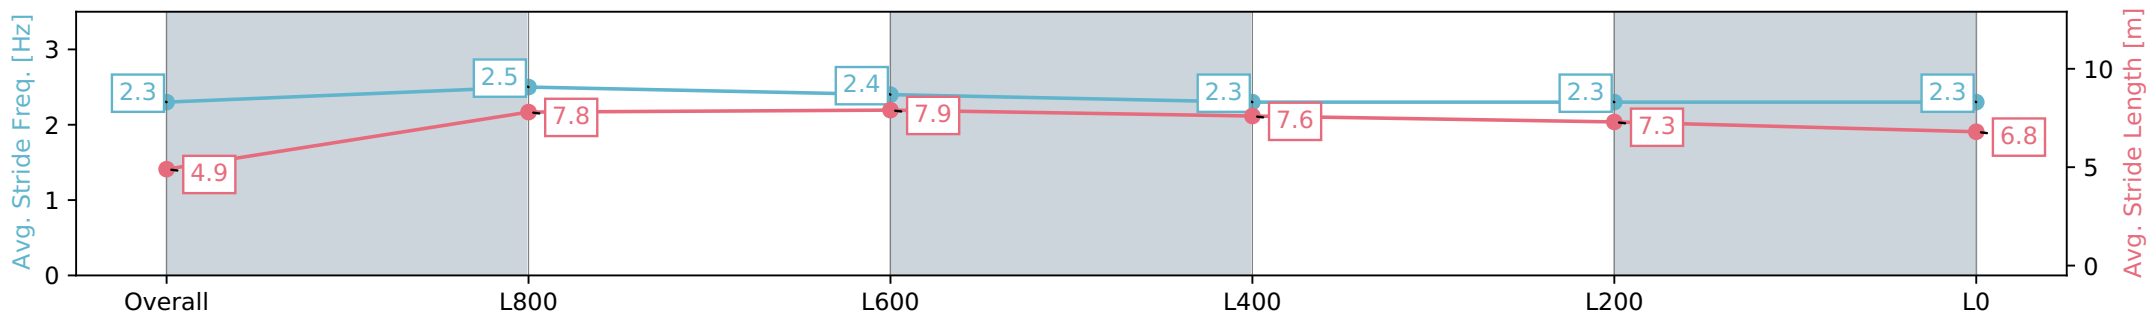

Morphettville SA - Professional

Race 4: The Fotobase Group Redelva Stakes - 1100m

13 April 2024 - 2:03PM

Track Rating: Good 4, Weather: Overcast, Rail Position: +9m
1200m-W/Post; +5m Remainder. Sectional 612m

Section	Overall	L800	L600	L400	L200	L0
Section Times	1:05.60 [11] (0:08.20)	0:57.40 [1] (0:10.42)	0:46.98 [2] (0:10.55)	0:36.43 [2] (0:11.51)	0:24.92 [3] (0:11.74)	0:13.18 [8] (0:13.18)
Average Speed [km/h]	43.8	69.2	68.5	62.9	61.4	54.7
Top Speed [km/h]	64.6	71.3	71.3	64.7	62.8	59.5
Avg. Dist. to Rail [m]	3.2	0.3	0.8	1.2	0.9	2.9
Avg. Stride Freq. [Hz]	2.3	2.5	2.4	2.3	2.3	2.3
Avg. Stride Length [m]	4.9	7.8	7.9	7.6	7.3	6.8