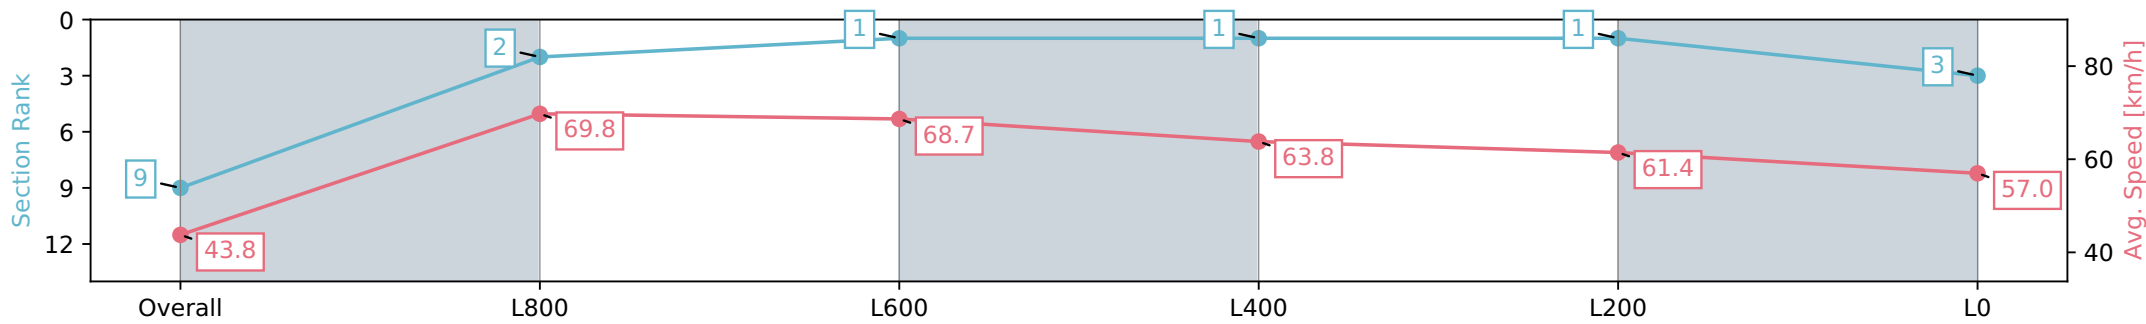

Section	Overall	L800	L600	L400	L200	L0
Section Times	1:04.86 [9] (0:08.21)	0:56.65 [2] (0:10.33)	0:46.32 [1] (0:10.56)	0:35.75 [1] (0:11.37)	0:24.38 [1] (0:11.75)	0:12.63 [3] (0:12.63)
Average Speed [km/h]	43.8	69.8	68.7	63.8	61.4	57.0
Top Speed [km/h]	65.5	71.8	71.4	66.5	61.9	60.1
Avg. Dist. to Rail [m]	9.2	5.7	2.1	1.5	1.3	1.8
Avg. Stride Freq. [Hz]	2.1	2.5	2.5	2.3	2.3	2.2
Avg. Stride Length [m]	5.3	7.6	7.7	7.7	7.4	7.1