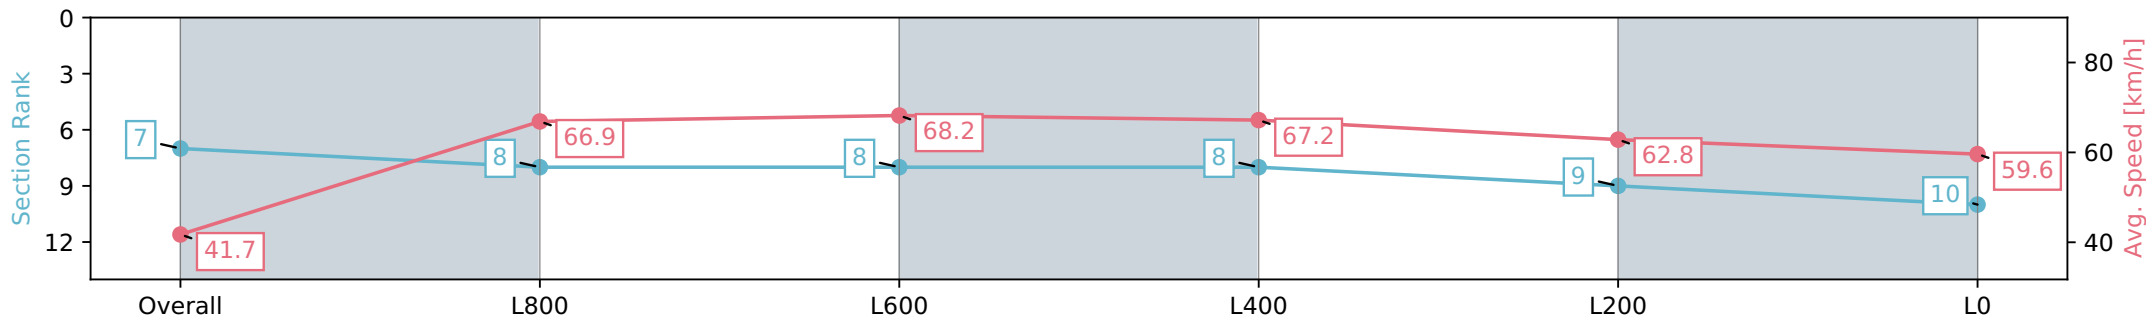

Section	Overall	L800	L600	L400	L200	L0
Section Times	1:04.75 [7] (0:08.62)	0:56.13 [8] (0:10.77)	0:45.36 [8] (0:10.68)	0:34.68 [8] (0:11.03)	0:23.65 [9] (0:11.57)	0:12.07 [10] (0:12.07)
Average Speed [km/h]	41.7	66.9	68.2	67.2	62.8	59.6
Top Speed [km/h]	62.3	69.6	69.1	69.4	65.9	62.6
Avg. Dist. to Rail [m]	10.1	3.6	3.0	5.7	8.8	9.8
Avg. Stride Freq. [Hz]	2.3	2.5	2.5	2.5	2.4	2.3
Avg. Stride Length [m]	4.6	7.4	7.5	7.4	7.0	7.0