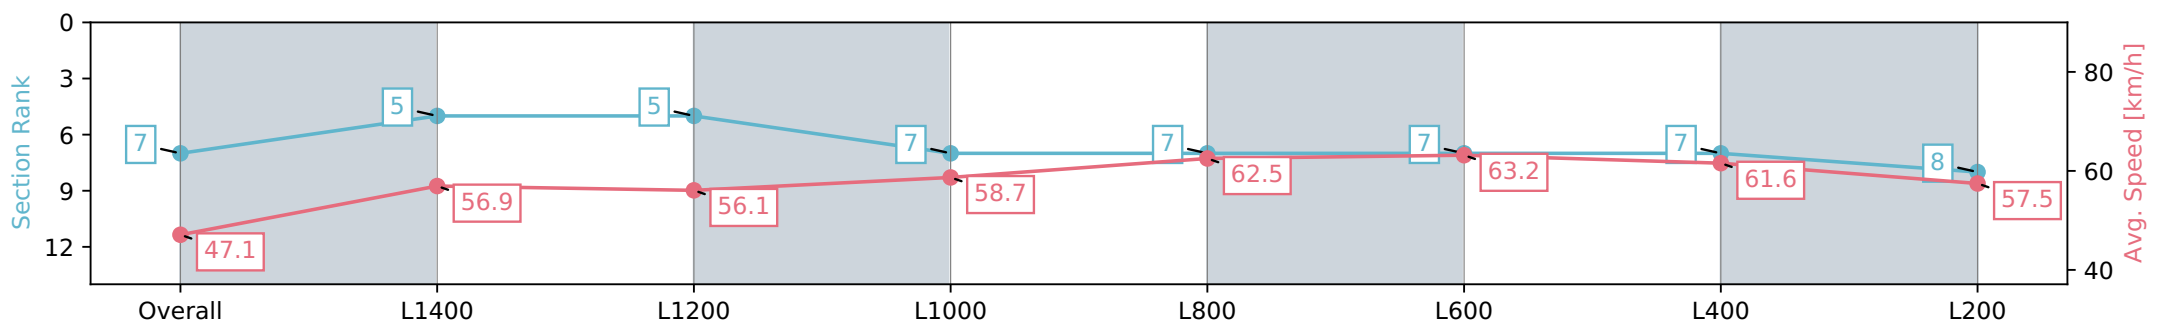

Horse/Jockey Name	SANTELMO FUEGO
Finish Rank	7
Fastest Section Time (Section)	0:11.38 (L600)
Top Speed [km/h] (Section)	63.9 (L800)
Race State	Finished

Morphettville SA - Professional
Race 3: Sportsbet Adelaide Racing Carnival (April 27th - May 11th) Handicap - 1600m

13 April 2024 - 1:27PM

Track Rating: Good 4, Weather: Overcast, Rail Position: +9m
1200m-W/Post; +5m Remainder. Sectional 612m

Section	Overall	L1400	L1200	L1000	L800	L600	L400	L200
Section Times	1:40.20 [7] (0:15.27)	1:24.93 [5] (0:12.71)	1:12.22 [5] (0:12.85)	0:59.37 [7] (0:12.27)	0:47.10 [7] (0:11.50)	0:35.60 [7] (0:11.38)	0:24.22 [7] (0:11.70)	0:12.52 [8] (0:12.52)
Average Speed [km/h]	47.1	56.9	56.1	58.7	62.5	63.2	61.6	57.5
Top Speed [km/h]	60.2	59.6	57.1	60.8	63.8	63.9	63.2	59.8
Avg. Dist. to Rail [m]	4.4	1.6	0.2	0.3	0.2	0.4	1.7	4.4
Avg. Stride Freq. [Hz]	2.2	2.2	2.2	2.2	2.3	2.4	2.3	2.2
Avg. Stride Length [m]	5.7	6.9	7.0	7.2	7.4	7.2	7.2	6.9

Report Created: Sat 13 April 2024 14:15:55 GMT+10 (Note: Timing is based on positional data)

- [ ] Ranking at each section and finish
- -:-:- No data available at this section
- NA No data available