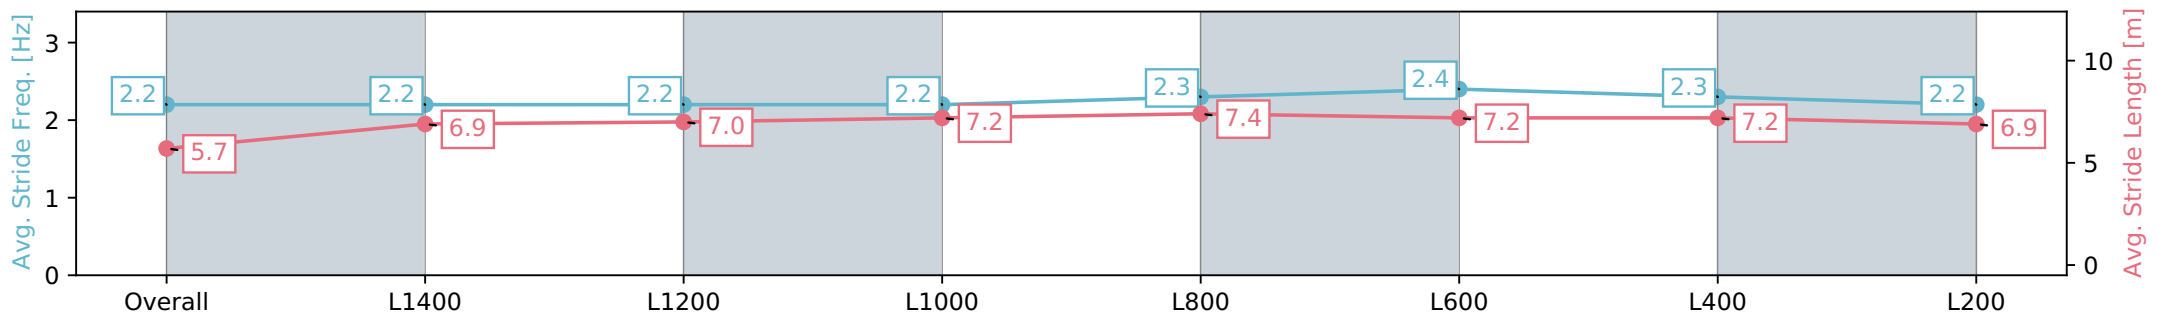

Horse/Jockey Name	SANTELMO FUEGO
Finish Rank	7
Fastest Section Time (Section)	0:11.38 (L600)
Top Speed [km/h] (Section)	63.9 (L800)
Race State	Finished

Morphettville SA - Professional
Race 3: Sportsbet Adelaide Racing Carnival (April 27th - May 11th) Handicap - 1600m

13 April 2024 - 1:27PM

Track Rating: Good 4, Weather: Overcast, Rail Position: +9m
1200m-W/Post; +5m Remainder. Sectional 612m

Section	Overall	L1400	L1200	L1000	L800	L600	L400	L200
Section Times	1:40.20 [7] (0:15.27)	1:24.93 [5] (0:12.71)	1:12.22 [5] (0:12.85)	0:59.37 [7] (0:12.27)	0:47.10 [7] (0:11.50)	0:35.60 [7] (0:11.38)	0:24.22 [7] (0:11.70)	0:12.52 [8] (0:12.52)
Average Speed [km/h]	47.1	56.9	56.1	58.7	62.5	63.2	61.6	57.5
Top Speed [km/h]	60.2	59.6	57.1	60.8	63.8	63.9	63.2	59.8
Avg. Dist. to Rail [m]	4.4	1.6	0.2	0.3	0.2	0.4	1.7	4.4
Avg. Stride Freq. [Hz]	2.2	2.2	2.2	2.2	2.3	2.4	2.3	2.2
Avg. Stride Length [m]	5.7	6.9	7.0	7.2	7.4	7.2	7.2	6.9

Report Created: Sat 13 April 2024 14:15:55 GMT+10 (Note: Timing is based on positional data)

- [ ] Ranking at each section and finish
- -:-:- No data available at this section
- NA No data available