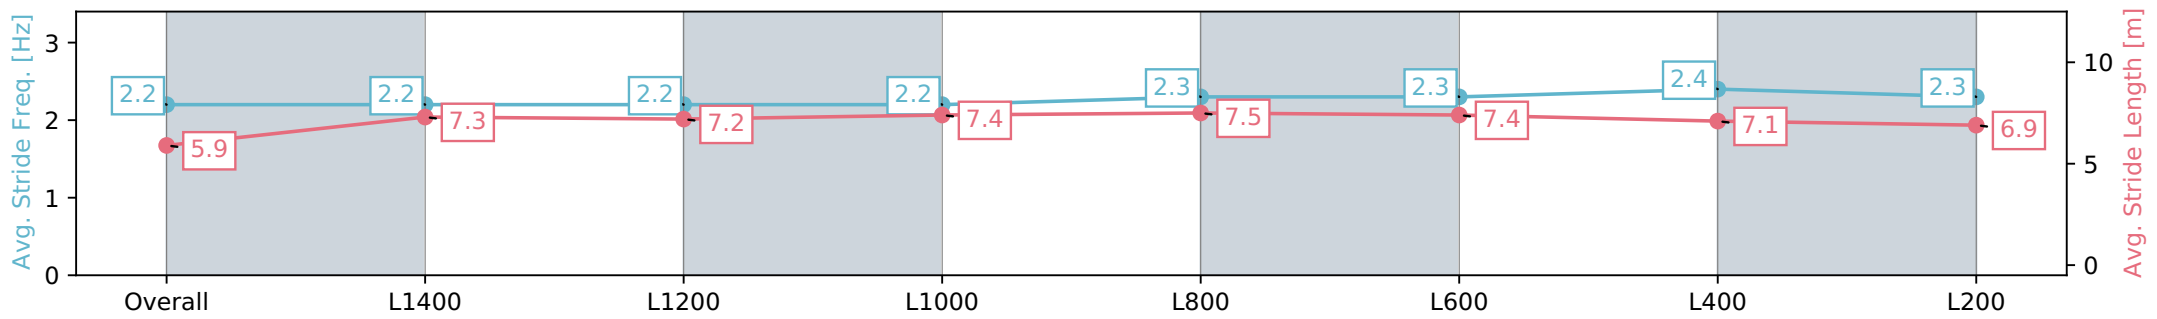

Horse/Jockey Name	MUG'S GAME
Finish Rank	8
Fastest Section Time (Section)	0:11.57 (L800)
Top Speed [km/h] (Section)	63.3 (L1000)
Race State	Finished

Morphettville SA - Professional
Race 3: Sportsbet Adelaide Racing Carnival (April 27th - May 11th) Handicap - 1600m

13 April 2024 - 1:27PM

Track Rating: Good 4, Weather: Overcast, Rail Position: +9m
1200m-W/Post; +5m Remainder. Sectional 612m

Section	Overall	L1400	L1200	L1000	L800	L600	L400	L200
Section Times	1:40.22 [8] (0:14.91)	1:25.31 [1] (0:12.46)	1:12.85 [1] (0:12.79)	1:00.06 [1] (0:12.21)	0:47.85 [2] (0:11.57)	0:36.27 [2] (0:11.65)	0:24.62 [2] (0:11.90)	0:12.72 [3] (0:12.72)
Average Speed [km/h]	48.4	58.0	56.2	59.0	62.2	62.1	60.6	56.6
Top Speed [km/h]	63.0	62.0	56.8	61.3	63.3	63.0	61.8	59.5
Avg. Dist. to Rail [m]	8.4	1.2	0.3	0.2	0.3	1.0	1.7	2.8
Avg. Stride Freq. [Hz]	2.2	2.2	2.2	2.2	2.3	2.3	2.4	2.3
Avg. Stride Length [m]	5.9	7.3	7.2	7.4	7.5	7.4	7.1	6.9

Report Created: Sat 13 April 2024 14:15:58 GMT+10 (Note: Timing is based on positional data)

- [ ] Ranking at each section and finish
- -:-:- No data available at this section
- NA No data available