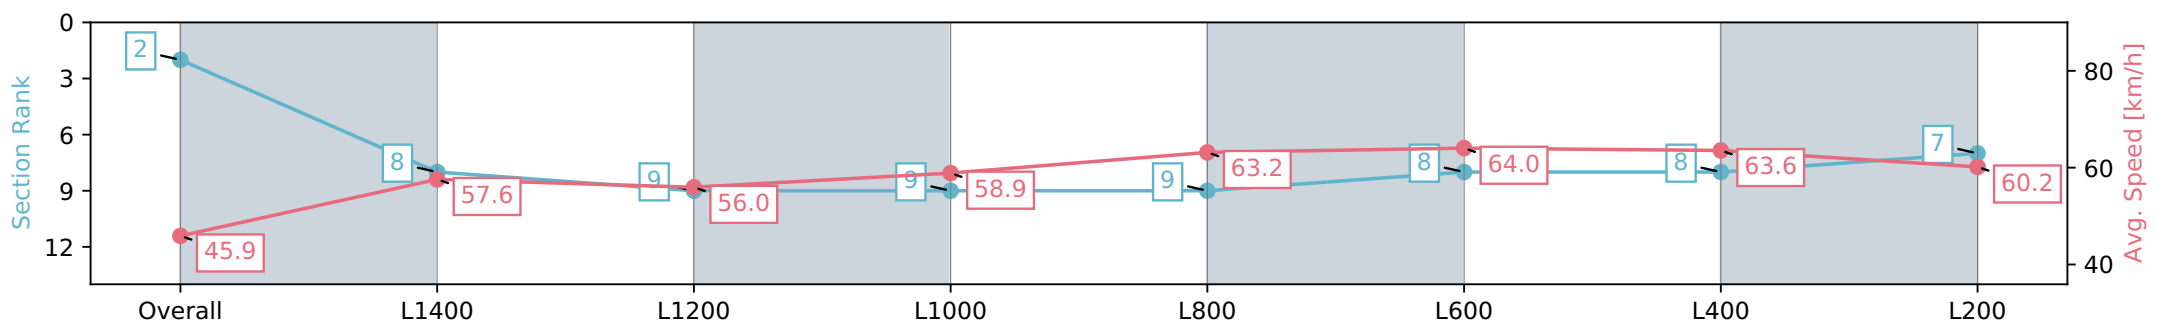

Horse/Jockey Name	JENKINS
Finish Rank	2
Fastest Section Time (Section)	0:11.34 (L600)
Top Speed [km/h] (Section)	65.3 (L800)
Race State	Finished

Morphettville SA - Professional
Race 3: Sportsbet Adelaide Racing Carnival (April 27th - May 11th) Handicap - 1600m

13 April 2024 - 1:27PM

Track Rating: Good 4, Weather: Overcast, Rail Position: +9m
1200m-W/Post; +5m Remainder. Sectional 612m

Section	Overall	L1400	L1200	L1000	L800	L600	L400	L200
Section Times	1:39.59 [2] (0:15.70)	1:23.89 [8] (0:12.57)	1:11.31 [9] (0:12.91)	0:58.40 [9] (0:12.22)	0:46.18 [9] (0:11.45)	0:34.73 [8] (0:11.34)	0:23.39 [8] (0:11.42)	0:11.97 [7] (0:11.97)
Average Speed [km/h]	45.9	57.6	56.0	58.9	63.2	64.0	63.6	60.2
Top Speed [km/h]	59.9	59.9	56.9	60.6	65.3	65.3	65.1	63.6
Avg. Dist. to Rail [m]	6.7	1.6	1.2	1.5	1.0	1.8	5.7	8.1
Avg. Stride Freq. [Hz]	2.1	2.3	2.2	2.3	2.4	2.4	2.4	2.3
Avg. Stride Length [m]	5.9	7.0	6.8	7.0	7.3	7.5	7.3	7.0

Report Created: Sat 13 April 2024 14:15:39 GMT+10 (Note: Timing is based on positional data)

- [ ] Ranking at each section and finish
- -:-:- No data available at this section
- NA No data available