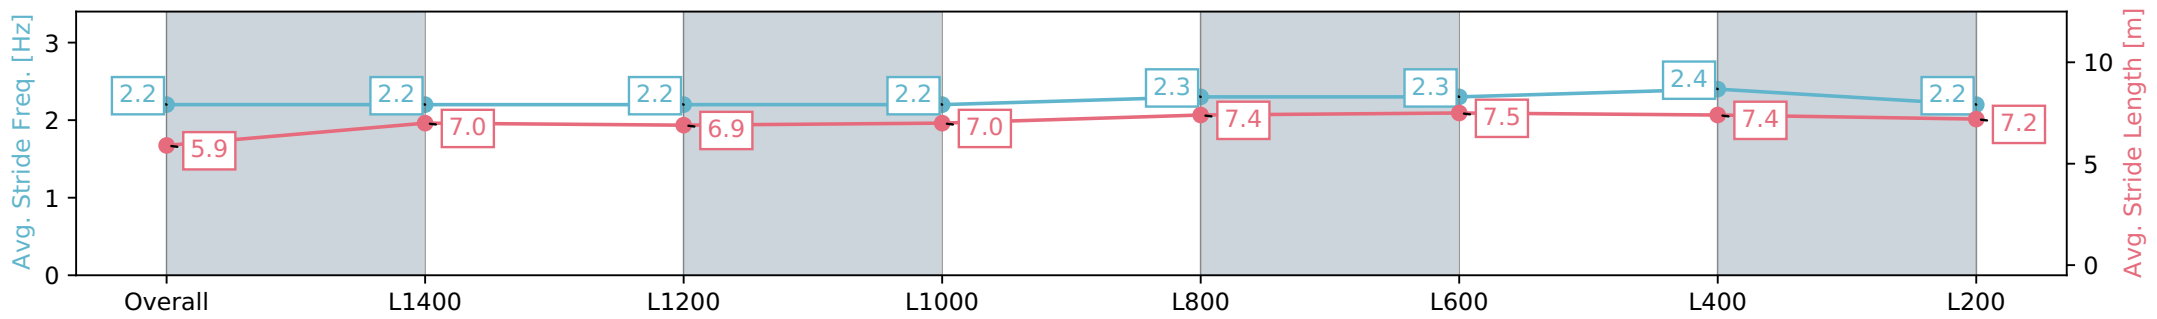

Horse/Jockey Name	RAMPANT LION
Finish Rank	3
Fastest Section Time (Section)	0:11.42 (L600)
Top Speed [km/h] (Section)	64.4 (L600)
Race State	Finished

Morphettville SA - Professional
Race 3: Sportsbet Adelaide Racing Carnival (April 27th - May 11th) Handicap - 1600m

13 April 2024 - 1:27PM

Track Rating: Good 4, Weather: Overcast, Rail Position: +9m
1200m-W/Post; +5m Remainder. Sectional 612m

Section	Overall	L1400	L1200	L1000	L800	L600	L400	L200
Section Times	1:39.79 [3] (0:15.24)	1:24.55 [4] (0:12.77)	1:11.78 [6] (0:12.81)	0:58.97 [6] (0:12.20)	0:46.77 [6] (0:11.50)	0:35.27 [6] (0:11.42)	0:23.85 [6] (0:11.44)	0:12.41 [2] (0:12.41)
Average Speed [km/h]	47.3	56.9	56.4	59.1	62.8	63.7	63.2	58.1
Top Speed [km/h]	61.2	61.1	57.1	60.4	64.0	64.3	64.4	61.5
Avg. Dist. to Rail [m]	5.9	2.5	0.9	1.3	1.0	2.0	4.2	6.0
Avg. Stride Freq. [Hz]	2.2	2.2	2.2	2.2	2.3	2.3	2.4	2.2
Avg. Stride Length [m]	5.9	7.0	6.9	7.0	7.4	7.5	7.4	7.2

Report Created: Sat 13 April 2024 14:15:42 GMT+10 (Note: Timing is based on positional data)

- [ ] Ranking at each section and finish
- -:-:- No data available at this section
- NA No data available