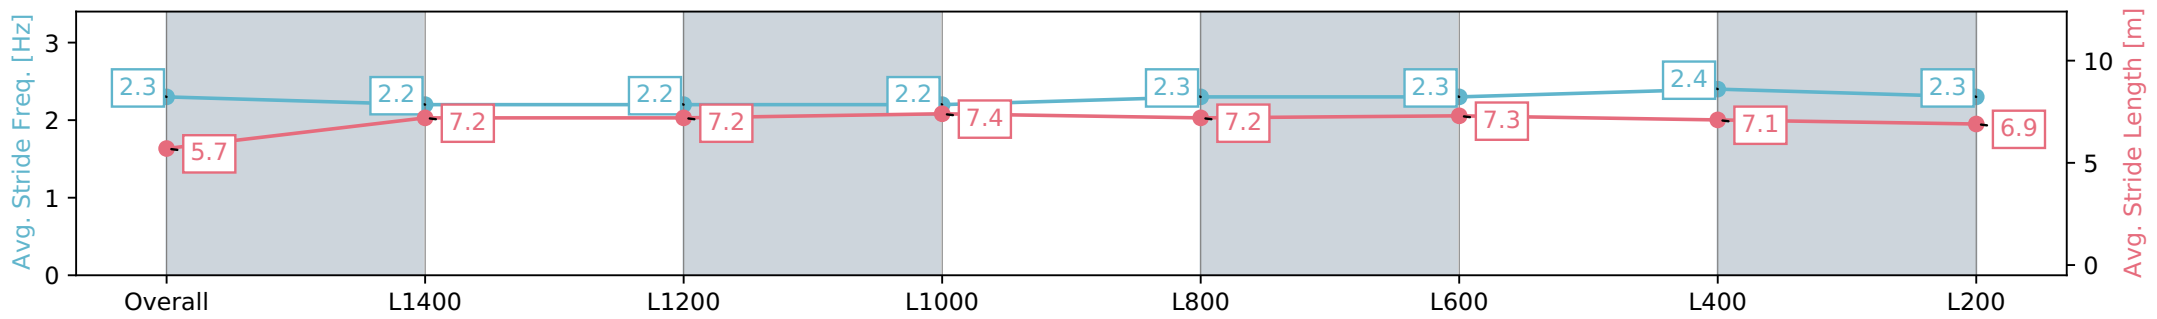

Horse/Jockey Name	IMBIBE
Finish Rank	9
Fastest Section Time (Section)	0:11.56 (L800)
Top Speed [km/h] (Section)	63.6 (L800)
Race State	Finished

Morphettville SA - Professional
Race 3: Sportsbet Adelaide Racing Carnival (April 27th - May 11th) Handicap - 1600m

13 April 2024 - 1:27PM

Track Rating: Good 4, Weather: Overcast, Rail Position: +9m
1200m-W/Post; +5m Remainder. Sectional 612m

Section	Overall	L1400	L1200	L1000	L800	L600	L400	L200
Section Times	1:40.25 [9] (0:14.94)	1:25.31 [2] (0:12.60)	1:12.71 [2] (0:12.84)	0:59.87 [2] (0:12.14)	0:47.73 [3] (0:11.56)	0:36.16 [3] (0:11.57)	0:24.58 [3] (0:11.83)	0:12.75 [4] (0:12.75)
Average Speed [km/h]	48.2	57.5	56.2	59.5	62.5	62.6	60.9	56.4
Top Speed [km/h]	61.4	60.6	56.9	61.8	63.1	63.6	63.2	60.1
Avg. Dist. to Rail [m]	9.7	1.9	0.8	1.0	0.9	1.2	2.1	3.8
Avg. Stride Freq. [Hz]	2.3	2.2	2.2	2.2	2.3	2.3	2.4	2.3
Avg. Stride Length [m]	5.7	7.2	7.2	7.4	7.2	7.3	7.1	6.9

Report Created: Sat 13 April 2024 14:16:02 GMT+10 (Note: Timing is based on positional data)

- [ ] Ranking at each section and finish
- -:-:- No data available at this section
- NA No data available