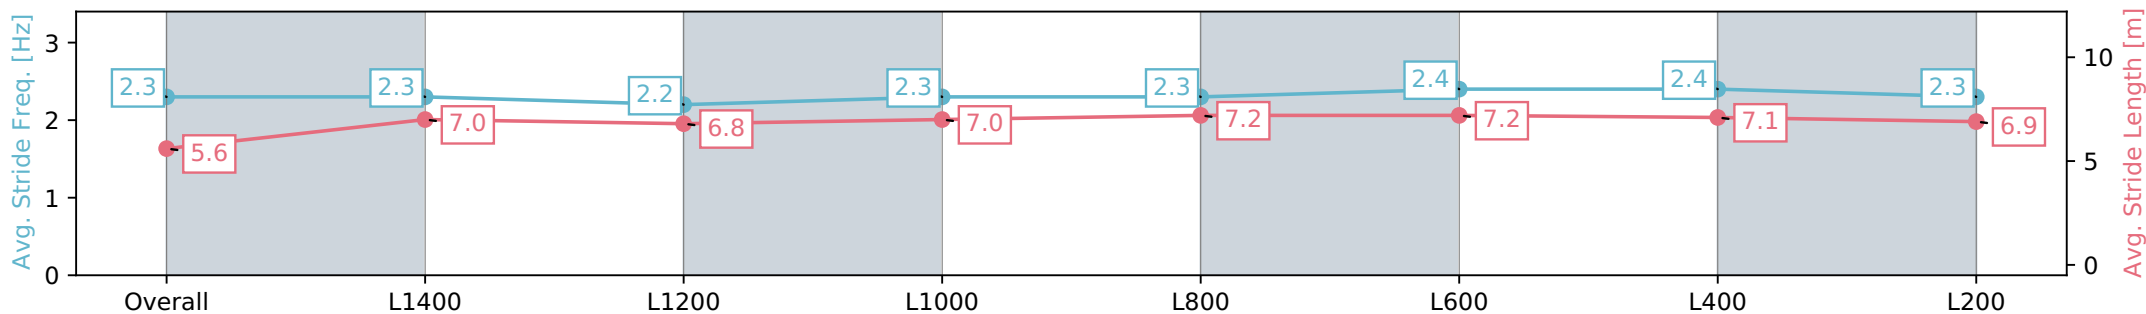

Section	Overall	L1400	L1200	L1000	L800	L600	L400	L200
Section Times	1:39.47 [1] (0:15.22)	1:24.25 [3] (0:12.64)	1:11.61 [4] (0:12.75)	0:58.86 [5] (0:12.15)	0:46.71 [4] (0:11.49)	0:35.22 [4] (0:11.44)	0:23.78 [4] (0:11.37)	0:12.41 [1] (0:12.41)
Average Speed [km/h]	47.4	57.2	56.5	59.3	62.9	63.7	63.5	58.1
Top Speed [km/h]	60.8	60.9	57.5	61.9	64.1	64.9	64.5	62.2
Avg. Dist. to Rail [m]	7.2	1.5	0.9	1.5	1.2	2.0	3.0	4.9
Avg. Stride Freq. [Hz]	2.3	2.3	2.2	2.3	2.3	2.4	2.4	2.3
Avg. Stride Length [m]	5.6	7.0	6.8	7.0	7.2	7.2	7.1	6.9