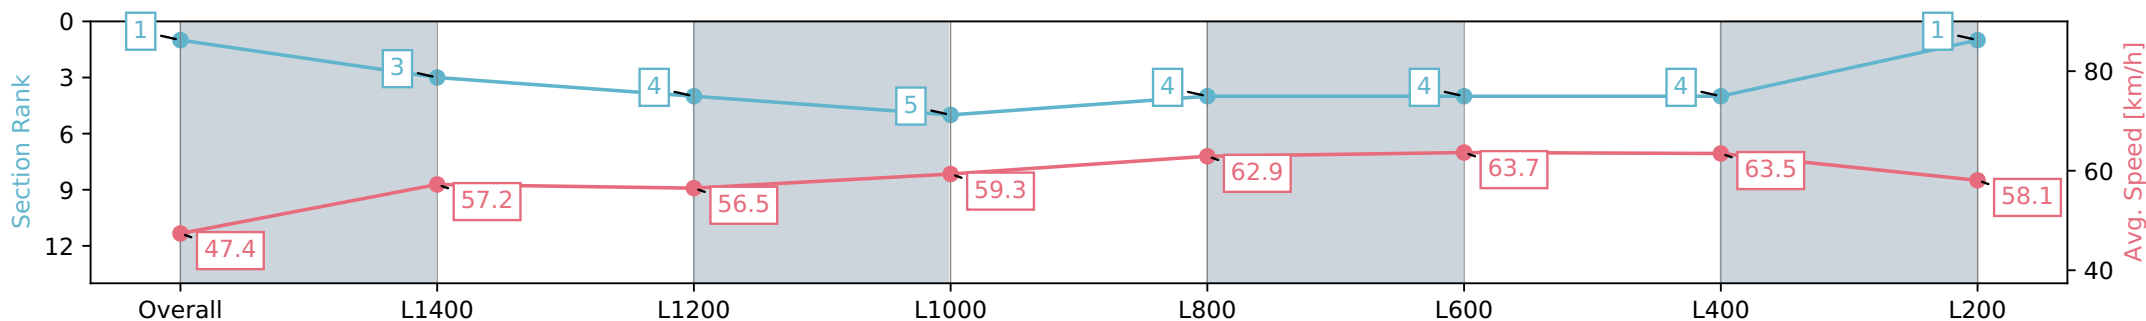

Section	Overall	L1400	L1200	L1000	L800	L600	L400	L200
Section Times	1:39.47 [1] (0:15.22)	1:24.25 [3] (0:12.64)	1:11.61 [4] (0:12.75)	0:58.86 [5] (0:12.15)	0:46.71 [4] (0:11.49)	0:35.22 [4] (0:11.44)	0:23.78 [4] (0:11.37)	0:12.41 [1] (0:12.41)
Average Speed [km/h]	47.4	57.2	56.5	59.3	62.9	63.7	63.5	58.1
Top Speed [km/h]	60.8	60.9	57.5	61.9	64.1	64.9	64.5	62.2
Avg. Dist. to Rail [m]	7.2	1.5	0.9	1.5	1.2	2.0	3.0	4.9
Avg. Stride Freq. [Hz]	2.3	2.3	2.2	2.3	2.3	2.4	2.4	2.3
Avg. Stride Length [m]	5.6	7.0	6.8	7.0	7.2	7.2	7.1	6.9