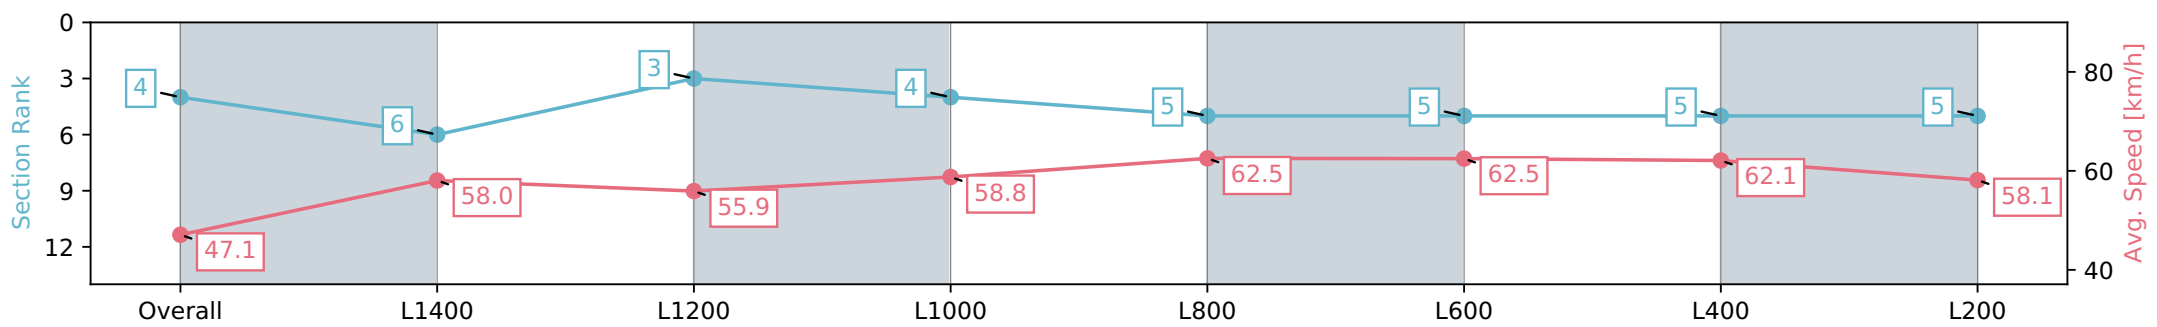

Horse/Jockey Name	THE ART OF FLYING
Finish Rank	4
Fastest Section Time (Section)	0:11.53 (L800)
Top Speed [km/h] (Section)	64.0 (L600)
Race State	Finished

Morphettville SA - Professional
Race 3: Sportsbet Adelaide Racing Carnival (April 27th - May 11th) Handicap - 1600m

13 April 2024 - 1:27PM

Track Rating: Good 4, Weather: Overcast, Rail Position: +9m
1200m-W/Post; +5m Remainder. Sectional 612m

Section	Overall	L1400	L1200	L1000	L800	L600	L400	L200
Section Times	1:39.95 [4] (0:15.30)	1:24.65 [6] (0:12.42)	1:12.23 [3] (0:12.83)	0:59.40 [4] (0:12.24)	0:47.16 [5] (0:11.53)	0:35.63 [5] (0:11.57)	0:24.05 [5] (0:11.67)	0:12.38 [5] (0:12.38)
Average Speed [km/h]	47.1	58.0	55.9	58.8	62.5	62.5	62.1	58.1
Top Speed [km/h]	62.1	61.1	57.1	60.8	63.7	63.4	64.0	61.8
Avg. Dist. to Rail [m]	2.7	1.0	0.6	0.2	0.2	1.3	3.1	5.0
Avg. Stride Freq. [Hz]	2.3	2.4	2.3	2.3	2.4	2.4	2.4	2.3
Avg. Stride Length [m]	5.7	6.8	6.7	7.1	7.3	7.3	7.2	6.8

Report Created: Sat 13 April 2024 14:15:45 GMT+10 (Note: Timing is based on positional data)

- [ ] Ranking at each section and finish
- -:-:- No data available at this section
- NA No data available