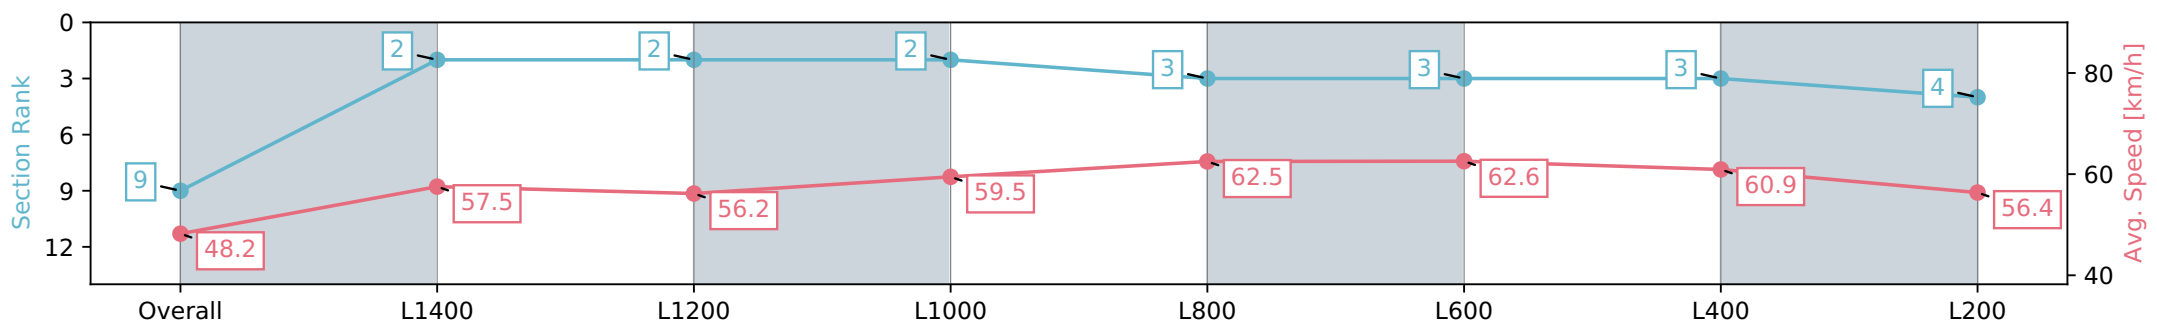

Horse/Jockey Name	IMBIBE
Finish Rank	9
Fastest Section Time (Section)	0:11.56 (L800)
Top Speed [km/h] (Section)	63.6 (L800)
Race State	Finished

Morphettville SA - Professional
Race 3: Sportsbet Adelaide Racing Carnival (April 27th - May 11th) Handicap - 1600m

13 April 2024 - 1:27PM

Track Rating: Good 4, Weather: Overcast, Rail Position: +9m
1200m-W/Post; +5m Remainder. Sectional 612m

Section	Overall	L1400	L1200	L1000	L800	L600	L400	L200
Section Times	1:40.25 [9] (0:14.94)	1:25.31 [2] (0:12.60)	1:12.71 [2] (0:12.84)	0:59.87 [2] (0:12.14)	0:47.73 [3] (0:11.56)	0:36.16 [3] (0:11.57)	0:24.58 [3] (0:11.83)	0:12.75 [4] (0:12.75)
Average Speed [km/h]	48.2	57.5	56.2	59.5	62.5	62.6	60.9	56.4
Top Speed [km/h]	61.4	60.6	56.9	61.8	63.1	63.6	63.2	60.1
Avg. Dist. to Rail [m]	9.7	1.9	0.8	1.0	0.9	1.2	2.1	3.8
Avg. Stride Freq. [Hz]	2.3	2.2	2.2	2.2	2.3	2.3	2.4	2.3
Avg. Stride Length [m]	5.7	7.2	7.2	7.4	7.2	7.3	7.1	6.9

Report Created: Sat 13 April 2024 14:16:02 GMT+10 (Note: Timing is based on positional data)

- [ ] Ranking at each section and finish
- -:-:- No data available at this section
- NA No data available