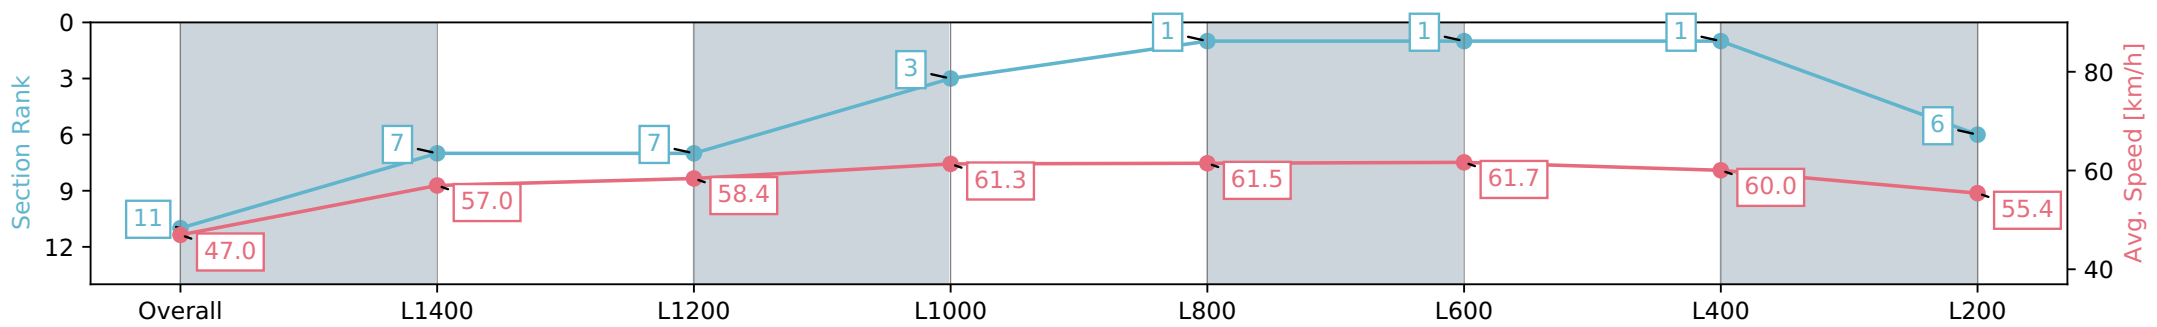

Horse/Jockey Name	JUST LIKE LISA
Finish Rank	11
Fastest Section Time (Section)	0:11.64 (L600)
Top Speed [km/h] (Section)	63.5 (L1200)
Race State	Finished

Morphettville SA - Professional
Race 3: Sportsbet Adelaide Racing Carnival (April 27th - May 11th) Handicap - 1600m

13 April 2024 - 1:27PM

Track Rating: Good 4, Weather: Overcast, Rail Position: +9m
1200m-W/Post; +5m Remainder. Sectional 612m

Section	Overall	L1400	L1200	L1000	L800	L600	L400	L200
Section Times	1:40.59 [11] (0:15.34)	1:25.25 [7] (0:12.76)	1:12.49 [7] (0:12.39)	1:00.10 [3] (0:11.74)	0:48.36 [1] (0:11.72)	0:36.64 [1] (0:11.64)	0:25.00 [1] (0:12.00)	0:13.00 [6] (0:13.00)
Average Speed [km/h]	47.0	57.0	58.4	61.3	61.5	61.7	60.0	55.4
Top Speed [km/h]	61.7	59.6	59.6	63.5	63.1	62.7	60.8	58.9
Avg. Dist. to Rail [m]	4.0	2.2	1.9	2.1	0.3	0.4	0.4	0.2
Avg. Stride Freq. [Hz]	2.3	2.3	2.3	2.4	2.4	2.4	2.4	2.3
Avg. Stride Length [m]	5.5	6.8	7.0	7.2	7.3	6.9	6.9	6.6

Report Created: Sat 13 April 2024 14:16:09 GMT+10 (Note: Timing is based on positional data)

- [ ] Ranking at each section and finish
- -:-:- No data available at this section
- NA No data available