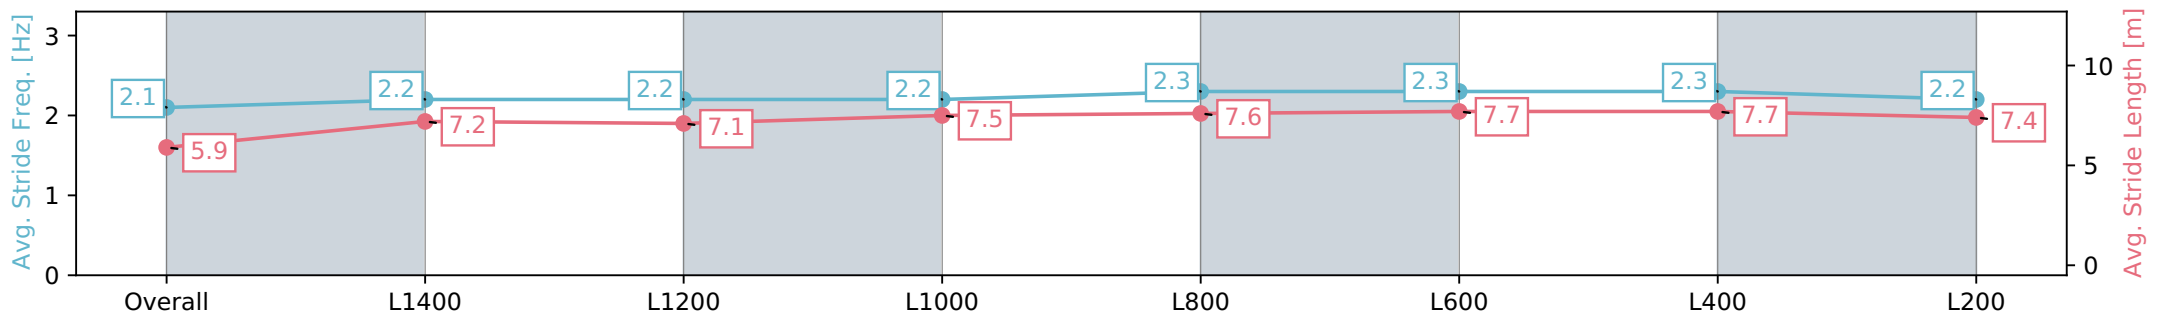

Horse/Jockey Name	MASTER AT ARMS
Finish Rank	6
Fastest Section Time (Section)	0:11.42 (L600)
Top Speed [km/h] (Section)	64.2 (L800)
Race State	Finished

Morphettville SA - Professional
Race 3: Sportsbet Adelaide Racing Carnival (April 27th - May 11th) Handicap - 1600m

13 April 2024 - 1:27PM

Track Rating: Good 4, Weather: Overcast, Rail Position: +9m
1200m-W/Post; +5m Remainder. Sectional 612m

Section	Overall	L1400	L1200	L1000	L800	L600	L400	L200
Section Times	1:40.09 [6] (0:15.77)	1:24.32 [9] (0:12.48)	1:11.84 [8] (0:12.86)	0:58.98 [8] (0:12.28)	0:46.70 [8] (0:11.53)	0:35.17 [9] (0:11.42)	0:23.75 [9] (0:11.54)	0:12.21 [9] (0:12.21)
Average Speed [km/h]	45.7	57.9	55.9	58.6	62.5	63.4	62.5	59.0
Top Speed [km/h]	60.2	59.8	56.4	60.2	63.3	64.2	63.6	61.4
Avg. Dist. to Rail [m]	6.0	1.1	0.4	0.2	0.4	1.1	2.8	6.3
Avg. Stride Freq. [Hz]	2.1	2.2	2.2	2.2	2.3	2.3	2.3	2.2
Avg. Stride Length [m]	5.9	7.2	7.1	7.5	7.6	7.7	7.7	7.4

Report Created: Sat 13 April 2024 14:15:52 GMT+10 (Note: Timing is based on positional data)

- [ ] Ranking at each section and finish
- -:-:- No data available at this section
- NA No data available