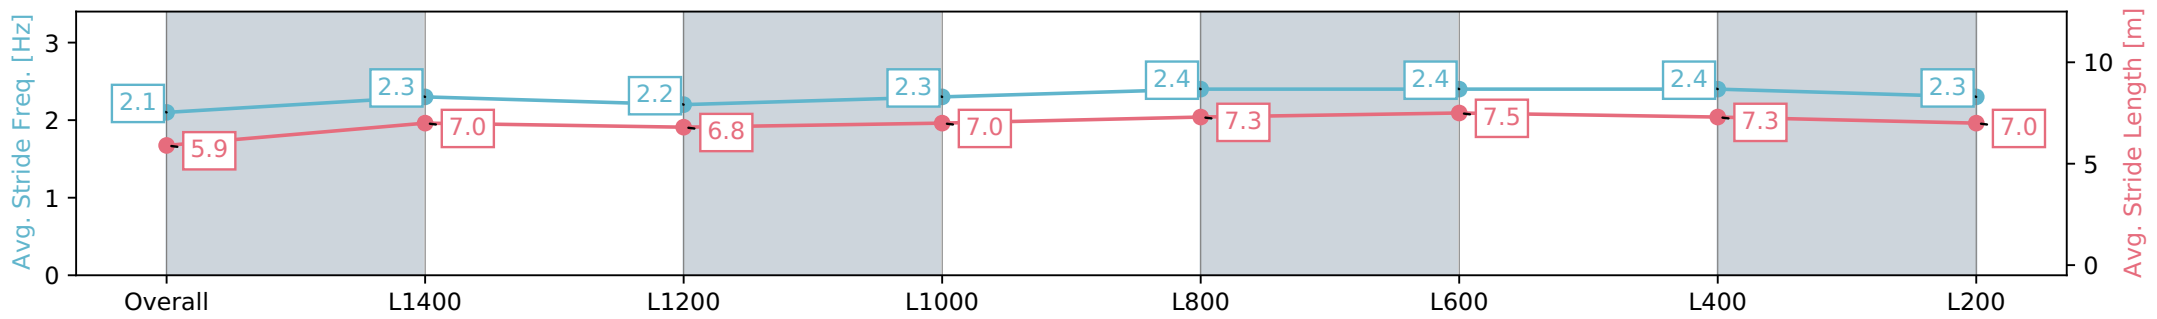

Horse/Jockey Name	JENKINS
Finish Rank	2
Fastest Section Time (Section)	0:11.34 (L600)
Top Speed [km/h] (Section)	65.3 (L800)
Race State	Finished

Morphettville SA - Professional
Race 3: Sportsbet Adelaide Racing Carnival (April 27th - May 11th) Handicap - 1600m

13 April 2024 - 1:27PM

Track Rating: Good 4, Weather: Overcast, Rail Position: +9m
1200m-W/Post; +5m Remainder. Sectional 612m

Section	Overall	L1400	L1200	L1000	L800	L600	L400	L200
Section Times	1:39.59 [2] (0:15.70)	1:23.89 [8] (0:12.57)	1:11.31 [9] (0:12.91)	0:58.40 [9] (0:12.22)	0:46.18 [9] (0:11.45)	0:34.73 [8] (0:11.34)	0:23.39 [8] (0:11.42)	0:11.97 [7] (0:11.97)
Average Speed [km/h]	45.9	57.6	56.0	58.9	63.2	64.0	63.6	60.2
Top Speed [km/h]	59.9	59.9	56.9	60.6	65.3	65.3	65.1	63.6
Avg. Dist. to Rail [m]	6.7	1.6	1.2	1.5	1.0	1.8	5.7	8.1
Avg. Stride Freq. [Hz]	2.1	2.3	2.2	2.3	2.4	2.4	2.4	2.3
Avg. Stride Length [m]	5.9	7.0	6.8	7.0	7.3	7.5	7.3	7.0

Report Created: Sat 13 April 2024 14:15:39 GMT+10 (Note: Timing is based on positional data)

- [ ] Ranking at each section and finish
- -:-:- No data available at this section
- NA No data available