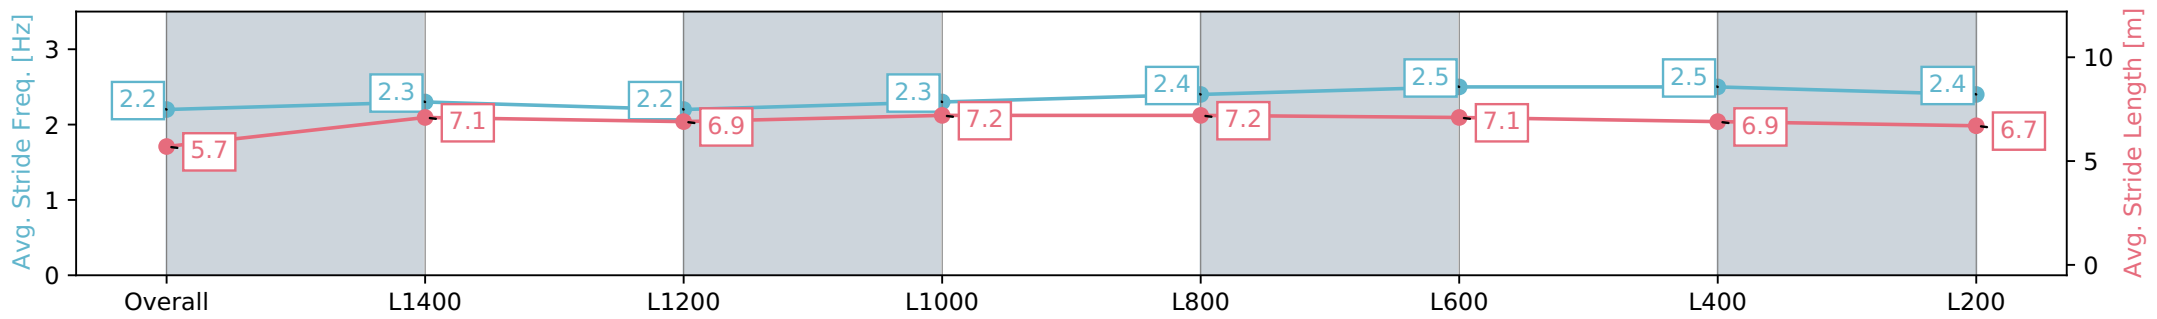

Horse/Jockey Name	WHISKEY 'N' WOMEN
Finish Rank	10
Fastest Section Time (Section)	0:11.21 (L600)
Top Speed [km/h] (Section)	65.2 (L800)
Race State	Finished

Morphettville SA - Professional
Race 3: Sportsbet Adelaide Racing Carnival (April 27th - May 11th) Handicap - 1600m

13 April 2024 - 1:27PM

Track Rating: Good 4, Weather: Overcast, Rail Position: +9m
1200m-W/Post; +5m Remainder. Sectional 612m

Section	Overall	L1400	L1200	L1000	L800	L600	L400	L200
Section Times	1:40.36 [10] (0:16.00)	1:24.36 [10] (0:12.54)	1:11.82 [10] (0:13.03)	0:58.79 [10] (0:12.15)	0:46.64 [11] (0:11.57)	0:35.06 [11] (0:11.21)	0:23.85 [11] (0:11.56)	0:12.29 [11] (0:12.28)
Average Speed [km/h]	45.0	57.8	55.6	59.2	62.5	64.5	62.6	58.7
Top Speed [km/h]	60.1	60.2	56.6	60.7	64.5	65.2	63.6	61.1
Avg. Dist. to Rail [m]	8.1	1.9	1.8	1.8	1.3	1.0	6.0	9.6
Avg. Stride Freq. [Hz]	2.2	2.3	2.2	2.3	2.4	2.5	2.5	2.4
Avg. Stride Length [m]	5.7	7.1	6.9	7.2	7.2	7.1	6.9	6.7

Report Created: Sat 13 April 2024 14:16:05 GMT+10 (Note: Timing is based on positional data)

- [ ] Ranking at each section and finish
- -:-:- No data available at this section
- NA No data available