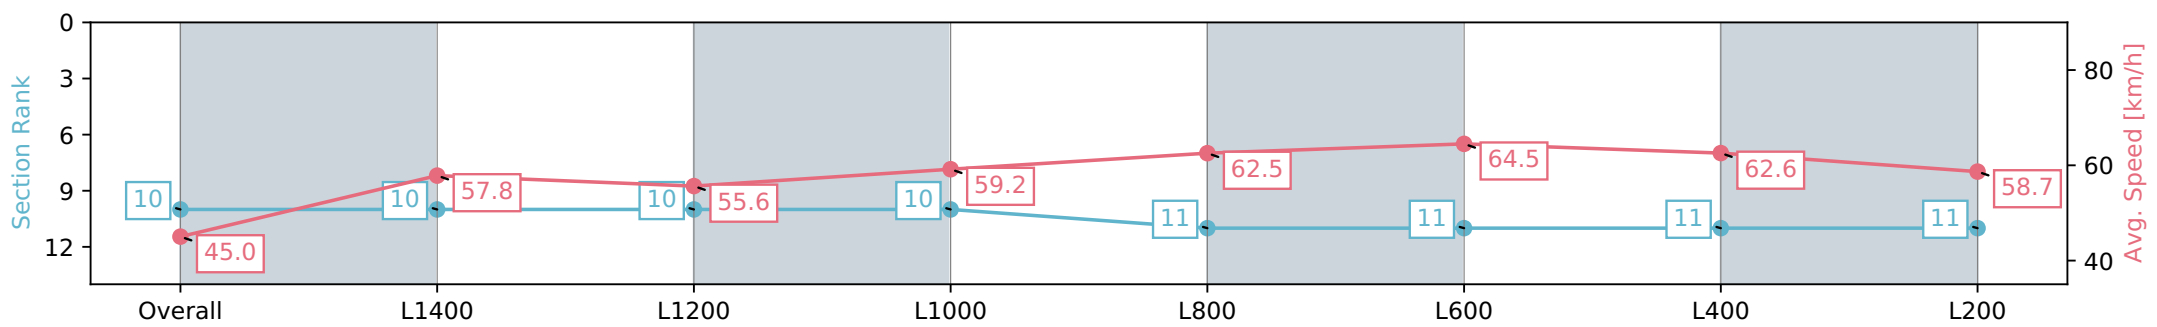

Horse/Jockey Name	WHISKEY 'N' WOMEN
Finish Rank	10
Fastest Section Time (Section)	0:11.21 (L600)
Top Speed [km/h] (Section)	65.2 (L800)
Race State	Finished

Morphettville SA - Professional
Race 3: Sportsbet Adelaide Racing Carnival (April 27th - May 11th) Handicap - 1600m

13 April 2024 - 1:27PM

Track Rating: Good 4, Weather: Overcast, Rail Position: +9m
1200m-W/Post; +5m Remainder. Sectional 612m

Section	Overall	L1400	L1200	L1000	L800	L600	L400	L200
Section Times	1:40.36 [10] (0:16.00)	1:24.36 [10] (0:12.54)	1:11.82 [10] (0:13.03)	0:58.79 [10] (0:12.15)	0:46.64 [11] (0:11.57)	0:35.06 [11] (0:11.21)	0:23.85 [11] (0:11.56)	0:12.29 [11] (0:12.28)
Average Speed [km/h]	45.0	57.8	55.6	59.2	62.5	64.5	62.6	58.7
Top Speed [km/h]	60.1	60.2	56.6	60.7	64.5	65.2	63.6	61.1
Avg. Dist. to Rail [m]	8.1	1.9	1.8	1.8	1.3	1.0	6.0	9.6
Avg. Stride Freq. [Hz]	2.2	2.3	2.2	2.3	2.4	2.5	2.5	2.4
Avg. Stride Length [m]	5.7	7.1	6.9	7.2	7.2	7.1	6.9	6.7

Report Created: Sat 13 April 2024 14:16:05 GMT+10 (Note: Timing is based on positional data)

- [ ] Ranking at each section and finish
- -:-:- No data available at this section
- NA No data available