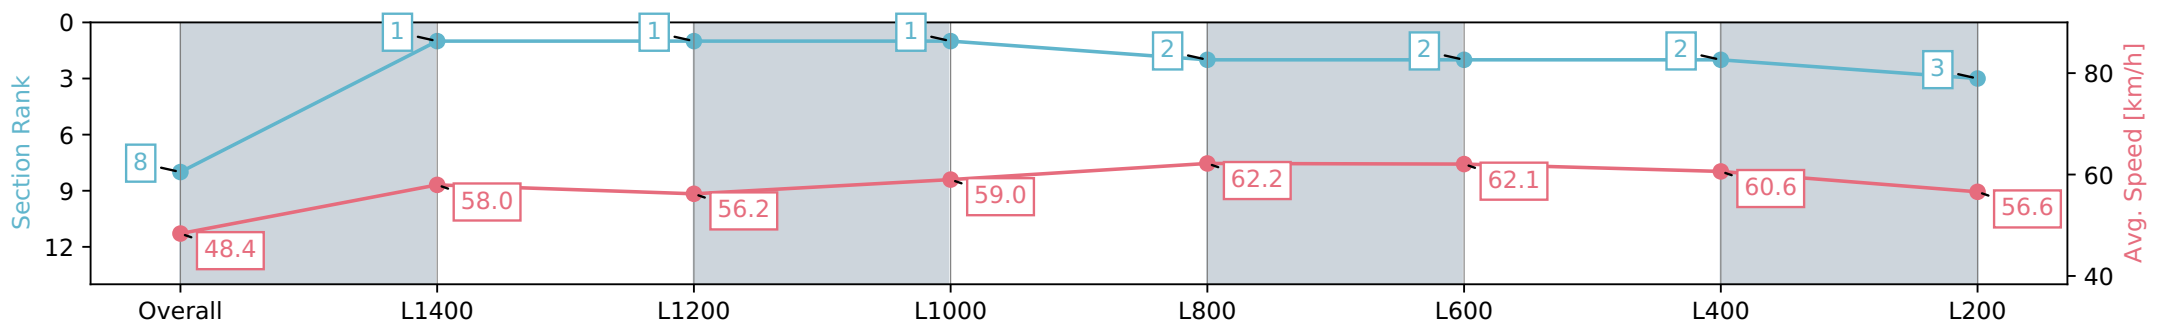

Horse/Jockey Name	MUG'S GAME
Finish Rank	8
Fastest Section Time (Section)	0:11.57 (L800)
Top Speed [km/h] (Section)	63.3 (L1000)
Race State	Finished

Morphettville SA - Professional
Race 3: Sportsbet Adelaide Racing Carnival (April 27th - May 11th) Handicap - 1600m

13 April 2024 - 1:27PM

Track Rating: Good 4, Weather: Overcast, Rail Position: +9m
1200m-W/Post; +5m Remainder. Sectional 612m

Section	Overall	L1400	L1200	L1000	L800	L600	L400	L200
Section Times	1:40.22 [8] (0:14.91)	1:25.31 [1] (0:12.46)	1:12.85 [1] (0:12.79)	1:00.06 [1] (0:12.21)	0:47.85 [2] (0:11.57)	0:36.27 [2] (0:11.65)	0:24.62 [2] (0:11.90)	0:12.72 [3] (0:12.72)
Average Speed [km/h]	48.4	58.0	56.2	59.0	62.2	62.1	60.6	56.6
Top Speed [km/h]	63.0	62.0	56.8	61.3	63.3	63.0	61.8	59.5
Avg. Dist. to Rail [m]	8.4	1.2	0.3	0.2	0.3	1.0	1.7	2.8
Avg. Stride Freq. [Hz]	2.2	2.2	2.2	2.2	2.3	2.3	2.4	2.3
Avg. Stride Length [m]	5.9	7.3	7.2	7.4	7.5	7.4	7.1	6.9

Report Created: Sat 13 April 2024 14:15:58 GMT+10 (Note: Timing is based on positional data)

- [ ] Ranking at each section and finish
- -:-:- No data available at this section
- NA No data available