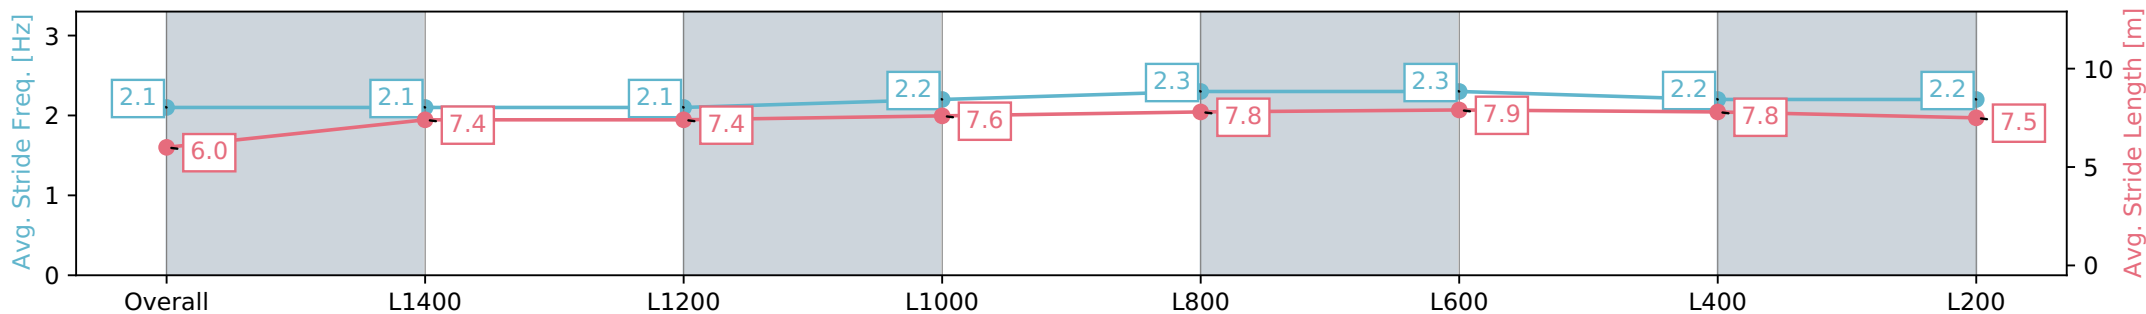

Horse/Jockey Name	FANMALIA
Finish Rank	5
Fastest Section Time (Section)	0:11.25 (L600)
Top Speed [km/h] (Section)	65.3 (L800)
Race State	Finished

Morphettville SA - Professional
Race 3: Sportsbet Adelaide Racing Carnival (April 27th - May 11th) Handicap - 1600m

13 April 2024 - 1:27PM

Track Rating: Good 4, Weather: Overcast, Rail Position: +9m
1200m-W/Post; +5m Remainder. Sectional 612m

Section	Overall	L1400	L1200	L1000	L800	L600	L400	L200
Section Times	1:40.08 [5] (0:16.09)	1:23.99 [11] (0:12.68)	1:11.31 [11] (0:12.85)	0:58.46 [11] (0:12.06)	0:46.40 [10] (0:11.48)	0:34.92 [10] (0:11.25)	0:23.67 [10] (0:11.48)	0:12.19 [10] (0:12.19)
Average Speed [km/h]	44.8	57.1	56.2	59.7	63.0	64.6	63.1	59.1
Top Speed [km/h]	58.9	58.9	56.7	61.1	65.0	65.3	63.9	61.3
Avg. Dist. to Rail [m]	5.7	1.5	0.8	0.8	1.1	2.1	5.2	7.8
Avg. Stride Freq. [Hz]	2.1	2.1	2.1	2.2	2.3	2.3	2.2	2.2
Avg. Stride Length [m]	6.0	7.4	7.4	7.6	7.8	7.9	7.8	7.5

Report Created: Sat 13 April 2024 14:15:48 GMT+10 (Note: Timing is based on positional data)

- [ ] Ranking at each section and finish
- -:-:- No data available at this section
- NA No data available