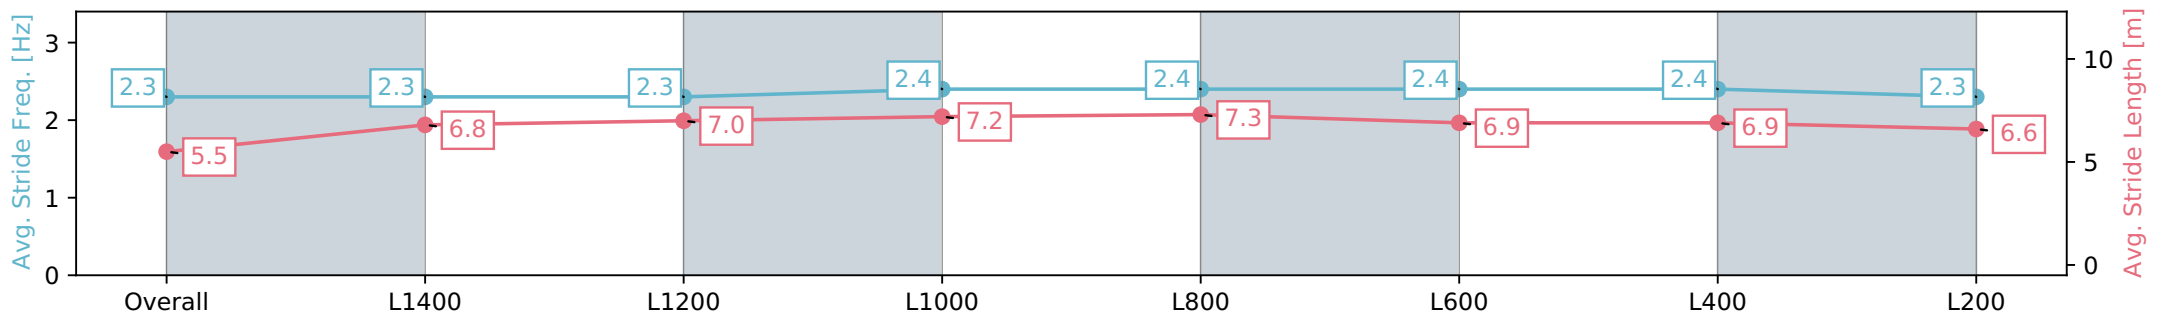

Horse/Jockey Name	JUST LIKE LISA
Finish Rank	11
Fastest Section Time (Section)	0:11.64 (L600)
Top Speed [km/h] (Section)	63.5 (L1200)
Race State	Finished

Morphettville SA - Professional
Race 3: Sportsbet Adelaide Racing Carnival (April 27th - May 11th) Handicap - 1600m

13 April 2024 - 1:27PM

Track Rating: Good 4, Weather: Overcast, Rail Position: +9m
1200m-W/Post; +5m Remainder. Sectional 612m

Section	Overall	L1400	L1200	L1000	L800	L600	L400	L200
Section Times	1:40.59 [11] (0:15.34)	1:25.25 [7] (0:12.76)	1:12.49 [7] (0:12.39)	1:00.10 [3] (0:11.74)	0:48.36 [1] (0:11.72)	0:36.64 [1] (0:11.64)	0:25.00 [1] (0:12.00)	0:13.00 [6] (0:13.00)
Average Speed [km/h]	47.0	57.0	58.4	61.3	61.5	61.7	60.0	55.4
Top Speed [km/h]	61.7	59.6	59.6	63.5	63.1	62.7	60.8	58.9
Avg. Dist. to Rail [m]	4.0	2.2	1.9	2.1	0.3	0.4	0.4	0.2
Avg. Stride Freq. [Hz]	2.3	2.3	2.3	2.4	2.4	2.4	2.4	2.3
Avg. Stride Length [m]	5.5	6.8	7.0	7.2	7.3	6.9	6.9	6.6

Report Created: Sat 13 April 2024 14:16:09 GMT+10 (Note: Timing is based on positional data)

- [ ] Ranking at each section and finish
- -:-:- No data available at this section
- NA No data available