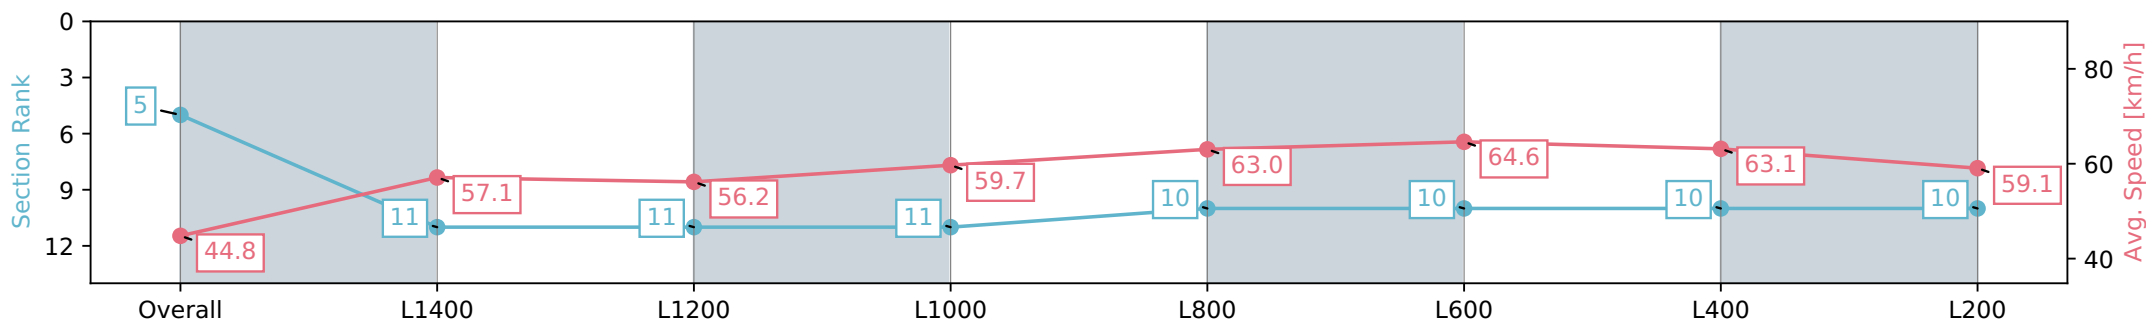

Horse/Jockey Name	FANMALIA
Finish Rank	5
Fastest Section Time (Section)	0:11.25 (L600)
Top Speed [km/h] (Section)	65.3 (L800)
Race State	Finished

Morphettville SA - Professional
Race 3: Sportsbet Adelaide Racing Carnival (April 27th - May 11th) Handicap - 1600m

13 April 2024 - 1:27PM

Track Rating: Good 4, Weather: Overcast, Rail Position: +9m
1200m-W/Post; +5m Remainder. Sectional 612m

Section	Overall	L1400	L1200	L1000	L800	L600	L400	L200
Section Times	1:40.08 [5] (0:16.09)	1:23.99 [11] (0:12.68)	1:11.31 [11] (0:12.85)	0:58.46 [11] (0:12.06)	0:46.40 [10] (0:11.48)	0:34.92 [10] (0:11.25)	0:23.67 [10] (0:11.48)	0:12.19 [10] (0:12.19)
Average Speed [km/h]	44.8	57.1	56.2	59.7	63.0	64.6	63.1	59.1
Top Speed [km/h]	58.9	58.9	56.7	61.1	65.0	65.3	63.9	61.3
Avg. Dist. to Rail [m]	5.7	1.5	0.8	0.8	1.1	2.1	5.2	7.8
Avg. Stride Freq. [Hz]	2.1	2.1	2.1	2.2	2.3	2.3	2.2	2.2
Avg. Stride Length [m]	6.0	7.4	7.4	7.6	7.8	7.9	7.8	7.5

Report Created: Sat 13 April 2024 14:15:48 GMT+10 (Note: Timing is based on positional data)

- [ ] Ranking at each section and finish
- -:-:- No data available at this section
- NA No data available