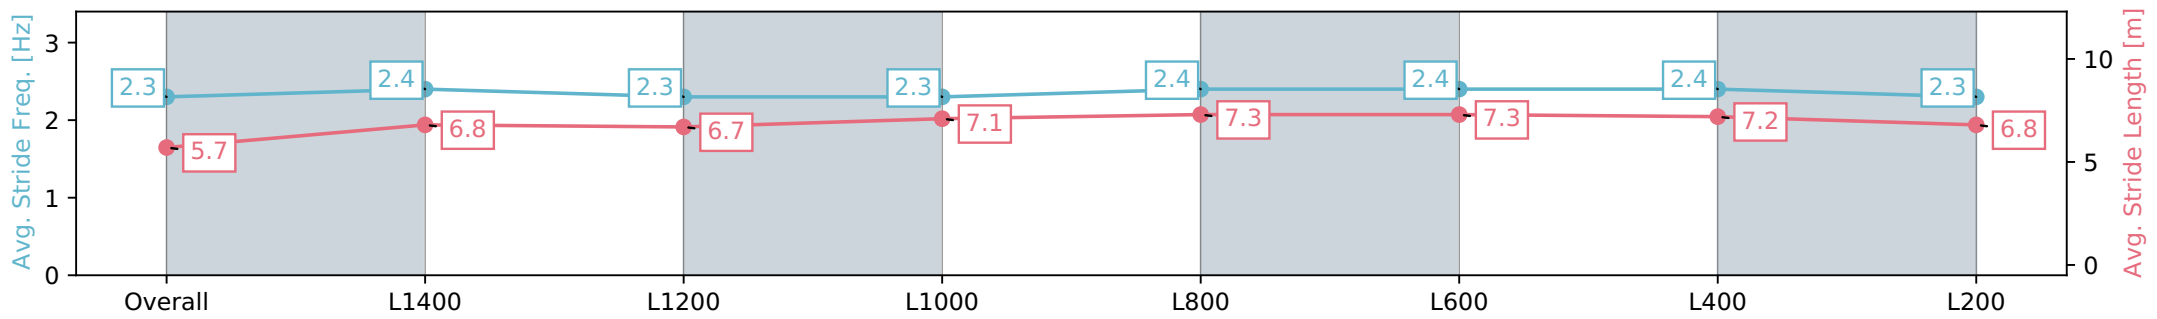

Horse/Jockey Name	THE ART OF FLYING
Finish Rank	4
Fastest Section Time (Section)	0:11.53 (L800)
Top Speed [km/h] (Section)	64.0 (L600)
Race State	Finished

Morphettville SA - Professional
Race 3: Sportsbet Adelaide Racing Carnival (April 27th - May 11th) Handicap - 1600m

13 April 2024 - 1:27PM

Track Rating: Good 4, Weather: Overcast, Rail Position: +9m
1200m-W/Post; +5m Remainder. Sectional 612m

Section	Overall	L1400	L1200	L1000	L800	L600	L400	L200
Section Times	1:39.95 [4] (0:15.30)	1:24.65 [6] (0:12.42)	1:12.23 [3] (0:12.83)	0:59.40 [4] (0:12.24)	0:47.16 [5] (0:11.53)	0:35.63 [5] (0:11.57)	0:24.05 [5] (0:11.67)	0:12.38 [5] (0:12.38)
Average Speed [km/h]	47.1	58.0	55.9	58.8	62.5	62.5	62.1	58.1
Top Speed [km/h]	62.1	61.1	57.1	60.8	63.7	63.4	64.0	61.8
Avg. Dist. to Rail [m]	2.7	1.0	0.6	0.2	0.2	1.3	3.1	5.0
Avg. Stride Freq. [Hz]	2.3	2.4	2.3	2.3	2.4	2.4	2.4	2.3
Avg. Stride Length [m]	5.7	6.8	6.7	7.1	7.3	7.3	7.2	6.8

Report Created: Sat 13 April 2024 14:15:45 GMT+10 (Note: Timing is based on positional data)

- [ ] Ranking at each section and finish
- -:-:- No data available at this section
- NA No data available