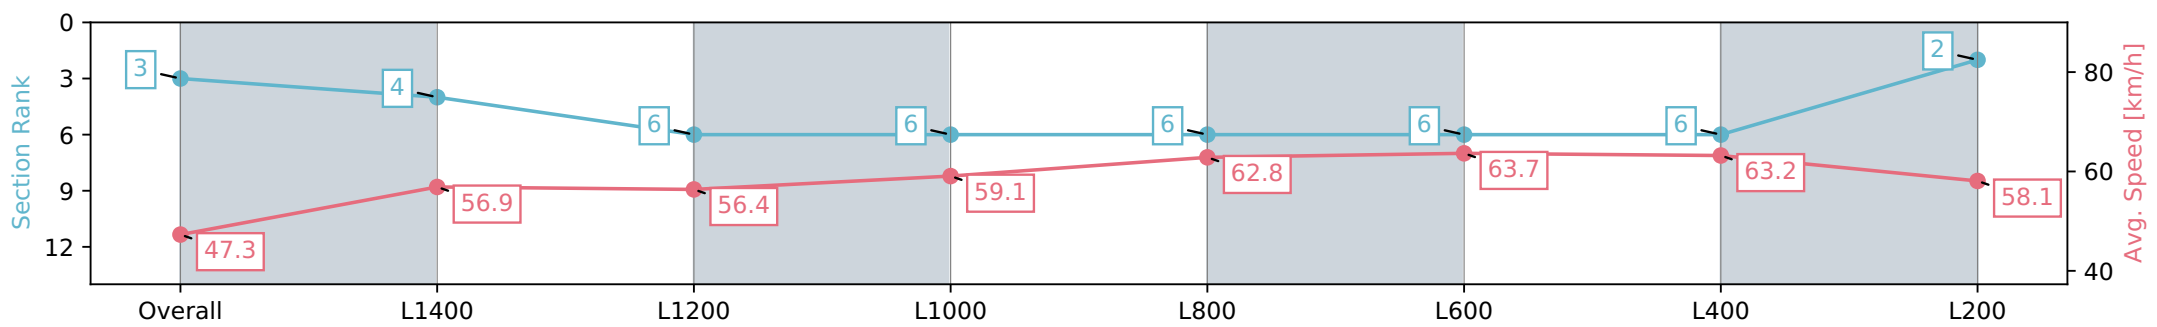

Horse/Jockey Name	RAMPANT LION
Finish Rank	3
Fastest Section Time (Section)	0:11.42 (L600)
Top Speed [km/h] (Section)	64.4 (L600)
Race State	Finished

Morphettville SA - Professional
Race 3: Sportsbet Adelaide Racing Carnival (April 27th - May 11th) Handicap - 1600m

13 April 2024 - 1:27PM

Track Rating: Good 4, Weather: Overcast, Rail Position: +9m
1200m-W/Post; +5m Remainder. Sectional 612m

Section	Overall	L1400	L1200	L1000	L800	L600	L400	L200
Section Times	1:39.79 [3] (0:15.24)	1:24.55 [4] (0:12.77)	1:11.78 [6] (0:12.81)	0:58.97 [6] (0:12.20)	0:46.77 [6] (0:11.50)	0:35.27 [6] (0:11.42)	0:23.85 [6] (0:11.44)	0:12.41 [2] (0:12.41)
Average Speed [km/h]	47.3	56.9	56.4	59.1	62.8	63.7	63.2	58.1
Top Speed [km/h]	61.2	61.1	57.1	60.4	64.0	64.3	64.4	61.5
Avg. Dist. to Rail [m]	5.9	2.5	0.9	1.3	1.0	2.0	4.2	6.0
Avg. Stride Freq. [Hz]	2.2	2.2	2.2	2.2	2.3	2.3	2.4	2.2
Avg. Stride Length [m]	5.9	7.0	6.9	7.0	7.4	7.5	7.4	7.2

Report Created: Sat 13 April 2024 14:15:42 GMT+10 (Note: Timing is based on positional data)

- [ ] Ranking at each section and finish
- -:-:- No data available at this section
- NA No data available