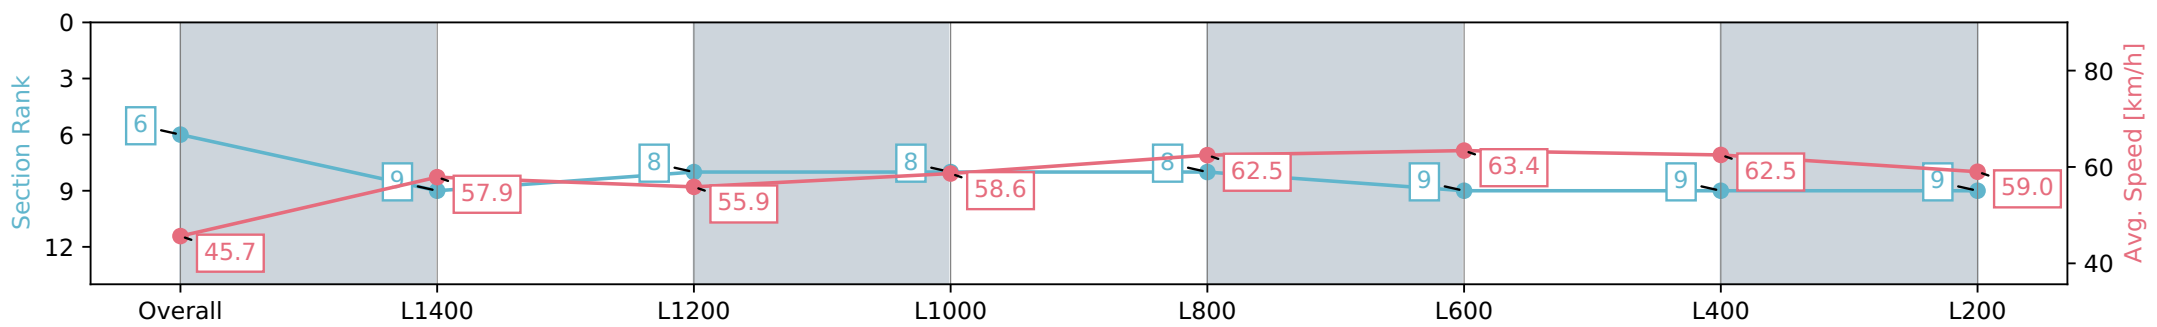

Horse/Jockey Name	MASTER AT ARMS
Finish Rank	6
Fastest Section Time (Section)	0:11.42 (L600)
Top Speed [km/h] (Section)	64.2 (L800)
Race State	Finished

Morphettville SA - Professional
Race 3: Sportsbet Adelaide Racing Carnival (April 27th - May 11th) Handicap - 1600m

13 April 2024 - 1:27PM

Track Rating: Good 4, Weather: Overcast, Rail Position: +9m
1200m-W/Post; +5m Remainder. Sectional 612m

Section	Overall	L1400	L1200	L1000	L800	L600	L400	L200
Section Times	1:40.09 [6] (0:15.77)	1:24.32 [9] (0:12.48)	1:11.84 [8] (0:12.86)	0:58.98 [8] (0:12.28)	0:46.70 [8] (0:11.53)	0:35.17 [9] (0:11.42)	0:23.75 [9] (0:11.54)	0:12.21 [9] (0:12.21)
Average Speed [km/h]	45.7	57.9	55.9	58.6	62.5	63.4	62.5	59.0
Top Speed [km/h]	60.2	59.8	56.4	60.2	63.3	64.2	63.6	61.4
Avg. Dist. to Rail [m]	6.0	1.1	0.4	0.2	0.4	1.1	2.8	6.3
Avg. Stride Freq. [Hz]	2.1	2.2	2.2	2.2	2.3	2.3	2.3	2.2
Avg. Stride Length [m]	5.9	7.2	7.1	7.5	7.6	7.7	7.7	7.4

Report Created: Sat 13 April 2024 14:15:52 GMT+10 (Note: Timing is based on positional data)

- [ ] Ranking at each section and finish
- -:-:- No data available at this section
- NA No data available