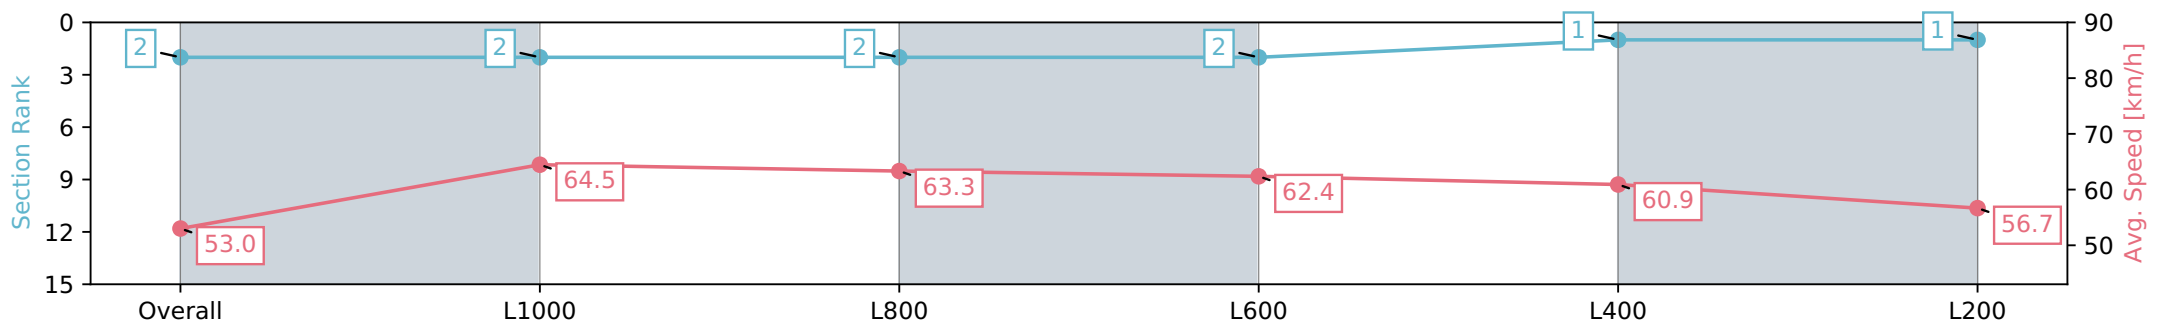

Section	Overall	L1000	L800	L600	L400	L200
Section Times	1:15.70 [2] (0:17.00)	0:58.70 [2] (0:11.21)	0:47.49 [2] (0:11.36)	0:36.13 [2] (0:11.60)	0:24.53 [1] (0:11.83)	0:12.70 [1] (0:12.70)
Average Speed [km/h]	53.0	64.5	63.3	62.4	60.9	56.7
Top Speed [km/h]	69.7	68.6	64.7	63.0	63.0	59.3
Avg. Dist. to Rail [m]	5.6	0.7	0.5	0.6	1.8	4.2
Avg. Stride Freq. [Hz]	2.3	2.3	2.3	2.3	2.3	2.3
Avg. Stride Length [m]	6.3	7.5	7.3	7.3	7.2	6.8