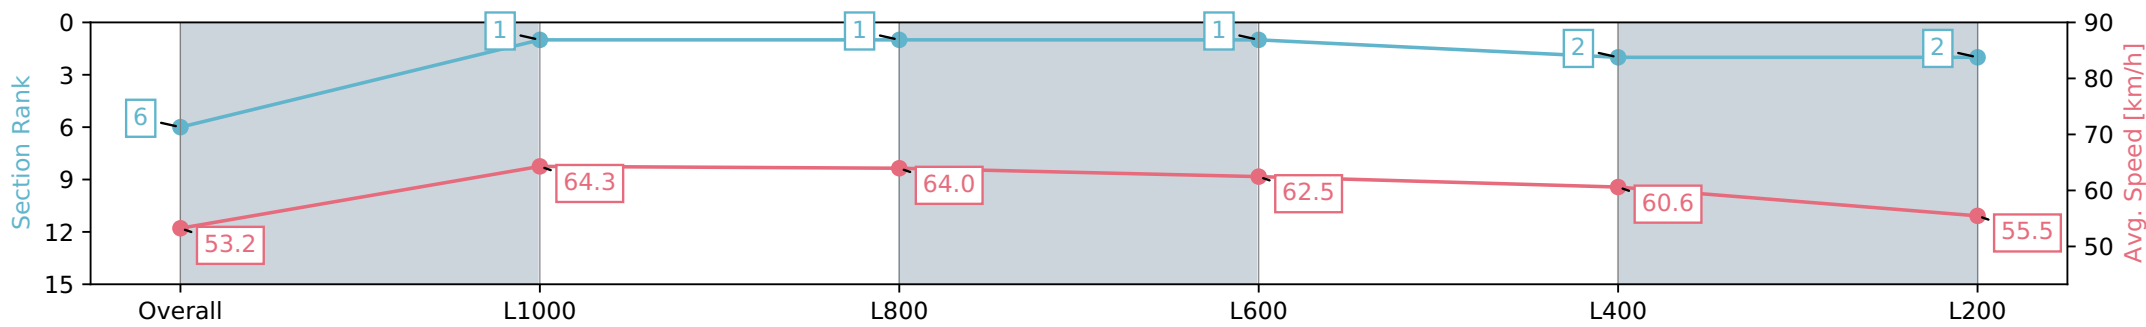

Section	Overall	L1000	L800	L600	L400	L200
Section Times	1:16.17 [6] (0:16.92)	0:59.25 [1] (0:11.26)	0:47.99 [1] (0:11.32)	0:36.67 [1] (0:11.73)	0:24.94 [2] (0:11.94)	0:13.00 [2] (0:13.00)
Average Speed [km/h]	53.2	64.3	64.0	62.5	60.6	55.5
Top Speed [km/h]	70.0	69.4	64.6	63.5	62.4	59.1
Avg. Dist. to Rail [m]	6.6	1.3	2.0	2.9	3.9	4.7
Avg. Stride Freq. [Hz]	2.4	2.4	2.4	2.4	2.4	2.3
Avg. Stride Length [m]	6.2	7.5	7.4	7.3	7.1	6.7