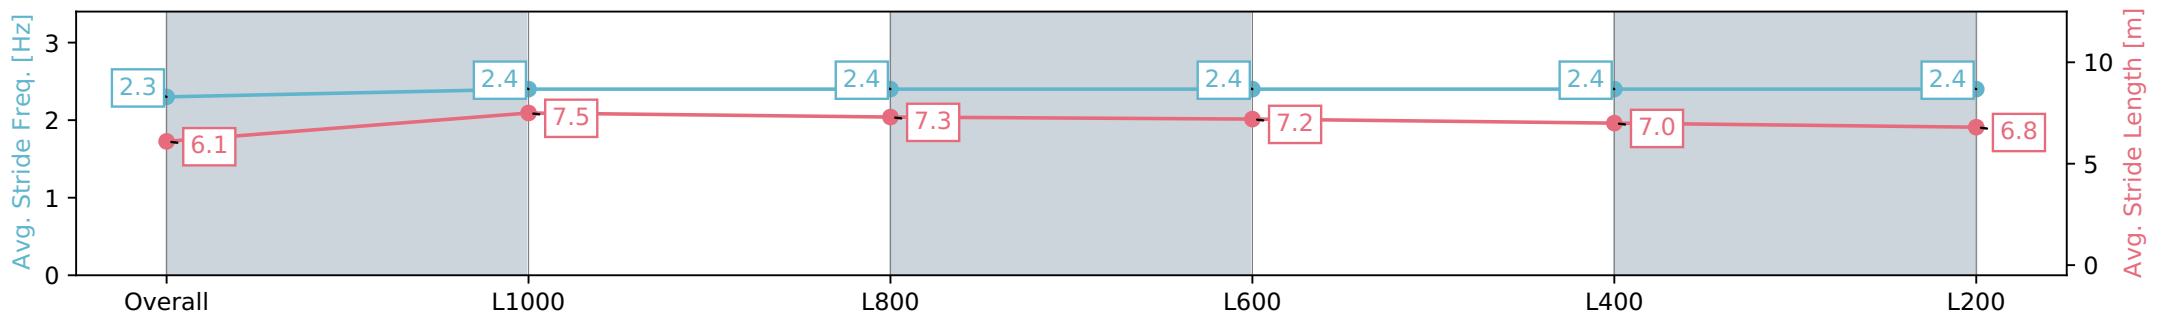

Section	Overall	L1000	L800	L600	L400	L200
Section Times	1:16.15 [5] (0:17.97)	0:58.18 [11] (0:11.08)	0:47.10 [11] (0:11.36)	0:35.74 [11] (0:11.47)	0:24.27 [9] (0:11.72)	0:12.55 [7] (0:12.55)
Average Speed [km/h]	50.0	65.2	63.4	62.8	61.5	57.5
Top Speed [km/h]	66.9	66.7	65.1	64.0	62.9	60.5
Avg. Dist. to Rail [m]	5.2	1.1	0.9	0.4	0.8	3.0
Avg. Stride Freq. [Hz]	2.3	2.4	2.4	2.4	2.4	2.4
Avg. Stride Length [m]	6.1	7.5	7.3	7.2	7.0	6.8