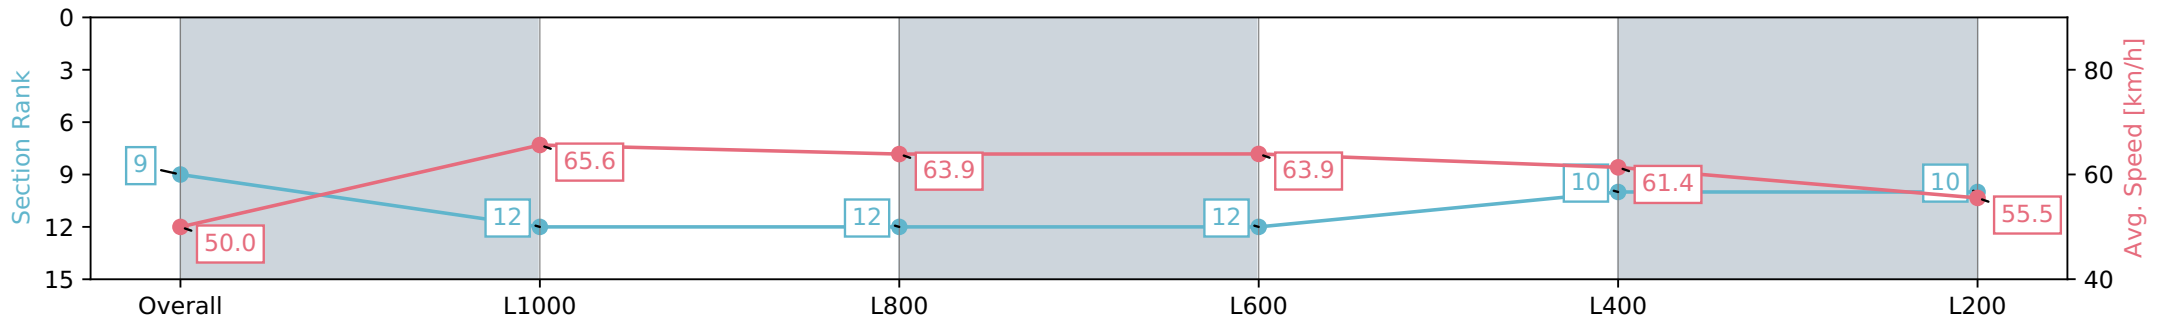

Section	Overall	L1000	L800	L600	L400	L200
Section Times	1:16.78 [9] (0:18.01)	0:58.77 [12] (0:11.08)	0:47.69 [12] (0:11.35)	0:36.34 [12] (0:11.50)	0:24.84 [10] (0:11.86)	0:12.98 [10] (0:12.98)
Average Speed [km/h]	50.0	65.6	63.9	63.9	61.4	55.5
Top Speed [km/h]	66.9	67.0	65.1	64.7	63.5	58.9
Avg. Dist. to Rail [m]	5.7	2.1	3.2	3.6	6.3	8.0
Avg. Stride Freq. [Hz]	2.3	2.4	2.4	2.4	2.4	2.3
Avg. Stride Length [m]	6.1	7.5	7.3	7.3	7.1	6.9