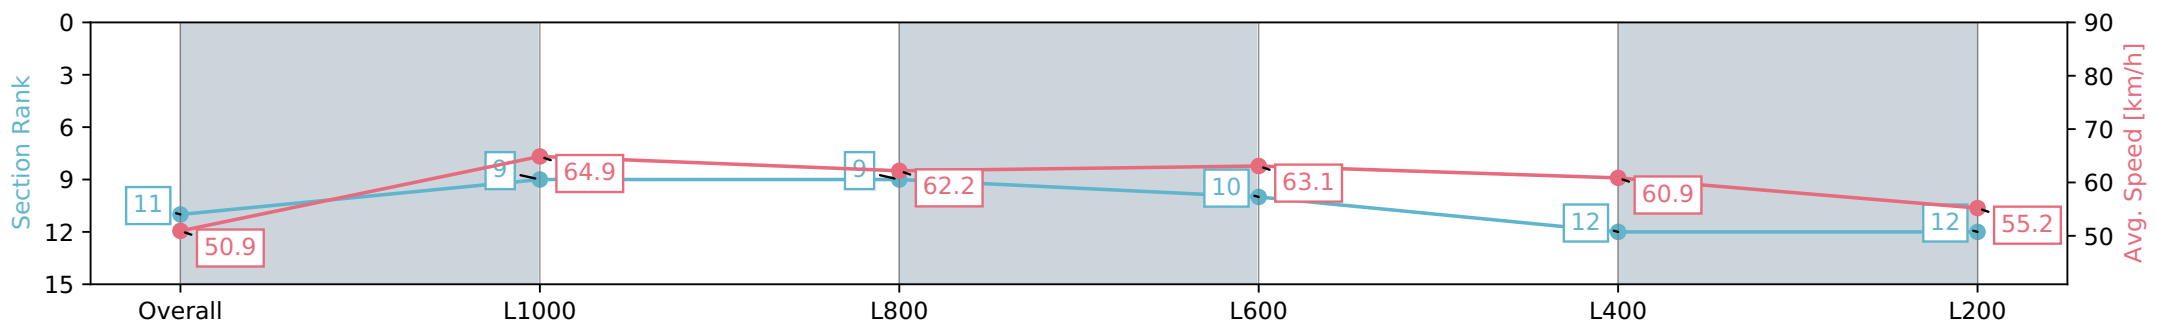

Horse/Jockey Name	COMMANDER MEROO
Finish Rank	11
Fastest Section Time (Section)	0:11.11 (L1000)
Top Speed [km/h] (Section)	66.0 (L1000)
Race State	Finished

Morphettville Parks SA - Professional

Race 9: Grand Syndicates Handicap (Heat of Adelaide in Autumn Series) - 1250m

06 April 2024 - 5:16PM

Track Rating: Good 4, Weather: Fine, Rail Position: +9m 1000m-W/ Post, +6m Remainder. Sectional 612m

Section	Overall	L1000	L800	L600	L400	L200
Section Times	1:16.99 [11] (0:17.67)	0:59.32 [9] (0:11.11)	0:48.21 [9] (0:11.63)	0:36.58 [10] (0:11.56)	0:25.01 [12] (0:11.96)	0:13.05 [12] (0:13.05)
Average Speed [km/h]	50.9	64.9	62.2	63.1	60.9	55.2
Top Speed [km/h]	66.0	66.0	63.9	64.6	63.1	57.5
Avg. Dist. to Rail [m]	1.9	0.5	1.3	2.5	6.1	6.2
Avg. Stride Freq. [Hz]	2.3	2.4	2.4	2.5	2.4	2.3
Avg. Stride Length [m]	6.0	7.3	7.2	7.0	7.0	6.7

- [ ] Ranking at each section and finish
- -:-:- No data available at this section
- NA No data available