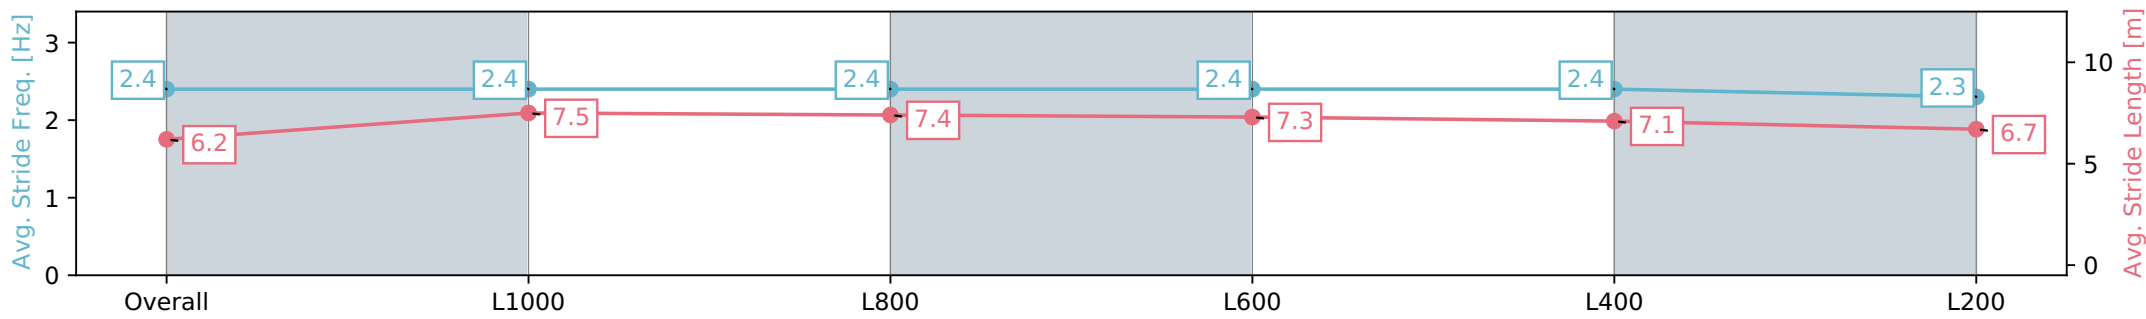

Section	Overall	L1000	L800	L600	L400	L200
Section Times	1:16.17 [6] (0:16.92)	0:59.25 [1] (0:11.26)	0:47.99 [1] (0:11.32)	0:36.67 [1] (0:11.73)	0:24.94 [2] (0:11.94)	0:13.00 [2] (0:13.00)
Average Speed [km/h]	53.2	64.3	64.0	62.5	60.6	55.5
Top Speed [km/h]	70.0	69.4	64.6	63.5	62.4	59.1
Avg. Dist. to Rail [m]	6.6	1.3	2.0	2.9	3.9	4.7
Avg. Stride Freq. [Hz]	2.4	2.4	2.4	2.4	2.4	2.3
Avg. Stride Length [m]	6.2	7.5	7.4	7.3	7.1	6.7