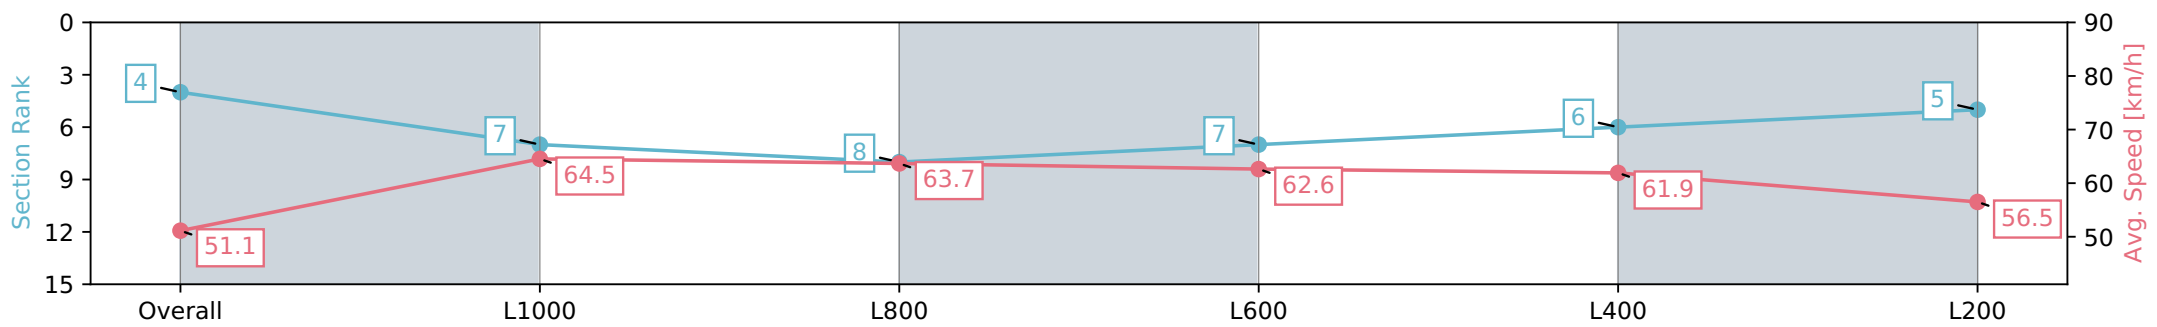

Section	Overall	L1000	L800	L600	L400	L200
Section Times	1:16.04 [4] (0:17.59)	0:58.45 [7] (0:11.17)	0:47.28 [8] (0:11.33)	0:35.95 [7] (0:11.54)	0:24.41 [6] (0:11.66)	0:12.75 [5] (0:12.75)
Average Speed [km/h]	51.1	64.5	63.7	62.6	61.9	56.5
Top Speed [km/h]	65.4	66.4	64.7	64.2	63.4	60.4
Avg. Dist. to Rail [m]	1.6	0.7	0.7	1.0	1.6	2.0
Avg. Stride Freq. [Hz]	2.2	2.3	2.4	2.4	2.4	2.3
Avg. Stride Length [m]	6.4	7.5	7.3	7.2	7.1	6.9