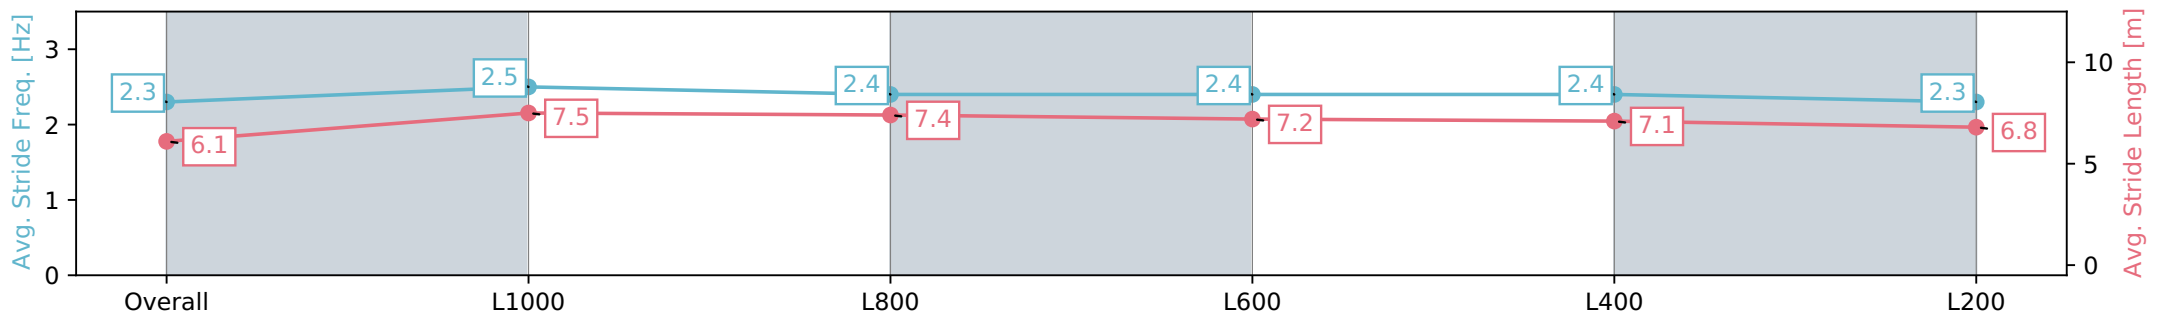

Section	Overall	L1000	L800	L600	L400	L200
Section Times	1:16.03 [3] (0:17.52)	0:58.51 [6] (0:10.89)	0:47.62 [3] (0:11.38)	0:36.24 [3] (0:11.64)	0:24.60 [3] (0:11.81)	0:12.79 [4] (0:12.79)
Average Speed [km/h]	51.4	66.9	63.8	62.9	61.3	56.3
Top Speed [km/h]	66.3	67.3	66.1	63.5	62.3	60.5
Avg. Dist. to Rail [m]	4.5	2.9	3.9	2.8	3.7	6.1
Avg. Stride Freq. [Hz]	2.3	2.5	2.4	2.4	2.4	2.3
Avg. Stride Length [m]	6.1	7.5	7.4	7.2	7.1	6.8