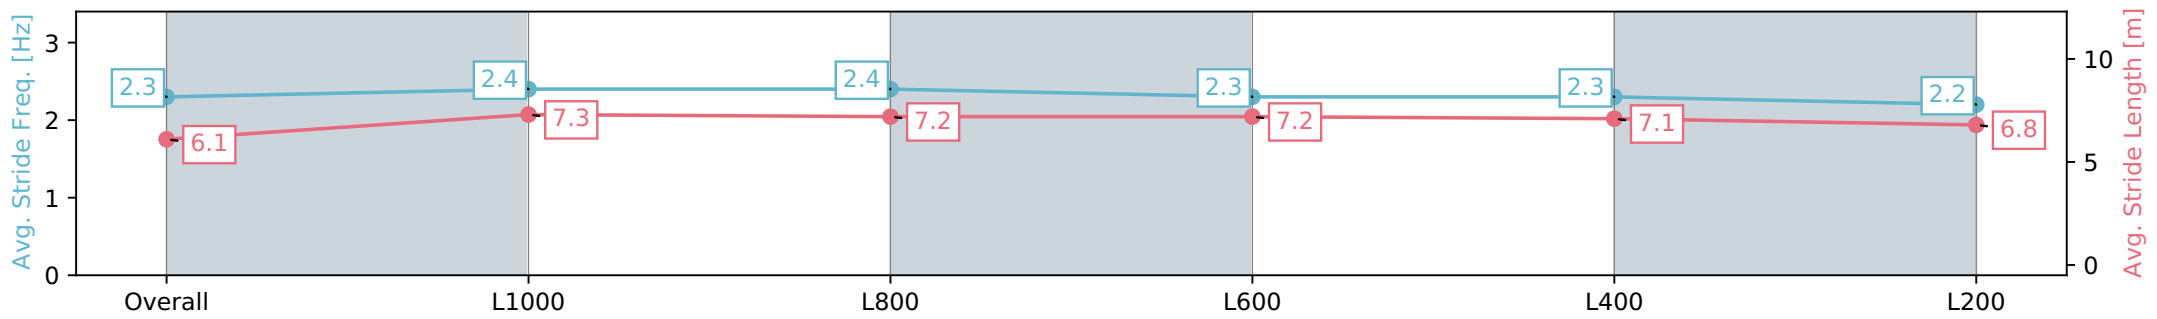

Horse/Jockey Name	IT'S A MISTAKE
Finish Rank	12
Fastest Section Time (Section)	0:11.30 (L1000)
Top Speed [km/h] (Section)	66.8 (Overall)
Race State	Finished

Morphettville Parks SA - Professional

Race 9: Grand Syndicates Handicap (Heat of Adelaide in Autumn Series) - 1250m

06 April 2024 - 5:16PM

Track Rating: Good 4, Weather: Fine, Rail Position: +9m 1000m-W/ Post, +6m Remainder. Sectional 612m

Section	Overall	L1000	L800	L600	L400	L200
Section Times	1:17.13 [12] (0:17.18)	0:59.95 [3] (0:11.30)	0:48.65 [4] (0:11.50)	0:37.15 [5] (0:11.74)	0:25.41 [7] (0:12.15)	0:13.26 [11] (0:13.26)
Average Speed [km/h]	52.4	63.7	62.8	61.8	59.5	54.3
Top Speed [km/h]	66.8	66.2	64.7	63.0	61.5	57.3
Avg. Dist. to Rail [m]	3.8	0.8	1.6	1.4	2.7	3.6
Avg. Stride Freq. [Hz]	2.3	2.4	2.4	2.3	2.3	2.2
Avg. Stride Length [m]	6.1	7.3	7.2	7.2	7.1	6.8

Report Created: Sat 06 April 2024 18:48:04 GMT+11 (Note: Timing is based on positional data)

- [ ] Ranking at each section and finish
- -:-:- No data available at this section
- NA No data available