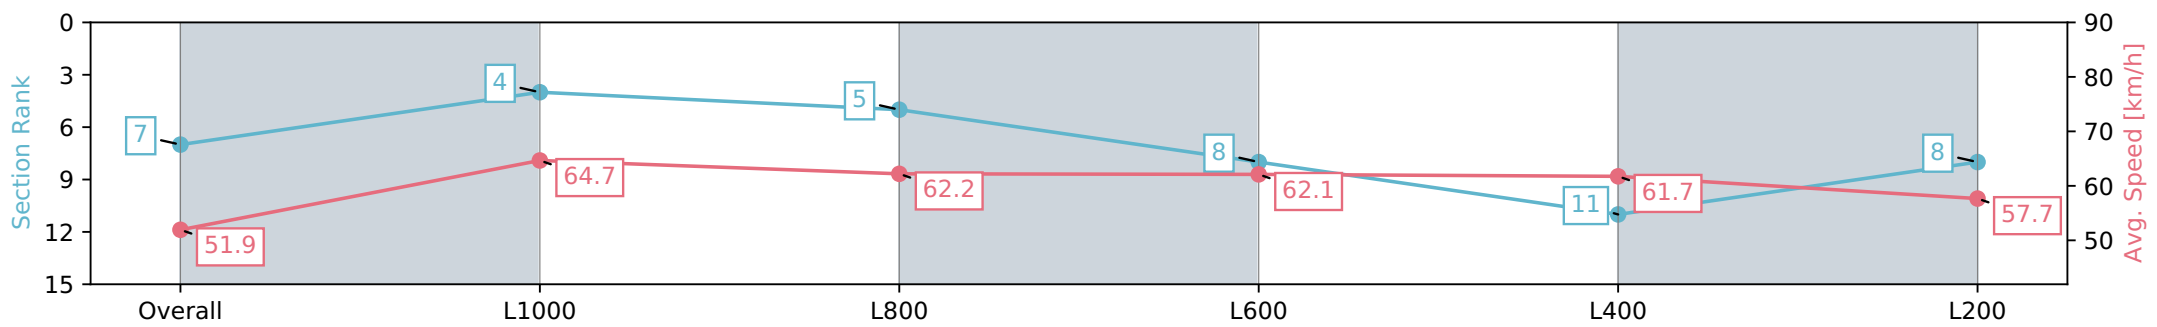

Section	Overall	L1000	L800	L600	L400	L200
Section Times	1:16.21 [7] (0:17.34)	0:58.87 [4] (0:11.20)	0:47.67 [5] (0:11.64)	0:36.03 [8] (0:11.78)	0:24.25 [11] (0:11.77)	0:12.48 [8] (0:12.48)
Average Speed [km/h]	51.9	64.7	62.2	62.1	61.7	57.7
Top Speed [km/h]	66.0	66.6	63.8	62.6	62.6	60.8
Avg. Dist. to Rail [m]	2.6	1.7	2.0	2.8	4.7	5.3
Avg. Stride Freq. [Hz]	2.2	2.3	2.3	2.3	2.3	2.2
Avg. Stride Length [m]	6.3	7.7	7.3	7.5	7.5	7.3