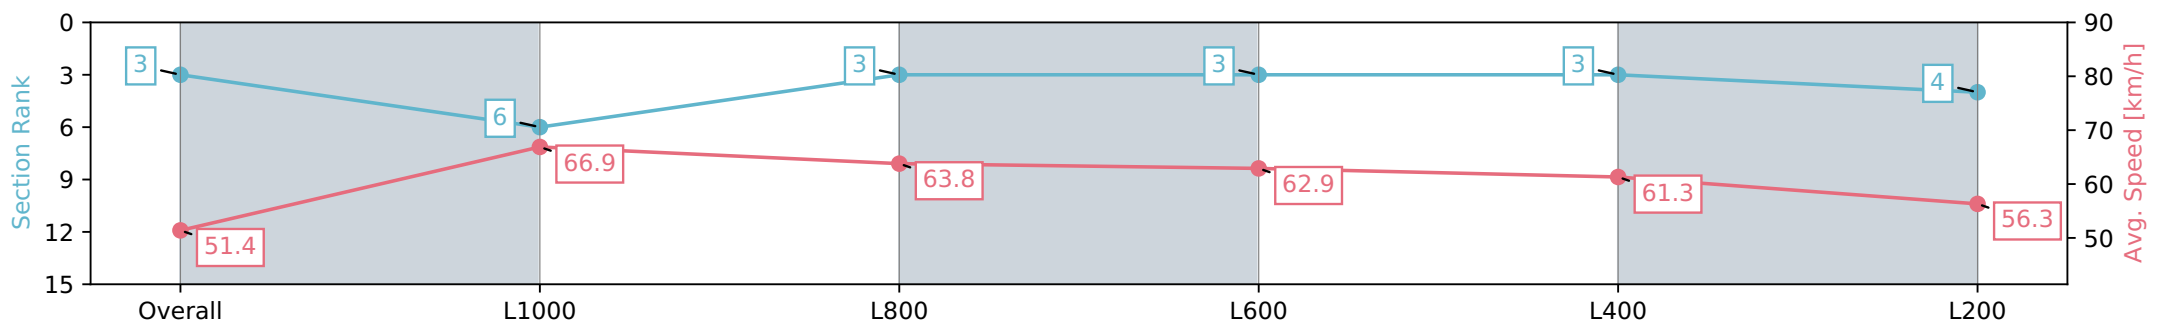

Section	Overall	L1000	L800	L600	L400	L200
Section Times	1:16.03 [3] (0:17.52)	0:58.51 [6] (0:10.89)	0:47.62 [3] (0:11.38)	0:36.24 [3] (0:11.64)	0:24.60 [3] (0:11.81)	0:12.79 [4] (0:12.79)
Average Speed [km/h]	51.4	66.9	63.8	62.9	61.3	56.3
Top Speed [km/h]	66.3	67.3	66.1	63.5	62.3	60.5
Avg. Dist. to Rail [m]	4.5	2.9	3.9	2.8	3.7	6.1
Avg. Stride Freq. [Hz]	2.3	2.5	2.4	2.4	2.4	2.3
Avg. Stride Length [m]	6.1	7.5	7.4	7.2	7.1	6.8