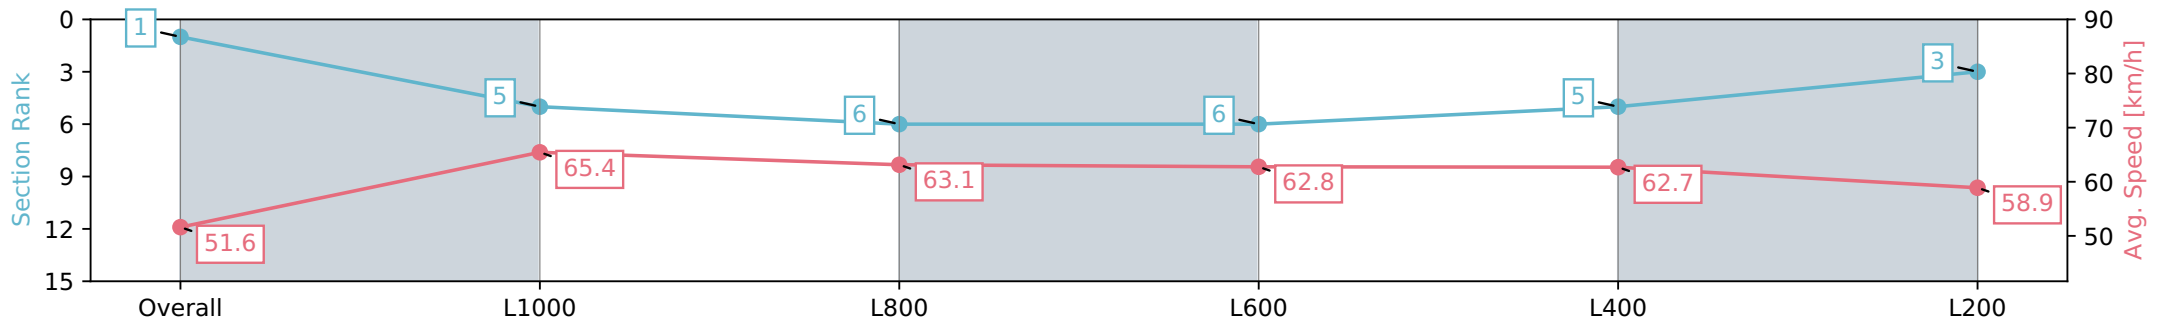

06 April 2024 - 5:16PM

Track Rating: Good 4, Weather: Fine, Rail Position: +9m 1000m-W/ Post, +6m Remainder. Sectional 612m

Section	Overall	L1000	L800	L600	L400	L200
Section Times	1:15.43 [1] (0:17.45)	0:57.98 [5] (0:11.10)	0:46.88 [6] (0:11.47)	0:35.41 [6] (0:11.60)	0:23.81 [5] (0:11.59)	0:12.22 [3] (0:12.22)
Average Speed [km/h]	51.6	65.4	63.1	62.8	62.7	58.9
Top Speed [km/h]	66.0	66.0	65.9	63.6	63.5	61.9
Avg. Dist. to Rail [m]	2.9	2.2	3.1	2.3	4.6	7.7
Avg. Stride Freq. [Hz]	2.3	2.4	2.4	2.4	2.4	2.4
Avg. Stride Length [m]	6.2	7.3	7.2	7.0	7.2	7.0