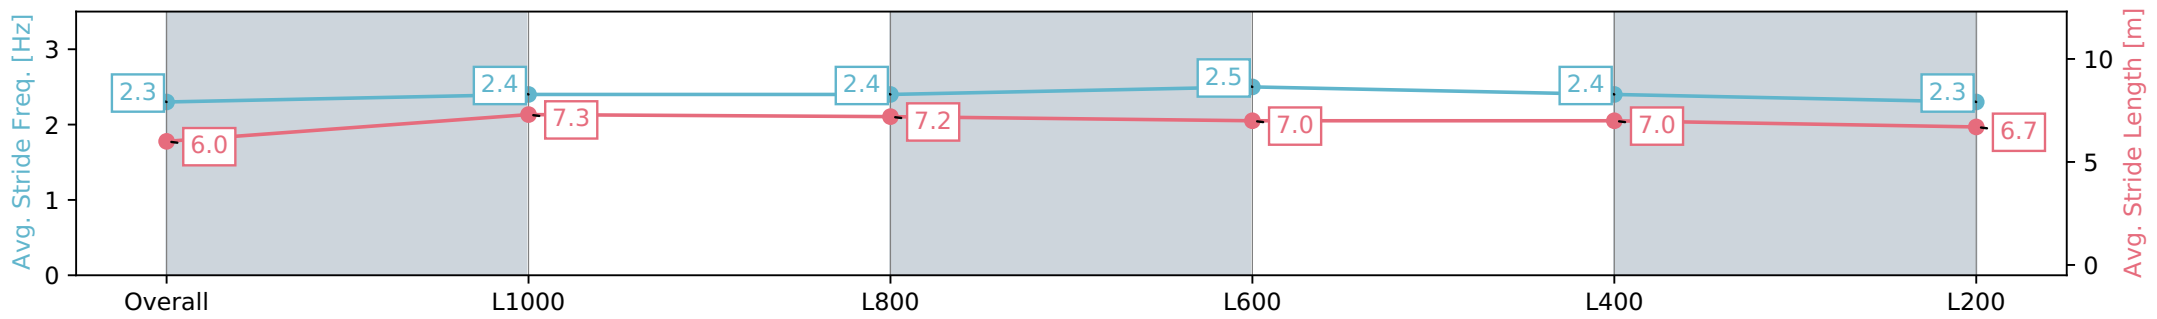

Morphettville Parks SA - Professional

Race 9: Grand Syndicates Handicap (Heat of Adelaide in Autumn Series) - 1250m

06 April 2024 - 5:16PM

Track Rating: Good 4, Weather: Fine, Rail Position: +9m 1000m-W/ Post, +6m Remainder. Sectional 612m

Section	Overall	L1000	L800	L600	L400	L200
Section Times	1:16.99 [11] (0:17.67)	0:59.32 [9] (0:11.11)	0:48.21 [9] (0:11.63)	0:36.58 [10] (0:11.56)	0:25.01 [12] (0:11.96)	0:13.05 [12] (0:13.05)
Average Speed [km/h]	50.9	64.9	62.2	63.1	60.9	55.2
Top Speed [km/h]	66.0	66.0	63.9	64.6	63.1	57.5
Avg. Dist. to Rail [m]	1.9	0.5	1.3	2.5	6.1	6.2
Avg. Stride Freq. [Hz]	2.3	2.4	2.4	2.5	2.4	2.3
Avg. Stride Length [m]	6.0	7.3	7.2	7.0	7.0	6.7