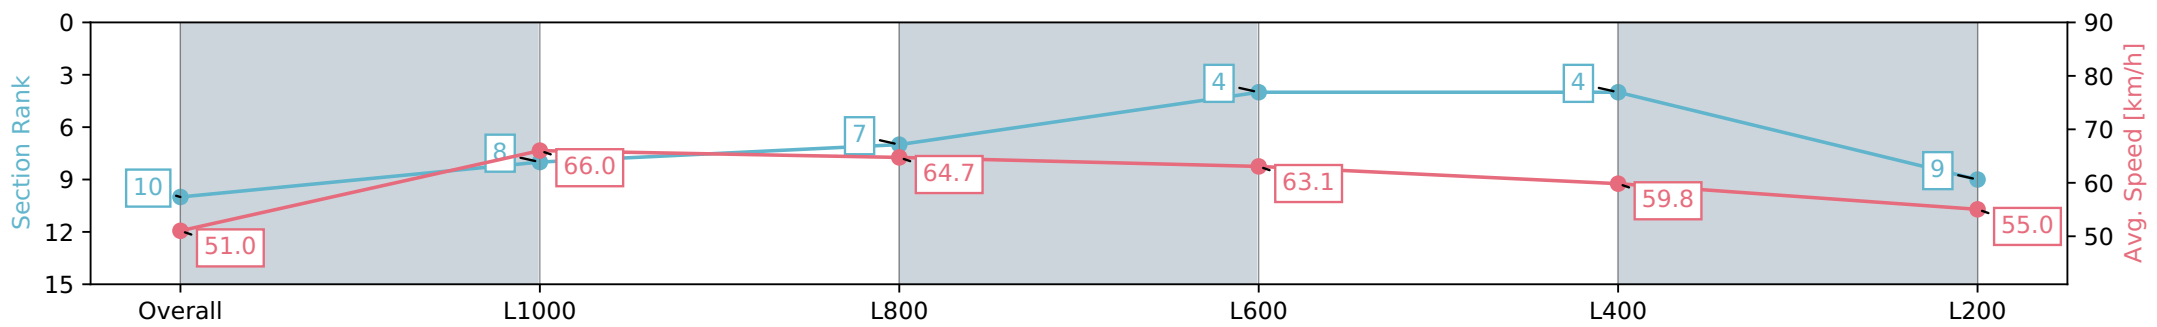

Horse/Jockey Name	SIR REGINALD
Finish Rank	10
Fastest Section Time (Section)	0:11.07 (L1000)
Top Speed [km/h] (Section)	67.4 (L1000)
Race State	Finished

Morphettville Parks SA - Professional

Race 9: Grand Syndicates Handicap (Heat of Adelaide in Autumn Series) - 1250m

06 April 2024 - 5:16PM

Track Rating: Good 4, Weather: Fine, Rail Position: +9m 1000m-W/ Post, +6m Remainder. Sectional 612m

Section	Overall	L1000	L800	L600	L400	L200
Section Times	1:16.83 [10] (0:17.66)	0:59.17 [8] (0:11.07)	0:48.10 [7] (0:11.22)	0:36.88 [4] (0:11.66)	0:25.22 [4] (0:12.16)	0:13.06 [9] (0:13.06)
Average Speed [km/h]	51.0	66.0	64.7	63.1	59.8	55.0
Top Speed [km/h]	67.0	67.4	67.0	64.7	61.0	58.9
Avg. Dist. to Rail [m]	6.7	3.5	4.0	3.7	5.5	6.5
Avg. Stride Freq. [Hz]	2.3	2.4	2.4	2.4	2.4	2.3
Avg. Stride Length [m]	6.0	7.6	7.3	7.2	7.0	6.9

- [ ] Ranking at each section and finish
- -:-:- No data available at this section
- NA No data available