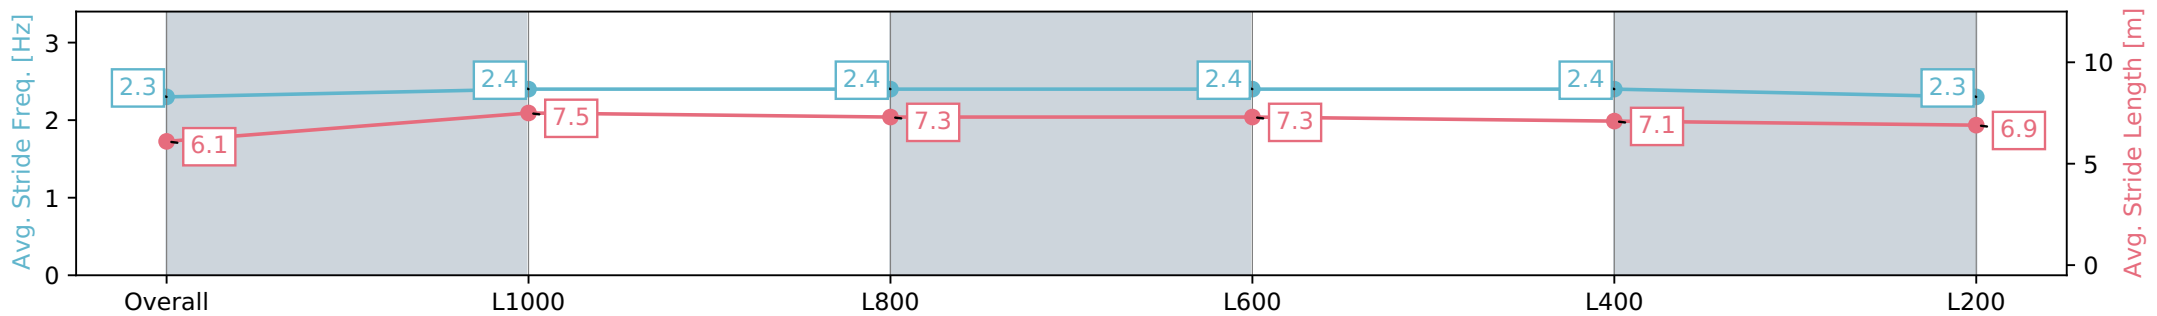

Morphettville Parks SA - Professional

Race 9: Grand Syndicates Handicap (Heat of Adelaide in Autumn Series) - 1250m

06 April 2024 - 5:16PM

Track Rating: Good 4, Weather: Fine, Rail Position: +9m 1000m-W/ Post, +6m Remainder. Sectional 612m

Section	Overall	L1000	L800	L600	L400	L200
Section Times	1:16.78 [9] (0:18.01)	0:58.77 [12] (0:11.08)	0:47.69 [12] (0:11.35)	0:36.34 [12] (0:11.50)	0:24.84 [10] (0:11.86)	0:12.98 [10] (0:12.98)
Average Speed [km/h]	50.0	65.6	63.9	63.9	61.4	55.5
Top Speed [km/h]	66.9	67.0	65.1	64.7	63.5	58.9
Avg. Dist. to Rail [m]	5.7	2.1	3.2	3.6	6.3	8.0
Avg. Stride Freq. [Hz]	2.3	2.4	2.4	2.4	2.4	2.3
Avg. Stride Length [m]	6.1	7.5	7.3	7.3	7.1	6.9