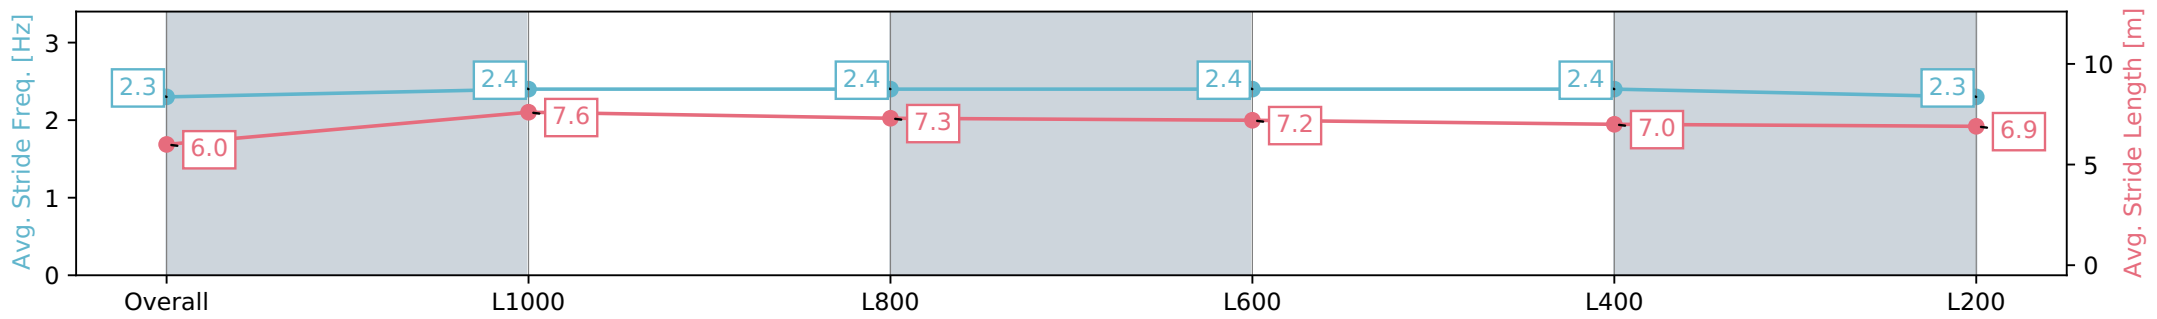

Morphettville Parks SA - Professional

Race 9: Grand Syndicates Handicap (Heat of Adelaide in Autumn Series) - 1250m

06 April 2024 - 5:16PM

Track Rating: Good 4, Weather: Fine, Rail Position: +9m 1000m-W/ Post, +6m Remainder. Sectional 612m

Section	Overall	L1000	L800	L600	L400	L200
Section Times	1:16.83 [10] (0:17.66)	0:59.17 [8] (0:11.07)	0:48.10 [7] (0:11.22)	0:36.88 [4] (0:11.66)	0:25.22 [4] (0:12.16)	0:13.06 [9] (0:13.06)
Average Speed [km/h]	51.0	66.0	64.7	63.1	59.8	55.0
Top Speed [km/h]	67.0	67.4	67.0	64.7	61.0	58.9
Avg. Dist. to Rail [m]	6.7	3.5	4.0	3.7	5.5	6.5
Avg. Stride Freq. [Hz]	2.3	2.4	2.4	2.4	2.4	2.3
Avg. Stride Length [m]	6.0	7.6	7.3	7.2	7.0	6.9