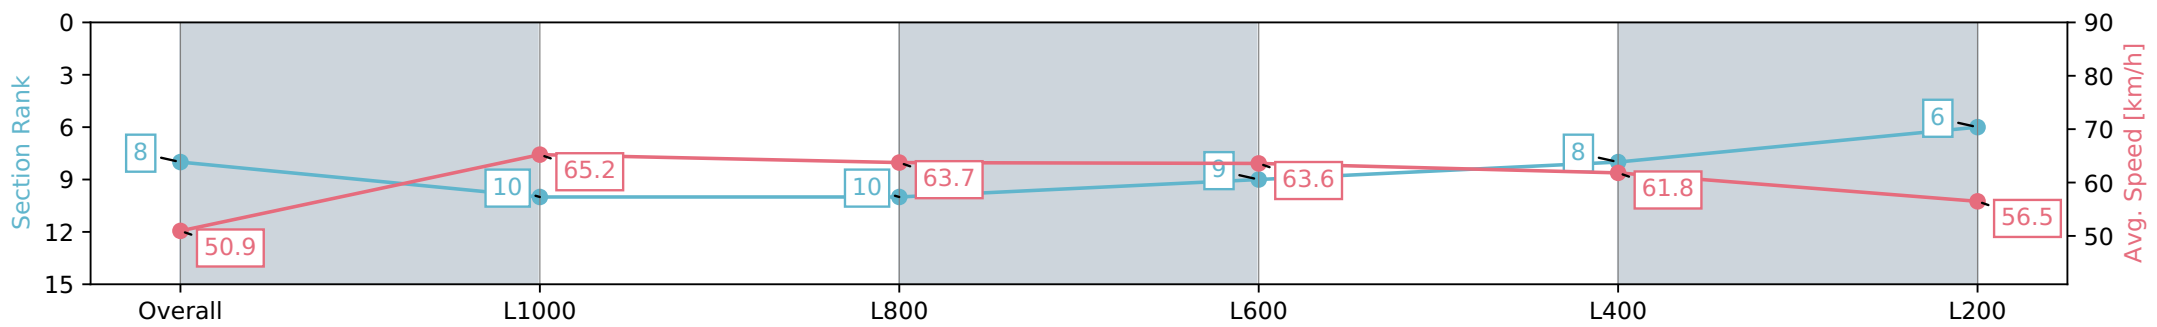

Section	Overall	L1000	L800	L600	L400	L200
Section Times	1:16.27 [8] (0:17.68)	0:58.59 [10] (0:11.17)	0:47.42 [10] (0:11.37)	0:36.05 [9] (0:11.51)	0:24.54 [8] (0:11.77)	0:12.77 [6] (0:12.77)
Average Speed [km/h]	50.9	65.2	63.7	63.6	61.8	56.5
Top Speed [km/h]	66.0	66.1	65.0	64.6	63.3	59.8
Avg. Dist. to Rail [m]	4.7	2.6	2.9	3.2	5.5	5.4
Avg. Stride Freq. [Hz]	2.3	2.3	2.3	2.3	2.3	2.2
Avg. Stride Length [m]	6.0	7.6	7.3	7.5	7.3	7.1