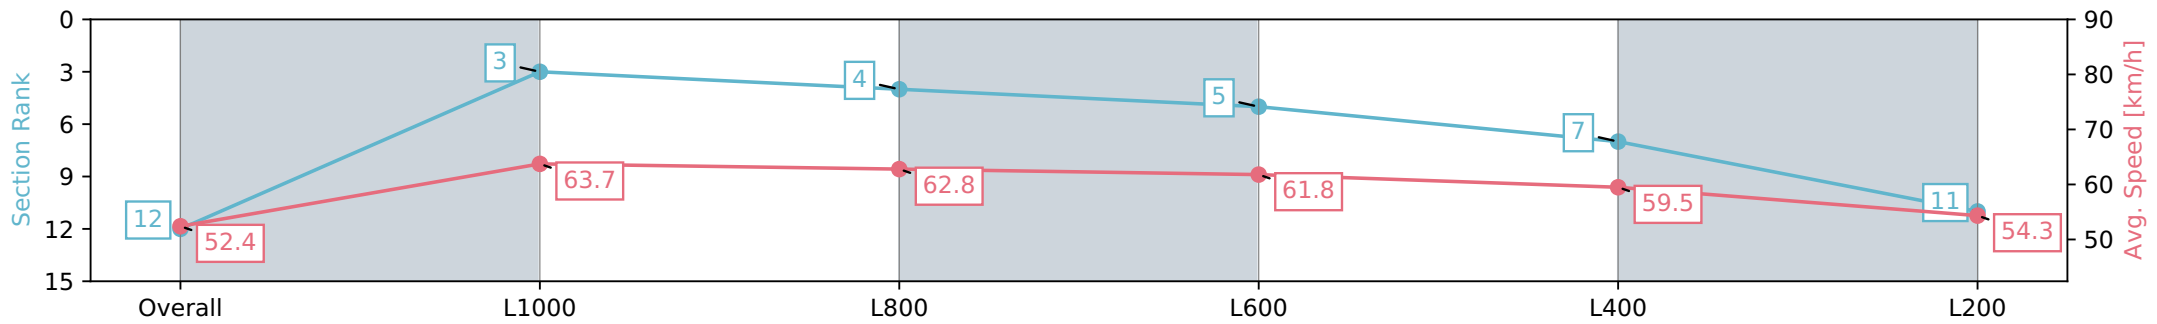

Horse/Jockey Name	IT'S A MISTAKE
Finish Rank	12
Fastest Section Time (Section)	0:11.30 (L1000)
Top Speed [km/h] (Section)	66.8 (Overall)
Race State	Finished

Morphettville Parks SA - Professional

Race 9: Grand Syndicates Handicap (Heat of Adelaide in Autumn Series) - 1250m

06 April 2024 - 5:16PM

Track Rating: Good 4, Weather: Fine, Rail Position: +9m 1000m-W/ Post, +6m Remainder. Sectional 612m

Section	Overall	L1000	L800	L600	L400	L200
Section Times	1:17.13 [12] (0:17.18)	0:59.95 [3] (0:11.30)	0:48.65 [4] (0:11.50)	0:37.15 [5] (0:11.74)	0:25.41 [7] (0:12.15)	0:13.26 [11] (0:13.26)
Average Speed [km/h]	52.4	63.7	62.8	61.8	59.5	54.3
Top Speed [km/h]	66.8	66.2	64.7	63.0	61.5	57.3
Avg. Dist. to Rail [m]	3.8	0.8	1.6	1.4	2.7	3.6
Avg. Stride Freq. [Hz]	2.3	2.4	2.4	2.3	2.3	2.2
Avg. Stride Length [m]	6.1	7.3	7.2	7.2	7.1	6.8

Report Created: Sat 06 April 2024 18:48:04 GMT+11 (Note: Timing is based on positional data)

- [ ] Ranking at each section and finish
- -:-:- No data available at this section
- NA No data available