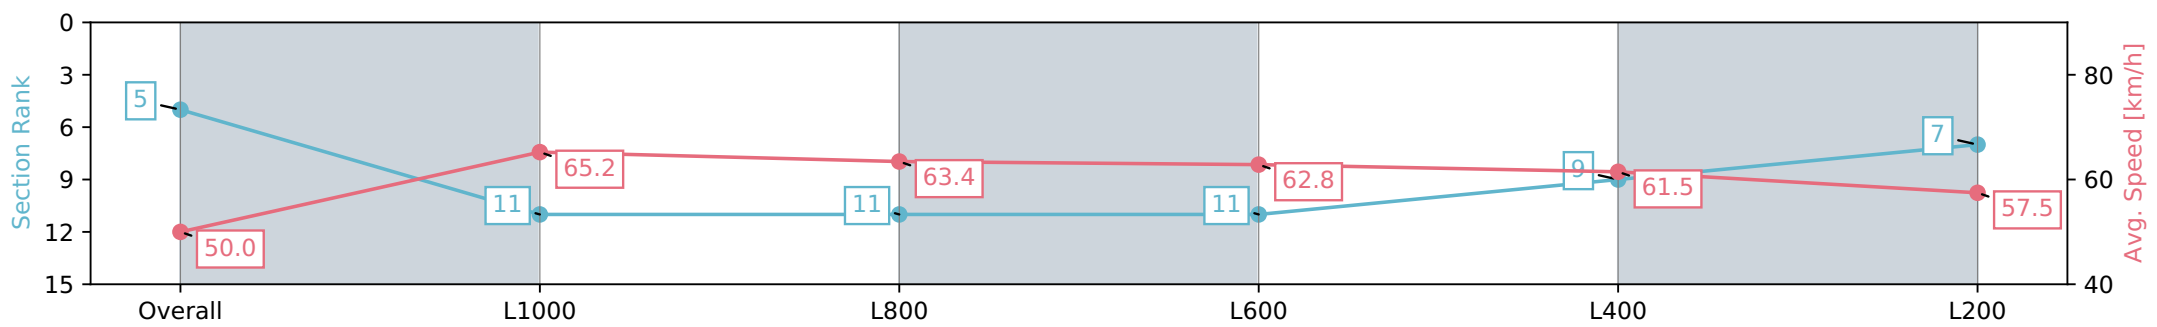

Section	Overall	L1000	L800	L600	L400	L200
Section Times	1:16.15 [5] (0:17.97)	0:58.18 [11] (0:11.08)	0:47.10 [11] (0:11.36)	0:35.74 [11] (0:11.47)	0:24.27 [9] (0:11.72)	0:12.55 [7] (0:12.55)
Average Speed [km/h]	50.0	65.2	63.4	62.8	61.5	57.5
Top Speed [km/h]	66.9	66.7	65.1	64.0	62.9	60.5
Avg. Dist. to Rail [m]	5.2	1.1	0.9	0.4	0.8	3.0
Avg. Stride Freq. [Hz]	2.3	2.4	2.4	2.4	2.4	2.4
Avg. Stride Length [m]	6.1	7.5	7.3	7.2	7.0	6.8