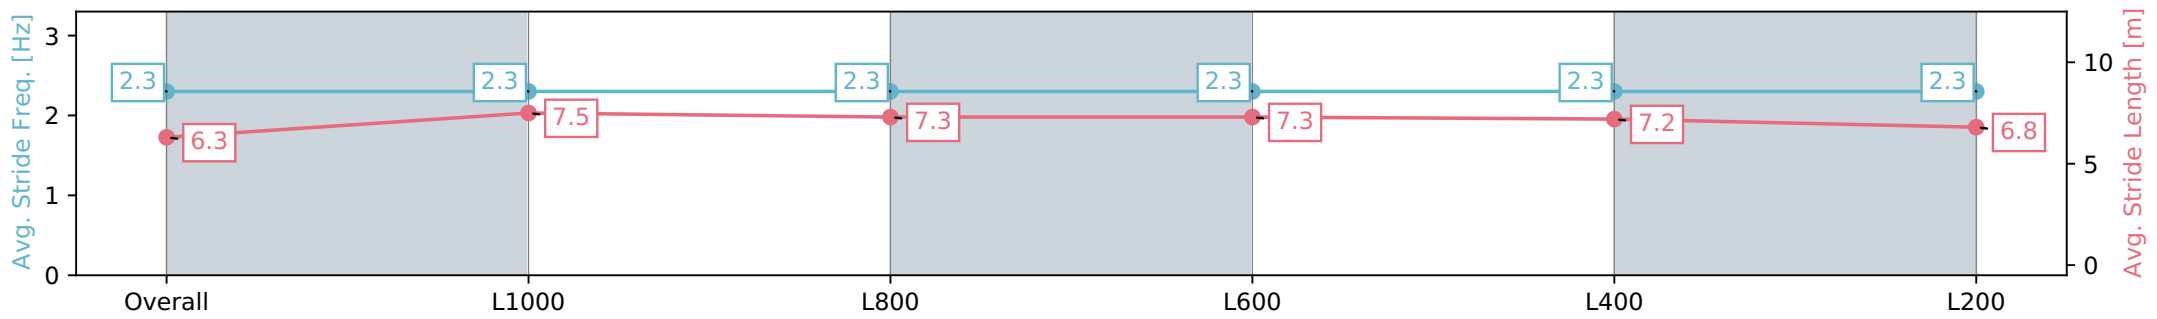

Section	Overall	L1000	L800	L600	L400	L200
Section Times	1:15.70 [2] (0:17.00)	0:58.70 [2] (0:11.21)	0:47.49 [2] (0:11.36)	0:36.13 [2] (0:11.60)	0:24.53 [1] (0:11.83)	0:12.70 [1] (0:12.70)
Average Speed [km/h]	53.0	64.5	63.3	62.4	60.9	56.7
Top Speed [km/h]	69.7	68.6	64.7	63.0	63.0	59.3
Avg. Dist. to Rail [m]	5.6	0.7	0.5	0.6	1.8	4.2
Avg. Stride Freq. [Hz]	2.3	2.3	2.3	2.3	2.3	2.3
Avg. Stride Length [m]	6.3	7.5	7.3	7.3	7.2	6.8