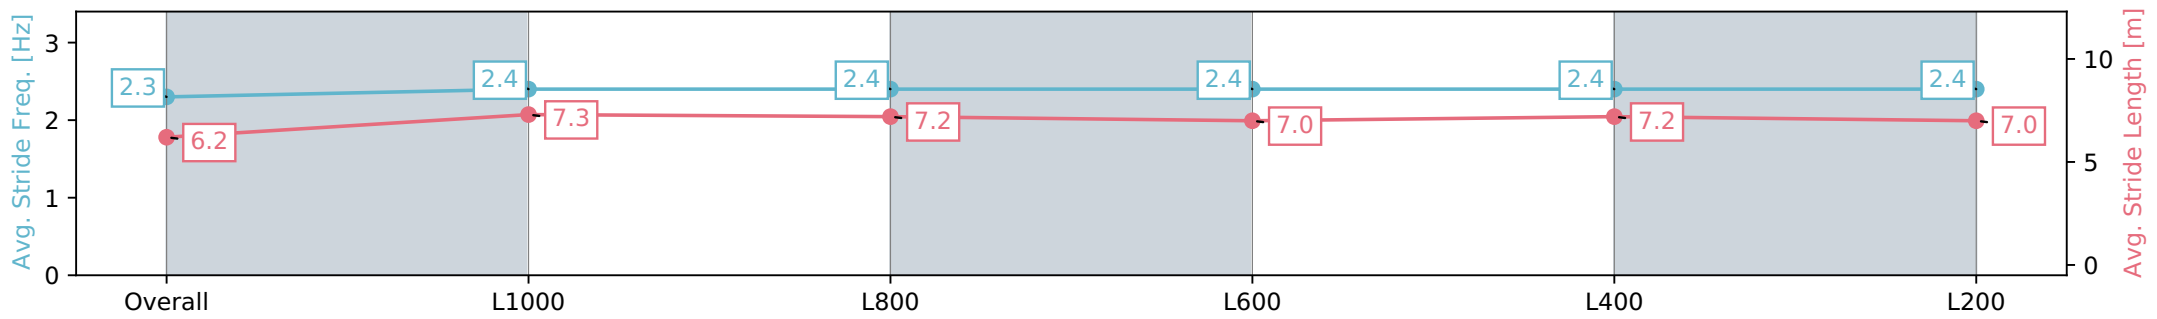

06 April 2024 - 5:16PM

Track Rating: Good 4, Weather: Fine, Rail Position: +9m 1000m-W/ Post, +6m Remainder. Sectional 612m

Section	Overall	L1000	L800	L600	L400	L200
Section Times	1:15.43 [1] (0:17.45)	0:57.98 [5] (0:11.10)	0:46.88 [6] (0:11.47)	0:35.41 [6] (0:11.60)	0:23.81 [5] (0:11.59)	0:12.22 [3] (0:12.22)
Average Speed [km/h]	51.6	65.4	63.1	62.8	62.7	58.9
Top Speed [km/h]	66.0	66.0	65.9	63.6	63.5	61.9
Avg. Dist. to Rail [m]	2.9	2.2	3.1	2.3	4.6	7.7
Avg. Stride Freq. [Hz]	2.3	2.4	2.4	2.4	2.4	2.4
Avg. Stride Length [m]	6.2	7.3	7.2	7.0	7.2	7.0