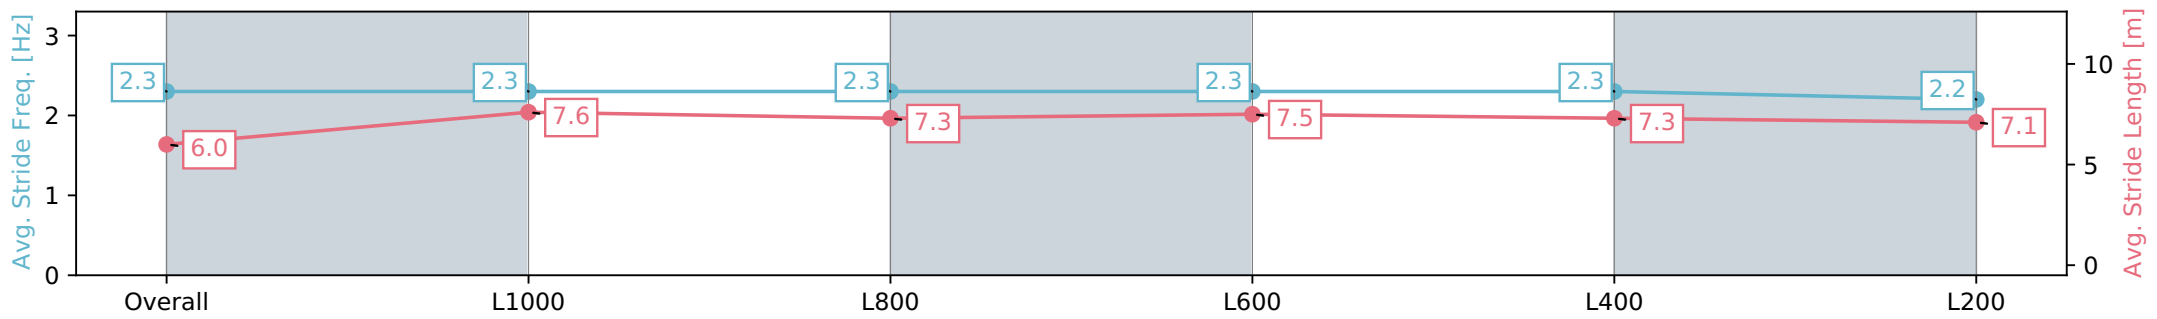

Section	Overall	L1000	L800	L600	L400	L200
Section Times	1:16.27 [8] (0:17.68)	0:58.59 [10] (0:11.17)	0:47.42 [10] (0:11.37)	0:36.05 [9] (0:11.51)	0:24.54 [8] (0:11.77)	0:12.77 [6] (0:12.77)
Average Speed [km/h]	50.9	65.2	63.7	63.6	61.8	56.5
Top Speed [km/h]	66.0	66.1	65.0	64.6	63.3	59.8
Avg. Dist. to Rail [m]	4.7	2.6	2.9	3.2	5.5	5.4
Avg. Stride Freq. [Hz]	2.3	2.3	2.3	2.3	2.3	2.2
Avg. Stride Length [m]	6.0	7.6	7.3	7.5	7.3	7.1