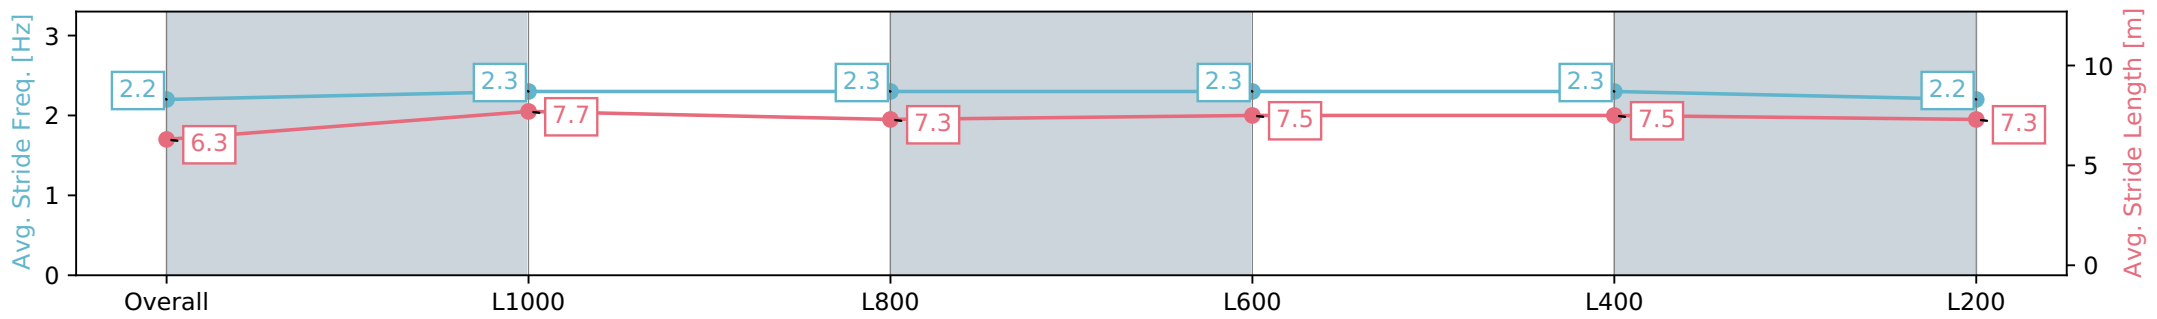

Section	Overall	L1000	L800	L600	L400	L200
Section Times	1:16.21 [7] (0:17.34)	0:58.87 [4] (0:11.20)	0:47.67 [5] (0:11.64)	0:36.03 [8] (0:11.78)	0:24.25 [11] (0:11.77)	0:12.48 [8] (0:12.48)
Average Speed [km/h]	51.9	64.7	62.2	62.1	61.7	57.7
Top Speed [km/h]	66.0	66.6	63.8	62.6	62.6	60.8
Avg. Dist. to Rail [m]	2.6	1.7	2.0	2.8	4.7	5.3
Avg. Stride Freq. [Hz]	2.2	2.3	2.3	2.3	2.3	2.2
Avg. Stride Length [m]	6.3	7.7	7.3	7.5	7.5	7.3