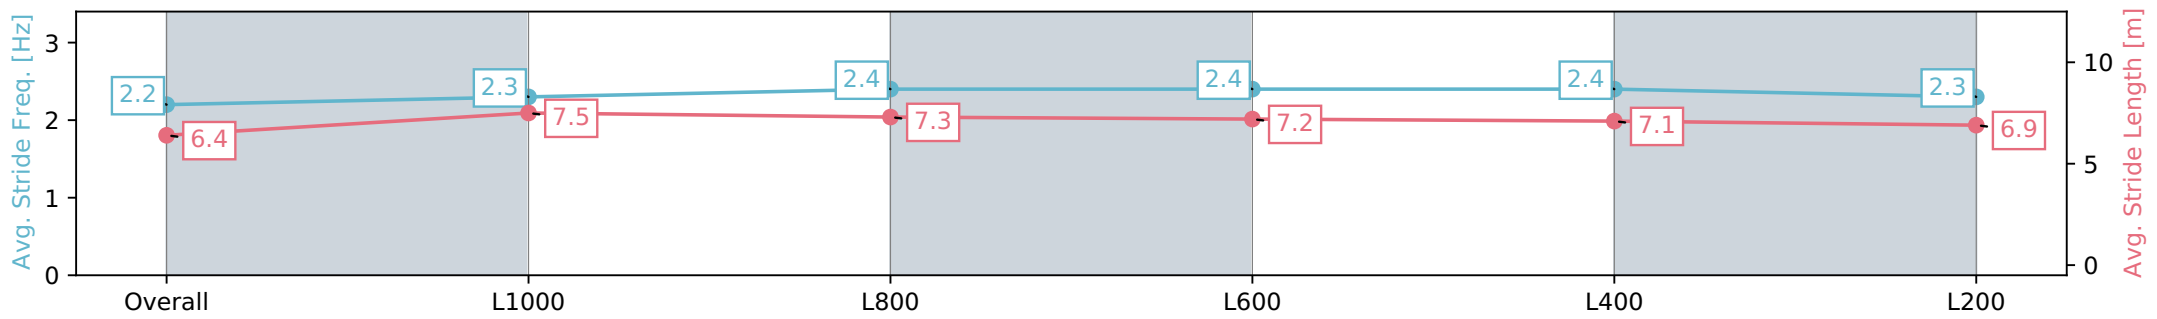

Section	Overall	L1000	L800	L600	L400	L200
Section Times	1:16.04 [4] (0:17.59)	0:58.45 [7] (0:11.17)	0:47.28 [8] (0:11.33)	0:35.95 [7] (0:11.54)	0:24.41 [6] (0:11.66)	0:12.75 [5] (0:12.75)
Average Speed [km/h]	51.1	64.5	63.7	62.6	61.9	56.5
Top Speed [km/h]	65.4	66.4	64.7	64.2	63.4	60.4
Avg. Dist. to Rail [m]	1.6	0.7	0.7	1.0	1.6	2.0
Avg. Stride Freq. [Hz]	2.2	2.3	2.4	2.4	2.4	2.3
Avg. Stride Length [m]	6.4	7.5	7.3	7.2	7.1	6.9