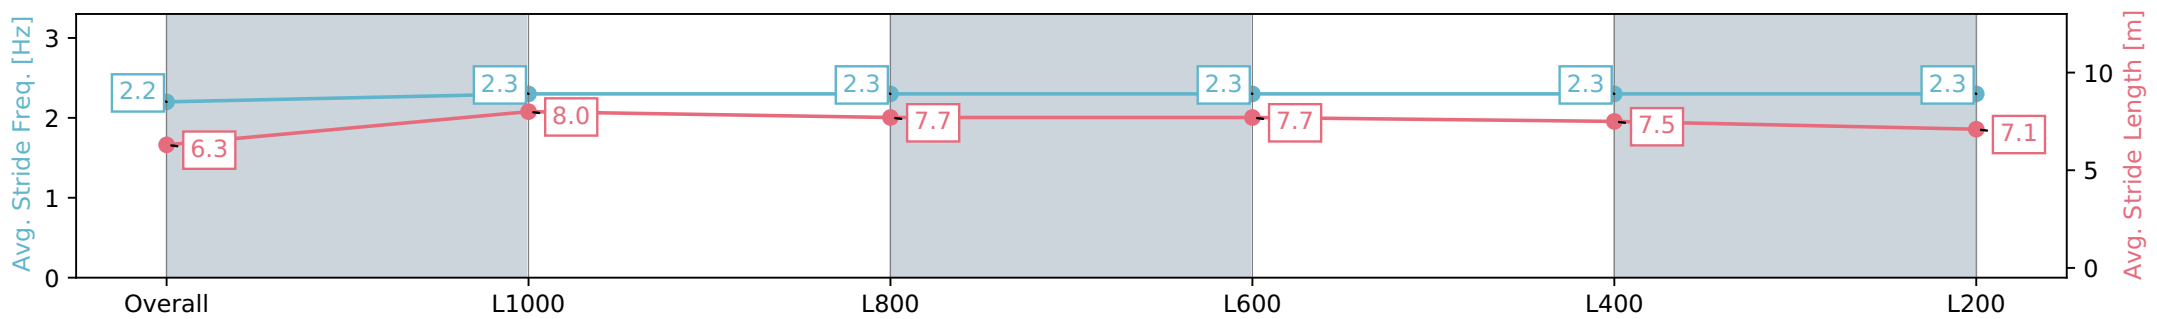

Horse/Jockey Name	SET ON YOU
Finish Rank	2
Fastest Section Time (Section)	0:11.14 (L1000)
Top Speed [km/h] (Section)	66.0 (L1000)
Race State	Finished

Morphettville Parks SA - Professional
Race 8: Sportsbet Get On Now Handicap (Heat of Adelaide in Autumn Series) - 1250m

06 April 2024 - 4:37PM

Track Rating: Good 4, Weather: Fine, Rail Position: +9m 1000m-W/ Post, +6m Remainder. Sectional 612m

Section	Overall	L1000	L800	L600	L400	L200
Section Times	1:15.50 [2] (0:17.56)	0:57.94 [7] (0:11.14)	0:46.80 [6] (0:11.47)	0:35.33 [6] (0:11.42)	0:23.91 [6] (0:11.49)	0:12.42 [4] (0:12.42)
Average Speed [km/h]	51.3	65.1	63.0	63.8	63.0	58.0
Top Speed [km/h]	64.8	66.0	64.3	64.7	63.8	62.4
Avg. Dist. to Rail [m]	3.5	1.9	1.6	2.1	3.1	3.7
Avg. Stride Freq. [Hz]	2.2	2.3	2.3	2.3	2.3	2.3
Avg. Stride Length [m]	6.3	8.0	7.7	7.7	7.5	7.1

Report Created: Sat 06 April 2024 18:39:34 GMT+11 (Note: Timing is based on positional data)

- [ ] Ranking at each section and finish
- -:-:- No data available at this section
- NA No data available