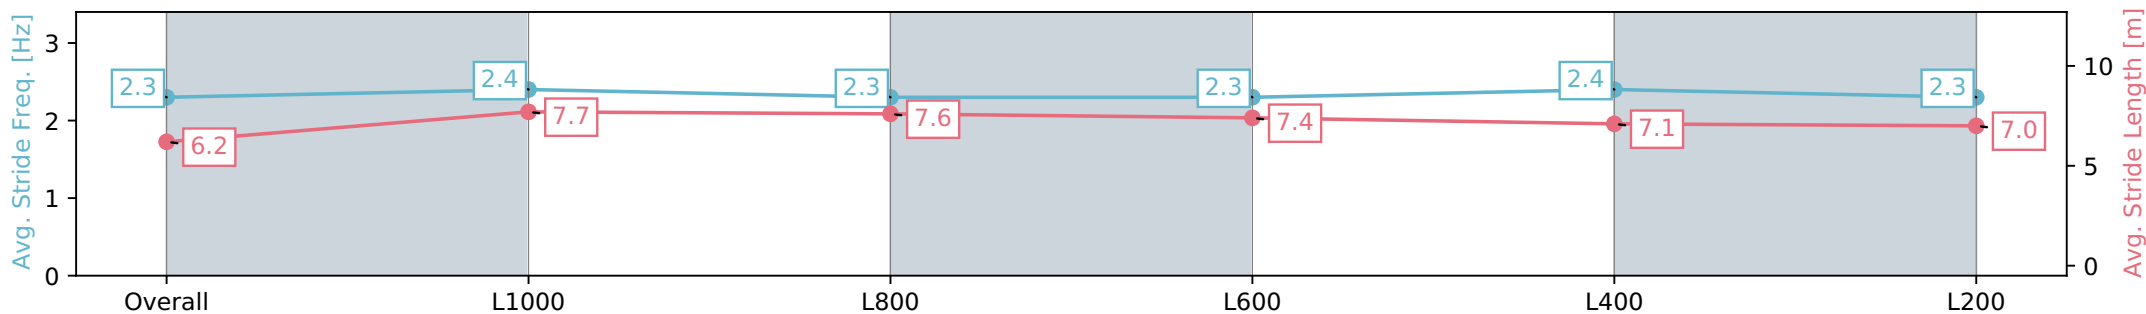

Horse/Jockey Name	FALLEN
Finish Rank	3
Fastest Section Time (Section)	0:11.03 (L1000)
Top Speed [km/h] (Section)	67.8 (L1000)
Race State	Finished

Morphettville Parks SA - Professional
Race 8: Sportsbet Get On Now Handicap (Heat of Adelaide in Autumn Series) - 1250m

06 April 2024 - 4:37PM

Track Rating: Good 4, Weather: Fine, Rail Position: +9m 1000m-W/ Post, +6m Remainder. Sectional 612m

Section	Overall	L1000	L800	L600	L400	L200
Section Times	1:15.65 [3] (0:17.00)	0:58.65 [1] (0:11.03)	0:47.62 [2] (0:11.46)	0:36.16 [2] (0:11.73)	0:24.43 [2] (0:11.77)	0:12.66 [2] (0:12.66)
Average Speed [km/h]	52.9	65.7	62.8	61.4	61.1	56.9
Top Speed [km/h]	67.0	67.8	64.1	62.3	63.1	60.7
Avg. Dist. to Rail [m]	2.9	1.1	1.0	0.3	0.5	1.0
Avg. Stride Freq. [Hz]	2.3	2.4	2.3	2.3	2.4	2.3
Avg. Stride Length [m]	6.2	7.7	7.6	7.4	7.1	7.0

Report Created: Sat 06 April 2024 18:39:37 GMT+11 (Note: Timing is based on positional data)

- [ ] Ranking at each section and finish
- -:-:- No data available at this section
- NA No data available