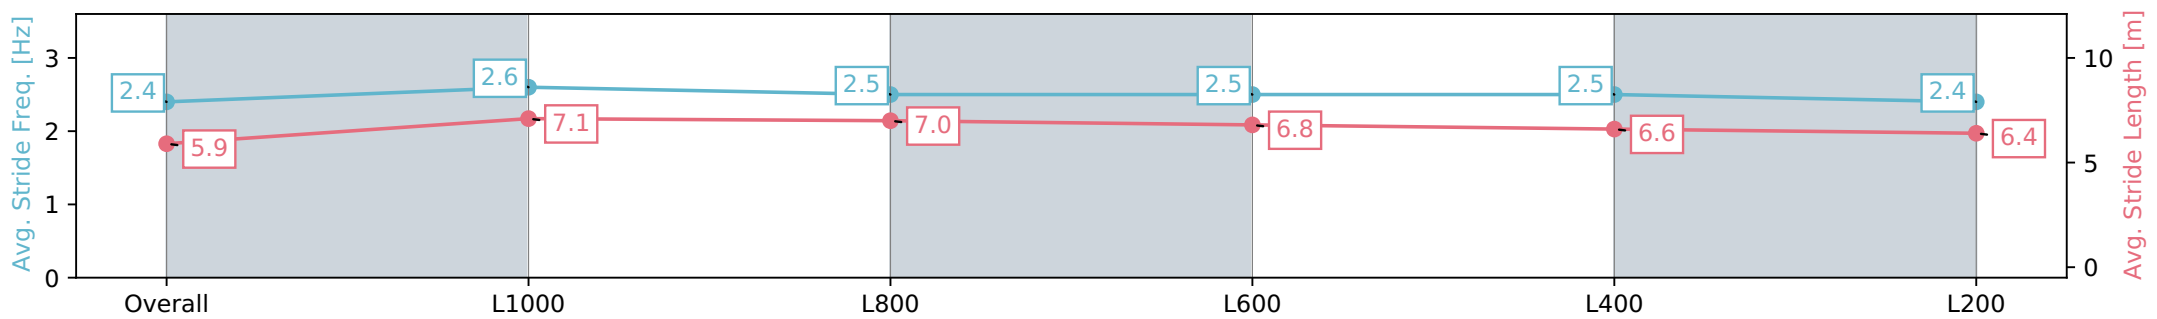

Horse/Jockey Name	JUSTA JILLAROO
Finish Rank	7
Fastest Section Time (Section)	0:11.14 (L1000)
Top Speed [km/h] (Section)	66.5 (L1000)
Race State	Finished

Morphettville Parks SA - Professional
Race 8: Sportsbet Get On Now Handicap (Heat of Adelaide in Autumn Series) - 1250m
06 April 2024 - 4:37PM
Track Rating: Good 4, Weather: Fine, Rail Position: +9m 1000m-W/ Post, +6m Remainder. Sectional 612m

Section	Overall	L1000	L800	L600	L400	L200
Section Times	1:16.77 [7] (0:17.11)	0:59.66 [3] (0:11.14)	0:48.52 [3] (0:11.46)	0:37.06 [3] (0:11.67)	0:25.39 [4] (0:12.19)	0:13.20 [7] (0:13.20)
Average Speed [km/h]	52.6	65.3	63.0	62.2	59.5	54.5
Top Speed [km/h]	66.5	66.5	64.9	62.6	61.3	58.8
Avg. Dist. to Rail [m]	4.8	2.1	1.7	1.6	3.2	3.1
Avg. Stride Freq. [Hz]	2.4	2.6	2.5	2.5	2.5	2.4
Avg. Stride Length [m]	5.9	7.1	7.0	6.8	6.6	6.4

Report Created: Sat 06 April 2024 18:39:48 GMT+11 (Note: Timing is based on positional data)

- [ ] Ranking at each section and finish
- -:-:- No data available at this section
- NA No data available