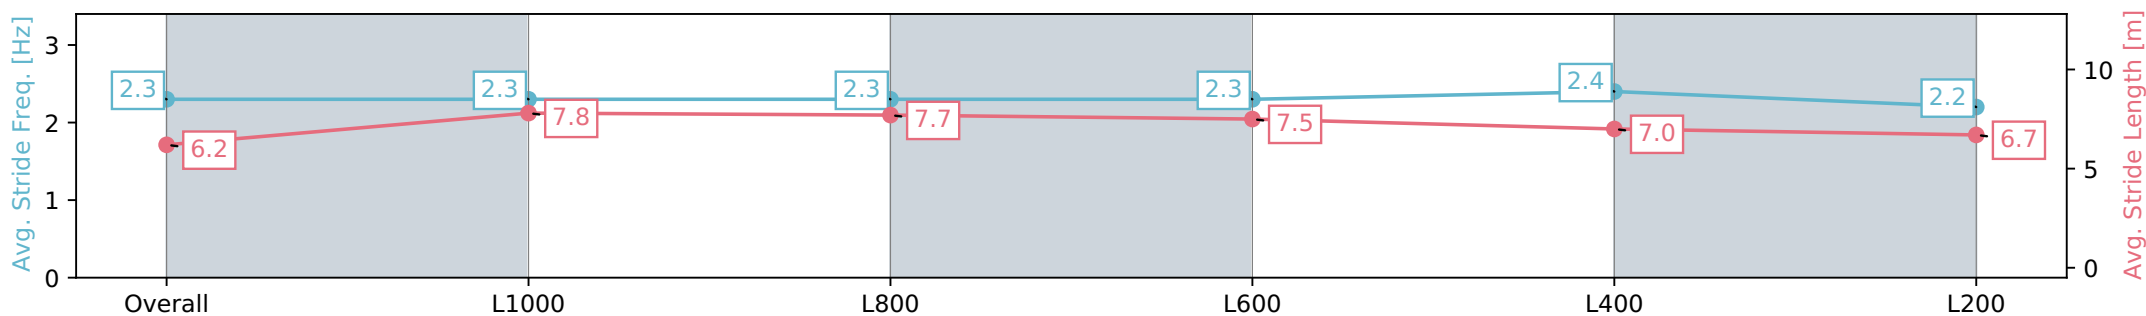

Report Created: Sat 06 April 2024 18:39:48 GMT+11 (Note: Timing is based on positional data)

- [ ] Ranking at each section and finish
- :-:- No data available at this section
- NA No data available

Horse/Jockey Name	CUBAN WATERS
Finish Rank	8
Fastest Section Time (Section)	0:11.19 (L1000)
Top Speed [km/h] (Section)	66.3 (L1000)
Race State	Finished

Morphettville Parks SA - Professional

Race 8: Sportsbet Get On Now Handicap (Heat of Adelaide in Autumn Series) - 1250m

06 April 2024 - 4:37PM

Track Rating: Good 4, Weather: Fine, Rail Position: +9m 1000m-W/ Post, +6m Remainder. Sectional 612m

Section	Overall	L1000	L800	L600	L400	L200
Section Times	1:16.89 [8] (0:17.28)	0:59.60 [4] (0:11.19)	0:48.41 [5] (0:11.44)	0:36.97 [5] (0:11.51)	0:25.46 [5] (0:12.00)	0:13.46 [5] (0:13.46)
Average Speed [km/h]	52.0	64.8	63.4	63.3	60.4	53.5
Top Speed [km/h]	65.6	66.3	64.6	64.4	63.4	58.1
Avg. Dist. to Rail [m]	2.2	1.8	2.5	2.3	3.5	2.7
Avg. Stride Freq. [Hz]	2.3	2.3	2.3	2.3	2.4	2.2
Avg. Stride Length [m]	6.2	7.8	7.7	7.5	7.0	6.7