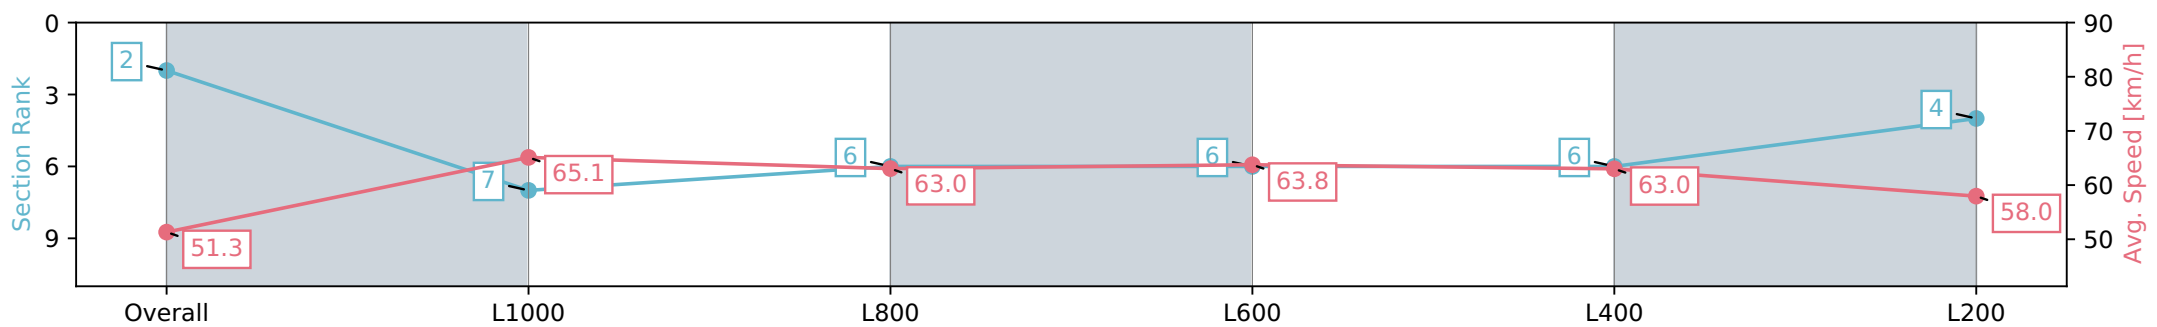

Horse/Jockey Name	SET ON YOU
Finish Rank	2
Fastest Section Time (Section)	0:11.14 (L1000)
Top Speed [km/h] (Section)	66.0 (L1000)
Race State	Finished

Morphettville Parks SA - Professional
Race 8: Sportsbet Get On Now Handicap (Heat of Adelaide in Autumn Series) - 1250m

06 April 2024 - 4:37PM

Track Rating: Good 4, Weather: Fine, Rail Position: +9m 1000m-W/ Post, +6m Remainder. Sectional 612m

Section	Overall	L1000	L800	L600	L400	L200
Section Times	1:15.50 [2] (0:17.56)	0:57.94 [7] (0:11.14)	0:46.80 [6] (0:11.47)	0:35.33 [6] (0:11.42)	0:23.91 [6] (0:11.49)	0:12.42 [4] (0:12.42)
Average Speed [km/h]	51.3	65.1	63.0	63.8	63.0	58.0
Top Speed [km/h]	64.8	66.0	64.3	64.7	63.8	62.4
Avg. Dist. to Rail [m]	3.5	1.9	1.6	2.1	3.1	3.7
Avg. Stride Freq. [Hz]	2.2	2.3	2.3	2.3	2.3	2.3
Avg. Stride Length [m]	6.3	8.0	7.7	7.7	7.5	7.1

Report Created: Sat 06 April 2024 18:39:34 GMT+11 (Note: Timing is based on positional data)

- [ ] Ranking at each section and finish
- -:-:- No data available at this section
- NA No data available