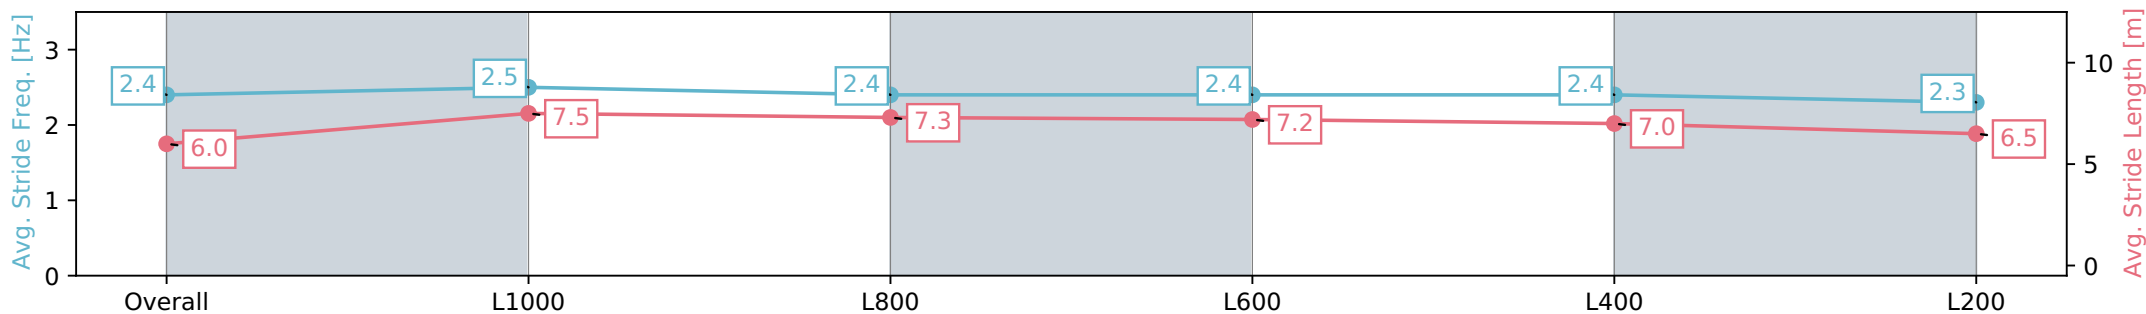

Horse/Jockey Name	MISS SUBTLY
Finish Rank	6
Fastest Section Time (Section)	0:10.85 (L1000)
Top Speed [km/h] (Section)	68.5 (Overall)
Race State	Finished

Morphettville Parks SA - Professional
Race 8: Sportsbet Get On Now Handicap (Heat of Adelaide in Autumn Series) - 1250m

06 April 2024 - 4:37PM

Track Rating: Good 4, Weather: Fine, Rail Position: +9m 1000m-W/ Post, +6m Remainder. Sectional 612m

Section	Overall	L1000	L800	L600	L400	L200
Section Times	1:16.34 [6] (0:17.07)	0:59.27 [2] (0:10.85)	0:48.42 [1] (0:11.46)	0:36.96 [1] (0:11.81)	0:25.15 [1] (0:11.88)	0:13.27 [3] (0:13.27)
Average Speed [km/h]	52.8	67.0	63.0	61.4	60.8	54.3
Top Speed [km/h]	68.5	68.5	65.6	62.6	62.2	59.5
Avg. Dist. to Rail [m]	6.0	2.2	1.6	1.2	1.7	2.2
Avg. Stride Freq. [Hz]	2.4	2.5	2.4	2.4	2.4	2.3
Avg. Stride Length [m]	6.0	7.5	7.3	7.2	7.0	6.5

Report Created: Sat 06 April 2024 18:39:45 GMT+11 (Note: Timing is based on positional data)

- [ ] Ranking at each section and finish
- -:-:- No data available at this section
- NA No data available