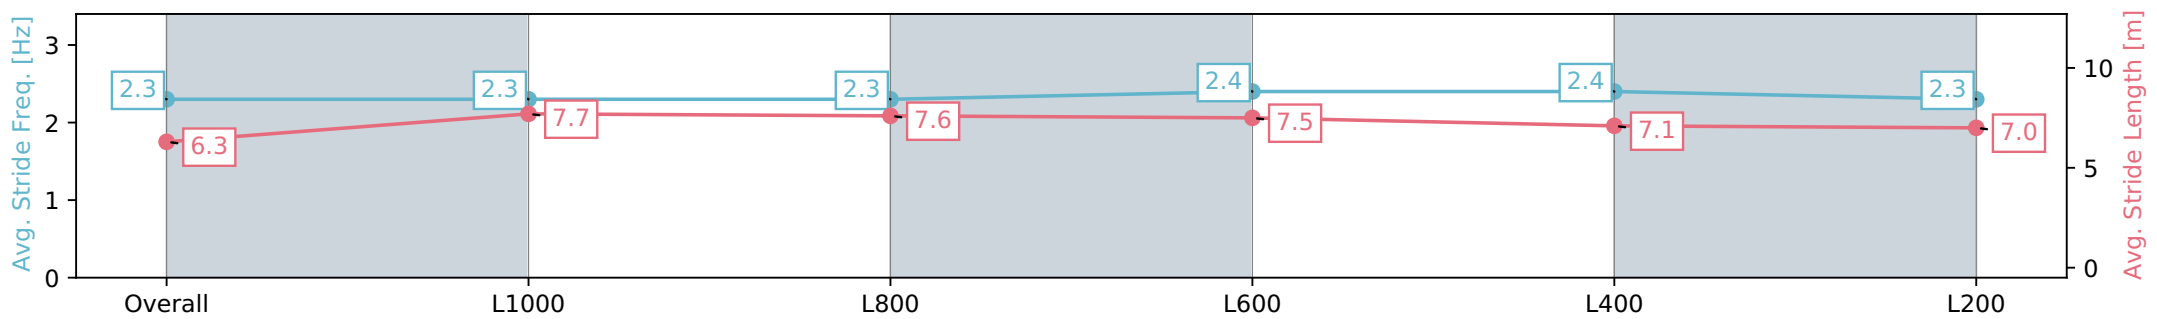

06 April 2024 - 4:37PM

Track Rating: Good 4, Weather: Fine, Rail Position: +9m 1000m-W/ Post, +6m Remainder. Sectional 612m

Section	Overall	L1000	L800	L600	L400	L200
Section Times	1:15.29 [1] (0:17.35)	0:57.94 [5] (0:11.06)	0:46.88 [4] (0:11.50)	0:35.38 [4] (0:11.45)	0:23.93 [3] (0:11.56)	0:12.37 [1] (0:12.37)
Average Speed [km/h]	51.8	65.1	62.7	63.6	62.7	58.2
Top Speed [km/h]	66.4	66.1	65.4	64.1	64.3	62.1
Avg. Dist. to Rail [m]	1.8	0.7	0.9	1.9	3.9	2.1
Avg. Stride Freq. [Hz]	2.3	2.3	2.3	2.4	2.4	2.3
Avg. Stride Length [m]	6.3	7.7	7.6	7.5	7.1	7.0