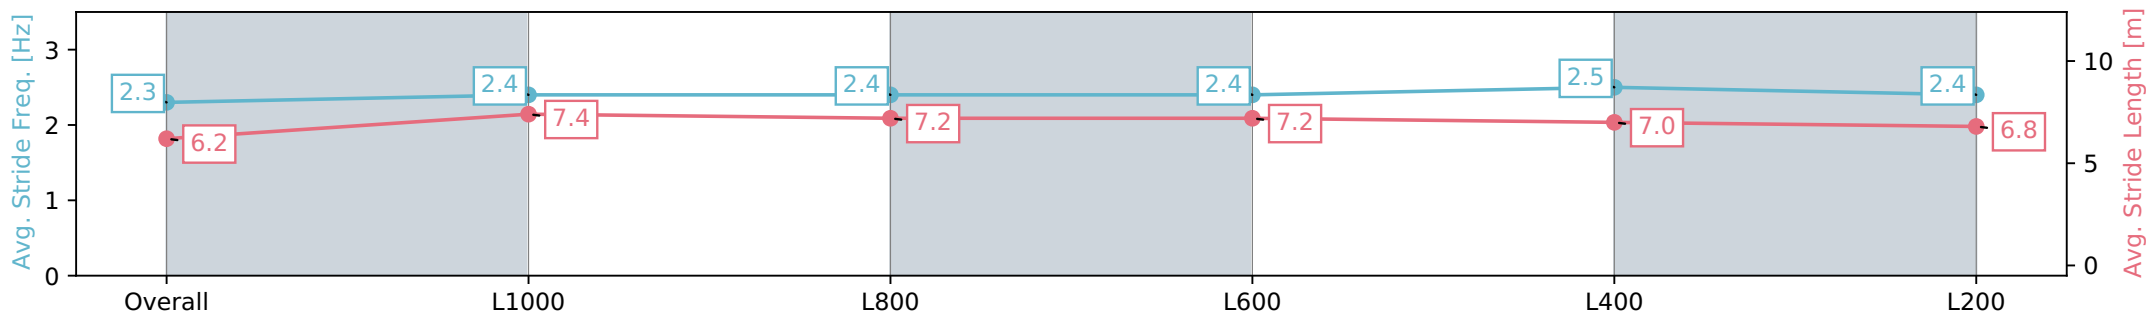

Section	Overall	L1000	L800	L600	L400	L200
Section Times	1:16.01 [4] (0:17.56)	0:58.45 [6] (0:11.30)	0:47.15 [7] (0:11.63)	0:35.52 [7] (0:11.47)	0:24.05 [7] (0:11.56)	0:12.48 [6] (0:12.48)
Average Speed [km/h]	51.4	64.5	62.1	62.9	62.3	57.7
Top Speed [km/h]	65.0	65.5	64.3	63.8	63.4	62.1
Avg. Dist. to Rail [m]	4.3	2.8	2.2	0.4	0.2	0.6
Avg. Stride Freq. [Hz]	2.3	2.4	2.4	2.4	2.5	2.4
Avg. Stride Length [m]	6.2	7.4	7.2	7.2	7.0	6.8