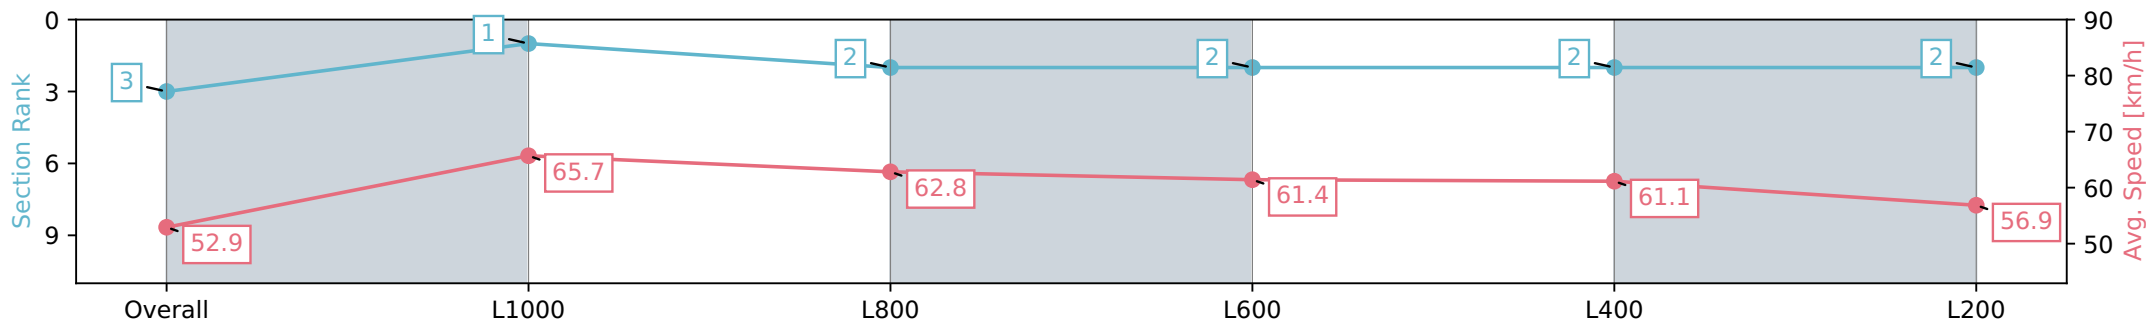

Horse/Jockey Name	FALLEN
Finish Rank	3
Fastest Section Time (Section)	0:11.03 (L1000)
Top Speed [km/h] (Section)	67.8 (L1000)
Race State	Finished

Morphettville Parks SA - Professional
Race 8: Sportsbet Get On Now Handicap (Heat of Adelaide in Autumn Series) - 1250m

06 April 2024 - 4:37PM

Track Rating: Good 4, Weather: Fine, Rail Position: +9m 1000m-W/ Post, +6m Remainder. Sectional 612m

Section	Overall	L1000	L800	L600	L400	L200
Section Times	1:15.65 [3] (0:17.00)	0:58.65 [1] (0:11.03)	0:47.62 [2] (0:11.46)	0:36.16 [2] (0:11.73)	0:24.43 [2] (0:11.77)	0:12.66 [2] (0:12.66)
Average Speed [km/h]	52.9	65.7	62.8	61.4	61.1	56.9
Top Speed [km/h]	67.0	67.8	64.1	62.3	63.1	60.7
Avg. Dist. to Rail [m]	2.9	1.1	1.0	0.3	0.5	1.0
Avg. Stride Freq. [Hz]	2.3	2.4	2.3	2.3	2.4	2.3
Avg. Stride Length [m]	6.2	7.7	7.6	7.4	7.1	7.0

Report Created: Sat 06 April 2024 18:39:37 GMT+11 (Note: Timing is based on positional data)

- [ ] Ranking at each section and finish
- -:-:- No data available at this section
- NA No data available