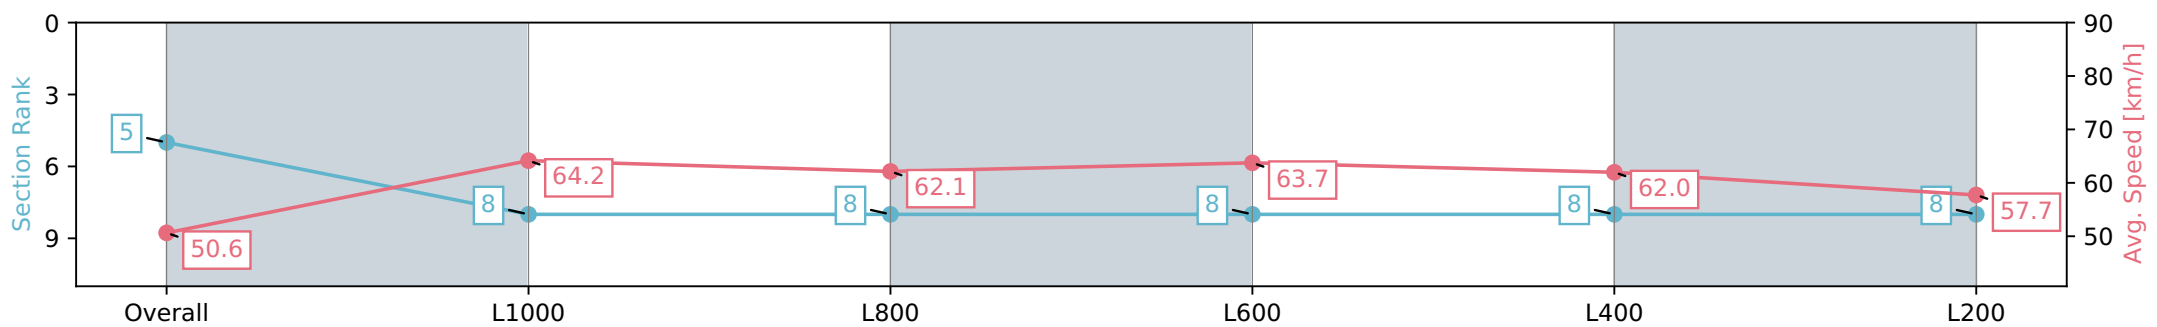

Horse/Jockey Name	ALAINGE
Finish Rank	5
Fastest Section Time (Section)	0:11.34 (L1000)
Top Speed [km/h] (Section)	65.6 (L1000)
Race State	Finished

Morphettville Parks SA - Professional
Race 8: Sportsbet Get On Now Handicap (Heat of Adelaide in Autumn Series) - 1250m

06 April 2024 - 4:37PM

Track Rating: Good 4, Weather: Fine, Rail Position: +9m 1000m-W/ Post, +6m Remainder. Sectional 612m

Section	Overall	L1000	L800	L600	L400	L200
Section Times	1:16.27 [5] (0:17.79)	0:58.48 [8] (0:11.34)	0:47.14 [8] (0:11.57)	0:35.56 [8] (0:11.39)	0:24.17 [8] (0:11.69)	0:12.48 [8] (0:12.48)
Average Speed [km/h]	50.6	64.2	62.1	63.7	62.0	57.7
Top Speed [km/h]	64.7	65.6	65.2	65.1	63.4	61.0
Avg. Dist. to Rail [m]	4.7	1.8	0.6	1.7	4.7	6.0
Avg. Stride Freq. [Hz]	2.4	2.4	2.4	2.5	2.5	2.4
Avg. Stride Length [m]	5.9	7.4	7.2	7.2	7.0	6.6

- [ ] Ranking at each section and finish
- -:-:- No data available at this section
- NA No data available