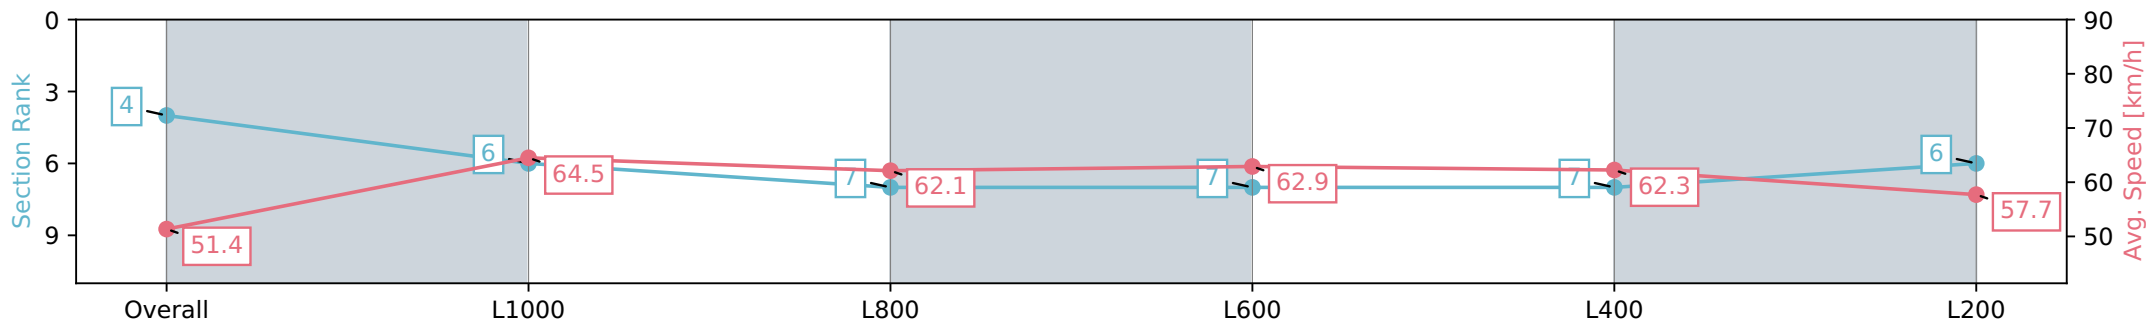

Section	Overall	L1000	L800	L600	L400	L200
Section Times	1:16.01 [4] (0:17.56)	0:58.45 [6] (0:11.30)	0:47.15 [7] (0:11.63)	0:35.52 [7] (0:11.47)	0:24.05 [7] (0:11.56)	0:12.48 [6] (0:12.48)
Average Speed [km/h]	51.4	64.5	62.1	62.9	62.3	57.7
Top Speed [km/h]	65.0	65.5	64.3	63.8	63.4	62.1
Avg. Dist. to Rail [m]	4.3	2.8	2.2	0.4	0.2	0.6
Avg. Stride Freq. [Hz]	2.3	2.4	2.4	2.4	2.5	2.4
Avg. Stride Length [m]	6.2	7.4	7.2	7.2	7.0	6.8