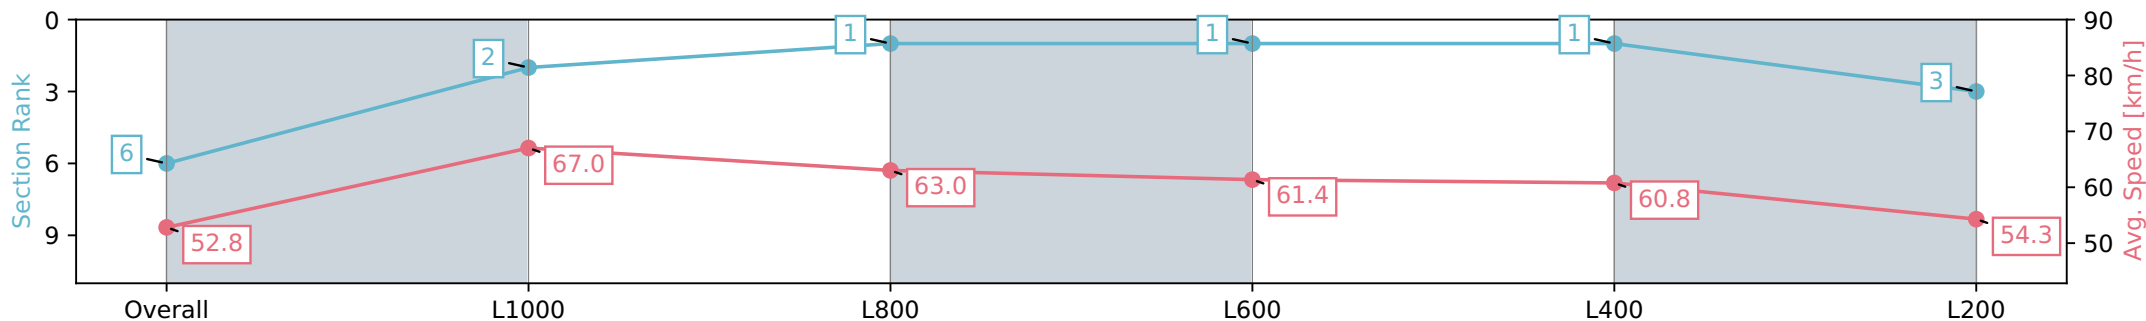

Horse/Jockey Name	MISS SUBTLY
Finish Rank	6
Fastest Section Time (Section)	0:10.85 (L1000)
Top Speed [km/h] (Section)	68.5 (Overall)
Race State	Finished

Morphettville Parks SA - Professional
Race 8: Sportsbet Get On Now Handicap (Heat of Adelaide in Autumn Series) - 1250m

06 April 2024 - 4:37PM

Track Rating: Good 4, Weather: Fine, Rail Position: +9m 1000m-W/ Post, +6m Remainder. Sectional 612m

Section	Overall	L1000	L800	L600	L400	L200
Section Times	1:16.34 [6] (0:17.07)	0:59.27 [2] (0:10.85)	0:48.42 [1] (0:11.46)	0:36.96 [1] (0:11.81)	0:25.15 [1] (0:11.88)	0:13.27 [3] (0:13.27)
Average Speed [km/h]	52.8	67.0	63.0	61.4	60.8	54.3
Top Speed [km/h]	68.5	68.5	65.6	62.6	62.2	59.5
Avg. Dist. to Rail [m]	6.0	2.2	1.6	1.2	1.7	2.2
Avg. Stride Freq. [Hz]	2.4	2.5	2.4	2.4	2.4	2.3
Avg. Stride Length [m]	6.0	7.5	7.3	7.2	7.0	6.5

Report Created: Sat 06 April 2024 18:39:45 GMT+11 (Note: Timing is based on positional data)

- [ ] Ranking at each section and finish
- -:-:- No data available at this section
- NA No data available