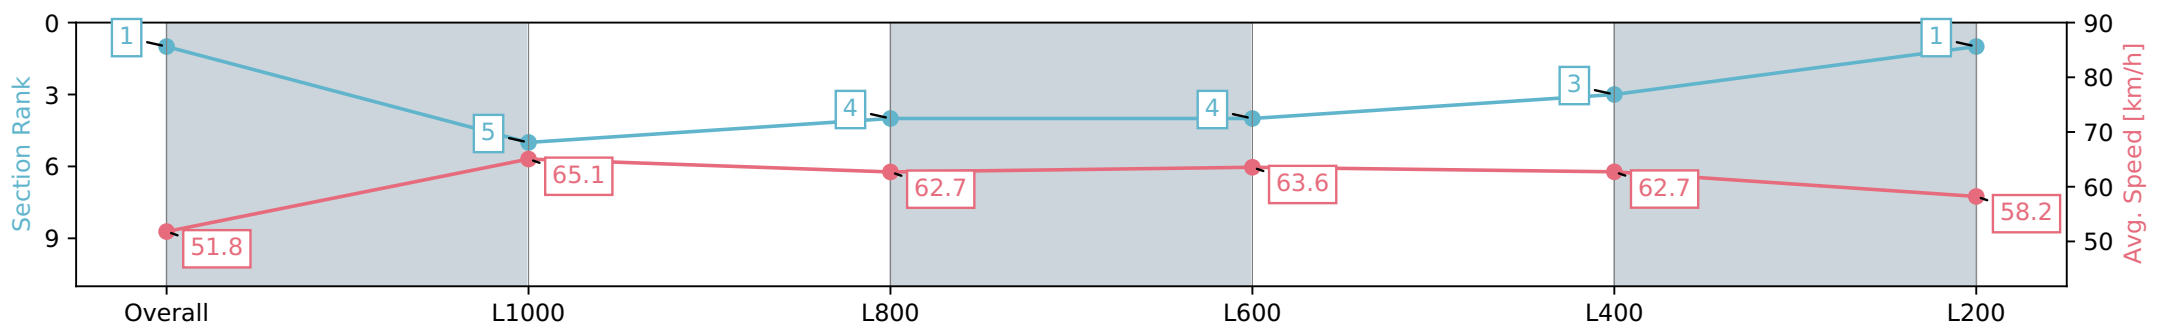

06 April 2024 - 4:37PM

Track Rating: Good 4, Weather: Fine, Rail Position: +9m 1000m-W/ Post, +6m Remainder. Sectional 612m

Section	Overall	L1000	L800	L600	L400	L200
Section Times	1:15.29 [1] (0:17.35)	0:57.94 [5] (0:11.06)	0:46.88 [4] (0:11.50)	0:35.38 [4] (0:11.45)	0:23.93 [3] (0:11.56)	0:12.37 [1] (0:12.37)
Average Speed [km/h]	51.8	65.1	62.7	63.6	62.7	58.2
Top Speed [km/h]	66.4	66.1	65.4	64.1	64.3	62.1
Avg. Dist. to Rail [m]	1.8	0.7	0.9	1.9	3.9	2.1
Avg. Stride Freq. [Hz]	2.3	2.3	2.3	2.4	2.4	2.3
Avg. Stride Length [m]	6.3	7.7	7.6	7.5	7.1	7.0