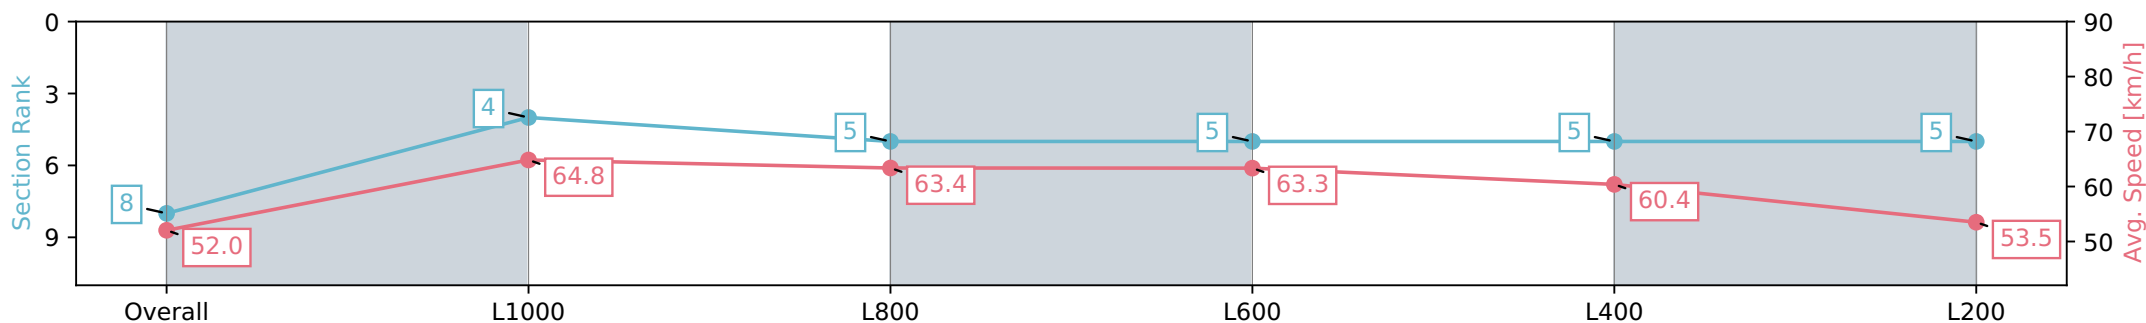

Report Created: Sat 06 April 2024 18:39:48 GMT+11 (Note: Timing is based on positional data)

- [ ] Ranking at each section and finish
- :-:- No data available at this section
- NA No data available

Horse/Jockey Name	CUBAN WATERS
Finish Rank	8
Fastest Section Time (Section)	0:11.19 (L1000)
Top Speed [km/h] (Section)	66.3 (L1000)
Race State	Finished

Morphettville Parks SA - Professional

Race 8: Sportsbet Get On Now Handicap (Heat of Adelaide in Autumn Series) - 1250m

06 April 2024 - 4:37PM

Track Rating: Good 4, Weather: Fine, Rail Position: +9m 1000m-W/ Post, +6m Remainder. Sectional 612m

Section	Overall	L1000	L800	L600	L400	L200
Section Times	1:16.89 [8] (0:17.28)	0:59.60 [4] (0:11.19)	0:48.41 [5] (0:11.44)	0:36.97 [5] (0:11.51)	0:25.46 [5] (0:12.00)	0:13.46 [5] (0:13.46)
Average Speed [km/h]	52.0	64.8	63.4	63.3	60.4	53.5
Top Speed [km/h]	65.6	66.3	64.6	64.4	63.4	58.1
Avg. Dist. to Rail [m]	2.2	1.8	2.5	2.3	3.5	2.7
Avg. Stride Freq. [Hz]	2.3	2.3	2.3	2.3	2.4	2.2
Avg. Stride Length [m]	6.2	7.8	7.7	7.5	7.0	6.7