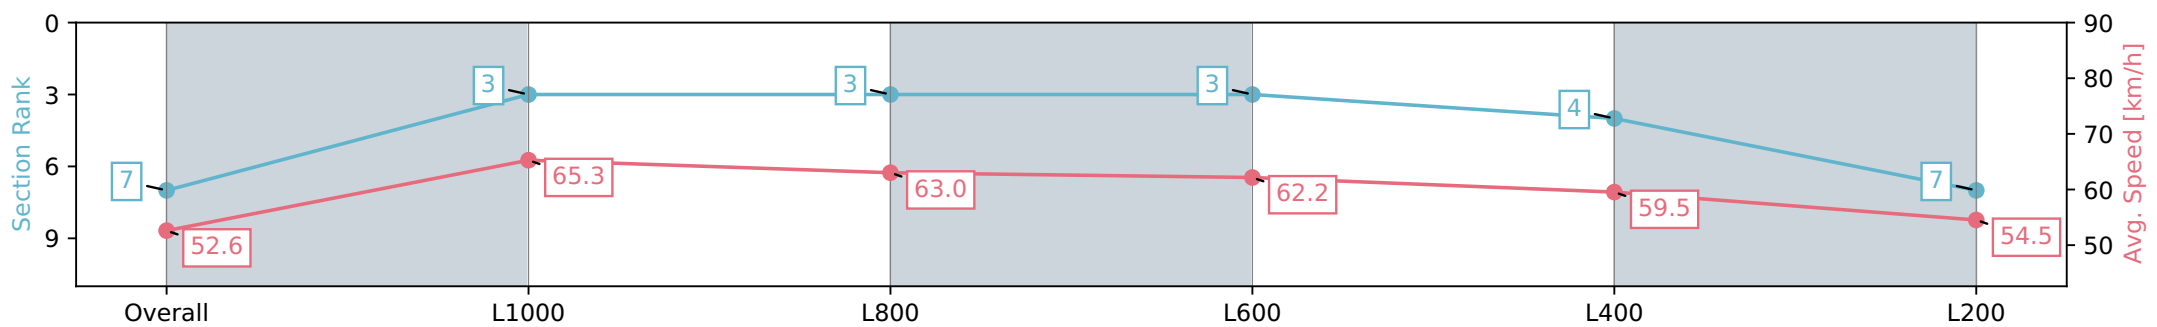

Horse/Jockey Name	JUSTA JILLAROO
Finish Rank	7
Fastest Section Time (Section)	0:11.14 (L1000)
Top Speed [km/h] (Section)	66.5 (L1000)
Race State	Finished

Morphettville Parks SA - Professional
Race 8: Sportsbet Get On Now Handicap (Heat of Adelaide in Autumn Series) - 1250m
06 April 2024 - 4:37PM
Track Rating: Good 4, Weather: Fine, Rail Position: +9m 1000m-W/ Post, +6m Remainder. Sectional 612m

Section	Overall	L1000	L800	L600	L400	L200
Section Times	1:16.77 [7] (0:17.11)	0:59.66 [3] (0:11.14)	0:48.52 [3] (0:11.46)	0:37.06 [3] (0:11.67)	0:25.39 [4] (0:12.19)	0:13.20 [7] (0:13.20)
Average Speed [km/h]	52.6	65.3	63.0	62.2	59.5	54.5
Top Speed [km/h]	66.5	66.5	64.9	62.6	61.3	58.8
Avg. Dist. to Rail [m]	4.8	2.1	1.7	1.6	3.2	3.1
Avg. Stride Freq. [Hz]	2.4	2.6	2.5	2.5	2.5	2.4
Avg. Stride Length [m]	5.9	7.1	7.0	6.8	6.6	6.4

Report Created: Sat 06 April 2024 18:39:48 GMT+11 (Note: Timing is based on positional data)

- [ ] Ranking at each section and finish
- -:-:- No data available at this section
- NA No data available