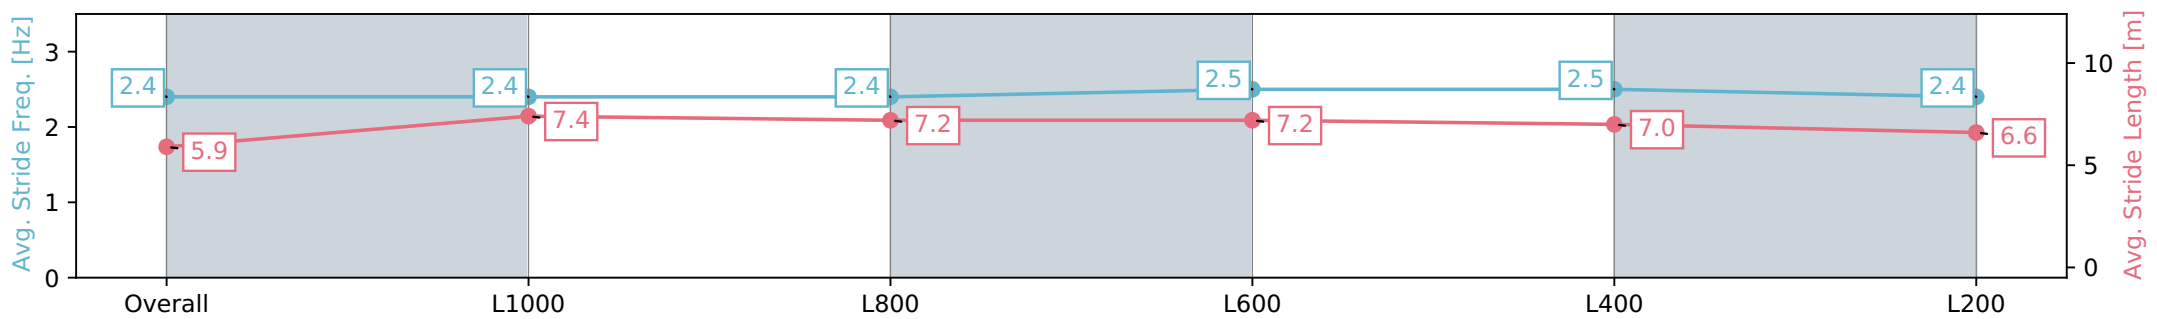

Horse/Jockey Name	ALAINGE
Finish Rank	5
Fastest Section Time (Section)	0:11.34 (L1000)
Top Speed [km/h] (Section)	65.6 (L1000)
Race State	Finished

Morphettville Parks SA - Professional
Race 8: Sportsbet Get On Now Handicap (Heat of Adelaide in Autumn Series) - 1250m

06 April 2024 - 4:37PM

Track Rating: Good 4, Weather: Fine, Rail Position: +9m 1000m-W/ Post, +6m Remainder. Sectional 612m

Section	Overall	L1000	L800	L600	L400	L200
Section Times	1:16.27 [5] (0:17.79)	0:58.48 [8] (0:11.34)	0:47.14 [8] (0:11.57)	0:35.56 [8] (0:11.39)	0:24.17 [8] (0:11.69)	0:12.48 [8] (0:12.48)
Average Speed [km/h]	50.6	64.2	62.1	63.7	62.0	57.7
Top Speed [km/h]	64.7	65.6	65.2	65.1	63.4	61.0
Avg. Dist. to Rail [m]	4.7	1.8	0.6	1.7	4.7	6.0
Avg. Stride Freq. [Hz]	2.4	2.4	2.4	2.5	2.5	2.4
Avg. Stride Length [m]	5.9	7.4	7.2	7.2	7.0	6.6

- [ ] Ranking at each section and finish
- -:-:- No data available at this section
- NA No data available