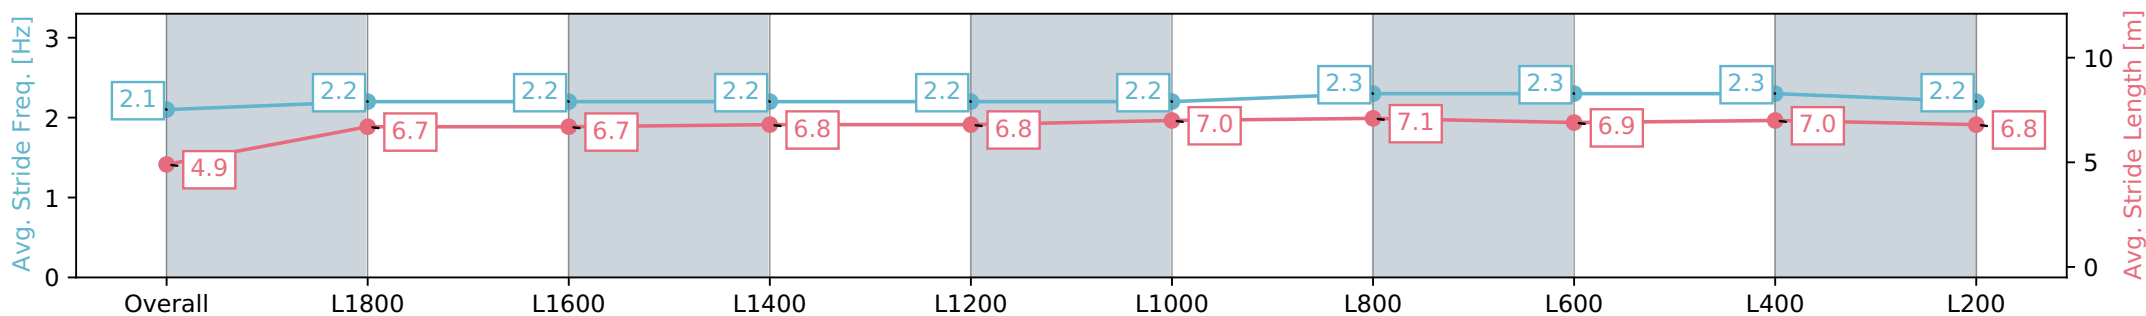

Morphettville Parks SA - Professional

Race 6: Sportsbet Same Race Multi Handicap - 1950m

06 April 2024 - 3:18PM

Track Rating: Good 4, Weather: Fine, Rail Position: +9m 1000m-W/
Post, +6m Remainder. Sectional 612m

Section	Overall	L1800	L1600	L1400	L1200	L1000	L800	L600	L400	L200
Section Times	2:08.23 [8] (0:15.41)	1:52.82 [7] (0:13.24)	1:39.58 [5] (0:12.96)	1:26.62 [5] (0:12.98)	1:13.64 [5] (0:12.57)	1:01.06 [5] (0:12.19)	0:48.87 [4] (0:11.92)	0:36.95 [4] (0:12.07)	0:24.88 [7] (0:12.44)	0:12.44 [8] (0:12.44)
Average Speed [km/h]	35.2	54.5	55.5	55.6	57.5	59.1	60.5	59.9	57.9	57.2
Top Speed [km/h]	54.7	55.3	56.3	56.2	58.9	60.3	61.2	60.4	58.8	58.0
Avg. Dist. to Rail [m]	8.0	0.5	0.5	0.4	1.1	0.9	0.7	0.6	1.1	2.9
Avg. Stride Freq. [Hz]	2.1	2.2	2.2	2.2	2.2	2.2	2.3	2.3	2.3	2.2
Avg. Stride Length [m]	4.9	6.7	6.7	6.8	6.8	7.0	7.1	6.9	7.0	6.8