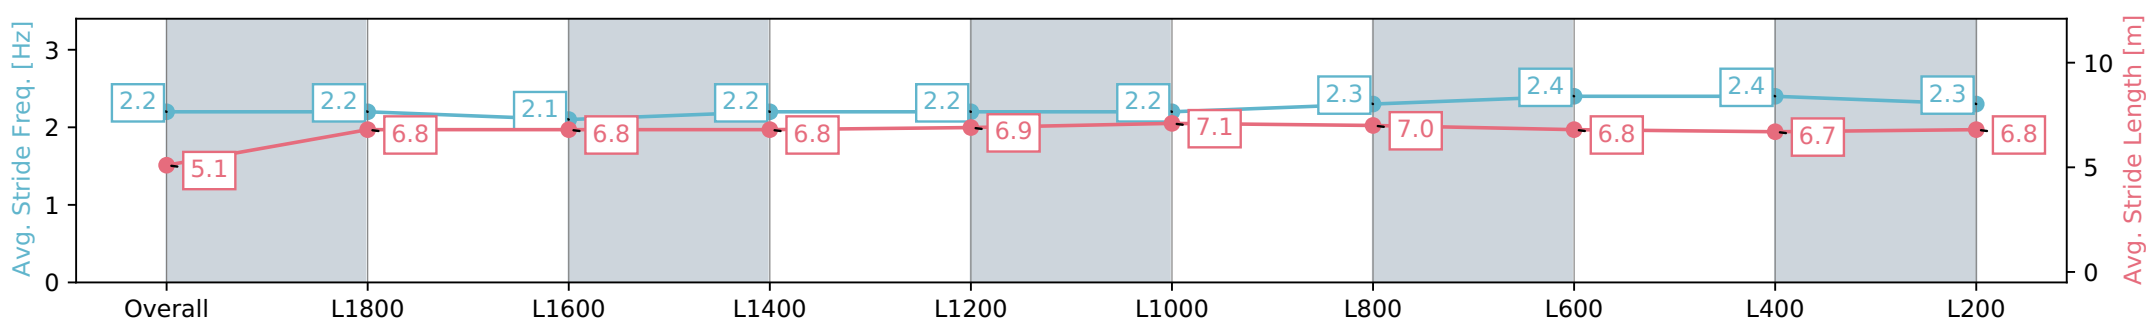

06 April 2024 - 3:18PM

Track Rating: Good 4, Weather: Fine, Rail Position: +9m 1000m-W/
Post, +6m Remainder. Sectional 612m

Section	Overall	L1800	L1600	L1400	L1200	L1000	L800	L600	L400	L200
Section Times	2:07.09 [1] (0:14.68)	1:52.41 [1] (0:13.14)	1:39.27 [1] (0:13.17)	1:26.10 [1] (0:13.04)	1:13.06 [1] (0:12.62)	1:00.44 [1] (0:12.25)	0:48.19 [1] (0:11.98)	0:36.21 [1] (0:11.86)	0:24.35 [1] (0:12.07)	0:12.28 [1] (0:12.28)
Average Speed [km/h]	36.9	55.0	54.8	55.3	57.3	58.8	60.2	60.9	59.8	58.0
Top Speed [km/h]	55.0	55.7	55.2	55.9	58.1	60.7	60.8	61.3	60.6	59.1
Avg. Dist. to Rail [m]	6.4	0.8	0.5	0.4	1.0	0.9	0.9	0.7	0.7	1.1
Avg. Stride Freq. [Hz]	2.2	2.2	2.1	2.2	2.2	2.2	2.2	2.3	2.4	2.3
Avg. Stride Length [m]	5.1	6.8	6.8	6.8	6.8	6.9	7.1	7.0	6.8	6.8