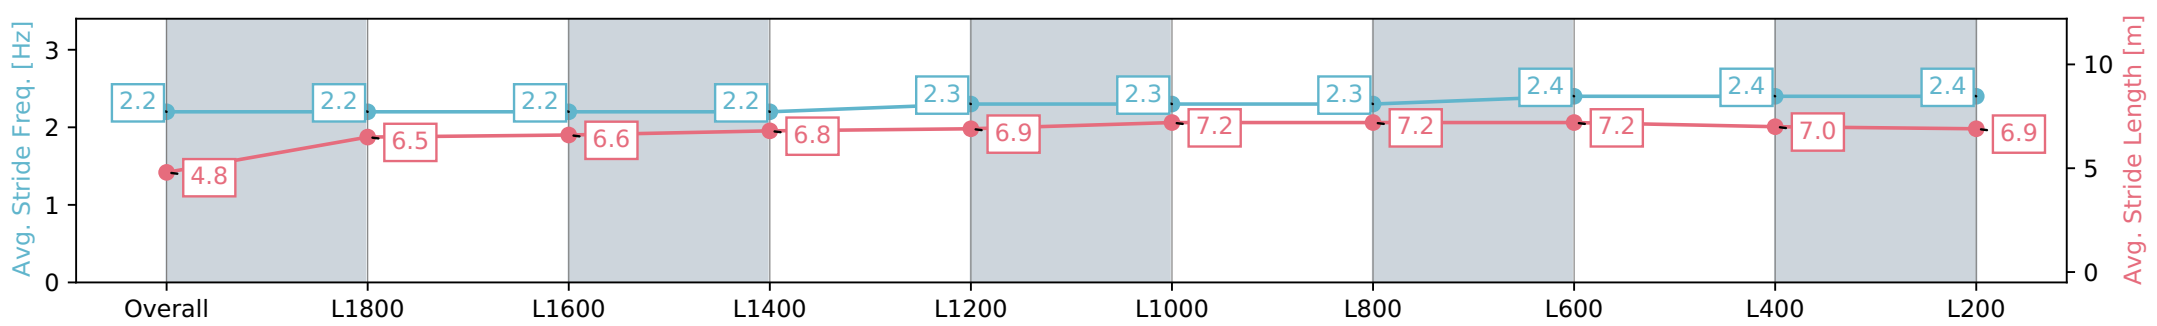

Section	Overall	L1800	L1600	L1400	L1200	L1000	L800	L600	L400	L200
Section Times	2:07.32 [4] (0:15.41)	1:51.91 [6] (0:13.50)	1:38.41 [7] (0:13.06)	1:25.35 [8] (0:13.03)	1:12.32 [8] (0:12.54)	0:59.78 [8] (0:11.91)	0:47.87 [6] (0:12.01)	0:35.86 [7] (0:11.84)	0:24.02 [5] (0:11.83)	0:12.19 [4] (0:12.19)
Average Speed [km/h]	35.4	54.1	55.2	55.5	58.4	60.5	60.3	62.0	61.2	58.5
Top Speed [km/h]	52.5	55.5	55.7	56.9	59.2	62.0	61.3	62.9	62.5	60.9
Avg. Dist. to Rail [m]	9.7	2.8	2.4	2.2	2.8	2.9	2.5	3.1	4.8	5.5
Avg. Stride Freq. [Hz]	2.2	2.2	2.2	2.2	2.3	2.3	2.3	2.4	2.4	2.4
Avg. Stride Length [m]	4.8	6.5	6.6	6.8	6.9	7.2	7.2	7.2	7.0	6.9