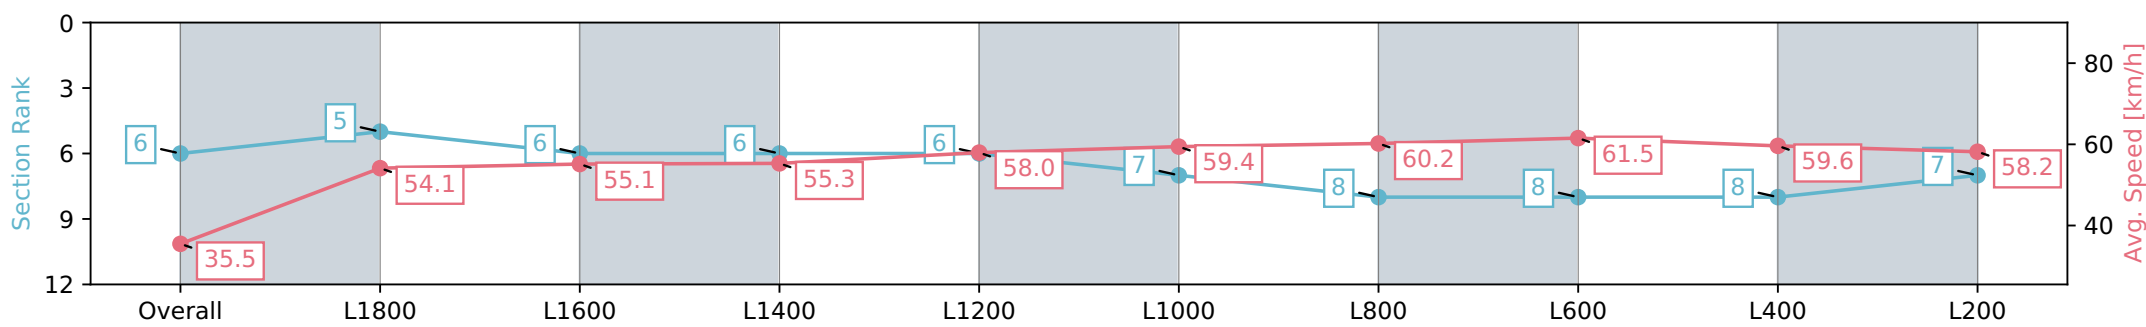

Section	Overall	L1800	L1600	L1400	L1200	L1000	L800	L600	L400	L200
Section Times	2:07.89 [6] (0:15.30)	1:52.59 [5] (0:13.43)	1:39.16 [6] (0:13.08)	1:26.08 [6] (0:13.07)	1:13.01 [6] (0:12.55)	1:00.46 [7] (0:12.12)	0:48.34 [8] (0:12.02)	0:36.32 [8] (0:11.90)	0:24.42 [8] (0:12.17)	0:12.25 [7] (0:12.25)
Average Speed [km/h]	35.5	54.1	55.1	55.3	58.0	59.4	60.2	61.5	59.6	58.2
Top Speed [km/h]	54.2	54.8	55.7	56.8	58.9	60.2	61.3	62.2	60.8	59.7
Avg. Dist. to Rail [m]	8.6	1.7	1.6	1.5	2.1	2.1	1.8	2.9	6.0	7.9
Avg. Stride Freq. [Hz]	2.2	2.2	2.1	2.1	2.2	2.2	2.2	2.2	2.2	2.2
Avg. Stride Length [m]	4.8	6.8	6.8	6.8	7.1	7.2	7.4	7.5	7.4	7.0