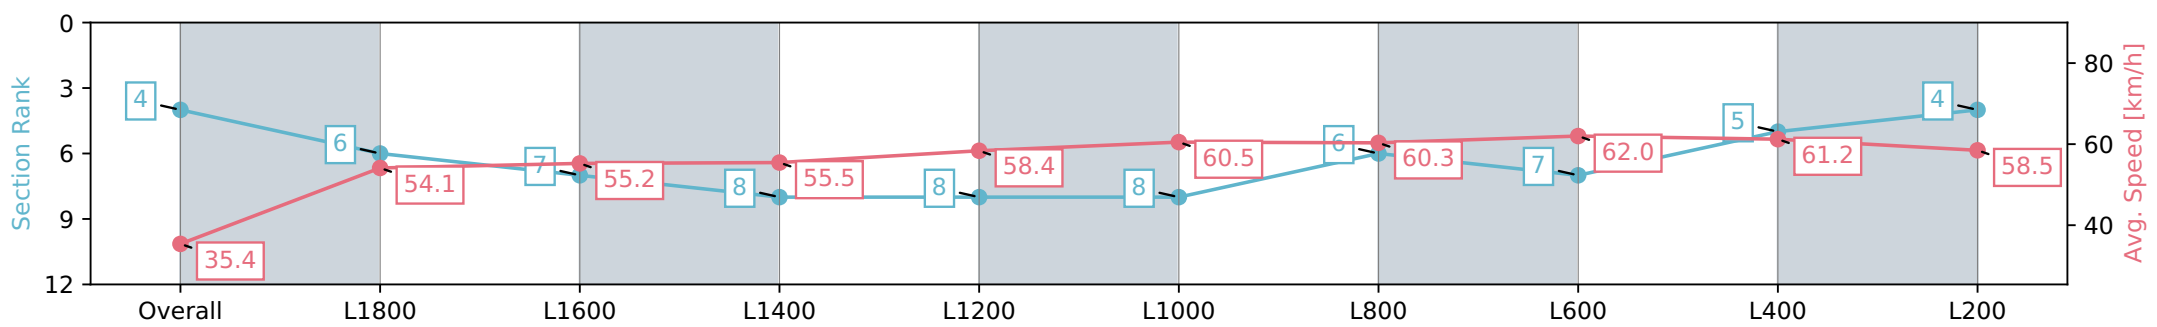

Section	Overall	L1800	L1600	L1400	L1200	L1000	L800	L600	L400	L200
Section Times	2:07.32 [4] (0:15.41)	1:51.91 [6] (0:13.50)	1:38.41 [7] (0:13.06)	1:25.35 [8] (0:13.03)	1:12.32 [8] (0:12.54)	0:59.78 [8] (0:11.91)	0:47.87 [6] (0:12.01)	0:35.86 [7] (0:11.84)	0:24.02 [5] (0:11.83)	0:12.19 [4] (0:12.19)
Average Speed [km/h]	35.4	54.1	55.2	55.5	58.4	60.5	60.3	62.0	61.2	58.5
Top Speed [km/h]	52.5	55.5	55.7	56.9	59.2	62.0	61.3	62.9	62.5	60.9
Avg. Dist. to Rail [m]	9.7	2.8	2.4	2.2	2.8	2.9	2.5	3.1	4.8	5.5
Avg. Stride Freq. [Hz]	2.2	2.2	2.2	2.2	2.3	2.3	2.3	2.4	2.4	2.4
Avg. Stride Length [m]	4.8	6.5	6.6	6.8	6.9	7.2	7.2	7.2	7.0	6.9