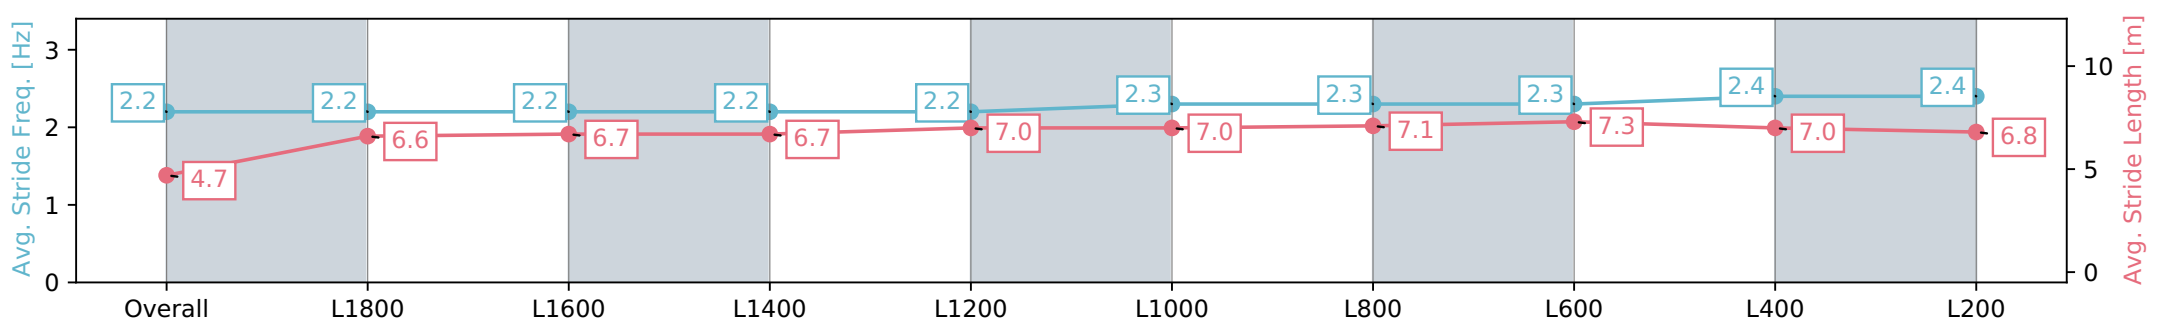

Section	Overall	L1800	L1600	L1400	L1200	L1000	L800	L600	L400	L200
Section Times	2:07.27 [3] (0:15.74)	1:51.53 [9] (0:13.26)	1:38.27 [8] (0:12.94)	1:25.33 [7] (0:13.00)	1:12.33 [7] (0:12.49)	0:59.84 [6] (0:12.11)	0:47.73 [7] (0:11.90)	0:35.83 [6] (0:11.91)	0:23.92 [6] (0:11.93)	0:11.99 [5] (0:11.99)
Average Speed [km/h]	34.6	54.5	55.7	55.4	57.9	59.6	60.6	61.3	60.8	59.4
Top Speed [km/h]	54.1	56.0	56.3	56.1	58.7	60.5	61.5	62.3	61.7	61.2
Avg. Dist. to Rail [m]	10.0	0.7	0.6	0.5	1.2	1.2	1.0	2.2	5.5	6.9
Avg. Stride Freq. [Hz]	2.2	2.2	2.2	2.2	2.2	2.3	2.3	2.3	2.4	2.4
Avg. Stride Length [m]	4.7	6.6	6.7	6.7	7.0	7.0	7.1	7.3	7.0	6.8