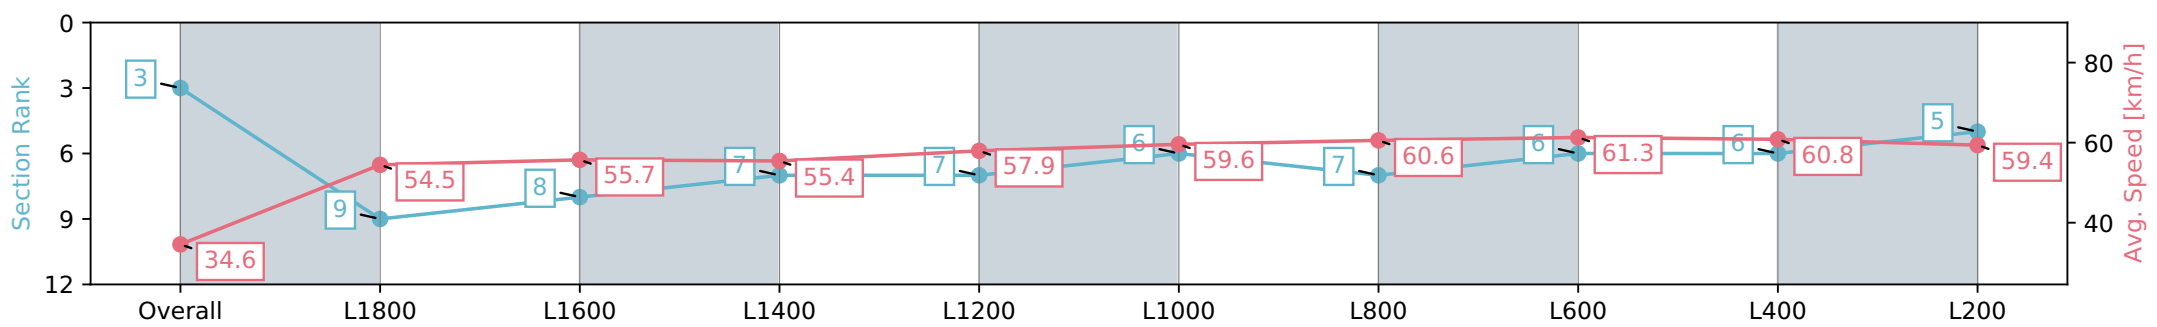

Section	Overall	L1800	L1600	L1400	L1200	L1000	L800	L600	L400	L200
Section Times	2:07.27 [3] (0:15.74)	1:51.53 [9] (0:13.26)	1:38.27 [8] (0:12.94)	1:25.33 [7] (0:13.00)	1:12.33 [7] (0:12.49)	0:59.84 [6] (0:12.11)	0:47.73 [7] (0:11.90)	0:35.83 [6] (0:11.91)	0:23.92 [6] (0:11.93)	0:11.99 [5] (0:11.99)
Average Speed [km/h]	34.6	54.5	55.7	55.4	57.9	59.6	60.6	61.3	60.8	59.4
Top Speed [km/h]	54.1	56.0	56.3	56.1	58.7	60.5	61.5	62.3	61.7	61.2
Avg. Dist. to Rail [m]	10.0	0.7	0.6	0.5	1.2	1.2	1.0	2.2	5.5	6.9
Avg. Stride Freq. [Hz]	2.2	2.2	2.2	2.2	2.2	2.3	2.3	2.3	2.4	2.4
Avg. Stride Length [m]	4.7	6.6	6.7	6.7	7.0	7.0	7.1	7.3	7.0	6.8