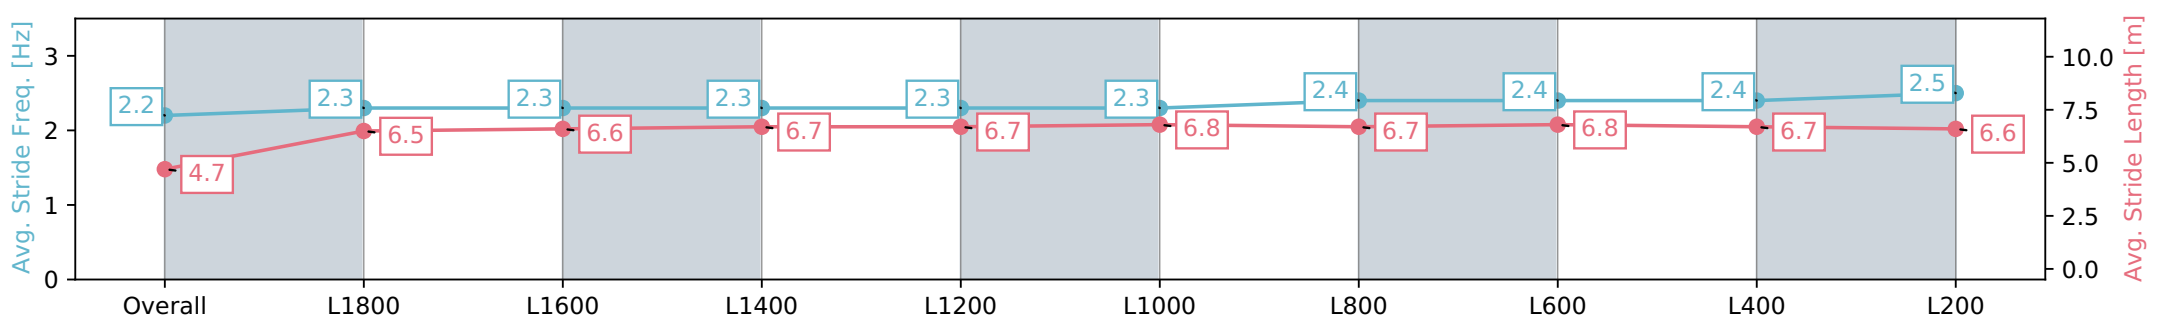

Section	Overall	L1800	L1600	L1400	L1200	L1000	L800	L600	L400	L200
Section Times	2:07.11 [2] (0:15.19)	1:51.92 [4] (0:13.28)	1:38.63 [4] (0:12.97)	1:25.66 [3] (0:12.96)	1:12.70 [3] (0:12.64)	1:00.06 [3] (0:12.14)	0:47.92 [3] (0:12.04)	0:35.88 [3] (0:11.86)	0:24.02 [3] (0:11.89)	0:12.13 [2] (0:12.13)
Average Speed [km/h]	35.8	55.0	55.6	55.8	57.8	59.4	60.1	61.5	60.7	58.7
Top Speed [km/h]	54.7	55.6	56.2	57.3	59.4	59.9	61.1	62.1	61.1	60.4
Avg. Dist. to Rail [m]	8.9	2.5	2.4	2.1	2.7	2.7	2.4	2.2	2.5	3.1
Avg. Stride Freq. [Hz]	2.2	2.3	2.3	2.3	2.3	2.3	2.3	2.4	2.4	2.5
Avg. Stride Length [m]	4.7	6.5	6.6	6.6	6.7	6.7	6.8	6.7	6.8	6.6