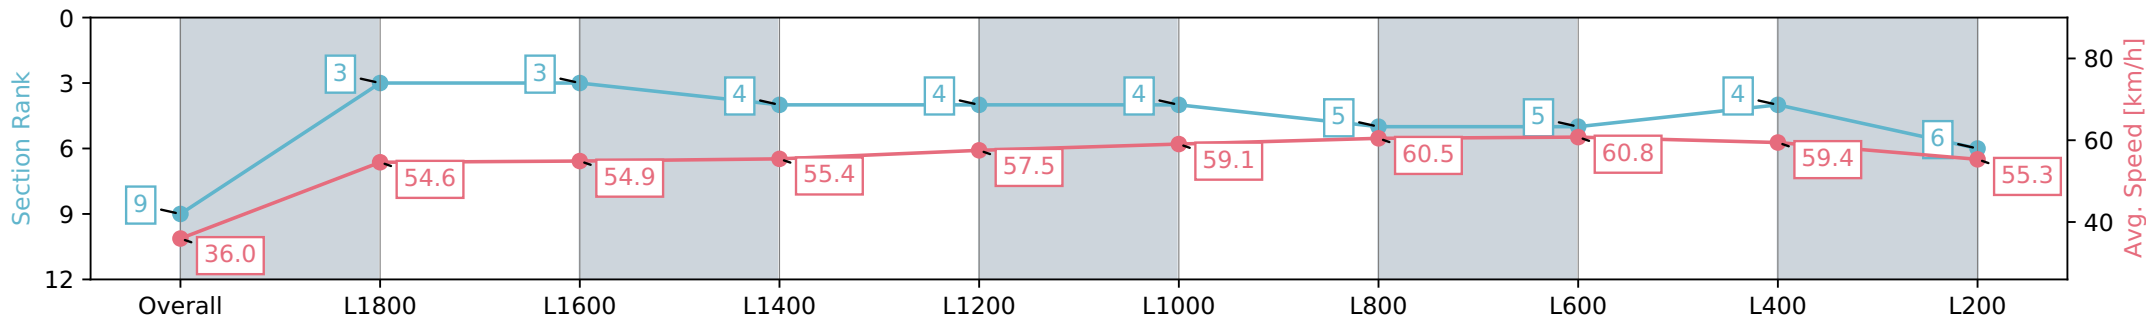

Horse/Jockey Name	ENCIPHERING
Finish Rank	9
Fastest Section Time (Section)	0:11.93 (L600)
Top Speed [km/h] (Section)	62.3 (L600)
Race State	Finished

Morphettville Parks SA - Professional

Race 6: Sportsbet Same Race Multi Handicap - 1950m

06 April 2024 - 3:18PM

Track Rating: Good 4, Weather: Fine, Rail Position: +9m 1000m-W/
Post, +6m Remainder. Sectional 612m

Section	Overall	L1800	L1600	L1400	L1200	L1000	L800	L600	L400	L200
Section Times	2:08.26 [9] (0:15.10)	1:53.16 [3] (0:13.27)	1:39.89 [3] (0:13.10)	1:26.79 [4] (0:13.04)	1:13.75 [4] (0:12.64)	1:01.11 [4] (0:12.22)	0:48.89 [5] (0:11.96)	0:36.93 [5] (0:11.93)	0:25.00 [4] (0:12.14)	0:12.86 [6] (0:12.86)
Average Speed [km/h]	36.0	54.6	54.9	55.4	57.5	59.1	60.5	60.8	59.4	55.3
Top Speed [km/h]	53.7	55.4	55.9	56.7	59.5	60.6	61.9	62.3	60.8	57.9
Avg. Dist. to Rail [m]	7.5	1.2	1.5	1.4	1.9	2.1	1.6	1.4	2.4	4.6
Avg. Stride Freq. [Hz]	2.1	2.1	2.1	2.1	2.1	2.1	2.2	2.2	2.2	2.2
Avg. Stride Length [m]	5.0	7.2	7.2	7.1	7.3	7.6	7.6	7.3	7.3	6.8

Report Created: Sat 06 April 2024 18:19:30 GMT+11 (Note: Timing is based on positional data)

- [ ] Ranking at each section and finish
- -:-:- No data available at this section
- NA No data available