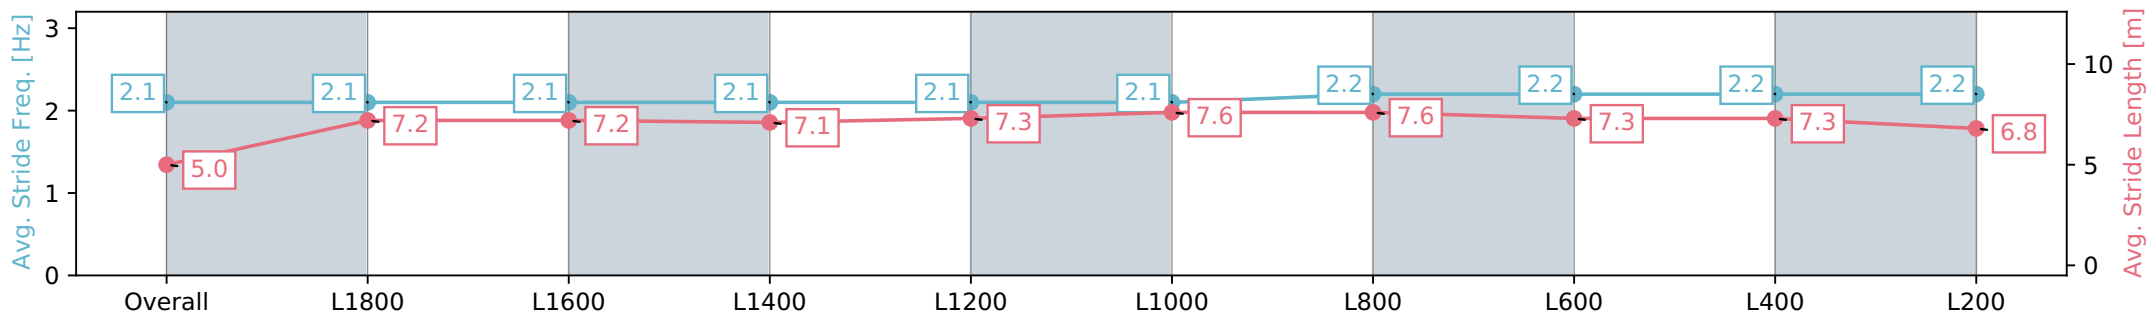

Morphettville Parks SA - Professional

Race 6: Sportsbet Same Race Multi Handicap - 1950m

06 April 2024 - 3:18PM

Track Rating: Good 4, Weather: Fine, Rail Position: +9m 1000m-W/
Post, +6m Remainder. Sectional 612m

Section	Overall	L1800	L1600	L1400	L1200	L1000	L800	L600	L400	L200
Section Times	2:08.26 [9] (0:15.10)	1:53.16 [3] (0:13.27)	1:39.89 [3] (0:13.10)	1:26.79 [4] (0:13.04)	1:13.75 [4] (0:12.64)	1:01.11 [4] (0:12.22)	0:48.89 [5] (0:11.96)	0:36.93 [5] (0:11.93)	0:25.00 [4] (0:12.14)	0:12.86 [6] (0:12.86)
Average Speed [km/h]	36.0	54.6	54.9	55.4	57.5	59.1	60.5	60.8	59.4	55.3
Top Speed [km/h]	53.7	55.4	55.9	56.7	59.5	60.6	61.9	62.3	60.8	57.9
Avg. Dist. to Rail [m]	7.5	1.2	1.5	1.4	1.9	2.1	1.6	1.4	2.4	4.6
Avg. Stride Freq. [Hz]	2.1	2.1	2.1	2.1	2.1	2.1	2.2	2.2	2.2	2.2
Avg. Stride Length [m]	5.0	7.2	7.2	7.1	7.3	7.6	7.6	7.3	7.3	6.8