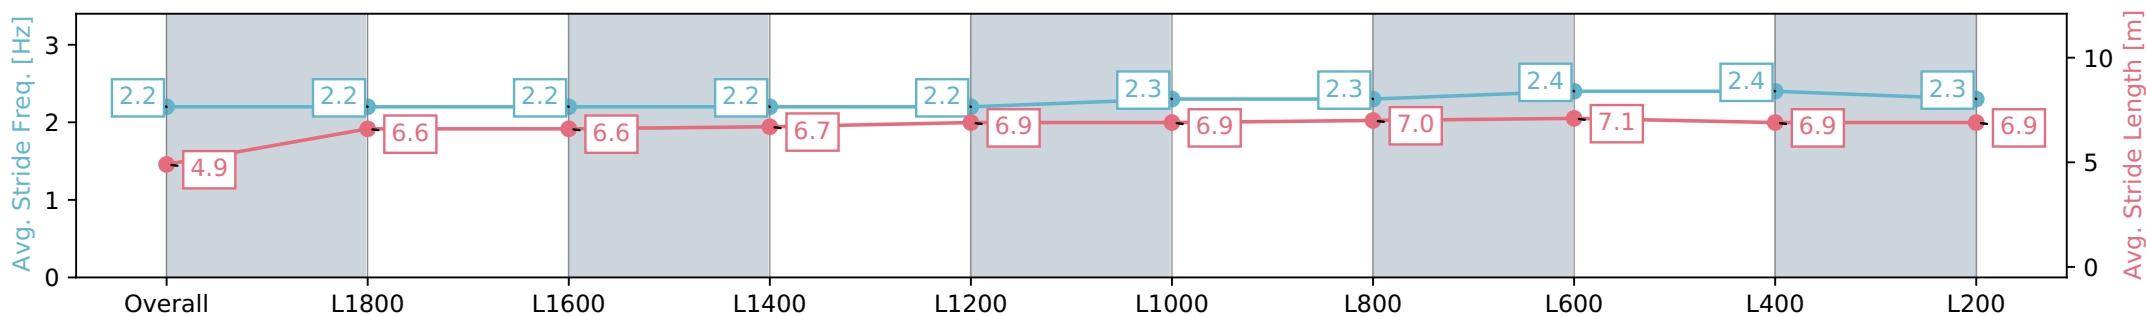

Section	Overall	L1800	L1600	L1400	L1200	L1000	L800	L600	L400	L200
Section Times	2:07.51 [5] (0:14.80)	1:52.71 [2] (0:13.27)	1:39.44 [2] (0:13.15)	1:26.29 [2] (0:13.02)	1:13.27 [2] (0:12.64)	1:00.63 [2] (0:12.18)	0:48.45 [2] (0:11.98)	0:36.47 [2] (0:11.95)	0:24.52 [2] (0:12.07)	0:12.45 [3] (0:12.45)
Average Speed [km/h]	36.7	54.7	54.8	55.4	57.7	59.1	60.4	60.9	59.8	57.2
Top Speed [km/h]	54.5	55.3	55.2	56.9	58.9	60.4	61.1	61.6	61.1	59.7
Avg. Dist. to Rail [m]	7.6	1.5	1.3	1.2	1.9	1.8	1.7	1.7	1.9	1.8
Avg. Stride Freq. [Hz]	2.2	2.2	2.2	2.2	2.2	2.3	2.3	2.4	2.4	2.3
Avg. Stride Length [m]	4.9	6.6	6.6	6.7	6.9	6.9	7.0	7.1	6.9	6.9