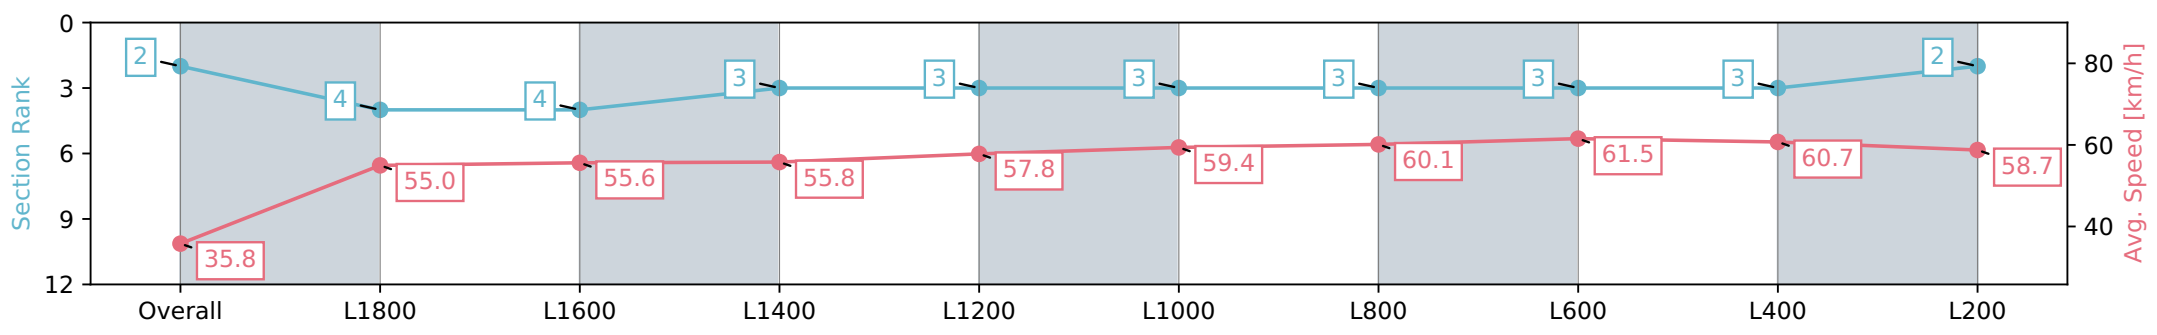

Section	Overall	L1800	L1600	L1400	L1200	L1000	L800	L600	L400	L200
Section Times	2:07.11 [2] (0:15.19)	1:51.92 [4] (0:13.28)	1:38.63 [4] (0:12.97)	1:25.66 [3] (0:12.96)	1:12.70 [3] (0:12.64)	1:00.06 [3] (0:12.14)	0:47.92 [3] (0:12.04)	0:35.88 [3] (0:11.86)	0:24.02 [3] (0:11.89)	0:12.13 [2] (0:12.13)
Average Speed [km/h]	35.8	55.0	55.6	55.8	57.8	59.4	60.1	61.5	60.7	58.7
Top Speed [km/h]	54.7	55.6	56.2	57.3	59.4	59.9	61.1	62.1	61.1	60.4
Avg. Dist. to Rail [m]	8.9	2.5	2.4	2.1	2.7	2.7	2.4	2.2	2.5	3.1
Avg. Stride Freq. [Hz]	2.2	2.3	2.3	2.3	2.3	2.3	2.3	2.4	2.4	2.5
Avg. Stride Length [m]	4.7	6.5	6.6	6.6	6.7	6.7	6.8	6.7	6.8	6.6