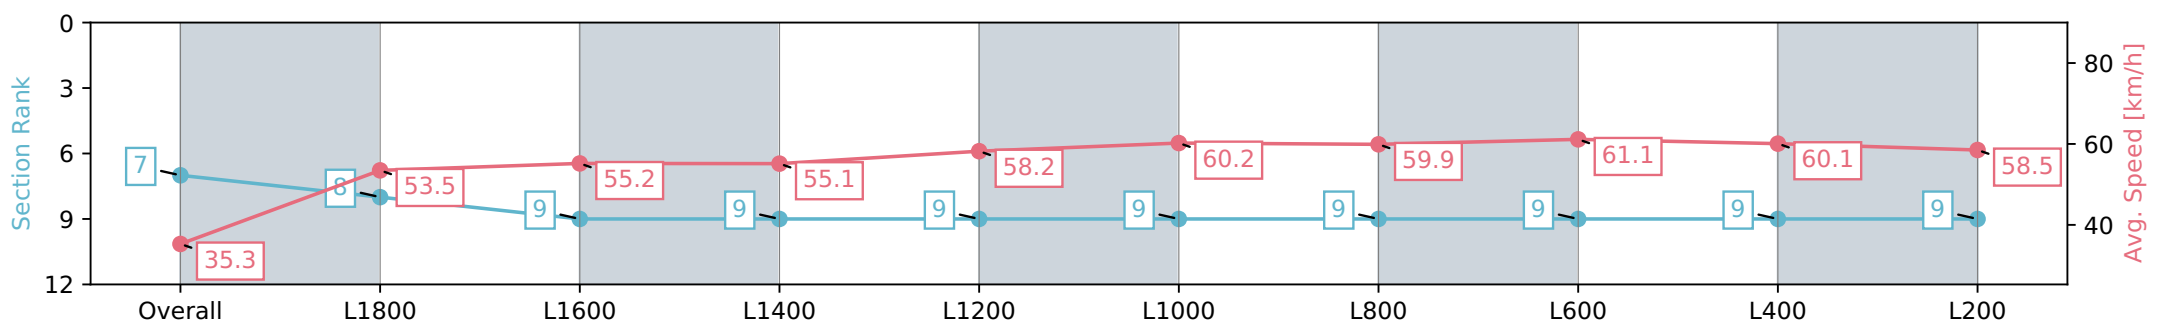

Section	Overall	L1800	L1600	L1400	L1200	L1000	L800	L600	L400	L200
Section Times	2:07.96 [7] (0:15.43)	1:52.53 [8] (0:13.60)	1:38.93 [9] (0:13.07)	1:25.86 [9] (0:13.07)	1:12.79 [9] (0:12.53)	1:00.26 [9] (0:11.96)	0:48.30 [9] (0:12.11)	0:36.19 [9] (0:11.98)	0:24.21 [9] (0:12.04)	0:12.17 [9] (0:12.17)
Average Speed [km/h]	35.3	53.5	55.2	55.1	58.2	60.2	59.9	61.1	60.1	58.5
Top Speed [km/h]	53.3	55.1	55.7	56.2	59.1	61.6	60.9	61.8	61.6	59.6
Avg. Dist. to Rail [m]	9.7	1.7	1.4	1.4	2.0	2.3	2.5	2.8	4.2	6.3
Avg. Stride Freq. [Hz]	2.2	2.3	2.2	2.3	2.3	2.3	2.3	2.3	2.3	2.3
Avg. Stride Length [m]	4.7	6.4	6.6	6.6	6.9	7.0	7.0	7.1	7.0	6.7