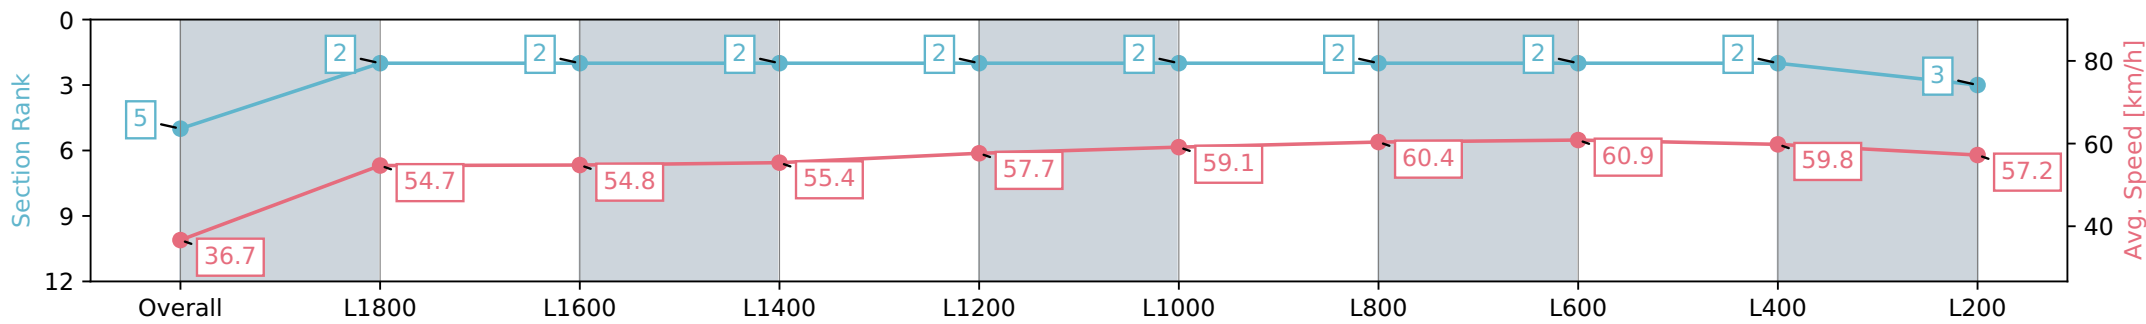

Section	Overall	L1800	L1600	L1400	L1200	L1000	L800	L600	L400	L200
Section Times	2:07.51 [5] (0:14.80)	1:52.71 [2] (0:13.27)	1:39.44 [2] (0:13.15)	1:26.29 [2] (0:13.02)	1:13.27 [2] (0:12.64)	1:00.63 [2] (0:12.18)	0:48.45 [2] (0:11.98)	0:36.47 [2] (0:11.95)	0:24.52 [2] (0:12.07)	0:12.45 [3] (0:12.45)
Average Speed [km/h]	36.7	54.7	54.8	55.4	57.7	59.1	60.4	60.9	59.8	57.2
Top Speed [km/h]	54.5	55.3	55.2	56.9	58.9	60.4	61.1	61.6	61.1	59.7
Avg. Dist. to Rail [m]	7.6	1.5	1.3	1.2	1.9	1.8	1.7	1.7	1.9	1.8
Avg. Stride Freq. [Hz]	2.2	2.2	2.2	2.2	2.2	2.3	2.3	2.4	2.4	2.3
Avg. Stride Length [m]	4.9	6.6	6.6	6.7	6.9	6.9	7.0	7.1	6.9	6.9