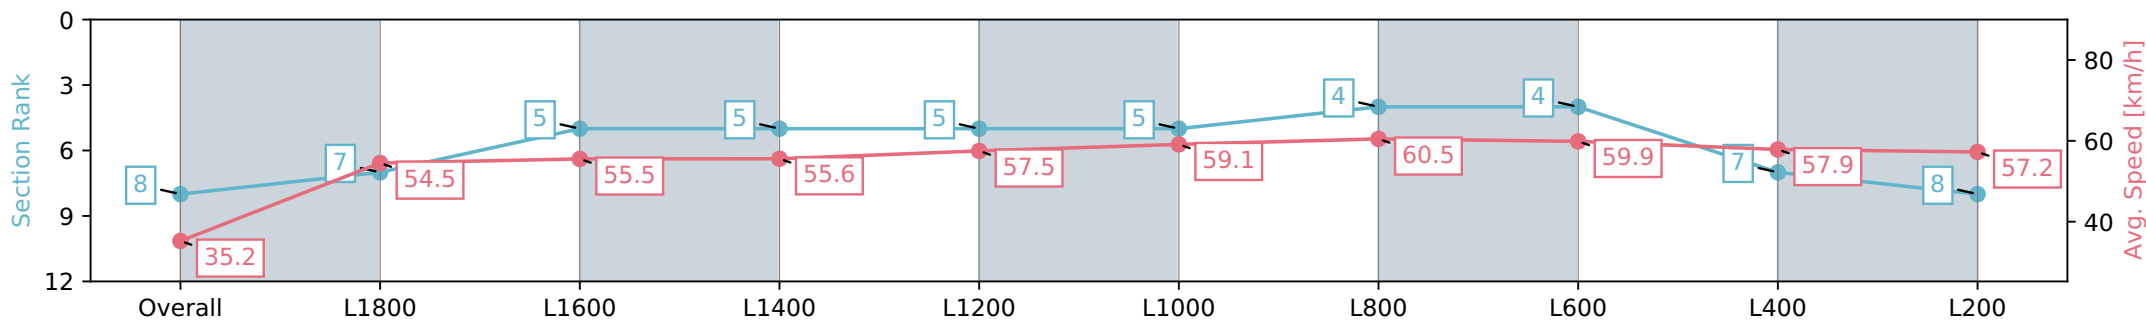

Horse/Jockey Name	SESAR
Finish Rank	8
Fastest Section Time (Section)	0:11.92 (L800)
Top Speed [km/h] (Section)	61.2 (L800)
Race State	Finished

Morphettville Parks SA - Professional

Race 6: Sportsbet Same Race Multi Handicap - 1950m

06 April 2024 - 3:18PM

Track Rating: Good 4, Weather: Fine, Rail Position: +9m 1000m-W/
Post, +6m Remainder. Sectional 612m

Section	Overall	L1800	L1600	L1400	L1200	L1000	L800	L600	L400	L200
Section Times	2:08.23 [8] (0:15.41)	1:52.82 [7] (0:13.24)	1:39.58 [5] (0:12.96)	1:26.62 [5] (0:12.98)	1:13.64 [5] (0:12.57)	1:01.06 [5] (0:12.19)	0:48.87 [4] (0:11.92)	0:36.95 [4] (0:12.07)	0:24.88 [7] (0:12.44)	0:12.44 [8] (0:12.44)
Average Speed [km/h]	35.2	54.5	55.5	55.6	57.5	59.1	60.5	59.9	57.9	57.2
Top Speed [km/h]	54.7	55.3	56.3	56.2	58.9	60.3	61.2	60.4	58.8	58.0
Avg. Dist. to Rail [m]	8.0	0.5	0.5	0.4	1.1	0.9	0.7	0.6	1.1	2.9
Avg. Stride Freq. [Hz]	2.1	2.2	2.2	2.2	2.2	2.2	2.3	2.3	2.3	2.2
Avg. Stride Length [m]	4.9	6.7	6.7	6.8	6.8	7.0	7.1	6.9	7.0	6.8

Report Created: Sat 06 April 2024 18:19:26 GMT+11 (Note: Timing is based on positional data)

- [ ] Ranking at each section and finish
- -:-:- No data available at this section
- NA No data available