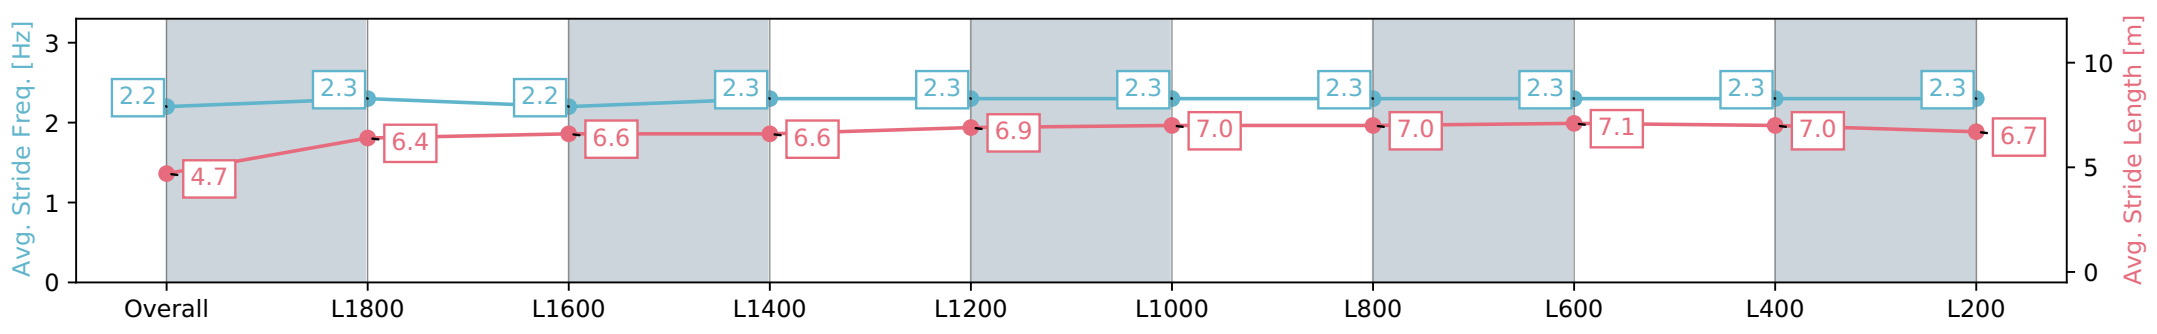

Morphettville Parks SA - Professional

Race 6: Sportsbet Same Race Multi Handicap - 1950m

06 April 2024 - 3:18PM

Track Rating: Good 4, Weather: Fine, Rail Position: +9m 1000m-W/ Post, +6m Remainder. Sectional 612m

Section	Overall	L1800	L1600	L1400	L1200	L1000	L800	L600	L400	L200
Section Times	2:07.96 [7] (0:15.43)	1:52.53 [8] (0:13.60)	1:38.93 [9] (0:13.07)	1:25.86 [9] (0:13.07)	1:12.79 [9] (0:12.53)	1:00.26 [9] (0:11.96)	0:48.30 [9] (0:12.11)	0:36.19 [9] (0:11.98)	0:24.21 [9] (0:12.04)	0:12.17 [9] (0:12.17)
Average Speed [km/h]	35.3	53.5	55.2	55.1	58.2	60.2	59.9	61.1	60.1	58.5
Top Speed [km/h]	53.3	55.1	55.7	56.2	59.1	61.6	60.9	61.8	61.6	59.6
Avg. Dist. to Rail [m]	9.7	1.7	1.4	1.4	2.0	2.3	2.5	2.8	4.2	6.3
Avg. Stride Freq. [Hz]	2.2	2.3	2.2	2.3	2.3	2.3	2.3	2.3	2.3	2.3
Avg. Stride Length [m]	4.7	6.4	6.6	6.6	6.9	7.0	7.0	7.1	7.0	6.7