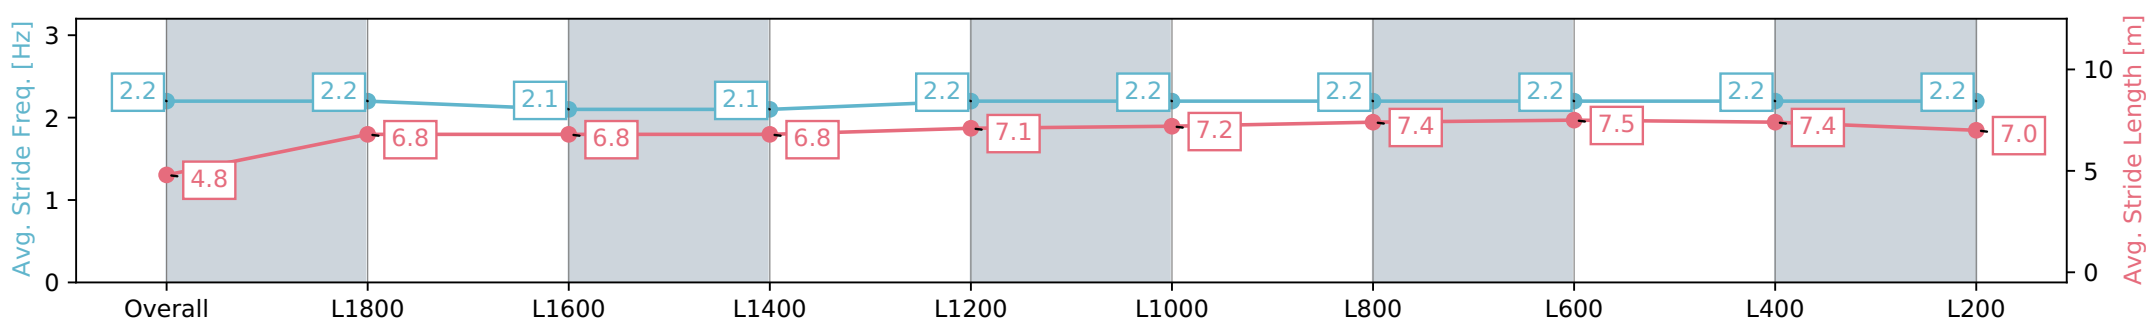

Section	Overall	L1800	L1600	L1400	L1200	L1000	L800	L600	L400	L200
Section Times	2:07.89 [6] (0:15.30)	1:52.59 [5] (0:13.43)	1:39.16 [6] (0:13.08)	1:26.08 [6] (0:13.07)	1:13.01 [6] (0:12.55)	1:00.46 [7] (0:12.12)	0:48.34 [8] (0:12.02)	0:36.32 [8] (0:11.90)	0:24.42 [8] (0:12.17)	0:12.25 [7] (0:12.25)
Average Speed [km/h]	35.5	54.1	55.1	55.3	58.0	59.4	60.2	61.5	59.6	58.2
Top Speed [km/h]	54.2	54.8	55.7	56.8	58.9	60.2	61.3	62.2	60.8	59.7
Avg. Dist. to Rail [m]	8.6	1.7	1.6	1.5	2.1	2.1	1.8	2.9	6.0	7.9
Avg. Stride Freq. [Hz]	2.2	2.2	2.1	2.1	2.2	2.2	2.2	2.2	2.2	2.2
Avg. Stride Length [m]	4.8	6.8	6.8	6.8	7.1	7.2	7.4	7.5	7.4	7.0