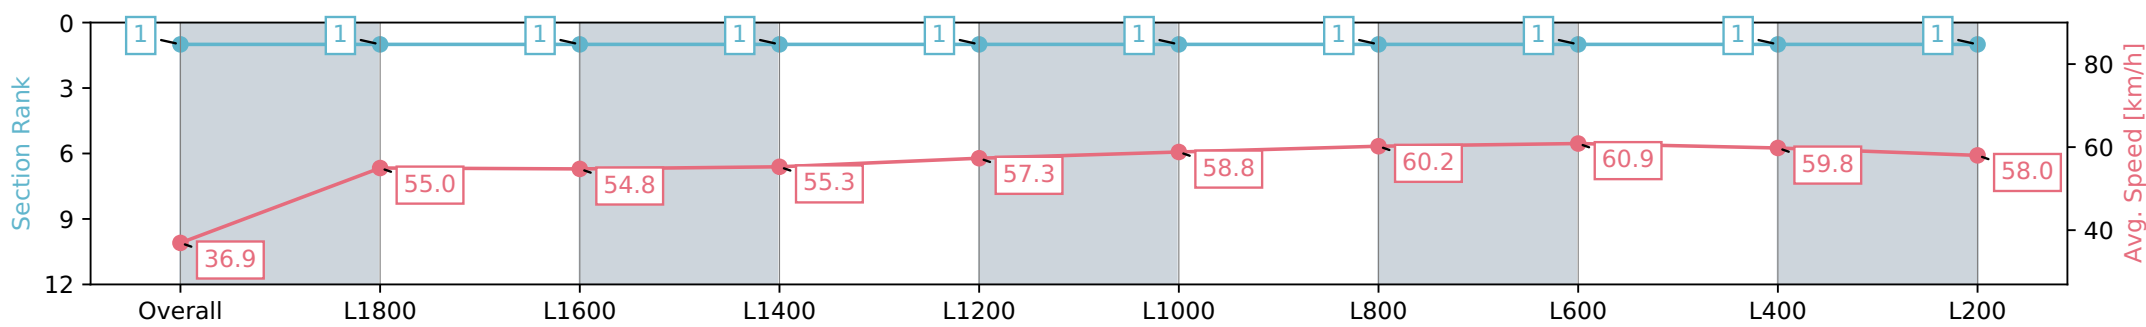

06 April 2024 - 3:18PM

Track Rating: Good 4, Weather: Fine, Rail Position: +9m 1000m-W/
Post, +6m Remainder. Sectional 612m

Section	Overall	L1800	L1600	L1400	L1200	L1000	L800	L600	L400	L200
Section Times	2:07.09 [1] (0:14.68)	1:52.41 [1] (0:13.14)	1:39.27 [1] (0:13.17)	1:26.10 [1] (0:13.04)	1:13.06 [1] (0:12.62)	1:00.44 [1] (0:12.25)	0:48.19 [1] (0:11.98)	0:36.21 [1] (0:11.86)	0:24.35 [1] (0:12.07)	0:12.28 [1] (0:12.28)
Average Speed [km/h]	36.9	55.0	54.8	55.3	57.3	58.8	60.2	60.9	59.8	58.0
Top Speed [km/h]	55.0	55.7	55.2	55.9	58.1	60.7	60.8	61.3	60.6	59.1
Avg. Dist. to Rail [m]	6.4	0.8	0.5	0.4	1.0	0.9	0.9	0.7	0.7	1.1
Avg. Stride Freq. [Hz]	2.2	2.2	2.1	2.2	2.2	2.2	2.2	2.3	2.4	2.3
Avg. Stride Length [m]	5.1	6.8	6.8	6.8	6.8	6.9	7.1	7.0	6.8	6.8