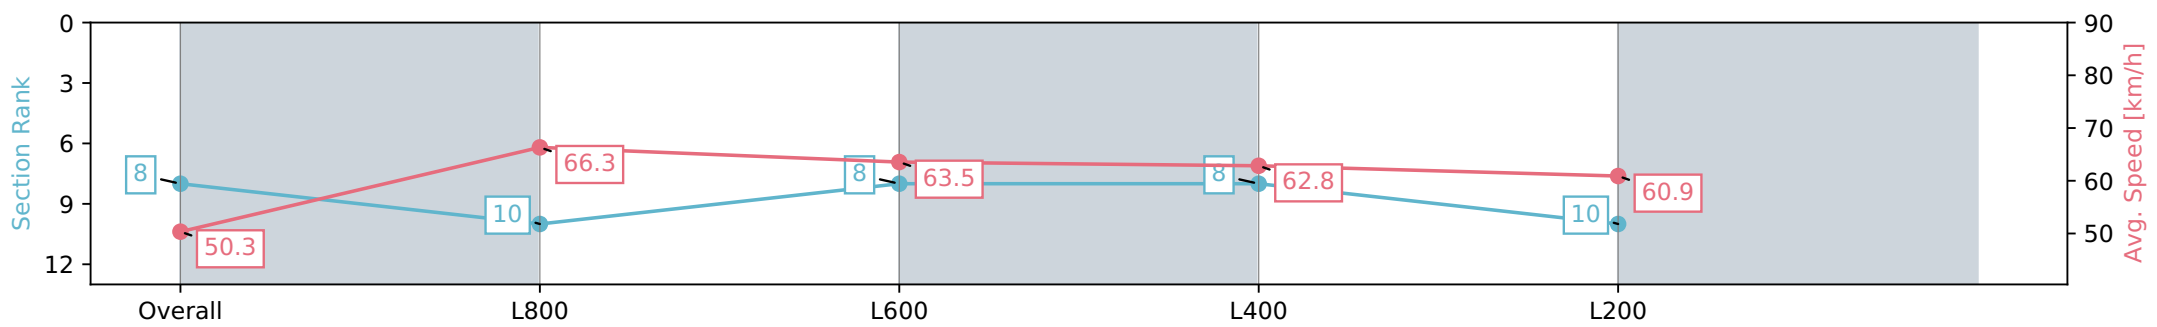

Section	Overall	L1000	L800	L600	L400
Section Times	0:59.89 [8] (0:14.32)	0:45.57 [10] (0:10.87)	0:34.70 [8] (0:11.45)	0:23.25 [8] (0:11.54)	0:11.71 [10] (0:11.71)
Average Speed [km/h]	50.3	66.3	63.5	62.8	60.9
Top Speed [km/h]	68.6	69.0	65.0	63.7	64.0
Avg. Dist. to Rail [m]	4.1	1.2	1.8	5.7	6.8
Avg. Stride Freq. [Hz]	2.5	2.5	2.5	2.5	2.4
Avg. Stride Length [m]	5.9	7.3	7.2	6.9	6.8