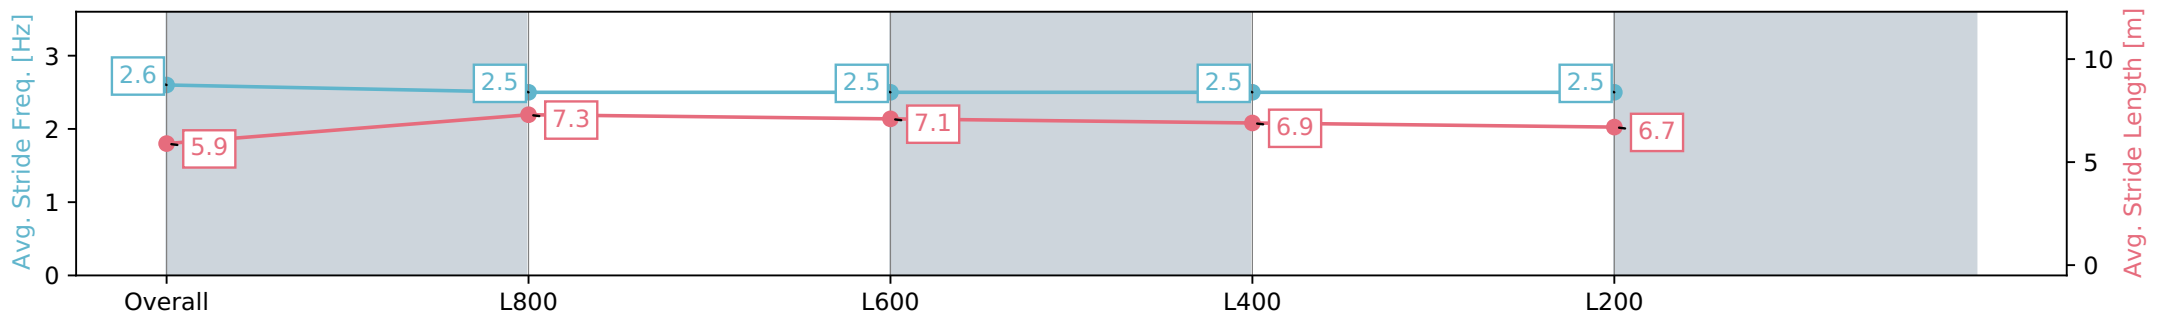

Horse/Jockey Name	IN LOVE
Finish Rank	6
Fastest Section Time (Section)	0:10.89 (L800)
Top Speed [km/h] (Section)	69.1 (L800)
Race State	Finished

Morphettville Parks SA - Professional
Race 5: Sportsbet Dequetteville Stakes - 1000m

06 April 2024 - 2:43PM

Track Rating: Good 4, Weather: Fine, Rail Position: +9m 1000m-W/
Post, +6m Remainder. Sectional 612m

Section	Overall	L1000	L800	L600	L400
Section Times	0:59.68 [6] (0:13.90)	0:45.78 [3] (0:10.89)	0:34.89 [3] (0:11.43)	0:23.46 [3] (0:11.50)	0:11.96 [4] (0:11.96)
Average Speed [km/h]	51.8	66.2	63.3	63.0	59.5
Top Speed [km/h]	68.9	69.1	65.2	63.6	62.2
Avg. Dist. to Rail [m]	1.3	0.6	1.2	4.6	5.3
Avg. Stride Freq. [Hz]	2.6	2.5	2.5	2.5	2.5
Avg. Stride Length [m]	5.9	7.3	7.1	6.9	6.7

- [ ] Ranking at each section and finish
- -:-:- No data available at this section
- NA No data available