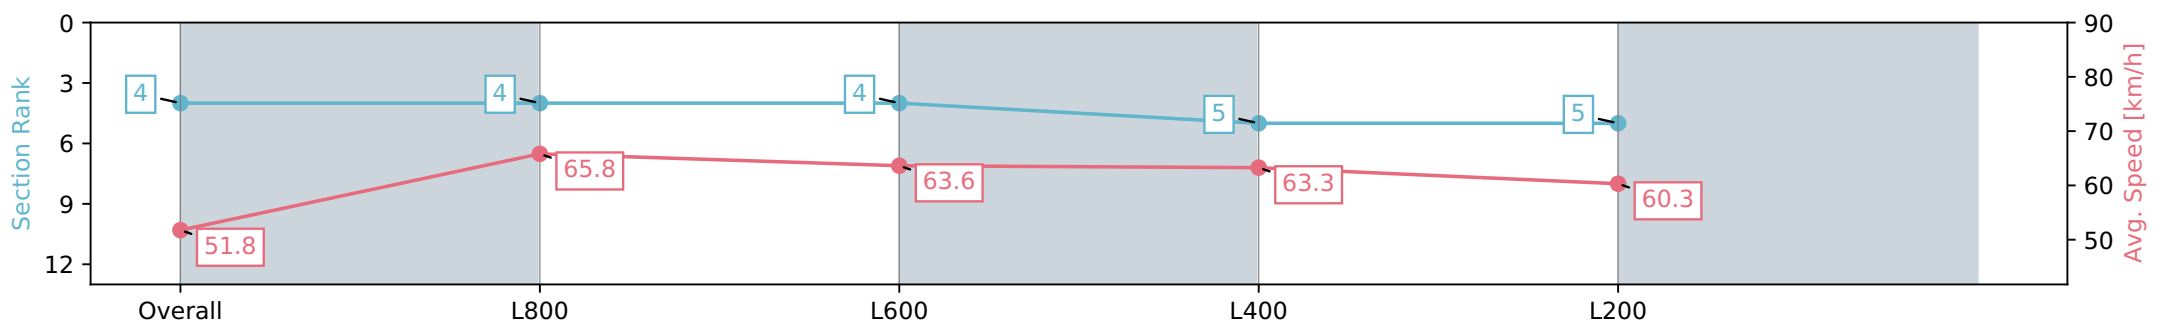

Horse/Jockey Name	CLIMATE CHANGE
Finish Rank	4
Fastest Section Time (Section)	0:10.99 (L800)
Top Speed [km/h] (Section)	67.7 (L800)
Race State	Finished

Morphettville Parks SA - Professional
Race 5: Sportsbet Dequetteville Stakes - 1000m

06 April 2024 - 2:43PM

Track Rating: Good 4, Weather: Fine, Rail Position: +9m 1000m-W/
Post, +6m Remainder. Sectional 612m

Section	Overall	L1000	L800	L600	L400
Section Times	0:59.58 [4] (0:13.92)	0:45.66 [4] (0:10.99)	0:34.67 [4] (0:11.43)	0:23.24 [5] (0:11.43)	0:11.81 [5] (0:11.81)
Average Speed [km/h]	51.8	65.8	63.6	63.3	60.3
Top Speed [km/h]	67.5	67.7	65.0	63.8	62.7
Avg. Dist. to Rail [m]	5.3	2.0	1.7	3.8	5.5
Avg. Stride Freq. [Hz]	2.5	2.4	2.4	2.5	2.5
Avg. Stride Length [m]	6.1	7.5	7.4	7.0	6.8

- [ ] Ranking at each section and finish
- -:-:- No data available at this section
- NA No data available