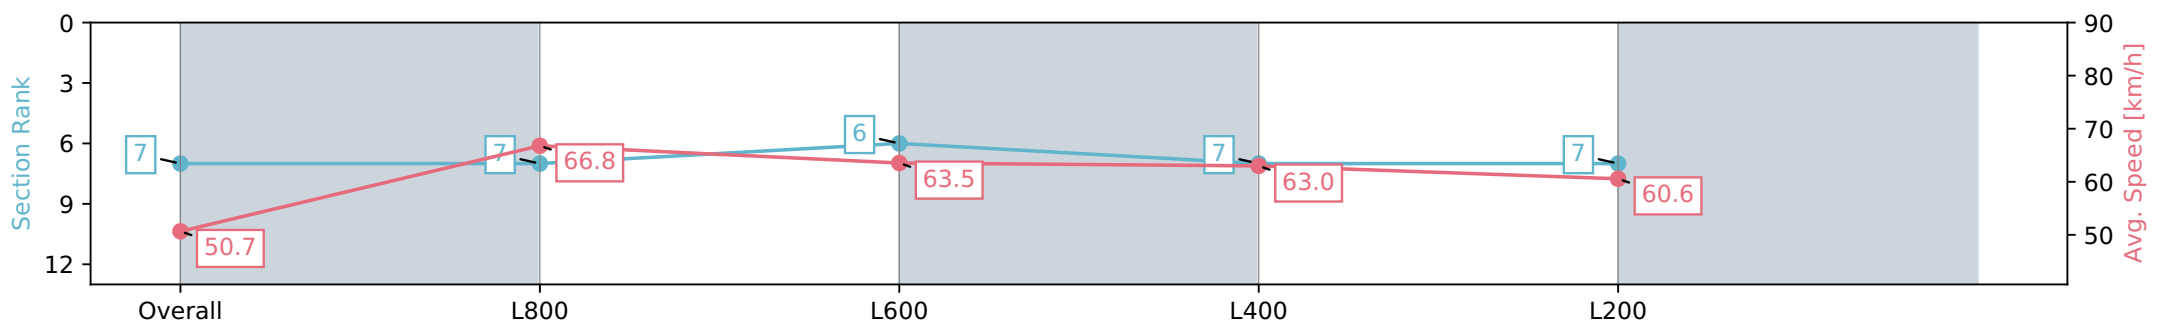

Horse/Jockey Name	MISS MAHJONG
Finish Rank	7
Fastest Section Time (Section)	0:10.80 (L800)
Top Speed [km/h] (Section)	68.9 (L800)
Race State	Finished

Morphettville Parks SA - Professional
Race 5: Sportsbet Dequetteville Stakes - 1000m

06 April 2024 - 2:43PM

Track Rating: Good 4, Weather: Fine, Rail Position: +9m 1000m-W/
Post, +6m Remainder. Sectional 612m

Section	Overall	L1000	L800	L600	L400
Section Times	0:59.70 [7] (0:14.21)	0:45.49 [7] (0:10.80)	0:34.69 [6] (0:11.44)	0:23.25 [7] (0:11.47)	0:11.78 [7] (0:11.78)
Average Speed [km/h]	50.7	66.8	63.5	63.0	60.6
Top Speed [km/h]	67.7	68.9	64.8	64.7	63.0
Avg. Dist. to Rail [m]	4.1	1.0	1.6	4.1	3.6
Avg. Stride Freq. [Hz]	2.5	2.4	2.4	2.4	2.3
Avg. Stride Length [m]	6.1	7.6	7.5	7.4	7.1

- [ ] Ranking at each section and finish
- -:-:- No data available at this section
- NA No data available