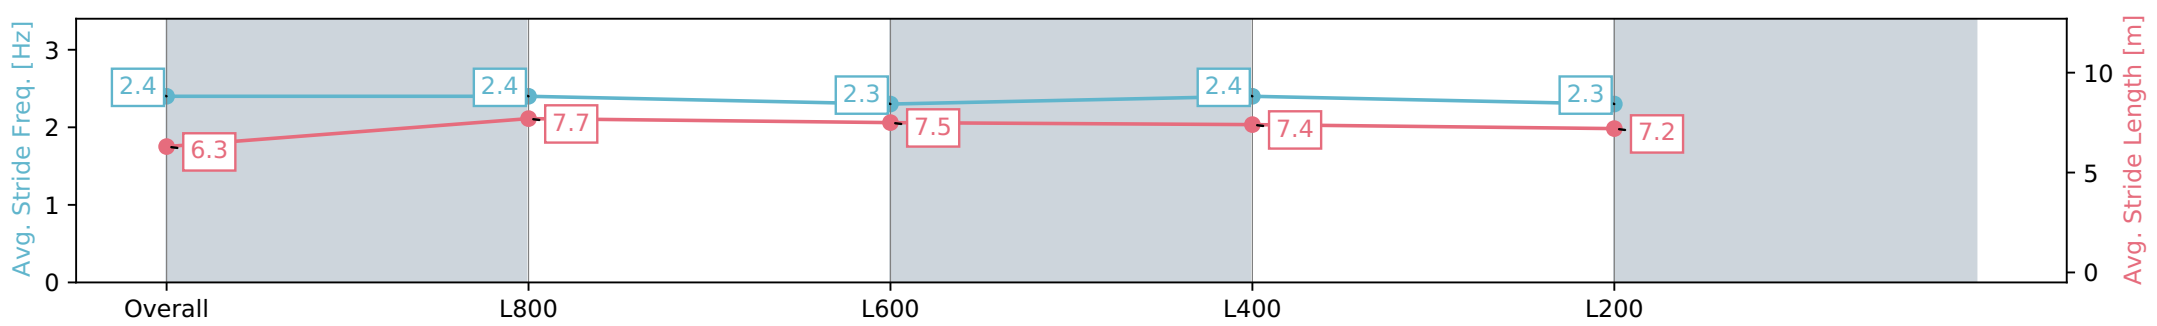

Horse/Jockey Name	ALL WOKE
Finish Rank	3
Fastest Section Time (Section)	0:10.82 (L800)
Top Speed [km/h] (Section)	69.7 (L800)
Race State	Finished

Morphettville Parks SA - Professional
Race 5: Sportsbet Dequetteville Stakes - 1000m

06 April 2024 - 2:43PM

Track Rating: Good 4, Weather: Fine, Rail Position: +9m 1000m-W/
Post, +6m Remainder. Sectional 612m

Section	Overall	L1000	L800	L600	L400
Section Times	0:59.27 [3] (0:14.16)	0:45.11 [6] (0:10.82)	0:34.29 [5] (0:11.33)	0:22.96 [4] (0:11.31)	0:11.65 [2] (0:11.65)
Average Speed [km/h]	50.9	66.5	63.2	63.6	61.2
Top Speed [km/h]	69.6	69.7	64.5	65.4	64.0
Avg. Dist. to Rail [m]	2.0	0.5	0.8	1.2	1.1
Avg. Stride Freq. [Hz]	2.4	2.4	2.3	2.4	2.3
Avg. Stride Length [m]	6.3	7.7	7.5	7.4	7.2

- [ ] Ranking at each section and finish
- -:-:- No data available at this section
- NA No data available