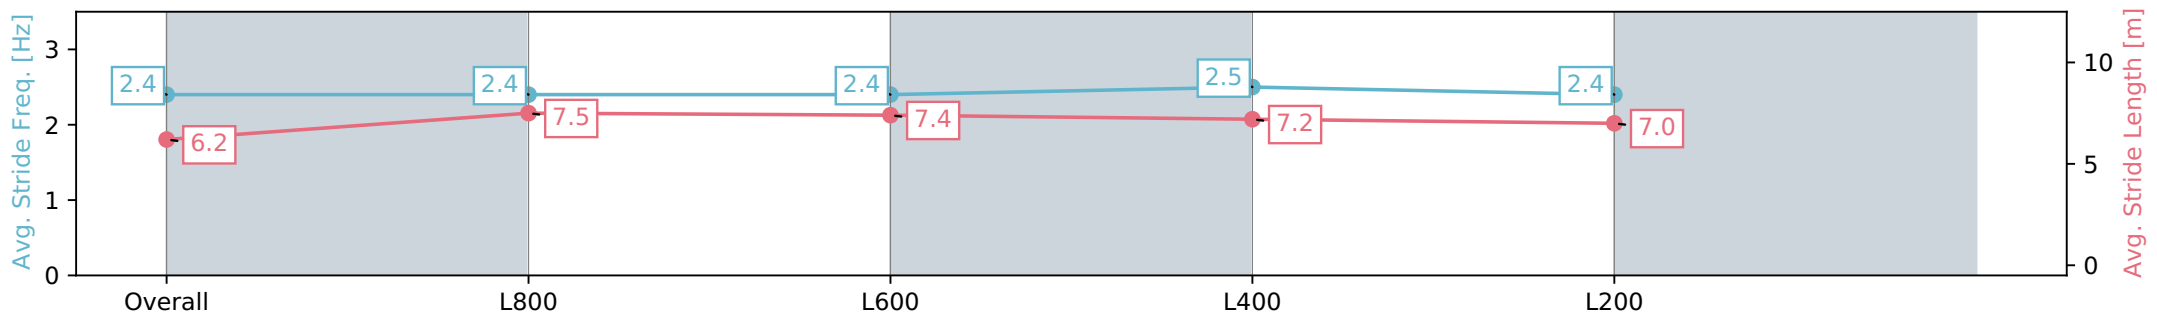

Section	Overall	L1000	L800	L600	L400
Section Times	0:59.08 [2] (0:14.04)	0:45.04 [5] (0:10.98)	0:34.06 [7] (0:11.40)	0:22.66 [6] (0:11.22)	0:11.44 [3] (0:11.44)
Average Speed [km/h]	51.3	65.8	64.1	64.6	62.3
Top Speed [km/h]	68.1	67.8	66.0	65.8	64.4
Avg. Dist. to Rail [m]	5.7	1.8	2.4	6.7	6.1
Avg. Stride Freq. [Hz]	2.4	2.4	2.4	2.5	2.4
Avg. Stride Length [m]	6.2	7.5	7.4	7.2	7.0