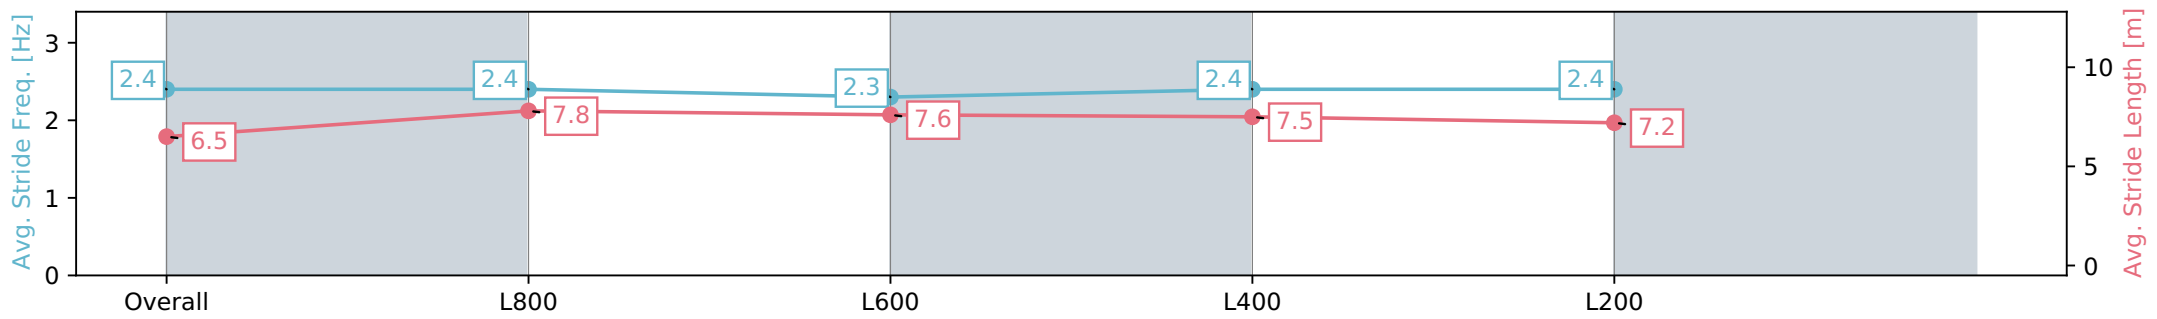

Horse/Jockey Name	LINCOLNSHIRE
Finish Rank	1
Fastest Section Time (Section)	0:10.79 (L800)
Top Speed [km/h] (Section)	70.0 (L800)
Race State	Finished

Morphettville Parks SA - Professional
Race 5: Sportsbet Dequetteville Stakes - 1000m

06 April 2024 - 2:43PM

Track Rating: Good 4, Weather: Fine, Rail Position: +9m 1000m-W/
Post, +6m Remainder. Sectional 612m

Section	Overall	L1000	L800	L600	L400
Section Times	0:59.03 [1] (0:13.86)	0:45.17 [2] (0:10.79)	0:34.38 [2] (0:11.45)	0:22.93 [2] (0:11.34)	0:11.59 [1] (0:11.59)
Average Speed [km/h]	51.9	66.8	63.0	63.5	61.5
Top Speed [km/h]	69.5	70.0	64.2	64.3	64.1
Avg. Dist. to Rail [m]	1.2	0.3	0.5	1.2	2.0
Avg. Stride Freq. [Hz]	2.4	2.4	2.3	2.4	2.4
Avg. Stride Length [m]	6.5	7.8	7.6	7.5	7.2

- [ ] Ranking at each section and finish
- -:-:- No data available at this section
- NA No data available