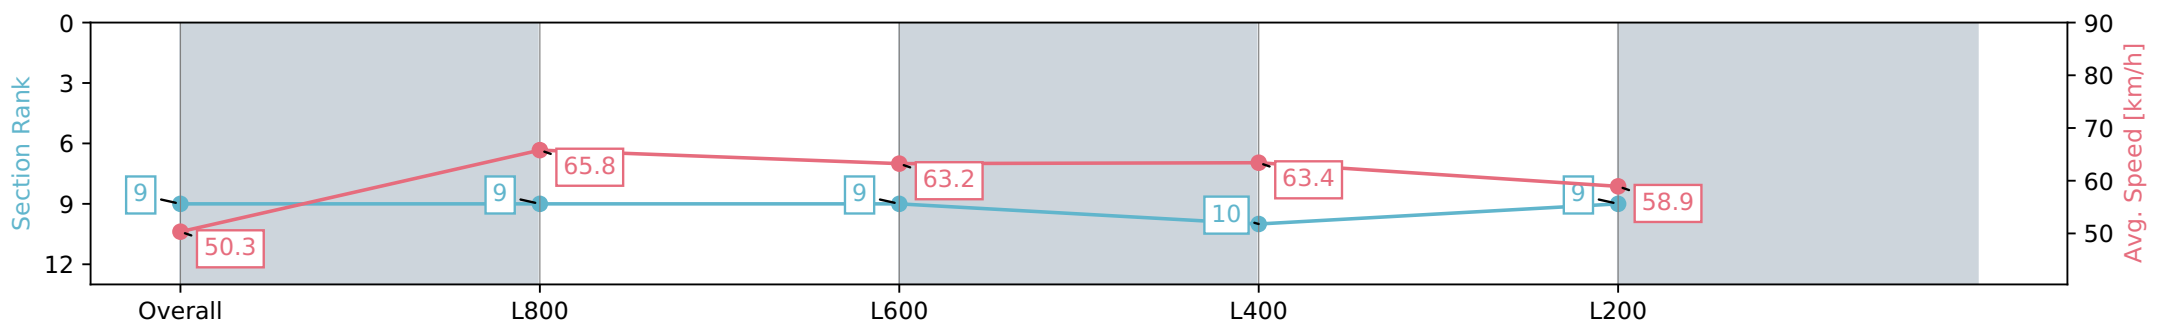

Section	Overall	L1000	L800	L600	L400
Section Times	1:00.10 [9] (0:14.30)	0:45.80 [9] (0:10.97)	0:34.83 [9] (0:11.40)	0:23.43 [10] (0:11.33)	0:12.10 [9] (0:12.10)
Average Speed [km/h]	50.3	65.8	63.2	63.4	58.9
Top Speed [km/h]	69.9	69.9	64.1	64.7	61.8
Avg. Dist. to Rail [m]	2.6	0.4	0.3	0.8	0.8
Avg. Stride Freq. [Hz]	2.4	2.5	2.4	2.4	2.3
Avg. Stride Length [m]	6.1	7.4	7.4	7.3	6.9