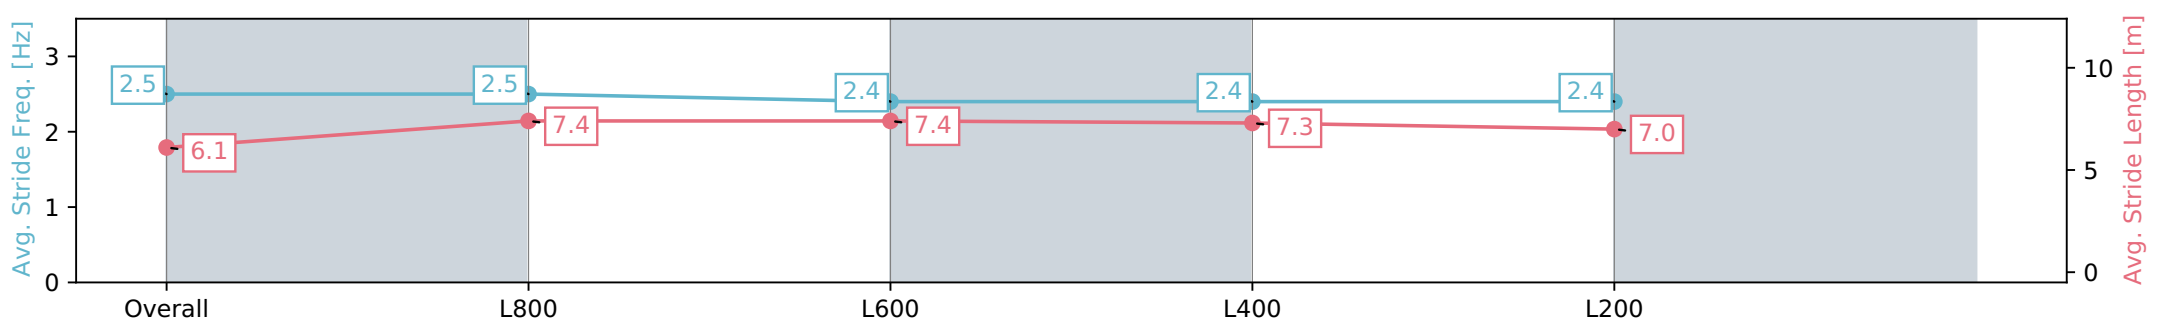

Section	Overall	L1000	L800	L600	L400
Section Times	0:59.63 [5] (0:14.28)	0:45.34 [8] (0:11.02)	0:34.32 [10] (0:11.35)	0:22.97 [9] (0:11.28)	0:11.68 [8] (0:11.68)
Average Speed [km/h]	50.4	65.7	64.3	64.3	61.1
Top Speed [km/h]	69.2	68.5	64.6	65.2	63.5
Avg. Dist. to Rail [m]	4.9	1.9	2.3	5.9	8.0
Avg. Stride Freq. [Hz]	2.5	2.5	2.4	2.4	2.4
Avg. Stride Length [m]	6.1	7.4	7.4	7.3	7.0