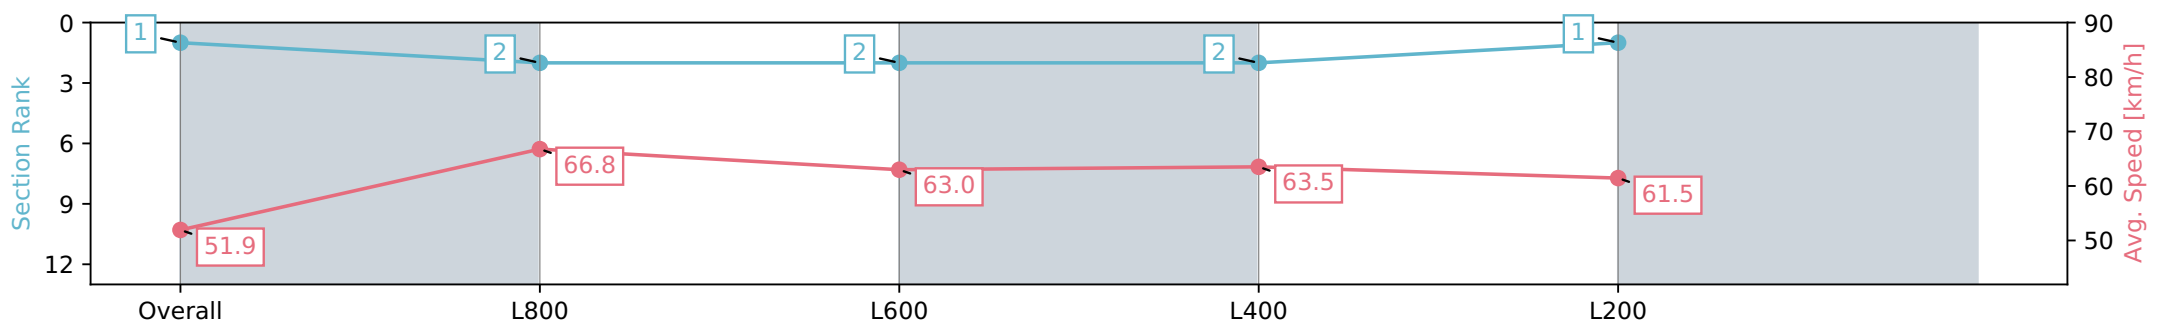

Horse/Jockey Name	LINCOLNSHIRE
Finish Rank	1
Fastest Section Time (Section)	0:10.79 (L800)
Top Speed [km/h] (Section)	70.0 (L800)
Race State	Finished

Morphettville Parks SA - Professional
Race 5: Sportsbet Dequetteville Stakes - 1000m

06 April 2024 - 2:43PM

Track Rating: Good 4, Weather: Fine, Rail Position: +9m 1000m-W/
Post, +6m Remainder. Sectional 612m

Section	Overall	L1000	L800	L600	L400
Section Times	0:59.03 [1] (0:13.86)	0:45.17 [2] (0:10.79)	0:34.38 [2] (0:11.45)	0:22.93 [2] (0:11.34)	0:11.59 [1] (0:11.59)
Average Speed [km/h]	51.9	66.8	63.0	63.5	61.5
Top Speed [km/h]	69.5	70.0	64.2	64.3	64.1
Avg. Dist. to Rail [m]	1.2	0.3	0.5	1.2	2.0
Avg. Stride Freq. [Hz]	2.4	2.4	2.3	2.4	2.4
Avg. Stride Length [m]	6.5	7.8	7.6	7.5	7.2

- [ ] Ranking at each section and finish
- -:-:- No data available at this section
- NA No data available