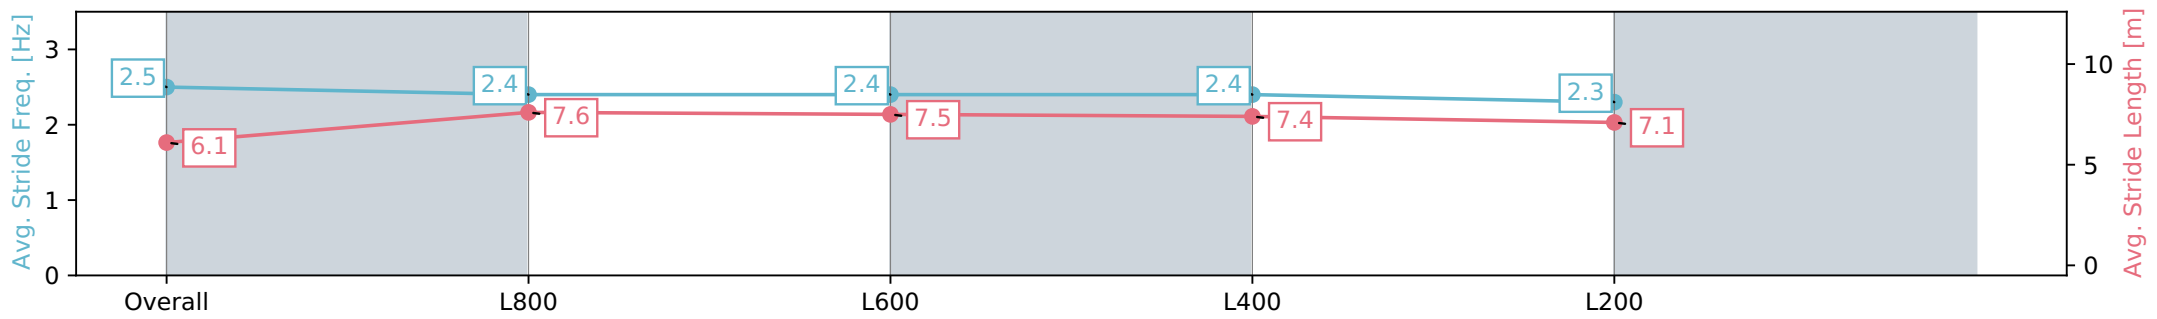

Horse/Jockey Name	MISS MAHJONG
Finish Rank	7
Fastest Section Time (Section)	0:10.80 (L800)
Top Speed [km/h] (Section)	68.9 (L800)
Race State	Finished

Morphettville Parks SA - Professional
Race 5: Sportsbet Dequetteville Stakes - 1000m

06 April 2024 - 2:43PM

Track Rating: Good 4, Weather: Fine, Rail Position: +9m 1000m-W/
Post, +6m Remainder. Sectional 612m

Section	Overall	L1000	L800	L600	L400
Section Times	0:59.70 [7] (0:14.21)	0:45.49 [7] (0:10.80)	0:34.69 [6] (0:11.44)	0:23.25 [7] (0:11.47)	0:11.78 [7] (0:11.78)
Average Speed [km/h]	50.7	66.8	63.5	63.0	60.6
Top Speed [km/h]	67.7	68.9	64.8	64.7	63.0
Avg. Dist. to Rail [m]	4.1	1.0	1.6	4.1	3.6
Avg. Stride Freq. [Hz]	2.5	2.4	2.4	2.4	2.3
Avg. Stride Length [m]	6.1	7.6	7.5	7.4	7.1

- [ ] Ranking at each section and finish
- -:-:- No data available at this section
- NA No data available