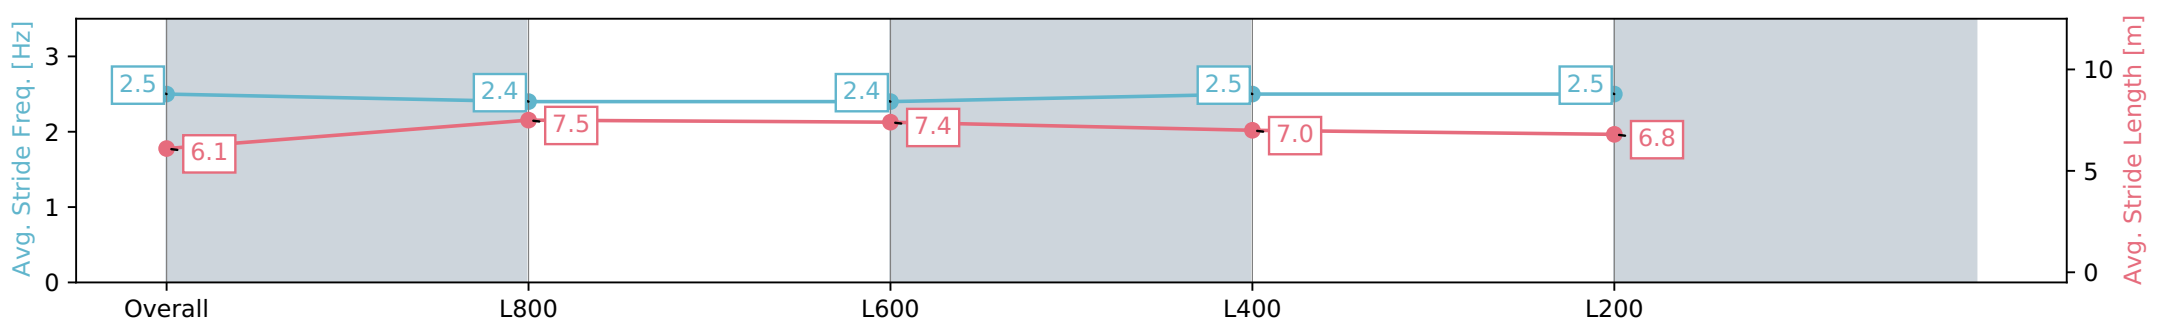

Horse/Jockey Name	CLIMATE CHANGE
Finish Rank	4
Fastest Section Time (Section)	0:10.99 (L800)
Top Speed [km/h] (Section)	67.7 (L800)
Race State	Finished

Morphettville Parks SA - Professional
Race 5: Sportsbet Dequetteville Stakes - 1000m

06 April 2024 - 2:43PM

Track Rating: Good 4, Weather: Fine, Rail Position: +9m 1000m-W/
Post, +6m Remainder. Sectional 612m

Section	Overall	L1000	L800	L600	L400
Section Times	0:59.58 [4] (0:13.92)	0:45.66 [4] (0:10.99)	0:34.67 [4] (0:11.43)	0:23.24 [5] (0:11.43)	0:11.81 [5] (0:11.81)
Average Speed [km/h]	51.8	65.8	63.6	63.3	60.3
Top Speed [km/h]	67.5	67.7	65.0	63.8	62.7
Avg. Dist. to Rail [m]	5.3	2.0	1.7	3.8	5.5
Avg. Stride Freq. [Hz]	2.5	2.4	2.4	2.5	2.5
Avg. Stride Length [m]	6.1	7.5	7.4	7.0	6.8

- [ ] Ranking at each section and finish
- -:-:- No data available at this section
- NA No data available