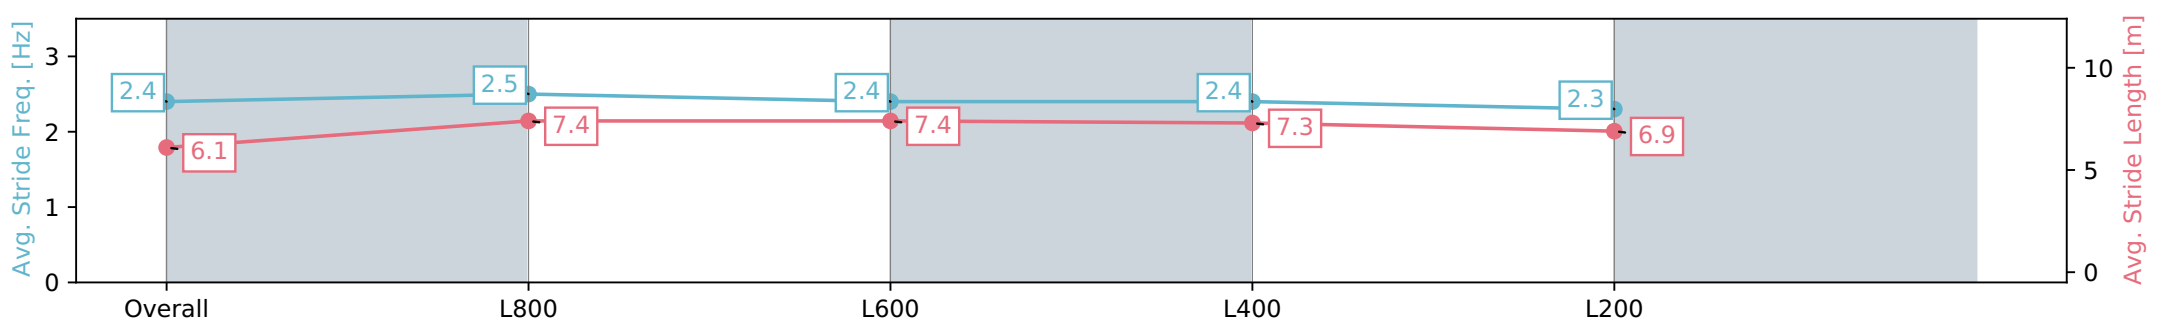

- [] Ranking at each section and finish
- :-:- No data available at this section
- NA No data available

Horse/Jockey Name	BENDING AWAY
Finish Rank	9
Fastest Section Time (Section)	0:10.97 (L800)
Top Speed [km/h] (Section)	69.9 (L800)
Race State	Finished

Morphettville Parks SA - Professional

Race 5: Sportsbet Dequetteville Stakes - 1000m

06 April 2024 - 2:43PM

Track Rating: Good 4, Weather: Fine, Rail Position: +9m 1000m-W/
Post, +6m Remainder. Sectional 612m

Section	Overall	L1000	L800	L600	L400
Section Times	1:00.10 [9] (0:14.30)	0:45.80 [9] (0:10.97)	0:34.83 [9] (0:11.40)	0:23.43 [10] (0:11.33)	0:12.10 [9] (0:12.10)
Average Speed [km/h]	50.3	65.8	63.2	63.4	58.9
Top Speed [km/h]	69.9	69.9	64.1	64.7	61.8
Avg. Dist. to Rail [m]	2.6	0.4	0.3	0.8	0.8
Avg. Stride Freq. [Hz]	2.4	2.5	2.4	2.4	2.3
Avg. Stride Length [m]	6.1	7.4	7.4	7.3	6.9