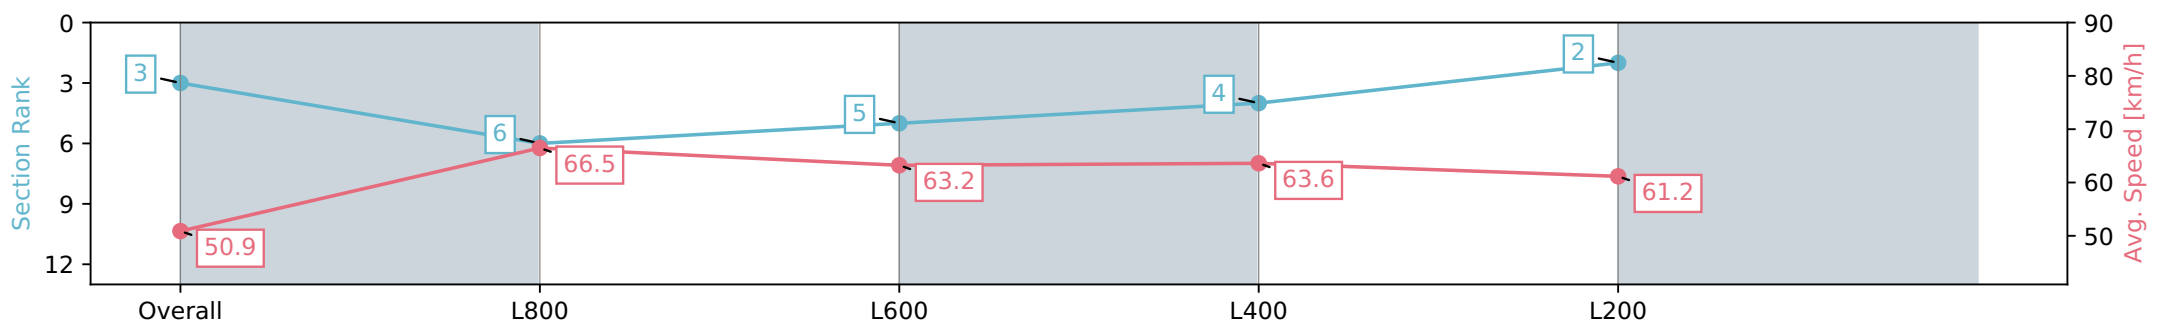

Horse/Jockey Name	ALL WOKE
Finish Rank	3
Fastest Section Time (Section)	0:10.82 (L800)
Top Speed [km/h] (Section)	69.7 (L800)
Race State	Finished

Morphettville Parks SA - Professional
Race 5: Sportsbet Dequetteville Stakes - 1000m

06 April 2024 - 2:43PM

Track Rating: Good 4, Weather: Fine, Rail Position: +9m 1000m-W/
Post, +6m Remainder. Sectional 612m

Section	Overall	L1000	L800	L600	L400
Section Times	0:59.27 [3] (0:14.16)	0:45.11 [6] (0:10.82)	0:34.29 [5] (0:11.33)	0:22.96 [4] (0:11.31)	0:11.65 [2] (0:11.65)
Average Speed [km/h]	50.9	66.5	63.2	63.6	61.2
Top Speed [km/h]	69.6	69.7	64.5	65.4	64.0
Avg. Dist. to Rail [m]	2.0	0.5	0.8	1.2	1.1
Avg. Stride Freq. [Hz]	2.4	2.4	2.3	2.4	2.3
Avg. Stride Length [m]	6.3	7.7	7.5	7.4	7.2

- [ ] Ranking at each section and finish
- -:-:- No data available at this section
- NA No data available