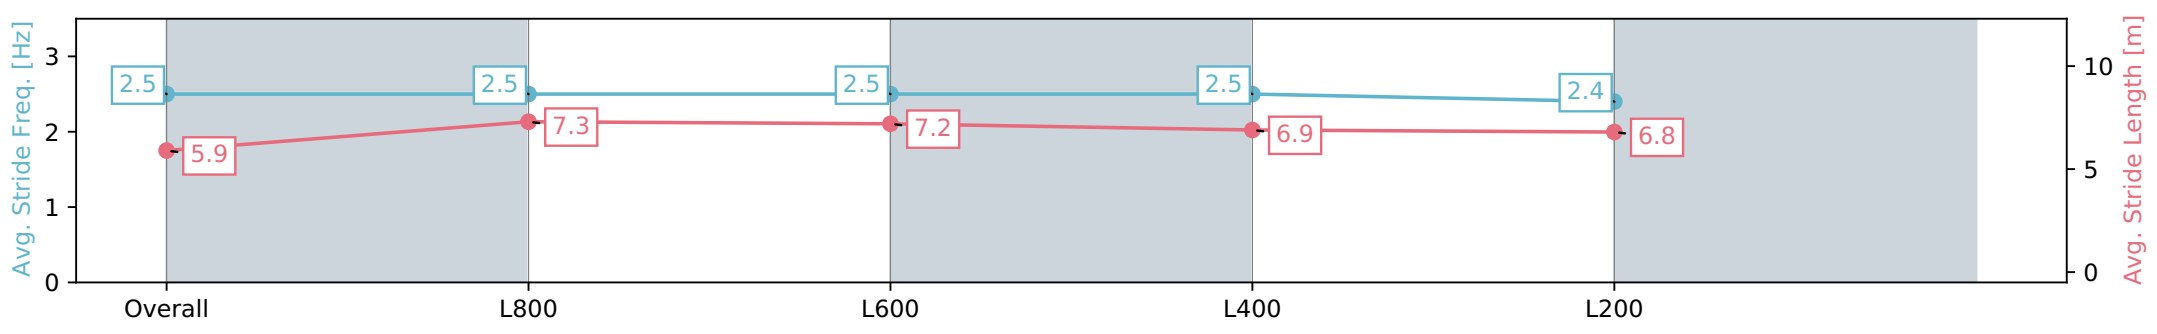

Section	Overall	L1000	L800	L600	L400
Section Times	0:59.89 [8] (0:14.32)	0:45.57 [10] (0:10.87)	0:34.70 [8] (0:11.45)	0:23.25 [8] (0:11.54)	0:11.71 [10] (0:11.71)
Average Speed [km/h]	50.3	66.3	63.5	62.8	60.9
Top Speed [km/h]	68.6	69.0	65.0	63.7	64.0
Avg. Dist. to Rail [m]	4.1	1.2	1.8	5.7	6.8
Avg. Stride Freq. [Hz]	2.5	2.5	2.5	2.5	2.4
Avg. Stride Length [m]	5.9	7.3	7.2	6.9	6.8