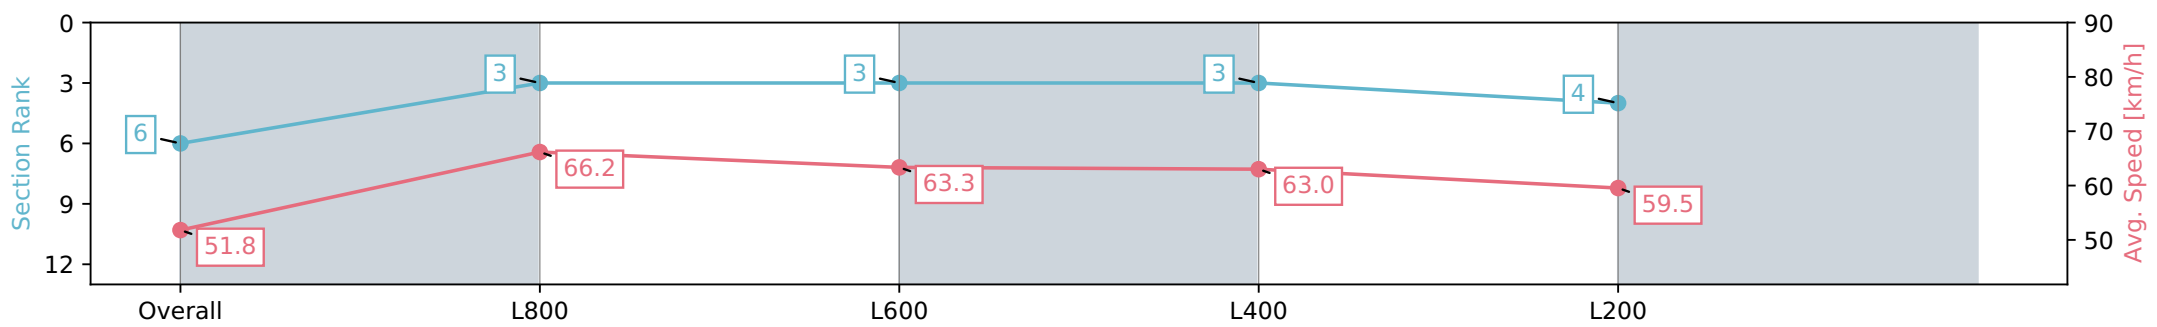

Horse/Jockey Name	IN LOVE
Finish Rank	6
Fastest Section Time (Section)	0:10.89 (L800)
Top Speed [km/h] (Section)	69.1 (L800)
Race State	Finished

Morphettville Parks SA - Professional
Race 5: Sportsbet Dequetteville Stakes - 1000m

06 April 2024 - 2:43PM

Track Rating: Good 4, Weather: Fine, Rail Position: +9m 1000m-W/
Post, +6m Remainder. Sectional 612m

Section	Overall	L1000	L800	L600	L400
Section Times	0:59.68 [6] (0:13.90)	0:45.78 [3] (0:10.89)	0:34.89 [3] (0:11.43)	0:23.46 [3] (0:11.50)	0:11.96 [4] (0:11.96)
Average Speed [km/h]	51.8	66.2	63.3	63.0	59.5
Top Speed [km/h]	68.9	69.1	65.2	63.6	62.2
Avg. Dist. to Rail [m]	1.3	0.6	1.2	4.6	5.3
Avg. Stride Freq. [Hz]	2.6	2.5	2.5	2.5	2.5
Avg. Stride Length [m]	5.9	7.3	7.1	6.9	6.7

- [ ] Ranking at each section and finish
- -:-:- No data available at this section
- NA No data available