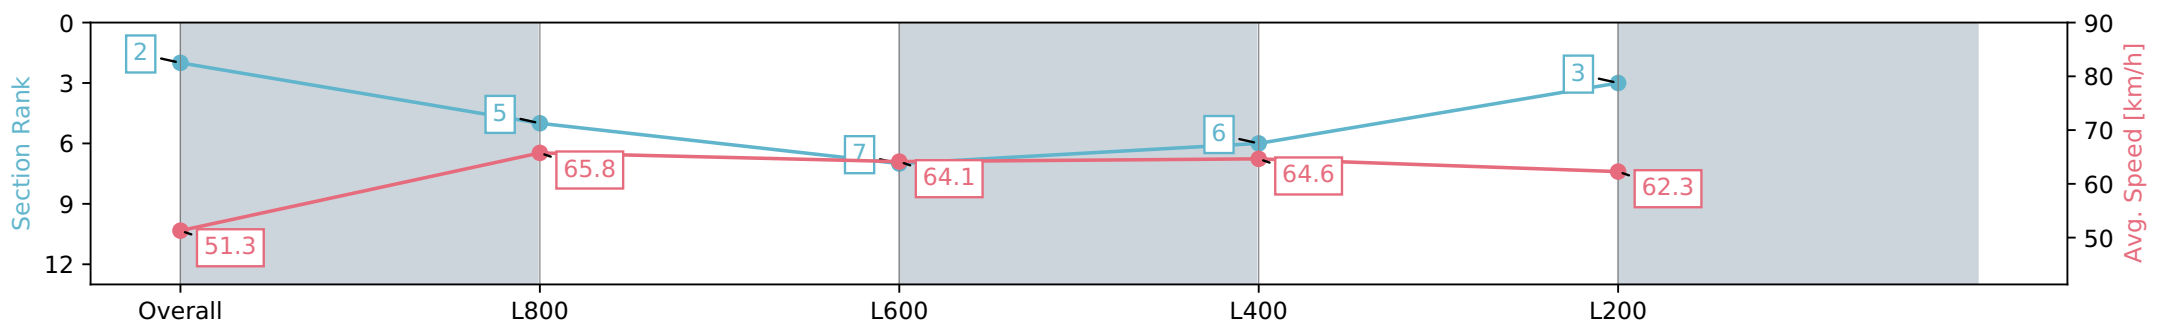

Section	Overall	L1000	L800	L600	L400
Section Times	0:59.08 [2] (0:14.04)	0:45.04 [5] (0:10.98)	0:34.06 [7] (0:11.40)	0:22.66 [6] (0:11.22)	0:11.44 [3] (0:11.44)
Average Speed [km/h]	51.3	65.8	64.1	64.6	62.3
Top Speed [km/h]	68.1	67.8	66.0	65.8	64.4
Avg. Dist. to Rail [m]	5.7	1.8	2.4	6.7	6.1
Avg. Stride Freq. [Hz]	2.4	2.4	2.4	2.5	2.4
Avg. Stride Length [m]	6.2	7.5	7.4	7.2	7.0