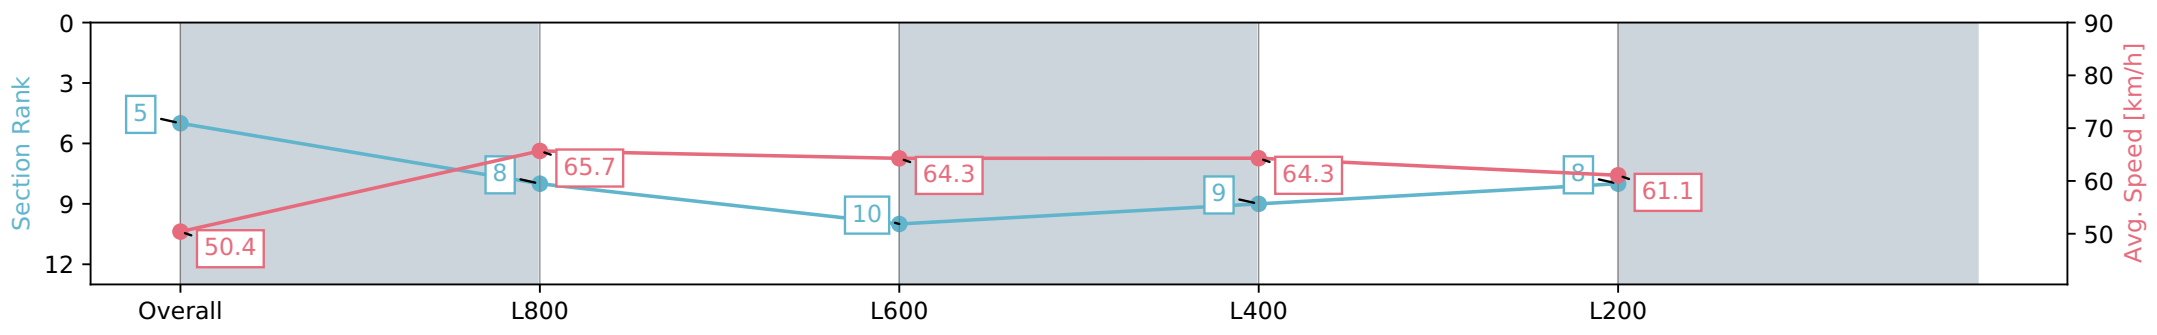

Section	Overall	L1000	L800	L600	L400
Section Times	0:59.63 [5] (0:14.28)	0:45.34 [8] (0:11.02)	0:34.32 [10] (0:11.35)	0:22.97 [9] (0:11.28)	0:11.68 [8] (0:11.68)
Average Speed [km/h]	50.4	65.7	64.3	64.3	61.1
Top Speed [km/h]	69.2	68.5	64.6	65.2	63.5
Avg. Dist. to Rail [m]	4.9	1.9	2.3	5.9	8.0
Avg. Stride Freq. [Hz]	2.5	2.5	2.4	2.4	2.4
Avg. Stride Length [m]	6.1	7.4	7.4	7.3	7.0