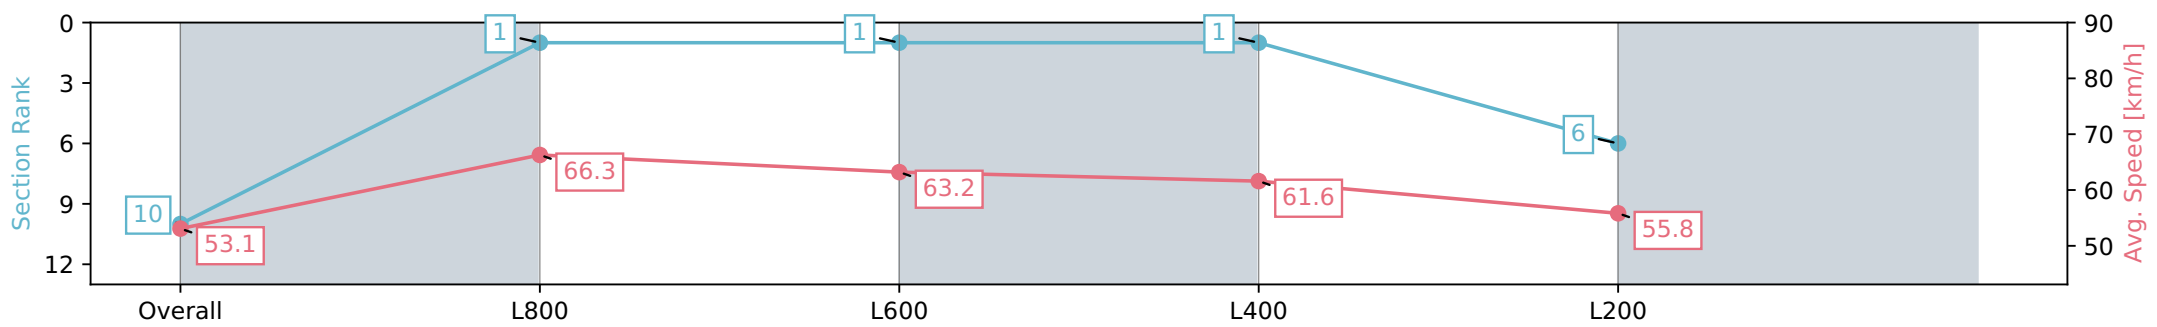

Horse/Jockey Name	ARIANNA
Finish Rank	10
Fastest Section Time (Section)	0:10.92 (L800)
Top Speed [km/h] (Section)	71.3 (Overall)
Race State	Finished

Morphettville Parks SA - Professional
Race 5: Sportsbet Dequetteville Stakes - 1000m

06 April 2024 - 2:43PM

Track Rating: Good 4, Weather: Fine, Rail Position: +9m 1000m-W/
Post, +6m Remainder. Sectional 612m

Section	Overall	L1000	L800	L600	L400
Section Times	1:00.59 [10] (0:13.56)	0:47.02 [1] (0:10.92)	0:36.10 [1] (0:11.57)	0:24.52 [1] (0:11.74)	0:12.78 [6] (0:12.78)
Average Speed [km/h]	53.1	66.3	63.2	61.6	55.8
Top Speed [km/h]	71.3	69.2	64.3	63.1	59.6
Avg. Dist. to Rail [m]	6.4	2.0	2.8	3.8	3.2
Avg. Stride Freq. [Hz]	2.5	2.5	2.4	2.4	2.3
Avg. Stride Length [m]	6.1	7.4	7.3	7.0	6.7

- [ ] Ranking at each section and finish
- -:-:- No data available at this section
- NA No data available