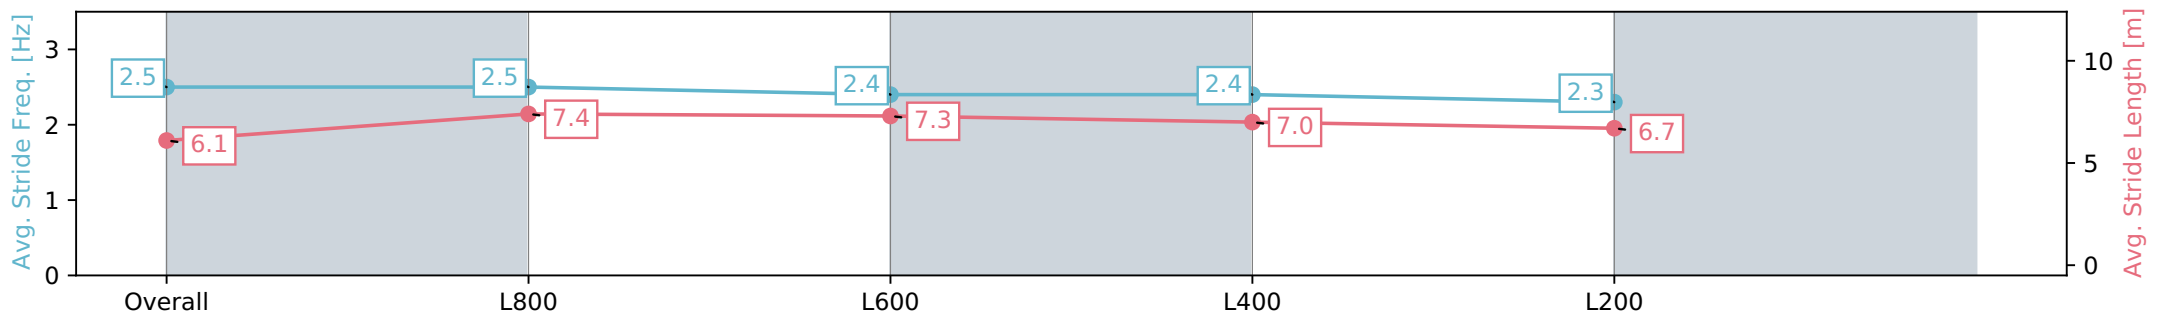

Horse/Jockey Name	ARIANNA
Finish Rank	10
Fastest Section Time (Section)	0:10.92 (L800)
Top Speed [km/h] (Section)	71.3 (Overall)
Race State	Finished

Morphettville Parks SA - Professional
Race 5: Sportsbet Dequetteville Stakes - 1000m

06 April 2024 - 2:43PM

Track Rating: Good 4, Weather: Fine, Rail Position: +9m 1000m-W/
Post, +6m Remainder. Sectional 612m

Section	Overall	L1000	L800	L600	L400
Section Times	1:00.59 [10] (0:13.56)	0:47.02 [1] (0:10.92)	0:36.10 [1] (0:11.57)	0:24.52 [1] (0:11.74)	0:12.78 [6] (0:12.78)
Average Speed [km/h]	53.1	66.3	63.2	61.6	55.8
Top Speed [km/h]	71.3	69.2	64.3	63.1	59.6
Avg. Dist. to Rail [m]	6.4	2.0	2.8	3.8	3.2
Avg. Stride Freq. [Hz]	2.5	2.5	2.4	2.4	2.3
Avg. Stride Length [m]	6.1	7.4	7.3	7.0	6.7

- [ ] Ranking at each section and finish
- -:-:- No data available at this section
- NA No data available