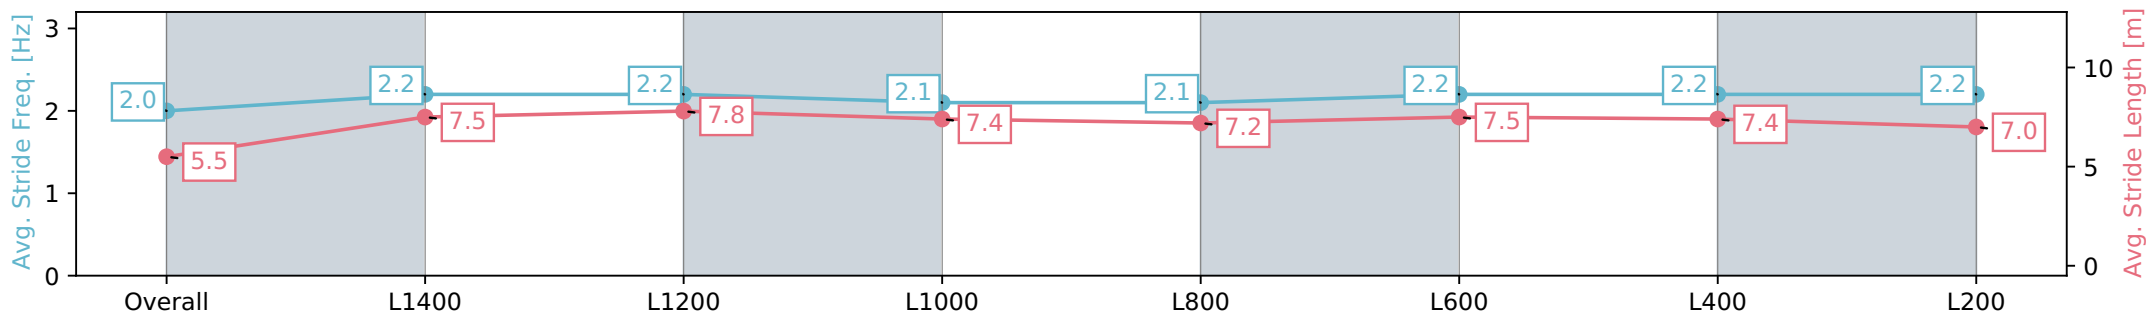

Section	Overall	L1400	L1200	L1000	L800	L600	L400	L200
Section Times	1:36.93 [1] (0:13.21)	1:23.72 [4] (0:11.51)	1:12.21 [4] (0:11.87)	1:00.34 [4] (0:12.02)	0:48.32 [4] (0:12.46)	0:35.86 [5] (0:12.08)	0:23.78 [4] (0:11.67)	0:12.11 [3] (0:12.11)
Average Speed [km/h]	40.9	62.6	61.1	60.0	57.9	60.1	62.0	58.7
Top Speed [km/h]	62.3	64.4	63.2	60.8	60.3	62.5	62.8	60.7
Avg. Dist. to Rail [m]	5.8	0.5	1.3	1.1	0.7	1.5	2.5	3.2
Avg. Stride Freq. [Hz]	2.0	2.2	2.2	2.1	2.1	2.2	2.2	2.2
Avg. Stride Length [m]	5.5	7.5	7.8	7.4	7.2	7.5	7.4	7.0