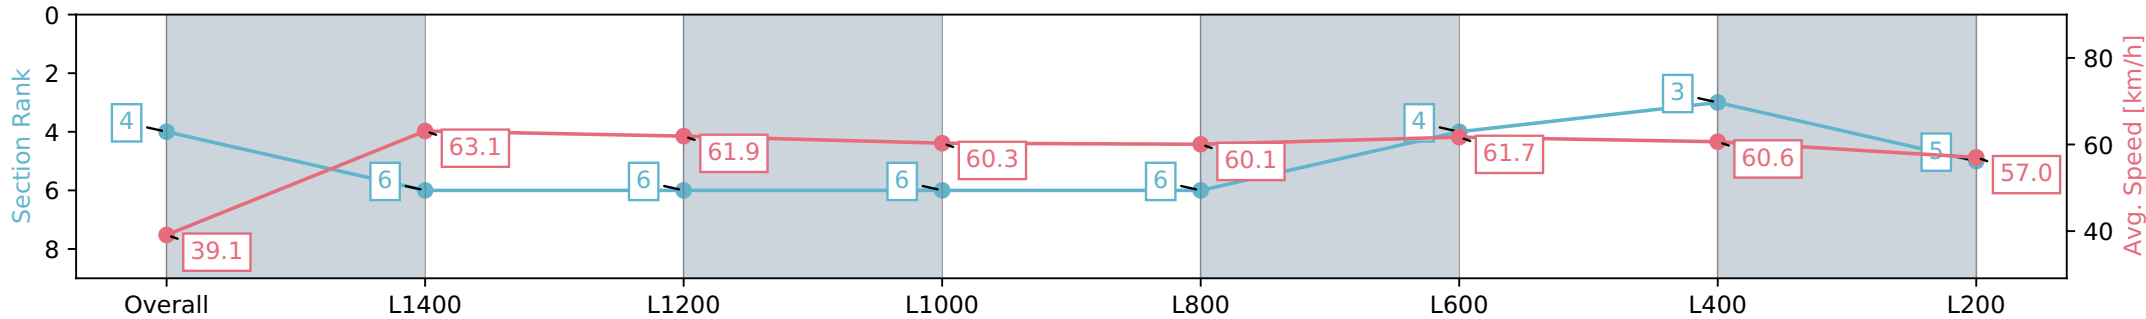

Section	Overall	L1400	L1200	L1000	L800	L600	L400	L200
Section Times	1:37.35 [4] (0:13.82)	1:23.53 [6] (0:11.44)	1:12.09 [6] (0:11.79)	1:00.30 [6] (0:11.94)	0:48.36 [6] (0:12.08)	0:36.28 [4] (0:11.87)	0:24.41 [3] (0:11.92)	0:12.49 [5] (0:12.49)
Average Speed [km/h]	39.1	63.1	61.9	60.3	60.1	61.7	60.6	57.0
Top Speed [km/h]	61.4	63.6	63.1	63.0	60.7	62.5	62.4	59.8
Avg. Dist. to Rail [m]	6.5	1.9	2.3	2.1	2.6	2.9	2.9	3.6
Avg. Stride Freq. [Hz]	2.1	2.3	2.2	2.2	2.2	2.3	2.3	2.2
Avg. Stride Length [m]	5.2	7.6	7.7	7.8	7.6	7.5	7.3	7.2