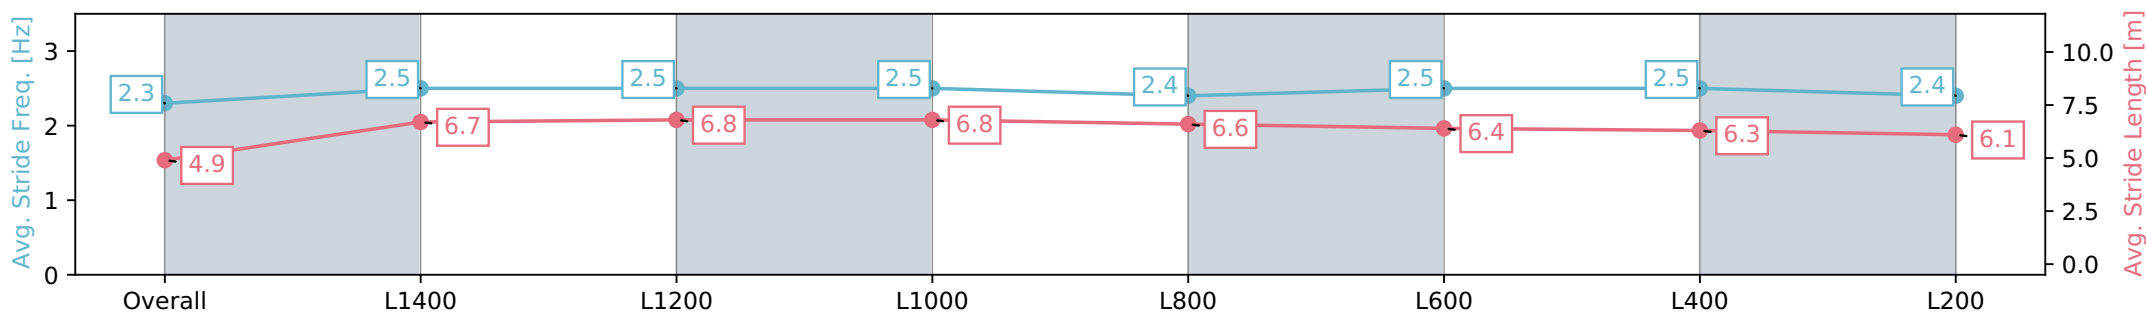

Morphettville Parks SA - Professional

Race 3: Adelaide Racing Carnival at Morphettville (April 27th - May 11th) Handicap - 1550m

06 April 2024 - 1:32PM

Track Rating: Good 4, Weather: Fine, Rail Position: +9m 1000m-W/ Post, +6m Remainder. Sectional 612m

Section	Overall	L1400	L1200	L1000	L800	L600	L400	L200
Section Times	1:39.98 [6] (0:12.84)	1:27.14 [3] (0:11.75)	1:15.39 [2] (0:11.77)	1:03.62 [2] (0:11.82)	0:51.80 [1] (0:12.68)	0:39.12 [2] (0:12.47)	0:26.65 [6] (0:12.99)	0:13.66 [6] (0:13.66)
Average Speed [km/h]	42.1	61.5	62.3	61.0	56.7	57.5	55.4	52.0
Top Speed [km/h]	61.0	63.2	63.0	62.5	59.0	58.4	56.9	54.0
Avg. Dist. to Rail [m]	7.3	2.6	3.2	1.5	0.4	0.5	0.4	0.2
Avg. Stride Freq. [Hz]	2.3	2.5	2.5	2.5	2.4	2.5	2.5	2.4
Avg. Stride Length [m]	4.9	6.7	6.8	6.8	6.6	6.4	6.3	6.1