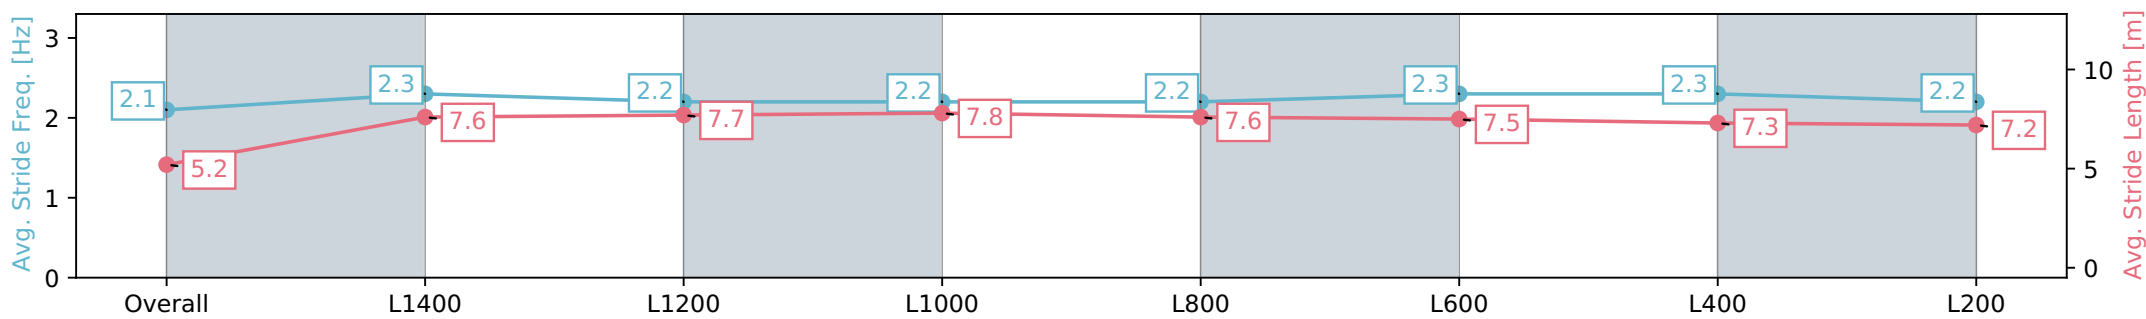

Morphettville Parks SA - Professional

Race 3: Adelaide Racing Carnival at Morphettville (April 27th - May 11th) Handicap - 1550m

06 April 2024 - 1:32PM

Track Rating: Good 4, Weather: Fine, Rail Position: +9m 1000m-W/ Post, +6m Remainder. Sectional 612m

Section	Overall	L1400	L1200	L1000	L800	L600	L400	L200
Section Times	1:37.35 [4] (0:13.82)	1:23.53 [6] (0:11.44)	1:12.09 [6] (0:11.79)	1:00.30 [6] (0:11.94)	0:48.36 [6] (0:12.08)	0:36.28 [4] (0:11.87)	0:24.41 [3] (0:11.92)	0:12.49 [5] (0:12.49)
Average Speed [km/h]	39.1	63.1	61.9	60.3	60.1	61.7	60.6	57.0
Top Speed [km/h]	61.4	63.6	63.1	63.0	60.7	62.5	62.4	59.8
Avg. Dist. to Rail [m]	6.5	1.9	2.3	2.1	2.6	2.9	2.9	3.6
Avg. Stride Freq. [Hz]	2.1	2.3	2.2	2.2	2.2	2.3	2.3	2.2
Avg. Stride Length [m]	5.2	7.6	7.7	7.8	7.6	7.5	7.3	7.2