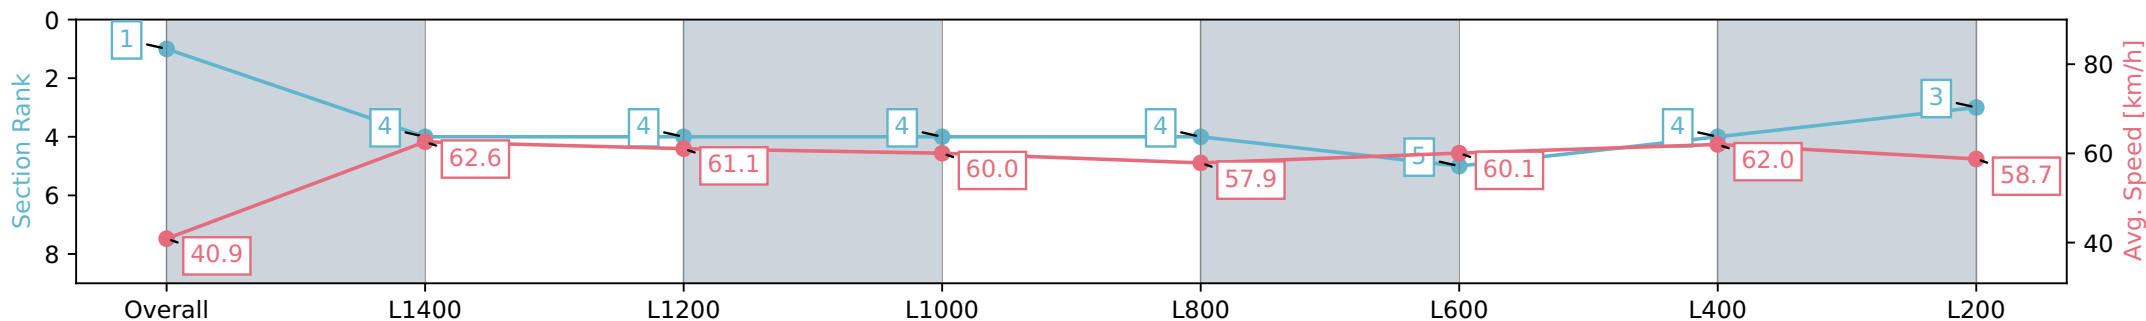

Section	Overall	L1400	L1200	L1000	L800	L600	L400	L200
Section Times	1:36.93 [1] (0:13.21)	1:23.72 [4] (0:11.51)	1:12.21 [4] (0:11.87)	1:00.34 [4] (0:12.02)	0:48.32 [4] (0:12.46)	0:35.86 [5] (0:12.08)	0:23.78 [4] (0:11.67)	0:12.11 [3] (0:12.11)
Average Speed [km/h]	40.9	62.6	61.1	60.0	57.9	60.1	62.0	58.7
Top Speed [km/h]	62.3	64.4	63.2	60.8	60.3	62.5	62.8	60.7
Avg. Dist. to Rail [m]	5.8	0.5	1.3	1.1	0.7	1.5	2.5	3.2
Avg. Stride Freq. [Hz]	2.0	2.2	2.2	2.1	2.1	2.2	2.2	2.2
Avg. Stride Length [m]	5.5	7.5	7.8	7.4	7.2	7.5	7.4	7.0