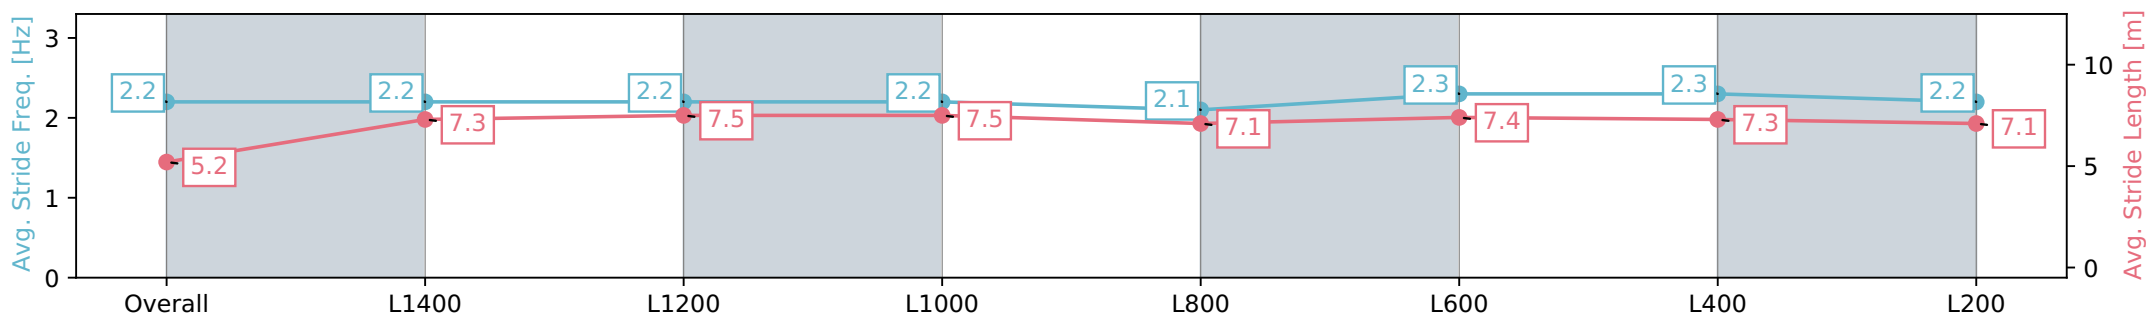

Morphettville Parks SA - Professional

Race 3: Adelaide Racing Carnival at Morphettville (April 27th - May 11th) Handicap - 1550m

06 April 2024 - 1:32PM

Track Rating: Good 4, Weather: Fine, Rail Position: +9m 1000m-W/ Post, +6m Remainder. Sectional 612m

Section	Overall	L1400	L1200	L1000	L800	L600	L400	L200
Section Times	1:37.45 [5] (0:12.67)	1:24.78 [1] (0:11.78)	1:13.00 [1] (0:11.82)	1:01.18 [1] (0:11.98)	0:49.20 [2] (0:12.48)	0:36.72 [1] (0:12.00)	0:24.72 [1] (0:11.87)	0:12.85 [2] (0:12.85)
Average Speed [km/h]	42.6	61.3	61.4	60.0	58.0	60.6	60.7	55.4
Top Speed [km/h]	62.4	62.4	61.9	61.5	59.1	61.8	61.9	58.7
Avg. Dist. to Rail [m]	4.8	0.5	1.5	1.3	1.6	1.8	1.3	1.3
Avg. Stride Freq. [Hz]	2.2	2.2	2.2	2.2	2.1	2.3	2.3	2.2
Avg. Stride Length [m]	5.2	7.3	7.5	7.5	7.1	7.4	7.3	7.1