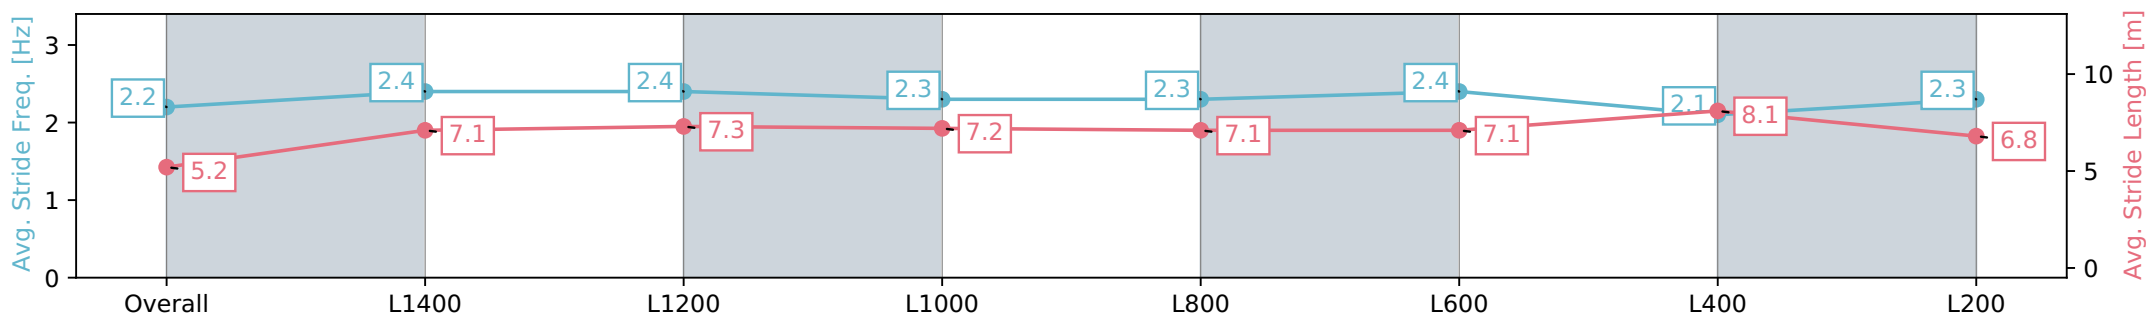

Section	Overall	L1400	L1200	L1000	L800	L600	L400	L200
Section Times	1:37.00 [2] (0:12.81)	1:24.19 [2] (0:11.83)	1:12.36 [3] (0:11.80)	1:00.56 [3] (0:12.08)	0:48.48 [3] (0:12.45)	0:36.03 [3] (0:11.93)	0:24.10 [2] (0:11.63)	0:12.47 [1] (0:12.47)
Average Speed [km/h]	42.2	61.1	61.8	59.7	58.2	61.3	62.2	57.2
Top Speed [km/h]	62.0	61.8	62.9	61.3	59.2	62.7	63.6	59.9
Avg. Dist. to Rail [m]	5.6	2.0	2.4	2.5	2.1	3.0	2.6	1.9
Avg. Stride Freq. [Hz]	2.2	2.4	2.4	2.3	2.3	2.4	2.1	2.3
Avg. Stride Length [m]	5.2	7.1	7.3	7.2	7.1	7.1	8.1	6.8