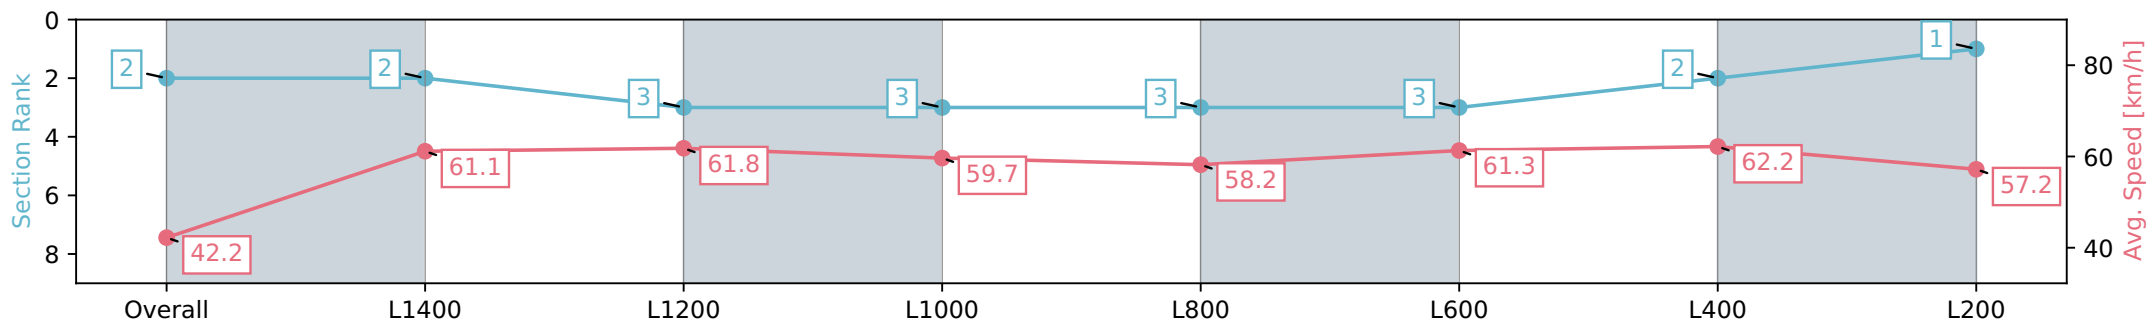

Section	Overall	L1400	L1200	L1000	L800	L600	L400	L200
Section Times	1:37.00 [2] (0:12.81)	1:24.19 [2] (0:11.83)	1:12.36 [3] (0:11.80)	1:00.56 [3] (0:12.08)	0:48.48 [3] (0:12.45)	0:36.03 [3] (0:11.93)	0:24.10 [2] (0:11.63)	0:12.47 [1] (0:12.47)
Average Speed [km/h]	42.2	61.1	61.8	59.7	58.2	61.3	62.2	57.2
Top Speed [km/h]	62.0	61.8	62.9	61.3	59.2	62.7	63.6	59.9
Avg. Dist. to Rail [m]	5.6	2.0	2.4	2.5	2.1	3.0	2.6	1.9
Avg. Stride Freq. [Hz]	2.2	2.4	2.4	2.3	2.3	2.4	2.1	2.3
Avg. Stride Length [m]	5.2	7.1	7.3	7.2	7.1	7.1	8.1	6.8