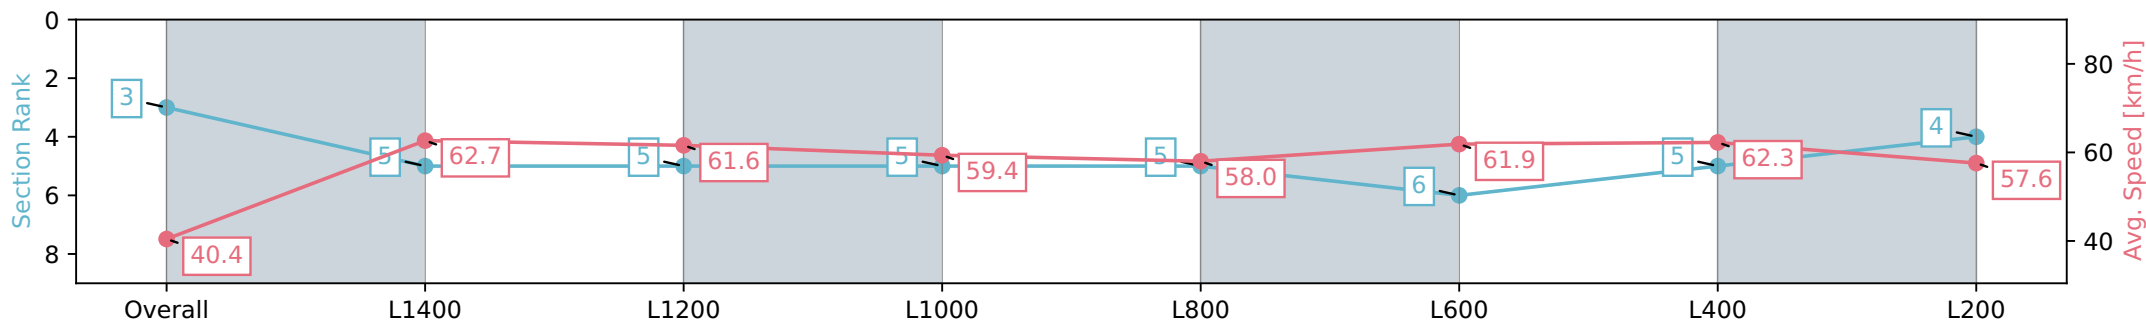

Section	Overall	L1400	L1200	L1000	L800	L600	L400	L200
Section Times	1:37.18 [3] (0:13.36)	1:23.82 [5] (0:11.54)	1:12.28 [5] (0:11.84)	1:00.44 [5] (0:12.12)	0:48.32 [5] (0:12.48)	0:35.84 [6] (0:11.84)	0:24.00 [5] (0:11.65)	0:12.35 [4] (0:12.35)
Average Speed [km/h]	40.4	62.7	61.6	59.4	58.0	61.9	62.3	57.6
Top Speed [km/h]	64.3	65.0	62.8	60.6	58.9	63.4	63.4	60.1
Avg. Dist. to Rail [m]	7.4	1.7	2.4	2.2	2.1	2.9	4.5	4.8
Avg. Stride Freq. [Hz]	2.2	2.4	2.3	2.3	2.2	2.4	2.5	2.4
Avg. Stride Length [m]	5.2	7.4	7.0	7.0	6.9	7.0	7.0	6.6