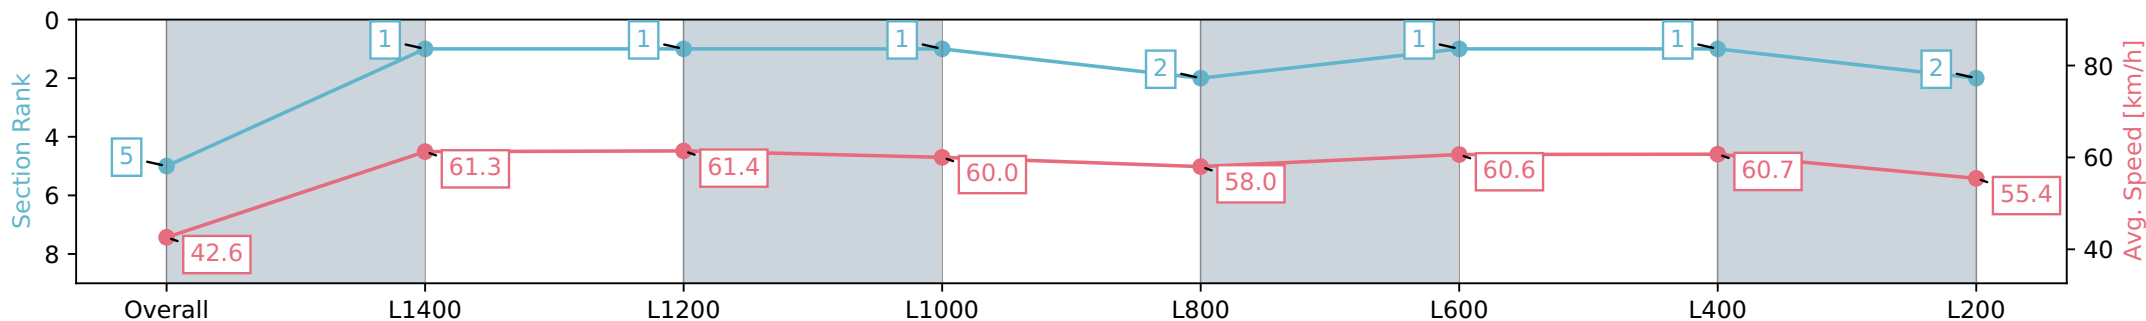

Morphettville Parks SA - Professional

Race 3: Adelaide Racing Carnival at Morphettville (April 27th - May 11th) Handicap - 1550m

06 April 2024 - 1:32PM

Track Rating: Good 4, Weather: Fine, Rail Position: +9m 1000m-W/ Post, +6m Remainder. Sectional 612m

Section	Overall	L1400	L1200	L1000	L800	L600	L400	L200
Section Times	1:37.45 [5] (0:12.67)	1:24.78 [1] (0:11.78)	1:13.00 [1] (0:11.82)	1:01.18 [1] (0:11.98)	0:49.20 [2] (0:12.48)	0:36.72 [1] (0:12.00)	0:24.72 [1] (0:11.87)	0:12.85 [2] (0:12.85)
Average Speed [km/h]	42.6	61.3	61.4	60.0	58.0	60.6	60.7	55.4
Top Speed [km/h]	62.4	62.4	61.9	61.5	59.1	61.8	61.9	58.7
Avg. Dist. to Rail [m]	4.8	0.5	1.5	1.3	1.6	1.8	1.3	1.3
Avg. Stride Freq. [Hz]	2.2	2.2	2.2	2.2	2.1	2.3	2.3	2.2
Avg. Stride Length [m]	5.2	7.3	7.5	7.5	7.1	7.4	7.3	7.1