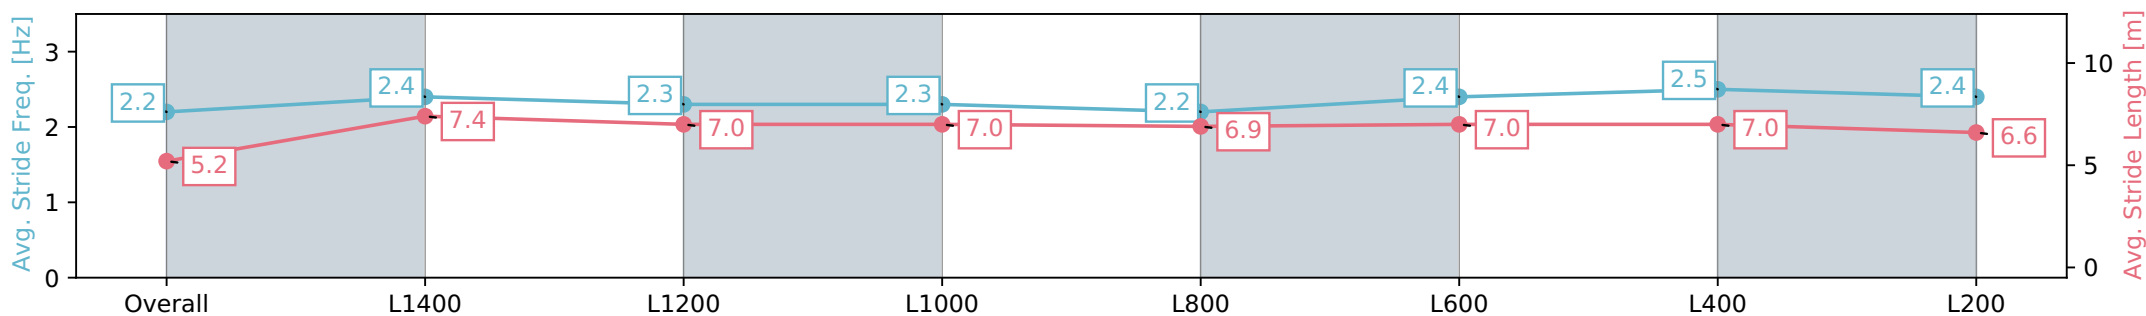

Section	Overall	L1400	L1200	L1000	L800	L600	L400	L200
Section Times	1:37.18 [3] (0:13.36)	1:23.82 [5] (0:11.54)	1:12.28 [5] (0:11.84)	1:00.44 [5] (0:12.12)	0:48.32 [5] (0:12.48)	0:35.84 [6] (0:11.84)	0:24.00 [5] (0:11.65)	0:12.35 [4] (0:12.35)
Average Speed [km/h]	40.4	62.7	61.6	59.4	58.0	61.9	62.3	57.6
Top Speed [km/h]	64.3	65.0	62.8	60.6	58.9	63.4	63.4	60.1
Avg. Dist. to Rail [m]	7.4	1.7	2.4	2.2	2.1	2.9	4.5	4.8
Avg. Stride Freq. [Hz]	2.2	2.4	2.3	2.3	2.2	2.4	2.5	2.4
Avg. Stride Length [m]	5.2	7.4	7.0	7.0	6.9	7.0	7.0	6.6