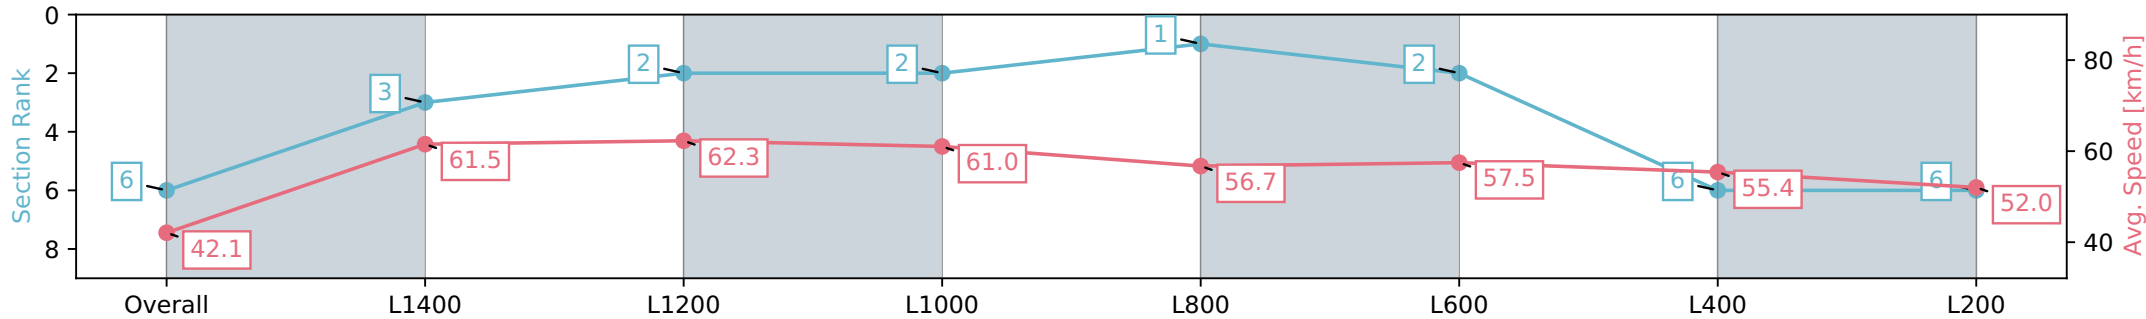

Morphettville Parks SA - Professional

Race 3: Adelaide Racing Carnival at Morphettville (April 27th - May 11th) Handicap - 1550m

06 April 2024 - 1:32PM

Track Rating: Good 4, Weather: Fine, Rail Position: +9m 1000m-W/ Post, +6m Remainder. Sectional 612m

Section	Overall	L1400	L1200	L1000	L800	L600	L400	L200
Section Times	1:39.98 [6] (0:12.84)	1:27.14 [3] (0:11.75)	1:15.39 [2] (0:11.77)	1:03.62 [2] (0:11.82)	0:51.80 [1] (0:12.68)	0:39.12 [2] (0:12.47)	0:26.65 [6] (0:12.99)	0:13.66 [6] (0:13.66)
Average Speed [km/h]	42.1	61.5	62.3	61.0	56.7	57.5	55.4	52.0
Top Speed [km/h]	61.0	63.2	63.0	62.5	59.0	58.4	56.9	54.0
Avg. Dist. to Rail [m]	7.3	2.6	3.2	1.5	0.4	0.5	0.4	0.2
Avg. Stride Freq. [Hz]	2.3	2.5	2.5	2.5	2.4	2.5	2.5	2.4
Avg. Stride Length [m]	4.9	6.7	6.8	6.8	6.6	6.4	6.3	6.1