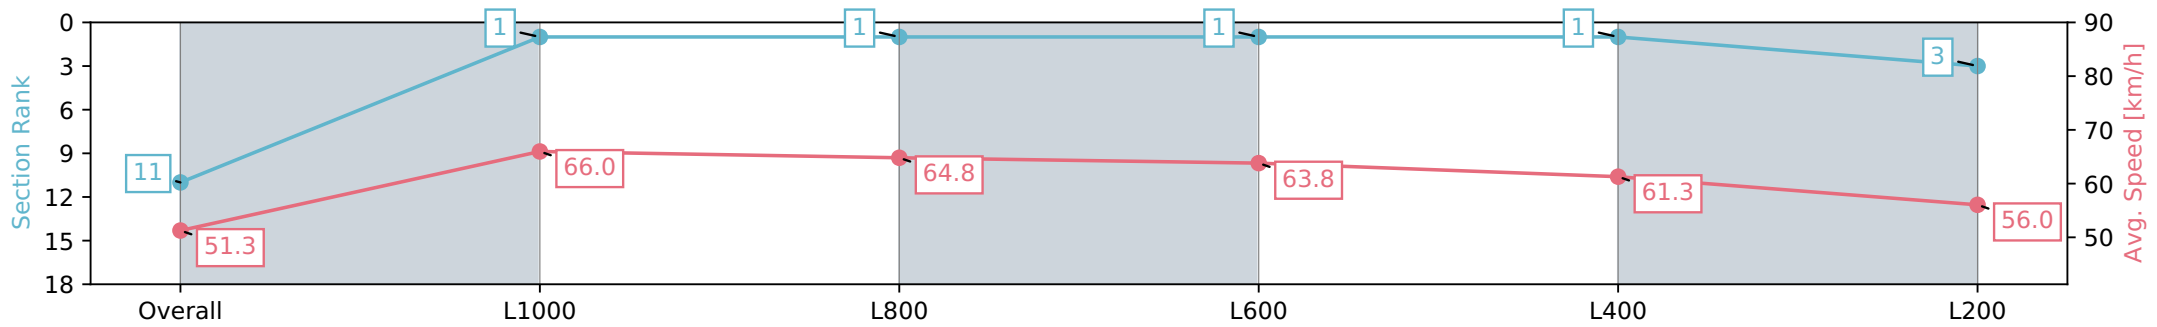

Horse/Jockey Name	DAWN ISSUE
Finish Rank	11
Fastest Section Time (Section)	0:10.92 (L1000)
Top Speed [km/h] (Section)	67.3 (Overall)
Race State	Finished

Morphettville SA - Professional
Race 9: SkyCity Handicap (Heat of Festival State Sprint Series) - 1200m
23 March 2024 - 5:20PM
Track Rating: Good 4, Weather: Fine, Rail Position: +5m Entire, Sectional 606m

Section	Overall	L1000	L800	L600	L400	L200
Section Times	1:11.91 [11] (0:14.05)	0:57.86 [1] (0:10.92)	0:46.94 [1] (0:11.10)	0:35.84 [1] (0:11.25)	0:24.59 [1] (0:11.73)	0:12.86 [3] (0:12.86)
Average Speed [km/h]	51.3	66.0	64.8	63.8	61.3	56.0
Top Speed [km/h]	67.3	66.5	66.4	64.5	63.1	59.5
Avg. Dist. to Rail [m]	6.0	0.8	0.4	0.8	0.3	0.4
Avg. Stride Freq. [Hz]	2.3	2.4	2.3	2.3	2.3	2.2
Avg. Stride Length [m]	6.3	7.7	7.7	7.6	7.4	7.0

Report Created: Sat 23 March 2024 18:38:25 GMT+11 (Note: Timing is based on positional data)

- [ ] Ranking at each section and finish
- -:-:- No data available at this section
- NA No data available