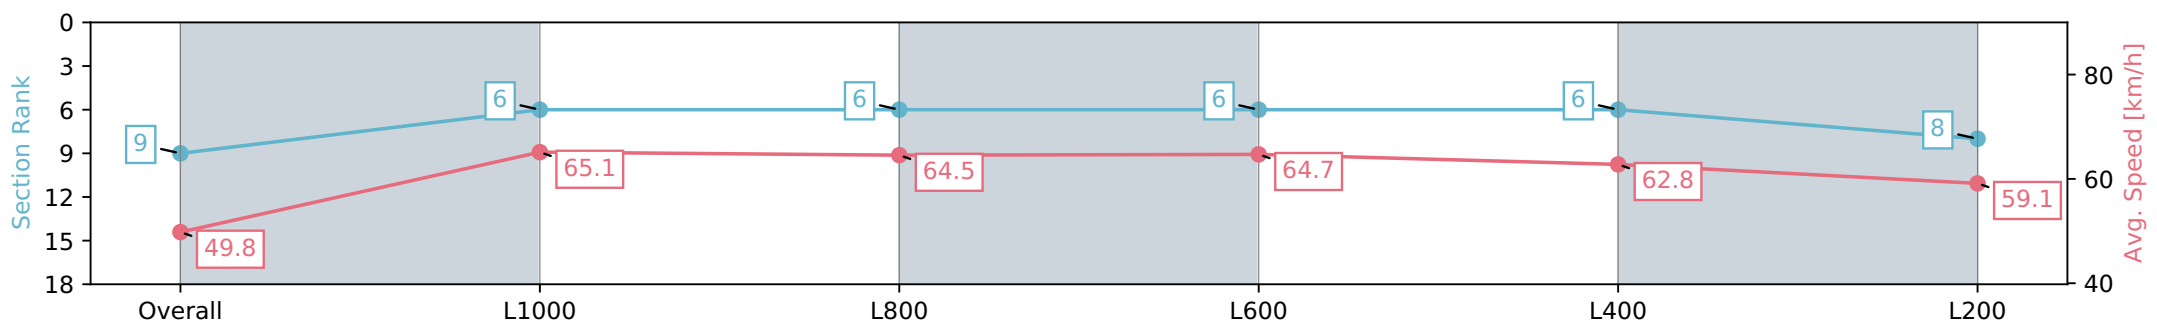

Horse/Jockey Name	FALAISE
Finish Rank	9
Fastest Section Time (Section)	0:11.06 (L1000)
Top Speed [km/h] (Section)	66.5 (L800)
Race State	Finished

Morphettville SA - Professional
Race 9: SkyCity Handicap (Heat of Festival State Sprint Series) - 1200m
23 March 2024 - 5:20PM
Track Rating: Good 4, Weather: Fine, Rail Position: +5m Entire, Sectional 606m

Section	Overall	L1000	L800	L600	L400	L200
Section Times	1:11.56 [9] (0:14.47)	0:57.09 [6] (0:11.06)	0:46.03 [6] (0:11.18)	0:34.85 [6] (0:11.16)	0:23.69 [6] (0:11.53)	0:12.16 [8] (0:12.16)
Average Speed [km/h]	49.8	65.1	64.5	64.7	62.8	59.1
Top Speed [km/h]	64.9	66.5	66.5	65.7	63.9	62.7
Avg. Dist. to Rail [m]	3.2	1.3	0.7	0.7	3.2	6.4
Avg. Stride Freq. [Hz]	2.3	2.4	2.3	2.4	2.3	2.3
Avg. Stride Length [m]	6.1	7.6	7.7	7.6	7.4	7.0

Report Created: Sat 23 March 2024 18:38:18 GMT+11 (Note: Timing is based on positional data)

- [ ] Ranking at each section and finish
- -:-:- No data available at this section
- NA No data available