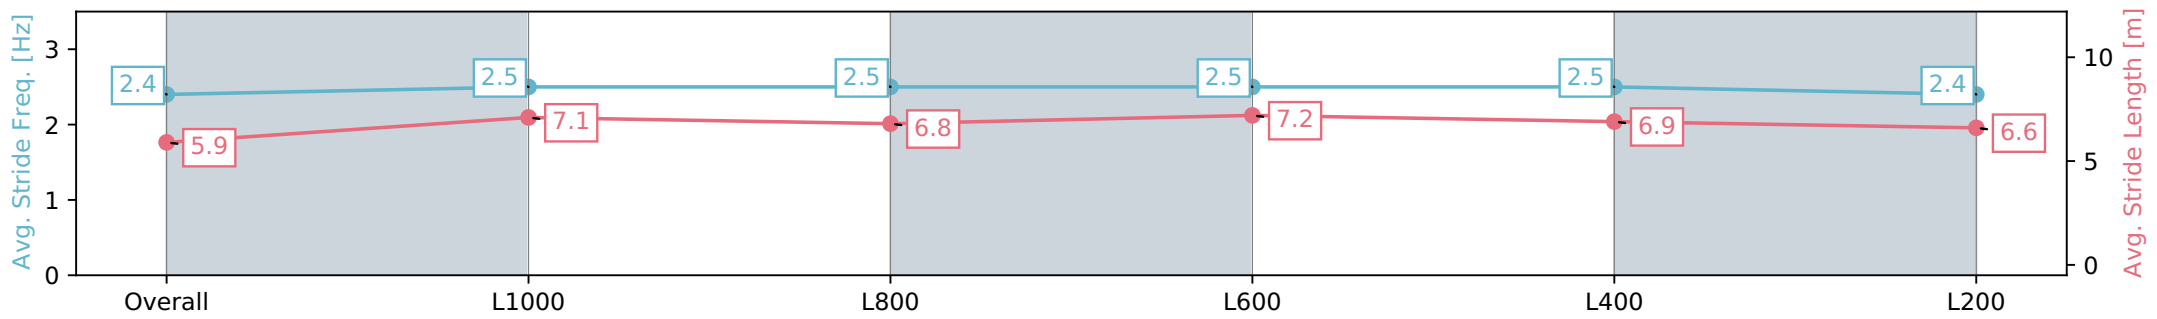

Horse/Jockey Name	SUPER FAMOUS
Finish Rank	12
Fastest Section Time (Section)	0:10.95 (L1000)
Top Speed [km/h] (Section)	69.0 (Overall)
Race State	Finished

Morphettville SA - Professional
Race 9: SkyCity Handicap (Heat of Festival State Sprint Series) - 1200m
23 March 2024 - 5:20PM
Track Rating: Good 4, Weather: Fine, Rail Position: +5m Entire, Sectional 606m

Section	Overall	L1000	L800	L600	L400	L200
Section Times	1:12.04 [12] (0:14.28)	0:57.75 [4] (0:10.95)	0:46.80 [3] (0:11.22)	0:35.58 [4] (0:11.20)	0:24.38 [4] (0:11.70)	0:12.68 [7] (0:12.68)
Average Speed [km/h]	50.6	65.5	64.4	64.4	61.7	56.7
Top Speed [km/h]	69.0	69.0	65.9	64.8	63.3	60.2
Avg. Dist. to Rail [m]	4.0	1.5	0.9	0.5	2.1	2.5
Avg. Stride Freq. [Hz]	2.4	2.5	2.5	2.5	2.5	2.4
Avg. Stride Length [m]	5.9	7.1	6.8	7.2	6.9	6.6

Report Created: Sat 23 March 2024 18:38:28 GMT+11 (Note: Timing is based on positional data)

- [ ] Ranking at each section and finish
- -:-:- No data available at this section
- NA No data available