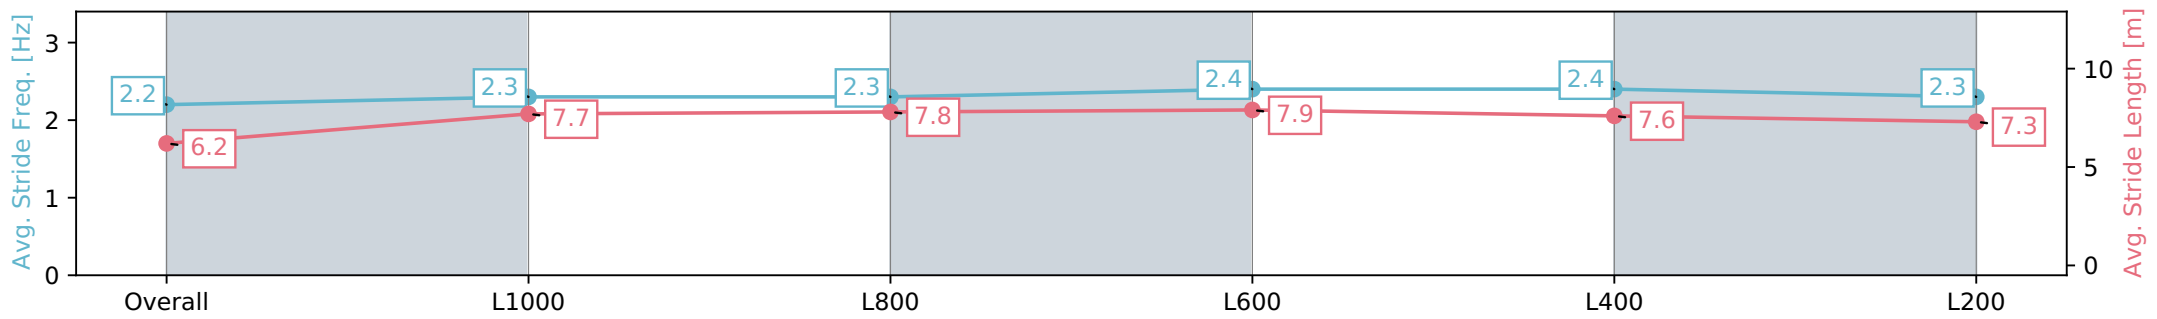

Horse/Jockey Name	COPPERFIELD
Finish Rank	6
Fastest Section Time (Section)	0:10.97 (L600)
Top Speed [km/h] (Section)	67.6 (L600)
Race State	Finished

Morphettville SA - Professional
Race 9: SkyCity Handicap (Heat of Festival State Sprint Series) - 1200m
23 March 2024 - 5:20PM
Track Rating: Good 4, Weather: Fine, Rail Position: +5m Entire, Sectional 606m

Section	Overall	L1000	L800	L600	L400	L200
Section Times	1:11.43 [6] (0:14.70)	0:56.73 [10] (0:11.34)	0:45.39 [11] (0:11.19)	0:34.20 [12] (0:10.97)	0:23.23 [11] (0:11.23)	0:12.00 [9] (0:12.00)
Average Speed [km/h]	49.1	63.4	65.2	66.9	64.5	60.0
Top Speed [km/h]	65.9	65.9	66.6	67.6	65.7	62.8
Avg. Dist. to Rail [m]	8.2	3.1	3.2	3.6	7.3	9.8
Avg. Stride Freq. [Hz]	2.2	2.3	2.3	2.4	2.4	2.3
Avg. Stride Length [m]	6.2	7.7	7.8	7.9	7.6	7.3

Report Created: Sat 23 March 2024 18:38:09 GMT+11 (Note: Timing is based on positional data)

- [ ] Ranking at each section and finish
- -:-:- No data available at this section
- NA No data available