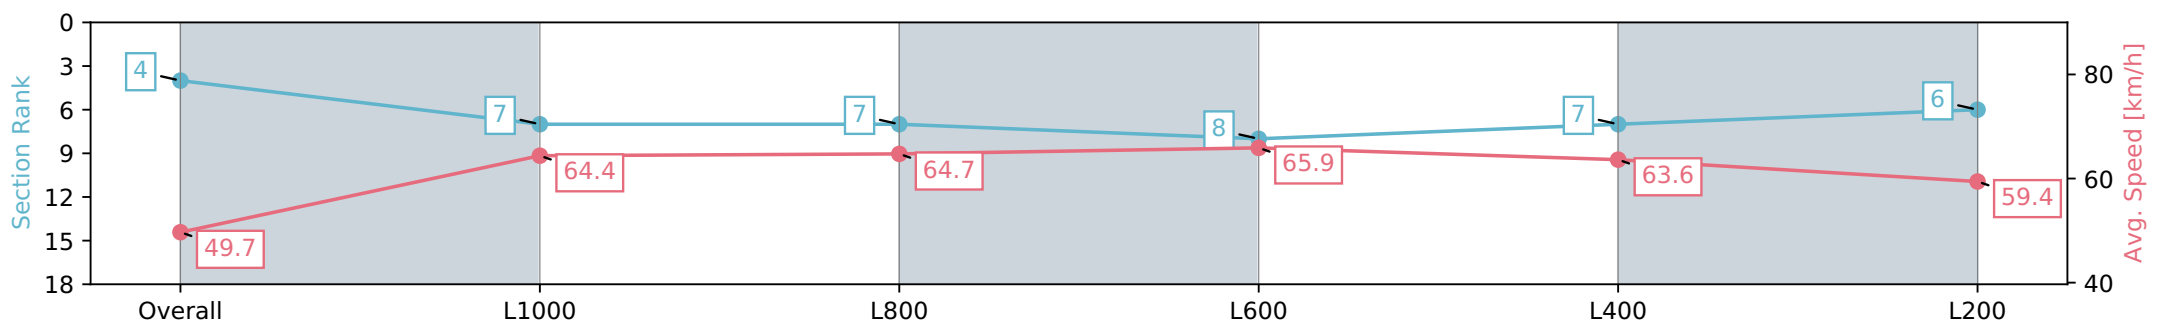

Section	Overall	L1000	L800	L600	L400	L200
Section Times	1:11.37 [4] (0:14.52)	0:56.85 [7] (0:11.18)	0:45.67 [7] (0:11.19)	0:34.48 [8] (0:11.00)	0:23.48 [7] (0:11.35)	0:12.13 [6] (0:12.13)
Average Speed [km/h]	49.7	64.4	64.7	65.9	63.6	59.4
Top Speed [km/h]	66.4	65.6	66.2	66.9	64.4	62.8
Avg. Dist. to Rail [m]	10.6	2.8	1.8	1.3	4.1	6.2
Avg. Stride Freq. [Hz]	2.3	2.4	2.4	2.4	2.4	2.4
Avg. Stride Length [m]	6.0	7.4	7.5	7.6	7.3	7.0