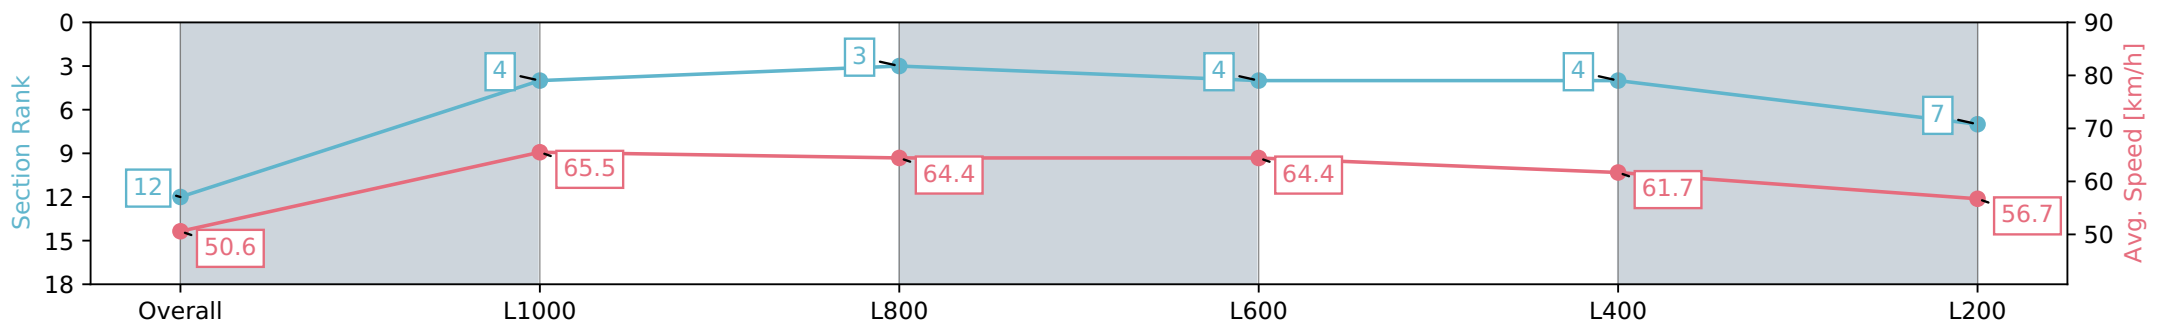

Horse/Jockey Name	SUPER FAMOUS
Finish Rank	12
Fastest Section Time (Section)	0:10.95 (L1000)
Top Speed [km/h] (Section)	69.0 (Overall)
Race State	Finished

Morphettville SA - Professional
Race 9: SkyCity Handicap (Heat of Festival State Sprint Series) - 1200m
23 March 2024 - 5:20PM
Track Rating: Good 4, Weather: Fine, Rail Position: +5m Entire, Sectional 606m

Section	Overall	L1000	L800	L600	L400	L200
Section Times	1:12.04 [12] (0:14.28)	0:57.75 [4] (0:10.95)	0:46.80 [3] (0:11.22)	0:35.58 [4] (0:11.20)	0:24.38 [4] (0:11.70)	0:12.68 [7] (0:12.68)
Average Speed [km/h]	50.6	65.5	64.4	64.4	61.7	56.7
Top Speed [km/h]	69.0	69.0	65.9	64.8	63.3	60.2
Avg. Dist. to Rail [m]	4.0	1.5	0.9	0.5	2.1	2.5
Avg. Stride Freq. [Hz]	2.4	2.5	2.5	2.5	2.5	2.4
Avg. Stride Length [m]	5.9	7.1	6.8	7.2	6.9	6.6

Report Created: Sat 23 March 2024 18:38:28 GMT+11 (Note: Timing is based on positional data)

- [ ] Ranking at each section and finish
- -:-:- No data available at this section
- NA No data available