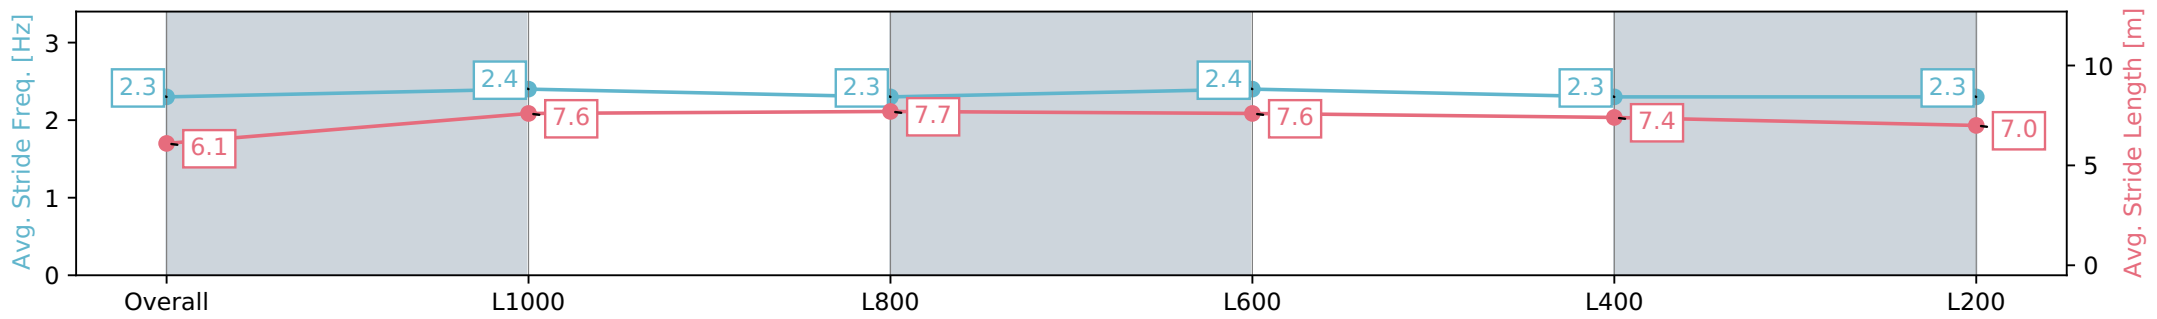

Horse/Jockey Name	FALAISE
Finish Rank	9
Fastest Section Time (Section)	0:11.06 (L1000)
Top Speed [km/h] (Section)	66.5 (L800)
Race State	Finished

Morphettville SA - Professional
Race 9: SkyCity Handicap (Heat of Festival State Sprint Series) - 1200m
23 March 2024 - 5:20PM
Track Rating: Good 4, Weather: Fine, Rail Position: +5m Entire, Sectional 606m

Section	Overall	L1000	L800	L600	L400	L200
Section Times	1:11.56 [9] (0:14.47)	0:57.09 [6] (0:11.06)	0:46.03 [6] (0:11.18)	0:34.85 [6] (0:11.16)	0:23.69 [6] (0:11.53)	0:12.16 [8] (0:12.16)
Average Speed [km/h]	49.8	65.1	64.5	64.7	62.8	59.1
Top Speed [km/h]	64.9	66.5	66.5	65.7	63.9	62.7
Avg. Dist. to Rail [m]	3.2	1.3	0.7	0.7	3.2	6.4
Avg. Stride Freq. [Hz]	2.3	2.4	2.3	2.4	2.3	2.3
Avg. Stride Length [m]	6.1	7.6	7.7	7.6	7.4	7.0

Report Created: Sat 23 March 2024 18:38:18 GMT+11 (Note: Timing is based on positional data)

- [ ] Ranking at each section and finish
- -:-:- No data available at this section
- NA No data available