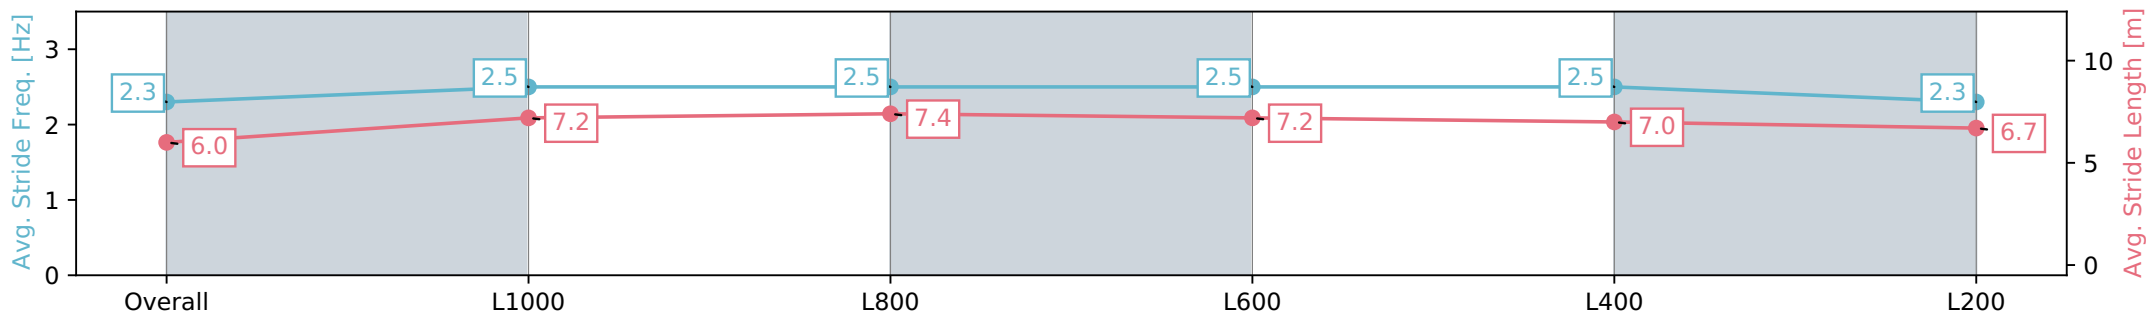

Horse/Jockey Name	YEELANNA
Finish Rank	15
Fastest Section Time (Section)	0:11.06 (L800)
Top Speed [km/h] (Section)	66.6 (L800)
Race State	Finished

Morphettville SA - Professional
Race 9: SkyCity Handicap (Heat of Festival State Sprint Series) - 1200m
23 March 2024 - 5:20PM
Track Rating: Good 4, Weather: Fine, Rail Position: +5m Entire, Sectional 606m

Section	Overall	L1000	L800	L600	L400	L200
Section Times	1:12.44 [15] (0:14.59)	0:57.85 [8] (0:11.20)	0:46.65 [8] (0:11.06)	0:35.59 [7] (0:11.26)	0:24.33 [10] (0:11.52)	0:12.81 [13] (0:12.81)
Average Speed [km/h]	49.3	64.3	65.0	63.9	62.5	56.2
Top Speed [km/h]	66.4	66.3	66.6	64.7	63.4	60.4
Avg. Dist. to Rail [m]	1.9	0.1	0.5	0.3	0.9	1.3
Avg. Stride Freq. [Hz]	2.3	2.5	2.5	2.5	2.5	2.3
Avg. Stride Length [m]	6.0	7.2	7.4	7.2	7.0	6.7

Report Created: Sat 23 March 2024 18:38:37 GMT+11 (Note: Timing is based on positional data)

- [ ] Ranking at each section and finish
- -:-:- No data available at this section
- NA No data available