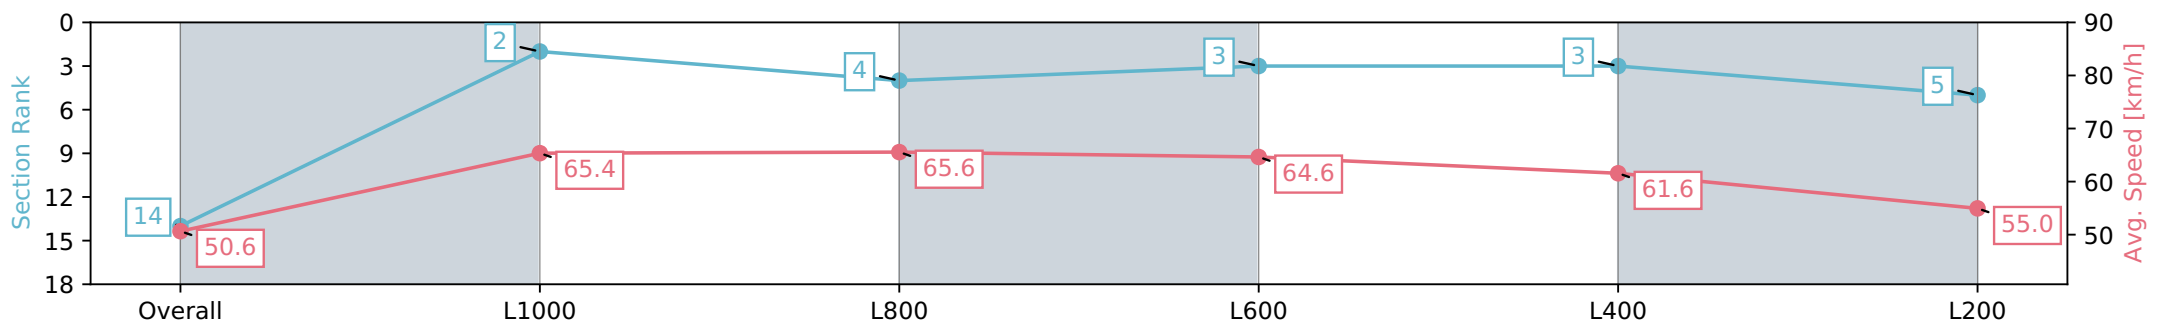

Horse/Jockey Name	GUSTY WAY
Finish Rank	14
Fastest Section Time (Section)	0:11.01 (L1000)
Top Speed [km/h] (Section)	67.0 (L1000)
Race State	Finished

Morphettville SA - Professional
Race 9: SkyCity Handicap (Heat of Festival State Sprint Series) - 1200m
23 March 2024 - 5:20PM
Track Rating: Good 4, Weather: Fine, Rail Position: +5m Entire, Sectional 606m

Section	Overall	L1000	L800	L600	L400	L200
Section Times	1:12.34 [14] (0:14.24)	0:58.10 [2] (0:11.01)	0:47.09 [4] (0:11.05)	0:36.04 [3] (0:11.22)	0:24.82 [3] (0:11.71)	0:13.11 [5] (0:13.11)
Average Speed [km/h]	50.6	65.4	65.6	64.6	61.6	55.0
Top Speed [km/h]	66.1	67.0	66.8	65.8	63.4	59.5
Avg. Dist. to Rail [m]	10.0	2.7	1.6	1.2	3.0	5.0
Avg. Stride Freq. [Hz]	2.3	2.4	2.4	2.4	2.3	2.2
Avg. Stride Length [m]	6.1	7.5	7.6	7.5	7.4	7.0

[ ] Ranking at each section and finish
-:-:- No data available at this section
NA No data available