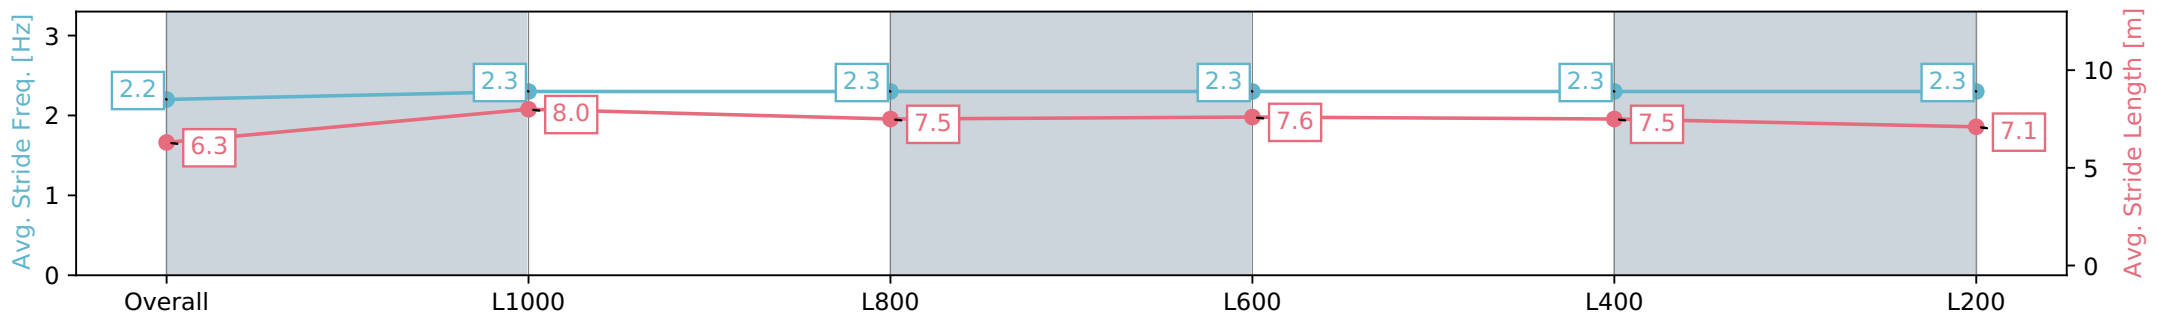

Horse/Jockey Name	POMPEII EMPIRE
Finish Rank	5
Fastest Section Time (Section)	0:10.87 (L1000)
Top Speed [km/h] (Section)	70.0 (L800)
Race State	Finished

Morphettville SA - Professional
Race 9: SkyCity Handicap (Heat of Festival State Sprint Series) - 1200m
23 March 2024 - 5:20PM
Track Rating: Good 4, Weather: Fine, Rail Position: +5m Entire, Sectional 606m

Section	Overall	L1000	L800	L600	L400	L200
Section Times	1:11.30 [5] (0:14.27)	0:57.03 [3] (0:10.87)	0:46.16 [2] (0:11.00)	0:35.16 [2] (0:11.20)	0:23.96 [2] (0:11.62)	0:12.34 [2] (0:12.34)
Average Speed [km/h]	50.5	66.4	65.5	64.5	62.0	58.3
Top Speed [km/h]	67.4	69.5	70.0	65.1	64.2	60.7
Avg. Dist. to Rail [m]	6.5	1.3	1.0	0.5	1.7	2.7
Avg. Stride Freq. [Hz]	2.2	2.3	2.3	2.3	2.3	2.3
Avg. Stride Length [m]	6.3	8.0	7.5	7.6	7.5	7.1

- [ ] Ranking at each section and finish
- -:-:- No data available at this section
- NA No data available