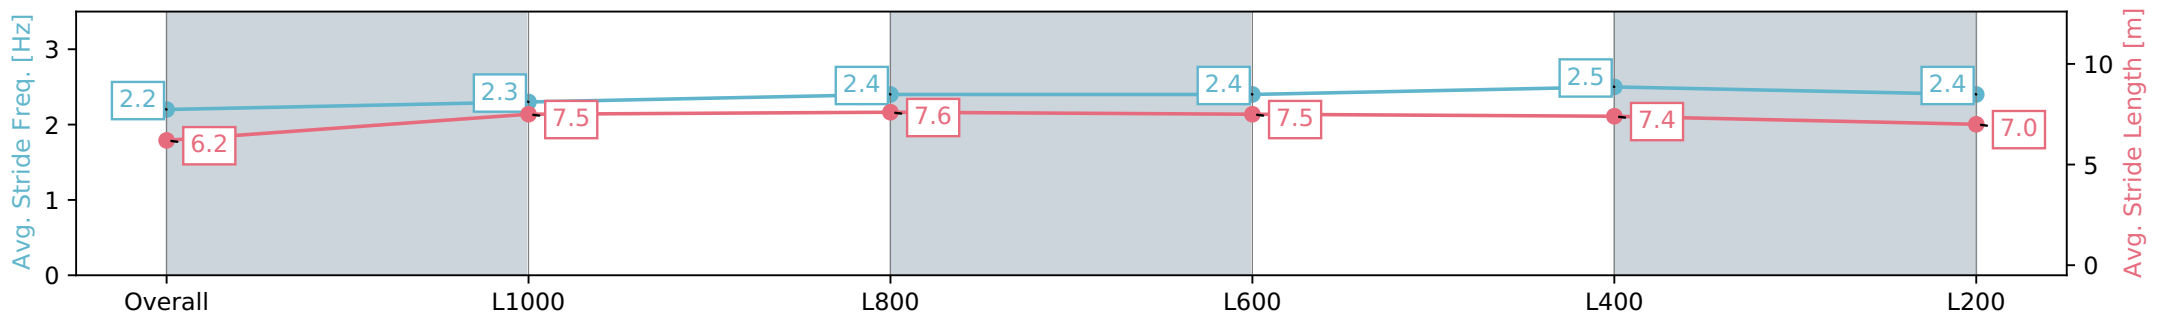

Horse/Jockey Name	FLYWAY
Finish Rank	8
Fastest Section Time (Section)	0:11.00 (L600)
Top Speed [km/h] (Section)	67.3 (L600)
Race State	Finished

Morphettville SA - Professional
Race 9: SkyCity Handicap (Heat of Festival State Sprint Series) - 1200m
23 March 2024 - 5:20PM
Track Rating: Good 4, Weather: Fine, Rail Position: +5m Entire, Sectional 606m

Section	Overall	L1000	L800	L600	L400	L200
Section Times	1:11.65 [8] (0:14.94)	0:56.71 [14] (0:11.42)	0:45.29 [14] (0:11.21)	0:34.08 [15] (0:11.00)	0:23.08 [14] (0:11.01)	0:12.07 [12] (0:12.07)
Average Speed [km/h]	48.3	63.0	64.8	66.5	65.9	59.6
Top Speed [km/h]	64.0	65.0	66.5	67.3	67.1	63.4
Avg. Dist. to Rail [m]	6.6	1.8	2.4	3.5	6.5	11.1
Avg. Stride Freq. [Hz]	2.2	2.3	2.4	2.4	2.5	2.4
Avg. Stride Length [m]	6.2	7.5	7.6	7.5	7.4	7.0

Report Created: Sat 23 March 2024 18:38:15 GMT+11 (Note: Timing is based on positional data)

- [ ] Ranking at each section and finish
- -:-:- No data available at this section
- NA No data available