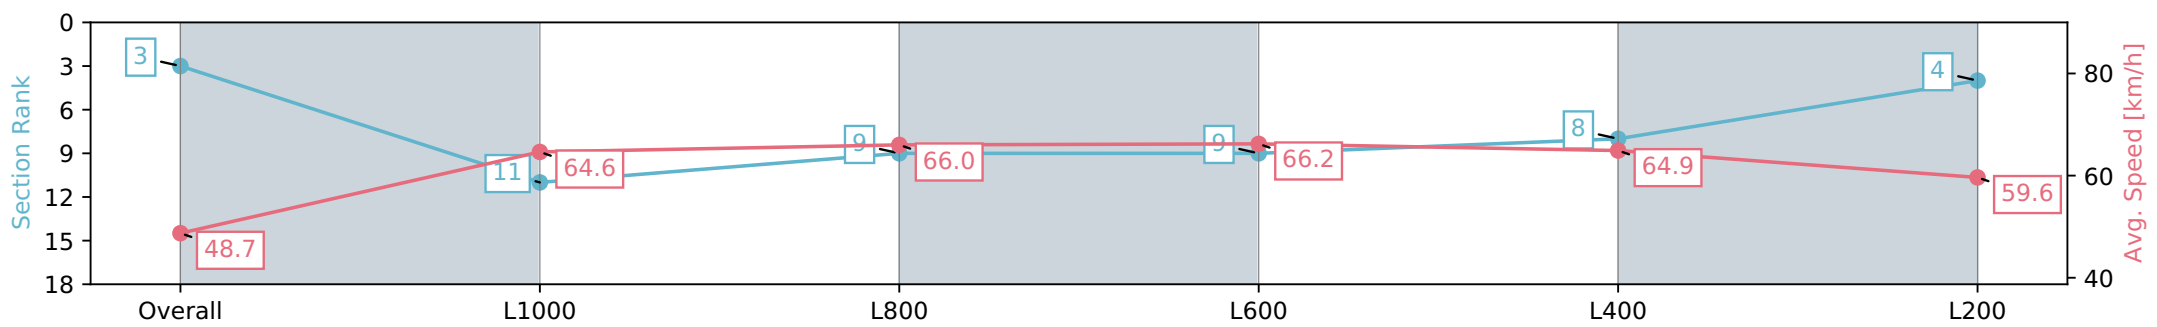

Horse/Jockey Name	JILLADORA
Finish Rank	3
Fastest Section Time (Section)	0:11.02 (L600)
Top Speed [km/h] (Section)	66.9 (L600)
Race State	Finished

Morphettville SA - Professional
Race 9: SkyCity Handicap (Heat of Festival State Sprint Series) - 1200m
23 March 2024 - 5:20PM
Track Rating: Good 4, Weather: Fine, Rail Position: +5m Entire, Sectional 606m

Section	Overall	L1000	L800	L600	L400	L200
Section Times	1:11.19 [3] (0:14.79)	0:56.40 [11] (0:11.14)	0:45.26 [9] (0:11.03)	0:34.23 [9] (0:11.02)	0:23.21 [8] (0:11.12)	0:12.09 [4] (0:12.09)
Average Speed [km/h]	48.7	64.6	66.0	66.2	64.9	59.6
Top Speed [km/h]	64.9	65.6	66.6	66.9	65.9	63.0
Avg. Dist. to Rail [m]	9.6	4.0	3.1	2.3	5.4	8.3
Avg. Stride Freq. [Hz]	2.3	2.4	2.4	2.4	2.5	2.4
Avg. Stride Length [m]	5.9	7.2	7.2	7.3	7.2	6.7

Report Created: Sat 23 March 2024 18:38:00 GMT+11 (Note: Timing is based on positional data)

- [ ] Ranking at each section and finish
- -:-:- No data available at this section
- NA No data available