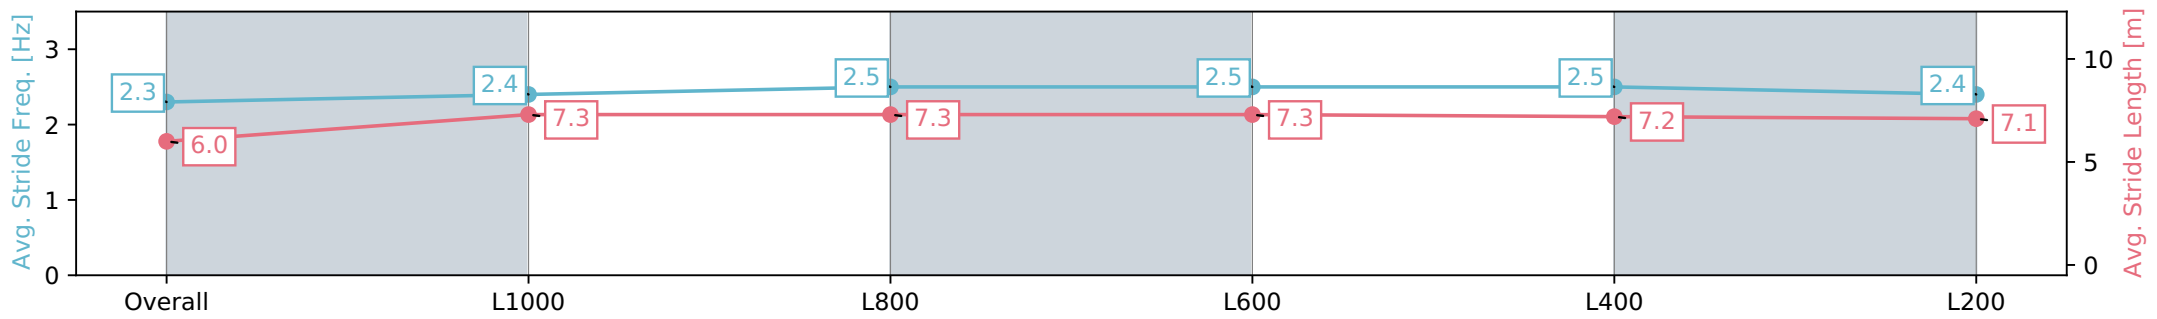

Horse/Jockey Name	SHOOTOOSE
Finish Rank	7
Fastest Section Time (Section)	0:11.02 (L600)
Top Speed [km/h] (Section)	66.9 (L600)
Race State	Finished

Morphettville SA - Professional
Race 9: SkyCity Handicap (Heat of Festival State Sprint Series) - 1200m
23 March 2024 - 5:20PM
Track Rating: Good 4, Weather: Fine, Rail Position: +5m Entire, Sectional 606m

Section	Overall	L1000	L800	L600	L400	L200
Section Times	1:11.40 [7] (0:14.63)	0:56.77 [9] (0:11.33)	0:45.44 [10] (0:11.13)	0:34.31 [10] (0:11.02)	0:23.29 [9] (0:11.39)	0:11.90 [11] (0:11.90)
Average Speed [km/h]	49.3	63.6	65.3	65.7	63.6	60.5
Top Speed [km/h]	65.9	66.1	66.9	66.9	64.0	63.3
Avg. Dist. to Rail [m]	7.8	3.1	2.6	1.3	5.5	8.3
Avg. Stride Freq. [Hz]	2.3	2.4	2.5	2.5	2.5	2.4
Avg. Stride Length [m]	6.0	7.3	7.3	7.3	7.2	7.1

Report Created: Sat 23 March 2024 18:38:12 GMT+11 (Note: Timing is based on positional data)

- [ ] Ranking at each section and finish
- -:-:- No data available at this section
- NA No data available