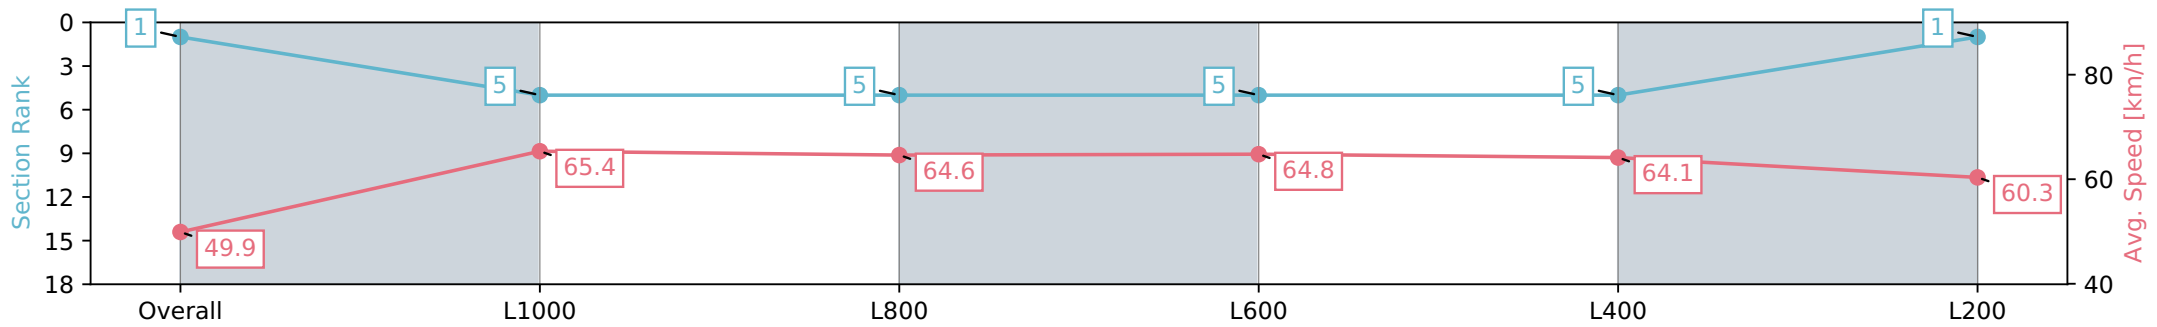

Section	Overall	L1000	L800	L600	L400	L200
Section Times	1:10.86 [1] (0:14.43)	0:56.43 [5] (0:11.02)	0:45.41 [5] (0:11.12)	0:34.29 [5] (0:11.12)	0:23.17 [5] (0:11.24)	0:11.93 [1] (0:11.93)
Average Speed [km/h]	49.9	65.4	64.6	64.8	64.1	60.3
Top Speed [km/h]	65.5	66.5	66.5	66.3	65.3	63.8
Avg. Dist. to Rail [m]	2.0	0.8	0.3	0.4	2.6	5.8
Avg. Stride Freq. [Hz]	2.3	2.5	2.4	2.4	2.4	2.4
Avg. Stride Length [m]	6.0	7.3	7.5	7.4	7.4	7.1