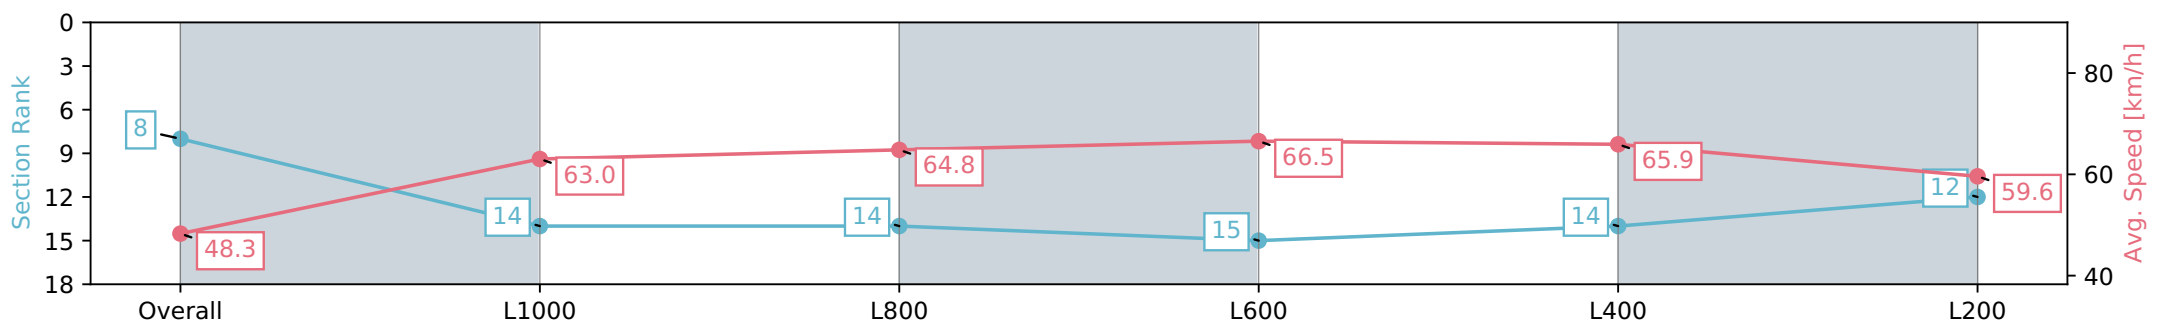

Horse/Jockey Name	FLYWAY
Finish Rank	8
Fastest Section Time (Section)	0:11.00 (L600)
Top Speed [km/h] (Section)	67.3 (L600)
Race State	Finished

Morphettville SA - Professional
Race 9: SkyCity Handicap (Heat of Festival State Sprint Series) - 1200m
23 March 2024 - 5:20PM
Track Rating: Good 4, Weather: Fine, Rail Position: +5m Entire, Sectional 606m

Section	Overall	L1000	L800	L600	L400	L200
Section Times	1:11.65 [8] (0:14.94)	0:56.71 [14] (0:11.42)	0:45.29 [14] (0:11.21)	0:34.08 [15] (0:11.00)	0:23.08 [14] (0:11.01)	0:12.07 [12] (0:12.07)
Average Speed [km/h]	48.3	63.0	64.8	66.5	65.9	59.6
Top Speed [km/h]	64.0	65.0	66.5	67.3	67.1	63.4
Avg. Dist. to Rail [m]	6.6	1.8	2.4	3.5	6.5	11.1
Avg. Stride Freq. [Hz]	2.2	2.3	2.4	2.4	2.5	2.4
Avg. Stride Length [m]	6.2	7.5	7.6	7.5	7.4	7.0

Report Created: Sat 23 March 2024 18:38:15 GMT+11 (Note: Timing is based on positional data)

- [ ] Ranking at each section and finish
- -:-:- No data available at this section
- NA No data available