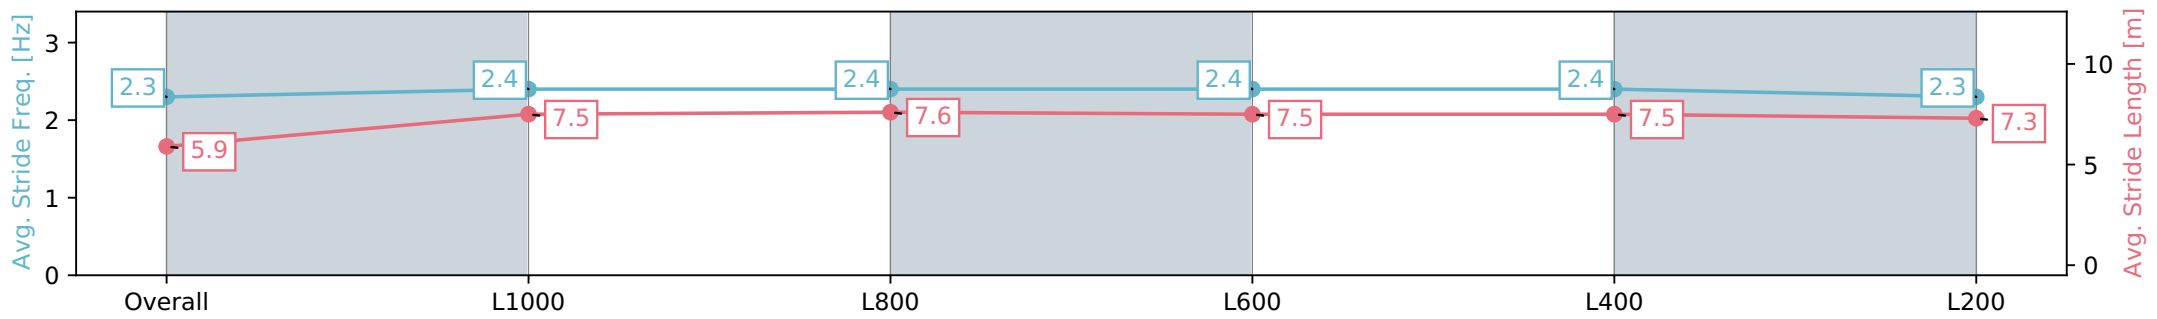

Horse/Jockey Name	THREE RINGS
Finish Rank	2
Fastest Section Time (Section)	0:10.95 (L800)
Top Speed [km/h] (Section)	66.8 (L600)
Race State	Finished

Morphettville SA - Professional
Race 9: SkyCity Handicap (Heat of Festival State Sprint Series) - 1200m
23 March 2024 - 5:20PM
Track Rating: Good 4, Weather: Fine, Rail Position: +5m Entire, Sectional 606m

Section	Overall	L1000	L800	L600	L400	L200
Section Times	1:11.20 [2] (0:14.92)	0:56.28 [13] (0:11.22)	0:45.06 [12] (0:10.95)	0:34.11 [11] (0:11.14)	0:22.97 [12] (0:11.23)	0:11.74 [10] (0:11.74)
Average Speed [km/h]	48.3	64.1	65.7	64.6	64.2	61.3
Top Speed [km/h]	65.7	66.0	66.7	66.8	65.5	64.4
Avg. Dist. to Rail [m]	4.4	0.2	0.2	0.3	1.0	1.4
Avg. Stride Freq. [Hz]	2.3	2.4	2.4	2.4	2.4	2.3
Avg. Stride Length [m]	5.9	7.5	7.6	7.5	7.5	7.3

Report Created: Sat 23 March 2024 18:37:57 GMT+11 (Note: Timing is based on positional data)

- [ ] Ranking at each section and finish
- -:-:- No data available at this section
- NA No data available