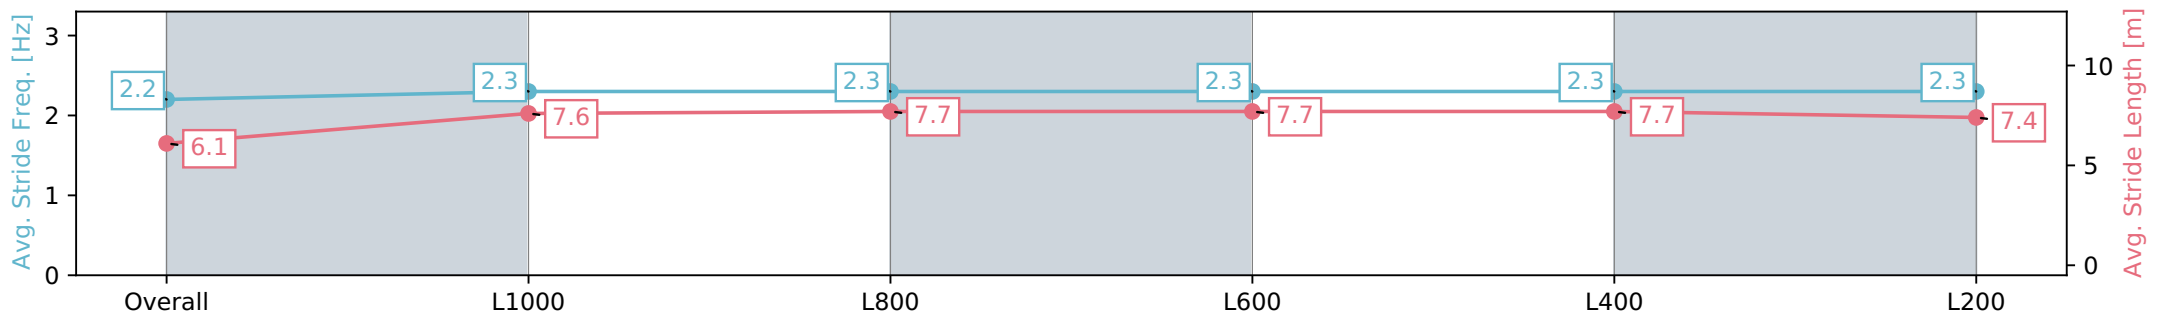

Horse/Jockey Name	KNIGHTSTOWN
Finish Rank	10
Fastest Section Time (Section)	0:11.07 (L600)
Top Speed [km/h] (Section)	66.6 (L600)
Race State	Finished

Morphettville SA - Professional
Race 9: SkyCity Handicap (Heat of Festival State Sprint Series) - 1200m
23 March 2024 - 5:20PM
Track Rating: Good 4, Weather: Fine, Rail Position: +5m Entire, Sectional 606m

Section	Overall	L1000	L800	L600	L400	L200
Section Times	1:11.75 [10] (0:14.88)	0:56.87 [12] (0:11.31)	0:45.56 [13] (0:11.33)	0:34.23 [14] (0:11.07)	0:23.16 [15] (0:11.17)	0:11.99 [14] (0:11.99)
Average Speed [km/h]	48.4	63.6	64.3	65.6	64.8	60.0
Top Speed [km/h]	64.0	64.9	65.3	66.6	65.9	63.2
Avg. Dist. to Rail [m]	5.7	3.7	3.0	1.9	4.8	8.6
Avg. Stride Freq. [Hz]	2.2	2.3	2.3	2.3	2.3	2.3
Avg. Stride Length [m]	6.1	7.6	7.7	7.7	7.7	7.4

Report Created: Sat 23 March 2024 18:38:22 GMT+11 (Note: Timing is based on positional data)

- [ ] Ranking at each section and finish
- -:-:- No data available at this section
- NA No data available