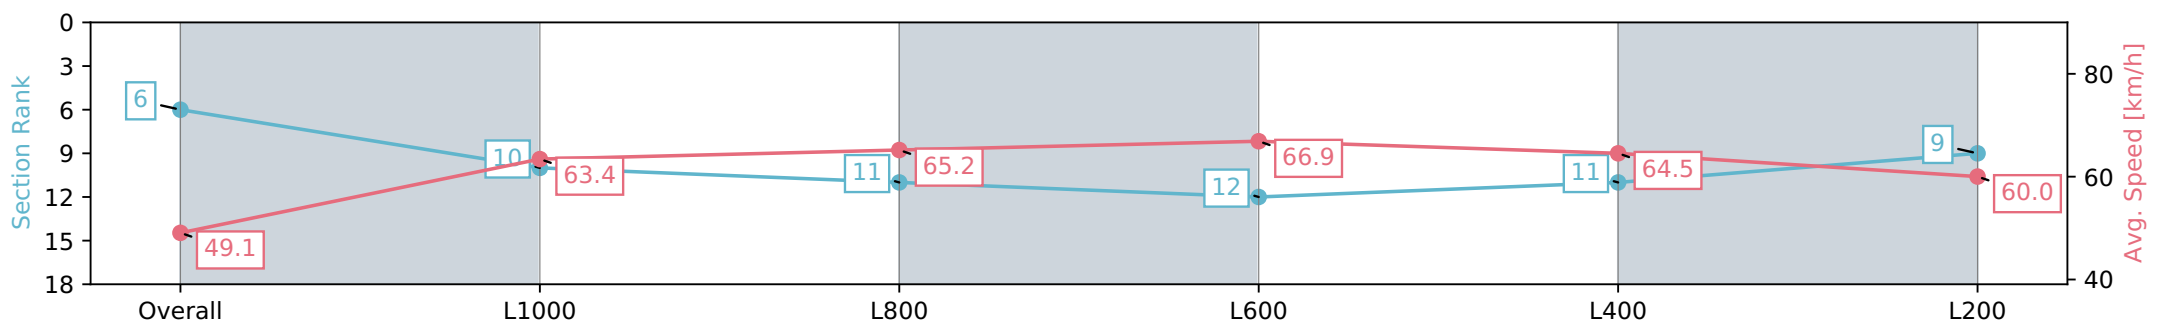

Horse/Jockey Name	COPPERFIELD
Finish Rank	6
Fastest Section Time (Section)	0:10.97 (L600)
Top Speed [km/h] (Section)	67.6 (L600)
Race State	Finished

Morphettville SA - Professional
Race 9: SkyCity Handicap (Heat of Festival State Sprint Series) - 1200m
23 March 2024 - 5:20PM
Track Rating: Good 4, Weather: Fine, Rail Position: +5m Entire, Sectional 606m

Section	Overall	L1000	L800	L600	L400	L200
Section Times	1:11.43 [6] (0:14.70)	0:56.73 [10] (0:11.34)	0:45.39 [11] (0:11.19)	0:34.20 [12] (0:10.97)	0:23.23 [11] (0:11.23)	0:12.00 [9] (0:12.00)
Average Speed [km/h]	49.1	63.4	65.2	66.9	64.5	60.0
Top Speed [km/h]	65.9	65.9	66.6	67.6	65.7	62.8
Avg. Dist. to Rail [m]	8.2	3.1	3.2	3.6	7.3	9.8
Avg. Stride Freq. [Hz]	2.2	2.3	2.3	2.4	2.4	2.3
Avg. Stride Length [m]	6.2	7.7	7.8	7.9	7.6	7.3

Report Created: Sat 23 March 2024 18:38:09 GMT+11 (Note: Timing is based on positional data)

- [ ] Ranking at each section and finish
- -:-:- No data available at this section
- NA No data available