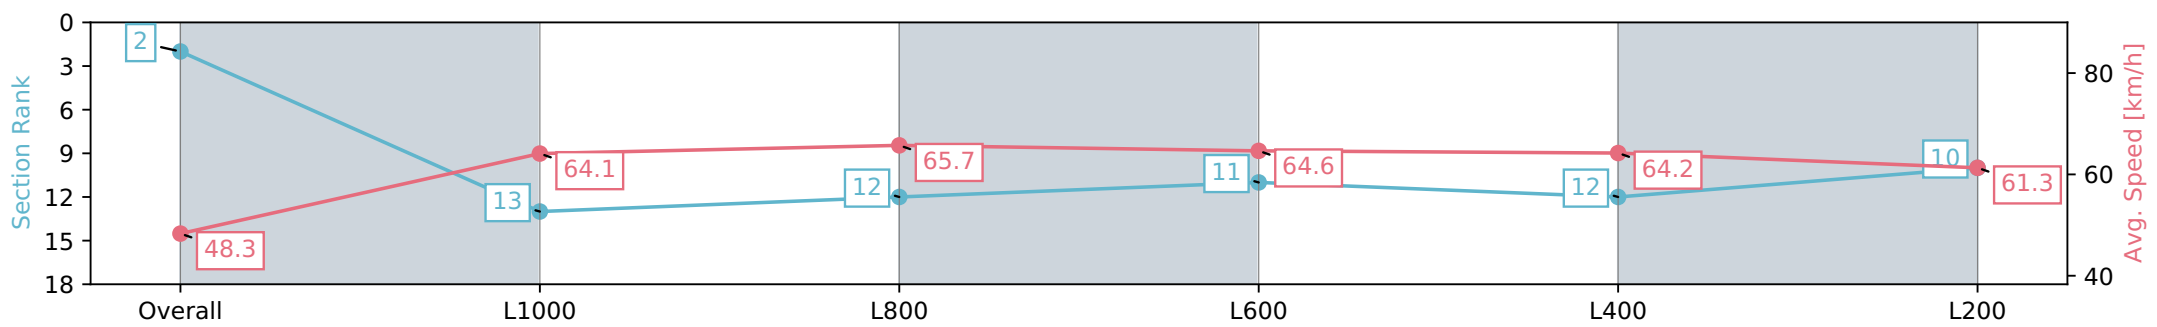

Horse/Jockey Name	THREE RINGS
Finish Rank	2
Fastest Section Time (Section)	0:10.95 (L800)
Top Speed [km/h] (Section)	66.8 (L600)
Race State	Finished

Morphettville SA - Professional
Race 9: SkyCity Handicap (Heat of Festival State Sprint Series) - 1200m
23 March 2024 - 5:20PM
Track Rating: Good 4, Weather: Fine, Rail Position: +5m Entire, Sectional 606m

Section	Overall	L1000	L800	L600	L400	L200
Section Times	1:11.20 [2] (0:14.92)	0:56.28 [13] (0:11.22)	0:45.06 [12] (0:10.95)	0:34.11 [11] (0:11.14)	0:22.97 [12] (0:11.23)	0:11.74 [10] (0:11.74)
Average Speed [km/h]	48.3	64.1	65.7	64.6	64.2	61.3
Top Speed [km/h]	65.7	66.0	66.7	66.8	65.5	64.4
Avg. Dist. to Rail [m]	4.4	0.2	0.2	0.3	1.0	1.4
Avg. Stride Freq. [Hz]	2.3	2.4	2.4	2.4	2.4	2.3
Avg. Stride Length [m]	5.9	7.5	7.6	7.5	7.5	7.3

Report Created: Sat 23 March 2024 18:37:57 GMT+11 (Note: Timing is based on positional data)

- [ ] Ranking at each section and finish
- -:-:- No data available at this section
- NA No data available