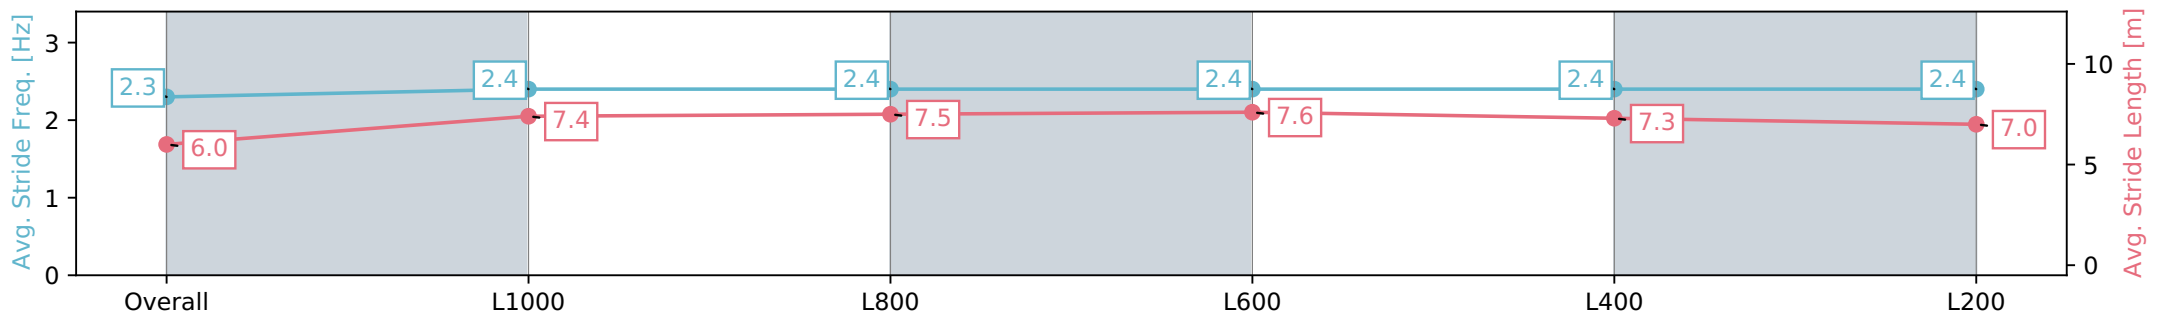

Section	Overall	L1000	L800	L600	L400	L200
Section Times	1:11.37 [4] (0:14.52)	0:56.85 [7] (0:11.18)	0:45.67 [7] (0:11.19)	0:34.48 [8] (0:11.00)	0:23.48 [7] (0:11.35)	0:12.13 [6] (0:12.13)
Average Speed [km/h]	49.7	64.4	64.7	65.9	63.6	59.4
Top Speed [km/h]	66.4	65.6	66.2	66.9	64.4	62.8
Avg. Dist. to Rail [m]	10.6	2.8	1.8	1.3	4.1	6.2
Avg. Stride Freq. [Hz]	2.3	2.4	2.4	2.4	2.4	2.4
Avg. Stride Length [m]	6.0	7.4	7.5	7.6	7.3	7.0