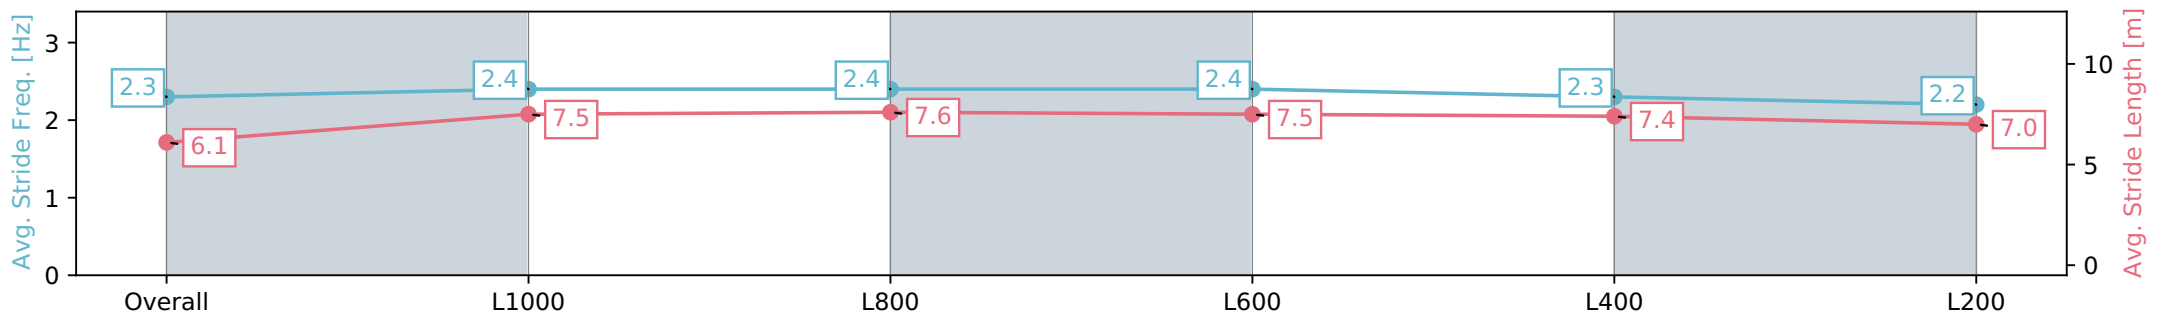

Horse/Jockey Name	GUSTY WAY
Finish Rank	14
Fastest Section Time (Section)	0:11.01 (L1000)
Top Speed [km/h] (Section)	67.0 (L1000)
Race State	Finished

Morphettville SA - Professional
Race 9: SkyCity Handicap (Heat of Festival State Sprint Series) - 1200m
23 March 2024 - 5:20PM
Track Rating: Good 4, Weather: Fine, Rail Position: +5m Entire, Sectional 606m

Section	Overall	L1000	L800	L600	L400	L200
Section Times	1:12.34 [14] (0:14.24)	0:58.10 [2] (0:11.01)	0:47.09 [4] (0:11.05)	0:36.04 [3] (0:11.22)	0:24.82 [3] (0:11.71)	0:13.11 [5] (0:13.11)
Average Speed [km/h]	50.6	65.4	65.6	64.6	61.6	55.0
Top Speed [km/h]	66.1	67.0	66.8	65.8	63.4	59.5
Avg. Dist. to Rail [m]	10.0	2.7	1.6	1.2	3.0	5.0
Avg. Stride Freq. [Hz]	2.3	2.4	2.4	2.4	2.3	2.2
Avg. Stride Length [m]	6.1	7.5	7.6	7.5	7.4	7.0

[ ] Ranking at each section and finish
-:-:- No data available at this section
NA No data available