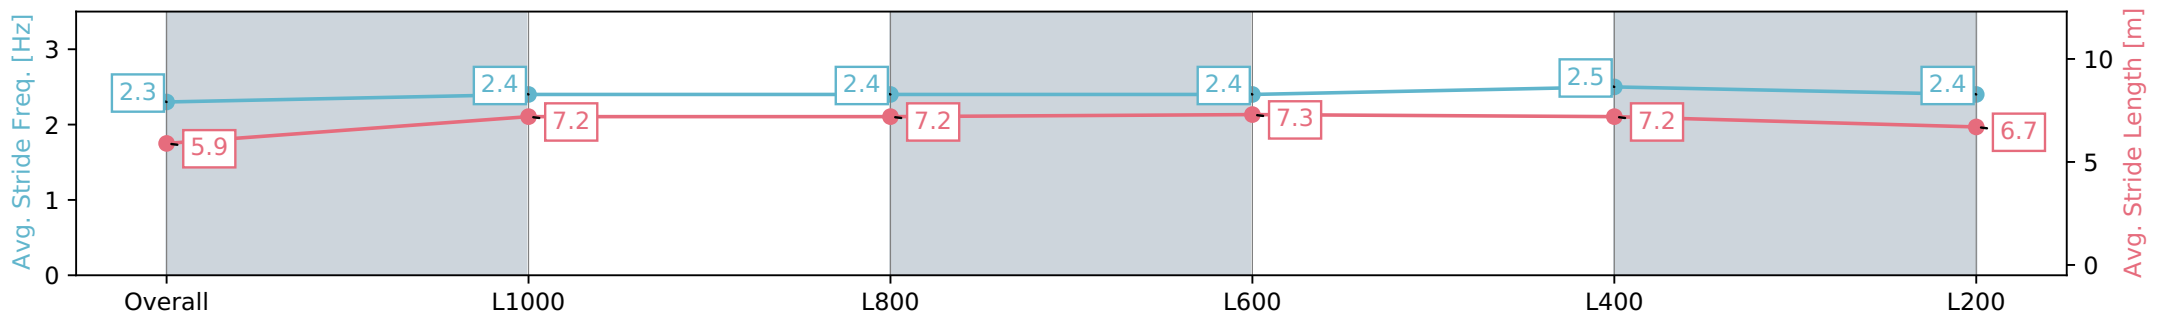

Horse/Jockey Name	JILLADORA
Finish Rank	3
Fastest Section Time (Section)	0:11.02 (L600)
Top Speed [km/h] (Section)	66.9 (L600)
Race State	Finished

Morphettville SA - Professional
Race 9: SkyCity Handicap (Heat of Festival State Sprint Series) - 1200m
23 March 2024 - 5:20PM
Track Rating: Good 4, Weather: Fine, Rail Position: +5m Entire, Sectional 606m

Section	Overall	L1000	L800	L600	L400	L200
Section Times	1:11.19 [3] (0:14.79)	0:56.40 [11] (0:11.14)	0:45.26 [9] (0:11.03)	0:34.23 [9] (0:11.02)	0:23.21 [8] (0:11.12)	0:12.09 [4] (0:12.09)
Average Speed [km/h]	48.7	64.6	66.0	66.2	64.9	59.6
Top Speed [km/h]	64.9	65.6	66.6	66.9	65.9	63.0
Avg. Dist. to Rail [m]	9.6	4.0	3.1	2.3	5.4	8.3
Avg. Stride Freq. [Hz]	2.3	2.4	2.4	2.4	2.5	2.4
Avg. Stride Length [m]	5.9	7.2	7.2	7.3	7.2	6.7

Report Created: Sat 23 March 2024 18:38:00 GMT+11 (Note: Timing is based on positional data)

- [ ] Ranking at each section and finish
- -:-:- No data available at this section
- NA No data available