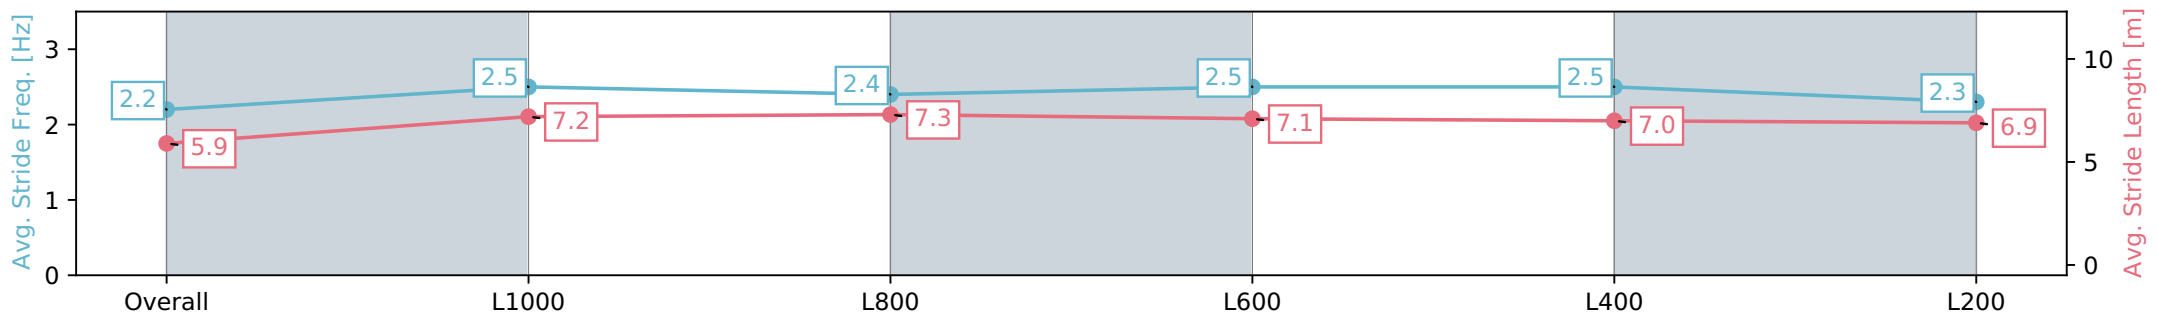

Horse/Jockey Name	OUTPOST
Finish Rank	13
Fastest Section Time (Section)	0:10.93 (L600)
Top Speed [km/h] (Section)	66.5 (L800)
Race State	Finished

Morphettville SA - Professional
Race 9: SkyCity Handicap (Heat of Festival State Sprint Series) - 1200m
23 March 2024 - 5:20PM
Track Rating: Good 4, Weather: Fine, Rail Position: +5m Entire, Sectional 606m

Section	Overall	L1000	L800	L600	L400	L200
Section Times	1:12.44 [13] (0:15.18)	0:57.26 [15] (0:11.18)	0:46.08 [15] (0:11.16)	0:34.92 [13] (0:10.93)	0:23.99 [13] (0:11.48)	0:12.51 [15] (0:12.51)
Average Speed [km/h]	47.6	64.4	64.4	65.2	62.6	57.6
Top Speed [km/h]	65.4	66.3	66.5	66.5	64.5	61.7
Avg. Dist. to Rail [m]	7.8	0.4	0.5	1.7	1.4	3.5
Avg. Stride Freq. [Hz]	2.2	2.5	2.4	2.5	2.5	2.3
Avg. Stride Length [m]	5.9	7.2	7.3	7.1	7.0	6.9

Report Created: Sat 23 March 2024 18:38:31 GMT+11 (Note: Timing is based on positional data)

- [ ] Ranking at each section and finish
- -:-:- No data available at this section
- NA No data available