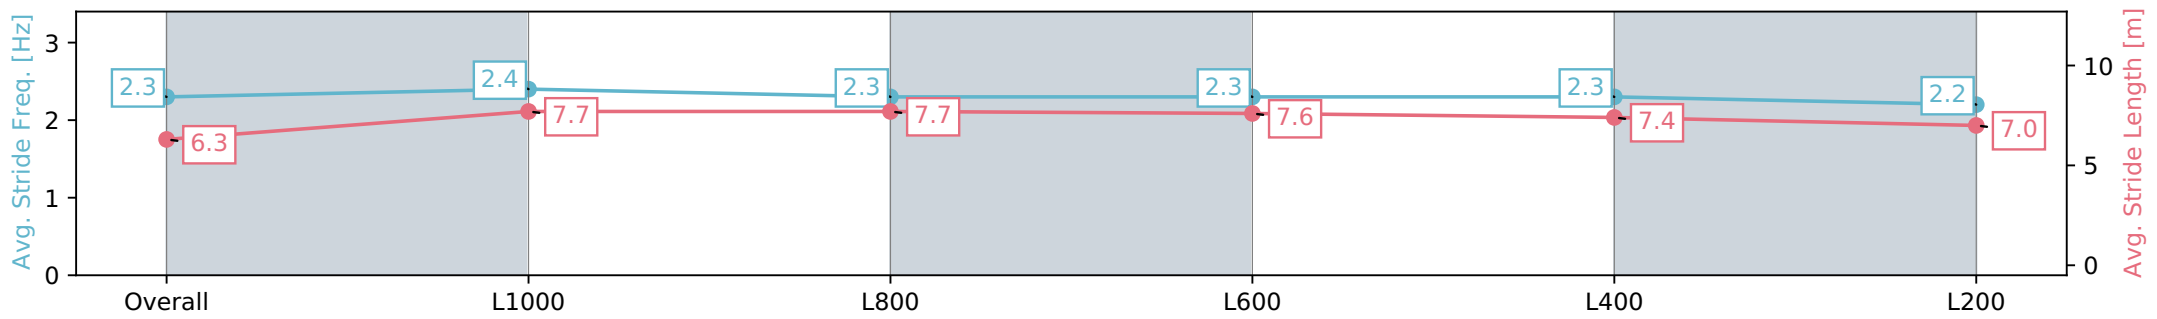

Horse/Jockey Name	DAWN ISSUE
Finish Rank	11
Fastest Section Time (Section)	0:10.92 (L1000)
Top Speed [km/h] (Section)	67.3 (Overall)
Race State	Finished

Morphettville SA - Professional
Race 9: SkyCity Handicap (Heat of Festival State Sprint Series) - 1200m
23 March 2024 - 5:20PM
Track Rating: Good 4, Weather: Fine, Rail Position: +5m Entire, Sectional 606m

Section	Overall	L1000	L800	L600	L400	L200
Section Times	1:11.91 [11] (0:14.05)	0:57.86 [1] (0:10.92)	0:46.94 [1] (0:11.10)	0:35.84 [1] (0:11.25)	0:24.59 [1] (0:11.73)	0:12.86 [3] (0:12.86)
Average Speed [km/h]	51.3	66.0	64.8	63.8	61.3	56.0
Top Speed [km/h]	67.3	66.5	66.4	64.5	63.1	59.5
Avg. Dist. to Rail [m]	6.0	0.8	0.4	0.8	0.3	0.4
Avg. Stride Freq. [Hz]	2.3	2.4	2.3	2.3	2.3	2.2
Avg. Stride Length [m]	6.3	7.7	7.7	7.6	7.4	7.0

Report Created: Sat 23 March 2024 18:38:25 GMT+11 (Note: Timing is based on positional data)

- [ ] Ranking at each section and finish
- -:-:- No data available at this section
- NA No data available