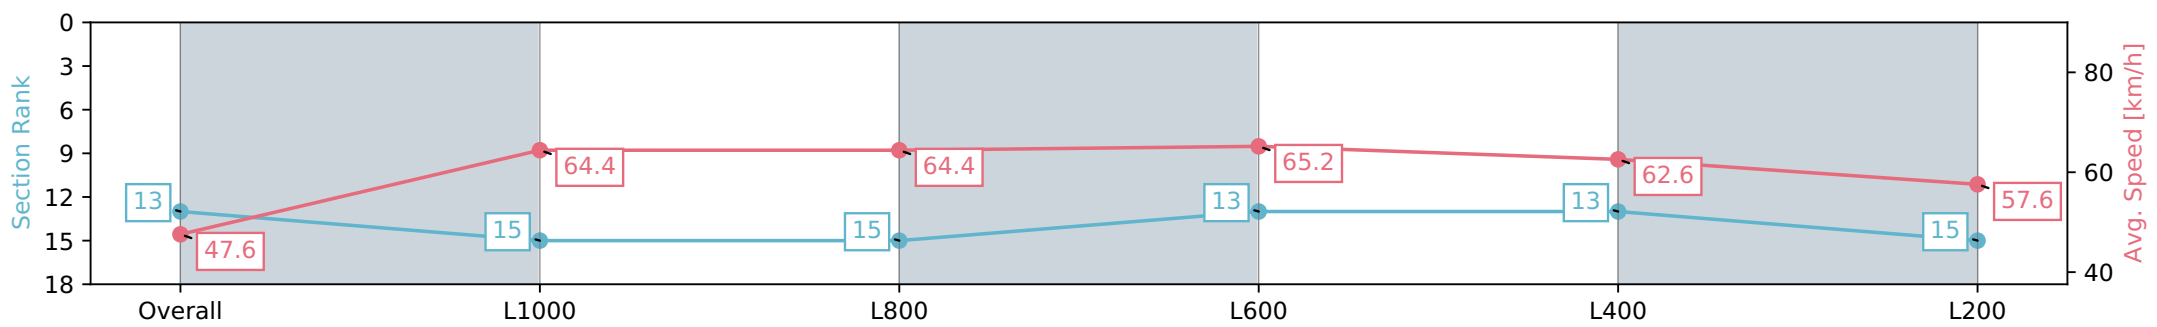

Horse/Jockey Name	OUTPOST
Finish Rank	13
Fastest Section Time (Section)	0:10.93 (L600)
Top Speed [km/h] (Section)	66.5 (L800)
Race State	Finished

Morphettville SA - Professional
Race 9: SkyCity Handicap (Heat of Festival State Sprint Series) - 1200m
23 March 2024 - 5:20PM
Track Rating: Good 4, Weather: Fine, Rail Position: +5m Entire, Sectional 606m

Section	Overall	L1000	L800	L600	L400	L200
Section Times	1:12.44 [13] (0:15.18)	0:57.26 [15] (0:11.18)	0:46.08 [15] (0:11.16)	0:34.92 [13] (0:10.93)	0:23.99 [13] (0:11.48)	0:12.51 [15] (0:12.51)
Average Speed [km/h]	47.6	64.4	64.4	65.2	62.6	57.6
Top Speed [km/h]	65.4	66.3	66.5	66.5	64.5	61.7
Avg. Dist. to Rail [m]	7.8	0.4	0.5	1.7	1.4	3.5
Avg. Stride Freq. [Hz]	2.2	2.5	2.4	2.5	2.5	2.3
Avg. Stride Length [m]	5.9	7.2	7.3	7.1	7.0	6.9

Report Created: Sat 23 March 2024 18:38:31 GMT+11 (Note: Timing is based on positional data)

- [ ] Ranking at each section and finish
- -:-:- No data available at this section
- NA No data available