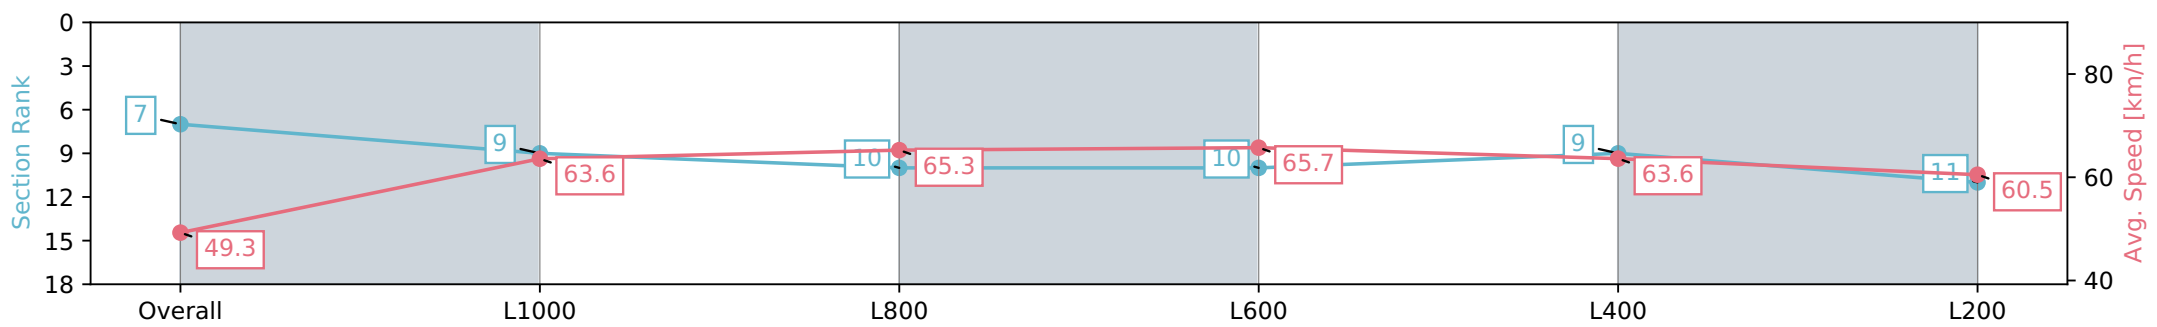

Horse/Jockey Name	SHOOTOOSE
Finish Rank	7
Fastest Section Time (Section)	0:11.02 (L600)
Top Speed [km/h] (Section)	66.9 (L600)
Race State	Finished

Morphettville SA - Professional
Race 9: SkyCity Handicap (Heat of Festival State Sprint Series) - 1200m
23 March 2024 - 5:20PM
Track Rating: Good 4, Weather: Fine, Rail Position: +5m Entire, Sectional 606m

Section	Overall	L1000	L800	L600	L400	L200
Section Times	1:11.40 [7] (0:14.63)	0:56.77 [9] (0:11.33)	0:45.44 [10] (0:11.13)	0:34.31 [10] (0:11.02)	0:23.29 [9] (0:11.39)	0:11.90 [11] (0:11.90)
Average Speed [km/h]	49.3	63.6	65.3	65.7	63.6	60.5
Top Speed [km/h]	65.9	66.1	66.9	66.9	64.0	63.3
Avg. Dist. to Rail [m]	7.8	3.1	2.6	1.3	5.5	8.3
Avg. Stride Freq. [Hz]	2.3	2.4	2.5	2.5	2.5	2.4
Avg. Stride Length [m]	6.0	7.3	7.3	7.3	7.2	7.1

Report Created: Sat 23 March 2024 18:38:12 GMT+11 (Note: Timing is based on positional data)

- [ ] Ranking at each section and finish
- -:-:- No data available at this section
- NA No data available