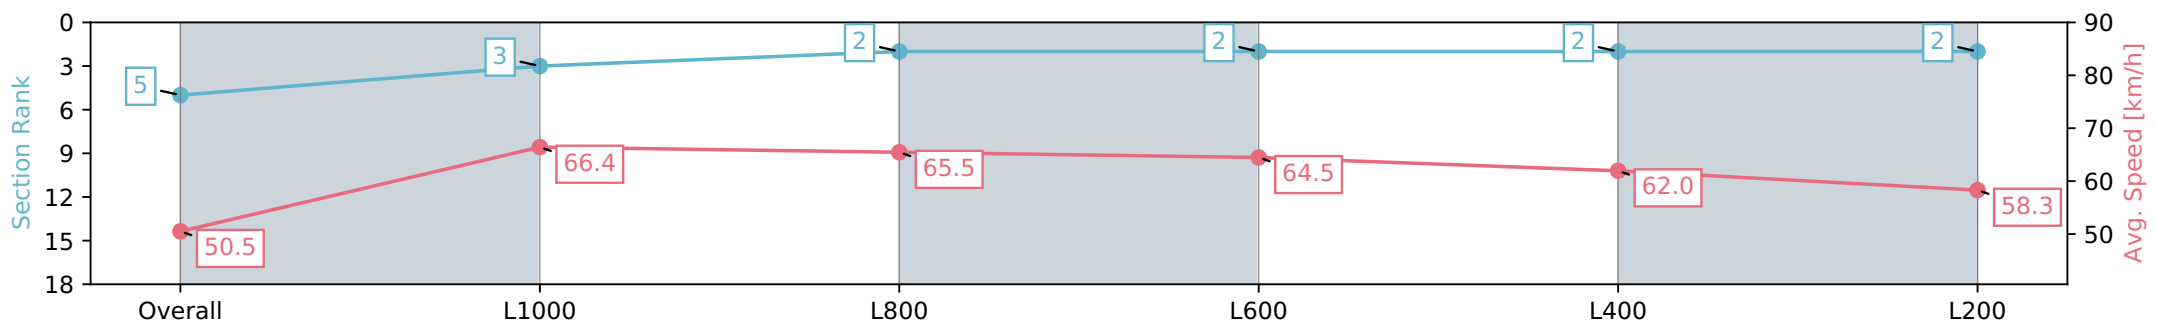

Horse/Jockey Name	POMPEII EMPIRE
Finish Rank	5
Fastest Section Time (Section)	0:10.87 (L1000)
Top Speed [km/h] (Section)	70.0 (L800)
Race State	Finished

Morphettville SA - Professional
Race 9: SkyCity Handicap (Heat of Festival State Sprint Series) - 1200m
23 March 2024 - 5:20PM
Track Rating: Good 4, Weather: Fine, Rail Position: +5m Entire, Sectional 606m

Section	Overall	L1000	L800	L600	L400	L200
Section Times	1:11.30 [5] (0:14.27)	0:57.03 [3] (0:10.87)	0:46.16 [2] (0:11.00)	0:35.16 [2] (0:11.20)	0:23.96 [2] (0:11.62)	0:12.34 [2] (0:12.34)
Average Speed [km/h]	50.5	66.4	65.5	64.5	62.0	58.3
Top Speed [km/h]	67.4	69.5	70.0	65.1	64.2	60.7
Avg. Dist. to Rail [m]	6.5	1.3	1.0	0.5	1.7	2.7
Avg. Stride Freq. [Hz]	2.2	2.3	2.3	2.3	2.3	2.3
Avg. Stride Length [m]	6.3	8.0	7.5	7.6	7.5	7.1

- [ ] Ranking at each section and finish
- -:-:- No data available at this section
- NA No data available