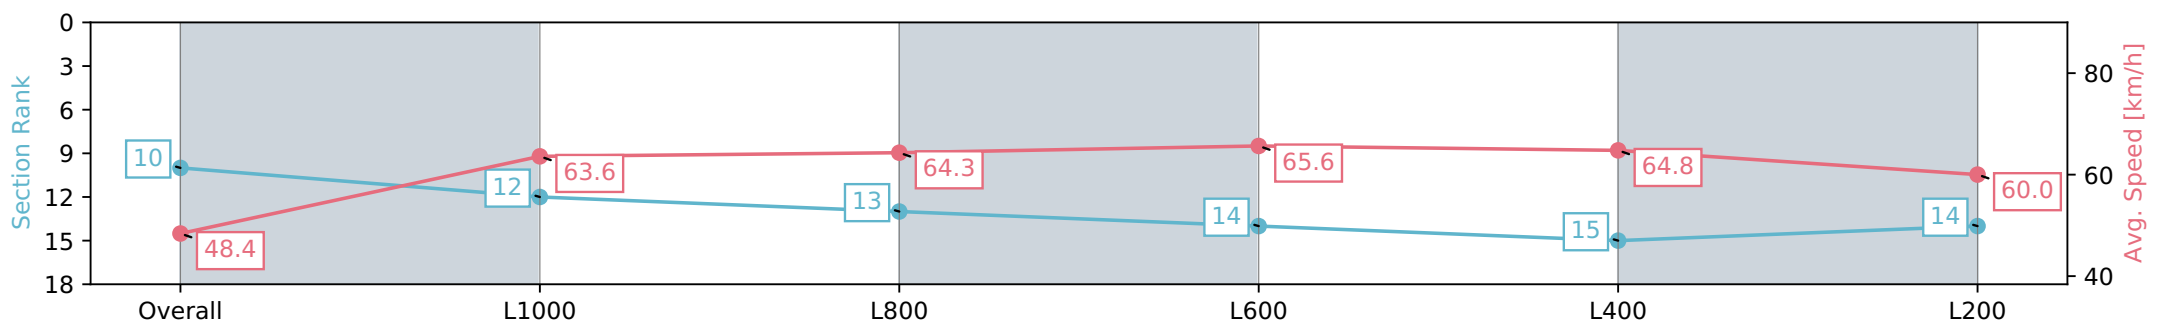

Horse/Jockey Name	KNIGHTSTOWN
Finish Rank	10
Fastest Section Time (Section)	0:11.07 (L600)
Top Speed [km/h] (Section)	66.6 (L600)
Race State	Finished

Morphettville SA - Professional
Race 9: SkyCity Handicap (Heat of Festival State Sprint Series) - 1200m
23 March 2024 - 5:20PM
Track Rating: Good 4, Weather: Fine, Rail Position: +5m Entire, Sectional 606m

Section	Overall	L1000	L800	L600	L400	L200
Section Times	1:11.75 [10] (0:14.88)	0:56.87 [12] (0:11.31)	0:45.56 [13] (0:11.33)	0:34.23 [14] (0:11.07)	0:23.16 [15] (0:11.17)	0:11.99 [14] (0:11.99)
Average Speed [km/h]	48.4	63.6	64.3	65.6	64.8	60.0
Top Speed [km/h]	64.0	64.9	65.3	66.6	65.9	63.2
Avg. Dist. to Rail [m]	5.7	3.7	3.0	1.9	4.8	8.6
Avg. Stride Freq. [Hz]	2.2	2.3	2.3	2.3	2.3	2.3
Avg. Stride Length [m]	6.1	7.6	7.7	7.7	7.7	7.4

Report Created: Sat 23 March 2024 18:38:22 GMT+11 (Note: Timing is based on positional data)

- [ ] Ranking at each section and finish
- -:-:- No data available at this section
- NA No data available