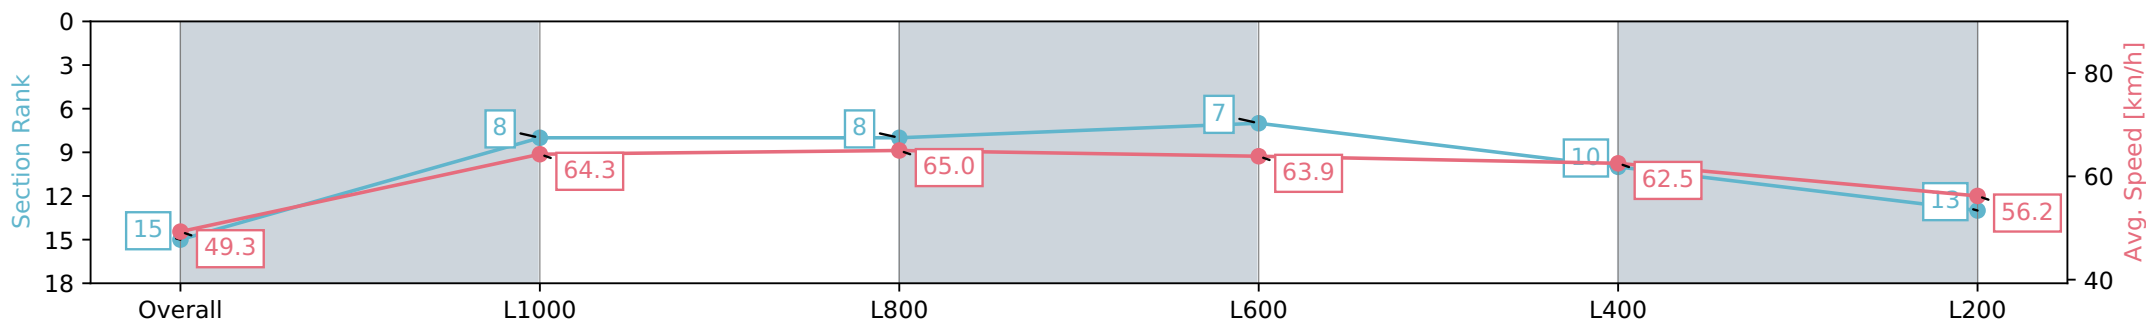

Horse/Jockey Name	YEELANNA
Finish Rank	15
Fastest Section Time (Section)	0:11.06 (L800)
Top Speed [km/h] (Section)	66.6 (L800)
Race State	Finished

Morphettville SA - Professional
Race 9: SkyCity Handicap (Heat of Festival State Sprint Series) - 1200m
23 March 2024 - 5:20PM
Track Rating: Good 4, Weather: Fine, Rail Position: +5m Entire, Sectional 606m

Section	Overall	L1000	L800	L600	L400	L200
Section Times	1:12.44 [15] (0:14.59)	0:57.85 [8] (0:11.20)	0:46.65 [8] (0:11.06)	0:35.59 [7] (0:11.26)	0:24.33 [10] (0:11.52)	0:12.81 [13] (0:12.81)
Average Speed [km/h]	49.3	64.3	65.0	63.9	62.5	56.2
Top Speed [km/h]	66.4	66.3	66.6	64.7	63.4	60.4
Avg. Dist. to Rail [m]	1.9	0.1	0.5	0.3	0.9	1.3
Avg. Stride Freq. [Hz]	2.3	2.5	2.5	2.5	2.5	2.3
Avg. Stride Length [m]	6.0	7.2	7.4	7.2	7.0	6.7

Report Created: Sat 23 March 2024 18:38:37 GMT+11 (Note: Timing is based on positional data)

- [ ] Ranking at each section and finish
- -:-:- No data available at this section
- NA No data available