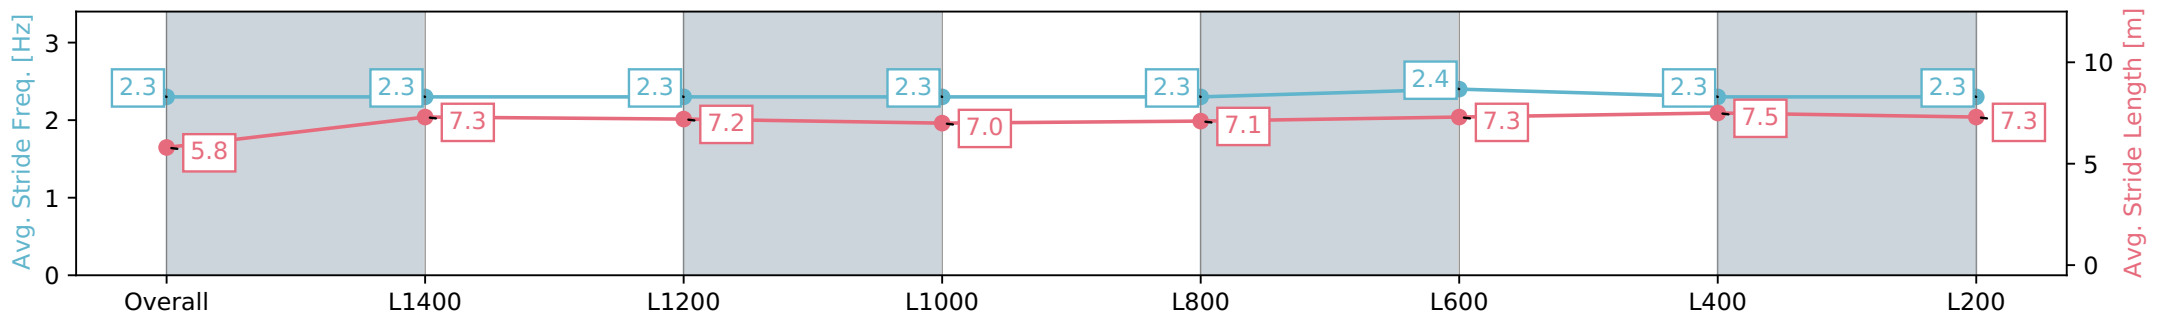

Horse/Jockey Name	MADISON KATE
Finish Rank	3
Fastest Section Time (Section)	0:11.31 (L600)
Top Speed [km/h] (Section)	65.1 (L600)
Race State	Finished

Morphettville SA - Professional
Race 8: Clare Lindop Stakes (Formerly Laelia Stakes) - 1600m
23 March 2024 - 4:40PM
Track Rating: Good 4, Weather: Fine, Rail Position: +5m Entire, Sectional 606m

Section	Overall	L1400	L1200	L1000	L800	L600	L400	L200
Section Times	1:37.80 [3] (0:15.05)	1:22.75 [8] (0:12.06)	1:10.69 [7] (0:12.01)	0:58.68 [7] (0:11.95)	0:46.73 [6] (0:11.81)	0:34.92 [6] (0:11.31)	0:23.61 [5] (0:11.48)	0:12.13 [5] (0:12.13)
Average Speed [km/h]	47.9	59.8	60.0	60.2	61.0	63.6	62.9	59.3
Top Speed [km/h]	63.0	62.0	60.6	60.9	62.6	65.1	63.8	61.8
Avg. Dist. to Rail [m]	5.2	0.7	0.3	0.6	0.2	0.3	3.7	5.3
Avg. Stride Freq. [Hz]	2.3	2.3	2.3	2.3	2.3	2.4	2.3	2.3
Avg. Stride Length [m]	5.8	7.3	7.2	7.0	7.1	7.3	7.5	7.3

Report Created: Sat 23 March 2024 17:30:45 GMT+11 (Note: Timing is based on positional data)

- [ ] Ranking at each section and finish
- -:-:- No data available at this section
- NA No data available