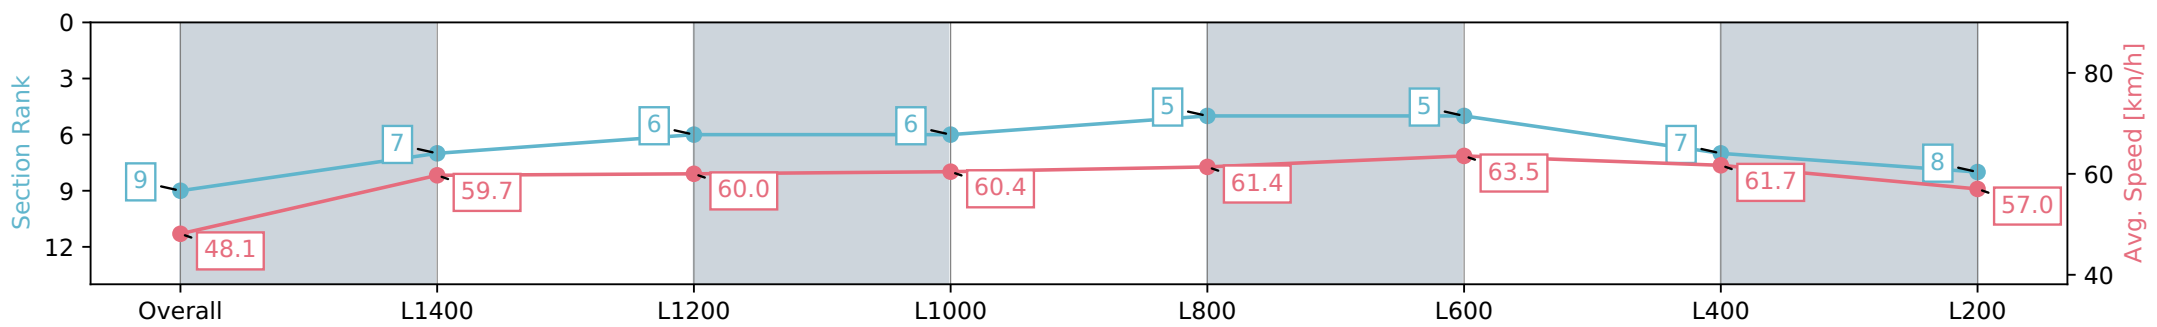

Horse/Jockey Name	ANGELIC APPEAL
Finish Rank	9
Fastest Section Time (Section)	0:11.48 (L600)
Top Speed [km/h] (Section)	65.3 (L600)
Race State	Finished

Morphettville SA - Professional
Race 8: Clare Lindop Stakes (Formerly Laelia Stakes) - 1600m
23 March 2024 - 4:40PM
Track Rating: Good 4, Weather: Fine, Rail Position: +5m Entire, Sectional 606m

Section	Overall	L1400	L1200	L1000	L800	L600	L400	L200
Section Times	1:38.69 [9] (0:14.97)	1:23.72 [7] (0:12.11)	1:11.61 [6] (0:12.03)	0:59.58 [6] (0:11.92)	0:47.66 [5] (0:11.80)	0:35.86 [5] (0:11.48)	0:24.38 [7] (0:11.74)	0:12.64 [8] (0:12.64)
Average Speed [km/h]	48.1	59.7	60.0	60.4	61.4	63.5	61.7	57.0
Top Speed [km/h]	62.2	62.2	61.1	61.2	63.5	65.3	64.8	60.0
Avg. Dist. to Rail [m]	3.7	1.1	0.9	1.4	1.3	2.5	5.6	4.6
Avg. Stride Freq. [Hz]	2.4	2.4	2.4	2.3	2.3	2.4	2.4	2.3
Avg. Stride Length [m]	5.6	6.9	7.0	7.2	7.3	7.3	7.2	6.9

Report Created: Sat 23 March 2024 17:31:04 GMT+11 (Note: Timing is based on positional data)

- [ ] Ranking at each section and finish
- -:-:- No data available at this section
- NA No data available