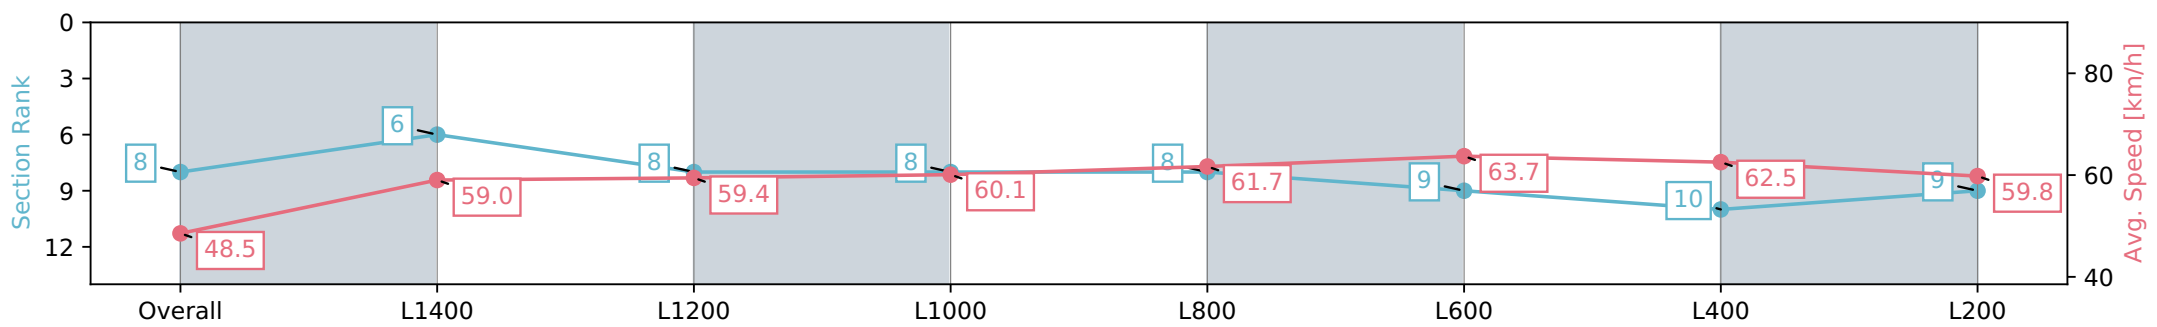

Horse/Jockey Name	SEEKING STARDOM
Finish Rank	8
Fastest Section Time (Section)	0:11.48 (L600)
Top Speed [km/h] (Section)	64.5 (L600)
Race State	Finished

Morphettville SA - Professional
Race 8: Clare Lindop Stakes (Formerly Laelia Stakes) - 1600m
23 March 2024 - 4:40PM
Track Rating: Good 4, Weather: Fine, Rail Position: +5m Entire, Sectional 606m

Section	Overall	L1400	L1200	L1000	L800	L600	L400	L200
Section Times	1:38.18 [8] (0:14.84)	1:23.34 [6] (0:12.30)	1:11.04 [8] (0:12.20)	0:58.84 [8] (0:11.98)	0:46.86 [8] (0:11.75)	0:35.11 [9] (0:11.48)	0:23.63 [10] (0:11.60)	0:12.03 [9] (0:12.03)
Average Speed [km/h]	48.5	59.0	59.4	60.1	61.7	63.7	62.5	59.8
Top Speed [km/h]	60.4	59.9	60.0	60.9	64.1	64.5	63.7	61.6
Avg. Dist. to Rail [m]	6.4	2.5	1.7	1.8	1.8	3.0	7.2	7.3
Avg. Stride Freq. [Hz]	2.3	2.3	2.2	2.2	2.3	2.3	2.3	2.3
Avg. Stride Length [m]	5.9	7.2	7.3	7.4	7.5	7.6	7.4	7.2

Report Created: Sat 23 March 2024 17:31:01 GMT+11 (Note: Timing is based on positional data)

- [ ] Ranking at each section and finish
- -:-:- No data available at this section
- NA No data available