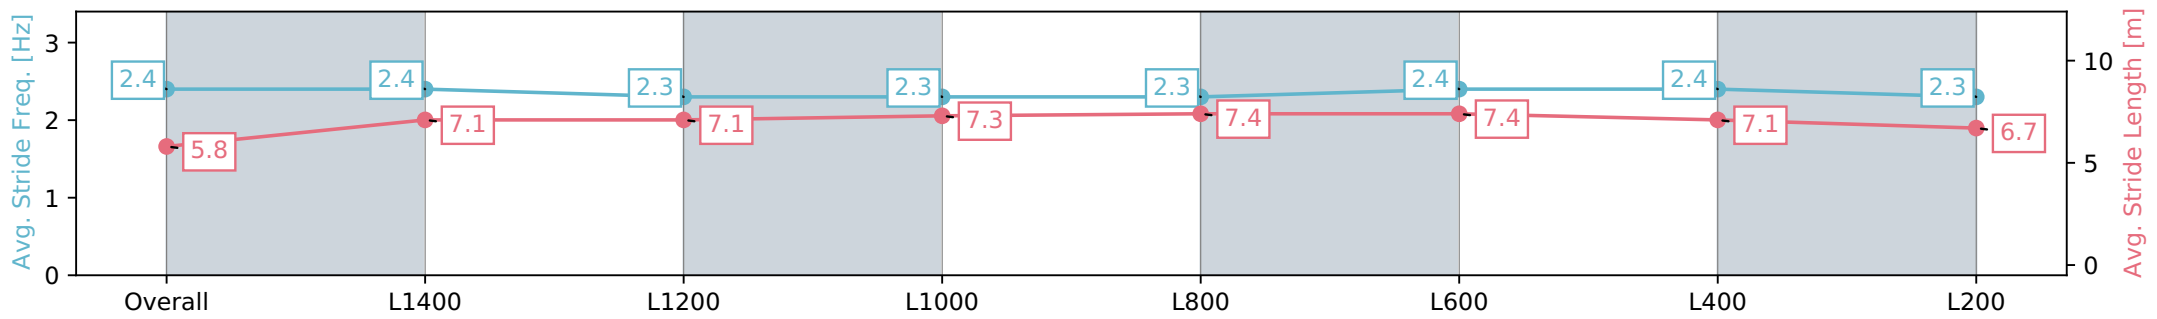

Horse/Jockey Name	ZASZOU
Finish Rank	6
Fastest Section Time (Section)	0:11.12 (L600)
Top Speed [km/h] (Section)	66.0 (L600)
Race State	Finished

Morphettville SA - Professional
Race 8: Clare Lindop Stakes (Formerly Laelia Stakes) - 1600m
23 March 2024 - 4:40PM
Track Rating: Good 4, Weather: Fine, Rail Position: +5m Entire, Sectional 606m

Section	Overall	L1400	L1200	L1000	L800	L600	L400	L200
Section Times	1:38.11 [6] (0:14.39)	1:23.72 [1] (0:12.00)	1:11.72 [1] (0:12.02)	0:59.70 [1] (0:12.02)	0:47.68 [1] (0:11.77)	0:35.91 [1] (0:11.12)	0:24.79 [1] (0:11.85)	0:12.94 [2] (0:12.94)
Average Speed [km/h]	50.0	60.2	60.1	59.9	61.1	64.5	60.8	55.7
Top Speed [km/h]	62.8	60.8	61.1	60.5	63.8	66.0	63.3	58.2
Avg. Dist. to Rail [m]	3.1	0.8	1.1	0.3	0.2	0.7	1.9	3.6
Avg. Stride Freq. [Hz]	2.4	2.4	2.3	2.3	2.3	2.4	2.4	2.3
Avg. Stride Length [m]	5.8	7.1	7.1	7.3	7.4	7.4	7.1	6.7

Report Created: Sat 23 March 2024 17:30:54 GMT+11 (Note: Timing is based on positional data)

- [ ] Ranking at each section and finish
- -:-:- No data available at this section
- NA No data available