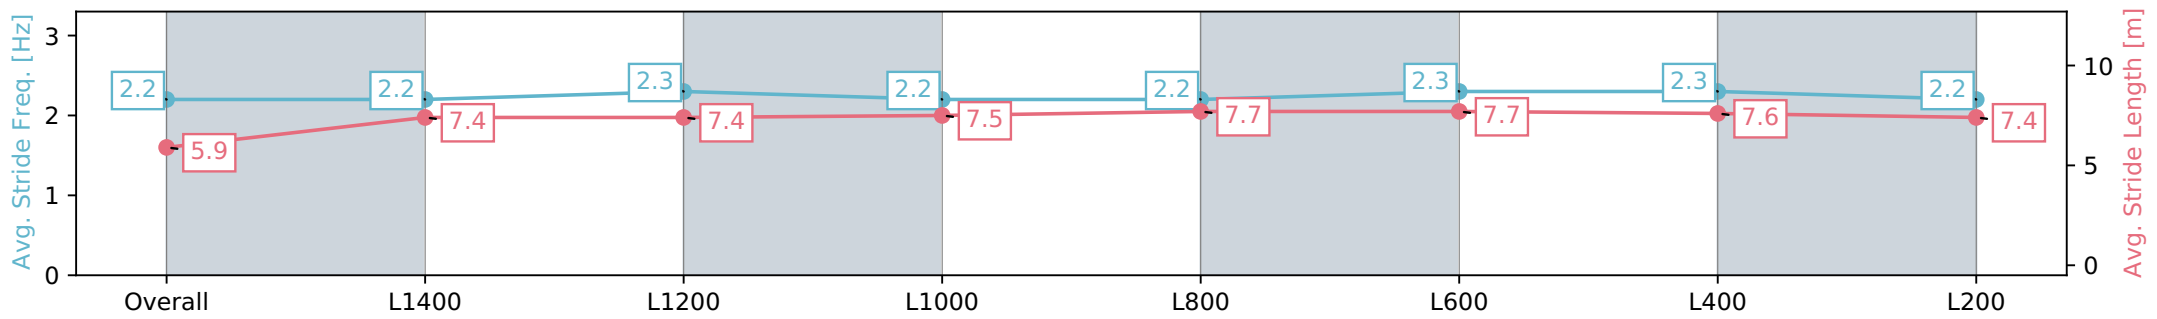

Horse/Jockey Name	JUSTABOOM
Finish Rank	4
Fastest Section Time (Section)	0:11.43 (L600)
Top Speed [km/h] (Section)	64.5 (L600)
Race State	Finished

Morphettville SA - Professional
Race 8: Clare Lindop Stakes (Formerly Laelia Stakes) - 1600m
23 March 2024 - 4:40PM
Track Rating: Good 4, Weather: Fine, Rail Position: +5m Entire, Sectional 606m

Section	Overall	L1400	L1200	L1000	L800	L600	L400	L200
Section Times	1:37.99 [4] (0:15.20)	1:22.79 [9] (0:12.15)	1:10.64 [9] (0:12.06)	0:58.58 [9] (0:11.94)	0:46.64 [9] (0:11.69)	0:34.95 [8] (0:11.43)	0:23.52 [8] (0:11.46)	0:12.06 [7] (0:12.06)
Average Speed [km/h]	47.5	59.6	59.9	60.2	61.9	63.2	62.9	59.7
Top Speed [km/h]	62.8	62.8	60.5	61.0	64.1	64.5	63.5	62.3
Avg. Dist. to Rail [m]	6.2	1.5	1.0	1.9	0.9	0.7	2.2	1.3
Avg. Stride Freq. [Hz]	2.2	2.2	2.3	2.2	2.2	2.3	2.3	2.2
Avg. Stride Length [m]	5.9	7.4	7.4	7.5	7.7	7.7	7.6	7.4

Report Created: Sat 23 March 2024 17:30:48 GMT+11 (Note: Timing is based on positional data)

- [ ] Ranking at each section and finish
- -:-:- No data available at this section
- NA No data available