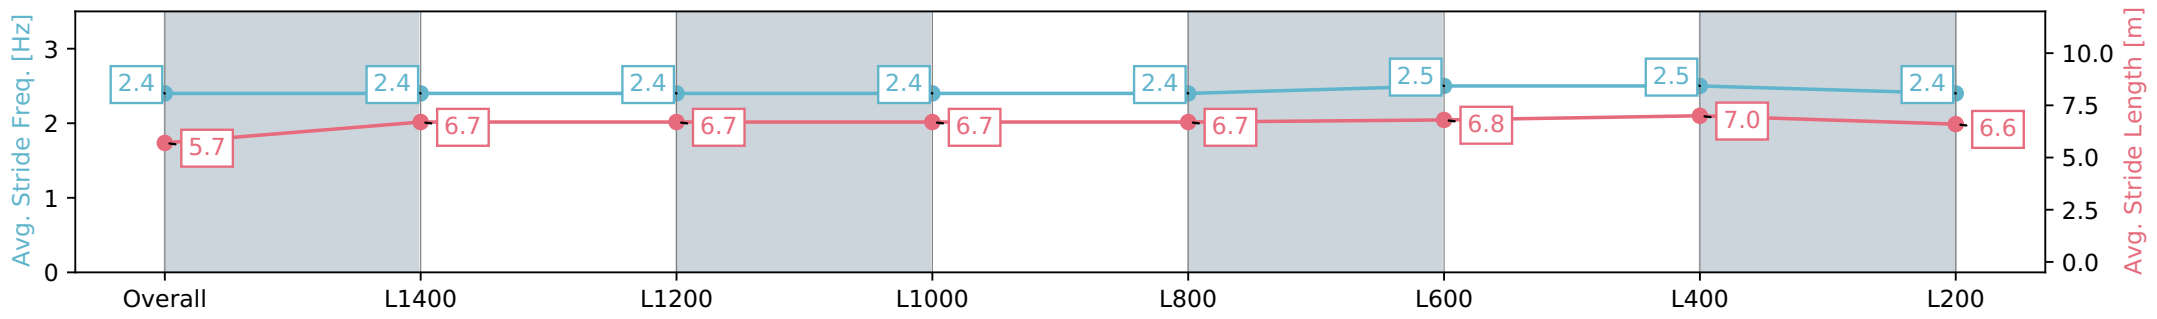

Horse/Jockey Name	THE AUTUMN BELLE
Finish Rank	2
Fastest Section Time (Section)	0:11.27 (L600)
Top Speed [km/h] (Section)	65.0 (L600)
Race State	Finished

Morphettville SA - Professional
Race 8: Clare Lindop Stakes (Formerly Laelia Stakes) - 1600m
23 March 2024 - 4:40PM
Track Rating: Good 4, Weather: Fine, Rail Position: +5m Entire, Sectional 606m

Section	Overall	L1400	L1200	L1000	L800	L600	L400	L200
Section Times	1:37.57 [2] (0:14.68)	1:22.89 [5] (0:12.06)	1:10.83 [3] (0:12.10)	0:58.73 [3] (0:12.00)	0:46.73 [4] (0:11.85)	0:34.88 [4] (0:11.27)	0:23.61 [4] (0:11.31)	0:12.30 [3] (0:12.30)
Average Speed [km/h]	49.1	59.8	59.6	60.0	60.7	63.8	63.6	58.4
Top Speed [km/h]	61.4	61.0	60.0	60.4	62.3	65.0	64.8	61.9
Avg. Dist. to Rail [m]	1.3	0.7	0.5	0.4	0.2	0.3	0.3	0.3
Avg. Stride Freq. [Hz]	2.4	2.4	2.4	2.4	2.4	2.5	2.5	2.4
Avg. Stride Length [m]	5.7	6.7	6.7	6.7	6.7	6.8	7.0	6.6

Report Created: Sat 23 March 2024 17:30:42 GMT+11 (Note: Timing is based on positional data)

- [ ] Ranking at each section and finish
- -:-:- No data available at this section
- NA No data available