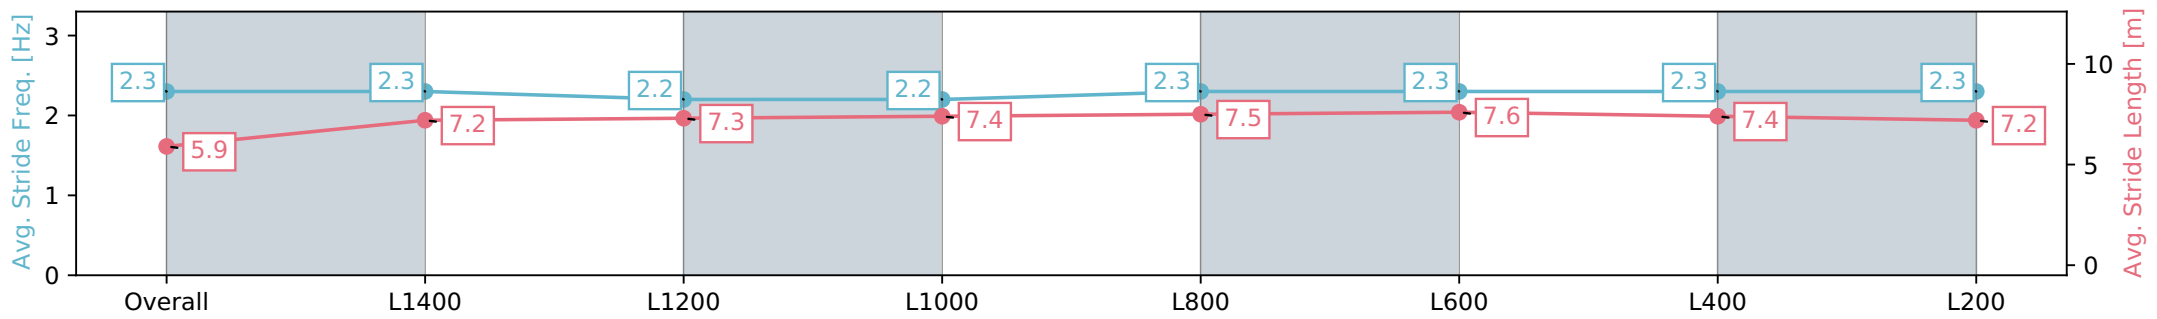

Horse/Jockey Name	SEEKING STARDOM
Finish Rank	8
Fastest Section Time (Section)	0:11.48 (L600)
Top Speed [km/h] (Section)	64.5 (L600)
Race State	Finished

Morphettville SA - Professional
Race 8: Clare Lindop Stakes (Formerly Laelia Stakes) - 1600m
23 March 2024 - 4:40PM
Track Rating: Good 4, Weather: Fine, Rail Position: +5m Entire, Sectional 606m

Section	Overall	L1400	L1200	L1000	L800	L600	L400	L200
Section Times	1:38.18 [8] (0:14.84)	1:23.34 [6] (0:12.30)	1:11.04 [8] (0:12.20)	0:58.84 [8] (0:11.98)	0:46.86 [8] (0:11.75)	0:35.11 [9] (0:11.48)	0:23.63 [10] (0:11.60)	0:12.03 [9] (0:12.03)
Average Speed [km/h]	48.5	59.0	59.4	60.1	61.7	63.7	62.5	59.8
Top Speed [km/h]	60.4	59.9	60.0	60.9	64.1	64.5	63.7	61.6
Avg. Dist. to Rail [m]	6.4	2.5	1.7	1.8	1.8	3.0	7.2	7.3
Avg. Stride Freq. [Hz]	2.3	2.3	2.2	2.2	2.3	2.3	2.3	2.3
Avg. Stride Length [m]	5.9	7.2	7.3	7.4	7.5	7.6	7.4	7.2

Report Created: Sat 23 March 2024 17:31:01 GMT+11 (Note: Timing is based on positional data)

- [ ] Ranking at each section and finish
- -:-:- No data available at this section
- NA No data available