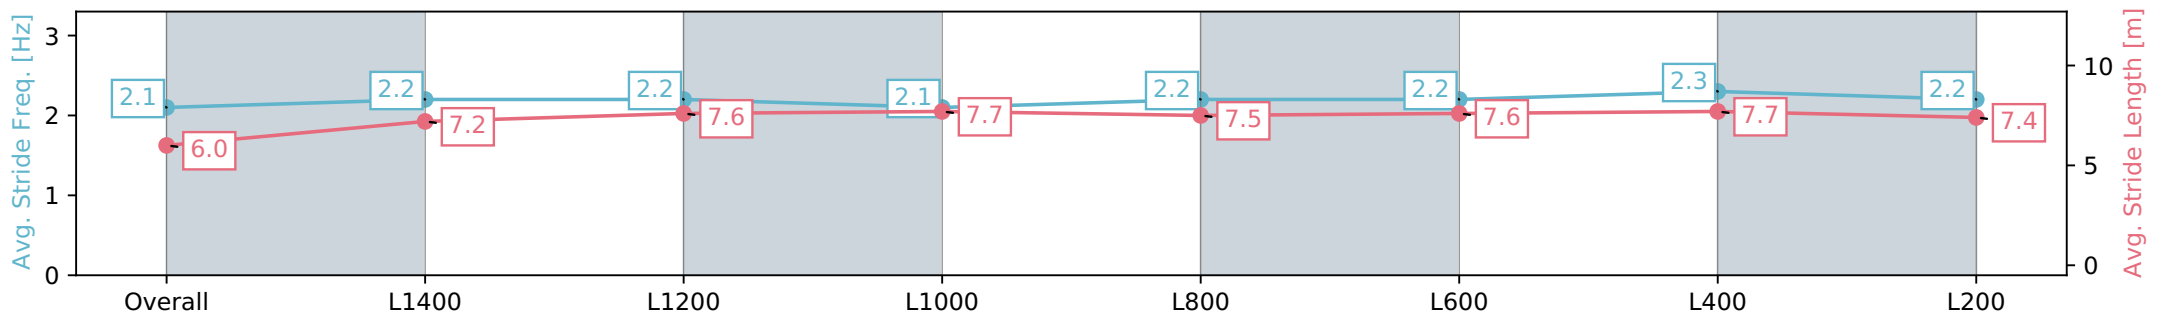

Horse/Jockey Name	SENTIMENTAL FLAME
Finish Rank	5
Fastest Section Time (Section)	0:11.33 (L600)
Top Speed [km/h] (Section)	64.5 (L600)
Race State	Finished

Morphettville SA - Professional
Race 8: Clare Lindop Stakes (Formerly Laelia Stakes) - 1600m
23 March 2024 - 4:40PM
Track Rating: Good 4, Weather: Fine, Rail Position: +5m Entire, Sectional 606m

Section	Overall	L1400	L1200	L1000	L800	L600	L400	L200
Section Times	1:38.02 [5] (0:15.46)	1:22.56 [11] (0:11.92)	1:10.64 [10] (0:12.04)	0:58.60 [10] (0:11.95)	0:46.65 [10] (0:11.78)	0:34.87 [10] (0:11.33)	0:23.54 [9] (0:11.45)	0:12.09 [6] (0:12.09)
Average Speed [km/h]	46.6	60.5	59.8	60.3	61.0	63.7	62.9	59.6
Top Speed [km/h]	61.7	62.3	60.4	61.2	63.3	64.5	63.5	62.2
Avg. Dist. to Rail [m]	4.9	0.7	0.3	0.4	0.1	0.3	1.5	1.1
Avg. Stride Freq. [Hz]	2.1	2.2	2.2	2.1	2.2	2.2	2.3	2.2
Avg. Stride Length [m]	6.0	7.2	7.6	7.7	7.5	7.6	7.7	7.4

Report Created: Sat 23 March 2024 17:30:51 GMT+11 (Note: Timing is based on positional data)

- [ ] Ranking at each section and finish
- -:-:- No data available at this section
- NA No data available