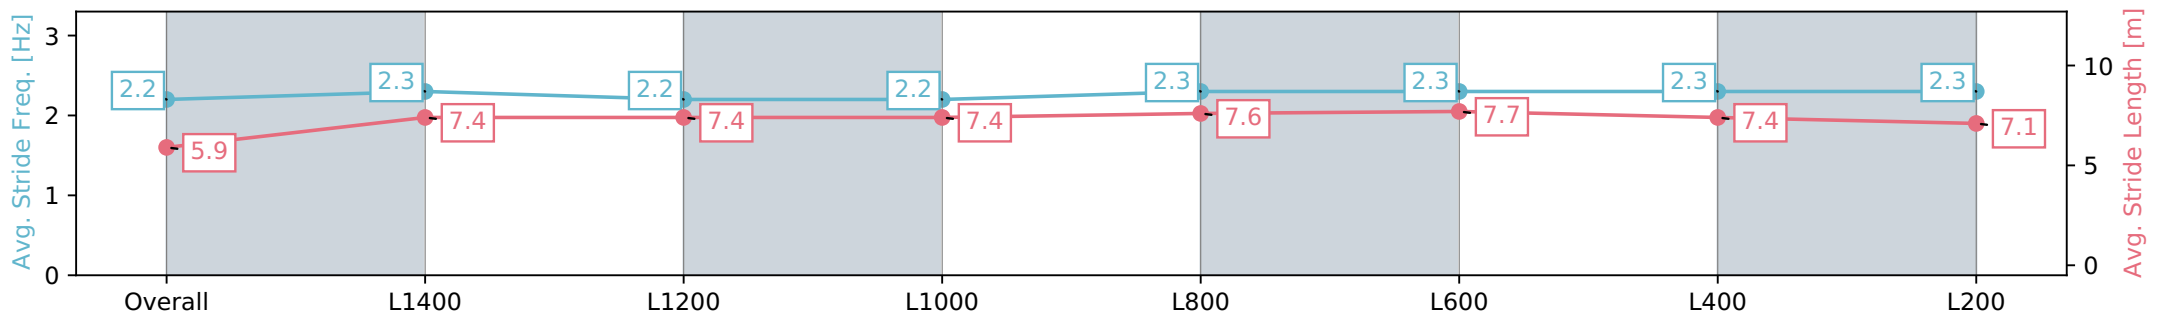

Horse/Jockey Name	SPANGLED SIPPER
Finish Rank	10
Fastest Section Time (Section)	0:11.46 (L600)
Top Speed [km/h] (Section)	65.5 (L800)
Race State	Finished

Morphettville SA - Professional
Race 8: Clare Lindop Stakes (Formerly Laelia Stakes) - 1600m
23 March 2024 - 4:40PM
Track Rating: Good 4, Weather: Fine, Rail Position: +5m Entire, Sectional 606m

Section	Overall	L1400	L1200	L1000	L800	L600	L400	L200
Section Times	1:38.72 [10] (0:15.45)	1:23.27 [10] (0:11.98)	1:11.29 [11] (0:12.06)	0:59.23 [11] (0:11.96)	0:47.27 [11] (0:11.81)	0:35.46 [11] (0:11.46)	0:24.00 [11] (0:11.67)	0:12.33 [11] (0:12.33)
Average Speed [km/h]	46.6	60.8	60.2	60.2	61.6	64.4	61.9	58.7
Top Speed [km/h]	61.5	62.4	61.8	60.8	65.5	65.1	63.8	63.0
Avg. Dist. to Rail [m]	6.5	2.7	2.5	2.6	2.7	4.7	6.4	3.2
Avg. Stride Freq. [Hz]	2.2	2.3	2.2	2.2	2.3	2.3	2.3	2.3
Avg. Stride Length [m]	5.9	7.4	7.4	7.4	7.6	7.7	7.4	7.1

Report Created: Sat 23 March 2024 17:31:08 GMT+11 (Note: Timing is based on positional data)

- [ ] Ranking at each section and finish
- -:-:- No data available at this section
- NA No data available