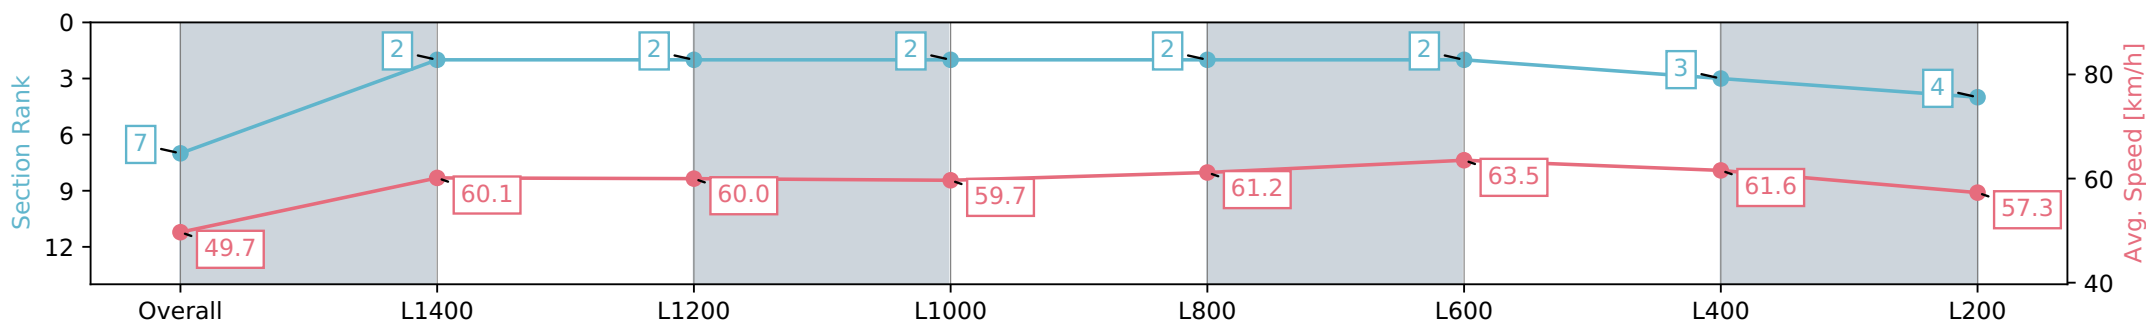

Horse/Jockey Name	DIAMONDS CHOICE
Finish Rank	7
Fastest Section Time (Section)	0:11.38 (L600)
Top Speed [km/h] (Section)	64.5 (L600)
Race State	Finished

Morphettville SA - Professional
Race 8: Clare Lindop Stakes (Formerly Laelia Stakes) - 1600m
23 March 2024 - 4:40PM
Track Rating: Good 4, Weather: Fine, Rail Position: +5m Entire, Sectional 606m

Section	Overall	L1400	L1200	L1000	L800	L600	L400	L200
Section Times	1:38.12 [7] (0:14.50)	1:23.62 [2] (0:12.04)	1:11.58 [2] (0:12.04)	0:59.54 [2] (0:12.07)	0:47.47 [2] (0:11.81)	0:35.66 [2] (0:11.38)	0:24.28 [3] (0:11.71)	0:12.57 [4] (0:12.56)
Average Speed [km/h]	49.7	60.1	60.0	59.7	61.2	63.5	61.6	57.3
Top Speed [km/h]	62.2	60.9	60.7	60.3	62.7	64.5	62.8	59.9
Avg. Dist. to Rail [m]	4.0	1.4	1.2	1.1	0.7	1.0	2.3	3.5
Avg. Stride Freq. [Hz]	2.2	2.2	2.2	2.2	2.2	2.3	2.3	2.2
Avg. Stride Length [m]	6.3	7.5	7.5	7.6	7.6	7.7	7.5	7.2

Report Created: Sat 23 March 2024 17:30:58 GMT+11 (Note: Timing is based on positional data)

- [ ] Ranking at each section and finish
- -:-:- No data available at this section
- NA No data available