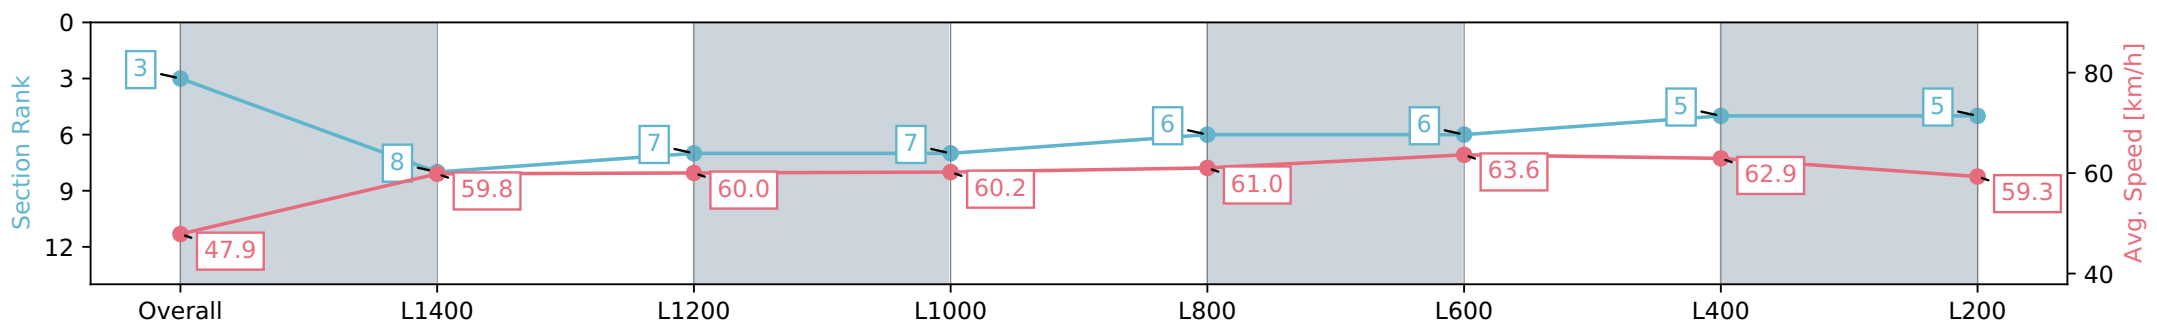

Horse/Jockey Name	MADISON KATE
Finish Rank	3
Fastest Section Time (Section)	0:11.31 (L600)
Top Speed [km/h] (Section)	65.1 (L600)
Race State	Finished

Morphettville SA - Professional
Race 8: Clare Lindop Stakes (Formerly Laelia Stakes) - 1600m
23 March 2024 - 4:40PM
Track Rating: Good 4, Weather: Fine, Rail Position: +5m Entire, Sectional 606m

Section	Overall	L1400	L1200	L1000	L800	L600	L400	L200
Section Times	1:37.80 [3] (0:15.05)	1:22.75 [8] (0:12.06)	1:10.69 [7] (0:12.01)	0:58.68 [7] (0:11.95)	0:46.73 [6] (0:11.81)	0:34.92 [6] (0:11.31)	0:23.61 [5] (0:11.48)	0:12.13 [5] (0:12.13)
Average Speed [km/h]	47.9	59.8	60.0	60.2	61.0	63.6	62.9	59.3
Top Speed [km/h]	63.0	62.0	60.6	60.9	62.6	65.1	63.8	61.8
Avg. Dist. to Rail [m]	5.2	0.7	0.3	0.6	0.2	0.3	3.7	5.3
Avg. Stride Freq. [Hz]	2.3	2.3	2.3	2.3	2.3	2.4	2.3	2.3
Avg. Stride Length [m]	5.8	7.3	7.2	7.0	7.1	7.3	7.5	7.3

Report Created: Sat 23 March 2024 17:30:45 GMT+11 (Note: Timing is based on positional data)

- [ ] Ranking at each section and finish
- -:-:- No data available at this section
- NA No data available