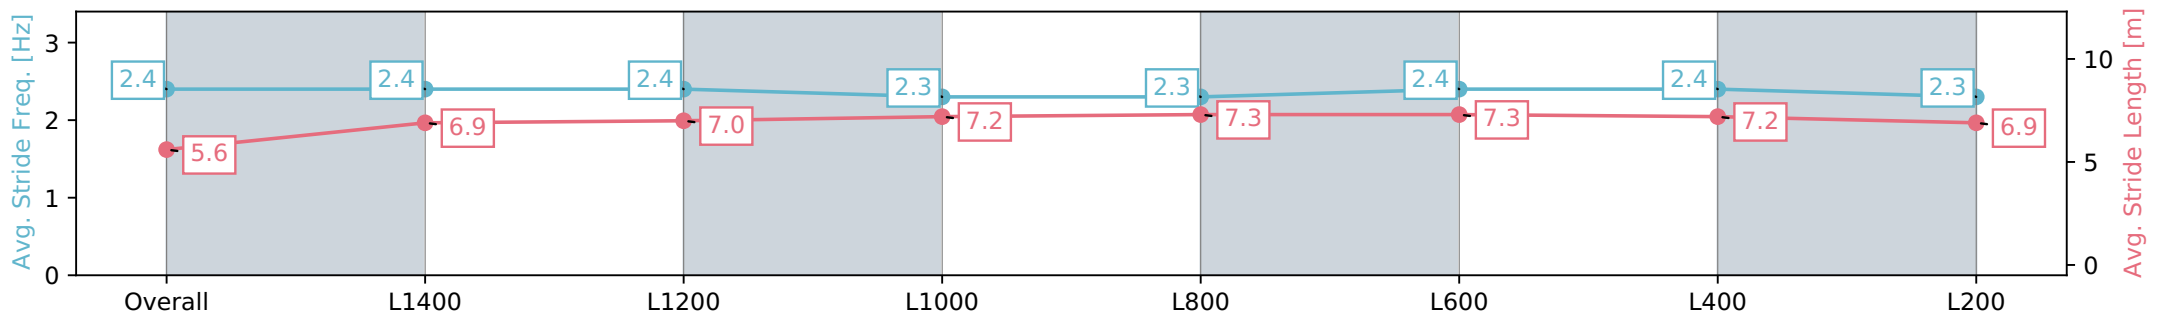

Horse/Jockey Name	ANGELIC APPEAL
Finish Rank	9
Fastest Section Time (Section)	0:11.48 (L600)
Top Speed [km/h] (Section)	65.3 (L600)
Race State	Finished

Morphettville SA - Professional
Race 8: Clare Lindop Stakes (Formerly Laelia Stakes) - 1600m
23 March 2024 - 4:40PM
Track Rating: Good 4, Weather: Fine, Rail Position: +5m Entire, Sectional 606m

Section	Overall	L1400	L1200	L1000	L800	L600	L400	L200
Section Times	1:38.69 [9] (0:14.97)	1:23.72 [7] (0:12.11)	1:11.61 [6] (0:12.03)	0:59.58 [6] (0:11.92)	0:47.66 [5] (0:11.80)	0:35.86 [5] (0:11.48)	0:24.38 [7] (0:11.74)	0:12.64 [8] (0:12.64)
Average Speed [km/h]	48.1	59.7	60.0	60.4	61.4	63.5	61.7	57.0
Top Speed [km/h]	62.2	62.2	61.1	61.2	63.5	65.3	64.8	60.0
Avg. Dist. to Rail [m]	3.7	1.1	0.9	1.4	1.3	2.5	5.6	4.6
Avg. Stride Freq. [Hz]	2.4	2.4	2.4	2.3	2.3	2.4	2.4	2.3
Avg. Stride Length [m]	5.6	6.9	7.0	7.2	7.3	7.3	7.2	6.9

Report Created: Sat 23 March 2024 17:31:04 GMT+11 (Note: Timing is based on positional data)

- [ ] Ranking at each section and finish
- -:-:- No data available at this section
- NA No data available