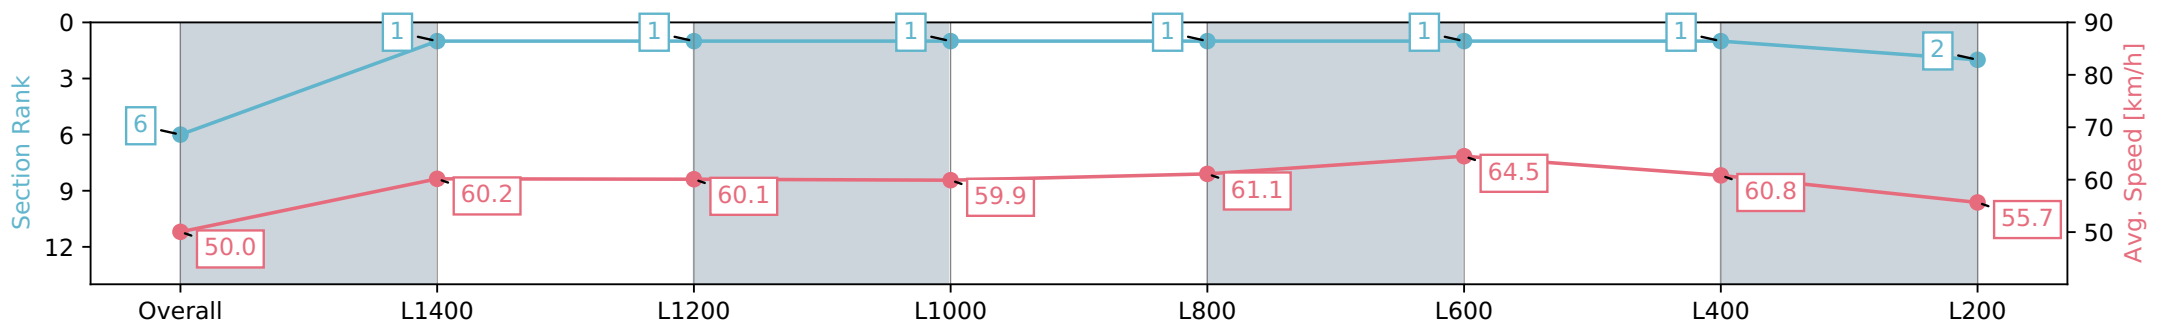

Horse/Jockey Name	ZASZOU
Finish Rank	6
Fastest Section Time (Section)	0:11.12 (L600)
Top Speed [km/h] (Section)	66.0 (L600)
Race State	Finished

Morphettville SA - Professional
Race 8: Clare Lindop Stakes (Formerly Laelia Stakes) - 1600m
23 March 2024 - 4:40PM
Track Rating: Good 4, Weather: Fine, Rail Position: +5m Entire, Sectional 606m

Section	Overall	L1400	L1200	L1000	L800	L600	L400	L200
Section Times	1:38.11 [6] (0:14.39)	1:23.72 [1] (0:12.00)	1:11.72 [1] (0:12.02)	0:59.70 [1] (0:12.02)	0:47.68 [1] (0:11.77)	0:35.91 [1] (0:11.12)	0:24.79 [1] (0:11.85)	0:12.94 [2] (0:12.94)
Average Speed [km/h]	50.0	60.2	60.1	59.9	61.1	64.5	60.8	55.7
Top Speed [km/h]	62.8	60.8	61.1	60.5	63.8	66.0	63.3	58.2
Avg. Dist. to Rail [m]	3.1	0.8	1.1	0.3	0.2	0.7	1.9	3.6
Avg. Stride Freq. [Hz]	2.4	2.4	2.3	2.3	2.3	2.4	2.4	2.3
Avg. Stride Length [m]	5.8	7.1	7.1	7.3	7.4	7.4	7.1	6.7

Report Created: Sat 23 March 2024 17:30:54 GMT+11 (Note: Timing is based on positional data)

- [ ] Ranking at each section and finish
- -:-:- No data available at this section
- NA No data available