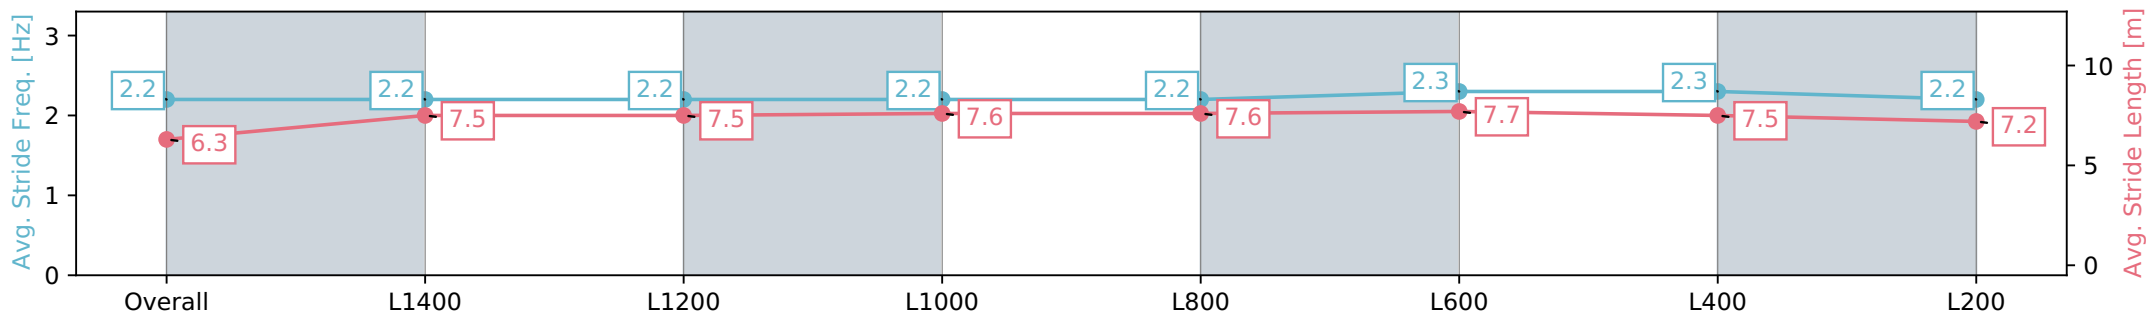

Horse/Jockey Name	DIAMONDS CHOICE
Finish Rank	7
Fastest Section Time (Section)	0:11.38 (L600)
Top Speed [km/h] (Section)	64.5 (L600)
Race State	Finished

Morphettville SA - Professional
Race 8: Clare Lindop Stakes (Formerly Laelia Stakes) - 1600m
23 March 2024 - 4:40PM
Track Rating: Good 4, Weather: Fine, Rail Position: +5m Entire, Sectional 606m

Section	Overall	L1400	L1200	L1000	L800	L600	L400	L200
Section Times	1:38.12 [7] (0:14.50)	1:23.62 [2] (0:12.04)	1:11.58 [2] (0:12.04)	0:59.54 [2] (0:12.07)	0:47.47 [2] (0:11.81)	0:35.66 [2] (0:11.38)	0:24.28 [3] (0:11.71)	0:12.57 [4] (0:12.56)
Average Speed [km/h]	49.7	60.1	60.0	59.7	61.2	63.5	61.6	57.3
Top Speed [km/h]	62.2	60.9	60.7	60.3	62.7	64.5	62.8	59.9
Avg. Dist. to Rail [m]	4.0	1.4	1.2	1.1	0.7	1.0	2.3	3.5
Avg. Stride Freq. [Hz]	2.2	2.2	2.2	2.2	2.2	2.3	2.3	2.2
Avg. Stride Length [m]	6.3	7.5	7.5	7.6	7.6	7.7	7.5	7.2

Report Created: Sat 23 March 2024 17:30:58 GMT+11 (Note: Timing is based on positional data)

- [ ] Ranking at each section and finish
- -:-:- No data available at this section
- NA No data available