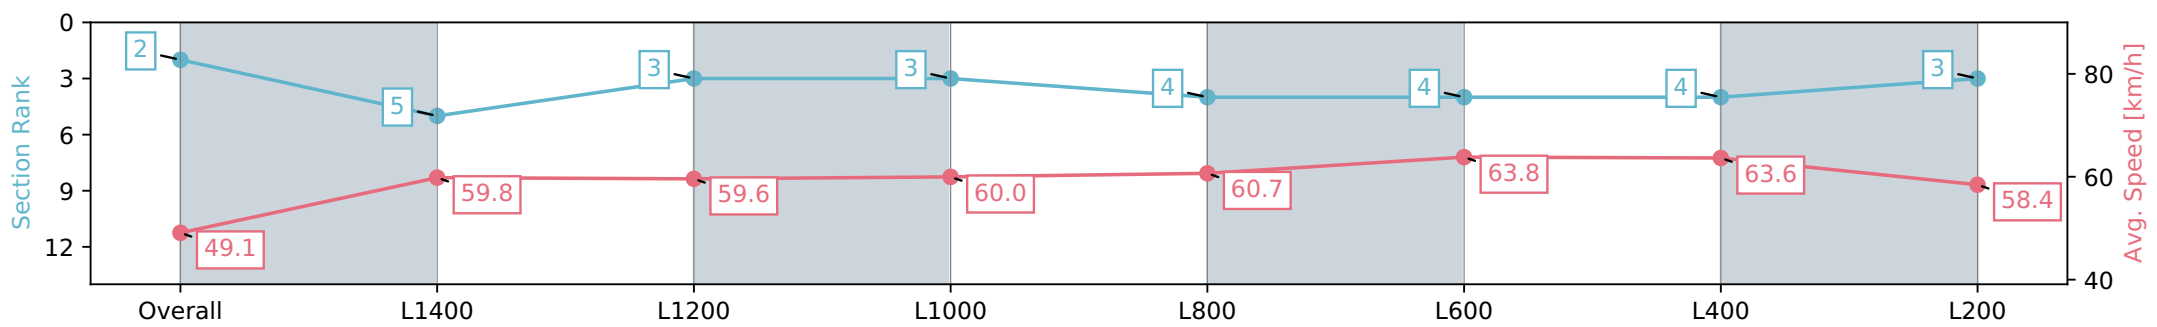

Horse/Jockey Name	THE AUTUMN BELLE
Finish Rank	2
Fastest Section Time (Section)	0:11.27 (L600)
Top Speed [km/h] (Section)	65.0 (L600)
Race State	Finished

Morphettville SA - Professional
Race 8: Clare Lindop Stakes (Formerly Laelia Stakes) - 1600m
23 March 2024 - 4:40PM
Track Rating: Good 4, Weather: Fine, Rail Position: +5m Entire, Sectional 606m

Section	Overall	L1400	L1200	L1000	L800	L600	L400	L200
Section Times	1:37.57 [2] (0:14.68)	1:22.89 [5] (0:12.06)	1:10.83 [3] (0:12.10)	0:58.73 [3] (0:12.00)	0:46.73 [4] (0:11.85)	0:34.88 [4] (0:11.27)	0:23.61 [4] (0:11.31)	0:12.30 [3] (0:12.30)
Average Speed [km/h]	49.1	59.8	59.6	60.0	60.7	63.8	63.6	58.4
Top Speed [km/h]	61.4	61.0	60.0	60.4	62.3	65.0	64.8	61.9
Avg. Dist. to Rail [m]	1.3	0.7	0.5	0.4	0.2	0.3	0.3	0.3
Avg. Stride Freq. [Hz]	2.4	2.4	2.4	2.4	2.4	2.5	2.5	2.4
Avg. Stride Length [m]	5.7	6.7	6.7	6.7	6.7	6.8	7.0	6.6

Report Created: Sat 23 March 2024 17:30:42 GMT+11 (Note: Timing is based on positional data)

- [ ] Ranking at each section and finish
- -:-:- No data available at this section
- NA No data available