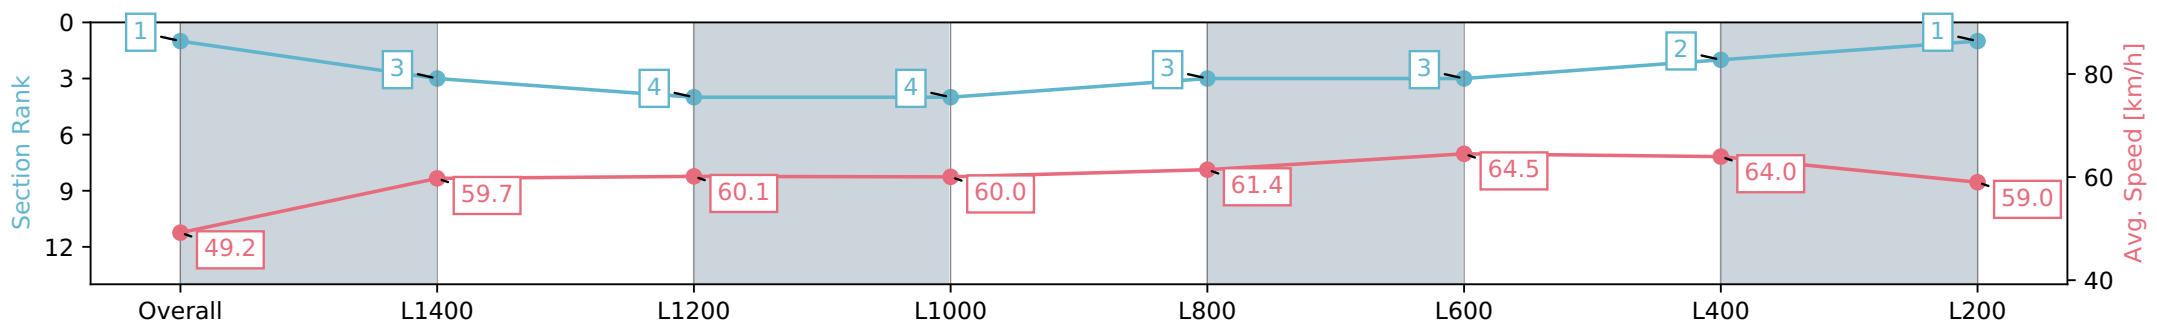

Horse/Jockey Name	QUICKSTER
Finish Rank	1
Fastest Section Time (Section)	0:11.23 (L600)
Top Speed [km/h] (Section)	66.3 (L600)
Race State	Finished

Morphettville SA - Professional
Race 8: Clare Lindop Stakes (Formerly Laelia Stakes) - 1600m
23 March 2024 - 4:40PM
Track Rating: Good 4, Weather: Fine, Rail Position: +5m Entire, Sectional 606m

Section	Overall	L1400	L1200	L1000	L800	L600	L400	L200
Section Times	1:37.34 [1] (0:14.65)	1:22.69 [3] (0:12.15)	1:10.54 [4] (0:12.04)	0:58.50 [4] (0:11.97)	0:46.53 [3] (0:11.79)	0:34.74 [3] (0:11.23)	0:23.51 [2] (0:11.30)	0:12.21 [1] (0:12.21)
Average Speed [km/h]	49.2	59.7	60.1	60.0	61.4	64.5	64.0	59.0
Top Speed [km/h]	62.3	61.0	60.5	61.0	63.3	66.3	65.9	62.7
Avg. Dist. to Rail [m]	2.8	1.9	1.7	1.8	1.2	1.5	3.0	4.6
Avg. Stride Freq. [Hz]	2.3	2.4	2.3	2.3	2.4	2.4	2.5	2.4
Avg. Stride Length [m]	5.9	6.8	6.8	6.9	6.9	7.3	7.1	6.8

Report Created: Sat 23 March 2024 17:30:39 GMT+11 (Note: Timing is based on positional data)

- [ ] Ranking at each section and finish
- -:-:- No data available at this section
- NA No data available