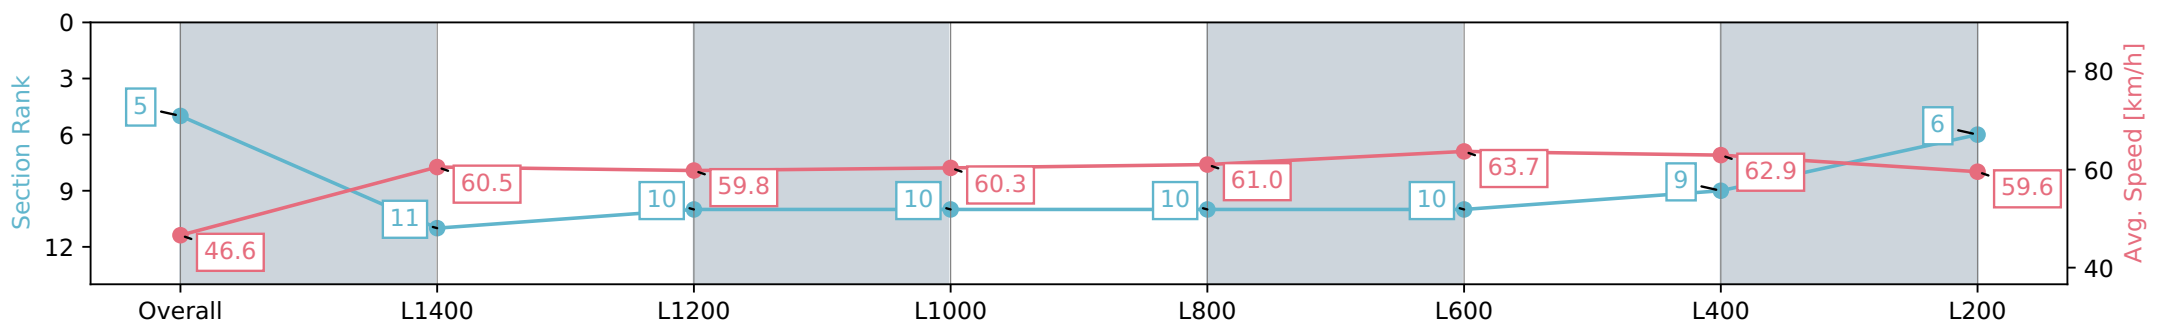

Horse/Jockey Name	SENTIMENTAL FLAME
Finish Rank	5
Fastest Section Time (Section)	0:11.33 (L600)
Top Speed [km/h] (Section)	64.5 (L600)
Race State	Finished

Morphettville SA - Professional
Race 8: Clare Lindop Stakes (Formerly Laelia Stakes) - 1600m
23 March 2024 - 4:40PM
Track Rating: Good 4, Weather: Fine, Rail Position: +5m Entire, Sectional 606m

Section	Overall	L1400	L1200	L1000	L800	L600	L400	L200
Section Times	1:38.02 [5] (0:15.46)	1:22.56 [11] (0:11.92)	1:10.64 [10] (0:12.04)	0:58.60 [10] (0:11.95)	0:46.65 [10] (0:11.78)	0:34.87 [10] (0:11.33)	0:23.54 [9] (0:11.45)	0:12.09 [6] (0:12.09)
Average Speed [km/h]	46.6	60.5	59.8	60.3	61.0	63.7	62.9	59.6
Top Speed [km/h]	61.7	62.3	60.4	61.2	63.3	64.5	63.5	62.2
Avg. Dist. to Rail [m]	4.9	0.7	0.3	0.4	0.1	0.3	1.5	1.1
Avg. Stride Freq. [Hz]	2.1	2.2	2.2	2.1	2.2	2.2	2.3	2.2
Avg. Stride Length [m]	6.0	7.2	7.6	7.7	7.5	7.6	7.7	7.4

Report Created: Sat 23 March 2024 17:30:51 GMT+11 (Note: Timing is based on positional data)

- [ ] Ranking at each section and finish
- -:-:- No data available at this section
- NA No data available