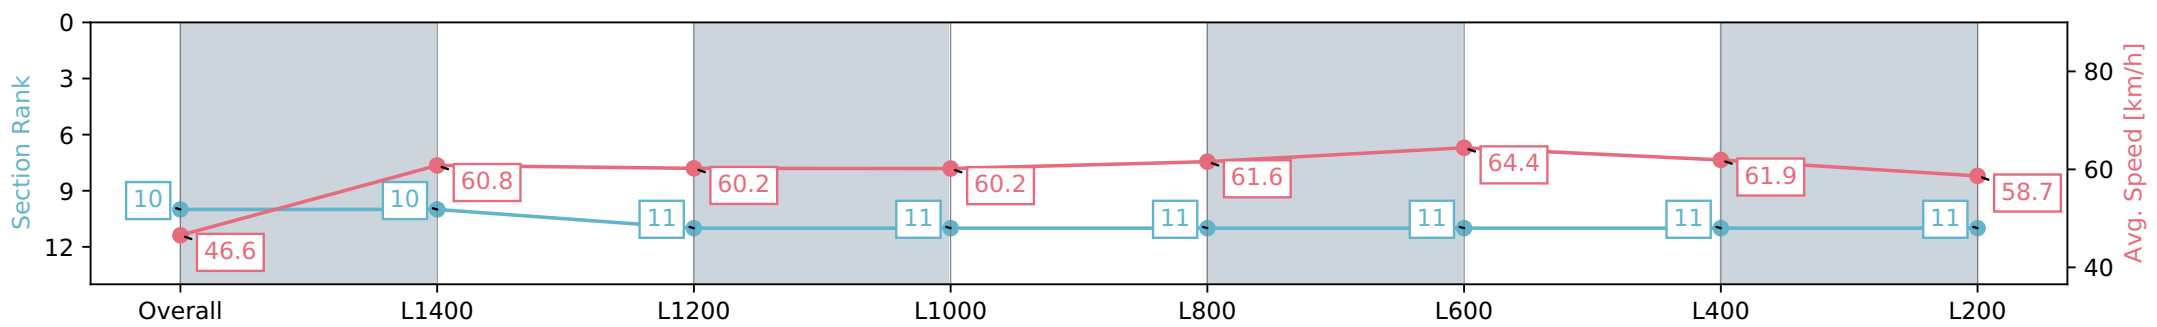

Horse/Jockey Name	SPANGLED SIPPER
Finish Rank	10
Fastest Section Time (Section)	0:11.46 (L600)
Top Speed [km/h] (Section)	65.5 (L800)
Race State	Finished

Morphettville SA - Professional
Race 8: Clare Lindop Stakes (Formerly Laelia Stakes) - 1600m
23 March 2024 - 4:40PM
Track Rating: Good 4, Weather: Fine, Rail Position: +5m Entire, Sectional 606m

Section	Overall	L1400	L1200	L1000	L800	L600	L400	L200
Section Times	1:38.72 [10] (0:15.45)	1:23.27 [10] (0:11.98)	1:11.29 [11] (0:12.06)	0:59.23 [11] (0:11.96)	0:47.27 [11] (0:11.81)	0:35.46 [11] (0:11.46)	0:24.00 [11] (0:11.67)	0:12.33 [11] (0:12.33)
Average Speed [km/h]	46.6	60.8	60.2	60.2	61.6	64.4	61.9	58.7
Top Speed [km/h]	61.5	62.4	61.8	60.8	65.5	65.1	63.8	63.0
Avg. Dist. to Rail [m]	6.5	2.7	2.5	2.6	2.7	4.7	6.4	3.2
Avg. Stride Freq. [Hz]	2.2	2.3	2.2	2.2	2.3	2.3	2.3	2.3
Avg. Stride Length [m]	5.9	7.4	7.4	7.4	7.6	7.7	7.4	7.1

Report Created: Sat 23 March 2024 17:31:08 GMT+11 (Note: Timing is based on positional data)

- [ ] Ranking at each section and finish
- -:-:- No data available at this section
- NA No data available