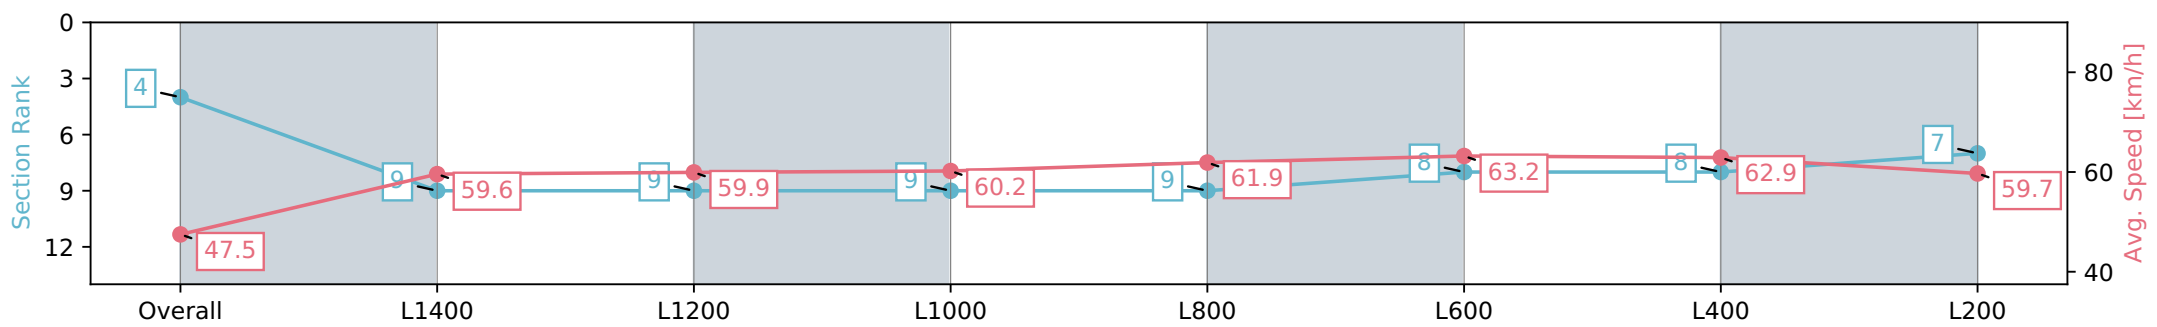

Horse/Jockey Name	JUSTABOOM
Finish Rank	4
Fastest Section Time (Section)	0:11.43 (L600)
Top Speed [km/h] (Section)	64.5 (L600)
Race State	Finished

Morphettville SA - Professional
Race 8: Clare Lindop Stakes (Formerly Laelia Stakes) - 1600m
23 March 2024 - 4:40PM
Track Rating: Good 4, Weather: Fine, Rail Position: +5m Entire, Sectional 606m

Section	Overall	L1400	L1200	L1000	L800	L600	L400	L200
Section Times	1:37.99 [4] (0:15.20)	1:22.79 [9] (0:12.15)	1:10.64 [9] (0:12.06)	0:58.58 [9] (0:11.94)	0:46.64 [9] (0:11.69)	0:34.95 [8] (0:11.43)	0:23.52 [8] (0:11.46)	0:12.06 [7] (0:12.06)
Average Speed [km/h]	47.5	59.6	59.9	60.2	61.9	63.2	62.9	59.7
Top Speed [km/h]	62.8	62.8	60.5	61.0	64.1	64.5	63.5	62.3
Avg. Dist. to Rail [m]	6.2	1.5	1.0	1.9	0.9	0.7	2.2	1.3
Avg. Stride Freq. [Hz]	2.2	2.2	2.3	2.2	2.2	2.3	2.3	2.2
Avg. Stride Length [m]	5.9	7.4	7.4	7.5	7.7	7.7	7.6	7.4

Report Created: Sat 23 March 2024 17:30:48 GMT+11 (Note: Timing is based on positional data)

- [ ] Ranking at each section and finish
- -:-:- No data available at this section
- NA No data available