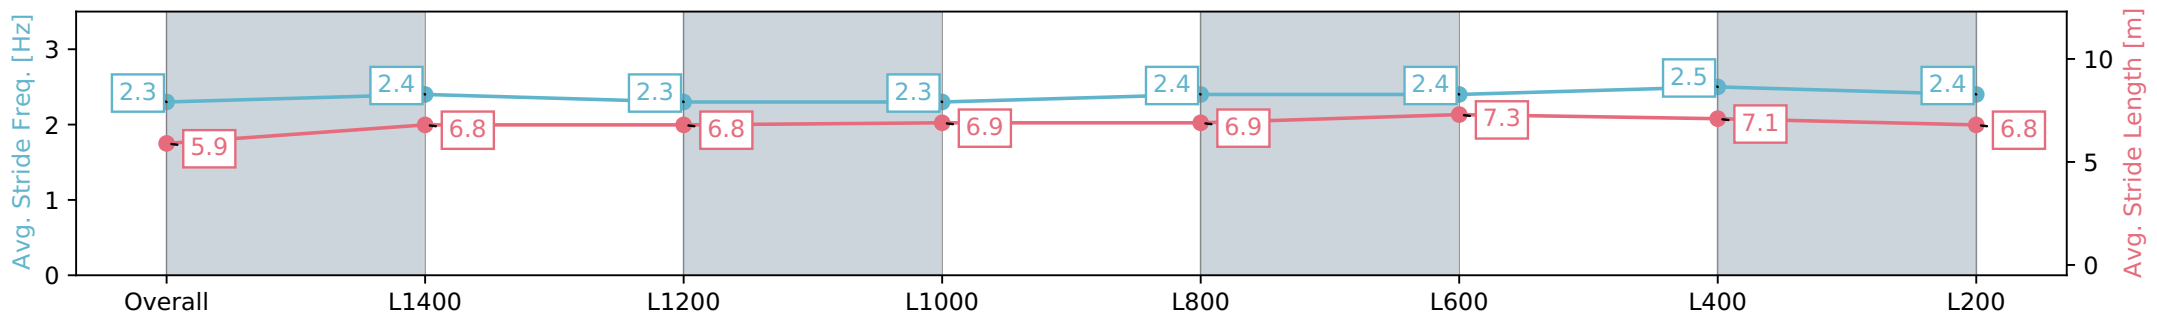

Horse/Jockey Name	QUICKSTER
Finish Rank	1
Fastest Section Time (Section)	0:11.23 (L600)
Top Speed [km/h] (Section)	66.3 (L600)
Race State	Finished

Morphettville SA - Professional
Race 8: Clare Lindop Stakes (Formerly Laelia Stakes) - 1600m
23 March 2024 - 4:40PM
Track Rating: Good 4, Weather: Fine, Rail Position: +5m Entire, Sectional 606m

Section	Overall	L1400	L1200	L1000	L800	L600	L400	L200
Section Times	1:37.34 [1] (0:14.65)	1:22.69 [3] (0:12.15)	1:10.54 [4] (0:12.04)	0:58.50 [4] (0:11.97)	0:46.53 [3] (0:11.79)	0:34.74 [3] (0:11.23)	0:23.51 [2] (0:11.30)	0:12.21 [1] (0:12.21)
Average Speed [km/h]	49.2	59.7	60.1	60.0	61.4	64.5	64.0	59.0
Top Speed [km/h]	62.3	61.0	60.5	61.0	63.3	66.3	65.9	62.7
Avg. Dist. to Rail [m]	2.8	1.9	1.7	1.8	1.2	1.5	3.0	4.6
Avg. Stride Freq. [Hz]	2.3	2.4	2.3	2.3	2.4	2.4	2.5	2.4
Avg. Stride Length [m]	5.9	6.8	6.8	6.9	6.9	7.3	7.1	6.8

Report Created: Sat 23 March 2024 17:30:39 GMT+11 (Note: Timing is based on positional data)

- [ ] Ranking at each section and finish
- -:-:- No data available at this section
- NA No data available