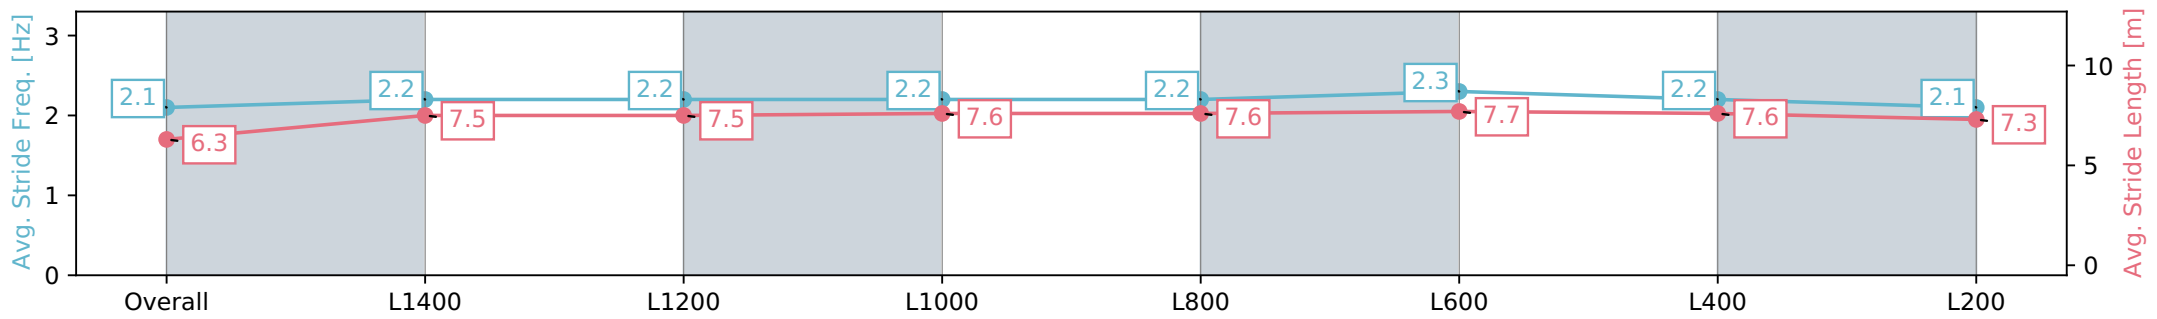

Horse/Jockey Name	DIVINE FIRE
Finish Rank	11
Fastest Section Time (Section)	0:11.41 (L600)
Top Speed [km/h] (Section)	65.1 (L600)
Race State	Finished

Morphettville SA - Professional
Race 8: Clare Lindop Stakes (Formerly Laelia Stakes) - 1600m
23 March 2024 - 4:40PM
Track Rating: Good 4, Weather: Fine, Rail Position: +5m Entire, Sectional 606m

Section	Overall	L1400	L1200	L1000	L800	L600	L400	L200
Section Times	1:39.15 [11] (0:14.67)	1:24.48 [4] (0:12.25)	1:12.23 [5] (0:12.17)	1:00.06 [5] (0:11.98)	0:48.08 [7] (0:11.83)	0:36.25 [7] (0:11.41)	0:24.84 [6] (0:11.91)	0:12.93 [10] (0:12.93)
Average Speed [km/h]	49.1	59.4	59.5	60.1	61.4	63.6	60.9	55.7
Top Speed [km/h]	61.1	60.8	60.0	60.8	63.2	65.1	63.0	58.2
Avg. Dist. to Rail [m]	5.2	2.5	1.6	2.4	2.1	2.0	5.0	5.2
Avg. Stride Freq. [Hz]	2.1	2.2	2.2	2.2	2.2	2.3	2.2	2.1
Avg. Stride Length [m]	6.3	7.5	7.5	7.6	7.6	7.7	7.6	7.3

Report Created: Sat 23 March 2024 17:31:12 GMT+11 (Note: Timing is based on positional data)

- [ ] Ranking at each section and finish
- -:-:- No data available at this section
- NA No data available