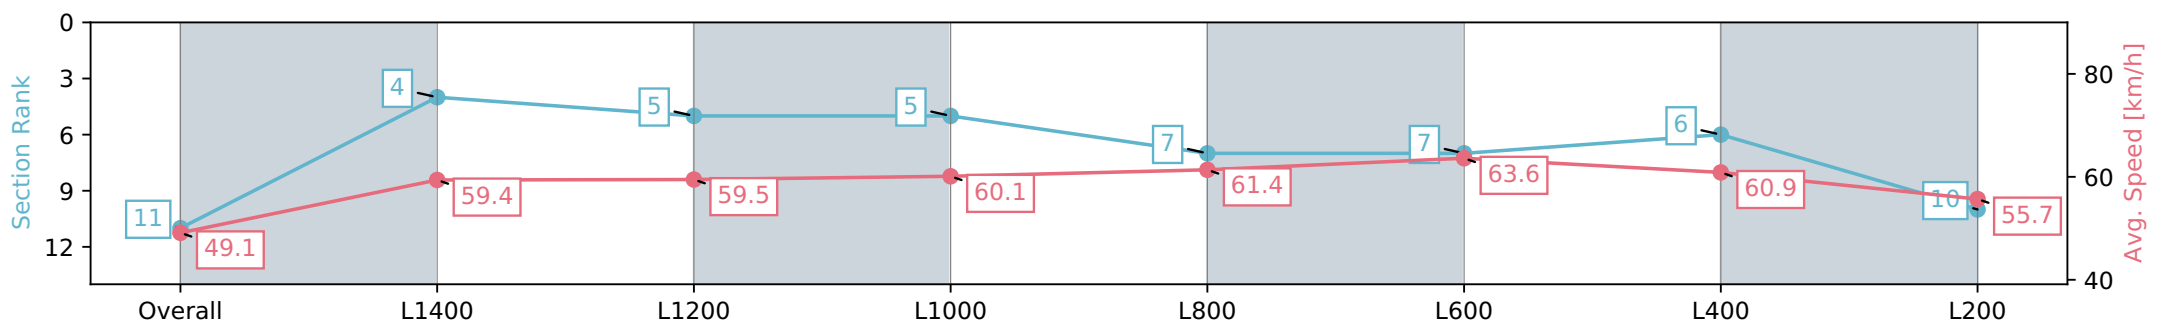

Horse/Jockey Name	DIVINE FIRE
Finish Rank	11
Fastest Section Time (Section)	0:11.41 (L600)
Top Speed [km/h] (Section)	65.1 (L600)
Race State	Finished

Morphettville SA - Professional
Race 8: Clare Lindop Stakes (Formerly Laelia Stakes) - 1600m
23 March 2024 - 4:40PM
Track Rating: Good 4, Weather: Fine, Rail Position: +5m Entire, Sectional 606m

Section	Overall	L1400	L1200	L1000	L800	L600	L400	L200
Section Times	1:39.15 [11] (0:14.67)	1:24.48 [4] (0:12.25)	1:12.23 [5] (0:12.17)	1:00.06 [5] (0:11.98)	0:48.08 [7] (0:11.83)	0:36.25 [7] (0:11.41)	0:24.84 [6] (0:11.91)	0:12.93 [10] (0:12.93)
Average Speed [km/h]	49.1	59.4	59.5	60.1	61.4	63.6	60.9	55.7
Top Speed [km/h]	61.1	60.8	60.0	60.8	63.2	65.1	63.0	58.2
Avg. Dist. to Rail [m]	5.2	2.5	1.6	2.4	2.1	2.0	5.0	5.2
Avg. Stride Freq. [Hz]	2.1	2.2	2.2	2.2	2.2	2.3	2.2	2.1
Avg. Stride Length [m]	6.3	7.5	7.5	7.6	7.6	7.7	7.6	7.3

Report Created: Sat 23 March 2024 17:31:12 GMT+11 (Note: Timing is based on positional data)

- [ ] Ranking at each section and finish
- -:-:- No data available at this section
- NA No data available