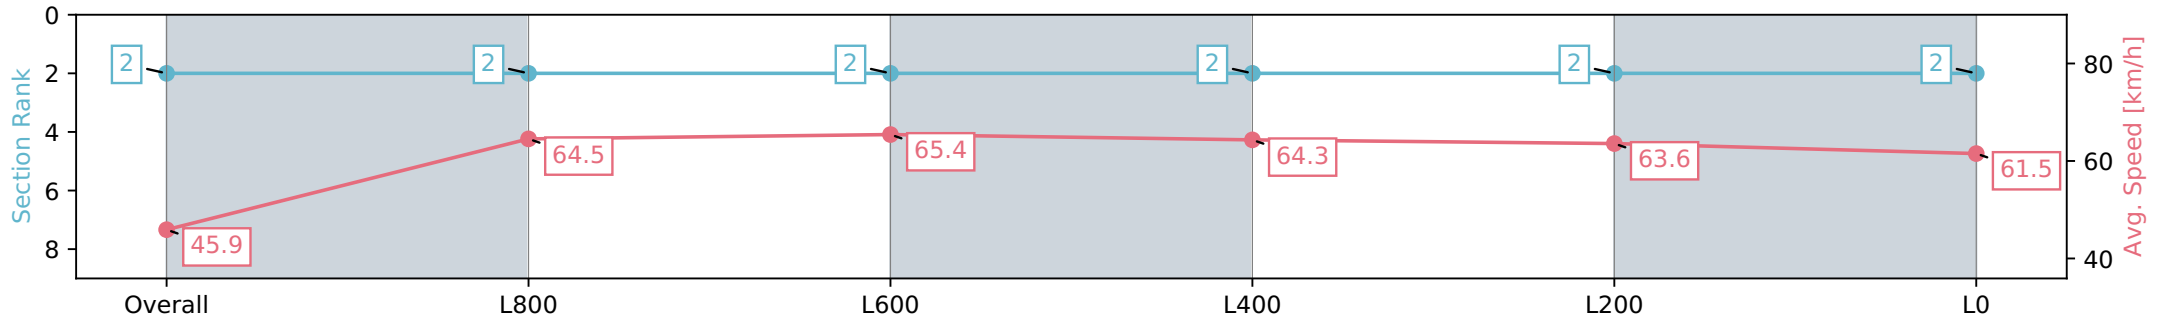

Morphettville SA - Professional

Race 7: Matrice Stakes - 1200m

23 March 2024 - 3:58PM

Track Rating: Good 4, Weather: Fine, Rail Position: +5m Entire, Sectional 606m

Section	Overall	L1000	L800	L600	L400	L200	L0
Section Times	1:09.66 [2] (0:14.16)	0:55.50 [7] (0:10.80)	0:44.70 [7] (0:10.86)	0:33.84 [6] (0:11.00)	0:22.84 [6] (0:11.15)	0:11.69 [4] (0:11.69)	
Average Speed [km/h]	50.9	66.7	66.4	65.7	64.9	61.6	
Top Speed [km/h]	68.2	68.2	68.4	66.8	66.4	65.0	
Avg. Dist. to Rail [m]	3.1	1.2	0.8	0.9	4.1	5.7	
Avg. Stride Freq. [Hz]	2.4	2.5	2.4	2.4	2.4	2.4	
Avg. Stride Length [m]	5.9	7.6	7.5	7.6	7.4	7.1	