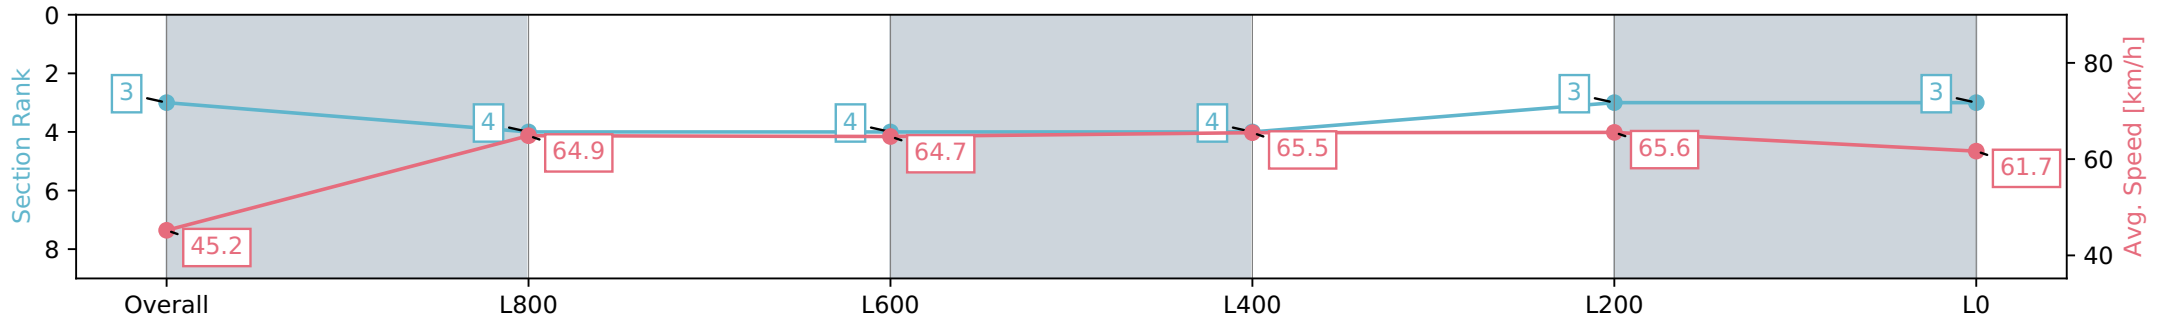

Morphettville SA - Professional

Race 7: Matrice Stakes - 1200m

23 March 2024 - 3:58PM

Track Rating: Good 4, Weather: Fine, Rail Position: +5m Entire, Sectional 606m

Section	Overall	L1000	L800	L600	L400	L200	L0
Section Times	1:09.68 [3] (0:14.28)	0:55.39 [9] (0:10.91)	0:44.48 [9] (0:10.80)	0:33.68 [8] (0:11.10)	0:22.58 [9] (0:10.97)	0:11.61 [6] (0:11.61)	
Average Speed [km/h]	50.5	66.0	66.5	65.1	65.7	62.1	
Top Speed [km/h]	65.3	67.3	67.4	67.2	67.1	65.4	
Avg. Dist. to Rail [m]	1.4	0.9	0.1	0.4	2.5	3.2	
Avg. Stride Freq. [Hz]	2.2	2.3	2.3	2.3	2.3	2.3	
Avg. Stride Length [m]	6.3	8.0	8.1	7.9	7.8	7.6	