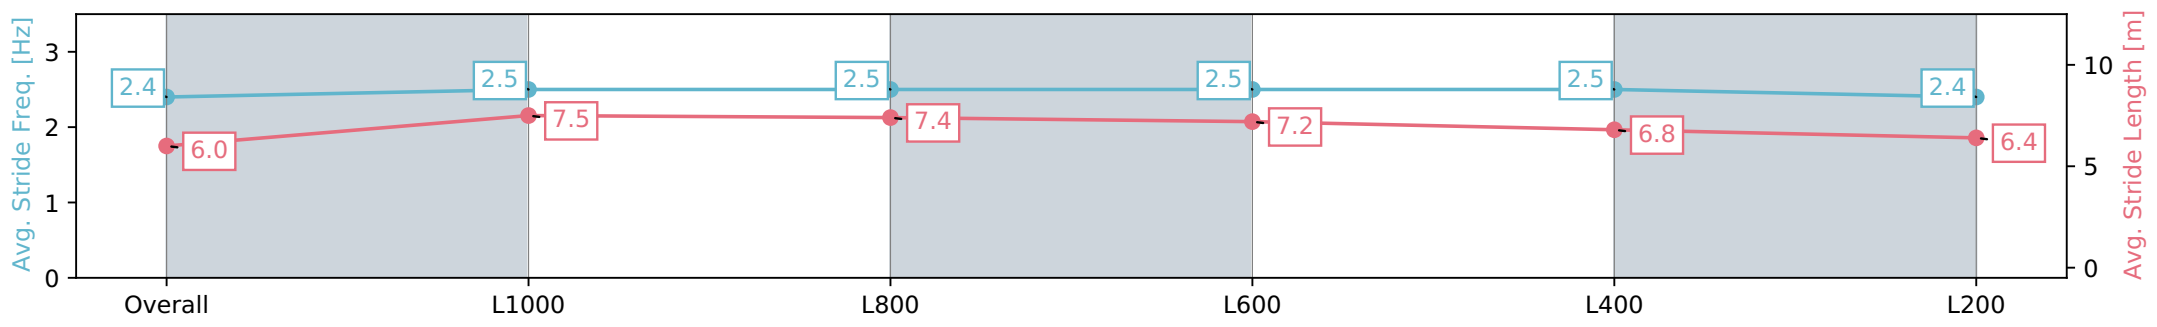

Morphettville SA - Professional

Race 7: Matrice Stakes - 1200m

23 March 2024 - 3:58PM

Track Rating: Good 4, Weather: Fine, Rail Position: +5m Entire, Sectional 606m

Section	Overall	L1000	L800	L600	L400	L200
Section Times	1:11.39 [13] (0:13.69)	0:57.70 [1] (0:10.71)	0:46.99 [1] (0:10.97)	0:36.02 [1] (0:11.07)	0:24.95 [1] (0:11.68)	0:13.27 [7] (0:13.27)
Average Speed [km/h]	52.6	67.3	65.6	64.8	61.5	54.3
Top Speed [km/h]	67.4	67.9	67.4	65.7	64.3	59.0
Avg. Dist. to Rail [m]	1.9	0.3	0.4	0.7	0.5	0.2
Avg. Stride Freq. [Hz]	2.4	2.5	2.5	2.5	2.5	2.4
Avg. Stride Length [m]	6.0	7.5	7.4	7.2	6.8	6.4

- [ ] Ranking at each section and finish
- :-:- No data available at this section
- NA No data available