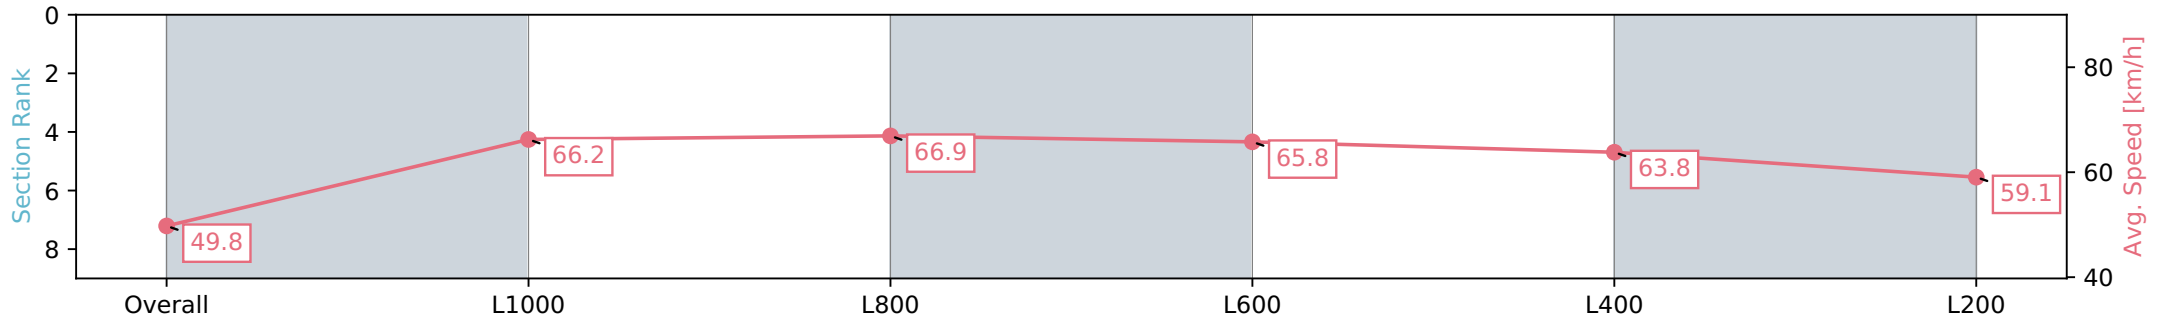

- [ ] Ranking at each section and finish
- :-:- No data available at this section
- NA No data available

Horse/Jockey Name	IRONCLAD
Finish Rank	11
Fastest Section Time (Section)	0:10.79 (L800)
Top Speed [km/h] (Section)	68.5 (L800)
Race State	Finished

Morphettville SA - Professional

Race 7: Matrice Stakes - 1200m

23 March 2024 - 3:58PM

Track Rating: Good 4, Weather: Fine, Rail Position: +5m Entire, Sectional 606m

Section	Overall	L1000	L800	L600	L400	L200
Section Times	1:10.63 [11] (0:14.49)	0:56.14 [13] (0:10.86)	0:45.28 [12] (0:10.79)	0:34.49 [11] (0:11.01)	0:23.48 [11] (0:11.28)	0:12.19 [13] (0:12.19)
Average Speed [km/h]	49.8	66.2	66.9	65.8	63.8	59.1
Top Speed [km/h]	66.9	67.2	68.5	67.2	65.6	61.9
Avg. Dist. to Rail [m]	5.1	1.4	0.7	1.1	2.3	4.1
Avg. Stride Freq. [Hz]	2.2	2.4	2.4	2.4	2.4	2.3
Avg. Stride Length [m]	6.1	7.4	7.7	7.6	7.5	7.3