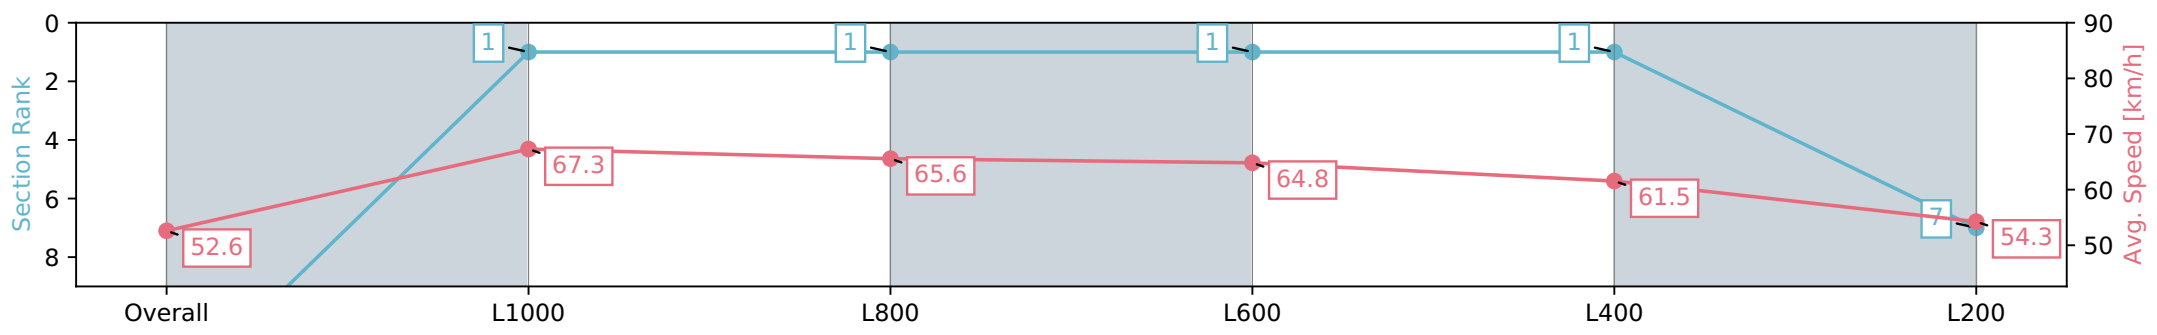

Morphettville SA - Professional

Race 7: Matrice Stakes - 1200m

23 March 2024 - 3:58PM

Track Rating: Good 4, Weather: Fine, Rail Position: +5m Entire, Sectional 606m

Section	Overall	L1000	L800	L600	L400	L200
Section Times	1:11.39 [13] (0:13.69)	0:57.70 [1] (0:10.71)	0:46.99 [1] (0:10.97)	0:36.02 [1] (0:11.07)	0:24.95 [1] (0:11.68)	0:13.27 [7] (0:13.27)
Average Speed [km/h]	52.6	67.3	65.6	64.8	61.5	54.3
Top Speed [km/h]	67.4	67.9	67.4	65.7	64.3	59.0
Avg. Dist. to Rail [m]	1.9	0.3	0.4	0.7	0.5	0.2
Avg. Stride Freq. [Hz]	2.4	2.5	2.5	2.5	2.5	2.4
Avg. Stride Length [m]	6.0	7.5	7.4	7.2	6.8	6.4