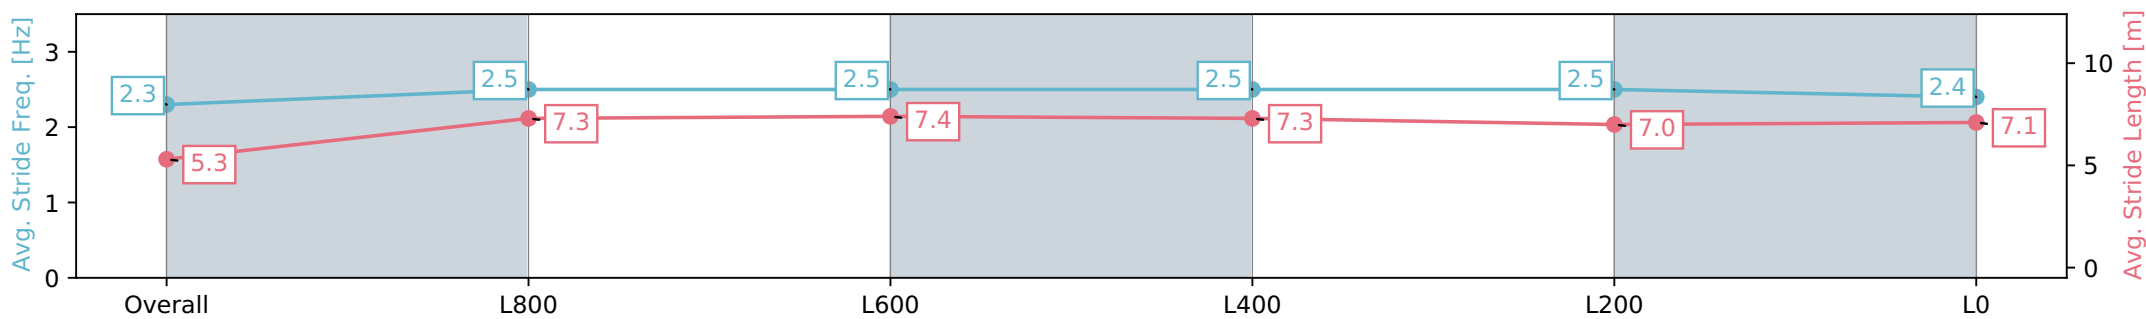

23 March 2024 - 3:58PM

Track Rating: Good 4, Weather: Fine, Rail Position: +5m Entire, Sectional 606m

Section	Overall	L1000	L800	L600	L400	L200	L0
Section Times	1:09.22 [1] (0:13.72)	0:55.50 [3] (0:10.71)	0:44.79 [2] (0:11.07)	0:33.72 [3] (0:10.98)	0:22.74 [2] (0:10.98)	0:11.76 [1] (0:11.76)	
Average Speed [km/h]	52.6	67.3	65.5	65.9	65.6	61.3	
Top Speed [km/h]	67.7	69.0	67.2	66.7	66.6	65.1	
Avg. Dist. to Rail [m]	7.7	1.5	1.4	1.0	2.2	1.5	
Avg. Stride Freq. [Hz]	2.3	2.3	2.3	2.3	2.3	2.2	
Avg. Stride Length [m]	6.3	7.8	7.8	8.0	7.9	7.6	