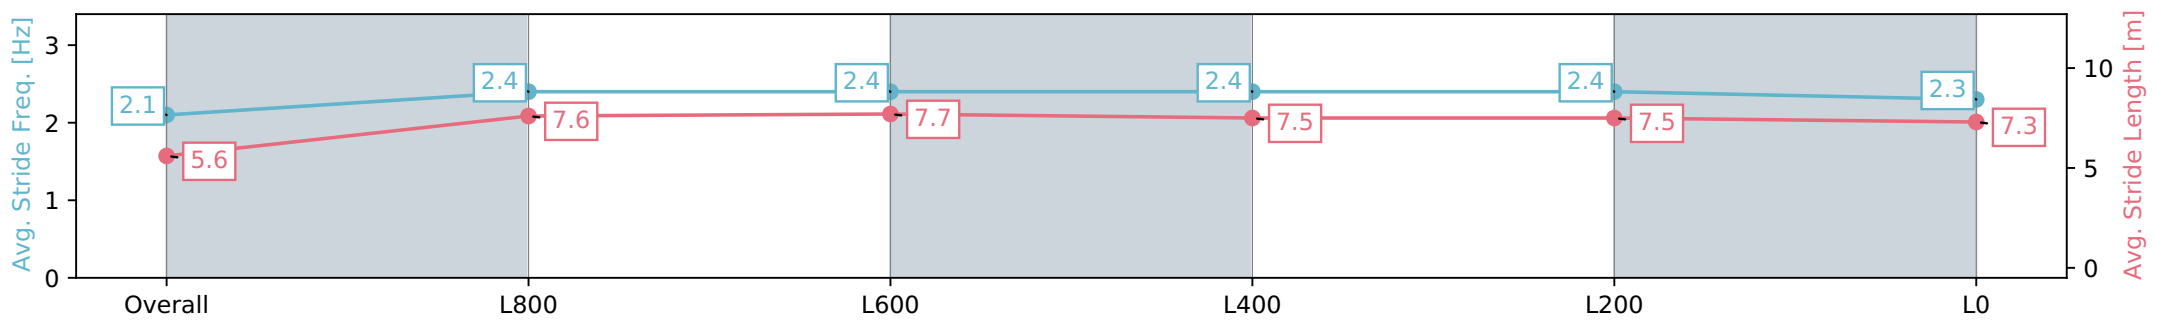

Morphettville SA - Professional

Race 7: Matrice Stakes - 1200m

23 March 2024 - 3:58PM

Track Rating: Good 4, Weather: Fine, Rail Position: +5m Entire, Sectional 606m

Section	Overall	L1000	L800	L600	L400	L200	L0
Section Times	1:09.82 [5] (0:14.31)	0:55.51 [10] (0:11.00)	0:44.51 [10] (0:10.95)	0:33.56 [13] (0:11.04)	0:22.52 [13] (0:11.00)	0:11.52 [11] (0:11.52)	
Average Speed [km/h]	50.3	65.5	66.2	66.1	65.8	62.5	
Top Speed [km/h]	65.3	68.8	67.6	67.2	67.4	67.6	
Avg. Dist. to Rail [m]	7.5	3.0	2.1	2.3	6.4	7.7	
Avg. Stride Freq. [Hz]	2.3	2.4	2.5	2.5	2.5	2.5	
Avg. Stride Length [m]	6.0	7.3	7.4	7.4	7.2	6.9	