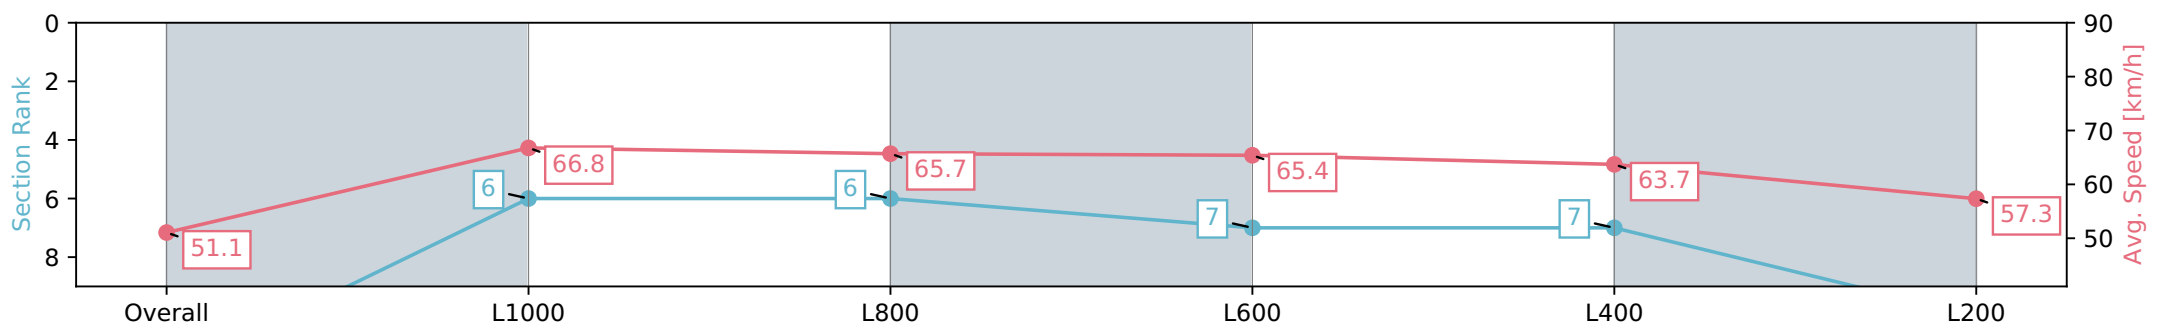

Morphettville SA - Professional

Race 7: Matrice Stakes - 1200m

23 March 2024 - 3:58PM

Track Rating: Good 4, Weather: Fine, Rail Position: +5m Entire, Sectional 606m

Section	Overall	L1000	L800	L600	L400	L200
Section Times	1:10.81 [12] (0:14.11)	0:56.70 [6] (0:10.78)	0:45.92 [6] (0:11.01)	0:34.91 [7] (0:11.02)	0:23.89 [7] (0:11.34)	0:12.55 [10] (0:12.55)
Average Speed [km/h]	51.1	66.8	65.7	65.4	63.7	57.3
Top Speed [km/h]	66.6	68.2	67.3	66.2	65.9	61.0
Avg. Dist. to Rail [m]	6.0	2.2	1.3	0.4	3.7	6.3
Avg. Stride Freq. [Hz]	2.3	2.4	2.4	2.4	2.4	2.2
Avg. Stride Length [m]	6.2	7.7	7.7	7.6	7.5	7.2