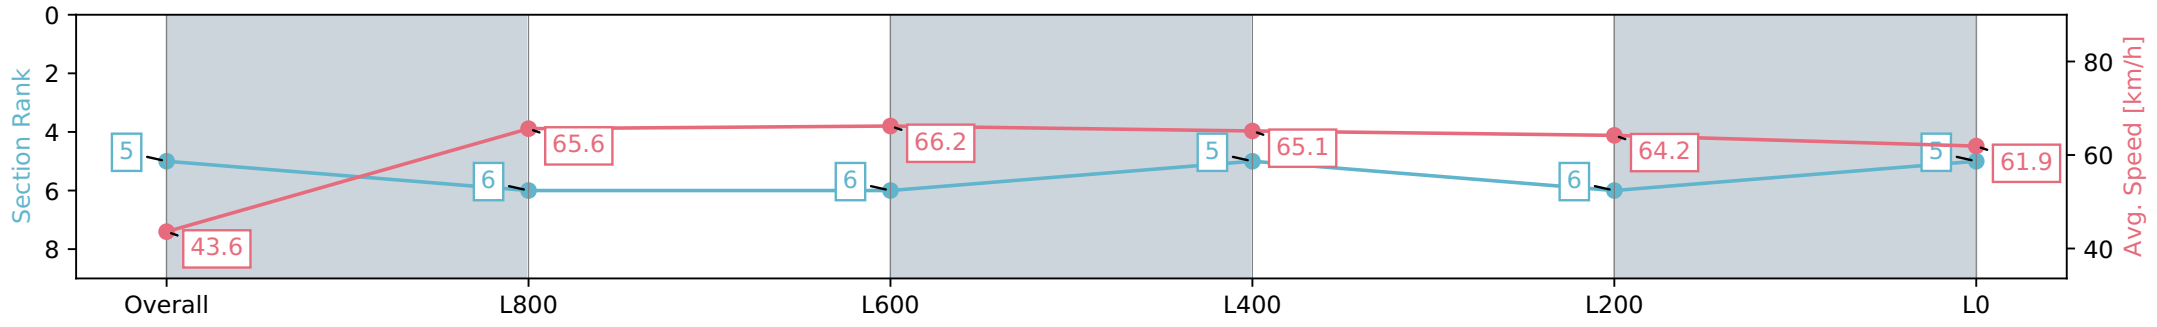

Morphettville SA - Professional

Race 7: Matrice Stakes - 1200m

23 March 2024 - 3:58PM

Track Rating: Good 4, Weather: Fine, Rail Position: +5m Entire, Sectional 606m

Section	Overall	L1000	L800	L600	L400	L200	L0
Section Times	1:09.82 [5] (0:14.31)	0:55.51 [10] (0:11.00)	0:44.51 [10] (0:10.95)	0:33.56 [13] (0:11.04)	0:22.52 [13] (0:11.00)	0:11.52 [11] (0:11.52)	
Average Speed [km/h]	50.3	65.5	66.2	66.1	65.8	62.5	
Top Speed [km/h]	65.3	68.8	67.6	67.2	67.4	67.6	
Avg. Dist. to Rail [m]	7.5	3.0	2.1	2.3	6.4	7.7	
Avg. Stride Freq. [Hz]	2.3	2.4	2.5	2.5	2.5	2.5	
Avg. Stride Length [m]	6.0	7.3	7.4	7.4	7.2	6.9	