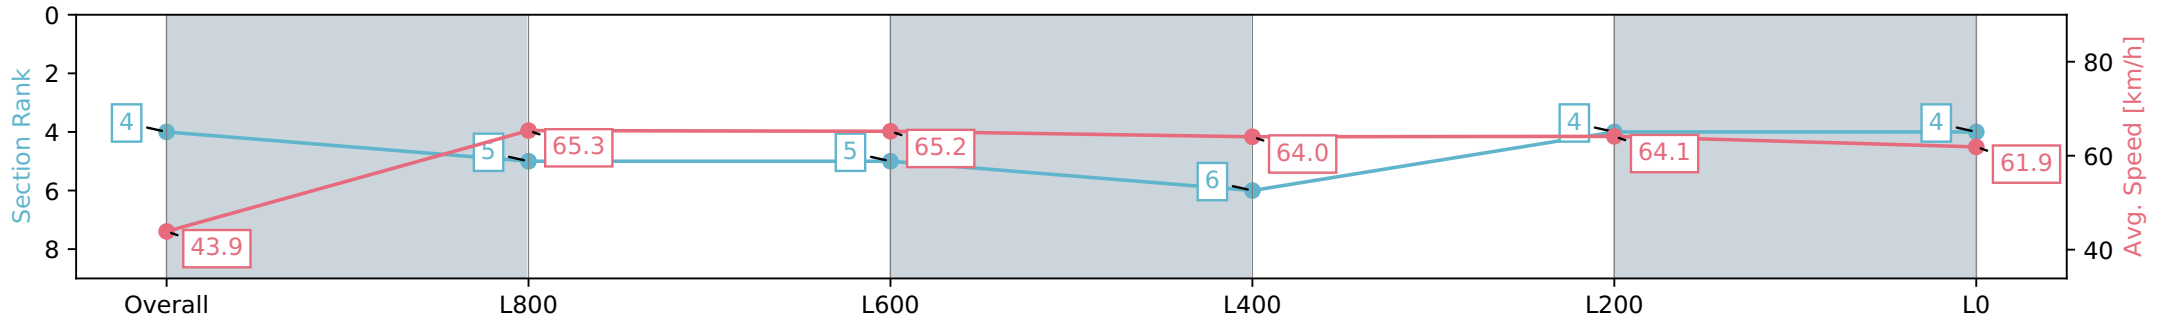

Morphettville SA - Professional

Race 7: Matrice Stakes - 1200m

23 March 2024 - 3:58PM

Track Rating: Good 4, Weather: Fine, Rail Position: +5m Entire, Sectional 606m

Section	Overall	L1000	L800	L600	L400	L200	L0
Section Times	1:09.79 [4] (0:13.70)	0:56.09 [2] (0:10.77)	0:45.32 [3] (0:11.02)	0:34.30 [2] (0:11.00)	0:23.30 [3] (0:11.18)	0:12.12 [2] (0:12.12)	
Average Speed [km/h]	52.6	66.8	65.8	65.8	64.6	59.5	
Top Speed [km/h]	66.5	68.1	66.2	66.5	65.8	63.0	
Avg. Dist. to Rail [m]	9.8	2.3	1.7	1.4	3.1	3.6	
Avg. Stride Freq. [Hz]	2.3	2.4	2.3	2.4	2.4	2.4	
Avg. Stride Length [m]	6.1	7.6	7.5	7.5	7.4	7.0	