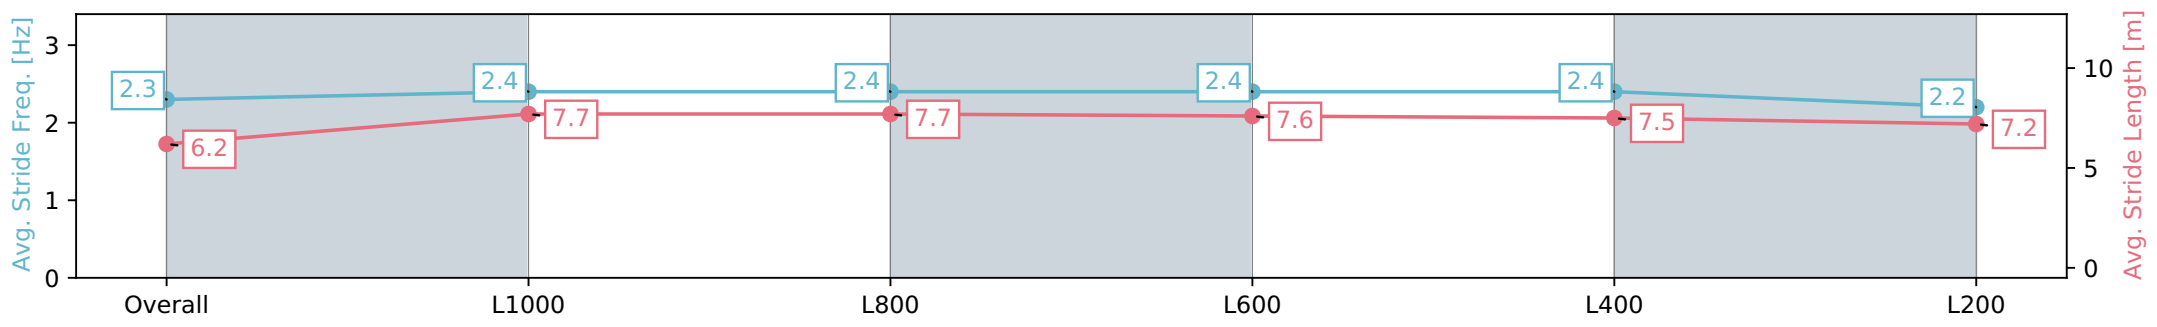

- [ ] Ranking at each section and finish
- :-:- No data available at this section
- NA No data available

Horse/Jockey Name	ROLLS
Finish Rank	12
Fastest Section Time (Section)	0:10.78 (L1000)
Top Speed [km/h] (Section)	68.2 (L1000)
Race State	Finished

Morphettville SA - Professional

Race 7: Matrice Stakes - 1200m

23 March 2024 - 3:58PM

Track Rating: Good 4, Weather: Fine, Rail Position: +5m Entire, Sectional 606m

Section	Overall	L1000	L800	L600	L400	L200
Section Times	1:10.81 [12] (0:14.11)	0:56.70 [6] (0:10.78)	0:45.92 [6] (0:11.01)	0:34.91 [7] (0:11.02)	0:23.89 [7] (0:11.34)	0:12.55 [10] (0:12.55)
Average Speed [km/h]	51.1	66.8	65.7	65.4	63.7	57.3
Top Speed [km/h]	66.6	68.2	67.3	66.2	65.9	61.0
Avg. Dist. to Rail [m]	6.0	2.2	1.3	0.4	3.7	6.3
Avg. Stride Freq. [Hz]	2.3	2.4	2.4	2.4	2.4	2.2
Avg. Stride Length [m]	6.2	7.7	7.7	7.6	7.5	7.2

- [ ] Ranking at each section and finish
- :-:- No data available at this section
- NA No data available

Horse/Jockey Name	SHAQUERO
Finish Rank	13
Fastest Section Time (Section)	0:10.71 (L1000)
Top Speed [km/h] (Section)	67.9 (L1000)
Race State	Finished