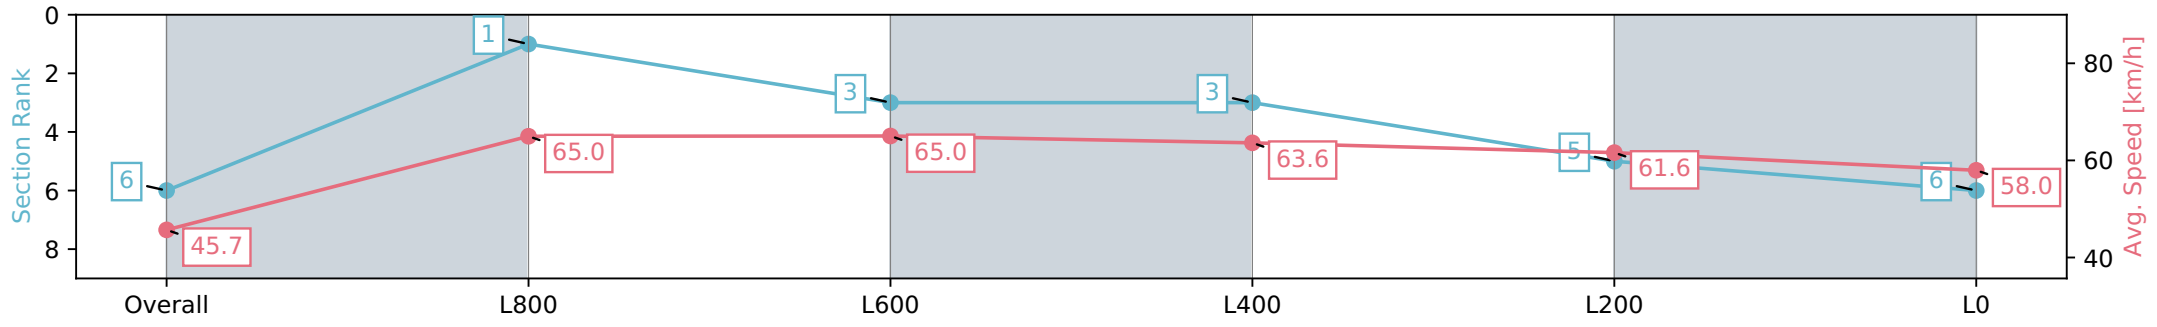

Morphettville SA - Professional

Race 7: Matrice Stakes - 1200m

23 March 2024 - 3:58PM

Track Rating: Good 4, Weather: Fine, Rail Position: +5m Entire, Sectional 606m

Section	Overall	L1000	L800	L600	L400	L200	L0
Section Times	1:09.87 [6] (0:13.93)	0:55.94 [5] (0:10.73)	0:45.21 [4] (0:10.95)	0:34.26 [4] (0:11.00)	0:23.26 [4] (0:11.23)	0:12.03 [3] (0:12.03)	
Average Speed [km/h]	51.7	67.2	65.6	65.1	64.3	59.8	
Top Speed [km/h]	67.7	68.2	67.6	65.8	65.3	62.8	
Avg. Dist. to Rail [m]	3.2	0.5	0.4	0.8	1.4	1.7	
Avg. Stride Freq. [Hz]	2.3	2.4	2.4	2.4	2.4	2.3	
Avg. Stride Length [m]	6.2	7.7	7.7	7.7	7.3	7.0	