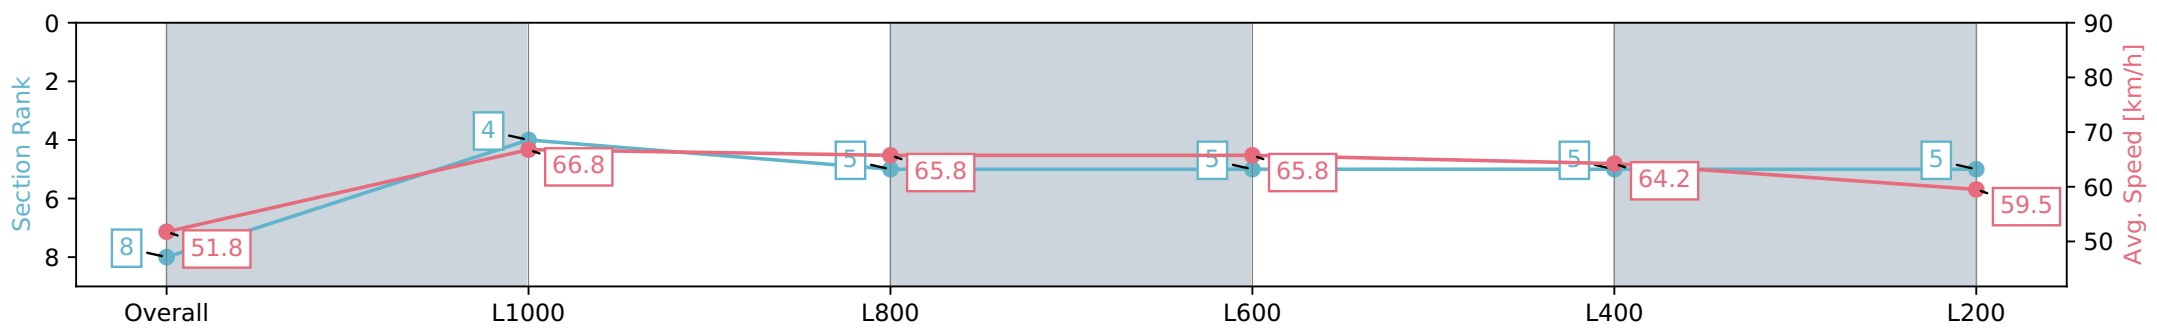

Morphettville SA - Professional

Race 7: Matrice Stakes - 1200m

23 March 2024 - 3:58PM

Track Rating: Good 4, Weather: Fine, Rail Position: +5m Entire, Sectional 606m

Section	Overall	L1000	L800	L600	L400	L200
Section Times	1:10.09 [8] (0:13.92)	0:56.17 [4] (0:10.77)	0:45.40 [5] (0:11.02)	0:34.38 [5] (0:11.03)	0:23.35 [5] (0:11.24)	0:12.11 [5] (0:12.11)
Average Speed [km/h]	51.8	66.8	65.8	65.8	64.2	59.5
Top Speed [km/h]	66.7	67.9	67.5	66.7	65.6	63.4
Avg. Dist. to Rail [m]	5.3	2.1	1.6	1.4	2.8	4.4
Avg. Stride Freq. [Hz]	2.3	2.4	2.4	2.4	2.4	2.2
Avg. Stride Length [m]	6.1	7.7	7.7	7.6	7.5	7.4