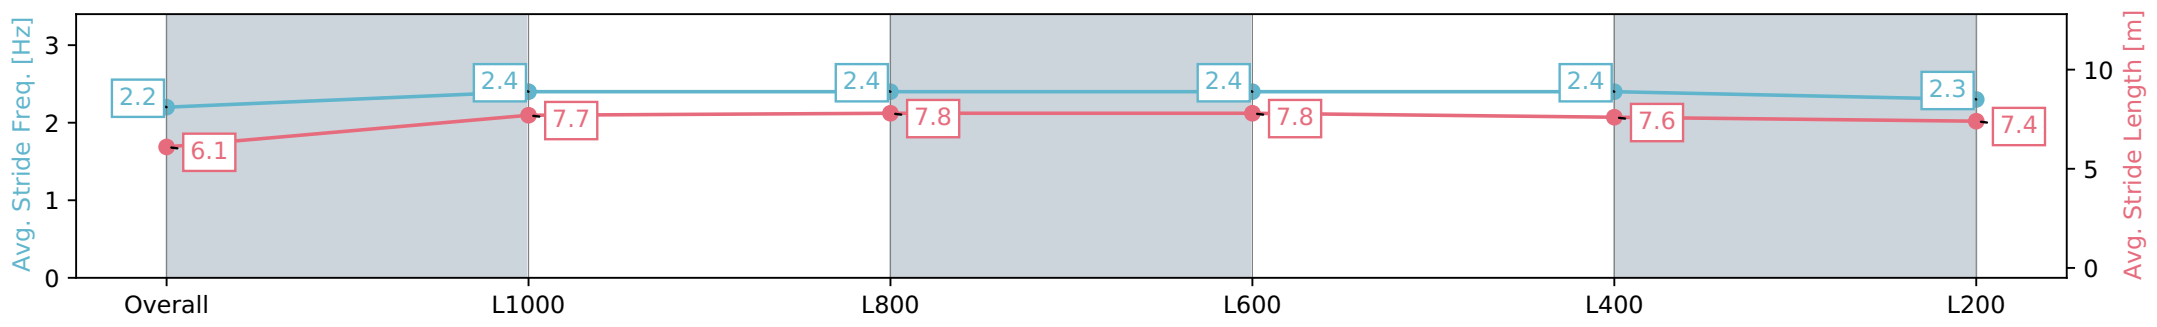

Morphettville SA - Professional

Race 7: Matrice Stakes - 1200m

23 March 2024 - 3:58PM

Track Rating: Good 4, Weather: Fine, Rail Position: +5m Entire, Sectional 606m

Section	Overall	L1000	L800	L600	L400	L200
Section Times	1:10.14 [9] (0:14.42)	0:55.72 [11] (0:10.92)	0:44.80 [11] (0:10.80)	0:34.00 [10] (0:10.97)	0:23.03 [10] (0:11.10)	0:11.93 [9] (0:11.93)
Average Speed [km/h]	50.1	65.9	67.0	66.3	65.3	60.2
Top Speed [km/h]	64.9	67.7	67.8	67.0	66.6	64.0
Avg. Dist. to Rail [m]	8.2	2.2	1.3	2.1	4.2	5.8
Avg. Stride Freq. [Hz]	2.2	2.4	2.4	2.4	2.4	2.3
Avg. Stride Length [m]	6.1	7.7	7.8	7.8	7.6	7.4