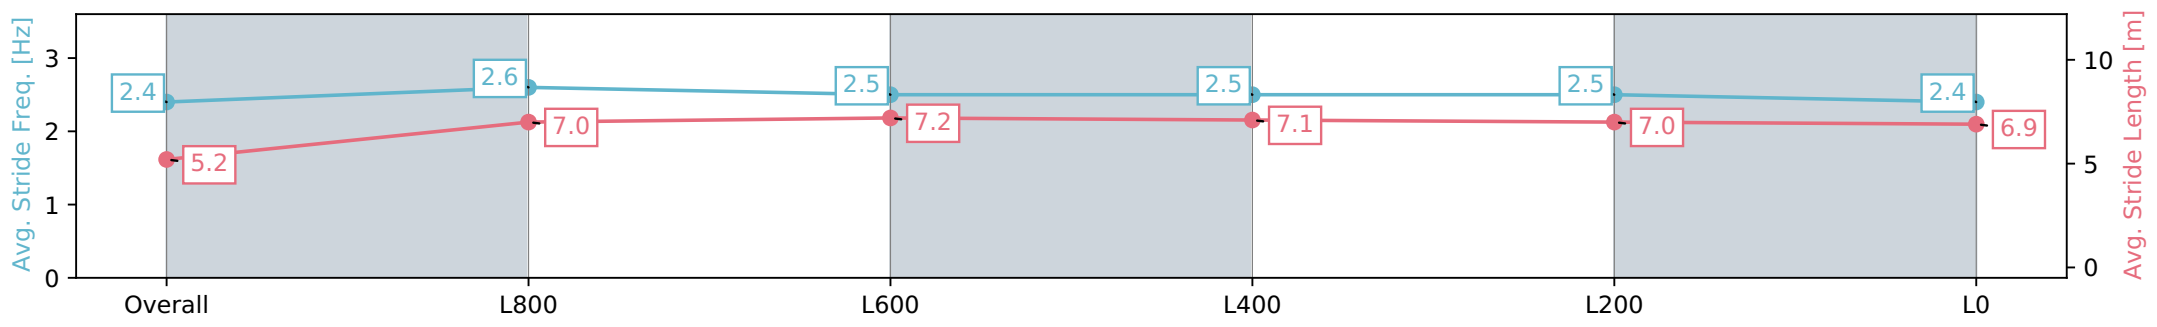

Morphettville SA - Professional

Race 7: Matrice Stakes - 1200m

23 March 2024 - 3:58PM

Track Rating: Good 4, Weather: Fine, Rail Position: +5m Entire, Sectional 606m

Section	Overall	L1000	L800	L600	L400	L200	L0
Section Times	1:09.66 [2] (0:14.16)	0:55.50 [7] (0:10.80)	0:44.70 [7] (0:10.86)	0:33.84 [6] (0:11.00)	0:22.84 [6] (0:11.15)	0:11.69 [4] (0:11.69)	
Average Speed [km/h]	50.9	66.7	66.4	65.7	64.9	61.6	
Top Speed [km/h]	68.2	68.2	68.4	66.8	66.4	65.0	
Avg. Dist. to Rail [m]	3.1	1.2	0.8	0.9	4.1	5.7	
Avg. Stride Freq. [Hz]	2.4	2.5	2.4	2.4	2.4	2.4	
Avg. Stride Length [m]	5.9	7.6	7.5	7.6	7.4	7.1	