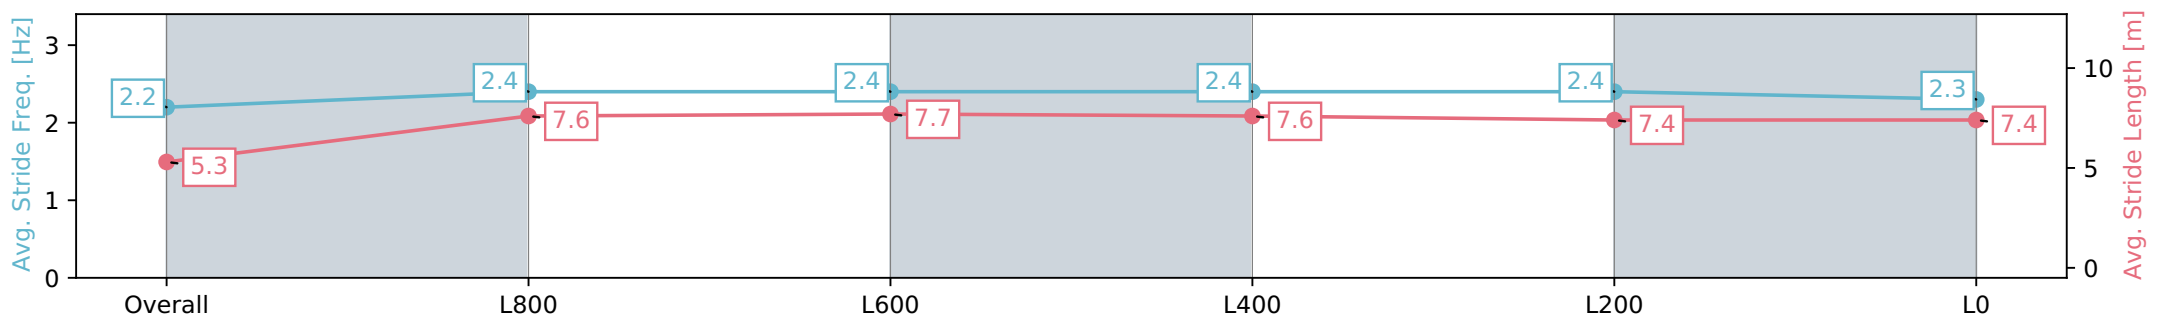

Morphettville SA - Professional

Race 7: Matrice Stakes - 1200m

23 March 2024 - 3:58PM

Track Rating: Good 4, Weather: Fine, Rail Position: +5m Entire, Sectional 606m

Section	Overall	L1000	L800	L600	L400	L200	L0
Section Times	1:09.79 [4] (0:13.70)	0:56.09 [2] (0:10.77)	0:45.32 [3] (0:11.02)	0:34.30 [2] (0:11.00)	0:23.30 [3] (0:11.18)	0:12.12 [2] (0:12.12)	
Average Speed [km/h]	52.6	66.8	65.8	65.8	64.6	59.5	
Top Speed [km/h]	66.5	68.1	66.2	66.5	65.8	63.0	
Avg. Dist. to Rail [m]	9.8	2.3	1.7	1.4	3.1	3.6	
Avg. Stride Freq. [Hz]	2.3	2.4	2.3	2.4	2.4	2.4	
Avg. Stride Length [m]	6.1	7.6	7.5	7.5	7.4	7.0	