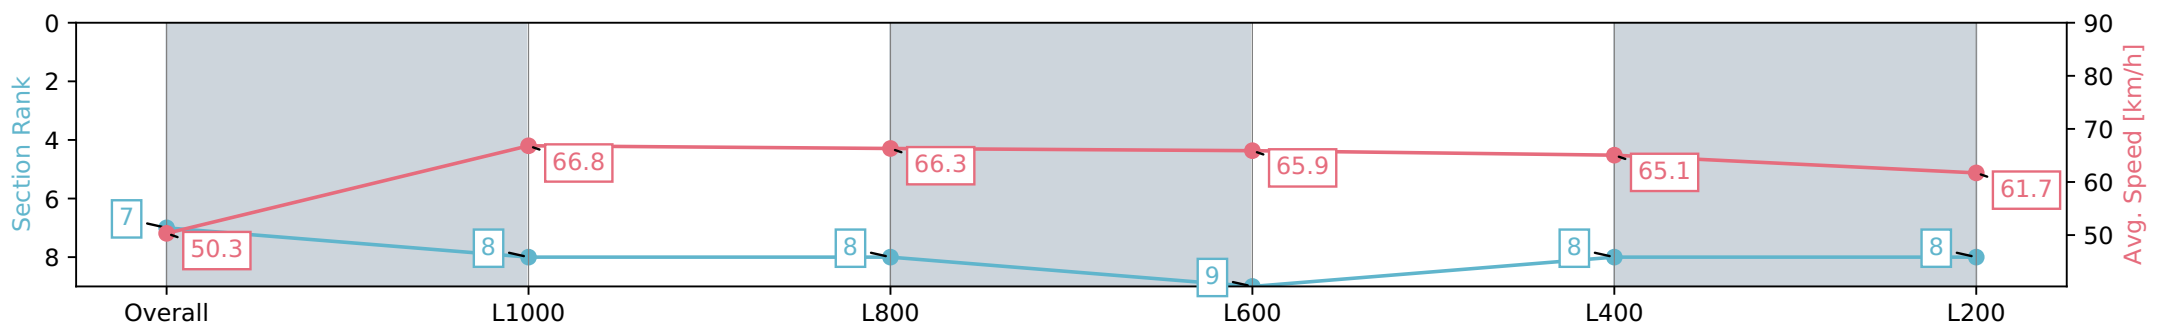

Morphettville SA - Professional

Race 7: Matrice Stakes - 1200m

23 March 2024 - 3:58PM

Track Rating: Good 4, Weather: Fine, Rail Position: +5m Entire, Sectional 606m

Section	Overall	L1000	L800	L600	L400	L200
Section Times	1:09.88 [7] (0:14.28)	0:55.59 [8] (0:10.79)	0:44.80 [8] (0:10.95)	0:33.85 [9] (0:11.04)	0:22.81 [8] (0:11.14)	0:11.67 [8] (0:11.67)
Average Speed [km/h]	50.3	66.8	66.3	65.9	65.1	61.7
Top Speed [km/h]	66.7	69.1	67.1	66.5	66.3	65.0
Avg. Dist. to Rail [m]	6.6	2.4	2.1	2.2	6.3	7.2
Avg. Stride Freq. [Hz]	2.2	2.4	2.4	2.4	2.4	2.4
Avg. Stride Length [m]	6.2	7.7	7.5	7.6	7.4	7.2