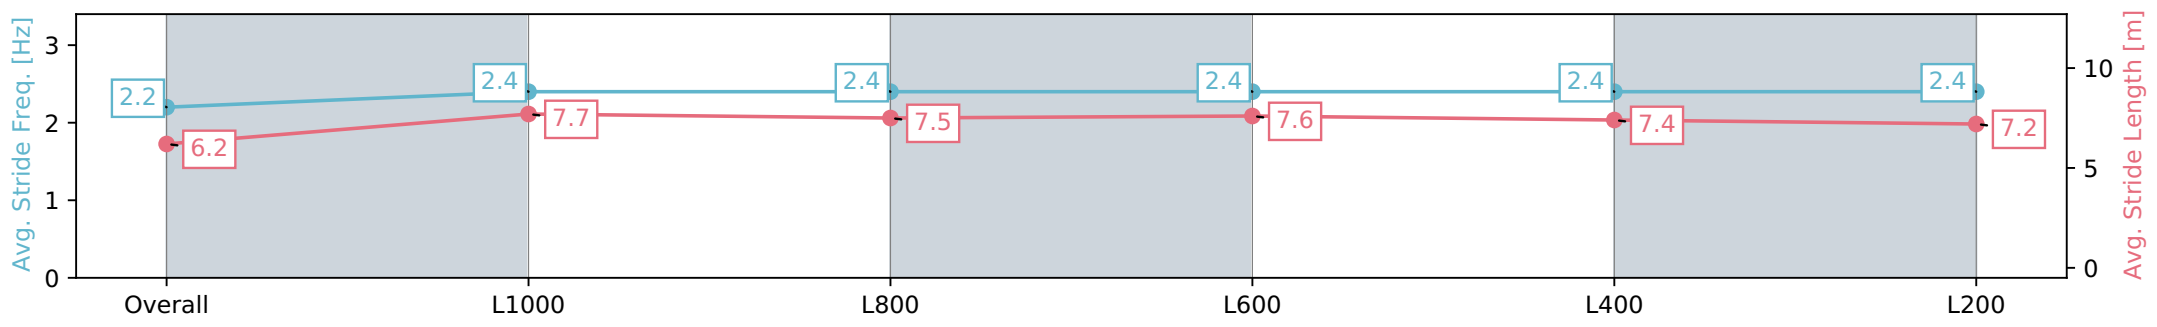

Morphettville SA - Professional

Race 7: Matrice Stakes - 1200m

23 March 2024 - 3:58PM

Track Rating: Good 4, Weather: Fine, Rail Position: +5m Entire, Sectional 606m

Section	Overall	L1000	L800	L600	L400	L200
Section Times	1:09.88 [7] (0:14.28)	0:55.59 [8] (0:10.79)	0:44.80 [8] (0:10.95)	0:33.85 [9] (0:11.04)	0:22.81 [8] (0:11.14)	0:11.67 [8] (0:11.67)
Average Speed [km/h]	50.3	66.8	66.3	65.9	65.1	61.7
Top Speed [km/h]	66.7	69.1	67.1	66.5	66.3	65.0
Avg. Dist. to Rail [m]	6.6	2.4	2.1	2.2	6.3	7.2
Avg. Stride Freq. [Hz]	2.2	2.4	2.4	2.4	2.4	2.4
Avg. Stride Length [m]	6.2	7.7	7.5	7.6	7.4	7.2