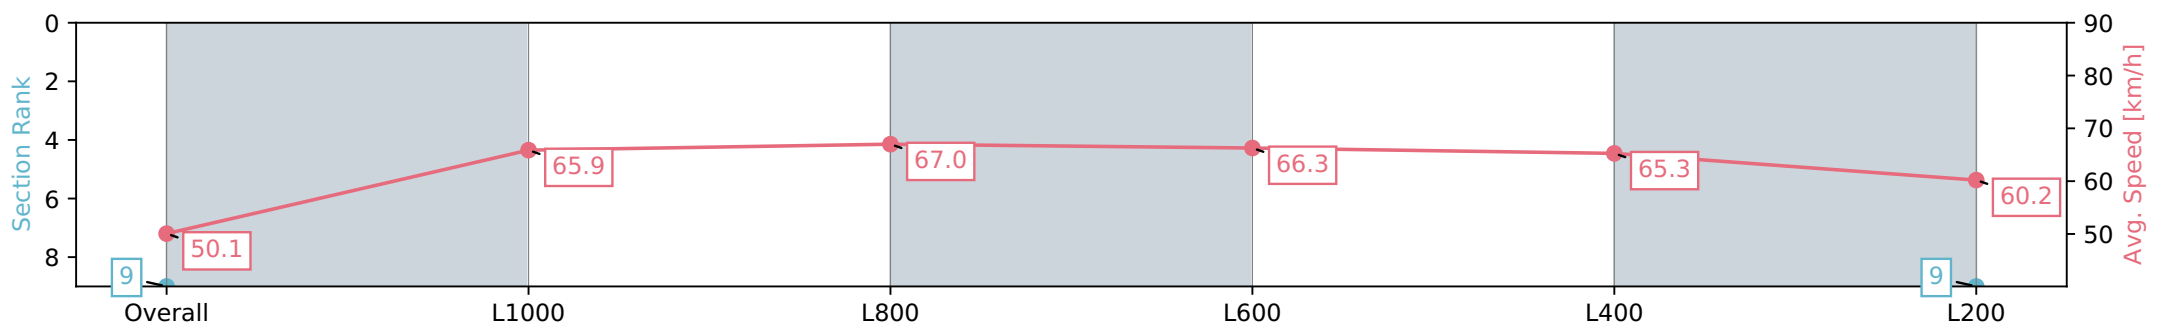

Morphettville SA - Professional

Race 7: Matrice Stakes - 1200m

23 March 2024 - 3:58PM

Track Rating: Good 4, Weather: Fine, Rail Position: +5m Entire, Sectional 606m

Section	Overall	L1000	L800	L600	L400	L200
Section Times	1:10.14 [9] (0:14.42)	0:55.72 [11] (0:10.92)	0:44.80 [11] (0:10.80)	0:34.00 [10] (0:10.97)	0:23.03 [10] (0:11.10)	0:11.93 [9] (0:11.93)
Average Speed [km/h]	50.1	65.9	67.0	66.3	65.3	60.2
Top Speed [km/h]	64.9	67.7	67.8	67.0	66.6	64.0
Avg. Dist. to Rail [m]	8.2	2.2	1.3	2.1	4.2	5.8
Avg. Stride Freq. [Hz]	2.2	2.4	2.4	2.4	2.4	2.3
Avg. Stride Length [m]	6.1	7.7	7.8	7.8	7.6	7.4