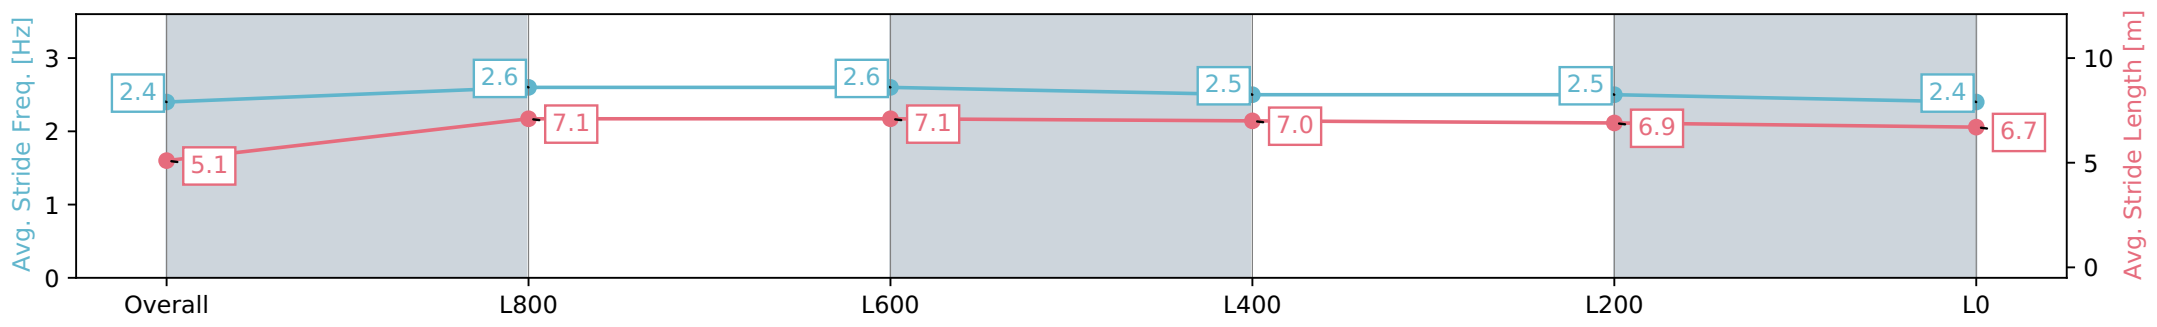

Morphettville SA - Professional

Race 7: Matrice Stakes - 1200m

23 March 2024 - 3:58PM

Track Rating: Good 4, Weather: Fine, Rail Position: +5m Entire, Sectional 606m

Section	Overall	L1000	L800	L600	L400	L200	L0
Section Times	1:09.87 [6] (0:13.93)	0:55.94 [5] (0:10.73)	0:45.21 [4] (0:10.95)	0:34.26 [4] (0:11.00)	0:23.26 [4] (0:11.23)	0:12.03 [3] (0:12.03)	
Average Speed [km/h]	51.7	67.2	65.6	65.1	64.3	59.8	
Top Speed [km/h]	67.7	68.2	67.6	65.8	65.3	62.8	
Avg. Dist. to Rail [m]	3.2	0.5	0.4	0.8	1.4	1.7	
Avg. Stride Freq. [Hz]	2.3	2.4	2.4	2.4	2.4	2.3	
Avg. Stride Length [m]	6.2	7.7	7.7	7.7	7.3	7.0	