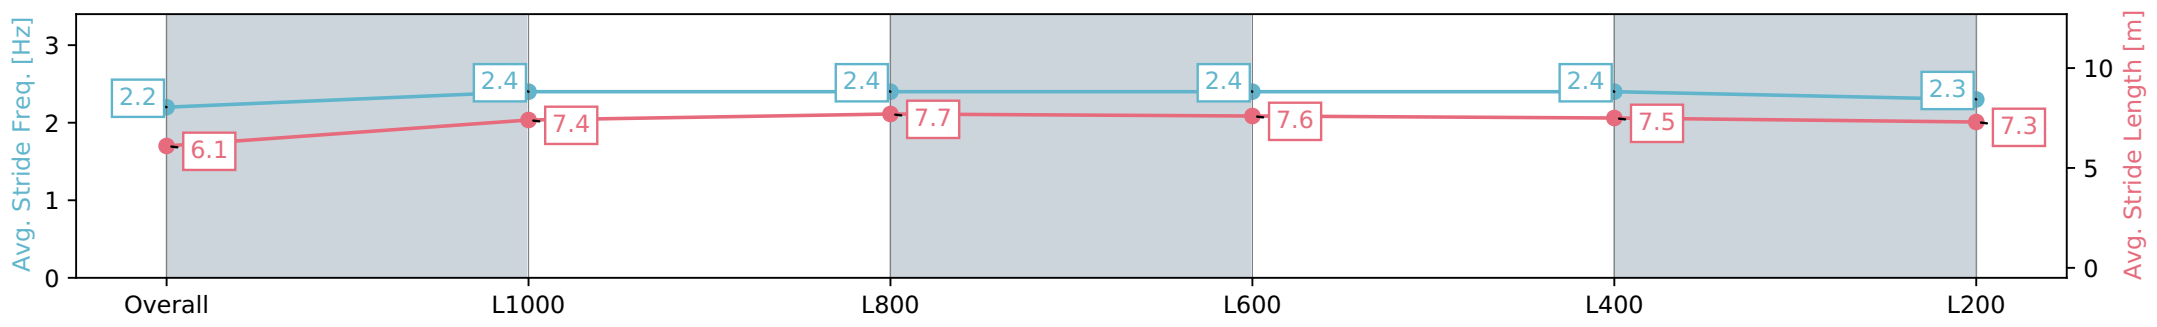

- [ ] Ranking at each section and finish
- :-:- No data available at this section
- NA No data available

Horse/Jockey Name	IRONCLAD
Finish Rank	11
Fastest Section Time (Section)	0:10.79 (L800)
Top Speed [km/h] (Section)	68.5 (L800)
Race State	Finished

Morphettville SA - Professional

Race 7: Matrice Stakes - 1200m

23 March 2024 - 3:58PM

Track Rating: Good 4, Weather: Fine, Rail Position: +5m Entire, Sectional 606m

Section	Overall	L1000	L800	L600	L400	L200
Section Times	1:10.63 [11] (0:14.49)	0:56.14 [13] (0:10.86)	0:45.28 [12] (0:10.79)	0:34.49 [11] (0:11.01)	0:23.48 [11] (0:11.28)	0:12.19 [13] (0:12.19)
Average Speed [km/h]	49.8	66.2	66.9	65.8	63.8	59.1
Top Speed [km/h]	66.9	67.2	68.5	67.2	65.6	61.9
Avg. Dist. to Rail [m]	5.1	1.4	0.7	1.1	2.3	4.1
Avg. Stride Freq. [Hz]	2.2	2.4	2.4	2.4	2.4	2.3
Avg. Stride Length [m]	6.1	7.4	7.7	7.6	7.5	7.3

- [ ] Ranking at each section and finish
- :-:- No data available at this section
- NA No data available

Horse/Jockey Name	ROLLS
Finish Rank	12
Fastest Section Time (Section)	0:10.78 (L1000)
Top Speed [km/h] (Section)	68.2 (L1000)
Race State	Finished