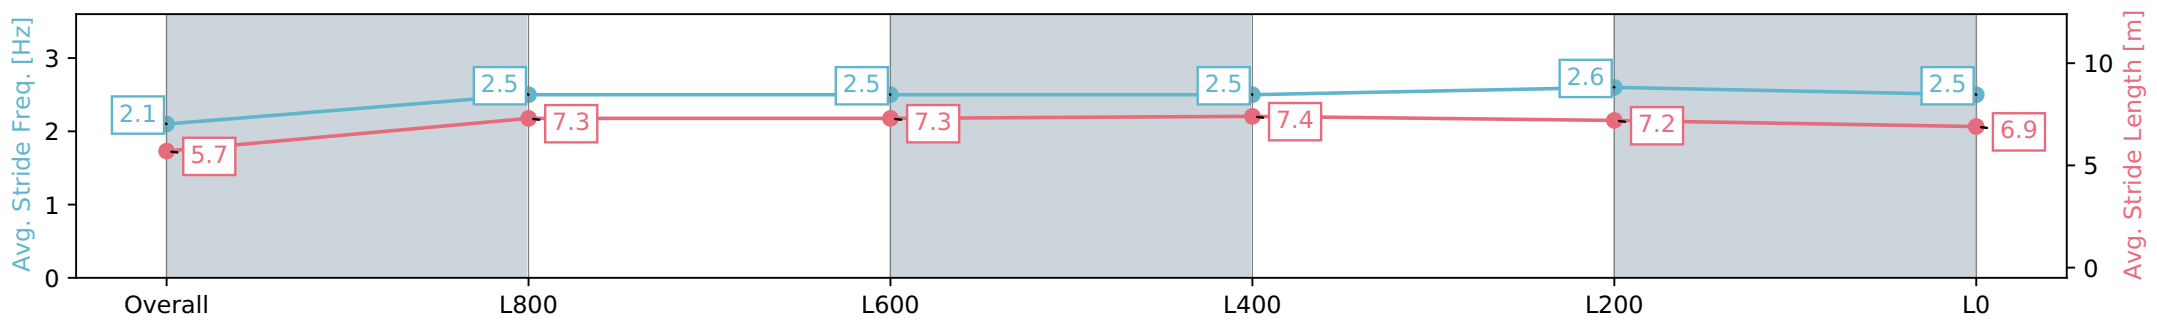

Morphettville SA - Professional

Race 7: Matrice Stakes - 1200m

23 March 2024 - 3:58PM

Track Rating: Good 4, Weather: Fine, Rail Position: +5m Entire, Sectional 606m

Section	Overall	L1000	L800	L600	L400	L200	L0
Section Times	1:09.68 [3] (0:14.28)	0:55.39 [9] (0:10.91)	0:44.48 [9] (0:10.80)	0:33.68 [8] (0:11.10)	0:22.58 [9] (0:10.97)	0:11.61 [6] (0:11.61)	
Average Speed [km/h]	50.5	66.0	66.5	65.1	65.7	62.1	
Top Speed [km/h]	65.3	67.3	67.4	67.2	67.1	65.4	
Avg. Dist. to Rail [m]	1.4	0.9	0.1	0.4	2.5	3.2	
Avg. Stride Freq. [Hz]	2.2	2.3	2.3	2.3	2.3	2.3	
Avg. Stride Length [m]	6.3	8.0	8.1	7.9	7.8	7.6	