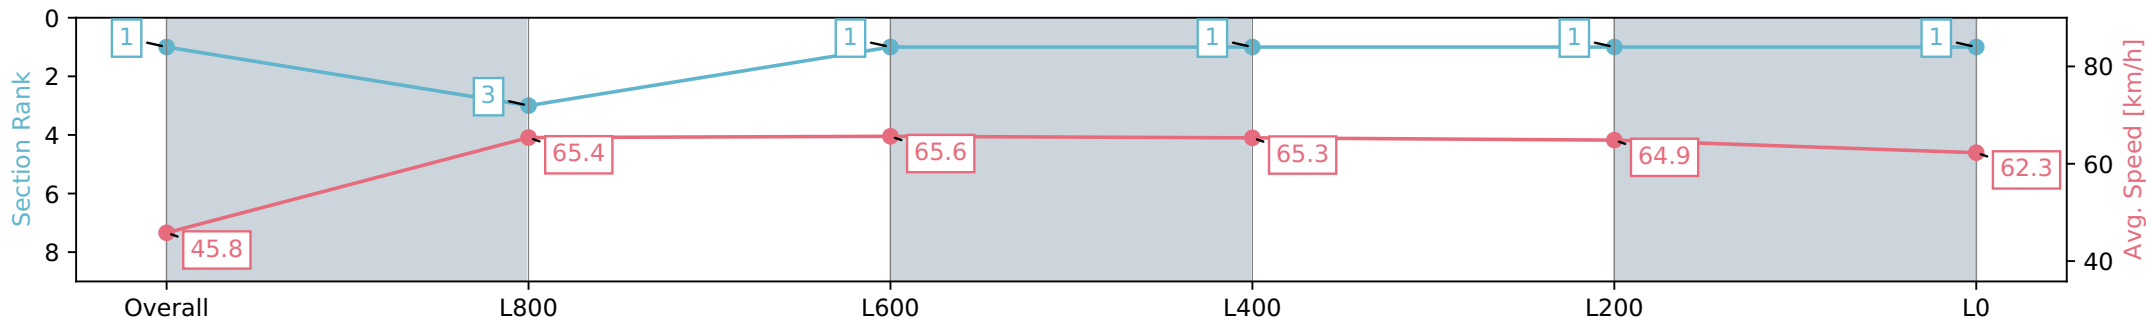

23 March 2024 - 3:58PM

Track Rating: Good 4, Weather: Fine, Rail Position: +5m Entire, Sectional 606m

Section	Overall	L1000	L800	L600	L400	L200	L0
Section Times	1:09.22 [1] (0:13.72)	0:55.50 [3] (0:10.71)	0:44.79 [2] (0:11.07)	0:33.72 [3] (0:10.98)	0:22.74 [2] (0:10.98)	0:11.76 [1] (0:11.76)	
Average Speed [km/h]	52.6	67.3	65.5	65.9	65.6	61.3	
Top Speed [km/h]	67.7	69.0	67.2	66.7	66.6	65.1	
Avg. Dist. to Rail [m]	7.7	1.5	1.4	1.0	2.2	1.5	
Avg. Stride Freq. [Hz]	2.3	2.3	2.3	2.3	2.3	2.2	
Avg. Stride Length [m]	6.3	7.8	7.8	8.0	7.9	7.6	