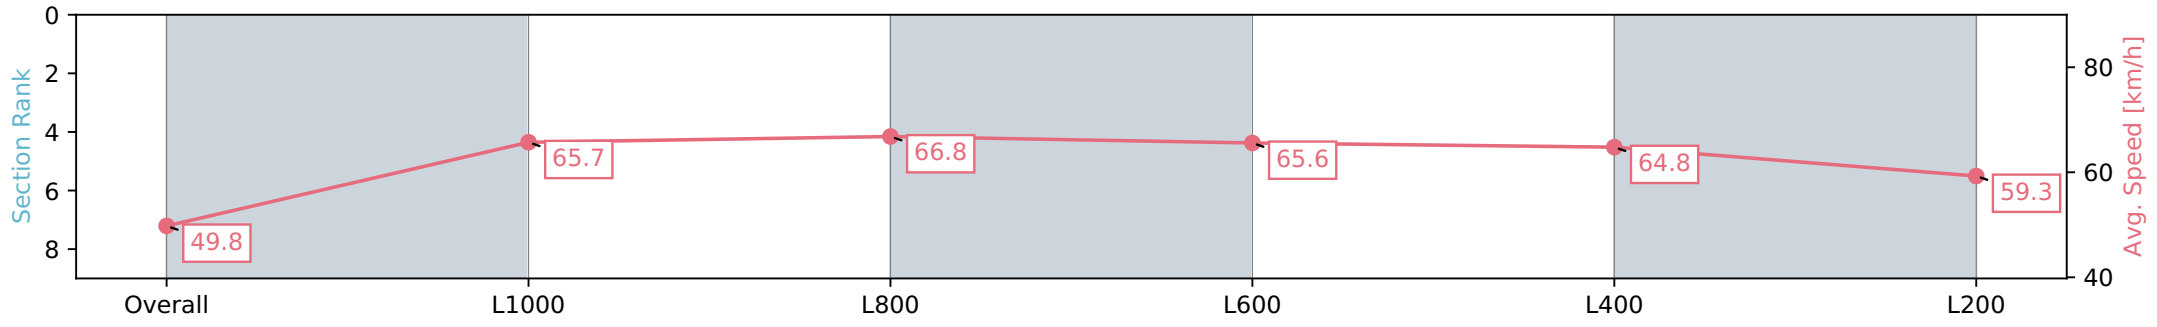

Morphettville SA - Professional

Race 7: Matrice Stakes - 1200m

23 March 2024 - 3:58PM

Track Rating: Good 4, Weather: Fine, Rail Position: +5m Entire, Sectional 606m

Section	Overall	L1000	L800	L600	L400	L200
Section Times	1:10.45 [10] (0:14.47)	0:55.98 [12] (0:10.95)	0:45.03 [13] (0:10.79)	0:34.24 [12] (0:10.98)	0:23.26 [12] (0:11.13)	0:12.13 [12] (0:12.13)
Average Speed [km/h]	49.8	65.7	66.8	65.6	64.8	59.3
Top Speed [km/h]	64.9	67.2	67.4	66.6	65.6	64.3
Avg. Dist. to Rail [m]	0.9	0.3	0.2	0.3	1.0	1.5
Avg. Stride Freq. [Hz]	2.2	2.4	2.4	2.4	2.4	2.3
Avg. Stride Length [m]	6.1	7.4	7.6	7.7	7.6	7.2

- [ ] Ranking at each section and finish
- :-:- No data available at this section
- NA No data available

Horse/Jockey Name	IRONCLAD
Finish Rank	11
Fastest Section Time (Section)	0:10.79 (L800)
Top Speed [km/h] (Section)	68.5 (L800)
Race State	Finished