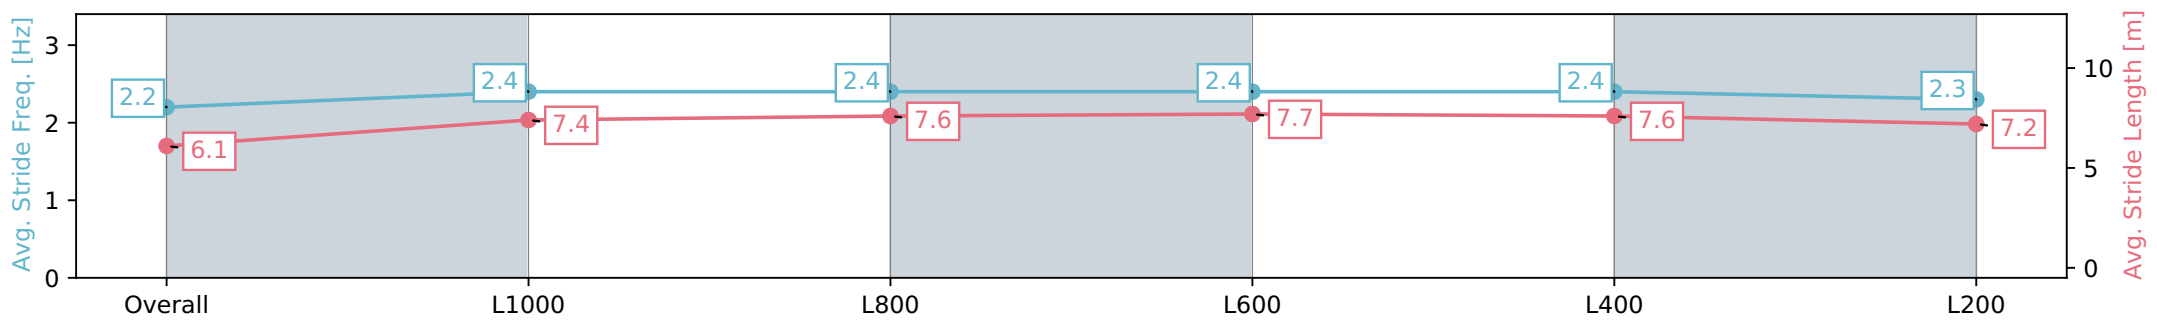

Morphettville SA - Professional

Race 7: Matrice Stakes - 1200m

23 March 2024 - 3:58PM

Track Rating: Good 4, Weather: Fine, Rail Position: +5m Entire, Sectional 606m

Section	Overall	L1000	L800	L600	L400	L200
Section Times	1:10.45 [10] (0:14.47)	0:55.98 [12] (0:10.95)	0:45.03 [13] (0:10.79)	0:34.24 [12] (0:10.98)	0:23.26 [12] (0:11.13)	0:12.13 [12] (0:12.13)
Average Speed [km/h]	49.8	65.7	66.8	65.6	64.8	59.3
Top Speed [km/h]	64.9	67.2	67.4	66.6	65.6	64.3
Avg. Dist. to Rail [m]	0.9	0.3	0.2	0.3	1.0	1.5
Avg. Stride Freq. [Hz]	2.2	2.4	2.4	2.4	2.4	2.3
Avg. Stride Length [m]	6.1	7.4	7.6	7.7	7.6	7.2

- [ ] Ranking at each section and finish
- :-:- No data available at this section
- NA No data available

Horse/Jockey Name	IRONCLAD
Finish Rank	11
Fastest Section Time (Section)	0:10.79 (L800)
Top Speed [km/h] (Section)	68.5 (L800)
Race State	Finished