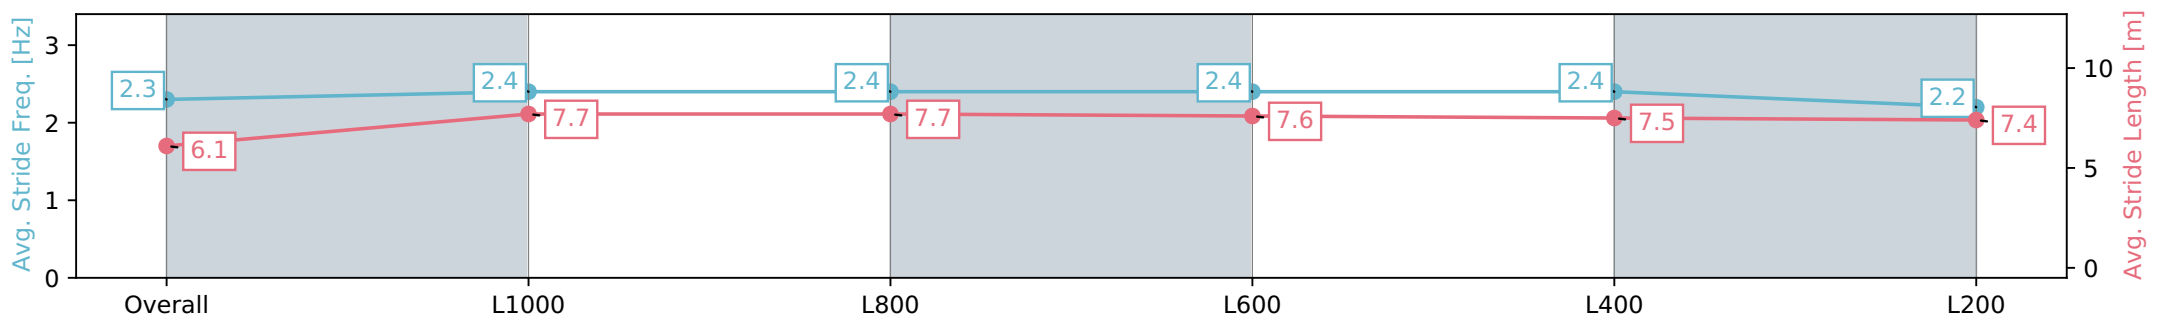

Morphettville SA - Professional

Race 7: Matrice Stakes - 1200m

23 March 2024 - 3:58PM

Track Rating: Good 4, Weather: Fine, Rail Position: +5m Entire, Sectional 606m

Section	Overall	L1000	L800	L600	L400	L200
Section Times	1:10.09 [8] (0:13.92)	0:56.17 [4] (0:10.77)	0:45.40 [5] (0:11.02)	0:34.38 [5] (0:11.03)	0:23.35 [5] (0:11.24)	0:12.11 [5] (0:12.11)
Average Speed [km/h]	51.8	66.8	65.8	65.8	64.2	59.5
Top Speed [km/h]	66.7	67.9	67.5	66.7	65.6	63.4
Avg. Dist. to Rail [m]	5.3	2.1	1.6	1.4	2.8	4.4
Avg. Stride Freq. [Hz]	2.3	2.4	2.4	2.4	2.4	2.2
Avg. Stride Length [m]	6.1	7.7	7.7	7.6	7.5	7.4