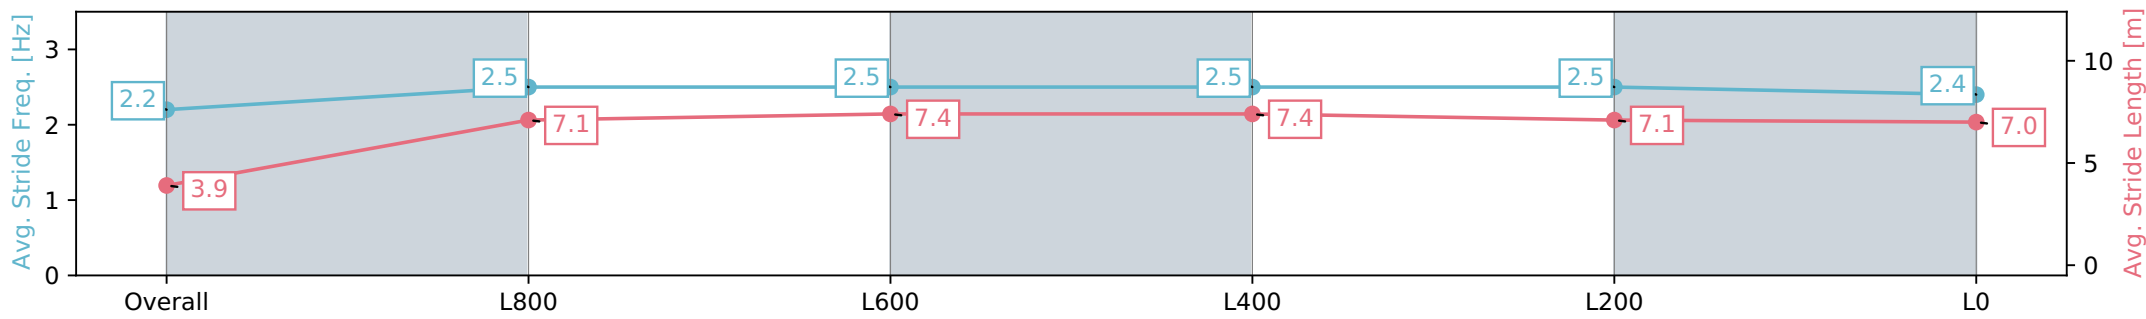

Morphettville SA - Professional

Race 5: Winning Edge Presentations Handicap - 1050m

23 March 2024 - 2:37PM

Track Rating: Good 4, Weather: Fine, Rail Position: +5m Entire, Sectional 606m

Section	Overall	L1000	L800	L600	L400	L200	L0
Section Times	1:00.78 [2] (0:05.63)	0:55.15 [2] (0:11.25)	0:43.90 [3] (0:10.59)	0:33.31 [3] (0:10.62)	0:22.69 [3] (0:10.92)	0:11.77 [3] (0:11.77)	
Average Speed [km/h]	32.2	64.0	67.9	67.5	65.9	61.0	
Top Speed [km/h]	56.0	67.0	70.1	70.0	66.7	64.3	
Avg. Dist. to Rail [m]	4.7	1.9	0.4	1.3	1.4	2.5	
Avg. Stride Freq. [Hz]	2.2	2.5	2.5	2.5	2.5	2.4	
Avg. Stride Length [m]	3.9	7.1	7.4	7.4	7.1	7.0	