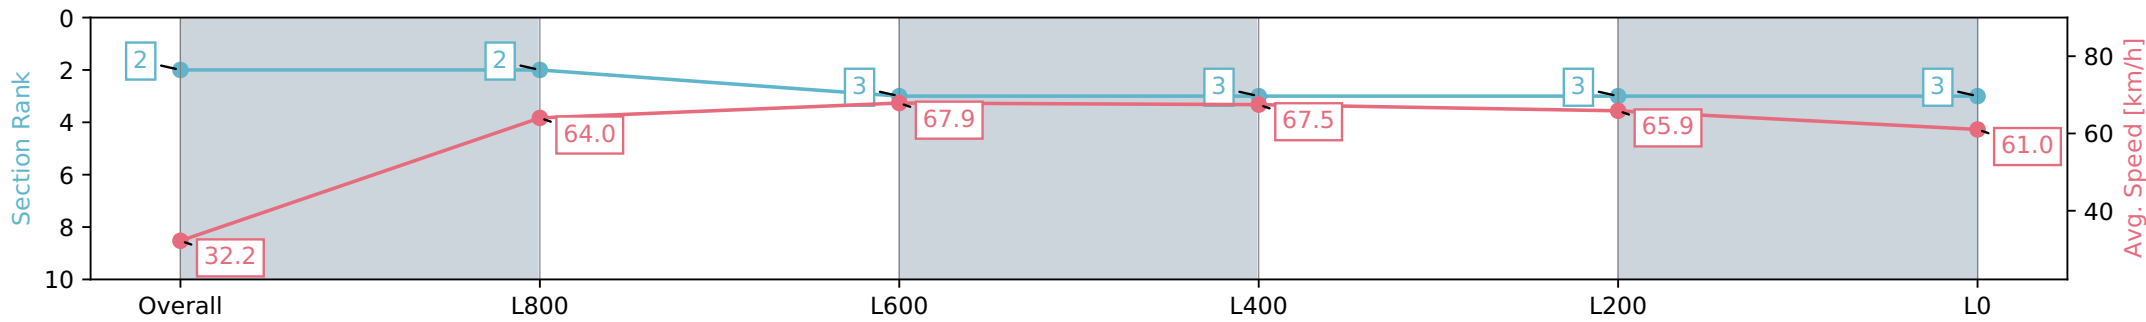

Morphettville SA - Professional

Race 5: Winning Edge Presentations Handicap - 1050m

23 March 2024 - 2:37PM

Track Rating: Good 4, Weather: Fine, Rail Position: +5m Entire, Sectional 606m

Section	Overall	L1000	L800	L600	L400	L200	L0
Section Times	1:00.78 [2] (0:05.63)	0:55.15 [2] (0:11.25)	0:43.90 [3] (0:10.59)	0:33.31 [3] (0:10.62)	0:22.69 [3] (0:10.92)	0:11.77 [3] (0:11.77)	
Average Speed [km/h]	32.2	64.0	67.9	67.5	65.9	61.0	
Top Speed [km/h]	56.0	67.0	70.1	70.0	66.7	64.3	
Avg. Dist. to Rail [m]	4.7	1.9	0.4	1.3	1.4	2.5	
Avg. Stride Freq. [Hz]	2.2	2.5	2.5	2.5	2.5	2.4	
Avg. Stride Length [m]	3.9	7.1	7.4	7.4	7.1	7.0	