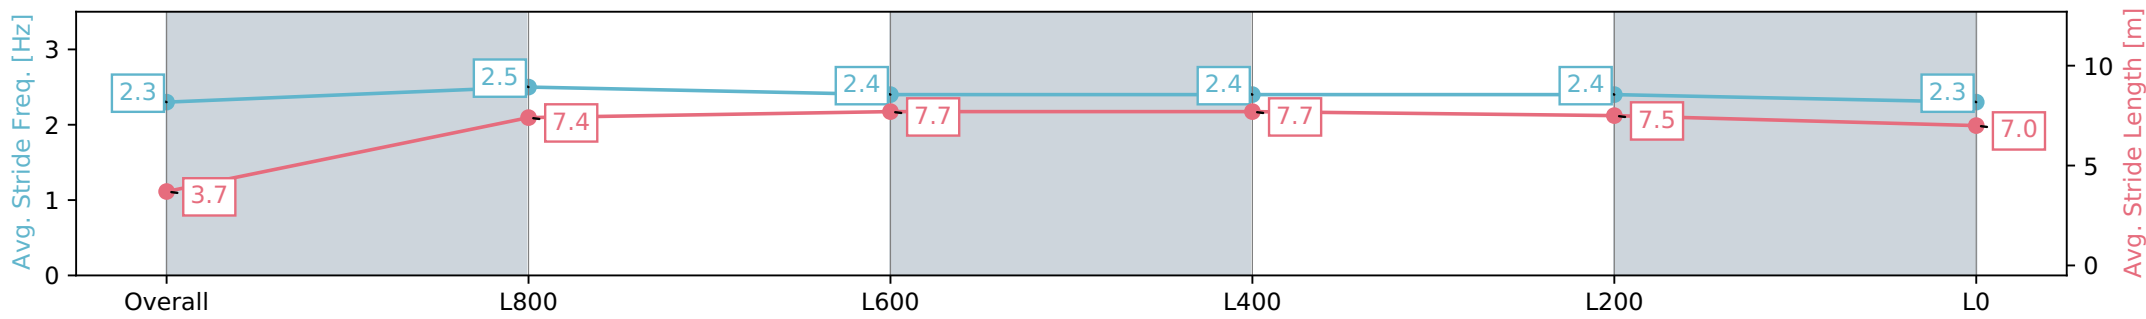

Morphettville SA - Professional

Race 5: Winning Edge Presentations Handicap - 1050m

23 March 2024 - 2:37PM

Track Rating: Good 4, Weather: Fine, Rail Position: +5m Entire, Sectional 606m

Section	Overall	L1000	L800	L600	L400	L200	L0
Section Times	1:00.82 [3] (0:05.86)	0:54.96 [5] (0:10.74)	0:44.22 [2] (0:10.43)	0:33.79 [2] (0:10.63)	0:23.16 [2] (0:11.10)	0:12.06 [1] (0:12.06)	
Average Speed [km/h]	30.8	67.2	68.6	66.7	64.6	59.7	
Top Speed [km/h]	58.5	69.4	69.3	68.3	66.1	62.8	
Avg. Dist. to Rail [m]	4.1	1.0	1.2	3.0	2.2	0.9	
Avg. Stride Freq. [Hz]	2.3	2.5	2.4	2.4	2.4	2.3	
Avg. Stride Length [m]	3.7	7.4	7.7	7.7	7.5	7.0	