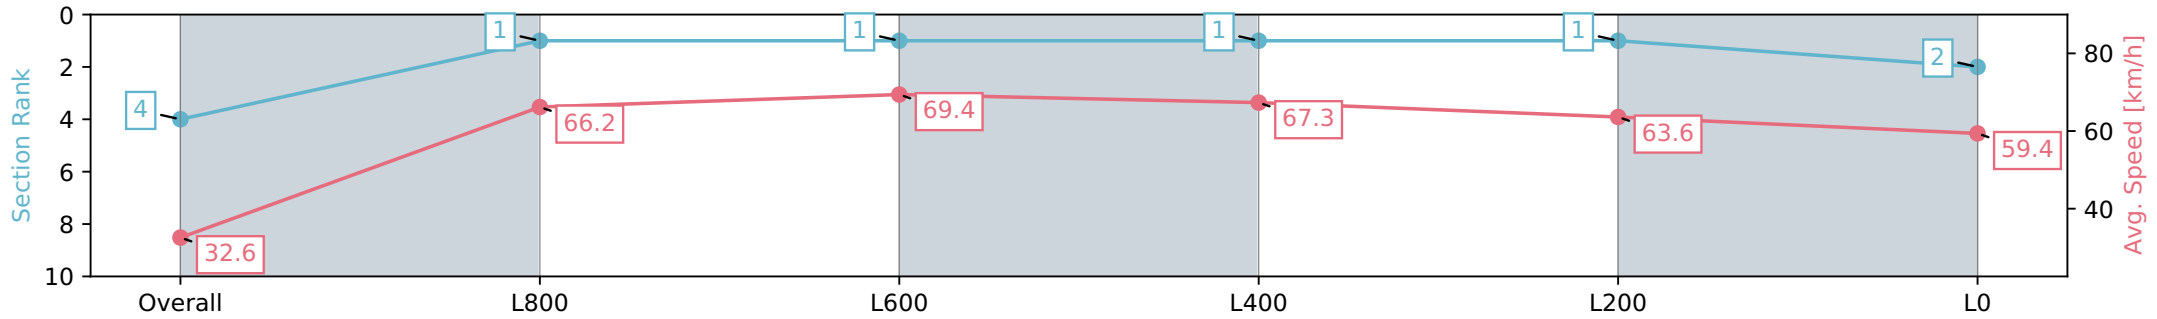

Report Created: Sat 23 March 2024 15:46:14 GMT+11 (Note: Timing is based on positional data)

- [] Ranking at each section and finish
- :-:- No data available at this section
- NA No data available

Horse/Jockey Name	COSTLESS
Finish Rank	4
Fastest Section Time (Section)	0:05.55 (Overall)
Top Speed [km/h] (Section)	70.1 (L800)
Race State	Finished

Morphettville SA - Professional
 Race 5: Winning Edge Presentations Handicap - 1050m
 23 March 2024 - 2:37PM
 Track Rating: Good 4, Weather: Fine, Rail Position: +5m Entire, Sectional 606m

Section	Overall	L1000	L800	L600	L400	L200
Section Times	1:01.00 [4] (0:05.55)	0:55.45 [1] (0:10.88)	0:44.57 [1] (0:10.38)	0:34.19 [1] (0:10.72)	0:23.47 [1] (0:11.33)	0:12.14 [2] (0:12.14)
Average Speed [km/h]	32.6	66.2	69.4	67.3	63.6	59.4
Top Speed [km/h]	57.3	68.7	70.1	69.3	65.7	62.8
Avg. Dist. to Rail [m]	5.4	2.7	0.4	0.8	1.4	1.6
Avg. Stride Freq. [Hz]	2.3	2.5	2.5	2.5	2.4	2.3
Avg. Stride Length [m]	3.9	7.3	7.6	7.6	7.4	7.2