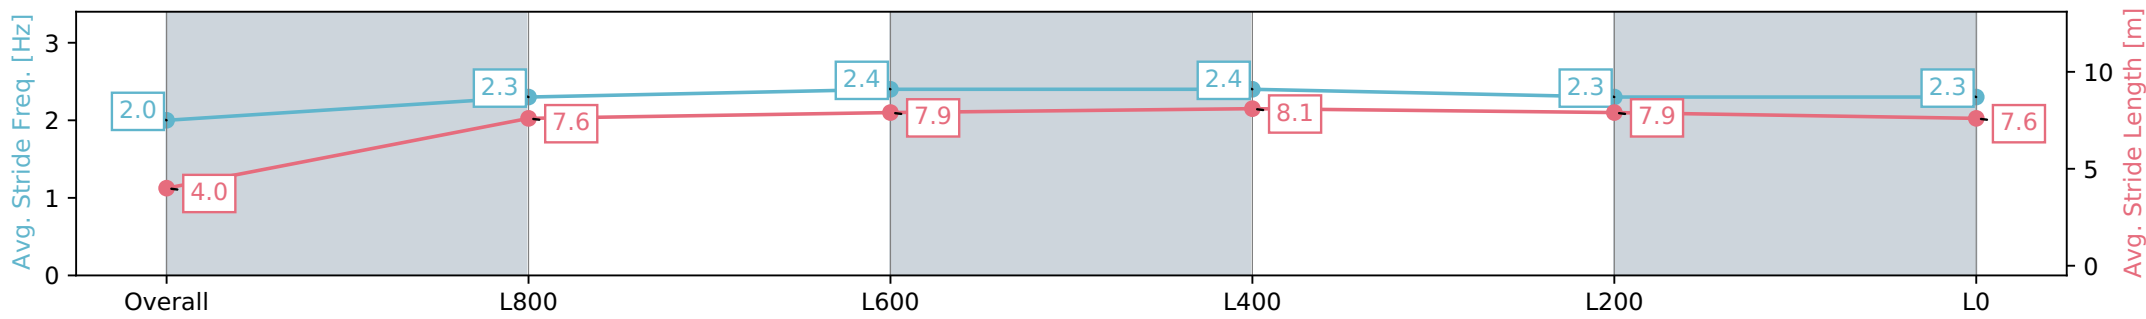

Report Created: Sat 23 March 2024 15:46:22 GMT+11 (Note: Timing is based on positional data)

- [] Ranking at each section and finish
- :-:- No data available at this section
- NA No data available

Horse/Jockey Name	GIVE SOME LIP
Finish Rank	7
Fastest Section Time (Section)	0:06.05 (Overall)
Top Speed [km/h] (Section)	70.1 (L600)
Race State	Finished

Morphettville SA - Professional

Race 5: Winning Edge Presentations Handicap - 1050m

23 March 2024 - 2:37PM

Track Rating: Good 4, Weather: Fine, Rail Position: +5m Entire, Sectional 606m

Section	Overall	L1000	L800	L600	L400	L200	L0
Section Times	1:01.34 [7] (0:06.05)	0:55.29 [6] (0:11.43)	0:43.86 [7] (0:10.56)	0:33.30 [7] (0:10.53)	0:22.77 [6] (0:11.05)	0:11.72 [7] (0:11.72)	
Average Speed [km/h]	29.7	63.1	68.3	68.8	65.4	61.5	
Top Speed [km/h]	52.7	67.9	68.5	70.1	66.9	64.1	
Avg. Dist. to Rail [m]	2.6	1.9	0.9	1.0	4.2	7.0	
Avg. Stride Freq. [Hz]	2.0	2.3	2.4	2.4	2.3	2.3	
Avg. Stride Length [m]	4.0	7.6	7.9	8.1	7.9	7.6	

- [] Ranking at each section and finish
- :-:- No data available at this section
- NA No data available