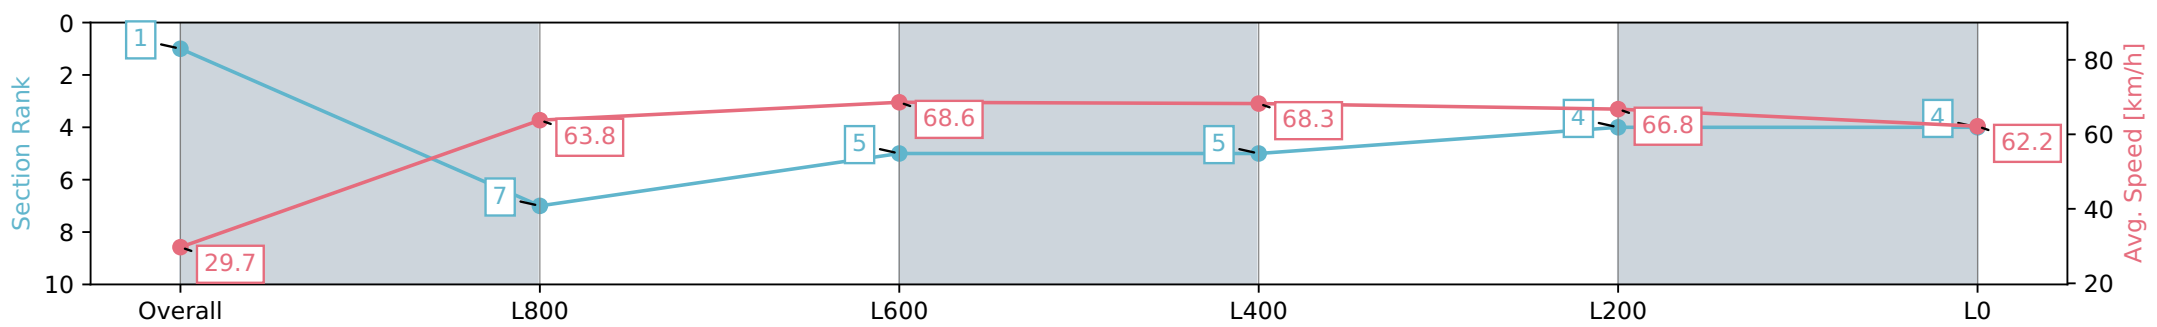

23 March 2024 - 2:37PM

Track Rating: Good 4, Weather: Fine, Rail Position: +5m Entire, Sectional 606m

Section	Overall	L1000	L800	L600	L400	L200	L0
Section Times	1:00.74 [1] (0:06.08)	0:54.66 [7] (0:11.28)	0:43.37 [5] (0:10.51)	0:32.86 [5] (0:10.50)	0:22.36 [4] (0:10.78)	0:11.58 [4] (0:11.57)	
Average Speed [km/h]	29.7	63.8	68.6	68.3	66.8	62.2	
Top Speed [km/h]	55.2	68.3	69.5	69.6	67.5	65.9	
Avg. Dist. to Rail [m]	7.4	2.8	0.8	1.1	1.9	3.6	
Avg. Stride Freq. [Hz]	2.2	2.6	2.7	2.6	2.6	2.5	
Avg. Stride Length [m]	3.6	6.7	7.1	7.2	7.1	6.9	