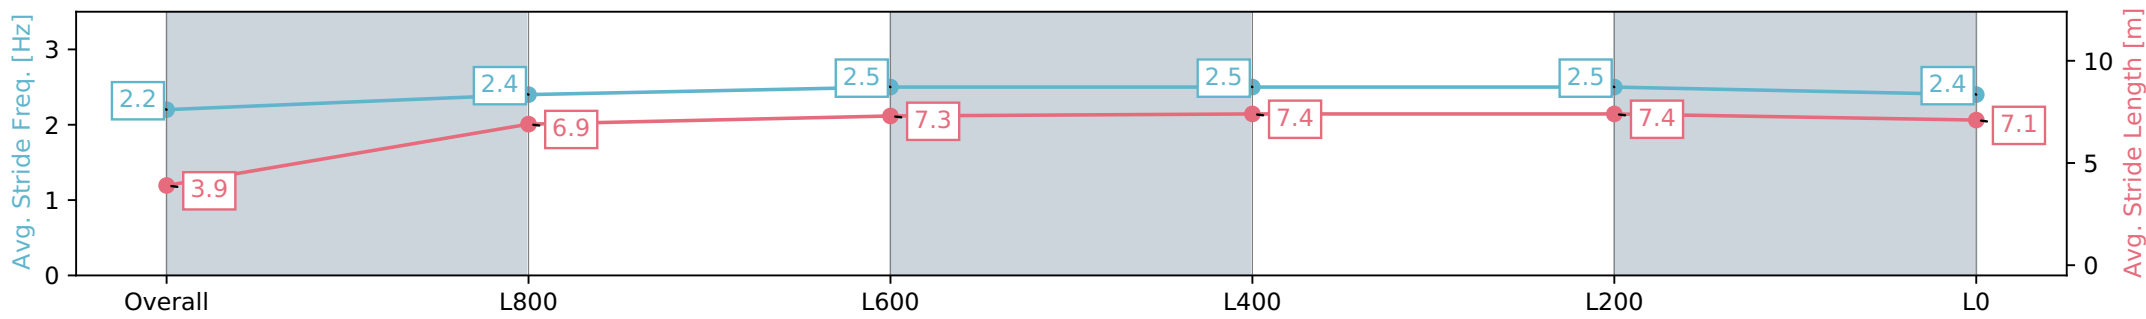

Morphettville SA - Professional

Race 5: Winning Edge Presentations Handicap - 1050m

23 March 2024 - 2:37PM

Track Rating: Good 4, Weather: Fine, Rail Position: +5m Entire, Sectional 606m

Section	Overall	L1000	L800	L600	L400	L200	L0
Section Times	1:01.20 [5] (0:05.72)	0:55.48 [3] (0:11.43)	0:44.05 [4] (0:10.67)	0:33.38 [4] (0:10.77)	0:22.61 [7] (0:10.96)	0:11.65 [6]	0:11.65 [6]
Average Speed [km/h]	31.8	62.9	67.4	66.4	65.7	61.7	61.7
Top Speed [km/h]	57.2	66.8	68.2	68.3	66.0	65.0	65.0
Avg. Dist. to Rail [m]	3.0	1.1	0.4	0.9	1.1	3.5	3.5
Avg. Stride Freq. [Hz]	2.2	2.4	2.5	2.5	2.5	2.4	2.4
Avg. Stride Length [m]	3.9	6.9	7.3	7.4	7.4	7.1	7.1