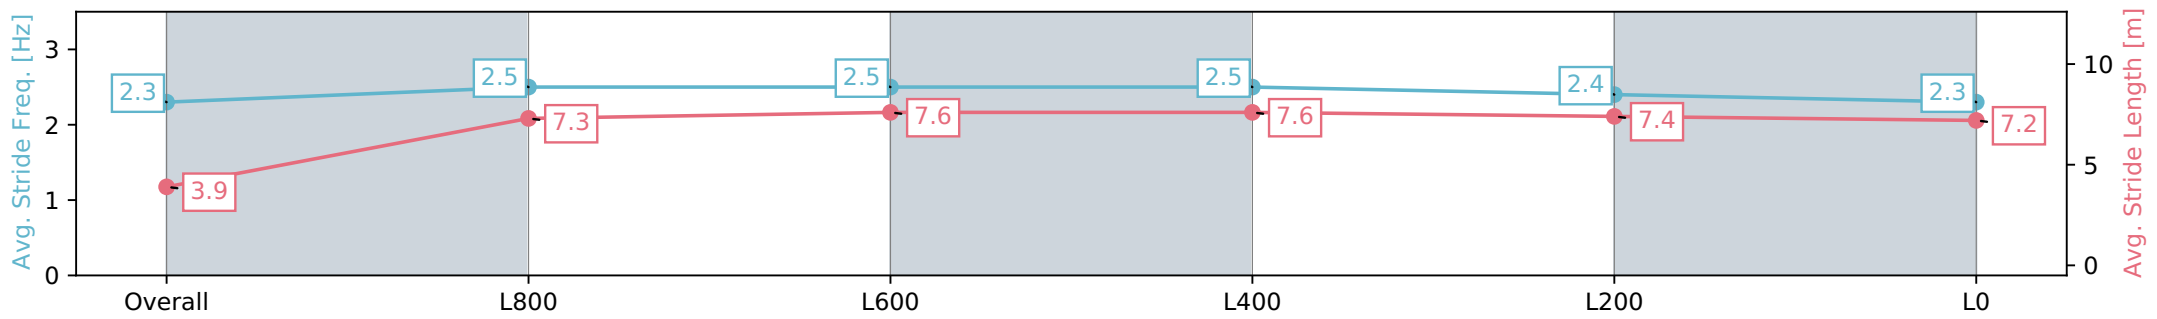

Morphettville SA - Professional
 Race 5: Winning Edge Presentations Handicap - 1050m
 23 March 2024 - 2:37PM
 Track Rating: Good 4, Weather: Fine, Rail Position: +5m Entire, Sectional 606m

Section	Overall	L1000	L800	L600	L400	L200
Section Times	1:01.00 [4] (0:05.55)	0:55.45 [1] (0:10.88)	0:44.57 [1] (0:10.38)	0:34.19 [1] (0:10.72)	0:23.47 [1] (0:11.33)	0:12.14 [2] (0:12.14)
Average Speed [km/h]	32.6	66.2	69.4	67.3	63.6	59.4
Top Speed [km/h]	57.3	68.7	70.1	69.3	65.7	62.8
Avg. Dist. to Rail [m]	5.4	2.7	0.4	0.8	1.4	1.6
Avg. Stride Freq. [Hz]	2.3	2.5	2.5	2.5	2.4	2.3
Avg. Stride Length [m]	3.9	7.3	7.6	7.6	7.4	7.2