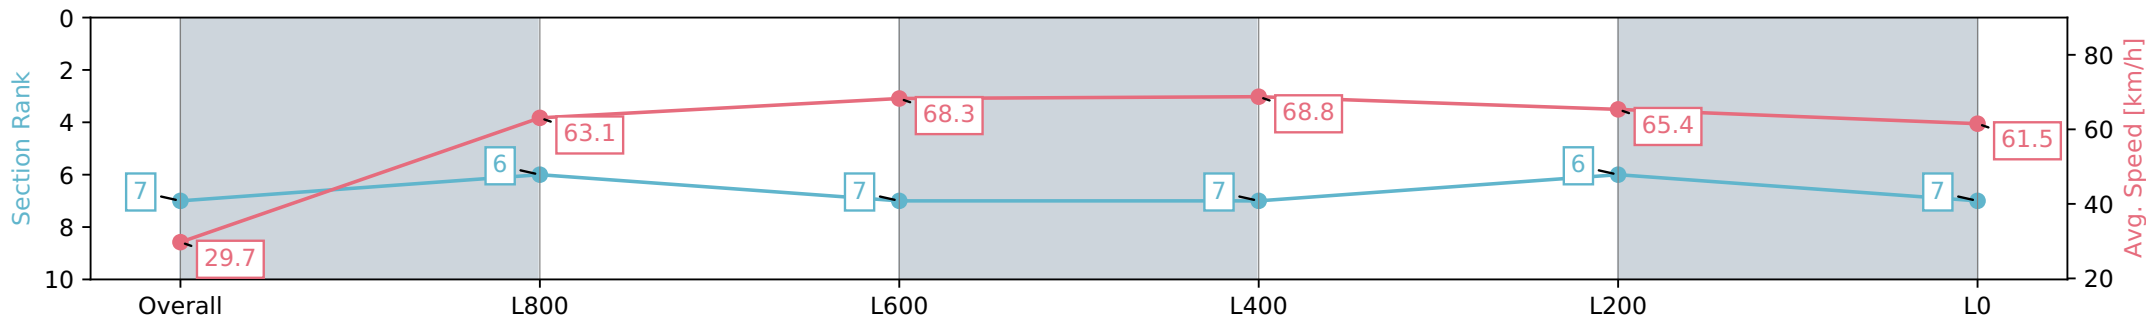

Report Created: Sat 23 March 2024 15:46:22 GMT+11 (Note: Timing is based on positional data)

- [] Ranking at each section and finish
- :-:- No data available at this section
- NA No data available

Horse/Jockey Name	GIVE SOME LIP
Finish Rank	7
Fastest Section Time (Section)	0:06.05 (Overall)
Top Speed [km/h] (Section)	70.1 (L600)
Race State	Finished

Morphettville SA - Professional

Race 5: Winning Edge Presentations Handicap - 1050m

23 March 2024 - 2:37PM

Track Rating: Good 4, Weather: Fine, Rail Position: +5m Entire, Sectional 606m

Section	Overall	L1000	L800	L600	L400	L200	L0
Section Times	1:01.34 [7] (0:06.05)	0:55.29 [6] (0:11.43)	0:43.86 [7] (0:10.56)	0:33.30 [7] (0:10.53)	0:22.77 [6] (0:11.05)	0:11.72 [7] (0:11.72)	
Average Speed [km/h]	29.7	63.1	68.3	68.8	65.4	61.5	
Top Speed [km/h]	52.7	67.9	68.5	70.1	66.9	64.1	
Avg. Dist. to Rail [m]	2.6	1.9	0.9	1.0	4.2	7.0	
Avg. Stride Freq. [Hz]	2.0	2.3	2.4	2.4	2.3	2.3	
Avg. Stride Length [m]	4.0	7.6	7.9	8.1	7.9	7.6	

- [] Ranking at each section and finish
- :-:- No data available at this section
- NA No data available