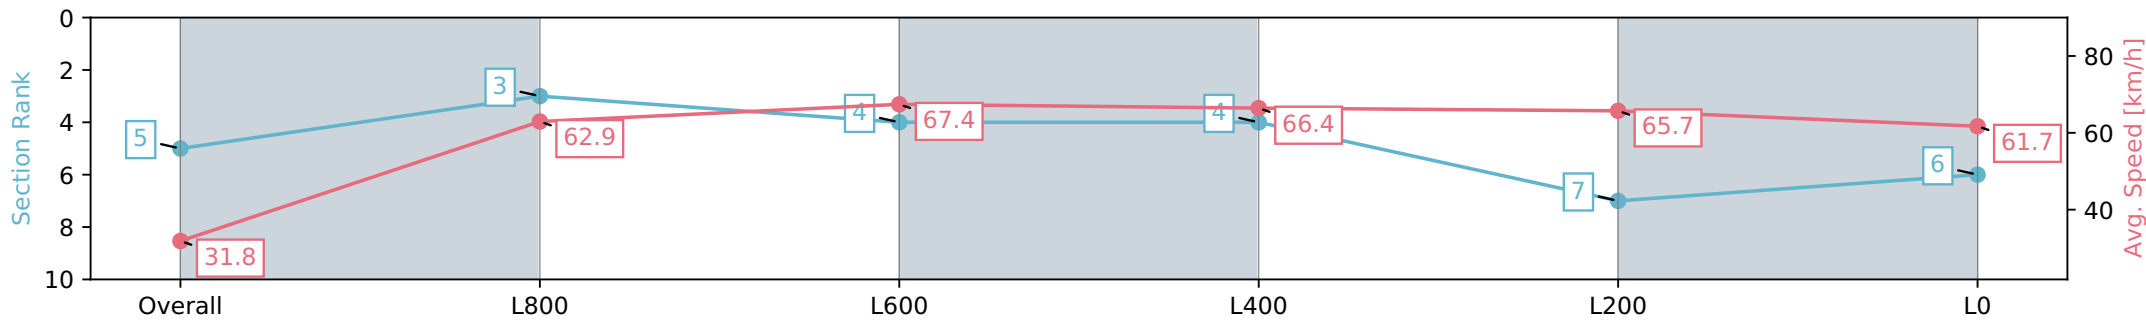

Morphettville SA - Professional

Race 5: Winning Edge Presentations Handicap - 1050m

23 March 2024 - 2:37PM

Track Rating: Good 4, Weather: Fine, Rail Position: +5m Entire, Sectional 606m

Section	Overall	L1000	L800	L600	L400	L200	L0
Section Times	1:01.20 [5] (0:05.72)	0:55.48 [3] (0:11.43)	0:44.05 [4] (0:10.67)	0:33.38 [4] (0:10.77)	0:22.61 [7] (0:10.96)	0:11.65 [6]	0:11.65 [6]
Average Speed [km/h]	31.8	62.9	67.4	66.4	65.7	61.7	61.7
Top Speed [km/h]	57.2	66.8	68.2	68.3	66.0	65.0	65.0
Avg. Dist. to Rail [m]	3.0	1.1	0.4	0.9	1.1	3.5	3.5
Avg. Stride Freq. [Hz]	2.2	2.4	2.5	2.5	2.5	2.4	2.4
Avg. Stride Length [m]	3.9	6.9	7.3	7.4	7.4	7.1	7.1