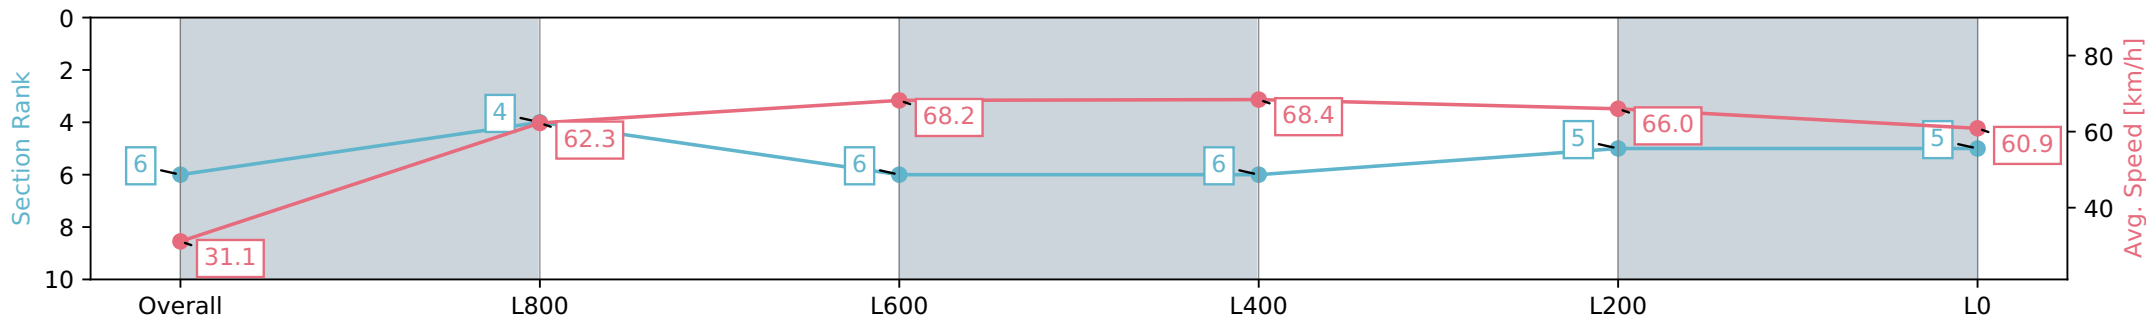

Morphettville SA - Professional

Race 5: Winning Edge Presentations Handicap - 1050m

23 March 2024 - 2:37PM

Track Rating: Good 4, Weather: Fine, Rail Position: +5m Entire, Sectional 606m

Section	Overall	L1000	L800	L600	L400	L200	L0
Section Times	1:01.32 [6] (0:05.85)	0:55.47 [4] (0:11.56)	0:43.91 [6] (0:10.56)	0:33.34 [6] (0:10.56)	0:22.78 [5] (0:10.95)	0:11.83 [5]	0:11.83 [5]
Average Speed [km/h]	31.1	62.3	68.2	68.4	66.0	60.9	
Top Speed [km/h]	52.8	66.9	69.0	69.2	67.4	64.1	
Avg. Dist. to Rail [m]	1.9	1.4	0.5	0.9	4.0	5.9	
Avg. Stride Freq. [Hz]	2.1	2.4	2.5	2.5	2.4	2.4	
Avg. Stride Length [m]	4.1	6.9	7.0	7.3	7.4	7.1	

Report Created: Sat 23 March 2024 15:46:22 GMT+11 (Note: Timing is based on positional data)

- [] Ranking at each section and finish
- :-:- No data available at this section
- NA No data available

Horse/Jockey Name	GIVE SOME LIP
Finish Rank	7
Fastest Section Time (Section)	0:06.05 (Overall)
Top Speed [km/h] (Section)	70.1 (L600)
Race State	Finished