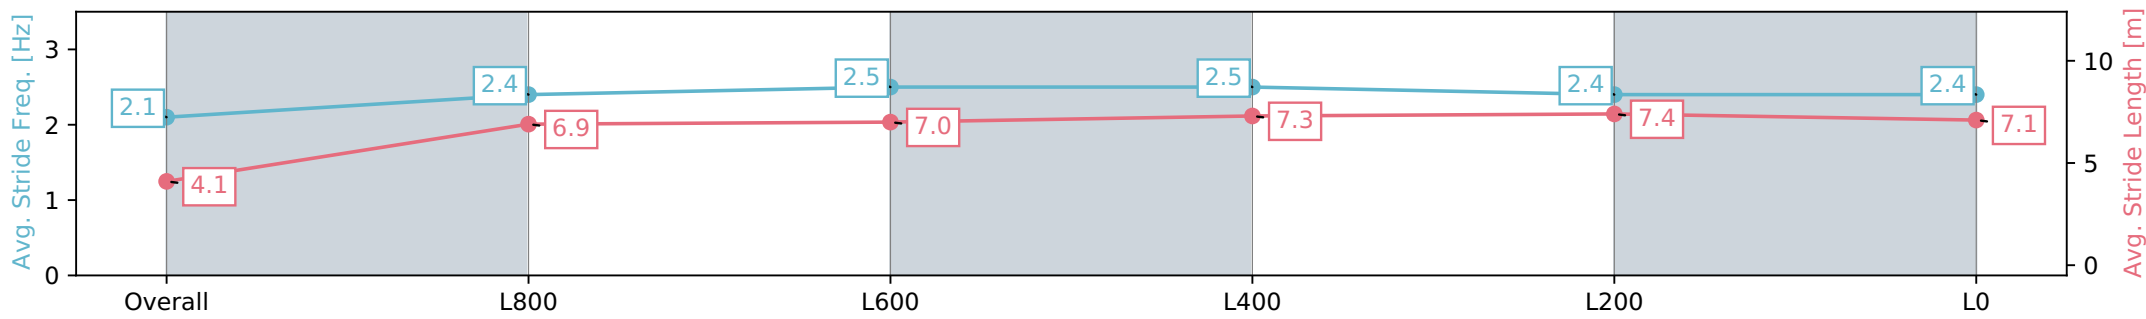

Morphettville SA - Professional

Race 5: Winning Edge Presentations Handicap - 1050m

23 March 2024 - 2:37PM

Track Rating: Good 4, Weather: Fine, Rail Position: +5m Entire, Sectional 606m

Section	Overall	L1000	L800	L600	L400	L200	L0
Section Times	1:01.32 [6] (0:05.85)	0:55.47 [4] (0:11.56)	0:43.91 [6] (0:10.56)	0:33.34 [6] (0:10.56)	0:22.78 [5] (0:10.95)	0:11.83 [5]	0:11.83 [5]
Average Speed [km/h]	31.1	62.3	68.2	68.4	66.0	60.9	
Top Speed [km/h]	52.8	66.9	69.0	69.2	67.4	64.1	
Avg. Dist. to Rail [m]	1.9	1.4	0.5	0.9	4.0	5.9	
Avg. Stride Freq. [Hz]	2.1	2.4	2.5	2.5	2.4	2.4	
Avg. Stride Length [m]	4.1	6.9	7.0	7.3	7.4	7.1	

Report Created: Sat 23 March 2024 15:46:22 GMT+11 (Note: Timing is based on positional data)

- [] Ranking at each section and finish
- :-:- No data available at this section
- NA No data available

Horse/Jockey Name	GIVE SOME LIP
Finish Rank	7
Fastest Section Time (Section)	0:06.05 (Overall)
Top Speed [km/h] (Section)	70.1 (L600)
Race State	Finished

Morphettville SA - Professional

Race 5: Winning Edge Presentations Handicap - 1050m

23 March 2024 - 2:37PM

Track Rating: Good 4, Weather: Fine, Rail Position: +5m Entire, Sectional 606m

Section	Overall	L1000	L800	L600	L400	L200	L0
Section Times	1:01.34 [7] (0:06.05)	0:55.29 [6] (0:11.43)	0:43.86 [7] (0:10.56)	0:33.30 [7] (0:10.53)	0:22.77 [6] (0:11.05)	0:11.72 [7] (0:11.72)	
Average Speed [km/h]	29.7	63.1	68.3	68.8	65.4	61.5	
Top Speed [km/h]	52.7	67.9	68.5	70.1	66.9	64.1	
Avg. Dist. to Rail [m]	2.6	1.9	0.9	1.0	4.2	7.0	
Avg. Stride Freq. [Hz]	2.0	2.3	2.4	2.4	2.3	2.3	
Avg. Stride Length [m]	4.0	7.6	7.9	8.1	7.9	7.6	