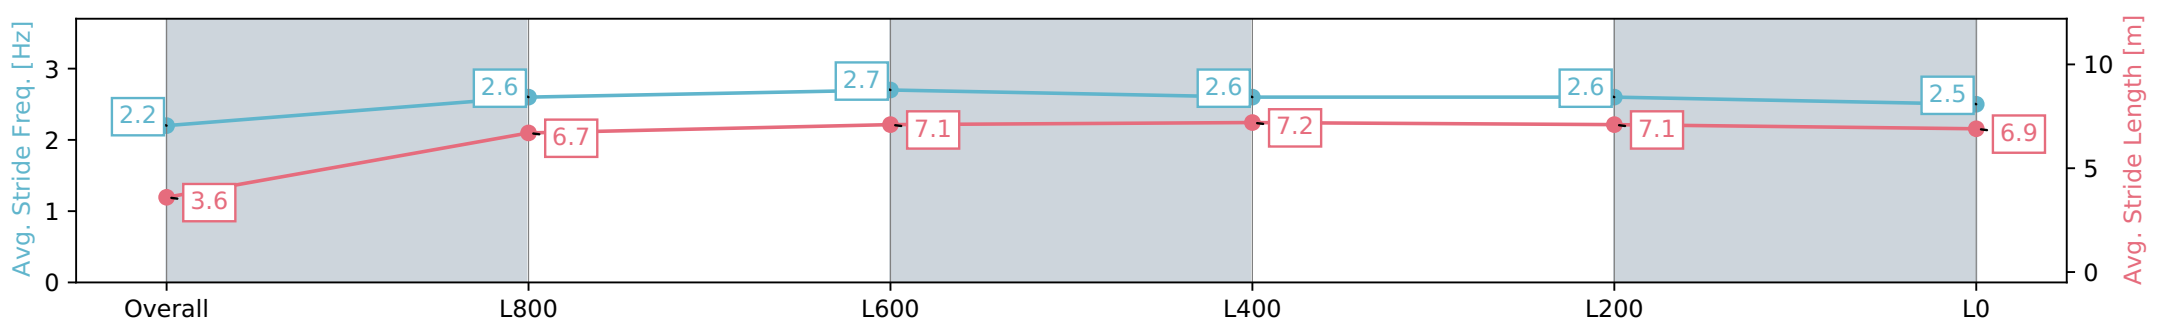

23 March 2024 - 2:37PM

Track Rating: Good 4, Weather: Fine, Rail Position: +5m Entire, Sectional 606m

Section	Overall	L1000	L800	L600	L400	L200	L0
Section Times	1:00.74 [1] (0:06.08)	0:54.66 [7] (0:11.28)	0:43.37 [5] (0:10.51)	0:32.86 [5] (0:10.50)	0:22.36 [4] (0:10.78)	0:11.58 [4] (0:11.57)	
Average Speed [km/h]	29.7	63.8	68.6	68.3	66.8	62.2	
Top Speed [km/h]	55.2	68.3	69.5	69.6	67.5	65.9	
Avg. Dist. to Rail [m]	7.4	2.8	0.8	1.1	1.9	3.6	
Avg. Stride Freq. [Hz]	2.2	2.6	2.7	2.6	2.6	2.5	
Avg. Stride Length [m]	3.6	6.7	7.1	7.2	7.1	6.9	