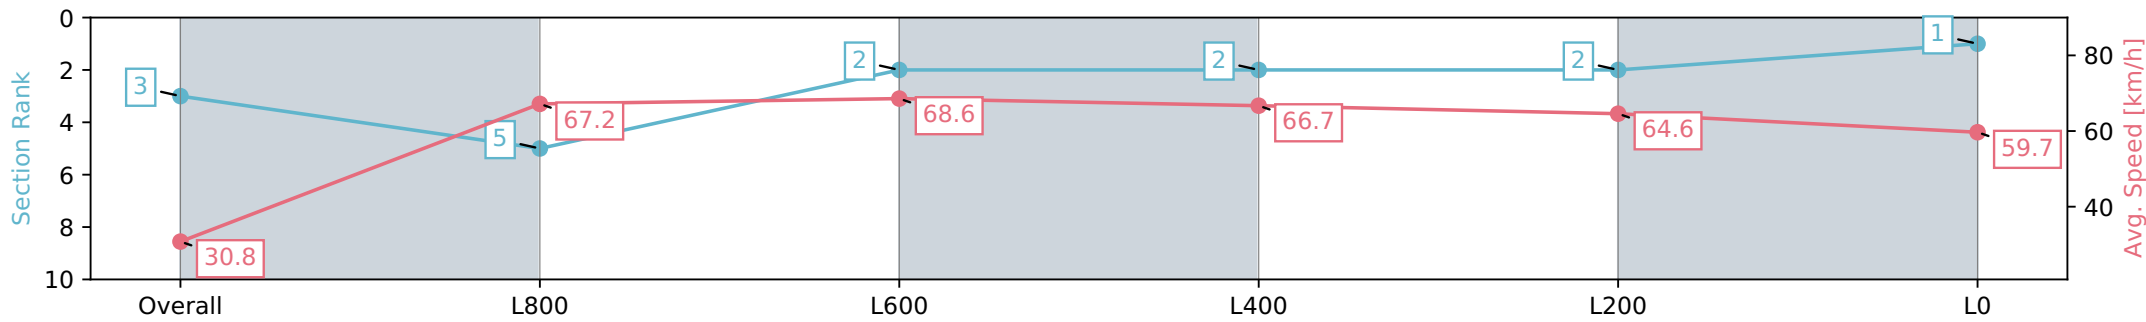

Morphettville SA - Professional

Race 5: Winning Edge Presentations Handicap - 1050m

23 March 2024 - 2:37PM

Track Rating: Good 4, Weather: Fine, Rail Position: +5m Entire, Sectional 606m

Section	Overall	L1000	L800	L600	L400	L200	L0
Section Times	1:00.82 [3] (0:05.86)	0:54.96 [5] (0:10.74)	0:44.22 [2] (0:10.43)	0:33.79 [2] (0:10.63)	0:23.16 [2] (0:11.10)	0:12.06 [1] (0:12.06)	
Average Speed [km/h]	30.8	67.2	68.6	66.7	64.6	59.7	
Top Speed [km/h]	58.5	69.4	69.3	68.3	66.1	62.8	
Avg. Dist. to Rail [m]	4.1	1.0	1.2	3.0	2.2	0.9	
Avg. Stride Freq. [Hz]	2.3	2.5	2.4	2.4	2.4	2.3	
Avg. Stride Length [m]	3.7	7.4	7.7	7.7	7.5	7.0	