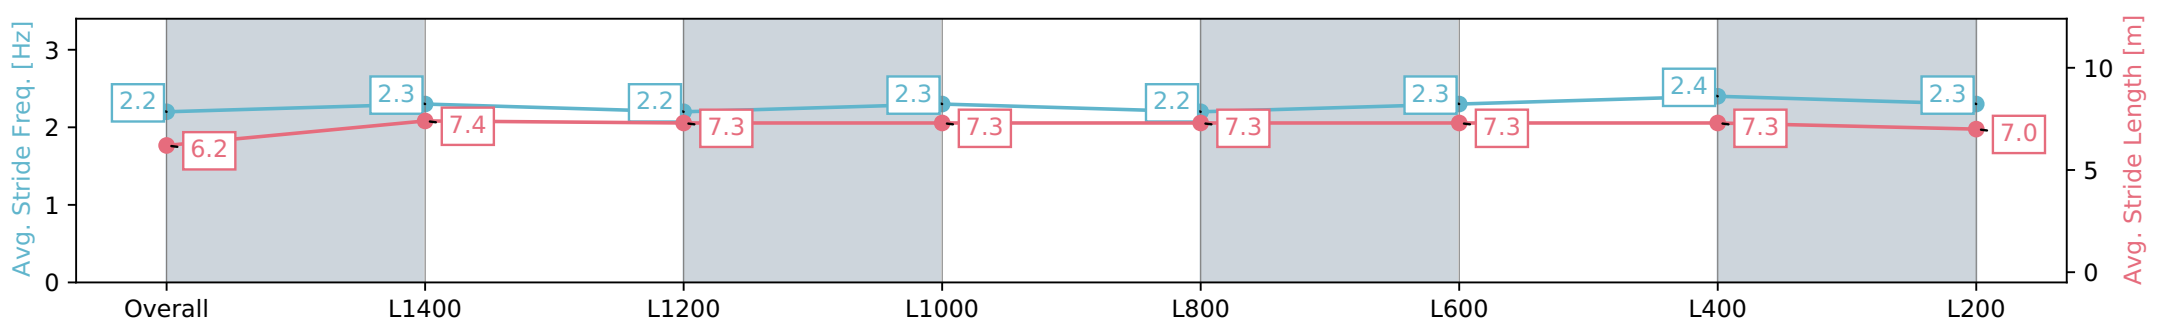

Morphettville SA - Professional
Race 4: Thomas Farms Handicap - 1600m

23 March 2024 - 1:57PM

Track Rating: Good 4, Weather: Fine, Rail Position: +5m Entire, Sectional 606m

Section	Overall	L1400	L1200	L1000	L800	L600	L400	L200
Section Times	1:37.40 [7] (0:15.51)	1:21.89 [9] (0:11.90)	1:09.99 [8] (0:11.82)	0:58.17 [8] (0:11.64)	0:46.53 [8] (0:11.69)	0:34.84 [8] (0:11.35)	0:23.49 [8] (0:11.48)	0:12.01 [8] (0:12.01)
Average Speed [km/h]	46.5	60.0	61.0	61.8	61.6	63.6	62.8	60.0
Top Speed [km/h]	61.5	61.4	61.5	62.6	63.5	64.0	63.2	62.5
Avg. Dist. to Rail [m]	1.6	1.5	0.3	0.4	0.2	0.3	2.1	3.4
Avg. Stride Freq. [Hz]	2.2	2.3	2.3	2.3	2.3	2.4	2.4	2.3
Avg. Stride Length [m]	5.9	7.2	7.0	7.2	7.1	7.0	7.3	7.1

- [] Ranking at each section and finish
- :-:- No data available at this section
- NA No data available

Horse/Jockey Name	EXALTED FIRE
Finish Rank	8
Fastest Section Time (Section)	0:11.39 (L600)
Top Speed [km/h] (Section)	64.2 (L600)
Race State	Finished

Morphettville SA - Professional
Race 4: Thomas Farms Handicap - 1600m

23 March 2024 - 1:57PM

Track Rating: Good 4, Weather: Fine, Rail Position: +5m Entire, Sectional 606m

Section	Overall	L1400	L1200	L1000	L800	L600	L400	L200
Section Times	1:37.42 [8] (0:14.74)	1:22.68 [2] (0:11.86)	1:10.82 [3] (0:11.87)	0:58.95 [3] (0:11.81)	0:47.14 [3] (0:11.74)	0:35.40 [3] (0:11.39)	0:24.01 [4] (0:11.65)	0:12.36 [7] (0:12.36)
Average Speed [km/h]	48.9	60.8	60.8	61.0	61.3	63.0	62.0	58.2
Top Speed [km/h]	61.0	61.4	61.3	61.5	63.0	64.2	62.5	61.8
Avg. Dist. to Rail [m]	3.3	0.6	0.5	0.2	0.2	0.3	1.0	2.3
Avg. Stride Freq. [Hz]	2.2	2.3	2.2	2.3	2.2	2.3	2.4	2.3
Avg. Stride Length [m]	6.2	7.4	7.3	7.3	7.3	7.3	7.3	7.0