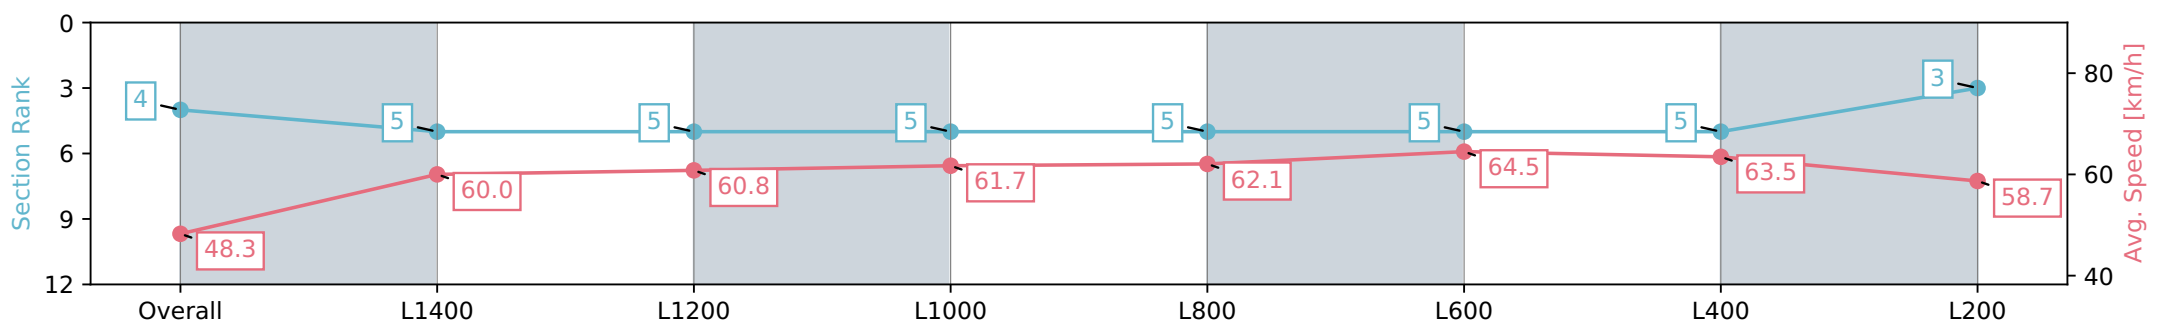

Morphettville SA - Professional

Race 4: Thomas Farms Handicap - 1600m

23 March 2024 - 1:57PM

Track Rating: Good 4, Weather: Fine, Rail Position: +5m Entire, Sectional 606m

Section	Overall	L1400	L1200	L1000	L800	L600	L400	L200
Section Times	1:37.11 [4] (0:14.91)	1:22.20 [5] (0:12.06)	1:10.14 [5] (0:11.88)	0:58.26 [5] (0:11.67)	0:46.59 [5] (0:11.64)	0:34.95 [5] (0:11.30)	0:23.65 [5] (0:11.39)	0:12.26 [3] (0:12.26)
Average Speed [km/h]	48.3	60.0	60.8	61.7	62.1	64.5	63.5	58.7
Top Speed [km/h]	61.8	61.5	62.1	62.5	64.4	65.1	64.1	61.6
Avg. Dist. to Rail [m]	2.0	1.1	1.1	1.2	1.2	2.1	4.2	6.4
Avg. Stride Freq. [Hz]	2.2	2.3	2.3	2.3	2.2	2.3	2.3	2.3
Avg. Stride Length [m]	6.2	7.3	7.4	7.3	7.3	7.4	7.5	7.2