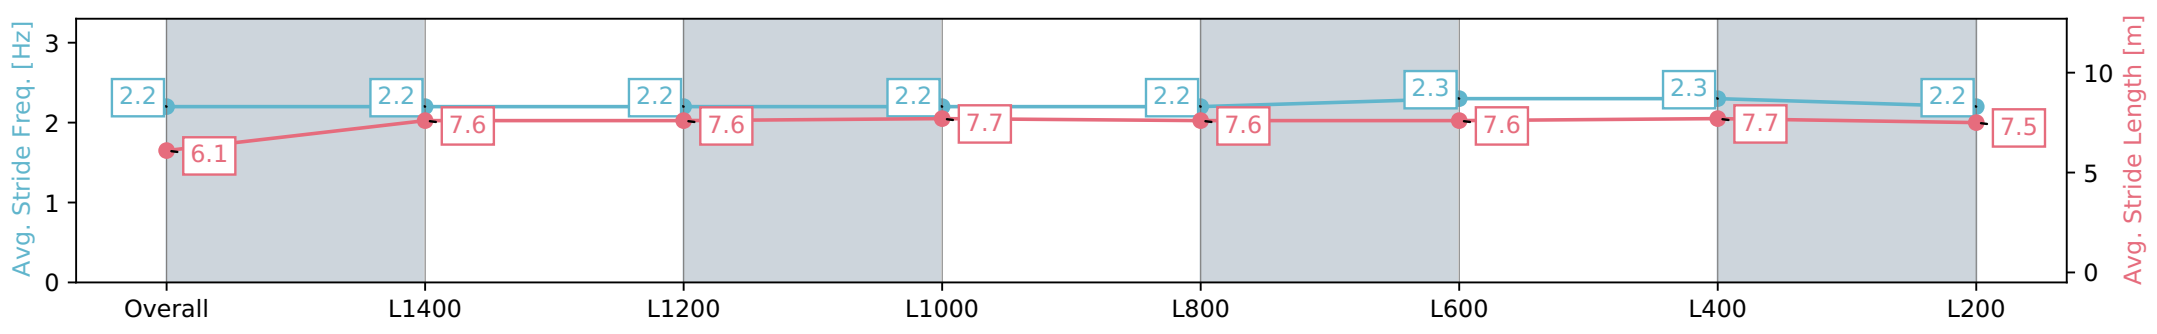

Horse/Jockey Name	AIR ASSAULT
Finish Rank	1
Fastest Section Time (Section)	0:11.37 (L400)
Top Speed [km/h] (Section)	63.9 (L600)
Race State	Finished

Morphettville SA - Professional
Race 4: Thomas Farms Handicap - 1600m

23 March 2024 - 1:57PM

Track Rating: Good 4, Weather: Fine, Rail Position: +5m Entire, Sectional 606m

Section	Overall	L1400	L1200	L1000	L800	L600	L400	L200
Section Times	1:36.53 [1] (0:14.62)	1:21.91 [1] (0:11.72)	1:10.19 [1] (0:11.74)	0:58.45 [1] (0:11.81)	0:46.64 [1] (0:11.79)	0:34.85 [1] (0:11.46)	0:23.39 [1] (0:11.37)	0:12.02 [1] (0:12.02)
Average Speed [km/h]	49.3	61.4	61.5	60.9	61.4	63.3	63.5	59.9
Top Speed [km/h]	61.9	61.9	62.0	61.4	63.1	63.9	63.8	63.3
Avg. Dist. to Rail [m]	3.6	0.3	0.4	0.9	1.1	1.6	1.9	2.4
Avg. Stride Freq. [Hz]	2.2	2.2	2.2	2.2	2.2	2.3	2.3	2.2
Avg. Stride Length [m]	6.1	7.6	7.6	7.7	7.6	7.6	7.7	7.5

- [ ] Ranking at each section and finish
- -:-:- No data available at this section
- NA No data available