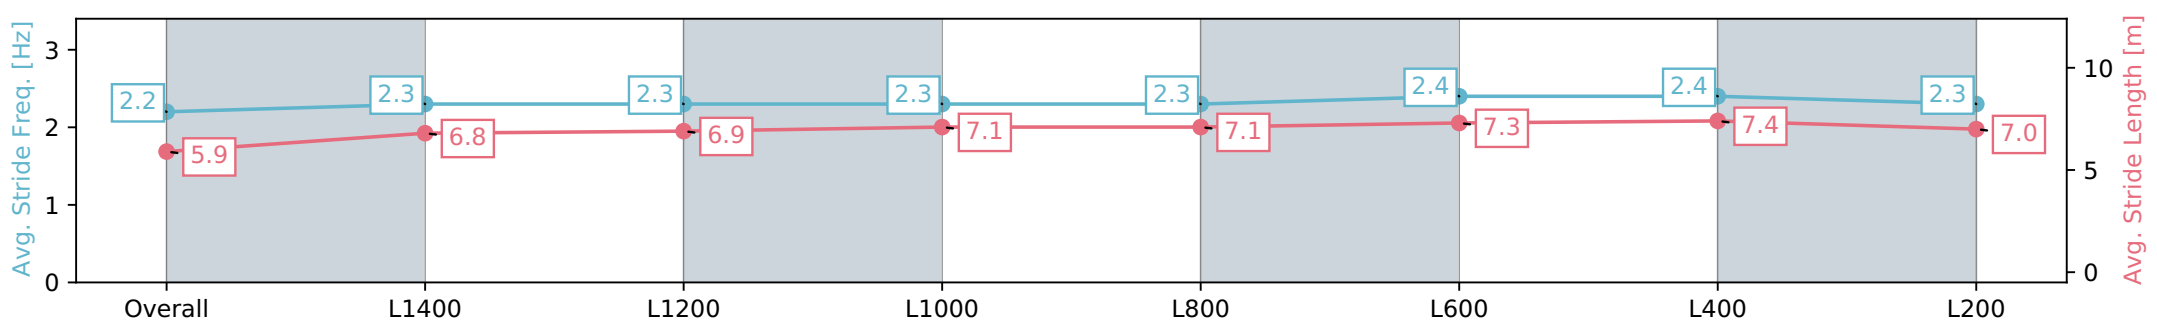

- [] Ranking at each section and finish
- :-:- No data available at this section
- NA No data available

Horse/Jockey Name	THIRSTY GUEST
Finish Rank	5
Fastest Section Time (Section)	0:11.31 (L600)
Top Speed [km/h] (Section)	65.7 (L600)
Race State	Finished

Morphettville SA - Professional
Race 4: Thomas Farms Handicap - 1600m

23 March 2024 - 1:57PM

Track Rating: Good 4, Weather: Fine, Rail Position: +5m Entire, Sectional 606m

Section	Overall	L1400	L1200	L1000	L800	L600	L400	L200
Section Times	1:37.29 [5] (0:15.12)	1:22.17 [7] (0:12.09)	1:10.08 [7] (0:11.85)	0:58.23 [7] (0:11.66)	0:46.57 [7] (0:11.56)	0:35.01 [7] (0:11.31)	0:23.70 [7] (0:11.46)	0:12.24 [6] (0:12.24)
Average Speed [km/h]	47.5	60.1	60.9	61.9	62.6	64.7	63.3	58.8
Top Speed [km/h]	60.9	61.6	61.5	62.9	65.3	65.7	64.3	62.5
Avg. Dist. to Rail [m]	3.3	1.8	1.5	1.5	1.7	3.0	6.1	8.7
Avg. Stride Freq. [Hz]	2.2	2.3	2.3	2.3	2.3	2.4	2.4	2.3
Avg. Stride Length [m]	5.9	6.8	6.9	7.1	7.1	7.3	7.4	7.0