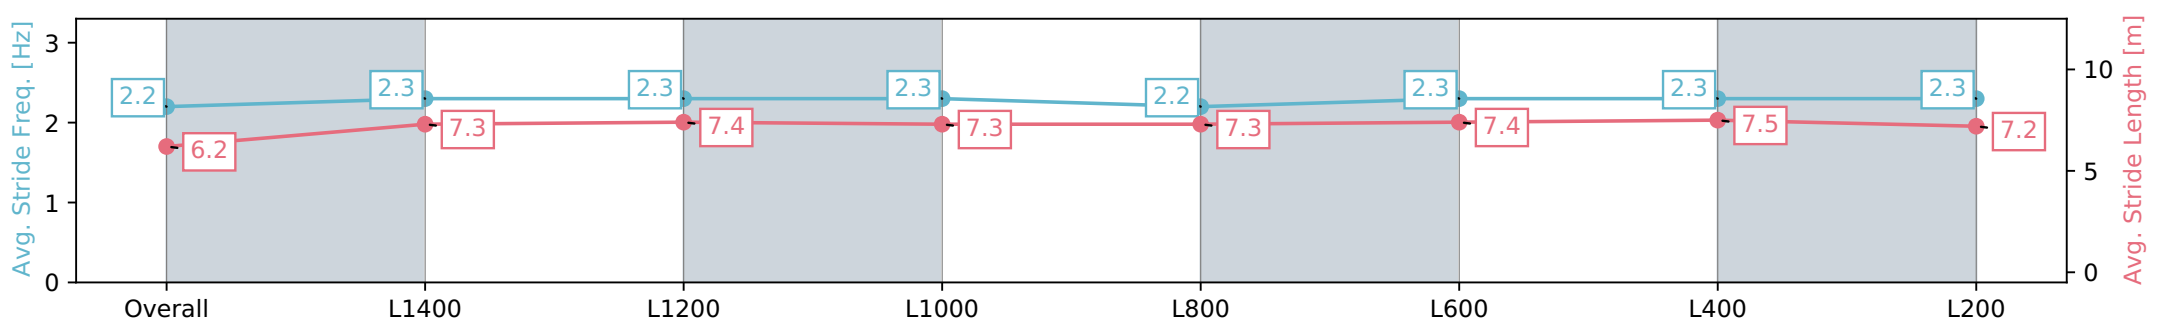

Morphettville SA - Professional

Race 4: Thomas Farms Handicap - 1600m

23 March 2024 - 1:57PM

Track Rating: Good 4, Weather: Fine, Rail Position: +5m Entire, Sectional 606m

Section	Overall	L1400	L1200	L1000	L800	L600	L400	L200
Section Times	1:37.11 [4] (0:14.91)	1:22.20 [5] (0:12.06)	1:10.14 [5] (0:11.88)	0:58.26 [5] (0:11.67)	0:46.59 [5] (0:11.64)	0:34.95 [5] (0:11.30)	0:23.65 [5] (0:11.39)	0:12.26 [3] (0:12.26)
Average Speed [km/h]	48.3	60.0	60.8	61.7	62.1	64.5	63.5	58.7
Top Speed [km/h]	61.8	61.5	62.1	62.5	64.4	65.1	64.1	61.6
Avg. Dist. to Rail [m]	2.0	1.1	1.1	1.2	1.2	2.1	4.2	6.4
Avg. Stride Freq. [Hz]	2.2	2.3	2.3	2.3	2.2	2.3	2.3	2.3
Avg. Stride Length [m]	6.2	7.3	7.4	7.3	7.3	7.4	7.5	7.2