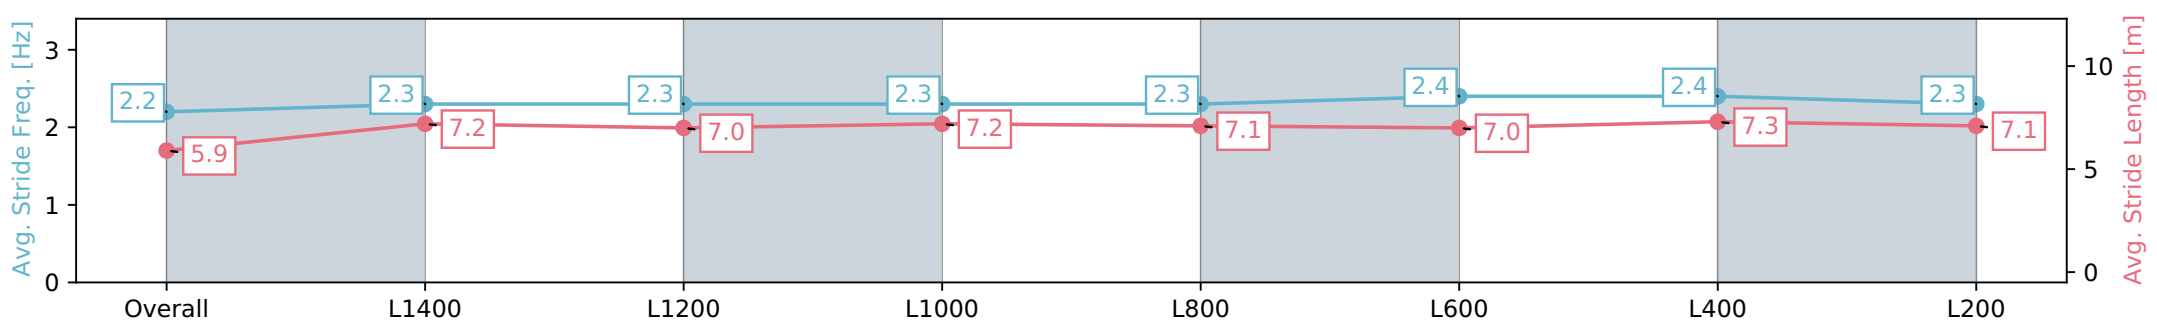

Morphettville SA - Professional
Race 4: Thomas Farms Handicap - 1600m

23 March 2024 - 1:57PM

Track Rating: Good 4, Weather: Fine, Rail Position: +5m Entire, Sectional 606m

Section	Overall	L1400	L1200	L1000	L800	L600	L400	L200
Section Times	1:37.38 [6] (0:14.85)	1:22.53 [4] (0:11.88)	1:10.65 [4] (0:11.84)	0:58.81 [4] (0:11.75)	0:47.06 [4] (0:11.72)	0:35.34 [4] (0:11.35)	0:23.99 [3] (0:11.48)	0:12.51 [5] (0:12.51)
Average Speed [km/h]	48.5	61.2	61.0	61.3	61.6	63.8	63.1	57.5
Top Speed [km/h]	62.5	63.4	61.9	61.9	63.5	64.6	63.5	61.4
Avg. Dist. to Rail [m]	5.7	1.9	1.3	1.1	0.9	1.3	3.8	5.6
Avg. Stride Freq. [Hz]	2.3	2.4	2.4	2.4	2.4	2.4	2.5	2.4
Avg. Stride Length [m]	5.9	6.9	6.8	6.8	6.9	7.2	7.1	6.8

- [] Ranking at each section and finish
- :-:- No data available at this section
- NA No data available

Horse/Jockey Name	LAKE'S FOLLY
Finish Rank	7
Fastest Section Time (Section)	0:11.35 (L600)
Top Speed [km/h] (Section)	64.0 (L600)
Race State	Finished

Morphettville SA - Professional
Race 4: Thomas Farms Handicap - 1600m

23 March 2024 - 1:57PM

Track Rating: Good 4, Weather: Fine, Rail Position: +5m Entire, Sectional 606m

Section	Overall	L1400	L1200	L1000	L800	L600	L400	L200
Section Times	1:37.40 [7] (0:15.51)	1:21.89 [9] (0:11.90)	1:09.99 [8] (0:11.82)	0:58.17 [8] (0:11.64)	0:46.53 [8] (0:11.69)	0:34.84 [8] (0:11.35)	0:23.49 [8] (0:11.48)	0:12.01 [8] (0:12.01)
Average Speed [km/h]	46.5	60.0	61.0	61.8	61.6	63.6	62.8	60.0
Top Speed [km/h]	61.5	61.4	61.5	62.6	63.5	64.0	63.2	62.5
Avg. Dist. to Rail [m]	1.6	1.5	0.3	0.4	0.2	0.3	2.1	3.4
Avg. Stride Freq. [Hz]	2.2	2.3	2.3	2.3	2.3	2.4	2.4	2.3
Avg. Stride Length [m]	5.9	7.2	7.0	7.2	7.1	7.0	7.3	7.1