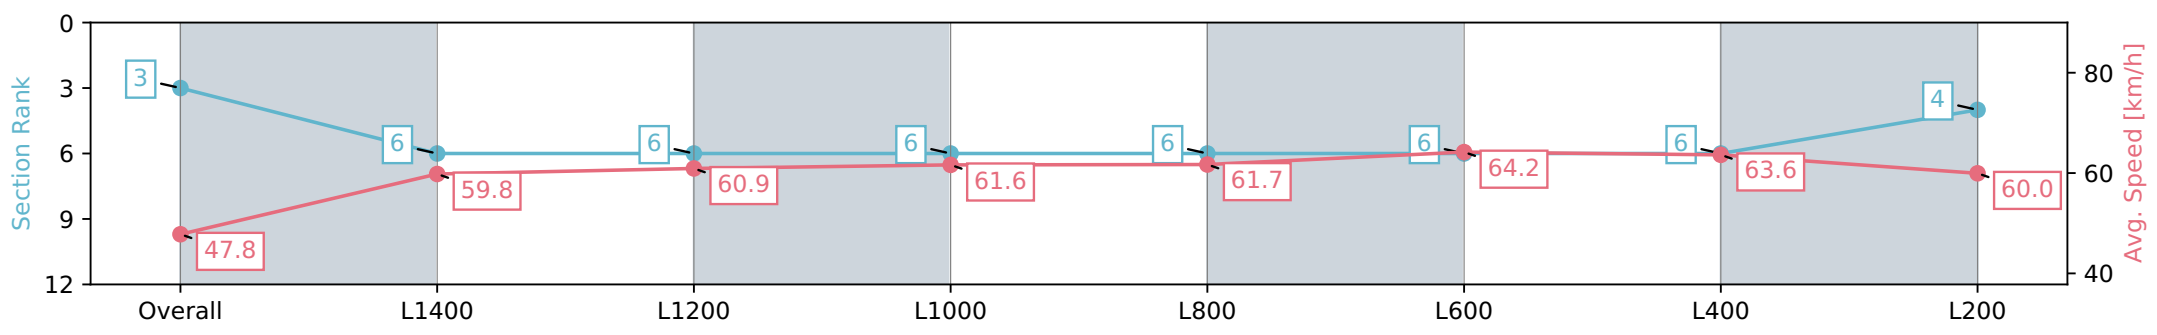

Morphettville SA - Professional
Race 4: Thomas Farms Handicap - 1600m

23 March 2024 - 1:57PM

Track Rating: Good 4, Weather: Fine, Rail Position: +5m Entire, Sectional 606m

Section	Overall	L1400	L1200	L1000	L800	L600	L400	L200
Section Times	1:36.86 [3] (0:15.07)	1:21.79 [6] (0:12.02)	1:09.77 [6] (0:11.80)	0:57.97 [6] (0:11.70)	0:46.27 [6] (0:11.66)	0:34.61 [6] (0:11.27)	0:23.34 [6] (0:11.33)	0:12.01 [4] (0:12.01)
Average Speed [km/h]	47.8	59.8	60.9	61.6	61.7	64.2	63.6	60.0
Top Speed [km/h]	60.3	61.0	61.6	63.0	64.2	64.5	64.3	62.9
Avg. Dist. to Rail [m]	0.7	0.2	0.3	0.6	0.3	0.7	2.4	4.5
Avg. Stride Freq. [Hz]	2.3	2.2	2.2	2.2	2.2	2.3	2.3	2.2
Avg. Stride Length [m]	5.9	7.5	7.6	7.8	7.8	7.9	7.7	7.4