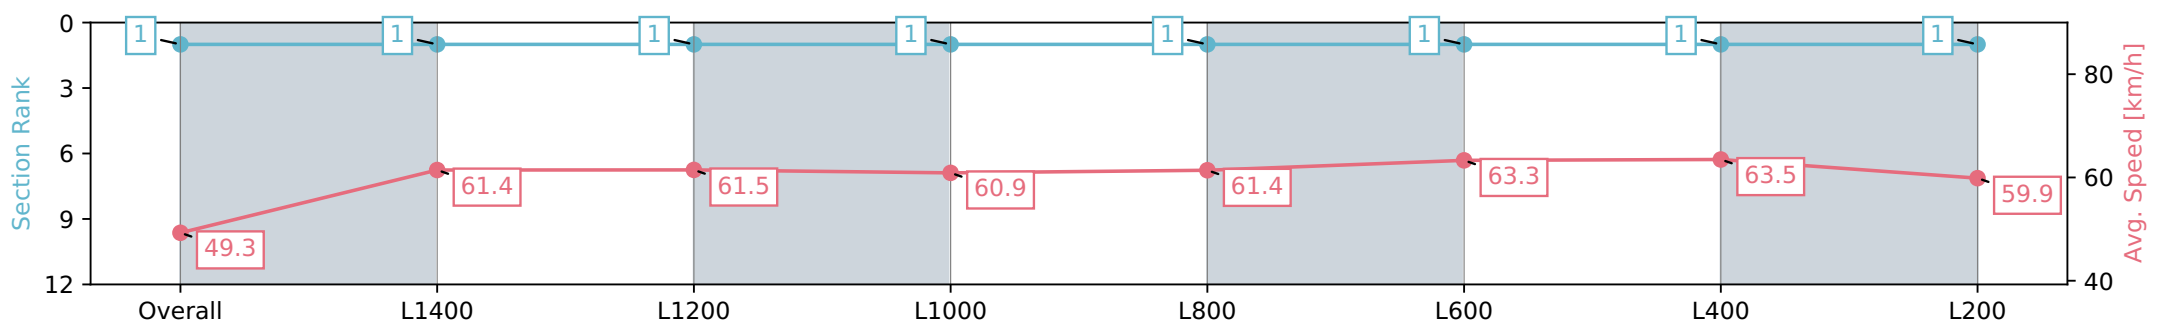

Horse/Jockey Name	AIR ASSAULT
Finish Rank	1
Fastest Section Time (Section)	0:11.37 (L400)
Top Speed [km/h] (Section)	63.9 (L600)
Race State	Finished

Morphettville SA - Professional
Race 4: Thomas Farms Handicap - 1600m

23 March 2024 - 1:57PM

Track Rating: Good 4, Weather: Fine, Rail Position: +5m Entire, Sectional 606m

Section	Overall	L1400	L1200	L1000	L800	L600	L400	L200
Section Times	1:36.53 [1] (0:14.62)	1:21.91 [1] (0:11.72)	1:10.19 [1] (0:11.74)	0:58.45 [1] (0:11.81)	0:46.64 [1] (0:11.79)	0:34.85 [1] (0:11.46)	0:23.39 [1] (0:11.37)	0:12.02 [1] (0:12.02)
Average Speed [km/h]	49.3	61.4	61.5	60.9	61.4	63.3	63.5	59.9
Top Speed [km/h]	61.9	61.9	62.0	61.4	63.1	63.9	63.8	63.3
Avg. Dist. to Rail [m]	3.6	0.3	0.4	0.9	1.1	1.6	1.9	2.4
Avg. Stride Freq. [Hz]	2.2	2.2	2.2	2.2	2.2	2.3	2.3	2.2
Avg. Stride Length [m]	6.1	7.6	7.6	7.7	7.6	7.6	7.7	7.5

- [ ] Ranking at each section and finish
- -:-:- No data available at this section
- NA No data available