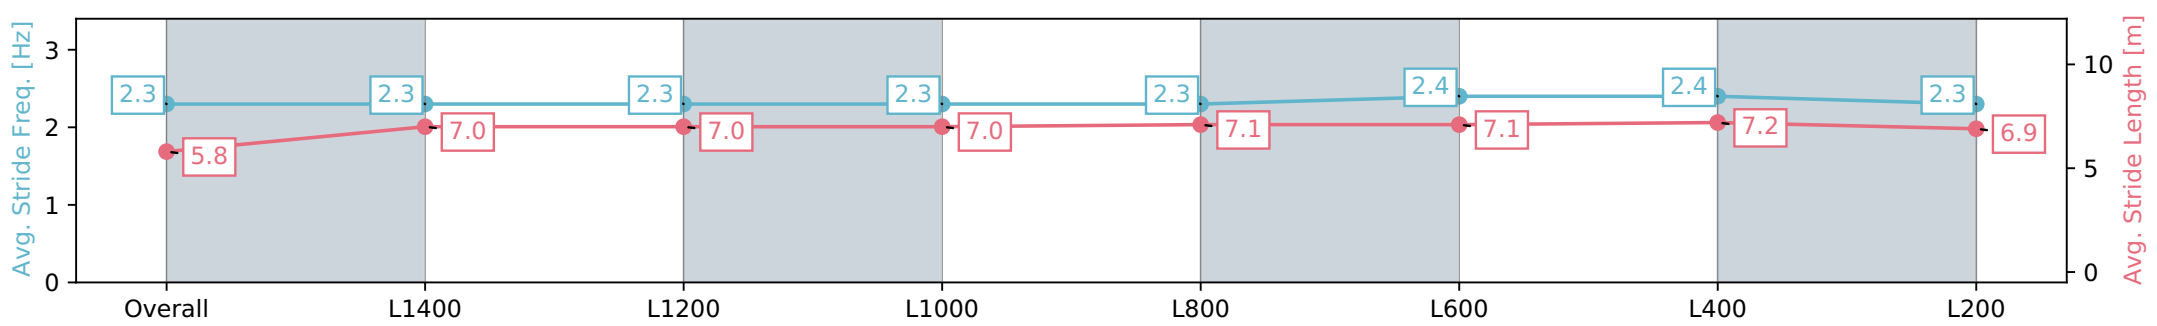

Morphettville SA - Professional
Race 4: Thomas Farms Handicap - 1600m

23 March 2024 - 1:57PM

Track Rating: Good 4, Weather: Fine, Rail Position: +5m Entire, Sectional 606m

Section	Overall	L1400	L1200	L1000	L800	L600	L400	L200
Section Times	1:37.42 [8] (0:14.74)	1:22.68 [2] (0:11.86)	1:10.82 [3] (0:11.87)	0:58.95 [3] (0:11.81)	0:47.14 [3] (0:11.74)	0:35.40 [3] (0:11.39)	0:24.01 [4] (0:11.65)	0:12.36 [7] (0:12.36)
Average Speed [km/h]	48.9	60.8	60.8	61.0	61.3	63.0	62.0	58.2
Top Speed [km/h]	61.0	61.4	61.3	61.5	63.0	64.2	62.5	61.8
Avg. Dist. to Rail [m]	3.3	0.6	0.5	0.2	0.2	0.3	1.0	2.3
Avg. Stride Freq. [Hz]	2.2	2.3	2.2	2.3	2.2	2.3	2.4	2.3
Avg. Stride Length [m]	6.2	7.4	7.3	7.3	7.3	7.3	7.3	7.0

- [] Ranking at each section and finish
- :-:- No data available at this section
- NA No data available

Horse/Jockey Name	POOL PONY
Finish Rank	9
Fastest Section Time (Section)	0:11.34 (L600)
Top Speed [km/h] (Section)	64.7 (L600)
Race State	Finished

Morphettville SA - Professional
Race 4: Thomas Farms Handicap - 1600m

23 March 2024 - 1:57PM

Track Rating: Good 4, Weather: Fine, Rail Position: +5m Entire, Sectional 606m

Section	Overall	L1400	L1200	L1000	L800	L600	L400	L200
Section Times	1:38.57 [9] (0:15.28)	1:23.28 [8] (0:12.26)	1:11.02 [9] (0:11.88)	0:59.14 [9] (0:11.62)	0:47.52 [9] (0:11.76)	0:35.76 [9] (0:11.34)	0:24.42 [9] (0:11.62)	0:12.80 [9] (0:12.80)
Average Speed [km/h]	47.1	59.3	60.9	62.0	61.6	64.0	62.2	56.2
Top Speed [km/h]	59.9	60.5	61.7	63.1	64.6	64.7	63.4	60.3
Avg. Dist. to Rail [m]	5.0	2.1	1.6	1.6	1.5	1.7	4.1	5.3
Avg. Stride Freq. [Hz]	2.3	2.3	2.3	2.3	2.3	2.4	2.4	2.3
Avg. Stride Length [m]	5.8	7.0	7.0	7.0	7.1	7.1	7.2	6.9