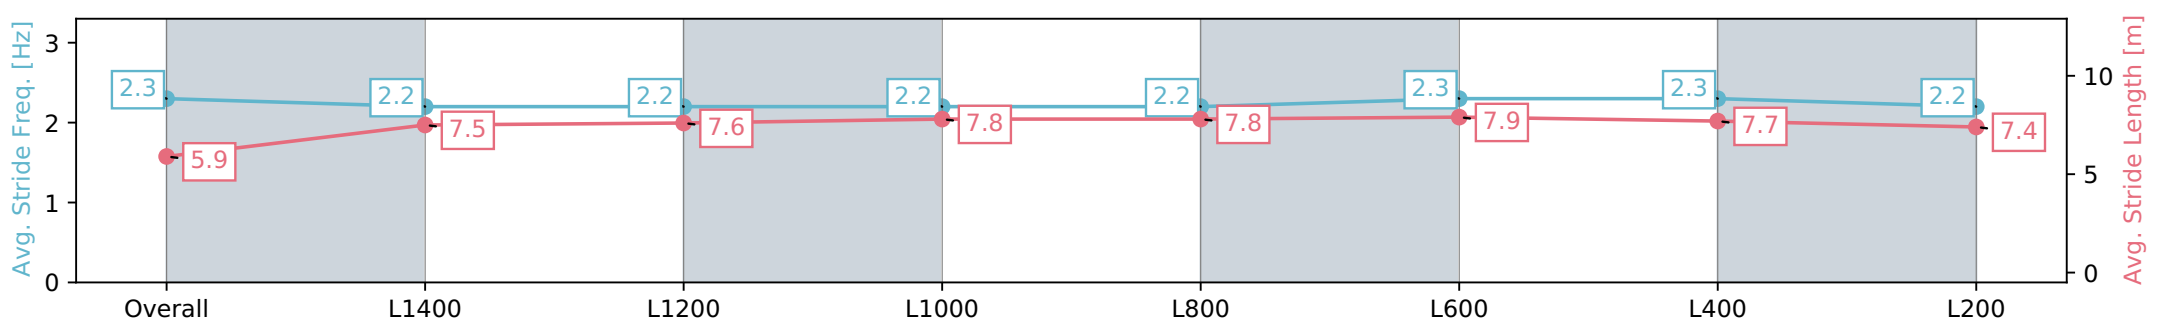

Morphettville SA - Professional
Race 4: Thomas Farms Handicap - 1600m

23 March 2024 - 1:57PM

Track Rating: Good 4, Weather: Fine, Rail Position: +5m Entire, Sectional 606m

Section	Overall	L1400	L1200	L1000	L800	L600	L400	L200
Section Times	1:36.86 [3] (0:15.07)	1:21.79 [6] (0:12.02)	1:09.77 [6] (0:11.80)	0:57.97 [6] (0:11.70)	0:46.27 [6] (0:11.66)	0:34.61 [6] (0:11.27)	0:23.34 [6] (0:11.33)	0:12.01 [4] (0:12.01)
Average Speed [km/h]	47.8	59.8	60.9	61.6	61.7	64.2	63.6	60.0
Top Speed [km/h]	60.3	61.0	61.6	63.0	64.2	64.5	64.3	62.9
Avg. Dist. to Rail [m]	0.7	0.2	0.3	0.6	0.3	0.7	2.4	4.5
Avg. Stride Freq. [Hz]	2.3	2.2	2.2	2.2	2.2	2.3	2.3	2.2
Avg. Stride Length [m]	5.9	7.5	7.6	7.8	7.8	7.9	7.7	7.4