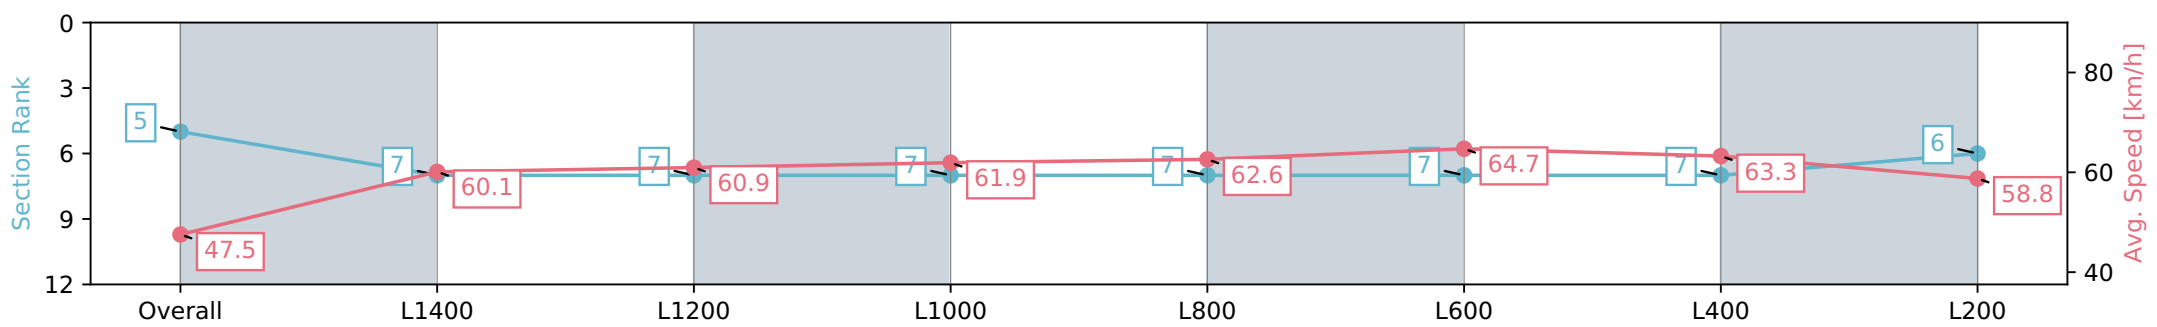

Morphettville SA - Professional
Race 4: Thomas Farms Handicap - 1600m

23 March 2024 - 1:57PM

Track Rating: Good 4, Weather: Fine, Rail Position: +5m Entire, Sectional 606m

Section	Overall	L1400	L1200	L1000	L800	L600	L400	L200
Section Times	1:37.29 [5] (0:15.12)	1:22.17 [7] (0:12.09)	1:10.08 [7] (0:11.85)	0:58.23 [7] (0:11.66)	0:46.57 [7] (0:11.56)	0:35.01 [7] (0:11.31)	0:23.70 [7] (0:11.46)	0:12.24 [6] (0:12.24)
Average Speed [km/h]	47.5	60.1	60.9	61.9	62.6	64.7	63.3	58.8
Top Speed [km/h]	60.9	61.6	61.5	62.9	65.3	65.7	64.3	62.5
Avg. Dist. to Rail [m]	3.3	1.8	1.5	1.5	1.7	3.0	6.1	8.7
Avg. Stride Freq. [Hz]	2.2	2.3	2.3	2.3	2.3	2.4	2.4	2.3
Avg. Stride Length [m]	5.9	6.8	6.9	7.1	7.1	7.3	7.4	7.0