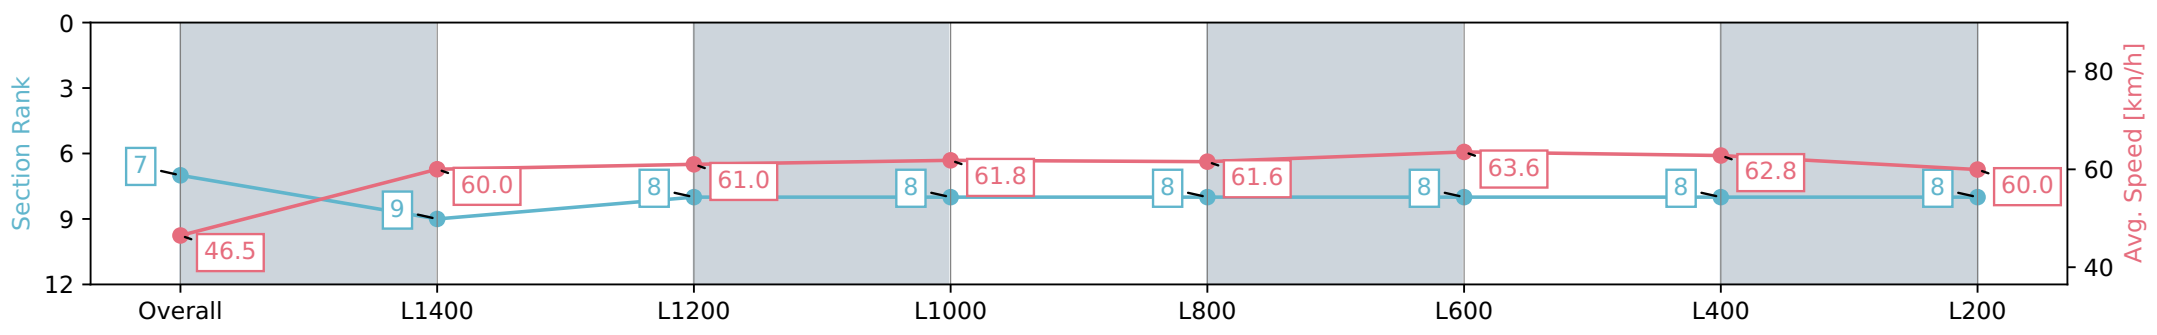

- [] Ranking at each section and finish
- :-:- No data available at this section
- NA No data available

Horse/Jockey Name	LAKE'S FOLLY
Finish Rank	7
Fastest Section Time (Section)	0:11.35 (L600)
Top Speed [km/h] (Section)	64.0 (L600)
Race State	Finished

Morphettville SA - Professional
Race 4: Thomas Farms Handicap - 1600m

23 March 2024 - 1:57PM

Track Rating: Good 4, Weather: Fine, Rail Position: +5m Entire, Sectional 606m

Section	Overall	L1400	L1200	L1000	L800	L600	L400	L200
Section Times	1:37.40 [7] (0:15.51)	1:21.89 [9] (0:11.90)	1:09.99 [8] (0:11.82)	0:58.17 [8] (0:11.64)	0:46.53 [8] (0:11.69)	0:34.84 [8] (0:11.35)	0:23.49 [8] (0:11.48)	0:12.01 [8] (0:12.01)
Average Speed [km/h]	46.5	60.0	61.0	61.8	61.6	63.6	62.8	60.0
Top Speed [km/h]	61.5	61.4	61.5	62.6	63.5	64.0	63.2	62.5
Avg. Dist. to Rail [m]	1.6	1.5	0.3	0.4	0.2	0.3	2.1	3.4
Avg. Stride Freq. [Hz]	2.2	2.3	2.3	2.3	2.3	2.4	2.4	2.3
Avg. Stride Length [m]	5.9	7.2	7.0	7.2	7.1	7.0	7.3	7.1