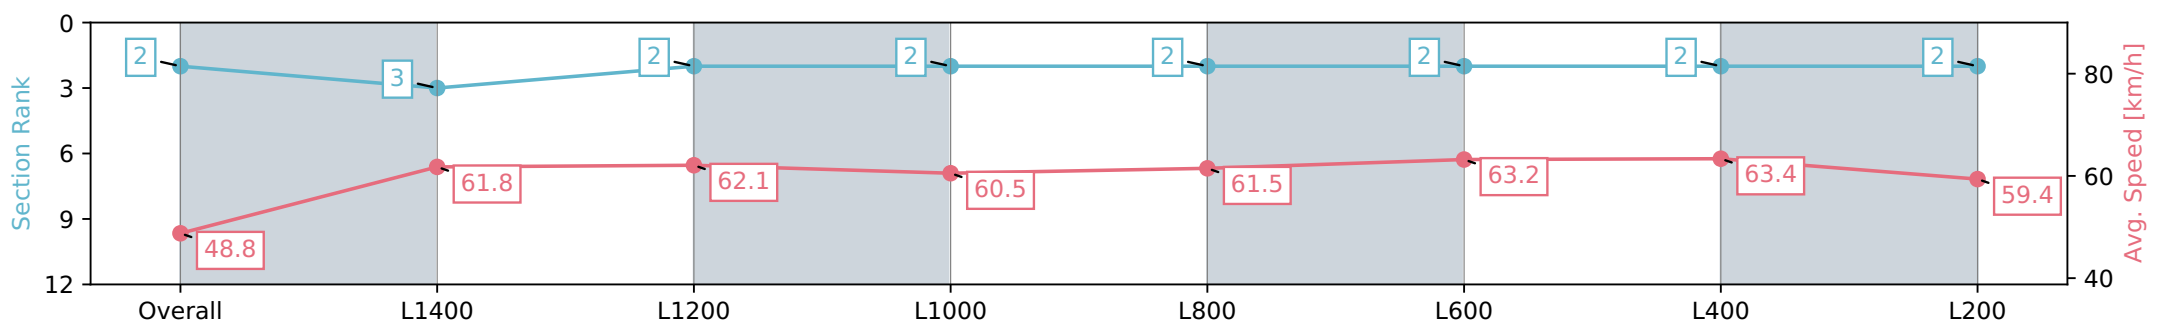

Horse/Jockey Name	PRINCE JOFRA
Finish Rank	2
Fastest Section Time (Section)	0:11.38 (L400)
Top Speed [km/h] (Section)	64.0 (L400)
Race State	Finished

Morphettville SA - Professional
Race 4: Thomas Farms Handicap - 1600m

23 March 2024 - 1:57PM

Track Rating: Good 4, Weather: Fine, Rail Position: +5m Entire, Sectional 606m

Section	Overall	L1400	L1200	L1000	L800	L600	L400	L200
Section Times	1:36.73 [2] (0:14.76)	1:21.97 [3] (0:11.75)	1:10.22 [2] (0:11.65)	0:58.57 [2] (0:11.91)	0:46.66 [2] (0:11.74)	0:34.92 [2] (0:11.43)	0:23.49 [2] (0:11.38)	0:12.11 [2] (0:12.11)
Average Speed [km/h]	48.8	61.8	62.1	60.5	61.5	63.2	63.4	59.4
Top Speed [km/h]	62.2	62.2	62.5	61.2	62.9	63.7	64.0	62.6
Avg. Dist. to Rail [m]	6.9	2.4	1.2	1.1	0.7	0.6	1.5	2.1
Avg. Stride Freq. [Hz]	2.2	2.3	2.3	2.2	2.2	2.3	2.4	2.3
Avg. Stride Length [m]	6.2	7.5	7.4	7.3	7.4	7.5	7.3	7.0

- [ ] Ranking at each section and finish
- -:-:- No data available at this section
- NA No data available