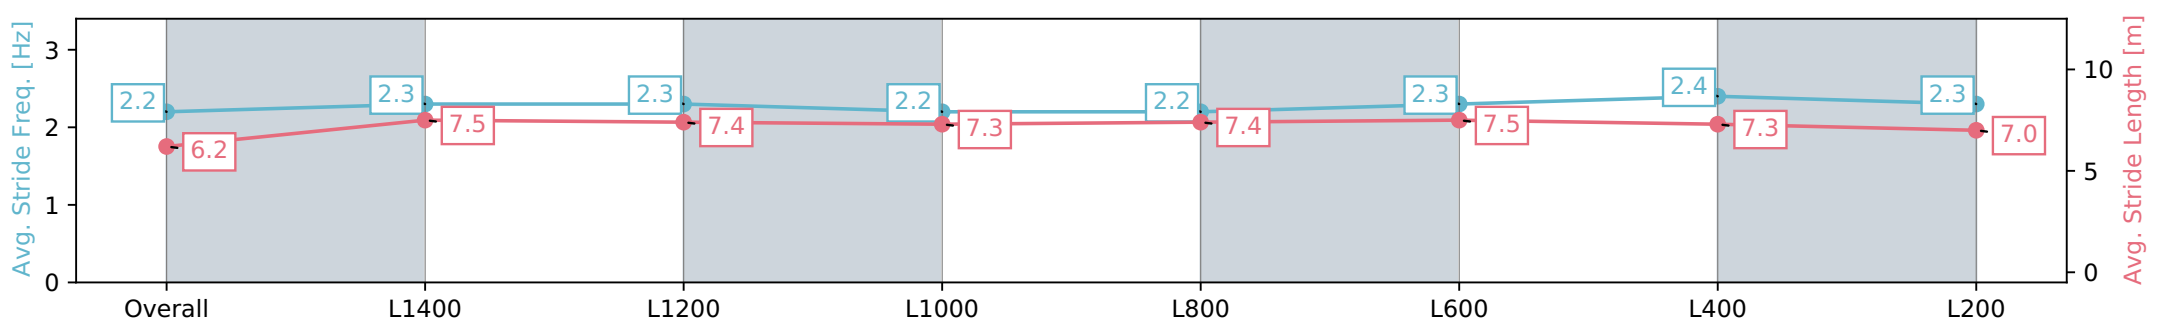

Morphettville SA - Professional
Race 4: Thomas Farms Handicap - 1600m

23 March 2024 - 1:57PM

Track Rating: Good 4, Weather: Fine, Rail Position: +5m Entire, Sectional 606m

Section	Overall	L1400	L1200	L1000	L800	L600	L400	L200
Section Times	1:36.73 [2] (0:14.76)	1:21.97 [3] (0:11.75)	1:10.22 [2] (0:11.65)	0:58.57 [2] (0:11.91)	0:46.66 [2] (0:11.74)	0:34.92 [2] (0:11.43)	0:23.49 [2] (0:11.38)	0:12.11 [2] (0:12.11)
Average Speed [km/h]	48.8	61.8	62.1	60.5	61.5	63.2	63.4	59.4
Top Speed [km/h]	62.2	62.2	62.5	61.2	62.9	63.7	64.0	62.6
Avg. Dist. to Rail [m]	6.9	2.4	1.2	1.1	0.7	0.6	1.5	2.1
Avg. Stride Freq. [Hz]	2.2	2.3	2.3	2.2	2.2	2.3	2.4	2.3
Avg. Stride Length [m]	6.2	7.5	7.4	7.3	7.4	7.5	7.3	7.0