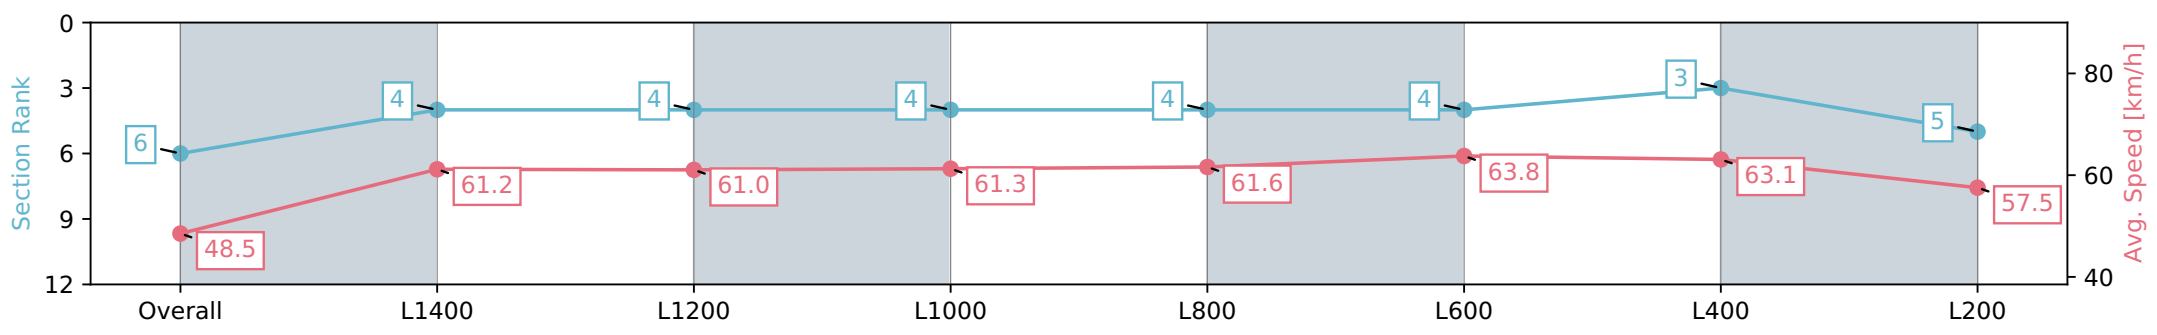

- [] Ranking at each section and finish
- :-:- No data available at this section
- NA No data available

Horse/Jockey Name	MIDNIGHT MASS
Finish Rank	6
Fastest Section Time (Section)	0:11.35 (L600)
Top Speed [km/h] (Section)	64.6 (L600)
Race State	Finished

Morphettville SA - Professional
Race 4: Thomas Farms Handicap - 1600m

23 March 2024 - 1:57PM

Track Rating: Good 4, Weather: Fine, Rail Position: +5m Entire, Sectional 606m

Section	Overall	L1400	L1200	L1000	L800	L600	L400	L200
Section Times	1:37.38 [6] (0:14.85)	1:22.53 [4] (0:11.88)	1:10.65 [4] (0:11.84)	0:58.81 [4] (0:11.75)	0:47.06 [4] (0:11.72)	0:35.34 [4] (0:11.35)	0:23.99 [3] (0:11.48)	0:12.51 [5] (0:12.51)
Average Speed [km/h]	48.5	61.2	61.0	61.3	61.6	63.8	63.1	57.5
Top Speed [km/h]	62.5	63.4	61.9	61.9	63.5	64.6	63.5	61.4
Avg. Dist. to Rail [m]	5.7	1.9	1.3	1.1	0.9	1.3	3.8	5.6
Avg. Stride Freq. [Hz]	2.3	2.4	2.4	2.4	2.4	2.4	2.5	2.4
Avg. Stride Length [m]	5.9	6.9	6.8	6.8	6.9	7.2	7.1	6.8