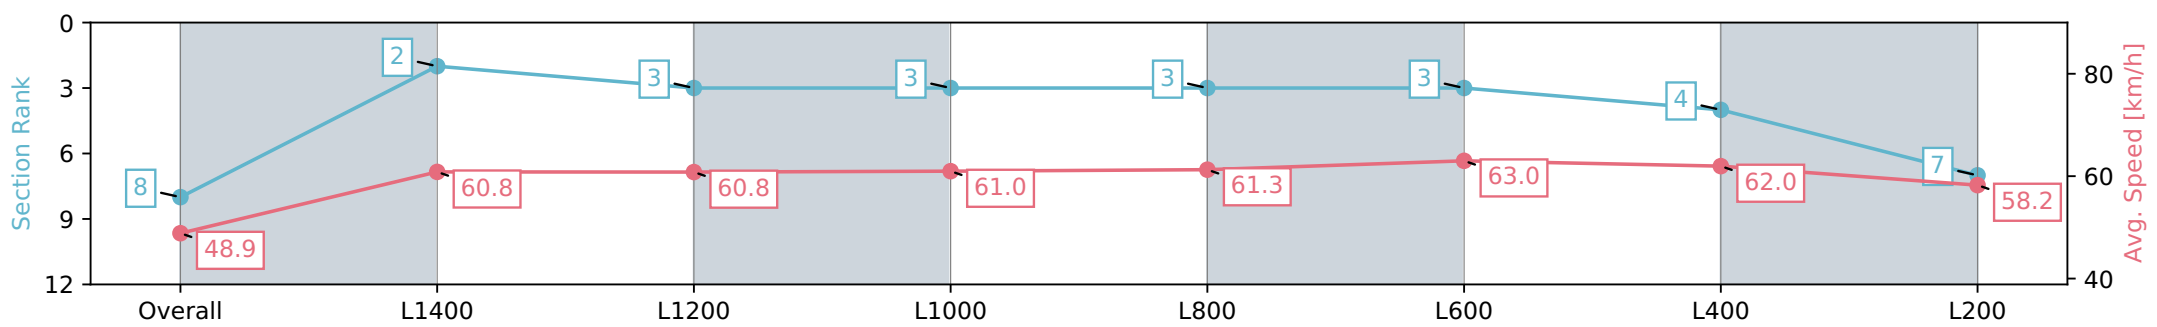

- [] Ranking at each section and finish
- :-:- No data available at this section
- NA No data available

Horse/Jockey Name	EXALTED FIRE
Finish Rank	8
Fastest Section Time (Section)	0:11.39 (L600)
Top Speed [km/h] (Section)	64.2 (L600)
Race State	Finished

Morphettville SA - Professional
Race 4: Thomas Farms Handicap - 1600m

23 March 2024 - 1:57PM

Track Rating: Good 4, Weather: Fine, Rail Position: +5m Entire, Sectional 606m

Section	Overall	L1400	L1200	L1000	L800	L600	L400	L200
Section Times	1:37.42 [8] (0:14.74)	1:22.68 [2] (0:11.86)	1:10.82 [3] (0:11.87)	0:58.95 [3] (0:11.81)	0:47.14 [3] (0:11.74)	0:35.40 [3] (0:11.39)	0:24.01 [4] (0:11.65)	0:12.36 [7] (0:12.36)
Average Speed [km/h]	48.9	60.8	60.8	61.0	61.3	63.0	62.0	58.2
Top Speed [km/h]	61.0	61.4	61.3	61.5	63.0	64.2	62.5	61.8
Avg. Dist. to Rail [m]	3.3	0.6	0.5	0.2	0.2	0.3	1.0	2.3
Avg. Stride Freq. [Hz]	2.2	2.3	2.2	2.3	2.2	2.3	2.4	2.3
Avg. Stride Length [m]	6.2	7.4	7.3	7.3	7.3	7.3	7.3	7.0