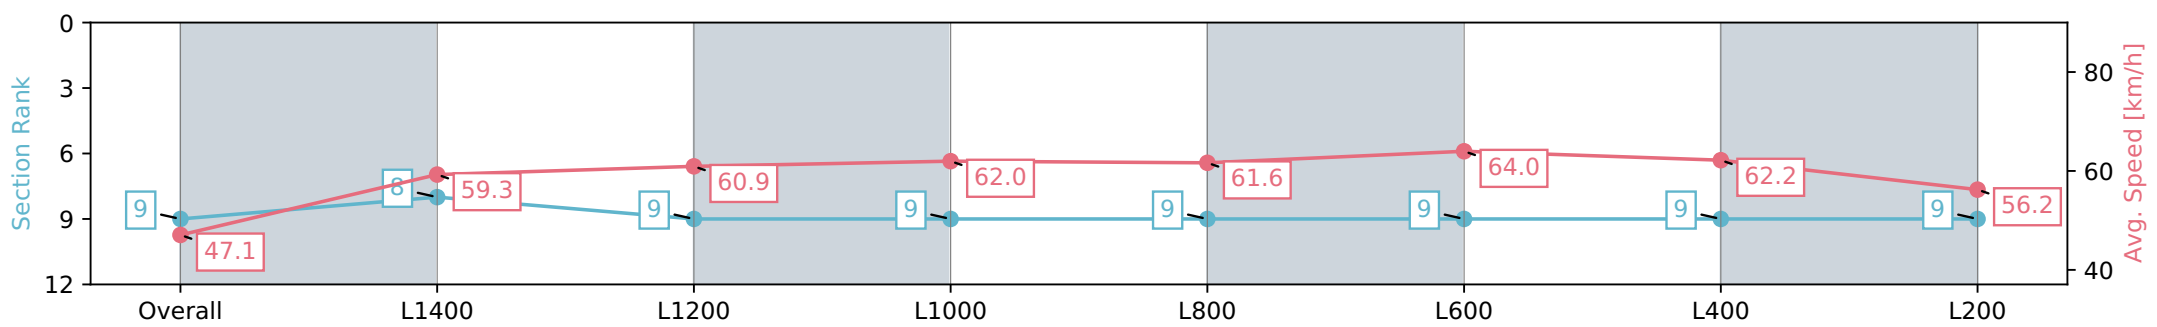

- [] Ranking at each section and finish
- :-:- No data available at this section
- NA No data available

Horse/Jockey Name	POOL PONY
Finish Rank	9
Fastest Section Time (Section)	0:11.34 (L600)
Top Speed [km/h] (Section)	64.7 (L600)
Race State	Finished

Morphettville SA - Professional
Race 4: Thomas Farms Handicap - 1600m

23 March 2024 - 1:57PM

Track Rating: Good 4, Weather: Fine, Rail Position: +5m Entire, Sectional 606m

Section	Overall	L1400	L1200	L1000	L800	L600	L400	L200
Section Times	1:38.57 [9] (0:15.28)	1:23.28 [8] (0:12.26)	1:11.02 [9] (0:11.88)	0:59.14 [9] (0:11.62)	0:47.52 [9] (0:11.76)	0:35.76 [9] (0:11.34)	0:24.42 [9] (0:11.62)	0:12.80 [9] (0:12.80)
Average Speed [km/h]	47.1	59.3	60.9	62.0	61.6	64.0	62.2	56.2
Top Speed [km/h]	59.9	60.5	61.7	63.1	64.6	64.7	63.4	60.3
Avg. Dist. to Rail [m]	5.0	2.1	1.6	1.6	1.5	1.7	4.1	5.3
Avg. Stride Freq. [Hz]	2.3	2.3	2.3	2.3	2.3	2.4	2.4	2.3
Avg. Stride Length [m]	5.8	7.0	7.0	7.0	7.1	7.1	7.2	6.9