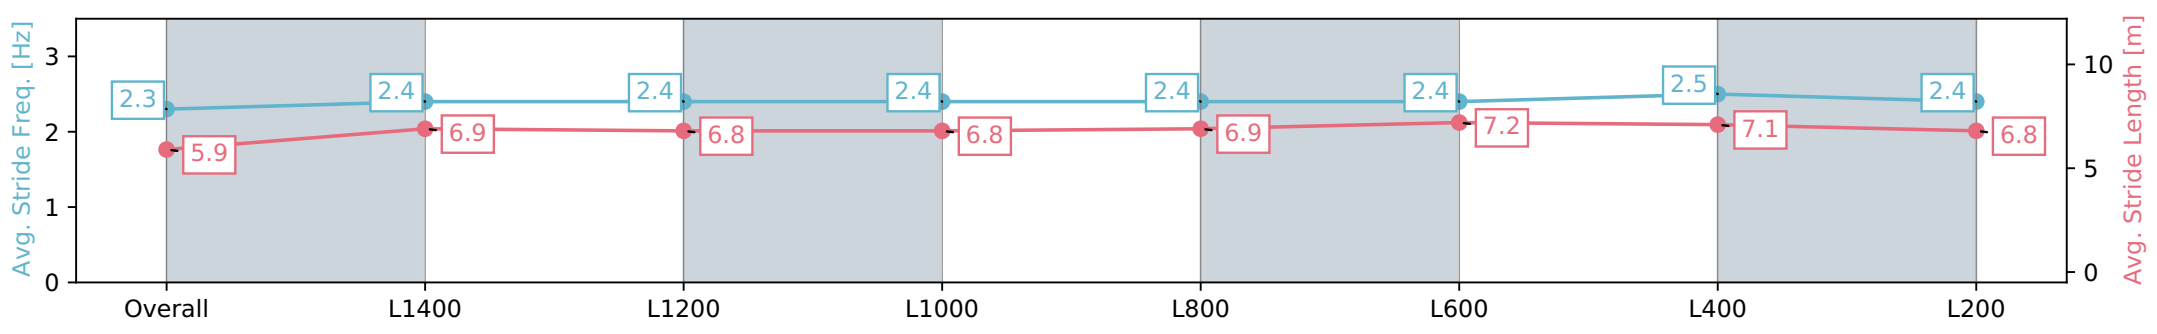

- [] Ranking at each section and finish
- :-:- No data available at this section
- NA No data available

Horse/Jockey Name	MIDNIGHT MASS
Finish Rank	6
Fastest Section Time (Section)	0:11.35 (L600)
Top Speed [km/h] (Section)	64.6 (L600)
Race State	Finished

Morphettville SA - Professional
Race 4: Thomas Farms Handicap - 1600m

23 March 2024 - 1:57PM

Track Rating: Good 4, Weather: Fine, Rail Position: +5m Entire, Sectional 606m

Section	Overall	L1400	L1200	L1000	L800	L600	L400	L200
Section Times	1:37.38 [6] (0:14.85)	1:22.53 [4] (0:11.88)	1:10.65 [4] (0:11.84)	0:58.81 [4] (0:11.75)	0:47.06 [4] (0:11.72)	0:35.34 [4] (0:11.35)	0:23.99 [3] (0:11.48)	0:12.51 [5] (0:12.51)
Average Speed [km/h]	48.5	61.2	61.0	61.3	61.6	63.8	63.1	57.5
Top Speed [km/h]	62.5	63.4	61.9	61.9	63.5	64.6	63.5	61.4
Avg. Dist. to Rail [m]	5.7	1.9	1.3	1.1	0.9	1.3	3.8	5.6
Avg. Stride Freq. [Hz]	2.3	2.4	2.4	2.4	2.4	2.4	2.5	2.4
Avg. Stride Length [m]	5.9	6.9	6.8	6.8	6.9	7.2	7.1	6.8