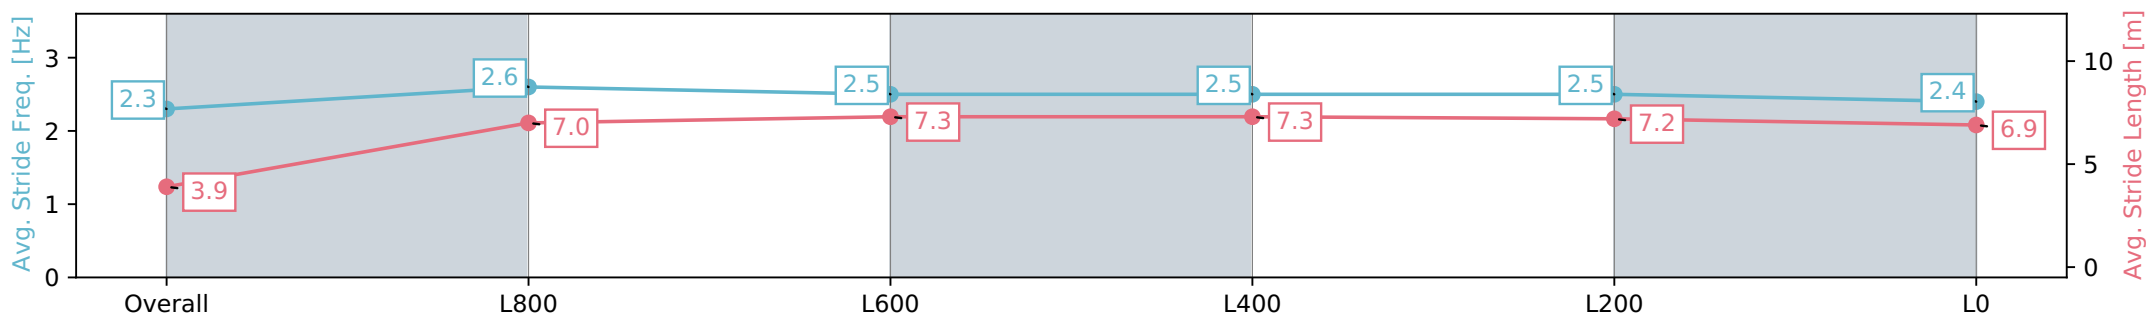

Morphettville SA - Professional

Race 2: Stonehaven Wines Handicap - 1050m

23 March 2024 - 12:53PM

Track Rating: Good 4, Weather: Fine, Rail Position: +5m Entire, Sectional 606m

Section	Overall	L1000	L800	L600	L400	L200	L0
Section Times	1:01.79 [3] (0:05.60)	0:56.19 [3] (0:10.85)	0:45.34 [2] (0:11.00)	0:34.34 [1] (0:11.28)	0:23.06 [2] (0:11.16)	0:11.90 [2] (0:11.90)	
Average Speed [km/h]	32.3	66.3	65.9	64.2	64.6	60.5	
Top Speed [km/h]	57.7	69.5	68.2	65.7	65.6	63.4	
Avg. Dist. to Rail [m]	9.8	6.2	2.0	1.1	1.3	2.2	
Avg. Stride Freq. [Hz]	2.3	2.6	2.5	2.5	2.5	2.4	
Avg. Stride Length [m]	3.9	7.0	7.3	7.3	7.2	6.9	