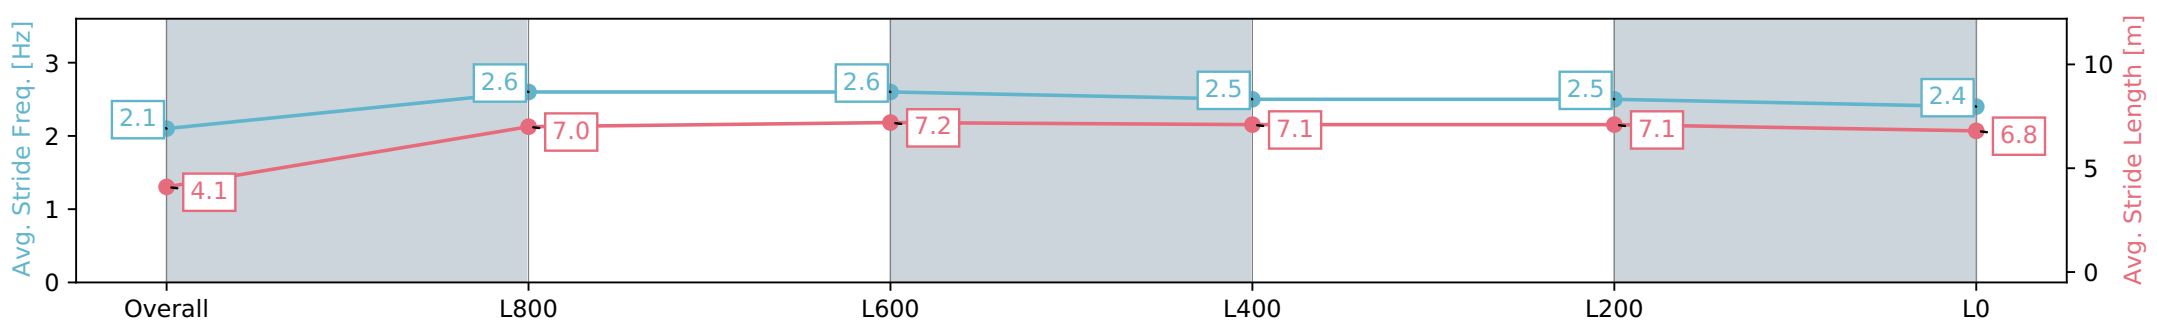

Morphettville SA - Professional

Race 2: Stonehaven Wines Handicap - 1050m

23 March 2024 - 12:53PM

Track Rating: Good 4, Weather: Fine, Rail Position: +5m Entire, Sectional 606m

Section	Overall	L1000	L800	L600	L400	L200	L0
Section Times	1:02.12 [5] (0:05.81)	0:56.31 [9] (0:11.01)	0:45.30 [10] (0:10.88)	0:34.42 [6] (0:11.22)	0:23.20 [4] (0:11.14)	0:12.06 [3]	0:12.06 [3]
Average Speed [km/h]	31.2	65.3	67.3	64.9	64.9	59.8	
Top Speed [km/h]	57.7	68.3	68.6	66.8	65.8	64.3	
Avg. Dist. to Rail [m]	10.4	6.5	3.8	2.6	4.4	6.2	
Avg. Stride Freq. [Hz]	2.1	2.6	2.6	2.5	2.5	2.4	
Avg. Stride Length [m]	4.1	7.0	7.2	7.1	7.1	6.8	