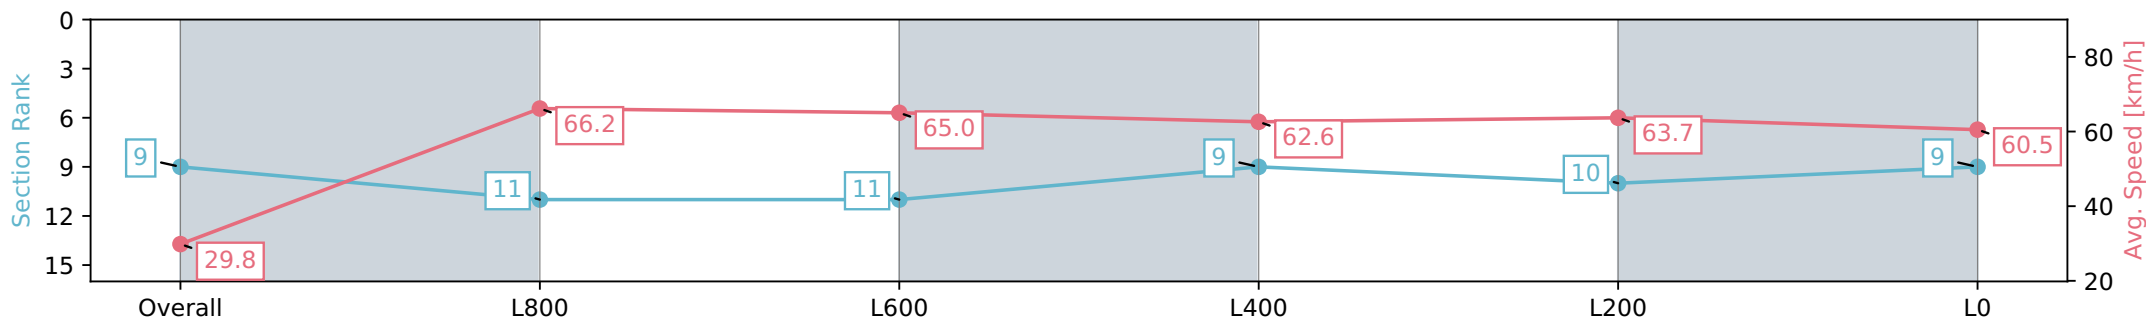

Morphettville SA - Professional

Race 2: Stonehaven Wines Handicap - 1050m

23 March 2024 - 12:53PM

Track Rating: Good 4, Weather: Fine, Rail Position: +5m Entire, Sectional 606m

Section	Overall	L1000	L800	L600	L400	L200	L0
Section Times	1:02.48 [9] (0:06.01)	0:56.47 [11] (0:10.91)	0:45.56 [11] (0:10.95)	0:34.61 [9] (0:11.41)	0:23.20 [10] (0:11.30)	0:11.90 [9] (0:11.90)	
Average Speed [km/h]	29.8	66.2	65.0	62.6	63.7	60.5	
Top Speed [km/h]	57.6	69.0	68.6	64.3	65.1	64.4	
Avg. Dist. to Rail [m]	3.6	0.6	2.0	1.8	0.8	2.0	
Avg. Stride Freq. [Hz]	2.1	2.7	2.6	2.5	2.5	2.5	
Avg. Stride Length [m]	3.9	6.8	6.9	6.9	6.9	6.8	