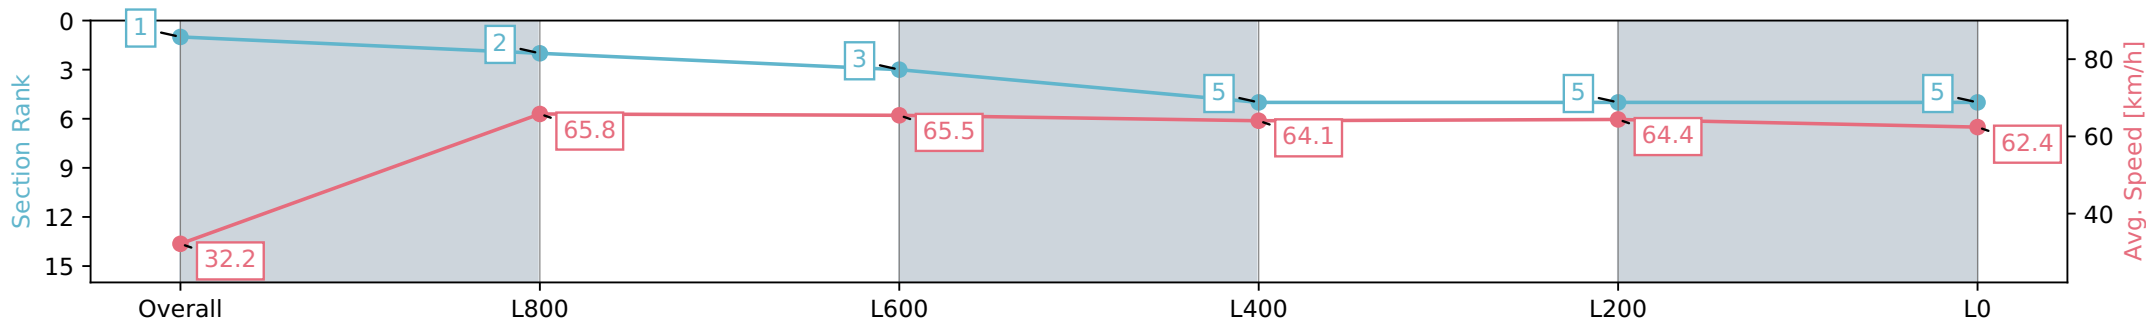

23 March 2024 - 12:53PM

Track Rating: Good 4, Weather: Fine, Rail Position: +5m Entire, Sectional 606m

Section	Overall	L1000	L800	L600	L400	L200	L0
Section Times	1:01.74 [1] (0:05.59)	0:56.15 [2] (0:10.93)	0:45.22 [3] (0:11.12)	0:34.10 [5] (0:11.35)	0:22.75 [5] (0:11.22)	0:11.53 [5] (0:11.53)	
Average Speed [km/h]	32.2	65.8	65.5	64.1	64.4	62.4	
Top Speed [km/h]	57.8	67.9	67.6	64.9	66.3	64.9	
Avg. Dist. to Rail [m]	6.6	4.0	2.3	2.2	1.8	1.3	
Avg. Stride Freq. [Hz]	2.1	2.5	2.4	2.3	2.4	2.3	
Avg. Stride Length [m]	4.3	7.2	7.6	7.7	7.5	7.4	