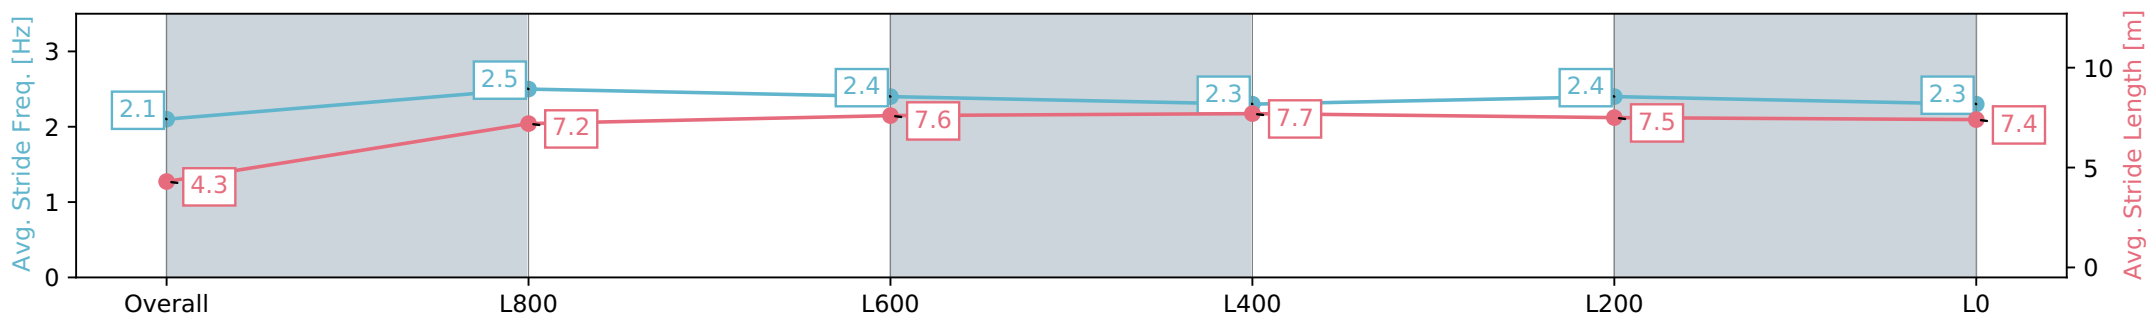

23 March 2024 - 12:53PM

Track Rating: Good 4, Weather: Fine, Rail Position: +5m Entire, Sectional 606m

Section	Overall	L1000	L800	L600	L400	L200	L0
Section Times	1:01.74 [1] (0:05.59)	0:56.15 [2] (0:10.93)	0:45.22 [3] (0:11.12)	0:34.10 [5] (0:11.35)	0:22.75 [5] (0:11.22)	0:11.53 [5] (0:11.53)	
Average Speed [km/h]	32.2	65.8	65.5	64.1	64.4	62.4	
Top Speed [km/h]	57.8	67.9	67.6	64.9	66.3	64.9	
Avg. Dist. to Rail [m]	6.6	4.0	2.3	2.2	1.8	1.3	
Avg. Stride Freq. [Hz]	2.1	2.5	2.4	2.3	2.4	2.3	
Avg. Stride Length [m]	4.3	7.2	7.6	7.7	7.5	7.4	