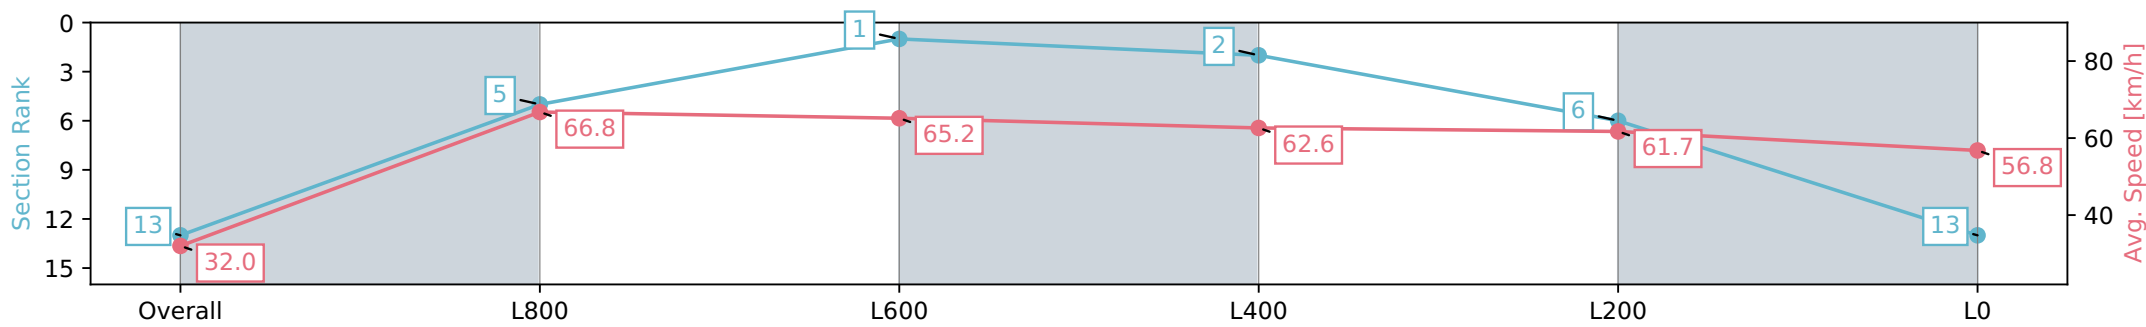

Morphettville SA - Professional

Race 2: Stonehaven Wines Handicap - 1050m

23 March 2024 - 12:53PM

Track Rating: Good 4, Weather: Fine, Rail Position: +5m Entire, Sectional 606m

Section	Overall	L1000	L800	L600	L400	L200
Section Times	1:03.44 [13] (0:05.62)	0:57.82 [5] (0:10.79)	0:47.03 [1] (0:11.09)	0:35.94 [2] (0:11.57)	0:24.36 [6] (0:11.67)	0:12.69 [13] (0:12.69)
Average Speed [km/h]	32.0	66.8	65.2	62.6	61.7	56.8
Top Speed [km/h]	57.4	69.1	68.4	63.9	63.3	60.9
Avg. Dist. to Rail [m]	3.8	2.3	1.2	1.3	1.4	0.8
Avg. Stride Freq. [Hz]	2.3	2.7	2.4	2.4	2.3	2.3
Avg. Stride Length [m]	3.8	6.8	7.4	7.3	7.3	7.0