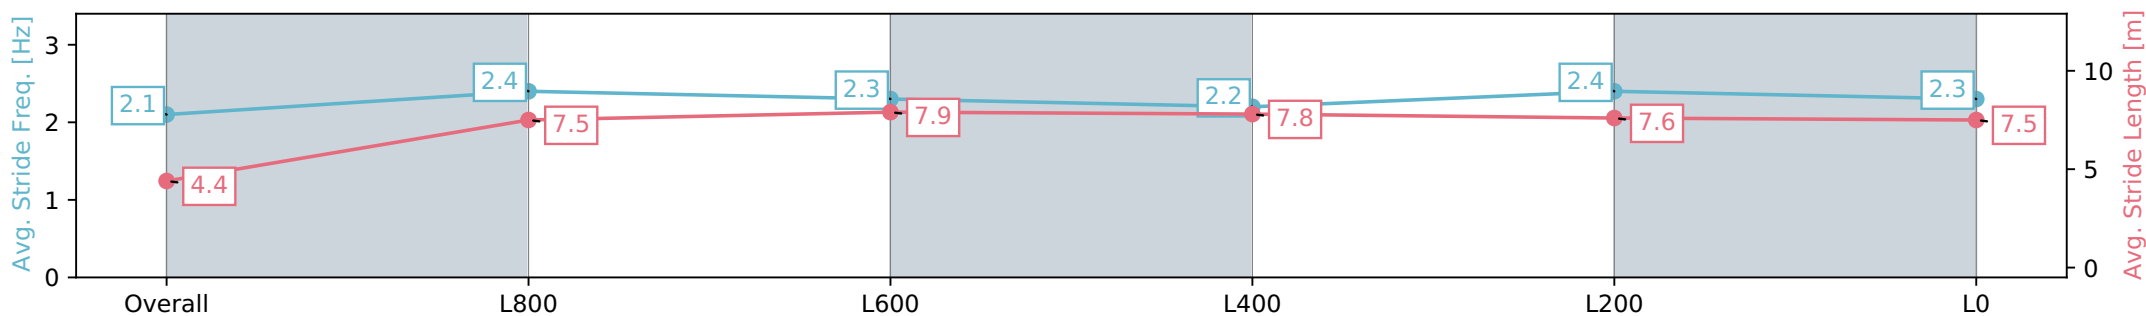

Morphettville SA - Professional

Race 2: Stonehaven Wines Handicap - 1050m

23 March 2024 - 12:53PM

Track Rating: Good 4, Weather: Fine, Rail Position: +5m Entire, Sectional 606m

Section	Overall	L1000	L800	L600	L400	L200	L0
Section Times	1:01.78 [2] (0:05.53)	0:56.25 [1] (0:10.99)	0:45.26 [4] (0:11.03)	0:34.23 [4] (0:11.56)	0:22.66 [8] (0:11.11)	0:11.55 [6] (0:11.55)	
Average Speed [km/h]	32.6	65.6	65.3	62.9	64.8	62.3	
Top Speed [km/h]	56.1	68.3	66.8	63.9	66.8	65.8	
Avg. Dist. to Rail [m]	0.4	0.3	0.3	1.9	1.2	3.5	
Avg. Stride Freq. [Hz]	2.1	2.4	2.3	2.2	2.4	2.3	
Avg. Stride Length [m]	4.4	7.5	7.9	7.8	7.6	7.5	