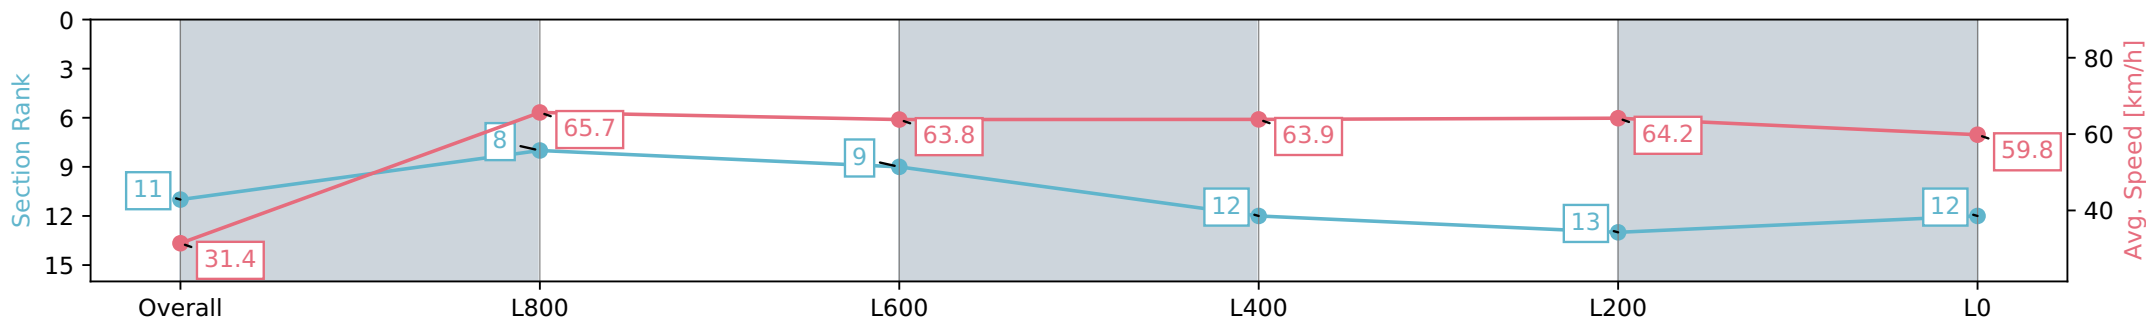

Morphettville SA - Professional

Race 2: Stonehaven Wines Handicap - 1050m

23 March 2024 - 12:53PM

Track Rating: Good 4, Weather: Fine, Rail Position: +5m Entire, Sectional 606m

Section	Overall	L1000	L800	L600	L400	L200	L0
Section Times	1:02.73 [11] (0:05.75)	0:56.98 [8] (0:10.97)	0:46.01 [9] (0:11.35)	0:34.66 [12] (0:11.37)	0:23.29 [13] (0:11.27)	0:12.02 [12] (0:12.02)	
Average Speed [km/h]	31.4	65.7	63.8	63.9	64.2	59.8	
Top Speed [km/h]	58.0	67.9	67.1	65.5	65.6	62.8	
Avg. Dist. to Rail [m]	5.1	2.8	1.7	1.6	4.7	5.1	
Avg. Stride Freq. [Hz]	2.4	2.4	2.3	2.3	2.3	2.3	
Avg. Stride Length [m]	3.7	7.5	7.8	7.7	7.6	7.3	