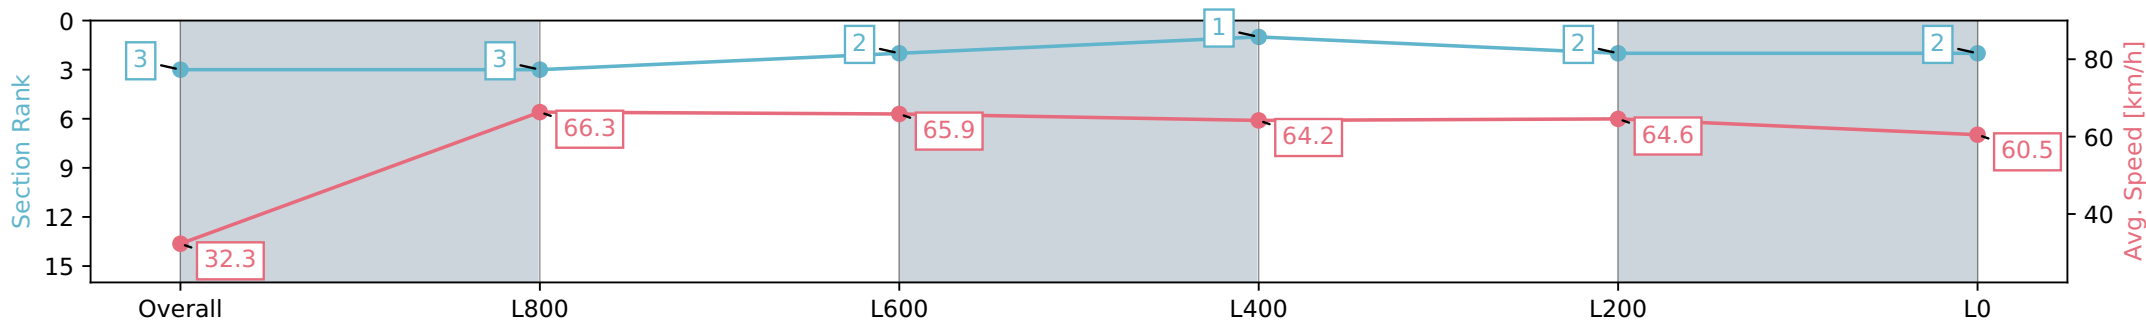

Morphettville SA - Professional

Race 2: Stonehaven Wines Handicap - 1050m

23 March 2024 - 12:53PM

Track Rating: Good 4, Weather: Fine, Rail Position: +5m Entire, Sectional 606m

Section	Overall	L1000	L800	L600	L400	L200	L0
Section Times	1:01.79 [3] (0:05.60)	0:56.19 [3] (0:10.85)	0:45.34 [2] (0:11.00)	0:34.34 [1] (0:11.28)	0:23.06 [2] (0:11.16)	0:11.90 [2] (0:11.90)	
Average Speed [km/h]	32.3	66.3	65.9	64.2	64.6	60.5	
Top Speed [km/h]	57.7	69.5	68.2	65.7	65.6	63.4	
Avg. Dist. to Rail [m]	9.8	6.2	2.0	1.1	1.3	2.2	
Avg. Stride Freq. [Hz]	2.3	2.6	2.5	2.5	2.5	2.4	
Avg. Stride Length [m]	3.9	7.0	7.3	7.3	7.2	6.9	