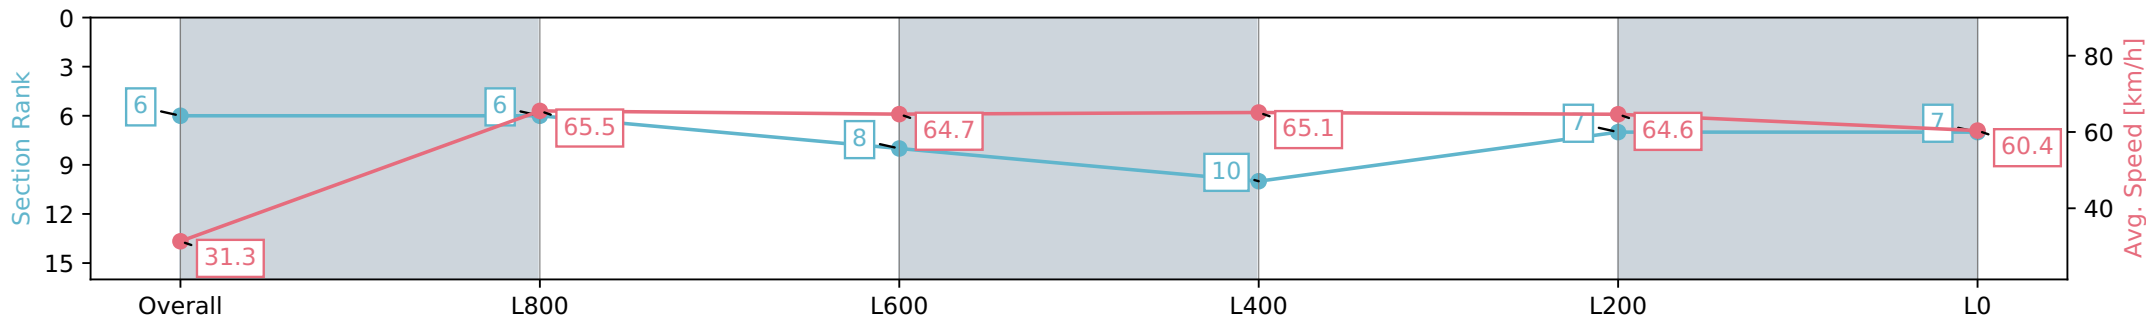

Morphettville SA - Professional

Race 2: Stonehaven Wines Handicap - 1050m

23 March 2024 - 12:53PM

Track Rating: Good 4, Weather: Fine, Rail Position: +5m Entire, Sectional 606m

Section	Overall	L1000	L800	L600	L400	L200	L0
Section Times	1:02.22 [6] (0:05.73)	0:56.49 [6] (0:10.99)	0:45.50 [8] (0:11.20)	0:34.30 [10] (0:11.18)	0:23.12 [7] (0:11.21)	0:11.91 [7]	0:11.91 [7]
Average Speed [km/h]	31.3	65.5	64.7	65.1	64.6	60.4	60.4
Top Speed [km/h]	58.0	67.7	66.6	66.3	66.7	63.8	63.8
Avg. Dist. to Rail [m]	7.2	4.3	2.0	2.0	6.1	9.3	9.3
Avg. Stride Freq. [Hz]	2.3	2.6	2.5	2.5	2.6	2.5	2.5
Avg. Stride Length [m]	3.9	7.0	7.2	7.1	7.0	6.7	6.7