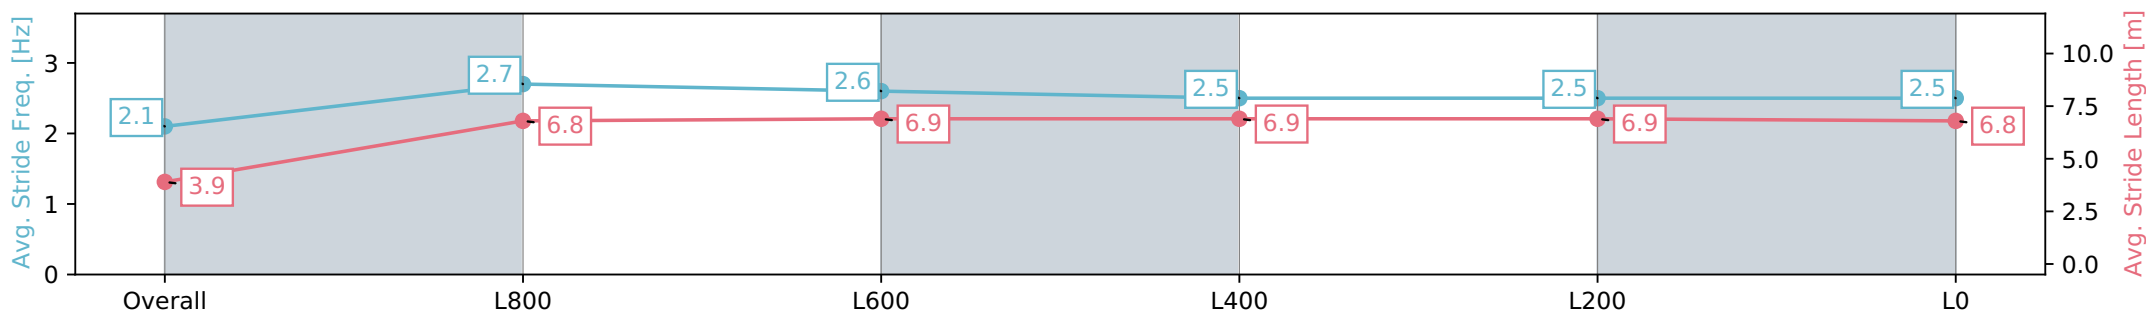

Morphettville SA - Professional

Race 2: Stonehaven Wines Handicap - 1050m

23 March 2024 - 12:53PM

Track Rating: Good 4, Weather: Fine, Rail Position: +5m Entire, Sectional 606m

Section	Overall	L1000	L800	L600	L400	L200	L0
Section Times	1:02.48 [9] (0:06.01)	0:56.47 [11] (0:10.91)	0:45.56 [11] (0:10.95)	0:34.61 [9] (0:11.41)	0:23.20 [10] (0:11.30)	0:11.90 [9] (0:11.90)	
Average Speed [km/h]	29.8	66.2	65.0	62.6	63.7	60.5	
Top Speed [km/h]	57.6	69.0	68.6	64.3	65.1	64.4	
Avg. Dist. to Rail [m]	3.6	0.6	2.0	1.8	0.8	2.0	
Avg. Stride Freq. [Hz]	2.1	2.7	2.6	2.5	2.5	2.5	
Avg. Stride Length [m]	3.9	6.8	6.9	6.9	6.9	6.8	