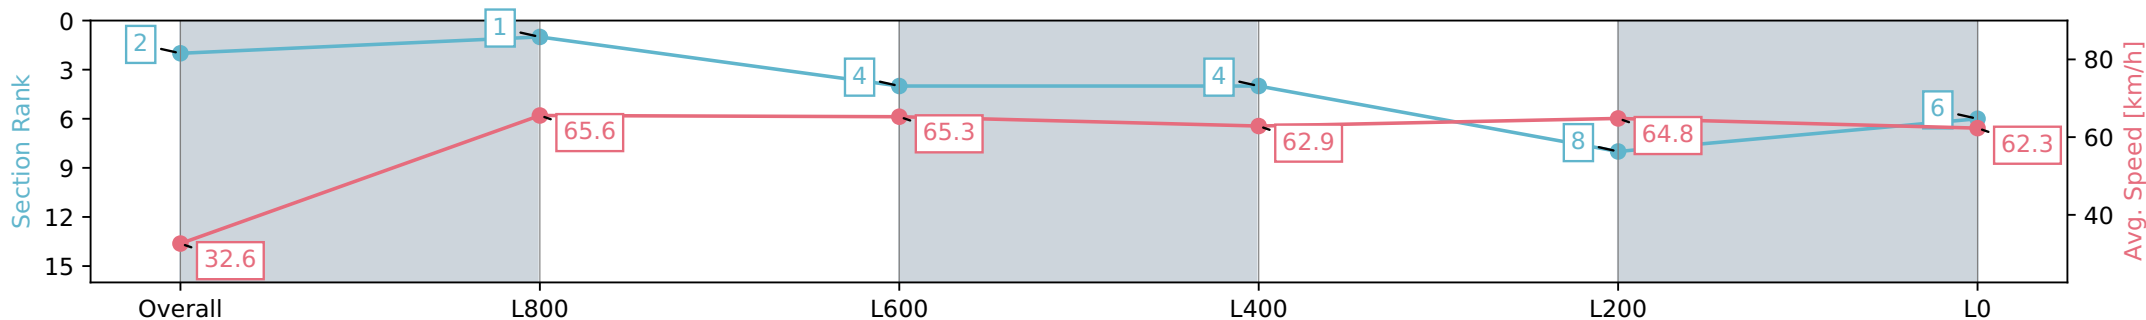

Morphettville SA - Professional

Race 2: Stonehaven Wines Handicap - 1050m

23 March 2024 - 12:53PM

Track Rating: Good 4, Weather: Fine, Rail Position: +5m Entire, Sectional 606m

Section	Overall	L1000	L800	L600	L400	L200	L0
Section Times	1:01.78 [2] (0:05.53)	0:56.25 [1] (0:10.99)	0:45.26 [4] (0:11.03)	0:34.23 [4] (0:11.56)	0:22.66 [8] (0:11.11)	0:11.55 [6] (0:11.55)	
Average Speed [km/h]	32.6	65.6	65.3	62.9	64.8	62.3	
Top Speed [km/h]	56.1	68.3	66.8	63.9	66.8	65.8	
Avg. Dist. to Rail [m]	0.4	0.3	0.3	1.9	1.2	3.5	
Avg. Stride Freq. [Hz]	2.1	2.4	2.3	2.2	2.4	2.3	
Avg. Stride Length [m]	4.4	7.5	7.9	7.8	7.6	7.5	