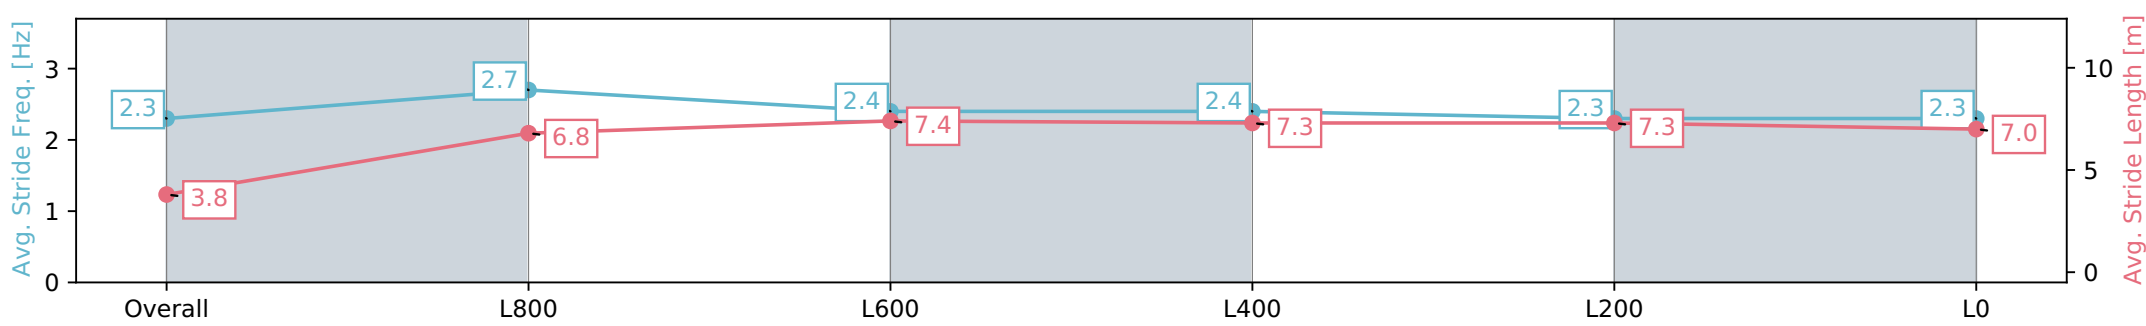

Morphettville SA - Professional

Race 2: Stonehaven Wines Handicap - 1050m

23 March 2024 - 12:53PM

Track Rating: Good 4, Weather: Fine, Rail Position: +5m Entire, Sectional 606m

Section	Overall	L1000	L800	L600	L400	L200
Section Times	1:03.44 [13] (0:05.62)	0:57.82 [5] (0:10.79)	0:47.03 [1] (0:11.09)	0:35.94 [2] (0:11.57)	0:24.36 [6] (0:11.67)	0:12.69 [13] (0:12.69)
Average Speed [km/h]	32.0	66.8	65.2	62.6	61.7	56.8
Top Speed [km/h]	57.4	69.1	68.4	63.9	63.3	60.9
Avg. Dist. to Rail [m]	3.8	2.3	1.2	1.3	1.4	0.8
Avg. Stride Freq. [Hz]	2.3	2.7	2.4	2.4	2.3	2.3
Avg. Stride Length [m]	3.8	6.8	7.4	7.3	7.3	7.0

- [] Ranking at each section and finish
- :-:- No data available at this section
- NA No data available