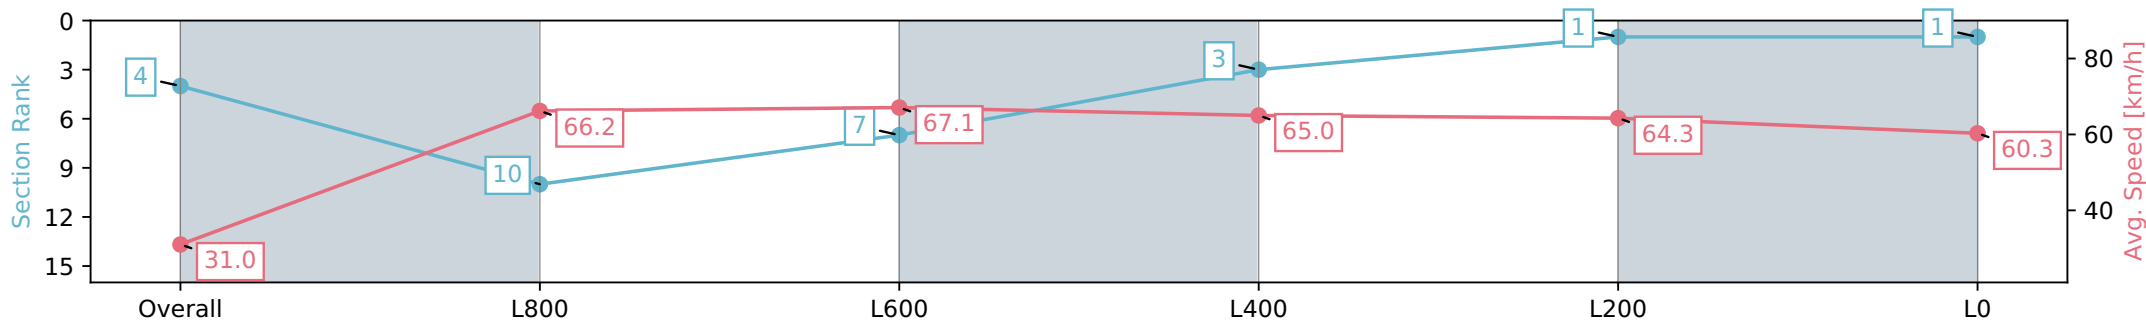

Morphettville SA - Professional

Race 2: Stonehaven Wines Handicap - 1050m

23 March 2024 - 12:53PM

Track Rating: Good 4, Weather: Fine, Rail Position: +5m Entire, Sectional 606m

Section	Overall	L1000	L800	L600	L400	L200	L0
Section Times	1:01.80 [4] (0:05.82)	0:55.98 [10] (0:10.88)	0:45.10 [7] (0:10.81)	0:34.29 [3] (0:11.12)	0:23.17 [1] (0:11.23)	0:11.94 [1] (0:11.94)	
Average Speed [km/h]	31.0	66.2	67.1	65.0	64.3	60.3	
Top Speed [km/h]	57.6	69.3	69.3	65.7	65.0	62.6	
Avg. Dist. to Rail [m]	12.3	7.6	2.3	0.6	2.8	4.8	
Avg. Stride Freq. [Hz]	2.2	2.6	2.6	2.5	2.5	2.4	
Avg. Stride Length [m]	3.9	6.9	7.3	7.3	7.1	6.9	