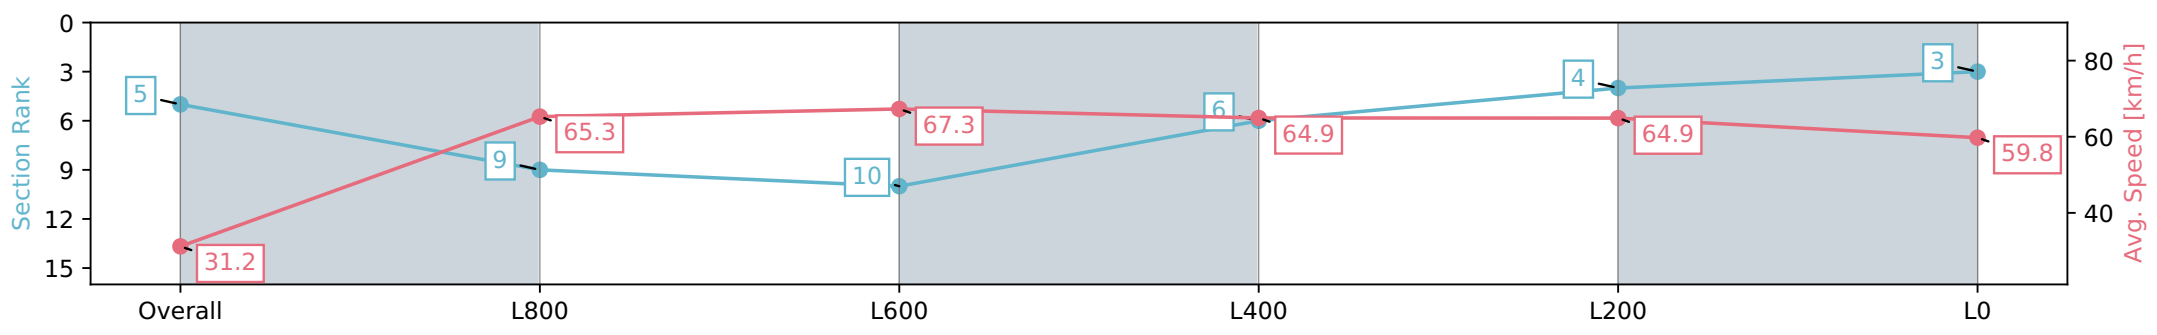

Morphettville SA - Professional

Race 2: Stonehaven Wines Handicap - 1050m

23 March 2024 - 12:53PM

Track Rating: Good 4, Weather: Fine, Rail Position: +5m Entire, Sectional 606m

Section	Overall	L1000	L800	L600	L400	L200	L0
Section Times	1:02.12 [5] (0:05.81)	0:56.31 [9] (0:11.01)	0:45.30 [10] (0:10.88)	0:34.42 [6] (0:11.22)	0:23.20 [4] (0:11.14)	0:12.06 [3]	0:12.06 [3]
Average Speed [km/h]	31.2	65.3	67.3	64.9	64.9	59.8	
Top Speed [km/h]	57.7	68.3	68.6	66.8	65.8	64.3	
Avg. Dist. to Rail [m]	10.4	6.5	3.8	2.6	4.4	6.2	
Avg. Stride Freq. [Hz]	2.1	2.6	2.6	2.5	2.5	2.4	
Avg. Stride Length [m]	4.1	7.0	7.2	7.1	7.1	6.8	