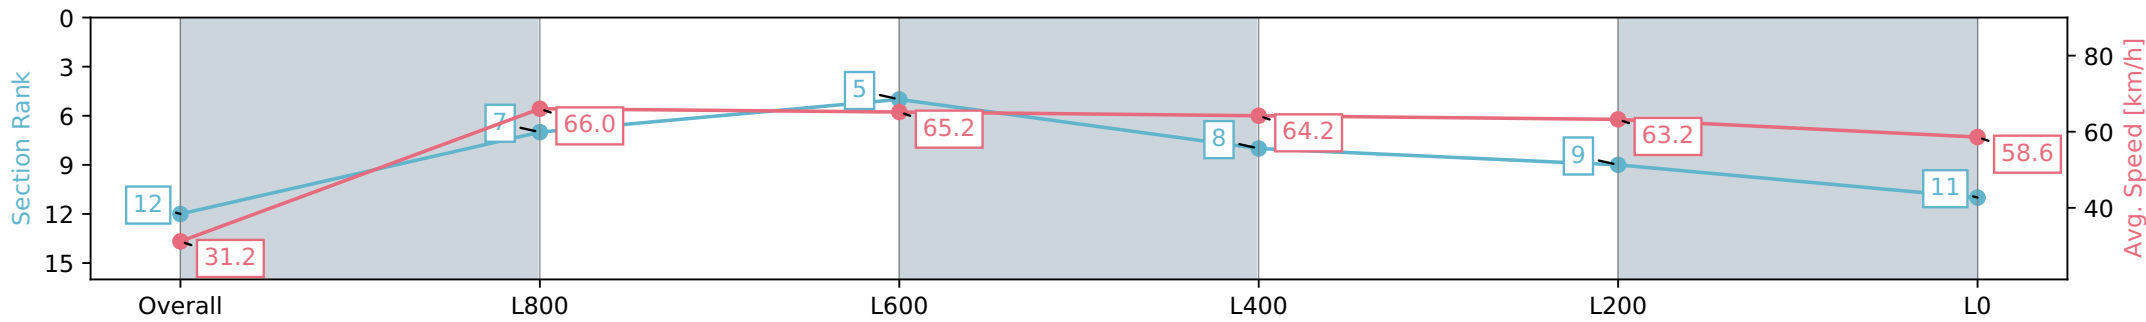

Morphettville SA - Professional

Race 2: Stonehaven Wines Handicap - 1050m

23 March 2024 - 12:53PM

Track Rating: Good 4, Weather: Fine, Rail Position: +5m Entire, Sectional 606m

Section	Overall	L1000	L800	L600	L400	L200
Section Times	1:02.96 [12] (0:05.75)	0:57.21 [7] (0:10.91)	0:46.30 [5] (0:11.11)	0:35.19 [8] (0:11.47)	0:23.72 [9] (0:11.45)	0:12.27 [11] (0:12.27)
Average Speed [km/h]	31.2	66.0	65.2	64.2	63.2	58.6
Top Speed [km/h]	56.4	68.7	66.5	66.5	65.2	61.6
Avg. Dist. to Rail [m]	2.7	1.5	1.6	4.3	4.5	2.7
Avg. Stride Freq. [Hz]	2.2	2.6	2.5	2.5	2.4	2.4
Avg. Stride Length [m]	3.9	6.7	7.1	7.1	7.1	6.9