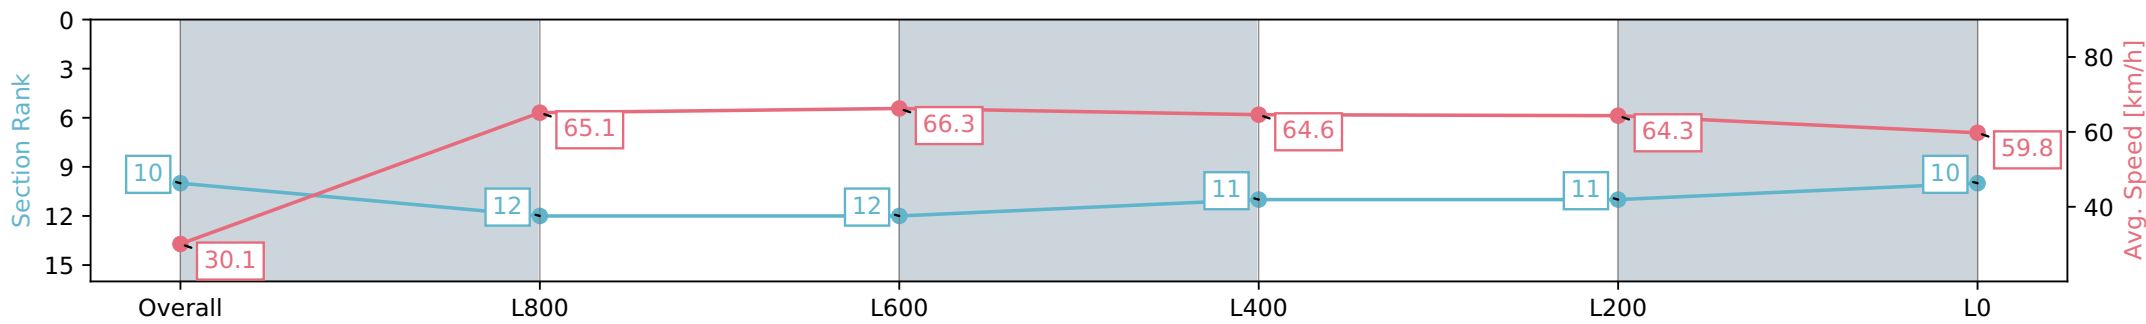

Morphettville SA - Professional

Race 2: Stonehaven Wines Handicap - 1050m

23 March 2024 - 12:53PM

Track Rating: Good 4, Weather: Fine, Rail Position: +5m Entire, Sectional 606m

Section	Overall	L1000	L800	L600	L400	L200	L0
Section Times	1:02.64 [10] (0:06.02)	0:56.62 [12] (0:11.08)	0:45.54 [12] (0:10.95)	0:34.59 [11] (0:11.28)	0:23.30 [11] (0:11.26)	0:12.04 [10]	0:12.04 [10]
Average Speed [km/h]	30.1	65.1	66.3	64.6	64.3	59.8	
Top Speed [km/h]	56.7	69.9	69.8	65.2	65.2	63.8	
Avg. Dist. to Rail [m]	11.2	6.2	2.4	2.5	5.6	5.0	
Avg. Stride Freq. [Hz]	2.2	2.5	2.5	2.4	2.4	2.4	
Avg. Stride Length [m]	3.8	7.2	7.3	7.3	7.3	7.0	