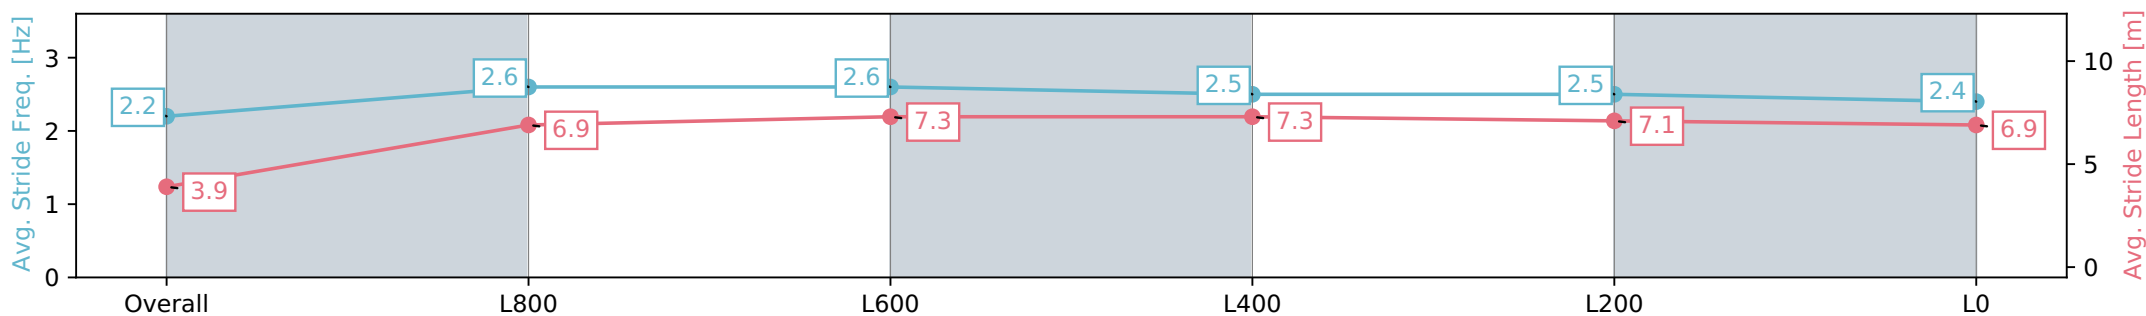

Morphettville SA - Professional

Race 2: Stonehaven Wines Handicap - 1050m

23 March 2024 - 12:53PM

Track Rating: Good 4, Weather: Fine, Rail Position: +5m Entire, Sectional 606m

Section	Overall	L1000	L800	L600	L400	L200	L0
Section Times	1:01.80 [4] (0:05.82)	0:55.98 [10] (0:10.88)	0:45.10 [7] (0:10.81)	0:34.29 [3] (0:11.12)	0:23.17 [1] (0:11.23)	0:11.94 [1] (0:11.94)	
Average Speed [km/h]	31.0	66.2	67.1	65.0	64.3	60.3	
Top Speed [km/h]	57.6	69.3	69.3	65.7	65.0	62.6	
Avg. Dist. to Rail [m]	12.3	7.6	2.3	0.6	2.8	4.8	
Avg. Stride Freq. [Hz]	2.2	2.6	2.6	2.5	2.5	2.4	
Avg. Stride Length [m]	3.9	6.9	7.3	7.3	7.1	6.9	