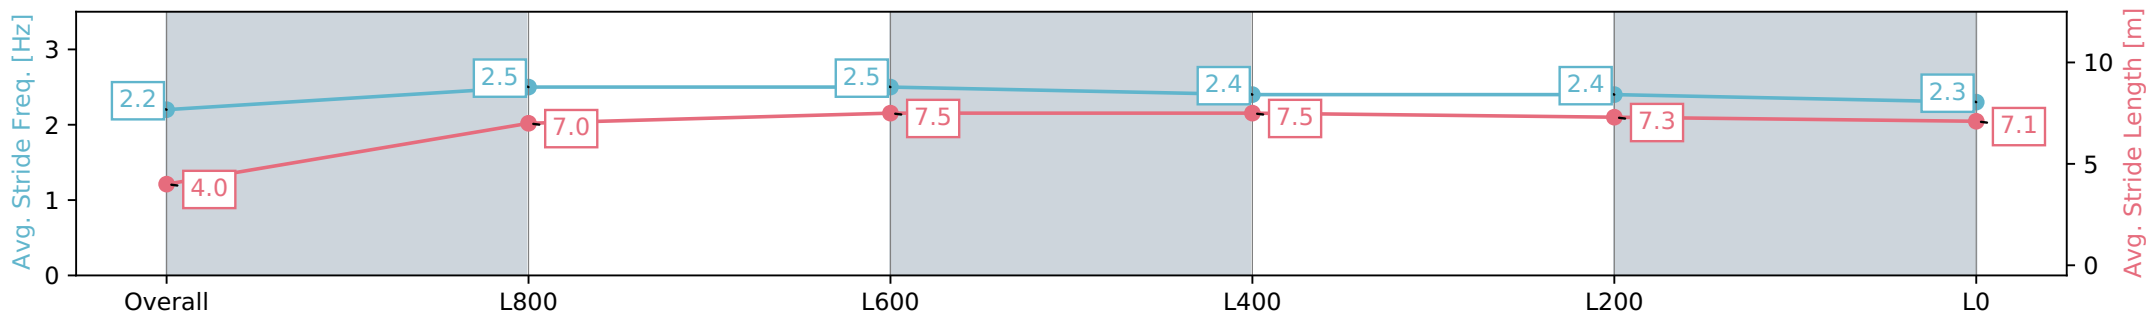

Morphettville SA - Professional

Race 2: Stonehaven Wines Handicap - 1050m

23 March 2024 - 12:53PM

Track Rating: Good 4, Weather: Fine, Rail Position: +5m Entire, Sectional 606m

Section	Overall	L1000	L800	L600	L400	L200	L0
Section Times	1:02.25 [7] (0:05.62)	0:56.63 [4] (0:11.08)	0:45.55 [6] (0:11.01)	0:34.54 [7] (0:11.20)	0:23.34 [3] (0:11.21)	0:12.13 [4] (0:12.13)	
Average Speed [km/h]	31.9	65.0	66.4	66.2	64.9	59.3	
Top Speed [km/h]	56.7	68.3	68.5	67.4	66.8	62.8	
Avg. Dist. to Rail [m]	8.7	5.7	3.6	5.6	7.3	8.2	
Avg. Stride Freq. [Hz]	2.2	2.5	2.5	2.4	2.4	2.3	
Avg. Stride Length [m]	4.0	7.0	7.5	7.5	7.3	7.1	