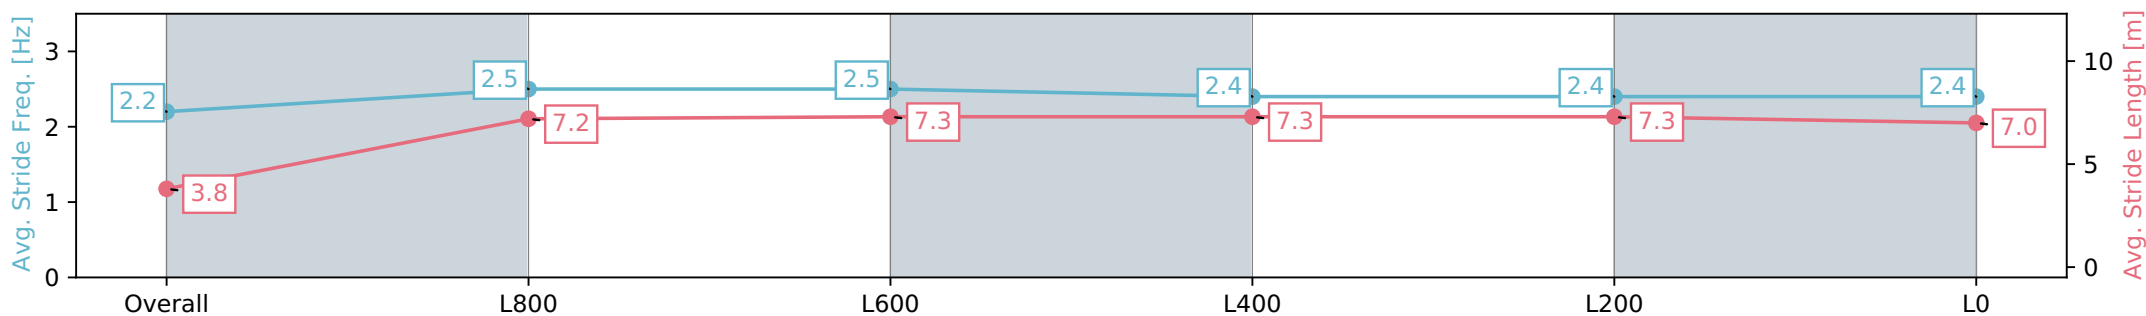

Morphettville SA - Professional

Race 2: Stonehaven Wines Handicap - 1050m

23 March 2024 - 12:53PM

Track Rating: Good 4, Weather: Fine, Rail Position: +5m Entire, Sectional 606m

Section	Overall	L1000	L800	L600	L400	L200	L0
Section Times	1:02.64 [10] (0:06.02)	0:56.62 [12] (0:11.08)	0:45.54 [12] (0:10.95)	0:34.59 [11] (0:11.28)	0:23.30 [11] (0:11.26)	0:12.04 [10]	0:12.04 [10]
Average Speed [km/h]	30.1	65.1	66.3	64.6	64.3	59.8	
Top Speed [km/h]	56.7	69.9	69.8	65.2	65.2	63.8	
Avg. Dist. to Rail [m]	11.2	6.2	2.4	2.5	5.6	5.0	
Avg. Stride Freq. [Hz]	2.2	2.5	2.5	2.4	2.4	2.4	
Avg. Stride Length [m]	3.8	7.2	7.3	7.3	7.3	7.0	