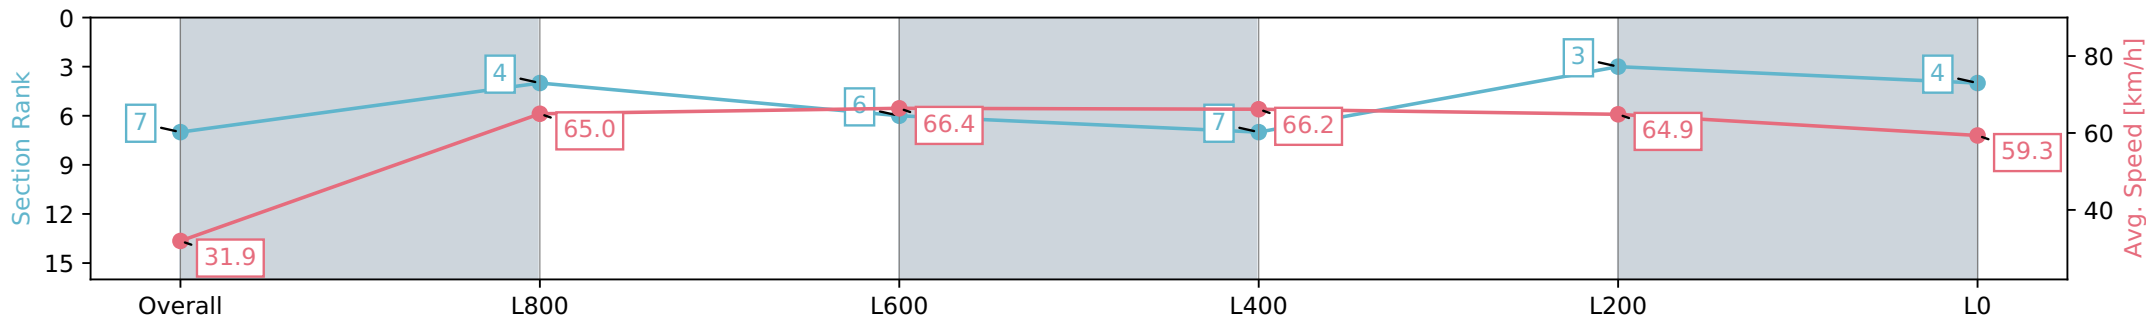

Morphettville SA - Professional

Race 2: Stonehaven Wines Handicap - 1050m

23 March 2024 - 12:53PM

Track Rating: Good 4, Weather: Fine, Rail Position: +5m Entire, Sectional 606m

Section	Overall	L1000	L800	L600	L400	L200	L0
Section Times	1:02.25 [7] (0:05.62)	0:56.63 [4] (0:11.08)	0:45.55 [6] (0:11.01)	0:34.54 [7] (0:11.20)	0:23.34 [3] (0:11.21)	0:12.13 [4] (0:12.13)	
Average Speed [km/h]	31.9	65.0	66.4	66.2	64.9	59.3	
Top Speed [km/h]	56.7	68.3	68.5	67.4	66.8	62.8	
Avg. Dist. to Rail [m]	8.7	5.7	3.6	5.6	7.3	8.2	
Avg. Stride Freq. [Hz]	2.2	2.5	2.5	2.4	2.4	2.3	
Avg. Stride Length [m]	4.0	7.0	7.5	7.5	7.3	7.1	