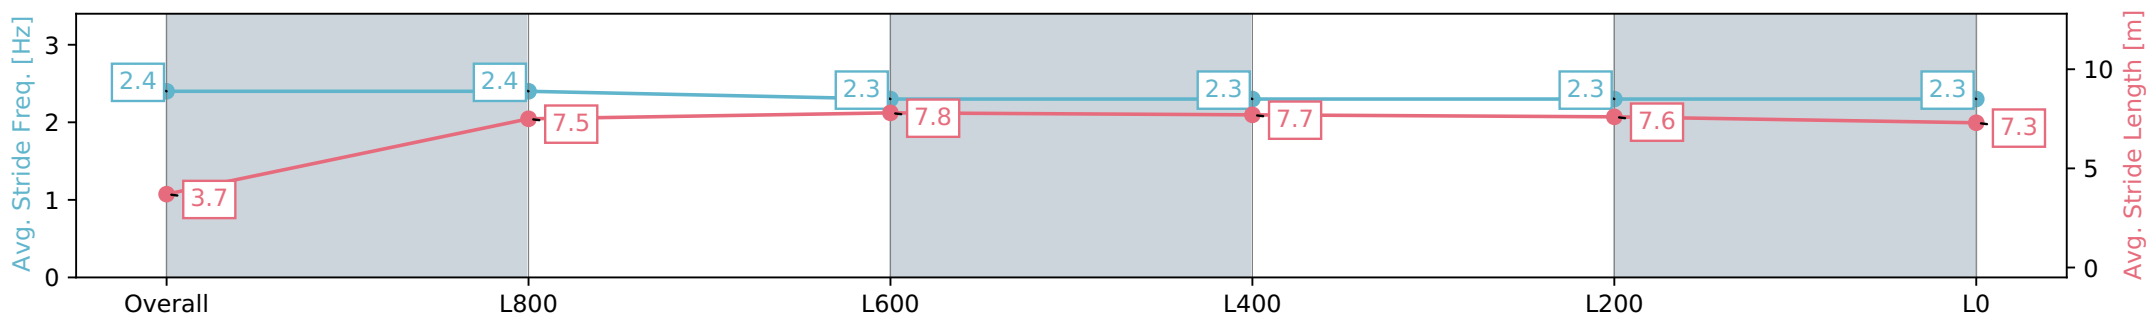

Morphettville SA - Professional

Race 2: Stonehaven Wines Handicap - 1050m

23 March 2024 - 12:53PM

Track Rating: Good 4, Weather: Fine, Rail Position: +5m Entire, Sectional 606m

Section	Overall	L1000	L800	L600	L400	L200	L0
Section Times	1:02.73 [11] (0:05.75)	0:56.98 [8] (0:10.97)	0:46.01 [9] (0:11.35)	0:34.66 [12] (0:11.37)	0:23.29 [13] (0:11.27)	0:12.02 [12] (0:12.02)	
Average Speed [km/h]	31.4	65.7	63.8	63.9	64.2	59.8	
Top Speed [km/h]	58.0	67.9	67.1	65.5	65.6	62.8	
Avg. Dist. to Rail [m]	5.1	2.8	1.7	1.6	4.7	5.1	
Avg. Stride Freq. [Hz]	2.4	2.4	2.3	2.3	2.3	2.3	
Avg. Stride Length [m]	3.7	7.5	7.8	7.7	7.6	7.3	