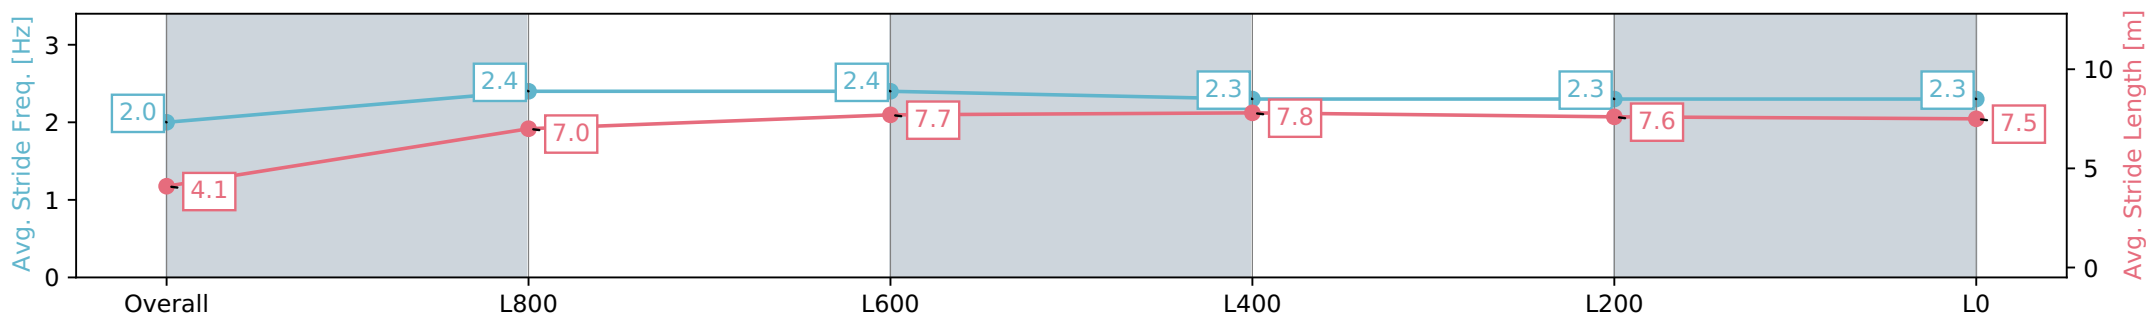

Morphettville SA - Professional

Race 2: Stonehaven Wines Handicap - 1050m

23 March 2024 - 12:53PM

Track Rating: Good 4, Weather: Fine, Rail Position: +5m Entire, Sectional 606m

Section	Overall	L1000	L800	L600	L400	L200	L0
Section Times	1:02.30 [8] (0:06.04)	0:56.26 [13] (0:11.24)	0:45.02 [13] (0:10.85)	0:34.17 [13] (0:11.27)	0:22.90 [12] (0:11.18)	0:11.72 [8] (0:11.72)	
Average Speed [km/h]	29.7	64.2	67.0	65.2	64.9	61.4	
Top Speed [km/h]	55.6	68.2	68.2	65.7	66.1	64.1	
Avg. Dist. to Rail [m]	12.5	5.8	2.8	3.6	6.6	6.1	
Avg. Stride Freq. [Hz]	2.0	2.4	2.4	2.3	2.3	2.3	
Avg. Stride Length [m]	4.1	7.0	7.7	7.8	7.6	7.5	