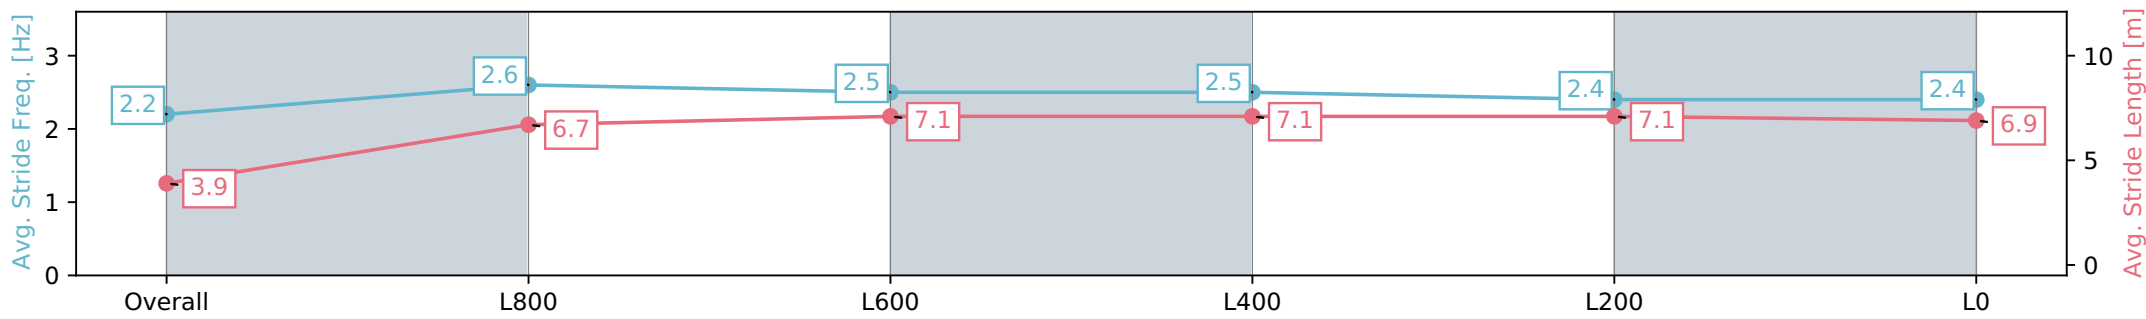

Morphettville SA - Professional

Race 2: Stonehaven Wines Handicap - 1050m

23 March 2024 - 12:53PM

Track Rating: Good 4, Weather: Fine, Rail Position: +5m Entire, Sectional 606m

Section	Overall	L1000	L800	L600	L400	L200
Section Times	1:02.96 [12] (0:05.75)	0:57.21 [7] (0:10.91)	0:46.30 [5] (0:11.11)	0:35.19 [8] (0:11.47)	0:23.72 [9] (0:11.45)	0:12.27 [11] (0:12.27)
Average Speed [km/h]	31.2	66.0	65.2	64.2	63.2	58.6
Top Speed [km/h]	56.4	68.7	66.5	66.5	65.2	61.6
Avg. Dist. to Rail [m]	2.7	1.5	1.6	4.3	4.5	2.7
Avg. Stride Freq. [Hz]	2.2	2.6	2.5	2.5	2.4	2.4
Avg. Stride Length [m]	3.9	6.7	7.1	7.1	7.1	6.9