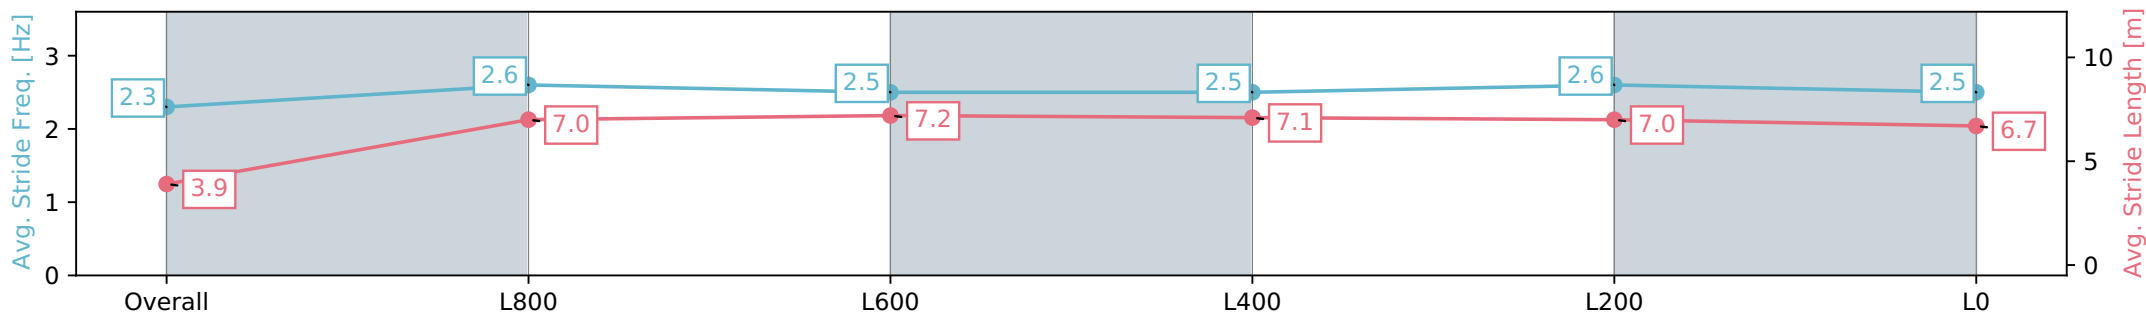

Morphettville SA - Professional

Race 2: Stonehaven Wines Handicap - 1050m

23 March 2024 - 12:53PM

Track Rating: Good 4, Weather: Fine, Rail Position: +5m Entire, Sectional 606m

Section	Overall	L1000	L800	L600	L400	L200	L0
Section Times	1:02.22 [6] (0:05.73)	0:56.49 [6] (0:10.99)	0:45.50 [8] (0:11.20)	0:34.30 [10] (0:11.18)	0:23.12 [7] (0:11.21)	0:11.91 [7]	0:11.91 [7]
Average Speed [km/h]	31.3	65.5	64.7	65.1	64.6	60.4	60.4
Top Speed [km/h]	58.0	67.7	66.6	66.3	66.7	63.8	63.8
Avg. Dist. to Rail [m]	7.2	4.3	2.0	2.0	6.1	9.3	9.3
Avg. Stride Freq. [Hz]	2.3	2.6	2.5	2.5	2.6	2.5	2.5
Avg. Stride Length [m]	3.9	7.0	7.2	7.1	7.0	6.7	6.7