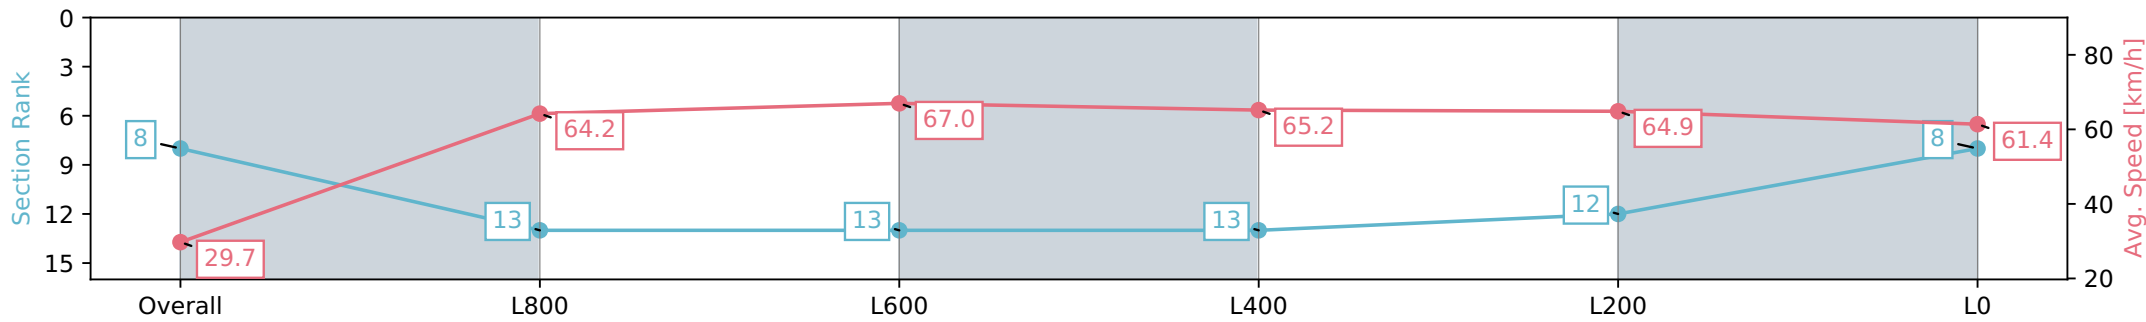

Morphettville SA - Professional

Race 2: Stonehaven Wines Handicap - 1050m

23 March 2024 - 12:53PM

Track Rating: Good 4, Weather: Fine, Rail Position: +5m Entire, Sectional 606m

Section	Overall	L1000	L800	L600	L400	L200	L0
Section Times	1:02.30 [8] (0:06.04)	0:56.26 [13] (0:11.24)	0:45.02 [13] (0:10.85)	0:34.17 [13] (0:11.27)	0:22.90 [12] (0:11.18)	0:11.72 [8] (0:11.72)	
Average Speed [km/h]	29.7	64.2	67.0	65.2	64.9	61.4	
Top Speed [km/h]	55.6	68.2	68.2	65.7	66.1	64.1	
Avg. Dist. to Rail [m]	12.5	5.8	2.8	3.6	6.6	6.1	
Avg. Stride Freq. [Hz]	2.0	2.4	2.4	2.3	2.3	2.3	
Avg. Stride Length [m]	4.1	7.0	7.7	7.8	7.6	7.5	