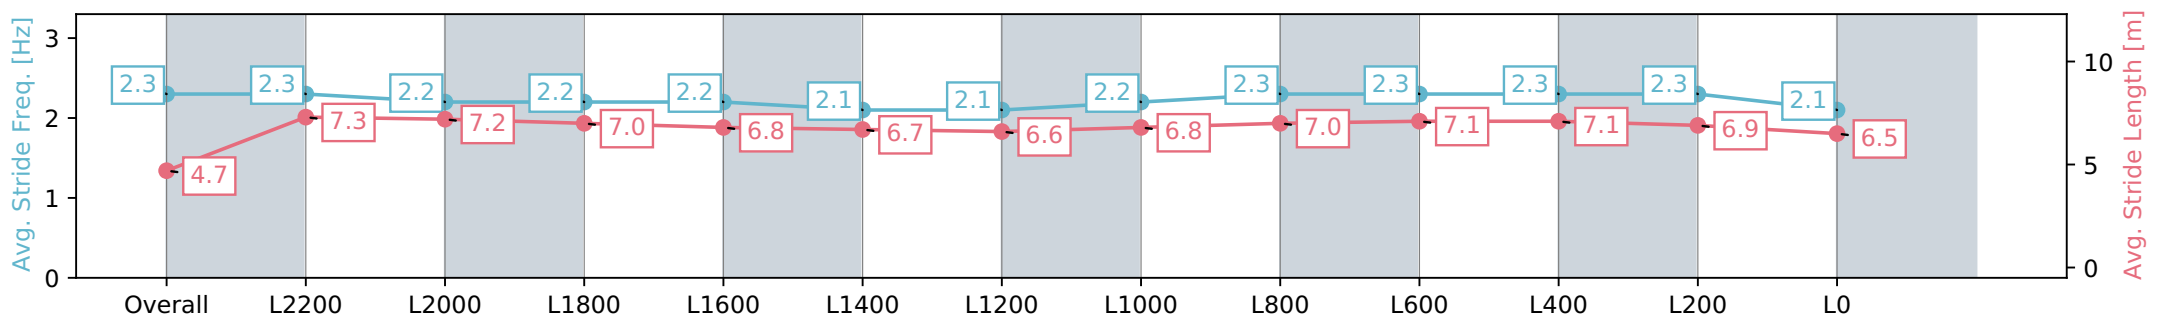

Morphettville SA - Professional

Race 1: The Fotobase Group Handicap - 2500m

23 March 2024 - 12:14PM

Track Rating: Good 4, Weather: Fine, Rail Position: +5m Entire, Sectional 606m

Section	Overall	L2200	L2000	L1800	L1600	L1400	L1200	L1000	L800	L600	L400	L200	L0
Section Times	2:44.42 [8] (0:11.04)	2:33.38 [4] (0:11.65)	2:21.73 [1] (0:12.39)	2:09.34 [1] (0:12.94)	1:56.40 [1] (0:13.55)	1:42.85 [1] (0:13.79)	1:29.06 [1] (0:13.73)	1:15.33 [1] (0:12.49)	1:02.84 [2] (0:12.09)	0:50.75 [3] (0:11.94)	0:38.81 [4] (0:12.14)	0:26.67 [8] (0:12.76)	0:13.91 [8] (0:13.91)
Average Speed [km/h]	32.7	61.7	57.8	55.3	53.1	52.2	52.5	57.8	59.6	60.1	59.3	56.4	51.3
Top Speed [km/h]	60.2	62.7	60.6	56.4	54.4	53.0	54.2	58.7	60.5	61.0	60.1	57.8	54.3
Avg. Dist. to Rail [m]	7.1	1.2	1.7	1.2	0.3	0.4	0.5	0.3	0.5	0.5	0.4	0.5	0.7
Avg. Stride Freq. [Hz]	2.3	2.3	2.2	2.2	2.2	2.1	2.1	2.2	2.3	2.3	2.3	2.3	2.1
Avg. Stride Length [m]	4.7	7.3	7.2	7.0	6.8	6.7	6.6	6.8	7.0	7.1	7.1	6.9	6.5