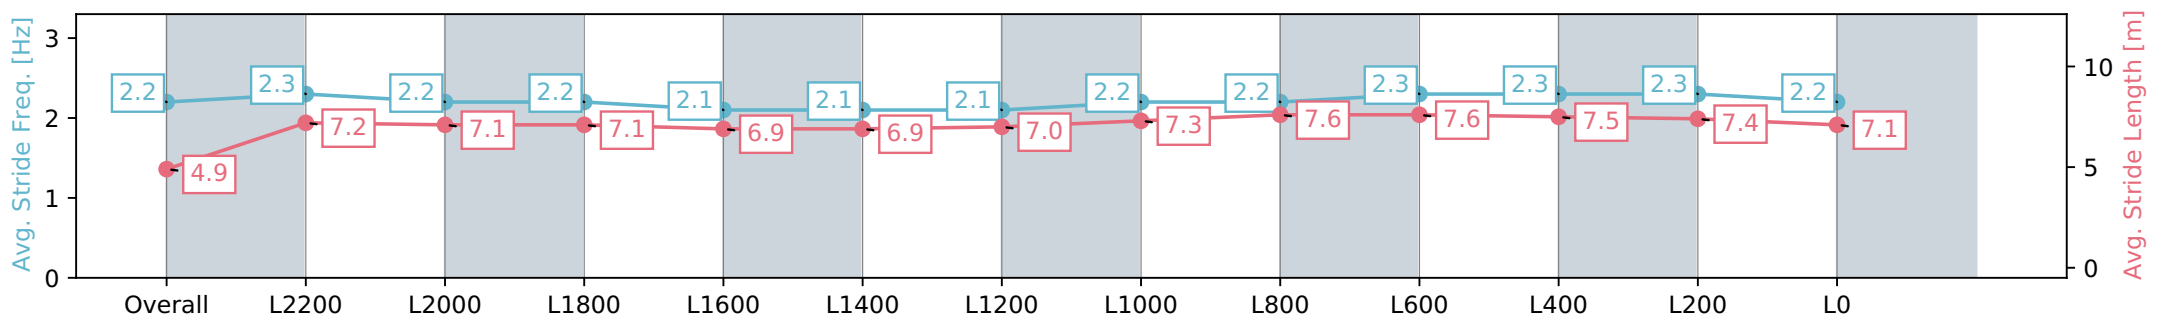

Morphettville SA - Professional

Race 1: The Fotobase Group Handicap - 2500m

23 March 2024 - 12:14PM

Track Rating: Good 4, Weather: Fine, Rail Position: +5m Entire, Sectional 606m

Section	Overall	L2200	L2000	L1800	L1600	L1400	L1200	L1000	L800	L600	L400	L200	L0
Section Times	2:41.38 [3] (0:10.91)	2:30.47 [1] (0:11.92)	2:18.55 [3] (0:12.69)	2:05.86 [3] (0:13.04)	1:52.82 [3] (0:13.52)	1:39.30 [3] (0:13.70)	1:25.60 [3] (0:13.67)	1:11.93 [4] (0:12.60)	0:59.33 [4] (0:11.85)	0:47.48 [4] (0:11.62)	0:35.86 [3] (0:11.60)	0:24.26 [3] (0:11.90)	0:12.36 [2] (0:12.36)
Average Speed [km/h]	32.9	60.2	56.8	55.4	53.4	52.5	53.0	57.3	60.7	62.3	62.4	60.6	57.8
Top Speed [km/h]	58.9	61.3	58.4	56.3	54.8	53.2	55.0	59.4	62.0	63.3	63.2	61.6	58.7
Avg. Dist. to Rail [m]	4.5	1.1	0.3	0.9	0.9	0.9	1.1	0.8	0.9	1.3	1.0	1.6	3.6
Avg. Stride Freq. [Hz]	2.2	2.3	2.2	2.2	2.1	2.1	2.1	2.2	2.2	2.3	2.3	2.3	2.2
Avg. Stride Length [m]	4.9	7.2	7.1	7.1	7.1	6.9	6.9	7.0	7.3	7.6	7.6	7.4	7.1

- [] Ranking at each section and finish
- :-:- No data available at this section
- NA No data available

Horse/Jockey Name	MASTER OF ZERPRISE
Finish Rank	4
Fastest Section Time (Section)	0:11.04 (Overall)
Top Speed [km/h] (Section)	63.1 (L800)
Race State	Finished