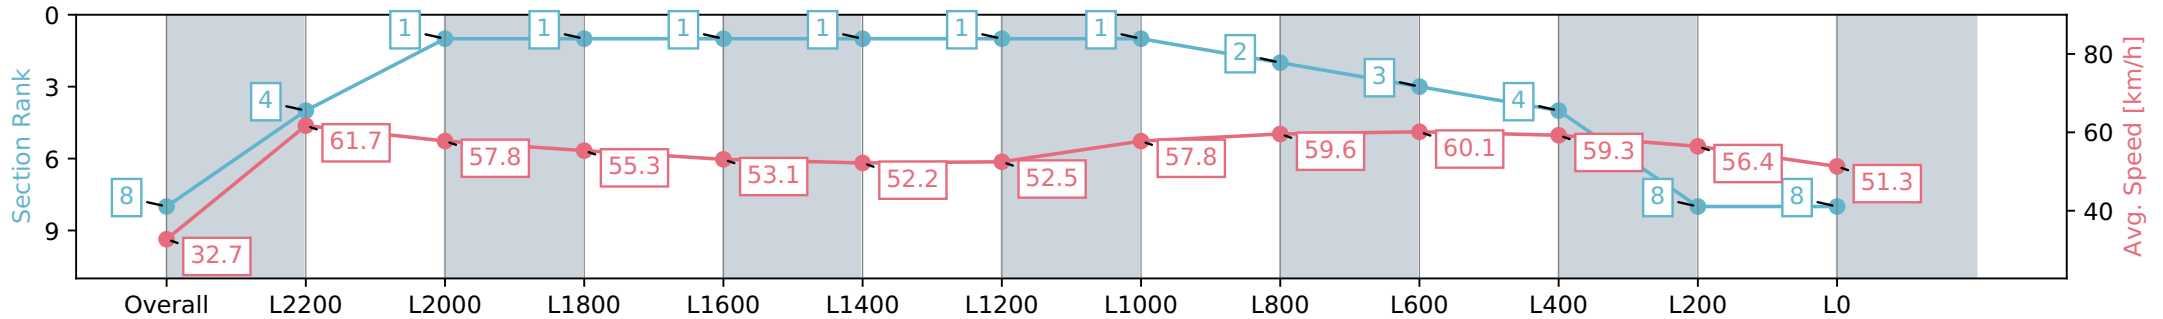

Morphettville SA - Professional

Race 1: The Fotobase Group Handicap - 2500m

23 March 2024 - 12:14PM

Track Rating: Good 4, Weather: Fine, Rail Position: +5m Entire, Sectional 606m

Section	Overall	L2200	L2000	L1800	L1600	L1400	L1200	L1000	L800	L600	L400	L200	L0
Section Times	2:44.42 [8] (0:11.04)	2:33.38 [4] (0:11.65)	2:21.73 [1] (0:12.39)	2:09.34 [1] (0:12.94)	1:56.40 [1] (0:13.55)	1:42.85 [1] (0:13.79)	1:29.06 [1] (0:13.73)	1:15.33 [1] (0:12.49)	1:02.84 [2] (0:12.09)	0:50.75 [3] (0:11.94)	0:38.81 [4] (0:12.14)	0:26.67 [8] (0:12.76)	0:13.91 [8] (0:13.91)
Average Speed [km/h]	32.7	61.7	57.8	55.3	53.1	52.2	52.5	57.8	59.6	60.1	59.3	56.4	51.3
Top Speed [km/h]	60.2	62.7	60.6	56.4	54.4	53.0	54.2	58.7	60.5	61.0	60.1	57.8	54.3
Avg. Dist. to Rail [m]	7.1	1.2	1.7	1.2	0.3	0.4	0.5	0.3	0.5	0.5	0.4	0.5	0.7
Avg. Stride Freq. [Hz]	2.3	2.3	2.2	2.2	2.2	2.1	2.1	2.2	2.3	2.3	2.3	2.3	2.1
Avg. Stride Length [m]	4.7	7.3	7.2	7.0	6.8	6.7	6.6	6.8	7.0	7.1	7.1	6.9	6.5