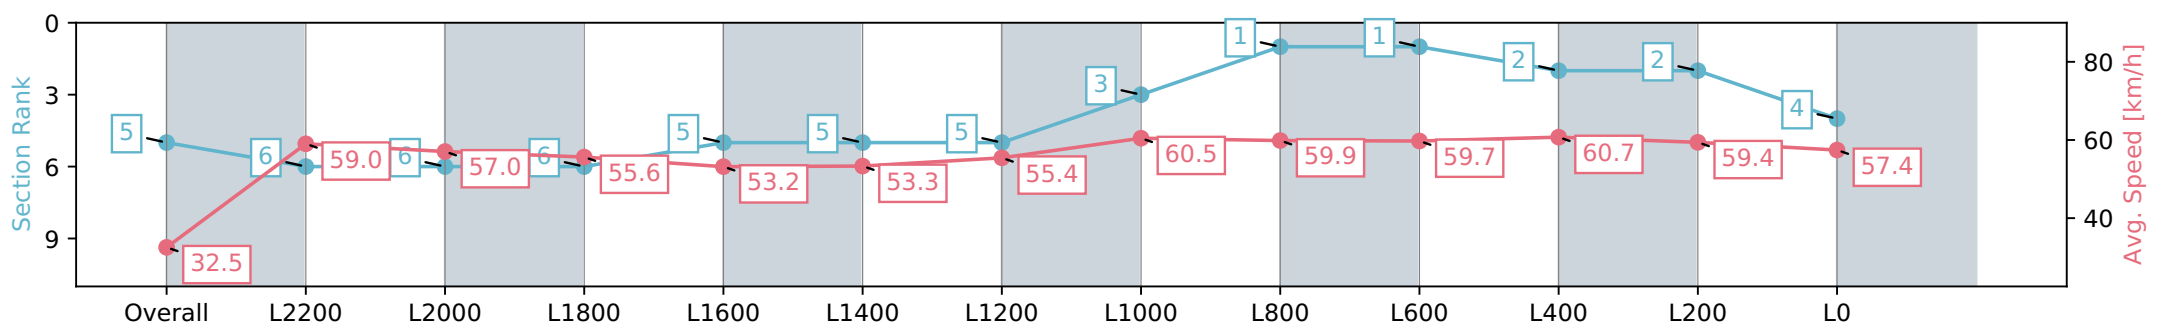

Morphettville SA - Professional

Race 1: The Fotobase Group Handicap - 2500m

23 March 2024 - 12:14PM

Track Rating: Good 4, Weather: Fine, Rail Position: +5m Entire, Sectional 606m

Section	Overall	L2200	L2000	L1800	L1600	L1400	L1200	L1000	L800	L600	L400	L200	L0
Section Times	2:41.64 [5] (0:11.04)	2:30.60 [6] (0:12.22)	2:18.38 [6] (0:12.64)	2:05.74 [6] (0:13.01)	1:52.73 [5] (0:13.62)	1:39.11 [5] (0:13.50)	1:25.61 [5] (0:13.17)	1:12.44 [3] (0:12.00)	1:00.44 [1] (0:12.01)	0:48.43 [1] (0:12.04)	0:36.39 [2] (0:11.83)	0:24.56 [2] (0:12.11)	0:12.45 [4] (0:12.45)
Average Speed [km/h]	32.5	59.0	57.0	55.6	53.2	53.3	55.4	60.5	59.9	59.7	60.7	59.4	57.4
Top Speed [km/h]	58.6	60.2	59.9	56.6	54.8	53.9	60.0	61.7	60.5	60.7	61.5	59.9	58.9
Avg. Dist. to Rail [m]	4.7	0.2	0.8	1.1	2.1	2.9	3.4	1.4	0.2	0.4	0.4	0.4	0.9
Avg. Stride Freq. [Hz]	2.3	2.4	2.3	2.2	2.2	2.2	2.3	2.3	2.3	2.3	2.3	2.3	2.3
Avg. Stride Length [m]	4.6	6.9	7.0	6.9	6.7	6.7	6.8	7.2	7.2	7.1	7.2	7.2	6.9

- [] Ranking at each section and finish
- :-:- No data available at this section
- NA No data available

Horse/Jockey Name	CONFRONTATIONAL
Finish Rank	6
Fastest Section Time (Section)	0:11.17 (Overall)
Top Speed [km/h] (Section)	62.7 (L800)
Race State	Finished