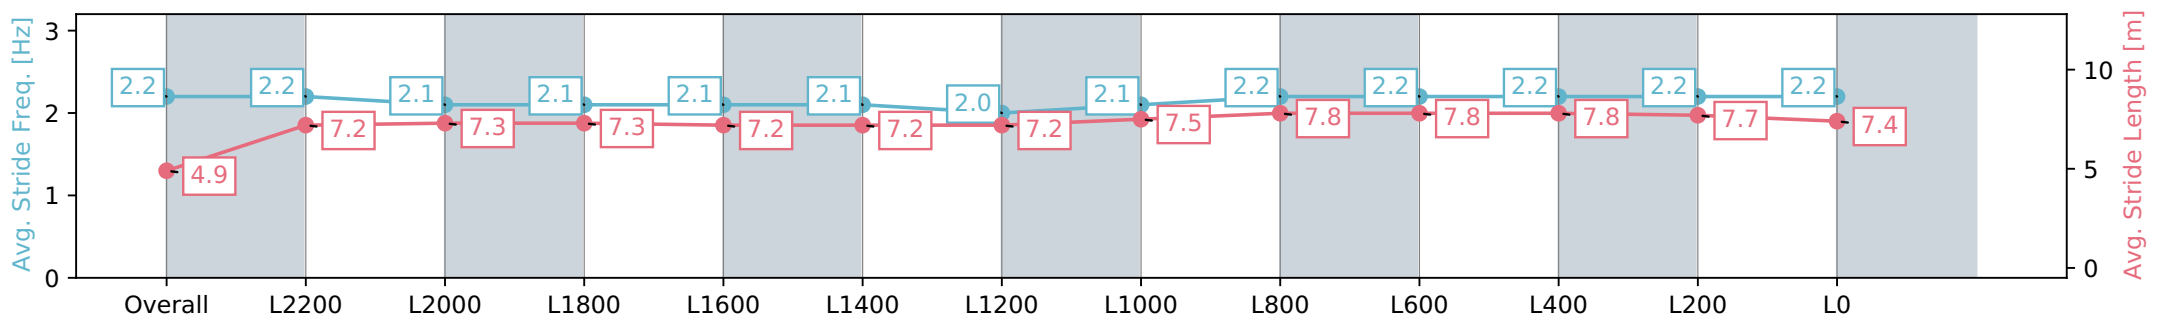

Morphettville SA - Professional

Race 1: The Fotobase Group Handicap - 2500m

23 March 2024 - 12:14PM

Track Rating: Good 4, Weather: Fine, Rail Position: +5m Entire, Sectional 606m

Section	Overall	L2200	L2000	L1800	L1600	L1400	L1200	L1000	L800	L600	L400	L200	L0
Section Times	2:41.60 [4] (0:11.04)	2:30.56 [5] (0:12.43)	2:18.13 [8] (0:12.93)	2:05.20 [8] (0:12.94)	1:52.26 [8] (0:13.52)	1:38.74 [8] (0:13.54)	1:25.20 [8] (0:13.59)	1:11.61 [8] (0:12.59)	0:59.02 [8] (0:11.77)	0:47.25 [8] (0:11.63)	0:35.62 [8] (0:11.74)	0:23.88 [7] (0:11.74)	0:12.14 [5] (0:12.14)
Average Speed [km/h]	32.5	58.0	55.7	55.5	53.3	53.2	53.2	57.4	61.1	62.0	61.6	61.4	58.8
Top Speed [km/h]	56.9	59.0	57.6	56.5	54.8	53.9	56.0	58.8	63.0	63.1	62.0	62.2	60.5
Avg. Dist. to Rail [m]	6.7	1.1	0.3	0.4	0.2	0.8	0.9	0.6	1.3	0.6	0.8	3.1	6.2
Avg. Stride Freq. [Hz]	2.2	2.2	2.1	2.1	2.1	2.1	2.0	2.1	2.2	2.2	2.2	2.2	2.2
Avg. Stride Length [m]	4.9	7.2	7.3	7.3	7.3	7.2	7.2	7.2	7.5	7.8	7.8	7.7	7.4