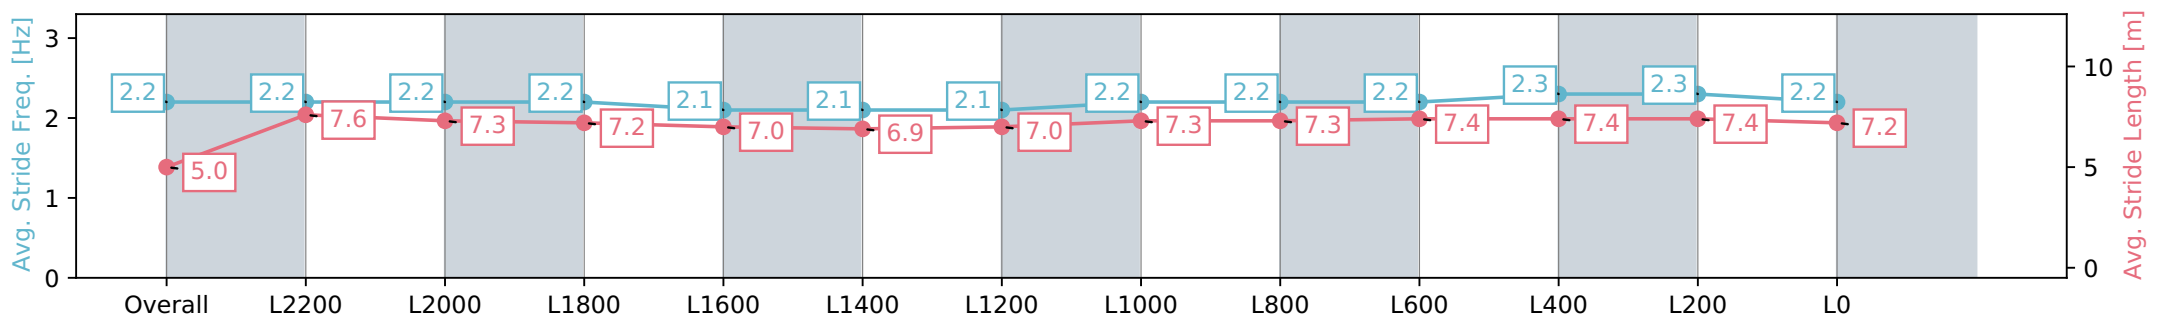

Morphettville SA - Professional

Race 1: The Fotobase Group Handicap - 2500m

23 March 2024 - 12:14PM

Track Rating: Good 4, Weather: Fine, Rail Position: +5m Entire, Sectional 606m

Section	Overall	L2200	L2000	L1800	L1600	L1400	L1200	L1000	L800	L600	L400	L200	L0
Section Times	2:41.28 [1] (0:10.95)	2:30.33 [2] (0:11.82)	2:18.51 [2] (0:12.49)	2:06.02 [2] (0:13.04)	1:52.98 [2] (0:13.46)	1:39.52 [2] (0:13.72)	1:25.80 [2] (0:13.71)	1:12.09 [2] (0:12.60)	0:59.49 [3] (0:11.77)	0:47.72 [2] (0:11.67)	0:36.05 [1] (0:11.70)	0:24.35 [1] (0:12.03)	0:12.32 [1] (0:12.32)
Average Speed [km/h]	32.9	61.2	57.9	55.4	53.6	52.5	52.9	57.4	61.1	61.8	61.9	60.0	57.9
Top Speed [km/h]	59.3	62.3	62.0	56.5	54.6	53.0	55.7	60.5	62.1	62.5	63.3	60.7	59.0
Avg. Dist. to Rail [m]	8.5	2.6	1.0	0.9	1.1	1.4	1.7	1.2	1.3	0.9	1.0	2.0	3.0
Avg. Stride Freq. [Hz]	2.2	2.2	2.2	2.2	2.1	2.1	2.1	2.2	2.2	2.2	2.3	2.3	2.2
Avg. Stride Length [m]	5.0	7.6	7.3	7.2	7.0	6.9	7.0	7.3	7.3	7.4	7.4	7.4	7.2