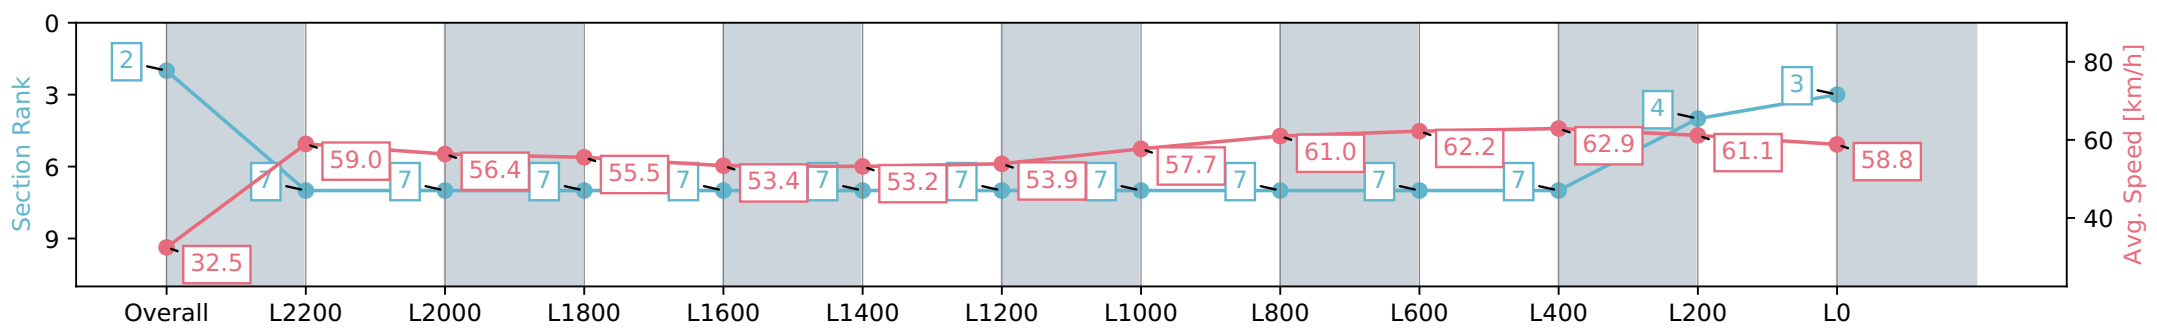

Morphettville SA - Professional

Race 1: The Fotobase Group Handicap - 2500m

23 March 2024 - 12:14PM

Track Rating: Good 4, Weather: Fine, Rail Position: +5m Entire, Sectional 606m

Section	Overall	L2200	L2000	L1800	L1600	L1400	L1200	L1000	L800	L600	L400	L200	L0
Section Times	2:41.32 [2] (0:11.12)	2:30.20 [7] (0:12.26)	2:17.94 [7] (0:12.86)	2:05.08 [7] (0:13.03)	1:52.05 [7] (0:13.55)	1:38.50 [7] (0:13.53)	1:24.97 [7] (0:13.48)	1:11.49 [7] (0:12.52)	0:58.97 [7] (0:11.80)	0:47.17 [7] (0:11.64)	0:35.53 [7] (0:11.55)	0:23.98 [4] (0:11.82)	0:12.16 [3] (0:12.16)
Average Speed [km/h]	32.5	59.0	56.4	55.5	53.4	53.2	53.9	57.7	61.0	62.2	62.9	61.1	58.8
Top Speed [km/h]	57.4	59.9	58.3	55.8	55.0	54.1	55.7	58.6	62.6	62.7	63.3	62.7	60.2
Avg. Dist. to Rail [m]	8.9	2.8	1.6	1.3	1.5	1.7	1.8	1.3	1.3	1.2	2.0	3.5	6.0
Avg. Stride Freq. [Hz]	2.1	2.2	2.1	2.1	2.1	2.1	2.0	2.1	2.2	2.2	2.3	2.3	2.2
Avg. Stride Length [m]	5.1	7.3	7.3	7.2	7.1	7.1	7.2	7.2	7.5	7.5	7.3	7.4	7.2