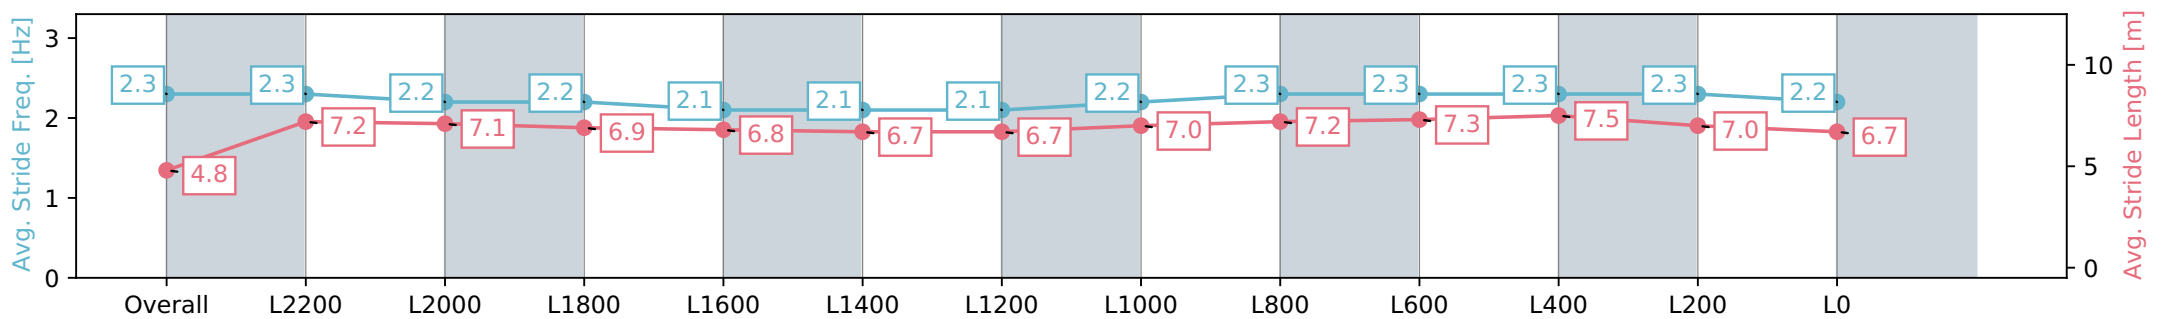

- [] Ranking at each section and finish
- :-:- No data available at this section
- NA No data available

Horse/Jockey Name	WHEELS
Finish Rank	7
Fastest Section Time (Section)	0:10.96 (Overall)
Top Speed [km/h] (Section)	62.7 (L800)
Race State	Finished

Morphettville SA - Professional

Race 1: The Fotobase Group Handicap - 2500m

23 March 2024 - 12:14PM

Track Rating: Good 4, Weather: Fine, Rail Position: +5m Entire, Sectional 606m

Section	Overall	L2200	L2000	L1800	L1600	L1400	L1200	L1000	L800	L600	L400	L200	L0
Section Times	2:43.02 [7] (0:10.96)	2:32.06 [3] (0:12.00)	2:20.06 [4] (0:12.60)	2:07.46 [4] (0:13.03)	1:54.43 [4] (0:13.56)	1:40.87 [4] (0:13.71)	1:27.16 [4] (0:13.67)	1:13.49 [5] (0:12.55)	1:00.94 [5] (0:11.83)	0:49.11 [5] (0:11.71)	0:37.40 [5] (0:11.81)	0:25.59 [5] (0:12.35)	0:13.24 [6] (0:13.24)
Average Speed [km/h]	32.9	60.0	57.4	55.6	53.4	52.5	53.0	57.7	60.8	62.0	61.3	58.4	53.9
Top Speed [km/h]	60.0	60.9	59.4	57.4	55.0	53.3	55.7	58.7	61.9	62.7	61.9	60.3	56.3
Avg. Dist. to Rail [m]	5.4	0.8	1.1	1.5	1.5	1.7	1.5	1.3	1.4	2.0	1.3	1.8	2.4
Avg. Stride Freq. [Hz]	2.3	2.3	2.2	2.2	2.1	2.1	2.1	2.2	2.3	2.3	2.3	2.3	2.2
Avg. Stride Length [m]	4.8	7.2	7.1	6.9	6.8	6.7	6.7	7.0	7.2	7.3	7.5	7.0	6.7