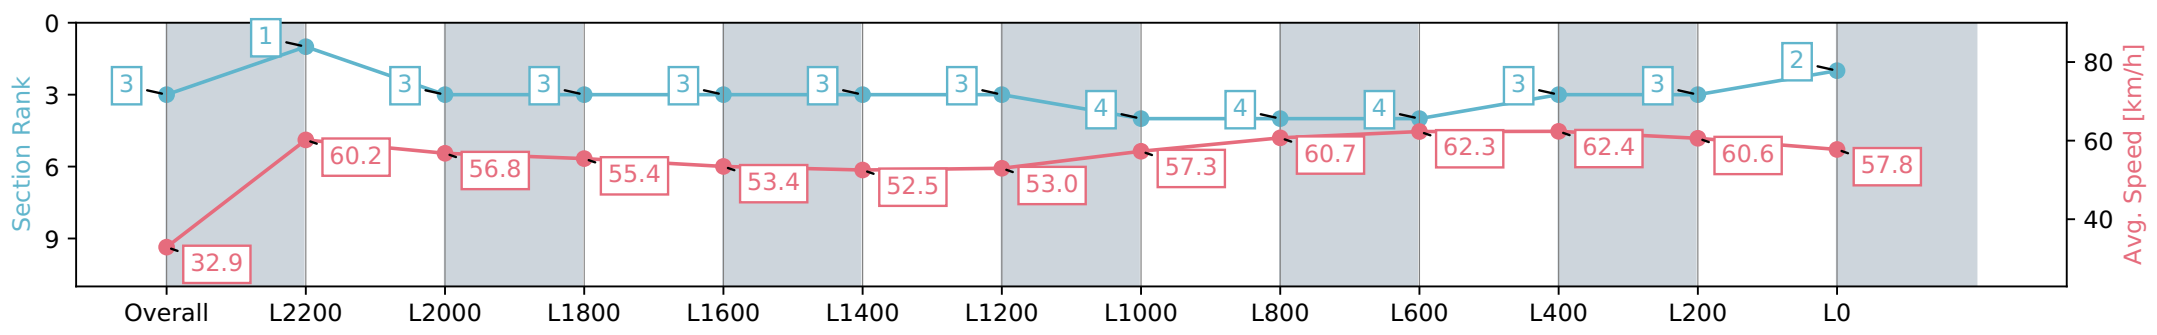

Morphettville SA - Professional

Race 1: The Fotobase Group Handicap - 2500m

23 March 2024 - 12:14PM

Track Rating: Good 4, Weather: Fine, Rail Position: +5m Entire, Sectional 606m

Section	Overall	L2200	L2000	L1800	L1600	L1400	L1200	L1000	L800	L600	L400	L200	L0
Section Times	2:41.38 [3] (0:10.91)	2:30.47 [1] (0:11.92)	2:18.55 [3] (0:12.69)	2:05.86 [3] (0:13.04)	1:52.82 [3] (0:13.52)	1:39.30 [3] (0:13.70)	1:25.60 [3] (0:13.67)	1:11.93 [4] (0:12.60)	0:59.33 [4] (0:11.85)	0:47.48 [4] (0:11.62)	0:35.86 [3] (0:11.60)	0:24.26 [3] (0:11.90)	0:12.36 [2] (0:12.36)
Average Speed [km/h]	32.9	60.2	56.8	55.4	53.4	52.5	53.0	57.3	60.7	62.3	62.4	60.6	57.8
Top Speed [km/h]	58.9	61.3	58.4	56.3	54.8	53.2	55.0	59.4	62.0	63.3	63.2	61.6	58.7
Avg. Dist. to Rail [m]	4.5	1.1	0.3	0.9	0.9	0.9	1.1	0.8	0.9	1.3	1.0	1.6	3.6
Avg. Stride Freq. [Hz]	2.2	2.3	2.2	2.2	2.1	2.1	2.1	2.2	2.2	2.3	2.3	2.3	2.2
Avg. Stride Length [m]	4.9	7.2	7.1	7.1	7.1	6.9	6.9	7.0	7.3	7.6	7.6	7.4	7.1