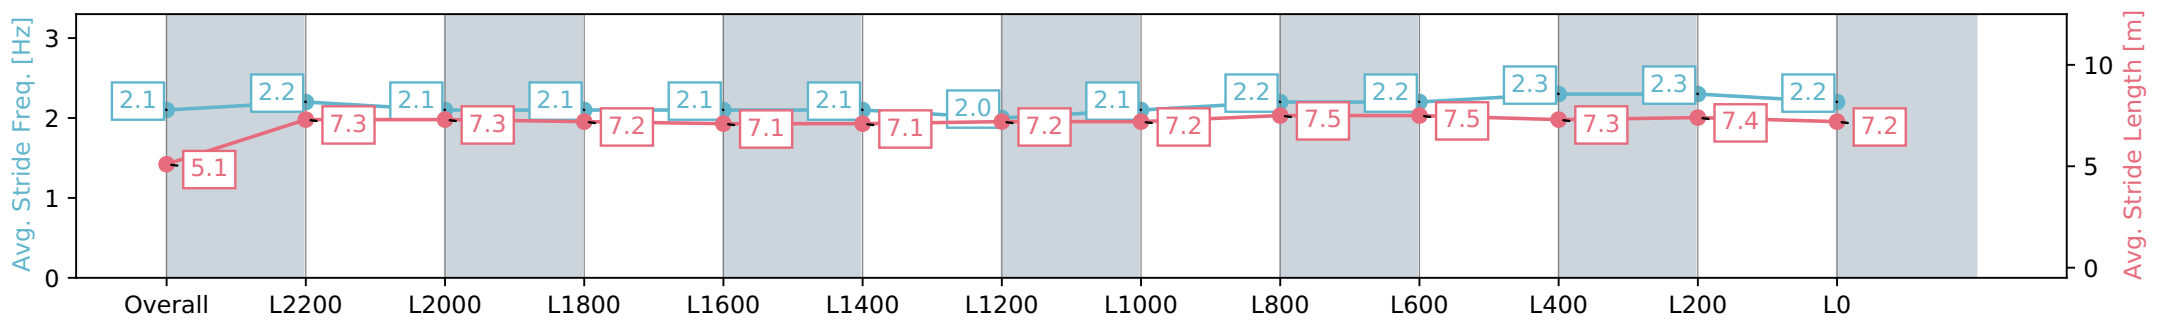

Morphettville SA - Professional

Race 1: The Fotobase Group Handicap - 2500m

23 March 2024 - 12:14PM

Track Rating: Good 4, Weather: Fine, Rail Position: +5m Entire, Sectional 606m

Section	Overall	L2200	L2000	L1800	L1600	L1400	L1200	L1000	L800	L600	L400	L200	L0
Section Times	2:41.32 [2] (0:11.12)	2:30.20 [7] (0:12.26)	2:17.94 [7] (0:12.86)	2:05.08 [7] (0:13.03)	1:52.05 [7] (0:13.55)	1:38.50 [7] (0:13.53)	1:24.97 [7] (0:13.48)	1:11.49 [7] (0:12.52)	0:58.97 [7] (0:11.80)	0:47.17 [7] (0:11.64)	0:35.53 [7] (0:11.55)	0:23.98 [4] (0:11.82)	0:12.16 [3] (0:12.16)
Average Speed [km/h]	32.5	59.0	56.4	55.5	53.4	53.2	53.9	57.7	61.0	62.2	62.9	61.1	58.8
Top Speed [km/h]	57.4	59.9	58.3	55.8	55.0	54.1	55.7	58.6	62.6	62.7	63.3	62.7	60.2
Avg. Dist. to Rail [m]	8.9	2.8	1.6	1.3	1.5	1.7	1.8	1.3	1.3	1.2	2.0	3.5	6.0
Avg. Stride Freq. [Hz]	2.1	2.2	2.1	2.1	2.1	2.1	2.0	2.1	2.2	2.2	2.3	2.3	2.2
Avg. Stride Length [m]	5.1	7.3	7.3	7.2	7.1	7.1	7.2	7.2	7.5	7.5	7.3	7.4	7.2