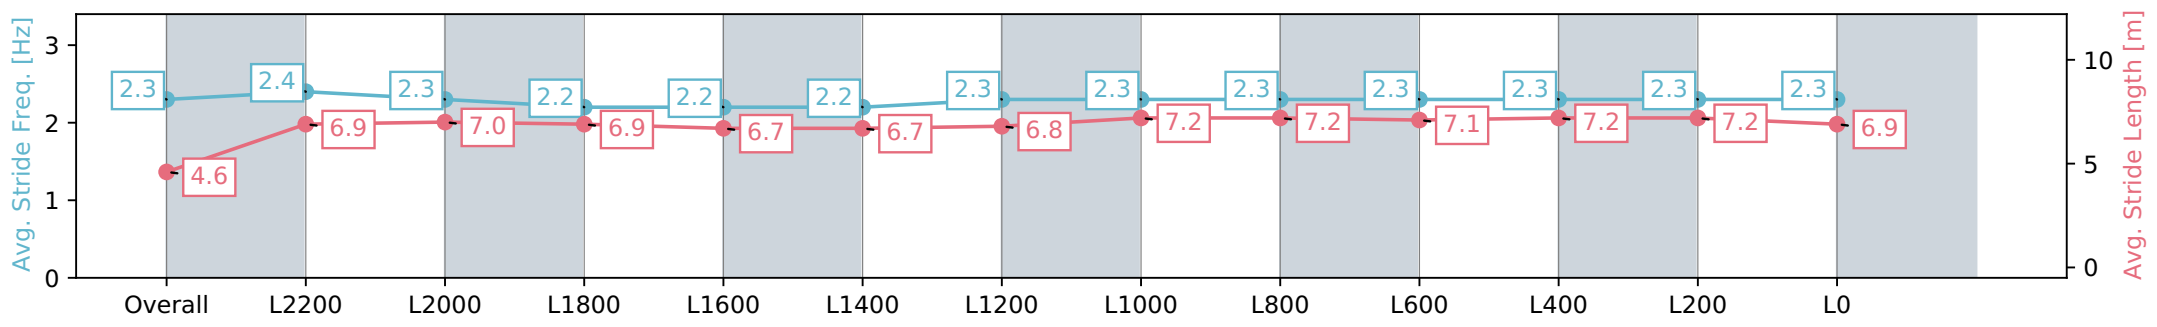

Morphettville SA - Professional

Race 1: The Fotobase Group Handicap - 2500m

23 March 2024 - 12:14PM

Track Rating: Good 4, Weather: Fine, Rail Position: +5m Entire, Sectional 606m

Section	Overall	L2200	L2000	L1800	L1600	L1400	L1200	L1000	L800	L600	L400	L200	L0
Section Times	2:41.64 [5] (0:11.04)	2:30.60 [6] (0:12.22)	2:18.38 [6] (0:12.64)	2:05.74 [6] (0:13.01)	1:52.73 [5] (0:13.62)	1:39.11 [5] (0:13.50)	1:25.61 [5] (0:13.17)	1:12.44 [3] (0:12.00)	1:00.44 [1] (0:12.01)	0:48.43 [1] (0:12.04)	0:36.39 [2] (0:11.83)	0:24.56 [2] (0:12.11)	0:12.45 [4] (0:12.45)
Average Speed [km/h]	32.5	59.0	57.0	55.6	53.2	53.3	55.4	60.5	59.9	59.7	60.7	59.4	57.4
Top Speed [km/h]	58.6	60.2	59.9	56.6	54.8	53.9	60.0	61.7	60.5	60.7	61.5	59.9	58.9
Avg. Dist. to Rail [m]	4.7	0.2	0.8	1.1	2.1	2.9	3.4	1.4	0.2	0.4	0.4	0.4	0.9
Avg. Stride Freq. [Hz]	2.3	2.4	2.3	2.2	2.2	2.2	2.3	2.3	2.3	2.3	2.3	2.3	2.3
Avg. Stride Length [m]	4.6	6.9	7.0	6.9	6.7	6.7	6.8	7.2	7.2	7.1	7.2	7.2	6.9

- [] Ranking at each section and finish
- :-:- No data available at this section
- NA No data available

Horse/Jockey Name	CONFRONTATIONAL
Finish Rank	6
Fastest Section Time (Section)	0:11.17 (Overall)
Top Speed [km/h] (Section)	62.7 (L800)
Race State	Finished