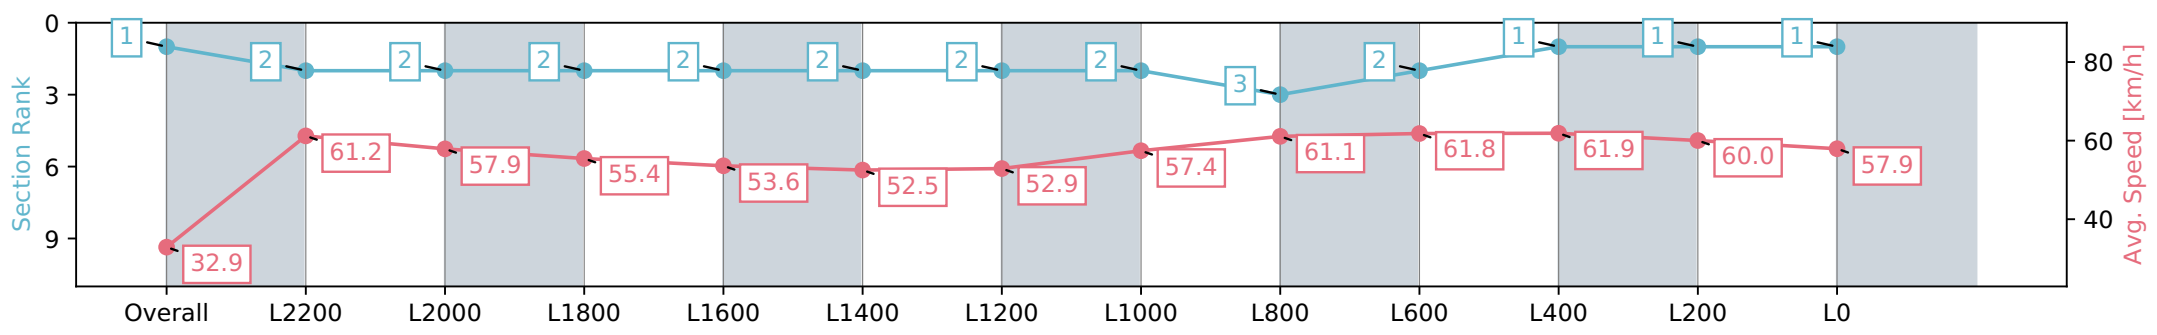

Morphettville SA - Professional

Race 1: The Fotobase Group Handicap - 2500m

23 March 2024 - 12:14PM

Track Rating: Good 4, Weather: Fine, Rail Position: +5m Entire, Sectional 606m

Section	Overall	L2200	L2000	L1800	L1600	L1400	L1200	L1000	L800	L600	L400	L200	L0
Section Times	2:41.28 [1] (0:10.95)	2:30.33 [2] (0:11.82)	2:18.51 [2] (0:12.49)	2:06.02 [2] (0:13.04)	1:52.98 [2] (0:13.46)	1:39.52 [2] (0:13.72)	1:25.80 [2] (0:13.71)	1:12.09 [2] (0:12.60)	0:59.49 [3] (0:11.77)	0:47.72 [2] (0:11.67)	0:36.05 [1] (0:11.70)	0:24.35 [1] (0:12.03)	0:12.32 [1] (0:12.32)
Average Speed [km/h]	32.9	61.2	57.9	55.4	53.6	52.5	52.9	57.4	61.1	61.8	61.9	60.0	57.9
Top Speed [km/h]	59.3	62.3	62.0	56.5	54.6	53.0	55.7	60.5	62.1	62.5	63.3	60.7	59.0
Avg. Dist. to Rail [m]	8.5	2.6	1.0	0.9	1.1	1.4	1.7	1.2	1.3	0.9	1.0	2.0	3.0
Avg. Stride Freq. [Hz]	2.2	2.2	2.2	2.2	2.1	2.1	2.1	2.2	2.2	2.2	2.3	2.3	2.2
Avg. Stride Length [m]	5.0	7.6	7.3	7.2	7.0	6.9	7.0	7.3	7.3	7.4	7.4	7.4	7.2