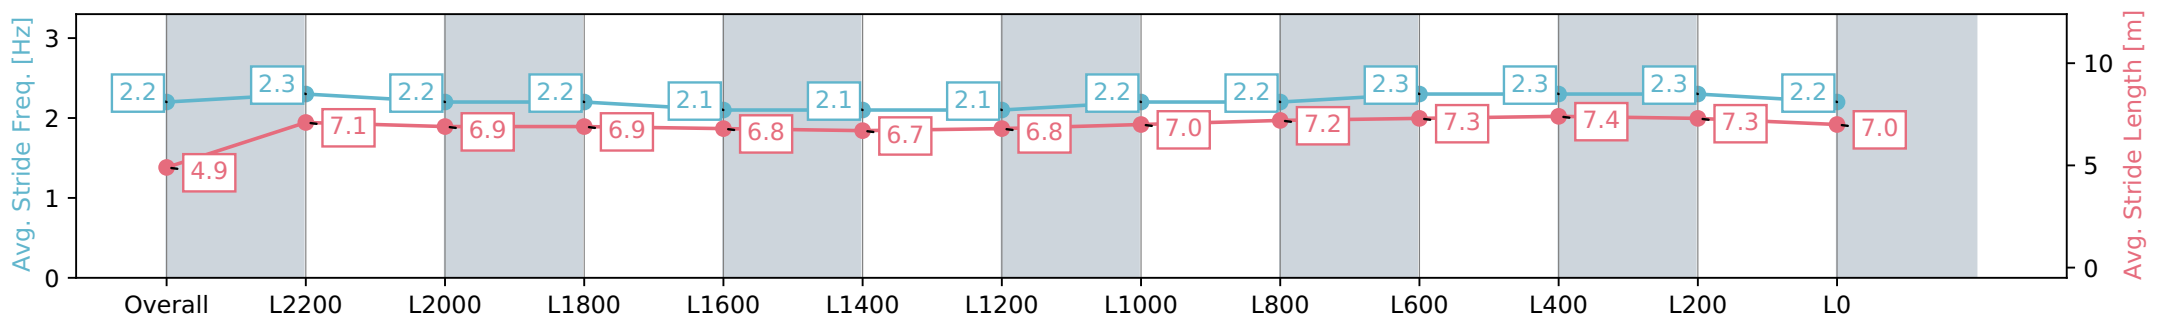

- [] Ranking at each section and finish
- :-:- No data available at this section
- NA No data available

Horse/Jockey Name	CONFRONTATIONAL
Finish Rank	6
Fastest Section Time (Section)	0:11.17 (Overall)
Top Speed [km/h] (Section)	62.7 (L800)
Race State	Finished

Morphettville SA - Professional

Race 1: The Fotobase Group Handicap - 2500m

23 March 2024 - 12:14PM

Track Rating: Good 4, Weather: Fine, Rail Position: +5m Entire, Sectional 606m

Section	Overall	L2200	L2000	L1800	L1600	L1400	L1200	L1000	L800	L600	L400	L200	L0
Section Times	2:42.91 [6] (0:11.17)	2:31.74 [8] (0:11.91)	2:19.83 [5] (0:12.77)	2:07.06 [5] (0:13.11)	1:53.95 [6] (0:13.61)	1:40.34 [6] (0:13.56)	1:26.78 [6] (0:13.60)	1:13.18 [6] (0:12.57)	1:00.60 [6] (0:11.81)	0:48.79 [6] (0:11.64)	0:37.15 [6] (0:11.89)	0:25.26 [6] (0:12.25)	0:13.01 [7] (0:13.01)
Average Speed [km/h]	32.2	60.3	56.5	55.1	53.1	53.1	53.1	57.3	61.0	62.0	60.9	58.9	54.9
Top Speed [km/h]	58.0	61.7	58.7	55.7	54.4	53.3	55.6	58.6	62.5	62.7	62.3	59.6	58.0
Avg. Dist. to Rail [m]	6.7	0.4	0.4	0.6	0.8	0.8	0.9	0.5	0.4	0.4	1.4	3.6	5.4
Avg. Stride Freq. [Hz]	2.2	2.3	2.2	2.2	2.1	2.1	2.1	2.2	2.2	2.3	2.3	2.3	2.2
Avg. Stride Length [m]	4.9	7.1	6.9	6.9	6.8	6.7	6.8	7.0	7.2	7.3	7.4	7.3	7.0

- [] Ranking at each section and finish
- :-:- No data available at this section
- NA No data available

Horse/Jockey Name	WHEELS
Finish Rank	7
Fastest Section Time (Section)	0:10.96 (Overall)
Top Speed [km/h] (Section)	62.7 (L800)
Race State	Finished