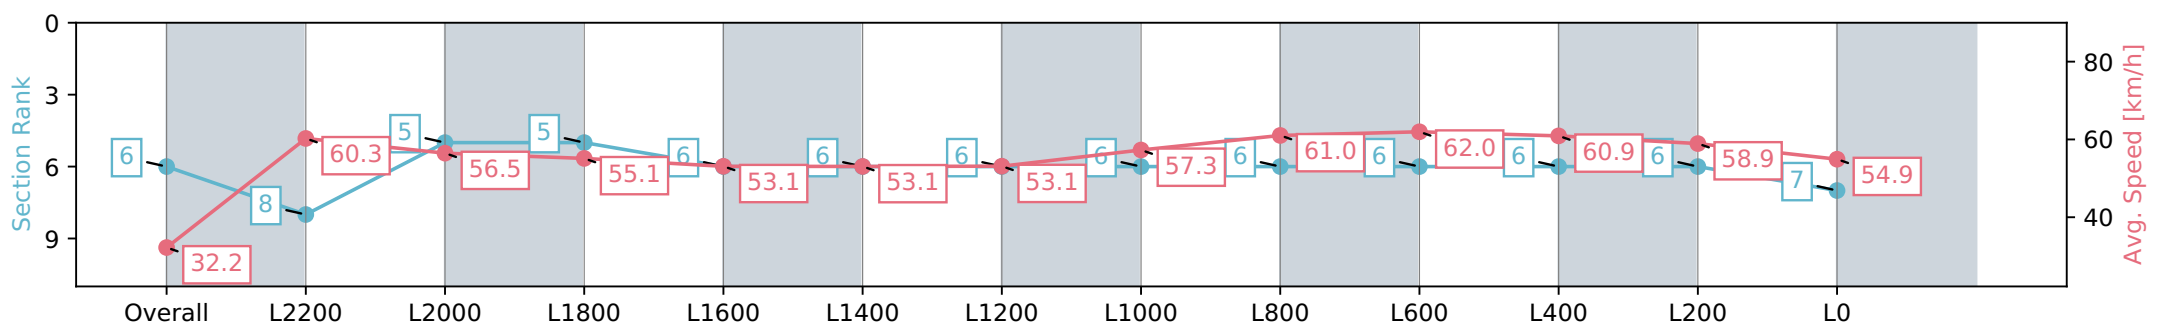

Morphettville SA - Professional

Race 1: The Fotobase Group Handicap - 2500m

23 March 2024 - 12:14PM

Track Rating: Good 4, Weather: Fine, Rail Position: +5m Entire, Sectional 606m

Section	Overall	L2200	L2000	L1800	L1600	L1400	L1200	L1000	L800	L600	L400	L200	L0
Section Times	2:42.91 [6] (0:11.17)	2:31.74 [8] (0:11.91)	2:19.83 [5] (0:12.77)	2:07.06 [5] (0:13.11)	1:53.95 [6] (0:13.61)	1:40.34 [6] (0:13.56)	1:26.78 [6] (0:13.60)	1:13.18 [6] (0:12.57)	1:00.60 [6] (0:11.81)	0:48.79 [6] (0:11.64)	0:37.15 [6] (0:11.89)	0:25.26 [6] (0:12.25)	0:13.01 [7] (0:13.01)
Average Speed [km/h]	32.2	60.3	56.5	55.1	53.1	53.1	53.1	57.3	61.0	62.0	60.9	58.9	54.9
Top Speed [km/h]	58.0	61.7	58.7	55.7	54.4	53.3	55.6	58.6	62.5	62.7	62.3	59.6	58.0
Avg. Dist. to Rail [m]	6.7	0.4	0.4	0.6	0.8	0.8	0.9	0.5	0.4	0.4	1.4	3.6	5.4
Avg. Stride Freq. [Hz]	2.2	2.3	2.2	2.2	2.1	2.1	2.1	2.2	2.2	2.3	2.3	2.3	2.2
Avg. Stride Length [m]	4.9	7.1	6.9	6.9	6.8	6.7	6.8	7.0	7.2	7.3	7.4	7.3	7.0

- [] Ranking at each section and finish
- :-:- No data available at this section
- NA No data available

Horse/Jockey Name	WHEELS
Finish Rank	7
Fastest Section Time (Section)	0:10.96 (Overall)
Top Speed [km/h] (Section)	62.7 (L800)
Race State	Finished