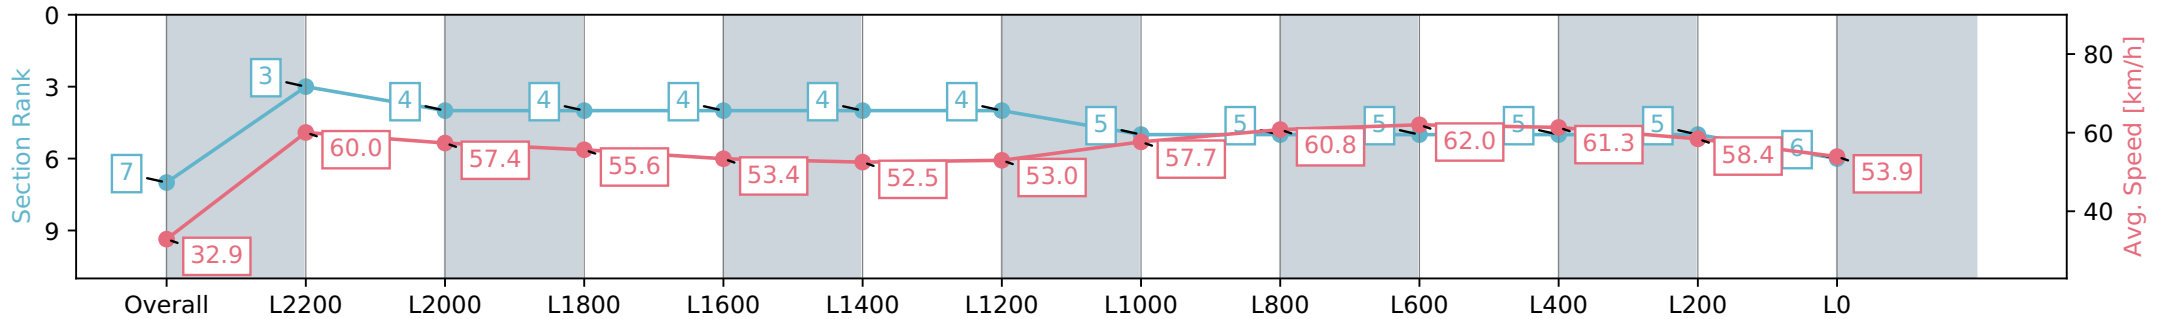

- [] Ranking at each section and finish
- :-:- No data available at this section
- NA No data available

Horse/Jockey Name	WHEELS
Finish Rank	7
Fastest Section Time (Section)	0:10.96 (Overall)
Top Speed [km/h] (Section)	62.7 (L800)
Race State	Finished

Morphettville SA - Professional

Race 1: The Fotobase Group Handicap - 2500m

23 March 2024 - 12:14PM

Track Rating: Good 4, Weather: Fine, Rail Position: +5m Entire, Sectional 606m

Section	Overall	L2200	L2000	L1800	L1600	L1400	L1200	L1000	L800	L600	L400	L200	L0
Section Times	2:43.02 [7] (0:10.96)	2:32.06 [3] (0:12.00)	2:20.06 [4] (0:12.60)	2:07.46 [4] (0:13.03)	1:54.43 [4] (0:13.56)	1:40.87 [4] (0:13.71)	1:27.16 [4] (0:13.67)	1:13.49 [5] (0:12.55)	1:00.94 [5] (0:11.83)	0:49.11 [5] (0:11.71)	0:37.40 [5] (0:11.81)	0:25.59 [5] (0:12.35)	0:13.24 [6] (0:13.24)
Average Speed [km/h]	32.9	60.0	57.4	55.6	53.4	52.5	53.0	57.7	60.8	62.0	61.3	58.4	53.9
Top Speed [km/h]	60.0	60.9	59.4	57.4	55.0	53.3	55.7	58.7	61.9	62.7	61.9	60.3	56.3
Avg. Dist. to Rail [m]	5.4	0.8	1.1	1.5	1.5	1.7	1.5	1.3	1.4	2.0	1.3	1.8	2.4
Avg. Stride Freq. [Hz]	2.3	2.3	2.2	2.2	2.1	2.1	2.1	2.2	2.3	2.3	2.3	2.3	2.2
Avg. Stride Length [m]	4.8	7.2	7.1	6.9	6.8	6.7	6.7	7.0	7.2	7.3	7.5	7.0	6.7