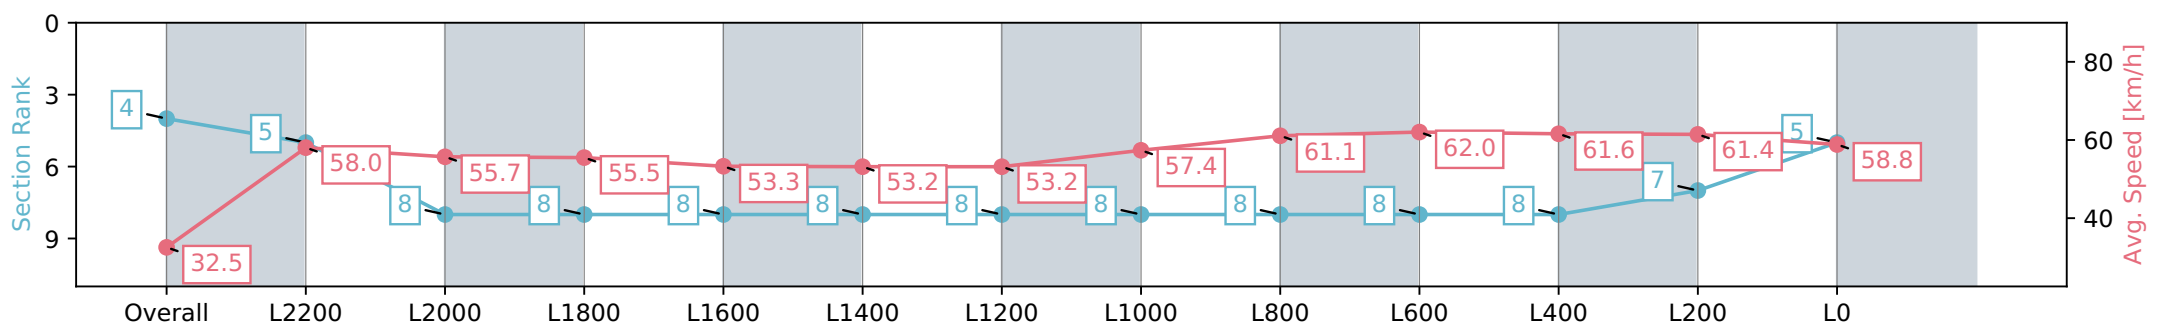

Morphettville SA - Professional

Race 1: The Fotobase Group Handicap - 2500m

23 March 2024 - 12:14PM

Track Rating: Good 4, Weather: Fine, Rail Position: +5m Entire, Sectional 606m

Section	Overall	L2200	L2000	L1800	L1600	L1400	L1200	L1000	L800	L600	L400	L200	L0
Section Times	2:41.60 [4] (0:11.04)	2:30.56 [5] (0:12.43)	2:18.13 [8] (0:12.93)	2:05.20 [8] (0:12.94)	1:52.26 [8] (0:13.52)	1:38.74 [8] (0:13.54)	1:25.20 [8] (0:13.59)	1:11.61 [8] (0:12.59)	0:59.02 [8] (0:11.77)	0:47.25 [8] (0:11.63)	0:35.62 [8] (0:11.74)	0:23.88 [7] (0:11.74)	0:12.14 [5] (0:12.14)
Average Speed [km/h]	32.5	58.0	55.7	55.5	53.3	53.2	53.2	57.4	61.1	62.0	61.6	61.4	58.8
Top Speed [km/h]	56.9	59.0	57.6	56.5	54.8	53.9	56.0	58.8	63.0	63.1	62.0	62.2	60.5
Avg. Dist. to Rail [m]	6.7	1.1	0.3	0.4	0.2	0.8	0.9	0.6	1.3	0.6	0.8	3.1	6.2
Avg. Stride Freq. [Hz]	2.2	2.2	2.1	2.1	2.1	2.1	2.0	2.1	2.2	2.2	2.2	2.2	2.2
Avg. Stride Length [m]	4.9	7.2	7.3	7.3	7.3	7.2	7.2	7.2	7.5	7.8	7.8	7.7	7.4