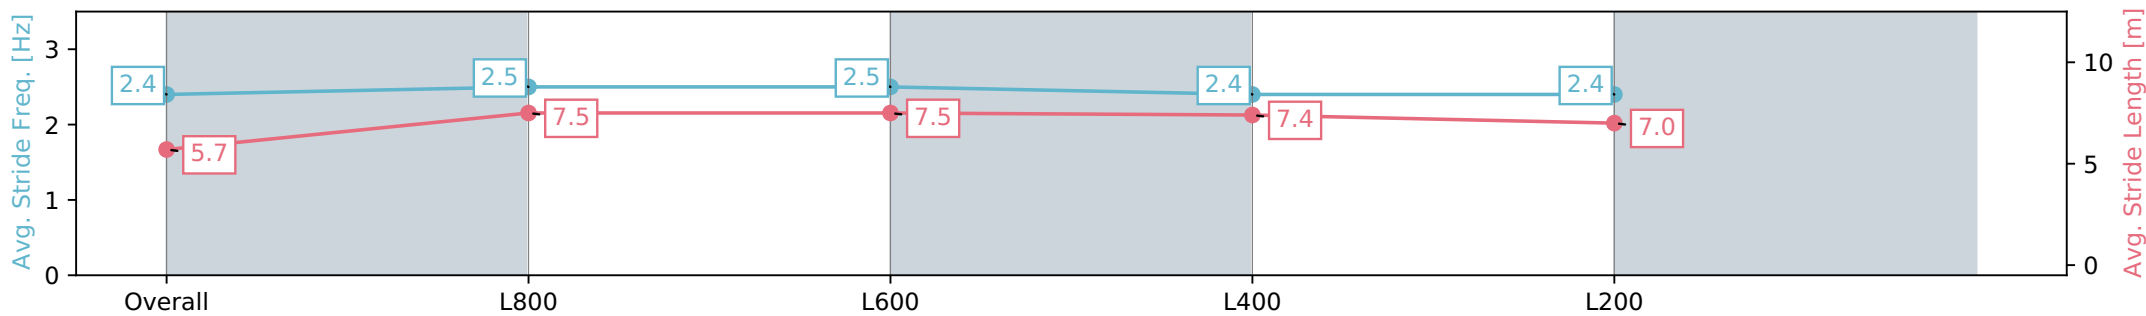

Section	Overall	L1000	L800	L600	L400
Section Times	0:58.94 [9] (0:14.38)	0:44.56 [10] (0:10.61)	0:33.95 [10] (0:10.82)	0:23.13 [10] (0:11.11)	0:12.02 [9] (0:12.02)
Average Speed [km/h]	50.2	68.1	67.3	65.1	59.7
Top Speed [km/h]	68.1	68.9	67.3	67.1	62.6
Avg. Dist. to Rail [m]	5.5	2.0	1.8	3.4	6.5
Avg. Stride Freq. [Hz]	2.4	2.5	2.5	2.4	2.4
Avg. Stride Length [m]	5.7	7.5	7.5	7.4	7.0