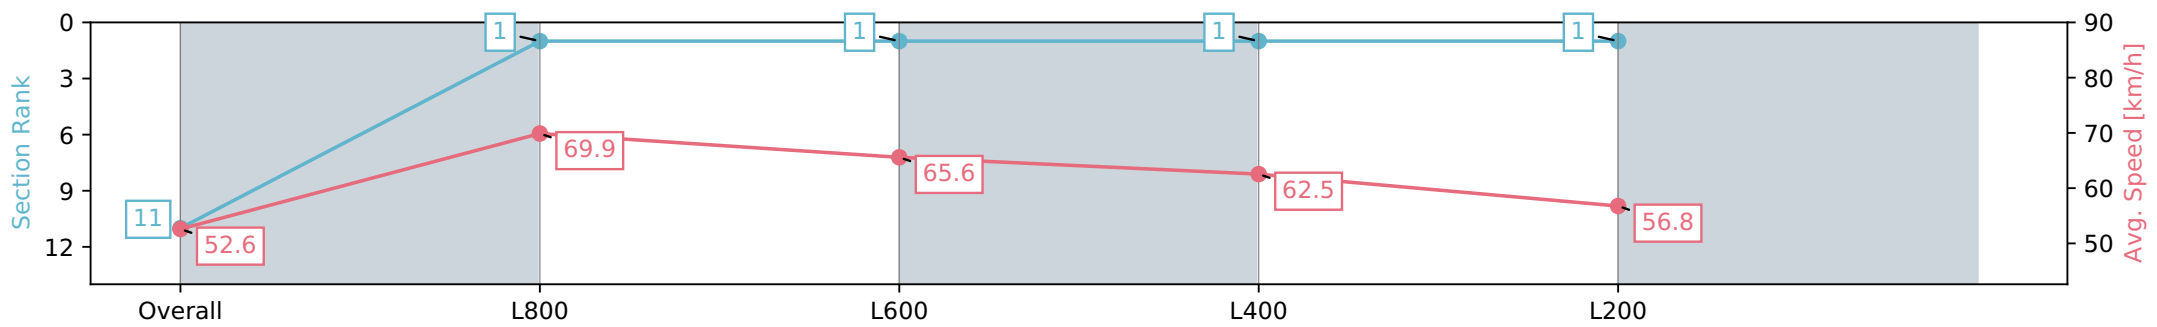

Horse/Jockey Name	LIMITED RISK
Finish Rank	11
Fastest Section Time (Section)	0:10.33 (L800)
Top Speed [km/h] (Section)	72.8 (Overall)
Race State	Finished

Morphettville Parks SA - Professional
Race 8: Petaluma Handicap (Heat of Festival State Sprint Series) - 1000m

16 March 2024 - 4:38PM

Track Rating: Good 4, Weather: Fine, Rail Position: +6m 1000m -W/
Post, +3m Remainder; Sectional 608m

Section	Overall	L1000	L800	L600	L400
Section Times	0:59.20 [11] (0:13.67)	0:45.53 [1] (0:10.33)	0:35.20 [1] (0:11.04)	0:24.16 [1] (0:11.51)	0:12.65 [1] (0:12.65)
Average Speed [km/h]	52.6	69.9	65.6	62.5	56.8
Top Speed [km/h]	72.8	72.2	67.8	63.7	60.7
Avg. Dist. to Rail [m]	1.6	0.7	0.7	0.8	0.3
Avg. Stride Freq. [Hz]	2.4	2.5	2.4	2.4	2.2
Avg. Stride Length [m]	6.1	7.7	7.2	7.1	6.8

- [ ] Ranking at each section and finish
- -:-:- No data available at this section
- NA No data available