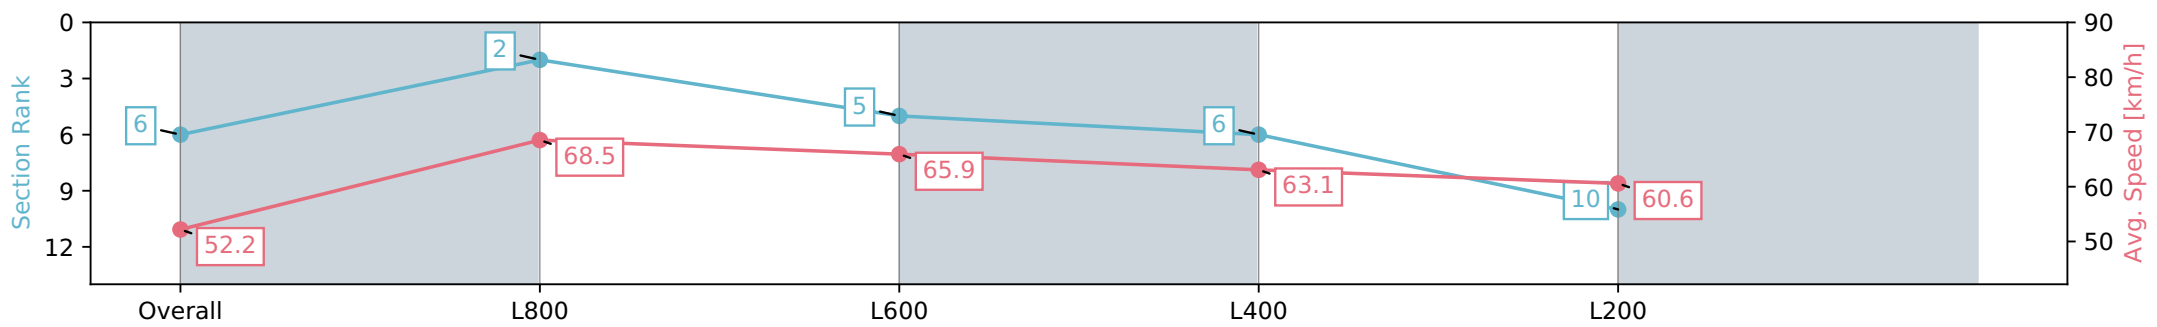

Section	Overall	L1000	L800	L600	L400
Section Times	0:58.77 [6] (0:13.80)	0:44.97 [2] (0:10.55)	0:34.42 [5] (0:11.11)	0:23.31 [6] (0:11.47)	0:11.84 [10] (0:11.84)
Average Speed [km/h]	52.2	68.5	65.9	63.1	60.6
Top Speed [km/h]	70.0	70.3	67.4	63.6	62.7
Avg. Dist. to Rail [m]	1.3	0.7	2.9	3.3	3.3
Avg. Stride Freq. [Hz]	2.3	2.5	2.4	2.4	2.3
Avg. Stride Length [m]	6.2	7.6	7.5	7.4	7.2