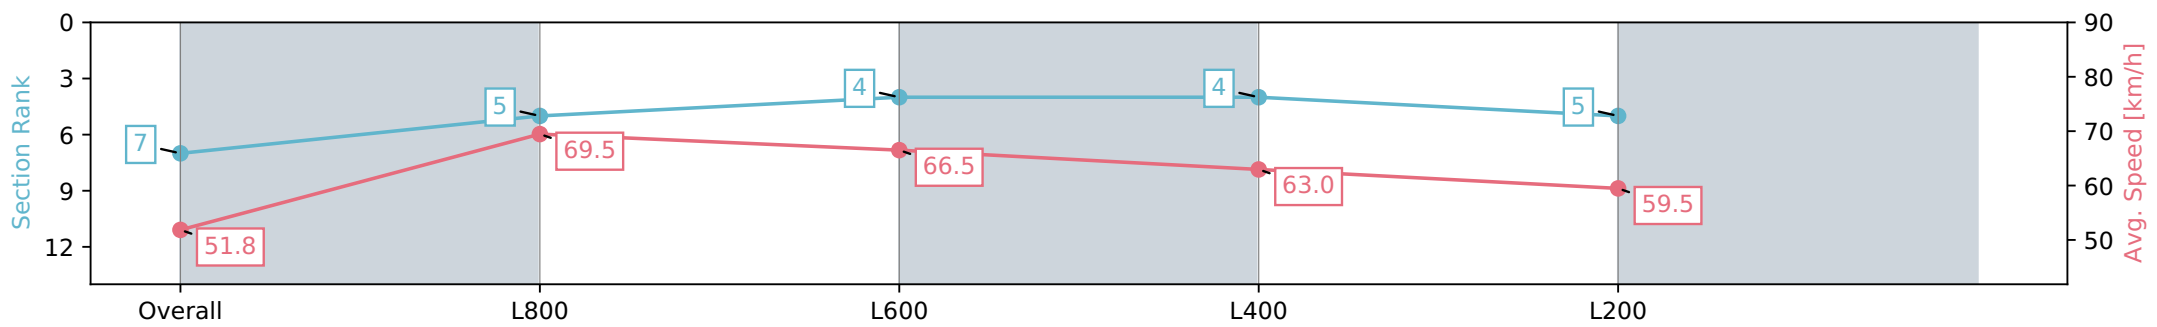

Section	Overall	L1000	L800	L600	L400
Section Times	0:58.81 [7] (0:13.90)	0:44.91 [5] (0:10.42)	0:34.49 [4] (0:10.96)	0:23.53 [4] (0:11.48)	0:12.05 [5] (0:12.05)
Average Speed [km/h]	51.8	69.5	66.5	63.0	59.5
Top Speed [km/h]	68.5	69.9	68.2	64.5	61.7
Avg. Dist. to Rail [m]	5.7	2.5	1.9	2.9	4.3
Avg. Stride Freq. [Hz]	2.3	2.4	2.3	2.3	2.2
Avg. Stride Length [m]	6.3	8.0	7.8	7.7	7.4