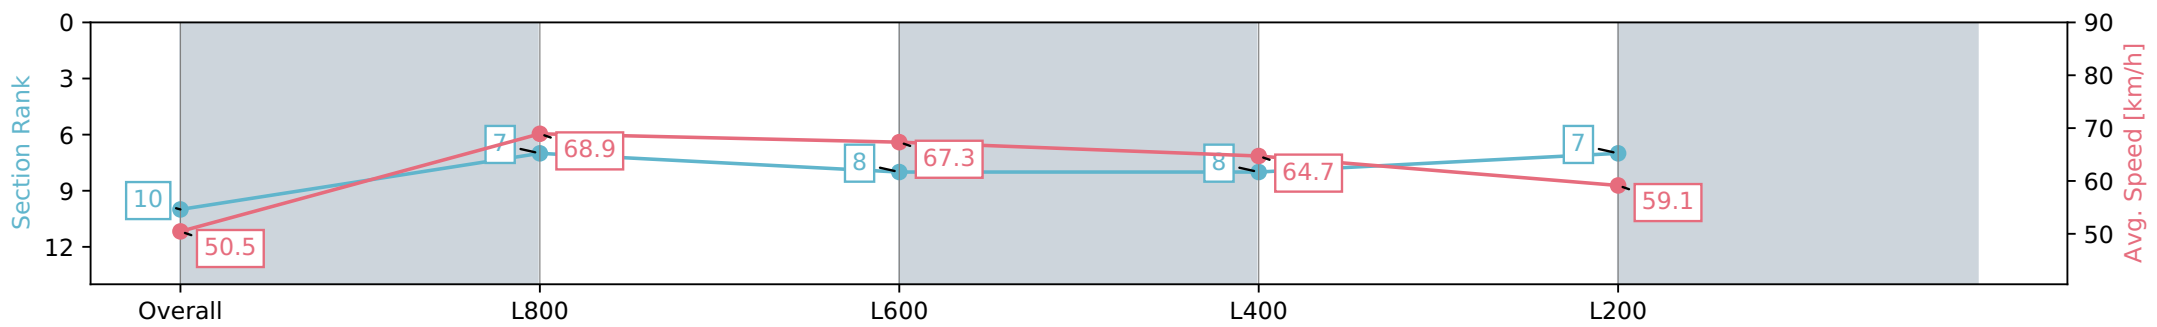

Horse/Jockey Name	ZUFASTA
Finish Rank	10
Fastest Section Time (Section)	0:10.52 (L800)
Top Speed [km/h] (Section)	70.4 (L800)
Race State	Finished

Morphettville Parks SA - Professional
Race 8: Petaluma Handicap (Heat of Festival State Sprint Series) - 1000m

16 March 2024 - 4:38PM

Track Rating: Good 4, Weather: Fine, Rail Position: +6m 1000m -W/
Post, +3m Remainder; Sectional 608m

Section	Overall	L1000	L800	L600	L400
Section Times	0:58.95 [10] (0:14.26)	0:44.69 [7] (0:10.52)	0:34.17 [8] (0:10.85)	0:23.32 [8] (0:11.20)	0:12.12 [7] (0:12.12)
Average Speed [km/h]	50.5	68.9	67.3	64.7	59.1
Top Speed [km/h]	67.8	70.4	68.1	66.5	63.0
Avg. Dist. to Rail [m]	6.6	2.7	2.1	5.5	7.5
Avg. Stride Freq. [Hz]	2.4	2.6	2.5	2.5	2.3
Avg. Stride Length [m]	5.8	7.4	7.5	7.2	7.0

- [ ] Ranking at each section and finish
- -:-:- No data available at this section
- NA No data available