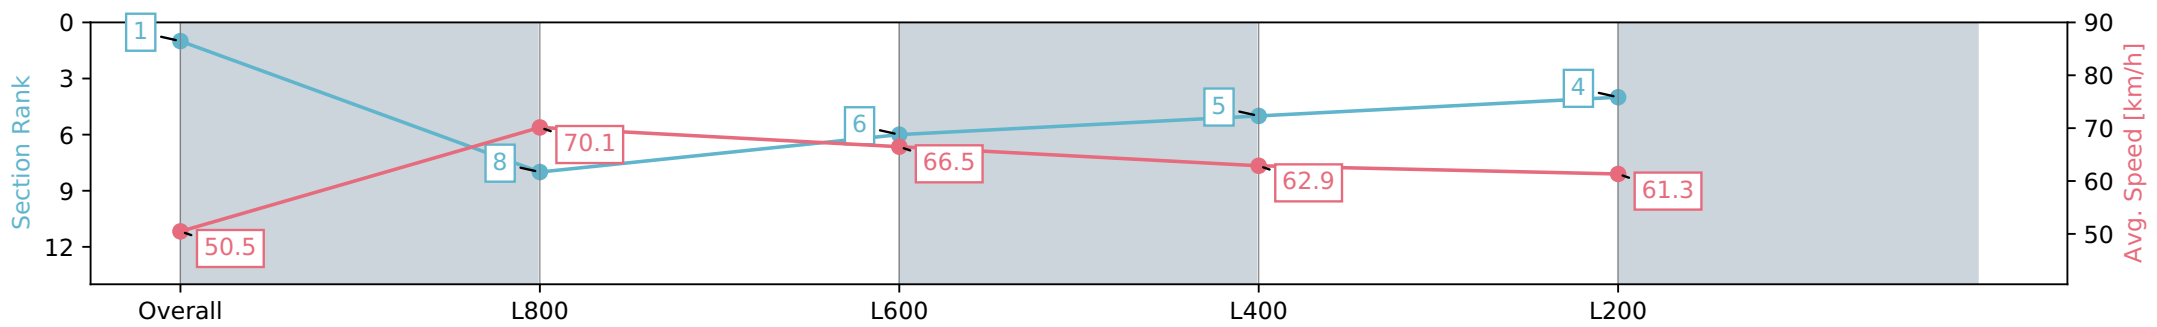

Horse/Jockey Name	STORYTELLER
Finish Rank	1
Fastest Section Time (Section)	0:10.27 (L800)
Top Speed [km/h] (Section)	71.7 (L800)
Race State	Finished

Morphettville Parks SA - Professional
Race 8: Petaluma Handicap (Heat of Festival State Sprint Series) - 1000m
16 March 2024 - 4:38PM
Track Rating: Good 4, Weather: Fine, Rail Position: +6m 1000m -W/
Post, +3m Remainder; Sectional 608m

Section	Overall	L1000	L800	L600	L400
Section Times	0:58.47 [1] (0:14.27)	0:44.20 [8] (0:10.27)	0:33.93 [6] (0:10.78)	0:23.15 [5] (0:11.43)	0:11.72 [4] (0:11.72)
Average Speed [km/h]	50.5	70.1	66.5	62.9	61.3
Top Speed [km/h]	71.2	71.7	69.3	63.8	63.1
Avg. Dist. to Rail [m]	3.5	0.7	0.7	0.6	2.0
Avg. Stride Freq. [Hz]	2.4	2.5	2.4	2.4	2.4
Avg. Stride Length [m]	5.8	7.7	7.6	7.3	7.1

Report Created: Sat 16 March 2024 17:31:05 GMT+11 (Note: Timing is based on positional data)

- [ ] Ranking at each section and finish
- -:-:- No data available at this section
- NA No data available