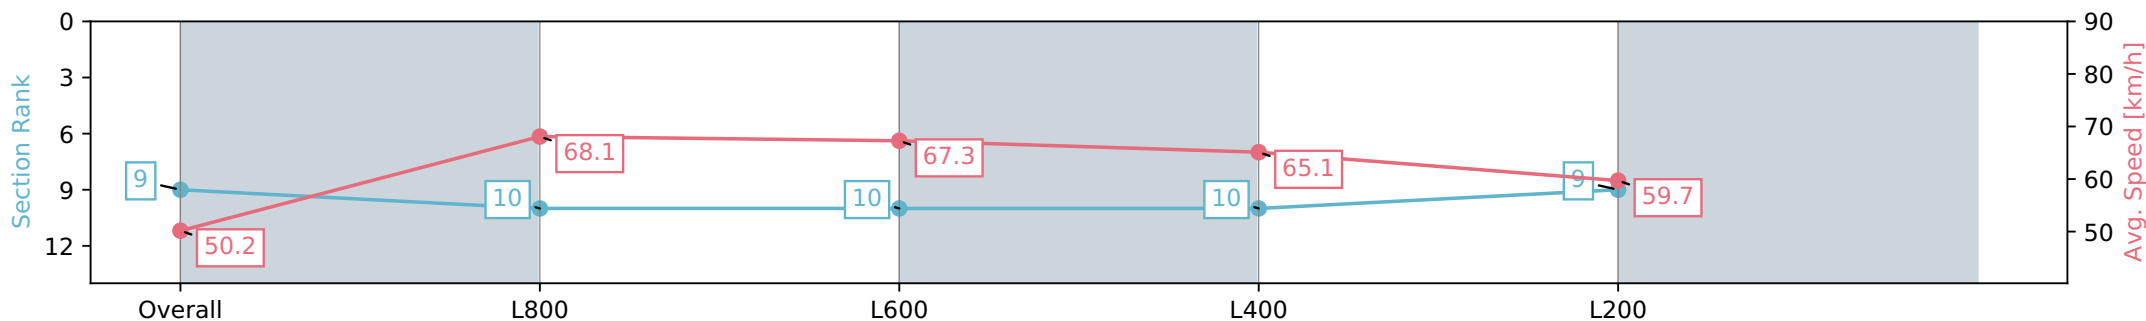

Section	Overall	L1000	L800	L600	L400
Section Times	0:58.94 [9] (0:14.38)	0:44.56 [10] (0:10.61)	0:33.95 [10] (0:10.82)	0:23.13 [10] (0:11.11)	0:12.02 [9] (0:12.02)
Average Speed [km/h]	50.2	68.1	67.3	65.1	59.7
Top Speed [km/h]	68.1	68.9	67.3	67.1	62.6
Avg. Dist. to Rail [m]	5.5	2.0	1.8	3.4	6.5
Avg. Stride Freq. [Hz]	2.4	2.5	2.5	2.4	2.4
Avg. Stride Length [m]	5.7	7.5	7.5	7.4	7.0