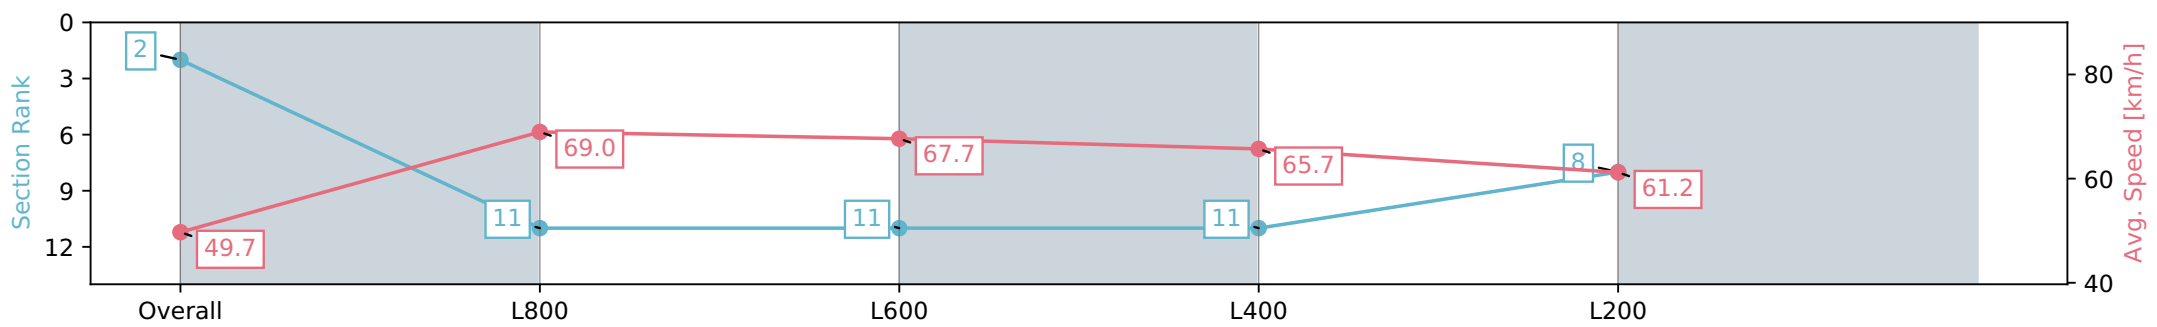

Horse/Jockey Name	LARKHAM
Finish Rank	2
Fastest Section Time (Section)	0:10.52 (L800)
Top Speed [km/h] (Section)	69.5 (L800)
Race State	Finished

Morphettville Parks SA - Professional
Race 8: Petaluma Handicap (Heat of Festival State Sprint Series) - 1000m

16 March 2024 - 4:38PM

Track Rating: Good 4, Weather: Fine, Rail Position: +6m 1000m -W/
Post, +3m Remainder; Sectional 608m

Section	Overall	L1000	L800	L600	L400
Section Times	0:58.60 [2] (0:14.48)	0:44.12 [11] (0:10.52)	0:33.60 [11] (0:10.82)	0:22.78 [11] (0:11.07)	0:11.71 [8] (0:11.71)
Average Speed [km/h]	49.7	69.0	67.7	65.7	61.2
Top Speed [km/h]	68.1	69.5	68.5	67.5	64.0
Avg. Dist. to Rail [m]	8.1	2.8	2.8	7.3	8.8
Avg. Stride Freq. [Hz]	2.3	2.5	2.4	2.5	2.4
Avg. Stride Length [m]	6.0	7.7	7.7	7.3	7.0

[ ] Ranking at each section and finish
-:-:- No data available at this section
NA No data available