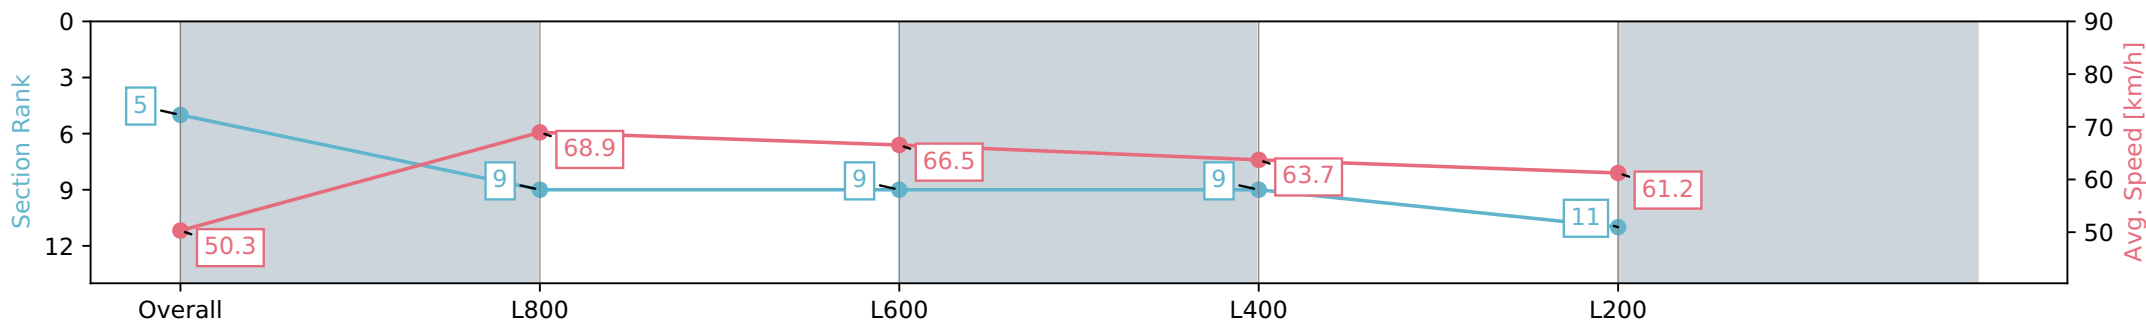

Section	Overall	L1000	L800	L600	L400
Section Times	0:58.70 [5] (0:14.30)	0:44.40 [9] (0:10.48)	0:33.92 [9] (0:10.88)	0:23.04 [9] (0:11.33)	0:11.71 [11] (0:11.71)
Average Speed [km/h]	50.3	68.9	66.5	63.7	61.2
Top Speed [km/h]	69.0	69.6	67.5	65.5	62.9
Avg. Dist. to Rail [m]	3.8	1.1	1.1	1.8	2.7
Avg. Stride Freq. [Hz]	2.3	2.6	2.5	2.5	2.4
Avg. Stride Length [m]	5.9	7.3	7.3	7.2	7.0