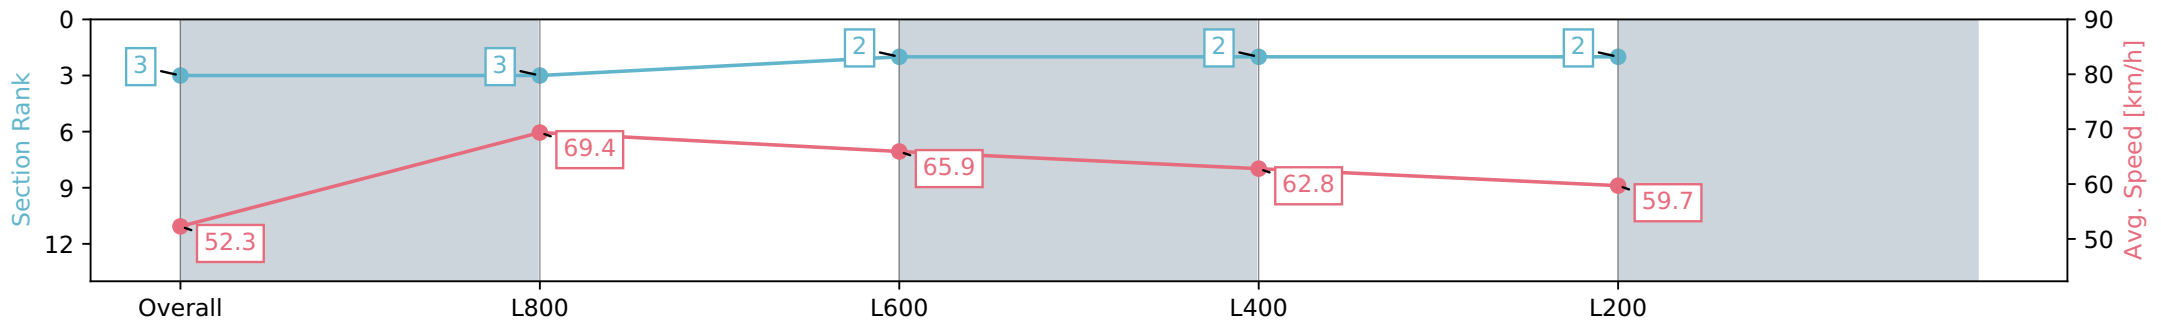

Section	Overall	L1000	L800	L600	L400
Section Times	0:58.60 [3] (0:13.80)	0:44.80 [3] (0:10.40)	0:34.40 [2] (0:10.93)	0:23.47 [2] (0:11.45)	0:12.02 [2] (0:12.02)
Average Speed [km/h]	52.3	69.4	65.9	62.8	59.7
Top Speed [km/h]	70.4	70.8	67.0	63.7	61.8
Avg. Dist. to Rail [m]	8.1	2.1	0.5	0.5	2.5
Avg. Stride Freq. [Hz]	2.4	2.6	2.5	2.5	2.4
Avg. Stride Length [m]	5.9	7.4	7.2	6.9	6.8