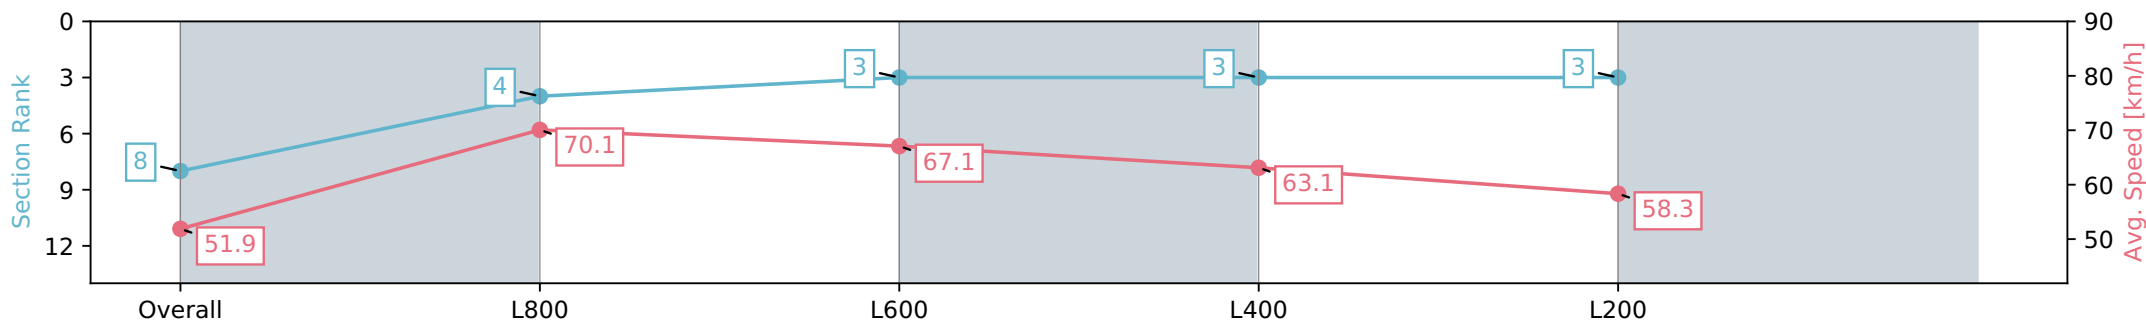

Section	Overall	L1000	L800	L600	L400
Section Times	0:58.93 [8] (0:13.88)	0:45.05 [4] (0:10.38)	0:34.67 [3] (0:10.90)	0:23.77 [3] (0:11.48)	0:12.29 [3] (0:12.28)
Average Speed [km/h]	51.9	70.1	67.1	63.1	58.3
Top Speed [km/h]	69.0	70.5	68.9	65.7	61.0
Avg. Dist. to Rail [m]	7.2	3.7	2.8	4.0	5.6
Avg. Stride Freq. [Hz]	2.3	2.6	2.5	2.4	2.4
Avg. Stride Length [m]	6.1	7.6	7.4	7.2	6.8