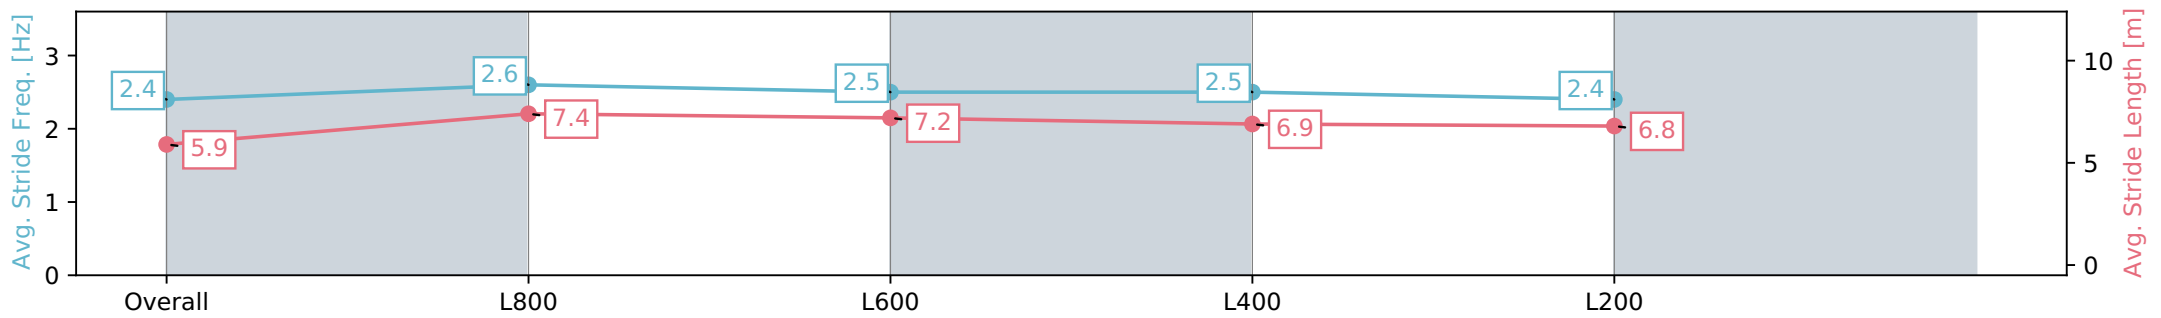

Section	Overall	L1000	L800	L600	L400
Section Times	0:58.60 [3] (0:13.80)	0:44.80 [3] (0:10.40)	0:34.40 [2] (0:10.93)	0:23.47 [2] (0:11.45)	0:12.02 [2] (0:12.02)
Average Speed [km/h]	52.3	69.4	65.9	62.8	59.7
Top Speed [km/h]	70.4	70.8	67.0	63.7	61.8
Avg. Dist. to Rail [m]	8.1	2.1	0.5	0.5	2.5
Avg. Stride Freq. [Hz]	2.4	2.6	2.5	2.5	2.4
Avg. Stride Length [m]	5.9	7.4	7.2	6.9	6.8