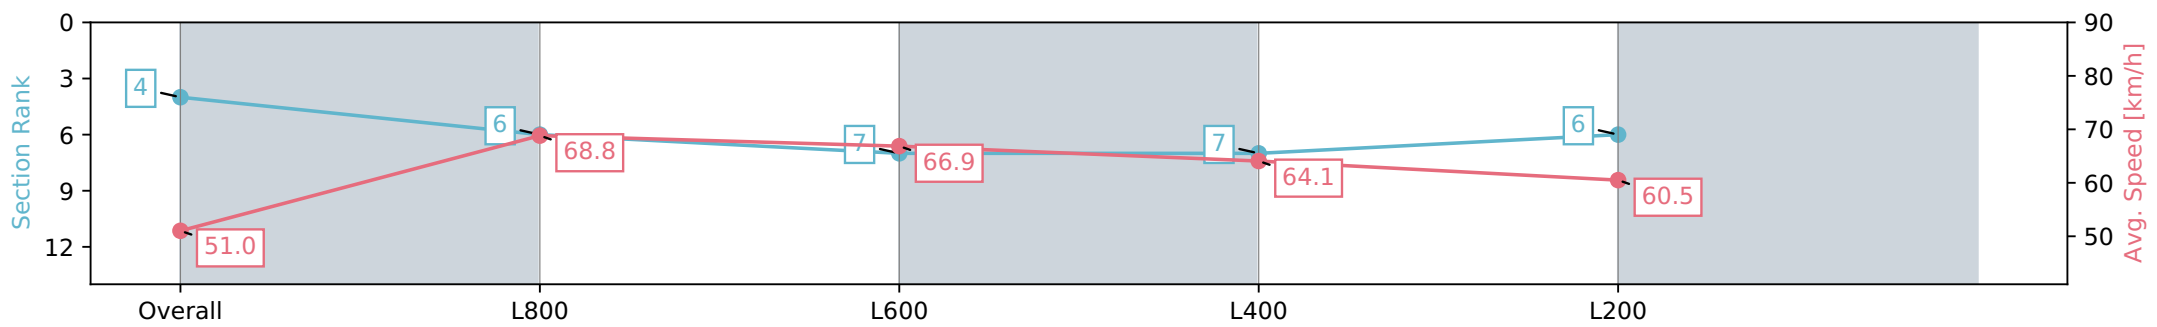

Section	Overall	L1000	L800	L600	L400
Section Times	0:58.67 [4] (0:14.12)	0:44.55 [6] (0:10.50)	0:34.05 [7] (0:10.90)	0:23.15 [7] (0:11.28)	0:11.86 [6] (0:11.86)
Average Speed [km/h]	51.0	68.8	66.9	64.1	60.5
Top Speed [km/h]	68.7	70.4	67.7	65.5	63.4
Avg. Dist. to Rail [m]	3.8	1.9	1.8	5.0	7.3
Avg. Stride Freq. [Hz]	2.3	2.4	2.4	2.4	2.3
Avg. Stride Length [m]	6.0	7.9	7.7	7.5	7.3