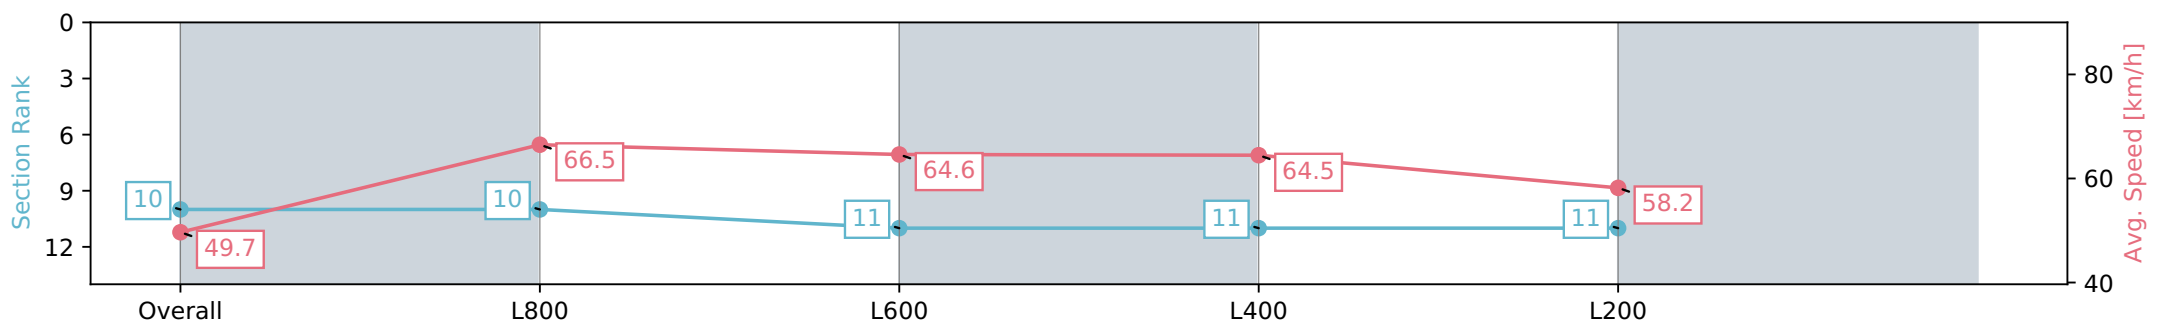

Horse/Jockey Name	ISA SECRET
Finish Rank	10
Fastest Section Time (Section)	0:10.84 (L800)
Top Speed [km/h] (Section)	68.5 (L800)
Race State	Finished

Morphettville Parks SA - Professional
Race 7: Grand Syndicates Handicap (Heat of Festival State Sprint Series) - 1000m
16 March 2024 - 3:58PM
Track Rating: Good 4, Weather: Fine, Rail Position: +6m 1000m -W/ Post, +3m Remainder; Sectional 608m

Section	Overall	L1000	L800	L600	L400
Section Times	0:59.93 [10] (0:14.48)	0:45.45 [10] (0:10.84)	0:34.61 [11] (0:11.09)	0:23.52 [11] (0:11.18)	0:12.34 [11] (0:12.34)
Average Speed [km/h]	49.7	66.5	64.6	64.5	58.2
Top Speed [km/h]	67.1	68.5	65.2	66.3	62.0
Avg. Dist. to Rail [m]	3.6	1.0	0.6	0.6	1.3
Avg. Stride Freq. [Hz]	2.3	2.5	2.5	2.5	2.4
Avg. Stride Length [m]	5.8	7.3	7.2	7.1	6.7

Report Created: Sat 16 March 2024 16:51:42 GMT+11 (Note: Timing is based on positional data)

- [ ] Ranking at each section and finish
- -:-:- No data available at this section
- NA No data available