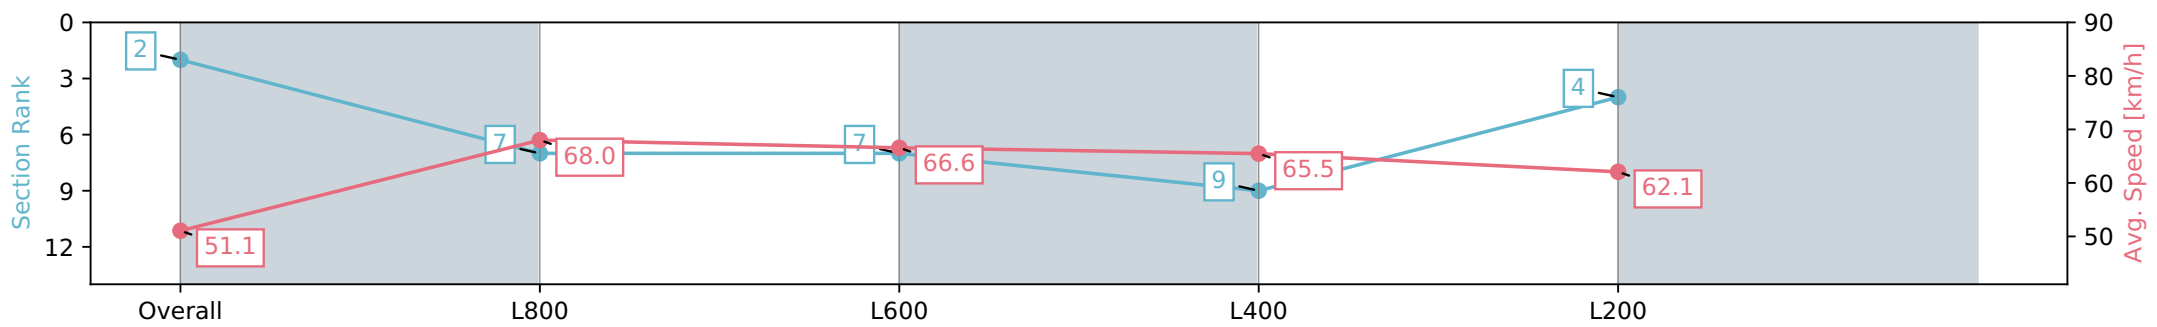

Horse/Jockey Name	COOL HEART
Finish Rank	2
Fastest Section Time (Section)	0:10.65 (L800)
Top Speed [km/h] (Section)	68.8 (L800)
Race State	Finished

Morphettville Parks SA - Professional
Race 7: Grand Syndicates Handicap (Heat of Festival State Sprint Series) - 1000m
16 March 2024 - 3:58PM
Track Rating: Good 4, Weather: Fine, Rail Position: +6m 1000m -W/ Post, +3m Remainder; Sectional 608m

Section	Overall	L1000	L800	L600	L400
Section Times	0:58.40 [2] (0:14.10)	0:44.30 [7] (0:10.65)	0:33.65 [7] (0:11.02)	0:22.63 [9] (0:11.06)	0:11.57 [4] (0:11.56)
Average Speed [km/h]	51.1	68.0	66.6	65.5	62.1
Top Speed [km/h]	68.6	68.8	68.0	66.2	65.7
Avg. Dist. to Rail [m]	8.1	2.9	2.9	5.6	6.2
Avg. Stride Freq. [Hz]	2.4	2.4	2.4	2.5	2.4
Avg. Stride Length [m]	5.9	7.8	7.7	7.3	7.1

- [ ] Ranking at each section and finish
- -:-:- No data available at this section
- NA No data available