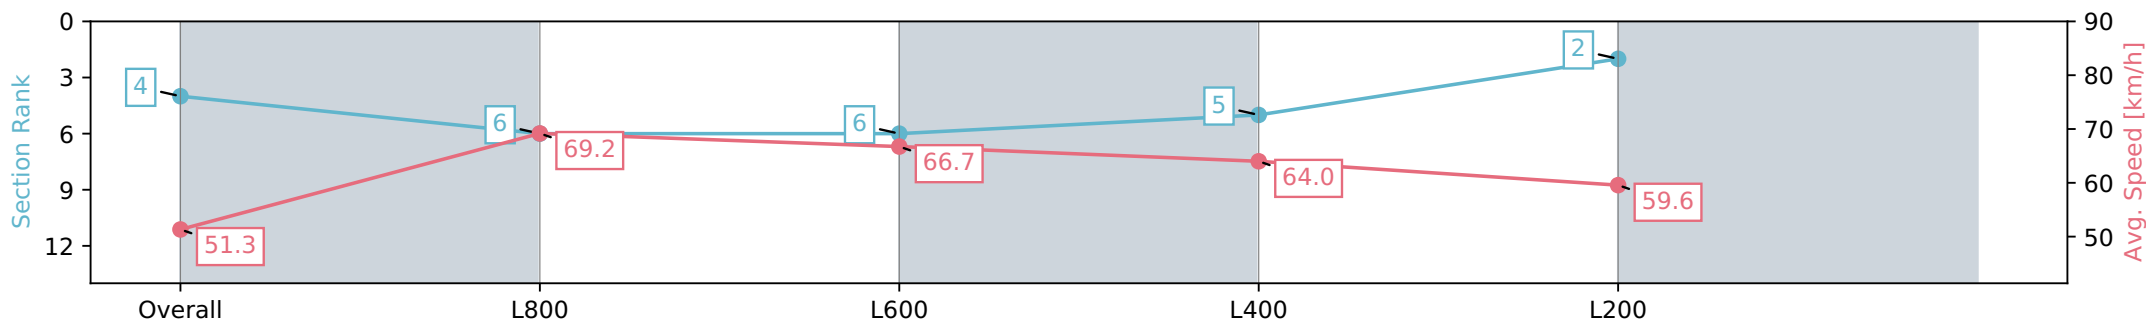

Section	Overall	L1000	L800	L600	L400
Section Times	0:58.81 [4] (0:14.04)	0:44.77 [6] (0:10.50)	0:34.27 [6] (0:10.93)	0:23.34 [5] (0:11.28)	0:12.05 [2] (0:12.05)
Average Speed [km/h]	51.3	69.2	66.7	64.0	59.6
Top Speed [km/h]	70.1	70.7	68.0	66.4	62.5
Avg. Dist. to Rail [m]	6.5	3.3	2.2	3.4	3.2
Avg. Stride Freq. [Hz]	2.3	2.5	2.4	2.4	2.3
Avg. Stride Length [m]	6.0	7.7	7.6	7.5	7.2