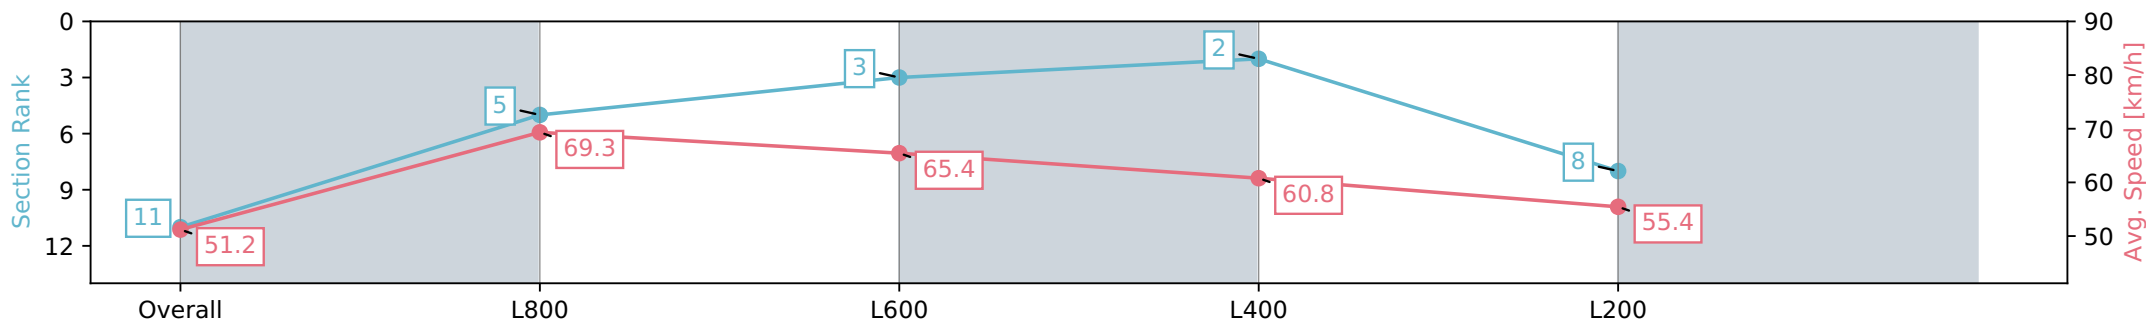

Section	Overall	L1000	L800	L600	L400
Section Times	0:59.97 [11] (0:14.03)	0:45.94 [5] (0:10.35)	0:35.59 [3] (0:10.83)	0:24.76 [2] (0:11.82)	0:12.94 [8] (0:12.94)
Average Speed [km/h]	51.2	69.3	65.4	60.8	55.4
Top Speed [km/h]	70.3	71.1	68.0	62.9	59.1
Avg. Dist. to Rail [m]	2.7	0.8	2.5	1.1	2.9
Avg. Stride Freq. [Hz]	2.5	2.7	2.6	2.5	2.4
Avg. Stride Length [m]	5.6	7.2	7.0	6.7	6.4