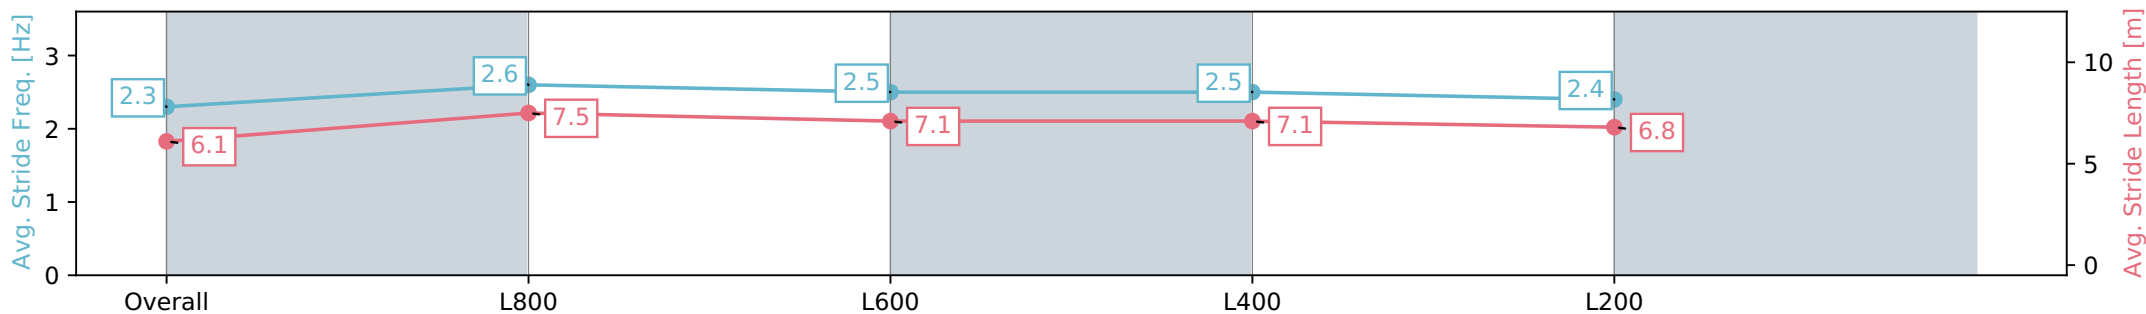

16 March 2024 - 3:58PM

Track Rating: Good 4, Weather: Fine, Rail Position: +6m 1000m -W/ Post, +3m Remainder; Sectional 608m

Section	Overall	L1000	L800	L600	L400
Section Times	0:58.36 [1] (0:13.68)	0:44.68 [1] (0:10.37)	0:34.31 [1] (0:10.88)	0:23.43 [1] (0:11.26)	0:12.17 [1] (0:12.17)
Average Speed [km/h]	52.6	69.5	66.3	64.0	58.9
Top Speed [km/h]	69.3	70.6	68.5	64.6	63.1
Avg. Dist. to Rail [m]	2.3	0.7	0.5	1.4	3.3
Avg. Stride Freq. [Hz]	2.3	2.6	2.5	2.5	2.4
Avg. Stride Length [m]	6.1	7.5	7.1	7.1	6.8