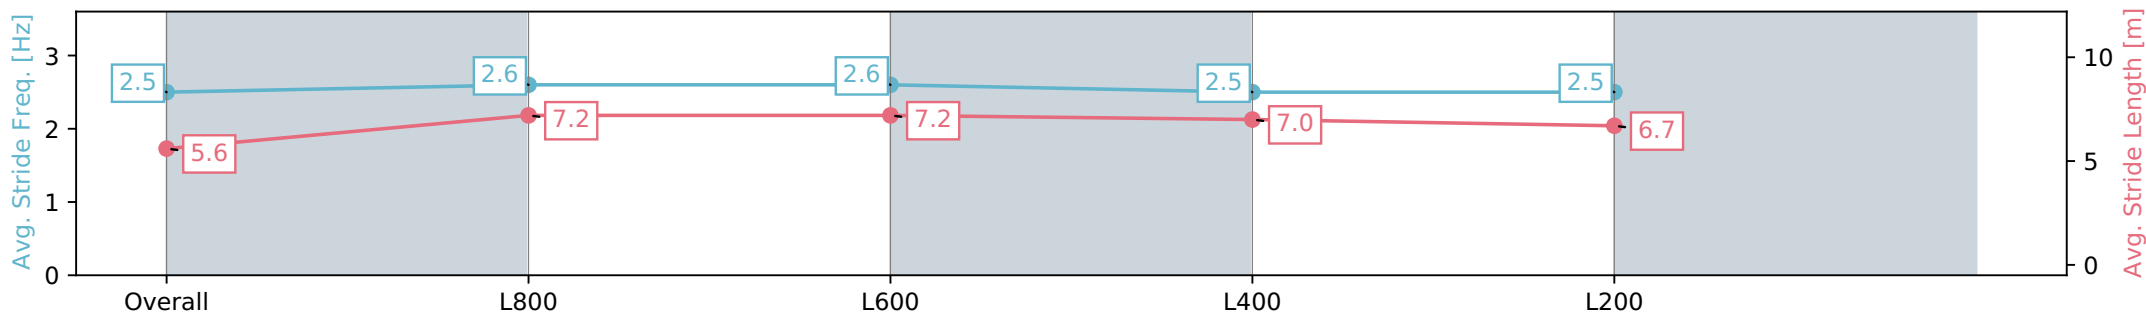

Horse/Jockey Name	NO ENTITLEMENT
Finish Rank	5
Fastest Section Time (Section)	0:10.57 (L800)
Top Speed [km/h] (Section)	69.6 (L800)
Race State	Finished

Morphettville Parks SA - Professional
Race 7: Grand Syndicates Handicap (Heat of Festival State Sprint Series) - 1000m

16 March 2024 - 3:58PM

Track Rating: Good 4, Weather: Fine, Rail Position: +6m 1000m -W/
Post, +3m Remainder; Sectional 608m

Section	Overall	L1000	L800	L600	L400
Section Times	0:58.94 [5] (0:14.28)	0:44.66 [9] (0:10.57)	0:34.08 [9] (0:10.86)	0:23.22 [8] (0:11.24)	0:11.98 [7] (0:11.98)
Average Speed [km/h]	50.5	68.4	66.2	64.3	59.9
Top Speed [km/h]	67.8	69.6	67.6	66.4	61.9
Avg. Dist. to Rail [m]	7.2	2.5	0.3	1.6	4.1
Avg. Stride Freq. [Hz]	2.5	2.6	2.6	2.5	2.5
Avg. Stride Length [m]	5.6	7.2	7.2	7.0	6.7

- [ ] Ranking at each section and finish
- -:-:- No data available at this section
- NA No data available