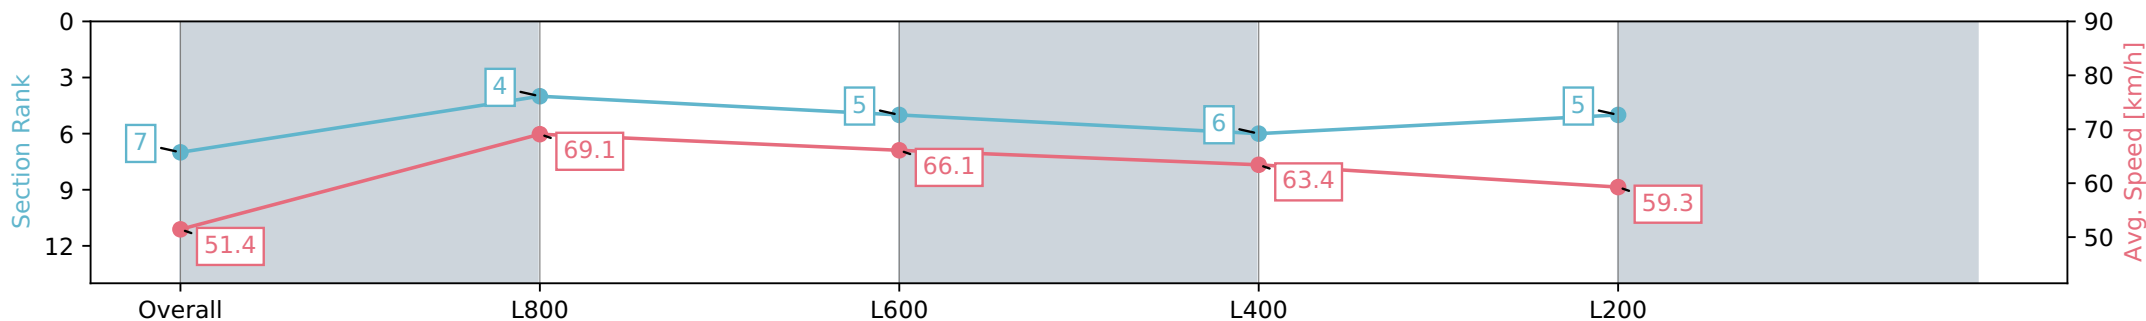

Section	Overall	L1000	L800	L600	L400
Section Times	0:58.97 [7] (0:14.00)	0:44.97 [4] (0:10.47)	0:34.50 [5] (0:11.01)	0:23.49 [6] (0:11.40)	0:12.09 [5] (0:12.09)
Average Speed [km/h]	51.4	69.1	66.1	63.4	59.3
Top Speed [km/h]	67.2	71.3	67.1	65.0	62.6
Avg. Dist. to Rail [m]	4.1	1.9	1.8	1.8	1.6
Avg. Stride Freq. [Hz]	2.3	2.5	2.4	2.4	2.3
Avg. Stride Length [m]	6.0	7.5	7.5	7.4	7.1