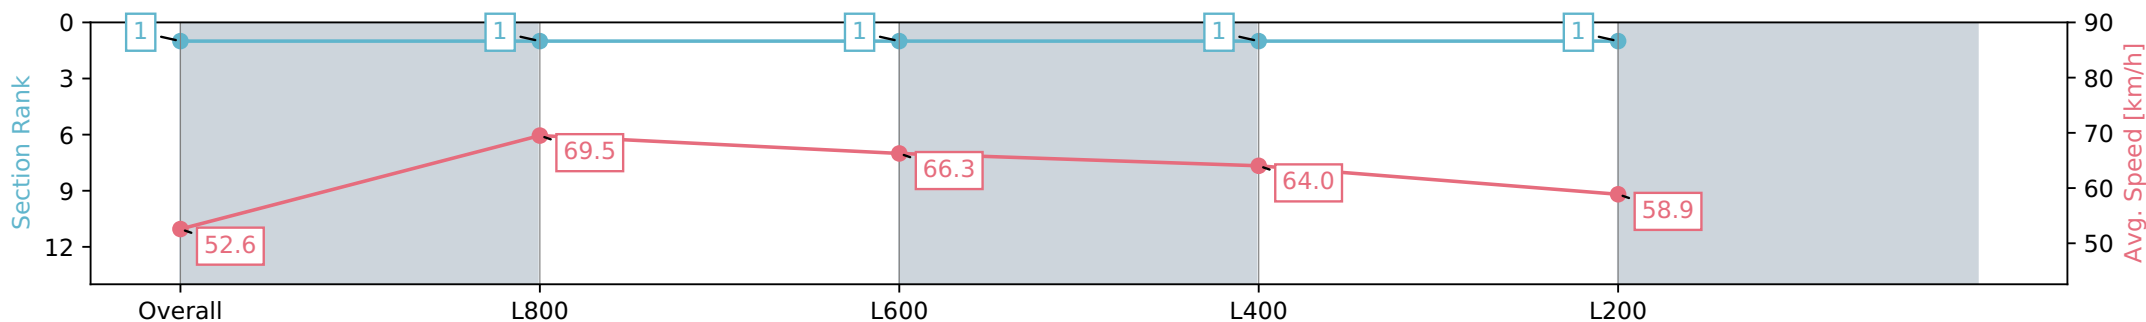

16 March 2024 - 3:58PM

Track Rating: Good 4, Weather: Fine, Rail Position: +6m 1000m -W/ Post, +3m Remainder; Sectional 608m

Section	Overall	L1000	L800	L600	L400
Section Times	0:58.36 [1] (0:13.68)	0:44.68 [1] (0:10.37)	0:34.31 [1] (0:10.88)	0:23.43 [1] (0:11.26)	0:12.17 [1] (0:12.17)
Average Speed [km/h]	52.6	69.5	66.3	64.0	58.9
Top Speed [km/h]	69.3	70.6	68.5	64.6	63.1
Avg. Dist. to Rail [m]	2.3	0.7	0.5	1.4	3.3
Avg. Stride Freq. [Hz]	2.3	2.6	2.5	2.5	2.4
Avg. Stride Length [m]	6.1	7.5	7.1	7.1	6.8