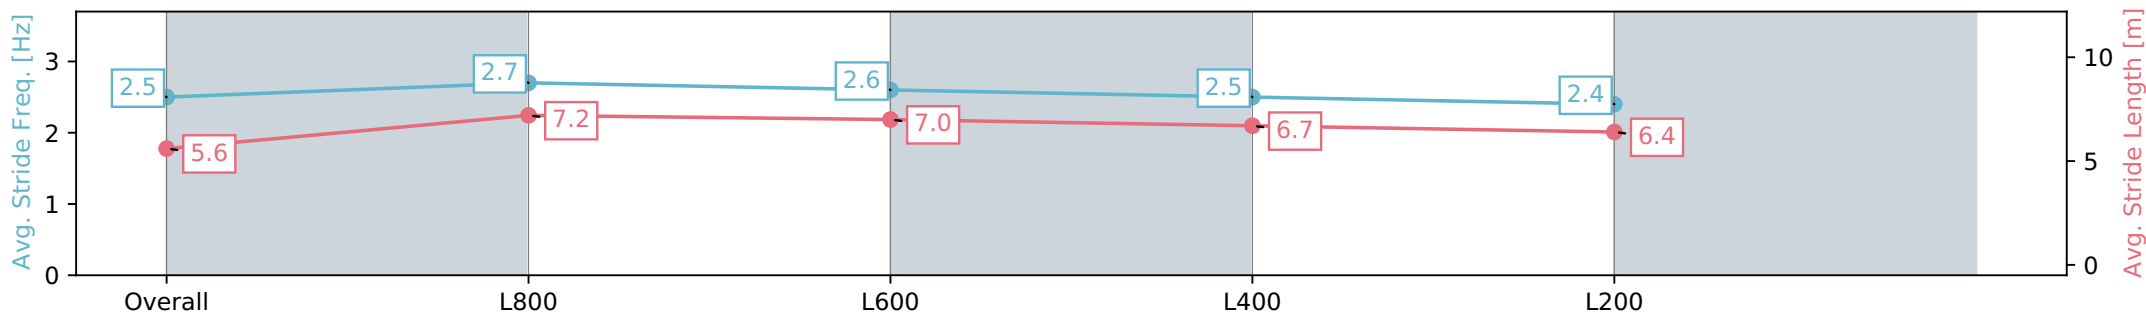

Section	Overall	L1000	L800	L600	L400
Section Times	0:59.97 [11] (0:14.03)	0:45.94 [5] (0:10.35)	0:35.59 [3] (0:10.83)	0:24.76 [2] (0:11.82)	0:12.94 [8] (0:12.94)
Average Speed [km/h]	51.2	69.3	65.4	60.8	55.4
Top Speed [km/h]	70.3	71.1	68.0	62.9	59.1
Avg. Dist. to Rail [m]	2.7	0.8	2.5	1.1	2.9
Avg. Stride Freq. [Hz]	2.5	2.7	2.6	2.5	2.4
Avg. Stride Length [m]	5.6	7.2	7.0	6.7	6.4