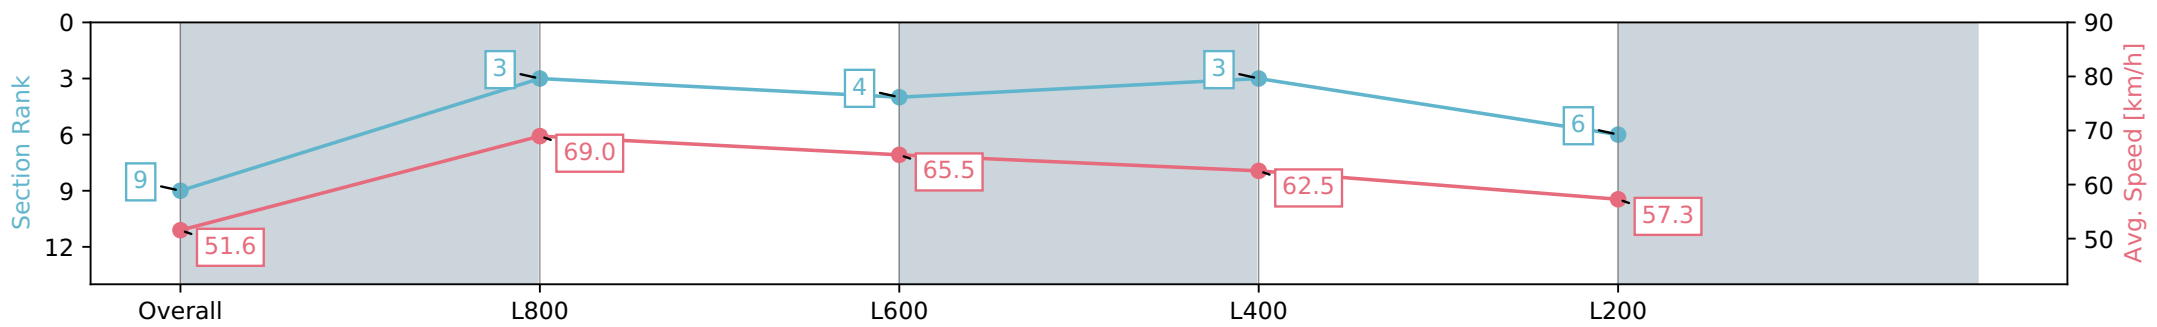

Horse/Jockey Name	LITTLE BIT CHAI
Finish Rank	9
Fastest Section Time (Section)	0:10.46 (L800)
Top Speed [km/h] (Section)	70.4 (L800)
Race State	Finished

Morphettville Parks SA - Professional
Race 7: Grand Syndicates Handicap (Heat of Festival State Sprint Series) - 1000m
16 March 2024 - 3:58PM
Track Rating: Good 4, Weather: Fine, Rail Position: +6m 1000m -W/ Post, +3m Remainder; Sectional 608m

Section	Overall	L1000	L800	L600	L400
Section Times	0:59.46 [9] (0:13.96)	0:45.50 [3] (0:10.46)	0:35.04 [4] (0:10.99)	0:24.05 [3] (0:11.52)	0:12.53 [6] (0:12.53)
Average Speed [km/h]	51.6	69.0	65.5	62.5	57.3
Top Speed [km/h]	69.5	70.4	67.6	64.4	60.7
Avg. Dist. to Rail [m]	1.4	0.6	0.4	0.3	0.3
Avg. Stride Freq. [Hz]	2.5	2.7	2.7	2.6	2.5
Avg. Stride Length [m]	5.6	6.9	6.8	6.6	6.3

Report Created: Sat 16 March 2024 16:51:39 GMT+11 (Note: Timing is based on positional data)

- [ ] Ranking at each section and finish
- -:-:- No data available at this section
- NA No data available