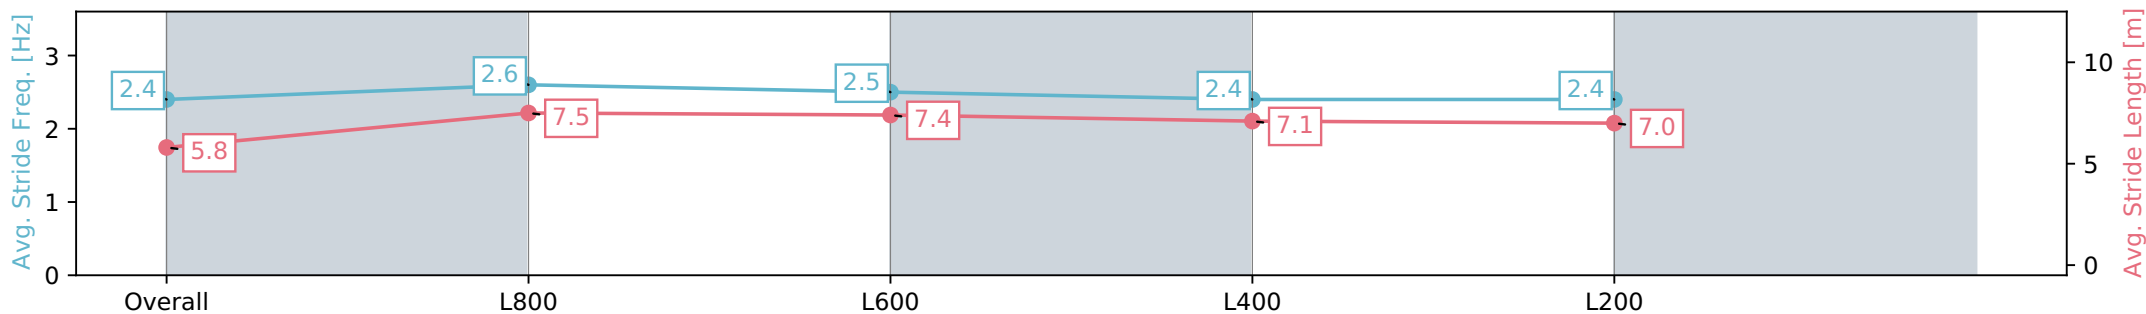

Section	Overall	L1000	L800	L600	L400
Section Times	0:58.96 [6] (0:14.25)	0:44.71 [8] (0:10.51)	0:34.20 [8] (0:10.94)	0:23.26 [7] (0:11.49)	0:11.77 [9] (0:11.77)
Average Speed [km/h]	50.5	68.6	65.8	62.7	61.0
Top Speed [km/h]	69.3	69.9	68.4	64.4	62.1
Avg. Dist. to Rail [m]	3.1	1.8	0.2	0.3	2.1
Avg. Stride Freq. [Hz]	2.4	2.6	2.5	2.4	2.4
Avg. Stride Length [m]	5.8	7.5	7.4	7.1	7.0