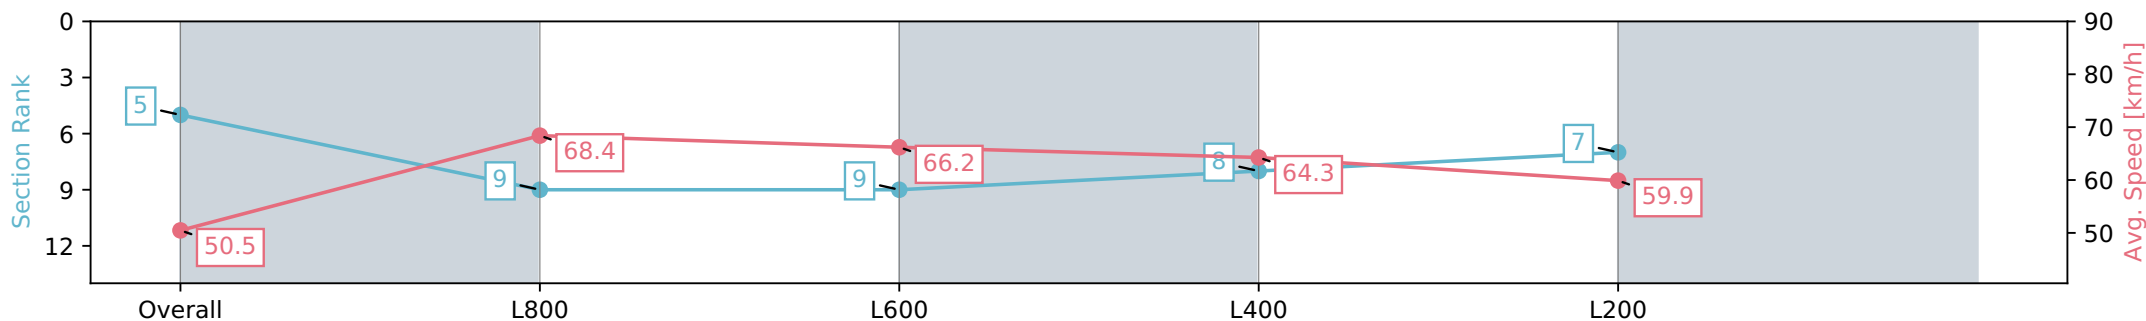

Horse/Jockey Name	NO ENTITLEMENT
Finish Rank	5
Fastest Section Time (Section)	0:10.57 (L800)
Top Speed [km/h] (Section)	69.6 (L800)
Race State	Finished

Morphettville Parks SA - Professional
Race 7: Grand Syndicates Handicap (Heat of Festival State Sprint Series) - 1000m

16 March 2024 - 3:58PM

Track Rating: Good 4, Weather: Fine, Rail Position: +6m 1000m -W/
Post, +3m Remainder; Sectional 608m

Section	Overall	L1000	L800	L600	L400
Section Times	0:58.94 [5] (0:14.28)	0:44.66 [9] (0:10.57)	0:34.08 [9] (0:10.86)	0:23.22 [8] (0:11.24)	0:11.98 [7] (0:11.98)
Average Speed [km/h]	50.5	68.4	66.2	64.3	59.9
Top Speed [km/h]	67.8	69.6	67.6	66.4	61.9
Avg. Dist. to Rail [m]	7.2	2.5	0.3	1.6	4.1
Avg. Stride Freq. [Hz]	2.5	2.6	2.6	2.5	2.5
Avg. Stride Length [m]	5.6	7.2	7.2	7.0	6.7

- [ ] Ranking at each section and finish
- -:-:- No data available at this section
- NA No data available