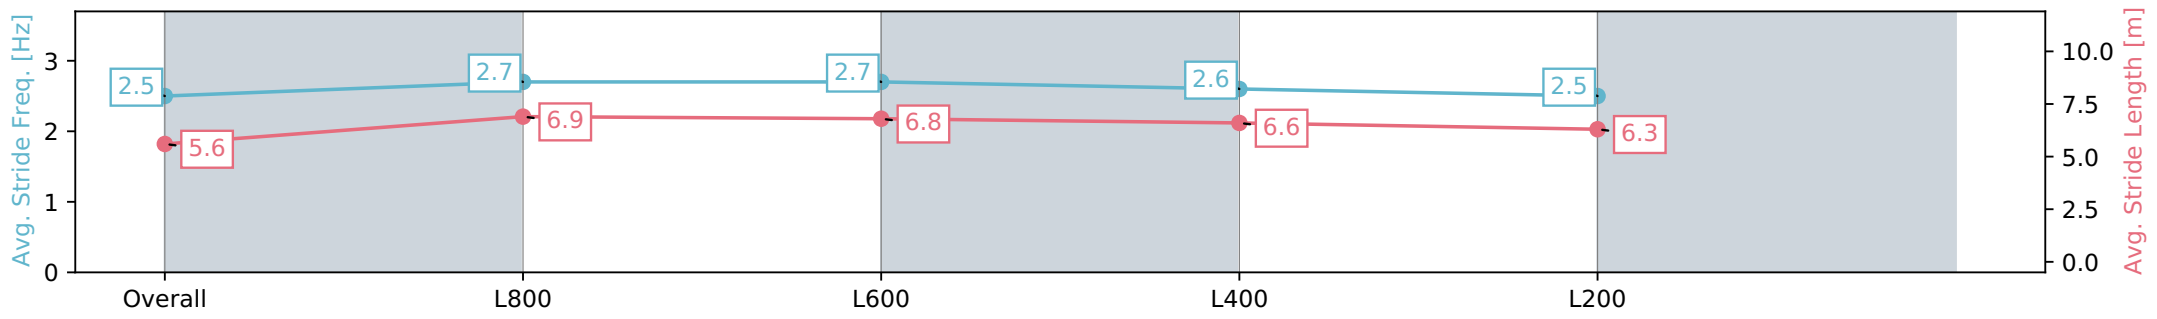

Horse/Jockey Name	LITTLE BIT CHAI
Finish Rank	9
Fastest Section Time (Section)	0:10.46 (L800)
Top Speed [km/h] (Section)	70.4 (L800)
Race State	Finished

Morphettville Parks SA - Professional
Race 7: Grand Syndicates Handicap (Heat of Festival State Sprint Series) - 1000m
16 March 2024 - 3:58PM
Track Rating: Good 4, Weather: Fine, Rail Position: +6m 1000m -W/ Post, +3m Remainder; Sectional 608m

Section	Overall	L1000	L800	L600	L400
Section Times	0:59.46 [9] (0:13.96)	0:45.50 [3] (0:10.46)	0:35.04 [4] (0:10.99)	0:24.05 [3] (0:11.52)	0:12.53 [6] (0:12.53)
Average Speed [km/h]	51.6	69.0	65.5	62.5	57.3
Top Speed [km/h]	69.5	70.4	67.6	64.4	60.7
Avg. Dist. to Rail [m]	1.4	0.6	0.4	0.3	0.3
Avg. Stride Freq. [Hz]	2.5	2.7	2.7	2.6	2.5
Avg. Stride Length [m]	5.6	6.9	6.8	6.6	6.3

Report Created: Sat 16 March 2024 16:51:39 GMT+11 (Note: Timing is based on positional data)

- [ ] Ranking at each section and finish
- -:-:- No data available at this section
- NA No data available