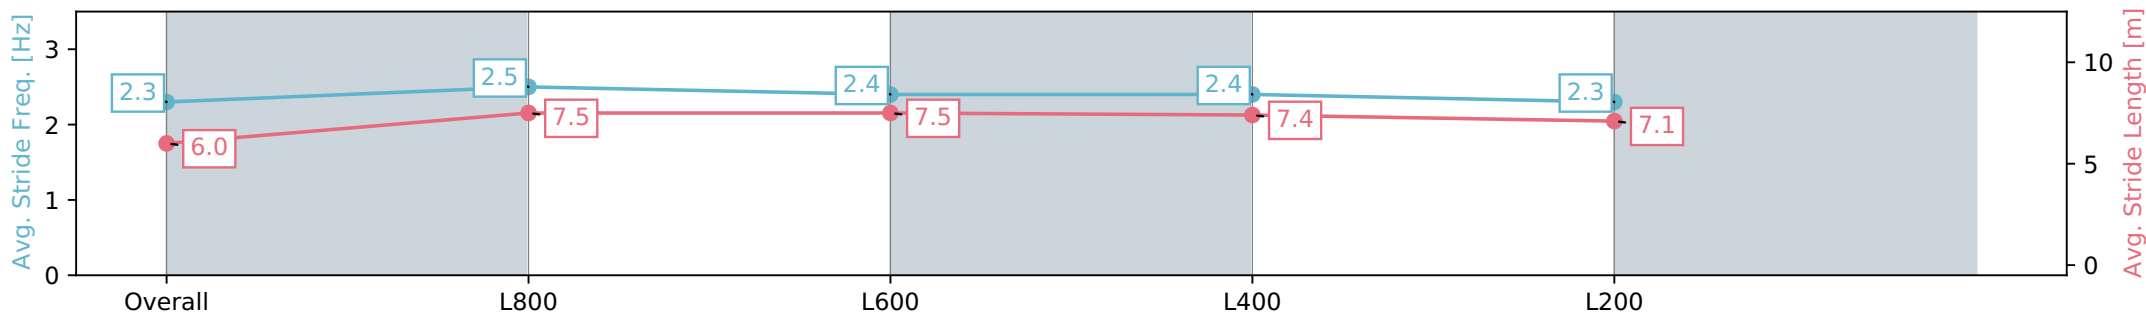

Section	Overall	L1000	L800	L600	L400
Section Times	0:58.97 [7] (0:14.00)	0:44.97 [4] (0:10.47)	0:34.50 [5] (0:11.01)	0:23.49 [6] (0:11.40)	0:12.09 [5] (0:12.09)
Average Speed [km/h]	51.4	69.1	66.1	63.4	59.3
Top Speed [km/h]	67.2	71.3	67.1	65.0	62.6
Avg. Dist. to Rail [m]	4.1	1.9	1.8	1.8	1.6
Avg. Stride Freq. [Hz]	2.3	2.5	2.4	2.4	2.3
Avg. Stride Length [m]	6.0	7.5	7.5	7.4	7.1