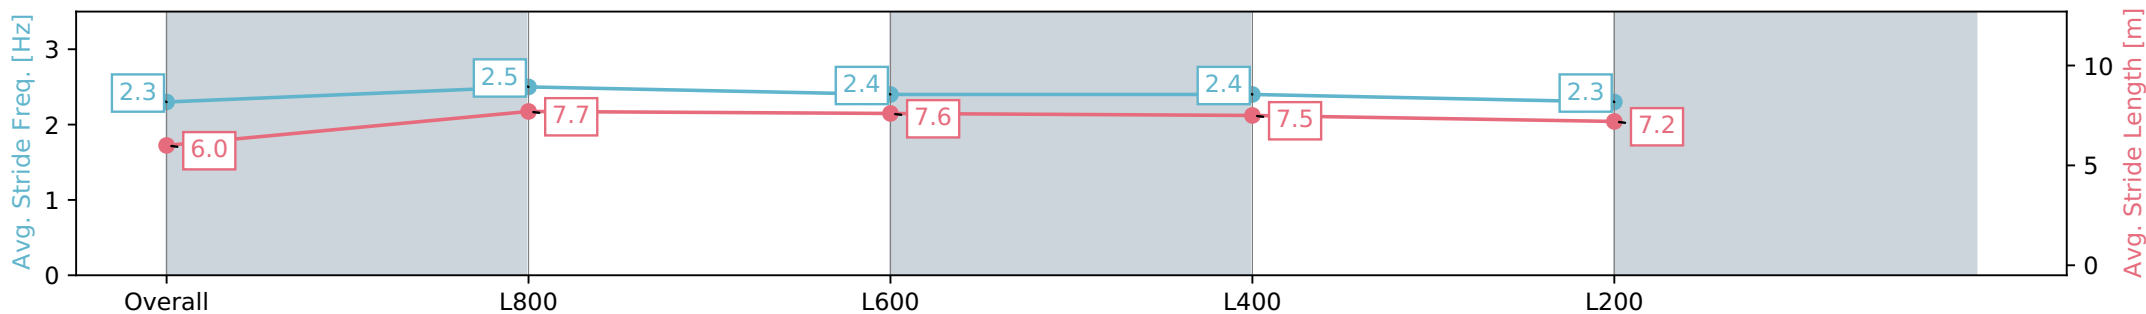

Section	Overall	L1000	L800	L600	L400
Section Times	0:58.81 [4] (0:14.04)	0:44.77 [6] (0:10.50)	0:34.27 [6] (0:10.93)	0:23.34 [5] (0:11.28)	0:12.05 [2] (0:12.05)
Average Speed [km/h]	51.3	69.2	66.7	64.0	59.6
Top Speed [km/h]	70.1	70.7	68.0	66.4	62.5
Avg. Dist. to Rail [m]	6.5	3.3	2.2	3.4	3.2
Avg. Stride Freq. [Hz]	2.3	2.5	2.4	2.4	2.3
Avg. Stride Length [m]	6.0	7.7	7.6	7.5	7.2