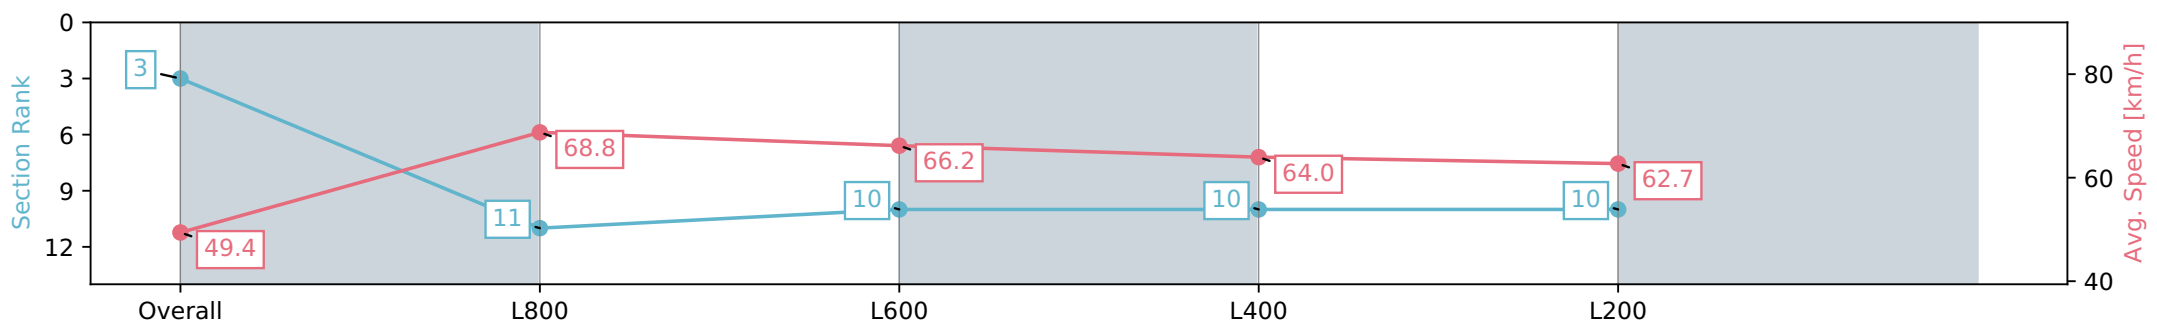

Horse/Jockey Name	JAZZ AFFAIR
Finish Rank	3
Fastest Section Time (Section)	0:10.51 (L800)
Top Speed [km/h] (Section)	69.9 (L800)
Race State	Finished

Morphettville Parks SA - Professional
Race 7: Grand Syndicates Handicap (Heat of Festival State Sprint Series) - 1000m
16 March 2024 - 3:58PM
Track Rating: Good 4, Weather: Fine, Rail Position: +6m 1000m -W/ Post, +3m Remainder; Sectional 608m

Section	Overall	L1000	L800	L600	L400
Section Times	0:58.65 [3] (0:14.55)	0:44.10 [11] (0:10.51)	0:33.59 [10] (0:10.86)	0:22.73 [10] (0:11.28)	0:11.44 [10] (0:11.44)
Average Speed [km/h]	49.4	68.8	66.2	64.0	62.7
Top Speed [km/h]	67.6	69.9	69.4	65.5	63.9
Avg. Dist. to Rail [m]	6.8	1.3	0.5	2.4	5.9
Avg. Stride Freq. [Hz]	2.3	2.5	2.4	2.4	2.4
Avg. Stride Length [m]	6.0	7.8	7.7	7.5	7.4

- [ ] Ranking at each section and finish
- -:-:- No data available at this section
- NA No data available