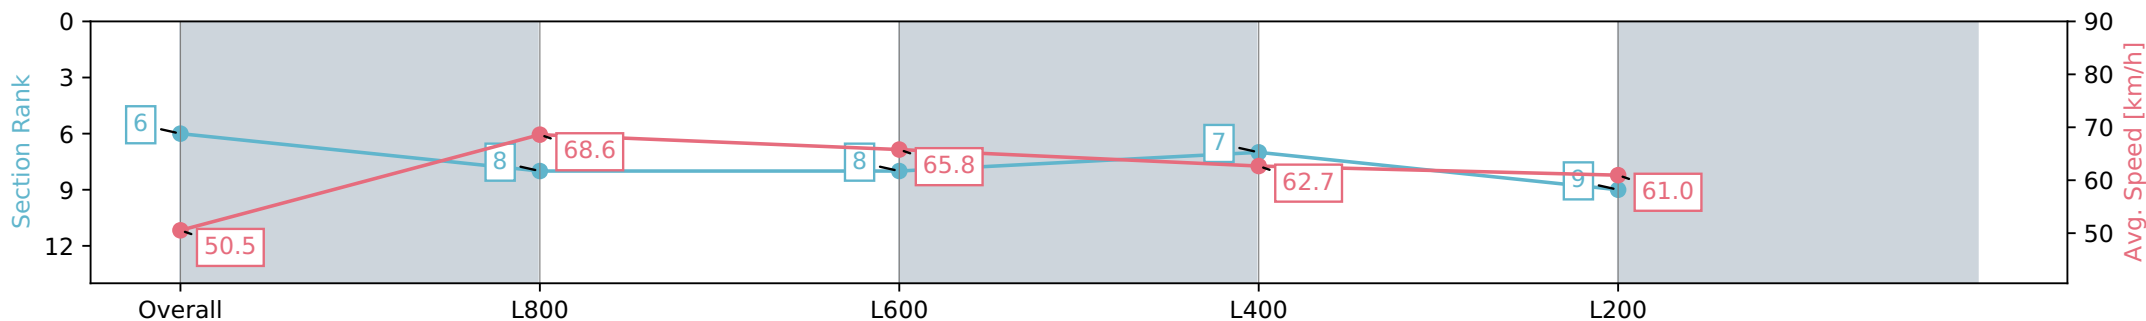

Section	Overall	L1000	L800	L600	L400
Section Times	0:58.96 [6] (0:14.25)	0:44.71 [8] (0:10.51)	0:34.20 [8] (0:10.94)	0:23.26 [7] (0:11.49)	0:11.77 [9] (0:11.77)
Average Speed [km/h]	50.5	68.6	65.8	62.7	61.0
Top Speed [km/h]	69.3	69.9	68.4	64.4	62.1
Avg. Dist. to Rail [m]	3.1	1.8	0.2	0.3	2.1
Avg. Stride Freq. [Hz]	2.4	2.6	2.5	2.4	2.4
Avg. Stride Length [m]	5.8	7.5	7.4	7.1	7.0