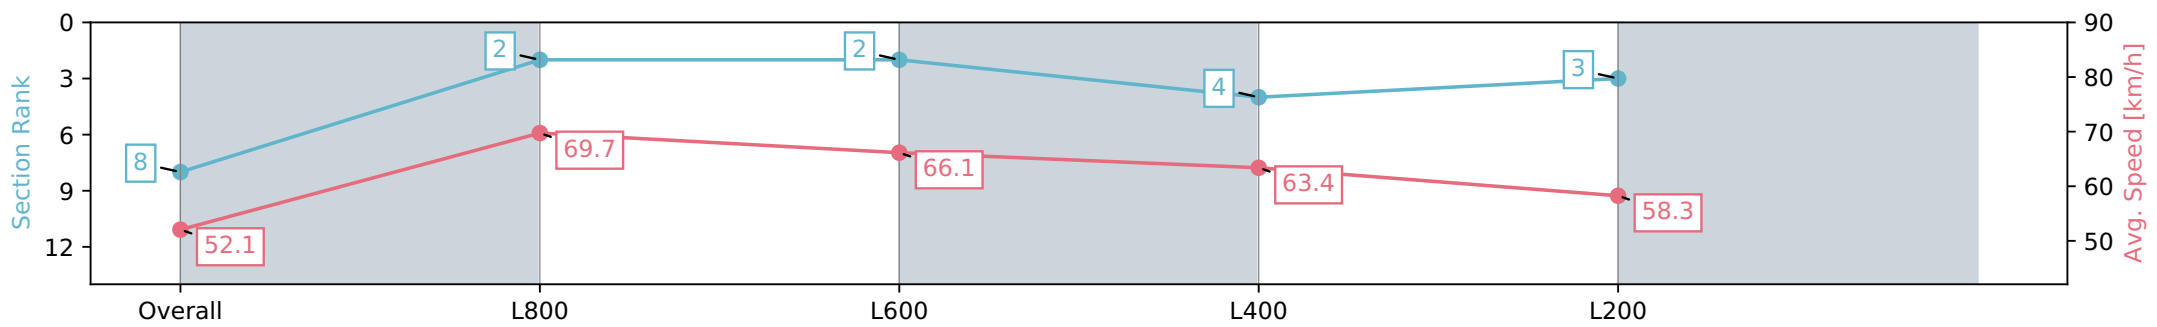

Section	Overall	L1000	L800	L600	L400
Section Times	0:59.15 [8] (0:13.84)	0:45.31 [2] (0:10.44)	0:34.87 [2] (0:11.14)	0:23.73 [4] (0:11.40)	0:12.33 [3] (0:12.33)
Average Speed [km/h]	52.1	69.7	66.1	63.4	58.3
Top Speed [km/h]	70.7	71.0	68.4	65.0	61.8
Avg. Dist. to Rail [m]	7.9	4.0	4.0	2.8	2.9
Avg. Stride Freq. [Hz]	2.4	2.6	2.5	2.5	2.3
Avg. Stride Length [m]	5.8	7.3	7.3	7.1	6.9