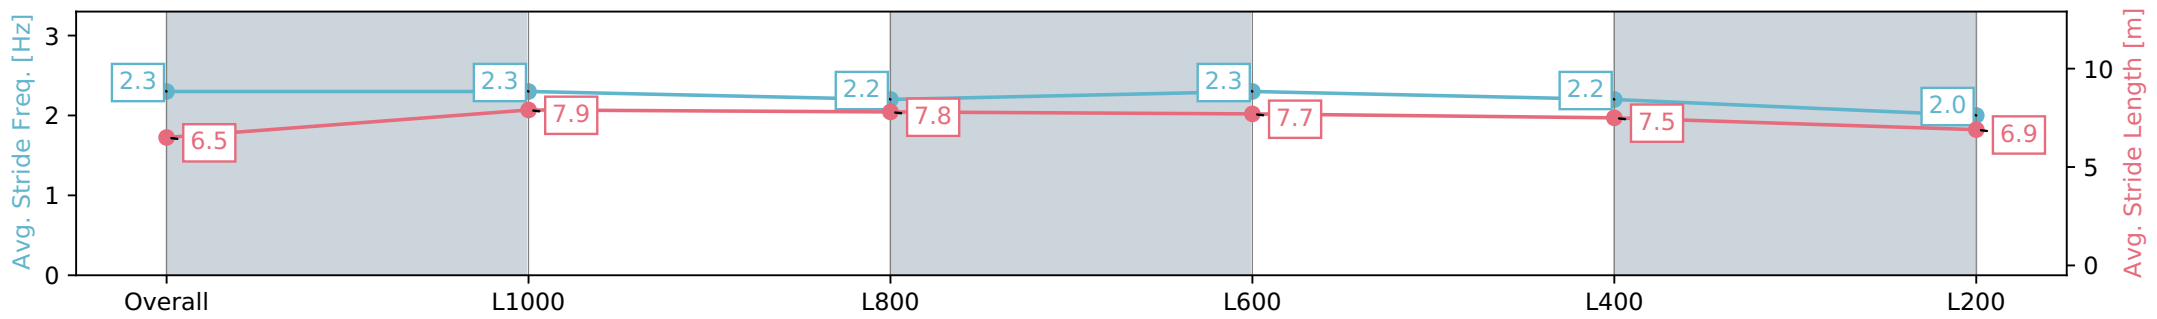

Horse/Jockey Name	CALL IT A HUNCH
Finish Rank	14
Fastest Section Time (Section)	0:11.08 (L1000)
Top Speed [km/h] (Section)	67.9 (L1000)
Race State	Finished

Morphettville Parks SA - Professional

Race 5: Triple M Handicap (Heat of Adelaide in Autumn Series) - 1250m

16 March 2024 - 2:49PM

Track Rating: Good 4, Weather: Fine, Rail Position: +6m 1000m -W/ Post, +3m Remainder; Sectional 608m

Section	Overall	L1000	L800	L600	L400	L200
Section Times	1:17.72 [14] (0:16.77)	1:00.95 [3] (0:11.08)	0:49.87 [3] (0:11.54)	0:38.33 [5] (0:11.70)	0:26.63 [8] (0:12.24)	0:14.39 [14] (0:14.39)
Average Speed [km/h]	53.8	65.7	62.8	62.2	59.2	50.1
Top Speed [km/h]	67.4	67.9	64.2	62.6	62.1	57.8
Avg. Dist. to Rail [m]	6.4	2.3	2.0	2.4	4.0	6.4
Avg. Stride Freq. [Hz]	2.3	2.3	2.2	2.3	2.2	2.0
Avg. Stride Length [m]	6.5	7.9	7.8	7.7	7.5	6.9

- [ ] Ranking at each section and finish
- -:-:- No data available at this section
- NA No data available