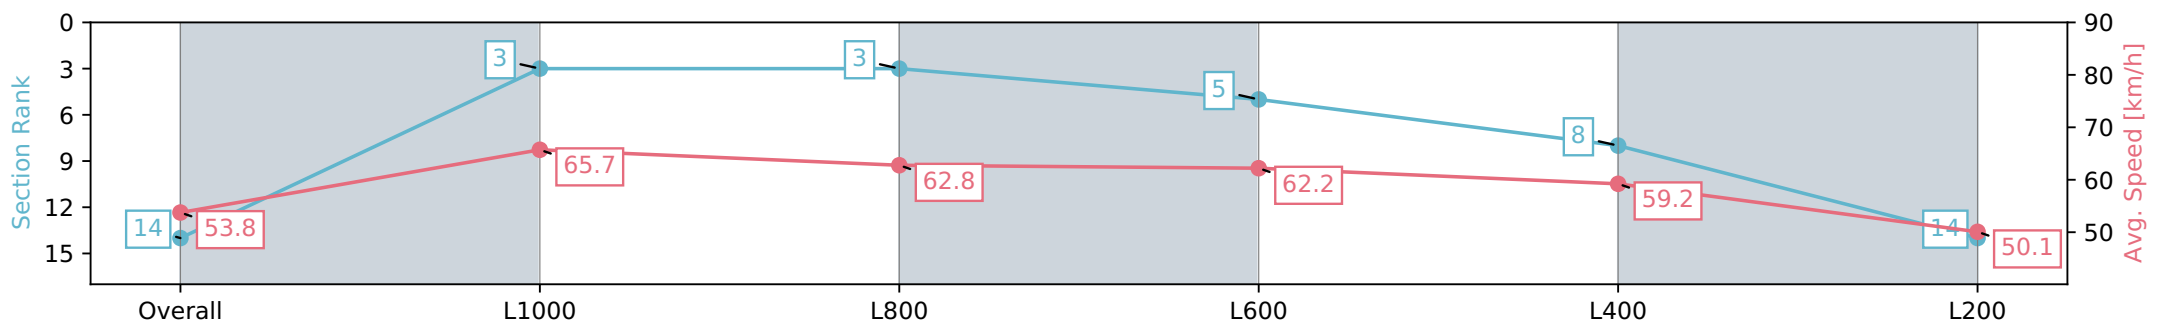

Horse/Jockey Name	CALL IT A HUNCH
Finish Rank	14
Fastest Section Time (Section)	0:11.08 (L1000)
Top Speed [km/h] (Section)	67.9 (L1000)
Race State	Finished

Morphettville Parks SA - Professional

Race 5: Triple M Handicap (Heat of Adelaide in Autumn Series) - 1250m

16 March 2024 - 2:49PM

Track Rating: Good 4, Weather: Fine, Rail Position: +6m 1000m -W/ Post, +3m Remainder; Sectional 608m

Section	Overall	L1000	L800	L600	L400	L200
Section Times	1:17.72 [14] (0:16.77)	1:00.95 [3] (0:11.08)	0:49.87 [3] (0:11.54)	0:38.33 [5] (0:11.70)	0:26.63 [8] (0:12.24)	0:14.39 [14] (0:14.39)
Average Speed [km/h]	53.8	65.7	62.8	62.2	59.2	50.1
Top Speed [km/h]	67.4	67.9	64.2	62.6	62.1	57.8
Avg. Dist. to Rail [m]	6.4	2.3	2.0	2.4	4.0	6.4
Avg. Stride Freq. [Hz]	2.3	2.3	2.2	2.3	2.2	2.0
Avg. Stride Length [m]	6.5	7.9	7.8	7.7	7.5	6.9

- [ ] Ranking at each section and finish
- -:-:- No data available at this section
- NA No data available