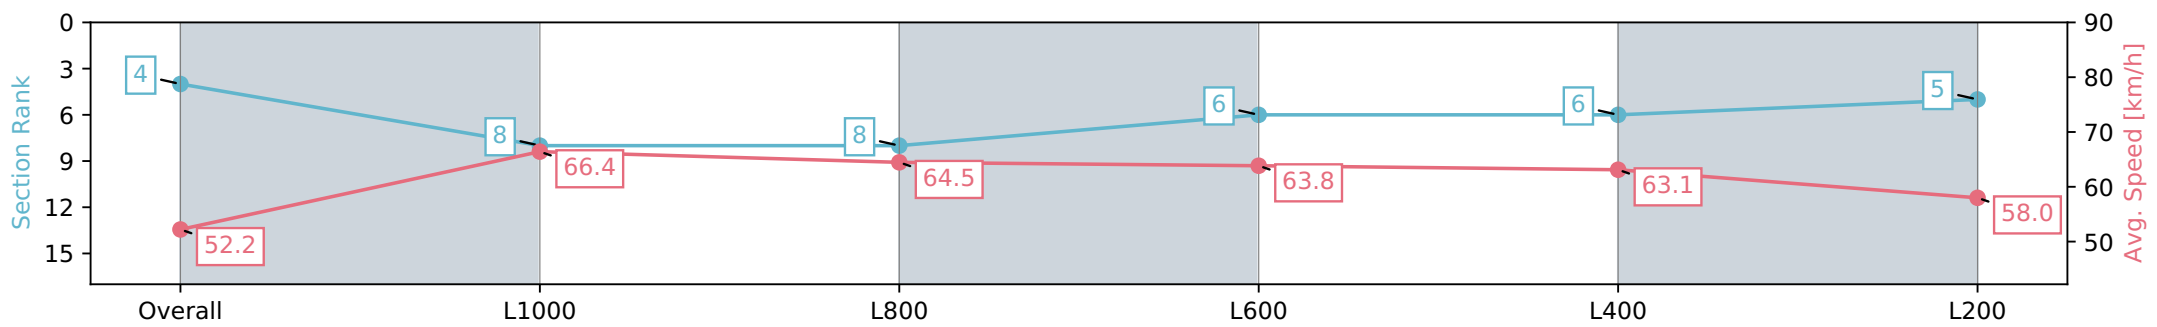

Section	Overall	L1000	L800	L600	L400	L200
Section Times	1:15.05 [4] (0:17.28)	0:57.77 [8] (0:10.95)	0:46.82 [8] (0:11.25)	0:35.57 [6] (0:11.57)	0:23.99 [6] (0:11.57)	0:12.41 [5] (0:12.41)
Average Speed [km/h]	52.2	66.4	64.5	63.8	63.1	58.0
Top Speed [km/h]	66.8	67.0	66.8	65.4	65.1	61.8
Avg. Dist. to Rail [m]	8.3	2.0	2.1	5.0	7.7	8.7
Avg. Stride Freq. [Hz]	2.3	2.5	2.4	2.4	2.5	2.4
Avg. Stride Length [m]	6.3	7.5	7.4	7.4	7.0	6.8