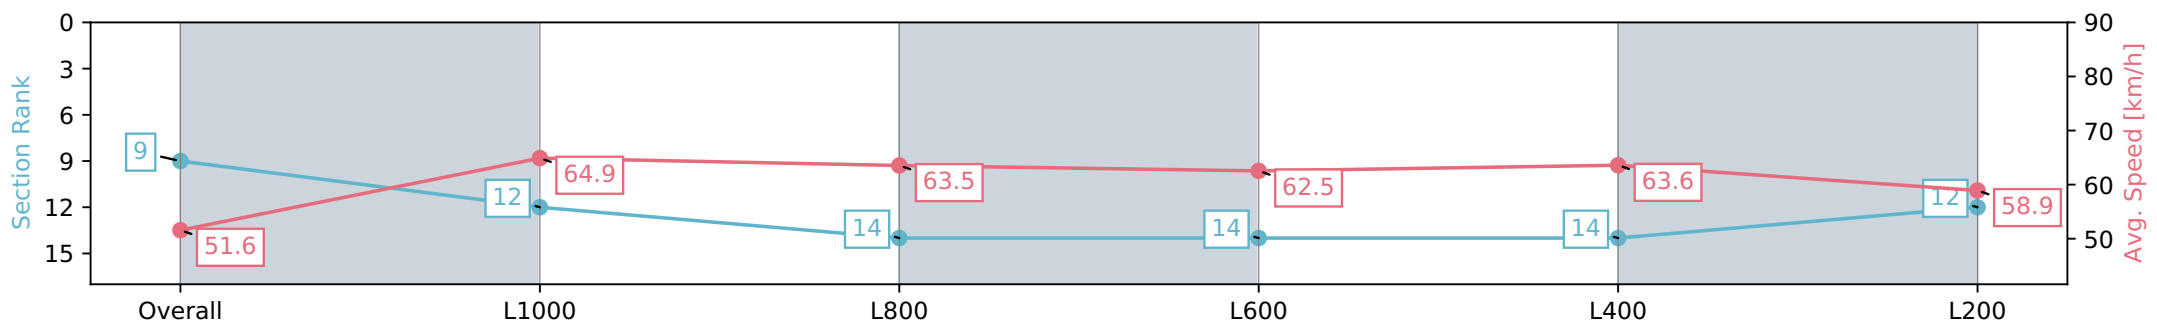

Section	Overall	L1000	L800	L600	L400	L200
Section Times	1:15.47 [9] (0:17.48)	0:57.99 [12] (0:11.22)	0:46.77 [14] (0:11.39)	0:35.38 [14] (0:11.71)	0:23.67 [14] (0:11.45)	0:12.22 [12] (0:12.22)
Average Speed [km/h]	51.6	64.9	63.5	62.5	63.6	58.9
Top Speed [km/h]	66.2	65.9	64.3	63.7	65.3	61.7
Avg. Dist. to Rail [m]	6.7	2.3	2.0	3.1	6.6	7.4
Avg. Stride Freq. [Hz]	2.2	2.3	2.3	2.3	2.4	2.3
Avg. Stride Length [m]	6.4	7.9	7.9	7.6	7.4	7.2