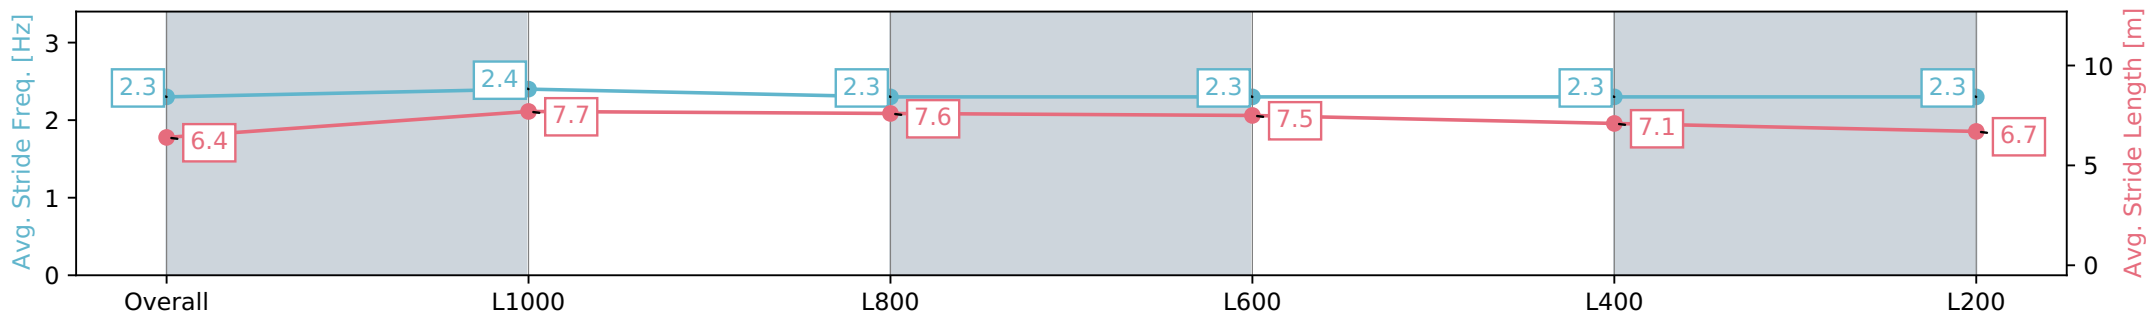

Section	Overall	L1000	L800	L600	L400	L200
Section Times	1:15.04 [3] (0:16.74)	0:58.30 [2] (0:10.95)	0:47.35 [2] (0:11.28)	0:36.06 [2] (0:11.43)	0:24.63 [2] (0:11.97)	0:12.66 [1] (0:12.66)
Average Speed [km/h]	53.7	66.0	63.6	63.0	60.0	57.0
Top Speed [km/h]	67.4	68.7	65.6	64.7	63.0	58.8
Avg. Dist. to Rail [m]	3.3	0.5	0.7	0.4	1.3	2.9
Avg. Stride Freq. [Hz]	2.3	2.4	2.3	2.3	2.3	2.3
Avg. Stride Length [m]	6.4	7.7	7.6	7.5	7.1	6.7