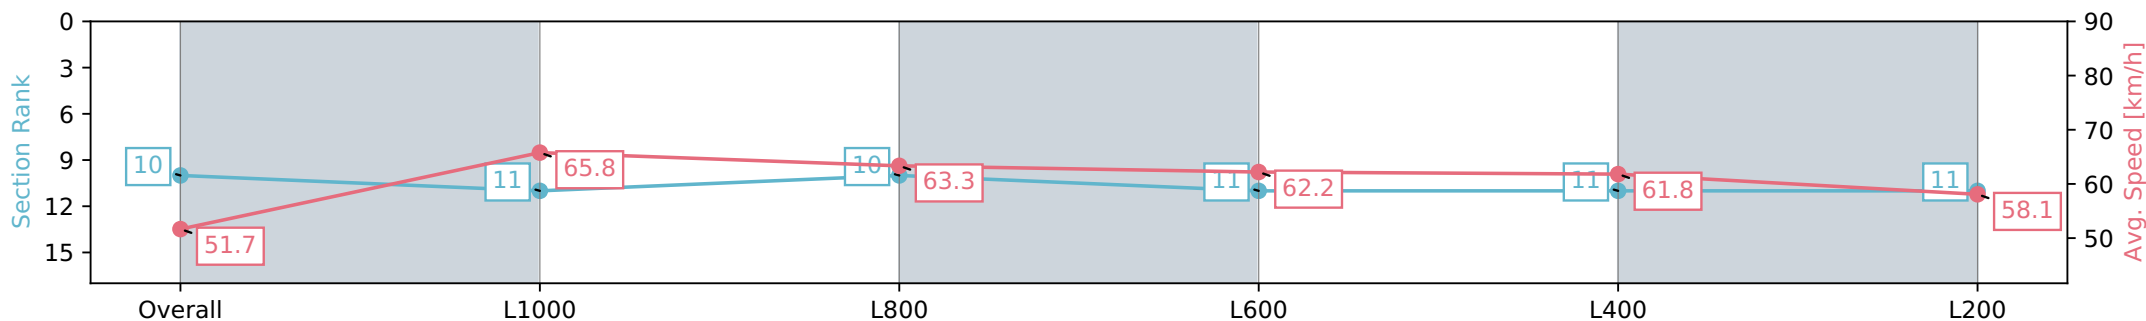

Horse/Jockey Name	SEAFARING
Finish Rank	10
Fastest Section Time (Section)	0:10.98 (L1000)
Top Speed [km/h] (Section)	67.4 (L1000)
Race State	Finished

Morphettville Parks SA - Professional

Race 5: Triple M Handicap (Heat of Adelaide in Autumn Series) - 1250m

16 March 2024 - 2:49PM

Track Rating: Good 4, Weather: Fine, Rail Position: +6m 1000m -W/ Post, +3m Remainder; Sectional 608m

Section	Overall	L1000	L800	L600	L400	L200
Section Times	1:15.50 [10] (0:17.41)	0:58.09 [11] (0:10.98)	0:47.11 [10] (0:11.37)	0:35.74 [11] (0:11.67)	0:24.07 [11] (0:11.67)	0:12.40 [11] (0:12.40)
Average Speed [km/h]	51.7	65.8	63.3	62.2	61.8	58.1
Top Speed [km/h]	67.0	67.4	65.2	63.2	63.3	62.2
Avg. Dist. to Rail [m]	1.4	0.9	1.0	1.3	1.7	4.6
Avg. Stride Freq. [Hz]	2.4	2.4	2.3	2.3	2.4	2.3
Avg. Stride Length [m]	5.8	7.6	7.3	7.3	7.3	7.0

- [ ] Ranking at each section and finish
- -:-:- No data available at this section
- NA No data available