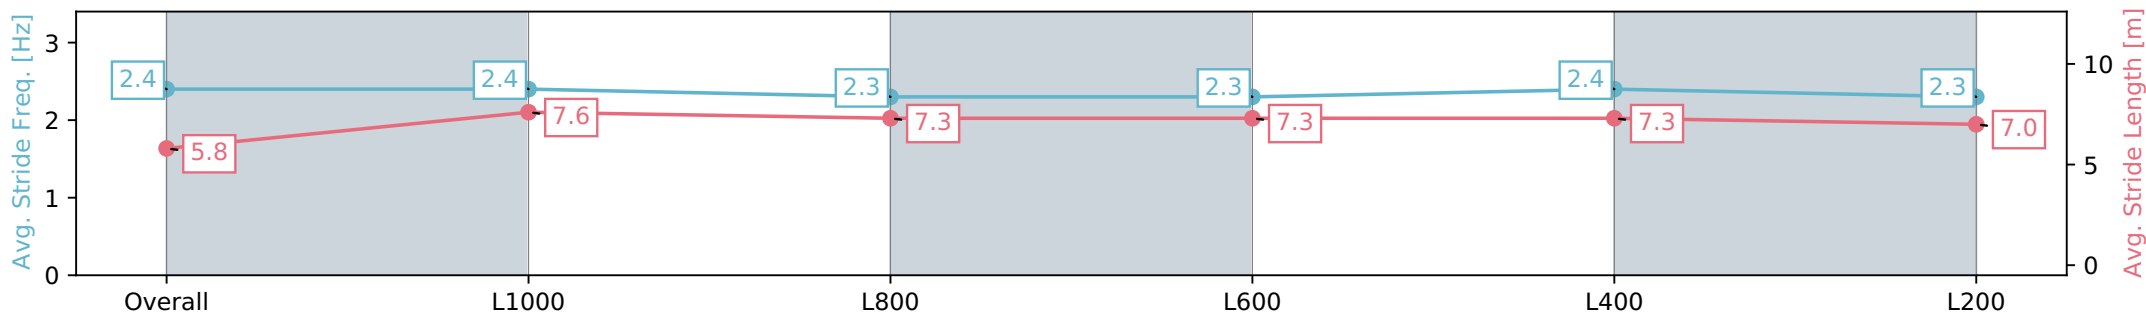

Section	Overall	L1000	L800	L600	L400	L200
Section Times	1:15.50 [10] (0:17.41)	0:58.09 [11] (0:10.98)	0:47.11 [10] (0:11.37)	0:35.74 [11] (0:11.67)	0:24.07 [11] (0:11.67)	0:12.40 [11] (0:12.40)
Average Speed [km/h]	51.7	65.8	63.3	62.2	61.8	58.1
Top Speed [km/h]	67.0	67.4	65.2	63.2	63.3	62.2
Avg. Dist. to Rail [m]	1.4	0.9	1.0	1.3	1.7	4.6
Avg. Stride Freq. [Hz]	2.4	2.4	2.3	2.3	2.4	2.3
Avg. Stride Length [m]	5.8	7.6	7.3	7.3	7.3	7.0