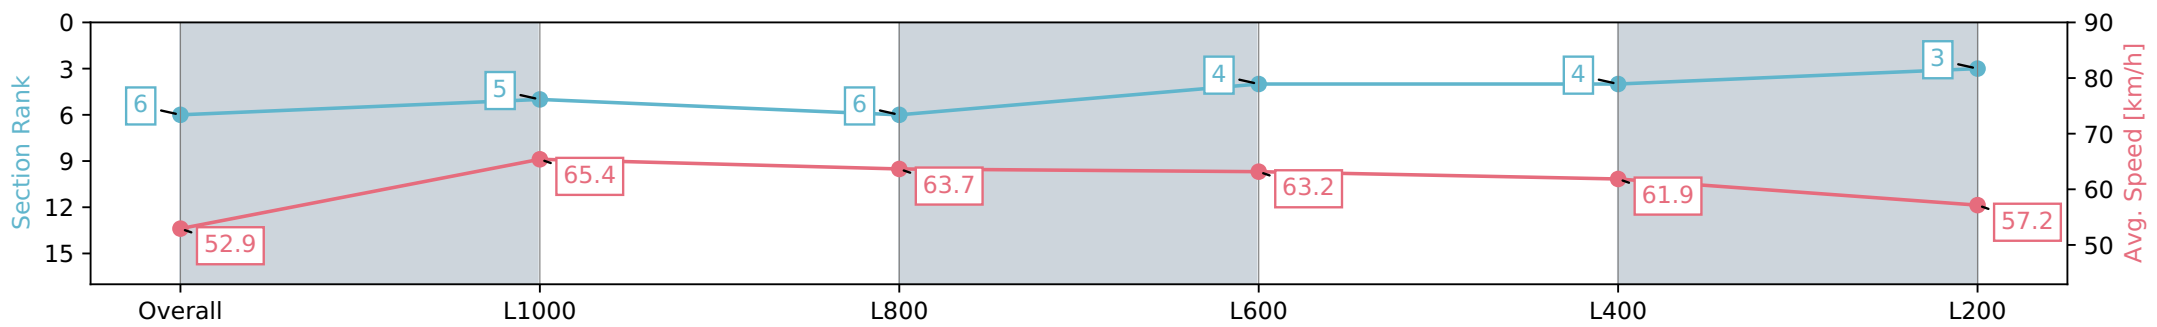

Section	Overall	L1000	L800	L600	L400	L200
Section Times	1:15.14 [6] (0:16.99)	0:58.15 [5] (0:11.06)	0:47.09 [6] (0:11.32)	0:35.77 [4] (0:11.47)	0:24.30 [4] (0:11.69)	0:12.61 [3] (0:12.61)
Average Speed [km/h]	52.9	65.4	63.7	63.2	61.9	57.2
Top Speed [km/h]	67.4	67.5	65.7	64.0	63.8	61.1
Avg. Dist. to Rail [m]	2.3	0.9	0.8	1.2	3.4	4.9
Avg. Stride Freq. [Hz]	2.4	2.4	2.4	2.4	2.4	2.3
Avg. Stride Length [m]	6.2	7.5	7.4	7.3	7.1	6.9