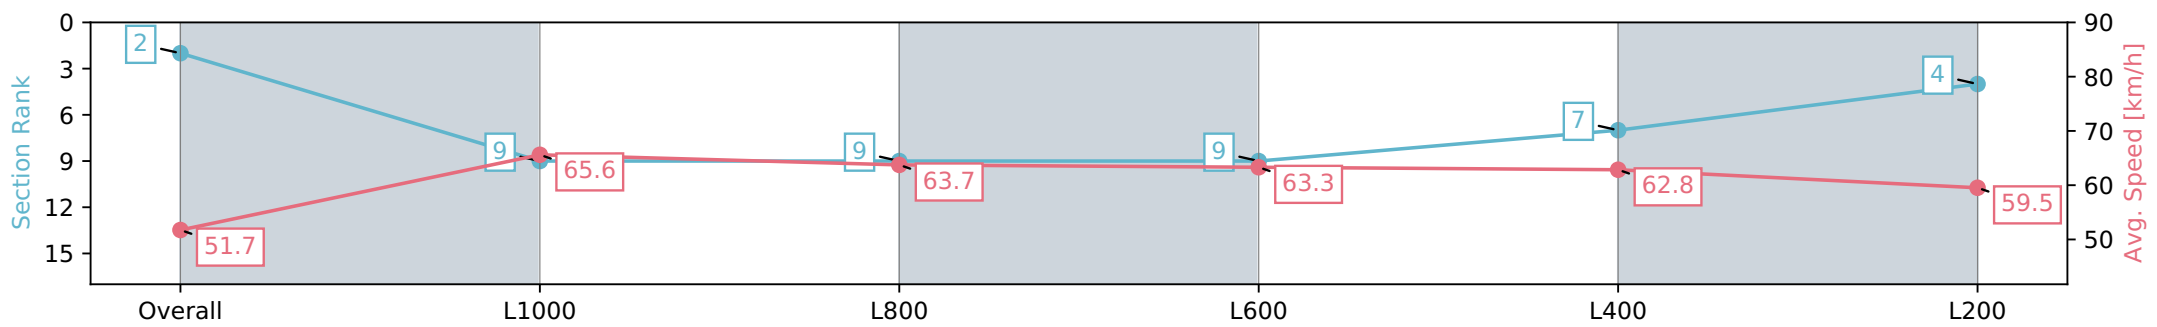

Section	Overall	L1000	L800	L600	L400	L200
Section Times	1:14.70 [2] (0:17.38)	0:57.32 [9] (0:10.95)	0:46.37 [9] (0:11.28)	0:35.09 [9] (0:11.47)	0:23.62 [7] (0:11.53)	0:12.09 [4] (0:12.09)
Average Speed [km/h]	51.7	65.6	63.7	63.3	62.8	59.5
Top Speed [km/h]	67.2	67.5	65.4	63.9	63.9	61.9
Avg. Dist. to Rail [m]	2.0	0.5	0.2	1.3	4.8	5.9
Avg. Stride Freq. [Hz]	2.2	2.3	2.3	2.3	2.4	2.3
Avg. Stride Length [m]	6.5	7.8	7.8	7.6	7.5	7.0