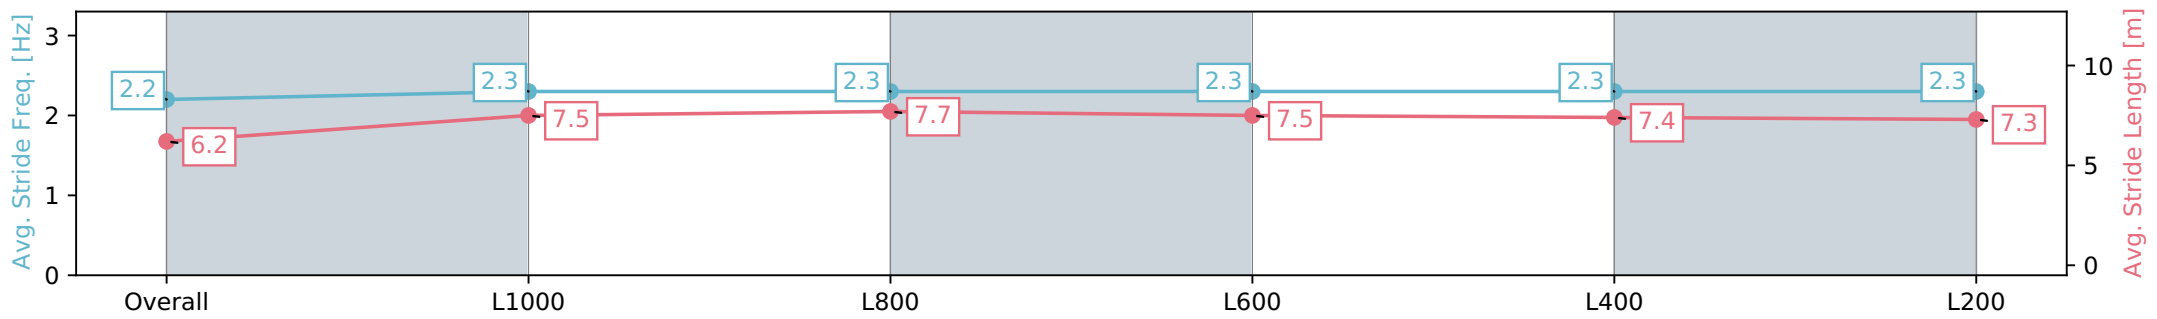

Section	Overall	L1000	L800	L600	L400	L200
Section Times	1:15.11 [5] (0:17.59)	0:57.52 [14] (0:11.08)	0:46.44 [13] (0:11.36)	0:35.08 [13] (0:11.48)	0:23.60 [13] (0:11.40)	0:12.20 [9] (0:12.20)
Average Speed [km/h]	51.2	65.3	63.5	63.2	63.4	59.1
Top Speed [km/h]	65.9	66.1	64.8	64.2	64.2	61.5
Avg. Dist. to Rail [m]	7.0	1.2	0.8	1.3	3.1	6.9
Avg. Stride Freq. [Hz]	2.2	2.3	2.3	2.3	2.3	2.3
Avg. Stride Length [m]	6.2	7.5	7.7	7.5	7.4	7.3