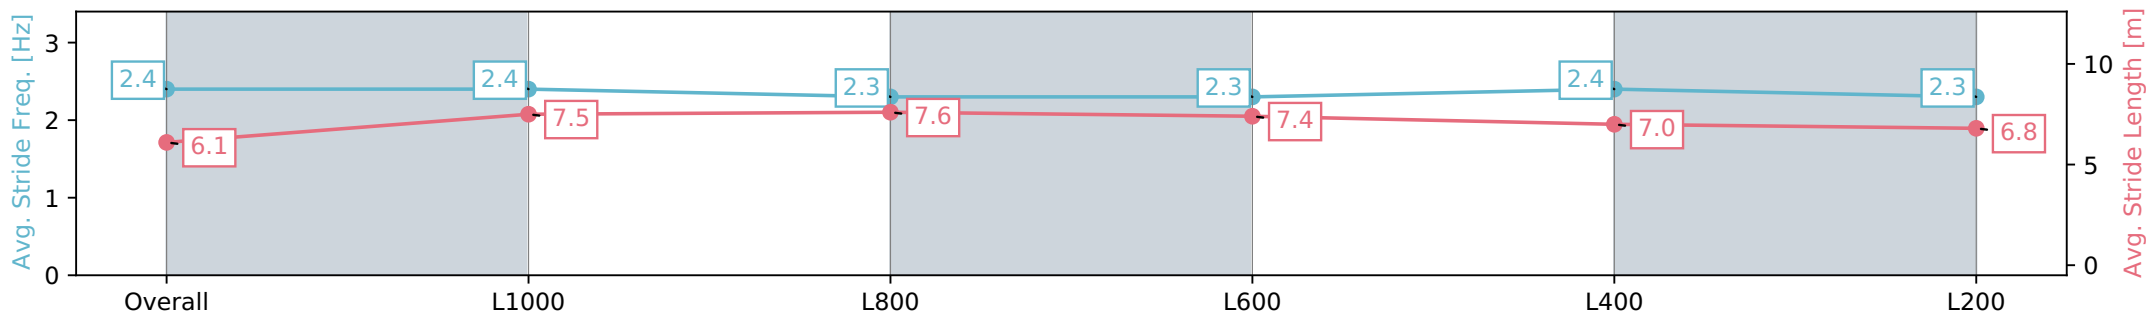

Section	Overall	L1000	L800	L600	L400	L200
Section Times	1:15.18 [7] (0:17.39)	0:57.79 [10] (0:11.05)	0:46.74 [12] (0:11.38)	0:35.36 [12] (0:11.68)	0:23.68 [12] (0:11.49)	0:12.19 [10] (0:12.19)
Average Speed [km/h]	51.8	65.5	63.4	62.5	63.2	59.0
Top Speed [km/h]	67.9	67.8	65.1	63.4	64.3	62.3
Avg. Dist. to Rail [m]	5.0	1.1	0.9	2.4	5.7	8.2
Avg. Stride Freq. [Hz]	2.4	2.4	2.3	2.3	2.4	2.3
Avg. Stride Length [m]	6.1	7.5	7.6	7.4	7.0	6.8