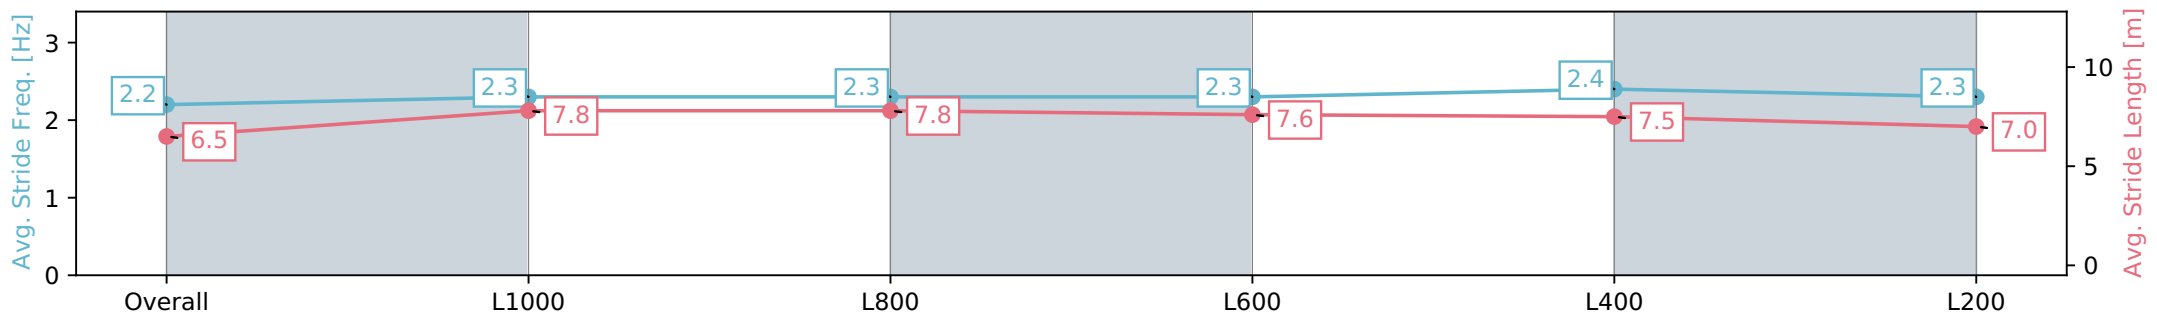

Section	Overall	L1000	L800	L600	L400	L200
Section Times	1:14.70 [2] (0:17.38)	0:57.32 [9] (0:10.95)	0:46.37 [9] (0:11.28)	0:35.09 [9] (0:11.47)	0:23.62 [7] (0:11.53)	0:12.09 [4] (0:12.09)
Average Speed [km/h]	51.7	65.6	63.7	63.3	62.8	59.5
Top Speed [km/h]	67.2	67.5	65.4	63.9	63.9	61.9
Avg. Dist. to Rail [m]	2.0	0.5	0.2	1.3	4.8	5.9
Avg. Stride Freq. [Hz]	2.2	2.3	2.3	2.3	2.4	2.3
Avg. Stride Length [m]	6.5	7.8	7.8	7.6	7.5	7.0