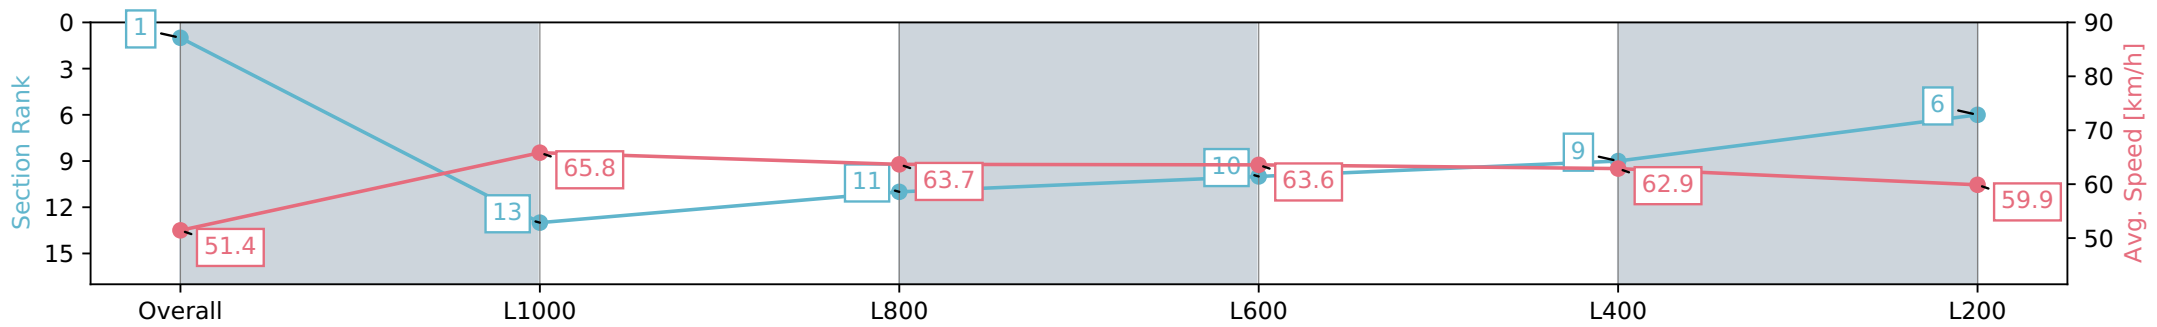

16 March 2024 - 2:49PM

Track Rating: Good 4, Weather: Fine, Rail Position: +6m 1000m -W/ Post, +3m Remainder; Sectional 608m

Section	Overall	L1000	L800	L600	L400	L200
Section Times	1:14.70 [1] (0:17.49)	0:57.21 [13] (0:10.94)	0:46.27 [11] (0:11.32)	0:34.95 [10] (0:11.45)	0:23.50 [9] (0:11.47)	0:12.03 [6] (0:12.03)
Average Speed [km/h]	51.4	65.8	63.7	63.6	62.9	59.9
Top Speed [km/h]	66.9	68.0	64.9	64.2	64.1	61.9
Avg. Dist. to Rail [m]	5.1	0.5	0.6	1.8	2.3	2.3
Avg. Stride Freq. [Hz]	2.3	2.4	2.3	2.4	2.4	2.4
Avg. Stride Length [m]	6.2	7.6	7.6	7.5	7.4	7.1