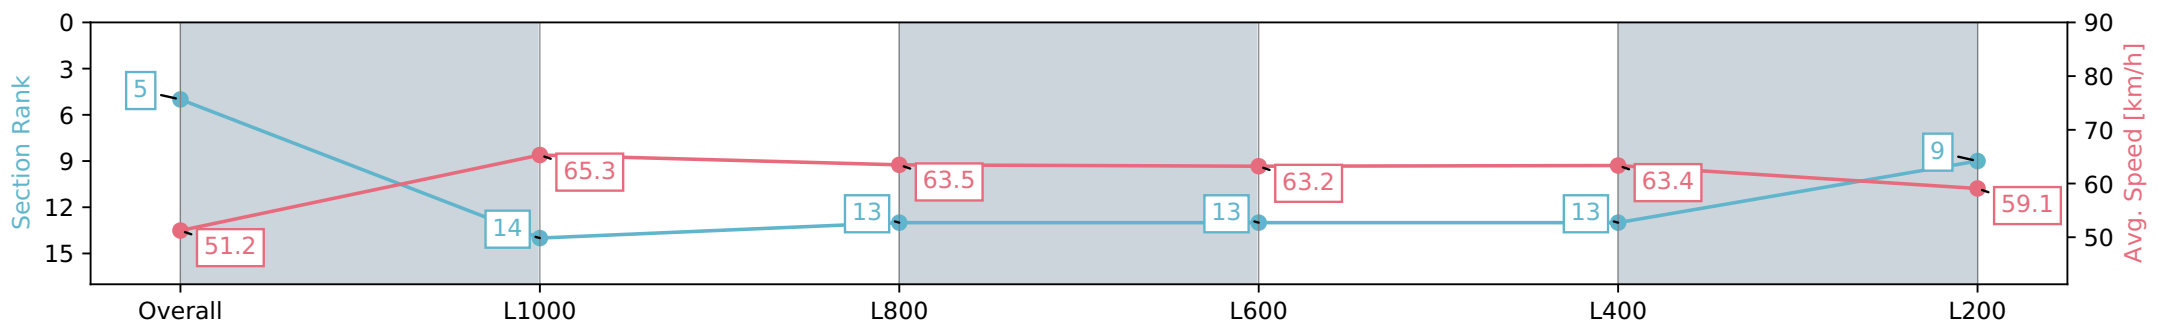

Section	Overall	L1000	L800	L600	L400	L200
Section Times	1:15.11 [5] (0:17.59)	0:57.52 [14] (0:11.08)	0:46.44 [13] (0:11.36)	0:35.08 [13] (0:11.48)	0:23.60 [13] (0:11.40)	0:12.20 [9] (0:12.20)
Average Speed [km/h]	51.2	65.3	63.5	63.2	63.4	59.1
Top Speed [km/h]	65.9	66.1	64.8	64.2	64.2	61.5
Avg. Dist. to Rail [m]	7.0	1.2	0.8	1.3	3.1	6.9
Avg. Stride Freq. [Hz]	2.2	2.3	2.3	2.3	2.3	2.3
Avg. Stride Length [m]	6.2	7.5	7.7	7.5	7.4	7.3