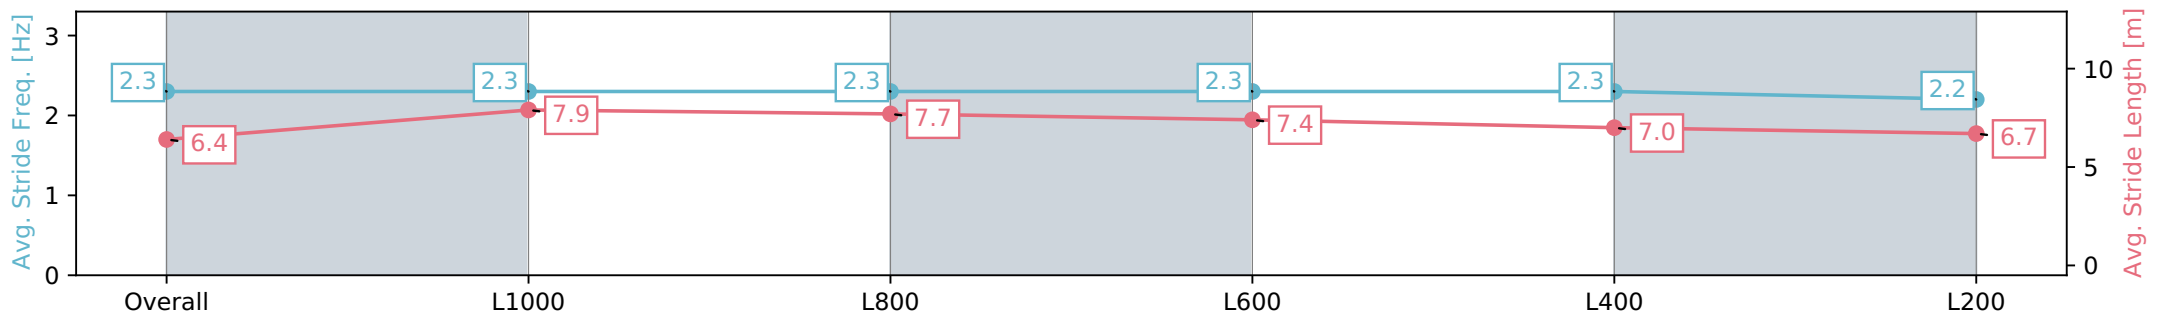

Horse/Jockey Name	DUTHY STREET
Finish Rank	13
Fastest Section Time (Section)	0:10.83 (L1000)
Top Speed [km/h] (Section)	69.9 (Overall)
Race State	Finished

Morphettville Parks SA - Professional

Race 5: Triple M Handicap (Heat of Adelaide in Autumn Series) - 1250m

16 March 2024 - 2:49PM

Track Rating: Good 4, Weather: Fine, Rail Position: +6m 1000m -W/ Post, +3m Remainder; Sectional 608m

Section	Overall	L1000	L800	L600	L400	L200
Section Times	1:16.59 [13] (0:16.63)	0:59.96 [1] (0:10.83)	0:49.13 [1] (0:11.22)	0:37.91 [1] (0:11.49)	0:26.42 [1] (0:12.56)	0:13.85 [7] (0:13.85)
Average Speed [km/h]	54.2	65.9	63.9	62.0	57.4	52.0
Top Speed [km/h]	69.9	68.2	66.1	63.1	59.7	55.6
Avg. Dist. to Rail [m]	7.6	1.3	1.7	1.2	0.8	1.0
Avg. Stride Freq. [Hz]	2.3	2.3	2.3	2.3	2.3	2.2
Avg. Stride Length [m]	6.4	7.9	7.7	7.4	7.0	6.7

- [ ] Ranking at each section and finish
- -:-:- No data available at this section
- NA No data available