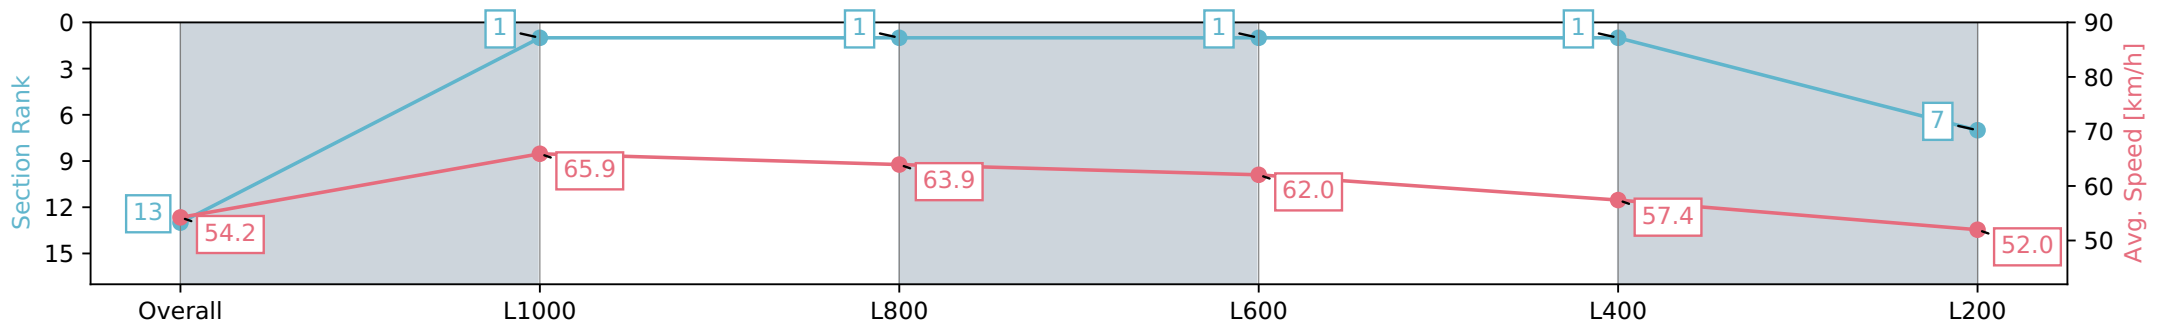

Horse/Jockey Name	DUTHY STREET
Finish Rank	13
Fastest Section Time (Section)	0:10.83 (L1000)
Top Speed [km/h] (Section)	69.9 (Overall)
Race State	Finished

Morphettville Parks SA - Professional

Race 5: Triple M Handicap (Heat of Adelaide in Autumn Series) - 1250m

16 March 2024 - 2:49PM

Track Rating: Good 4, Weather: Fine, Rail Position: +6m 1000m -W/ Post, +3m Remainder; Sectional 608m

Section	Overall	L1000	L800	L600	L400	L200
Section Times	1:16.59 [13] (0:16.63)	0:59.96 [1] (0:10.83)	0:49.13 [1] (0:11.22)	0:37.91 [1] (0:11.49)	0:26.42 [1] (0:12.56)	0:13.85 [7] (0:13.85)
Average Speed [km/h]	54.2	65.9	63.9	62.0	57.4	52.0
Top Speed [km/h]	69.9	68.2	66.1	63.1	59.7	55.6
Avg. Dist. to Rail [m]	7.6	1.3	1.7	1.2	0.8	1.0
Avg. Stride Freq. [Hz]	2.3	2.3	2.3	2.3	2.3	2.2
Avg. Stride Length [m]	6.4	7.9	7.7	7.4	7.0	6.7

- [ ] Ranking at each section and finish
- -:-:- No data available at this section
- NA No data available