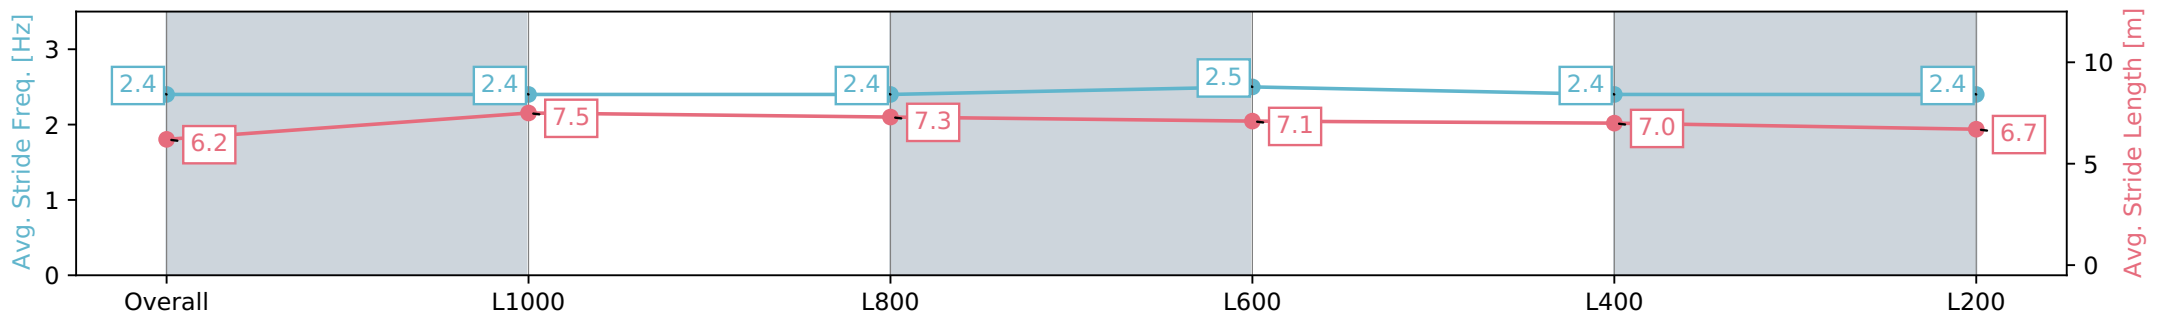

Section	Overall	L1000	L800	L600	L400	L200
Section Times	1:15.31 [8] (0:16.89)	0:58.42 [4] (0:10.98)	0:47.44 [4] (0:11.40)	0:36.04 [3] (0:11.44)	0:24.60 [3] (0:11.76)	0:12.84 [2] (0:12.84)
Average Speed [km/h]	53.3	65.7	63.2	63.1	61.5	56.0
Top Speed [km/h]	68.8	68.7	65.0	64.3	64.0	59.3
Avg. Dist. to Rail [m]	4.1	0.6	0.3	0.7	3.0	4.5
Avg. Stride Freq. [Hz]	2.4	2.4	2.4	2.5	2.4	2.4
Avg. Stride Length [m]	6.2	7.5	7.3	7.1	7.0	6.7