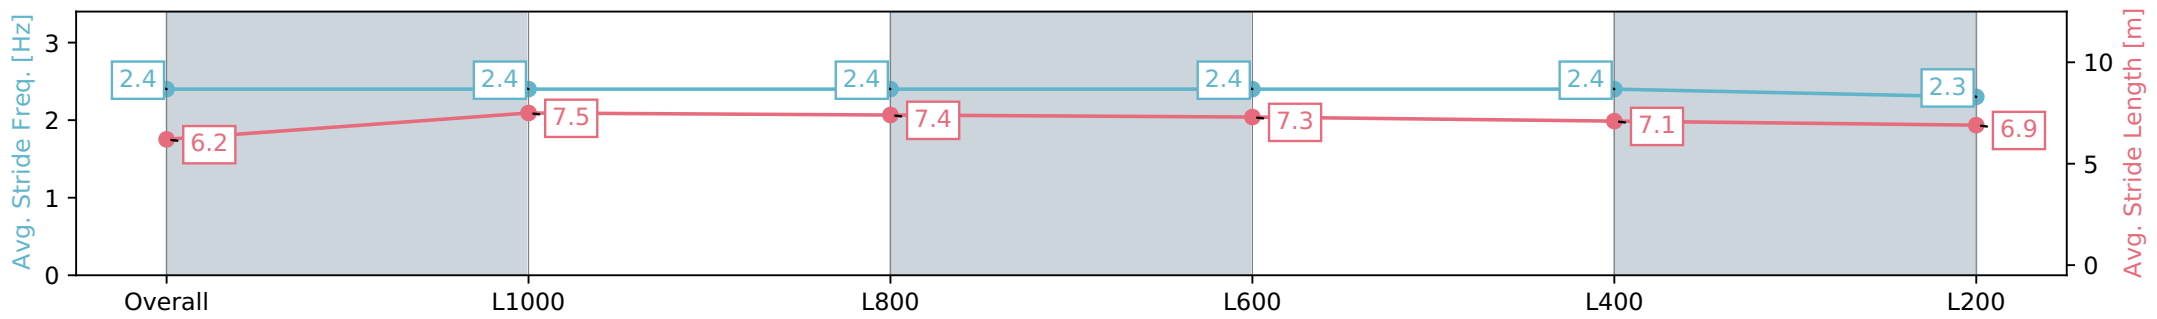

Section	Overall	L1000	L800	L600	L400	L200
Section Times	1:15.14 [6] (0:16.99)	0:58.15 [5] (0:11.06)	0:47.09 [6] (0:11.32)	0:35.77 [4] (0:11.47)	0:24.30 [4] (0:11.69)	0:12.61 [3] (0:12.61)
Average Speed [km/h]	52.9	65.4	63.7	63.2	61.9	57.2
Top Speed [km/h]	67.4	67.5	65.7	64.0	63.8	61.1
Avg. Dist. to Rail [m]	2.3	0.9	0.8	1.2	3.4	4.9
Avg. Stride Freq. [Hz]	2.4	2.4	2.4	2.4	2.4	2.3
Avg. Stride Length [m]	6.2	7.5	7.4	7.3	7.1	6.9