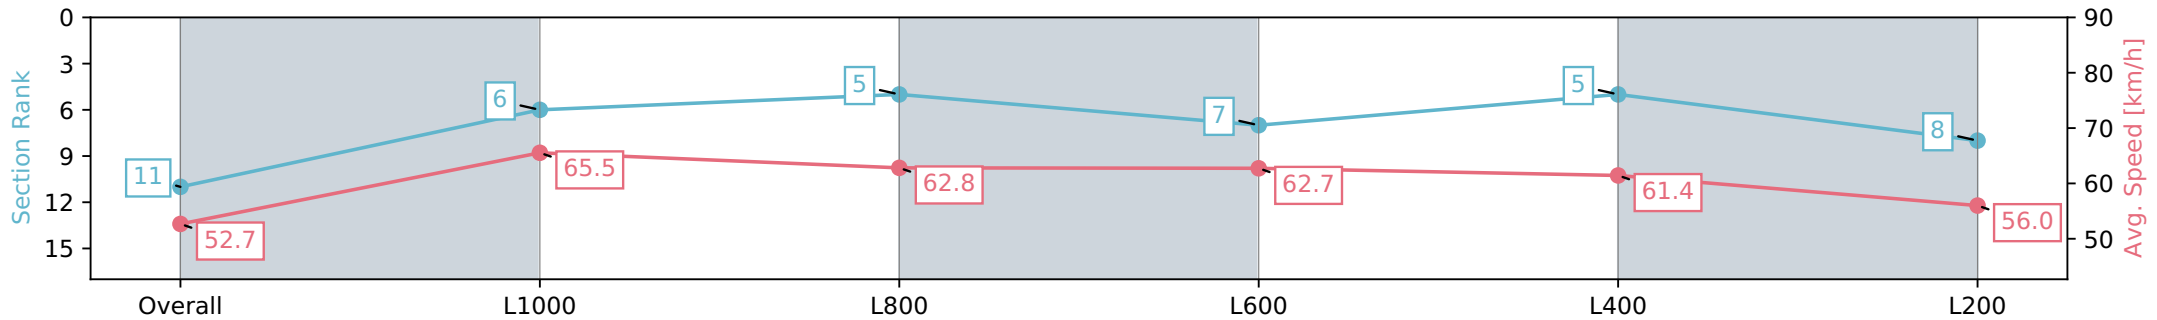

Horse/Jockey Name	BYWATERS ROAD
Finish Rank	11
Fastest Section Time (Section)	0:10.98 (L1000)
Top Speed [km/h] (Section)	66.7 (Overall)
Race State	Finished

Morphettville Parks SA - Professional

Race 5: Triple M Handicap (Heat of Adelaide in Autumn Series) - 1250m

16 March 2024 - 2:49PM

Track Rating: Good 4, Weather: Fine, Rail Position: +6m 1000m -W/ Post, +3m Remainder; Sectional 608m

Section	Overall	L1000	L800	L600	L400	L200
Section Times	1:15.62 [11] (0:17.06)	0:58.56 [6] (0:10.98)	0:47.58 [5] (0:11.47)	0:36.11 [7] (0:11.52)	0:24.59 [5] (0:11.73)	0:12.86 [8] (0:12.86)
Average Speed [km/h]	52.7	65.5	62.8	62.7	61.4	56.0
Top Speed [km/h]	66.7	66.6	65.0	63.1	62.9	59.1
Avg. Dist. to Rail [m]	1.6	0.7	0.6	0.6	0.9	1.9
Avg. Stride Freq. [Hz]	2.2	2.3	2.2	2.3	2.3	2.2
Avg. Stride Length [m]	6.3	7.7	7.5	7.2	7.2	6.9

- [ ] Ranking at each section and finish
- -:-:- No data available at this section
- NA No data available