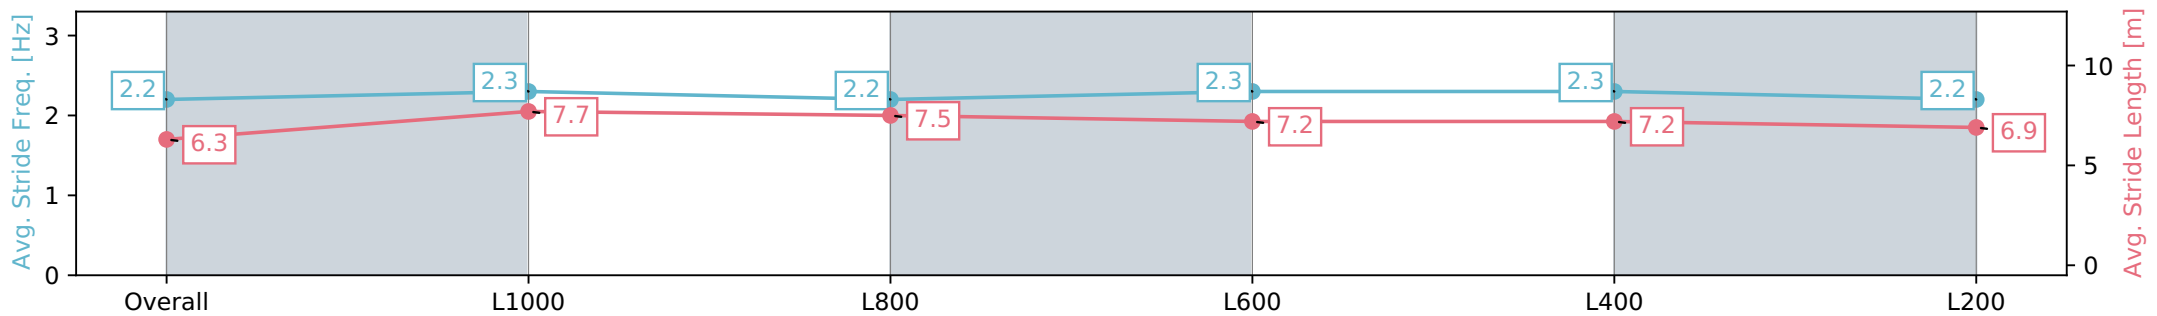

Morphettville Parks SA - Professional

Race 5: Triple M Handicap (Heat of Adelaide in Autumn Series) - 1250m

16 March 2024 - 2:49PM

Track Rating: Good 4, Weather: Fine, Rail Position: +6m 1000m -W/ Post, +3m Remainder; Sectional 608m

Section	Overall	L1000	L800	L600	L400	L200
Section Times	1:15.62 [11] (0:17.06)	0:58.56 [6] (0:10.98)	0:47.58 [5] (0:11.47)	0:36.11 [7] (0:11.52)	0:24.59 [5] (0:11.73)	0:12.86 [8] (0:12.86)
Average Speed [km/h]	52.7	65.5	62.8	62.7	61.4	56.0
Top Speed [km/h]	66.7	66.6	65.0	63.1	62.9	59.1
Avg. Dist. to Rail [m]	1.6	0.7	0.6	0.6	0.9	1.9
Avg. Stride Freq. [Hz]	2.2	2.3	2.2	2.3	2.3	2.2
Avg. Stride Length [m]	6.3	7.7	7.5	7.2	7.2	6.9