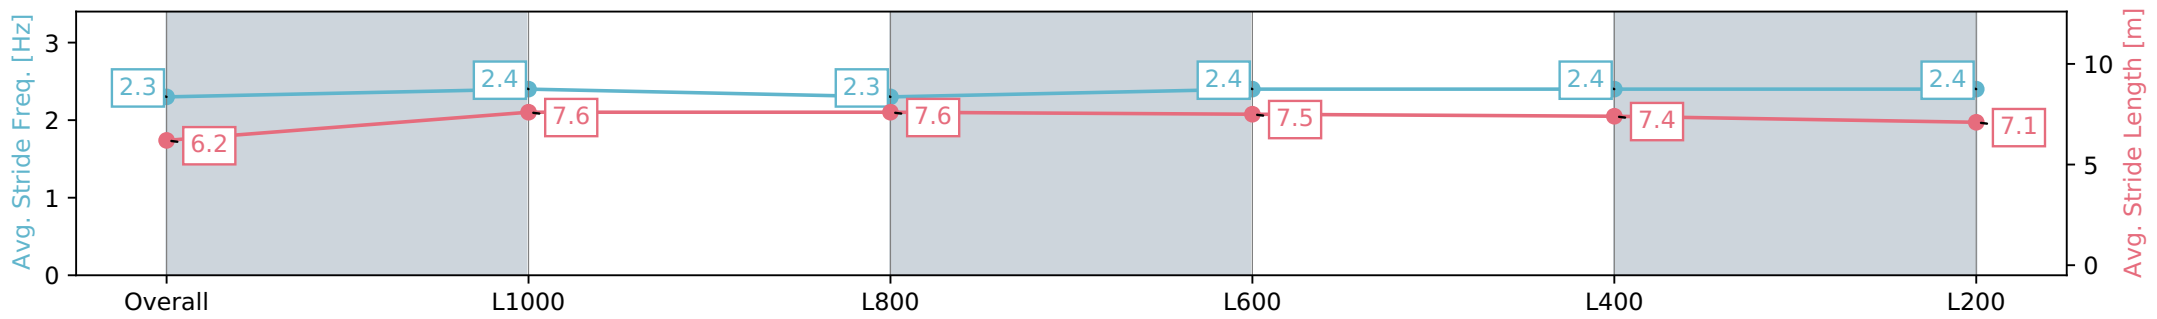

16 March 2024 - 2:49PM

Track Rating: Good 4, Weather: Fine, Rail Position: +6m 1000m -W/ Post, +3m Remainder; Sectional 608m

Section	Overall	L1000	L800	L600	L400	L200
Section Times	1:14.70 [1] (0:17.49)	0:57.21 [13] (0:10.94)	0:46.27 [11] (0:11.32)	0:34.95 [10] (0:11.45)	0:23.50 [9] (0:11.47)	0:12.03 [6] (0:12.03)
Average Speed [km/h]	51.4	65.8	63.7	63.6	62.9	59.9
Top Speed [km/h]	66.9	68.0	64.9	64.2	64.1	61.9
Avg. Dist. to Rail [m]	5.1	0.5	0.6	1.8	2.3	2.3
Avg. Stride Freq. [Hz]	2.3	2.4	2.3	2.4	2.4	2.4
Avg. Stride Length [m]	6.2	7.6	7.6	7.5	7.4	7.1