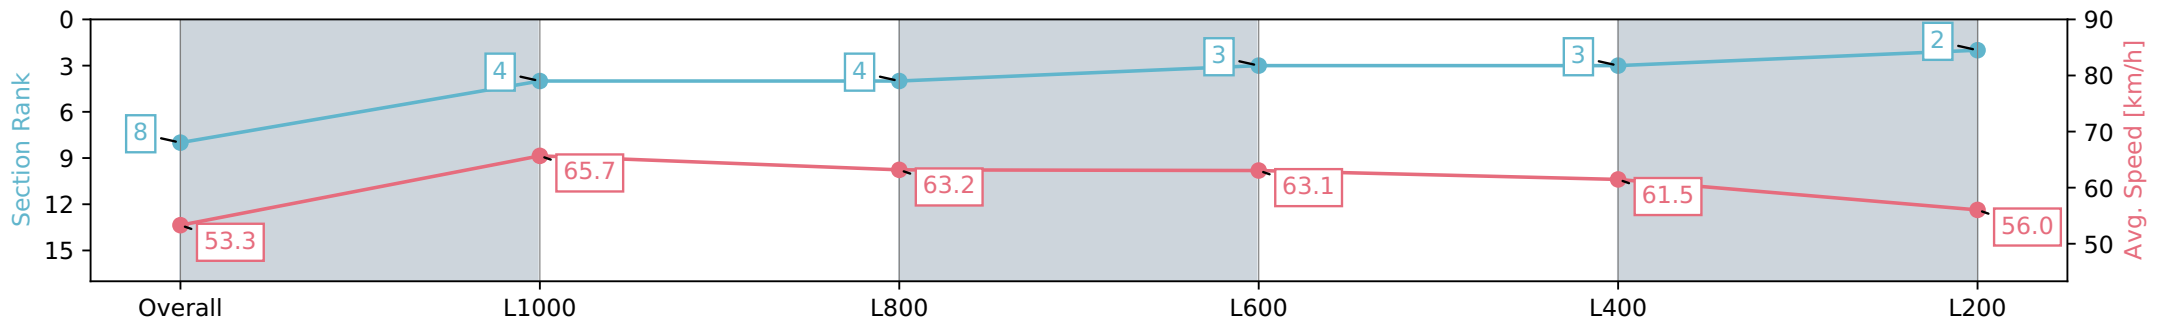

Section	Overall	L1000	L800	L600	L400	L200
Section Times	1:15.31 [8] (0:16.89)	0:58.42 [4] (0:10.98)	0:47.44 [4] (0:11.40)	0:36.04 [3] (0:11.44)	0:24.60 [3] (0:11.76)	0:12.84 [2] (0:12.84)
Average Speed [km/h]	53.3	65.7	63.2	63.1	61.5	56.0
Top Speed [km/h]	68.8	68.7	65.0	64.3	64.0	59.3
Avg. Dist. to Rail [m]	4.1	0.6	0.3	0.7	3.0	4.5
Avg. Stride Freq. [Hz]	2.4	2.4	2.4	2.5	2.4	2.4
Avg. Stride Length [m]	6.2	7.5	7.3	7.1	7.0	6.7