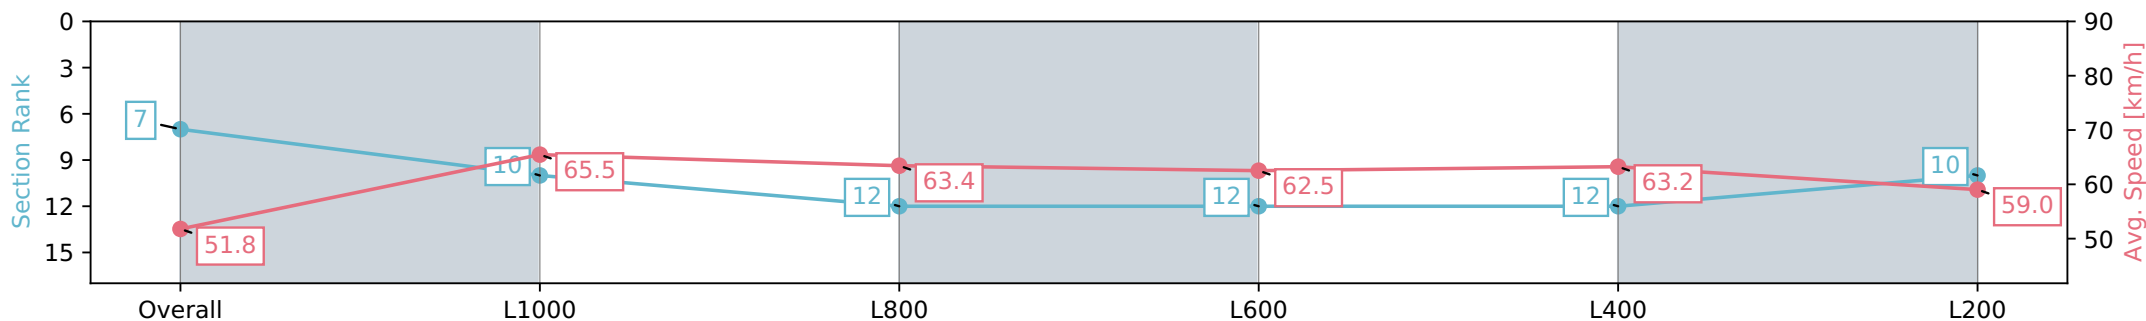

Section	Overall	L1000	L800	L600	L400	L200
Section Times	1:15.18 [7] (0:17.39)	0:57.79 [10] (0:11.05)	0:46.74 [12] (0:11.38)	0:35.36 [12] (0:11.68)	0:23.68 [12] (0:11.49)	0:12.19 [10] (0:12.19)
Average Speed [km/h]	51.8	65.5	63.4	62.5	63.2	59.0
Top Speed [km/h]	67.9	67.8	65.1	63.4	64.3	62.3
Avg. Dist. to Rail [m]	5.0	1.1	0.9	2.4	5.7	8.2
Avg. Stride Freq. [Hz]	2.4	2.4	2.3	2.3	2.4	2.3
Avg. Stride Length [m]	6.1	7.5	7.6	7.4	7.0	6.8