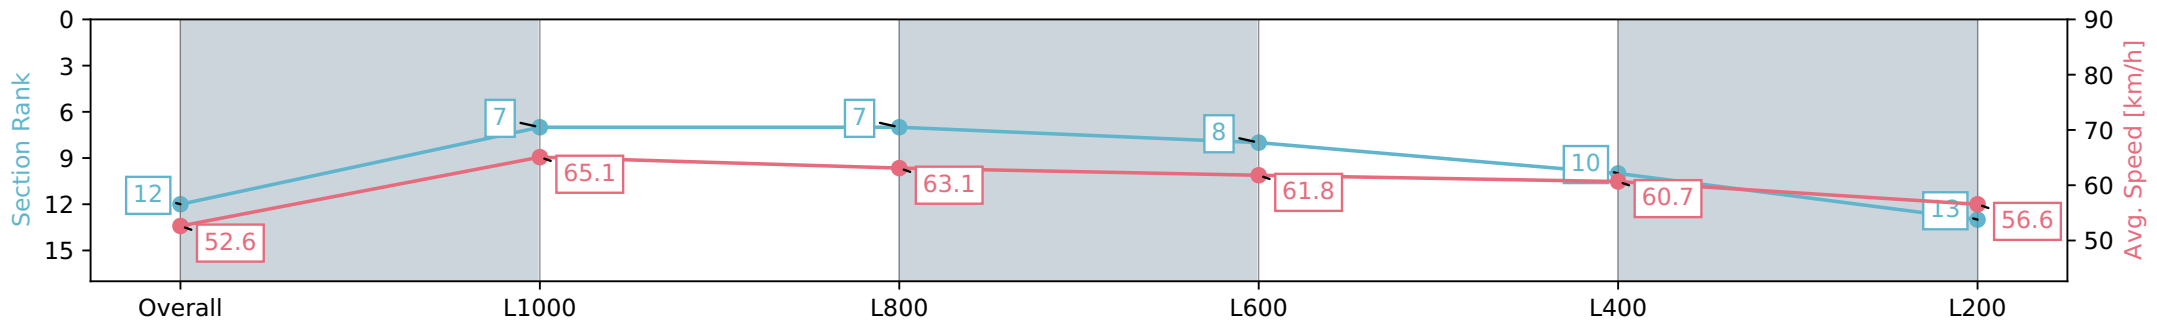

Horse/Jockey Name	DIDWEWIN
Finish Rank	12
Fastest Section Time (Section)	0:11.09 (L1000)
Top Speed [km/h] (Section)	66.3 (L800)
Race State	Finished

Morphettville Parks SA - Professional

Race 5: Triple M Handicap (Heat of Adelaide in Autumn Series) - 1250m

16 March 2024 - 2:49PM

Track Rating: Good 4, Weather: Fine, Rail Position: +6m 1000m -W/ Post, +3m Remainder; Sectional 608m

Section	Overall	L1000	L800	L600	L400	L200
Section Times	1:16.04 [12] (0:17.08)	0:58.96 [7] (0:11.09)	0:47.87 [7] (0:11.44)	0:36.43 [8] (0:11.75)	0:24.68 [10] (0:11.95)	0:12.73 [13] (0:12.73)
Average Speed [km/h]	52.6	65.1	63.1	61.8	60.7	56.6
Top Speed [km/h]	66.1	66.0	66.3	63.0	61.4	59.9
Avg. Dist. to Rail [m]	4.6	0.5	0.6	1.7	3.5	5.1
Avg. Stride Freq. [Hz]	2.5	2.5	2.4	2.4	2.4	2.3
Avg. Stride Length [m]	5.9	7.3	7.2	7.1	7.0	6.6

- [ ] Ranking at each section and finish
- -:-:- No data available at this section
- NA No data available