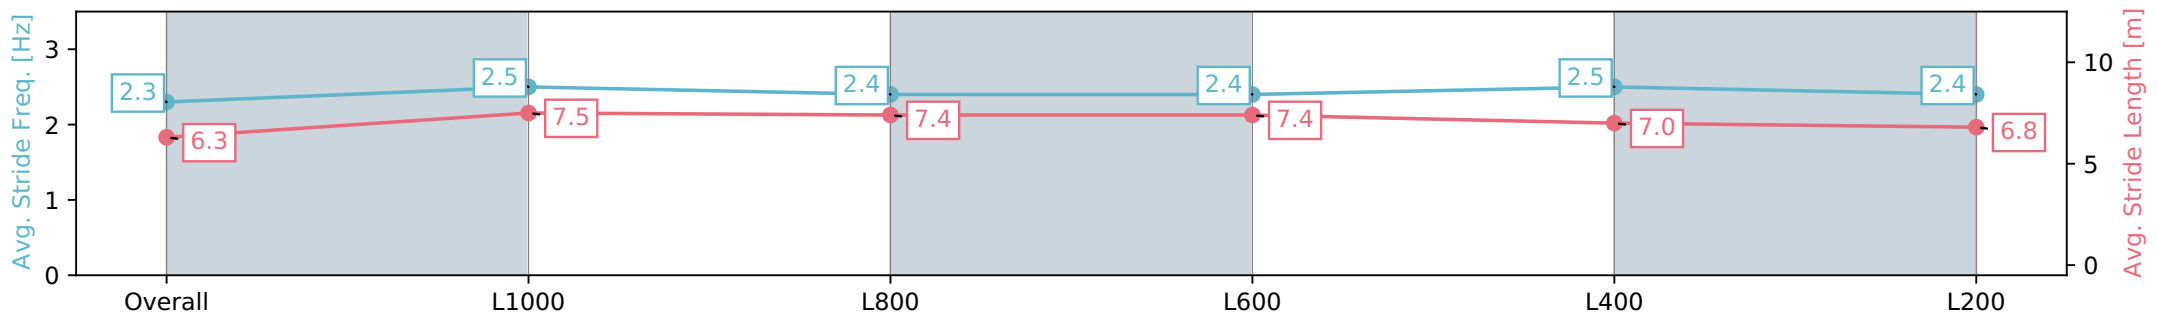

Section	Overall	L1000	L800	L600	L400	L200
Section Times	1:15.05 [4] (0:17.28)	0:57.77 [8] (0:10.95)	0:46.82 [8] (0:11.25)	0:35.57 [6] (0:11.57)	0:23.99 [6] (0:11.57)	0:12.41 [5] (0:12.41)
Average Speed [km/h]	52.2	66.4	64.5	63.8	63.1	58.0
Top Speed [km/h]	66.8	67.0	66.8	65.4	65.1	61.8
Avg. Dist. to Rail [m]	8.3	2.0	2.1	5.0	7.7	8.7
Avg. Stride Freq. [Hz]	2.3	2.5	2.4	2.4	2.5	2.4
Avg. Stride Length [m]	6.3	7.5	7.4	7.4	7.0	6.8