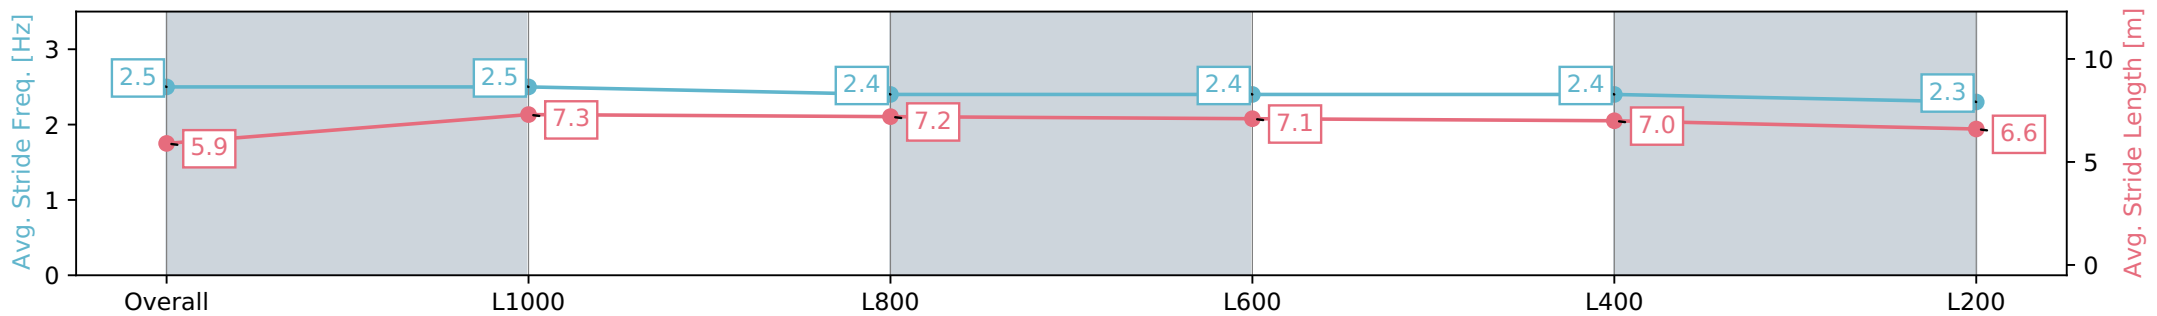

Horse/Jockey Name	DIDWEWIN
Finish Rank	12
Fastest Section Time (Section)	0:11.09 (L1000)
Top Speed [km/h] (Section)	66.3 (L800)
Race State	Finished

Morphettville Parks SA - Professional

Race 5: Triple M Handicap (Heat of Adelaide in Autumn Series) - 1250m

16 March 2024 - 2:49PM

Track Rating: Good 4, Weather: Fine, Rail Position: +6m 1000m -W/ Post, +3m Remainder; Sectional 608m

Section	Overall	L1000	L800	L600	L400	L200
Section Times	1:16.04 [12] (0:17.08)	0:58.96 [7] (0:11.09)	0:47.87 [7] (0:11.44)	0:36.43 [8] (0:11.75)	0:24.68 [10] (0:11.95)	0:12.73 [13] (0:12.73)
Average Speed [km/h]	52.6	65.1	63.1	61.8	60.7	56.6
Top Speed [km/h]	66.1	66.0	66.3	63.0	61.4	59.9
Avg. Dist. to Rail [m]	4.6	0.5	0.6	1.7	3.5	5.1
Avg. Stride Freq. [Hz]	2.5	2.5	2.4	2.4	2.4	2.3
Avg. Stride Length [m]	5.9	7.3	7.2	7.1	7.0	6.6

- [ ] Ranking at each section and finish
- -:-:- No data available at this section
- NA No data available