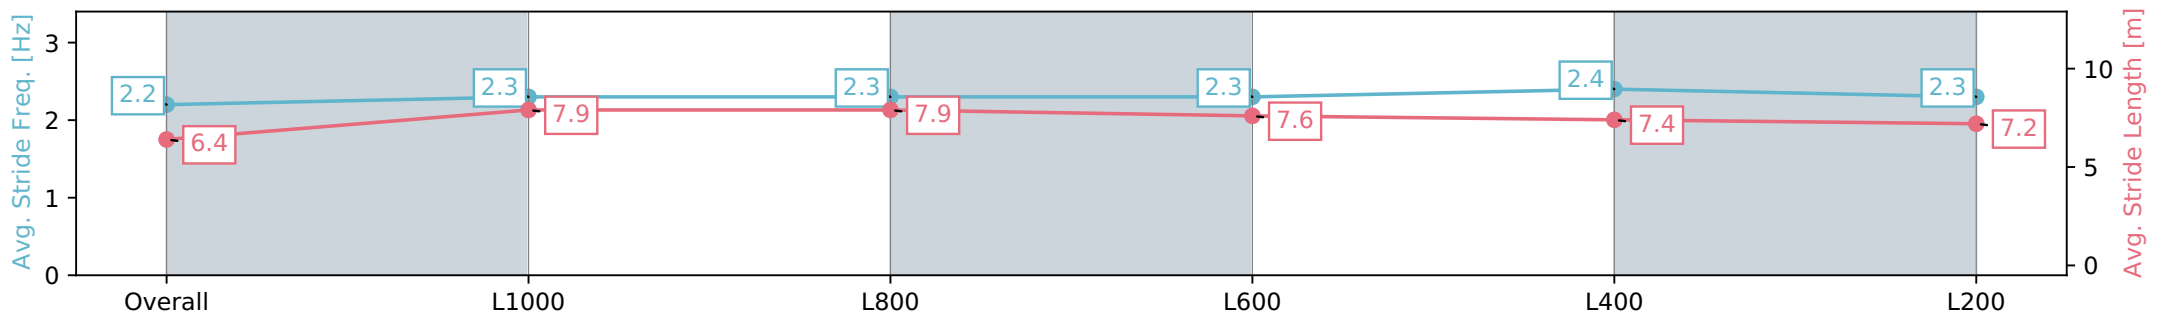

Section	Overall	L1000	L800	L600	L400	L200
Section Times	1:15.47 [9] (0:17.48)	0:57.99 [12] (0:11.22)	0:46.77 [14] (0:11.39)	0:35.38 [14] (0:11.71)	0:23.67 [14] (0:11.45)	0:12.22 [12] (0:12.22)
Average Speed [km/h]	51.6	64.9	63.5	62.5	63.6	58.9
Top Speed [km/h]	66.2	65.9	64.3	63.7	65.3	61.7
Avg. Dist. to Rail [m]	6.7	2.3	2.0	3.1	6.6	7.4
Avg. Stride Freq. [Hz]	2.2	2.3	2.3	2.3	2.4	2.3
Avg. Stride Length [m]	6.4	7.9	7.9	7.6	7.4	7.2