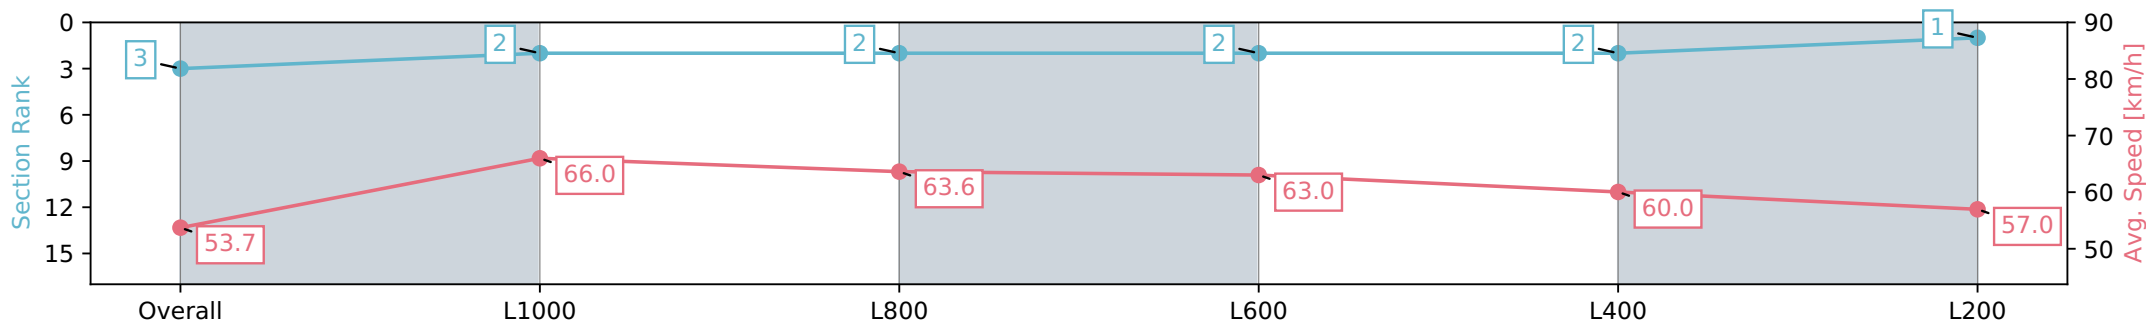

Section	Overall	L1000	L800	L600	L400	L200
Section Times	1:15.04 [3] (0:16.74)	0:58.30 [2] (0:10.95)	0:47.35 [2] (0:11.28)	0:36.06 [2] (0:11.43)	0:24.63 [2] (0:11.97)	0:12.66 [1] (0:12.66)
Average Speed [km/h]	53.7	66.0	63.6	63.0	60.0	57.0
Top Speed [km/h]	67.4	68.7	65.6	64.7	63.0	58.8
Avg. Dist. to Rail [m]	3.3	0.5	0.7	0.4	1.3	2.9
Avg. Stride Freq. [Hz]	2.3	2.4	2.3	2.3	2.3	2.3
Avg. Stride Length [m]	6.4	7.7	7.6	7.5	7.1	6.7