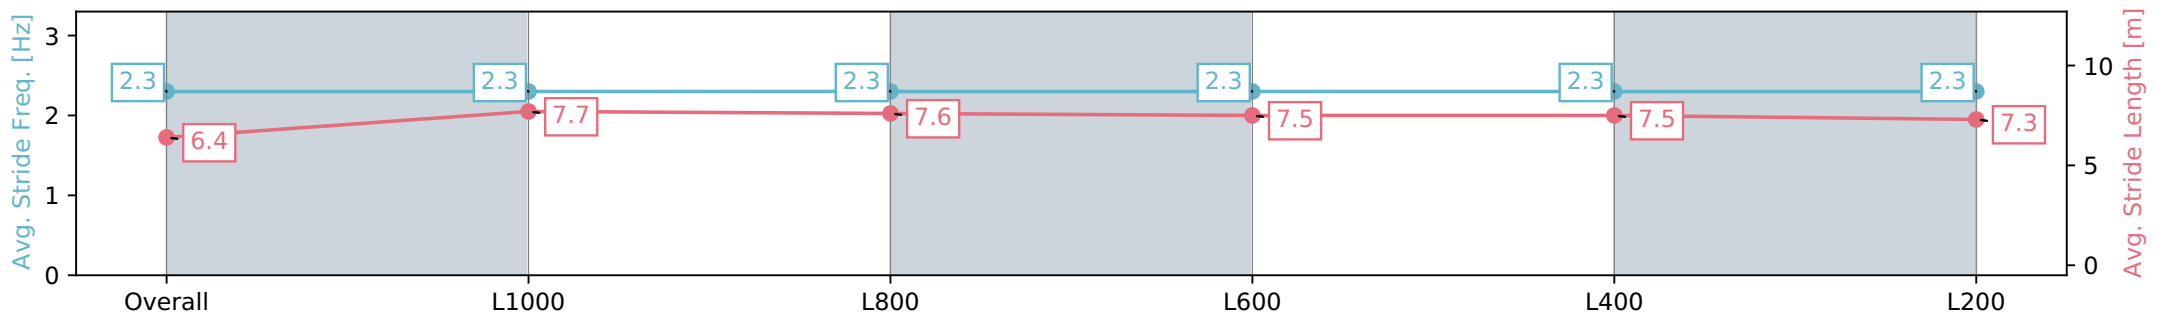

Horse/Jockey Name	STOKOMO
Finish Rank	4
Fastest Section Time (Section)	0:11.31 (L1000)
Top Speed [km/h] (Section)	66.1 (Overall)
Race State	Finished

Morphettville Parks SA - Professional
Race 4: Autumn Racing Carnival at Morphettville (April 27th - May 11th) Handicap - 1250m

16 March 2024 - 2:13PM

Track Rating: Good 4, Weather: Fine, Rail Position: +6m 1000m -W/ Post, +3m Remainder; Sectional 608m

Section	Overall	L1000	L800	L600	L400	L200
Section Times	1:15.33 [4] (0:17.22)	0:58.11 [2] (0:11.31)	0:46.80 [4] (0:11.49)	0:35.31 [5] (0:11.74)	0:23.57 [5] (0:11.48)	0:12.09 [3] (0:12.09)
Average Speed [km/h]	52.2	63.9	62.9	61.8	63.0	59.6
Top Speed [km/h]	66.1	65.5	64.0	62.6	63.7	62.1
Avg. Dist. to Rail [m]	2.8	0.9	1.3	1.4	2.3	4.5
Avg. Stride Freq. [Hz]	2.3	2.3	2.3	2.3	2.3	2.3
Avg. Stride Length [m]	6.4	7.7	7.6	7.5	7.5	7.3

- [ ] Ranking at each section and finish
- -:-:- No data available at this section
- NA No data available