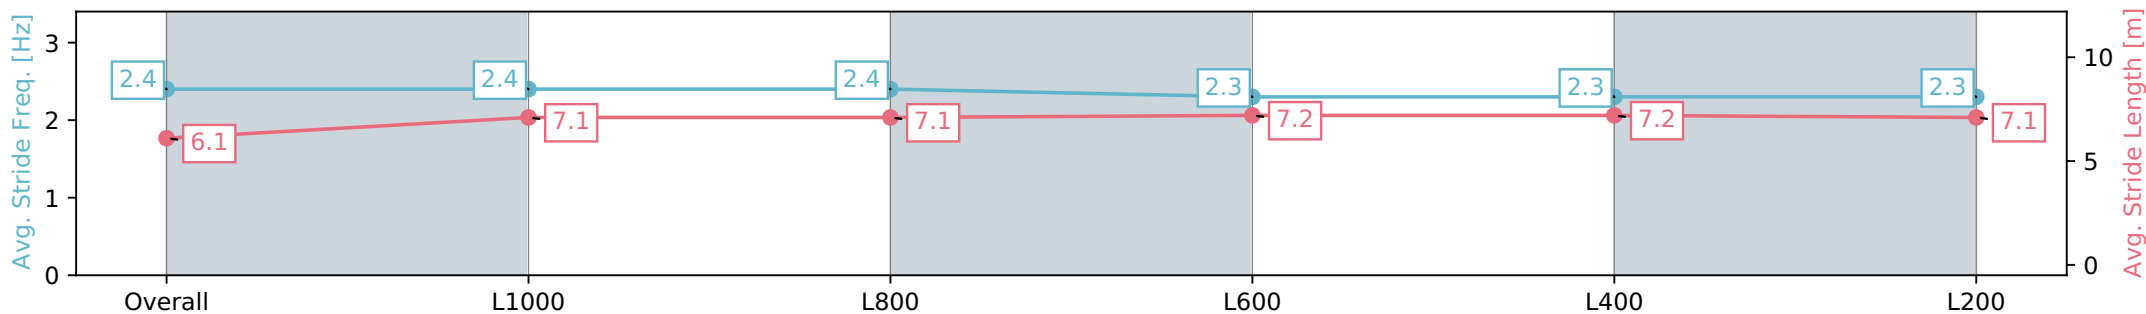

Horse/Jockey Name	ZESTY SPICE
Finish Rank	11
Fastest Section Time (Section)	0:11.46 (L800)
Top Speed [km/h] (Section)	65.0 (Overall)
Race State	Finished

Morphettville Parks SA - Professional
Race 4: Autumn Racing Carnival at Morphettville (April 27th
- May 11th) Handicap - 1250m

16 March 2024 - 2:13PM

Track Rating: Good 4, Weather: Fine, Rail Position: +6m 1000m -W/
Post, +3m Remainder; Sectional 608m

Section	Overall	L1000	L800	L600	L400	L200
Section Times	1:16.39 [11] (0:17.40)	0:58.99 [8] (0:11.63)	0:47.36 [9] (0:11.46)	0:35.90 [9] (0:11.78)	0:24.12 [10] (0:11.82)	0:12.30 [11] (0:12.30)
Average Speed [km/h]	51.7	62.5	63.2	61.8	61.2	58.6
Top Speed [km/h]	65.0	63.4	64.1	62.7	61.8	60.7
Avg. Dist. to Rail [m]	3.9	1.9	2.0	1.9	2.5	3.3
Avg. Stride Freq. [Hz]	2.4	2.4	2.4	2.3	2.3	2.3
Avg. Stride Length [m]	6.1	7.1	7.1	7.2	7.2	7.1

- [ ] Ranking at each section and finish
- -:-:- No data available at this section
- NA No data available