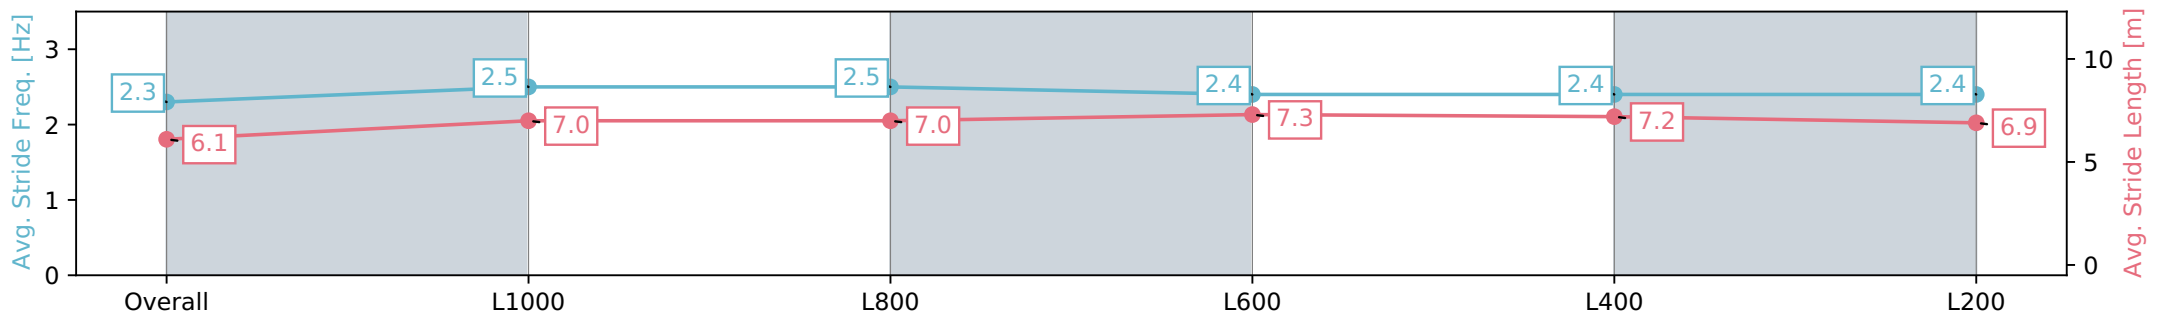

Horse/Jockey Name	MADAM MILLY
Finish Rank	9
Fastest Section Time (Section)	0:11.26 (L800)
Top Speed [km/h] (Section)	66.1 (L800)
Race State	Finished

Morphettville Parks SA - Professional
Race 4: Autumn Racing Carnival at Morphettville (April 27th - May 11th) Handicap - 1250m

16 March 2024 - 2:13PM

Track Rating: Good 4, Weather: Fine, Rail Position: +6m 1000m -W/ Post, +3m Remainder; Sectional 608m

Section	Overall	L1000	L800	L600	L400	L200
Section Times	1:15.83 [9] (0:17.85)	0:57.98 [11] (0:11.55)	0:46.43 [11] (0:11.26)	0:35.17 [10] (0:11.55)	0:23.62 [9] (0:11.53)	0:12.09 [8] (0:12.09)
Average Speed [km/h]	50.5	63.4	64.7	63.3	63.2	59.5
Top Speed [km/h]	64.6	64.4	66.1	64.3	64.0	63.0
Avg. Dist. to Rail [m]	8.0	3.4	4.0	2.8	6.0	7.6
Avg. Stride Freq. [Hz]	2.3	2.5	2.5	2.4	2.4	2.4
Avg. Stride Length [m]	6.1	7.0	7.0	7.3	7.2	6.9

- [ ] Ranking at each section and finish
- -:-:- No data available at this section
- NA No data available