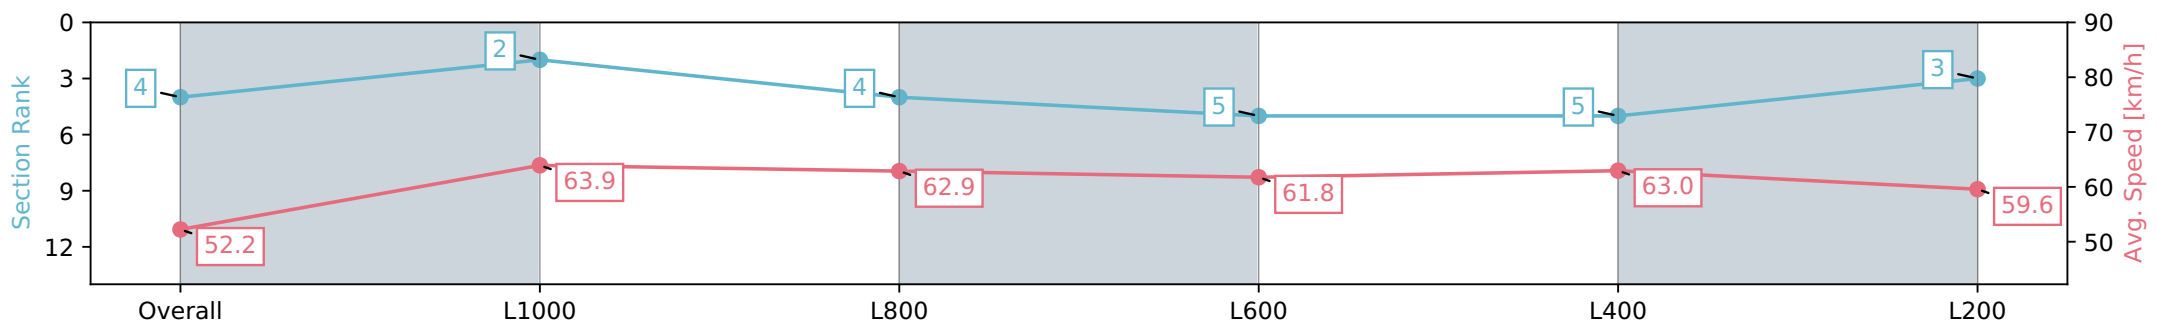

Horse/Jockey Name	STOKOMO
Finish Rank	4
Fastest Section Time (Section)	0:11.31 (L1000)
Top Speed [km/h] (Section)	66.1 (Overall)
Race State	Finished

Morphettville Parks SA - Professional
Race 4: Autumn Racing Carnival at Morphettville (April 27th - May 11th) Handicap - 1250m

16 March 2024 - 2:13PM

Track Rating: Good 4, Weather: Fine, Rail Position: +6m 1000m -W/ Post, +3m Remainder; Sectional 608m

Section	Overall	L1000	L800	L600	L400	L200
Section Times	1:15.33 [4] (0:17.22)	0:58.11 [2] (0:11.31)	0:46.80 [4] (0:11.49)	0:35.31 [5] (0:11.74)	0:23.57 [5] (0:11.48)	0:12.09 [3] (0:12.09)
Average Speed [km/h]	52.2	63.9	62.9	61.8	63.0	59.6
Top Speed [km/h]	66.1	65.5	64.0	62.6	63.7	62.1
Avg. Dist. to Rail [m]	2.8	0.9	1.3	1.4	2.3	4.5
Avg. Stride Freq. [Hz]	2.3	2.3	2.3	2.3	2.3	2.3
Avg. Stride Length [m]	6.4	7.7	7.6	7.5	7.5	7.3

- [ ] Ranking at each section and finish
- -:-:- No data available at this section
- NA No data available