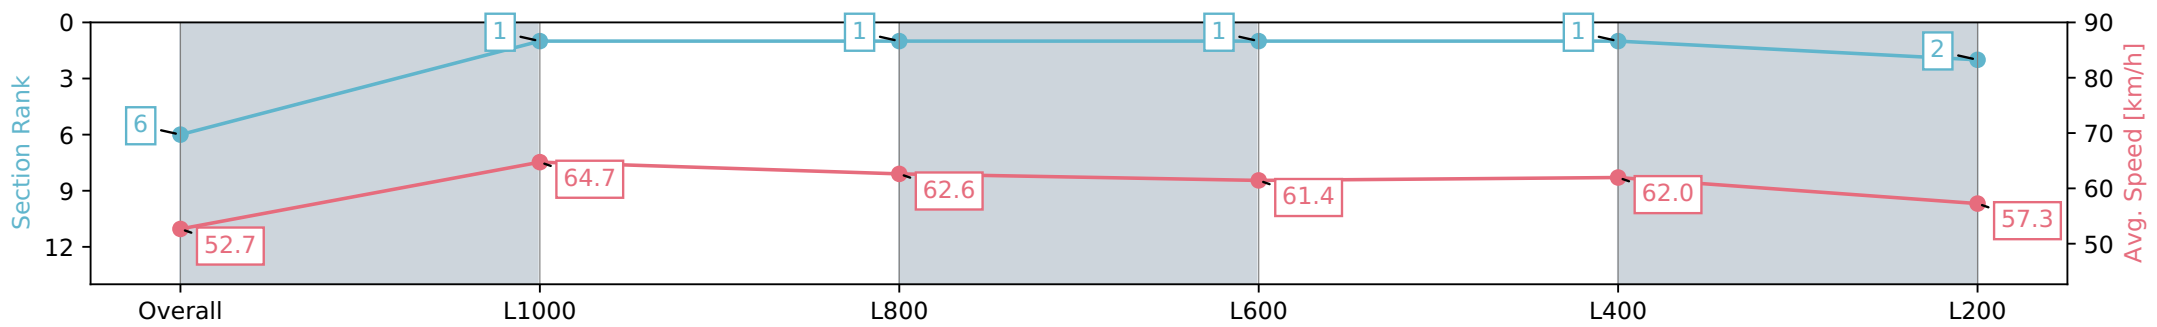

Horse/Jockey Name	DIAMENTE TAGLIATO
Finish Rank	6
Fastest Section Time (Section)	0:11.11 (L1000)
Top Speed [km/h] (Section)	65.4 (L1000)
Race State	Finished

Morphettville Parks SA - Professional
Race 4: Autumn Racing Carnival at Morphettville (April 27th - May 11th) Handicap - 1250m

16 March 2024 - 2:13PM

Track Rating: Good 4, Weather: Fine, Rail Position: +6m 1000m -W/ Post, +3m Remainder; Sectional 608m

Section	Overall	L1000	L800	L600	L400	L200
Section Times	1:15.67 [6] (0:17.08)	0:58.59 [1] (0:11.11)	0:47.48 [1] (0:11.51)	0:35.97 [1] (0:11.78)	0:24.19 [1] (0:11.63)	0:12.56 [2] (0:12.56)
Average Speed [km/h]	52.7	64.7	62.6	61.4	62.0	57.3
Top Speed [km/h]	65.2	65.4	64.7	62.4	62.5	61.0
Avg. Dist. to Rail [m]	2.0	0.8	0.7	0.7	0.8	1.1
Avg. Stride Freq. [Hz]	2.1	2.2	2.2	2.2	2.2	2.1
Avg. Stride Length [m]	6.8	7.7	7.7	7.5	7.5	7.3

- [ ] Ranking at each section and finish
- -:-:- No data available at this section
- NA No data available