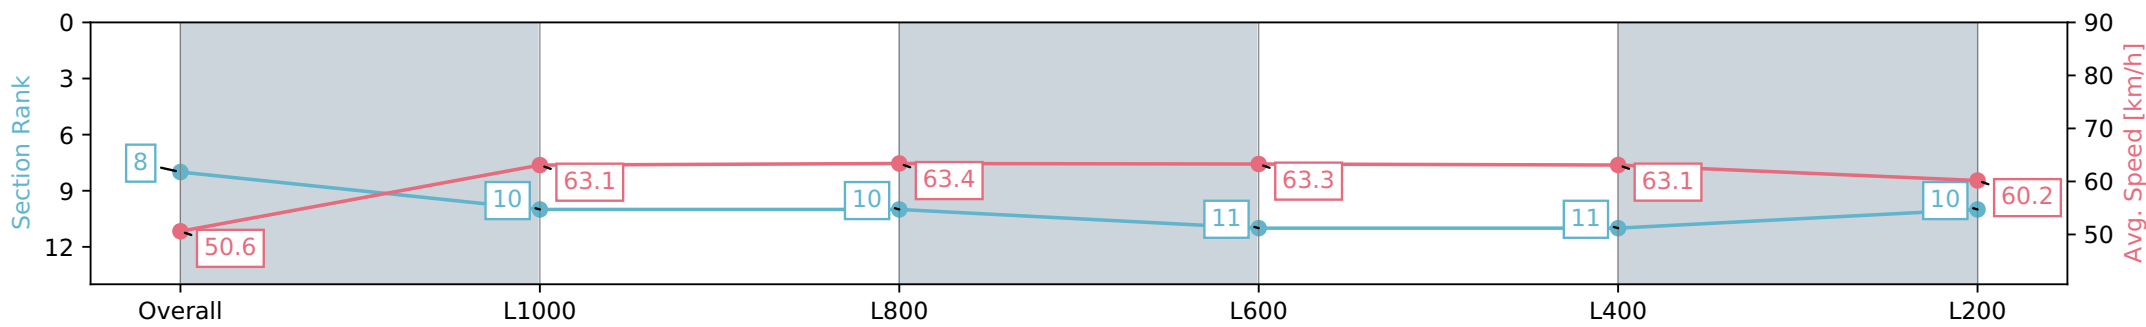

Horse/Jockey Name	CHEROKEE MISS
Finish Rank	8
Fastest Section Time (Section)	0:11.42 (L800)
Top Speed [km/h] (Section)	65.1 (Overall)
Race State	Finished

Morphettville Parks SA - Professional
Race 4: Autumn Racing Carnival at Morphettville (April 27th
- May 11th) Handicap - 1250m

16 March 2024 - 2:13PM

Track Rating: Good 4, Weather: Fine, Rail Position: +6m 1000m -W/
Post, +3m Remainder; Sectional 608m

Section	Overall	L1000	L800	L600	L400	L200
Section Times	1:15.78 [8] (0:17.79)	0:57.99 [10] (0:11.51)	0:46.48 [10] (0:11.42)	0:35.06 [11] (0:11.56)	0:23.49 [11] (0:11.53)	0:11.96 [10] (0:11.96)
Average Speed [km/h]	50.6	63.1	63.4	63.3	63.1	60.2
Top Speed [km/h]	65.1	65.1	64.8	64.2	64.1	63.3
Avg. Dist. to Rail [m]	5.8	1.5	2.2	3.2	6.2	9.8
Avg. Stride Freq. [Hz]	2.3	2.3	2.3	2.3	2.4	2.4
Avg. Stride Length [m]	6.2	7.3	7.3	7.2	7.4	7.2

- [ ] Ranking at each section and finish
- -:-:- No data available at this section
- NA No data available