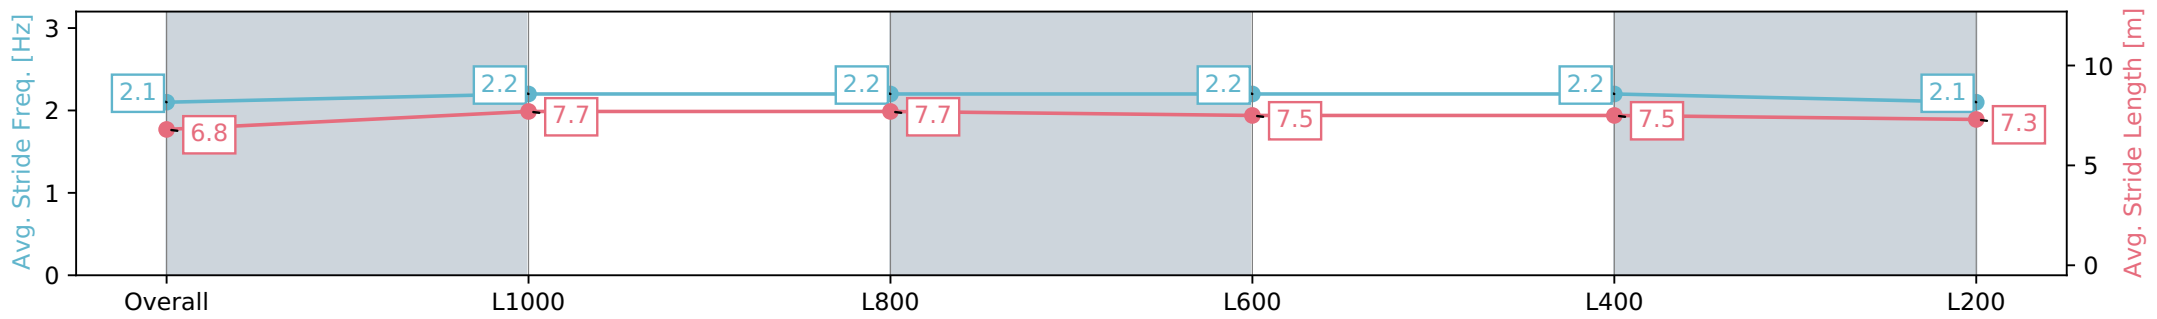

Horse/Jockey Name	DIAMENTE TAGLIATO
Finish Rank	6
Fastest Section Time (Section)	0:11.11 (L1000)
Top Speed [km/h] (Section)	65.4 (L1000)
Race State	Finished

Morphettville Parks SA - Professional
Race 4: Autumn Racing Carnival at Morphettville (April 27th - May 11th) Handicap - 1250m

16 March 2024 - 2:13PM

Track Rating: Good 4, Weather: Fine, Rail Position: +6m 1000m -W/ Post, +3m Remainder; Sectional 608m

Section	Overall	L1000	L800	L600	L400	L200
Section Times	1:15.67 [6] (0:17.08)	0:58.59 [1] (0:11.11)	0:47.48 [1] (0:11.51)	0:35.97 [1] (0:11.78)	0:24.19 [1] (0:11.63)	0:12.56 [2] (0:12.56)
Average Speed [km/h]	52.7	64.7	62.6	61.4	62.0	57.3
Top Speed [km/h]	65.2	65.4	64.7	62.4	62.5	61.0
Avg. Dist. to Rail [m]	2.0	0.8	0.7	0.7	0.8	1.1
Avg. Stride Freq. [Hz]	2.1	2.2	2.2	2.2	2.2	2.1
Avg. Stride Length [m]	6.8	7.7	7.7	7.5	7.5	7.3

- [ ] Ranking at each section and finish
- -:-:- No data available at this section
- NA No data available