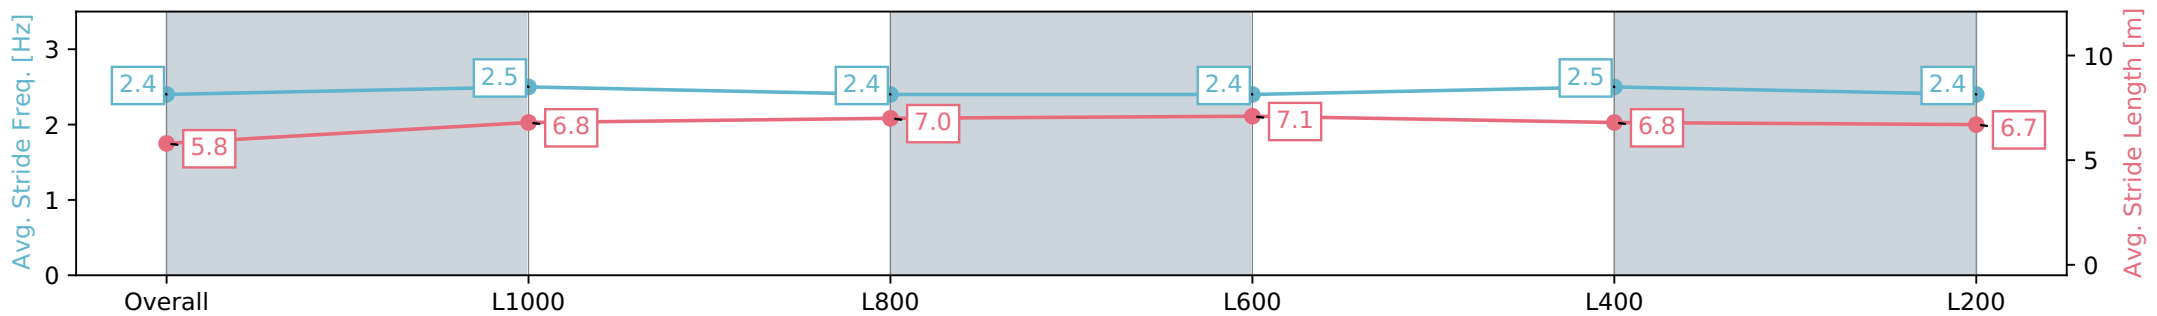

Horse/Jockey Name	ANOTHERHOUSE
Finish Rank	7
Fastest Section Time (Section)	0:11.19 (L1000)
Top Speed [km/h] (Section)	66.7 (L1000)
Race State	Finished

Morphettville Parks SA - Professional
Race 4: Autumn Racing Carnival at Morphettville (April 27th
- May 11th) Handicap - 1250m

16 March 2024 - 2:13PM

Track Rating: Good 4, Weather: Fine, Rail Position: +6m 1000m -W/
Post, +3m Remainder; Sectional 608m

Section	Overall	L1000	L800	L600	L400	L200
Section Times	1:15.69 [7] (0:17.28)	0:58.40 [5] (0:11.19)	0:47.21 [3] (0:11.52)	0:35.69 [4] (0:11.69)	0:24.00 [4] (0:11.57)	0:12.42 [5] (0:12.42)
Average Speed [km/h]	52.0	65.5	62.8	62.5	62.5	58.0
Top Speed [km/h]	66.2	66.7	63.3	63.1	63.1	61.4
Avg. Dist. to Rail [m]	5.7	3.2	2.6	2.3	3.2	5.4
Avg. Stride Freq. [Hz]	2.4	2.5	2.4	2.4	2.5	2.4
Avg. Stride Length [m]	5.8	6.8	7.0	7.1	6.8	6.7

- [ ] Ranking at each section and finish
- -:-:- No data available at this section
- NA No data available