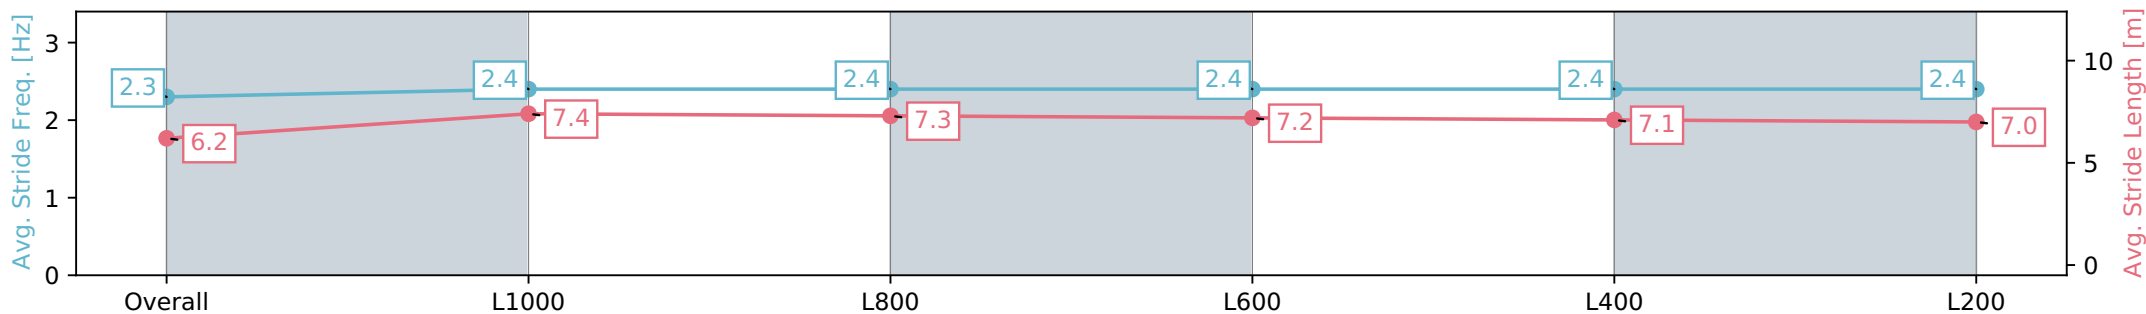

Horse/Jockey Name	KRISTOBEL
Finish Rank	10
Fastest Section Time (Section)	0:11.46 (L1000)
Top Speed [km/h] (Section)	64.2 (Overall)
Race State	Finished

Morphettville Parks SA - Professional
Race 4: Autumn Racing Carnival at Morphettville (April 27th
- May 11th) Handicap - 1250m

16 March 2024 - 2:13PM

Track Rating: Good 4, Weather: Fine, Rail Position: +6m 1000m -W/
Post, +3m Remainder; Sectional 608m

Section	Overall	L1000	L800	L600	L400	L200
Section Times	1:15.87 [10] (0:17.28)	0:58.59 [4] (0:11.46)	0:47.13 [6] (0:11.51)	0:35.62 [8] (0:11.81)	0:23.81 [8] (0:11.69)	0:12.12 [9] (0:12.12)
Average Speed [km/h]	52.0	63.1	63.0	61.5	62.0	59.4
Top Speed [km/h]	64.2	64.2	63.7	62.4	62.2	62.0
Avg. Dist. to Rail [m]	2.4	1.2	1.7	1.9	3.2	4.1
Avg. Stride Freq. [Hz]	2.3	2.4	2.4	2.4	2.4	2.4
Avg. Stride Length [m]	6.2	7.4	7.3	7.2	7.1	7.0

- [ ] Ranking at each section and finish
- -:-:- No data available at this section
- NA No data available