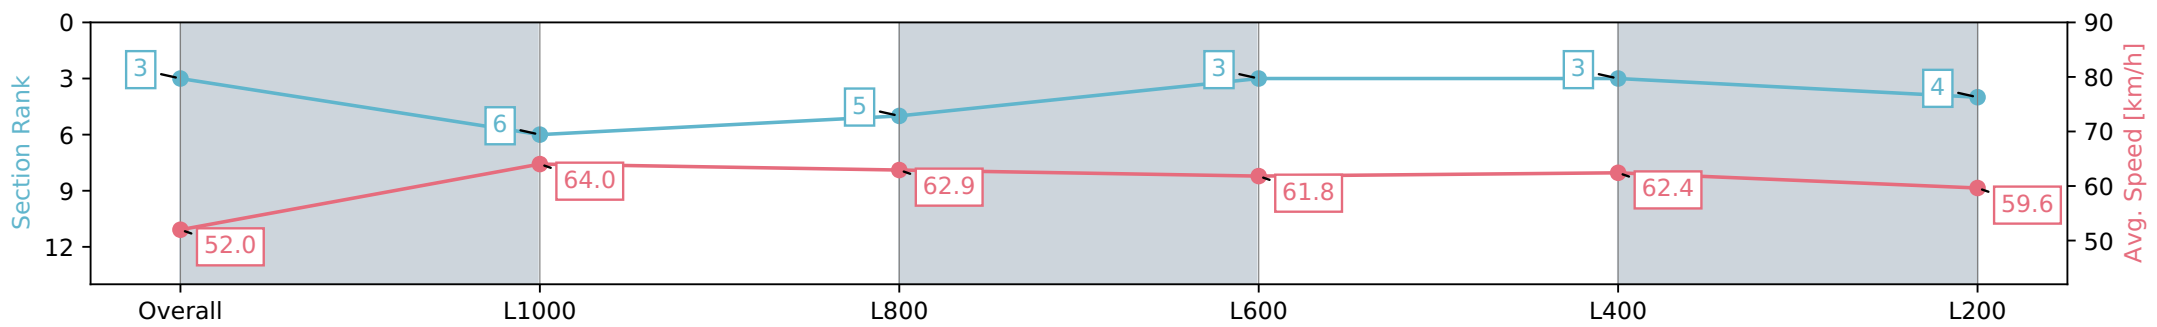

Horse/Jockey Name	VOLTAGE POINT
Finish Rank	3
Fastest Section Time (Section)	0:11.25 (L1000)
Top Speed [km/h] (Section)	65.2 (L1000)
Race State	Finished

Morphettville Parks SA - Professional
Race 4: Autumn Racing Carnival at Morphettville (April 27th - May 11th) Handicap - 1250m
16 March 2024 - 2:13PM
Track Rating: Good 4, Weather: Fine, Rail Position: +6m 1000m -W/ Post, +3m Remainder; Sectional 608m

Section	Overall	L1000	L800	L600	L400	L200
Section Times	1:15.33 [3] (0:17.28)	0:58.04 [6] (0:11.25)	0:46.79 [5] (0:11.46)	0:35.33 [3] (0:11.68)	0:23.65 [3] (0:11.56)	0:12.09 [4] (0:12.09)
Average Speed [km/h]	52.0	64.0	62.9	61.8	62.4	59.6
Top Speed [km/h]	64.8	65.2	64.1	62.4	63.3	62.5
Avg. Dist. to Rail [m]	1.3	0.5	0.5	0.7	1.8	3.8
Avg. Stride Freq. [Hz]	2.3	2.4	2.3	2.3	2.3	2.3
Avg. Stride Length [m]	6.1	7.4	7.1	7.3	7.4	7.2

- [ ] Ranking at each section and finish
- -:-:- No data available at this section
- NA No data available