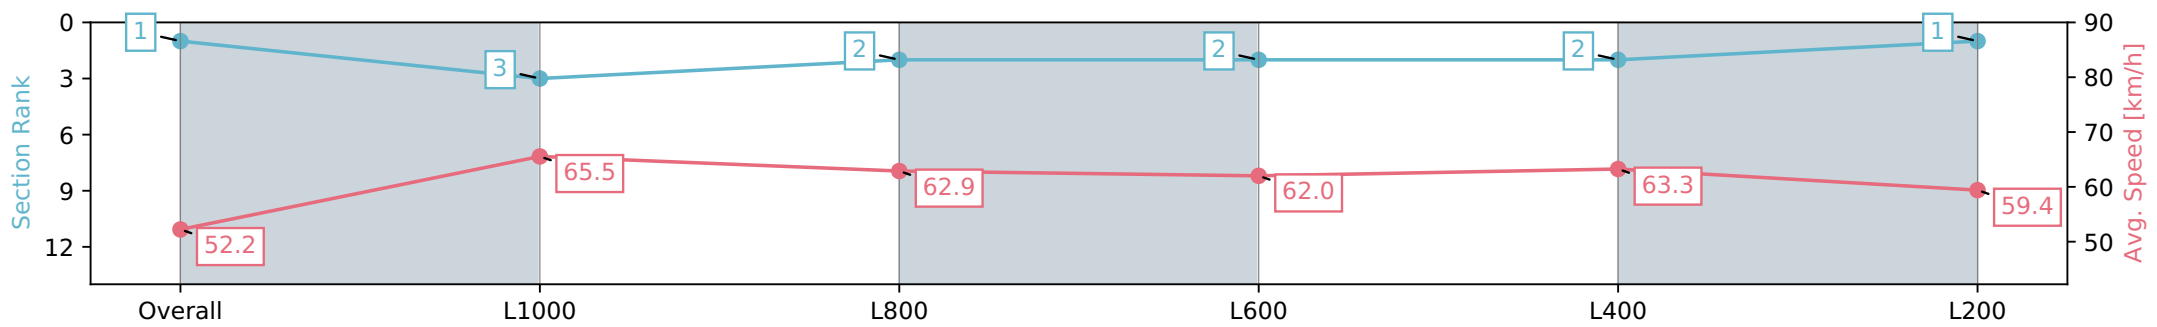

16 March 2024 - 2:13PM

Track Rating: Good 4, Weather: Fine, Rail Position: +6m 1000m -W/ Post, +3m Remainder; Sectional 608m

Section	Overall	L1000	L800	L600	L400	L200
Section Times	1:15.16 [1] (0:17.27)	0:57.89 [3] (0:11.13)	0:46.76 [2] (0:11.53)	0:35.23 [2] (0:11.69)	0:23.54 [2] (0:11.44)	0:12.10 [1] (0:12.10)
Average Speed [km/h]	52.2	65.5	62.9	62.0	63.3	59.4
Top Speed [km/h]	67.9	68.3	64.9	62.9	63.8	62.5
Avg. Dist. to Rail [m]	7.4	2.8	2.5	1.4	1.9	2.3
Avg. Stride Freq. [Hz]	2.3	2.5	2.4	2.4	2.4	2.4
Avg. Stride Length [m]	6.2	7.4	7.4	7.3	7.3	7.1