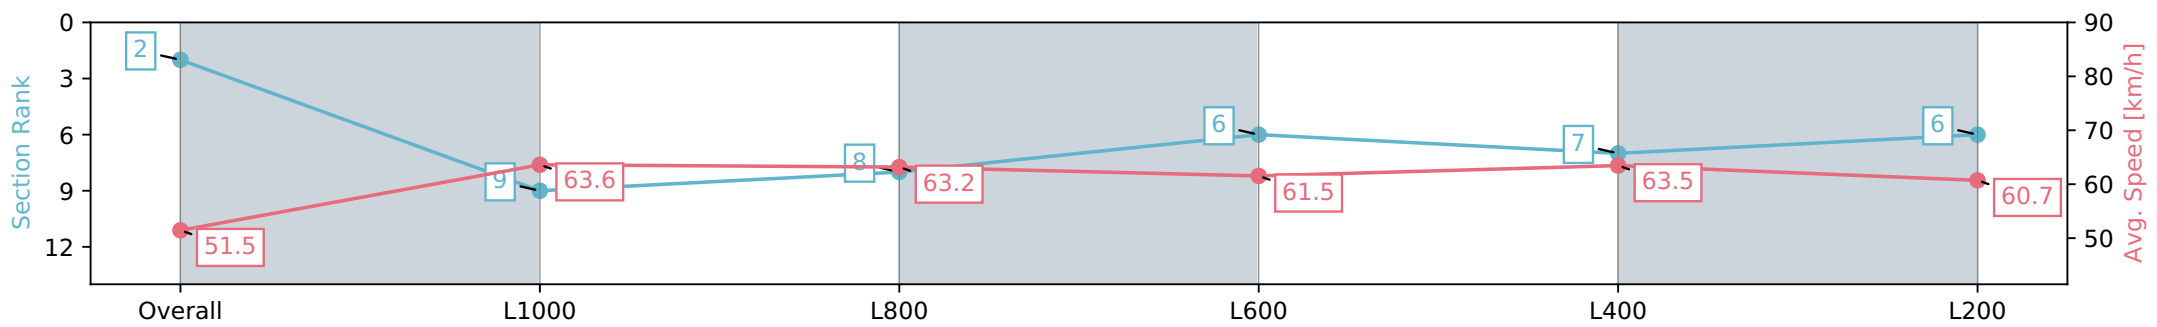

Horse/Jockey Name	FREE BEER
Finish Rank	2
Fastest Section Time (Section)	0:11.35 (L1000)
Top Speed [km/h] (Section)	65.3 (L400)
Race State	Finished

Morphettville Parks SA - Professional
Race 4: Autumn Racing Carnival at Morphettville (April 27th - May 11th) Handicap - 1250m

16 March 2024 - 2:13PM

Track Rating: Good 4, Weather: Fine, Rail Position: +6m 1000m -W/ Post, +3m Remainder; Sectional 608m

Section	Overall	L1000	L800	L600	L400	L200
Section Times	1:15.24 [2] (0:17.44)	0:57.80 [9] (0:11.35)	0:46.45 [8] (0:11.44)	0:35.01 [6] (0:11.76)	0:23.25 [7] (0:11.39)	0:11.86 [6] (0:11.86)
Average Speed [km/h]	51.5	63.6	63.2	61.5	63.5	60.7
Top Speed [km/h]	64.8	64.5	64.5	63.2	65.3	64.1
Avg. Dist. to Rail [m]	3.8	0.7	1.1	1.1	3.1	7.1
Avg. Stride Freq. [Hz]	2.4	2.4	2.4	2.3	2.4	2.4
Avg. Stride Length [m]	5.8	6.9	7.2	7.3	7.3	7.0

- [ ] Ranking at each section and finish
- -:-:- No data available at this section
- NA No data available