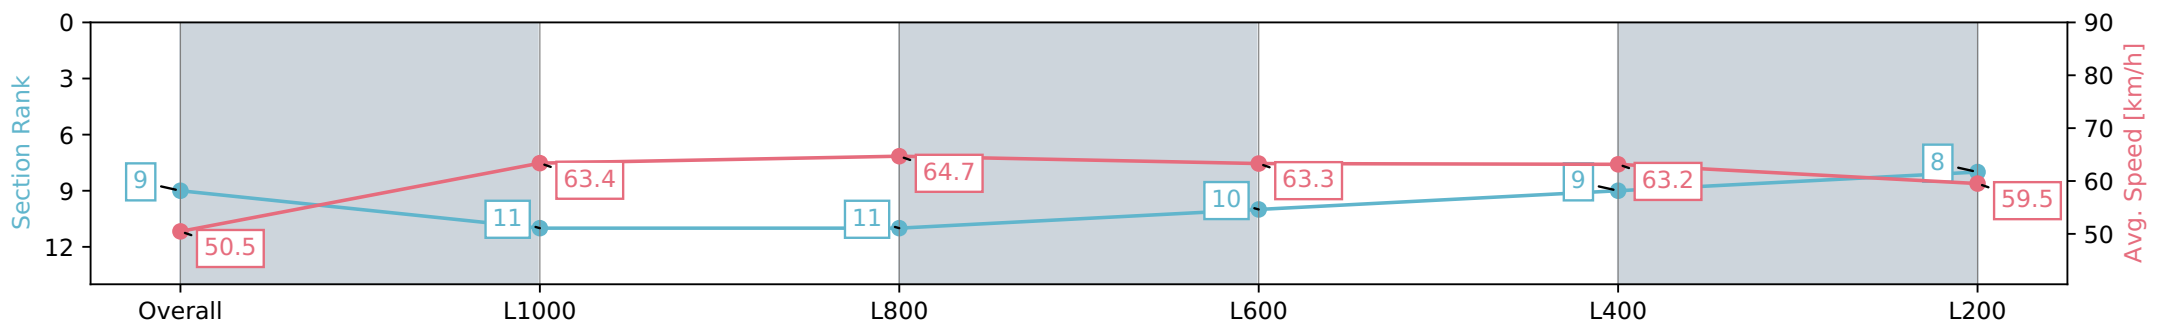

Horse/Jockey Name	MADAM MILLY
Finish Rank	9
Fastest Section Time (Section)	0:11.26 (L800)
Top Speed [km/h] (Section)	66.1 (L800)
Race State	Finished

Morphettville Parks SA - Professional
Race 4: Autumn Racing Carnival at Morphettville (April 27th - May 11th) Handicap - 1250m

16 March 2024 - 2:13PM

Track Rating: Good 4, Weather: Fine, Rail Position: +6m 1000m -W/ Post, +3m Remainder; Sectional 608m

Section	Overall	L1000	L800	L600	L400	L200
Section Times	1:15.83 [9] (0:17.85)	0:57.98 [11] (0:11.55)	0:46.43 [11] (0:11.26)	0:35.17 [10] (0:11.55)	0:23.62 [9] (0:11.53)	0:12.09 [8] (0:12.09)
Average Speed [km/h]	50.5	63.4	64.7	63.3	63.2	59.5
Top Speed [km/h]	64.6	64.4	66.1	64.3	64.0	63.0
Avg. Dist. to Rail [m]	8.0	3.4	4.0	2.8	6.0	7.6
Avg. Stride Freq. [Hz]	2.3	2.5	2.5	2.4	2.4	2.4
Avg. Stride Length [m]	6.1	7.0	7.0	7.3	7.2	6.9

- [ ] Ranking at each section and finish
- -:-:- No data available at this section
- NA No data available