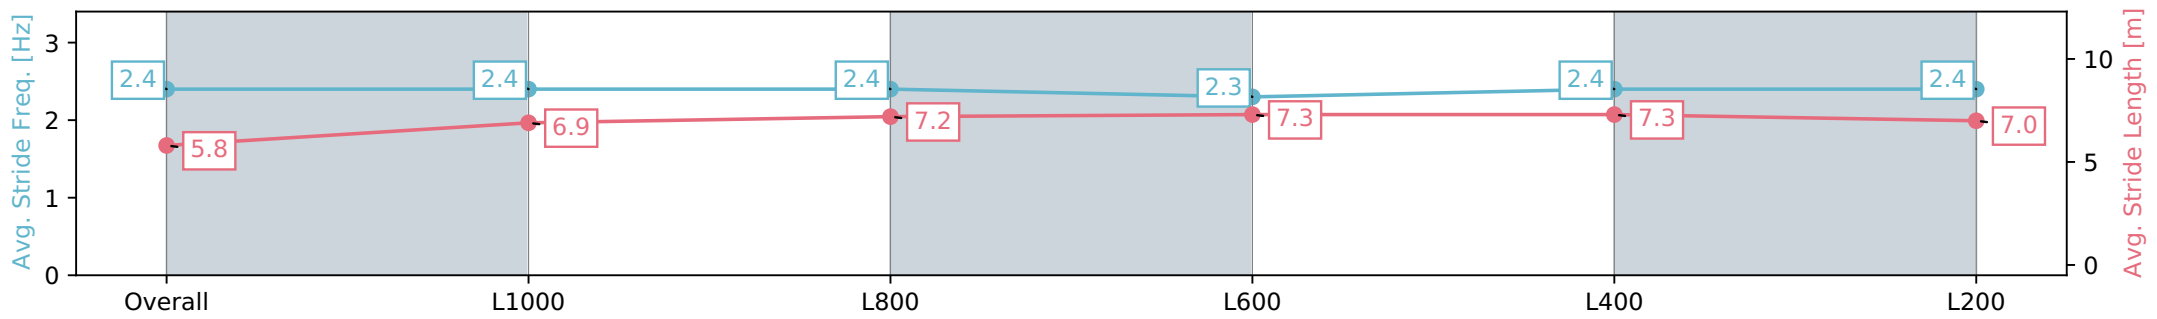

Horse/Jockey Name	FREE BEER
Finish Rank	2
Fastest Section Time (Section)	0:11.35 (L1000)
Top Speed [km/h] (Section)	65.3 (L400)
Race State	Finished

Morphettville Parks SA - Professional
Race 4: Autumn Racing Carnival at Morphettville (April 27th - May 11th) Handicap - 1250m

16 March 2024 - 2:13PM

Track Rating: Good 4, Weather: Fine, Rail Position: +6m 1000m -W/ Post, +3m Remainder; Sectional 608m

Section	Overall	L1000	L800	L600	L400	L200
Section Times	1:15.24 [2] (0:17.44)	0:57.80 [9] (0:11.35)	0:46.45 [8] (0:11.44)	0:35.01 [6] (0:11.76)	0:23.25 [7] (0:11.39)	0:11.86 [6] (0:11.86)
Average Speed [km/h]	51.5	63.6	63.2	61.5	63.5	60.7
Top Speed [km/h]	64.8	64.5	64.5	63.2	65.3	64.1
Avg. Dist. to Rail [m]	3.8	0.7	1.1	1.1	3.1	7.1
Avg. Stride Freq. [Hz]	2.4	2.4	2.4	2.3	2.4	2.4
Avg. Stride Length [m]	5.8	6.9	7.2	7.3	7.3	7.0

- [ ] Ranking at each section and finish
- -:-:- No data available at this section
- NA No data available