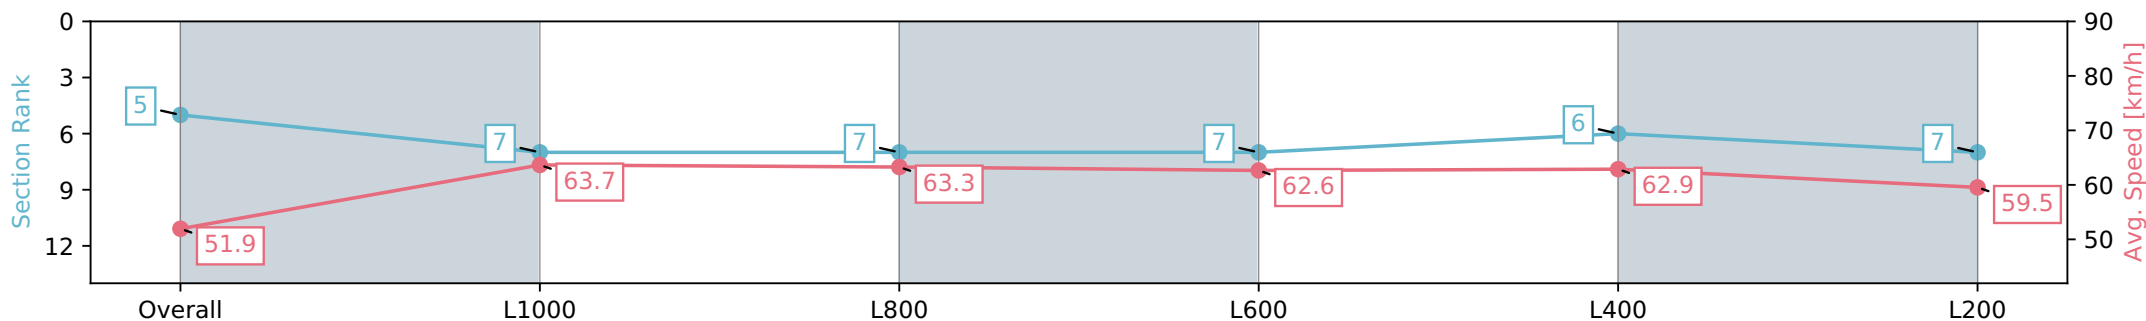

Horse/Jockey Name	ARTFUL TAWNY
Finish Rank	5
Fastest Section Time (Section)	0:11.41 (L1000)
Top Speed [km/h] (Section)	65.8 (Overall)
Race State	Finished

Morphettville Parks SA - Professional
Race 4: Autumn Racing Carnival at Morphettville (April 27th - May 11th) Handicap - 1250m

16 March 2024 - 2:13PM

Track Rating: Good 4, Weather: Fine, Rail Position: +6m 1000m -W/
Post, +3m Remainder; Sectional 608m

Section	Overall	L1000	L800	L600	L400	L200
Section Times	1:15.55 [5] (0:17.34)	0:58.21 [7] (0:11.41)	0:46.80 [7] (0:11.49)	0:35.31 [7] (0:11.69)	0:23.62 [6] (0:11.53)	0:12.09 [7] (0:12.09)
Average Speed [km/h]	51.9	63.7	63.3	62.6	62.9	59.5
Top Speed [km/h]	65.8	65.0	64.4	63.4	63.8	63.0
Avg. Dist. to Rail [m]	4.5	2.3	3.3	3.0	5.0	9.2
Avg. Stride Freq. [Hz]	2.3	2.3	2.3	2.3	2.4	2.3
Avg. Stride Length [m]	6.3	7.7	7.7	7.7	7.4	7.2

- [ ] Ranking at each section and finish
- -:-:- No data available at this section
- NA No data available