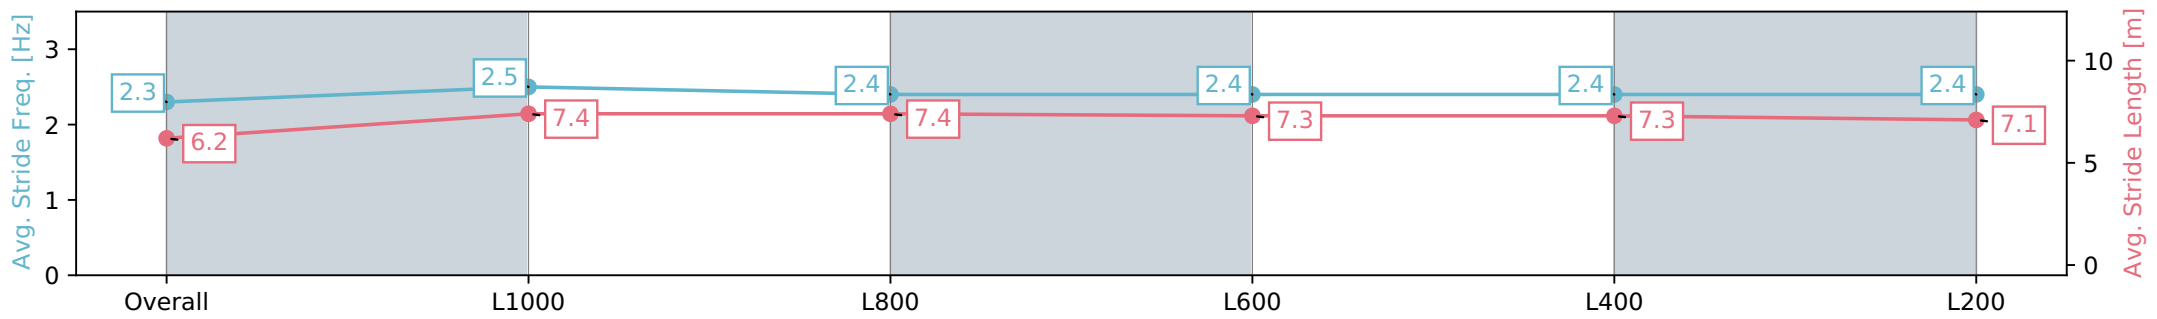

16 March 2024 - 2:13PM

Track Rating: Good 4, Weather: Fine, Rail Position: +6m 1000m -W/ Post, +3m Remainder; Sectional 608m

Section	Overall	L1000	L800	L600	L400	L200
Section Times	1:15.16 [1] (0:17.27)	0:57.89 [3] (0:11.13)	0:46.76 [2] (0:11.53)	0:35.23 [2] (0:11.69)	0:23.54 [2] (0:11.44)	0:12.10 [1] (0:12.10)
Average Speed [km/h]	52.2	65.5	62.9	62.0	63.3	59.4
Top Speed [km/h]	67.9	68.3	64.9	62.9	63.8	62.5
Avg. Dist. to Rail [m]	7.4	2.8	2.5	1.4	1.9	2.3
Avg. Stride Freq. [Hz]	2.3	2.5	2.4	2.4	2.4	2.4
Avg. Stride Length [m]	6.2	7.4	7.4	7.3	7.3	7.1