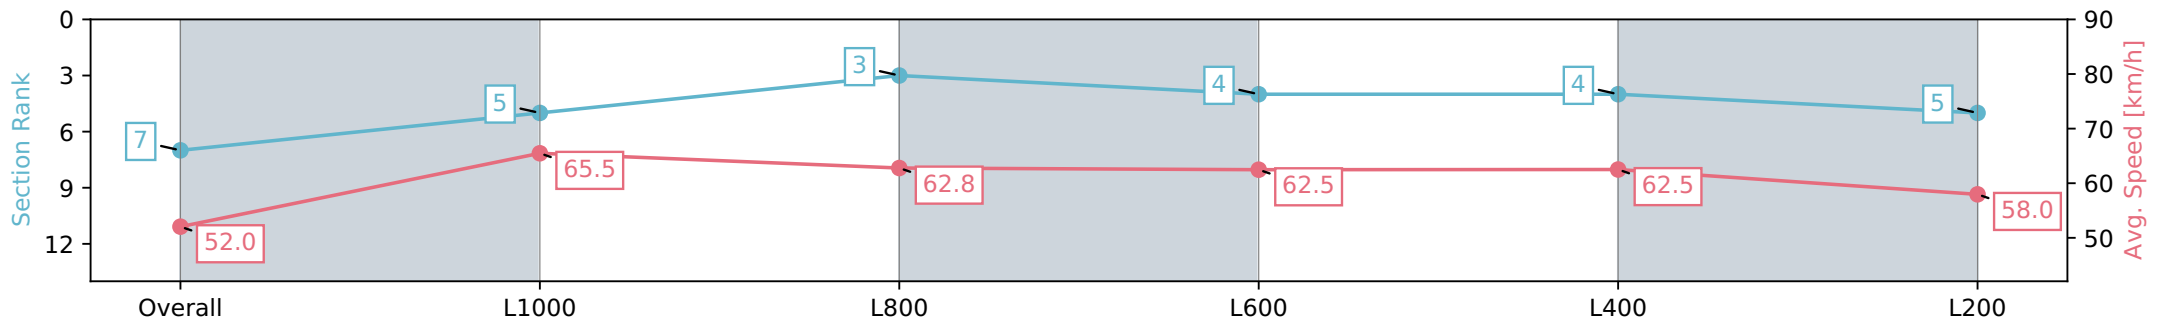

Horse/Jockey Name	ANOTHERHOUSE
Finish Rank	7
Fastest Section Time (Section)	0:11.19 (L1000)
Top Speed [km/h] (Section)	66.7 (L1000)
Race State	Finished

Morphettville Parks SA - Professional
Race 4: Autumn Racing Carnival at Morphettville (April 27th
- May 11th) Handicap - 1250m

16 March 2024 - 2:13PM

Track Rating: Good 4, Weather: Fine, Rail Position: +6m 1000m -W/
Post, +3m Remainder; Sectional 608m

Section	Overall	L1000	L800	L600	L400	L200
Section Times	1:15.69 [7] (0:17.28)	0:58.40 [5] (0:11.19)	0:47.21 [3] (0:11.52)	0:35.69 [4] (0:11.69)	0:24.00 [4] (0:11.57)	0:12.42 [5] (0:12.42)
Average Speed [km/h]	52.0	65.5	62.8	62.5	62.5	58.0
Top Speed [km/h]	66.2	66.7	63.3	63.1	63.1	61.4
Avg. Dist. to Rail [m]	5.7	3.2	2.6	2.3	3.2	5.4
Avg. Stride Freq. [Hz]	2.4	2.5	2.4	2.4	2.5	2.4
Avg. Stride Length [m]	5.8	6.8	7.0	7.1	6.8	6.7

- [ ] Ranking at each section and finish
- -:-:- No data available at this section
- NA No data available