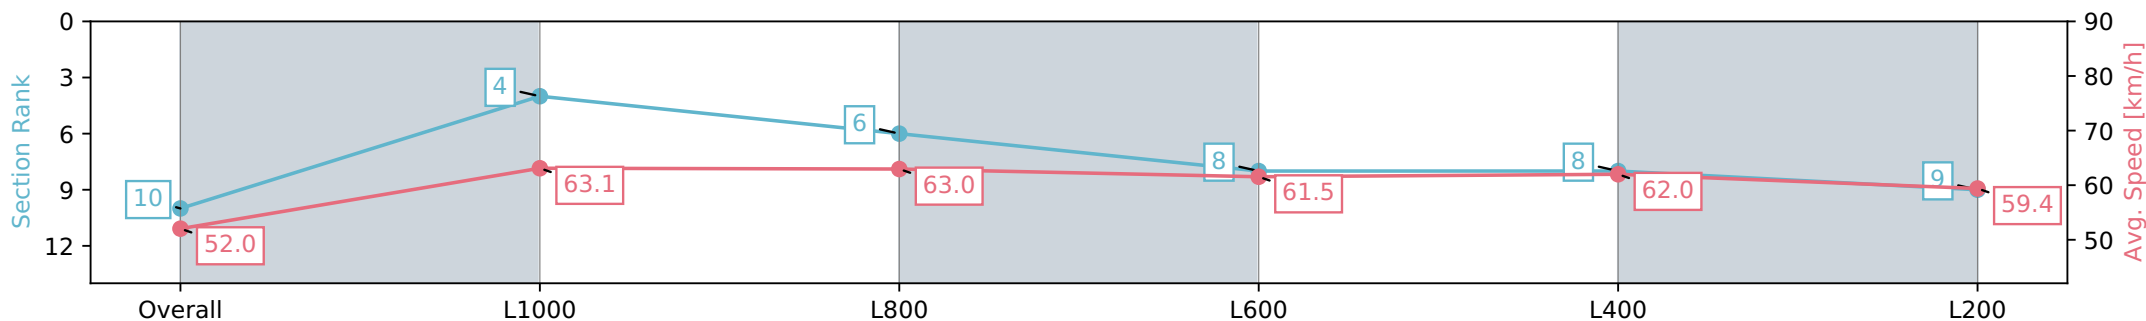

Horse/Jockey Name	KRISTOBEL
Finish Rank	10
Fastest Section Time (Section)	0:11.46 (L1000)
Top Speed [km/h] (Section)	64.2 (Overall)
Race State	Finished

Morphettville Parks SA - Professional
Race 4: Autumn Racing Carnival at Morphettville (April 27th
- May 11th) Handicap - 1250m

16 March 2024 - 2:13PM

Track Rating: Good 4, Weather: Fine, Rail Position: +6m 1000m -W/
Post, +3m Remainder; Sectional 608m

Section	Overall	L1000	L800	L600	L400	L200
Section Times	1:15.87 [10] (0:17.28)	0:58.59 [4] (0:11.46)	0:47.13 [6] (0:11.51)	0:35.62 [8] (0:11.81)	0:23.81 [8] (0:11.69)	0:12.12 [9] (0:12.12)
Average Speed [km/h]	52.0	63.1	63.0	61.5	62.0	59.4
Top Speed [km/h]	64.2	64.2	63.7	62.4	62.2	62.0
Avg. Dist. to Rail [m]	2.4	1.2	1.7	1.9	3.2	4.1
Avg. Stride Freq. [Hz]	2.3	2.4	2.4	2.4	2.4	2.4
Avg. Stride Length [m]	6.2	7.4	7.3	7.2	7.1	7.0

- [ ] Ranking at each section and finish
- -:-:- No data available at this section
- NA No data available