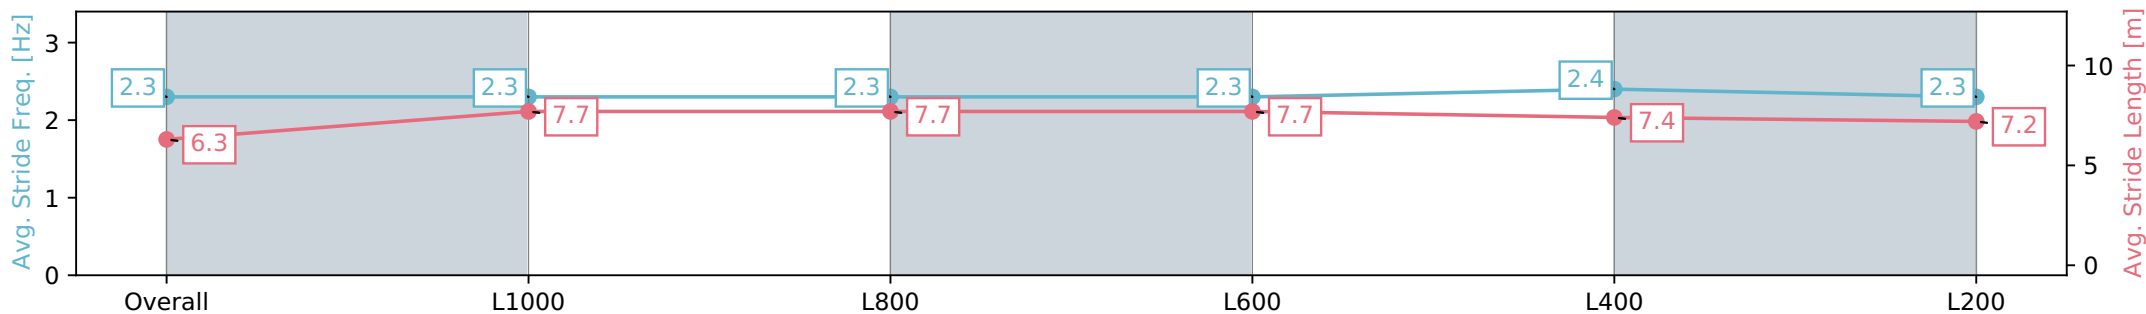

Horse/Jockey Name	ARTFUL TAWNY
Finish Rank	5
Fastest Section Time (Section)	0:11.41 (L1000)
Top Speed [km/h] (Section)	65.8 (Overall)
Race State	Finished

Morphettville Parks SA - Professional
Race 4: Autumn Racing Carnival at Morphettville (April 27th - May 11th) Handicap - 1250m

16 March 2024 - 2:13PM

Track Rating: Good 4, Weather: Fine, Rail Position: +6m 1000m -W/
Post, +3m Remainder; Sectional 608m

Section	Overall	L1000	L800	L600	L400	L200
Section Times	1:15.55 [5] (0:17.34)	0:58.21 [7] (0:11.41)	0:46.80 [7] (0:11.49)	0:35.31 [7] (0:11.69)	0:23.62 [6] (0:11.53)	0:12.09 [7] (0:12.09)
Average Speed [km/h]	51.9	63.7	63.3	62.6	62.9	59.5
Top Speed [km/h]	65.8	65.0	64.4	63.4	63.8	63.0
Avg. Dist. to Rail [m]	4.5	2.3	3.3	3.0	5.0	9.2
Avg. Stride Freq. [Hz]	2.3	2.3	2.3	2.3	2.4	2.3
Avg. Stride Length [m]	6.3	7.7	7.7	7.7	7.4	7.2

- [ ] Ranking at each section and finish
- -:-:- No data available at this section
- NA No data available