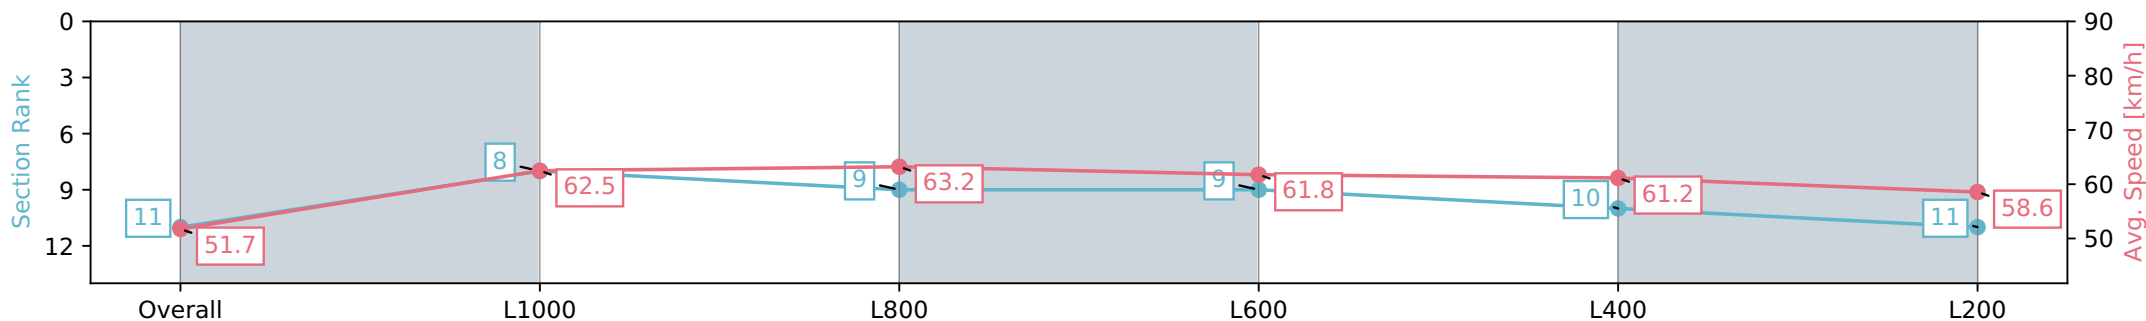

Horse/Jockey Name	ZESTY SPICE
Finish Rank	11
Fastest Section Time (Section)	0:11.46 (L800)
Top Speed [km/h] (Section)	65.0 (Overall)
Race State	Finished

Morphettville Parks SA - Professional
Race 4: Autumn Racing Carnival at Morphettville (April 27th
- May 11th) Handicap - 1250m

16 March 2024 - 2:13PM

Track Rating: Good 4, Weather: Fine, Rail Position: +6m 1000m -W/
Post, +3m Remainder; Sectional 608m

Section	Overall	L1000	L800	L600	L400	L200
Section Times	1:16.39 [11] (0:17.40)	0:58.99 [8] (0:11.63)	0:47.36 [9] (0:11.46)	0:35.90 [9] (0:11.78)	0:24.12 [10] (0:11.82)	0:12.30 [11] (0:12.30)
Average Speed [km/h]	51.7	62.5	63.2	61.8	61.2	58.6
Top Speed [km/h]	65.0	63.4	64.1	62.7	61.8	60.7
Avg. Dist. to Rail [m]	3.9	1.9	2.0	1.9	2.5	3.3
Avg. Stride Freq. [Hz]	2.4	2.4	2.4	2.3	2.3	2.3
Avg. Stride Length [m]	6.1	7.1	7.1	7.2	7.2	7.1

- [ ] Ranking at each section and finish
- -:-:- No data available at this section
- NA No data available