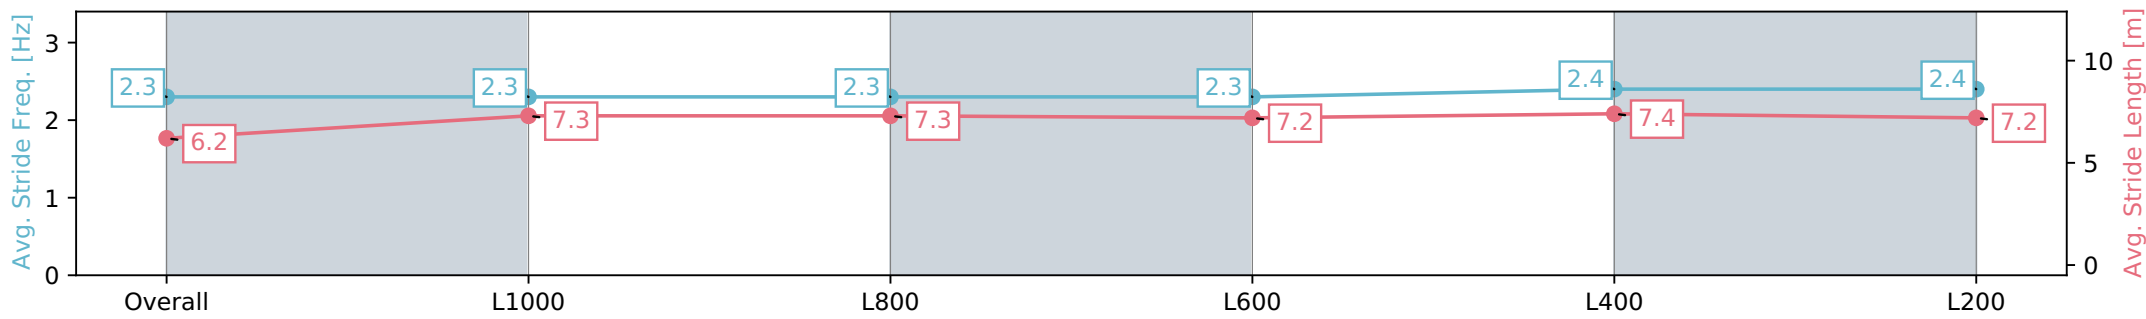

Horse/Jockey Name	CHEROKEE MISS
Finish Rank	8
Fastest Section Time (Section)	0:11.42 (L800)
Top Speed [km/h] (Section)	65.1 (Overall)
Race State	Finished

Morphettville Parks SA - Professional
Race 4: Autumn Racing Carnival at Morphettville (April 27th
- May 11th) Handicap - 1250m

16 March 2024 - 2:13PM

Track Rating: Good 4, Weather: Fine, Rail Position: +6m 1000m -W/
Post, +3m Remainder; Sectional 608m

Section	Overall	L1000	L800	L600	L400	L200
Section Times	1:15.78 [8] (0:17.79)	0:57.99 [10] (0:11.51)	0:46.48 [10] (0:11.42)	0:35.06 [11] (0:11.56)	0:23.49 [11] (0:11.53)	0:11.96 [10] (0:11.96)
Average Speed [km/h]	50.6	63.1	63.4	63.3	63.1	60.2
Top Speed [km/h]	65.1	65.1	64.8	64.2	64.1	63.3
Avg. Dist. to Rail [m]	5.8	1.5	2.2	3.2	6.2	9.8
Avg. Stride Freq. [Hz]	2.3	2.3	2.3	2.3	2.4	2.4
Avg. Stride Length [m]	6.2	7.3	7.3	7.2	7.4	7.2

- [ ] Ranking at each section and finish
- -:-:- No data available at this section
- NA No data available