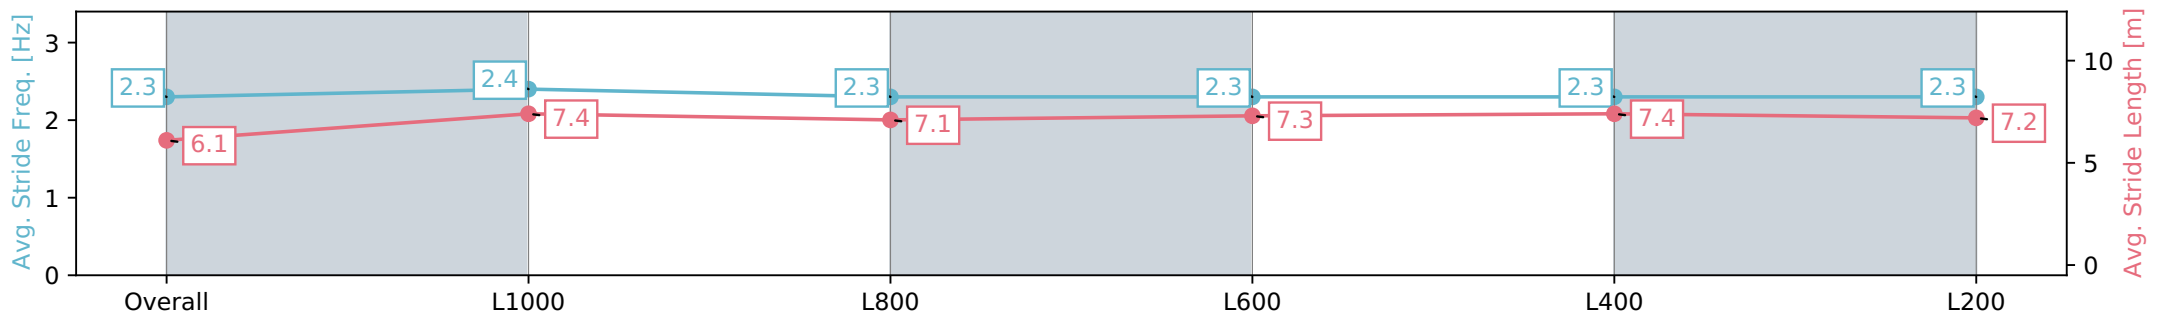

Horse/Jockey Name	VOLTAGE POINT
Finish Rank	3
Fastest Section Time (Section)	0:11.25 (L1000)
Top Speed [km/h] (Section)	65.2 (L1000)
Race State	Finished

Morphettville Parks SA - Professional
Race 4: Autumn Racing Carnival at Morphettville (April 27th - May 11th) Handicap - 1250m
16 March 2024 - 2:13PM
Track Rating: Good 4, Weather: Fine, Rail Position: +6m 1000m -W/ Post, +3m Remainder; Sectional 608m

Section	Overall	L1000	L800	L600	L400	L200
Section Times	1:15.33 [3] (0:17.28)	0:58.04 [6] (0:11.25)	0:46.79 [5] (0:11.46)	0:35.33 [3] (0:11.68)	0:23.65 [3] (0:11.56)	0:12.09 [4] (0:12.09)
Average Speed [km/h]	52.0	64.0	62.9	61.8	62.4	59.6
Top Speed [km/h]	64.8	65.2	64.1	62.4	63.3	62.5
Avg. Dist. to Rail [m]	1.3	0.5	0.5	0.7	1.8	3.8
Avg. Stride Freq. [Hz]	2.3	2.4	2.3	2.3	2.3	2.3
Avg. Stride Length [m]	6.1	7.4	7.1	7.3	7.4	7.2

- [ ] Ranking at each section and finish
- -:-:- No data available at this section
- NA No data available