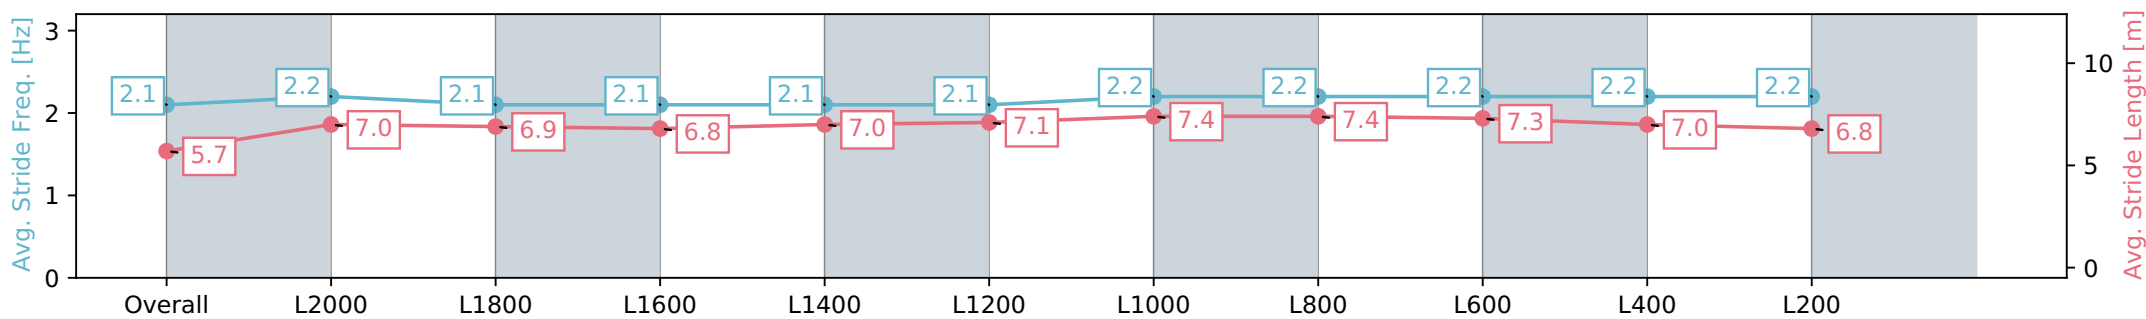

Section	Overall	L2000	L1800	L1600	L1400	L1200	L1000	L800	L600	L400	L200
Section Times	2:25.75 [5] (0:19.81)	2:05.94 [1] (0:12.80)	1:53.14 [1] (0:13.45)	1:39.69 [1] (0:13.52)	1:26.17 [1] (0:13.28)	1:12.89 [2] (0:12.88)	1:00.01 [2] (0:11.72)	0:48.29 [2] (0:11.46)	0:36.83 [1] (0:11.73)	0:25.10 [1] (0:12.23)	0:12.87 [1] (0:12.87)
Average Speed [km/h]	45.4	56.3	53.7	53.3	54.3	56.1	61.5	63.0	61.5	58.9	55.7
Top Speed [km/h]	57.6	57.7	54.4	54.0	54.6	57.5	64.7	64.5	62.0	60.6	57.2
Avg. Dist. to Rail [m]	4.8	0.8	0.4	0.5	0.4	1.2	1.0	0.6	0.6	0.5	0.3
Avg. Stride Freq. [Hz]	2.1	2.2	2.1	2.1	2.1	2.1	2.2	2.2	2.2	2.2	2.2
Avg. Stride Length [m]	5.7	7.0	6.9	6.8	7.0	7.1	7.4	7.4	7.3	7.0	6.8