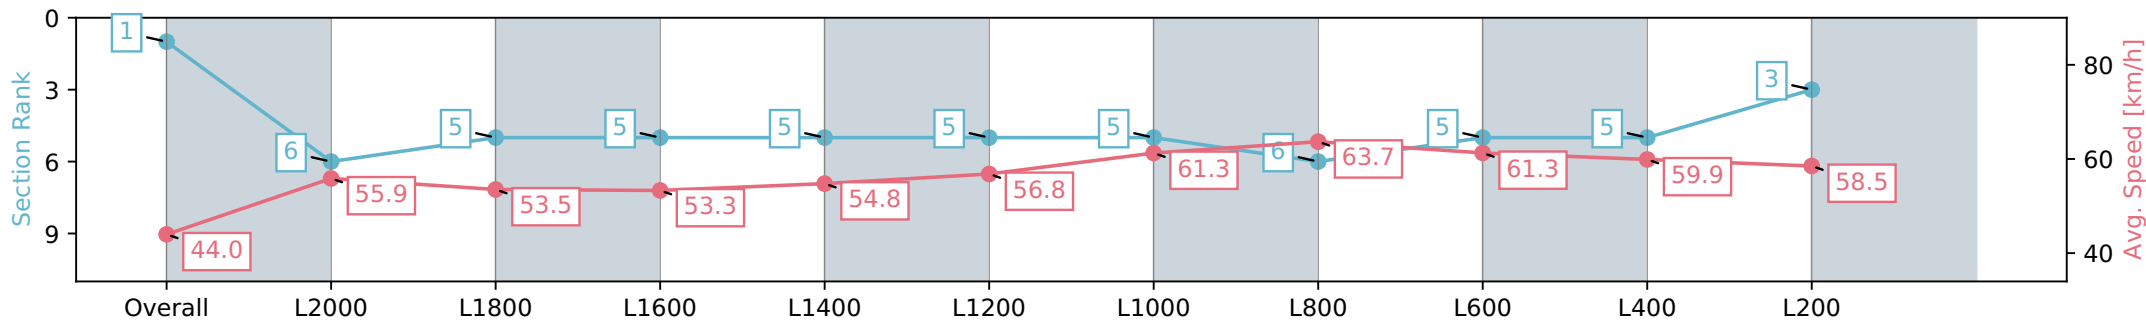

16 March 2024 - 1:03PM

Track Rating: Good 4, Weather: Fine, Rail Position: +6m 1000m -W/
Post, +3m Remainder; Sectional 608m

Section	Overall	L2000	L1800	L1600	L1400	L1200	L1000	L800	L600	L400	L200
Section Times	2:25.47 [1] (0:20.46)	2:05.01 [6] (0:12.89)	1:52.12 [5] (0:13.47)	1:38.65 [5] (0:13.52)	1:25.13 [5] (0:13.15)	1:11.98 [5] (0:12.77)	0:59.21 [5] (0:11.76)	0:47.45 [6] (0:11.34)	0:36.11 [5] (0:11.80)	0:24.31 [5] (0:12.04)	0:12.27 [3] (0:12.27)
Average Speed [km/h]	44.0	55.9	53.5	53.3	54.8	56.8	61.3	63.7	61.3	59.9	58.5
Top Speed [km/h]	56.3	57.3	54.4	53.9	55.5	58.7	63.3	64.7	63.2	60.8	59.9
Avg. Dist. to Rail [m]	3.4	0.6	0.4	0.4	0.5	1.2	1.9	1.3	1.0	1.0	3.4
Avg. Stride Freq. [Hz]	2.1	2.1	2.1	2.1	2.0	2.1	2.2	2.2	2.2	2.2	2.2
Avg. Stride Length [m]	5.6	7.0	6.8	6.9	7.1	7.2	7.5	7.6	7.7	7.5	7.2