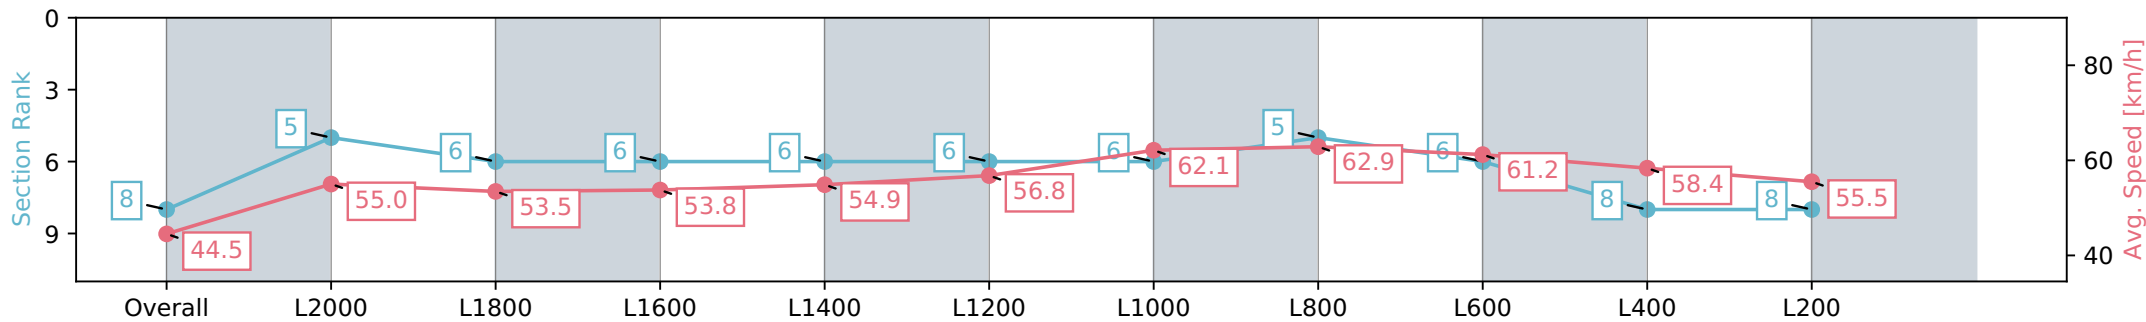

Horse/Jockey Name	MR COYNE
Finish Rank	8
Fastest Section Time (Section)	0:11.53 (L800)
Top Speed [km/h] (Section)	63.8 (L1000)
Race State	Finished

Morphettville Parks SA - Professional

Race 2: Fleurieu Milk Company Handicap - 2250m

16 March 2024 - 1:03PM

Track Rating: Good 4, Weather: Fine, Rail Position: +6m 1000m -W/
Post, +3m Remainder; Sectional 608m

Section	Overall	L2000	L1800	L1600	L1400	L1200	L1000	L800	L600	L400	L200
Section Times	2:26.90 [8] (0:20.25)	2:06.65 [5] (0:13.16)	1:53.49 [6] (0:13.54)	1:39.95 [6] (0:13.41)	1:26.54 [6] (0:13.17)	1:13.37 [6] (0:12.86)	1:00.51 [6] (0:11.62)	0:48.89 [5] (0:11.53)	0:37.36 [6] (0:12.06)	0:25.30 [8] (0:12.46)	0:12.84 [8] (0:12.84)
Average Speed [km/h]	44.5	55.0	53.5	53.8	54.9	56.8	62.1	62.9	61.2	58.4	55.5
Top Speed [km/h]	56.7	56.6	54.2	54.9	55.7	58.7	63.8	63.8	63.2	59.9	59.8
Avg. Dist. to Rail [m]	4.9	1.7	1.4	0.9	1.2	2.8	3.1	2.5	4.0	4.1	6.7
Avg. Stride Freq. [Hz]	2.1	2.2	2.1	2.1	2.1	2.1	2.3	2.3	2.3	2.2	2.1
Avg. Stride Length [m]	5.8	7.1	7.1	7.2	7.3	7.4	7.6	7.6	7.4	7.3	6.9

- [ ] Ranking at each section and finish
- -:-:- No data available at this section
- NA No data available