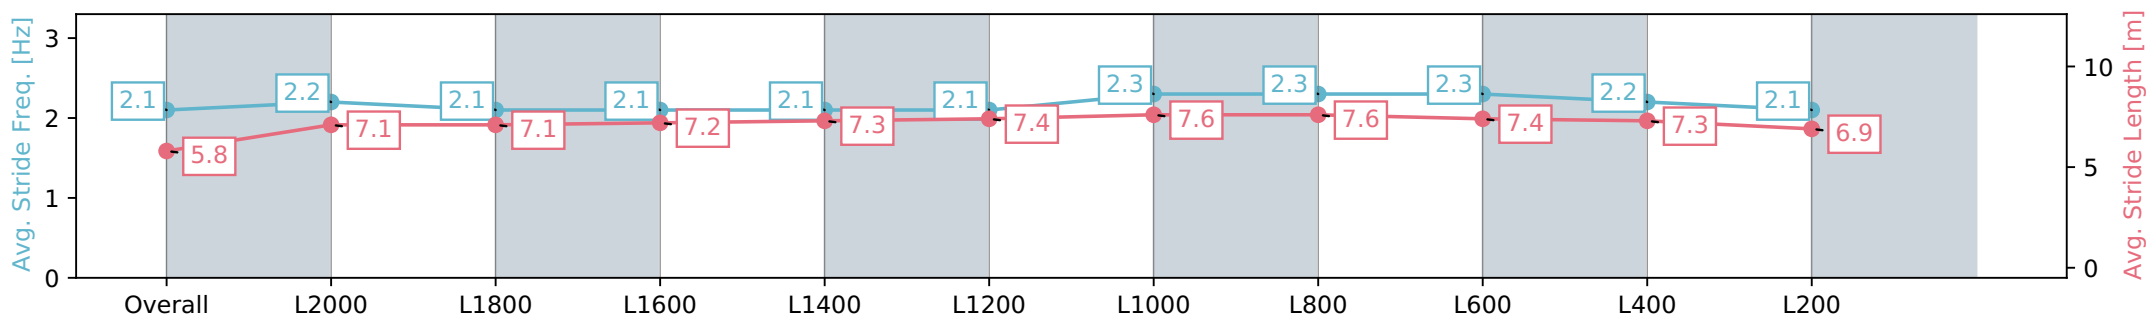

Horse/Jockey Name	MR COYNE
Finish Rank	8
Fastest Section Time (Section)	0:11.53 (L800)
Top Speed [km/h] (Section)	63.8 (L1000)
Race State	Finished

Morphettville Parks SA - Professional

Race 2: Fleurieu Milk Company Handicap - 2250m

16 March 2024 - 1:03PM

Track Rating: Good 4, Weather: Fine, Rail Position: +6m 1000m -W/
Post, +3m Remainder; Sectional 608m

Section	Overall	L2000	L1800	L1600	L1400	L1200	L1000	L800	L600	L400	L200
Section Times	2:26.90 [8] (0:20.25)	2:06.65 [5] (0:13.16)	1:53.49 [6] (0:13.54)	1:39.95 [6] (0:13.41)	1:26.54 [6] (0:13.17)	1:13.37 [6] (0:12.86)	1:00.51 [6] (0:11.62)	0:48.89 [5] (0:11.53)	0:37.36 [6] (0:12.06)	0:25.30 [8] (0:12.46)	0:12.84 [8] (0:12.84)
Average Speed [km/h]	44.5	55.0	53.5	53.8	54.9	56.8	62.1	62.9	61.2	58.4	55.5
Top Speed [km/h]	56.7	56.6	54.2	54.9	55.7	58.7	63.8	63.8	63.2	59.9	59.8
Avg. Dist. to Rail [m]	4.9	1.7	1.4	0.9	1.2	2.8	3.1	2.5	4.0	4.1	6.7
Avg. Stride Freq. [Hz]	2.1	2.2	2.1	2.1	2.1	2.1	2.3	2.3	2.3	2.2	2.1
Avg. Stride Length [m]	5.8	7.1	7.1	7.2	7.3	7.4	7.6	7.6	7.4	7.3	6.9

- [ ] Ranking at each section and finish
- -:-:- No data available at this section
- NA No data available