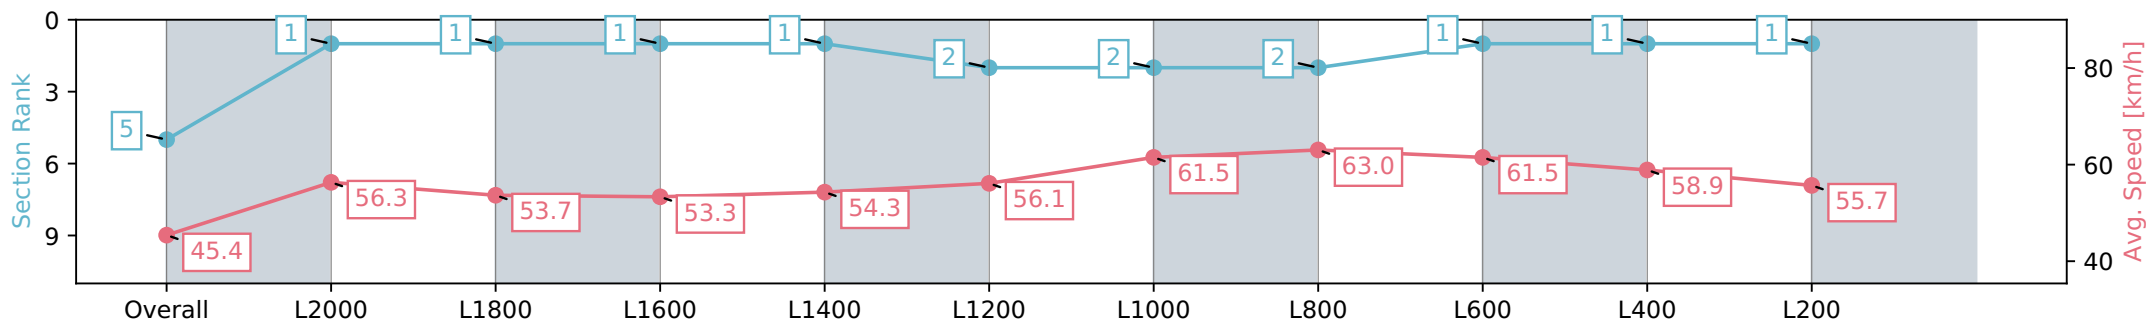

Section	Overall	L2000	L1800	L1600	L1400	L1200	L1000	L800	L600	L400	L200
Section Times	2:25.75 [5] (0:19.81)	2:05.94 [1] (0:12.80)	1:53.14 [1] (0:13.45)	1:39.69 [1] (0:13.52)	1:26.17 [1] (0:13.28)	1:12.89 [2] (0:12.88)	1:00.01 [2] (0:11.72)	0:48.29 [2] (0:11.46)	0:36.83 [1] (0:11.73)	0:25.10 [1] (0:12.23)	0:12.87 [1] (0:12.87)
Average Speed [km/h]	45.4	56.3	53.7	53.3	54.3	56.1	61.5	63.0	61.5	58.9	55.7
Top Speed [km/h]	57.6	57.7	54.4	54.0	54.6	57.5	64.7	64.5	62.0	60.6	57.2
Avg. Dist. to Rail [m]	4.8	0.8	0.4	0.5	0.4	1.2	1.0	0.6	0.6	0.5	0.3
Avg. Stride Freq. [Hz]	2.1	2.2	2.1	2.1	2.1	2.1	2.2	2.2	2.2	2.2	2.2
Avg. Stride Length [m]	5.7	7.0	6.9	6.8	7.0	7.1	7.4	7.4	7.3	7.0	6.8