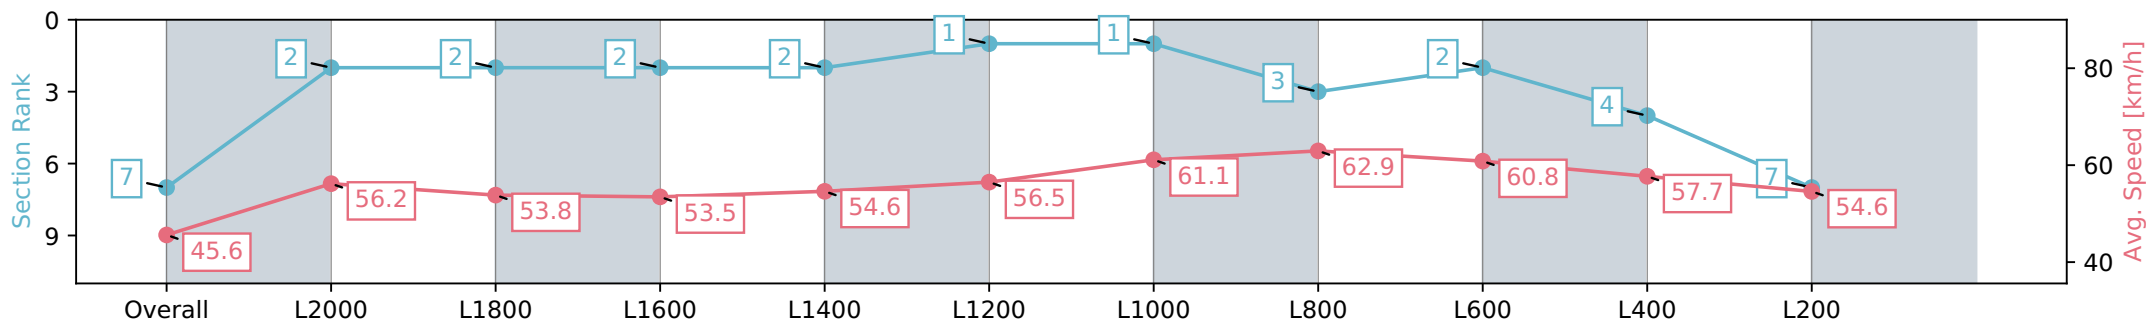

Horse/Jockey Name	MAKBEEL
Finish Rank	7
Fastest Section Time (Section)	0:11.50 (L800)
Top Speed [km/h] (Section)	63.8 (L800)
Race State	Finished

Morphettville Parks SA - Professional

Race 2: Fleurieu Milk Company Handicap - 2250m

16 March 2024 - 1:03PM

Track Rating: Good 4, Weather: Fine, Rail Position: +6m 1000m -W/
Post, +3m Remainder; Sectional 608m

Section	Overall	L2000	L1800	L1600	L1400	L1200	L1000	L800	L600	L400	L200
Section Times	2:26.81 [7] (0:19.83)	2:06.98 [2] (0:12.86)	1:54.12 [2] (0:13.45)	1:40.67 [2] (0:13.47)	1:27.20 [2] (0:13.22)	1:13.98 [1] (0:12.90)	1:01.08 [1] (0:11.79)	0:49.29 [3] (0:11.50)	0:37.79 [2] (0:12.10)	0:25.69 [4] (0:12.55)	0:13.14 [7] (0:13.14)
Average Speed [km/h]	45.6	56.2	53.8	53.5	54.6	56.5	61.1	62.9	60.8	57.7	54.6
Top Speed [km/h]	59.1	59.1	54.6	53.8	55.1	57.3	63.5	63.8	61.9	60.4	55.8
Avg. Dist. to Rail [m]	6.7	1.6	0.8	0.9	1.0	2.3	2.4	2.4	3.4	3.3	3.4
Avg. Stride Freq. [Hz]	2.1	2.1	2.1	2.1	2.1	2.1	2.2	2.2	2.3	2.2	2.1
Avg. Stride Length [m]	5.9	7.2	7.1	7.1	7.1	7.2	7.3	7.6	7.5	7.3	7.0

- [ ] Ranking at each section and finish
- -:-:- No data available at this section
- NA No data available