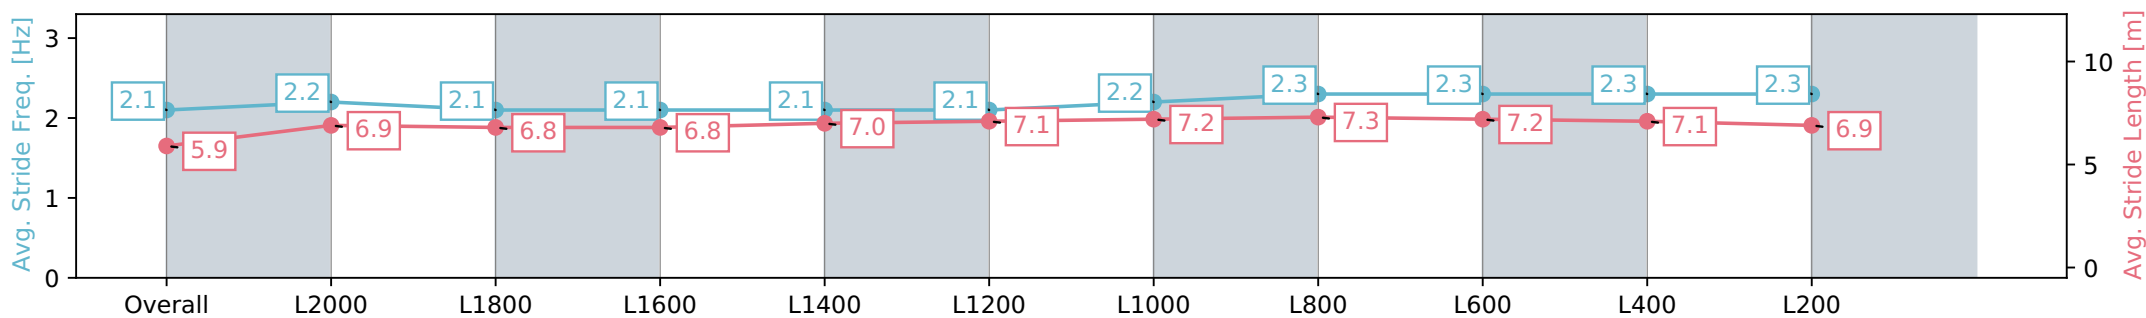

Section	Overall	L2000	L1800	L1600	L1400	L1200	L1000	L800	L600	L400	L200
Section Times	2:25.48 [2] (0:20.20)	2:05.28 [4] (0:12.84)	1:52.44 [3] (0:13.44)	1:39.00 [3] (0:13.48)	1:25.52 [3] (0:13.25)	1:12.27 [4] (0:12.87)	0:59.40 [4] (0:11.72)	0:47.68 [4] (0:11.38)	0:36.30 [4] (0:11.72)	0:24.58 [2] (0:12.11)	0:12.47 [2] (0:12.47)
Average Speed [km/h]	44.5	56.1	53.6	53.3	54.5	56.3	61.5	63.4	61.5	59.5	57.6
Top Speed [km/h]	56.6	58.1	54.4	53.9	55.0	57.6	64.5	65.0	62.6	61.0	59.3
Avg. Dist. to Rail [m]	3.7	0.6	0.2	0.2	0.3	1.2	0.9	0.6	0.6	1.6	2.5
Avg. Stride Freq. [Hz]	2.1	2.2	2.1	2.1	2.1	2.1	2.2	2.3	2.3	2.3	2.3
Avg. Stride Length [m]	5.9	6.9	6.8	6.8	6.8	7.0	7.1	7.2	7.3	7.2	6.9