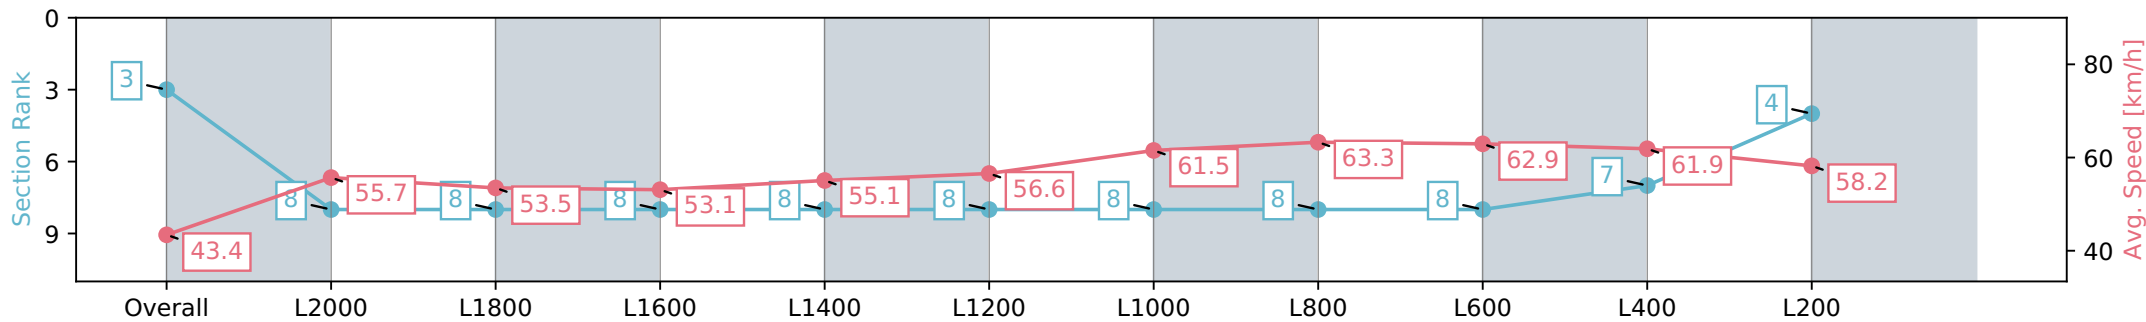

Section	Overall	L2000	L1800	L1600	L1400	L1200	L1000	L800	L600	L400	L200
Section Times	2:25.61 [3] (0:20.80)	2:04.81 [8] (0:12.93)	1:51.88 [8] (0:13.49)	1:38.39 [8] (0:13.56)	1:24.82 [8] (0:13.07)	1:11.75 [8] (0:12.82)	0:58.93 [8] (0:11.70)	0:47.23 [8] (0:11.42)	0:35.81 [8] (0:11.75)	0:24.06 [7] (0:11.75)	0:12.31 [4] (0:12.31)
Average Speed [km/h]	43.4	55.7	53.5	53.1	55.1	56.6	61.5	63.3	62.9	61.9	58.2
Top Speed [km/h]	56.0	57.1	55.4	54.0	56.2	58.7	62.6	65.0	64.5	63.0	60.9
Avg. Dist. to Rail [m]	5.2	0.8	0.4	0.7	0.7	1.1	1.1	1.4	4.3	5.5	7.8
Avg. Stride Freq. [Hz]	2.2	2.1	2.1	2.1	2.1	2.1	2.2	2.3	2.3	2.3	2.2
Avg. Stride Length [m]	5.4	7.0	6.9	7.1	7.2	7.4	7.7	7.7	7.4	7.3	7.2