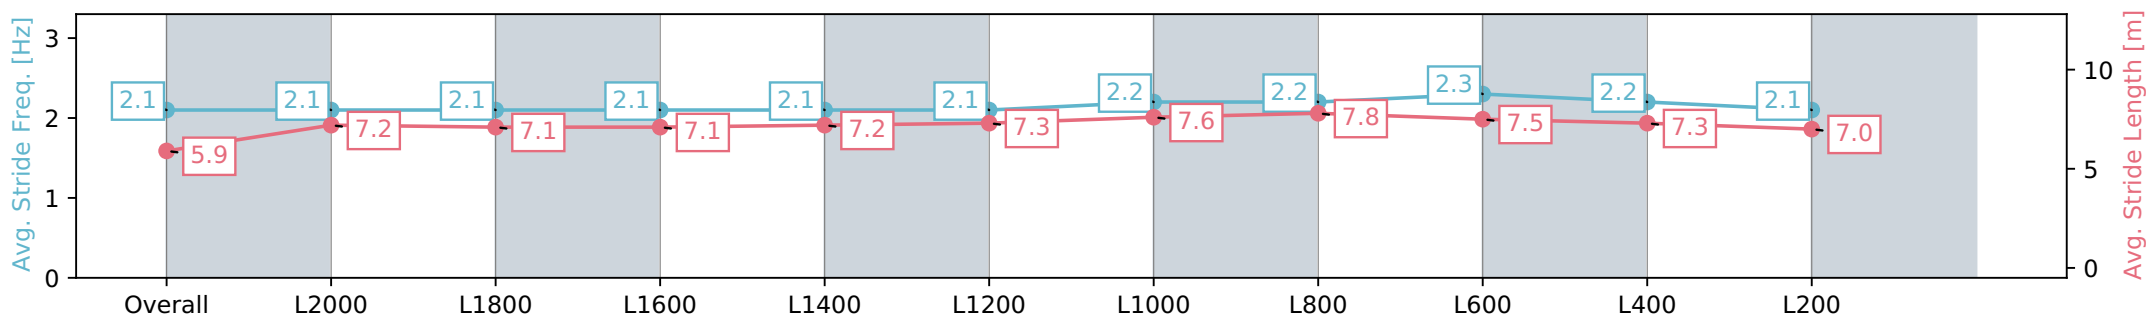

Morphettville Parks SA - Professional

Race 2: Fleurieu Milk Company Handicap - 2250m

16 March 2024 - 1:03PM

Track Rating: Good 4, Weather: Fine, Rail Position: +6m 1000m -W/
Post, +3m Remainder; Sectional 608m

Section	Overall	L2000	L1800	L1600	L1400	L1200	L1000	L800	L600	L400	L200
Section Times	2:26.81 [7] (0:19.83)	2:06.98 [2] (0:12.86)	1:54.12 [2] (0:13.45)	1:40.67 [2] (0:13.47)	1:27.20 [2] (0:13.22)	1:13.98 [1] (0:12.90)	1:01.08 [1] (0:11.79)	0:49.29 [3] (0:11.50)	0:37.79 [2] (0:12.10)	0:25.69 [4] (0:12.55)	0:13.14 [7] (0:13.14)
Average Speed [km/h]	45.6	56.2	53.8	53.5	54.6	56.5	61.1	62.9	60.8	57.7	54.6
Top Speed [km/h]	59.1	59.1	54.6	53.8	55.1	57.3	63.5	63.8	61.9	60.4	55.8
Avg. Dist. to Rail [m]	6.7	1.6	0.8	0.9	1.0	2.3	2.4	2.4	3.4	3.3	3.4
Avg. Stride Freq. [Hz]	2.1	2.1	2.1	2.1	2.1	2.1	2.2	2.2	2.3	2.2	2.1
Avg. Stride Length [m]	5.9	7.2	7.1	7.1	7.1	7.2	7.3	7.6	7.5	7.3	7.0