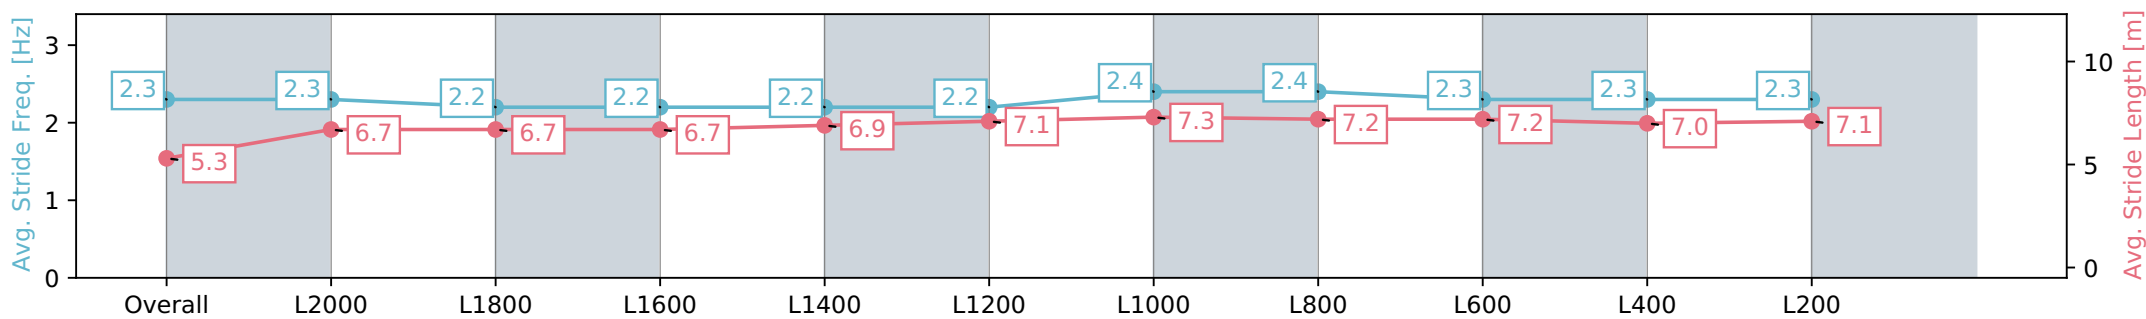

Section	Overall	L2000	L1800	L1600	L1400	L1200	L1000	L800	L600	L400	L200
Section Times	2:25.62 [4] (0:20.04)	2:05.58 [3] (0:13.03)	1:52.55 [4] (0:13.45)	1:39.10 [4] (0:13.46)	1:25.64 [4] (0:13.18)	1:12.46 [3] (0:12.74)	0:59.72 [3] (0:11.53)	0:48.19 [1] (0:11.65)	0:36.54 [3] (0:12.01)	0:24.53 [3] (0:12.30)	0:12.23 [5] (0:12.23)
Average Speed [km/h]	45.1	55.3	53.6	53.5	54.7	57.3	62.6	62.0	60.1	58.7	58.6
Top Speed [km/h]	57.8	57.5	54.1	54.2	55.5	60.2	64.4	63.2	61.6	59.9	60.4
Avg. Dist. to Rail [m]	5.8	1.1	0.2	0.6	1.4	2.6	2.6	1.7	0.8	0.8	3.8
Avg. Stride Freq. [Hz]	2.3	2.3	2.2	2.2	2.2	2.2	2.4	2.4	2.3	2.3	2.3
Avg. Stride Length [m]	5.3	6.7	6.7	6.7	6.7	6.9	7.1	7.3	7.2	7.0	7.1