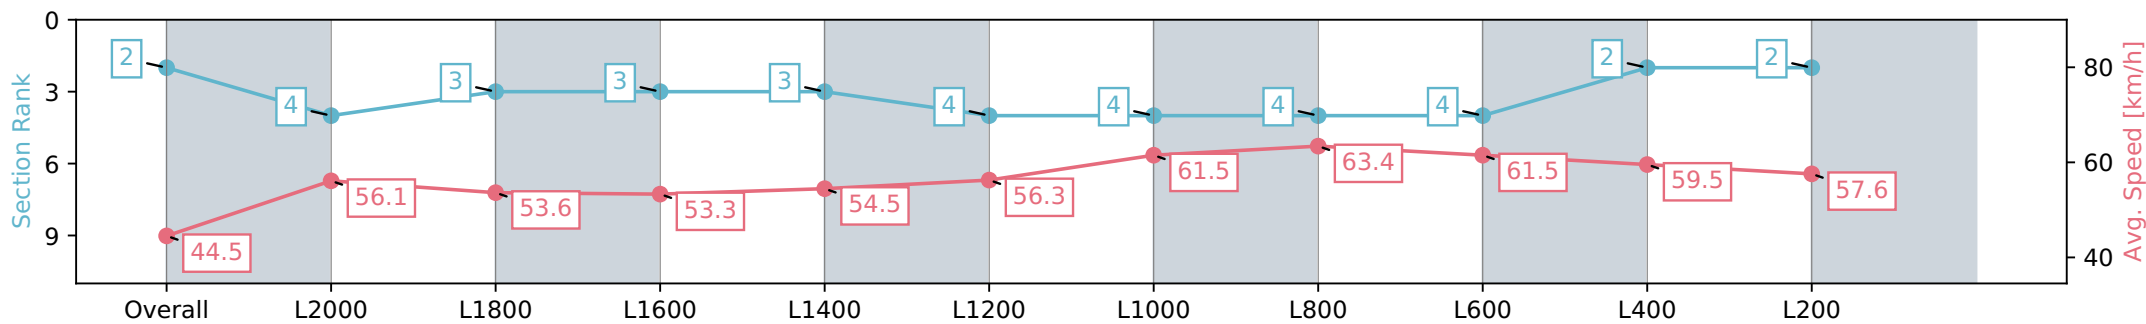

Section	Overall	L2000	L1800	L1600	L1400	L1200	L1000	L800	L600	L400	L200
Section Times	2:25.48 [2] (0:20.20)	2:05.28 [4] (0:12.84)	1:52.44 [3] (0:13.44)	1:39.00 [3] (0:13.48)	1:25.52 [3] (0:13.25)	1:12.27 [4] (0:12.87)	0:59.40 [4] (0:11.72)	0:47.68 [4] (0:11.38)	0:36.30 [4] (0:11.72)	0:24.58 [2] (0:12.11)	0:12.47 [2] (0:12.47)
Average Speed [km/h]	44.5	56.1	53.6	53.3	54.5	56.3	61.5	63.4	61.5	59.5	57.6
Top Speed [km/h]	56.6	58.1	54.4	53.9	55.0	57.6	64.5	65.0	62.6	61.0	59.3
Avg. Dist. to Rail [m]	3.7	0.6	0.2	0.2	0.3	1.2	0.9	0.6	0.6	1.6	2.5
Avg. Stride Freq. [Hz]	2.1	2.2	2.1	2.1	2.1	2.1	2.2	2.3	2.3	2.3	2.3
Avg. Stride Length [m]	5.9	6.9	6.8	6.8	6.8	7.0	7.1	7.2	7.3	7.2	6.9