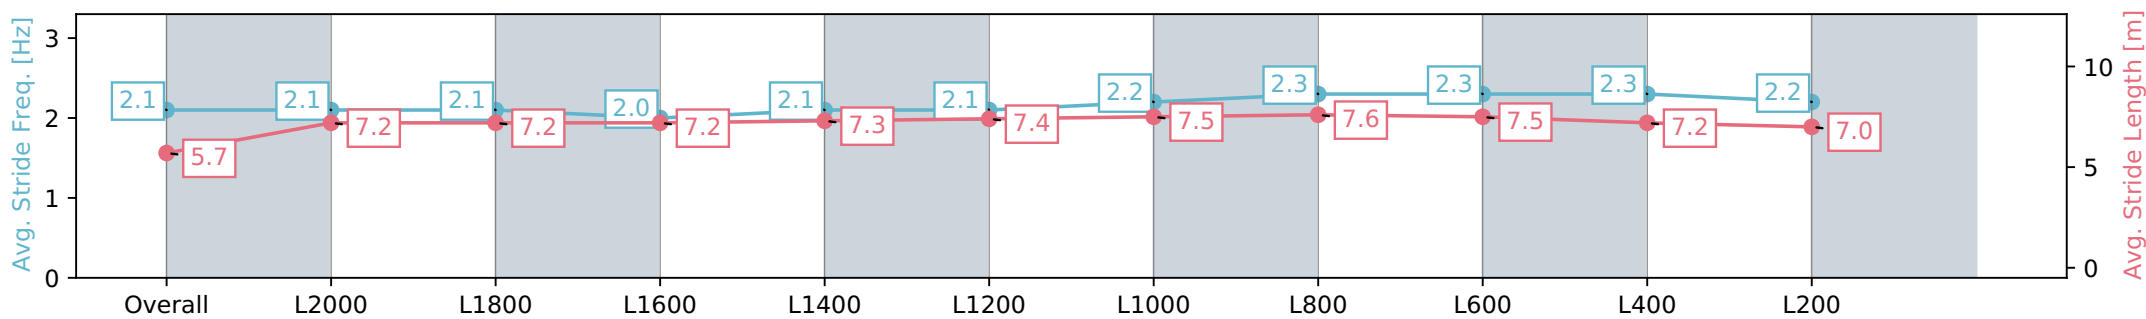

Section	Overall	L2000	L1800	L1600	L1400	L1200	L1000	L800	L600	L400	L200
Section Times	2:26.00 [6] (0:20.63)	2:05.37 [7] (0:13.06)	1:52.31 [7] (0:13.52)	1:38.79 [7] (0:13.44)	1:25.35 [7] (0:13.17)	1:12.18 [7] (0:12.83)	0:59.35 [7] (0:11.64)	0:47.71 [7] (0:11.32)	0:36.39 [7] (0:11.78)	0:24.61 [6] (0:12.05)	0:12.56 [6] (0:12.56)
Average Speed [km/h]	43.8	55.3	53.4	53.5	54.8	56.9	62.1	64.0	62.5	60.1	57.1
Top Speed [km/h]	57.2	56.5	54.8	54.8	56.4	58.9	64.1	64.7	63.9	60.9	60.2
Avg. Dist. to Rail [m]	6.5	0.8	0.5	1.1	1.0	2.6	2.9	2.5	3.6	4.3	6.7
Avg. Stride Freq. [Hz]	2.1	2.1	2.1	2.0	2.1	2.1	2.2	2.3	2.3	2.3	2.2
Avg. Stride Length [m]	5.7	7.2	7.2	7.2	7.3	7.4	7.5	7.6	7.5	7.2	7.0