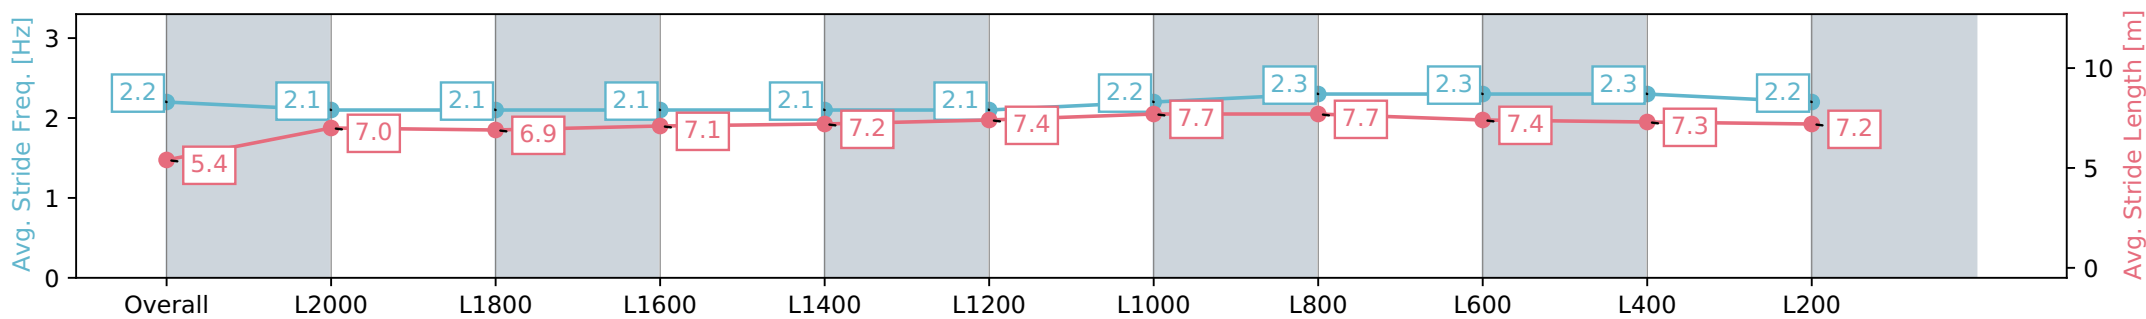

Section	Overall	L2000	L1800	L1600	L1400	L1200	L1000	L800	L600	L400	L200
Section Times	2:25.61 [3] (0:20.80)	2:04.81 [8] (0:12.93)	1:51.88 [8] (0:13.49)	1:38.39 [8] (0:13.56)	1:24.82 [8] (0:13.07)	1:11.75 [8] (0:12.82)	0:58.93 [8] (0:11.70)	0:47.23 [8] (0:11.42)	0:35.81 [8] (0:11.75)	0:24.06 [7] (0:11.75)	0:12.31 [4] (0:12.31)
Average Speed [km/h]	43.4	55.7	53.5	53.1	55.1	56.6	61.5	63.3	62.9	61.9	58.2
Top Speed [km/h]	56.0	57.1	55.4	54.0	56.2	58.7	62.6	65.0	64.5	63.0	60.9
Avg. Dist. to Rail [m]	5.2	0.8	0.4	0.7	0.7	1.1	1.1	1.4	4.3	5.5	7.8
Avg. Stride Freq. [Hz]	2.2	2.1	2.1	2.1	2.1	2.1	2.2	2.3	2.3	2.3	2.2
Avg. Stride Length [m]	5.4	7.0	6.9	7.1	7.2	7.4	7.7	7.7	7.4	7.3	7.2