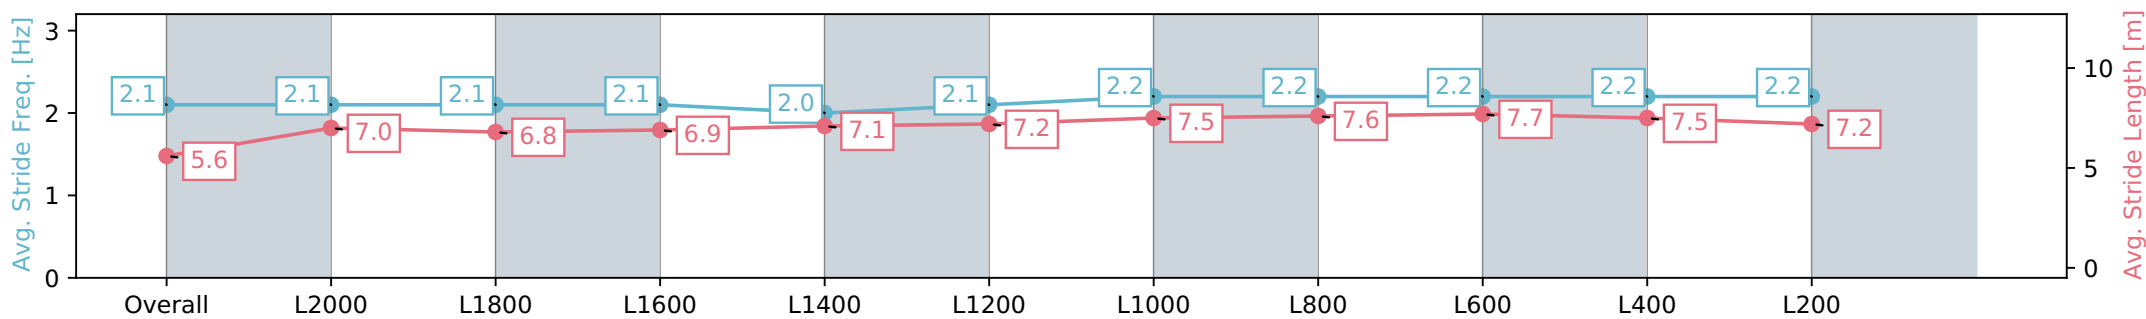

16 March 2024 - 1:03PM

Track Rating: Good 4, Weather: Fine, Rail Position: +6m 1000m -W/
Post, +3m Remainder; Sectional 608m

Section	Overall	L2000	L1800	L1600	L1400	L1200	L1000	L800	L600	L400	L200
Section Times	2:25.47 [1] (0:20.46)	2:05.01 [6] (0:12.89)	1:52.12 [5] (0:13.47)	1:38.65 [5] (0:13.52)	1:25.13 [5] (0:13.15)	1:11.98 [5] (0:12.77)	0:59.21 [5] (0:11.76)	0:47.45 [6] (0:11.34)	0:36.11 [5] (0:11.80)	0:24.31 [5] (0:12.04)	0:12.27 [3] (0:12.27)
Average Speed [km/h]	44.0	55.9	53.5	53.3	54.8	56.8	61.3	63.7	61.3	59.9	58.5
Top Speed [km/h]	56.3	57.3	54.4	53.9	55.5	58.7	63.3	64.7	63.2	60.8	59.9
Avg. Dist. to Rail [m]	3.4	0.6	0.4	0.4	0.5	1.2	1.9	1.3	1.0	1.0	3.4
Avg. Stride Freq. [Hz]	2.1	2.1	2.1	2.1	2.0	2.1	2.2	2.2	2.2	2.2	2.2
Avg. Stride Length [m]	5.6	7.0	6.8	6.9	7.1	7.2	7.5	7.6	7.7	7.5	7.2