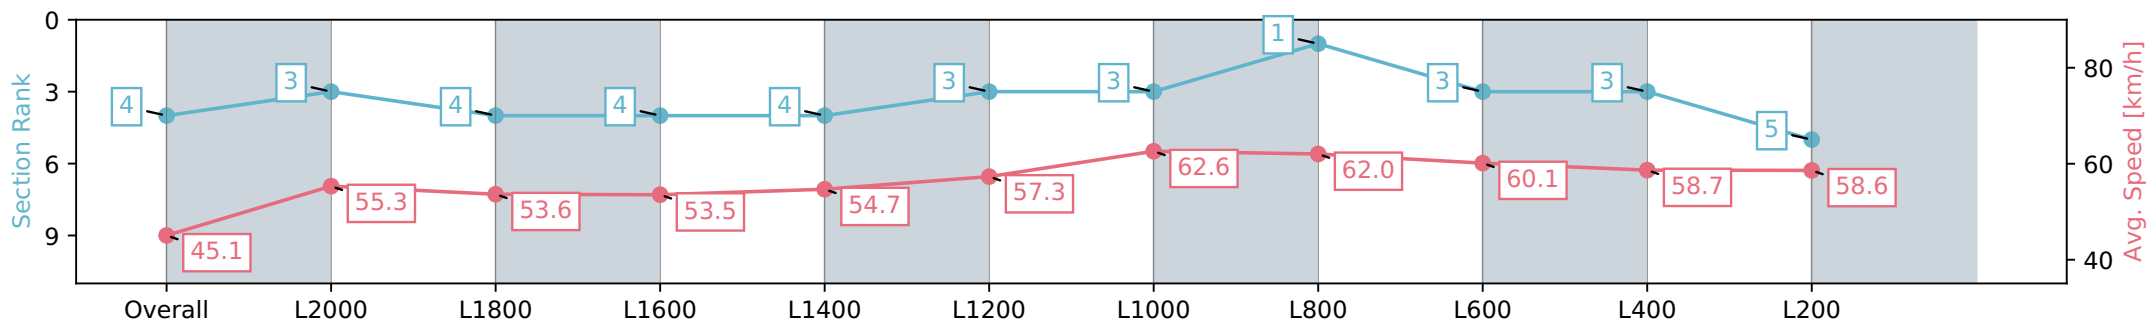

Section	Overall	L2000	L1800	L1600	L1400	L1200	L1000	L800	L600	L400	L200
Section Times	2:25.62 [4] (0:20.04)	2:05.58 [3] (0:13.03)	1:52.55 [4] (0:13.45)	1:39.10 [4] (0:13.46)	1:25.64 [4] (0:13.18)	1:12.46 [3] (0:12.74)	0:59.72 [3] (0:11.53)	0:48.19 [1] (0:11.65)	0:36.54 [3] (0:12.01)	0:24.53 [3] (0:12.30)	0:12.23 [5] (0:12.23)
Average Speed [km/h]	45.1	55.3	53.6	53.5	54.7	57.3	62.6	62.0	60.1	58.7	58.6
Top Speed [km/h]	57.8	57.5	54.1	54.2	55.5	60.2	64.4	63.2	61.6	59.9	60.4
Avg. Dist. to Rail [m]	5.8	1.1	0.2	0.6	1.4	2.6	2.6	1.7	0.8	0.8	3.8
Avg. Stride Freq. [Hz]	2.3	2.3	2.2	2.2	2.2	2.2	2.4	2.4	2.3	2.3	2.3
Avg. Stride Length [m]	5.3	6.7	6.7	6.7	6.7	6.9	7.1	7.3	7.2	7.0	7.1