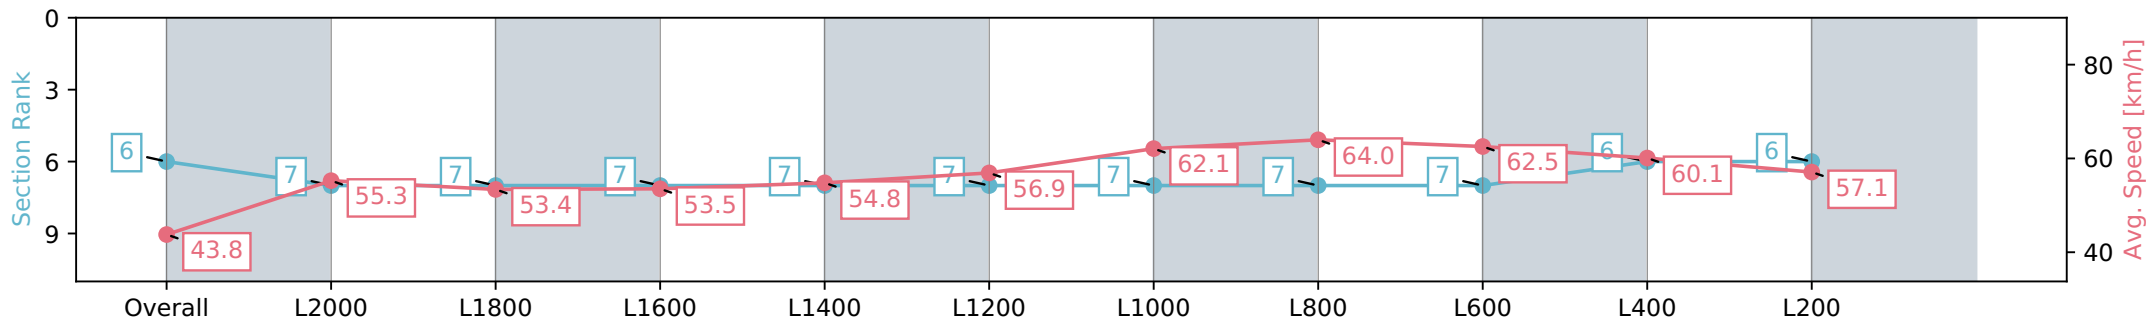

Section	Overall	L2000	L1800	L1600	L1400	L1200	L1000	L800	L600	L400	L200
Section Times	2:26.00 [6] (0:20.63)	2:05.37 [7] (0:13.06)	1:52.31 [7] (0:13.52)	1:38.79 [7] (0:13.44)	1:25.35 [7] (0:13.17)	1:12.18 [7] (0:12.83)	0:59.35 [7] (0:11.64)	0:47.71 [7] (0:11.32)	0:36.39 [7] (0:11.78)	0:24.61 [6] (0:12.05)	0:12.56 [6] (0:12.56)
Average Speed [km/h]	43.8	55.3	53.4	53.5	54.8	56.9	62.1	64.0	62.5	60.1	57.1
Top Speed [km/h]	57.2	56.5	54.8	54.8	56.4	58.9	64.1	64.7	63.9	60.9	60.2
Avg. Dist. to Rail [m]	6.5	0.8	0.5	1.1	1.0	2.6	2.9	2.5	3.6	4.3	6.7
Avg. Stride Freq. [Hz]	2.1	2.1	2.1	2.0	2.1	2.1	2.2	2.3	2.3	2.3	2.2
Avg. Stride Length [m]	5.7	7.2	7.2	7.2	7.3	7.4	7.5	7.6	7.5	7.2	7.0