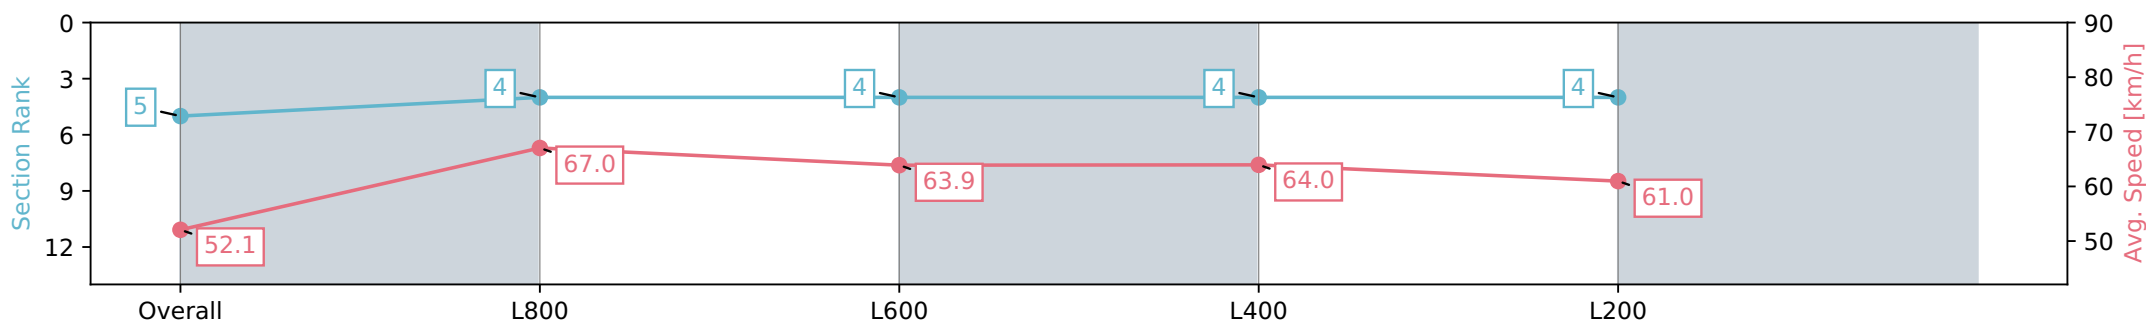

Section	Overall	L1000	L800	L600	L400
Section Times	0:59.03 [5] (0:13.81)	0:45.22 [4] (0:10.80)	0:34.42 [4] (0:11.39)	0:23.03 [4] (0:11.28)	0:11.75 [4] (0:11.75)
Average Speed [km/h]	52.1	67.0	63.9	64.0	61.0
Top Speed [km/h]	68.9	69.1	65.2	64.7	63.7
Avg. Dist. to Rail [m]	6.4	2.8	1.5	1.6	2.7
Avg. Stride Freq. [Hz]	2.5	2.5	2.4	2.5	2.4
Avg. Stride Length [m]	6.3	7.3	7.2	6.9	7.0