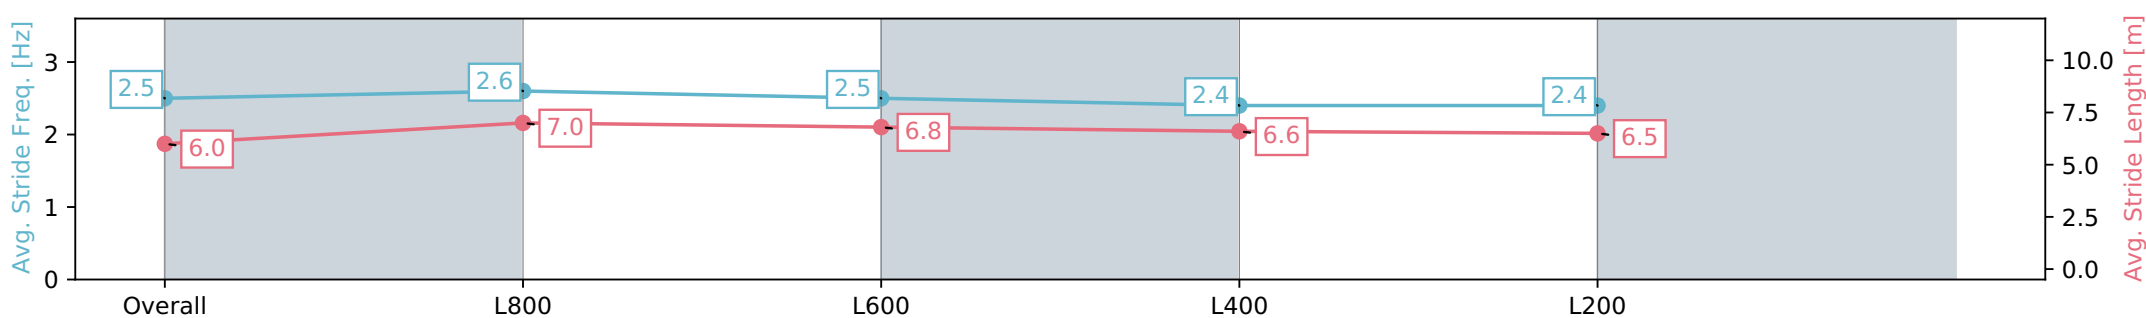

Section	Overall	L1000	L800	L600	L400
Section Times	1:02.23 [11] (0:14.38)	0:47.85 [11] (0:11.07)	0:36.78 [11] (0:11.67)	0:25.11 [11] (0:12.28)	0:12.83 [11] (0:12.83)
Average Speed [km/h]	50.2	65.0	61.5	58.5	55.9
Top Speed [km/h]	65.8	67.0	63.5	61.1	57.5
Avg. Dist. to Rail [m]	0.6	0.2	0.6	0.7	2.0
Avg. Stride Freq. [Hz]	2.5	2.6	2.5	2.4	2.4
Avg. Stride Length [m]	6.0	7.0	6.8	6.6	6.5