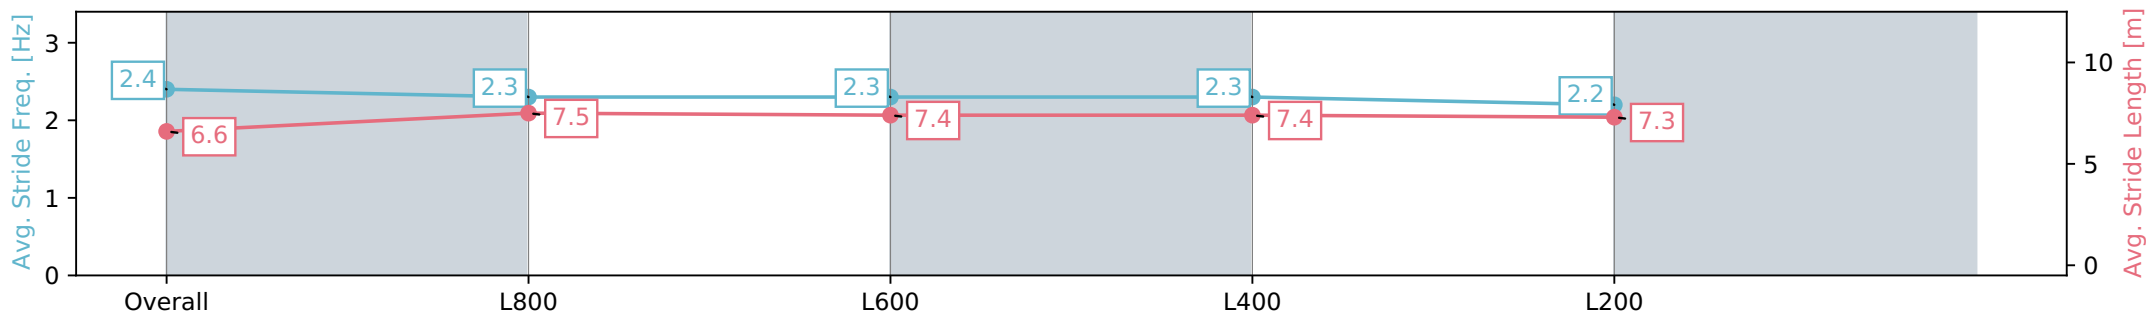

Section	Overall	L1000	L800	L600	L400
Section Times	0:59.57 [6] (0:13.84)	0:45.73 [5] (0:11.03)	0:34.70 [9] (0:11.54)	0:23.16 [8] (0:11.36)	0:11.80 [8] (0:11.80)
Average Speed [km/h]	52.0	65.8	63.1	63.5	60.8
Top Speed [km/h]	68.7	67.8	64.4	63.9	62.9
Avg. Dist. to Rail [m]	4.7	2.5	1.9	1.5	3.1
Avg. Stride Freq. [Hz]	2.4	2.3	2.3	2.3	2.2
Avg. Stride Length [m]	6.6	7.5	7.4	7.4	7.3