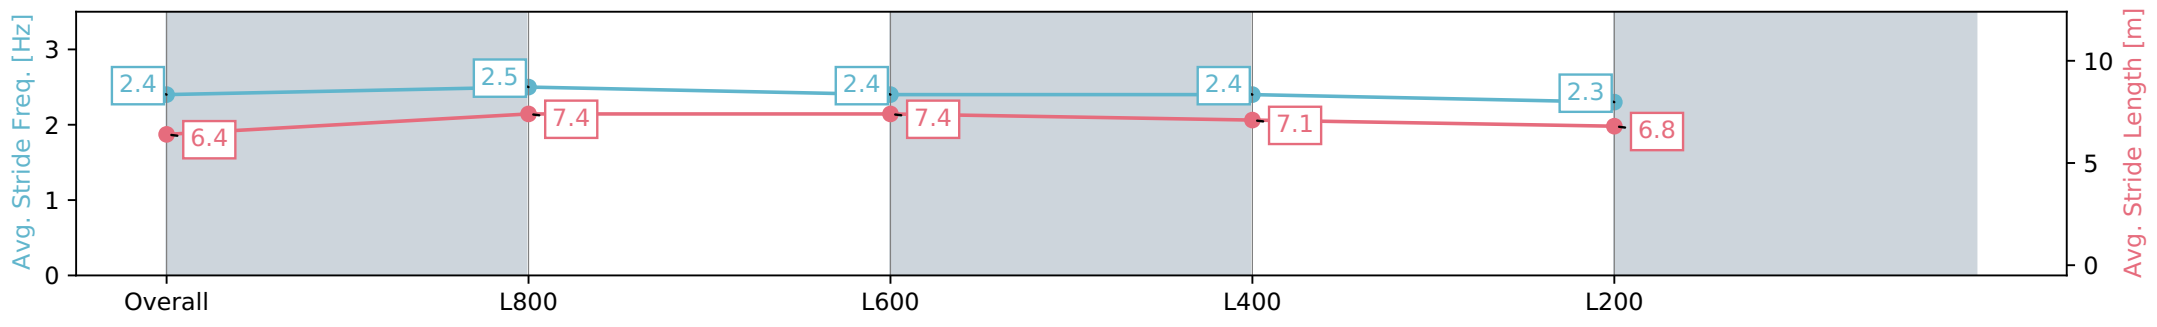

Section	Overall	L1000	L800	L600	L400
Section Times	1:00.16 [10] (0:14.05)	0:46.11 [10] (0:10.96)	0:35.15 [10] (0:11.46)	0:23.69 [10] (0:11.43)	0:12.26 [9] (0:12.26)
Average Speed [km/h]	51.2	66.1	64.6	63.6	58.5
Top Speed [km/h]	66.9	67.2	65.6	65.2	62.4
Avg. Dist. to Rail [m]	9.2	3.3	4.6	6.4	8.8
Avg. Stride Freq. [Hz]	2.4	2.5	2.4	2.4	2.3
Avg. Stride Length [m]	6.4	7.4	7.4	7.1	6.8