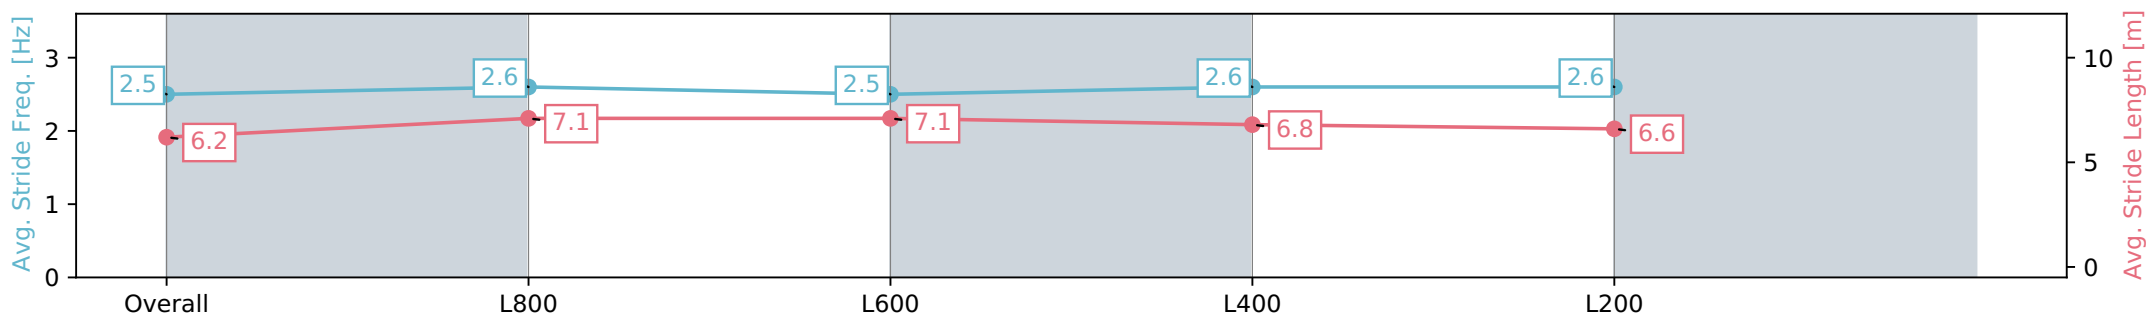

Section	Overall	L1000	L800	L600	L400
Section Times	0:59.00 [4] (0:13.93)	0:45.07 [8] (0:10.89)	0:34.18 [6] (0:11.36)	0:22.82 [6] (0:11.20)	0:11.62 [5] (0:11.62)
Average Speed [km/h]	51.7	66.8	64.9	64.7	61.8
Top Speed [km/h]	68.0	68.2	66.5	65.4	64.2
Avg. Dist. to Rail [m]	8.2	3.9	4.0	4.6	6.1
Avg. Stride Freq. [Hz]	2.5	2.6	2.5	2.6	2.6
Avg. Stride Length [m]	6.2	7.1	7.1	6.8	6.6