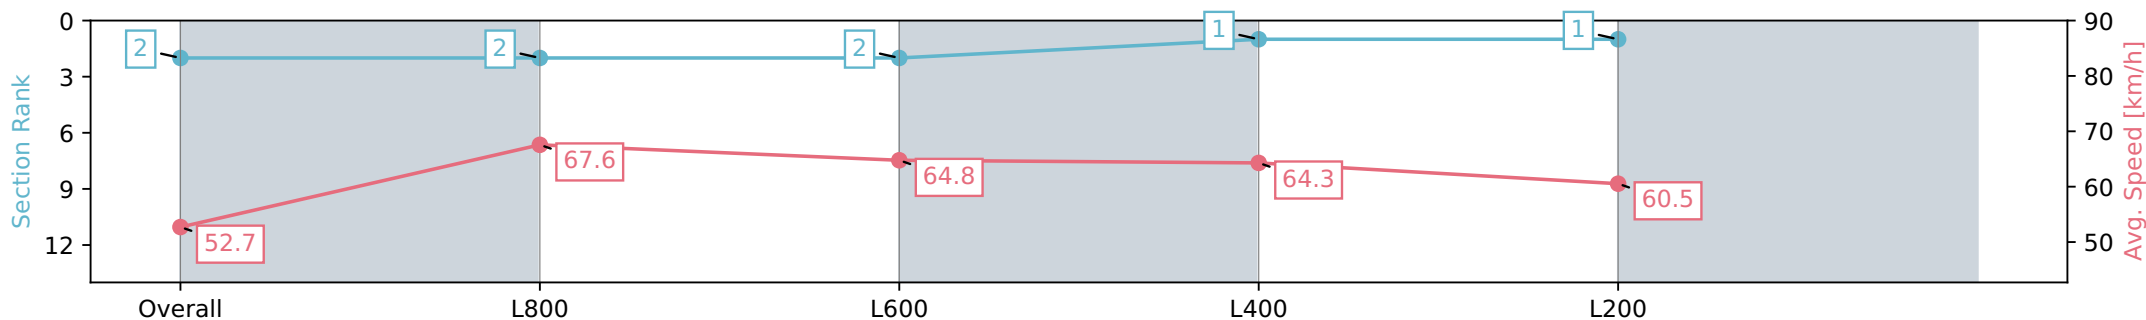

Section	Overall	L1000	L800	L600	L400
Section Times	0:58.74 [2] (0:13.66)	0:45.08 [2] (0:10.72)	0:34.36 [2] (0:11.23)	0:23.13 [1] (0:11.24)	0:11.89 [1] (0:11.89)
Average Speed [km/h]	52.7	67.6	64.8	64.3	60.5
Top Speed [km/h]	70.3	70.3	65.9	65.1	63.2
Avg. Dist. to Rail [m]	6.3	2.6	1.7	2.7	3.8
Avg. Stride Freq. [Hz]	2.3	2.4	2.3	2.4	2.3
Avg. Stride Length [m]	6.9	7.8	7.7	7.5	7.3