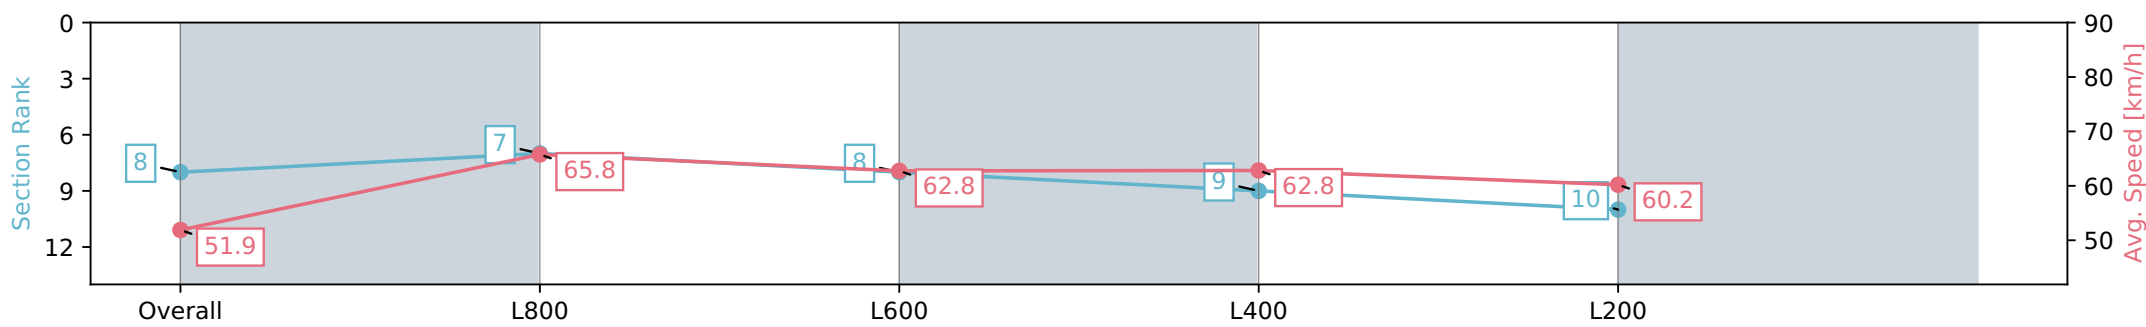

Section	Overall	L1000	L800	L600	L400
Section Times	0:59.81 [8] (0:13.87)	0:45.94 [7] (0:10.98)	0:34.96 [8] (0:11.56)	0:23.40 [9] (0:11.50)	0:11.90 [10] (0:11.90)
Average Speed [km/h]	51.9	65.8	62.8	62.8	60.2
Top Speed [km/h]	68.6	68.0	64.1	63.8	64.2
Avg. Dist. to Rail [m]	2.8	1.5	1.3	1.6	5.7
Avg. Stride Freq. [Hz]	2.4	2.4	2.3	2.4	2.3
Avg. Stride Length [m]	6.6	7.3	7.5	7.4	7.2