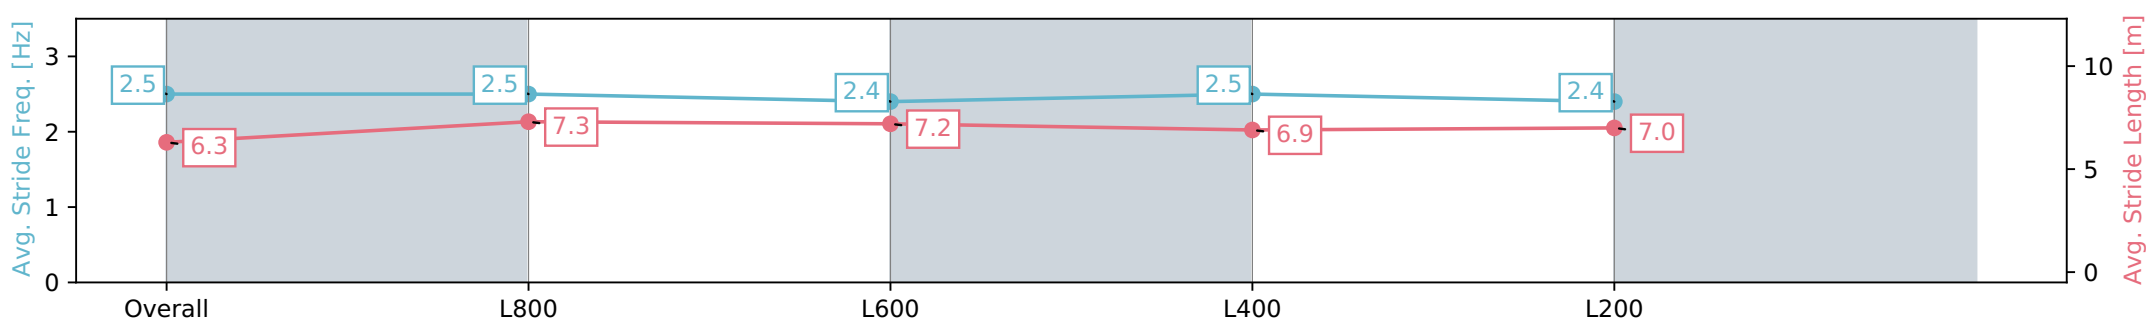

Section	Overall	L1000	L800	L600	L400
Section Times	0:59.03 [5] (0:13.81)	0:45.22 [4] (0:10.80)	0:34.42 [4] (0:11.39)	0:23.03 [4] (0:11.28)	0:11.75 [4] (0:11.75)
Average Speed [km/h]	52.1	67.0	63.9	64.0	61.0
Top Speed [km/h]	68.9	69.1	65.2	64.7	63.7
Avg. Dist. to Rail [m]	6.4	2.8	1.5	1.6	2.7
Avg. Stride Freq. [Hz]	2.5	2.5	2.4	2.5	2.4
Avg. Stride Length [m]	6.3	7.3	7.2	6.9	7.0