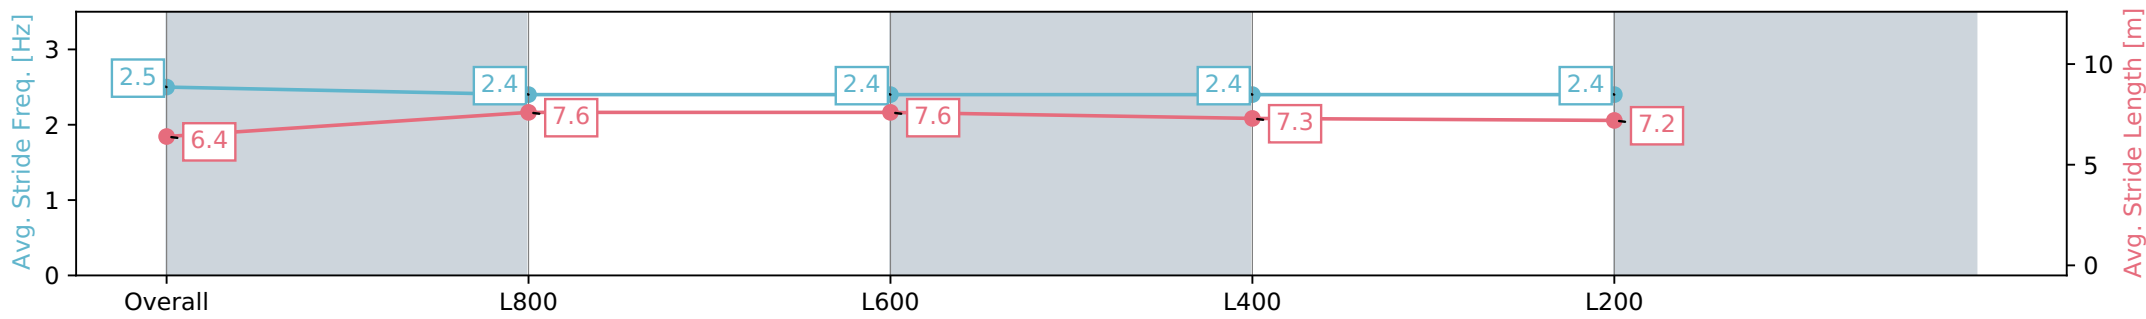

Section	Overall	L1000	L800	L600	L400
Section Times	0:58.85 [3] (0:13.71)	0:45.14 [3] (0:10.84)	0:34.30 [3] (0:11.28)	0:23.02 [3] (0:11.39)	0:11.63 [3] (0:11.63)
Average Speed [km/h]	52.5	66.8	64.4	63.4	61.8
Top Speed [km/h]	67.3	69.4	66.2	64.3	63.5
Avg. Dist. to Rail [m]	3.1	1.8	1.6	2.7	5.4
Avg. Stride Freq. [Hz]	2.5	2.4	2.4	2.4	2.4
Avg. Stride Length [m]	6.4	7.6	7.6	7.3	7.2