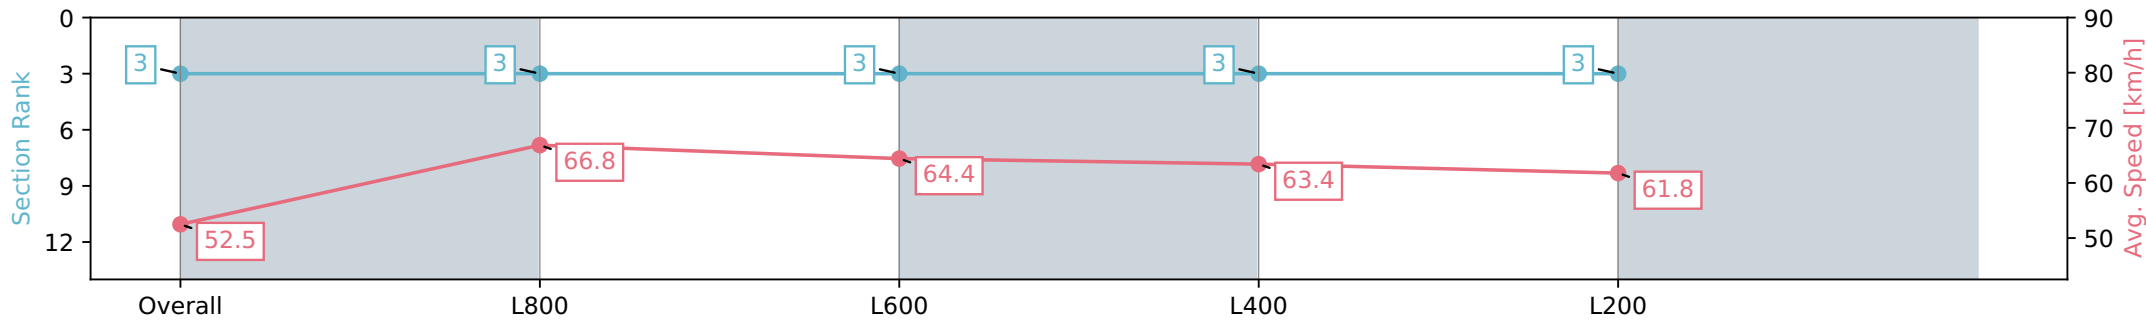

Section	Overall	L1000	L800	L600	L400
Section Times	0:58.85 [3] (0:13.71)	0:45.14 [3] (0:10.84)	0:34.30 [3] (0:11.28)	0:23.02 [3] (0:11.39)	0:11.63 [3] (0:11.63)
Average Speed [km/h]	52.5	66.8	64.4	63.4	61.8
Top Speed [km/h]	67.3	69.4	66.2	64.3	63.5
Avg. Dist. to Rail [m]	3.1	1.8	1.6	2.7	5.4
Avg. Stride Freq. [Hz]	2.5	2.4	2.4	2.4	2.4
Avg. Stride Length [m]	6.4	7.6	7.6	7.3	7.2