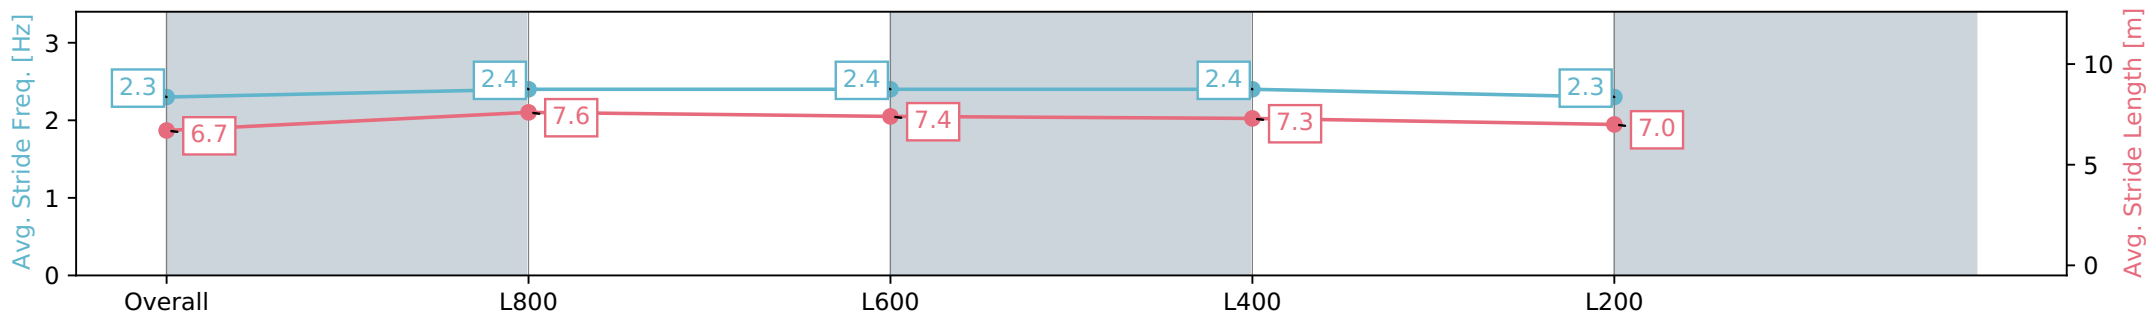

Section	Overall	L1000	L800	L600	L400
Section Times	0:59.67 [7] (0:14.01)	0:45.66 [9] (0:10.83)	0:34.83 [7] (0:11.41)	0:23.42 [7] (0:11.50)	0:11.92 [7] (0:11.92)
Average Speed [km/h]	51.4	66.4	63.6	62.8	60.2
Top Speed [km/h]	66.7	68.6	64.6	63.7	61.9
Avg. Dist. to Rail [m]	1.9	0.9	1.4	1.7	1.3
Avg. Stride Freq. [Hz]	2.3	2.4	2.4	2.4	2.3
Avg. Stride Length [m]	6.7	7.6	7.4	7.3	7.0