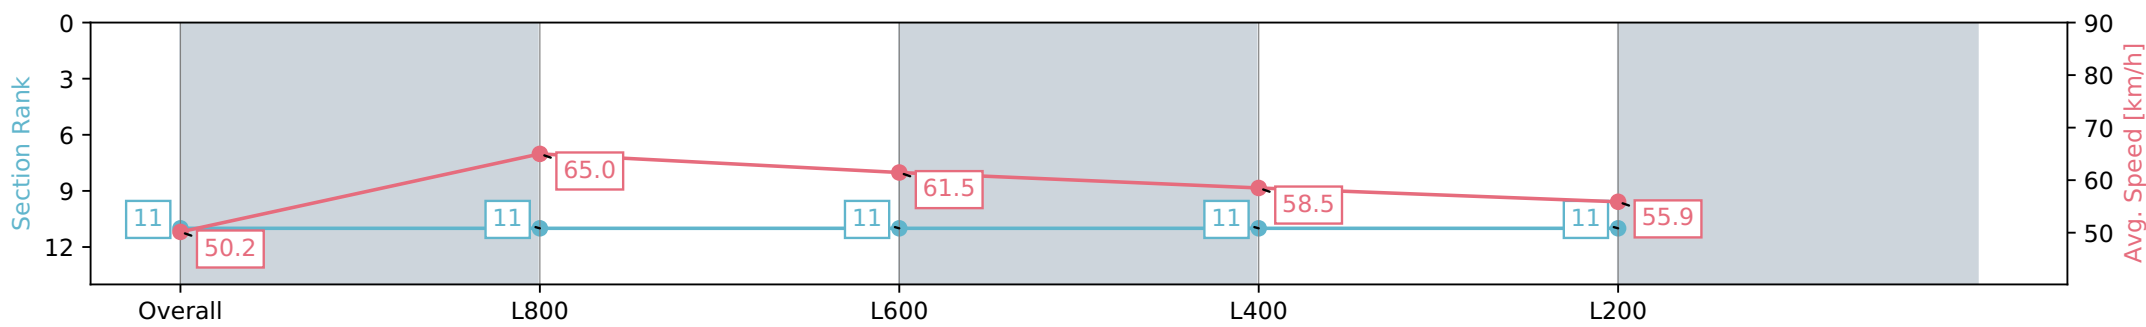

Horse/Jockey Name	INNOCENT SIPS
Finish Rank	11
Fastest Section Time (Section)	0:11.07 (L800)
Top Speed [km/h] (Section)	67.0 (L800)
Race State	Finished

Morphettville Parks SA - Professional

Race 1: PFD Food Services Maiden Plate - 1000m

16 March 2024 - 12:28PM

Track Rating: Good 4, Weather: Fine, Rail Position: +6m 1000m -W/
Post, +3m Remainder; Sectional 608m

Section	Overall	L1000	L800	L600	L400
Section Times	1:02.23 [11] (0:14.38)	0:47.85 [11] (0:11.07)	0:36.78 [11] (0:11.67)	0:25.11 [11] (0:12.28)	0:12.83 [11] (0:12.83)
Average Speed [km/h]	50.2	65.0	61.5	58.5	55.9
Top Speed [km/h]	65.8	67.0	63.5	61.1	57.5
Avg. Dist. to Rail [m]	0.6	0.2	0.6	0.7	2.0
Avg. Stride Freq. [Hz]	2.5	2.6	2.5	2.4	2.4
Avg. Stride Length [m]	6.0	7.0	6.8	6.6	6.5

[ ] Ranking at each section and finish
-:-:- No data available at this section
NA No data available