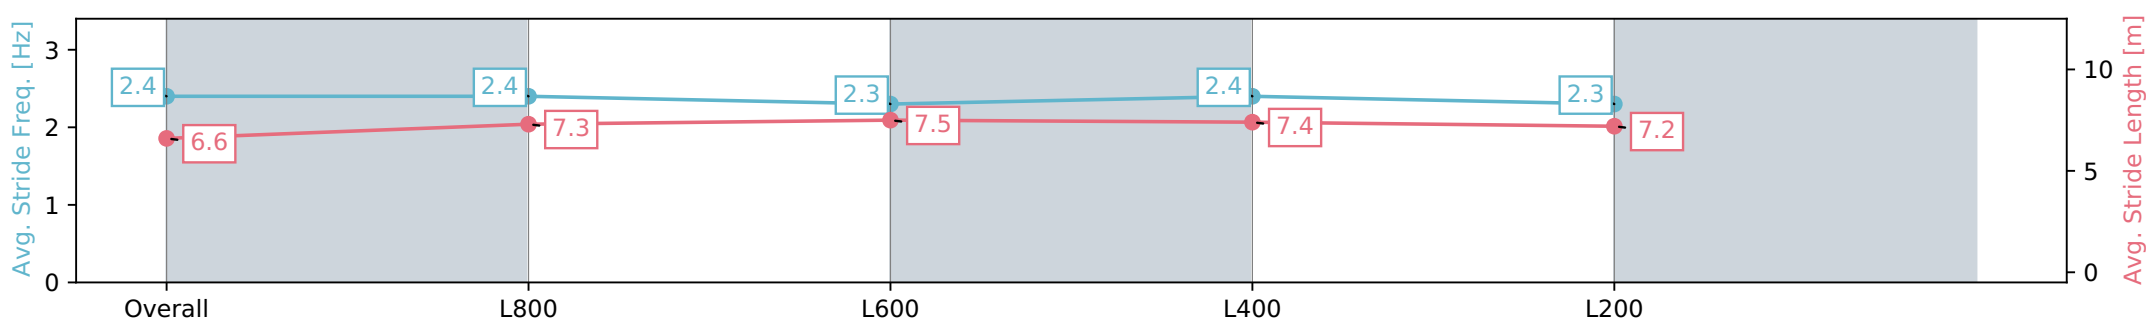

Section	Overall	L1000	L800	L600	L400
Section Times	0:59.81 [8] (0:13.87)	0:45.94 [7] (0:10.98)	0:34.96 [8] (0:11.56)	0:23.40 [9] (0:11.50)	0:11.90 [10] (0:11.90)
Average Speed [km/h]	51.9	65.8	62.8	62.8	60.2
Top Speed [km/h]	68.6	68.0	64.1	63.8	64.2
Avg. Dist. to Rail [m]	2.8	1.5	1.3	1.6	5.7
Avg. Stride Freq. [Hz]	2.4	2.4	2.3	2.4	2.3
Avg. Stride Length [m]	6.6	7.3	7.5	7.4	7.2