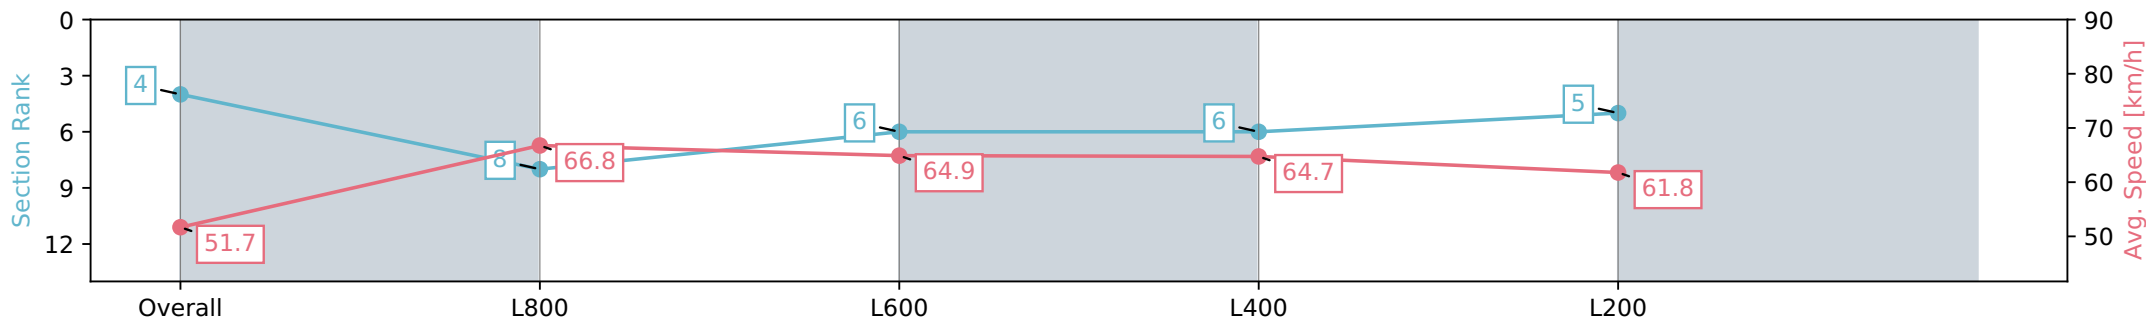

Section	Overall	L1000	L800	L600	L400
Section Times	0:59.00 [4] (0:13.93)	0:45.07 [8] (0:10.89)	0:34.18 [6] (0:11.36)	0:22.82 [6] (0:11.20)	0:11.62 [5] (0:11.62)
Average Speed [km/h]	51.7	66.8	64.9	64.7	61.8
Top Speed [km/h]	68.0	68.2	66.5	65.4	64.2
Avg. Dist. to Rail [m]	8.2	3.9	4.0	4.6	6.1
Avg. Stride Freq. [Hz]	2.5	2.6	2.5	2.6	2.6
Avg. Stride Length [m]	6.2	7.1	7.1	6.8	6.6