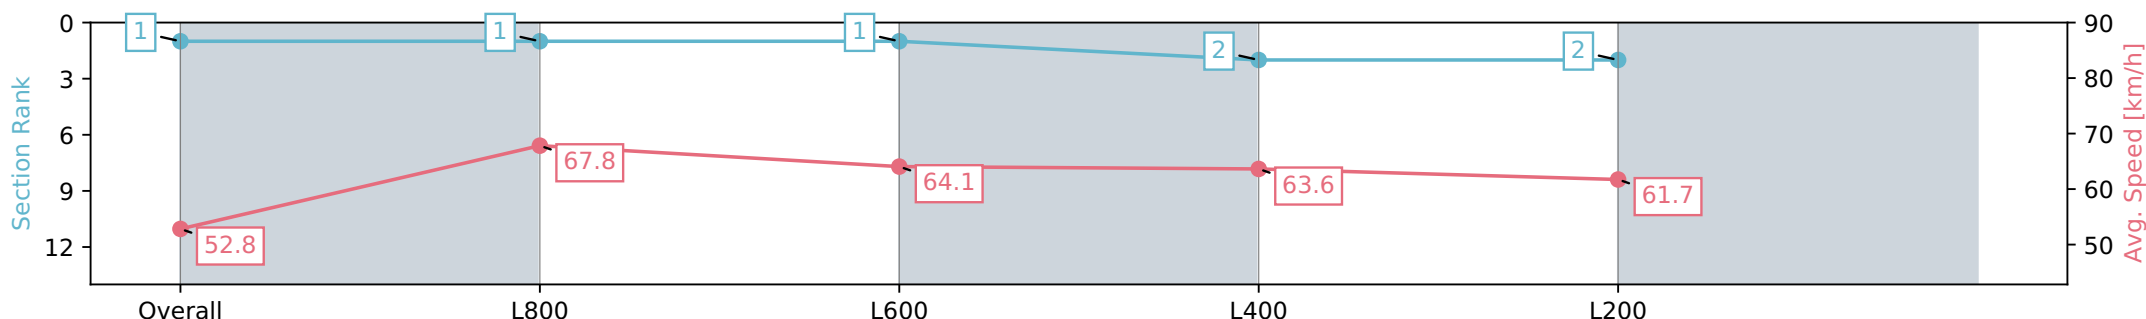

16 March 2024 - 12:28PM

Track Rating: Good 4, Weather: Fine, Rail Position: +6m 1000m -W/  
Post, +3m Remainder; Sectional 608m

Section	Overall	L1000	L800	L600	L400
Section Times	0:58.68 [1] (0:13.63)	0:45.05 [1] (0:10.66)	0:34.39 [1] (0:11.41)	0:22.98 [2] (0:11.37)	0:11.61 [2] (0:11.61)
Average Speed [km/h]	52.8	67.8	64.1	63.6	61.7
Top Speed [km/h]	68.0	69.5	65.5	65.1	64.1
Avg. Dist. to Rail [m]	3.3	1.4	2.4	3.1	3.2
Avg. Stride Freq. [Hz]	2.5	2.5	2.4	2.4	2.3
Avg. Stride Length [m]	6.5	7.6	7.4	7.2	7.3