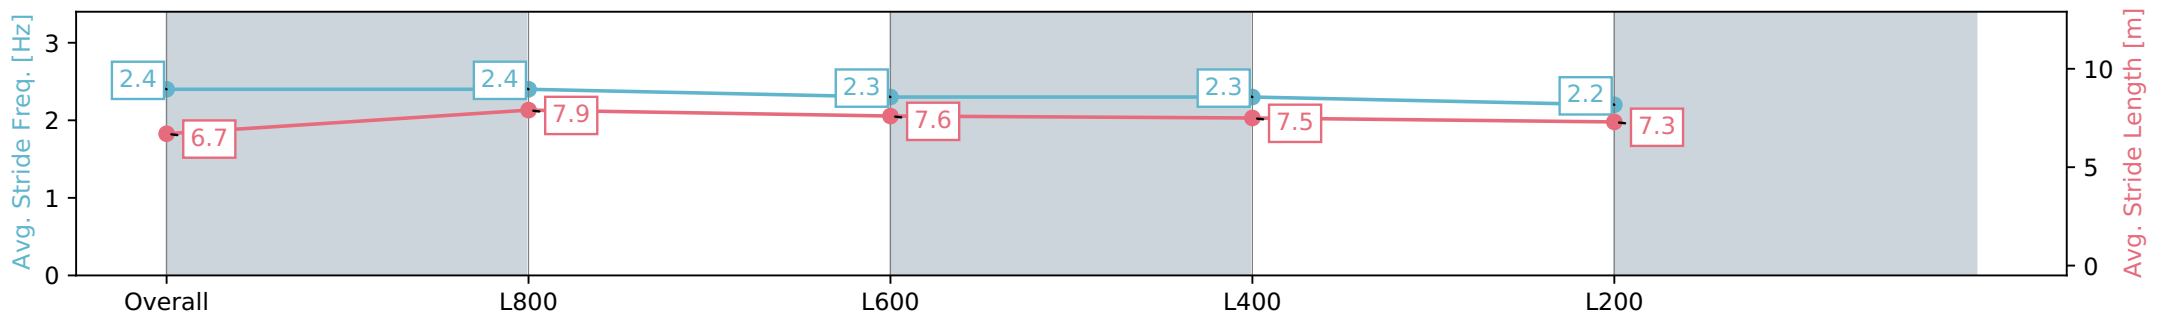

Section	Overall	L1000	L800	L600	L400
Section Times	0:59.98 [9] (0:13.84)	0:46.14 [6] (0:10.88)	0:35.26 [5] (0:11.38)	0:23.88 [5] (0:11.56)	0:12.31 [6] (0:12.31)
Average Speed [km/h]	52.0	66.6	64.1	62.5	58.2
Top Speed [km/h]	67.7	68.8	65.7	63.8	60.8
Avg. Dist. to Rail [m]	8.1	3.5	2.1	1.9	4.6
Avg. Stride Freq. [Hz]	2.4	2.4	2.3	2.3	2.2
Avg. Stride Length [m]	6.7	7.9	7.6	7.5	7.3