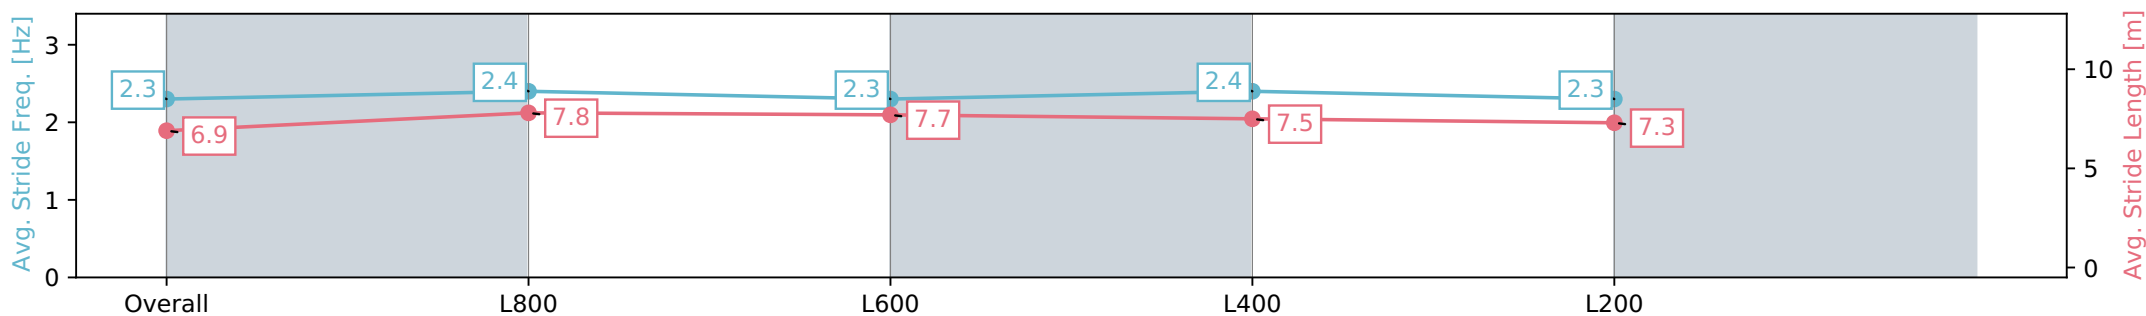

Section	Overall	L1000	L800	L600	L400
Section Times	0:58.74 [2] (0:13.66)	0:45.08 [2] (0:10.72)	0:34.36 [2] (0:11.23)	0:23.13 [1] (0:11.24)	0:11.89 [1] (0:11.89)
Average Speed [km/h]	52.7	67.6	64.8	64.3	60.5
Top Speed [km/h]	70.3	70.3	65.9	65.1	63.2
Avg. Dist. to Rail [m]	6.3	2.6	1.7	2.7	3.8
Avg. Stride Freq. [Hz]	2.3	2.4	2.3	2.4	2.3
Avg. Stride Length [m]	6.9	7.8	7.7	7.5	7.3