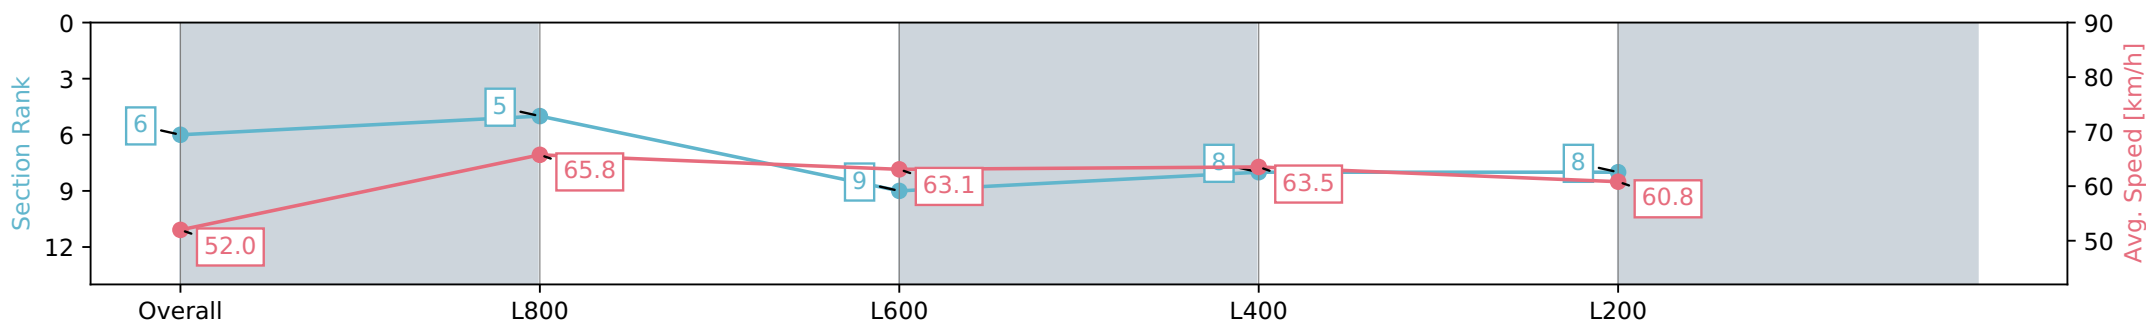

Section	Overall	L1000	L800	L600	L400
Section Times	0:59.57 [6] (0:13.84)	0:45.73 [5] (0:11.03)	0:34.70 [9] (0:11.54)	0:23.16 [8] (0:11.36)	0:11.80 [8] (0:11.80)
Average Speed [km/h]	52.0	65.8	63.1	63.5	60.8
Top Speed [km/h]	68.7	67.8	64.4	63.9	62.9
Avg. Dist. to Rail [m]	4.7	2.5	1.9	1.5	3.1
Avg. Stride Freq. [Hz]	2.4	2.3	2.3	2.3	2.2
Avg. Stride Length [m]	6.6	7.5	7.4	7.4	7.3