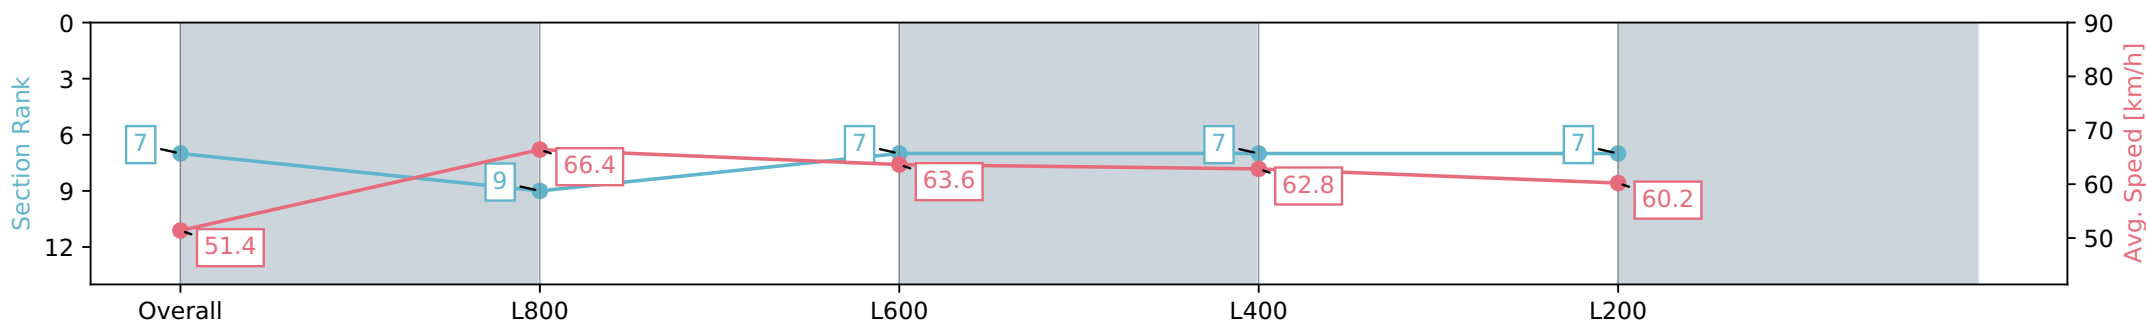

Section	Overall	L1000	L800	L600	L400
Section Times	0:59.67 [7] (0:14.01)	0:45.66 [9] (0:10.83)	0:34.83 [7] (0:11.41)	0:23.42 [7] (0:11.50)	0:11.92 [7] (0:11.92)
Average Speed [km/h]	51.4	66.4	63.6	62.8	60.2
Top Speed [km/h]	66.7	68.6	64.6	63.7	61.9
Avg. Dist. to Rail [m]	1.9	0.9	1.4	1.7	1.3
Avg. Stride Freq. [Hz]	2.3	2.4	2.4	2.4	2.3
Avg. Stride Length [m]	6.7	7.6	7.4	7.3	7.0