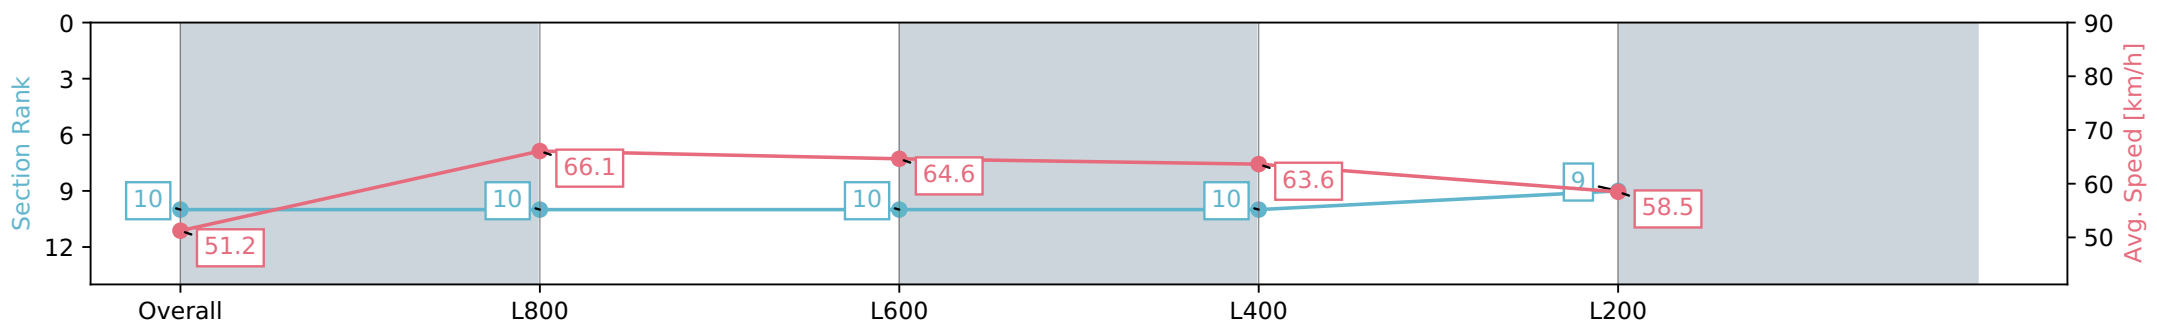

Section	Overall	L1000	L800	L600	L400
Section Times	1:00.16 [10] (0:14.05)	0:46.11 [10] (0:10.96)	0:35.15 [10] (0:11.46)	0:23.69 [10] (0:11.43)	0:12.26 [9] (0:12.26)
Average Speed [km/h]	51.2	66.1	64.6	63.6	58.5
Top Speed [km/h]	66.9	67.2	65.6	65.2	62.4
Avg. Dist. to Rail [m]	9.2	3.3	4.6	6.4	8.8
Avg. Stride Freq. [Hz]	2.4	2.5	2.4	2.4	2.3
Avg. Stride Length [m]	6.4	7.4	7.4	7.1	6.8