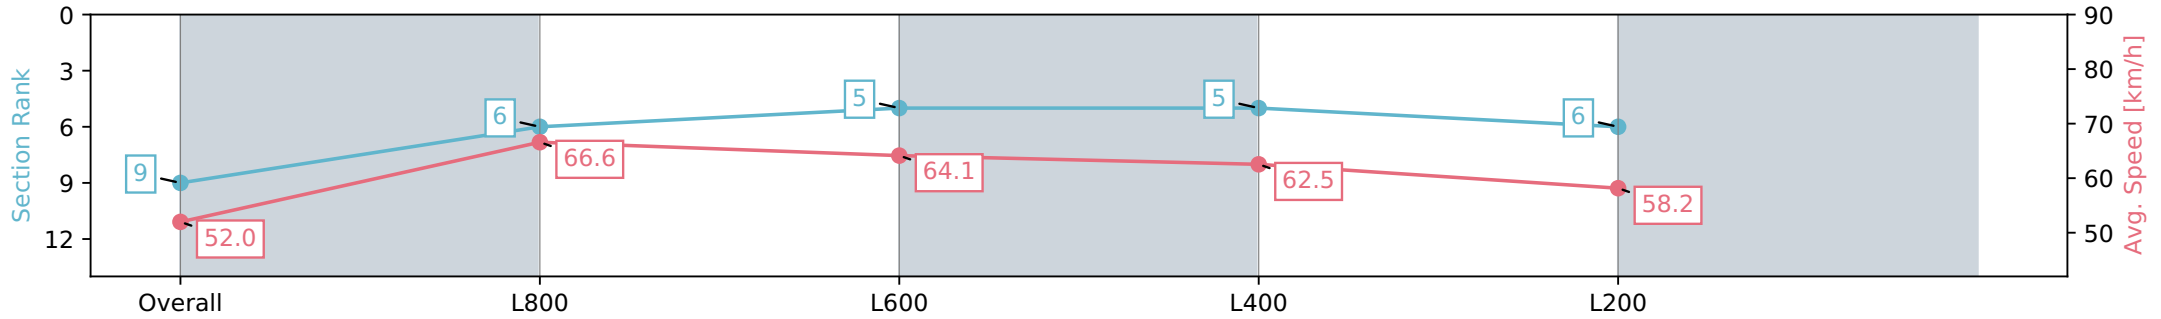

Section	Overall	L1000	L800	L600	L400
Section Times	0:59.98 [9] (0:13.84)	0:46.14 [6] (0:10.88)	0:35.26 [5] (0:11.38)	0:23.88 [5] (0:11.56)	0:12.31 [6] (0:12.31)
Average Speed [km/h]	52.0	66.6	64.1	62.5	58.2
Top Speed [km/h]	67.7	68.8	65.7	63.8	60.8
Avg. Dist. to Rail [m]	8.1	3.5	2.1	1.9	4.6
Avg. Stride Freq. [Hz]	2.4	2.4	2.3	2.3	2.2
Avg. Stride Length [m]	6.7	7.9	7.6	7.5	7.3