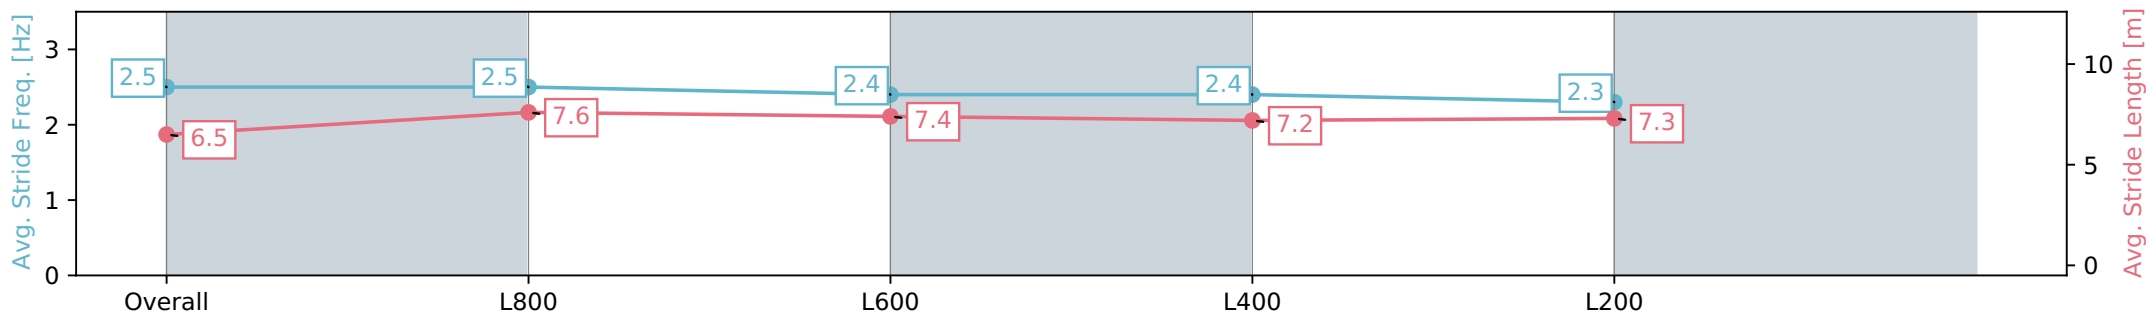

16 March 2024 - 12:28PM

Track Rating: Good 4, Weather: Fine, Rail Position: +6m 1000m -W/  
Post, +3m Remainder; Sectional 608m

Section	Overall	L1000	L800	L600	L400
Section Times	0:58.68 [1] (0:13.63)	0:45.05 [1] (0:10.66)	0:34.39 [1] (0:11.41)	0:22.98 [2] (0:11.37)	0:11.61 [2] (0:11.61)
Average Speed [km/h]	52.8	67.8	64.1	63.6	61.7
Top Speed [km/h]	68.0	69.5	65.5	65.1	64.1
Avg. Dist. to Rail [m]	3.3	1.4	2.4	3.1	3.2
Avg. Stride Freq. [Hz]	2.5	2.5	2.4	2.4	2.3
Avg. Stride Length [m]	6.5	7.6	7.4	7.2	7.3