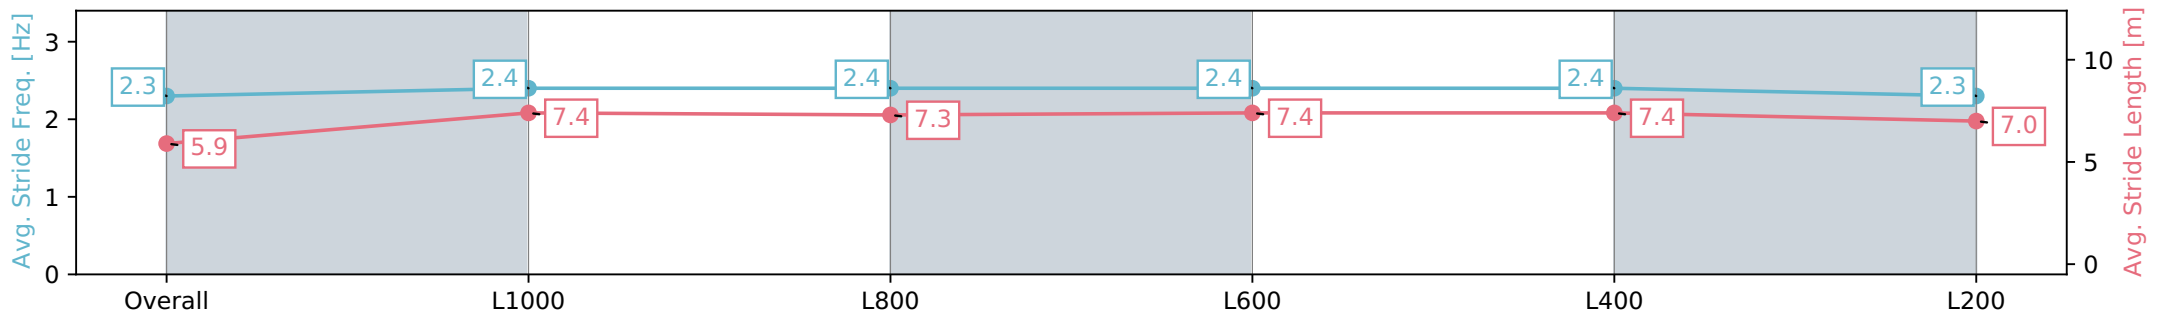

Report Created: Mon 11 March 2024 18:30:09 GMT+11 (Note: Timing is based on positional data)

- [] Ranking at each section and finish
- :-:- No data available at this section
- NA No data available

Horse/Jockey Name	DUNMAGHLAS
Finish Rank	6
Fastest Section Time (Section)	0:10.96 (L1000)
Top Speed [km/h] (Section)	66.3 (L1000)
Race State	Finished

Morphettville SA - Professional
 Race 9: Grand Syndicates Handicap - 1200m
 11 March 2024 - 5:38PM
 Track Rating: Good 4, Weather: Fine, Rail Position: True

Section	Overall	L1000	L800	L600	L400	L200
Section Times	1:10.94 [6] (0:13.96)	0:56.98 [2] (0:10.96)	0:46.02 [2] (0:11.14)	0:34.88 [2] (0:11.22)	0:23.66 [2] (0:11.41)	0:12.25 [2] (0:12.25)
Average Speed [km/h]	51.6	65.7	65.1	64.8	63.4	58.8
Top Speed [km/h]	64.7	66.3	65.4	65.2	64.5	61.8
Avg. Dist. to Rail [m]	8.0	3.0	2.1	2.1	3.7	3.6
Avg. Stride Freq. [Hz]	2.3	2.4	2.4	2.4	2.4	2.3
Avg. Stride Length [m]	5.9	7.4	7.3	7.4	7.4	7.0