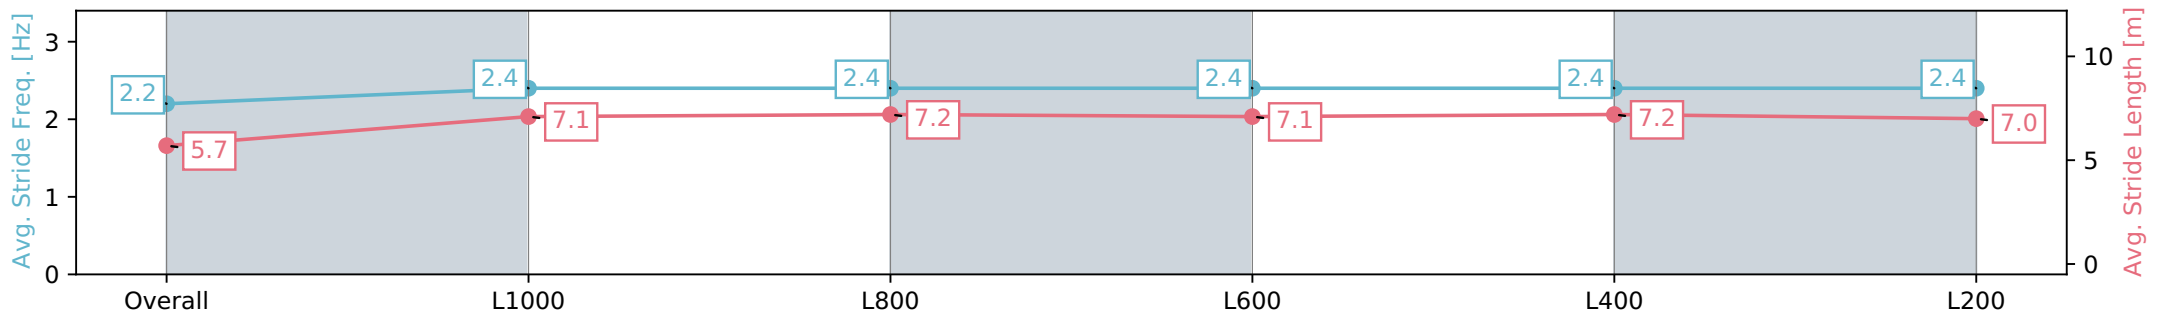

- [] Ranking at each section and finish
- :-:- No data available at this section
- NA No data available

Horse/Jockey Name	NULLIFY
Finish Rank	9
Fastest Section Time (Section)	0:11.09 (L800)
Top Speed [km/h] (Section)	65.9 (L800)
Race State	Finished

Morphettville SA - Professional
 Race 9: Grand Syndicates Handicap - 1200m
 11 March 2024 - 5:38PM
 Track Rating: Good 4, Weather: Fine, Rail Position: True

Section	Overall	L1000	L800	L600	L400	L200
Section Times	1:11.06 [9] (0:14.27)	0:56.79 [6] (0:11.18)	0:45.61 [7] (0:11.09)	0:34.52 [6] (0:11.12)	0:23.40 [6] (0:11.32)	0:12.08 [8] (0:12.08)
Average Speed [km/h]	50.4	64.5	65.1	64.8	63.7	59.6
Top Speed [km/h]	65.8	65.3	65.9	65.4	64.8	62.8
Avg. Dist. to Rail [m]	5.0	1.4	0.7	0.5	1.9	2.0
Avg. Stride Freq. [Hz]	2.2	2.4	2.4	2.4	2.4	2.4
Avg. Stride Length [m]	5.7	7.1	7.2	7.1	7.2	7.0