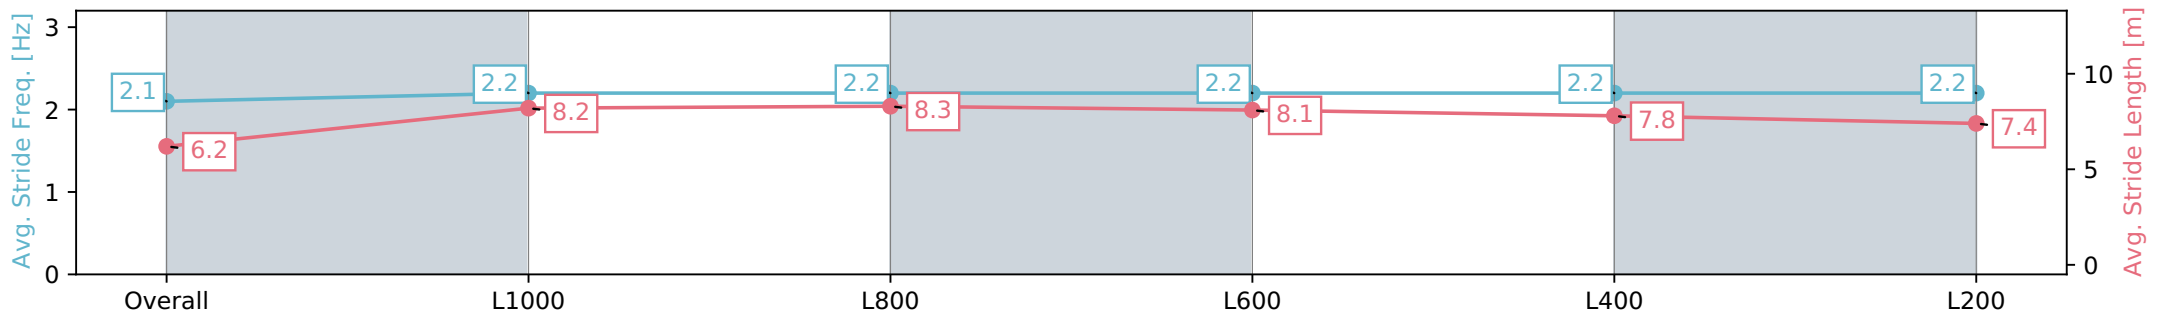

Morphettville SA - Professional

Race 9: Grand Syndicates Handicap - 1200m

11 March 2024 - 5:38PM

Track Rating: Good 4, Weather: Fine, Rail Position: True

Section	Overall	L1000	L800	L600	L400	L200
Section Times	1:11.01 [8] (0:13.94)	0:57.07 [1] (0:10.91)	0:46.16 [1] (0:11.13)	0:35.03 [1] (0:11.28)	0:23.74 [1] (0:11.35)	0:12.39 [1] (0:12.39)
Average Speed [km/h]	51.7	65.9	65.2	64.5	63.6	58.1
Top Speed [km/h]	65.7	66.4	66.6	64.7	64.8	61.8
Avg. Dist. to Rail [m]	6.5	1.9	2.1	2.0	2.5	1.9
Avg. Stride Freq. [Hz]	2.1	2.2	2.2	2.2	2.2	2.2
Avg. Stride Length [m]	6.2	8.2	8.3	8.1	7.8	7.4

- [] Ranking at each section and finish
- :-:- No data available at this section
- NA No data available

Horse/Jockey Name	NULLIFY
Finish Rank	9
Fastest Section Time (Section)	0:11.09 (L800)
Top Speed [km/h] (Section)	65.9 (L800)
Race State	Finished