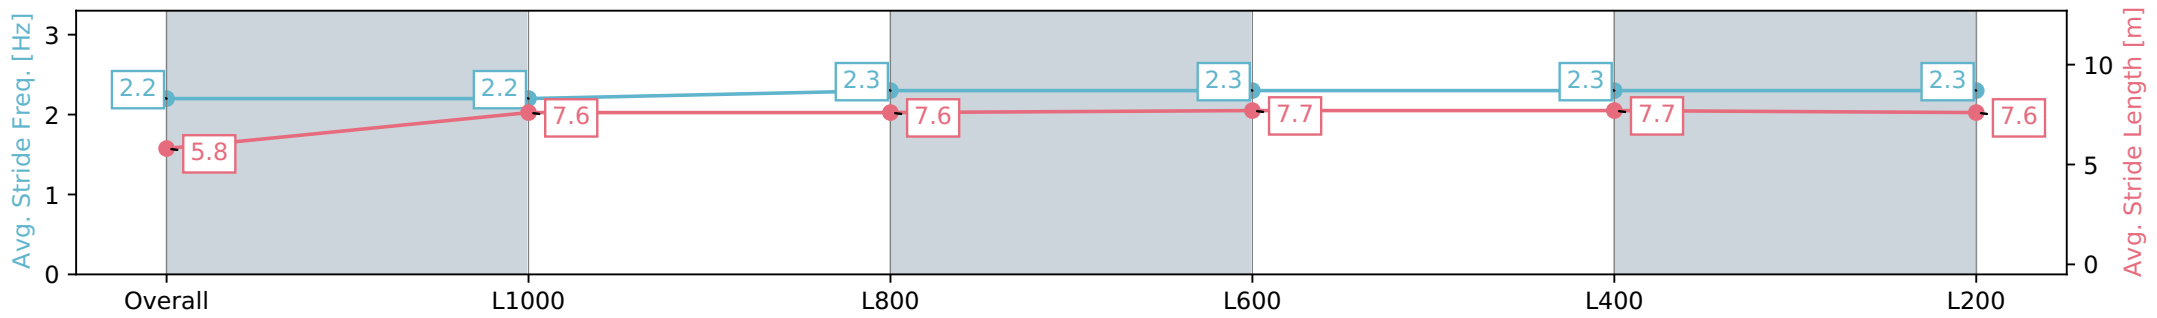

Horse/Jockey Name	SIR KINGSFORD
Finish Rank	4
Fastest Section Time (Section)	0:11.04 (L800)
Top Speed [km/h] (Section)	65.9 (L800)
Race State	Finished

Morphettville SA - Professional
Race 9: Grand Syndicates Handicap - 1200m
11 March 2024 - 5:38PM
Track Rating: Good 4, Weather: Fine, Rail Position: True

Section	Overall	L1000	L800	L600	L400	L200
Section Times	1:10.83 [4] (0:14.63)	0:56.20 [9] (0:11.12)	0:45.08 [9] (0:11.04)	0:34.04 [9] (0:11.12)	0:22.92 [9] (0:11.20)	0:11.72 [9] (0:11.72)
Average Speed [km/h]	49.3	64.8	65.3	65.3	64.5	61.4
Top Speed [km/h]	65.7	65.7	65.9	65.6	65.4	63.5
Avg. Dist. to Rail [m]	3.5	1.7	1.1	1.4	4.7	7.3
Avg. Stride Freq. [Hz]	2.2	2.2	2.3	2.3	2.3	2.3
Avg. Stride Length [m]	5.8	7.6	7.6	7.7	7.7	7.6

Report Created: Mon 11 March 2024 18:30:07 GMT+11 (Note: Timing is based on positional data)

- [ ] Ranking at each section and finish
- -:-:- No data available at this section
- NA No data available