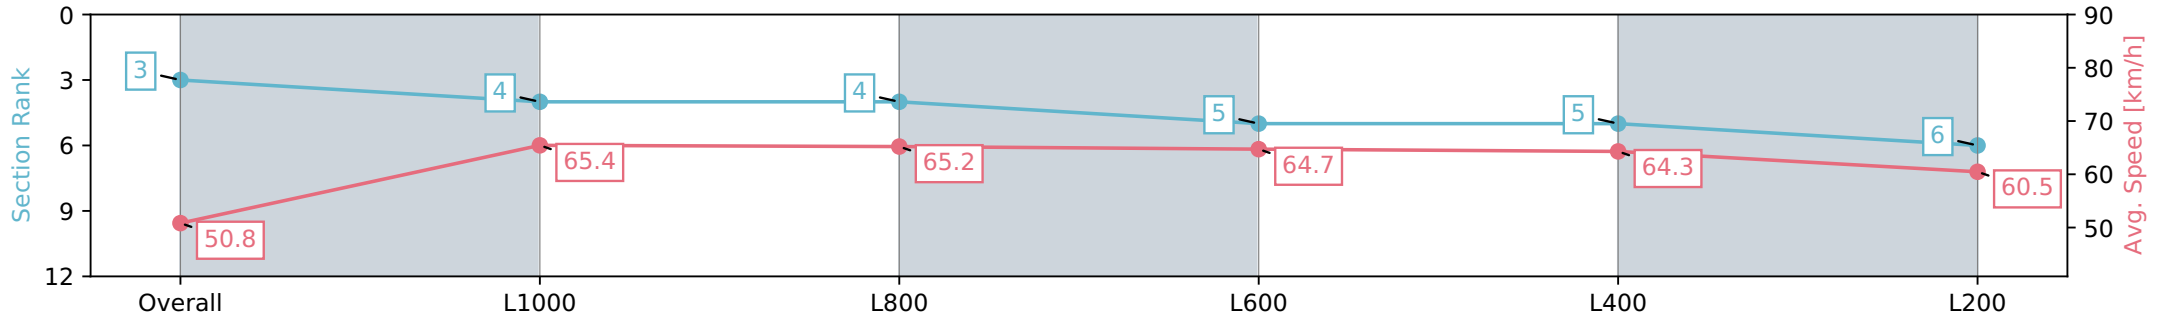

Morphettville SA - Professional
 Race 9: Grand Syndicates Handicap - 1200m
 11 March 2024 - 5:38PM
 Track Rating: Good 4, Weather: Fine, Rail Position: True

Section	Overall	L1000	L800	L600	L400	L200
Section Times	1:10.82 [3] (0:14.21)	0:56.61 [4] (0:10.99)	0:45.62 [4] (0:11.14)	0:34.48 [5] (0:11.30)	0:23.18 [5] (0:11.27)	0:11.91 [6] (0:11.91)
Average Speed [km/h]	50.8	65.4	65.2	64.7	64.3	60.5
Top Speed [km/h]	67.5	67.4	65.9	65.9	64.7	63.3
Avg. Dist. to Rail [m]	7.8	3.2	2.7	3.1	5.8	7.2
Avg. Stride Freq. [Hz]	2.3	2.3	2.3	2.4	2.4	2.3
Avg. Stride Length [m]	5.8	7.4	7.3	7.3	7.2	7.0