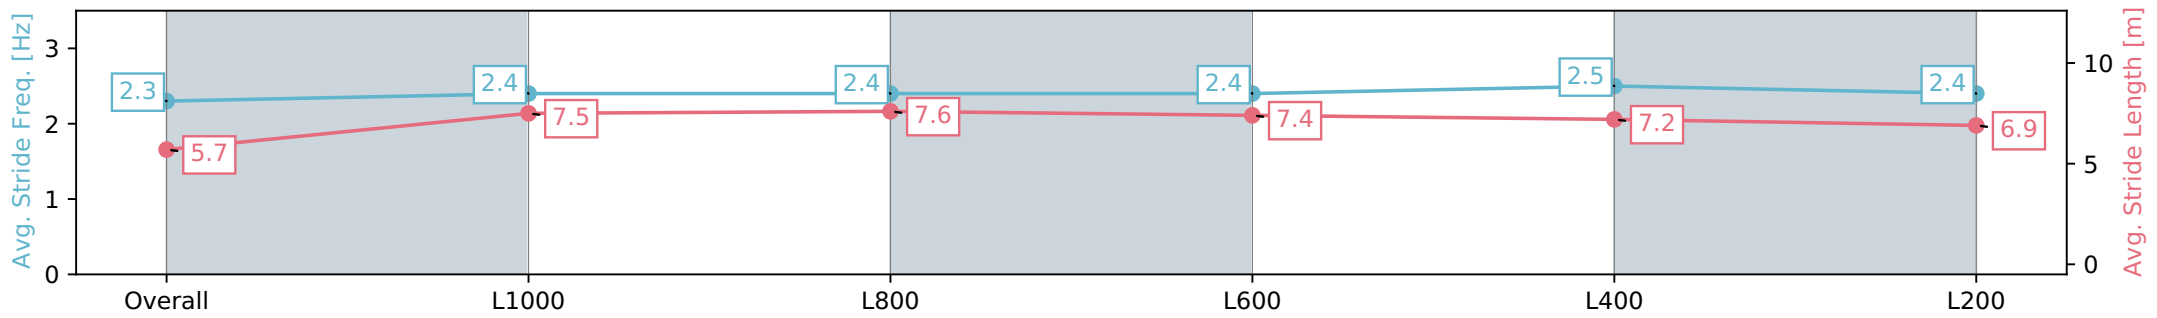

Section	Overall	L1000	L800	L600	L400	L200
Section Times	1:10.62 [1] (0:14.46)	0:56.16 [8] (0:10.99)	0:45.17 [8] (0:11.10)	0:34.07 [8] (0:11.14)	0:22.93 [8] (0:11.00)	0:11.93 [3] (0:11.93)
Average Speed [km/h]	49.8	65.4	65.2	65.3	65.4	60.4
Top Speed [km/h]	66.6	66.2	66.2	66.0	67.0	64.4
Avg. Dist. to Rail [m]	5.4	2.3	1.7	1.7	1.4	1.3
Avg. Stride Freq. [Hz]	2.3	2.4	2.4	2.4	2.5	2.4
Avg. Stride Length [m]	5.7	7.5	7.6	7.4	7.2	6.9