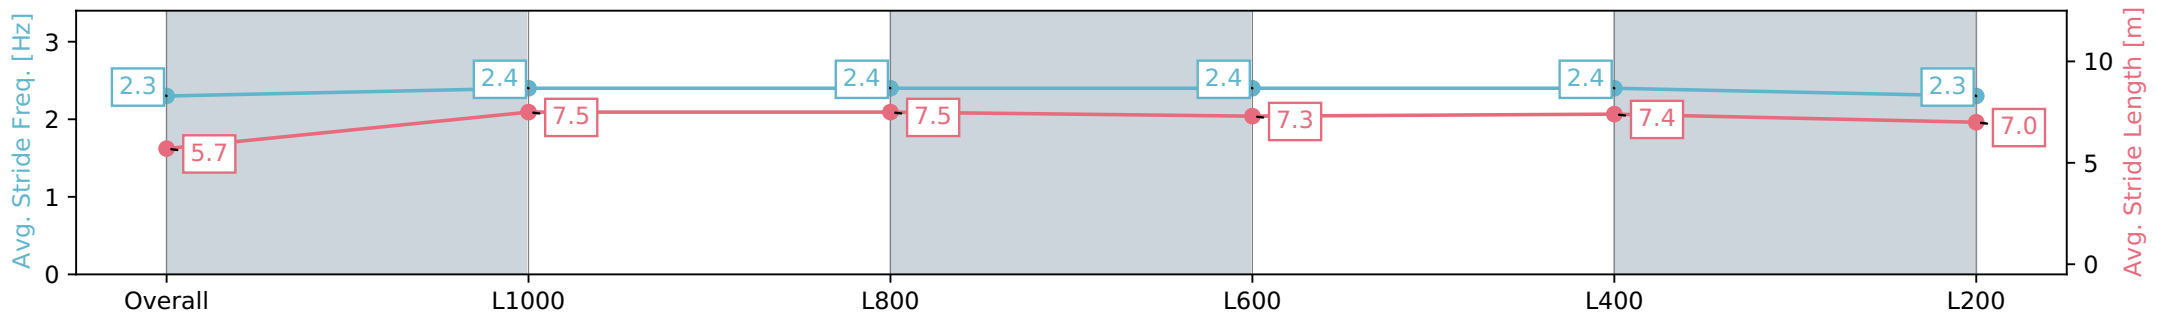

Morphettville SA - Professional
 Race 9: Grand Syndicates Handicap - 1200m
 11 March 2024 - 5:38PM
 Track Rating: Good 4, Weather: Fine, Rail Position: True

Section	Overall	L1000	L800	L600	L400	L200
Section Times	1:10.99 [7] (0:14.10)	0:56.89 [3] (0:11.04)	0:45.85 [3] (0:11.18)	0:34.67 [4] (0:11.21)	0:23.46 [4] (0:11.19)	0:12.27 [4] (0:12.27)
Average Speed [km/h]	51.0	65.2	64.7	64.3	64.3	58.6
Top Speed [km/h]	66.6	66.6	66.5	65.0	65.2	63.0
Avg. Dist. to Rail [m]	1.9	0.3	1.0	0.5	0.7	0.9
Avg. Stride Freq. [Hz]	2.3	2.4	2.4	2.4	2.4	2.3
Avg. Stride Length [m]	5.7	7.5	7.5	7.3	7.4	7.0