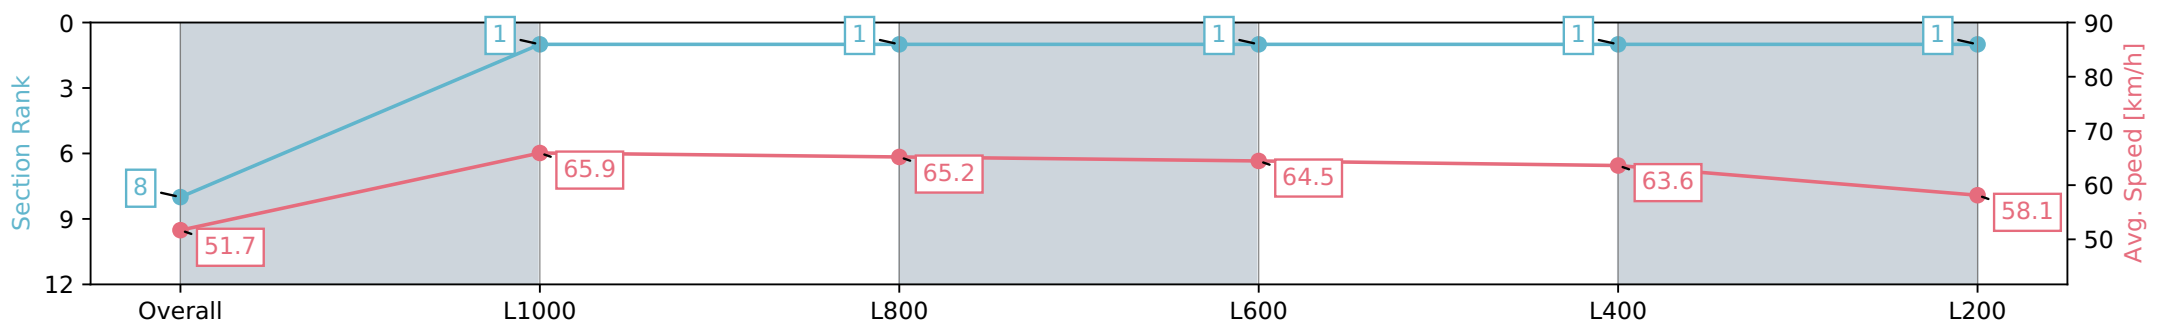

Morphettville SA - Professional

Race 9: Grand Syndicates Handicap - 1200m

11 March 2024 - 5:38PM

Track Rating: Good 4, Weather: Fine, Rail Position: True

Section	Overall	L1000	L800	L600	L400	L200
Section Times	1:11.01 [8] (0:13.94)	0:57.07 [1] (0:10.91)	0:46.16 [1] (0:11.13)	0:35.03 [1] (0:11.28)	0:23.74 [1] (0:11.35)	0:12.39 [1] (0:12.39)
Average Speed [km/h]	51.7	65.9	65.2	64.5	63.6	58.1
Top Speed [km/h]	65.7	66.4	66.6	64.7	64.8	61.8
Avg. Dist. to Rail [m]	6.5	1.9	2.1	2.0	2.5	1.9
Avg. Stride Freq. [Hz]	2.1	2.2	2.2	2.2	2.2	2.2
Avg. Stride Length [m]	6.2	8.2	8.3	8.1	7.8	7.4

- [] Ranking at each section and finish
- :-:- No data available at this section
- NA No data available

Horse/Jockey Name	NULLIFY
Finish Rank	9
Fastest Section Time (Section)	0:11.09 (L800)
Top Speed [km/h] (Section)	65.9 (L800)
Race State	Finished