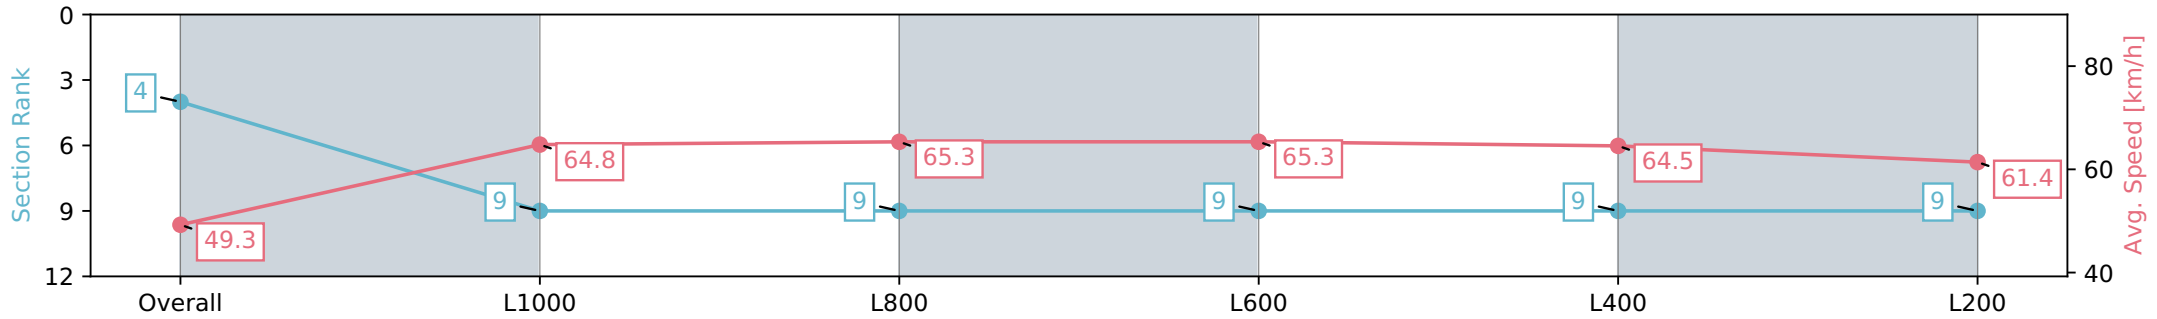

Horse/Jockey Name	SIR KINGSFORD
Finish Rank	4
Fastest Section Time (Section)	0:11.04 (L800)
Top Speed [km/h] (Section)	65.9 (L800)
Race State	Finished

Morphettville SA - Professional
Race 9: Grand Syndicates Handicap - 1200m
11 March 2024 - 5:38PM
Track Rating: Good 4, Weather: Fine, Rail Position: True

Section	Overall	L1000	L800	L600	L400	L200
Section Times	1:10.83 [4] (0:14.63)	0:56.20 [9] (0:11.12)	0:45.08 [9] (0:11.04)	0:34.04 [9] (0:11.12)	0:22.92 [9] (0:11.20)	0:11.72 [9] (0:11.72)
Average Speed [km/h]	49.3	64.8	65.3	65.3	64.5	61.4
Top Speed [km/h]	65.7	65.7	65.9	65.6	65.4	63.5
Avg. Dist. to Rail [m]	3.5	1.7	1.1	1.4	4.7	7.3
Avg. Stride Freq. [Hz]	2.2	2.2	2.3	2.3	2.3	2.3
Avg. Stride Length [m]	5.8	7.6	7.6	7.7	7.7	7.6

Report Created: Mon 11 March 2024 18:30:07 GMT+11 (Note: Timing is based on positional data)

- [ ] Ranking at each section and finish
- -:-:- No data available at this section
- NA No data available