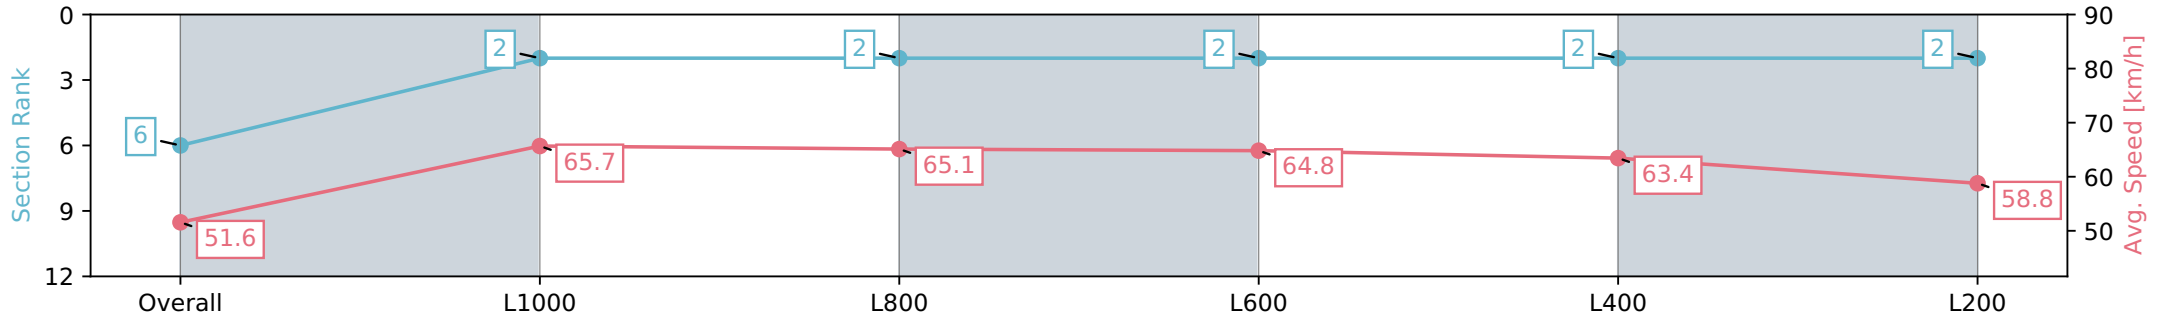

Report Created: Mon 11 March 2024 18:30:09 GMT+11 (Note: Timing is based on positional data)

- [] Ranking at each section and finish
- :-:- No data available at this section
- NA No data available

Horse/Jockey Name	DUNMAGHLAS
Finish Rank	6
Fastest Section Time (Section)	0:10.96 (L1000)
Top Speed [km/h] (Section)	66.3 (L1000)
Race State	Finished

Morphettville SA - Professional
 Race 9: Grand Syndicates Handicap - 1200m
 11 March 2024 - 5:38PM
 Track Rating: Good 4, Weather: Fine, Rail Position: True

Section	Overall	L1000	L800	L600	L400	L200
Section Times	1:10.94 [6] (0:13.96)	0:56.98 [2] (0:10.96)	0:46.02 [2] (0:11.14)	0:34.88 [2] (0:11.22)	0:23.66 [2] (0:11.41)	0:12.25 [2] (0:12.25)
Average Speed [km/h]	51.6	65.7	65.1	64.8	63.4	58.8
Top Speed [km/h]	64.7	66.3	65.4	65.2	64.5	61.8
Avg. Dist. to Rail [m]	8.0	3.0	2.1	2.1	3.7	3.6
Avg. Stride Freq. [Hz]	2.3	2.4	2.4	2.4	2.4	2.3
Avg. Stride Length [m]	5.9	7.4	7.3	7.4	7.4	7.0