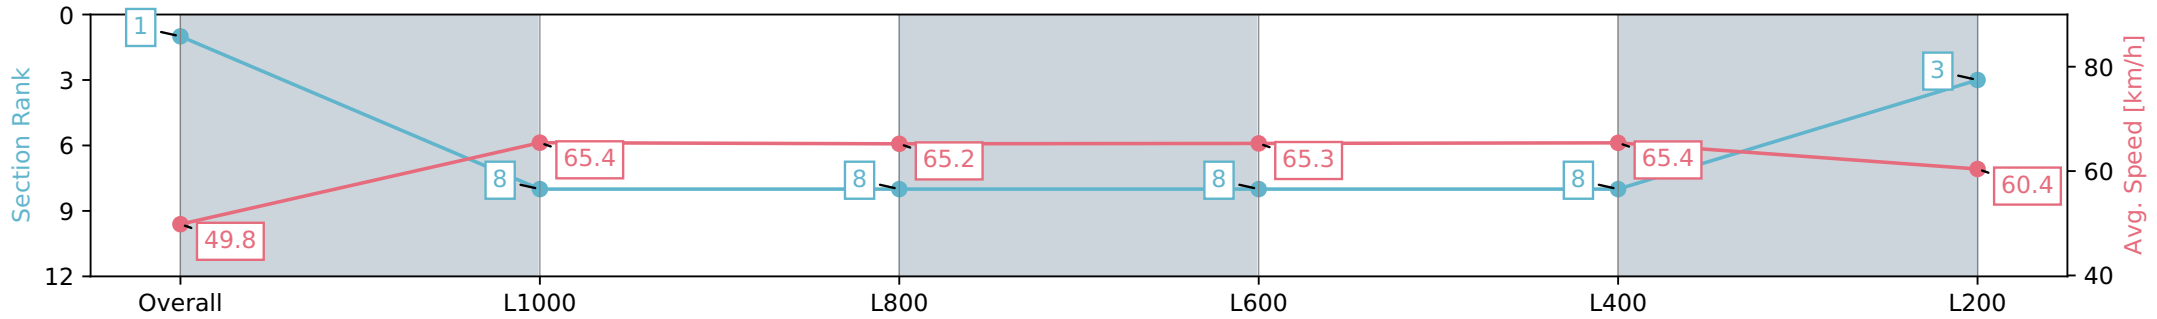

Section	Overall	L1000	L800	L600	L400	L200
Section Times	1:10.62 [1] (0:14.46)	0:56.16 [8] (0:10.99)	0:45.17 [8] (0:11.10)	0:34.07 [8] (0:11.14)	0:22.93 [8] (0:11.00)	0:11.93 [3] (0:11.93)
Average Speed [km/h]	49.8	65.4	65.2	65.3	65.4	60.4
Top Speed [km/h]	66.6	66.2	66.2	66.0	67.0	64.4
Avg. Dist. to Rail [m]	5.4	2.3	1.7	1.7	1.4	1.3
Avg. Stride Freq. [Hz]	2.3	2.4	2.4	2.4	2.5	2.4
Avg. Stride Length [m]	5.7	7.5	7.6	7.4	7.2	6.9