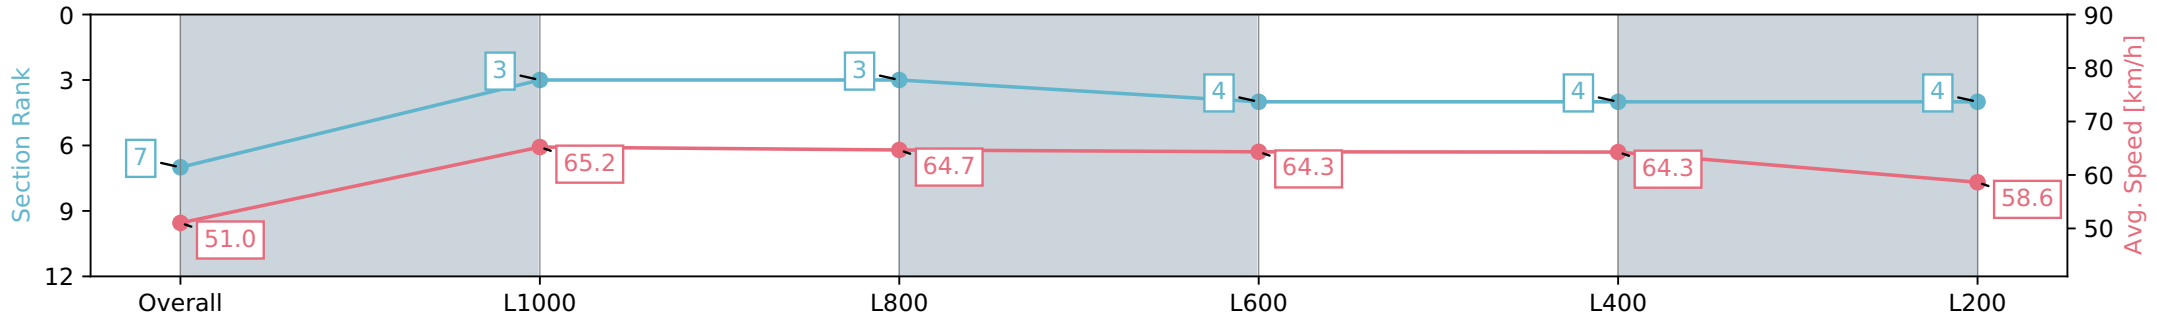

Report Created: Mon 11 March 2024 18:30:12 GMT+11 (Note: Timing is based on positional data)

- [] Ranking at each section and finish
- :-:- No data available at this section
- NA No data available

Horse/Jockey Name	KATIM'S CLUB
Finish Rank	7
Fastest Section Time (Section)	0:11.04 (L1000)
Top Speed [km/h] (Section)	66.6 (Overall)
Race State	Finished

Morphettville SA - Professional
 Race 9: Grand Syndicates Handicap - 1200m
 11 March 2024 - 5:38PM
 Track Rating: Good 4, Weather: Fine, Rail Position: True

Section	Overall	L1000	L800	L600	L400	L200
Section Times	1:10.99 [7] (0:14.10)	0:56.89 [3] (0:11.04)	0:45.85 [3] (0:11.18)	0:34.67 [4] (0:11.21)	0:23.46 [4] (0:11.19)	0:12.27 [4] (0:12.27)
Average Speed [km/h]	51.0	65.2	64.7	64.3	64.3	58.6
Top Speed [km/h]	66.6	66.6	66.5	65.0	65.2	63.0
Avg. Dist. to Rail [m]	1.9	0.3	1.0	0.5	0.7	0.9
Avg. Stride Freq. [Hz]	2.3	2.4	2.4	2.4	2.4	2.3
Avg. Stride Length [m]	5.7	7.5	7.5	7.3	7.4	7.0