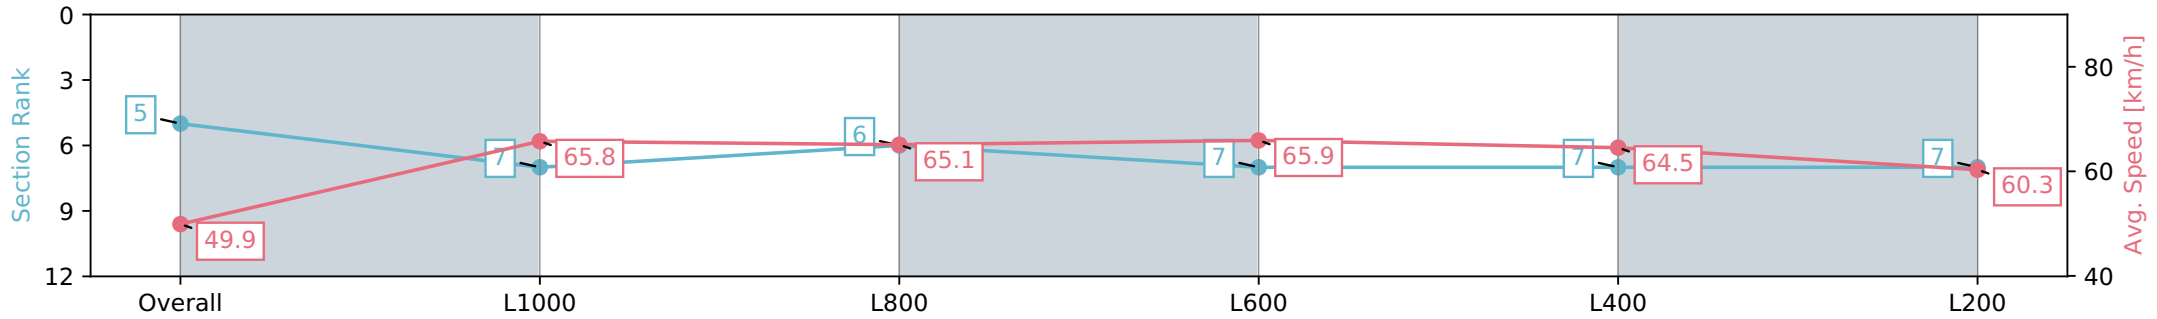

Report Created: Mon 11 March 2024 18:30:07 GMT+11 (Note: Timing is based on positional data)

- [] Ranking at each section and finish
- :-:- No data available at this section
- NA No data available

Horse/Jockey Name	LASTAR
Finish Rank	5
Fastest Section Time (Section)	0:10.96 (L1000)
Top Speed [km/h] (Section)	68.3 (L1000)
Race State	Finished

Morphettville SA - Professional
 Race 9: Grand Syndicates Handicap - 1200m
 11 March 2024 - 5:38PM
 Track Rating: Good 4, Weather: Fine, Rail Position: True

Section	Overall	L1000	L800	L600	L400	L200
Section Times	1:10.87 [5] (0:14.42)	0:56.45 [7] (0:10.96)	0:45.49 [6] (0:11.17)	0:34.32 [7] (0:11.13)	0:23.19 [7] (0:11.24)	0:11.95 [7] (0:11.95)
Average Speed [km/h]	49.9	65.8	65.1	65.9	64.5	60.3
Top Speed [km/h]	65.2	68.3	66.7	66.6	65.2	63.9
Avg. Dist. to Rail [m]	6.6	3.1	2.7	3.4	6.9	9.0
Avg. Stride Freq. [Hz]	2.2	2.3	2.3	2.4	2.4	2.3
Avg. Stride Length [m]	5.8	7.5	7.4	7.5	7.4	7.2