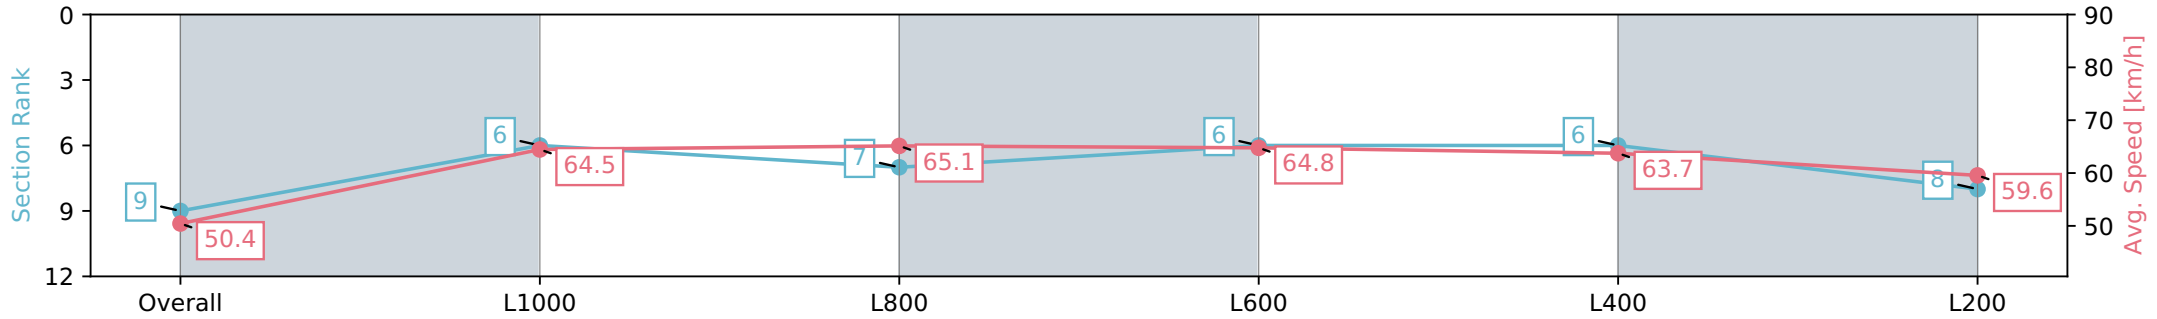

- [] Ranking at each section and finish
- :-:- No data available at this section
- NA No data available

Horse/Jockey Name	NULLIFY
Finish Rank	9
Fastest Section Time (Section)	0:11.09 (L800)
Top Speed [km/h] (Section)	65.9 (L800)
Race State	Finished

Morphettville SA - Professional
 Race 9: Grand Syndicates Handicap - 1200m
 11 March 2024 - 5:38PM
 Track Rating: Good 4, Weather: Fine, Rail Position: True

Section	Overall	L1000	L800	L600	L400	L200
Section Times	1:11.06 [9] (0:14.27)	0:56.79 [6] (0:11.18)	0:45.61 [7] (0:11.09)	0:34.52 [6] (0:11.12)	0:23.40 [6] (0:11.32)	0:12.08 [8] (0:12.08)
Average Speed [km/h]	50.4	64.5	65.1	64.8	63.7	59.6
Top Speed [km/h]	65.8	65.3	65.9	65.4	64.8	62.8
Avg. Dist. to Rail [m]	5.0	1.4	0.7	0.5	1.9	2.0
Avg. Stride Freq. [Hz]	2.2	2.4	2.4	2.4	2.4	2.4
Avg. Stride Length [m]	5.7	7.1	7.2	7.1	7.2	7.0