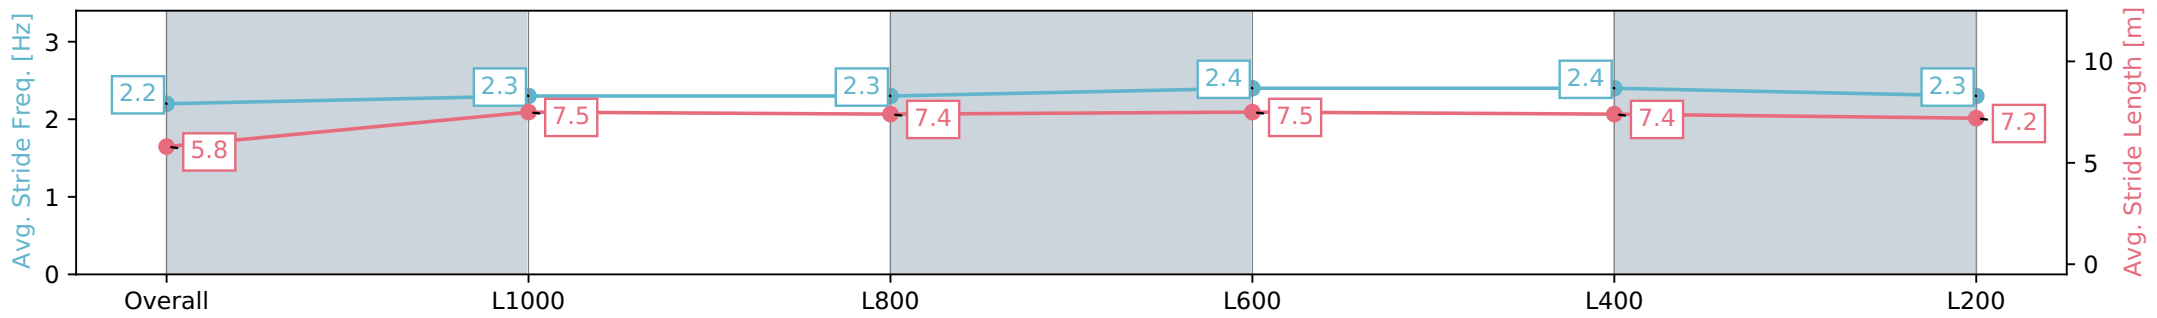

Report Created: Mon 11 March 2024 18:30:07 GMT+11 (Note: Timing is based on positional data)

- [] Ranking at each section and finish
- :-:- No data available at this section
- NA No data available

Horse/Jockey Name	LASTAR
Finish Rank	5
Fastest Section Time (Section)	0:10.96 (L1000)
Top Speed [km/h] (Section)	68.3 (L1000)
Race State	Finished

Morphettville SA - Professional
 Race 9: Grand Syndicates Handicap - 1200m
 11 March 2024 - 5:38PM
 Track Rating: Good 4, Weather: Fine, Rail Position: True

Section	Overall	L1000	L800	L600	L400	L200
Section Times	1:10.87 [5] (0:14.42)	0:56.45 [7] (0:10.96)	0:45.49 [6] (0:11.17)	0:34.32 [7] (0:11.13)	0:23.19 [7] (0:11.24)	0:11.95 [7] (0:11.95)
Average Speed [km/h]	49.9	65.8	65.1	65.9	64.5	60.3
Top Speed [km/h]	65.2	68.3	66.7	66.6	65.2	63.9
Avg. Dist. to Rail [m]	6.6	3.1	2.7	3.4	6.9	9.0
Avg. Stride Freq. [Hz]	2.2	2.3	2.3	2.4	2.4	2.3
Avg. Stride Length [m]	5.8	7.5	7.4	7.5	7.4	7.2