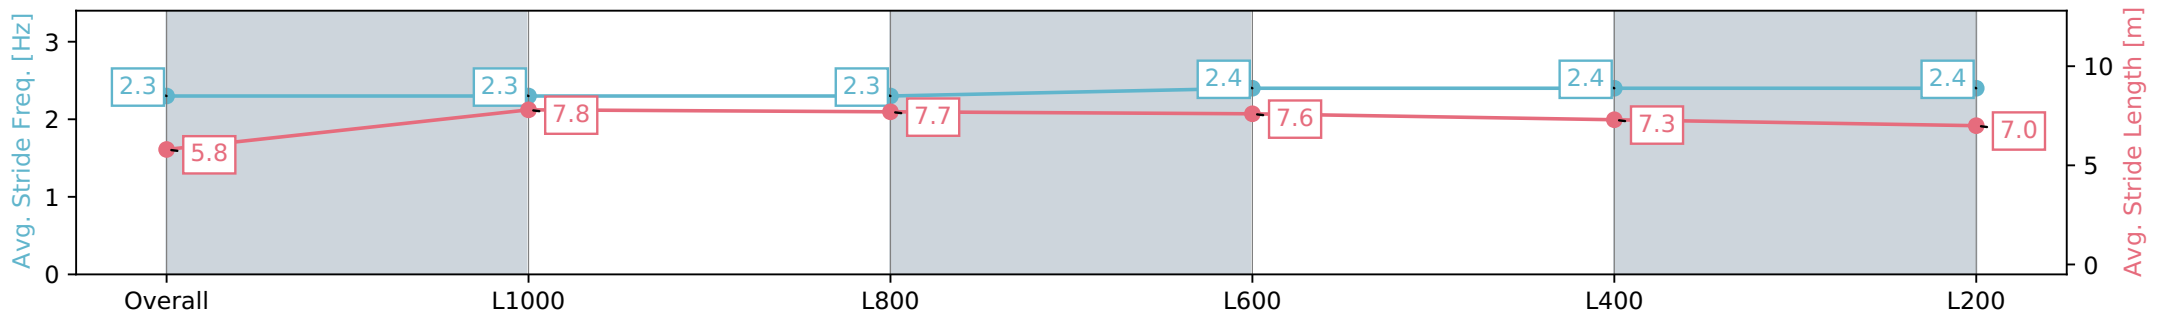

Horse/Jockey Name	THE GREAT BABY
Finish Rank	2
Fastest Section Time (Section)	0:11.01 (L1000)
Top Speed [km/h] (Section)	66.4 (L800)
Race State	Finished

Morphettville SA - Professional
Race 9: Grand Syndicates Handicap - 1200m
11 March 2024 - 5:38PM
Track Rating: Good 4, Weather: Fine, Rail Position: True

Section	Overall	L1000	L800	L600	L400	L200
Section Times	1:10.79 [2] (0:14.23)	0:56.56 [5] (0:11.01)	0:45.55 [5] (0:11.04)	0:34.51 [3] (0:11.19)	0:23.32 [3] (0:11.27)	0:12.05 [5] (0:12.05)
Average Speed [km/h]	50.6	65.4	65.2	64.5	64.0	59.8
Top Speed [km/h]	65.4	66.4	66.4	65.2	65.0	62.6
Avg. Dist. to Rail [m]	3.5	1.2	0.5	0.4	3.2	4.4
Avg. Stride Freq. [Hz]	2.3	2.3	2.3	2.4	2.4	2.4
Avg. Stride Length [m]	5.8	7.8	7.7	7.6	7.3	7.0

Report Created: Mon 11 March 2024 18:30:02 GMT+11 (Note: Timing is based on positional data)

- [ ] Ranking at each section and finish
- -:-:- No data available at this section
- NA No data available