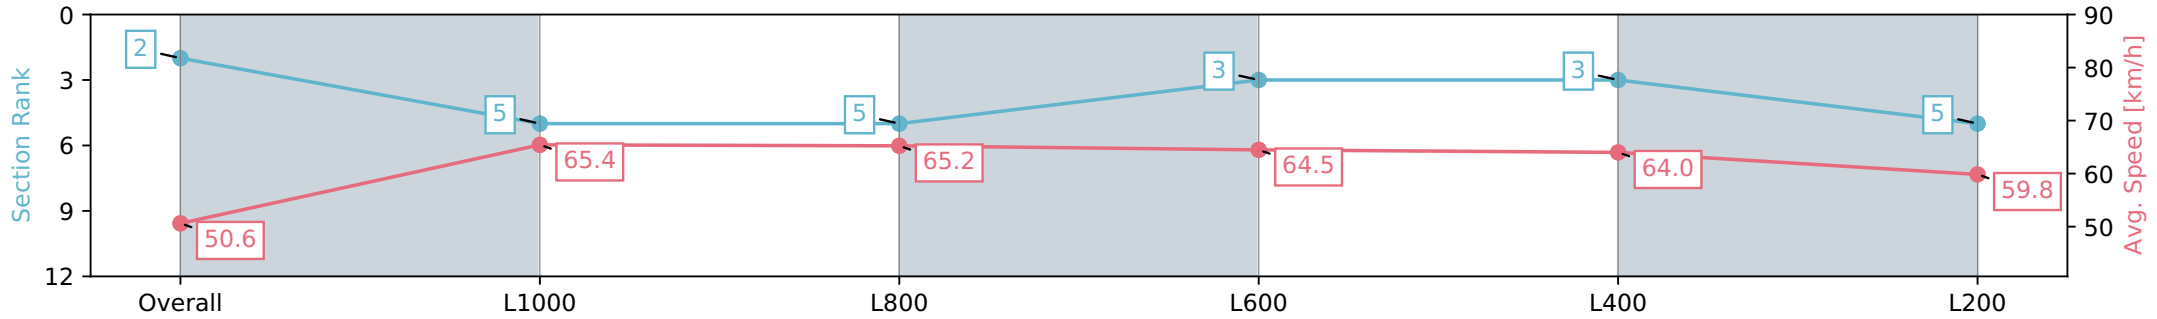

Horse/Jockey Name	THE GREAT BABY
Finish Rank	2
Fastest Section Time (Section)	0:11.01 (L1000)
Top Speed [km/h] (Section)	66.4 (L800)
Race State	Finished

Morphettville SA - Professional
Race 9: Grand Syndicates Handicap - 1200m
11 March 2024 - 5:38PM
Track Rating: Good 4, Weather: Fine, Rail Position: True

Section	Overall	L1000	L800	L600	L400	L200
Section Times	1:10.79 [2] (0:14.23)	0:56.56 [5] (0:11.01)	0:45.55 [5] (0:11.04)	0:34.51 [3] (0:11.19)	0:23.32 [3] (0:11.27)	0:12.05 [5] (0:12.05)
Average Speed [km/h]	50.6	65.4	65.2	64.5	64.0	59.8
Top Speed [km/h]	65.4	66.4	66.4	65.2	65.0	62.6
Avg. Dist. to Rail [m]	3.5	1.2	0.5	0.4	3.2	4.4
Avg. Stride Freq. [Hz]	2.3	2.3	2.3	2.4	2.4	2.4
Avg. Stride Length [m]	5.8	7.8	7.7	7.6	7.3	7.0

Report Created: Mon 11 March 2024 18:30:02 GMT+11 (Note: Timing is based on positional data)

- [ ] Ranking at each section and finish
- -:-:- No data available at this section
- NA No data available