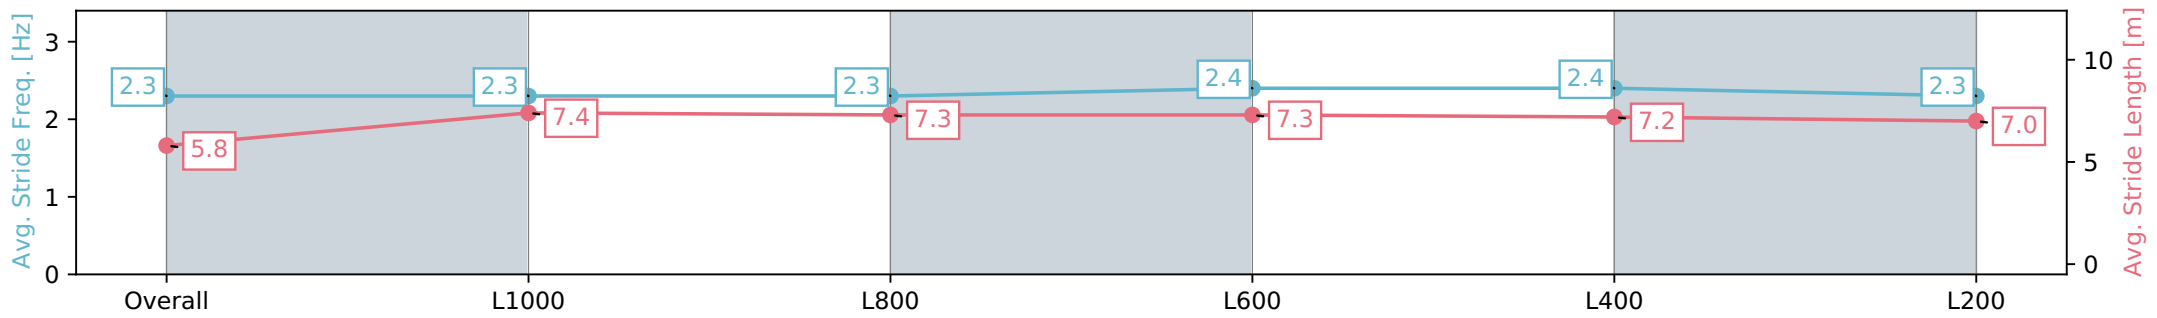

Morphettville SA - Professional
 Race 9: Grand Syndicates Handicap - 1200m
 11 March 2024 - 5:38PM
 Track Rating: Good 4, Weather: Fine, Rail Position: True

Section	Overall	L1000	L800	L600	L400	L200
Section Times	1:10.82 [3] (0:14.21)	0:56.61 [4] (0:10.99)	0:45.62 [4] (0:11.14)	0:34.48 [5] (0:11.30)	0:23.18 [5] (0:11.27)	0:11.91 [6] (0:11.91)
Average Speed [km/h]	50.8	65.4	65.2	64.7	64.3	60.5
Top Speed [km/h]	67.5	67.4	65.9	65.9	64.7	63.3
Avg. Dist. to Rail [m]	7.8	3.2	2.7	3.1	5.8	7.2
Avg. Stride Freq. [Hz]	2.3	2.3	2.3	2.4	2.4	2.3
Avg. Stride Length [m]	5.8	7.4	7.3	7.3	7.2	7.0