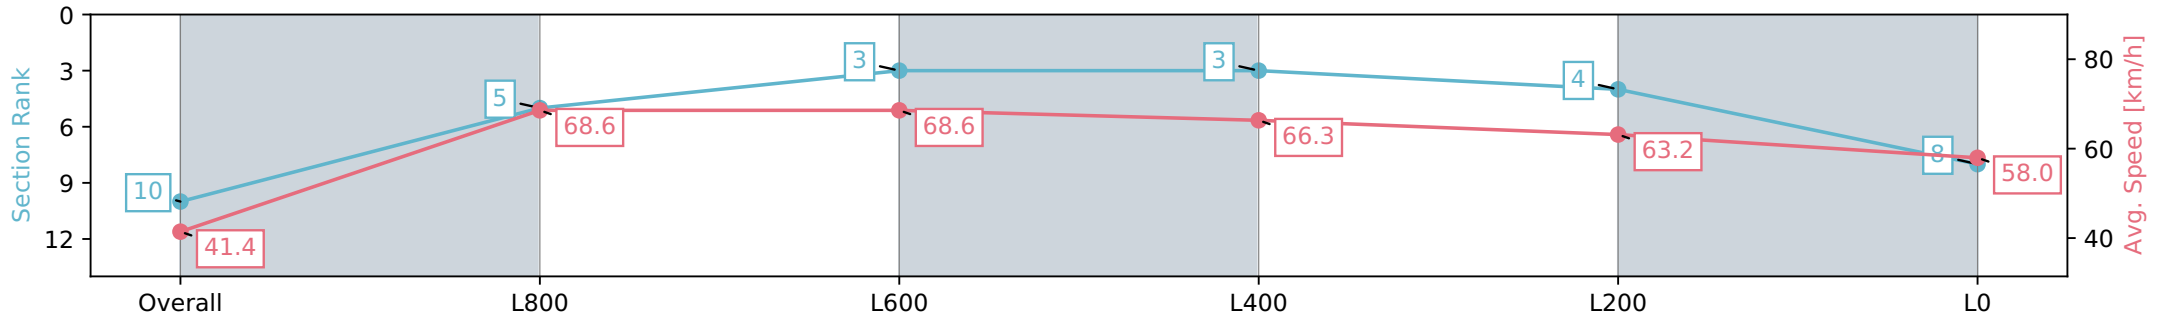

Horse/Jockey Name	STRUCK BY
Finish Rank	10
Fastest Section Time (Section)	0:08.69 (Overall)
Top Speed [km/h] (Section)	70.5 (L800)
Race State	Finished

Morphettville SA - Professional
Race 8: Thomas Farms Manihi Classic - 1100m
11 March 2024 - 4:57PM
Track Rating: Good 4, Weather: Fine, Rail Position: True

Section	Overall	L1000	L800	L600	L400	L200
Section Times	1:04.69 [10] (0:08.69)	0:56.00 [5] (0:10.51)	0:45.49 [3] (0:10.59)	0:34.90 [3] (0:11.04)	0:23.86 [4] (0:11.45)	0:12.41 [8] (0:12.41)
Average Speed [km/h]	41.4	68.6	68.6	66.3	63.2	58.0
Top Speed [km/h]	65.3	69.5	70.5	66.9	65.6	61.3
Avg. Dist. to Rail [m]	9.4	3.9	2.6	3.1	3.5	5.2
Avg. Stride Freq. [Hz]	2.2	2.5	2.4	2.4	2.4	2.2
Avg. Stride Length [m]	4.7	7.5	7.7	7.6	7.4	7.2

Report Created: Mon 11 March 2024 17:47:55 GMT+11 (Note: Timing is based on positional data)

- [ ] Ranking at each section and finish
- -:-:- No data available at this section
- NA No data available