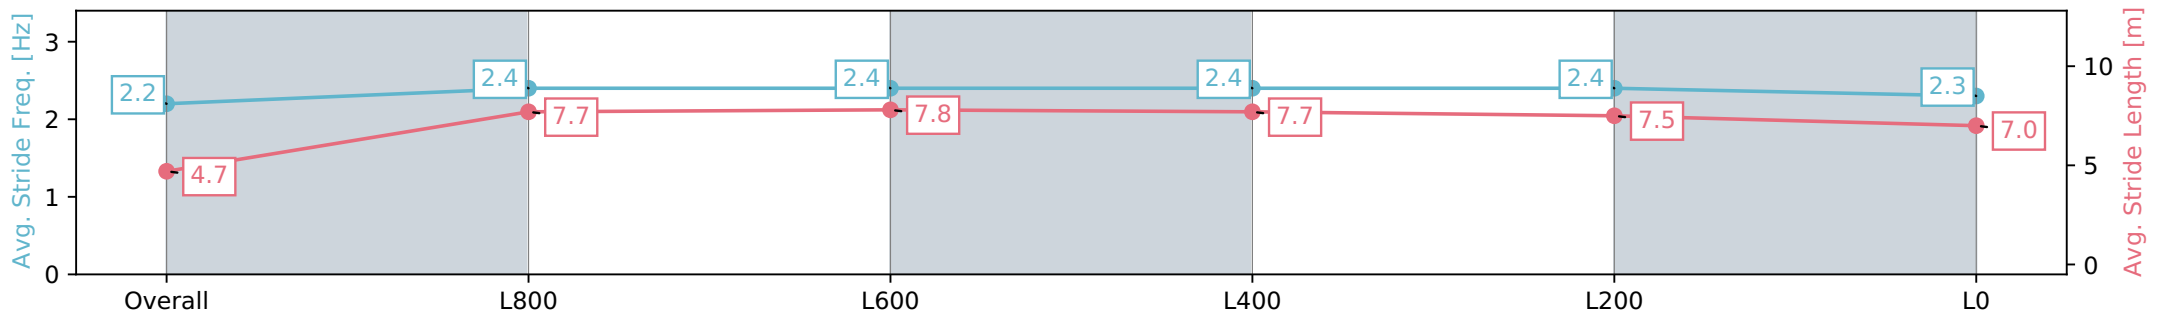

Horse/Jockey Name	LARIMER STREET
Finish Rank	6
Fastest Section Time (Section)	0:08.77 (Overall)
Top Speed [km/h] (Section)	70.2 (L1000)
Race State	Finished

Morphettville SA - Professional
Race 8: Thomas Farms Manihi Classic - 1100m
11 March 2024 - 4:57PM
Track Rating: Good 4, Weather: Fine, Rail Position: True

Section	Overall	L1000	L800	L600	L400	L200
Section Times	1:04.15 [6] (0:08.77)	0:55.38 [6] (0:10.59)	0:44.79 [6] (0:10.59)	0:34.20 [6] (0:10.91)	0:23.29 [5] (0:11.11)	0:12.18 [5] (0:12.18)
Average Speed [km/h]	41.1	67.9	68.0	65.9	64.8	59.1
Top Speed [km/h]	64.0	70.2	69.4	66.7	65.6	63.9
Avg. Dist. to Rail [m]	2.9	1.6	0.7	0.5	0.8	3.4
Avg. Stride Freq. [Hz]	2.2	2.4	2.4	2.4	2.4	2.3
Avg. Stride Length [m]	4.7	7.7	7.8	7.7	7.5	7.0

- [ ] Ranking at each section and finish
- -:-:- No data available at this section
- NA No data available