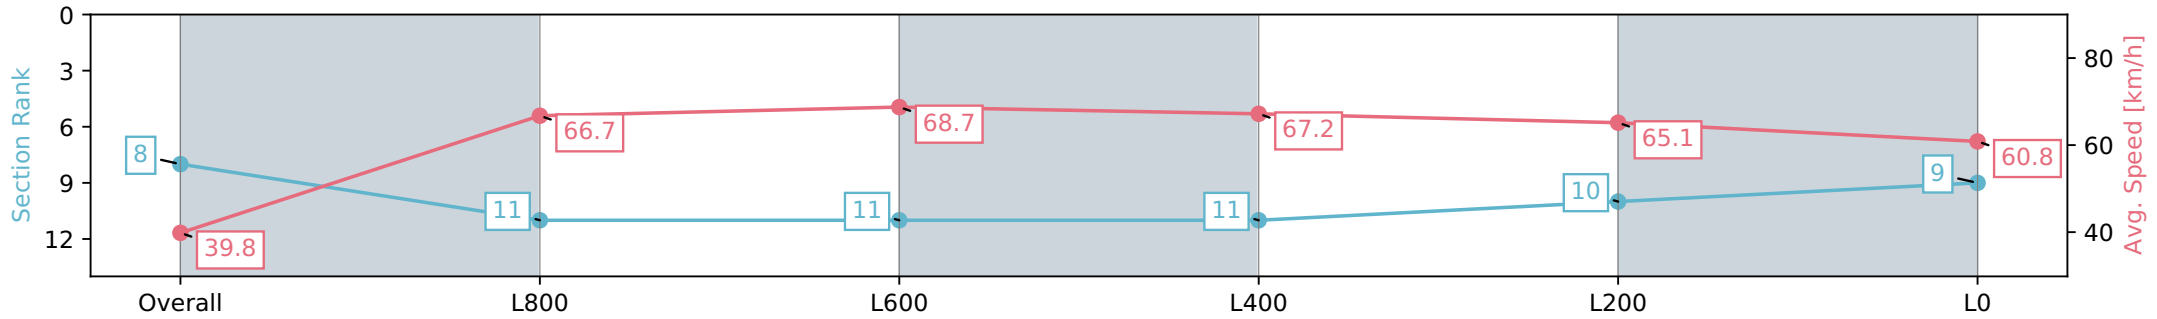

Horse/Jockey Name	ANJOPIN
Finish Rank	8
Fastest Section Time (Section)	0:09.04 (Overall)
Top Speed [km/h] (Section)	69.4 (L800)
Race State	Finished

Morphettville SA - Professional
Race 8: Thomas Farms Manihi Classic - 1100m
11 March 2024 - 4:57PM
Track Rating: Good 4, Weather: Fine, Rail Position: True

Section	Overall	L1000	L800	L600	L400	L200
Section Times	1:04.20 [8] (0:09.04)	0:55.16 [11] (0:10.78)	0:44.38 [11] (0:10.63)	0:33.75 [11] (0:10.81)	0:22.94 [10] (0:11.10)	0:11.84 [9] (0:11.84)
Average Speed [km/h]	39.8	66.7	68.7	67.2	65.1	60.8
Top Speed [km/h]	62.1	69.2	69.4	68.8	66.9	64.2
Avg. Dist. to Rail [m]	6.6	3.5	3.4	1.9	4.7	7.7
Avg. Stride Freq. [Hz]	2.2	2.4	2.5	2.5	2.4	2.4
Avg. Stride Length [m]	4.5	7.6	7.7	7.6	7.5	7.1

[ ] Ranking at each section and finish
-:-:- No data available at this section
NA No data available