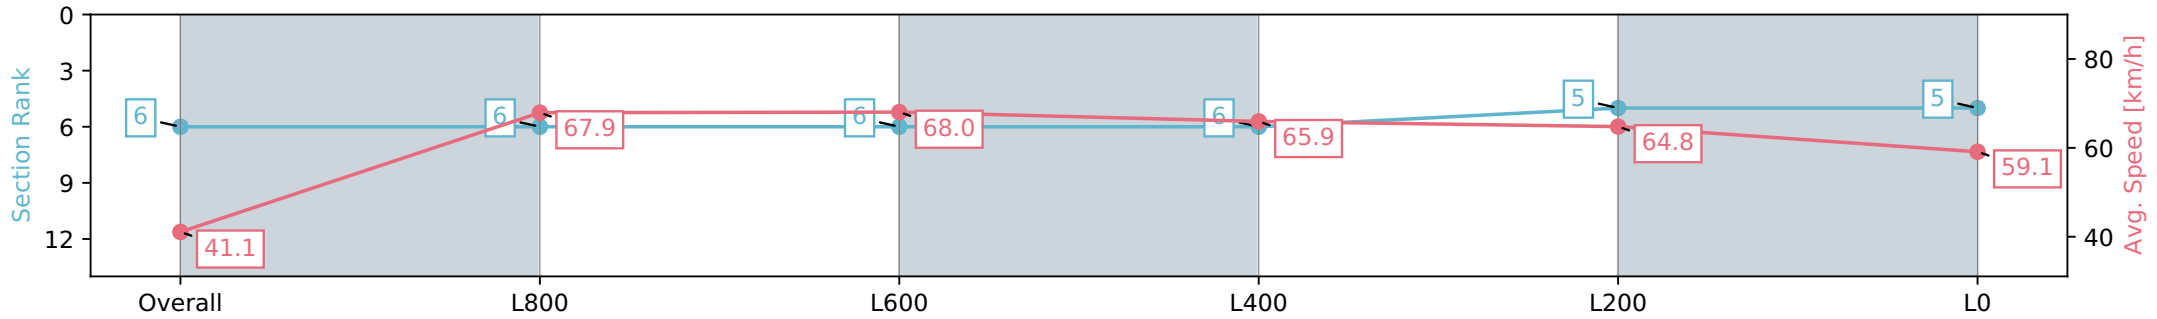

Horse/Jockey Name	LARIMER STREET
Finish Rank	6
Fastest Section Time (Section)	0:08.77 (Overall)
Top Speed [km/h] (Section)	70.2 (L1000)
Race State	Finished

Morphettville SA - Professional
Race 8: Thomas Farms Manihi Classic - 1100m
11 March 2024 - 4:57PM
Track Rating: Good 4, Weather: Fine, Rail Position: True

Section	Overall	L1000	L800	L600	L400	L200
Section Times	1:04.15 [6] (0:08.77)	0:55.38 [6] (0:10.59)	0:44.79 [6] (0:10.59)	0:34.20 [6] (0:10.91)	0:23.29 [5] (0:11.11)	0:12.18 [5] (0:12.18)
Average Speed [km/h]	41.1	67.9	68.0	65.9	64.8	59.1
Top Speed [km/h]	64.0	70.2	69.4	66.7	65.6	63.9
Avg. Dist. to Rail [m]	2.9	1.6	0.7	0.5	0.8	3.4
Avg. Stride Freq. [Hz]	2.2	2.4	2.4	2.4	2.4	2.3
Avg. Stride Length [m]	4.7	7.7	7.8	7.7	7.5	7.0

- [ ] Ranking at each section and finish
- -:-:- No data available at this section
- NA No data available