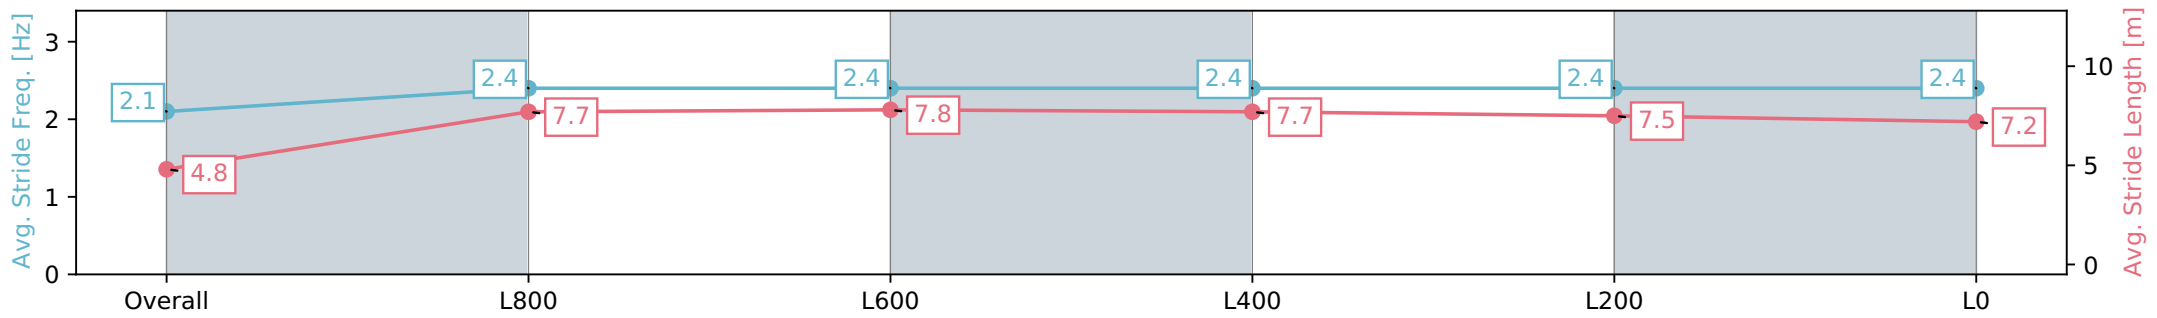

Horse/Jockey Name	ASTON RAPOVA
Finish Rank	2
Fastest Section Time (Section)	0:08.95 (Overall)
Top Speed [km/h] (Section)	69.1 (L800)
Race State	Finished

Morphettville SA - Professional
Race 8: Thomas Farms Manihi Classic - 1100m
11 March 2024 - 4:57PM
Track Rating: Good 4, Weather: Fine, Rail Position: True

Section	Overall	L1000	L800	L600	L400	L200
Section Times	1:03.92 [2] (0:08.95)	0:54.97 [10] (0:10.81)	0:44.16 [10] (0:10.55)	0:33.61 [10] (0:10.74)	0:22.87 [8] (0:10.99)	0:11.88 [6] (0:11.88)
Average Speed [km/h]	40.2	66.7	68.2	67.1	65.4	60.6
Top Speed [km/h]	62.1	68.5	69.1	67.8	66.6	64.3
Avg. Dist. to Rail [m]	3.8	1.5	0.5	0.2	1.5	3.8
Avg. Stride Freq. [Hz]	2.1	2.4	2.4	2.4	2.4	2.4
Avg. Stride Length [m]	4.8	7.7	7.8	7.7	7.5	7.2

Report Created: Mon 11 March 2024 17:47:32 GMT+11 (Note: Timing is based on positional data)

- [ ] Ranking at each section and finish
- -:-:- No data available at this section
- NA No data available