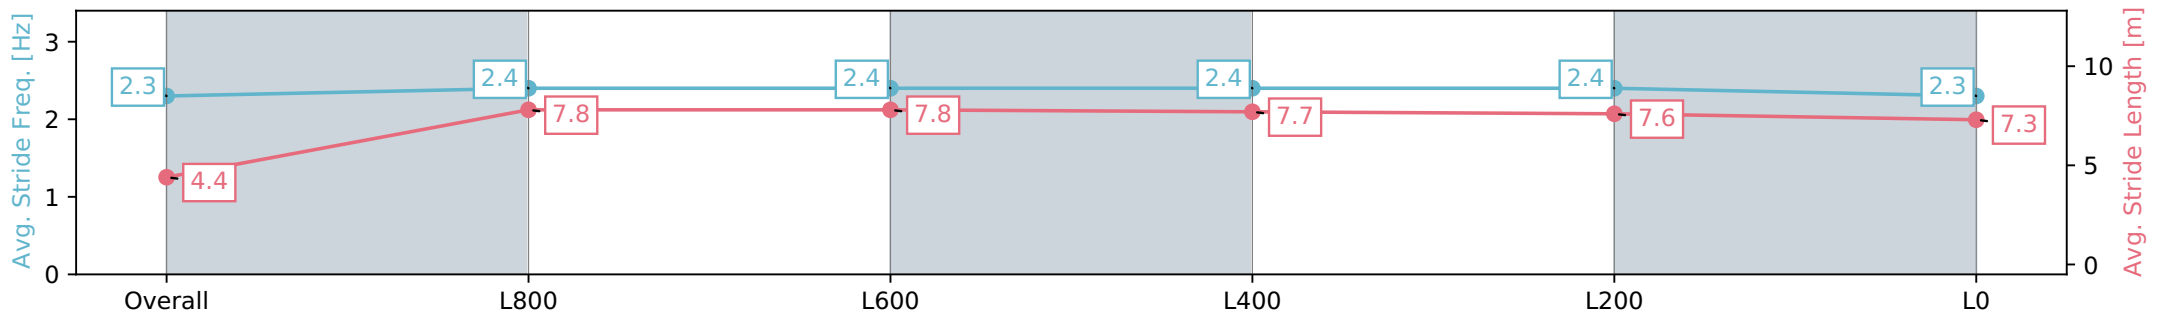

Horse/Jockey Name	WALK LIKE AN ANGEL
Finish Rank	4
Fastest Section Time (Section)	0:08.94 (Overall)
Top Speed [km/h] (Section)	69.9 (L1000)
Race State	Finished

Morphettville SA - Professional
Race 8: Thomas Farms Manihi Classic - 1100m
11 March 2024 - 4:57PM
Track Rating: Good 4, Weather: Fine, Rail Position: True

Section	Overall	L1000	L800	L600	L400	L200
Section Times	1:04.05 [4] (0:08.94)	0:55.11 [9] (0:10.53)	0:44.58 [7] (0:10.61)	0:33.97 [7] (0:10.84)	0:23.13 [7] (0:11.22)	0:11.91 [7] (0:11.91)
Average Speed [km/h]	40.2	68.4	67.9	66.6	64.4	60.5
Top Speed [km/h]	64.9	69.9	68.7	67.4	65.8	64.0
Avg. Dist. to Rail [m]	4.2	1.3	0.5	0.7	4.3	6.2
Avg. Stride Freq. [Hz]	2.3	2.4	2.4	2.4	2.4	2.3
Avg. Stride Length [m]	4.4	7.8	7.8	7.7	7.6	7.3

- [ ] Ranking at each section and finish
- -:-:- No data available at this section
- NA No data available