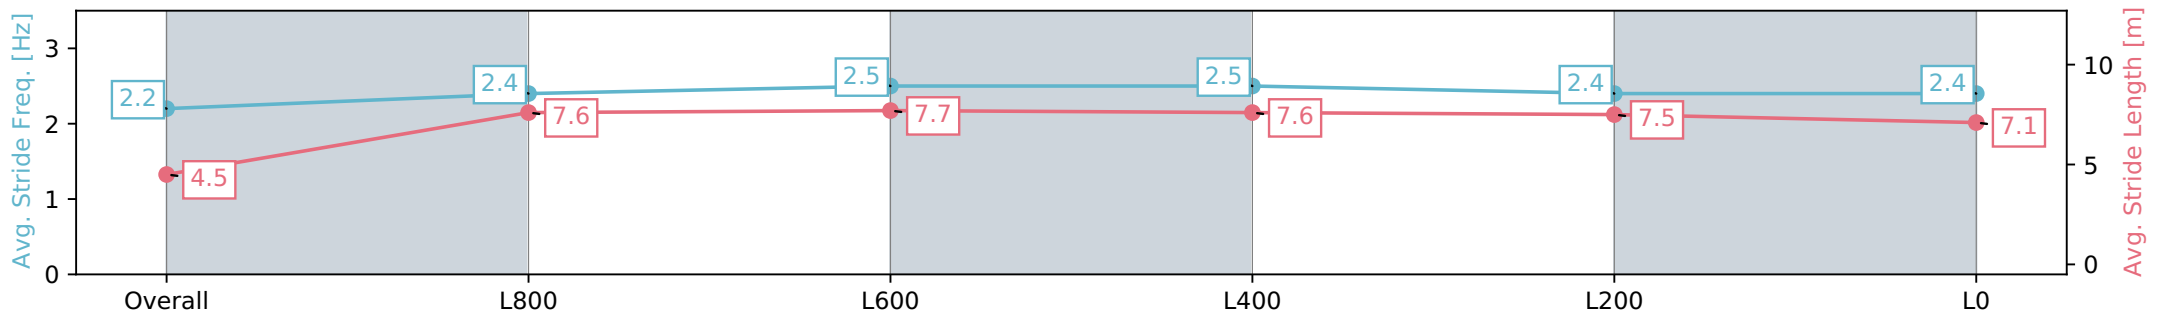

Horse/Jockey Name	ANJOPIN
Finish Rank	8
Fastest Section Time (Section)	0:09.04 (Overall)
Top Speed [km/h] (Section)	69.4 (L800)
Race State	Finished

Morphettville SA - Professional
Race 8: Thomas Farms Manihi Classic - 1100m
11 March 2024 - 4:57PM
Track Rating: Good 4, Weather: Fine, Rail Position: True

Section	Overall	L1000	L800	L600	L400	L200
Section Times	1:04.20 [8] (0:09.04)	0:55.16 [11] (0:10.78)	0:44.38 [11] (0:10.63)	0:33.75 [11] (0:10.81)	0:22.94 [10] (0:11.10)	0:11.84 [9] (0:11.84)
Average Speed [km/h]	39.8	66.7	68.7	67.2	65.1	60.8
Top Speed [km/h]	62.1	69.2	69.4	68.8	66.9	64.2
Avg. Dist. to Rail [m]	6.6	3.5	3.4	1.9	4.7	7.7
Avg. Stride Freq. [Hz]	2.2	2.4	2.5	2.5	2.4	2.4
Avg. Stride Length [m]	4.5	7.6	7.7	7.6	7.5	7.1

[ ] Ranking at each section and finish
-:-:- No data available at this section
NA No data available