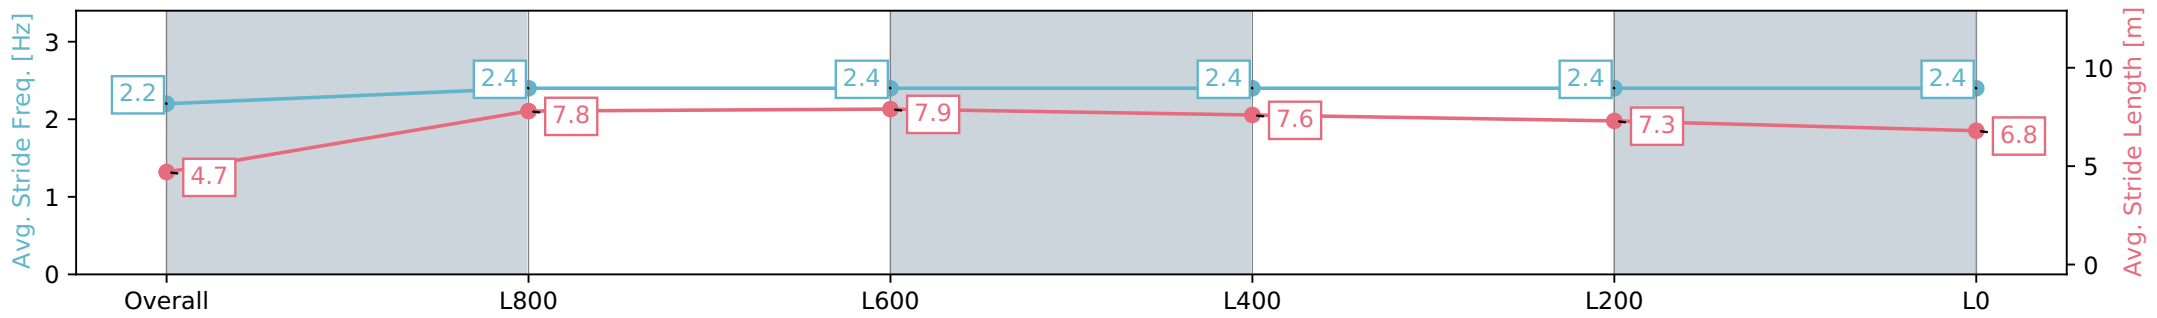

Horse/Jockey Name	GREY RIVER
Finish Rank	7
Fastest Section Time (Section)	0:08.56 (Overall)
Top Speed [km/h] (Section)	70.0 (L1000)
Race State	Finished

Morphettville SA - Professional
Race 8: Thomas Farms Manihi Classic - 1100m
11 March 2024 - 4:57PM
Track Rating: Good 4, Weather: Fine, Rail Position: True

Section	Overall	L1000	L800	L600	L400	L200
Section Times	1:04.20 [7] (0:08.56)	0:55.64 [2] (0:10.43)	0:45.21 [2] (0:10.65)	0:34.56 [2] (0:10.92)	0:23.64 [2] (0:11.24)	0:12.40 [2] (0:12.40)
Average Speed [km/h]	42.1	69.2	67.9	65.9	64.1	58.1
Top Speed [km/h]	65.9	70.0	69.3	67.5	65.5	63.3
Avg. Dist. to Rail [m]	12.0	5.8	1.6	0.2	1.1	2.4
Avg. Stride Freq. [Hz]	2.2	2.4	2.4	2.4	2.4	2.4
Avg. Stride Length [m]	4.7	7.8	7.9	7.6	7.3	6.8

- [ ] Ranking at each section and finish
- -:-:- No data available at this section
- NA No data available