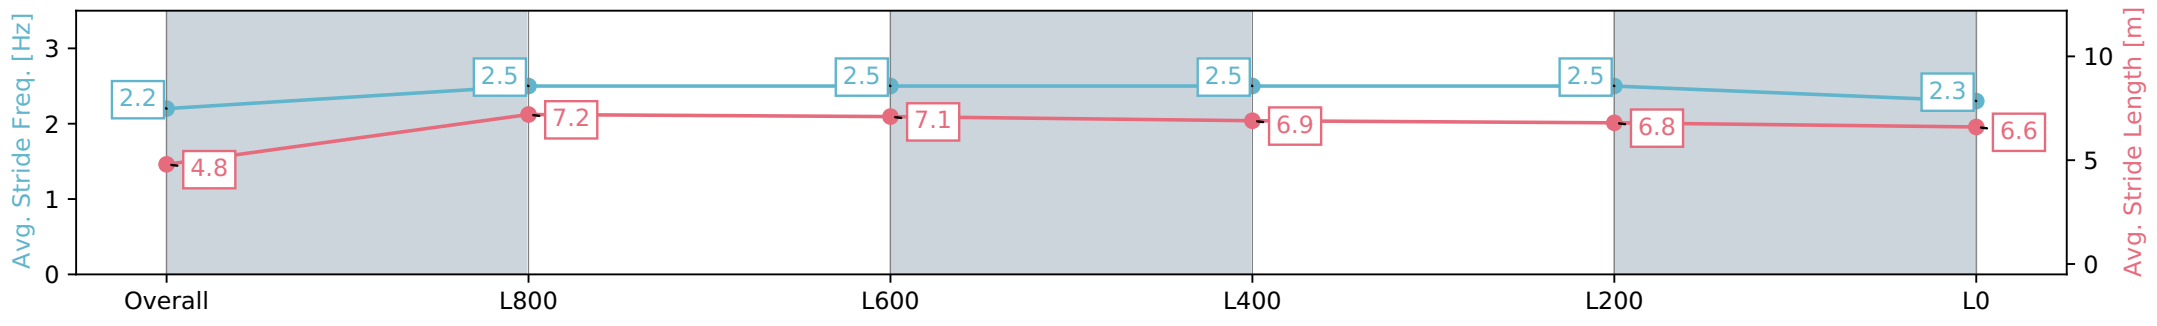

Horse/Jockey Name	STORM VOYAGER
Finish Rank	11
Fastest Section Time (Section)	0:08.67 (Overall)
Top Speed [km/h] (Section)	68.1 (L800)
Race State	Finished

Morphettville SA - Professional
Race 8: Thomas Farms Manihi Classic - 1100m
11 March 2024 - 4:57PM
Track Rating: Good 4, Weather: Fine, Rail Position: True

Section	Overall	L1000	L800	L600	L400	L200	L200
Section Times	1:05.38 [11] (0:08.67)	0:56.71 [4] (0:10.82)	0:45.89 [8] (0:10.77)	0:35.12 [9] (0:11.07)	0:24.05 [11] (0:11.50)	0:12.55 [11] (0:12.55)	
Average Speed [km/h]	41.6	66.5	67.7	66.2	63.0	57.3	
Top Speed [km/h]	63.4	67.9	68.1	68.1	64.8	61.4	
Avg. Dist. to Rail [m]	11.1	5.1	3.3	3.2	4.7	5.8	
Avg. Stride Freq. [Hz]	2.2	2.5	2.5	2.5	2.5	2.3	
Avg. Stride Length [m]	4.8	7.2	7.1	6.9	6.8	6.6	

Report Created: Mon 11 March 2024 17:47:58 GMT+11 (Note: Timing is based on positional data)

- [ ] Ranking at each section and finish
- -:-:- No data available at this section
- NA No data available