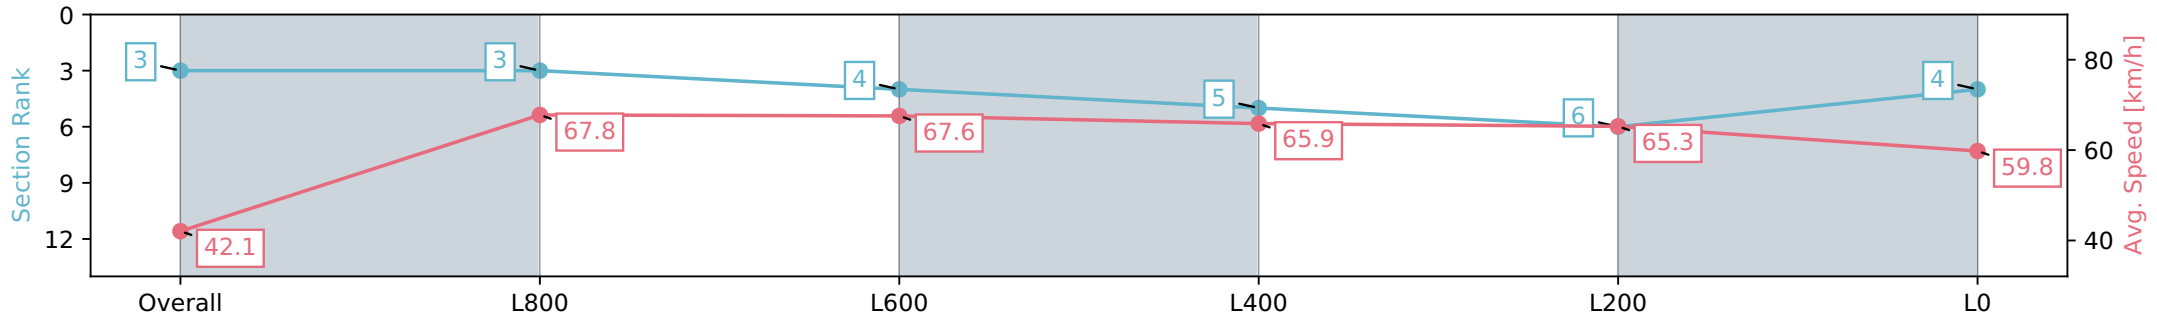

Horse/Jockey Name	CELSIUS STAR
Finish Rank	3
Fastest Section Time (Section)	0:08.57 (Overall)
Top Speed [km/h] (Section)	69.1 (L1000)
Race State	Finished

Morphettville SA - Professional
Race 8: Thomas Farms Manihi Classic - 1100m
11 March 2024 - 4:57PM
Track Rating: Good 4, Weather: Fine, Rail Position: True

Section	Overall	L1000	L800	L600	L400	L200
Section Times	1:03.97 [3] (0:08.57)	0:55.39 [3] (0:10.62)	0:44.77 [4] (0:10.69)	0:34.08 [5] (0:10.98)	0:23.10 [6] (0:11.04)	0:12.06 [4] (0:12.06)
Average Speed [km/h]	42.1	67.8	67.6	65.9	65.3	59.8
Top Speed [km/h]	63.9	69.1	68.9	66.9	66.3	64.0
Avg. Dist. to Rail [m]	4.8	2.6	1.4	0.7	3.1	5.7
Avg. Stride Freq. [Hz]	2.2	2.4	2.4	2.4	2.4	2.3
Avg. Stride Length [m]	4.8	7.8	7.8	7.7	7.7	7.3

Report Created: Mon 11 March 2024 17:47:35 GMT+11 (Note: Timing is based on positional data)

- [ ] Ranking at each section and finish
- -:-:- No data available at this section
- NA No data available