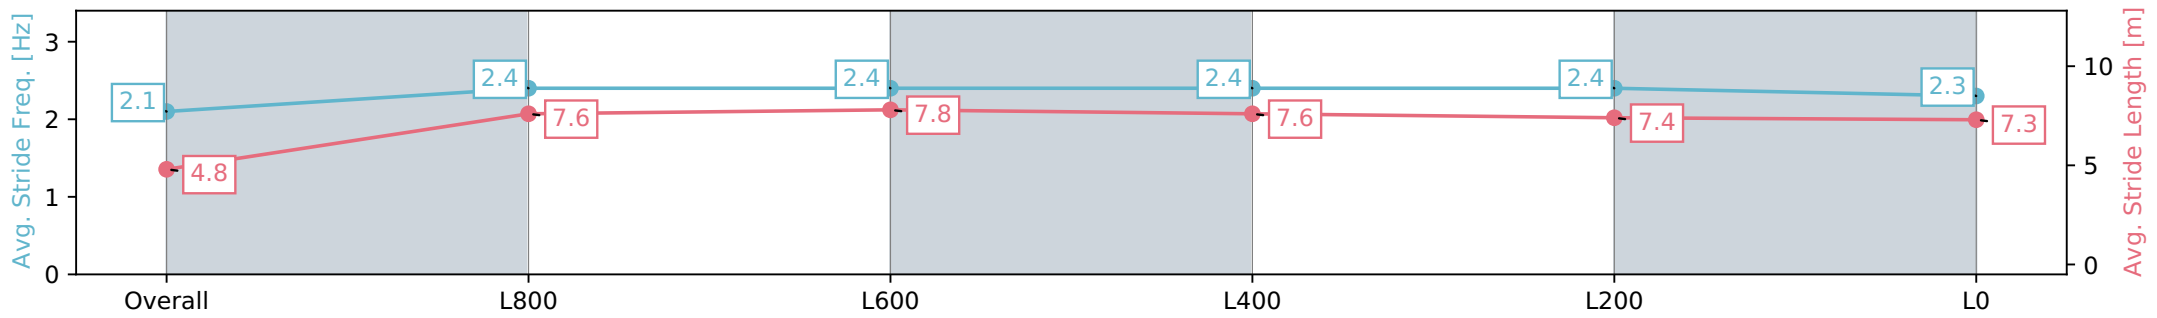

Horse/Jockey Name	SWEETENED
Finish Rank	9
Fastest Section Time (Section)	0:08.81 (Overall)
Top Speed [km/h] (Section)	69.4 (L600)
Race State	Finished

Morphettville SA - Professional
Race 8: Thomas Farms Manihi Classic - 1100m
11 March 2024 - 4:57PM
Track Rating: Good 4, Weather: Fine, Rail Position: True

Section	Overall	L1000	L800	L600	L400	L200
Section Times	1:04.22 [9] (0:08.81)	0:55.41 [7] (0:10.80)	0:44.61 [9] (0:10.57)	0:34.03 [8] (0:10.90)	0:23.13 [9] (0:11.28)	0:11.85 [10] (0:11.85)
Average Speed [km/h]	40.9	66.7	68.6	67.3	64.2	60.8
Top Speed [km/h]	62.8	68.5	69.3	69.4	65.6	63.2
Avg. Dist. to Rail [m]	7.6	3.7	2.2	3.5	5.7	8.2
Avg. Stride Freq. [Hz]	2.1	2.4	2.4	2.4	2.4	2.3
Avg. Stride Length [m]	4.8	7.6	7.8	7.6	7.4	7.3

Report Created: Mon 11 March 2024 17:47:53 GMT+11 (Note: Timing is based on positional data)

- [ ] Ranking at each section and finish
- -:-:- No data available at this section
- NA No data available