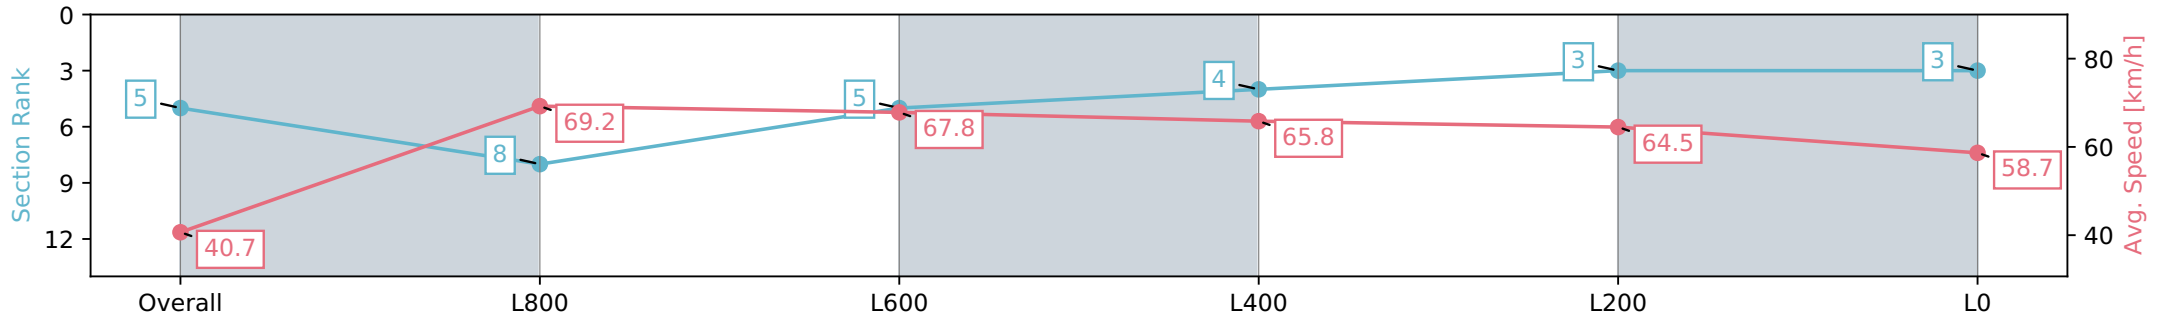

Horse/Jockey Name	AITCH TWO OH
Finish Rank	5
Fastest Section Time (Section)	0:08.85 (Overall)
Top Speed [km/h] (Section)	70.2 (L1000)
Race State	Finished

Morphettville SA - Professional
Race 8: Thomas Farms Manihi Classic - 1100m
11 March 2024 - 4:57PM
Track Rating: Good 4, Weather: Fine, Rail Position: True

Section	Overall	L1000	L800	L600	L400	L200
Section Times	1:04.10 [5] (0:08.85)	0:55.25 [8] (0:10.41)	0:44.84 [5] (0:10.56)	0:34.28 [4] (0:10.87)	0:23.41 [3] (0:11.13)	0:12.28 [3] (0:12.28)
Average Speed [km/h]	40.7	69.2	67.8	65.8	64.5	58.7
Top Speed [km/h]	67.4	70.2	70.0	67.1	65.9	62.4
Avg. Dist. to Rail [m]	3.3	0.9	0.9	1.5	0.6	0.3
Avg. Stride Freq. [Hz]	2.2	2.5	2.4	2.4	2.4	2.3
Avg. Stride Length [m]	4.7	7.6	7.7	7.6	7.4	7.1

- [ ] Ranking at each section and finish
- -:-:- No data available at this section
- NA No data available