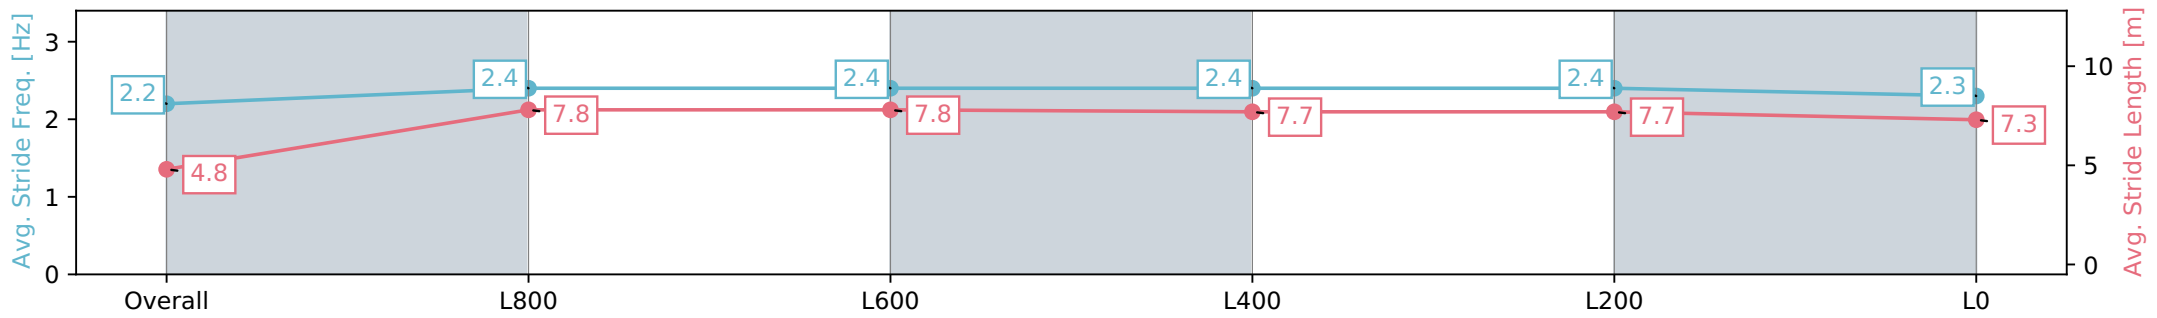

Horse/Jockey Name	CELSIUS STAR
Finish Rank	3
Fastest Section Time (Section)	0:08.57 (Overall)
Top Speed [km/h] (Section)	69.1 (L1000)
Race State	Finished

Morphettville SA - Professional
Race 8: Thomas Farms Manihi Classic - 1100m
11 March 2024 - 4:57PM
Track Rating: Good 4, Weather: Fine, Rail Position: True

Section	Overall	L1000	L800	L600	L400	L200
Section Times	1:03.97 [3] (0:08.57)	0:55.39 [3] (0:10.62)	0:44.77 [4] (0:10.69)	0:34.08 [5] (0:10.98)	0:23.10 [6] (0:11.04)	0:12.06 [4] (0:12.06)
Average Speed [km/h]	42.1	67.8	67.6	65.9	65.3	59.8
Top Speed [km/h]	63.9	69.1	68.9	66.9	66.3	64.0
Avg. Dist. to Rail [m]	4.8	2.6	1.4	0.7	3.1	5.7
Avg. Stride Freq. [Hz]	2.2	2.4	2.4	2.4	2.4	2.3
Avg. Stride Length [m]	4.8	7.8	7.8	7.7	7.7	7.3

Report Created: Mon 11 March 2024 17:47:35 GMT+11 (Note: Timing is based on positional data)

- [ ] Ranking at each section and finish
- -:-:- No data available at this section
- NA No data available