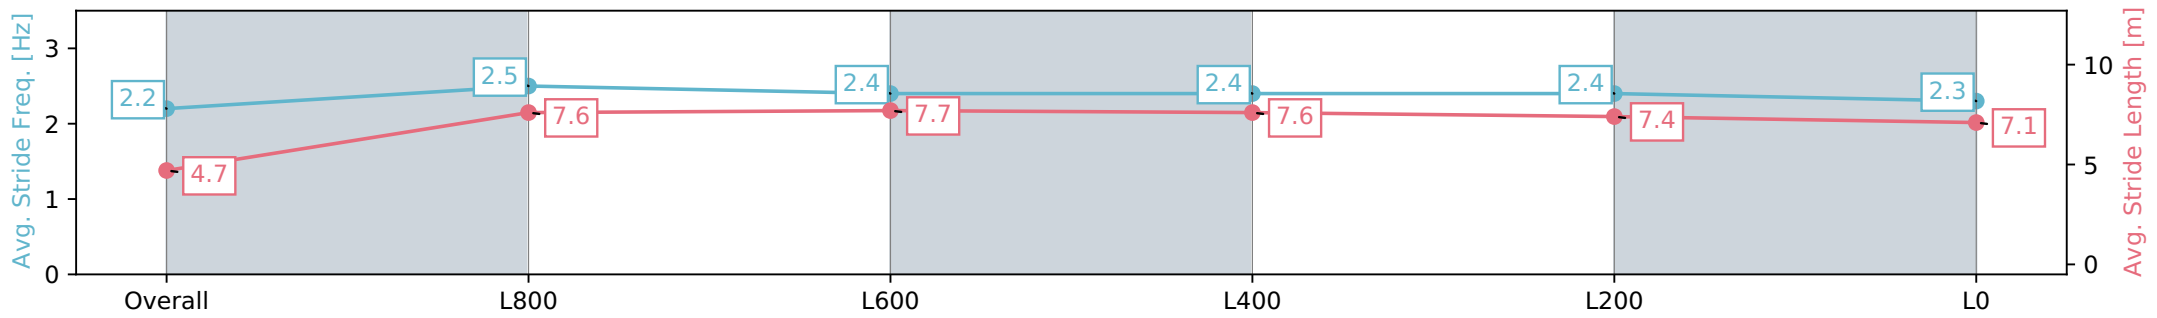

Horse/Jockey Name	AITCH TWO OH
Finish Rank	5
Fastest Section Time (Section)	0:08.85 (Overall)
Top Speed [km/h] (Section)	70.2 (L1000)
Race State	Finished

Morphettville SA - Professional
Race 8: Thomas Farms Manihi Classic - 1100m
11 March 2024 - 4:57PM
Track Rating: Good 4, Weather: Fine, Rail Position: True

Section	Overall	L1000	L800	L600	L400	L200
Section Times	1:04.10 [5] (0:08.85)	0:55.25 [8] (0:10.41)	0:44.84 [5] (0:10.56)	0:34.28 [4] (0:10.87)	0:23.41 [3] (0:11.13)	0:12.28 [3] (0:12.28)
Average Speed [km/h]	40.7	69.2	67.8	65.8	64.5	58.7
Top Speed [km/h]	67.4	70.2	70.0	67.1	65.9	62.4
Avg. Dist. to Rail [m]	3.3	0.9	0.9	1.5	0.6	0.3
Avg. Stride Freq. [Hz]	2.2	2.5	2.4	2.4	2.4	2.3
Avg. Stride Length [m]	4.7	7.6	7.7	7.6	7.4	7.1

- [ ] Ranking at each section and finish
- -:-:- No data available at this section
- NA No data available