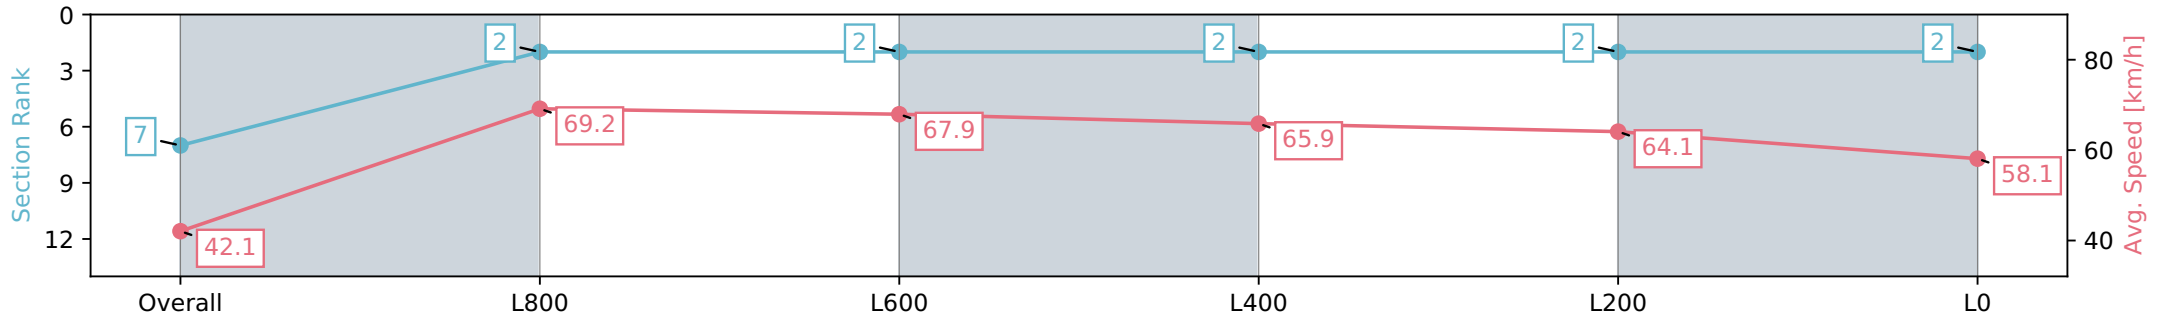

Horse/Jockey Name	GREY RIVER
Finish Rank	7
Fastest Section Time (Section)	0:08.56 (Overall)
Top Speed [km/h] (Section)	70.0 (L1000)
Race State	Finished

Morphettville SA - Professional
Race 8: Thomas Farms Manihi Classic - 1100m
11 March 2024 - 4:57PM
Track Rating: Good 4, Weather: Fine, Rail Position: True

Section	Overall	L1000	L800	L600	L400	L200
Section Times	1:04.20 [7] (0:08.56)	0:55.64 [2] (0:10.43)	0:45.21 [2] (0:10.65)	0:34.56 [2] (0:10.92)	0:23.64 [2] (0:11.24)	0:12.40 [2] (0:12.40)
Average Speed [km/h]	42.1	69.2	67.9	65.9	64.1	58.1
Top Speed [km/h]	65.9	70.0	69.3	67.5	65.5	63.3
Avg. Dist. to Rail [m]	12.0	5.8	1.6	0.2	1.1	2.4
Avg. Stride Freq. [Hz]	2.2	2.4	2.4	2.4	2.4	2.4
Avg. Stride Length [m]	4.7	7.8	7.9	7.6	7.3	6.8

- [ ] Ranking at each section and finish
- -:-:- No data available at this section
- NA No data available