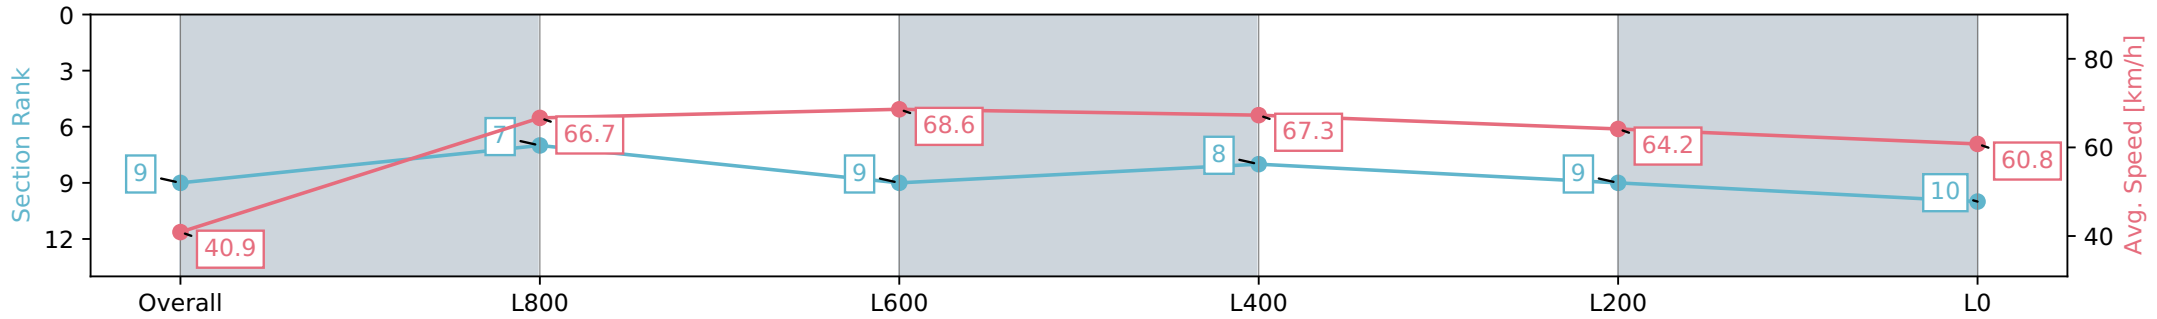

Horse/Jockey Name	SWEETENED
Finish Rank	9
Fastest Section Time (Section)	0:08.81 (Overall)
Top Speed [km/h] (Section)	69.4 (L600)
Race State	Finished

Morphettville SA - Professional
Race 8: Thomas Farms Manihi Classic - 1100m
11 March 2024 - 4:57PM
Track Rating: Good 4, Weather: Fine, Rail Position: True

Section	Overall	L1000	L800	L600	L400	L200
Section Times	1:04.22 [9] (0:08.81)	0:55.41 [7] (0:10.80)	0:44.61 [9] (0:10.57)	0:34.03 [8] (0:10.90)	0:23.13 [9] (0:11.28)	0:11.85 [10] (0:11.85)
Average Speed [km/h]	40.9	66.7	68.6	67.3	64.2	60.8
Top Speed [km/h]	62.8	68.5	69.3	69.4	65.6	63.2
Avg. Dist. to Rail [m]	7.6	3.7	2.2	3.5	5.7	8.2
Avg. Stride Freq. [Hz]	2.1	2.4	2.4	2.4	2.4	2.3
Avg. Stride Length [m]	4.8	7.6	7.8	7.6	7.4	7.3

Report Created: Mon 11 March 2024 17:47:53 GMT+11 (Note: Timing is based on positional data)

- [ ] Ranking at each section and finish
- -:-:- No data available at this section
- NA No data available