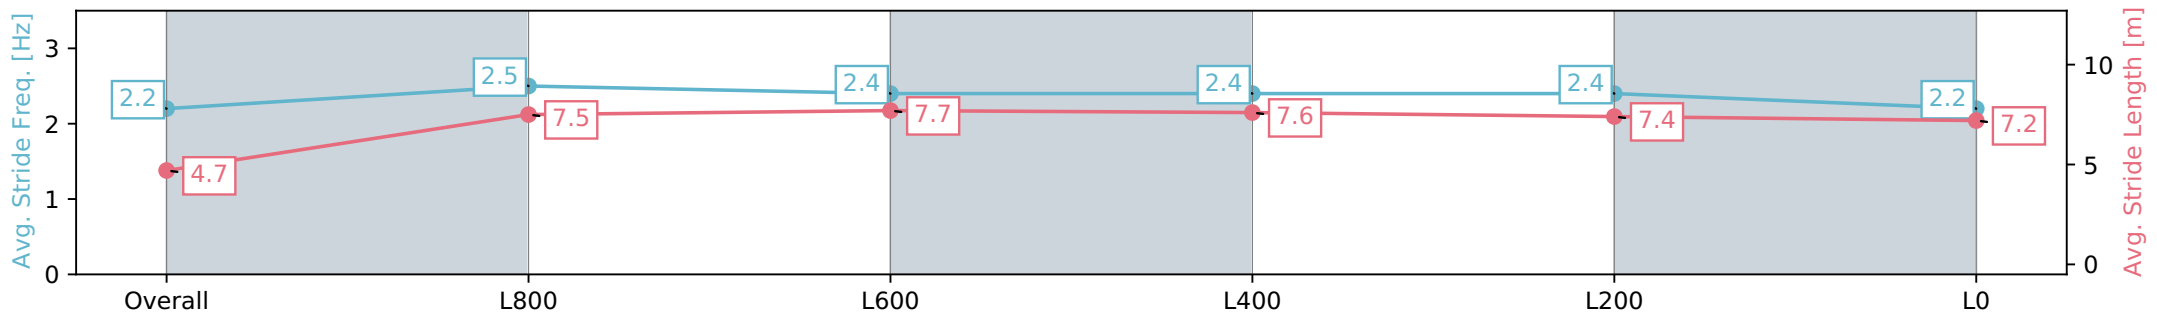

Horse/Jockey Name	STRUCK BY
Finish Rank	10
Fastest Section Time (Section)	0:08.69 (Overall)
Top Speed [km/h] (Section)	70.5 (L800)
Race State	Finished

Morphettville SA - Professional
Race 8: Thomas Farms Manihi Classic - 1100m
11 March 2024 - 4:57PM
Track Rating: Good 4, Weather: Fine, Rail Position: True

Section	Overall	L1000	L800	L600	L400	L200
Section Times	1:04.69 [10] (0:08.69)	0:56.00 [5] (0:10.51)	0:45.49 [3] (0:10.59)	0:34.90 [3] (0:11.04)	0:23.86 [4] (0:11.45)	0:12.41 [8] (0:12.41)
Average Speed [km/h]	41.4	68.6	68.6	66.3	63.2	58.0
Top Speed [km/h]	65.3	69.5	70.5	66.9	65.6	61.3
Avg. Dist. to Rail [m]	9.4	3.9	2.6	3.1	3.5	5.2
Avg. Stride Freq. [Hz]	2.2	2.5	2.4	2.4	2.4	2.2
Avg. Stride Length [m]	4.7	7.5	7.7	7.6	7.4	7.2

Report Created: Mon 11 March 2024 17:47:55 GMT+11 (Note: Timing is based on positional data)

- [ ] Ranking at each section and finish
- -:-:- No data available at this section
- NA No data available