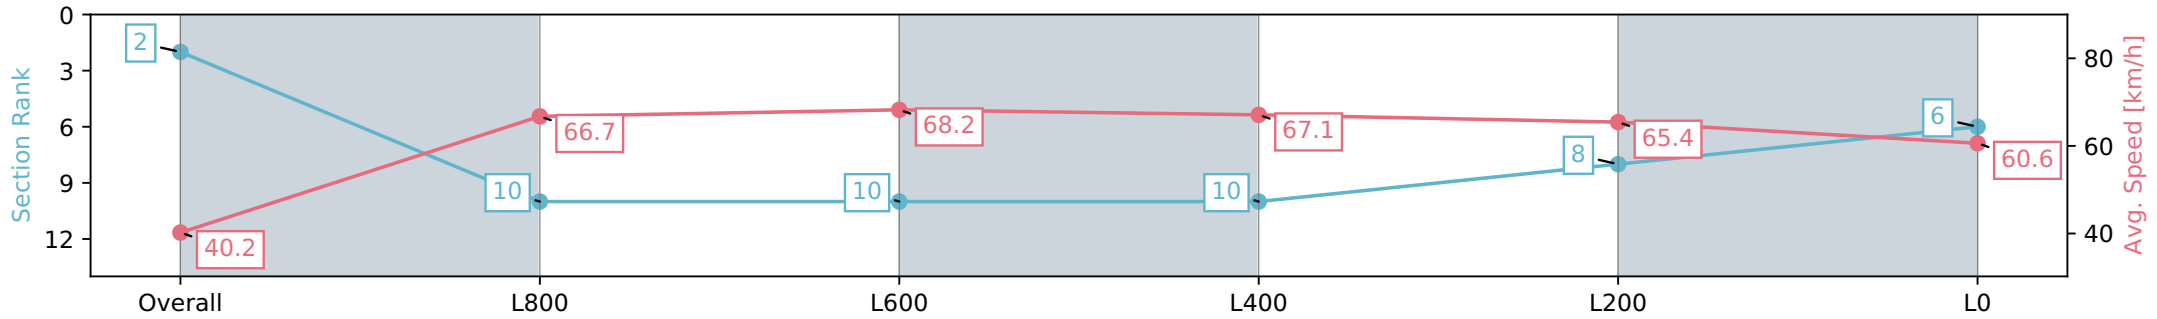

Horse/Jockey Name	ASTON RAPOVA
Finish Rank	2
Fastest Section Time (Section)	0:08.95 (Overall)
Top Speed [km/h] (Section)	69.1 (L800)
Race State	Finished

Morphettville SA - Professional
Race 8: Thomas Farms Manihi Classic - 1100m
11 March 2024 - 4:57PM
Track Rating: Good 4, Weather: Fine, Rail Position: True

Section	Overall	L1000	L800	L600	L400	L200
Section Times	1:03.92 [2] (0:08.95)	0:54.97 [10] (0:10.81)	0:44.16 [10] (0:10.55)	0:33.61 [10] (0:10.74)	0:22.87 [8] (0:10.99)	0:11.88 [6] (0:11.88)
Average Speed [km/h]	40.2	66.7	68.2	67.1	65.4	60.6
Top Speed [km/h]	62.1	68.5	69.1	67.8	66.6	64.3
Avg. Dist. to Rail [m]	3.8	1.5	0.5	0.2	1.5	3.8
Avg. Stride Freq. [Hz]	2.1	2.4	2.4	2.4	2.4	2.4
Avg. Stride Length [m]	4.8	7.7	7.8	7.7	7.5	7.2

Report Created: Mon 11 March 2024 17:47:32 GMT+11 (Note: Timing is based on positional data)

- [ ] Ranking at each section and finish
- -:-:- No data available at this section
- NA No data available