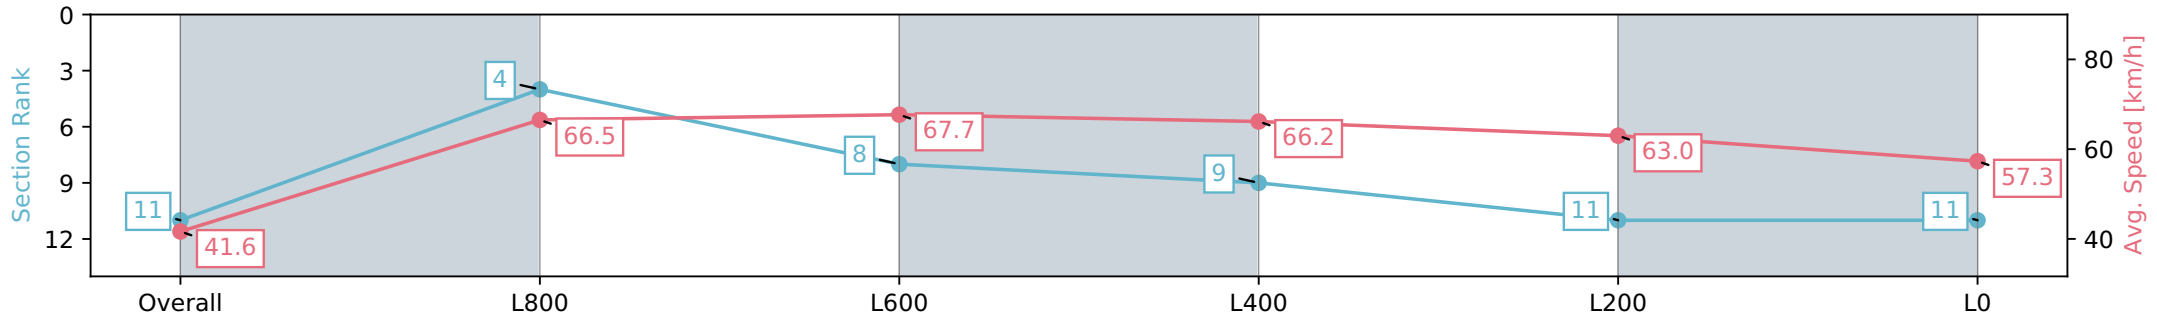

Horse/Jockey Name	STORM VOYAGER
Finish Rank	11
Fastest Section Time (Section)	0:08.67 (Overall)
Top Speed [km/h] (Section)	68.1 (L800)
Race State	Finished

Morphettville SA - Professional
Race 8: Thomas Farms Manihi Classic - 1100m
11 March 2024 - 4:57PM
Track Rating: Good 4, Weather: Fine, Rail Position: True

Section	Overall	L1000	L800	L600	L400	L200	L200
Section Times	1:05.38 [11] (0:08.67)	0:56.71 [4] (0:10.82)	0:45.89 [8] (0:10.77)	0:35.12 [9] (0:11.07)	0:24.05 [11] (0:11.50)	0:12.55 [11] (0:12.55)	
Average Speed [km/h]	41.6	66.5	67.7	66.2	63.0	57.3	
Top Speed [km/h]	63.4	67.9	68.1	68.1	64.8	61.4	
Avg. Dist. to Rail [m]	11.1	5.1	3.3	3.2	4.7	5.8	
Avg. Stride Freq. [Hz]	2.2	2.5	2.5	2.5	2.5	2.3	
Avg. Stride Length [m]	4.8	7.2	7.1	6.9	6.8	6.6	

Report Created: Mon 11 March 2024 17:47:58 GMT+11 (Note: Timing is based on positional data)

- [ ] Ranking at each section and finish
- -:-:- No data available at this section
- NA No data available