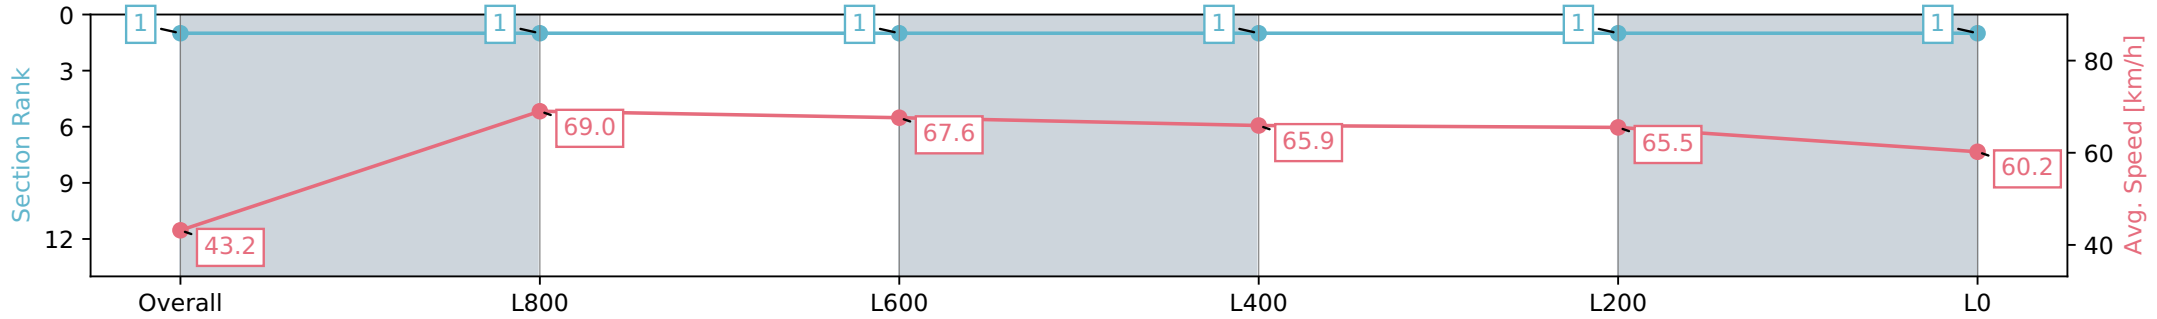

Section	Overall	L1000	L800	L600	L400	L200
Section Times	1:03.35 [1] (0:08.36)	0:54.99 [1] (0:10.42)	0:44.57 [1] (0:10.68)	0:33.89 [1] (0:10.94)	0:22.95 [1] (0:11.00)	0:11.95 [1] (0:11.95)
Average Speed [km/h]	43.2	69.0	67.6	65.9	65.5	60.2
Top Speed [km/h]	66.5	70.4	69.4	66.5	66.1	64.7
Avg. Dist. to Rail [m]	8.8	4.3	0.8	0.2	0.9	1.8
Avg. Stride Freq. [Hz]	2.3	2.4	2.3	2.3	2.4	2.3
Avg. Stride Length [m]	4.7	7.8	8.0	7.9	7.7	7.3