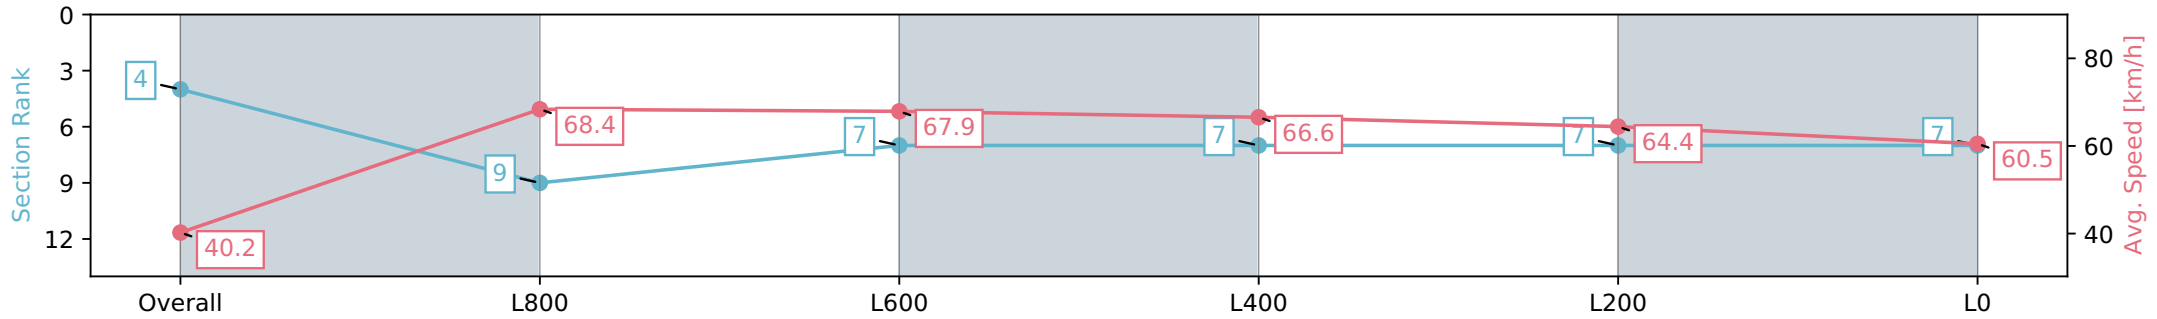

Horse/Jockey Name	WALK LIKE AN ANGEL
Finish Rank	4
Fastest Section Time (Section)	0:08.94 (Overall)
Top Speed [km/h] (Section)	69.9 (L1000)
Race State	Finished

Morphettville SA - Professional
Race 8: Thomas Farms Manihi Classic - 1100m
11 March 2024 - 4:57PM
Track Rating: Good 4, Weather: Fine, Rail Position: True

Section	Overall	L1000	L800	L600	L400	L200
Section Times	1:04.05 [4] (0:08.94)	0:55.11 [9] (0:10.53)	0:44.58 [7] (0:10.61)	0:33.97 [7] (0:10.84)	0:23.13 [7] (0:11.22)	0:11.91 [7] (0:11.91)
Average Speed [km/h]	40.2	68.4	67.9	66.6	64.4	60.5
Top Speed [km/h]	64.9	69.9	68.7	67.4	65.8	64.0
Avg. Dist. to Rail [m]	4.2	1.3	0.5	0.7	4.3	6.2
Avg. Stride Freq. [Hz]	2.3	2.4	2.4	2.4	2.4	2.3
Avg. Stride Length [m]	4.4	7.8	7.8	7.7	7.6	7.3

- [ ] Ranking at each section and finish
- -:-:- No data available at this section
- NA No data available