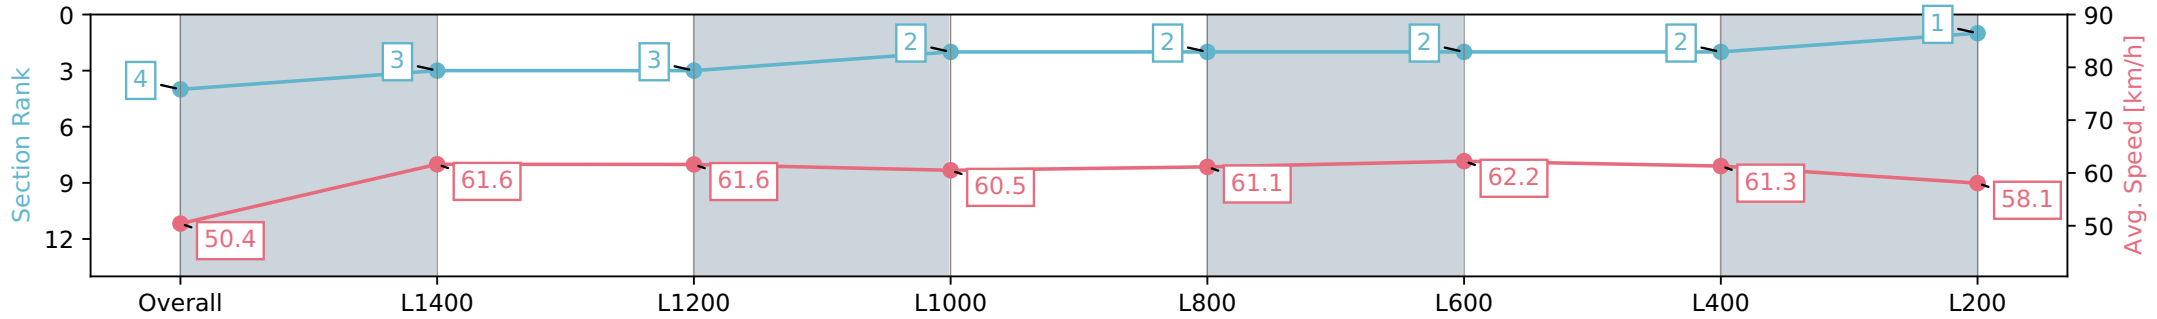

Horse/Jockey Name	SECOND TO NUN
Finish Rank	4
Fastest Section Time (Section)	0:11.66 (L600)
Top Speed [km/h] (Section)	63.2 (Overall)
Race State	Finished

Morphettville SA - Professional
Race 6: Quayclean C S Hayes Memorial Cup - 1600m
11 March 2024 - 3:30PM
Track Rating: Good 4, Weather: Fine, Rail Position: True

Section	Overall	L1400	L1200	L1000	L800	L600	L400	L200
Section Times	1:37.43 [4] (0:14.30)	1:23.13 [3] (0:11.80)	1:11.33 [3] (0:11.76)	0:59.57 [2] (0:11.91)	0:47.66 [2] (0:11.83)	0:35.83 [2] (0:11.66)	0:24.17 [2] (0:11.77)	0:12.40 [1] (0:12.40)
Average Speed [km/h]	50.4	61.6	61.6	60.5	61.1	62.2	61.3	58.1
Top Speed [km/h]	63.2	63.2	63.0	61.7	61.7	62.3	61.9	60.5
Avg. Dist. to Rail [m]	6.0	2.9	1.8	2.2	1.5	1.5	2.5	4.1
Avg. Stride Freq. [Hz]	2.3	2.4	2.4	2.4	2.4	2.4	2.4	2.4
Avg. Stride Length [m]	5.7	7.1	7.1	6.9	6.9	6.8	6.8	6.6

Report Created: Mon 11 March 2024 16:16:55 GMT+11 (Note: Timing is based on positional data)

- [ ] Ranking at each section and finish
- -:-:- No data available at this section
- NA No data available