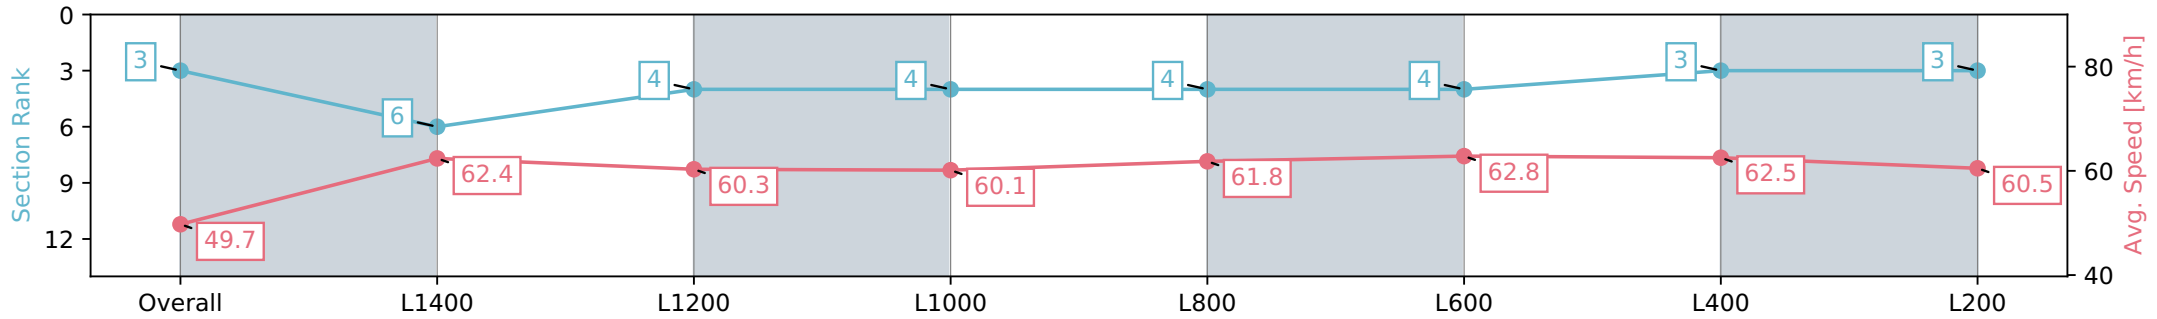

Morphettville SA - Professional
 Race 6: Quayclean C S Hayes Memorial Cup - 1600m
 11 March 2024 - 3:30PM
 Track Rating: Good 4, Weather: Fine, Rail Position: True

Section	Overall	L1400	L1200	L1000	L800	L600	L400	L200
Section Times	1:37.00 [3] (0:14.49)	1:22.51 [6] (0:11.68)	1:10.83 [4] (0:12.04)	0:58.79 [4] (0:11.99)	0:46.80 [4] (0:11.73)	0:35.07 [4] (0:11.61)	0:23.46 [3] (0:11.56)	0:11.90 [3] (0:11.90)
Average Speed [km/h]	49.7	62.4	60.3	60.1	61.8	62.8	62.5	60.5
Top Speed [km/h]	62.8	63.0	61.8	60.4	63.3	63.4	62.8	62.0
Avg. Dist. to Rail [m]	10.4	3.3	2.4	3.3	2.7	2.2	3.5	5.2
Avg. Stride Freq. [Hz]	2.3	2.3	2.2	2.2	2.2	2.3	2.3	2.3
Avg. Stride Length [m]	5.8	7.7	7.5	7.3	7.4	7.3	7.3	7.2