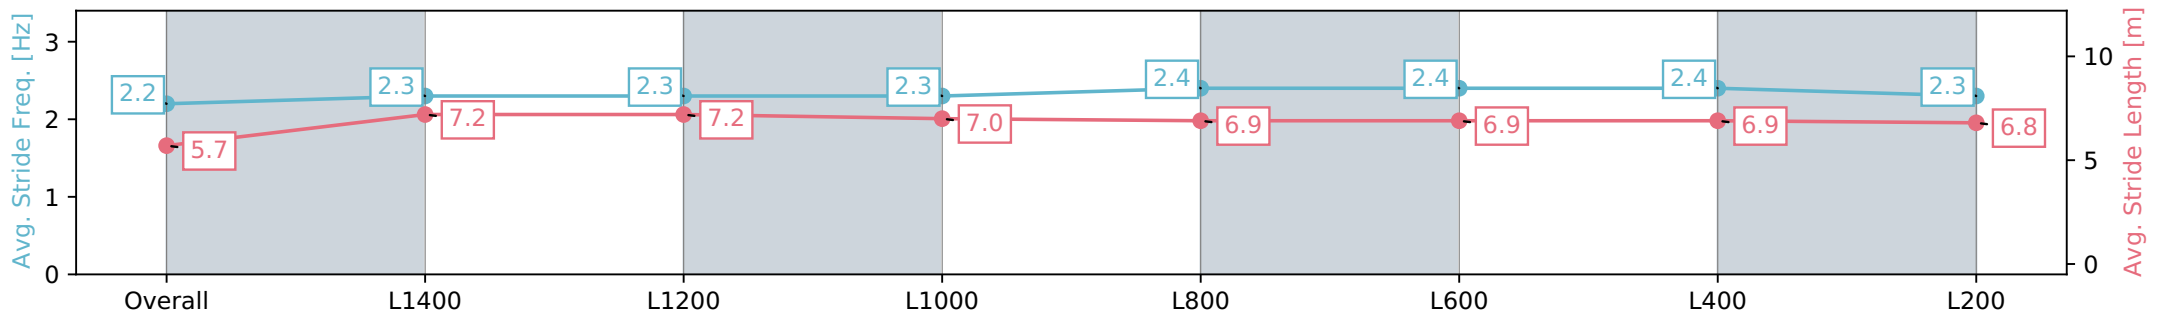

Morphettville SA - Professional
 Race 6: Quayclean C S Hayes Memorial Cup - 1600m
 11 March 2024 - 3:30PM
 Track Rating: Good 4, Weather: Fine, Rail Position: True

Section	Overall	L1400	L1200	L1000	L800	L600	L400	L200
Section Times	1:38.42 [10] (0:15.10)	1:23.32 [11] (0:11.92)	1:11.40 [11] (0:11.86)	0:59.54 [11] (0:11.97)	0:47.57 [11] (0:11.66)	0:35.91 [11] (0:11.55)	0:24.36 [11] (0:11.64)	0:12.72 [10] (0:12.72)
Average Speed [km/h]	47.7	60.7	60.7	60.2	61.9	62.6	62.1	56.6
Top Speed [km/h]	60.8	61.7	61.5	61.8	63.1	63.2	62.6	61.7
Avg. Dist. to Rail [m]	6.6	1.4	0.2	0.4	0.9	0.8	1.4	3.8
Avg. Stride Freq. [Hz]	2.3	2.5	2.4	2.4	2.4	2.4	2.4	2.4
Avg. Stride Length [m]	5.4	6.8	6.9	7.0	6.7	6.9	6.7	6.5

Report Created: Mon 11 March 2024 16:17:16 GMT+11 (Note: Timing is based on positional data)

- [] Ranking at each section and finish
- :-:- No data available at this section
- NA No data available

Horse/Jockey Name	MIDNIGHT MASS
Finish Rank	11
Fastest Section Time (Section)	0:11.52 (L600)
Top Speed [km/h] (Section)	64.0 (L600)
Race State	Finished

Morphettville SA - Professional
 Race 6: Quayclean C S Hayes Memorial Cup - 1600m
 11 March 2024 - 3:30PM
 Track Rating: Good 4, Weather: Fine, Rail Position: True

Section	Overall	L1400	L1200	L1000	L800	L600	L400	L200
Section Times	1:38.50 [11] (0:14.95)	1:23.55 [10] (0:11.94)	1:11.61 [10] (0:11.92)	0:59.69 [10] (0:11.96)	0:47.73 [10] (0:11.72)	0:36.01 [10] (0:11.52)	0:24.49 [10] (0:12.02)	0:12.47 [11] (0:12.47)
Average Speed [km/h]	48.2	61.0	60.9	60.1	62.0	63.0	60.2	57.7
Top Speed [km/h]	61.0	61.8	61.5	61.7	63.7	64.0	61.4	59.9
Avg. Dist. to Rail [m]	8.4	3.2	1.9	2.1	1.9	1.8	3.2	4.6
Avg. Stride Freq. [Hz]	2.2	2.3	2.3	2.3	2.4	2.4	2.4	2.3
Avg. Stride Length [m]	5.7	7.2	7.2	7.0	6.9	6.9	6.9	6.8