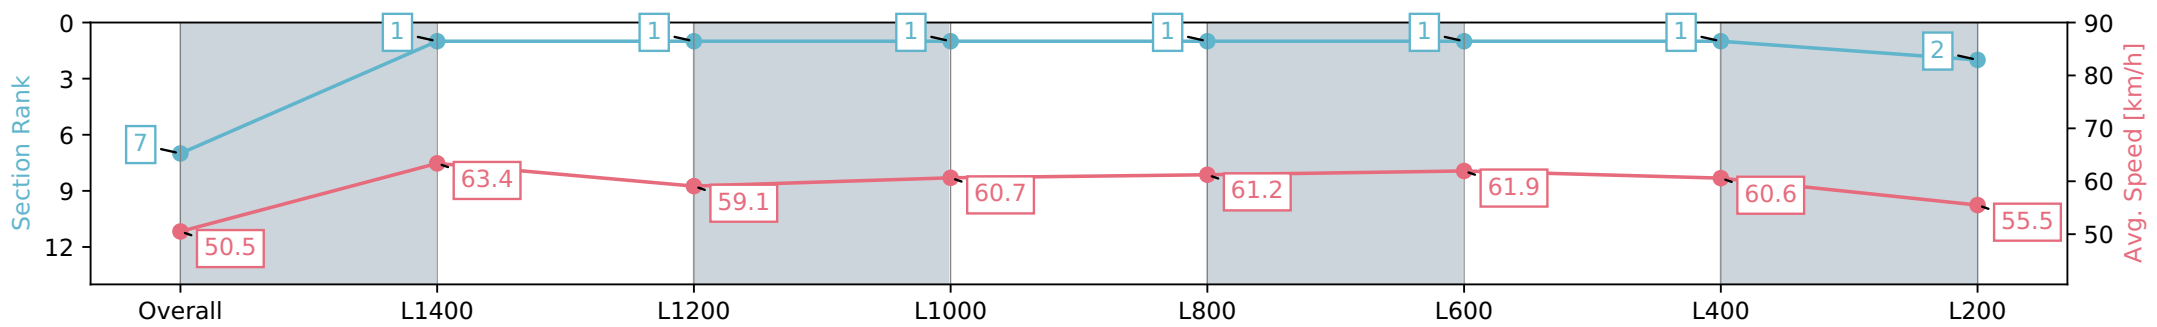

Morphettville SA - Professional
 Race 6: Quayclean C S Hayes Memorial Cup - 1600m
 11 March 2024 - 3:30PM
 Track Rating: Good 4, Weather: Fine, Rail Position: True

Section	Overall	L1400	L1200	L1000	L800	L600	L400	L200
Section Times	1:38.01 [7] (0:14.26)	1:23.75 [1] (0:11.41)	1:12.34 [1] (0:12.16)	1:00.18 [1] (0:11.89)	0:48.29 [1] (0:11.78)	0:36.51 [1] (0:11.66)	0:24.85 [1] (0:11.90)	0:12.95 [2] (0:12.95)
Average Speed [km/h]	50.5	63.4	59.1	60.7	61.2	61.9	60.6	55.5
Top Speed [km/h]	64.7	65.6	60.9	61.0	61.8	62.2	61.6	58.7
Avg. Dist. to Rail [m]	6.6	1.8	0.7	1.0	0.7	0.6	1.0	1.6
Avg. Stride Freq. [Hz]	2.3	2.4	2.3	2.3	2.3	2.4	2.3	2.3
Avg. Stride Length [m]	5.7	7.4	7.0	6.9	7.0	6.9	6.9	6.6