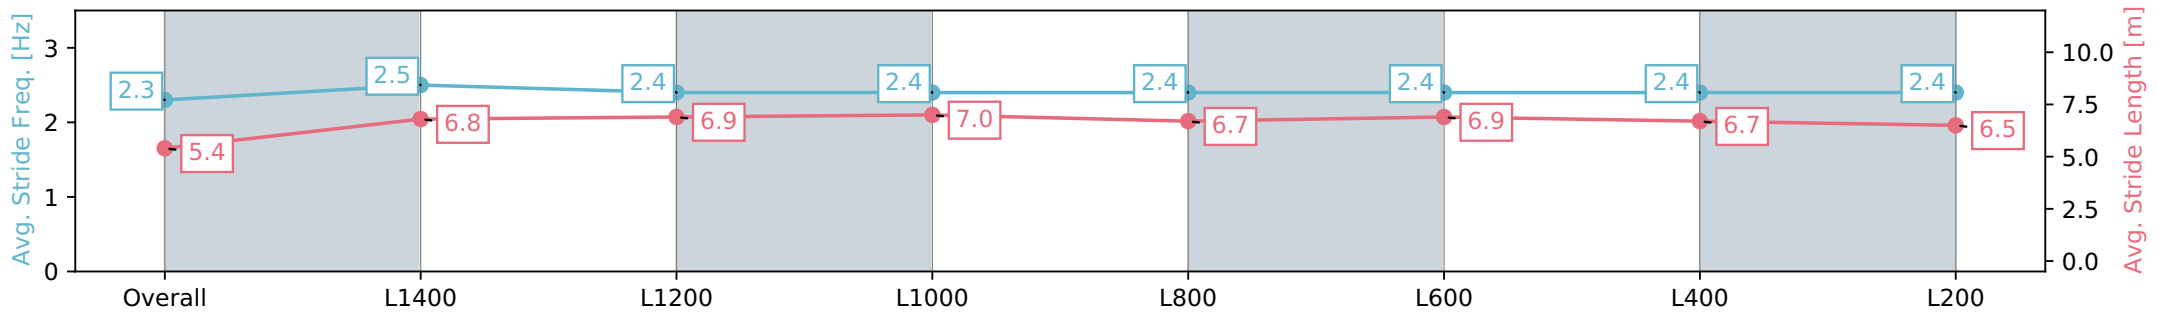

Morphettville SA - Professional
 Race 6: Quayclean C S Hayes Memorial Cup - 1600m
 11 March 2024 - 3:30PM
 Track Rating: Good 4, Weather: Fine, Rail Position: True

Section	Overall	L1400	L1200	L1000	L800	L600	L400	L200
Section Times	1:38.22 [9] (0:14.28)	1:23.94 [2] (0:11.63)	1:12.31 [2] (0:12.10)	1:00.21 [3] (0:11.97)	0:48.24 [3] (0:11.89)	0:36.35 [3] (0:11.77)	0:24.58 [4] (0:11.90)	0:12.68 [7] (0:12.68)
Average Speed [km/h]	50.4	62.2	59.7	60.2	61.1	61.7	60.5	56.8
Top Speed [km/h]	64.1	64.0	61.3	60.7	62.4	62.3	61.9	61.1
Avg. Dist. to Rail [m]	5.1	1.7	0.8	1.9	1.8	1.7	2.0	4.0
Avg. Stride Freq. [Hz]	2.3	2.4	2.3	2.3	2.3	2.4	2.4	2.3
Avg. Stride Length [m]	5.8	7.2	7.1	7.1	7.1	7.2	7.1	6.8

Report Created: Mon 11 March 2024 16:17:12 GMT+11 (Note: Timing is based on positional data)

- [] Ranking at each section and finish
- :-:- No data available at this section
- NA No data available

Horse/Jockey Name	DISAGREEABLE MISS
Finish Rank	10
Fastest Section Time (Section)	0:11.55 (L600)
Top Speed [km/h] (Section)	63.2 (L600)
Race State	Finished

Morphettville SA - Professional
 Race 6: Quayclean C S Hayes Memorial Cup - 1600m
 11 March 2024 - 3:30PM
 Track Rating: Good 4, Weather: Fine, Rail Position: True

Section	Overall	L1400	L1200	L1000	L800	L600	L400	L200
Section Times	1:38.42 [10] (0:15.10)	1:23.32 [11] (0:11.92)	1:11.40 [11] (0:11.86)	0:59.54 [11] (0:11.97)	0:47.57 [11] (0:11.66)	0:35.91 [11] (0:11.55)	0:24.36 [11] (0:11.64)	0:12.72 [10] (0:12.72)
Average Speed [km/h]	47.7	60.7	60.7	60.2	61.9	62.6	62.1	56.6
Top Speed [km/h]	60.8	61.7	61.5	61.8	63.1	63.2	62.6	61.7
Avg. Dist. to Rail [m]	6.6	1.4	0.2	0.4	0.9	0.8	1.4	3.8
Avg. Stride Freq. [Hz]	2.3	2.5	2.4	2.4	2.4	2.4	2.4	2.4
Avg. Stride Length [m]	5.4	6.8	6.9	7.0	6.7	6.9	6.7	6.5