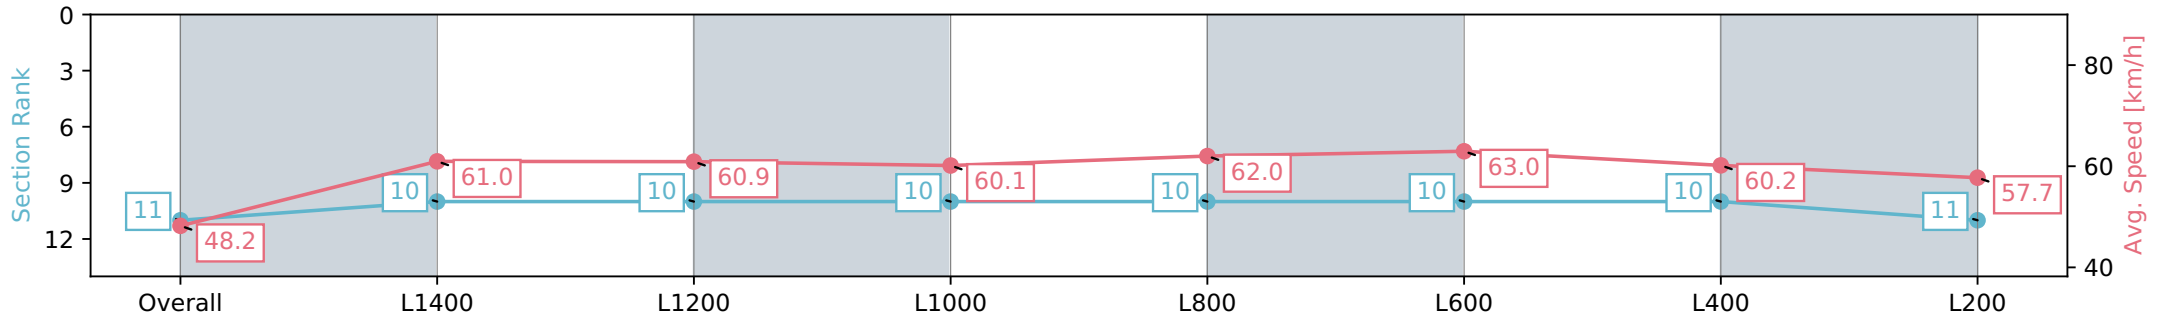

Morphettville SA - Professional
 Race 6: Quayclean C S Hayes Memorial Cup - 1600m
 11 March 2024 - 3:30PM
 Track Rating: Good 4, Weather: Fine, Rail Position: True

Section	Overall	L1400	L1200	L1000	L800	L600	L400	L200
Section Times	1:38.42 [10] (0:15.10)	1:23.32 [11] (0:11.92)	1:11.40 [11] (0:11.86)	0:59.54 [11] (0:11.97)	0:47.57 [11] (0:11.66)	0:35.91 [11] (0:11.55)	0:24.36 [11] (0:11.64)	0:12.72 [10] (0:12.72)
Average Speed [km/h]	47.7	60.7	60.7	60.2	61.9	62.6	62.1	56.6
Top Speed [km/h]	60.8	61.7	61.5	61.8	63.1	63.2	62.6	61.7
Avg. Dist. to Rail [m]	6.6	1.4	0.2	0.4	0.9	0.8	1.4	3.8
Avg. Stride Freq. [Hz]	2.3	2.5	2.4	2.4	2.4	2.4	2.4	2.4
Avg. Stride Length [m]	5.4	6.8	6.9	7.0	6.7	6.9	6.7	6.5

Report Created: Mon 11 March 2024 16:17:16 GMT+11 (Note: Timing is based on positional data)

- [] Ranking at each section and finish
- :-:- No data available at this section
- NA No data available

Horse/Jockey Name	MIDNIGHT MASS
Finish Rank	11
Fastest Section Time (Section)	0:11.52 (L600)
Top Speed [km/h] (Section)	64.0 (L600)
Race State	Finished

Morphettville SA - Professional
 Race 6: Quayclean C S Hayes Memorial Cup - 1600m
 11 March 2024 - 3:30PM
 Track Rating: Good 4, Weather: Fine, Rail Position: True

Section	Overall	L1400	L1200	L1000	L800	L600	L400	L200
Section Times	1:38.50 [11] (0:14.95)	1:23.55 [10] (0:11.94)	1:11.61 [10] (0:11.92)	0:59.69 [10] (0:11.96)	0:47.73 [10] (0:11.72)	0:36.01 [10] (0:11.52)	0:24.49 [10] (0:12.02)	0:12.47 [11] (0:12.47)
Average Speed [km/h]	48.2	61.0	60.9	60.1	62.0	63.0	60.2	57.7
Top Speed [km/h]	61.0	61.8	61.5	61.7	63.7	64.0	61.4	59.9
Avg. Dist. to Rail [m]	8.4	3.2	1.9	2.1	1.9	1.8	3.2	4.6
Avg. Stride Freq. [Hz]	2.2	2.3	2.3	2.3	2.4	2.4	2.4	2.3
Avg. Stride Length [m]	5.7	7.2	7.2	7.0	6.9	6.9	6.9	6.8