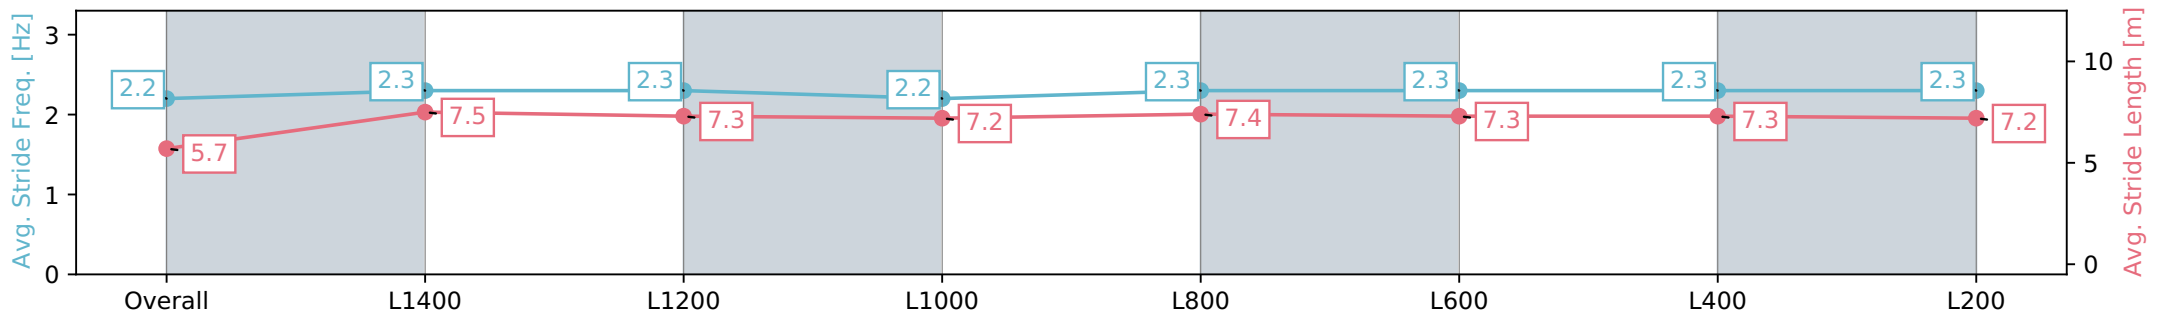

Horse/Jockey Name	MERIDIUS
Finish Rank	1
Fastest Section Time (Section)	0:11.41 (L400)
Top Speed [km/h] (Section)	64.7 (L600)
Race State	Finished

Morphettville SA - Professional
Race 6: Quayclean C S Hayes Memorial Cup - 1600m
11 March 2024 - 3:30PM
Track Rating: Good 4, Weather: Fine, Rail Position: True

Section	Overall	L1400	L1200	L1000	L800	L600	L400	L200
Section Times	1:36.84 [1] (0:14.70)	1:22.14 [7] (0:11.90)	1:10.24 [7] (0:11.95)	0:58.29 [7] (0:11.99)	0:46.30 [7] (0:11.70)	0:34.60 [7] (0:11.52)	0:23.08 [5] (0:11.41)	0:11.67 [4] (0:11.67)
Average Speed [km/h]	49.0	61.3	60.7	60.1	61.9	63.1	63.5	61.7
Top Speed [km/h]	62.3	62.4	61.6	61.1	64.3	64.7	64.1	64.2
Avg. Dist. to Rail [m]	7.7	3.0	1.9	2.4	2.0	2.2	4.0	6.4
Avg. Stride Freq. [Hz]	2.2	2.3	2.3	2.2	2.3	2.3	2.3	2.3
Avg. Stride Length [m]	5.7	7.5	7.3	7.2	7.4	7.3	7.3	7.2

[ ] Ranking at each section and finish
-:-:- No data available at this section
NA No data available