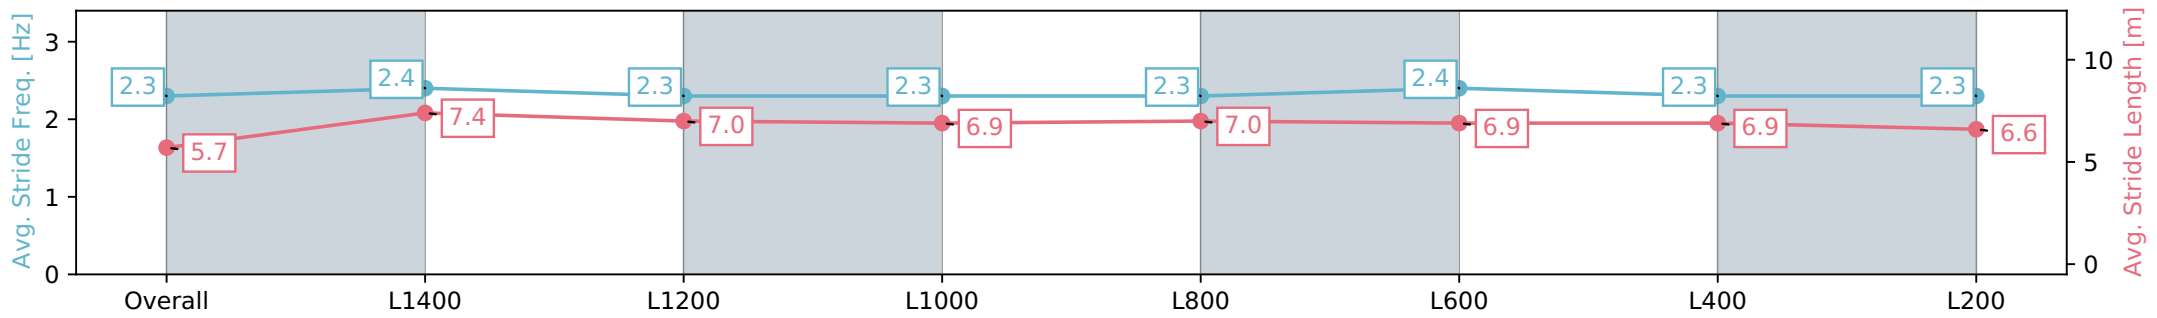

[] Ranking at each section and finish
 -:-:- No data available at this section
 NA No data available

Horse/Jockey Name	DANISH FORTUNE
Finish Rank	7
Fastest Section Time (Section)	0:11.41 (L1400)
Top Speed [km/h] (Section)	65.6 (L1400)
Race State	Finished

Morphettville SA - Professional
 Race 6: Quayclean C S Hayes Memorial Cup - 1600m
 11 March 2024 - 3:30PM
 Track Rating: Good 4, Weather: Fine, Rail Position: True

Section	Overall	L1400	L1200	L1000	L800	L600	L400	L200
Section Times	1:38.01 [7] (0:14.26)	1:23.75 [1] (0:11.41)	1:12.34 [1] (0:12.16)	1:00.18 [1] (0:11.89)	0:48.29 [1] (0:11.78)	0:36.51 [1] (0:11.66)	0:24.85 [1] (0:11.90)	0:12.95 [2] (0:12.95)
Average Speed [km/h]	50.5	63.4	59.1	60.7	61.2	61.9	60.6	55.5
Top Speed [km/h]	64.7	65.6	60.9	61.0	61.8	62.2	61.6	58.7
Avg. Dist. to Rail [m]	6.6	1.8	0.7	1.0	0.7	0.6	1.0	1.6
Avg. Stride Freq. [Hz]	2.3	2.4	2.3	2.3	2.3	2.4	2.3	2.3
Avg. Stride Length [m]	5.7	7.4	7.0	6.9	7.0	6.9	6.9	6.6