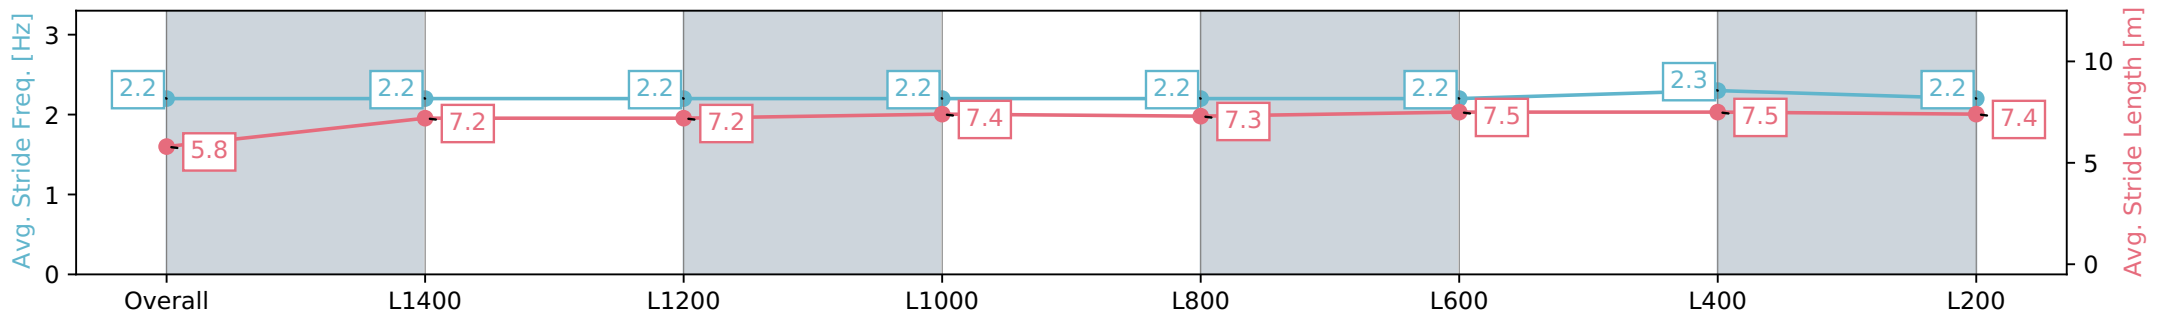

- [] Ranking at each section and finish
- :-:- No data available at this section
- NA No data available

Horse/Jockey Name	TAPINFORPAR
Finish Rank	6
Fastest Section Time (Section)	0:11.71 (L600)
Top Speed [km/h] (Section)	62.5 (L600)
Race State	Finished

Morphettville SA - Professional
 Race 6: Quayclean C S Hayes Memorial Cup - 1600m
 11 March 2024 - 3:30PM
 Track Rating: Good 4, Weather: Fine, Rail Position: True

Section	Overall	L1400	L1200	L1000	L800	L600	L400	L200
Section Times	1:37.94 [6] (0:14.43)	1:23.51 [4] (0:11.89)	1:11.62 [6] (0:11.96)	0:59.66 [5] (0:12.03)	0:47.63 [5] (0:11.80)	0:35.83 [6] (0:11.71)	0:24.12 [7] (0:11.78)	0:12.34 [9] (0:12.34)
Average Speed [km/h]	50.0	61.3	60.6	59.9	61.3	61.9	61.4	58.4
Top Speed [km/h]	62.1	62.1	61.2	60.9	62.4	62.5	62.3	61.5
Avg. Dist. to Rail [m]	4.3	2.8	2.2	2.3	1.7	1.3	3.8	6.1
Avg. Stride Freq. [Hz]	2.2	2.2	2.2	2.2	2.2	2.2	2.3	2.2
Avg. Stride Length [m]	5.8	7.2	7.2	7.4	7.3	7.5	7.5	7.4