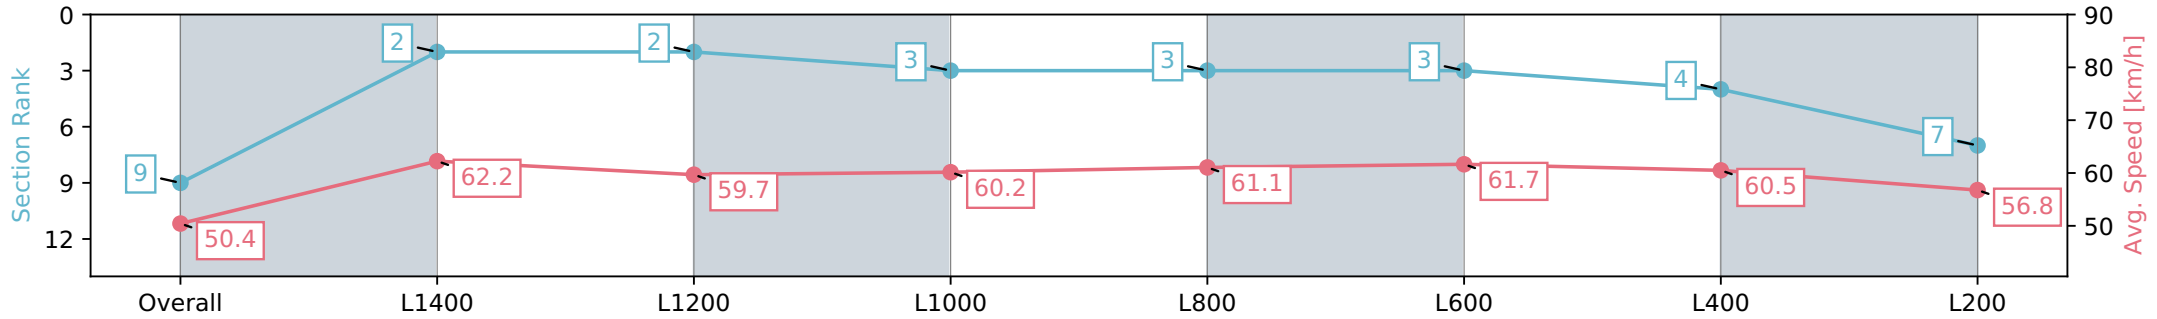

- [] Ranking at each section and finish
- :-:- No data available at this section
- NA No data available

Horse/Jockey Name	WILD IMAGINATION
Finish Rank	9
Fastest Section Time (Section)	0:11.63 (L1400)
Top Speed [km/h] (Section)	64.1 (Overall)
Race State	Finished

Morphettville SA - Professional
 Race 6: Quayclean C S Hayes Memorial Cup - 1600m
 11 March 2024 - 3:30PM
 Track Rating: Good 4, Weather: Fine, Rail Position: True

Section	Overall	L1400	L1200	L1000	L800	L600	L400	L200
Section Times	1:38.22 [9] (0:14.28)	1:23.94 [2] (0:11.63)	1:12.31 [2] (0:12.10)	1:00.21 [3] (0:11.97)	0:48.24 [3] (0:11.89)	0:36.35 [3] (0:11.77)	0:24.58 [4] (0:11.90)	0:12.68 [7] (0:12.68)
Average Speed [km/h]	50.4	62.2	59.7	60.2	61.1	61.7	60.5	56.8
Top Speed [km/h]	64.1	64.0	61.3	60.7	62.4	62.3	61.9	61.1
Avg. Dist. to Rail [m]	5.1	1.7	0.8	1.9	1.8	1.7	2.0	4.0
Avg. Stride Freq. [Hz]	2.3	2.4	2.3	2.3	2.3	2.4	2.4	2.3
Avg. Stride Length [m]	5.8	7.2	7.1	7.1	7.1	7.2	7.1	6.8