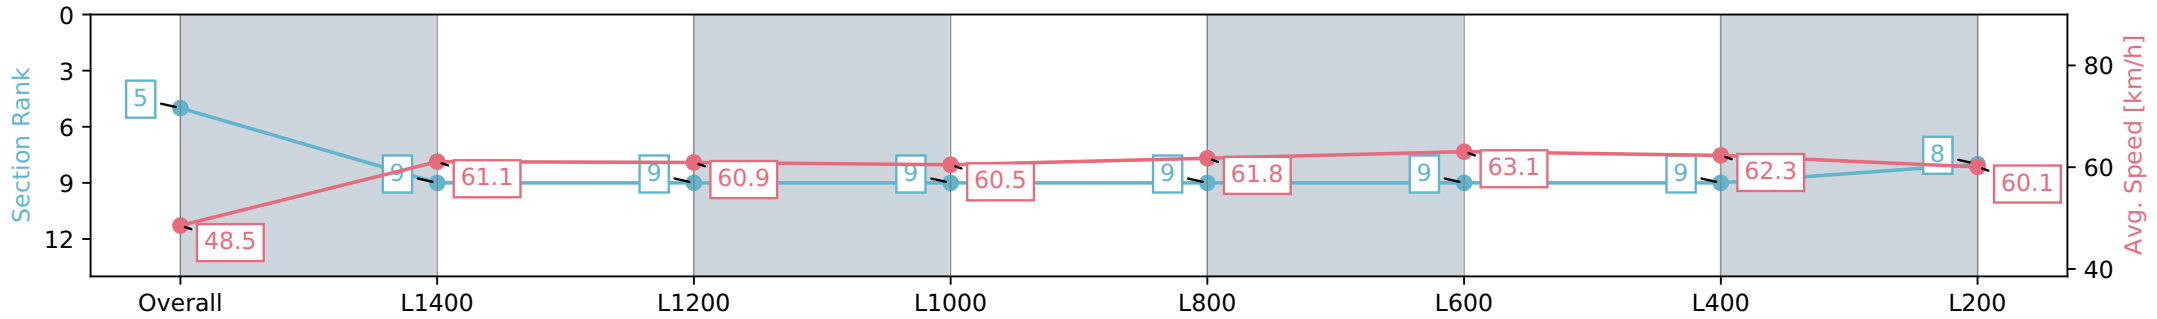

Report Created: Mon 11 March 2024 16:16:55 GMT+11 (Note: Timing is based on positional data)

- [] Ranking at each section and finish
- :-:- No data available at this section
- NA No data available

Horse/Jockey Name	POOL PONY
Finish Rank	5
Fastest Section Time (Section)	0:11.56 (L600)
Top Speed [km/h] (Section)	64.4 (L600)
Race State	Finished

Morphettville SA - Professional
 Race 6: Quayclean C S Hayes Memorial Cup - 1600m
 11 March 2024 - 3:30PM
 Track Rating: Good 4, Weather: Fine, Rail Position: True

Section	Overall	L1400	L1200	L1000	L800	L600	L400	L200
Section Times	1:37.57 [5] (0:14.84)	1:22.73 [9] (0:11.95)	1:10.78 [9] (0:11.92)	0:58.86 [9] (0:11.92)	0:46.94 [9] (0:11.78)	0:35.16 [9] (0:11.56)	0:23.60 [9] (0:11.61)	0:11.99 [8] (0:11.99)
Average Speed [km/h]	48.5	61.1	60.9	60.5	61.8	63.1	62.3	60.1
Top Speed [km/h]	62.6	62.6	61.7	61.8	63.0	64.4	63.4	62.4
Avg. Dist. to Rail [m]	9.8	3.8	2.2	2.6	2.8	2.5	4.6	7.2
Avg. Stride Freq. [Hz]	2.3	2.3	2.3	2.3	2.3	2.4	2.4	2.3
Avg. Stride Length [m]	5.6	7.3	7.3	7.3	7.2	7.2	7.2	7.0