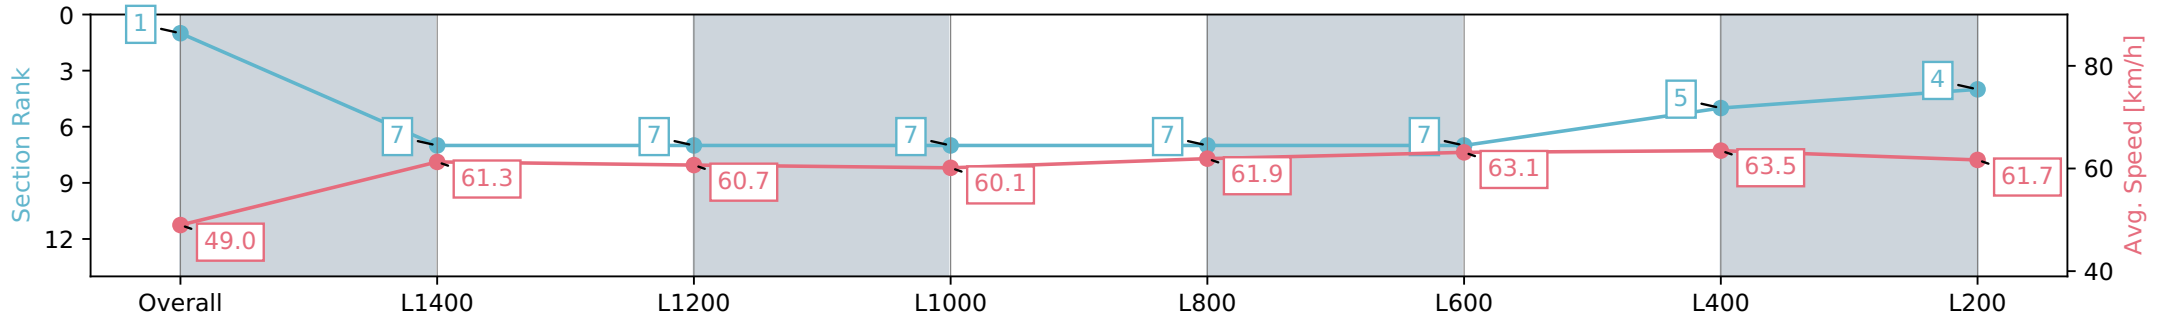

Horse/Jockey Name	MERIDIUS
Finish Rank	1
Fastest Section Time (Section)	0:11.41 (L400)
Top Speed [km/h] (Section)	64.7 (L600)
Race State	Finished

Morphettville SA - Professional
Race 6: Quayclean C S Hayes Memorial Cup - 1600m
11 March 2024 - 3:30PM
Track Rating: Good 4, Weather: Fine, Rail Position: True

Section	Overall	L1400	L1200	L1000	L800	L600	L400	L200
Section Times	1:36.84 [1] (0:14.70)	1:22.14 [7] (0:11.90)	1:10.24 [7] (0:11.95)	0:58.29 [7] (0:11.99)	0:46.30 [7] (0:11.70)	0:34.60 [7] (0:11.52)	0:23.08 [5] (0:11.41)	0:11.67 [4] (0:11.67)
Average Speed [km/h]	49.0	61.3	60.7	60.1	61.9	63.1	63.5	61.7
Top Speed [km/h]	62.3	62.4	61.6	61.1	64.3	64.7	64.1	64.2
Avg. Dist. to Rail [m]	7.7	3.0	1.9	2.4	2.0	2.2	4.0	6.4
Avg. Stride Freq. [Hz]	2.2	2.3	2.3	2.2	2.3	2.3	2.3	2.3
Avg. Stride Length [m]	5.7	7.5	7.3	7.2	7.4	7.3	7.3	7.2

[ ] Ranking at each section and finish
-:-:- No data available at this section
NA No data available