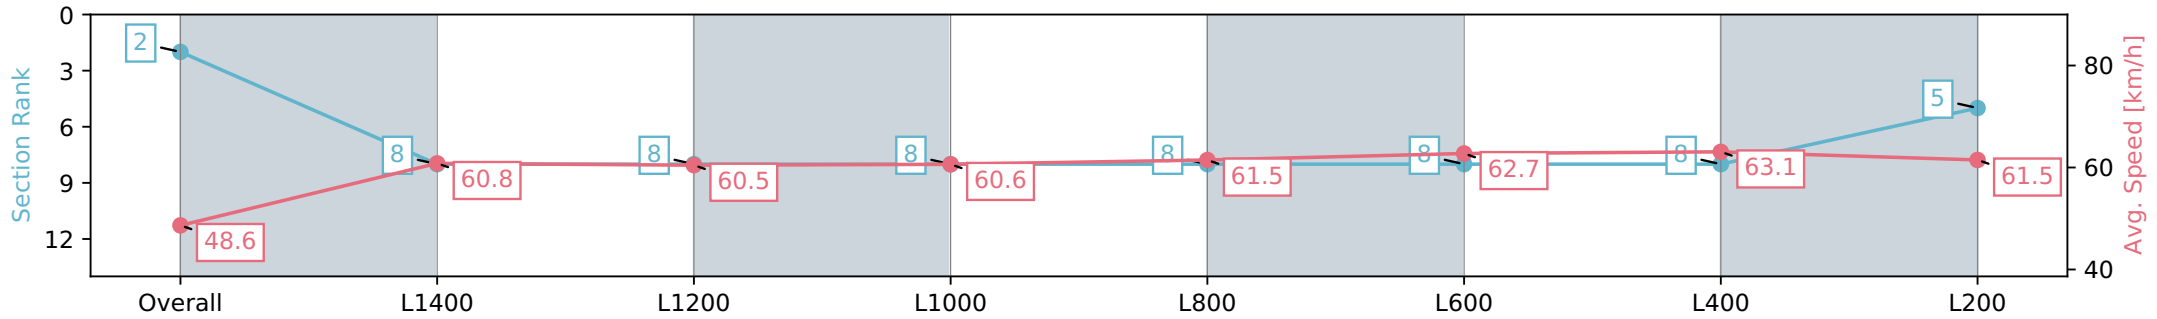

Horse/Jockey Name	THIRSTY GUEST
Finish Rank	2
Fastest Section Time (Section)	0:11.43 (L400)
Top Speed [km/h] (Section)	64.3 (L400)
Race State	Finished

Morphettville SA - Professional
Race 6: Quayclean C S Hayes Memorial Cup - 1600m
11 March 2024 - 3:30PM
Track Rating: Good 4, Weather: Fine, Rail Position: True

Section	Overall	L1400	L1200	L1000	L800	L600	L400	L200
Section Times	1:36.96 [2] (0:14.82)	1:22.14 [8] (0:11.92)	1:10.22 [8] (0:11.97)	0:58.25 [8] (0:11.86)	0:46.39 [8] (0:11.76)	0:34.63 [8] (0:11.50)	0:23.13 [8] (0:11.43)	0:11.70 [5] (0:11.70)
Average Speed [km/h]	48.6	60.8	60.5	60.6	61.5	62.7	63.1	61.5
Top Speed [km/h]	62.3	62.4	61.3	62.2	62.7	63.3	64.3	63.1
Avg. Dist. to Rail [m]	6.0	2.3	1.1	1.3	0.9	0.5	1.9	2.8
Avg. Stride Freq. [Hz]	2.2	2.3	2.3	2.3	2.3	2.3	2.3	2.3
Avg. Stride Length [m]	5.8	7.3	7.2	7.1	7.2	7.3	7.4	7.3

Report Created: Mon 11 March 2024 16:16:47 GMT+11 (Note: Timing is based on positional data)

- [ ] Ranking at each section and finish
- -:-:- No data available at this section
- NA No data available