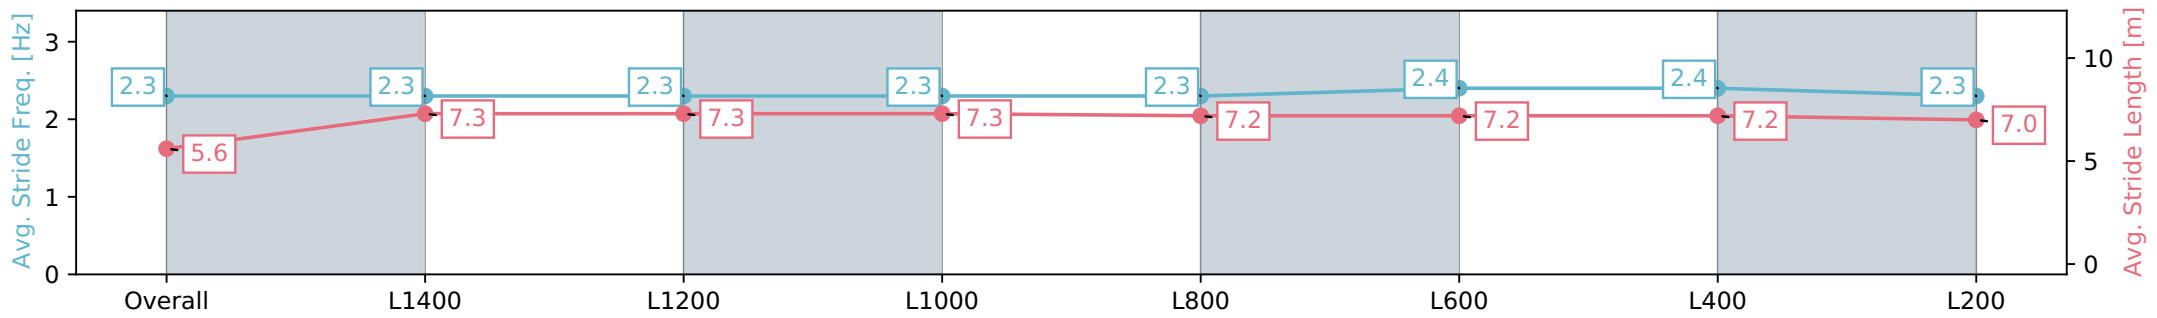

Report Created: Mon 11 March 2024 16:16:55 GMT+11 (Note: Timing is based on positional data)

- [] Ranking at each section and finish
- :-:- No data available at this section
- NA No data available

Horse/Jockey Name	POOL PONY
Finish Rank	5
Fastest Section Time (Section)	0:11.56 (L600)
Top Speed [km/h] (Section)	64.4 (L600)
Race State	Finished

Morphettville SA - Professional
 Race 6: Quayclean C S Hayes Memorial Cup - 1600m
 11 March 2024 - 3:30PM
 Track Rating: Good 4, Weather: Fine, Rail Position: True

Section	Overall	L1400	L1200	L1000	L800	L600	L400	L200
Section Times	1:37.57 [5] (0:14.84)	1:22.73 [9] (0:11.95)	1:10.78 [9] (0:11.92)	0:58.86 [9] (0:11.92)	0:46.94 [9] (0:11.78)	0:35.16 [9] (0:11.56)	0:23.60 [9] (0:11.61)	0:11.99 [8] (0:11.99)
Average Speed [km/h]	48.5	61.1	60.9	60.5	61.8	63.1	62.3	60.1
Top Speed [km/h]	62.6	62.6	61.7	61.8	63.0	64.4	63.4	62.4
Avg. Dist. to Rail [m]	9.8	3.8	2.2	2.6	2.8	2.5	4.6	7.2
Avg. Stride Freq. [Hz]	2.3	2.3	2.3	2.3	2.3	2.4	2.4	2.3
Avg. Stride Length [m]	5.6	7.3	7.3	7.3	7.2	7.2	7.2	7.0