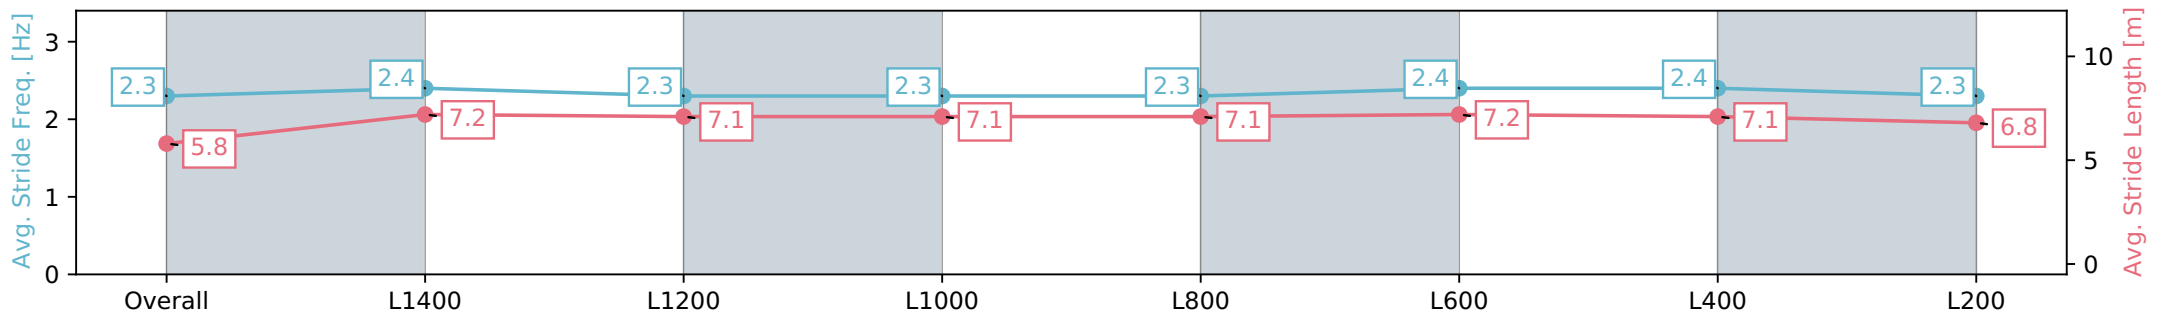

Morphettville SA - Professional
 Race 6: Quayclean C S Hayes Memorial Cup - 1600m
 11 March 2024 - 3:30PM
 Track Rating: Good 4, Weather: Fine, Rail Position: True

Section	Overall	L1400	L1200	L1000	L800	L600	L400	L200
Section Times	1:38.03 [8] (0:14.49)	1:23.54 [5] (0:11.81)	1:11.73 [5] (0:12.07)	0:59.66 [6] (0:11.98)	0:47.68 [6] (0:11.73)	0:35.95 [5] (0:11.69)	0:24.26 [6] (0:11.72)	0:12.54 [6] (0:12.54)
Average Speed [km/h]	49.6	61.9	60.4	60.2	61.9	62.4	61.5	57.4
Top Speed [km/h]	62.7	62.6	62.4	61.4	64.0	63.6	62.6	59.8
Avg. Dist. to Rail [m]	4.1	4.4	3.0	3.2	3.0	2.6	1.4	2.4
Avg. Stride Freq. [Hz]	2.3	2.4	2.3	2.3	2.3	2.3	2.3	2.3
Avg. Stride Length [m]	5.6	7.2	7.2	7.2	7.4	7.4	7.4	7.1

- [] Ranking at each section and finish
- :-:- No data available at this section
- NA No data available

Horse/Jockey Name	WILD IMAGINATION
Finish Rank	9
Fastest Section Time (Section)	0:11.63 (L1400)
Top Speed [km/h] (Section)	64.1 (Overall)
Race State	Finished

Morphettville SA - Professional
 Race 6: Quayclean C S Hayes Memorial Cup - 1600m
 11 March 2024 - 3:30PM
 Track Rating: Good 4, Weather: Fine, Rail Position: True

Section	Overall	L1400	L1200	L1000	L800	L600	L400	L200
Section Times	1:38.22 [9] (0:14.28)	1:23.94 [2] (0:11.63)	1:12.31 [2] (0:12.10)	1:00.21 [3] (0:11.97)	0:48.24 [3] (0:11.89)	0:36.35 [3] (0:11.77)	0:24.58 [4] (0:11.90)	0:12.68 [7] (0:12.68)
Average Speed [km/h]	50.4	62.2	59.7	60.2	61.1	61.7	60.5	56.8
Top Speed [km/h]	64.1	64.0	61.3	60.7	62.4	62.3	61.9	61.1
Avg. Dist. to Rail [m]	5.1	1.7	0.8	1.9	1.8	1.7	2.0	4.0
Avg. Stride Freq. [Hz]	2.3	2.4	2.3	2.3	2.3	2.4	2.4	2.3
Avg. Stride Length [m]	5.8	7.2	7.1	7.1	7.1	7.2	7.1	6.8