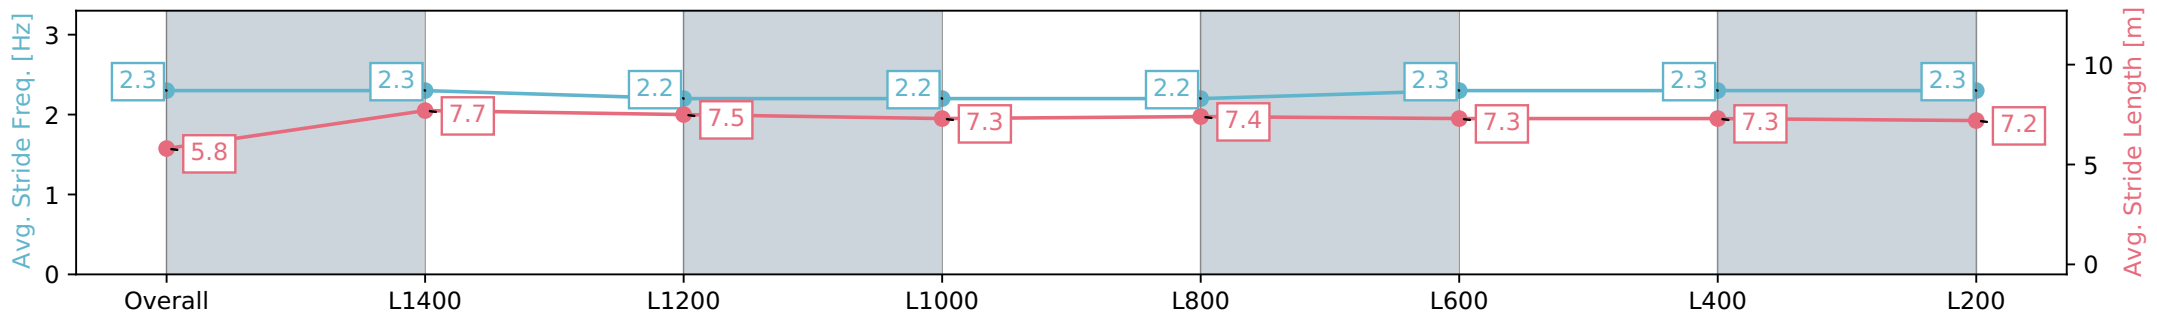

Morphettville SA - Professional
 Race 6: Quayclean C S Hayes Memorial Cup - 1600m
 11 March 2024 - 3:30PM
 Track Rating: Good 4, Weather: Fine, Rail Position: True

Section	Overall	L1400	L1200	L1000	L800	L600	L400	L200
Section Times	1:37.00 [3] (0:14.49)	1:22.51 [6] (0:11.68)	1:10.83 [4] (0:12.04)	0:58.79 [4] (0:11.99)	0:46.80 [4] (0:11.73)	0:35.07 [4] (0:11.61)	0:23.46 [3] (0:11.56)	0:11.90 [3] (0:11.90)
Average Speed [km/h]	49.7	62.4	60.3	60.1	61.8	62.8	62.5	60.5
Top Speed [km/h]	62.8	63.0	61.8	60.4	63.3	63.4	62.8	62.0
Avg. Dist. to Rail [m]	10.4	3.3	2.4	3.3	2.7	2.2	3.5	5.2
Avg. Stride Freq. [Hz]	2.3	2.3	2.2	2.2	2.2	2.3	2.3	2.3
Avg. Stride Length [m]	5.8	7.7	7.5	7.3	7.4	7.3	7.3	7.2