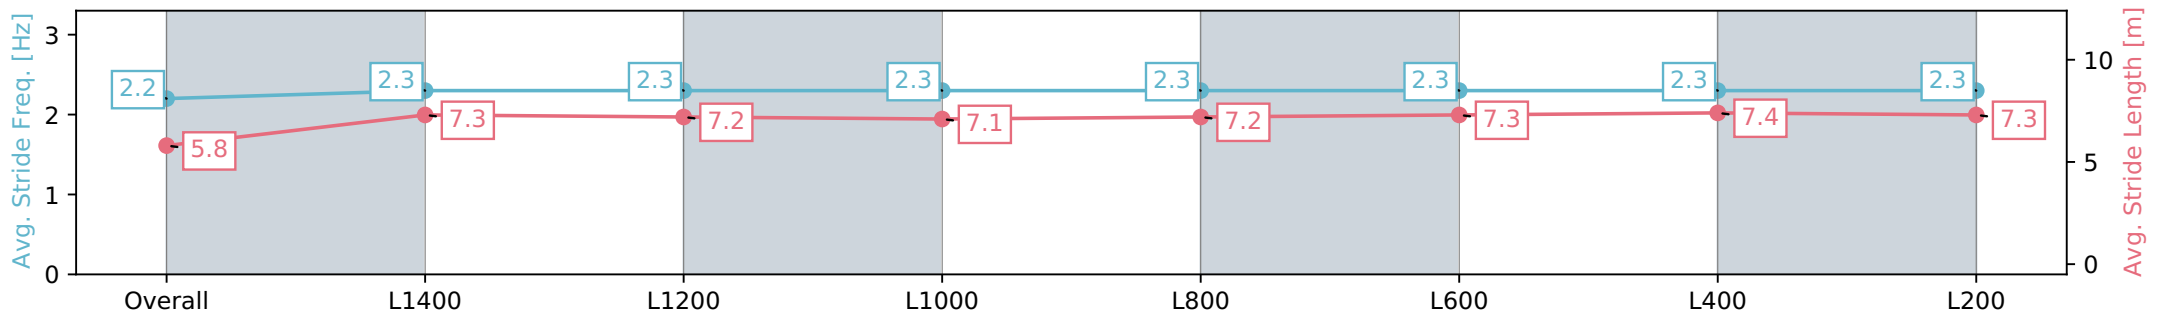

Horse/Jockey Name	THIRSTY GUEST
Finish Rank	2
Fastest Section Time (Section)	0:11.43 (L400)
Top Speed [km/h] (Section)	64.3 (L400)
Race State	Finished

Morphettville SA - Professional
Race 6: Quayclean C S Hayes Memorial Cup - 1600m
11 March 2024 - 3:30PM
Track Rating: Good 4, Weather: Fine, Rail Position: True

Section	Overall	L1400	L1200	L1000	L800	L600	L400	L200
Section Times	1:36.96 [2] (0:14.82)	1:22.14 [8] (0:11.92)	1:10.22 [8] (0:11.97)	0:58.25 [8] (0:11.86)	0:46.39 [8] (0:11.76)	0:34.63 [8] (0:11.50)	0:23.13 [8] (0:11.43)	0:11.70 [5] (0:11.70)
Average Speed [km/h]	48.6	60.8	60.5	60.6	61.5	62.7	63.1	61.5
Top Speed [km/h]	62.3	62.4	61.3	62.2	62.7	63.3	64.3	63.1
Avg. Dist. to Rail [m]	6.0	2.3	1.1	1.3	0.9	0.5	1.9	2.8
Avg. Stride Freq. [Hz]	2.2	2.3	2.3	2.3	2.3	2.3	2.3	2.3
Avg. Stride Length [m]	5.8	7.3	7.2	7.1	7.2	7.3	7.4	7.3

Report Created: Mon 11 March 2024 16:16:47 GMT+11 (Note: Timing is based on positional data)

- [ ] Ranking at each section and finish
- -:-:- No data available at this section
- NA No data available