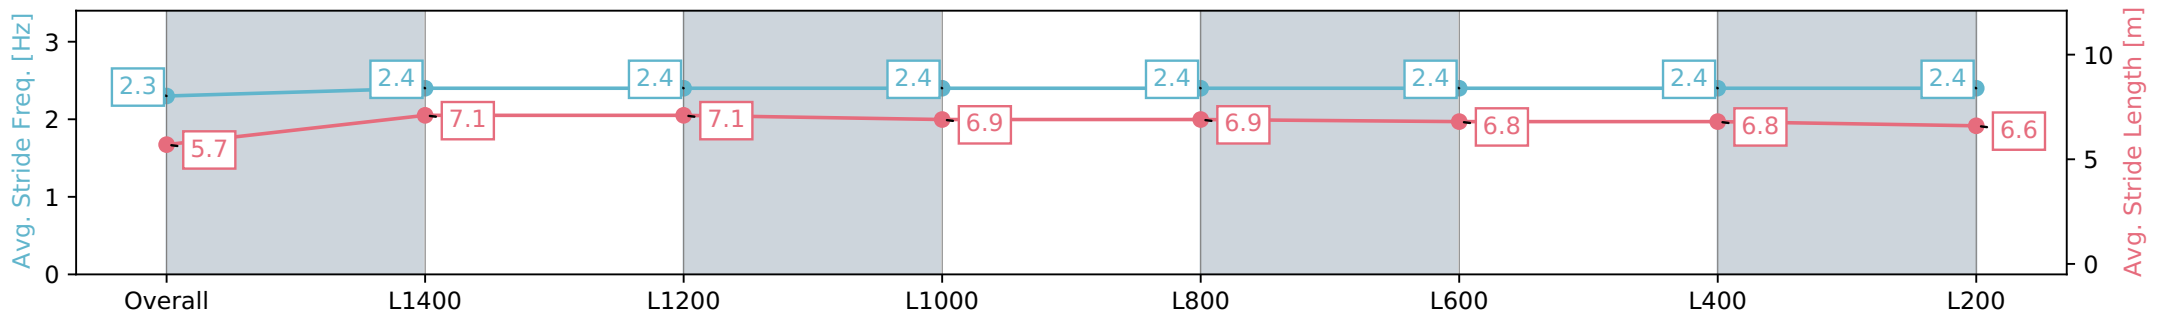

Horse/Jockey Name	SECOND TO NUN
Finish Rank	4
Fastest Section Time (Section)	0:11.66 (L600)
Top Speed [km/h] (Section)	63.2 (Overall)
Race State	Finished

Morphettville SA - Professional
Race 6: Quayclean C S Hayes Memorial Cup - 1600m
11 March 2024 - 3:30PM
Track Rating: Good 4, Weather: Fine, Rail Position: True

Section	Overall	L1400	L1200	L1000	L800	L600	L400	L200
Section Times	1:37.43 [4] (0:14.30)	1:23.13 [3] (0:11.80)	1:11.33 [3] (0:11.76)	0:59.57 [2] (0:11.91)	0:47.66 [2] (0:11.83)	0:35.83 [2] (0:11.66)	0:24.17 [2] (0:11.77)	0:12.40 [1] (0:12.40)
Average Speed [km/h]	50.4	61.6	61.6	60.5	61.1	62.2	61.3	58.1
Top Speed [km/h]	63.2	63.2	63.0	61.7	61.7	62.3	61.9	60.5
Avg. Dist. to Rail [m]	6.0	2.9	1.8	2.2	1.5	1.5	2.5	4.1
Avg. Stride Freq. [Hz]	2.3	2.4	2.4	2.4	2.4	2.4	2.4	2.4
Avg. Stride Length [m]	5.7	7.1	7.1	6.9	6.9	6.8	6.8	6.6

Report Created: Mon 11 March 2024 16:16:55 GMT+11 (Note: Timing is based on positional data)

- [ ] Ranking at each section and finish
- -:-:- No data available at this section
- NA No data available