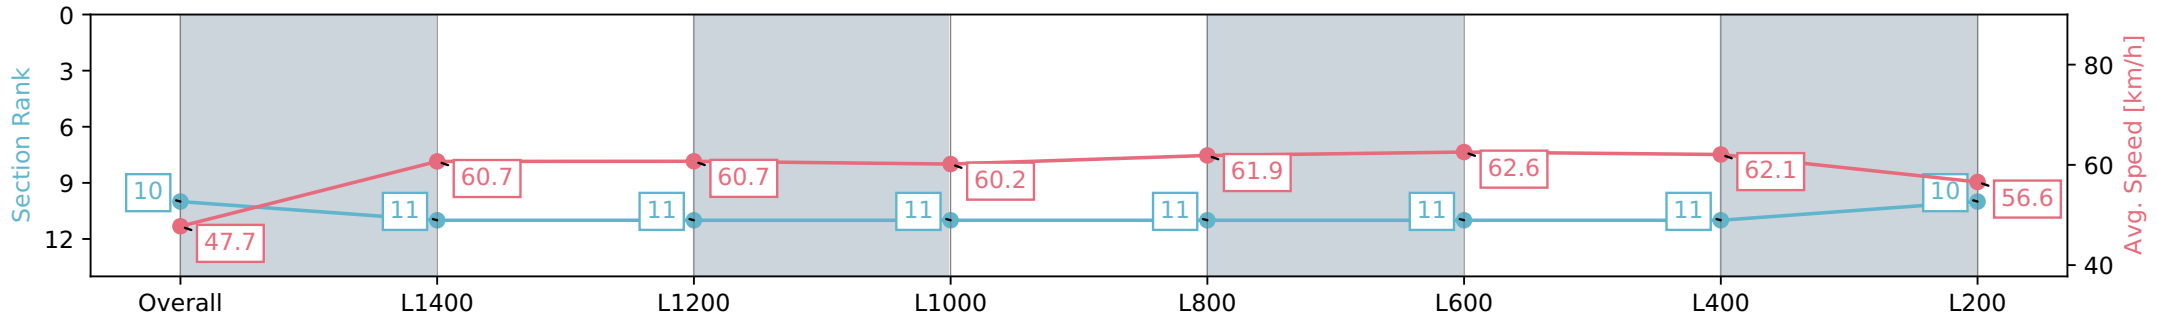

Morphettville SA - Professional
 Race 6: Quayclean C S Hayes Memorial Cup - 1600m
 11 March 2024 - 3:30PM
 Track Rating: Good 4, Weather: Fine, Rail Position: True

Section	Overall	L1400	L1200	L1000	L800	L600	L400	L200
Section Times	1:38.22 [9] (0:14.28)	1:23.94 [2] (0:11.63)	1:12.31 [2] (0:12.10)	1:00.21 [3] (0:11.97)	0:48.24 [3] (0:11.89)	0:36.35 [3] (0:11.77)	0:24.58 [4] (0:11.90)	0:12.68 [7] (0:12.68)
Average Speed [km/h]	50.4	62.2	59.7	60.2	61.1	61.7	60.5	56.8
Top Speed [km/h]	64.1	64.0	61.3	60.7	62.4	62.3	61.9	61.1
Avg. Dist. to Rail [m]	5.1	1.7	0.8	1.9	1.8	1.7	2.0	4.0
Avg. Stride Freq. [Hz]	2.3	2.4	2.3	2.3	2.3	2.4	2.4	2.3
Avg. Stride Length [m]	5.8	7.2	7.1	7.1	7.1	7.2	7.1	6.8

Report Created: Mon 11 March 2024 16:17:12 GMT+11 (Note: Timing is based on positional data)

- [] Ranking at each section and finish
- :-:- No data available at this section
- NA No data available

Horse/Jockey Name	DISAGREEABLE MISS
Finish Rank	10
Fastest Section Time (Section)	0:11.55 (L600)
Top Speed [km/h] (Section)	63.2 (L600)
Race State	Finished

Morphettville SA - Professional
 Race 6: Quayclean C S Hayes Memorial Cup - 1600m
 11 March 2024 - 3:30PM
 Track Rating: Good 4, Weather: Fine, Rail Position: True

Section	Overall	L1400	L1200	L1000	L800	L600	L400	L200
Section Times	1:38.42 [10] (0:15.10)	1:23.32 [11] (0:11.92)	1:11.40 [11] (0:11.86)	0:59.54 [11] (0:11.97)	0:47.57 [11] (0:11.66)	0:35.91 [11] (0:11.55)	0:24.36 [11] (0:11.64)	0:12.72 [10] (0:12.72)
Average Speed [km/h]	47.7	60.7	60.7	60.2	61.9	62.6	62.1	56.6
Top Speed [km/h]	60.8	61.7	61.5	61.8	63.1	63.2	62.6	61.7
Avg. Dist. to Rail [m]	6.6	1.4	0.2	0.4	0.9	0.8	1.4	3.8
Avg. Stride Freq. [Hz]	2.3	2.5	2.4	2.4	2.4	2.4	2.4	2.4
Avg. Stride Length [m]	5.4	6.8	6.9	7.0	6.7	6.9	6.7	6.5