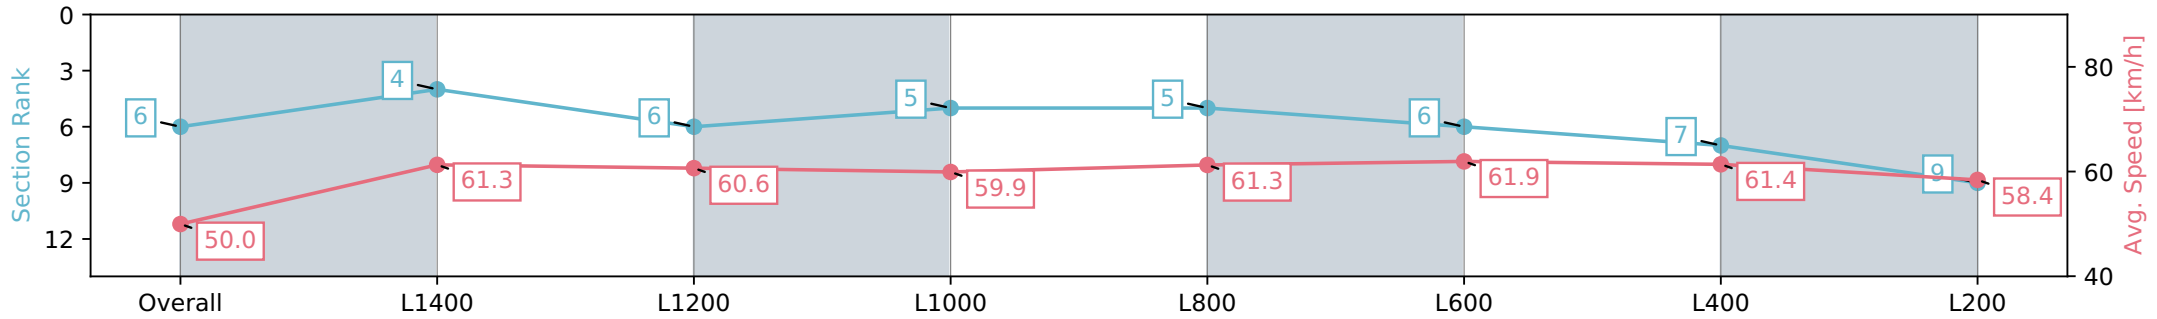

Horse/Jockey Name	TAPINFORPAR
Finish Rank	6
Fastest Section Time (Section)	0:11.71 (L600)
Top Speed [km/h] (Section)	62.5 (L600)
Race State	Finished

Morphettville SA - Professional
Race 6: Quayclean C S Hayes Memorial Cup - 1600m
11 March 2024 - 3:30PM
Track Rating: Good 4, Weather: Fine, Rail Position: True

Section	Overall	L1400	L1200	L1000	L800	L600	L400	L200
Section Times	1:37.94 [6] (0:14.43)	1:23.51 [4] (0:11.89)	1:11.62 [6] (0:11.96)	0:59.66 [5] (0:12.03)	0:47.63 [5] (0:11.80)	0:35.83 [6] (0:11.71)	0:24.12 [7] (0:11.78)	0:12.34 [9] (0:12.34)
Average Speed [km/h]	50.0	61.3	60.6	59.9	61.3	61.9	61.4	58.4
Top Speed [km/h]	62.1	62.1	61.2	60.9	62.4	62.5	62.3	61.5
Avg. Dist. to Rail [m]	4.3	2.8	2.2	2.3	1.7	1.3	3.8	6.1
Avg. Stride Freq. [Hz]	2.2	2.2	2.2	2.2	2.2	2.2	2.3	2.2
Avg. Stride Length [m]	5.8	7.2	7.2	7.4	7.3	7.5	7.5	7.4

[ ] Ranking at each section and finish
-:-:- No data available at this section
NA No data available