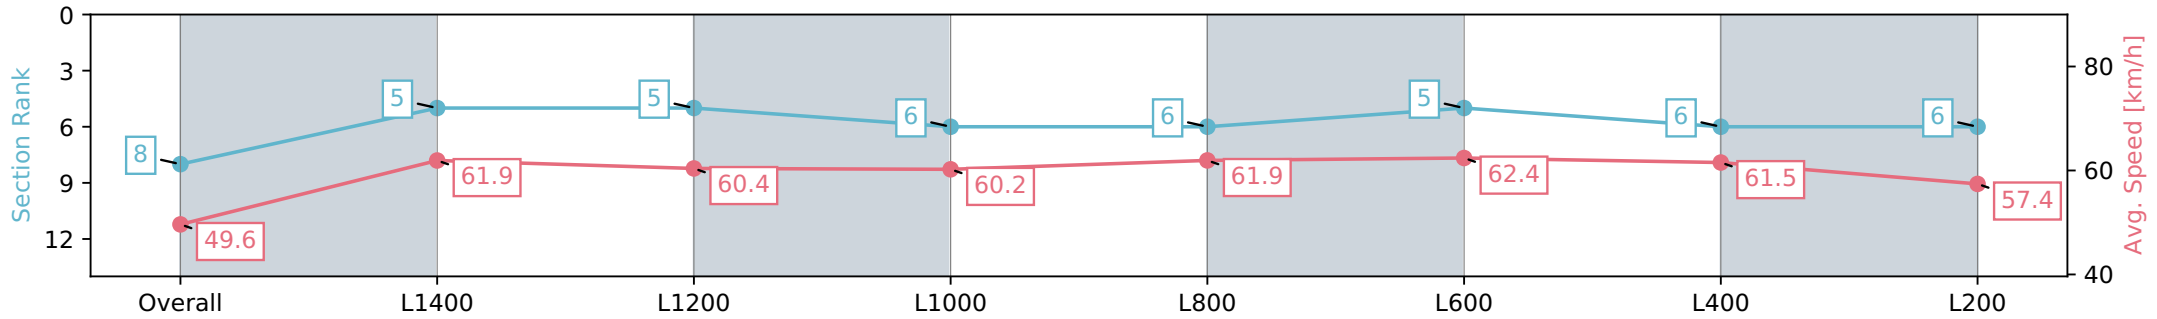

Report Created: Mon 11 March 2024 16:17:05 GMT+11 (Note: Timing is based on positional data)

- [] Ranking at each section and finish
- :-:- No data available at this section
- NA No data available

Horse/Jockey Name	NOT USUAL GLORIOUS
Finish Rank	8
Fastest Section Time (Section)	0:11.69 (L600)
Top Speed [km/h] (Section)	64.0 (L800)
Race State	Finished

Morphettville SA - Professional
 Race 6: Quayclean C S Hayes Memorial Cup - 1600m
 11 March 2024 - 3:30PM
 Track Rating: Good 4, Weather: Fine, Rail Position: True

Section	Overall	L1400	L1200	L1000	L800	L600	L400	L200
Section Times	1:38.03 [8] (0:14.49)	1:23.54 [5] (0:11.81)	1:11.73 [5] (0:12.07)	0:59.66 [6] (0:11.98)	0:47.68 [6] (0:11.73)	0:35.95 [5] (0:11.69)	0:24.26 [6] (0:11.72)	0:12.54 [6] (0:12.54)
Average Speed [km/h]	49.6	61.9	60.4	60.2	61.9	62.4	61.5	57.4
Top Speed [km/h]	62.7	62.6	62.4	61.4	64.0	63.6	62.6	59.8
Avg. Dist. to Rail [m]	4.1	4.4	3.0	3.2	3.0	2.6	1.4	2.4
Avg. Stride Freq. [Hz]	2.3	2.4	2.3	2.3	2.3	2.3	2.3	2.3
Avg. Stride Length [m]	5.6	7.2	7.2	7.2	7.4	7.4	7.4	7.1