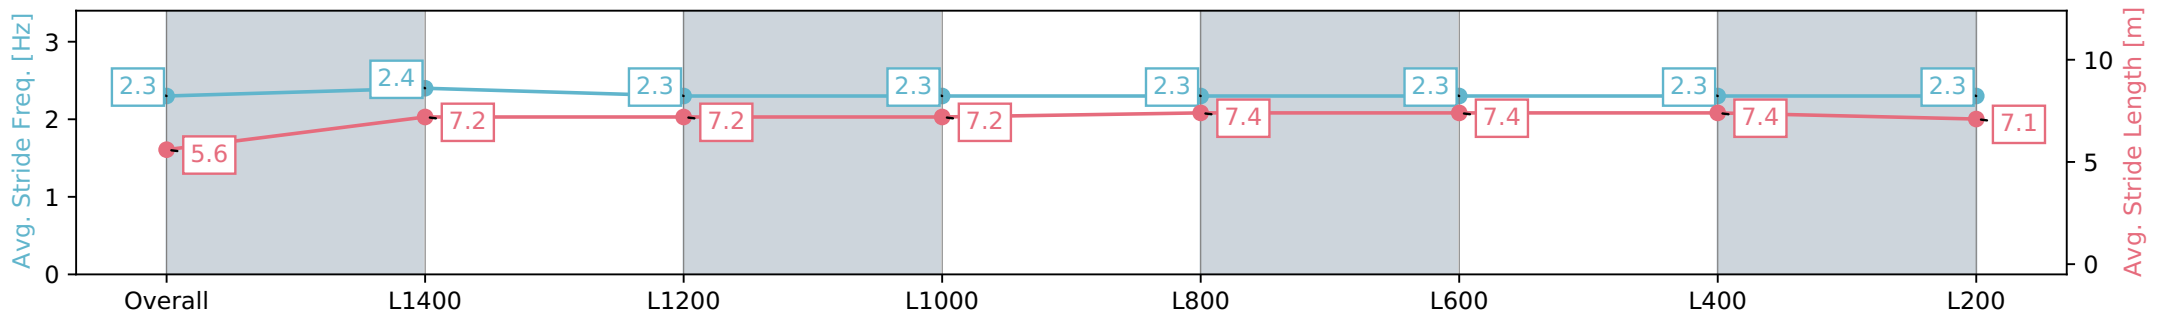

Report Created: Mon 11 March 2024 16:17:05 GMT+11 (Note: Timing is based on positional data)

- [] Ranking at each section and finish
- :-:- No data available at this section
- NA No data available

Horse/Jockey Name	NOT USUAL GLORIOUS
Finish Rank	8
Fastest Section Time (Section)	0:11.69 (L600)
Top Speed [km/h] (Section)	64.0 (L800)
Race State	Finished

Morphettville SA - Professional
 Race 6: Quayclean C S Hayes Memorial Cup - 1600m
 11 March 2024 - 3:30PM
 Track Rating: Good 4, Weather: Fine, Rail Position: True

Section	Overall	L1400	L1200	L1000	L800	L600	L400	L200
Section Times	1:38.03 [8] (0:14.49)	1:23.54 [5] (0:11.81)	1:11.73 [5] (0:12.07)	0:59.66 [6] (0:11.98)	0:47.68 [6] (0:11.73)	0:35.95 [5] (0:11.69)	0:24.26 [6] (0:11.72)	0:12.54 [6] (0:12.54)
Average Speed [km/h]	49.6	61.9	60.4	60.2	61.9	62.4	61.5	57.4
Top Speed [km/h]	62.7	62.6	62.4	61.4	64.0	63.6	62.6	59.8
Avg. Dist. to Rail [m]	4.1	4.4	3.0	3.2	3.0	2.6	1.4	2.4
Avg. Stride Freq. [Hz]	2.3	2.4	2.3	2.3	2.3	2.3	2.3	2.3
Avg. Stride Length [m]	5.6	7.2	7.2	7.2	7.4	7.4	7.4	7.1