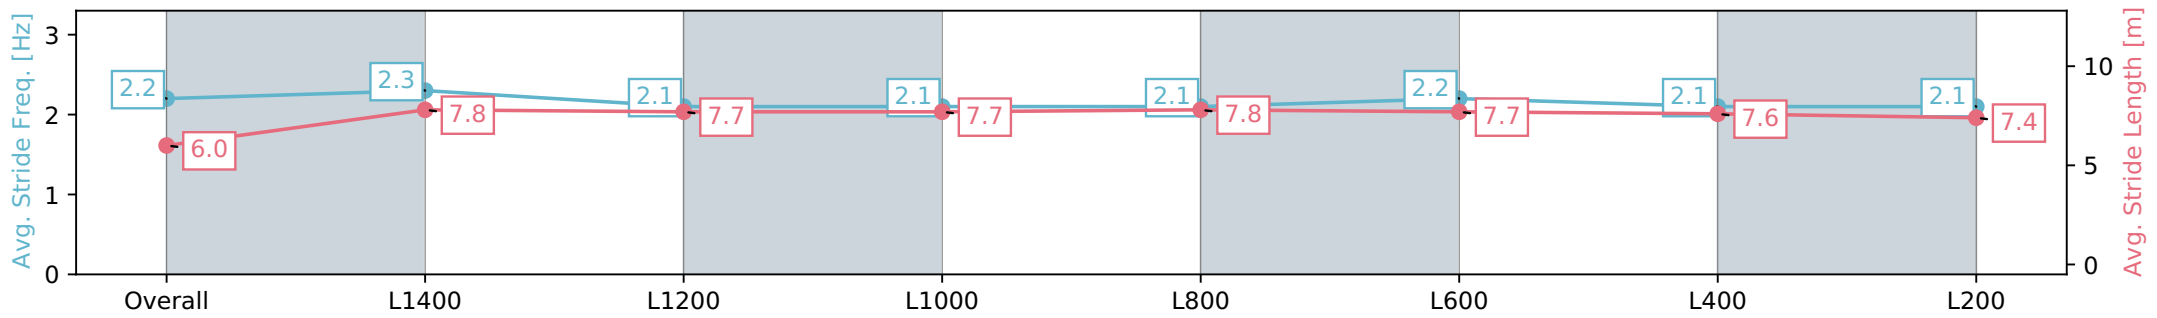

Morphettville SA - Professional

Race 4: SkyCity Handicap - 1600m

11 March 2024 - 2:15PM

Track Rating: Good 4, Weather: Fine, Rail Position: True

Section	Overall	L1400	L1200	L1000	L800	L600	L400	L200
Section Times	1:38.88 [5] (0:14.06)	1:24.82 [2] (0:11.26)	1:13.56 [3] (0:12.05)	1:01.51 [4] (0:12.13)	0:49.38 [4] (0:12.04)	0:37.34 [3] (0:12.18)	0:25.16 [5] (0:12.35)	0:12.81 [5] (0:12.81)
Average Speed [km/h]	51.3	64.4	60.2	59.4	60.1	60.2	58.8	56.2
Top Speed [km/h]	65.9	66.1	62.6	60.2	61.1	61.0	59.5	58.0
Avg. Dist. to Rail [m]	5.2	2.7	1.7	1.4	1.2	3.8	5.1	6.6
Avg. Stride Freq. [Hz]	2.2	2.3	2.1	2.1	2.1	2.2	2.1	2.1
Avg. Stride Length [m]	6.0	7.8	7.7	7.7	7.8	7.7	7.6	7.4

Morphettville SA - Professional

Race 4: SkyCity Handicap - 1600m

11 March 2024 - 2:15PM

Track Rating: Good 4, Weather: Fine, Rail Position: True

Section	Overall	L1400	L1200	L1000	L800	L600	L400	L200
Section Times	1:38.89 [6] (0:14.50)	1:24.39 [7] (0:11.35)	1:13.04 [7] (0:12.01)	1:01.03 [7] (0:12.21)	0:48.82 [8] (0:11.68)	0:37.14 [5] (0:12.23)	0:24.91 [8] (0:12.20)	0:12.71 [7] (0:12.71)
Average Speed [km/h]	49.7	64.1	60.5	58.9	62.2	60.0	59.5	56.7
Top Speed [km/h]	65.5	65.5	62.2	60.9	62.7	61.3	61.5	58.5
Avg. Dist. to Rail [m]	7.0	2.9	2.0	1.9	1.9	4.2	5.5	7.7
Avg. Stride Freq. [Hz]	2.3	2.4	2.3	2.3	2.4	2.4	2.4	2.3
Avg. Stride Length [m]	5.6	7.3	7.1	7.2	7.2	7.0	6.9	6.7