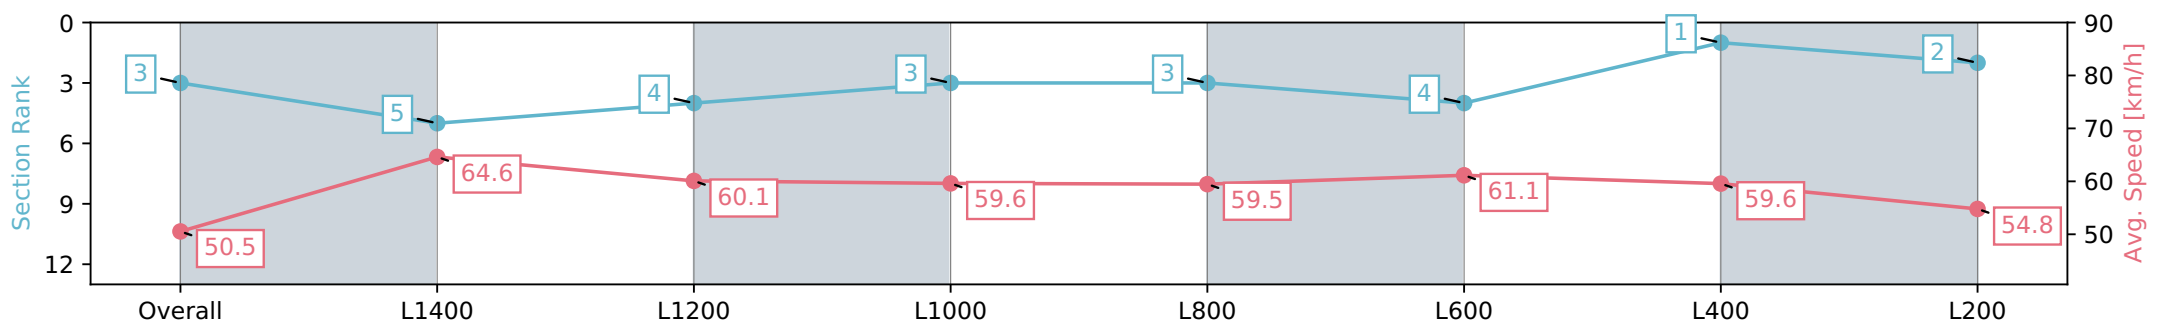

Morphettville SA - Professional

Race 4: SkyCity Handicap - 1600m

11 March 2024 - 2:15PM

Track Rating: Good 4, Weather: Fine, Rail Position: True

Section	Overall	L1400	L1200	L1000	L800	L600	L400	L200
Section Times	1:38.77 [3] (0:14.24)	1:24.53 [5] (0:11.15)	1:13.38 [4] (0:11.98)	1:01.40 [3] (0:12.09)	0:49.31 [3] (0:12.09)	0:37.22 [4] (0:11.92)	0:25.30 [1] (0:12.16)	0:13.14 [2] (0:13.14)
Average Speed [km/h]	50.5	64.6	60.1	59.6	59.5	61.1	59.6	54.8
Top Speed [km/h]	66.3	66.4	63.0	60.4	60.6	62.3	60.5	58.3
Avg. Dist. to Rail [m]	1.7	0.5	0.4	0.1	0.3	2.3	3.0	3.4
Avg. Stride Freq. [Hz]	2.3	2.4	2.3	2.2	2.2	2.3	2.3	2.2
Avg. Stride Length [m]	5.8	7.6	7.3	7.3	7.3	7.3	7.2	6.8