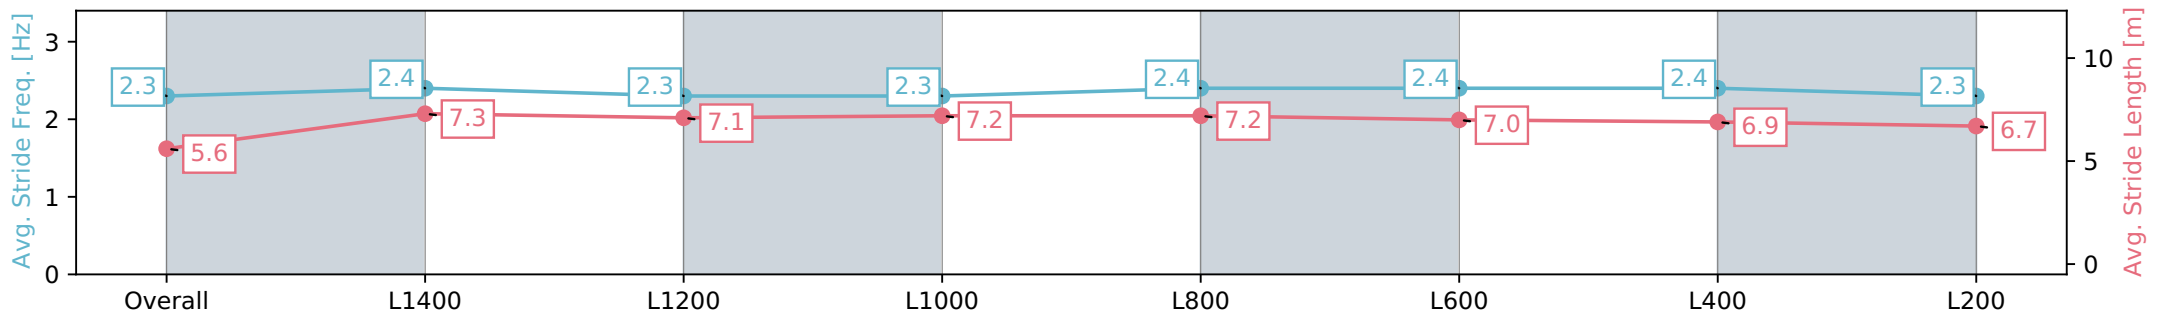

Morphettville SA - Professional

Race 4: SkyCity Handicap - 1600m

11 March 2024 - 2:15PM

Track Rating: Good 4, Weather: Fine, Rail Position: True

Section	Overall	L1400	L1200	L1000	L800	L600	L400	L200
Section Times	1:38.89 [6] (0:14.50)	1:24.39 [7] (0:11.35)	1:13.04 [7] (0:12.01)	1:01.03 [7] (0:12.21)	0:48.82 [8] (0:11.68)	0:37.14 [5] (0:12.23)	0:24.91 [8] (0:12.20)	0:12.71 [7] (0:12.71)
Average Speed [km/h]	49.7	64.1	60.5	58.9	62.2	60.0	59.5	56.7
Top Speed [km/h]	65.5	65.5	62.2	60.9	62.7	61.3	61.5	58.5
Avg. Dist. to Rail [m]	7.0	2.9	2.0	1.9	1.9	4.2	5.5	7.7
Avg. Stride Freq. [Hz]	2.3	2.4	2.3	2.3	2.4	2.4	2.4	2.3
Avg. Stride Length [m]	5.6	7.3	7.1	7.2	7.2	7.0	6.9	6.7

Morphettville SA - Professional

Race 4: SkyCity Handicap - 1600m

11 March 2024 - 2:15PM

Track Rating: Good 4, Weather: Fine, Rail Position: True

Section	Overall	L1400	L1200	L1000	L800	L600	L400	L200
Section Times	1:39.01 [7] (0:14.85)	1:24.16 [8] (0:11.36)	1:12.80 [9] (0:11.87)	1:00.93 [9] (0:12.32)	0:48.61 [9] (0:11.74)	0:36.87 [9] (0:11.96)	0:24.91 [10] (0:12.27)	0:12.64 [10] (0:12.64)
Average Speed [km/h]	48.6	63.8	60.8	58.4	61.8	61.3	59.1	57.0
Top Speed [km/h]	63.1	65.0	62.5	60.6	63.1	62.7	59.7	58.9
Avg. Dist. to Rail [m]	8.3	2.2	0.8	1.6	1.8	3.7	5.3	6.2
Avg. Stride Freq. [Hz]	2.2	2.4	2.3	2.2	2.3	2.3	2.3	2.2
Avg. Stride Length [m]	5.8	7.5	7.3	7.1	7.4	7.3	7.3	7.2