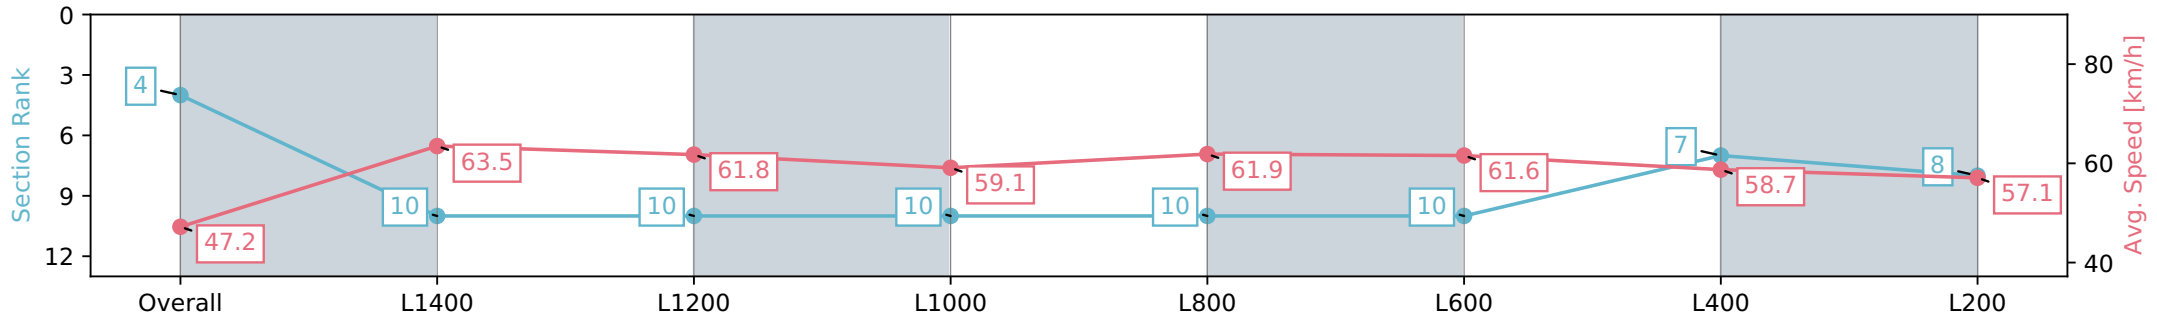

Morphettville SA - Professional

Race 4: SkyCity Handicap - 1600m

11 March 2024 - 2:15PM

Track Rating: Good 4, Weather: Fine, Rail Position: True

Section	Overall	L1400	L1200	L1000	L800	L600	L400	L200
Section Times	1:38.86 [4] (0:15.22)	1:23.64 [10] (0:11.40)	1:12.24 [10] (0:11.71)	1:00.53 [10] (0:12.17)	0:48.36 [10] (0:11.71)	0:36.65 [10] (0:11.77)	0:24.88 [7] (0:12.27)	0:12.61 [8] (0:12.61)
Average Speed [km/h]	47.2	63.5	61.8	59.1	61.9	61.6	58.7	57.1
Top Speed [km/h]	62.5	64.0	63.5	60.6	62.7	62.1	61.4	58.3
Avg. Dist. to Rail [m]	8.2	1.6	1.0	1.4	1.4	1.2	1.0	1.6
Avg. Stride Freq. [Hz]	2.1	2.4	2.3	2.3	2.3	2.3	2.3	2.3
Avg. Stride Length [m]	5.8	7.2	7.0	7.0	7.2	7.0	6.9	6.8