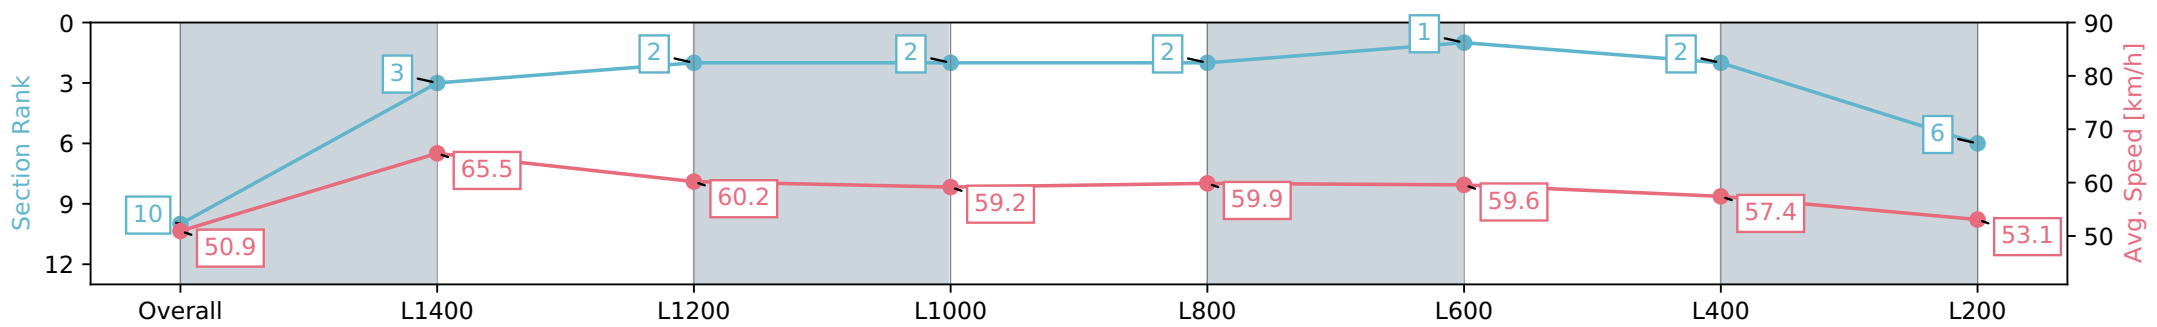

Morphettville SA - Professional

Race 4: SkyCity Handicap - 1600m

11 March 2024 - 2:15PM

Track Rating: Good 4, Weather: Fine, Rail Position: True

Section	Overall	L1400	L1200	L1000	L800	L600	L400	L200
Section Times	1:39.71 [10] (0:14.14)	1:25.57 [3] (0:11.05)	1:14.52 [2] (0:11.97)	1:02.55 [2] (0:12.17)	0:50.38 [2] (0:12.09)	0:38.29 [1] (0:12.17)	0:26.12 [2] (0:12.56)	0:13.56 [6] (0:13.56)
Average Speed [km/h]	50.9	65.5	60.2	59.2	59.9	59.6	57.4	53.1
Top Speed [km/h]	67.1	67.1	62.6	59.9	60.6	60.5	58.7	55.8
Avg. Dist. to Rail [m]	6.1	1.6	0.5	0.4	1.4	1.4	1.6	2.4
Avg. Stride Freq. [Hz]	2.3	2.4	2.3	2.2	2.3	2.3	2.3	2.2
Avg. Stride Length [m]	5.9	7.7	7.4	7.3	7.1	6.8	6.8	6.5