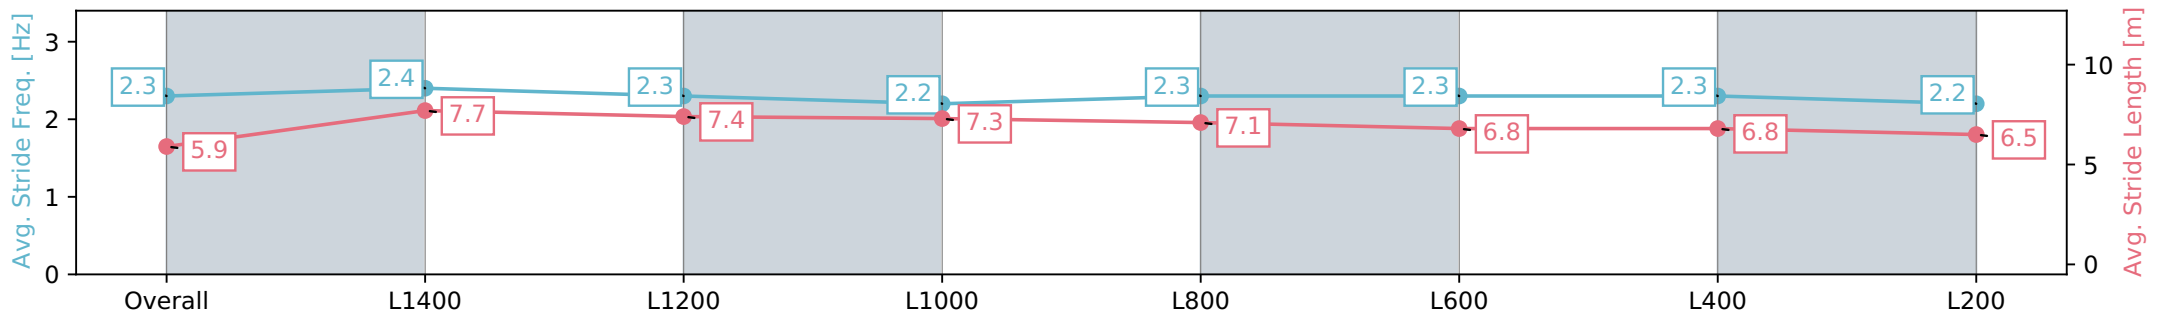

Morphettville SA - Professional

Race 4: SkyCity Handicap - 1600m

11 March 2024 - 2:15PM

Track Rating: Good 4, Weather: Fine, Rail Position: True

Section	Overall	L1400	L1200	L1000	L800	L600	L400	L200
Section Times	1:39.71 [10] (0:14.14)	1:25.57 [3] (0:11.05)	1:14.52 [2] (0:11.97)	1:02.55 [2] (0:12.17)	0:50.38 [2] (0:12.09)	0:38.29 [1] (0:12.17)	0:26.12 [2] (0:12.56)	0:13.56 [6] (0:13.56)
Average Speed [km/h]	50.9	65.5	60.2	59.2	59.9	59.6	57.4	53.1
Top Speed [km/h]	67.1	67.1	62.6	59.9	60.6	60.5	58.7	55.8
Avg. Dist. to Rail [m]	6.1	1.6	0.5	0.4	1.4	1.4	1.6	2.4
Avg. Stride Freq. [Hz]	2.3	2.4	2.3	2.2	2.3	2.3	2.3	2.2
Avg. Stride Length [m]	5.9	7.7	7.4	7.3	7.1	6.8	6.8	6.5

- [] Ranking at each section and finish
- :-:- No data available at this section
- NA No data available