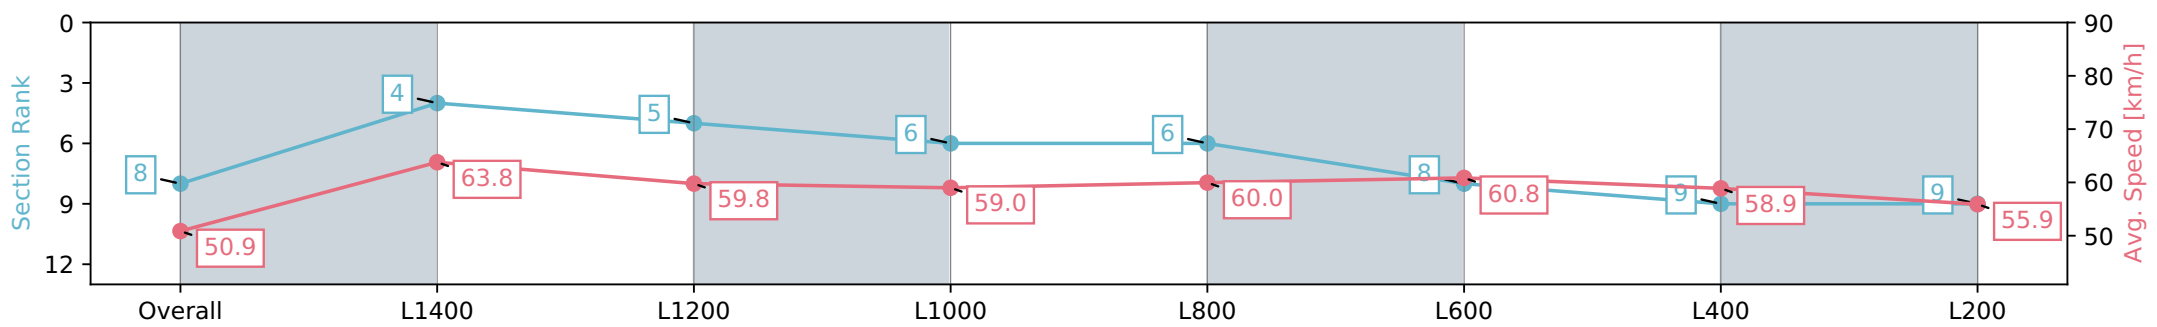

Morphettville SA - Professional

Race 4: SkyCity Handicap - 1600m

11 March 2024 - 2:15PM

Track Rating: Good 4, Weather: Fine, Rail Position: True

Section	Overall	L1400	L1200	L1000	L800	L600	L400	L200
Section Times	1:39.17 [8] (0:14.15)	1:25.02 [4] (0:11.42)	1:13.60 [5] (0:12.18)	1:01.42 [6] (0:12.20)	0:49.22 [6] (0:12.09)	0:37.13 [8] (0:11.98)	0:25.15 [9] (0:12.28)	0:12.87 [9] (0:12.87)
Average Speed [km/h]	50.9	63.8	59.8	59.0	60.0	60.8	58.9	55.9
Top Speed [km/h]	64.5	65.3	62.0	59.6	60.8	61.5	60.2	57.4
Avg. Dist. to Rail [m]	6.7	3.6	2.4	2.3	2.0	2.4	3.0	3.6
Avg. Stride Freq. [Hz]	2.2	2.4	2.3	2.2	2.2	2.3	2.2	2.2
Avg. Stride Length [m]	6.0	7.4	7.1	7.0	7.0	7.2	7.2	6.8