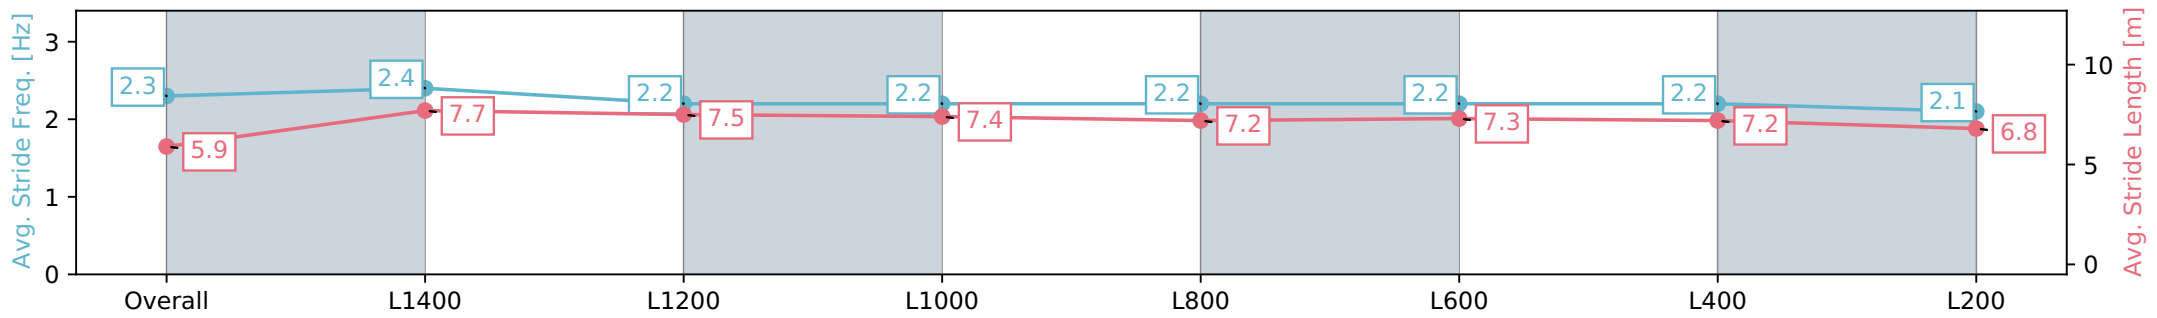

- [] Ranking at each section and finish
- :-:- No data available at this section
- NA No data available

Horse/Jockey Name	MARVELOUS NIGHT
Finish Rank	9
Fastest Section Time (Section)	0:11.15 (L1400)
Top Speed [km/h] (Section)	66.5 (L1400)
Race State	Finished

Morphettville SA - Professional

Race 4: SkyCity Handicap - 1600m

11 March 2024 - 2:15PM

Track Rating: Good 4, Weather: Fine, Rail Position: True

Section	Overall	L1400	L1200	L1000	L800	L600	L400	L200
Section Times	1:39.27 [9] (0:13.97)	1:25.30 [1] (0:11.15)	1:14.15 [1] (0:12.03)	1:02.12 [1] (0:12.08)	0:50.04 [1] (0:12.23)	0:37.81 [2] (0:12.18)	0:25.63 [4] (0:12.39)	0:13.24 [4] (0:13.24)
Average Speed [km/h]	51.6	65.0	60.1	59.6	59.0	59.3	58.2	54.3
Top Speed [km/h]	65.2	66.5	62.2	59.9	59.5	60.0	58.8	56.9
Avg. Dist. to Rail [m]	5.0	1.7	0.9	1.0	0.8	0.7	0.6	0.5
Avg. Stride Freq. [Hz]	2.3	2.4	2.2	2.2	2.2	2.2	2.2	2.1
Avg. Stride Length [m]	5.9	7.7	7.5	7.4	7.2	7.3	7.2	6.8

Morphettville SA - Professional

Race 4: SkyCity Handicap - 1600m

11 March 2024 - 2:15PM

Track Rating: Good 4, Weather: Fine, Rail Position: True

Section	Overall	L1400	L1200	L1000	L800	L600	L400	L200
Section Times	1:39.71 [10] (0:14.14)	1:25.57 [3] (0:11.05)	1:14.52 [2] (0:11.97)	1:02.55 [2] (0:12.17)	0:50.38 [2] (0:12.09)	0:38.29 [1] (0:12.17)	0:26.12 [2] (0:12.56)	0:13.56 [6] (0:13.56)
Average Speed [km/h]	50.9	65.5	60.2	59.2	59.9	59.6	57.4	53.1
Top Speed [km/h]	67.1	67.1	62.6	59.9	60.6	60.5	58.7	55.8
Avg. Dist. to Rail [m]	6.1	1.6	0.5	0.4	1.4	1.4	1.6	2.4
Avg. Stride Freq. [Hz]	2.3	2.4	2.3	2.2	2.3	2.3	2.3	2.2
Avg. Stride Length [m]	5.9	7.7	7.4	7.3	7.1	6.8	6.8	6.5