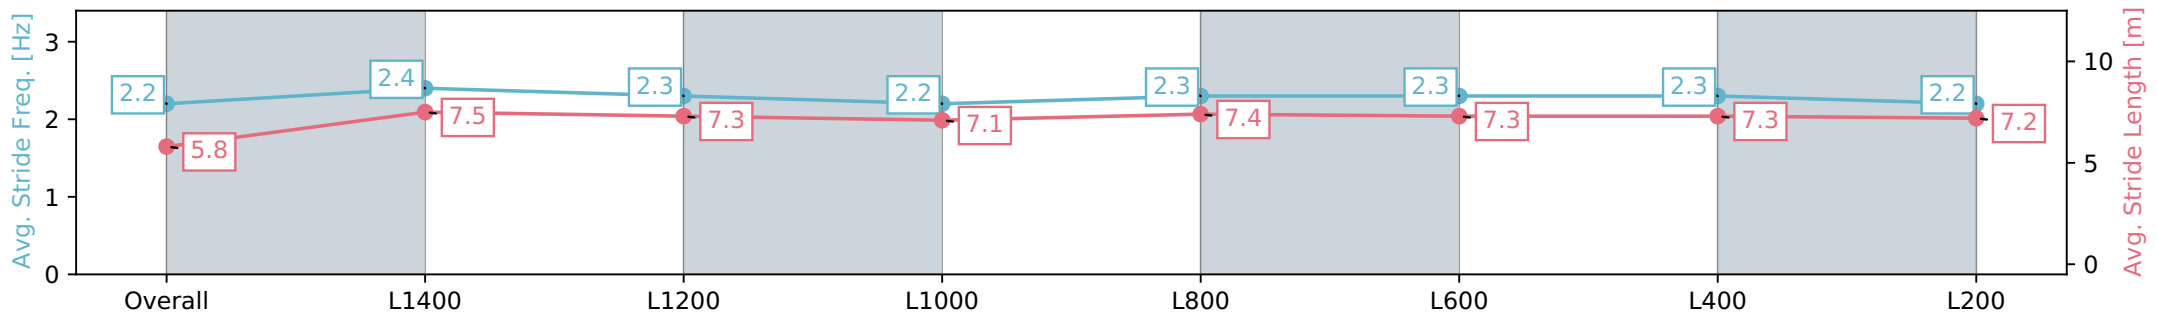

Morphettville SA - Professional

Race 4: SkyCity Handicap - 1600m

11 March 2024 - 2:15PM

Track Rating: Good 4, Weather: Fine, Rail Position: True

Section	Overall	L1400	L1200	L1000	L800	L600	L400	L200
Section Times	1:39.01 [7] (0:14.85)	1:24.16 [8] (0:11.36)	1:12.80 [9] (0:11.87)	1:00.93 [9] (0:12.32)	0:48.61 [9] (0:11.74)	0:36.87 [9] (0:11.96)	0:24.91 [10] (0:12.27)	0:12.64 [10] (0:12.64)
Average Speed [km/h]	48.6	63.8	60.8	58.4	61.8	61.3	59.1	57.0
Top Speed [km/h]	63.1	65.0	62.5	60.6	63.1	62.7	59.7	58.9
Avg. Dist. to Rail [m]	8.3	2.2	0.8	1.6	1.8	3.7	5.3	6.2
Avg. Stride Freq. [Hz]	2.2	2.4	2.3	2.2	2.3	2.3	2.3	2.2
Avg. Stride Length [m]	5.8	7.5	7.3	7.1	7.4	7.3	7.3	7.2

- [] Ranking at each section and finish
- :-:- No data available at this section
- NA No data available

Horse/Jockey Name	WICKED ADDICTION
Finish Rank	8
Fastest Section Time (Section)	0:11.42 (L1400)
Top Speed [km/h] (Section)	65.3 (L1400)
Race State	Finished

Morphettville SA - Professional

Race 4: SkyCity Handicap - 1600m

11 March 2024 - 2:15PM

Track Rating: Good 4, Weather: Fine, Rail Position: True

Section	Overall	L1400	L1200	L1000	L800	L600	L400	L200
Section Times	1:39.17 [8] (0:14.15)	1:25.02 [4] (0:11.42)	1:13.60 [5] (0:12.18)	1:01.42 [6] (0:12.20)	0:49.22 [6] (0:12.09)	0:37.13 [8] (0:11.98)	0:25.15 [9] (0:12.28)	0:12.87 [9] (0:12.87)
Average Speed [km/h]	50.9	63.8	59.8	59.0	60.0	60.8	58.9	55.9
Top Speed [km/h]	64.5	65.3	62.0	59.6	60.8	61.5	60.2	57.4
Avg. Dist. to Rail [m]	6.7	3.6	2.4	2.3	2.0	2.4	3.0	3.6
Avg. Stride Freq. [Hz]	2.2	2.4	2.3	2.2	2.2	2.3	2.2	2.2
Avg. Stride Length [m]	6.0	7.4	7.1	7.0	7.0	7.2	7.2	6.8