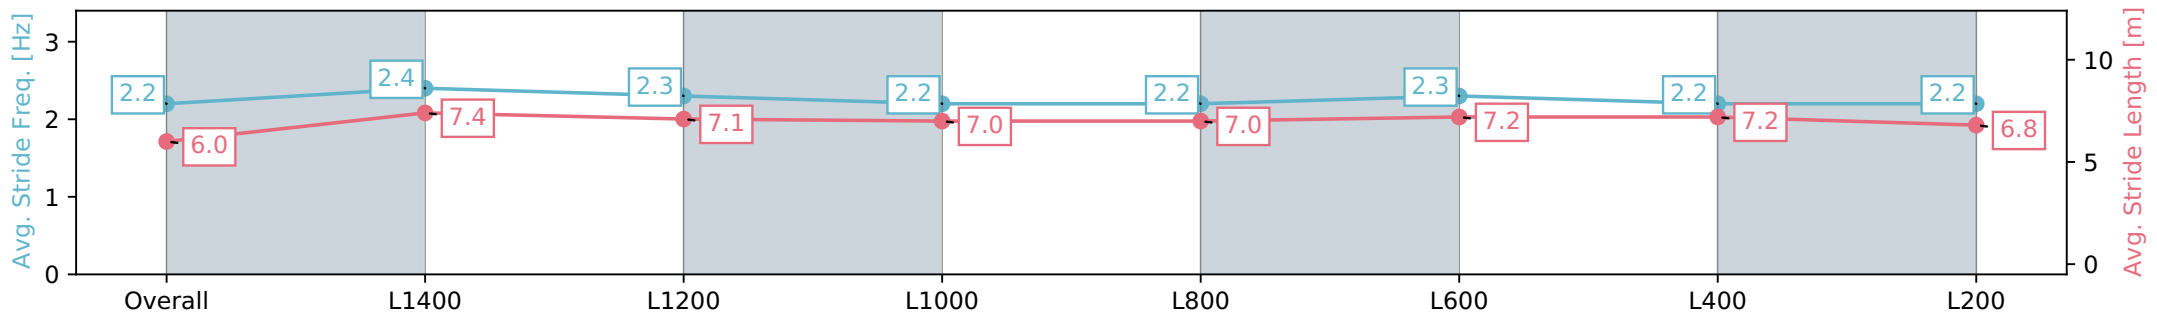

Morphettville SA - Professional

Race 4: SkyCity Handicap - 1600m

11 March 2024 - 2:15PM

Track Rating: Good 4, Weather: Fine, Rail Position: True

Section	Overall	L1400	L1200	L1000	L800	L600	L400	L200
Section Times	1:39.17 [8] (0:14.15)	1:25.02 [4] (0:11.42)	1:13.60 [5] (0:12.18)	1:01.42 [6] (0:12.20)	0:49.22 [6] (0:12.09)	0:37.13 [8] (0:11.98)	0:25.15 [9] (0:12.28)	0:12.87 [9] (0:12.87)
Average Speed [km/h]	50.9	63.8	59.8	59.0	60.0	60.8	58.9	55.9
Top Speed [km/h]	64.5	65.3	62.0	59.6	60.8	61.5	60.2	57.4
Avg. Dist. to Rail [m]	6.7	3.6	2.4	2.3	2.0	2.4	3.0	3.6
Avg. Stride Freq. [Hz]	2.2	2.4	2.3	2.2	2.2	2.3	2.2	2.2
Avg. Stride Length [m]	6.0	7.4	7.1	7.0	7.0	7.2	7.2	6.8

- [] Ranking at each section and finish
- :-:- No data available at this section
- NA No data available

Horse/Jockey Name	MARVELOUS NIGHT
Finish Rank	9
Fastest Section Time (Section)	0:11.15 (L1400)
Top Speed [km/h] (Section)	66.5 (L1400)
Race State	Finished

Morphettville SA - Professional

Race 4: SkyCity Handicap - 1600m

11 March 2024 - 2:15PM

Track Rating: Good 4, Weather: Fine, Rail Position: True

Section	Overall	L1400	L1200	L1000	L800	L600	L400	L200
Section Times	1:39.27 [9] (0:13.97)	1:25.30 [1] (0:11.15)	1:14.15 [1] (0:12.03)	1:02.12 [1] (0:12.08)	0:50.04 [1] (0:12.23)	0:37.81 [2] (0:12.18)	0:25.63 [4] (0:12.39)	0:13.24 [4] (0:13.24)
Average Speed [km/h]	51.6	65.0	60.1	59.6	59.0	59.3	58.2	54.3
Top Speed [km/h]	65.2	66.5	62.2	59.9	59.5	60.0	58.8	56.9
Avg. Dist. to Rail [m]	5.0	1.7	0.9	1.0	0.8	0.7	0.6	0.5
Avg. Stride Freq. [Hz]	2.3	2.4	2.2	2.2	2.2	2.2	2.2	2.1
Avg. Stride Length [m]	5.9	7.7	7.5	7.4	7.2	7.3	7.2	6.8