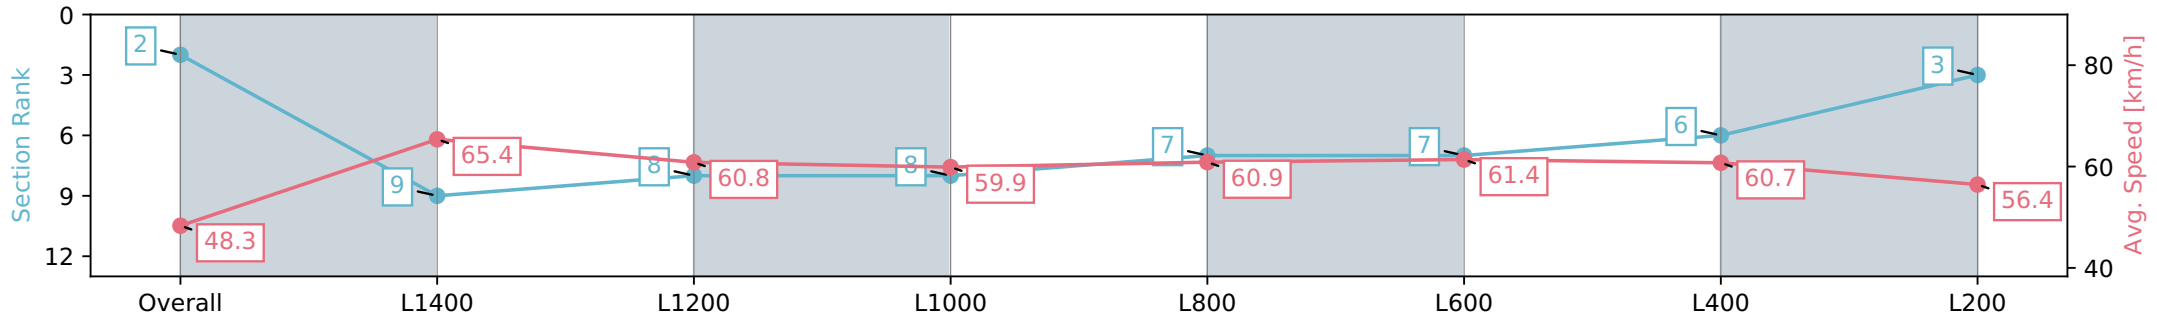

Morphettville SA - Professional

Race 4: SkyCity Handicap - 1600m

11 March 2024 - 2:15PM

Track Rating: Good 4, Weather: Fine, Rail Position: True

Section	Overall	L1400	L1200	L1000	L800	L600	L400	L200
Section Times	1:38.55 [2] (0:14.89)	1:23.66 [9] (0:11.15)	1:12.51 [8] (0:12.00)	1:00.51 [8] (0:12.01)	0:48.50 [7] (0:11.89)	0:36.61 [7] (0:11.93)	0:24.68 [6] (0:11.91)	0:12.77 [3] (0:12.77)
Average Speed [km/h]	48.3	65.4	60.8	59.9	60.9	61.4	60.7	56.4
Top Speed [km/h]	64.3	66.9	63.7	61.1	62.3	61.8	61.9	58.9
Avg. Dist. to Rail [m]	7.3	3.3	2.5	1.1	1.2	3.1	5.2	6.0
Avg. Stride Freq. [Hz]	2.2	2.3	2.2	2.2	2.2	2.2	2.2	2.2
Avg. Stride Length [m]	5.8	7.9	7.5	7.6	7.7	7.6	7.4	7.2