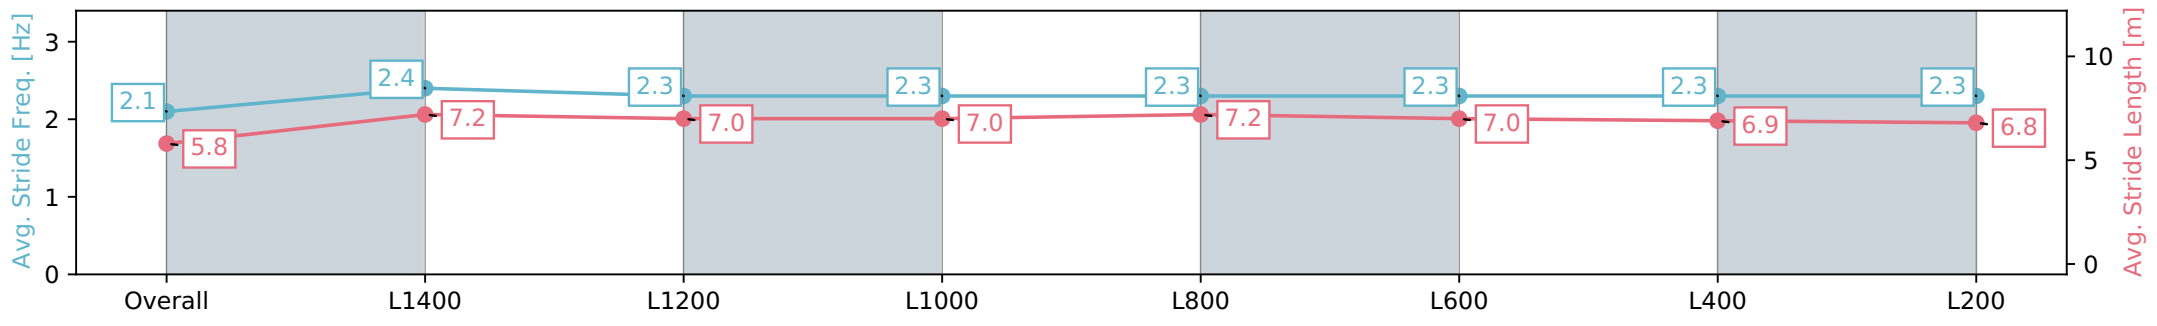

Morphettville SA - Professional

Race 4: SkyCity Handicap - 1600m

11 March 2024 - 2:15PM

Track Rating: Good 4, Weather: Fine, Rail Position: True

Section	Overall	L1400	L1200	L1000	L800	L600	L400	L200
Section Times	1:38.86 [4] (0:15.22)	1:23.64 [10] (0:11.40)	1:12.24 [10] (0:11.71)	1:00.53 [10] (0:12.17)	0:48.36 [10] (0:11.71)	0:36.65 [10] (0:11.77)	0:24.88 [7] (0:12.27)	0:12.61 [8] (0:12.61)
Average Speed [km/h]	47.2	63.5	61.8	59.1	61.9	61.6	58.7	57.1
Top Speed [km/h]	62.5	64.0	63.5	60.6	62.7	62.1	61.4	58.3
Avg. Dist. to Rail [m]	8.2	1.6	1.0	1.4	1.4	1.2	1.0	1.6
Avg. Stride Freq. [Hz]	2.1	2.4	2.3	2.3	2.3	2.3	2.3	2.3
Avg. Stride Length [m]	5.8	7.2	7.0	7.0	7.2	7.0	6.9	6.8