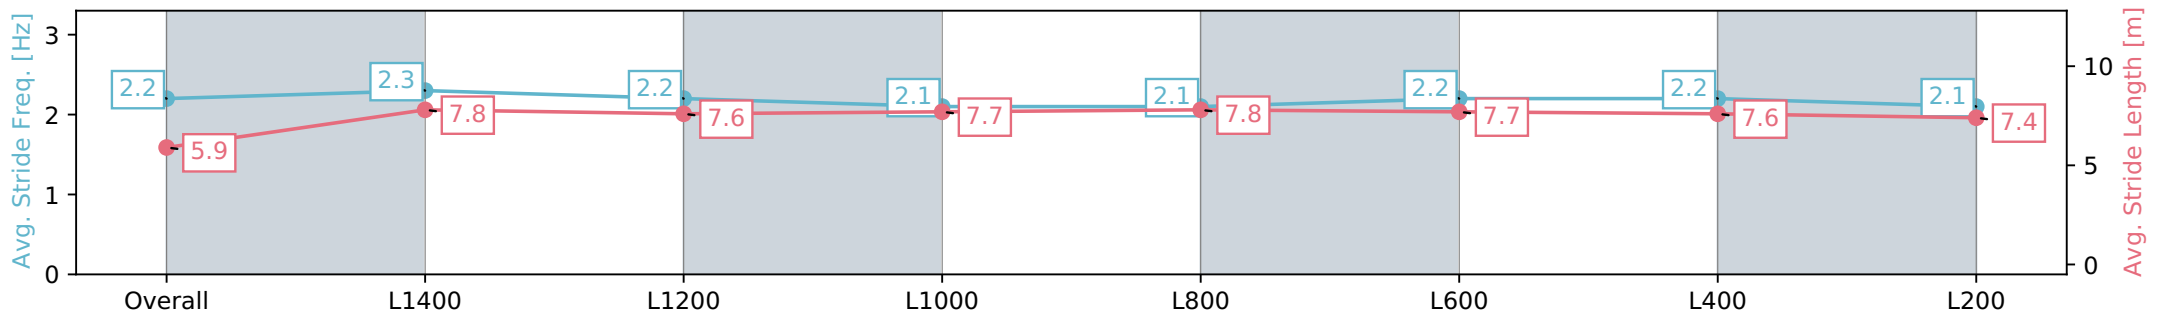

Morphettville SA - Professional

Race 4: SkyCity Handicap - 1600m

11 March 2024 - 2:15PM

Track Rating: Good 4, Weather: Fine, Rail Position: True

Section	Overall	L1400	L1200	L1000	L800	L600	L400	L200
Section Times	1:38.24 [1] (0:14.33)	1:23.91 [6] (0:11.30)	1:12.61 [6] (0:12.03)	1:00.58 [5] (0:12.09)	0:48.49 [5] (0:12.01)	0:36.48 [6] (0:11.85)	0:24.63 [3] (0:11.95)	0:12.68 [1] (0:12.68)
Average Speed [km/h]	50.3	64.0	59.7	59.5	59.9	61.3	60.7	56.8
Top Speed [km/h]	65.3	65.6	62.2	60.8	61.4	62.0	61.4	58.9
Avg. Dist. to Rail [m]	3.2	1.5	0.7	0.5	0.4	1.8	4.4	6.4
Avg. Stride Freq. [Hz]	2.2	2.3	2.2	2.1	2.1	2.2	2.2	2.1
Avg. Stride Length [m]	5.9	7.8	7.6	7.7	7.8	7.7	7.6	7.4