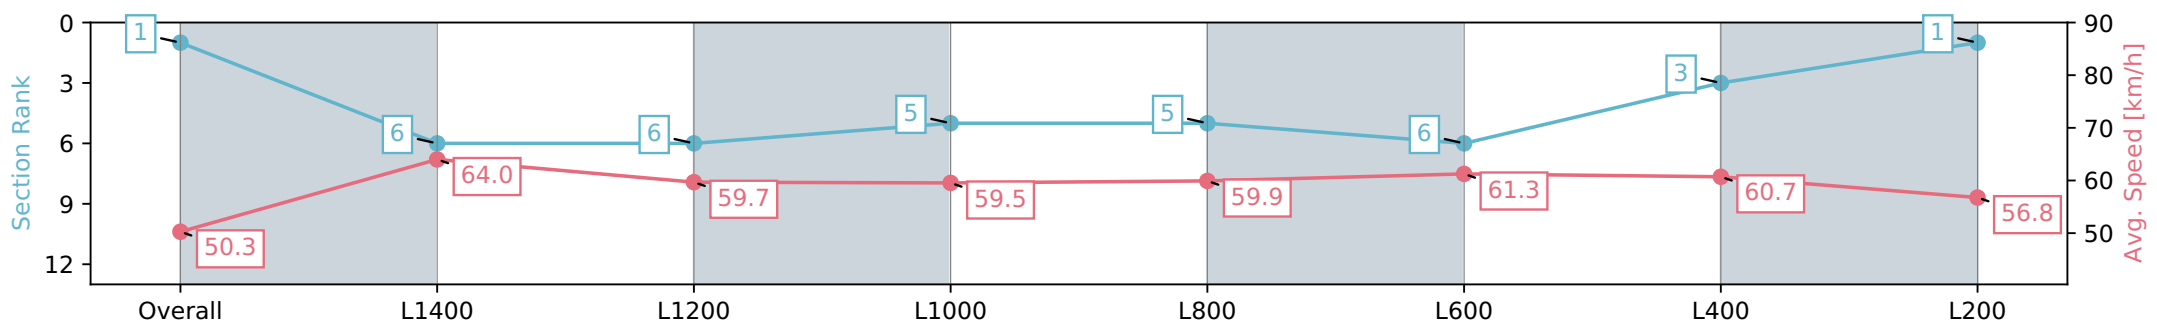

Morphettville SA - Professional

Race 4: SkyCity Handicap - 1600m

11 March 2024 - 2:15PM

Track Rating: Good 4, Weather: Fine, Rail Position: True

Section	Overall	L1400	L1200	L1000	L800	L600	L400	L200
Section Times	1:38.24 [1] (0:14.33)	1:23.91 [6] (0:11.30)	1:12.61 [6] (0:12.03)	1:00.58 [5] (0:12.09)	0:48.49 [5] (0:12.01)	0:36.48 [6] (0:11.85)	0:24.63 [3] (0:11.95)	0:12.68 [1] (0:12.68)
Average Speed [km/h]	50.3	64.0	59.7	59.5	59.9	61.3	60.7	56.8
Top Speed [km/h]	65.3	65.6	62.2	60.8	61.4	62.0	61.4	58.9
Avg. Dist. to Rail [m]	3.2	1.5	0.7	0.5	0.4	1.8	4.4	6.4
Avg. Stride Freq. [Hz]	2.2	2.3	2.2	2.1	2.1	2.2	2.2	2.1
Avg. Stride Length [m]	5.9	7.8	7.6	7.7	7.8	7.7	7.6	7.4