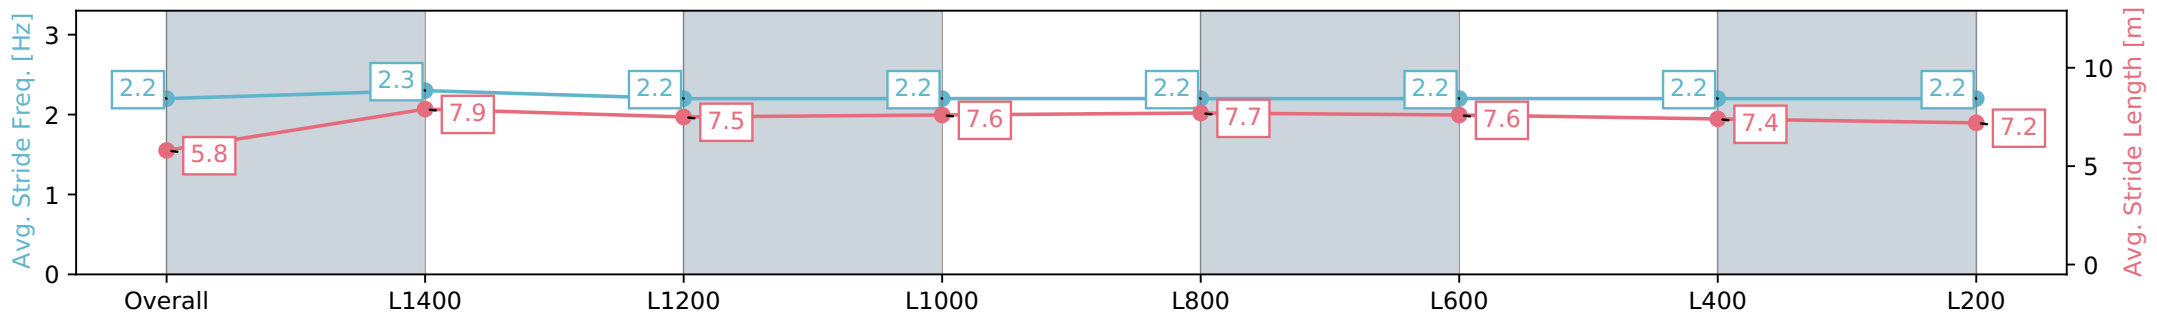

Morphettville SA - Professional

Race 4: SkyCity Handicap - 1600m

11 March 2024 - 2:15PM

Track Rating: Good 4, Weather: Fine, Rail Position: True

Section	Overall	L1400	L1200	L1000	L800	L600	L400	L200
Section Times	1:38.55 [2] (0:14.89)	1:23.66 [9] (0:11.15)	1:12.51 [8] (0:12.00)	1:00.51 [8] (0:12.01)	0:48.50 [7] (0:11.89)	0:36.61 [7] (0:11.93)	0:24.68 [6] (0:11.91)	0:12.77 [3] (0:12.77)
Average Speed [km/h]	48.3	65.4	60.8	59.9	60.9	61.4	60.7	56.4
Top Speed [km/h]	64.3	66.9	63.7	61.1	62.3	61.8	61.9	58.9
Avg. Dist. to Rail [m]	7.3	3.3	2.5	1.1	1.2	3.1	5.2	6.0
Avg. Stride Freq. [Hz]	2.2	2.3	2.2	2.2	2.2	2.2	2.2	2.2
Avg. Stride Length [m]	5.8	7.9	7.5	7.6	7.7	7.6	7.4	7.2