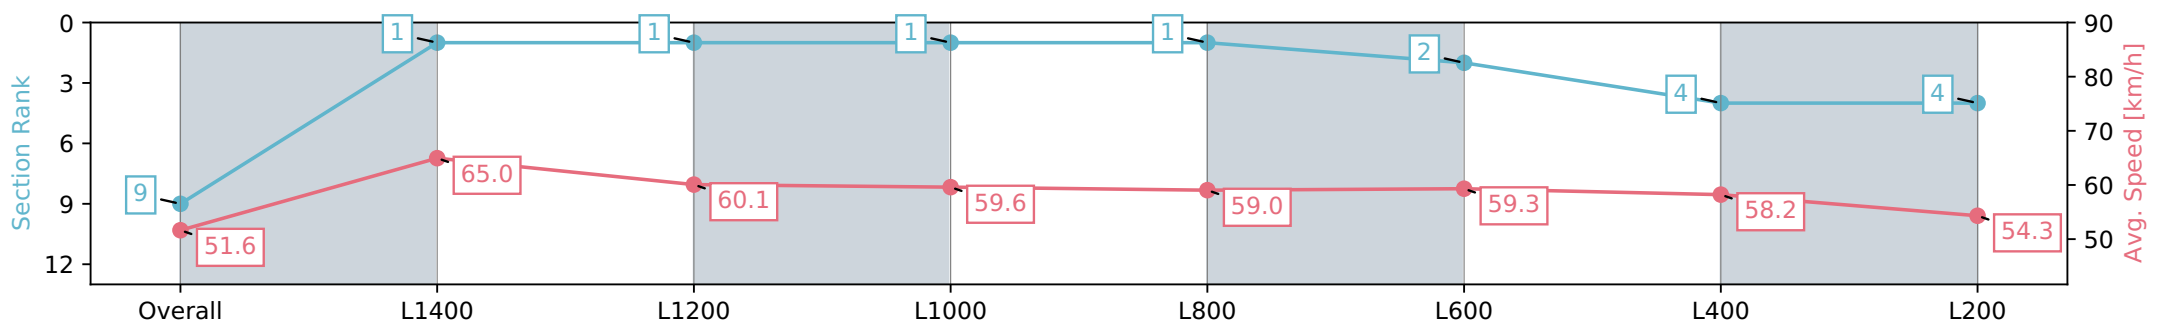

Morphettville SA - Professional

Race 4: SkyCity Handicap - 1600m

11 March 2024 - 2:15PM

Track Rating: Good 4, Weather: Fine, Rail Position: True

Section	Overall	L1400	L1200	L1000	L800	L600	L400	L200
Section Times	1:39.27 [9] (0:13.97)	1:25.30 [1] (0:11.15)	1:14.15 [1] (0:12.03)	1:02.12 [1] (0:12.08)	0:50.04 [1] (0:12.23)	0:37.81 [2] (0:12.18)	0:25.63 [4] (0:12.39)	0:13.24 [4] (0:13.24)
Average Speed [km/h]	51.6	65.0	60.1	59.6	59.0	59.3	58.2	54.3
Top Speed [km/h]	65.2	66.5	62.2	59.9	59.5	60.0	58.8	56.9
Avg. Dist. to Rail [m]	5.0	1.7	0.9	1.0	0.8	0.7	0.6	0.5
Avg. Stride Freq. [Hz]	2.3	2.4	2.2	2.2	2.2	2.2	2.2	2.1
Avg. Stride Length [m]	5.9	7.7	7.5	7.4	7.2	7.3	7.2	6.8