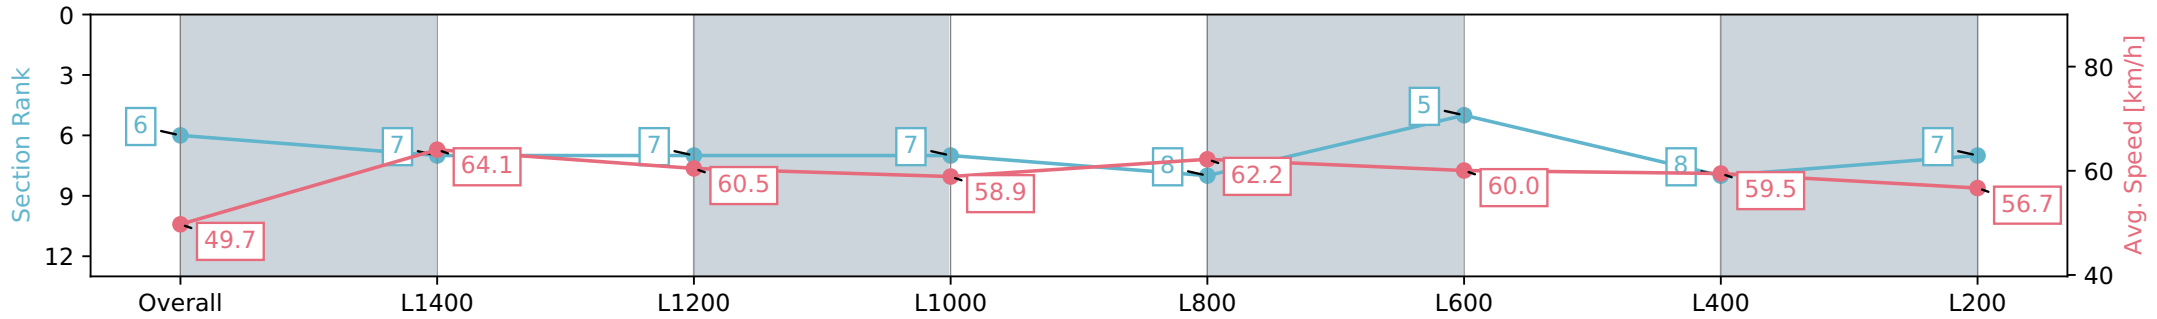

Morphettville SA - Professional

Race 4: SkyCity Handicap - 1600m

11 March 2024 - 2:15PM

Track Rating: Good 4, Weather: Fine, Rail Position: True

Section	Overall	L1400	L1200	L1000	L800	L600	L400	L200
Section Times	1:38.89 [6] (0:14.50)	1:24.39 [7] (0:11.35)	1:13.04 [7] (0:12.01)	1:01.03 [7] (0:12.21)	0:48.82 [8] (0:11.68)	0:37.14 [5] (0:12.23)	0:24.91 [8] (0:12.20)	0:12.71 [7] (0:12.71)
Average Speed [km/h]	49.7	64.1	60.5	58.9	62.2	60.0	59.5	56.7
Top Speed [km/h]	65.5	65.5	62.2	60.9	62.7	61.3	61.5	58.5
Avg. Dist. to Rail [m]	7.0	2.9	2.0	1.9	1.9	4.2	5.5	7.7
Avg. Stride Freq. [Hz]	2.3	2.4	2.3	2.3	2.4	2.4	2.4	2.3
Avg. Stride Length [m]	5.6	7.3	7.1	7.2	7.2	7.0	6.9	6.7