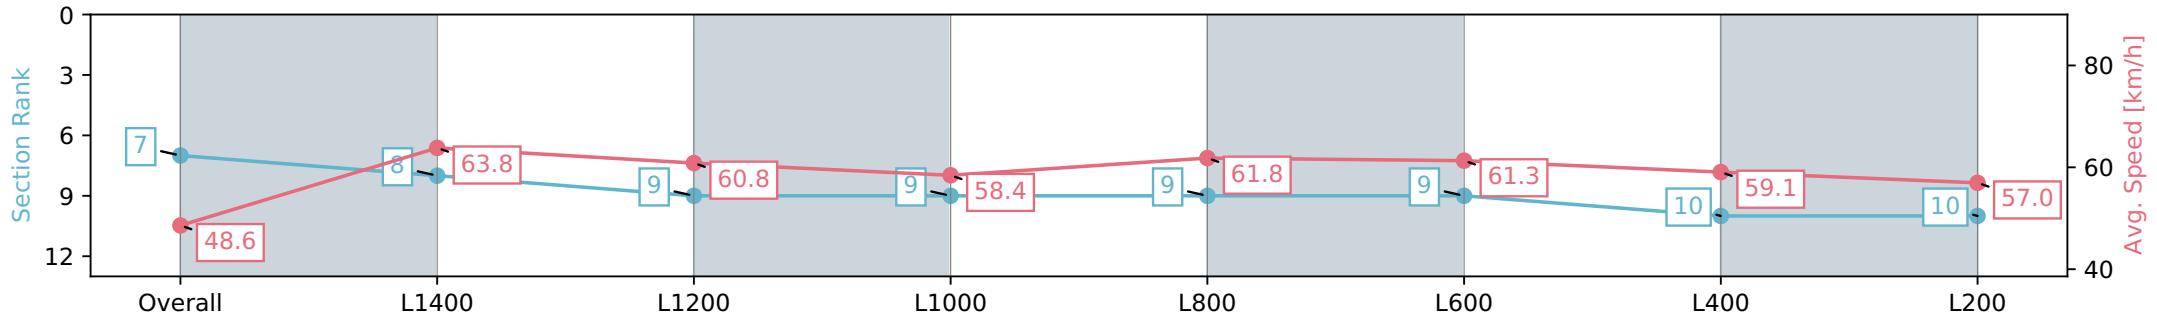

Morphettville SA - Professional

Race 4: SkyCity Handicap - 1600m

11 March 2024 - 2:15PM

Track Rating: Good 4, Weather: Fine, Rail Position: True

Section	Overall	L1400	L1200	L1000	L800	L600	L400	L200
Section Times	1:39.01 [7] (0:14.85)	1:24.16 [8] (0:11.36)	1:12.80 [9] (0:11.87)	1:00.93 [9] (0:12.32)	0:48.61 [9] (0:11.74)	0:36.87 [9] (0:11.96)	0:24.91 [10] (0:12.27)	0:12.64 [10] (0:12.64)
Average Speed [km/h]	48.6	63.8	60.8	58.4	61.8	61.3	59.1	57.0
Top Speed [km/h]	63.1	65.0	62.5	60.6	63.1	62.7	59.7	58.9
Avg. Dist. to Rail [m]	8.3	2.2	0.8	1.6	1.8	3.7	5.3	6.2
Avg. Stride Freq. [Hz]	2.2	2.4	2.3	2.2	2.3	2.3	2.3	2.2
Avg. Stride Length [m]	5.8	7.5	7.3	7.1	7.4	7.3	7.3	7.2

- [] Ranking at each section and finish
- :-:- No data available at this section
- NA No data available

Horse/Jockey Name	WICKED ADDICTION
Finish Rank	8
Fastest Section Time (Section)	0:11.42 (L1400)
Top Speed [km/h] (Section)	65.3 (L1400)
Race State	Finished