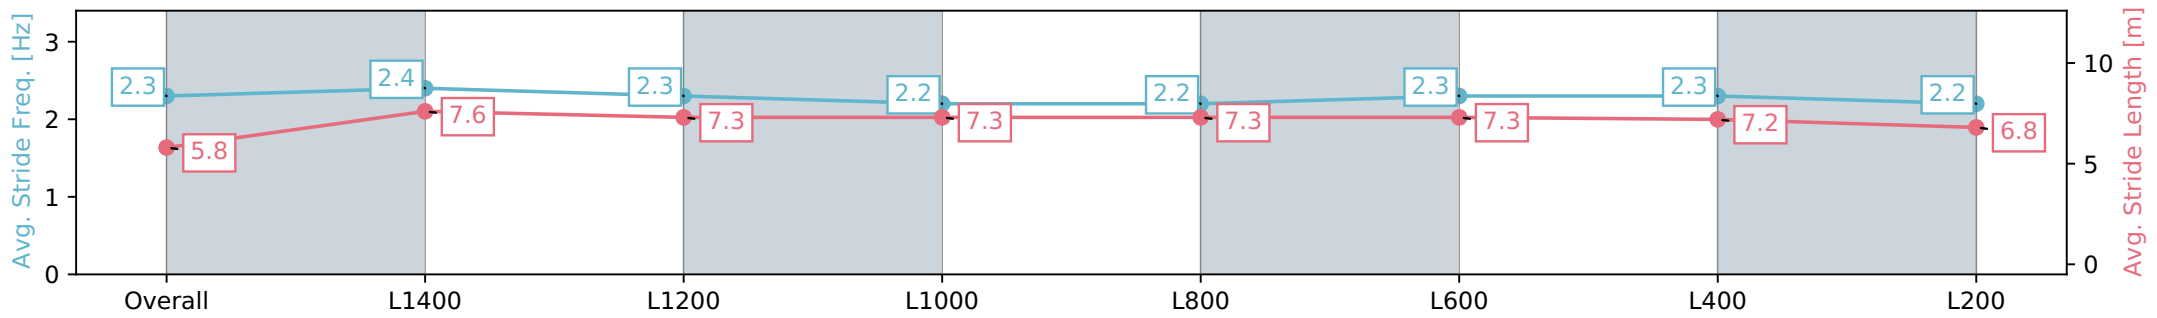

Morphettville SA - Professional

Race 4: SkyCity Handicap - 1600m

11 March 2024 - 2:15PM

Track Rating: Good 4, Weather: Fine, Rail Position: True

Section	Overall	L1400	L1200	L1000	L800	L600	L400	L200
Section Times	1:38.77 [3] (0:14.24)	1:24.53 [5] (0:11.15)	1:13.38 [4] (0:11.98)	1:01.40 [3] (0:12.09)	0:49.31 [3] (0:12.09)	0:37.22 [4] (0:11.92)	0:25.30 [1] (0:12.16)	0:13.14 [2] (0:13.14)
Average Speed [km/h]	50.5	64.6	60.1	59.6	59.5	61.1	59.6	54.8
Top Speed [km/h]	66.3	66.4	63.0	60.4	60.6	62.3	60.5	58.3
Avg. Dist. to Rail [m]	1.7	0.5	0.4	0.1	0.3	2.3	3.0	3.4
Avg. Stride Freq. [Hz]	2.3	2.4	2.3	2.2	2.2	2.3	2.3	2.2
Avg. Stride Length [m]	5.8	7.6	7.3	7.3	7.3	7.3	7.2	6.8