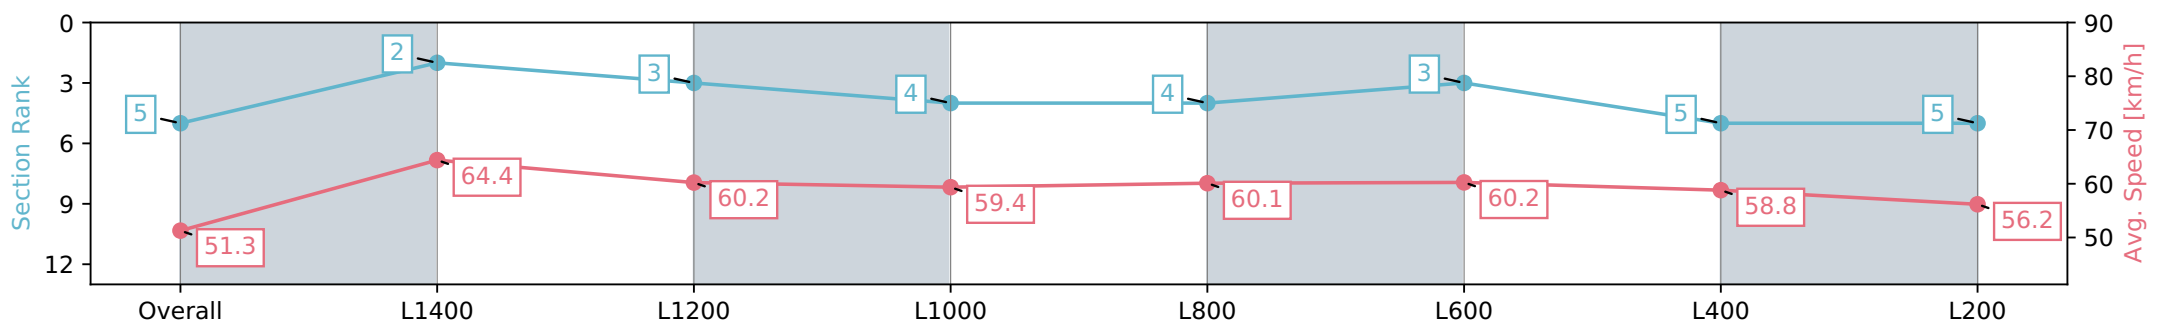

Morphettville SA - Professional

Race 4: SkyCity Handicap - 1600m

11 March 2024 - 2:15PM

Track Rating: Good 4, Weather: Fine, Rail Position: True

Section	Overall	L1400	L1200	L1000	L800	L600	L400	L200
Section Times	1:38.88 [5] (0:14.06)	1:24.82 [2] (0:11.26)	1:13.56 [3] (0:12.05)	1:01.51 [4] (0:12.13)	0:49.38 [4] (0:12.04)	0:37.34 [3] (0:12.18)	0:25.16 [5] (0:12.35)	0:12.81 [5] (0:12.81)
Average Speed [km/h]	51.3	64.4	60.2	59.4	60.1	60.2	58.8	56.2
Top Speed [km/h]	65.9	66.1	62.6	60.2	61.1	61.0	59.5	58.0
Avg. Dist. to Rail [m]	5.2	2.7	1.7	1.4	1.2	3.8	5.1	6.6
Avg. Stride Freq. [Hz]	2.2	2.3	2.1	2.1	2.1	2.2	2.1	2.1
Avg. Stride Length [m]	6.0	7.8	7.7	7.7	7.8	7.7	7.6	7.4