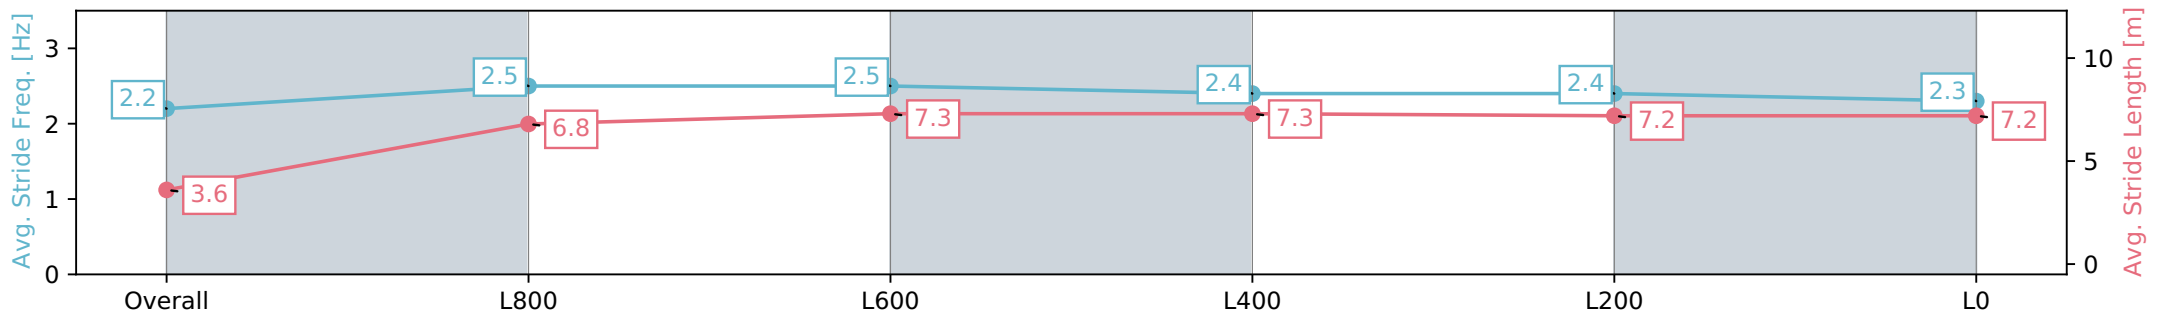

- [] Ranking at each section and finish
- :-:- No data available at this section
- NA No data available

Horse/Jockey Name	BRAZANO
Finish Rank	7
Fastest Section Time (Section)	0:05.37 (Overall)
Top Speed [km/h] (Section)	67.2 (L800)
Race State	Finished

Morphettville SA - Professional

Race 3: Dominant Handicap - 1050m

11 March 2024 - 1:40PM

Track Rating: Good 4, Weather: Fine, Rail Position: True

Section	Overall	L1000	L800	L600	L400	L200	L200
Section Times	1:02.74 [7] (0:05.37)	0:57.37 [2] (0:11.67)	0:45.70 [5] (0:10.98)	0:34.72 [5] (0:11.35)	0:23.37 [6] (0:11.37)	0:12.00 [7] (0:12.00)	0:12.00 [7] (0:12.00)
Average Speed [km/h]	32.8	62.1	66.2	64.5	63.8	60.0	60.0
Top Speed [km/h]	56.3	65.8	67.2	65.4	65.3	65.1	65.1
Avg. Dist. to Rail [m]	8.7	5.2	2.8	3.0	5.5	8.1	8.1
Avg. Stride Freq. [Hz]	2.2	2.5	2.5	2.4	2.4	2.3	2.3
Avg. Stride Length [m]	3.6	6.8	7.3	7.3	7.2	7.2	7.2