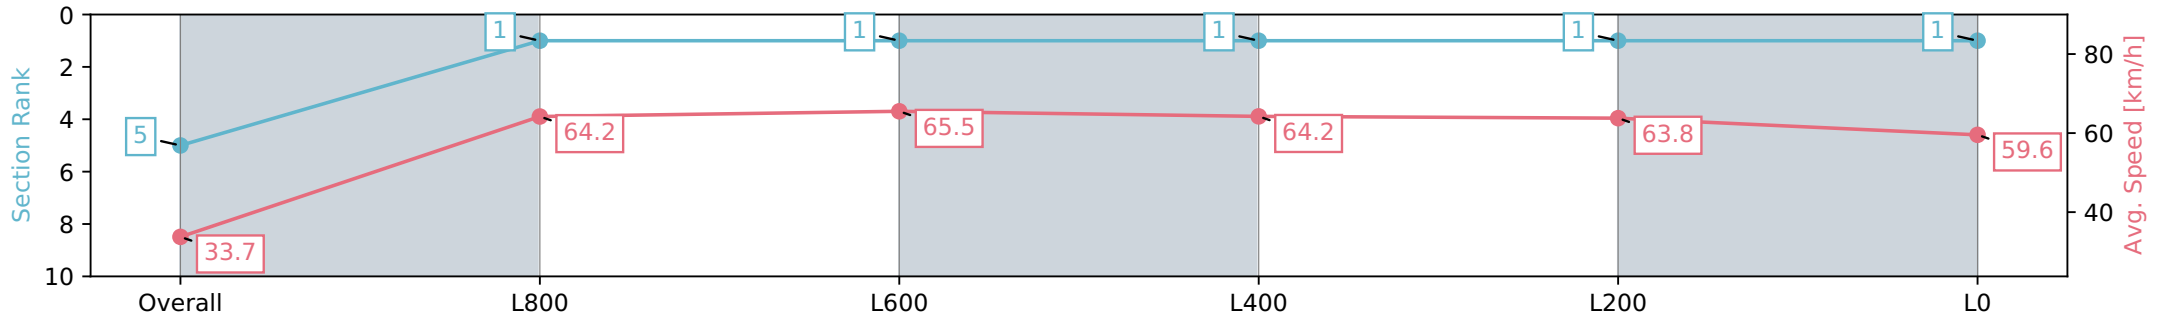

Morphettville SA - Professional

Race 3: Dominant Handicap - 1050m

11 March 2024 - 1:40PM

Track Rating: Good 4, Weather: Fine, Rail Position: True

Section	Overall	L1000	L800	L600	L400	L200	L200
Section Times	1:02.24 [5] (0:05.36)	0:56.88 [1] (0:11.23)	0:45.65 [1] (0:11.01)	0:34.64 [1] (0:11.26)	0:23.38 [1] (0:11.30)	0:12.08 [1] (0:12.08)	0:12.08 [1] (0:12.08)
Average Speed [km/h]	33.7	64.2	65.5	64.2	63.8	59.6	
Top Speed [km/h]	56.9	66.9	67.0	65.7	64.3	63.3	
Avg. Dist. to Rail [m]	7.3	2.7	0.6	1.0	1.2	2.3	
Avg. Stride Freq. [Hz]	2.3	2.5	2.5	2.4	2.4	2.4	
Avg. Stride Length [m]	3.5	7.1	7.3	7.4	7.3	7.0	

- [] Ranking at each section and finish
- :-:- No data available at this section
- NA No data available

Horse/Jockey Name	WILLASTON
Finish Rank	6
Fastest Section Time (Section)	0:05.45 (Overall)
Top Speed [km/h] (Section)	67.6 (L1000)
Race State	Finished