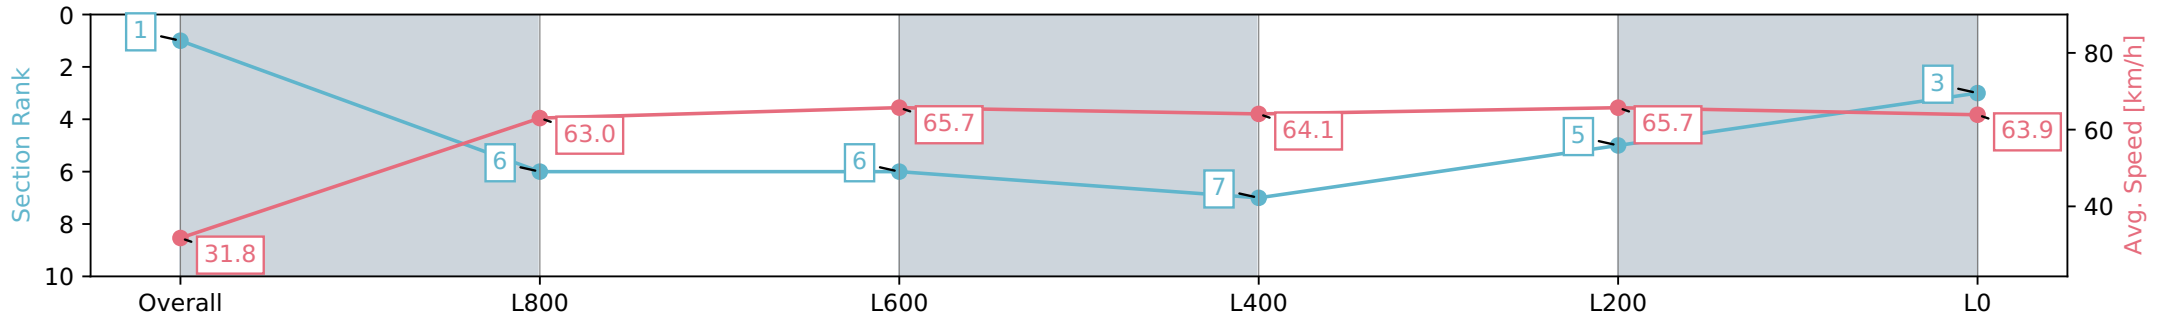

11 March 2024 - 1:40PM

Track Rating: Good 4, Weather: Fine, Rail Position: True

Section	Overall	L1000	L800	L600	L400	L200	L200
Section Times	1:01.62 [1] (0:05.67)	0:55.95 [6] (0:11.44)	0:44.51 [6] (0:11.01)	0:33.50 [7] (0:11.24)	0:22.26 [5] (0:10.99)	0:11.27 [3] (0:11.27)	0:11.27 [3] (0:11.27)
Average Speed [km/h]	31.8	63.0	65.7	64.1	65.7	65.7	63.9
Top Speed [km/h]	54.8	66.1	66.7	65.4	67.3	65.7	65.6
Avg. Dist. to Rail [m]	6.1	2.2	1.1	0.6	1.7	1.7	0.9
Avg. Stride Freq. [Hz]	1.9	2.3	2.3	2.3	2.3	2.3	2.4
Avg. Stride Length [m]	4.0	7.3	7.7	7.9	7.9	7.9	7.6