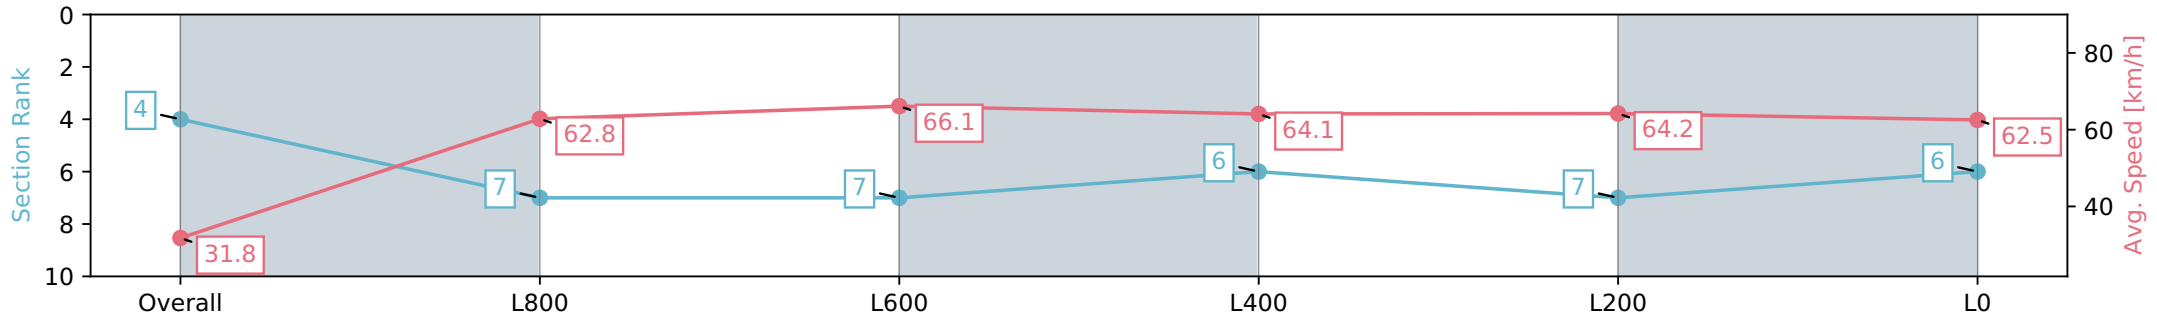

Morphettville SA - Professional

Race 3: Dominant Handicap - 1050m

11 March 2024 - 1:40PM

Track Rating: Good 4, Weather: Fine, Rail Position: True

Section	Overall	L1000	L800	L600	L400	L200
Section Times	1:02.18 [4] (0:05.68)	0:56.50 [7] (0:11.47)	0:45.03 [7] (0:10.97)	0:34.06 [6] (0:11.28)	0:22.78 [7] (0:11.27)	0:11.51 [6] (0:11.51)
Average Speed [km/h]	31.8	62.8	66.1	64.1	64.2	62.5
Top Speed [km/h]	54.4	66.3	67.4	64.9	65.7	64.4
Avg. Dist. to Rail [m]	7.6	3.5	1.9	1.3	2.4	5.8
Avg. Stride Freq. [Hz]	2.1	2.4	2.4	2.4	2.4	2.4
Avg. Stride Length [m]	3.5	7.2	7.6	7.4	7.5	7.3

Report Created: Mon 11 March 2024 14:25:43 GMT+11 (Note: Timing is based on positional data)

- [] Ranking at each section and finish
- :-:- No data available at this section
- NA No data available

Horse/Jockey Name	EMERALD COURT
Finish Rank	5
Fastest Section Time (Section)	0:05.36 (Overall)
Top Speed [km/h] (Section)	67.0 (L800)
Race State	Finished