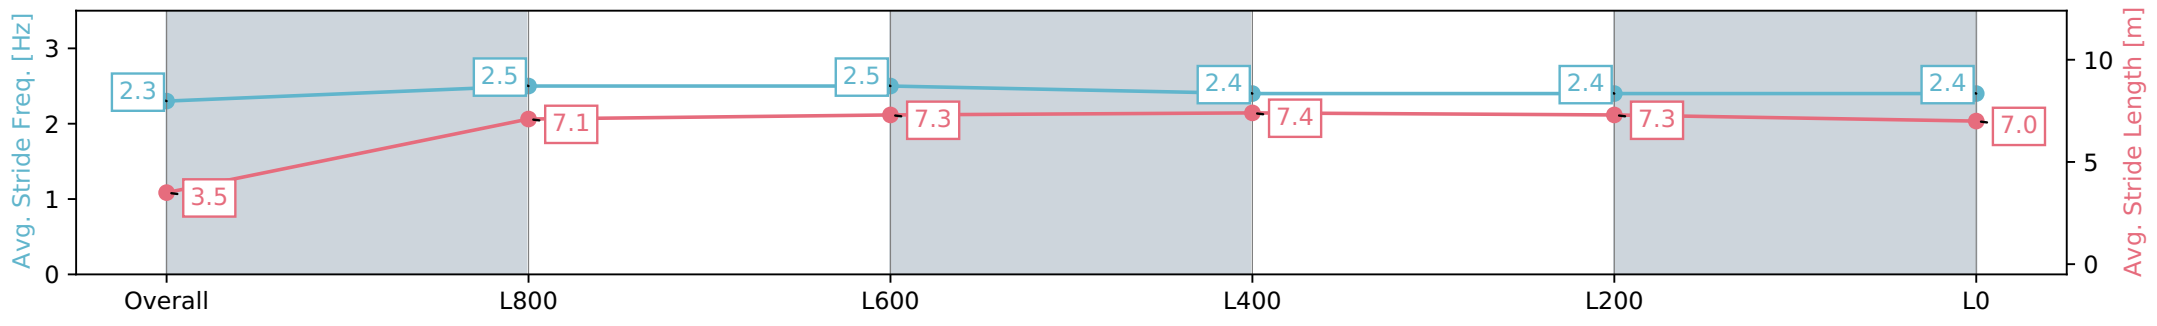

Morphettville SA - Professional

Race 3: Dominant Handicap - 1050m

11 March 2024 - 1:40PM

Track Rating: Good 4, Weather: Fine, Rail Position: True

Section	Overall	L1000	L800	L600	L400	L200	L200
Section Times	1:02.24 [5] (0:05.36)	0:56.88 [1] (0:11.23)	0:45.65 [1] (0:11.01)	0:34.64 [1] (0:11.26)	0:23.38 [1] (0:11.30)	0:12.08 [1] (0:12.08)	0:12.08 [1] (0:12.08)
Average Speed [km/h]	33.7	64.2	65.5	64.2	63.8	59.6	
Top Speed [km/h]	56.9	66.9	67.0	65.7	64.3	63.3	
Avg. Dist. to Rail [m]	7.3	2.7	0.6	1.0	1.2	2.3	
Avg. Stride Freq. [Hz]	2.3	2.5	2.5	2.4	2.4	2.4	
Avg. Stride Length [m]	3.5	7.1	7.3	7.4	7.3	7.0	

- [] Ranking at each section and finish
- :-:- No data available at this section
- NA No data available

Horse/Jockey Name	WILLASTON
Finish Rank	6
Fastest Section Time (Section)	0:05.45 (Overall)
Top Speed [km/h] (Section)	67.6 (L1000)
Race State	Finished