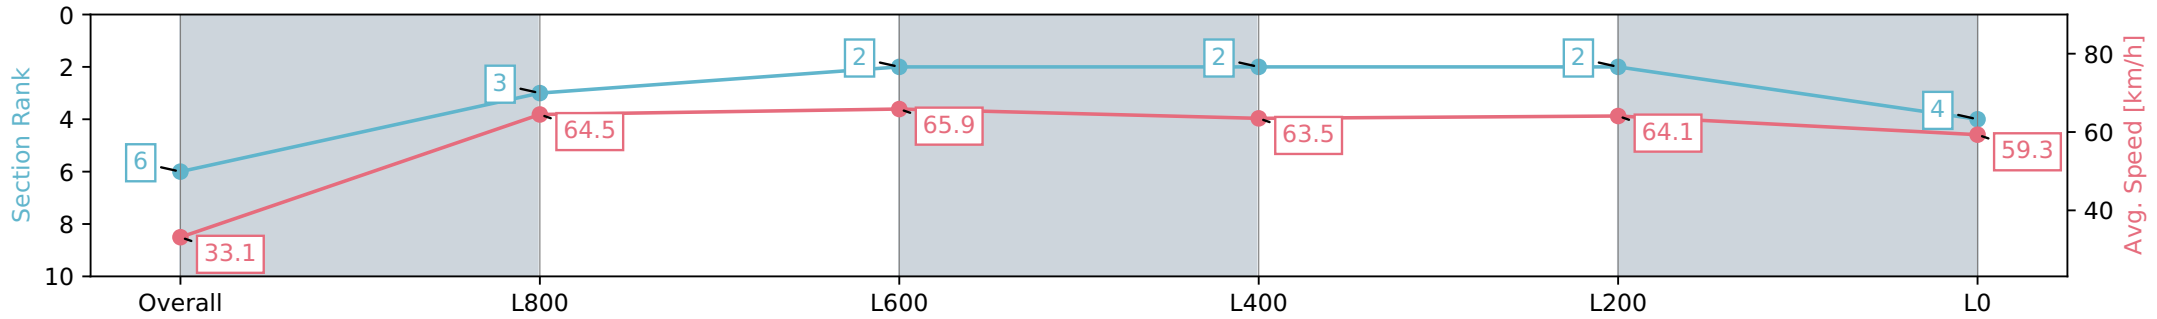

- [] Ranking at each section and finish
- :-:- No data available at this section
- NA No data available

Horse/Jockey Name	WILLASTON
Finish Rank	6
Fastest Section Time (Section)	0:05.45 (Overall)
Top Speed [km/h] (Section)	67.6 (L1000)
Race State	Finished

Morphettville SA - Professional

Race 3: Dominant Handicap - 1050m

11 March 2024 - 1:40PM

Track Rating: Good 4, Weather: Fine, Rail Position: True

Section	Overall	L1000	L800	L600	L400	L200	L200
Section Times	1:02.53 [6] (0:05.45)	0:57.08 [3] (0:11.17)	0:45.91 [2] (0:11.02)	0:34.89 [2] (0:11.45)	0:23.44 [2] (0:11.28)	0:12.15 [4]	0:12.15 [4]
Average Speed [km/h]	33.1	64.5	65.9	63.5	64.1	59.3	
Top Speed [km/h]	55.7	67.6	66.8	65.6	66.0	62.1	
Avg. Dist. to Rail [m]	5.3	3.8	2.0	2.2	3.1	3.1	
Avg. Stride Freq. [Hz]	2.4	2.6	2.6	2.5	2.5	2.4	
Avg. Stride Length [m]	3.3	6.7	7.2	7.0	6.9	6.7	

- [] Ranking at each section and finish
- :-:- No data available at this section
- NA No data available

Horse/Jockey Name	BRAZANO
Finish Rank	7
Fastest Section Time (Section)	0:05.37 (Overall)
Top Speed [km/h] (Section)	67.2 (L800)
Race State	Finished