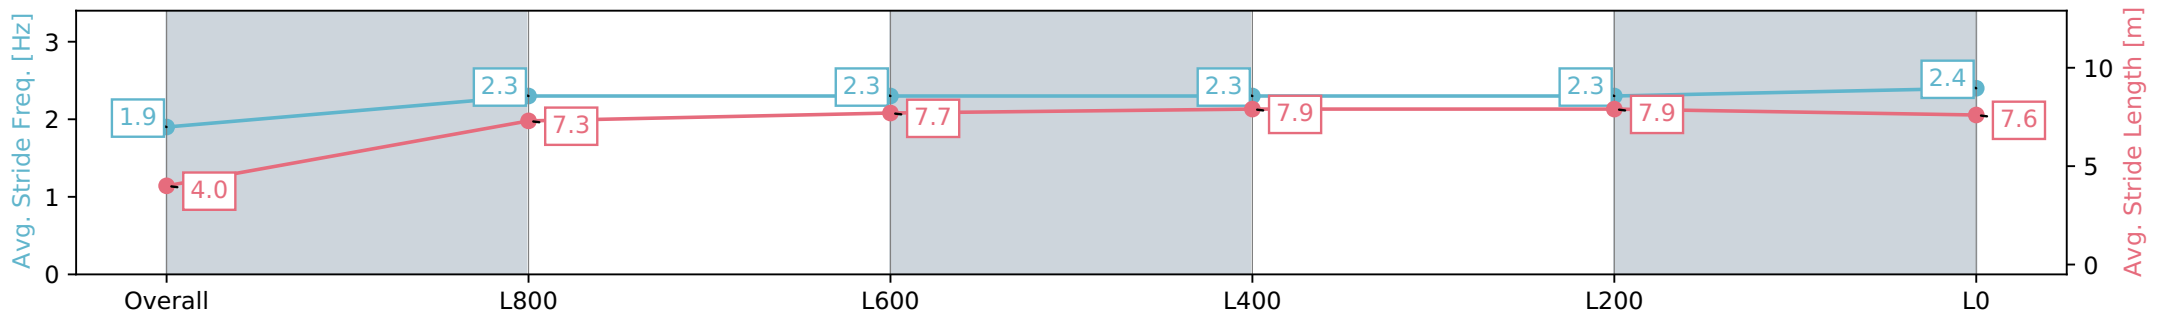

11 March 2024 - 1:40PM

Track Rating: Good 4, Weather: Fine, Rail Position: True

Section	Overall	L1000	L800	L600	L400	L200	L200
Section Times	1:01.62 [1] (0:05.67)	0:55.95 [6] (0:11.44)	0:44.51 [6] (0:11.01)	0:33.50 [7] (0:11.24)	0:22.26 [5] (0:10.99)	0:11.27 [3] (0:11.27)	0:11.27 [3] (0:11.27)
Average Speed [km/h]	31.8	63.0	65.7	64.1	65.7	65.7	63.9
Top Speed [km/h]	54.8	66.1	66.7	65.4	67.3	65.7	65.6
Avg. Dist. to Rail [m]	6.1	2.2	1.1	0.6	1.7	1.7	0.9
Avg. Stride Freq. [Hz]	1.9	2.3	2.3	2.3	2.3	2.3	2.4
Avg. Stride Length [m]	4.0	7.3	7.7	7.9	7.9	7.9	7.6