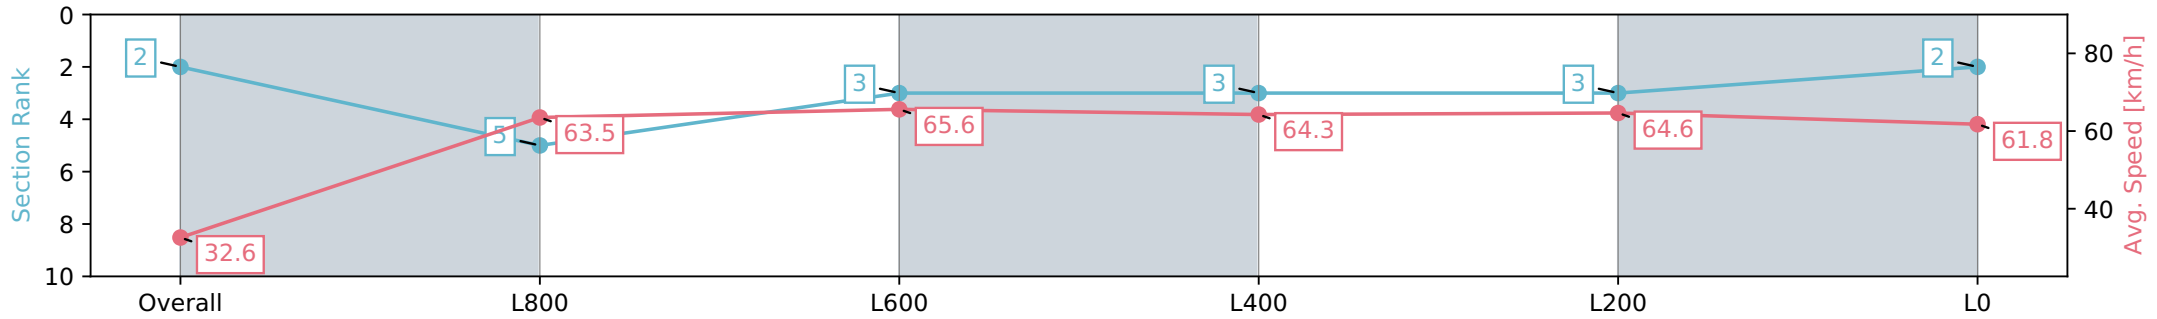

Morphettville SA - Professional

Race 3: Dominant Handicap - 1050m

11 March 2024 - 1:40PM

Track Rating: Good 4, Weather: Fine, Rail Position: True

Section	Overall	L1000	L800	L600	L400	L200	L200
Section Times	1:01.91 [2] (0:05.52)	0:56.39 [5] (0:11.34)	0:45.05 [3] (0:11.01)	0:34.04 [3] (0:11.24)	0:22.80 [3] (0:11.15)	0:11.65 [2] (0:11.65)	0:11.65 [2] (0:11.65)
Average Speed [km/h]	32.6	63.5	65.6	64.3	64.6	61.8	61.8
Top Speed [km/h]	56.3	66.1	66.6	64.9	65.5	64.4	64.4
Avg. Dist. to Rail [m]	2.7	0.8	0.5	0.6	1.8	3.8	3.8
Avg. Stride Freq. [Hz]	2.2	2.4	2.4	2.3	2.4	2.3	2.3
Avg. Stride Length [m]	3.4	7.3	7.7	7.6	7.5	7.3	7.3