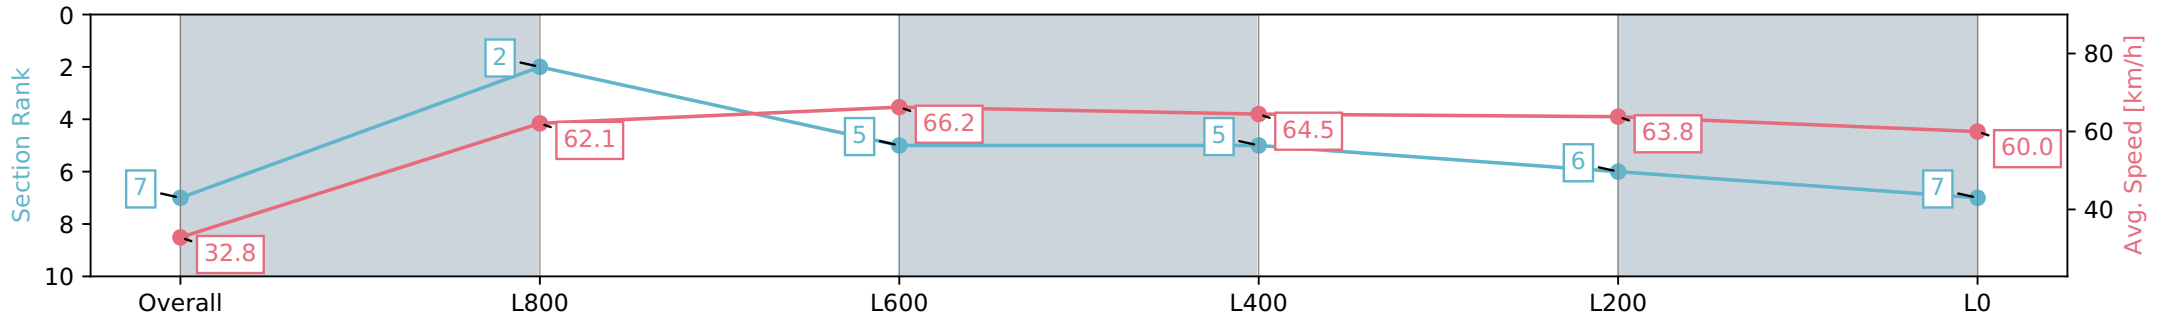

- [] Ranking at each section and finish
- :-:- No data available at this section
- NA No data available

Horse/Jockey Name	BRAZANO
Finish Rank	7
Fastest Section Time (Section)	0:05.37 (Overall)
Top Speed [km/h] (Section)	67.2 (L800)
Race State	Finished

Morphettville SA - Professional

Race 3: Dominant Handicap - 1050m

11 March 2024 - 1:40PM

Track Rating: Good 4, Weather: Fine, Rail Position: True

Section	Overall	L1000	L800	L600	L400	L200	L200
Section Times	1:02.74 [7] (0:05.37)	0:57.37 [2] (0:11.67)	0:45.70 [5] (0:10.98)	0:34.72 [5] (0:11.35)	0:23.37 [6] (0:11.37)	0:12.00 [7] (0:12.00)	0:12.00 [7] (0:12.00)
Average Speed [km/h]	32.8	62.1	66.2	64.5	63.8	60.0	60.0
Top Speed [km/h]	56.3	65.8	67.2	65.4	65.3	65.1	65.1
Avg. Dist. to Rail [m]	8.7	5.2	2.8	3.0	5.5	8.1	8.1
Avg. Stride Freq. [Hz]	2.2	2.5	2.5	2.4	2.4	2.3	2.3
Avg. Stride Length [m]	3.6	6.8	7.3	7.3	7.2	7.2	7.2