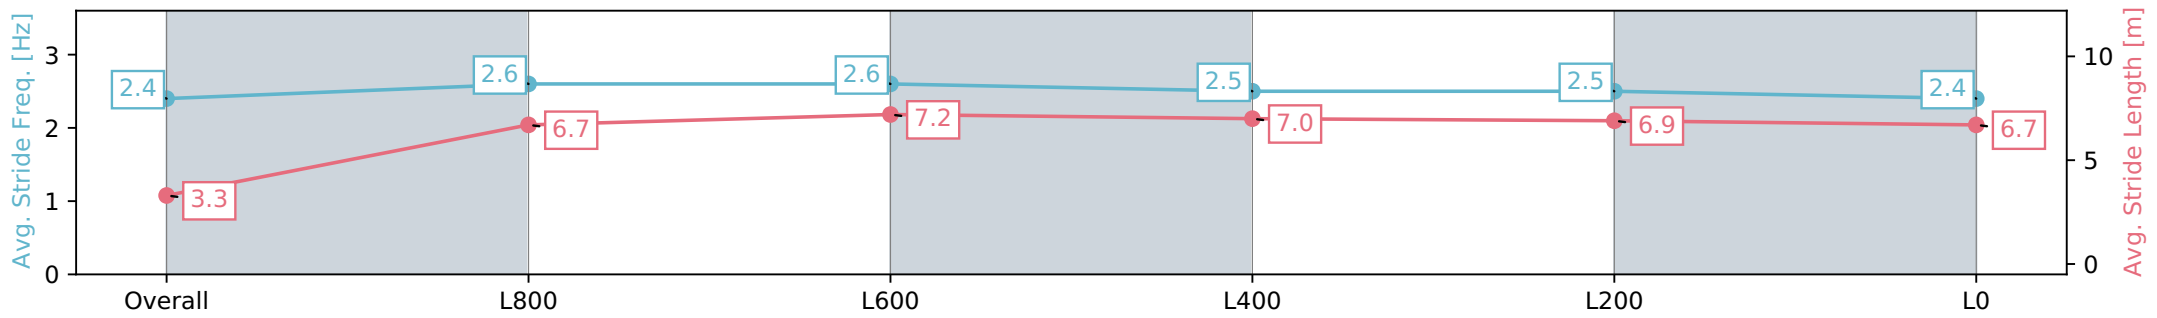

Morphettville SA - Professional

Race 3: Dominant Handicap - 1050m

11 March 2024 - 1:40PM

Track Rating: Good 4, Weather: Fine, Rail Position: True

Section	Overall	L1000	L800	L600	L400	L200	L200
Section Times	1:02.53 [6] (0:05.45)	0:57.08 [3] (0:11.17)	0:45.91 [2] (0:11.02)	0:34.89 [2] (0:11.45)	0:23.44 [2] (0:11.28)	0:12.15 [4]	0:12.15 [4]
Average Speed [km/h]	33.1	64.5	65.9	63.5	64.1	59.3	
Top Speed [km/h]	55.7	67.6	66.8	65.6	66.0	62.1	
Avg. Dist. to Rail [m]	5.3	3.8	2.0	2.2	3.1	3.1	
Avg. Stride Freq. [Hz]	2.4	2.6	2.6	2.5	2.5	2.4	
Avg. Stride Length [m]	3.3	6.7	7.2	7.0	6.9	6.7	

- [] Ranking at each section and finish
- :-:- No data available at this section
- NA No data available

Horse/Jockey Name	BRAZANO
Finish Rank	7
Fastest Section Time (Section)	0:05.37 (Overall)
Top Speed [km/h] (Section)	67.2 (L800)
Race State	Finished