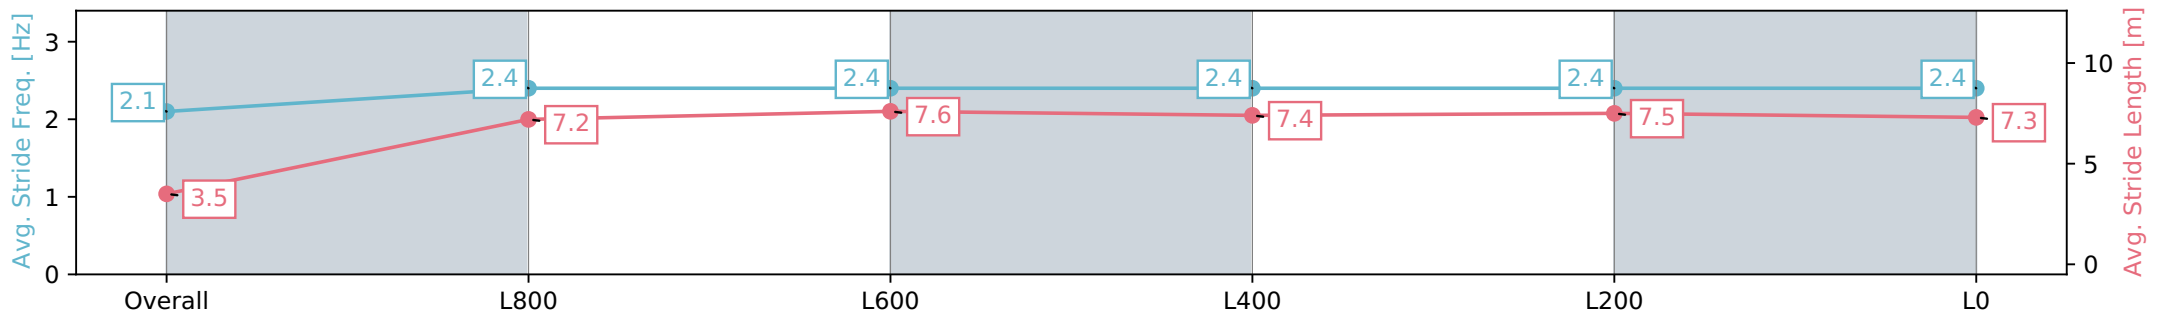

Morphettville SA - Professional

Race 3: Dominant Handicap - 1050m

11 March 2024 - 1:40PM

Track Rating: Good 4, Weather: Fine, Rail Position: True

Section	Overall	L1000	L800	L600	L400	L200
Section Times	1:02.18 [4] (0:05.68)	0:56.50 [7] (0:11.47)	0:45.03 [7] (0:10.97)	0:34.06 [6] (0:11.28)	0:22.78 [7] (0:11.27)	0:11.51 [6] (0:11.51)
Average Speed [km/h]	31.8	62.8	66.1	64.1	64.2	62.5
Top Speed [km/h]	54.4	66.3	67.4	64.9	65.7	64.4
Avg. Dist. to Rail [m]	7.6	3.5	1.9	1.3	2.4	5.8
Avg. Stride Freq. [Hz]	2.1	2.4	2.4	2.4	2.4	2.4
Avg. Stride Length [m]	3.5	7.2	7.6	7.4	7.5	7.3

Report Created: Mon 11 March 2024 14:25:43 GMT+11 (Note: Timing is based on positional data)

- [] Ranking at each section and finish
- :-:- No data available at this section
- NA No data available

Horse/Jockey Name	EMERALD COURT
Finish Rank	5
Fastest Section Time (Section)	0:05.36 (Overall)
Top Speed [km/h] (Section)	67.0 (L800)
Race State	Finished