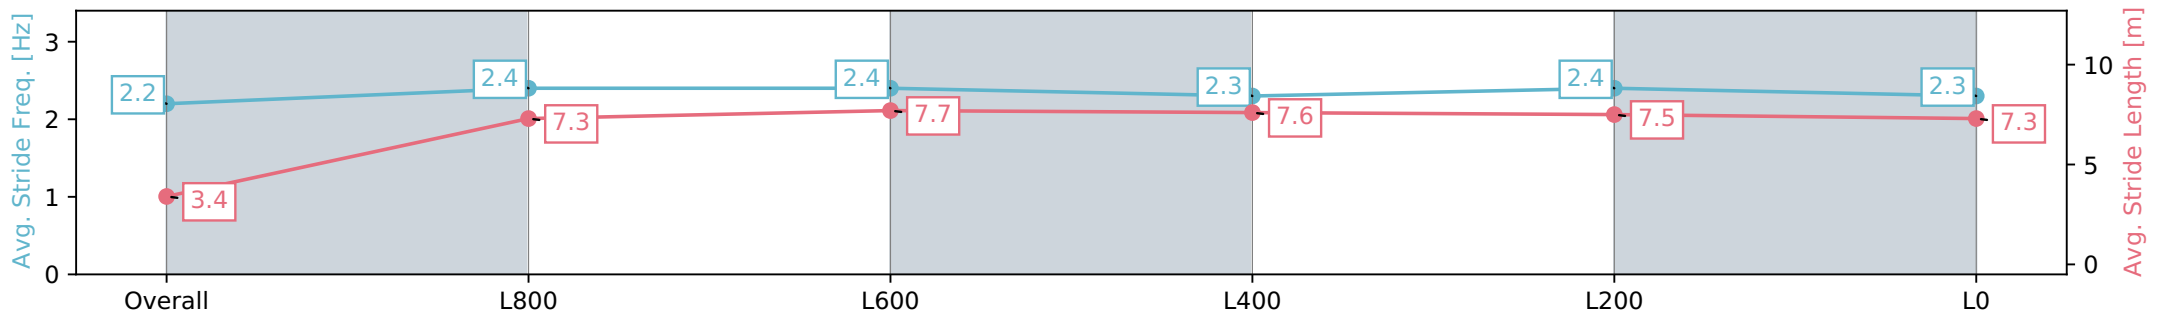

Morphettville SA - Professional

Race 3: Dominant Handicap - 1050m

11 March 2024 - 1:40PM

Track Rating: Good 4, Weather: Fine, Rail Position: True

Section	Overall	L1000	L800	L600	L400	L200	L200
Section Times	1:01.91 [2] (0:05.52)	0:56.39 [5] (0:11.34)	0:45.05 [3] (0:11.01)	0:34.04 [3] (0:11.24)	0:22.80 [3] (0:11.15)	0:11.65 [2] (0:11.65)	0:11.65 [2] (0:11.65)
Average Speed [km/h]	32.6	63.5	65.6	64.3	64.6	61.8	61.8
Top Speed [km/h]	56.3	66.1	66.6	64.9	65.5	64.4	64.4
Avg. Dist. to Rail [m]	2.7	0.8	0.5	0.6	1.8	3.8	3.8
Avg. Stride Freq. [Hz]	2.2	2.4	2.4	2.3	2.4	2.3	2.3
Avg. Stride Length [m]	3.4	7.3	7.7	7.6	7.5	7.3	7.3