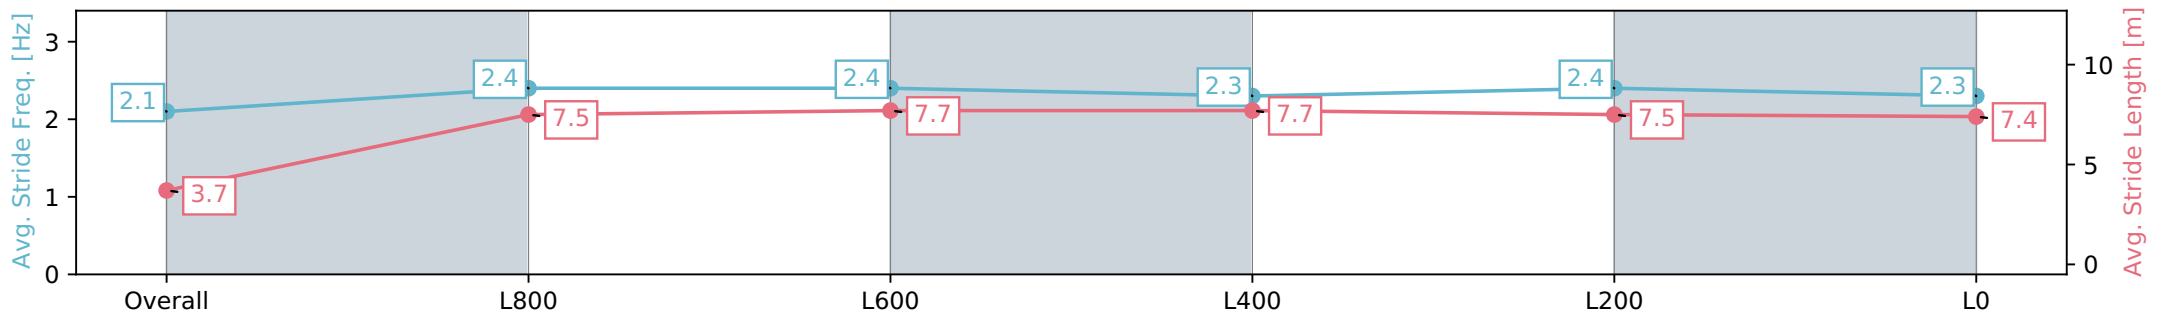

Morphettville SA - Professional

Race 3: Dominant Handicap - 1050m

11 March 2024 - 1:40PM

Track Rating: Good 4, Weather: Fine, Rail Position: True

Section	Overall	L1000	L800	L600	L400	L200	L0
Section Times	1:02.02 [3] (0:05.51)	0:56.51 [4] (0:11.42)	0:45.09 [4] (0:11.02)	0:34.07 [4] (0:11.28)	0:22.78 [4] (0:11.17)	0:11.61 [5]	0:11.61 [5]
Average Speed [km/h]	32.6	63.2	65.7	64.2	64.6	62.0	62.0
Top Speed [km/h]	55.6	66.0	66.3	65.3	65.4	64.8	64.8
Avg. Dist. to Rail [m]	4.0	2.4	1.6	1.1	2.9	5.1	5.1
Avg. Stride Freq. [Hz]	2.1	2.4	2.4	2.3	2.4	2.3	2.3
Avg. Stride Length [m]	3.7	7.5	7.7	7.7	7.5	7.4	7.4