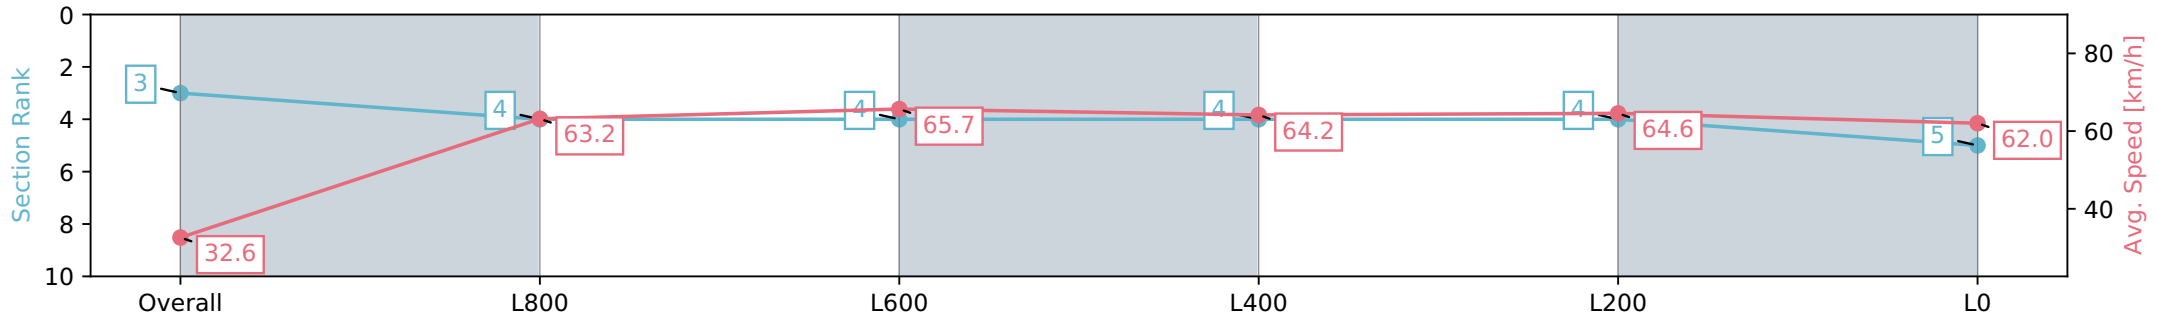

Morphettville SA - Professional

Race 3: Dominant Handicap - 1050m

11 March 2024 - 1:40PM

Track Rating: Good 4, Weather: Fine, Rail Position: True

Section	Overall	L1000	L800	L600	L400	L200	L0
Section Times	1:02.02 [3] (0:05.51)	0:56.51 [4] (0:11.42)	0:45.09 [4] (0:11.02)	0:34.07 [4] (0:11.28)	0:22.78 [4] (0:11.17)	0:11.61 [5]	0:11.61 [5]
Average Speed [km/h]	32.6	63.2	65.7	64.2	64.6	62.0	62.0
Top Speed [km/h]	55.6	66.0	66.3	65.3	65.4	64.8	64.8
Avg. Dist. to Rail [m]	4.0	2.4	1.6	1.1	2.9	5.1	5.1
Avg. Stride Freq. [Hz]	2.1	2.4	2.4	2.3	2.4	2.3	2.3
Avg. Stride Length [m]	3.7	7.5	7.7	7.7	7.5	7.4	7.4