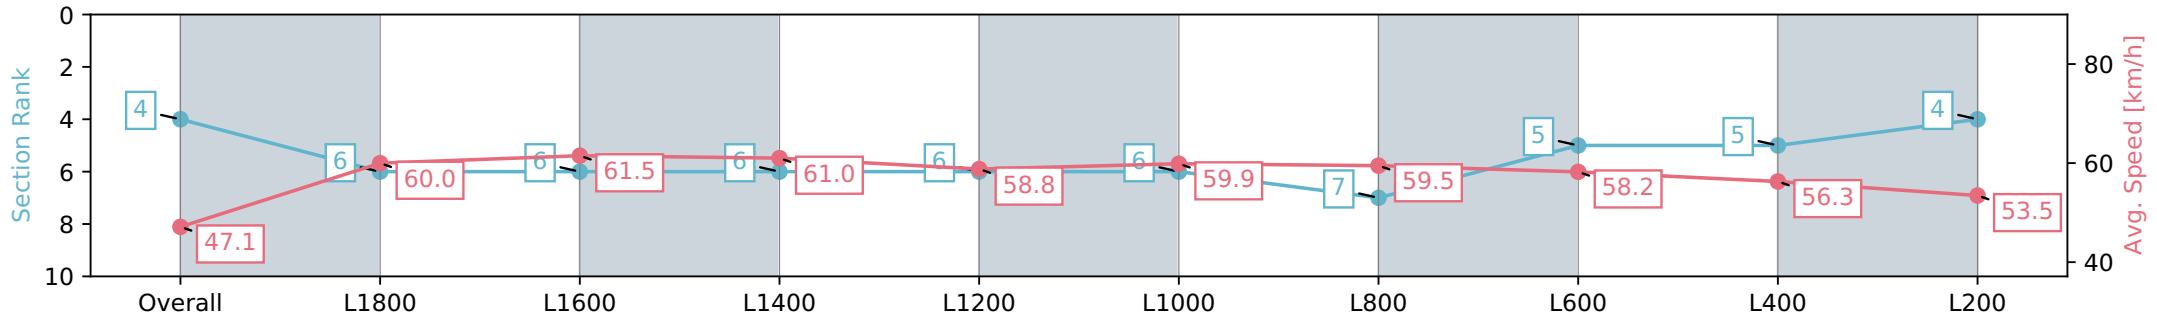

Morphettville SA - Professional

Race 1: Croser Handicap - 2000m

11 March 2024 - 12:30PM

Track Rating: Good 4, Weather: Fine, Rail Position: True

Section	Overall	L1800	L1600	L1400	L1200	L1000	L800	L600	L400	L200
Section Times	2:06.43 [4] (0:15.44)	1:50.99 [6] (0:12.10)	1:38.89 [6] (0:11.71)	1:27.18 [6] (0:11.86)	1:15.32 [6] (0:12.30)	1:03.02 [6] (0:12.04)	0:50.98 [7] (0:12.19)	0:38.79 [5] (0:12.47)	0:26.32 [5] (0:12.86)	0:13.46 [4] (0:13.46)
Average Speed [km/h]	47.1	60.0	61.5	61.0	58.8	59.9	59.5	58.2	56.3	53.5
Top Speed [km/h]	60.9	60.7	62.6	62.7	60.0	60.9	63.2	60.4	57.1	54.7
Avg. Dist. to Rail [m]	10.7	1.9	1.5	1.7	1.6	2.4	2.0	1.8	3.3	5.2
Avg. Stride Freq. [Hz]	2.1	2.3	2.3	2.3	2.2	2.3	2.3	2.3	2.2	2.2
Avg. Stride Length [m]	6.6	7.3	7.4	7.4	7.1	7.2	7.1	6.9	6.8	6.7