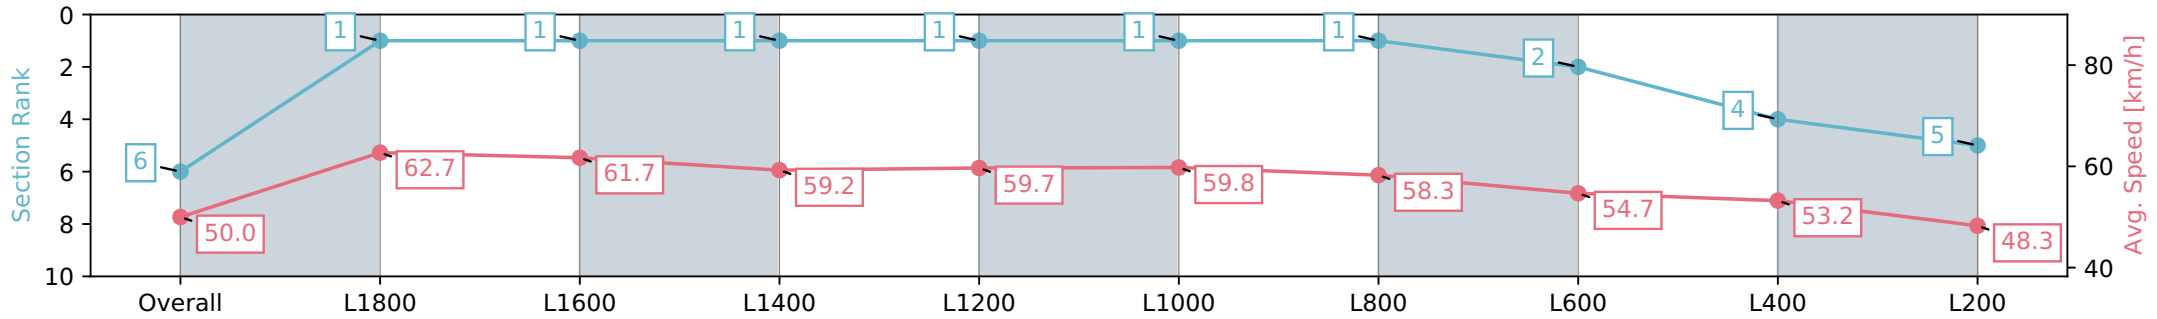

Report Created: Mon 11 March 2024 13:20:59 GMT+11 (Note: Timing is based on positional data)

- [] Ranking at each section and finish
- :-:- No data available at this section
- NA No data available

Horse/Jockey Name	MAKE IT A DOUBLE
Finish Rank	6
Fastest Section Time (Section)	0:11.56 (L1800)
Top Speed [km/h] (Section)	63.0 (L1600)
Race State	Finished

Morphettville SA - Professional

Race 1: Croser Handicap - 2000m

11 March 2024 - 12:30PM

Track Rating: Good 4, Weather: Fine, Rail Position: True

Section	Overall	L1800	L1600	L1400	L1200	L1000	L800	L600	L400	L200
Section Times	2:08.09 [6] (0:14.47)	1:53.62 [1] (0:11.56)	1:42.06 [1] (0:11.67)	1:30.39 [1] (0:12.19)	1:18.20 [1] (0:12.11)	1:06.09 [1] (0:11.99)	0:54.10 [1] (0:12.45)	0:41.65 [2] (0:13.19)	0:28.46 [4] (0:13.53)	0:14.93 [5] (0:14.93)
Average Speed [km/h]	50.0	62.7	61.7	59.2	59.7	59.8	58.3	54.7	53.2	48.3
Top Speed [km/h]	62.2	63.0	63.0	60.1	59.9	60.7	60.7	56.6	54.3	51.1
Avg. Dist. to Rail [m]	9.4	1.3	1.1	1.3	0.8	1.2	0.9	0.4	0.9	2.6
Avg. Stride Freq. [Hz]	2.3	2.4	2.4	2.3	2.4	2.4	2.3	2.3	2.2	2.1
Avg. Stride Length [m]	6.5	7.0	7.0	6.9	6.8	7.0	6.7	6.6	6.6	6.3