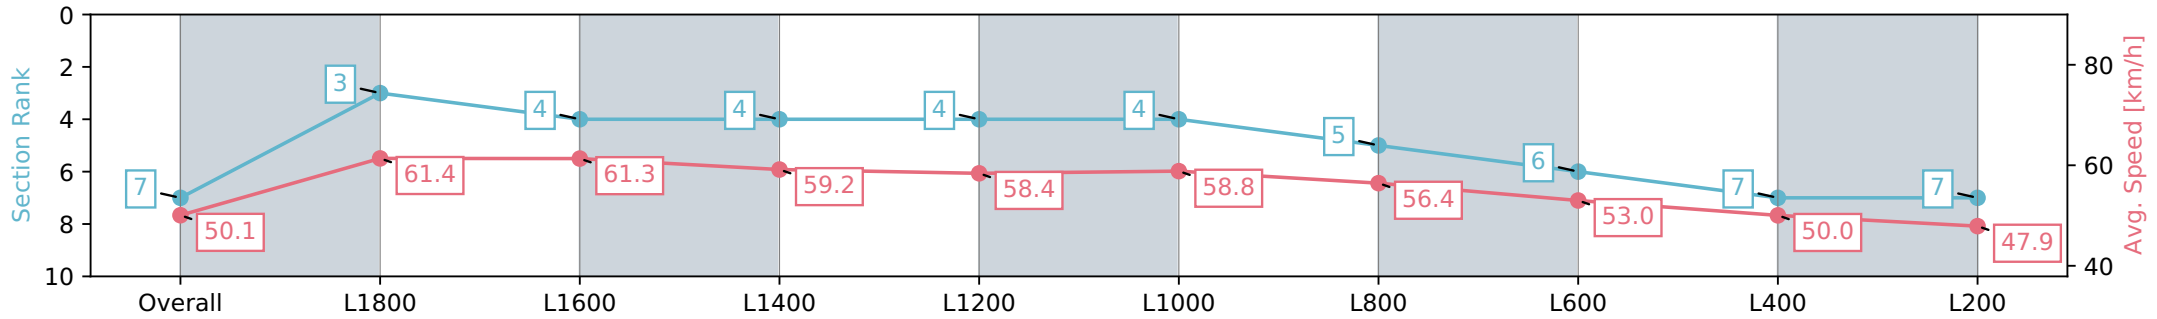

Morphettville SA - Professional

Race 1: Croser Handicap - 2000m

11 March 2024 - 12:30PM

Track Rating: Good 4, Weather: Fine, Rail Position: True

Section	Overall	L1800	L1600	L1400	L1200	L1000	L800	L600	L400	L200
Section Times	2:10.76 [7] (0:14.54)	1:56.22 [3] (0:11.81)	1:44.41 [4] (0:11.76)	1:32.65 [4] (0:12.21)	1:20.44 [4] (0:12.36)	1:08.08 [4] (0:12.25)	0:55.83 [5] (0:12.80)	0:43.03 [6] (0:13.59)	0:29.44 [7] (0:14.40)	0:15.04 [7] (0:15.04)
Average Speed [km/h]	50.1	61.4	61.3	59.2	58.4	58.8	56.4	53.0	50.0	47.9
Top Speed [km/h]	62.2	61.8	61.9	59.8	58.8	59.2	58.1	55.4	51.0	49.9
Avg. Dist. to Rail [m]	10.6	2.1	1.2	1.2	0.8	1.0	1.0	0.3	1.2	0.9
Avg. Stride Freq. [Hz]	2.3	2.3	2.3	2.3	2.3	2.3	2.2	2.2	2.1	2.0
Avg. Stride Length [m]	6.5	7.0	7.0	6.9	6.9	7.0	7.0	6.8	6.5	6.4