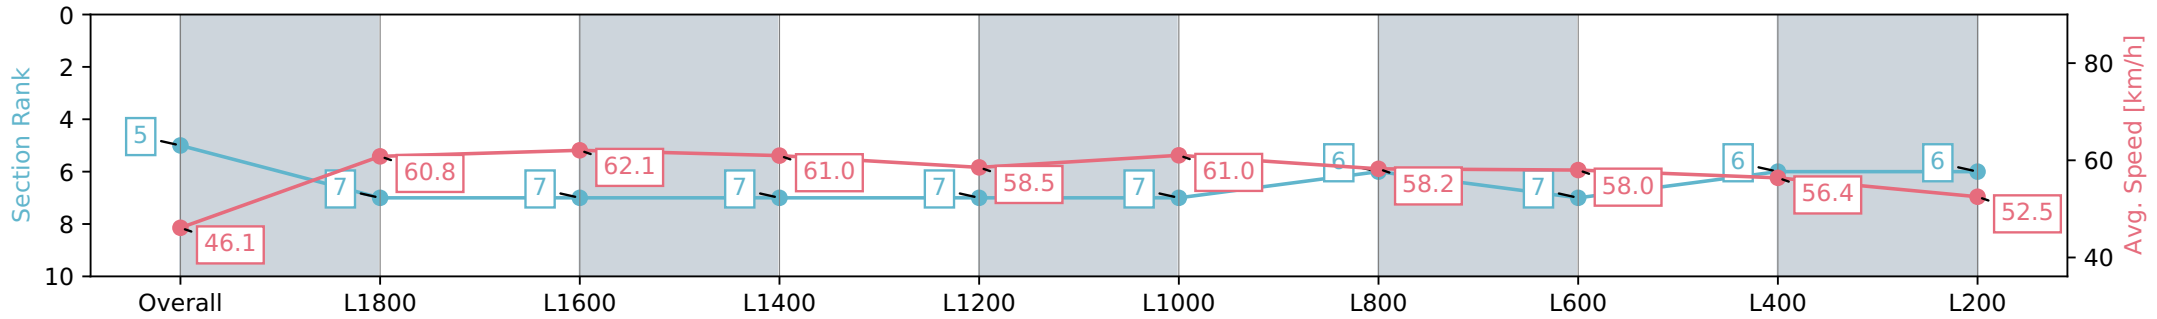

Morphettville SA - Professional

Race 1: Croser Handicap - 2000m

11 March 2024 - 12:30PM

Track Rating: Good 4, Weather: Fine, Rail Position: True

Section	Overall	L1800	L1600	L1400	L1200	L1000	L800	L600	L400	L200
Section Times	2:06.95 [5] (0:15.79)	1:51.16 [7] (0:11.92)	1:39.24 [7] (0:11.61)	1:27.63 [7] (0:11.92)	1:15.71 [7] (0:12.39)	1:03.32 [7] (0:11.79)	0:51.53 [6] (0:12.43)	0:39.10 [7] (0:12.53)	0:26.57 [6] (0:12.85)	0:13.72 [6] (0:13.72)
Average Speed [km/h]	46.1	60.8	62.1	61.0	58.5	61.0	58.2	58.0	56.4	52.5
Top Speed [km/h]	60.5	61.4	62.4	62.1	59.4	62.5	59.8	58.5	57.3	54.6
Avg. Dist. to Rail [m]	12.0	2.3	2.4	2.5	2.1	1.3	1.3	2.1	4.2	5.8
Avg. Stride Freq. [Hz]	2.0	2.2	2.2	2.1	2.1	2.1	2.1	2.1	2.1	2.0
Avg. Stride Length [m]	6.7	7.5	7.6	7.6	7.5	7.8	7.5	7.4	7.4	7.2

Report Created: Mon 11 March 2024 13:20:59 GMT+11 (Note: Timing is based on positional data)

- [] Ranking at each section and finish
- :-:- No data available at this section
- NA No data available

Horse/Jockey Name	MAKE IT A DOUBLE
Finish Rank	6
Fastest Section Time (Section)	0:11.56 (L1800)
Top Speed [km/h] (Section)	63.0 (L1600)
Race State	Finished