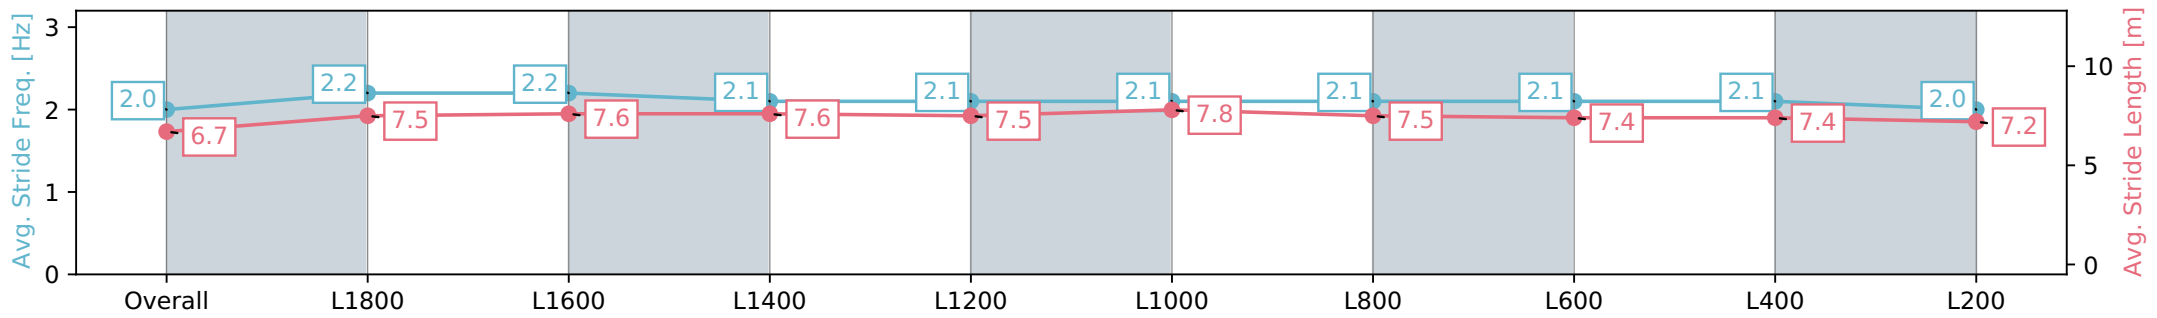

Morphettville SA - Professional

Race 1: Croser Handicap - 2000m

11 March 2024 - 12:30PM

Track Rating: Good 4, Weather: Fine, Rail Position: True

Section	Overall	L1800	L1600	L1400	L1200	L1000	L800	L600	L400	L200
Section Times	2:06.95 [5] (0:15.79)	1:51.16 [7] (0:11.92)	1:39.24 [7] (0:11.61)	1:27.63 [7] (0:11.92)	1:15.71 [7] (0:12.39)	1:03.32 [7] (0:11.79)	0:51.53 [6] (0:12.43)	0:39.10 [7] (0:12.53)	0:26.57 [6] (0:12.85)	0:13.72 [6] (0:13.72)
Average Speed [km/h]	46.1	60.8	62.1	61.0	58.5	61.0	58.2	58.0	56.4	52.5
Top Speed [km/h]	60.5	61.4	62.4	62.1	59.4	62.5	59.8	58.5	57.3	54.6
Avg. Dist. to Rail [m]	12.0	2.3	2.4	2.5	2.1	1.3	1.3	2.1	4.2	5.8
Avg. Stride Freq. [Hz]	2.0	2.2	2.2	2.1	2.1	2.1	2.1	2.1	2.1	2.0
Avg. Stride Length [m]	6.7	7.5	7.6	7.6	7.5	7.8	7.5	7.4	7.4	7.2

Report Created: Mon 11 March 2024 13:20:59 GMT+11 (Note: Timing is based on positional data)

- [] Ranking at each section and finish
- :-:- No data available at this section
- NA No data available

Horse/Jockey Name	MAKE IT A DOUBLE
Finish Rank	6
Fastest Section Time (Section)	0:11.56 (L1800)
Top Speed [km/h] (Section)	63.0 (L1600)
Race State	Finished