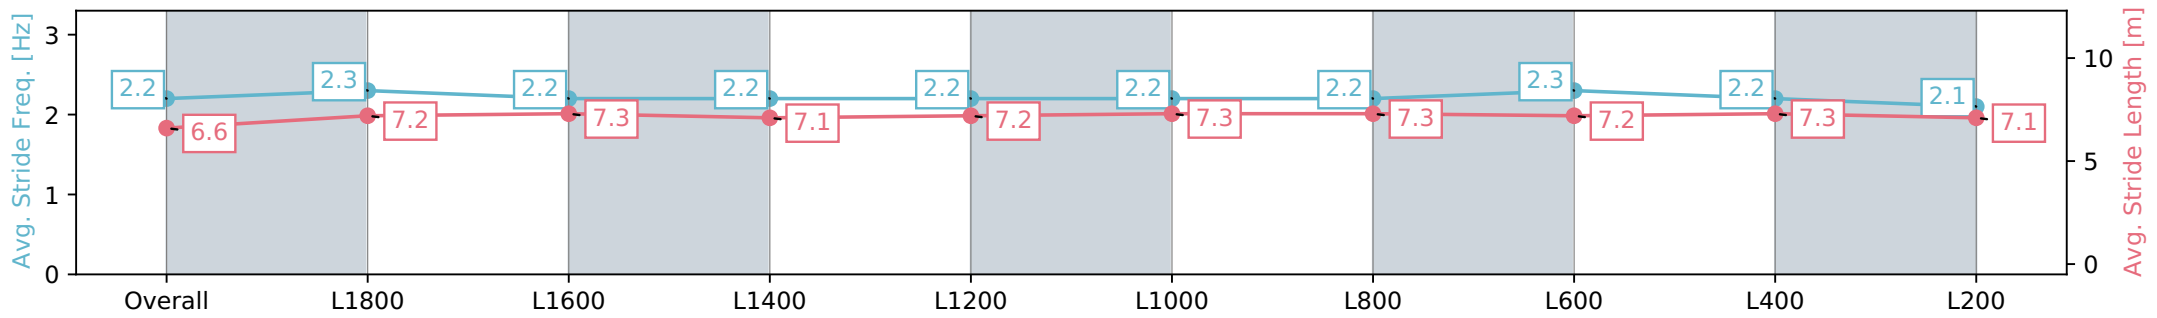

11 March 2024 - 12:30PM

Track Rating: Good 4, Weather: Fine, Rail Position: True

Section	Overall	L1800	L1600	L1400	L1200	L1000	L800	L600	L400	L200
Section Times	2:04.47 [1] (0:14.95)	1:49.52 [5] (0:11.76)	1:37.76 [5] (0:11.60)	1:26.16 [5] (0:12.25)	1:13.91 [5] (0:12.13)	1:01.78 [5] (0:11.99)	0:49.79 [4] (0:12.04)	0:37.75 [4] (0:12.26)	0:25.49 [1] (0:12.32)	0:13.17 [1] (0:13.17)
Average Speed [km/h]	48.7	61.9	62.1	59.2	59.8	60.0	60.3	59.6	58.8	54.7
Top Speed [km/h]	63.6	62.8	63.2	60.0	60.9	61.0	61.5	61.6	60.1	57.3
Avg. Dist. to Rail [m]	11.7	2.7	2.2	2.1	1.6	2.3	2.0	3.1	3.7	6.0
Avg. Stride Freq. [Hz]	2.2	2.3	2.2	2.2	2.2	2.2	2.2	2.3	2.2	2.1
Avg. Stride Length [m]	6.6	7.2	7.3	7.1	7.2	7.3	7.3	7.2	7.3	7.1