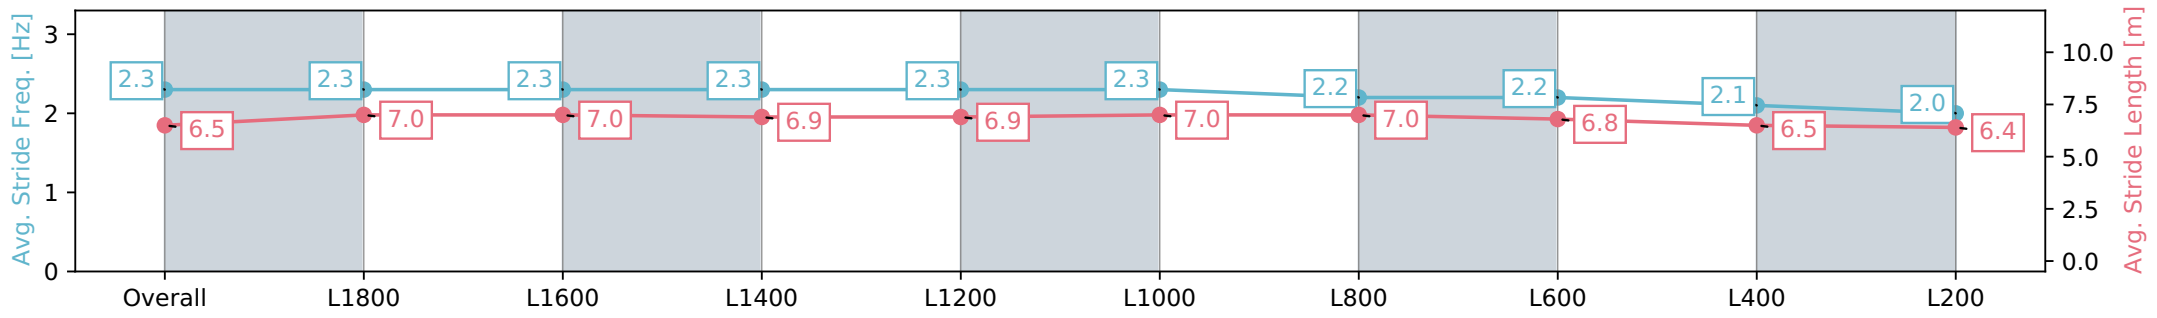

Morphettville SA - Professional

Race 1: Croser Handicap - 2000m

11 March 2024 - 12:30PM

Track Rating: Good 4, Weather: Fine, Rail Position: True

Section	Overall	L1800	L1600	L1400	L1200	L1000	L800	L600	L400	L200
Section Times	2:10.76 [7] (0:14.54)	1:56.22 [3] (0:11.81)	1:44.41 [4] (0:11.76)	1:32.65 [4] (0:12.21)	1:20.44 [4] (0:12.36)	1:08.08 [4] (0:12.25)	0:55.83 [5] (0:12.80)	0:43.03 [6] (0:13.59)	0:29.44 [7] (0:14.40)	0:15.04 [7] (0:15.04)
Average Speed [km/h]	50.1	61.4	61.3	59.2	58.4	58.8	56.4	53.0	50.0	47.9
Top Speed [km/h]	62.2	61.8	61.9	59.8	58.8	59.2	58.1	55.4	51.0	49.9
Avg. Dist. to Rail [m]	10.6	2.1	1.2	1.2	0.8	1.0	1.0	0.3	1.2	0.9
Avg. Stride Freq. [Hz]	2.3	2.3	2.3	2.3	2.3	2.3	2.2	2.2	2.1	2.0
Avg. Stride Length [m]	6.5	7.0	7.0	6.9	6.9	7.0	7.0	6.8	6.5	6.4