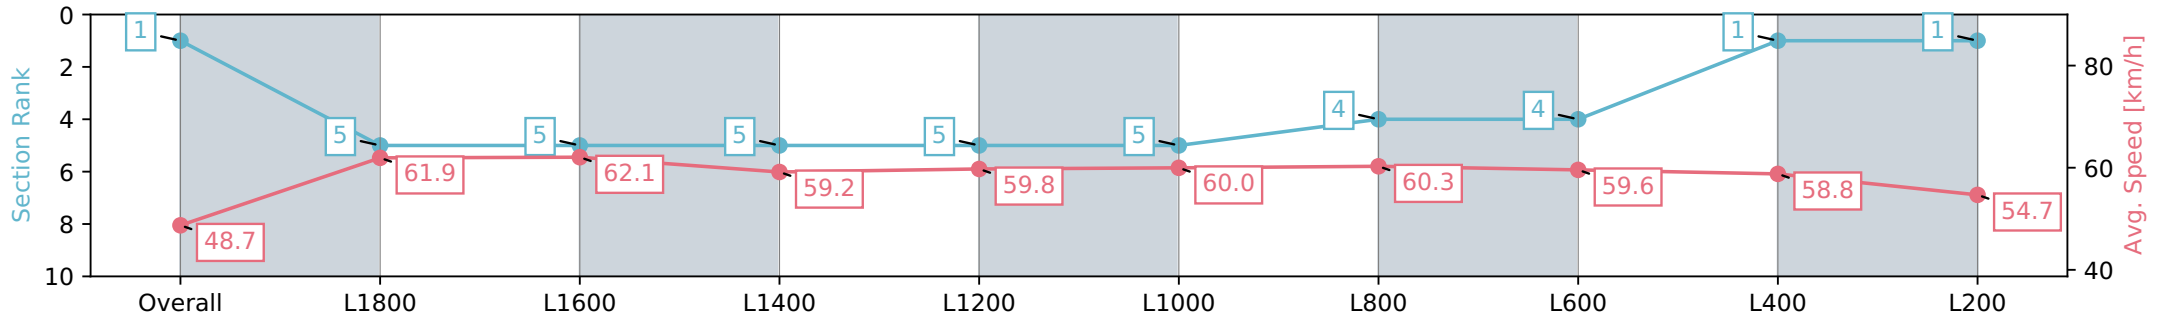

11 March 2024 - 12:30PM

Track Rating: Good 4, Weather: Fine, Rail Position: True

Section	Overall	L1800	L1600	L1400	L1200	L1000	L800	L600	L400	L200
Section Times	2:04.47 [1] (0:14.95)	1:49.52 [5] (0:11.76)	1:37.76 [5] (0:11.60)	1:26.16 [5] (0:12.25)	1:13.91 [5] (0:12.13)	1:01.78 [5] (0:11.99)	0:49.79 [4] (0:12.04)	0:37.75 [4] (0:12.26)	0:25.49 [1] (0:12.32)	0:13.17 [1] (0:13.17)
Average Speed [km/h]	48.7	61.9	62.1	59.2	59.8	60.0	60.3	59.6	58.8	54.7
Top Speed [km/h]	63.6	62.8	63.2	60.0	60.9	61.0	61.5	61.6	60.1	57.3
Avg. Dist. to Rail [m]	11.7	2.7	2.2	2.1	1.6	2.3	2.0	3.1	3.7	6.0
Avg. Stride Freq. [Hz]	2.2	2.3	2.2	2.2	2.2	2.2	2.2	2.3	2.2	2.1
Avg. Stride Length [m]	6.6	7.2	7.3	7.1	7.2	7.3	7.3	7.2	7.3	7.1