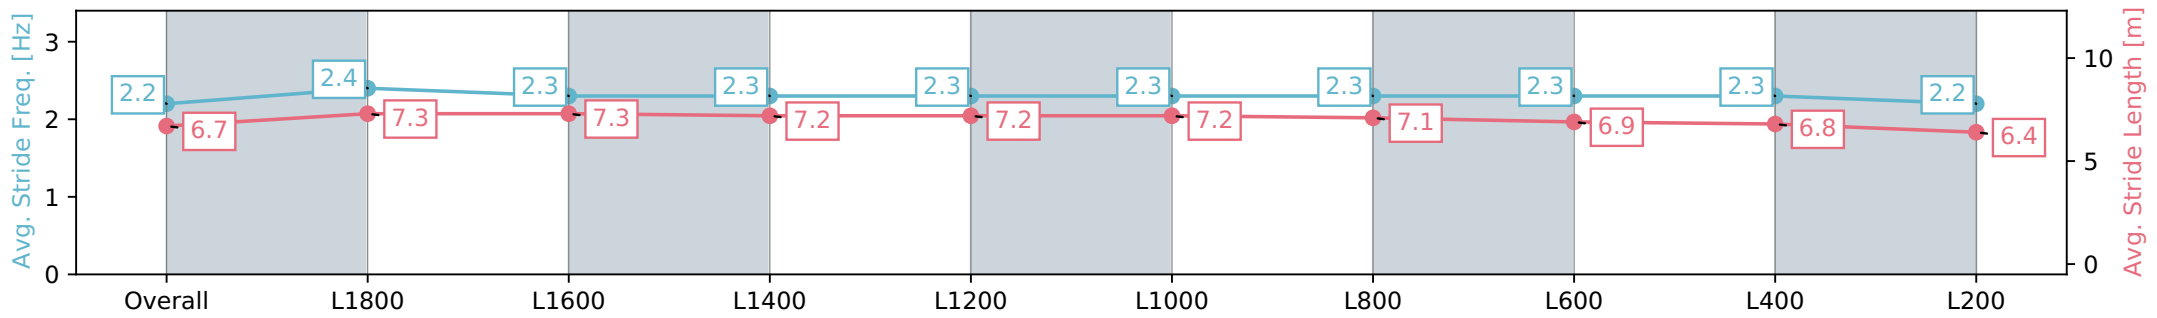

Morphettville SA - Professional

Race 1: Croser Handicap - 2000m

11 March 2024 - 12:30PM

Track Rating: Good 4, Weather: Fine, Rail Position: True

Section	Overall	L1800	L1600	L1400	L1200	L1000	L800	L600	L400	L200
Section Times	2:05.94 [3] (0:14.54)	1:51.40 [2] (0:11.55)	1:39.85 [2] (0:11.72)	1:28.13 [2] (0:12.18)	1:15.95 [2] (0:12.10)	1:03.85 [2] (0:12.03)	0:51.82 [2] (0:12.31)	0:39.51 [1] (0:12.61)	0:26.90 [2] (0:12.85)	0:14.05 [3] (0:14.05)
Average Speed [km/h]	50.4	62.9	61.4	59.5	60.0	60.0	58.8	57.3	56.0	51.3
Top Speed [km/h]	64.4	63.7	63.2	59.8	60.6	60.6	59.5	57.9	57.2	53.4
Avg. Dist. to Rail [m]	14.6	2.2	1.4	1.8	2.0	2.4	1.7	0.8	1.0	1.7
Avg. Stride Freq. [Hz]	2.2	2.4	2.3	2.3	2.3	2.3	2.3	2.3	2.3	2.2
Avg. Stride Length [m]	6.7	7.3	7.3	7.2	7.2	7.2	7.1	6.9	6.8	6.4