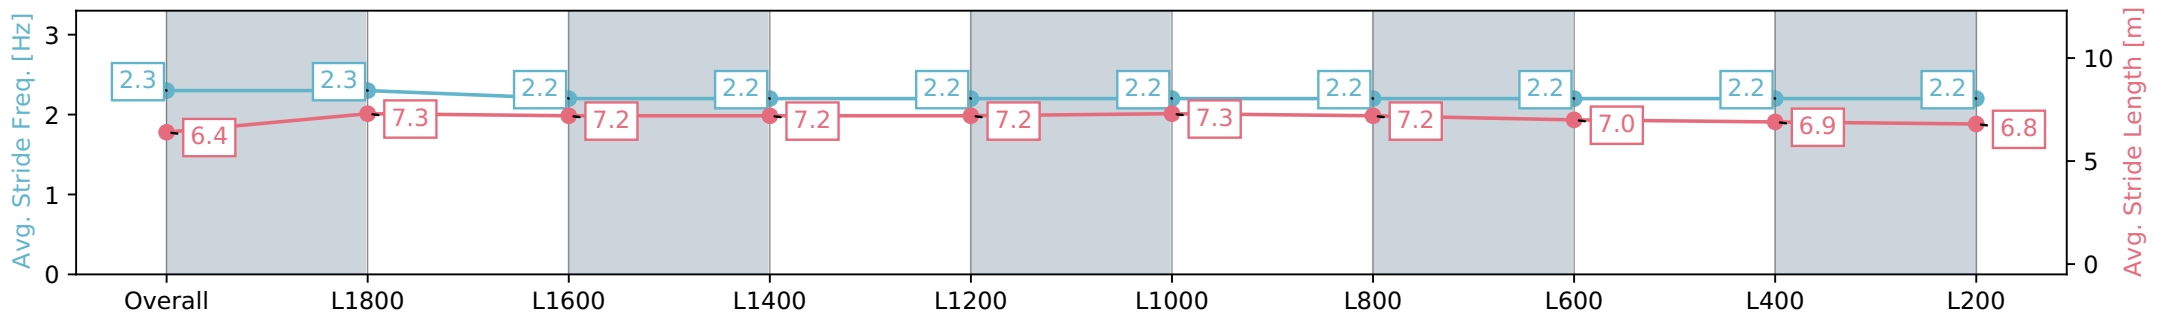

Morphettville SA - Professional

Race 1: Croser Handicap - 2000m

11 March 2024 - 12:30PM

Track Rating: Good 4, Weather: Fine, Rail Position: True

Section	Overall	L1800	L1600	L1400	L1200	L1000	L800	L600	L400	L200
Section Times	2:05.40 [2] (0:14.64)	1:50.76 [4] (0:11.63)	1:39.13 [3] (0:11.74)	1:27.39 [3] (0:12.18)	1:15.21 [3] (0:12.17)	1:03.04 [3] (0:12.02)	0:51.02 [3] (0:12.26)	0:38.76 [3] (0:12.53)	0:26.23 [3] (0:12.68)	0:13.55 [2] (0:13.55)
Average Speed [km/h]	49.9	62.7	61.3	59.5	59.6	59.8	59.0	57.9	56.9	53.1
Top Speed [km/h]	62.2	63.4	62.9	60.2	59.8	60.3	59.9	59.5	57.5	55.7
Avg. Dist. to Rail [m]	12.7	3.0	2.0	2.0	1.5	2.1	1.6	1.4	2.4	4.1
Avg. Stride Freq. [Hz]	2.3	2.3	2.2	2.2	2.2	2.2	2.2	2.2	2.2	2.2
Avg. Stride Length [m]	6.4	7.3	7.2	7.2	7.2	7.3	7.2	7.0	6.9	6.8