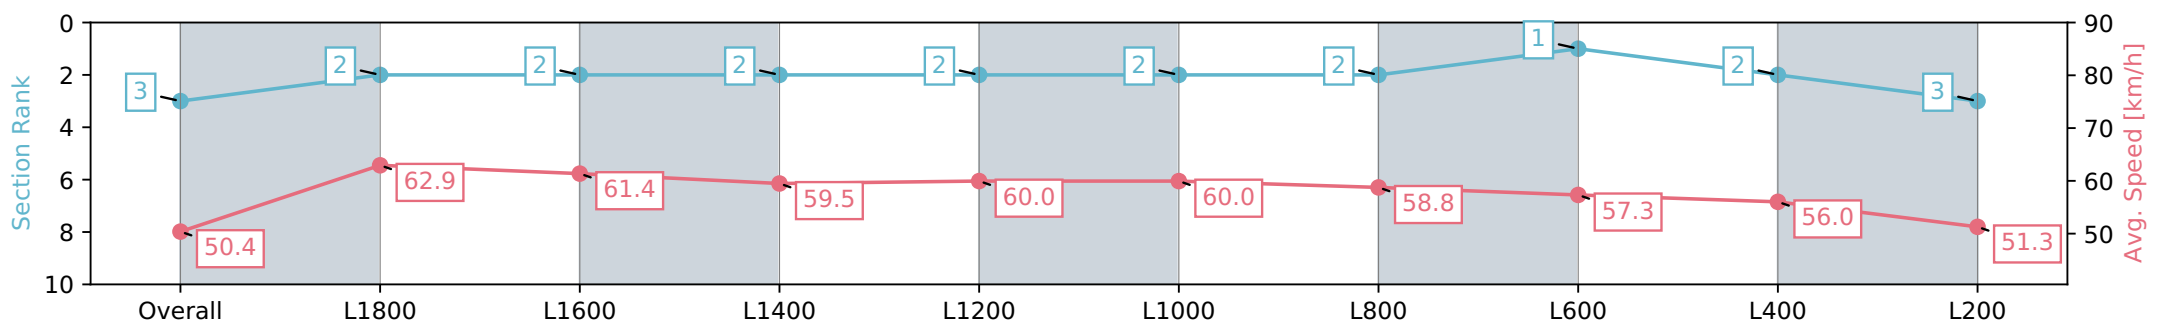

Morphettville SA - Professional

Race 1: Croser Handicap - 2000m

11 March 2024 - 12:30PM

Track Rating: Good 4, Weather: Fine, Rail Position: True

Section	Overall	L1800	L1600	L1400	L1200	L1000	L800	L600	L400	L200
Section Times	2:05.94 [3] (0:14.54)	1:51.40 [2] (0:11.55)	1:39.85 [2] (0:11.72)	1:28.13 [2] (0:12.18)	1:15.95 [2] (0:12.10)	1:03.85 [2] (0:12.03)	0:51.82 [2] (0:12.31)	0:39.51 [1] (0:12.61)	0:26.90 [2] (0:12.85)	0:14.05 [3] (0:14.05)
Average Speed [km/h]	50.4	62.9	61.4	59.5	60.0	60.0	58.8	57.3	56.0	51.3
Top Speed [km/h]	64.4	63.7	63.2	59.8	60.6	60.6	59.5	57.9	57.2	53.4
Avg. Dist. to Rail [m]	14.6	2.2	1.4	1.8	2.0	2.4	1.7	0.8	1.0	1.7
Avg. Stride Freq. [Hz]	2.2	2.4	2.3	2.3	2.3	2.3	2.3	2.3	2.3	2.2
Avg. Stride Length [m]	6.7	7.3	7.3	7.2	7.2	7.2	7.1	6.9	6.8	6.4