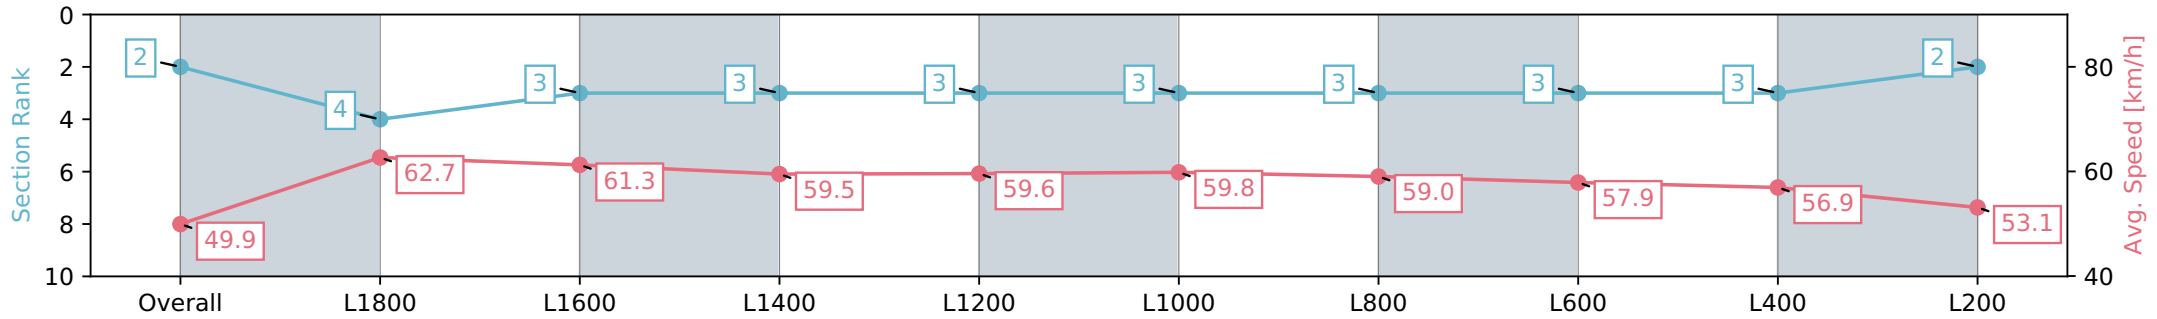

Morphettville SA - Professional

Race 1: Croser Handicap - 2000m

11 March 2024 - 12:30PM

Track Rating: Good 4, Weather: Fine, Rail Position: True

Section	Overall	L1800	L1600	L1400	L1200	L1000	L800	L600	L400	L200
Section Times	2:05.40 [2] (0:14.64)	1:50.76 [4] (0:11.63)	1:39.13 [3] (0:11.74)	1:27.39 [3] (0:12.18)	1:15.21 [3] (0:12.17)	1:03.04 [3] (0:12.02)	0:51.02 [3] (0:12.26)	0:38.76 [3] (0:12.53)	0:26.23 [3] (0:12.68)	0:13.55 [2] (0:13.55)
Average Speed [km/h]	49.9	62.7	61.3	59.5	59.6	59.8	59.0	57.9	56.9	53.1
Top Speed [km/h]	62.2	63.4	62.9	60.2	59.8	60.3	59.9	59.5	57.5	55.7
Avg. Dist. to Rail [m]	12.7	3.0	2.0	2.0	1.5	2.1	1.6	1.4	2.4	4.1
Avg. Stride Freq. [Hz]	2.3	2.3	2.2	2.2	2.2	2.2	2.2	2.2	2.2	2.2
Avg. Stride Length [m]	6.4	7.3	7.2	7.2	7.2	7.3	7.2	7.0	6.9	6.8