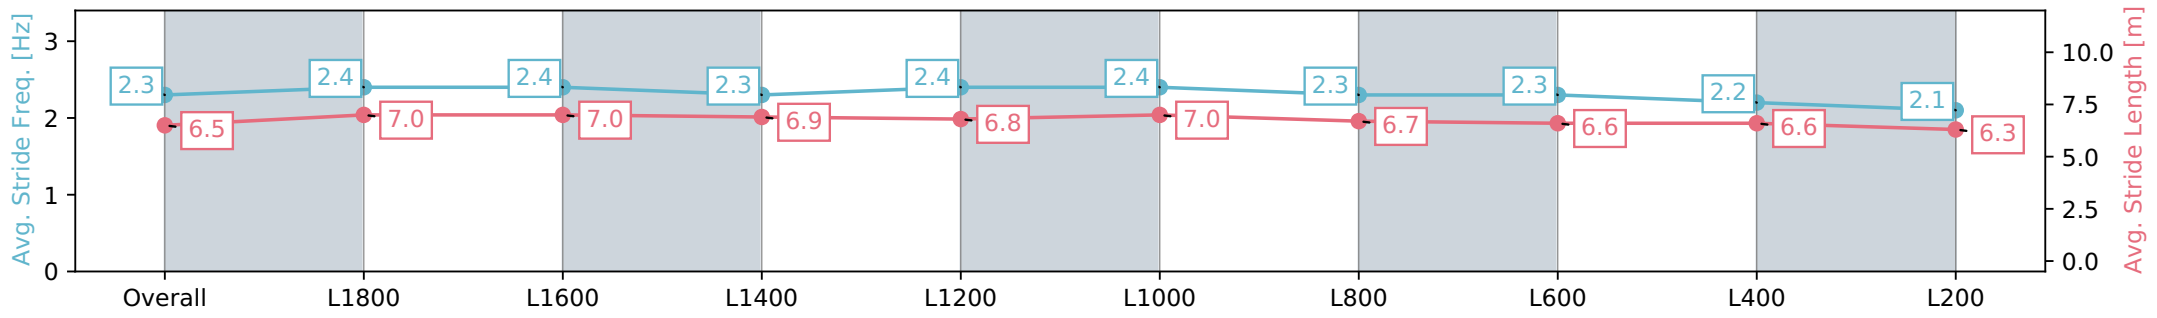

Report Created: Mon 11 March 2024 13:20:59 GMT+11 (Note: Timing is based on positional data)

- [] Ranking at each section and finish
- :-:- No data available at this section
- NA No data available

Horse/Jockey Name	MAKE IT A DOUBLE
Finish Rank	6
Fastest Section Time (Section)	0:11.56 (L1800)
Top Speed [km/h] (Section)	63.0 (L1600)
Race State	Finished

Morphettville SA - Professional

Race 1: Croser Handicap - 2000m

11 March 2024 - 12:30PM

Track Rating: Good 4, Weather: Fine, Rail Position: True

Section	Overall	L1800	L1600	L1400	L1200	L1000	L800	L600	L400	L200
Section Times	2:08.09 [6] (0:14.47)	1:53.62 [1] (0:11.56)	1:42.06 [1] (0:11.67)	1:30.39 [1] (0:12.19)	1:18.20 [1] (0:12.11)	1:06.09 [1] (0:11.99)	0:54.10 [1] (0:12.45)	0:41.65 [2] (0:13.19)	0:28.46 [4] (0:13.53)	0:14.93 [5] (0:14.93)
Average Speed [km/h]	50.0	62.7	61.7	59.2	59.7	59.8	58.3	54.7	53.2	48.3
Top Speed [km/h]	62.2	63.0	63.0	60.1	59.9	60.7	60.7	56.6	54.3	51.1
Avg. Dist. to Rail [m]	9.4	1.3	1.1	1.3	0.8	1.2	0.9	0.4	0.9	2.6
Avg. Stride Freq. [Hz]	2.3	2.4	2.4	2.3	2.4	2.4	2.3	2.3	2.2	2.1
Avg. Stride Length [m]	6.5	7.0	7.0	6.9	6.8	7.0	6.7	6.6	6.6	6.3