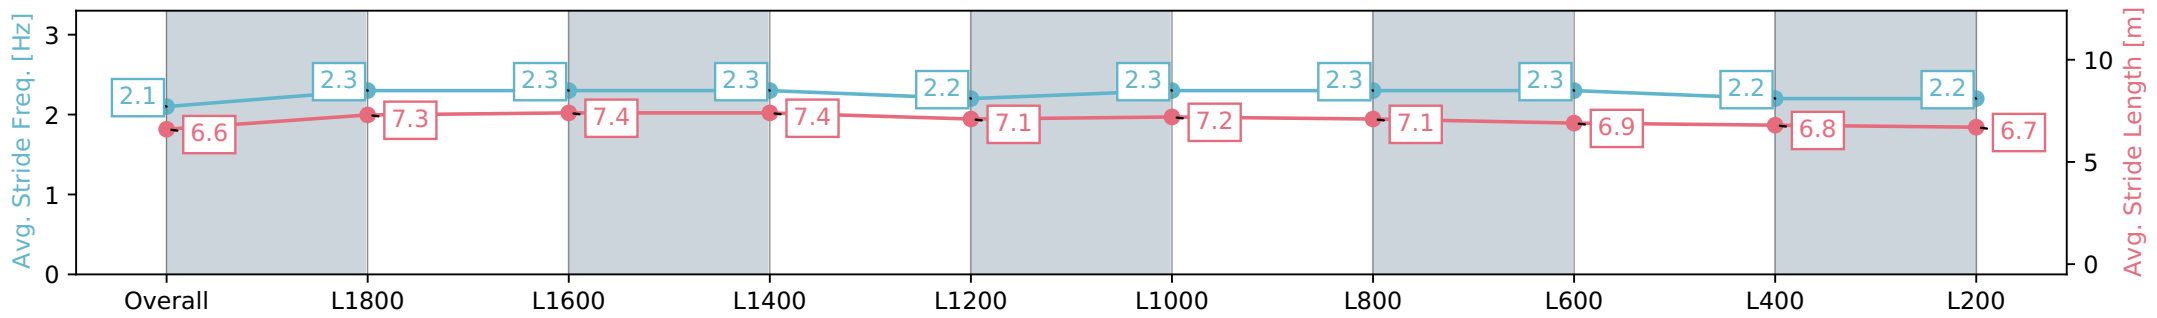

Morphettville SA - Professional

Race 1: Croser Handicap - 2000m

11 March 2024 - 12:30PM

Track Rating: Good 4, Weather: Fine, Rail Position: True

Section	Overall	L1800	L1600	L1400	L1200	L1000	L800	L600	L400	L200
Section Times	2:06.43 [4] (0:15.44)	1:50.99 [6] (0:12.10)	1:38.89 [6] (0:11.71)	1:27.18 [6] (0:11.86)	1:15.32 [6] (0:12.30)	1:03.02 [6] (0:12.04)	0:50.98 [7] (0:12.19)	0:38.79 [5] (0:12.47)	0:26.32 [5] (0:12.86)	0:13.46 [4] (0:13.46)
Average Speed [km/h]	47.1	60.0	61.5	61.0	58.8	59.9	59.5	58.2	56.3	53.5
Top Speed [km/h]	60.9	60.7	62.6	62.7	60.0	60.9	63.2	60.4	57.1	54.7
Avg. Dist. to Rail [m]	10.7	1.9	1.5	1.7	1.6	2.4	2.0	1.8	3.3	5.2
Avg. Stride Freq. [Hz]	2.1	2.3	2.3	2.3	2.2	2.3	2.3	2.3	2.2	2.2
Avg. Stride Length [m]	6.6	7.3	7.4	7.4	7.1	7.2	7.1	6.9	6.8	6.7