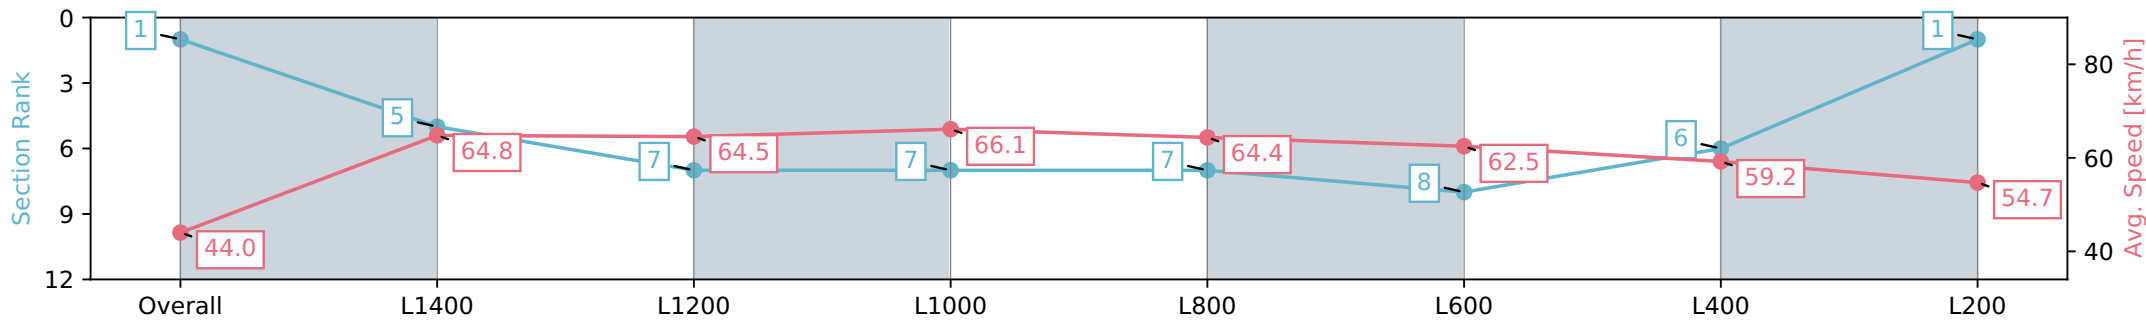

02 March 2024 - 5:19PM

Track Rating: Good 4, Weather: Fine, Rail Position: +6m 1000m-W/ Post, +3m Remainder, Sectional 608m

Section	Overall	L1400	L1200	L1000	L800	L600	L400	L200
Section Times	1:33.91 [1] (0:12.23)	1:21.68 [5] (0:11.13)	1:10.55 [7] (0:11.28)	0:59.27 [7] (0:10.90)	0:48.37 [7] (0:11.27)	0:37.10 [8] (0:11.82)	0:25.28 [6] (0:12.28)	0:13.00 [1] (0:13.00)
Average Speed [km/h]	44.0	64.8	64.5	66.1	64.4	62.5	59.2	54.7
Top Speed [km/h]	62.7	66.0	65.1	66.7	65.8	63.7	61.6	56.7
Avg. Dist. to Rail [m]	2.3	2.0	2.0	2.8	2.2	4.2	5.7	4.3
Avg. Stride Freq. [Hz]	2.2	2.4	2.3	2.4	2.3	2.3	2.3	2.2
Avg. Stride Length [m]	5.9	7.3	7.4	7.5	7.6	7.3	6.9	6.7