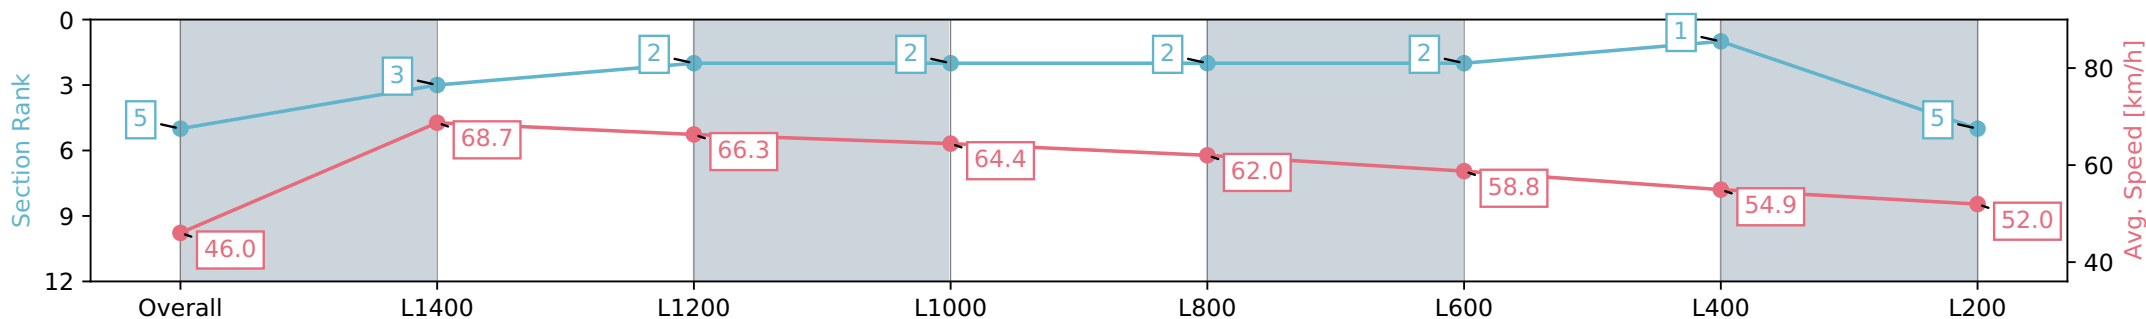

Morphettville Parks SA - Professional

Race 9: Croser Handicap - 1550m

02 March 2024 - 5:19PM

Track Rating: Good 4, Weather: Fine, Rail Position: +6m 1000m-W/
Post, +3m Remainder, Sectional 608m

Section	Overall	L1400	L1200	L1000	L800	L600	L400	L200
Section Times	1:35.11 [5] (0:11.77)	1:23.34 [3] (0:10.47)	1:12.87 [2] (0:10.90)	1:01.97 [2] (0:11.16)	0:50.81 [2] (0:11.64)	0:39.17 [2] (0:12.33)	0:26.84 [1] (0:13.13)	0:13.71 [5] (0:13.71)
Average Speed [km/h]	46.0	68.7	66.3	64.4	62.0	58.8	54.9	52.0
Top Speed [km/h]	66.3	70.6	67.9	65.5	63.8	60.6	56.7	53.7
Avg. Dist. to Rail [m]	2.2	0.7	0.5	0.8	0.6	1.0	2.0	2.3
Avg. Stride Freq. [Hz]	2.3	2.5	2.4	2.3	2.3	2.2	2.2	2.1
Avg. Stride Length [m]	6.2	7.3	7.6	7.5	7.2	7.1	6.8	6.5