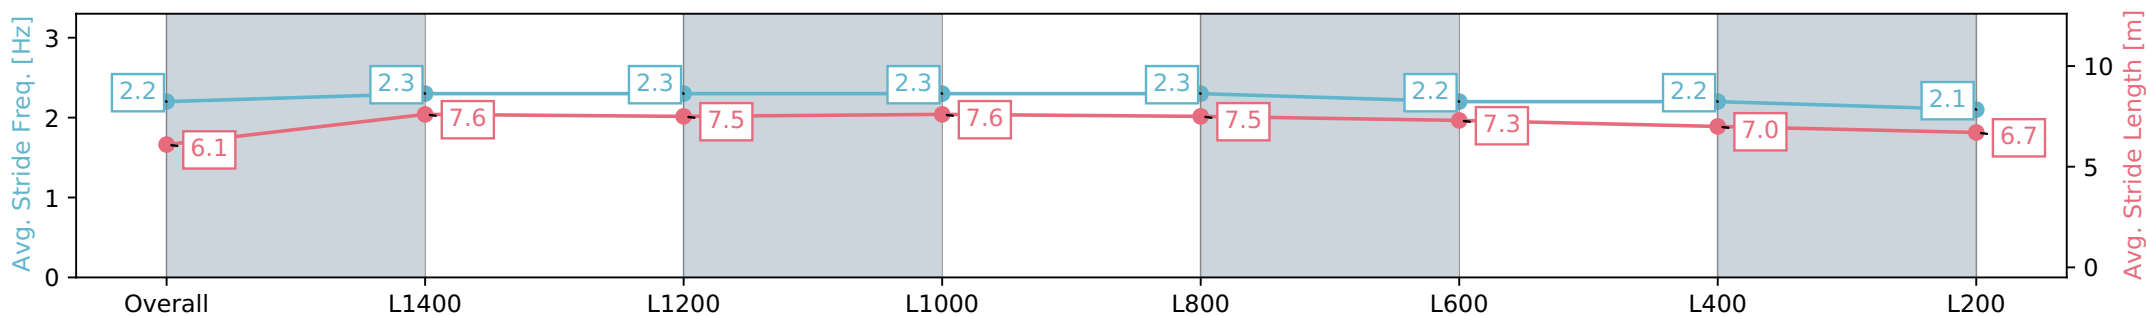

Morphettville Parks SA - Professional

Race 9: Croser Handicap - 1550m

02 March 2024 - 5:19PM

Track Rating: Good 4, Weather: Fine, Rail Position: +6m 1000m-W/ Post, +3m Remainder, Sectional 608m

Section	Overall	L1400	L1200	L1000	L800	L600	L400	L200
Section Times	1:34.97 [3] (0:12.27)	1:22.70 [6] (0:10.91)	1:11.79 [5] (0:11.12)	1:00.67 [6] (0:10.93)	0:49.74 [6] (0:11.28)	0:38.45 [6] (0:12.09)	0:26.36 [5] (0:12.73)	0:13.63 [3] (0:13.63)
Average Speed [km/h]	44.1	66.0	65.5	66.0	64.2	61.0	57.0	52.3
Top Speed [km/h]	64.2	66.9	66.0	66.3	65.6	62.5	59.5	54.5
Avg. Dist. to Rail [m]	1.2	1.0	2.0	2.7	2.9	3.8	5.4	5.3
Avg. Stride Freq. [Hz]	2.2	2.3	2.3	2.3	2.3	2.2	2.2	2.1
Avg. Stride Length [m]	6.1	7.6	7.5	7.6	7.5	7.3	7.0	6.7