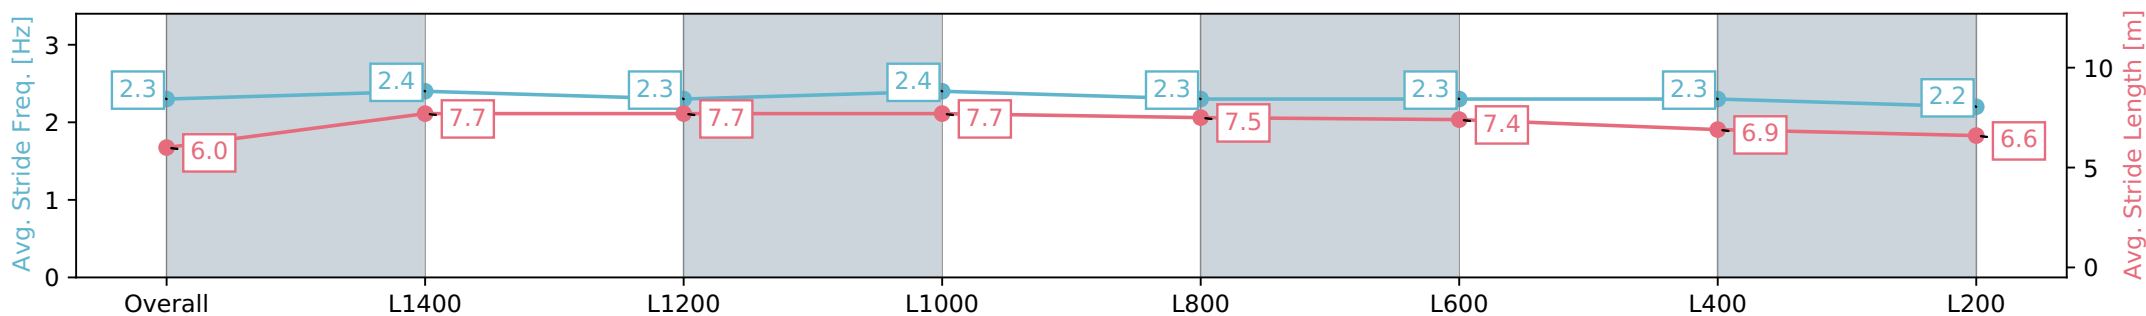

Morphettville Parks SA - Professional

Race 9: Croser Handicap - 1550m

02 March 2024 - 5:19PM

Track Rating: Good 4, Weather: Fine, Rail Position: +6m 1000m-W/
Post, +3m Remainder, Sectional 608m

Section	Overall	L1400	L1200	L1000	L800	L600	L400	L200
Section Times	1:35.06 [4] (0:11.99)	1:23.07 [4] (0:11.07)	1:12.00 [4] (0:11.07)	1:00.93 [5] (0:10.91)	0:50.02 [5] (0:11.39)	0:38.63 [5] (0:12.10)	0:26.53 [4] (0:12.85)	0:13.68 [4] (0:13.68)
Average Speed [km/h]	45.1	65.1	65.3	66.1	63.6	60.5	56.4	52.1
Top Speed [km/h]	64.2	66.0	66.3	66.6	66.3	62.4	58.7	54.3
Avg. Dist. to Rail [m]	3.3	1.6	0.6	1.5	2.3	2.9	4.1	3.7
Avg. Stride Freq. [Hz]	2.3	2.4	2.3	2.4	2.3	2.3	2.3	2.2
Avg. Stride Length [m]	6.0	7.7	7.7	7.7	7.5	7.4	6.9	6.6