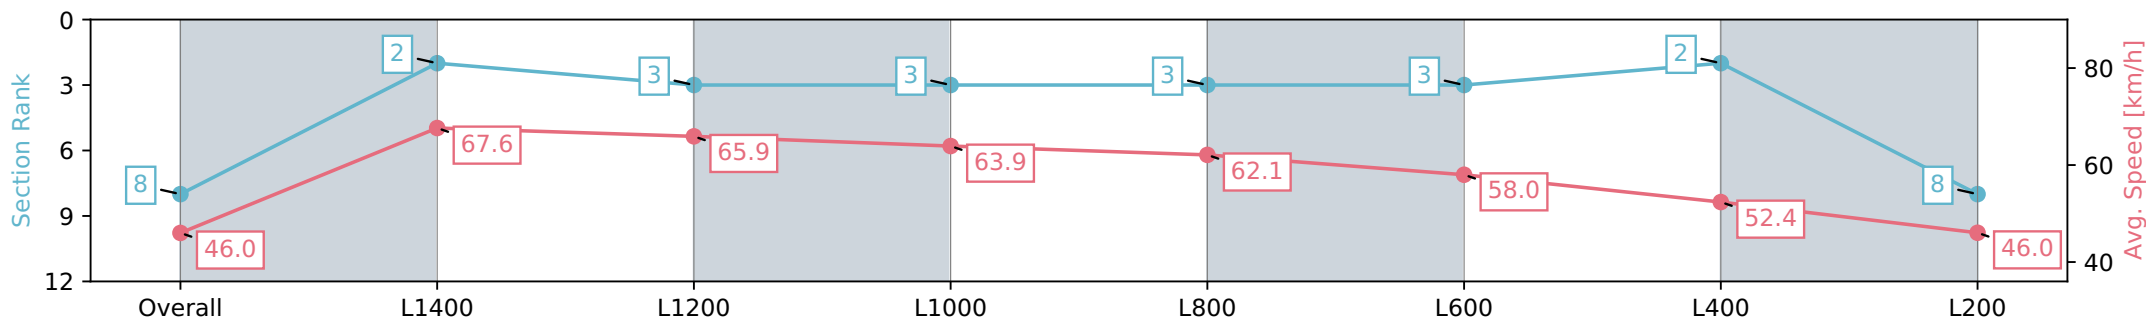

Morphettville Parks SA - Professional

Race 9: Croser Handicap - 1550m

02 March 2024 - 5:19PM

Track Rating: Good 4, Weather: Fine, Rail Position: +6m 1000m-W/ Post, +3m Remainder, Sectional 608m

Section	Overall	L1400	L1200	L1000	L800	L600	L400	L200
Section Times	1:37.53 [8] (0:11.73)	1:25.80 [2] (0:10.66)	1:15.14 [3] (0:10.85)	1:04.29 [3] (0:11.27)	0:53.02 [3] (0:11.55)	0:41.47 [3] (0:12.23)	0:29.24 [2] (0:13.73)	0:15.51 [8] (0:15.51)
Average Speed [km/h]	46.0	67.6	65.9	63.9	62.1	58.0	52.4	46.0
Top Speed [km/h]	66.2	68.5	67.3	65.6	63.7	61.4	54.7	49.4
Avg. Dist. to Rail [m]	5.1	1.5	1.2	0.4	0.6	2.3	0.5	1.5
Avg. Stride Freq. [Hz]	2.3	2.5	2.5	2.4	2.3	2.3	2.2	2.1
Avg. Stride Length [m]	6.0	7.3	7.3	7.3	7.4	6.9	6.5	6.0