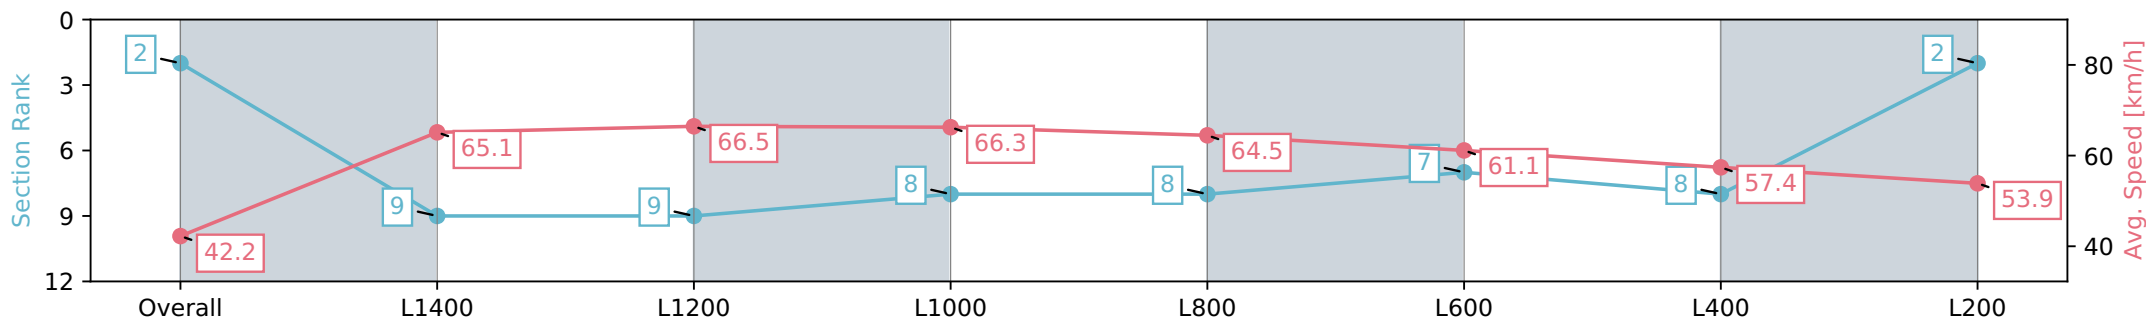

Morphettville Parks SA - Professional

Race 9: Croser Handicap - 1550m

02 March 2024 - 5:19PM

Track Rating: Good 4, Weather: Fine, Rail Position: +6m 1000m-W/
Post, +3m Remainder, Sectional 608m

Section	Overall	L1400	L1200	L1000	L800	L600	L400	L200
Section Times	1:34.49 [2] (0:12.77)	1:21.72 [9] (0:11.07)	1:10.65 [9] (0:10.88)	0:59.77 [8] (0:10.86)	0:48.91 [8] (0:11.21)	0:37.70 [7] (0:11.93)	0:25.77 [8] (0:12.55)	0:13.22 [2] (0:13.22)
Average Speed [km/h]	42.2	65.1	66.5	66.3	64.5	61.1	57.4	53.9
Top Speed [km/h]	64.6	67.1	67.1	66.6	67.1	63.1	59.2	55.8
Avg. Dist. to Rail [m]	3.2	1.4	0.6	1.4	1.3	2.2	0.5	0.7
Avg. Stride Freq. [Hz]	2.3	2.4	2.4	2.4	2.3	2.3	2.3	2.2
Avg. Stride Length [m]	5.4	7.3	7.5	7.3	7.4	7.3	7.0	6.7