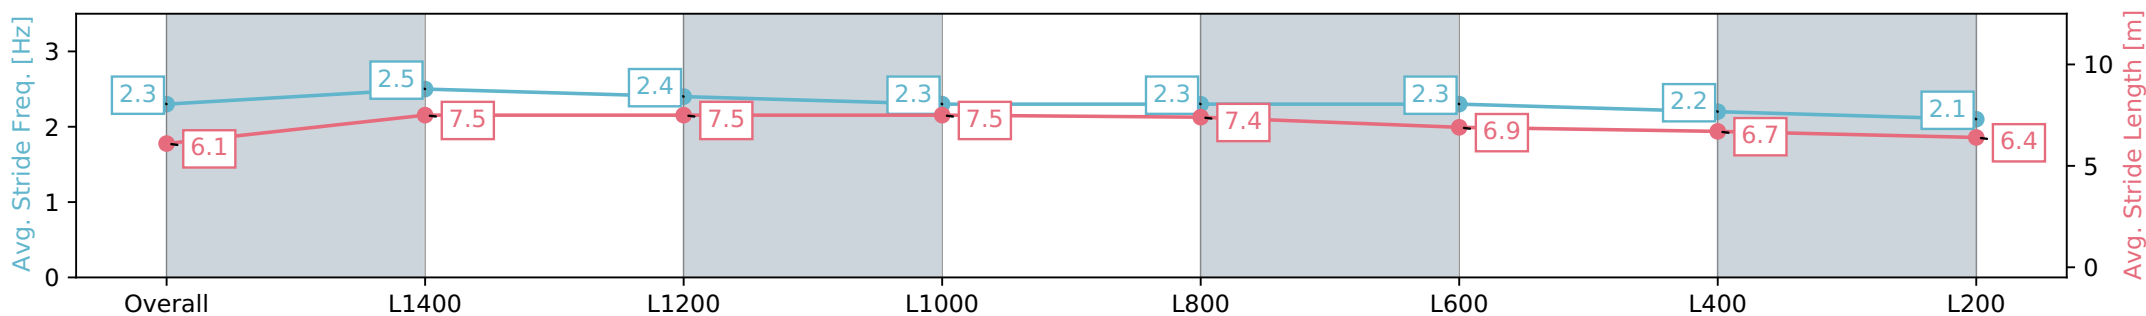

Morphettville Parks SA - Professional

Race 9: Croser Handicap - 1550m

02 March 2024 - 5:19PM

Track Rating: Good 4, Weather: Fine, Rail Position: +6m 1000m-W/
Post, +3m Remainder, Sectional 608m

Section	Overall	L1400	L1200	L1000	L800	L600	L400	L200
Section Times	1:36.16 [7] (0:11.59)	1:24.57 [1] (0:10.64)	1:13.93 [1] (0:10.90)	1:03.03 [1] (0:11.17)	0:51.86 [1] (0:11.60)	0:40.26 [1] (0:12.46)	0:27.80 [3] (0:13.48)	0:14.32 [6] (0:14.32)
Average Speed [km/h]	46.5	67.9	66.9	64.5	62.4	58.8	53.7	49.7
Top Speed [km/h]	66.8	68.2	67.8	65.7	63.9	61.1	56.4	51.3
Avg. Dist. to Rail [m]	6.5	2.8	2.3	2.7	2.3	2.9	3.2	3.3
Avg. Stride Freq. [Hz]	2.3	2.5	2.4	2.3	2.3	2.3	2.2	2.1
Avg. Stride Length [m]	6.1	7.5	7.5	7.5	7.4	6.9	6.7	6.4