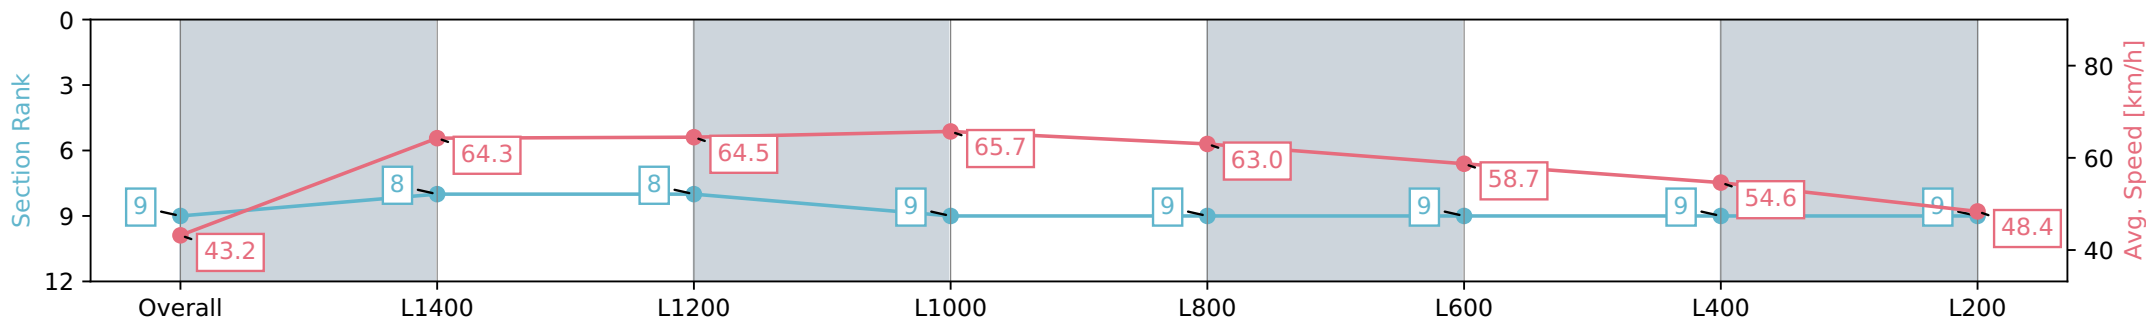

Morphettville Parks SA - Professional

Race 9: Croser Handicap - 1550m

02 March 2024 - 5:19PM

Track Rating: Good 4, Weather: Fine, Rail Position: +6m 1000m-W/ Post, +3m Remainder, Sectional 608m

Section	Overall	L1400	L1200	L1000	L800	L600	L400	L200
Section Times	1:37.60 [9] (0:12.51)	1:25.09 [8] (0:11.23)	1:13.86 [8] (0:11.22)	1:02.64 [9] (0:10.95)	0:51.69 [9] (0:11.47)	0:40.22 [9] (0:12.28)	0:27.93 [9] (0:13.19)	0:14.74 [9] (0:14.74)
Average Speed [km/h]	43.2	64.3	64.5	65.7	63.0	58.7	54.6	48.4
Top Speed [km/h]	60.8	66.6	65.9	67.4	65.4	60.9	55.9	53.7
Avg. Dist. to Rail [m]	6.0	1.9	0.7	2.2	1.7	0.3	1.8	4.8
Avg. Stride Freq. [Hz]	2.2	2.5	2.4	2.4	2.4	2.3	2.3	2.1
Avg. Stride Length [m]	5.8	7.0	7.3	7.5	7.4	7.0	6.7	6.4

- [] Ranking at each section and finish
- :-:- No data available at this section
- NA No data available