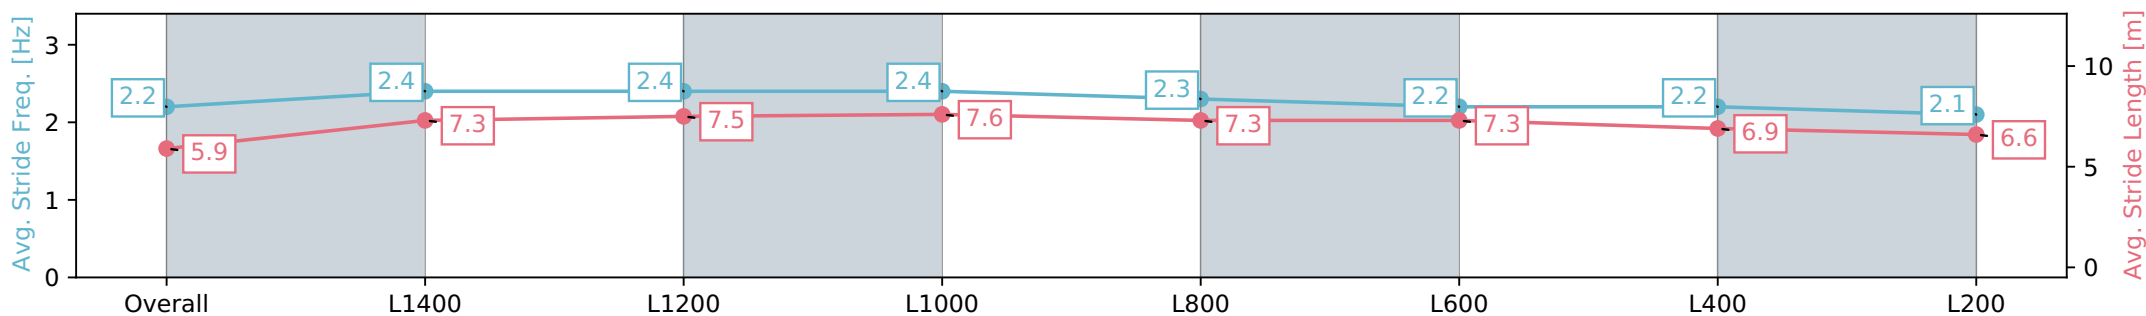

Morphettville Parks SA - Professional

Race 9: Croser Handicap - 1550m

02 March 2024 - 5:19PM

Track Rating: Good 4, Weather: Fine, Rail Position: +6m 1000m-W/
Post, +3m Remainder, Sectional 608m

Section	Overall	L1400	L1200	L1000	L800	L600	L400	L200
Section Times	1:35.92 [6] (0:12.43)	1:23.49 [7] (0:10.91)	1:12.58 [6] (0:10.76)	1:01.82 [4] (0:10.81)	0:51.01 [4] (0:11.44)	0:39.57 [4] (0:12.36)	0:27.21 [7] (0:13.26)	0:13.95 [7] (0:13.95)
Average Speed [km/h]	43.5	66.0	67.2	66.7	63.0	58.4	54.4	51.0
Top Speed [km/h]	63.2	67.2	67.7	67.0	65.4	59.9	56.1	52.6
Avg. Dist. to Rail [m]	3.1	1.1	0.7	0.9	0.7	0.5	0.6	1.6
Avg. Stride Freq. [Hz]	2.2	2.4	2.4	2.4	2.3	2.2	2.2	2.1
Avg. Stride Length [m]	5.9	7.3	7.5	7.6	7.3	7.3	6.9	6.6