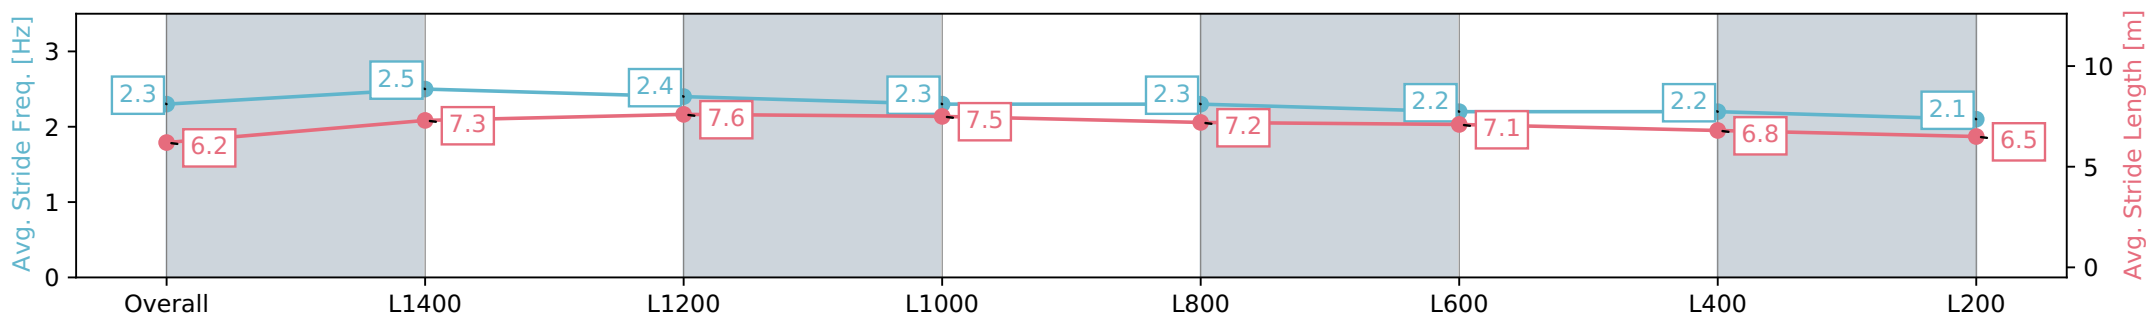

Morphettville Parks SA - Professional

Race 9: Croser Handicap - 1550m

02 March 2024 - 5:19PM

Track Rating: Good 4, Weather: Fine, Rail Position: +6m 1000m-W/
Post, +3m Remainder, Sectional 608m

Section	Overall	L1400	L1200	L1000	L800	L600	L400	L200
Section Times	1:35.11 [5] (0:11.77)	1:23.34 [3] (0:10.47)	1:12.87 [2] (0:10.90)	1:01.97 [2] (0:11.16)	0:50.81 [2] (0:11.64)	0:39.17 [2] (0:12.33)	0:26.84 [1] (0:13.13)	0:13.71 [5] (0:13.71)
Average Speed [km/h]	46.0	68.7	66.3	64.4	62.0	58.8	54.9	52.0
Top Speed [km/h]	66.3	70.6	67.9	65.5	63.8	60.6	56.7	53.7
Avg. Dist. to Rail [m]	2.2	0.7	0.5	0.8	0.6	1.0	2.0	2.3
Avg. Stride Freq. [Hz]	2.3	2.5	2.4	2.3	2.3	2.2	2.2	2.1
Avg. Stride Length [m]	6.2	7.3	7.6	7.5	7.2	7.1	6.8	6.5