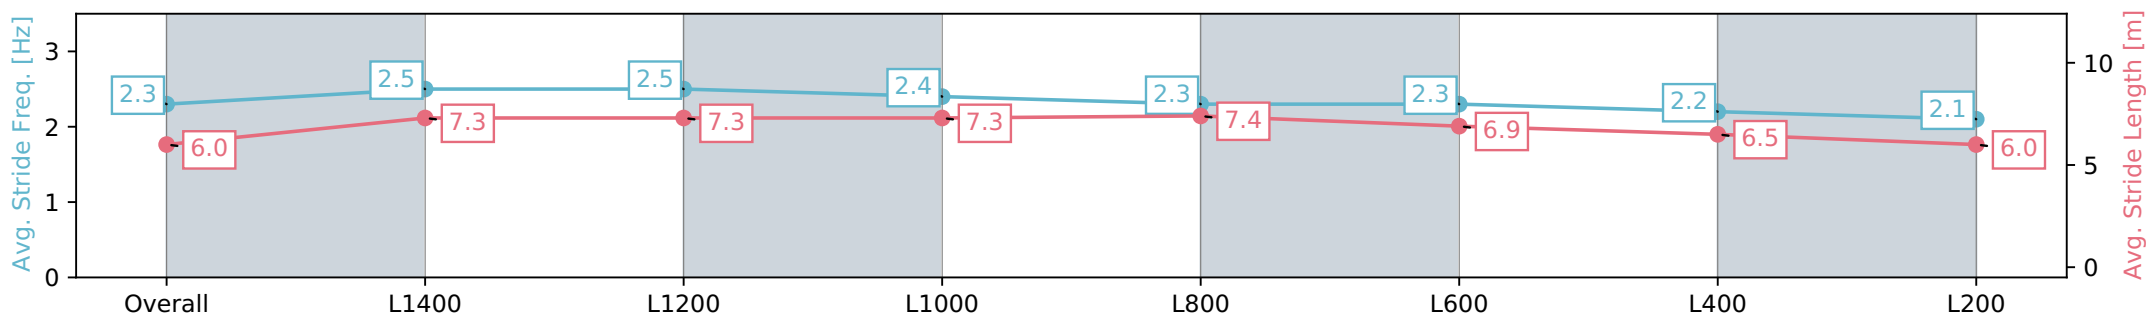

Morphettville Parks SA - Professional

Race 9: Croser Handicap - 1550m

02 March 2024 - 5:19PM

Track Rating: Good 4, Weather: Fine, Rail Position: +6m 1000m-W/ Post, +3m Remainder, Sectional 608m

Section	Overall	L1400	L1200	L1000	L800	L600	L400	L200
Section Times	1:37.53 [8] (0:11.73)	1:25.80 [2] (0:10.66)	1:15.14 [3] (0:10.85)	1:04.29 [3] (0:11.27)	0:53.02 [3] (0:11.55)	0:41.47 [3] (0:12.23)	0:29.24 [2] (0:13.73)	0:15.51 [8] (0:15.51)
Average Speed [km/h]	46.0	67.6	65.9	63.9	62.1	58.0	52.4	46.0
Top Speed [km/h]	66.2	68.5	67.3	65.6	63.7	61.4	54.7	49.4
Avg. Dist. to Rail [m]	5.1	1.5	1.2	0.4	0.6	2.3	0.5	1.5
Avg. Stride Freq. [Hz]	2.3	2.5	2.5	2.4	2.3	2.3	2.2	2.1
Avg. Stride Length [m]	6.0	7.3	7.3	7.3	7.4	6.9	6.5	6.0