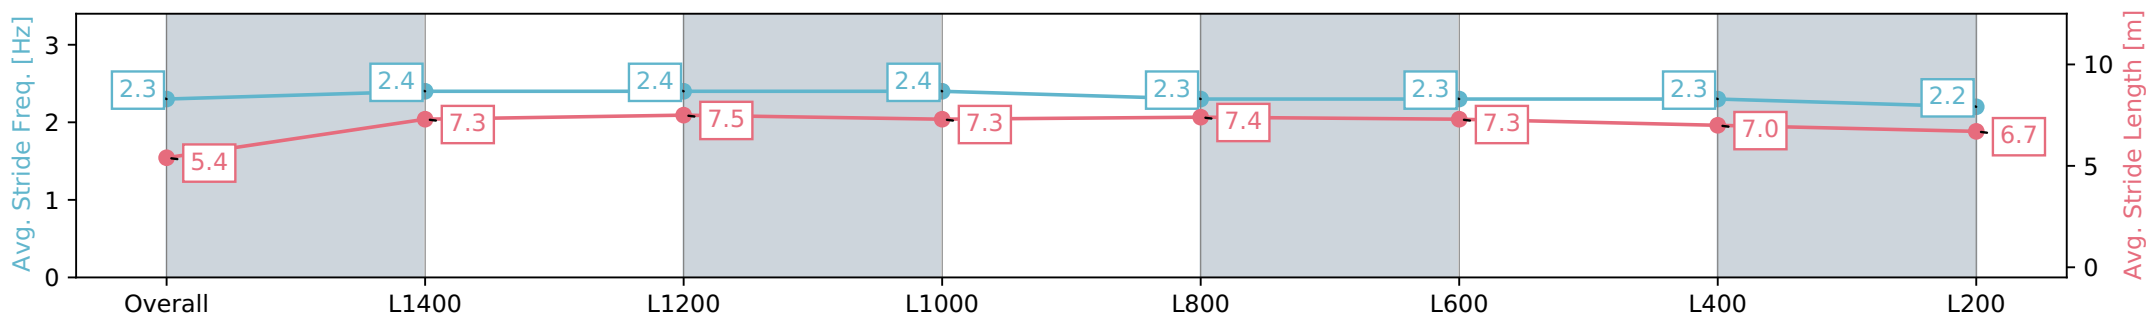

Morphettville Parks SA - Professional

Race 9: Croser Handicap - 1550m

02 March 2024 - 5:19PM

Track Rating: Good 4, Weather: Fine, Rail Position: +6m 1000m-W/
Post, +3m Remainder, Sectional 608m

Section	Overall	L1400	L1200	L1000	L800	L600	L400	L200
Section Times	1:34.49 [2] (0:12.77)	1:21.72 [9] (0:11.07)	1:10.65 [9] (0:10.88)	0:59.77 [8] (0:10.86)	0:48.91 [8] (0:11.21)	0:37.70 [7] (0:11.93)	0:25.77 [8] (0:12.55)	0:13.22 [2] (0:13.22)
Average Speed [km/h]	42.2	65.1	66.5	66.3	64.5	61.1	57.4	53.9
Top Speed [km/h]	64.6	67.1	67.1	66.6	67.1	63.1	59.2	55.8
Avg. Dist. to Rail [m]	3.2	1.4	0.6	1.4	1.3	2.2	0.5	0.7
Avg. Stride Freq. [Hz]	2.3	2.4	2.4	2.4	2.3	2.3	2.3	2.2
Avg. Stride Length [m]	5.4	7.3	7.5	7.3	7.4	7.3	7.0	6.7