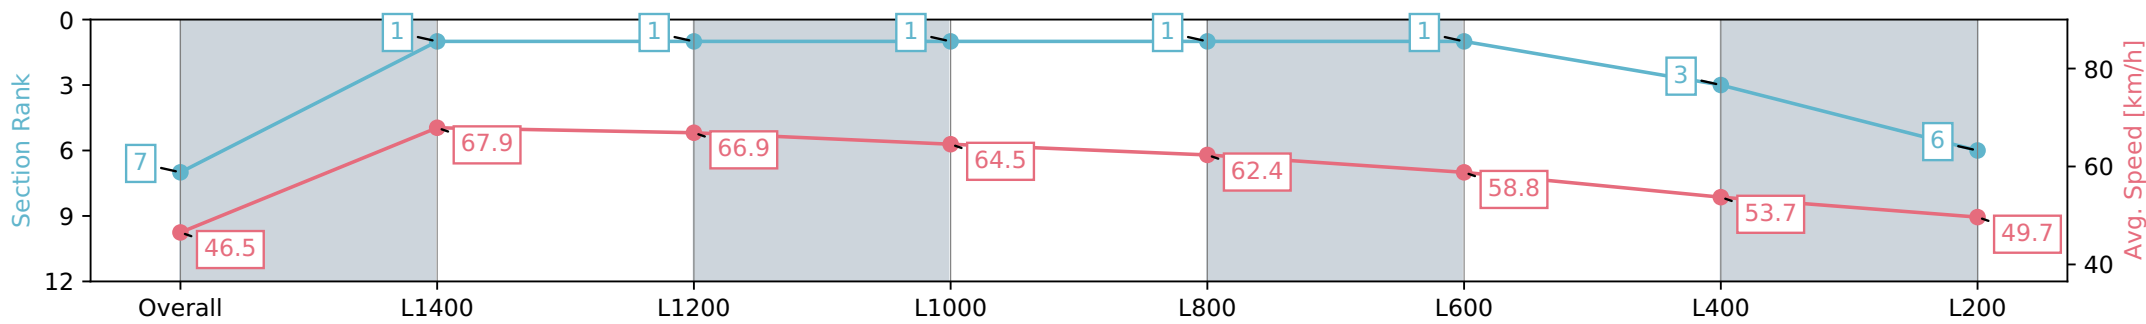

Morphettville Parks SA - Professional

Race 9: Croser Handicap - 1550m

02 March 2024 - 5:19PM

Track Rating: Good 4, Weather: Fine, Rail Position: +6m 1000m-W/
Post, +3m Remainder, Sectional 608m

Section	Overall	L1400	L1200	L1000	L800	L600	L400	L200
Section Times	1:36.16 [7] (0:11.59)	1:24.57 [1] (0:10.64)	1:13.93 [1] (0:10.90)	1:03.03 [1] (0:11.17)	0:51.86 [1] (0:11.60)	0:40.26 [1] (0:12.46)	0:27.80 [3] (0:13.48)	0:14.32 [6] (0:14.32)
Average Speed [km/h]	46.5	67.9	66.9	64.5	62.4	58.8	53.7	49.7
Top Speed [km/h]	66.8	68.2	67.8	65.7	63.9	61.1	56.4	51.3
Avg. Dist. to Rail [m]	6.5	2.8	2.3	2.7	2.3	2.9	3.2	3.3
Avg. Stride Freq. [Hz]	2.3	2.5	2.4	2.3	2.3	2.3	2.2	2.1
Avg. Stride Length [m]	6.1	7.5	7.5	7.5	7.4	6.9	6.7	6.4