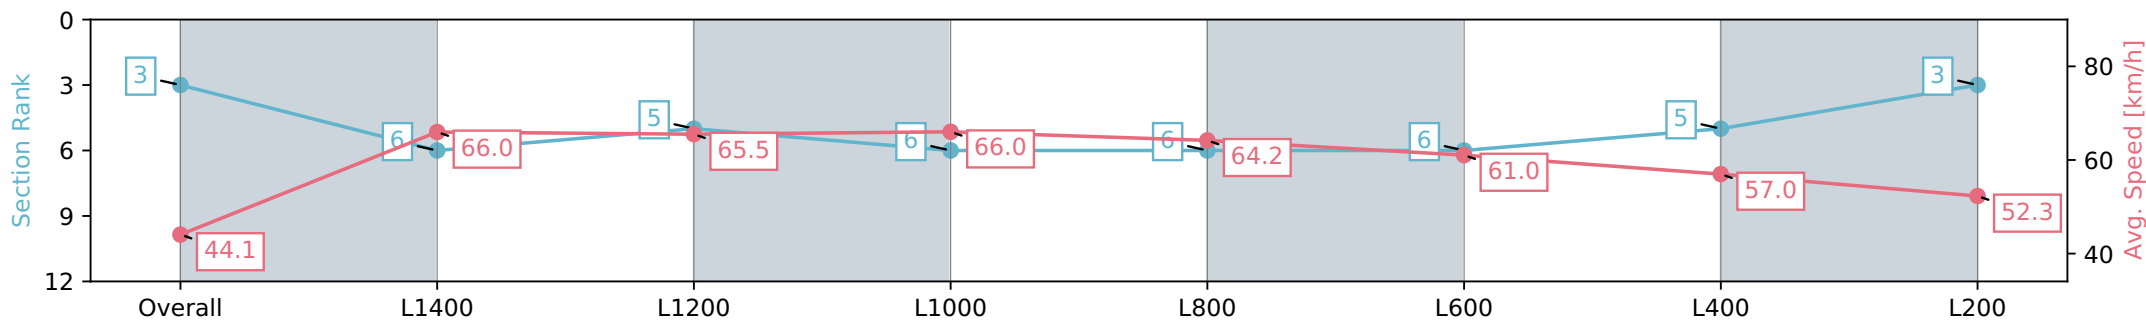

Morphettville Parks SA - Professional

Race 9: Croser Handicap - 1550m

02 March 2024 - 5:19PM

Track Rating: Good 4, Weather: Fine, Rail Position: +6m 1000m-W/ Post, +3m Remainder, Sectional 608m

Section	Overall	L1400	L1200	L1000	L800	L600	L400	L200
Section Times	1:34.97 [3] (0:12.27)	1:22.70 [6] (0:10.91)	1:11.79 [5] (0:11.12)	1:00.67 [6] (0:10.93)	0:49.74 [6] (0:11.28)	0:38.45 [6] (0:12.09)	0:26.36 [5] (0:12.73)	0:13.63 [3] (0:13.63)
Average Speed [km/h]	44.1	66.0	65.5	66.0	64.2	61.0	57.0	52.3
Top Speed [km/h]	64.2	66.9	66.0	66.3	65.6	62.5	59.5	54.5
Avg. Dist. to Rail [m]	1.2	1.0	2.0	2.7	2.9	3.8	5.4	5.3
Avg. Stride Freq. [Hz]	2.2	2.3	2.3	2.3	2.3	2.2	2.2	2.1
Avg. Stride Length [m]	6.1	7.6	7.5	7.6	7.5	7.3	7.0	6.7