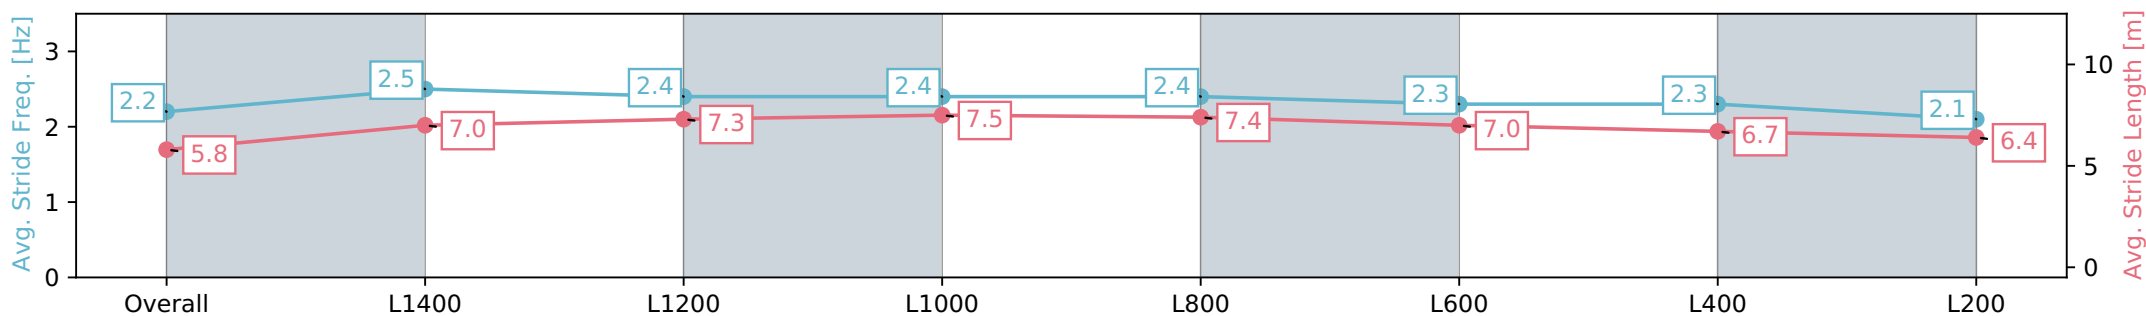

Morphettville Parks SA - Professional

Race 9: Croser Handicap - 1550m

02 March 2024 - 5:19PM

Track Rating: Good 4, Weather: Fine, Rail Position: +6m 1000m-W/ Post, +3m Remainder, Sectional 608m

Section	Overall	L1400	L1200	L1000	L800	L600	L400	L200
Section Times	1:37.60 [9] (0:12.51)	1:25.09 [8] (0:11.23)	1:13.86 [8] (0:11.22)	1:02.64 [9] (0:10.95)	0:51.69 [9] (0:11.47)	0:40.22 [9] (0:12.28)	0:27.93 [9] (0:13.19)	0:14.74 [9] (0:14.74)
Average Speed [km/h]	43.2	64.3	64.5	65.7	63.0	58.7	54.6	48.4
Top Speed [km/h]	60.8	66.6	65.9	67.4	65.4	60.9	55.9	53.7
Avg. Dist. to Rail [m]	6.0	1.9	0.7	2.2	1.7	0.3	1.8	4.8
Avg. Stride Freq. [Hz]	2.2	2.5	2.4	2.4	2.4	2.3	2.3	2.1
Avg. Stride Length [m]	5.8	7.0	7.3	7.5	7.4	7.0	6.7	6.4

- [] Ranking at each section and finish
- :-:- No data available at this section
- NA No data available