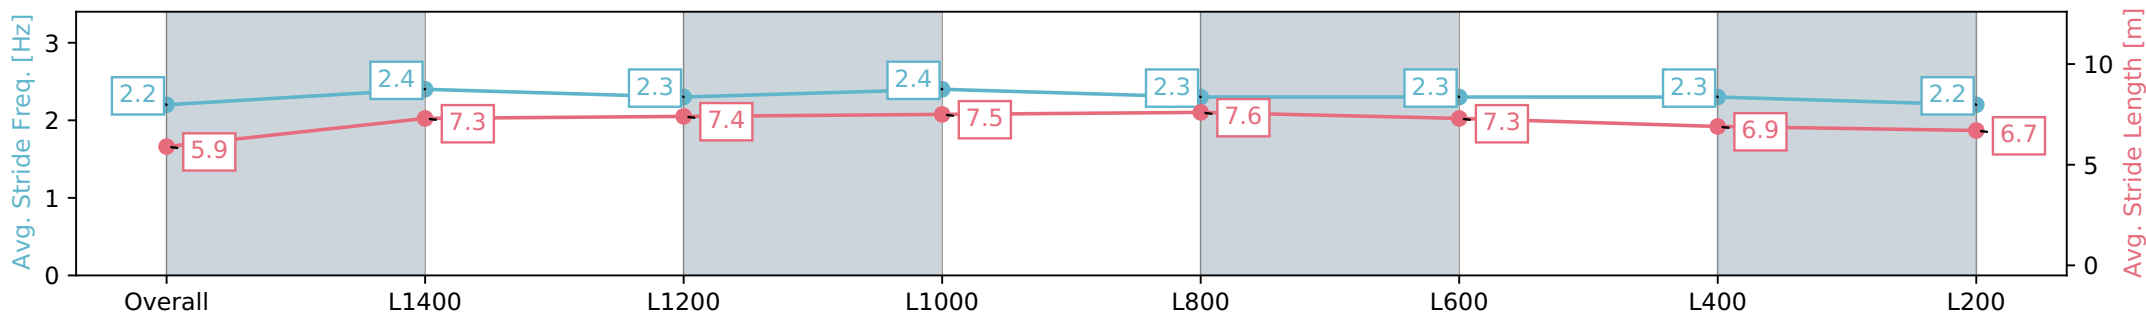

02 March 2024 - 5:19PM

Track Rating: Good 4, Weather: Fine, Rail Position: +6m 1000m-W/ Post, +3m Remainder, Sectional 608m

Section	Overall	L1400	L1200	L1000	L800	L600	L400	L200
Section Times	1:33.91 [1] (0:12.23)	1:21.68 [5] (0:11.13)	1:10.55 [7] (0:11.28)	0:59.27 [7] (0:10.90)	0:48.37 [7] (0:11.27)	0:37.10 [8] (0:11.82)	0:25.28 [6] (0:12.28)	0:13.00 [1] (0:13.00)
Average Speed [km/h]	44.0	64.8	64.5	66.1	64.4	62.5	59.2	54.7
Top Speed [km/h]	62.7	66.0	65.1	66.7	65.8	63.7	61.6	56.7
Avg. Dist. to Rail [m]	2.3	2.0	2.0	2.8	2.2	4.2	5.7	4.3
Avg. Stride Freq. [Hz]	2.2	2.4	2.3	2.4	2.3	2.3	2.3	2.2
Avg. Stride Length [m]	5.9	7.3	7.4	7.5	7.6	7.3	6.9	6.7