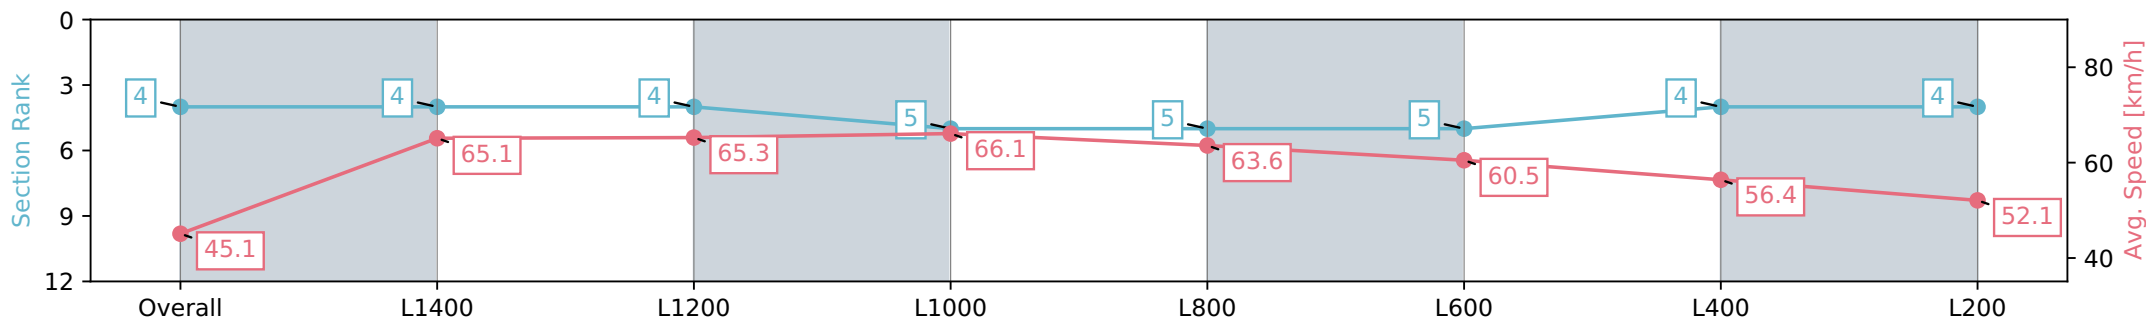

Morphettville Parks SA - Professional

Race 9: Croser Handicap - 1550m

02 March 2024 - 5:19PM

Track Rating: Good 4, Weather: Fine, Rail Position: +6m 1000m-W/
Post, +3m Remainder, Sectional 608m

Section	Overall	L1400	L1200	L1000	L800	L600	L400	L200
Section Times	1:35.06 [4] (0:11.99)	1:23.07 [4] (0:11.07)	1:12.00 [4] (0:11.07)	1:00.93 [5] (0:10.91)	0:50.02 [5] (0:11.39)	0:38.63 [5] (0:12.10)	0:26.53 [4] (0:12.85)	0:13.68 [4] (0:13.68)
Average Speed [km/h]	45.1	65.1	65.3	66.1	63.6	60.5	56.4	52.1
Top Speed [km/h]	64.2	66.0	66.3	66.6	66.3	62.4	58.7	54.3
Avg. Dist. to Rail [m]	3.3	1.6	0.6	1.5	2.3	2.9	4.1	3.7
Avg. Stride Freq. [Hz]	2.3	2.4	2.3	2.4	2.3	2.3	2.3	2.2
Avg. Stride Length [m]	6.0	7.7	7.7	7.7	7.5	7.4	6.9	6.6