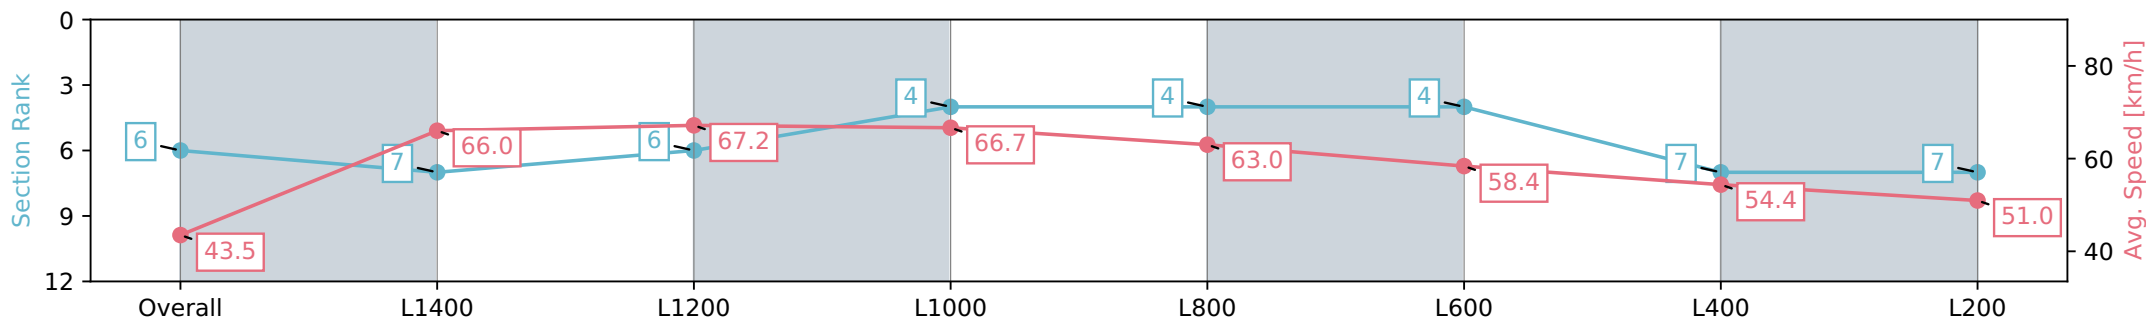

Morphettville Parks SA - Professional

Race 9: Croser Handicap - 1550m

02 March 2024 - 5:19PM

Track Rating: Good 4, Weather: Fine, Rail Position: +6m 1000m-W/
Post, +3m Remainder, Sectional 608m

Section	Overall	L1400	L1200	L1000	L800	L600	L400	L200
Section Times	1:35.92 [6] (0:12.43)	1:23.49 [7] (0:10.91)	1:12.58 [6] (0:10.76)	1:01.82 [4] (0:10.81)	0:51.01 [4] (0:11.44)	0:39.57 [4] (0:12.36)	0:27.21 [7] (0:13.26)	0:13.95 [7] (0:13.95)
Average Speed [km/h]	43.5	66.0	67.2	66.7	63.0	58.4	54.4	51.0
Top Speed [km/h]	63.2	67.2	67.7	67.0	65.4	59.9	56.1	52.6
Avg. Dist. to Rail [m]	3.1	1.1	0.7	0.9	0.7	0.5	0.6	1.6
Avg. Stride Freq. [Hz]	2.2	2.4	2.4	2.4	2.3	2.2	2.2	2.1
Avg. Stride Length [m]	5.9	7.3	7.5	7.6	7.3	7.3	6.9	6.6