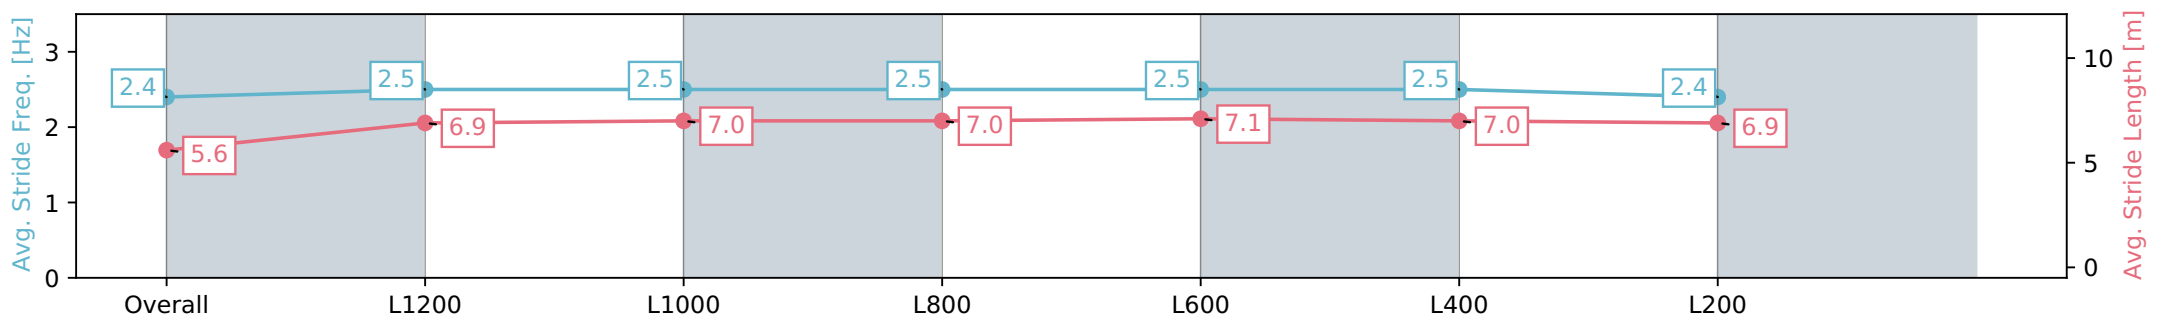

Morphettville Parks SA - Professional

Race 8: AIG Security Handicap - 1400m

02 March 2024 - 4:37PM

Track Rating: Good 4, Weather: Fine, Rail Position: +6m 1000m-W/
Post, +3m Remainder, Sectional 608m

Section	Overall	L1200	L1000	L800	L600	L400	L200
Section Times	1:23.84 [6] (0:14.80)	1:09.04 [6] (0:11.49)	0:57.55 [6] (0:11.52)	0:46.03 [6] (0:11.53)	0:34.50 [7] (0:11.24)	0:23.26 [7] (0:11.32)	0:11.94 [7] (0:11.94)
Average Speed [km/h]	48.7	62.7	62.7	62.8	64.3	63.6	60.3
Top Speed [km/h]	62.0	64.3	64.5	64.9	65.0	64.6	63.5
Avg. Dist. to Rail [m]	4.6	1.4	1.0	1.7	0.8	0.2	1.0
Avg. Stride Freq. [Hz]	2.4	2.5	2.5	2.5	2.5	2.5	2.4
Avg. Stride Length [m]	5.6	6.9	7.0	7.0	7.1	7.0	6.9