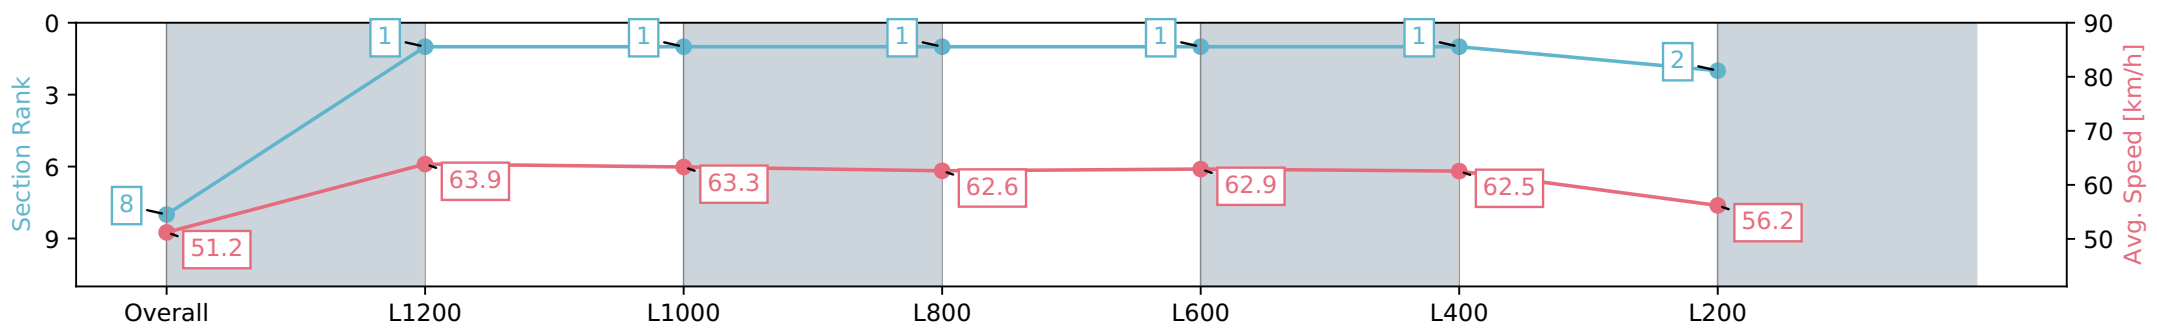

Morphettville Parks SA - Professional

Race 8: AIG Security Handicap - 1400m

02 March 2024 - 4:37PM

Track Rating: Good 4, Weather: Fine, Rail Position: +6m 1000m-W/
Post, +3m Remainder, Sectional 608m

Section	Overall	L1200	L1000	L800	L600	L400	L200
Section Times	1:24.01 [8] (0:14.06)	1:09.95 [1] (0:11.27)	0:58.68 [1] (0:11.36)	0:47.32 [1] (0:11.51)	0:35.81 [1] (0:11.48)	0:24.33 [1] (0:11.54)	0:12.79 [2] (0:12.79)
Average Speed [km/h]	51.2	63.9	63.3	62.6	62.9	62.5	56.2
Top Speed [km/h]	64.6	65.1	64.2	63.3	64.2	63.7	62.1
Avg. Dist. to Rail [m]	3.6	1.5	0.6	0.3	0.7	0.9	0.6
Avg. Stride Freq. [Hz]	2.3	2.4	2.4	2.3	2.4	2.5	2.4
Avg. Stride Length [m]	6.0	7.5	7.5	7.4	7.3	7.0	6.6