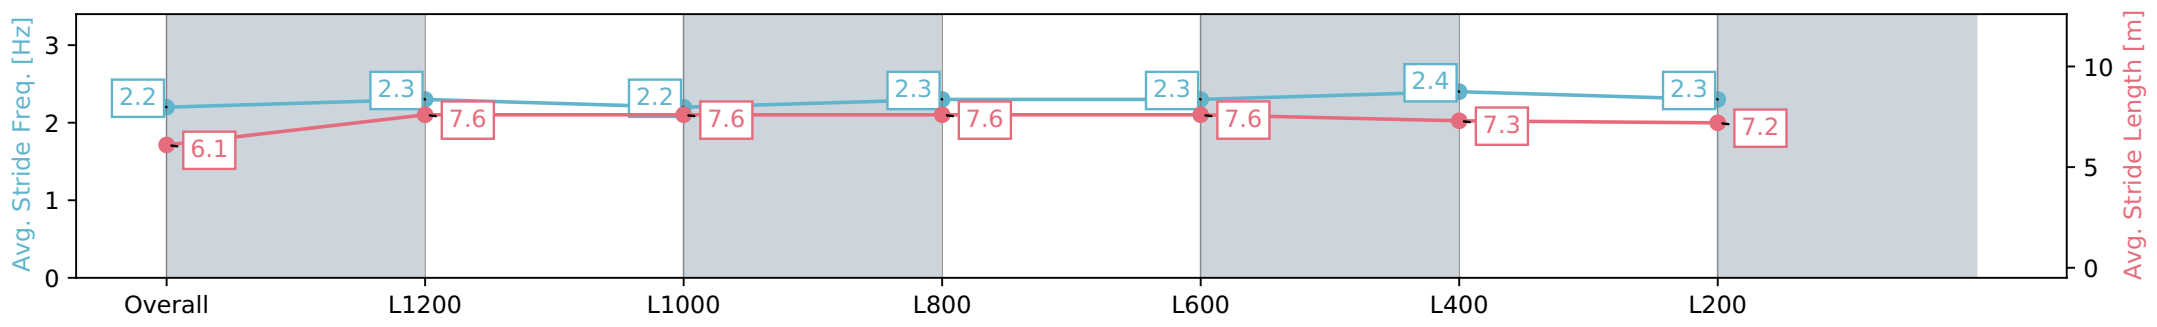

Morphettville Parks SA - Professional

Race 8: AIG Security Handicap - 1400m

02 March 2024 - 4:37PM

Track Rating: Good 4, Weather: Fine, Rail Position: +6m 1000m-W/
Post, +3m Remainder, Sectional 608m

Section	Overall	L1200	L1000	L800	L600	L400	L200
Section Times	1:23.98 [7] (0:14.44)	1:09.54 [4] (0:11.50)	0:58.04 [5] (0:11.53)	0:46.51 [5] (0:11.35)	0:35.16 [5] (0:11.43)	0:23.73 [5] (0:11.59)	0:12.14 [6] (0:12.14)
Average Speed [km/h]	50.0	62.5	62.7	63.7	63.8	62.5	59.3
Top Speed [km/h]	62.9	64.3	63.9	64.4	65.0	64.0	62.3
Avg. Dist. to Rail [m]	5.8	1.5	1.1	1.7	2.5	2.7	3.4
Avg. Stride Freq. [Hz]	2.2	2.3	2.2	2.3	2.3	2.4	2.3
Avg. Stride Length [m]	6.1	7.6	7.6	7.6	7.6	7.3	7.2