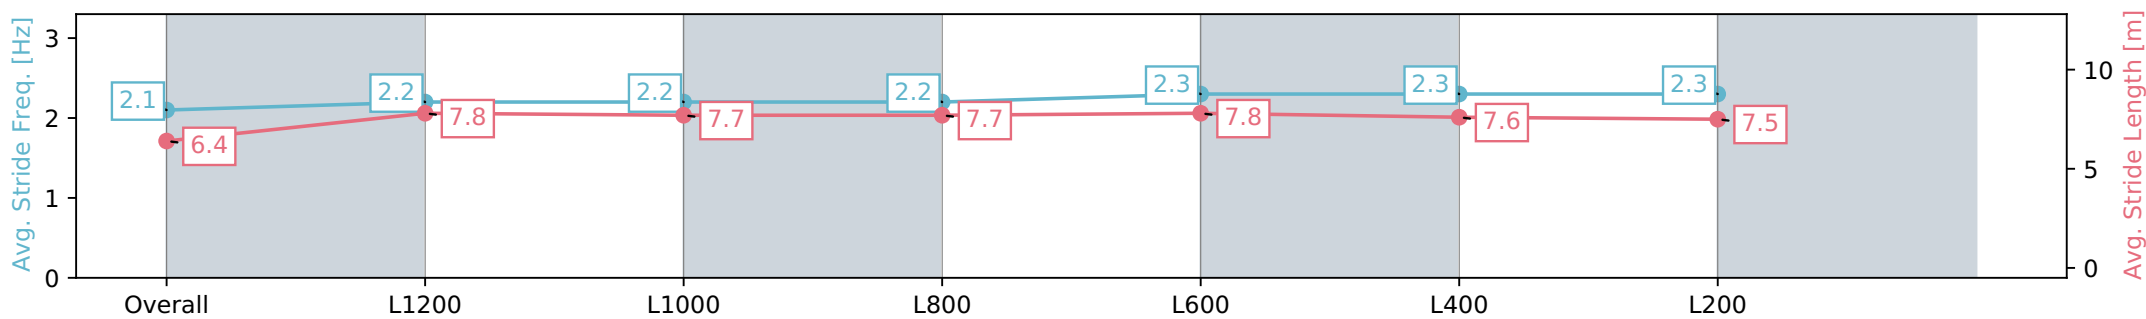

02 March 2024 - 4:37PM

Track Rating: Good 4, Weather: Fine, Rail Position: +6m 1000m-W/
Post, +3m Remainder, Sectional 608m

Section	Overall	L1200	L1000	L800	L600	L400	L200
Section Times	1:23.27 [1] (0:14.57)	1:08.69 [5] (0:11.30)	0:57.39 [4] (0:11.42)	0:45.97 [4] (0:11.38)	0:34.59 [4] (0:11.31)	0:23.28 [4] (0:11.43)	0:11.85 [4] (0:11.85)
Average Speed [km/h]	49.4	63.7	63.0	63.3	64.0	63.1	60.8
Top Speed [km/h]	63.9	64.4	64.7	63.6	64.6	64.4	62.6
Avg. Dist. to Rail [m]	1.2	1.0	0.8	0.6	1.0	1.4	1.0
Avg. Stride Freq. [Hz]	2.1	2.2	2.2	2.2	2.3	2.3	2.3
Avg. Stride Length [m]	6.4	7.8	7.7	7.7	7.8	7.6	7.5