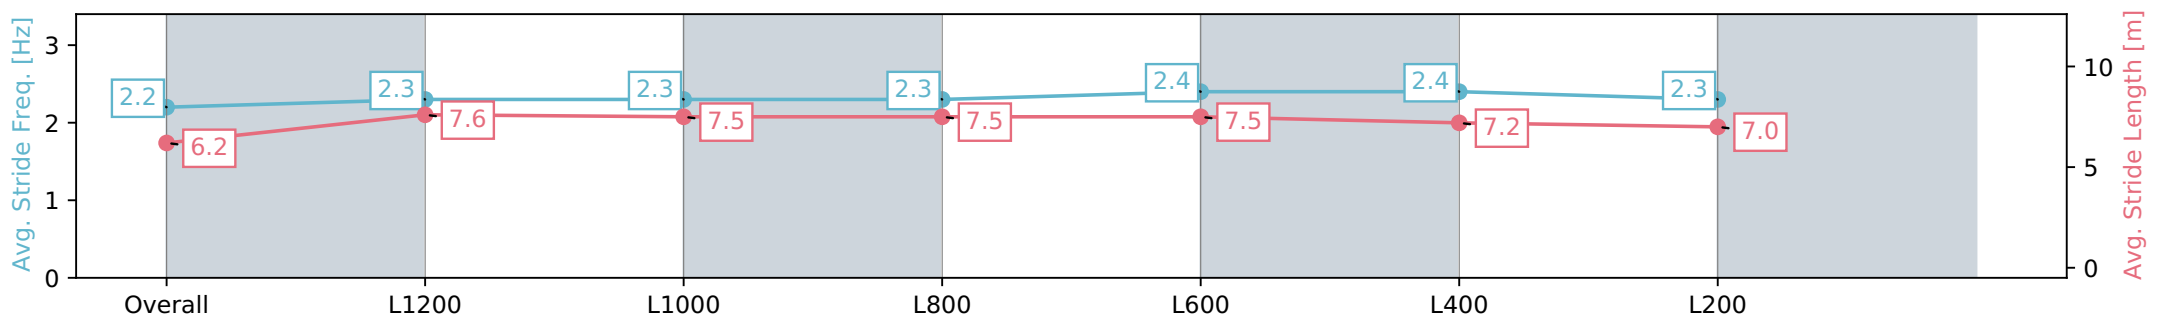

Morphettville Parks SA - Professional

Race 8: AIG Security Handicap - 1400m

02 March 2024 - 4:37PM

Track Rating: Good 4, Weather: Fine, Rail Position: +6m 1000m-W/
Post, +3m Remainder, Sectional 608m

Section	Overall	L1200	L1000	L800	L600	L400	L200
Section Times	1:23.46 [3] (0:14.27)	1:09.19 [2] (0:11.24)	0:57.95 [2] (0:11.35)	0:46.60 [2] (0:11.51)	0:35.09 [2] (0:11.33)	0:23.76 [2] (0:11.40)	0:12.36 [1] (0:12.36)
Average Speed [km/h]	50.6	63.9	63.6	62.6	63.8	63.4	58.3
Top Speed [km/h]	64.8	65.0	64.8	63.6	65.3	65.4	62.3
Avg. Dist. to Rail [m]	2.0	0.8	0.6	0.6	1.0	1.6	2.8
Avg. Stride Freq. [Hz]	2.2	2.3	2.3	2.3	2.4	2.4	2.3
Avg. Stride Length [m]	6.2	7.6	7.5	7.5	7.5	7.2	7.0