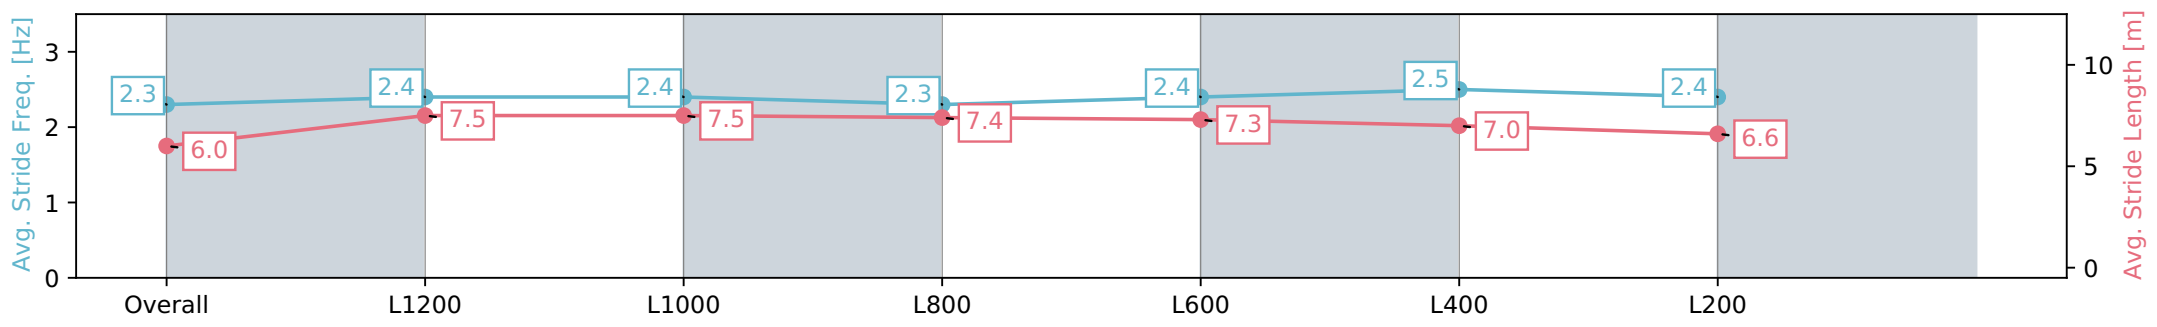

Morphettville Parks SA - Professional

Race 8: AIG Security Handicap - 1400m

02 March 2024 - 4:37PM

Track Rating: Good 4, Weather: Fine, Rail Position: +6m 1000m-W/
Post, +3m Remainder, Sectional 608m

Section	Overall	L1200	L1000	L800	L600	L400	L200
Section Times	1:24.01 [8] (0:14.06)	1:09.95 [1] (0:11.27)	0:58.68 [1] (0:11.36)	0:47.32 [1] (0:11.51)	0:35.81 [1] (0:11.48)	0:24.33 [1] (0:11.54)	0:12.79 [2] (0:12.79)
Average Speed [km/h]	51.2	63.9	63.3	62.6	62.9	62.5	56.2
Top Speed [km/h]	64.6	65.1	64.2	63.3	64.2	63.7	62.1
Avg. Dist. to Rail [m]	3.6	1.5	0.6	0.3	0.7	0.9	0.6
Avg. Stride Freq. [Hz]	2.3	2.4	2.4	2.3	2.4	2.5	2.4
Avg. Stride Length [m]	6.0	7.5	7.5	7.4	7.3	7.0	6.6

- [] Ranking at each section and finish
- :-:- No data available at this section
- NA No data available