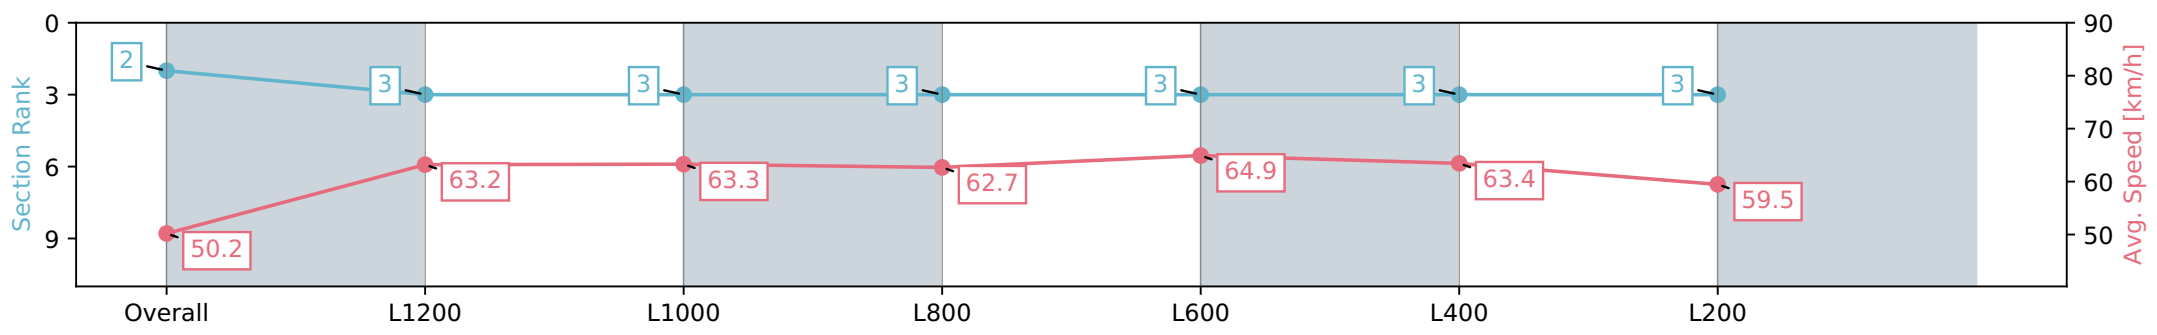

Morphettville Parks SA - Professional

Race 8: AIG Security Handicap - 1400m

02 March 2024 - 4:37PM

Track Rating: Good 4, Weather: Fine, Rail Position: +6m 1000m-W/
Post, +3m Remainder, Sectional 608m

Section	Overall	L1200	L1000	L800	L600	L400	L200
Section Times	1:23.39 [2] (0:14.33)	1:09.06 [3] (0:11.39)	0:57.67 [3] (0:11.34)	0:46.33 [3] (0:11.53)	0:34.80 [3] (0:11.27)	0:23.53 [3] (0:11.40)	0:12.13 [3] (0:12.13)
Average Speed [km/h]	50.2	63.2	63.3	62.7	64.9	63.4	59.5
Top Speed [km/h]	63.5	65.1	64.2	63.9	66.6	66.3	61.9
Avg. Dist. to Rail [m]	3.5	1.2	0.4	0.8	2.8	2.5	3.5
Avg. Stride Freq. [Hz]	2.2	2.3	2.2	2.2	2.3	2.3	2.3
Avg. Stride Length [m]	6.2	7.7	7.8	7.9	7.7	7.5	7.2