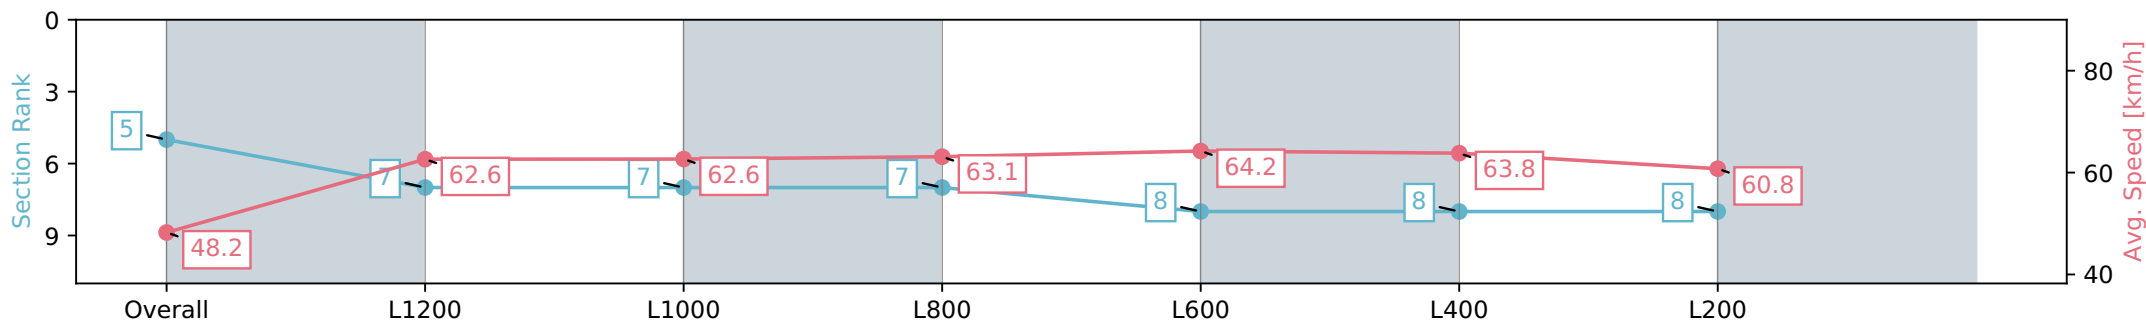

Morphettville Parks SA - Professional

Race 8: AIG Security Handicap - 1400m

02 March 2024 - 4:37PM

Track Rating: Good 4, Weather: Fine, Rail Position: +6m 1000m-W/
Post, +3m Remainder, Sectional 608m

Section	Overall	L1200	L1000	L800	L600	L400	L200
Section Times	1:23.82 [5] (0:14.92)	1:08.90 [7] (0:11.49)	0:57.41 [7] (0:11.50)	0:45.91 [7] (0:11.45)	0:34.46 [8] (0:11.28)	0:23.17 [8] (0:11.30)	0:11.87 [8] (0:11.87)
Average Speed [km/h]	48.2	62.6	62.6	63.1	64.2	63.8	60.8
Top Speed [km/h]	61.7	63.5	64.0	64.1	65.1	65.0	63.2
Avg. Dist. to Rail [m]	2.4	1.2	0.9	1.2	1.2	1.7	2.9
Avg. Stride Freq. [Hz]	2.2	2.3	2.3	2.3	2.4	2.4	2.4
Avg. Stride Length [m]	5.8	7.3	7.3	7.5	7.4	7.3	7.2