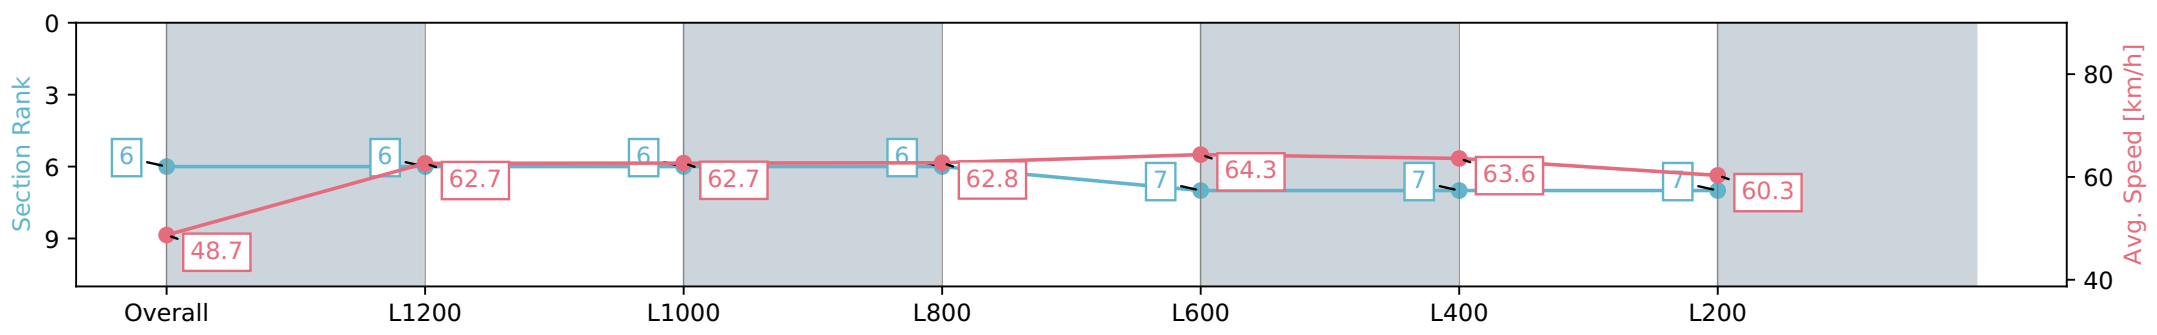

Morphettville Parks SA - Professional

Race 8: AIG Security Handicap - 1400m

02 March 2024 - 4:37PM

Track Rating: Good 4, Weather: Fine, Rail Position: +6m 1000m-W/
Post, +3m Remainder, Sectional 608m

Section	Overall	L1200	L1000	L800	L600	L400	L200
Section Times	1:23.84 [6] (0:14.80)	1:09.04 [6] (0:11.49)	0:57.55 [6] (0:11.52)	0:46.03 [6] (0:11.53)	0:34.50 [7] (0:11.24)	0:23.26 [7] (0:11.32)	0:11.94 [7] (0:11.94)
Average Speed [km/h]	48.7	62.7	62.7	62.8	64.3	63.6	60.3
Top Speed [km/h]	62.0	64.3	64.5	64.9	65.0	64.6	63.5
Avg. Dist. to Rail [m]	4.6	1.4	1.0	1.7	0.8	0.2	1.0
Avg. Stride Freq. [Hz]	2.4	2.5	2.5	2.5	2.5	2.5	2.4
Avg. Stride Length [m]	5.6	6.9	7.0	7.0	7.1	7.0	6.9