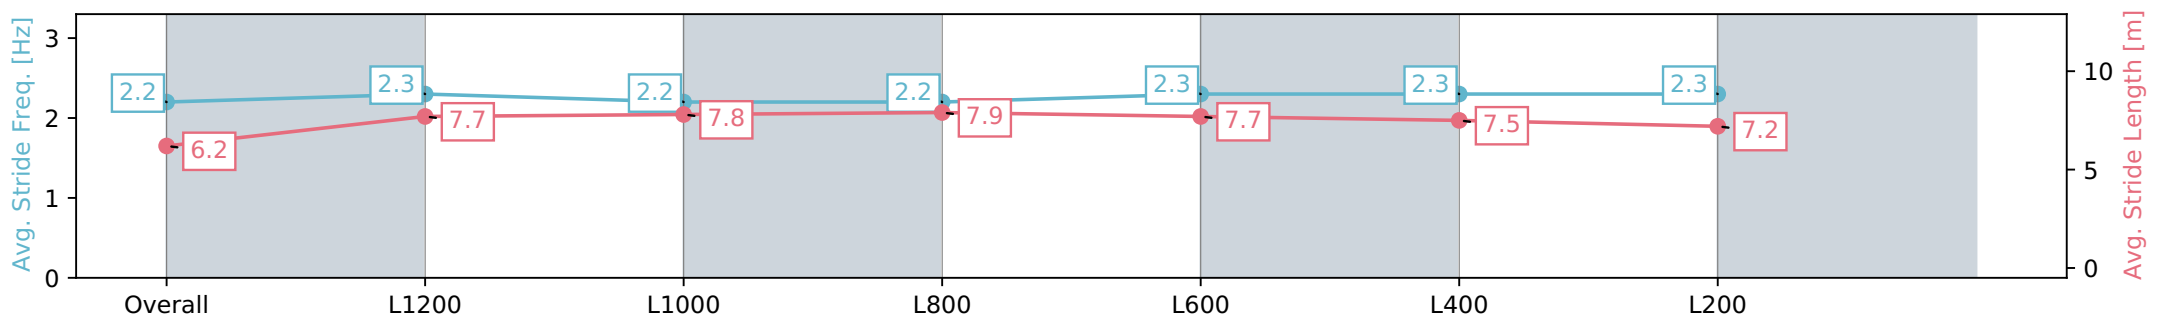

Morphettville Parks SA - Professional

Race 8: AIG Security Handicap - 1400m

02 March 2024 - 4:37PM

Track Rating: Good 4, Weather: Fine, Rail Position: +6m 1000m-W/
Post, +3m Remainder, Sectional 608m

Section	Overall	L1200	L1000	L800	L600	L400	L200
Section Times	1:23.39 [2] (0:14.33)	1:09.06 [3] (0:11.39)	0:57.67 [3] (0:11.34)	0:46.33 [3] (0:11.53)	0:34.80 [3] (0:11.27)	0:23.53 [3] (0:11.40)	0:12.13 [3] (0:12.13)
Average Speed [km/h]	50.2	63.2	63.3	62.7	64.9	63.4	59.5
Top Speed [km/h]	63.5	65.1	64.2	63.9	66.6	66.3	61.9
Avg. Dist. to Rail [m]	3.5	1.2	0.4	0.8	2.8	2.5	3.5
Avg. Stride Freq. [Hz]	2.2	2.3	2.2	2.2	2.3	2.3	2.3
Avg. Stride Length [m]	6.2	7.7	7.8	7.9	7.7	7.5	7.2