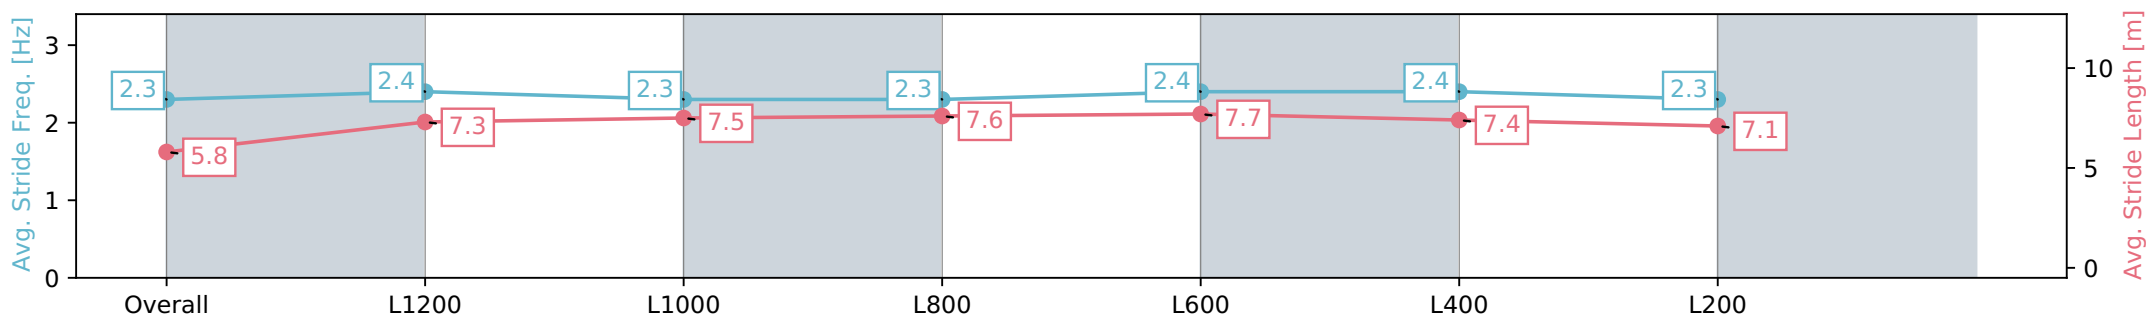

Morphettville Parks SA - Professional

Race 8: AIG Security Handicap - 1400m

02 March 2024 - 4:37PM

Track Rating: Good 4, Weather: Fine, Rail Position: +6m 1000m-W/
Post, +3m Remainder, Sectional 608m

Section	Overall	L1200	L1000	L800	L600	L400	L200
Section Times	1:23.76 [4] (0:15.01)	1:08.75 [8] (0:11.51)	0:57.24 [8] (0:11.47)	0:45.77 [8] (0:11.27)	0:34.50 [6] (0:11.21)	0:23.29 [6] (0:11.25)	0:12.04 [5] (0:12.04)
Average Speed [km/h]	48.0	62.5	62.9	64.4	65.6	64.5	59.9
Top Speed [km/h]	62.6	64.4	64.4	65.6	67.4	66.3	63.5
Avg. Dist. to Rail [m]	2.8	1.2	1.0	2.2	4.0	4.1	4.2
Avg. Stride Freq. [Hz]	2.3	2.4	2.3	2.3	2.4	2.4	2.3
Avg. Stride Length [m]	5.8	7.3	7.5	7.6	7.7	7.4	7.1