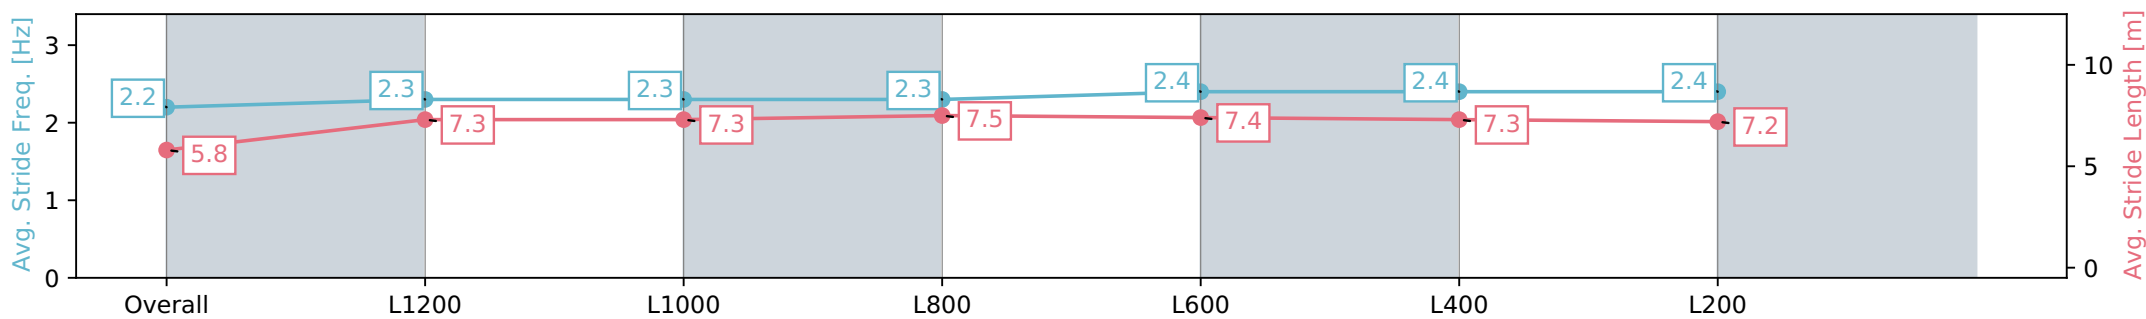

Morphettville Parks SA - Professional

Race 8: AIG Security Handicap - 1400m

02 March 2024 - 4:37PM

Track Rating: Good 4, Weather: Fine, Rail Position: +6m 1000m-W/
Post, +3m Remainder, Sectional 608m

Section	Overall	L1200	L1000	L800	L600	L400	L200
Section Times	1:23.82 [5] (0:14.92)	1:08.90 [7] (0:11.49)	0:57.41 [7] (0:11.50)	0:45.91 [7] (0:11.45)	0:34.46 [8] (0:11.28)	0:23.17 [8] (0:11.30)	0:11.87 [8] (0:11.87)
Average Speed [km/h]	48.2	62.6	62.6	63.1	64.2	63.8	60.8
Top Speed [km/h]	61.7	63.5	64.0	64.1	65.1	65.0	63.2
Avg. Dist. to Rail [m]	2.4	1.2	0.9	1.2	1.2	1.7	2.9
Avg. Stride Freq. [Hz]	2.2	2.3	2.3	2.3	2.4	2.4	2.4
Avg. Stride Length [m]	5.8	7.3	7.3	7.5	7.4	7.3	7.2

- [] Ranking at each section and finish
- :-:- No data available at this section
- NA No data available

Horse/Jockey Name	DISAGREEABLE MISS
Finish Rank	6
Fastest Section Time (Section)	0:11.24 (L600)
Top Speed [km/h] (Section)	65.0 (L600)
Race State	Finished