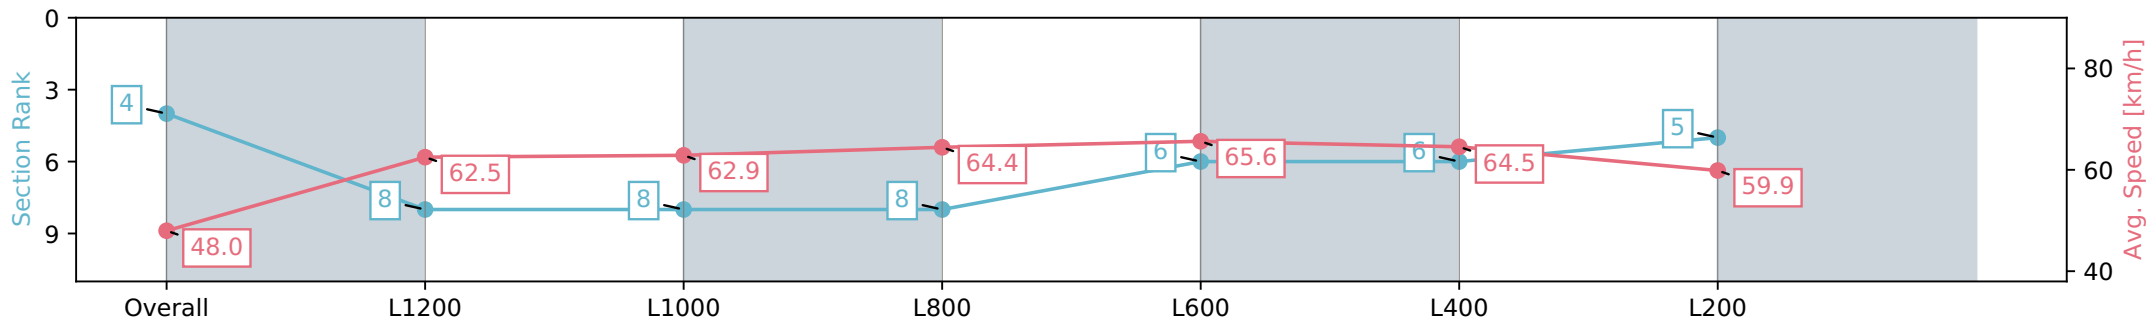

Morphettville Parks SA - Professional

Race 8: AIG Security Handicap - 1400m

02 March 2024 - 4:37PM

Track Rating: Good 4, Weather: Fine, Rail Position: +6m 1000m-W/
Post, +3m Remainder, Sectional 608m

Section	Overall	L1200	L1000	L800	L600	L400	L200
Section Times	1:23.76 [4] (0:15.01)	1:08.75 [8] (0:11.51)	0:57.24 [8] (0:11.47)	0:45.77 [8] (0:11.27)	0:34.50 [6] (0:11.21)	0:23.29 [6] (0:11.25)	0:12.04 [5] (0:12.04)
Average Speed [km/h]	48.0	62.5	62.9	64.4	65.6	64.5	59.9
Top Speed [km/h]	62.6	64.4	64.4	65.6	67.4	66.3	63.5
Avg. Dist. to Rail [m]	2.8	1.2	1.0	2.2	4.0	4.1	4.2
Avg. Stride Freq. [Hz]	2.3	2.4	2.3	2.3	2.4	2.4	2.3
Avg. Stride Length [m]	5.8	7.3	7.5	7.6	7.7	7.4	7.1