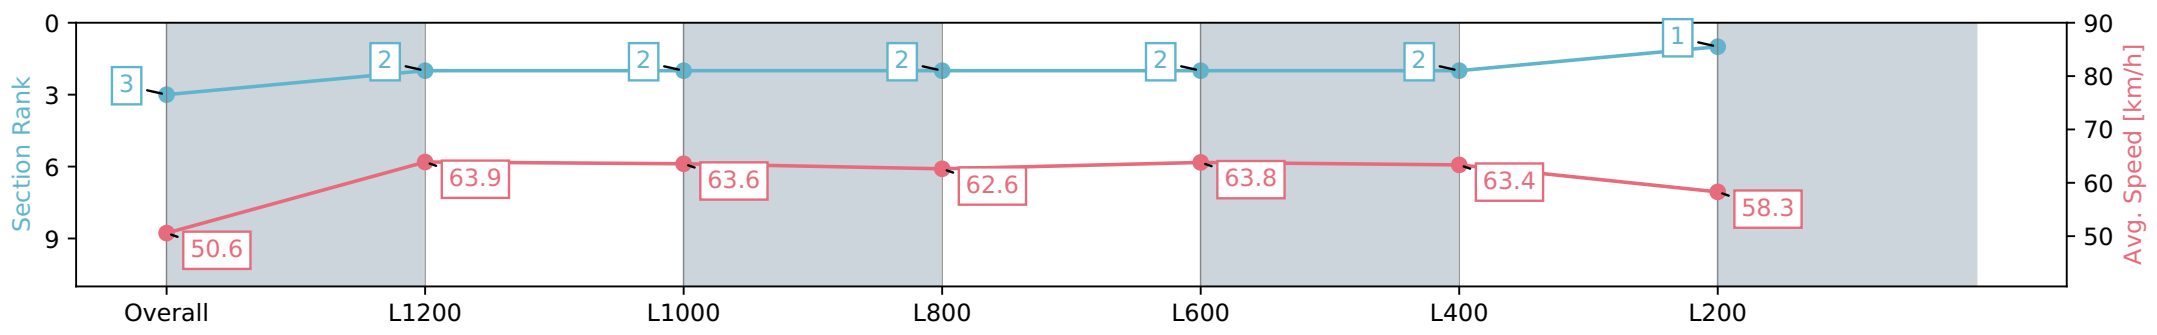

Morphettville Parks SA - Professional

Race 8: AIG Security Handicap - 1400m

02 March 2024 - 4:37PM

Track Rating: Good 4, Weather: Fine, Rail Position: +6m 1000m-W/
Post, +3m Remainder, Sectional 608m

Section	Overall	L1200	L1000	L800	L600	L400	L200
Section Times	1:23.46 [3] (0:14.27)	1:09.19 [2] (0:11.24)	0:57.95 [2] (0:11.35)	0:46.60 [2] (0:11.51)	0:35.09 [2] (0:11.33)	0:23.76 [2] (0:11.40)	0:12.36 [1] (0:12.36)
Average Speed [km/h]	50.6	63.9	63.6	62.6	63.8	63.4	58.3
Top Speed [km/h]	64.8	65.0	64.8	63.6	65.3	65.4	62.3
Avg. Dist. to Rail [m]	2.0	0.8	0.6	0.6	1.0	1.6	2.8
Avg. Stride Freq. [Hz]	2.2	2.3	2.3	2.3	2.4	2.4	2.3
Avg. Stride Length [m]	6.2	7.6	7.5	7.5	7.5	7.2	7.0