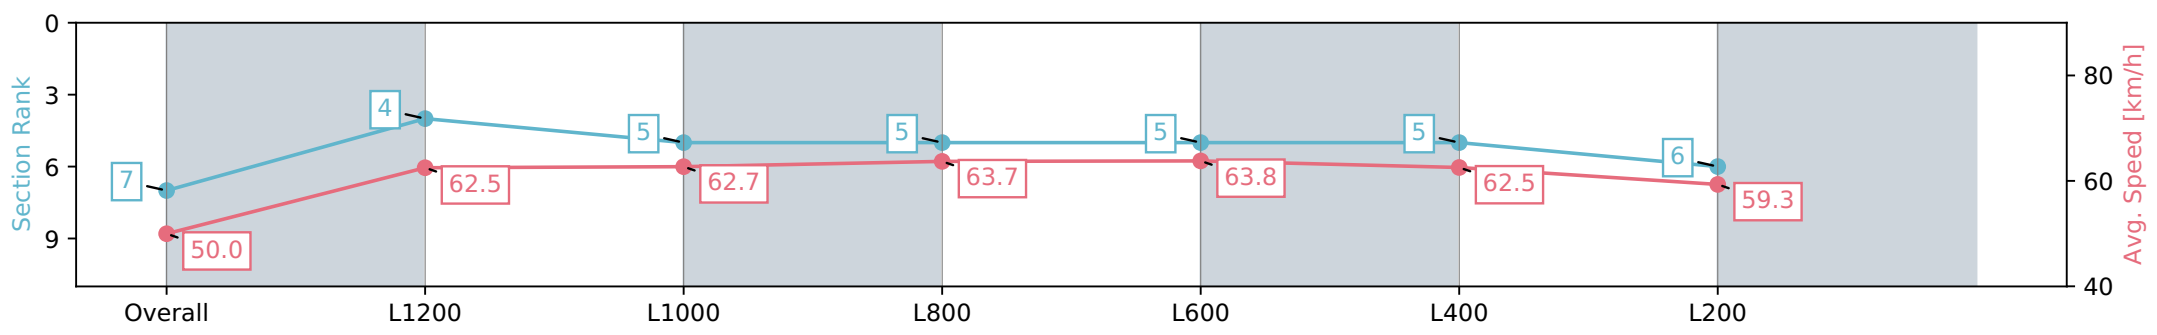

Morphettville Parks SA - Professional

Race 8: AIG Security Handicap - 1400m

02 March 2024 - 4:37PM

Track Rating: Good 4, Weather: Fine, Rail Position: +6m 1000m-W/
Post, +3m Remainder, Sectional 608m

Section	Overall	L1200	L1000	L800	L600	L400	L200
Section Times	1:23.98 [7] (0:14.44)	1:09.54 [4] (0:11.50)	0:58.04 [5] (0:11.53)	0:46.51 [5] (0:11.35)	0:35.16 [5] (0:11.43)	0:23.73 [5] (0:11.59)	0:12.14 [6] (0:12.14)
Average Speed [km/h]	50.0	62.5	62.7	63.7	63.8	62.5	59.3
Top Speed [km/h]	62.9	64.3	63.9	64.4	65.0	64.0	62.3
Avg. Dist. to Rail [m]	5.8	1.5	1.1	1.7	2.5	2.7	3.4
Avg. Stride Freq. [Hz]	2.2	2.3	2.2	2.3	2.3	2.4	2.3
Avg. Stride Length [m]	6.1	7.6	7.6	7.6	7.6	7.3	7.2