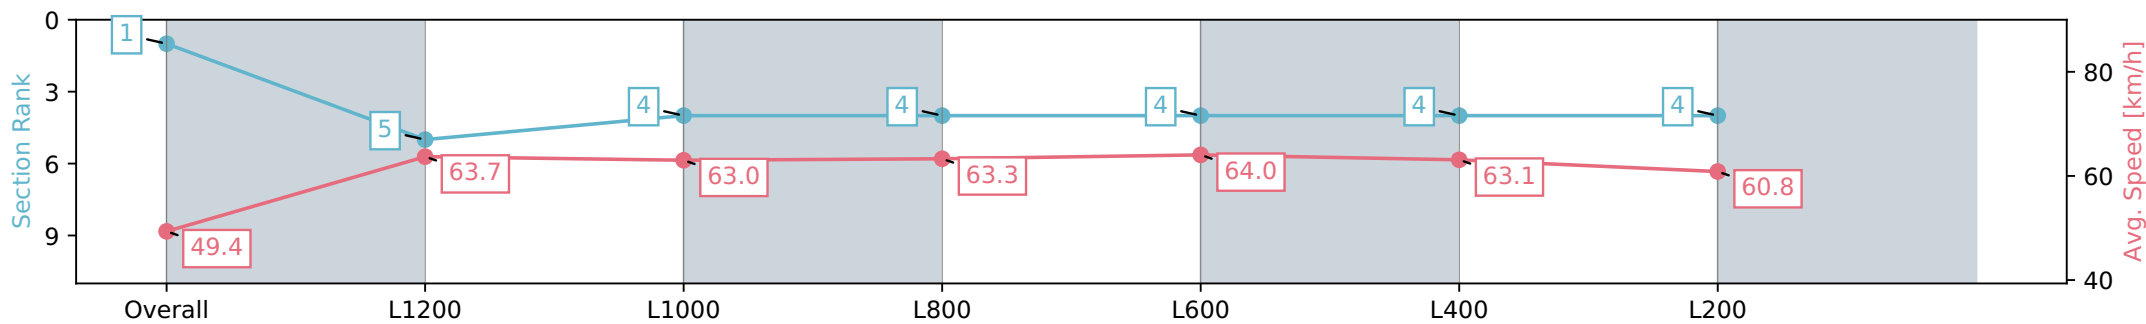

02 March 2024 - 4:37PM

Track Rating: Good 4, Weather: Fine, Rail Position: +6m 1000m-W/
Post, +3m Remainder, Sectional 608m

Section	Overall	L1200	L1000	L800	L600	L400	L200
Section Times	1:23.27 [1] (0:14.57)	1:08.69 [5] (0:11.30)	0:57.39 [4] (0:11.42)	0:45.97 [4] (0:11.38)	0:34.59 [4] (0:11.31)	0:23.28 [4] (0:11.43)	0:11.85 [4] (0:11.85)
Average Speed [km/h]	49.4	63.7	63.0	63.3	64.0	63.1	60.8
Top Speed [km/h]	63.9	64.4	64.7	63.6	64.6	64.4	62.6
Avg. Dist. to Rail [m]	1.2	1.0	0.8	0.6	1.0	1.4	1.0
Avg. Stride Freq. [Hz]	2.1	2.2	2.2	2.2	2.3	2.3	2.3
Avg. Stride Length [m]	6.4	7.8	7.7	7.7	7.8	7.6	7.5