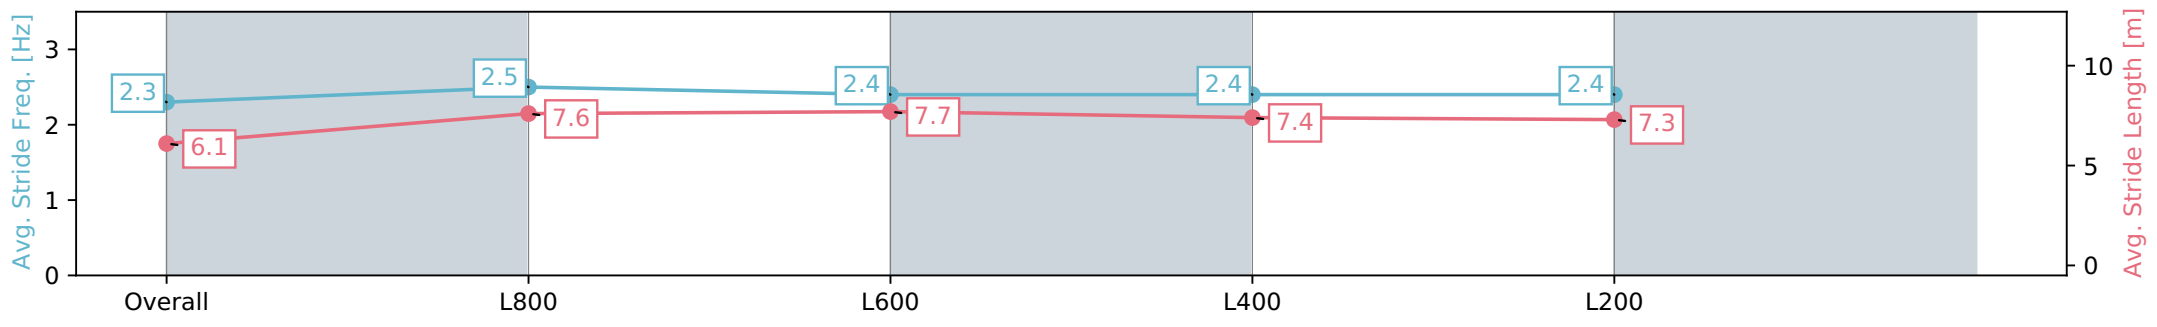

Morphettville Parks SA - Professional

Race 7: Piper Heidsieck Handicap - 1000m

02 March 2024 - 3:58PM

Track Rating: Good 4, Weather: Fine, Rail Position: +6m 1000m-W/
Post, +3m Remainder, Sectional 608m

Section	Overall	L1000	L800	L600	L400
Section Times	0:57.65 [3] (0:14.23)	0:43.42 [9] (0:10.42)	0:33.00 [8] (0:10.74)	0:22.26 [8] (0:11.01)	0:11.25 [8] (0:11.25)
Average Speed [km/h]	50.6	69.0	67.1	65.7	63.8
Top Speed [km/h]	69.8	71.0	68.6	67.1	66.5
Avg. Dist. to Rail [m]	6.1	0.3	0.3	3.7	5.7
Avg. Stride Freq. [Hz]	2.3	2.5	2.4	2.4	2.4
Avg. Stride Length [m]	6.1	7.6	7.7	7.4	7.3