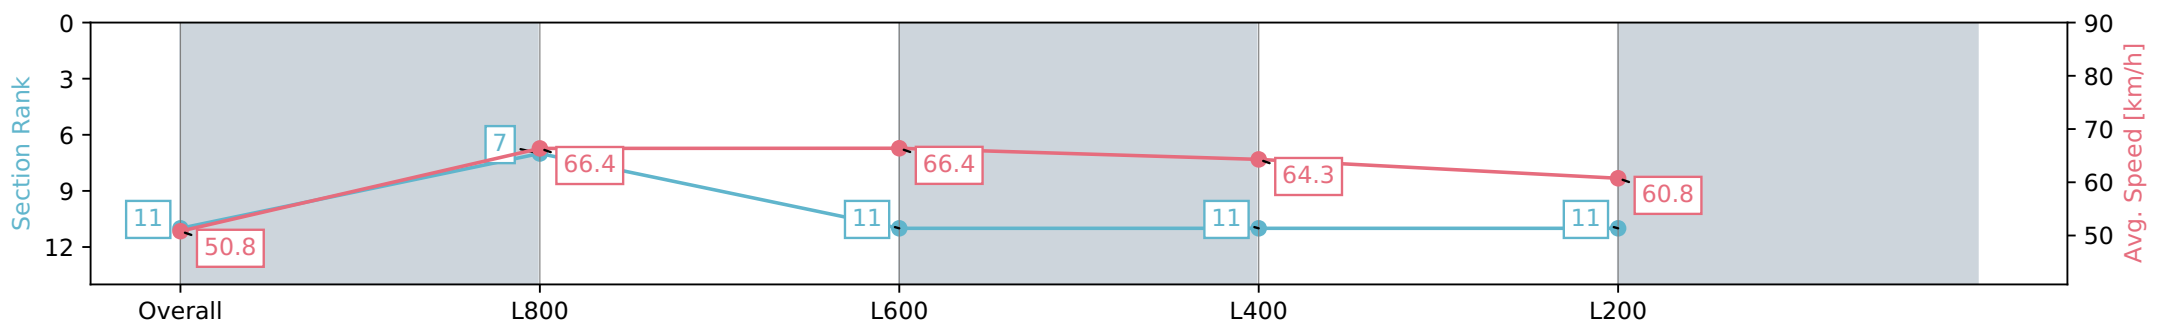

Morphettville Parks SA - Professional

Race 7: Piper Heidsieck Handicap - 1000m

02 March 2024 - 3:58PM

Track Rating: Good 4, Weather: Fine, Rail Position: +6m 1000m-W/
Post, +3m Remainder, Sectional 608m

Section	Overall	L1000	L800	L600	L400
Section Times	0:58.97 [11] (0:14.16)	0:44.81 [7] (0:10.92)	0:33.89 [11] (0:10.88)	0:23.01 [11] (0:11.19)	0:11.82 [11] (0:11.82)
Average Speed [km/h]	50.8	66.4	66.4	64.3	60.8
Top Speed [km/h]	66.7	68.2	67.3	65.8	62.6
Avg. Dist. to Rail [m]	10.3	3.1	0.8	1.7	6.1
Avg. Stride Freq. [Hz]	2.4	2.5	2.5	2.4	2.3
Avg. Stride Length [m]	5.8	7.5	7.5	7.3	7.2