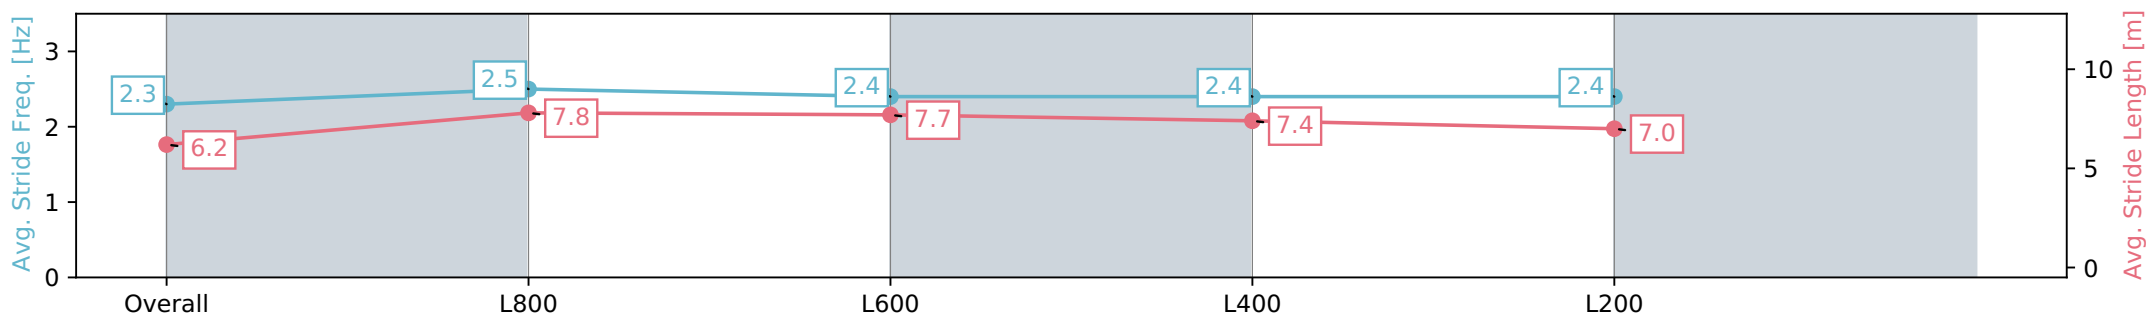

Morphettville Parks SA - Professional

Race 7: Piper Heidsieck Handicap - 1000m

02 March 2024 - 3:58PM

Track Rating: Good 4, Weather: Fine, Rail Position: +6m 1000m-W/
Post, +3m Remainder, Sectional 608m

Section	Overall	L1000	L800	L600	L400
Section Times	0:57.59 [2] (0:13.52)	0:44.07 [1] (0:10.25)	0:33.82 [1] (0:10.75)	0:23.07 [1] (0:11.18)	0:11.89 [2] (0:11.89)
Average Speed [km/h]	53.3	70.6	67.2	64.5	60.3
Top Speed [km/h]	72.6	72.7	69.0	65.6	63.3
Avg. Dist. to Rail [m]	7.8	2.7	0.8	1.1	2.6
Avg. Stride Freq. [Hz]	2.3	2.5	2.4	2.4	2.4
Avg. Stride Length [m]	6.2	7.8	7.7	7.4	7.0