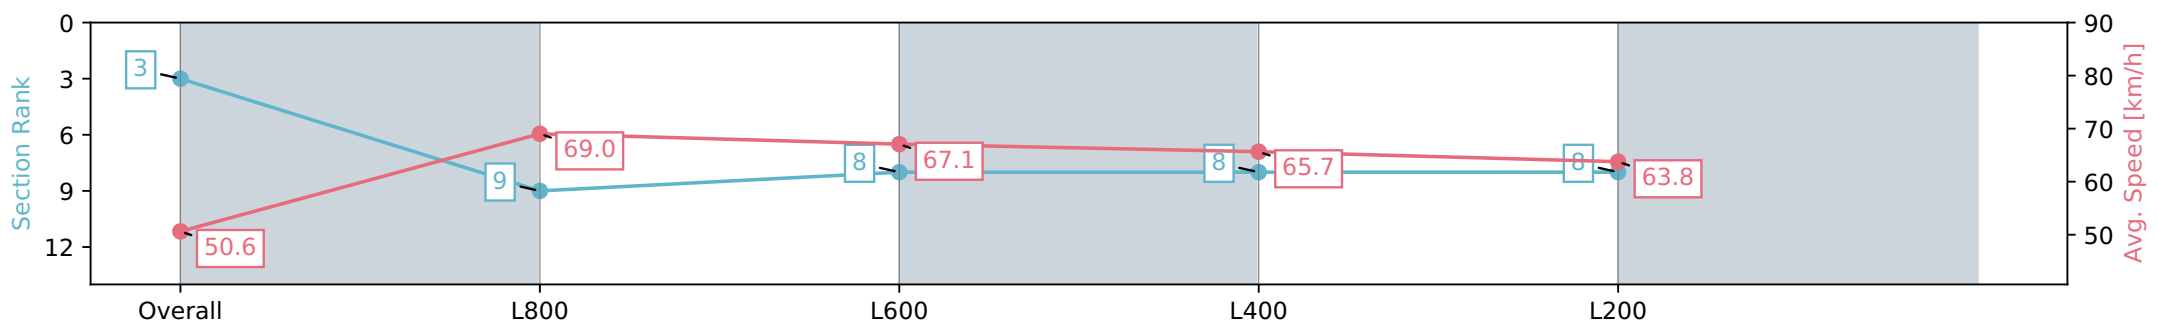

Morphettville Parks SA - Professional

Race 7: Piper Heidsieck Handicap - 1000m

02 March 2024 - 3:58PM

Track Rating: Good 4, Weather: Fine, Rail Position: +6m 1000m-W/
Post, +3m Remainder, Sectional 608m

Section	Overall	L1000	L800	L600	L400
Section Times	0:57.65 [3] (0:14.23)	0:43.42 [9] (0:10.42)	0:33.00 [8] (0:10.74)	0:22.26 [8] (0:11.01)	0:11.25 [8] (0:11.25)
Average Speed [km/h]	50.6	69.0	67.1	65.7	63.8
Top Speed [km/h]	69.8	71.0	68.6	67.1	66.5
Avg. Dist. to Rail [m]	6.1	0.3	0.3	3.7	5.7
Avg. Stride Freq. [Hz]	2.3	2.5	2.4	2.4	2.4
Avg. Stride Length [m]	6.1	7.6	7.7	7.4	7.3