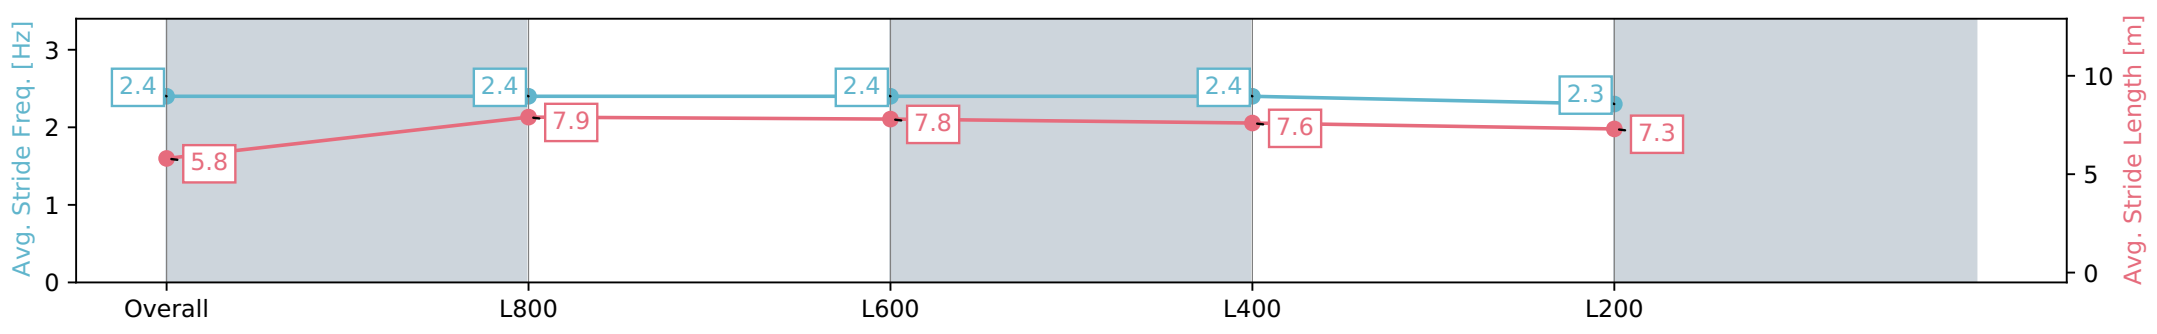

Morphettville Parks SA - Professional

Race 7: Piper Heidsieck Handicap - 1000m

02 March 2024 - 3:58PM

Track Rating: Good 4, Weather: Fine, Rail Position: +6m 1000m-W/
Post, +3m Remainder, Sectional 608m

Section	Overall	L1000	L800	L600	L400
Section Times	0:57.66 [4] (0:14.28)	0:43.37 [10] (0:10.19)	0:33.18 [7] (0:10.63)	0:22.55 [6] (0:10.98)	0:11.57 [6] (0:11.56)
Average Speed [km/h]	50.3	70.5	67.0	65.8	62.0
Top Speed [km/h]	71.1	72.4	69.7	66.6	64.6
Avg. Dist. to Rail [m]	1.9	0.8	1.6	1.2	4.5
Avg. Stride Freq. [Hz]	2.4	2.4	2.4	2.4	2.3
Avg. Stride Length [m]	5.8	7.9	7.8	7.6	7.3