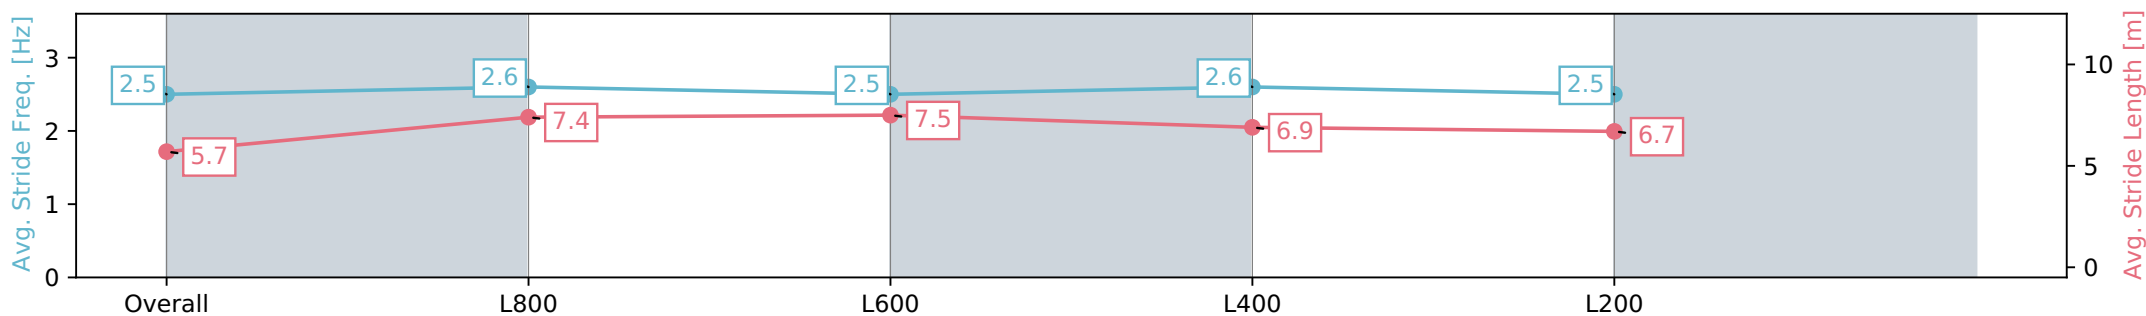

02 March 2024 - 3:58PM

Track Rating: Good 4, Weather: Fine, Rail Position: +6m 1000m-W/
Post, +3m Remainder, Sectional 608m

Section	Overall	L1000	L800	L600	L400
Section Times	0:57.44 [1] (0:13.60)	0:43.84 [2] (0:10.32)	0:33.52 [3] (0:10.74)	0:22.78 [3] (0:11.00)	0:11.78 [1] (0:11.78)
Average Speed [km/h]	53.0	70.0	67.2	65.6	61.0
Top Speed [km/h]	71.1	71.1	70.0	66.7	63.8
Avg. Dist. to Rail [m]	8.9	2.5	0.5	2.5	5.1
Avg. Stride Freq. [Hz]	2.5	2.6	2.5	2.6	2.5
Avg. Stride Length [m]	5.7	7.4	7.5	6.9	6.7