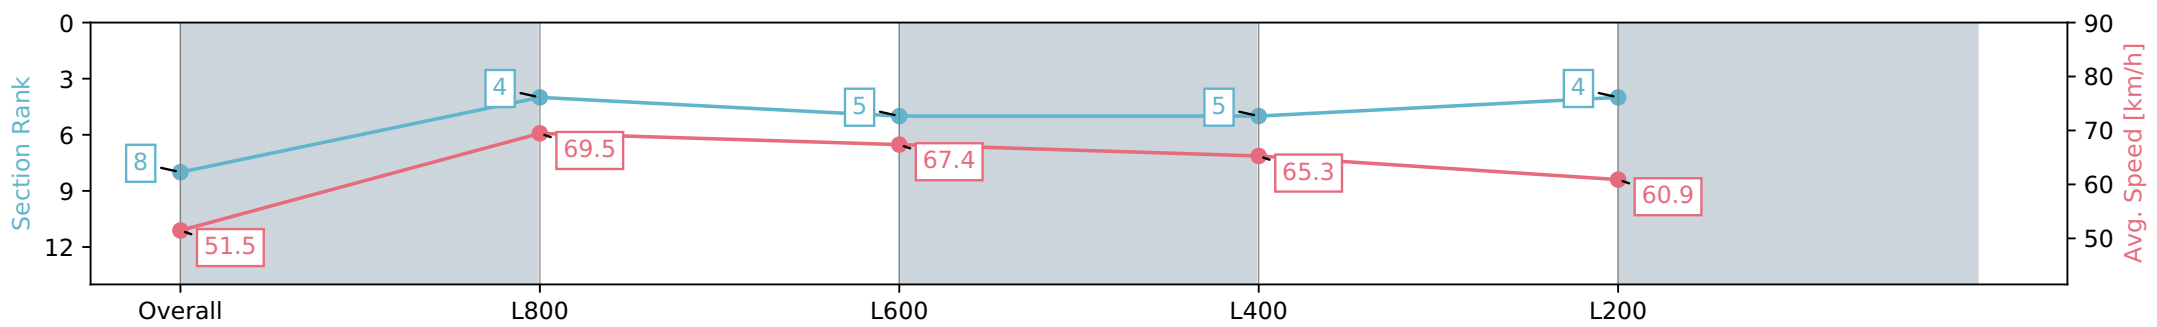

Morphettville Parks SA - Professional

Race 7: Piper Heidsieck Handicap - 1000m

02 March 2024 - 3:58PM

Track Rating: Good 4, Weather: Fine, Rail Position: +6m 1000m-W/
Post, +3m Remainder, Sectional 608m

Section	Overall	L1000	L800	L600	L400
Section Times	0:57.80 [8] (0:13.97)	0:43.83 [4] (0:10.42)	0:33.41 [5] (0:10.59)	0:22.82 [5] (0:11.05)	0:11.77 [4] (0:11.77)
Average Speed [km/h]	51.5	69.5	67.4	65.3	60.9
Top Speed [km/h]	70.0	70.8	69.3	67.0	64.0
Avg. Dist. to Rail [m]	7.5	2.8	1.3	2.1	6.4
Avg. Stride Freq. [Hz]	2.4	2.5	2.4	2.4	2.4
Avg. Stride Length [m]	6.0	7.7	7.7	7.5	7.0