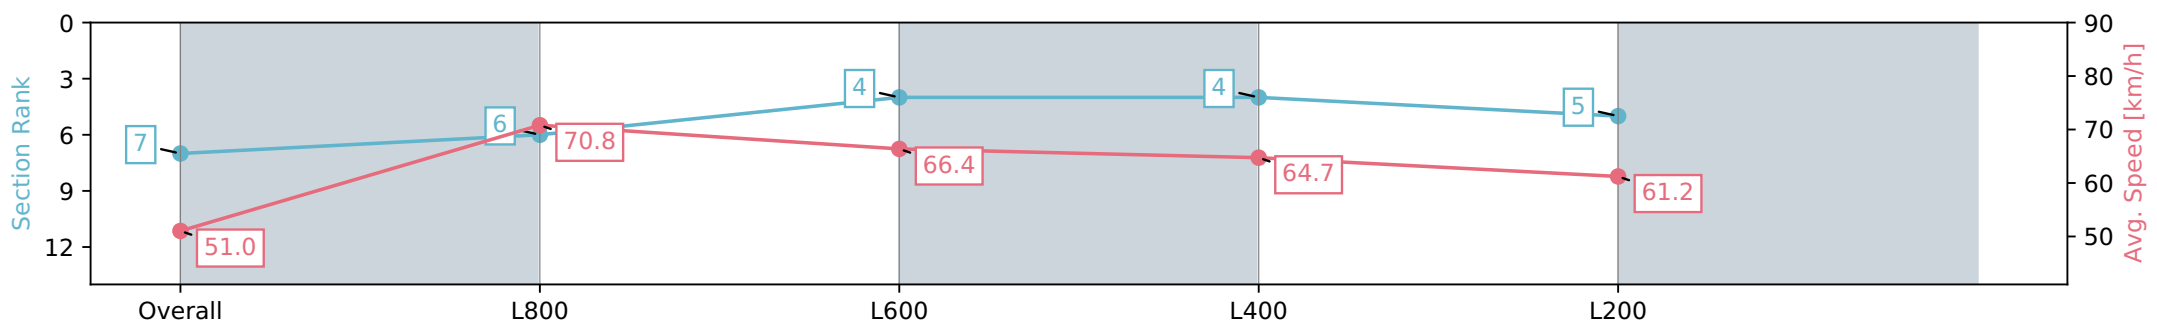

Morphettville Parks SA - Professional

Race 7: Piper Heidsieck Handicap - 1000m

02 March 2024 - 3:58PM

Track Rating: Good 4, Weather: Fine, Rail Position: +6m 1000m-W/
Post, +3m Remainder, Sectional 608m

Section	Overall	L1000	L800	L600	L400
Section Times	0:57.75 [7] (0:14.10)	0:43.65 [6] (0:10.11)	0:33.54 [4] (0:10.69)	0:22.85 [4] (0:11.13)	0:11.72 [5] (0:11.72)
Average Speed [km/h]	51.0	70.8	66.4	64.7	61.2
Top Speed [km/h]	71.6	72.0	69.1	66.2	64.0
Avg. Dist. to Rail [m]	1.5	1.1	2.2	1.9	6.1
Avg. Stride Freq. [Hz]	2.2	2.4	2.3	2.4	2.3
Avg. Stride Length [m]	6.3	8.0	7.9	7.5	7.3