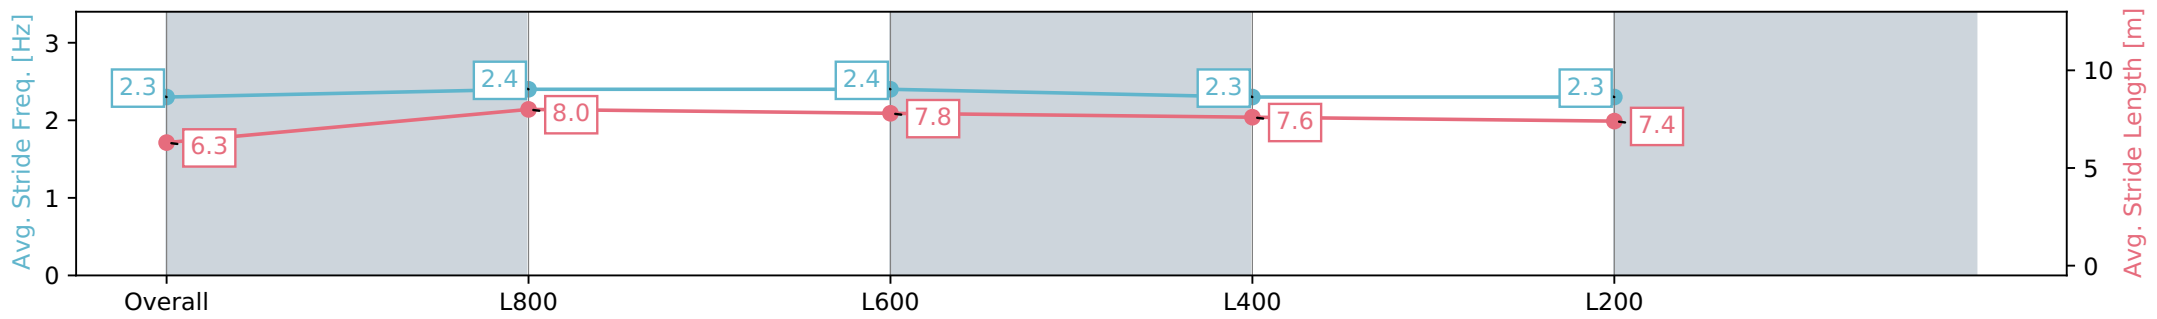

Morphettville Parks SA - Professional

Race 7: Piper Heidsieck Handicap - 1000m

02 March 2024 - 3:58PM

Track Rating: Good 4, Weather: Fine, Rail Position: +6m 1000m-W/
Post, +3m Remainder, Sectional 608m

Section	Overall	L1000	L800	L600	L400
Section Times	0:57.69 [5] (0:13.68)	0:44.01 [3] (0:10.20)	0:33.81 [2] (0:10.68)	0:23.13 [2] (0:11.25)	0:11.88 [3] (0:11.88)
Average Speed [km/h]	52.7	70.5	66.5	63.9	60.5
Top Speed [km/h]	71.6	72.0	68.4	65.5	63.1
Avg. Dist. to Rail [m]	5.3	0.9	1.8	0.5	0.8
Avg. Stride Freq. [Hz]	2.3	2.4	2.4	2.3	2.3
Avg. Stride Length [m]	6.3	8.0	7.8	7.6	7.4