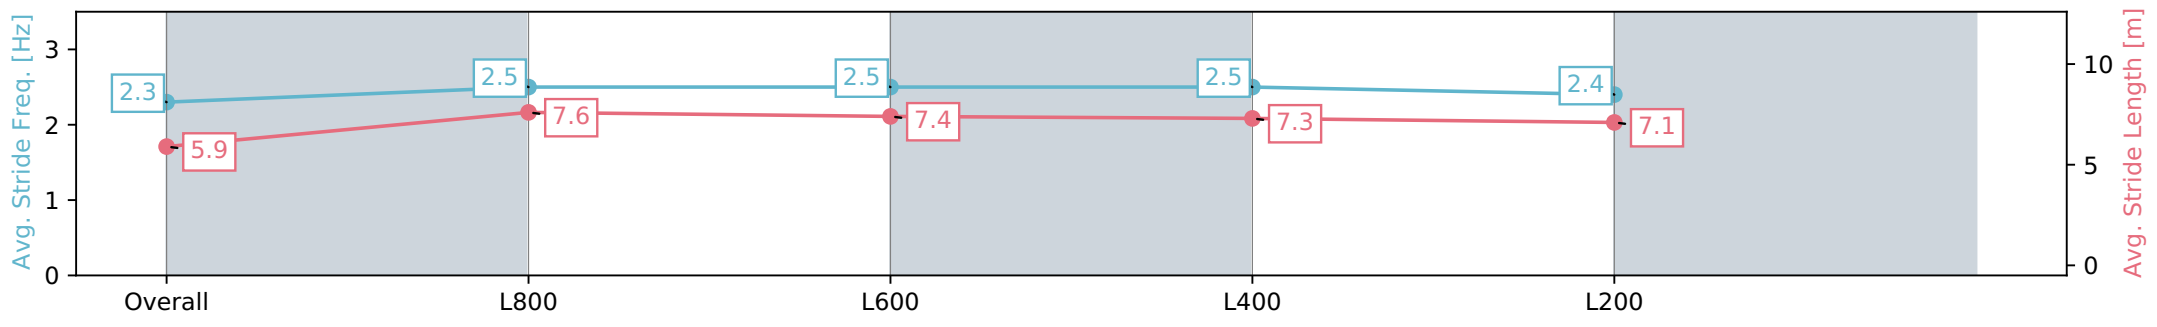

- [] Ranking at each section and finish
- :-:- No data available at this section
- NA No data available

Horse/Jockey Name	ANDREW'S MEMORY
Finish Rank	10
Fastest Section Time (Section)	0:10.71 (L800)
Top Speed [km/h] (Section)	68.5 (L800)
Race State	Finished

Morphettville Parks SA - Professional

Race 7: Piper Heidsieck Handicap - 1000m

02 March 2024 - 3:58PM

Track Rating: Good 4, Weather: Fine, Rail Position: +6m 1000m-W/
Post, +3m Remainder, Sectional 608m

Section	Overall	L1000	L800	L600	L400
Section Times	0:58.46 [10] (0:14.33)	0:44.13 [11] (0:10.71)	0:33.42 [10] (0:10.92)	0:22.50 [10] (0:10.93)	0:11.57 [10] (0:11.56)
Average Speed [km/h]	50.3	67.3	65.9	66.0	62.0
Top Speed [km/h]	67.9	68.5	67.2	67.3	64.5
Avg. Dist. to Rail [m]	8.1	1.9	0.5	1.1	1.9
Avg. Stride Freq. [Hz]	2.3	2.5	2.5	2.5	2.4
Avg. Stride Length [m]	5.9	7.6	7.4	7.3	7.1