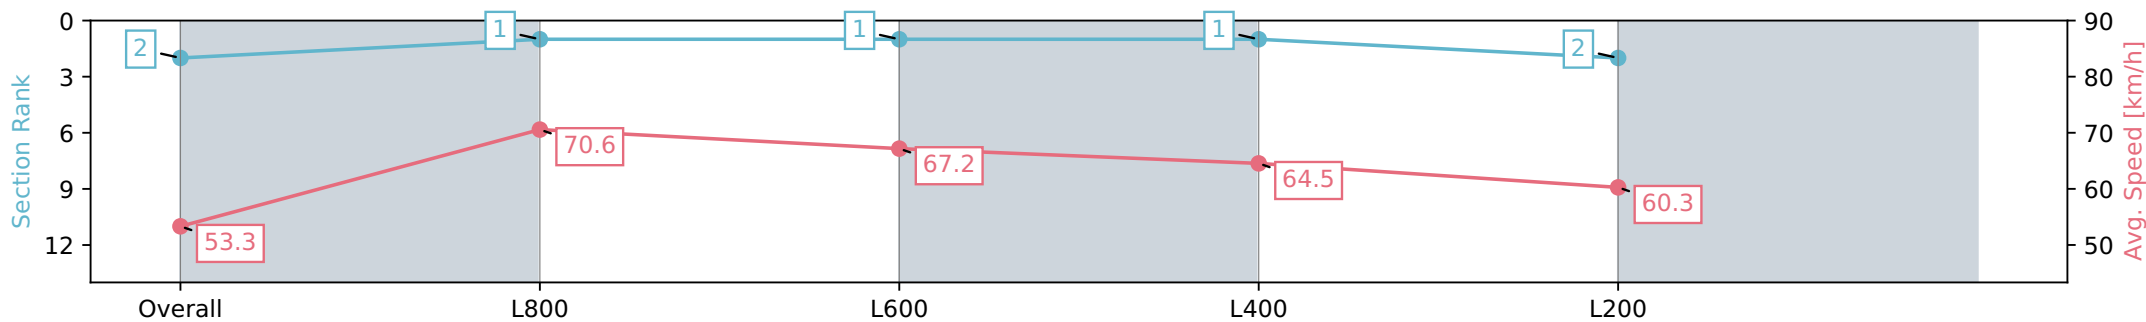

Morphettville Parks SA - Professional

Race 7: Piper Heidsieck Handicap - 1000m

02 March 2024 - 3:58PM

Track Rating: Good 4, Weather: Fine, Rail Position: +6m 1000m-W/
Post, +3m Remainder, Sectional 608m

Section	Overall	L1000	L800	L600	L400
Section Times	0:57.59 [2] (0:13.52)	0:44.07 [1] (0:10.25)	0:33.82 [1] (0:10.75)	0:23.07 [1] (0:11.18)	0:11.89 [2] (0:11.89)
Average Speed [km/h]	53.3	70.6	67.2	64.5	60.3
Top Speed [km/h]	72.6	72.7	69.0	65.6	63.3
Avg. Dist. to Rail [m]	7.8	2.7	0.8	1.1	2.6
Avg. Stride Freq. [Hz]	2.3	2.5	2.4	2.4	2.4
Avg. Stride Length [m]	6.2	7.8	7.7	7.4	7.0