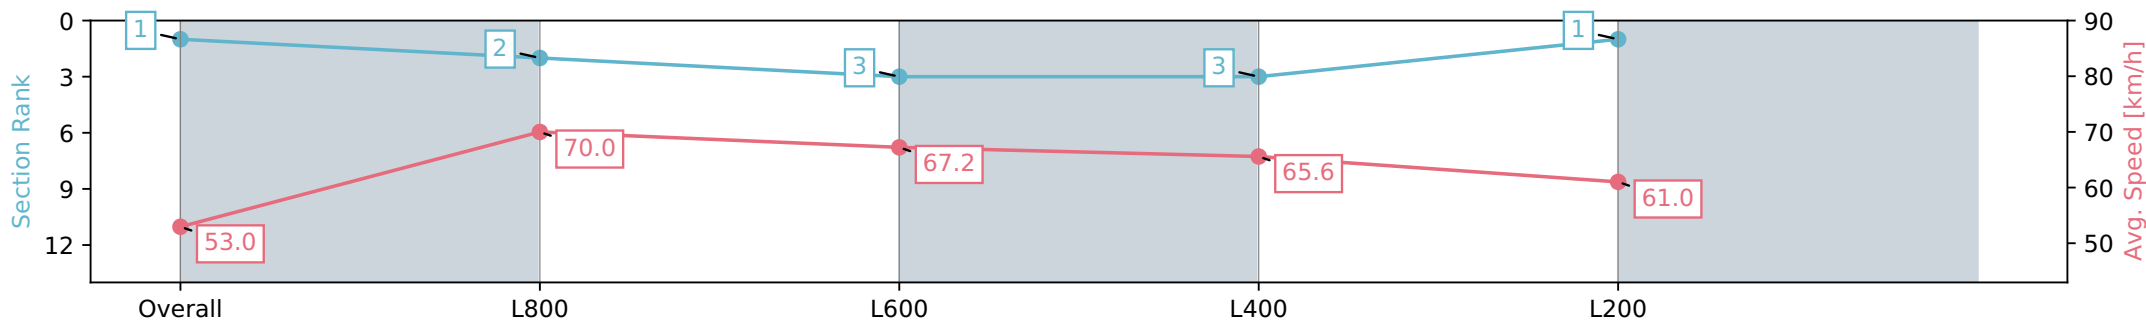

02 March 2024 - 3:58PM

Track Rating: Good 4, Weather: Fine, Rail Position: +6m 1000m-W/
Post, +3m Remainder, Sectional 608m

Section	Overall	L1000	L800	L600	L400
Section Times	0:57.44 [1] (0:13.60)	0:43.84 [2] (0:10.32)	0:33.52 [3] (0:10.74)	0:22.78 [3] (0:11.00)	0:11.78 [1] (0:11.78)
Average Speed [km/h]	53.0	70.0	67.2	65.6	61.0
Top Speed [km/h]	71.1	71.1	70.0	66.7	63.8
Avg. Dist. to Rail [m]	8.9	2.5	0.5	2.5	5.1
Avg. Stride Freq. [Hz]	2.5	2.6	2.5	2.6	2.5
Avg. Stride Length [m]	5.7	7.4	7.5	6.9	6.7