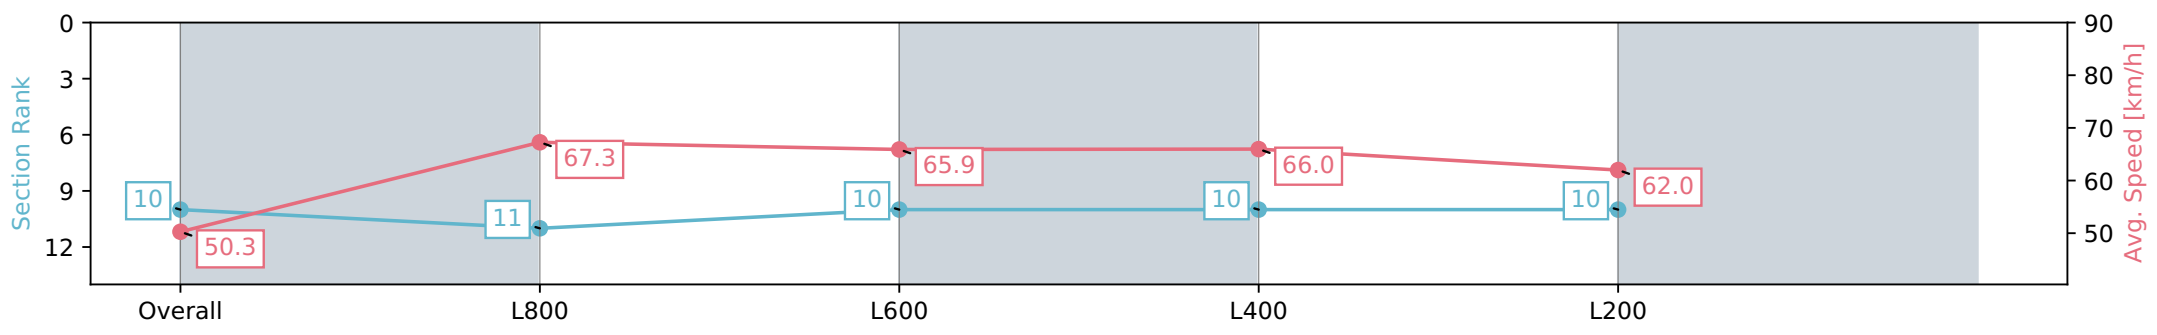

- [] Ranking at each section and finish
- :-:- No data available at this section
- NA No data available

Horse/Jockey Name	ANDREW'S MEMORY
Finish Rank	10
Fastest Section Time (Section)	0:10.71 (L800)
Top Speed [km/h] (Section)	68.5 (L800)
Race State	Finished

Morphettville Parks SA - Professional

Race 7: Piper Heidsieck Handicap - 1000m

02 March 2024 - 3:58PM

Track Rating: Good 4, Weather: Fine, Rail Position: +6m 1000m-W/
Post, +3m Remainder, Sectional 608m

Section	Overall	L1000	L800	L600	L400
Section Times	0:58.46 [10] (0:14.33)	0:44.13 [11] (0:10.71)	0:33.42 [10] (0:10.92)	0:22.50 [10] (0:10.93)	0:11.57 [10] (0:11.56)
Average Speed [km/h]	50.3	67.3	65.9	66.0	62.0
Top Speed [km/h]	67.9	68.5	67.2	67.3	64.5
Avg. Dist. to Rail [m]	8.1	1.9	0.5	1.1	1.9
Avg. Stride Freq. [Hz]	2.3	2.5	2.5	2.5	2.4
Avg. Stride Length [m]	5.9	7.6	7.4	7.3	7.1