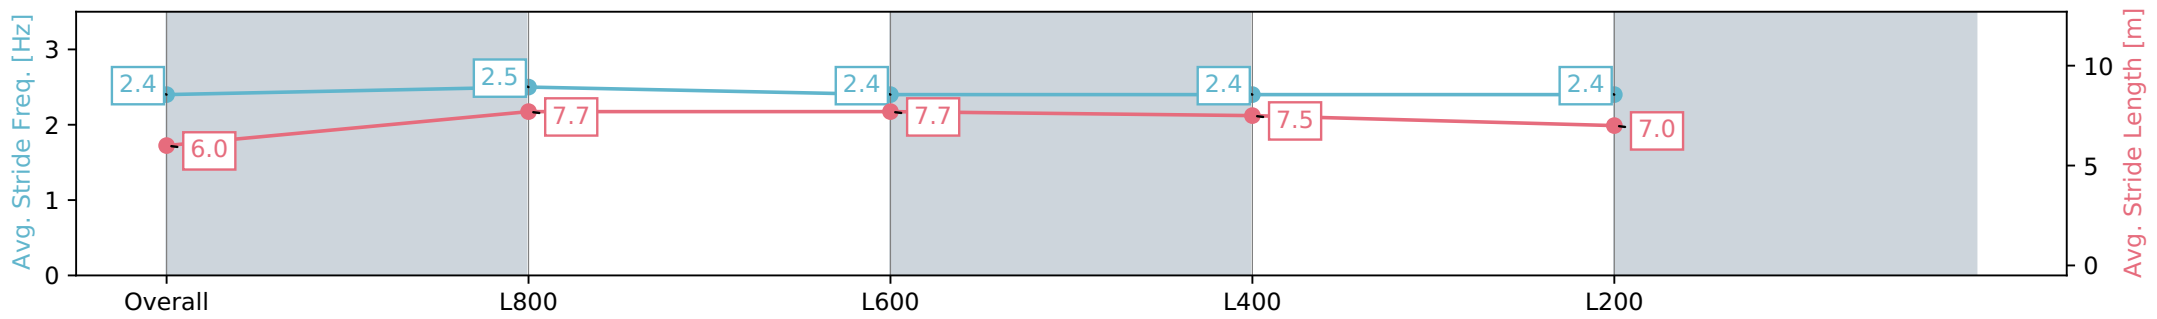

Morphettville Parks SA - Professional

Race 7: Piper Heidsieck Handicap - 1000m

02 March 2024 - 3:58PM

Track Rating: Good 4, Weather: Fine, Rail Position: +6m 1000m-W/
Post, +3m Remainder, Sectional 608m

Section	Overall	L1000	L800	L600	L400
Section Times	0:57.80 [8] (0:13.97)	0:43.83 [4] (0:10.42)	0:33.41 [5] (0:10.59)	0:22.82 [5] (0:11.05)	0:11.77 [4] (0:11.77)
Average Speed [km/h]	51.5	69.5	67.4	65.3	60.9
Top Speed [km/h]	70.0	70.8	69.3	67.0	64.0
Avg. Dist. to Rail [m]	7.5	2.8	1.3	2.1	6.4
Avg. Stride Freq. [Hz]	2.4	2.5	2.4	2.4	2.4
Avg. Stride Length [m]	6.0	7.7	7.7	7.5	7.0

- [] Ranking at each section and finish
- :-:- No data available at this section
- NA No data available

Horse/Jockey Name	CORK HARBOUR
Finish Rank	9
Fastest Section Time (Section)	0:10.54 (L800)
Top Speed [km/h] (Section)	69.4 (L800)
Race State	Finished