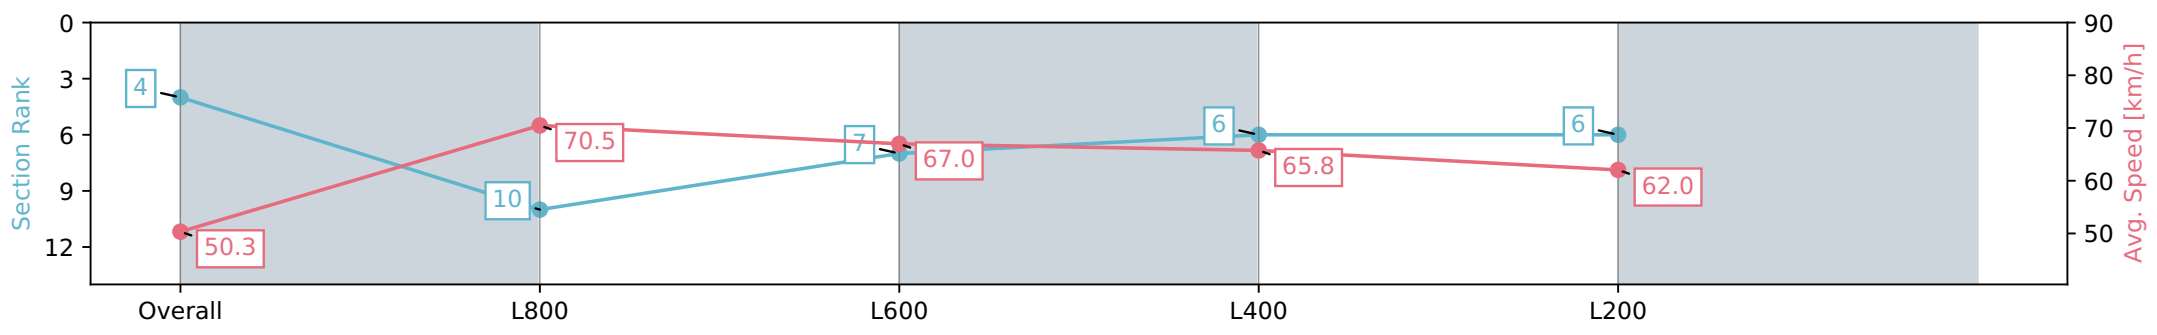

Morphettville Parks SA - Professional

Race 7: Piper Heidsieck Handicap - 1000m

02 March 2024 - 3:58PM

Track Rating: Good 4, Weather: Fine, Rail Position: +6m 1000m-W/
Post, +3m Remainder, Sectional 608m

Section	Overall	L1000	L800	L600	L400
Section Times	0:57.66 [4] (0:14.28)	0:43.37 [10] (0:10.19)	0:33.18 [7] (0:10.63)	0:22.55 [6] (0:10.98)	0:11.57 [6] (0:11.56)
Average Speed [km/h]	50.3	70.5	67.0	65.8	62.0
Top Speed [km/h]	71.1	72.4	69.7	66.6	64.6
Avg. Dist. to Rail [m]	1.9	0.8	1.6	1.2	4.5
Avg. Stride Freq. [Hz]	2.4	2.4	2.4	2.4	2.3
Avg. Stride Length [m]	5.8	7.9	7.8	7.6	7.3