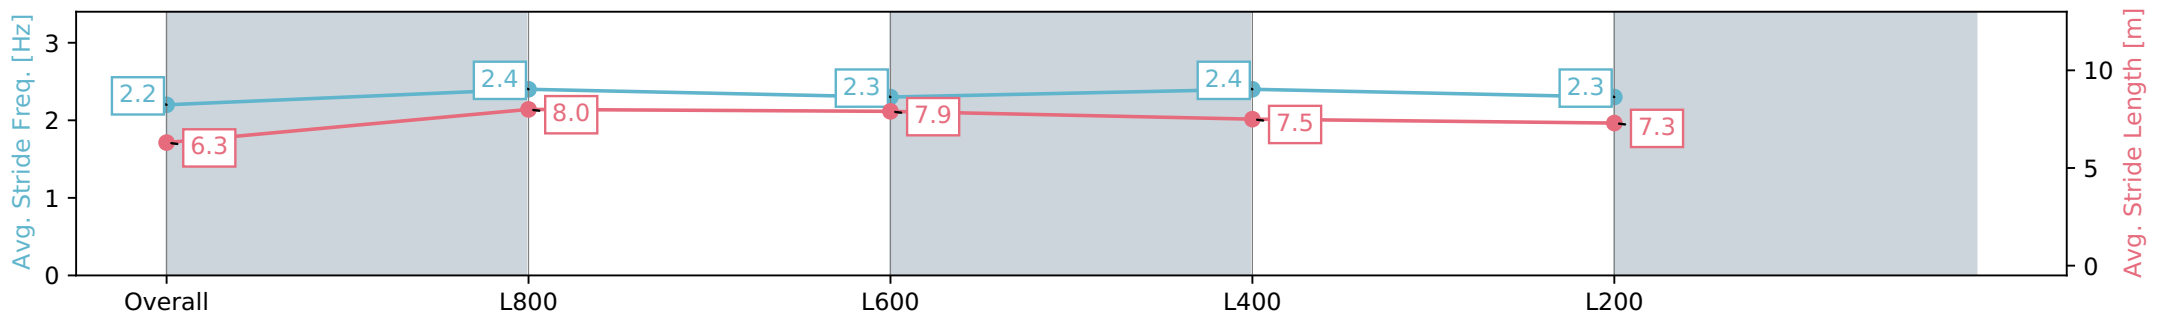

Morphettville Parks SA - Professional

Race 7: Piper Heidsieck Handicap - 1000m

02 March 2024 - 3:58PM

Track Rating: Good 4, Weather: Fine, Rail Position: +6m 1000m-W/
Post, +3m Remainder, Sectional 608m

Section	Overall	L1000	L800	L600	L400
Section Times	0:57.75 [7] (0:14.10)	0:43.65 [6] (0:10.11)	0:33.54 [4] (0:10.69)	0:22.85 [4] (0:11.13)	0:11.72 [5] (0:11.72)
Average Speed [km/h]	51.0	70.8	66.4	64.7	61.2
Top Speed [km/h]	71.6	72.0	69.1	66.2	64.0
Avg. Dist. to Rail [m]	1.5	1.1	2.2	1.9	6.1
Avg. Stride Freq. [Hz]	2.2	2.4	2.3	2.4	2.3
Avg. Stride Length [m]	6.3	8.0	7.9	7.5	7.3