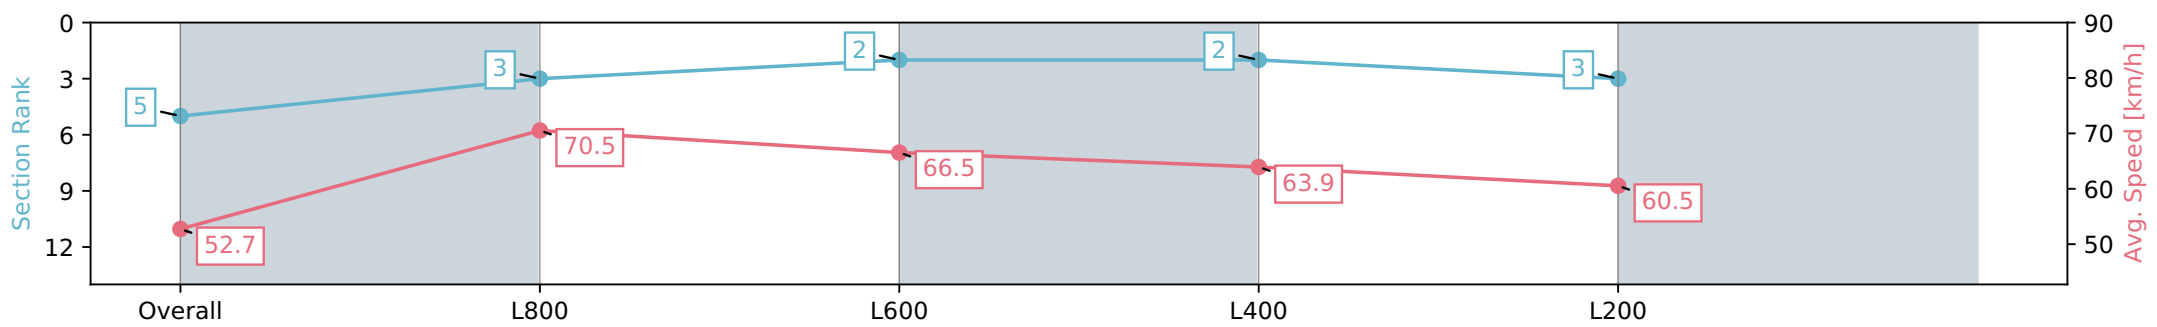

Morphettville Parks SA - Professional

Race 7: Piper Heidsieck Handicap - 1000m

02 March 2024 - 3:58PM

Track Rating: Good 4, Weather: Fine, Rail Position: +6m 1000m-W/
Post, +3m Remainder, Sectional 608m

Section	Overall	L1000	L800	L600	L400
Section Times	0:57.69 [5] (0:13.68)	0:44.01 [3] (0:10.20)	0:33.81 [2] (0:10.68)	0:23.13 [2] (0:11.25)	0:11.88 [3] (0:11.88)
Average Speed [km/h]	52.7	70.5	66.5	63.9	60.5
Top Speed [km/h]	71.6	72.0	68.4	65.5	63.1
Avg. Dist. to Rail [m]	5.3	0.9	1.8	0.5	0.8
Avg. Stride Freq. [Hz]	2.3	2.4	2.4	2.3	2.3
Avg. Stride Length [m]	6.3	8.0	7.8	7.6	7.4