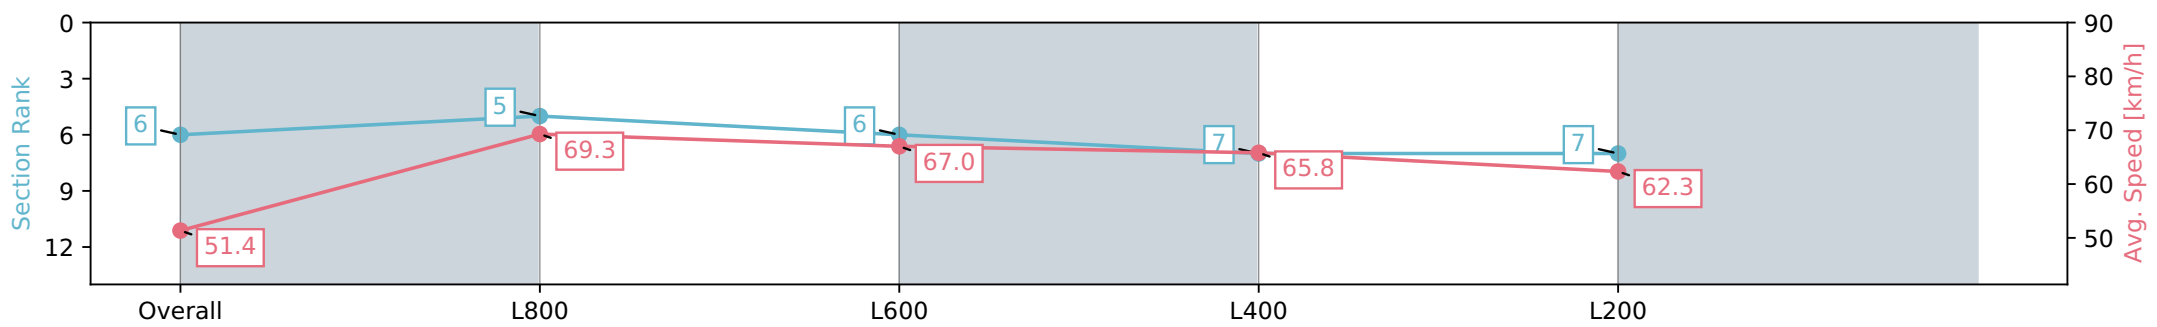

Morphettville Parks SA - Professional

Race 7: Piper Heidsieck Handicap - 1000m

02 March 2024 - 3:58PM

Track Rating: Good 4, Weather: Fine, Rail Position: +6m 1000m-W/
Post, +3m Remainder, Sectional 608m

Section	Overall	L1000	L800	L600	L400
Section Times	0:57.72 [6] (0:14.01)	0:43.71 [5] (0:10.43)	0:33.28 [6] (0:10.77)	0:22.51 [7] (0:10.97)	0:11.54 [7] (0:11.54)
Average Speed [km/h]	51.4	69.3	67.0	65.8	62.3
Top Speed [km/h]	71.0	71.3	68.8	66.5	64.7
Avg. Dist. to Rail [m]	4.2	2.3	0.6	3.8	8.5
Avg. Stride Freq. [Hz]	2.4	2.5	2.5	2.5	2.4
Avg. Stride Length [m]	5.8	7.7	7.6	7.3	7.0