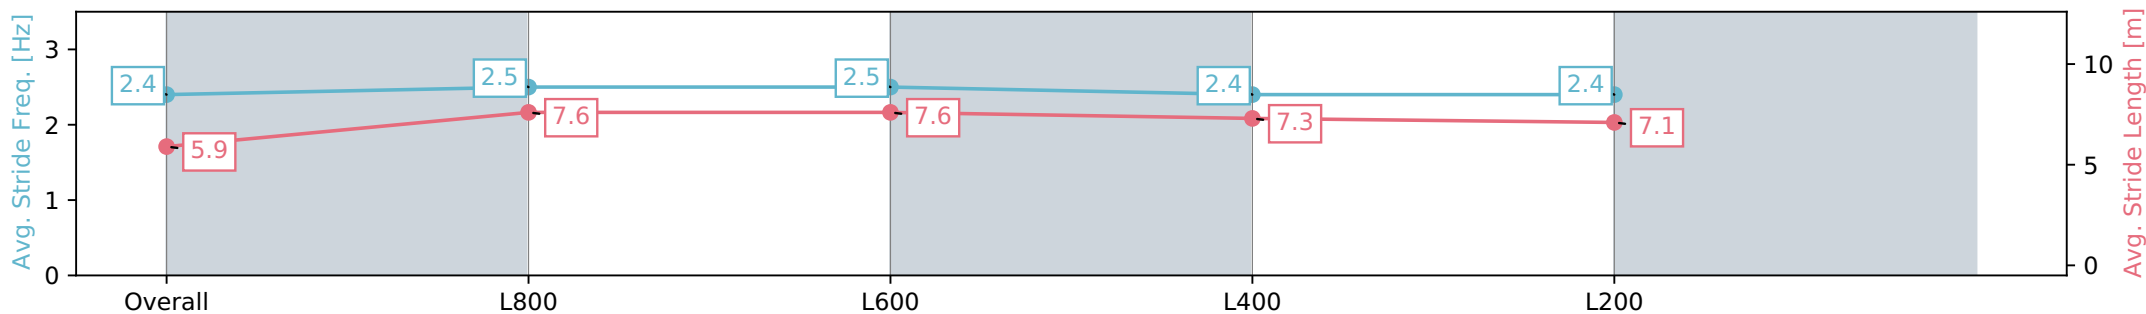

Morphettville Parks SA - Professional

Race 7: Piper Heidsieck Handicap - 1000m

02 March 2024 - 3:58PM

Track Rating: Good 4, Weather: Fine, Rail Position: +6m 1000m-W/
Post, +3m Remainder, Sectional 608m

Section	Overall	L1000	L800	L600	L400
Section Times	0:58.17 [9] (0:14.21)	0:43.96 [8] (0:10.54)	0:33.42 [9] (0:10.74)	0:22.68 [9] (0:11.10)	0:11.58 [9] (0:11.57)
Average Speed [km/h]	50.6	68.4	66.5	65.0	61.9
Top Speed [km/h]	69.0	69.4	68.2	66.1	63.8
Avg. Dist. to Rail [m]	3.8	2.0	1.3	2.5	5.3
Avg. Stride Freq. [Hz]	2.4	2.5	2.5	2.4	2.4
Avg. Stride Length [m]	5.9	7.6	7.6	7.3	7.1

- [] Ranking at each section and finish
- :-:- No data available at this section
- NA No data available

Horse/Jockey Name	ANDREW'S MEMORY
Finish Rank	10
Fastest Section Time (Section)	0:10.71 (L800)
Top Speed [km/h] (Section)	68.5 (L800)
Race State	Finished