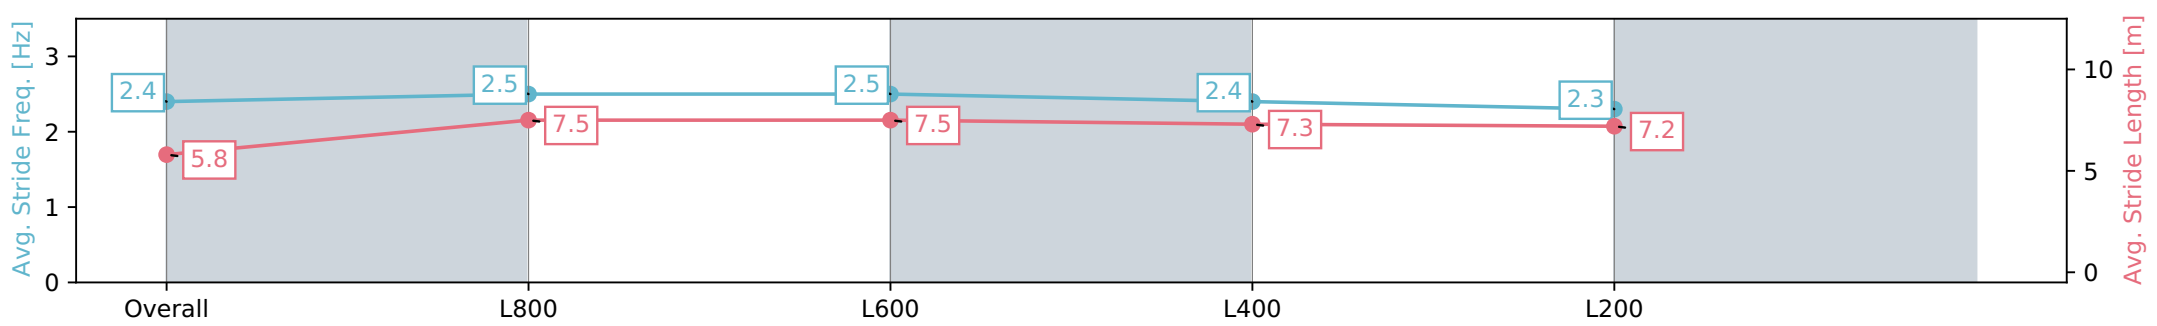

Morphettville Parks SA - Professional

Race 7: Piper Heidsieck Handicap - 1000m

02 March 2024 - 3:58PM

Track Rating: Good 4, Weather: Fine, Rail Position: +6m 1000m-W/
Post, +3m Remainder, Sectional 608m

Section	Overall	L1000	L800	L600	L400
Section Times	0:58.97 [11] (0:14.16)	0:44.81 [7] (0:10.92)	0:33.89 [11] (0:10.88)	0:23.01 [11] (0:11.19)	0:11.82 [11] (0:11.82)
Average Speed [km/h]	50.8	66.4	66.4	64.3	60.8
Top Speed [km/h]	66.7	68.2	67.3	65.8	62.6
Avg. Dist. to Rail [m]	10.3	3.1	0.8	1.7	6.1
Avg. Stride Freq. [Hz]	2.4	2.5	2.5	2.4	2.3
Avg. Stride Length [m]	5.8	7.5	7.5	7.3	7.2

- [] Ranking at each section and finish
- :-:- No data available at this section
- NA No data available