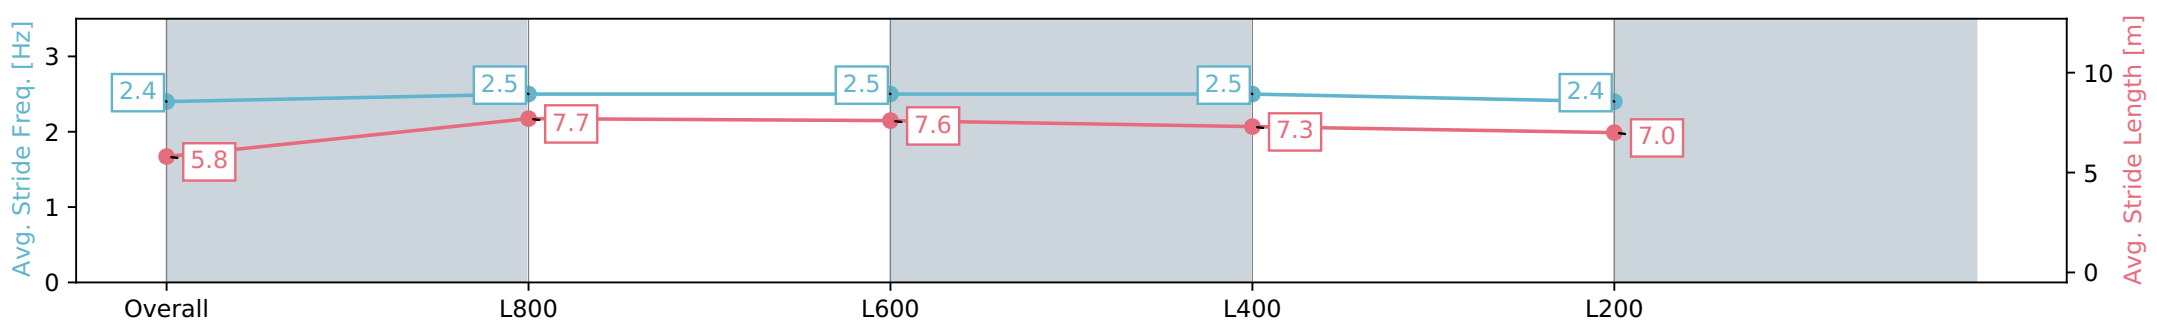

Morphettville Parks SA - Professional

Race 7: Piper Heidsieck Handicap - 1000m

02 March 2024 - 3:58PM

Track Rating: Good 4, Weather: Fine, Rail Position: +6m 1000m-W/
Post, +3m Remainder, Sectional 608m

Section	Overall	L1000	L800	L600	L400
Section Times	0:57.72 [6] (0:14.01)	0:43.71 [5] (0:10.43)	0:33.28 [6] (0:10.77)	0:22.51 [7] (0:10.97)	0:11.54 [7] (0:11.54)
Average Speed [km/h]	51.4	69.3	67.0	65.8	62.3
Top Speed [km/h]	71.0	71.3	68.8	66.5	64.7
Avg. Dist. to Rail [m]	4.2	2.3	0.6	3.8	8.5
Avg. Stride Freq. [Hz]	2.4	2.5	2.5	2.5	2.4
Avg. Stride Length [m]	5.8	7.7	7.6	7.3	7.0