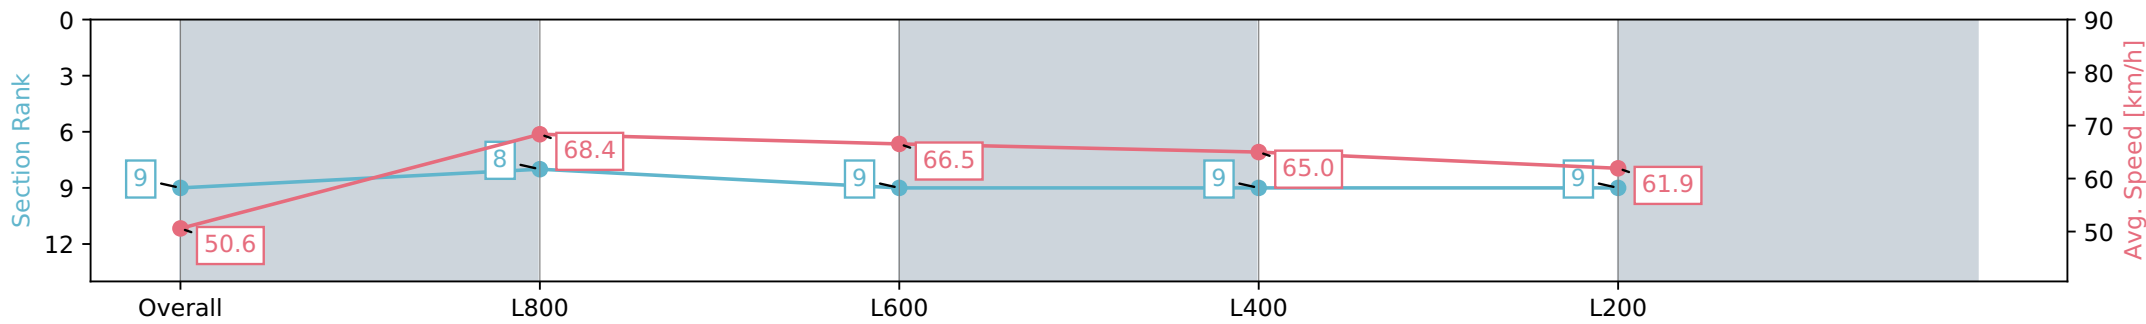

Morphettville Parks SA - Professional

Race 7: Piper Heidsieck Handicap - 1000m

02 March 2024 - 3:58PM

Track Rating: Good 4, Weather: Fine, Rail Position: +6m 1000m-W/
Post, +3m Remainder, Sectional 608m

Section	Overall	L1000	L800	L600	L400
Section Times	0:58.17 [9] (0:14.21)	0:43.96 [8] (0:10.54)	0:33.42 [9] (0:10.74)	0:22.68 [9] (0:11.10)	0:11.58 [9] (0:11.57)
Average Speed [km/h]	50.6	68.4	66.5	65.0	61.9
Top Speed [km/h]	69.0	69.4	68.2	66.1	63.8
Avg. Dist. to Rail [m]	3.8	2.0	1.3	2.5	5.3
Avg. Stride Freq. [Hz]	2.4	2.5	2.5	2.4	2.4
Avg. Stride Length [m]	5.9	7.6	7.6	7.3	7.1