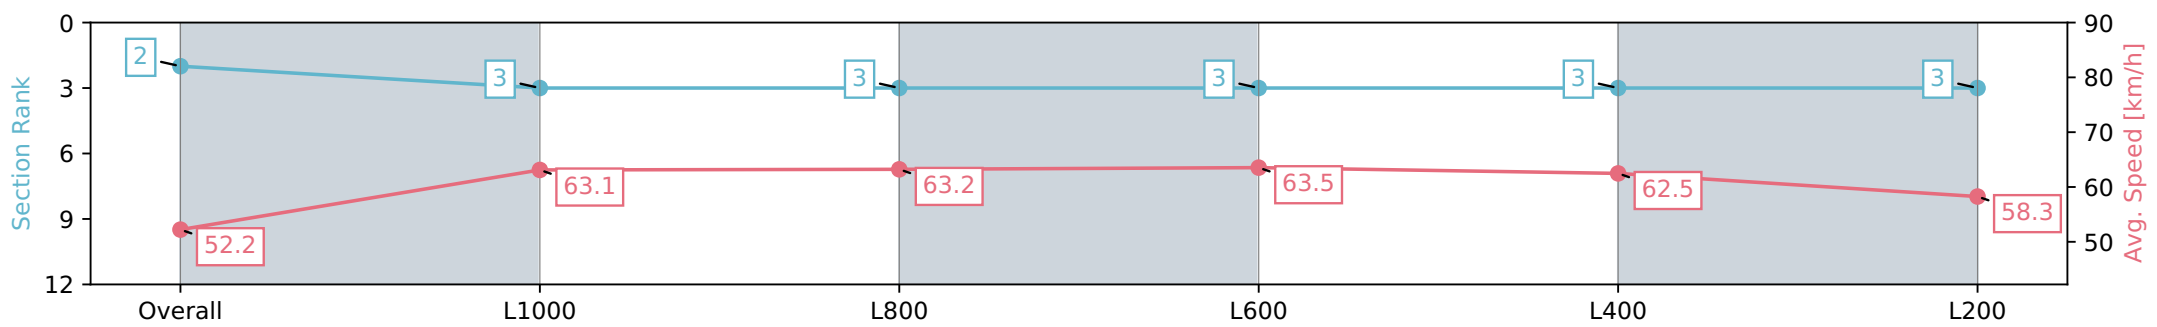

Section	Overall	L1000	L800	L600	L400	L200
Section Times	1:15.48 [2] (0:17.21)	0:58.27 [3] (0:11.38)	0:46.89 [3] (0:11.42)	0:35.47 [3] (0:11.51)	0:23.96 [3] (0:11.59)	0:12.37 [3] (0:12.37)
Average Speed [km/h]	52.2	63.1	63.2	63.5	62.5	58.3
Top Speed [km/h]	64.4	64.5	64.8	64.9	63.6	61.0
Avg. Dist. to Rail [m]	3.3	0.6	1.2	2.5	3.8	5.8
Avg. Stride Freq. [Hz]	2.3	2.4	2.4	2.5	2.5	2.4
Avg. Stride Length [m]	6.2	7.3	7.2	7.1	6.9	6.8