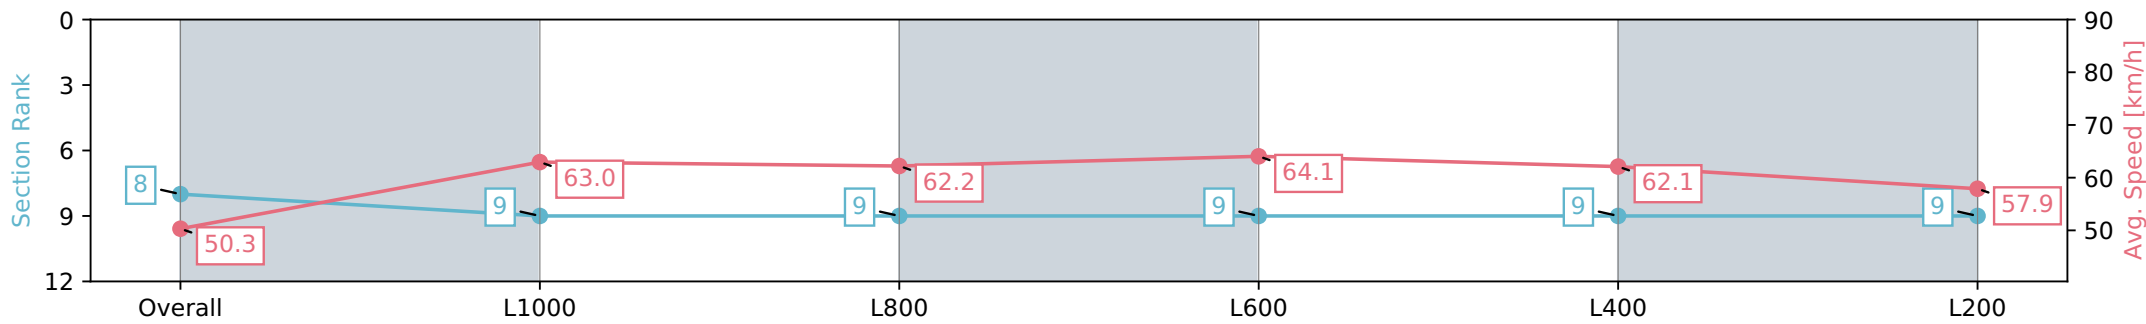

Section	Overall	L1000	L800	L600	L400	L200
Section Times	1:16.42 [8] (0:17.89)	0:58.53 [9] (0:11.47)	0:47.06 [9] (0:11.63)	0:35.43 [9] (0:11.35)	0:24.08 [9] (0:11.63)	0:12.45 [9] (0:12.45)
Average Speed [km/h]	50.3	63.0	62.2	64.1	62.1	57.9
Top Speed [km/h]	64.3	64.6	63.7	65.0	63.9	60.8
Avg. Dist. to Rail [m]	4.8	0.8	1.2	1.9	2.3	5.2
Avg. Stride Freq. [Hz]	2.3	2.4	2.4	2.5	2.5	2.4
Avg. Stride Length [m]	6.0	7.3	7.1	7.0	6.9	6.8