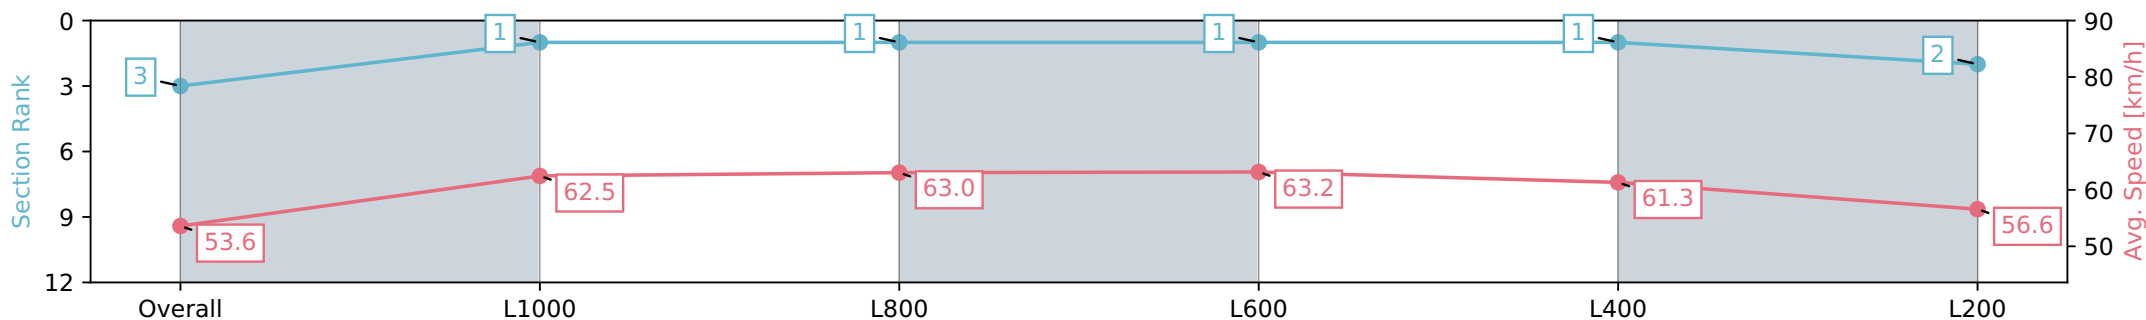

Section	Overall	L1000	L800	L600	L400	L200
Section Times	1:15.81 [3] (0:16.79)	0:59.02 [1] (0:11.56)	0:47.45 [1] (0:11.43)	0:36.02 [1] (0:11.50)	0:24.52 [1] (0:11.80)	0:12.72 [2] (0:12.72)
Average Speed [km/h]	53.6	62.5	63.0	63.2	61.3	56.6
Top Speed [km/h]	68.7	65.0	64.1	64.2	62.5	59.7
Avg. Dist. to Rail [m]	1.9	1.0	1.0	1.5	2.4	4.4
Avg. Stride Freq. [Hz]	2.2	2.2	2.1	2.2	2.2	2.1
Avg. Stride Length [m]	6.6	7.7	7.8	7.7	7.5	7.2