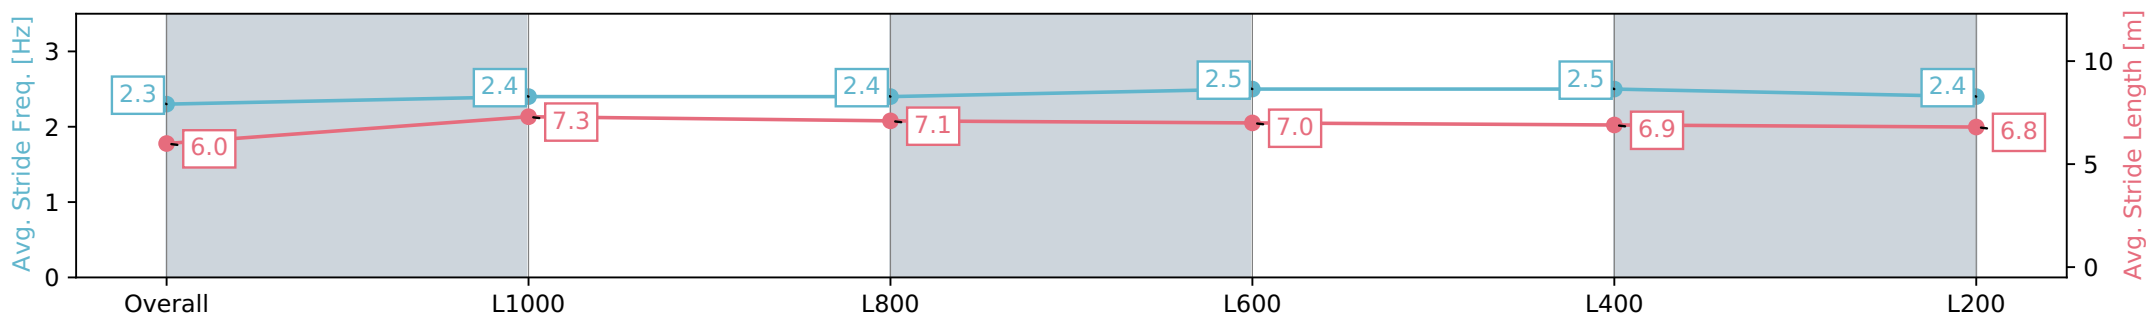

Section	Overall	L1000	L800	L600	L400	L200
Section Times	1:16.42 [8] (0:17.89)	0:58.53 [9] (0:11.47)	0:47.06 [9] (0:11.63)	0:35.43 [9] (0:11.35)	0:24.08 [9] (0:11.63)	0:12.45 [9] (0:12.45)
Average Speed [km/h]	50.3	63.0	62.2	64.1	62.1	57.9
Top Speed [km/h]	64.3	64.6	63.7	65.0	63.9	60.8
Avg. Dist. to Rail [m]	4.8	0.8	1.2	1.9	2.3	5.2
Avg. Stride Freq. [Hz]	2.3	2.4	2.4	2.5	2.5	2.4
Avg. Stride Length [m]	6.0	7.3	7.1	7.0	6.9	6.8