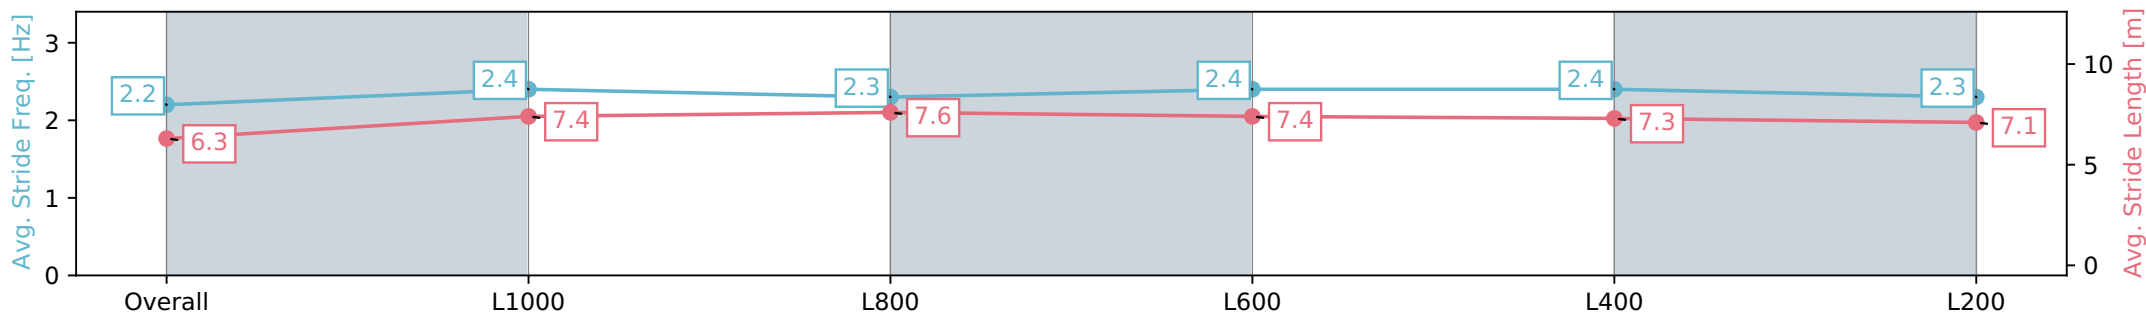

Section	Overall	L1000	L800	L600	L400	L200
Section Times	1:16.19 [6] (0:17.46)	0:58.73 [5] (0:11.40)	0:47.33 [5] (0:11.48)	0:35.85 [6] (0:11.54)	0:24.31 [7] (0:11.67)	0:12.64 [6] (0:12.64)
Average Speed [km/h]	51.5	62.9	62.8	63.2	62.0	57.0
Top Speed [km/h]	63.7	64.8	63.3	64.4	63.0	61.1
Avg. Dist. to Rail [m]	2.3	0.6	0.3	2.3	1.8	1.4
Avg. Stride Freq. [Hz]	2.2	2.4	2.3	2.4	2.4	2.3
Avg. Stride Length [m]	6.3	7.4	7.6	7.4	7.3	7.1