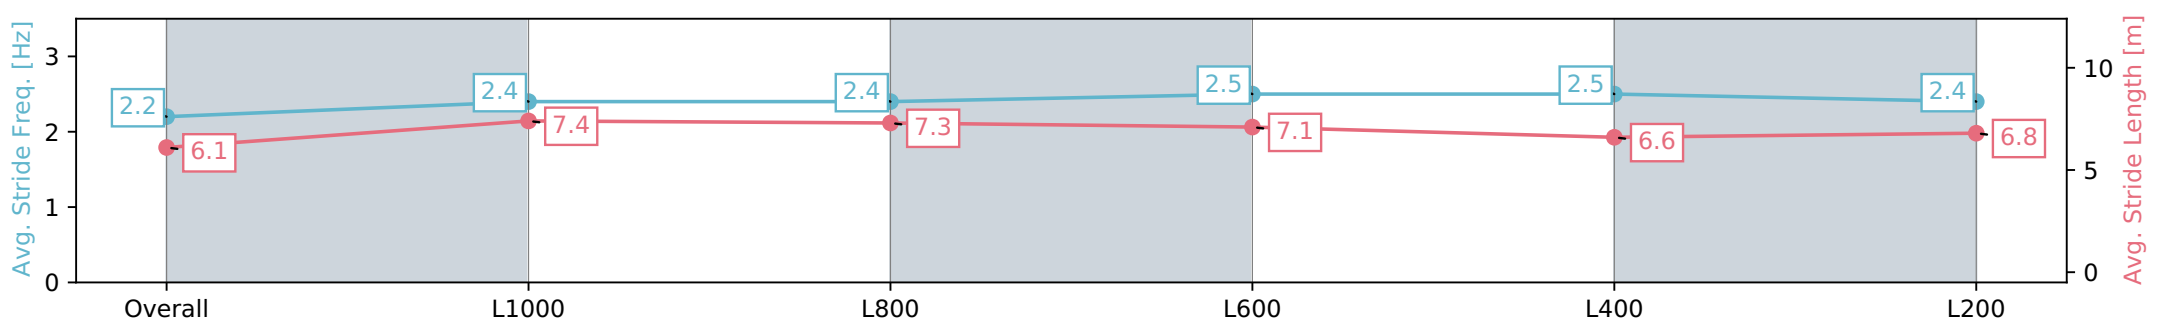

Section	Overall	L1000	L800	L600	L400	L200
Section Times	1:16.02 [5] (0:17.73)	0:58.29 [8] (0:11.31)	0:46.98 [7] (0:11.53)	0:35.45 [7] (0:11.28)	0:24.17 [6] (0:11.71)	0:12.46 [7] (0:12.46)
Average Speed [km/h]	50.6	64.1	62.8	65.0	61.9	57.9
Top Speed [km/h]	64.0	65.2	64.5	65.8	65.3	61.7
Avg. Dist. to Rail [m]	2.7	1.5	2.0	3.1	4.5	4.1
Avg. Stride Freq. [Hz]	2.2	2.4	2.4	2.5	2.5	2.4
Avg. Stride Length [m]	6.1	7.4	7.3	7.1	6.6	6.8