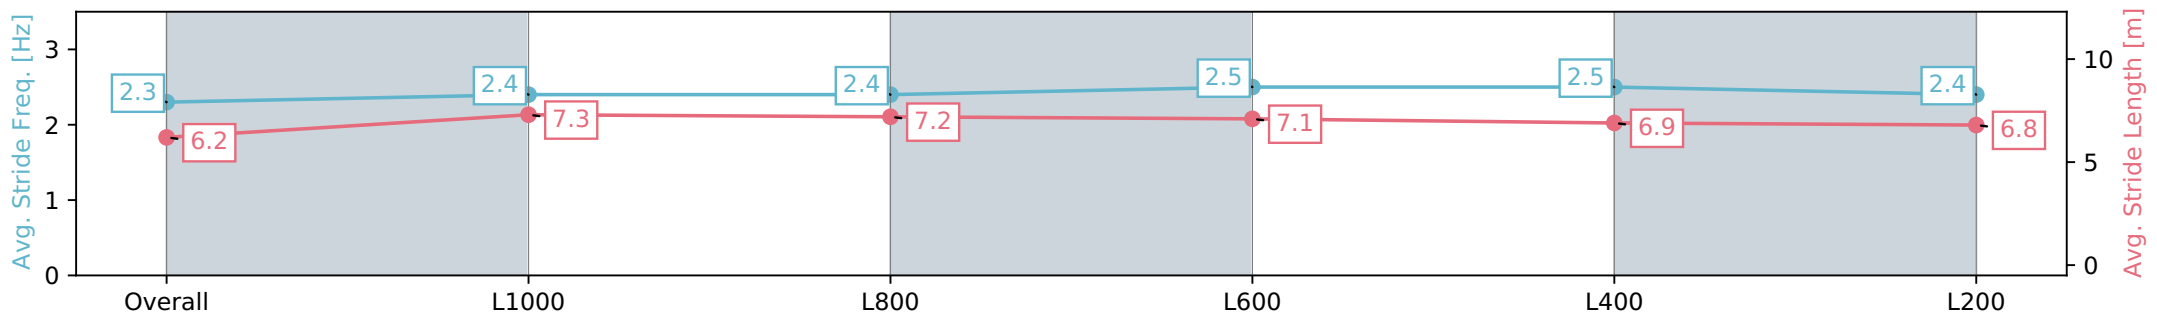

Section	Overall	L1000	L800	L600	L400	L200
Section Times	1:15.48 [2] (0:17.21)	0:58.27 [3] (0:11.38)	0:46.89 [3] (0:11.42)	0:35.47 [3] (0:11.51)	0:23.96 [3] (0:11.59)	0:12.37 [3] (0:12.37)
Average Speed [km/h]	52.2	63.1	63.2	63.5	62.5	58.3
Top Speed [km/h]	64.4	64.5	64.8	64.9	63.6	61.0
Avg. Dist. to Rail [m]	3.3	0.6	1.2	2.5	3.8	5.8
Avg. Stride Freq. [Hz]	2.3	2.4	2.4	2.5	2.5	2.4
Avg. Stride Length [m]	6.2	7.3	7.2	7.1	6.9	6.8