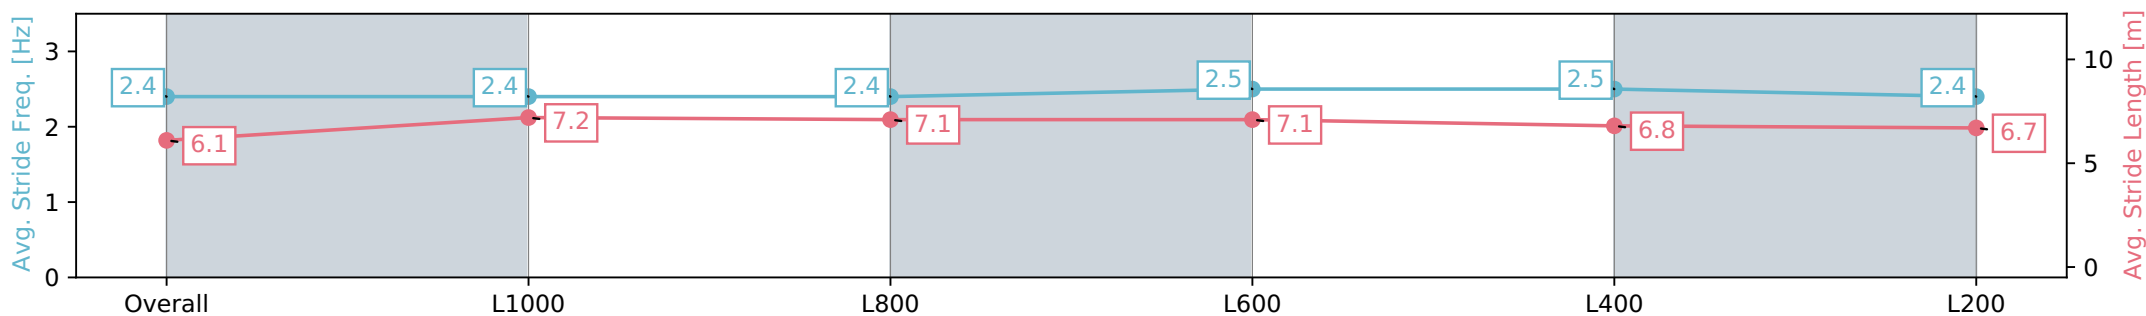

Section	Overall	L1000	L800	L600	L400	L200
Section Times	1:15.22 [1] (0:16.98)	0:58.24 [2] (0:11.44)	0:46.80 [2] (0:11.43)	0:35.37 [2] (0:11.46)	0:23.91 [2] (0:11.66)	0:12.25 [1] (0:12.25)
Average Speed [km/h]	53.1	63.3	63.3	63.9	62.3	58.7
Top Speed [km/h]	64.4	64.6	64.6	64.6	63.4	61.6
Avg. Dist. to Rail [m]	4.3	1.3	1.9	3.0	3.4	4.0
Avg. Stride Freq. [Hz]	2.4	2.4	2.4	2.5	2.5	2.4
Avg. Stride Length [m]	6.1	7.2	7.1	7.1	6.8	6.7