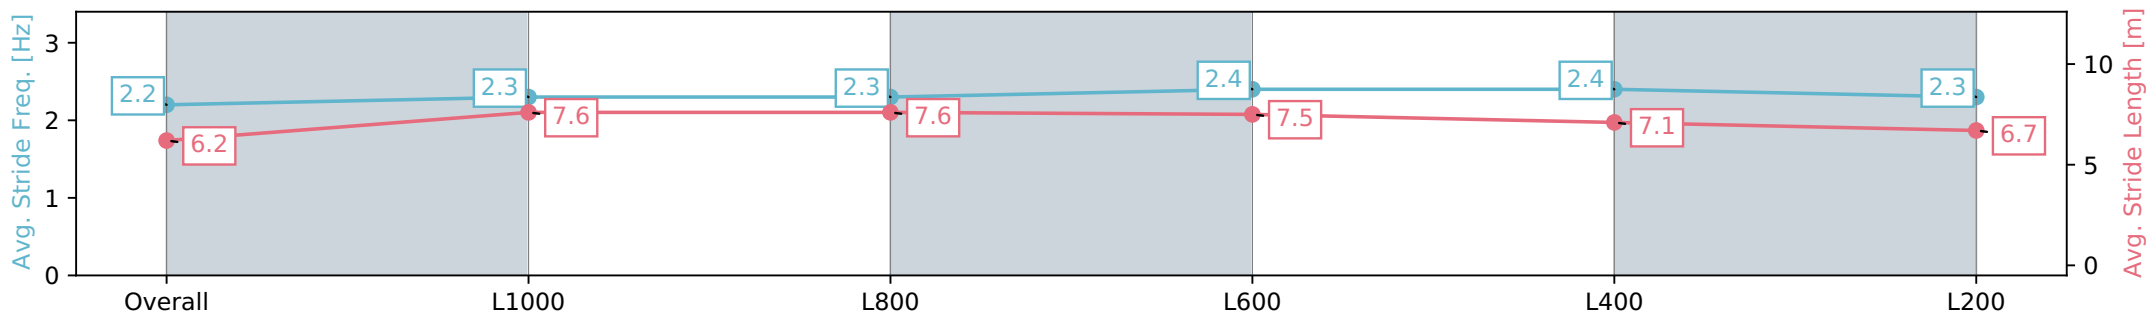

Section	Overall	L1000	L800	L600	L400	L200
Section Times	1:16.57 [9] (0:17.56)	0:59.00 [6] (0:11.55)	0:47.45 [8] (0:11.56)	0:35.89 [8] (0:11.37)	0:24.52 [8] (0:11.66)	0:12.86 [8] (0:12.86)
Average Speed [km/h]	51.2	62.7	62.7	64.7	62.5	55.9
Top Speed [km/h]	64.5	64.7	64.1	66.0	65.2	60.5
Avg. Dist. to Rail [m]	3.7	1.5	2.6	3.8	6.5	9.5
Avg. Stride Freq. [Hz]	2.2	2.3	2.3	2.4	2.4	2.3
Avg. Stride Length [m]	6.2	7.6	7.6	7.5	7.1	6.7