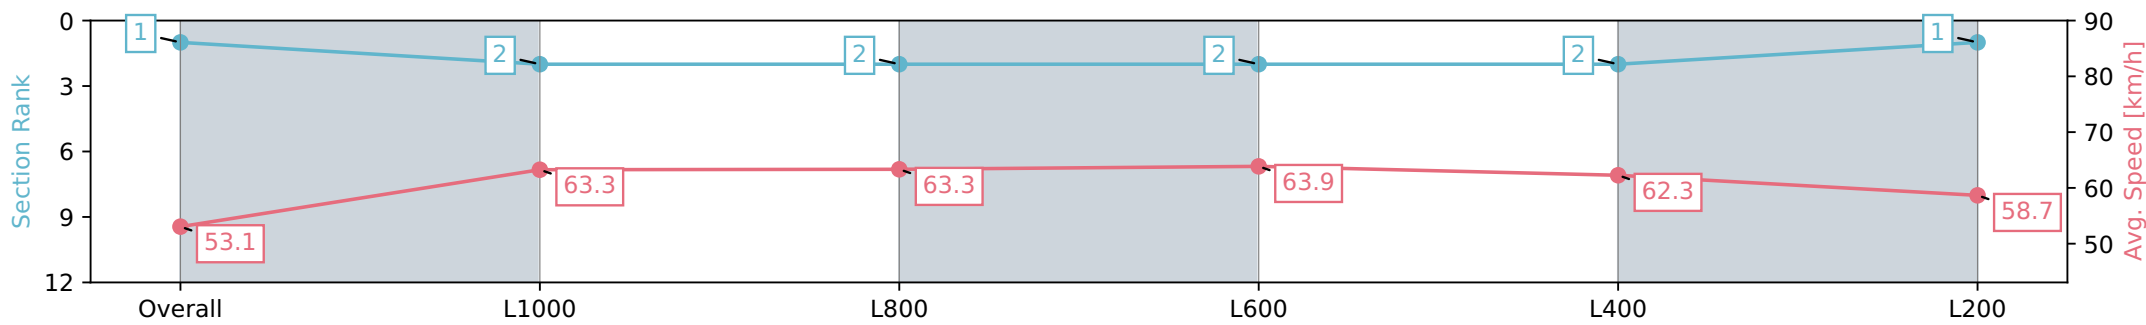

Section	Overall	L1000	L800	L600	L400	L200
Section Times	1:15.22 [1] (0:16.98)	0:58.24 [2] (0:11.44)	0:46.80 [2] (0:11.43)	0:35.37 [2] (0:11.46)	0:23.91 [2] (0:11.66)	0:12.25 [1] (0:12.25)
Average Speed [km/h]	53.1	63.3	63.3	63.9	62.3	58.7
Top Speed [km/h]	64.4	64.6	64.6	64.6	63.4	61.6
Avg. Dist. to Rail [m]	4.3	1.3	1.9	3.0	3.4	4.0
Avg. Stride Freq. [Hz]	2.4	2.4	2.4	2.5	2.5	2.4
Avg. Stride Length [m]	6.1	7.2	7.1	7.1	6.8	6.7