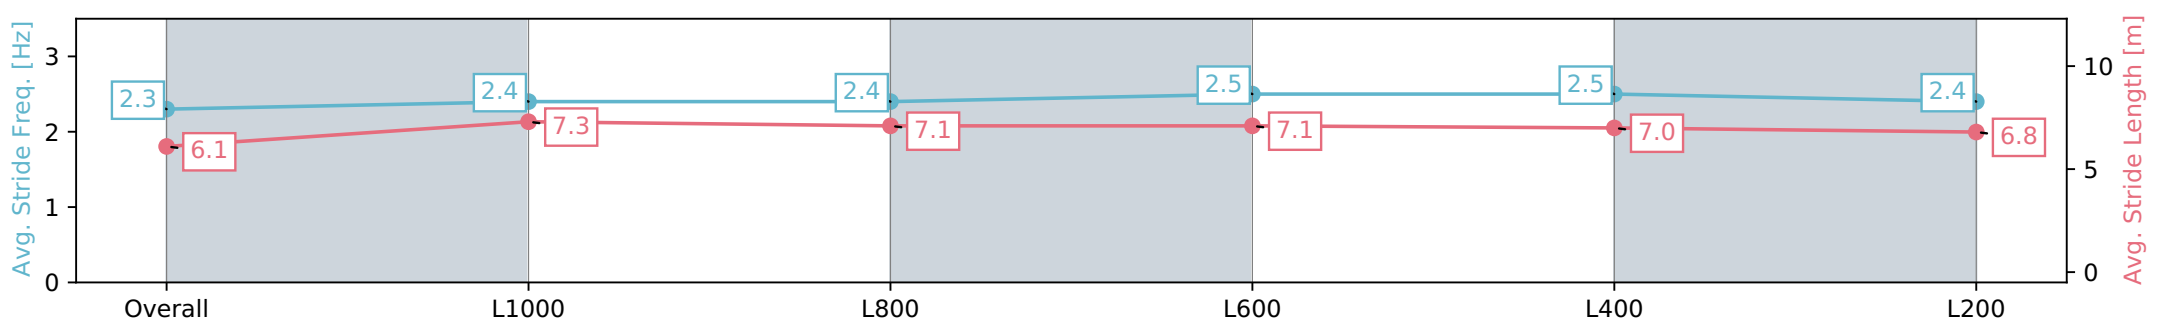

Section	Overall	L1000	L800	L600	L400	L200
Section Times	1:15.98 [4] (0:17.40)	0:58.58 [4] (0:11.32)	0:47.26 [4] (0:11.47)	0:35.79 [4] (0:11.49)	0:24.30 [4] (0:11.69)	0:12.61 [4] (0:12.61)
Average Speed [km/h]	51.7	63.4	63.1	63.7	62.0	57.2
Top Speed [km/h]	65.6	65.2	64.1	64.4	63.6	60.9
Avg. Dist. to Rail [m]	2.7	0.6	1.0	2.8	4.2	5.3
Avg. Stride Freq. [Hz]	2.3	2.4	2.4	2.5	2.5	2.4
Avg. Stride Length [m]	6.1	7.3	7.1	7.1	7.0	6.8