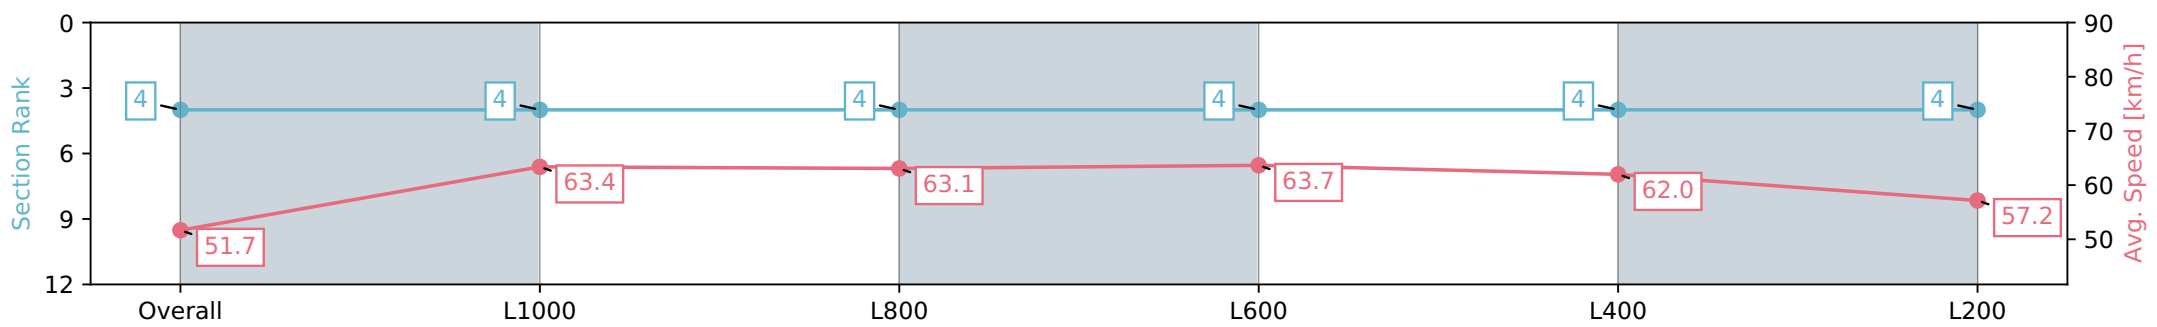

Section	Overall	L1000	L800	L600	L400	L200
Section Times	1:15.98 [4] (0:17.40)	0:58.58 [4] (0:11.32)	0:47.26 [4] (0:11.47)	0:35.79 [4] (0:11.49)	0:24.30 [4] (0:11.69)	0:12.61 [4] (0:12.61)
Average Speed [km/h]	51.7	63.4	63.1	63.7	62.0	57.2
Top Speed [km/h]	65.6	65.2	64.1	64.4	63.6	60.9
Avg. Dist. to Rail [m]	2.7	0.6	1.0	2.8	4.2	5.3
Avg. Stride Freq. [Hz]	2.3	2.4	2.4	2.5	2.5	2.4
Avg. Stride Length [m]	6.1	7.3	7.1	7.1	7.0	6.8