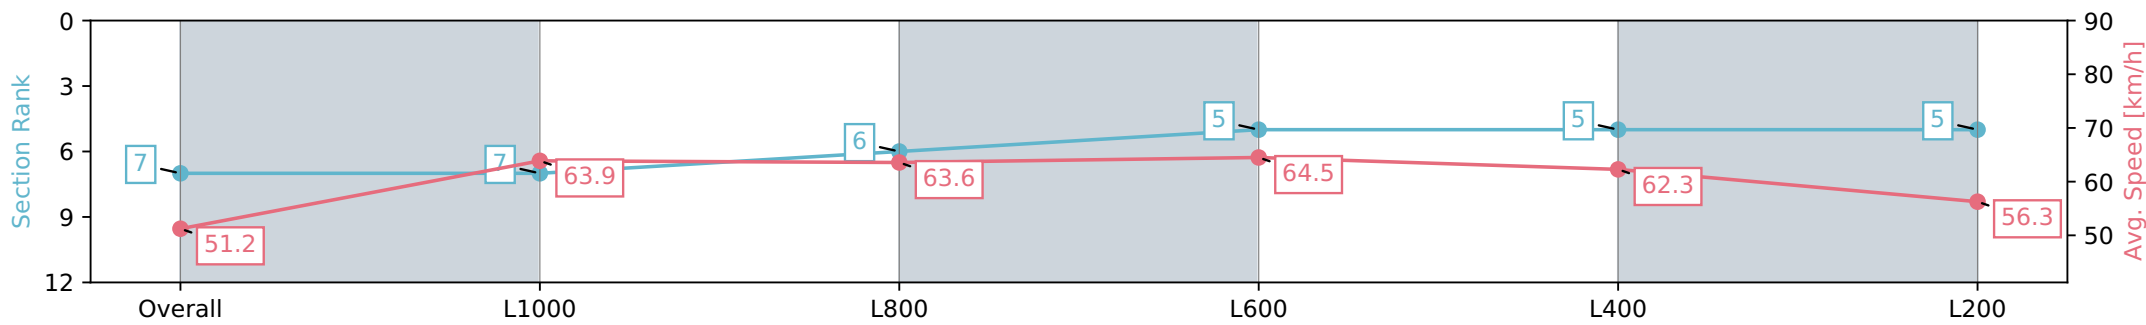

Section	Overall	L1000	L800	L600	L400	L200
Section Times	1:16.20 [7] (0:17.56)	0:58.63 [7] (0:11.33)	0:47.30 [6] (0:11.39)	0:35.91 [5] (0:11.42)	0:24.49 [5] (0:11.69)	0:12.80 [5] (0:12.80)
Average Speed [km/h]	51.2	63.9	63.6	64.5	62.3	56.3
Top Speed [km/h]	64.7	66.5	64.5	65.0	64.5	59.7
Avg. Dist. to Rail [m]	3.6	1.0	1.8	4.2	6.0	7.4
Avg. Stride Freq. [Hz]	2.3	2.4	2.4	2.5	2.6	2.5
Avg. Stride Length [m]	6.0	7.3	7.3	7.1	6.7	6.5