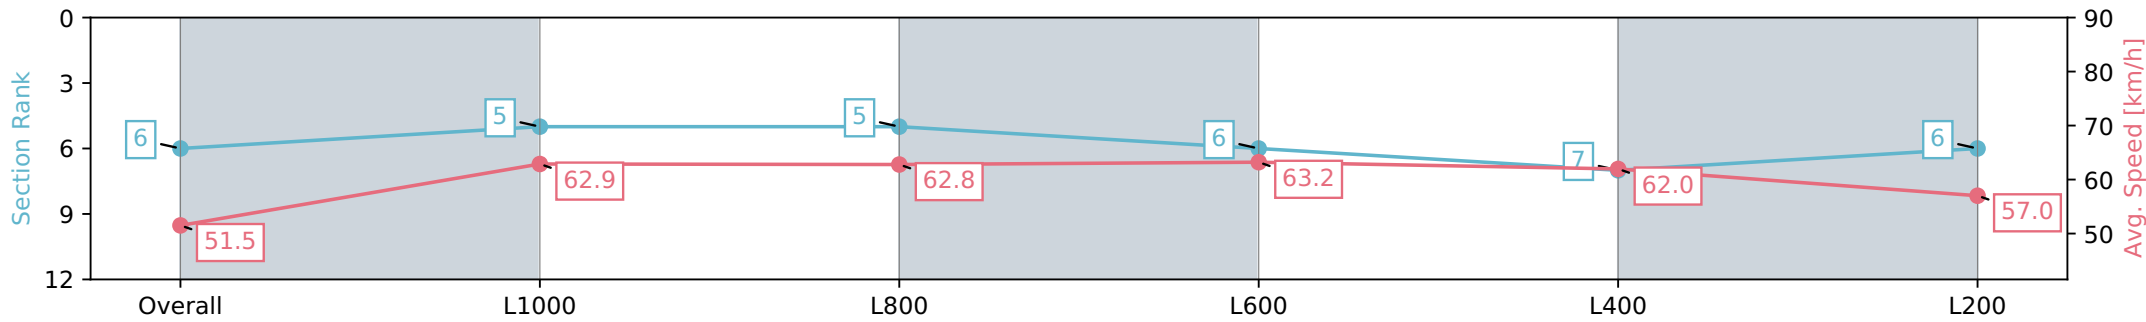

Section	Overall	L1000	L800	L600	L400	L200
Section Times	1:16.19 [6] (0:17.46)	0:58.73 [5] (0:11.40)	0:47.33 [5] (0:11.48)	0:35.85 [6] (0:11.54)	0:24.31 [7] (0:11.67)	0:12.64 [6] (0:12.64)
Average Speed [km/h]	51.5	62.9	62.8	63.2	62.0	57.0
Top Speed [km/h]	63.7	64.8	63.3	64.4	63.0	61.1
Avg. Dist. to Rail [m]	2.3	0.6	0.3	2.3	1.8	1.4
Avg. Stride Freq. [Hz]	2.2	2.4	2.3	2.4	2.4	2.3
Avg. Stride Length [m]	6.3	7.4	7.6	7.4	7.3	7.1