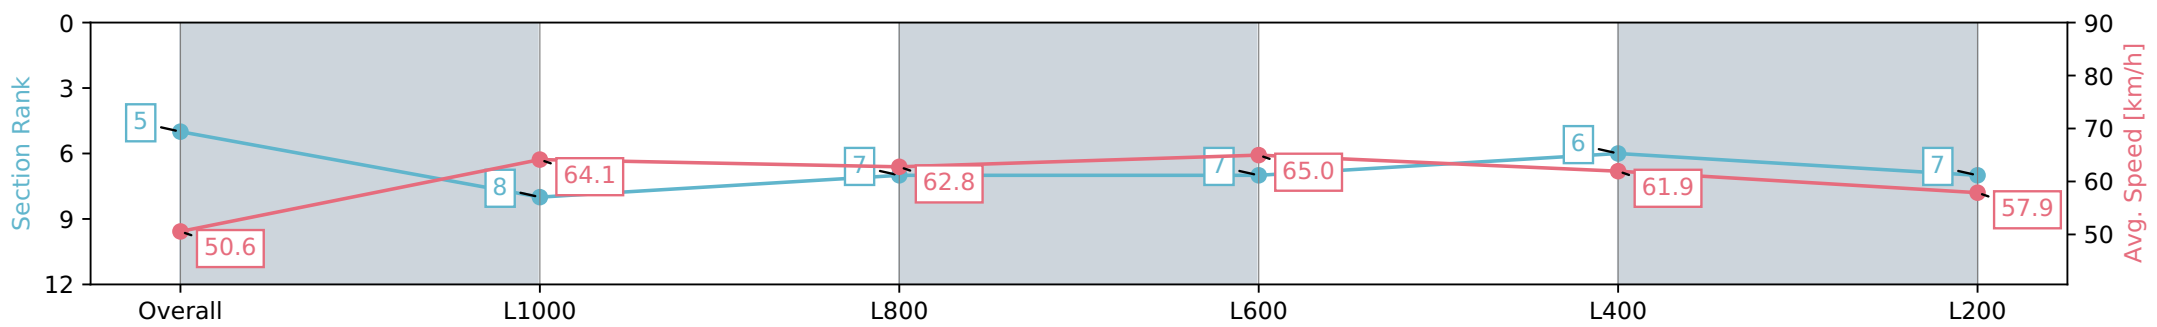

Section	Overall	L1000	L800	L600	L400	L200
Section Times	1:16.02 [5] (0:17.73)	0:58.29 [8] (0:11.31)	0:46.98 [7] (0:11.53)	0:35.45 [7] (0:11.28)	0:24.17 [6] (0:11.71)	0:12.46 [7] (0:12.46)
Average Speed [km/h]	50.6	64.1	62.8	65.0	61.9	57.9
Top Speed [km/h]	64.0	65.2	64.5	65.8	65.3	61.7
Avg. Dist. to Rail [m]	2.7	1.5	2.0	3.1	4.5	4.1
Avg. Stride Freq. [Hz]	2.2	2.4	2.4	2.5	2.5	2.4
Avg. Stride Length [m]	6.1	7.4	7.3	7.1	6.6	6.8