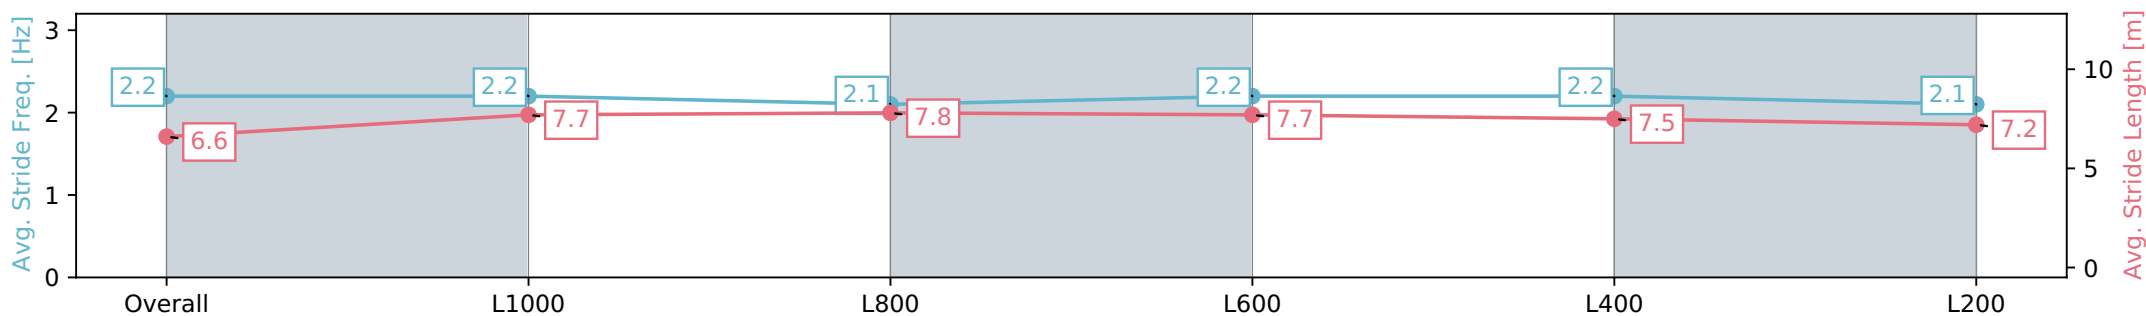

Section	Overall	L1000	L800	L600	L400	L200
Section Times	1:15.81 [3] (0:16.79)	0:59.02 [1] (0:11.56)	0:47.45 [1] (0:11.43)	0:36.02 [1] (0:11.50)	0:24.52 [1] (0:11.80)	0:12.72 [2] (0:12.72)
Average Speed [km/h]	53.6	62.5	63.0	63.2	61.3	56.6
Top Speed [km/h]	68.7	65.0	64.1	64.2	62.5	59.7
Avg. Dist. to Rail [m]	1.9	1.0	1.0	1.5	2.4	4.4
Avg. Stride Freq. [Hz]	2.2	2.2	2.1	2.2	2.2	2.1
Avg. Stride Length [m]	6.6	7.7	7.8	7.7	7.5	7.2