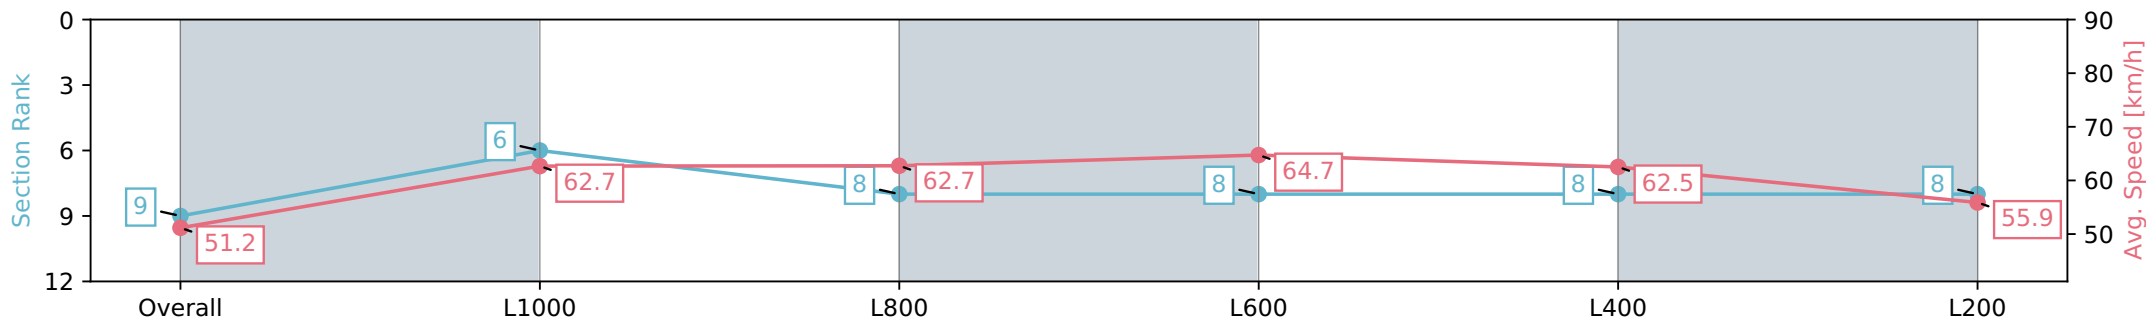

Section	Overall	L1000	L800	L600	L400	L200
Section Times	1:16.57 [9] (0:17.56)	0:59.00 [6] (0:11.55)	0:47.45 [8] (0:11.56)	0:35.89 [8] (0:11.37)	0:24.52 [8] (0:11.66)	0:12.86 [8] (0:12.86)
Average Speed [km/h]	51.2	62.7	62.7	64.7	62.5	55.9
Top Speed [km/h]	64.5	64.7	64.1	66.0	65.2	60.5
Avg. Dist. to Rail [m]	3.7	1.5	2.6	3.8	6.5	9.5
Avg. Stride Freq. [Hz]	2.2	2.3	2.3	2.4	2.4	2.3
Avg. Stride Length [m]	6.2	7.6	7.6	7.5	7.1	6.7