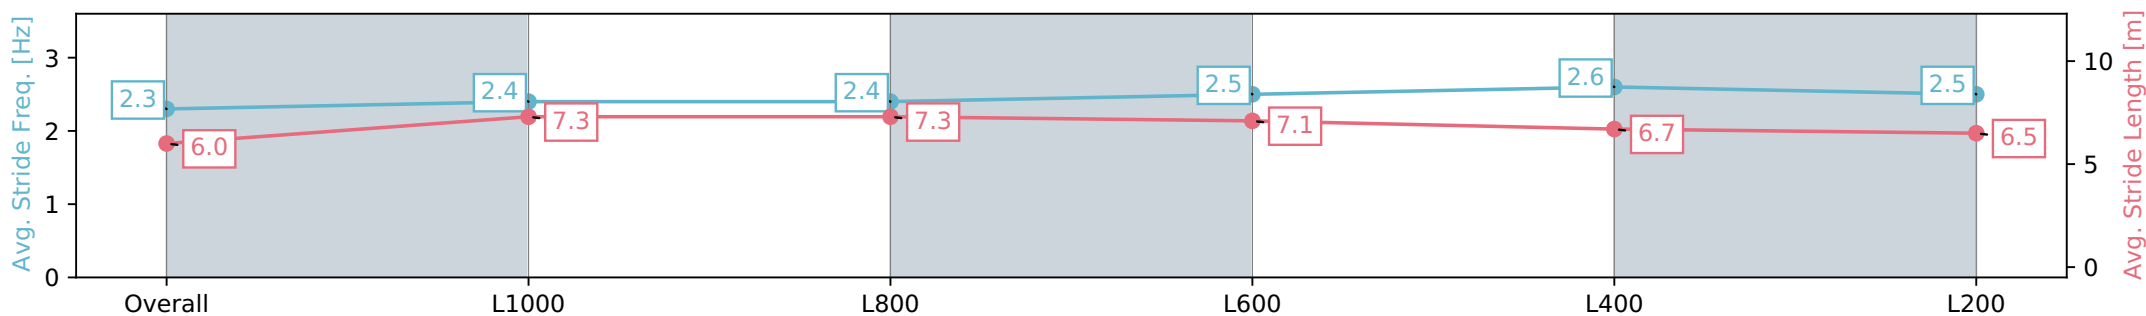

Section	Overall	L1000	L800	L600	L400	L200
Section Times	1:16.20 [7] (0:17.56)	0:58.63 [7] (0:11.33)	0:47.30 [6] (0:11.39)	0:35.91 [5] (0:11.42)	0:24.49 [5] (0:11.69)	0:12.80 [5] (0:12.80)
Average Speed [km/h]	51.2	63.9	63.6	64.5	62.3	56.3
Top Speed [km/h]	64.7	66.5	64.5	65.0	64.5	59.7
Avg. Dist. to Rail [m]	3.6	1.0	1.8	4.2	6.0	7.4
Avg. Stride Freq. [Hz]	2.3	2.4	2.4	2.5	2.6	2.5
Avg. Stride Length [m]	6.0	7.3	7.3	7.1	6.7	6.5