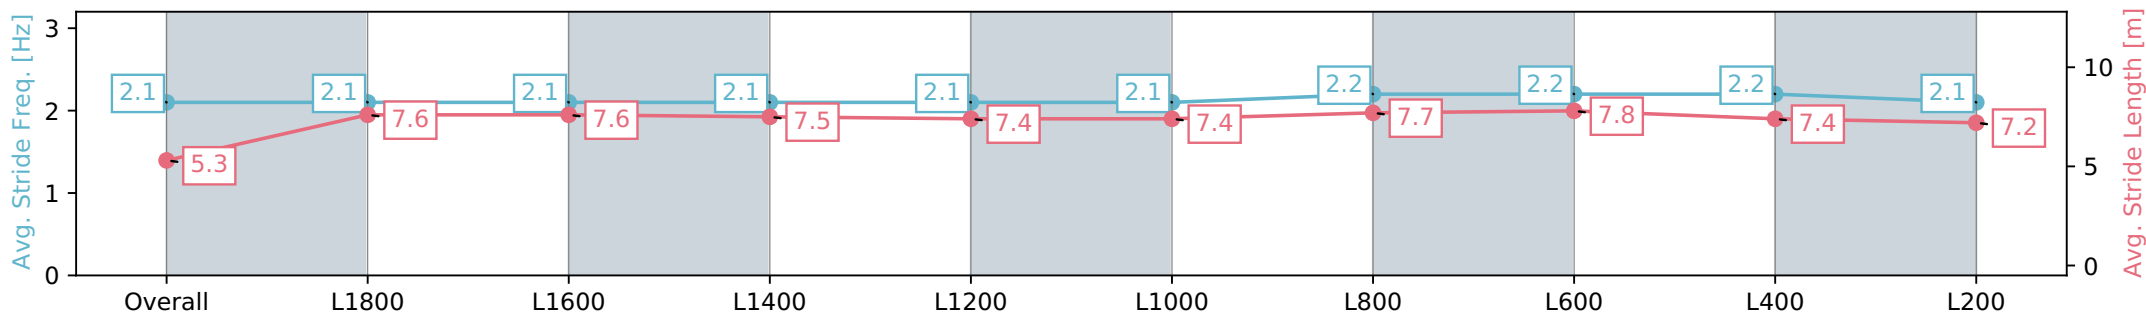

Section	Overall	L1800	L1600	L1400	L1200	L1000	L800	L600	L400	L200
Section Times	2:03.41 [1] (0:13.10)	1:50.31 [2] (0:12.53)	1:37.78 [2] (0:12.56)	1:25.21 [2] (0:12.49)	1:12.72 [2] (0:12.48)	1:00.24 [2] (0:12.30)	0:47.94 [2] (0:11.88)	0:36.06 [1] (0:11.61)	0:24.45 [1] (0:11.96)	0:12.49 [2] (0:12.49)
Average Speed [km/h]	41.5	57.9	57.3	57.8	58.3	58.5	60.9	62.5	60.4	57.0
Top Speed [km/h]	60.3	59.5	57.8	59.0	58.9	59.5	62.1	62.9	61.8	59.0
Avg. Dist. to Rail [m]	8.2	1.4	0.9	1.4	1.4	2.0	1.5	1.2	1.7	3.2
Avg. Stride Freq. [Hz]	2.1	2.1	2.1	2.1	2.1	2.1	2.2	2.2	2.2	2.1
Avg. Stride Length [m]	5.3	7.6	7.6	7.5	7.4	7.4	7.7	7.8	7.4	7.2