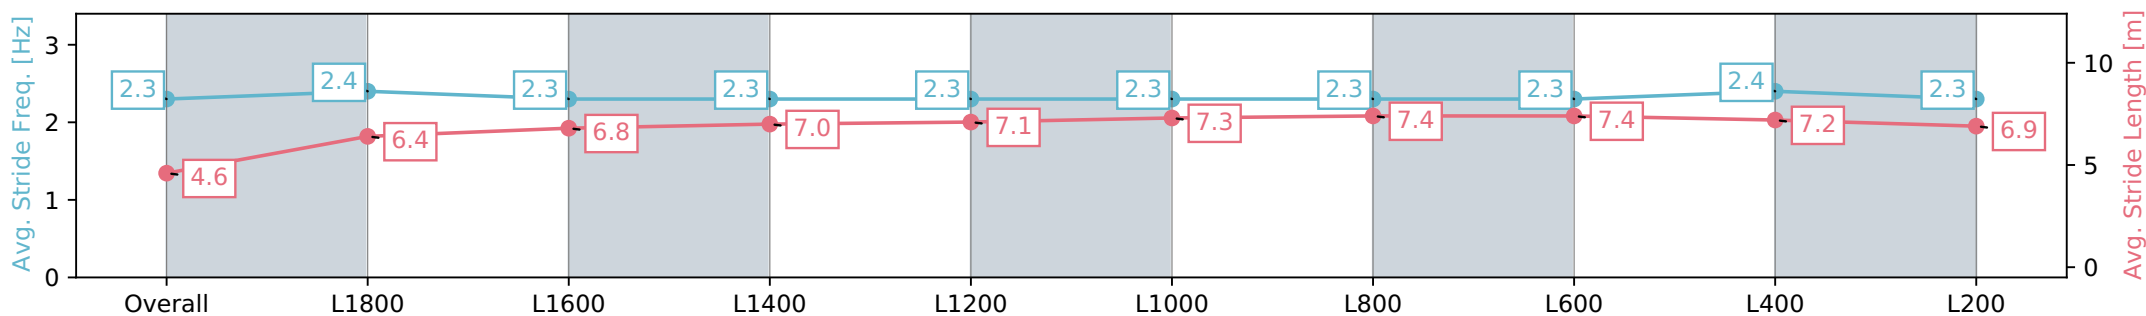

Morphettville Parks SA - Professional

Race 5: Fleurieu Milk Company Handicap - 1950m

02 March 2024 - 2:50PM

Track Rating: Good 4, Weather: Fine, Rail Position: +6m 1000m-W/  
Post, +3m Remainder, Sectional 608m

Section	Overall	L1800	L1600	L1400	L1200	L1000	L800	L600	L400	L200
Section Times	2:04.02 [9] (0:14.09)	1:49.93 [9] (0:13.14)	1:36.79 [9] (0:12.63)	1:24.16 [9] (0:12.39)	1:11.77 [9] (0:12.40)	0:59.37 [9] (0:11.98)	0:47.39 [9] (0:11.74)	0:35.65 [9] (0:11.62)	0:24.03 [9] (0:11.79)	0:12.24 [9] (0:12.24)
Average Speed [km/h]	38.4	54.7	57.1	58.1	58.4	60.2	61.8	62.6	61.3	58.3
Top Speed [km/h]	57.8	56.6	58.3	59.3	59.3	63.6	63.6	63.7	62.4	59.8
Avg. Dist. to Rail [m]	6.7	0.5	0.4	1.0	0.8	2.2	3.0	1.6	3.9	8.4
Avg. Stride Freq. [Hz]	2.3	2.4	2.3	2.3	2.3	2.3	2.3	2.3	2.4	2.3
Avg. Stride Length [m]	4.6	6.4	6.8	7.0	7.1	7.3	7.4	7.4	7.2	6.9