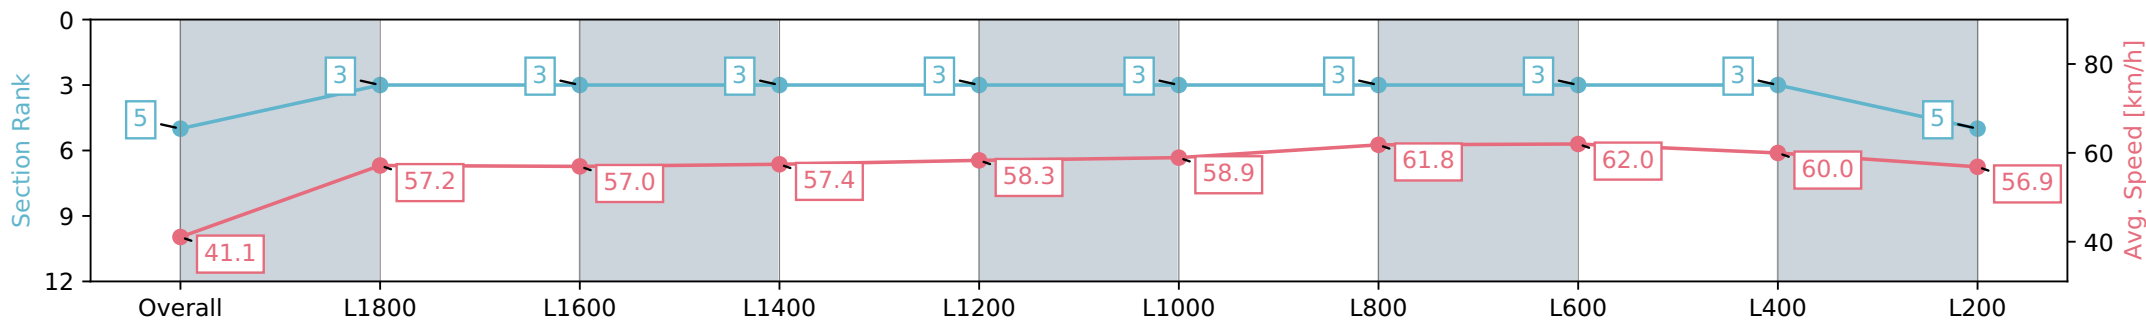

Section	Overall	L1800	L1600	L1400	L1200	L1000	L800	L600	L400	L200
Section Times	2:03.79 [5] (0:13.21)	1:50.58 [3] (0:12.65)	1:37.93 [3] (0:12.65)	1:25.28 [3] (0:12.55)	1:12.73 [3] (0:12.41)	1:00.32 [3] (0:12.22)	0:48.10 [3] (0:11.70)	0:36.40 [3] (0:11.78)	0:24.62 [3] (0:12.07)	0:12.55 [5] (0:12.55)
Average Speed [km/h]	41.1	57.2	57.0	57.4	58.3	58.9	61.8	62.0	60.0	56.9
Top Speed [km/h]	58.1	58.0	57.6	58.4	58.7	59.8	62.6	63.3	60.9	58.9
Avg. Dist. to Rail [m]	5.5	0.8	0.8	0.9	0.9	1.8	1.6	2.3	4.4	5.3
Avg. Stride Freq. [Hz]	2.1	2.3	2.2	2.2	2.2	2.2	2.3	2.3	2.3	2.3
Avg. Stride Length [m]	5.2	7.0	7.1	7.2	7.3	7.3	7.5	7.4	7.1	6.9