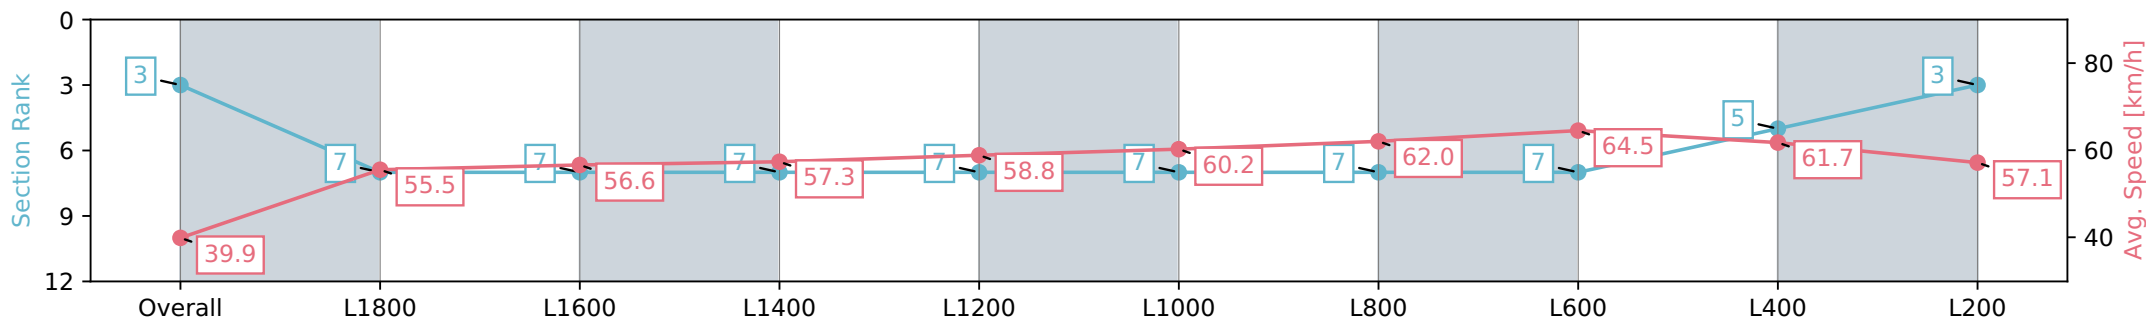

Section	Overall	L1800	L1600	L1400	L1200	L1000	L800	L600	L400	L200
Section Times	2:03.61 [3] (0:13.65)	1:49.96 [7] (0:13.01)	1:36.95 [7] (0:12.74)	1:24.21 [7] (0:12.57)	1:11.63 [7] (0:12.34)	0:59.29 [7] (0:11.97)	0:47.32 [7] (0:11.70)	0:35.62 [7] (0:11.43)	0:24.19 [5] (0:11.74)	0:12.45 [3] (0:12.45)
Average Speed [km/h]	39.9	55.5	56.6	57.3	58.8	60.2	62.0	64.5	61.7	57.1
Top Speed [km/h]	57.4	57.4	57.3	57.9	59.3	61.9	64.3	66.0	63.0	60.7
Avg. Dist. to Rail [m]	9.1	0.7	0.5	1.7	1.7	2.6	2.8	3.7	4.4	5.5
Avg. Stride Freq. [Hz]	2.2	2.2	2.2	2.2	2.2	2.2	2.2	2.3	2.4	2.3
Avg. Stride Length [m]	5.0	7.0	7.2	7.0	7.2	7.3	7.4	7.6	7.2	7.0