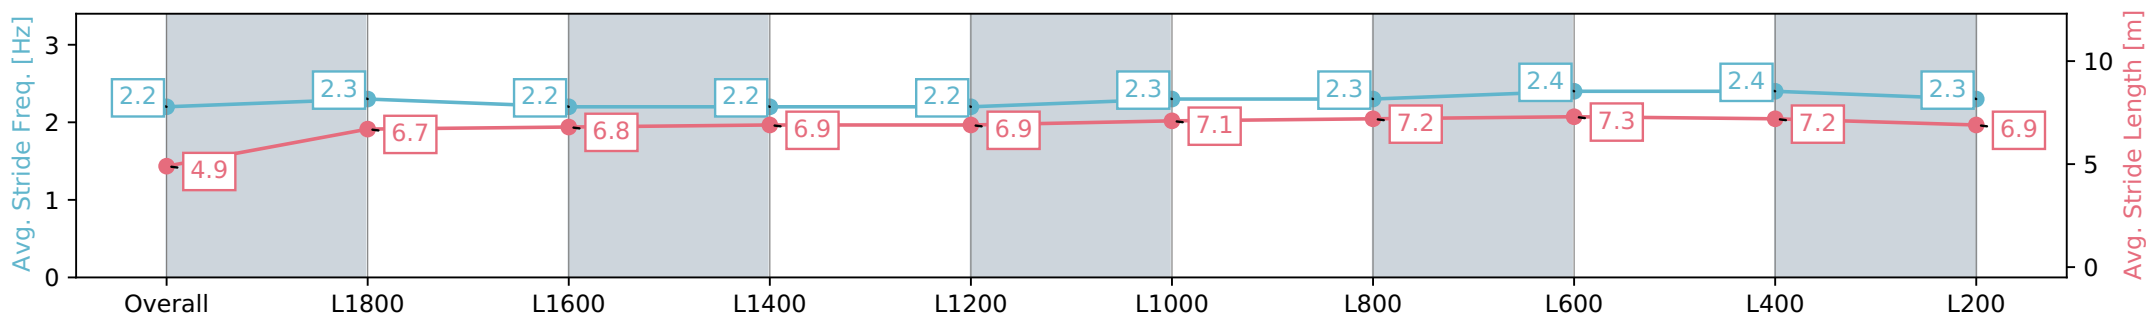

Section	Overall	L1800	L1600	L1400	L1200	L1000	L800	L600	L400	L200
Section Times	2:03.84 [6] (0:13.39)	1:50.45 [5] (0:12.89)	1:37.56 [5] (0:12.78)	1:24.78 [5] (0:12.59)	1:12.19 [5] (0:12.42)	0:59.77 [5] (0:12.01)	0:47.76 [5] (0:11.78)	0:35.98 [6] (0:11.75)	0:24.23 [7] (0:11.94)	0:12.29 [7] (0:12.28)
Average Speed [km/h]	40.6	56.3	56.4	57.3	58.5	60.0	61.4	62.6	60.7	57.9
Top Speed [km/h]	60.2	56.9	56.9	58.4	58.8	61.0	62.4	63.2	61.9	60.5
Avg. Dist. to Rail [m]	7.0	1.5	1.5	1.5	1.7	2.4	2.4	3.2	3.9	6.0
Avg. Stride Freq. [Hz]	2.2	2.3	2.2	2.2	2.2	2.3	2.3	2.4	2.4	2.3
Avg. Stride Length [m]	4.9	6.7	6.8	6.9	6.9	7.1	7.2	7.3	7.2	6.9