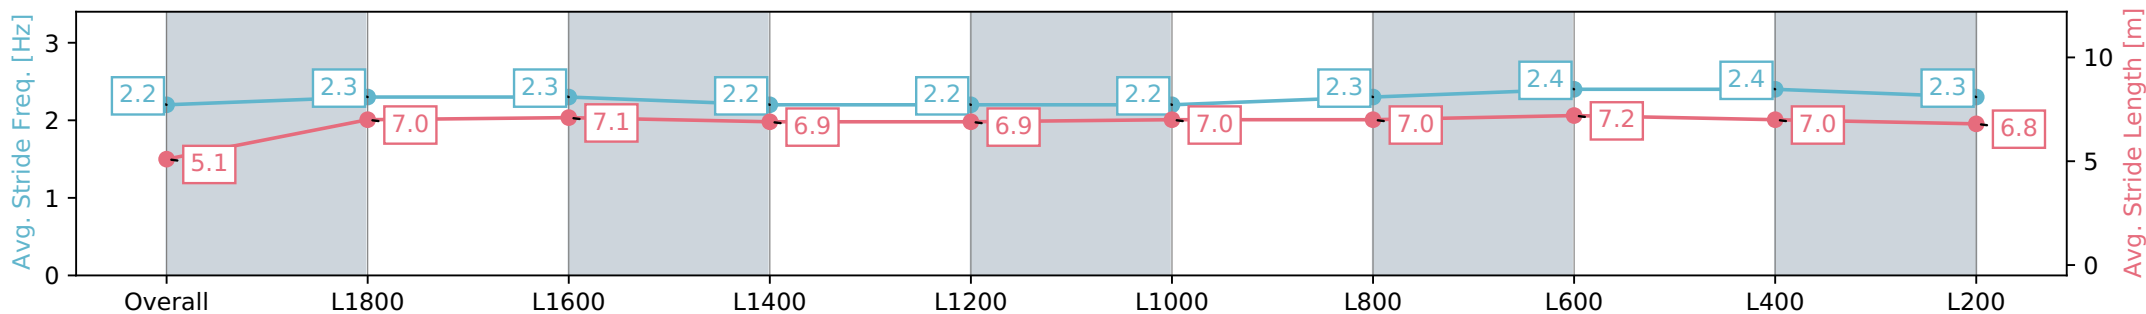

Section	Overall	L1800	L1600	L1400	L1200	L1000	L800	L600	L400	L200
Section Times	2:03.67 [4] (0:13.05)	1:50.62 [1] (0:12.43)	1:38.19 [1] (0:12.56)	1:25.62 [1] (0:12.54)	1:13.08 [1] (0:12.47)	1:00.61 [1] (0:12.35)	0:48.26 [1] (0:11.94)	0:36.32 [2] (0:11.63)	0:24.69 [2] (0:11.93)	0:12.76 [1] (0:12.76)
Average Speed [km/h]	41.7	58.0	57.4	57.4	58.0	58.2	60.4	62.3	60.4	55.7
Top Speed [km/h]	60.0	59.2	58.1	58.2	58.4	59.1	62.7	63.1	61.6	58.4
Avg. Dist. to Rail [m]	7.3	0.8	0.1	0.4	0.6	1.1	0.7	0.9	1.0	1.6
Avg. Stride Freq. [Hz]	2.2	2.3	2.3	2.2	2.2	2.2	2.2	2.3	2.4	2.3
Avg. Stride Length [m]	5.1	7.0	7.1	6.9	6.9	7.0	7.0	7.2	7.0	6.8