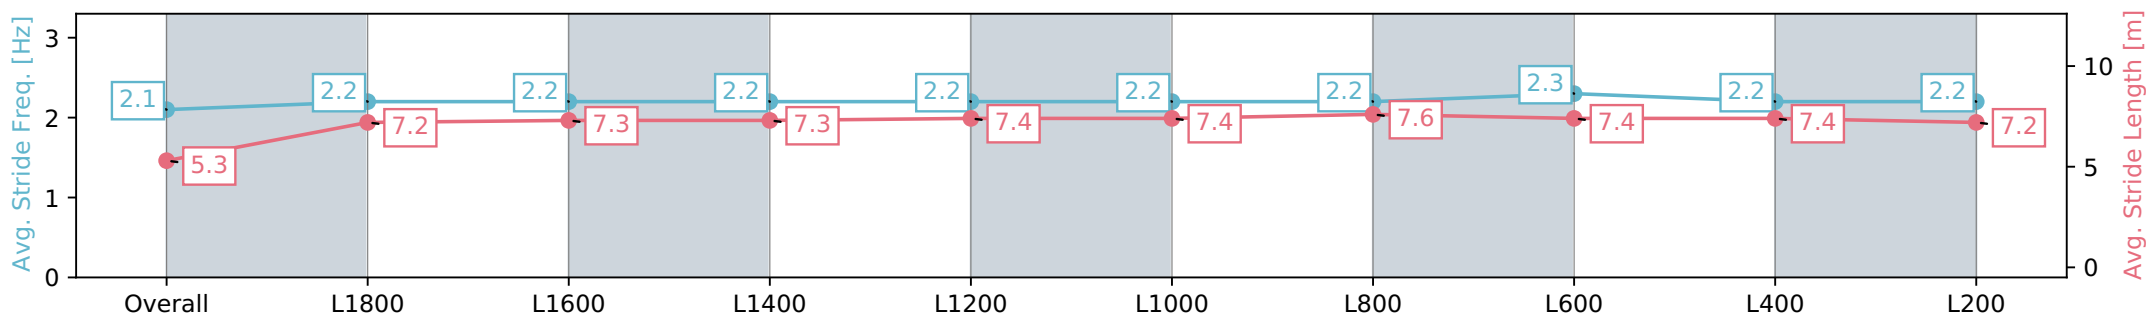

Section	Overall	L1800	L1600	L1400	L1200	L1000	L800	L600	L400	L200
Section Times	2:03.86 [7] (0:13.38)	1:50.48 [4] (0:12.71)	1:37.77 [4] (0:12.67)	1:25.10 [4] (0:12.61)	1:12.49 [4] (0:12.41)	1:00.08 [4] (0:12.23)	0:47.85 [4] (0:11.76)	0:36.09 [4] (0:11.68)	0:24.41 [6] (0:11.98)	0:12.43 [6] (0:12.43)
Average Speed [km/h]	40.4	56.5	56.9	57.1	57.8	58.9	61.0	61.4	60.2	57.2
Top Speed [km/h]	58.4	58.5	57.4	58.2	58.3	60.1	62.0	62.9	60.7	59.5
Avg. Dist. to Rail [m]	4.4	0.2	0.3	0.5	0.7	0.3	0.5	0.9	0.7	1.9
Avg. Stride Freq. [Hz]	2.1	2.2	2.2	2.2	2.2	2.2	2.2	2.3	2.2	2.2
Avg. Stride Length [m]	5.3	7.2	7.3	7.3	7.4	7.4	7.6	7.4	7.4	7.2