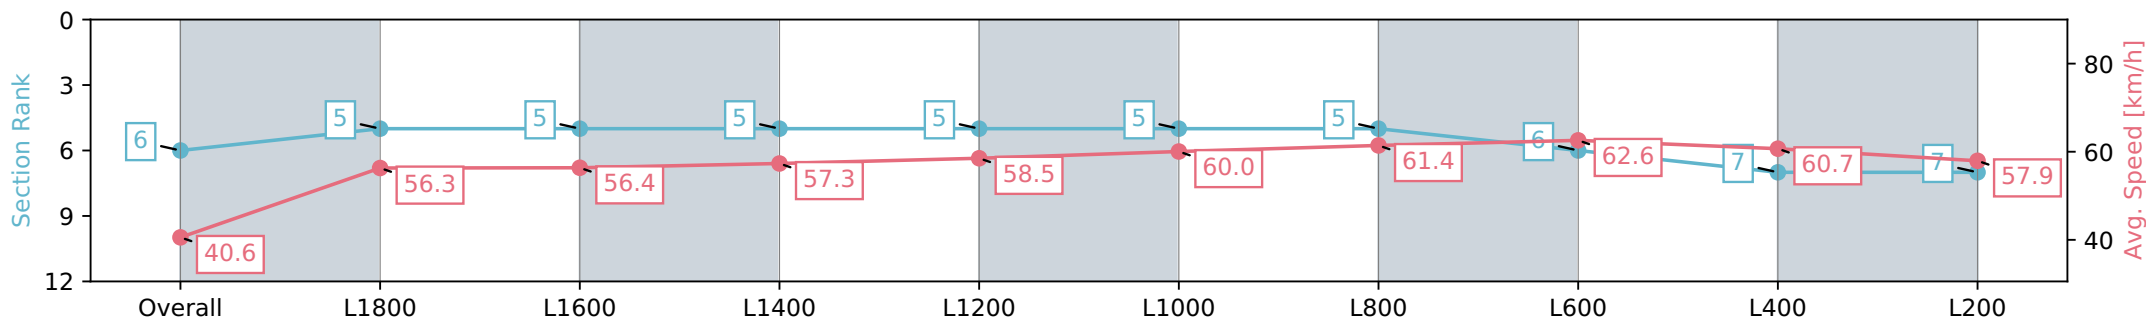

Section	Overall	L1800	L1600	L1400	L1200	L1000	L800	L600	L400	L200
Section Times	2:03.84 [6] (0:13.39)	1:50.45 [5] (0:12.89)	1:37.56 [5] (0:12.78)	1:24.78 [5] (0:12.59)	1:12.19 [5] (0:12.42)	0:59.77 [5] (0:12.01)	0:47.76 [5] (0:11.78)	0:35.98 [6] (0:11.75)	0:24.23 [7] (0:11.94)	0:12.29 [7] (0:12.28)
Average Speed [km/h]	40.6	56.3	56.4	57.3	58.5	60.0	61.4	62.6	60.7	57.9
Top Speed [km/h]	60.2	56.9	56.9	58.4	58.8	61.0	62.4	63.2	61.9	60.5
Avg. Dist. to Rail [m]	7.0	1.5	1.5	1.5	1.7	2.4	2.4	3.2	3.9	6.0
Avg. Stride Freq. [Hz]	2.2	2.3	2.2	2.2	2.2	2.3	2.3	2.4	2.4	2.3
Avg. Stride Length [m]	4.9	6.7	6.8	6.9	6.9	7.1	7.2	7.3	7.2	6.9