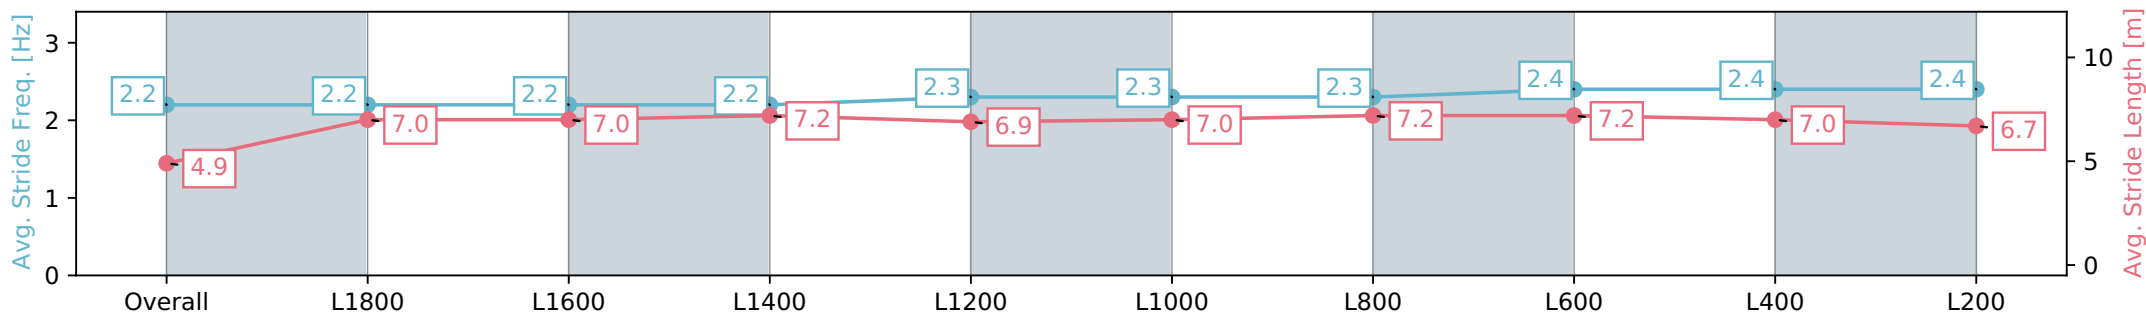

Section	Overall	L1800	L1600	L1400	L1200	L1000	L800	L600	L400	L200
Section Times	2:03.44 [2] (0:13.65)	1:49.79 [6] (0:12.76)	1:37.03 [6] (0:12.78)	1:24.25 [6] (0:12.57)	1:11.67 [6] (0:12.36)	0:59.31 [6] (0:11.98)	0:47.33 [6] (0:11.68)	0:35.65 [5] (0:11.50)	0:24.15 [4] (0:11.90)	0:12.25 [4] (0:12.25)
Average Speed [km/h]	39.8	56.2	56.3	57.2	58.4	60.2	61.8	63.1	60.8	58.2
Top Speed [km/h]	59.1	58.7	56.6	57.8	59.3	61.8	64.0	64.9	62.4	60.2
Avg. Dist. to Rail [m]	7.9	0.7	0.8	0.5	0.6	1.5	1.4	1.3	2.9	4.2
Avg. Stride Freq. [Hz]	2.2	2.2	2.2	2.2	2.3	2.3	2.3	2.4	2.4	2.4
Avg. Stride Length [m]	4.9	7.0	7.0	7.2	6.9	7.0	7.2	7.2	7.0	6.7