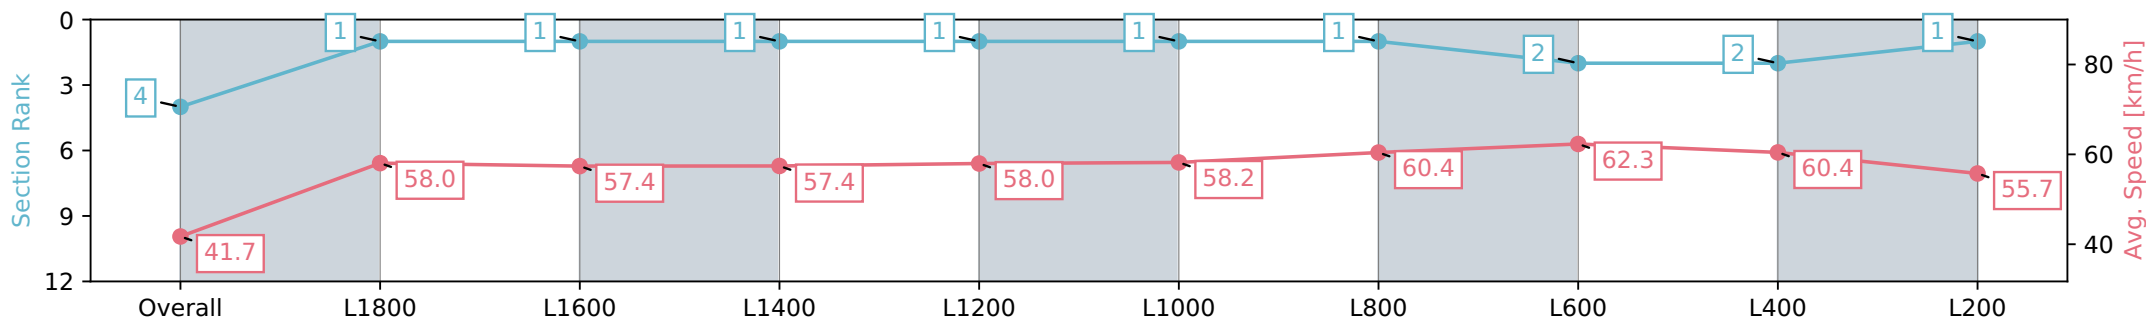

Section	Overall	L1800	L1600	L1400	L1200	L1000	L800	L600	L400	L200
Section Times	2:03.67 [4] (0:13.05)	1:50.62 [1] (0:12.43)	1:38.19 [1] (0:12.56)	1:25.62 [1] (0:12.54)	1:13.08 [1] (0:12.47)	1:00.61 [1] (0:12.35)	0:48.26 [1] (0:11.94)	0:36.32 [2] (0:11.63)	0:24.69 [2] (0:11.93)	0:12.76 [1] (0:12.76)
Average Speed [km/h]	41.7	58.0	57.4	57.4	58.0	58.2	60.4	62.3	60.4	55.7
Top Speed [km/h]	60.0	59.2	58.1	58.2	58.4	59.1	62.7	63.1	61.6	58.4
Avg. Dist. to Rail [m]	7.3	0.8	0.1	0.4	0.6	1.1	0.7	0.9	1.0	1.6
Avg. Stride Freq. [Hz]	2.2	2.3	2.3	2.2	2.2	2.2	2.2	2.3	2.4	2.3
Avg. Stride Length [m]	5.1	7.0	7.1	6.9	6.9	7.0	7.0	7.2	7.0	6.8