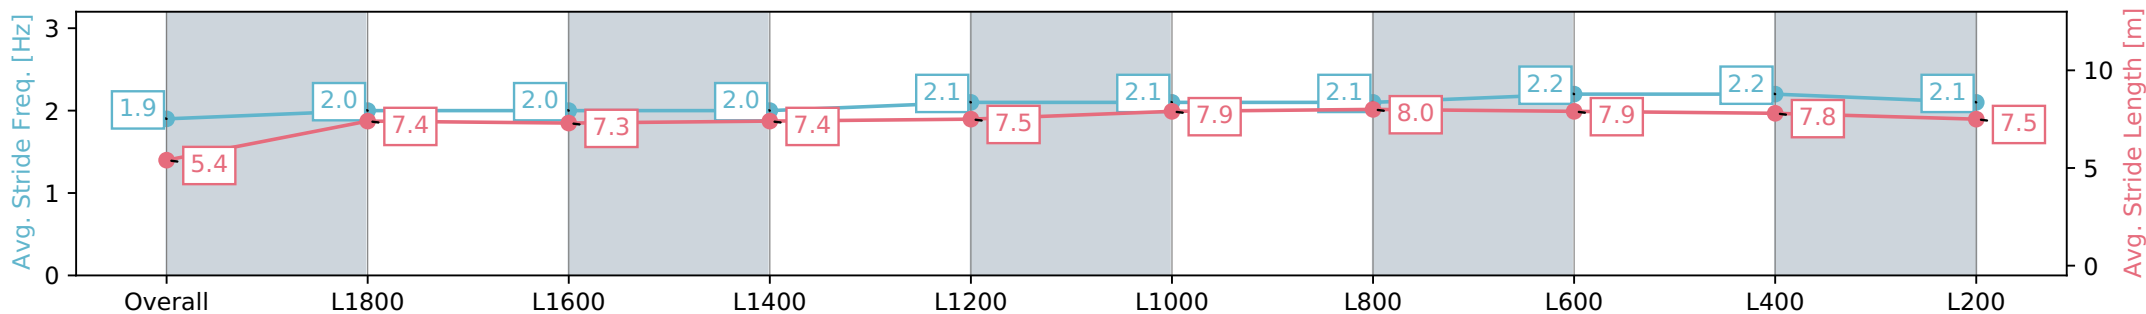

Morphettville Parks SA - Professional

Race 5: Fleurieu Milk Company Handicap - 1950m

02 March 2024 - 2:50PM

Track Rating: Good 4, Weather: Fine, Rail Position: +6m 1000m-W/  
Post, +3m Remainder, Sectional 608m

Section	Overall	L1800	L1600	L1400	L1200	L1000	L800	L600	L400	L200
Section Times	2:03.98 [8] (0:13.77)	1:50.21 [8] (0:13.06)	1:37.15 [8] (0:12.80)	1:24.35 [8] (0:12.56)	1:11.79 [8] (0:12.30)	0:59.49 [8] (0:11.97)	0:47.52 [8] (0:11.72)	0:35.80 [8] (0:11.65)	0:24.15 [8] (0:11.88)	0:12.27 [8] (0:12.27)
Average Speed [km/h]	39.3	54.9	56.3	57.3	58.7	60.2	61.6	62.3	61.0	58.0
Top Speed [km/h]	57.6	56.8	56.5	57.9	59.6	62.2	62.7	63.1	62.2	60.4
Avg. Dist. to Rail [m]	5.3	0.7	0.4	0.4	0.6	1.5	1.2	1.7	4.3	7.9
Avg. Stride Freq. [Hz]	1.9	2.0	2.0	2.0	2.1	2.1	2.1	2.2	2.2	2.1
Avg. Stride Length [m]	5.4	7.4	7.3	7.4	7.5	7.9	8.0	7.9	7.8	7.5