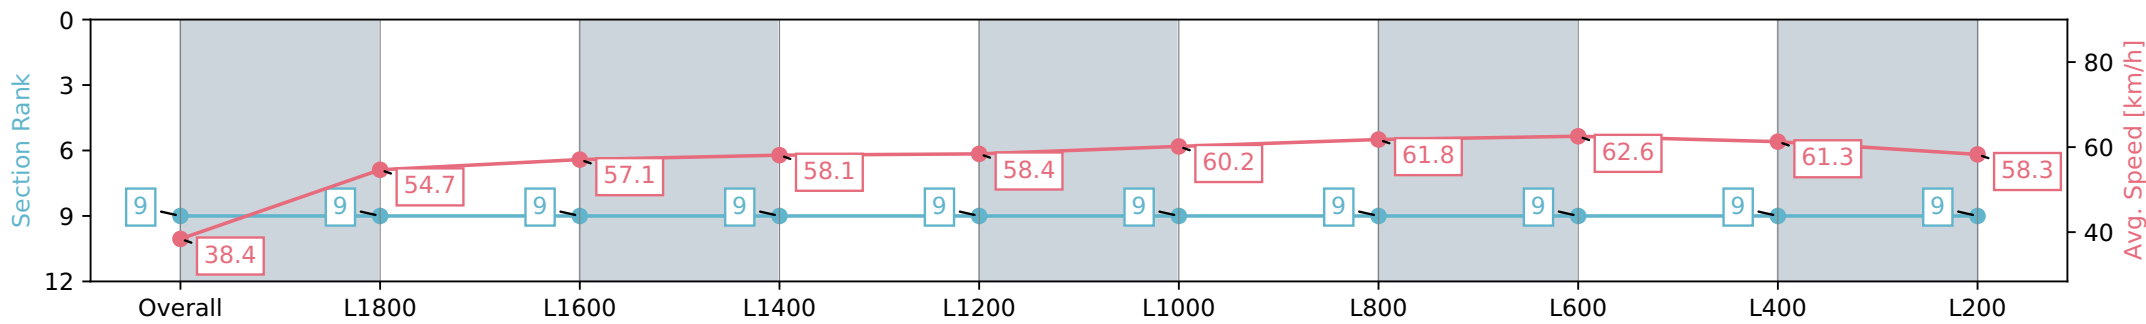

Horse/Jockey Name	CHARM SLINGA
Finish Rank	9
Fastest Section Time (Section)	0:11.62 (L600)
Top Speed [km/h] (Section)	63.7 (L600)
Race State	Finished

Morphettville Parks SA - Professional

Race 5: Fleurieu Milk Company Handicap - 1950m

02 March 2024 - 2:50PM

Track Rating: Good 4, Weather: Fine, Rail Position: +6m 1000m-W/
Post, +3m Remainder, Sectional 608m

Section	Overall	L1800	L1600	L1400	L1200	L1000	L800	L600	L400	L200
Section Times	2:04.02 [9] (0:14.09)	1:49.93 [9] (0:13.14)	1:36.79 [9] (0:12.63)	1:24.16 [9] (0:12.39)	1:11.77 [9] (0:12.40)	0:59.37 [9] (0:11.98)	0:47.39 [9] (0:11.74)	0:35.65 [9] (0:11.62)	0:24.03 [9] (0:11.79)	0:12.24 [9] (0:12.24)
Average Speed [km/h]	38.4	54.7	57.1	58.1	58.4	60.2	61.8	62.6	61.3	58.3
Top Speed [km/h]	57.8	56.6	58.3	59.3	59.3	63.6	63.6	63.7	62.4	59.8
Avg. Dist. to Rail [m]	6.7	0.5	0.4	1.0	0.8	2.2	3.0	1.6	3.9	8.4
Avg. Stride Freq. [Hz]	2.3	2.4	2.3	2.3	2.3	2.3	2.3	2.3	2.4	2.3
Avg. Stride Length [m]	4.6	6.4	6.8	7.0	7.1	7.3	7.4	7.4	7.2	6.9

- [ ] Ranking at each section and finish
- -:-:- No data available at this section
- NA No data available