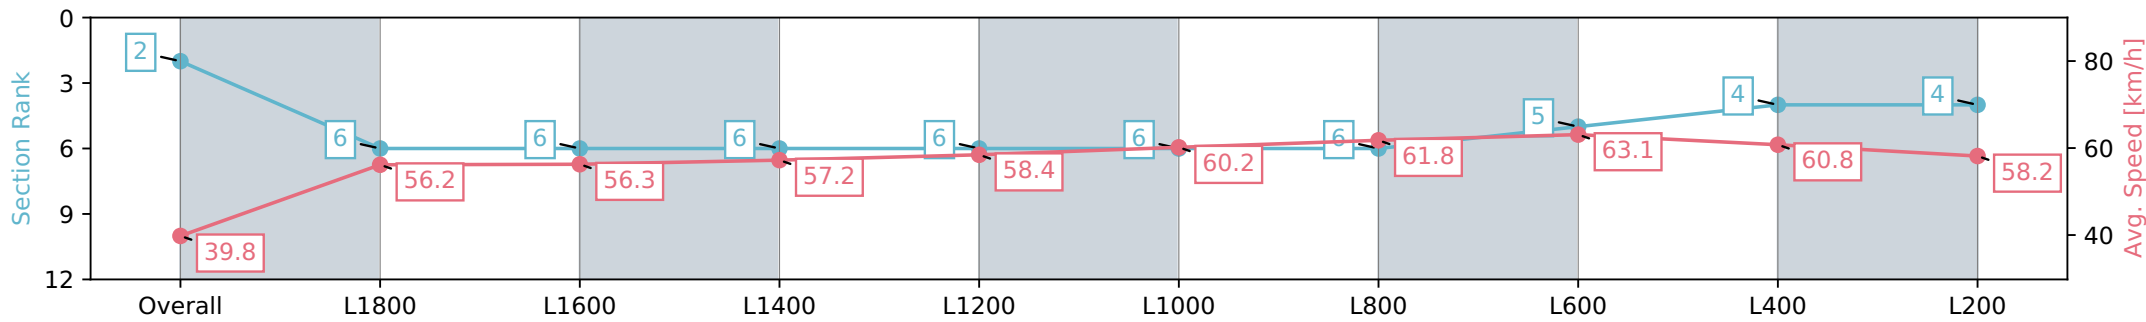

Section	Overall	L1800	L1600	L1400	L1200	L1000	L800	L600	L400	L200
Section Times	2:03.44 [2] (0:13.65)	1:49.79 [6] (0:12.76)	1:37.03 [6] (0:12.78)	1:24.25 [6] (0:12.57)	1:11.67 [6] (0:12.36)	0:59.31 [6] (0:11.98)	0:47.33 [6] (0:11.68)	0:35.65 [5] (0:11.50)	0:24.15 [4] (0:11.90)	0:12.25 [4] (0:12.25)
Average Speed [km/h]	39.8	56.2	56.3	57.2	58.4	60.2	61.8	63.1	60.8	58.2
Top Speed [km/h]	59.1	58.7	56.6	57.8	59.3	61.8	64.0	64.9	62.4	60.2
Avg. Dist. to Rail [m]	7.9	0.7	0.8	0.5	0.6	1.5	1.4	1.3	2.9	4.2
Avg. Stride Freq. [Hz]	2.2	2.2	2.2	2.2	2.3	2.3	2.3	2.4	2.4	2.4
Avg. Stride Length [m]	4.9	7.0	7.0	7.2	6.9	7.0	7.2	7.2	7.0	6.7