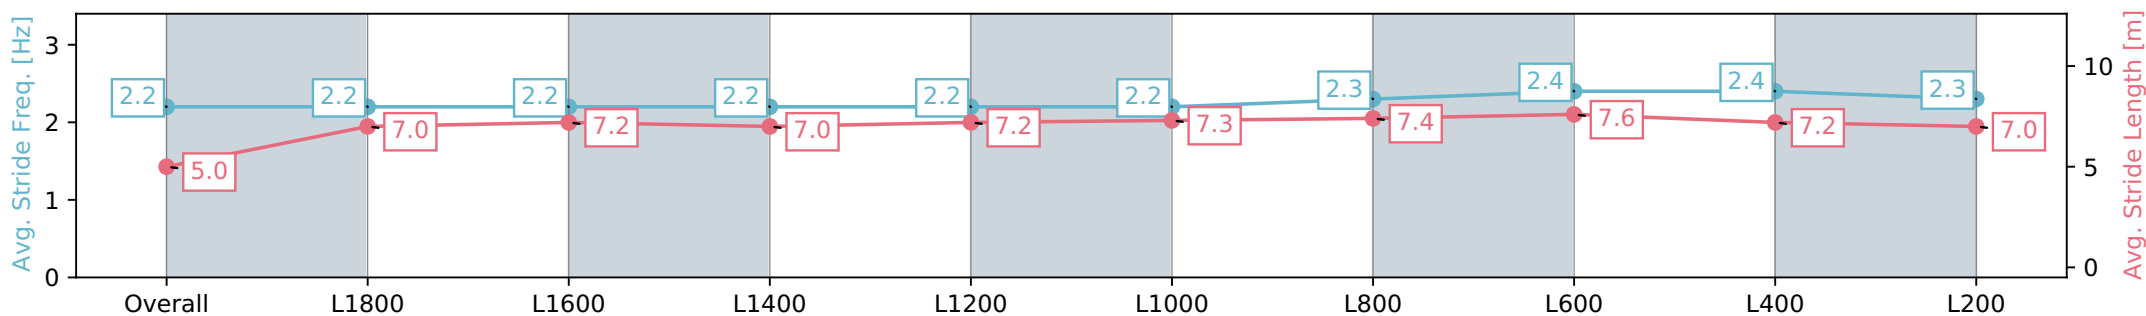

Section	Overall	L1800	L1600	L1400	L1200	L1000	L800	L600	L400	L200
Section Times	2:03.61 [3] (0:13.65)	1:49.96 [7] (0:13.01)	1:36.95 [7] (0:12.74)	1:24.21 [7] (0:12.57)	1:11.63 [7] (0:12.34)	0:59.29 [7] (0:11.97)	0:47.32 [7] (0:11.70)	0:35.62 [7] (0:11.43)	0:24.19 [5] (0:11.74)	0:12.45 [3] (0:12.45)
Average Speed [km/h]	39.9	55.5	56.6	57.3	58.8	60.2	62.0	64.5	61.7	57.1
Top Speed [km/h]	57.4	57.4	57.3	57.9	59.3	61.9	64.3	66.0	63.0	60.7
Avg. Dist. to Rail [m]	9.1	0.7	0.5	1.7	1.7	2.6	2.8	3.7	4.4	5.5
Avg. Stride Freq. [Hz]	2.2	2.2	2.2	2.2	2.2	2.2	2.2	2.3	2.4	2.3
Avg. Stride Length [m]	5.0	7.0	7.2	7.0	7.2	7.3	7.4	7.6	7.2	7.0