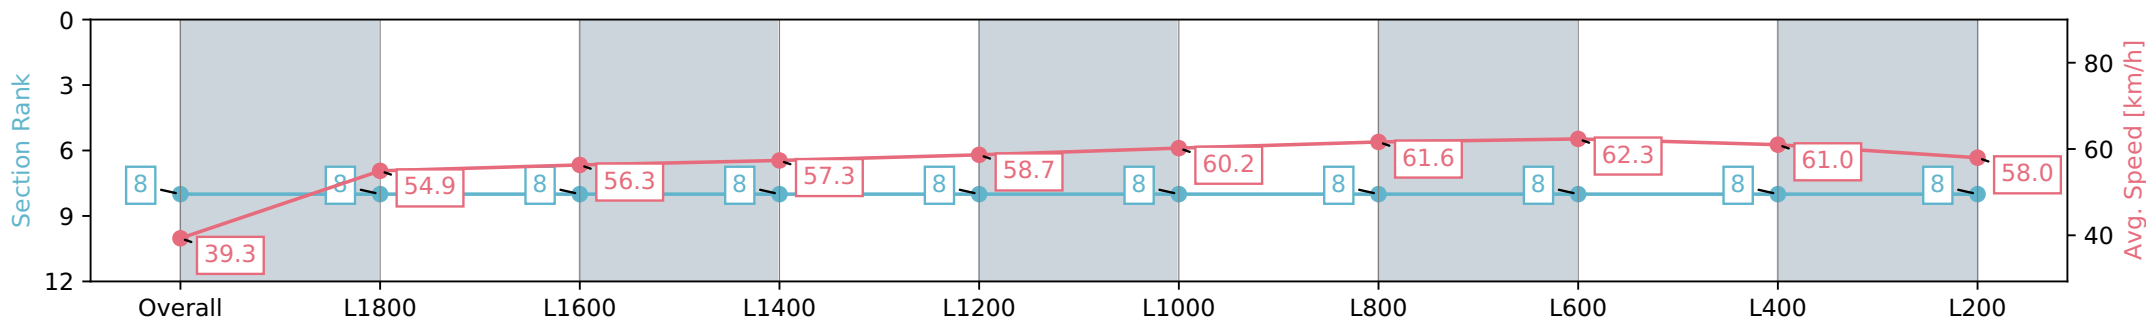

Section	Overall	L1800	L1600	L1400	L1200	L1000	L800	L600	L400	L200
Section Times	2:03.98 [8] (0:13.77)	1:50.21 [8] (0:13.06)	1:37.15 [8] (0:12.80)	1:24.35 [8] (0:12.56)	1:11.79 [8] (0:12.30)	0:59.49 [8] (0:11.97)	0:47.52 [8] (0:11.72)	0:35.80 [8] (0:11.65)	0:24.15 [8] (0:11.88)	0:12.27 [8] (0:12.27)
Average Speed [km/h]	39.3	54.9	56.3	57.3	58.7	60.2	61.6	62.3	61.0	58.0
Top Speed [km/h]	57.6	56.8	56.5	57.9	59.6	62.2	62.7	63.1	62.2	60.4
Avg. Dist. to Rail [m]	5.3	0.7	0.4	0.4	0.6	1.5	1.2	1.7	4.3	7.9
Avg. Stride Freq. [Hz]	1.9	2.0	2.0	2.0	2.1	2.1	2.1	2.2	2.2	2.1
Avg. Stride Length [m]	5.4	7.4	7.3	7.4	7.5	7.9	8.0	7.9	7.8	7.5