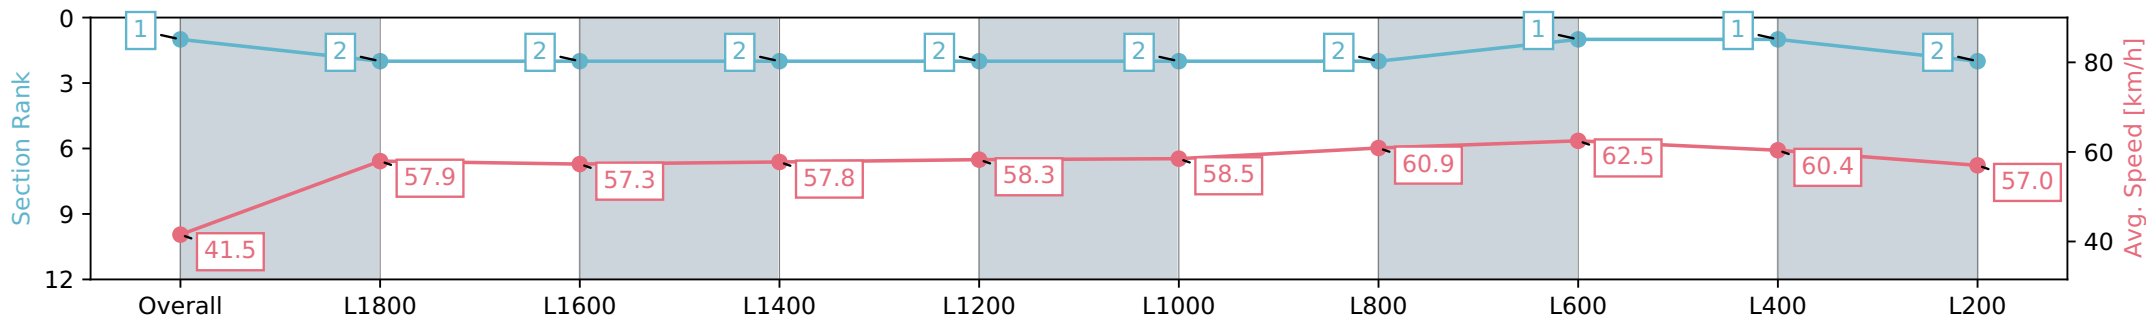

Section	Overall	L1800	L1600	L1400	L1200	L1000	L800	L600	L400	L200
Section Times	2:03.41 [1] (0:13.10)	1:50.31 [2] (0:12.53)	1:37.78 [2] (0:12.56)	1:25.21 [2] (0:12.49)	1:12.72 [2] (0:12.48)	1:00.24 [2] (0:12.30)	0:47.94 [2] (0:11.88)	0:36.06 [1] (0:11.61)	0:24.45 [1] (0:11.96)	0:12.49 [2] (0:12.49)
Average Speed [km/h]	41.5	57.9	57.3	57.8	58.3	58.5	60.9	62.5	60.4	57.0
Top Speed [km/h]	60.3	59.5	57.8	59.0	58.9	59.5	62.1	62.9	61.8	59.0
Avg. Dist. to Rail [m]	8.2	1.4	0.9	1.4	1.4	2.0	1.5	1.2	1.7	3.2
Avg. Stride Freq. [Hz]	2.1	2.1	2.1	2.1	2.1	2.1	2.2	2.2	2.2	2.1
Avg. Stride Length [m]	5.3	7.6	7.6	7.5	7.4	7.4	7.7	7.8	7.4	7.2