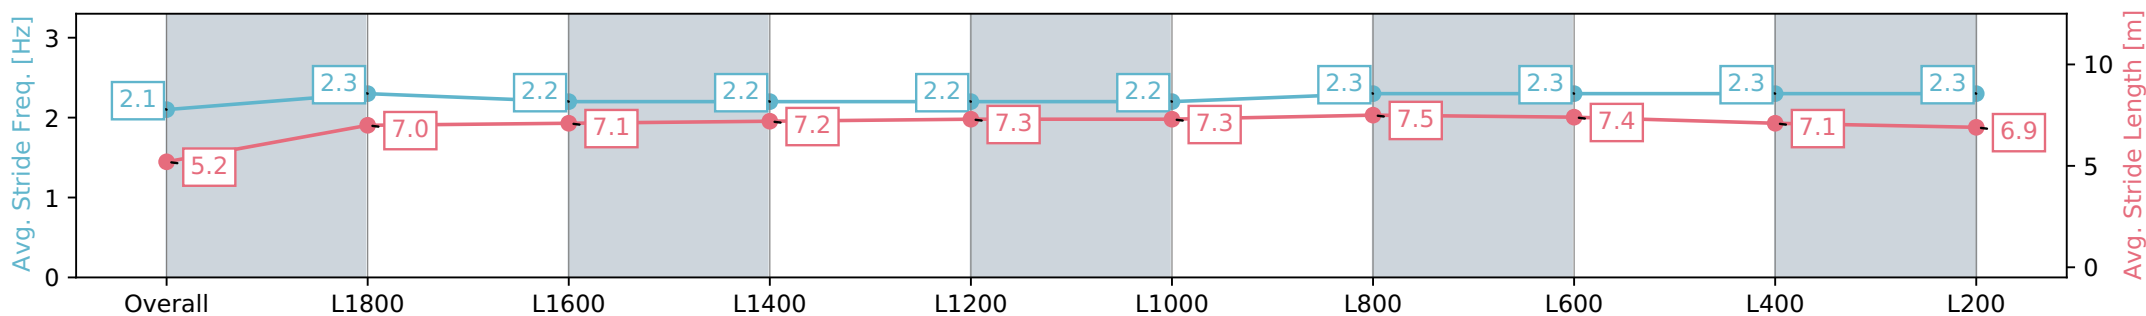

Section	Overall	L1800	L1600	L1400	L1200	L1000	L800	L600	L400	L200
Section Times	2:03.79 [5] (0:13.21)	1:50.58 [3] (0:12.65)	1:37.93 [3] (0:12.65)	1:25.28 [3] (0:12.55)	1:12.73 [3] (0:12.41)	1:00.32 [3] (0:12.22)	0:48.10 [3] (0:11.70)	0:36.40 [3] (0:11.78)	0:24.62 [3] (0:12.07)	0:12.55 [5] (0:12.55)
Average Speed [km/h]	41.1	57.2	57.0	57.4	58.3	58.9	61.8	62.0	60.0	56.9
Top Speed [km/h]	58.1	58.0	57.6	58.4	58.7	59.8	62.6	63.3	60.9	58.9
Avg. Dist. to Rail [m]	5.5	0.8	0.8	0.9	0.9	1.8	1.6	2.3	4.4	5.3
Avg. Stride Freq. [Hz]	2.1	2.3	2.2	2.2	2.2	2.2	2.3	2.3	2.3	2.3
Avg. Stride Length [m]	5.2	7.0	7.1	7.2	7.3	7.3	7.5	7.4	7.1	6.9