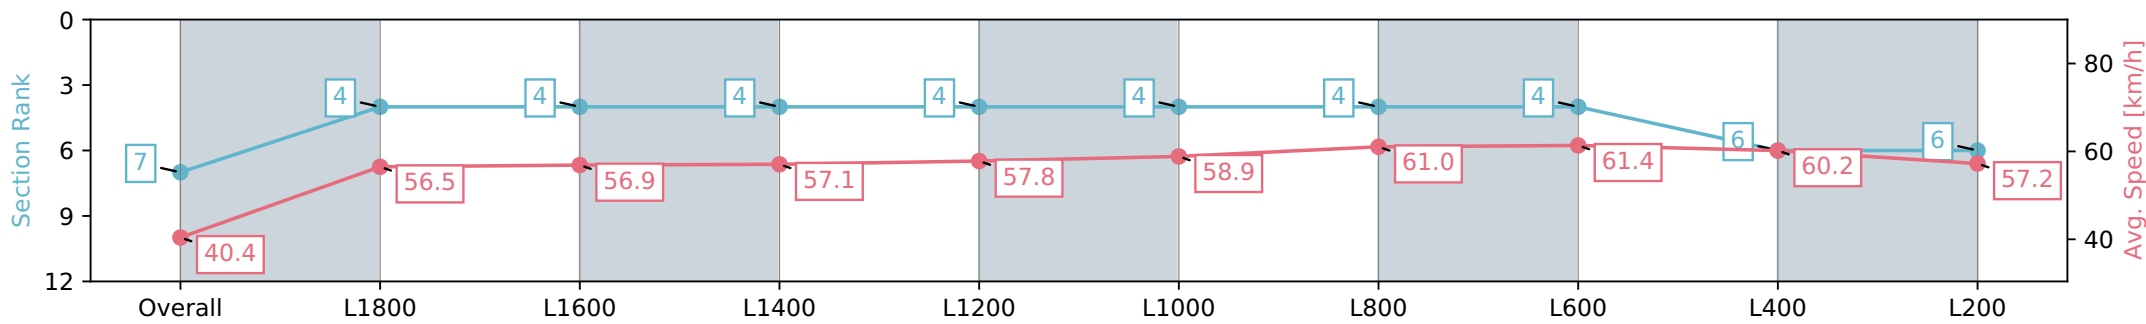

Section	Overall	L1800	L1600	L1400	L1200	L1000	L800	L600	L400	L200
Section Times	2:03.86 [7] (0:13.38)	1:50.48 [4] (0:12.71)	1:37.77 [4] (0:12.67)	1:25.10 [4] (0:12.61)	1:12.49 [4] (0:12.41)	1:00.08 [4] (0:12.23)	0:47.85 [4] (0:11.76)	0:36.09 [4] (0:11.68)	0:24.41 [6] (0:11.98)	0:12.43 [6] (0:12.43)
Average Speed [km/h]	40.4	56.5	56.9	57.1	57.8	58.9	61.0	61.4	60.2	57.2
Top Speed [km/h]	58.4	58.5	57.4	58.2	58.3	60.1	62.0	62.9	60.7	59.5
Avg. Dist. to Rail [m]	4.4	0.2	0.3	0.5	0.7	0.3	0.5	0.9	0.7	1.9
Avg. Stride Freq. [Hz]	2.1	2.2	2.2	2.2	2.2	2.2	2.2	2.3	2.2	2.2
Avg. Stride Length [m]	5.3	7.2	7.3	7.3	7.4	7.4	7.6	7.4	7.4	7.2