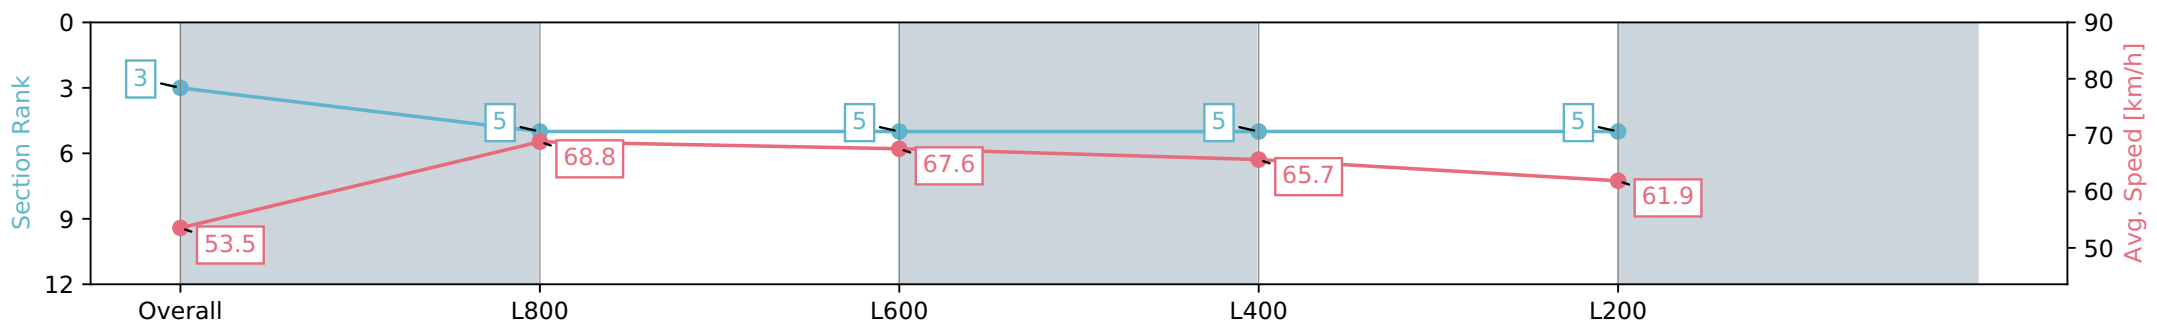

Horse/Jockey Name	LARKHAM
Finish Rank	3
Fastest Section Time (Section)	0:10.52 (L800)
Top Speed [km/h] (Section)	69.9 (L800)
Race State	Finished

Morphettville Parks SA - Professional
Race 4: TAB Adelaide Cup Day - Monday March 11th
Handicap - 1000m

02 March 2024 - 2:12PM

Track Rating: Good 4, Weather: Fine, Rail Position: +6m 1000m-W/
Post, +3m Remainder, Sectional 608m

Section	Overall	L1000	L800	L600	L400
Section Times	0:57.54 [3] (0:13.47)	0:44.07 [5] (0:10.52)	0:33.55 [5] (0:10.94)	0:22.61 [5] (0:11.02)	0:11.59 [5] (0:11.59)
Average Speed [km/h]	53.5	68.8	67.6	65.7	61.9
Top Speed [km/h]	69.2	69.9	68.9	67.7	65.0
Avg. Dist. to Rail [m]	4.6	2.9	4.2	3.5	5.9
Avg. Stride Freq. [Hz]	2.4	2.5	2.5	2.4	2.4
Avg. Stride Length [m]	6.0	7.6	7.6	7.5	7.2

- [ ] Ranking at each section and finish
- -:-:- No data available at this section
- NA No data available