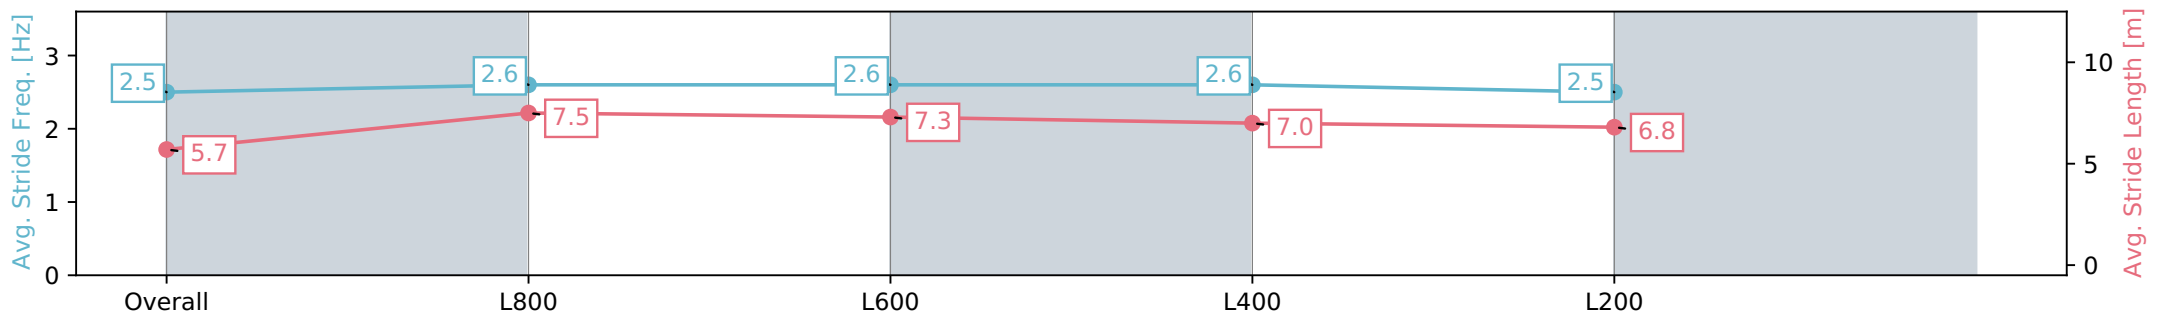

Scratched: Demon Blood (#10)

- [ ] Position in running at each section and finish
# Saddle cloth number
-:-:- No data available at this section
NA No data available
Background shading for fastest section

02 March 2024 - 2:12PM

Track Rating: Good 4, Weather: Fine, Rail Position: +6m 1000m-W/  
Post, +3m Remainder, Sectional 608m

Section	Overall	L1000	L800	L600	L400
Section Times	0:57.42 [1] (0:13.37)	0:44.05 [3] (0:10.39)	0:33.66 [3] (0:10.88)	0:22.78 [3] (0:10.96)	0:11.82 [1] (0:11.82)
Average Speed [km/h]	53.9	69.7	67.0	66.0	60.6
Top Speed [km/h]	69.7	70.6	68.7	67.3	64.3
Avg. Dist. to Rail [m]	2.4	1.9	2.2	3.2	3.2
Avg. Stride Freq. [Hz]	2.5	2.6	2.6	2.6	2.5
Avg. Stride Length [m]	5.7	7.5	7.3	7.0	6.8