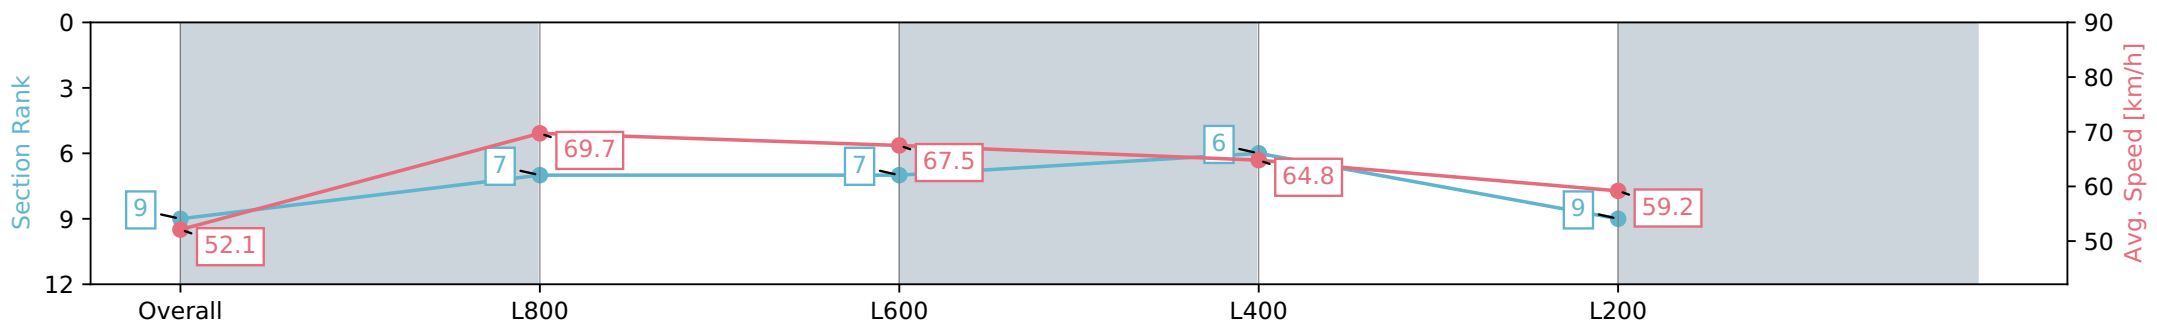

Horse/Jockey Name	EL SALTO
Finish Rank	9
Fastest Section Time (Section)	0:10.37 (L800)
Top Speed [km/h] (Section)	70.8 (L800)
Race State	Finished

Morphettville Parks SA - Professional

Race 4: TAB Adelaide Cup Day - Monday March 11th
Handicap - 1000m

02 March 2024 - 2:12PM

Track Rating: Good 4, Weather: Fine, Rail Position: +6m 1000m-W/
Post, +3m Remainder, Sectional 608m

Section	Overall	L1000	L800	L600	L400
Section Times	0:58.31 [9] (0:13.83)	0:44.48 [7] (0:10.37)	0:34.11 [7] (0:10.87)	0:23.24 [6] (0:11.10)	0:12.14 [9] (0:12.14)
Average Speed [km/h]	52.1	69.7	67.5	64.8	59.2
Top Speed [km/h]	70.5	70.8	69.0	66.5	63.6
Avg. Dist. to Rail [m]	4.5	2.0	3.3	0.5	1.2
Avg. Stride Freq. [Hz]	2.2	2.4	2.4	2.4	2.3
Avg. Stride Length [m]	6.3	7.7	7.7	7.5	7.3

- [ ] Ranking at each section and finish
- -:-:- No data available at this section
- NA No data available