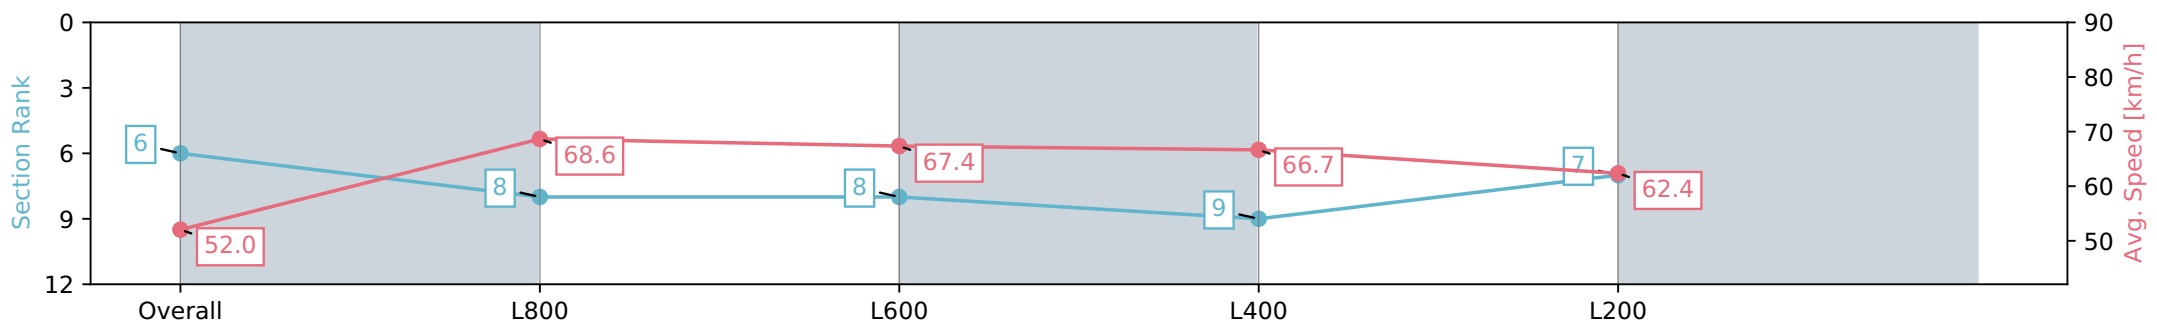

Horse/Jockey Name	OLD TIME ROCK
Finish Rank	6
Fastest Section Time (Section)	0:10.57 (L800)
Top Speed [km/h] (Section)	69.7 (L800)
Race State	Finished

Morphettville Parks SA - Professional

Race 4: TAB Adelaide Cup Day - Monday March 11th
Handicap - 1000m

02 March 2024 - 2:12PM

Track Rating: Good 4, Weather: Fine, Rail Position: +6m 1000m-W/
Post, +3m Remainder, Sectional 608m

Section	Overall	L1000	L800	L600	L400
Section Times	0:57.61 [6] (0:13.84)	0:43.77 [8] (0:10.57)	0:33.19 [8] (0:10.83)	0:22.36 [9] (0:10.85)	0:11.51 [7] (0:11.51)
Average Speed [km/h]	52.0	68.6	67.4	66.7	62.4
Top Speed [km/h]	68.4	69.7	69.0	68.0	65.0
Avg. Dist. to Rail [m]	8.4	3.9	2.2	2.6	3.7
Avg. Stride Freq. [Hz]	2.3	2.5	2.5	2.5	2.4
Avg. Stride Length [m]	6.2	7.6	7.6	7.4	7.1

- [ ] Ranking at each section and finish
- -:-:- No data available at this section
- NA No data available