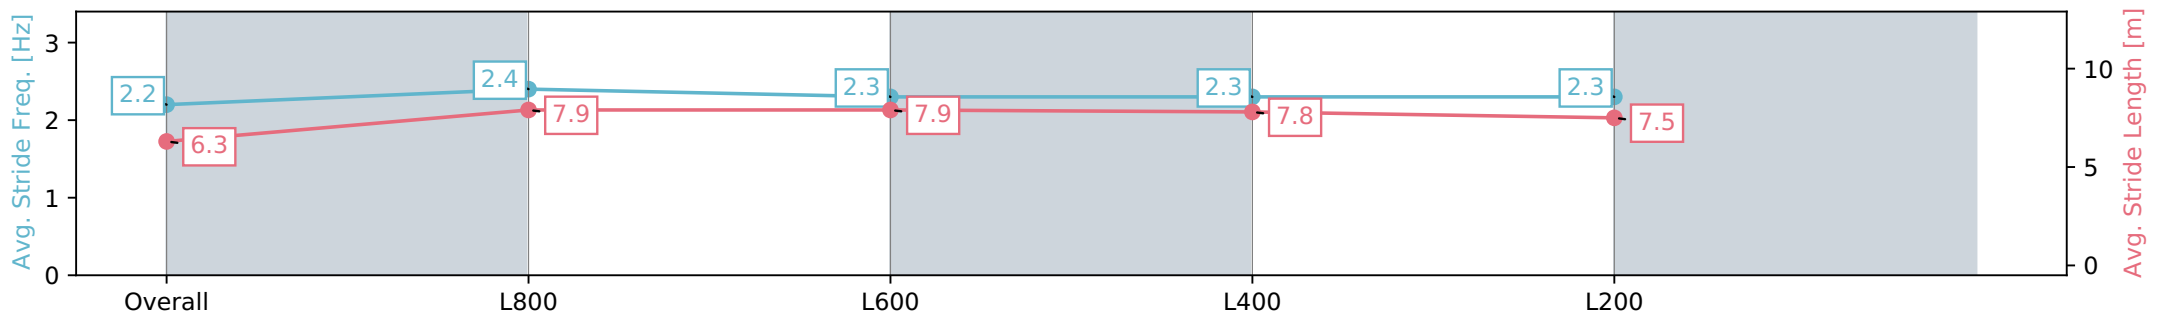

Horse/Jockey Name	LONRODEX
Finish Rank	7
Fastest Section Time (Section)	0:10.49 (L800)
Top Speed [km/h] (Section)	70.0 (L800)
Race State	Finished

Morphettville Parks SA - Professional
Race 4: TAB Adelaide Cup Day - Monday March 11th
Handicap - 1000m

02 March 2024 - 2:12PM

Track Rating: Good 4, Weather: Fine, Rail Position: +6m 1000m-W/
Post, +3m Remainder, Sectional 608m

Section	Overall	L1000	L800	L600	L400
Section Times	0:57.66 [7] (0:13.63)	0:44.03 [6] (0:10.49)	0:33.54 [6] (0:10.96)	0:22.58 [7] (0:11.00)	0:11.58 [6] (0:11.57)
Average Speed [km/h]	52.8	69.2	67.3	65.9	62.0
Top Speed [km/h]	68.9	70.0	70.0	67.5	64.9
Avg. Dist. to Rail [m]	5.5	2.9	4.0	4.8	7.6
Avg. Stride Freq. [Hz]	2.2	2.4	2.3	2.3	2.3
Avg. Stride Length [m]	6.3	7.9	7.9	7.8	7.5

- [ ] Ranking at each section and finish
- -:-:- No data available at this section
- NA No data available