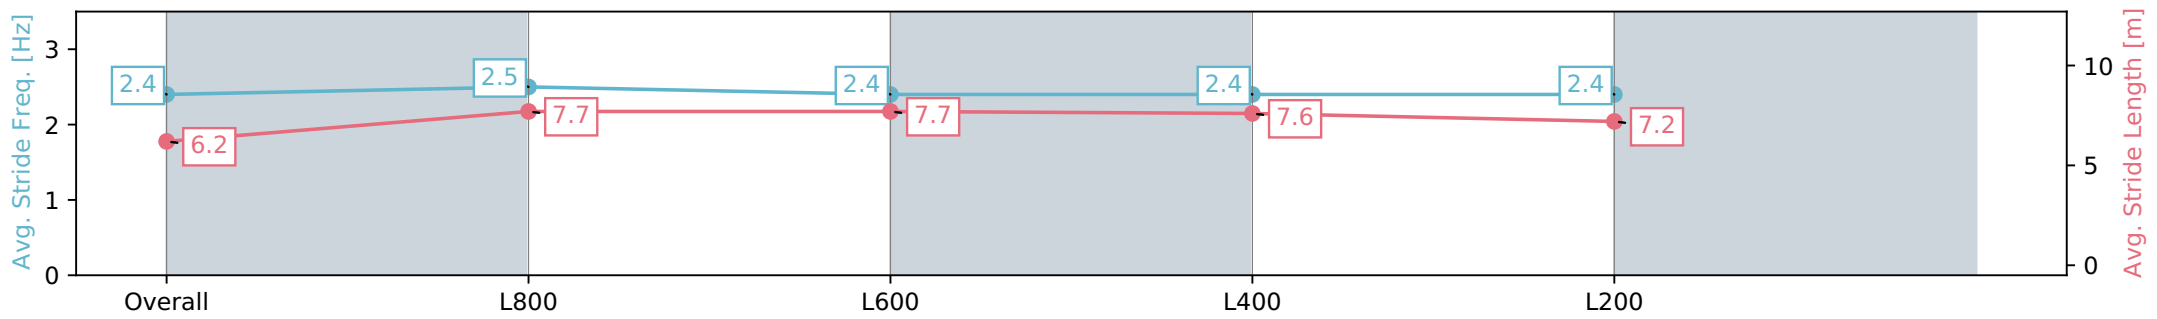

Horse/Jockey Name	QEYAADY
Finish Rank	2
Fastest Section Time (Section)	0:10.52 (L800)
Top Speed [km/h] (Section)	70.0 (L800)
Race State	Finished

Morphettville Parks SA - Professional
Race 4: TAB Adelaide Cup Day - Monday March 11th
Handicap - 1000m

02 March 2024 - 2:12PM

Track Rating: Good 4, Weather: Fine, Rail Position: +6m 1000m-W/
Post, +3m Remainder, Sectional 608m

Section	Overall	L1000	L800	L600	L400
Section Times	0:57.43 [2] (0:13.41)	0:44.02 [4] (0:10.52)	0:33.50 [4] (0:10.93)	0:22.57 [4] (0:11.07)	0:11.50 [4] (0:11.50)
Average Speed [km/h]	53.7	68.7	66.9	65.1	62.5
Top Speed [km/h]	69.8	70.0	68.1	66.8	64.7
Avg. Dist. to Rail [m]	4.6	2.2	2.2	2.3	5.6
Avg. Stride Freq. [Hz]	2.4	2.5	2.4	2.4	2.4
Avg. Stride Length [m]	6.2	7.7	7.7	7.6	7.2

- [ ] Ranking at each section and finish
- -:-:- No data available at this section
- NA No data available