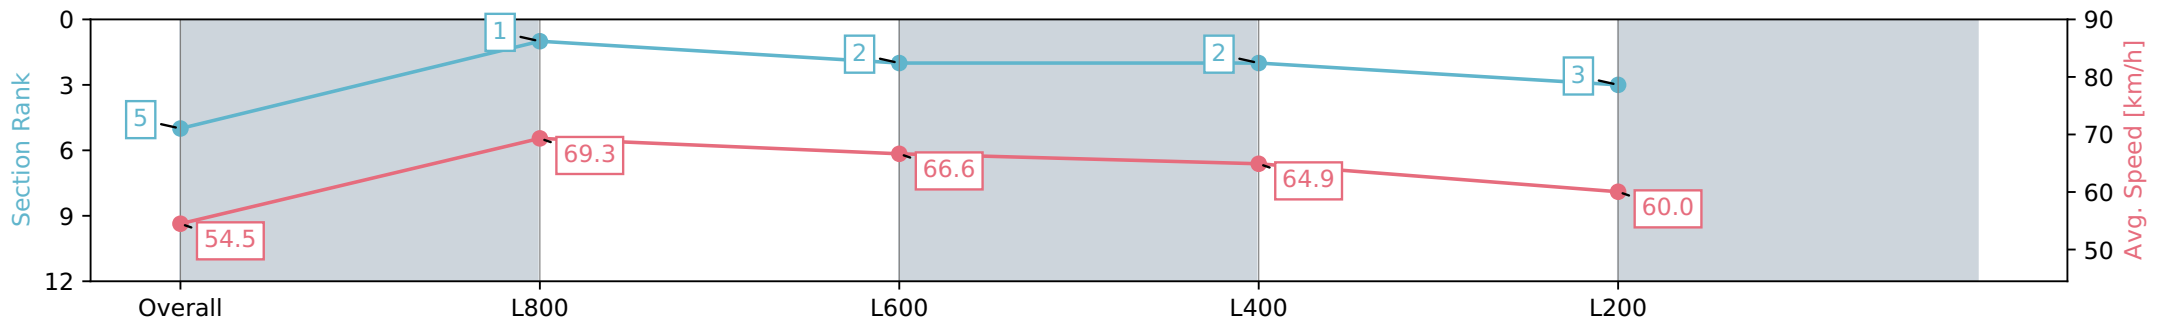

Section	Overall	L1000	L800	L600	L400
Section Times	0:57.60 [5] (0:13.22)	0:44.38 [1] (0:10.43)	0:33.95 [2] (0:10.90)	0:23.05 [2] (0:11.10)	0:11.95 [3] (0:11.95)
Average Speed [km/h]	54.5	69.3	66.6	64.9	60.0
Top Speed [km/h]	71.1	71.2	67.6	66.0	63.5
Avg. Dist. to Rail [m]	4.9	2.1	1.3	0.8	1.6
Avg. Stride Freq. [Hz]	2.5	2.5	2.4	2.5	2.4
Avg. Stride Length [m]	5.9	7.6	7.6	7.4	6.9