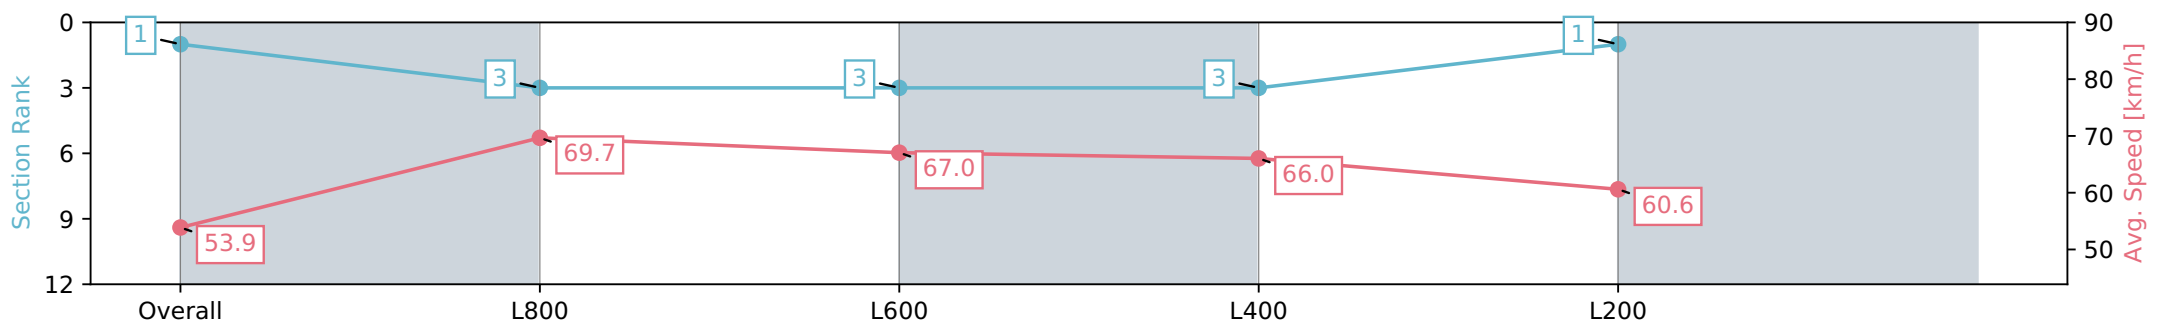

02 March 2024 - 2:12PM

Track Rating: Good 4, Weather: Fine, Rail Position: +6m 1000m-W/  
Post, +3m Remainder, Sectional 608m

Section	Overall	L1000	L800	L600	L400
Section Times	0:57.42 [1] (0:13.37)	0:44.05 [3] (0:10.39)	0:33.66 [3] (0:10.88)	0:22.78 [3] (0:10.96)	0:11.82 [1] (0:11.82)
Average Speed [km/h]	53.9	69.7	67.0	66.0	60.6
Top Speed [km/h]	69.7	70.6	68.7	67.3	64.3
Avg. Dist. to Rail [m]	2.4	1.9	2.2	3.2	3.2
Avg. Stride Freq. [Hz]	2.5	2.6	2.6	2.6	2.5
Avg. Stride Length [m]	5.7	7.5	7.3	7.0	6.8