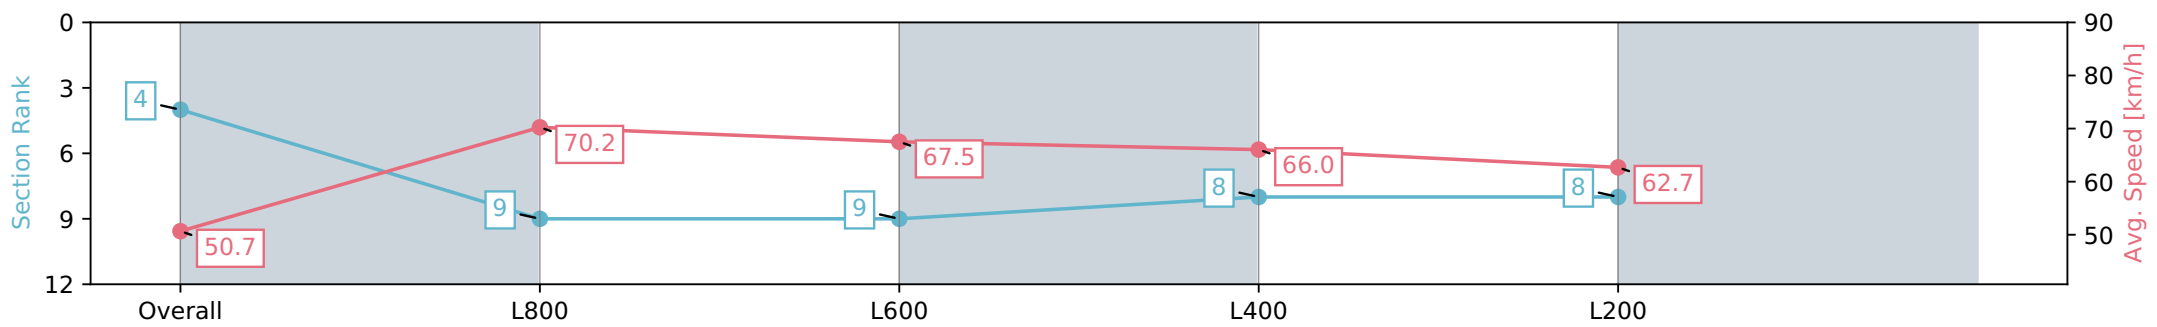

Section	Overall	L1000	L800	L600	L400
Section Times	0:57.58 [4] (0:14.20)	0:43.38 [9] (0:10.31)	0:33.07 [9] (0:10.73)	0:22.34 [8] (0:10.92)	0:11.42 [8] (0:11.42)
Average Speed [km/h]	50.7	70.2	67.5	66.0	62.7
Top Speed [km/h]	70.1	71.4	69.0	66.7	65.4
Avg. Dist. to Rail [m]	5.7	2.3	1.0	1.4	2.3
Avg. Stride Freq. [Hz]	2.3	2.5	2.4	2.5	2.4
Avg. Stride Length [m]	6.1	8.0	7.8	7.4	7.1