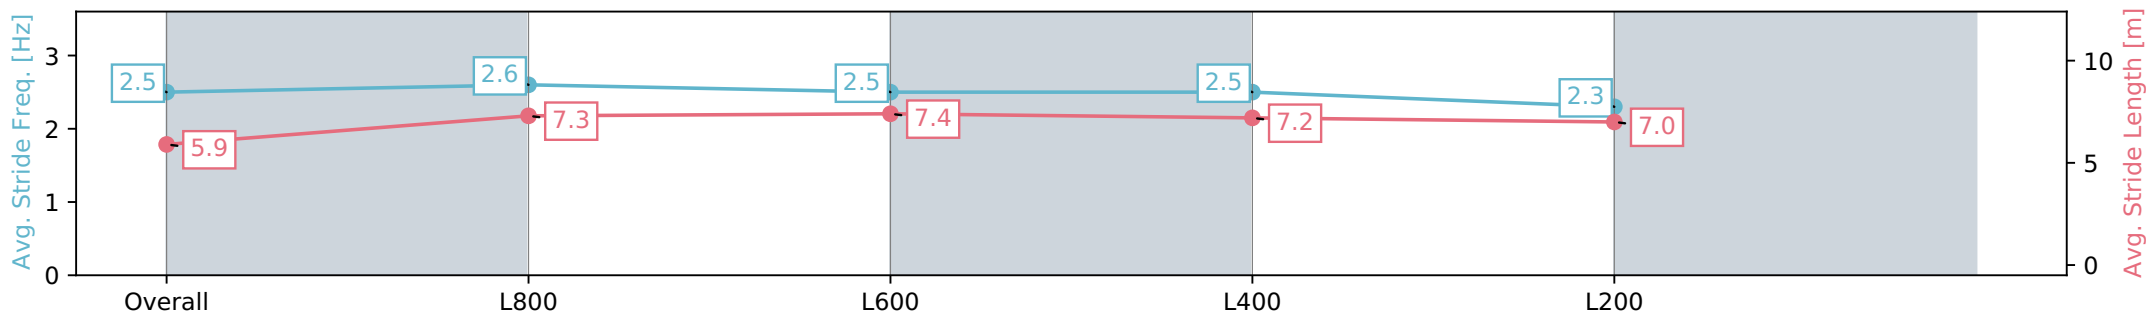

Horse/Jockey Name	LUNAR HERO
Finish Rank	8
Fastest Section Time (Section)	0:10.31 (L800)
Top Speed [km/h] (Section)	72.1 (L800)
Race State	Finished

Morphettville Parks SA - Professional

Race 4: TAB Adelaide Cup Day - Monday March 11th
Handicap - 1000m

02 March 2024 - 2:12PM

Track Rating: Good 4, Weather: Fine, Rail Position: +6m 1000m-W/
Post, +3m Remainder, Sectional 608m

Section	Overall	L1000	L800	L600	L400
Section Times	0:57.84 [8] (0:13.28)	0:44.56 [2] (0:10.31)	0:34.25 [1] (0:10.81)	0:23.44 [1] (0:11.21)	0:12.23 [2] (0:12.23)
Average Speed [km/h]	54.3	69.8	66.5	64.0	58.7
Top Speed [km/h]	71.6	72.1	68.6	65.9	62.0
Avg. Dist. to Rail [m]	1.6	0.7	0.5	1.0	0.8
Avg. Stride Freq. [Hz]	2.5	2.6	2.5	2.5	2.3
Avg. Stride Length [m]	5.9	7.3	7.4	7.2	7.0

- [ ] Ranking at each section and finish
- -:-:- No data available at this section
- NA No data available