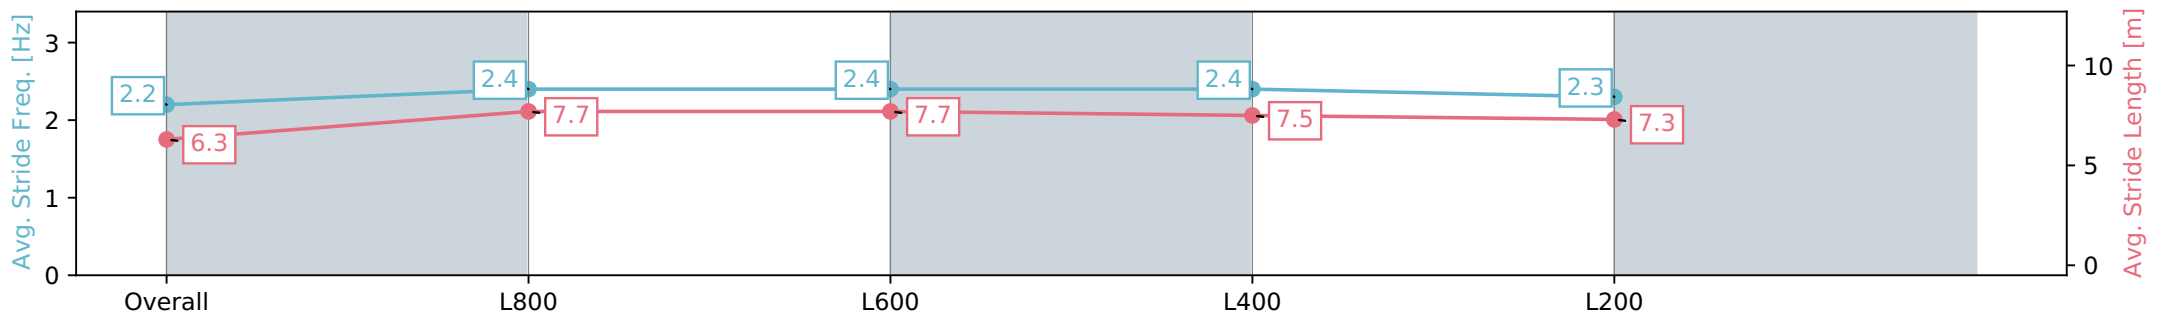

Horse/Jockey Name	EL SALTO
Finish Rank	9
Fastest Section Time (Section)	0:10.37 (L800)
Top Speed [km/h] (Section)	70.8 (L800)
Race State	Finished

Morphettville Parks SA - Professional

Race 4: TAB Adelaide Cup Day - Monday March 11th
Handicap - 1000m

02 March 2024 - 2:12PM

Track Rating: Good 4, Weather: Fine, Rail Position: +6m 1000m-W/
Post, +3m Remainder, Sectional 608m

Section	Overall	L1000	L800	L600	L400
Section Times	0:58.31 [9] (0:13.83)	0:44.48 [7] (0:10.37)	0:34.11 [7] (0:10.87)	0:23.24 [6] (0:11.10)	0:12.14 [9] (0:12.14)
Average Speed [km/h]	52.1	69.7	67.5	64.8	59.2
Top Speed [km/h]	70.5	70.8	69.0	66.5	63.6
Avg. Dist. to Rail [m]	4.5	2.0	3.3	0.5	1.2
Avg. Stride Freq. [Hz]	2.2	2.4	2.4	2.4	2.3
Avg. Stride Length [m]	6.3	7.7	7.7	7.5	7.3

- [ ] Ranking at each section and finish
- -:-:- No data available at this section
- NA No data available