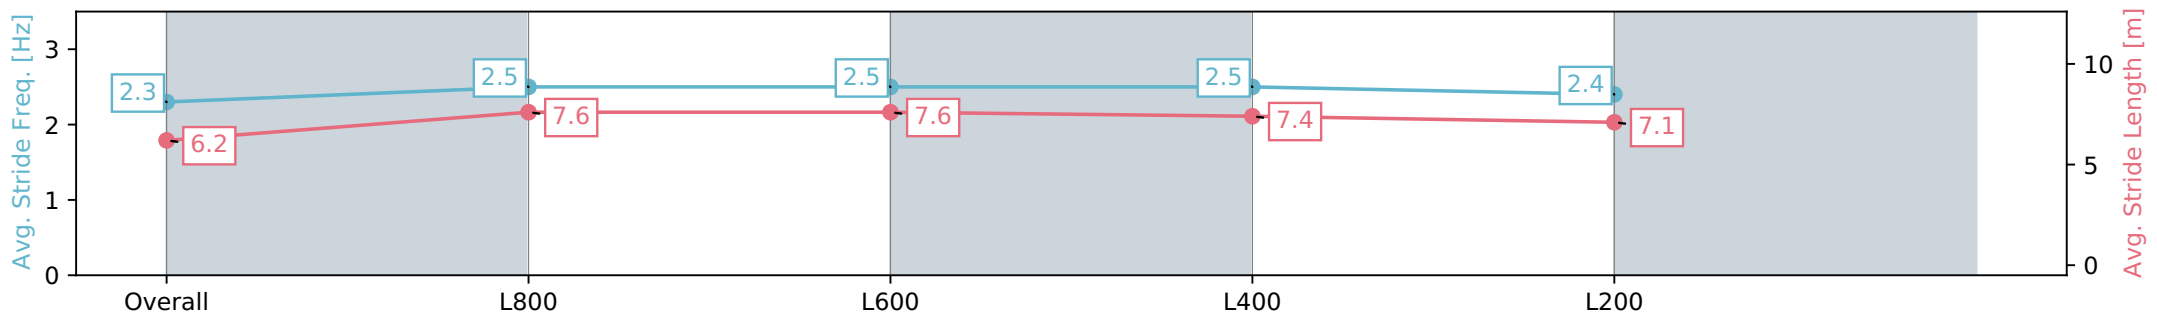

Morphettville Parks SA - Professional

Race 4: TAB Adelaide Cup Day - Monday March 11th  
Handicap - 1000m

02 March 2024 - 2:12PM

Track Rating: Good 4, Weather: Fine, Rail Position: +6m 1000m-W/  
Post, +3m Remainder, Sectional 608m

Section	Overall	L1000	L800	L600	L400
Section Times	0:57.61 [6] (0:13.84)	0:43.77 [8] (0:10.57)	0:33.19 [8] (0:10.83)	0:22.36 [9] (0:10.85)	0:11.51 [7] (0:11.51)
Average Speed [km/h]	52.0	68.6	67.4	66.7	62.4
Top Speed [km/h]	68.4	69.7	69.0	68.0	65.0
Avg. Dist. to Rail [m]	8.4	3.9	2.2	2.6	3.7
Avg. Stride Freq. [Hz]	2.3	2.5	2.5	2.5	2.4
Avg. Stride Length [m]	6.2	7.6	7.6	7.4	7.1