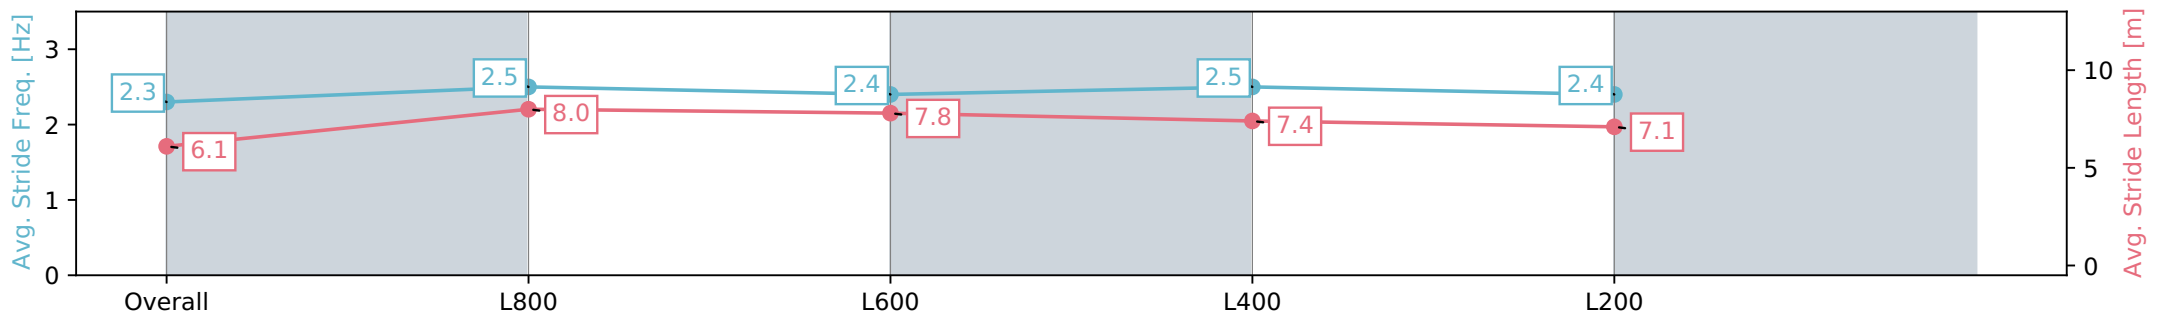

Section	Overall	L1000	L800	L600	L400
Section Times	0:57.58 [4] (0:14.20)	0:43.38 [9] (0:10.31)	0:33.07 [9] (0:10.73)	0:22.34 [8] (0:10.92)	0:11.42 [8] (0:11.42)
Average Speed [km/h]	50.7	70.2	67.5	66.0	62.7
Top Speed [km/h]	70.1	71.4	69.0	66.7	65.4
Avg. Dist. to Rail [m]	5.7	2.3	1.0	1.4	2.3
Avg. Stride Freq. [Hz]	2.3	2.5	2.4	2.5	2.4
Avg. Stride Length [m]	6.1	8.0	7.8	7.4	7.1