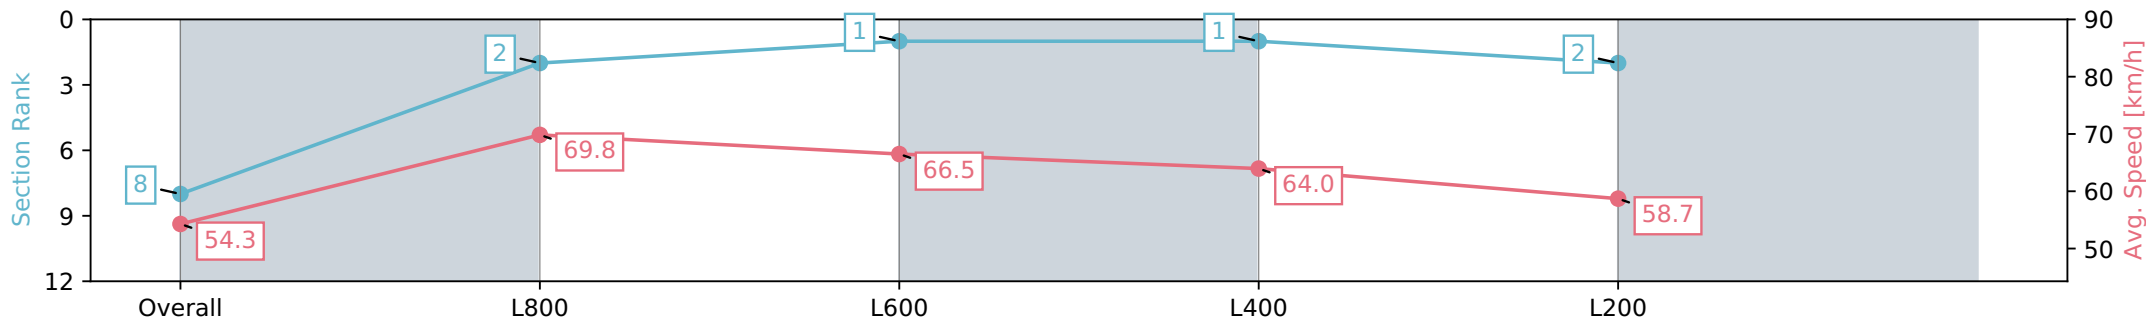

Horse/Jockey Name	LUNAR HERO
Finish Rank	8
Fastest Section Time (Section)	0:10.31 (L800)
Top Speed [km/h] (Section)	72.1 (L800)
Race State	Finished

Morphettville Parks SA - Professional

Race 4: TAB Adelaide Cup Day - Monday March 11th
Handicap - 1000m

02 March 2024 - 2:12PM

Track Rating: Good 4, Weather: Fine, Rail Position: +6m 1000m-W/
Post, +3m Remainder, Sectional 608m

Section	Overall	L1000	L800	L600	L400
Section Times	0:57.84 [8] (0:13.28)	0:44.56 [2] (0:10.31)	0:34.25 [1] (0:10.81)	0:23.44 [1] (0:11.21)	0:12.23 [2] (0:12.23)
Average Speed [km/h]	54.3	69.8	66.5	64.0	58.7
Top Speed [km/h]	71.6	72.1	68.6	65.9	62.0
Avg. Dist. to Rail [m]	1.6	0.7	0.5	1.0	0.8
Avg. Stride Freq. [Hz]	2.5	2.6	2.5	2.5	2.3
Avg. Stride Length [m]	5.9	7.3	7.4	7.2	7.0

- [ ] Ranking at each section and finish
- -:-:- No data available at this section
- NA No data available