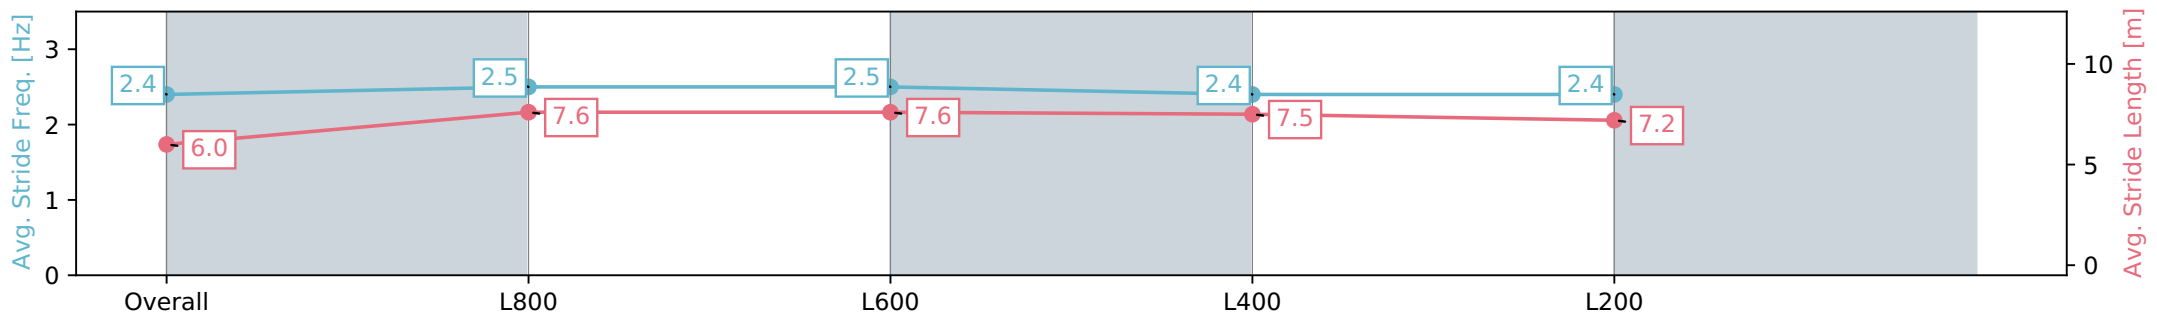

Horse/Jockey Name	LARKHAM
Finish Rank	3
Fastest Section Time (Section)	0:10.52 (L800)
Top Speed [km/h] (Section)	69.9 (L800)
Race State	Finished

Morphettville Parks SA - Professional
Race 4: TAB Adelaide Cup Day - Monday March 11th
Handicap - 1000m

02 March 2024 - 2:12PM

Track Rating: Good 4, Weather: Fine, Rail Position: +6m 1000m-W/
Post, +3m Remainder, Sectional 608m

Section	Overall	L1000	L800	L600	L400
Section Times	0:57.54 [3] (0:13.47)	0:44.07 [5] (0:10.52)	0:33.55 [5] (0:10.94)	0:22.61 [5] (0:11.02)	0:11.59 [5] (0:11.59)
Average Speed [km/h]	53.5	68.8	67.6	65.7	61.9
Top Speed [km/h]	69.2	69.9	68.9	67.7	65.0
Avg. Dist. to Rail [m]	4.6	2.9	4.2	3.5	5.9
Avg. Stride Freq. [Hz]	2.4	2.5	2.5	2.4	2.4
Avg. Stride Length [m]	6.0	7.6	7.6	7.5	7.2

- [ ] Ranking at each section and finish
- -:-:- No data available at this section
- NA No data available