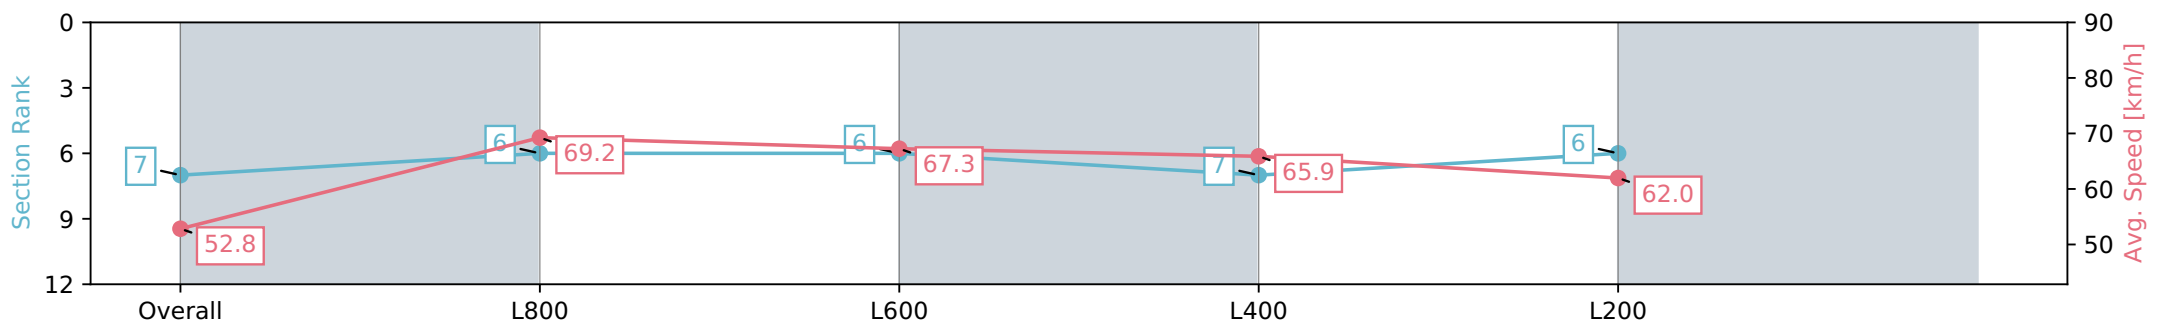

Horse/Jockey Name	LONRODEX
Finish Rank	7
Fastest Section Time (Section)	0:10.49 (L800)
Top Speed [km/h] (Section)	70.0 (L800)
Race State	Finished

Morphettville Parks SA - Professional
Race 4: TAB Adelaide Cup Day - Monday March 11th
Handicap - 1000m

02 March 2024 - 2:12PM

Track Rating: Good 4, Weather: Fine, Rail Position: +6m 1000m-W/
Post, +3m Remainder, Sectional 608m

Section	Overall	L1000	L800	L600	L400
Section Times	0:57.66 [7] (0:13.63)	0:44.03 [6] (0:10.49)	0:33.54 [6] (0:10.96)	0:22.58 [7] (0:11.00)	0:11.58 [6] (0:11.57)
Average Speed [km/h]	52.8	69.2	67.3	65.9	62.0
Top Speed [km/h]	68.9	70.0	70.0	67.5	64.9
Avg. Dist. to Rail [m]	5.5	2.9	4.0	4.8	7.6
Avg. Stride Freq. [Hz]	2.2	2.4	2.3	2.3	2.3
Avg. Stride Length [m]	6.3	7.9	7.9	7.8	7.5

- [ ] Ranking at each section and finish
- -:-:- No data available at this section
- NA No data available