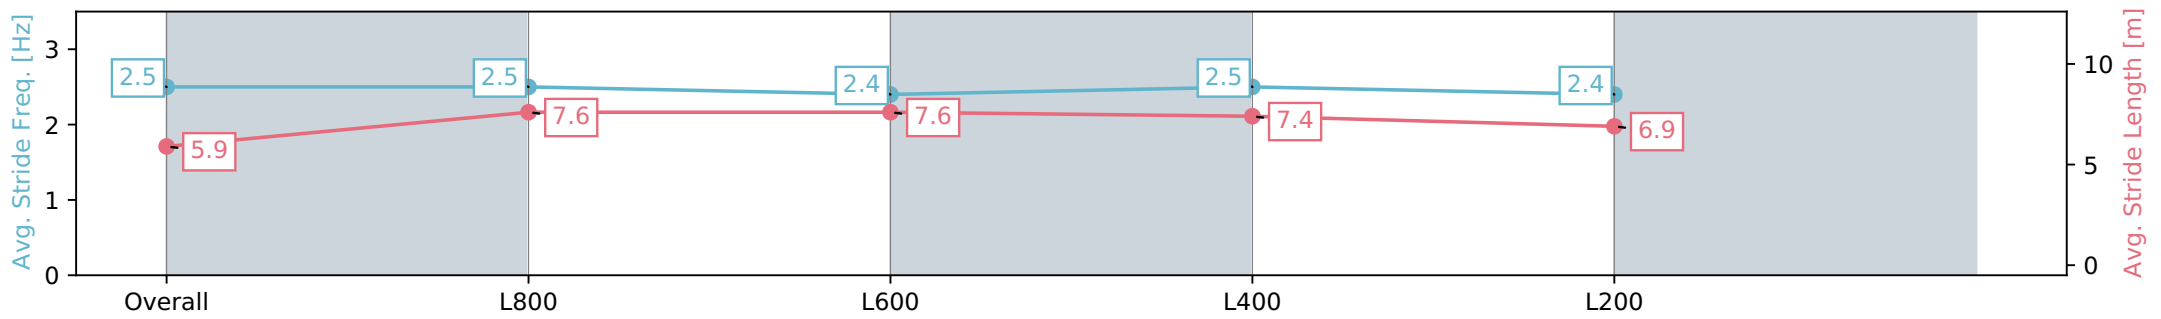

Section	Overall	L1000	L800	L600	L400
Section Times	0:57.60 [5] (0:13.22)	0:44.38 [1] (0:10.43)	0:33.95 [2] (0:10.90)	0:23.05 [2] (0:11.10)	0:11.95 [3] (0:11.95)
Average Speed [km/h]	54.5	69.3	66.6	64.9	60.0
Top Speed [km/h]	71.1	71.2	67.6	66.0	63.5
Avg. Dist. to Rail [m]	4.9	2.1	1.3	0.8	1.6
Avg. Stride Freq. [Hz]	2.5	2.5	2.4	2.5	2.4
Avg. Stride Length [m]	5.9	7.6	7.6	7.4	6.9