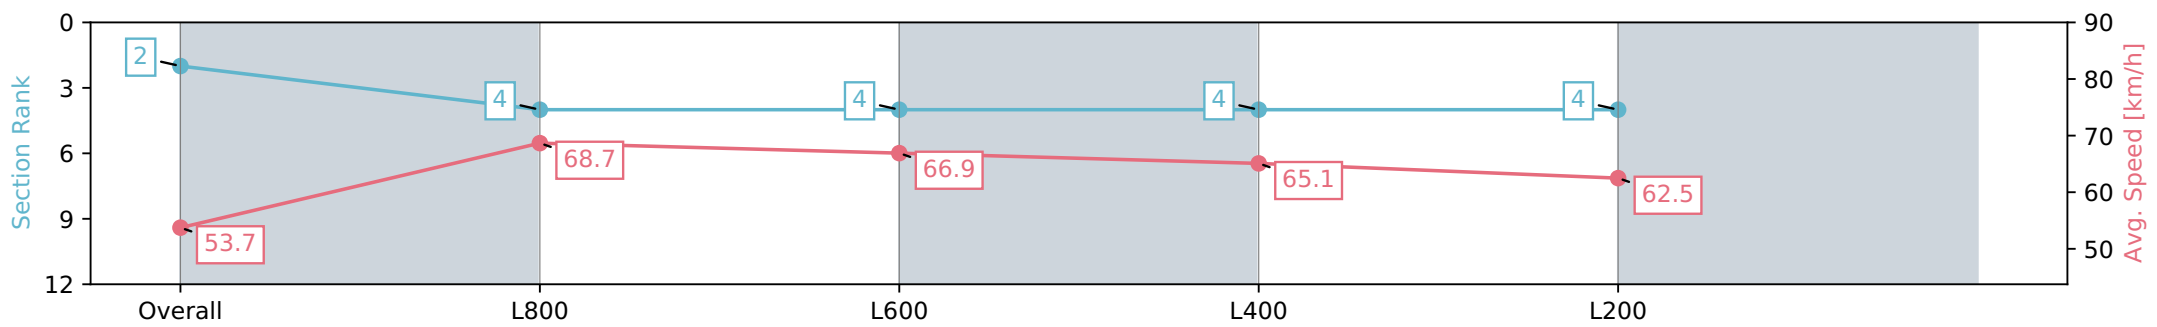

Horse/Jockey Name	QEYAADY
Finish Rank	2
Fastest Section Time (Section)	0:10.52 (L800)
Top Speed [km/h] (Section)	70.0 (L800)
Race State	Finished

Morphettville Parks SA - Professional
Race 4: TAB Adelaide Cup Day - Monday March 11th
Handicap - 1000m

02 March 2024 - 2:12PM

Track Rating: Good 4, Weather: Fine, Rail Position: +6m 1000m-W/
Post, +3m Remainder, Sectional 608m

Section	Overall	L1000	L800	L600	L400
Section Times	0:57.43 [2] (0:13.41)	0:44.02 [4] (0:10.52)	0:33.50 [4] (0:10.93)	0:22.57 [4] (0:11.07)	0:11.50 [4] (0:11.50)
Average Speed [km/h]	53.7	68.7	66.9	65.1	62.5
Top Speed [km/h]	69.8	70.0	68.1	66.8	64.7
Avg. Dist. to Rail [m]	4.6	2.2	2.2	2.3	5.6
Avg. Stride Freq. [Hz]	2.4	2.5	2.4	2.4	2.4
Avg. Stride Length [m]	6.2	7.7	7.7	7.6	7.2

- [ ] Ranking at each section and finish
- -:-:- No data available at this section
- NA No data available