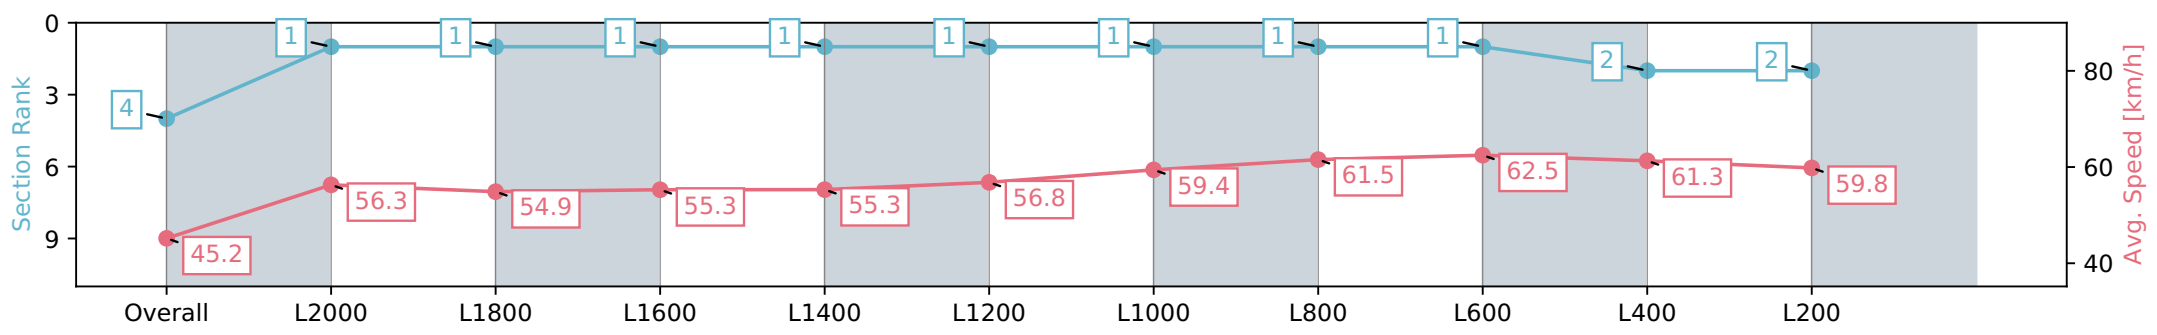

Morphettville Parks SA - Professional

Race 3: Dominant Handicap - 2250m

02 March 2024 - 1:38PM

Track Rating: Good 4, Weather: Fine, Rail Position: +6m 1000m-W/  
Post, +3m Remainder, Sectional 608m

Section	Overall	L2000	L1800	L1600	L1400	L1200	L1000	L800	L600	L400	L200
Section Times	2:23.80 [4] (0:19.92)	2:03.88 [1] (0:12.78)	1:51.10 [1] (0:13.10)	1:38.00 [1] (0:13.04)	1:24.96 [1] (0:13.02)	1:11.94 [1] (0:12.76)	0:59.18 [1] (0:12.14)	0:47.04 [1] (0:11.69)	0:35.35 [1] (0:11.59)	0:23.76 [2] (0:11.76)	0:12.00 [2] (0:12.00)
Average Speed [km/h]	45.2	56.3	54.9	55.3	55.3	56.8	59.4	61.5	62.5	61.3	59.8
Top Speed [km/h]	59.5	57.9	55.9	55.8	55.8	58.2	60.7	62.3	62.6	62.1	60.8
Avg. Dist. to Rail [m]	4.5	0.6	0.2	0.5	0.6	1.3	1.3	0.8	0.8	0.9	1.0
Avg. Stride Freq. [Hz]	2.2	2.2	2.1	2.2	2.1	2.1	2.2	2.2	2.3	2.3	2.3
Avg. Stride Length [m]	5.8	7.1	7.1	6.9	6.9	7.1	7.3	7.3	7.3	7.4	7.2