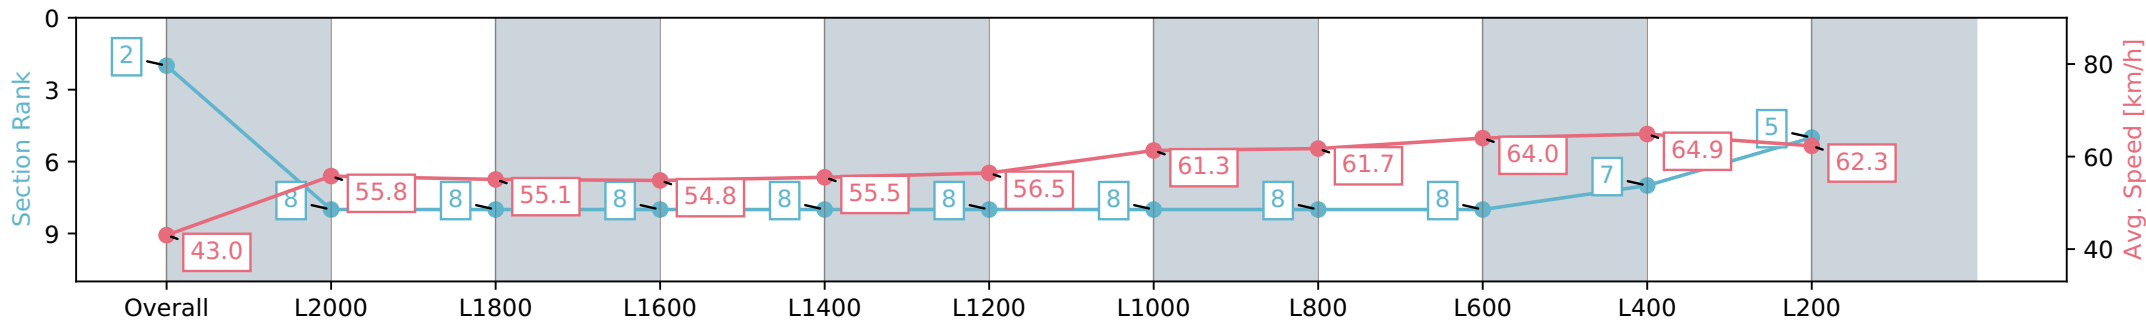

Morphettville Parks SA - Professional

Race 3: Dominant Handicap - 2250m

02 March 2024 - 1:38PM

Track Rating: Good 4, Weather: Fine, Rail Position: +6m 1000m-W/  
Post, +3m Remainder, Sectional 608m

Section	Overall	L2000	L1800	L1600	L1400	L1200	L1000	L800	L600	L400	L200
Section Times	2:23.64 [2] (0:20.94)	2:02.70 [8] (0:12.94)	1:49.76 [8] (0:13.11)	1:36.65 [8] (0:13.14)	1:23.51 [8] (0:12.98)	1:10.53 [8] (0:12.84)	0:57.69 [8] (0:11.77)	0:45.92 [8] (0:11.74)	0:34.18 [8] (0:11.48)	0:22.70 [7] (0:11.19)	0:11.51 [5] (0:11.51)
Average Speed [km/h]	43.0	55.8	55.1	54.8	55.5	56.5	61.3	61.7	64.0	64.9	62.3
Top Speed [km/h]	57.9	56.3	56.5	55.5	56.5	57.1	62.9	62.2	65.5	65.6	64.1
Avg. Dist. to Rail [m]	5.0	1.2	0.5	0.9	0.6	1.3	2.6	3.0	3.4	5.4	8.3
Avg. Stride Freq. [Hz]	2.1	2.1	2.1	2.1	2.1	2.1	2.2	2.2	2.3	2.3	2.3
Avg. Stride Length [m]	5.6	7.0	6.9	7.0	7.1	7.1	7.3	7.5	7.4	7.6	7.5