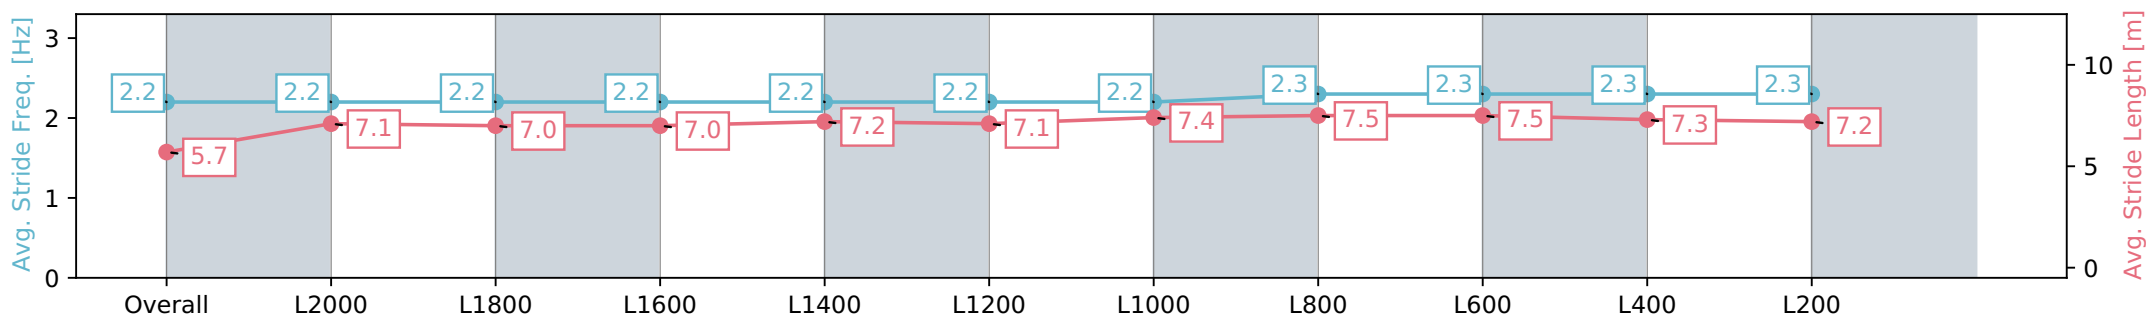

Morphettville Parks SA - Professional

Race 3: Dominant Handicap - 2250m

02 March 2024 - 1:38PM

Track Rating: Good 4, Weather: Fine, Rail Position: +6m 1000m-W/  
Post, +3m Remainder, Sectional 608m

Section	Overall	L2000	L1800	L1600	L1400	L1200	L1000	L800	L600	L400	L200
Section Times	2:24.29 [5] (0:20.09)	2:04.20 [2] (0:12.75)	1:51.45 [2] (0:13.26)	1:38.19 [3] (0:13.14)	1:25.05 [3] (0:12.83)	1:12.22 [3] (0:12.82)	0:59.40 [3] (0:12.15)	0:47.25 [3] (0:11.81)	0:35.44 [4] (0:11.53)	0:23.91 [4] (0:11.83)	0:12.08 [6] (0:12.08)
Average Speed [km/h]	44.9	56.5	54.4	54.9	56.1	56.5	59.4	61.0	62.6	61.0	59.4
Top Speed [km/h]	58.7	57.5	55.5	55.8	56.8	58.4	59.8	62.0	63.4	61.7	60.9
Avg. Dist. to Rail [m]	4.8	0.9	0.6	0.2	0.1	1.0	1.9	1.0	0.5	1.5	2.6
Avg. Stride Freq. [Hz]	2.2	2.2	2.2	2.2	2.2	2.2	2.2	2.3	2.3	2.3	2.3
Avg. Stride Length [m]	5.7	7.1	7.0	7.0	7.2	7.1	7.4	7.5	7.5	7.3	7.2