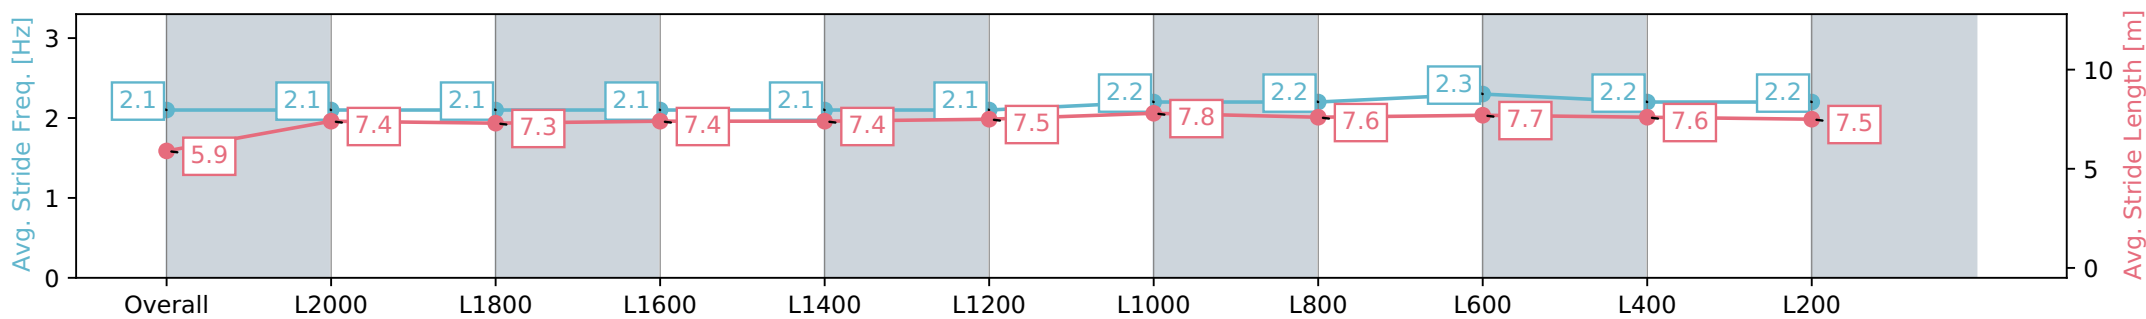

Morphettville Parks SA - Professional

Race 3: Dominant Handicap - 2250m

02 March 2024 - 1:38PM

Track Rating: Good 4, Weather: Fine, Rail Position: +6m 1000m-W/  
Post, +3m Remainder, Sectional 608m

Section	Overall	L2000	L1800	L1600	L1400	L1200	L1000	L800	L600	L400	L200
Section Times	2:24.40 [8] (0:20.37)	2:04.03 [5] (0:12.84)	1:51.19 [5] (0:13.26)	1:37.93 [5] (0:13.12)	1:24.81 [5] (0:13.04)	1:11.77 [5] (0:12.81)	0:58.96 [6] (0:11.93)	0:47.03 [7] (0:11.76)	0:35.27 [7] (0:11.72)	0:23.55 [6] (0:11.59)	0:11.96 [7] (0:11.96)
Average Speed [km/h]	44.3	56.4	54.8	55.0	55.3	56.9	60.4	61.6	62.3	62.4	60.0
Top Speed [km/h]	58.3	57.0	55.8	55.4	56.5	59.3	61.2	63.4	63.5	63.4	61.5
Avg. Dist. to Rail [m]	4.8	1.8	1.7	1.3	1.3	2.0	2.8	2.7	2.4	3.1	6.3
Avg. Stride Freq. [Hz]	2.1	2.1	2.1	2.1	2.1	2.1	2.2	2.2	2.3	2.2	2.2
Avg. Stride Length [m]	5.9	7.4	7.3	7.4	7.4	7.4	7.5	7.8	7.6	7.6	7.5

- [ ] Ranking at each section and finish
- :-:- No data available at this section
- NA No data available