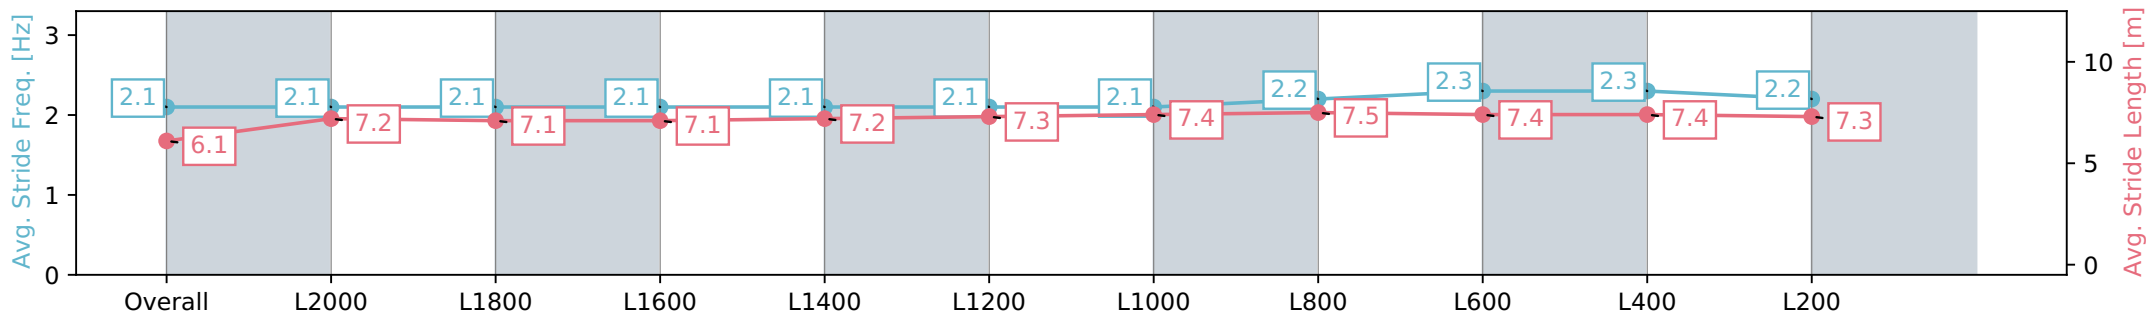

Morphettville Parks SA - Professional

Race 3: Dominant Handicap - 2250m

02 March 2024 - 1:38PM

Track Rating: Good 4, Weather: Fine, Rail Position: +6m 1000m-W/  
Post, +3m Remainder, Sectional 608m

Section	Overall	L2000	L1800	L1600	L1400	L1200	L1000	L800	L600	L400	L200
Section Times	2:24.29 [6] (0:20.12)	2:04.17 [3] (0:12.75)	1:51.42 [3] (0:13.08)	1:38.34 [2] (0:13.10)	1:25.24 [2] (0:12.99)	1:12.25 [2] (0:12.68)	0:59.57 [2] (0:12.17)	0:47.40 [2] (0:11.62)	0:35.78 [2] (0:11.52)	0:24.26 [1] (0:11.79)	0:12.47 [3] (0:12.47)
Average Speed [km/h]	45.0	56.9	55.6	55.1	55.5	57.4	59.3	62.3	63.0	61.4	57.5
Top Speed [km/h]	58.1	57.7	56.4	55.6	56.6	59.0	60.4	63.2	63.4	62.6	60.3
Avg. Dist. to Rail [m]	5.8	2.7	2.0	1.4	1.4	2.1	2.4	1.9	1.8	2.7	4.6
Avg. Stride Freq. [Hz]	2.1	2.1	2.1	2.1	2.1	2.1	2.1	2.2	2.3	2.3	2.2
Avg. Stride Length [m]	6.1	7.2	7.1	7.1	7.2	7.3	7.4	7.5	7.4	7.4	7.3