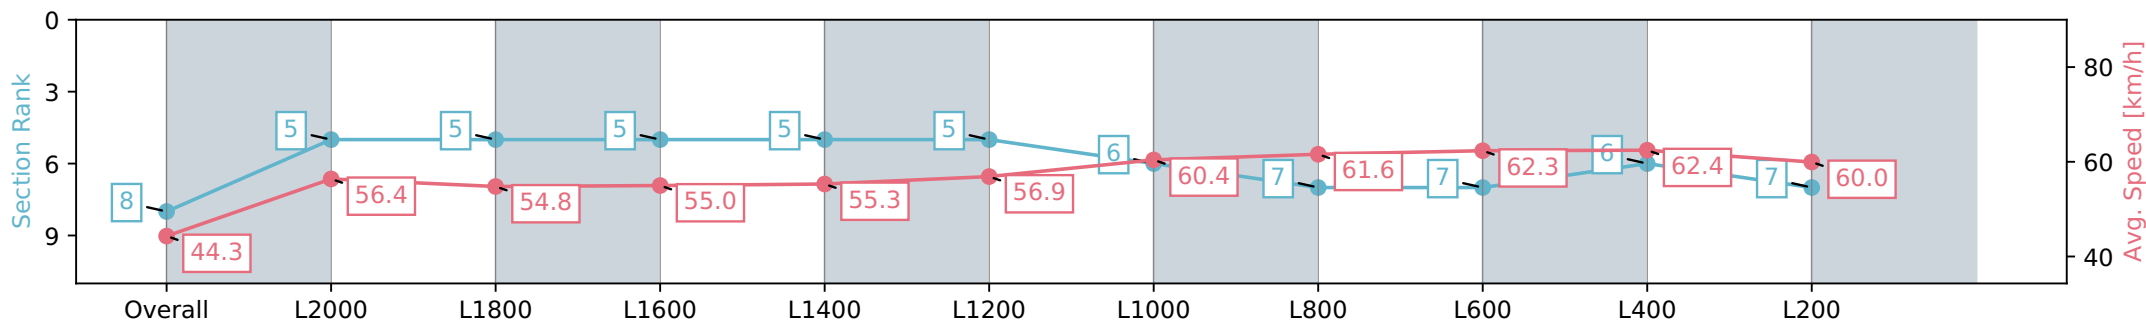

Morphettville Parks SA - Professional

Race 3: Dominant Handicap - 2250m

02 March 2024 - 1:38PM

Track Rating: Good 4, Weather: Fine, Rail Position: +6m 1000m-W/  
Post, +3m Remainder, Sectional 608m

Section	Overall	L2000	L1800	L1600	L1400	L1200	L1000	L800	L600	L400	L200
Section Times	2:24.40 [8] (0:20.37)	2:04.03 [5] (0:12.84)	1:51.19 [5] (0:13.26)	1:37.93 [5] (0:13.12)	1:24.81 [5] (0:13.04)	1:11.77 [5] (0:12.81)	0:58.96 [6] (0:11.93)	0:47.03 [7] (0:11.76)	0:35.27 [7] (0:11.72)	0:23.55 [6] (0:11.59)	0:11.96 [7] (0:11.96)
Average Speed [km/h]	44.3	56.4	54.8	55.0	55.3	56.9	60.4	61.6	62.3	62.4	60.0
Top Speed [km/h]	58.3	57.0	55.8	55.4	56.5	59.3	61.2	63.4	63.5	63.4	61.5
Avg. Dist. to Rail [m]	4.8	1.8	1.7	1.3	1.3	2.0	2.8	2.7	2.4	3.1	6.3
Avg. Stride Freq. [Hz]	2.1	2.1	2.1	2.1	2.1	2.1	2.2	2.2	2.3	2.2	2.2
Avg. Stride Length [m]	5.9	7.4	7.3	7.4	7.4	7.4	7.5	7.8	7.6	7.6	7.5

- [ ] Ranking at each section and finish
- :-:- No data available at this section
- NA No data available