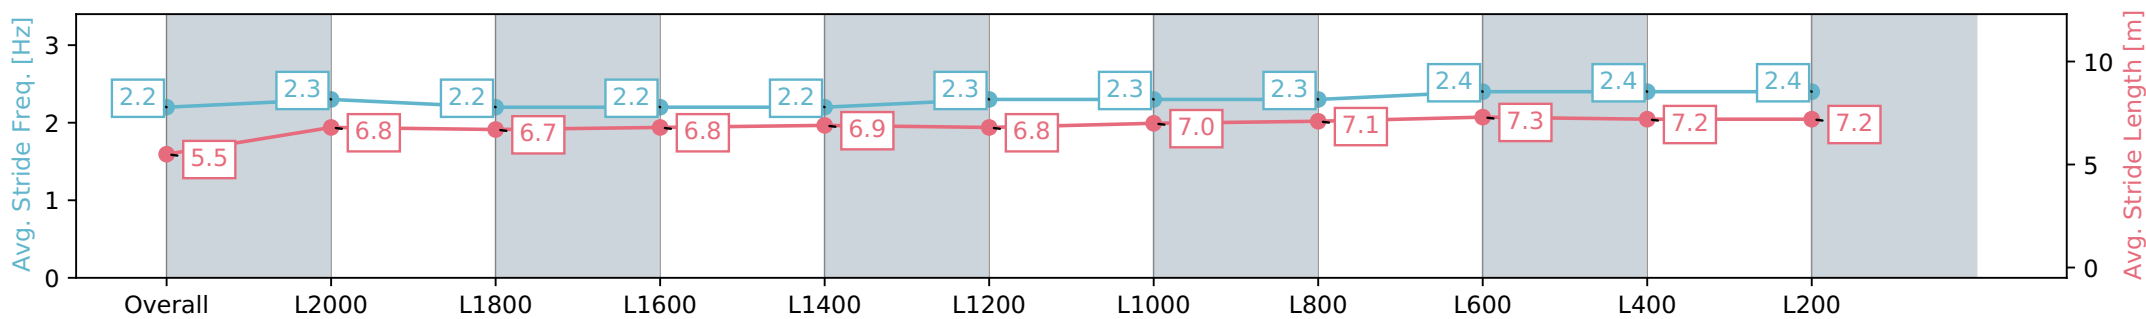

Morphettville Parks SA - Professional

Race 3: Dominant Handicap - 2250m

02 March 2024 - 1:38PM

Track Rating: Good 4, Weather: Fine, Rail Position: +6m 1000m-W/  
Post, +3m Remainder, Sectional 608m

Section	Overall	L2000	L1800	L1600	L1400	L1200	L1000	L800	L600	L400	L200
Section Times	2:24.34 [7] (0:20.67)	2:03.67 [7] (0:12.83)	1:50.84 [7] (0:13.12)	1:37.72 [7] (0:13.14)	1:24.58 [7] (0:13.03)	1:11.55 [7] (0:12.83)	0:58.72 [7] (0:11.71)	0:47.01 [6] (0:11.80)	0:35.21 [6] (0:11.89)	0:23.32 [8] (0:11.63)	0:11.69 [8] (0:11.69)
Average Speed [km/h]	43.7	56.3	55.3	55.0	55.4	56.9	61.5	61.5	61.7	62.2	61.5
Top Speed [km/h]	57.3	57.5	55.8	55.4	56.5	59.1	62.3	61.9	62.2	63.2	63.3
Avg. Dist. to Rail [m]	5.4	1.5	1.6	1.8	1.8	2.5	3.1	3.3	3.0	3.1	6.4
Avg. Stride Freq. [Hz]	2.2	2.3	2.2	2.2	2.2	2.3	2.3	2.3	2.4	2.4	2.4
Avg. Stride Length [m]	5.5	6.8	6.7	6.8	6.9	6.8	7.0	7.1	7.3	7.2	7.2