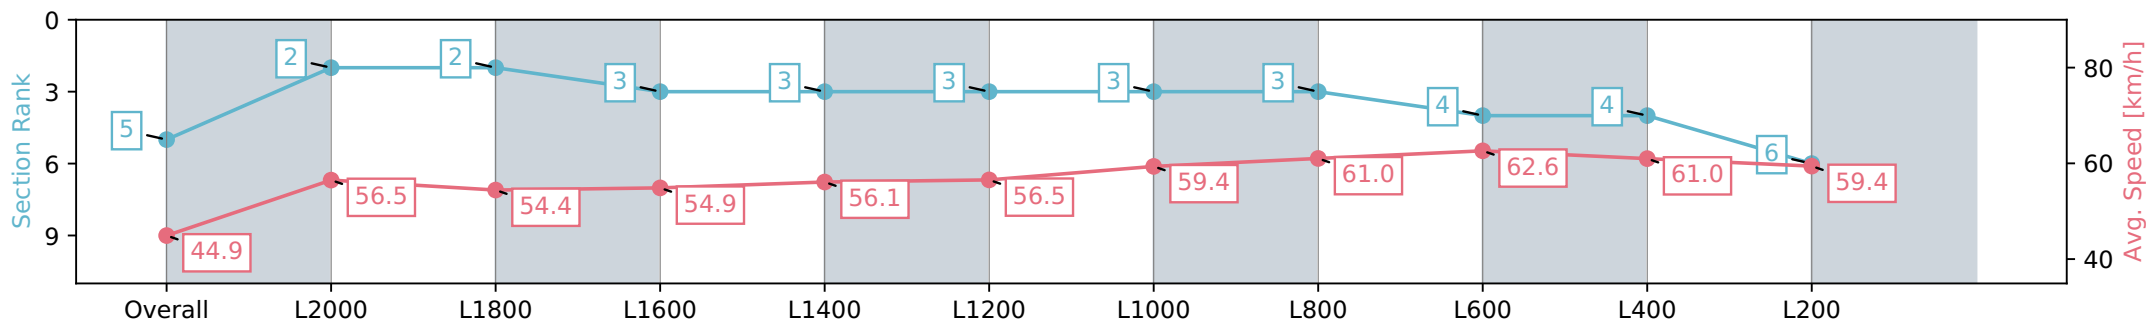

Morphettville Parks SA - Professional

Race 3: Dominant Handicap - 2250m

02 March 2024 - 1:38PM

Track Rating: Good 4, Weather: Fine, Rail Position: +6m 1000m-W/  
Post, +3m Remainder, Sectional 608m

Section	Overall	L2000	L1800	L1600	L1400	L1200	L1000	L800	L600	L400	L200
Section Times	2:24.29 [5] (0:20.09)	2:04.20 [2] (0:12.75)	1:51.45 [2] (0:13.26)	1:38.19 [3] (0:13.14)	1:25.05 [3] (0:12.83)	1:12.22 [3] (0:12.82)	0:59.40 [3] (0:12.15)	0:47.25 [3] (0:11.81)	0:35.44 [4] (0:11.53)	0:23.91 [4] (0:11.83)	0:12.08 [6] (0:12.08)
Average Speed [km/h]	44.9	56.5	54.4	54.9	56.1	56.5	59.4	61.0	62.6	61.0	59.4
Top Speed [km/h]	58.7	57.5	55.5	55.8	56.8	58.4	59.8	62.0	63.4	61.7	60.9
Avg. Dist. to Rail [m]	4.8	0.9	0.6	0.2	0.1	1.0	1.9	1.0	0.5	1.5	2.6
Avg. Stride Freq. [Hz]	2.2	2.2	2.2	2.2	2.2	2.2	2.2	2.3	2.3	2.3	2.3
Avg. Stride Length [m]	5.7	7.1	7.0	7.0	7.2	7.1	7.4	7.5	7.5	7.3	7.2