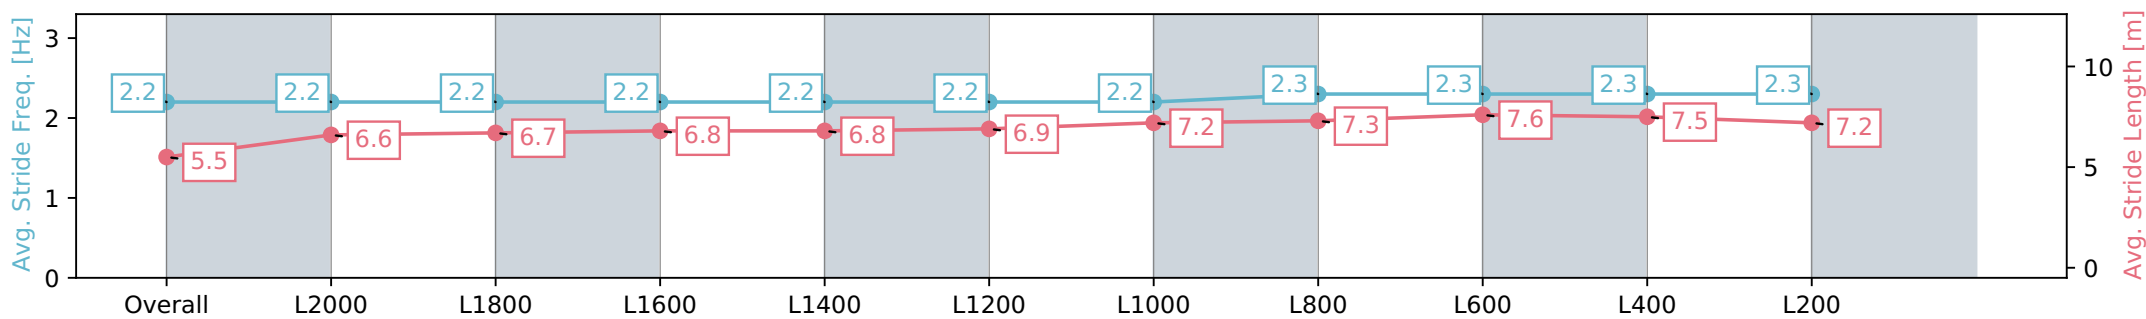

Morphettville Parks SA - Professional

Race 3: Dominant Handicap - 2250m

02 March 2024 - 1:38PM

Track Rating: Good 4, Weather: Fine, Rail Position: +6m 1000m-W/ Post, +3m Remainder, Sectional 608m

Section	Overall	L2000	L1800	L1600	L1400	L1200	L1000	L800	L600	L400	L200
Section Times	2:23.80 [3] (0:20.42)	2:03.38 [6] (0:12.94)	1:50.44 [6] (0:13.18)	1:37.26 [6] (0:13.13)	1:24.13 [6] (0:13.01)	1:11.12 [6] (0:12.70)	0:58.42 [5] (0:11.93)	0:46.49 [5] (0:11.70)	0:34.79 [5] (0:11.41)	0:23.38 [5] (0:11.43)	0:11.95 [4] (0:11.95)
Average Speed [km/h]	44.1	55.6	54.7	54.8	55.4	57.1	60.4	61.8	64.4	63.5	60.0
Top Speed [km/h]	58.0	56.4	55.2	55.6	56.4	59.6	61.2	63.8	65.1	64.4	63.6
Avg. Dist. to Rail [m]	3.3	0.6	0.2	0.4	0.7	1.1	1.5	1.4	3.2	6.6	7.8
Avg. Stride Freq. [Hz]	2.2	2.2	2.2	2.2	2.2	2.2	2.2	2.2	2.3	2.3	2.3
Avg. Stride Length [m]	5.5	6.6	6.7	6.8	6.8	6.9	7.2	7.3	7.6	7.5	7.2