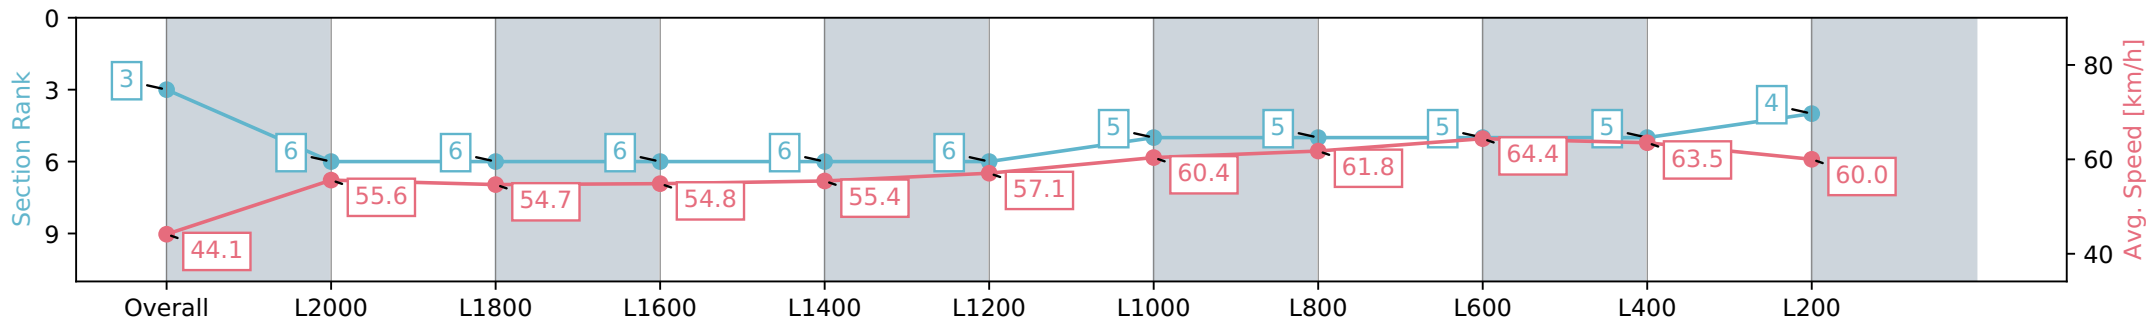

Morphettville Parks SA - Professional

Race 3: Dominant Handicap - 2250m

02 March 2024 - 1:38PM

Track Rating: Good 4, Weather: Fine, Rail Position: +6m 1000m-W/ Post, +3m Remainder, Sectional 608m

Section	Overall	L2000	L1800	L1600	L1400	L1200	L1000	L800	L600	L400	L200
Section Times	2:23.80 [3] (0:20.42)	2:03.38 [6] (0:12.94)	1:50.44 [6] (0:13.18)	1:37.26 [6] (0:13.13)	1:24.13 [6] (0:13.01)	1:11.12 [6] (0:12.70)	0:58.42 [5] (0:11.93)	0:46.49 [5] (0:11.70)	0:34.79 [5] (0:11.41)	0:23.38 [5] (0:11.43)	0:11.95 [4] (0:11.95)
Average Speed [km/h]	44.1	55.6	54.7	54.8	55.4	57.1	60.4	61.8	64.4	63.5	60.0
Top Speed [km/h]	58.0	56.4	55.2	55.6	56.4	59.6	61.2	63.8	65.1	64.4	63.6
Avg. Dist. to Rail [m]	3.3	0.6	0.2	0.4	0.7	1.1	1.5	1.4	3.2	6.6	7.8
Avg. Stride Freq. [Hz]	2.2	2.2	2.2	2.2	2.2	2.2	2.2	2.2	2.3	2.3	2.3
Avg. Stride Length [m]	5.5	6.6	6.7	6.8	6.8	6.9	7.2	7.3	7.6	7.5	7.2