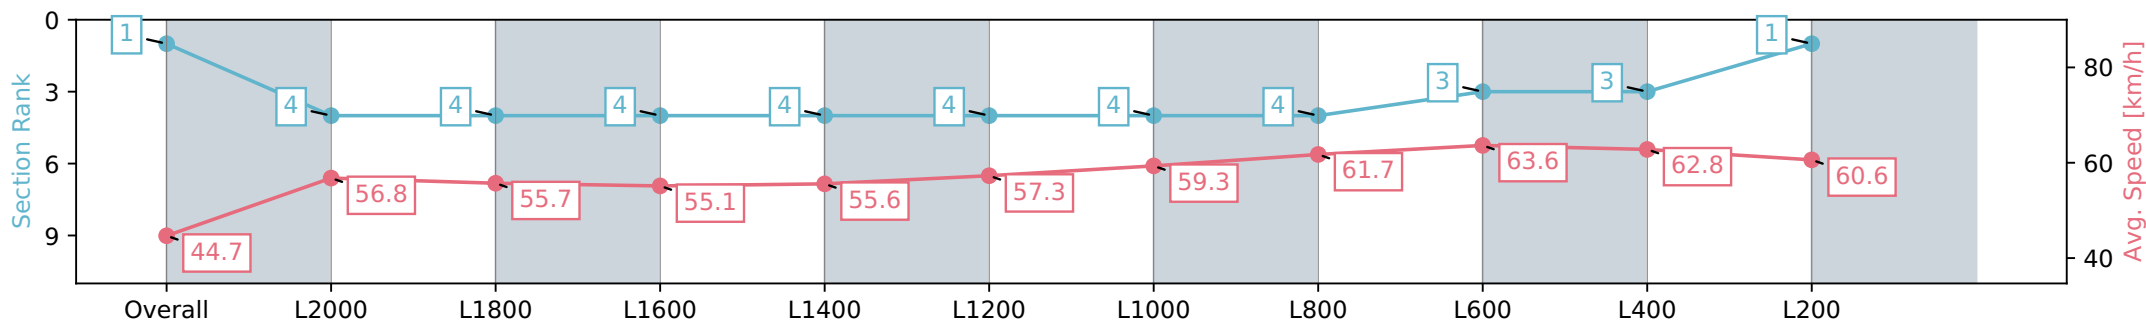

Morphettville Parks SA - Professional

Race 3: Dominant Handicap - 2250m

02 March 2024 - 1:38PM

Track Rating: Good 4, Weather: Fine, Rail Position: +6m 1000m-W/  
Post, +3m Remainder, Sectional 608m

Section	Overall	L2000	L1800	L1600	L1400	L1200	L1000	L800	L600	L400	L200
Section Times	2:23.64 [1] (0:20.30)	2:03.34 [4] (0:12.79)	1:50.55 [4] (0:13.05)	1:37.50 [4] (0:13.11)	1:24.39 [4] (0:13.00)	1:11.39 [4] (0:12.72)	0:58.67 [4] (0:12.14)	0:46.53 [4] (0:11.73)	0:34.80 [3] (0:11.45)	0:23.35 [3] (0:11.50)	0:11.85 [1] (0:11.85)
Average Speed [km/h]	44.7	56.8	55.7	55.1	55.6	57.3	59.3	61.7	63.6	62.8	60.6
Top Speed [km/h]	58.1	57.6	56.8	55.5	56.9	59.4	60.8	64.1	64.9	63.8	62.4
Avg. Dist. to Rail [m]	7.3	2.6	2.1	1.7	1.6	2.3	3.0	2.3	2.0	2.6	4.7
Avg. Stride Freq. [Hz]	2.2	2.2	2.2	2.2	2.2	2.2	2.3	2.3	2.4	2.4	2.3
Avg. Stride Length [m]	5.7	7.1	7.0	6.9	6.7	6.9	7.3	7.4	7.4	7.3	7.1