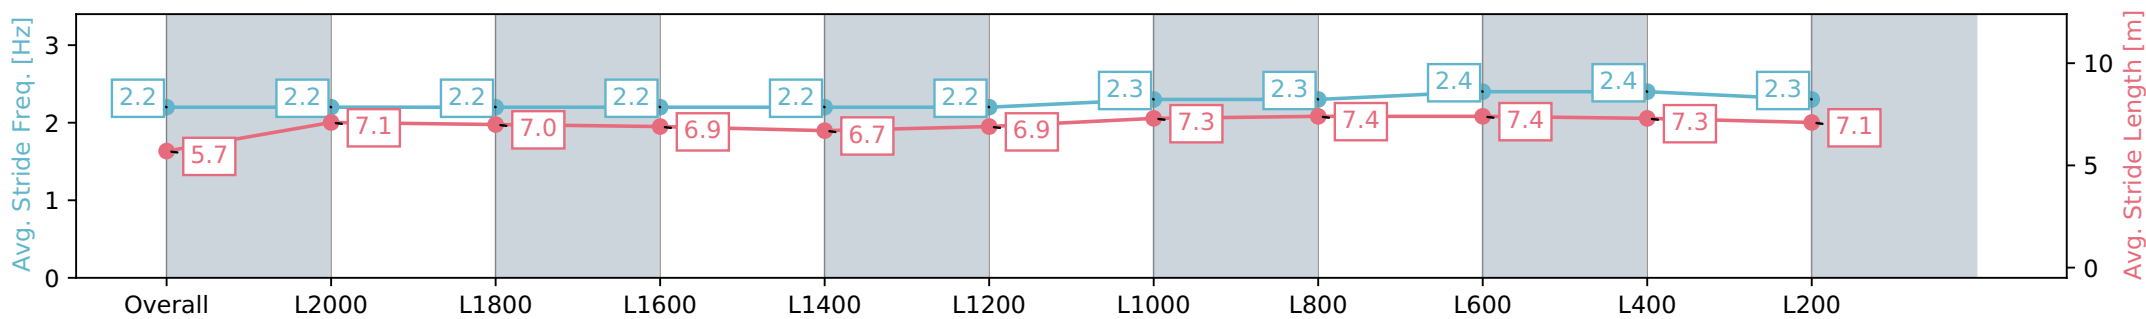

Morphettville Parks SA - Professional

Race 3: Dominant Handicap - 2250m

02 March 2024 - 1:38PM

Track Rating: Good 4, Weather: Fine, Rail Position: +6m 1000m-W/  
Post, +3m Remainder, Sectional 608m

Section	Overall	L2000	L1800	L1600	L1400	L1200	L1000	L800	L600	L400	L200
Section Times	2:23.64 [1] (0:20.30)	2:03.34 [4] (0:12.79)	1:50.55 [4] (0:13.05)	1:37.50 [4] (0:13.11)	1:24.39 [4] (0:13.00)	1:11.39 [4] (0:12.72)	0:58.67 [4] (0:12.14)	0:46.53 [4] (0:11.73)	0:34.80 [3] (0:11.45)	0:23.35 [3] (0:11.50)	0:11.85 [1] (0:11.85)
Average Speed [km/h]	44.7	56.8	55.7	55.1	55.6	57.3	59.3	61.7	63.6	62.8	60.6
Top Speed [km/h]	58.1	57.6	56.8	55.5	56.9	59.4	60.8	64.1	64.9	63.8	62.4
Avg. Dist. to Rail [m]	7.3	2.6	2.1	1.7	1.6	2.3	3.0	2.3	2.0	2.6	4.7
Avg. Stride Freq. [Hz]	2.2	2.2	2.2	2.2	2.2	2.2	2.3	2.3	2.4	2.4	2.3
Avg. Stride Length [m]	5.7	7.1	7.0	6.9	6.7	6.9	7.3	7.4	7.4	7.3	7.1