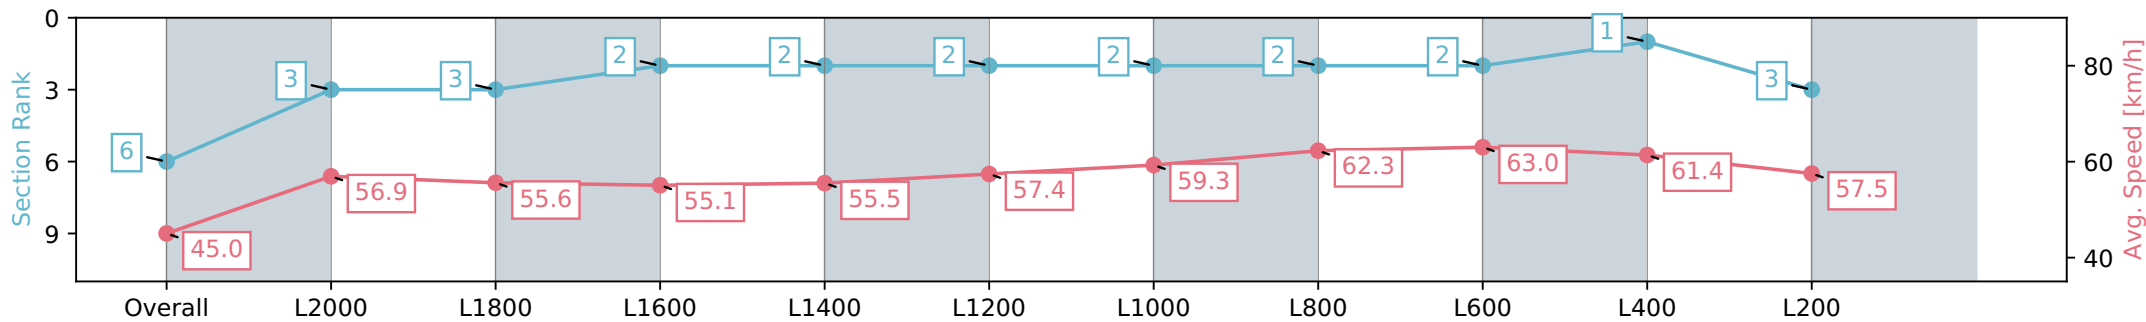

Morphettville Parks SA - Professional

Race 3: Dominant Handicap - 2250m

02 March 2024 - 1:38PM

Track Rating: Good 4, Weather: Fine, Rail Position: +6m 1000m-W/  
Post, +3m Remainder, Sectional 608m

Section	Overall	L2000	L1800	L1600	L1400	L1200	L1000	L800	L600	L400	L200
Section Times	2:24.29 [6] (0:20.12)	2:04.17 [3] (0:12.75)	1:51.42 [3] (0:13.08)	1:38.34 [2] (0:13.10)	1:25.24 [2] (0:12.99)	1:12.25 [2] (0:12.68)	0:59.57 [2] (0:12.17)	0:47.40 [2] (0:11.62)	0:35.78 [2] (0:11.52)	0:24.26 [1] (0:11.79)	0:12.47 [3] (0:12.47)
Average Speed [km/h]	45.0	56.9	55.6	55.1	55.5	57.4	59.3	62.3	63.0	61.4	57.5
Top Speed [km/h]	58.1	57.7	56.4	55.6	56.6	59.0	60.4	63.2	63.4	62.6	60.3
Avg. Dist. to Rail [m]	5.8	2.7	2.0	1.4	1.4	2.1	2.4	1.9	1.8	2.7	4.6
Avg. Stride Freq. [Hz]	2.1	2.1	2.1	2.1	2.1	2.1	2.1	2.2	2.3	2.3	2.2
Avg. Stride Length [m]	6.1	7.2	7.1	7.1	7.2	7.3	7.4	7.5	7.4	7.4	7.3