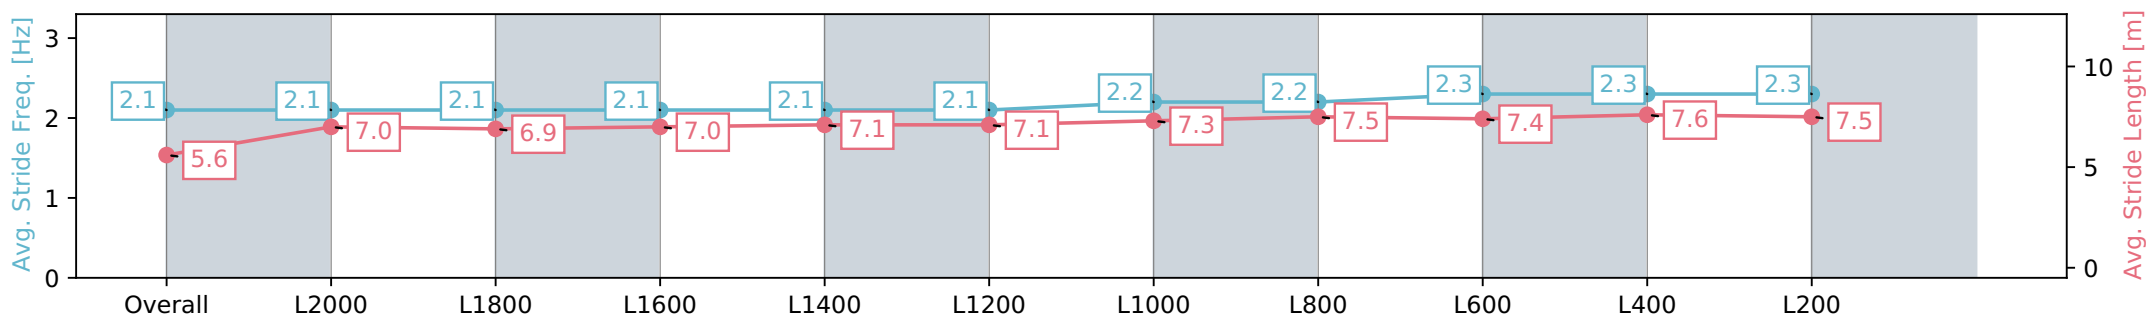

Morphettville Parks SA - Professional

Race 3: Dominant Handicap - 2250m

02 March 2024 - 1:38PM

Track Rating: Good 4, Weather: Fine, Rail Position: +6m 1000m-W/  
Post, +3m Remainder, Sectional 608m

Section	Overall	L2000	L1800	L1600	L1400	L1200	L1000	L800	L600	L400	L200
Section Times	2:23.64 [2] (0:20.94)	2:02.70 [8] (0:12.94)	1:49.76 [8] (0:13.11)	1:36.65 [8] (0:13.14)	1:23.51 [8] (0:12.98)	1:10.53 [8] (0:12.84)	0:57.69 [8] (0:11.77)	0:45.92 [8] (0:11.74)	0:34.18 [8] (0:11.48)	0:22.70 [7] (0:11.19)	0:11.51 [5] (0:11.51)
Average Speed [km/h]	43.0	55.8	55.1	54.8	55.5	56.5	61.3	61.7	64.0	64.9	62.3
Top Speed [km/h]	57.9	56.3	56.5	55.5	56.5	57.1	62.9	62.2	65.5	65.6	64.1
Avg. Dist. to Rail [m]	5.0	1.2	0.5	0.9	0.6	1.3	2.6	3.0	3.4	5.4	8.3
Avg. Stride Freq. [Hz]	2.1	2.1	2.1	2.1	2.1	2.1	2.2	2.2	2.3	2.3	2.3
Avg. Stride Length [m]	5.6	7.0	6.9	7.0	7.1	7.1	7.3	7.5	7.4	7.6	7.5