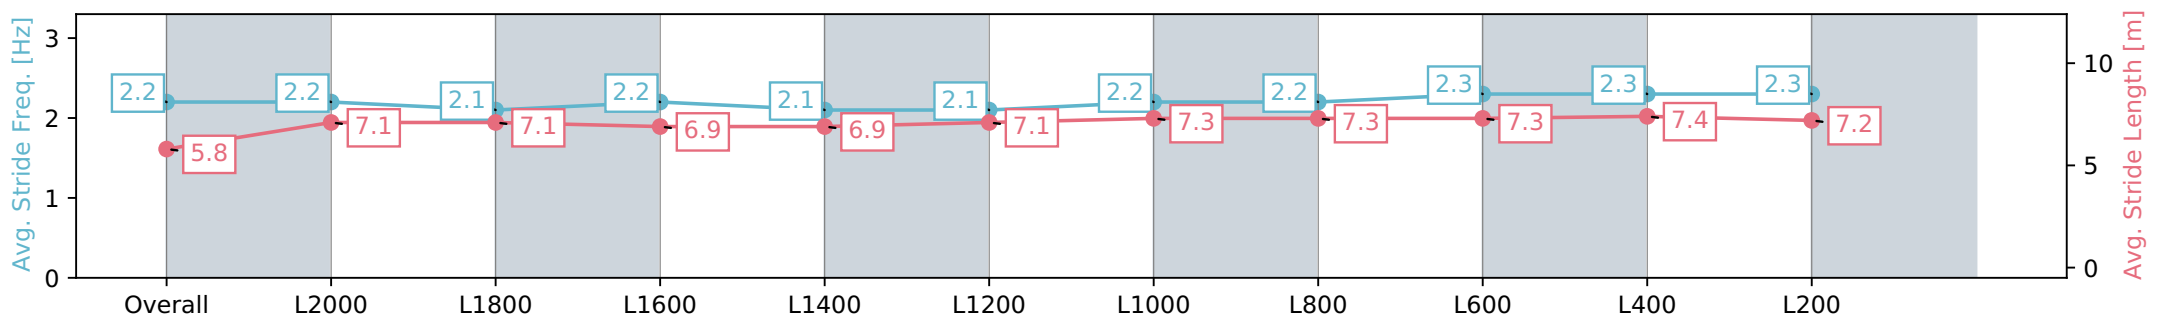

Morphettville Parks SA - Professional

Race 3: Dominant Handicap - 2250m

02 March 2024 - 1:38PM

Track Rating: Good 4, Weather: Fine, Rail Position: +6m 1000m-W/  
Post, +3m Remainder, Sectional 608m

Section	Overall	L2000	L1800	L1600	L1400	L1200	L1000	L800	L600	L400	L200
Section Times	2:23.80 [4] (0:19.92)	2:03.88 [1] (0:12.78)	1:51.10 [1] (0:13.10)	1:38.00 [1] (0:13.04)	1:24.96 [1] (0:13.02)	1:11.94 [1] (0:12.76)	0:59.18 [1] (0:12.14)	0:47.04 [1] (0:11.69)	0:35.35 [1] (0:11.59)	0:23.76 [2] (0:11.76)	0:12.00 [2] (0:12.00)
Average Speed [km/h]	45.2	56.3	54.9	55.3	55.3	56.8	59.4	61.5	62.5	61.3	59.8
Top Speed [km/h]	59.5	57.9	55.9	55.8	55.8	58.2	60.7	62.3	62.6	62.1	60.8
Avg. Dist. to Rail [m]	4.5	0.6	0.2	0.5	0.6	1.3	1.3	0.8	0.8	0.9	1.0
Avg. Stride Freq. [Hz]	2.2	2.2	2.1	2.2	2.1	2.1	2.2	2.2	2.3	2.3	2.3
Avg. Stride Length [m]	5.8	7.1	7.1	6.9	6.9	7.1	7.3	7.3	7.3	7.4	7.2