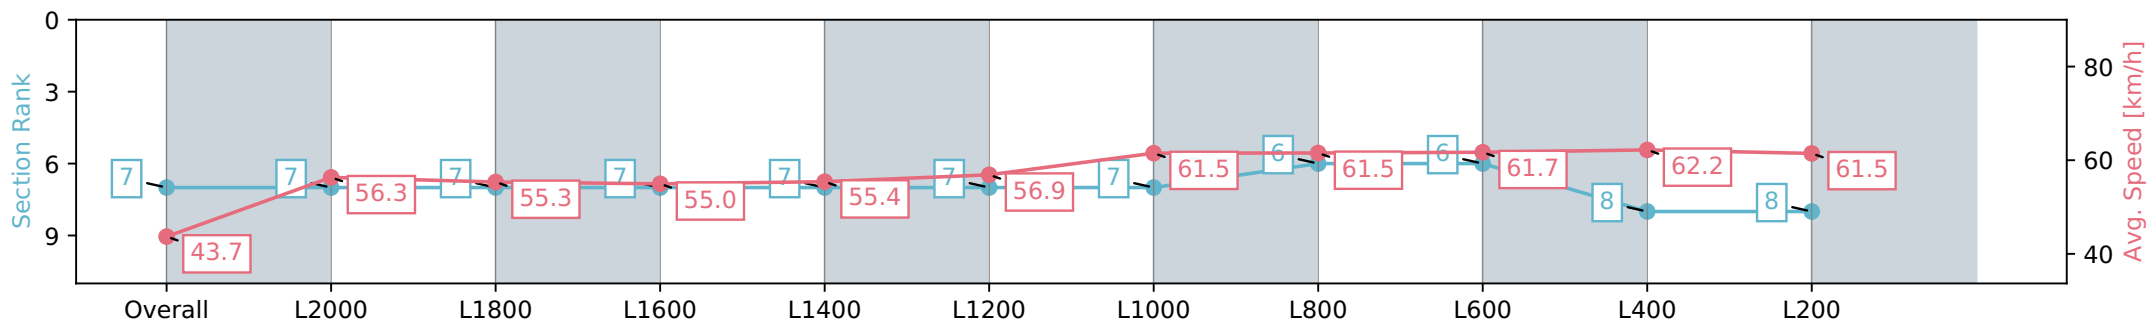

Morphettville Parks SA - Professional

Race 3: Dominant Handicap - 2250m

02 March 2024 - 1:38PM

Track Rating: Good 4, Weather: Fine, Rail Position: +6m 1000m-W/  
Post, +3m Remainder, Sectional 608m

Section	Overall	L2000	L1800	L1600	L1400	L1200	L1000	L800	L600	L400	L200
Section Times	2:24.34 [7] (0:20.67)	2:03.67 [7] (0:12.83)	1:50.84 [7] (0:13.12)	1:37.72 [7] (0:13.14)	1:24.58 [7] (0:13.03)	1:11.55 [7] (0:12.83)	0:58.72 [7] (0:11.71)	0:47.01 [6] (0:11.80)	0:35.21 [6] (0:11.89)	0:23.32 [8] (0:11.63)	0:11.69 [8] (0:11.69)
Average Speed [km/h]	43.7	56.3	55.3	55.0	55.4	56.9	61.5	61.5	61.7	62.2	61.5
Top Speed [km/h]	57.3	57.5	55.8	55.4	56.5	59.1	62.3	61.9	62.2	63.2	63.3
Avg. Dist. to Rail [m]	5.4	1.5	1.6	1.8	1.8	2.5	3.1	3.3	3.0	3.1	6.4
Avg. Stride Freq. [Hz]	2.2	2.3	2.2	2.2	2.2	2.3	2.3	2.3	2.4	2.4	2.4
Avg. Stride Length [m]	5.5	6.8	6.7	6.8	6.9	6.8	7.0	7.1	7.3	7.2	7.2