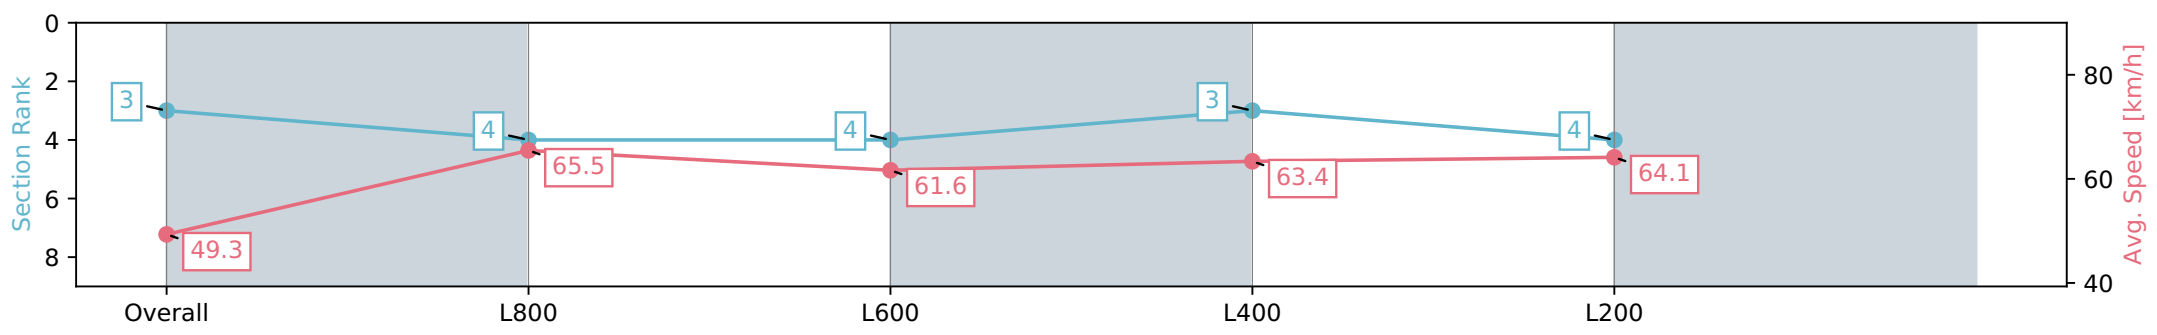

Morphettville Parks SA - Professional

Race 1: Thomas Farms Handicap - 1000m

02 March 2024 - 12:27PM

Track Rating: Good 4, Weather: Fine, Rail Position: +6m 1000m-W/  
Post, +3m Remainder, Sectional 608m

Section	Overall	L1000	L800	L600	L400
Section Times	0:59.86 [3] (0:14.61)	0:45.25 [4] (0:10.99)	0:34.26 [4] (0:11.69)	0:22.57 [3] (0:11.38)	0:11.19 [4] (0:11.19)
Average Speed [km/h]	49.3	65.5	61.6	63.4	64.1
Top Speed [km/h]	66.1	66.3	63.0	65.0	65.4
Avg. Dist. to Rail [m]	1.6	0.3	0.5	1.2	0.9
Avg. Stride Freq. [Hz]	2.3	2.5	2.4	2.4	2.4
Avg. Stride Length [m]	5.9	7.4	7.2	7.2	7.5

- [ ] Ranking at each section and finish
- :-:- No data available at this section
- NA No data available

Horse/Jockey Name	SPOTLIGHTS
Finish Rank	4
Fastest Section Time (Section)	0:11.15 (L800)
Top Speed [km/h] (Section)	68.9 (Overall)
Race State	Finished