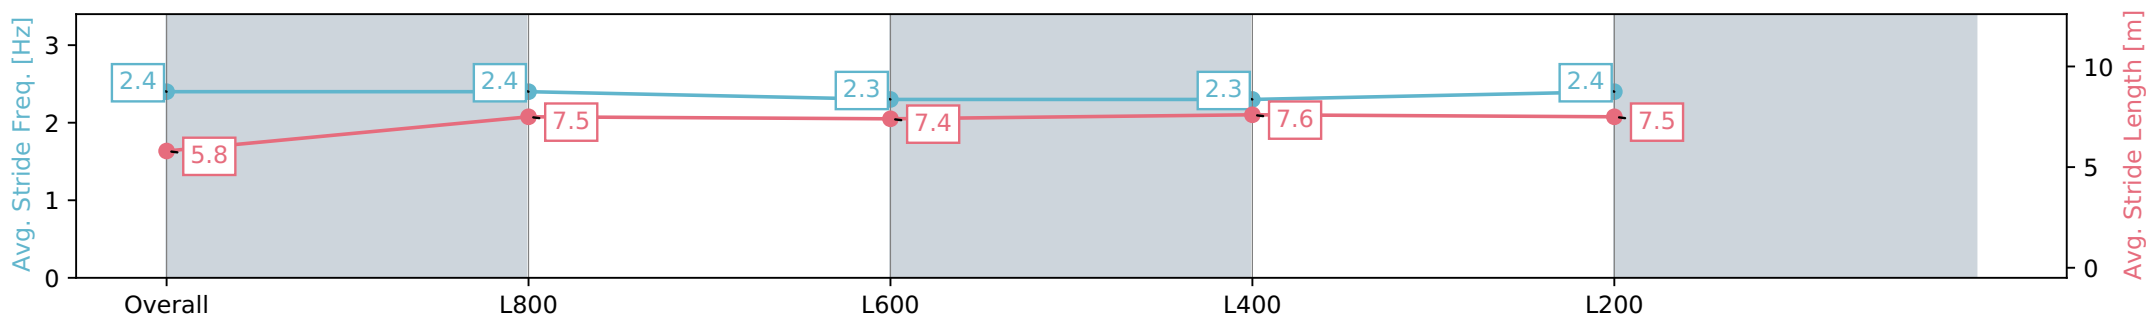

02 March 2024 - 12:27PM

Track Rating: Good 4, Weather: Fine, Rail Position: +6m 1000m-W/  
Post, +3m Remainder, Sectional 608m

Section	Overall	L1000	L800	L600	L400
Section Times	0:59.40 [1] (0:14.23)	0:45.17 [2] (0:11.09)	0:34.08 [1] (0:11.69)	0:22.39 [1] (0:11.32)	0:11.07 [1] (0:11.07)
Average Speed [km/h]	50.6	65.0	61.6	63.7	64.9
Top Speed [km/h]	66.2	67.3	61.8	66.1	66.3
Avg. Dist. to Rail [m]	2.2	0.4	0.3	1.0	0.3
Avg. Stride Freq. [Hz]	2.4	2.4	2.3	2.3	2.4
Avg. Stride Length [m]	5.8	7.5	7.4	7.6	7.5