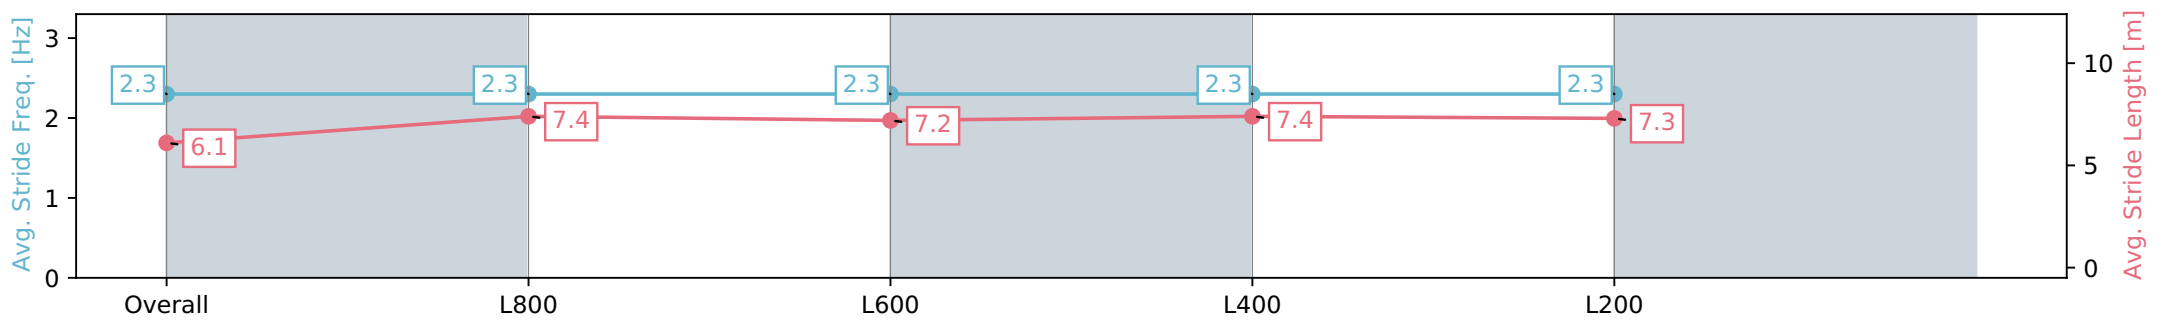

Morphettville Parks SA - Professional

Race 1: Thomas Farms Handicap - 1000m

02 March 2024 - 12:27PM

Track Rating: Good 4, Weather: Fine, Rail Position: +6m 1000m-W/  
Post, +3m Remainder, Sectional 608m

Section	Overall	L1000	L800	L600	L400
Section Times	1:00.03 [4] (0:14.23)	0:45.80 [1] (0:11.15)	0:34.65 [2] (0:11.76)	0:22.89 [2] (0:11.40)	0:11.49 [2] (0:11.49)
Average Speed [km/h]	50.7	64.7	61.8	63.4	62.6
Top Speed [km/h]	68.9	66.2	62.6	64.2	63.6
Avg. Dist. to Rail [m]	4.6	1.5	1.5	2.9	2.7
Avg. Stride Freq. [Hz]	2.3	2.3	2.3	2.3	2.3
Avg. Stride Length [m]	6.1	7.4	7.2	7.4	7.3