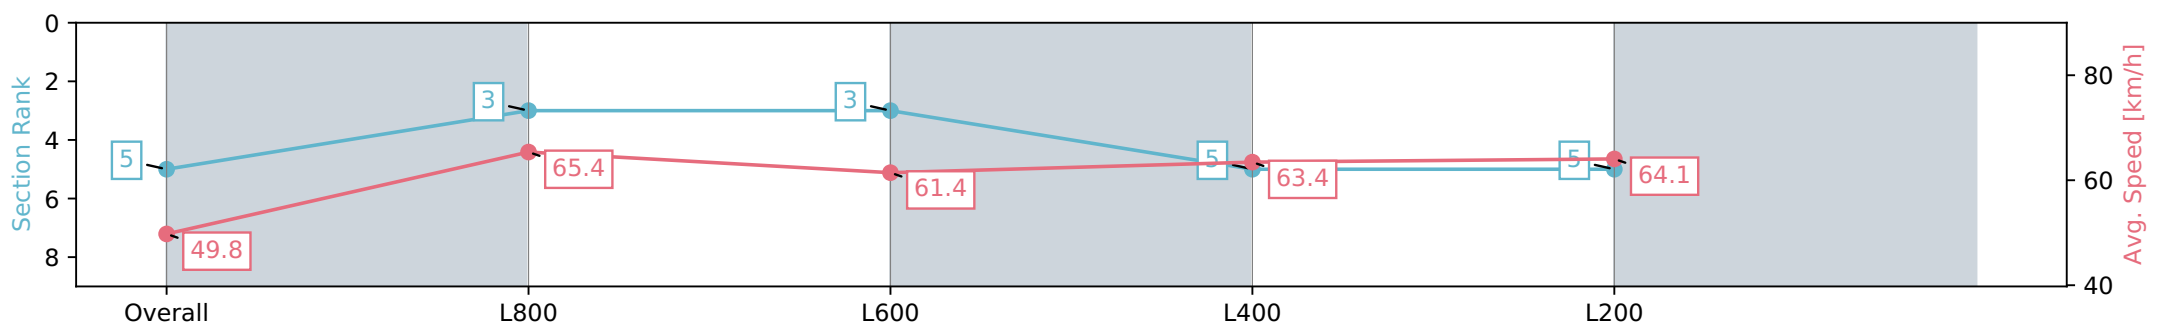

Morphettville Parks SA - Professional

Race 1: Thomas Farms Handicap - 1000m

02 March 2024 - 12:27PM

Track Rating: Good 4, Weather: Fine, Rail Position: +6m 1000m-W/  
Post, +3m Remainder, Sectional 608m

Section	Overall	L1000	L800	L600	L400
Section Times	1:00.04 [5] (0:14.48)	0:45.56 [3] (0:11.04)	0:34.52 [3] (0:11.91)	0:22.61 [5] (0:11.41)	0:11.20 [5] (0:11.20)
Average Speed [km/h]	49.8	65.4	61.4	63.4	64.1
Top Speed [km/h]	65.8	66.4	63.3	65.6	65.7
Avg. Dist. to Rail [m]	3.4	1.0	2.6	4.6	2.3
Avg. Stride Freq. [Hz]	2.5	2.6	2.5	2.5	2.5
Avg. Stride Length [m]	5.6	7.0	6.9	7.0	7.0

- [ ] Ranking at each section and finish
- :-:- No data available at this section
- NA No data available

Horse/Jockey Name	SIR AALI
Finish Rank	6
Fastest Section Time (Section)	0:10.96 (L800)
Top Speed [km/h] (Section)	66.2 (L800)
Race State	Finished