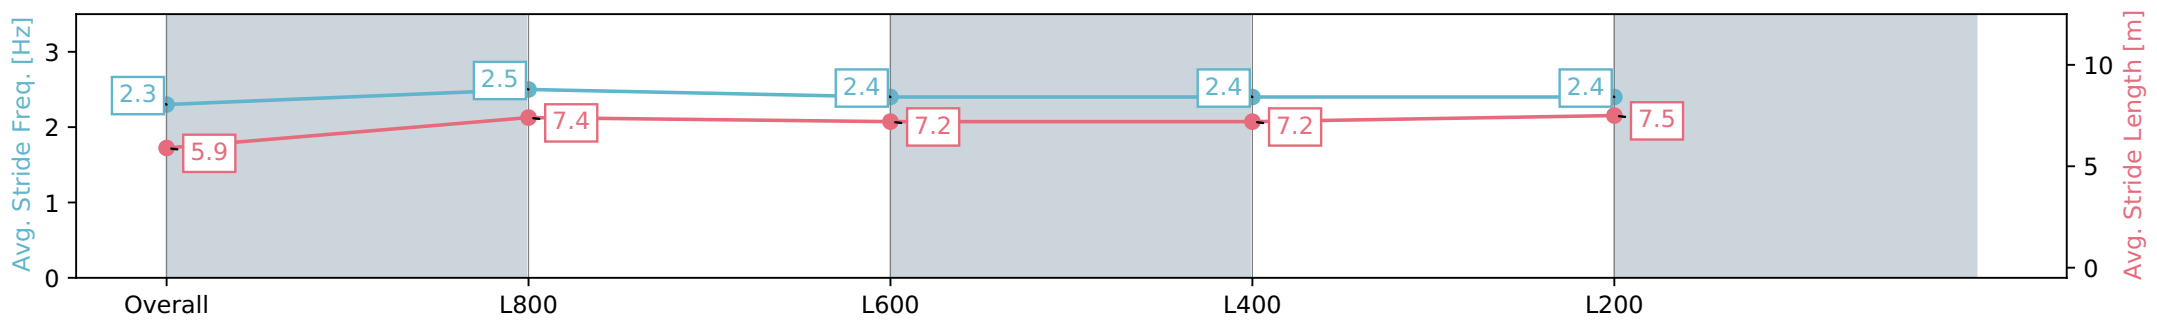

Morphettville Parks SA - Professional

Race 1: Thomas Farms Handicap - 1000m

02 March 2024 - 12:27PM

Track Rating: Good 4, Weather: Fine, Rail Position: +6m 1000m-W/  
Post, +3m Remainder, Sectional 608m

Section	Overall	L1000	L800	L600	L400
Section Times	0:59.86 [3] (0:14.61)	0:45.25 [4] (0:10.99)	0:34.26 [4] (0:11.69)	0:22.57 [3] (0:11.38)	0:11.19 [4] (0:11.19)
Average Speed [km/h]	49.3	65.5	61.6	63.4	64.1
Top Speed [km/h]	66.1	66.3	63.0	65.0	65.4
Avg. Dist. to Rail [m]	1.6	0.3	0.5	1.2	0.9
Avg. Stride Freq. [Hz]	2.3	2.5	2.4	2.4	2.4
Avg. Stride Length [m]	5.9	7.4	7.2	7.2	7.5

- [ ] Ranking at each section and finish
- :-:- No data available at this section
- NA No data available

Horse/Jockey Name	SPOTLIGHTS
Finish Rank	4
Fastest Section Time (Section)	0:11.15 (L800)
Top Speed [km/h] (Section)	68.9 (Overall)
Race State	Finished