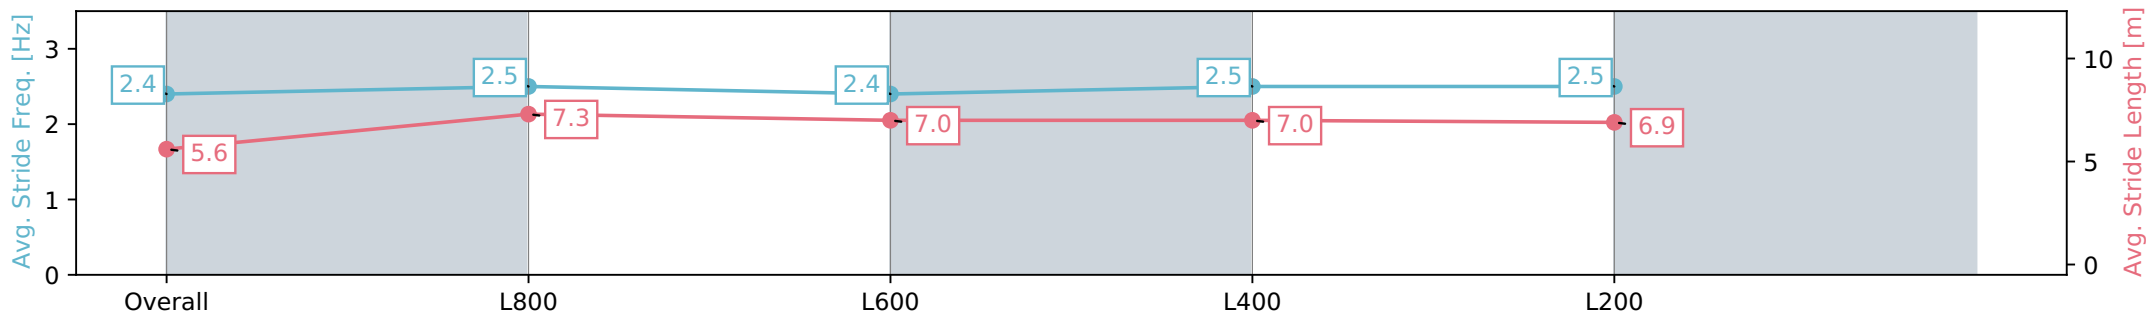

Morphettville Parks SA - Professional

Race 1: Thomas Farms Handicap - 1000m

02 March 2024 - 12:27PM

Track Rating: Good 4, Weather: Fine, Rail Position: +6m 1000m-W/ Post, +3m Remainder, Sectional 608m

Section	Overall	L1000	L800	L600	L400
Section Times	1:00.55 [6] (0:14.79)	0:45.76 [6] (0:10.96)	0:34.80 [5] (0:11.90)	0:22.90 [6] (0:11.52)	0:11.38 [6] (0:11.38)
Average Speed [km/h]	48.7	66.1	62.1	62.8	63.1
Top Speed [km/h]	64.8	66.2	65.8	64.4	64.1
Avg. Dist. to Rail [m]	2.4	2.0	4.2	4.2	4.1
Avg. Stride Freq. [Hz]	2.4	2.5	2.4	2.5	2.5
Avg. Stride Length [m]	5.6	7.3	7.0	7.0	6.9

[ ] Ranking at each section and finish  
 -:-:- No data available at this section  
 NA No data available