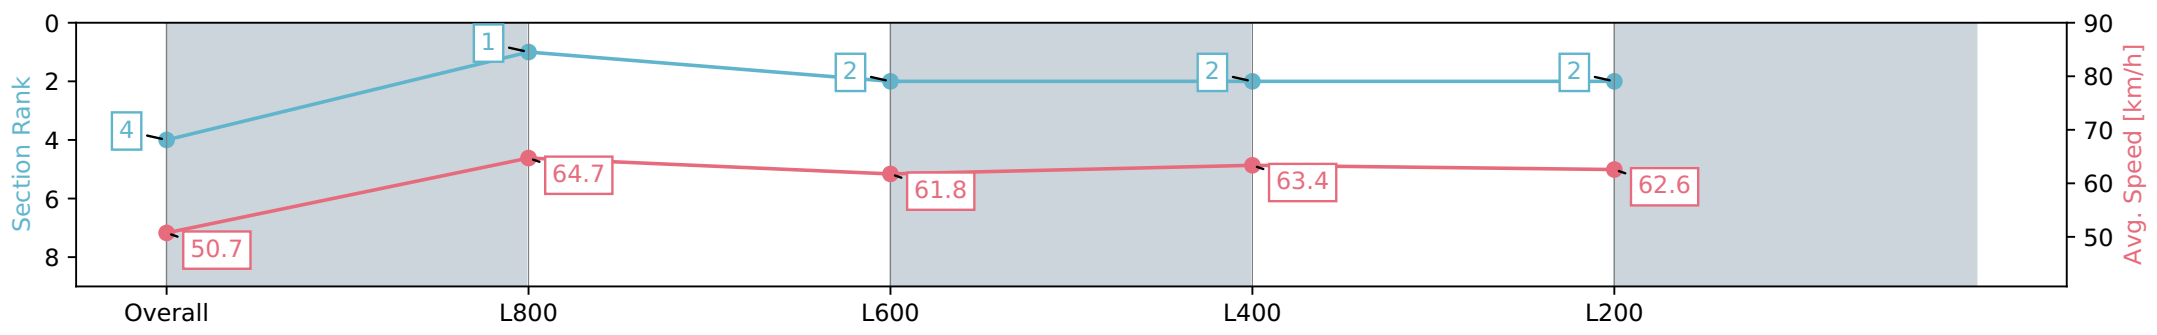

Morphettville Parks SA - Professional

Race 1: Thomas Farms Handicap - 1000m

02 March 2024 - 12:27PM

Track Rating: Good 4, Weather: Fine, Rail Position: +6m 1000m-W/  
Post, +3m Remainder, Sectional 608m

Section	Overall	L1000	L800	L600	L400
Section Times	1:00.03 [4] (0:14.23)	0:45.80 [1] (0:11.15)	0:34.65 [2] (0:11.76)	0:22.89 [2] (0:11.40)	0:11.49 [2] (0:11.49)
Average Speed [km/h]	50.7	64.7	61.8	63.4	62.6
Top Speed [km/h]	68.9	66.2	62.6	64.2	63.6
Avg. Dist. to Rail [m]	4.6	1.5	1.5	2.9	2.7
Avg. Stride Freq. [Hz]	2.3	2.3	2.3	2.3	2.3
Avg. Stride Length [m]	6.1	7.4	7.2	7.4	7.3