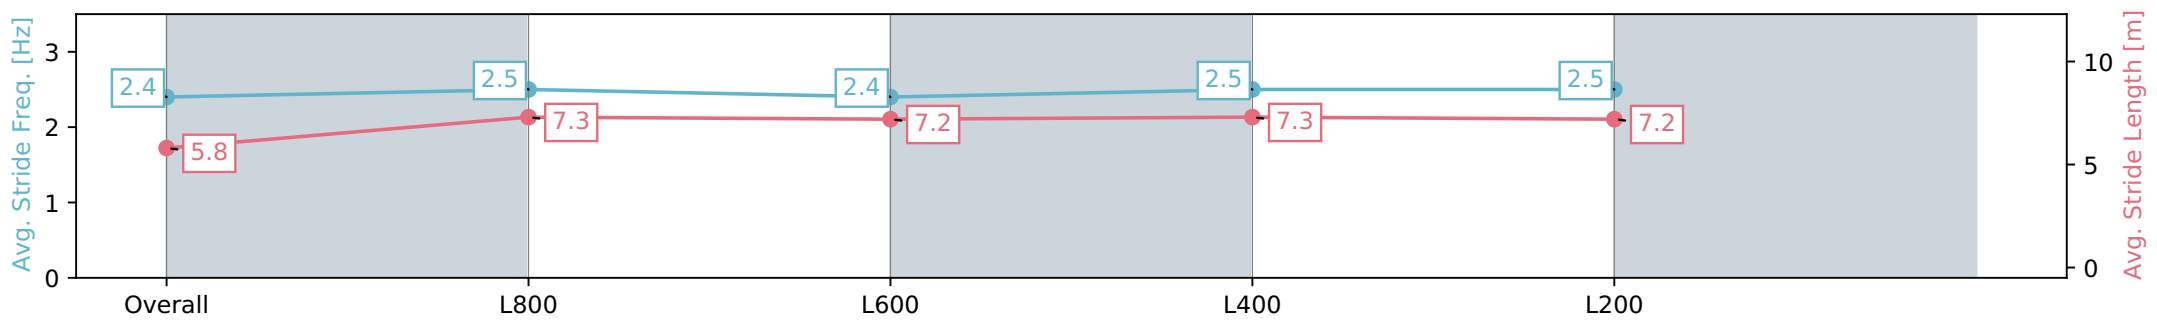

Morphettville Parks SA - Professional

Race 1: Thomas Farms Handicap - 1000m

02 March 2024 - 12:27PM

Track Rating: Good 4, Weather: Fine, Rail Position: +6m 1000m-W/  
Post, +3m Remainder, Sectional 608m

Section	Overall	L1000	L800	L600	L400
Section Times	0:59.50 [2] (0:14.65)	0:44.85 [5] (0:11.13)	0:33.72 [6] (0:11.56)	0:22.16 [4] (0:11.21)	0:10.95 [3] (0:10.95)
Average Speed [km/h]	49.3	65.0	63.6	64.7	65.5
Top Speed [km/h]	64.5	65.9	64.8	66.4	66.9
Avg. Dist. to Rail [m]	3.3	2.0	3.4	4.8	3.6
Avg. Stride Freq. [Hz]	2.4	2.5	2.4	2.5	2.5
Avg. Stride Length [m]	5.8	7.3	7.2	7.3	7.2