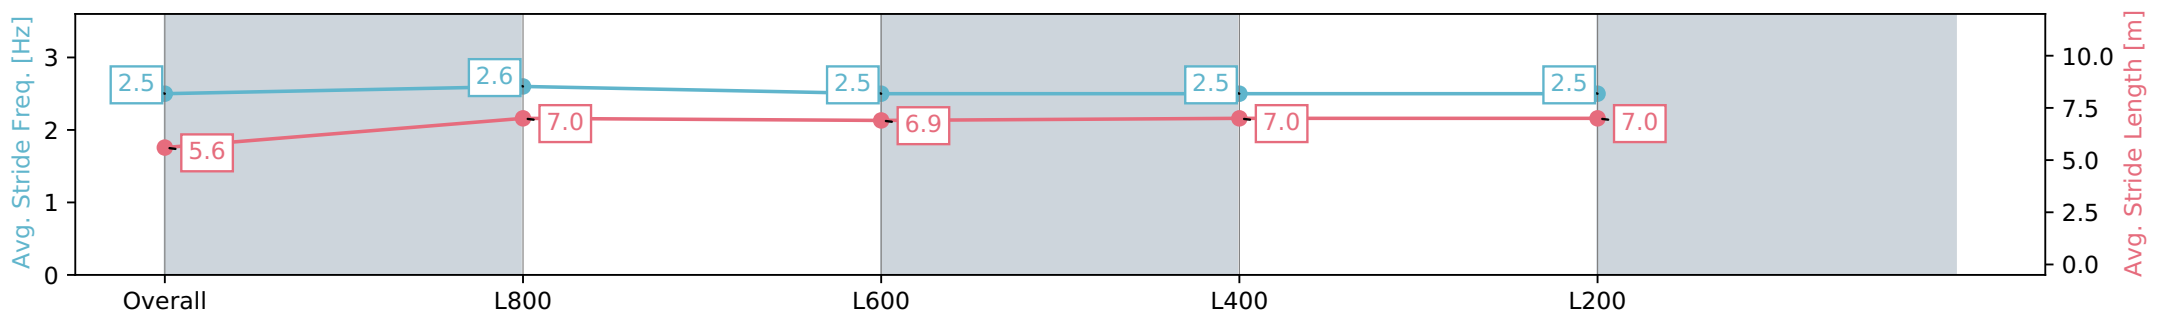

Morphettville Parks SA - Professional

Race 1: Thomas Farms Handicap - 1000m

02 March 2024 - 12:27PM

Track Rating: Good 4, Weather: Fine, Rail Position: +6m 1000m-W/  
Post, +3m Remainder, Sectional 608m

Section	Overall	L1000	L800	L600	L400
Section Times	1:00.04 [5] (0:14.48)	0:45.56 [3] (0:11.04)	0:34.52 [3] (0:11.91)	0:22.61 [5] (0:11.41)	0:11.20 [5] (0:11.20)
Average Speed [km/h]	49.8	65.4	61.4	63.4	64.1
Top Speed [km/h]	65.8	66.4	63.3	65.6	65.7
Avg. Dist. to Rail [m]	3.4	1.0	2.6	4.6	2.3
Avg. Stride Freq. [Hz]	2.5	2.6	2.5	2.5	2.5
Avg. Stride Length [m]	5.6	7.0	6.9	7.0	7.0

- [ ] Ranking at each section and finish
- :-:- No data available at this section
- NA No data available

Horse/Jockey Name	SIR AALI
Finish Rank	6
Fastest Section Time (Section)	0:10.96 (L800)
Top Speed [km/h] (Section)	66.2 (L800)
Race State	Finished