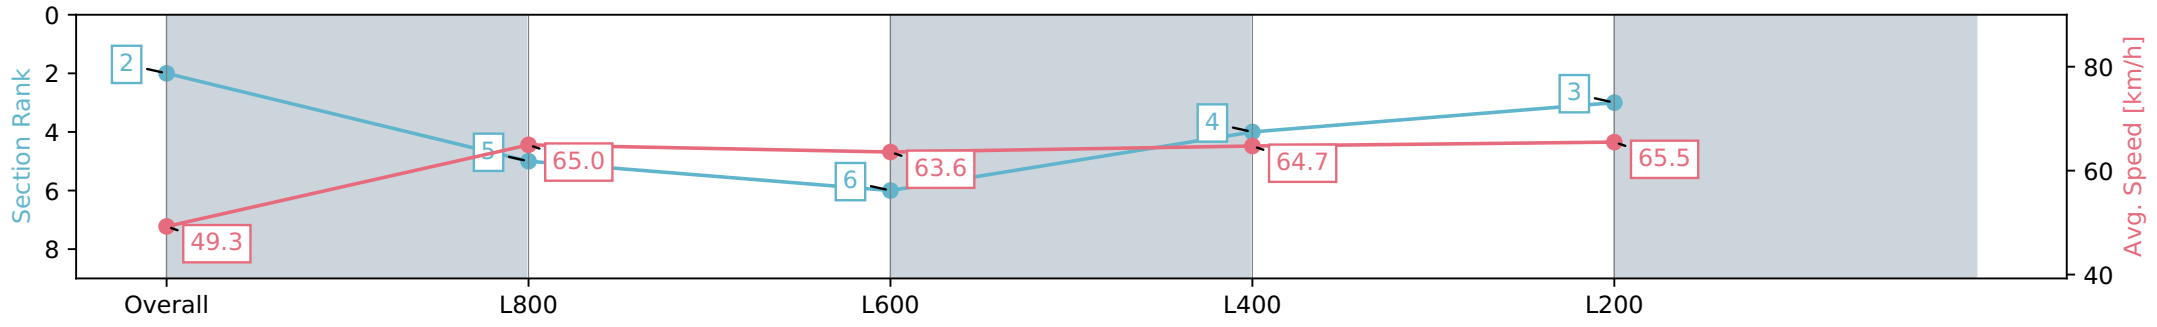

Morphettville Parks SA - Professional

Race 1: Thomas Farms Handicap - 1000m

02 March 2024 - 12:27PM

Track Rating: Good 4, Weather: Fine, Rail Position: +6m 1000m-W/  
Post, +3m Remainder, Sectional 608m

Section	Overall	L1000	L800	L600	L400
Section Times	0:59.50 [2] (0:14.65)	0:44.85 [5] (0:11.13)	0:33.72 [6] (0:11.56)	0:22.16 [4] (0:11.21)	0:10.95 [3] (0:10.95)
Average Speed [km/h]	49.3	65.0	63.6	64.7	65.5
Top Speed [km/h]	64.5	65.9	64.8	66.4	66.9
Avg. Dist. to Rail [m]	3.3	2.0	3.4	4.8	3.6
Avg. Stride Freq. [Hz]	2.4	2.5	2.4	2.5	2.5
Avg. Stride Length [m]	5.8	7.3	7.2	7.3	7.2