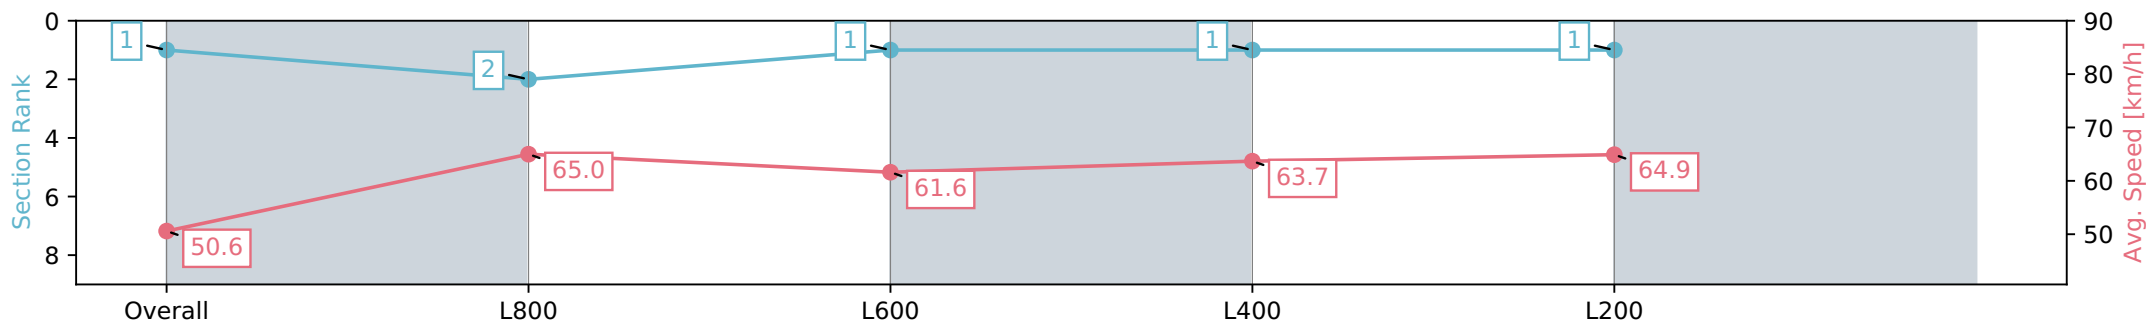

02 March 2024 - 12:27PM

Track Rating: Good 4, Weather: Fine, Rail Position: +6m 1000m-W/  
Post, +3m Remainder, Sectional 608m

Section	Overall	L1000	L800	L600	L400
Section Times	0:59.40 [1] (0:14.23)	0:45.17 [2] (0:11.09)	0:34.08 [1] (0:11.69)	0:22.39 [1] (0:11.32)	0:11.07 [1] (0:11.07)
Average Speed [km/h]	50.6	65.0	61.6	63.7	64.9
Top Speed [km/h]	66.2	67.3	61.8	66.1	66.3
Avg. Dist. to Rail [m]	2.2	0.4	0.3	1.0	0.3
Avg. Stride Freq. [Hz]	2.4	2.4	2.3	2.3	2.4
Avg. Stride Length [m]	5.8	7.5	7.4	7.6	7.5