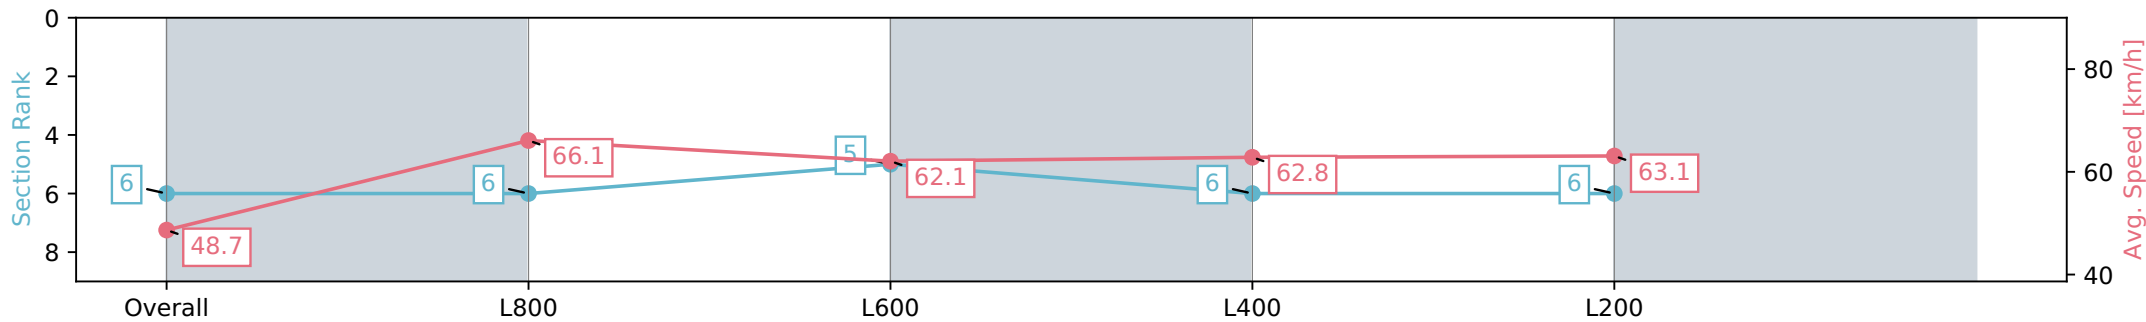

Morphettville Parks SA - Professional

Race 1: Thomas Farms Handicap - 1000m

02 March 2024 - 12:27PM

Track Rating: Good 4, Weather: Fine, Rail Position: +6m 1000m-W/ Post, +3m Remainder, Sectional 608m

Section	Overall	L1000	L800	L600	L400
Section Times	1:00.55 [6] (0:14.79)	0:45.76 [6] (0:10.96)	0:34.80 [5] (0:11.90)	0:22.90 [6] (0:11.52)	0:11.38 [6] (0:11.38)
Average Speed [km/h]	48.7	66.1	62.1	62.8	63.1
Top Speed [km/h]	64.8	66.2	65.8	64.4	64.1
Avg. Dist. to Rail [m]	2.4	2.0	4.2	4.2	4.1
Avg. Stride Freq. [Hz]	2.4	2.5	2.4	2.5	2.5
Avg. Stride Length [m]	5.6	7.3	7.0	7.0	6.9

[ ] Ranking at each section and finish  
 -:-:- No data available at this section  
 NA No data available