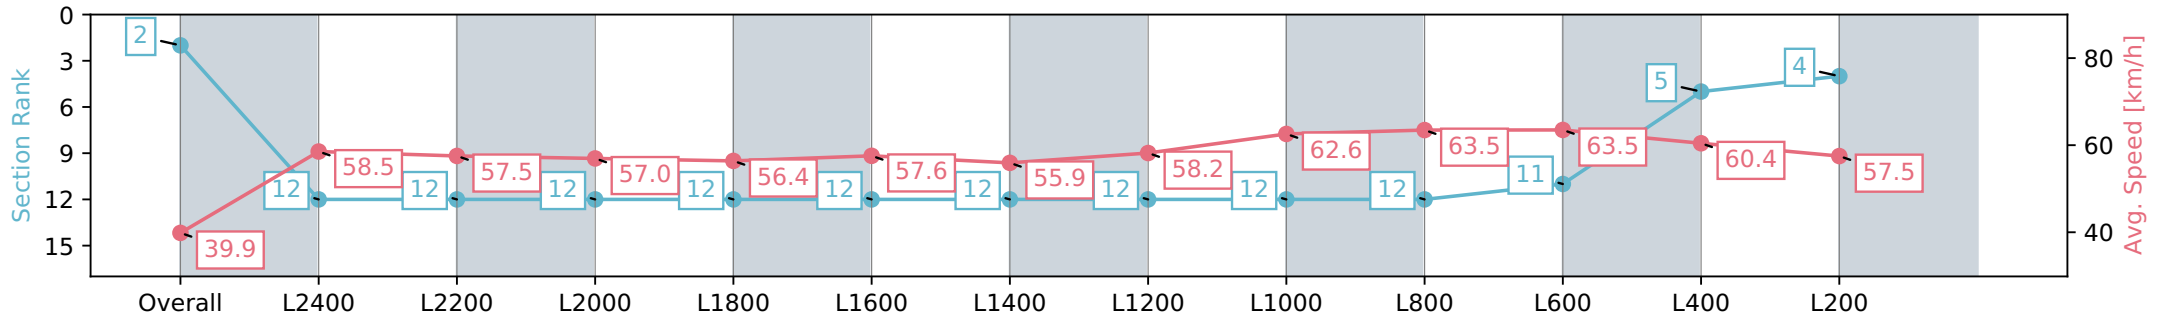

Morphettville SA - Professional

Race 7: Lord Reims Stakes - 2600m

24 February 2024 - 3:59PM

Track Rating: Good 4, Weather: Fine, Rail Position: +8m 1200m-W/  
Post; +5m Remainder. Sectional 610m

Section	Overall	L2400	L2200	L2000	L1800	L1600	L1400	L1200	L1000	L800	L600	L400	L200
Section Times	2:45.87 [2] (0:18.04)	2:27.83 [12] (0:12.40)	2:15.43 [12] (0:12.63)	2:02.80 [12] (0:12.80)	1:50.00 [12] (0:12.88)	1:37.12 [12] (0:12.49)	1:24.63 [12] (0:13.00)	1:11.63 [12] (0:12.46)	0:59.17 [12] (0:11.49)	0:47.68 [12] (0:11.56)	0:36.12 [11] (0:11.66)	0:24.46 [5] (0:12.02)	0:12.44 [4] (0:12.44)
Average Speed [km/h]	39.9	58.5	57.5	57.0	56.4	57.6	55.9	58.2	62.6	63.5	63.5	60.4	57.5
Top Speed [km/h]	58.9	59.6	58.3	57.5	57.4	58.6	57.7	60.5	64.0	64.0	64.7	61.5	59.3
Avg. Dist. to Rail [m]	9.3	2.5	2.9	2.9	3.1	3.0	2.3	2.1	3.6	4.2	5.9	7.2	8.9
Avg. Stride Freq. [Hz]	2.2	2.3	2.3	2.3	2.2	2.2	2.2	2.2	2.3	2.3	2.3	2.3	2.3
Avg. Stride Length [m]	4.9	6.7	6.7	6.8	6.9	6.9	6.8	7.0	7.2	7.2	7.4	7.3	7.0