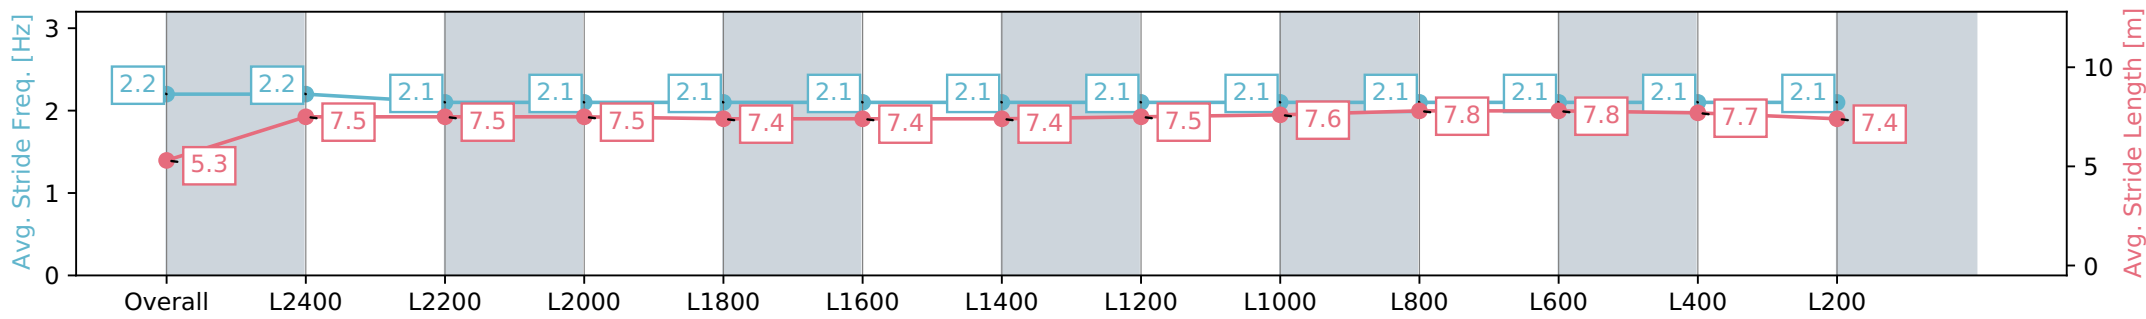

24 February 2024 - 3:59PM

Track Rating: Good 4, Weather: Fine, Rail Position: +8m 1200m-W/  
Post; +5m Remainder. Sectional 610m

Section	Overall	L2400	L2200	L2000	L1800	L1600	L1400	L1200	L1000	L800	L600	L400	L200
Section Times	2:45.75 [1] (0:17.09)	2:28.66 [3] (0:12.15)	2:16.51 [3] (0:12.34)	2:04.17 [3] (0:12.49)	1:51.68 [3] (0:12.82)	1:38.86 [3] (0:12.78)	1:26.08 [2] (0:13.04)	1:13.04 [3] (0:12.55)	1:00.49 [2] (0:12.07)	0:48.42 [4] (0:11.76)	0:36.66 [3] (0:11.89)	0:24.77 [1] (0:12.16)	0:12.61 [1] (0:12.61)
Average Speed [km/h]	42.1	59.3	58.4	57.7	56.4	56.3	55.4	57.5	59.6	61.3	60.8	59.3	56.6
Top Speed [km/h]	60.5	60.7	59.0	58.5	57.3	57.0	56.3	58.3	61.0	61.7	61.4	60.4	57.9
Avg. Dist. to Rail [m]	7.0	0.6	0.3	0.4	1.5	1.5	0.8	0.5	1.1	0.5	0.7	2.7	5.2
Avg. Stride Freq. [Hz]	2.2	2.2	2.1	2.1	2.1	2.1	2.1	2.1	2.1	2.1	2.1	2.1	2.1
Avg. Stride Length [m]	5.3	7.5	7.5	7.5	7.4	7.4	7.4	7.4	7.5	7.6	7.8	7.7	7.4