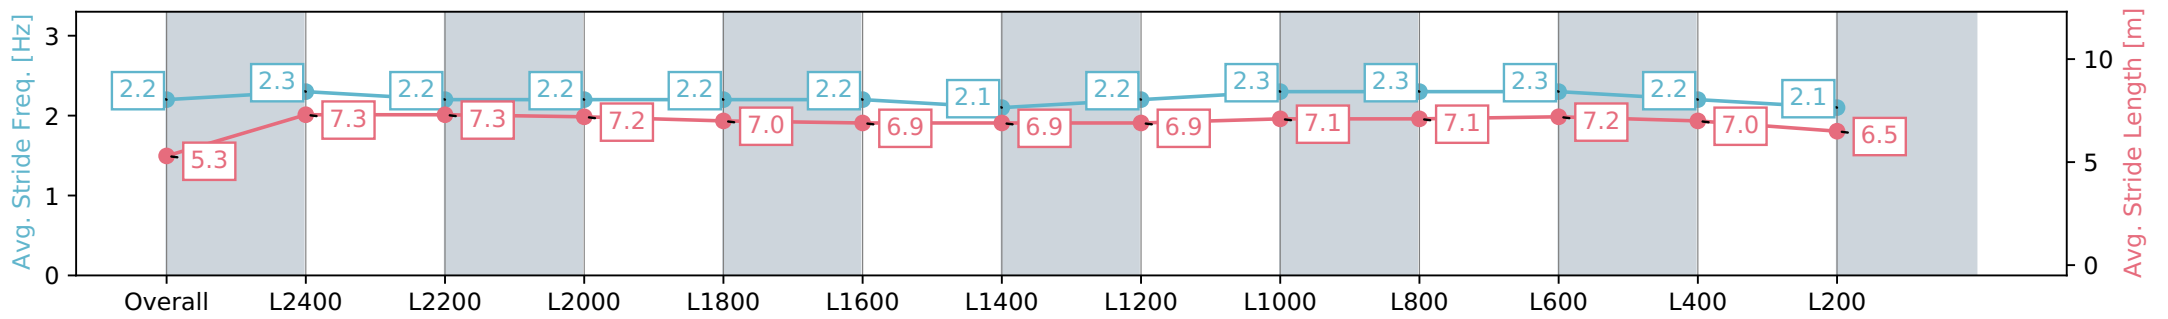

Morphettville SA - Professional

Race 7: Lord Reims Stakes - 2600m

24 February 2024 - 3:59PM

Track Rating: Good 4, Weather: Fine, Rail Position: +8m 1200m-W/ Post; +5m Remainder. Sectional 610m

Section	Overall	L2400	L2200	L2000	L1800	L1600	L1400	L1200	L1000	L800	L600	L400	L200
Section Times	2:49.01 [13] (0:17.00)	2:32.01 [1] (0:12.14)	2:19.87 [2] (0:12.34)	2:07.53 [2] (0:12.56)	1:54.97 [2] (0:12.83)	1:42.14 [2] (0:12.81)	1:29.33 [3] (0:13.00)	1:16.33 [2] (0:12.61)	1:03.72 [3] (0:11.96)	0:51.76 [3] (0:12.06)	0:39.70 [6] (0:12.52)	0:27.18 [10] (0:12.99)	0:14.19 [11] (0:14.19)
Average Speed [km/h]	42.3	59.8	58.6	57.8	56.4	56.2	55.7	57.3	60.2	60.0	58.5	55.8	50.2
Top Speed [km/h]	60.6	60.9	59.3	58.9	57.1	56.8	56.4	58.6	62.3	61.7	60.8	56.9	54.5
Avg. Dist. to Rail [m]	8.0	2.2	2.1	1.8	2.2	2.4	1.4	1.2	1.6	1.5	3.1	5.0	5.4
Avg. Stride Freq. [Hz]	2.2	2.3	2.2	2.2	2.2	2.2	2.1	2.2	2.3	2.3	2.3	2.2	2.1
Avg. Stride Length [m]	5.3	7.3	7.3	7.2	7.0	6.9	6.9	6.9	7.1	7.1	7.2	7.0	6.5