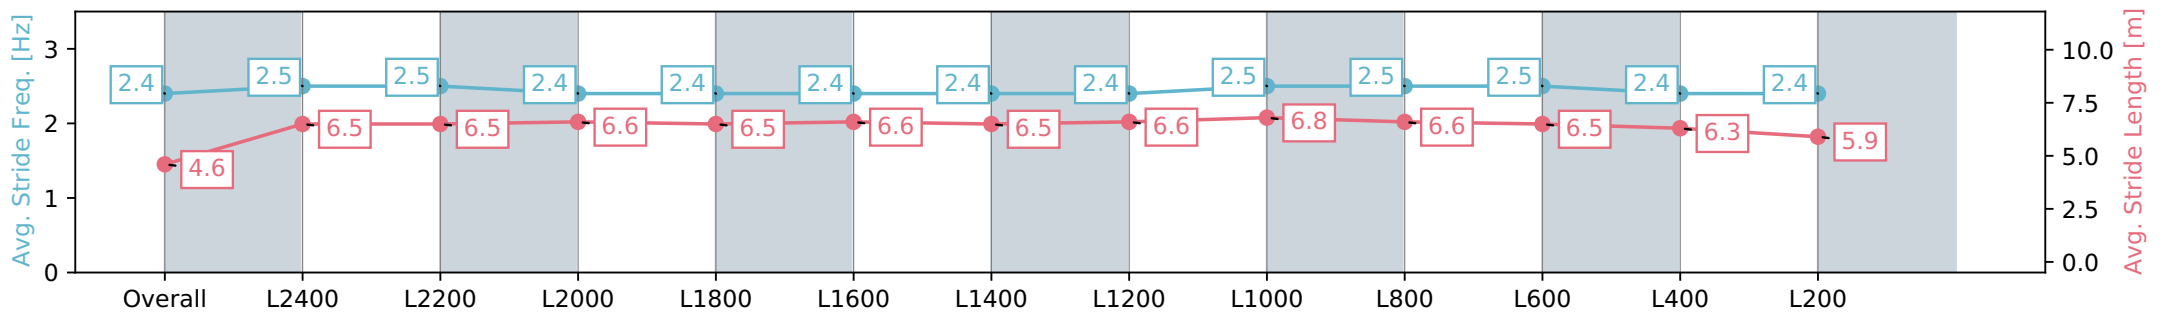

Morphettville SA - Professional

Race 7: Lord Reims Stakes - 2600m

24 February 2024 - 3:59PM

Track Rating: Good 4, Weather: Fine, Rail Position: +8m 1200m-W/  
Post; +5m Remainder. Sectional 610m

Section	Overall	L2400	L2200	L2000	L1800	L1600	L1400	L1200	L1000	L800	L600	L400	L200
Section Times	2:49.96 [14] (0:17.69)	2:32.27 [10] (0:12.25)	2:20.02 [9] (0:12.48)	2:07.54 [9] (0:12.51)	1:55.03 [9] (0:12.82)	1:42.21 [9] (0:12.67)	1:29.54 [9] (0:13.06)	1:16.48 [9] (0:12.64)	1:03.84 [10] (0:11.98)	0:51.86 [11] (0:12.20)	0:39.66 [12] (0:12.55)	0:27.11 [14] (0:13.27)	0:13.84 [14] (0:13.84)
Average Speed [km/h]	40.7	58.9	57.9	57.7	56.4	56.9	55.3	57.0	60.1	59.0	57.1	54.2	51.6
Top Speed [km/h]	60.9	60.1	58.5	58.7	58.1	57.4	56.9	59.3	60.6	60.4	58.7	55.6	53.2
Avg. Dist. to Rail [m]	8.1	1.0	1.1	0.7	1.7	2.2	1.2	0.5	0.7	0.4	0.9	2.0	5.4
Avg. Stride Freq. [Hz]	2.4	2.5	2.5	2.4	2.4	2.4	2.4	2.4	2.5	2.5	2.5	2.4	2.4
Avg. Stride Length [m]	4.6	6.5	6.5	6.6	6.5	6.6	6.5	6.6	6.8	6.6	6.5	6.3	5.9