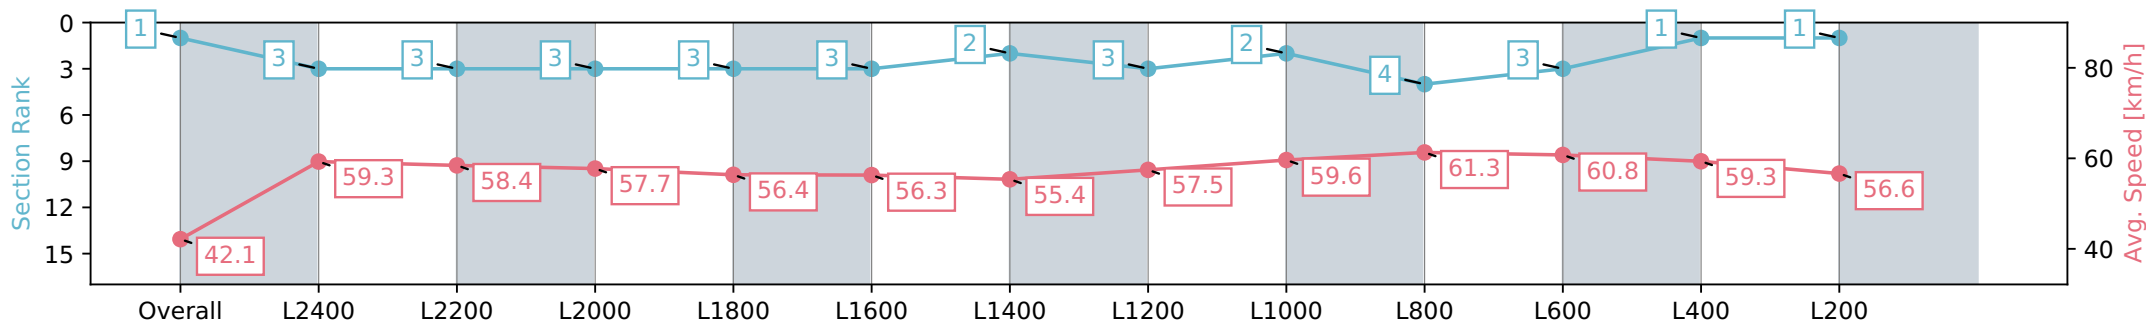

24 February 2024 - 3:59PM

Track Rating: Good 4, Weather: Fine, Rail Position: +8m 1200m-W/  
Post; +5m Remainder. Sectional 610m

Section	Overall	L2400	L2200	L2000	L1800	L1600	L1400	L1200	L1000	L800	L600	L400	L200
Section Times	2:45.75 [1] (0:17.09)	2:28.66 [3] (0:12.15)	2:16.51 [3] (0:12.34)	2:04.17 [3] (0:12.49)	1:51.68 [3] (0:12.82)	1:38.86 [3] (0:12.78)	1:26.08 [2] (0:13.04)	1:13.04 [3] (0:12.55)	1:00.49 [2] (0:12.07)	0:48.42 [4] (0:11.76)	0:36.66 [3] (0:11.89)	0:24.77 [1] (0:12.16)	0:12.61 [1] (0:12.61)
Average Speed [km/h]	42.1	59.3	58.4	57.7	56.4	56.3	55.4	57.5	59.6	61.3	60.8	59.3	56.6
Top Speed [km/h]	60.5	60.7	59.0	58.5	57.3	57.0	56.3	58.3	61.0	61.7	61.4	60.4	57.9
Avg. Dist. to Rail [m]	7.0	0.6	0.3	0.4	1.5	1.5	0.8	0.5	1.1	0.5	0.7	2.7	5.2
Avg. Stride Freq. [Hz]	2.2	2.2	2.1	2.1	2.1	2.1	2.1	2.1	2.1	2.1	2.1	2.1	2.1
Avg. Stride Length [m]	5.3	7.5	7.5	7.5	7.4	7.4	7.4	7.4	7.5	7.6	7.8	7.7	7.4