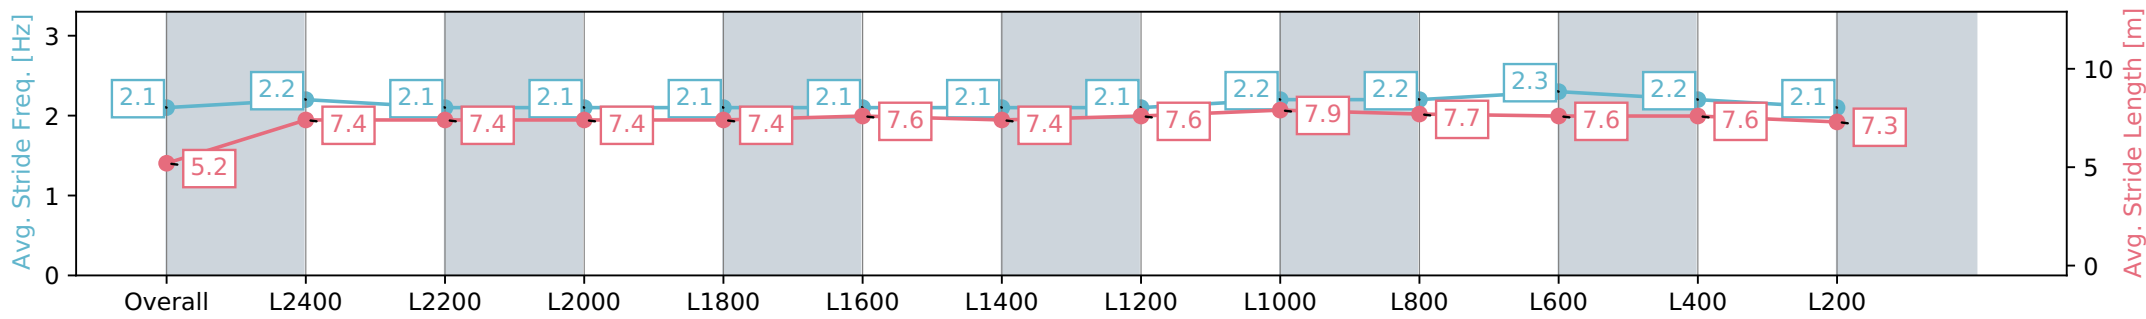

Morphettville SA - Professional

Race 7: Lord Reims Stakes - 2600m

24 February 2024 - 3:59PM

Track Rating: Good 4, Weather: Fine, Rail Position: +8m 1200m-W/  
Post; +5m Remainder. Sectional 610m

Section	Overall	L2400	L2200	L2000	L1800	L1600	L1400	L1200	L1000	L800	L600	L400	L200
Section Times	2:45.96 [3] (0:17.36)	2:28.60 [6] (0:12.30)	2:16.30 [7] (0:12.48)	2:03.82 [7] (0:12.67)	1:51.15 [7] (0:12.84)	1:38.31 [8] (0:12.64)	1:25.67 [8] (0:12.98)	1:12.69 [8] (0:12.49)	1:00.20 [8] (0:11.67)	0:48.53 [5] (0:11.76)	0:36.77 [4] (0:11.96)	0:24.81 [2] (0:12.09)	0:12.72 [2] (0:12.72)
Average Speed [km/h]	41.4	59.0	58.1	57.1	56.4	57.0	55.6	57.9	61.8	62.1	61.8	59.9	56.2
Top Speed [km/h]	59.7	59.9	58.6	58.5	57.2	57.6	57.2	60.6	62.6	62.8	62.9	60.8	58.2
Avg. Dist. to Rail [m]	10.3	2.4	2.1	1.4	1.4	1.3	0.8	1.8	3.2	3.8	5.2	4.8	7.1
Avg. Stride Freq. [Hz]	2.1	2.2	2.1	2.1	2.1	2.1	2.1	2.1	2.2	2.2	2.3	2.2	2.1
Avg. Stride Length [m]	5.2	7.4	7.4	7.4	7.4	7.4	7.6	7.4	7.6	7.7	7.6	7.6	7.3