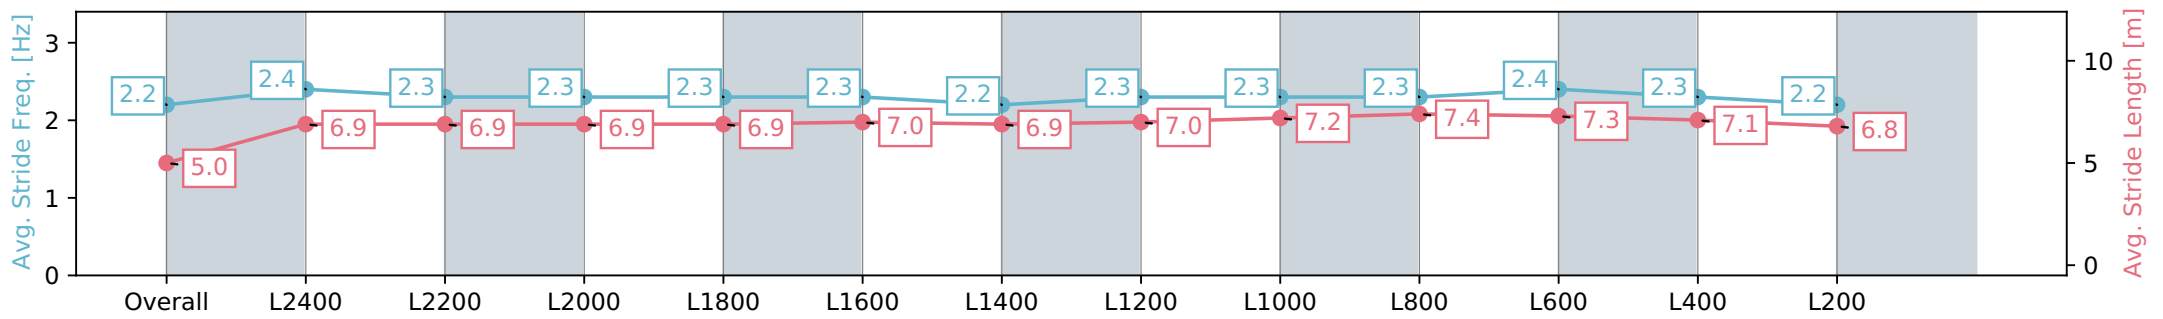

Morphettville SA - Professional

Race 7: Lord Reims Stakes - 2600m

24 February 2024 - 3:59PM

Track Rating: Good 4, Weather: Fine, Rail Position: +8m 1200m-W/  
Post; +5m Remainder. Sectional 610m

Section	Overall	L2400	L2200	L2000	L1800	L1600	L1400	L1200	L1000	L800	L600	L400	L200
Section Times	2:46.35 [4] (0:17.65)	2:28.70 [9] (0:12.32)	2:16.38 [10] (0:12.49)	2:03.89 [10] (0:12.70)	1:51.19 [10] (0:12.83)	1:38.36 [10] (0:12.63)	1:25.73 [10] (0:13.03)	1:12.70 [10] (0:12.44)	1:00.26 [9] (0:11.60)	0:48.66 [8] (0:11.61)	0:37.05 [5] (0:11.90)	0:25.15 [3] (0:12.22)	0:12.93 [3] (0:12.93)
Average Speed [km/h]	40.8	58.7	57.9	57.2	56.5	57.0	55.9	58.1	62.0	62.9	62.2	59.3	55.2
Top Speed [km/h]	60.5	60.2	58.8	57.7	57.6	57.3	57.3	60.6	63.8	64.3	64.2	60.6	57.9
Avg. Dist. to Rail [m]	9.0	1.8	1.7	2.0	2.9	3.2	2.6	1.7	2.7	3.5	5.4	5.8	6.9
Avg. Stride Freq. [Hz]	2.2	2.4	2.3	2.3	2.3	2.3	2.3	2.3	2.3	2.3	2.4	2.3	2.2
Avg. Stride Length [m]	5.0	6.9	6.9	6.9	6.9	7.0	6.9	7.0	7.2	7.4	7.3	7.1	6.8