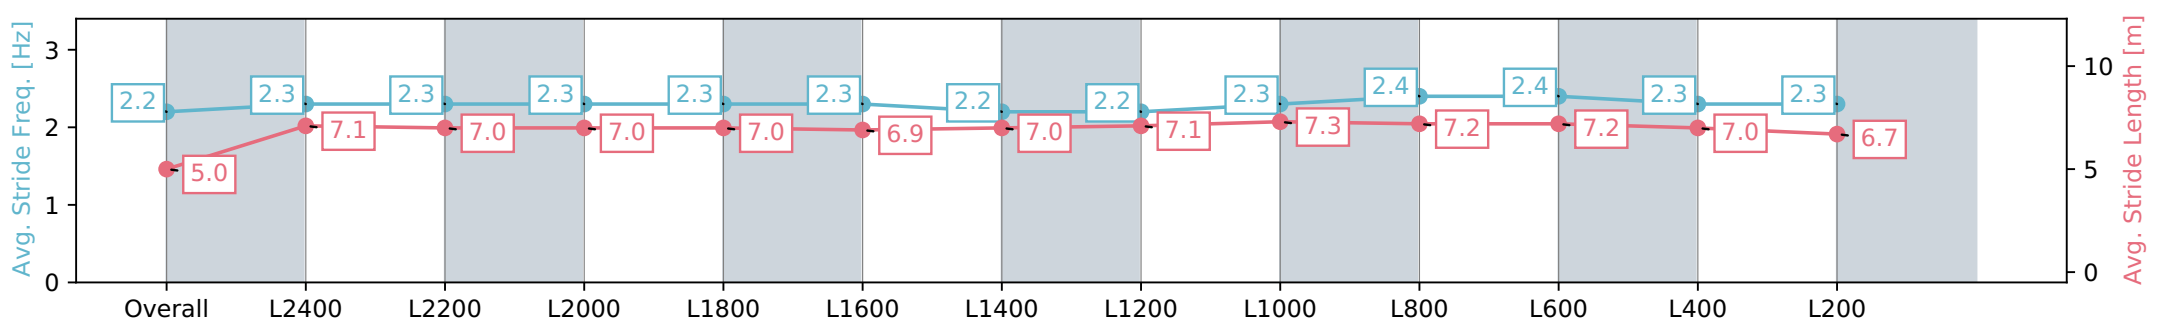

Morphettville SA - Professional

Race 7: Lord Reims Stakes - 2600m

24 February 2024 - 3:59PM

Track Rating: Good 4, Weather: Fine, Rail Position: +8m 1200m-W/  
Post; +5m Remainder. Sectional 610m

Section	Overall	L2400	L2200	L2000	L1800	L1600	L1400	L1200	L1000	L800	L600	L400	L200
Section Times	2:46.68 [6] (0:17.83)	2:28.85 [11] (0:12.35)	2:16.50 [11] (0:12.57)	2:03.92 [11] (0:12.78)	1:51.14 [11] (0:12.86)	1:38.28 [11] (0:12.63)	1:25.65 [11] (0:13.02)	1:12.63 [11] (0:12.40)	1:00.23 [11] (0:11.53)	0:48.70 [10] (0:11.62)	0:37.08 [9] (0:11.89)	0:25.19 [8] (0:12.28)	0:12.90 [6] (0:12.90)
Average Speed [km/h]	40.5	58.7	57.6	56.9	56.4	57.1	56.0	58.3	62.4	63.0	62.1	59.0	55.3
Top Speed [km/h]	59.3	59.5	58.7	57.7	56.9	57.7	57.0	60.7	64.9	63.5	63.1	61.0	56.8
Avg. Dist. to Rail [m]	13.0	3.0	2.0	2.4	3.2	3.6	3.0	1.9	3.1	3.8	5.0	5.5	6.4
Avg. Stride Freq. [Hz]	2.2	2.3	2.3	2.3	2.3	2.3	2.2	2.2	2.3	2.4	2.4	2.3	2.3
Avg. Stride Length [m]	5.0	7.1	7.0	7.0	7.0	6.9	7.0	7.1	7.3	7.2	7.2	7.0	6.7