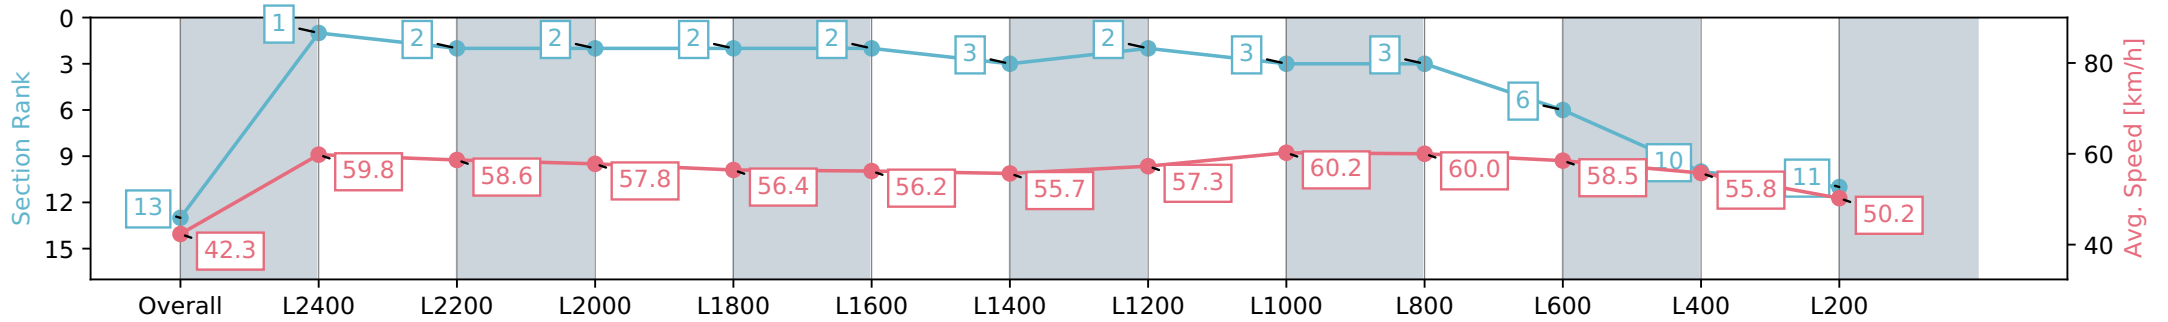

Morphettville SA - Professional

Race 7: Lord Reims Stakes - 2600m

24 February 2024 - 3:59PM

Track Rating: Good 4, Weather: Fine, Rail Position: +8m 1200m-W/ Post; +5m Remainder. Sectional 610m

Section	Overall	L2400	L2200	L2000	L1800	L1600	L1400	L1200	L1000	L800	L600	L400	L200
Section Times	2:49.01 [13] (0:17.00)	2:32.01 [1] (0:12.14)	2:19.87 [2] (0:12.34)	2:07.53 [2] (0:12.56)	1:54.97 [2] (0:12.83)	1:42.14 [2] (0:12.81)	1:29.33 [3] (0:13.00)	1:16.33 [2] (0:12.61)	1:03.72 [3] (0:11.96)	0:51.76 [3] (0:12.06)	0:39.70 [6] (0:12.52)	0:27.18 [10] (0:12.99)	0:14.19 [11] (0:14.19)
Average Speed [km/h]	42.3	59.8	58.6	57.8	56.4	56.2	55.7	57.3	60.2	60.0	58.5	55.8	50.2
Top Speed [km/h]	60.6	60.9	59.3	58.9	57.1	56.8	56.4	58.6	62.3	61.7	60.8	56.9	54.5
Avg. Dist. to Rail [m]	8.0	2.2	2.1	1.8	2.2	2.4	1.4	1.2	1.6	1.5	3.1	5.0	5.4
Avg. Stride Freq. [Hz]	2.2	2.3	2.2	2.2	2.2	2.2	2.1	2.2	2.3	2.3	2.3	2.2	2.1
Avg. Stride Length [m]	5.3	7.3	7.3	7.2	7.0	6.9	6.9	6.9	7.1	7.1	7.2	7.0	6.5