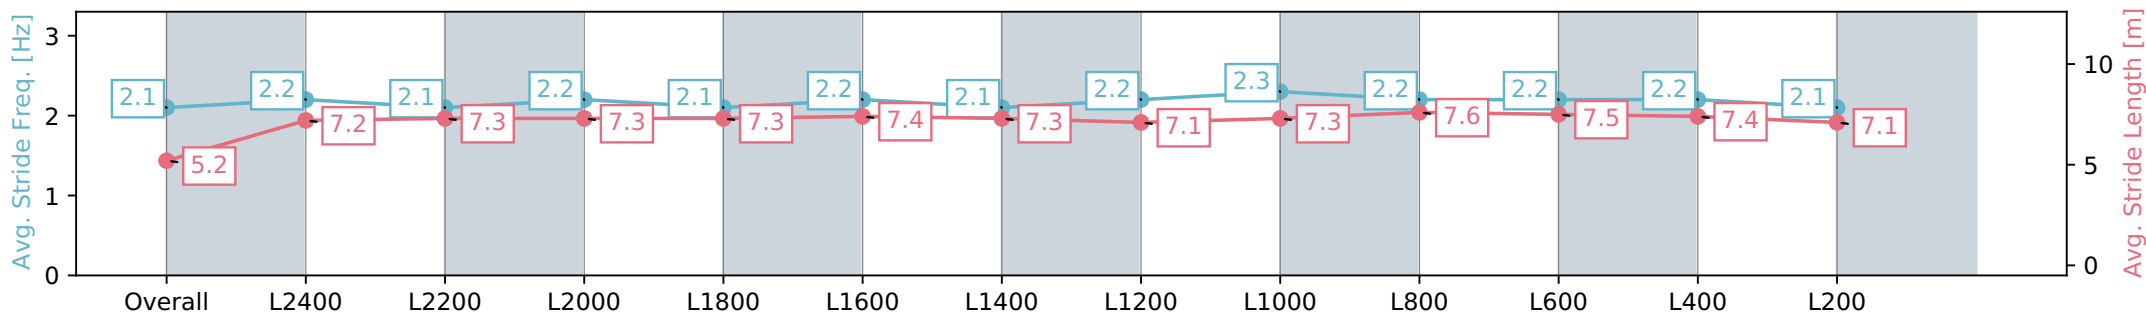

Morphettville SA - Professional

Race 7: Lord Reims Stakes - 2600m

24 February 2024 - 3:59PM

Track Rating: Good 4, Weather: Fine, Rail Position: +8m 1200m-W/  
Post; +5m Remainder. Sectional 610m

Section	Overall	L2400	L2200	L2000	L1800	L1600	L1400	L1200	L1000	L800	L600	L400	L200
Section Times	2:47.94 [10] (0:18.33)	2:29.61 [13] (0:12.48)	2:17.13 [13] (0:12.78)	2:04.35 [13] (0:12.65)	1:51.70 [13] (0:12.86)	1:38.84 [13] (0:12.49)	1:26.35 [13] (0:12.97)	1:13.38 [14] (0:12.47)	1:00.91 [14] (0:11.59)	0:49.32 [13] (0:11.84)	0:37.48 [13] (0:12.13)	0:25.35 [12] (0:12.39)	0:12.96 [12] (0:12.96)
Average Speed [km/h]	39.3	58.2	56.8	57.4	56.4	57.6	56.1	58.1	62.0	61.7	60.1	58.6	55.1
Top Speed [km/h]	56.3	59.3	57.8	57.8	57.7	59.0	58.6	59.7	63.0	62.8	61.9	59.7	57.1
Avg. Dist. to Rail [m]	12.6	2.7	2.8	2.3	2.8	3.3	2.6	2.0	3.5	3.3	2.6	7.1	9.0
Avg. Stride Freq. [Hz]	2.1	2.2	2.1	2.2	2.1	2.2	2.1	2.2	2.3	2.2	2.2	2.2	2.1
Avg. Stride Length [m]	5.2	7.2	7.3	7.3	7.3	7.4	7.3	7.1	7.3	7.6	7.5	7.4	7.1