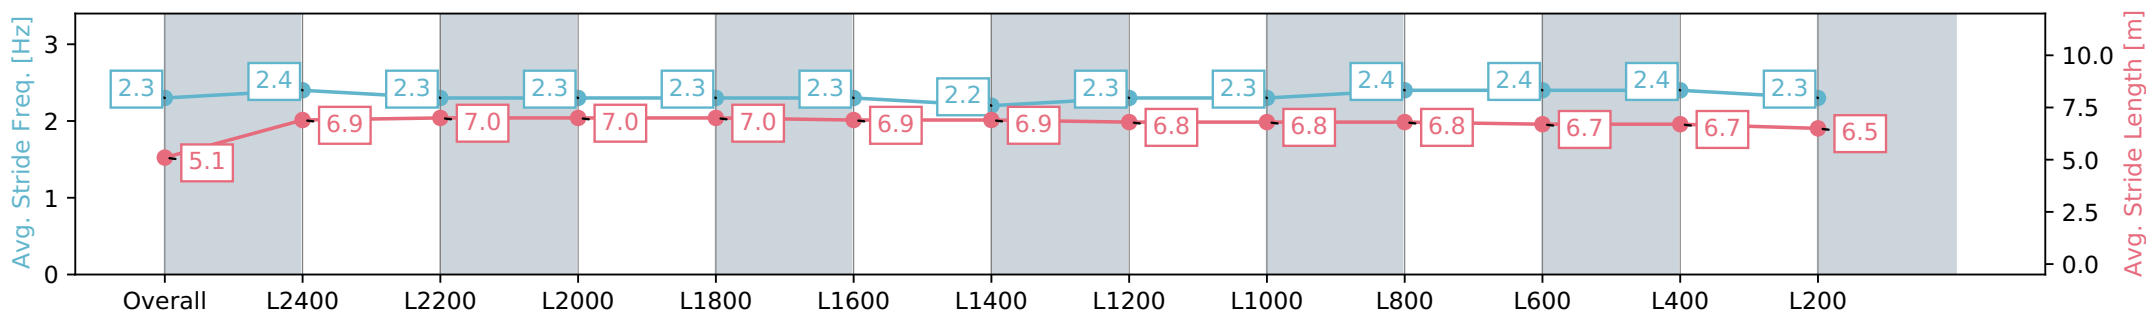

Morphettville SA - Professional

Race 7: Lord Reims Stakes - 2600m

24 February 2024 - 3:59PM

Track Rating: Good 4, Weather: Fine, Rail Position: +8m 1200m-W/  
Post; +5m Remainder. Sectional 610m

Section	Overall	L2400	L2200	L2000	L1800	L1600	L1400	L1200	L1000	L800	L600	L400	L200
Section Times	2:46.99 [9] (0:17.00)	2:29.99 [2] (0:11.91)	2:18.08 [1] (0:12.33)	2:05.75 [1] (0:12.40)	1:53.35 [1] (0:12.63)	1:40.72 [1] (0:12.93)	1:27.79 [1] (0:13.01)	1:14.78 [1] (0:12.61)	1:02.17 [1] (0:12.23)	0:49.94 [1] (0:11.99)	0:37.95 [1] (0:12.38)	0:25.57 [6] (0:12.70)	0:12.87 [8] (0:12.87)
Average Speed [km/h]	42.4	61.0	58.7	58.2	57.1	55.7	55.5	57.1	58.8	60.3	58.6	56.9	55.5
Top Speed [km/h]	61.6	61.8	59.8	59.4	57.5	56.9	56.7	58.1	60.6	61.2	59.6	57.6	56.8
Avg. Dist. to Rail [m]	12.6	3.6	1.4	0.6	1.2	1.3	0.8	0.3	0.7	0.7	1.7	3.7	5.9
Avg. Stride Freq. [Hz]	2.3	2.4	2.3	2.3	2.3	2.3	2.2	2.3	2.3	2.4	2.4	2.4	2.3
Avg. Stride Length [m]	5.1	6.9	7.0	7.0	7.0	6.9	6.9	6.8	6.8	6.8	6.7	6.7	6.5