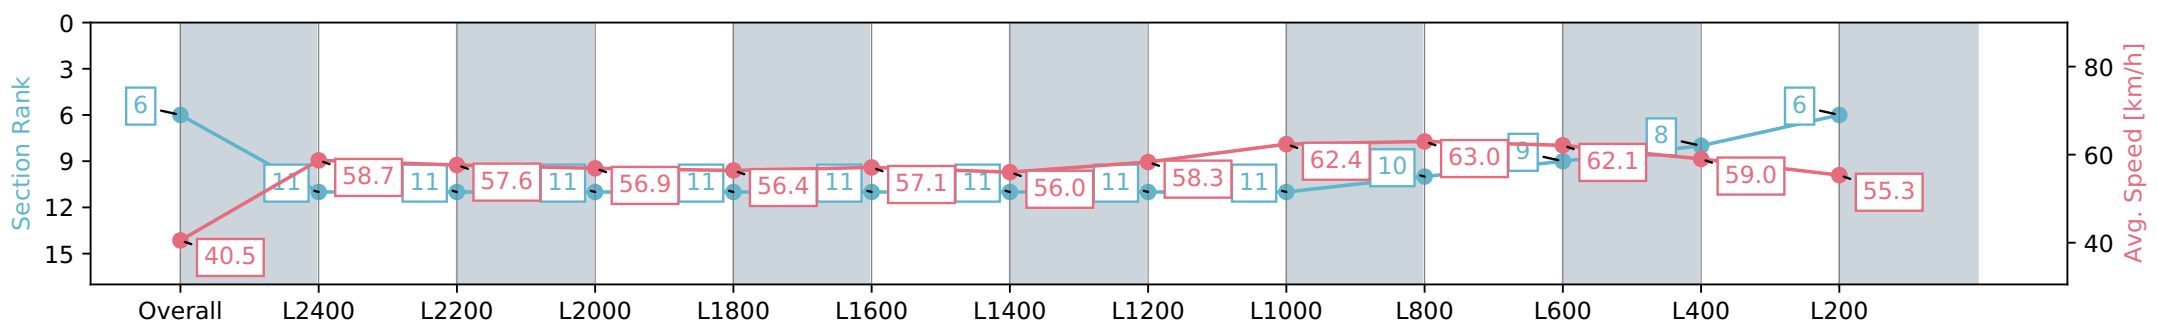

Morphettville SA - Professional

Race 7: Lord Reims Stakes - 2600m

24 February 2024 - 3:59PM

Track Rating: Good 4, Weather: Fine, Rail Position: +8m 1200m-W/  
Post; +5m Remainder. Sectional 610m

Section	Overall	L2400	L2200	L2000	L1800	L1600	L1400	L1200	L1000	L800	L600	L400	L200
Section Times	2:46.68 [6] (0:17.83)	2:28.85 [11] (0:12.35)	2:16.50 [11] (0:12.57)	2:03.92 [11] (0:12.78)	1:51.14 [11] (0:12.86)	1:38.28 [11] (0:12.63)	1:25.65 [11] (0:13.02)	1:12.63 [11] (0:12.40)	1:00.23 [11] (0:11.53)	0:48.70 [10] (0:11.62)	0:37.08 [9] (0:11.89)	0:25.19 [8] (0:12.28)	0:12.90 [6] (0:12.90)
Average Speed [km/h]	40.5	58.7	57.6	56.9	56.4	57.1	56.0	58.3	62.4	63.0	62.1	59.0	55.3
Top Speed [km/h]	59.3	59.5	58.7	57.7	56.9	57.7	57.0	60.7	64.9	63.5	63.1	61.0	56.8
Avg. Dist. to Rail [m]	13.0	3.0	2.0	2.4	3.2	3.6	3.0	1.9	3.1	3.8	5.0	5.5	6.4
Avg. Stride Freq. [Hz]	2.2	2.3	2.3	2.3	2.3	2.3	2.2	2.2	2.3	2.4	2.4	2.3	2.3
Avg. Stride Length [m]	5.0	7.1	7.0	7.0	7.0	6.9	7.0	7.1	7.3	7.2	7.2	7.0	6.7