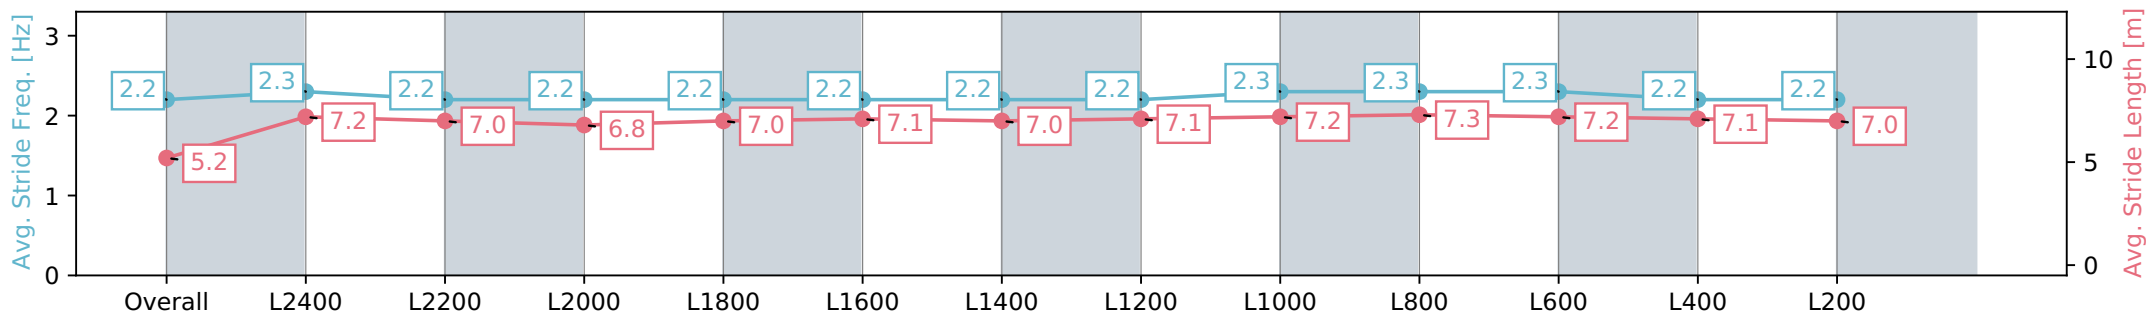

Morphettville SA - Professional

Race 7: Lord Reims Stakes - 2600m

24 February 2024 - 3:59PM

Track Rating: Good 4, Weather: Fine, Rail Position: +8m 1200m-W/  
Post; +5m Remainder. Sectional 610m

Section	Overall	L2400	L2200	L2000	L1800	L1600	L1400	L1200	L1000	L800	L600	L400	L200
Section Times	2:46.90 [7] (0:17.24)	2:29.66 [5] (0:12.26)	2:17.40 [5] (0:12.44)	2:04.96 [5] (0:12.76)	1:52.20 [6] (0:12.80)	1:39.40 [7] (0:12.69)	1:26.71 [7] (0:12.98)	1:13.73 [7] (0:12.57)	1:01.15 [7] (0:12.04)	0:49.11 [9] (0:11.85)	0:37.26 [10] (0:11.99)	0:25.27 [9] (0:12.56)	0:12.70 [9] (0:12.70)
Average Speed [km/h]	41.7	59.5	58.3	57.0	56.4	56.8	55.6	57.3	59.8	61.3	60.5	57.6	56.2
Top Speed [km/h]	60.5	60.9	59.3	57.9	57.0	57.7	56.8	59.5	61.4	61.7	61.4	58.9	56.9
Avg. Dist. to Rail [m]	11.4	4.1	3.0	2.2	1.3	1.3	0.8	0.6	1.8	1.9	1.8	4.8	7.2
Avg. Stride Freq. [Hz]	2.2	2.3	2.2	2.2	2.2	2.2	2.2	2.2	2.3	2.3	2.3	2.2	2.2
Avg. Stride Length [m]	5.2	7.2	7.0	6.8	7.0	7.1	7.0	7.1	7.2	7.3	7.2	7.1	7.0