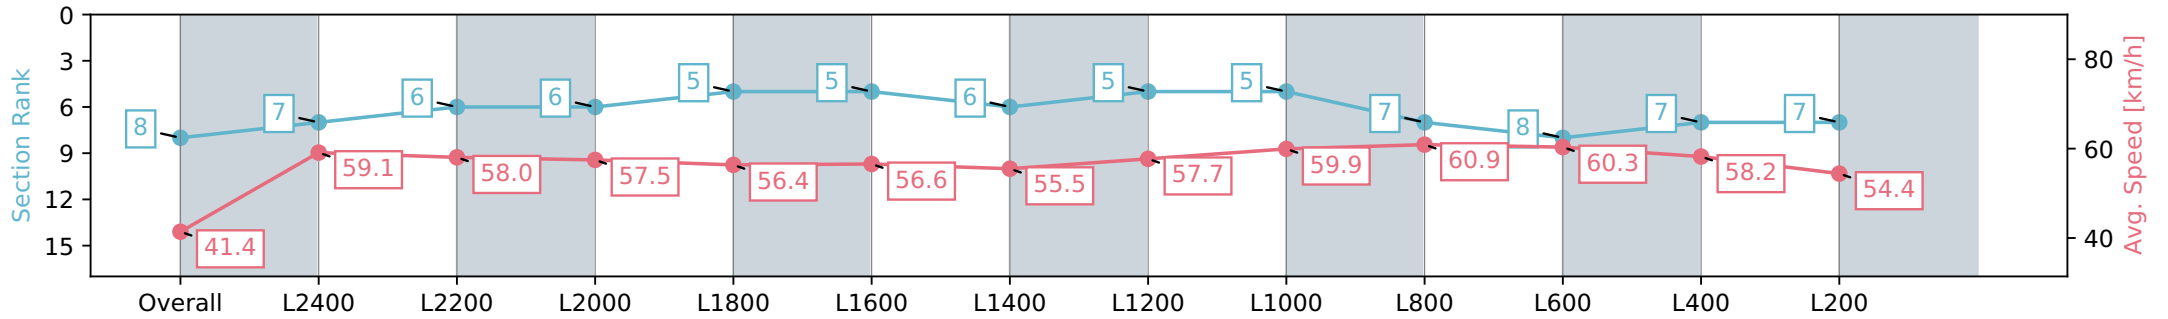

Morphettville SA - Professional

Race 7: Lord Reims Stakes - 2600m

24 February 2024 - 3:59PM

Track Rating: Good 4, Weather: Fine, Rail Position: +8m 1200m-W/  
Post; +5m Remainder. Sectional 610m

Section	Overall	L2400	L2200	L2000	L1800	L1600	L1400	L1200	L1000	L800	L600	L400	L200
Section Times	2:46.92 [8] (0:17.40)	2:29.52 [7] (0:12.20)	2:17.32 [6] (0:12.43)	2:04.89 [6] (0:12.56)	1:52.32 [5] (0:12.82)	1:39.50 [5] (0:12.72)	1:26.78 [6] (0:12.99)	1:13.79 [5] (0:12.48)	1:01.31 [5] (0:12.02)	0:49.29 [7] (0:11.83)	0:37.46 [8] (0:11.97)	0:25.49 [7] (0:12.38)	0:13.11 [7] (0:13.11)
Average Speed [km/h]	41.4	59.1	58.0	57.5	56.4	56.6	55.5	57.7	59.9	60.9	60.3	58.2	54.4
Top Speed [km/h]	60.1	60.4	58.6	58.0	56.9	57.4	56.5	59.3	61.2	61.4	61.4	59.1	56.7
Avg. Dist. to Rail [m]	8.5	0.8	0.9	0.6	1.2	1.2	0.8	0.3	0.9	0.6	0.6	2.2	4.3
Avg. Stride Freq. [Hz]	2.2	2.3	2.2	2.2	2.2	2.2	2.1	2.2	2.2	2.3	2.3	2.3	2.2
Avg. Stride Length [m]	5.2	7.2	7.2	7.1	6.9	7.0	7.0	7.2	7.2	7.3	7.2	6.9	6.7