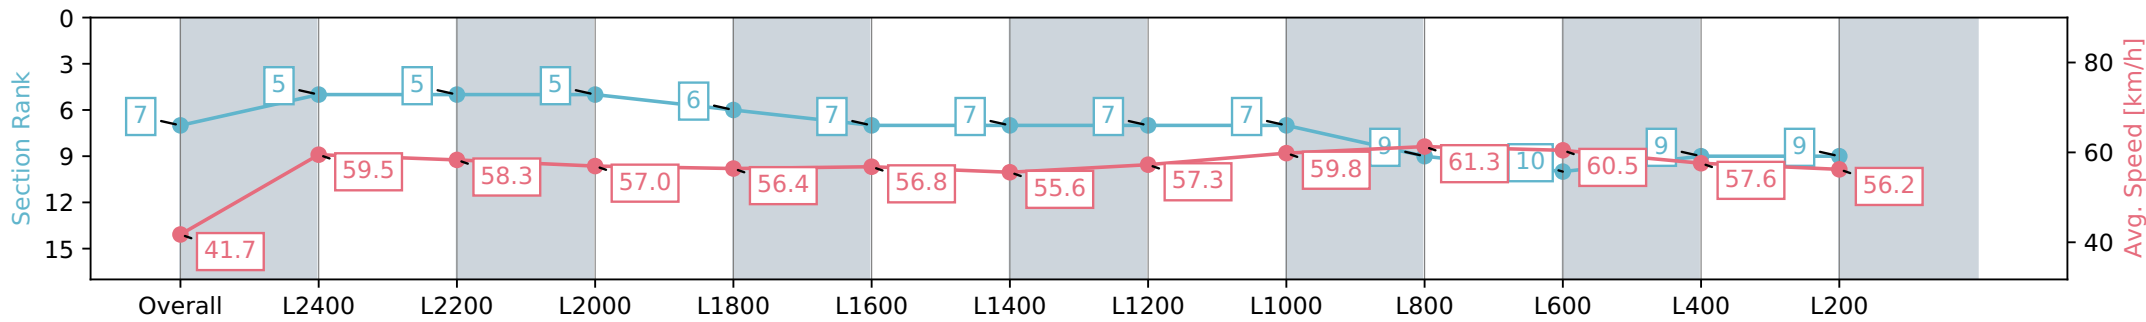

Morphettville SA - Professional

Race 7: Lord Reims Stakes - 2600m

24 February 2024 - 3:59PM

Track Rating: Good 4, Weather: Fine, Rail Position: +8m 1200m-W/  
Post; +5m Remainder. Sectional 610m

Section	Overall	L2400	L2200	L2000	L1800	L1600	L1400	L1200	L1000	L800	L600	L400	L200
Section Times	2:46.90 [7] (0:17.24)	2:29.66 [5] (0:12.26)	2:17.40 [5] (0:12.44)	2:04.96 [5] (0:12.76)	1:52.20 [6] (0:12.80)	1:39.40 [7] (0:12.69)	1:26.71 [7] (0:12.98)	1:13.73 [7] (0:12.57)	1:01.15 [7] (0:12.04)	0:49.11 [9] (0:11.85)	0:37.26 [10] (0:11.99)	0:25.27 [9] (0:12.56)	0:12.70 [9] (0:12.70)
Average Speed [km/h]	41.7	59.5	58.3	57.0	56.4	56.8	55.6	57.3	59.8	61.3	60.5	57.6	56.2
Top Speed [km/h]	60.5	60.9	59.3	57.9	57.0	57.7	56.8	59.5	61.4	61.7	61.4	58.9	56.9
Avg. Dist. to Rail [m]	11.4	4.1	3.0	2.2	1.3	1.3	0.8	0.6	1.8	1.9	1.8	4.8	7.2
Avg. Stride Freq. [Hz]	2.2	2.3	2.2	2.2	2.2	2.2	2.2	2.2	2.3	2.3	2.3	2.2	2.2
Avg. Stride Length [m]	5.2	7.2	7.0	6.8	7.0	7.1	7.0	7.1	7.2	7.3	7.2	7.1	7.0