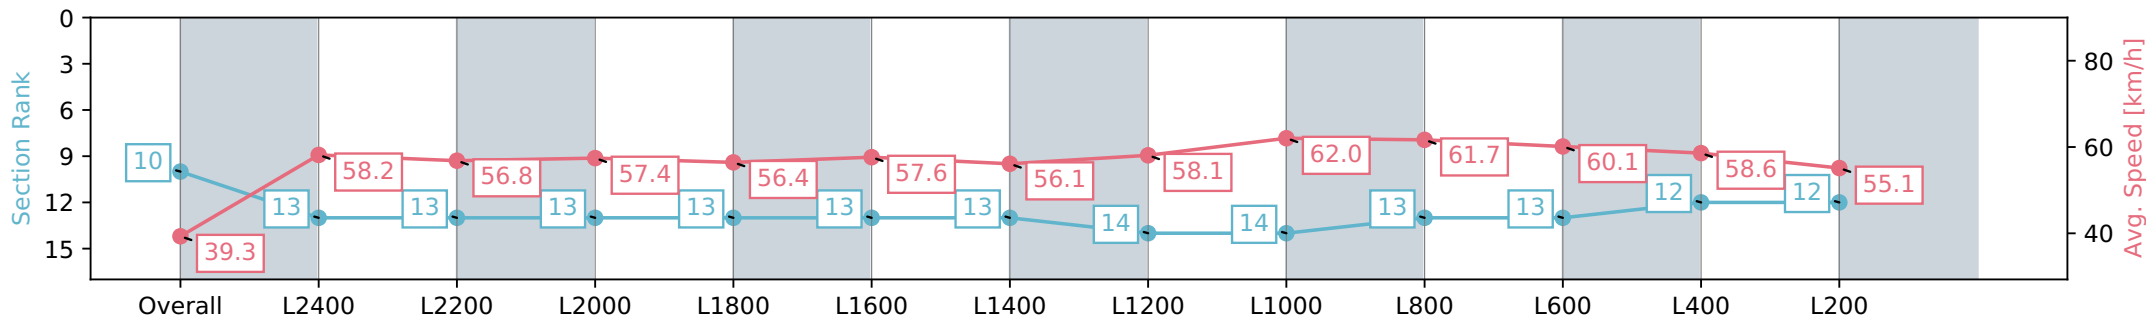

Morphettville SA - Professional

Race 7: Lord Reims Stakes - 2600m

24 February 2024 - 3:59PM

Track Rating: Good 4, Weather: Fine, Rail Position: +8m 1200m-W/  
Post; +5m Remainder. Sectional 610m

Section	Overall	L2400	L2200	L2000	L1800	L1600	L1400	L1200	L1000	L800	L600	L400	L200
Section Times	2:47.94 [10] (0:18.33)	2:29.61 [13] (0:12.48)	2:17.13 [13] (0:12.78)	2:04.35 [13] (0:12.65)	1:51.70 [13] (0:12.86)	1:38.84 [13] (0:12.49)	1:26.35 [13] (0:12.97)	1:13.38 [14] (0:12.47)	1:00.91 [14] (0:11.59)	0:49.32 [13] (0:11.84)	0:37.48 [13] (0:12.13)	0:25.35 [12] (0:12.39)	0:12.96 [12] (0:12.96)
Average Speed [km/h]	39.3	58.2	56.8	57.4	56.4	57.6	56.1	58.1	62.0	61.7	60.1	58.6	55.1
Top Speed [km/h]	56.3	59.3	57.8	57.8	57.7	59.0	58.6	59.7	63.0	62.8	61.9	59.7	57.1
Avg. Dist. to Rail [m]	12.6	2.7	2.8	2.3	2.8	3.3	2.6	2.0	3.5	3.3	2.6	7.1	9.0
Avg. Stride Freq. [Hz]	2.1	2.2	2.1	2.2	2.1	2.2	2.1	2.2	2.3	2.2	2.2	2.2	2.1
Avg. Stride Length [m]	5.2	7.2	7.3	7.3	7.3	7.4	7.3	7.1	7.3	7.6	7.5	7.4	7.1