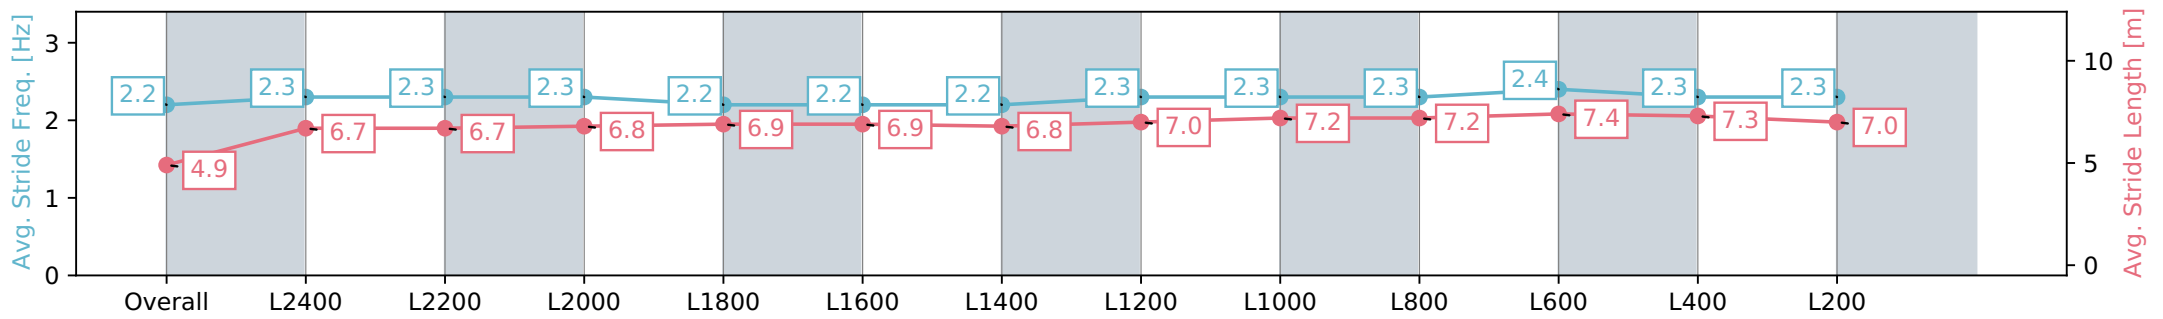

Morphettville SA - Professional

Race 7: Lord Reims Stakes - 2600m

24 February 2024 - 3:59PM

Track Rating: Good 4, Weather: Fine, Rail Position: +8m 1200m-W/  
Post; +5m Remainder. Sectional 610m

Section	Overall	L2400	L2200	L2000	L1800	L1600	L1400	L1200	L1000	L800	L600	L400	L200
Section Times	2:45.87 [2] (0:18.04)	2:27.83 [12] (0:12.40)	2:15.43 [12] (0:12.63)	2:02.80 [12] (0:12.80)	1:50.00 [12] (0:12.88)	1:37.12 [12] (0:12.49)	1:24.63 [12] (0:13.00)	1:11.63 [12] (0:12.46)	0:59.17 [12] (0:11.49)	0:47.68 [12] (0:11.56)	0:36.12 [11] (0:11.66)	0:24.46 [5] (0:12.02)	0:12.44 [4] (0:12.44)
Average Speed [km/h]	39.9	58.5	57.5	57.0	56.4	57.6	55.9	58.2	62.6	63.5	63.5	60.4	57.5
Top Speed [km/h]	58.9	59.6	58.3	57.5	57.4	58.6	57.7	60.5	64.0	64.0	64.7	61.5	59.3
Avg. Dist. to Rail [m]	9.3	2.5	2.9	2.9	3.1	3.0	2.3	2.1	3.6	4.2	5.9	7.2	8.9
Avg. Stride Freq. [Hz]	2.2	2.3	2.3	2.3	2.2	2.2	2.2	2.2	2.3	2.3	2.3	2.3	2.3
Avg. Stride Length [m]	4.9	6.7	6.7	6.8	6.9	6.9	6.8	7.0	7.2	7.2	7.4	7.3	7.0