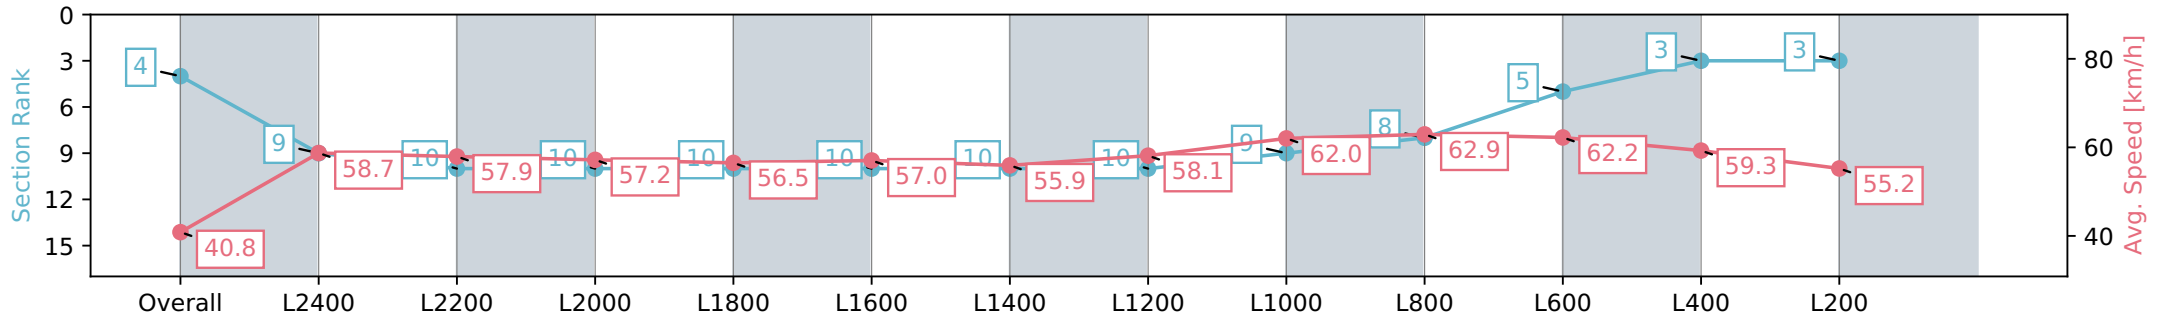

Morphettville SA - Professional

Race 7: Lord Reims Stakes - 2600m

24 February 2024 - 3:59PM

Track Rating: Good 4, Weather: Fine, Rail Position: +8m 1200m-W/  
Post; +5m Remainder. Sectional 610m

Section	Overall	L2400	L2200	L2000	L1800	L1600	L1400	L1200	L1000	L800	L600	L400	L200
Section Times	2:46.35 [4] (0:17.65)	2:28.70 [9] (0:12.32)	2:16.38 [10] (0:12.49)	2:03.89 [10] (0:12.70)	1:51.19 [10] (0:12.83)	1:38.36 [10] (0:12.63)	1:25.73 [10] (0:13.03)	1:12.70 [10] (0:12.44)	1:00.26 [9] (0:11.60)	0:48.66 [8] (0:11.61)	0:37.05 [5] (0:11.90)	0:25.15 [3] (0:12.22)	0:12.93 [3] (0:12.93)
Average Speed [km/h]	40.8	58.7	57.9	57.2	56.5	57.0	55.9	58.1	62.0	62.9	62.2	59.3	55.2
Top Speed [km/h]	60.5	60.2	58.8	57.7	57.6	57.3	57.3	60.6	63.8	64.3	64.2	60.6	57.9
Avg. Dist. to Rail [m]	9.0	1.8	1.7	2.0	2.9	3.2	2.6	1.7	2.7	3.5	5.4	5.8	6.9
Avg. Stride Freq. [Hz]	2.2	2.4	2.3	2.3	2.3	2.3	2.3	2.3	2.3	2.3	2.4	2.3	2.2
Avg. Stride Length [m]	5.0	6.9	6.9	6.9	6.9	7.0	6.9	7.0	7.2	7.4	7.3	7.1	6.8