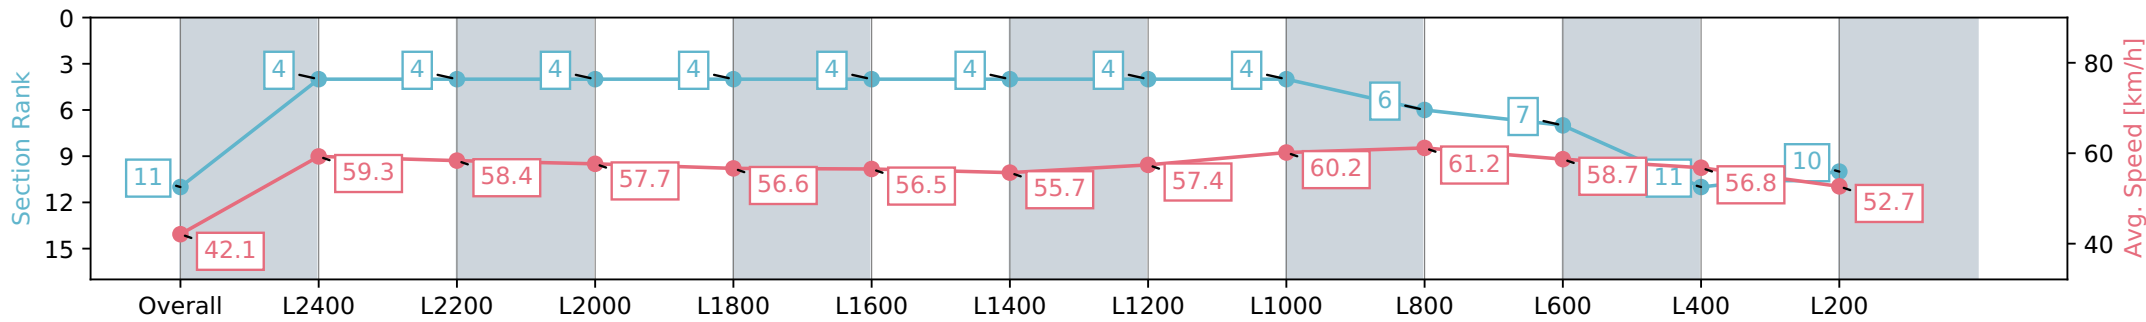

Morphettville SA - Professional

Race 7: Lord Reims Stakes - 2600m

24 February 2024 - 3:59PM

Track Rating: Good 4, Weather: Fine, Rail Position: +8m 1200m-W/  
Post; +5m Remainder. Sectional 610m

Section	Overall	L2400	L2200	L2000	L1800	L1600	L1400	L1200	L1000	L800	L600	L400	L200
Section Times	2:48.27 [11] (0:17.11)	2:31.16 [4] (0:12.24)	2:18.92 [4] (0:12.43)	2:06.49 [4] (0:12.61)	1:53.88 [4] (0:12.80)	1:41.08 [4] (0:12.73)	1:28.35 [4] (0:13.01)	1:15.34 [4] (0:12.56)	1:02.77 [4] (0:11.97)	0:50.80 [6] (0:11.90)	0:38.90 [7] (0:12.55)	0:26.35 [11] (0:12.78)	0:13.57 [10] (0:13.56)
Average Speed [km/h]	42.1	59.3	58.4	57.7	56.6	56.5	55.7	57.4	60.2	61.2	58.7	56.8	52.7
Top Speed [km/h]	61.0	61.4	58.9	58.8	57.2	58.2	56.3	58.9	61.7	61.7	61.0	58.2	55.7
Avg. Dist. to Rail [m]	9.5	2.8	2.4	2.4	2.5	2.5	1.6	1.2	2.0	2.5	4.4	7.7	6.3
Avg. Stride Freq. [Hz]	2.1	2.2	2.1	2.1	2.1	2.1	2.0	2.1	2.1	2.2	2.1	2.1	2.0
Avg. Stride Length [m]	5.2	7.4	7.6	7.5	7.4	7.4	7.3	7.4	7.6	7.8	7.5	7.4	7.1