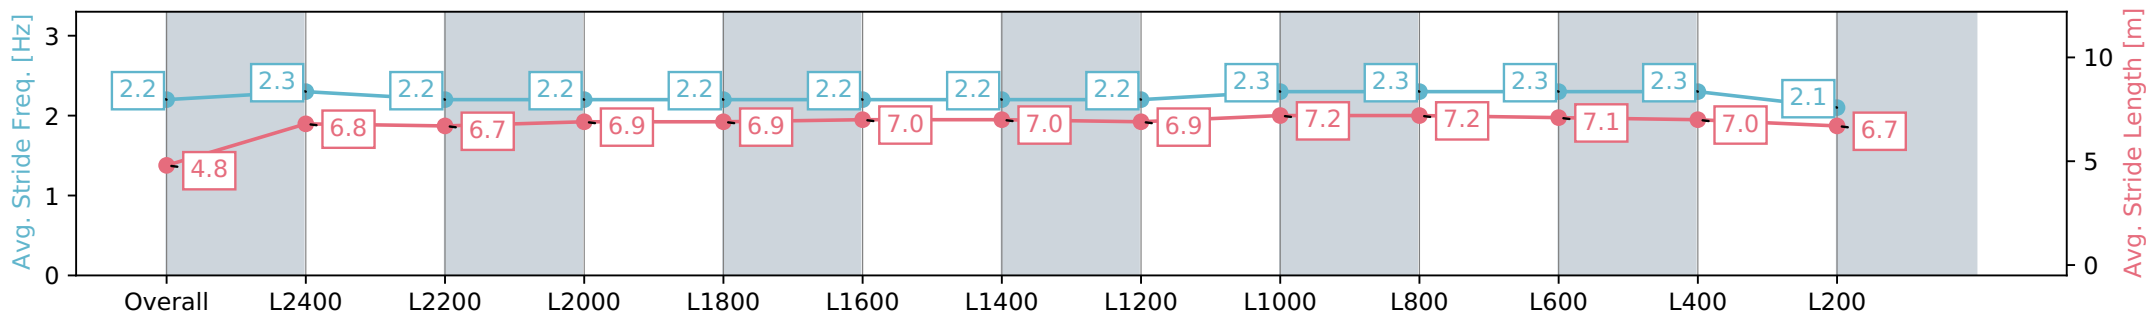

Morphettville SA - Professional

Race 7: Lord Reims Stakes - 2600m

24 February 2024 - 3:59PM

Track Rating: Good 4, Weather: Fine, Rail Position: +8m 1200m-W/  
Post; +5m Remainder. Sectional 610m

Section	Overall	L2400	L2200	L2000	L1800	L1600	L1400	L1200	L1000	L800	L600	L400	L200
Section Times	2:48.80 [12] (0:18.41)	2:30.39 [14] (0:12.43)	2:17.96 [14] (0:12.80)	2:05.16 [14] (0:12.72)	1:52.44 [14] (0:12.77)	1:39.67 [14] (0:12.47)	1:27.20 [14] (0:12.83)	1:14.37 [13] (0:12.57)	1:01.79 [13] (0:11.69)	0:50.10 [14] (0:11.83)	0:38.27 [14] (0:12.22)	0:26.05 [13] (0:12.53)	0:13.52 [13] (0:13.52)
Average Speed [km/h]	39.1	58.1	56.5	56.9	56.6	57.7	56.3	57.4	61.6	61.3	59.5	57.6	52.7
Top Speed [km/h]	57.2	58.7	57.7	57.6	56.9	58.6	57.9	59.3	62.6	62.4	61.1	58.2	56.4
Avg. Dist. to Rail [m]	9.3	0.9	1.4	1.3	1.6	1.7	0.9	0.9	2.3	1.7	1.8	4.3	7.9
Avg. Stride Freq. [Hz]	2.2	2.3	2.2	2.2	2.2	2.2	2.2	2.2	2.3	2.3	2.3	2.3	2.1
Avg. Stride Length [m]	4.8	6.8	6.7	6.9	6.9	7.0	7.0	6.9	7.2	7.2	7.1	7.0	6.7