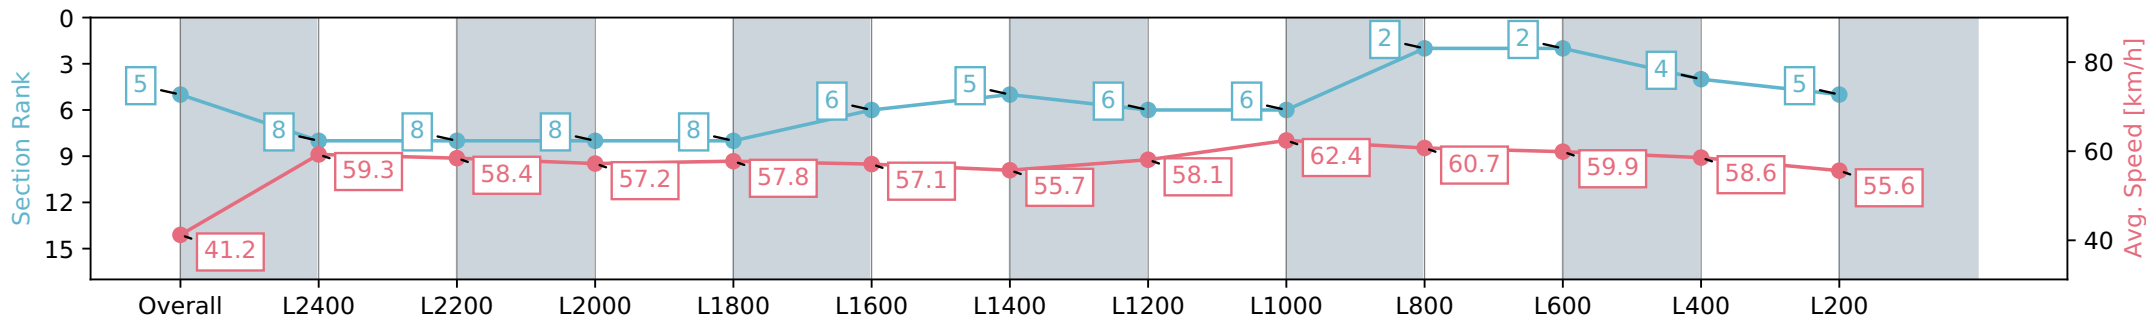

Morphettville SA - Professional

Race 7: Lord Reims Stakes - 2600m

24 February 2024 - 3:59PM

Track Rating: Good 4, Weather: Fine, Rail Position: +8m 1200m-W/  
Post; +5m Remainder. Sectional 610m

Section	Overall	L2400	L2200	L2000	L1800	L1600	L1400	L1200	L1000	L800	L600	L400	L200
Section Times	2:46.40 [5] (0:17.46)	2:28.94 [8] (0:12.28)	2:16.65 [8] (0:12.40)	2:04.25 [8] (0:12.74)	1:51.51 [8] (0:12.57)	1:38.93 [6] (0:12.63)	1:26.30 [5] (0:13.04)	1:13.26 [6] (0:12.48)	1:00.78 [6] (0:11.54)	0:49.24 [2] (0:11.92)	0:37.32 [2] (0:12.15)	0:25.17 [4] (0:12.34)	0:12.83 [5] (0:12.83)
Average Speed [km/h]	41.2	59.3	58.4	57.2	57.8	57.1	55.7	58.1	62.4	60.7	59.9	58.6	55.6
Top Speed [km/h]	60.5	60.6	59.0	58.9	59.3	57.8	56.8	60.2	63.3	62.2	60.8	59.4	57.5
Avg. Dist. to Rail [m]	12.8	3.0	2.9	2.8	3.5	3.2	2.5	2.1	2.7	1.6	2.1	3.6	5.0
Avg. Stride Freq. [Hz]	2.1	2.2	2.2	2.1	2.1	2.1	2.1	2.1	2.2	2.1	2.2	2.1	2.1
Avg. Stride Length [m]	5.4	7.5	7.5	7.4	7.5	7.4	7.4	7.5	7.8	7.7	7.7	7.5	7.2