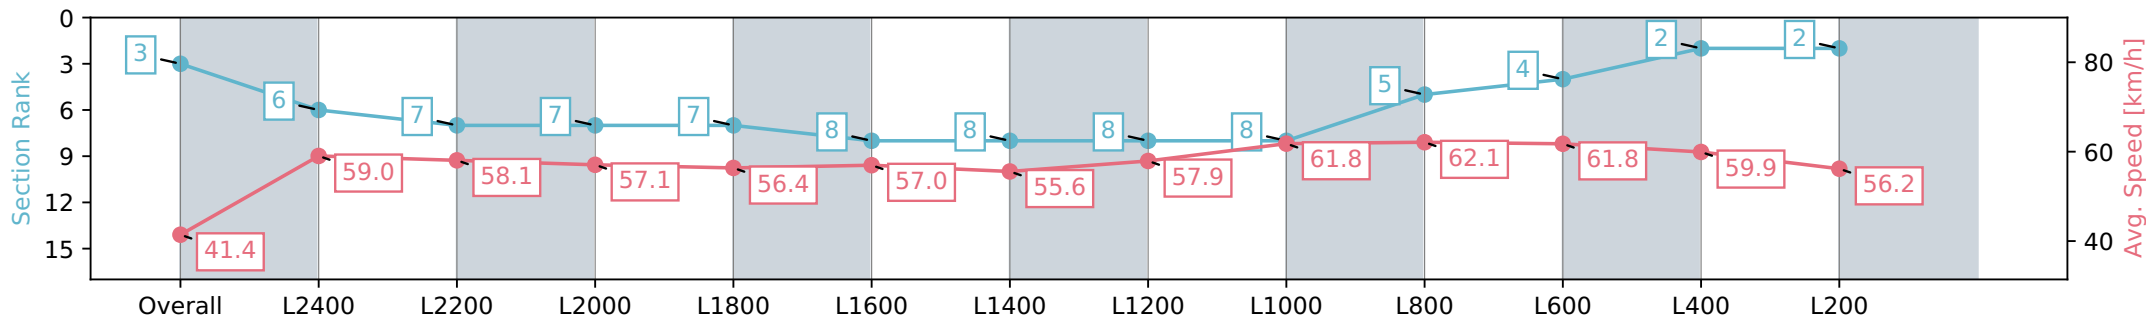

Morphettville SA - Professional

Race 7: Lord Reims Stakes - 2600m

24 February 2024 - 3:59PM

Track Rating: Good 4, Weather: Fine, Rail Position: +8m 1200m-W/  
Post; +5m Remainder. Sectional 610m

Section	Overall	L2400	L2200	L2000	L1800	L1600	L1400	L1200	L1000	L800	L600	L400	L200
Section Times	2:45.96 [3] (0:17.36)	2:28.60 [6] (0:12.30)	2:16.30 [7] (0:12.48)	2:03.82 [7] (0:12.67)	1:51.15 [7] (0:12.84)	1:38.31 [8] (0:12.64)	1:25.67 [8] (0:12.98)	1:12.69 [8] (0:12.49)	1:00.20 [8] (0:11.67)	0:48.53 [5] (0:11.76)	0:36.77 [4] (0:11.96)	0:24.81 [2] (0:12.09)	0:12.72 [2] (0:12.72)
Average Speed [km/h]	41.4	59.0	58.1	57.1	56.4	57.0	55.6	57.9	61.8	62.1	61.8	59.9	56.2
Top Speed [km/h]	59.7	59.9	58.6	58.5	57.2	57.6	57.2	60.6	62.6	62.8	62.9	60.8	58.2
Avg. Dist. to Rail [m]	10.3	2.4	2.1	1.4	1.4	1.3	0.8	1.8	3.2	3.8	5.2	4.8	7.1
Avg. Stride Freq. [Hz]	2.1	2.2	2.1	2.1	2.1	2.1	2.1	2.1	2.2	2.2	2.3	2.2	2.1
Avg. Stride Length [m]	5.2	7.4	7.4	7.4	7.4	7.4	7.6	7.4	7.6	7.7	7.6	7.6	7.3