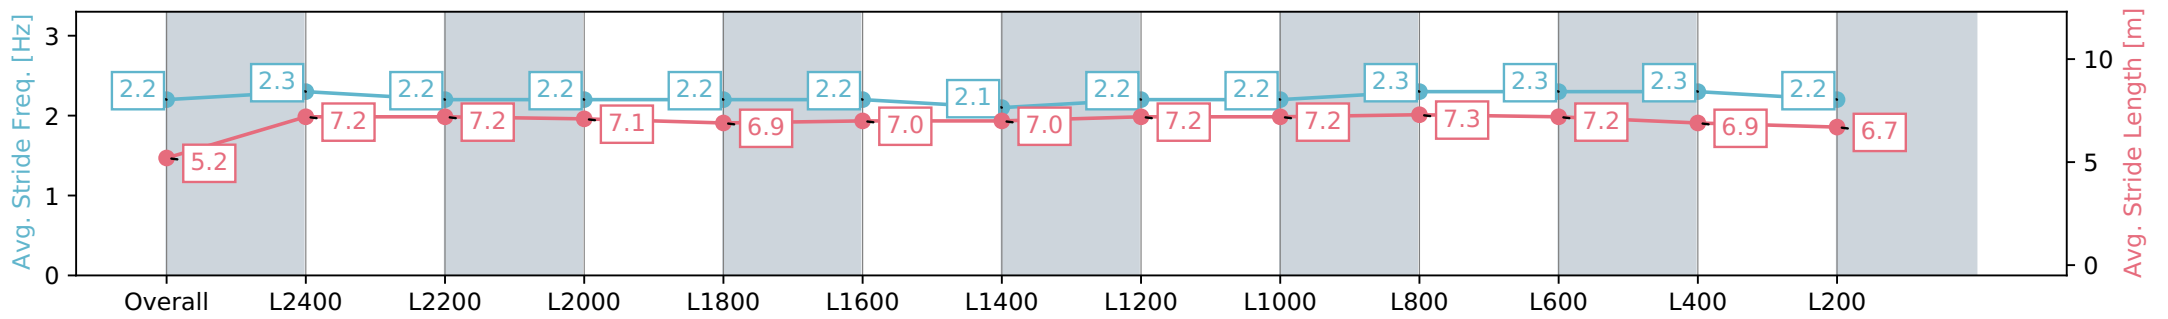

Morphettville SA - Professional

Race 7: Lord Reims Stakes - 2600m

24 February 2024 - 3:59PM

Track Rating: Good 4, Weather: Fine, Rail Position: +8m 1200m-W/  
Post; +5m Remainder. Sectional 610m

Section	Overall	L2400	L2200	L2000	L1800	L1600	L1400	L1200	L1000	L800	L600	L400	L200
Section Times	2:46.92 [8] (0:17.40)	2:29.52 [7] (0:12.20)	2:17.32 [6] (0:12.43)	2:04.89 [6] (0:12.56)	1:52.32 [5] (0:12.82)	1:39.50 [5] (0:12.72)	1:26.78 [6] (0:12.99)	1:13.79 [5] (0:12.48)	1:01.31 [5] (0:12.02)	0:49.29 [7] (0:11.83)	0:37.46 [8] (0:11.97)	0:25.49 [7] (0:12.38)	0:13.11 [7] (0:13.11)
Average Speed [km/h]	41.4	59.1	58.0	57.5	56.4	56.6	55.5	57.7	59.9	60.9	60.3	58.2	54.4
Top Speed [km/h]	60.1	60.4	58.6	58.0	56.9	57.4	56.5	59.3	61.2	61.4	61.4	59.1	56.7
Avg. Dist. to Rail [m]	8.5	0.8	0.9	0.6	1.2	1.2	0.8	0.3	0.9	0.6	0.6	2.2	4.3
Avg. Stride Freq. [Hz]	2.2	2.3	2.2	2.2	2.2	2.2	2.1	2.2	2.2	2.3	2.3	2.3	2.2
Avg. Stride Length [m]	5.2	7.2	7.2	7.1	6.9	7.0	7.0	7.2	7.2	7.3	7.2	6.9	6.7