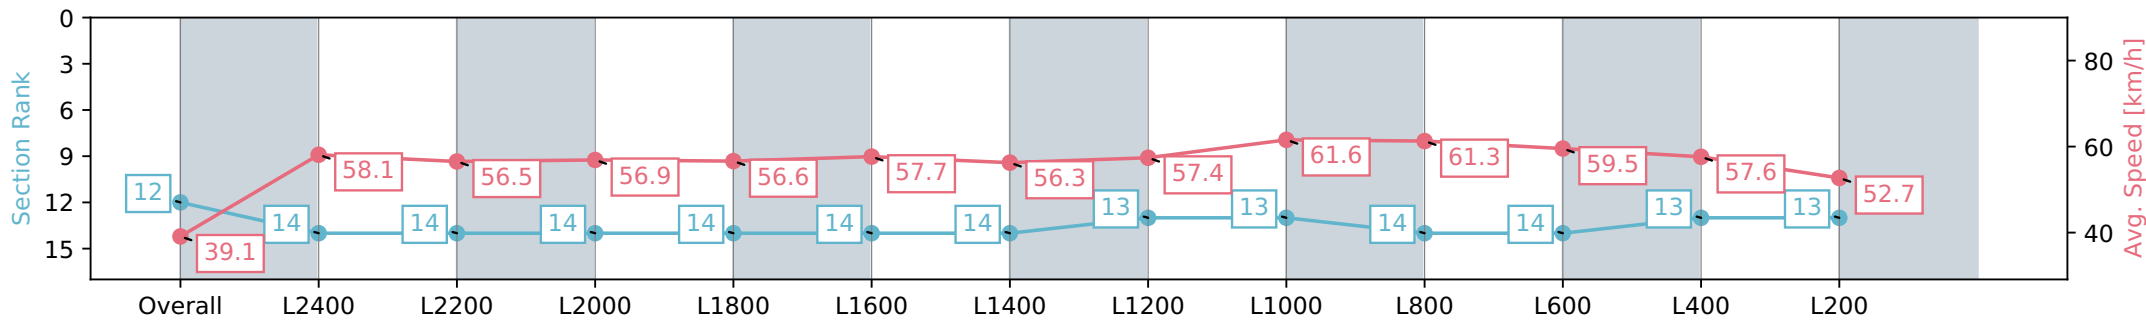

Morphettville SA - Professional

Race 7: Lord Reims Stakes - 2600m

24 February 2024 - 3:59PM

Track Rating: Good 4, Weather: Fine, Rail Position: +8m 1200m-W/  
Post; +5m Remainder. Sectional 610m

Section	Overall	L2400	L2200	L2000	L1800	L1600	L1400	L1200	L1000	L800	L600	L400	L200
Section Times	2:48.80 [12] (0:18.41)	2:30.39 [14] (0:12.43)	2:17.96 [14] (0:12.80)	2:05.16 [14] (0:12.72)	1:52.44 [14] (0:12.77)	1:39.67 [14] (0:12.47)	1:27.20 [14] (0:12.83)	1:14.37 [13] (0:12.57)	1:01.79 [13] (0:11.69)	0:50.10 [14] (0:11.83)	0:38.27 [14] (0:12.22)	0:26.05 [13] (0:12.53)	0:13.52 [13] (0:13.52)
Average Speed [km/h]	39.1	58.1	56.5	56.9	56.6	57.7	56.3	57.4	61.6	61.3	59.5	57.6	52.7
Top Speed [km/h]	57.2	58.7	57.7	57.6	56.9	58.6	57.9	59.3	62.6	62.4	61.1	58.2	56.4
Avg. Dist. to Rail [m]	9.3	0.9	1.4	1.3	1.6	1.7	0.9	0.9	2.3	1.7	1.8	4.3	7.9
Avg. Stride Freq. [Hz]	2.2	2.3	2.2	2.2	2.2	2.2	2.2	2.2	2.3	2.3	2.3	2.3	2.1
Avg. Stride Length [m]	4.8	6.8	6.7	6.9	6.9	7.0	7.0	6.9	7.2	7.2	7.1	7.0	6.7