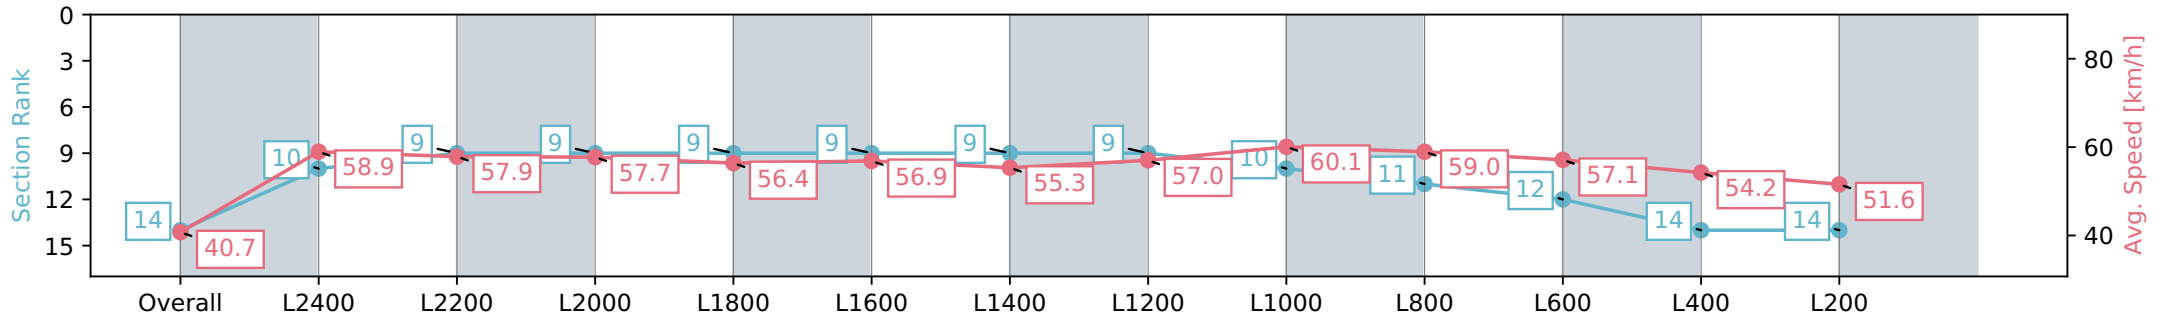

Morphettville SA - Professional

Race 7: Lord Reims Stakes - 2600m

24 February 2024 - 3:59PM

Track Rating: Good 4, Weather: Fine, Rail Position: +8m 1200m-W/  
Post; +5m Remainder. Sectional 610m

Section	Overall	L2400	L2200	L2000	L1800	L1600	L1400	L1200	L1000	L800	L600	L400	L200
Section Times	2:49.96 [14] (0:17.69)	2:32.27 [10] (0:12.25)	2:20.02 [9] (0:12.48)	2:07.54 [9] (0:12.51)	1:55.03 [9] (0:12.82)	1:42.21 [9] (0:12.67)	1:29.54 [9] (0:13.06)	1:16.48 [9] (0:12.64)	1:03.84 [10] (0:11.98)	0:51.86 [11] (0:12.20)	0:39.66 [12] (0:12.55)	0:27.11 [14] (0:13.27)	0:13.84 [14] (0:13.84)
Average Speed [km/h]	40.7	58.9	57.9	57.7	56.4	56.9	55.3	57.0	60.1	59.0	57.1	54.2	51.6
Top Speed [km/h]	60.9	60.1	58.5	58.7	58.1	57.4	56.9	59.3	60.6	60.4	58.7	55.6	53.2
Avg. Dist. to Rail [m]	8.1	1.0	1.1	0.7	1.7	2.2	1.2	0.5	0.7	0.4	0.9	2.0	5.4
Avg. Stride Freq. [Hz]	2.4	2.5	2.5	2.4	2.4	2.4	2.4	2.4	2.5	2.5	2.5	2.4	2.4
Avg. Stride Length [m]	4.6	6.5	6.5	6.6	6.5	6.6	6.5	6.6	6.8	6.6	6.5	6.3	5.9