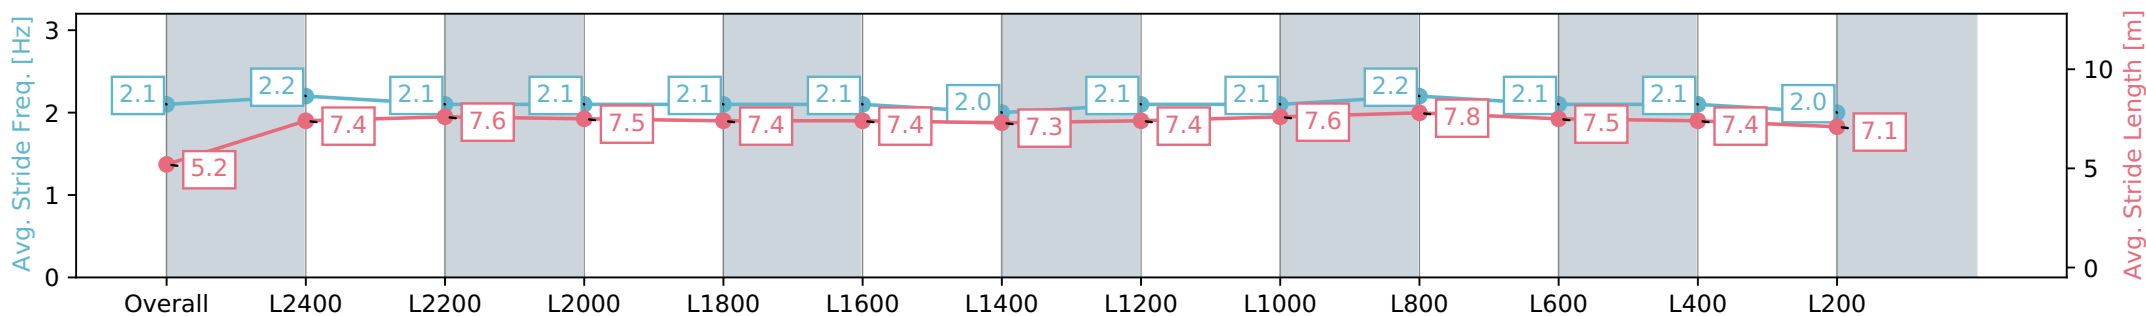

Morphettville SA - Professional

Race 7: Lord Reims Stakes - 2600m

24 February 2024 - 3:59PM

Track Rating: Good 4, Weather: Fine, Rail Position: +8m 1200m-W/  
Post; +5m Remainder. Sectional 610m

Section	Overall	L2400	L2200	L2000	L1800	L1600	L1400	L1200	L1000	L800	L600	L400	L200
Section Times	2:48.27 [11] (0:17.11)	2:31.16 [4] (0:12.24)	2:18.92 [4] (0:12.43)	2:06.49 [4] (0:12.61)	1:53.88 [4] (0:12.80)	1:41.08 [4] (0:12.73)	1:28.35 [4] (0:13.01)	1:15.34 [4] (0:12.56)	1:02.77 [4] (0:11.97)	0:50.80 [6] (0:11.90)	0:38.90 [7] (0:12.55)	0:26.35 [11] (0:12.78)	0:13.57 [10] (0:13.56)
Average Speed [km/h]	42.1	59.3	58.4	57.7	56.6	56.5	55.7	57.4	60.2	61.2	58.7	56.8	52.7
Top Speed [km/h]	61.0	61.4	58.9	58.8	57.2	58.2	56.3	58.9	61.7	61.7	61.0	58.2	55.7
Avg. Dist. to Rail [m]	9.5	2.8	2.4	2.4	2.5	2.5	1.6	1.2	2.0	2.5	4.4	7.7	6.3
Avg. Stride Freq. [Hz]	2.1	2.2	2.1	2.1	2.1	2.1	2.0	2.1	2.1	2.2	2.1	2.1	2.0
Avg. Stride Length [m]	5.2	7.4	7.6	7.5	7.4	7.4	7.3	7.4	7.6	7.8	7.5	7.4	7.1