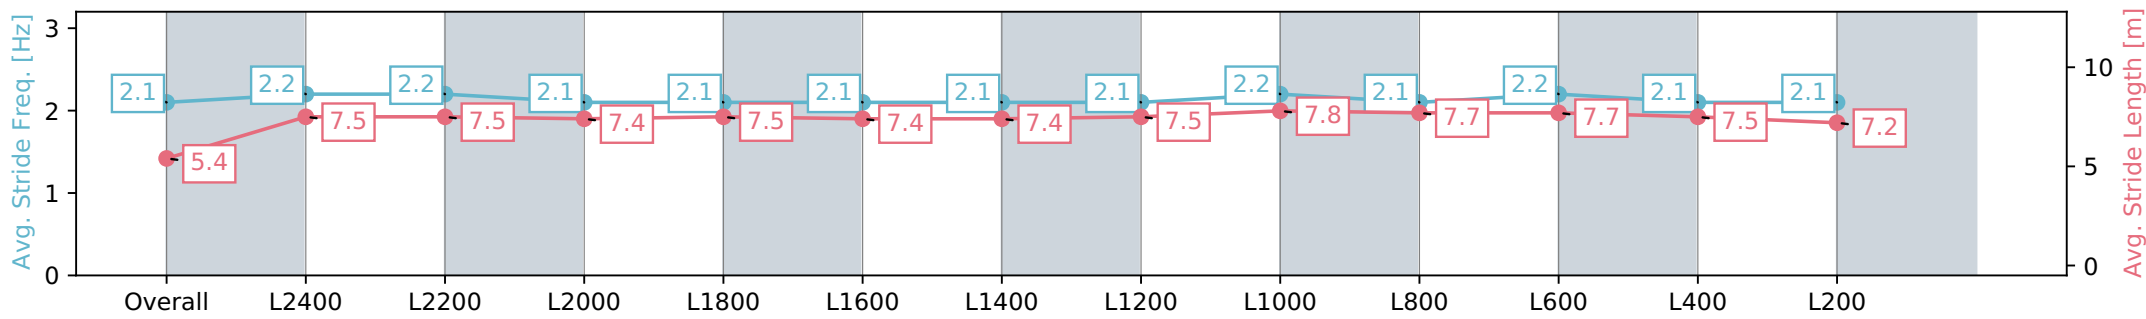

Morphettville SA - Professional

Race 7: Lord Reims Stakes - 2600m

24 February 2024 - 3:59PM

Track Rating: Good 4, Weather: Fine, Rail Position: +8m 1200m-W/  
Post; +5m Remainder. Sectional 610m

Section	Overall	L2400	L2200	L2000	L1800	L1600	L1400	L1200	L1000	L800	L600	L400	L200
Section Times	2:46.40 [5] (0:17.46)	2:28.94 [8] (0:12.28)	2:16.65 [8] (0:12.40)	2:04.25 [8] (0:12.74)	1:51.51 [8] (0:12.57)	1:38.93 [6] (0:12.63)	1:26.30 [5] (0:13.04)	1:13.26 [6] (0:12.48)	1:00.78 [6] (0:11.54)	0:49.24 [2] (0:11.92)	0:37.32 [2] (0:12.15)	0:25.17 [4] (0:12.34)	0:12.83 [5] (0:12.83)
Average Speed [km/h]	41.2	59.3	58.4	57.2	57.8	57.1	55.7	58.1	62.4	60.7	59.9	58.6	55.6
Top Speed [km/h]	60.5	60.6	59.0	58.9	59.3	57.8	56.8	60.2	63.3	62.2	60.8	59.4	57.5
Avg. Dist. to Rail [m]	12.8	3.0	2.9	2.8	3.5	3.2	2.5	2.1	2.7	1.6	2.1	3.6	5.0
Avg. Stride Freq. [Hz]	2.1	2.2	2.2	2.1	2.1	2.1	2.1	2.1	2.2	2.1	2.2	2.1	2.1
Avg. Stride Length [m]	5.4	7.5	7.5	7.4	7.5	7.4	7.4	7.5	7.8	7.7	7.7	7.5	7.2