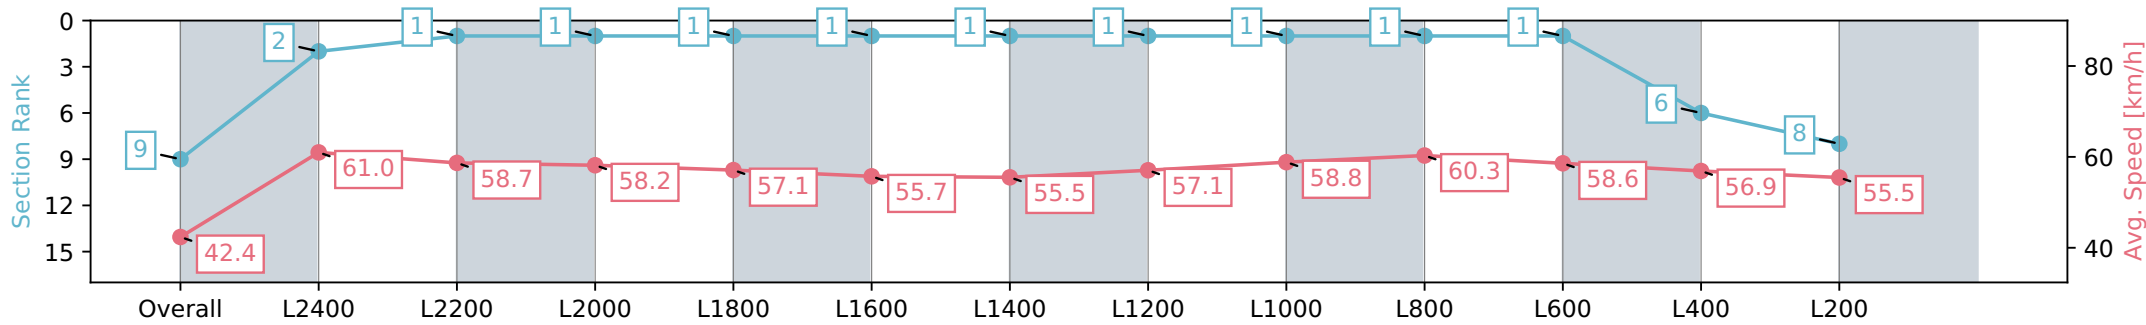

Morphettville SA - Professional

Race 7: Lord Reims Stakes - 2600m

24 February 2024 - 3:59PM

Track Rating: Good 4, Weather: Fine, Rail Position: +8m 1200m-W/  
Post; +5m Remainder. Sectional 610m

Section	Overall	L2400	L2200	L2000	L1800	L1600	L1400	L1200	L1000	L800	L600	L400	L200
Section Times	2:46.99 [9] (0:17.00)	2:29.99 [2] (0:11.91)	2:18.08 [1] (0:12.33)	2:05.75 [1] (0:12.40)	1:53.35 [1] (0:12.63)	1:40.72 [1] (0:12.93)	1:27.79 [1] (0:13.01)	1:14.78 [1] (0:12.61)	1:02.17 [1] (0:12.23)	0:49.94 [1] (0:11.99)	0:37.95 [1] (0:12.38)	0:25.57 [6] (0:12.70)	0:12.87 [8] (0:12.87)
Average Speed [km/h]	42.4	61.0	58.7	58.2	57.1	55.7	55.5	57.1	58.8	60.3	58.6	56.9	55.5
Top Speed [km/h]	61.6	61.8	59.8	59.4	57.5	56.9	56.7	58.1	60.6	61.2	59.6	57.6	56.8
Avg. Dist. to Rail [m]	12.6	3.6	1.4	0.6	1.2	1.3	0.8	0.3	0.7	0.7	1.7	3.7	5.9
Avg. Stride Freq. [Hz]	2.3	2.4	2.3	2.3	2.3	2.3	2.2	2.3	2.3	2.4	2.4	2.4	2.3
Avg. Stride Length [m]	5.1	6.9	7.0	7.0	7.0	6.9	6.9	6.8	6.8	6.8	6.7	6.7	6.5