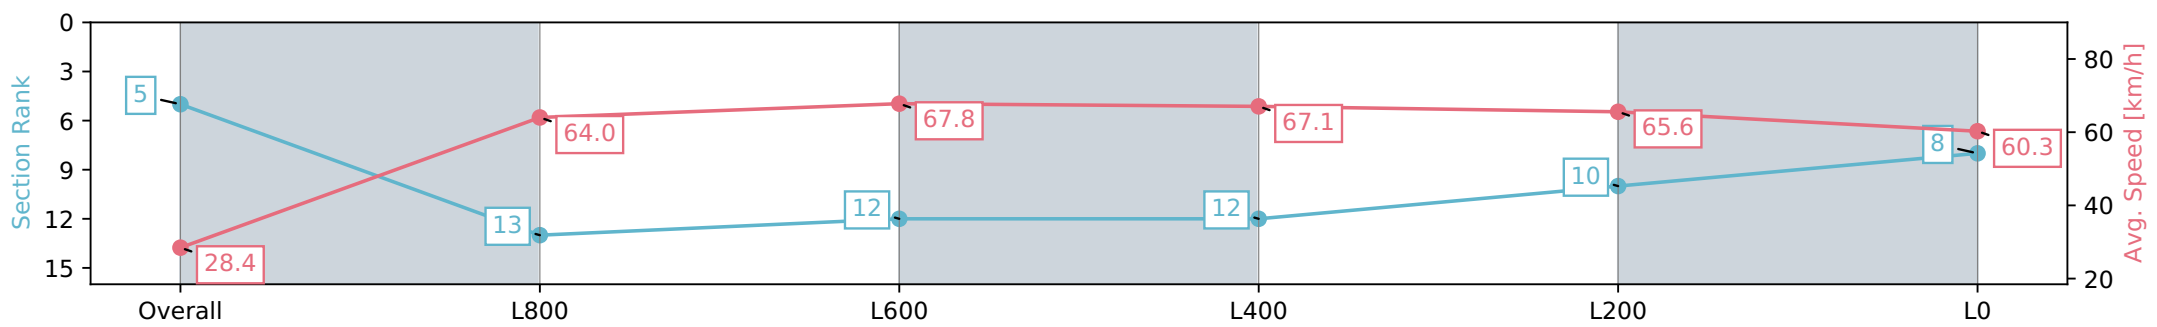

Section	Overall	L1000	L800	L600	L400	L200	L200
Section Times	1:01.90 [5] (0:06.34)	0:55.56 [13] (0:11.25)	0:44.31 [12] (0:10.61)	0:33.70 [12] (0:10.73)	0:22.97 [10] (0:11.01)	0:11.96 [8] (0:11.96)	
Average Speed [km/h]	28.4	64.0	67.8	67.1	65.6	60.3	
Top Speed [km/h]	56.3	66.5	69.0	68.9	67.1	63.4	
Avg. Dist. to Rail [m]	9.1	2.1	0.3	0.8	2.8	5.8	
Avg. Stride Freq. [Hz]	2.0	2.5	2.5	2.4	2.4	2.3	
Avg. Stride Length [m]	4.0	7.3	7.6	7.6	7.4	7.1	