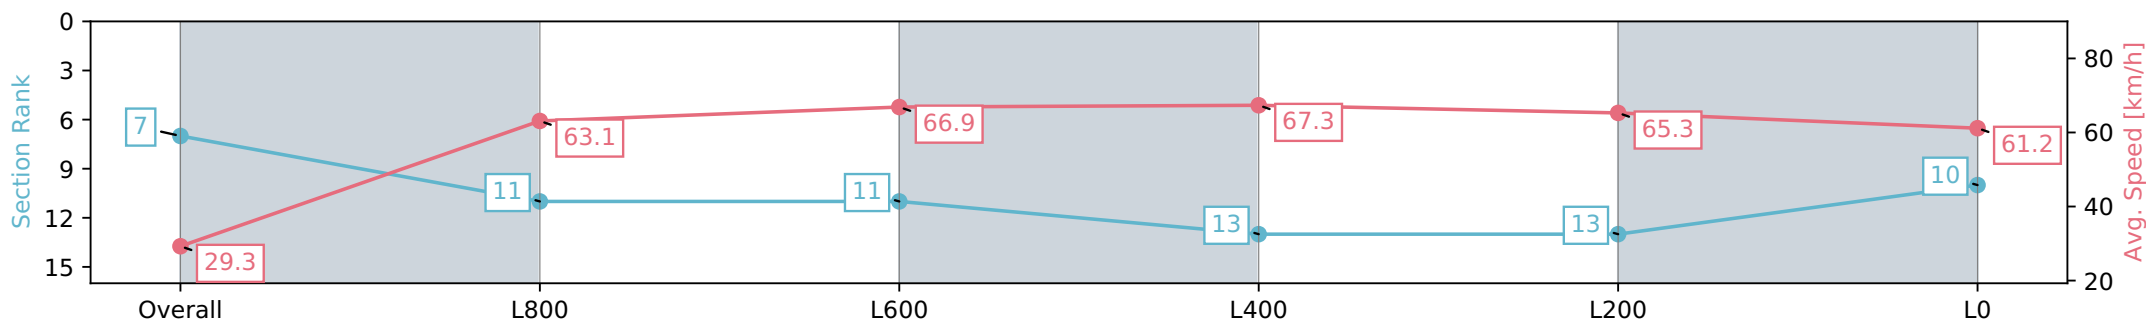

Section	Overall	L1000	L800	L600	L400	L200	L200
Section Times	1:01.99 [7] (0:06.19)	0:55.80 [11] (0:11.37)	0:44.43 [11] (0:10.81)	0:33.62 [13] (0:10.77)	0:22.85 [13] (0:11.09)	0:11.76 [10] (0:11.76)	
Average Speed [km/h]	29.3	63.1	66.9	67.3	65.3	61.2	
Top Speed [km/h]	55.1	68.8	68.7	68.3	66.2	64.1	
Avg. Dist. to Rail [m]	2.4	0.6	0.2	1.6	5.7	9.2	
Avg. Stride Freq. [Hz]	2.1	2.4	2.4	2.5	2.4	2.4	
Avg. Stride Length [m]	4.0	7.2	7.3	7.3	7.2	6.9	