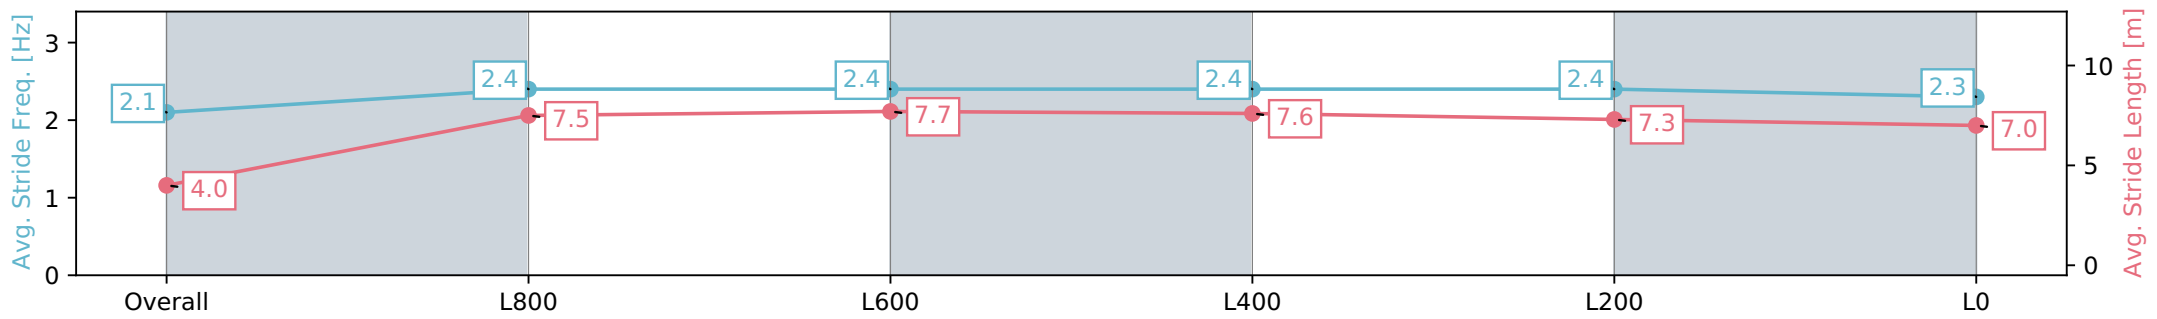

Section	Overall	L1000	L800	L600	L400	L200	L200
Section Times	1:02.03 [2] (0:05.86)	0:56.17 [2] (0:11.02)	0:45.15 [2] (0:10.54)	0:34.61 [2] (0:10.94)	0:23.67 [2] (0:11.36)	0:12.31 [3] (0:12.31)	
Average Speed [km/h]	30.7	65.4	68.3	66.2	63.5	58.4	
Top Speed [km/h]	57.1	68.7	70.4	68.1	65.1	61.1	
Avg. Dist. to Rail [m]	6.7	2.7	0.3	1.3	2.5	3.8	
Avg. Stride Freq. [Hz]	2.1	2.4	2.4	2.4	2.4	2.3	
Avg. Stride Length [m]	4.0	7.5	7.7	7.6	7.3	7.0	