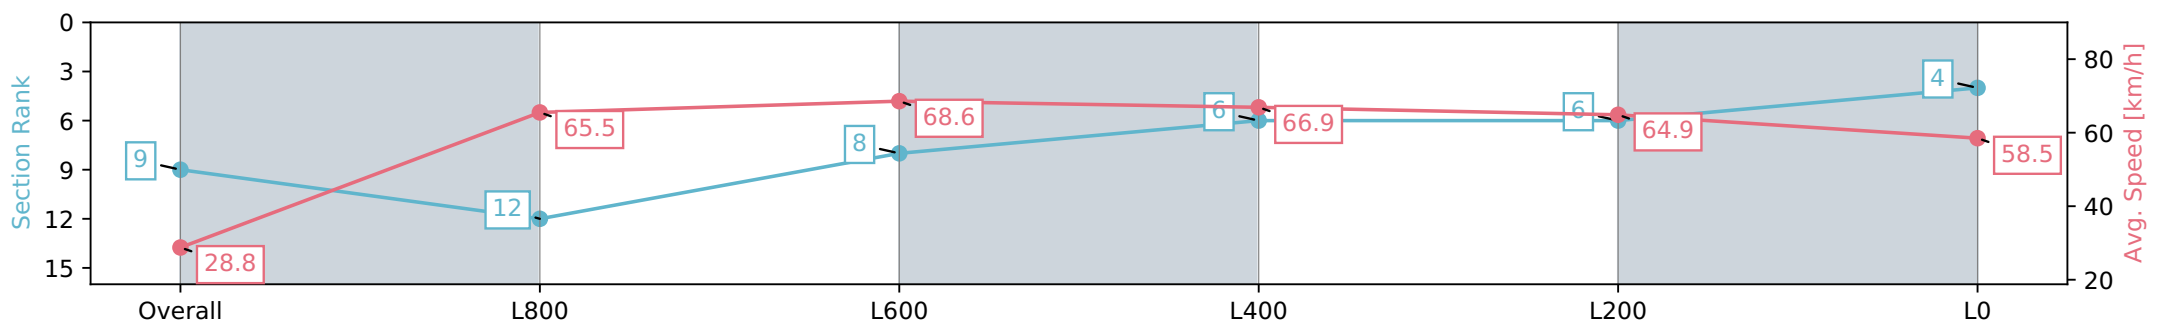

Section	Overall	L1000	L800	L600	L400	L200	L200
Section Times	1:02.12 [9] (0:06.27)	0:55.85 [12] (0:11.01)	0:44.84 [8] (0:10.56)	0:34.27 [6] (0:10.84)	0:23.43 [6] (0:11.10)	0:12.33 [4] (0:12.33)	
Average Speed [km/h]	28.8	65.5	68.6	66.9	64.9	58.5	
Top Speed [km/h]	55.8	69.4	69.1	68.5	66.3	63.2	
Avg. Dist. to Rail [m]	9.8	5.4	1.9	1.2	2.5	4.6	
Avg. Stride Freq. [Hz]	2.1	2.6	2.5	2.5	2.5	2.4	
Avg. Stride Length [m]	3.8	6.9	7.5	7.4	7.1	6.9	