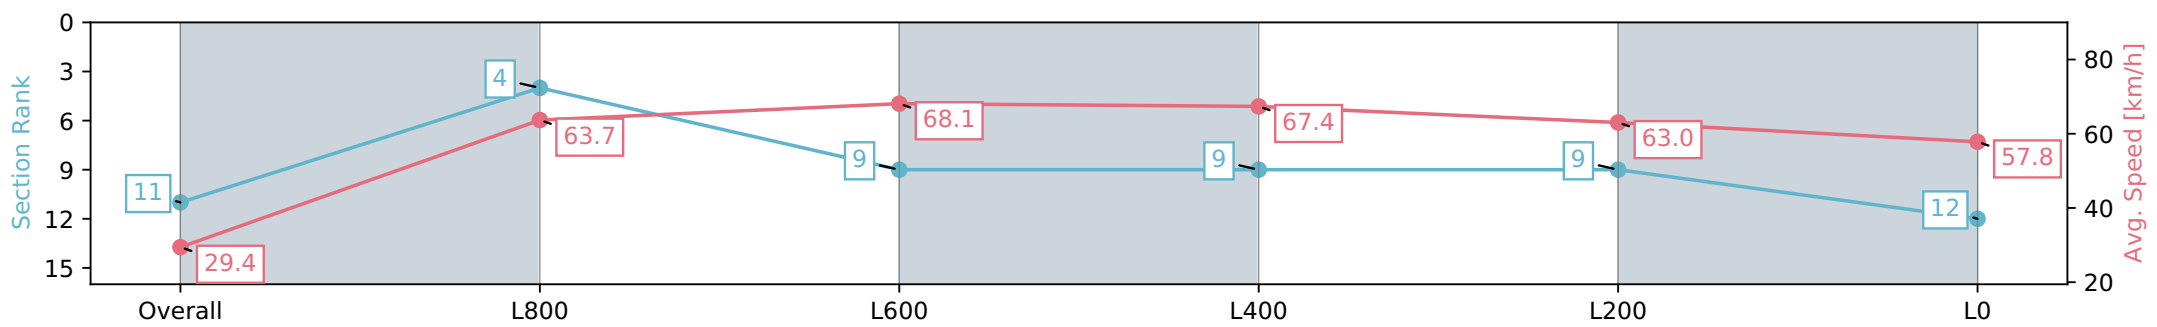

Section	Overall	L1000	L800	L600	L400	L200	L200
Section Times	1:02.74 [11] (0:06.00)	0:56.74 [4] (0:11.38)	0:45.36 [9] (0:10.70)	0:34.66 [9] (0:10.75)	0:23.91 [9] (0:11.47)	0:12.44 [12]	0:12.44 [12]
Average Speed [km/h]	29.4	63.7	68.1	67.4	63.0	57.8	
Top Speed [km/h]	58.0	67.5	68.8	69.7	65.4	60.8	
Avg. Dist. to Rail [m]	11.2	6.7	2.8	1.4	4.9	7.4	
Avg. Stride Freq. [Hz]	2.0	2.4	2.5	2.4	2.4	2.2	
Avg. Stride Length [m]	4.2	7.3	7.5	7.7	7.3	7.2	