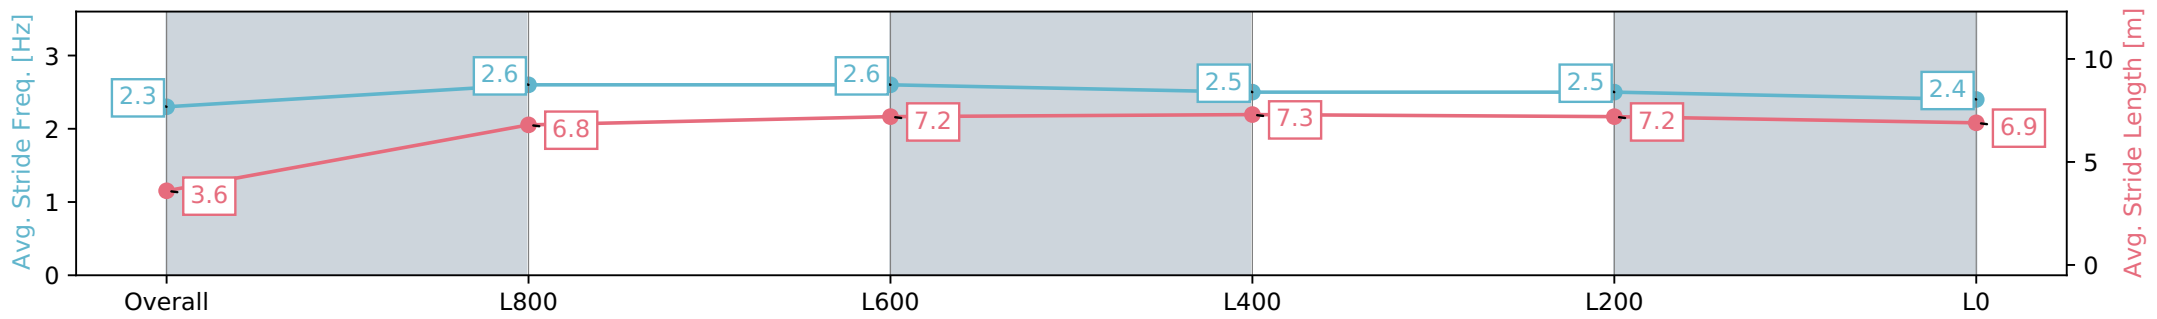

Section	Overall	L1000	L800	L600	L400	L200	L200
Section Times	1:01.90 [4] (0:06.06)	0:55.84 [7] (0:11.17)	0:44.67 [6] (0:10.68)	0:33.99 [7] (0:10.85)	0:23.14 [7] (0:11.07)	0:12.07 [5] (0:12.07)	
Average Speed [km/h]	30.7	64.1	67.6	66.7	65.2	59.7	
Top Speed [km/h]	60.7	66.5	68.7	68.0	66.2	62.4	
Avg. Dist. to Rail [m]	4.2	2.1	0.9	0.7	2.5	3.2	
Avg. Stride Freq. [Hz]	2.3	2.6	2.6	2.5	2.5	2.4	
Avg. Stride Length [m]	3.6	6.8	7.2	7.3	7.2	6.9	