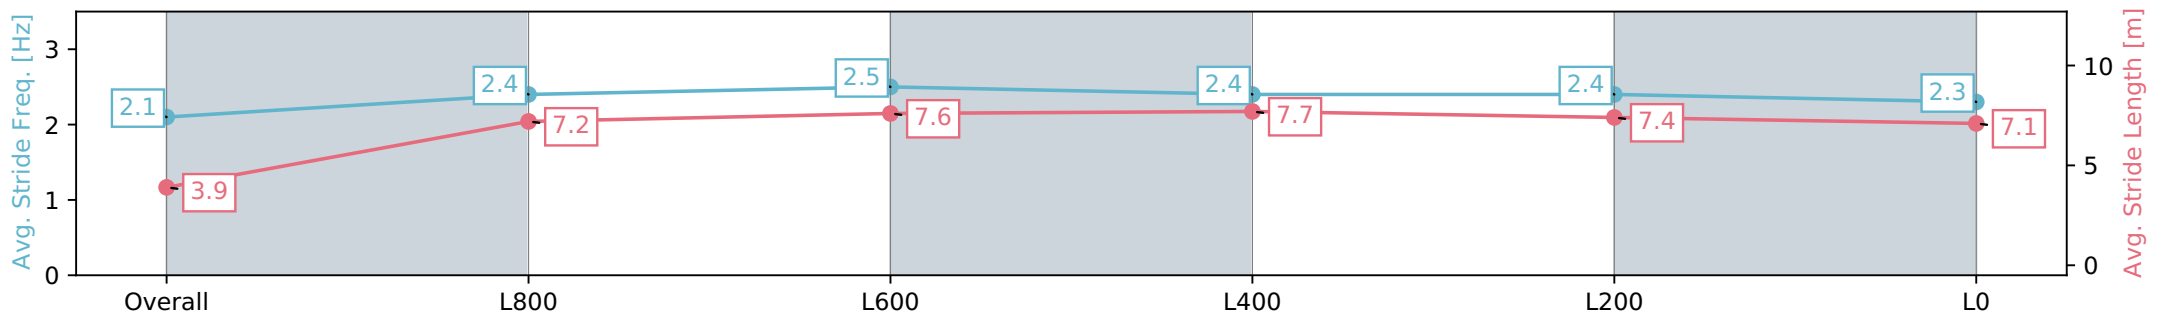

Section	Overall	L1000	L800	L600	L400	L200	L200
Section Times	1:02.03 [6] (0:06.06)	0:55.97 [6] (0:11.42)	0:44.55 [10] (0:10.60)	0:33.95 [10] (0:10.73)	0:23.22 [8] (0:11.10)	0:12.12 [7] (0:12.12)	
Average Speed [km/h]	29.7	63.1	68.4	67.3	65.1	59.3	
Top Speed [km/h]	53.9	67.0	69.4	69.2	66.7	62.6	
Avg. Dist. to Rail [m]	9.4	4.3	1.6	0.6	3.7	6.5	
Avg. Stride Freq. [Hz]	2.1	2.4	2.5	2.4	2.4	2.3	
Avg. Stride Length [m]	3.9	7.2	7.6	7.7	7.4	7.1	