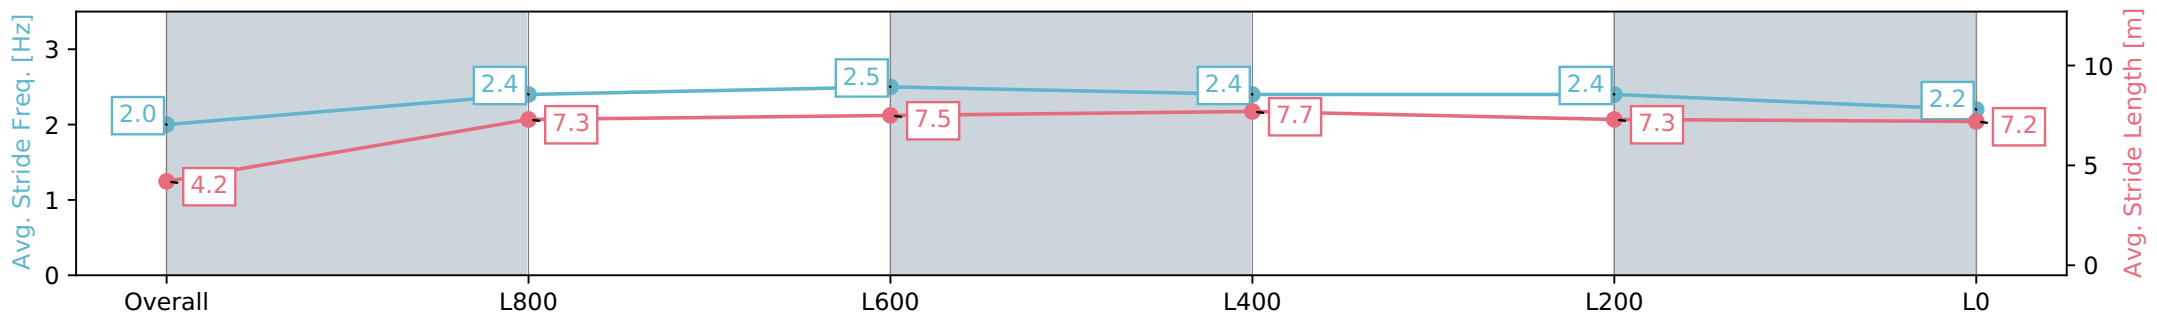

Section	Overall	L1000	L800	L600	L400	L200	L200
Section Times	1:02.74 [11] (0:06.00)	0:56.74 [4] (0:11.38)	0:45.36 [9] (0:10.70)	0:34.66 [9] (0:10.75)	0:23.91 [9] (0:11.47)	0:12.44 [12]	0:12.44 [12]
Average Speed [km/h]	29.4	63.7	68.1	67.4	63.0	57.8	
Top Speed [km/h]	58.0	67.5	68.8	69.7	65.4	60.8	
Avg. Dist. to Rail [m]	11.2	6.7	2.8	1.4	4.9	7.4	
Avg. Stride Freq. [Hz]	2.0	2.4	2.5	2.4	2.4	2.2	
Avg. Stride Length [m]	4.2	7.3	7.5	7.7	7.3	7.2	