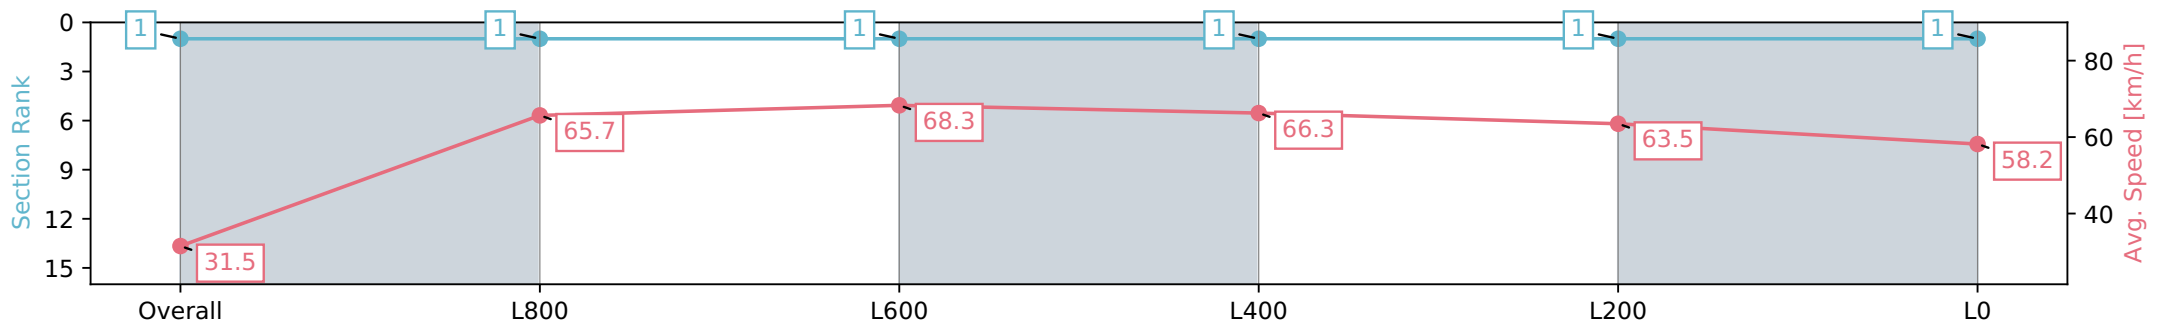

24 February 2024 - 3:24PM

Track Rating: Good 4, Weather: Fine, Rail Position: +8m 1200m-W/ Post; +5m Remainder. Sectional 610m

Section	Overall	L1000	L800	L600	L400	L200	L200
Section Times	1:01.82 [1] (0:05.73)	0:56.09 [1] (0:10.98)	0:45.11 [1] (0:10.52)	0:34.59 [1] (0:10.87)	0:23.72 [1] (0:11.36)	0:12.36 [1] (0:12.36)	0:12.36 [1] (0:12.36)
Average Speed [km/h]	31.5	65.7	68.3	66.3	63.5	58.2	
Top Speed [km/h]	57.5	69.7	68.9	68.2	64.7	61.7	
Avg. Dist. to Rail [m]	4.9	1.0	0.2	0.2	1.0	2.3	
Avg. Stride Freq. [Hz]	2.2	2.5	2.5	2.5	2.4	2.3	
Avg. Stride Length [m]	4.1	7.1	7.3	7.3	7.2	6.9	