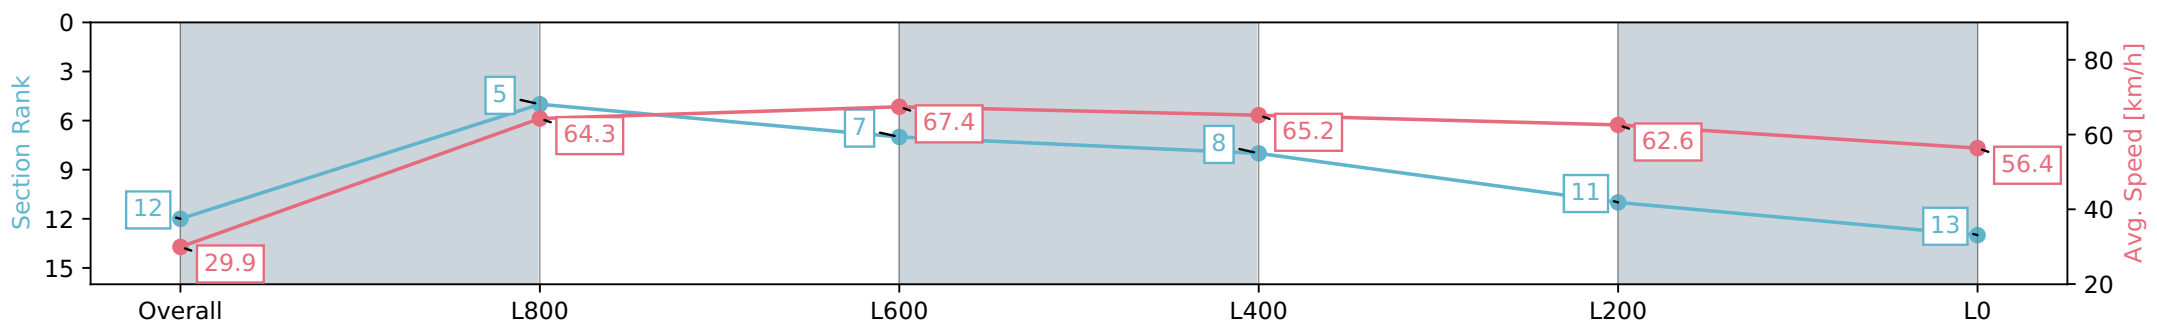

Horse/Jockey Name	RIPPA BUZZ
Finish Rank	12
Fastest Section Time (Section)	0:06.04 (Overall)
Top Speed [km/h] (Section)	67.7 (L800)
Race State	Finished

Morphettville SA - Professional

Race 6: Frank Donnelly's 80 Years and still running Handicap - 1050m

24 February 2024 - 3:24PM

Track Rating: Good 4, Weather: Fine, Rail Position: +8m 1200m-W/ Post; +5m Remainder. Sectional 610m

Section	Overall	L1000	L800	L600	L400	L200	L200
Section Times	1:03.23 [12] (0:06.04)	0:57.19 [5] (0:11.19)	0:46.00 [7] (0:10.69)	0:35.31 [8] (0:11.03)	0:24.28 [11] (0:11.49)	0:12.79 [13] (0:12.79)	
Average Speed [km/h]	29.9	64.3	67.4	65.2	62.6	56.4	
Top Speed [km/h]	55.6	66.9	67.7	67.1	64.2	59.7	
Avg. Dist. to Rail [m]	3.3	1.1	0.3	0.5	0.8	2.2	
Avg. Stride Freq. [Hz]	2.1	2.5	2.5	2.5	2.4	2.3	
Avg. Stride Length [m]	3.9	6.8	7.0	7.0	7.2	6.8	

- [ ] Ranking at each section and finish
- -:-:- No data available at this section
- NA No data available