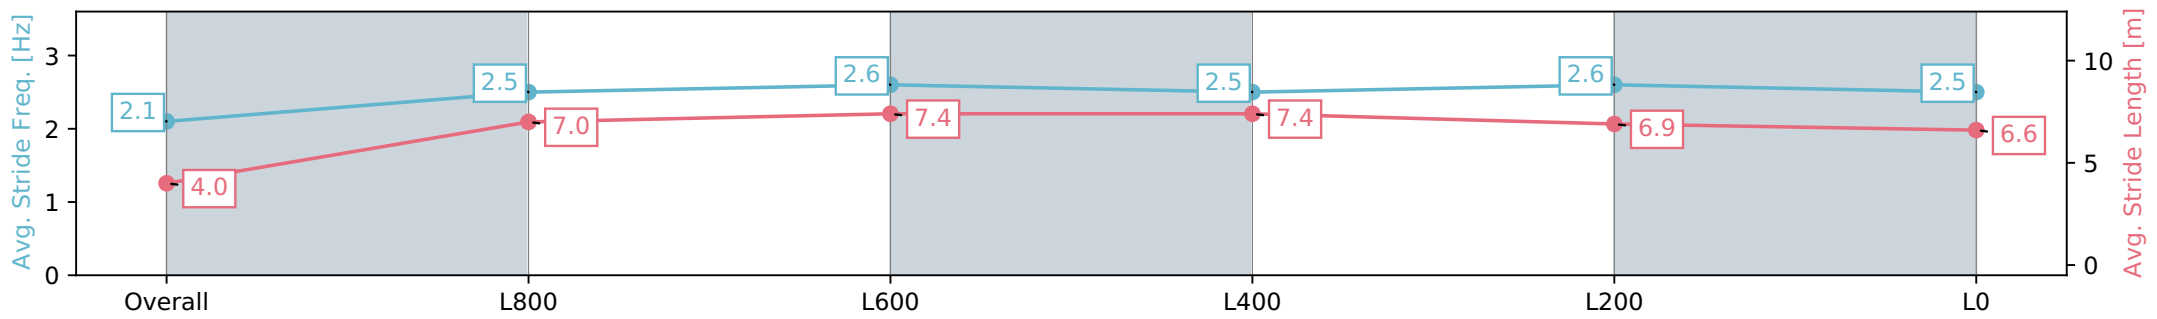

Section	Overall	L1000	L800	L600	L400	L200	L0
Section Times	1:02.07 [8] (0:06.15)	0:55.92 [10] (0:11.45)	0:44.47 [13] (0:10.60)	0:33.87 [11] (0:10.78)	0:23.09 [12] (0:11.14)	0:11.95 [9]	0:11.95 [9]
Average Speed [km/h]	29.3	62.9	68.7	67.6	65.0	60.3	60.3
Top Speed [km/h]	54.9	66.6	70.5	69.8	66.4	64.0	64.0
Avg. Dist. to Rail [m]	12.3	7.5	2.9	2.4	6.9	7.9	7.9
Avg. Stride Freq. [Hz]	2.1	2.5	2.6	2.5	2.6	2.5	2.5
Avg. Stride Length [m]	4.0	7.0	7.4	7.4	6.9	6.6	6.6