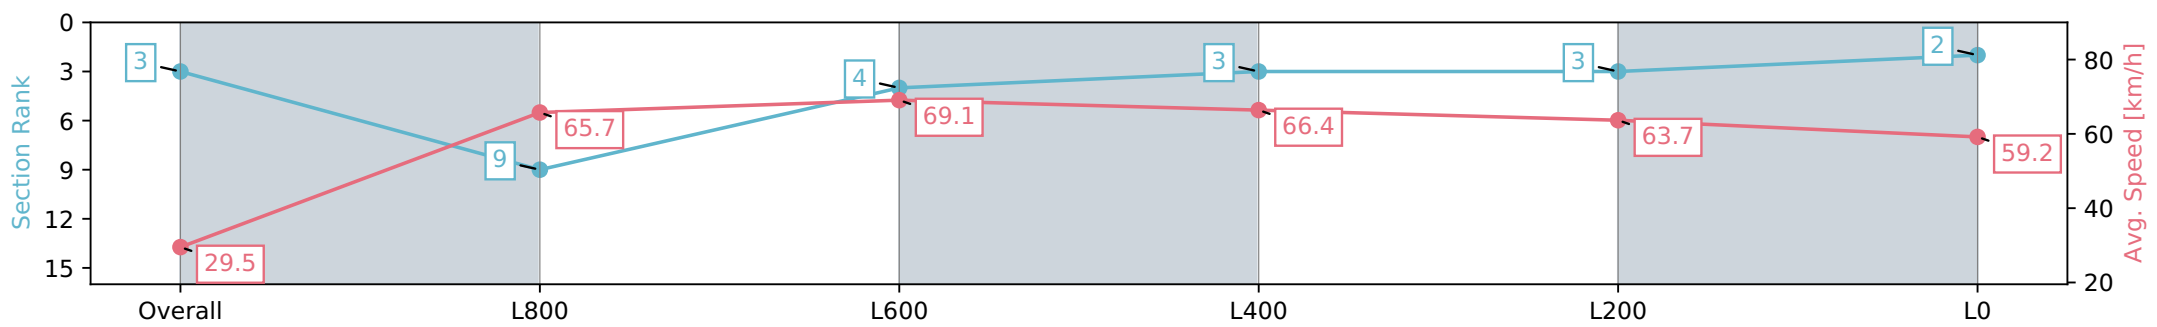

Section	Overall	L1000	L800	L600	L400	L200	L200
Section Times	1:01.87 [3] (0:06.11)	0:55.76 [9] (0:10.96)	0:44.80 [4] (0:10.44)	0:34.36 [3] (0:10.86)	0:23.50 [3] (0:11.33)	0:12.17 [2] (0:12.17)	
Average Speed [km/h]	29.5	65.7	69.1	66.4	63.7	59.2	
Top Speed [km/h]	56.6	69.1	69.7	69.3	64.5	62.3	
Avg. Dist. to Rail [m]	7.6	3.0	0.6	0.5	2.0	3.8	
Avg. Stride Freq. [Hz]	2.2	2.5	2.5	2.4	2.4	2.3	
Avg. Stride Length [m]	3.8	7.3	7.8	7.6	7.5	7.0	