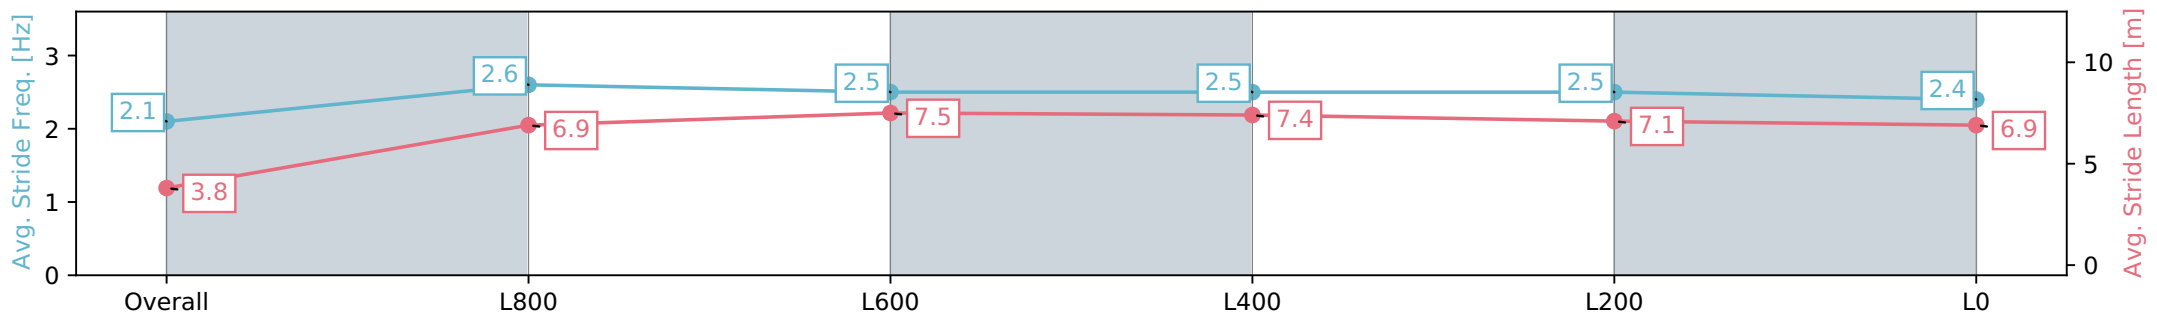

Section	Overall	L1000	L800	L600	L400	L200	L200
Section Times	1:02.12 [9] (0:06.27)	0:55.85 [12] (0:11.01)	0:44.84 [8] (0:10.56)	0:34.27 [6] (0:10.84)	0:23.43 [6] (0:11.10)	0:12.33 [4] (0:12.33)	
Average Speed [km/h]	28.8	65.5	68.6	66.9	64.9	58.5	
Top Speed [km/h]	55.8	69.4	69.1	68.5	66.3	63.2	
Avg. Dist. to Rail [m]	9.8	5.4	1.9	1.2	2.5	4.6	
Avg. Stride Freq. [Hz]	2.1	2.6	2.5	2.5	2.5	2.4	
Avg. Stride Length [m]	3.8	6.9	7.5	7.4	7.1	6.9	