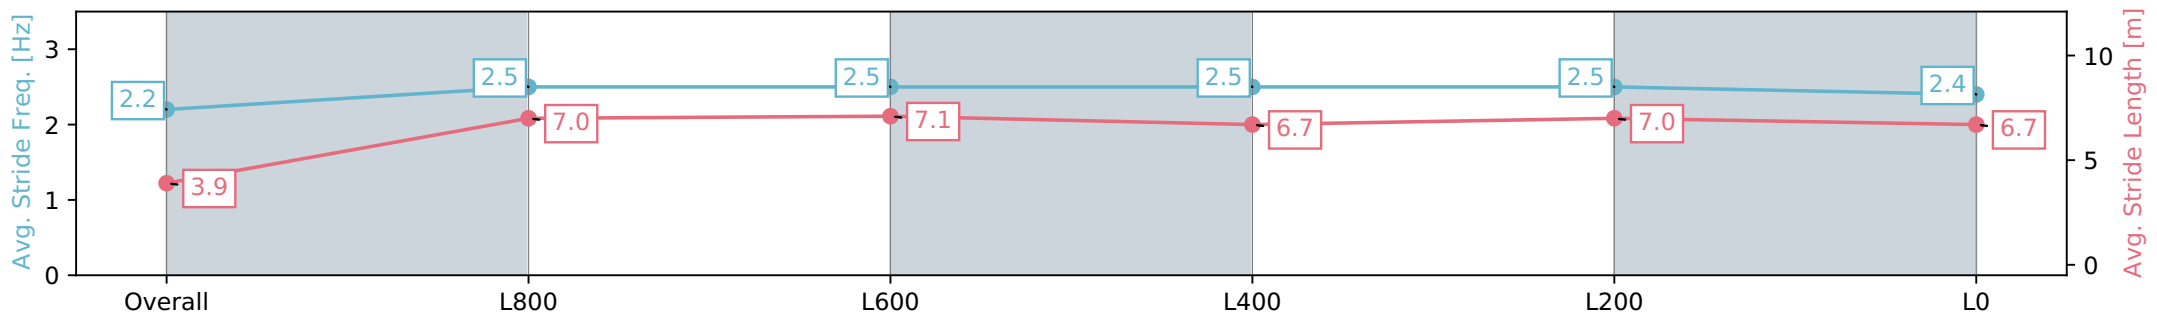

Section	Overall	L1000	L800	L600	L400	L200	L200
Section Times	1:02.16 [10] (0:05.95)	0:56.21 [3] (0:11.06)	0:45.15 [3] (0:10.64)	0:34.51 [4] (0:10.95)	0:23.56 [4] (0:11.31)	0:12.25 [6] (0:12.25)	0:12.25 [6] (0:12.25)
Average Speed [km/h]	30.4	65.1	67.9	66.0	63.6	58.8	58.8
Top Speed [km/h]	56.2	68.7	68.2	67.7	64.4	62.4	62.4
Avg. Dist. to Rail [m]	5.9	2.5	1.1	0.5	0.8	0.6	0.6
Avg. Stride Freq. [Hz]	2.2	2.5	2.5	2.5	2.5	2.4	2.4
Avg. Stride Length [m]	3.9	7.0	7.1	6.7	7.0	6.7	6.7