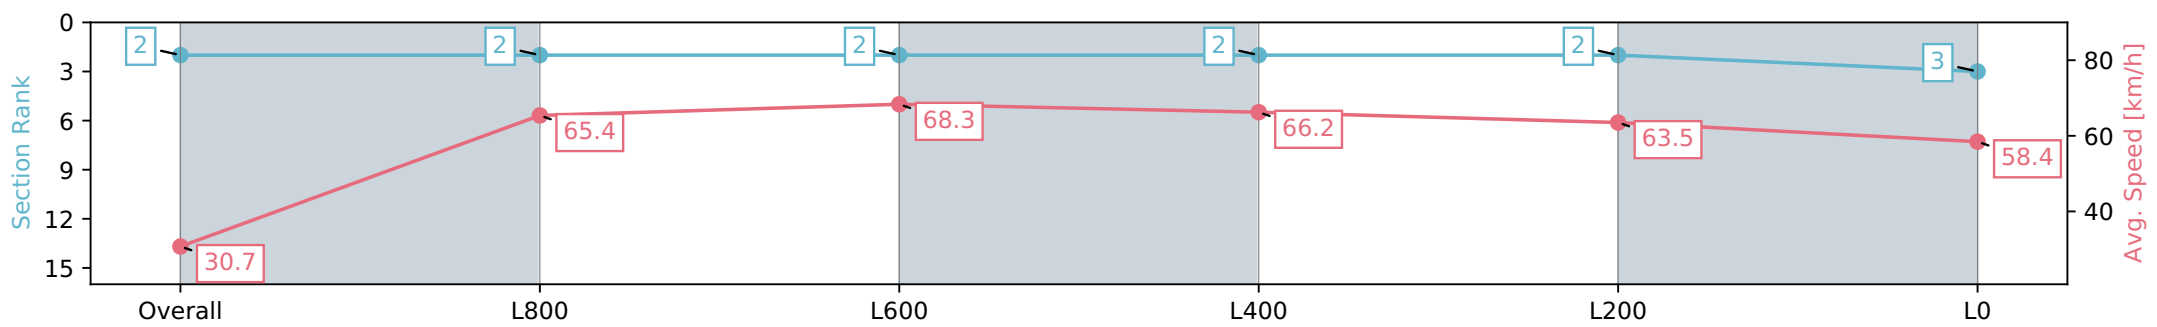

Section	Overall	L1000	L800	L600	L400	L200	L200
Section Times	1:02.03 [2] (0:05.86)	0:56.17 [2] (0:11.02)	0:45.15 [2] (0:10.54)	0:34.61 [2] (0:10.94)	0:23.67 [2] (0:11.36)	0:12.31 [3] (0:12.31)	
Average Speed [km/h]	30.7	65.4	68.3	66.2	63.5	58.4	
Top Speed [km/h]	57.1	68.7	70.4	68.1	65.1	61.1	
Avg. Dist. to Rail [m]	6.7	2.7	0.3	1.3	2.5	3.8	
Avg. Stride Freq. [Hz]	2.1	2.4	2.4	2.4	2.4	2.3	
Avg. Stride Length [m]	4.0	7.5	7.7	7.6	7.3	7.0	