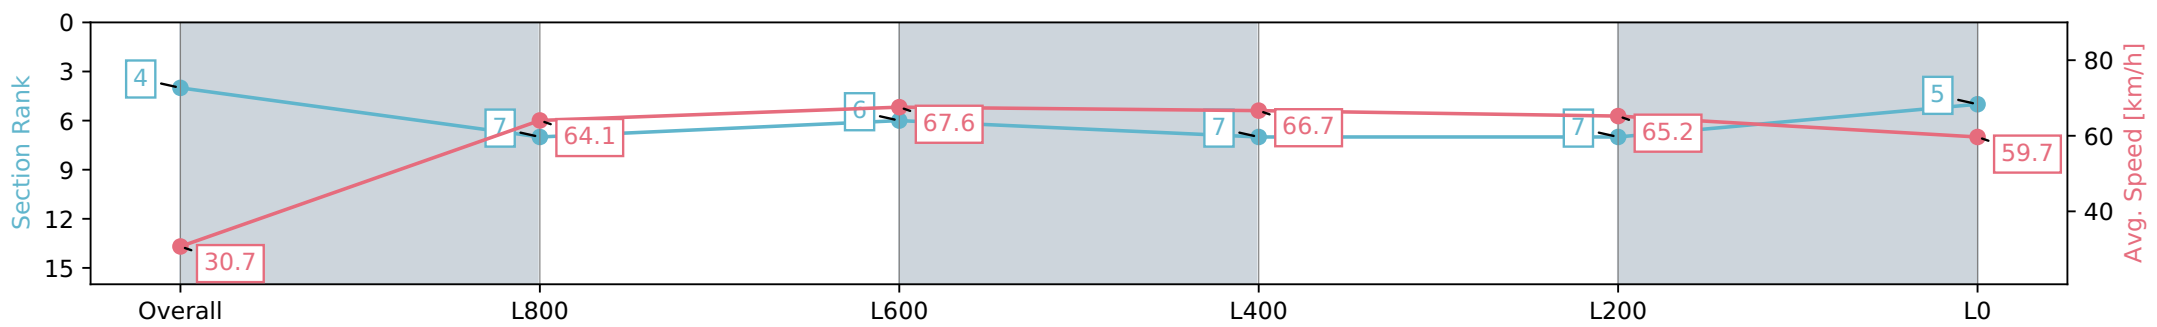

Section	Overall	L1000	L800	L600	L400	L200	L200
Section Times	1:01.90 [4] (0:06.06)	0:55.84 [7] (0:11.17)	0:44.67 [6] (0:10.68)	0:33.99 [7] (0:10.85)	0:23.14 [7] (0:11.07)	0:12.07 [5] (0:12.07)	
Average Speed [km/h]	30.7	64.1	67.6	66.7	65.2	59.7	
Top Speed [km/h]	60.7	66.5	68.7	68.0	66.2	62.4	
Avg. Dist. to Rail [m]	4.2	2.1	0.9	0.7	2.5	3.2	
Avg. Stride Freq. [Hz]	2.3	2.6	2.6	2.5	2.5	2.4	
Avg. Stride Length [m]	3.6	6.8	7.2	7.3	7.2	6.9	