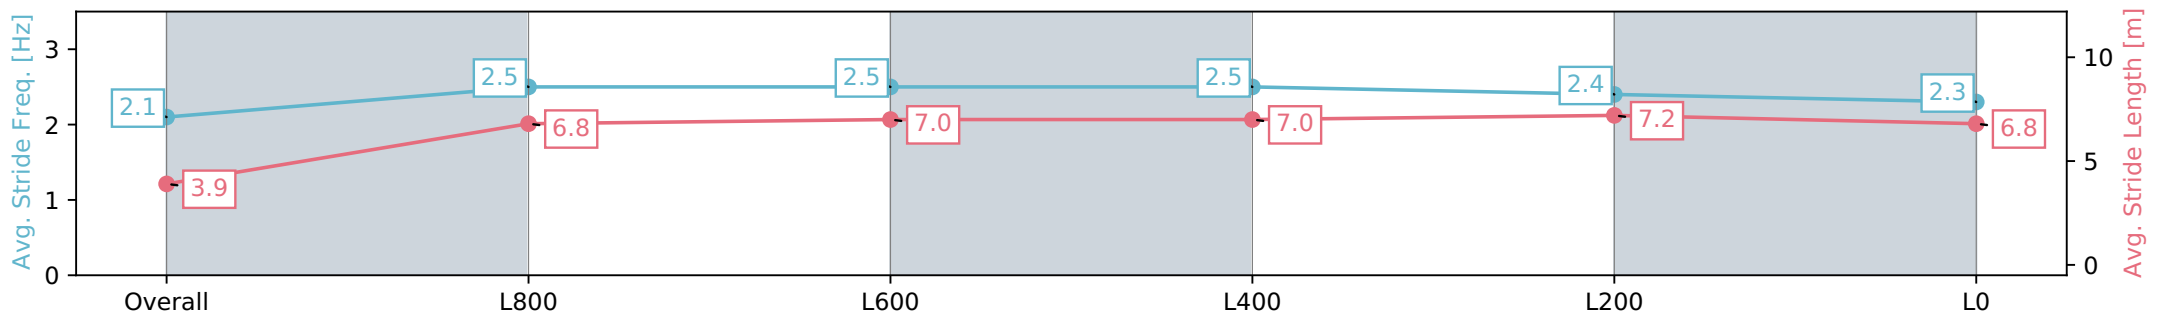

Section	Overall	L1000	L800	L600	L400	L200	L200
Section Times	1:03.23 [12] (0:06.04)	0:57.19 [5] (0:11.19)	0:46.00 [7] (0:10.69)	0:35.31 [8] (0:11.03)	0:24.28 [11] (0:11.49)	0:12.79 [13] (0:12.79)	
Average Speed [km/h]	29.9	64.3	67.4	65.2	62.6	56.4	
Top Speed [km/h]	55.6	66.9	67.7	67.1	64.2	59.7	
Avg. Dist. to Rail [m]	3.3	1.1	0.3	0.5	0.8	2.2	
Avg. Stride Freq. [Hz]	2.1	2.5	2.5	2.5	2.4	2.3	
Avg. Stride Length [m]	3.9	6.8	7.0	7.0	7.2	6.8	