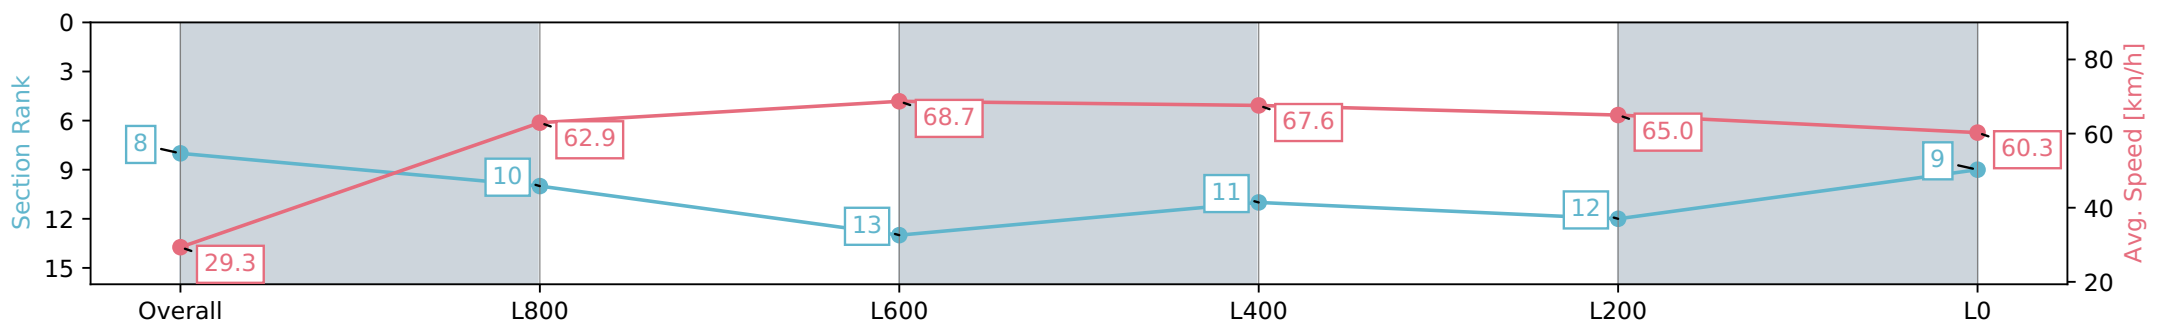

Section	Overall	L1000	L800	L600	L400	L200	L0
Section Times	1:02.07 [8] (0:06.15)	0:55.92 [10] (0:11.45)	0:44.47 [13] (0:10.60)	0:33.87 [11] (0:10.78)	0:23.09 [12] (0:11.14)	0:11.95 [9]	0:11.95 [9]
Average Speed [km/h]	29.3	62.9	68.7	67.6	65.0	60.3	60.3
Top Speed [km/h]	54.9	66.6	70.5	69.8	66.4	64.0	64.0
Avg. Dist. to Rail [m]	12.3	7.5	2.9	2.4	6.9	7.9	7.9
Avg. Stride Freq. [Hz]	2.1	2.5	2.6	2.5	2.6	2.5	2.5
Avg. Stride Length [m]	4.0	7.0	7.4	7.4	6.9	6.6	6.6