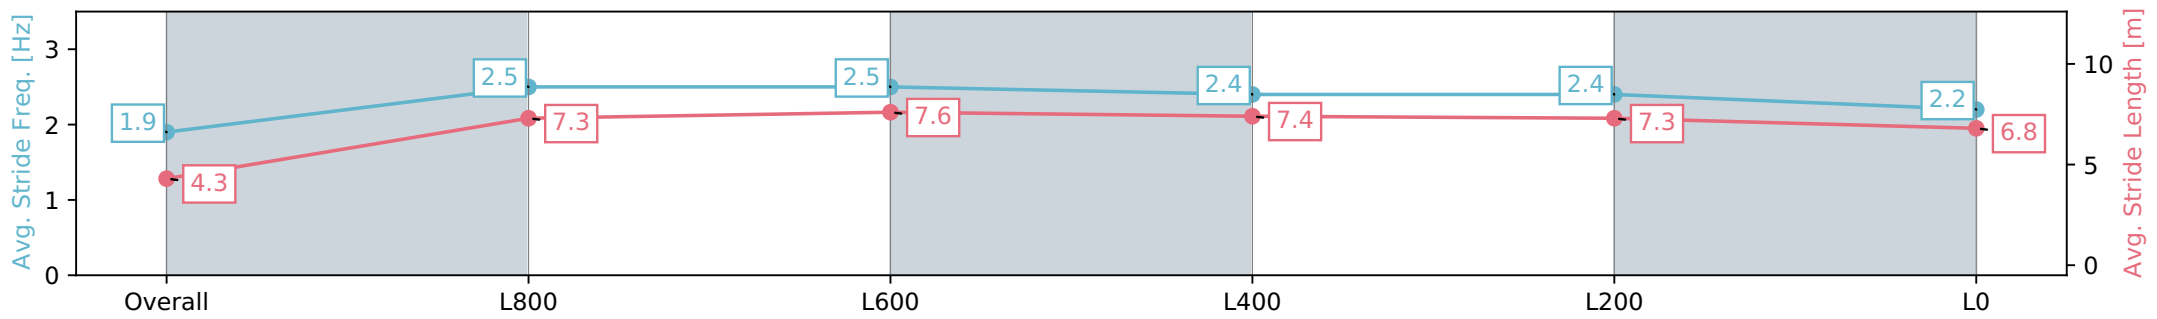

Horse/Jockey Name	SEA WITNESS
Finish Rank	13
Fastest Section Time (Section)	0:06.10 (Overall)
Top Speed [km/h] (Section)	69.7 (L800)
Race State	Finished

Morphettville SA - Professional

Race 6: Frank Donnelly's 80 Years and still running Handicap - 1050m

24 February 2024 - 3:24PM

Track Rating: Good 4, Weather: Fine, Rail Position: +8m 1200m-W/ Post; +5m Remainder. Sectional 610m

Section	Overall	L1000	L800	L600	L400	L200	L200
Section Times	1:03.45 [13] (0:06.10)	0:57.35 [8] (0:11.11)	0:46.24 [5] (0:10.49)	0:35.75 [5] (0:10.98)	0:24.77 [5] (0:11.56)	0:13.21 [11]	0:13.21 [11]
Average Speed [km/h]	29.5	64.9	68.3	65.1	62.1	54.5	54.5
Top Speed [km/h]	57.0	68.2	69.7	68.0	63.6	60.1	60.1
Avg. Dist. to Rail [m]	1.8	0.3	1.0	1.5	0.5	0.5	0.5
Avg. Stride Freq. [Hz]	1.9	2.5	2.5	2.4	2.4	2.2	2.2
Avg. Stride Length [m]	4.3	7.3	7.6	7.4	7.3	6.8	6.8

Report Created: Sat 24 February 2024 18:04:37 GMT+11 (Note: Timing is based on positional data)

- [ ] Ranking at each section and finish
- -:-:- No data available at this section
- NA No data available