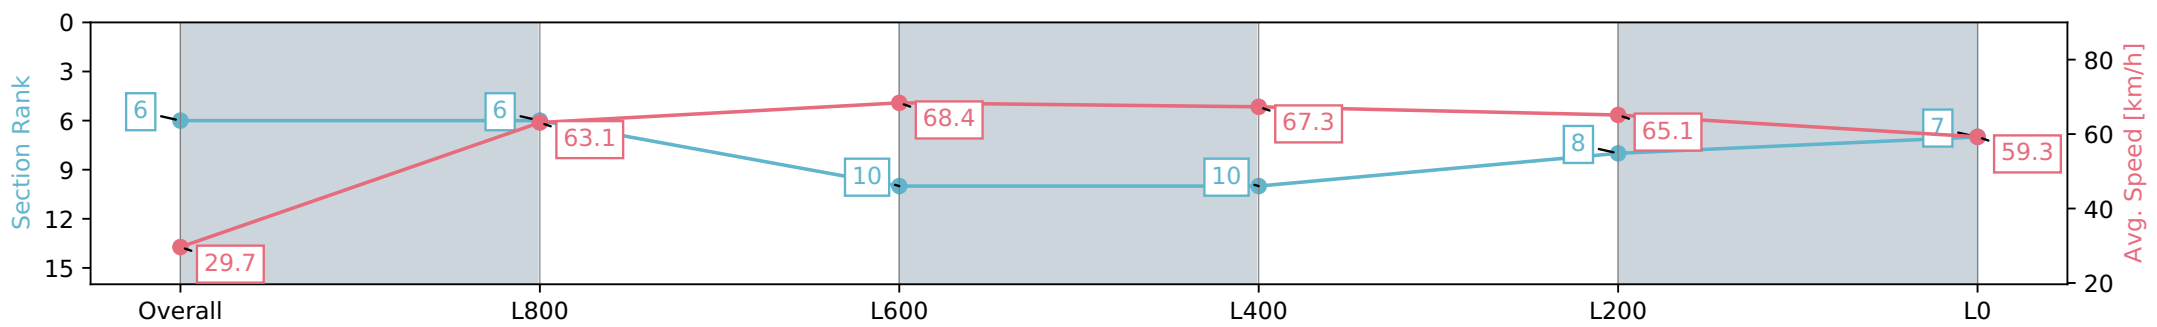

Section	Overall	L1000	L800	L600	L400	L200	L200
Section Times	1:02.03 [6] (0:06.06)	0:55.97 [6] (0:11.42)	0:44.55 [10] (0:10.60)	0:33.95 [10] (0:10.73)	0:23.22 [8] (0:11.10)	0:12.12 [7] (0:12.12)	
Average Speed [km/h]	29.7	63.1	68.4	67.3	65.1	59.3	
Top Speed [km/h]	53.9	67.0	69.4	69.2	66.7	62.6	
Avg. Dist. to Rail [m]	9.4	4.3	1.6	0.6	3.7	6.5	
Avg. Stride Freq. [Hz]	2.1	2.4	2.5	2.4	2.4	2.3	
Avg. Stride Length [m]	3.9	7.2	7.6	7.7	7.4	7.1	