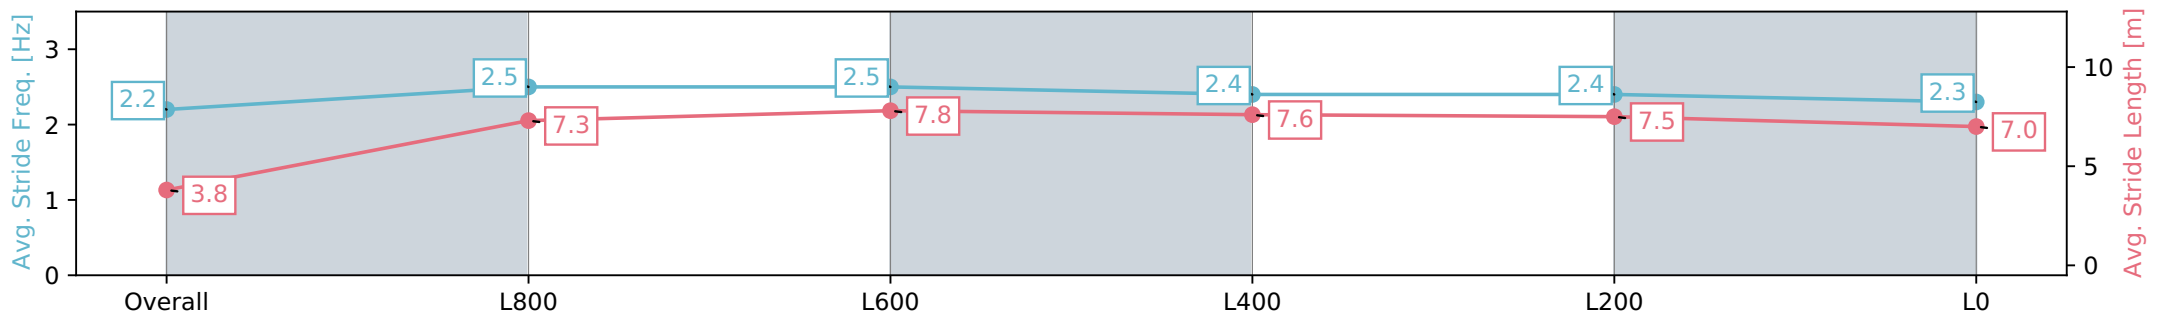

Section	Overall	L1000	L800	L600	L400	L200	L200
Section Times	1:01.87 [3] (0:06.11)	0:55.76 [9] (0:10.96)	0:44.80 [4] (0:10.44)	0:34.36 [3] (0:10.86)	0:23.50 [3] (0:11.33)	0:12.17 [2] (0:12.17)	
Average Speed [km/h]	29.5	65.7	69.1	66.4	63.7	59.2	
Top Speed [km/h]	56.6	69.1	69.7	69.3	64.5	62.3	
Avg. Dist. to Rail [m]	7.6	3.0	0.6	0.5	2.0	3.8	
Avg. Stride Freq. [Hz]	2.2	2.5	2.5	2.4	2.4	2.3	
Avg. Stride Length [m]	3.8	7.3	7.8	7.6	7.5	7.0	