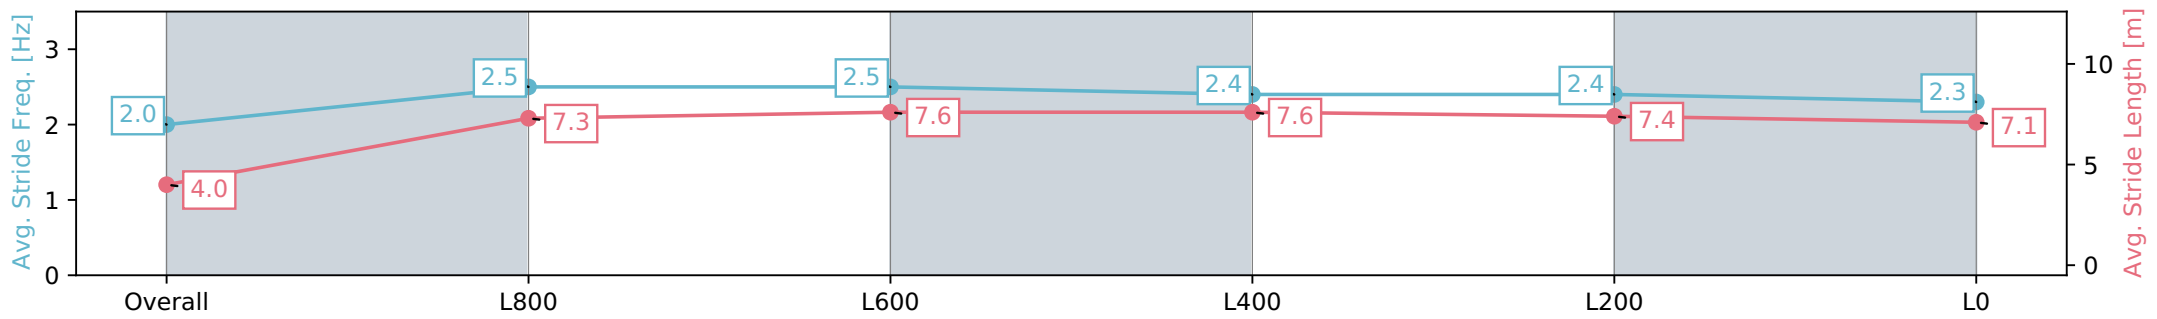

Section	Overall	L1000	L800	L600	L400	L200	L200
Section Times	1:01.90 [5] (0:06.34)	0:55.56 [13] (0:11.25)	0:44.31 [12] (0:10.61)	0:33.70 [12] (0:10.73)	0:22.97 [10] (0:11.01)	0:11.96 [8] (0:11.96)	
Average Speed [km/h]	28.4	64.0	67.8	67.1	65.6	60.3	
Top Speed [km/h]	56.3	66.5	69.0	68.9	67.1	63.4	
Avg. Dist. to Rail [m]	9.1	2.1	0.3	0.8	2.8	5.8	
Avg. Stride Freq. [Hz]	2.0	2.5	2.5	2.4	2.4	2.3	
Avg. Stride Length [m]	4.0	7.3	7.6	7.6	7.4	7.1	