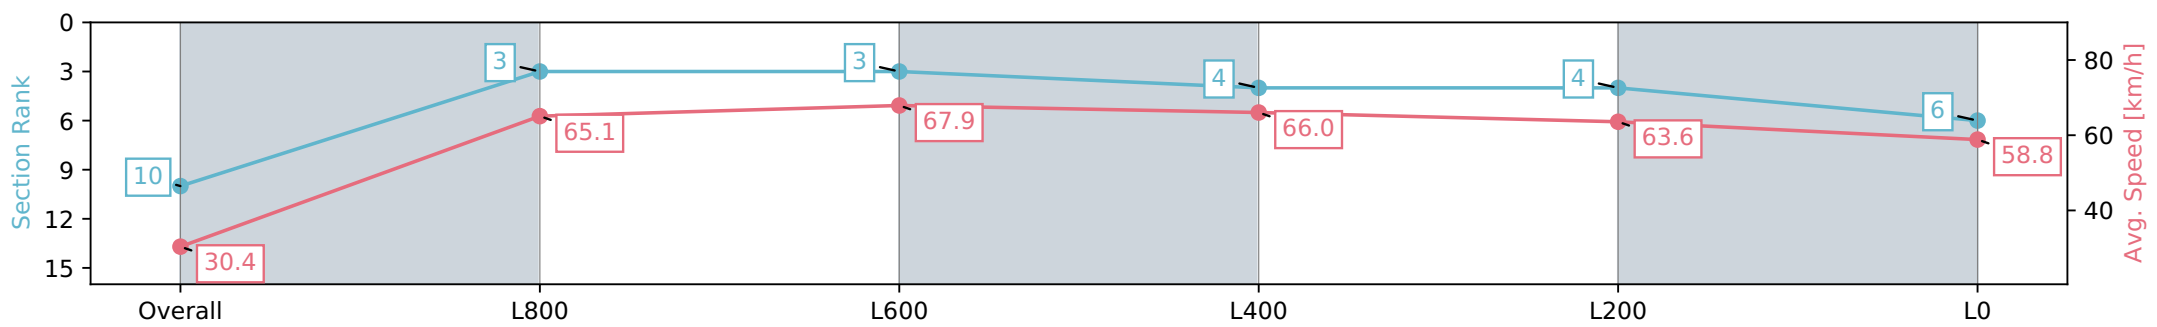

Section	Overall	L1000	L800	L600	L400	L200	L200
Section Times	1:02.16 [10] (0:05.95)	0:56.21 [3] (0:11.06)	0:45.15 [3] (0:10.64)	0:34.51 [4] (0:10.95)	0:23.56 [4] (0:11.31)	0:12.25 [6] (0:12.25)	0:12.25 [6] (0:12.25)
Average Speed [km/h]	30.4	65.1	67.9	66.0	63.6	58.8	58.8
Top Speed [km/h]	56.2	68.7	68.2	67.7	64.4	62.4	62.4
Avg. Dist. to Rail [m]	5.9	2.5	1.1	0.5	0.8	0.6	0.6
Avg. Stride Freq. [Hz]	2.2	2.5	2.5	2.5	2.5	2.4	2.4
Avg. Stride Length [m]	3.9	7.0	7.1	6.7	7.0	6.7	6.7