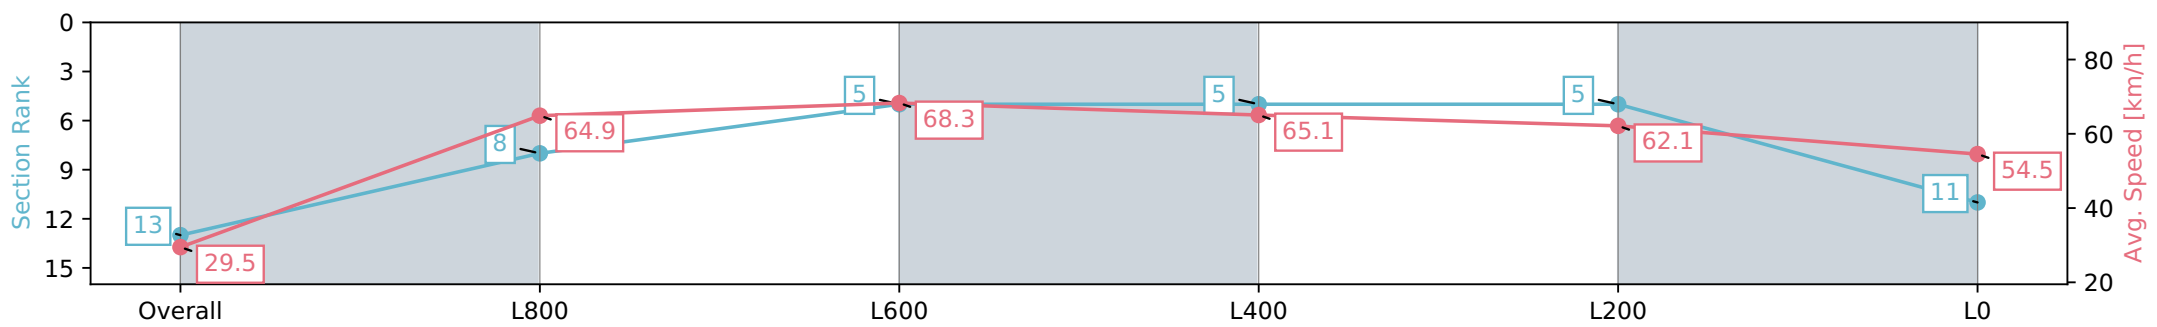

Horse/Jockey Name	SEA WITNESS
Finish Rank	13
Fastest Section Time (Section)	0:06.10 (Overall)
Top Speed [km/h] (Section)	69.7 (L800)
Race State	Finished

Morphettville SA - Professional

Race 6: Frank Donnelly's 80 Years and still running Handicap - 1050m

24 February 2024 - 3:24PM

Track Rating: Good 4, Weather: Fine, Rail Position: +8m 1200m-W/ Post; +5m Remainder. Sectional 610m

Section	Overall	L1000	L800	L600	L400	L200	L200
Section Times	1:03.45 [13] (0:06.10)	0:57.35 [8] (0:11.11)	0:46.24 [5] (0:10.49)	0:35.75 [5] (0:10.98)	0:24.77 [5] (0:11.56)	0:13.21 [11]	0:13.21 [11]
Average Speed [km/h]	29.5	64.9	68.3	65.1	62.1	54.5	54.5
Top Speed [km/h]	57.0	68.2	69.7	68.0	63.6	60.1	60.1
Avg. Dist. to Rail [m]	1.8	0.3	1.0	1.5	0.5	0.5	0.5
Avg. Stride Freq. [Hz]	1.9	2.5	2.5	2.4	2.4	2.2	2.2
Avg. Stride Length [m]	4.3	7.3	7.6	7.4	7.3	6.8	6.8

Report Created: Sat 24 February 2024 18:04:37 GMT+11 (Note: Timing is based on positional data)

- [ ] Ranking at each section and finish
- -:-:- No data available at this section
- NA No data available