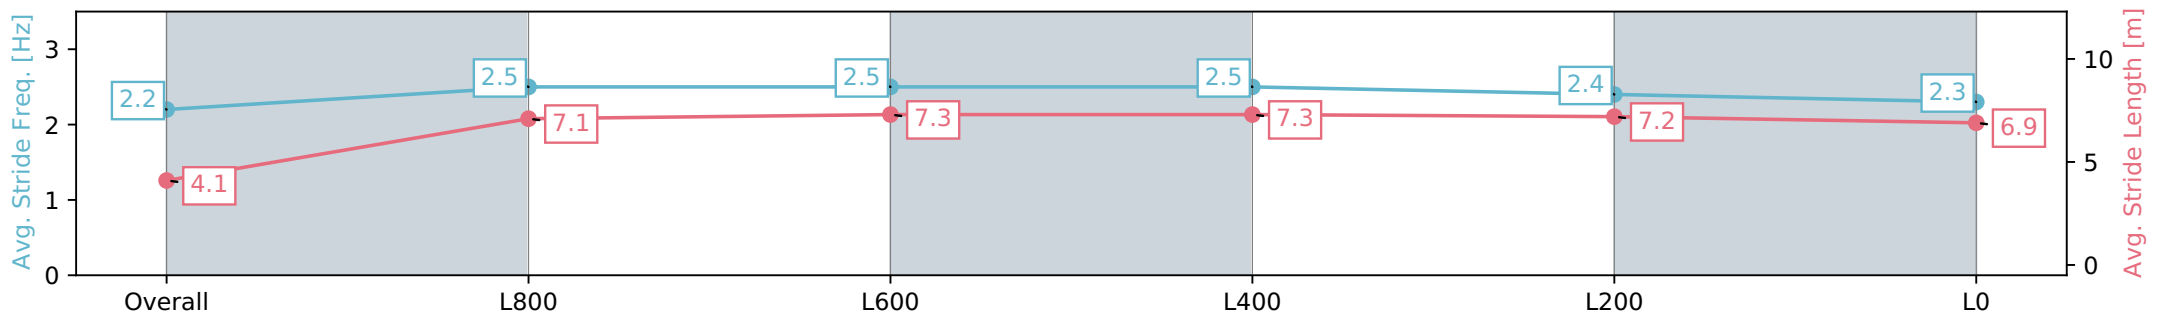

24 February 2024 - 3:24PM

Track Rating: Good 4, Weather: Fine, Rail Position: +8m 1200m-W/ Post; +5m Remainder. Sectional 610m

Section	Overall	L1000	L800	L600	L400	L200	L200
Section Times	1:01.82 [1] (0:05.73)	0:56.09 [1] (0:10.98)	0:45.11 [1] (0:10.52)	0:34.59 [1] (0:10.87)	0:23.72 [1] (0:11.36)	0:12.36 [1] (0:12.36)	0:12.36 [1] (0:12.36)
Average Speed [km/h]	31.5	65.7	68.3	66.3	63.5	58.2	
Top Speed [km/h]	57.5	69.7	68.9	68.2	64.7	61.7	
Avg. Dist. to Rail [m]	4.9	1.0	0.2	0.2	1.0	2.3	
Avg. Stride Freq. [Hz]	2.2	2.5	2.5	2.5	2.4	2.3	
Avg. Stride Length [m]	4.1	7.1	7.3	7.3	7.2	6.9	