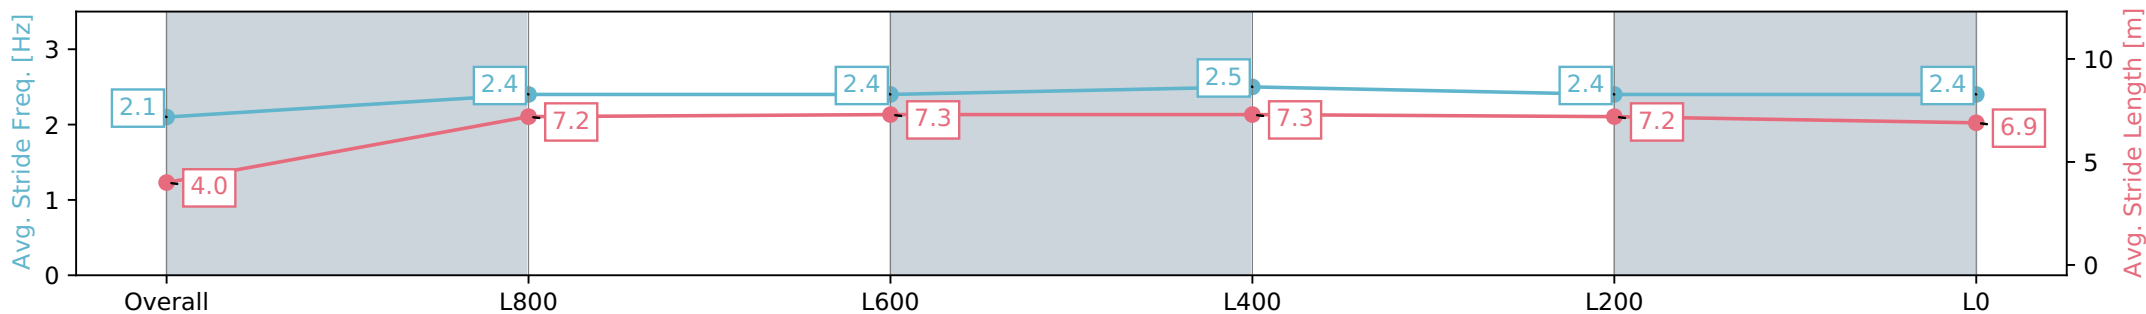

Section	Overall	L1000	L800	L600	L400	L200	L200
Section Times	1:01.99 [7] (0:06.19)	0:55.80 [11] (0:11.37)	0:44.43 [11] (0:10.81)	0:33.62 [13] (0:10.77)	0:22.85 [13] (0:11.09)	0:11.76 [10] (0:11.76)	
Average Speed [km/h]	29.3	63.1	66.9	67.3	65.3	61.2	
Top Speed [km/h]	55.1	68.8	68.7	68.3	66.2	64.1	
Avg. Dist. to Rail [m]	2.4	0.6	0.2	1.6	5.7	9.2	
Avg. Stride Freq. [Hz]	2.1	2.4	2.4	2.5	2.4	2.4	
Avg. Stride Length [m]	4.0	7.2	7.3	7.3	7.2	6.9	