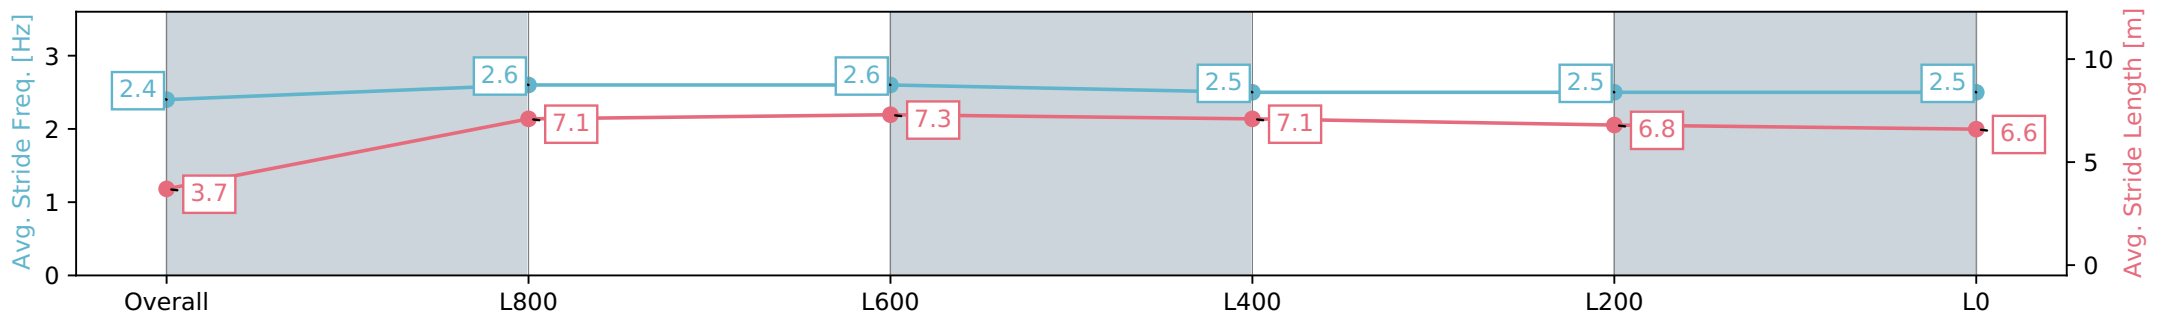

Morphettville SA - Professional

Race 5: Cinderella Stakes - 1050m

24 February 2024 - 2:48PM

Track Rating: Good 4, Weather: Fine, Rail Position: +8m 1200m-W/ Post; +5m Remainder. Sectional 610m

Section	Overall	L1000	L800	L600	L400	L200	L0
Section Times	1:01.83 [6] (0:05.40)	0:56.43 [1] (0:10.77)	0:45.66 [4] (0:10.44)	0:35.22 [3] (0:11.13)	0:24.09 [3] (0:11.63)	0:12.46 [2] (0:12.46)	
Average Speed [km/h]	33.6	66.9	68.9	65.2	61.9	57.8	
Top Speed [km/h]	56.9	69.8	70.3	66.5	63.8	60.7	
Avg. Dist. to Rail [m]	2.4	0.6	0.3	1.5	1.6	1.8	
Avg. Stride Freq. [Hz]	2.4	2.6	2.6	2.5	2.5	2.5	
Avg. Stride Length [m]	3.7	7.1	7.3	7.1	6.8	6.6	