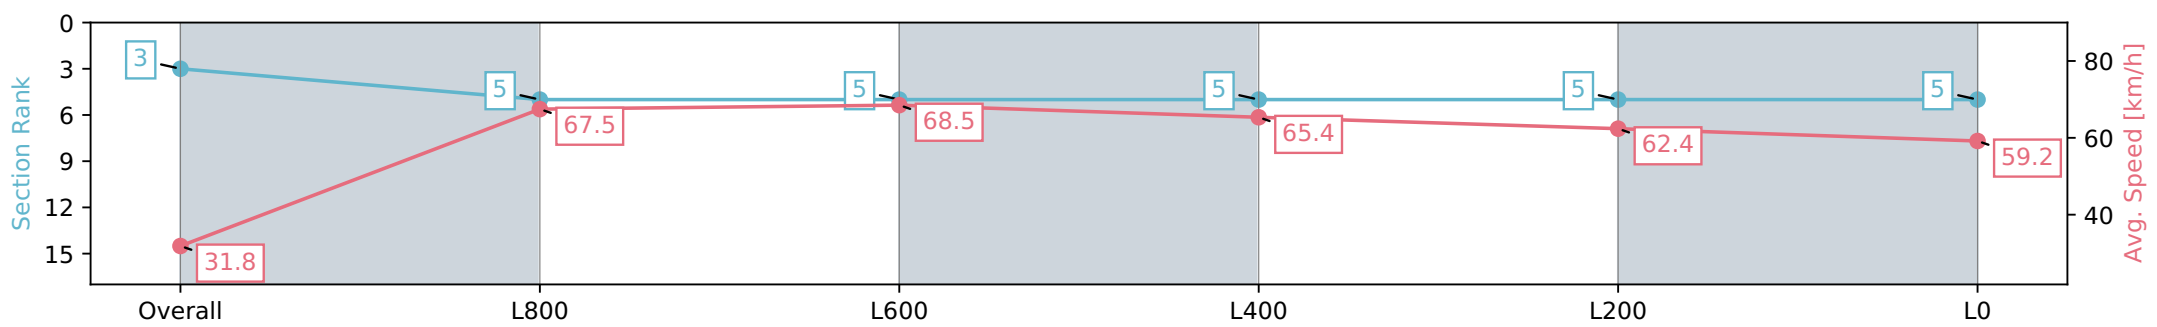

Morphettville SA - Professional

Race 5: Cinderella Stakes - 1050m

24 February 2024 - 2:48PM

Track Rating: Good 4, Weather: Fine, Rail Position: +8m 1200m-W/ Post; +5m Remainder. Sectional 610m

Section	Overall	L1000	L800	L600	L400	L200	L0
Section Times	1:01.58 [3] (0:05.64)	0:55.94 [5] (0:10.68)	0:45.26 [5] (0:10.49)	0:34.77 [5] (0:11.03)	0:23.74 [5] (0:11.56)	0:12.17 [5] (0:12.17)	
Average Speed [km/h]	31.8	67.5	68.5	65.4	62.4	59.2	
Top Speed [km/h]	58.3	70.3	70.2	67.5	63.5	62.2	
Avg. Dist. to Rail [m]	4.8	2.0	0.5	0.8	3.3	3.4	
Avg. Stride Freq. [Hz]	2.4	2.6	2.5	2.4	2.4	2.4	
Avg. Stride Length [m]	3.6	7.2	7.7	7.6	7.3	7.0	