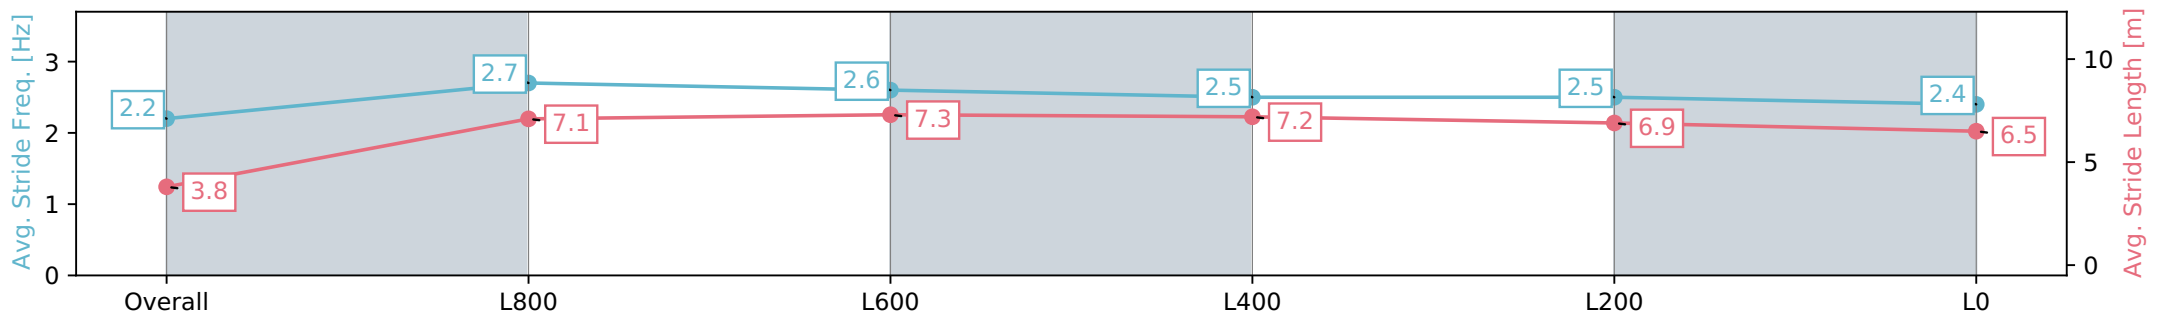

- [] Ranking at each section and finish
- :-:- No data available at this section
- NA No data available

Horse/Jockey Name	IN LOVE
Finish Rank	10
Fastest Section Time (Section)	0:05.78 (Overall)
Top Speed [km/h] (Section)	72.4 (L1000)
Race State	Finished

Morphettville SA - Professional

Race 5: Cinderella Stakes - 1050m

24 February 2024 - 2:48PM

Track Rating: Good 4, Weather: Fine, Rail Position: +8m 1200m-W/
Post; +5m Remainder. Sectional 610m

Section	Overall	L1000	L800	L600	L400	L200
Section Times	1:02.25 [10] (0:05.78)	0:56.47 [8] (0:10.30)	0:46.17 [2] (0:10.51)	0:35.66 [2] (0:10.98)	0:24.68 [1] (0:11.66)	0:13.02 [1] (0:13.02)
Average Speed [km/h]	31.2	69.9	68.2	64.9	61.4	55.3
Top Speed [km/h]	59.7	72.4	71.3	66.3	63.9	58.8
Avg. Dist. to Rail [m]	3.1	0.8	1.2	1.9	2.2	1.9
Avg. Stride Freq. [Hz]	2.2	2.7	2.6	2.5	2.5	2.4
Avg. Stride Length [m]	3.8	7.1	7.3	7.2	6.9	6.5