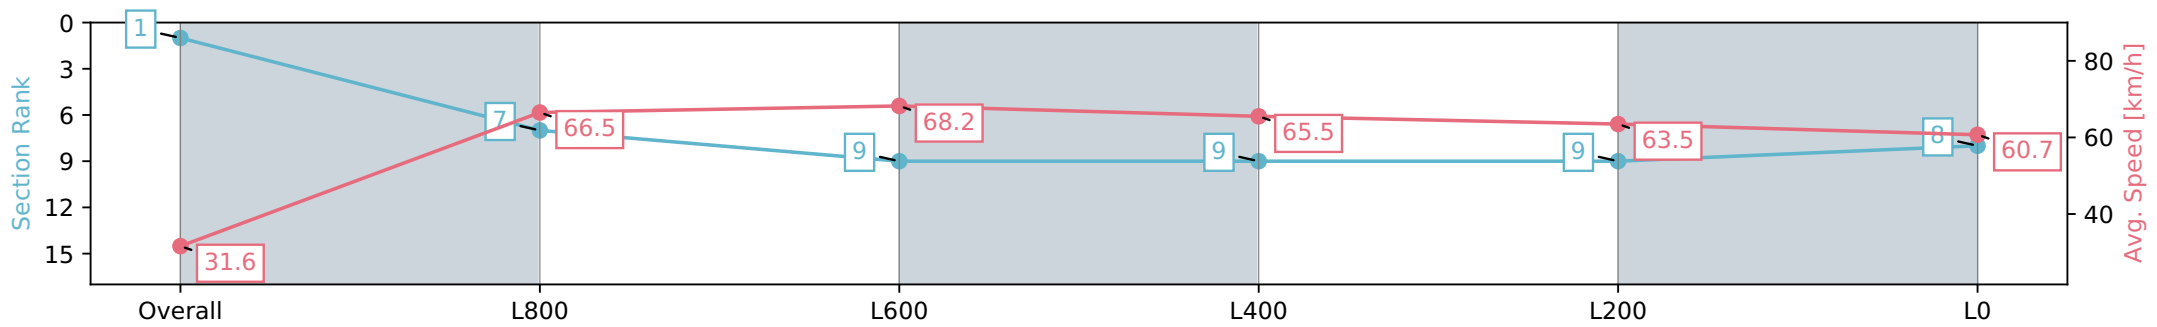

24 February 2024 - 2:48PM

Track Rating: Good 4, Weather: Fine, Rail Position: +8m 1200m-W/
Post; +5m Remainder. Sectional 610m

Section	Overall	L1000	L800	L600	L400	L200	L0
Section Times	1:01.41 [1] (0:05.68)	0:55.73 [7] (0:10.86)	0:44.87 [9] (0:10.60)	0:34.27 [9] (0:11.04)	0:23.23 [9] (0:11.38)	0:11.85 [8] (0:11.85)	
Average Speed [km/h]	31.6	66.5	68.2	65.5	63.5	60.7	
Top Speed [km/h]	57.4	70.2	69.1	67.4	64.6	63.2	
Avg. Dist. to Rail [m]	13.5	6.7	1.6	0.9	3.1	5.9	
Avg. Stride Freq. [Hz]	2.3	2.6	2.6	2.5	2.5	2.5	
Avg. Stride Length [m]	3.8	6.8	7.3	7.3	7.1	6.8	