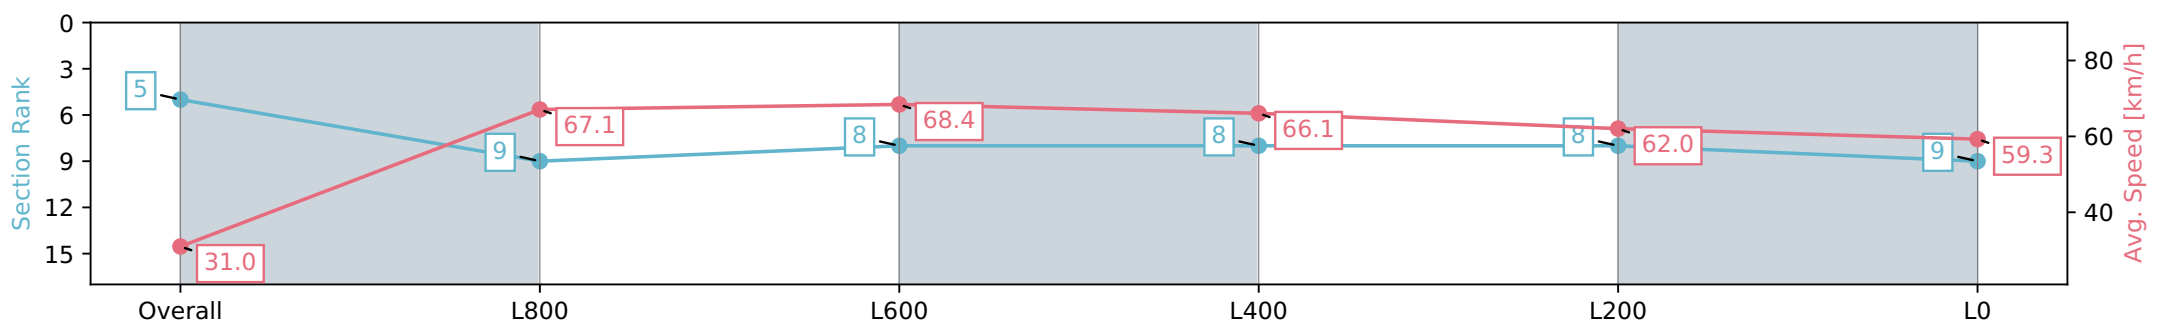

Morphettville SA - Professional

Race 5: Cinderella Stakes - 1050m

24 February 2024 - 2:48PM

Track Rating: Good 4, Weather: Fine, Rail Position: +8m 1200m-W/ Post; +5m Remainder. Sectional 610m

Section	Overall	L1000	L800	L600	L400	L200	L0
Section Times	1:01.76 [5] (0:05.80)	0:55.96 [9] (0:10.74)	0:45.22 [8] (0:10.53)	0:34.69 [8] (0:10.92)	0:23.77 [8] (0:11.61)	0:12.16 [9] (0:12.16)	
Average Speed [km/h]	31.0	67.1	68.4	66.1	62.0	59.3	
Top Speed [km/h]	57.1	70.9	70.9	68.0	64.7	61.1	
Avg. Dist. to Rail [m]	6.0	2.5	0.4	0.2	1.4	2.2	
Avg. Stride Freq. [Hz]	2.0	2.4	2.4	2.2	2.2	2.2	
Avg. Stride Length [m]	4.2	7.8	7.9	8.0	7.6	7.4	