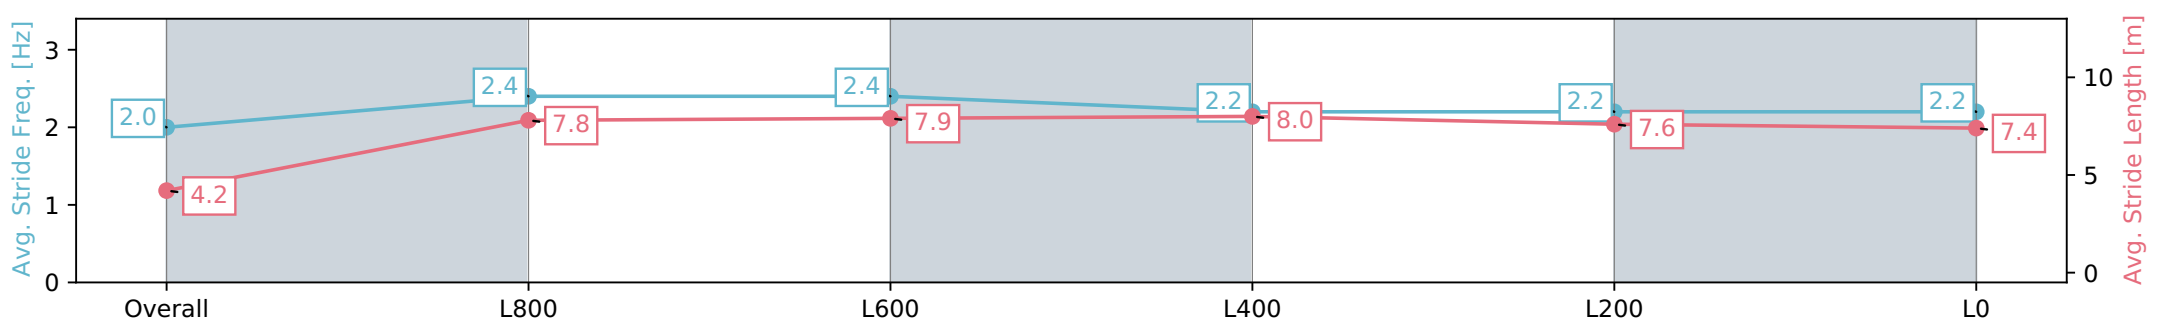

Morphettville SA - Professional

Race 5: Cinderella Stakes - 1050m

24 February 2024 - 2:48PM

Track Rating: Good 4, Weather: Fine, Rail Position: +8m 1200m-W/ Post; +5m Remainder. Sectional 610m

Section	Overall	L1000	L800	L600	L400	L200	L0
Section Times	1:01.76 [5] (0:05.80)	0:55.96 [9] (0:10.74)	0:45.22 [8] (0:10.53)	0:34.69 [8] (0:10.92)	0:23.77 [8] (0:11.61)	0:12.16 [9] (0:12.16)	
Average Speed [km/h]	31.0	67.1	68.4	66.1	62.0	59.3	
Top Speed [km/h]	57.1	70.9	70.9	68.0	64.7	61.1	
Avg. Dist. to Rail [m]	6.0	2.5	0.4	0.2	1.4	2.2	
Avg. Stride Freq. [Hz]	2.0	2.4	2.4	2.2	2.2	2.2	
Avg. Stride Length [m]	4.2	7.8	7.9	8.0	7.6	7.4	