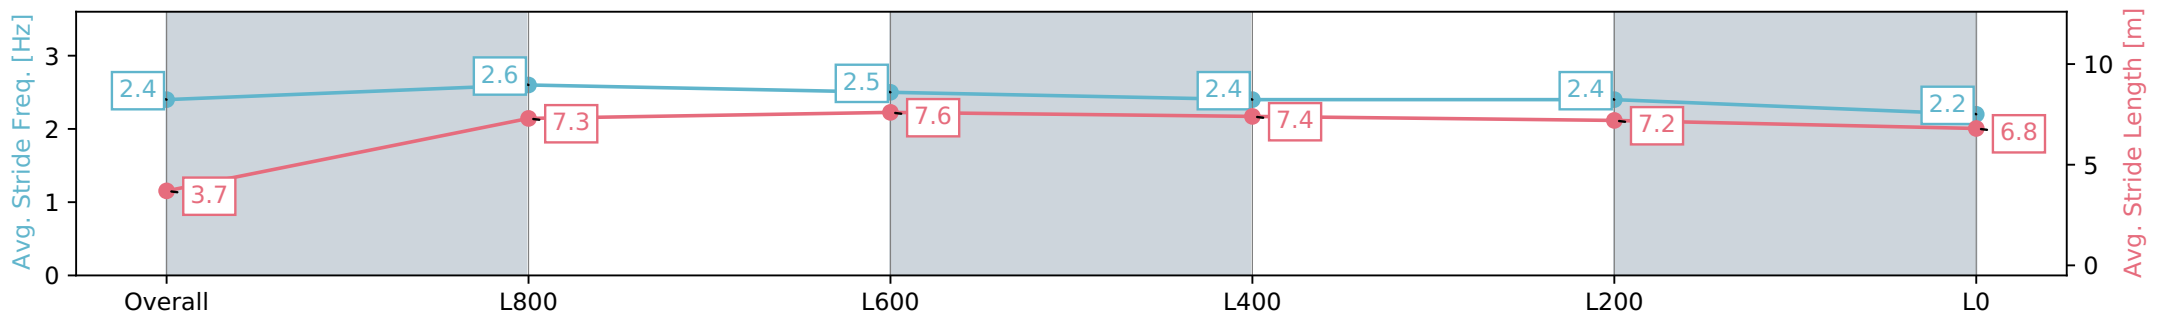

Morphettville SA - Professional

Race 5: Cinderella Stakes - 1050m

24 February 2024 - 2:48PM

Track Rating: Good 4, Weather: Fine, Rail Position: +8m 1200m-W/ Post; +5m Remainder. Sectional 610m

Section	Overall	L1000	L800	L600	L400	L200	L0
Section Times	1:02.55 [12] (0:05.53)	0:57.02 [2] (0:10.50)	0:46.52 [1] (0:10.45)	0:36.07 [1] (0:11.24)	0:24.83 [2] (0:11.66)	0:13.17 [4]	0:13.17 [4]
Average Speed [km/h]	32.5	68.6	69.3	64.9	62.0	54.7	
Top Speed [km/h]	59.9	72.1	72.1	67.2	64.7	58.9	
Avg. Dist. to Rail [m]	7.4	3.7	1.1	2.6	2.8	2.2	
Avg. Stride Freq. [Hz]	2.4	2.6	2.5	2.4	2.4	2.2	
Avg. Stride Length [m]	3.7	7.3	7.6	7.4	7.2	6.8	