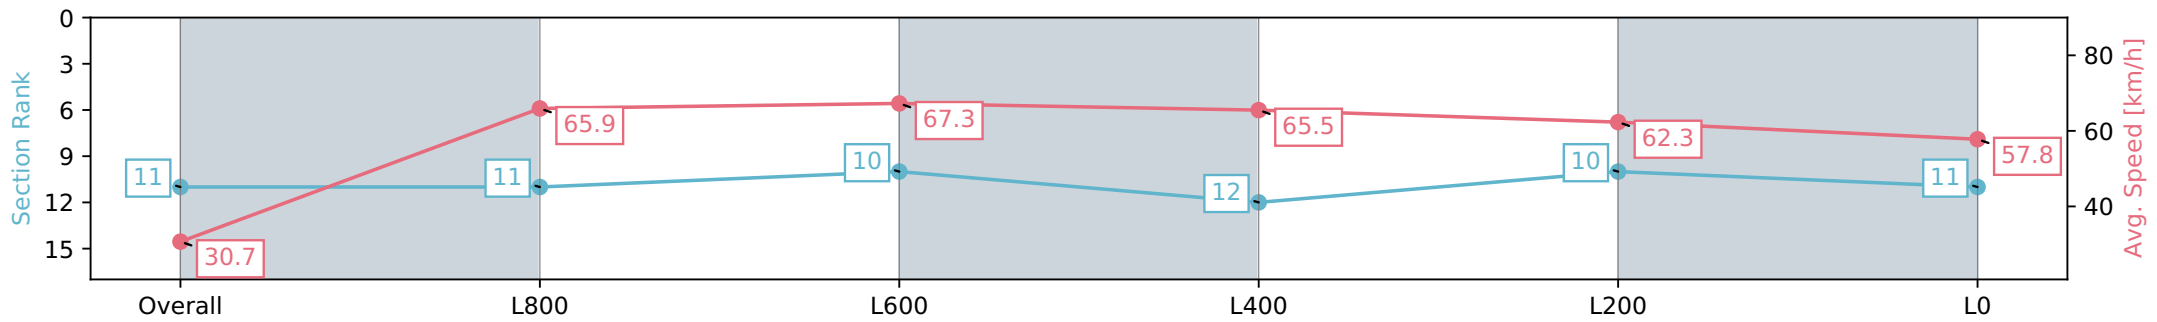

Morphettville SA - Professional

Race 5: Cinderella Stakes - 1050m

24 February 2024 - 2:48PM

Track Rating: Good 4, Weather: Fine, Rail Position: +8m 1200m-W/ Post; +5m Remainder. Sectional 610m

Section	Overall	L1000	L800	L600	L400	L200
Section Times	1:02.50 [11] (0:05.88)	0:56.62 [11] (0:10.93)	0:45.69 [10] (0:10.72)	0:34.97 [12] (0:10.96)	0:24.01 [10] (0:11.54)	0:12.47 [11] (0:12.47)
Average Speed [km/h]	30.7	65.9	67.3	65.5	62.3	57.8
Top Speed [km/h]	56.8	69.0	68.2	67.0	63.4	61.3
Avg. Dist. to Rail [m]	9.3	4.5	0.8	0.7	2.0	3.7
Avg. Stride Freq. [Hz]	2.3	2.6	2.6	2.5	2.4	2.3
Avg. Stride Length [m]	3.6	7.0	7.3	7.2	7.3	6.8