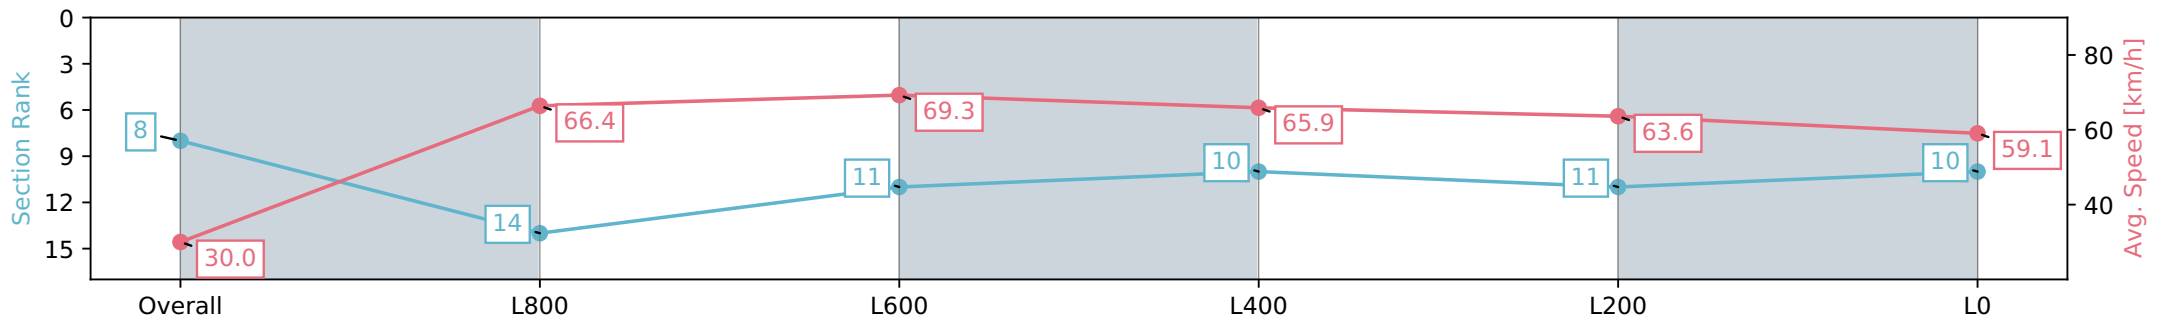

Morphettville SA - Professional

Race 5: Cinderella Stakes - 1050m

24 February 2024 - 2:48PM

Track Rating: Good 4, Weather: Fine, Rail Position: +8m 1200m-W/ Post; +5m Remainder. Sectional 610m

Section	Overall	L1000	L800	L600	L400	L200	L0
Section Times	1:02.15 [8] (0:06.01)	0:56.14 [14] (0:10.84)	0:45.30 [11] (0:10.51)	0:34.79 [10] (0:11.19)	0:23.60 [11] (0:11.39)	0:12.21 [10] (0:12.21)	
Average Speed [km/h]	30.0	66.4	69.3	65.9	63.6	59.1	
Top Speed [km/h]	55.1	69.1	70.2	68.0	64.5	61.7	
Avg. Dist. to Rail [m]	6.9	1.8	2.4	4.8	6.6	8.2	
Avg. Stride Freq. [Hz]	2.0	2.5	2.5	2.4	2.4	2.3	
Avg. Stride Length [m]	4.1	7.4	7.8	7.5	7.4	7.1	