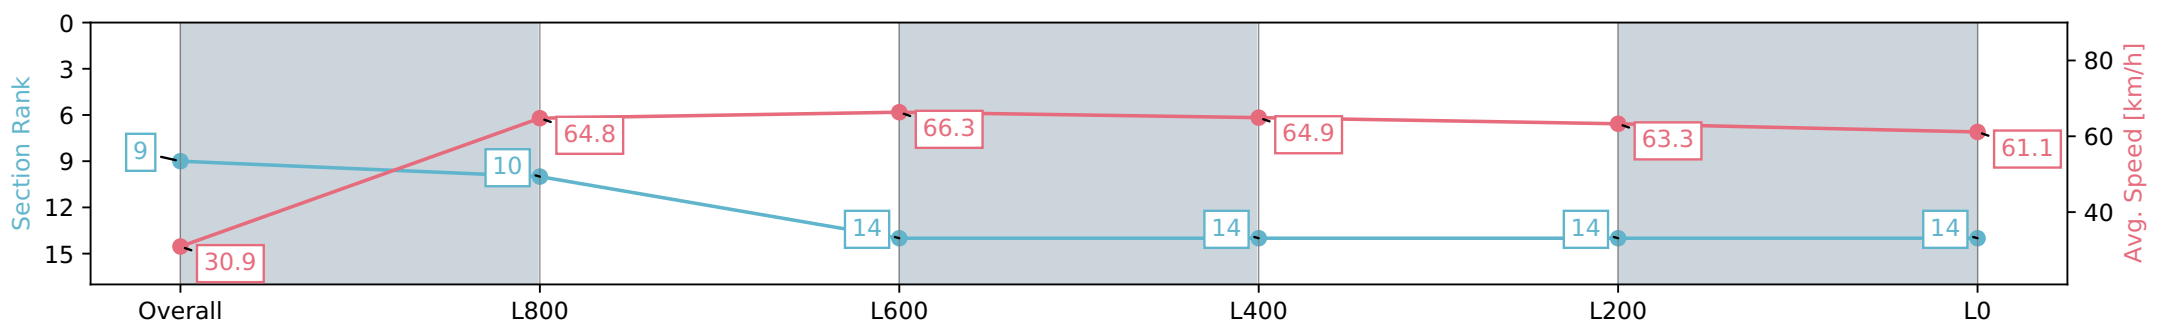

Morphettville SA - Professional

Race 5: Cinderella Stakes - 1050m

24 February 2024 - 2:48PM

Track Rating: Good 4, Weather: Fine, Rail Position: +8m 1200m-W/
Post; +5m Remainder. Sectional 610m

Section	Overall	L1000	L800	L600	L400	L200
Section Times	1:02.17 [9] (0:05.83)	0:56.34 [10] (0:11.12)	0:45.22 [14] (0:10.96)	0:34.26 [14] (0:11.10)	0:23.16 [14] (0:11.40)	0:11.76 [14] (0:11.76)
Average Speed [km/h]	30.9	64.8	66.3	64.9	63.3	61.1
Top Speed [km/h]	54.5	68.3	68.0	66.0	64.6	63.3
Avg. Dist. to Rail [m]	11.3	6.5	2.2	0.4	4.1	9.2
Avg. Stride Freq. [Hz]	2.2	2.5	2.5	2.5	2.5	2.4
Avg. Stride Length [m]	3.8	7.2	7.4	7.1	7.0	6.9