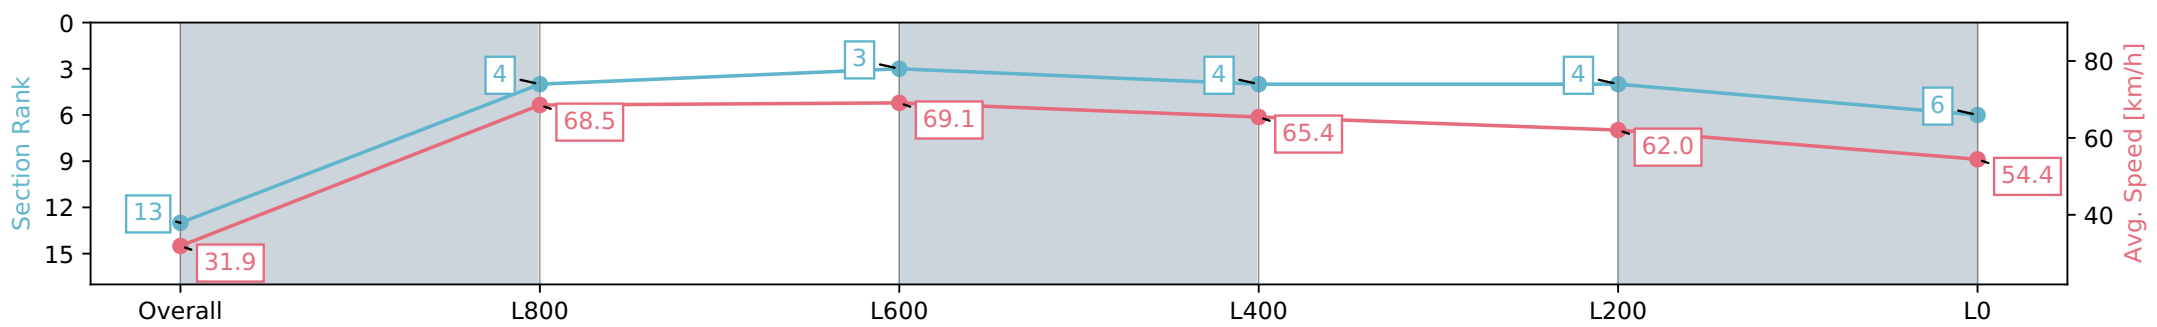

Morphettville SA - Professional

Race 5: Cinderella Stakes - 1050m

24 February 2024 - 2:48PM

Track Rating: Good 4, Weather: Fine, Rail Position: +8m 1200m-W/ Post; +5m Remainder. Sectional 610m

Section	Overall	L1000	L800	L600	L400	L200
Section Times	1:02.71 [13] (0:05.64)	0:57.07 [4] (0:10.52)	0:46.55 [3] (0:10.52)	0:36.03 [4] (0:11.12)	0:24.91 [4] (0:11.69)	0:13.22 [6] (0:13.22)
Average Speed [km/h]	31.9	68.5	69.1	65.4	62.0	54.4
Top Speed [km/h]	58.8	71.2	70.8	67.7	63.9	59.4
Avg. Dist. to Rail [m]	10.2	5.9	2.3	2.4	4.9	5.1
Avg. Stride Freq. [Hz]	2.2	2.5	2.4	2.4	2.4	2.3
Avg. Stride Length [m]	4.0	7.5	7.8	7.6	7.2	6.7