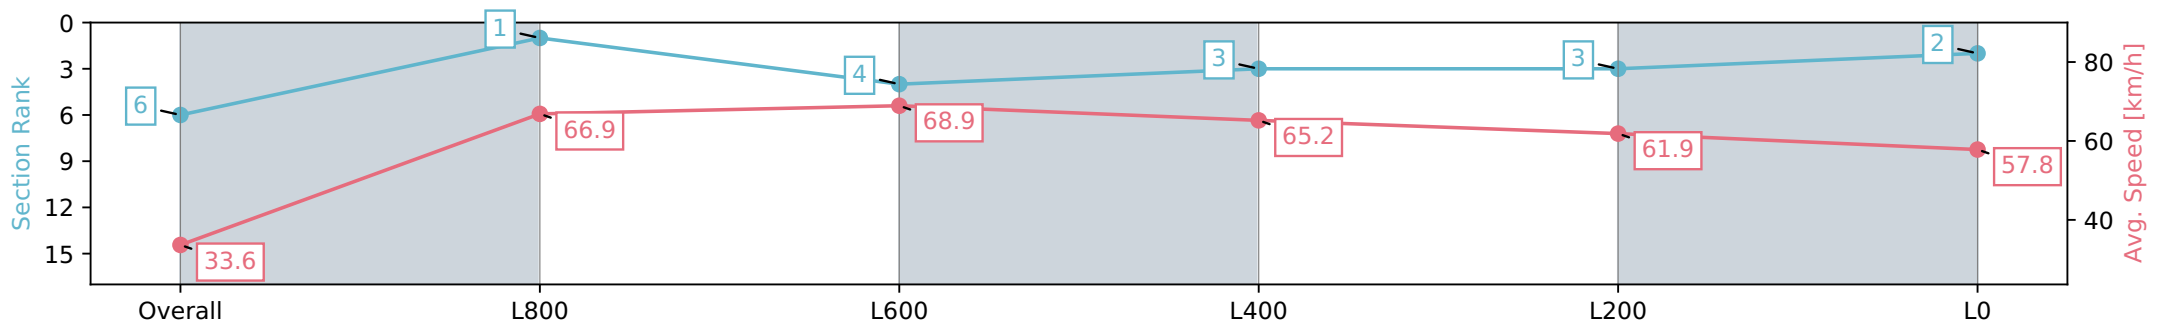

Morphettville SA - Professional

Race 5: Cinderella Stakes - 1050m

24 February 2024 - 2:48PM

Track Rating: Good 4, Weather: Fine, Rail Position: +8m 1200m-W/ Post; +5m Remainder. Sectional 610m

Section	Overall	L1000	L800	L600	L400	L200	L0
Section Times	1:01.83 [6] (0:05.40)	0:56.43 [1] (0:10.77)	0:45.66 [4] (0:10.44)	0:35.22 [3] (0:11.13)	0:24.09 [3] (0:11.63)	0:12.46 [2] (0:12.46)	
Average Speed [km/h]	33.6	66.9	68.9	65.2	61.9	57.8	
Top Speed [km/h]	56.9	69.8	70.3	66.5	63.8	60.7	
Avg. Dist. to Rail [m]	2.4	0.6	0.3	1.5	1.6	1.8	
Avg. Stride Freq. [Hz]	2.4	2.6	2.6	2.5	2.5	2.5	
Avg. Stride Length [m]	3.7	7.1	7.3	7.1	6.8	6.6	