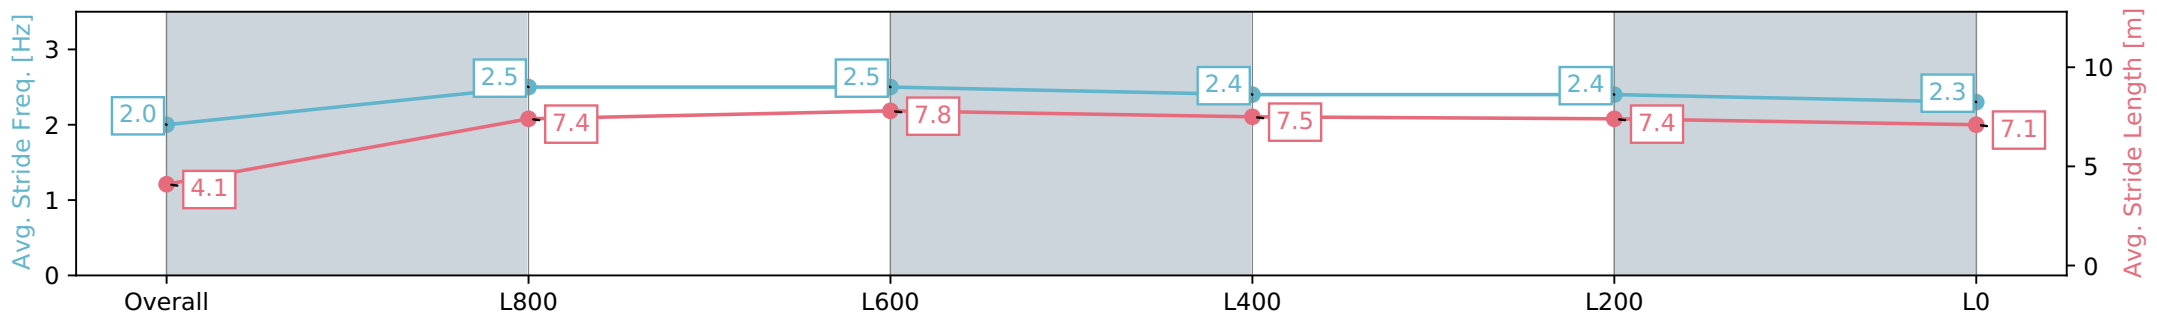

Morphettville SA - Professional

Race 5: Cinderella Stakes - 1050m

24 February 2024 - 2:48PM

Track Rating: Good 4, Weather: Fine, Rail Position: +8m 1200m-W/ Post; +5m Remainder. Sectional 610m

Section	Overall	L1000	L800	L600	L400	L200	L0
Section Times	1:02.15 [8] (0:06.01)	0:56.14 [14] (0:10.84)	0:45.30 [11] (0:10.51)	0:34.79 [10] (0:11.19)	0:23.60 [11] (0:11.39)	0:12.21 [10] (0:12.21)	
Average Speed [km/h]	30.0	66.4	69.3	65.9	63.6	59.1	
Top Speed [km/h]	55.1	69.1	70.2	68.0	64.5	61.7	
Avg. Dist. to Rail [m]	6.9	1.8	2.4	4.8	6.6	8.2	
Avg. Stride Freq. [Hz]	2.0	2.5	2.5	2.4	2.4	2.3	
Avg. Stride Length [m]	4.1	7.4	7.8	7.5	7.4	7.1	