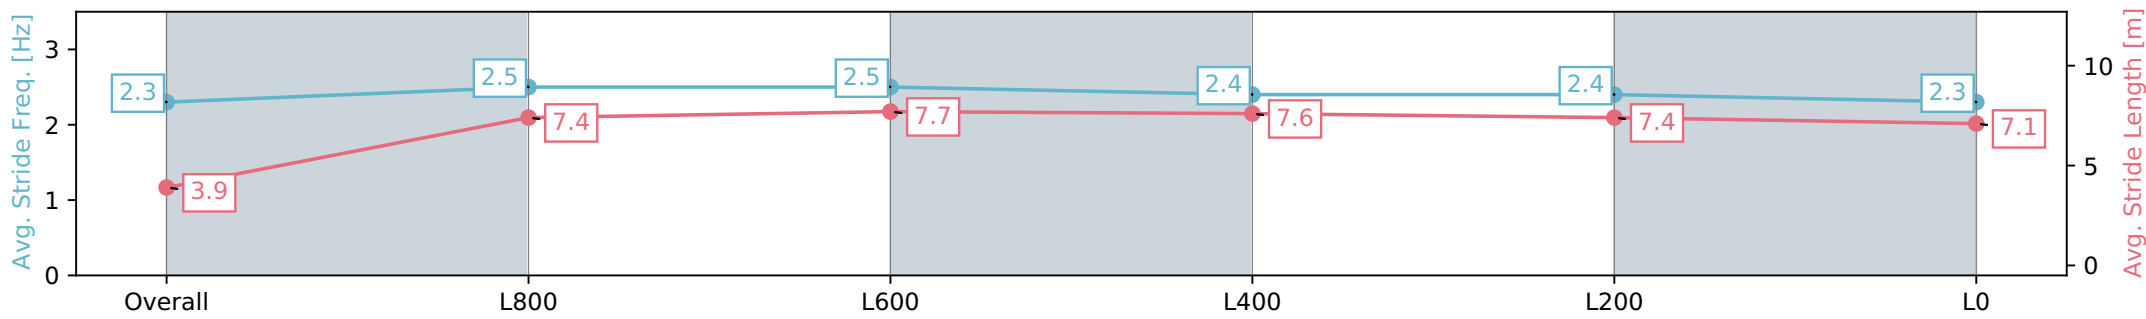

Morphettville SA - Professional

Race 5: Cinderella Stakes - 1050m

24 February 2024 - 2:48PM

Track Rating: Good 4, Weather: Fine, Rail Position: +8m 1200m-W/ Post; +5m Remainder. Sectional 610m

Section	Overall	L1000	L800	L600	L400	L200	L0
Section Times	1:01.74 [4] (0:05.56)	0:56.17 [3] (0:10.77)	0:45.40 [6] (0:10.56)	0:34.83 [6] (0:11.03)	0:23.80 [6] (0:11.44)	0:12.36 [3]	0:12.36 [3]
Average Speed [km/h]	32.4	66.8	68.6	65.6	63.2	58.2	
Top Speed [km/h]	56.6	70.1	70.4	68.5	65.3	60.4	
Avg. Dist. to Rail [m]	5.5	3.6	1.7	1.4	3.6	5.4	
Avg. Stride Freq. [Hz]	2.3	2.5	2.5	2.4	2.4	2.3	
Avg. Stride Length [m]	3.9	7.4	7.7	7.6	7.4	7.1	