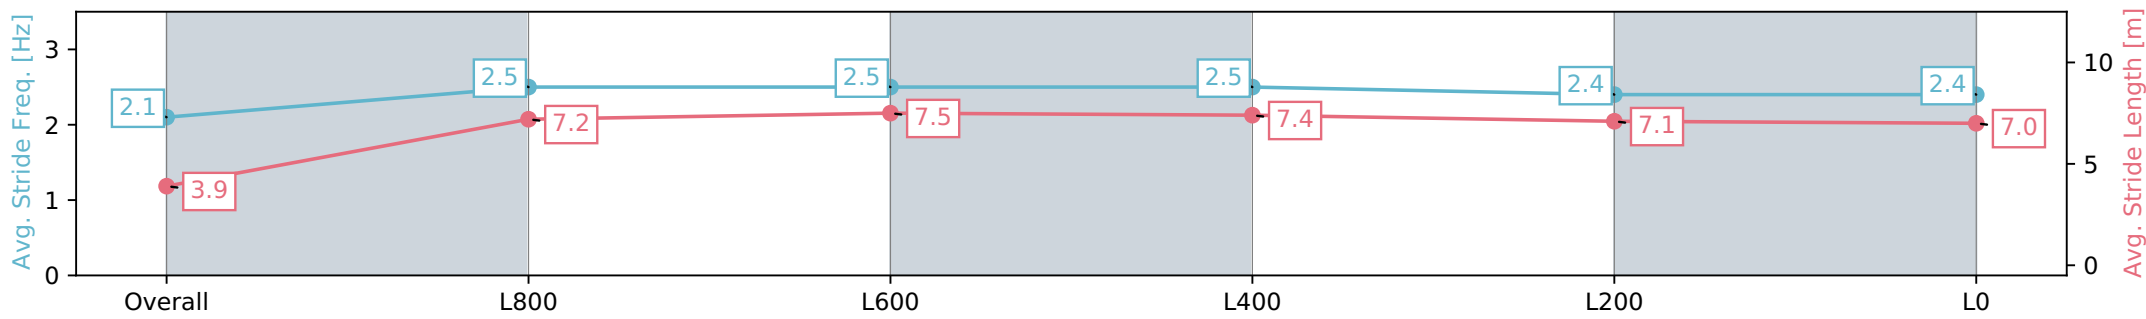

Morphettville SA - Professional

Race 5: Cinderella Stakes - 1050m

24 February 2024 - 2:48PM

Track Rating: Good 4, Weather: Fine, Rail Position: +8m 1200m-W/
Post; +5m Remainder. Sectional 610m

Section	Overall	L1000	L800	L600	L400	L200	L0
Section Times	1:02.14 [7] (0:05.91)	0:56.23 [12] (0:11.00)	0:45.23 [13] (0:10.59)	0:34.64 [11] (0:11.09)	0:23.55 [12] (0:11.59)	0:11.96 [12] (0:11.96)	
Average Speed [km/h]	30.4	65.6	68.7	65.6	62.3	60.3	
Top Speed [km/h]	56.3	70.5	70.6	68.0	64.1	63.6	
Avg. Dist. to Rail [m]	8.1	3.7	2.6	2.2	4.1	7.3	
Avg. Stride Freq. [Hz]	2.1	2.5	2.5	2.5	2.4	2.4	
Avg. Stride Length [m]	3.9	7.2	7.5	7.4	7.1	7.0	