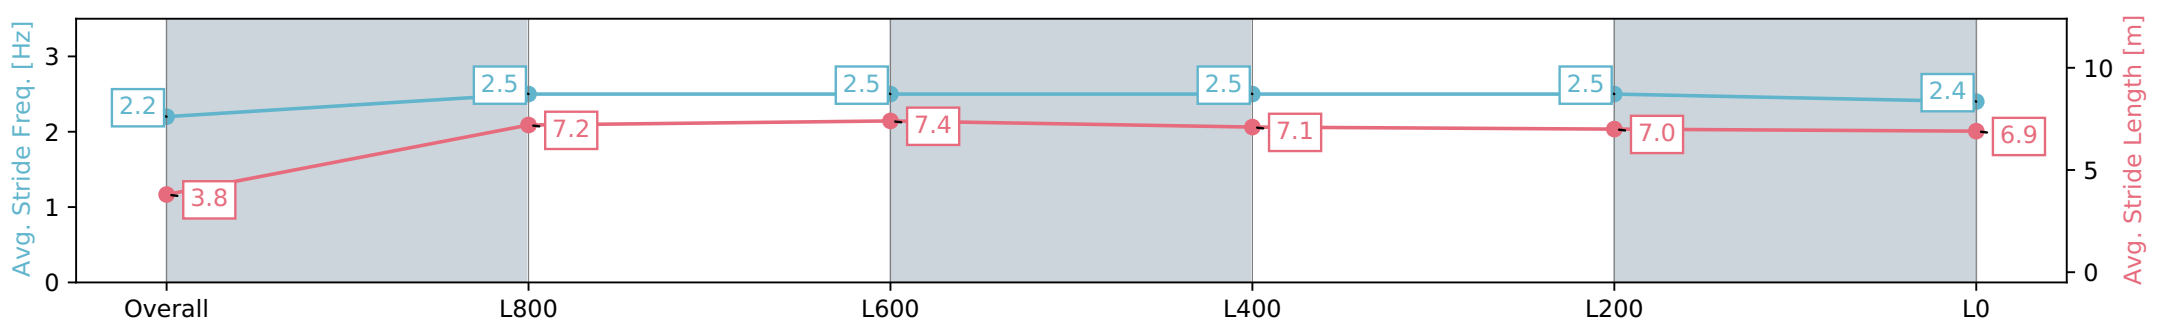

Morphettville SA - Professional

Race 5: Cinderella Stakes - 1050m

24 February 2024 - 2:48PM

Track Rating: Good 4, Weather: Fine, Rail Position: +8m 1200m-W/
Post; +5m Remainder. Sectional 610m

Section	Overall	L1000	L800	L600	L400	L200
Section Times	1:02.17 [9] (0:05.83)	0:56.34 [10] (0:11.12)	0:45.22 [14] (0:10.96)	0:34.26 [14] (0:11.10)	0:23.16 [14] (0:11.40)	0:11.76 [14] (0:11.76)
Average Speed [km/h]	30.9	64.8	66.3	64.9	63.3	61.1
Top Speed [km/h]	54.5	68.3	68.0	66.0	64.6	63.3
Avg. Dist. to Rail [m]	11.3	6.5	2.2	0.4	4.1	9.2
Avg. Stride Freq. [Hz]	2.2	2.5	2.5	2.5	2.5	2.4
Avg. Stride Length [m]	3.8	7.2	7.4	7.1	7.0	6.9

- [] Ranking at each section and finish
- :-:- No data available at this section
- NA No data available

Horse/Jockey Name	IN LOVE
Finish Rank	10
Fastest Section Time (Section)	0:05.78 (Overall)
Top Speed [km/h] (Section)	72.4 (L1000)
Race State	Finished