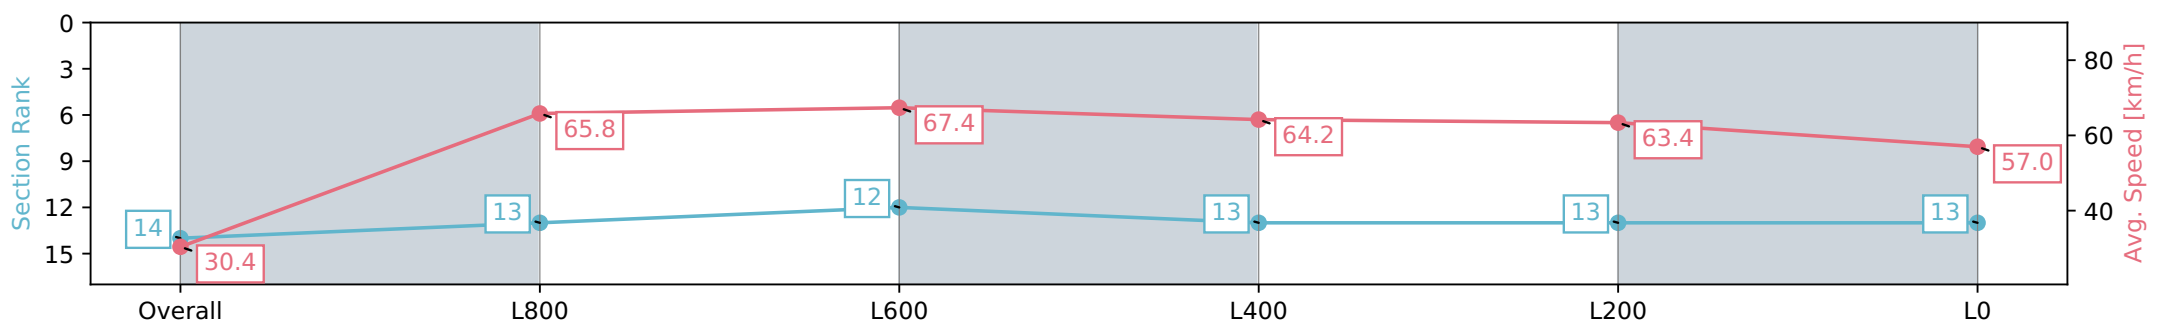

Morphettville SA - Professional

Race 5: Cinderella Stakes - 1050m

24 February 2024 - 2:48PM

Track Rating: Good 4, Weather: Fine, Rail Position: +8m 1200m-W/
Post; +5m Remainder. Sectional 610m

Section	Overall	L1000	L800	L600	L400	L200
Section Times	1:02.88 [14] (0:05.98)	0:56.90 [13] (0:10.93)	0:45.97 [12] (0:10.67)	0:35.30 [13] (0:11.28)	0:24.01 [13] (0:11.37)	0:12.64 [13] (0:12.64)
Average Speed [km/h]	30.4	65.8	67.4	64.2	63.4	57.0
Top Speed [km/h]	54.5	69.1	68.1	66.4	64.9	62.4
Avg. Dist. to Rail [m]	4.0	0.6	0.3	1.4	1.0	2.1
Avg. Stride Freq. [Hz]	2.1	2.6	2.6	2.5	2.5	2.4
Avg. Stride Length [m]	3.8	7.0	7.2	7.0	7.0	6.7