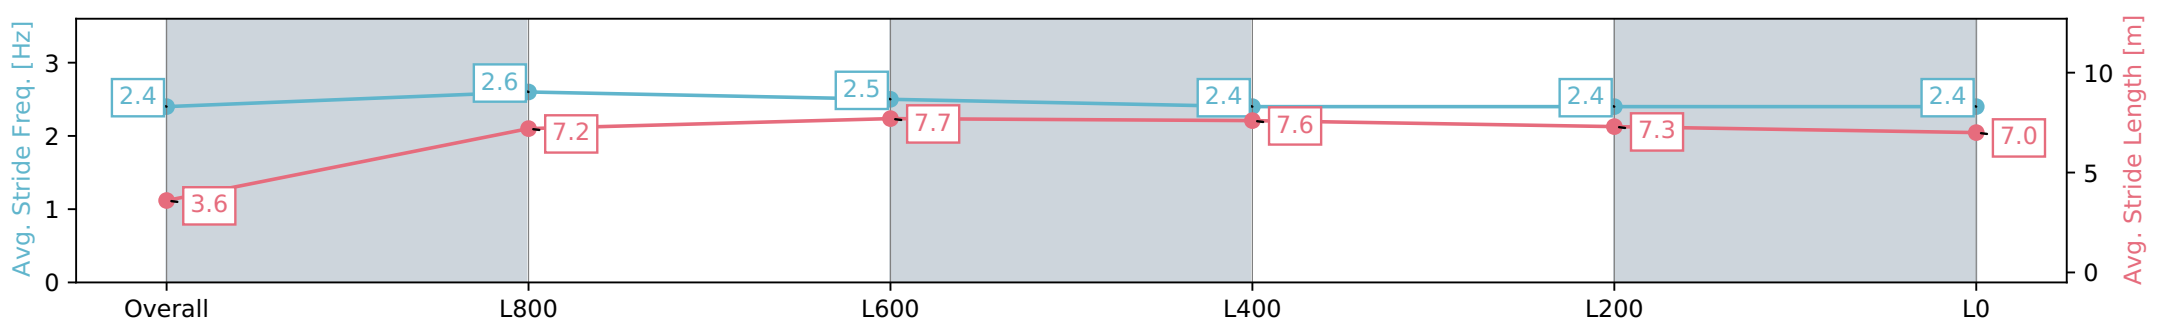

Morphettville SA - Professional

Race 5: Cinderella Stakes - 1050m

24 February 2024 - 2:48PM

Track Rating: Good 4, Weather: Fine, Rail Position: +8m 1200m-W/ Post; +5m Remainder. Sectional 610m

Section	Overall	L1000	L800	L600	L400	L200	L0
Section Times	1:01.58 [3] (0:05.64)	0:55.94 [5] (0:10.68)	0:45.26 [5] (0:10.49)	0:34.77 [5] (0:11.03)	0:23.74 [5] (0:11.56)	0:12.17 [5] (0:12.17)	
Average Speed [km/h]	31.8	67.5	68.5	65.4	62.4	59.2	
Top Speed [km/h]	58.3	70.3	70.2	67.5	63.5	62.2	
Avg. Dist. to Rail [m]	4.8	2.0	0.5	0.8	3.3	3.4	
Avg. Stride Freq. [Hz]	2.4	2.6	2.5	2.4	2.4	2.4	
Avg. Stride Length [m]	3.6	7.2	7.7	7.6	7.3	7.0	