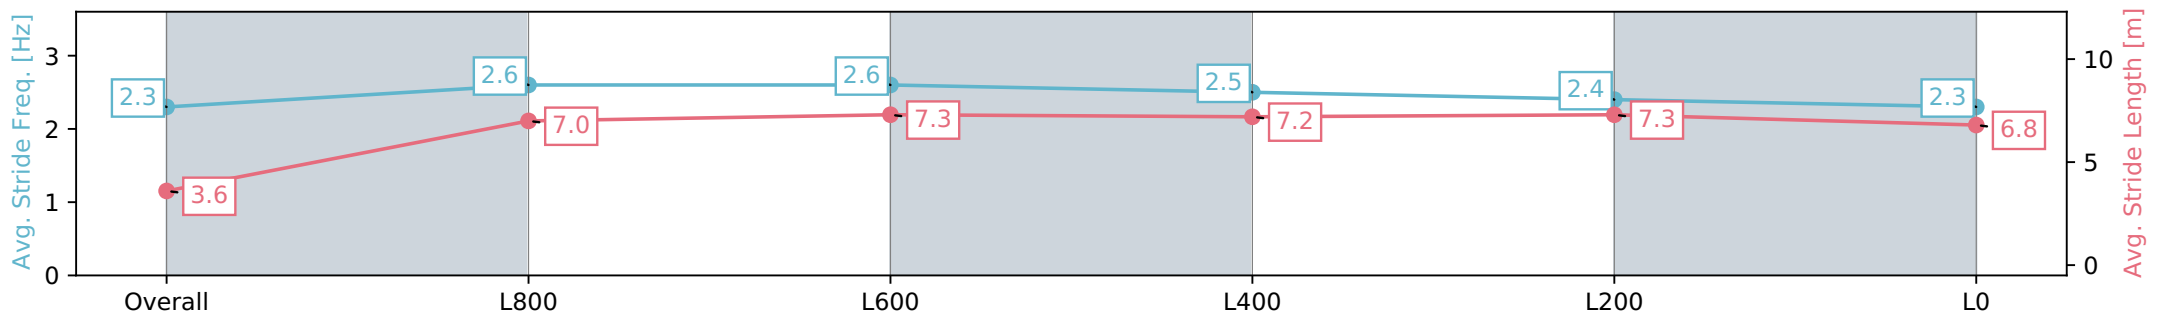

Morphettville SA - Professional

Race 5: Cinderella Stakes - 1050m

24 February 2024 - 2:48PM

Track Rating: Good 4, Weather: Fine, Rail Position: +8m 1200m-W/ Post; +5m Remainder. Sectional 610m

Section	Overall	L1000	L800	L600	L400	L200
Section Times	1:02.50 [11] (0:05.88)	0:56.62 [11] (0:10.93)	0:45.69 [10] (0:10.72)	0:34.97 [12] (0:10.96)	0:24.01 [10] (0:11.54)	0:12.47 [11] (0:12.47)
Average Speed [km/h]	30.7	65.9	67.3	65.5	62.3	57.8
Top Speed [km/h]	56.8	69.0	68.2	67.0	63.4	61.3
Avg. Dist. to Rail [m]	9.3	4.5	0.8	0.7	2.0	3.7
Avg. Stride Freq. [Hz]	2.3	2.6	2.6	2.5	2.4	2.3
Avg. Stride Length [m]	3.6	7.0	7.3	7.2	7.3	6.8

- [] Ranking at each section and finish
- :-:- No data available at this section
- NA No data available

Horse/Jockey Name	CAMPARI TWIST
Finish Rank	12
Fastest Section Time (Section)	0:05.53 (Overall)
Top Speed [km/h] (Section)	72.1 (L800)
Race State	Finished