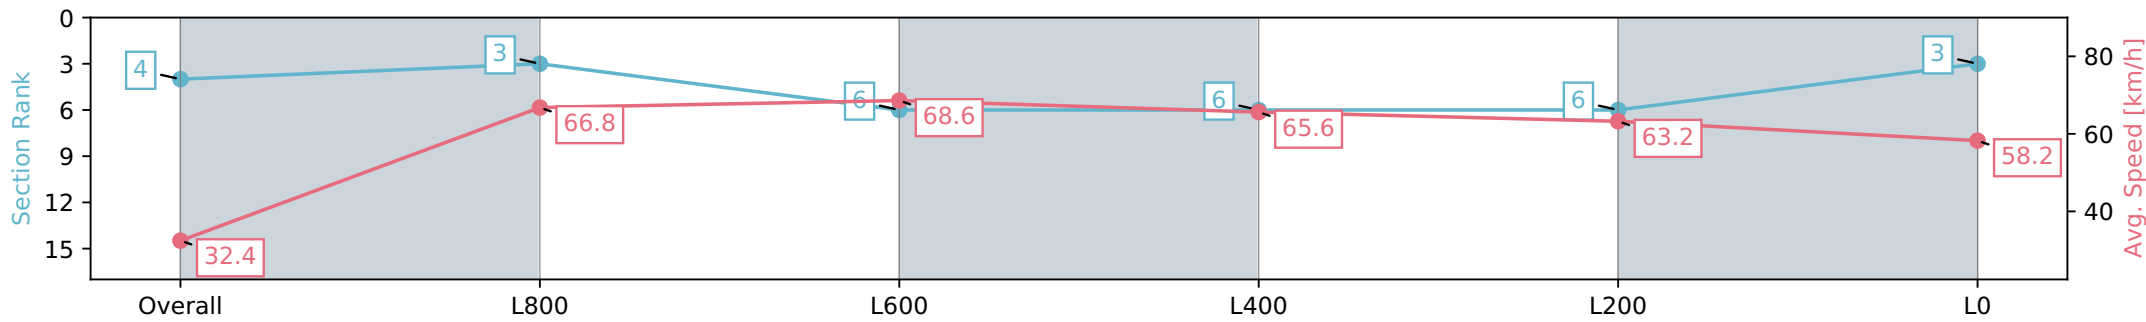

Morphettville SA - Professional

Race 5: Cinderella Stakes - 1050m

24 February 2024 - 2:48PM

Track Rating: Good 4, Weather: Fine, Rail Position: +8m 1200m-W/ Post; +5m Remainder. Sectional 610m

Section	Overall	L1000	L800	L600	L400	L200	L0
Section Times	1:01.74 [4] (0:05.56)	0:56.17 [3] (0:10.77)	0:45.40 [6] (0:10.56)	0:34.83 [6] (0:11.03)	0:23.80 [6] (0:11.44)	0:12.36 [3]	0:12.36 [3]
Average Speed [km/h]	32.4	66.8	68.6	65.6	63.2	58.2	
Top Speed [km/h]	56.6	70.1	70.4	68.5	65.3	60.4	
Avg. Dist. to Rail [m]	5.5	3.6	1.7	1.4	3.6	5.4	
Avg. Stride Freq. [Hz]	2.3	2.5	2.5	2.4	2.4	2.3	
Avg. Stride Length [m]	3.9	7.4	7.7	7.6	7.4	7.1	