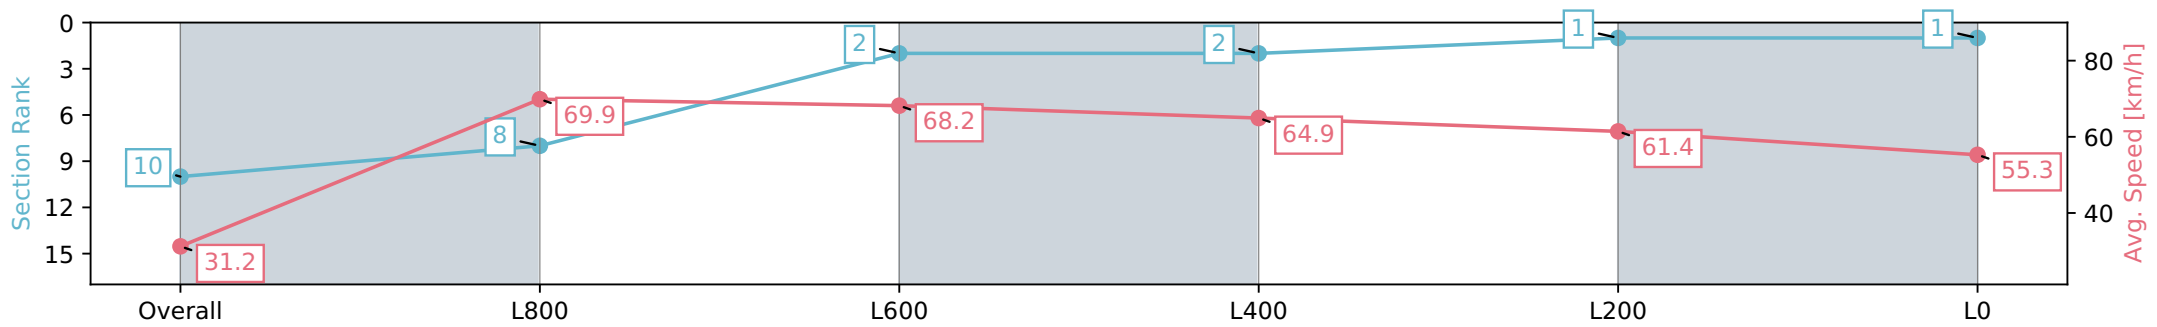

Morphettville SA - Professional

Race 5: Cinderella Stakes - 1050m

24 February 2024 - 2:48PM

Track Rating: Good 4, Weather: Fine, Rail Position: +8m 1200m-W/
Post; +5m Remainder. Sectional 610m

Section	Overall	L1000	L800	L600	L400	L200
Section Times	1:02.25 [10] (0:05.78)	0:56.47 [8] (0:10.30)	0:46.17 [2] (0:10.51)	0:35.66 [2] (0:10.98)	0:24.68 [1] (0:11.66)	0:13.02 [1] (0:13.02)
Average Speed [km/h]	31.2	69.9	68.2	64.9	61.4	55.3
Top Speed [km/h]	59.7	72.4	71.3	66.3	63.9	58.8
Avg. Dist. to Rail [m]	3.1	0.8	1.2	1.9	2.2	1.9
Avg. Stride Freq. [Hz]	2.2	2.7	2.6	2.5	2.5	2.4
Avg. Stride Length [m]	3.8	7.1	7.3	7.2	6.9	6.5