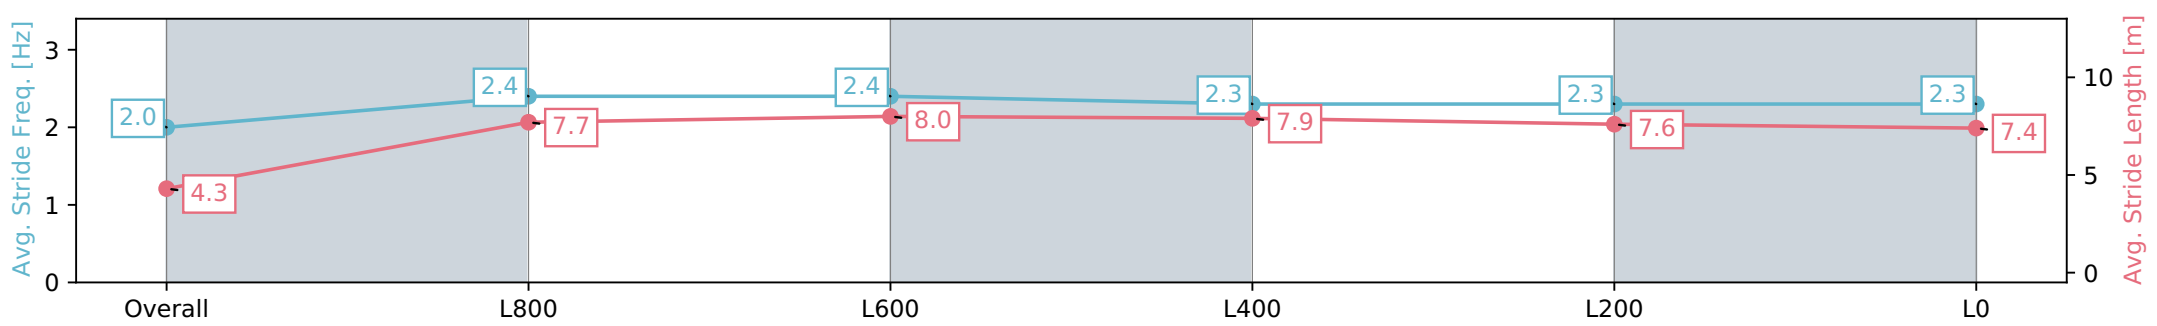

Morphettville SA - Professional

Race 5: Cinderella Stakes - 1050m

24 February 2024 - 2:48PM

Track Rating: Good 4, Weather: Fine, Rail Position: +8m 1200m-W/ Post; +5m Remainder. Sectional 610m

Section	Overall	L1000	L800	L600	L400	L200	L0
Section Times	1:01.51 [2] (0:05.66)	0:55.85 [6] (0:10.75)	0:45.10 [7] (0:10.56)	0:34.53 [7] (0:10.97)	0:23.56 [7] (0:11.57)	0:11.98 [7] (0:11.98)	
Average Speed [km/h]	31.9	67.0	68.9	66.4	62.5	60.0	
Top Speed [km/h]	58.0	70.8	70.3	68.1	64.4	62.0	
Avg. Dist. to Rail [m]	12.4	7.3	3.0	2.0	5.7	7.3	
Avg. Stride Freq. [Hz]	2.0	2.4	2.4	2.3	2.3	2.3	
Avg. Stride Length [m]	4.3	7.7	8.0	7.9	7.6	7.4	