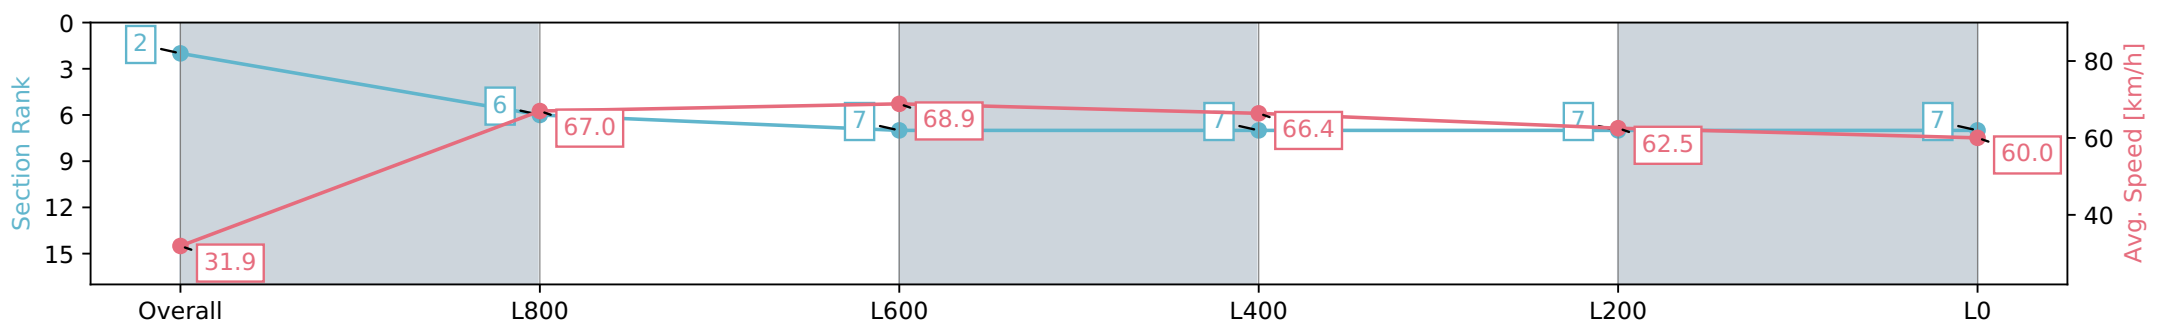

Morphettville SA - Professional

Race 5: Cinderella Stakes - 1050m

24 February 2024 - 2:48PM

Track Rating: Good 4, Weather: Fine, Rail Position: +8m 1200m-W/ Post; +5m Remainder. Sectional 610m

Section	Overall	L1000	L800	L600	L400	L200	L0
Section Times	1:01.51 [2] (0:05.66)	0:55.85 [6] (0:10.75)	0:45.10 [7] (0:10.56)	0:34.53 [7] (0:10.97)	0:23.56 [7] (0:11.57)	0:11.98 [7] (0:11.98)	
Average Speed [km/h]	31.9	67.0	68.9	66.4	62.5	60.0	
Top Speed [km/h]	58.0	70.8	70.3	68.1	64.4	62.0	
Avg. Dist. to Rail [m]	12.4	7.3	3.0	2.0	5.7	7.3	
Avg. Stride Freq. [Hz]	2.0	2.4	2.4	2.3	2.3	2.3	
Avg. Stride Length [m]	4.3	7.7	8.0	7.9	7.6	7.4	