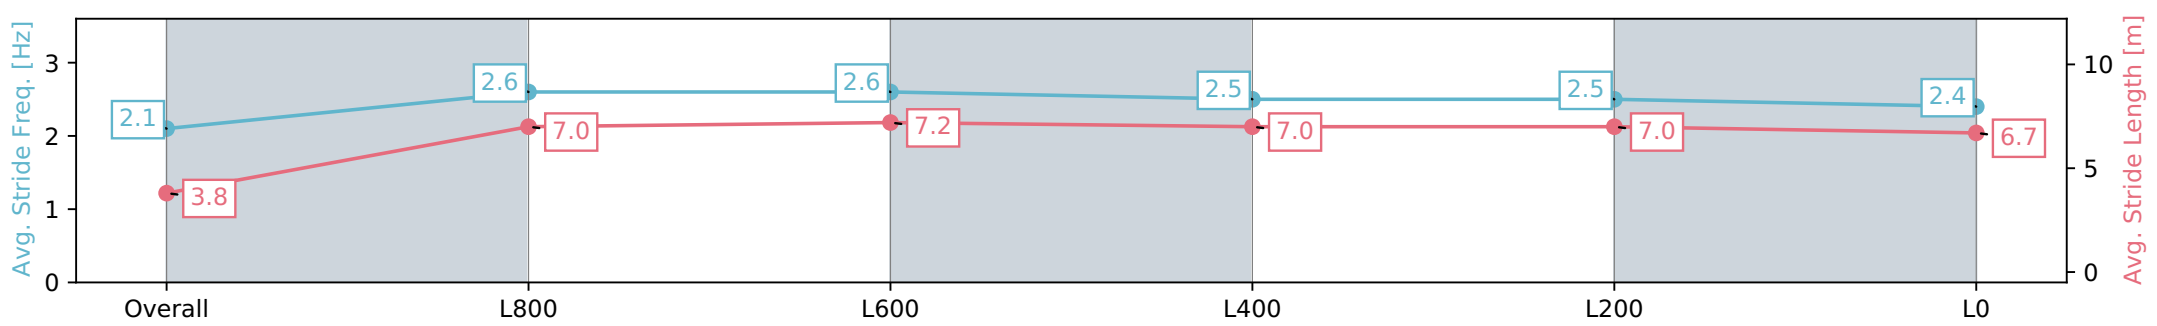

- [] Ranking at each section and finish
- :-:- No data available at this section
- NA No data available

Horse/Jockey Name	SO GRAND
Finish Rank	14
Fastest Section Time (Section)	0:05.98 (Overall)
Top Speed [km/h] (Section)	69.1 (L1000)
Race State	Finished

Morphettville SA - Professional

Race 5: Cinderella Stakes - 1050m

24 February 2024 - 2:48PM

Track Rating: Good 4, Weather: Fine, Rail Position: +8m 1200m-W/
Post; +5m Remainder. Sectional 610m

Section	Overall	L1000	L800	L600	L400	L200
Section Times	1:02.88 [14] (0:05.98)	0:56.90 [13] (0:10.93)	0:45.97 [12] (0:10.67)	0:35.30 [13] (0:11.28)	0:24.01 [13] (0:11.37)	0:12.64 [13] (0:12.64)
Average Speed [km/h]	30.4	65.8	67.4	64.2	63.4	57.0
Top Speed [km/h]	54.5	69.1	68.1	66.4	64.9	62.4
Avg. Dist. to Rail [m]	4.0	0.6	0.3	1.4	1.0	2.1
Avg. Stride Freq. [Hz]	2.1	2.6	2.6	2.5	2.5	2.4
Avg. Stride Length [m]	3.8	7.0	7.2	7.0	7.0	6.7

- [] Ranking at each section and finish
- :-:- No data available at this section
- NA No data available