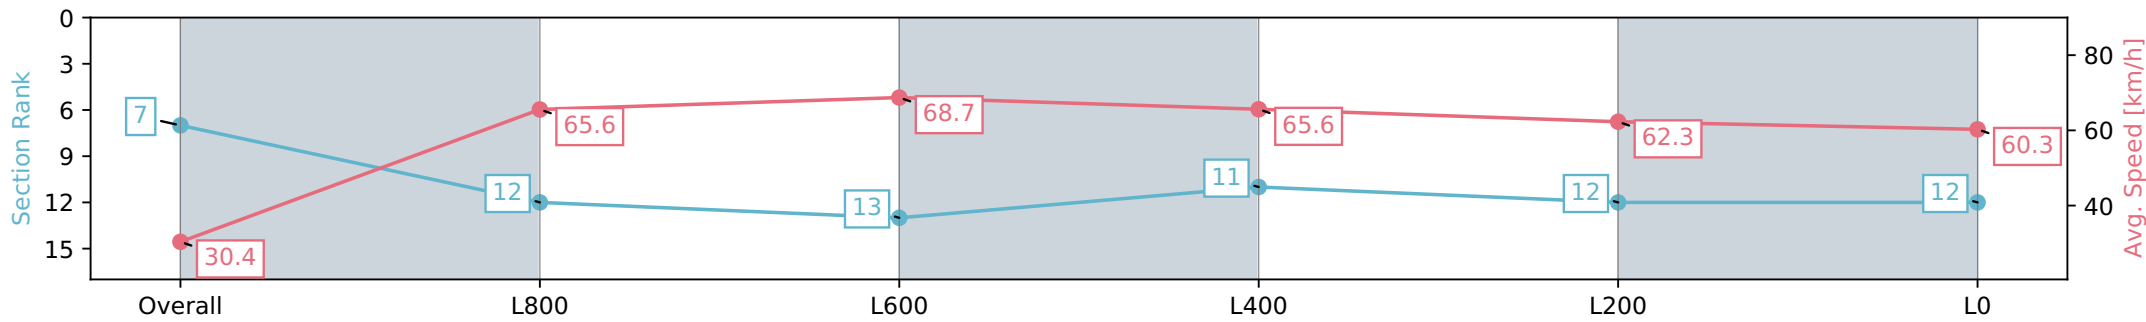

Morphettville SA - Professional

Race 5: Cinderella Stakes - 1050m

24 February 2024 - 2:48PM

Track Rating: Good 4, Weather: Fine, Rail Position: +8m 1200m-W/
Post; +5m Remainder. Sectional 610m

Section	Overall	L1000	L800	L600	L400	L200	L0
Section Times	1:02.14 [7] (0:05.91)	0:56.23 [12] (0:11.00)	0:45.23 [13] (0:10.59)	0:34.64 [11] (0:11.09)	0:23.55 [12] (0:11.59)	0:11.96 [12] (0:11.96)	
Average Speed [km/h]	30.4	65.6	68.7	65.6	62.3	60.3	
Top Speed [km/h]	56.3	70.5	70.6	68.0	64.1	63.6	
Avg. Dist. to Rail [m]	8.1	3.7	2.6	2.2	4.1	7.3	
Avg. Stride Freq. [Hz]	2.1	2.5	2.5	2.5	2.4	2.4	
Avg. Stride Length [m]	3.9	7.2	7.5	7.4	7.1	7.0	