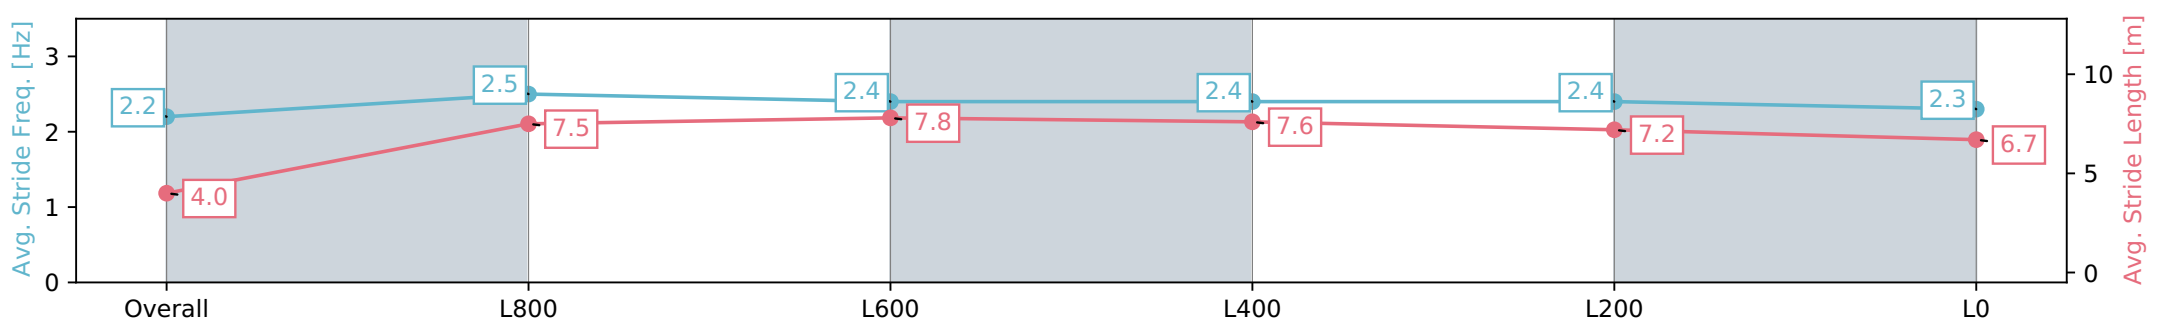

Morphettville SA - Professional

Race 5: Cinderella Stakes - 1050m

24 February 2024 - 2:48PM

Track Rating: Good 4, Weather: Fine, Rail Position: +8m 1200m-W/ Post; +5m Remainder. Sectional 610m

Section	Overall	L1000	L800	L600	L400	L200
Section Times	1:02.71 [13] (0:05.64)	0:57.07 [4] (0:10.52)	0:46.55 [3] (0:10.52)	0:36.03 [4] (0:11.12)	0:24.91 [4] (0:11.69)	0:13.22 [6] (0:13.22)
Average Speed [km/h]	31.9	68.5	69.1	65.4	62.0	54.4
Top Speed [km/h]	58.8	71.2	70.8	67.7	63.9	59.4
Avg. Dist. to Rail [m]	10.2	5.9	2.3	2.4	4.9	5.1
Avg. Stride Freq. [Hz]	2.2	2.5	2.4	2.4	2.4	2.3
Avg. Stride Length [m]	4.0	7.5	7.8	7.6	7.2	6.7

- [] Ranking at each section and finish
- :-:- No data available at this section
- NA No data available

Horse/Jockey Name	SO GRAND
Finish Rank	14
Fastest Section Time (Section)	0:05.98 (Overall)
Top Speed [km/h] (Section)	69.1 (L1000)
Race State	Finished