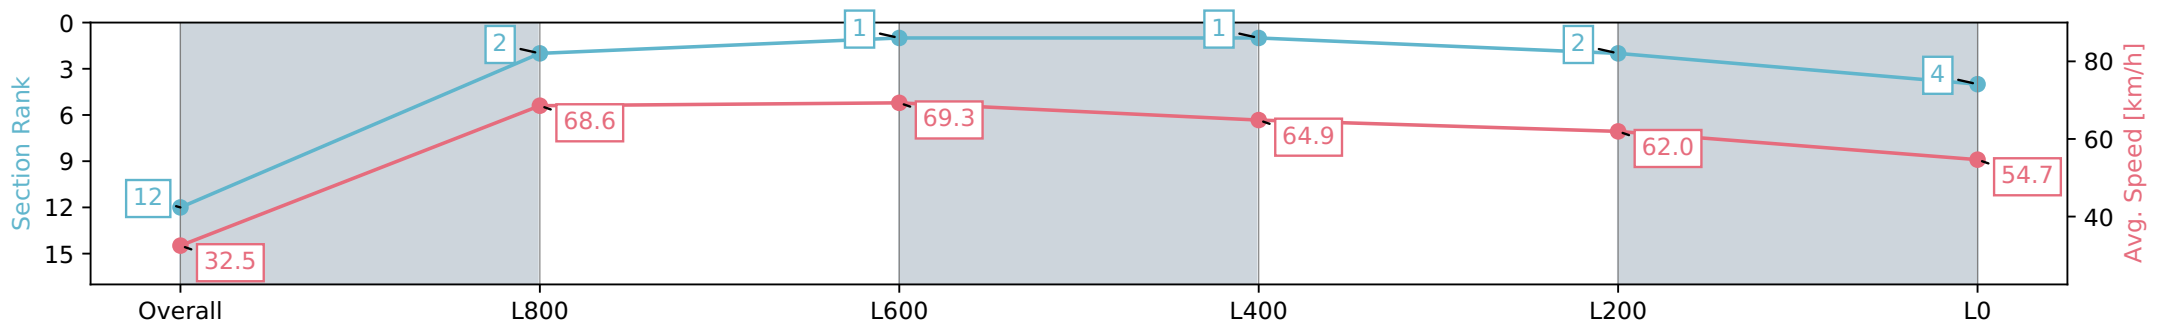

Morphettville SA - Professional

Race 5: Cinderella Stakes - 1050m

24 February 2024 - 2:48PM

Track Rating: Good 4, Weather: Fine, Rail Position: +8m 1200m-W/ Post; +5m Remainder. Sectional 610m

Section	Overall	L1000	L800	L600	L400	L200	L0
Section Times	1:02.55 [12] (0:05.53)	0:57.02 [2] (0:10.50)	0:46.52 [1] (0:10.45)	0:36.07 [1] (0:11.24)	0:24.83 [2] (0:11.66)	0:13.17 [4]	0:13.17 [4]
Average Speed [km/h]	32.5	68.6	69.3	64.9	62.0	54.7	
Top Speed [km/h]	59.9	72.1	72.1	67.2	64.7	58.9	
Avg. Dist. to Rail [m]	7.4	3.7	1.1	2.6	2.8	2.2	
Avg. Stride Freq. [Hz]	2.4	2.6	2.5	2.4	2.4	2.2	
Avg. Stride Length [m]	3.7	7.3	7.6	7.4	7.2	6.8	