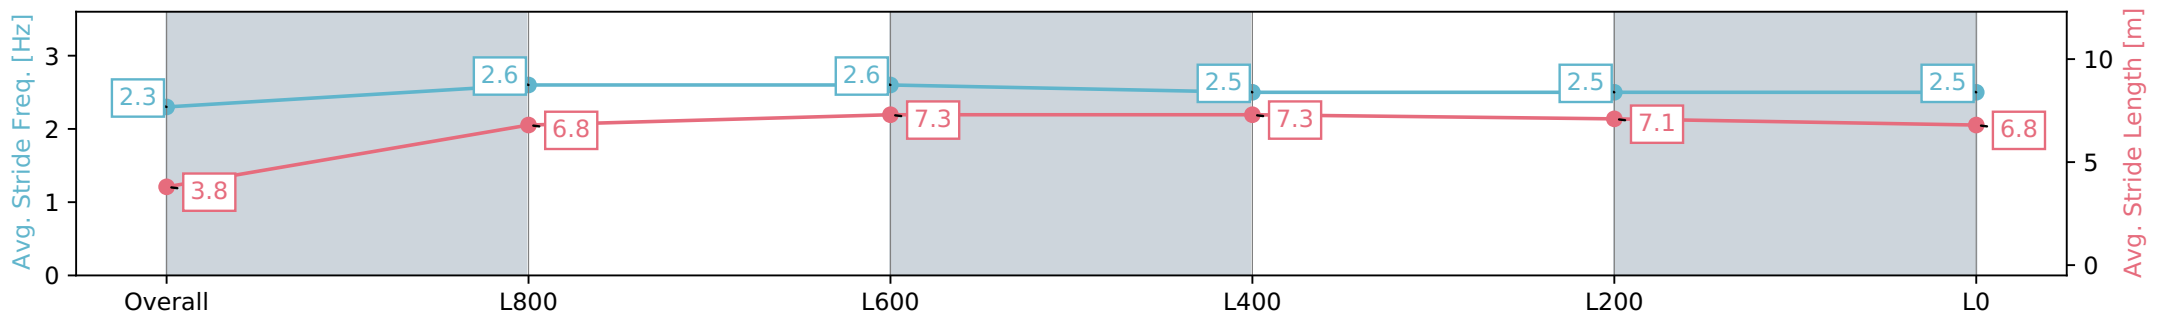

24 February 2024 - 2:48PM

Track Rating: Good 4, Weather: Fine, Rail Position: +8m 1200m-W/
Post; +5m Remainder. Sectional 610m

Section	Overall	L1000	L800	L600	L400	L200	L0
Section Times	1:01.41 [1] (0:05.68)	0:55.73 [7] (0:10.86)	0:44.87 [9] (0:10.60)	0:34.27 [9] (0:11.04)	0:23.23 [9] (0:11.38)	0:11.85 [8] (0:11.85)	
Average Speed [km/h]	31.6	66.5	68.2	65.5	63.5	60.7	
Top Speed [km/h]	57.4	70.2	69.1	67.4	64.6	63.2	
Avg. Dist. to Rail [m]	13.5	6.7	1.6	0.9	3.1	5.9	
Avg. Stride Freq. [Hz]	2.3	2.6	2.6	2.5	2.5	2.5	
Avg. Stride Length [m]	3.8	6.8	7.3	7.3	7.1	6.8	