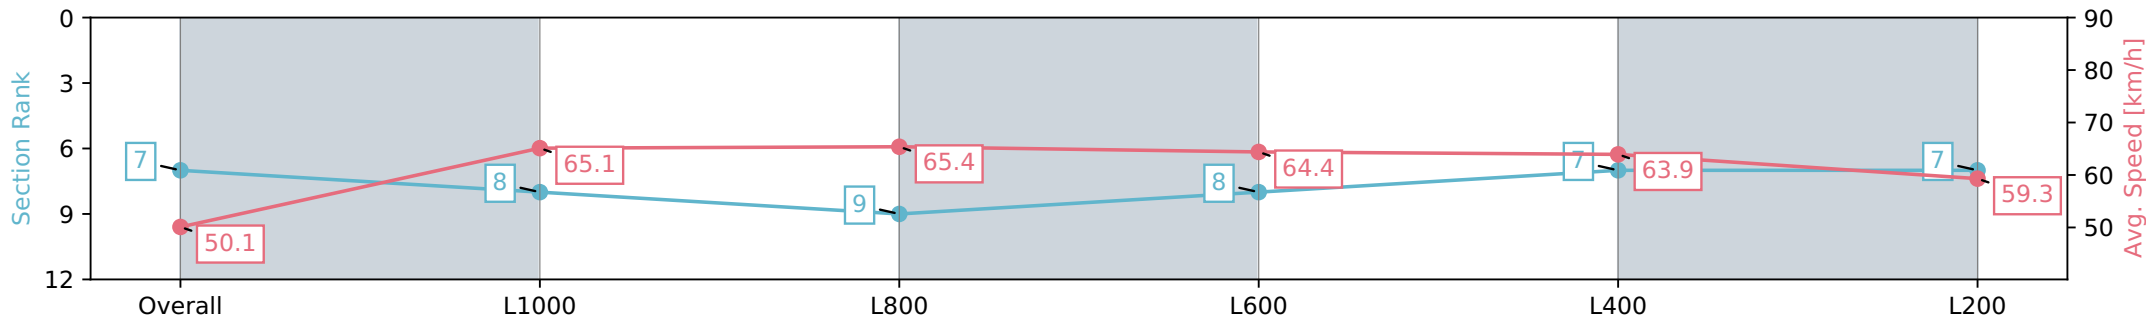

Morphettville SA - Professional

Race 4: Quayclean Handicap - 1200m

24 February 2024 - 2:12PM

Track Rating: Good 4, Weather: Fine, Rail Position: +8m 1200m-W/  
Post; +5m Remainder. Sectional 610m

Section	Overall	L1000	L800	L600	L400	L200
Section Times	1:11.25 [7] (0:14.38)	0:56.87 [8] (0:11.04)	0:45.83 [9] (0:11.12)	0:34.71 [8] (0:11.26)	0:23.45 [7] (0:11.30)	0:12.15 [7] (0:12.15)
Average Speed [km/h]	50.1	65.1	65.4	64.4	63.9	59.3
Top Speed [km/h]	66.0	65.5	66.1	65.4	65.2	62.9
Avg. Dist. to Rail [m]	4.3	1.1	1.9	1.6	3.7	4.9
Avg. Stride Freq. [Hz]	2.3	2.5	2.5	2.5	2.6	2.5
Avg. Stride Length [m]	5.9	6.6	6.9	7.1	7.0	6.5

- [ ] Ranking at each section and finish
- :-:- No data available at this section
- NA No data available

Horse/Jockey Name	SHE'S GREYSFUL
Finish Rank	8
Fastest Section Time (Section)	0:11.07 (L1000)
Top Speed [km/h] (Section)	68.2 (Overall)
Race State	Finished