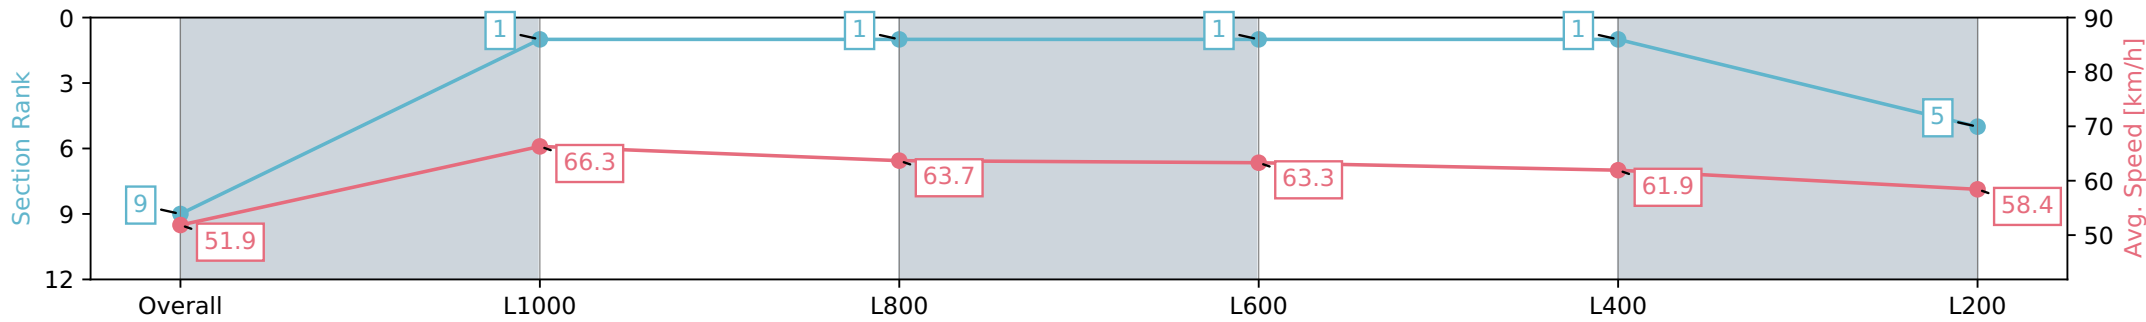

Morphettville SA - Professional

Race 4: Quayclean Handicap - 1200m

24 February 2024 - 2:12PM

Track Rating: Good 4, Weather: Fine, Rail Position: +8m 1200m-W/ Post; +5m Remainder. Sectional 610m

Section	Overall	L1000	L800	L600	L400	L200
Section Times	1:11.35 [9] (0:13.88)	0:57.47 [1] (0:10.87)	0:46.60 [1] (0:11.28)	0:35.31 [1] (0:11.38)	0:23.93 [1] (0:11.61)	0:12.32 [5] (0:12.32)
Average Speed [km/h]	51.9	66.3	63.7	63.3	61.9	58.4
Top Speed [km/h]	66.6	67.8	64.5	64.4	62.6	61.0
Avg. Dist. to Rail [m]	4.7	1.7	0.2	0.2	0.4	0.3
Avg. Stride Freq. [Hz]	2.3	2.4	2.4	2.4	2.4	2.3
Avg. Stride Length [m]	5.9	7.1	7.1	7.0	7.2	7.0

- [ ] Ranking at each section and finish
- :-:- No data available at this section
- NA No data available