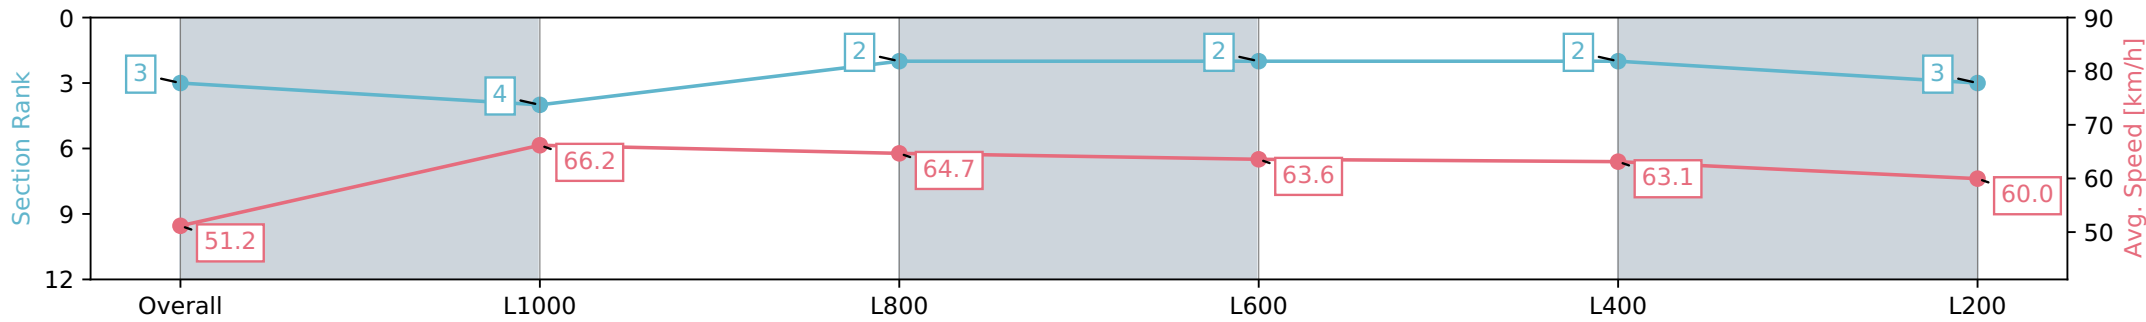

Morphettville SA - Professional

Race 4: Quayclean Handicap - 1200m

24 February 2024 - 2:12PM

Track Rating: Good 4, Weather: Fine, Rail Position: +8m 1200m-W/  
Post; +5m Remainder. Sectional 610m

Section	Overall	L1000	L800	L600	L400	L200
Section Times	1:10.85 [3] (0:14.08)	0:56.77 [4] (0:10.87)	0:45.90 [2] (0:11.19)	0:34.71 [2] (0:11.30)	0:23.41 [2] (0:11.41)	0:12.00 [3] (0:12.00)
Average Speed [km/h]	51.2	66.2	64.7	63.6	63.1	60.0
Top Speed [km/h]	66.7	67.7	65.2	64.7	64.1	62.6
Avg. Dist. to Rail [m]	5.7	3.0	1.1	0.3	0.4	0.5
Avg. Stride Freq. [Hz]	2.3	2.5	2.4	2.4	2.4	2.4
Avg. Stride Length [m]	6.1	7.5	7.5	7.3	7.2	7.0