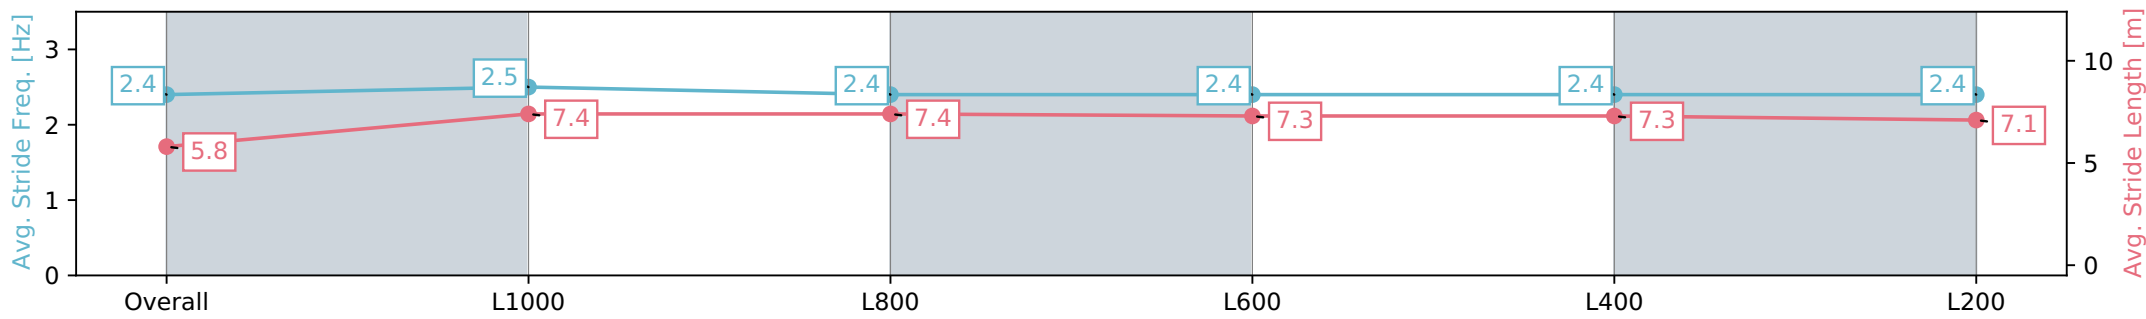

Morphettville SA - Professional

Race 4: Quayclean Handicap - 1200m

24 February 2024 - 2:12PM

Track Rating: Good 4, Weather: Fine, Rail Position: +8m 1200m-W/  
Post; +5m Remainder. Sectional 610m

Section	Overall	L1000	L800	L600	L400	L200
Section Times	1:11.04 [5] (0:14.28)	0:56.76 [7] (0:11.09)	0:45.67 [8] (0:11.21)	0:34.46 [9] (0:11.23)	0:23.23 [9] (0:11.35)	0:11.88 [8] (0:11.88)
Average Speed [km/h]	50.4	65.0	64.4	64.1	63.7	60.6
Top Speed [km/h]	66.0	66.5	65.2	65.0	65.0	63.0
Avg. Dist. to Rail [m]	3.5	1.7	0.7	0.3	3.0	3.4
Avg. Stride Freq. [Hz]	2.4	2.5	2.4	2.4	2.4	2.4
Avg. Stride Length [m]	5.8	7.4	7.4	7.3	7.3	7.1