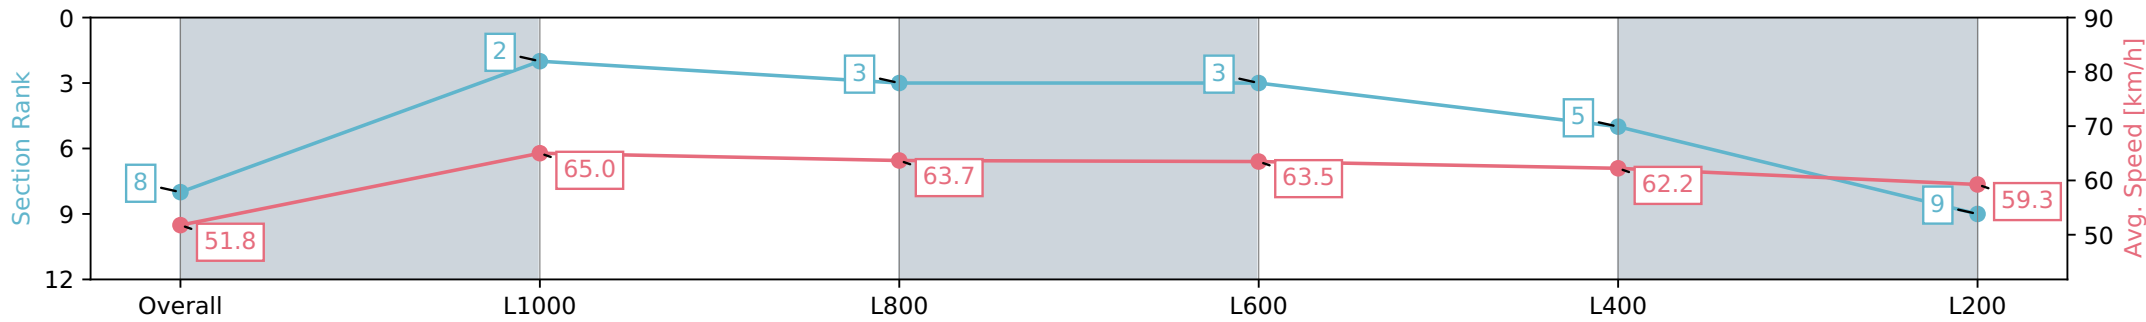

- [ ] Ranking at each section and finish
- :-:- No data available at this section
- NA No data available

Horse/Jockey Name	SHE'S GREYSFUL
Finish Rank	8
Fastest Section Time (Section)	0:11.07 (L1000)
Top Speed [km/h] (Section)	68.2 (Overall)
Race State	Finished

Morphettville SA - Professional

Race 4: Quayclean Handicap - 1200m

24 February 2024 - 2:12PM

Track Rating: Good 4, Weather: Fine, Rail Position: +8m 1200m-W/  
Post; +5m Remainder. Sectional 610m

Section	Overall	L1000	L800	L600	L400	L200
Section Times	1:11.33 [8] (0:13.91)	0:57.42 [2] (0:11.07)	0:46.35 [3] (0:11.31)	0:35.04 [3] (0:11.34)	0:23.70 [5] (0:11.56)	0:12.14 [9] (0:12.14)
Average Speed [km/h]	51.8	65.0	63.7	63.5	62.2	59.3
Top Speed [km/h]	68.2	66.0	64.8	64.4	63.1	60.6
Avg. Dist. to Rail [m]	1.1	0.4	0.2	0.3	0.4	1.0
Avg. Stride Freq. [Hz]	2.4	2.5	2.4	2.4	2.4	2.4
Avg. Stride Length [m]	5.6	7.1	7.0	7.0	7.0	6.9