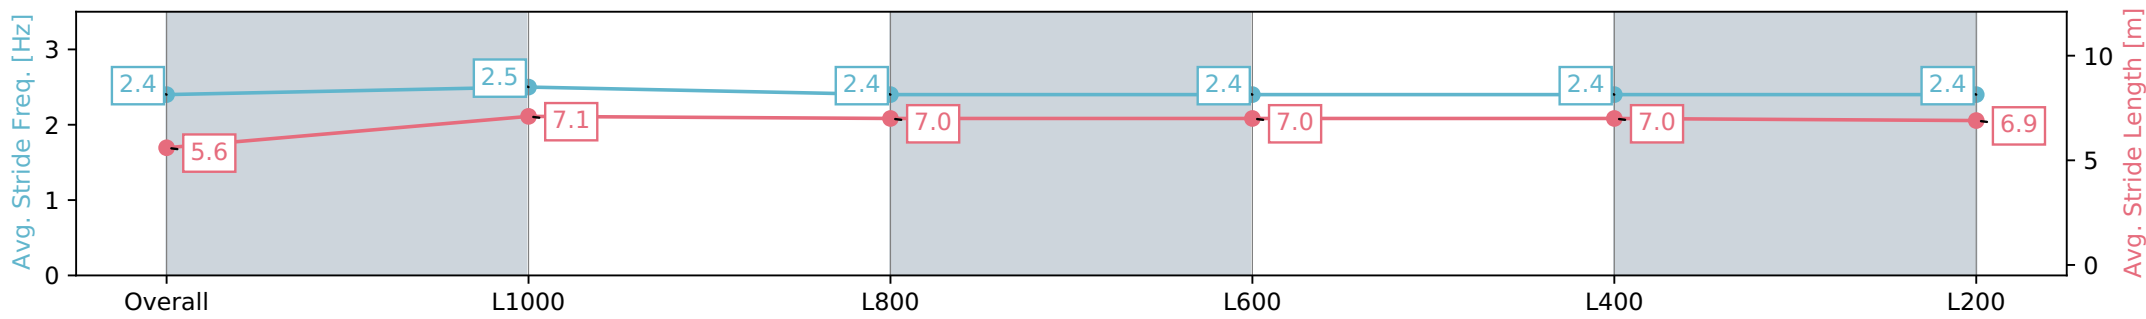

- [ ] Ranking at each section and finish
- :-:- No data available at this section
- NA No data available

Horse/Jockey Name	SHE'S GREYSFUL
Finish Rank	8
Fastest Section Time (Section)	0:11.07 (L1000)
Top Speed [km/h] (Section)	68.2 (Overall)
Race State	Finished

Morphettville SA - Professional

Race 4: Quayclean Handicap - 1200m

24 February 2024 - 2:12PM

Track Rating: Good 4, Weather: Fine, Rail Position: +8m 1200m-W/  
Post; +5m Remainder. Sectional 610m

Section	Overall	L1000	L800	L600	L400	L200
Section Times	1:11.33 [8] (0:13.91)	0:57.42 [2] (0:11.07)	0:46.35 [3] (0:11.31)	0:35.04 [3] (0:11.34)	0:23.70 [5] (0:11.56)	0:12.14 [9] (0:12.14)
Average Speed [km/h]	51.8	65.0	63.7	63.5	62.2	59.3
Top Speed [km/h]	68.2	66.0	64.8	64.4	63.1	60.6
Avg. Dist. to Rail [m]	1.1	0.4	0.2	0.3	0.4	1.0
Avg. Stride Freq. [Hz]	2.4	2.5	2.4	2.4	2.4	2.4
Avg. Stride Length [m]	5.6	7.1	7.0	7.0	7.0	6.9