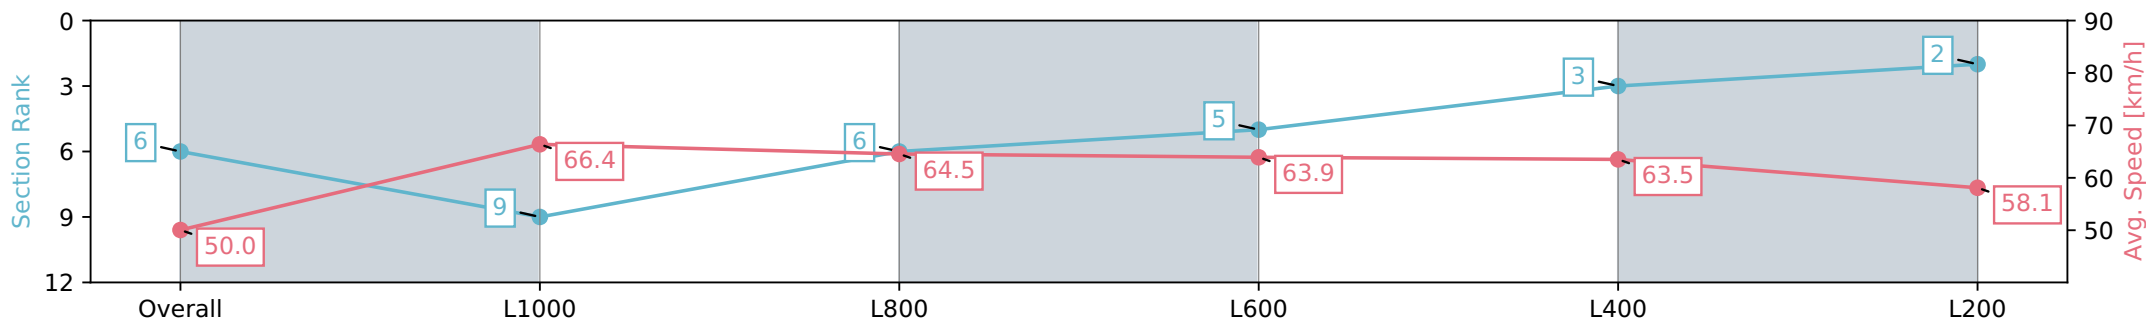

Morphettville SA - Professional

Race 4: Quayclean Handicap - 1200m

24 February 2024 - 2:12PM

Track Rating: Good 4, Weather: Fine, Rail Position: +8m 1200m-W/  
Post; +5m Remainder. Sectional 610m

Section	Overall	L1000	L800	L600	L400	L200
Section Times	1:11.15 [6] (0:14.40)	0:56.75 [9] (0:10.84)	0:45.91 [6] (0:11.14)	0:34.77 [5] (0:11.08)	0:23.69 [3] (0:11.28)	0:12.41 [2] (0:12.41)
Average Speed [km/h]	50.0	66.4	64.5	63.9	63.5	58.1
Top Speed [km/h]	64.6	67.7	67.2	64.7	64.5	61.8
Avg. Dist. to Rail [m]	6.9	3.9	1.3	3.3	2.0	1.1
Avg. Stride Freq. [Hz]	2.4	2.6	2.5	2.5	2.6	2.4
Avg. Stride Length [m]	5.8	6.9	7.1	7.1	6.9	6.6