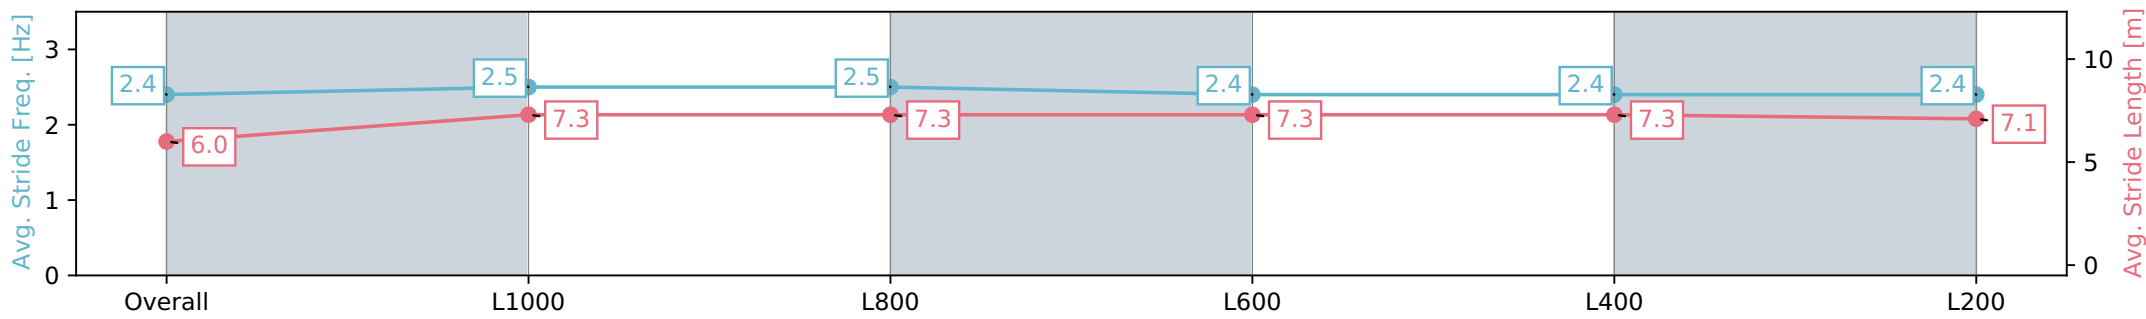

Morphettville SA - Professional

Race 4: Quayclean Handicap - 1200m

24 February 2024 - 2:12PM

Track Rating: Good 4, Weather: Fine, Rail Position: +8m 1200m-W/ Post; +5m Remainder. Sectional 610m

Section	Overall	L1000	L800	L600	L400	L200
Section Times	1:10.79 [2] (0:14.05)	0:56.74 [3] (0:11.09)	0:45.65 [4] (0:11.28)	0:34.37 [6] (0:11.26)	0:23.11 [6] (0:11.25)	0:11.86 [4] (0:11.86)
Average Speed [km/h]	51.2	64.9	64.1	63.8	64.0	60.8
Top Speed [km/h]	64.7	66.4	64.9	64.6	64.9	64.9
Avg. Dist. to Rail [m]	3.2	2.7	1.3	0.5	2.5	3.1
Avg. Stride Freq. [Hz]	2.4	2.5	2.5	2.4	2.4	2.4
Avg. Stride Length [m]	6.0	7.3	7.3	7.3	7.3	7.1