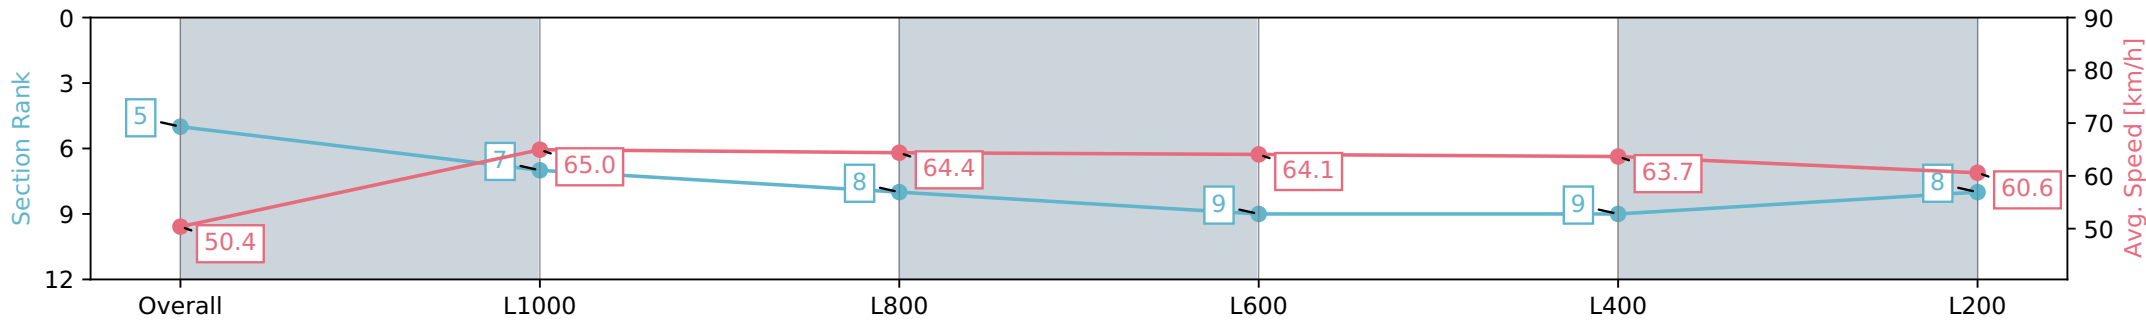

Morphettville SA - Professional

Race 4: Quayclean Handicap - 1200m

24 February 2024 - 2:12PM

Track Rating: Good 4, Weather: Fine, Rail Position: +8m 1200m-W/  
Post; +5m Remainder. Sectional 610m

Section	Overall	L1000	L800	L600	L400	L200
Section Times	1:11.04 [5] (0:14.28)	0:56.76 [7] (0:11.09)	0:45.67 [8] (0:11.21)	0:34.46 [9] (0:11.23)	0:23.23 [9] (0:11.35)	0:11.88 [8] (0:11.88)
Average Speed [km/h]	50.4	65.0	64.4	64.1	63.7	60.6
Top Speed [km/h]	66.0	66.5	65.2	65.0	65.0	63.0
Avg. Dist. to Rail [m]	3.5	1.7	0.7	0.3	3.0	3.4
Avg. Stride Freq. [Hz]	2.4	2.5	2.4	2.4	2.4	2.4
Avg. Stride Length [m]	5.8	7.4	7.4	7.3	7.3	7.1