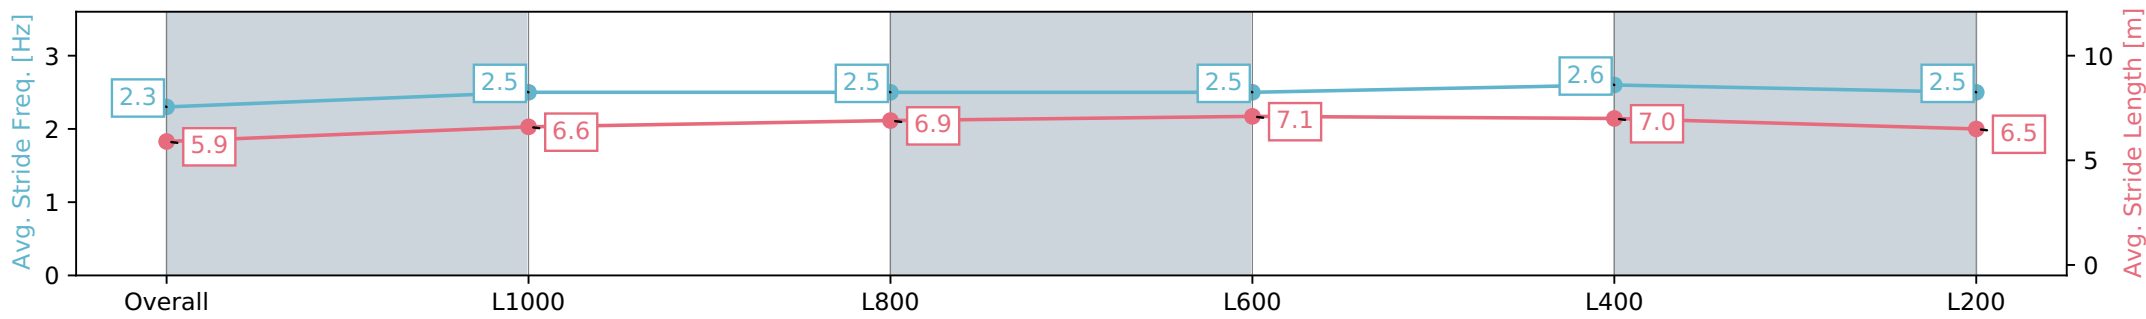

Morphettville SA - Professional

Race 4: Quayclean Handicap - 1200m

24 February 2024 - 2:12PM

Track Rating: Good 4, Weather: Fine, Rail Position: +8m 1200m-W/  
Post; +5m Remainder. Sectional 610m

Section	Overall	L1000	L800	L600	L400	L200
Section Times	1:11.25 [7] (0:14.38)	0:56.87 [8] (0:11.04)	0:45.83 [9] (0:11.12)	0:34.71 [8] (0:11.26)	0:23.45 [7] (0:11.30)	0:12.15 [7] (0:12.15)
Average Speed [km/h]	50.1	65.1	65.4	64.4	63.9	59.3
Top Speed [km/h]	66.0	65.5	66.1	65.4	65.2	62.9
Avg. Dist. to Rail [m]	4.3	1.1	1.9	1.6	3.7	4.9
Avg. Stride Freq. [Hz]	2.3	2.5	2.5	2.5	2.6	2.5
Avg. Stride Length [m]	5.9	6.6	6.9	7.1	7.0	6.5

- [ ] Ranking at each section and finish
- :-:- No data available at this section
- NA No data available

Horse/Jockey Name	SHE'S GREYSFUL
Finish Rank	8
Fastest Section Time (Section)	0:11.07 (L1000)
Top Speed [km/h] (Section)	68.2 (Overall)
Race State	Finished