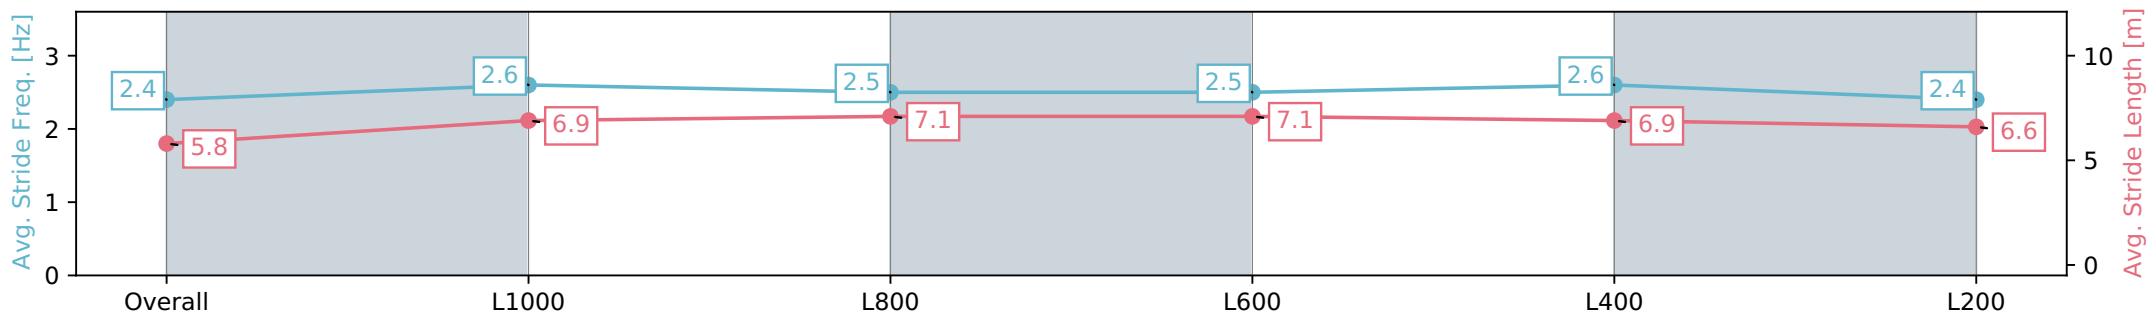

Morphettville SA - Professional

Race 4: Quayclean Handicap - 1200m

24 February 2024 - 2:12PM

Track Rating: Good 4, Weather: Fine, Rail Position: +8m 1200m-W/  
Post; +5m Remainder. Sectional 610m

Section	Overall	L1000	L800	L600	L400	L200
Section Times	1:11.15 [6] (0:14.40)	0:56.75 [9] (0:10.84)	0:45.91 [6] (0:11.14)	0:34.77 [5] (0:11.08)	0:23.69 [3] (0:11.28)	0:12.41 [2] (0:12.41)
Average Speed [km/h]	50.0	66.4	64.5	63.9	63.5	58.1
Top Speed [km/h]	64.6	67.7	67.2	64.7	64.5	61.8
Avg. Dist. to Rail [m]	6.9	3.9	1.3	3.3	2.0	1.1
Avg. Stride Freq. [Hz]	2.4	2.6	2.5	2.5	2.6	2.4
Avg. Stride Length [m]	5.8	6.9	7.1	7.1	6.9	6.6