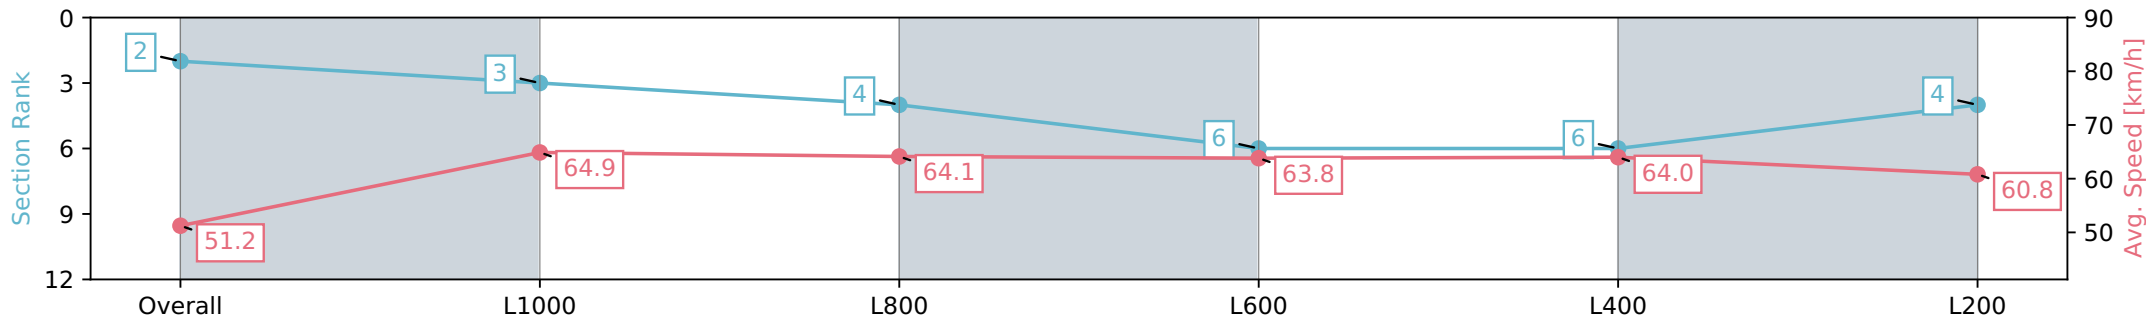

Morphettville SA - Professional

Race 4: Quayclean Handicap - 1200m

24 February 2024 - 2:12PM

Track Rating: Good 4, Weather: Fine, Rail Position: +8m 1200m-W/ Post; +5m Remainder. Sectional 610m

Section	Overall	L1000	L800	L600	L400	L200
Section Times	1:10.79 [2] (0:14.05)	0:56.74 [3] (0:11.09)	0:45.65 [4] (0:11.28)	0:34.37 [6] (0:11.26)	0:23.11 [6] (0:11.25)	0:11.86 [4] (0:11.86)
Average Speed [km/h]	51.2	64.9	64.1	63.8	64.0	60.8
Top Speed [km/h]	64.7	66.4	64.9	64.6	64.9	64.9
Avg. Dist. to Rail [m]	3.2	2.7	1.3	0.5	2.5	3.1
Avg. Stride Freq. [Hz]	2.4	2.5	2.5	2.4	2.4	2.4
Avg. Stride Length [m]	6.0	7.3	7.3	7.3	7.3	7.1