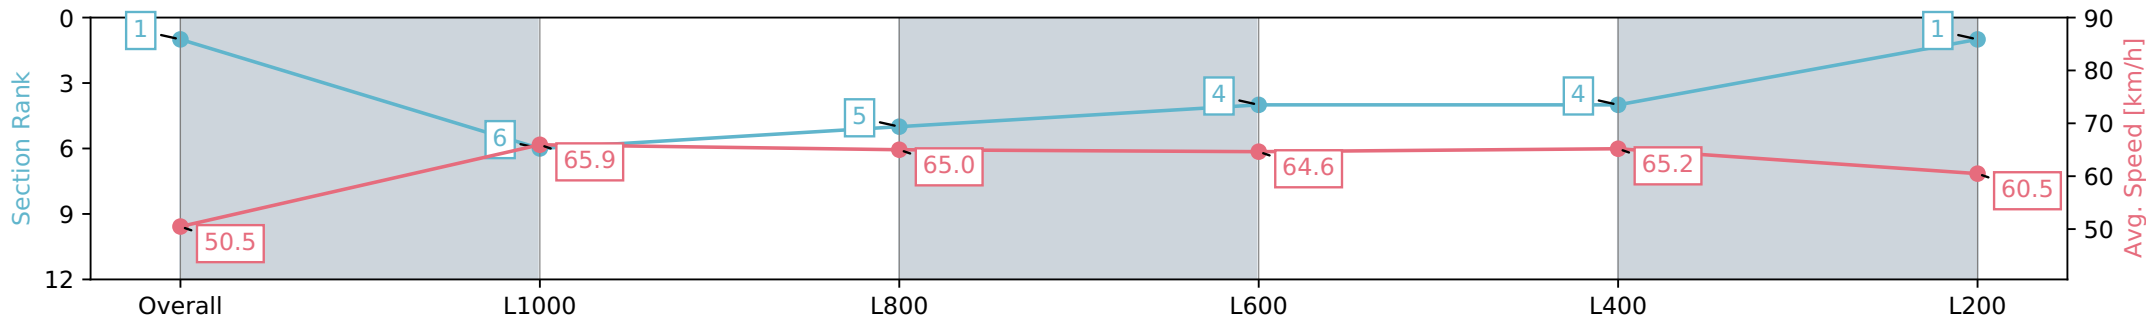

Horse/Jockey Name	IN HER STRIDE
Finish Rank	1
Fastest Section Time (Section)	0:10.93 (L1000)
Top Speed [km/h] (Section)	66.4 (L1000)
Race State	Finished

Morphettville SA - Professional

Race 4: Quayclean Handicap - 1200m

24 February 2024 - 2:12PM

Track Rating: Good 4, Weather: Fine, Rail Position: +8m 1200m-W/ Post; +5m Remainder. Sectional 610m

Section	Overall	L1000	L800	L600	L400	L200
Section Times	1:10.52 [1] (0:14.26)	0:56.26 [6] (0:10.93)	0:45.33 [5] (0:11.14)	0:34.19 [4] (0:11.23)	0:22.96 [4] (0:11.06)	0:11.90 [1] (0:11.90)
Average Speed [km/h]	50.5	65.9	65.0	64.6	65.2	60.5
Top Speed [km/h]	65.3	66.4	65.6	65.3	66.4	64.8
Avg. Dist. to Rail [m]	5.7	2.7	1.6	1.5	2.2	1.4
Avg. Stride Freq. [Hz]	2.2	2.3	2.3	2.3	2.4	2.3
Avg. Stride Length [m]	6.3	7.9	7.8	7.7	7.6	7.3

- [ ] Ranking at each section and finish
- -:-:- No data available at this section
- NA No data available