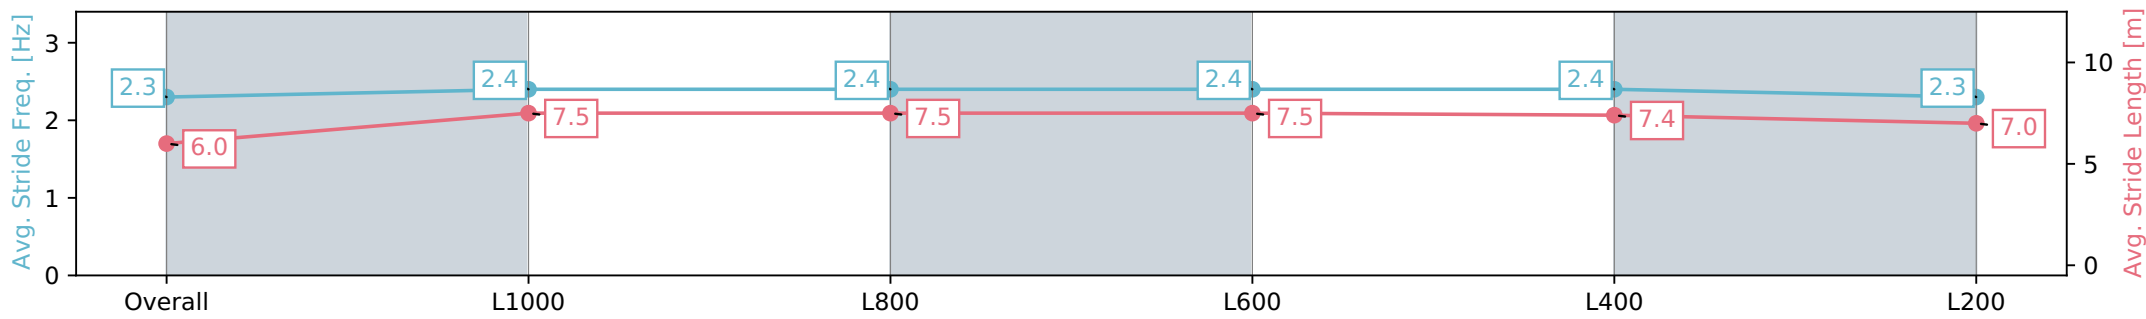

Morphettville SA - Professional

Race 4: Quayclean Handicap - 1200m

24 February 2024 - 2:12PM

Track Rating: Good 4, Weather: Fine, Rail Position: +8m 1200m-W/ Post; +5m Remainder. Sectional 610m

Section	Overall	L1000	L800	L600	L400	L200
Section Times	1:10.87 [4] (0:14.19)	0:56.68 [5] (0:11.08)	0:45.60 [7] (0:11.25)	0:34.35 [7] (0:11.28)	0:23.07 [7] (0:11.25)	0:11.82 [6] (0:11.82)
Average Speed [km/h]	50.8	64.9	64.1	63.6	64.1	60.9
Top Speed [km/h]	65.4	66.1	65.0	64.8	65.2	64.1
Avg. Dist. to Rail [m]	2.8	0.8	0.4	0.6	0.9	2.1
Avg. Stride Freq. [Hz]	2.3	2.4	2.4	2.4	2.4	2.3
Avg. Stride Length [m]	6.0	7.5	7.5	7.5	7.4	7.0