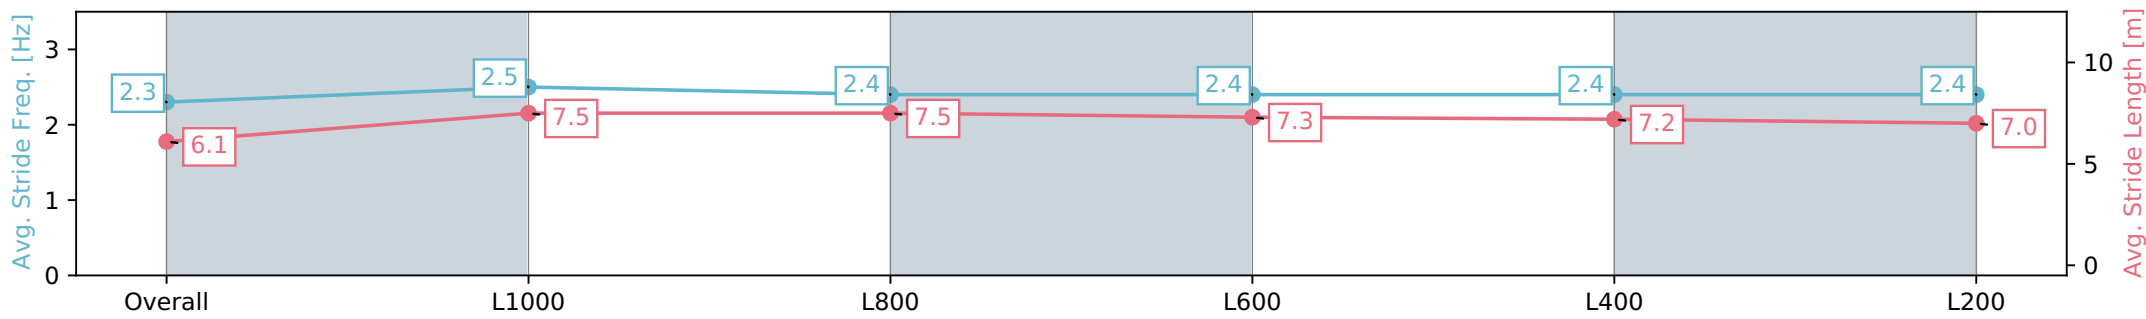

Morphettville SA - Professional

Race 4: Quayclean Handicap - 1200m

24 February 2024 - 2:12PM

Track Rating: Good 4, Weather: Fine, Rail Position: +8m 1200m-W/  
Post; +5m Remainder. Sectional 610m

Section	Overall	L1000	L800	L600	L400	L200
Section Times	1:10.85 [3] (0:14.08)	0:56.77 [4] (0:10.87)	0:45.90 [2] (0:11.19)	0:34.71 [2] (0:11.30)	0:23.41 [2] (0:11.41)	0:12.00 [3] (0:12.00)
Average Speed [km/h]	51.2	66.2	64.7	63.6	63.1	60.0
Top Speed [km/h]	66.7	67.7	65.2	64.7	64.1	62.6
Avg. Dist. to Rail [m]	5.7	3.0	1.1	0.3	0.4	0.5
Avg. Stride Freq. [Hz]	2.3	2.5	2.4	2.4	2.4	2.4
Avg. Stride Length [m]	6.1	7.5	7.5	7.3	7.2	7.0