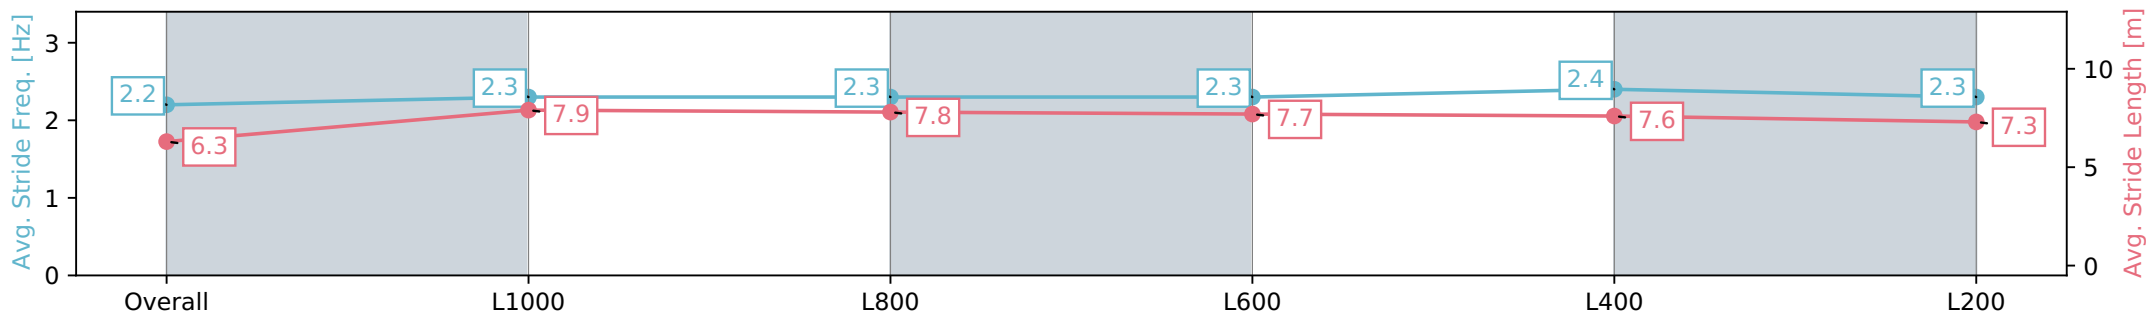

Horse/Jockey Name	IN HER STRIDE
Finish Rank	1
Fastest Section Time (Section)	0:10.93 (L1000)
Top Speed [km/h] (Section)	66.4 (L1000)
Race State	Finished

Morphettville SA - Professional

Race 4: Quayclean Handicap - 1200m

24 February 2024 - 2:12PM

Track Rating: Good 4, Weather: Fine, Rail Position: +8m 1200m-W/ Post; +5m Remainder. Sectional 610m

Section	Overall	L1000	L800	L600	L400	L200
Section Times	1:10.52 [1] (0:14.26)	0:56.26 [6] (0:10.93)	0:45.33 [5] (0:11.14)	0:34.19 [4] (0:11.23)	0:22.96 [4] (0:11.06)	0:11.90 [1] (0:11.90)
Average Speed [km/h]	50.5	65.9	65.0	64.6	65.2	60.5
Top Speed [km/h]	65.3	66.4	65.6	65.3	66.4	64.8
Avg. Dist. to Rail [m]	5.7	2.7	1.6	1.5	2.2	1.4
Avg. Stride Freq. [Hz]	2.2	2.3	2.3	2.3	2.4	2.3
Avg. Stride Length [m]	6.3	7.9	7.8	7.7	7.6	7.3

- [ ] Ranking at each section and finish
- -:-:- No data available at this section
- NA No data available