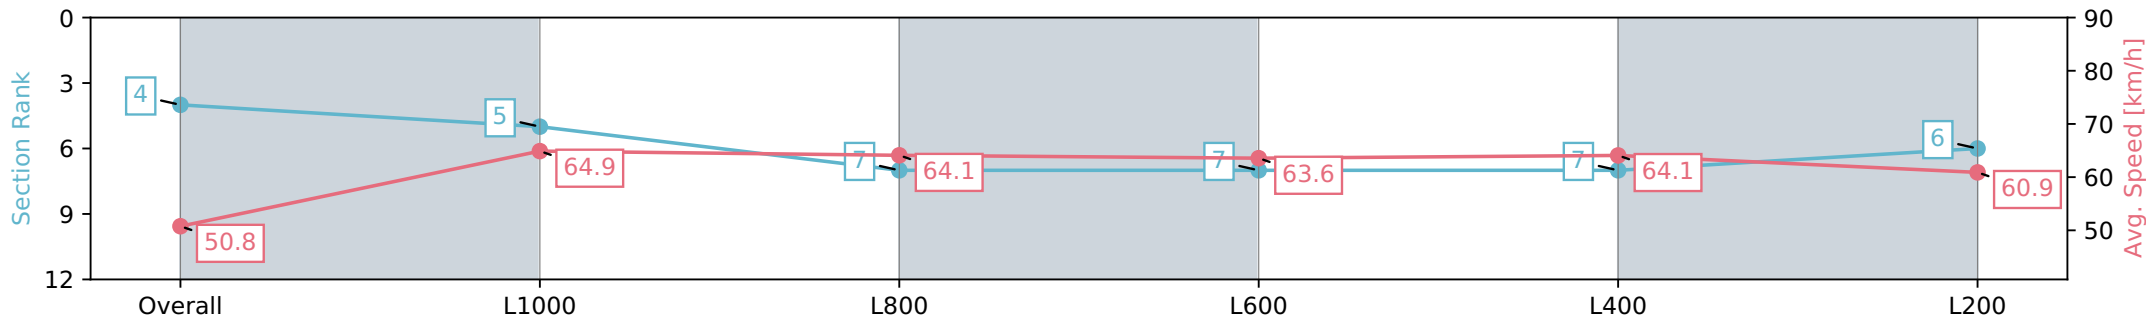

Morphettville SA - Professional

Race 4: Quayclean Handicap - 1200m

24 February 2024 - 2:12PM

Track Rating: Good 4, Weather: Fine, Rail Position: +8m 1200m-W/ Post; +5m Remainder. Sectional 610m

Section	Overall	L1000	L800	L600	L400	L200
Section Times	1:10.87 [4] (0:14.19)	0:56.68 [5] (0:11.08)	0:45.60 [7] (0:11.25)	0:34.35 [7] (0:11.28)	0:23.07 [7] (0:11.25)	0:11.82 [6] (0:11.82)
Average Speed [km/h]	50.8	64.9	64.1	63.6	64.1	60.9
Top Speed [km/h]	65.4	66.1	65.0	64.8	65.2	64.1
Avg. Dist. to Rail [m]	2.8	0.8	0.4	0.6	0.9	2.1
Avg. Stride Freq. [Hz]	2.3	2.4	2.4	2.4	2.4	2.3
Avg. Stride Length [m]	6.0	7.5	7.5	7.5	7.4	7.0