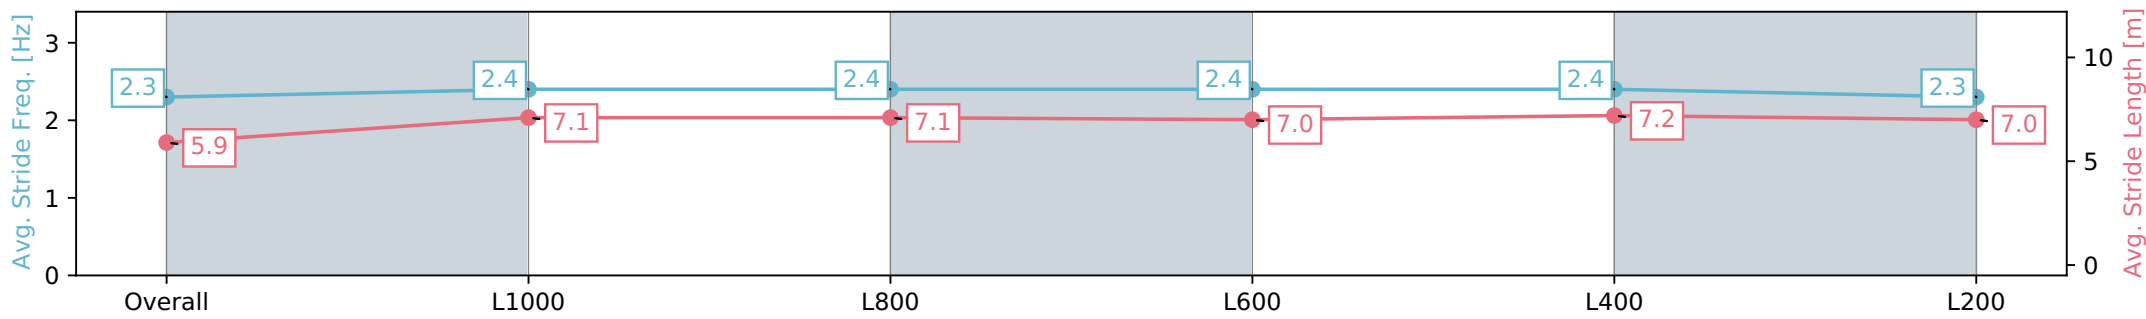

Morphettville SA - Professional

Race 4: Quayclean Handicap - 1200m

24 February 2024 - 2:12PM

Track Rating: Good 4, Weather: Fine, Rail Position: +8m 1200m-W/ Post; +5m Remainder. Sectional 610m

Section	Overall	L1000	L800	L600	L400	L200
Section Times	1:11.35 [9] (0:13.88)	0:57.47 [1] (0:10.87)	0:46.60 [1] (0:11.28)	0:35.31 [1] (0:11.38)	0:23.93 [1] (0:11.61)	0:12.32 [5] (0:12.32)
Average Speed [km/h]	51.9	66.3	63.7	63.3	61.9	58.4
Top Speed [km/h]	66.6	67.8	64.5	64.4	62.6	61.0
Avg. Dist. to Rail [m]	4.7	1.7	0.2	0.2	0.4	0.3
Avg. Stride Freq. [Hz]	2.3	2.4	2.4	2.4	2.4	2.3
Avg. Stride Length [m]	5.9	7.1	7.1	7.0	7.2	7.0

- [ ] Ranking at each section and finish
- :-:- No data available at this section
- NA No data available